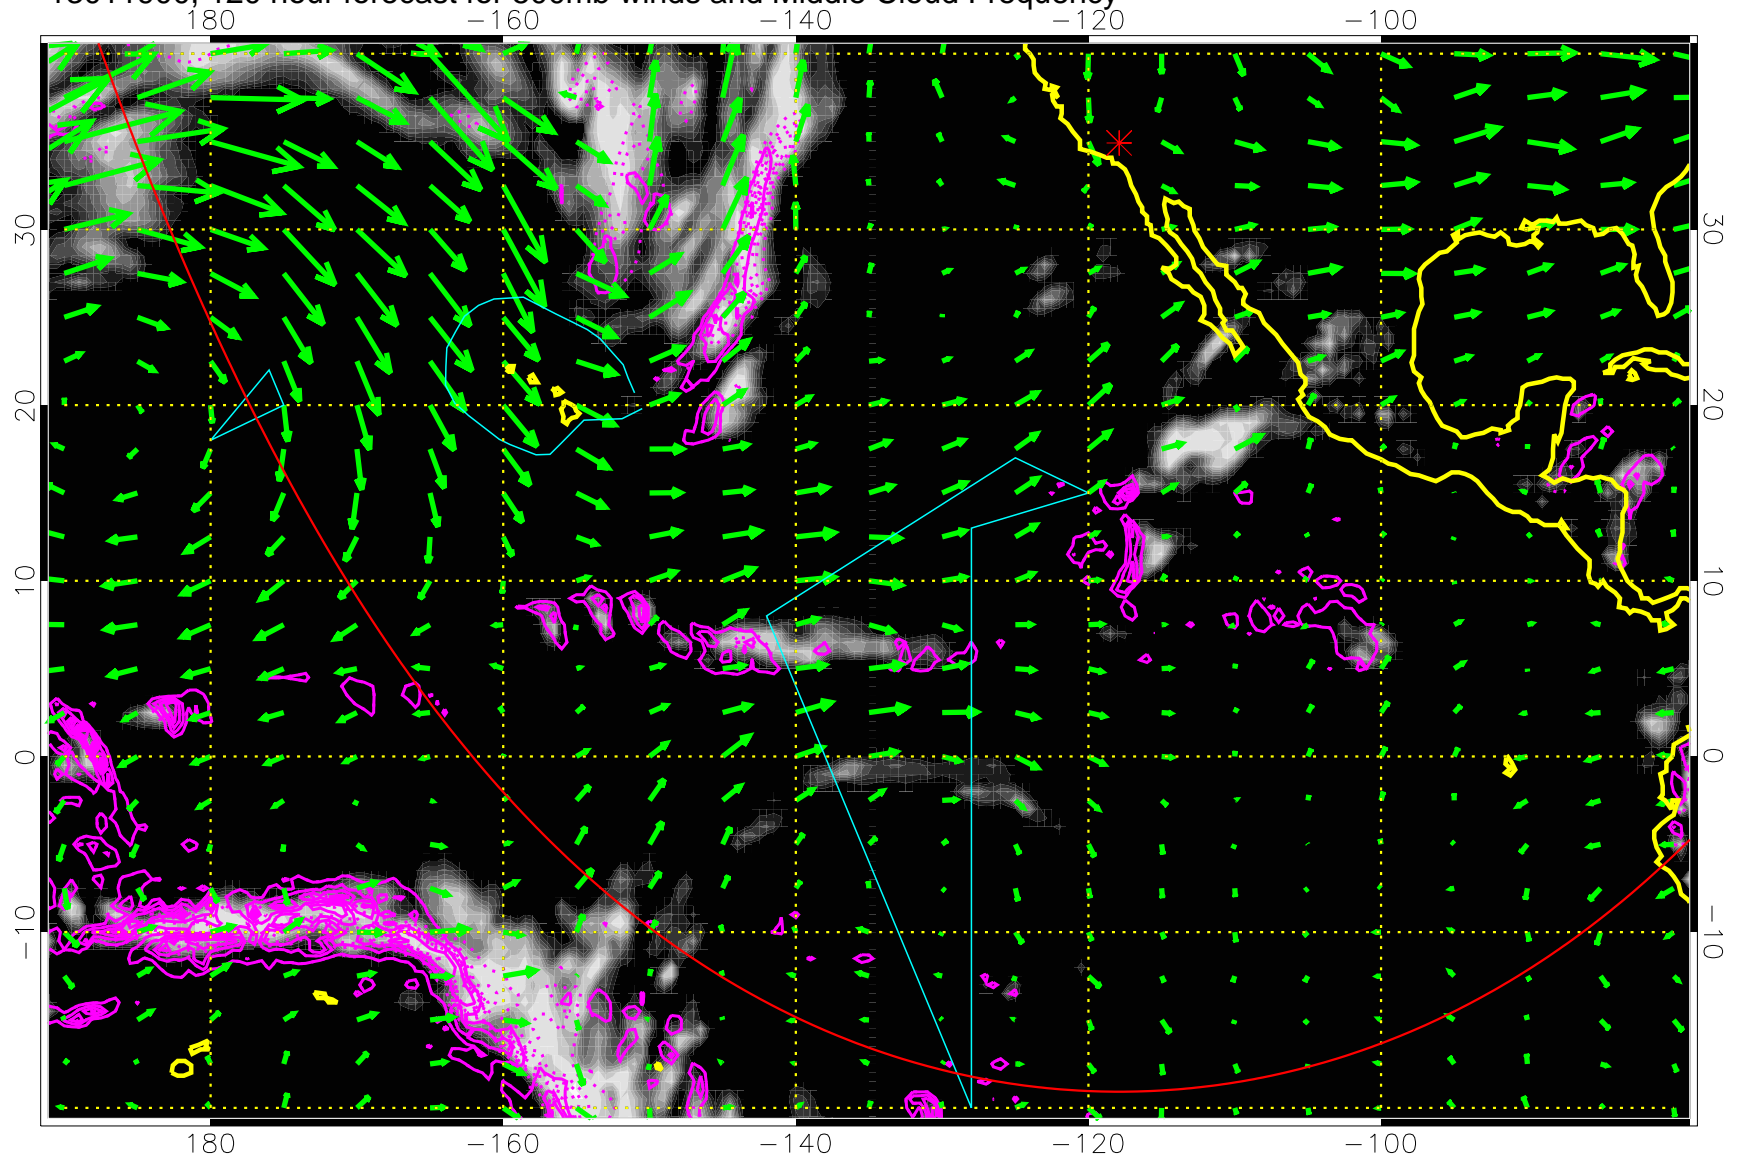

Precip (tot dot, conv sol) past 6 hrs 6 kg/m2 contours, min 4

→ 50 m/s

Range ring of 6000 km -- 19 hours GH round trip

13011812, 108 hour forecast for 500mb winds and Middle Cloud Frequency

Precip (tot dot, conv sol) past 6 hrs 6 kg/m2 contours, min 4

→ 50 m/s  
Range ring of 6000 km -- 19 hours GH round trip

13011818, 114 hour forecast for 500mb winds and Middle Cloud Frequency

Precip (tot dot, conv sol) past 6 hrs 6 kg/m2 contours, min 4

→ 50 m/s

Range ring of 6000 km -- 19 hours GH round trip

13011900, 120 hour forecast for 500mb winds and Middle Cloud Frequency

Precip (tot dot, conv sol) past 6 hrs 6 kg/m2 contours, min 4

→ 50 m/s

Range ring of 6000 km -- 19 hours GH round trip