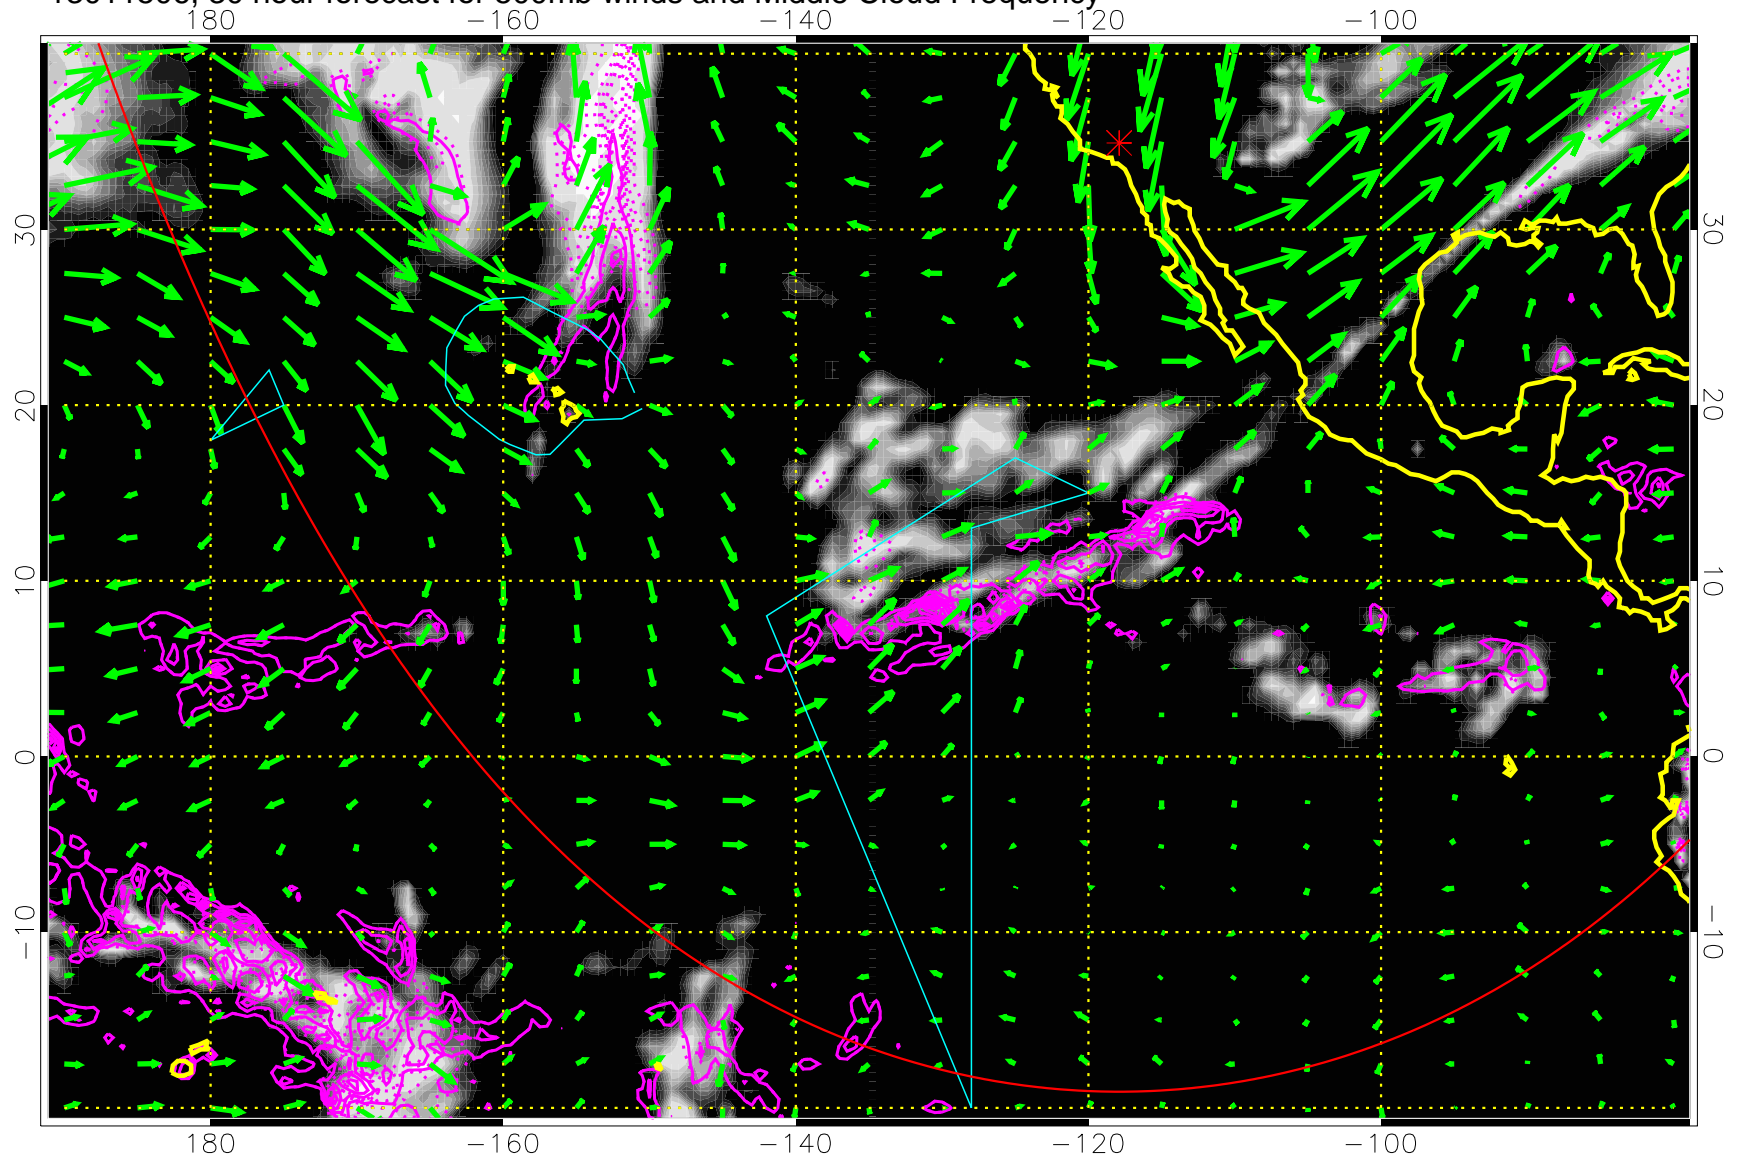

13011412, 12 hour forecast for 500mb winds and Middle Cloud Frequency

Middle Cloud Frequency

Precip (tot dot, conv sol) past 6 hrs 6 kg/m2 contours, min 4

→ 50 m/s

Range ring of 6000 km -- 19 hours GH round trip

13011418, 18 hour forecast for 500mb winds and Middle Cloud Frequency

Precip (tot dot, conv sol) past 6 hrs 6 kg/m2 contours, min 4

→ 50 m/s  
Range ring of 6000 km -- 19 hours GH round trip

13011500, 24 hour forecast for 500mb winds and Middle Cloud Frequency

Precip (tot dot, conv sol) past 6 hrs 6 kg/m2 contours, min 4

→ 50 m/s  
Range ring of 6000 km -- 19 hours GH round trip

13011506, 30 hour forecast for 500mb winds and Middle Cloud Frequency

Precip (tot dot, conv sol) past 6 hrs 6 kg/m2 contours, min 4

→ 50 m/s

Range ring of 6000 km -- 19 hours GH round trip

13011512, 36 hour forecast for 500mb winds and Middle Cloud Frequency

Precip (tot dot, conv sol) past 6 hrs 6 kg/m2 contours, min 4

→ 50 m/s

Range ring of 6000 km -- 19 hours GH round trip