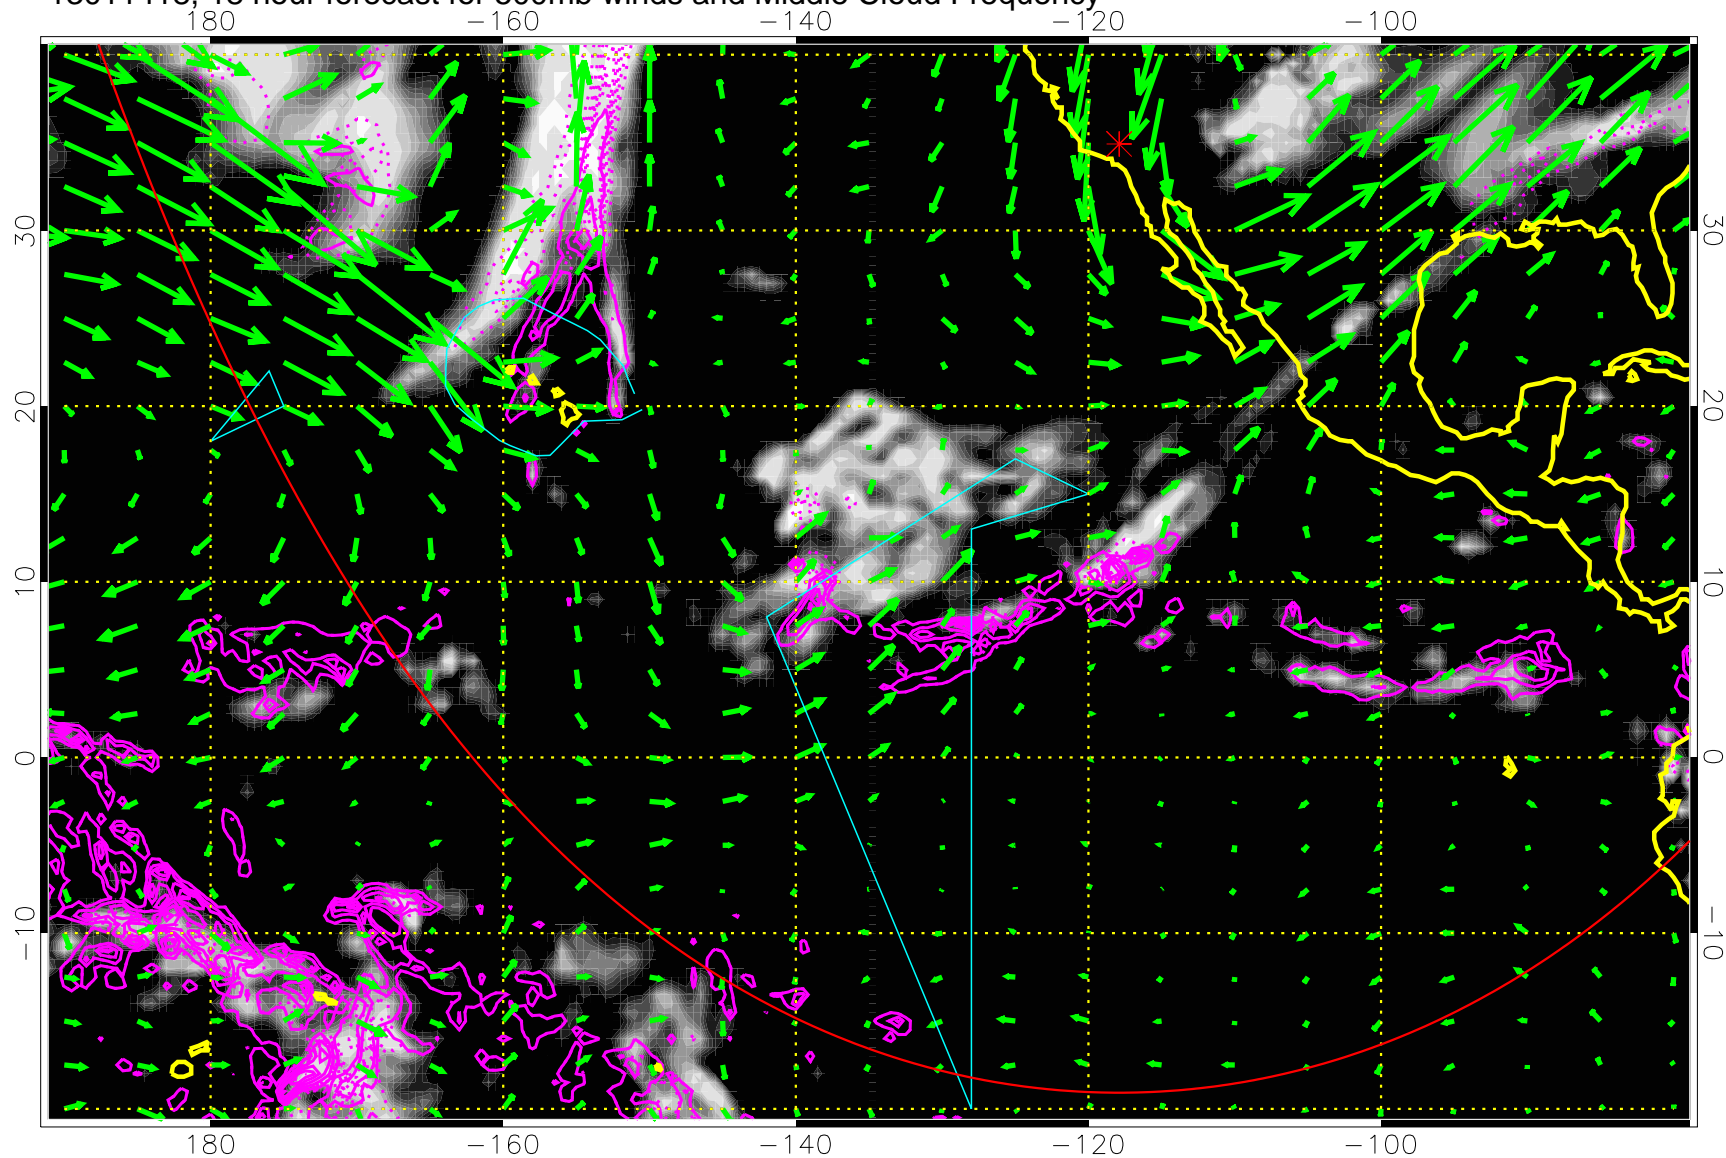

13011412, 12 hour forecast for 500mb winds and Middle Cloud Frequency

Middle Cloud Frequency

Precip (tot dot, conv sol) past 6 hrs 6 kg/m2 contours, min 4

→ 50 m/s

Range ring of 6000 km -- 19 hours GH round trip

13011418, 18 hour forecast for 500mb winds and Middle Cloud Frequency

Precip (tot dot, conv sol) past 6 hrs 6 kg/m2 contours, min 4

→ 50 m/s  
Range ring of 6000 km -- 19 hours GH round trip

13011500, 24 hour forecast for 500mb winds and Middle Cloud Frequency

Precip (tot dot, conv sol) past 6 hrs 6 kg/m2 contours, min 4

→ 50 m/s  
Range ring of 6000 km -- 19 hours GH round trip

13011506, 30 hour forecast for 500mb winds and Middle Cloud Frequency

Precip (tot dot, conv sol) past 6 hrs 6 kg/m2 contours, min 4

→ 50 m/s

Range ring of 6000 km -- 19 hours GH round trip

13011512, 36 hour forecast for 500mb winds and Middle Cloud Frequency

Precip (tot dot, conv sol) past 6 hrs 6 kg/m2 contours, min 4

→ 50 m/s

Range ring of 6000 km -- 19 hours GH round trip