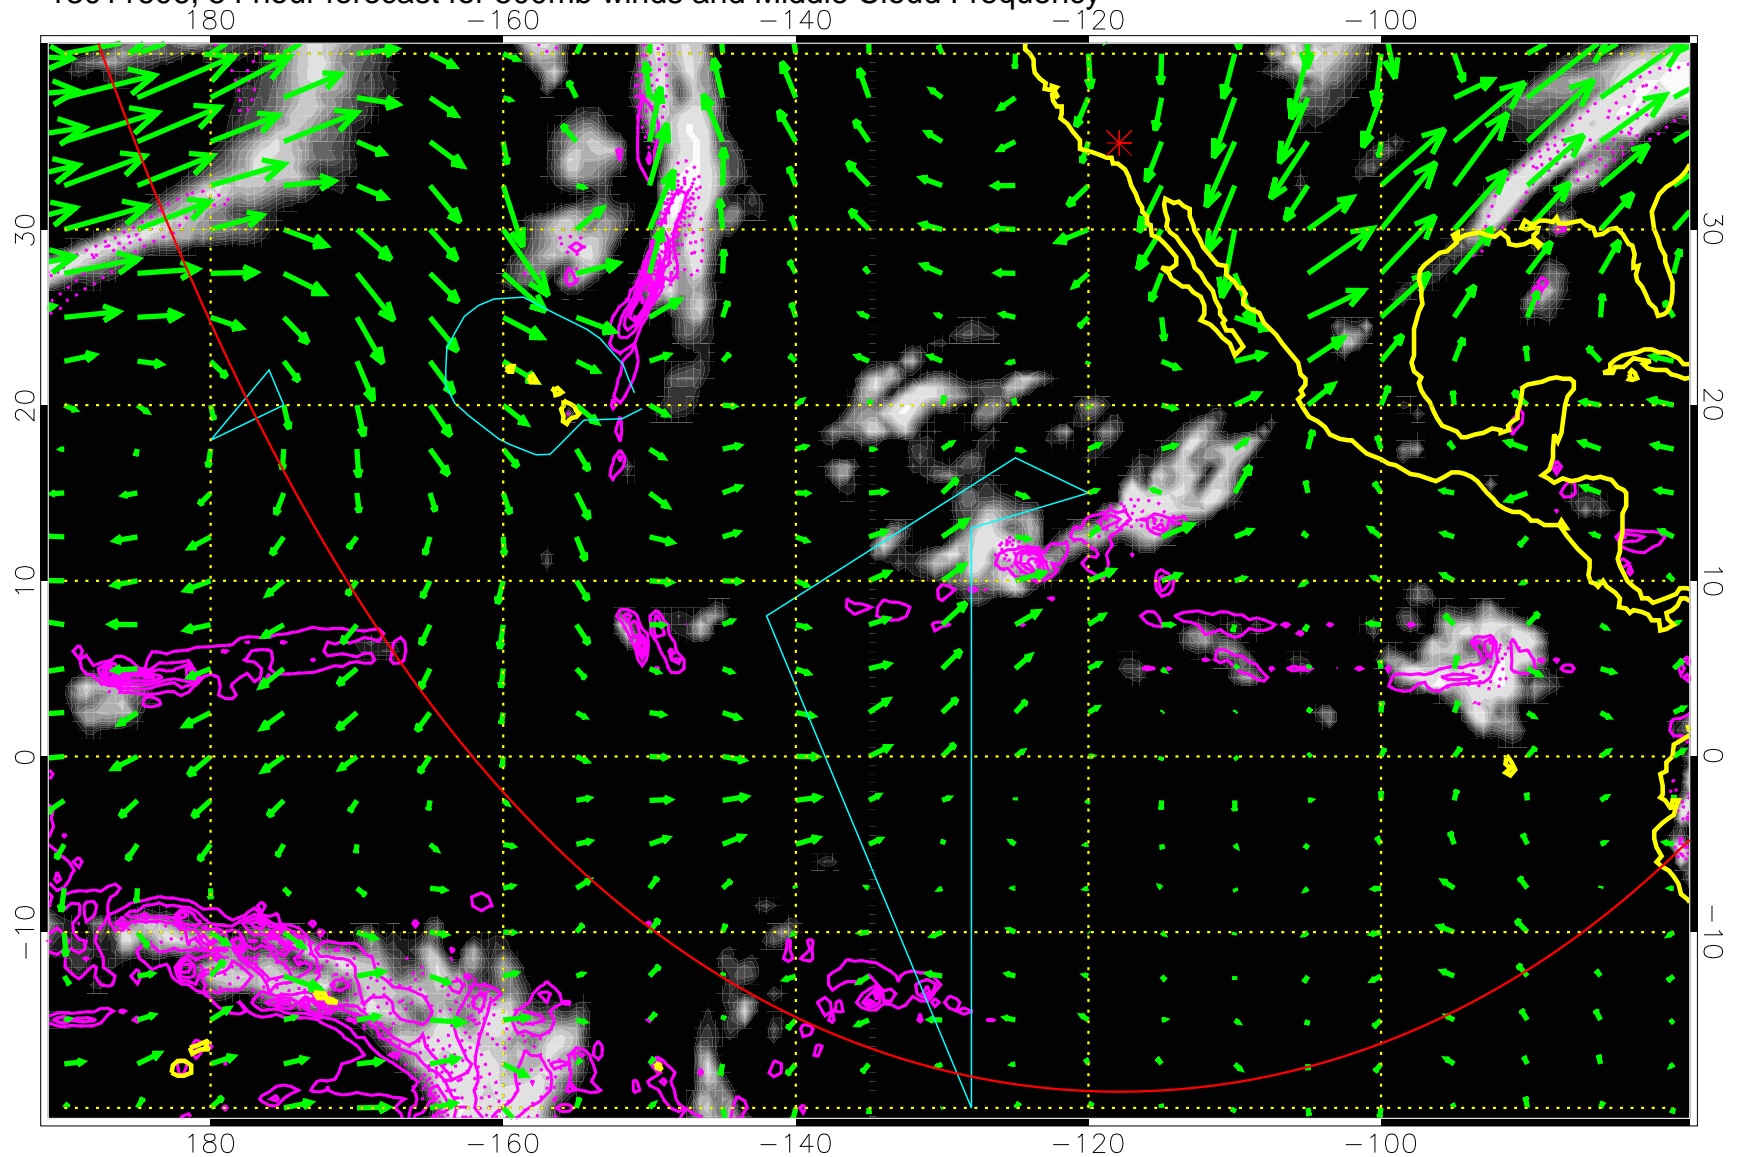

13011518, 42 hour forecast for 500mb winds and Middle Cloud Frequency

Precip (tot dot, conv sol) past 6 hrs 6 kg/m2 contours, min 4

→ 50 m/s

Range ring of 6000 km -- 19 hours GH round trip

13011600, 48 hour forecast for 500mb winds and Middle Cloud Frequency

Precip (tot dot, conv sol) past 6 hrs 6 kg/m2 contours, min 4

→ 50 m/s  
Range ring of 6000 km -- 19 hours GH round trip

13011606, 54 hour forecast for 500mb winds and Middle Cloud Frequency

Precip (tot dot, conv sol) past 6 hrs 6 kg/m<sup>2</sup> contours, min 4