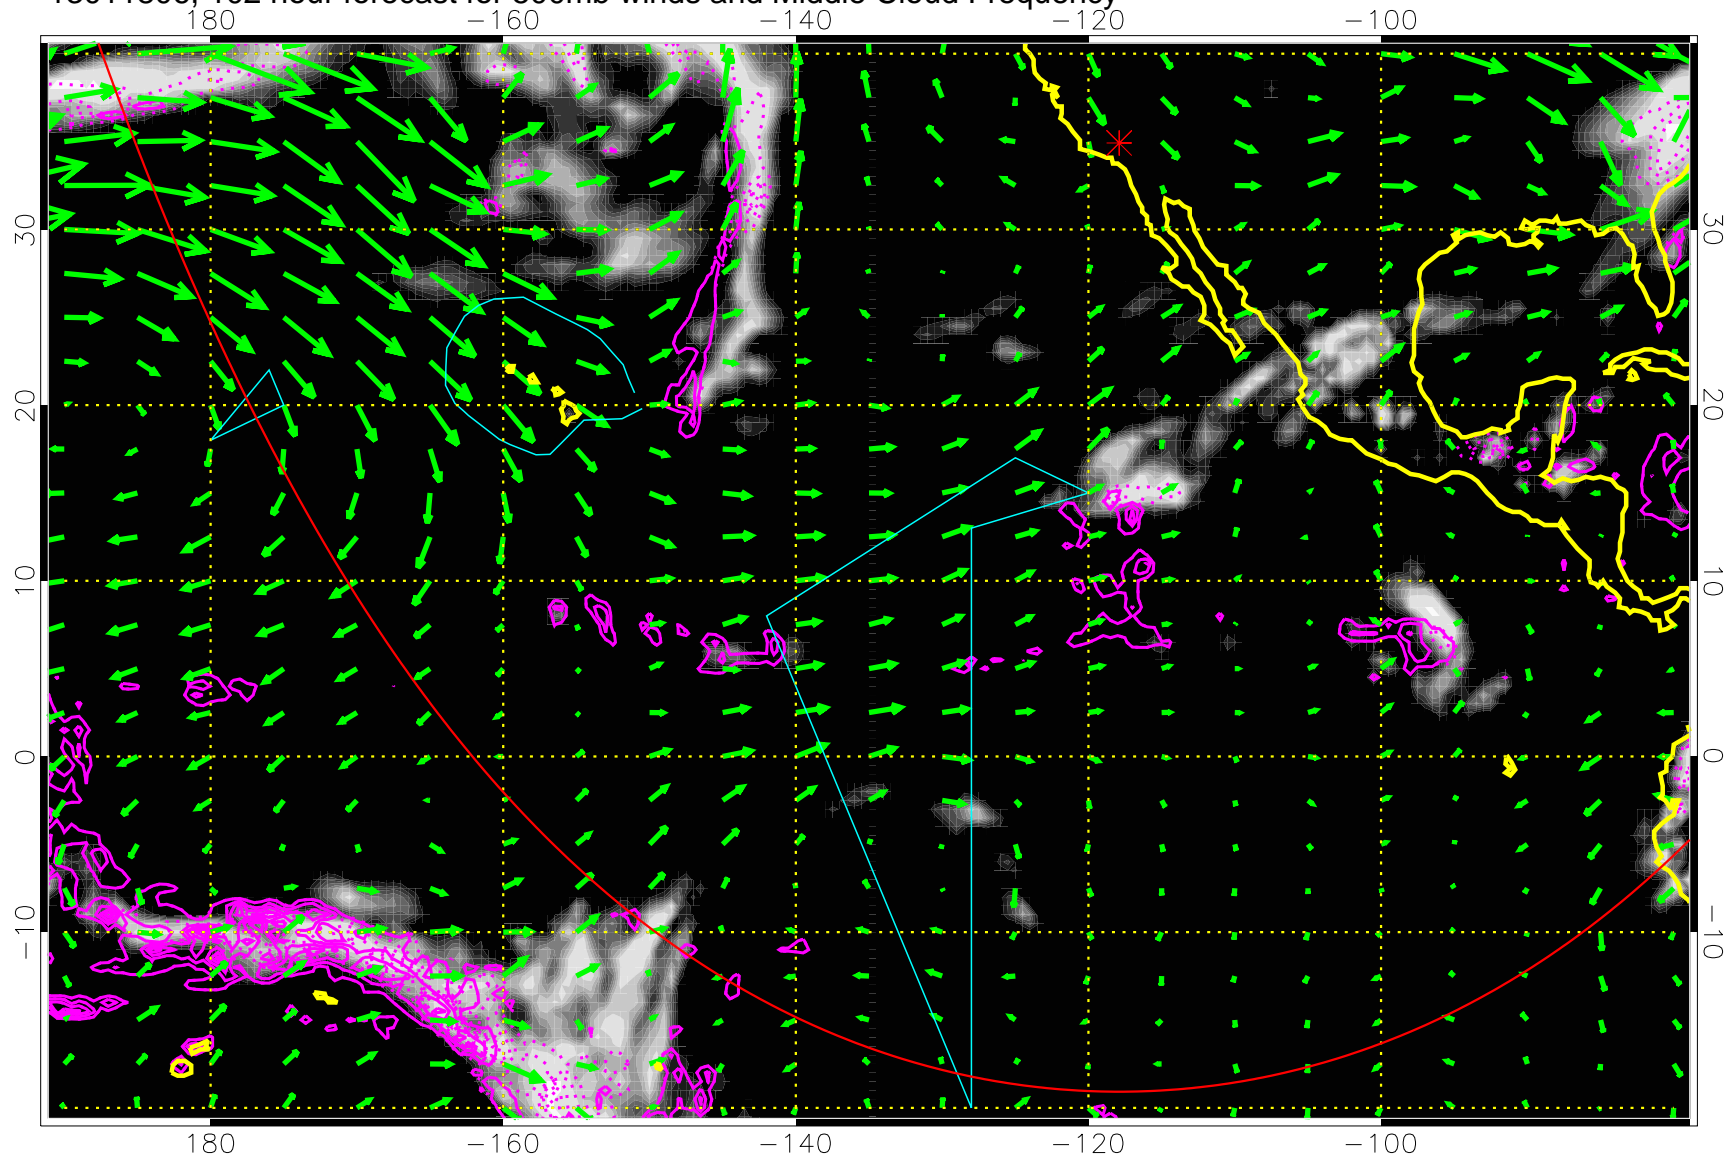

13011800, 96 hour forecast for 500mb winds and Middle Cloud Frequency

Precip (tot dot, conv sol) past 6 hrs 6 kg/m2 contours, min 4

→ 50 m/s

Range ring of 6000 km -- 19 hours GH round trip

13011806, 102 hour forecast for 500mb winds and Middle Cloud Frequency

Precip (tot dot, conv sol) past 6 hrs 6 kg/m2 contours, min 4

→ 50 m/s

Range ring of 6000 km -- 19 hours GH round trip

13011812, 108 hour forecast for 500mb winds and Middle Cloud Frequency

Precip (tot dot, conv sol) past 6 hrs 6 kg/m2 contours, min 4