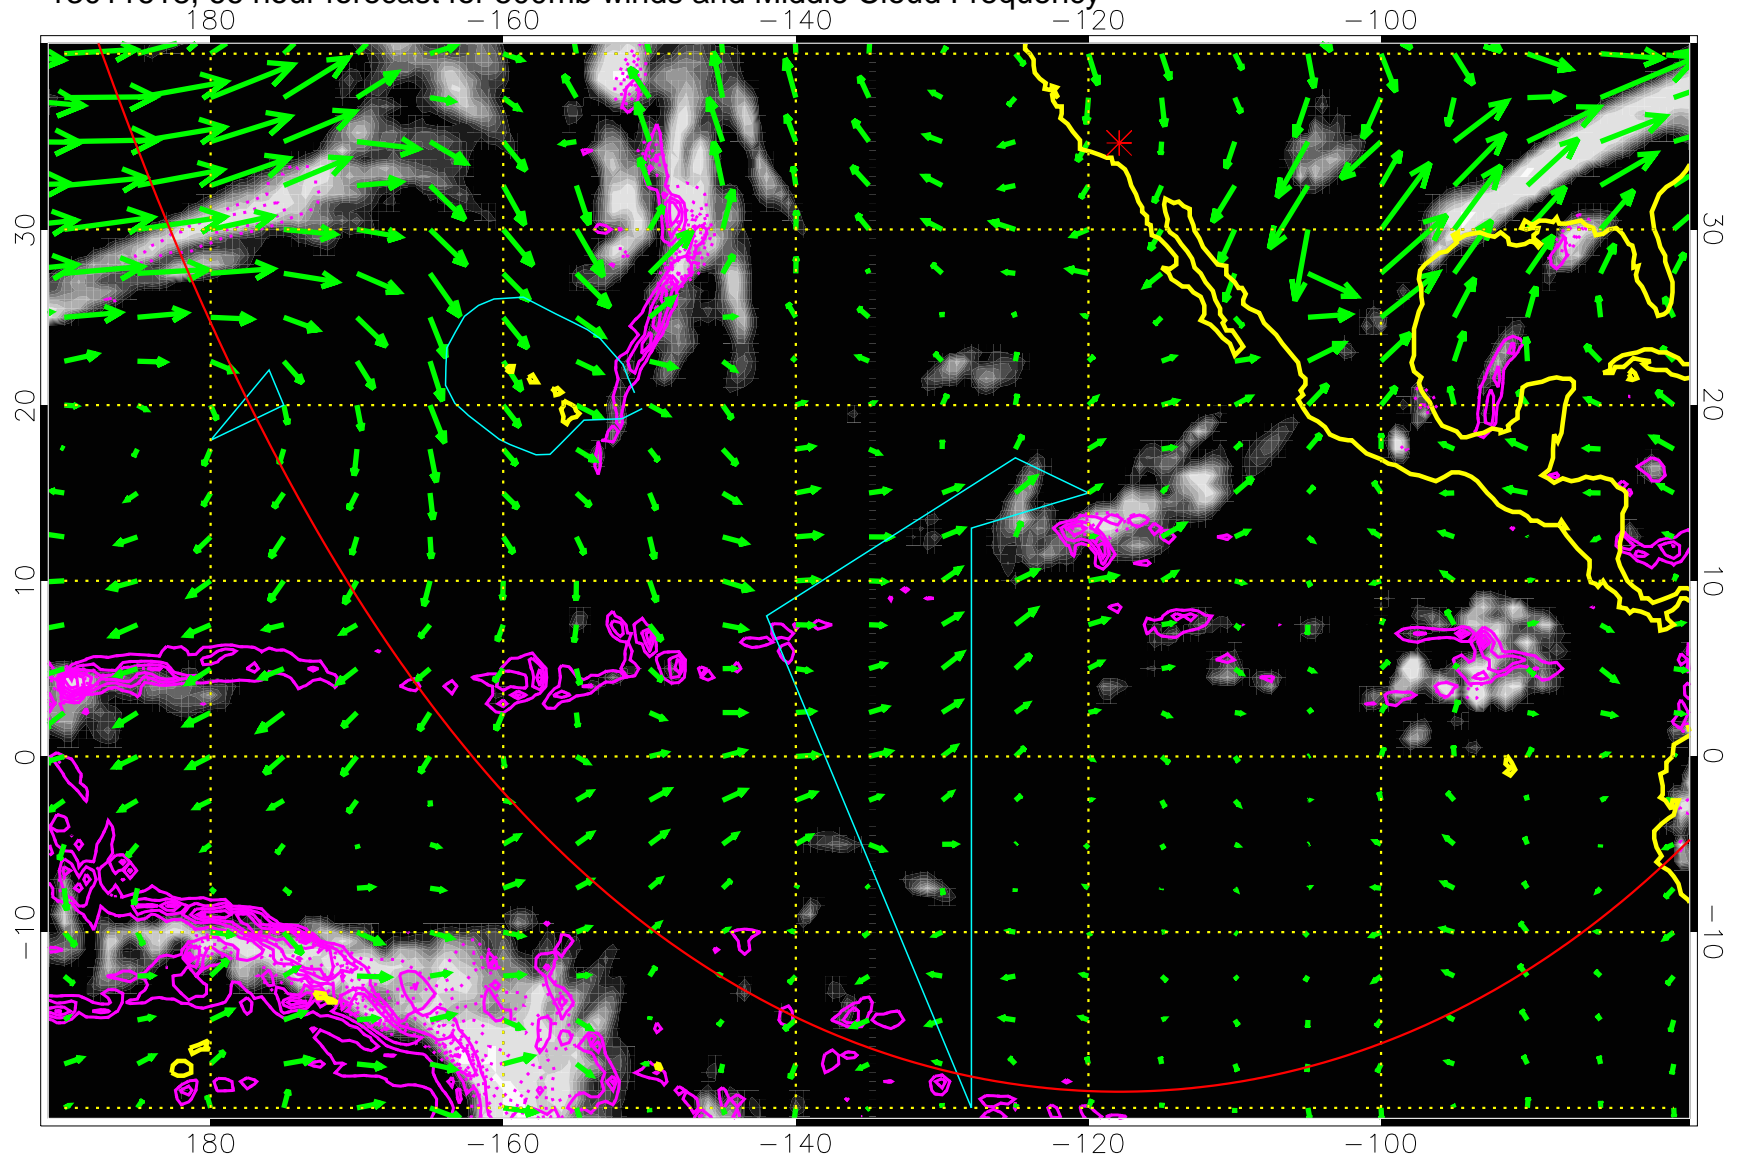

Precip (tot dot, conv sol) past 6 hrs 6 kg/m2 contours, min 4

→ 50 m/s  
Range ring of 6000 km -- 19 hours GH round trip

13011606, 54 hour forecast for 500mb winds and Middle Cloud Frequency

Precip (tot dot, conv sol) past 6 hrs 6 kg/m<sup>2</sup> contours, min 4

→ 50 m/s

Range ring of 6000 km -- 19 hours GH round trip

13011612, 60 hour forecast for 500mb winds and Middle Cloud Frequency

Precip (tot dot, conv sol) past 6 hrs 6 kg/m2 contours, min 4

→ 50 m/s  
Range ring of 6000 km -- 19 hours GH round trip

13011618, 66 hour forecast for 500mb winds and Middle Cloud Frequency

Precip (tot dot, conv sol) past 6 hrs 6 kg/m2 contours, min 4

→ 50 m/s

Range ring of 6000 km -- 19 hours GH round trip

13011700, 72 hour forecast for 500mb winds and Middle Cloud Frequency

Precip (tot dot, conv sol) past 6 hrs 6 kg/m2 contours, min 4

→ 50 m/s

Range ring of 6000 km -- 19 hours GH round trip

13011706, 78 hour forecast for 500mb winds and Middle Cloud Frequency

Precip (tot dot, conv sol) past 6 hrs 6 kg/m2 contours, min 4