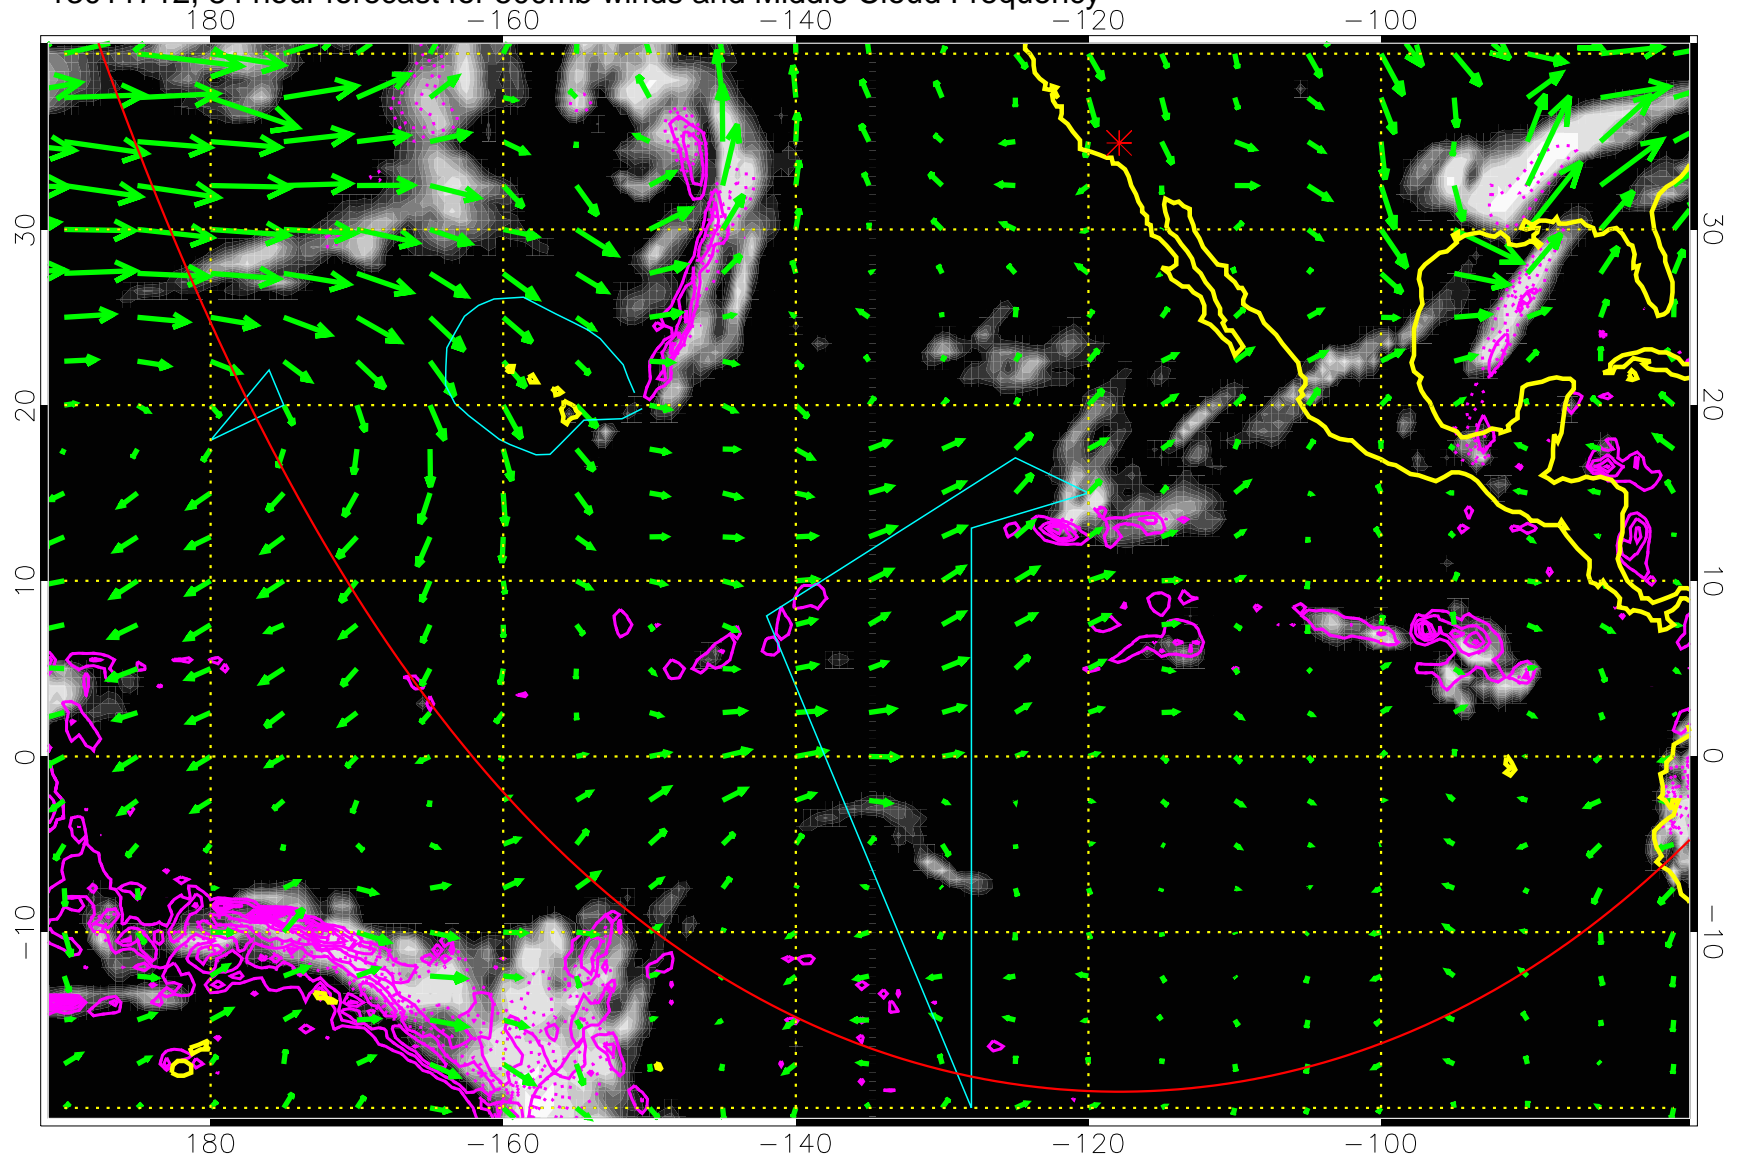

Precip (tot dot, conv sol) past 6 hrs 6 kg/m2 contours, min 4

→ 50 m/s

Range ring of 6000 km -- 19 hours GH round trip

13011706, 78 hour forecast for 500mb winds and Middle Cloud Frequency

Precip (tot dot, conv sol) past 6 hrs 6 kg/m2 contours, min 4

→ 50 m/s  
Range ring of 6000 km -- 19 hours GH round trip

13011712, 84 hour forecast for 500mb winds and Middle Cloud Frequency

Precip (tot dot, conv sol) past 6 hrs 6 kg/m2 contours, min 4

→ 50 m/s

Range ring of 6000 km -- 19 hours GH round trip