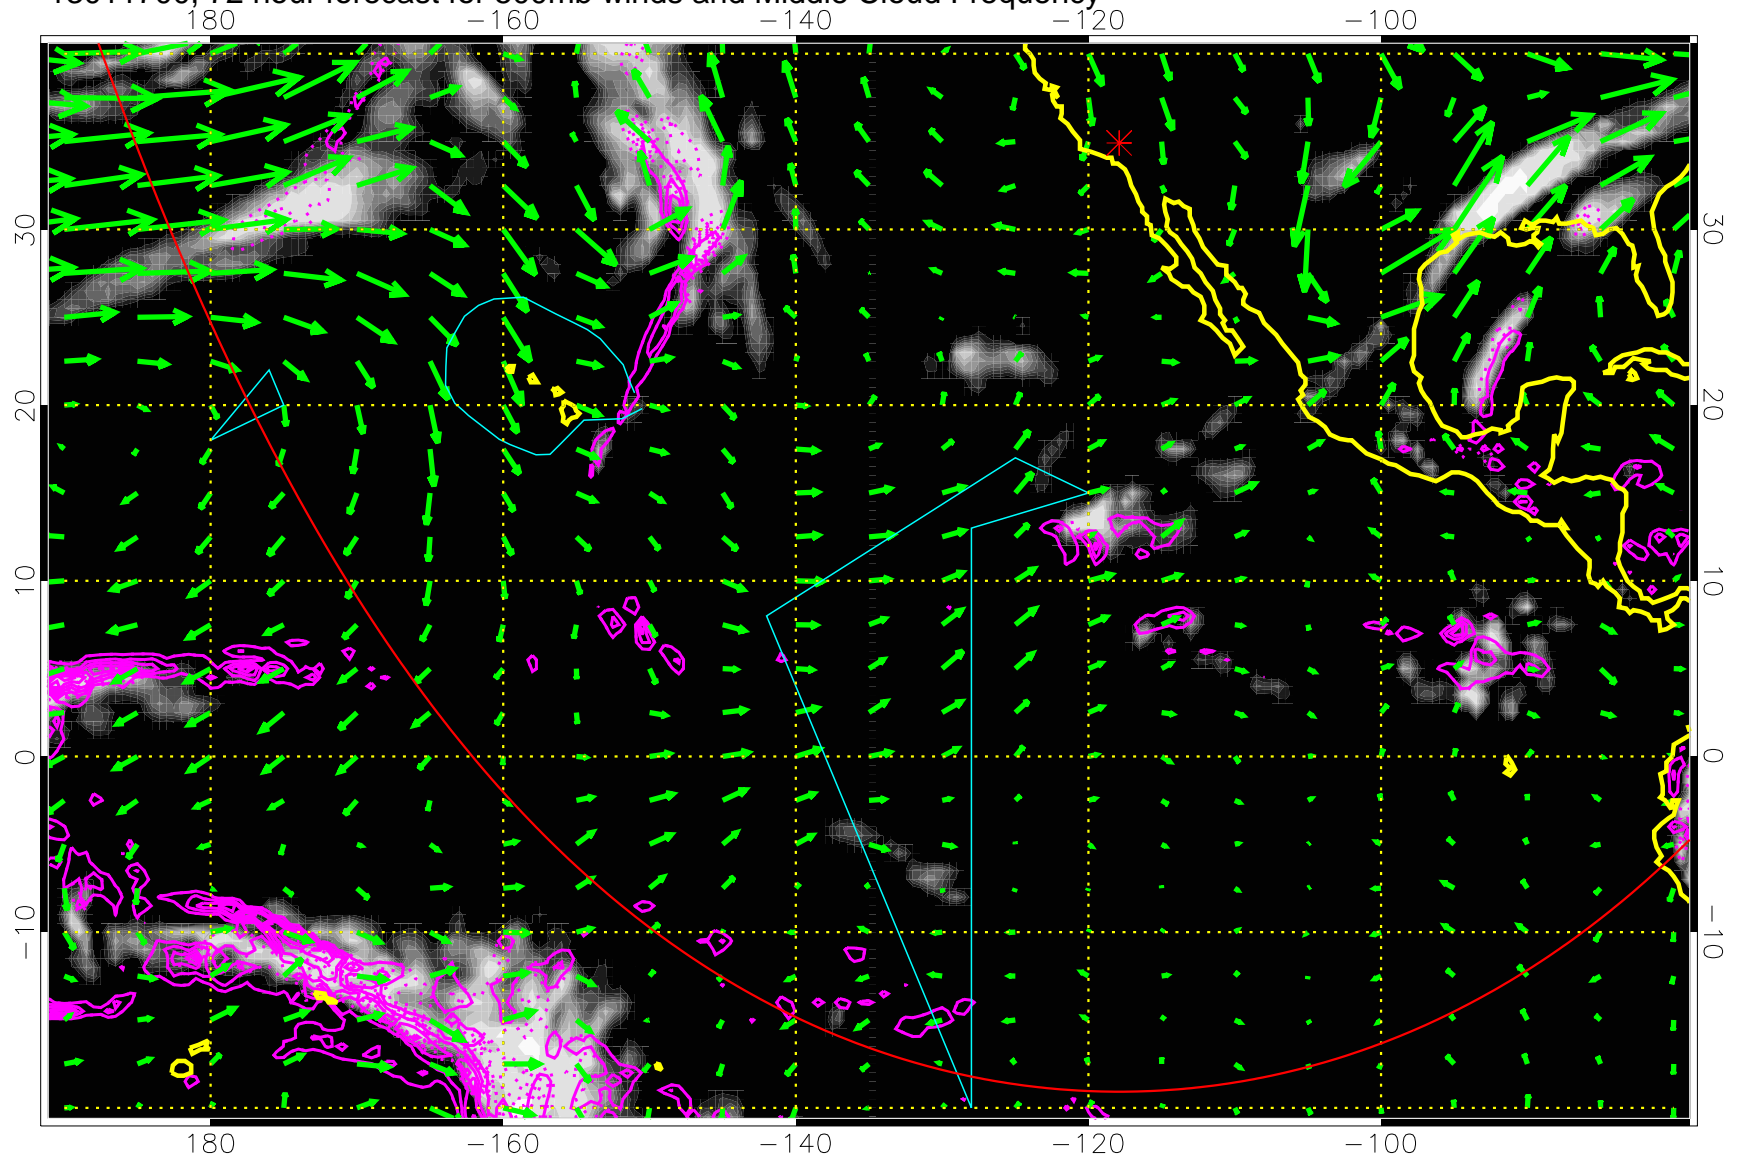

13011618, 66 hour forecast for 500mb winds and Middle Cloud Frequency

Precip (tot dot, conv sol) past 6 hrs 6 kg/m2 contours, min 4

→ 50 m/s

Range ring of 6000 km -- 19 hours GH round trip

13011700, 72 hour forecast for 500mb winds and Middle Cloud Frequency

Precip (tot dot, conv sol) past 6 hrs 6 kg/m2 contours, min 4

→ 50 m/s

Range ring of 6000 km -- 19 hours GH round trip

13011706, 78 hour forecast for 500mb winds and Middle Cloud Frequency

Precip (tot dot, conv sol) past 6 hrs 6 kg/m2 contours, min 4