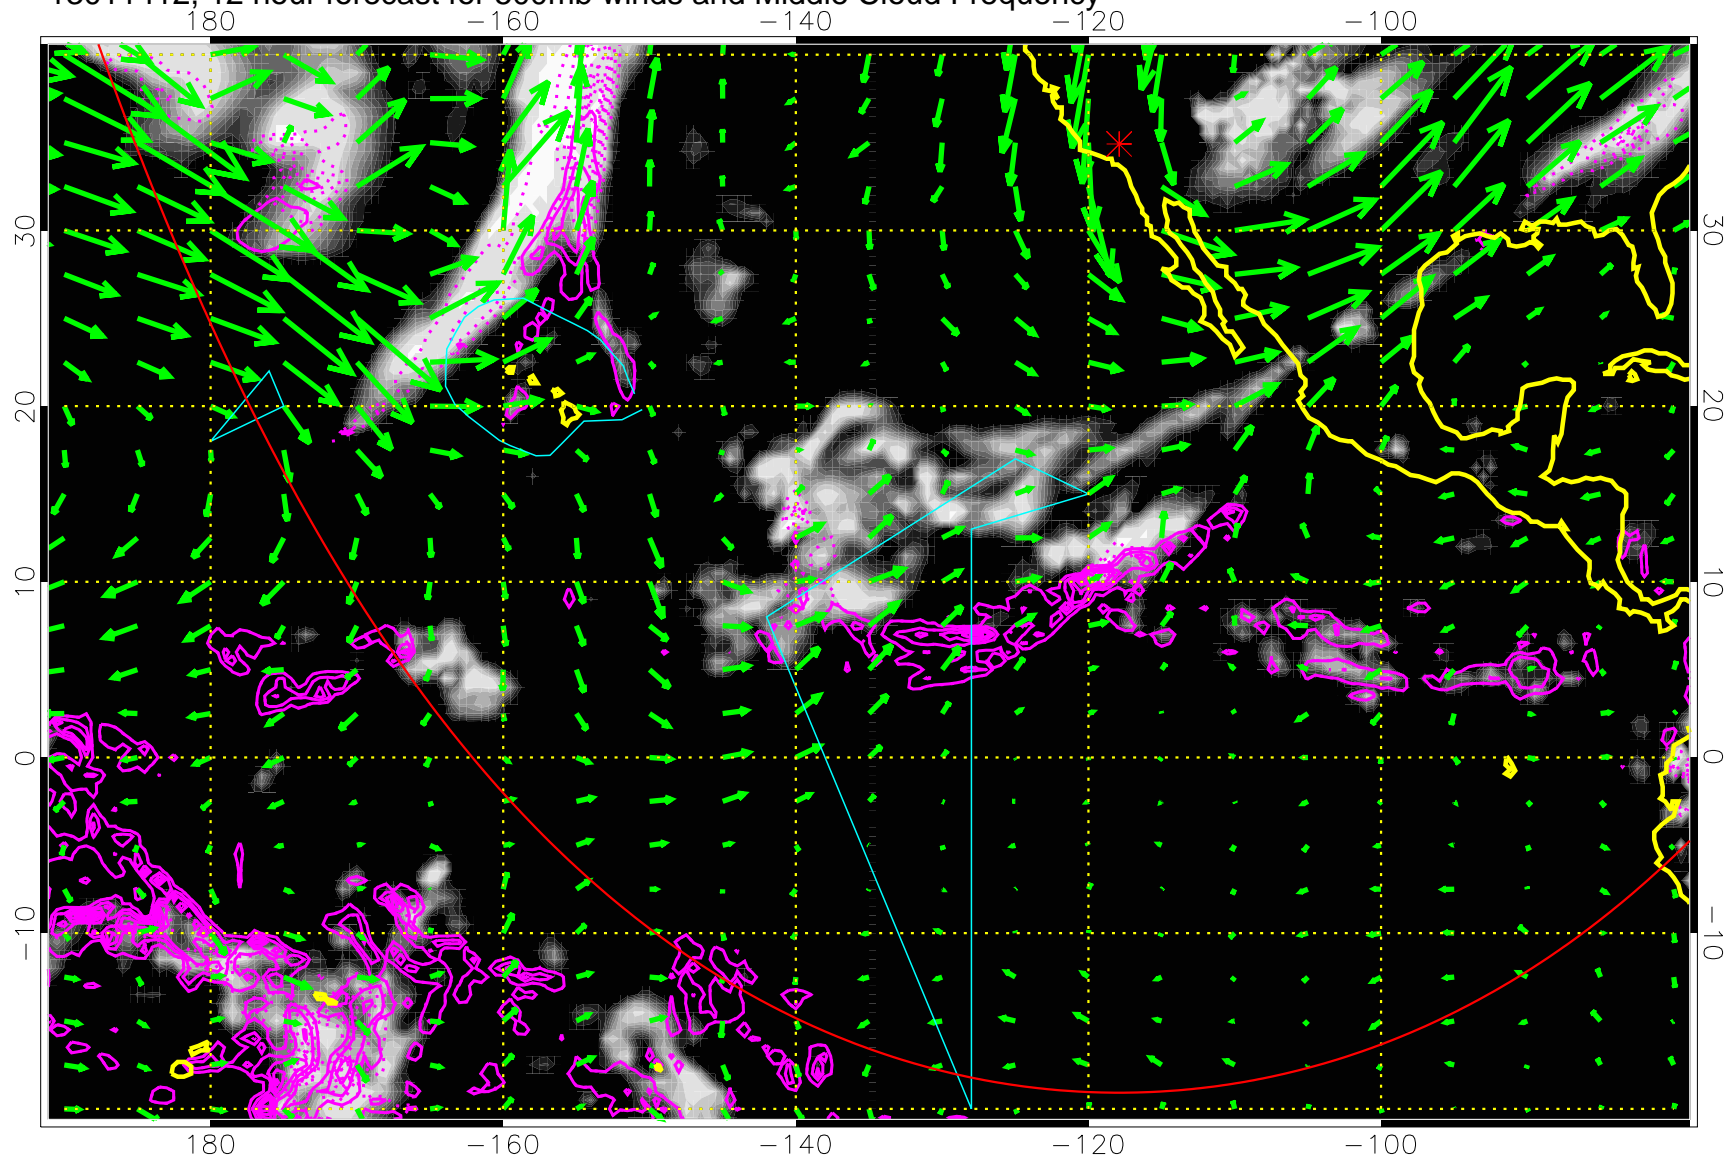

13011412, 12 hour forecast for 500mb winds and Middle Cloud Frequency

Middle Cloud Frequency

Precip (tot dot, conv sol) past 6 hrs 6 kg/m2 contours, min 4

→ 50 m/s

Range ring of 6000 km -- 19 hours GH round trip

13011418, 18 hour forecast for 500mb winds and Middle Cloud Frequency

Precip (tot dot, conv sol) past 6 hrs 6 kg/m2 contours, min 4

→ 50 m/s  
Range ring of 6000 km -- 19 hours GH round trip

13011500, 24 hour forecast for 500mb winds and Middle Cloud Frequency

Precip (tot dot, conv sol) past 6 hrs 6 kg/m2 contours, min 4

→ 50 m/s  
Range ring of 6000 km -- 19 hours GH round trip

13011506, 30 hour forecast for 500mb winds and Middle Cloud Frequency

Precip (tot dot, conv sol) past 6 hrs 6 kg/m2 contours, min 4