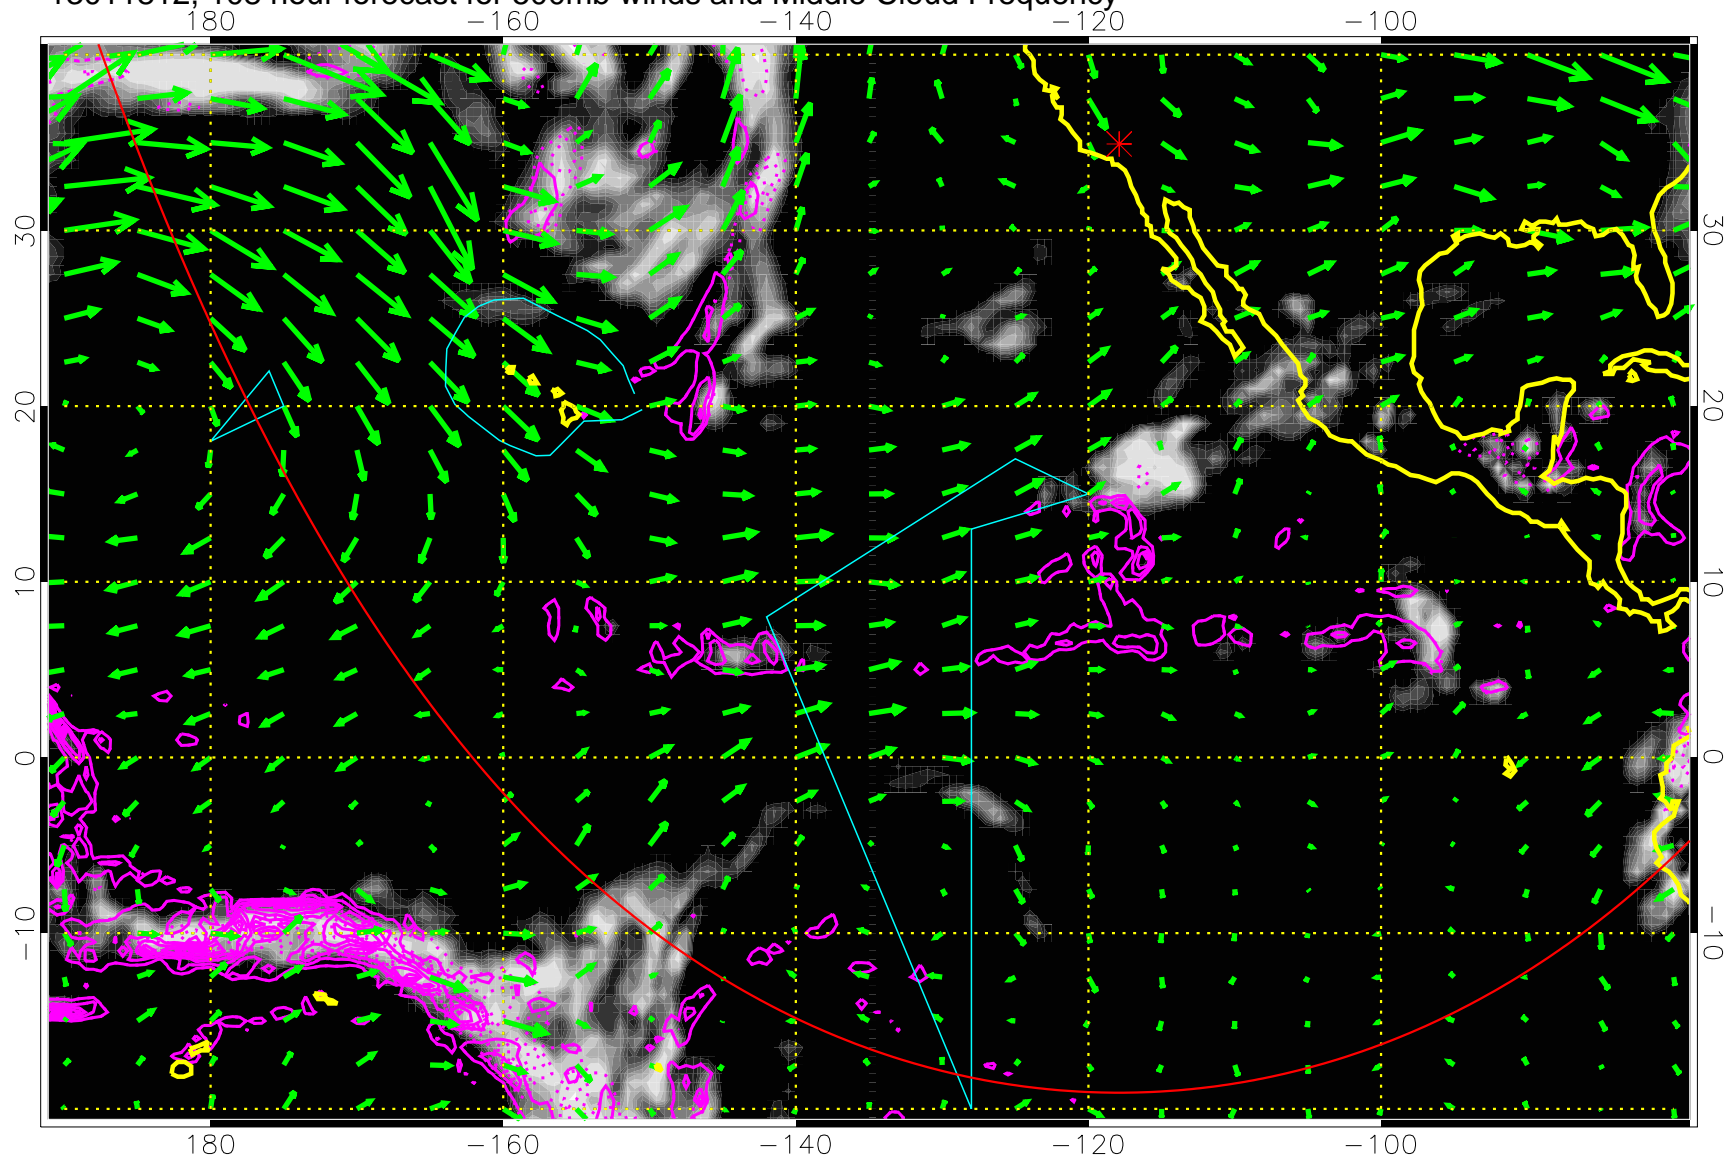

13011800, 96 hour forecast for 500mb winds and Middle Cloud Frequency

Precip (tot dot, conv sol) past 6 hrs 6 kg/m2 contours, min 4

→ 50 m/s

Range ring of 6000 km -- 19 hours GH round trip

13011806, 102 hour forecast for 500mb winds and Middle Cloud Frequency

Precip (tot dot, conv sol) past 6 hrs 6 kg/m2 contours, min 4

→ 50 m/s

Range ring of 6000 km -- 19 hours GH round trip

13011812, 108 hour forecast for 500mb winds and Middle Cloud Frequency

Precip (tot dot, conv sol) past 6 hrs 6 kg/m2 contours, min 4