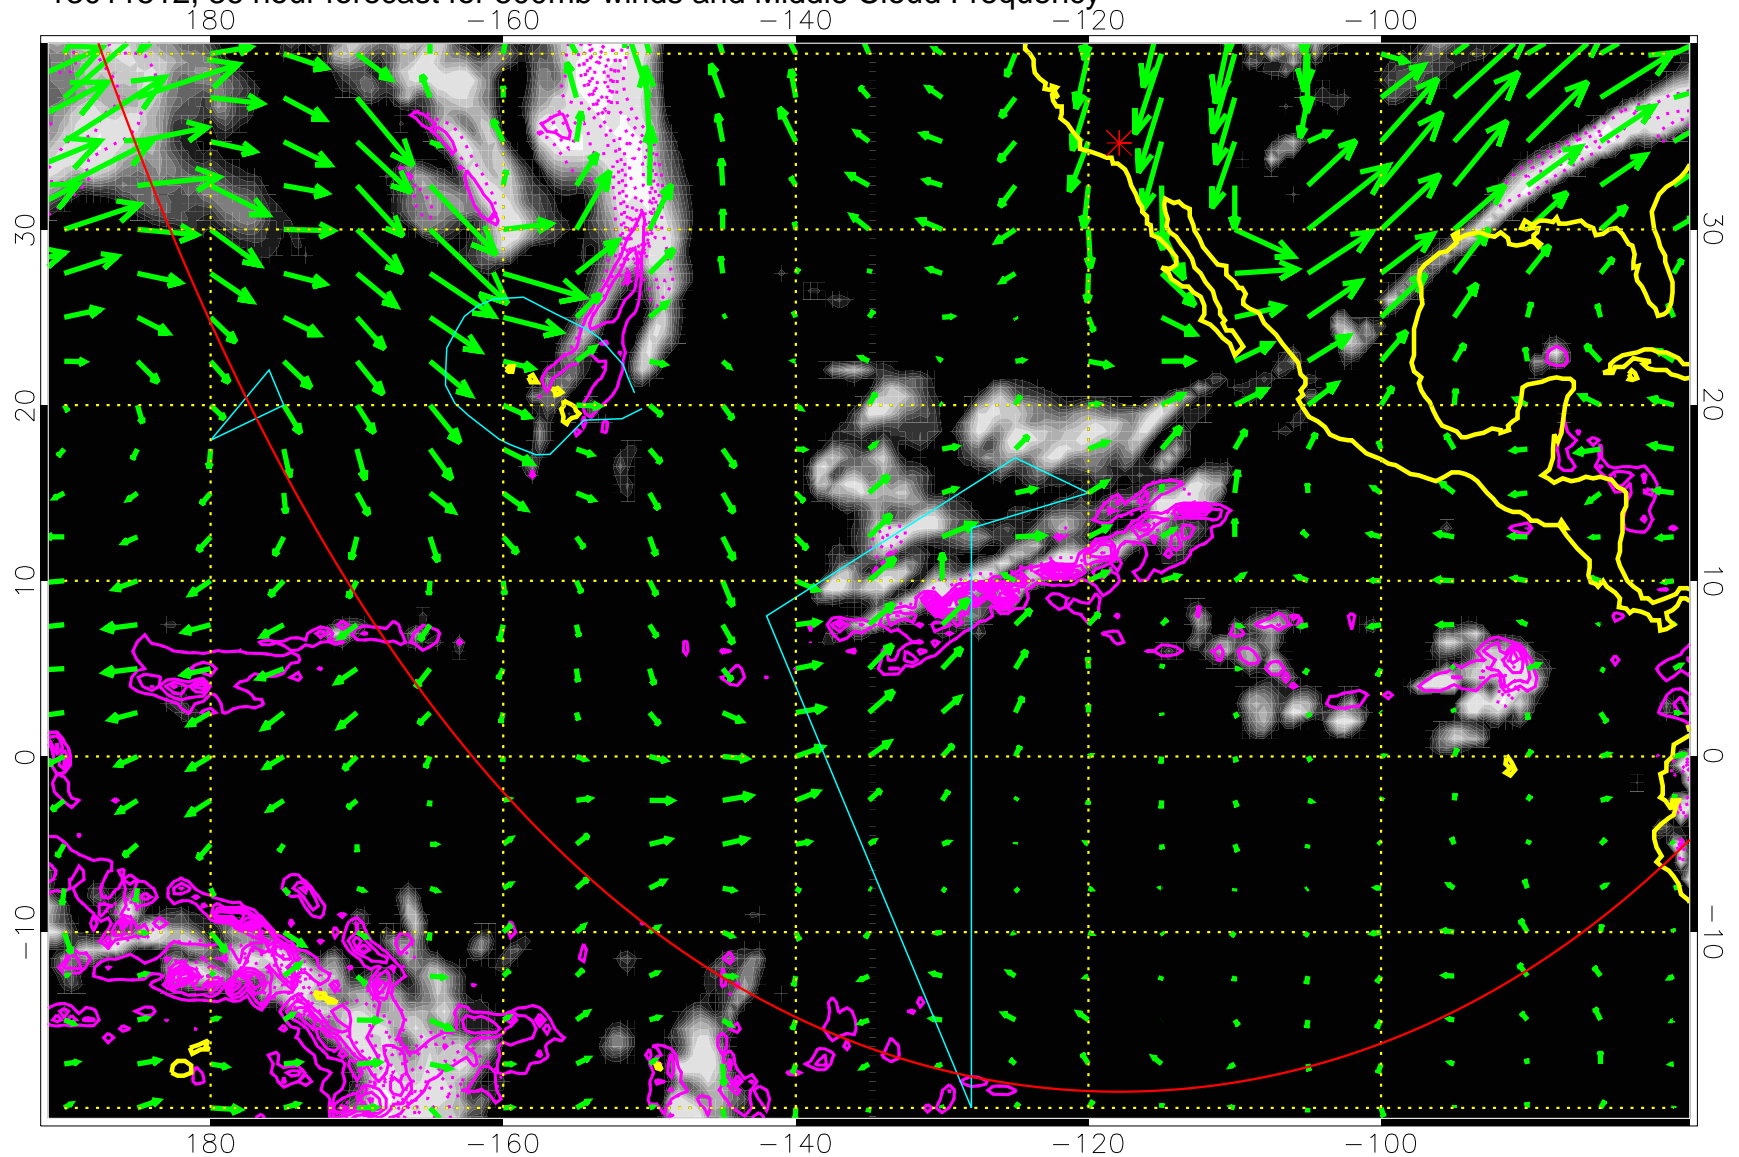

Precip (tot dot, conv sol) past 6 hrs 6 kg/m2 contours, min 4

→ 50 m/s  
Range ring of 6000 km -- 19 hours GH round trip

13011506, 30 hour forecast for 500mb winds and Middle Cloud Frequency

Precip (tot dot, conv sol) past 6 hrs 6 kg/m2 contours, min 4

→ 50 m/s

Range ring of 6000 km -- 19 hours GH round trip

13011512, 36 hour forecast for 500mb winds and Middle Cloud Frequency

Precip (tot dot, conv sol) past 6 hrs 6 kg/m2 contours, min 4

→ 50 m/s

Range ring of 6000 km -- 19 hours GH round trip