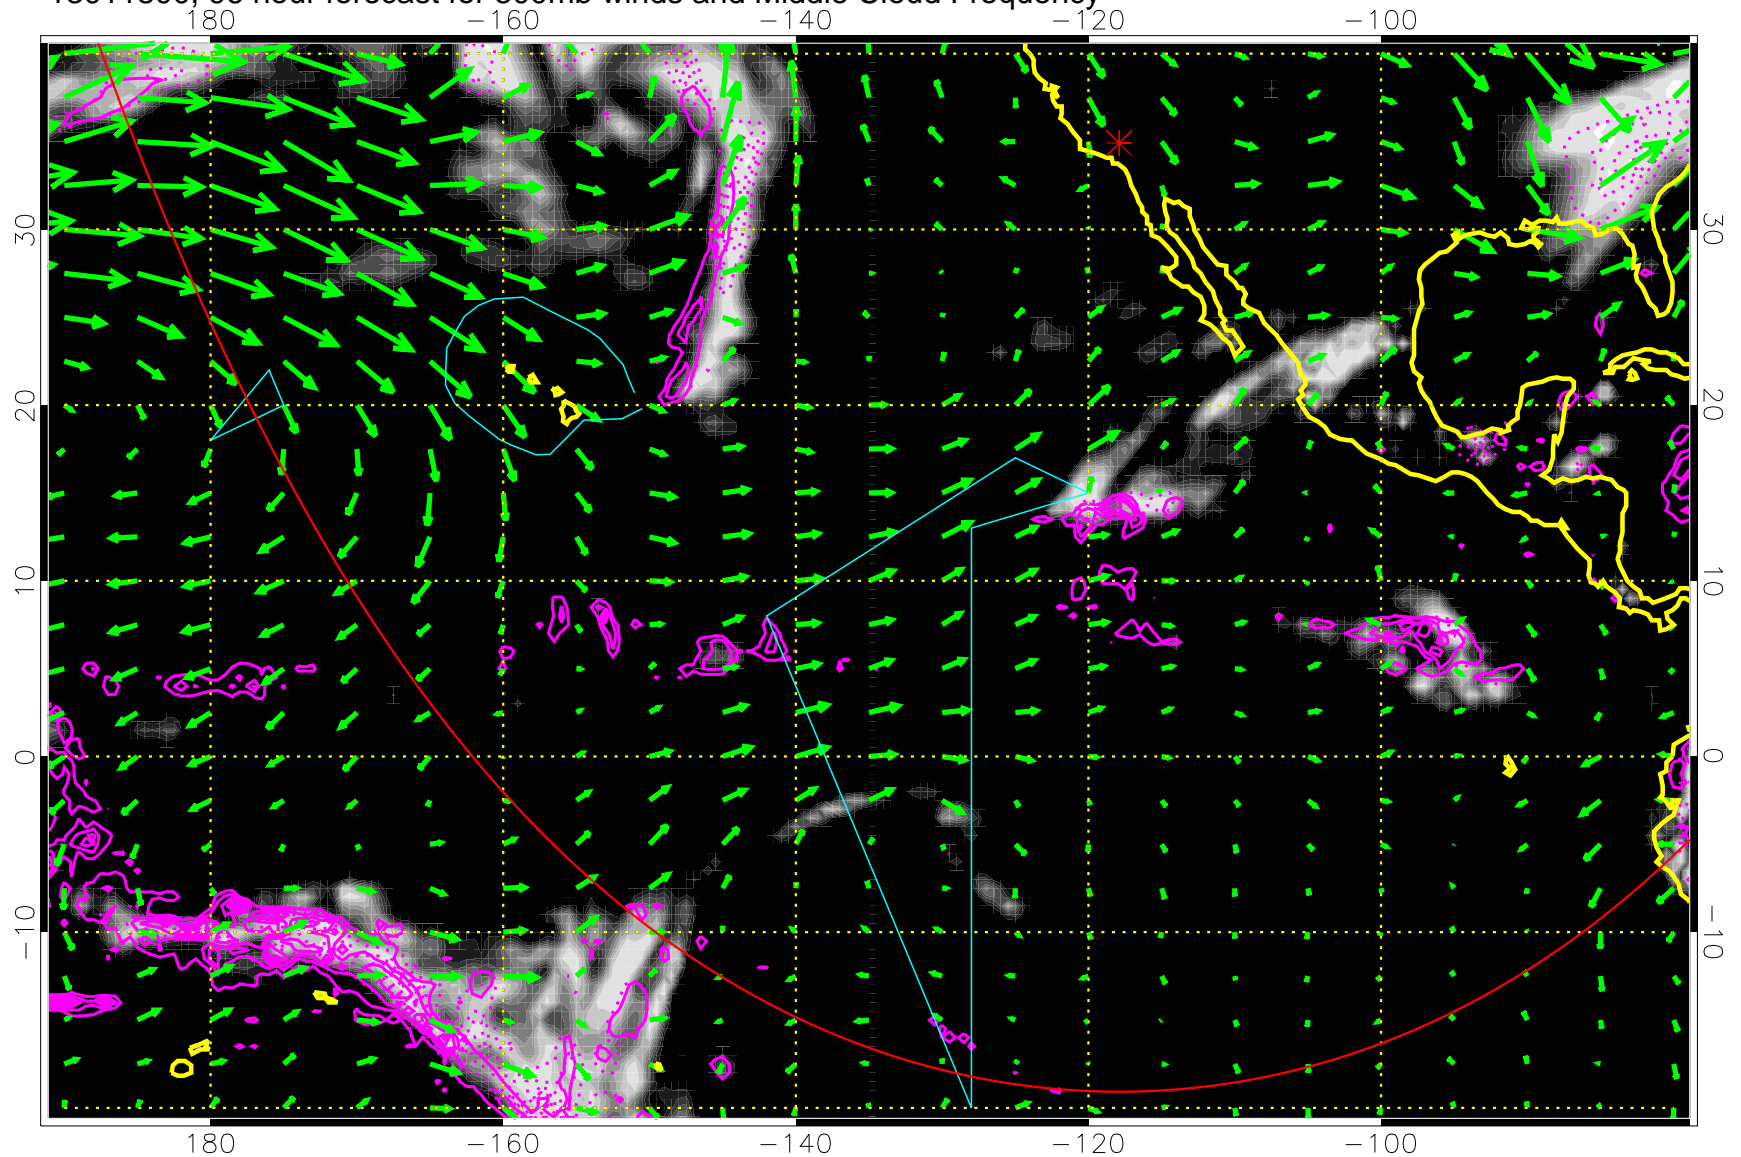

13011718, 90 hour forecast for 500mb winds and Middle Cloud Frequency

0.0 0.2 0.4 0.6 0.8 1.0  
Middle Cloud Frequency

Precip (tot dot, conv sol) past 6 hrs 6 kg/m2 contours, min 4

→ 50 m/s

Range ring of 6000 km -- 19 hours GH round trip

13011800, 96 hour forecast for 500mb winds and Middle Cloud Frequency

Precip (tot dot, conv sol) past 6 hrs 6 kg/m2 contours, min 4

→ 50 m/s

Range ring of 6000 km -- 19 hours GH round trip

13011806, 102 hour forecast for 500mb winds and Middle Cloud Frequency

Precip (tot dot, conv sol) past 6 hrs 6 kg/m2 contours, min 4

→ 50 m/s

Range ring of 6000 km -- 19 hours GH round trip

13011812, 108 hour forecast for 500mb winds and Middle Cloud Frequency

Precip (tot dot, conv sol) past 6 hrs 6 kg/m2 contours, min 4