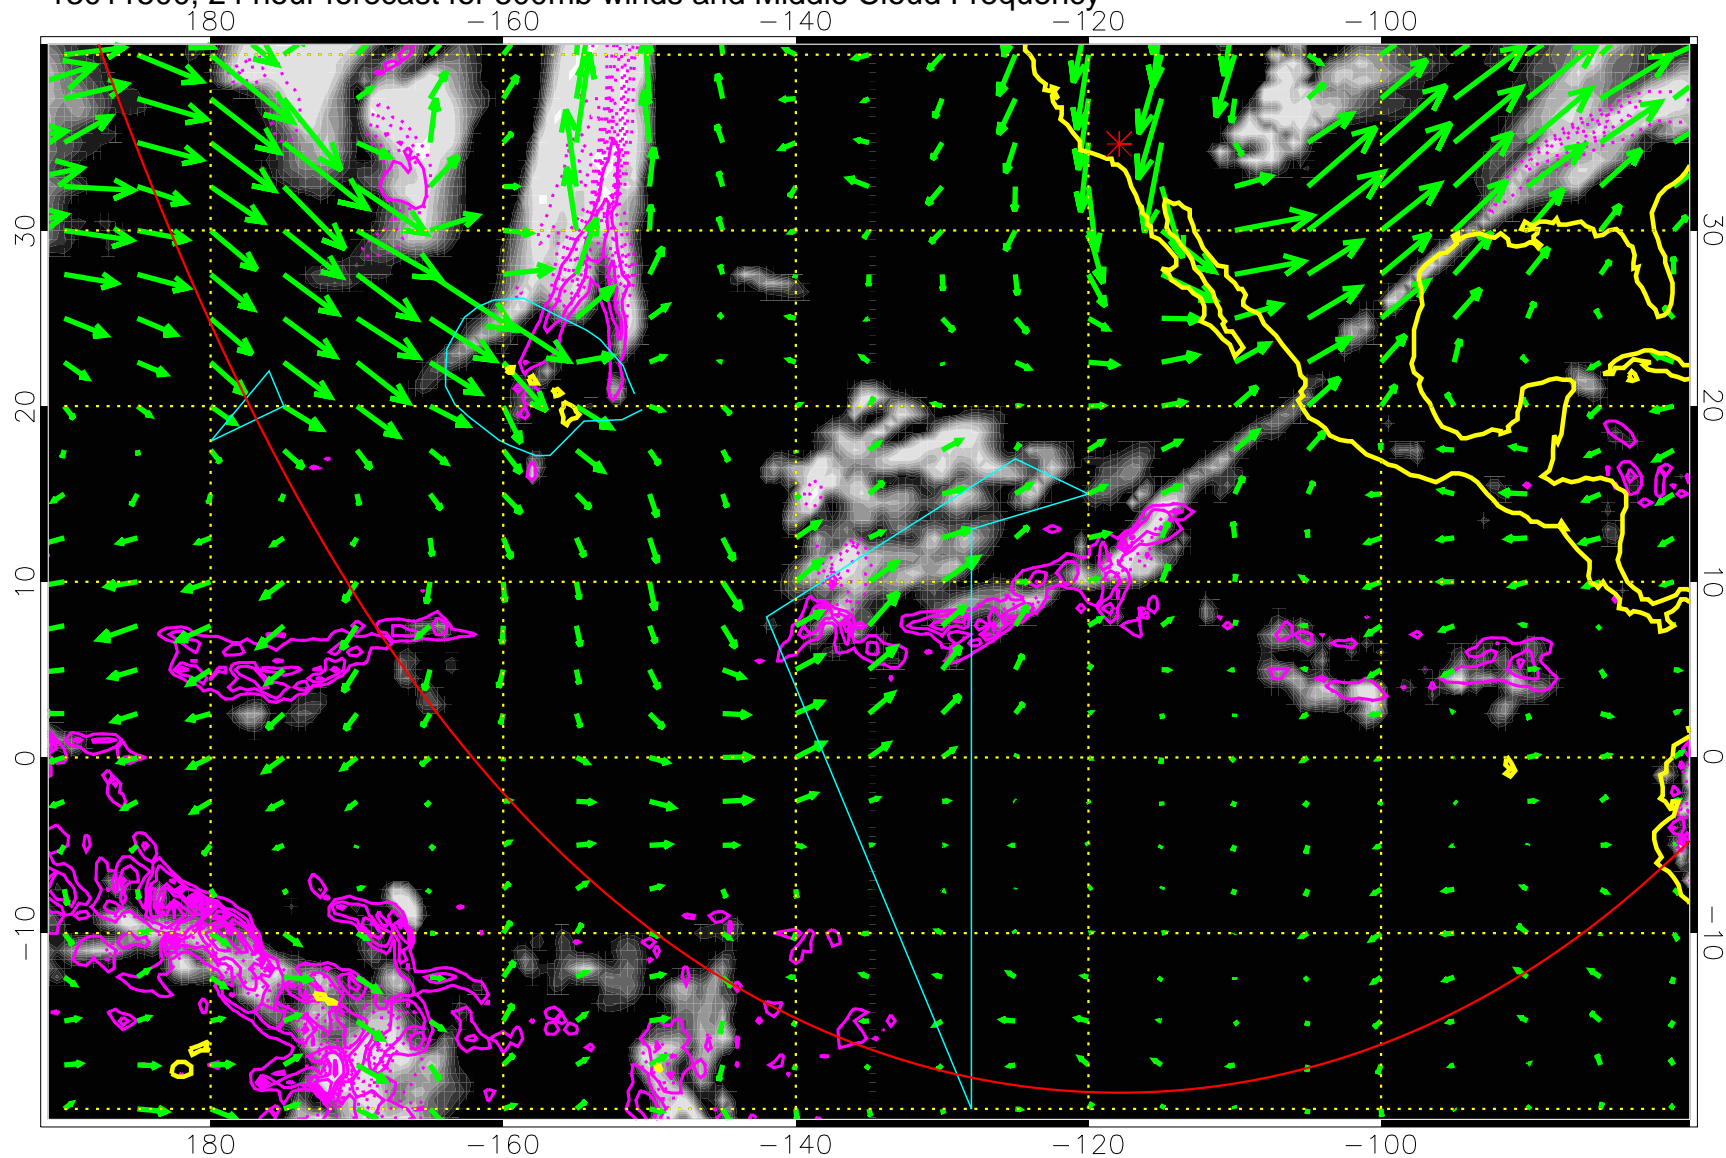

13011412, 12 hour forecast for 500mb winds and Middle Cloud Frequency

Middle Cloud Frequency

Precip (tot dot, conv sol) past 6 hrs 6 kg/m2 contours, min 4

→ 50 m/s

Range ring of 6000 km -- 19 hours GH round trip

13011418, 18 hour forecast for 500mb winds and Middle Cloud Frequency

Precip (tot dot, conv sol) past 6 hrs 6 kg/m2 contours, min 4

→ 50 m/s  
Range ring of 6000 km -- 19 hours GH round trip

13011500, 24 hour forecast for 500mb winds and Middle Cloud Frequency

Precip (tot dot, conv sol) past 6 hrs 6 kg/m2 contours, min 4

→ 50 m/s  
Range ring of 6000 km -- 19 hours GH round trip

13011506, 30 hour forecast for 500mb winds and Middle Cloud Frequency

Precip (tot dot, conv sol) past 6 hrs 6 kg/m2 contours, min 4

→ 50 m/s

Range ring of 6000 km -- 19 hours GH round trip

13011512, 36 hour forecast for 500mb winds and Middle Cloud Frequency

Precip (tot dot, conv sol) past 6 hrs 6 kg/m2 contours, min 4

→ 50 m/s

Range ring of 6000 km -- 19 hours GH round trip