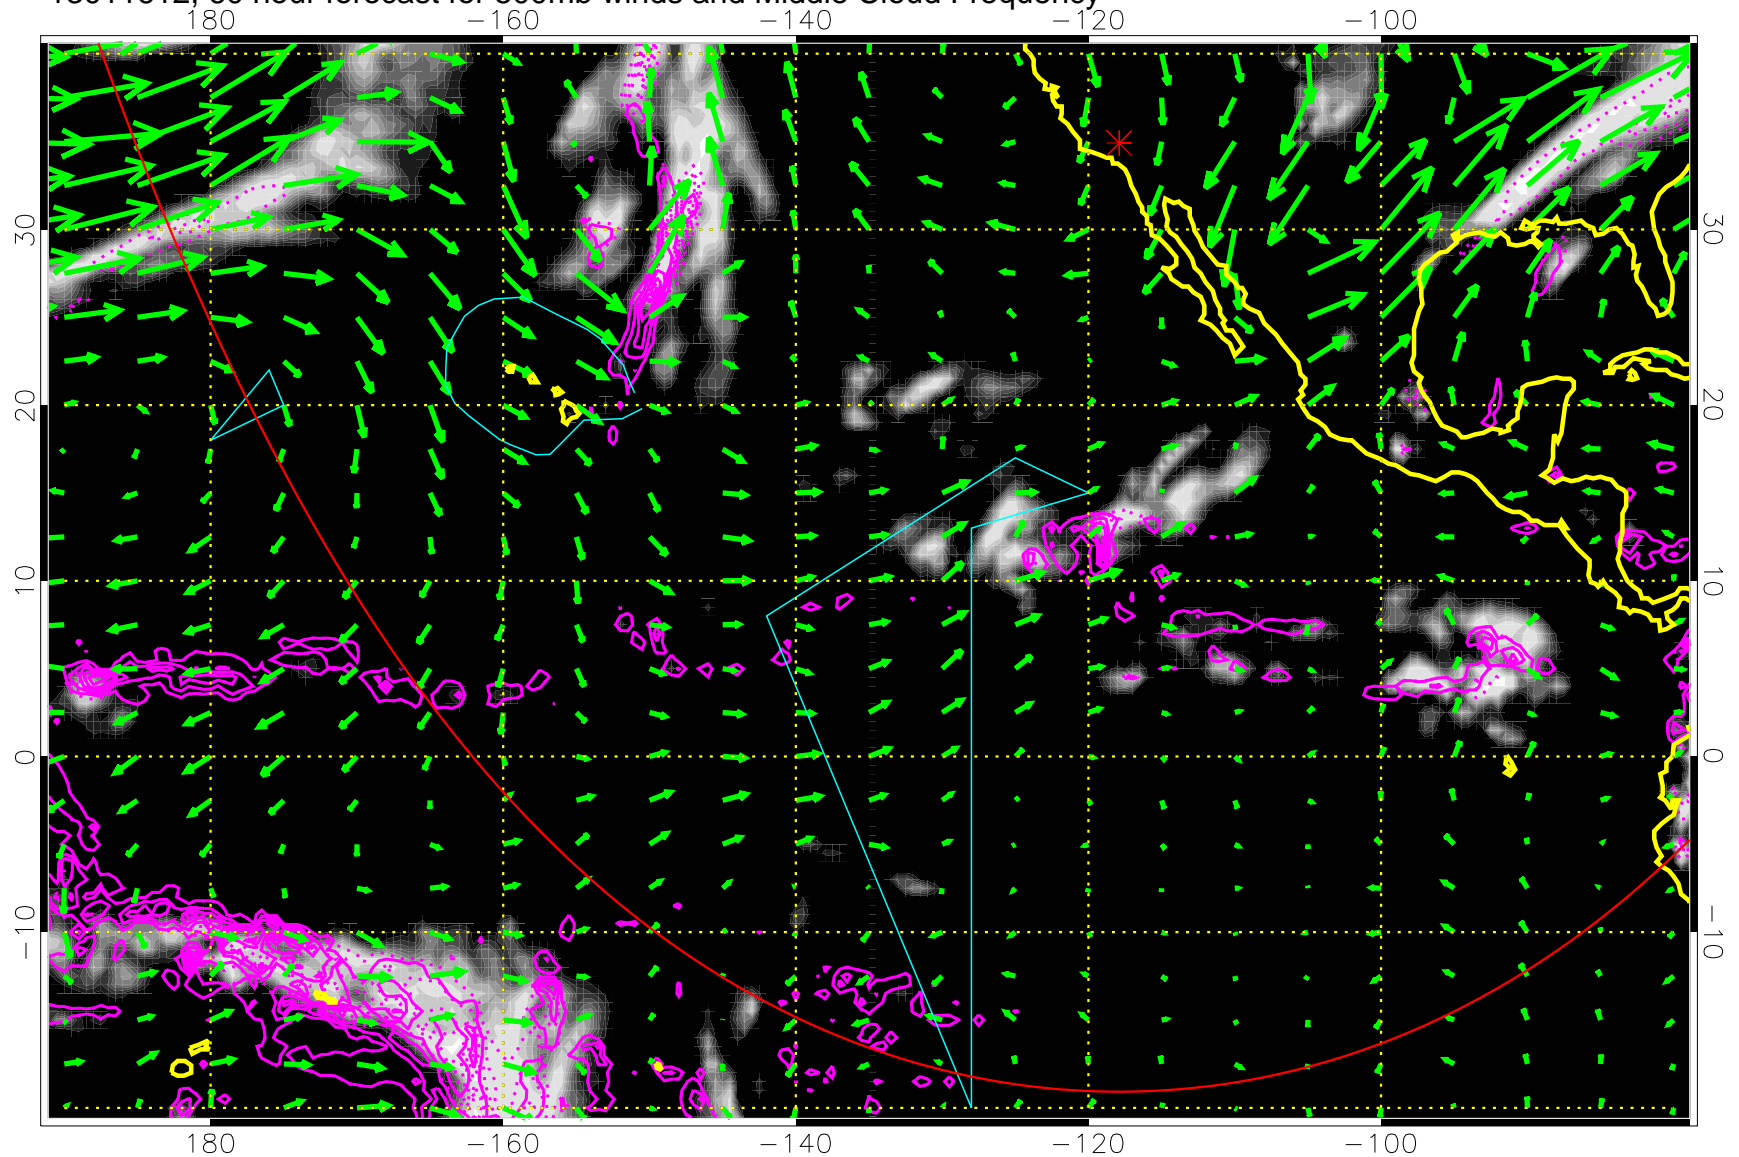

Precip (tot dot, conv sol) past 6 hrs 6 kg/m2 contours, min 4

→ 50 m/s  
Range ring of 6000 km -- 19 hours GH round trip

13011606, 54 hour forecast for 500mb winds and Middle Cloud Frequency

Precip (tot dot, conv sol) past 6 hrs 6 kg/m<sup>2</sup> contours, min 4

→ 50 m/s

Range ring of 6000 km -- 19 hours GH round trip

13011612, 60 hour forecast for 500mb winds and Middle Cloud Frequency

Precip (tot dot, conv sol) past 6 hrs 6 kg/m2 contours, min 4

→ 50 m/s  
Range ring of 6000 km -- 19 hours GH round trip