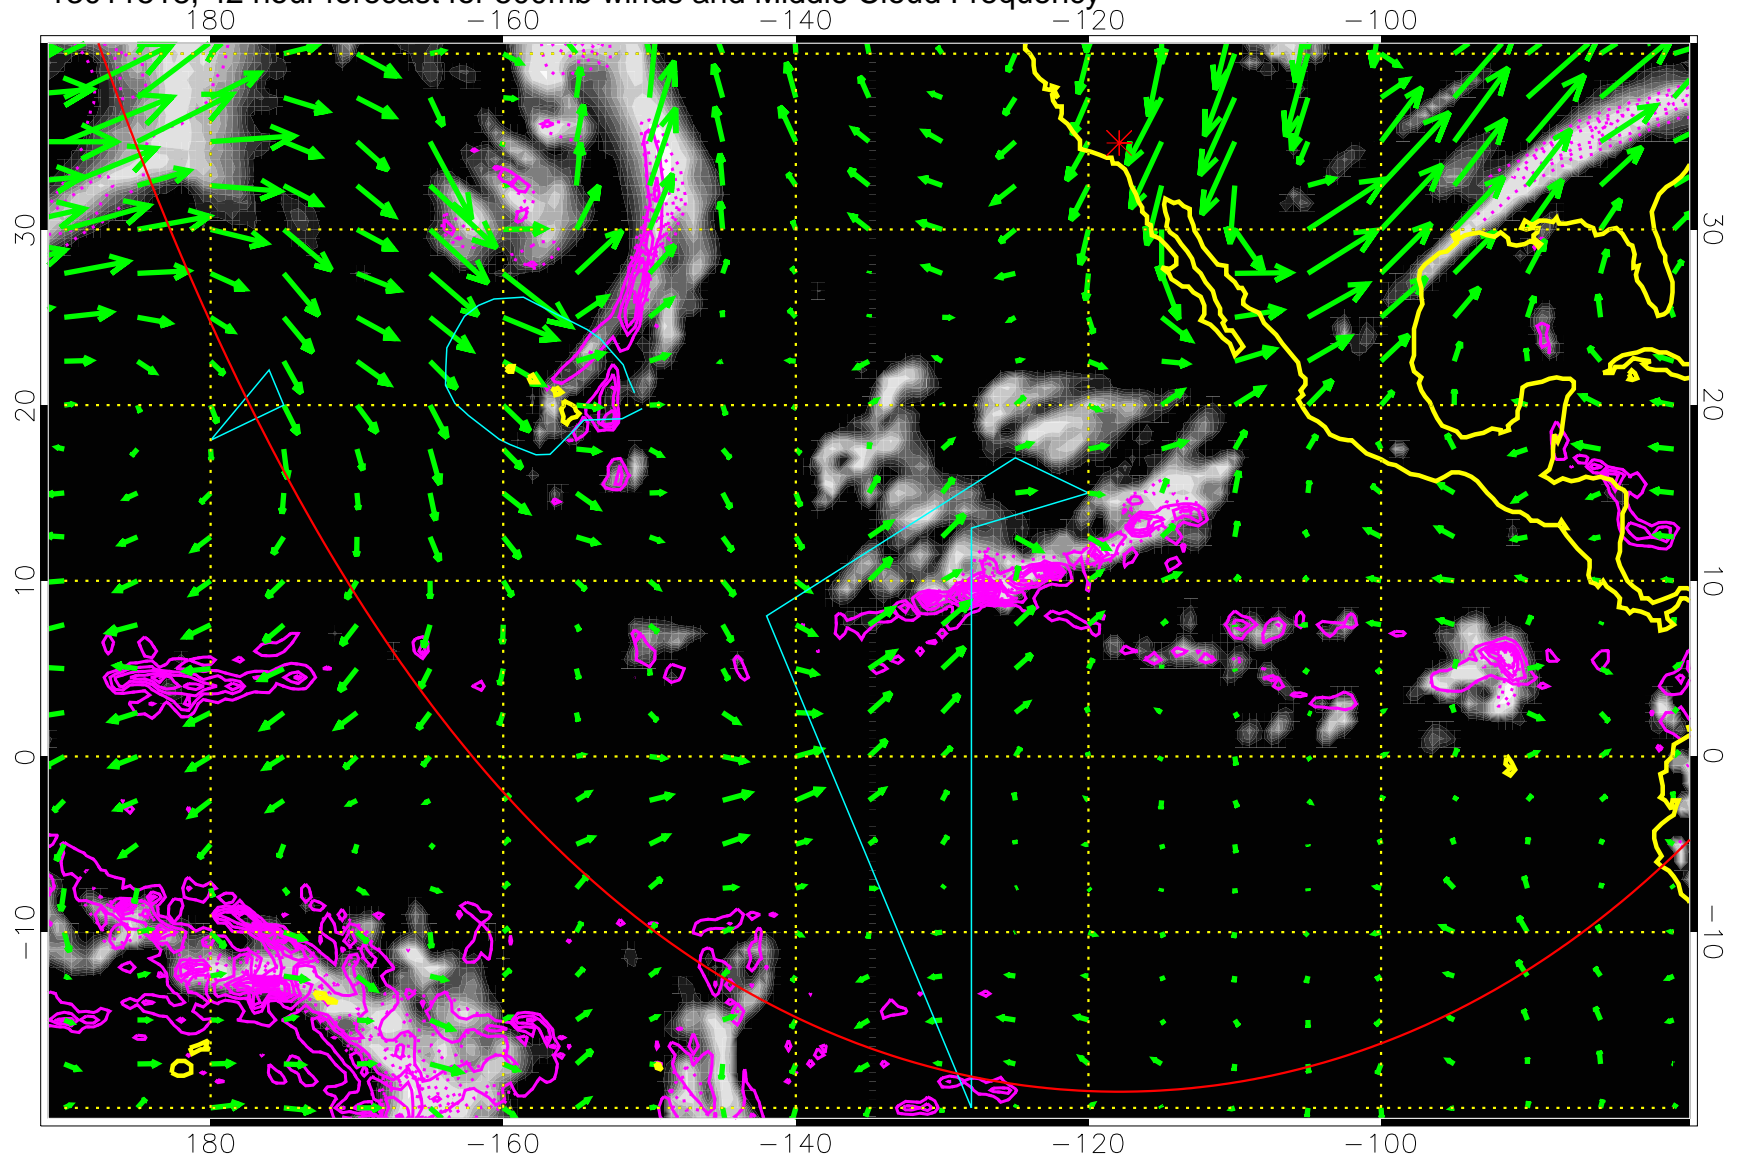

Precip (tot dot, conv sol) past 6 hrs 6 kg/m2 contours, min 4

→ 50 m/s  
Range ring of 6000 km -- 19 hours GH round trip

13011506, 30 hour forecast for 500mb winds and Middle Cloud Frequency

Precip (tot dot, conv sol) past 6 hrs 6 kg/m2 contours, min 4

→ 50 m/s

Range ring of 6000 km -- 19 hours GH round trip

13011512, 36 hour forecast for 500mb winds and Middle Cloud Frequency

Precip (tot dot, conv sol) past 6 hrs 6 kg/m2 contours, min 4

→ 50 m/s

Range ring of 6000 km -- 19 hours GH round trip

13011518, 42 hour forecast for 500mb winds and Middle Cloud Frequency

Precip (tot dot, conv sol) past 6 hrs 6 kg/m2 contours, min 4

→ 50 m/s

Range ring of 6000 km -- 19 hours GH round trip

13011600, 48 hour forecast for 500mb winds and Middle Cloud Frequency

Precip (tot dot, conv sol) past 6 hrs 6 kg/m2 contours, min 4

→ 50 m/s  
Range ring of 6000 km -- 19 hours GH round trip

13011606, 54 hour forecast for 500mb winds and Middle Cloud Frequency

Precip (tot dot, conv sol) past 6 hrs 6 kg/m<sup>2</sup> contours, min 4