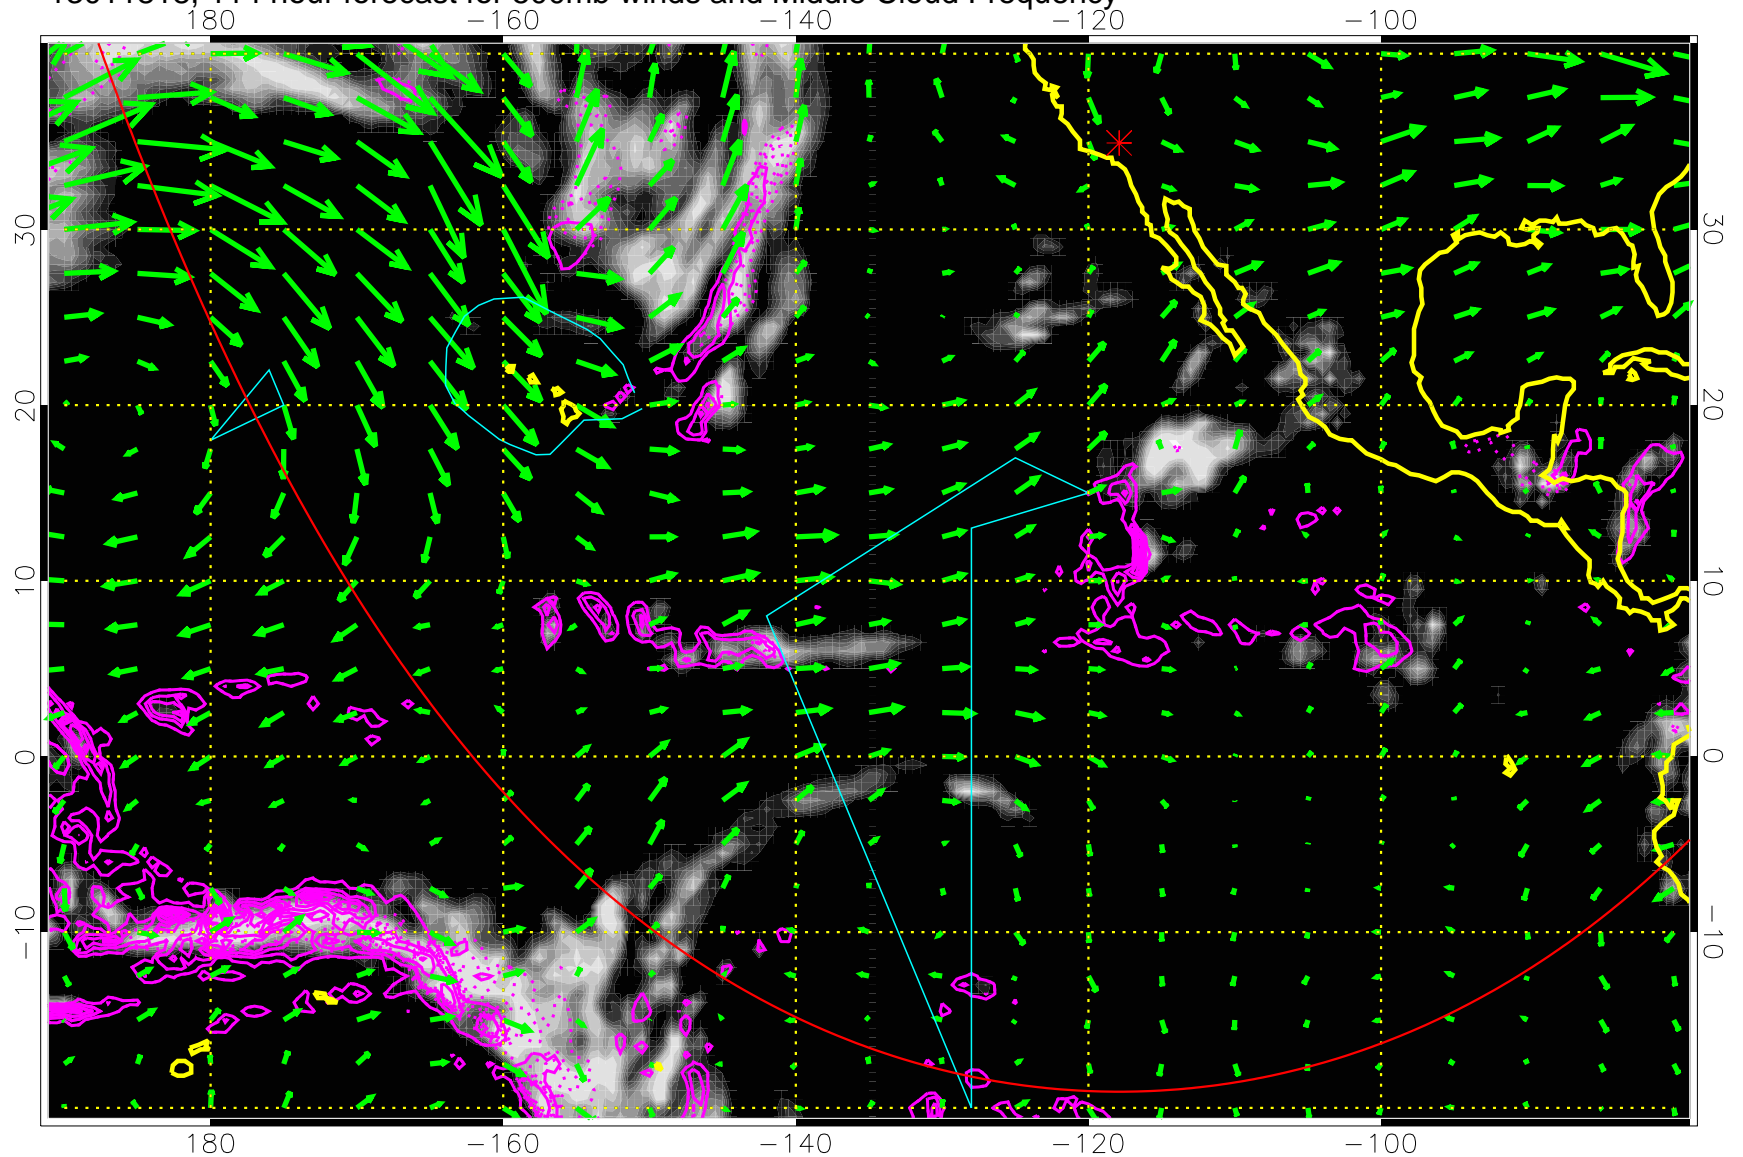

Precip (tot dot, conv sol) past 6 hrs 6 kg/m2 contours, min 4

→ 50 m/s

Range ring of 6000 km -- 19 hours GH round trip

13011812, 108 hour forecast for 500mb winds and Middle Cloud Frequency

Precip (tot dot, conv sol) past 6 hrs 6 kg/m2 contours, min 4

→ 50 m/s  
Range ring of 6000 km -- 19 hours GH round trip

13011818, 114 hour forecast for 500mb winds and Middle Cloud Frequency

Precip (tot dot, conv sol) past 6 hrs 6 kg/m2 contours, min 4

→ 50 m/s

Range ring of 6000 km -- 19 hours GH round trip