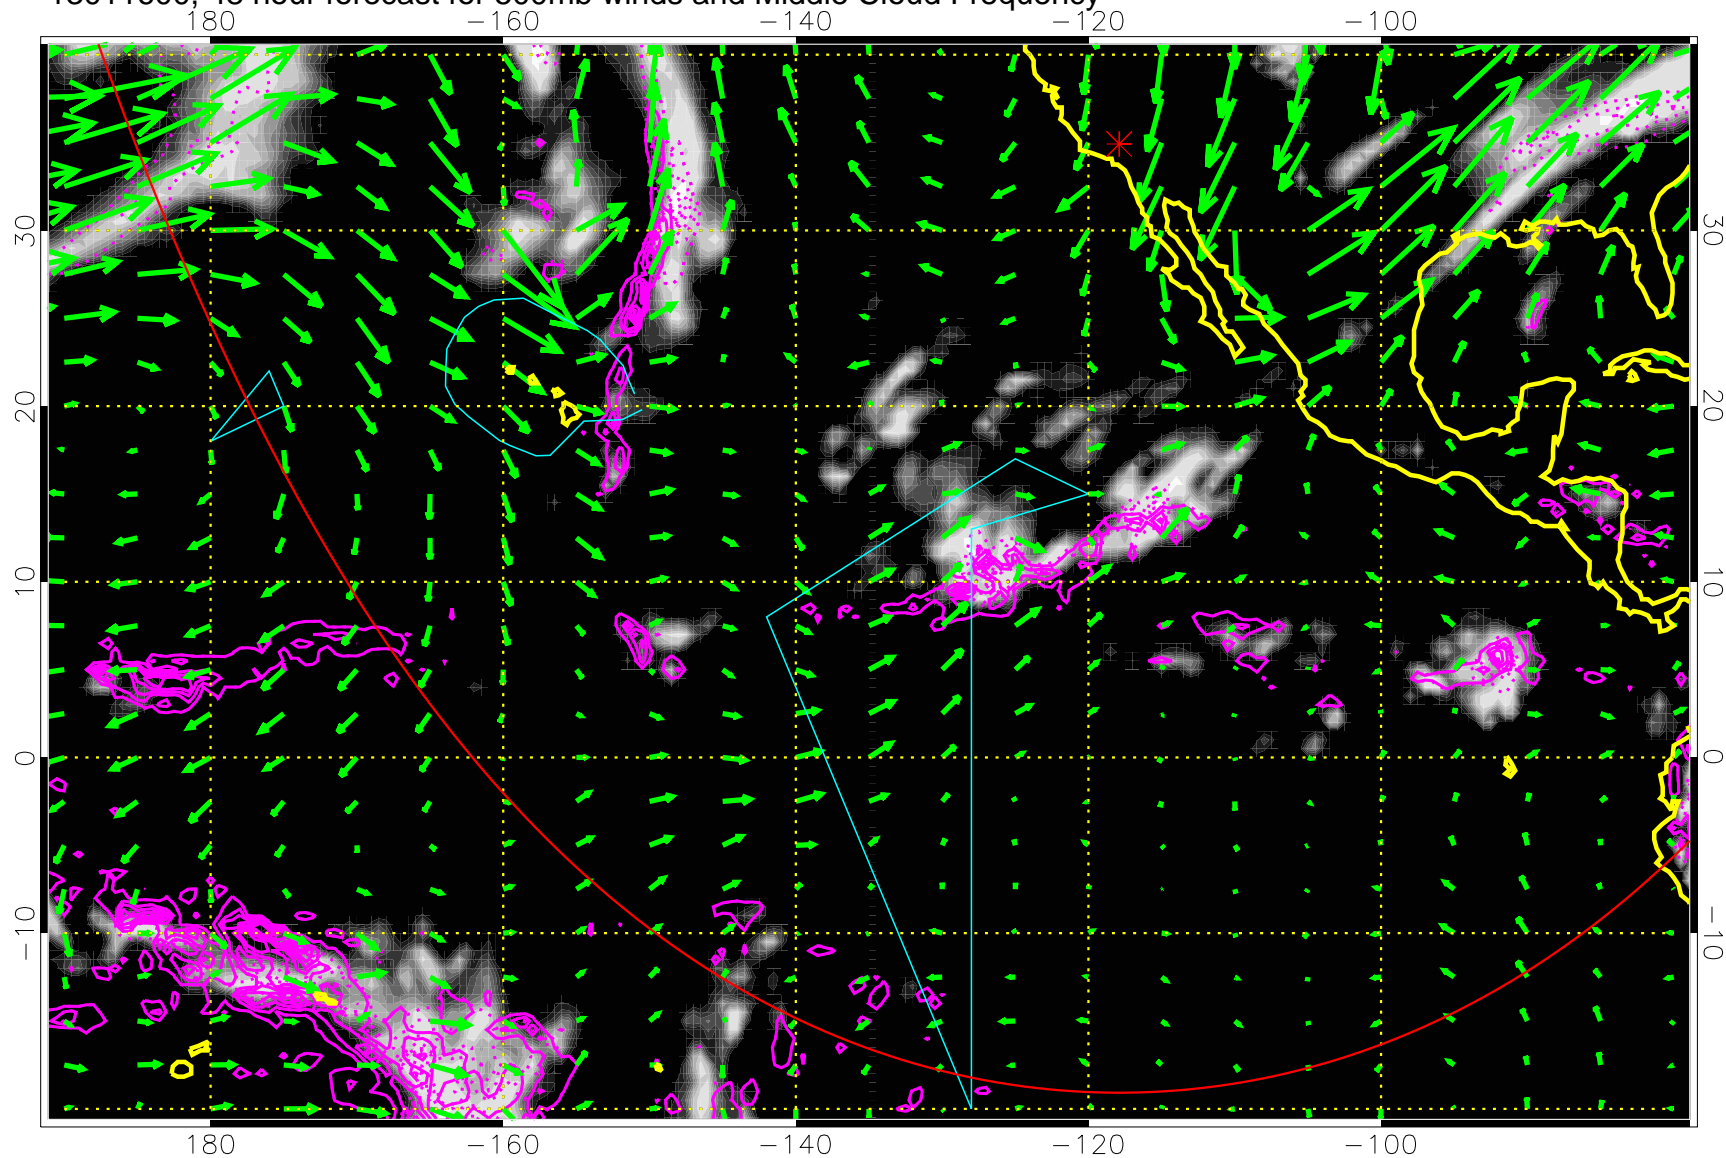

13011518, 42 hour forecast for 500mb winds and Middle Cloud Frequency

Precip (tot dot, conv sol) past 6 hrs 6 kg/m2 contours, min 4

→ 50 m/s

Range ring of 6000 km -- 19 hours GH round trip

13011600, 48 hour forecast for 500mb winds and Middle Cloud Frequency

Precip (tot dot, conv sol) past 6 hrs 6 kg/m2 contours, min 4

→ 50 m/s  
Range ring of 6000 km -- 19 hours GH round trip

13011606, 54 hour forecast for 500mb winds and Middle Cloud Frequency

Precip (tot dot, conv sol) past 6 hrs 6 kg/m<sup>2</sup> contours, min 4