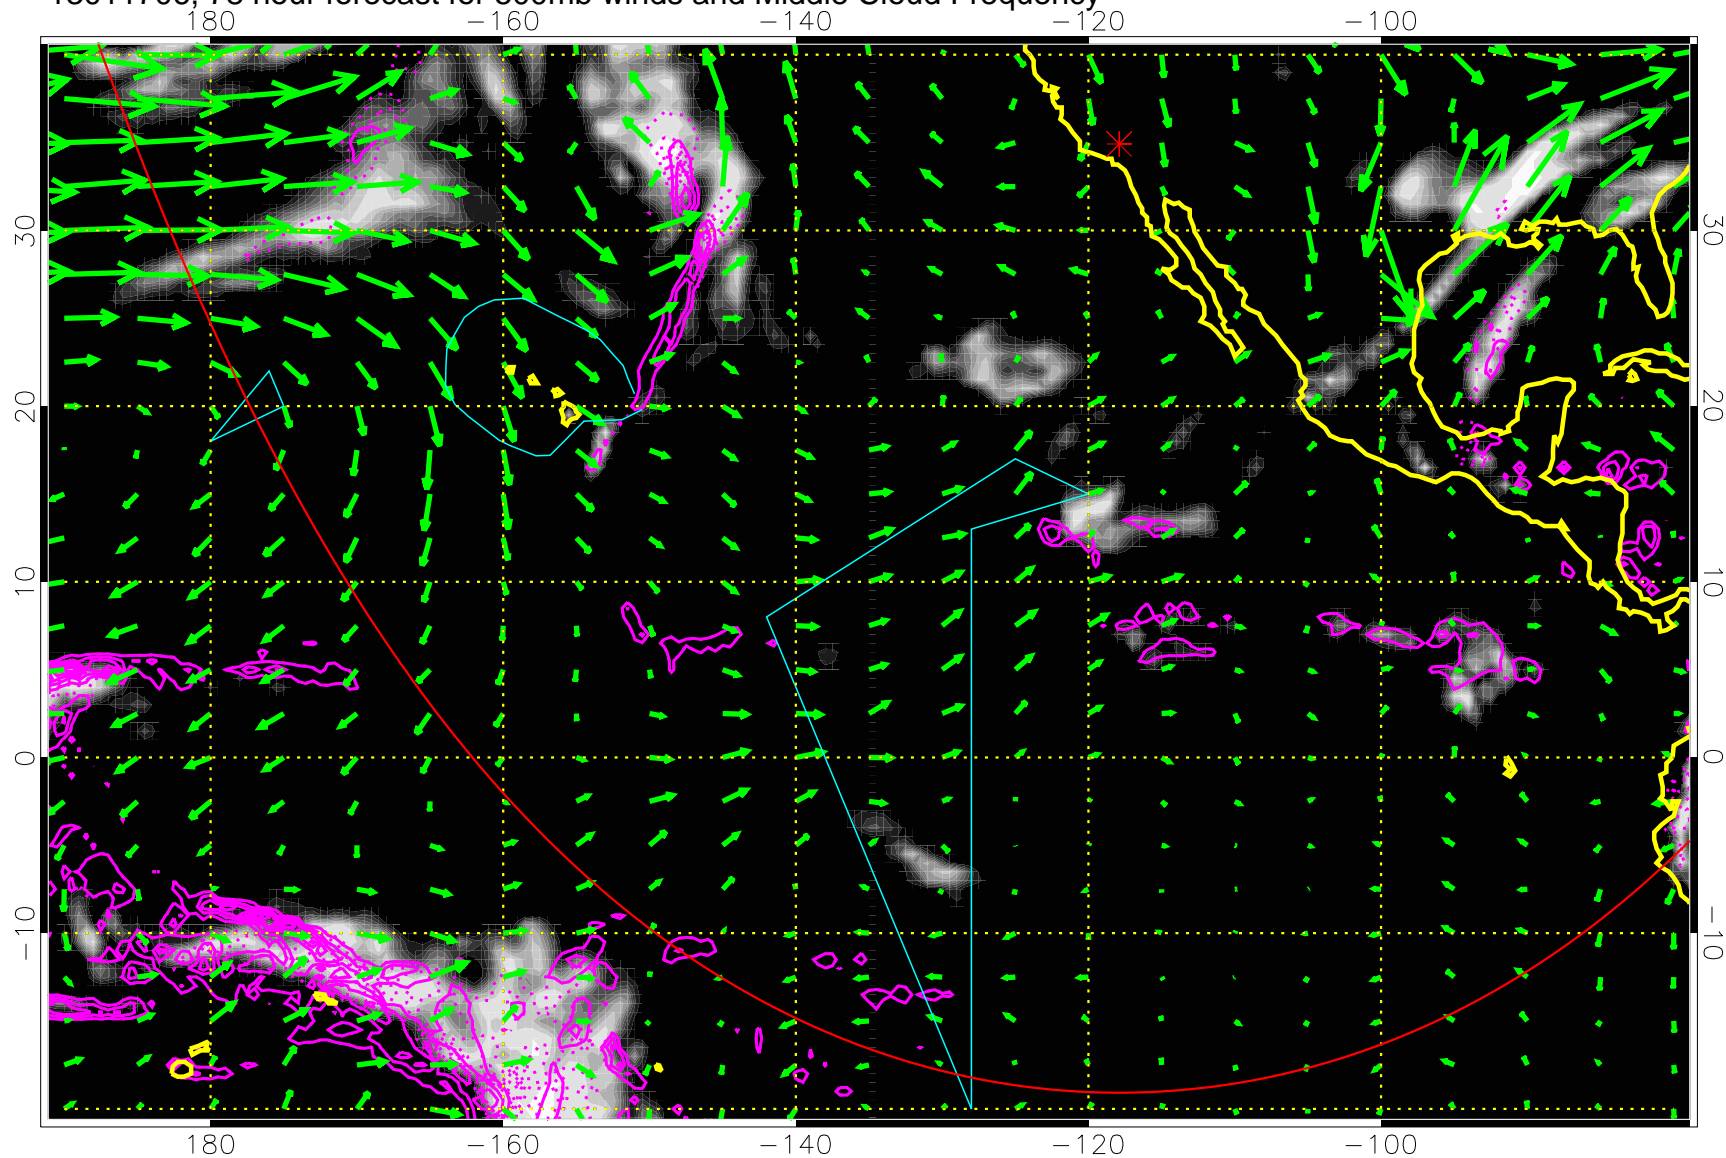

13011618, 66 hour forecast for 500mb winds and Middle Cloud Frequency

Precip (tot dot, conv sol) past 6 hrs 6 kg/m2 contours, min 4

→ 50 m/s

Range ring of 6000 km -- 19 hours GH round trip

13011700, 72 hour forecast for 500mb winds and Middle Cloud Frequency

Precip (tot dot, conv sol) past 6 hrs 6 kg/m2 contours, min 4

→ 50 m/s

Range ring of 6000 km -- 19 hours GH round trip

13011706, 78 hour forecast for 500mb winds and Middle Cloud Frequency

Precip (tot dot, conv sol) past 6 hrs 6 kg/m2 contours, min 4