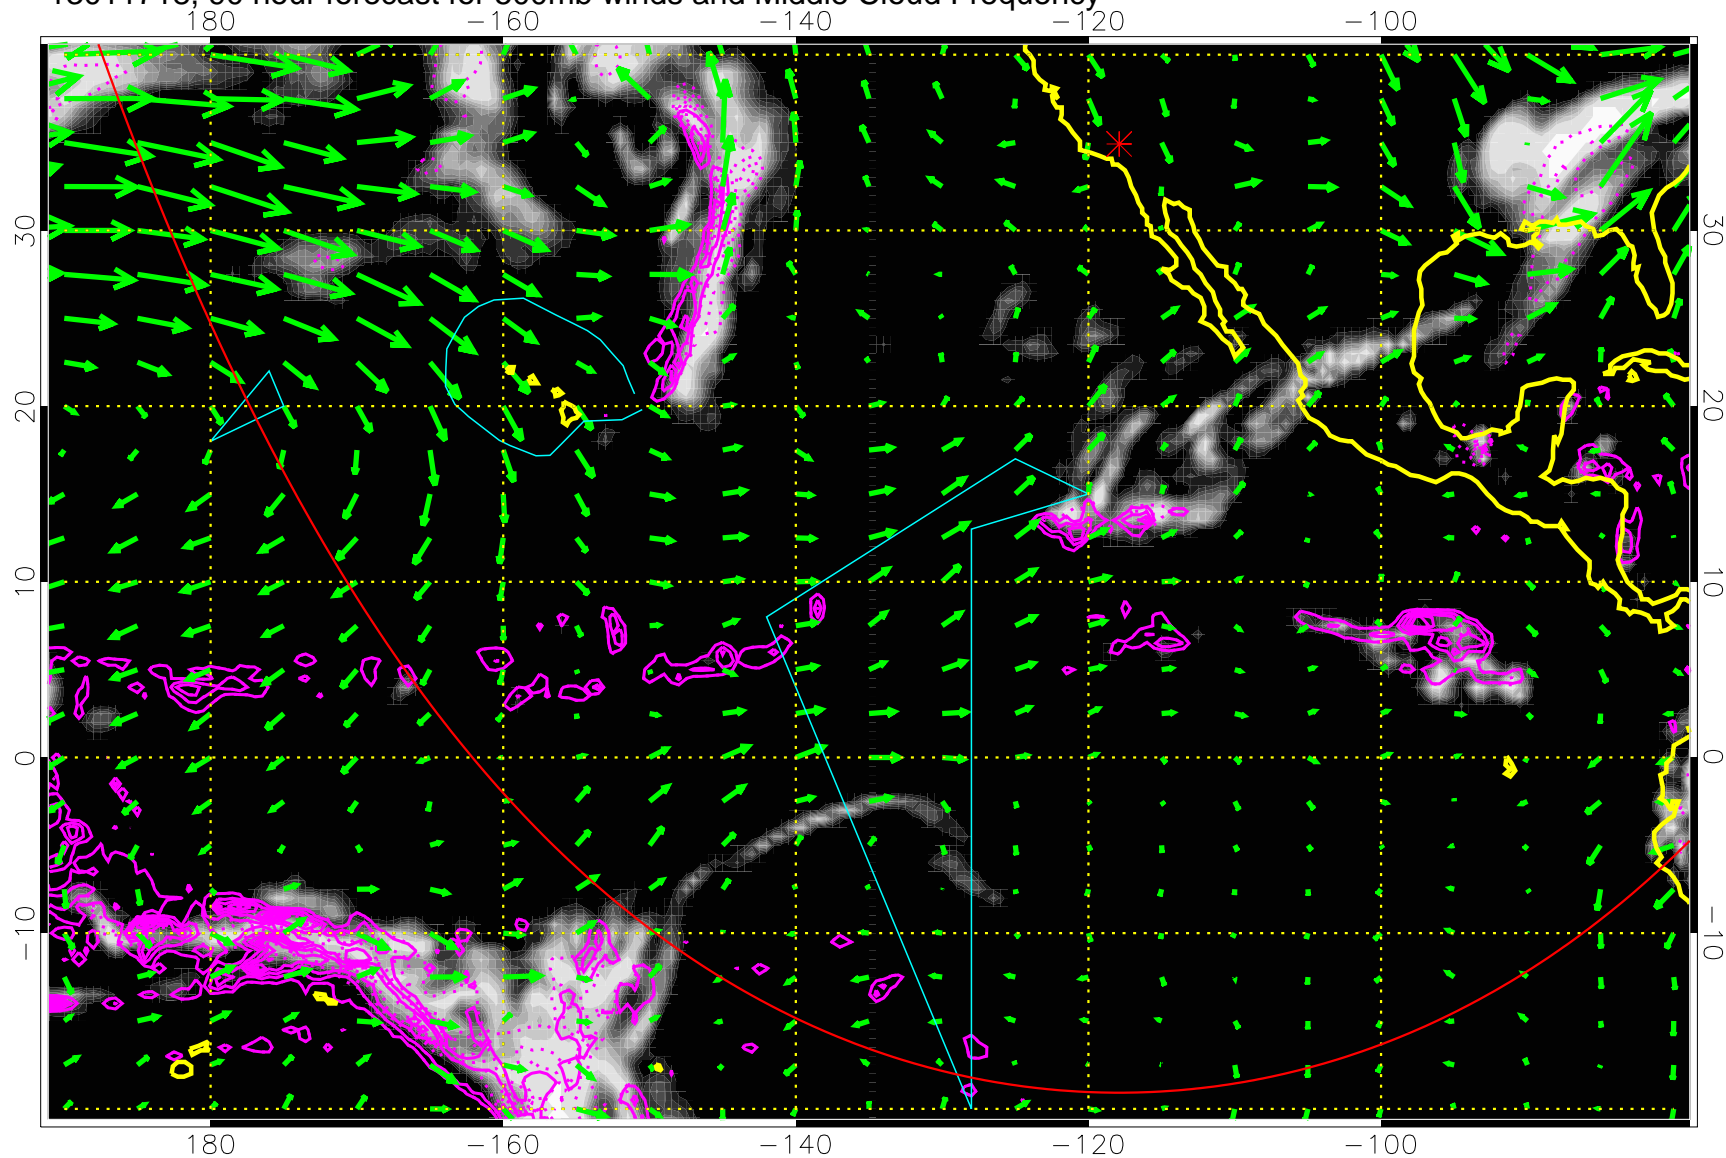

Precip (tot dot, conv sol) past 6 hrs 6 kg/m2 contours, min 4

→ 50 m/s

Range ring of 6000 km -- 19 hours GH round trip

13011706, 78 hour forecast for 500mb winds and Middle Cloud Frequency

Precip (tot dot, conv sol) past 6 hrs 6 kg/m2 contours, min 4

→ 50 m/s  
Range ring of 6000 km -- 19 hours GH round trip

13011712, 84 hour forecast for 500mb winds and Middle Cloud Frequency

Precip (tot dot, conv sol) past 6 hrs 6 kg/m2 contours, min 4

→ 50 m/s

Range ring of 6000 km -- 19 hours GH round trip

13011718, 90 hour forecast for 500mb winds and Middle Cloud Frequency

0.0 0.2 0.4 0.6 0.8 1.0  
Middle Cloud Frequency

Precip (tot dot, conv sol) past 6 hrs 6 kg/m2 contours, min 4

→ 50 m/s

Range ring of 6000 km -- 19 hours GH round trip