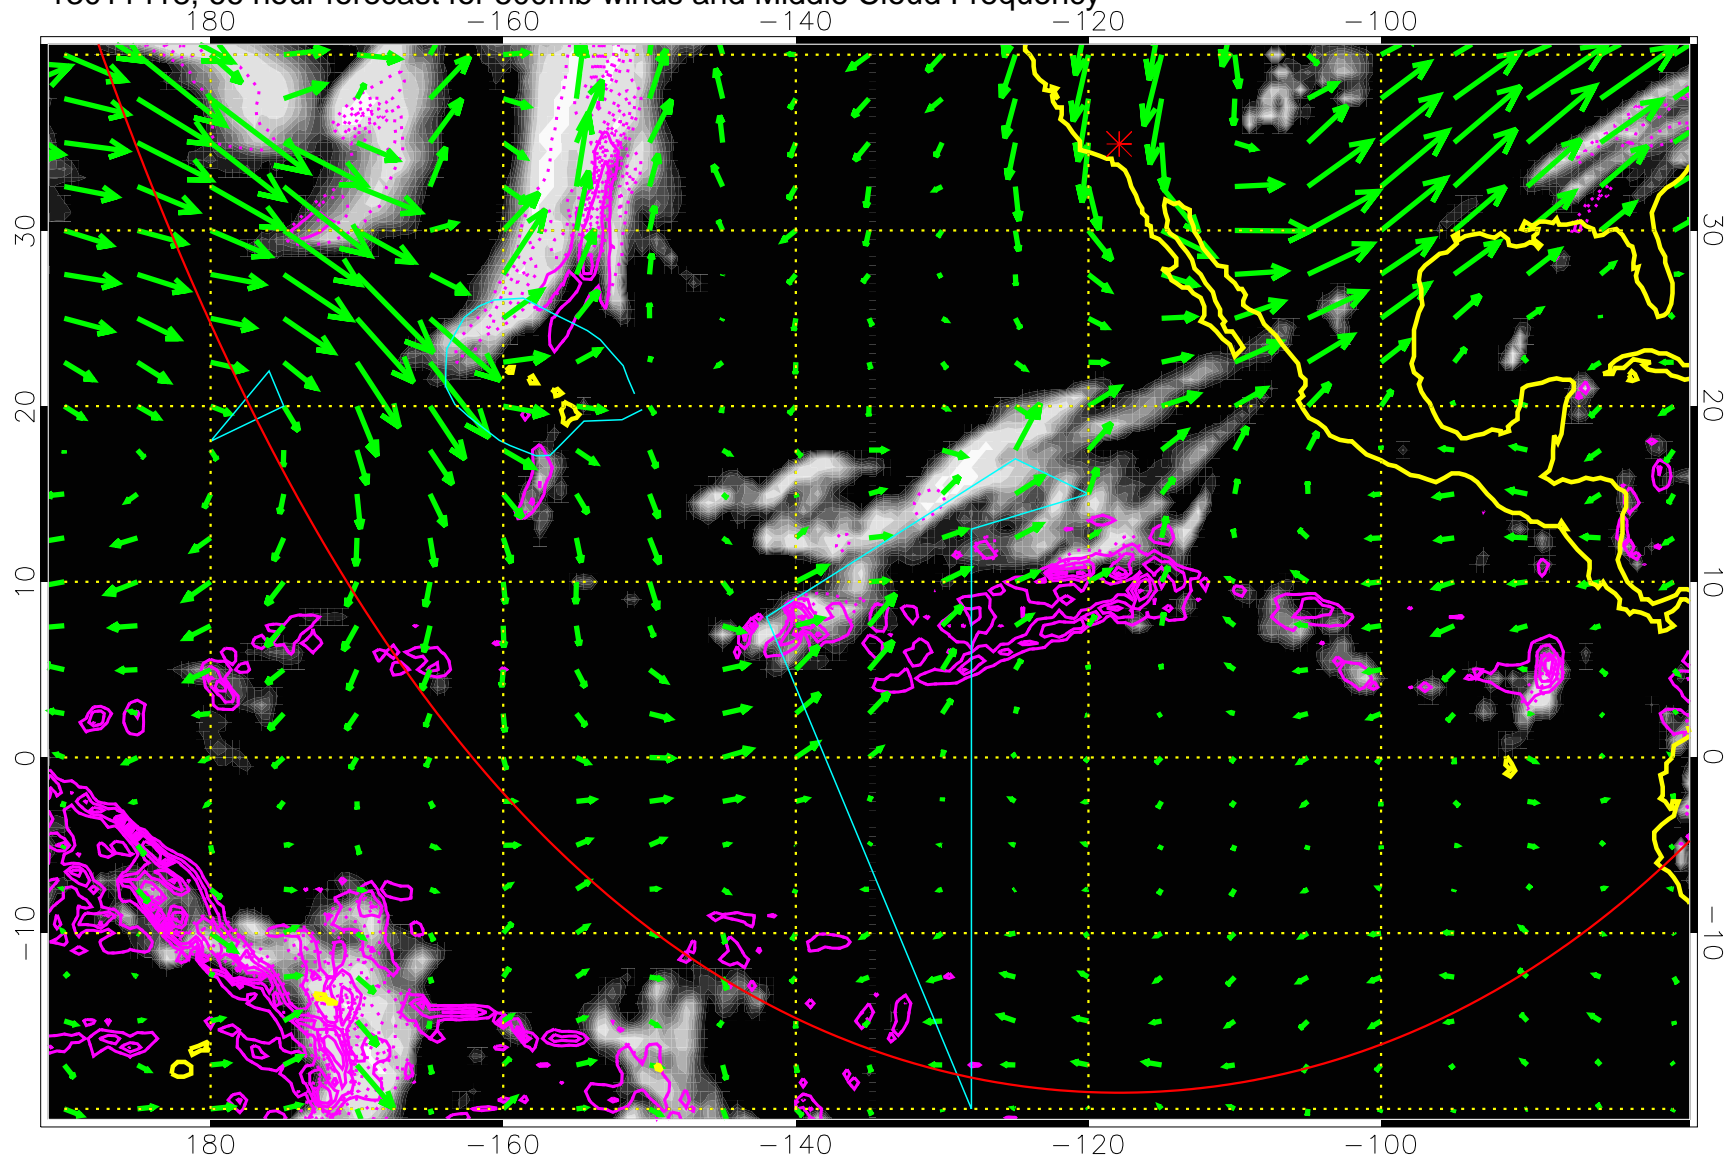

→ 50 m/s

Range ring of 6000 km -- 19 hours GH round trip

13011406, 54 hour forecast for 500mb winds and Middle Cloud Frequency

Precip (tot dot, conv sol) past 6 hrs 6 kg/m<sup>2</sup> contours, min 4

→ 50 m/s  
Range ring of 6000 km -- 19 hours GH round trip

13011412, 60 hour forecast for 500mb winds and Middle Cloud Frequency

Precip (tot dot, conv sol) past 6 hrs 6 kg/m2 contours, min 4

→ 50 m/s  
Range ring of 6000 km -- 19 hours GH round trip

13011418, 66 hour forecast for 500mb winds and Middle Cloud Frequency

Precip (tot dot, conv sol) past 6 hrs 6 kg/m2 contours, min 4

→ 50 m/s  
Range ring of 6000 km -- 19 hours GH round trip

13011500, 72 hour forecast for 500mb winds and Middle Cloud Frequency

Precip (tot dot, conv sol) past 6 hrs 6 kg/m2 contours, min 4