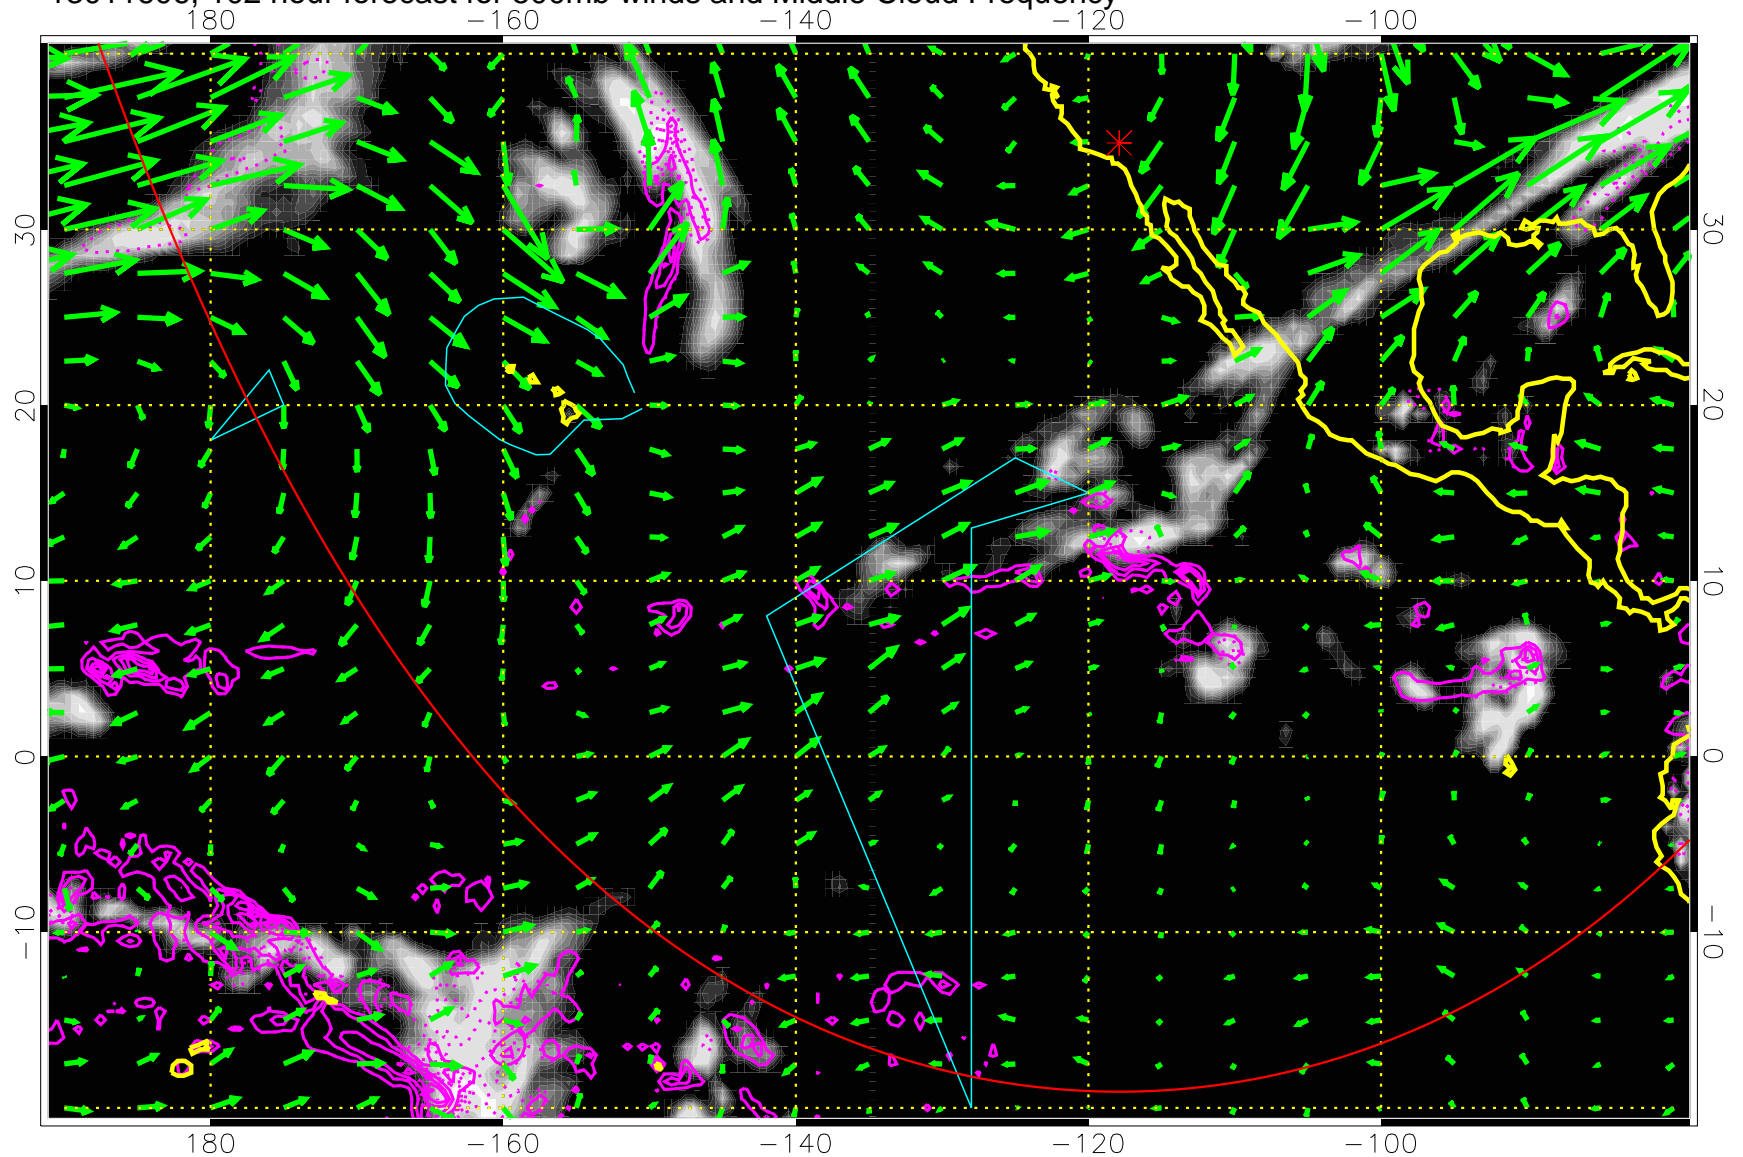

Precip (tot dot, conv sol) past 6 hrs 6 kg/m2 contours, min 4

→ 50 m/s

Range ring of 6000 km -- 19 hours GH round trip

13011600, 96 hour forecast for 500mb winds and Middle Cloud Frequency

Precip (tot dot, conv sol) past 6 hrs 6 kg/m2 contours, min 4

→ 50 m/s

Range ring of 6000 km -- 19 hours GH round trip

13011606, 102 hour forecast for 500mb winds and Middle Cloud Frequency

Precip (tot dot, conv sol) past 6 hrs 6 kg/m2 contours, min 4

→ 50 m/s

Range ring of 6000 km -- 19 hours GH round trip