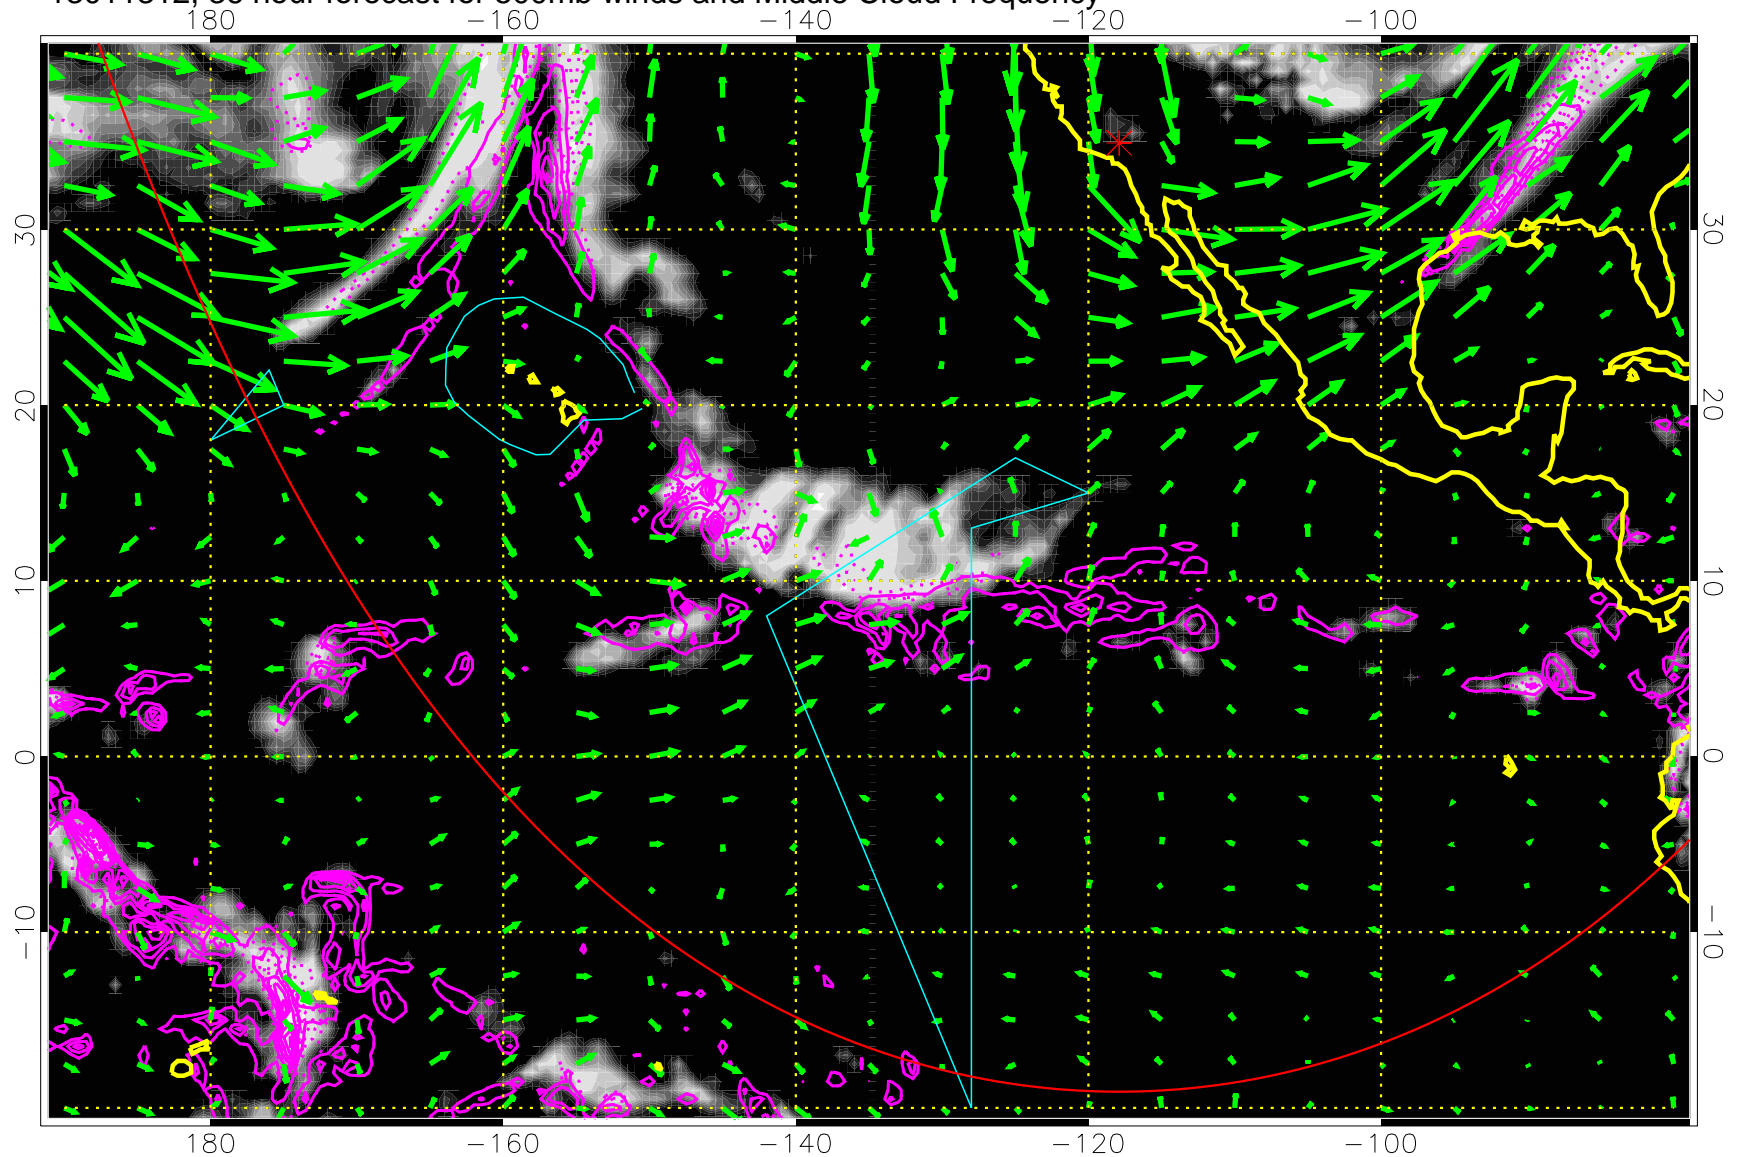

Precip (tot dot, conv sol) past 6 hrs 6 kg/m2 contours, min 4

→ 50 m/s  
Range ring of 6000 km -- 19 hours GH round trip

13011300, 24 hour forecast for 500mb winds and Middle Cloud Frequency

Precip (tot dot, conv sol) past 6 hrs 6 kg/m<sup>2</sup> contours, min 4

→ 50 m/s  
Range ring of 6000 km -- 19 hours GH round trip

13011306, 30 hour forecast for 500mb winds and Middle Cloud Frequency

Precip (tot dot, conv sol) past 6 hrs 6 kg/m2 contours, min 4

→ 50 m/s

Range ring of 6000 km -- 19 hours GH round trip

13011312, 36 hour forecast for 500mb winds and Middle Cloud Frequency

Precip (tot dot, conv sol) past 6 hrs 6 kg/m2 contours, min 4

→ 50 m/s

Range ring of 6000 km -- 19 hours GH round trip

13011318, 42 hour forecast for 500mb winds and Middle Cloud Frequency

Precip (tot dot, conv sol) past 6 hrs 6 kg/m2 contours, min 4

→ 50 m/s

Range ring of 6000 km -- 19 hours GH round trip

13011400, 48 hour forecast for 500mb winds and Middle Cloud Frequency

Precip (tot dot, conv sol) past 6 hrs 6 kg/m2 contours, min 4