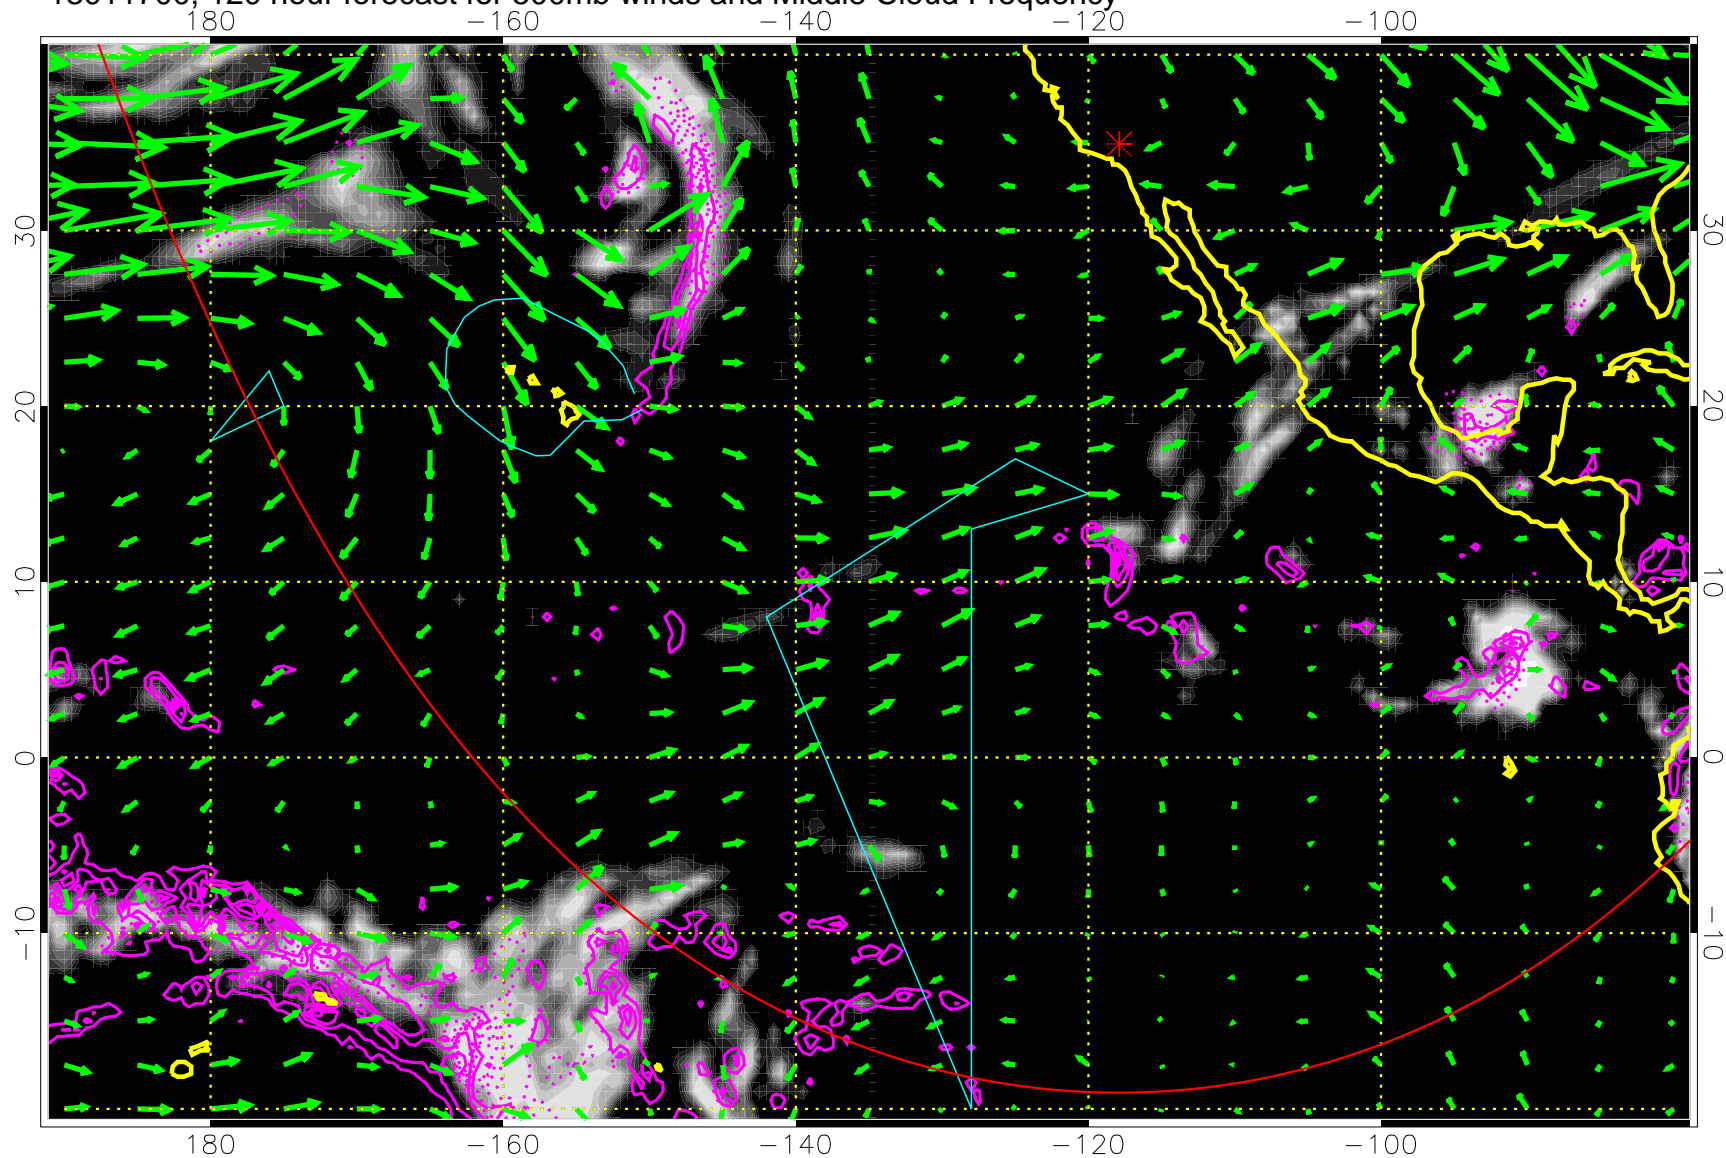

13011612, 108 hour forecast for 500mb winds and Middle Cloud Frequency

Precip (tot dot, conv sol) past 6 hrs 6 kg/m2 contours, min 4

→ 50 m/s

Range ring of 6000 km -- 19 hours GH round trip

13011618, 114 hour forecast for 500mb winds and Middle Cloud Frequency

Precip (tot dot, conv sol) past 6 hrs 6 kg/m2 contours, min 4

→ 50 m/s

Range ring of 6000 km -- 19 hours GH round trip

13011700, 120 hour forecast for 500mb winds and Middle Cloud Frequency

0.0 0.2 0.4 0.6 0.8 1.0  
Middle Cloud Frequency

Precip (tot dot, conv sol) past 6 hrs 6 kg/m2 contours, min 4

→ 50 m/s

Range ring of 6000 km -- 19 hours GH round trip