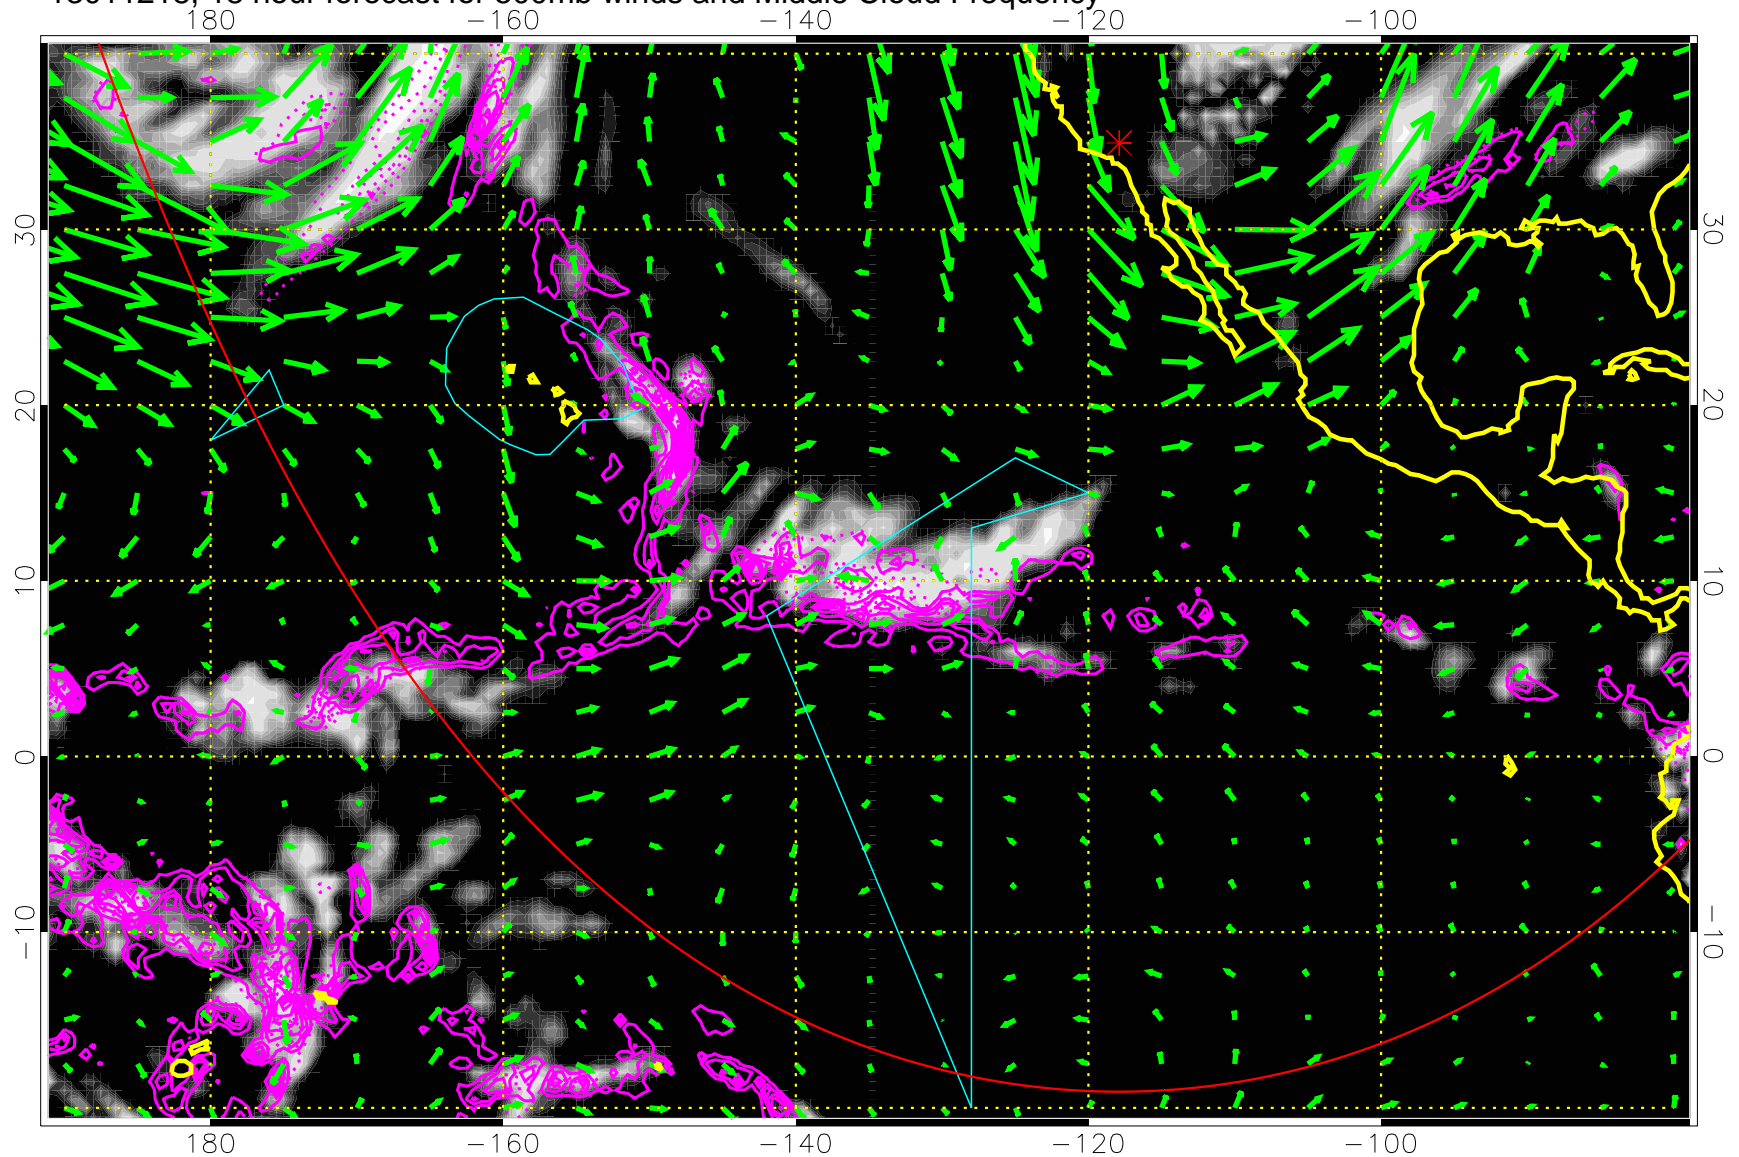

13011212, 12 hour forecast for 500mb winds and Middle Cloud Frequency

Precip (tot dot, conv sol) past 6 hrs 6 kg/m2 contours, min 4

→ 50 m/s

Range ring of 6000 km -- 19 hours GH round trip

13011218, 18 hour forecast for 500mb winds and Middle Cloud Frequency

Precip (tot dot, conv sol) past 6 hrs 6 kg/m2 contours, min 4

→ 50 m/s  
Range ring of 6000 km -- 19 hours GH round trip

13011300, 24 hour forecast for 500mb winds and Middle Cloud Frequency

Precip (tot dot, conv sol) past 6 hrs 6 kg/m<sup>2</sup> contours, min 4

→ 50 m/s  
Range ring of 6000 km -- 19 hours GH round trip

13011306, 30 hour forecast for 500mb winds and Middle Cloud Frequency

Precip (tot dot, conv sol) past 6 hrs 6 kg/m2 contours, min 4

→ 50 m/s

Range ring of 6000 km -- 19 hours GH round trip