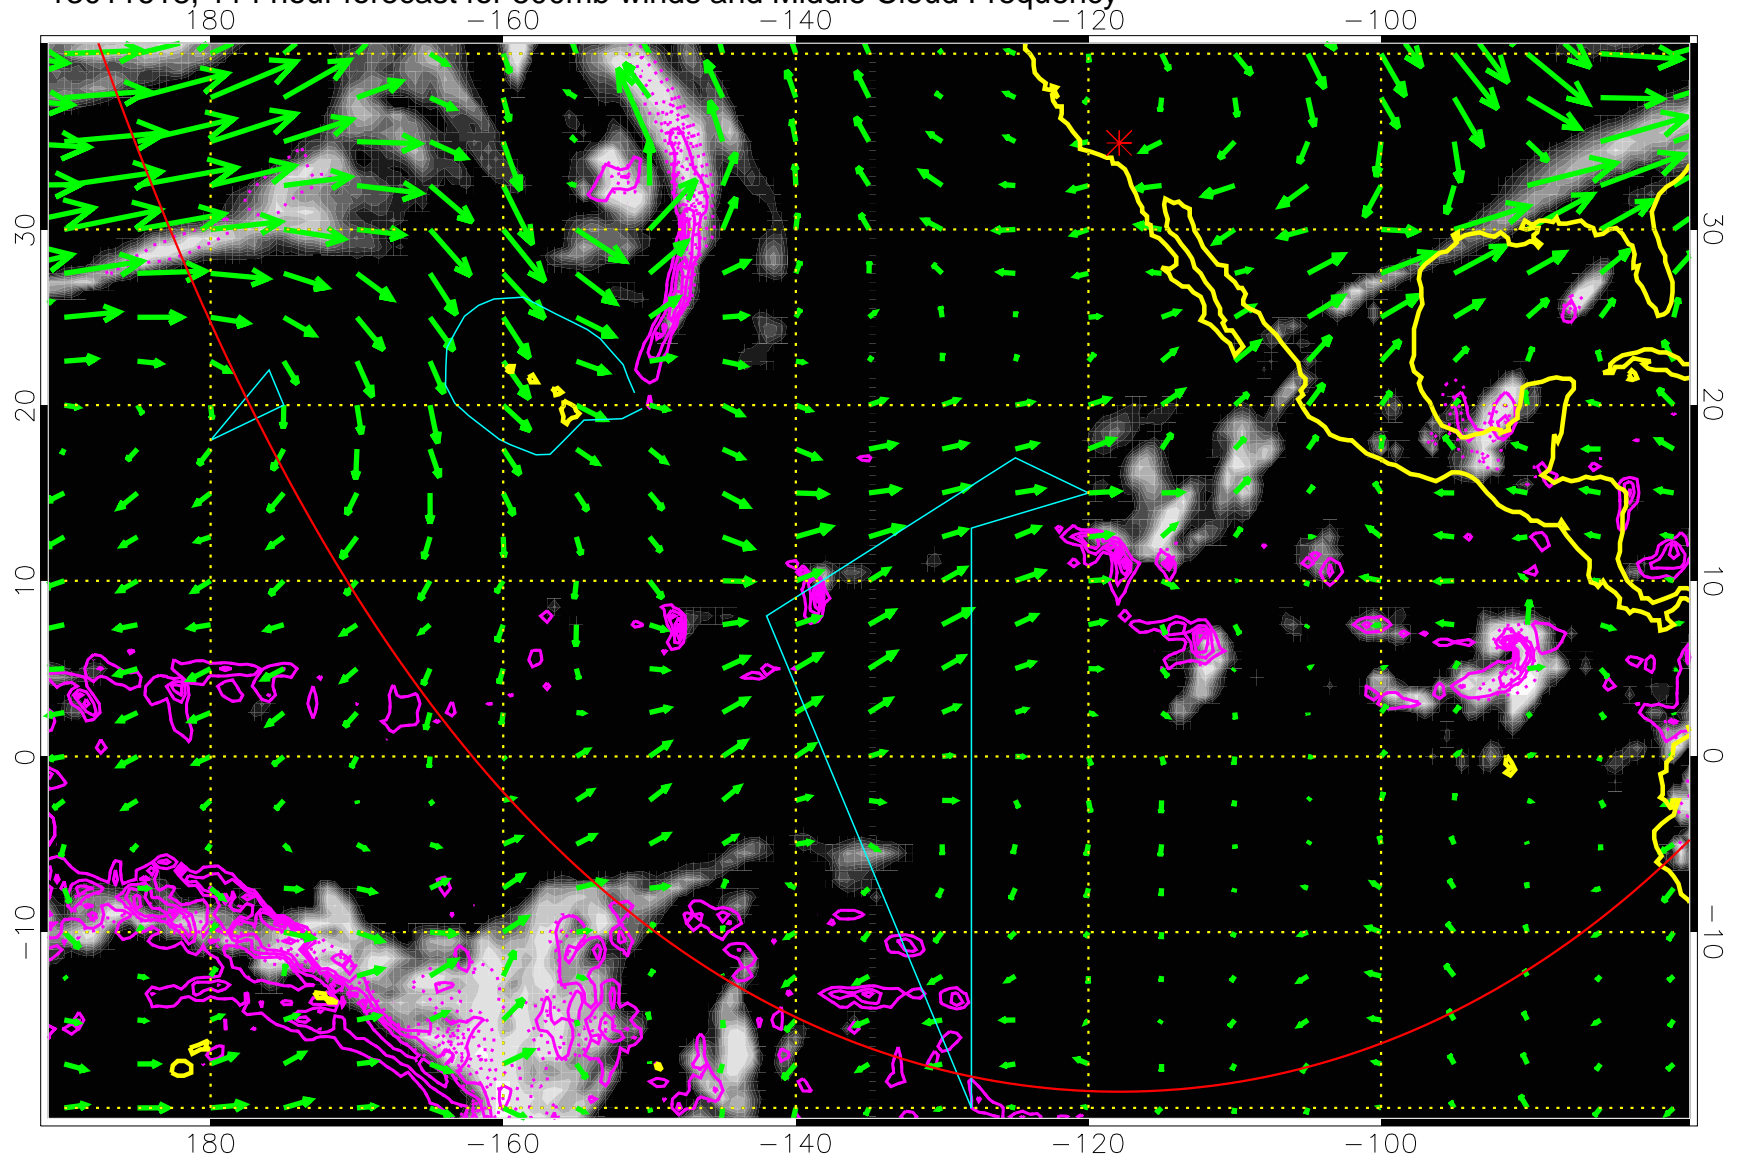

13011612, 108 hour forecast for 500mb winds and Middle Cloud Frequency

Precip (tot dot, conv sol) past 6 hrs 6 kg/m2 contours, min 4

→ 50 m/s

Range ring of 6000 km -- 19 hours GH round trip

13011618, 114 hour forecast for 500mb winds and Middle Cloud Frequency

Precip (tot dot, conv sol) past 6 hrs 6 kg/m2 contours, min 4

→ 50 m/s

Range ring of 6000 km -- 19 hours GH round trip