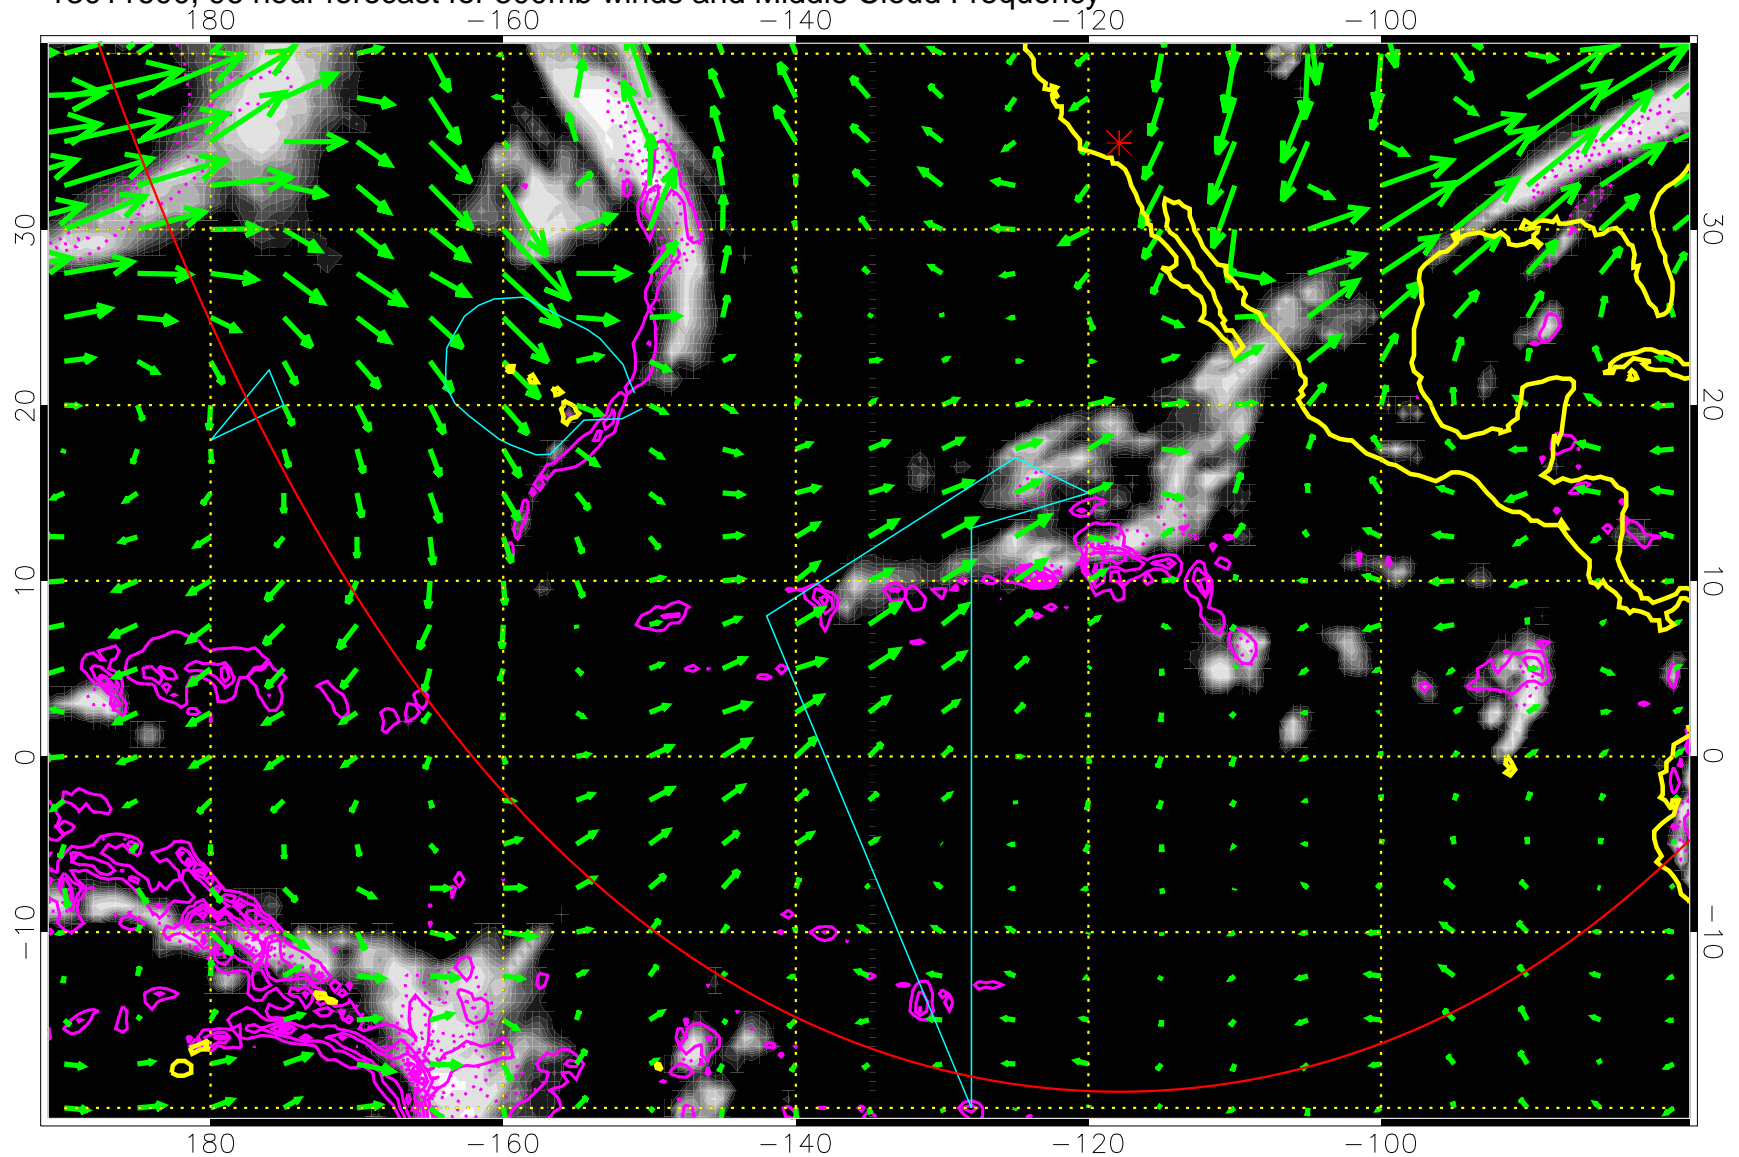

13011512, 84 hour forecast for 500mb winds and Middle Cloud Frequency

Precip (tot dot, conv sol) past 6 hrs 6 kg/m2 contours, min 4

→ 50 m/s  
Range ring of 6000 km -- 19 hours GH round trip

13011518, 90 hour forecast for 500mb winds and Middle Cloud Frequency

Precip (tot dot, conv sol) past 6 hrs 6 kg/m2 contours, min 4

→ 50 m/s

Range ring of 6000 km -- 19 hours GH round trip

13011600, 96 hour forecast for 500mb winds and Middle Cloud Frequency

Precip (tot dot, conv sol) past 6 hrs 6 kg/m2 contours, min 4