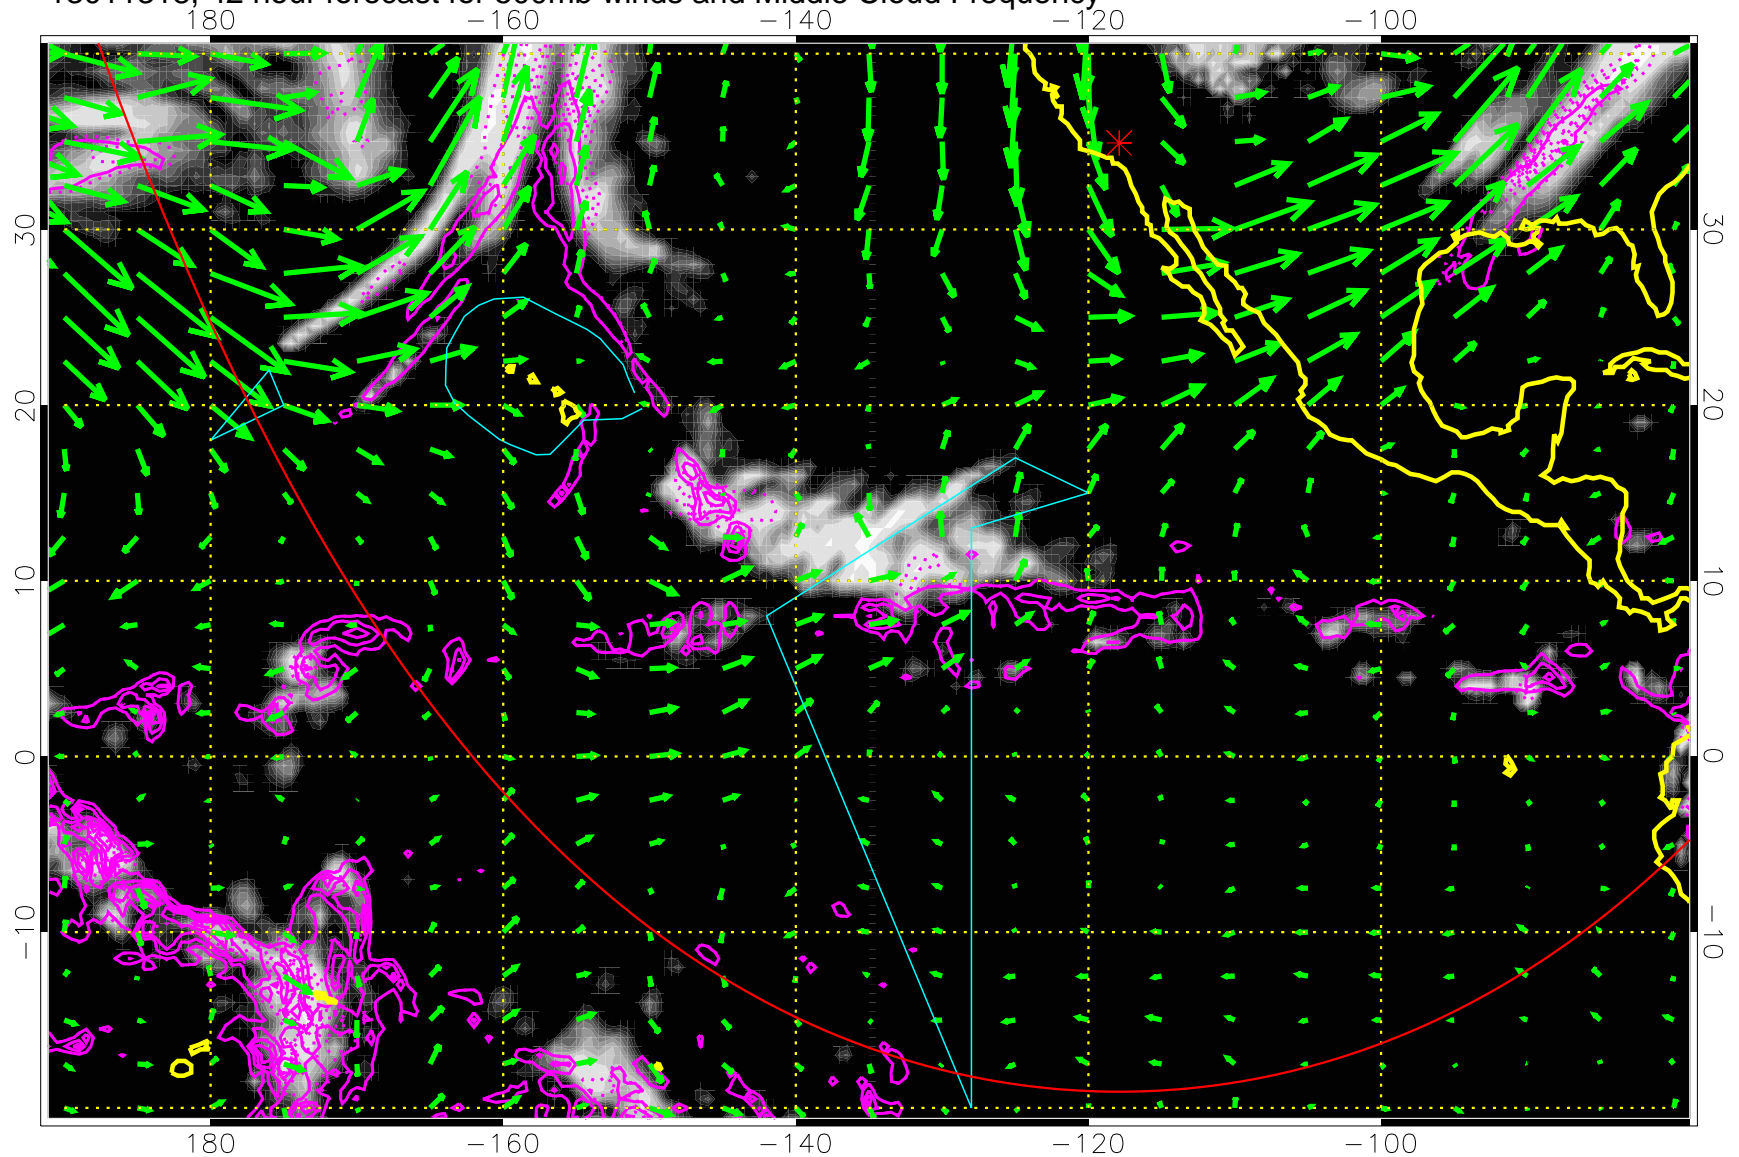

13011312, 36 hour forecast for 500mb winds and Middle Cloud Frequency

Precip (tot dot, conv sol) past 6 hrs 6 kg/m2 contours, min 4

→ 50 m/s

Range ring of 6000 km -- 19 hours GH round trip

13011318, 42 hour forecast for 500mb winds and Middle Cloud Frequency

Precip (tot dot, conv sol) past 6 hrs 6 kg/m2 contours, min 4

→ 50 m/s

Range ring of 6000 km -- 19 hours GH round trip

13011400, 48 hour forecast for 500mb winds and Middle Cloud Frequency

Precip (tot dot, conv sol) past 6 hrs 6 kg/m2 contours, min 4