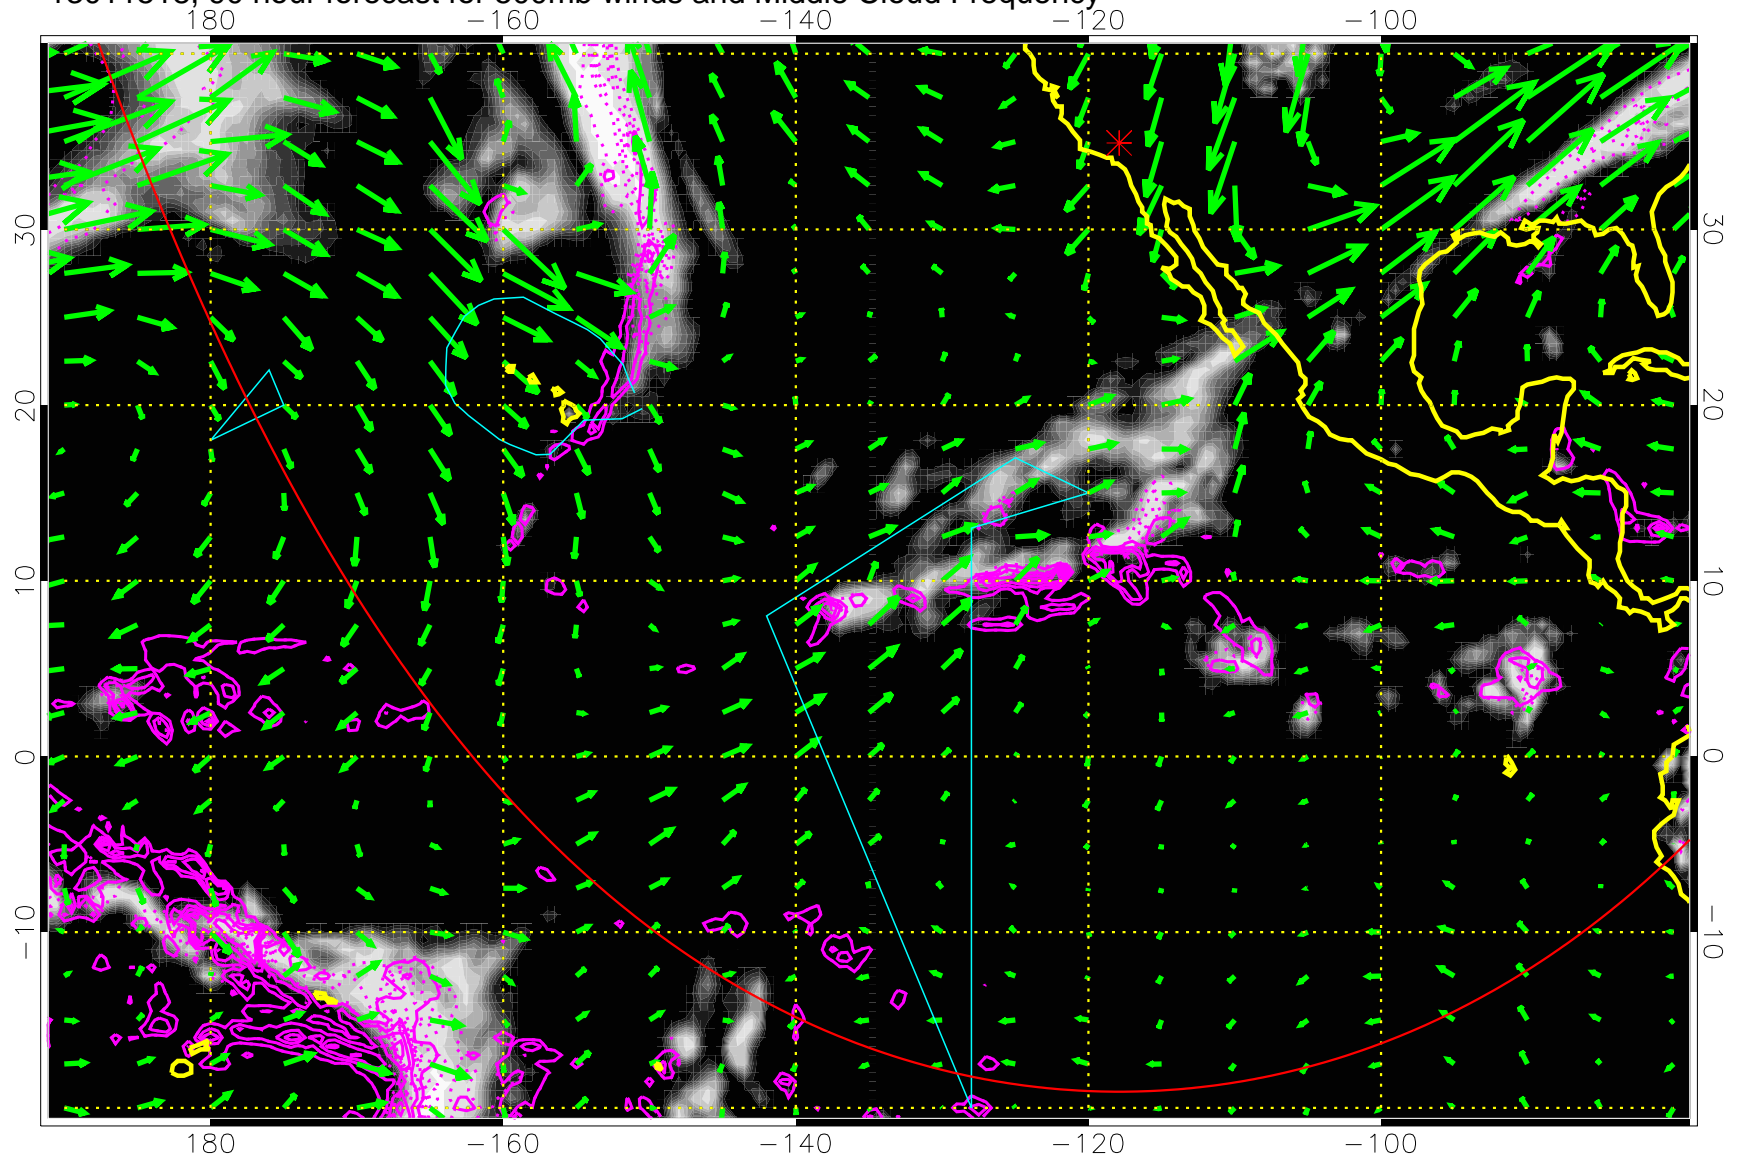

Precip (tot dot, conv sol) past 6 hrs 6 kg/m2 contours, min 4

→ 50 m/s  
Range ring of 6000 km -- 19 hours GH round trip

13011500, 72 hour forecast for 500mb winds and Middle Cloud Frequency

Precip (tot dot, conv sol) past 6 hrs 6 kg/m2 contours, min 4

→ 50 m/s

Range ring of 6000 km -- 19 hours GH round trip

13011506, 78 hour forecast for 500mb winds and Middle Cloud Frequency

Precip (tot dot, conv sol) past 6 hrs 6 kg/m2 contours, min 4

→ 50 m/s

Range ring of 6000 km -- 19 hours GH round trip

13011512, 84 hour forecast for 500mb winds and Middle Cloud Frequency

Precip (tot dot, conv sol) past 6 hrs 6 kg/m2 contours, min 4

→ 50 m/s  
Range ring of 6000 km -- 19 hours GH round trip

13011518, 90 hour forecast for 500mb winds and Middle Cloud Frequency

Precip (tot dot, conv sol) past 6 hrs 6 kg/m2 contours, min 4

→ 50 m/s

Range ring of 6000 km -- 19 hours GH round trip

13011600, 96 hour forecast for 500mb winds and Middle Cloud Frequency

Precip (tot dot, conv sol) past 6 hrs 6 kg/m2 contours, min 4