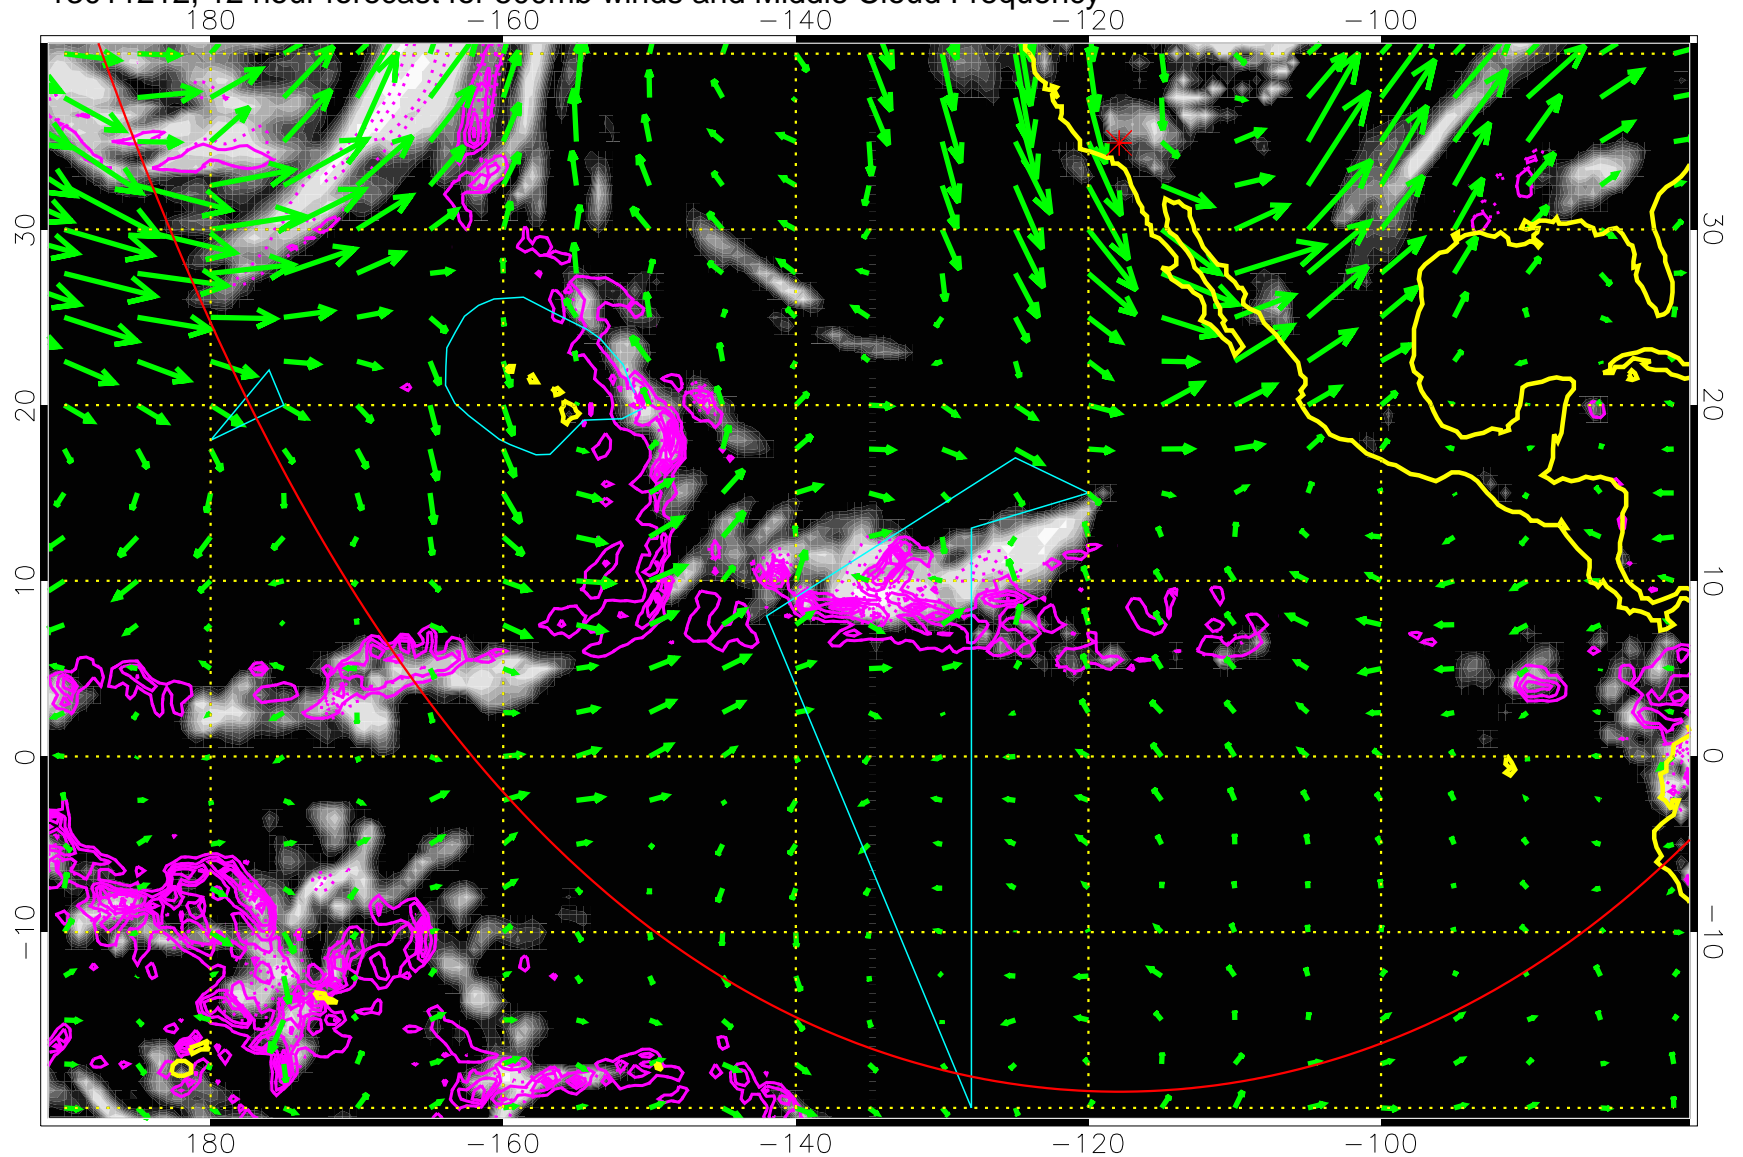

13011212, 12 hour forecast for 500mb winds and Middle Cloud Frequency

Precip (tot dot, conv sol) past 6 hrs 6 kg/m2 contours, min 4

→ 50 m/s

Range ring of 6000 km -- 19 hours GH round trip

13011218, 18 hour forecast for 500mb winds and Middle Cloud Frequency

Precip (tot dot, conv sol) past 6 hrs 6 kg/m2 contours, min 4

→ 50 m/s  
Range ring of 6000 km -- 19 hours GH round trip

13011300, 24 hour forecast for 500mb winds and Middle Cloud Frequency

Precip (tot dot, conv sol) past 6 hrs 6 kg/m<sup>2</sup> contours, min 4

→ 50 m/s  
Range ring of 6000 km -- 19 hours GH round trip

13011306, 30 hour forecast for 500mb winds and Middle Cloud Frequency

Precip (tot dot, conv sol) past 6 hrs 6 kg/m2 contours, min 4

→ 50 m/s

Range ring of 6000 km -- 19 hours GH round trip