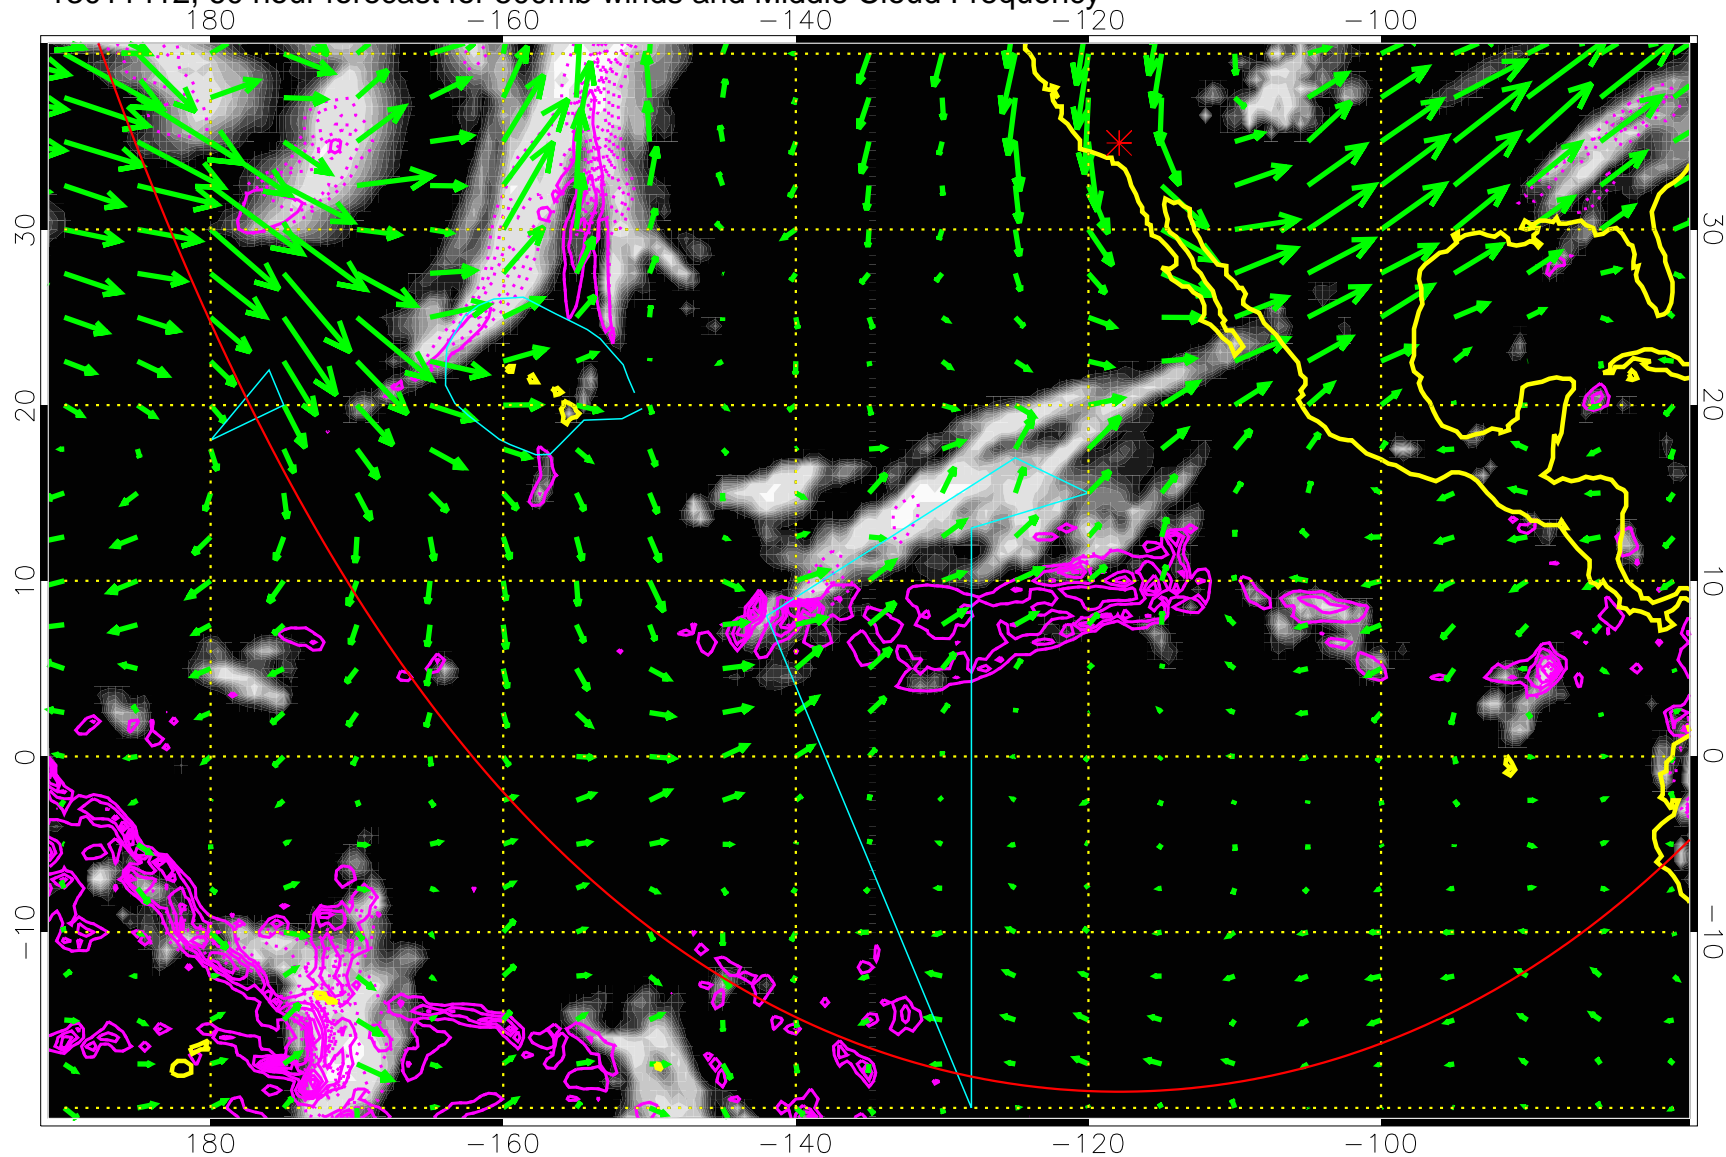

Precip (tot dot, conv sol) past 6 hrs 6 kg/m2 contours, min 4

→ 50 m/s

Range ring of 6000 km -- 19 hours GH round trip

13011400, 48 hour forecast for 500mb winds and Middle Cloud Frequency

Precip (tot dot, conv sol) past 6 hrs 6 kg/m2 contours, min 4

→ 50 m/s

Range ring of 6000 km -- 19 hours GH round trip

13011406, 54 hour forecast for 500mb winds and Middle Cloud Frequency

Precip (tot dot, conv sol) past 6 hrs 6 kg/m<sup>2</sup> contours, min 4

→ 50 m/s  
Range ring of 6000 km -- 19 hours GH round trip

13011412, 60 hour forecast for 500mb winds and Middle Cloud Frequency

Precip (tot dot, conv sol) past 6 hrs 6 kg/m2 contours, min 4

→ 50 m/s  
Range ring of 6000 km -- 19 hours GH round trip

13011418, 66 hour forecast for 500mb winds and Middle Cloud Frequency

Precip (tot dot, conv sol) past 6 hrs 6 kg/m2 contours, min 4

→ 50 m/s  
Range ring of 6000 km -- 19 hours GH round trip

13011500, 72 hour forecast for 500mb winds and Middle Cloud Frequency

Precip (tot dot, conv sol) past 6 hrs 6 kg/m2 contours, min 4