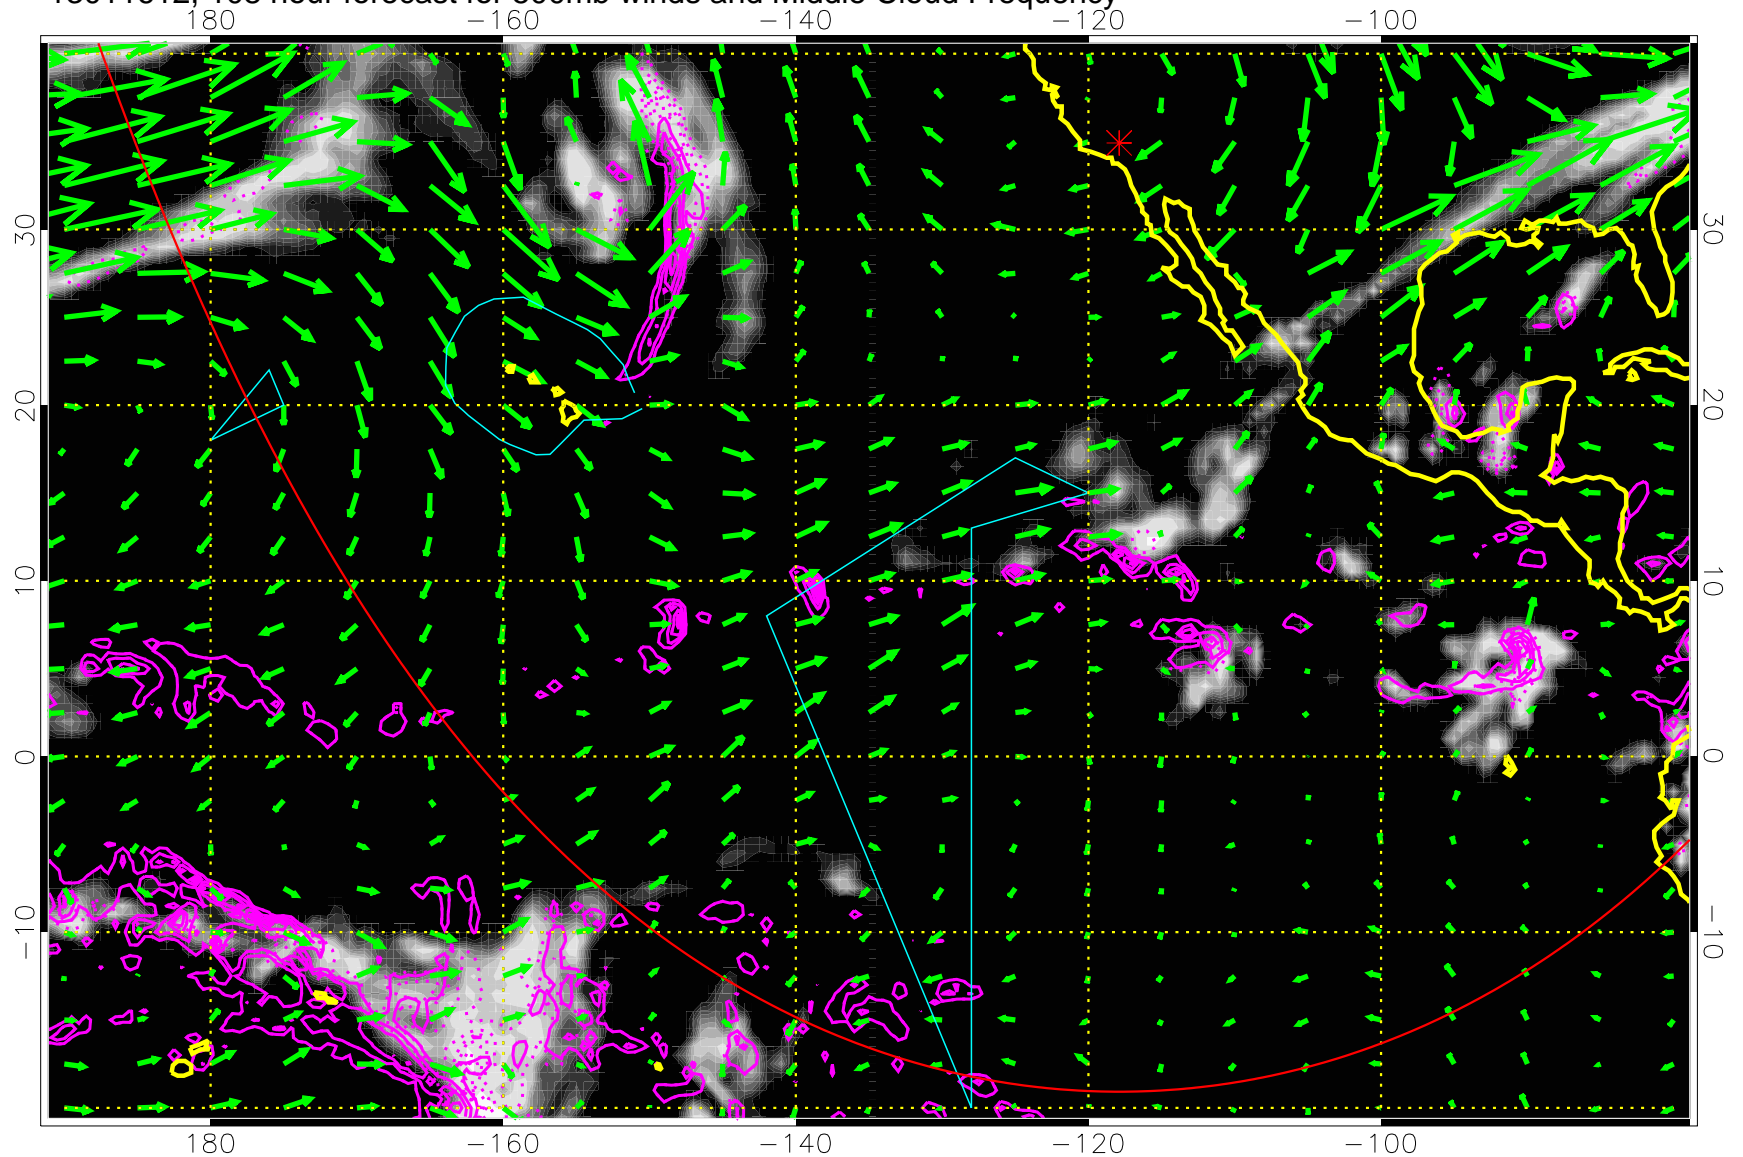

Precip (tot dot, conv sol) past 6 hrs 6 kg/m2 contours, min 4

→ 50 m/s

Range ring of 6000 km -- 19 hours GH round trip

13011600, 96 hour forecast for 500mb winds and Middle Cloud Frequency

Precip (tot dot, conv sol) past 6 hrs 6 kg/m2 contours, min 4

→ 50 m/s

Range ring of 6000 km -- 19 hours GH round trip

13011606, 102 hour forecast for 500mb winds and Middle Cloud Frequency

Precip (tot dot, conv sol) past 6 hrs 6 kg/m2 contours, min 4

→ 50 m/s

Range ring of 6000 km -- 19 hours GH round trip

13011612, 108 hour forecast for 500mb winds and Middle Cloud Frequency

Precip (tot dot, conv sol) past 6 hrs 6 kg/m2 contours, min 4

→ 50 m/s

Range ring of 6000 km -- 19 hours GH round trip

13011618, 114 hour forecast for 500mb winds and Middle Cloud Frequency