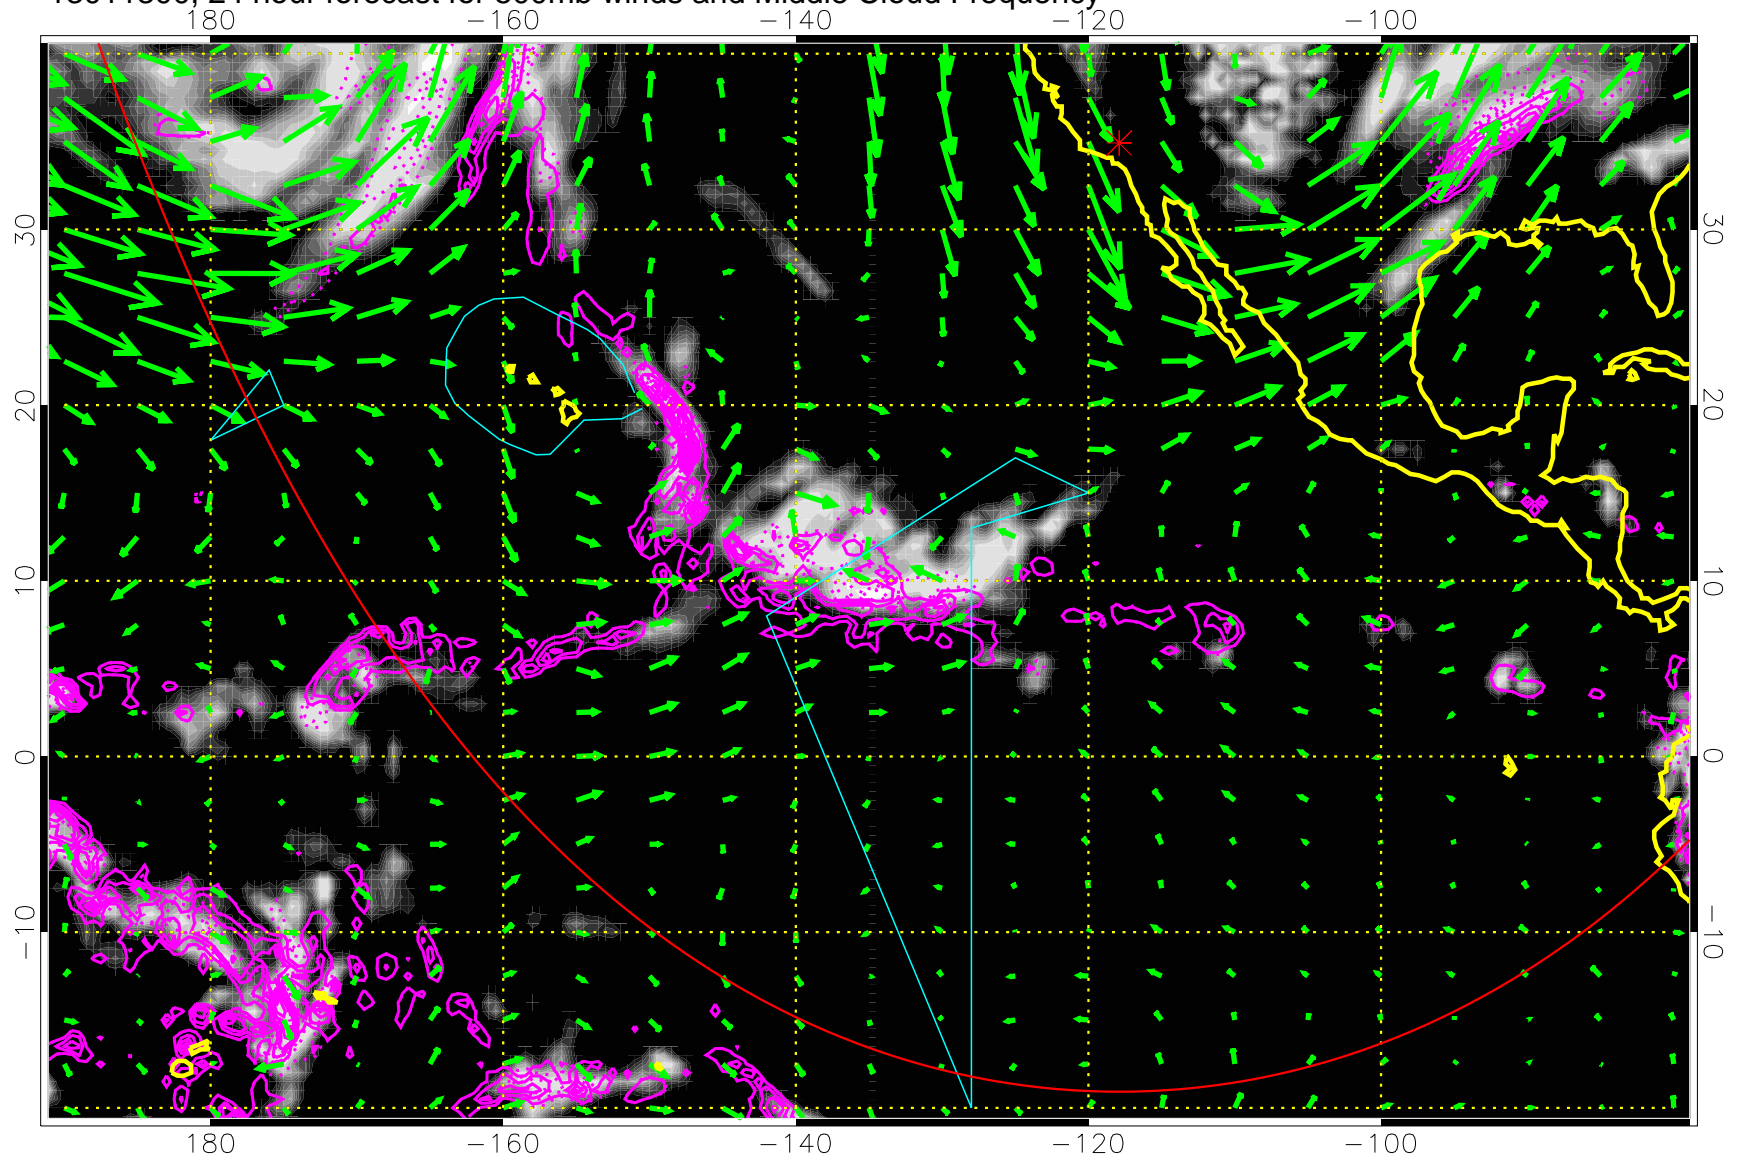

13011212, 12 hour forecast for 500mb winds and Middle Cloud Frequency

Precip (tot dot, conv sol) past 6 hrs 6 kg/m2 contours, min 4

→ 50 m/s

Range ring of 6000 km -- 19 hours GH round trip

13011218, 18 hour forecast for 500mb winds and Middle Cloud Frequency

Precip (tot dot, conv sol) past 6 hrs 6 kg/m2 contours, min 4

→ 50 m/s  
Range ring of 6000 km -- 19 hours GH round trip

13011300, 24 hour forecast for 500mb winds and Middle Cloud Frequency

Precip (tot dot, conv sol) past 6 hrs 6 kg/m<sup>2</sup> contours, min 4

→ 50 m/s  
Range ring of 6000 km -- 19 hours GH round trip

13011306, 30 hour forecast for 500mb winds and Middle Cloud Frequency

Precip (tot dot, conv sol) past 6 hrs 6 kg/m2 contours, min 4

→ 50 m/s

Range ring of 6000 km -- 19 hours GH round trip