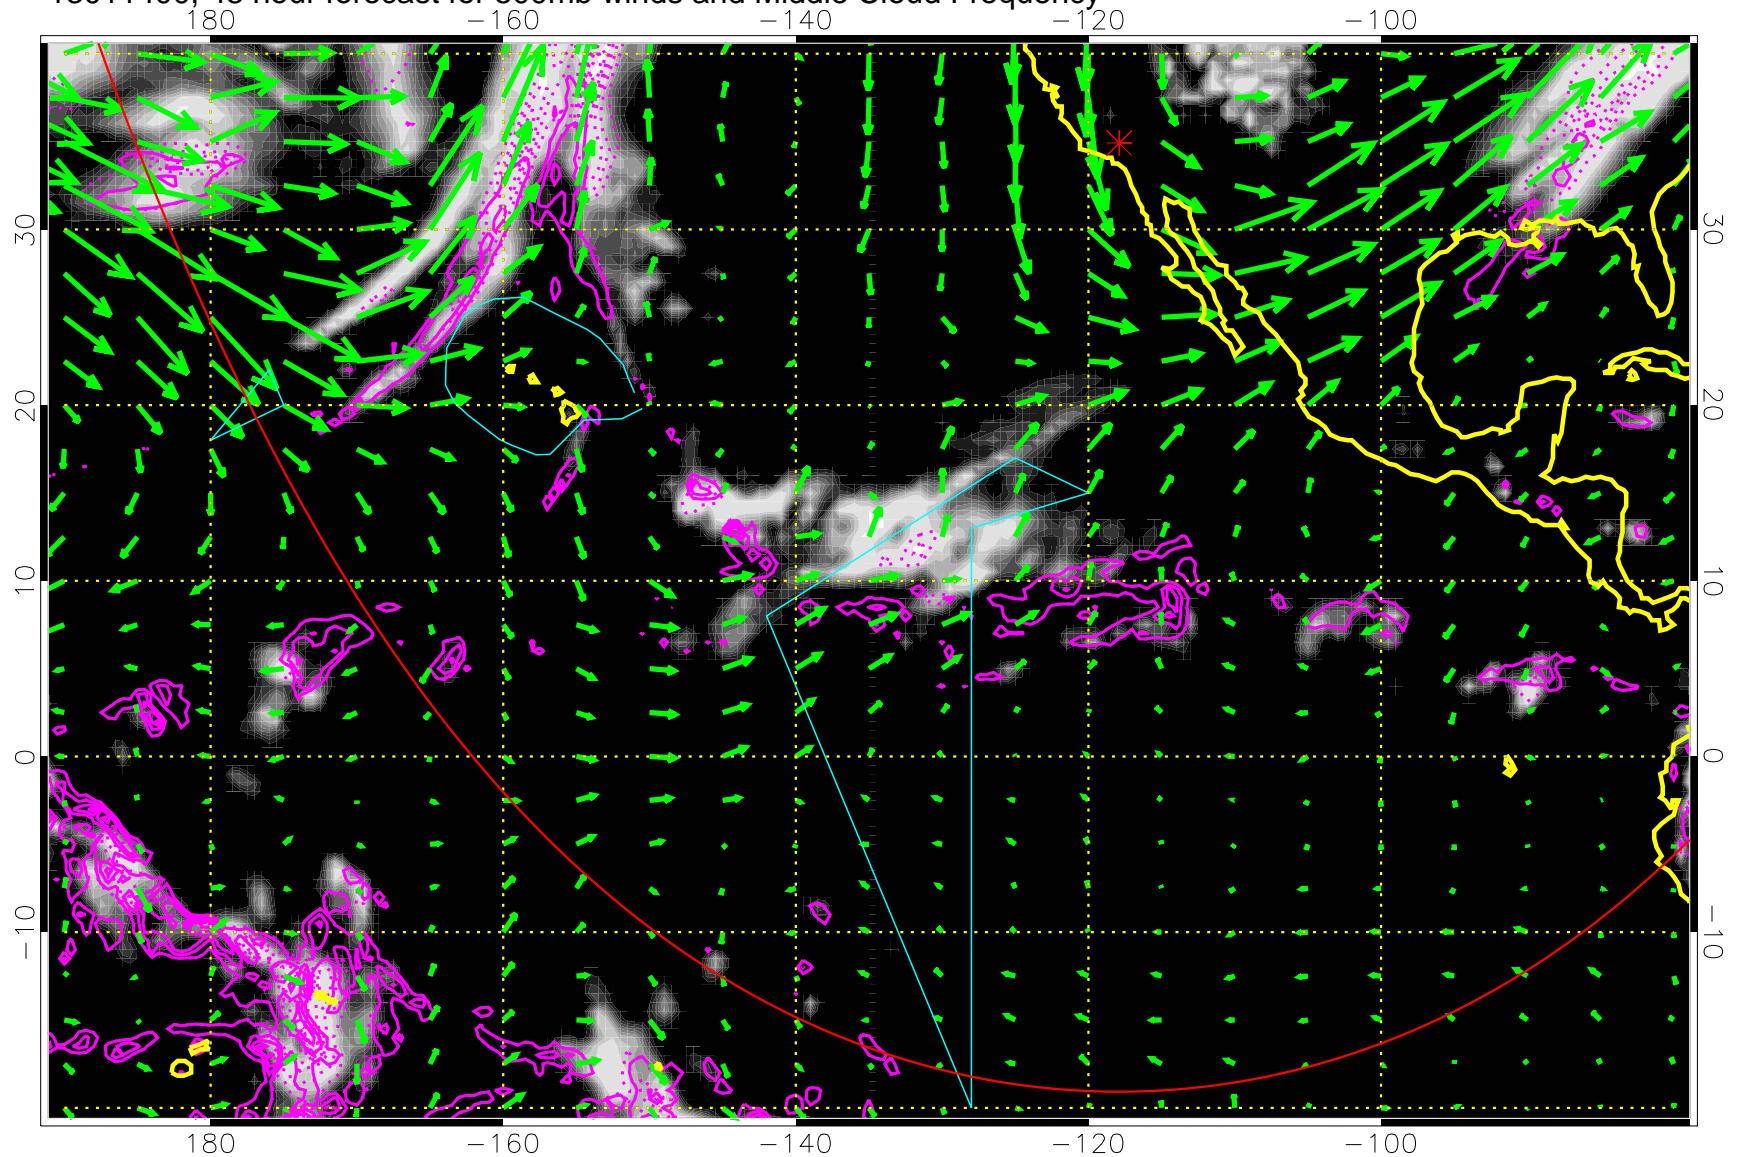

13011312, 36 hour forecast for 500mb winds and Middle Cloud Frequency

Precip (tot dot, conv sol) past 6 hrs 6 kg/m2 contours, min 4

→ 50 m/s

Range ring of 6000 km -- 19 hours GH round trip

13011318, 42 hour forecast for 500mb winds and Middle Cloud Frequency

Precip (tot dot, conv sol) past 6 hrs 6 kg/m2 contours, min 4

→ 50 m/s

Range ring of 6000 km -- 19 hours GH round trip

13011400, 48 hour forecast for 500mb winds and Middle Cloud Frequency

Precip (tot dot, conv sol) past 6 hrs 6 kg/m2 contours, min 4