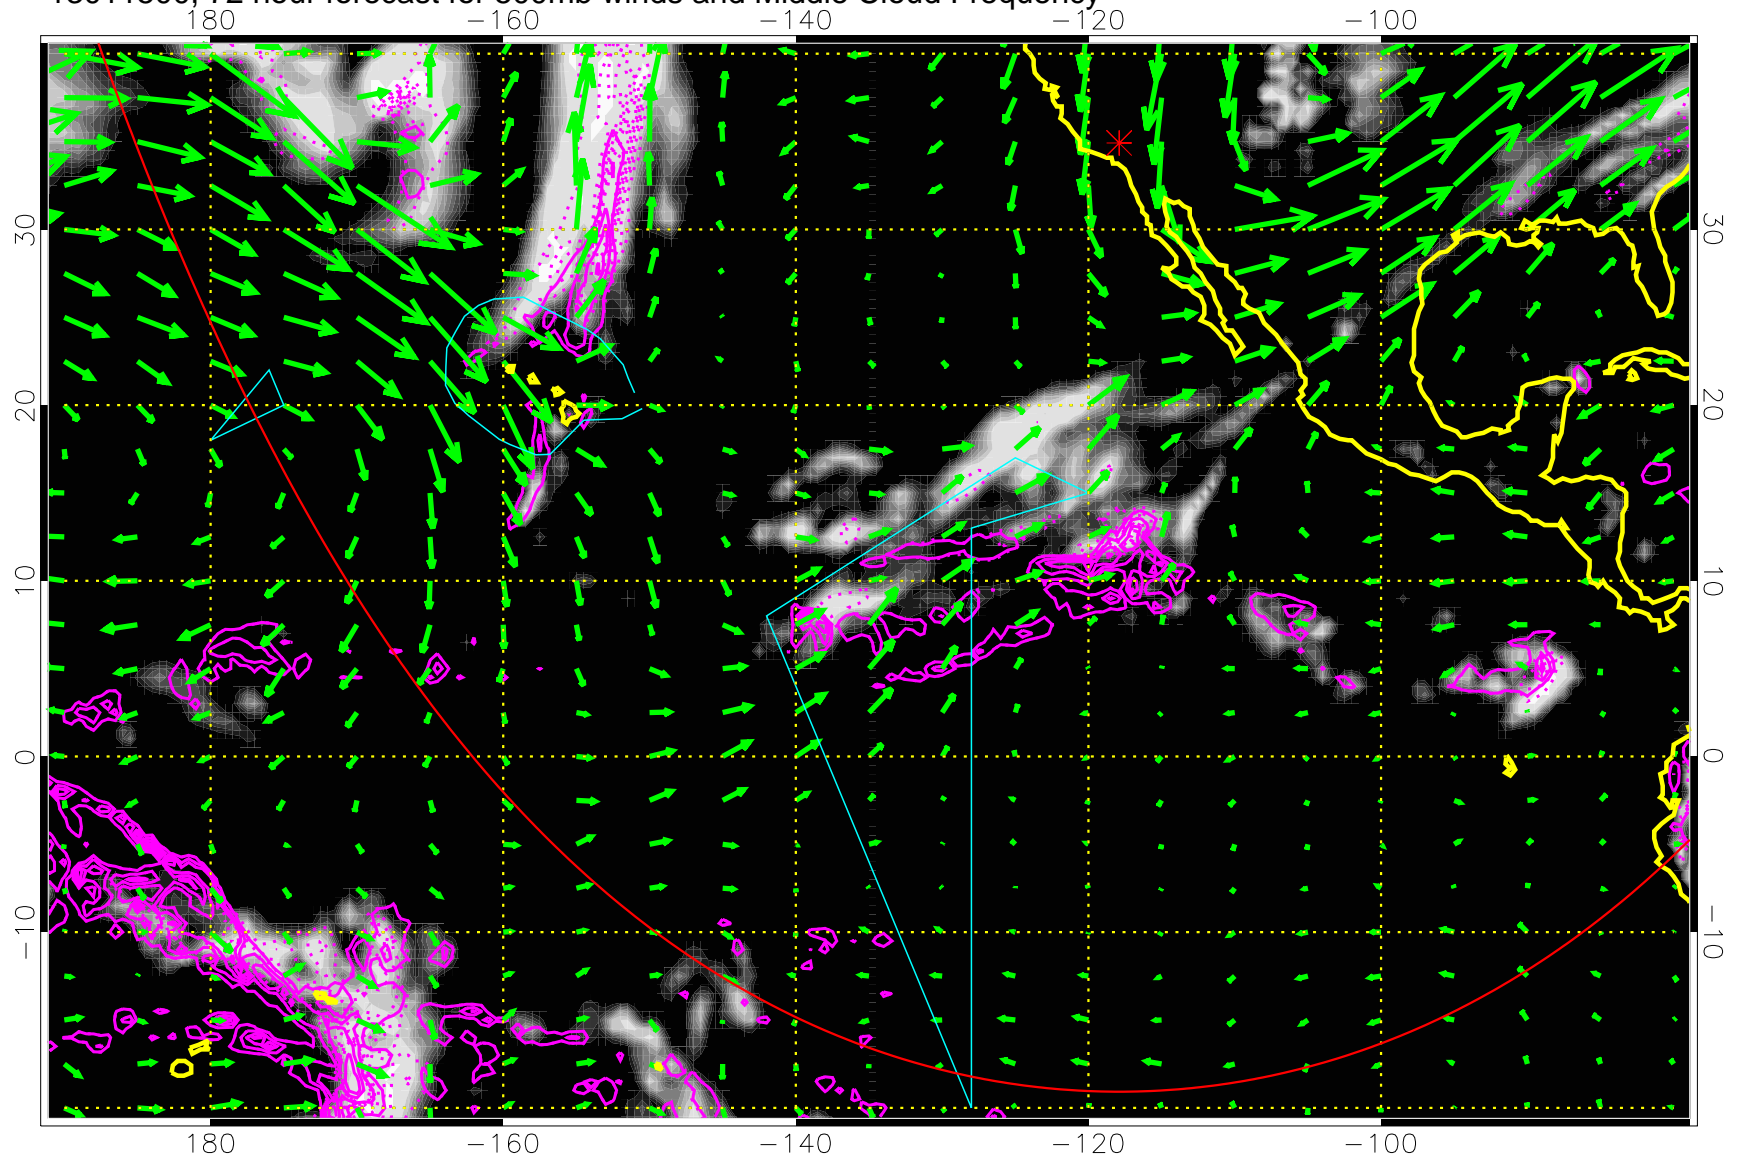

13011412, 60 hour forecast for 500mb winds and Middle Cloud Frequency

Precip (tot dot, conv sol) past 6 hrs 6 kg/m2 contours, min 4

→ 50 m/s  
Range ring of 6000 km -- 19 hours GH round trip

13011418, 66 hour forecast for 500mb winds and Middle Cloud Frequency

Precip (tot dot, conv sol) past 6 hrs 6 kg/m2 contours, min 4

→ 50 m/s  
Range ring of 6000 km -- 19 hours GH round trip

13011500, 72 hour forecast for 500mb winds and Middle Cloud Frequency

Precip (tot dot, conv sol) past 6 hrs 6 kg/m2 contours, min 4