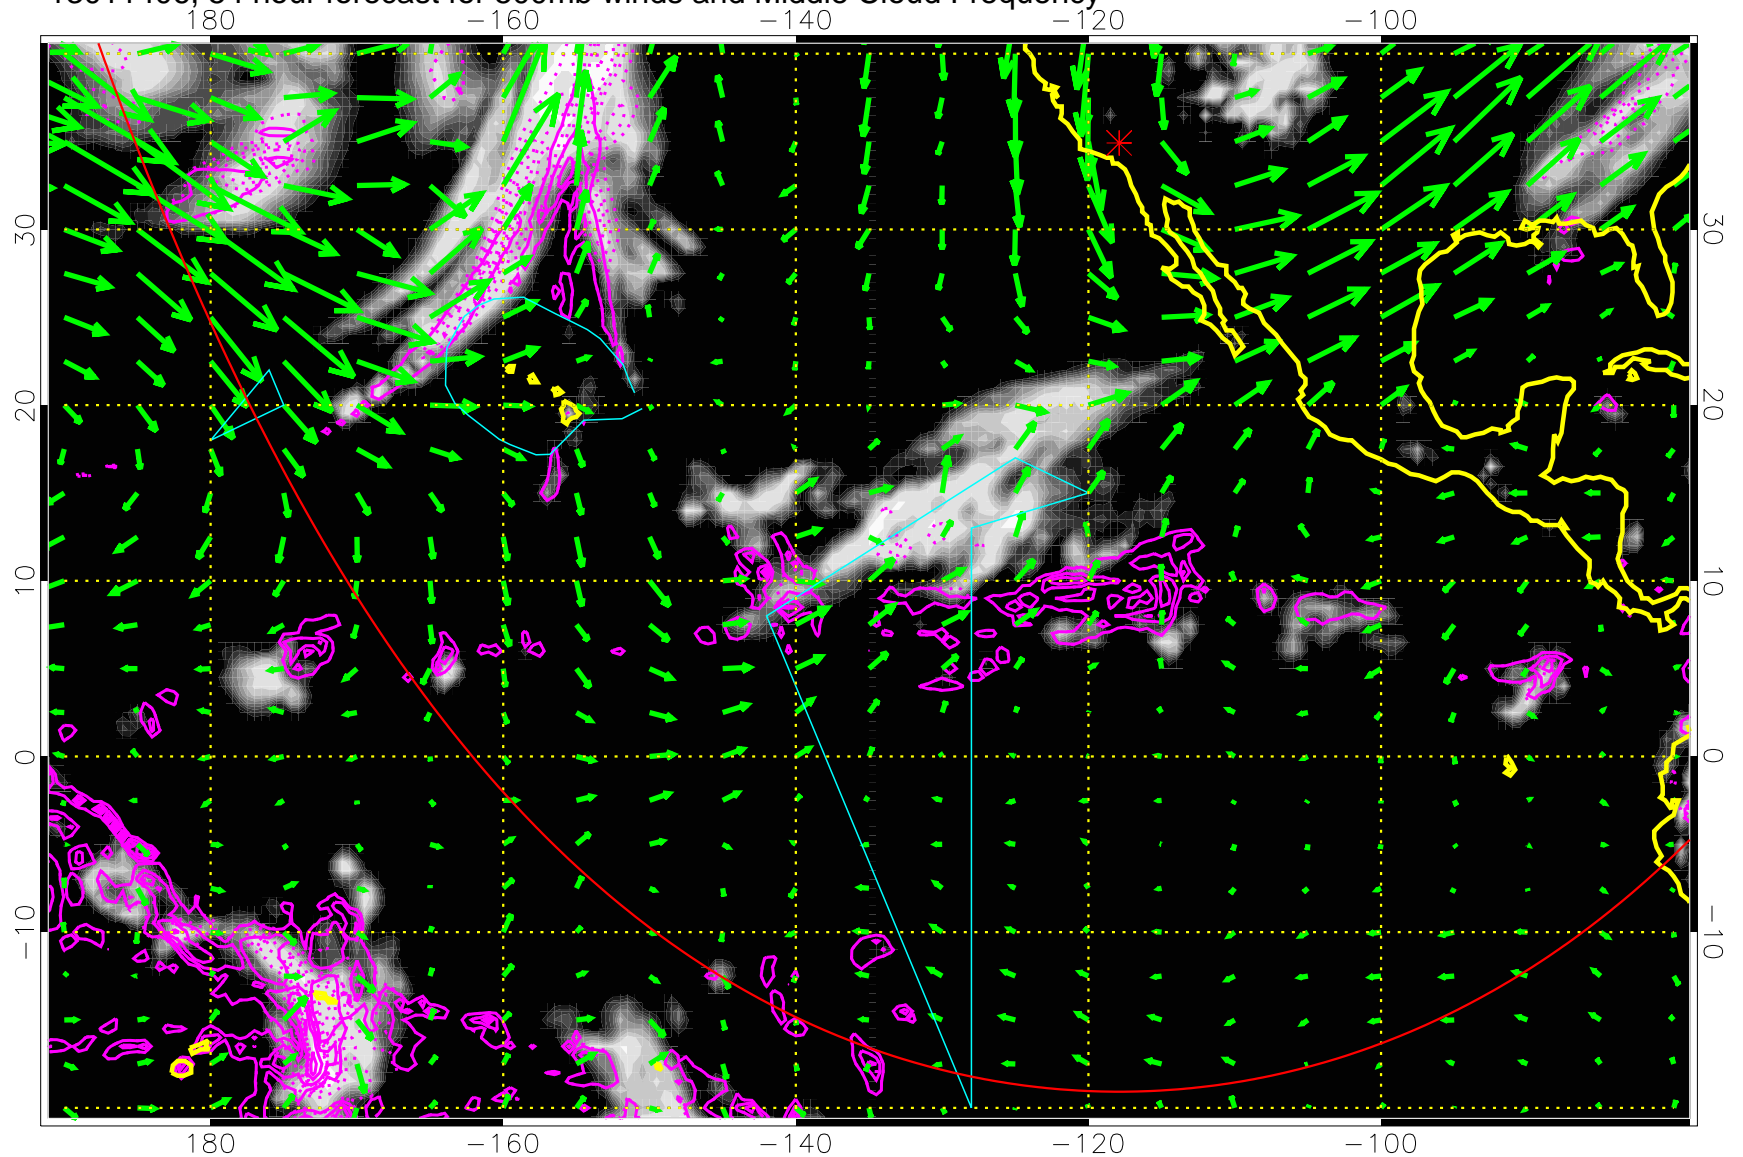

Precip (tot dot, conv sol) past 6 hrs 6 kg/m2 contours, min 4

→ 50 m/s

Range ring of 6000 km -- 19 hours GH round trip

13011400, 48 hour forecast for 500mb winds and Middle Cloud Frequency

Precip (tot dot, conv sol) past 6 hrs 6 kg/m2 contours, min 4

→ 50 m/s

Range ring of 6000 km -- 19 hours GH round trip

13011406, 54 hour forecast for 500mb winds and Middle Cloud Frequency

Precip (tot dot, conv sol) past 6 hrs 6 kg/m<sup>2</sup> contours, min 4

→ 50 m/s  
Range ring of 6000 km -- 19 hours GH round trip