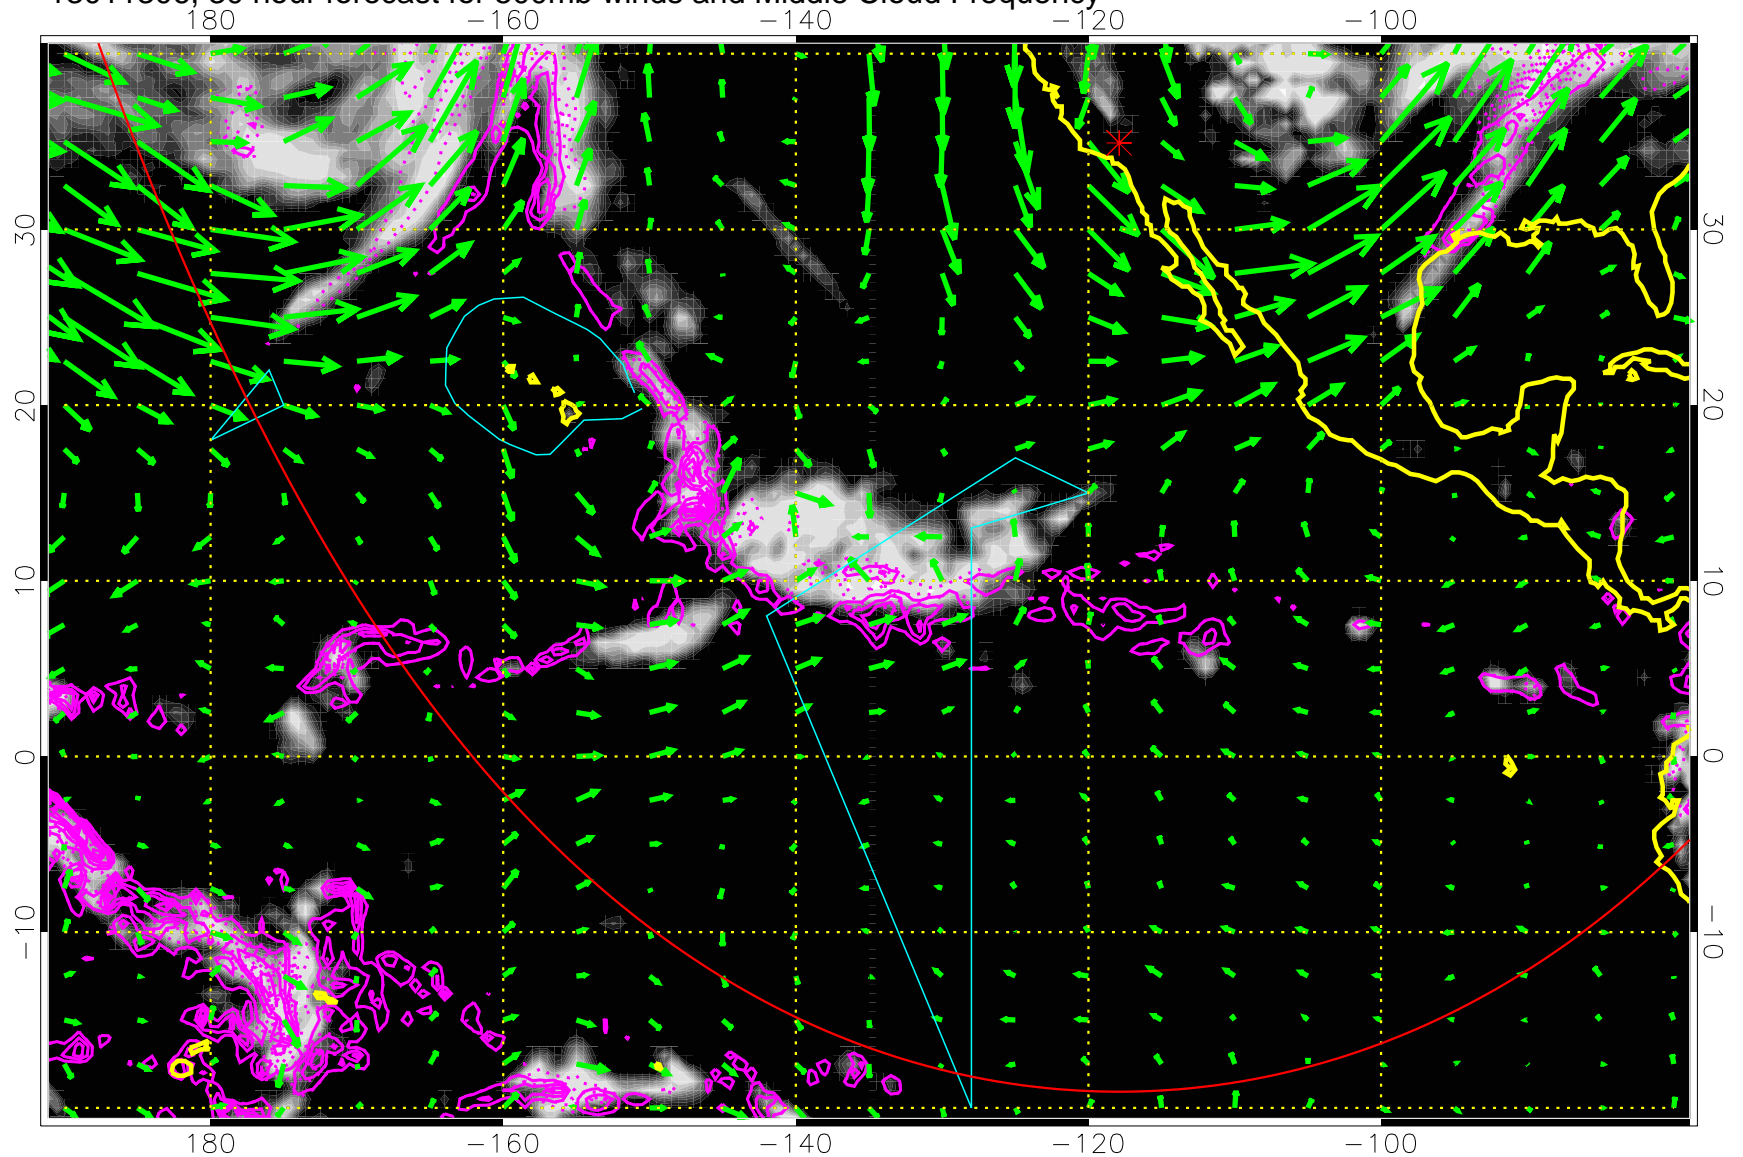

13011212, 12 hour forecast for 500mb winds and Middle Cloud Frequency

Precip (tot dot, conv sol) past 6 hrs 6 kg/m2 contours, min 4

→ 50 m/s

Range ring of 6000 km -- 19 hours GH round trip

13011218, 18 hour forecast for 500mb winds and Middle Cloud Frequency

Precip (tot dot, conv sol) past 6 hrs 6 kg/m2 contours, min 4

→ 50 m/s  
Range ring of 6000 km -- 19 hours GH round trip

13011300, 24 hour forecast for 500mb winds and Middle Cloud Frequency

Precip (tot dot, conv sol) past 6 hrs 6 kg/m<sup>2</sup> contours, min 4

→ 50 m/s  
Range ring of 6000 km -- 19 hours GH round trip

13011306, 30 hour forecast for 500mb winds and Middle Cloud Frequency

Precip (tot dot, conv sol) past 6 hrs 6 kg/m2 contours, min 4

→ 50 m/s

Range ring of 6000 km -- 19 hours GH round trip

13011312, 36 hour forecast for 500mb winds and Middle Cloud Frequency

Precip (tot dot, conv sol) past 6 hrs 6 kg/m2 contours, min 4

→ 50 m/s

Range ring of 6000 km -- 19 hours GH round trip

13011318, 42 hour forecast for 500mb winds and Middle Cloud Frequency