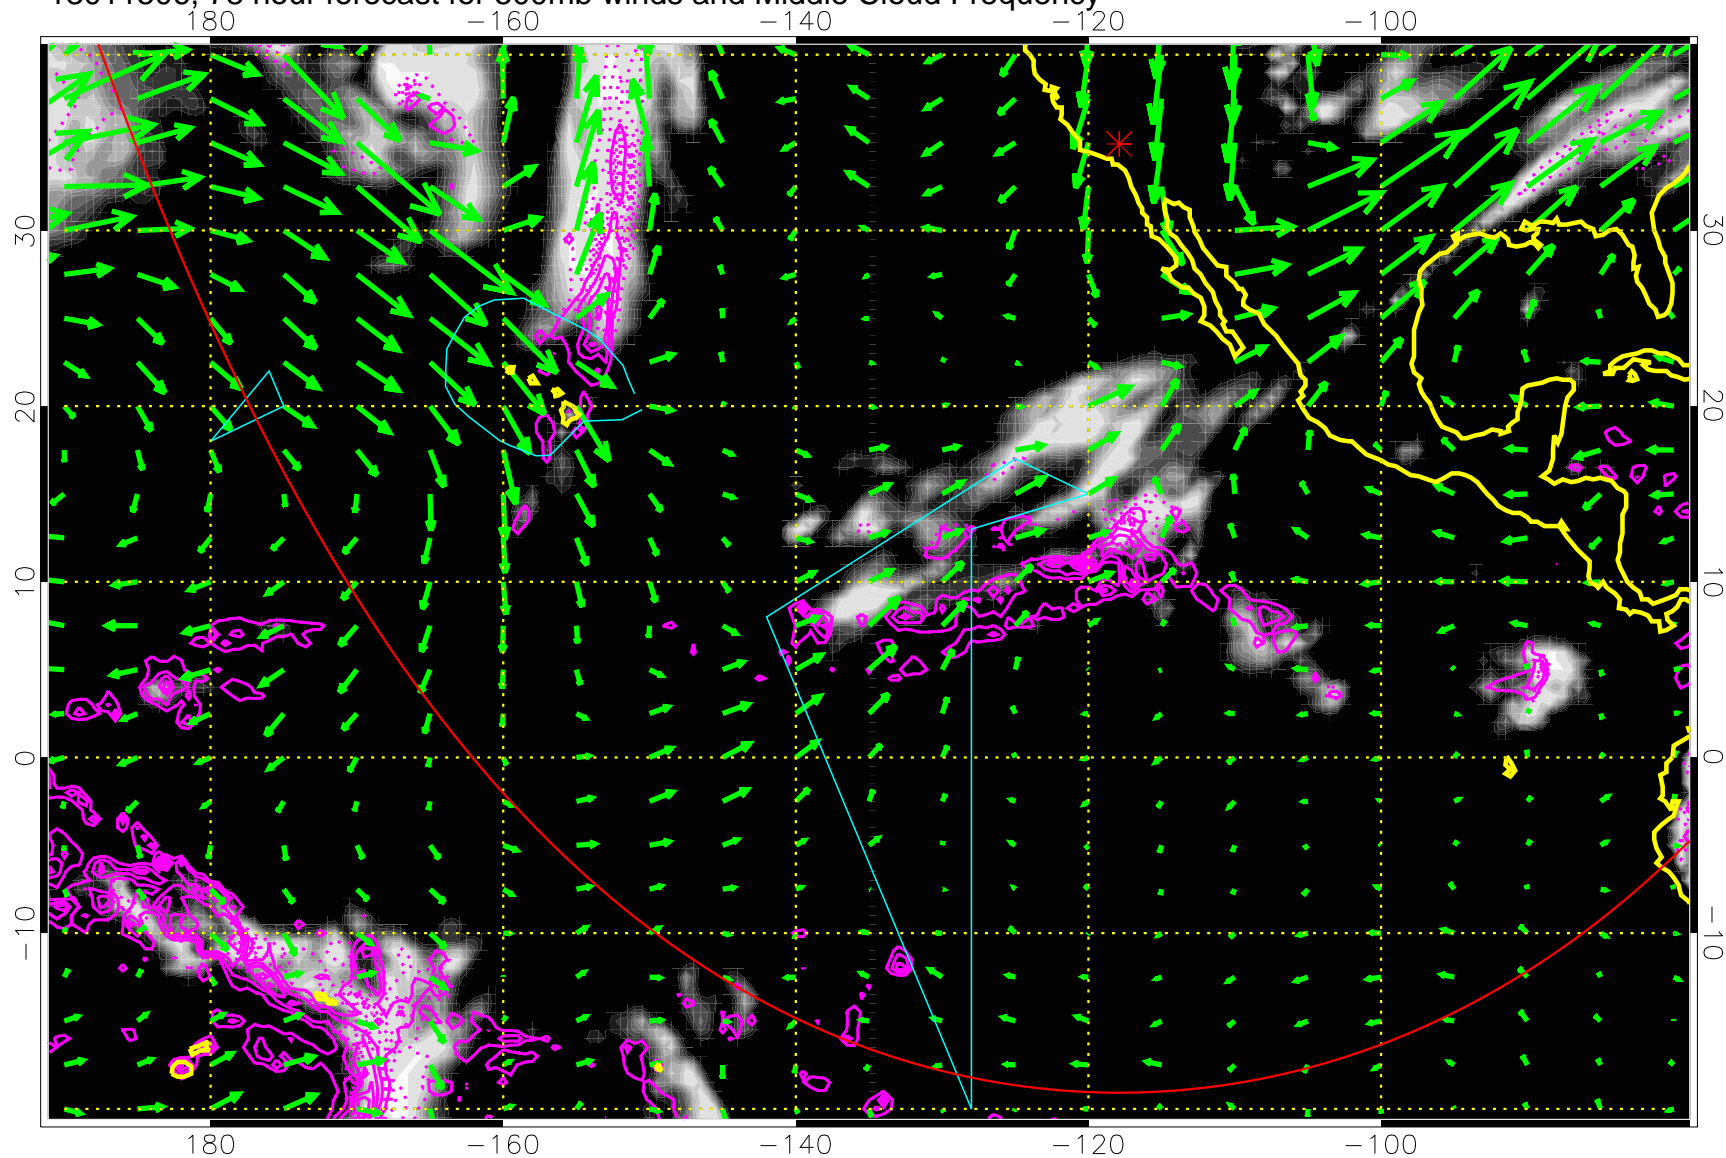

Precip (tot dot, conv sol) past 6 hrs 6 kg/m2 contours, min 4

→ 50 m/s  
Range ring of 6000 km -- 19 hours GH round trip

13011500, 72 hour forecast for 500mb winds and Middle Cloud Frequency

Precip (tot dot, conv sol) past 6 hrs 6 kg/m2 contours, min 4

→ 50 m/s

Range ring of 6000 km -- 19 hours GH round trip

13011506, 78 hour forecast for 500mb winds and Middle Cloud Frequency

Precip (tot dot, conv sol) past 6 hrs 6 kg/m2 contours, min 4

→ 50 m/s

Range ring of 6000 km -- 19 hours GH round trip