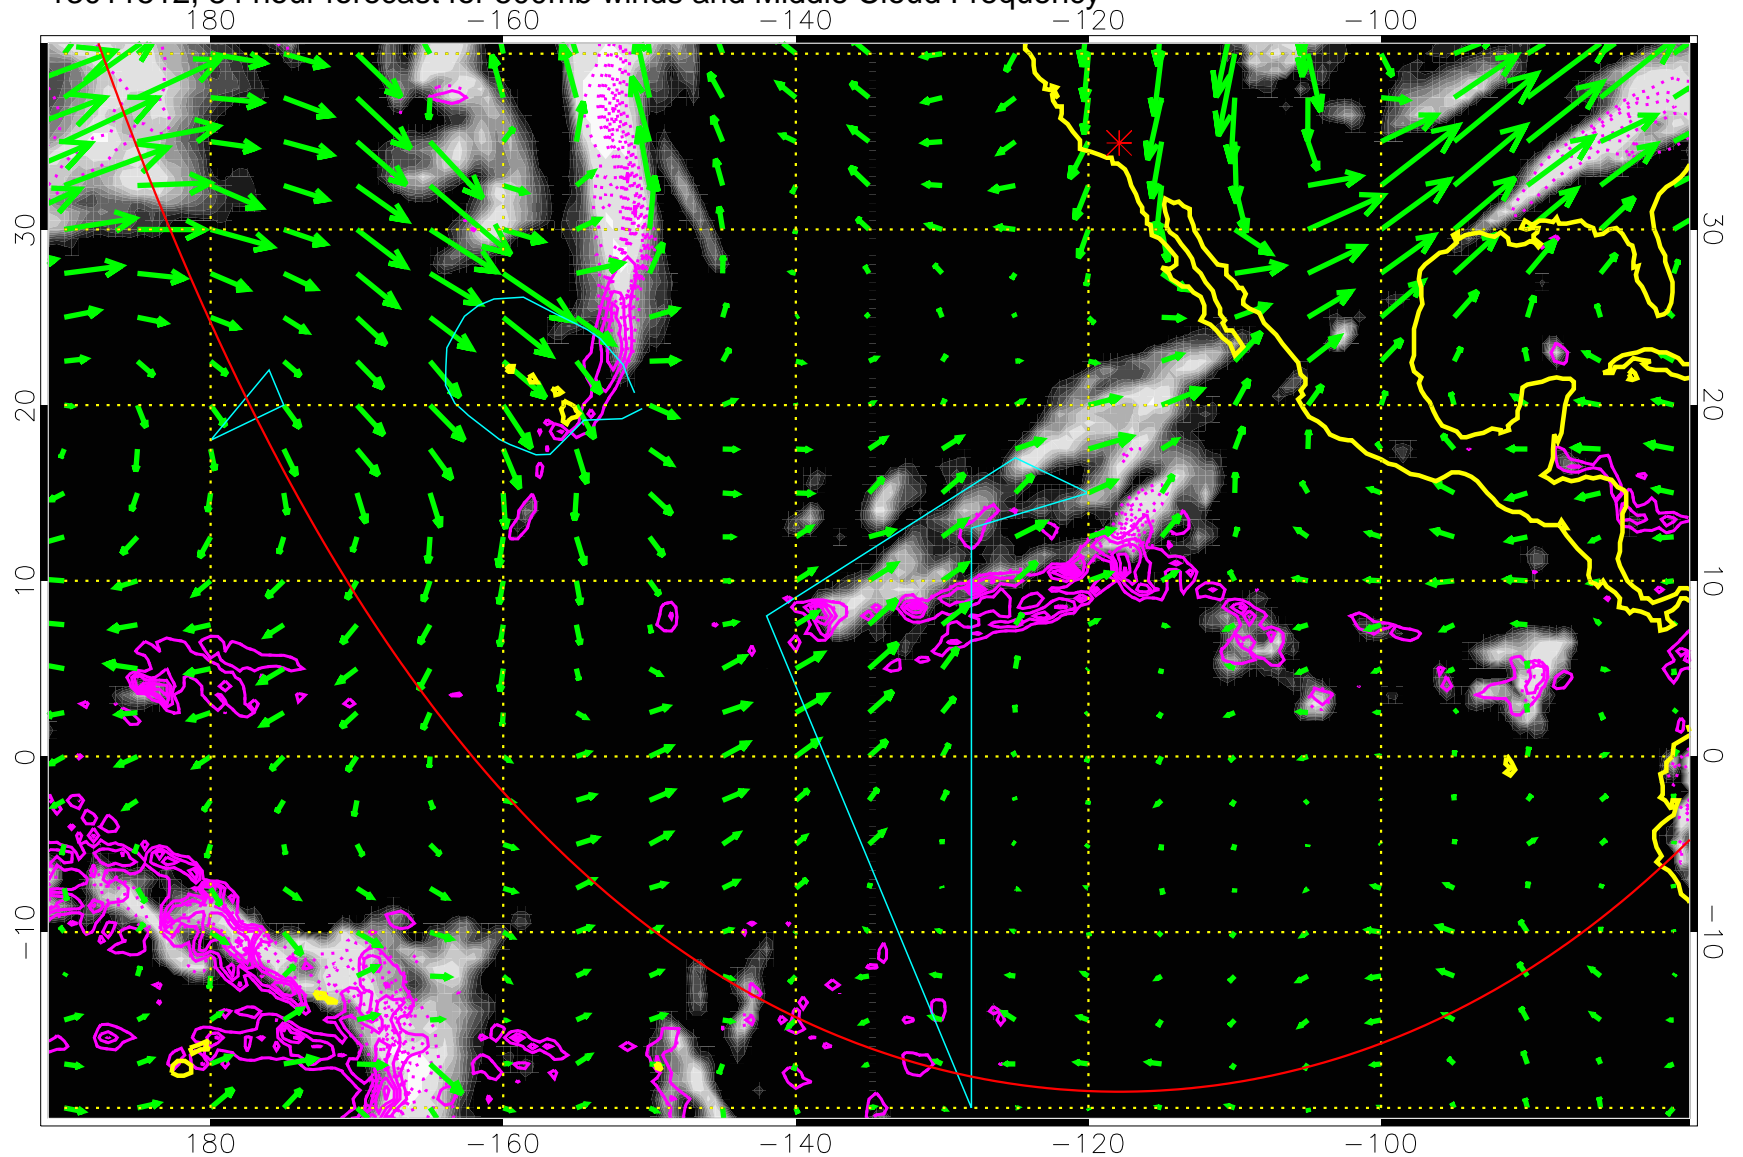

Precip (tot dot, conv sol) past 6 hrs 6 kg/m2 contours, min 4

→ 50 m/s  
Range ring of 6000 km -- 19 hours GH round trip

13011500, 72 hour forecast for 500mb winds and Middle Cloud Frequency

Precip (tot dot, conv sol) past 6 hrs 6 kg/m2 contours, min 4

→ 50 m/s

Range ring of 6000 km -- 19 hours GH round trip

13011506, 78 hour forecast for 500mb winds and Middle Cloud Frequency

Precip (tot dot, conv sol) past 6 hrs 6 kg/m2 contours, min 4

→ 50 m/s

Range ring of 6000 km -- 19 hours GH round trip

13011512, 84 hour forecast for 500mb winds and Middle Cloud Frequency

Precip (tot dot, conv sol) past 6 hrs 6 kg/m2 contours, min 4

→ 50 m/s  
Range ring of 6000 km -- 19 hours GH round trip

13011518, 90 hour forecast for 500mb winds and Middle Cloud Frequency

Precip (tot dot, conv sol) past 6 hrs 6 kg/m2 contours, min 4

→ 50 m/s

Range ring of 6000 km -- 19 hours GH round trip

13011600, 96 hour forecast for 500mb winds and Middle Cloud Frequency

Precip (tot dot, conv sol) past 6 hrs 6 kg/m2 contours, min 4