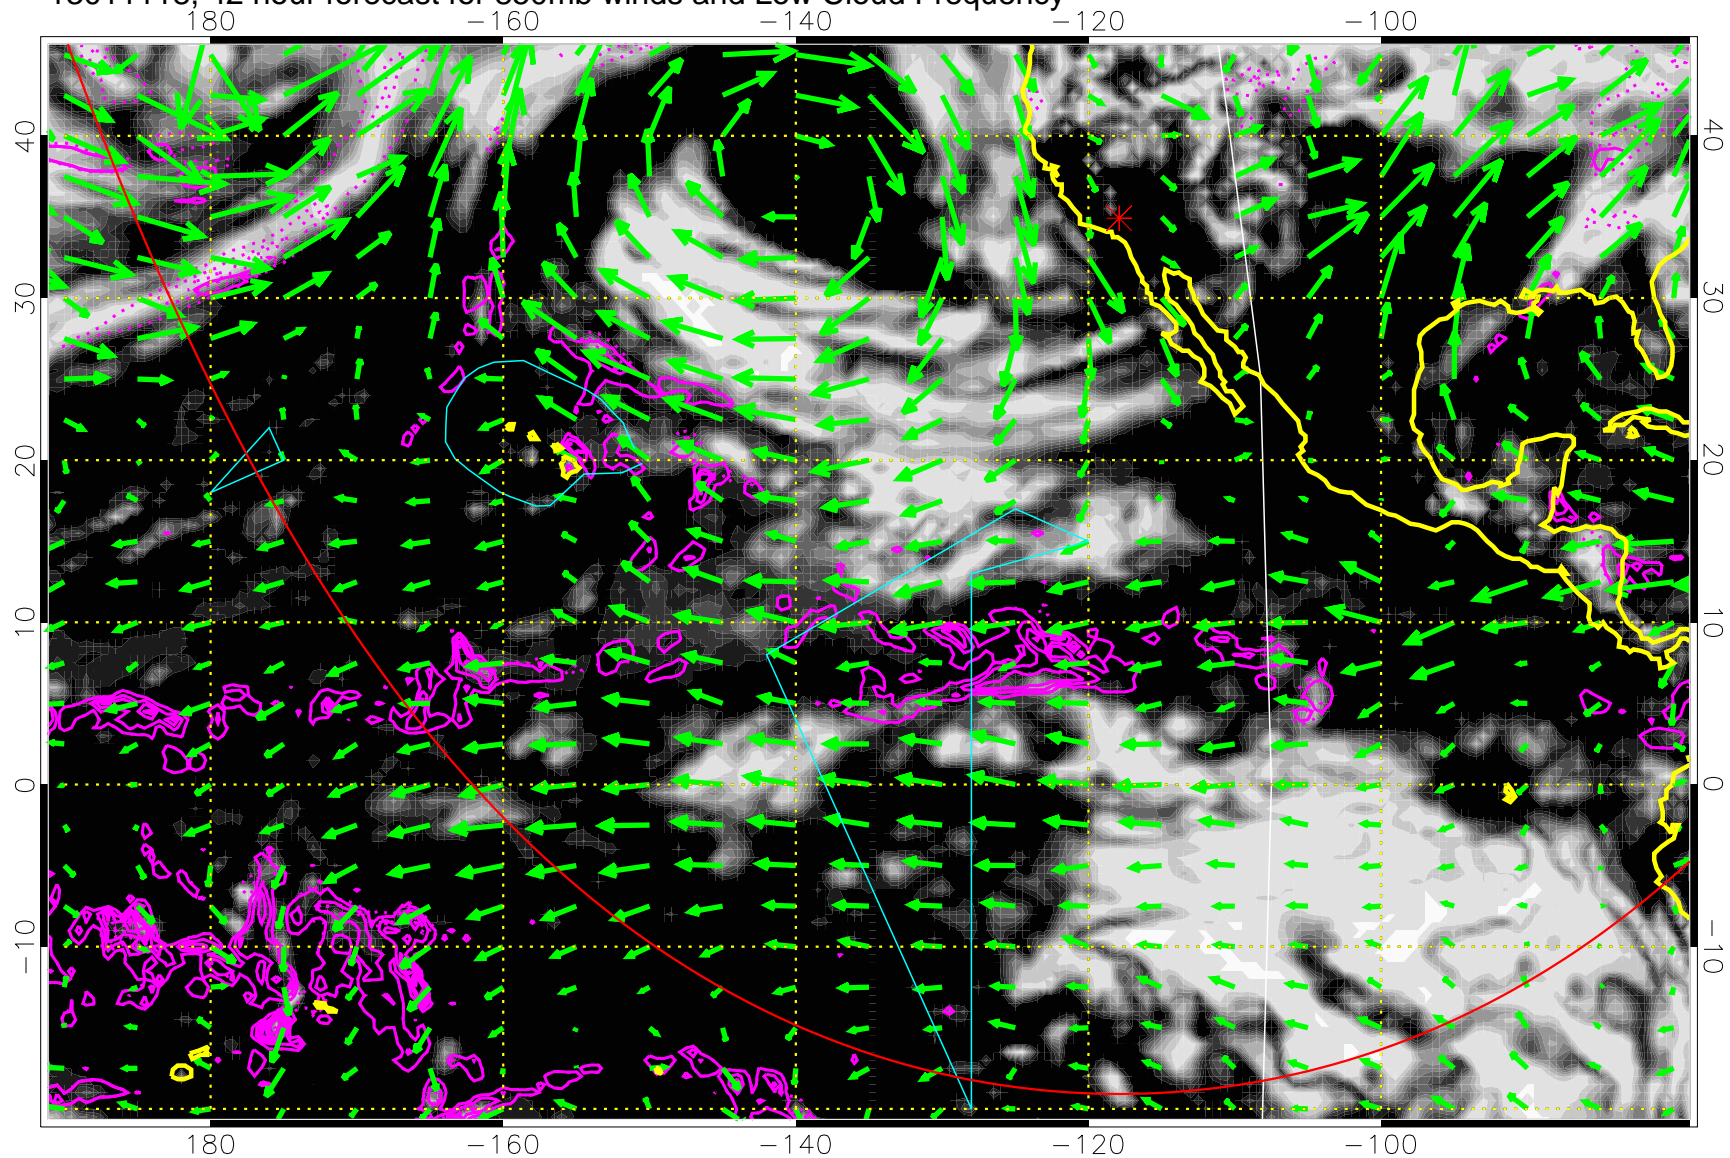

→ 30 m/s

Range ring of 6000 km -- 19 hours GH round trip

13011112, 36 hour forecast for 850mb winds and Low Cloud Frequency

0.0 0.2 0.4 0.6 0.8 1.0
Low Cloud Frequency

Precip (tot dot, conv sol) past 6 hrs 6 kg/m2 contours, min 4

→ 30 m/s

Range ring of 6000 km -- 19 hours GH round trip

13011118, 42 hour forecast for 850mb winds and Low Cloud Frequency

Precip (tot dot, conv sol) past 6 hrs 6 kg/m2 contours, min 4

→ 30 m/s

Range ring of 6000 km -- 19 hours GH round trip