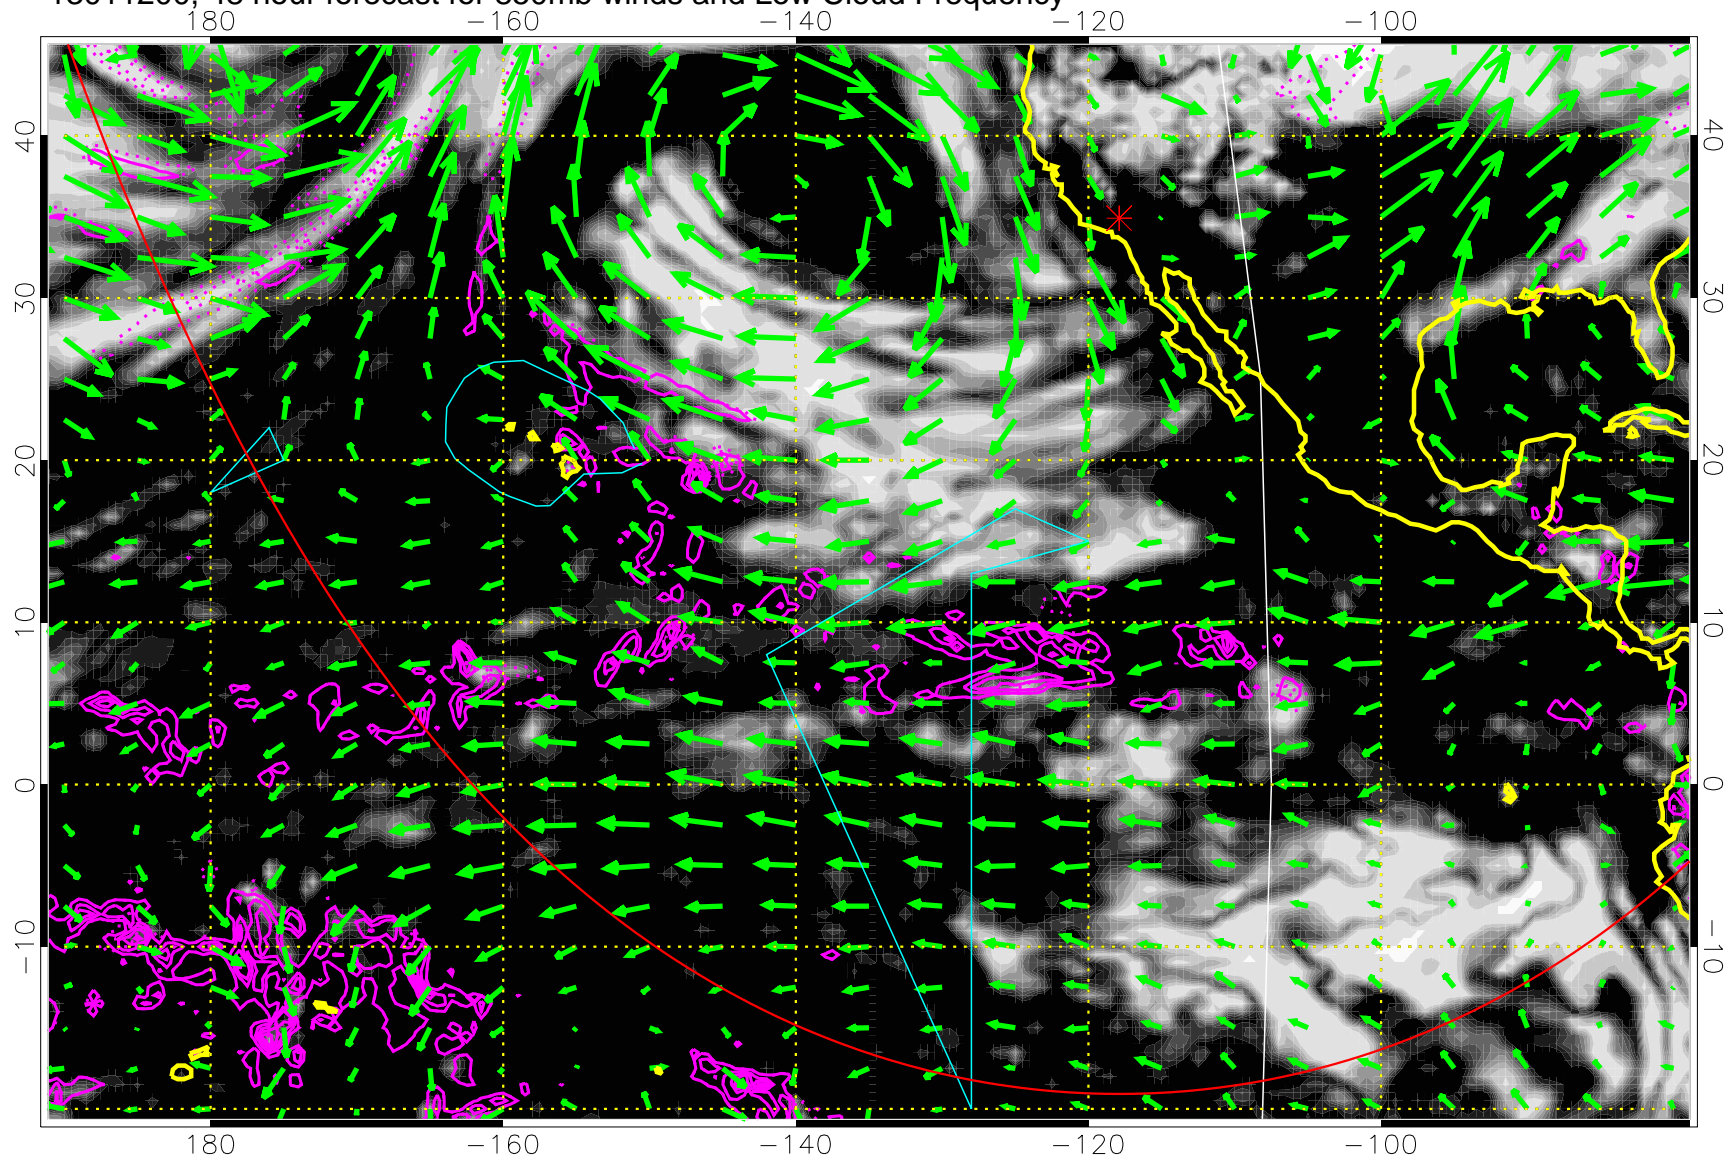

13011200, 48 hour forecast for 850mb winds and Low Cloud Frequency

Precip (tot dot, conv sol) past 6 hrs 6 kg/m2 contours, min 4

→ 30 m/s

Range ring of 6000 km -- 19 hours GH round trip