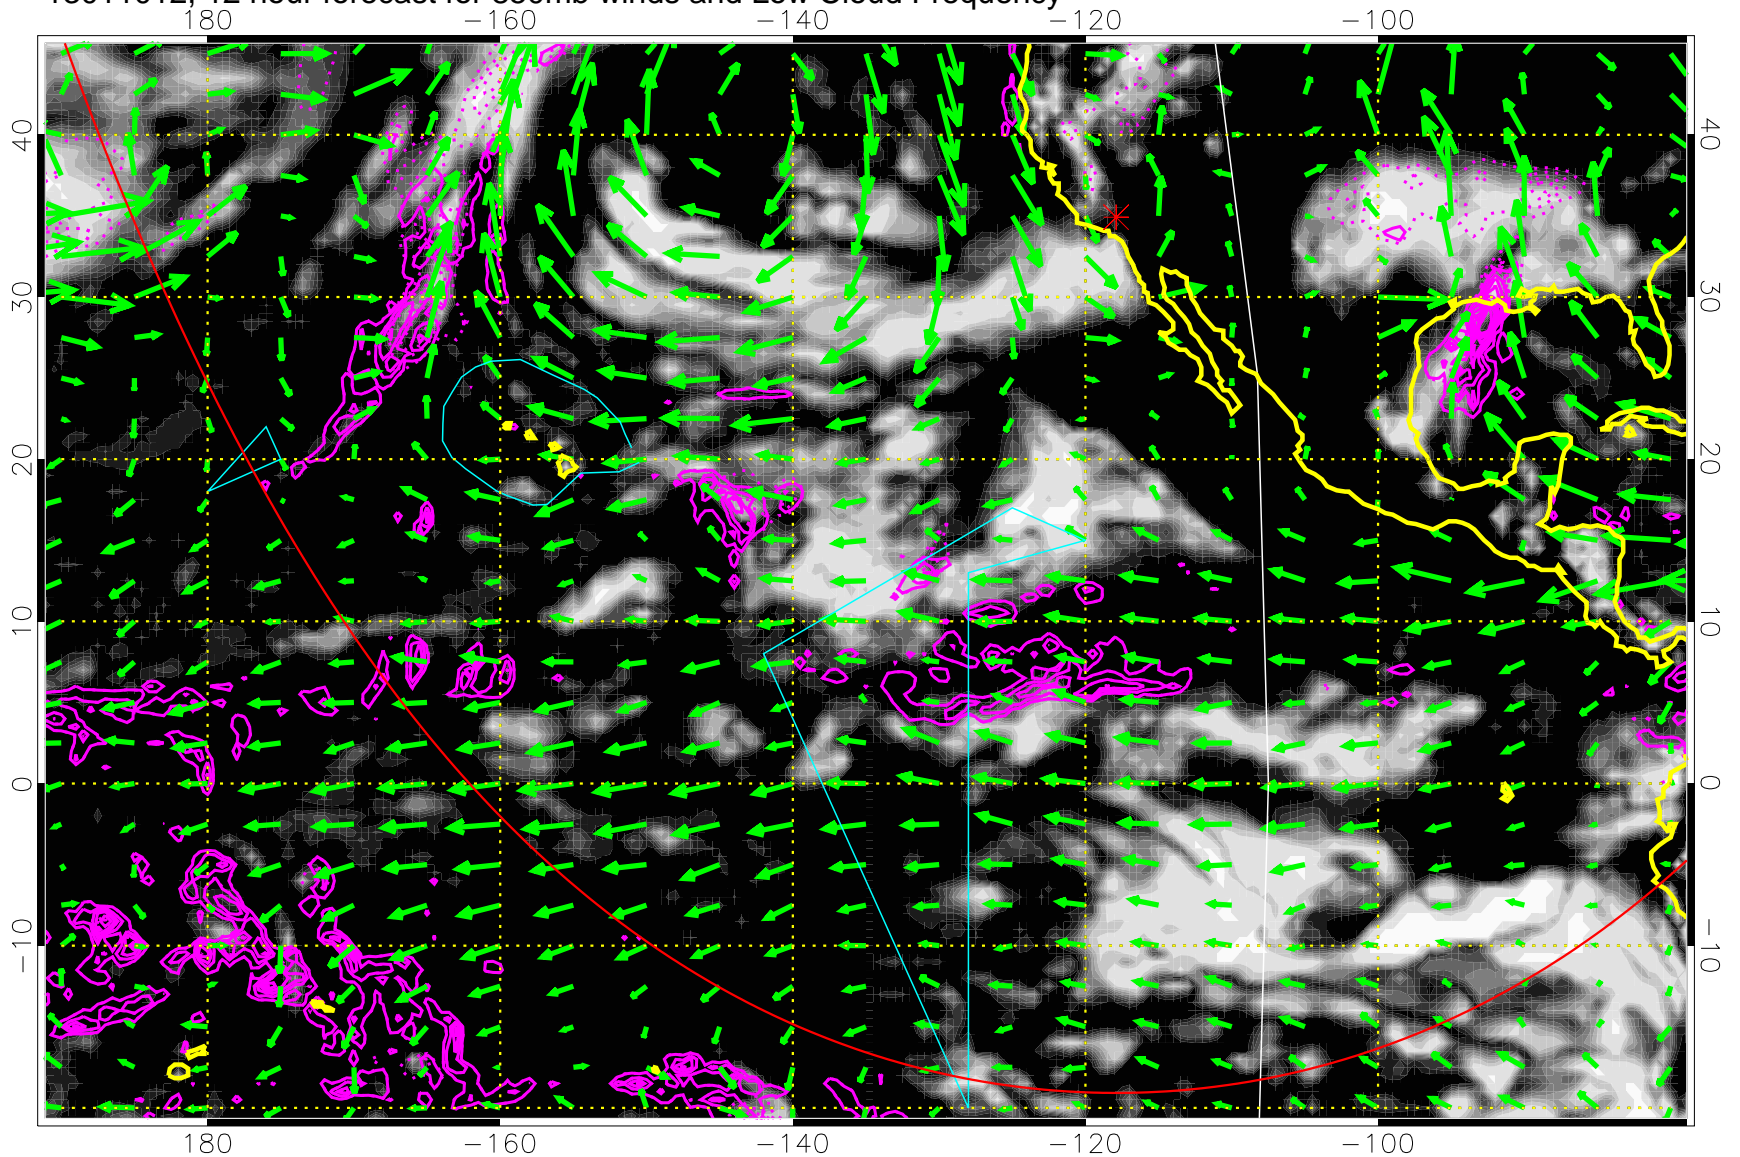

13011012, 12 hour forecast for 850mb winds and Low Cloud Frequency

Precip (tot dot, conv sol) past 6 hrs 6 kg/m2 contours, min 4

→ 30 m/s

Range ring of 6000 km -- 19 hours GH round trip

13011018, 18 hour forecast for 850mb winds and Low Cloud Frequency

0.0 0.2 0.4 0.6 0.8 1.0
Low Cloud Frequency

Precip (tot dot, conv sol) past 6 hrs 6 kg/m2 contours, min 4

→ 30 m/s

Range ring of 6000 km -- 19 hours GH round trip

13011100, 24 hour forecast for 850mb winds and Low Cloud Frequency

Precip (tot dot, conv sol) past 6 hrs 6 kg/m2 contours, min 4

→ 30 m/s

Range ring of 6000 km -- 19 hours GH round trip

13011106, 30 hour forecast for 850mb winds and Low Cloud Frequency

Precip (tot dot, conv sol) past 6 hrs 6 kg/m2 contours, min 4