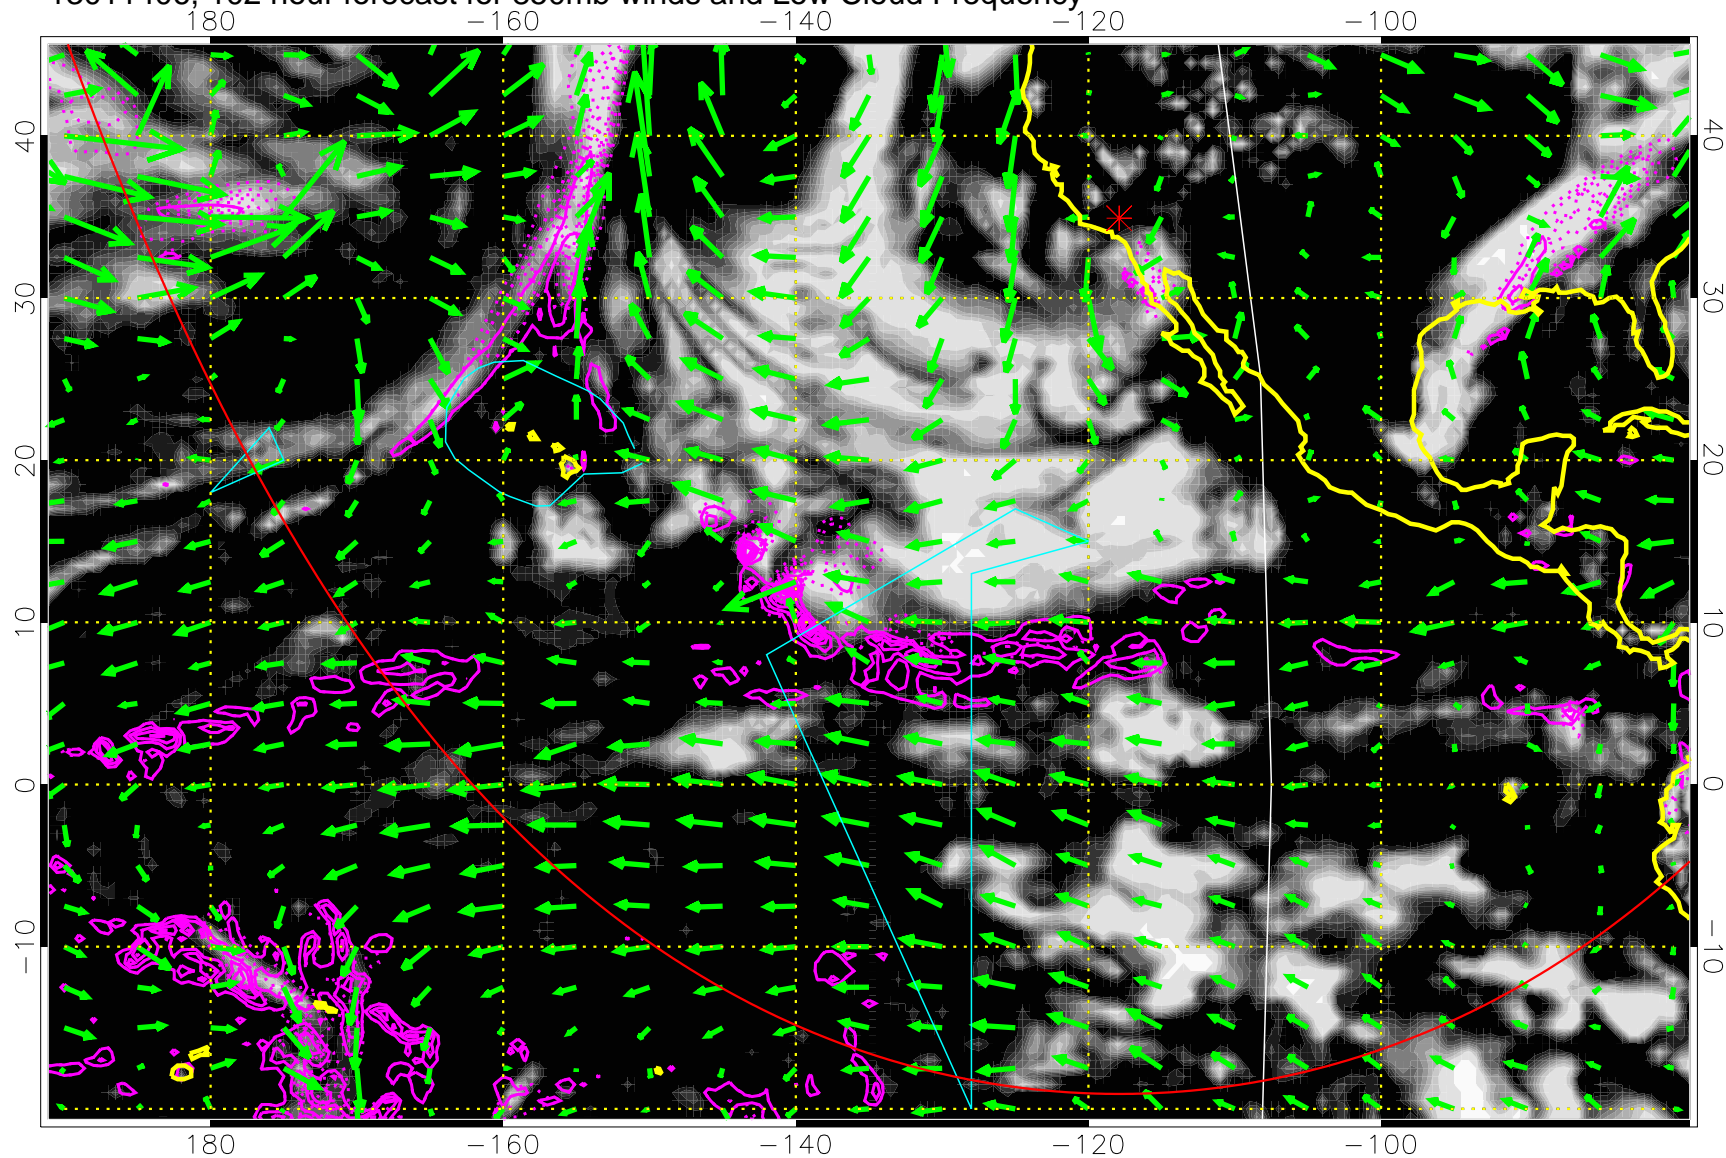

13011400, 96 hour forecast for 850mb winds and Low Cloud Frequency

Precip (tot dot, conv sol) past 6 hrs 6 kg/m2 contours, min 4

→ 30 m/s

Range ring of 6000 km -- 19 hours GH round trip

13011406, 102 hour forecast for 850mb winds and Low Cloud Frequency

0.0 0.2 0.4 0.6 0.8 1.0
Low Cloud Frequency

Precip (tot dot, conv sol) past 6 hrs 6 kg/m² contours, min 4

→ 30 m/s

Range ring of 6000 km -- 19 hours GH round trip

13011412, 108 hour forecast for 850mb winds and Low Cloud Frequency

Precip (tot dot, conv sol) past 6 hrs 6 kg/m2 contours, min 4

→ 30 m/s

Range ring of 6000 km -- 19 hours GH round trip

13011418, 114 hour forecast for 850mb winds and Low Cloud Frequency

Precip (tot dot, conv sol) past 6 hrs 6 kg/m² contours, min 4