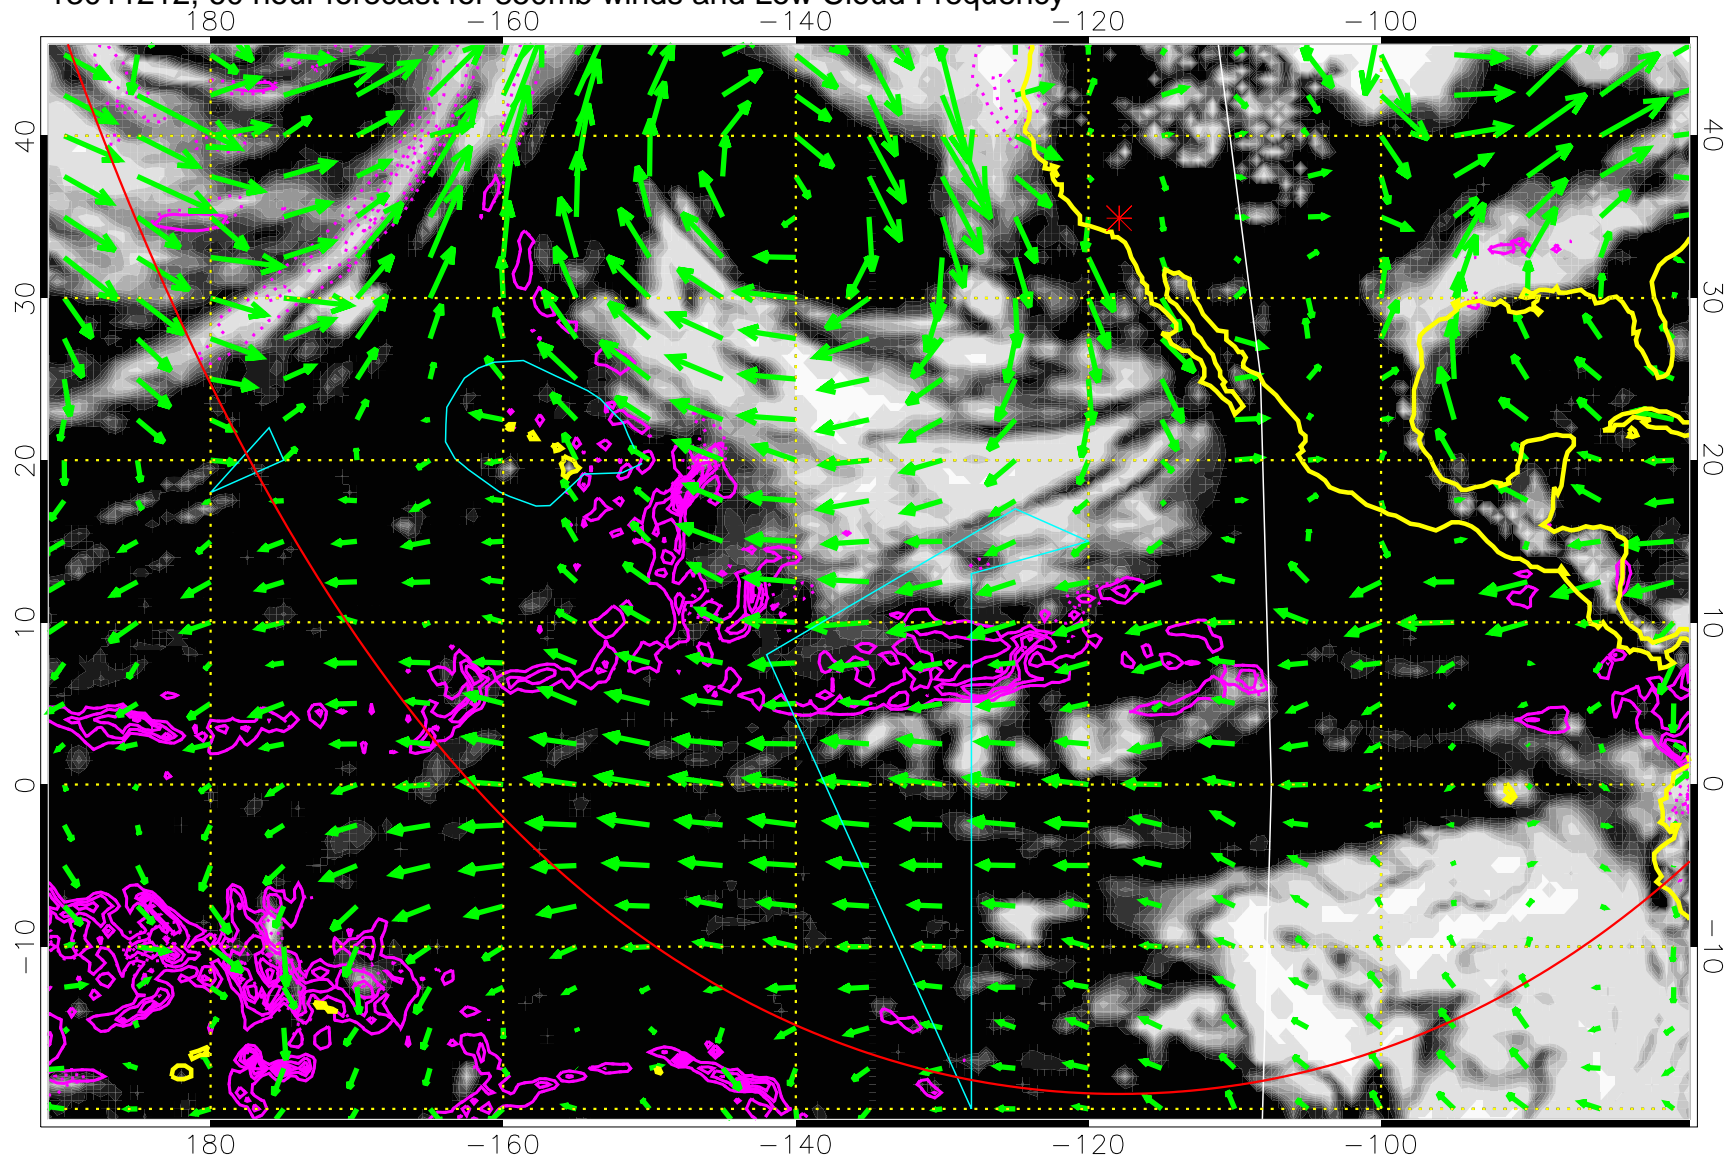

13011200, 48 hour forecast for 850mb winds and Low Cloud Frequency

Precip (tot dot, conv sol) past 6 hrs 6 kg/m2 contours, min 4

→ 30 m/s

Range ring of 6000 km -- 19 hours GH round trip

13011206, 54 hour forecast for 850mb winds and Low Cloud Frequency

Precip (tot dot, conv sol) past 6 hrs 6 kg/m² contours, min 4

→ 30 m/s
Range ring of 6000 km -- 19 hours GH round trip

13011212, 60 hour forecast for 850mb winds and Low Cloud Frequency

Precip (tot dot, conv sol) past 6 hrs 6 kg/m2 contours, min 4