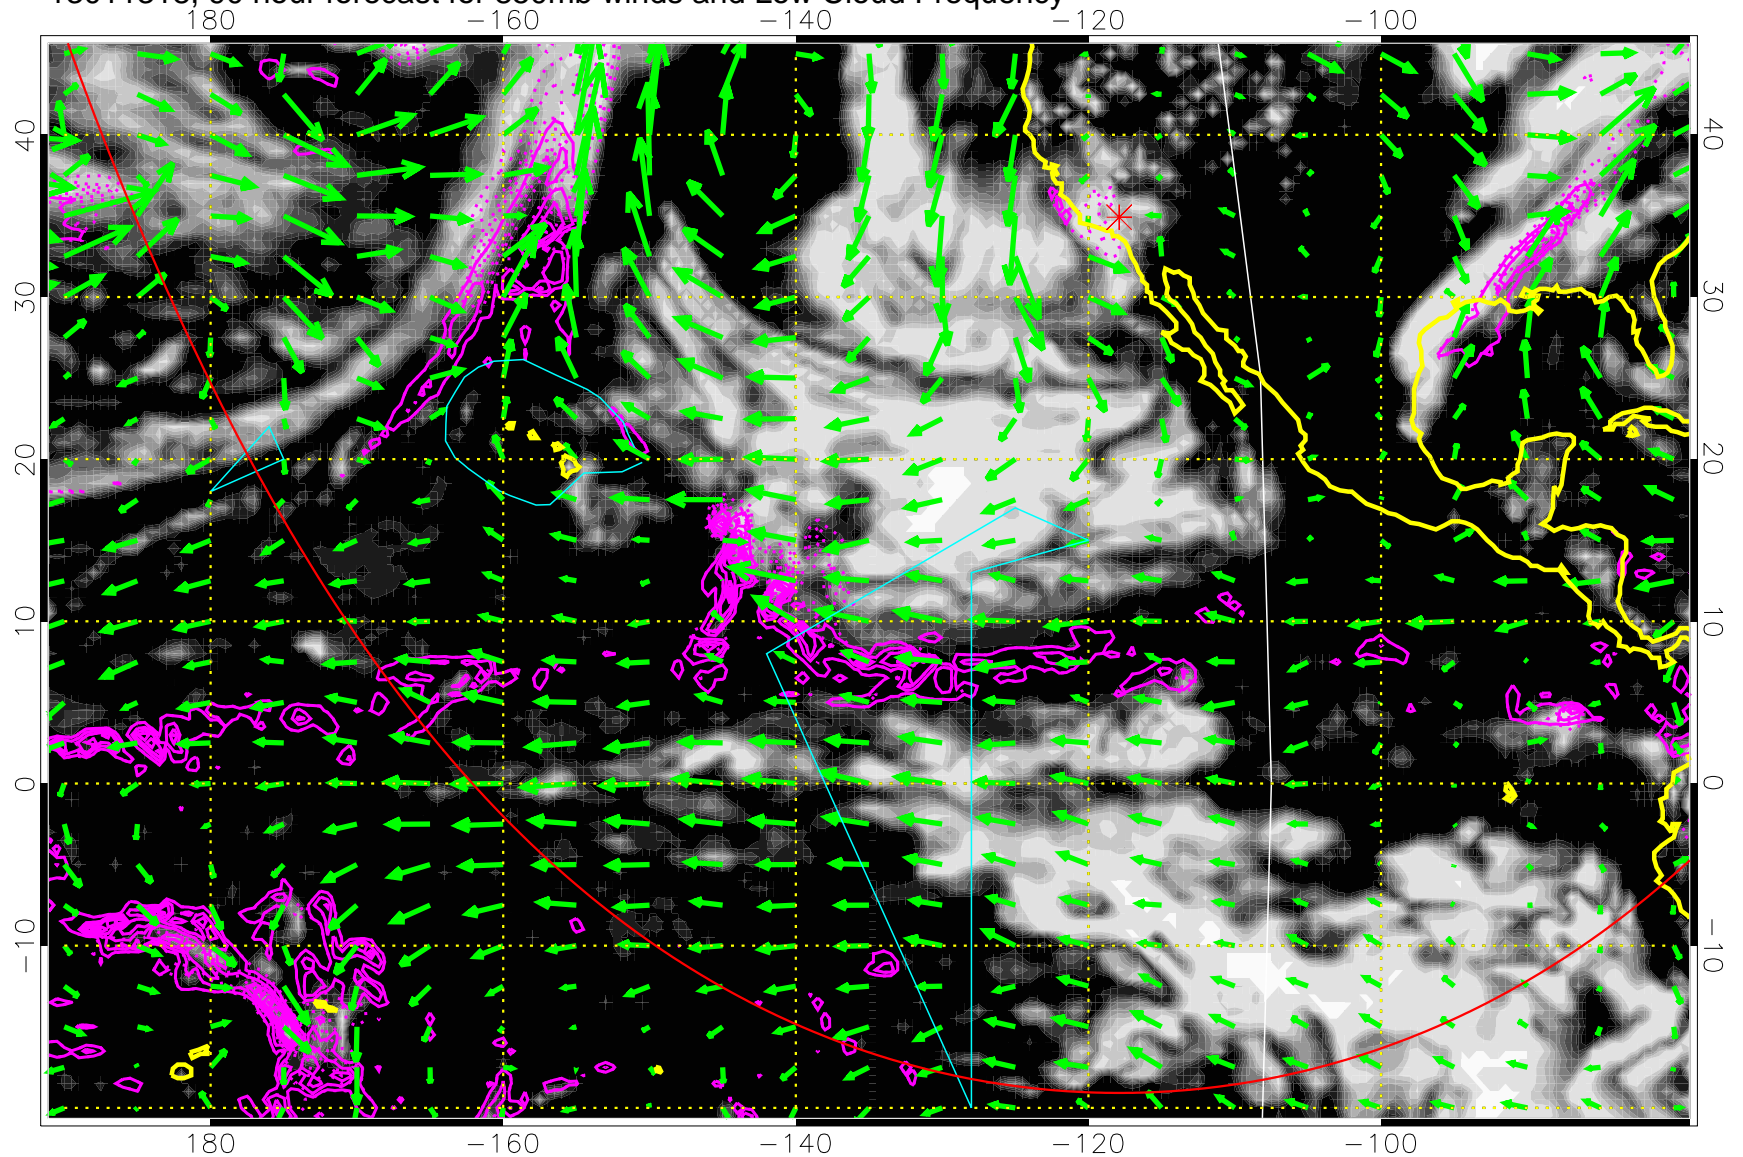

Precip (tot dot, conv sol) past 6 hrs 6 kg/m² contours, min 4

→ 30 m/s

Range ring of 6000 km -- 19 hours GH round trip

13011312, 84 hour forecast for 850mb winds and Low Cloud Frequency

Precip (tot dot, conv sol) past 6 hrs 6 kg/m2 contours, min 4

→ 30 m/s

Range ring of 6000 km -- 19 hours GH round trip

13011318, 90 hour forecast for 850mb winds and Low Cloud Frequency

Precip (tot dot, conv sol) past 6 hrs 6 kg/m2 contours, min 4

→ 30 m/s

Range ring of 6000 km -- 19 hours GH round trip