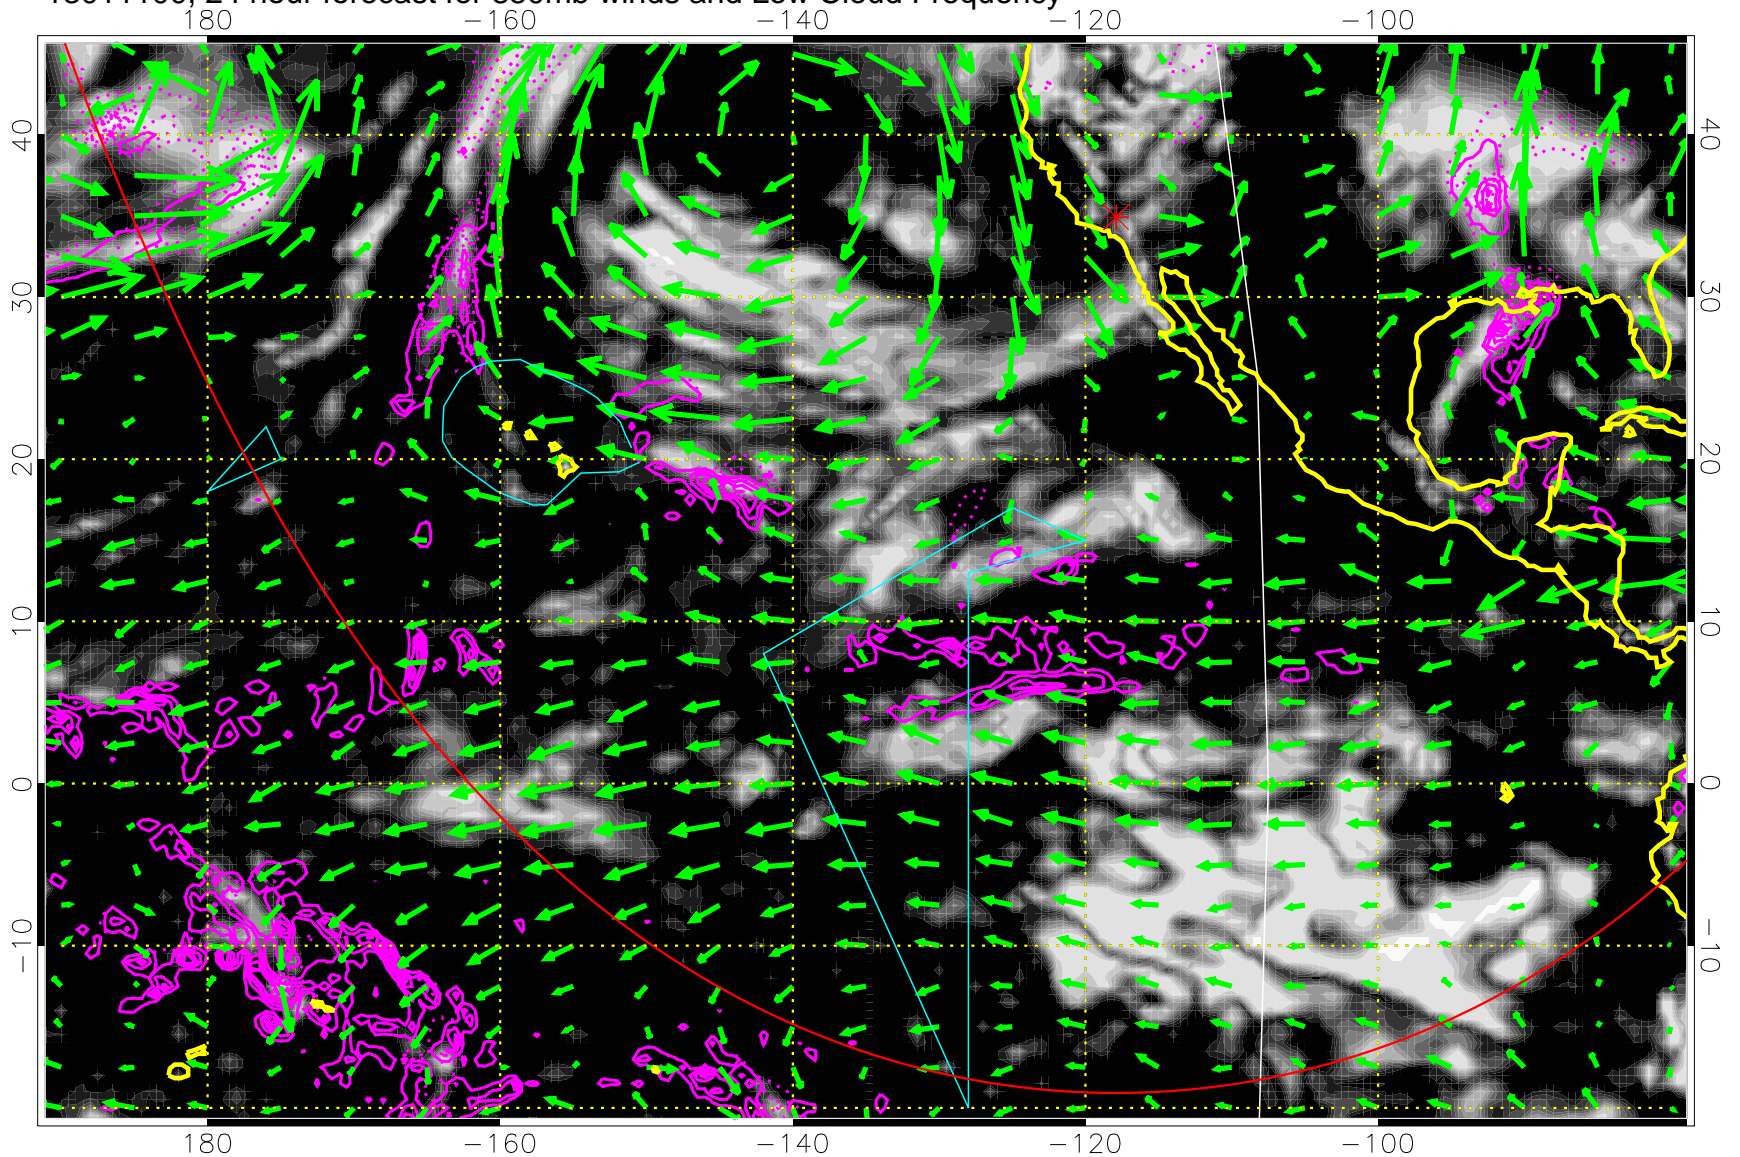

13011012, 12 hour forecast for 850mb winds and Low Cloud Frequency

Precip (tot dot, conv sol) past 6 hrs 6 kg/m2 contours, min 4

→ 30 m/s

Range ring of 6000 km -- 19 hours GH round trip

13011018, 18 hour forecast for 850mb winds and Low Cloud Frequency

0.0 0.2 0.4 0.6 0.8 1.0
Low Cloud Frequency

Precip (tot dot, conv sol) past 6 hrs 6 kg/m2 contours, min 4

→ 30 m/s

Range ring of 6000 km -- 19 hours GH round trip

13011100, 24 hour forecast for 850mb winds and Low Cloud Frequency

Precip (tot dot, conv sol) past 6 hrs 6 kg/m2 contours, min 4

→ 30 m/s

Range ring of 6000 km -- 19 hours GH round trip

13011106, 30 hour forecast for 850mb winds and Low Cloud Frequency

Precip (tot dot, conv sol) past 6 hrs 6 kg/m2 contours, min 4