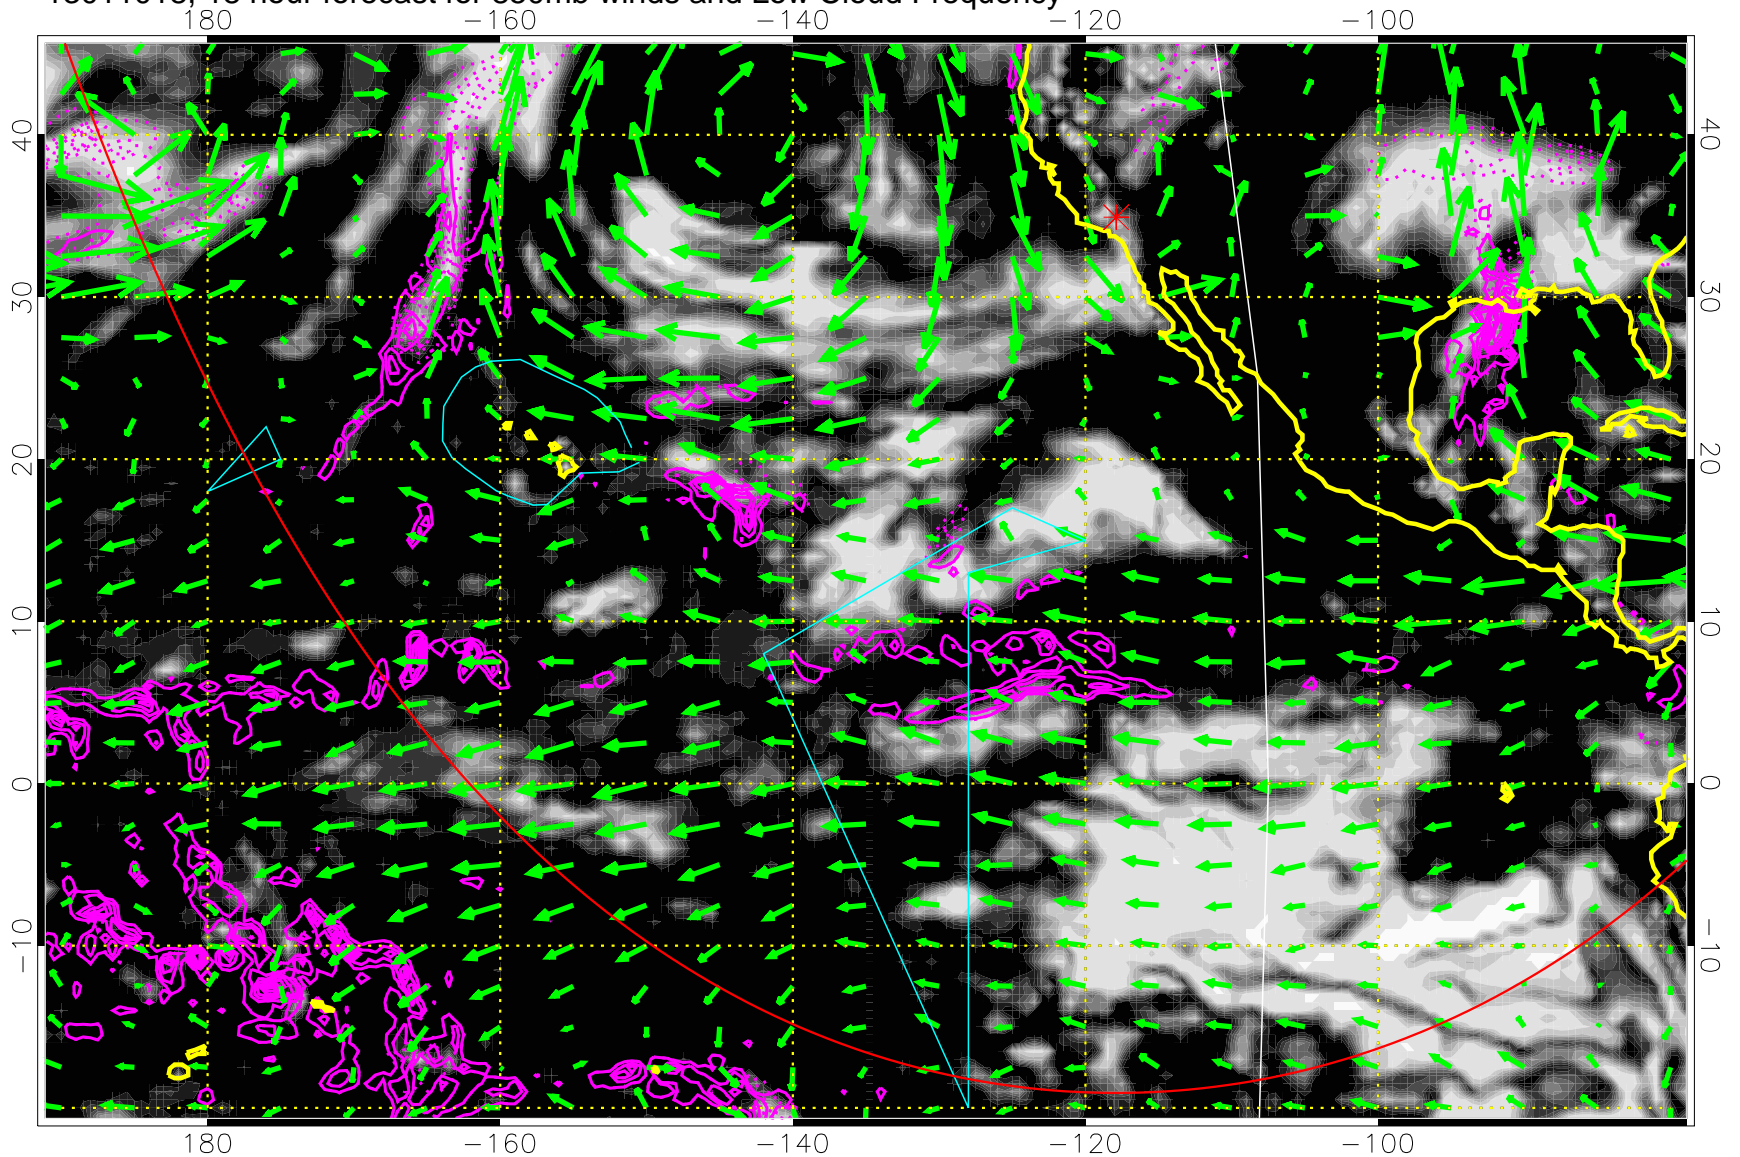

13011012, 12 hour forecast for 850mb winds and Low Cloud Frequency

Precip (tot dot, conv sol) past 6 hrs 6 kg/m2 contours, min 4

→ 30 m/s

Range ring of 6000 km -- 19 hours GH round trip

13011018, 18 hour forecast for 850mb winds and Low Cloud Frequency

0.0 0.2 0.4 0.6 0.8 1.0
Low Cloud Frequency

Precip (tot dot, conv sol) past 6 hrs 6 kg/m2 contours, min 4

→ 30 m/s

Range ring of 6000 km -- 19 hours GH round trip

13011100, 24 hour forecast for 850mb winds and Low Cloud Frequency

Precip (tot dot, conv sol) past 6 hrs 6 kg/m2 contours, min 4

→ 30 m/s

Range ring of 6000 km -- 19 hours GH round trip

13011106, 30 hour forecast for 850mb winds and Low Cloud Frequency

Precip (tot dot, conv sol) past 6 hrs 6 kg/m2 contours, min 4