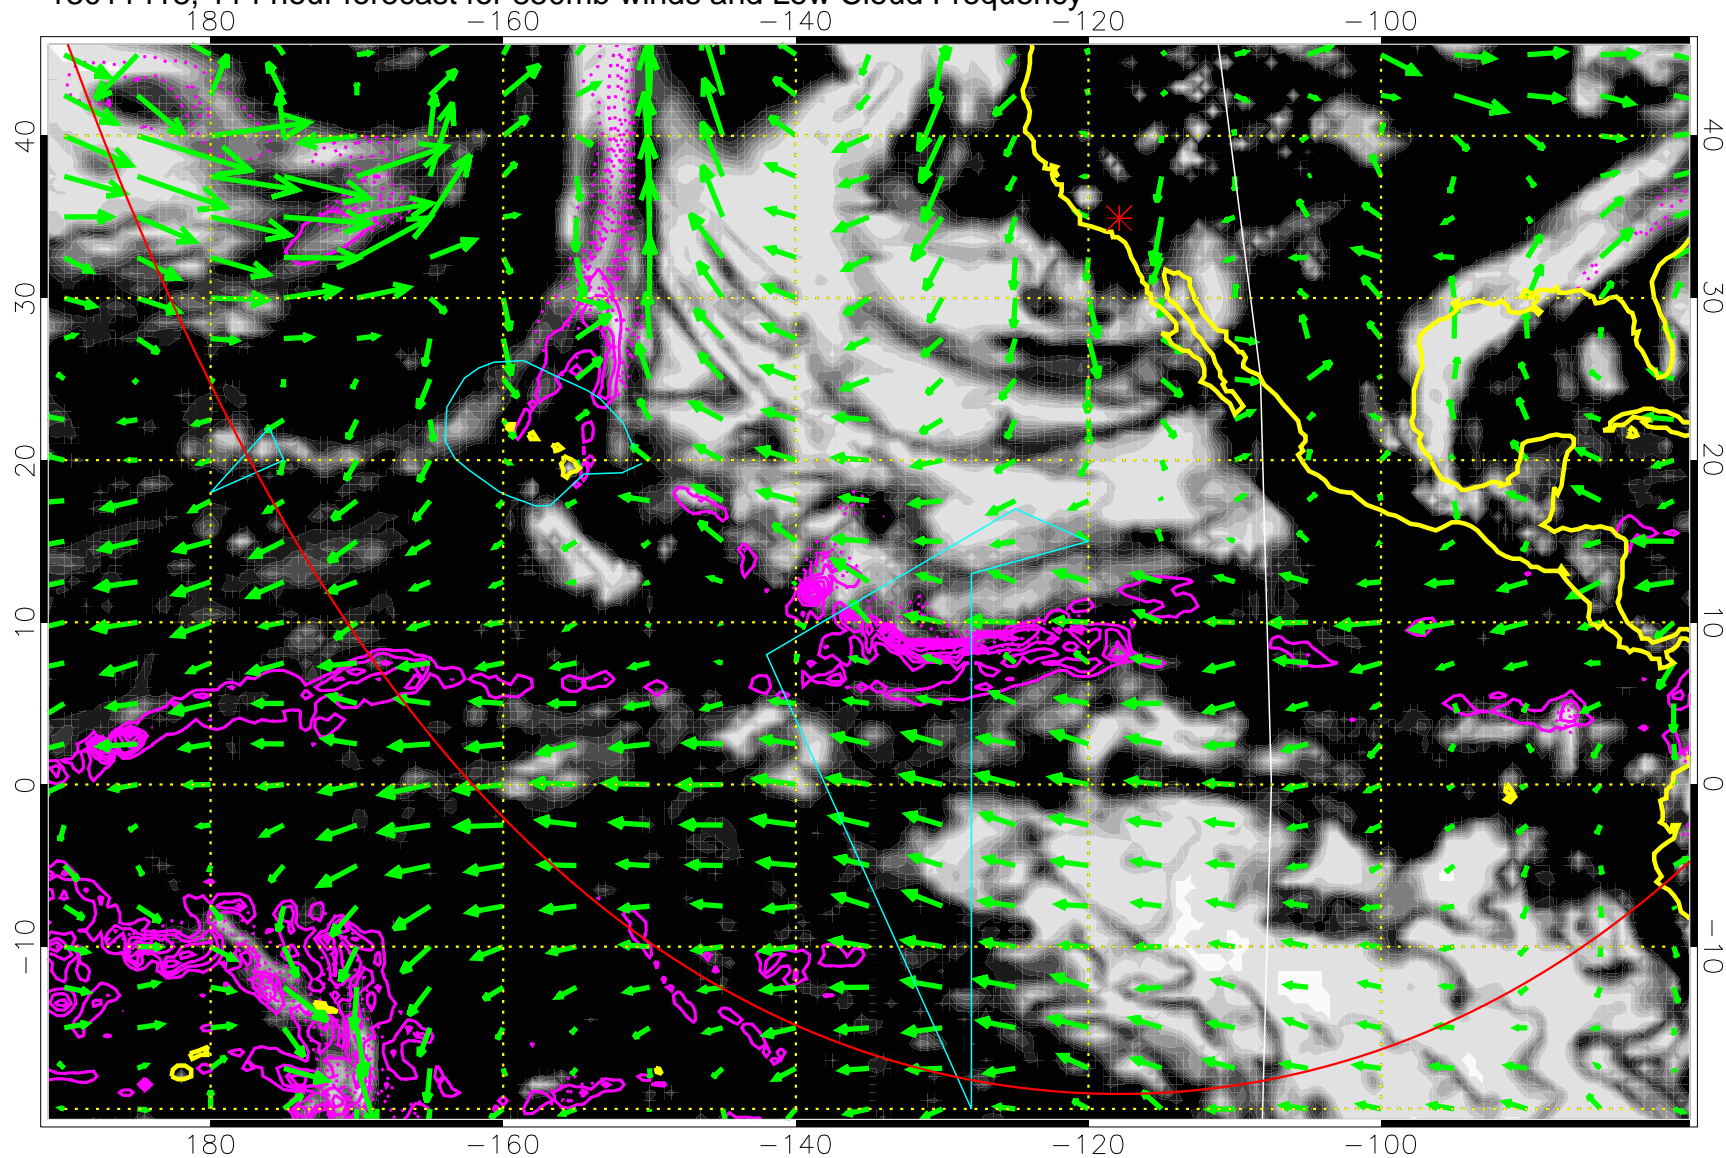

0.0 0.2 0.4 0.6 0.8 1.0
Low Cloud Frequency

Precip (tot dot, conv sol) past 6 hrs 6 kg/m² contours, min 4

→ 30 m/s

Range ring of 6000 km -- 19 hours GH round trip

13011412, 108 hour forecast for 850mb winds and Low Cloud Frequency

Precip (tot dot, conv sol) past 6 hrs 6 kg/m2 contours, min 4

→ 30 m/s

Range ring of 6000 km -- 19 hours GH round trip

13011418, 114 hour forecast for 850mb winds and Low Cloud Frequency

Precip (tot dot, conv sol) past 6 hrs 6 kg/m² contours, min 4