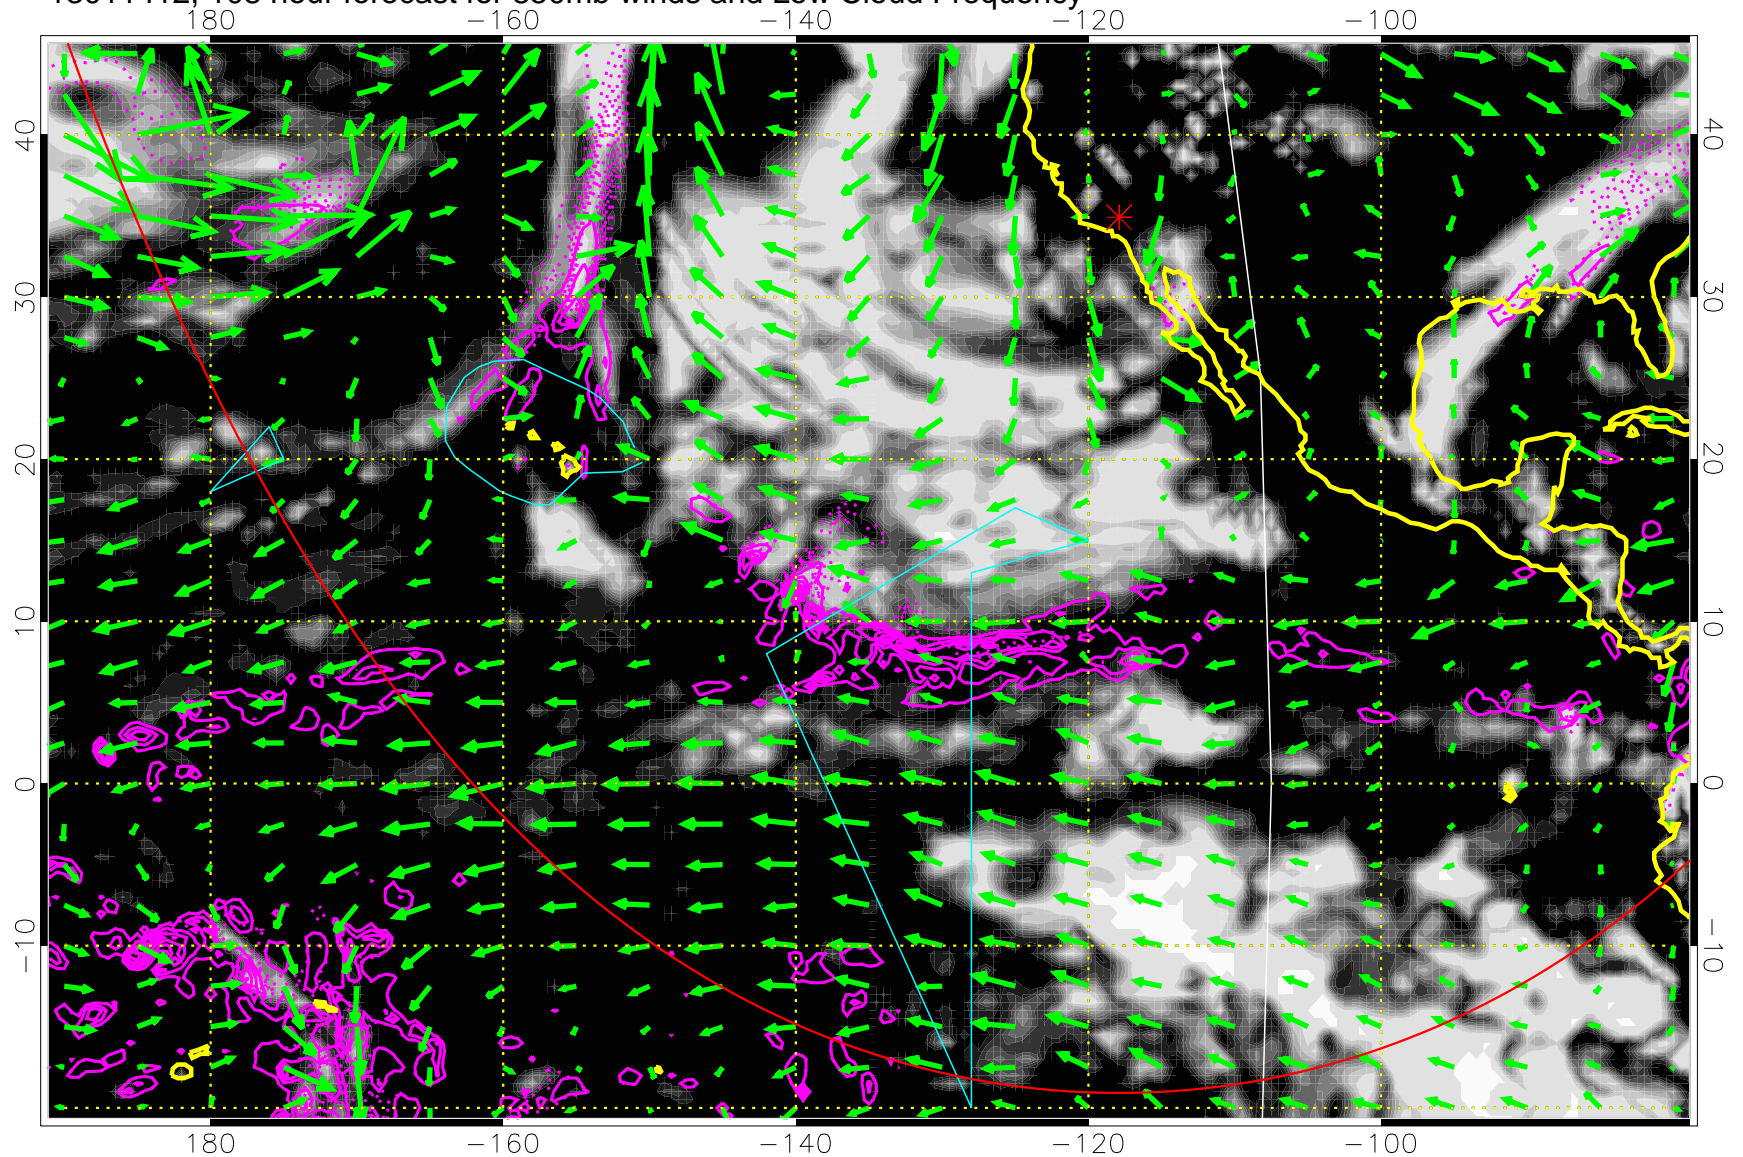

→ 30 m/s

Range ring of 6000 km -- 19 hours GH round trip

13011318, 90 hour forecast for 850mb winds and Low Cloud Frequency

Precip (tot dot, conv sol) past 6 hrs 6 kg/m2 contours, min 4

→ 30 m/s

Range ring of 6000 km -- 19 hours GH round trip

13011400, 96 hour forecast for 850mb winds and Low Cloud Frequency

Precip (tot dot, conv sol) past 6 hrs 6 kg/m2 contours, min 4

→ 30 m/s

Range ring of 6000 km -- 19 hours GH round trip

13011406, 102 hour forecast for 850mb winds and Low Cloud Frequency

0.0 0.2 0.4 0.6 0.8 1.0
Low Cloud Frequency

Precip (tot dot, conv sol) past 6 hrs 6 kg/m² contours, min 4

→ 30 m/s

Range ring of 6000 km -- 19 hours GH round trip

13011412, 108 hour forecast for 850mb winds and Low Cloud Frequency

Precip (tot dot, conv sol) past 6 hrs 6 kg/m2 contours, min 4

→ 30 m/s

Range ring of 6000 km -- 19 hours GH round trip

13011418, 114 hour forecast for 850mb winds and Low Cloud Frequency

Precip (tot dot, conv sol) past 6 hrs 6 kg/m² contours, min 4