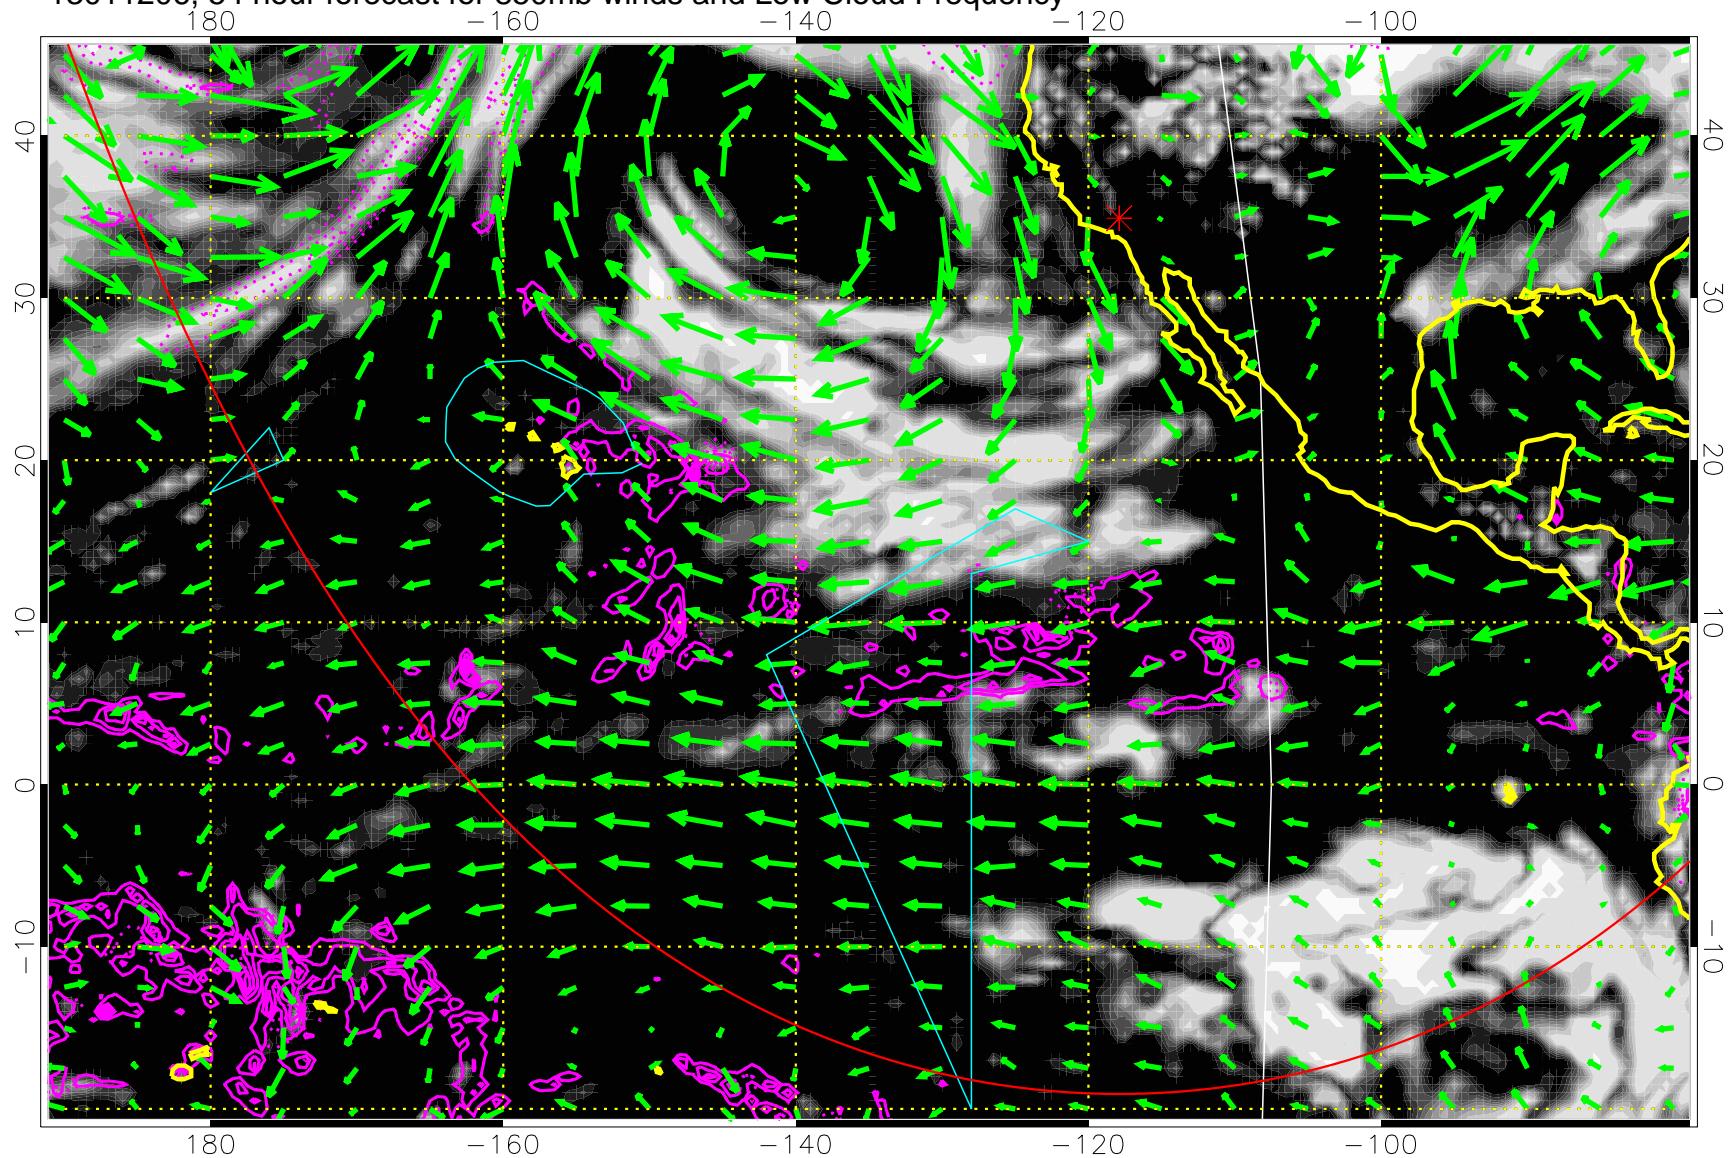

13011200, 48 hour forecast for 850mb winds and Low Cloud Frequency

Precip (tot dot, conv sol) past 6 hrs 6 kg/m2 contours, min 4

→ 30 m/s

Range ring of 6000 km -- 19 hours GH round trip

13011206, 54 hour forecast for 850mb winds and Low Cloud Frequency

Precip (tot dot, conv sol) past 6 hrs 6 kg/m² contours, min 4

→ 30 m/s
Range ring of 6000 km -- 19 hours GH round trip

13011212, 60 hour forecast for 850mb winds and Low Cloud Frequency

Precip (tot dot, conv sol) past 6 hrs 6 kg/m2 contours, min 4