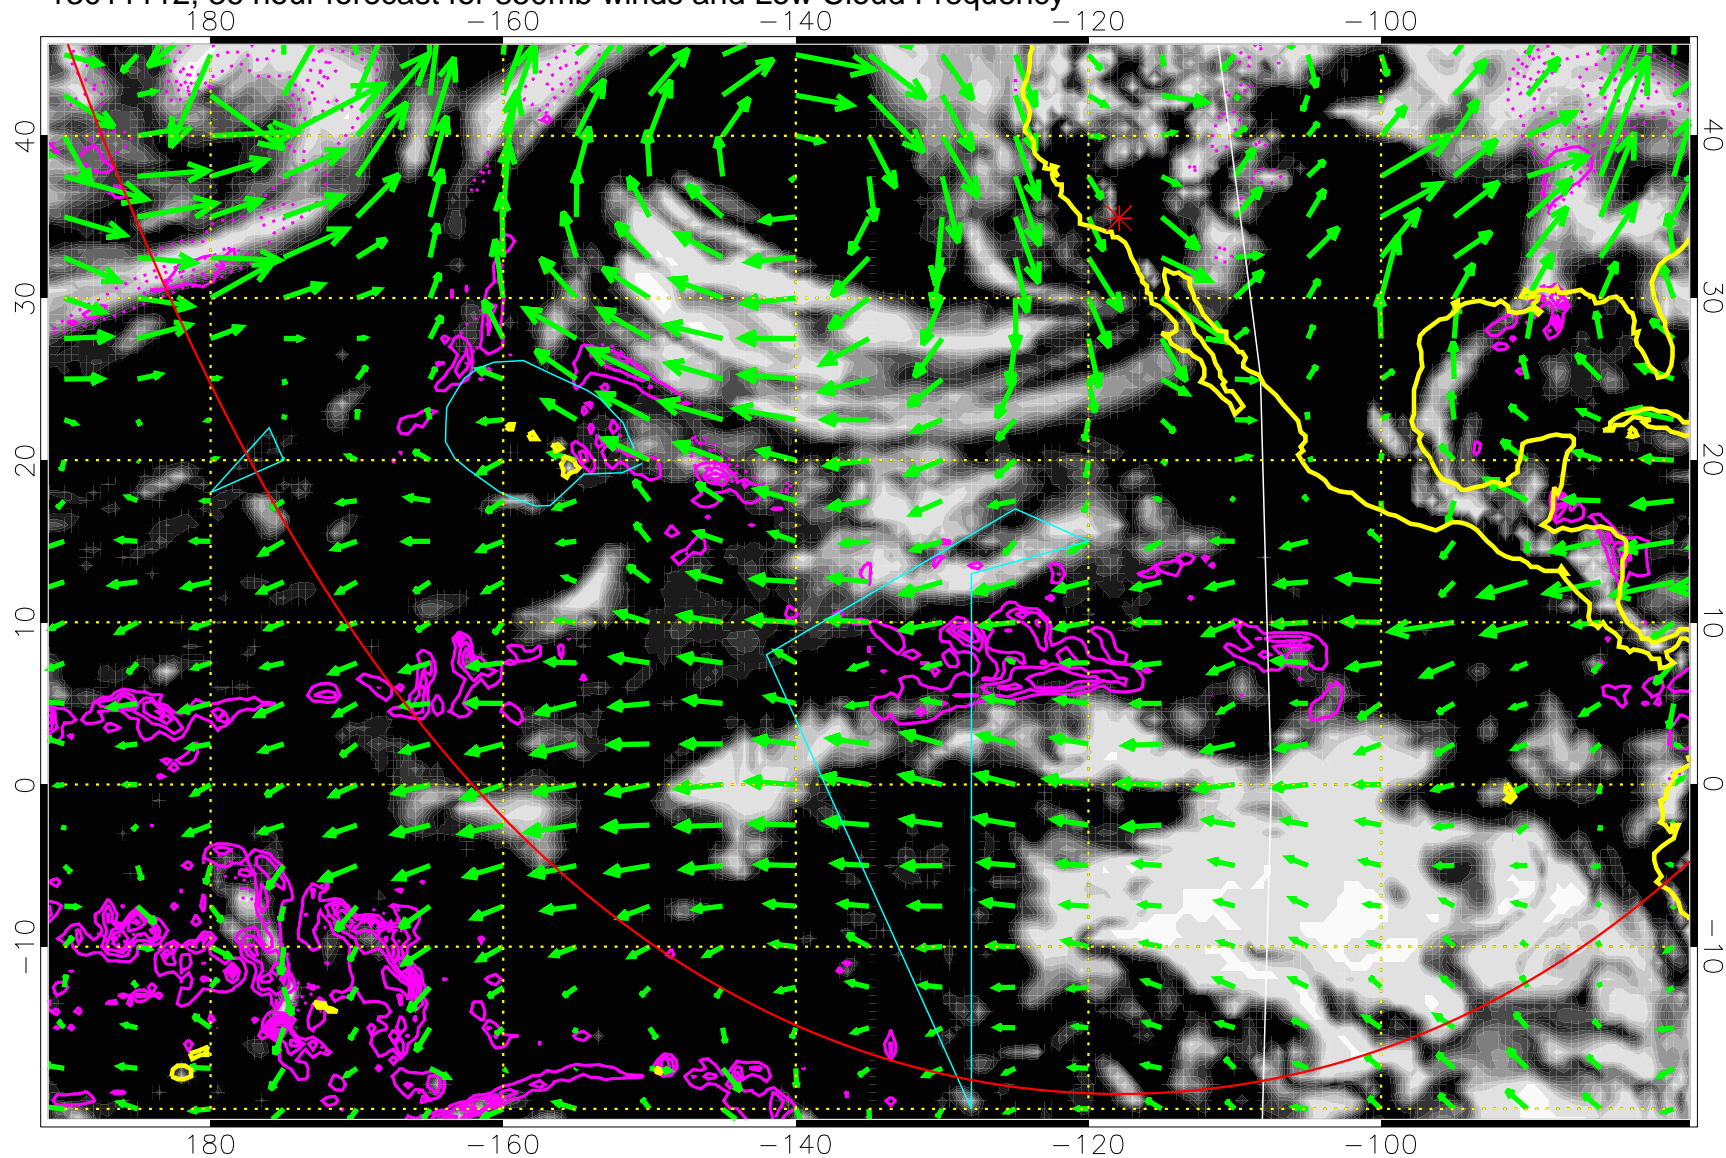

13011112, 36 hour forecast for 850mb winds and Low Cloud Frequency

0.0 0.2 0.4 0.6 0.8 1.0
Low Cloud Frequency

Precip (tot dot, conv sol) past 6 hrs 6 kg/m2 contours, min 4

→ 30 m/s

Range ring of 6000 km -- 19 hours GH round trip