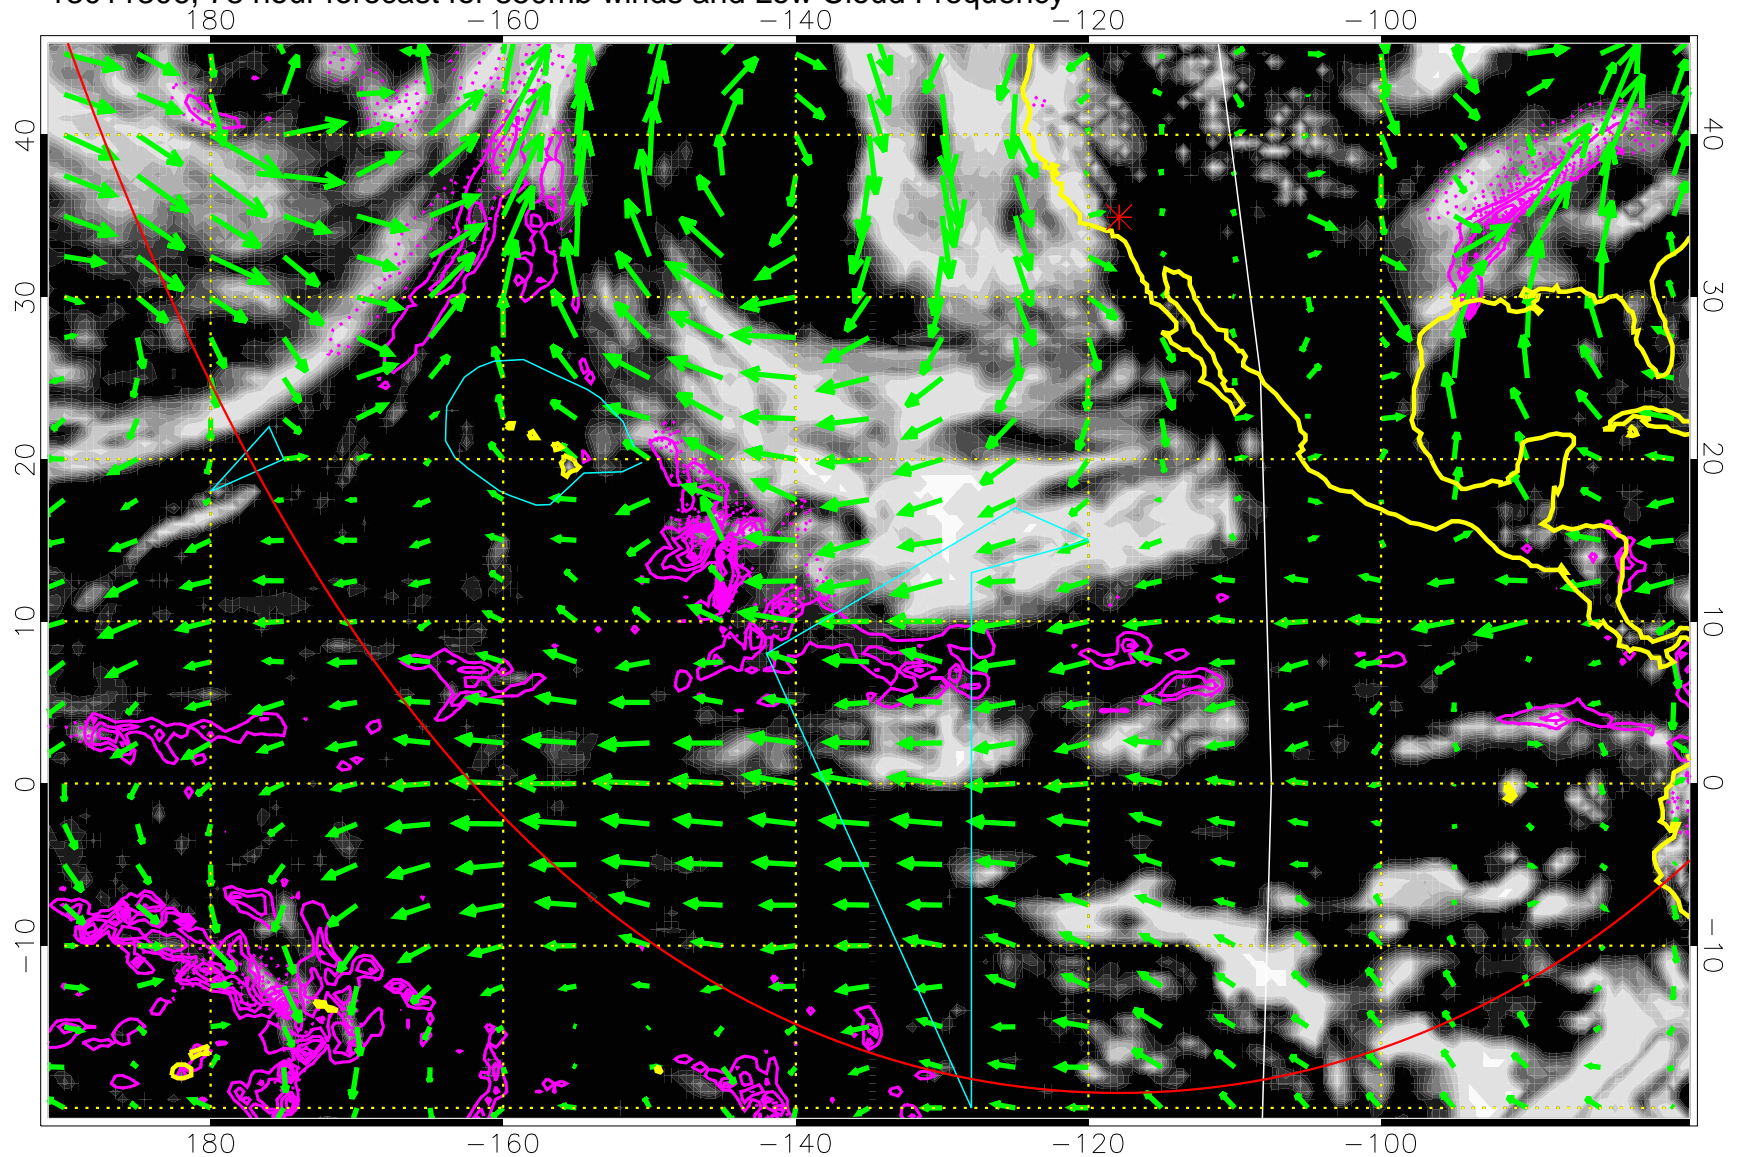

13011306, 78 hour forecast for 850mb winds and Low Cloud Frequency

Precip (tot dot, conv sol) past 6 hrs 6 kg/m² contours, min 4

→ 30 m/s

Range ring of 6000 km -- 19 hours GH round trip