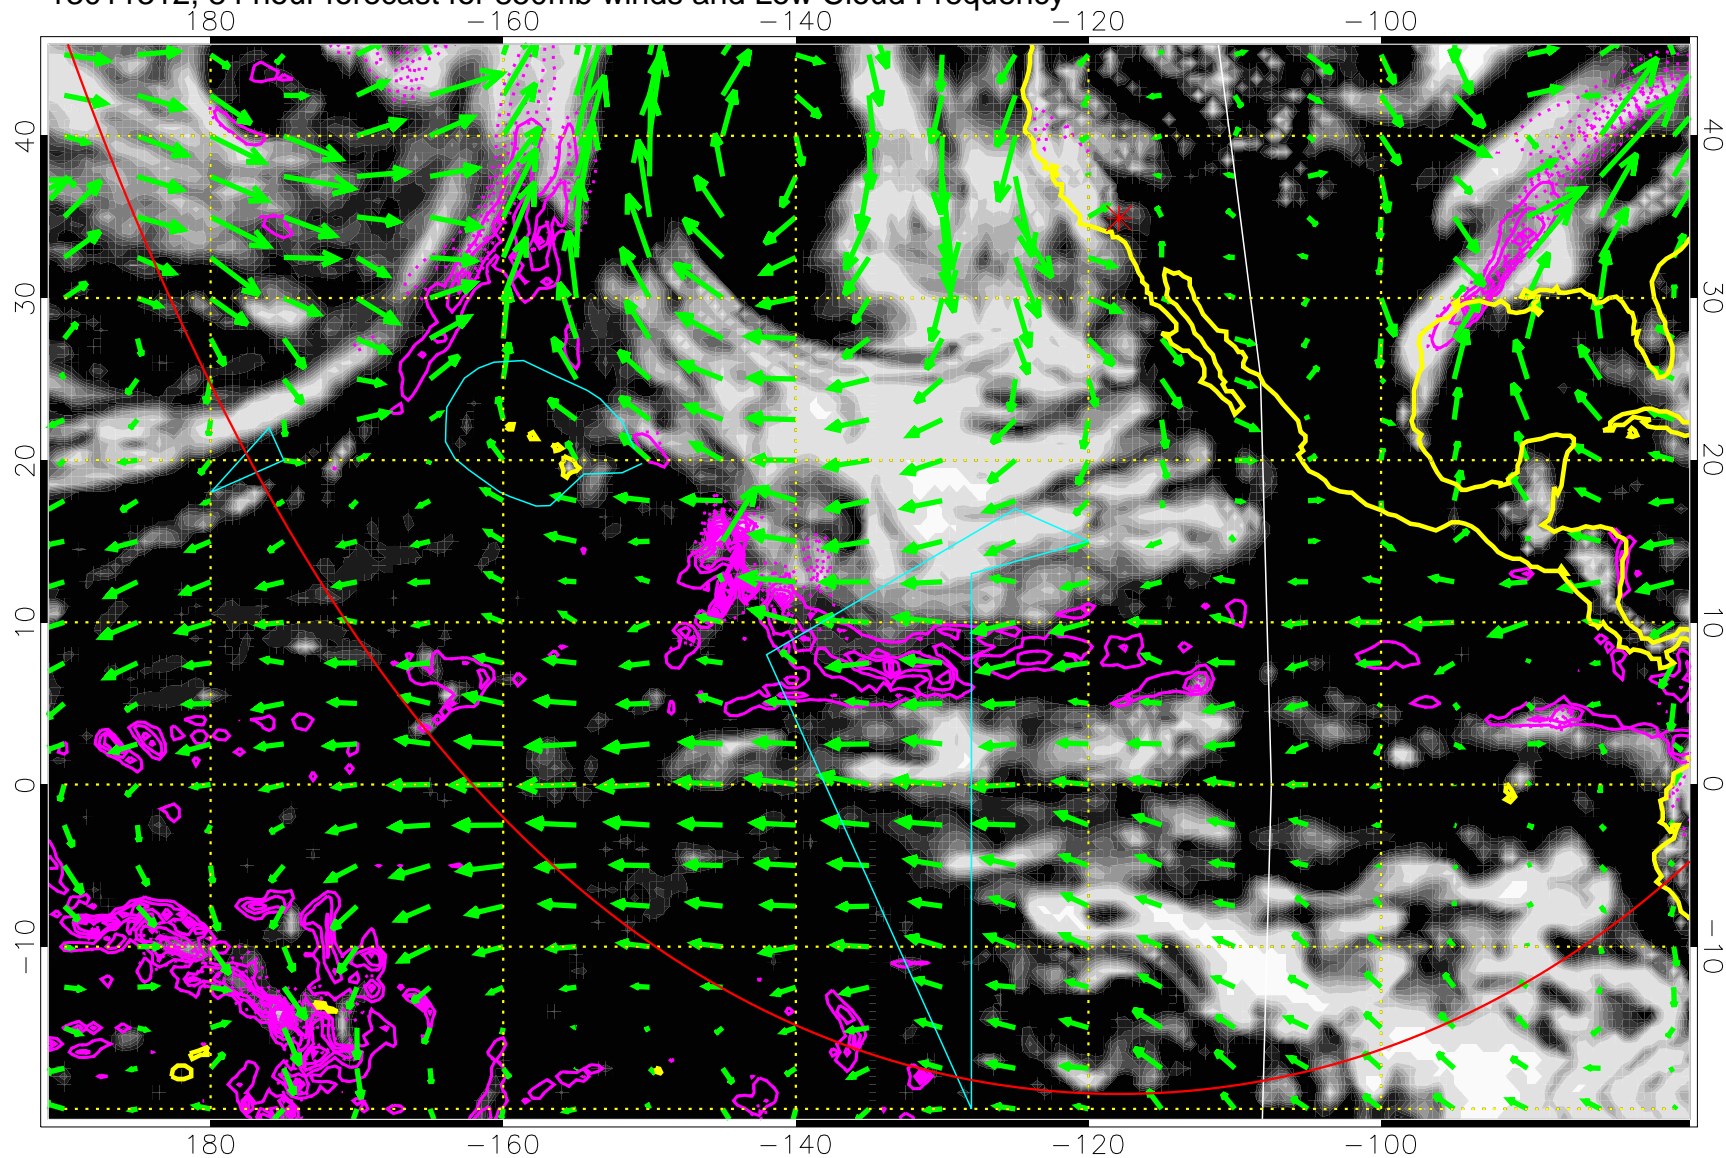

13011300, 72 hour forecast for 850mb winds and Low Cloud Frequency

Precip (tot dot, conv sol) past 6 hrs 6 kg/m2 contours, min 4

→ 30 m/s
Range ring of 6000 km -- 19 hours GH round trip

13011306, 78 hour forecast for 850mb winds and Low Cloud Frequency

Precip (tot dot, conv sol) past 6 hrs 6 kg/m² contours, min 4

→ 30 m/s

Range ring of 6000 km -- 19 hours GH round trip

13011312, 84 hour forecast for 850mb winds and Low Cloud Frequency

Precip (tot dot, conv sol) past 6 hrs 6 kg/m2 contours, min 4