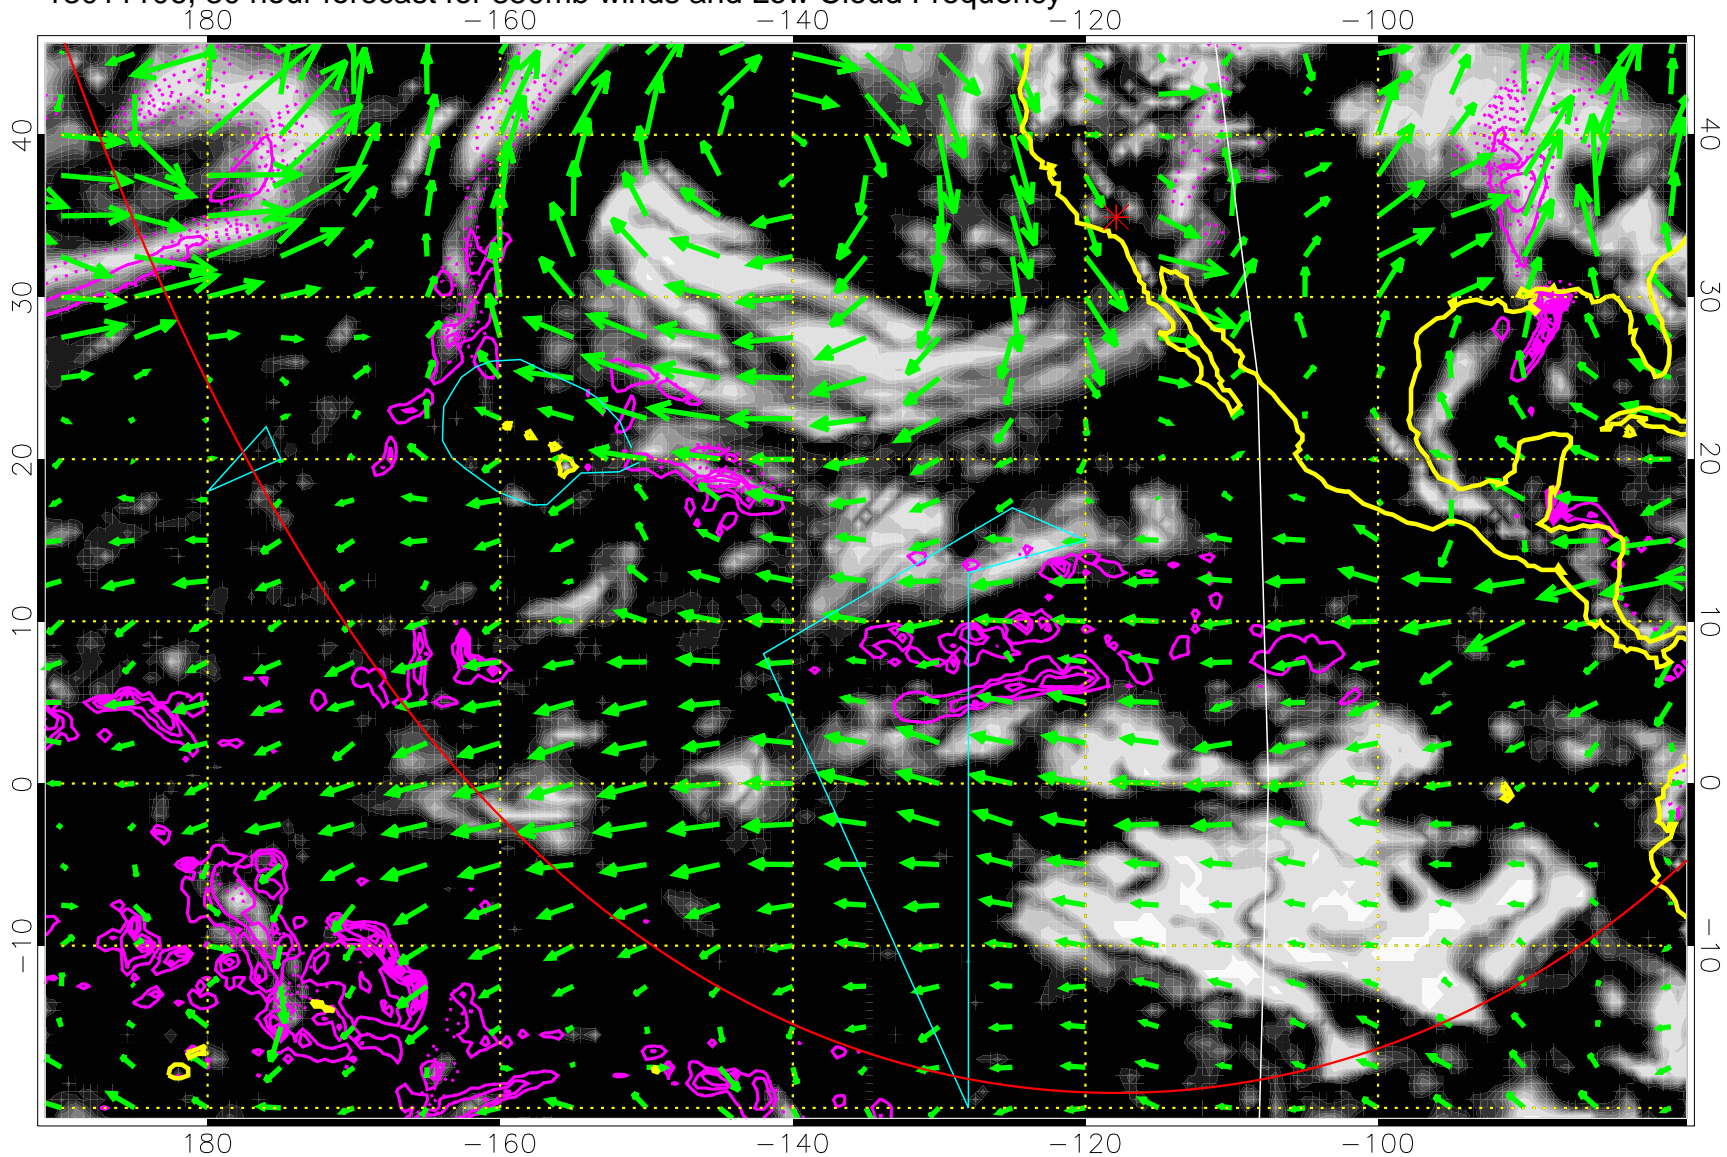

0.0 0.2 0.4 0.6 0.8 1.0
Low Cloud Frequency

Precip (tot dot, conv sol) past 6 hrs 6 kg/m2 contours, min 4

→ 30 m/s

Range ring of 6000 km -- 19 hours GH round trip

13011100, 24 hour forecast for 850mb winds and Low Cloud Frequency

Precip (tot dot, conv sol) past 6 hrs 6 kg/m2 contours, min 4

→ 30 m/s

Range ring of 6000 km -- 19 hours GH round trip

13011106, 30 hour forecast for 850mb winds and Low Cloud Frequency

Precip (tot dot, conv sol) past 6 hrs 6 kg/m2 contours, min 4