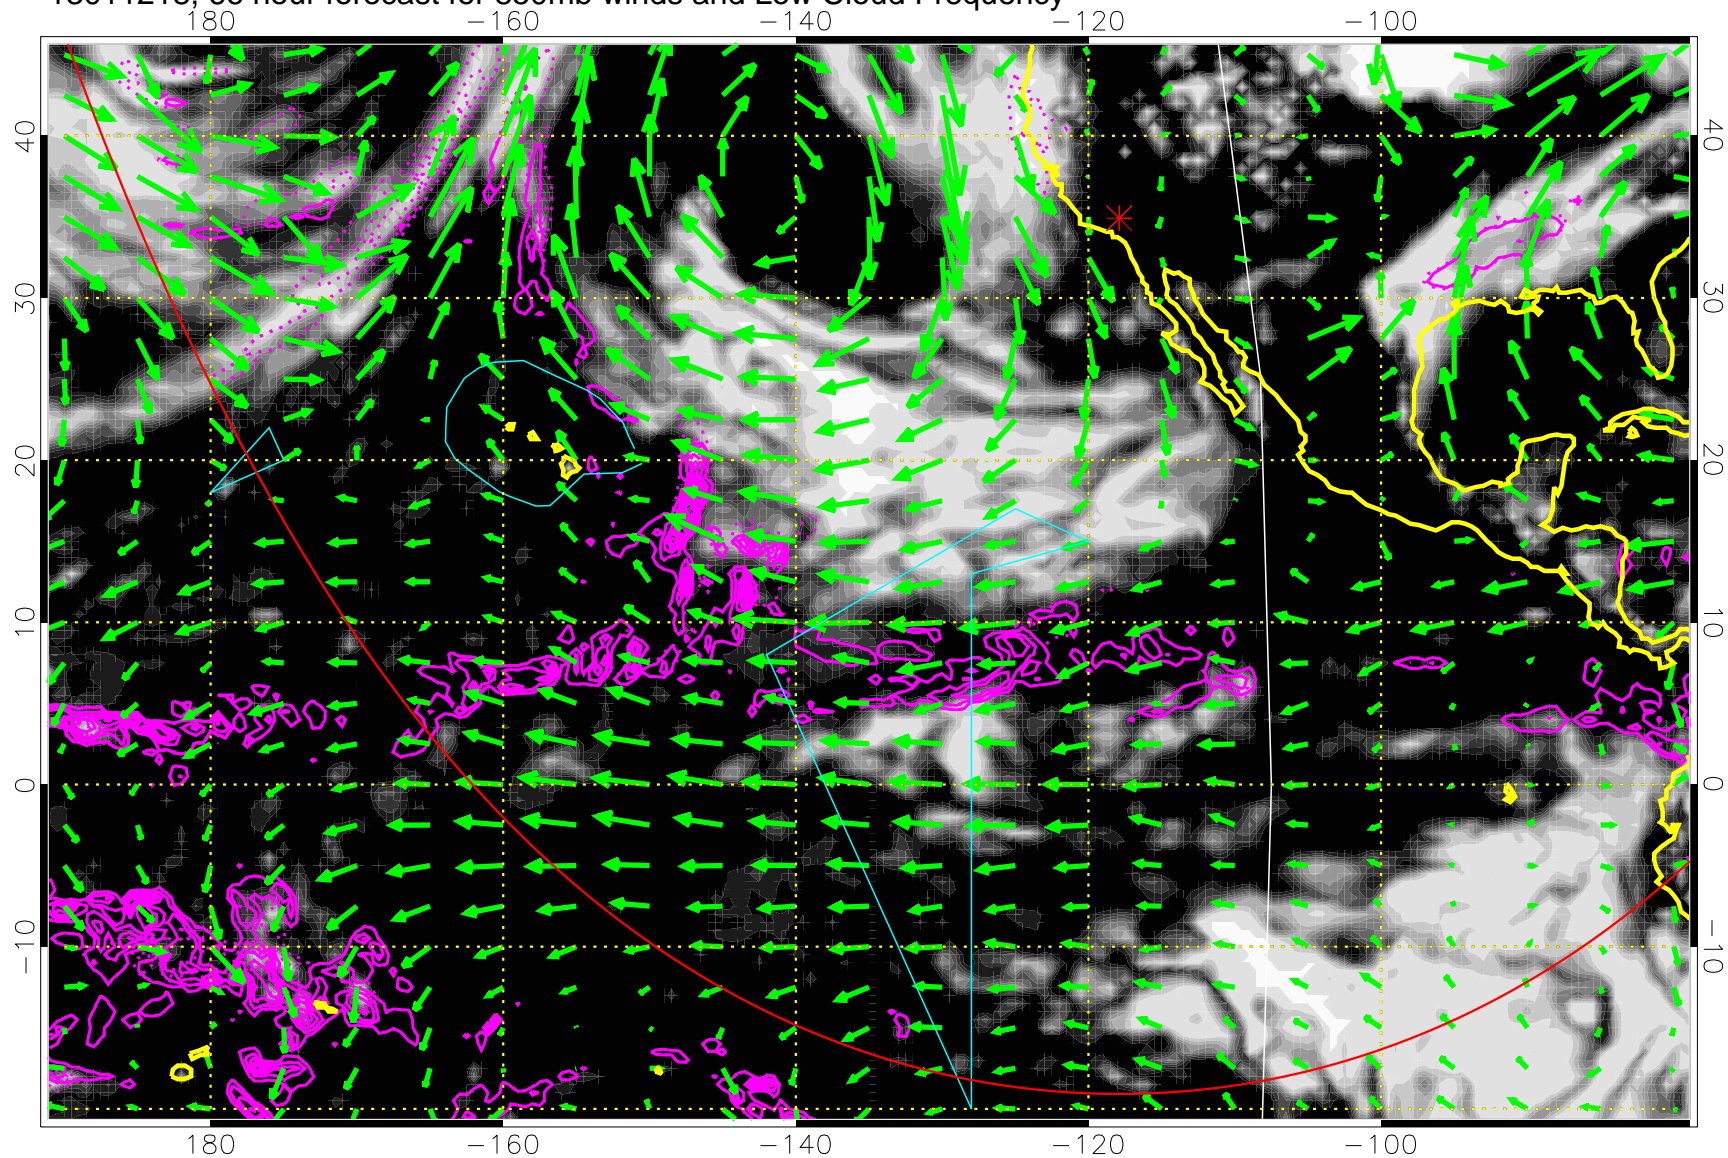

Precip (tot dot, conv sol) past 6 hrs 6 kg/m² contours, min 4

→ 30 m/s
Range ring of 6000 km -- 19 hours GH round trip

13011212, 60 hour forecast for 850mb winds and Low Cloud Frequency

Precip (tot dot, conv sol) past 6 hrs 6 kg/m2 contours, min 4

→ 30 m/s

Range ring of 6000 km -- 19 hours GH round trip

13011218, 66 hour forecast for 850mb winds and Low Cloud Frequency

Precip (tot dot, conv sol) past 6 hrs 6 kg/m2 contours, min 4

→ 30 m/s

Range ring of 6000 km -- 19 hours GH round trip