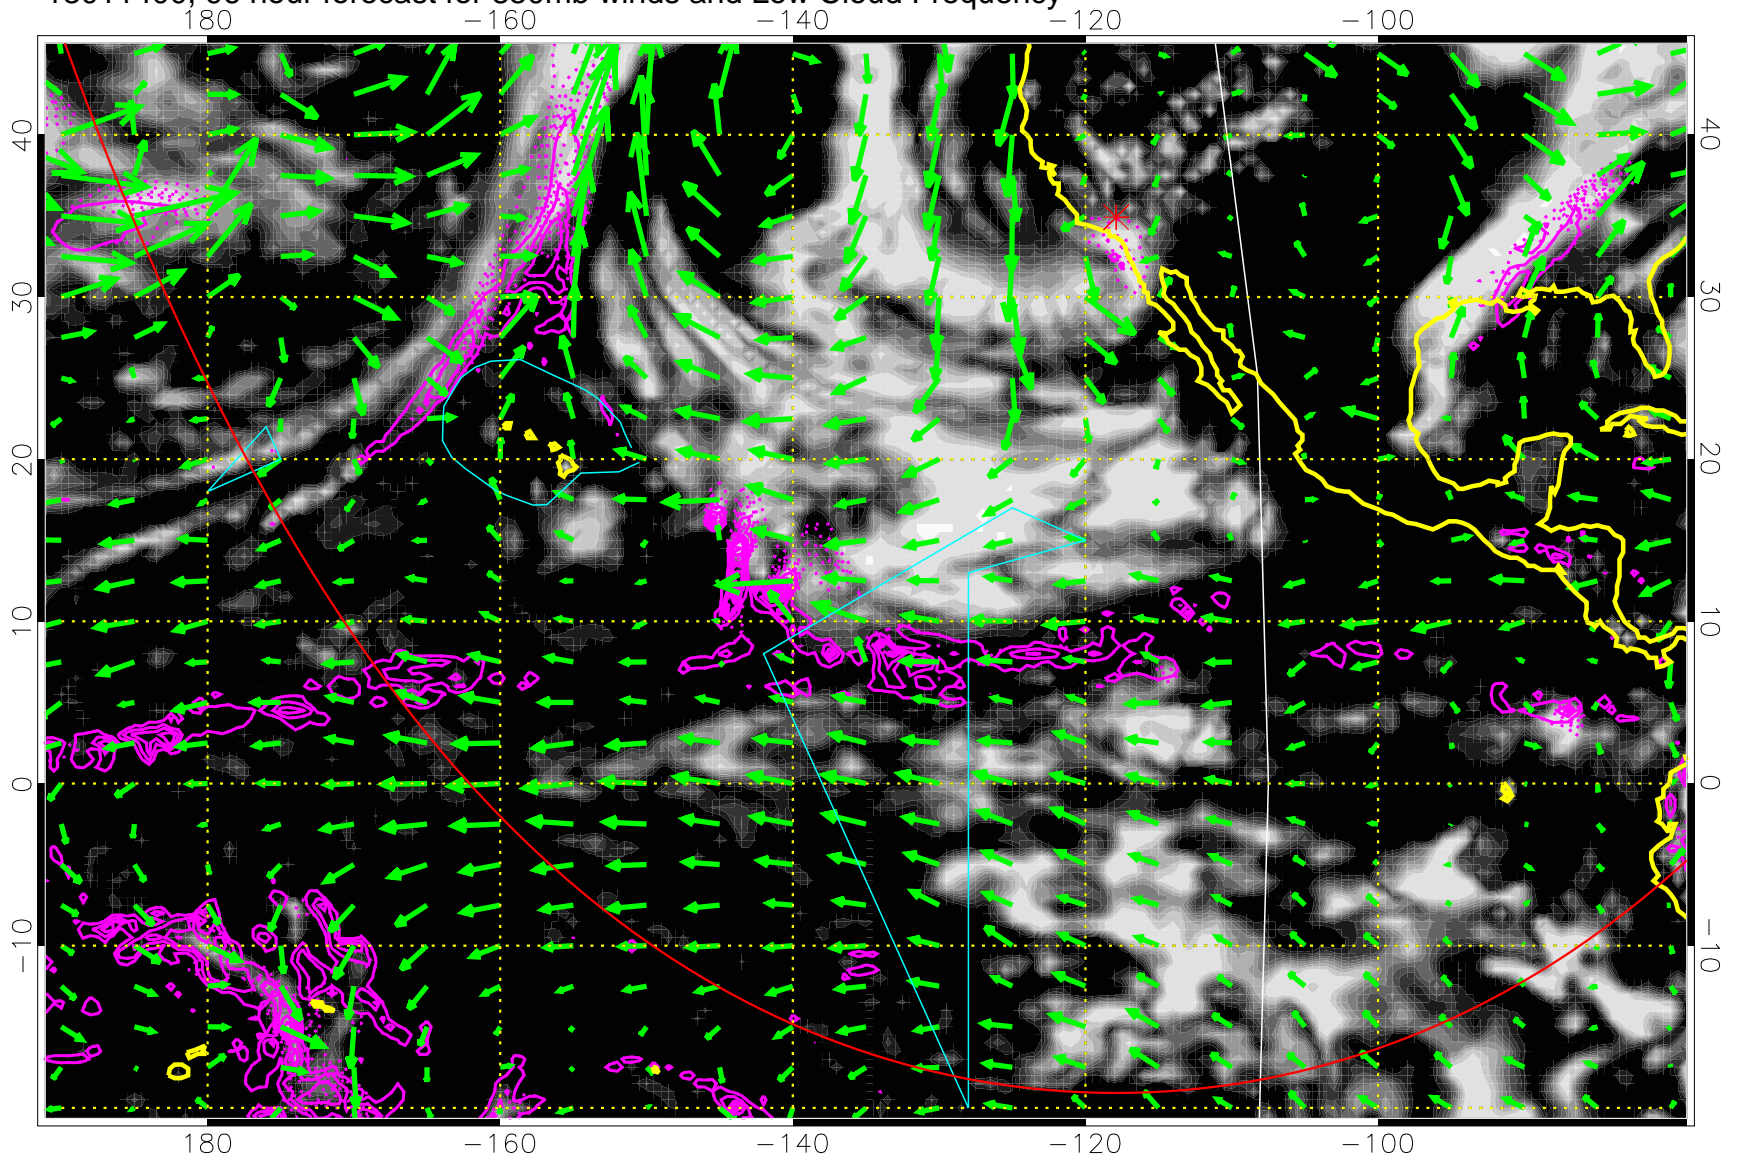

→ 30 m/s

Range ring of 6000 km -- 19 hours GH round trip

13011318, 90 hour forecast for 850mb winds and Low Cloud Frequency

Precip (tot dot, conv sol) past 6 hrs 6 kg/m2 contours, min 4

→ 30 m/s

Range ring of 6000 km -- 19 hours GH round trip

13011400, 96 hour forecast for 850mb winds and Low Cloud Frequency

Precip (tot dot, conv sol) past 6 hrs 6 kg/m2 contours, min 4

→ 30 m/s

Range ring of 6000 km -- 19 hours GH round trip

13011406, 102 hour forecast for 850mb winds and Low Cloud Frequency