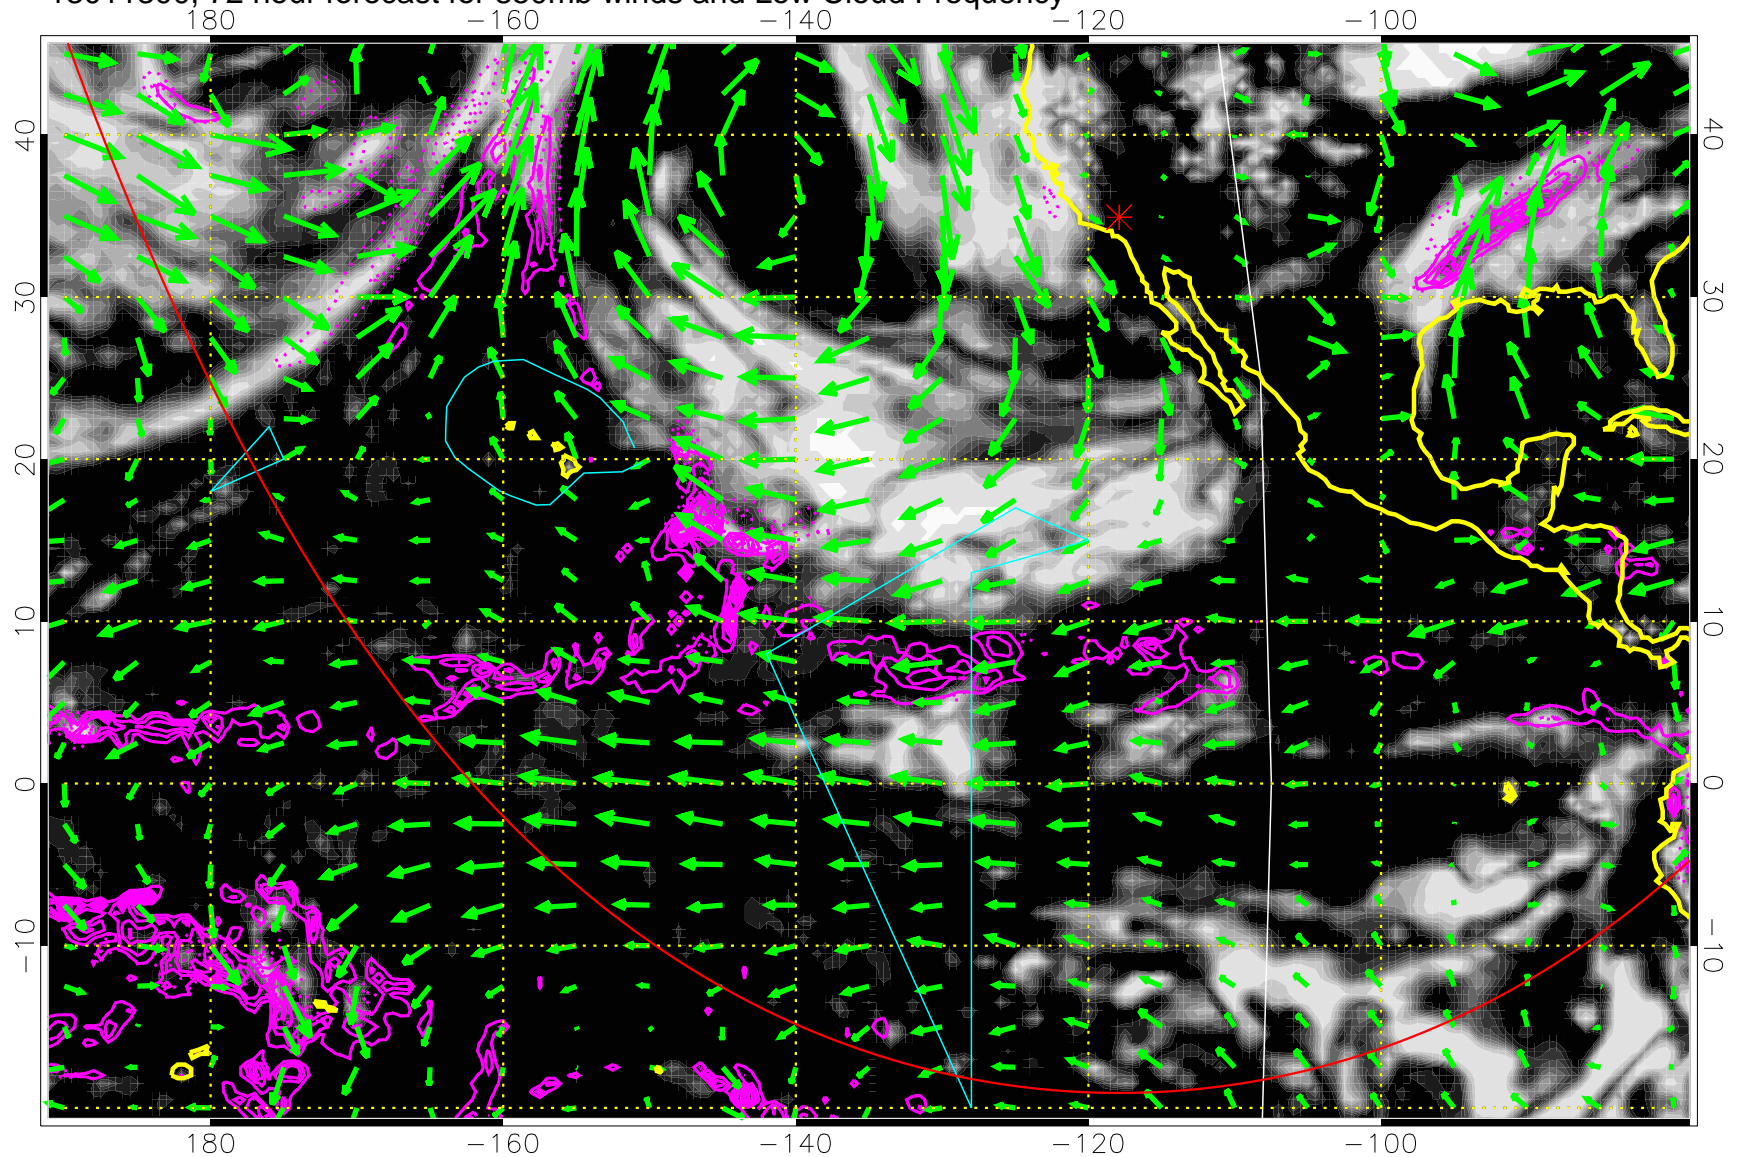

13011300, 72 hour forecast for 850mb winds and Low Cloud Frequency

Precip (tot dot, conv sol) past 6 hrs 6 kg/m2 contours, min 4

→ 30 m/s
Range ring of 6000 km -- 19 hours GH round trip