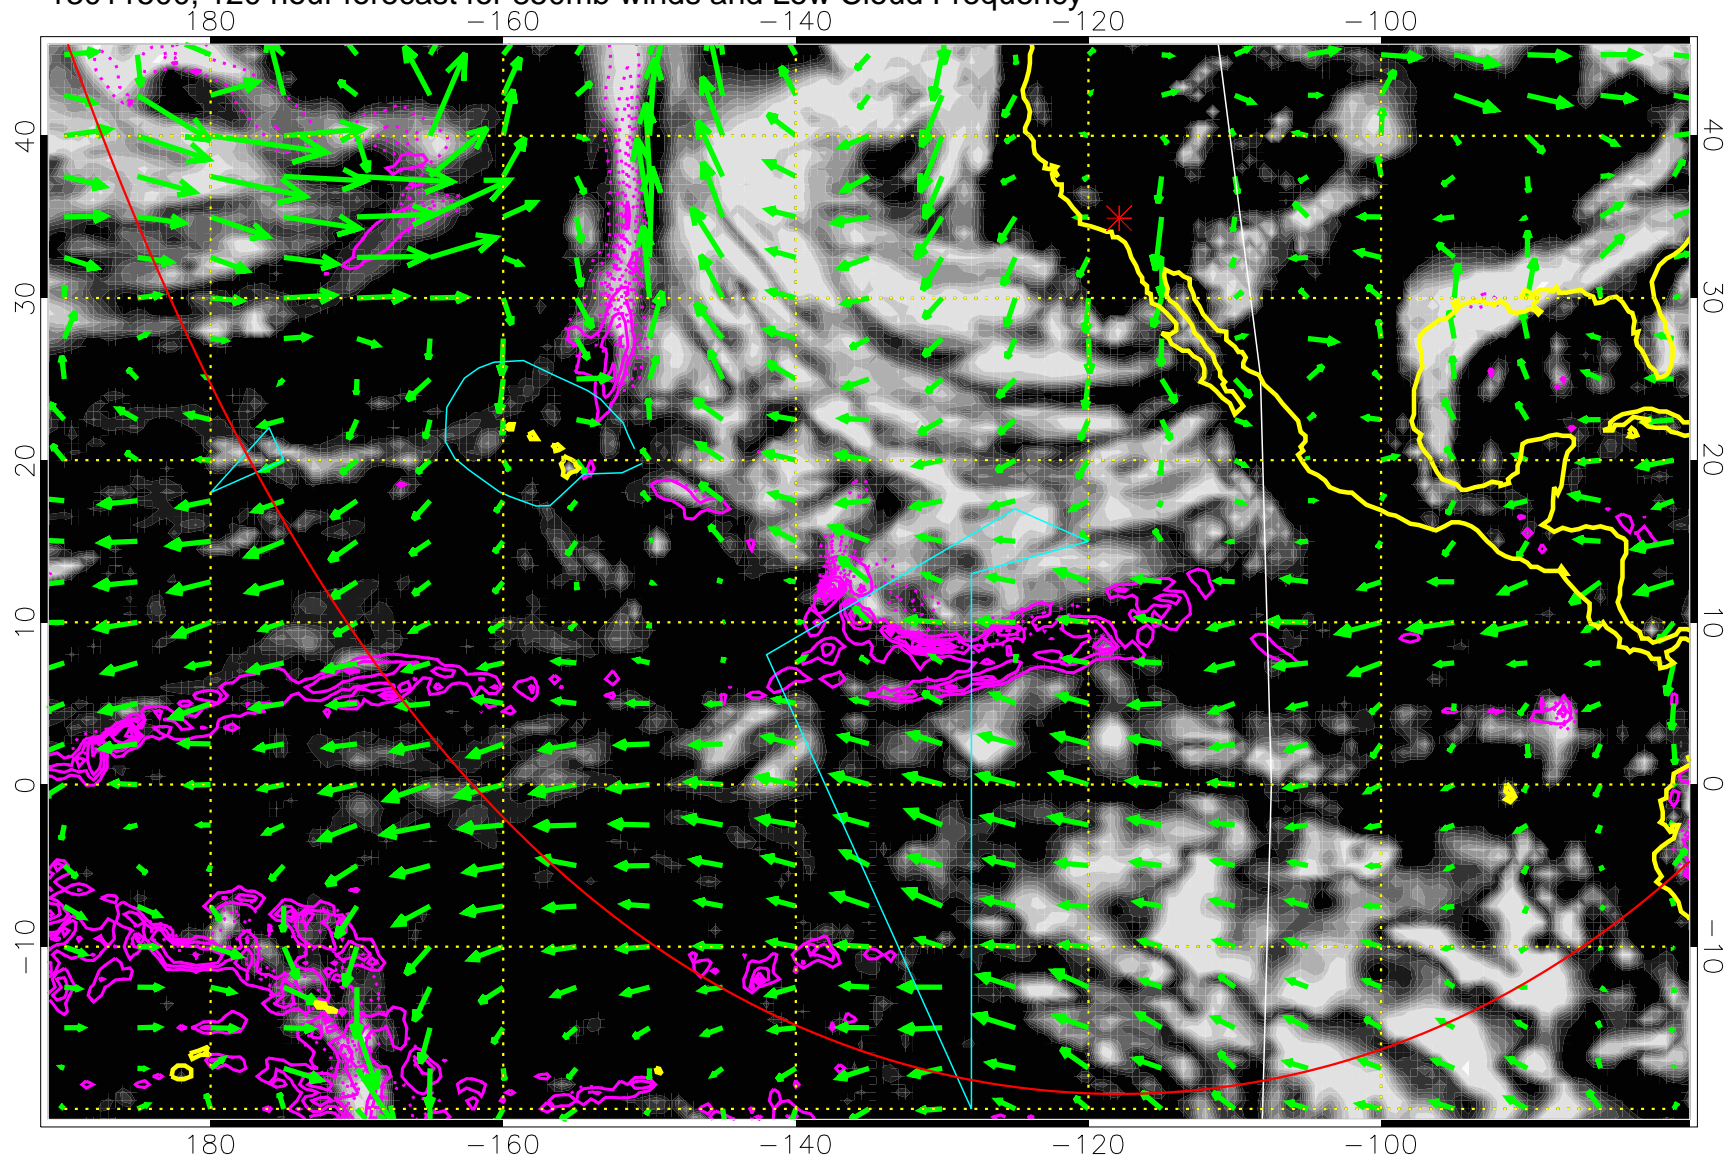

Precip (tot dot, conv sol) past 6 hrs 6 kg/m2 contours, min 4

→ 30 m/s

Range ring of 6000 km -- 19 hours GH round trip

13011418, 114 hour forecast for 850mb winds and Low Cloud Frequency

Precip (tot dot, conv sol) past 6 hrs 6 kg/m² contours, min 4

→ 30 m/s

Range ring of 6000 km -- 19 hours GH round trip

13011500, 120 hour forecast for 850mb winds and Low Cloud Frequency

Precip (tot dot, conv sol) past 6 hrs 6 kg/m2 contours, min 4

→ 30 m/s

Range ring of 6000 km -- 19 hours GH round trip