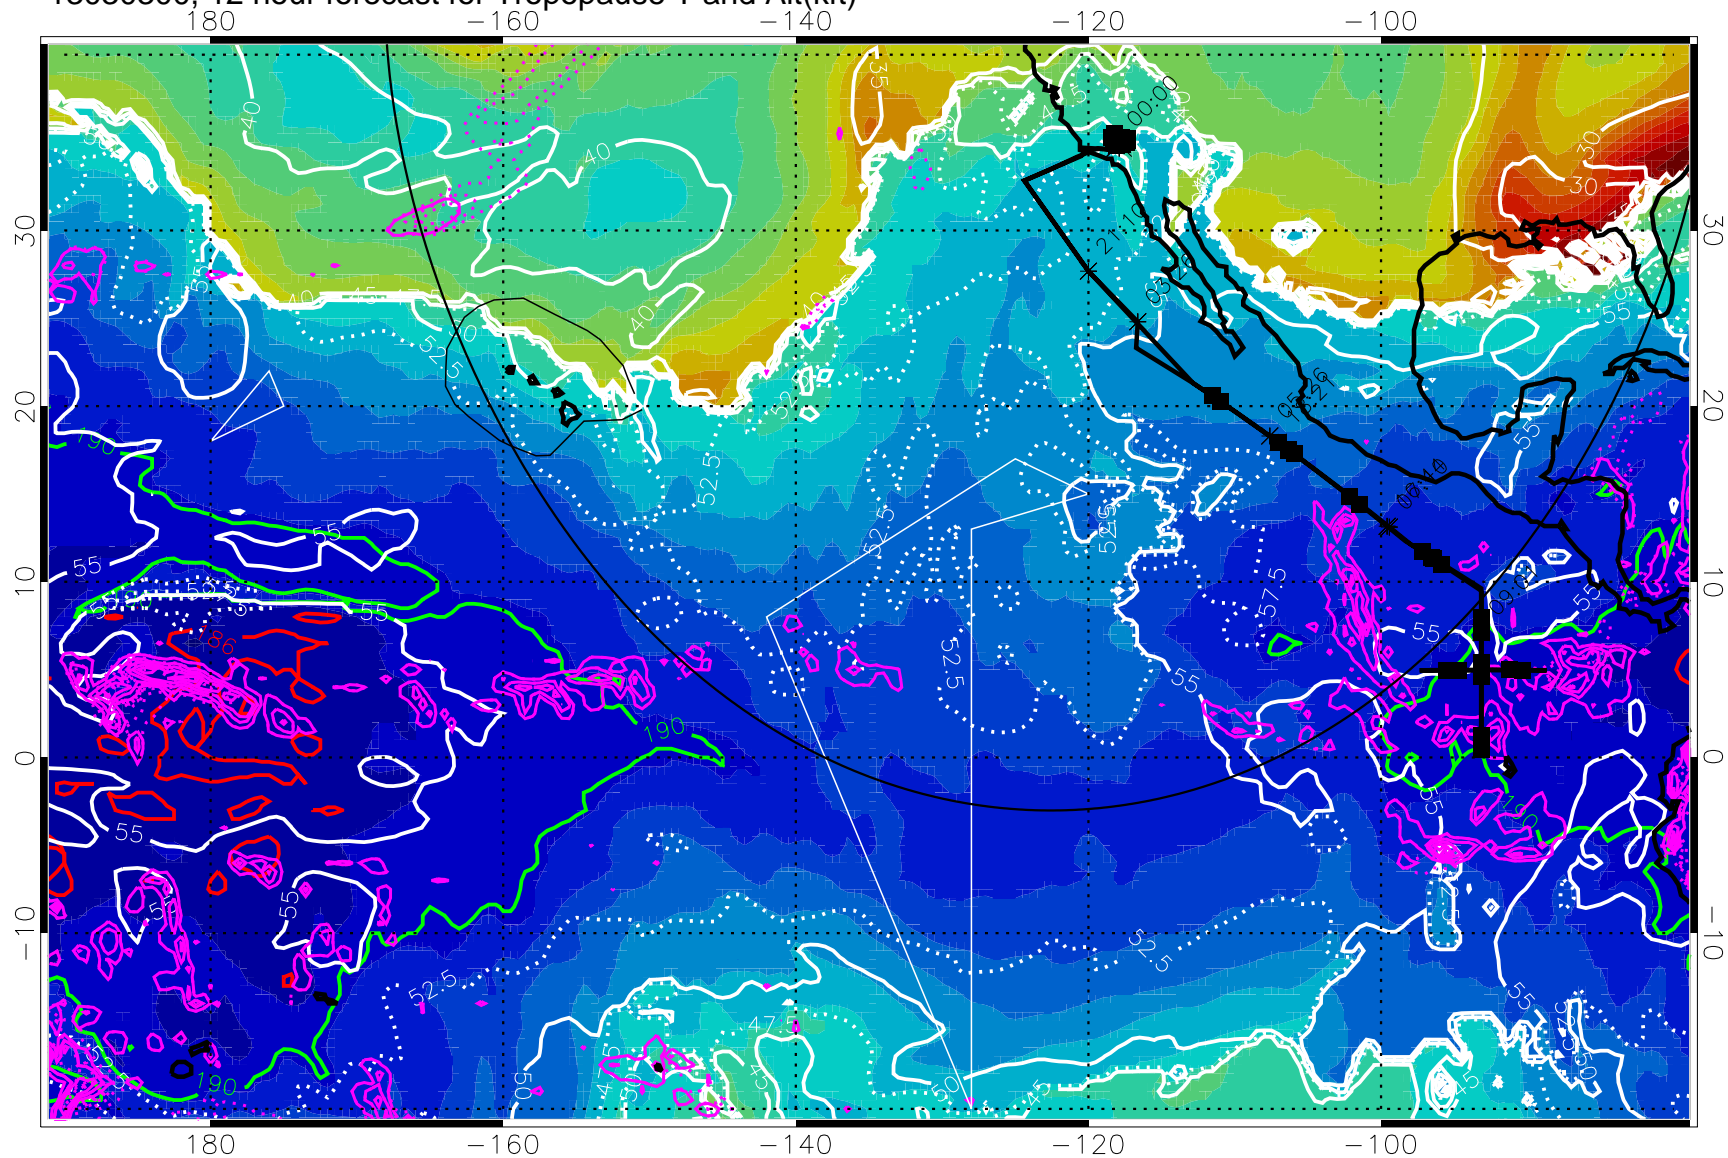

Range ring of 4055 km -- 13 hours GH round trip

13030300, 12 hour forecast for Tropopause T and Alt(kft)

190 200 210 220 230

Tropopause T, K

Tropopause Altitude in kft (white)

Precip (tot dot, conv sol) past 6 hrs 6 kg/m2 contours, min 4

189.5K

185.9K

→ 30 m/s

Range ring of 4055 km -- 13 hours GH round trip

13030306, 18 hour forecast for Tropopause T and Alt(kft)

190 200 210 220 230

Tropopause T, K

Tropopause Altitude in kft (white)

Precip (tot dot, conv sol) past 6 hrs 6 kg/m² contours, min 4

189.5K

185.9K

→ 30 m/s

Range ring of 4055 km -- 13 hours GH round trip

13030312, 24 hour forecast for Tropopause T and Alt(kft)

190 200 210 220 230