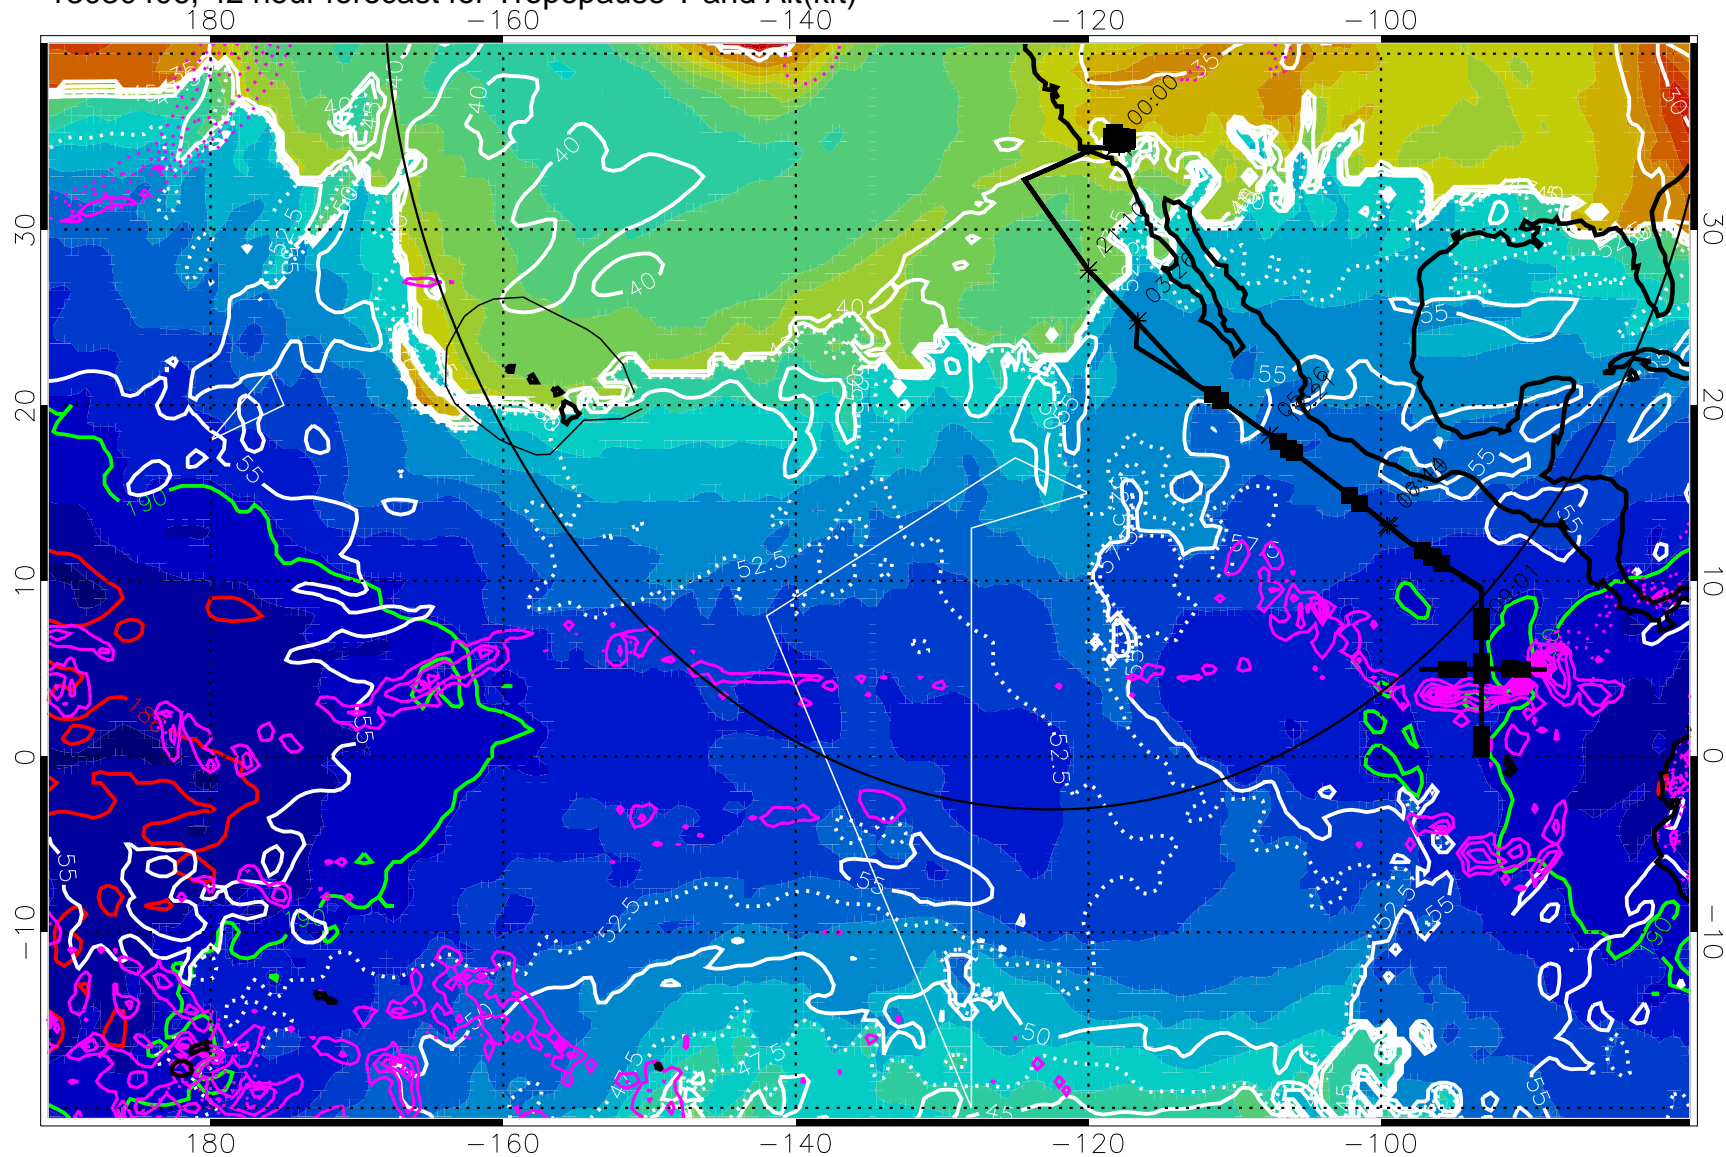

Range ring of 4055 km -- 13 hours GH round trip

13030406, 42 hour forecast for Tropopause T and Alt(kft)

190 200 210 220 230
Tropopause T, K

Tropopause Altitude in kft (white)

Precip (tot dot, conv sol) past 6 hrs 6 kg/m² contours, min 4