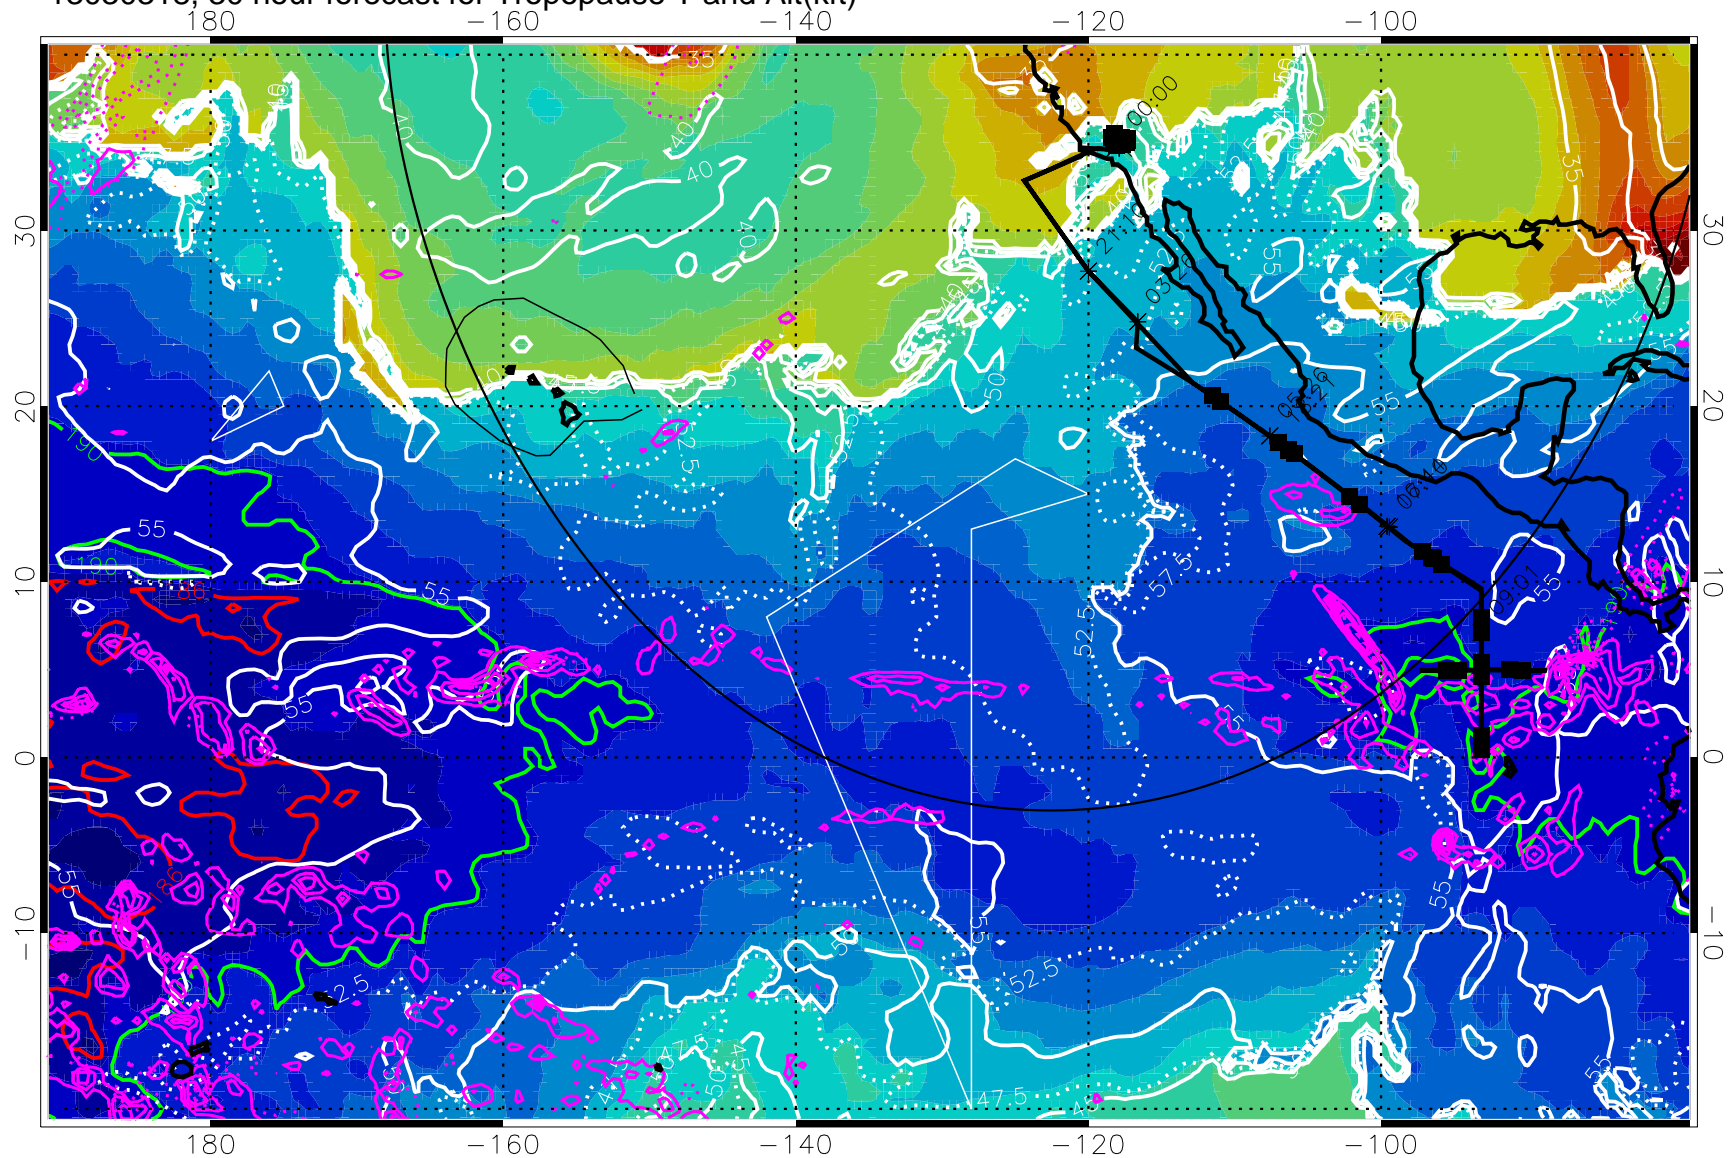

Precip (tot dot, conv sol) past 6 hrs 6 kg/m² contours, min 4

189.5K

185.9K

→ 30 m/s

Range ring of 4055 km -- 13 hours GH round trip

13030312, 24 hour forecast for Tropopause T and Alt(kft)

190 200 210 220 230

Tropopause T, K

Tropopause Altitude in kft (white)

Precip (tot dot, conv sol) past 6 hrs 6 kg/m² contours, min 4

189.5K

185.9K

→ 30 m/s

Range ring of 4055 km -- 13 hours GH round trip

13030318, 30 hour forecast for Tropopause T and Alt(kft)

190 200 210 220 230

Tropopause T, K

Tropopause Altitude in kft (white)

Precip (tot dot, conv sol) past 6 hrs 6 kg/m² contours, min 4

189.5K

185.9K

→ 30 m/s

Range ring of 4055 km -- 13 hours GH round trip