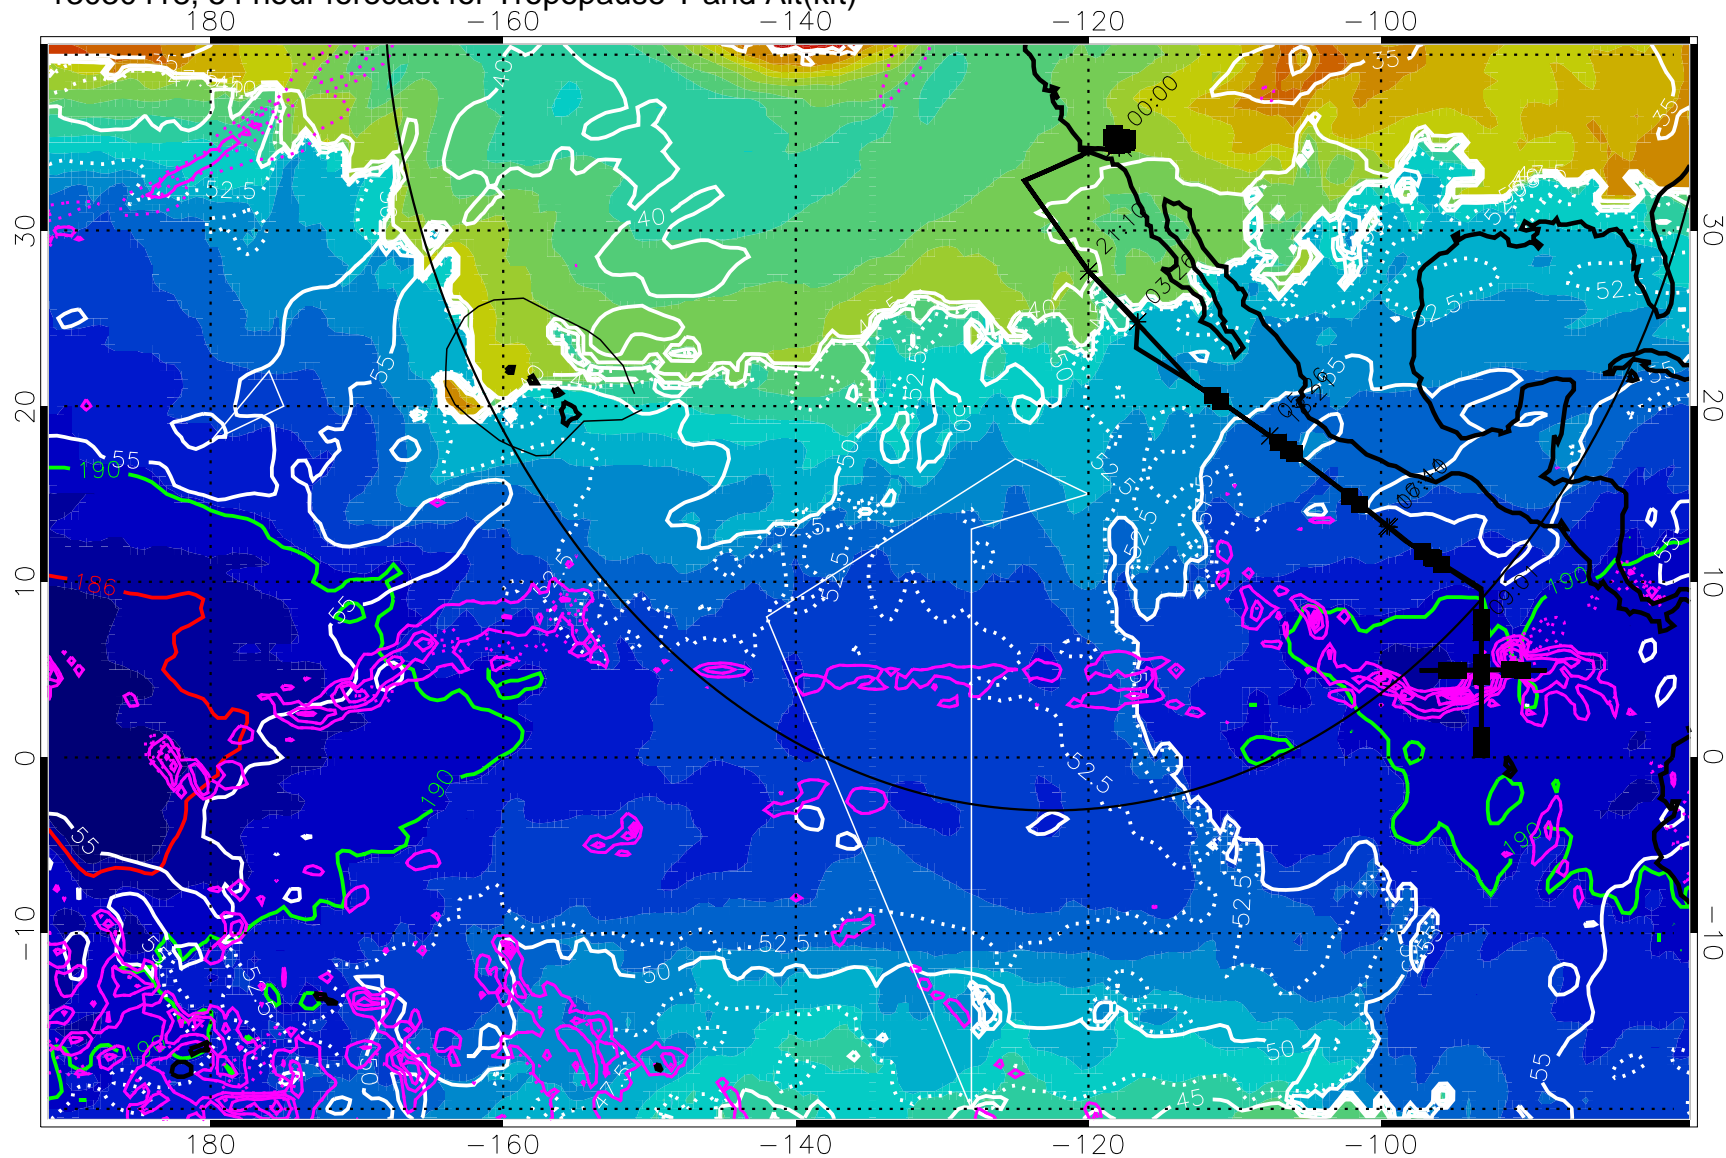

Precip (tot dot, conv sol) past 6 hrs 6 kg/m2 contours, min 4

189.5K

185.9K

→ 30 m/s

Range ring of 4055 km -- 13 hours GH round trip

13030418, 54 hour forecast for Tropopause T and Alt(kft)

190 200 210 220 230