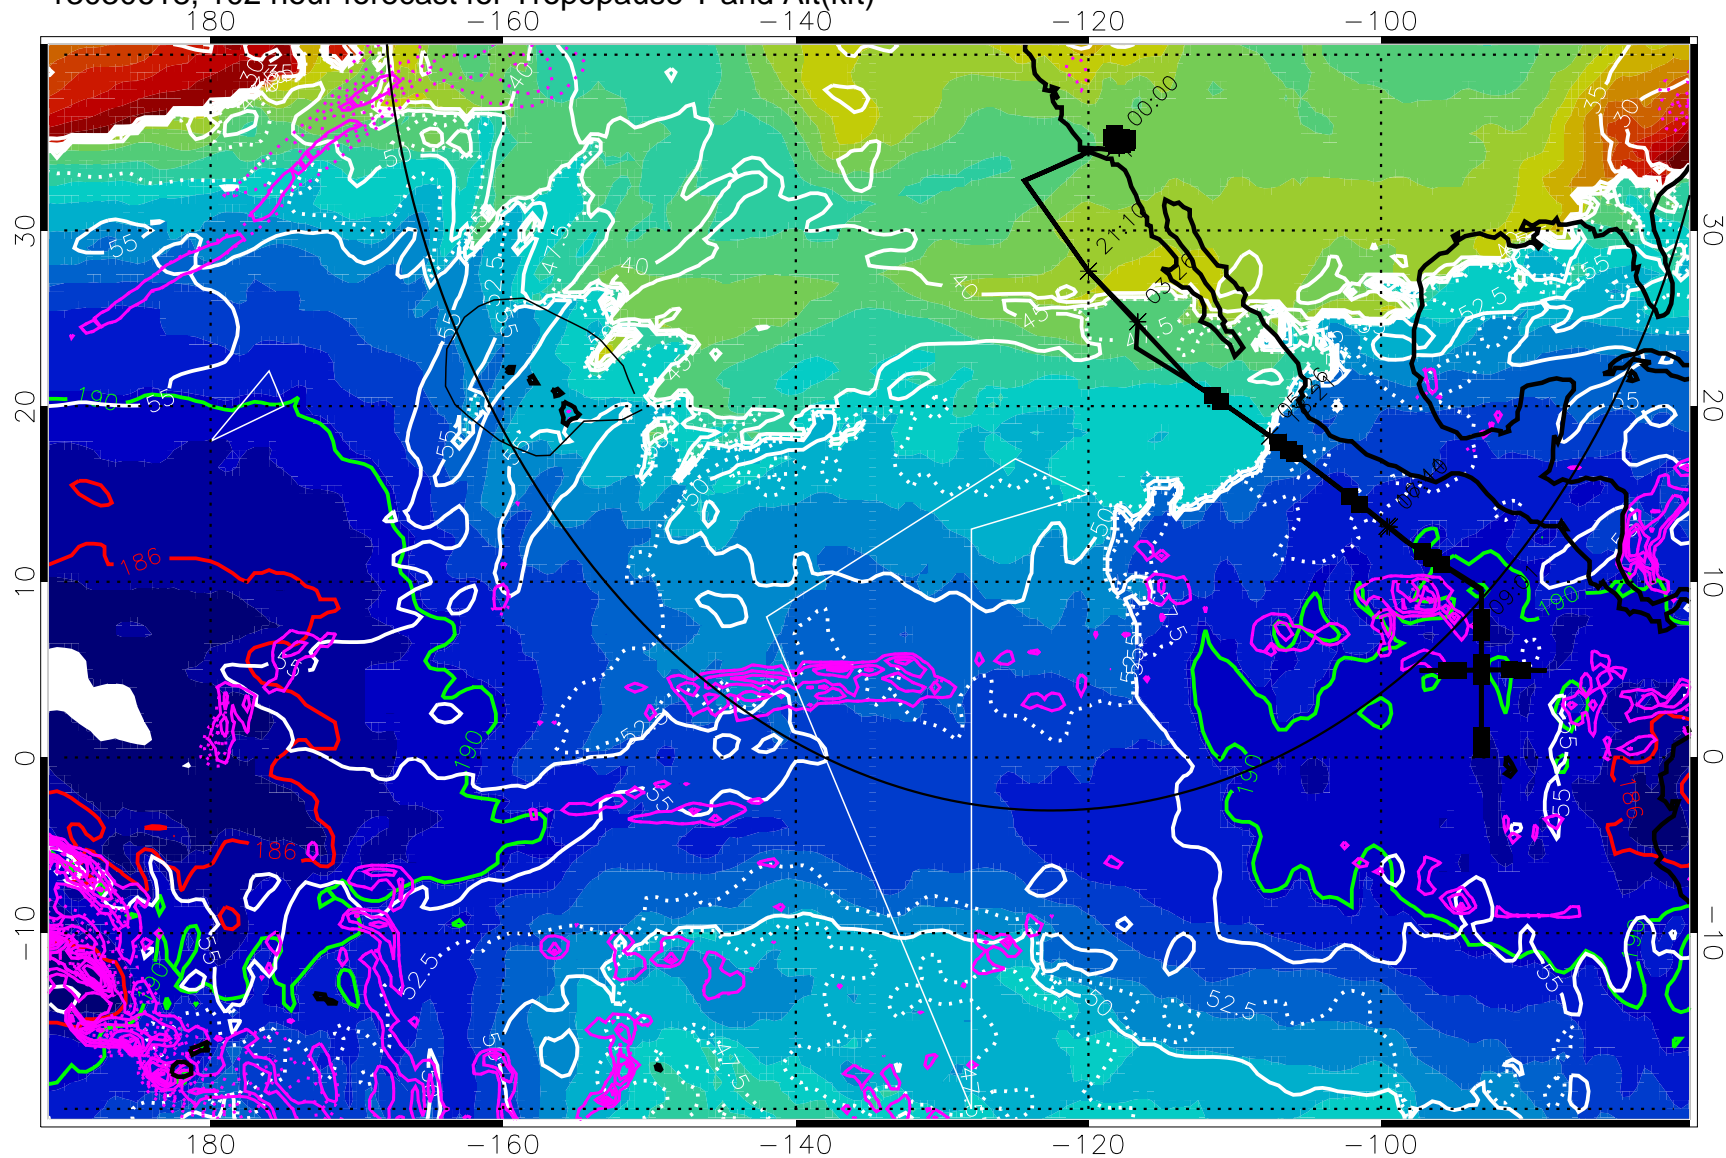

Tropopause Altitude in kft (white)

Precip (tot dot, conv sol) past 6 hrs 6 kg/m² contours, min 4

189.5K 185.9K

→ 30 m/s

Range ring of 4055 km -- 13 hours GH round trip

13030618, 102 hour forecast for Tropopause T and Alt(kft)