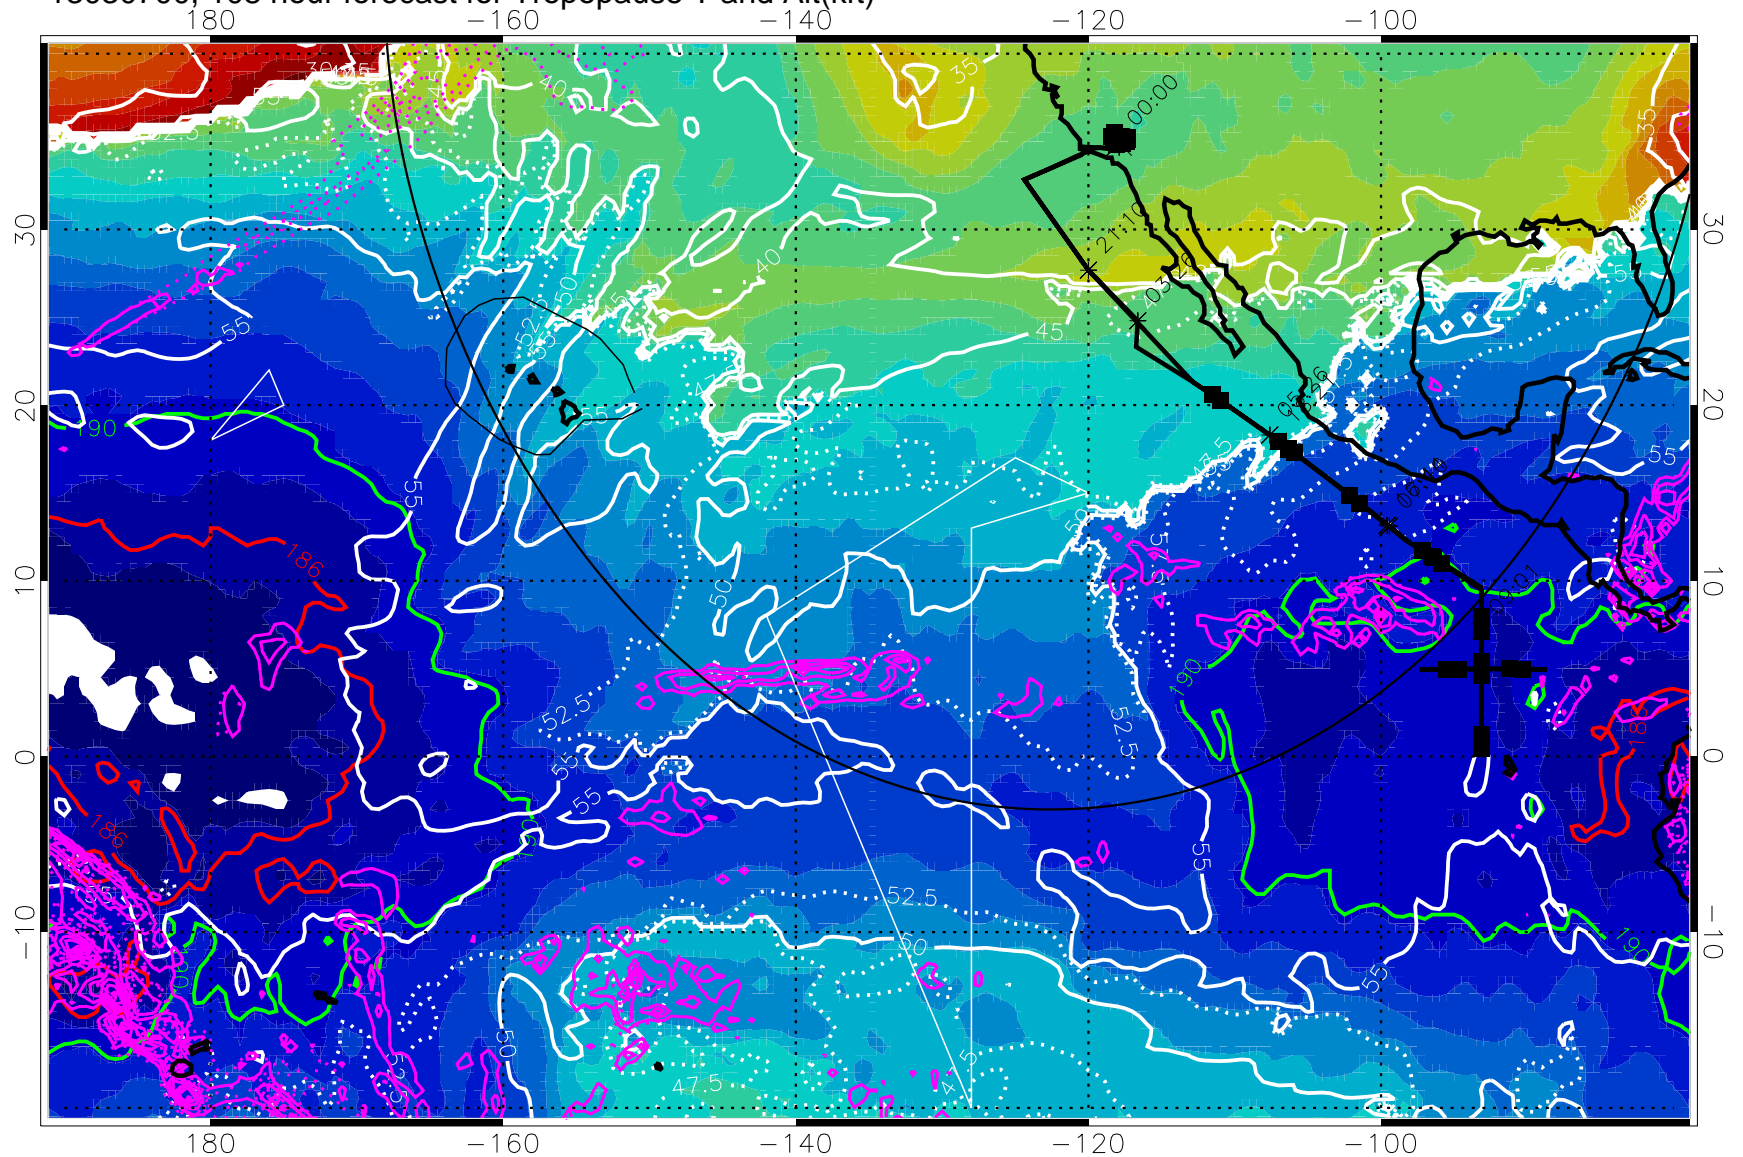

13030700, 108 hour forecast for Tropopause T and Alt(kft)

190 200 210 220 230

Tropopause T, K

Tropopause Altitude in kft (white)

Precip (tot dot, conv sol) past 6 hrs 6 kg/m2 contours, min 4

189.5K

185.9K

→ 30 m/s

Range ring of 4055 km -- 13 hours GH round trip