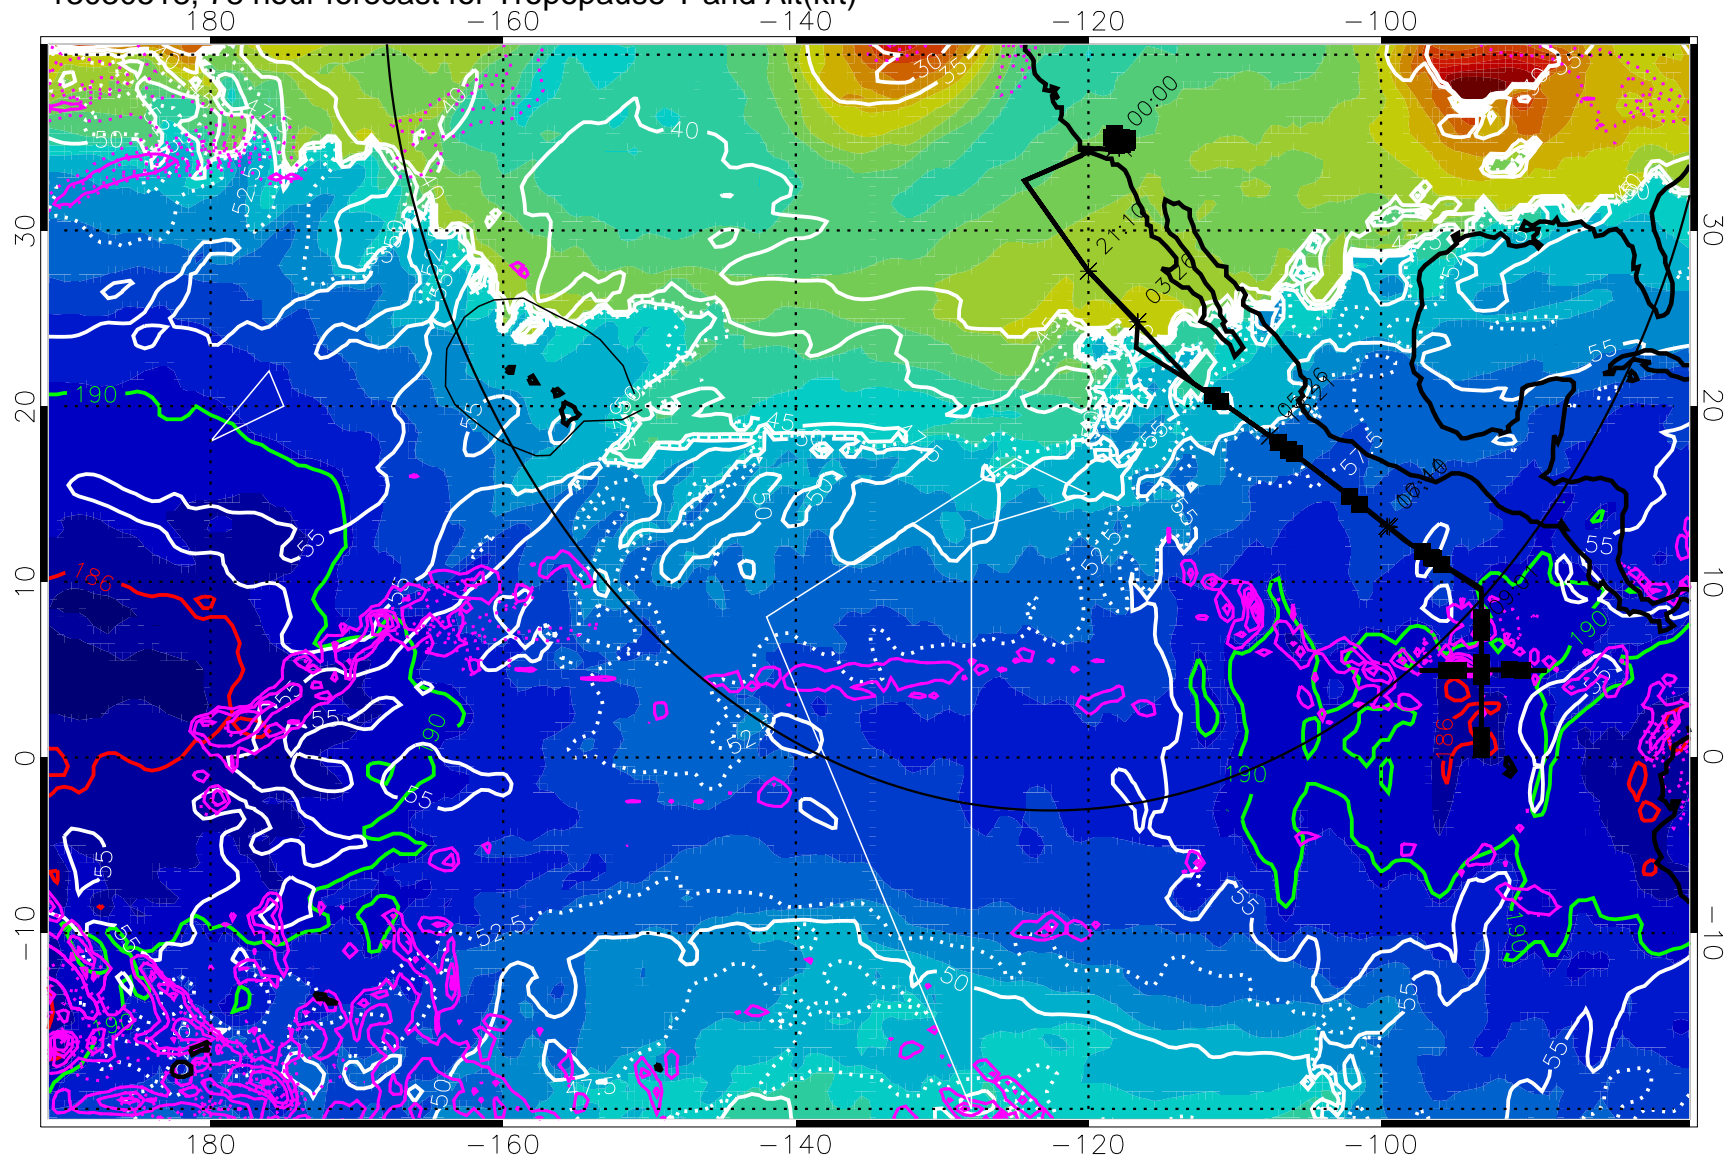

13030518, 78 hour forecast for Tropopause T and Alt(kft)

190 200 210 220 230
Tropopause T, K

Tropopause Altitude in kft (white)

Precip (tot dot, conv sol) past 6 hrs 6 kg/m² contours, min 4

189.5K

185.9K

→ 30 m/s

Range ring of 4055 km -- 13 hours GH round trip