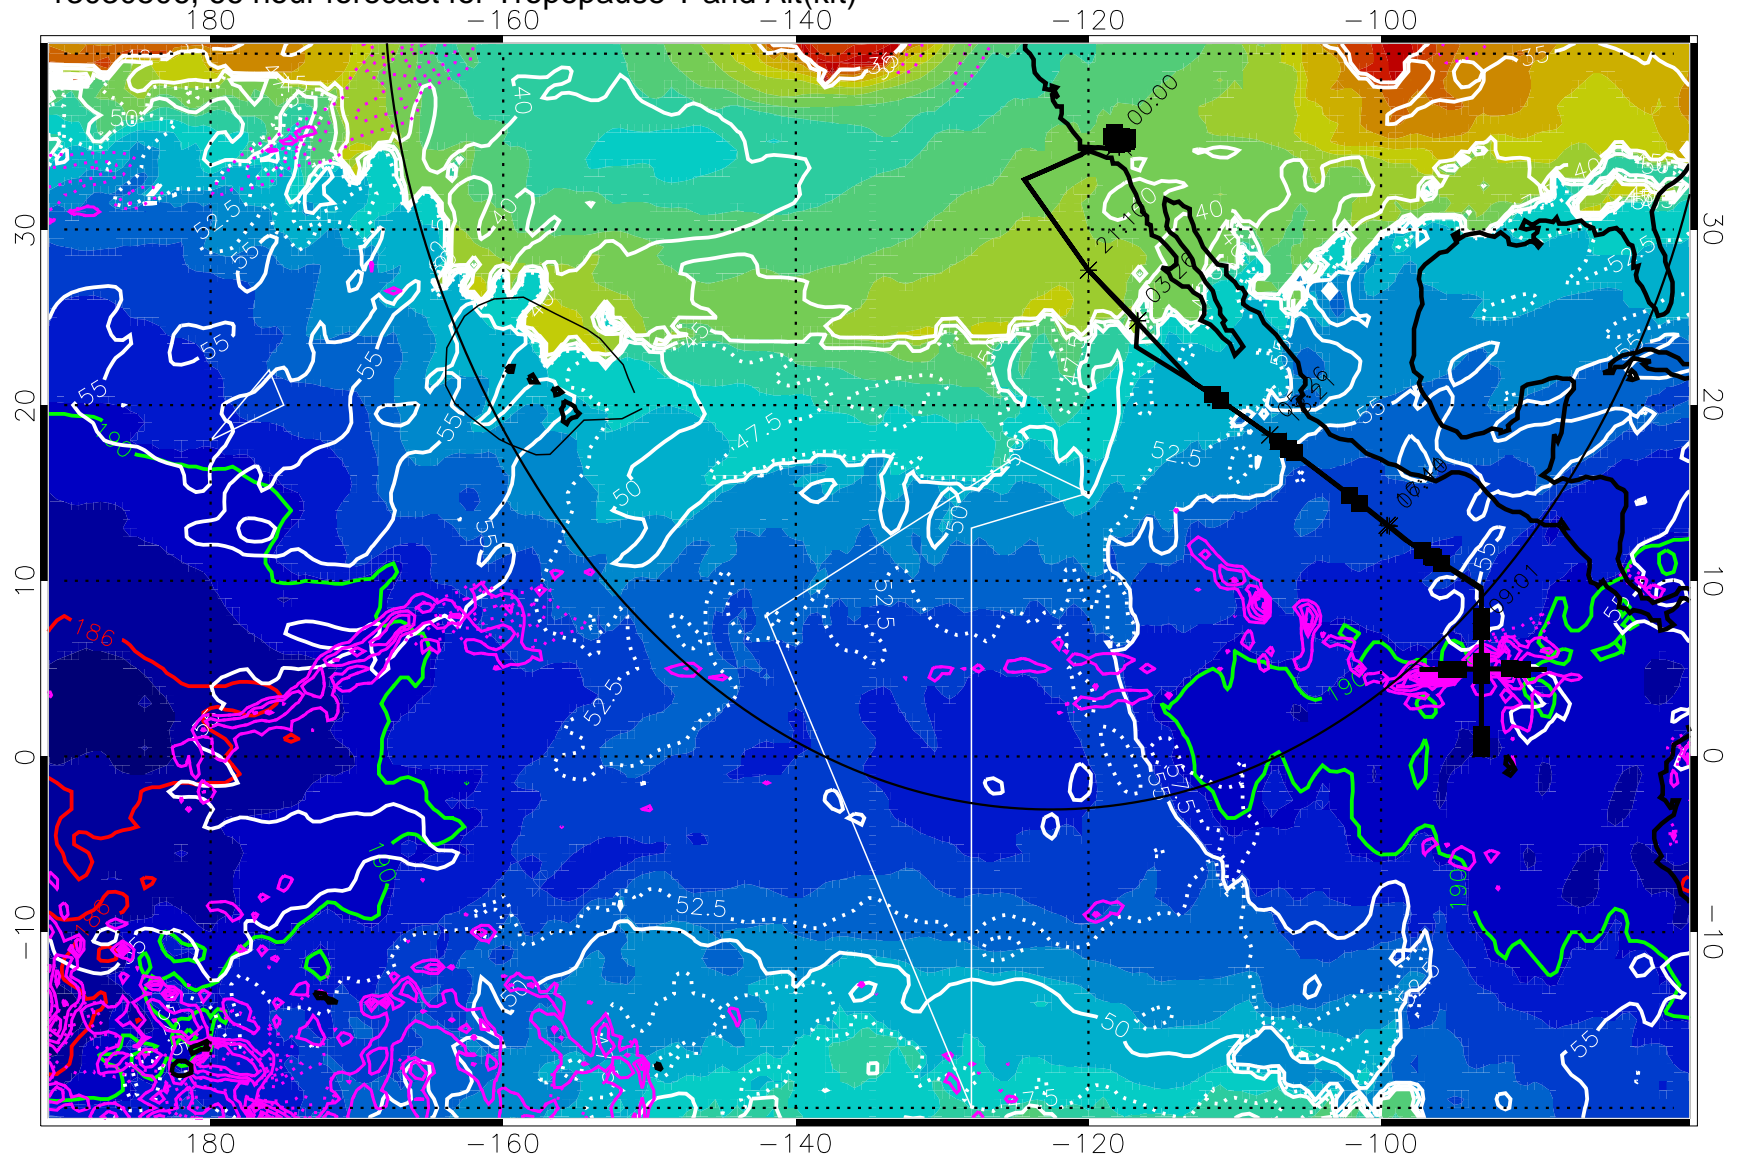

190 200 210 220 230
Tropopause T, K

Tropopause Altitude in kft (white)

Precip (tot dot, conv sol) past 6 hrs 6 kg/m2 contours, min 4

189.5K 185.9K

→ 30 m/s

Range ring of 4055 km -- 13 hours GH round trip

13030506, 66 hour forecast for Tropopause T and Alt(kft)