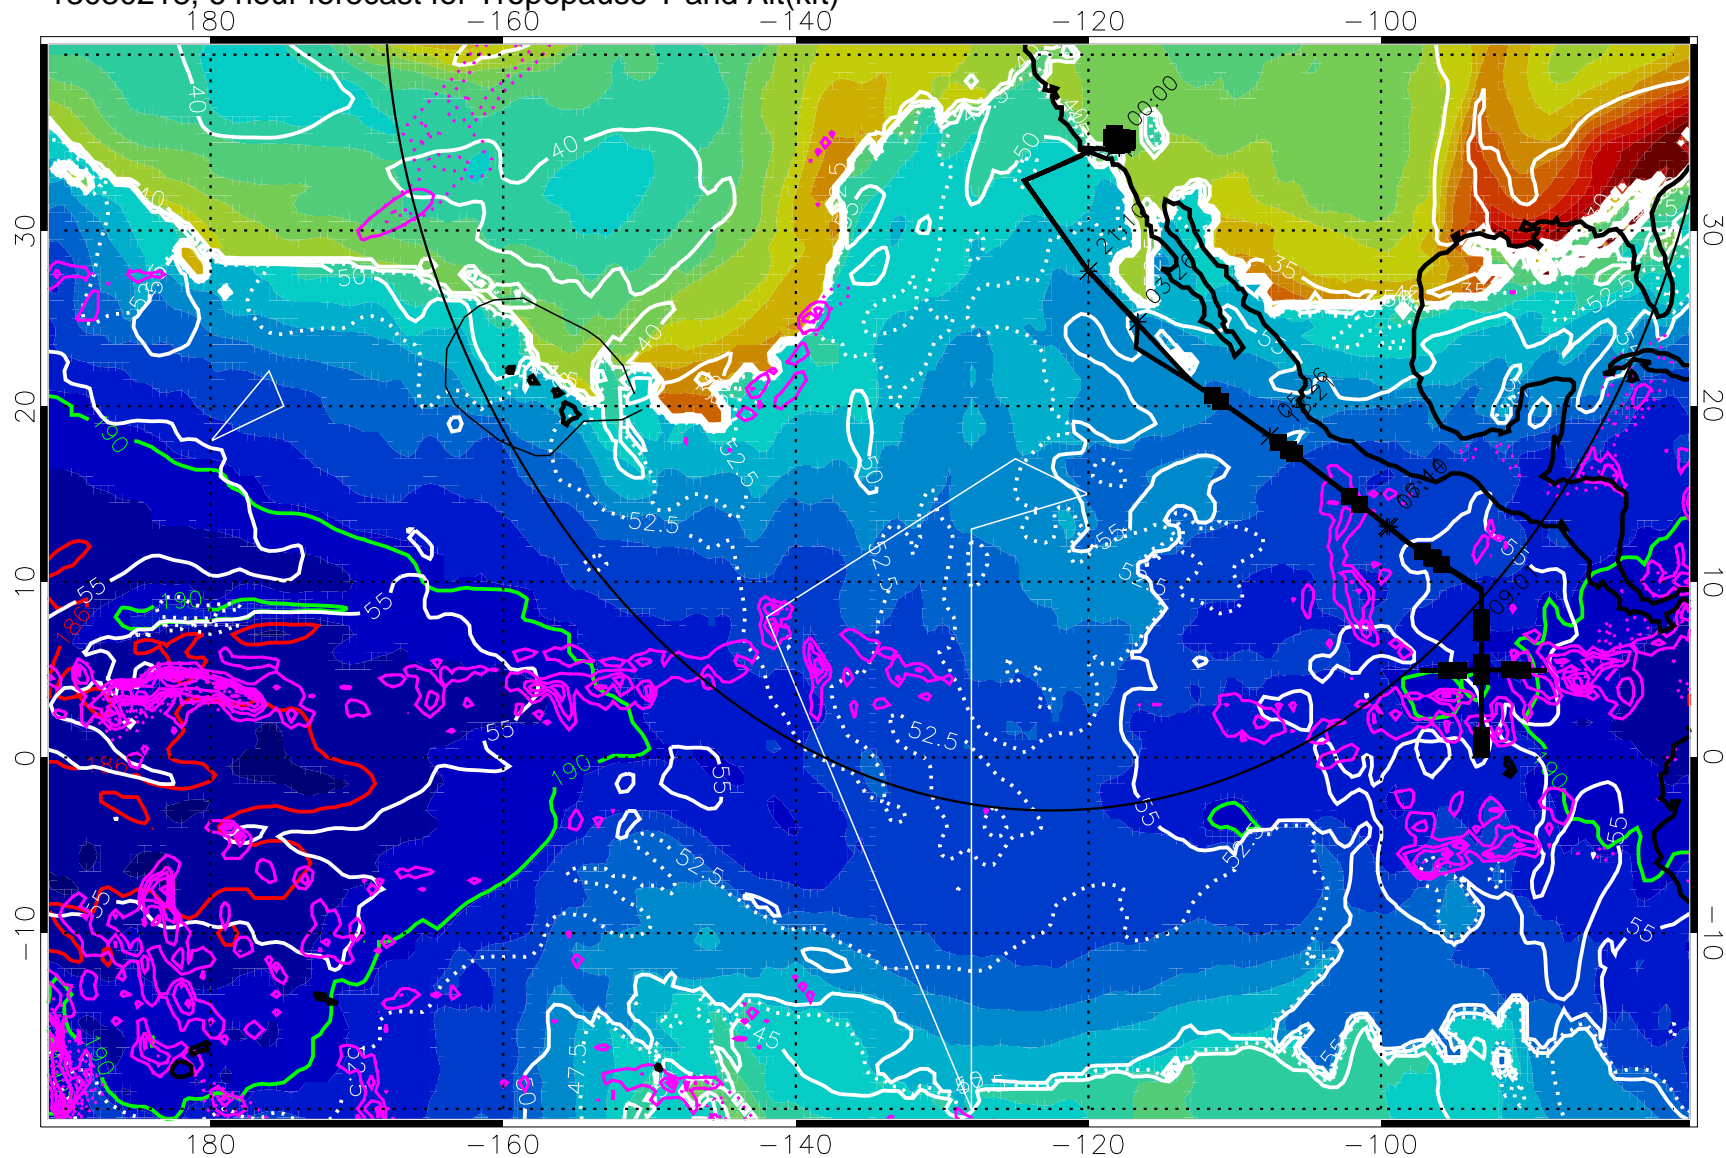

13030218, 6 hour forecast for Tropopause T and Alt(kft)

190 200 210 220 230

Tropopause T, K

Tropopause Altitude in kft (white)

Precip (tot dot, conv sol) past 6 hrs 6 kg/m² contours, min 4

189.5K

185.9K

→ 30 m/s

Range ring of 4055 km -- 13 hours GH round trip