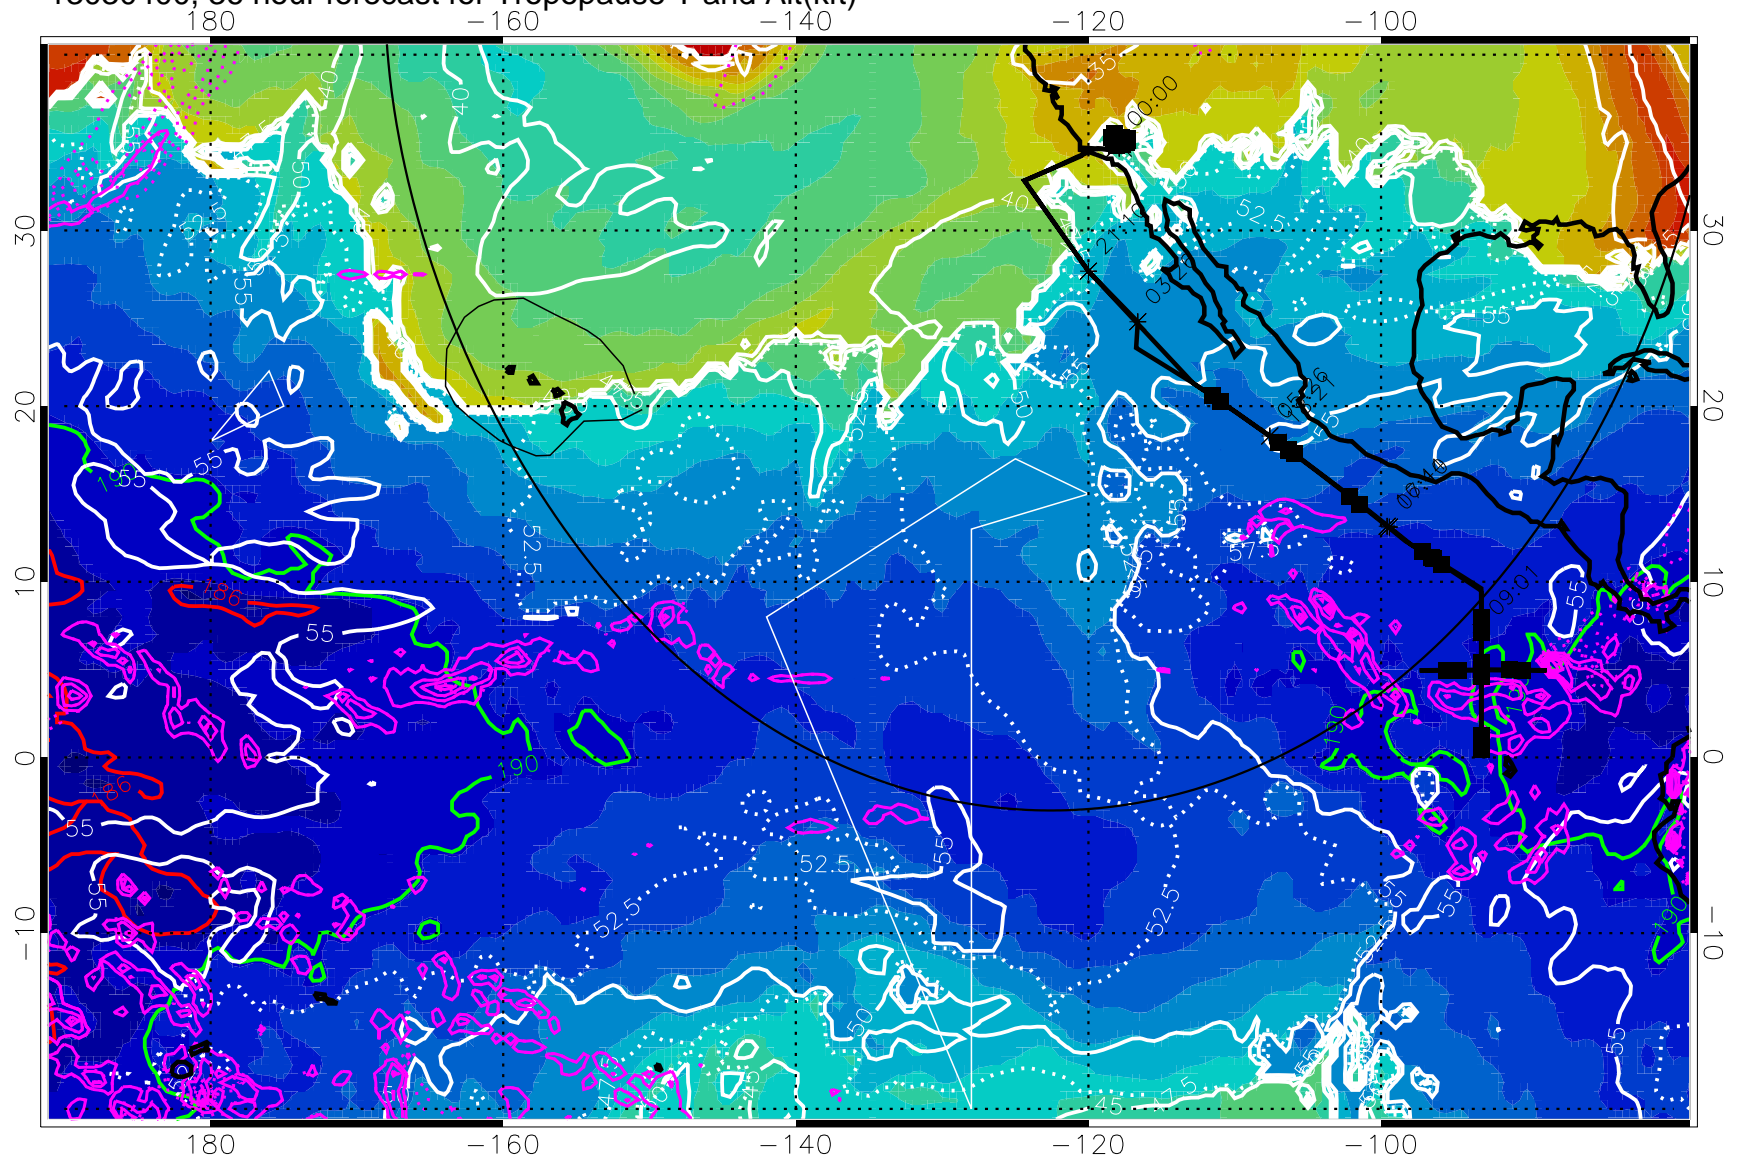

13030400, 36 hour forecast for Tropopause T and Alt(kft)

190 200 210 220 230

Tropopause T, K

Tropopause Altitude in kft (white)

Precip (tot dot, conv sol) past 6 hrs 6 kg/m² contours, min 4

189.5K

185.9K

→ 30 m/s

Range ring of 4055 km -- 13 hours GH round trip