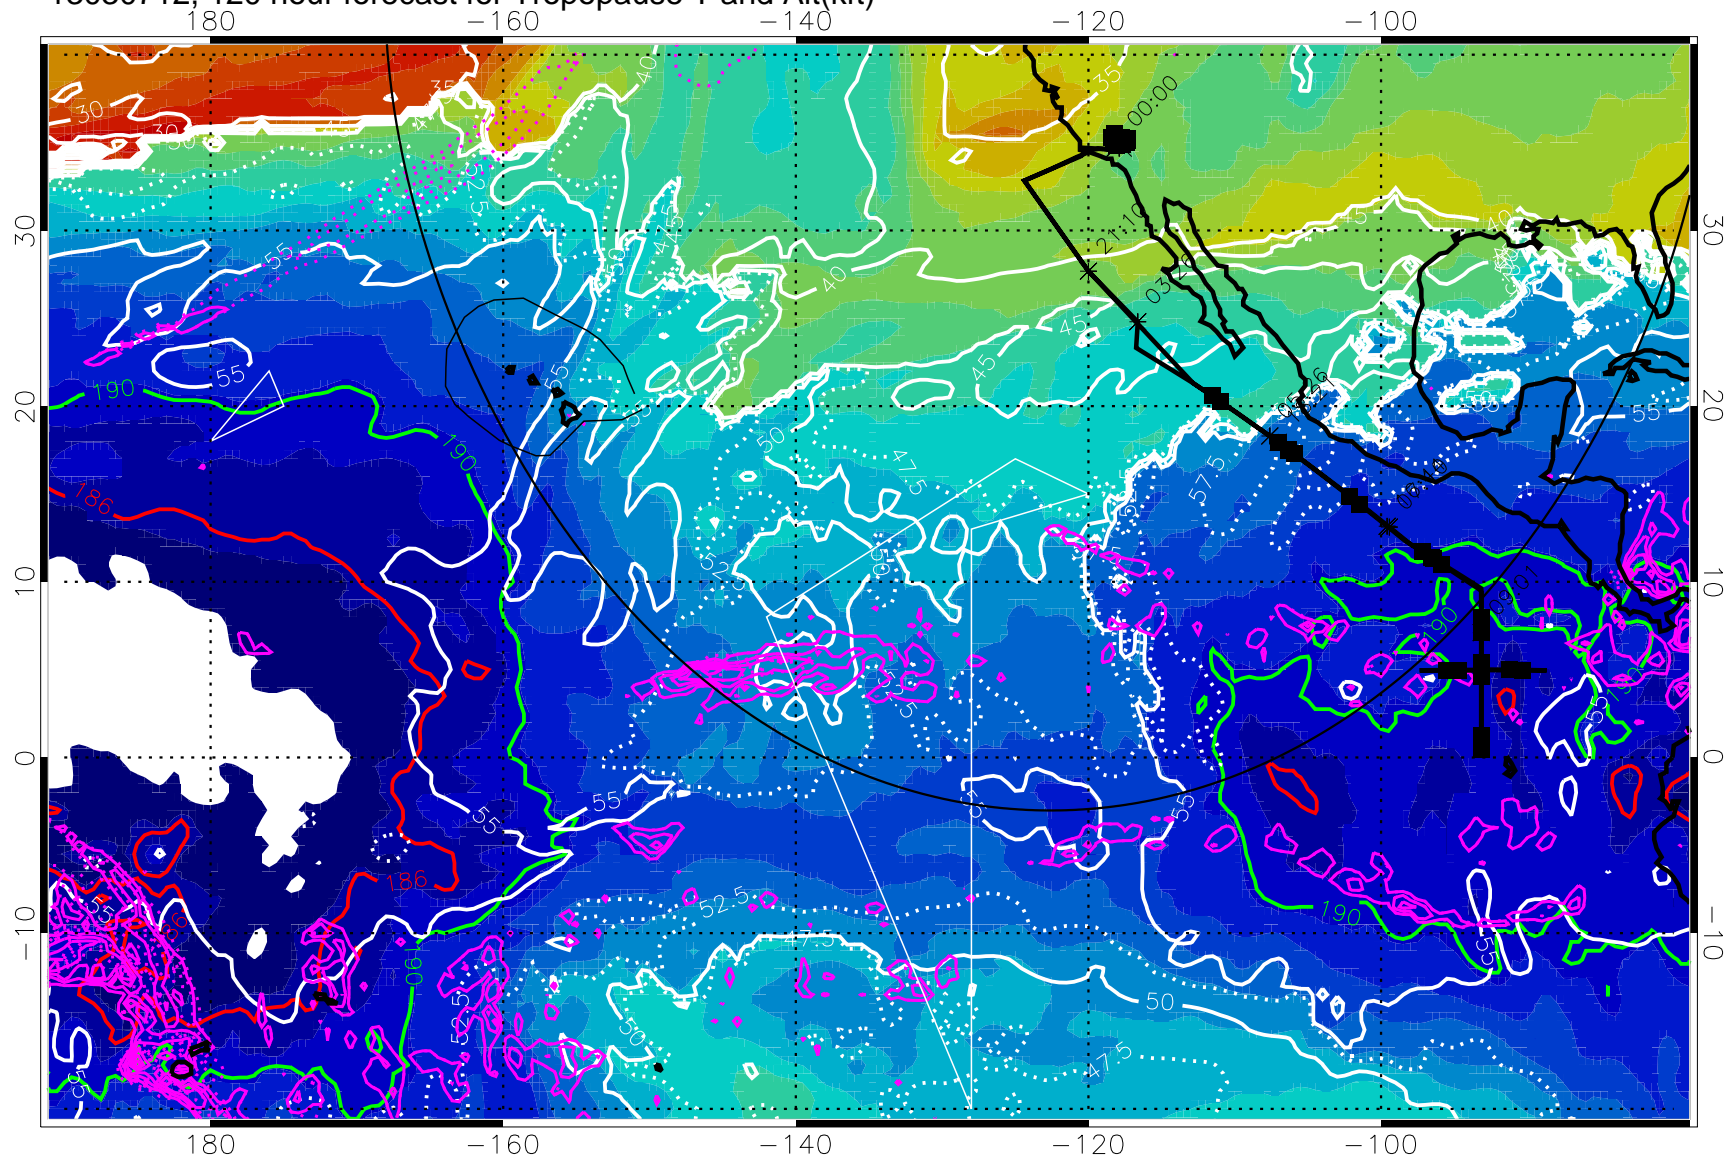

Range ring of 4055 km -- 13 hours GH round trip

13030706, 114 hour forecast for Tropopause T and Alt(kft)

190 200 210 220 230

Tropopause T, K

Tropopause Altitude in kft (white)

Precip (tot dot, conv sol) past 6 hrs 6 kg/m² contours, min 4

189.5K

185.9K

→ 30 m/s

Range ring of 4055 km -- 13 hours GH round trip

13030712, 120 hour forecast for Tropopause T and Alt(kft)

190 200 210 220 230

Tropopause T, K

Tropopause Altitude in kft (white)