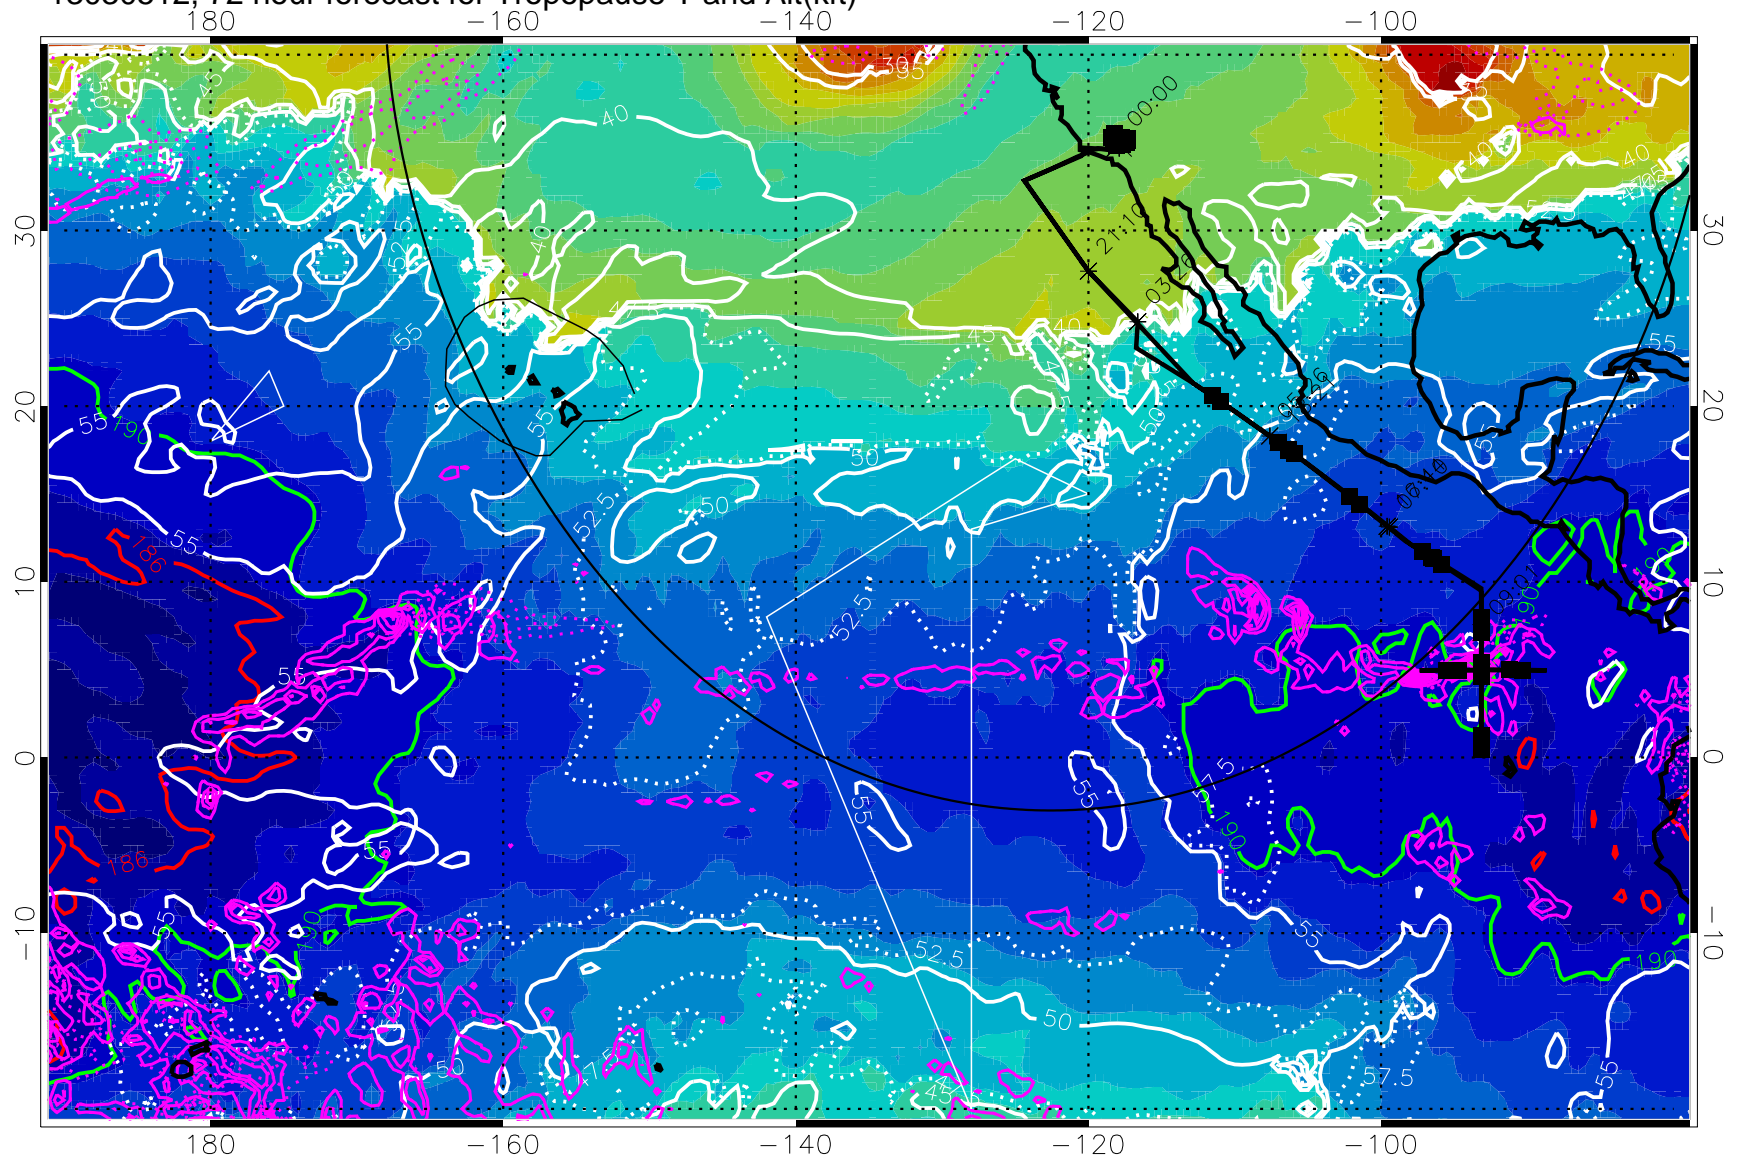

190 200 210 220 230
Tropopause T, K

Tropopause Altitude in kft (white)

Precip (tot dot, conv sol) past 6 hrs 6 kg/m² contours, min 4

189.5K 185.9K

→ 30 m/s

Range ring of 4055 km -- 13 hours GH round trip

13030512, 72 hour forecast for Tropopause T and Alt(kft)