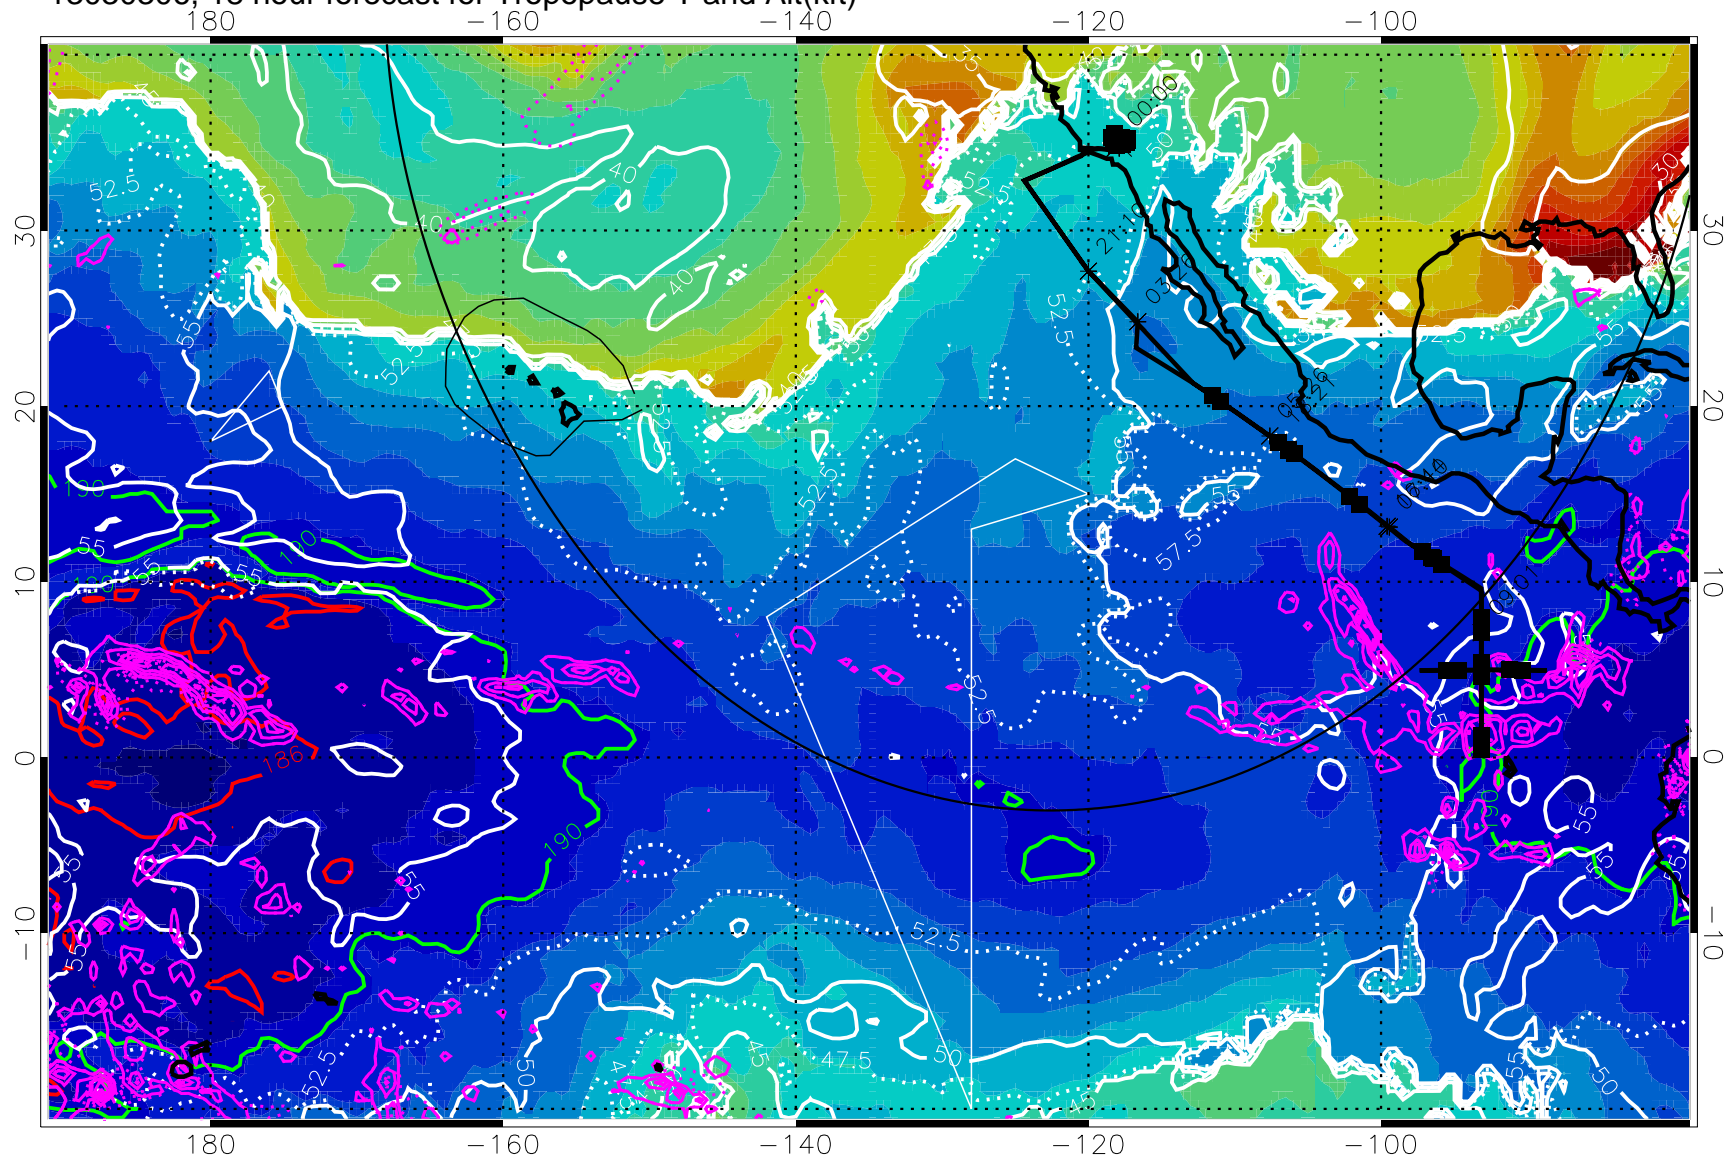

Range ring of 4055 km -- 13 hours GH round trip

13030300, 12 hour forecast for Tropopause T and Alt(kft)

190 200 210 220 230

Tropopause T, K

Tropopause Altitude in kft (white)

Precip (tot dot, conv sol) past 6 hrs 6 kg/m2 contours, min 4

189.5K

185.9K

→ 30 m/s

Range ring of 4055 km -- 13 hours GH round trip

13030306, 18 hour forecast for Tropopause T and Alt(kft)

190 200 210 220 230

Tropopause T, K

Tropopause Altitude in kft (white)

Precip (tot dot, conv sol) past 6 hrs 6 kg/m² contours, min 4

189.5K

185.9K

→ 30 m/s

Range ring of 4055 km -- 13 hours GH round trip

13030312, 24 hour forecast for Tropopause T and Alt(kft)

190 200 210 220 230