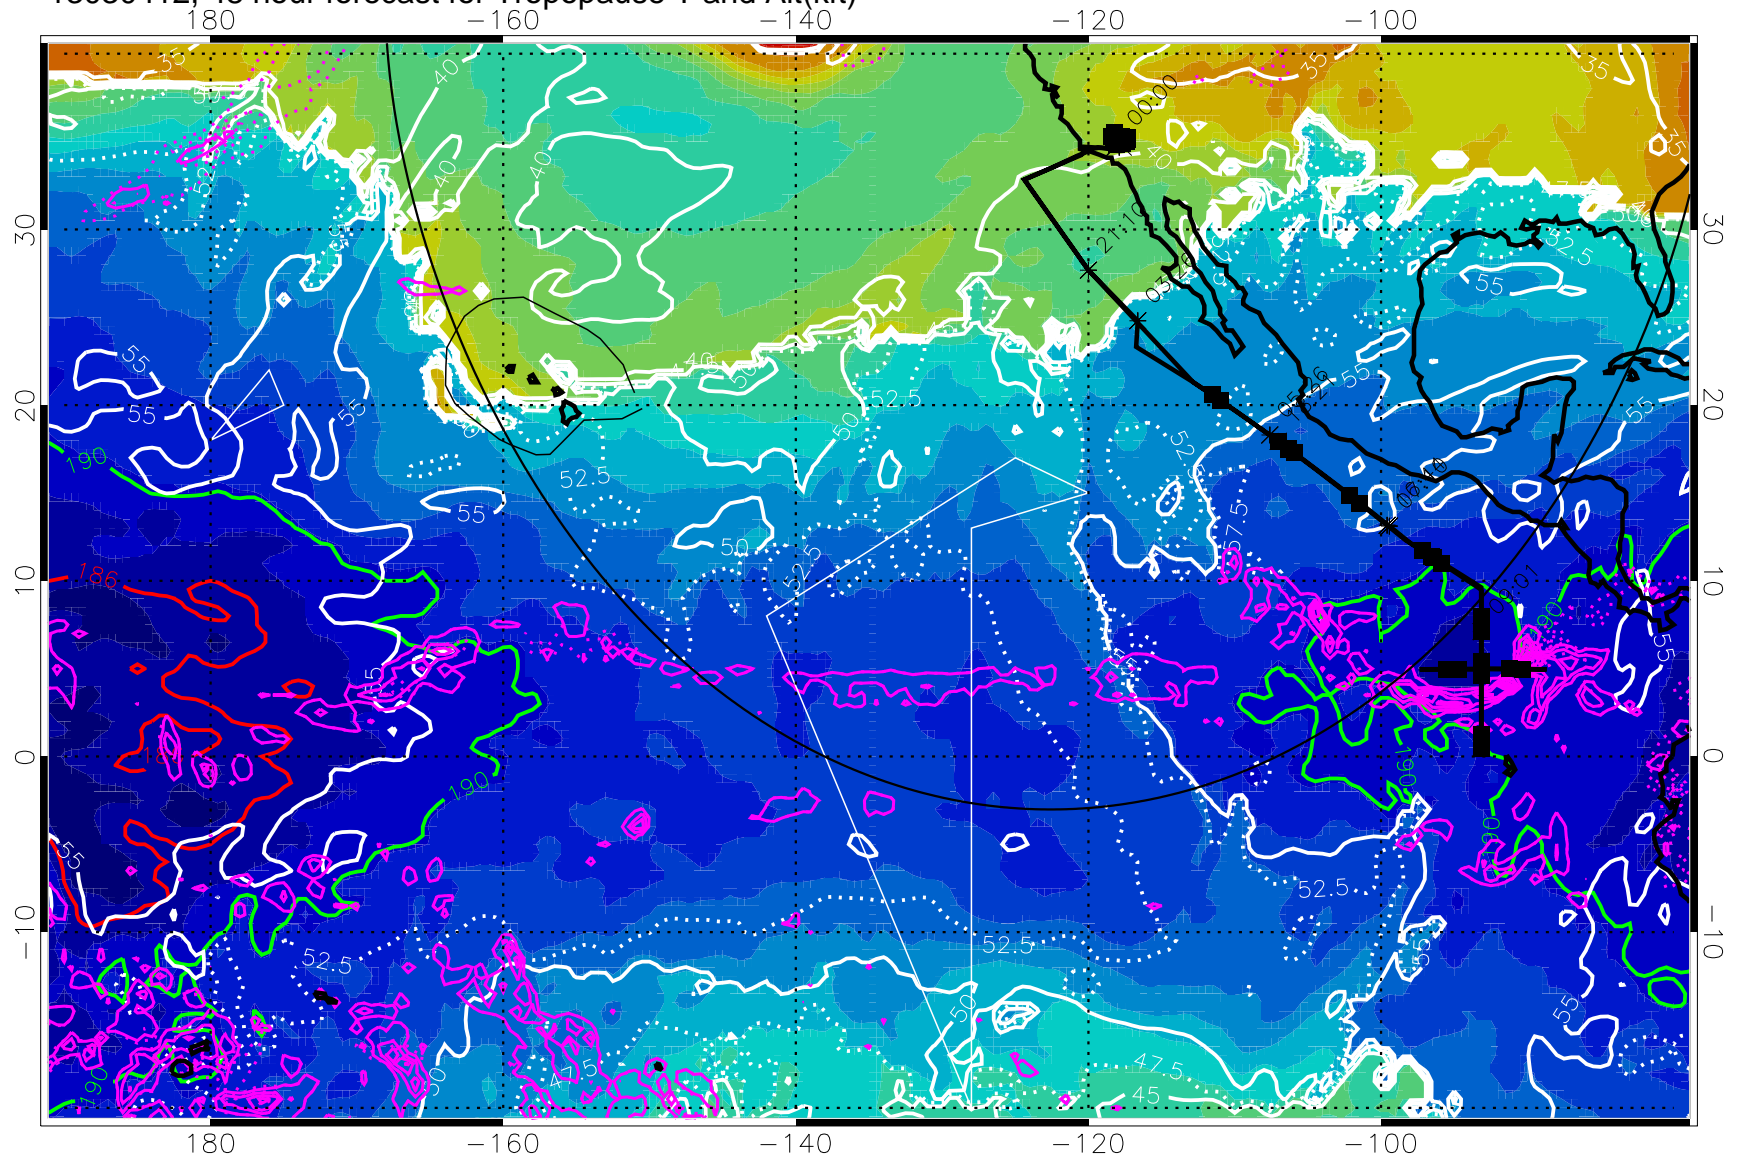

13030412, 48 hour forecast for Tropopause T and Alt(kft)

190   200   210   220   230

Tropopause T, K

Tropopause Altitude in kft (white)

Precip (tot dot, conv sol) past 6 hrs 6 kg/m2 contours, min 4

189.5K

185.9K

→ 30 m/s

Range ring of 4055 km -- 13 hours GH round trip