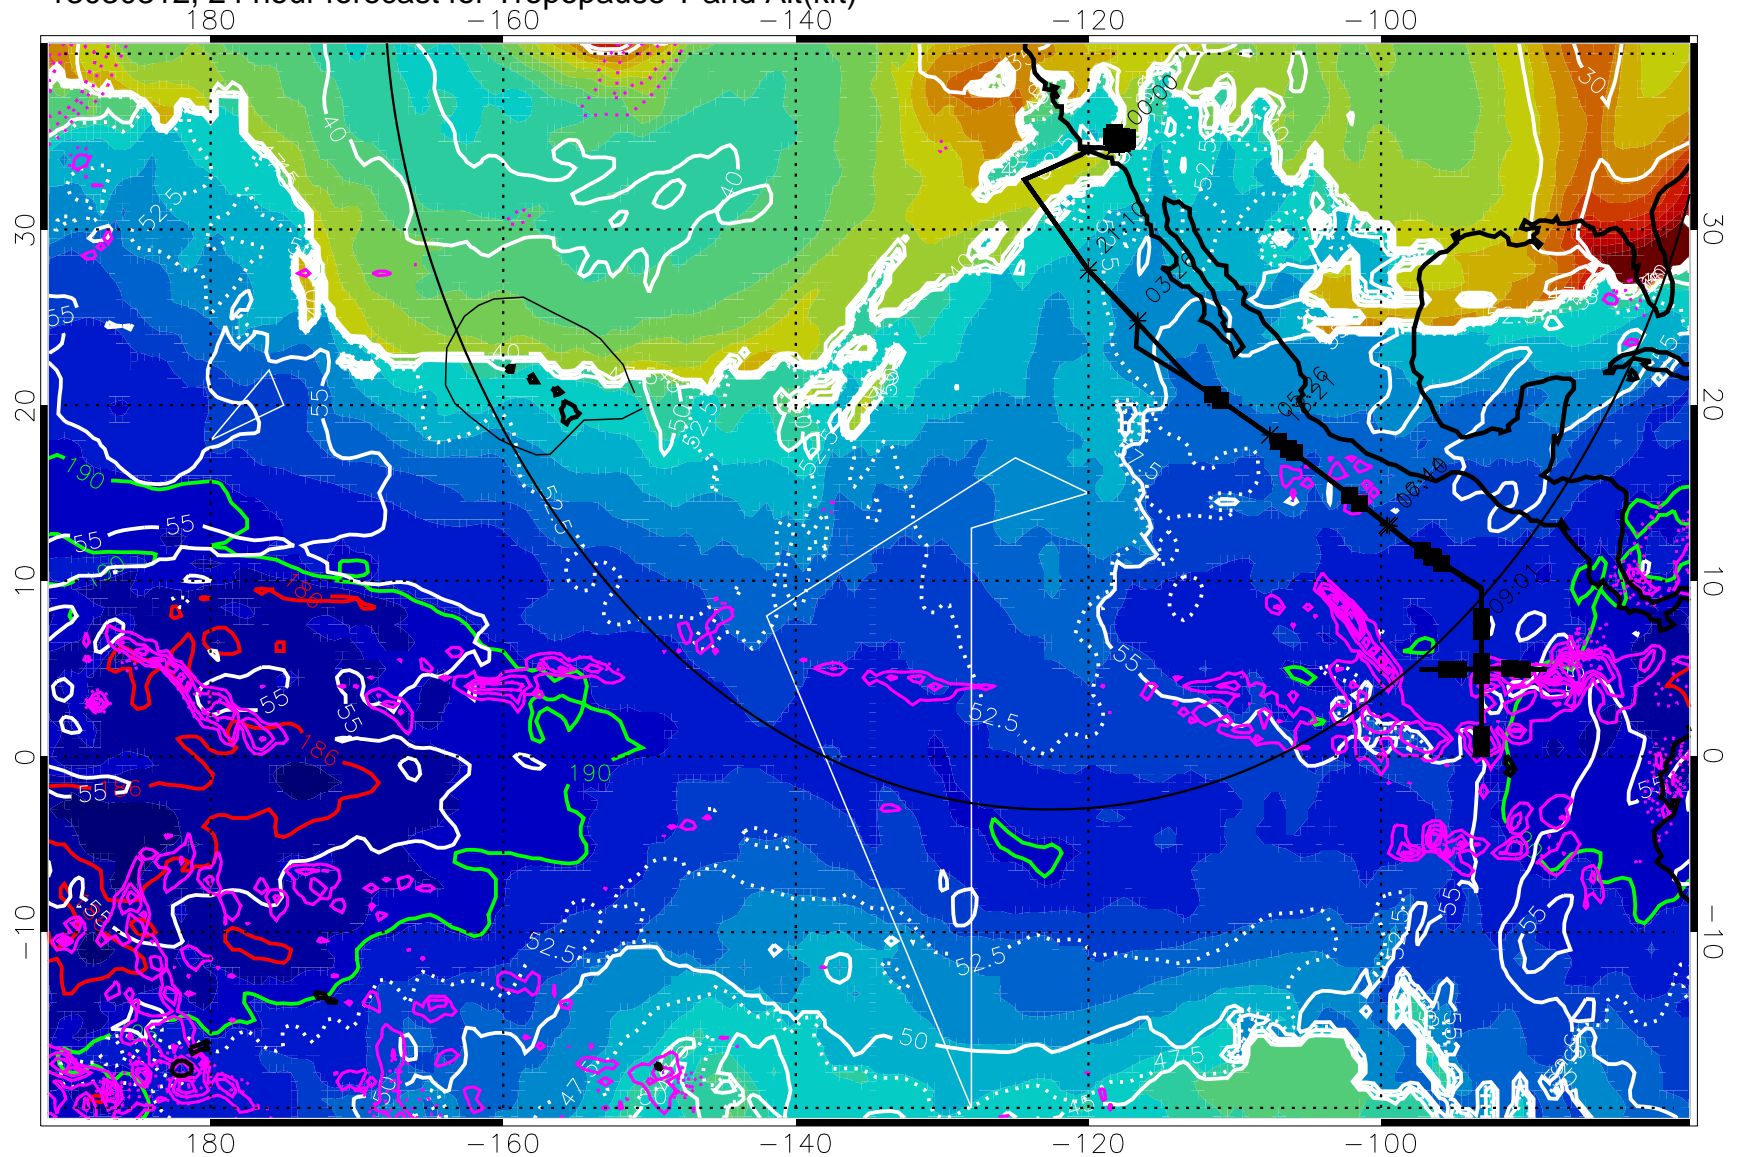

Precip (tot dot, conv sol) past 6 hrs 6 kg/m² contours, min 4

189.5K

185.9K

→ 30 m/s

Range ring of 4055 km -- 13 hours GH round trip

13030312, 24 hour forecast for Tropopause T and Alt(kft)

190 200 210 220 230