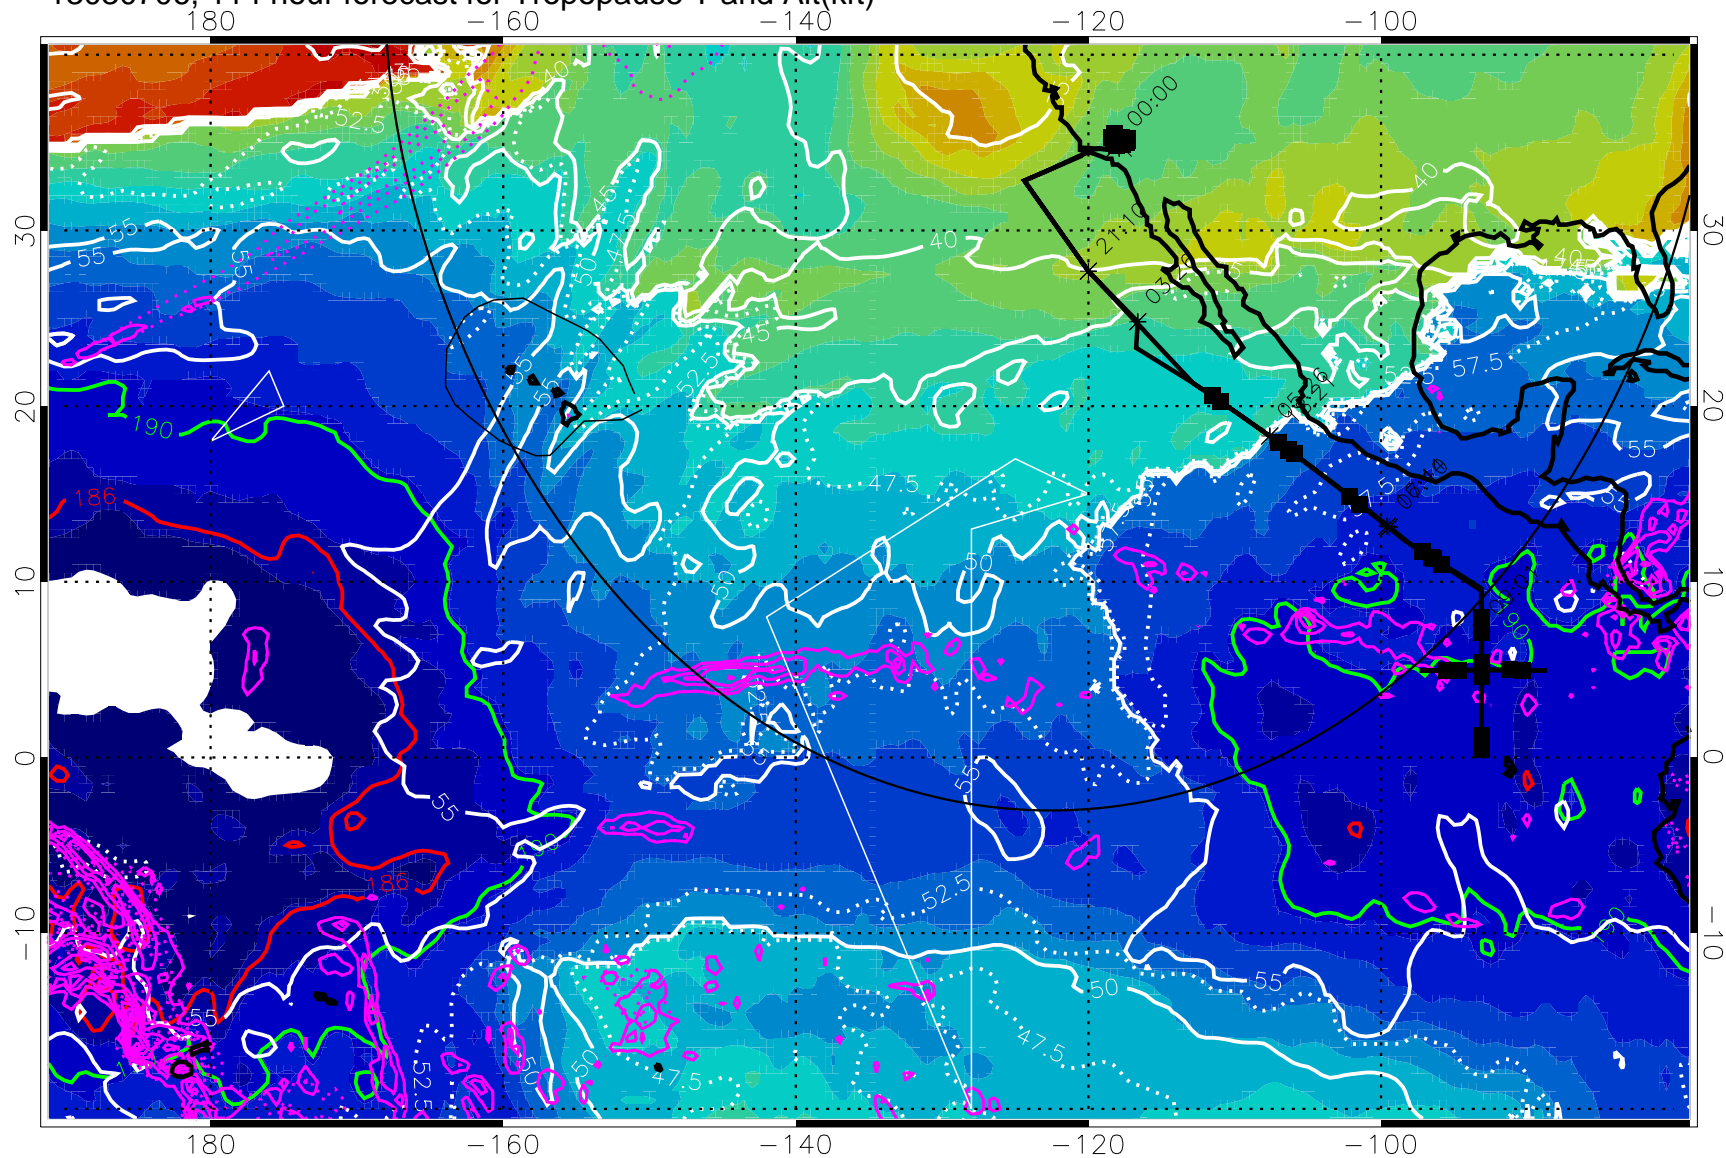

Range ring of 4055 km -- 13 hours GH round trip

13030706, 114 hour forecast for Tropopause T and Alt(kft)

190 200 210 220 230

Tropopause T, K

Tropopause Altitude in kft (white)

Precip (tot dot, conv sol) past 6 hrs 6 kg/m² contours, min 4