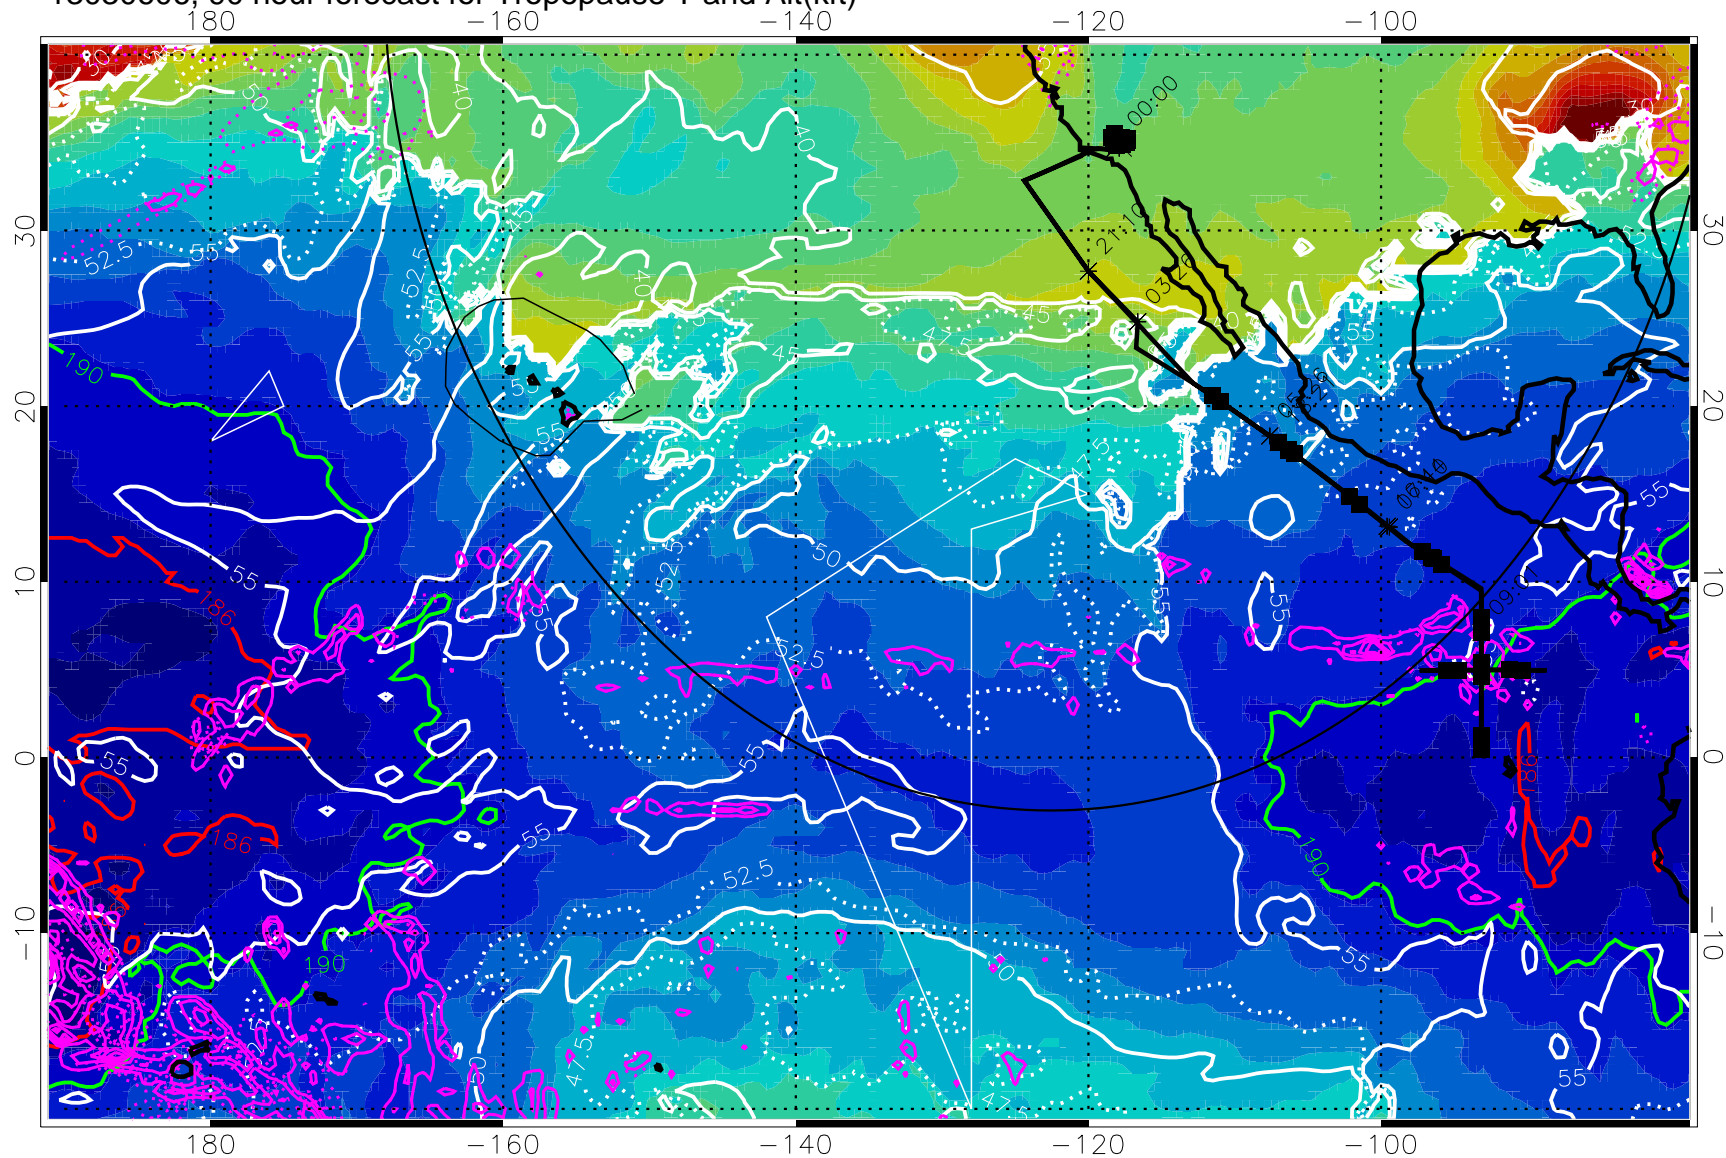

Range ring of 4055 km -- 13 hours GH round trip

13030600, 84 hour forecast for Tropopause T and Alt(kft)

190 200 210 220 230

Tropopause T, K

Tropopause Altitude in kft (white)

Precip (tot dot, conv sol) past 6 hrs 6 kg/m2 contours, min 4

189.5K

185.9K

→ 30 m/s

Range ring of 4055 km -- 13 hours GH round trip

13030606, 90 hour forecast for Tropopause T and Alt(kft)

190 200 210 220 230

Tropopause T, K

Tropopause Altitude in kft (white)