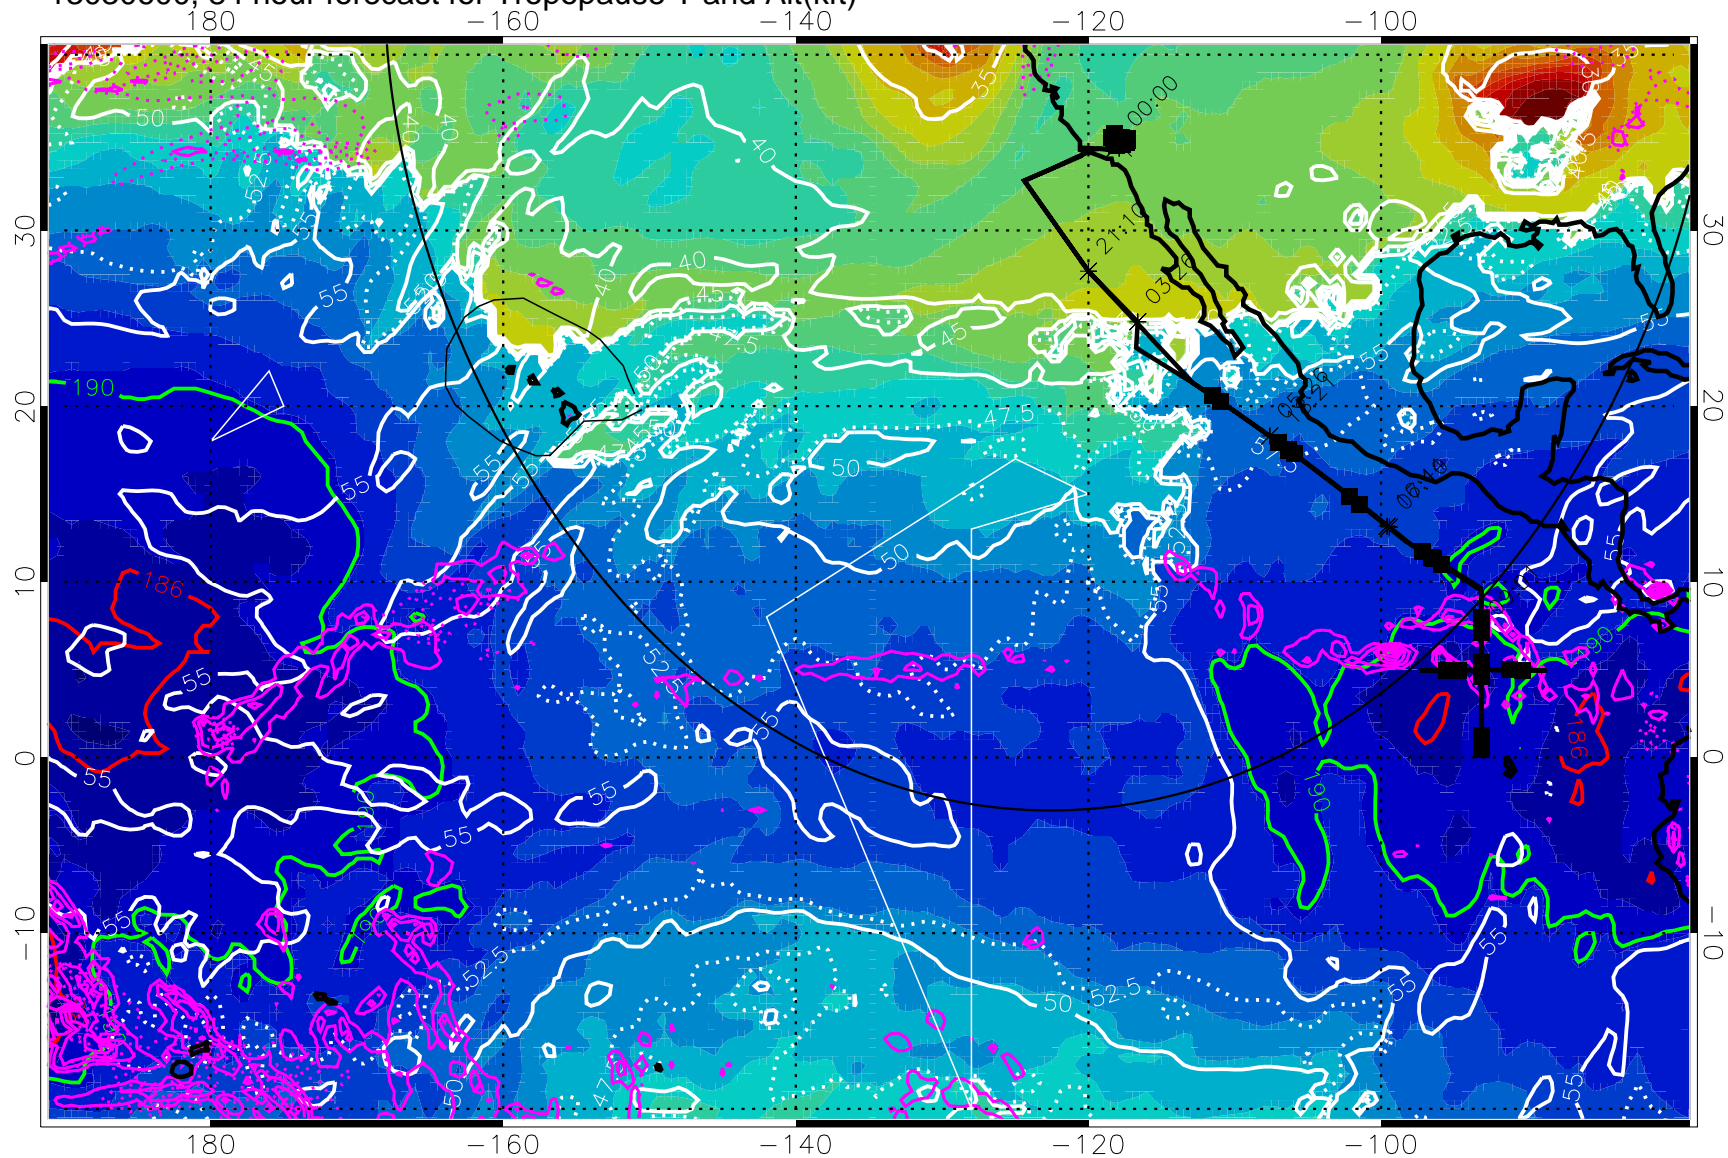

Range ring of 4055 km -- 13 hours GH round trip

13030600, 84 hour forecast for Tropopause T and Alt(kft)

190 200 210 220 230

Tropopause T, K

Tropopause Altitude in kft (white)

Precip (tot dot, conv sol) past 6 hrs 6 kg/m2 contours, min 4