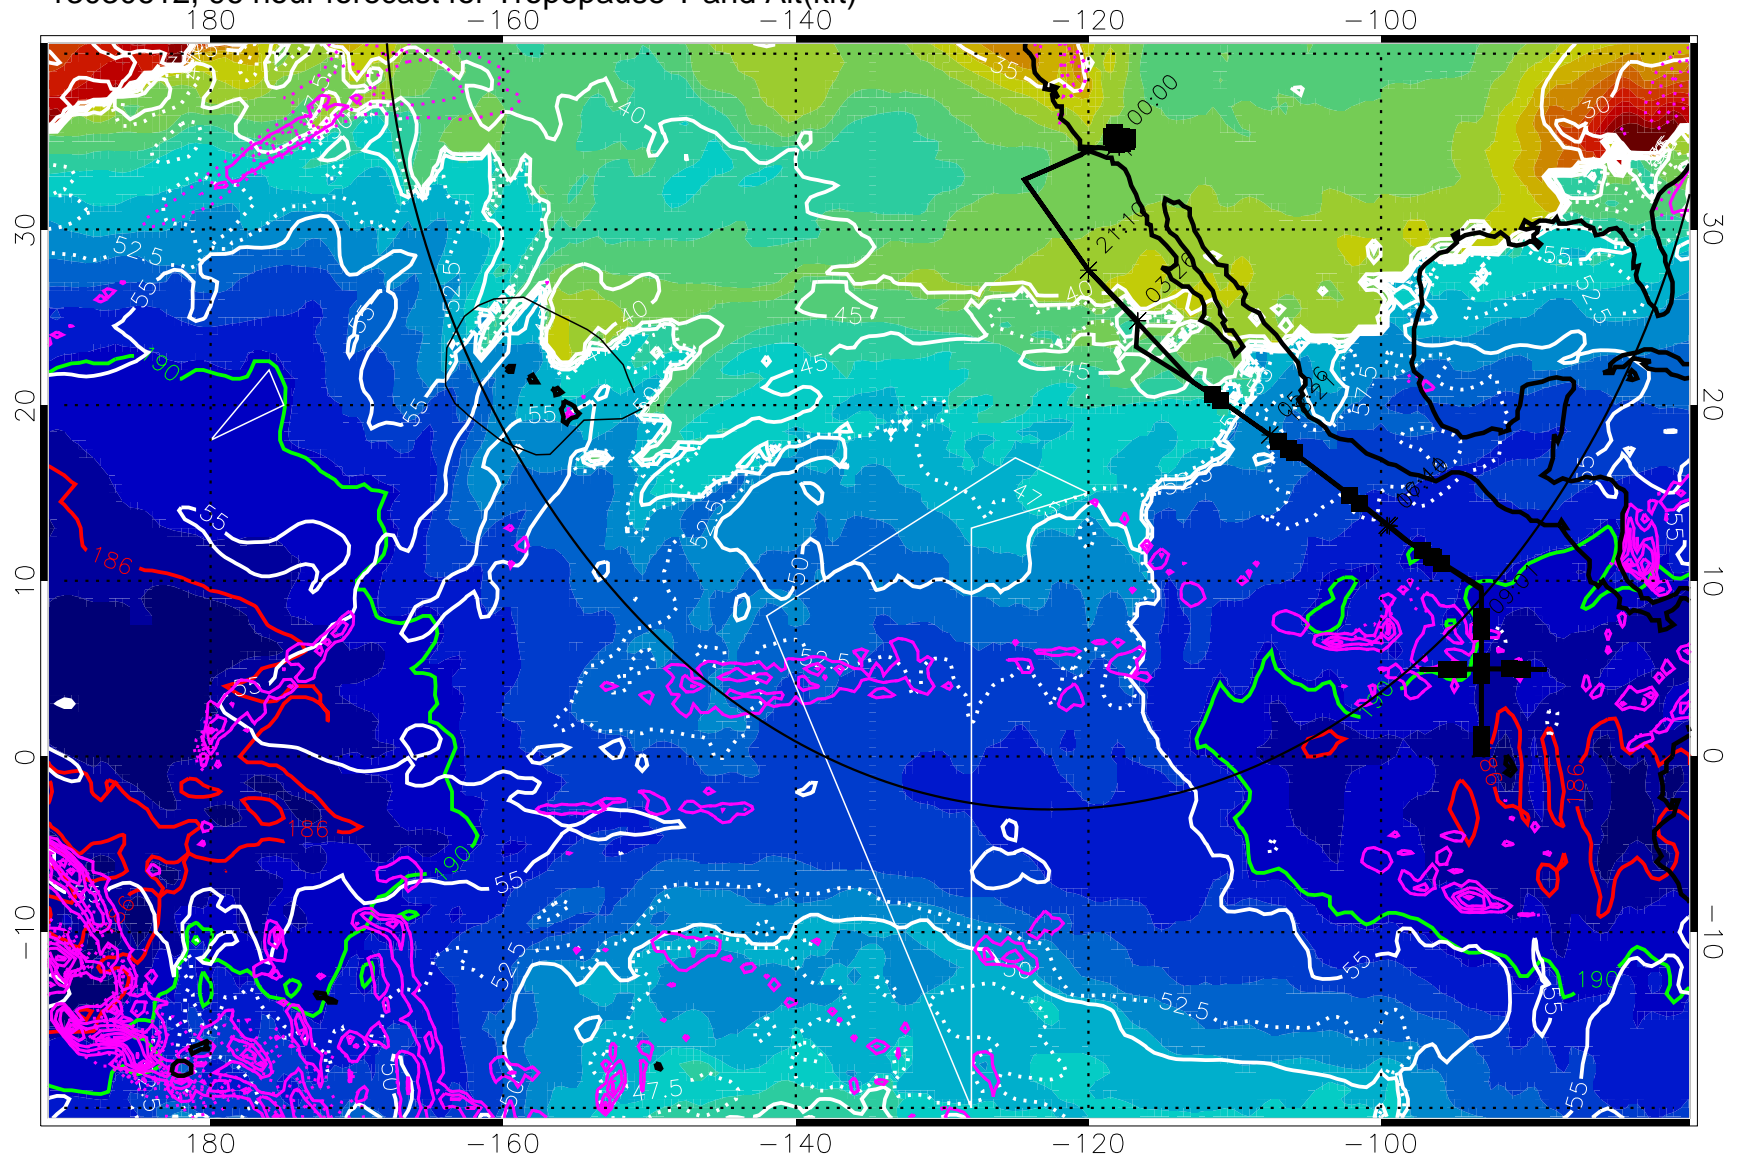

Precip (tot dot, conv sol) past 6 hrs 6 kg/m2 contours, min 4

189.5K

185.9K

→ 30 m/s

Range ring of 4055 km -- 13 hours GH round trip

13030612, 96 hour forecast for Tropopause T and Alt(kft)

190 200 210 220 230
Tropopause T, K