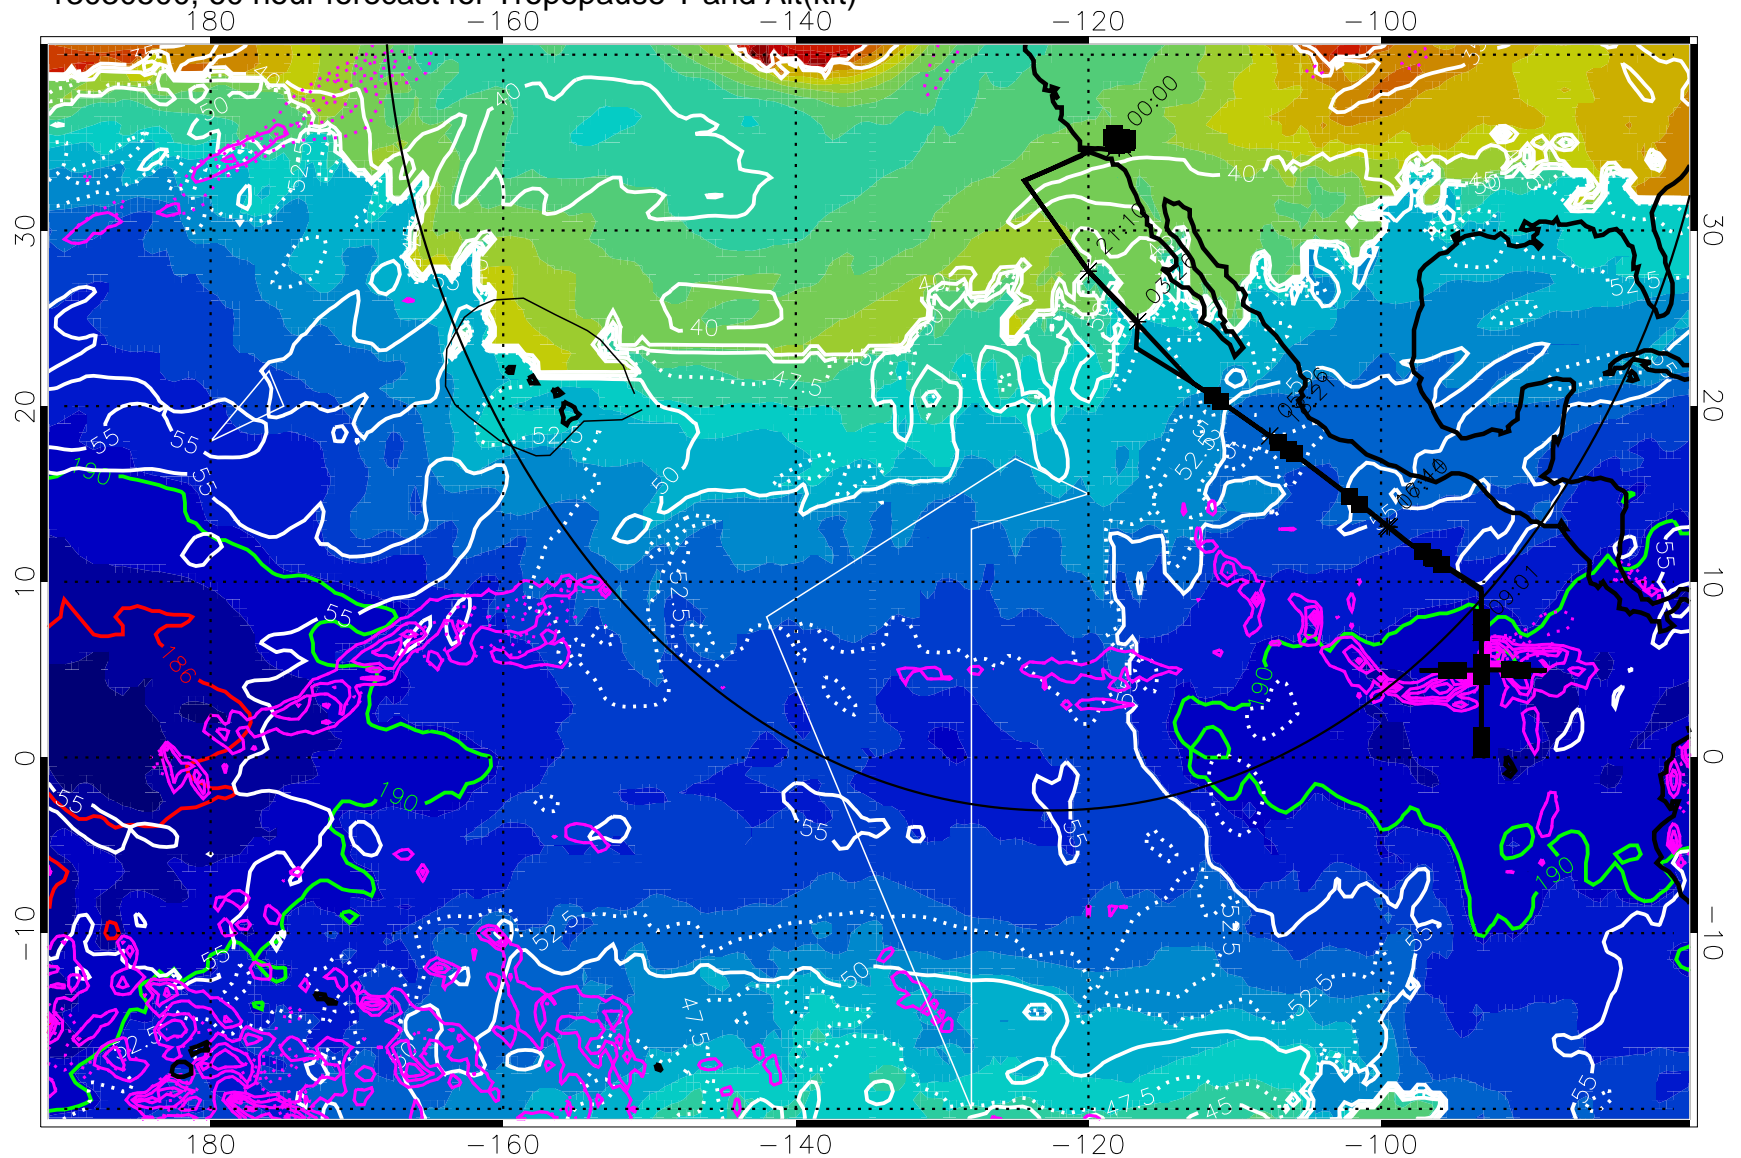

Tropopause T, K

Tropopause Altitude in kft (white)

Precip (tot dot, conv sol) past 6 hrs 6 kg/m2 contours, min 4

189.5K

185.9K

→ 30 m/s

Range ring of 4055 km -- 13 hours GH round trip

13030500, 60 hour forecast for Tropopause T and Alt(kft)