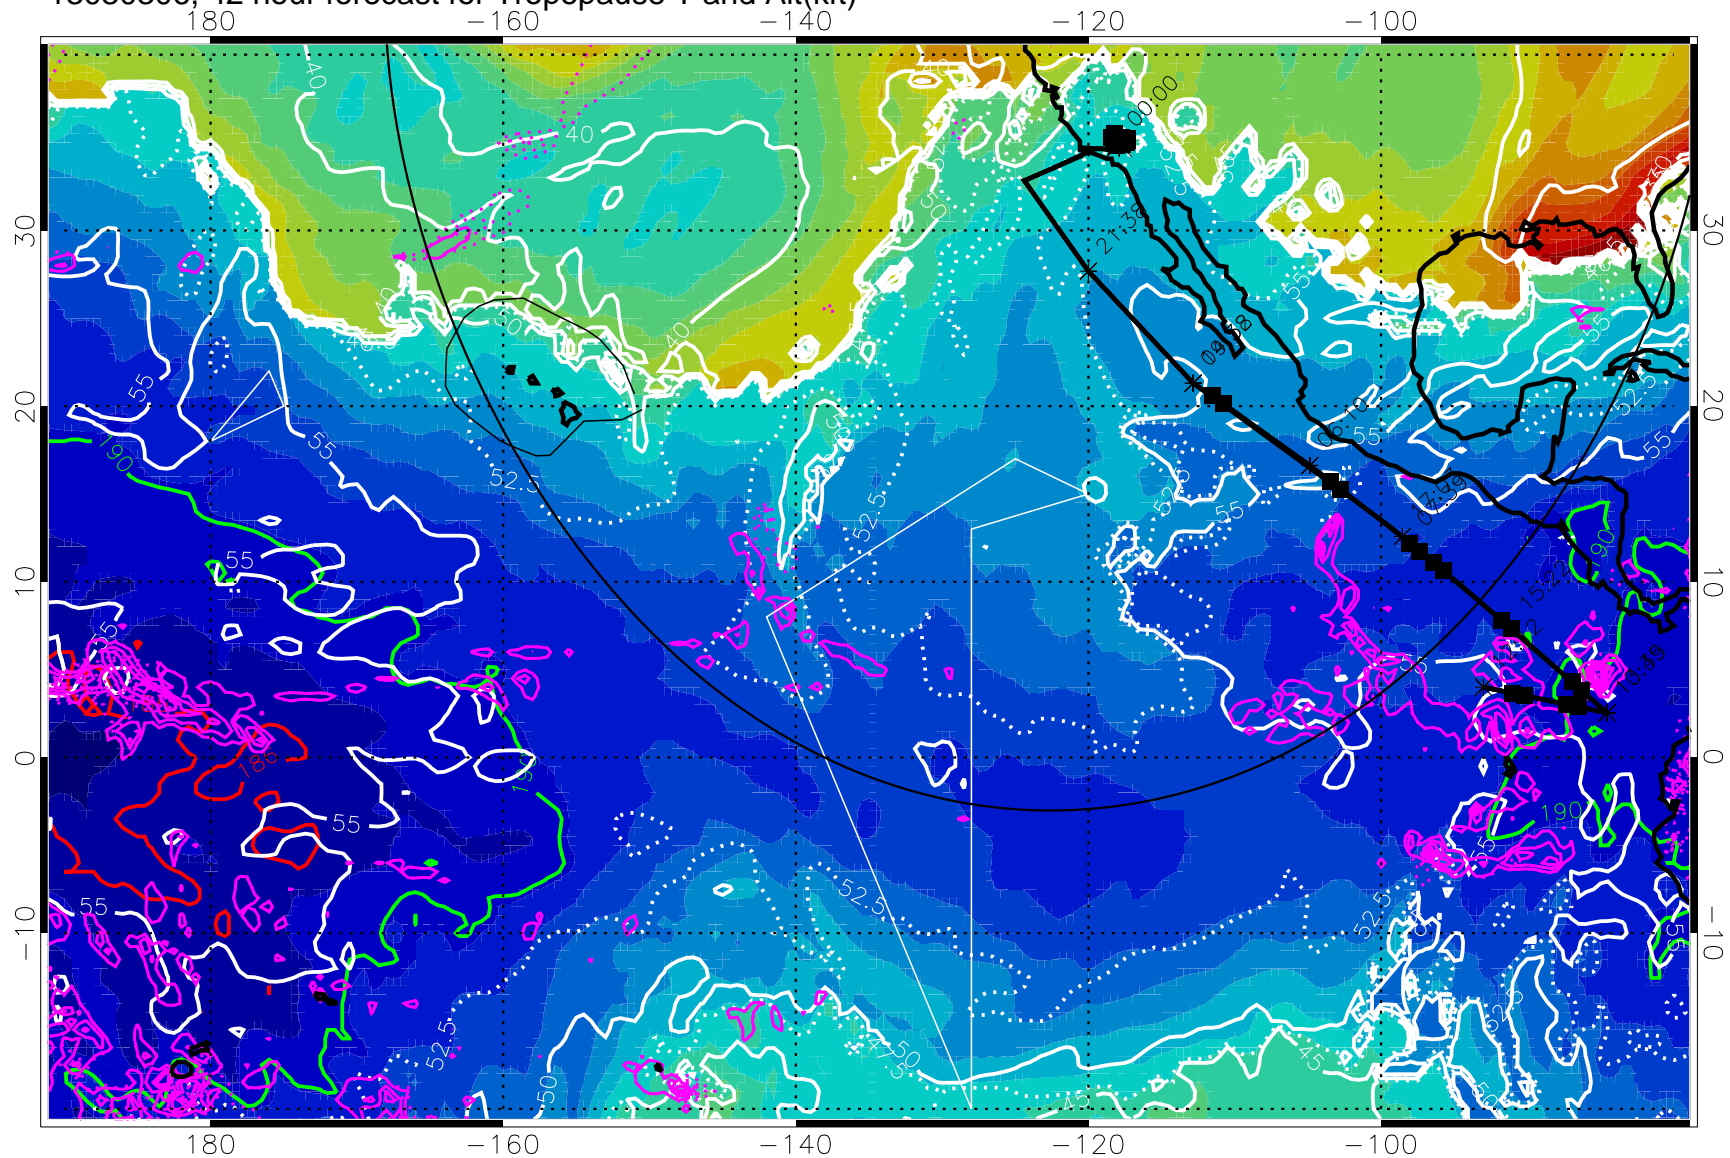

185.9K

→ 30 m/s

Range ring of 4055 km -- 13 hours GH round trip

13030306, 42 hour forecast for Tropopause T and Alt(kft)

190      200      210      220      230  
Tropopause T, K

Tropopause Altitude in kft (white)

Precip (tot dot, conv sol) past 6 hrs 6 kg/m<sup>2</sup> contours, min 4

189.5K      185.9K

→ 30 m/s

Range ring of 4055 km -- 13 hours GH round trip

13030312, 48 hour forecast for Tropopause T and Alt(kft)