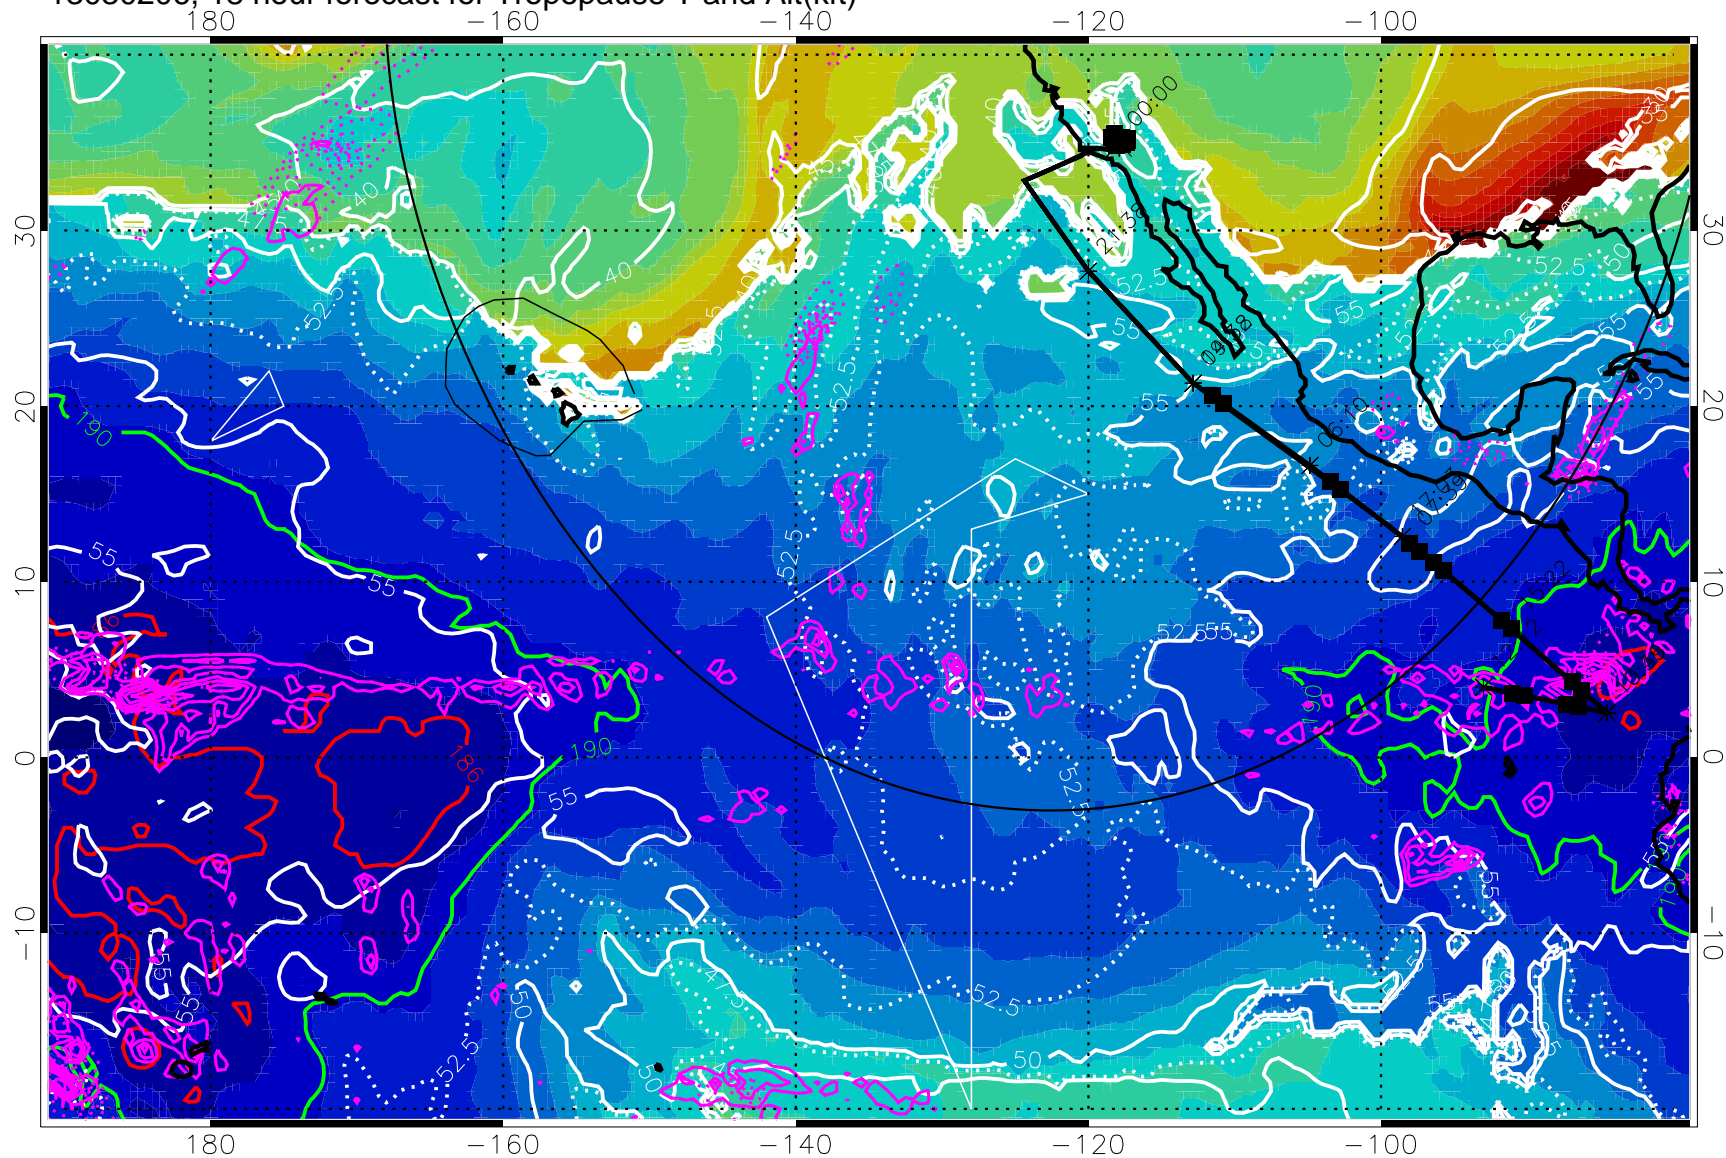

→ 30 m/s  
Range ring of 4055 km -- 13 hours GH round trip

13030200, 12 hour forecast for Tropopause T and Alt(kft)

190 200 210 220 230

Tropopause T, K

Tropopause Altitude in kft (white)

Precip (tot dot, conv sol) past 6 hrs 6 kg/m2 contours, min 4

189.5K

185.9K

→ 30 m/s

Range ring of 4055 km -- 13 hours GH round trip

13030206, 18 hour forecast for Tropopause T and Alt(kft)

190 200 210 220 230

Tropopause T, K

Tropopause Altitude in kft (white)

Precip (tot dot, conv sol) past 6 hrs 6 kg/m2 contours, min 4

189.5K

185.9K

→ 30 m/s

Range ring of 4055 km -- 13 hours GH round trip

13030212, 24 hour forecast for Tropopause T and Alt(kft)

190 200 210 220 230