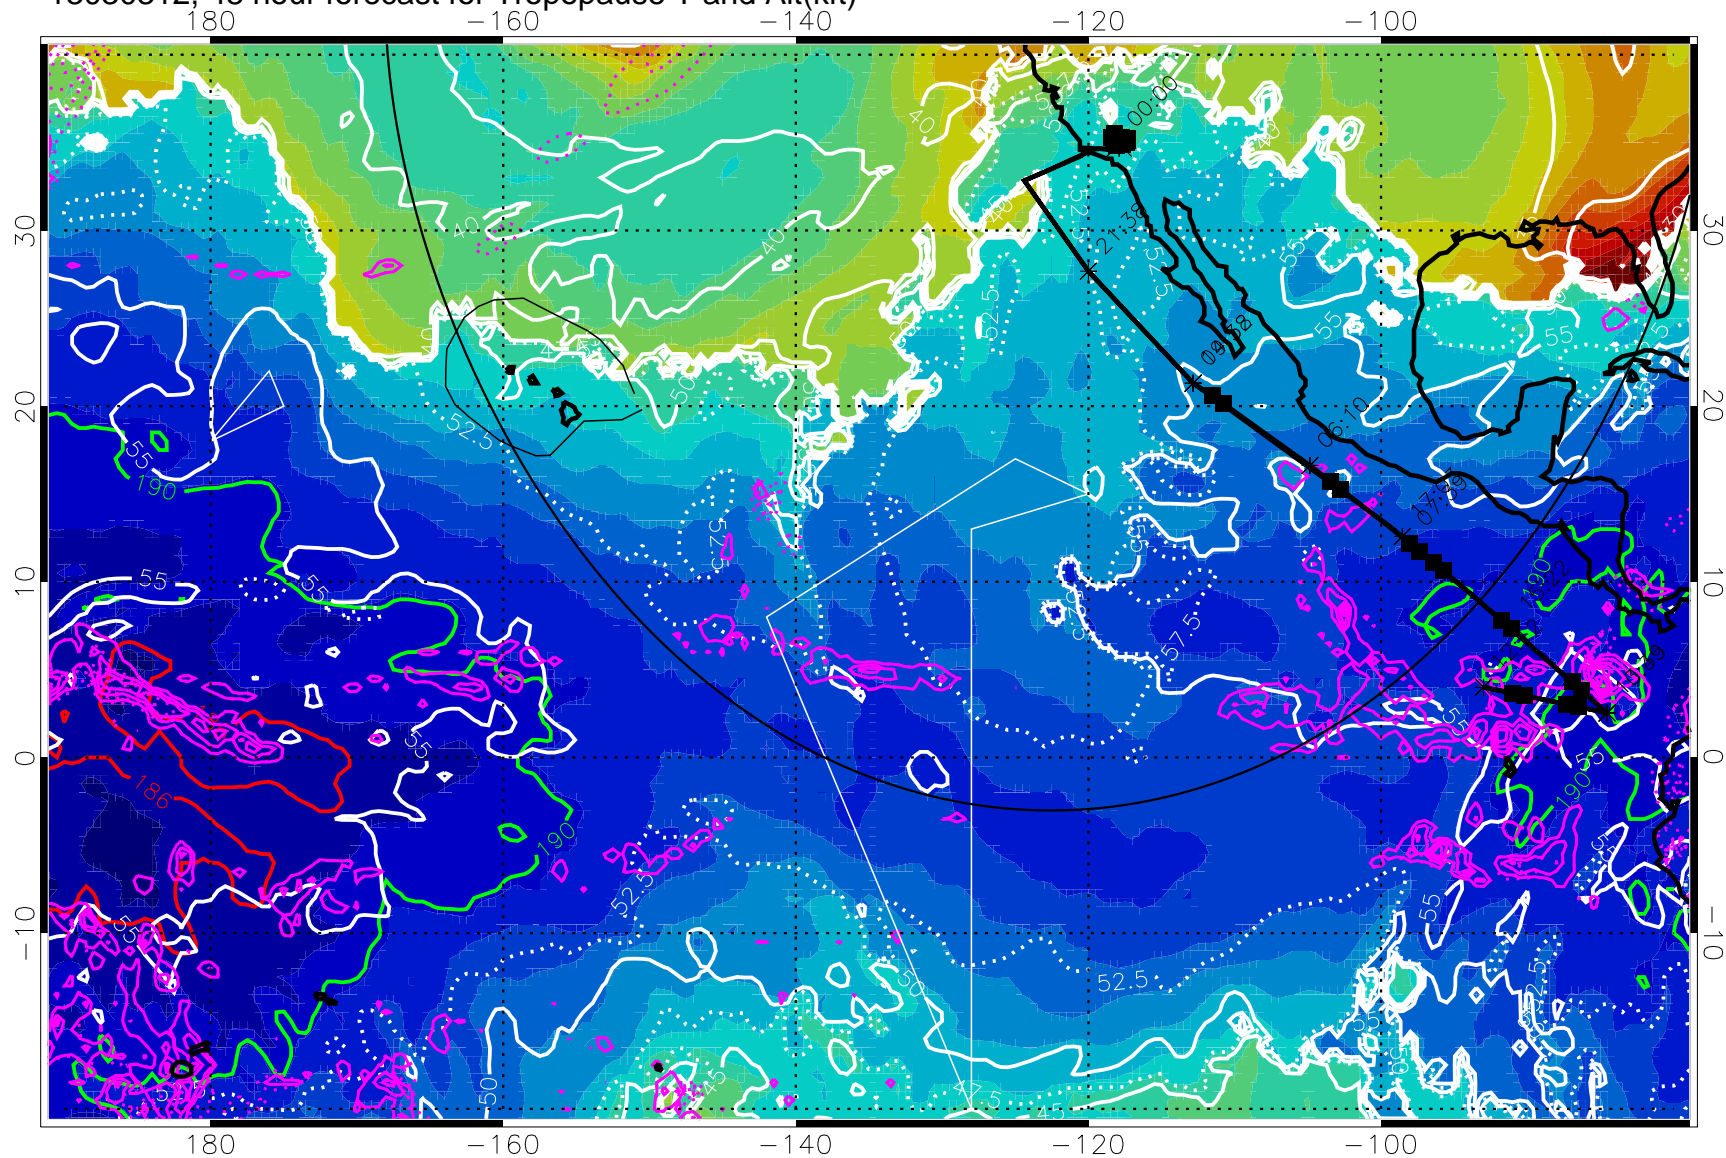

185.9K

→ 30 m/s

Range ring of 4055 km -- 13 hours GH round trip

13030306, 42 hour forecast for Tropopause T and Alt(kft)

190      200      210      220      230  
Tropopause T, K

Tropopause Altitude in kft (white)

Precip (tot dot, conv sol) past 6 hrs 6 kg/m<sup>2</sup> contours, min 4

189.5K      185.9K

→ 30 m/s

Range ring of 4055 km -- 13 hours GH round trip

13030312, 48 hour forecast for Tropopause T and Alt(kft)