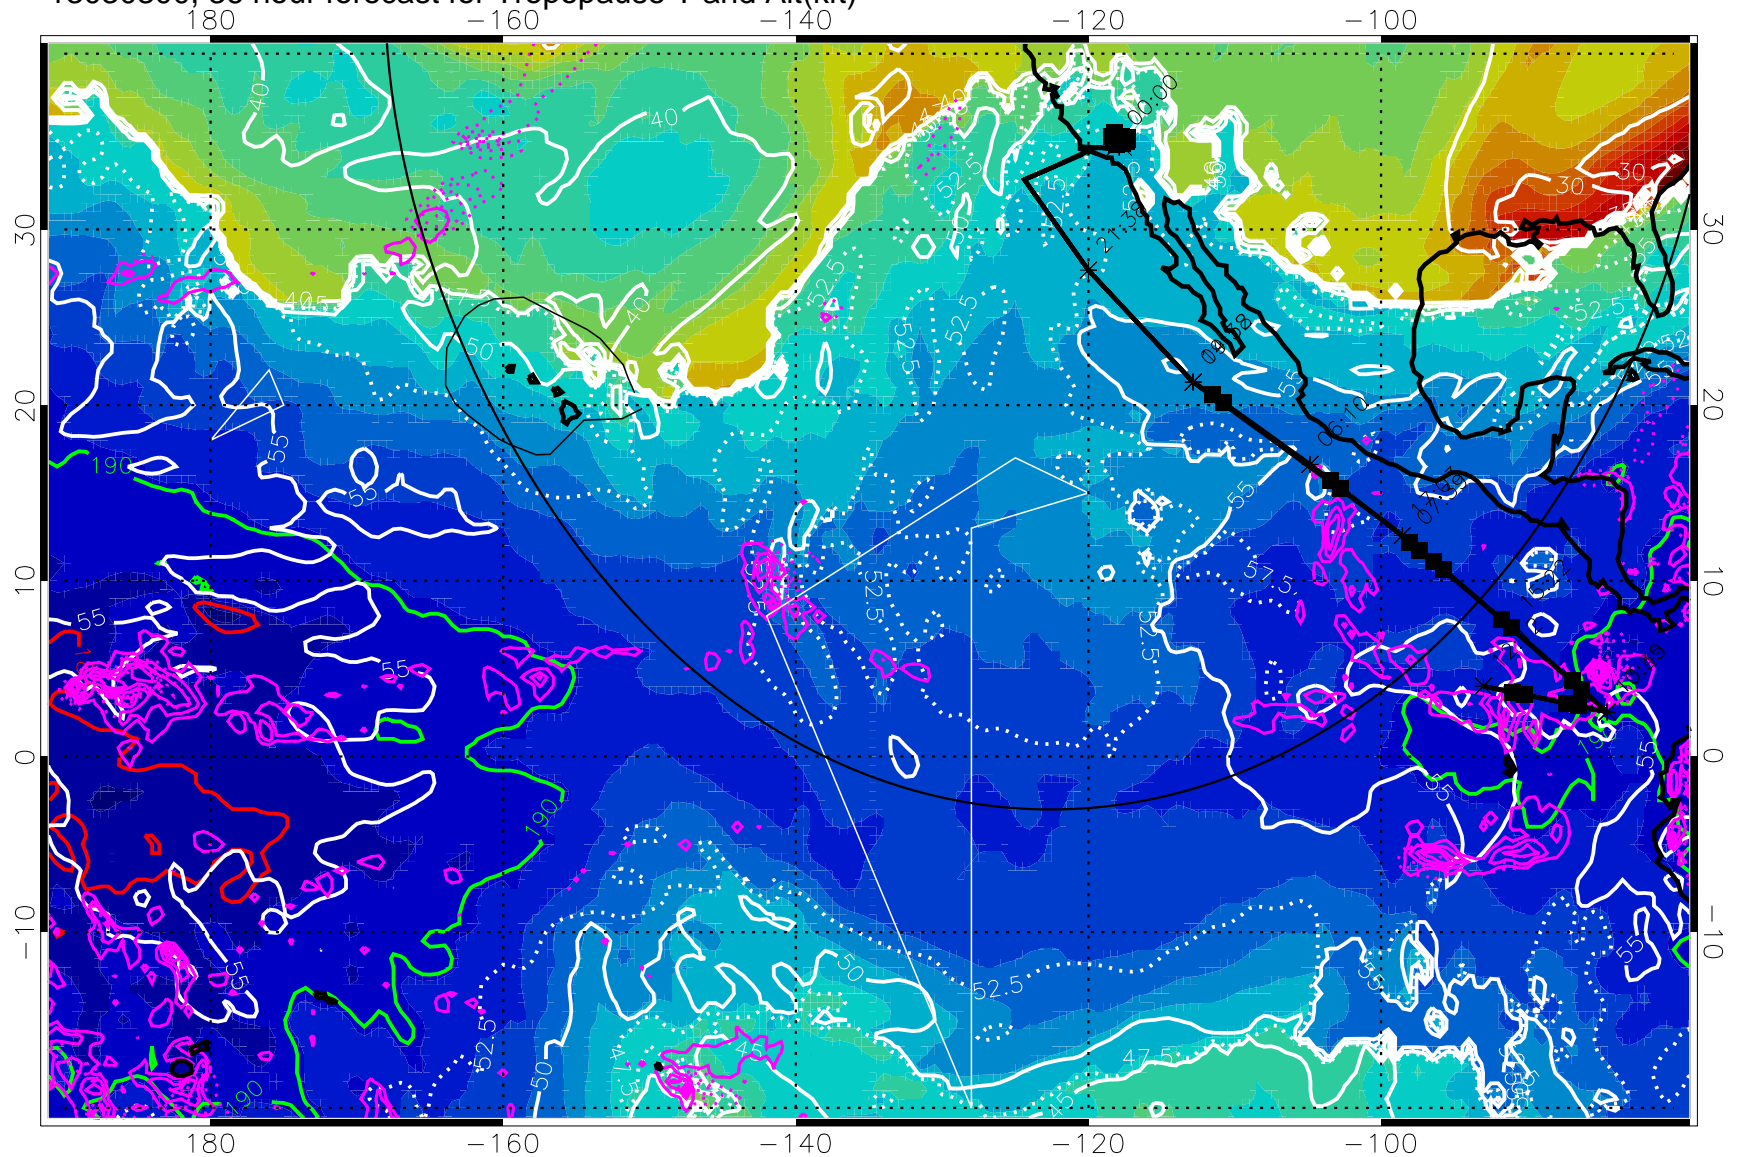

13030300, 36 hour forecast for Tropopause T and Alt(kft)

190 200 210 220 230

Tropopause T, K

Tropopause Altitude in kft (white)

Precip (tot dot, conv sol) past 6 hrs 6 kg/m² contours, min 4

189.5K

185.9K

→ 30 m/s

Range ring of 4055 km -- 13 hours GH round trip