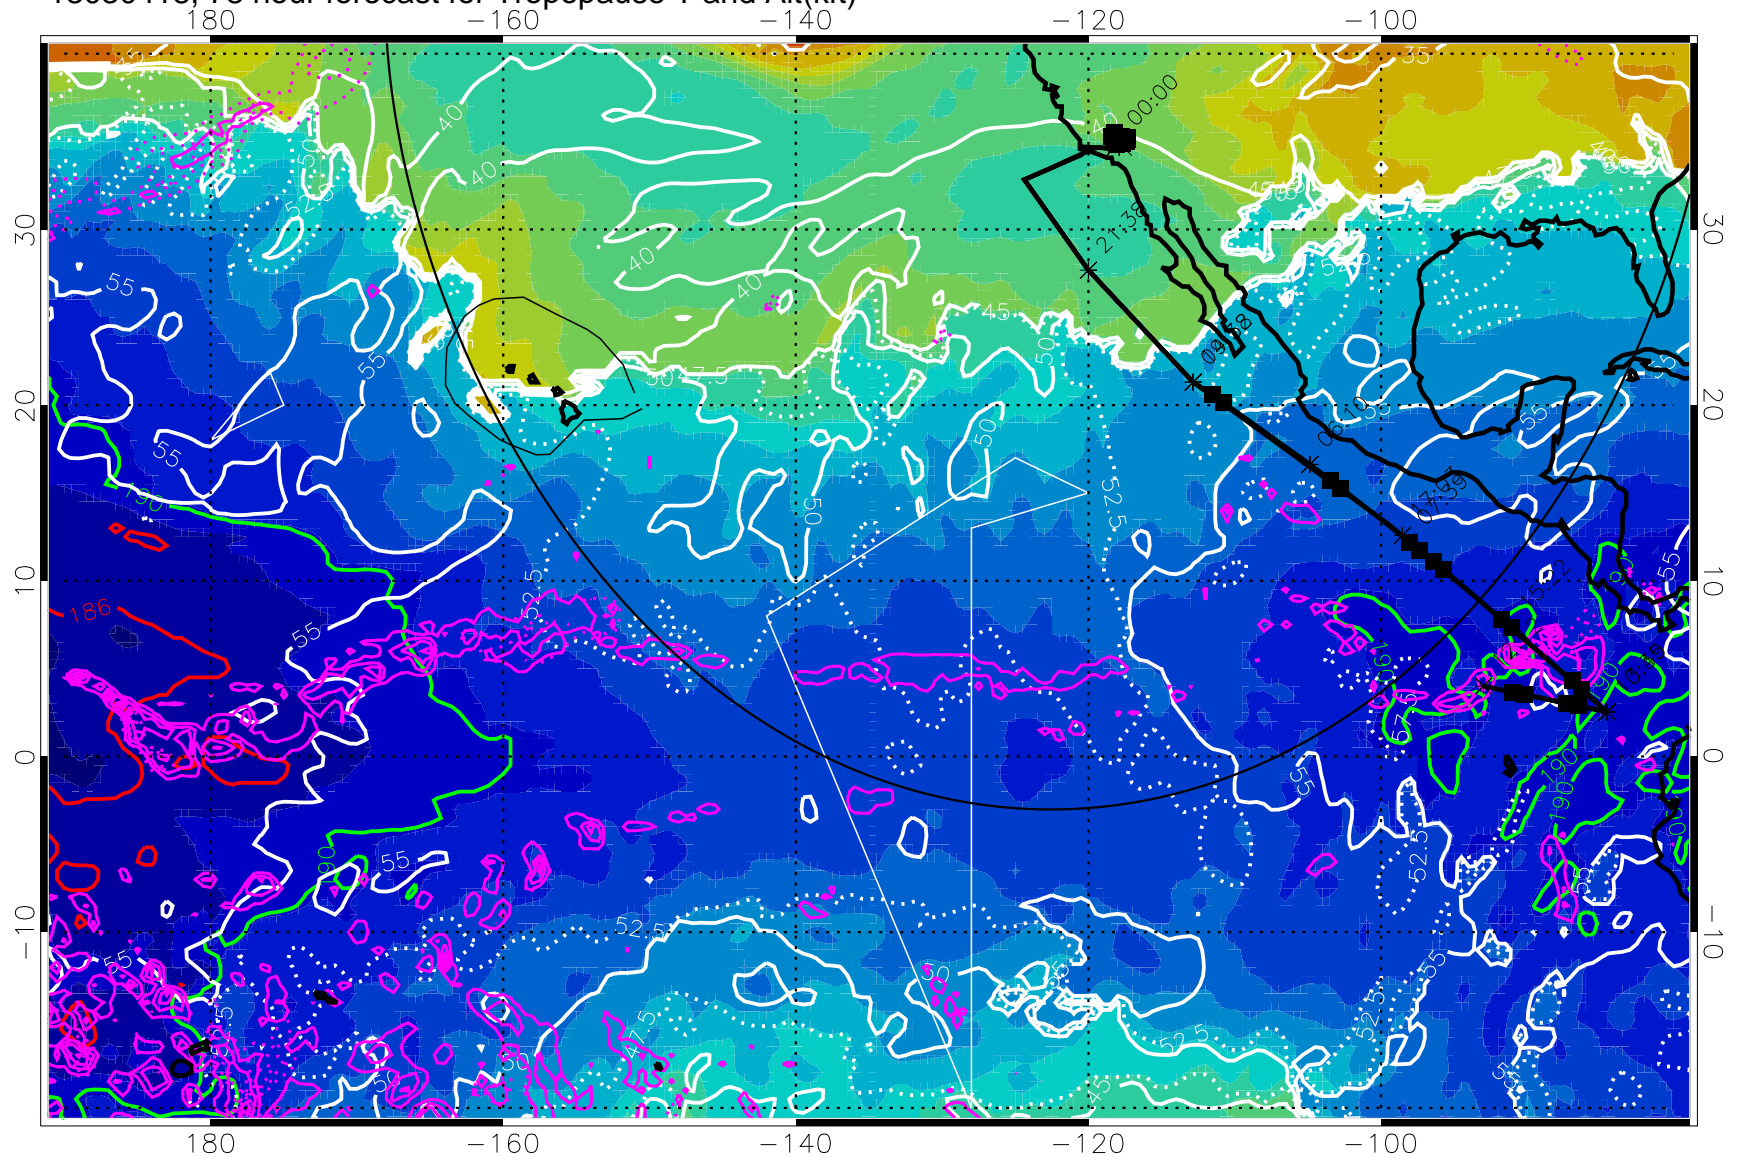

13030418, 78 hour forecast for Tropopause T and Alt(kft)

190   200   210   220   230
Tropopause T, K

Tropopause Altitude in kft (white)

Precip (tot dot, conv sol) past 6 hrs 6 kg/m² contours, min 4

189.5K   185.9K

→ 30 m/s

Range ring of 4055 km -- 13 hours GH round trip