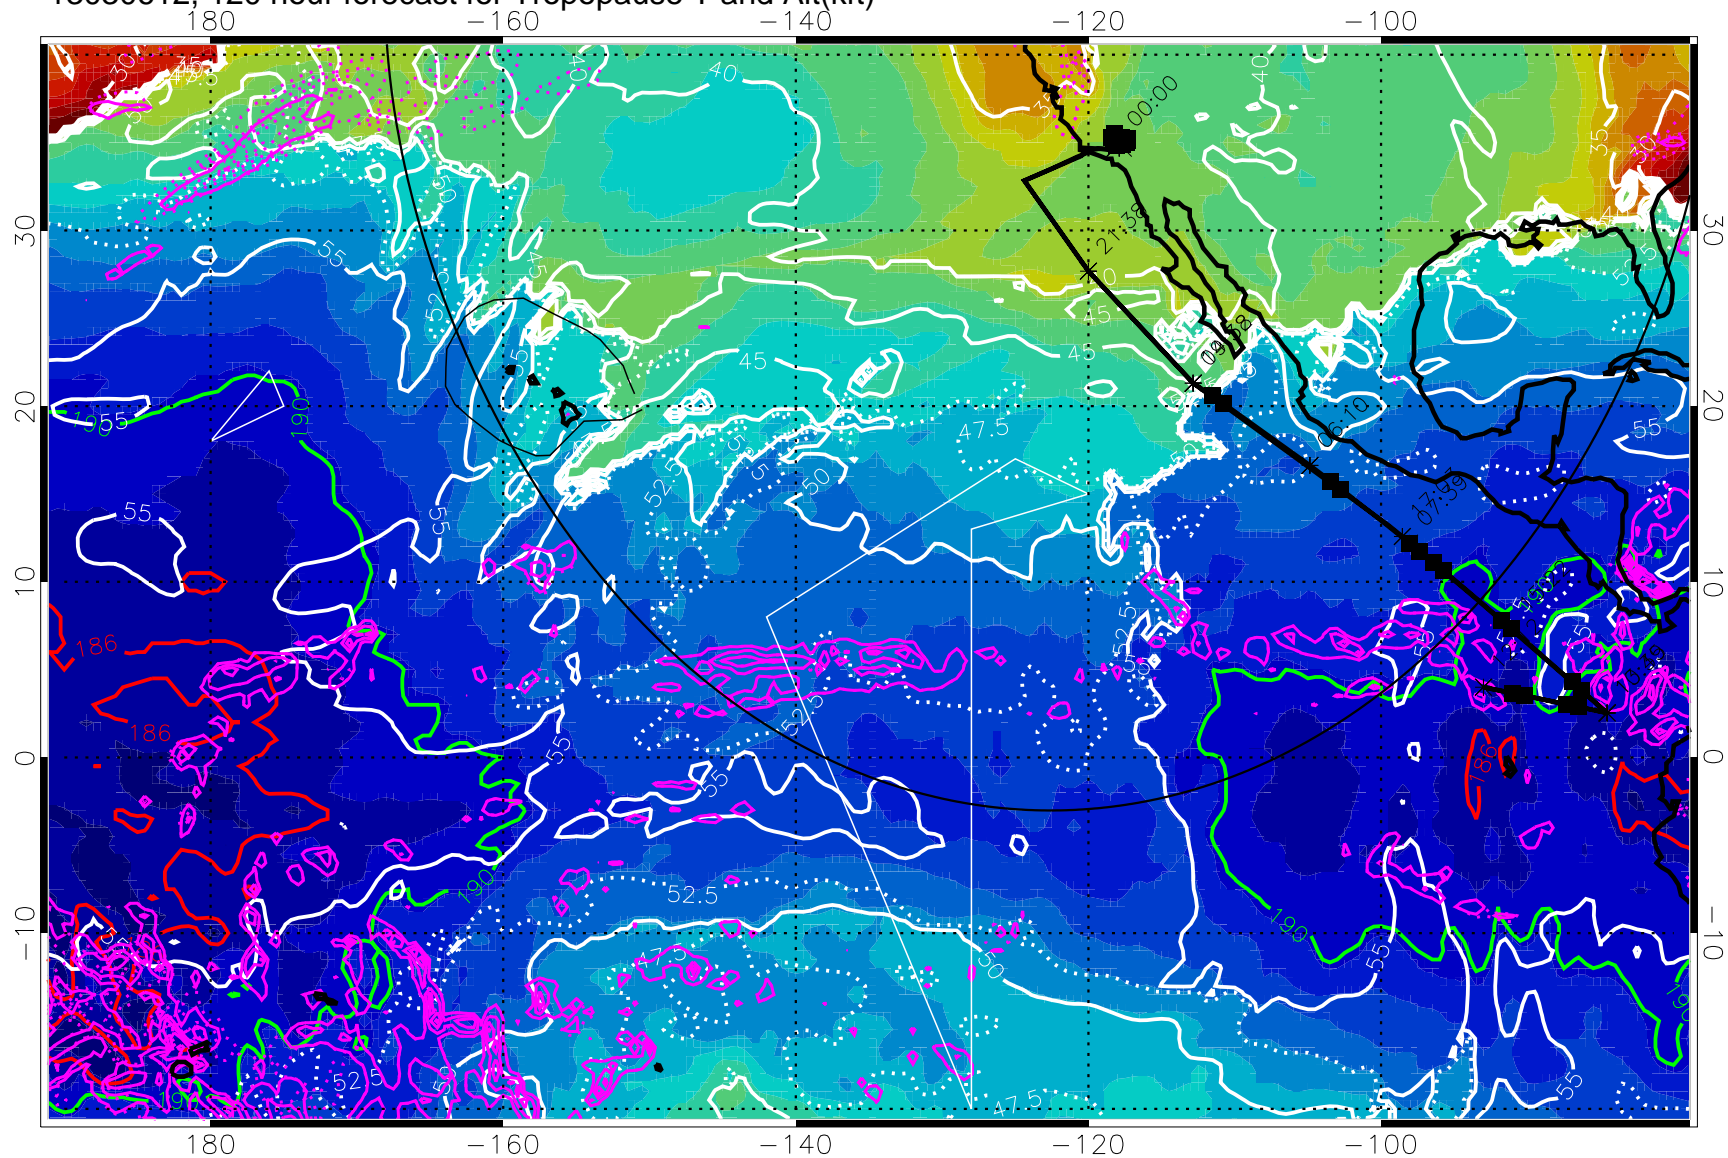

Tropopause Altitude in kft (white)

Precip (tot dot, conv sol) past 6 hrs 6 kg/m2 contours, min 4

189.5K

185.9K

→ 30 m/s

Range ring of 4055 km -- 13 hours GH round trip

13030612, 120 hour forecast for Tropopause T and Alt(kft)