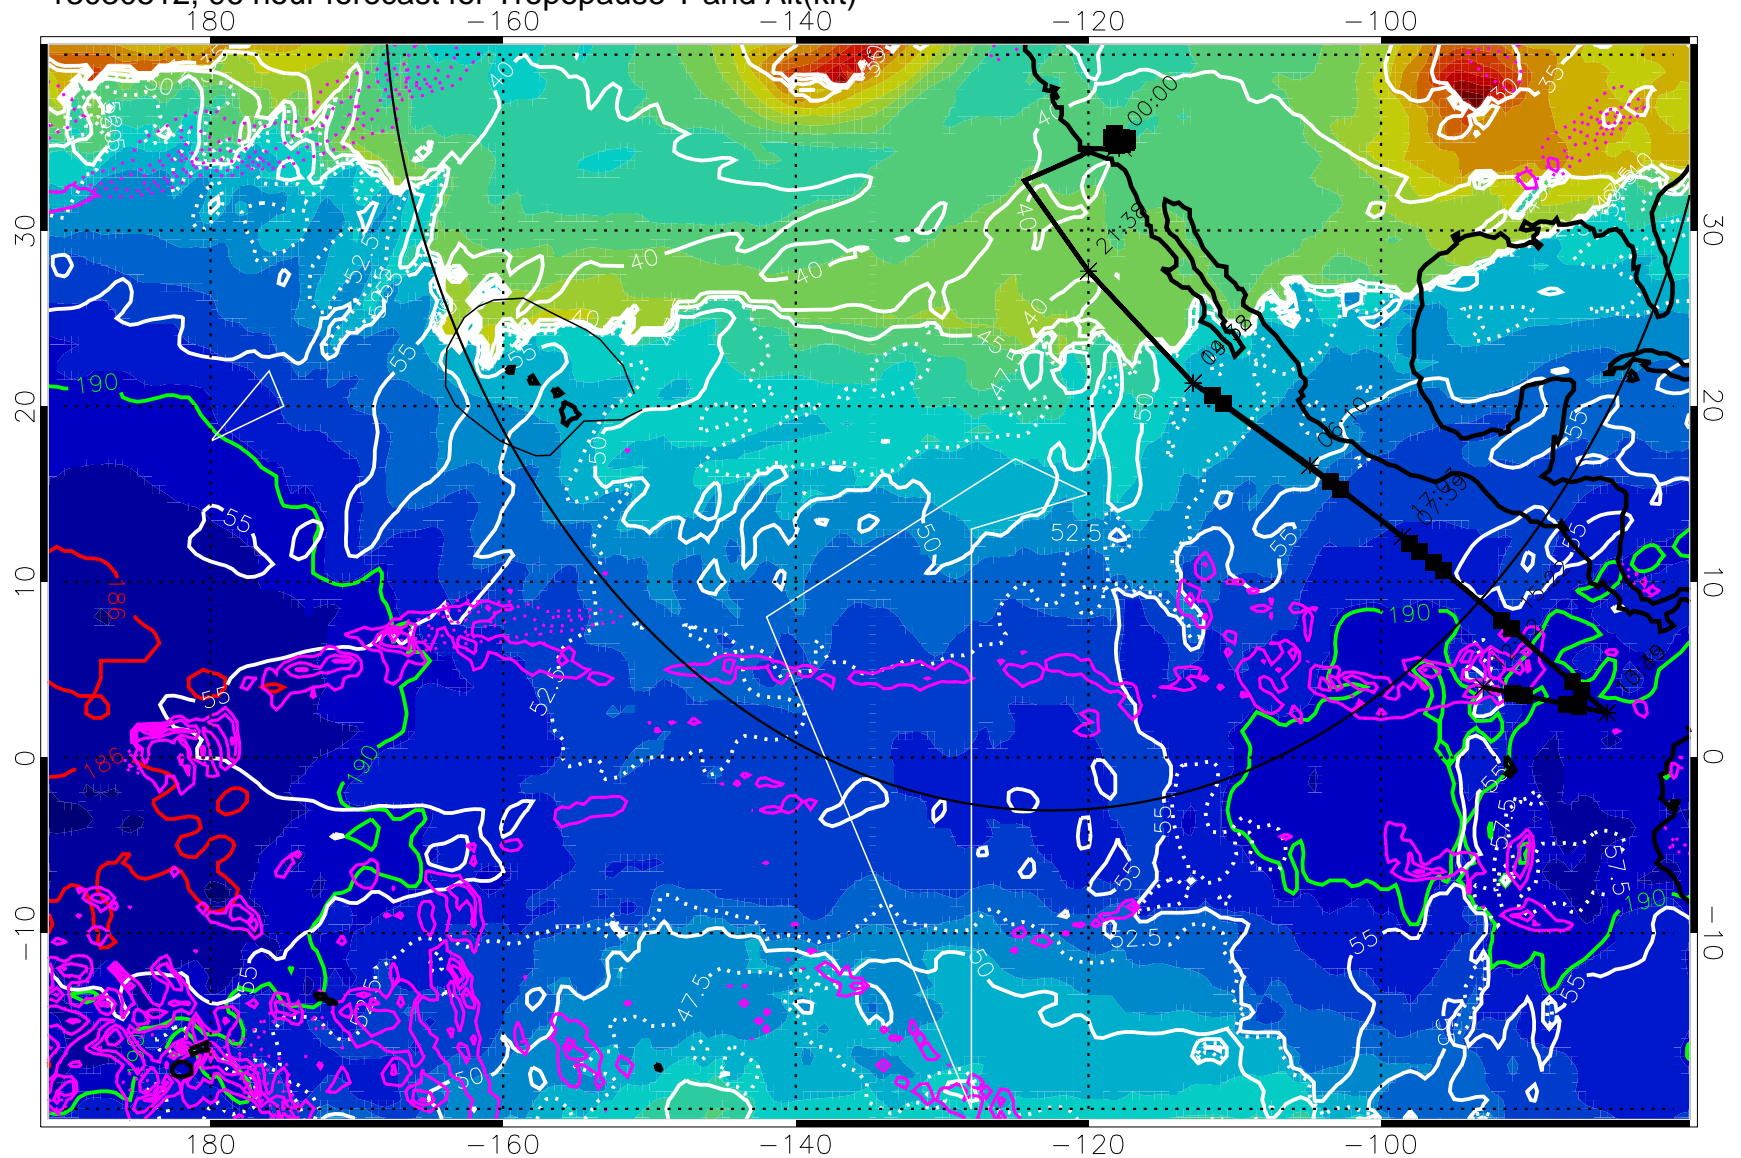

Precip (tot dot, conv sol) past 6 hrs 6 kg/m<sup>2</sup> contours, min 4

189.5K

185.9K

→ 30 m/s

Range ring of 4055 km -- 13 hours GH round trip

13030506, 90 hour forecast for Tropopause T and Alt(kft)

190 200 210 220 230  
Tropopause T, K

Tropopause Altitude in kft (white)

Precip (tot dot, conv sol) past 6 hrs 6 kg/m2 contours, min 4

189.5K 185.9K

→ 30 m/s

Range ring of 4055 km -- 13 hours GH round trip

13030512, 96 hour forecast for Tropopause T and Alt(kft)