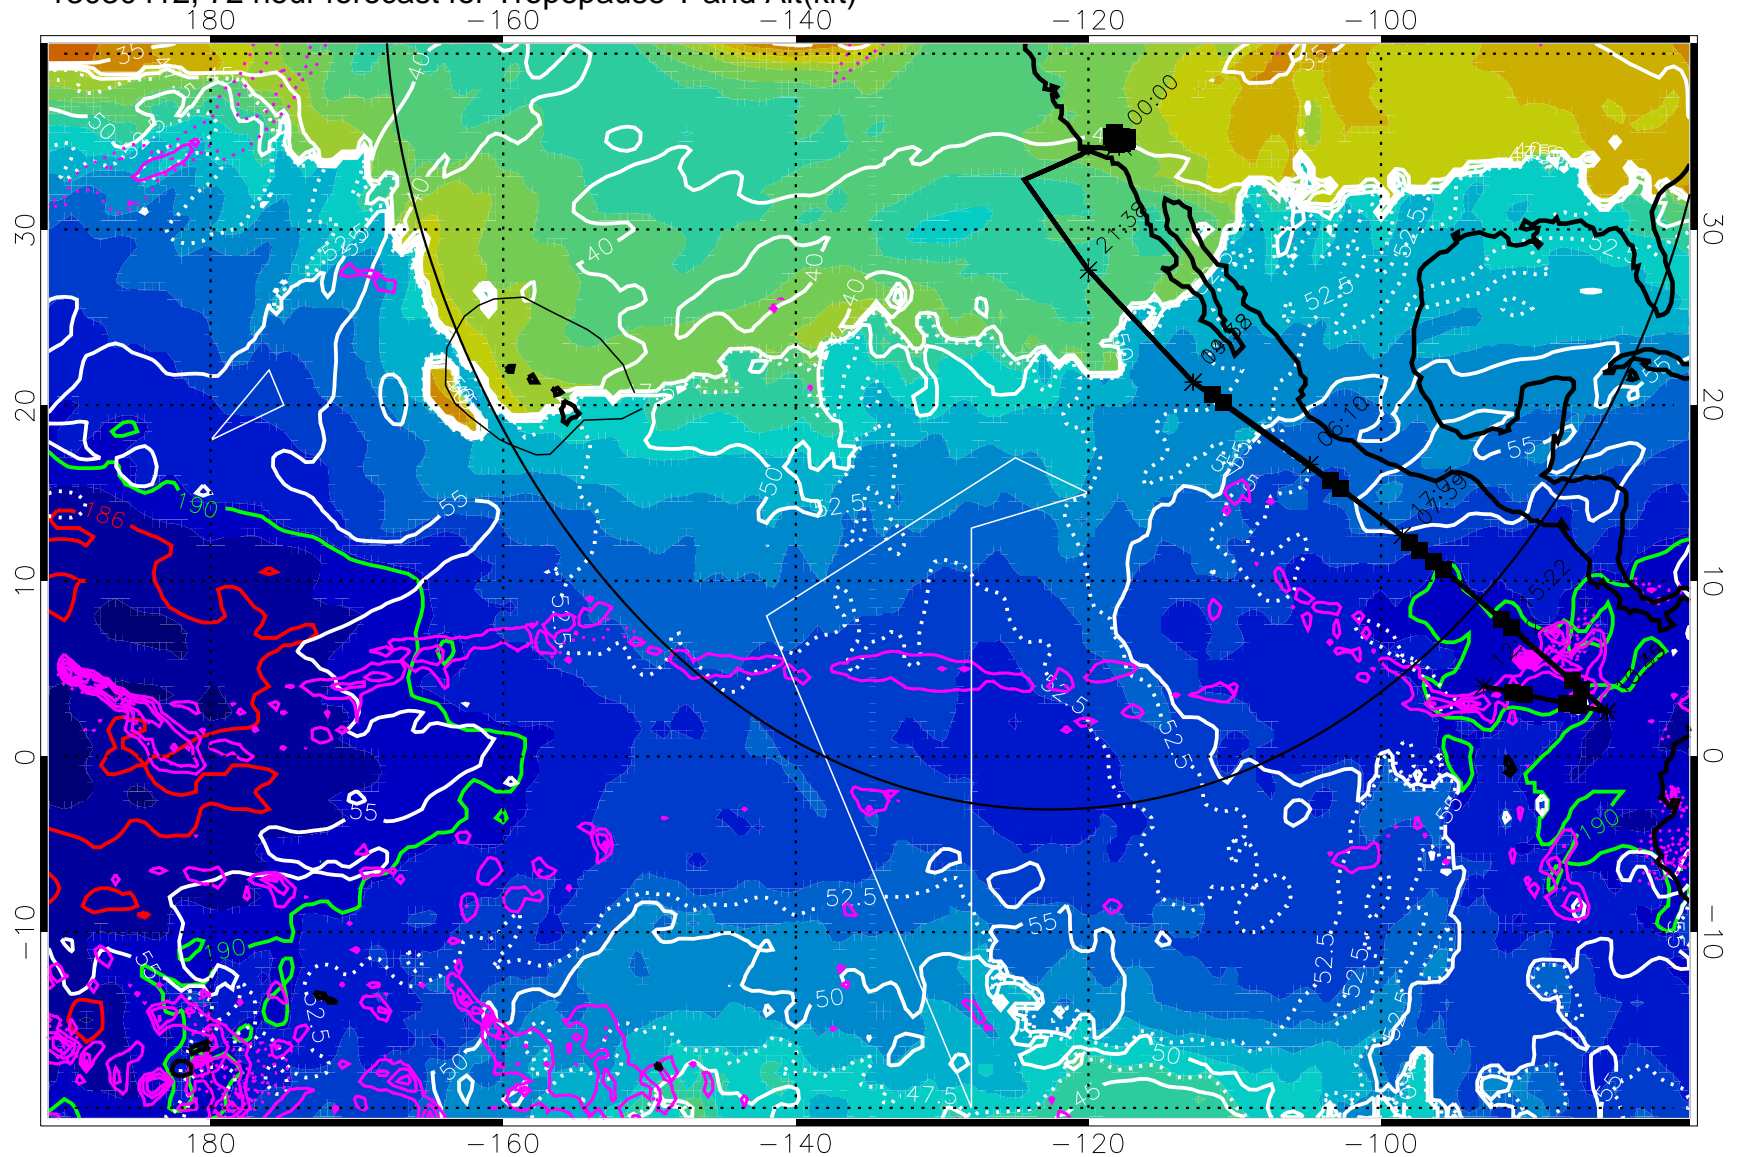

Tropopause Altitude in kft (white)

Precip (tot dot, conv sol) past 6 hrs 6 kg/m<sup>2</sup> contours, min 4

189.5K

185.9K

→ 30 m/s

Range ring of 4055 km -- 13 hours GH round trip

13030412, 72 hour forecast for Tropopause T and Alt(kft)