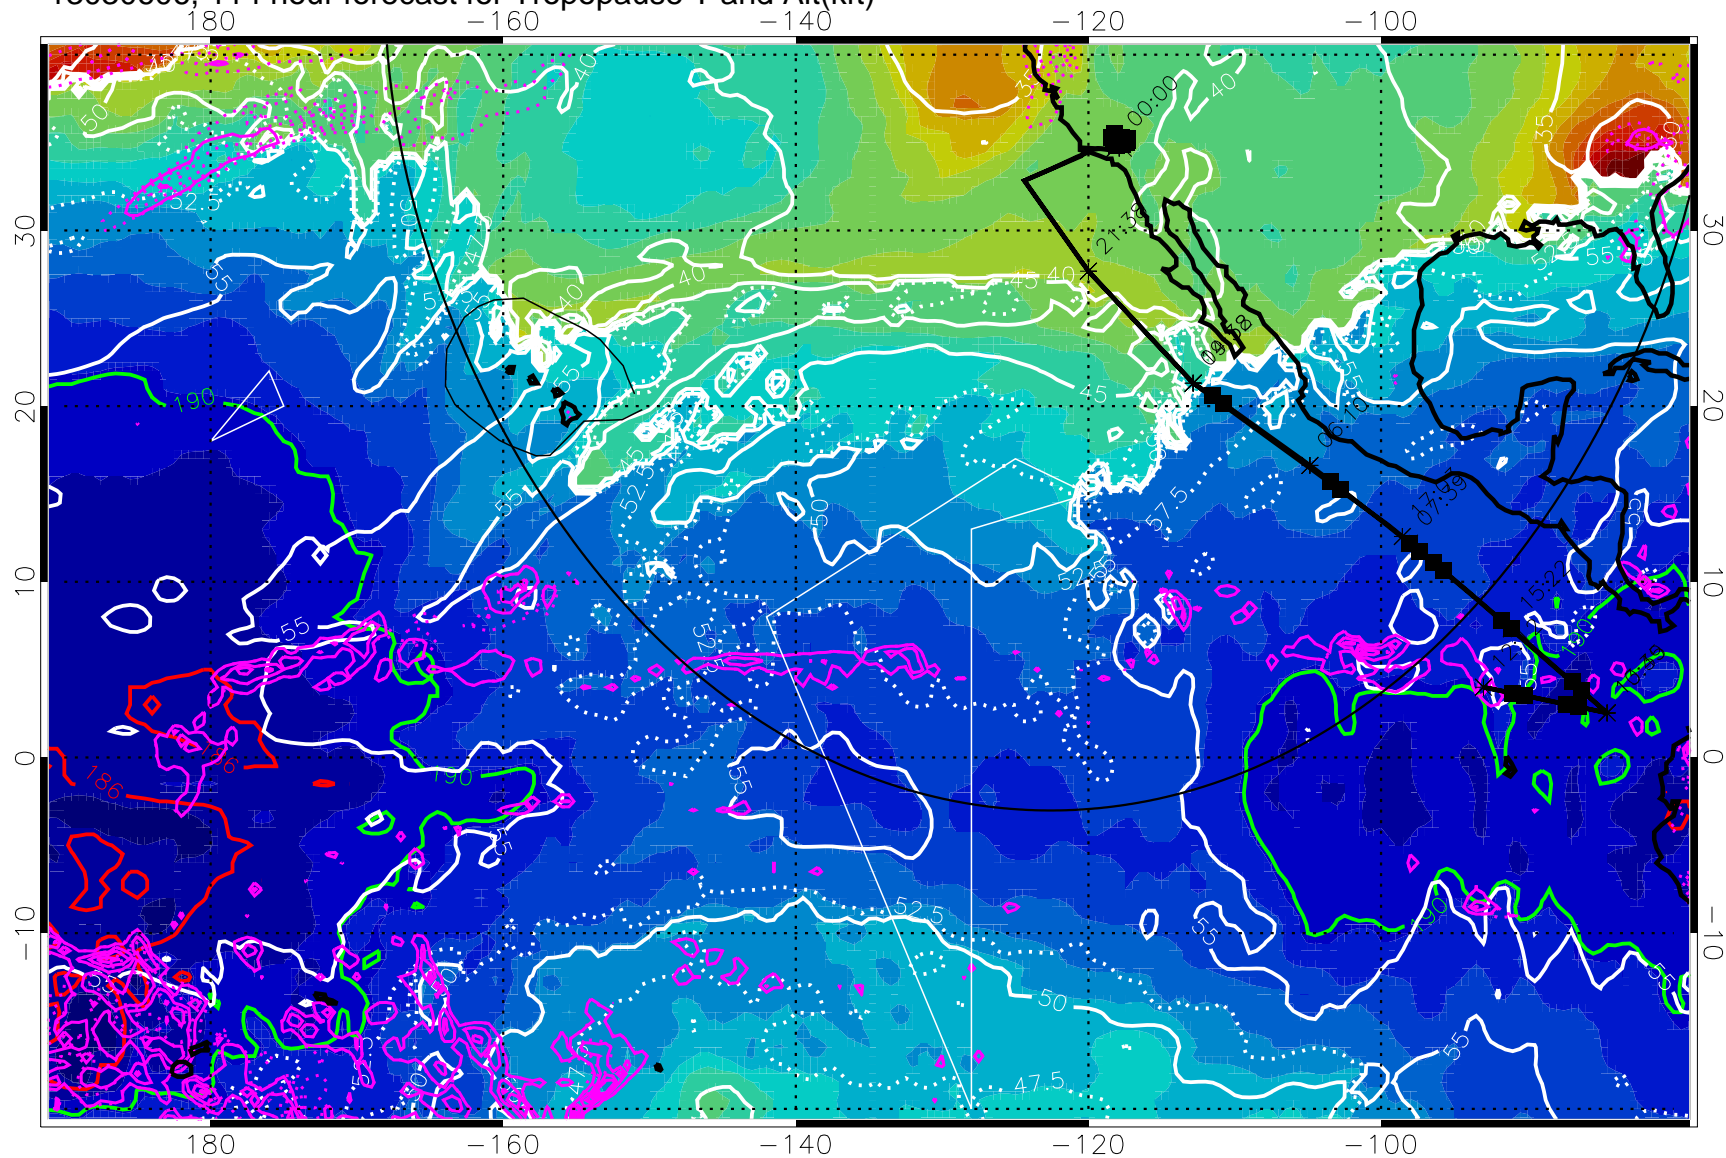

Precip (tot dot, conv sol) past 6 hrs 6 kg/m2 contours, min 4

189.5K

185.9K

→ 30 m/s

Range ring of 4055 km -- 13 hours GH round trip

13030606, 114 hour forecast for Tropopause T and Alt(kft)

190 200 210 220 230  
Tropopause T, K