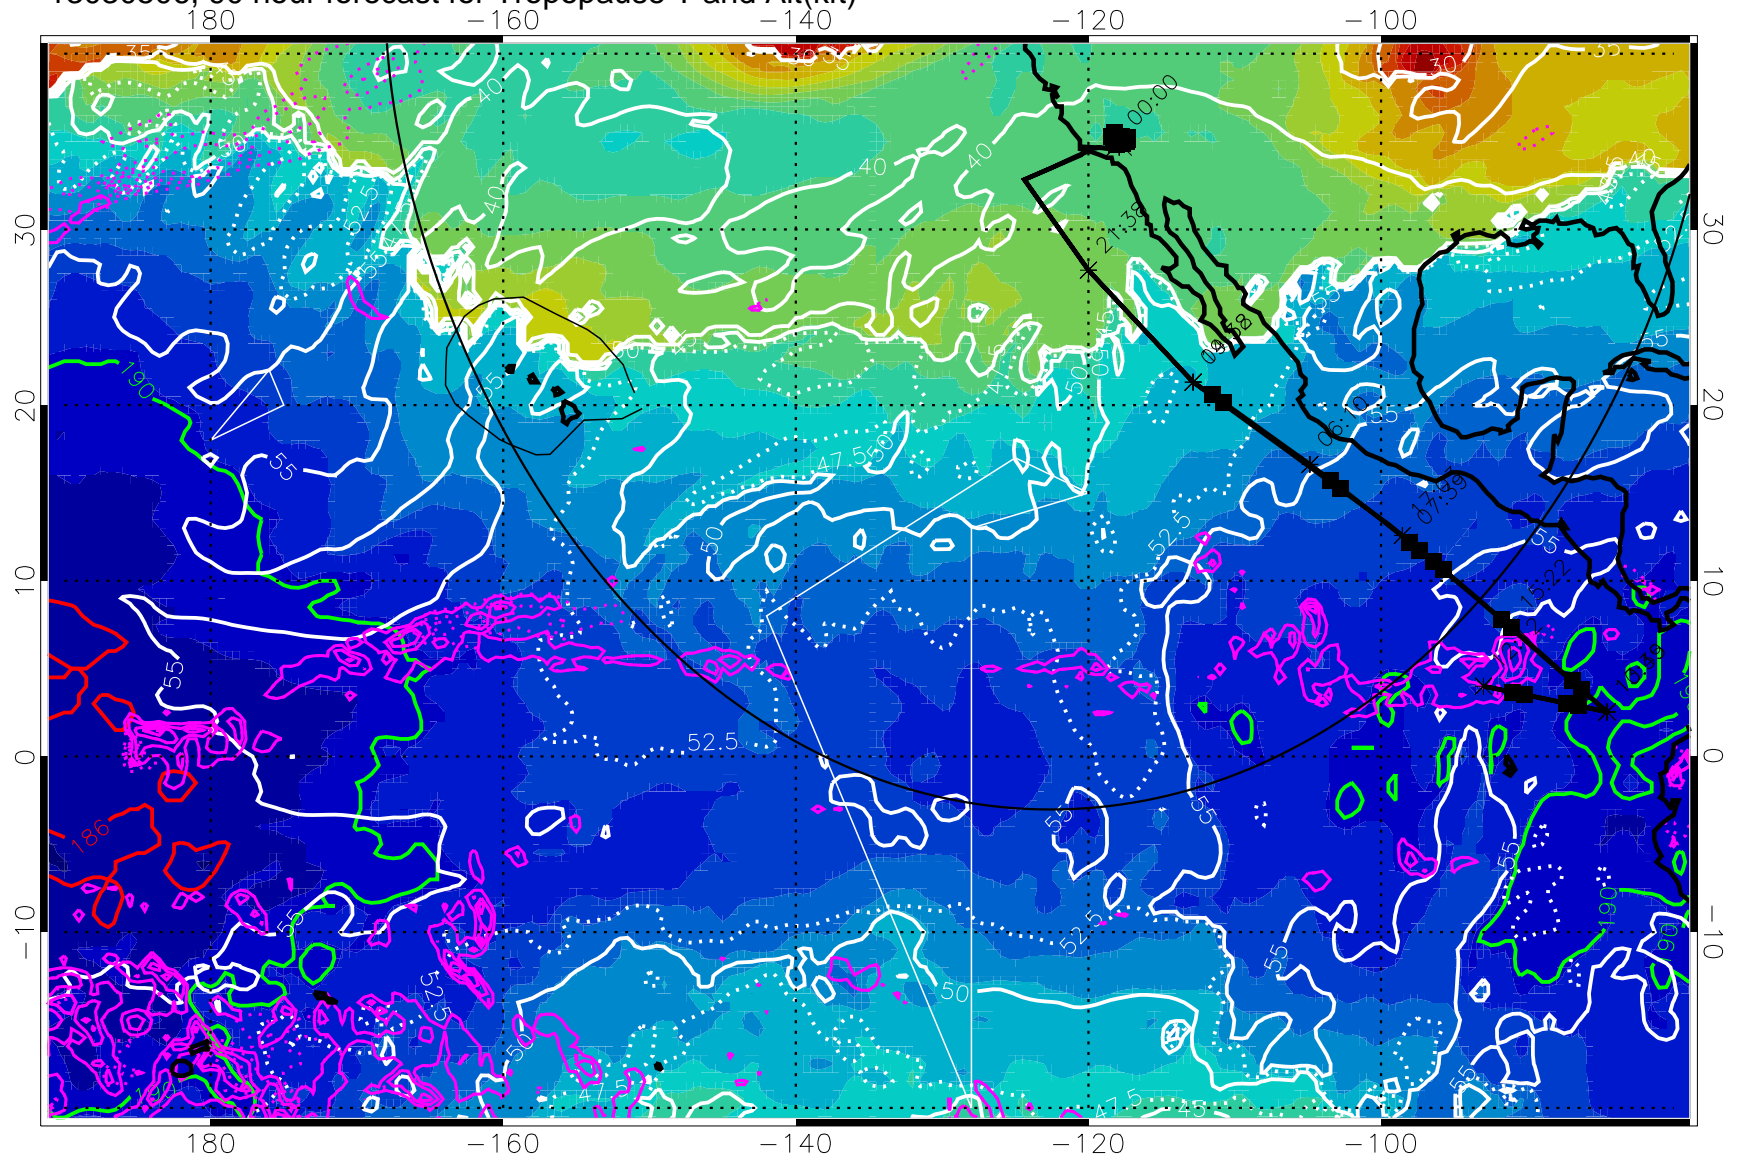

Precip (tot dot, conv sol) past 6 hrs 6 kg/m<sup>2</sup> contours, min 4

189.5K

185.9K

→ 30 m/s

Range ring of 4055 km -- 13 hours GH round trip

13030506, 90 hour forecast for Tropopause T and Alt(kft)

190 200 210 220 230  
Tropopause T, K