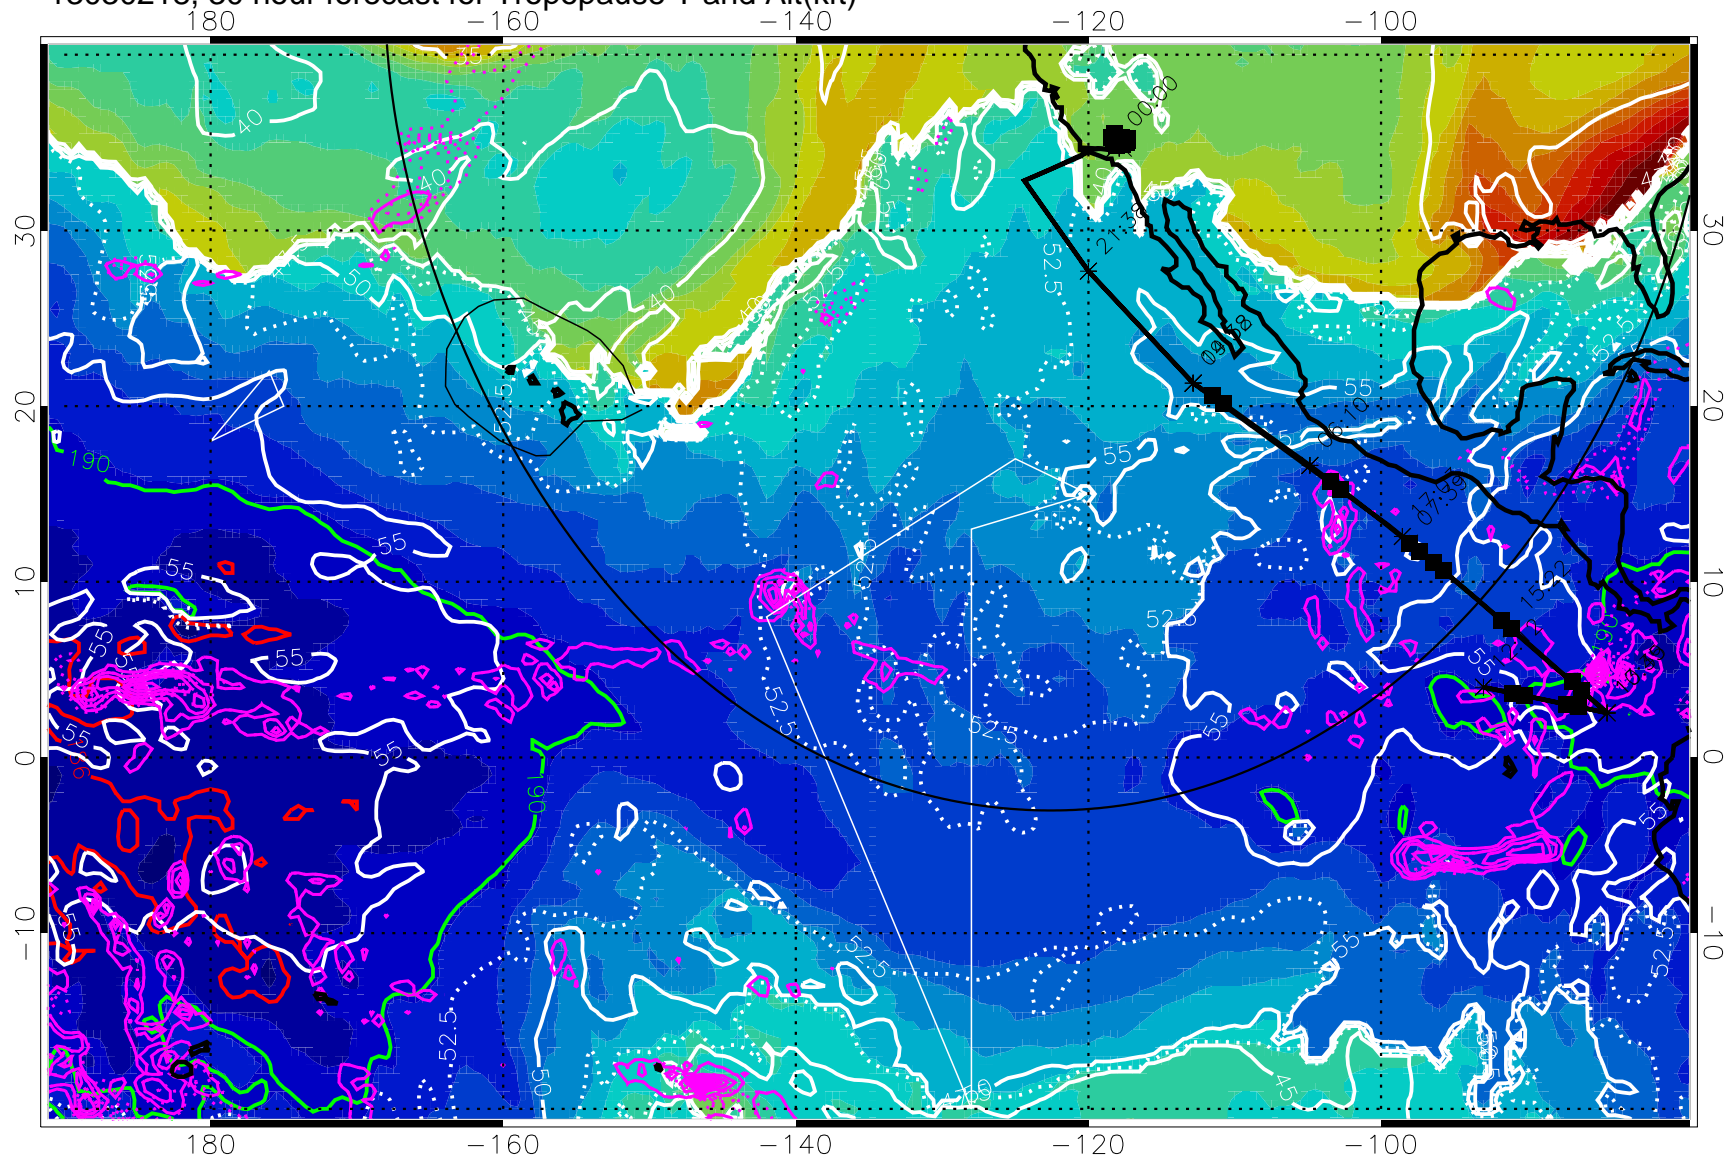

Precip (tot dot, conv sol) past 6 hrs 6 kg/m2 contours, min 4

189.5K

185.9K

→ 30 m/s

Range ring of 4055 km -- 13 hours GH round trip

13030212, 24 hour forecast for Tropopause T and Alt(kft)

190 200 210 220 230

Tropopause T, K

Tropopause Altitude in kft (white)

Precip (tot dot, conv sol) past 6 hrs 6 kg/m<sup>2</sup> contours, min 4

189.5K

185.9K

→ 30 m/s

Range ring of 4055 km -- 13 hours GH round trip

13030218, 30 hour forecast for Tropopause T and Alt(kft)