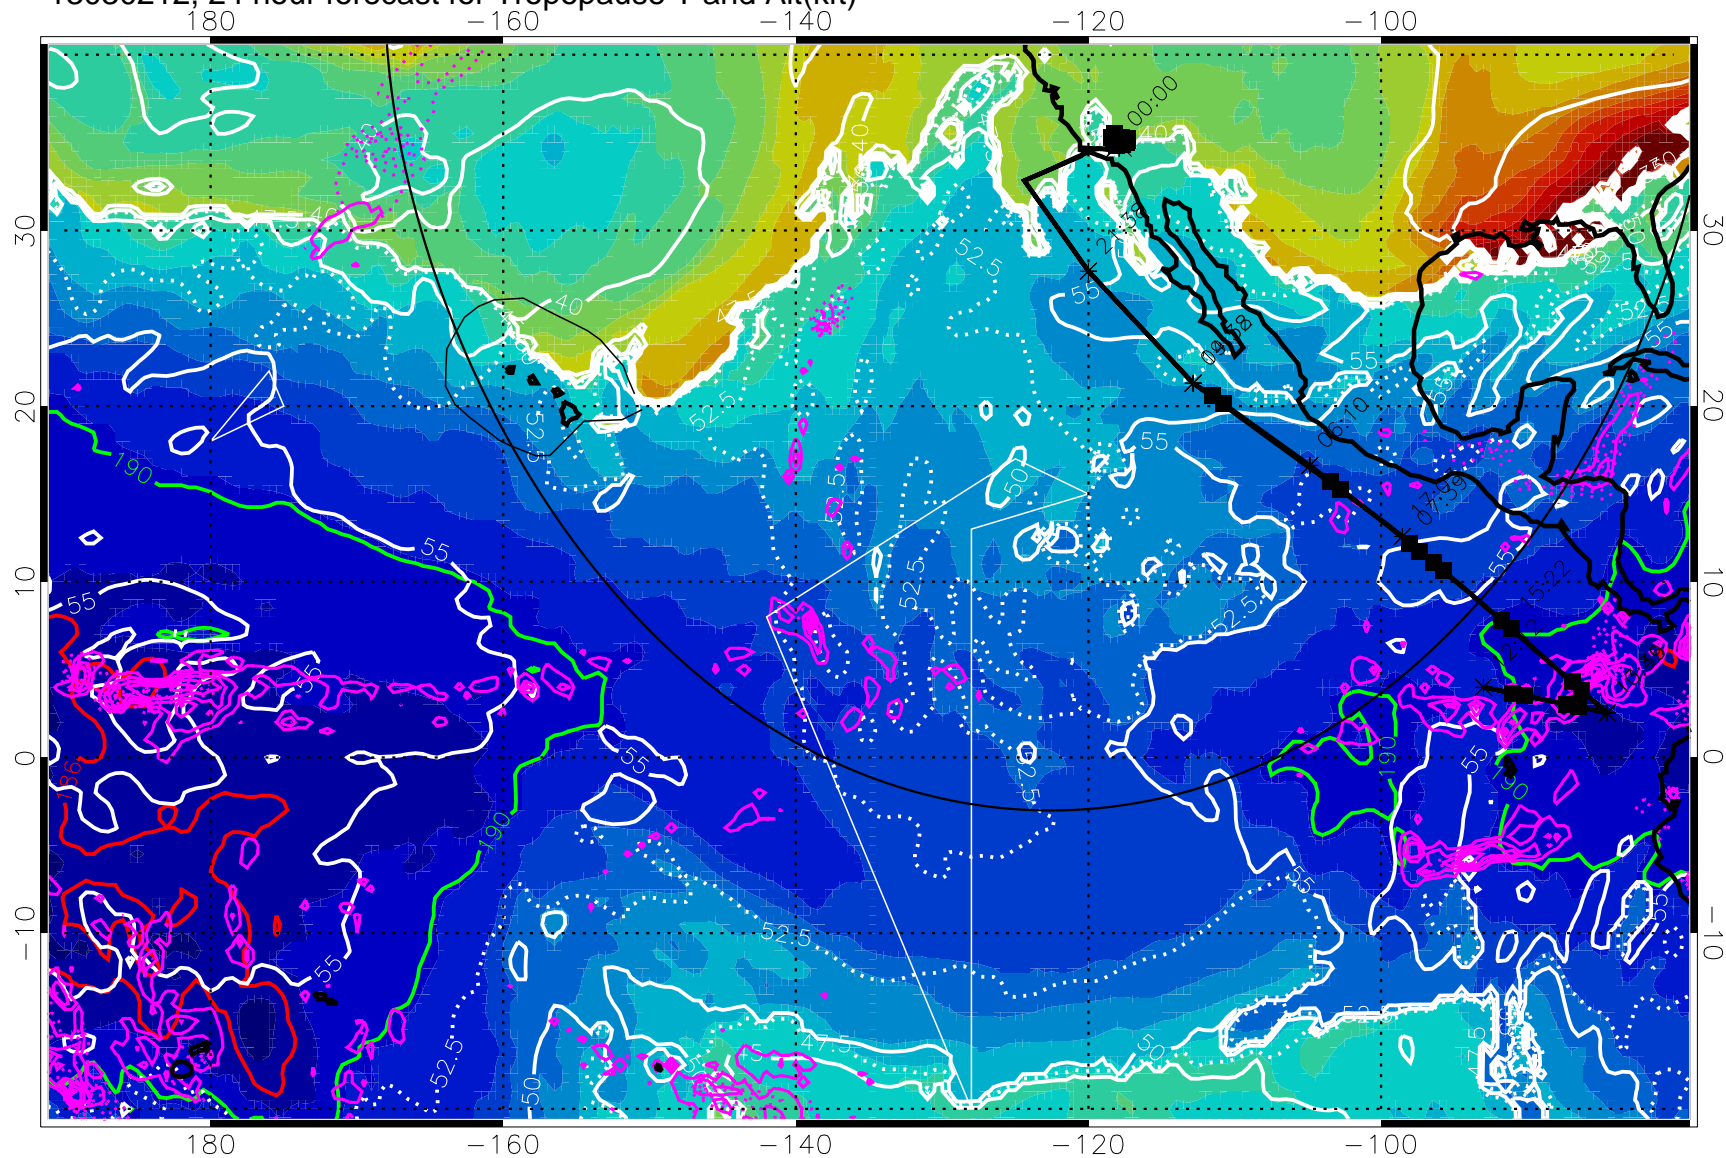

Precip (tot dot, conv sol) past 6 hrs 6 kg/m2 contours, min 4

189.5K

185.9K

→ 30 m/s

Range ring of 4055 km -- 13 hours GH round trip

13030212, 24 hour forecast for Tropopause T and Alt(kft)

190 200 210 220 230

Tropopause T, K

Tropopause Altitude in kft (white)

Precip (tot dot, conv sol) past 6 hrs 6 kg/m<sup>2</sup> contours, min 4

189.5K

185.9K

→ 30 m/s

Range ring of 4055 km -- 13 hours GH round trip

13030218, 30 hour forecast for Tropopause T and Alt(kft)