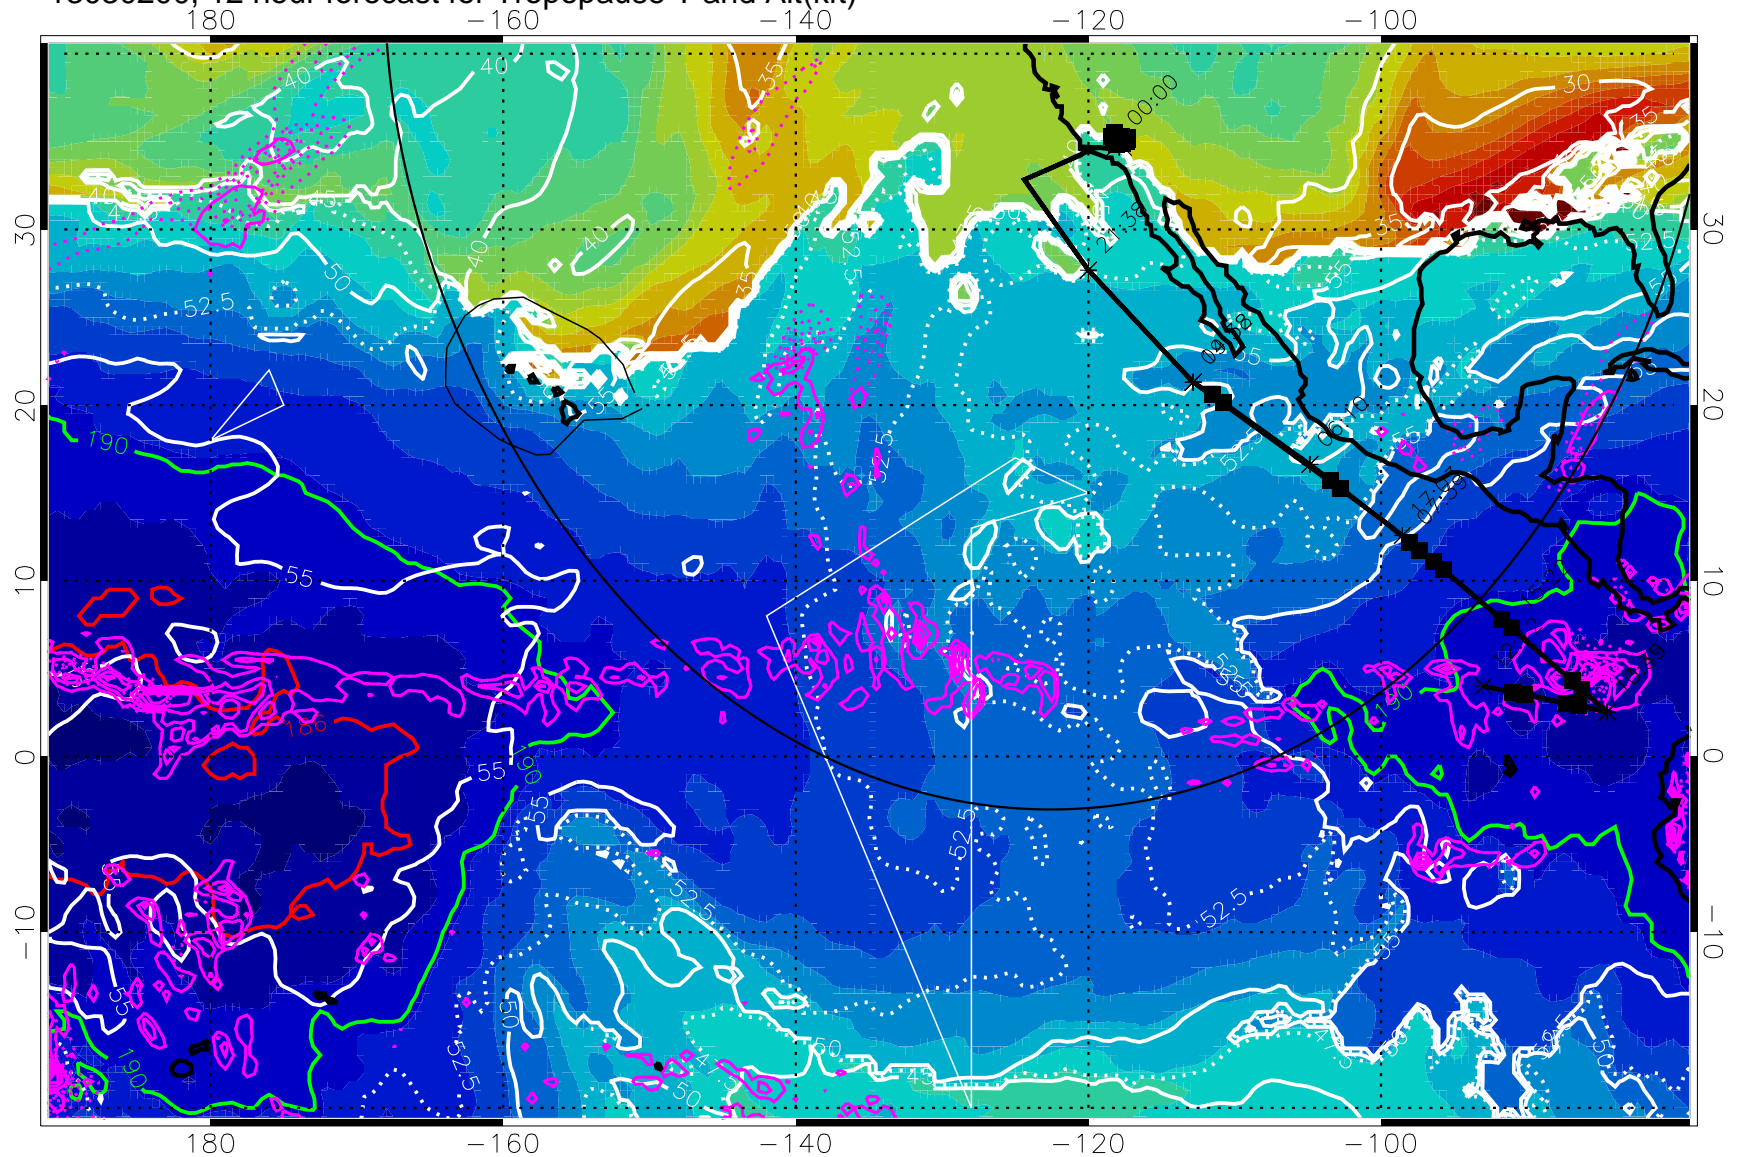

→ 30 m/s  
Range ring of 4055 km -- 13 hours GH round trip

13030200, 12 hour forecast for Tropopause T and Alt(kft)

190 200 210 220 230

Tropopause T, K

Tropopause Altitude in kft (white)

Precip (tot dot, conv sol) past 6 hrs 6 kg/m2 contours, min 4