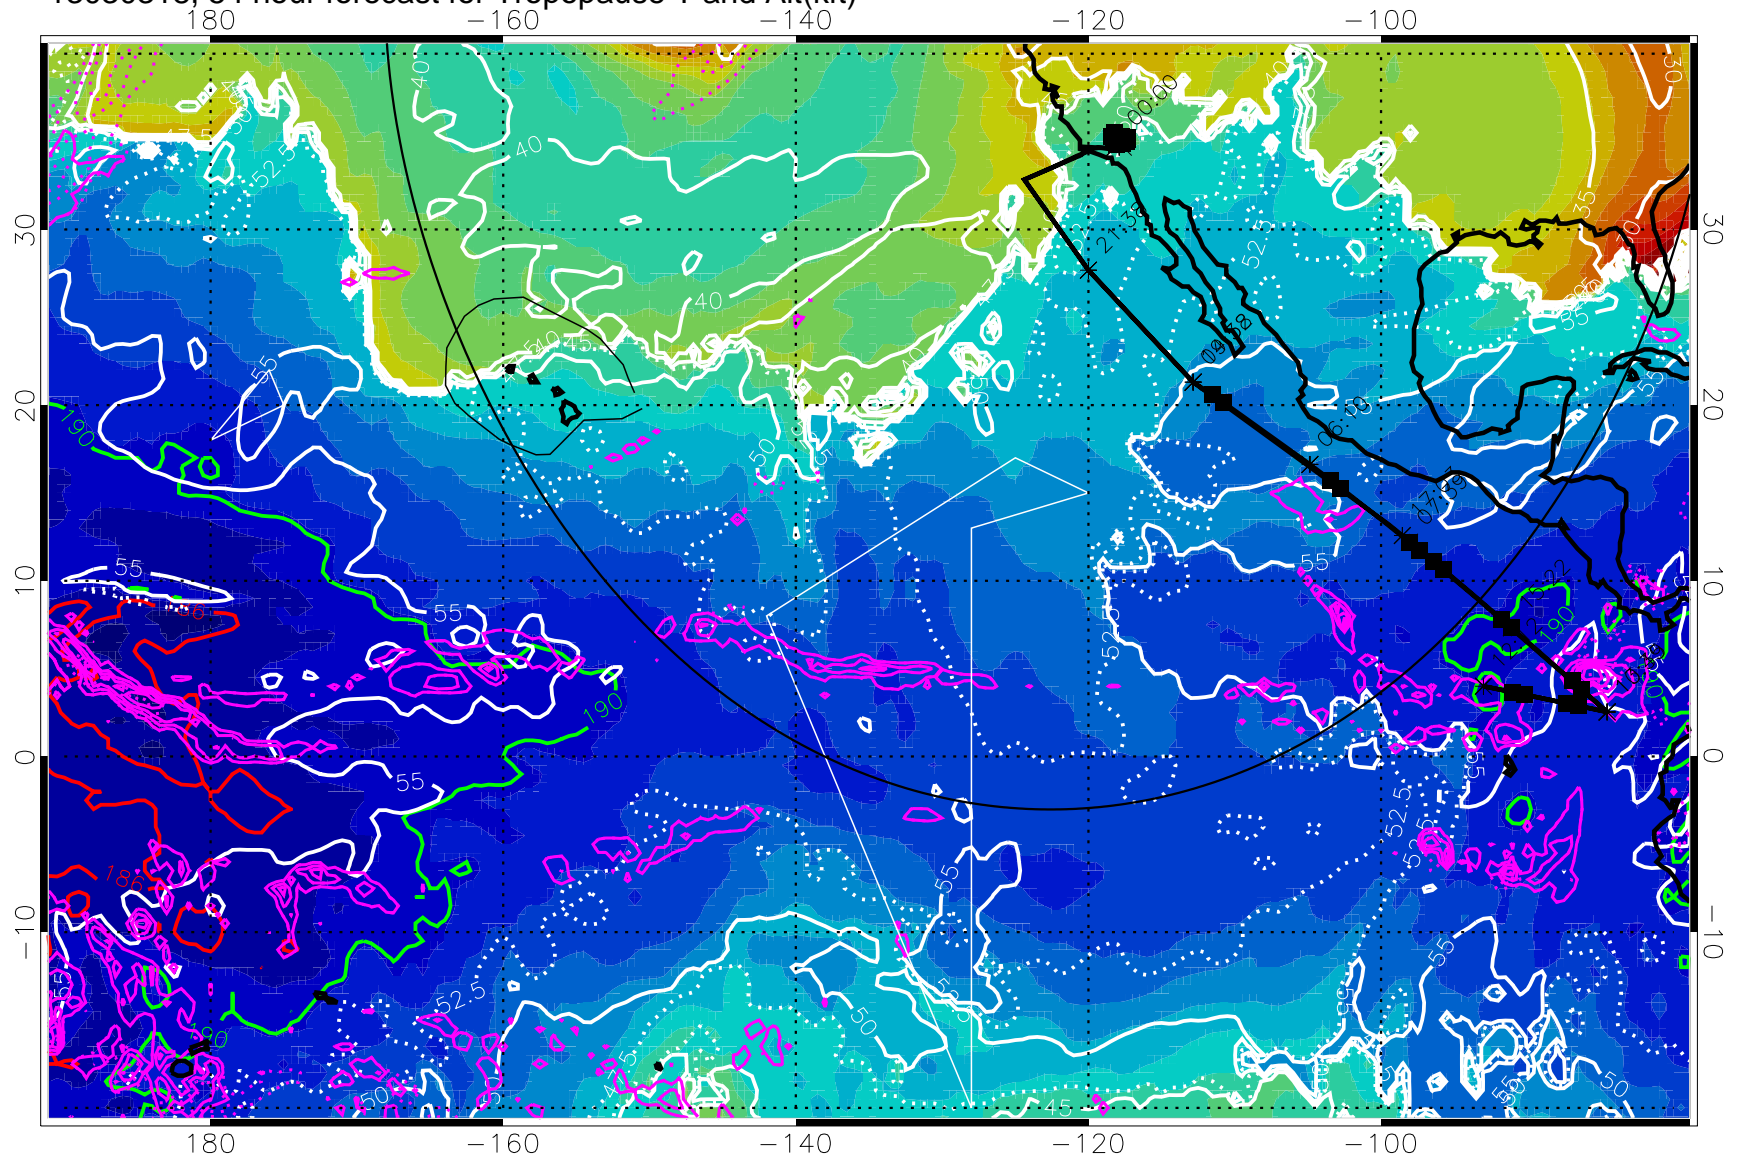

13030318, 54 hour forecast for Tropopause T and Alt(kft)

190 200 210 220 230

Tropopause T, K

Tropopause Altitude in kft (white)

Precip (tot dot, conv sol) past 6 hrs 6 kg/m² contours, min 4

189.5K

185.9K

→ 30 m/s

Range ring of 4055 km -- 13 hours GH round trip