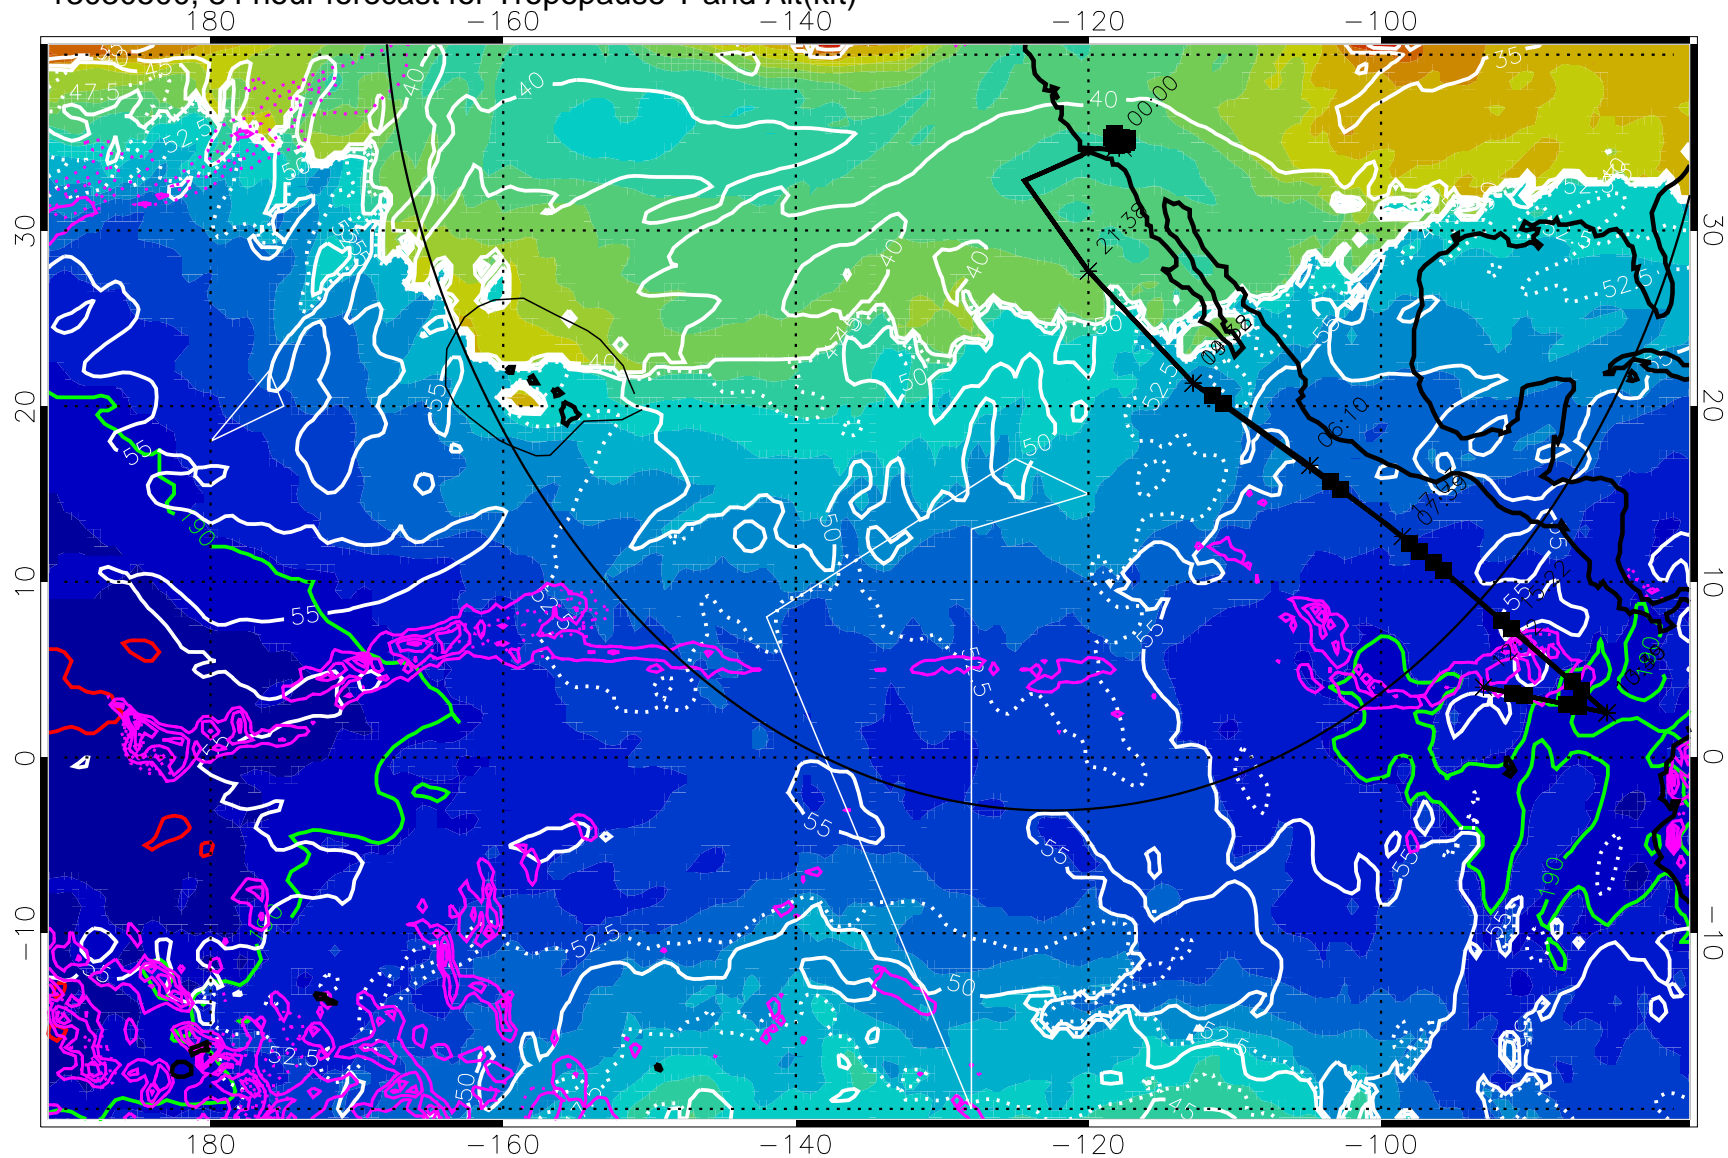

13030500, 84 hour forecast for Tropopause T and Alt(kft)

190   200   210   220   230
Tropopause T, K

Tropopause Altitude in kft (white)

Precip (tot dot, conv sol) past 6 hrs 6 kg/m² contours, min 4

189.5K

185.9K

→ 30 m/s

Range ring of 4055 km -- 13 hours GH round trip