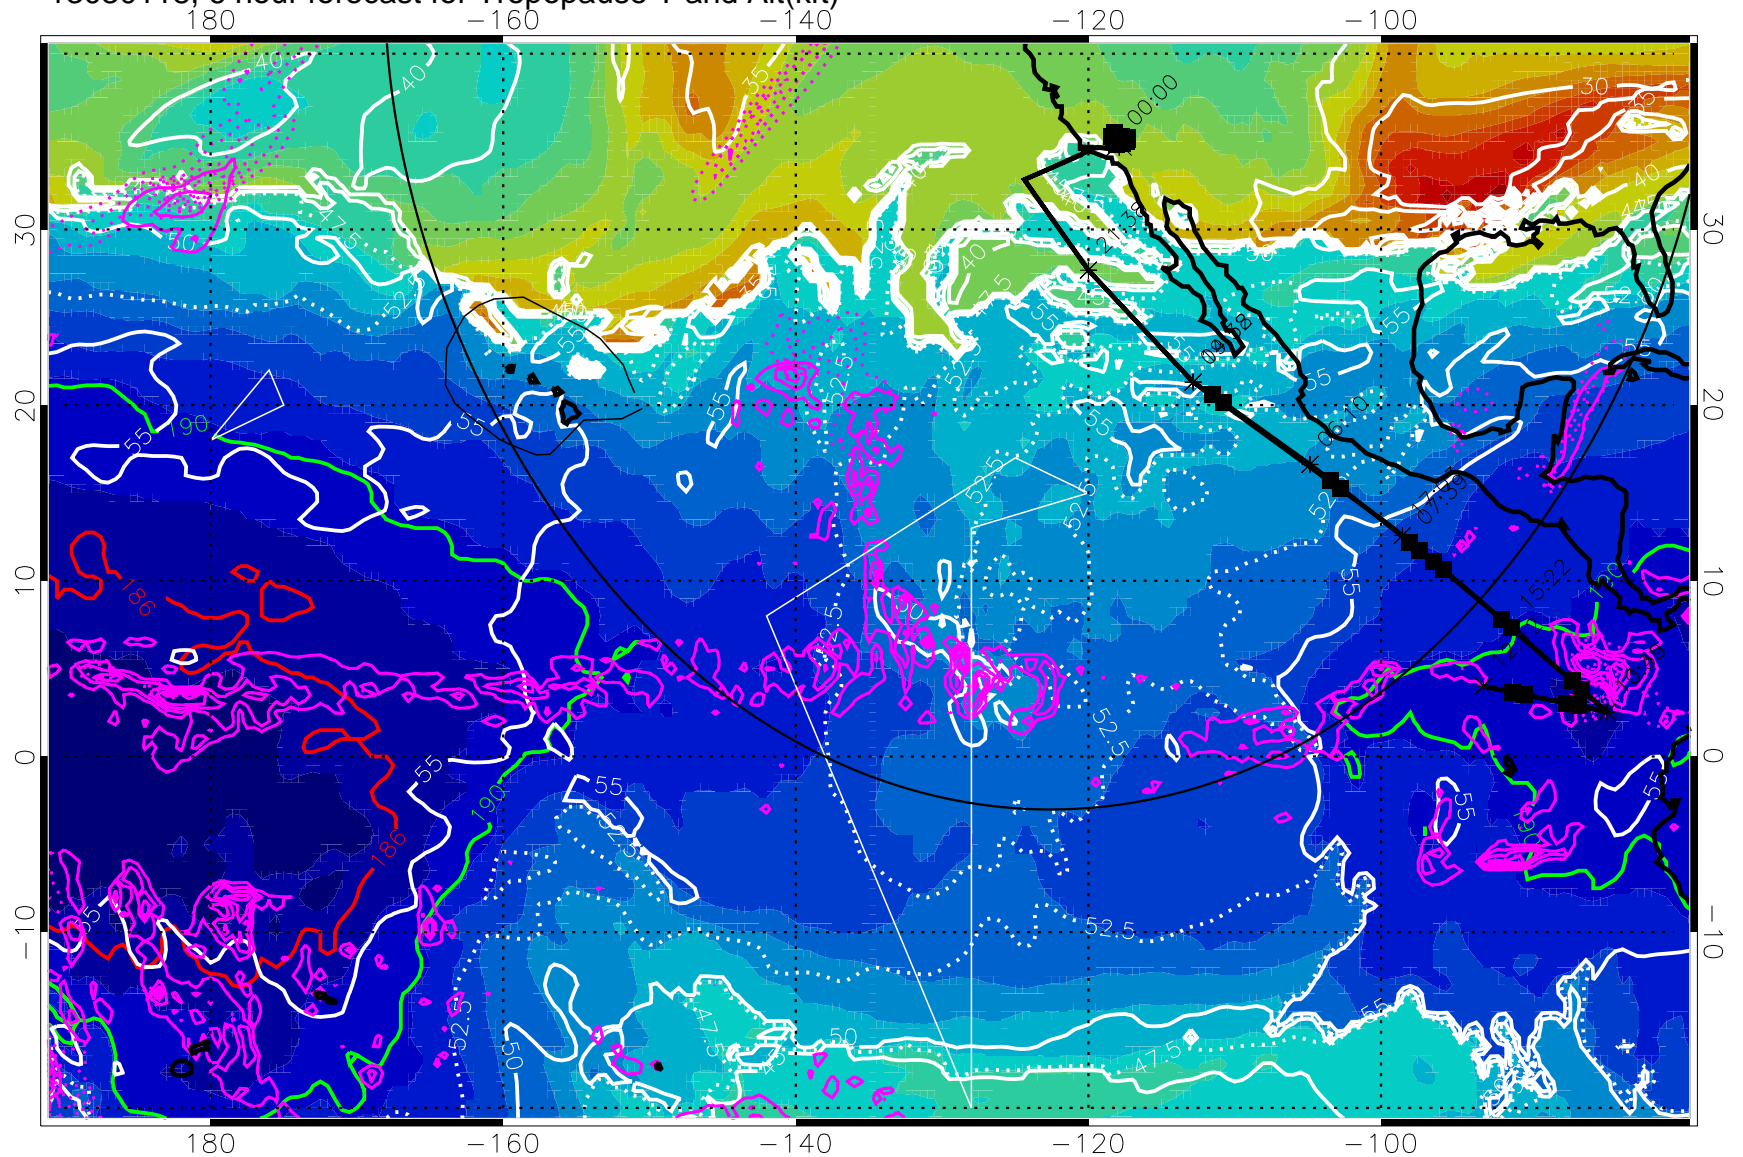

13030118, 6 hour forecast for Tropopause T and Alt(kft)

190      200      210      220      230  
Tropopause T, K

Tropopause Altitude in kft (white)  
Precip (tot dot, conv sol) past 6 hrs 6 kg/m<sup>2</sup> contours, min 4  
189.5K      185.9K

→ 30 m/s  
Range ring of 4055 km -- 13 hours GH round trip

13030200, 12 hour forecast for Tropopause T and Alt(kft)

190 200 210 220 230

Tropopause T, K

Tropopause Altitude in kft (white)

Precip (tot dot, conv sol) past 6 hrs 6 kg/m2 contours, min 4

189.5K

185.9K

→ 30 m/s

Range ring of 4055 km -- 13 hours GH round trip

13030206, 18 hour forecast for Tropopause T and Alt(kft)

190 200 210 220 230

Tropopause T, K

Tropopause Altitude in kft (white)

Precip (tot dot, conv sol) past 6 hrs 6 kg/m2 contours, min 4

189.5K

185.9K

→ 30 m/s

Range ring of 4055 km -- 13 hours GH round trip

13030212, 24 hour forecast for Tropopause T and Alt(kft)

190 200 210 220 230