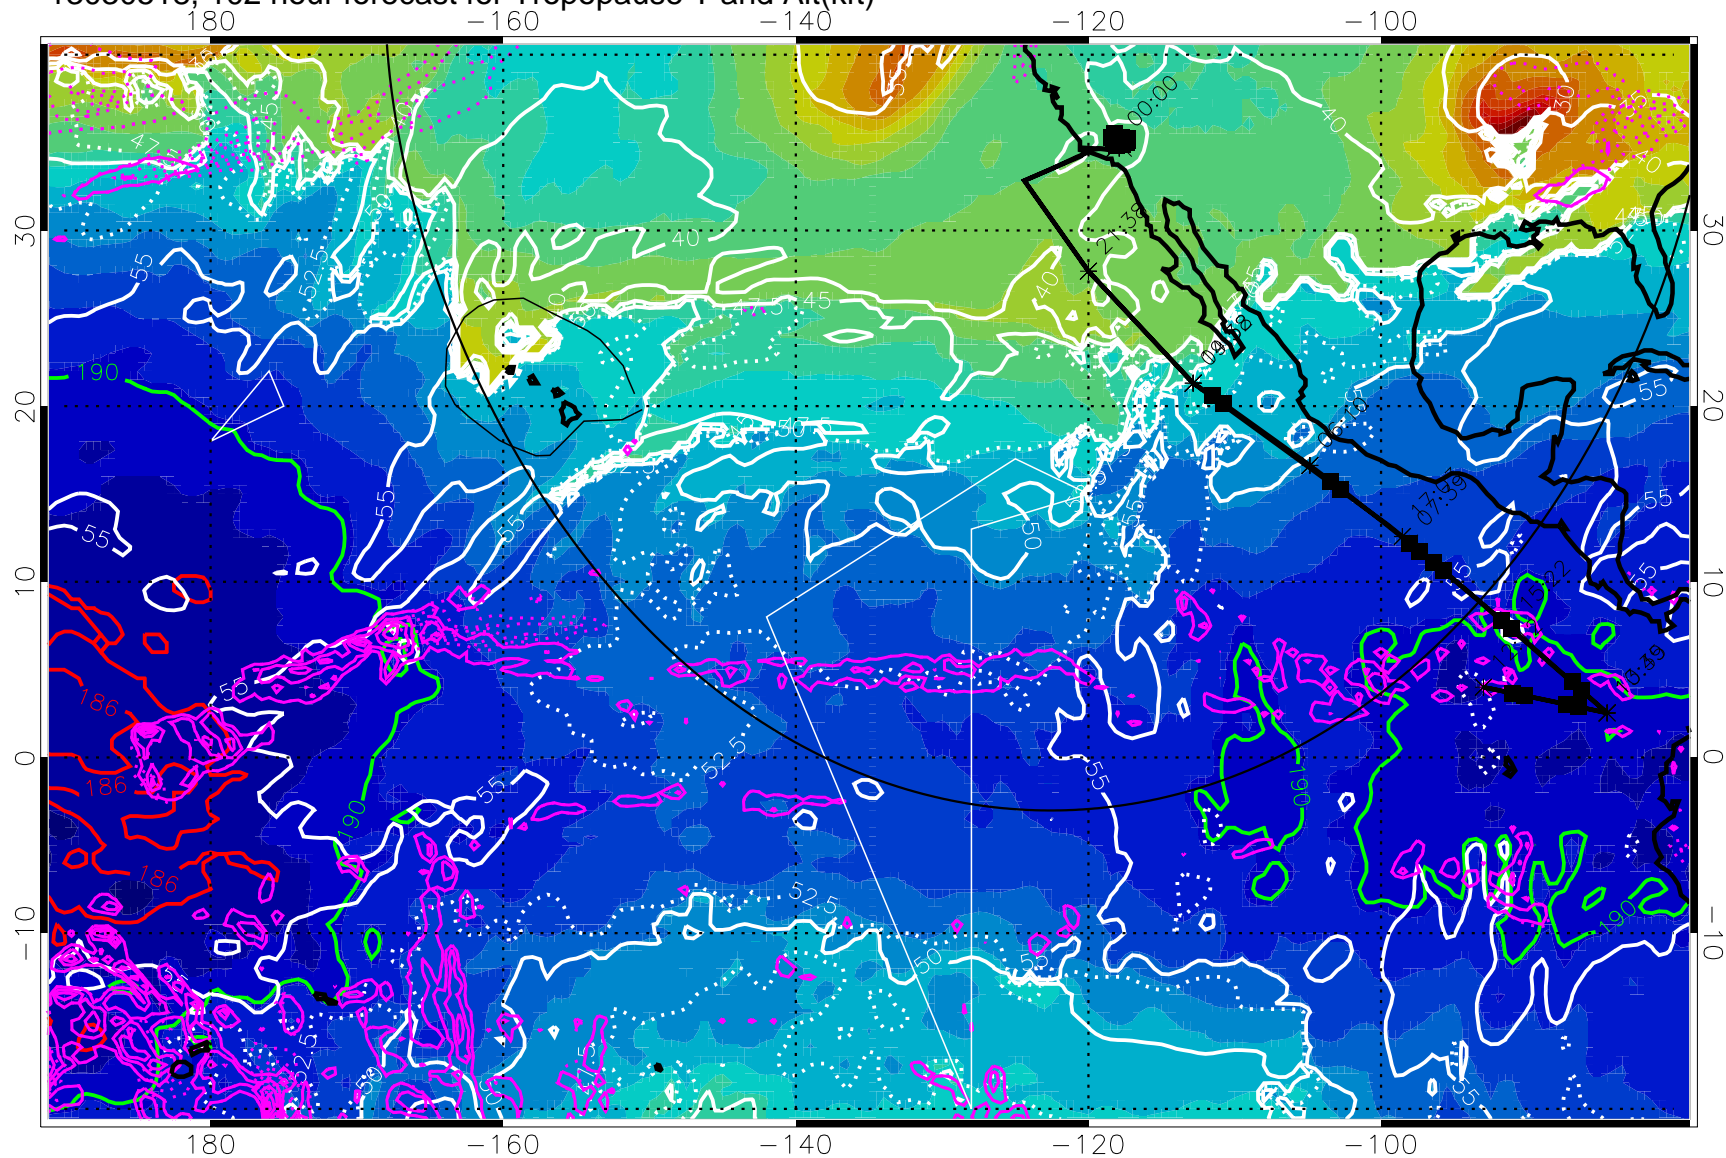

13030518, 102 hour forecast for Tropopause T and Alt(kft)

190 200 210 220 230
Tropopause T, K

Tropopause Altitude in kft (white)

Precip (tot dot, conv sol) past 6 hrs 6 kg/m² contours, min 4

189.5K 185.9K

→ 30 m/s

Range ring of 4055 km -- 13 hours GH round trip