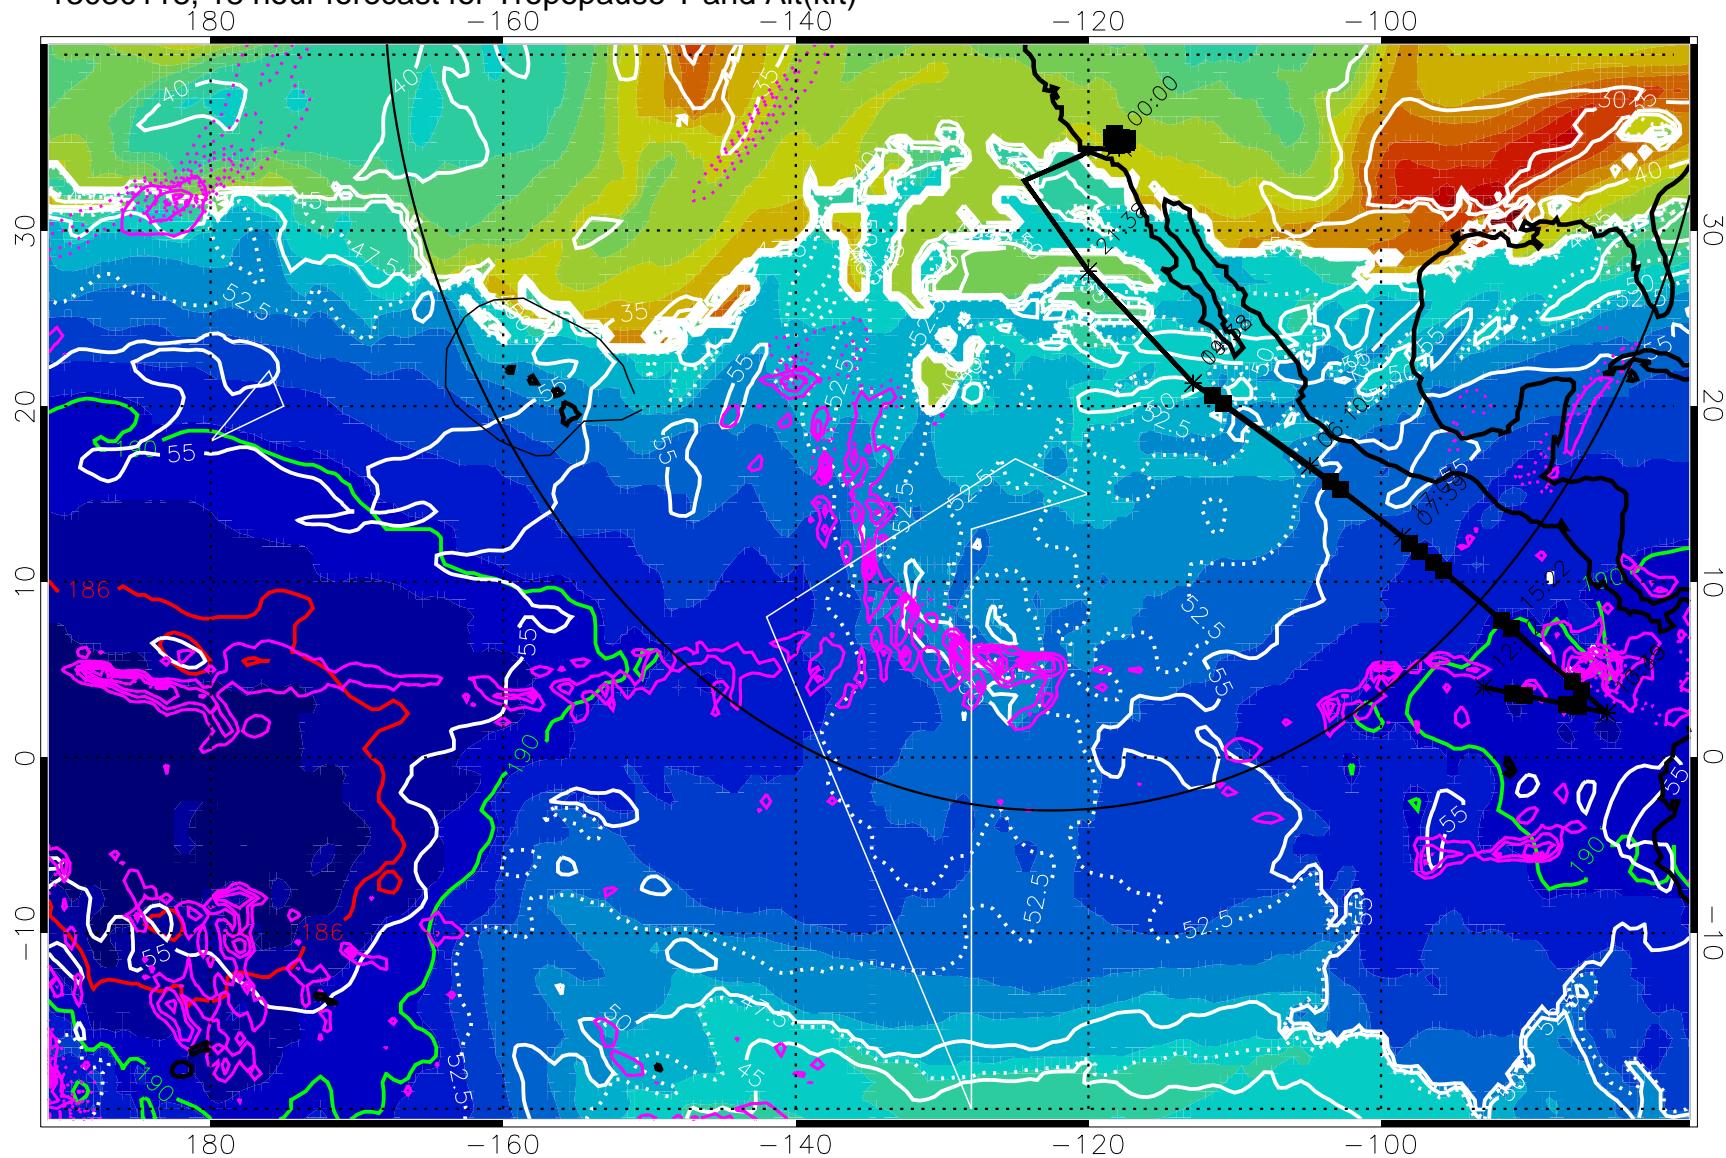

13030112, 12 hour forecast for Tropopause T and Alt(kft)

190 200 210 220 230
Tropopause T, K

Tropopause Altitude in kft (white)

Precip (tot dot, conv sol) past 6 hrs 6 kg/m² contours, min 4

189.5K 185.9K

→ 30 m/s

Range ring of 4055 km -- 13 hours GH round trip

13030118, 18 hour forecast for Tropopause T and Alt(kft)

190 200 210 220 230

Tropopause T, K

Tropopause Altitude in kft (white)

Precip (tot dot, conv sol) past 6 hrs 6 kg/m² contours, min 4

189.5K

185.9K

→ 30 m/s

Range ring of 4055 km -- 13 hours GH round trip

13030200, 24 hour forecast for Tropopause T and Alt(kft)

190 200 210 220 230

Tropopause T, K

Tropopause Altitude in kft (white)

Precip (tot dot, conv sol) past 6 hrs 6 kg/m² contours, min 4

189.5K

185.9K

→ 30 m/s

Range ring of 4055 km -- 13 hours GH round trip

13030206, 30 hour forecast for Tropopause T and Alt(kft)

190 200 210 220 230