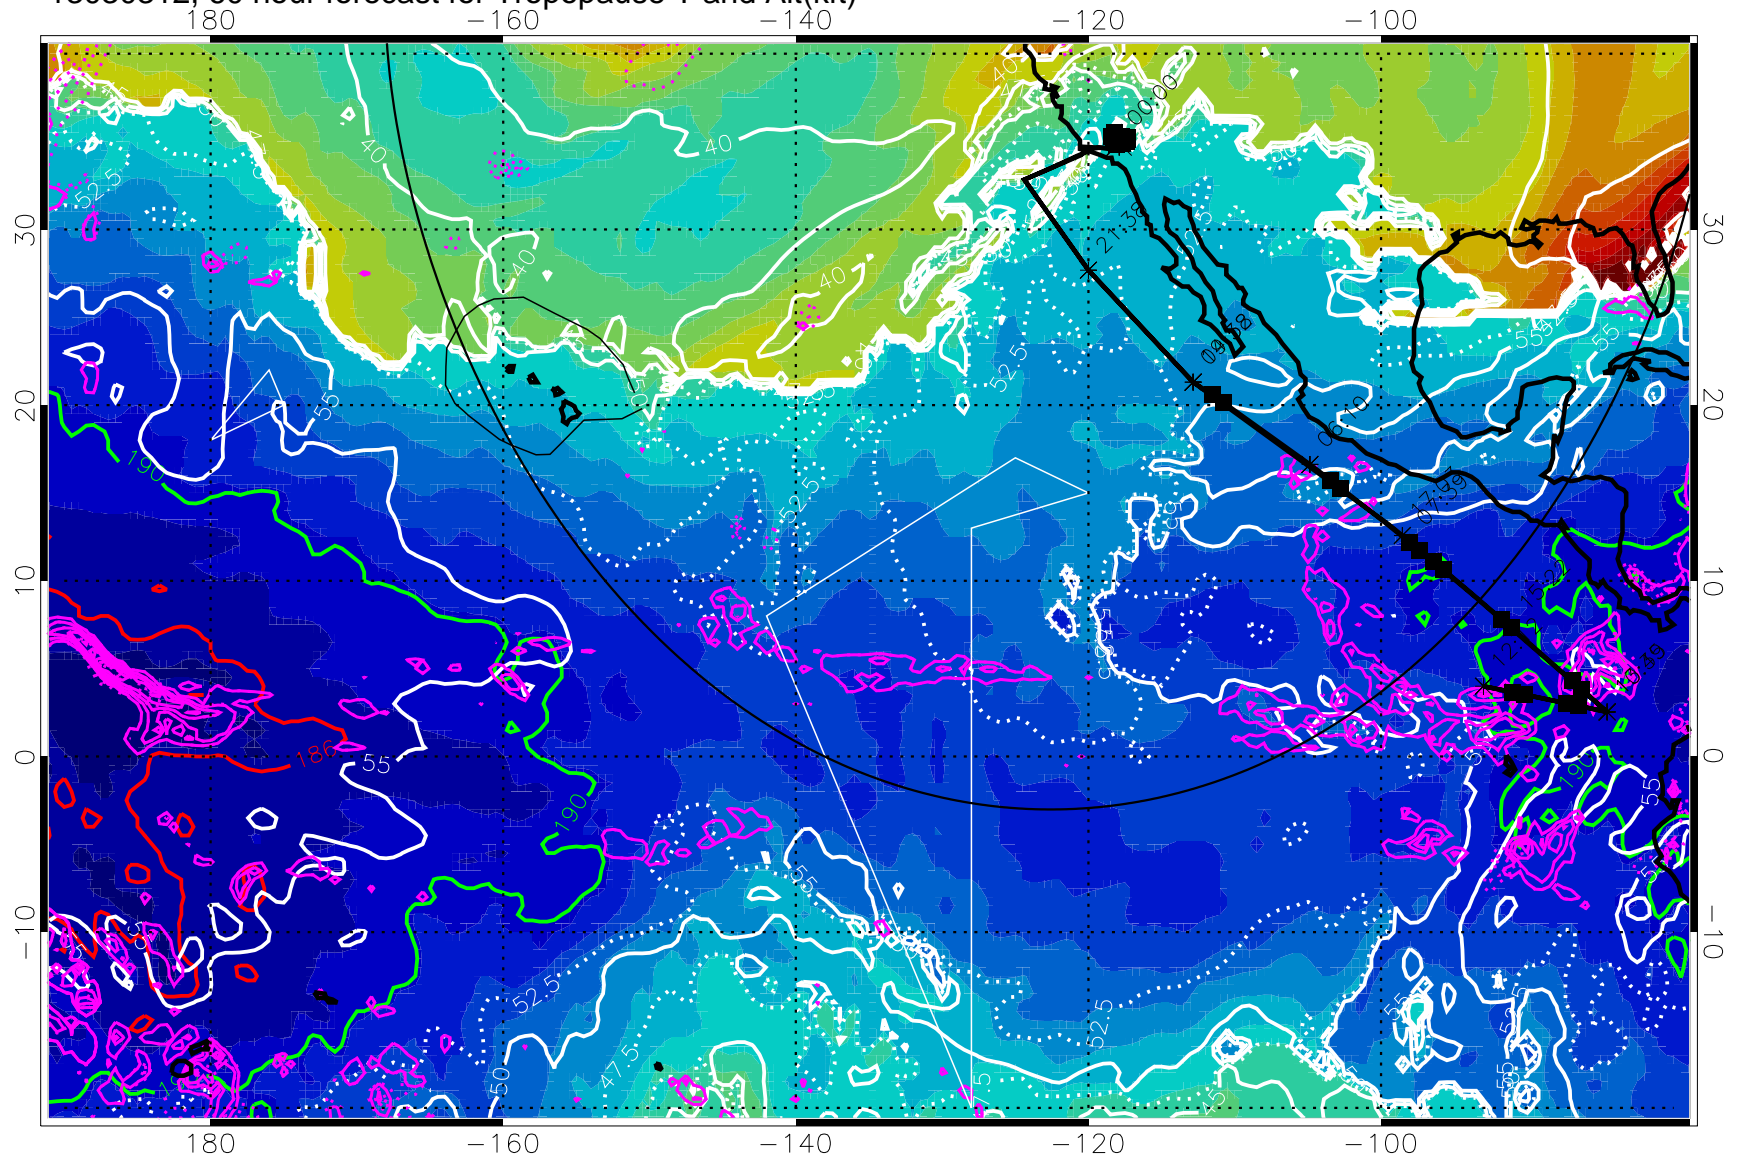

Precip (tot dot, conv sol) past 6 hrs 6 kg/m² contours, min 4

189.5K

185.9K

→ 30 m/s

Range ring of 4055 km -- 13 hours GH round trip

13030312, 60 hour forecast for Tropopause T and Alt(kft)

190 200 210 220 230