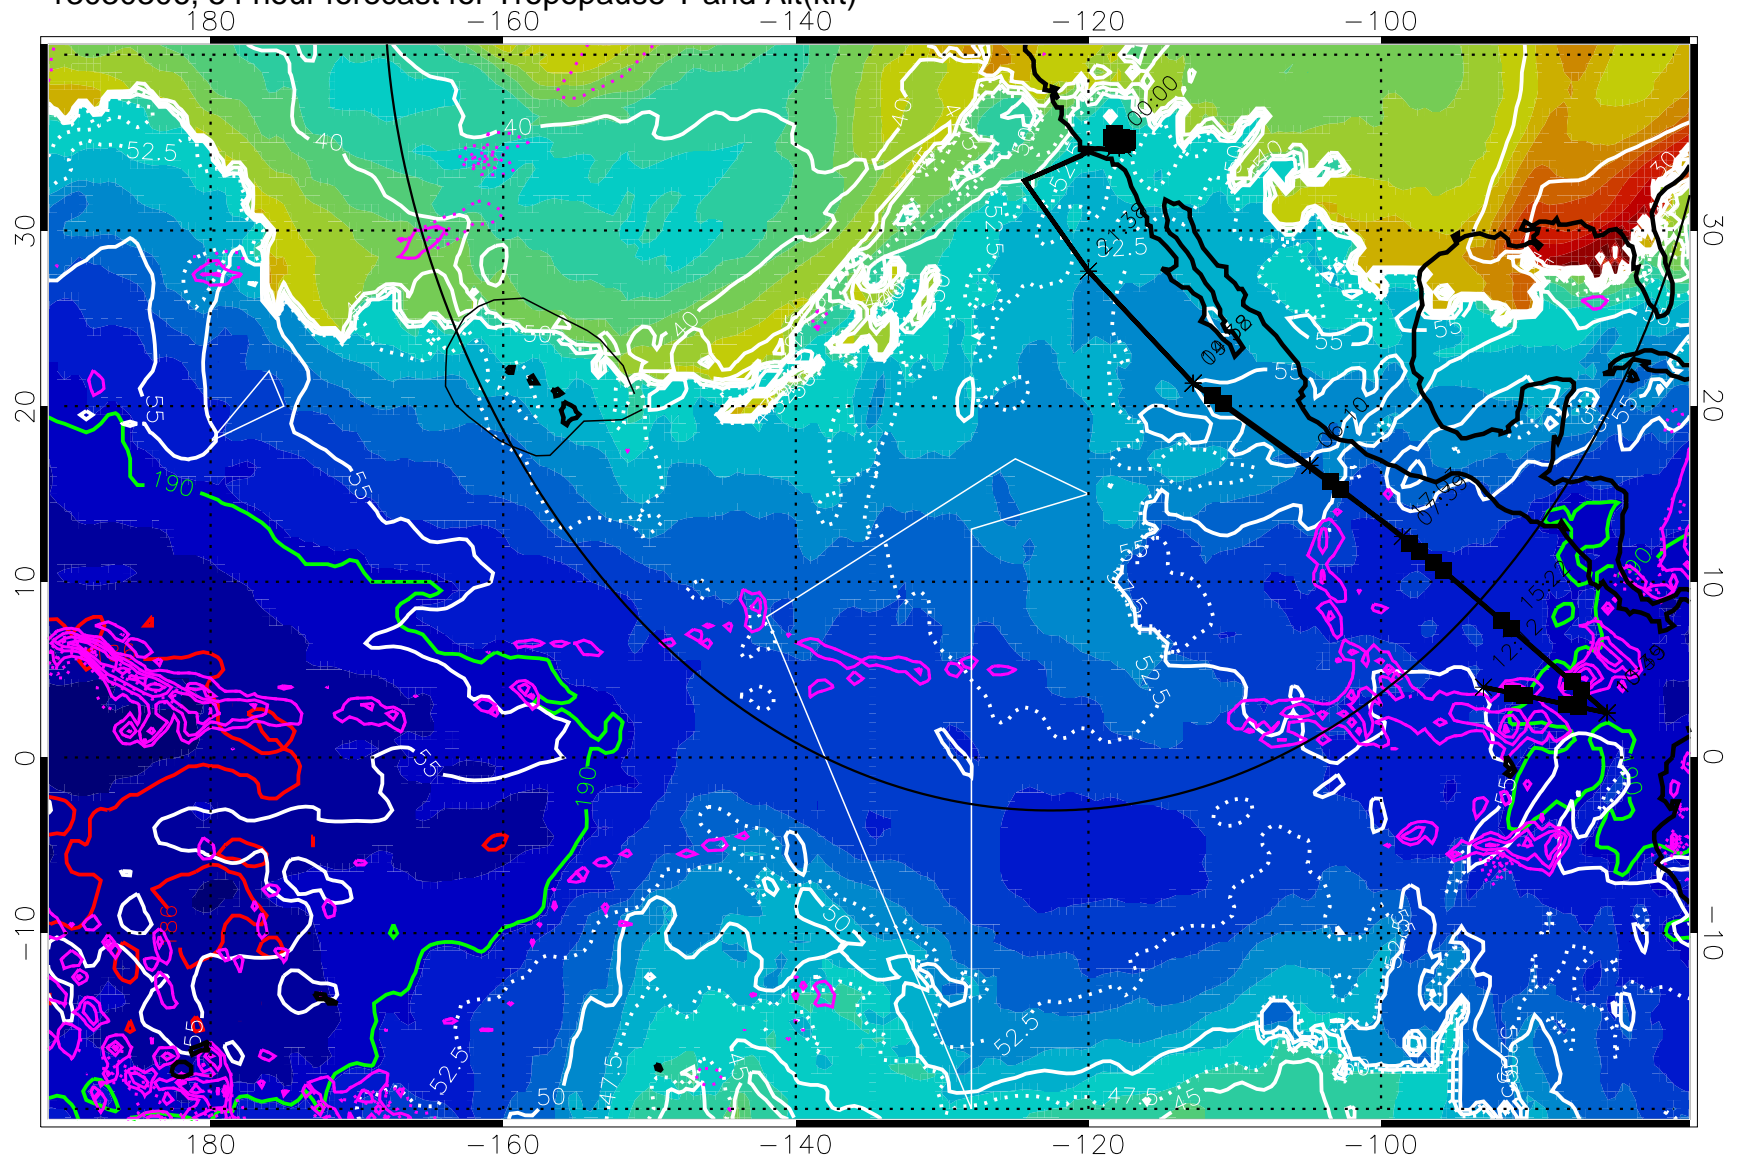

Range ring of 4055 km -- 13 hours GH round trip

13030300, 48 hour forecast for Tropopause T and Alt(kft)

190 200 210 220 230

Tropopause T, K

Tropopause Altitude in kft (white)

Precip (tot dot, conv sol) past 6 hrs 6 kg/m2 contours, min 4

189.5K

185.9K

→ 30 m/s

Range ring of 4055 km -- 13 hours GH round trip

13030306, 54 hour forecast for Tropopause T and Alt(kft)

190 200 210 220 230

Tropopause T, K

Tropopause Altitude in kft (white)