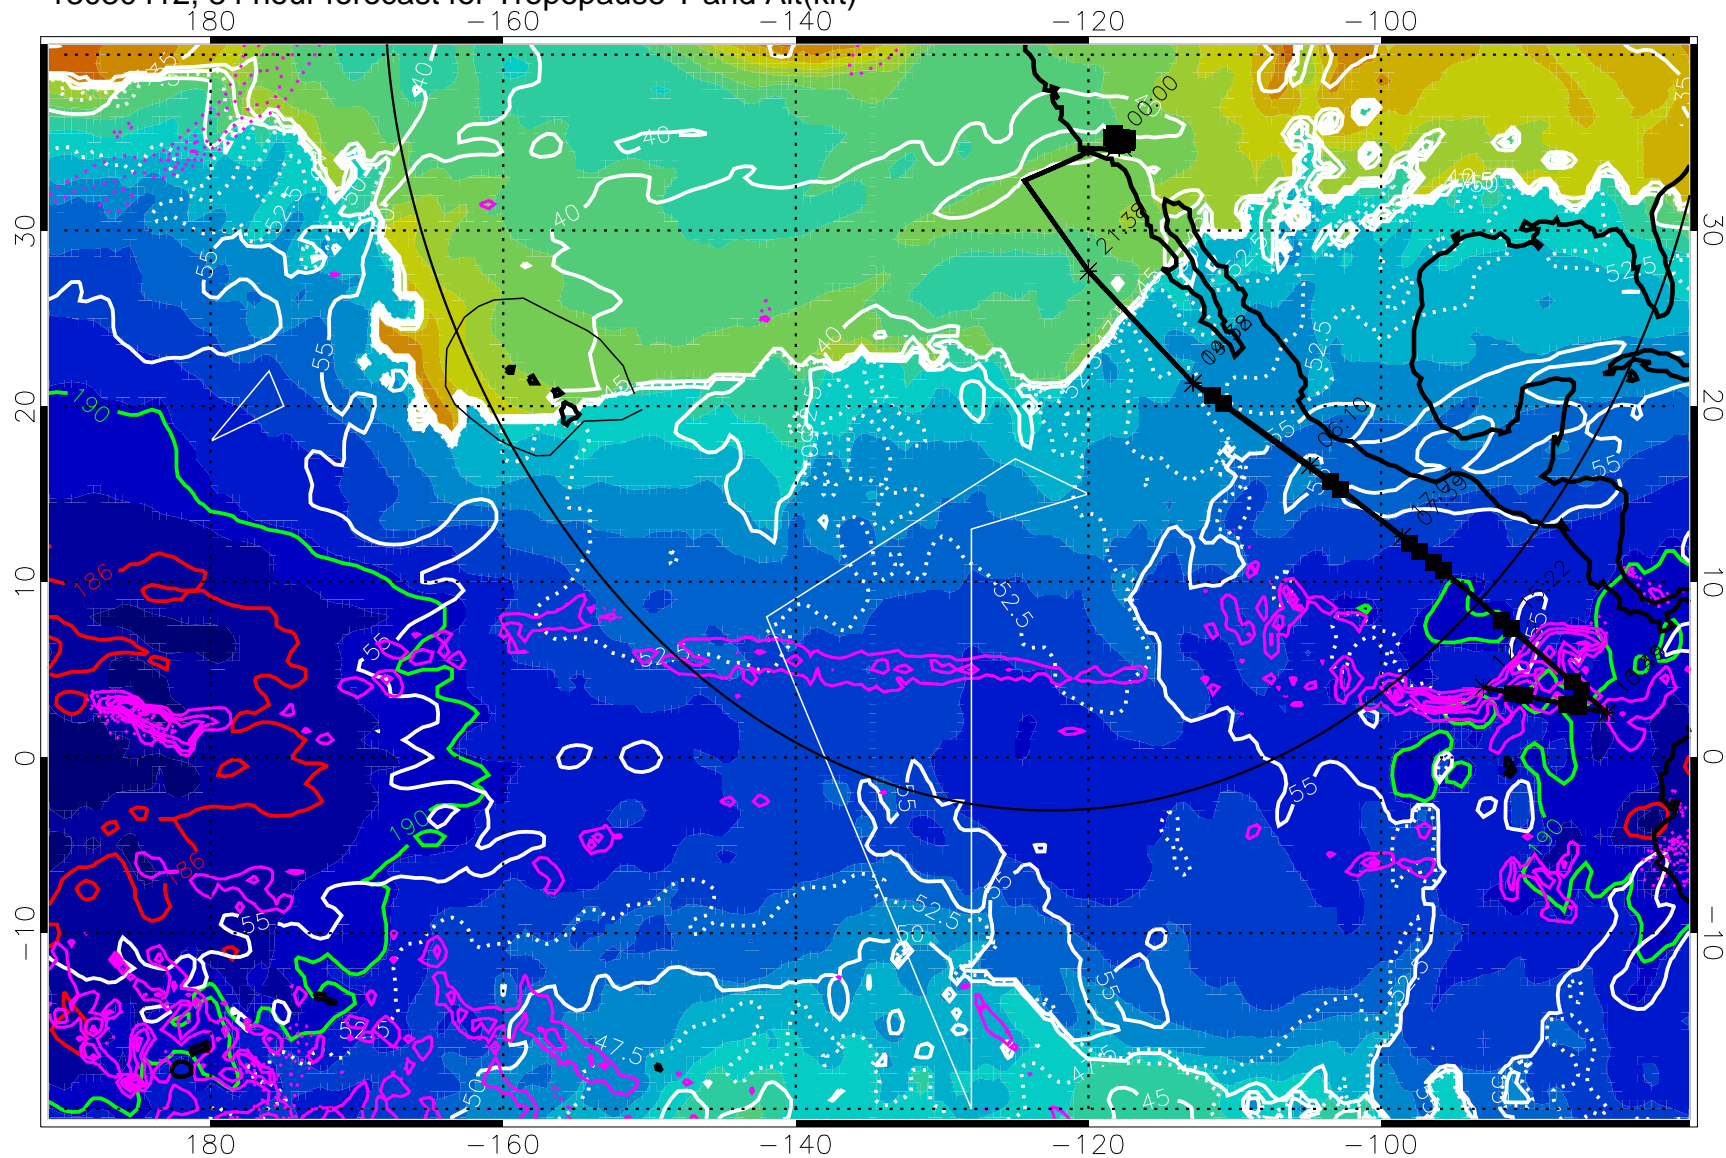

Range ring of 4055 km -- 13 hours GH round trip

13030406, 78 hour forecast for Tropopause T and Alt(kft)

190 200 210 220 230

Tropopause T, K

Tropopause Altitude in kft (white)

Precip (tot dot, conv sol) past 6 hrs 6 kg/m² contours, min 4

189.5K

185.9K

→ 30 m/s

Range ring of 4055 km -- 13 hours GH round trip

13030412, 84 hour forecast for Tropopause T and Alt(kft)

190 200 210 220 230

Tropopause T, K

Tropopause Altitude in kft (white)

Precip (tot dot, conv sol) past 6 hrs 6 kg/m2 contours, min 4

189.5K

185.9K

Range ring of 4055 km -- 13 hours GH round trip

13030418, 90 hour forecast for Tropopause T and Alt(kft)

190 200 210 220 230
Tropopause T, K