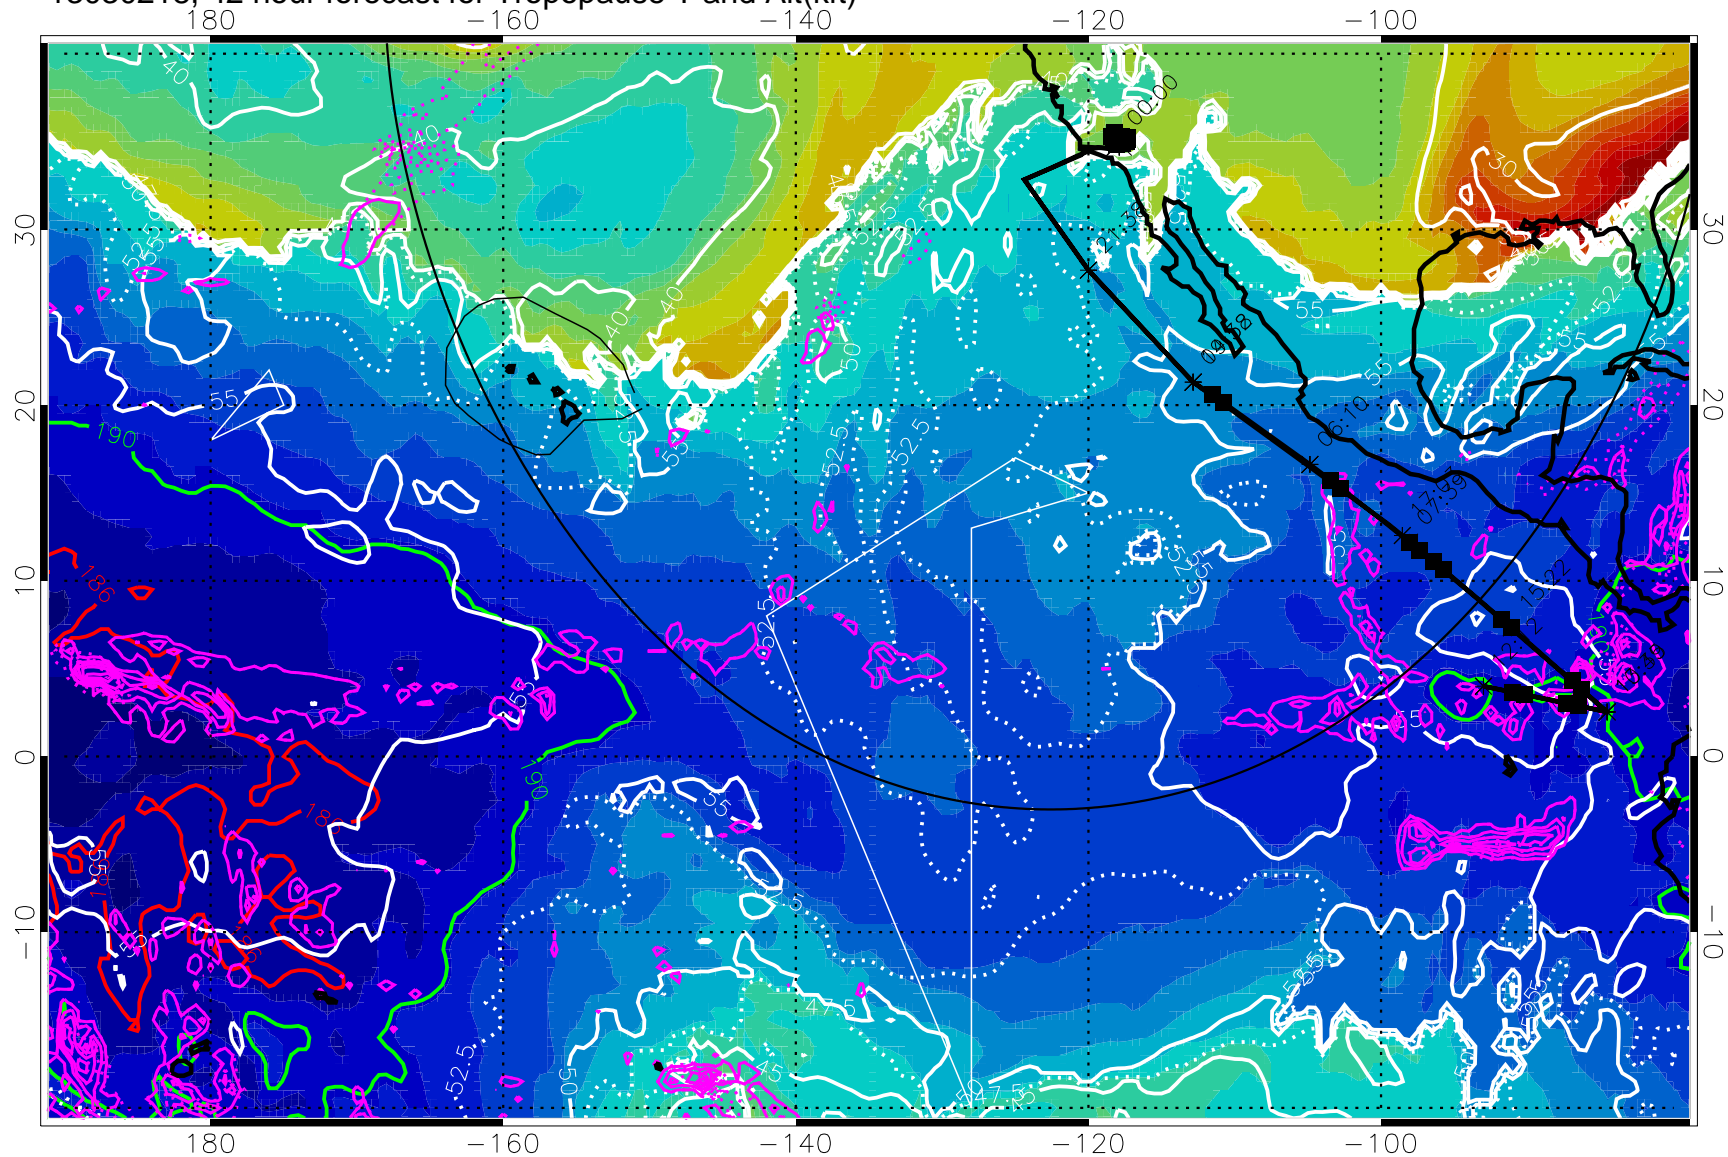

13030218, 42 hour forecast for Tropopause T and Alt(kft)

190   200   210   220   230

Tropopause T, K

Tropopause Altitude in kft (white)

Precip (tot dot, conv sol) past 6 hrs 6 kg/m² contours, min 4

189.5K

185.9K

→ 30 m/s

Range ring of 4055 km -- 13 hours GH round trip