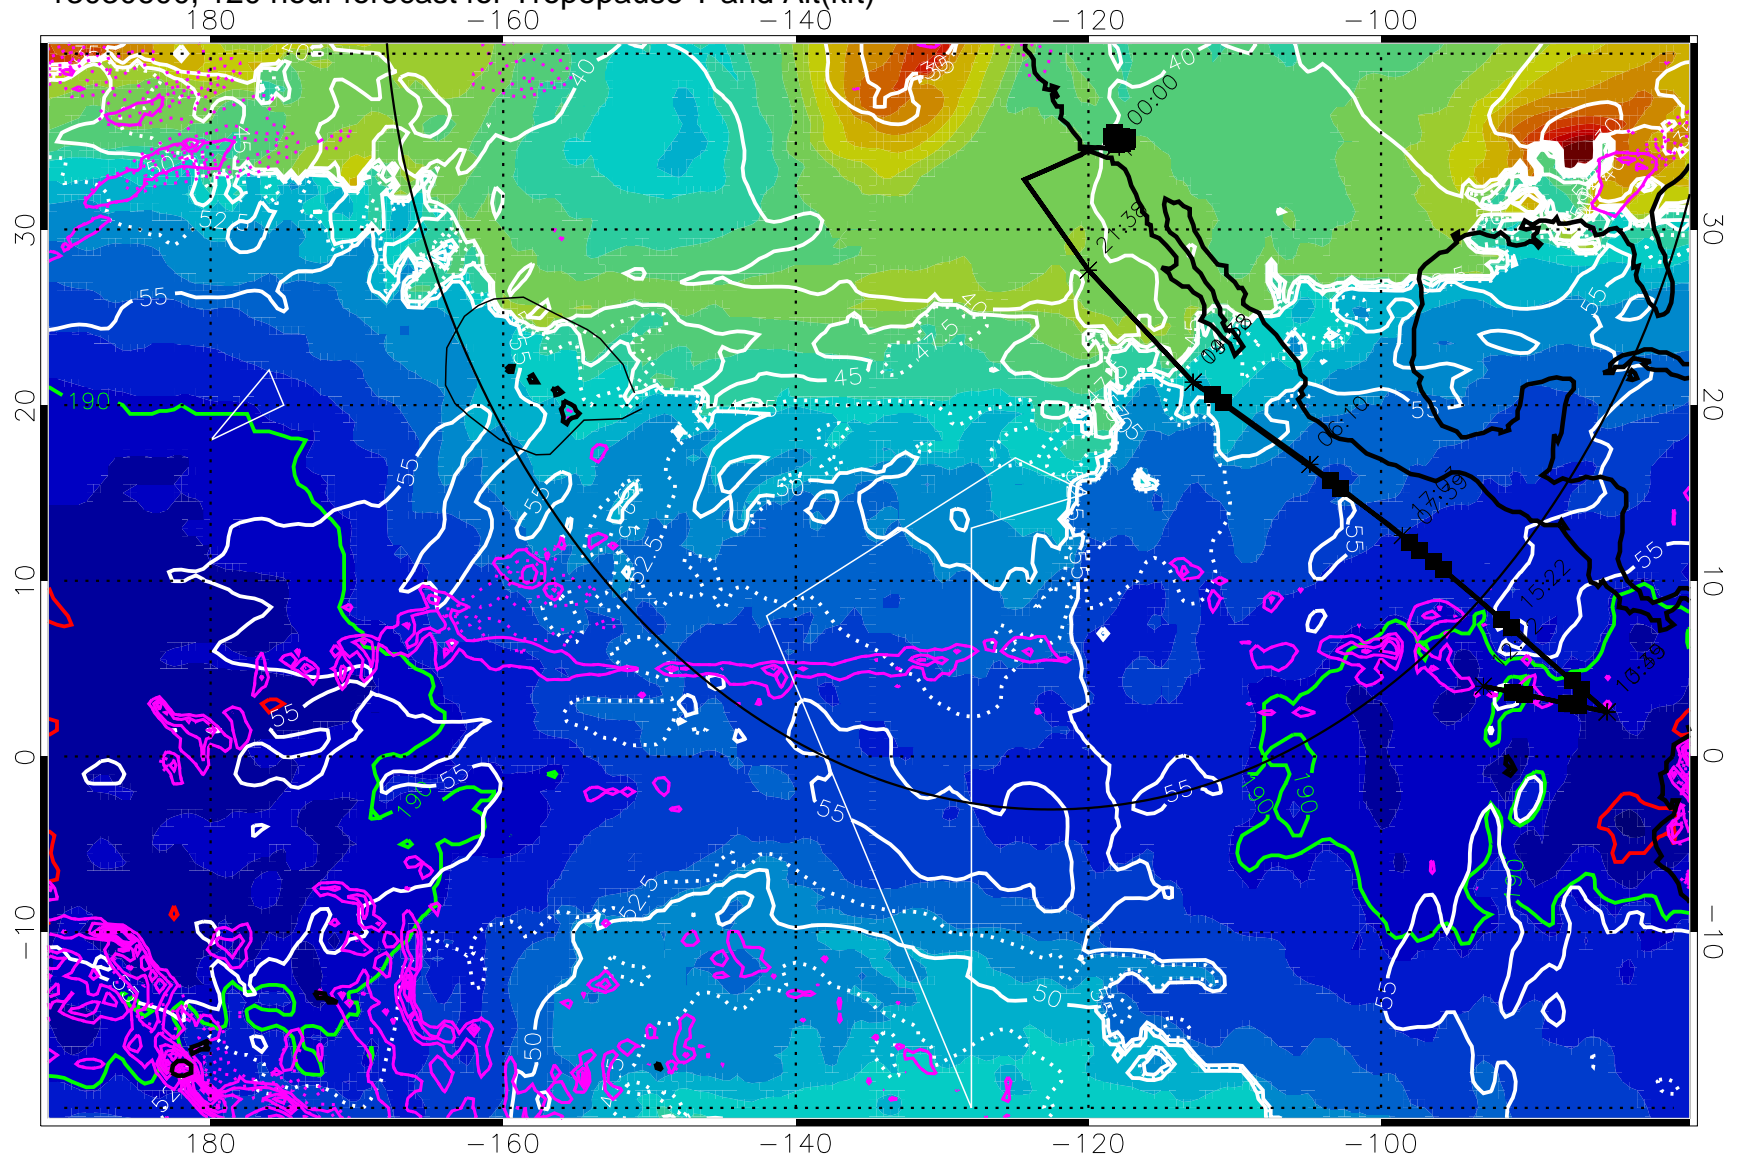

189.5K

185.9K

→ 30 m/s

Range ring of 4055 km -- 13 hours GH round trip

13030518, 114 hour forecast for Tropopause T and Alt(kft)

Tropopause T, K

Tropopause Altitude in kft (white)

Precip (tot dot, conv sol) past 6 hrs 6 kg/m² contours, min 4

189.5K

185.9K

Range ring of 4055 km -- 13 hours GH round trip

13030600, 120 hour forecast for Tropopause T and Alt(kft)

190 200 210 220 230
Tropopause T, K

Tropopause Altitude in kft (white)

Precip (tot dot, conv sol) past 6 hrs 6 kg/m2 contours, min 4