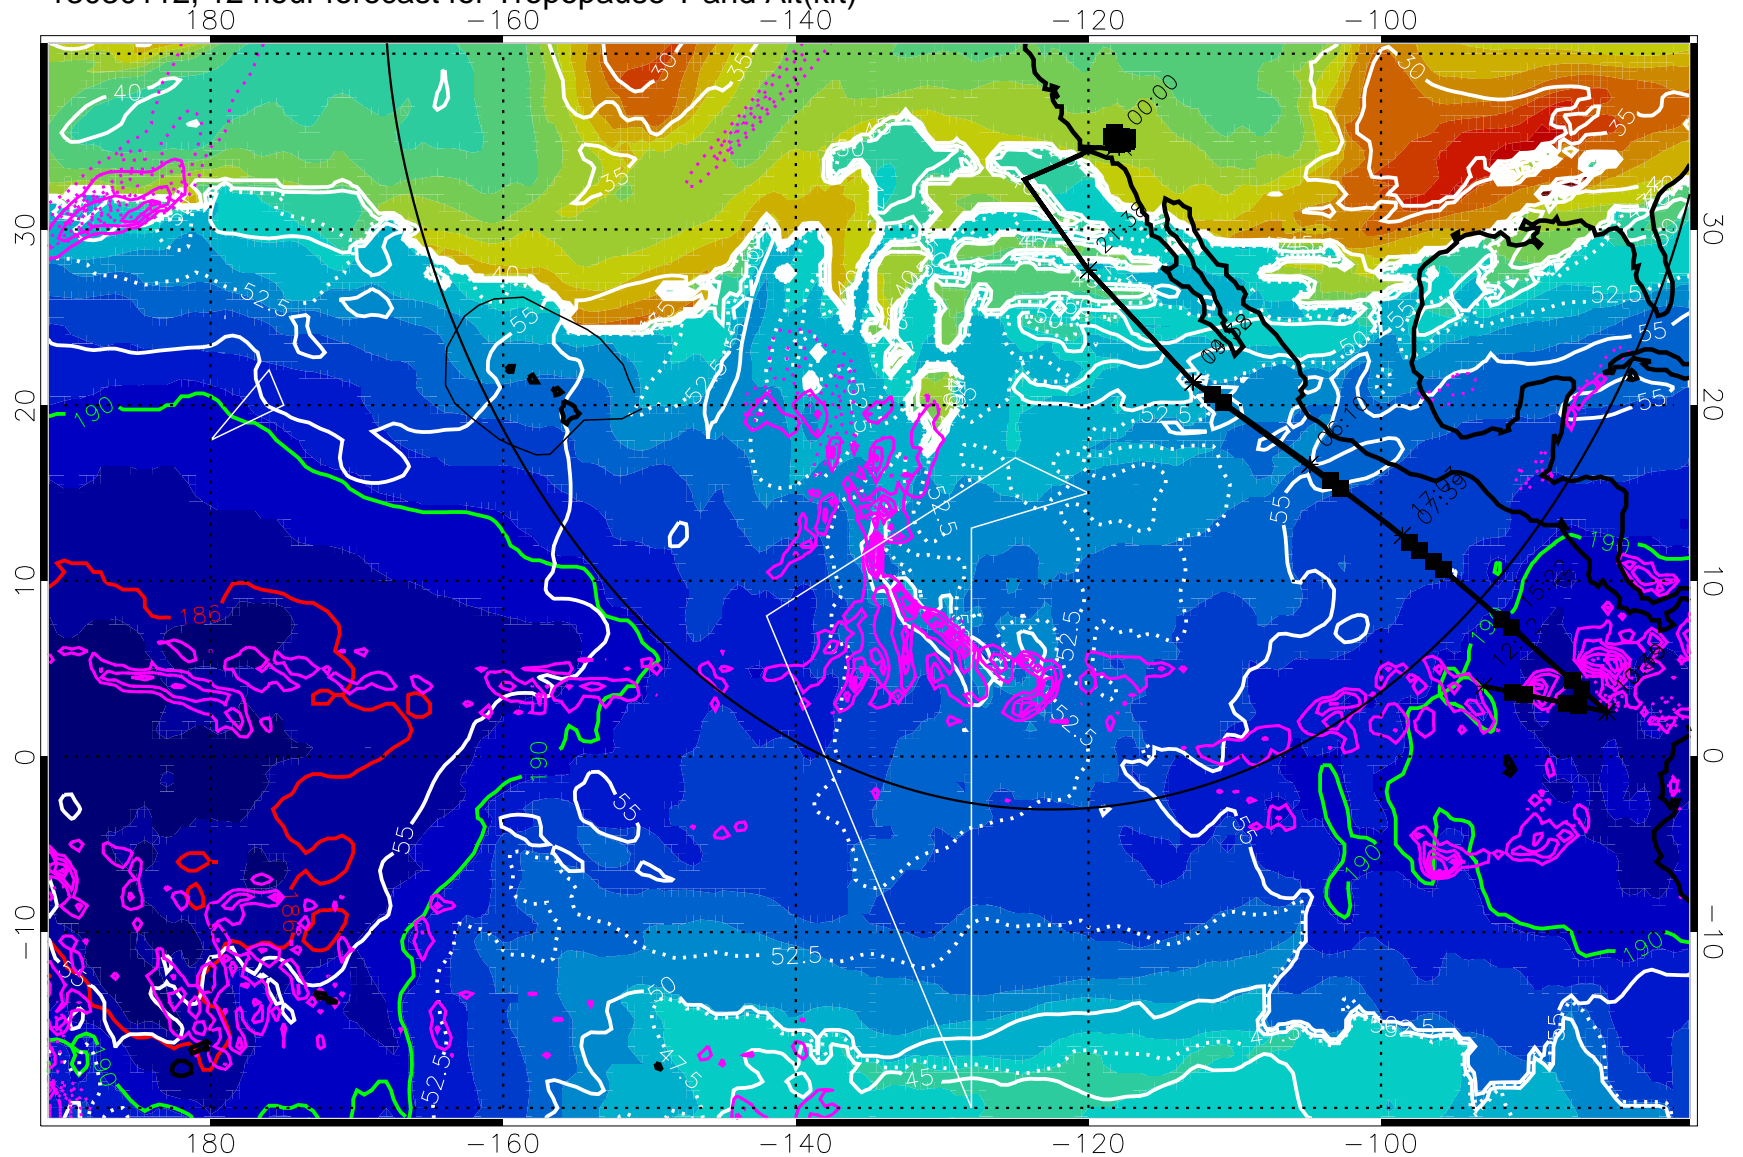

13030112, 12 hour forecast for Tropopause T and Alt(kft)

190 200 210 220 230
Tropopause T, K

Tropopause Altitude in kft (white)

Precip (tot dot, conv sol) past 6 hrs 6 kg/m² contours, min 4

189.5K 185.9K

→ 30 m/s

Range ring of 4055 km -- 13 hours GH round trip

13030118, 18 hour forecast for Tropopause T and Alt(kft)

190 200 210 220 230

Tropopause T, K

Tropopause Altitude in kft (white)

Precip (tot dot, conv sol) past 6 hrs 6 kg/m² contours, min 4

189.5K

185.9K

→ 30 m/s

Range ring of 4055 km -- 13 hours GH round trip

13030200, 24 hour forecast for Tropopause T and Alt(kft)

190 200 210 220 230

Tropopause T, K

Tropopause Altitude in kft (white)

Precip (tot dot, conv sol) past 6 hrs 6 kg/m² contours, min 4

189.5K

185.9K

→ 30 m/s

Range ring of 4055 km -- 13 hours GH round trip

13030206, 30 hour forecast for Tropopause T and Alt(kft)

190 200 210 220 230