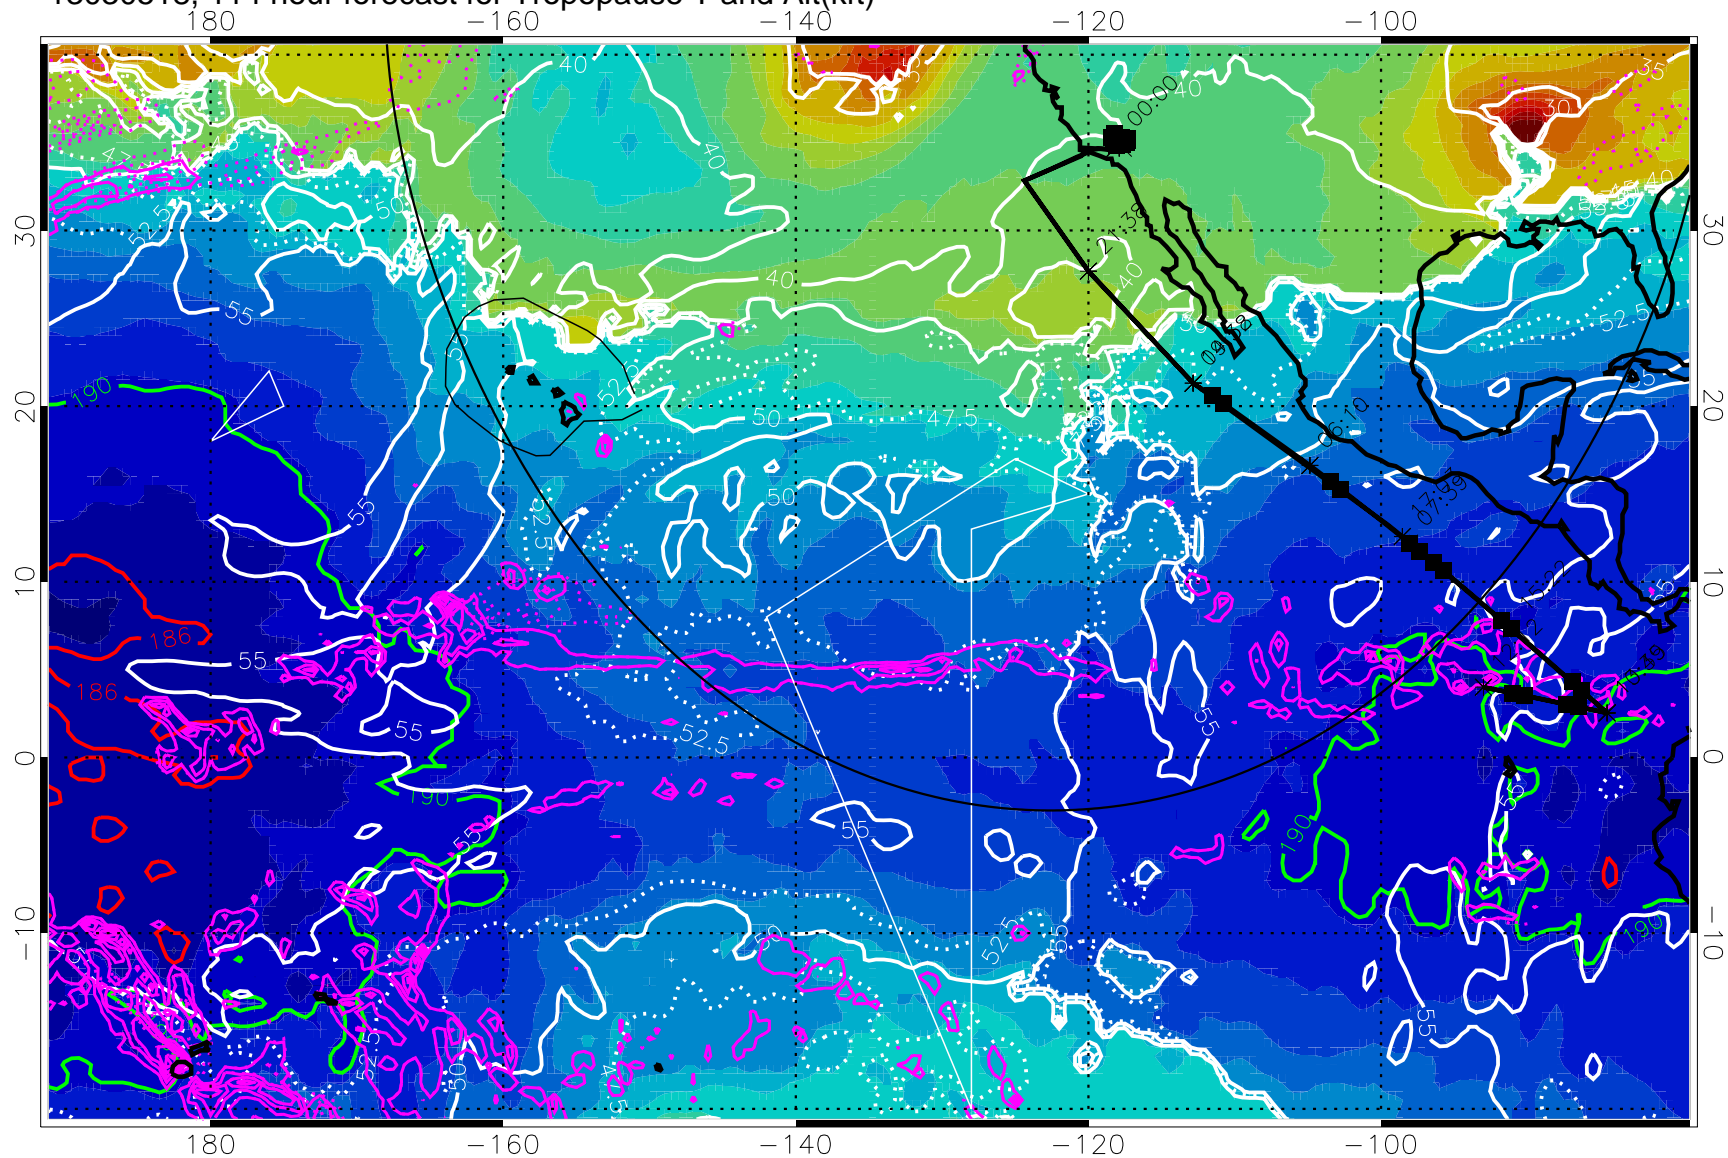

→ 30 m/s

Range ring of 4055 km -- 13 hours GH round trip

13030512, 108 hour forecast for Tropopause T and Alt(kft)

190 200 210 220 230
Tropopause T, K

Tropopause Altitude in kft (white)

Precip (tot dot, conv sol) past 6 hrs 6 kg/m2 contours, min 4

189.5K

185.9K

→ 30 m/s

Range ring of 4055 km -- 13 hours GH round trip

13030518, 114 hour forecast for Tropopause T and Alt(kft)

Tropopause T, K

Tropopause Altitude in kft (white)

Precip (tot dot, conv sol) past 6 hrs 6 kg/m² contours, min 4