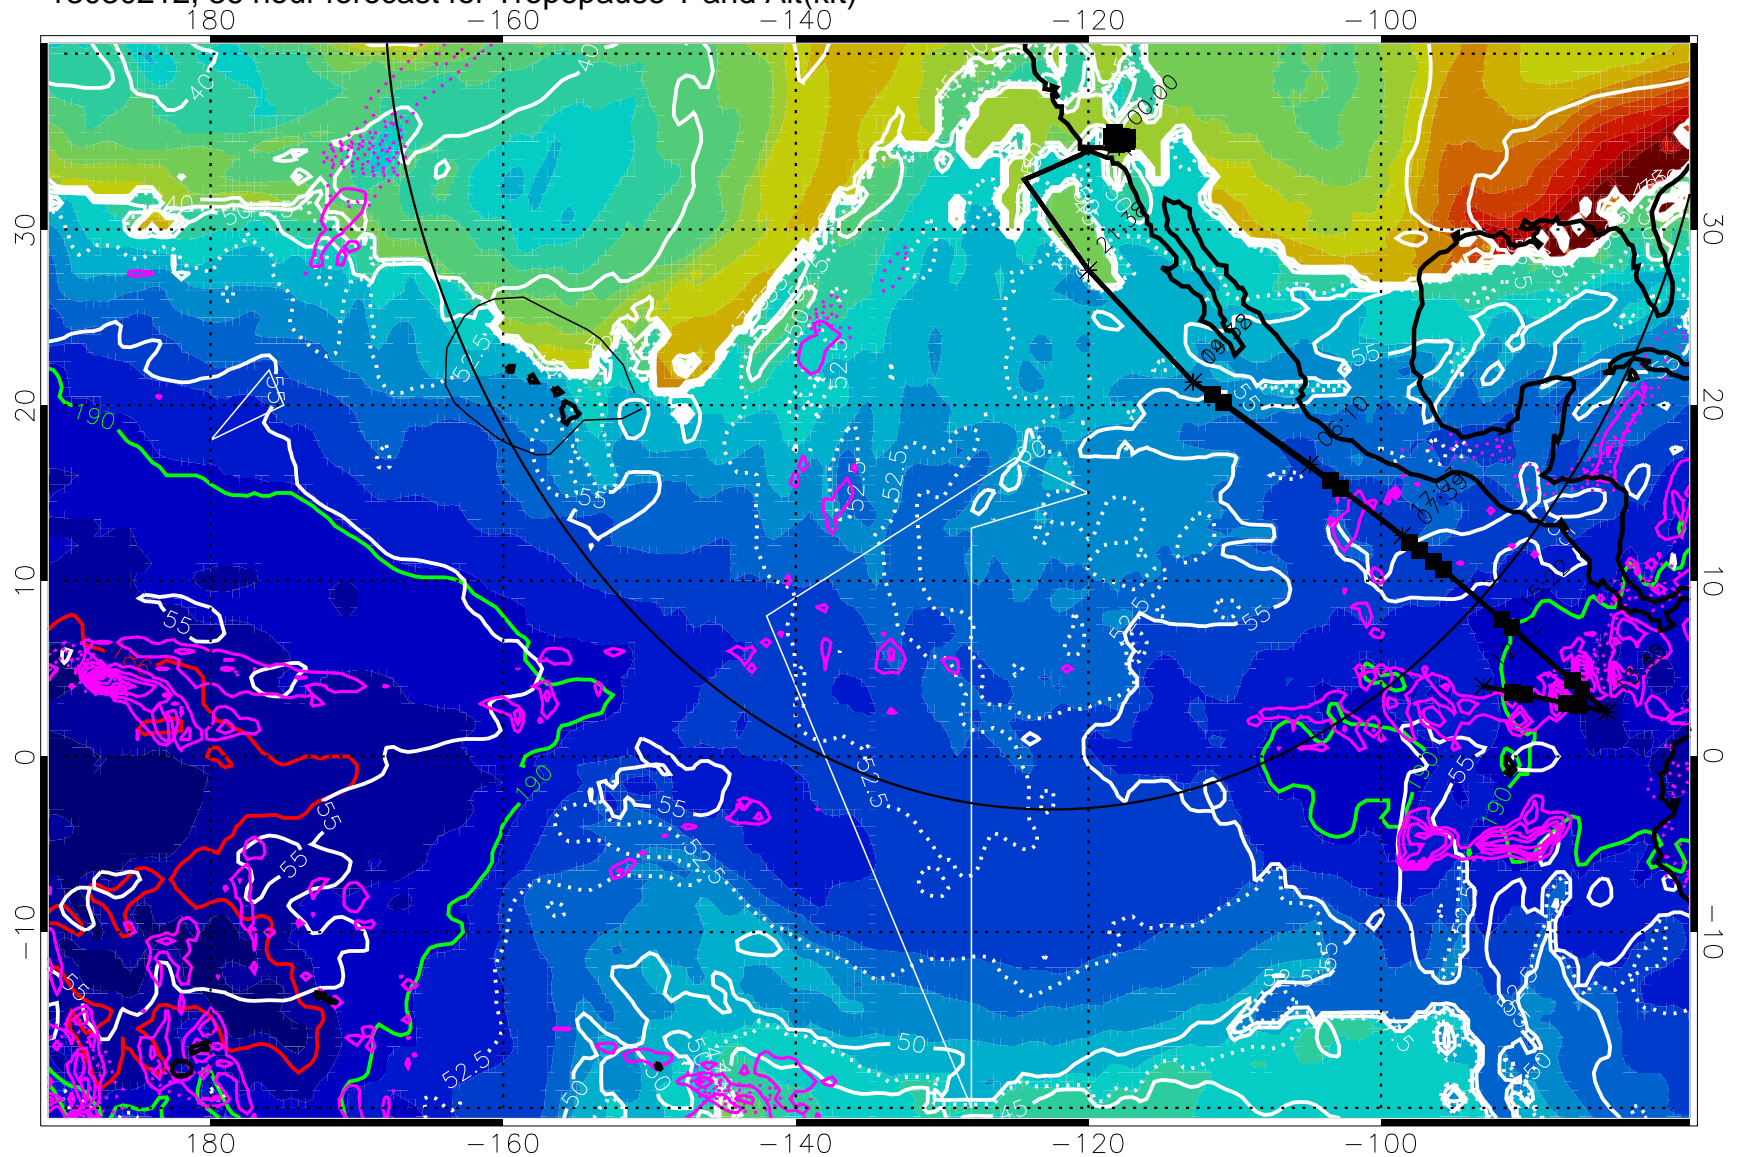

Tropopause T, K

Tropopause Altitude in kft (white)

Precip (tot dot, conv sol) past 6 hrs 6 kg/m² contours, min 4

189.5K

185.9K

Range ring of 4055 km -- 13 hours GH round trip

13030212, 36 hour forecast for Tropopause T and Alt(kft)