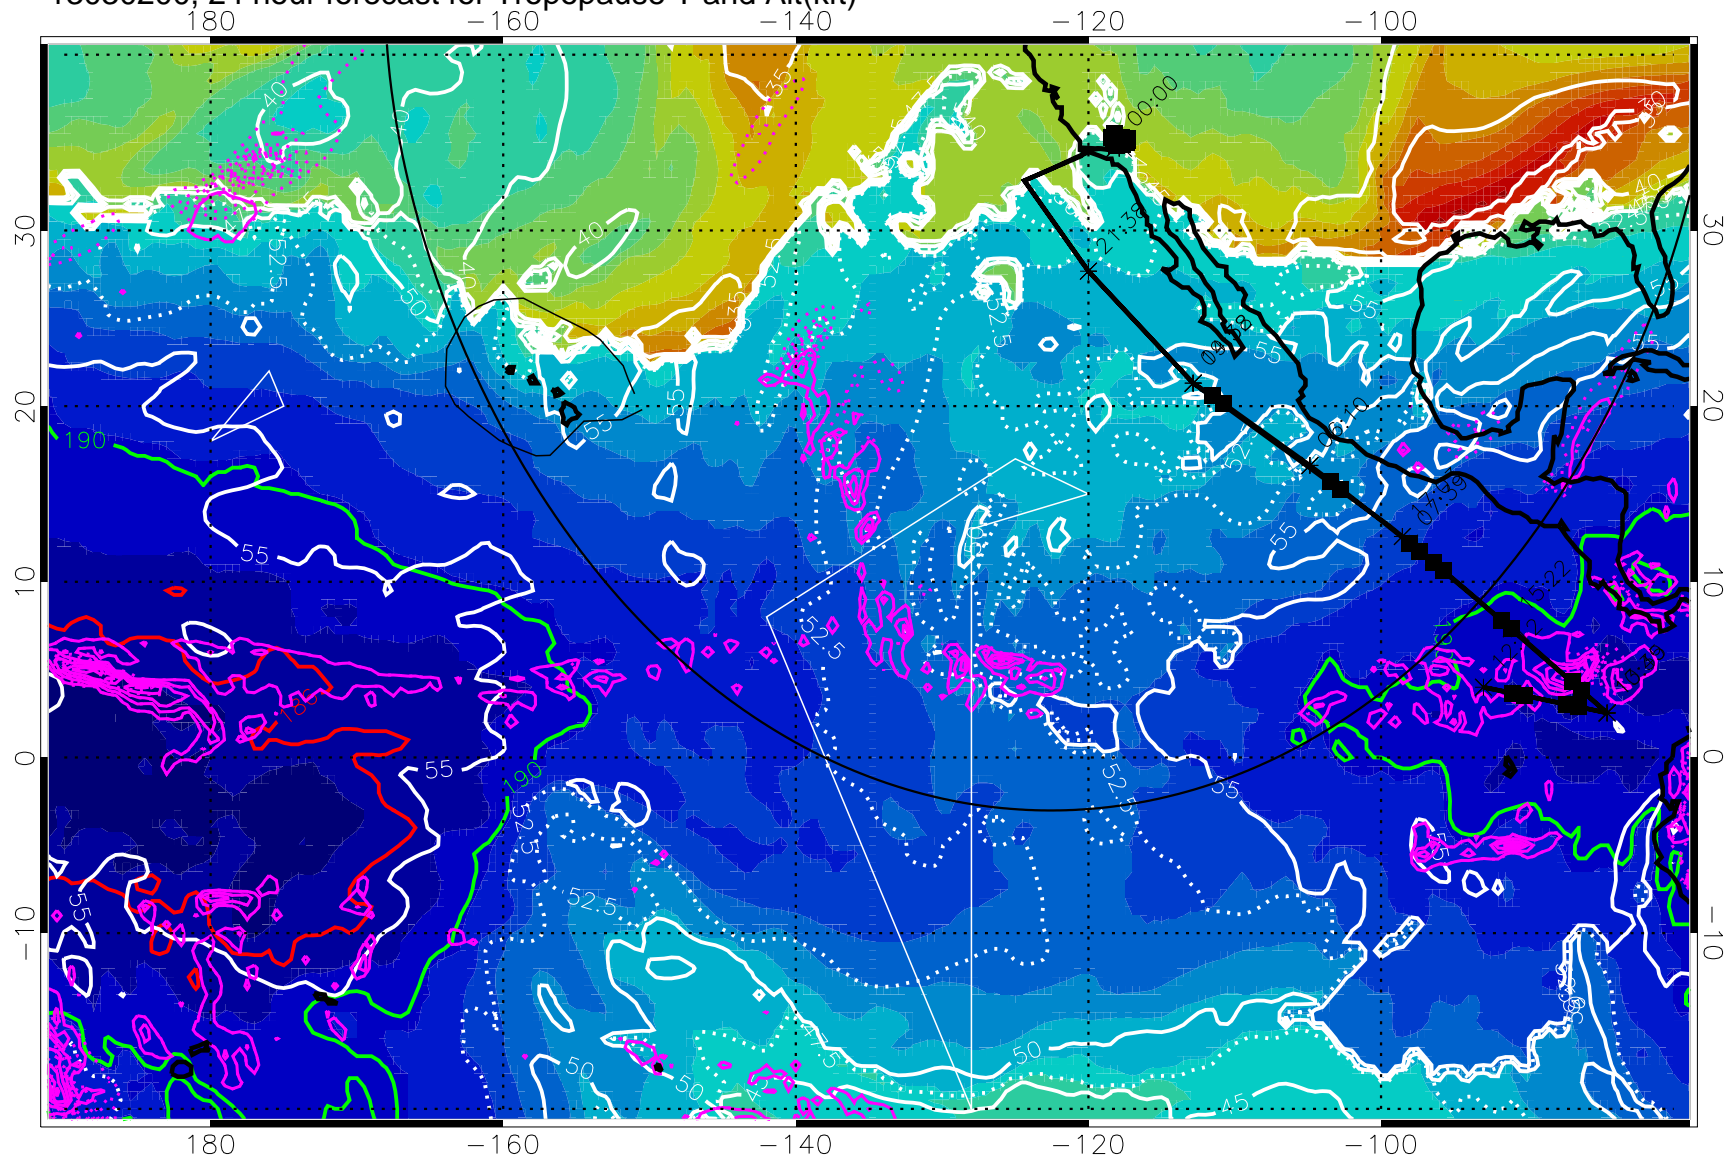

Range ring of 4055 km -- 13 hours GH round trip

13030118, 18 hour forecast for Tropopause T and Alt(kft)

190 200 210 220 230

Tropopause T, K

Tropopause Altitude in kft (white)

Precip (tot dot, conv sol) past 6 hrs 6 kg/m² contours, min 4

189.5K

185.9K

→ 30 m/s

Range ring of 4055 km -- 13 hours GH round trip

13030200, 24 hour forecast for Tropopause T and Alt(kft)

190 200 210 220 230

Tropopause T, K

Tropopause Altitude in kft (white)

Precip (tot dot, conv sol) past 6 hrs 6 kg/m² contours, min 4

189.5K

185.9K

→ 30 m/s

Range ring of 4055 km -- 13 hours GH round trip

13030206, 30 hour forecast for Tropopause T and Alt(kft)

190 200 210 220 230