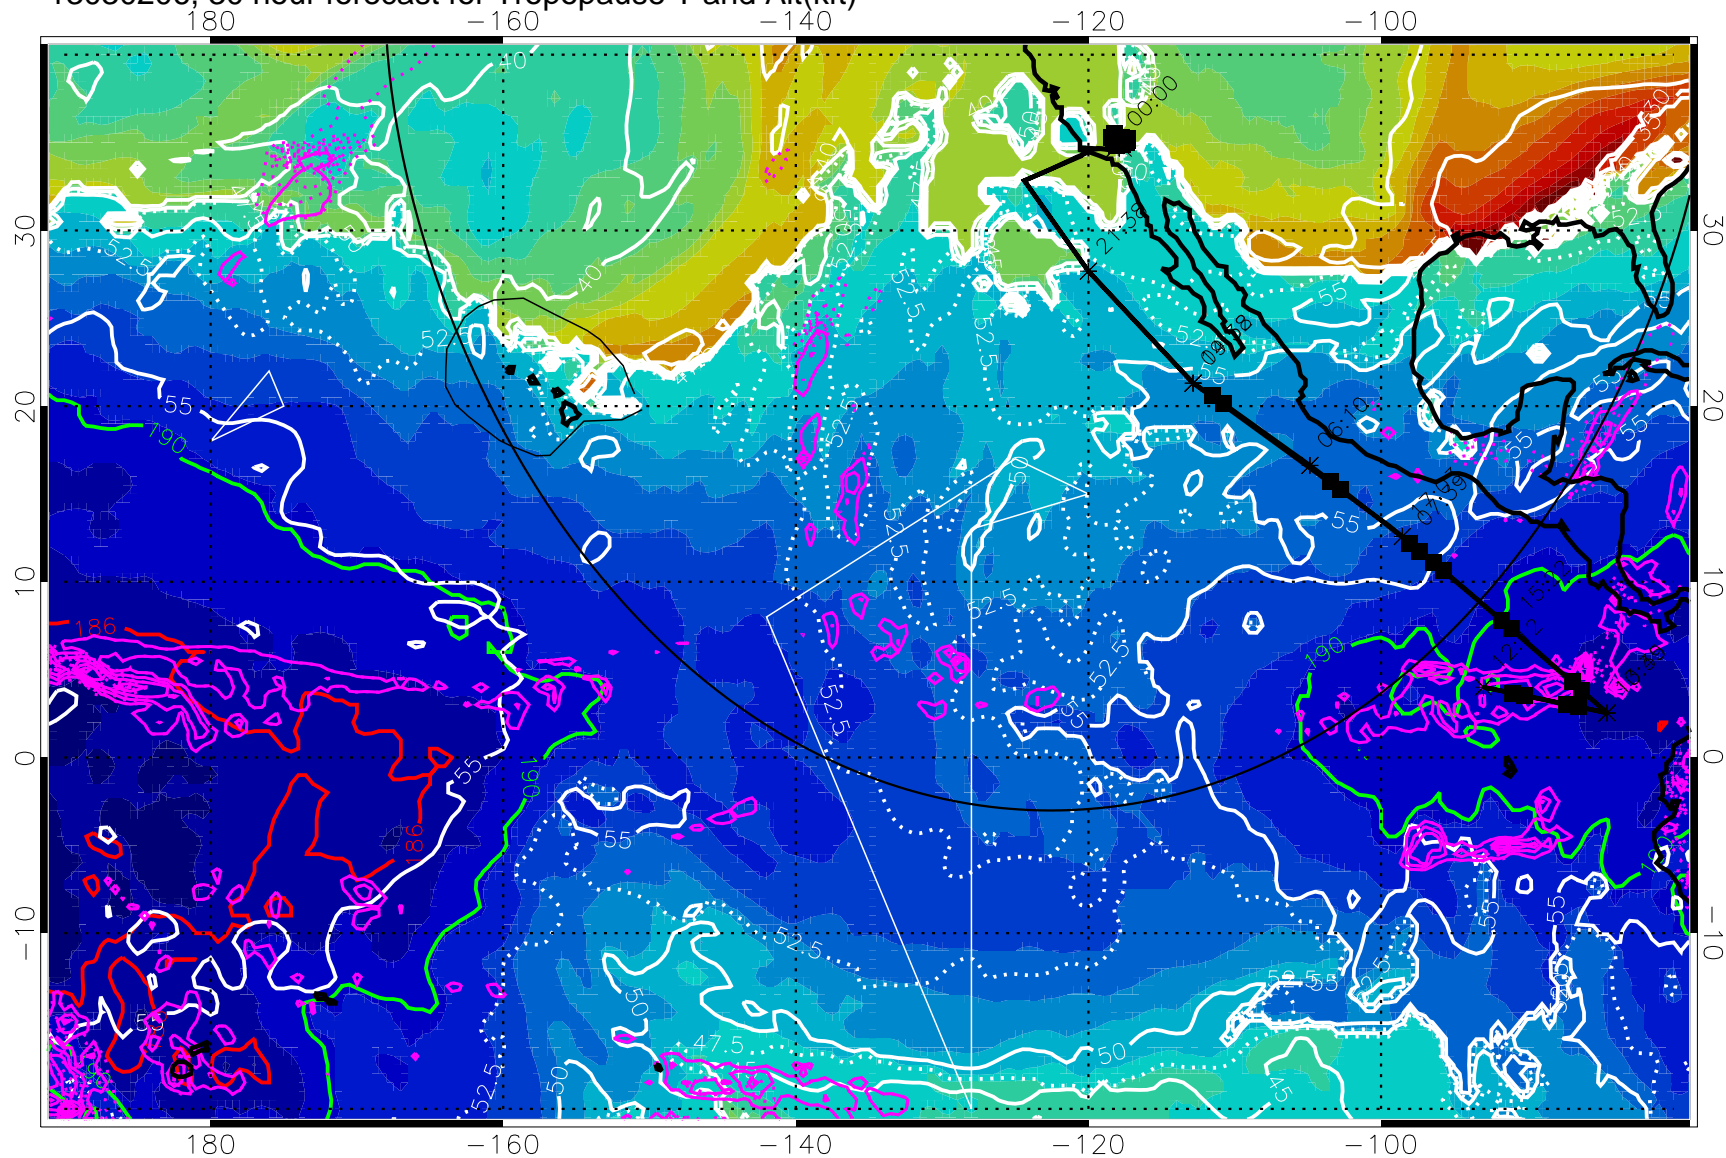

Precip (tot dot, conv sol) past 6 hrs 6 kg/m² contours, min 4

189.5K

185.9K

→ 30 m/s

Range ring of 4055 km -- 13 hours GH round trip

13030206, 30 hour forecast for Tropopause T and Alt(kft)

190 200 210 220 230