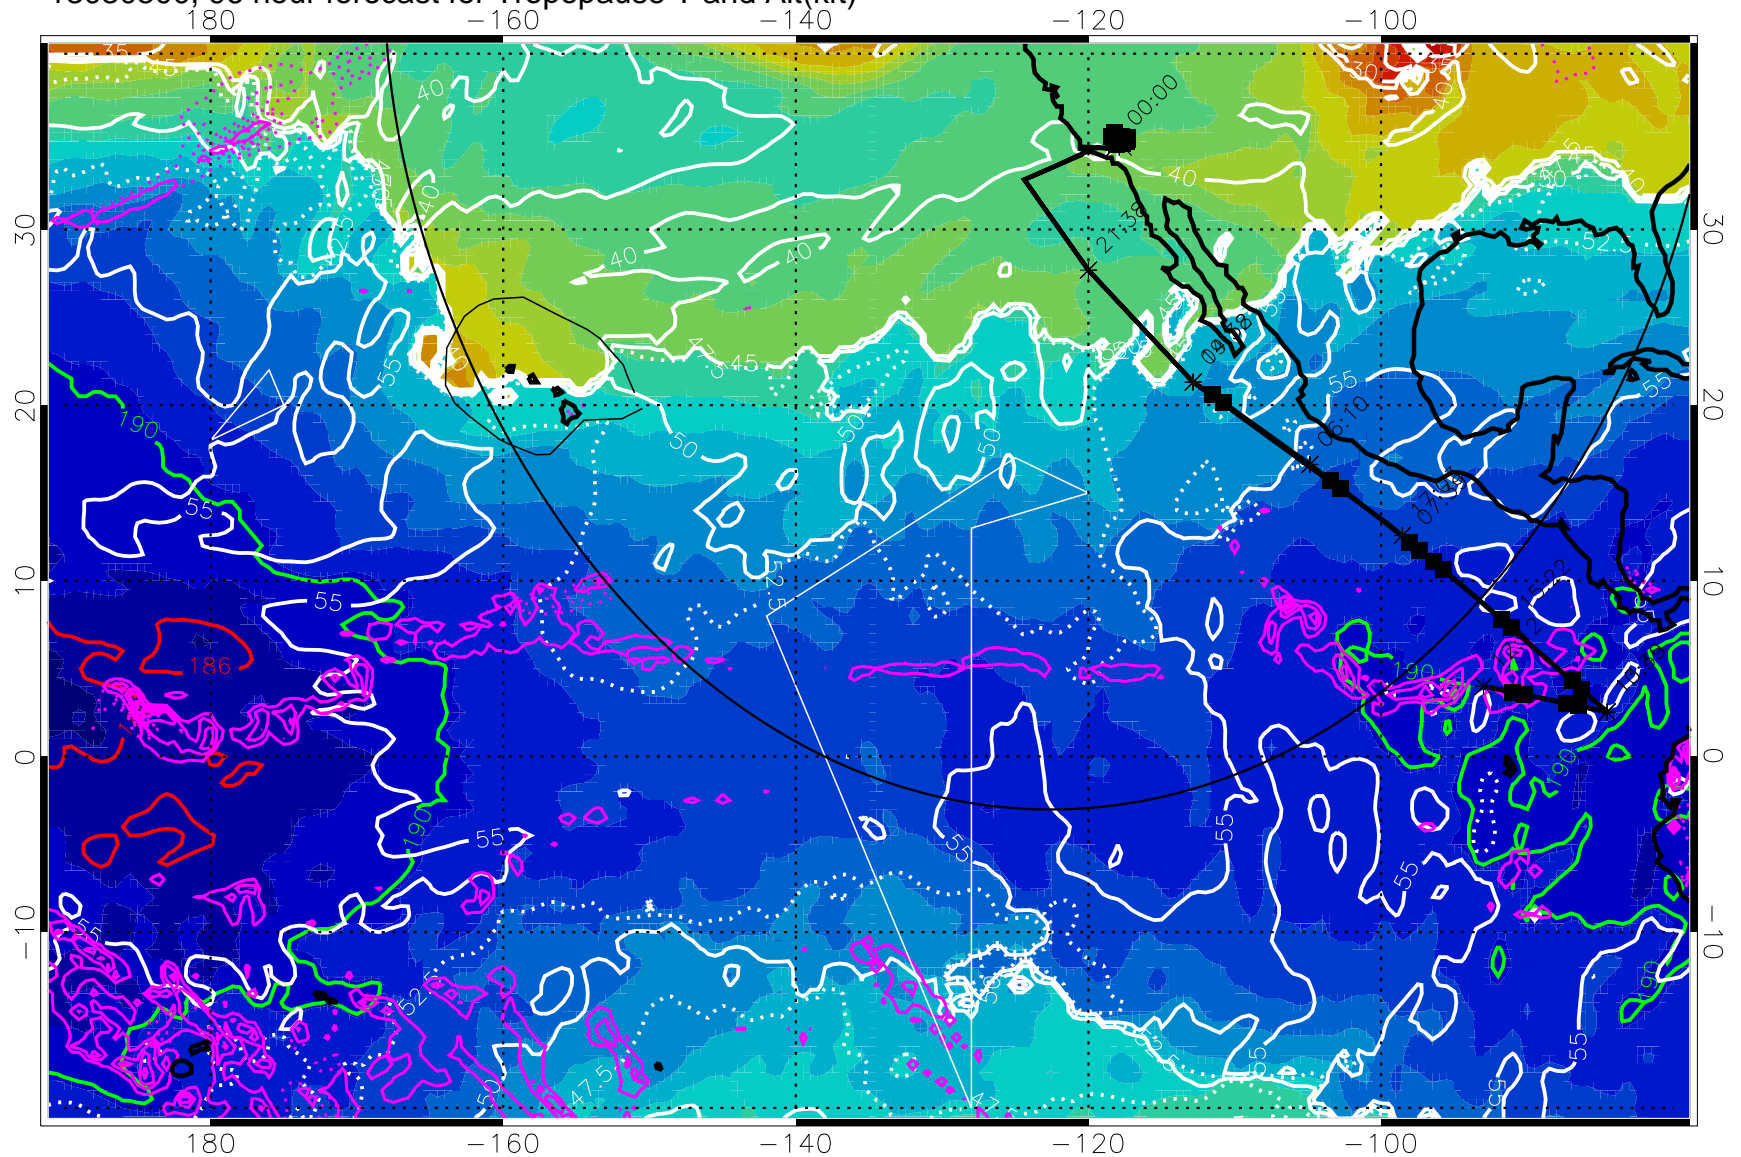

Precip (tot dot, conv sol) past 6 hrs 6 kg/m2 contours, min 4

189.5K

185.9K

Range ring of 4055 km -- 13 hours GH round trip

13030418, 90 hour forecast for Tropopause T and Alt(kft)

190 200 210 220 230
Tropopause T, K

Tropopause Altitude in kft (white)

Precip (tot dot, conv sol) past 6 hrs 6 kg/m² contours, min 4

189.5K 185.9K

→ 30 m/s

Range ring of 4055 km -- 13 hours GH round trip

13030500, 96 hour forecast for Tropopause T and Alt(kft)

190 200 210 220 230

Tropopause T, K

Tropopause Altitude in kft (white)

Precip (tot dot, conv sol) past 6 hrs 6 kg/m² contours, min 4

189.5K

185.9K

→ 30 m/s

Range ring of 4055 km -- 13 hours GH round trip