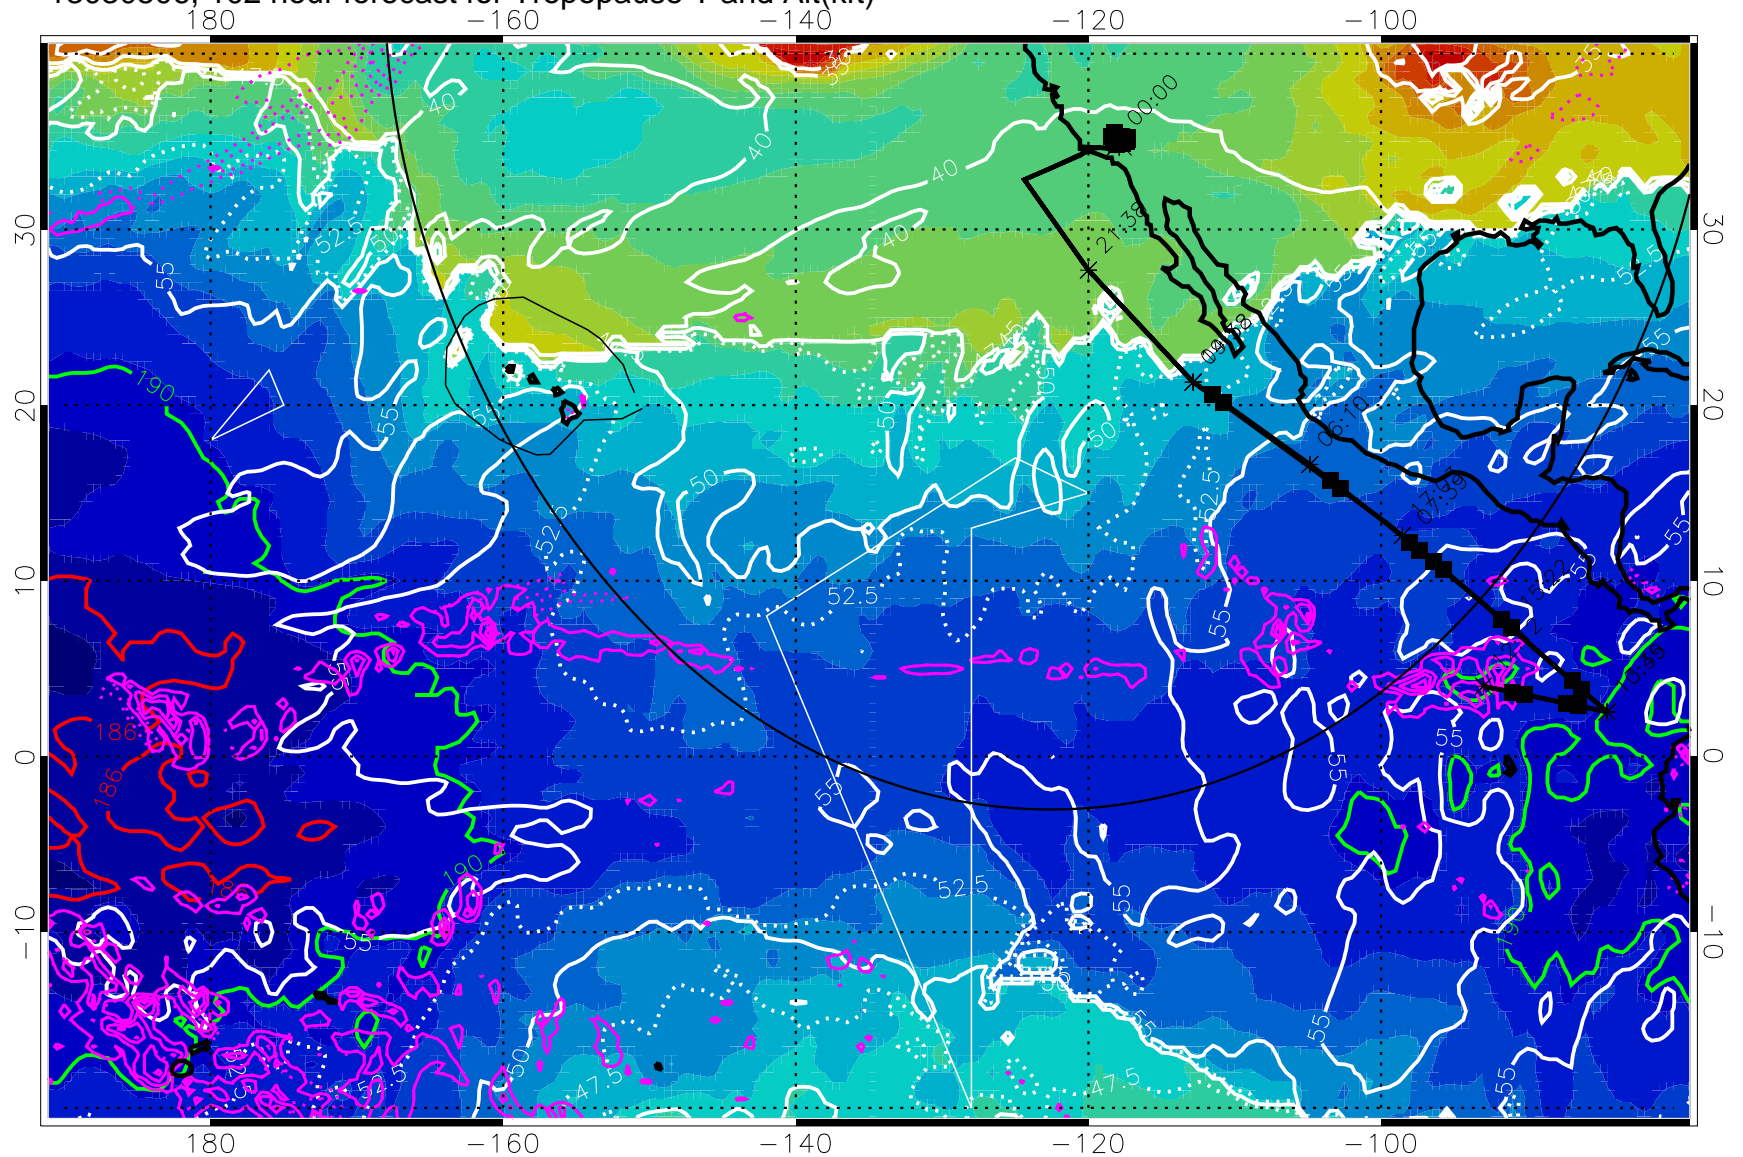

13030506, 102 hour forecast for Tropopause T and Alt(kft)

190   200   210   220   230
Tropopause T, K

Tropopause Altitude in kft (white)
Precip (tot dot, conv sol) past 6 hrs 6 kg/m² contours, min 4
189.5K   185.9K

→ 30 m/s

Range ring of 4055 km -- 13 hours GH round trip