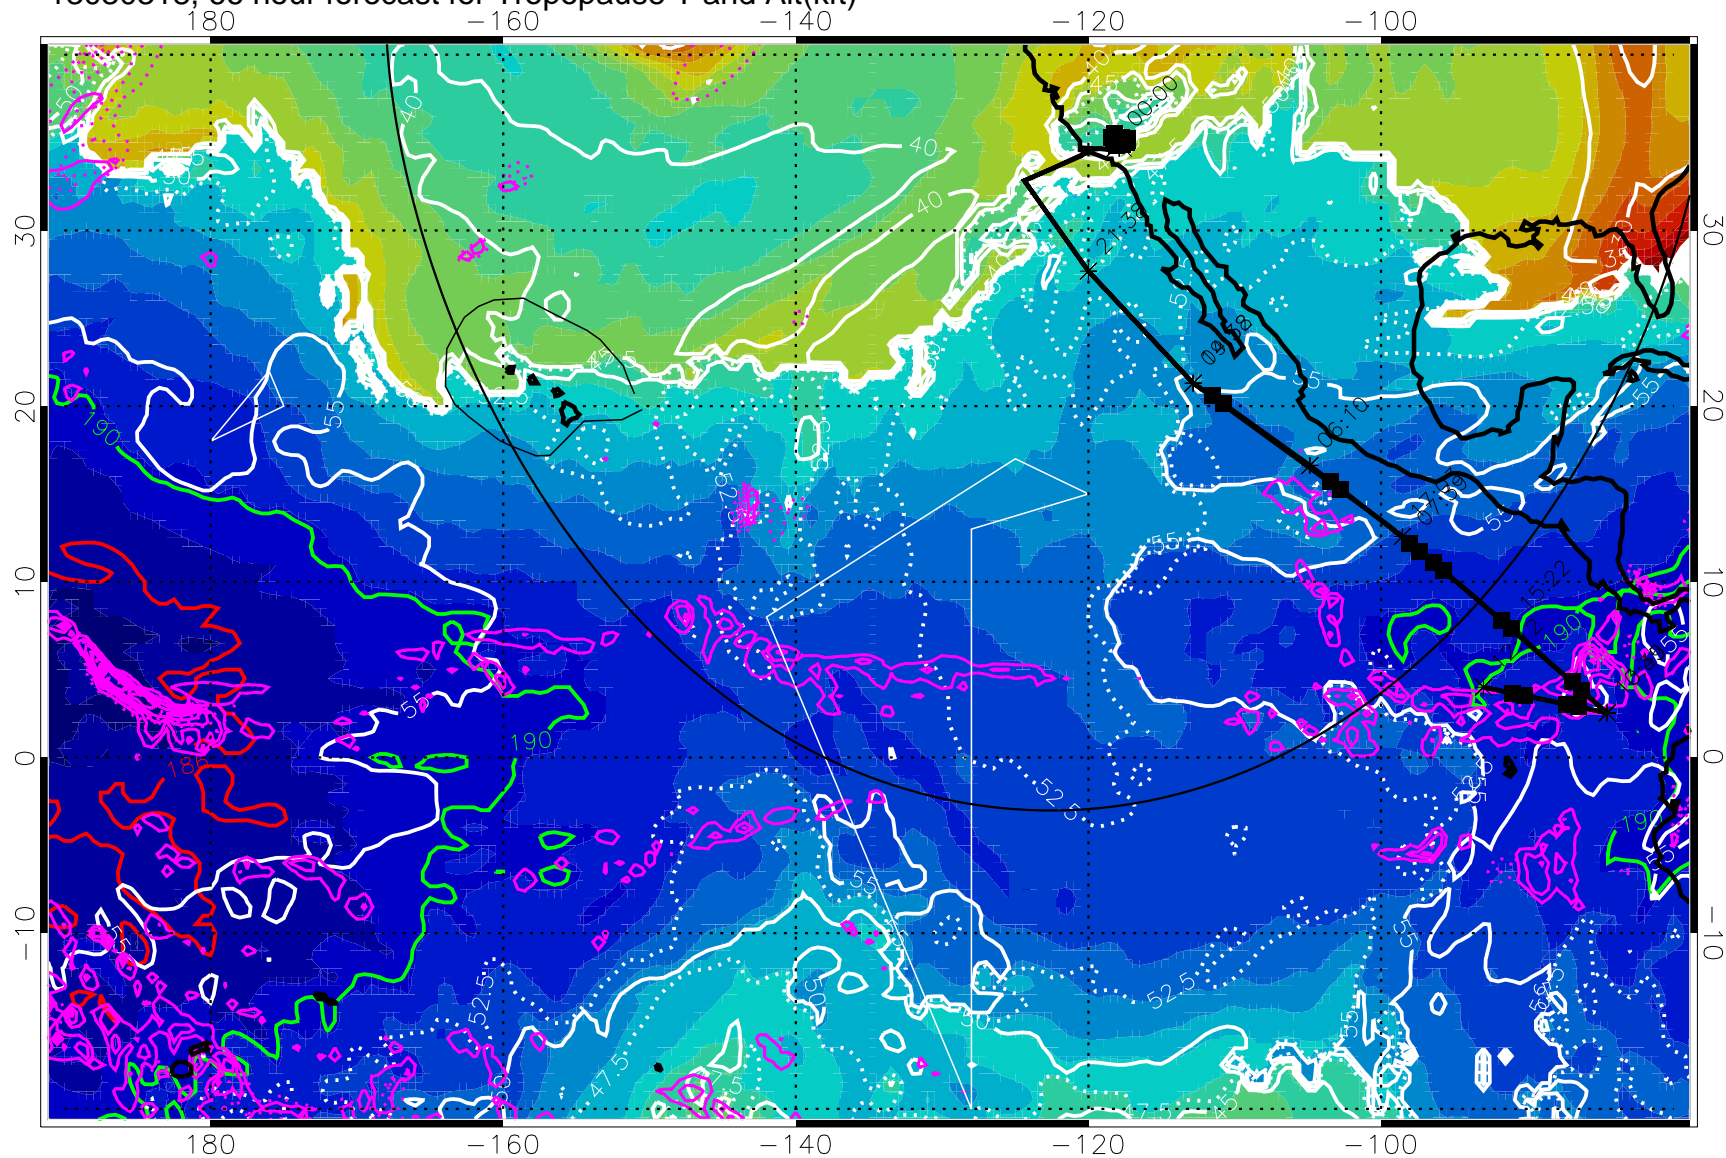

Precip (tot dot, conv sol) past 6 hrs 6 kg/m² contours, min 4

189.5K

185.9K

→ 30 m/s

Range ring of 4055 km -- 13 hours GH round trip

13030312, 60 hour forecast for Tropopause T and Alt(kft)

190 200 210 220 230

Tropopause T, K

Tropopause Altitude in kft (white)

Precip (tot dot, conv sol) past 6 hrs 6 kg/m² contours, min 4

189.5K

185.9K

→ 30 m/s

Range ring of 4055 km -- 13 hours GH round trip

13030318, 66 hour forecast for Tropopause T and Alt(kft)