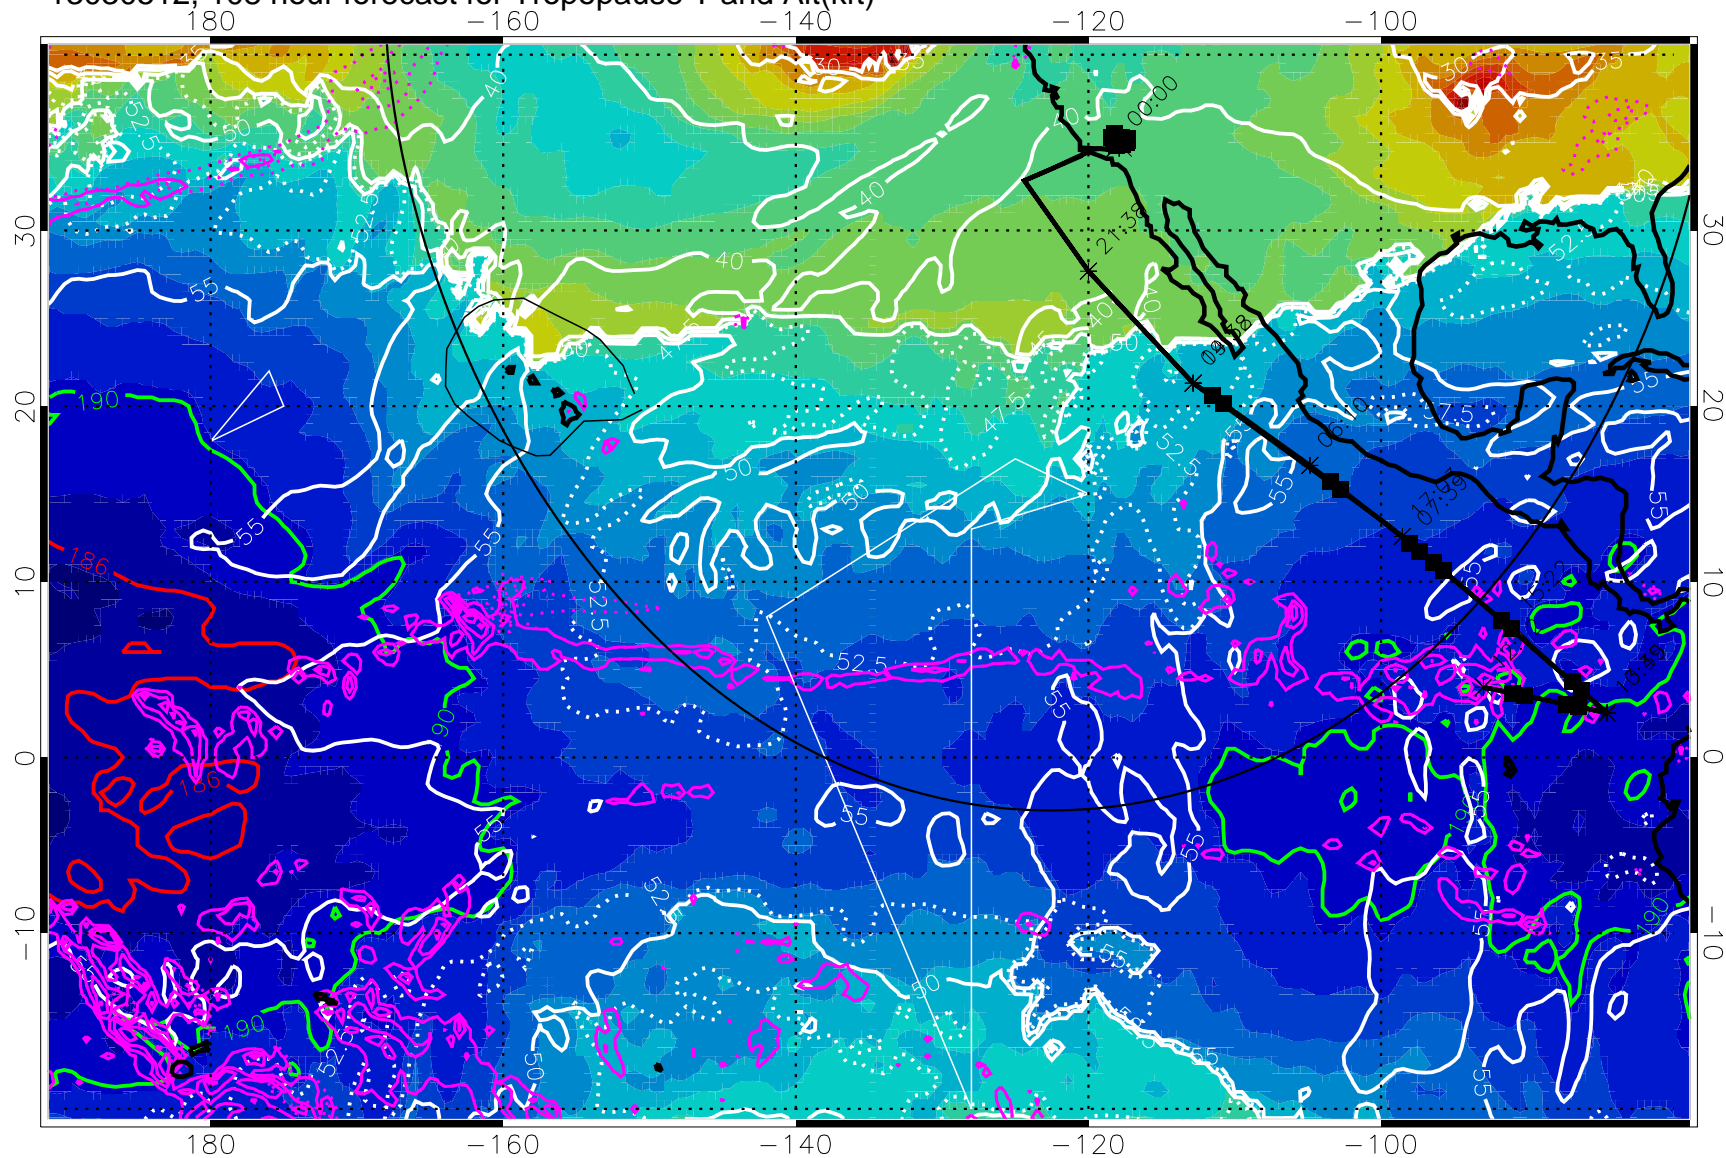

→ 30 m/s

Range ring of 4055 km -- 13 hours GH round trip

13030512, 108 hour forecast for Tropopause T and Alt(kft)

190 200 210 220 230
Tropopause T, K

Tropopause Altitude in kft (white)

Precip (tot dot, conv sol) past 6 hrs 6 kg/m2 contours, min 4