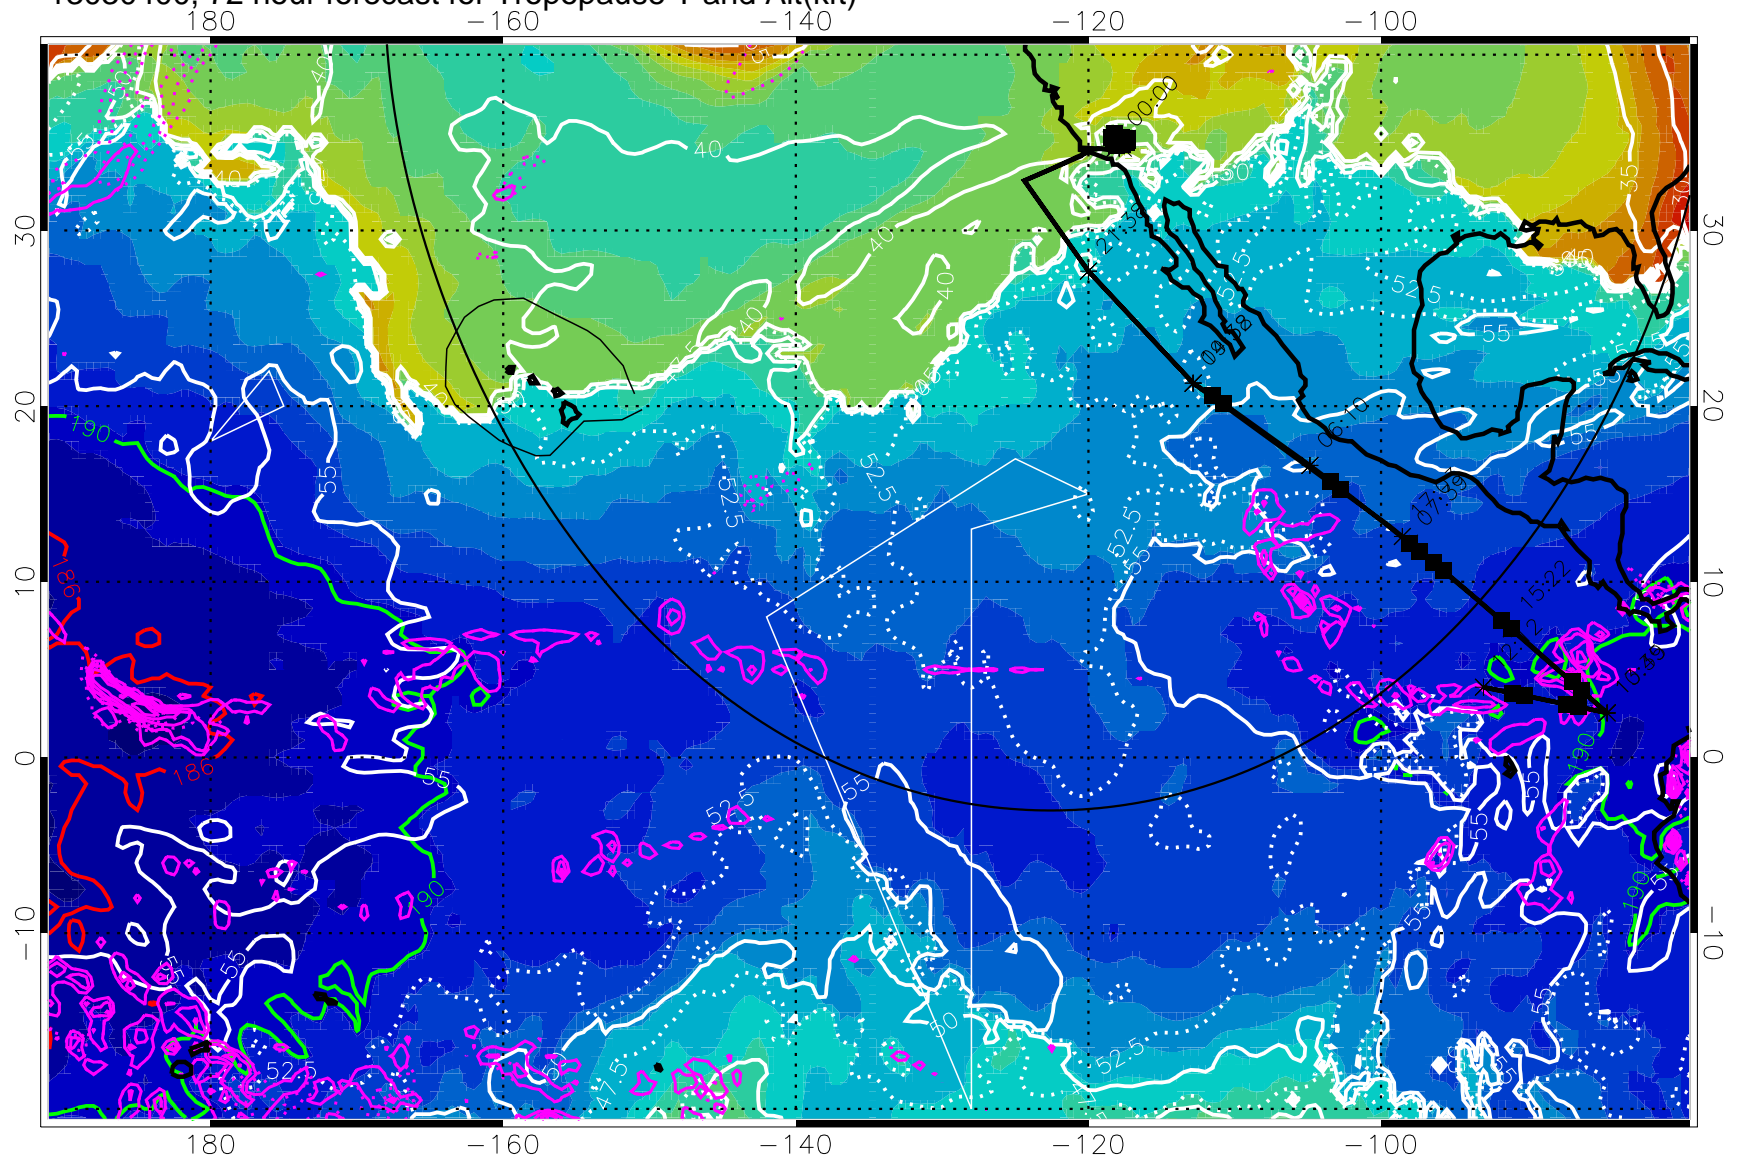

13030400, 72 hour forecast for Tropopause T and Alt(kft)

190   200   210   220   230
Tropopause T, K

Tropopause Altitude in kft (white)

Precip (tot dot, conv sol) past 6 hrs 6 kg/m² contours, min 4

189.5K   185.9K

→ 30 m/s

Range ring of 4055 km -- 13 hours GH round trip