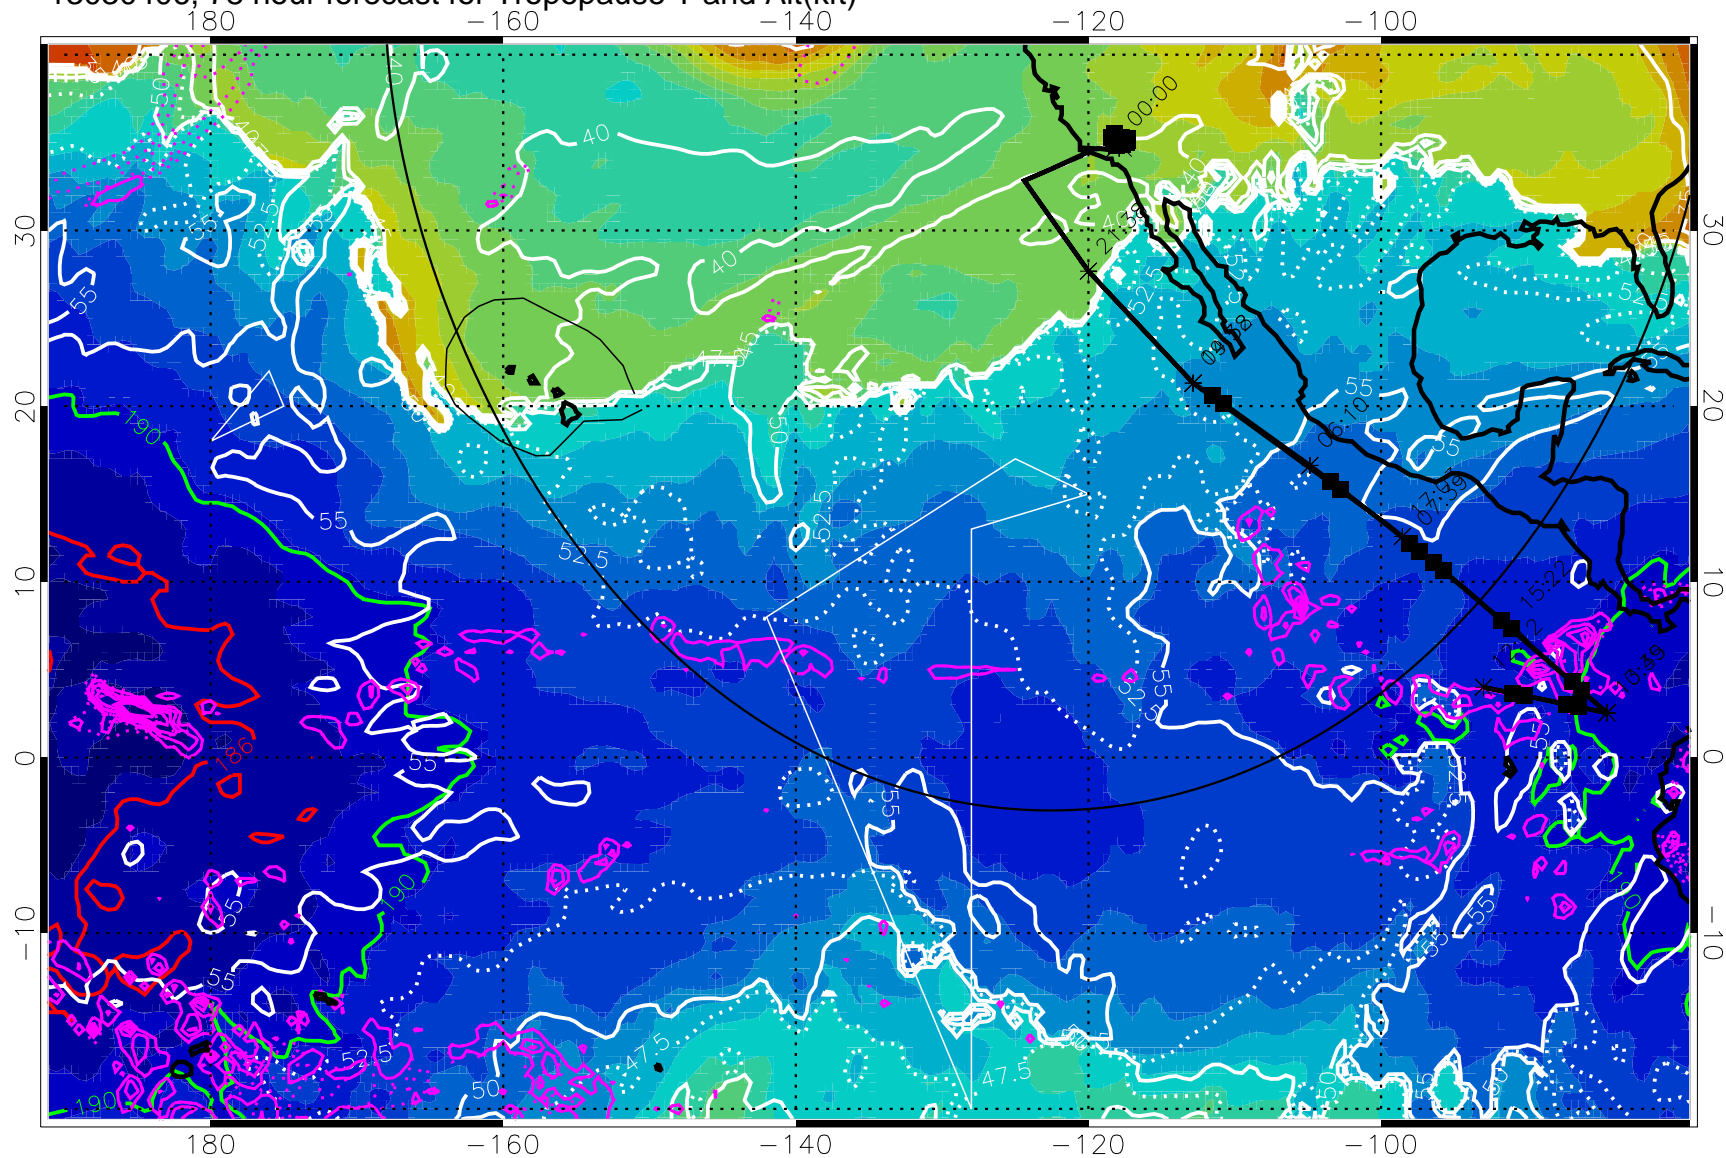

Range ring of 4055 km -- 13 hours GH round trip

13030406, 78 hour forecast for Tropopause T and Alt(kft)

190 200 210 220 230

Tropopause T, K

Tropopause Altitude in kft (white)

Precip (tot dot, conv sol) past 6 hrs 6 kg/m² contours, min 4