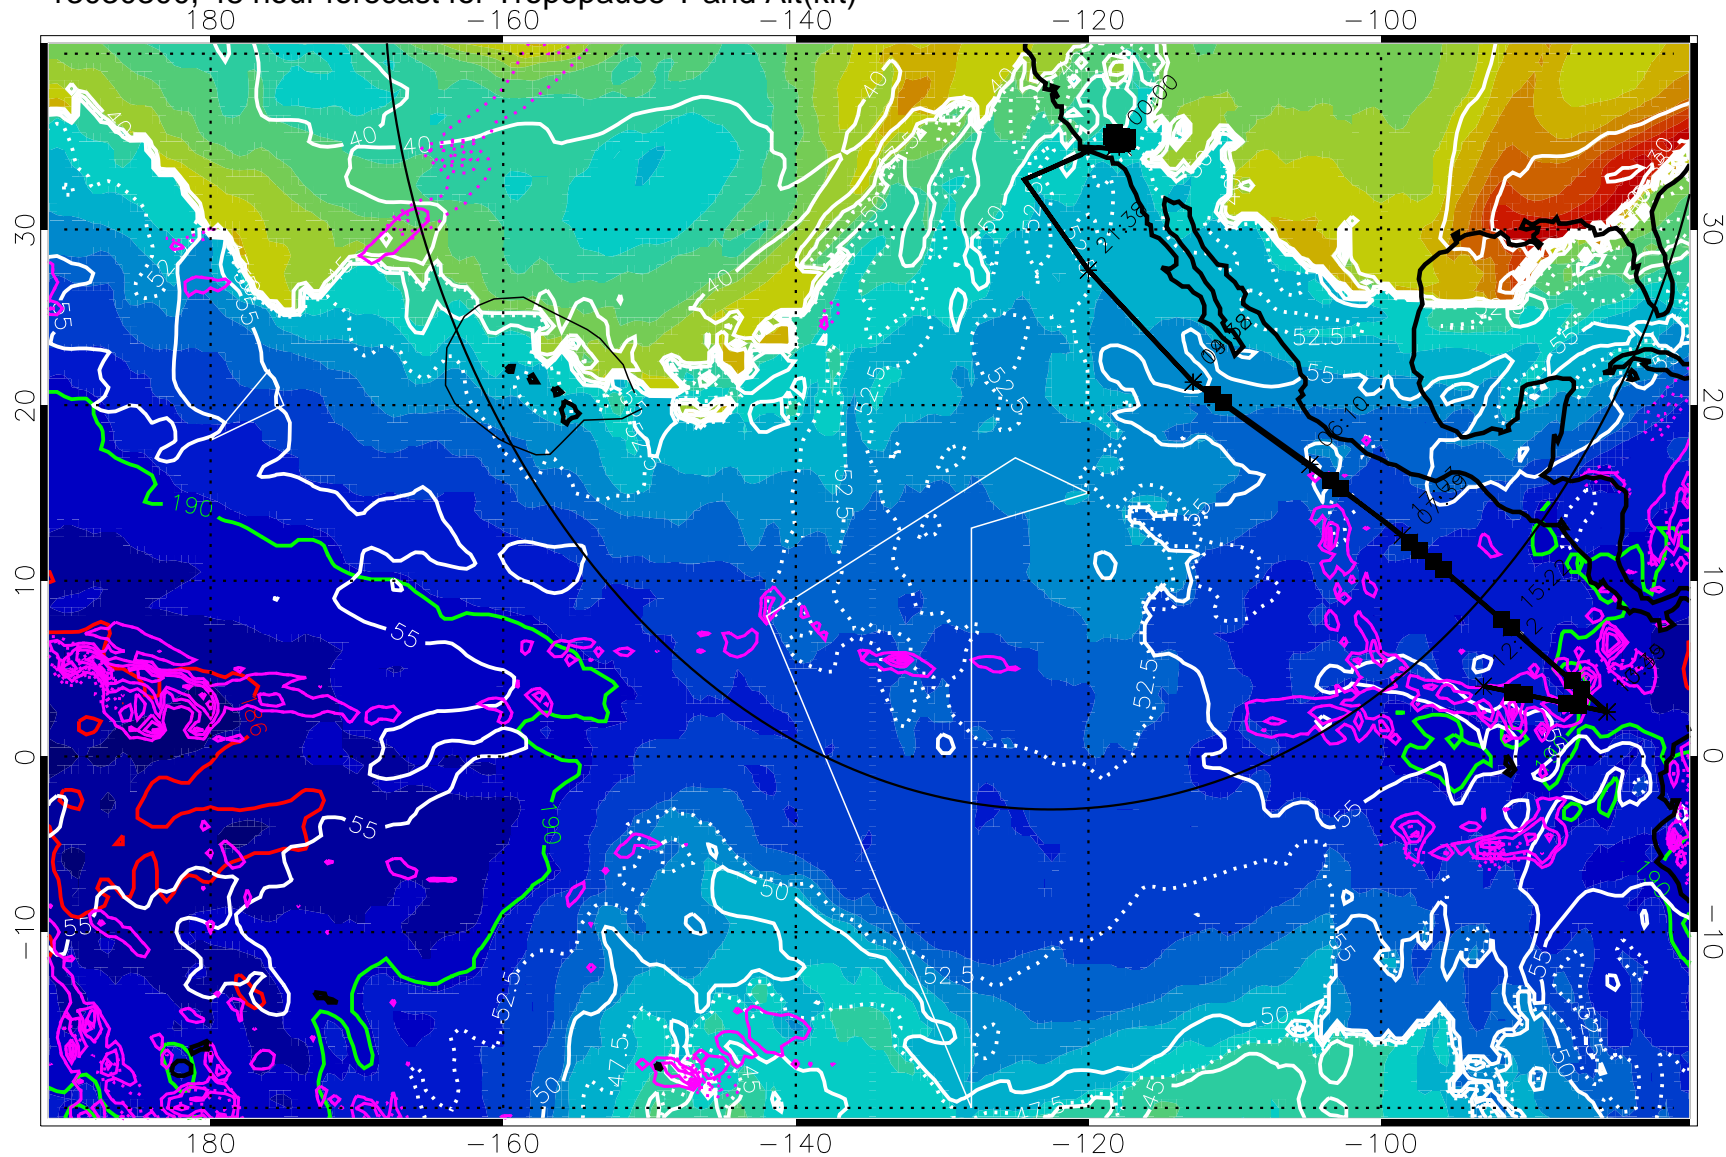

Range ring of 4055 km -- 13 hours GH round trip

13030300, 48 hour forecast for Tropopause T and Alt(kft)

190 200 210 220 230

Tropopause T, K

Tropopause Altitude in kft (white)

Precip (tot dot, conv sol) past 6 hrs 6 kg/m2 contours, min 4