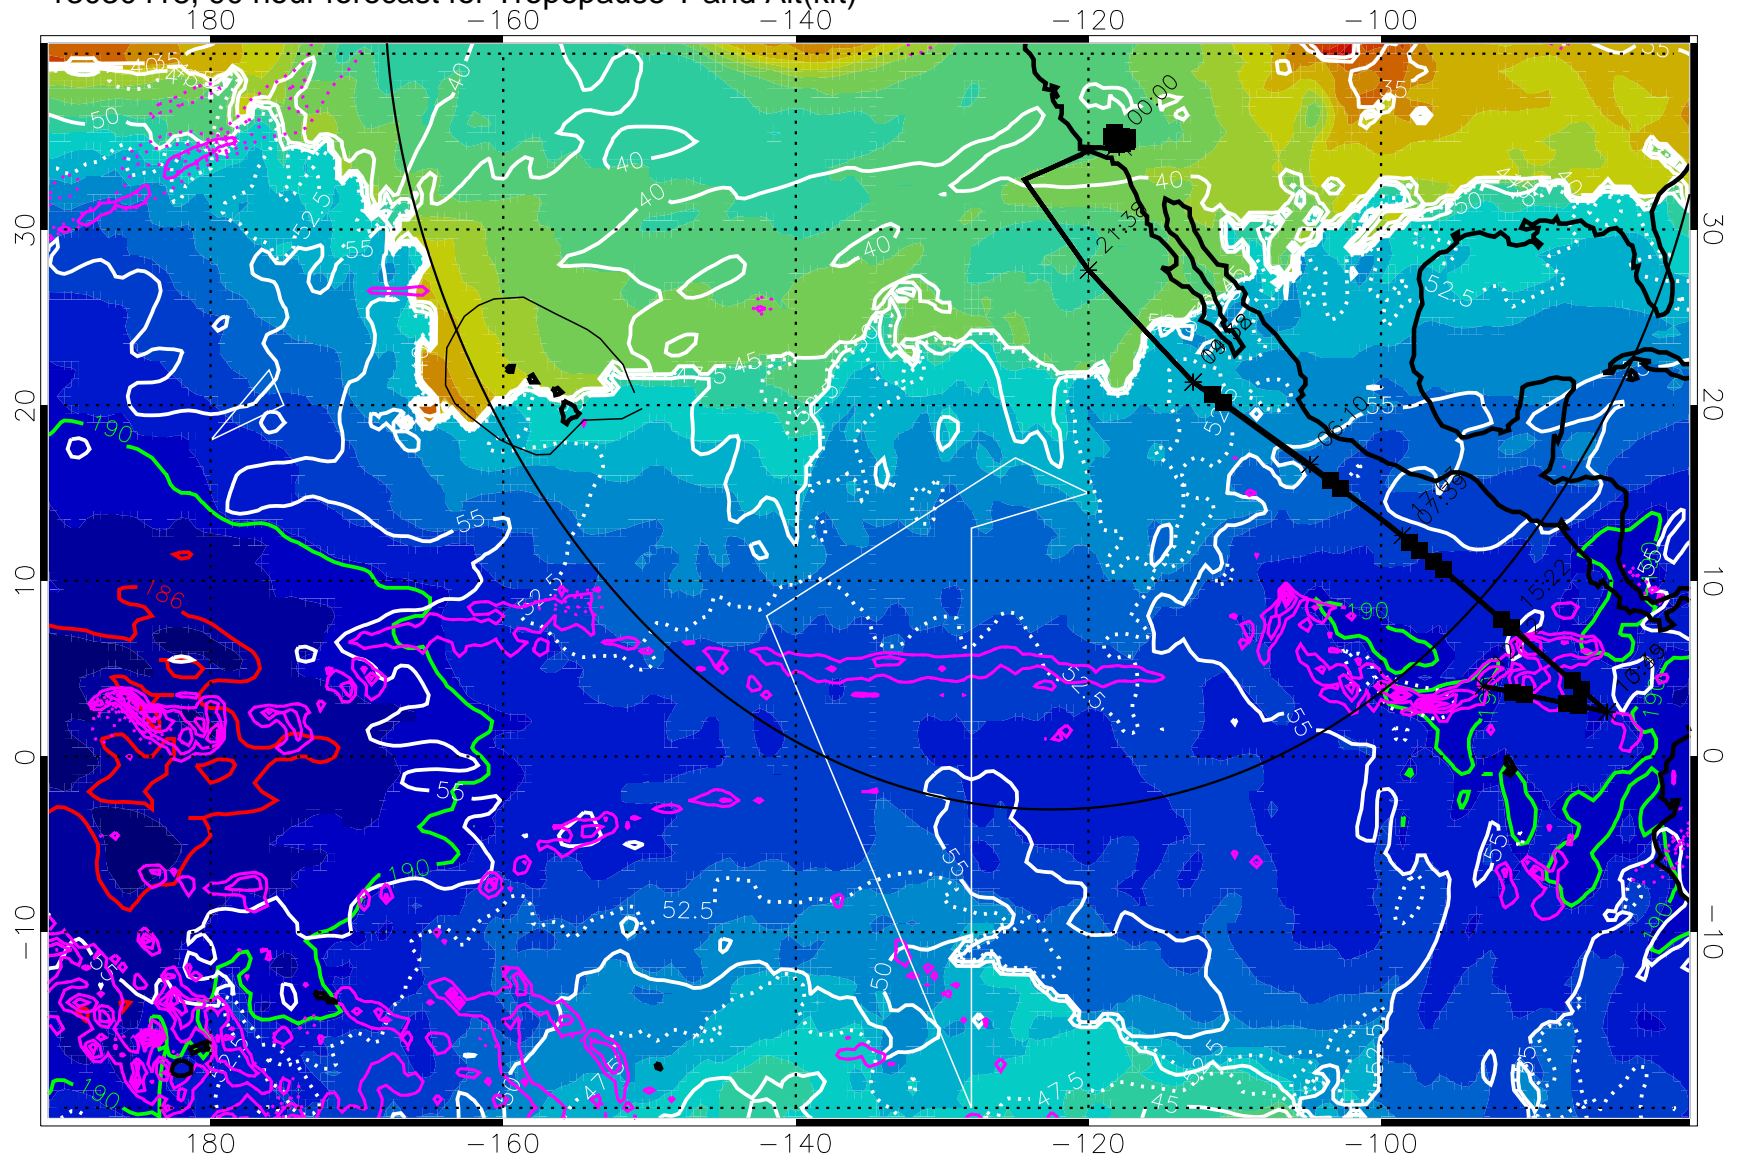

Precip (tot dot, conv sol) past 6 hrs 6 kg/m2 contours, min 4

189.5K

185.9K

Range ring of 4055 km -- 13 hours GH round trip

13030418, 90 hour forecast for Tropopause T and Alt(kft)

190 200 210 220 230
Tropopause T, K

Tropopause Altitude in kft (white)

Precip (tot dot, conv sol) past 6 hrs 6 kg/m² contours, min 4

189.5K 185.9K

→ 30 m/s

Range ring of 4055 km -- 13 hours GH round trip

13030500, 96 hour forecast for Tropopause T and Alt(kft)