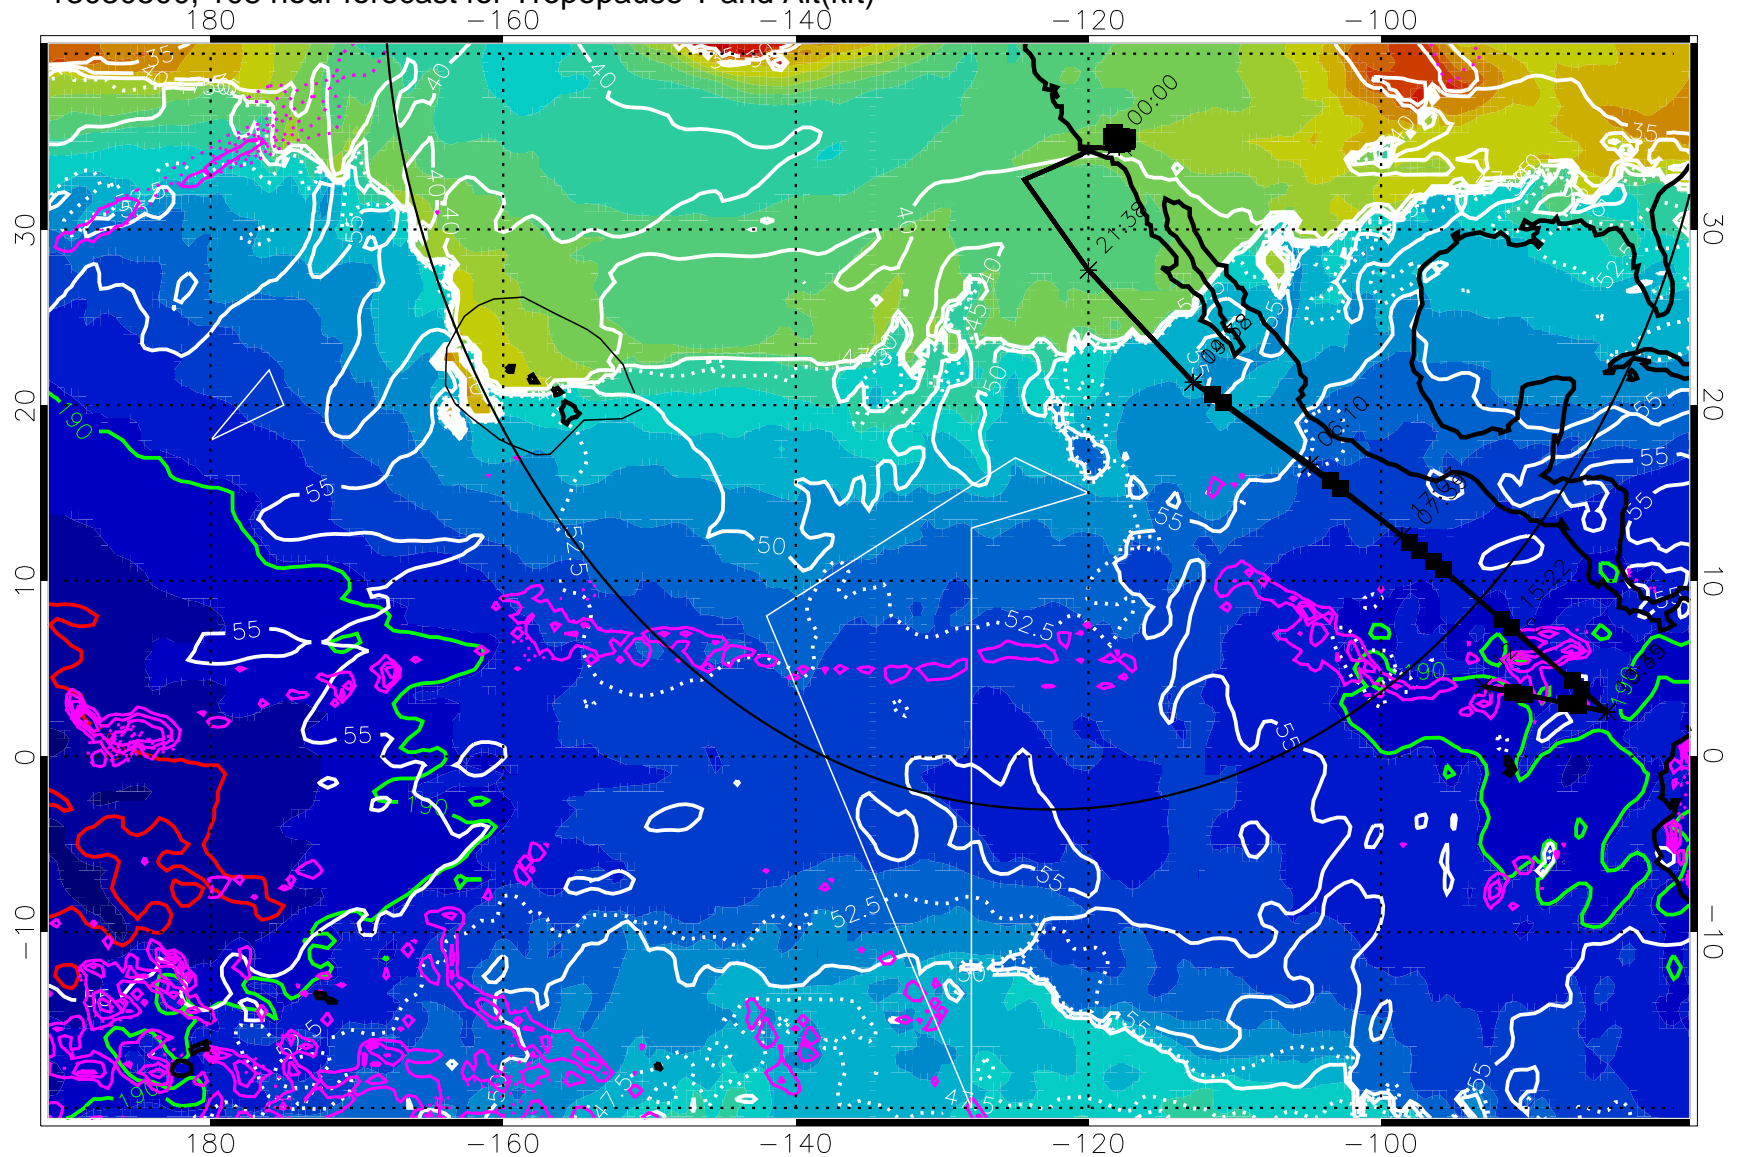

189.5K 185.9K

→ 30 m/s

Range ring of 4055 km -- 13 hours GH round trip

13030418, 102 hour forecast for Tropopause T and Alt(kft)

190 200 210 220 230

Tropopause T, K

Tropopause Altitude in kft (white)

Precip (tot dot, conv sol) past 6 hrs 6 kg/m² contours, min 4

189.5K

185.9K

→ 30 m/s

Range ring of 4055 km -- 13 hours GH round trip

13030500, 108 hour forecast for Tropopause T and Alt(kft)

190 200 210 220 230
Tropopause T, K

Tropopause Altitude in kft (white)

Precip (tot dot, conv sol) past 6 hrs 6 kg/m2 contours, min 4