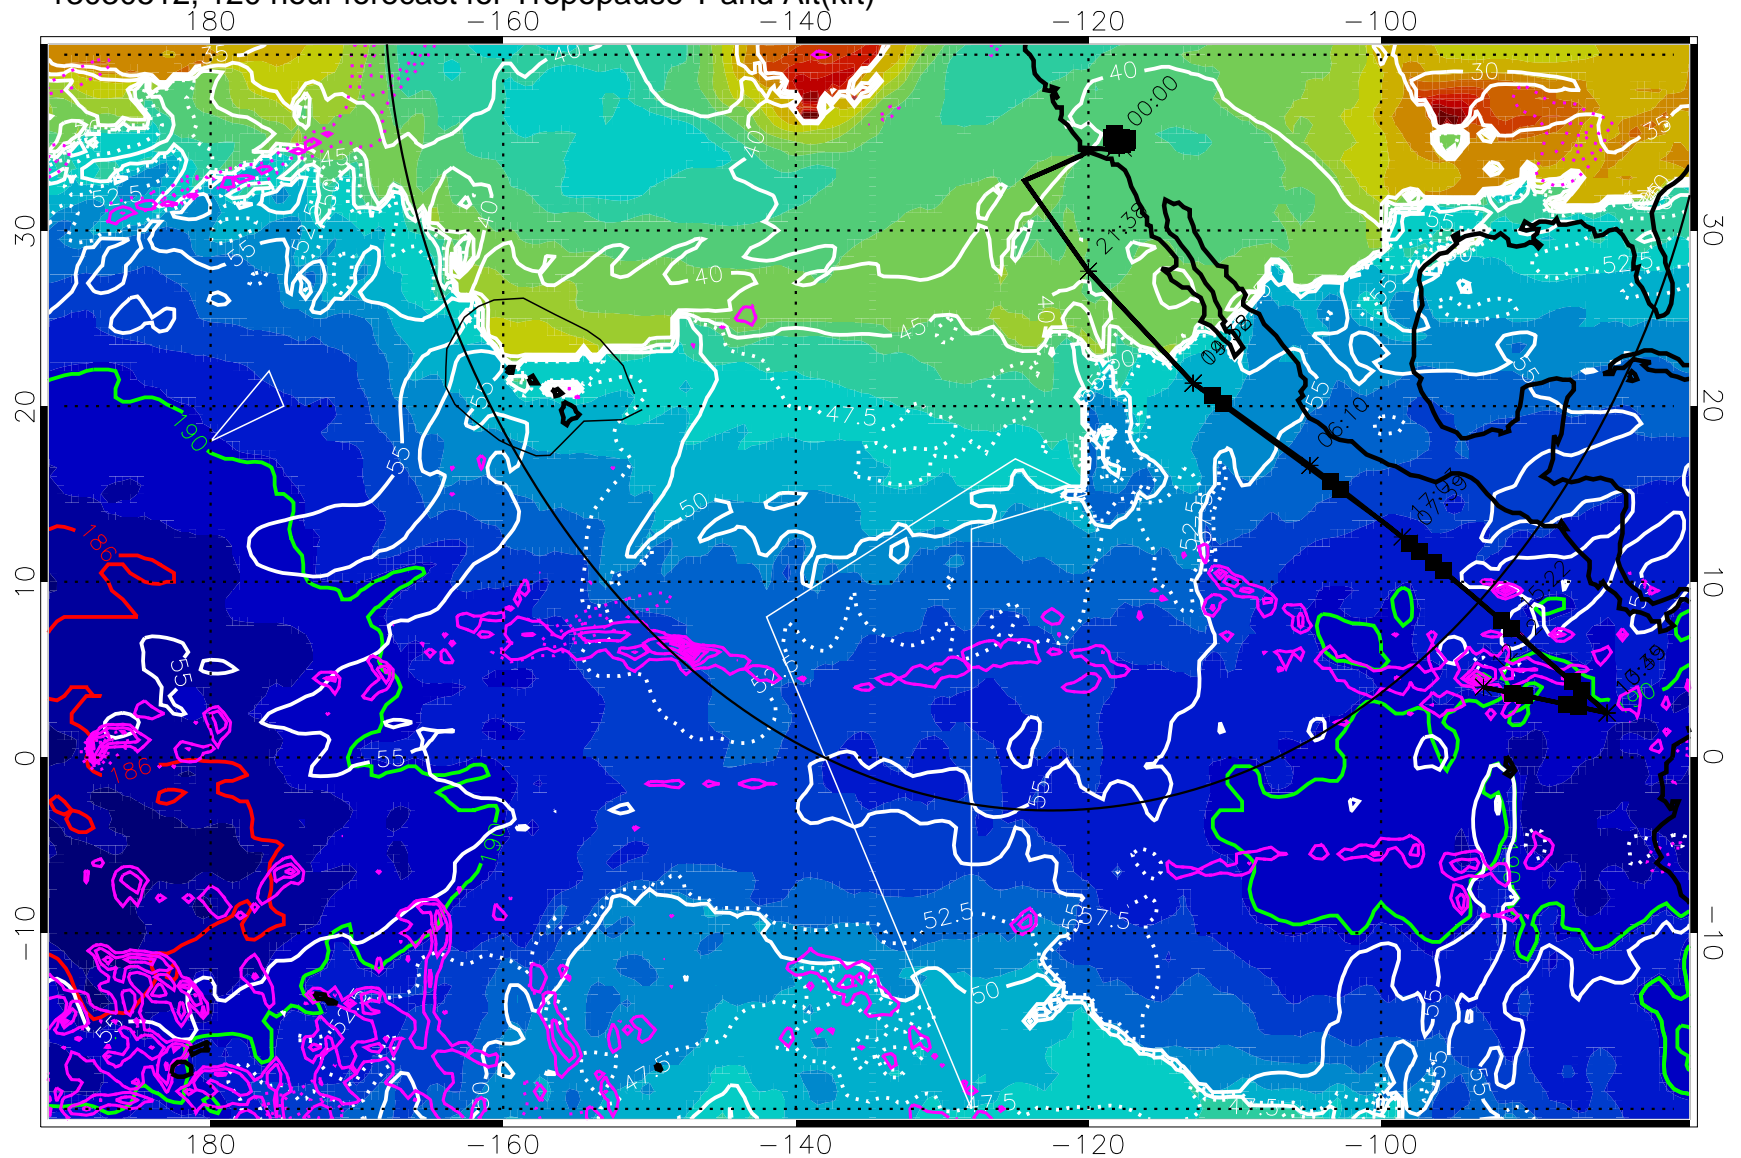

189.5K 185.9K

→ 30 m/s

Range ring of 4055 km -- 13 hours GH round trip

13030506, 114 hour forecast for Tropopause T and Alt(kft)

190 200 210 220 230
Tropopause T, K

Tropopause Altitude in kft (white)

Precip (tot dot, conv sol) past 6 hrs 6 kg/m² contours, min 4

189.5K 185.9K

→ 30 m/s

Range ring of 4055 km -- 13 hours GH round trip

13030512, 120 hour forecast for Tropopause T and Alt(kft)

Tropopause T, K

Tropopause Altitude in kft (white)

Precip (tot dot, conv sol) past 6 hrs 6 kg/m2 contours, min 4