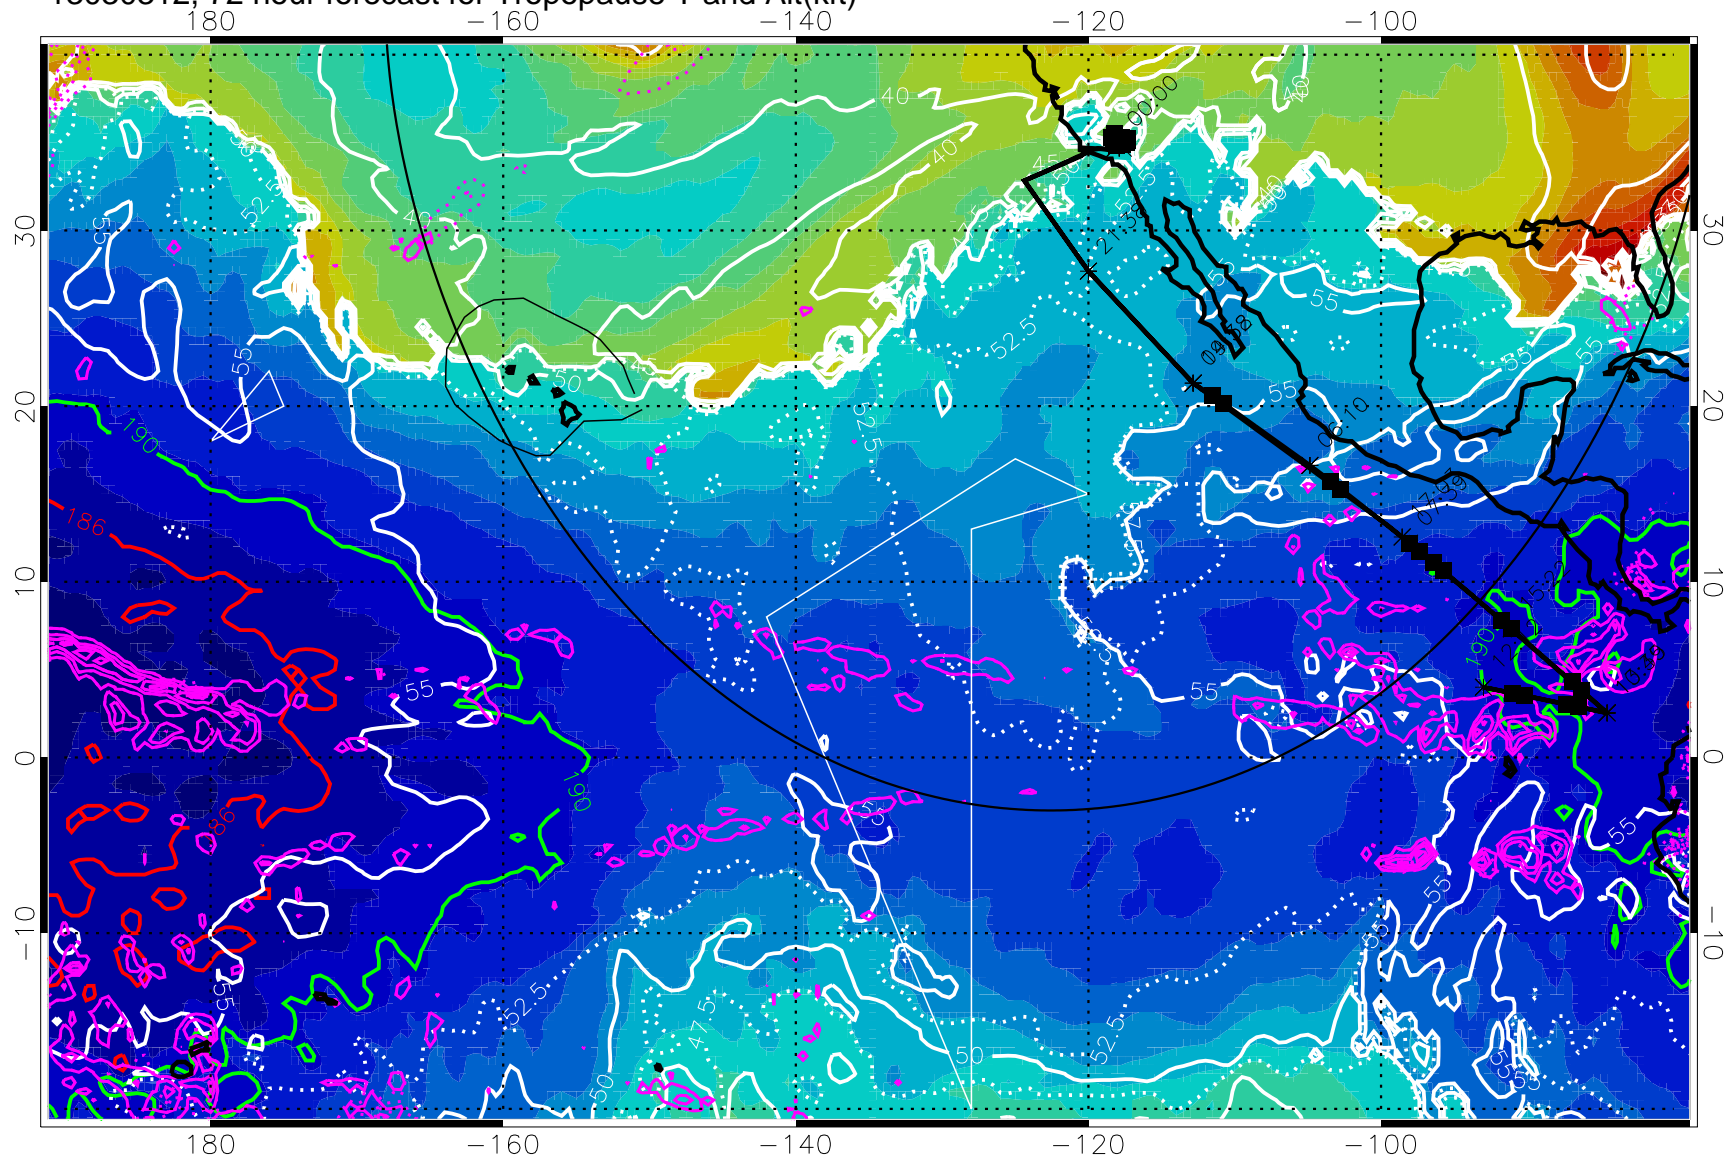

Tropopause Altitude in kft (white)

Precip (tot dot, conv sol) past 6 hrs 6 kg/m2 contours, min 4

189.5K 185.9K

→ 30 m/s

Range ring of 4055 km -- 13 hours GH round trip

13030312, 72 hour forecast for Tropopause T and Alt(kft)