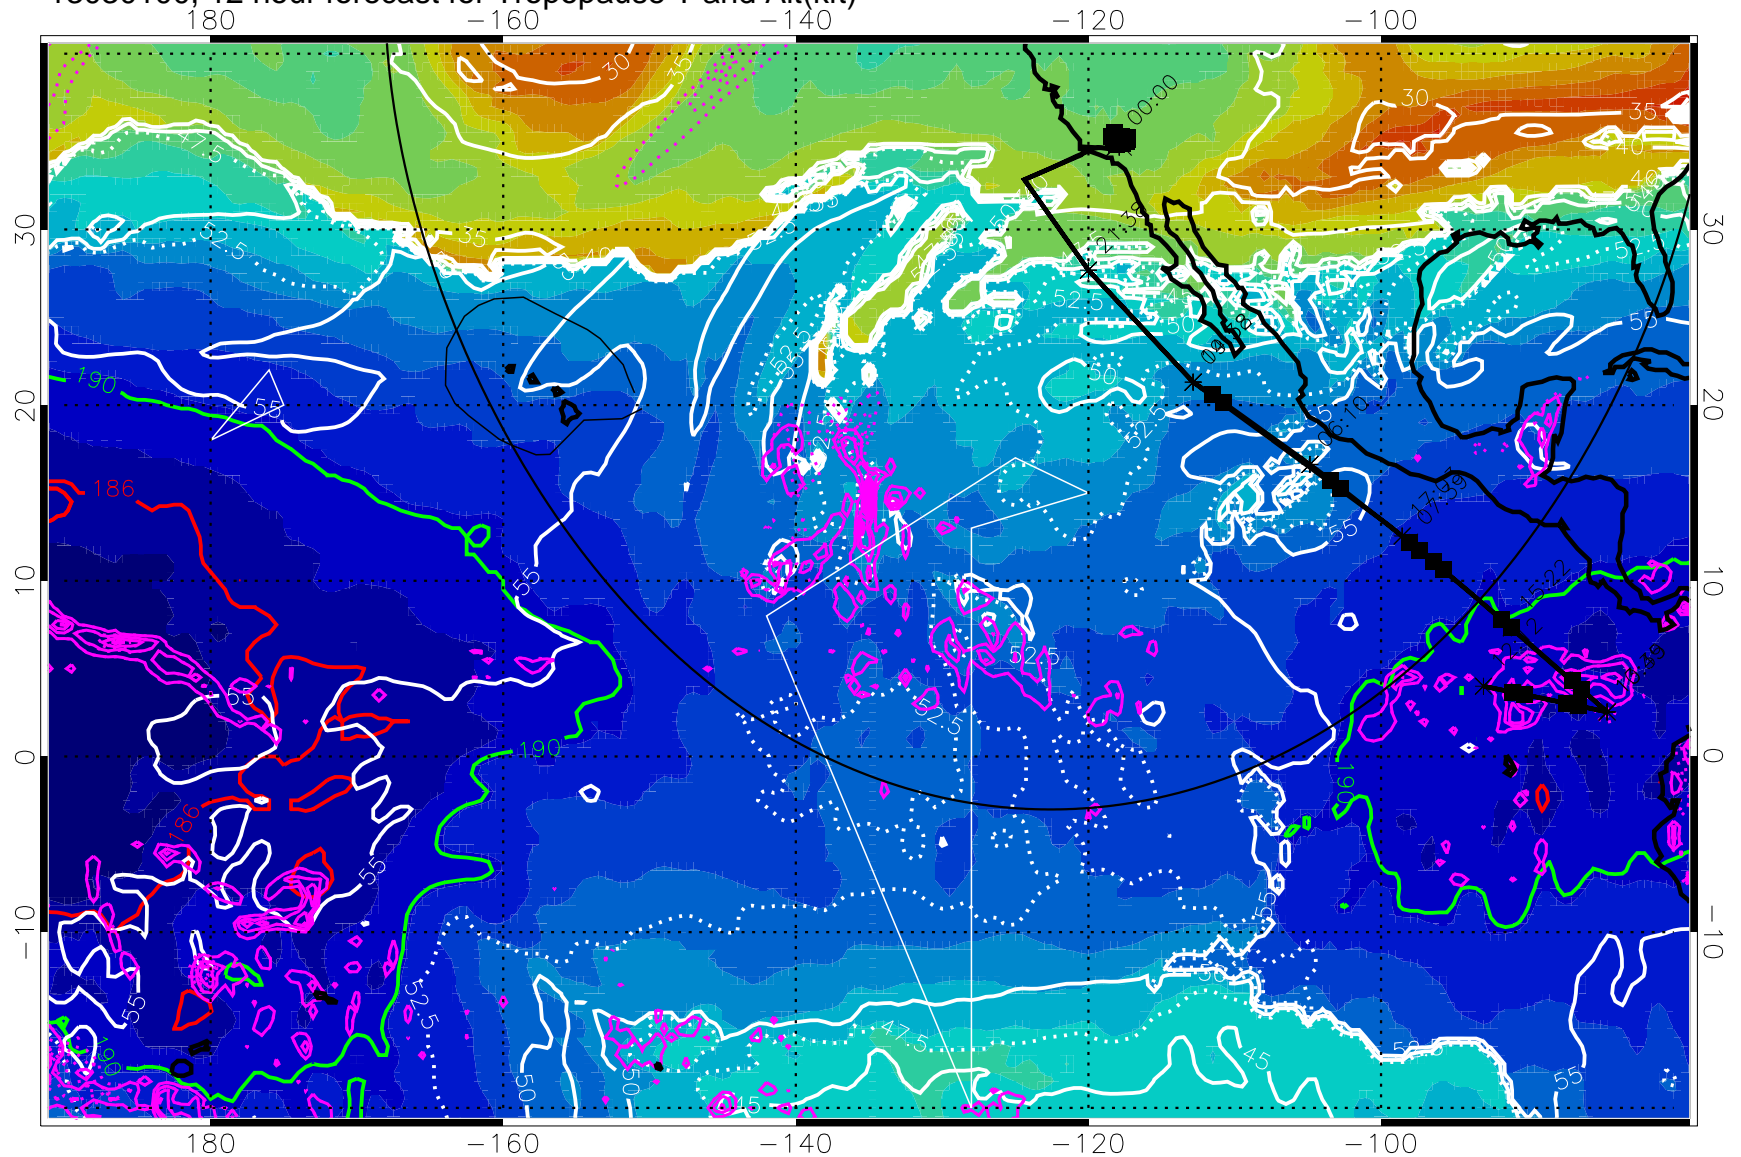

13022818, 6 hour forecast for Tropopause T and Alt(kft)

190 200 210 220 230
Tropopause T, K

Tropopause Altitude in kft (white)

Precip (tot dot, conv sol) past 6 hrs 6 kg/m² contours, min 4

189.5K 185.9K

→ 30 m/s

Range ring of 4055 km -- 13 hours GH round trip

13030100, 12 hour forecast for Tropopause T and Alt(kft)

Tropopause T, K

Tropopause Altitude in kft (white)

Precip (tot dot, conv sol) past 6 hrs 6 kg/m² contours, min 4

Precip (tot dot, conv sol) past 6 hrs 6 kg/m² contours, min 4

189.5K

185.9K

→ 30 m/s

Range ring of 4055 km -- 13 hours GH round trip

13030112, 24 hour forecast for Tropopause T and Alt(kft)

190 200 210 220 230
Tropopause T, K