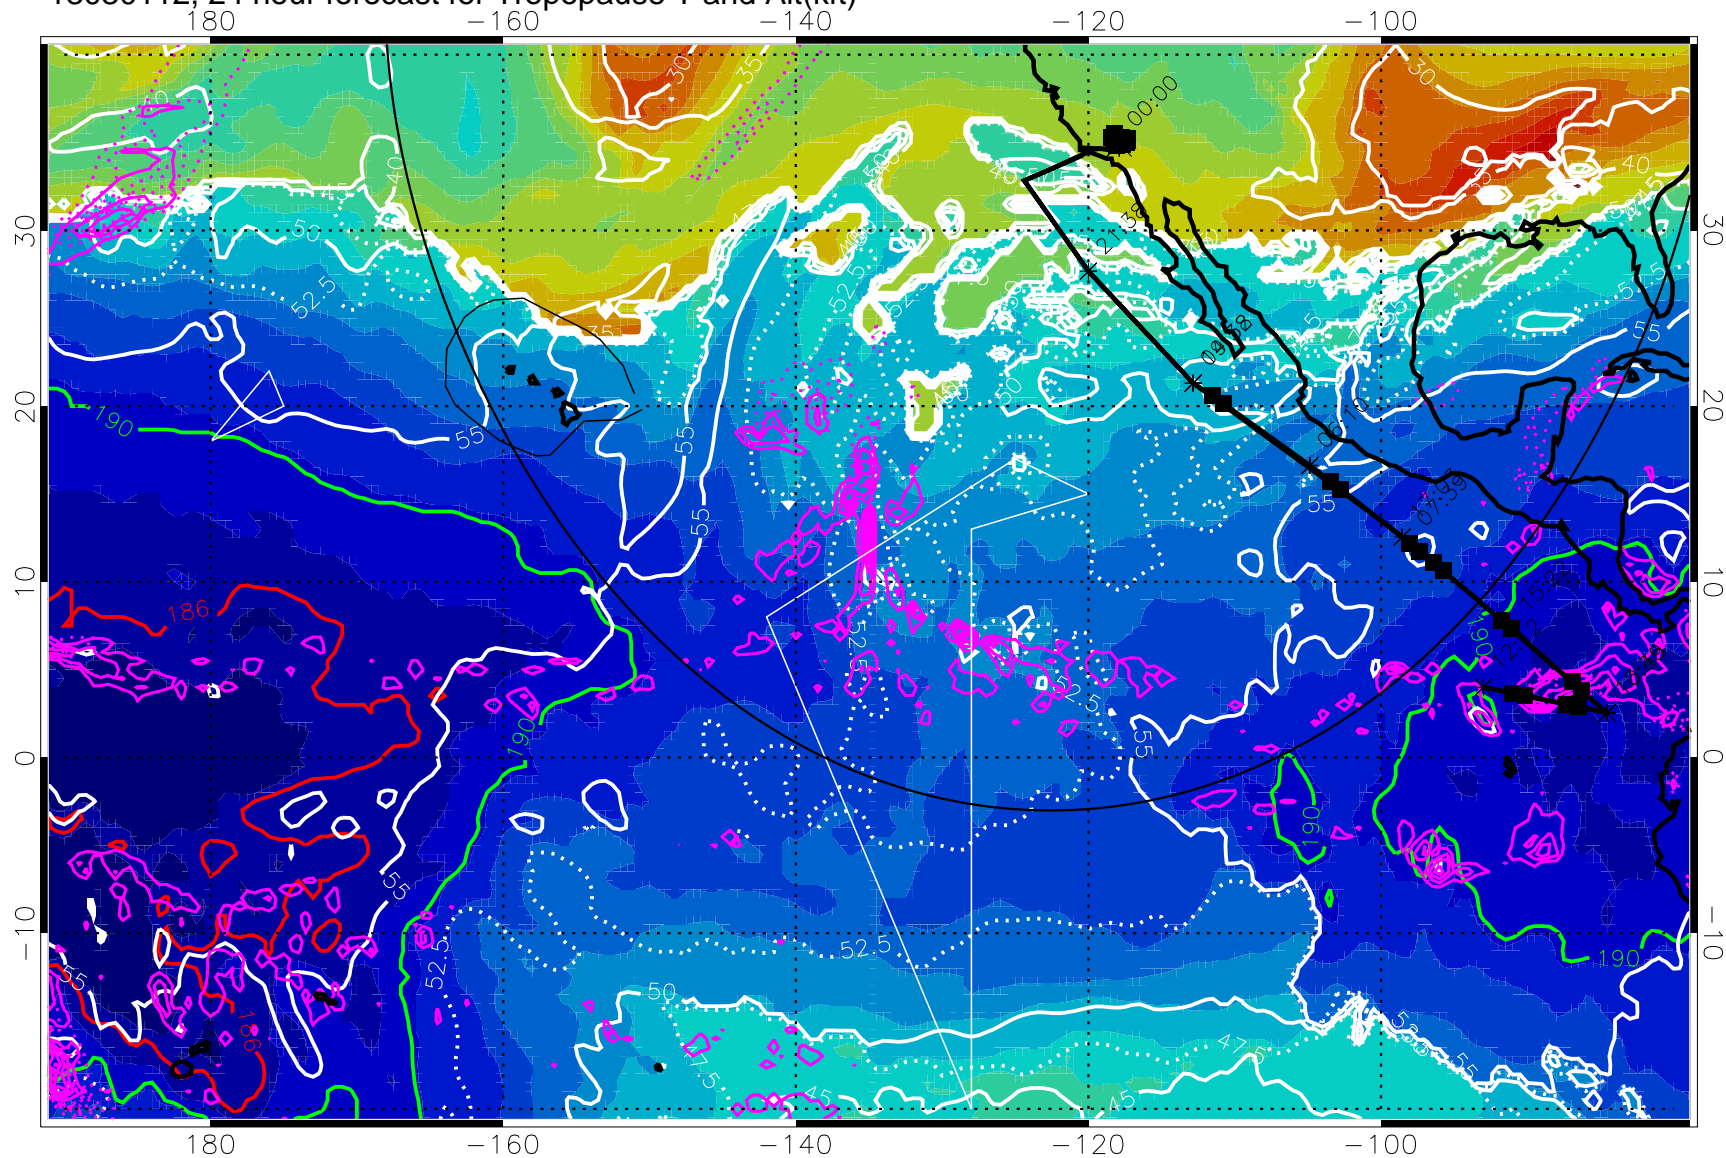

Precip (tot dot, conv sol) past 6 hrs 6 kg/m² contours, min 4

189.5K

185.9K

→ 30 m/s

Range ring of 4055 km -- 13 hours GH round trip

13030112, 24 hour forecast for Tropopause T and Alt(kft)

190 200 210 220 230
Tropopause T, K

Tropopause Altitude in kft (white)

Precip (tot dot, conv sol) past 6 hrs 6 kg/m2 contours, min 4

189.5K

185.9K

→ 30 m/s

Range ring of 4055 km -- 13 hours GH round trip

13030118, 30 hour forecast for Tropopause T and Alt(kft)