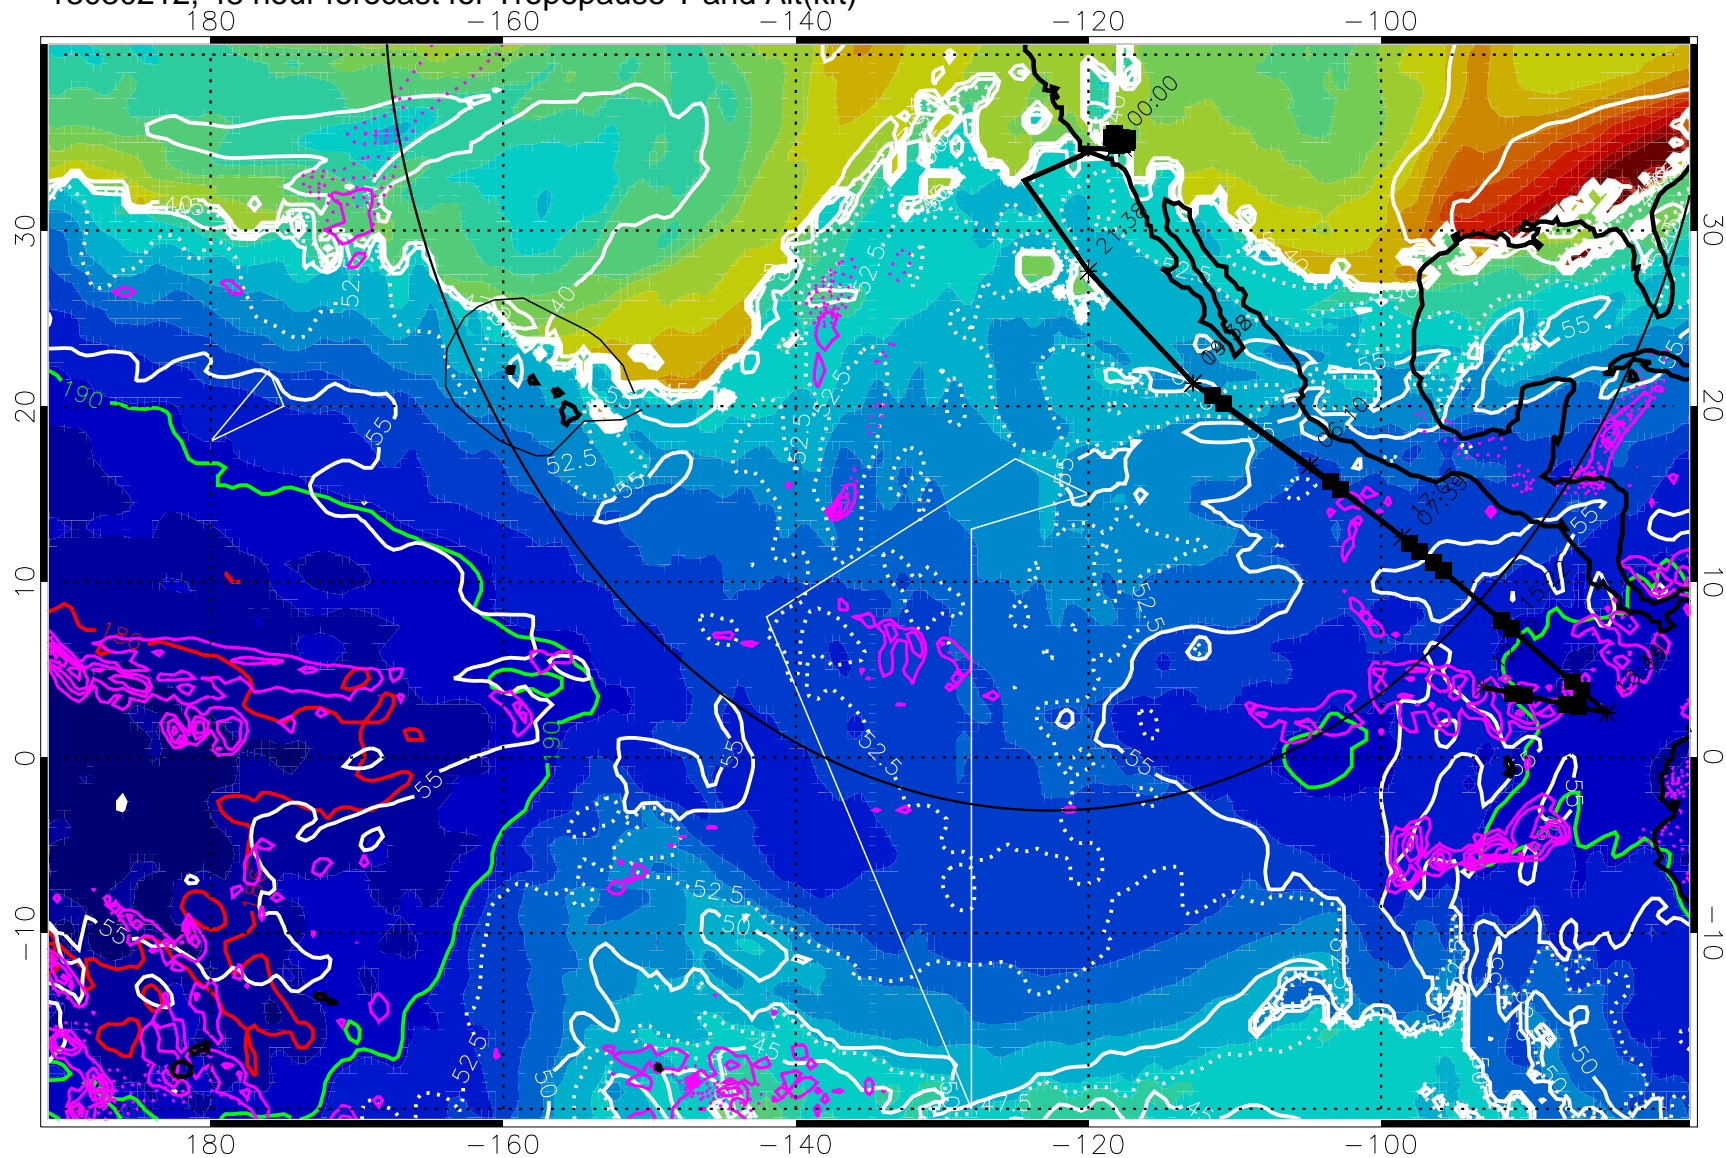

13030212, 48 hour forecast for Tropopause T and Alt(kft)

190 200 210 220 230

Tropopause T, K

Tropopause Altitude in kft (white)

Precip (tot dot, conv sol) past 6 hrs 6 kg/m2 contours, min 4

189.5K

185.9K

→ 30 m/s

Range ring of 4055 km -- 13 hours GH round trip