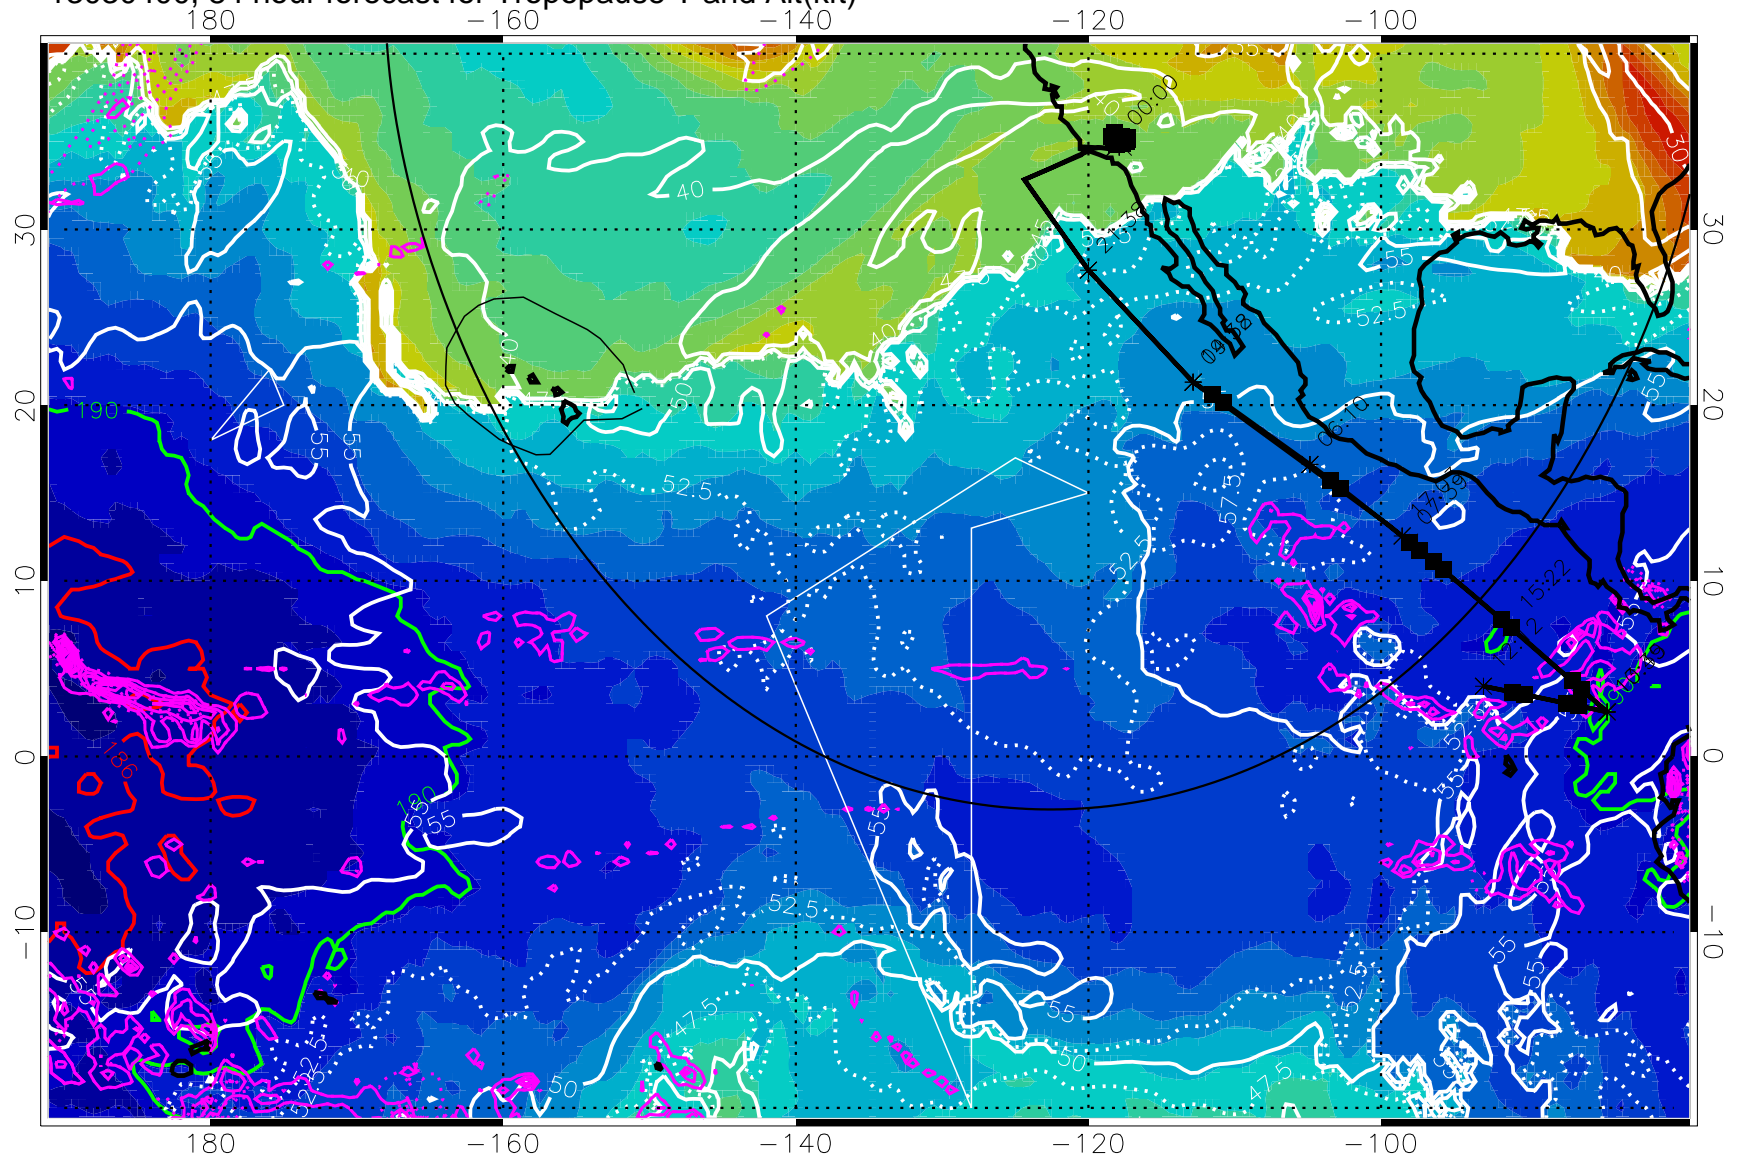

13030400, 84 hour forecast for Tropopause T and Alt(kft)

190   200   210   220   230
Tropopause T, K

Tropopause Altitude in kft (white)

Precip (tot dot, conv sol) past 6 hrs 6 kg/m² contours, min 4

189.5K   185.9K

→ 30 m/s

Range ring of 4055 km -- 13 hours GH round trip