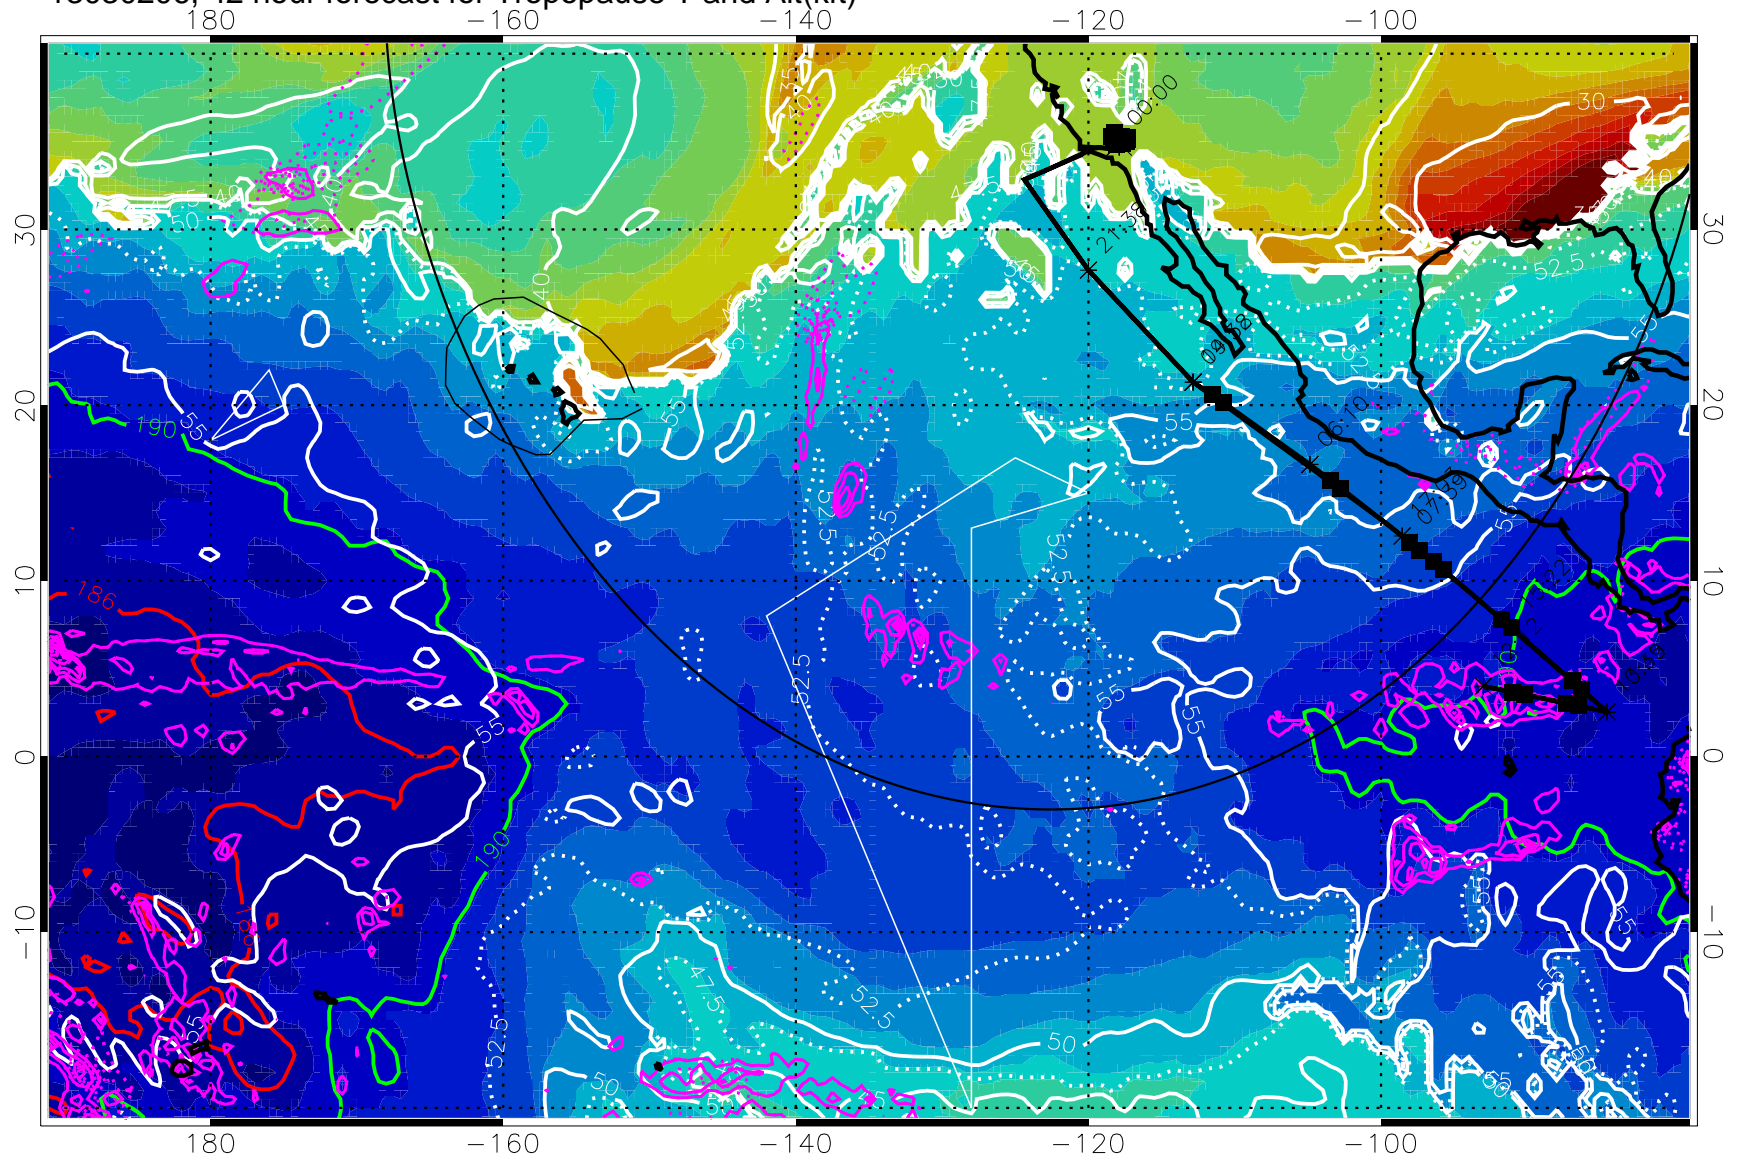

190 200 210 220 230
Tropopause T, K

Tropopause Altitude in kft (white)

Precip (tot dot, conv sol) past 6 hrs 6 kg/m² contours, min 4

189.5K

185.9K

→ 30 m/s

Range ring of 4055 km -- 13 hours GH round trip

13030206, 42 hour forecast for Tropopause T and Alt(kft)