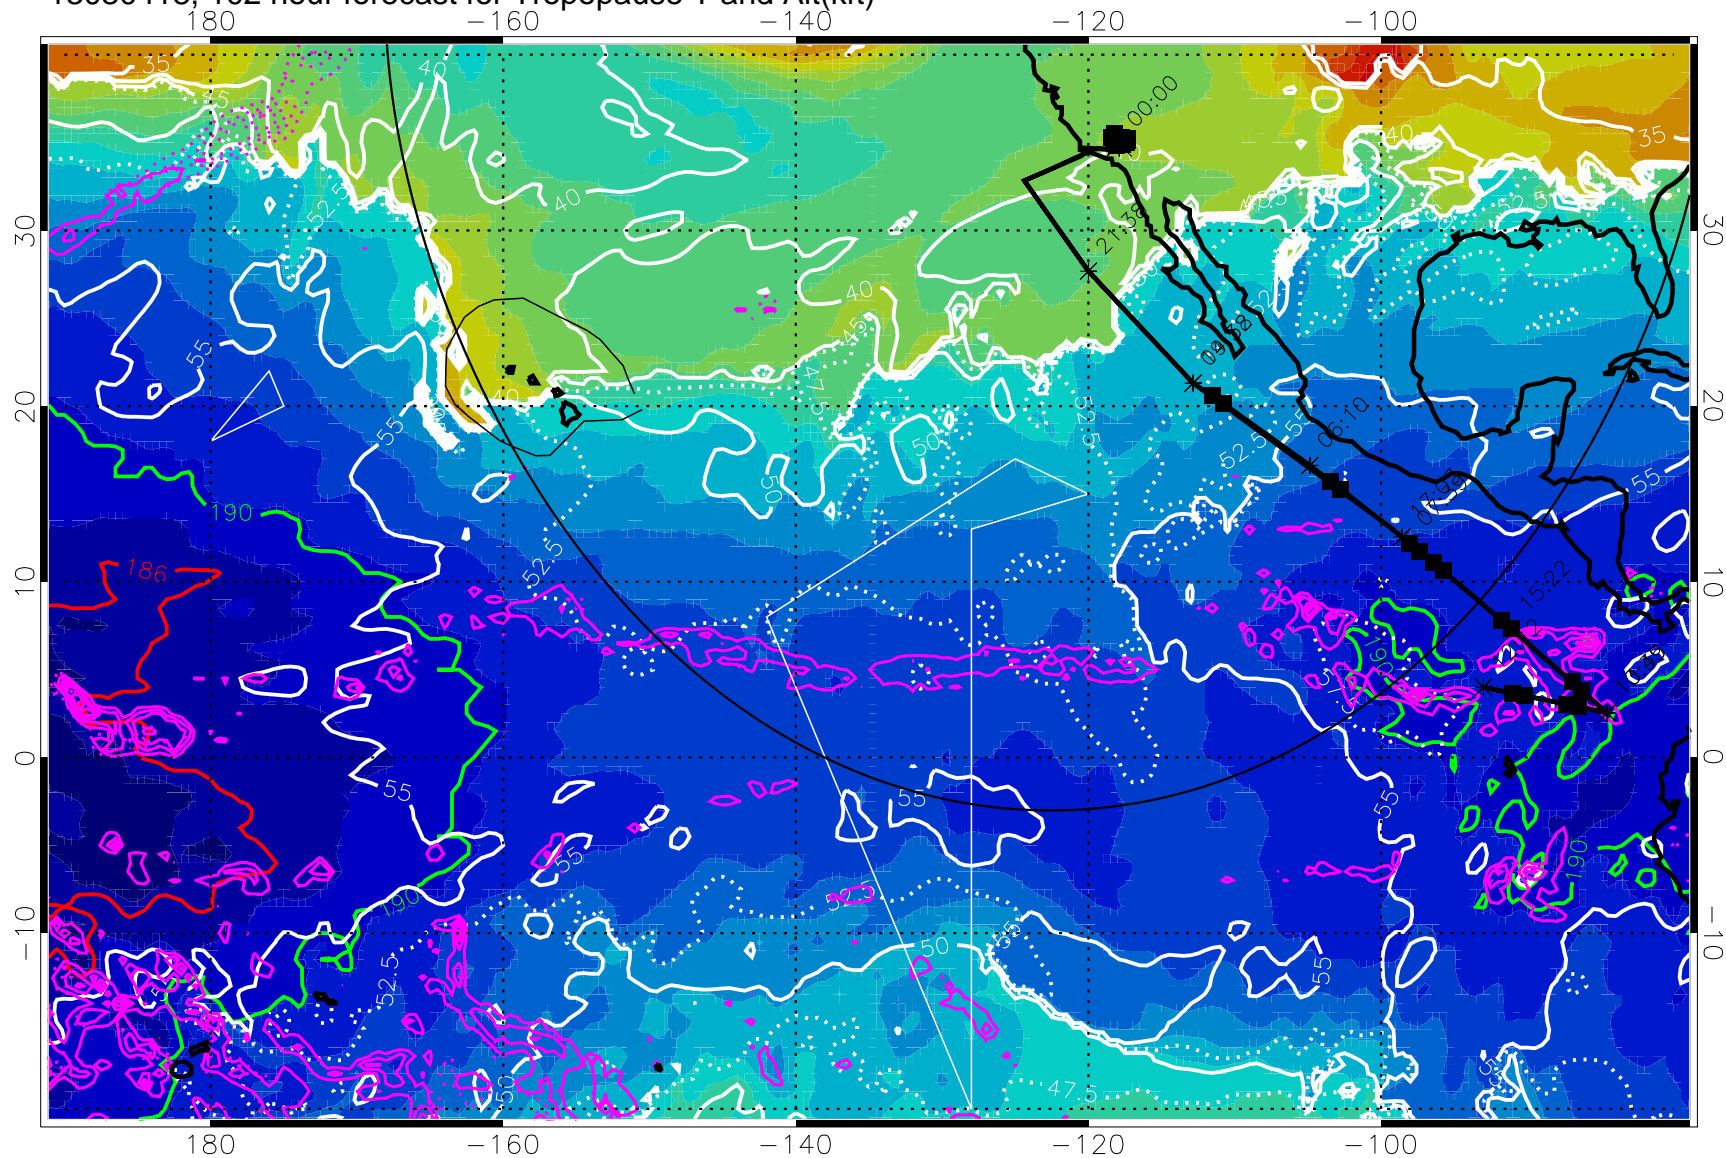

Range ring of 4055 km -- 13 hours GH round trip

13030412, 96 hour forecast for Tropopause T and Alt(kft)

190 200 210 220 230
Tropopause T, K

Tropopause Altitude in kft (white)

Precip (tot dot, conv sol) past 6 hrs 6 kg/m2 contours, min 4

189.5K 185.9K

→ 30 m/s

Range ring of 4055 km -- 13 hours GH round trip

13030418, 102 hour forecast for Tropopause T and Alt(kft)

190 200 210 220 230

Tropopause T, K

Tropopause Altitude in kft (white)

Precip (tot dot, conv sol) past 6 hrs 6 kg/m² contours, min 4