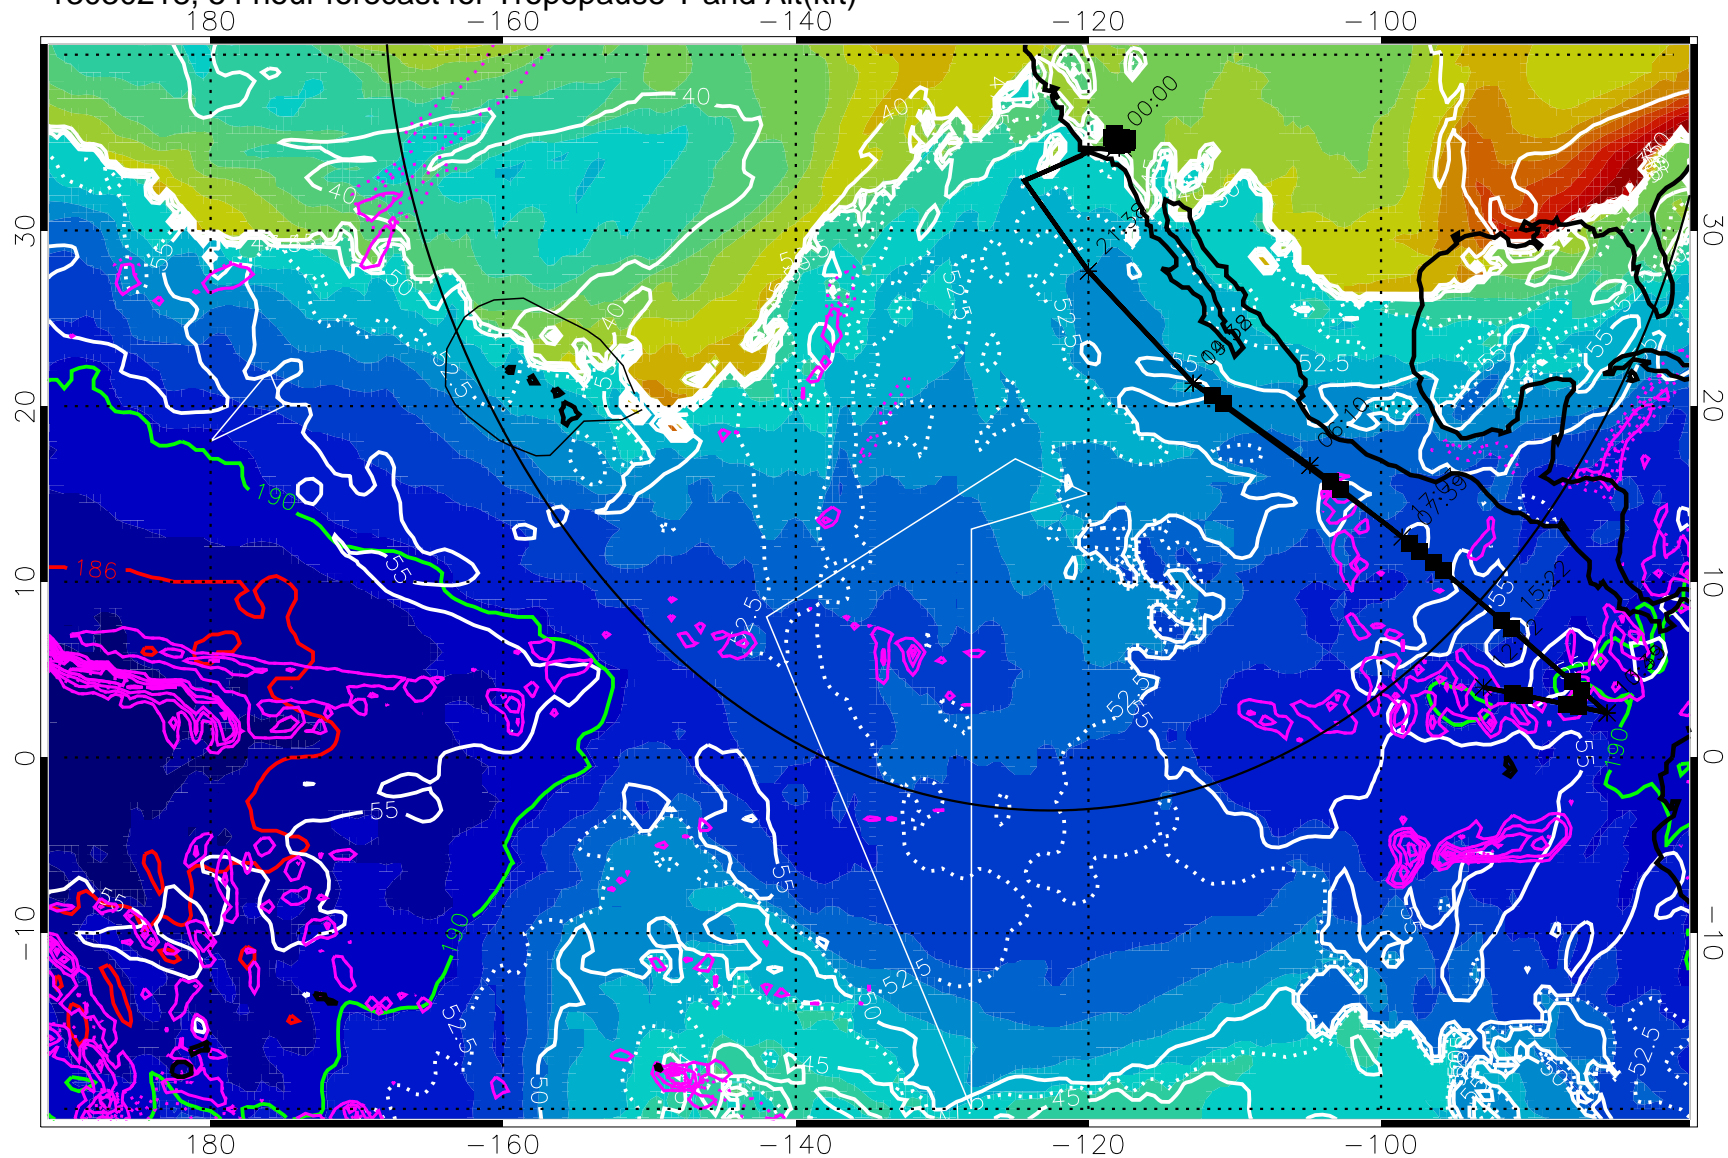

Range ring of 4055 km -- 13 hours GH round trip

13030218, 54 hour forecast for Tropopause T and Alt(kft)

190 200 210 220 230

Tropopause T, K

Tropopause Altitude in kft (white)

Precip (tot dot, conv sol) past 6 hrs 6 kg/m2 contours, min 4