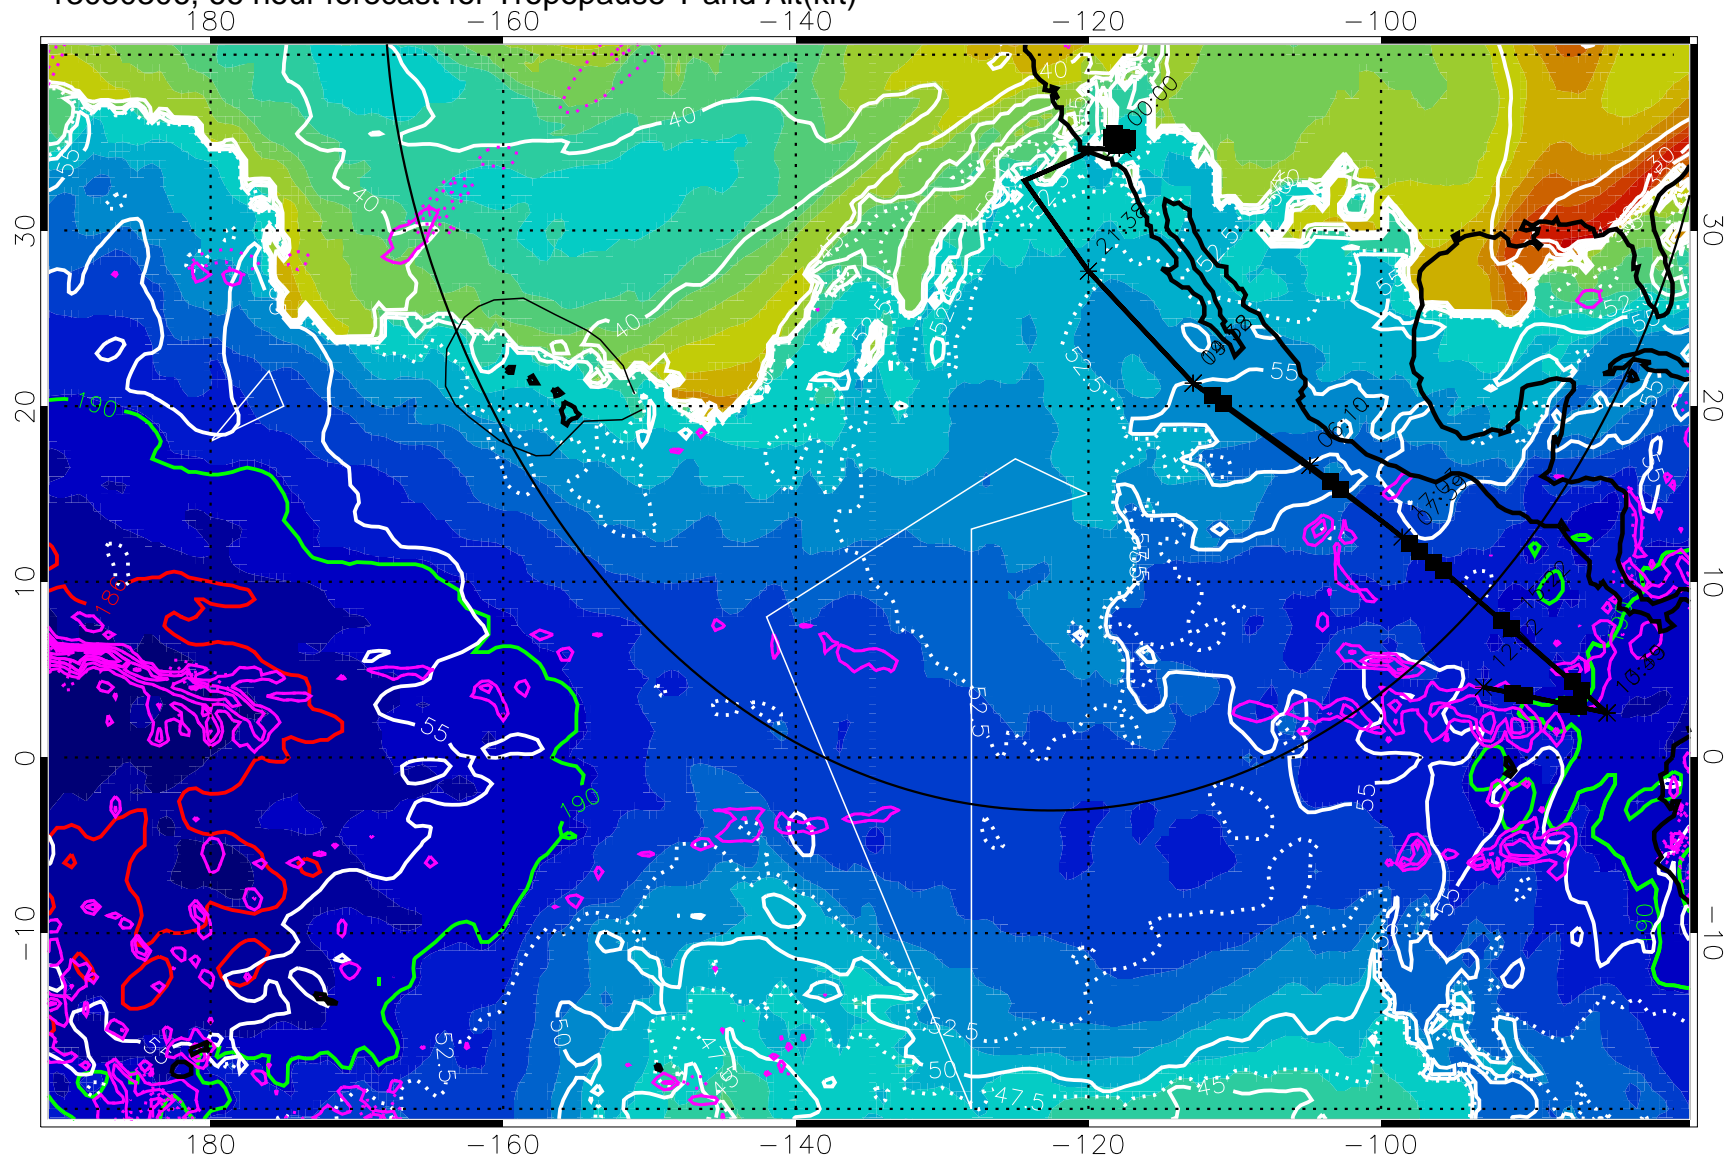

Precip (tot dot, conv sol) past 6 hrs 6 kg/m² contours, min 4

189.5K

185.9K

→ 30 m/s

Range ring of 4055 km -- 13 hours GH round trip

13030306, 66 hour forecast for Tropopause T and Alt(kft)

190 200 210 220 230
Tropopause T, K