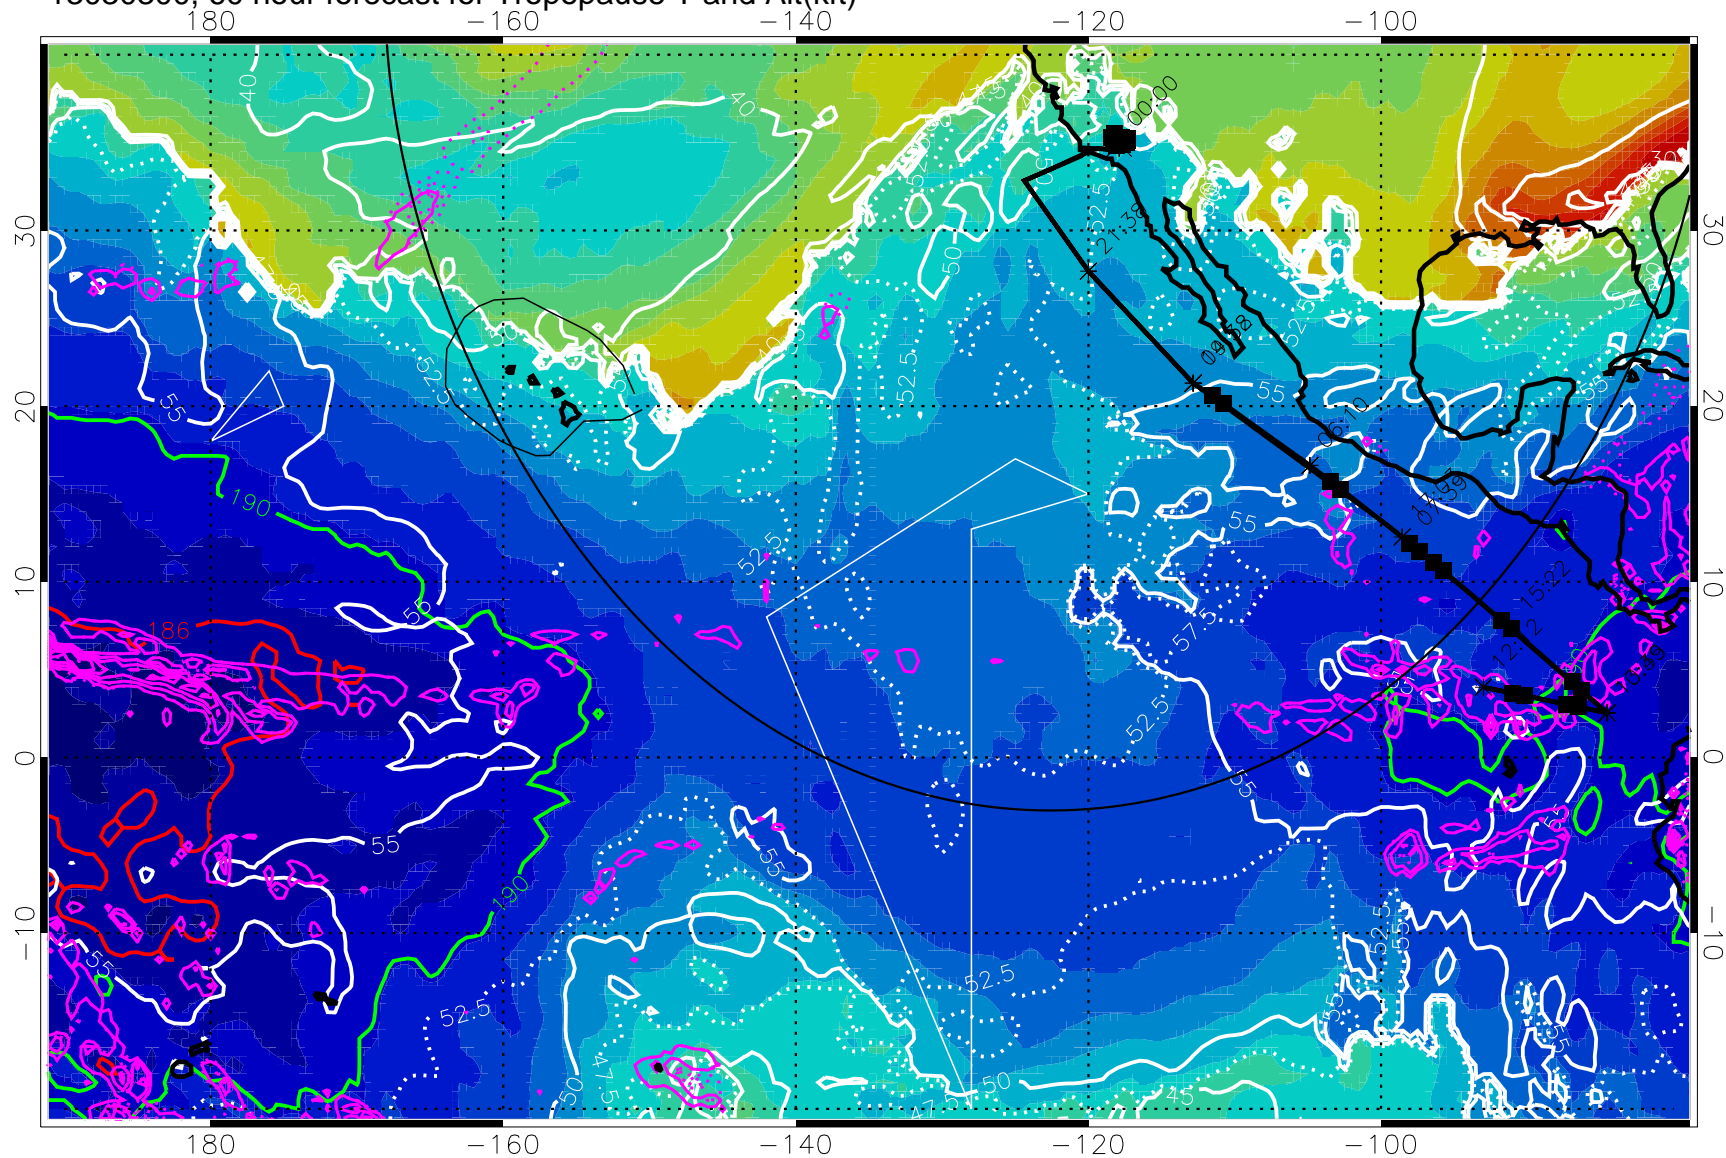

Range ring of 4055 km -- 13 hours GH round trip

13030218, 54 hour forecast for Tropopause T and Alt(kft)

190 200 210 220 230

Tropopause T, K

Tropopause Altitude in kft (white)

Precip (tot dot, conv sol) past 6 hrs 6 kg/m2 contours, min 4

189.5K

185.9K

→ 30 m/s

Range ring of 4055 km -- 13 hours GH round trip

13030300, 60 hour forecast for Tropopause T and Alt(kft)

190 200 210 220 230

Tropopause T, K

Tropopause Altitude in kft (white)