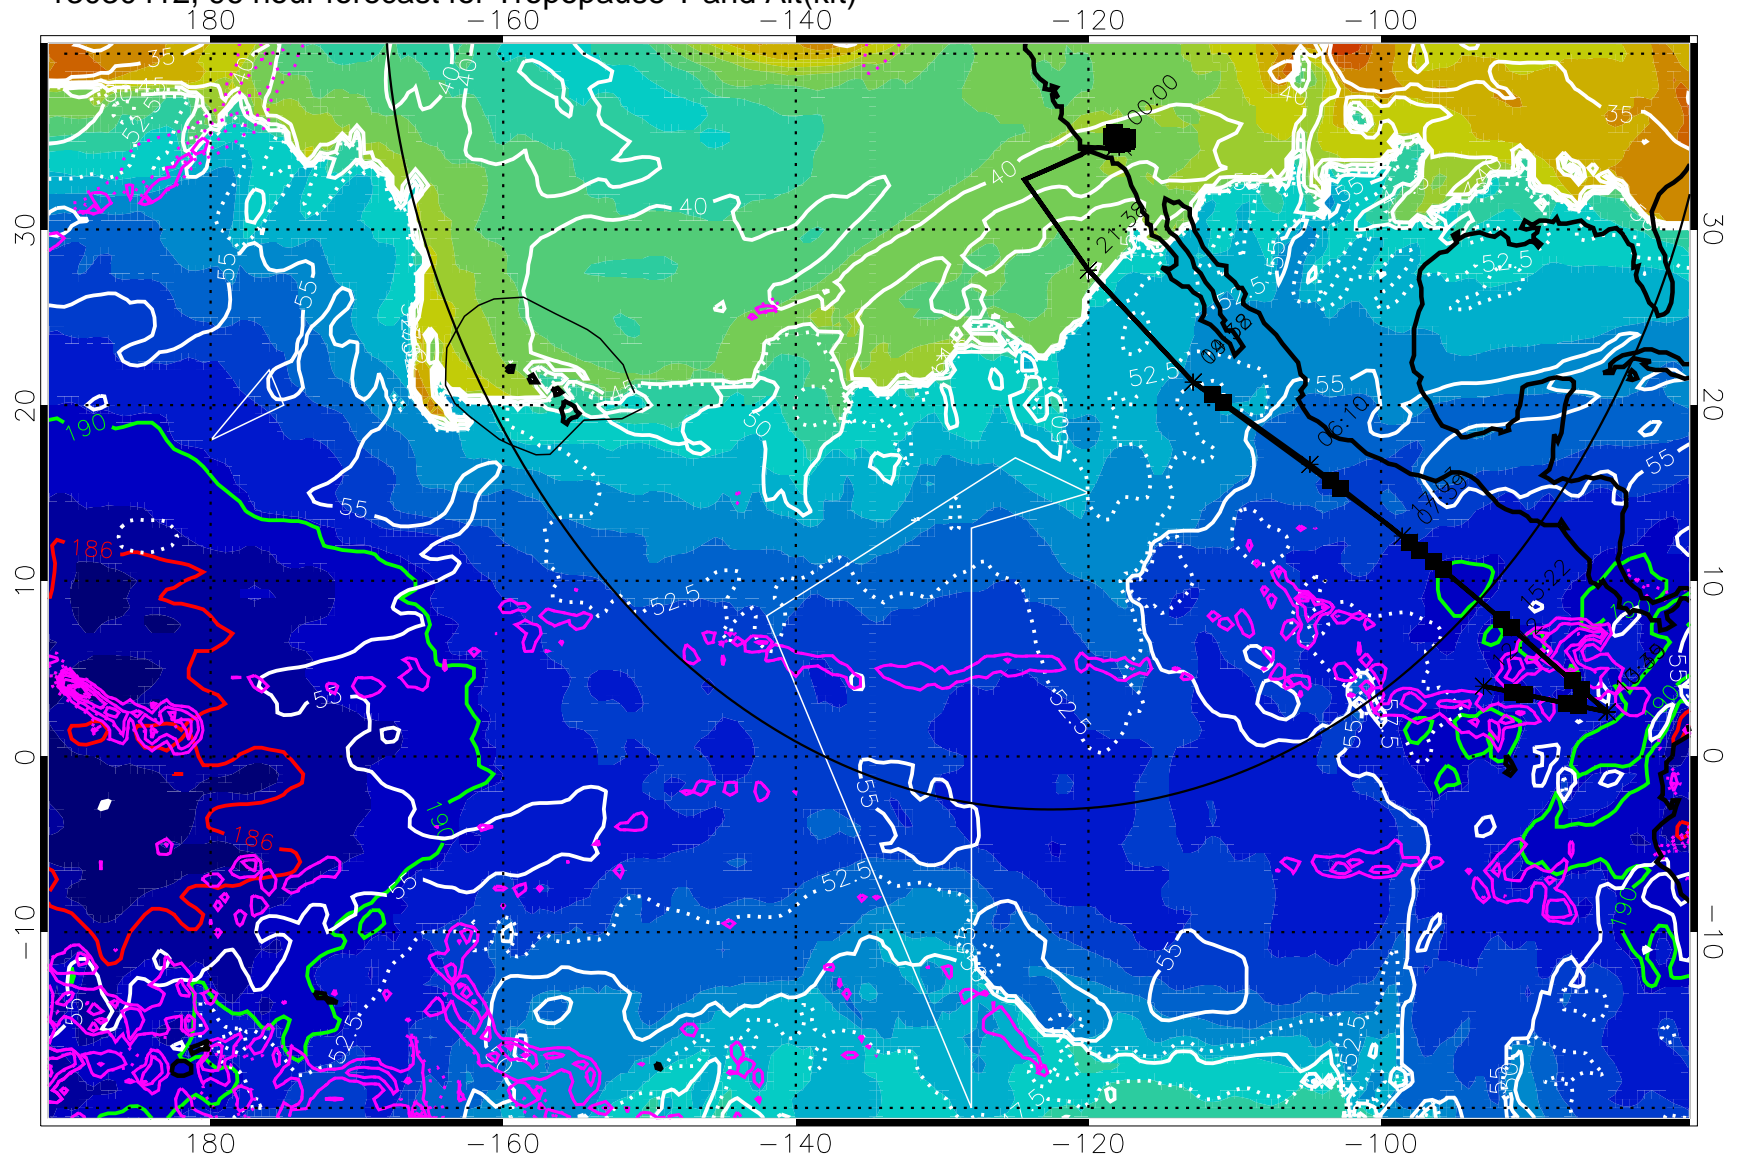

Range ring of 4055 km -- 13 hours GH round trip

13030412, 96 hour forecast for Tropopause T and Alt(kft)

190 200 210 220 230
Tropopause T, K

Tropopause Altitude in kft (white)

Precip (tot dot, conv sol) past 6 hrs 6 kg/m2 contours, min 4