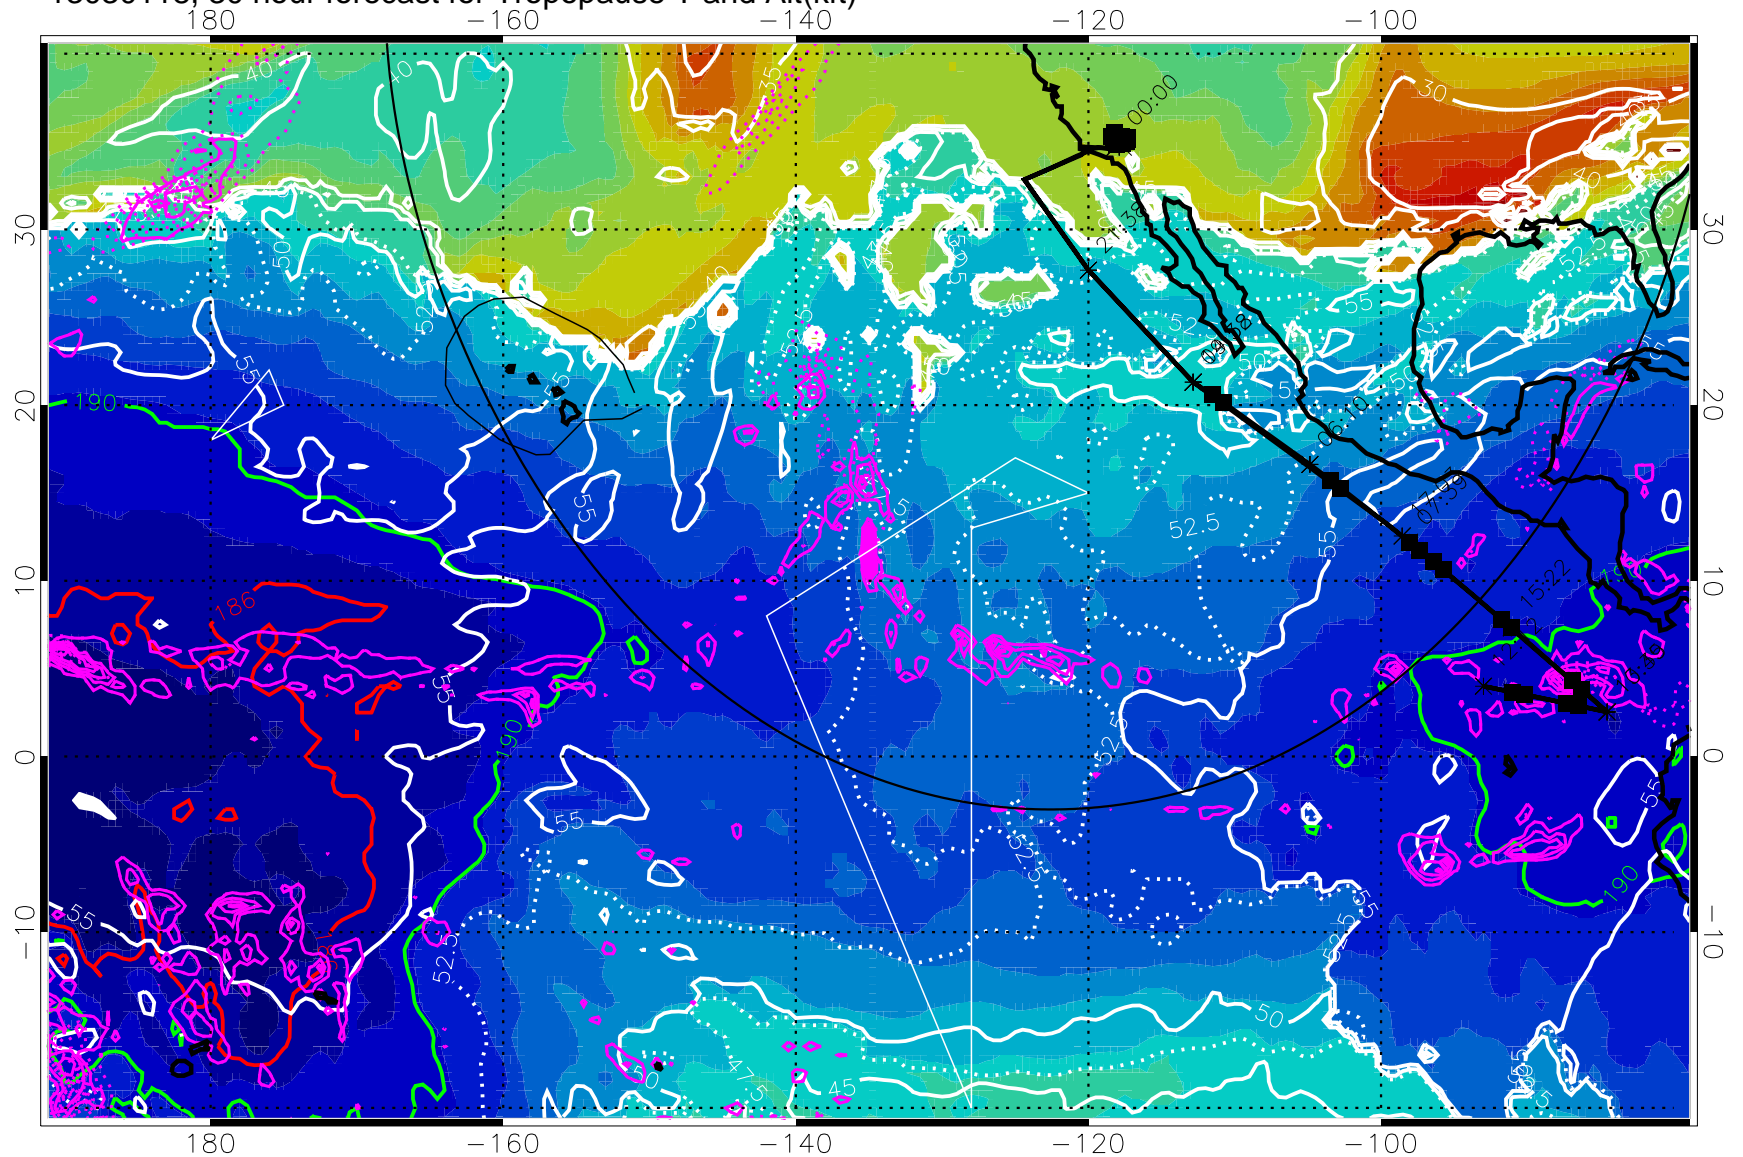

Tropopause Altitude in kft (white)

Precip (tot dot, conv sol) past 6 hrs 6 kg/m2 contours, min 4

189.5K

185.9K

→ 30 m/s

Range ring of 4055 km -- 13 hours GH round trip

13030118, 30 hour forecast for Tropopause T and Alt(kft)