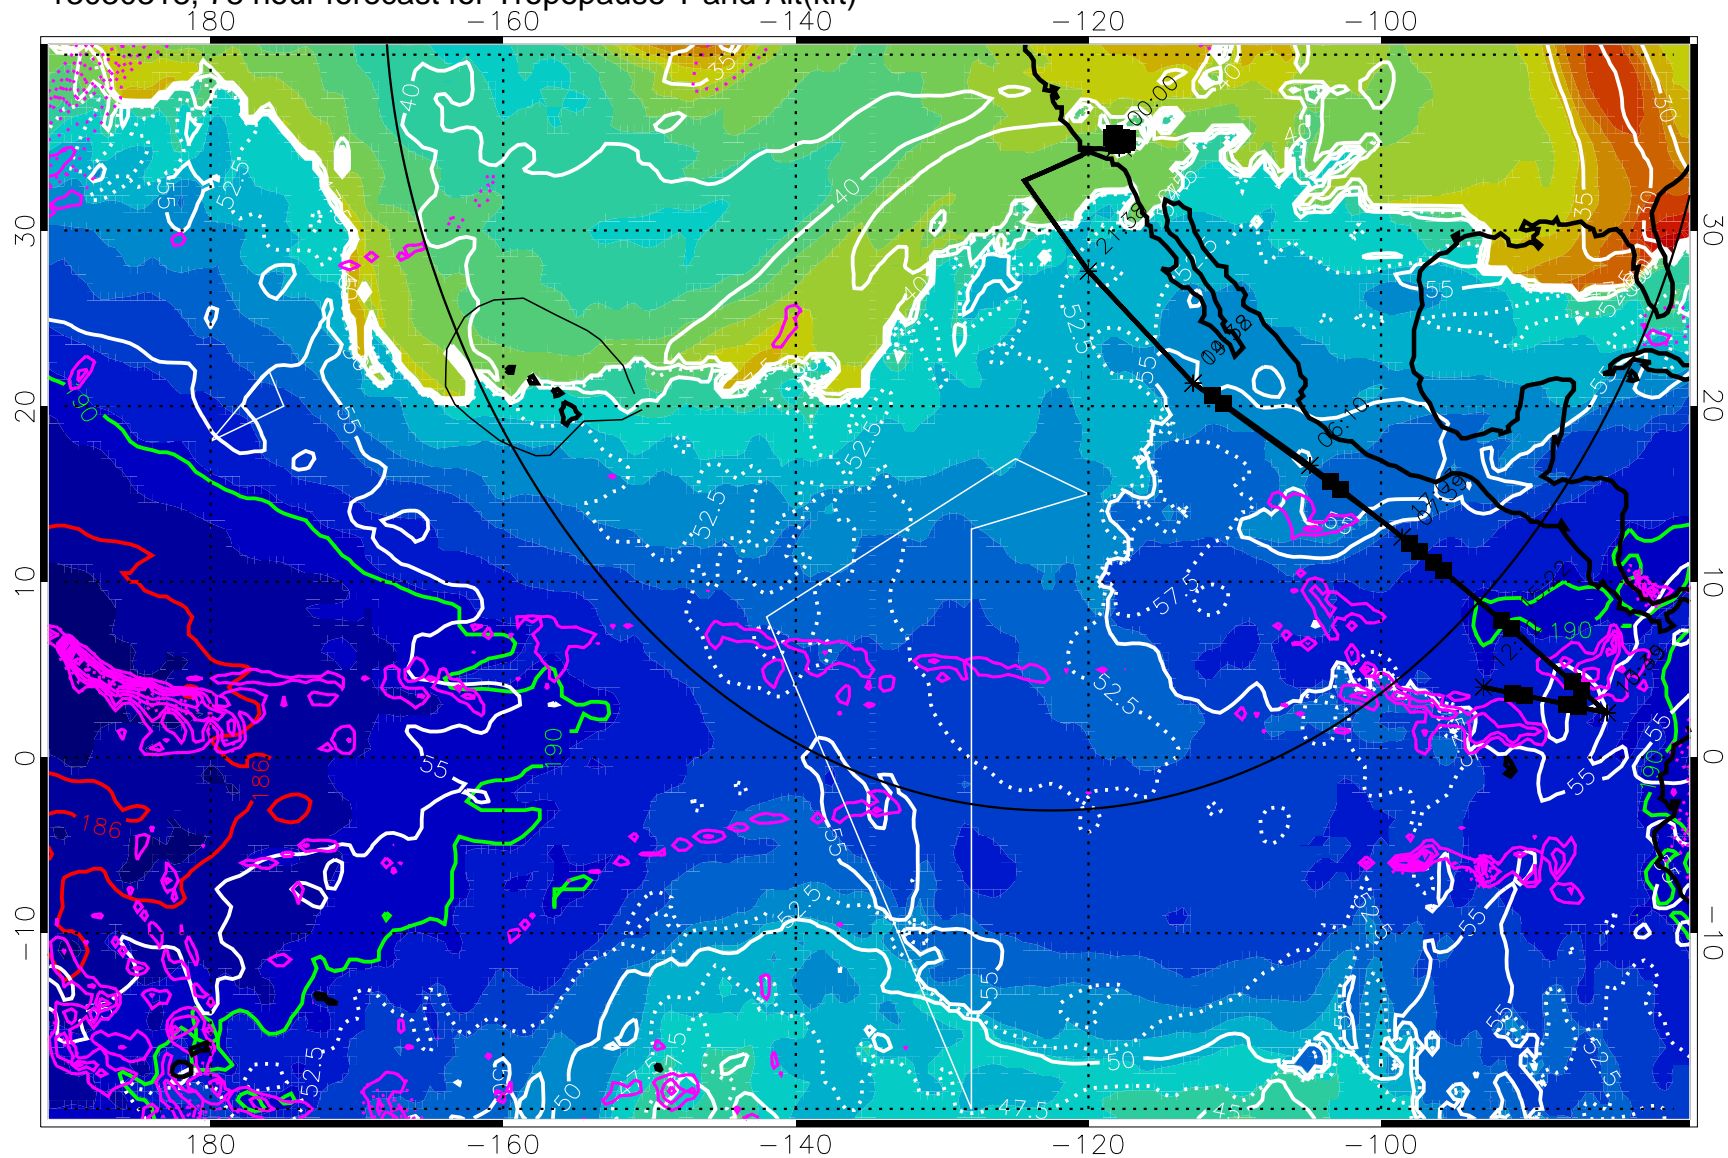

190 200 210 220 230
Tropopause T, K

Tropopause Altitude in kft (white)

Precip (tot dot, conv sol) past 6 hrs 6 kg/m² contours, min 4

189.5K

185.9K

→ 30 m/s

Range ring of 4055 km -- 13 hours GH round trip

13030318, 78 hour forecast for Tropopause T and Alt(kft)