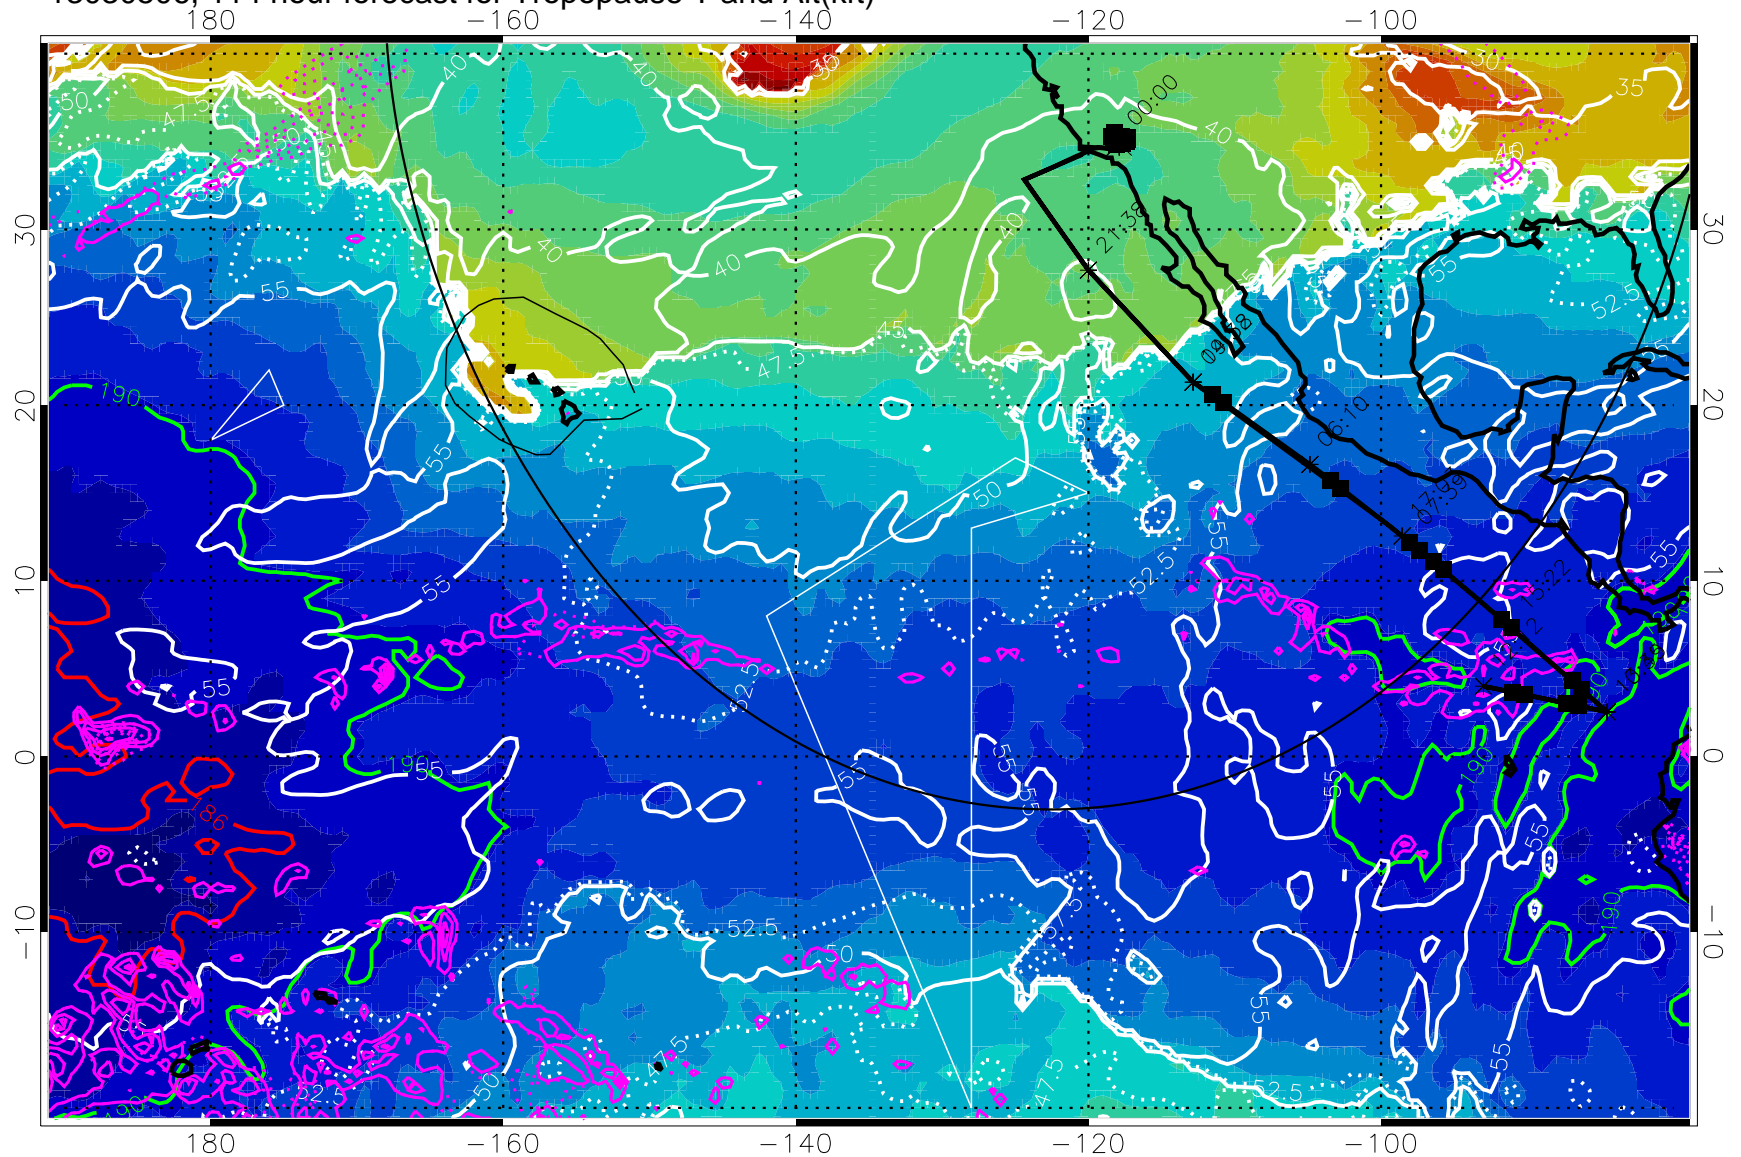

189.5K

185.9K

→ 30 m/s

Range ring of 4055 km -- 13 hours GH round trip

13030500, 108 hour forecast for Tropopause T and Alt(kft)

190 200 210 220 230
Tropopause T, K

Tropopause Altitude in kft (white)

Precip (tot dot, conv sol) past 6 hrs 6 kg/m2 contours, min 4

189.5K 185.9K

→ 30 m/s

Range ring of 4055 km -- 13 hours GH round trip

13030506, 114 hour forecast for Tropopause T and Alt(kft)

190 200 210 220 230
Tropopause T, K

Tropopause Altitude in kft (white)

Precip (tot dot, conv sol) past 6 hrs 6 kg/m² contours, min 4