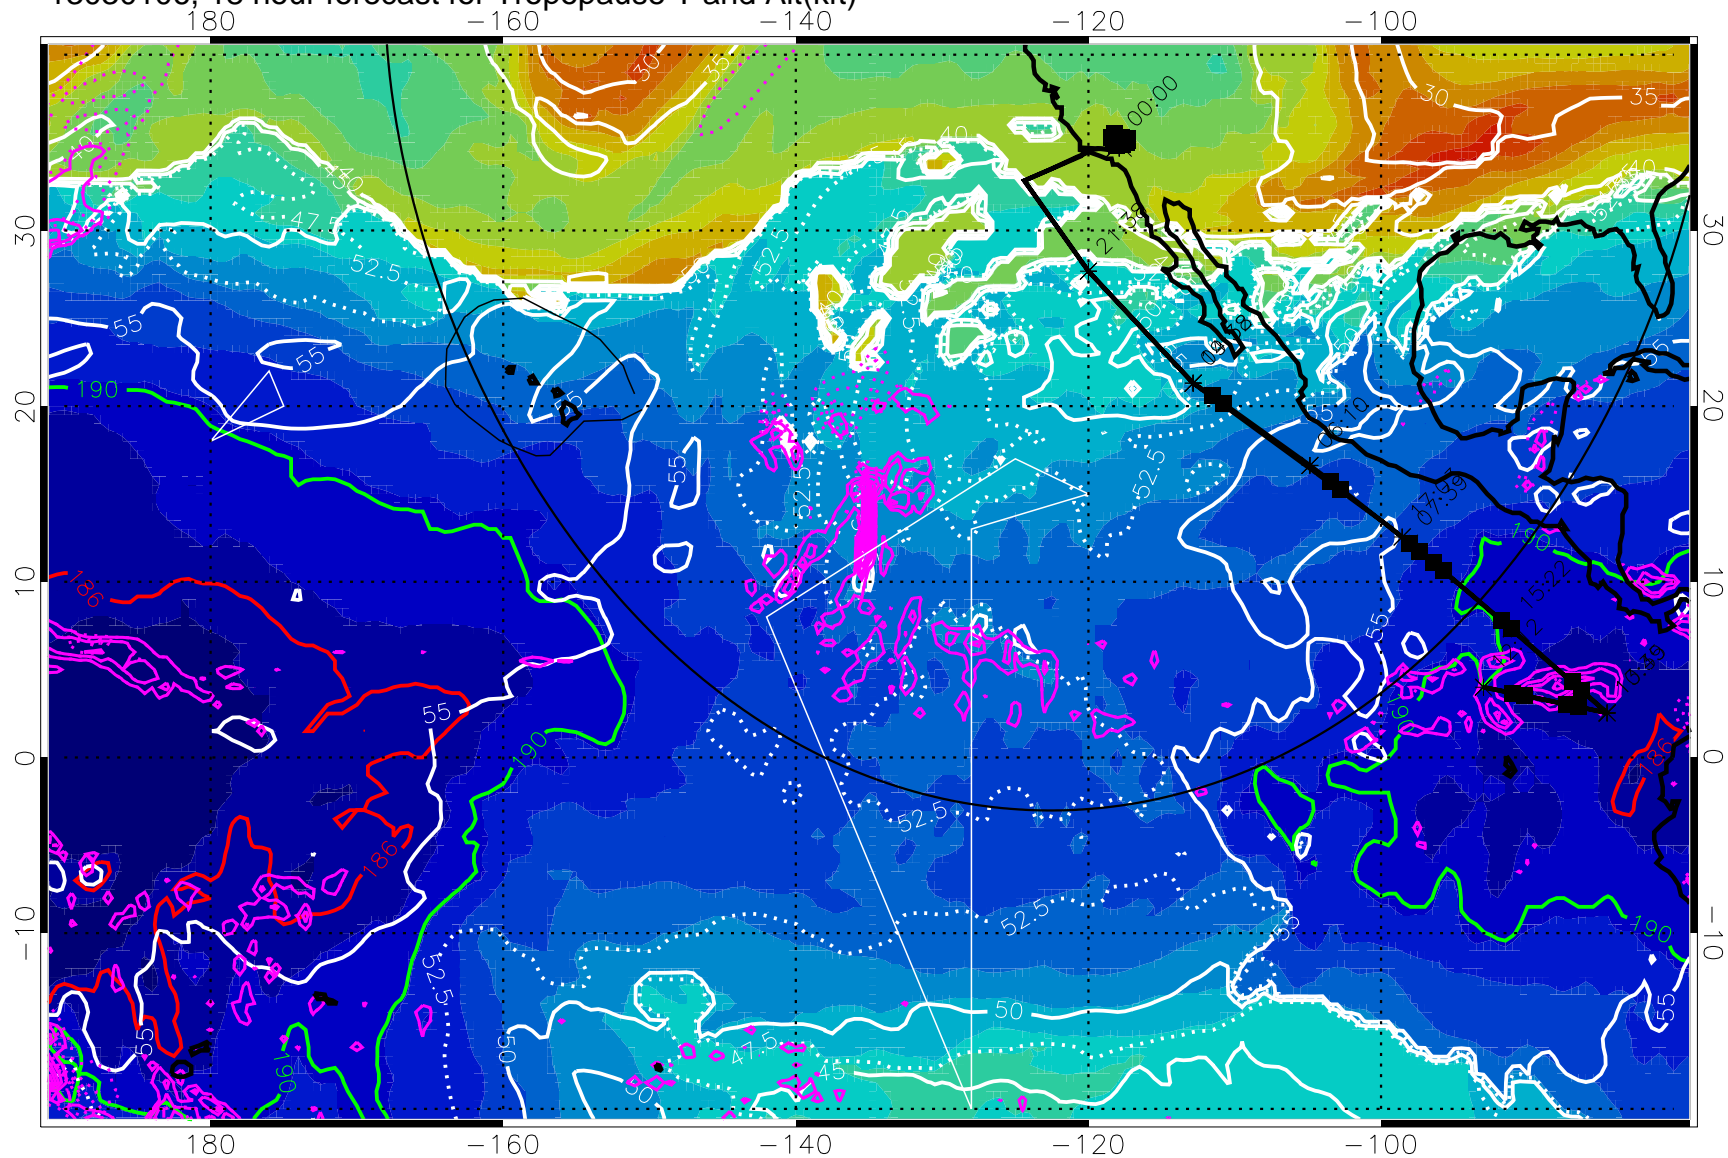

Range ring of 4055 km -- 13 hours GH round trip

13030100, 12 hour forecast for Tropopause T and Alt(kft)

Tropopause T, K

Tropopause Altitude in kft (white)

Precip (tot dot, conv sol) past 6 hrs 6 kg/m² contours, min 4

189.5K

185.9K

→ 30 m/s

Range ring of 4055 km -- 13 hours GH round trip

13030106, 18 hour forecast for Tropopause T and Alt(kft)

190 200 210 220 230

Tropopause T, K

Tropopause Altitude in kft (white)

Precip (tot dot, conv sol) past 6 hrs 6 kg/m² contours, min 4

189.5K

185.9K

→ 30 m/s

Range ring of 4055 km -- 13 hours GH round trip

13030112, 24 hour forecast for Tropopause T and Alt(kft)

190 200 210 220 230
Tropopause T, K