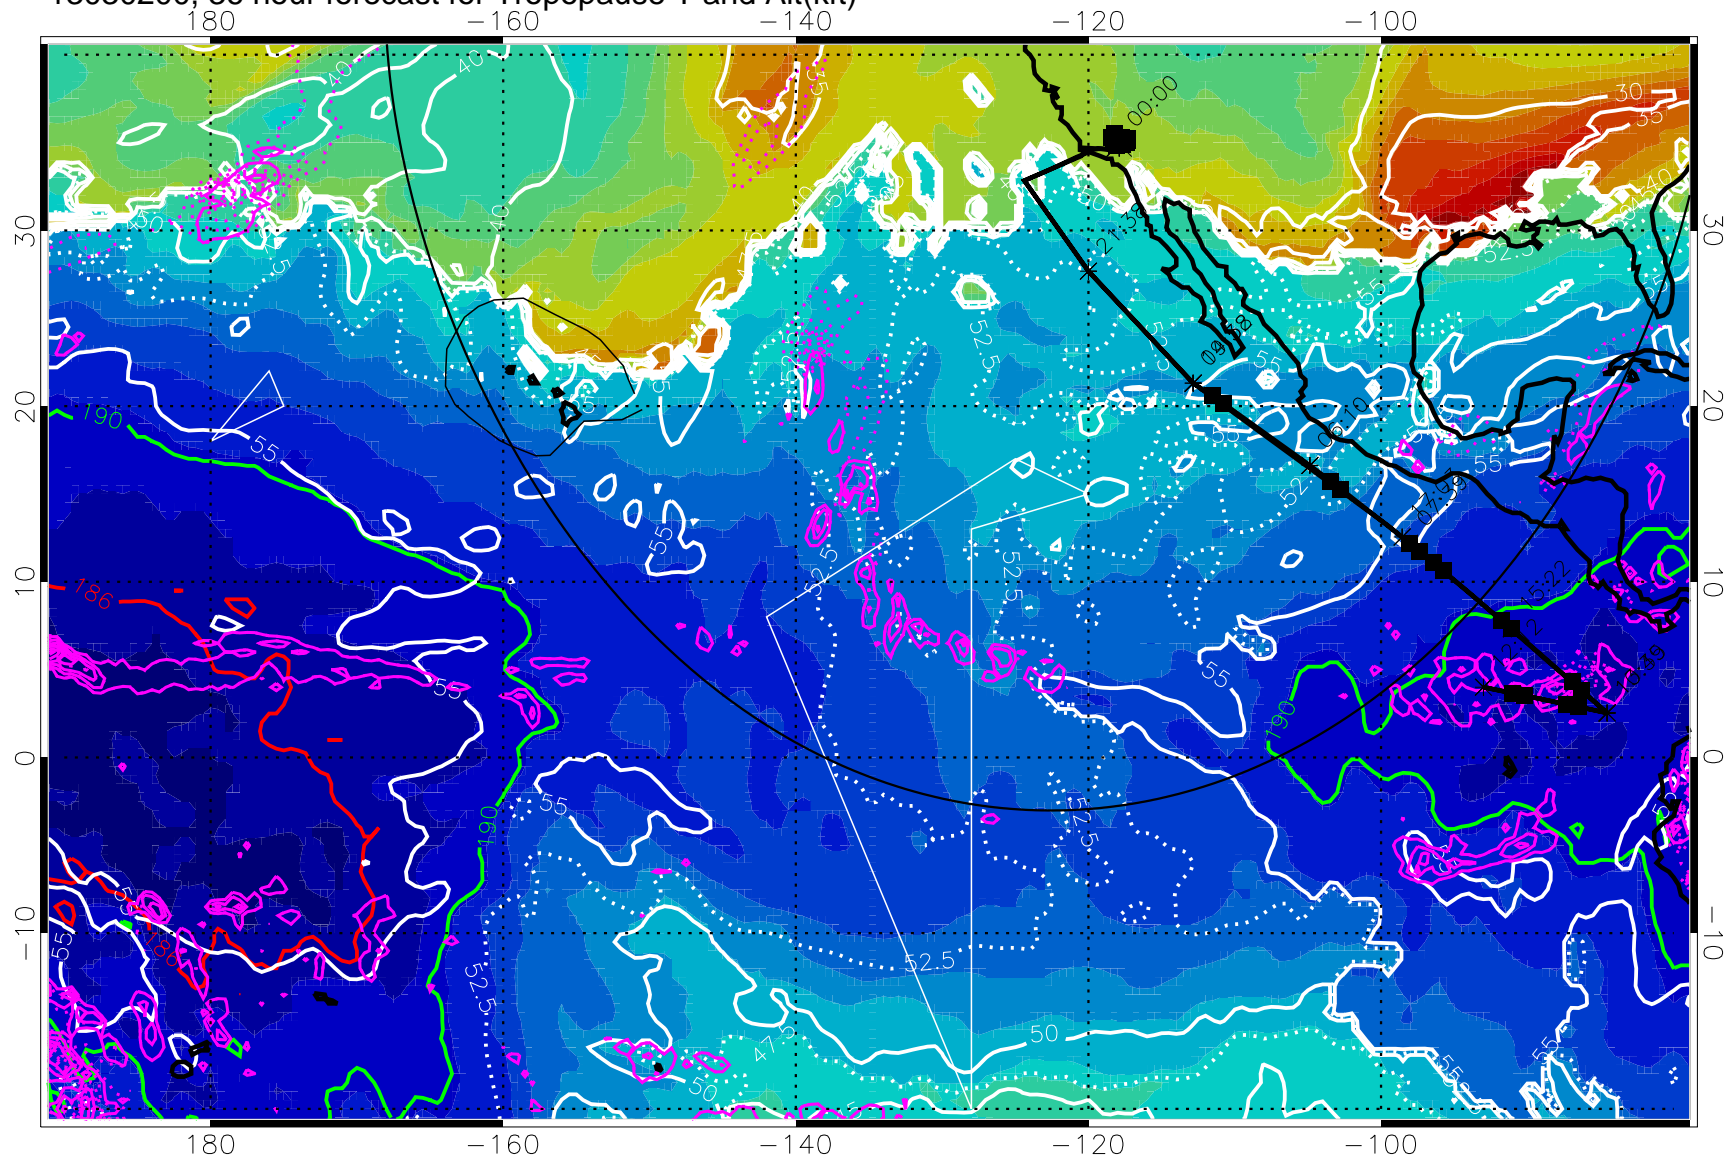

190 200 210 220 230
Tropopause T, K

Tropopause Altitude in kft (white)

Precip (tot dot, conv sol) past 6 hrs 6 kg/m2 contours, min 4

189.5K

185.9K

→ 30 m/s

Range ring of 4055 km -- 13 hours GH round trip

13030200, 36 hour forecast for Tropopause T and Alt(kft)