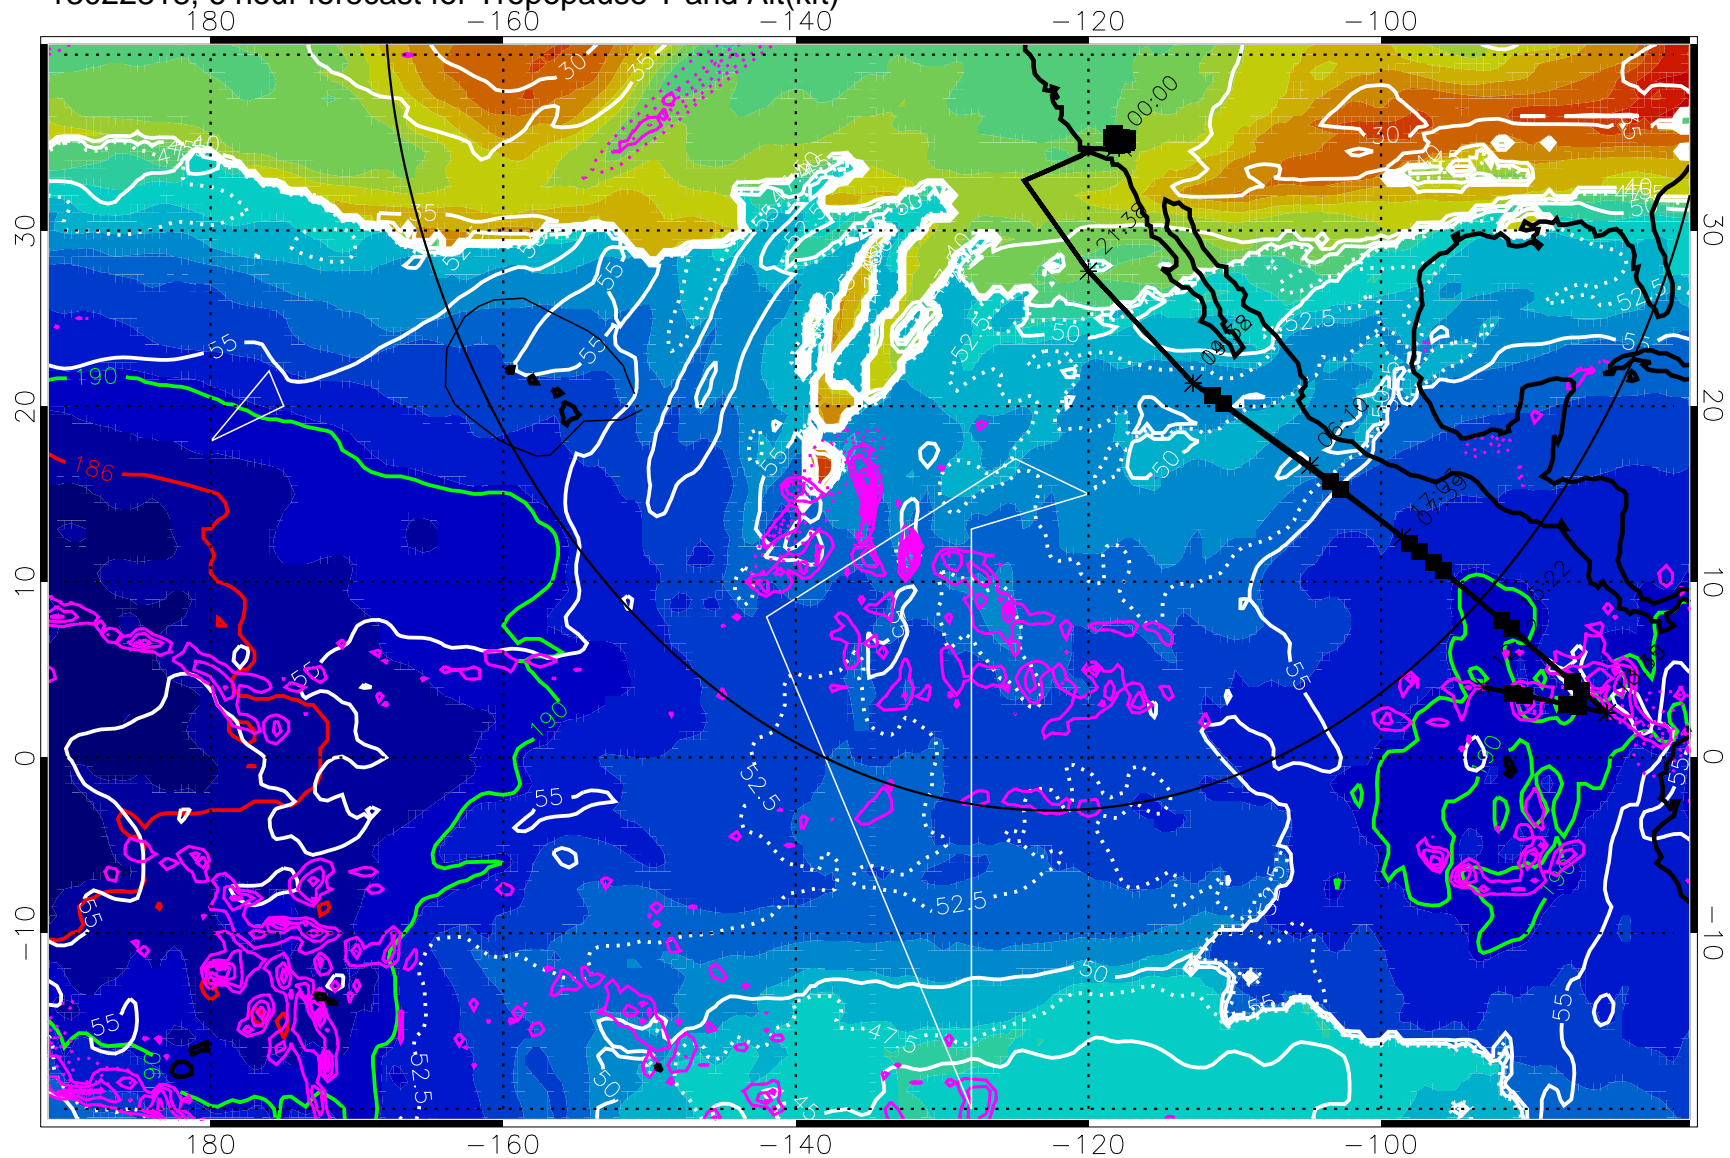

13022818, 6 hour forecast for Tropopause T and Alt(kft)

190 200 210 220 230
Tropopause T, K

Tropopause Altitude in kft (white)

Precip (tot dot, conv sol) past 6 hrs 6 kg/m² contours, min 4

189.5K 185.9K

→ 30 m/s

Range ring of 4055 km -- 13 hours GH round trip

13030100, 12 hour forecast for Tropopause T and Alt(kft)

Tropopause T, K

Tropopause Altitude in kft (white)

Precip (tot dot, conv sol) past 6 hrs 6 kg/m² contours, min 4

189.5K

185.9K

→ 30 m/s

Range ring of 4055 km -- 13 hours GH round trip

13030106, 18 hour forecast for Tropopause T and Alt(kft)

190 200 210 220 230

Tropopause T, K

Tropopause Altitude in kft (white)

Precip (tot dot, conv sol) past 6 hrs 6 kg/m² contours, min 4

189.5K

185.9K

→ 30 m/s

Range ring of 4055 km -- 13 hours GH round trip

13030112, 24 hour forecast for Tropopause T and Alt(kft)

190 200 210 220 230
Tropopause T, K