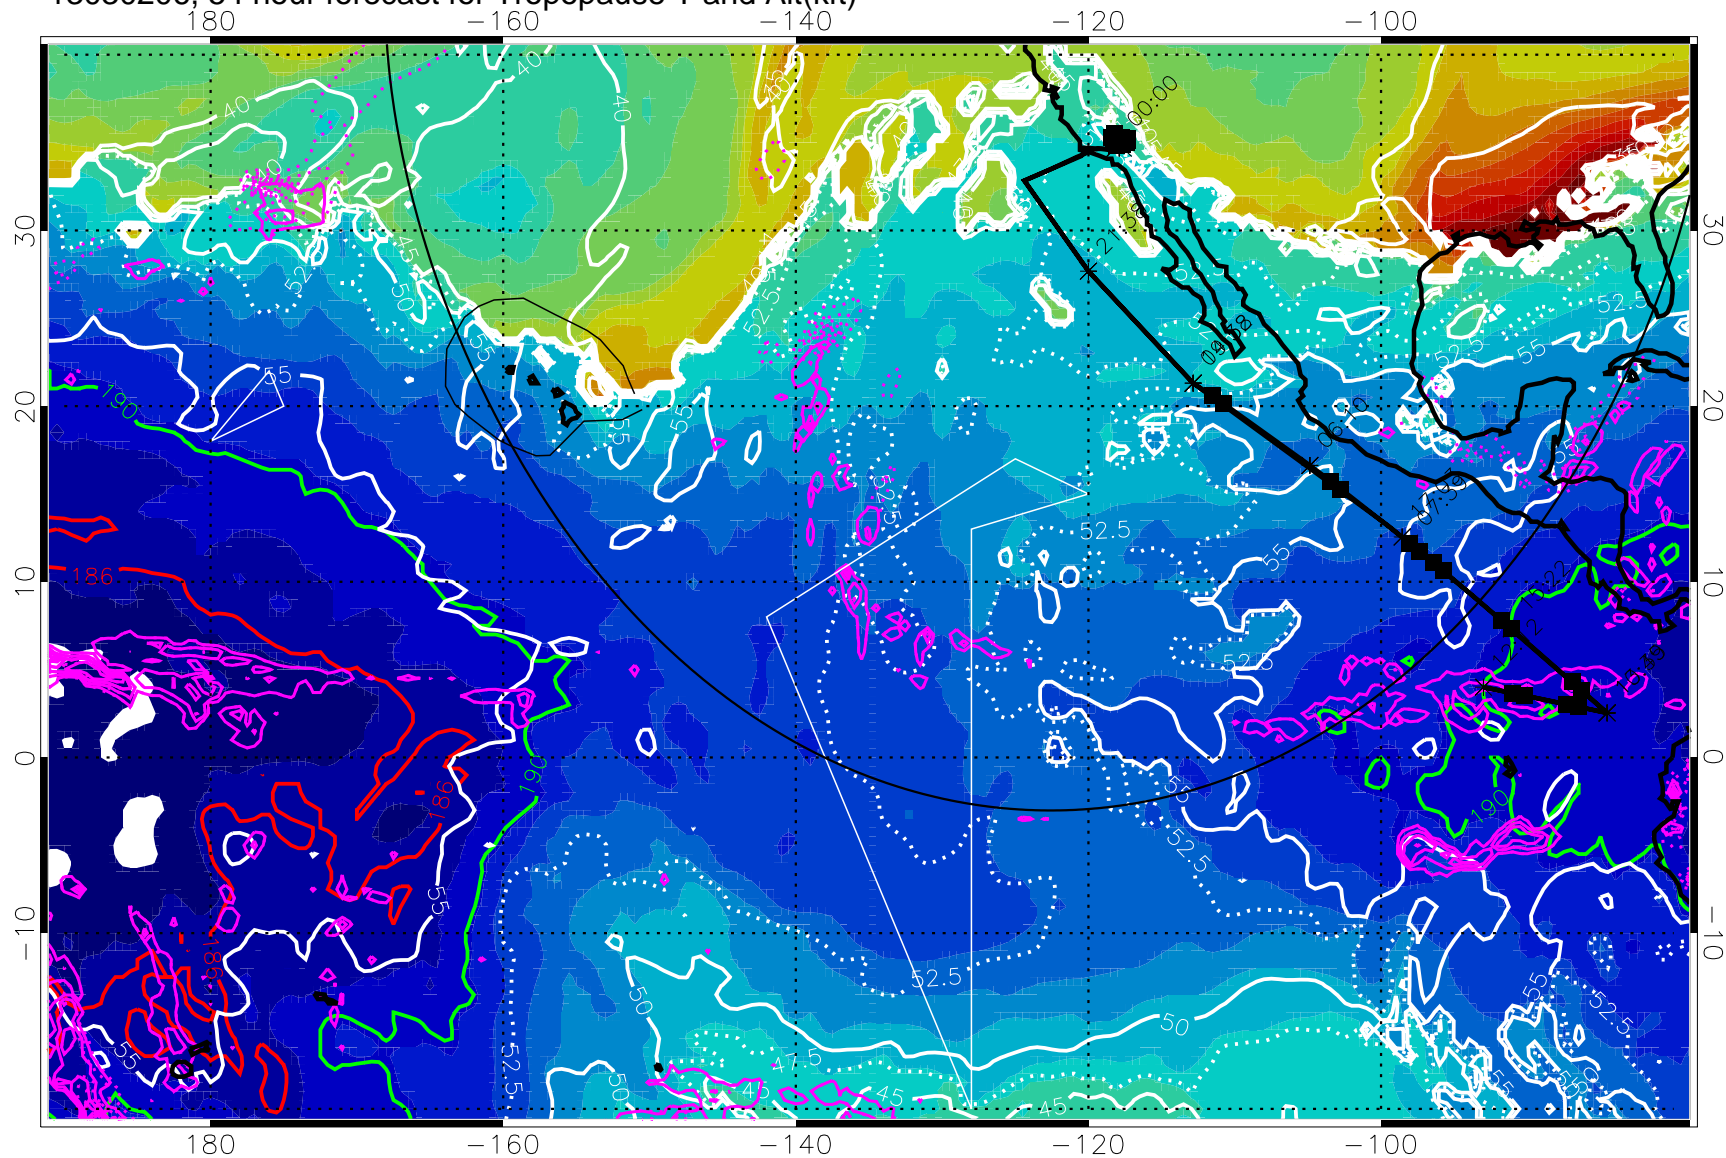

189.5K

185.9K

→ 30 m/s

Range ring of 4055 km -- 13 hours GH round trip

13030200, 48 hour forecast for Tropopause T and Alt(kft)

190 200 210 220 230
Tropopause T, K

Tropopause Altitude in kft (white)

Precip (tot dot, conv sol) past 6 hrs 6 kg/m2 contours, min 4

189.5K

185.9K

→ 30 m/s

Range ring of 4055 km -- 13 hours GH round trip

13030206, 54 hour forecast for Tropopause T and Alt(kft)

190 200 210 220 230

Tropopause T, K

Tropopause Altitude in kft (white)