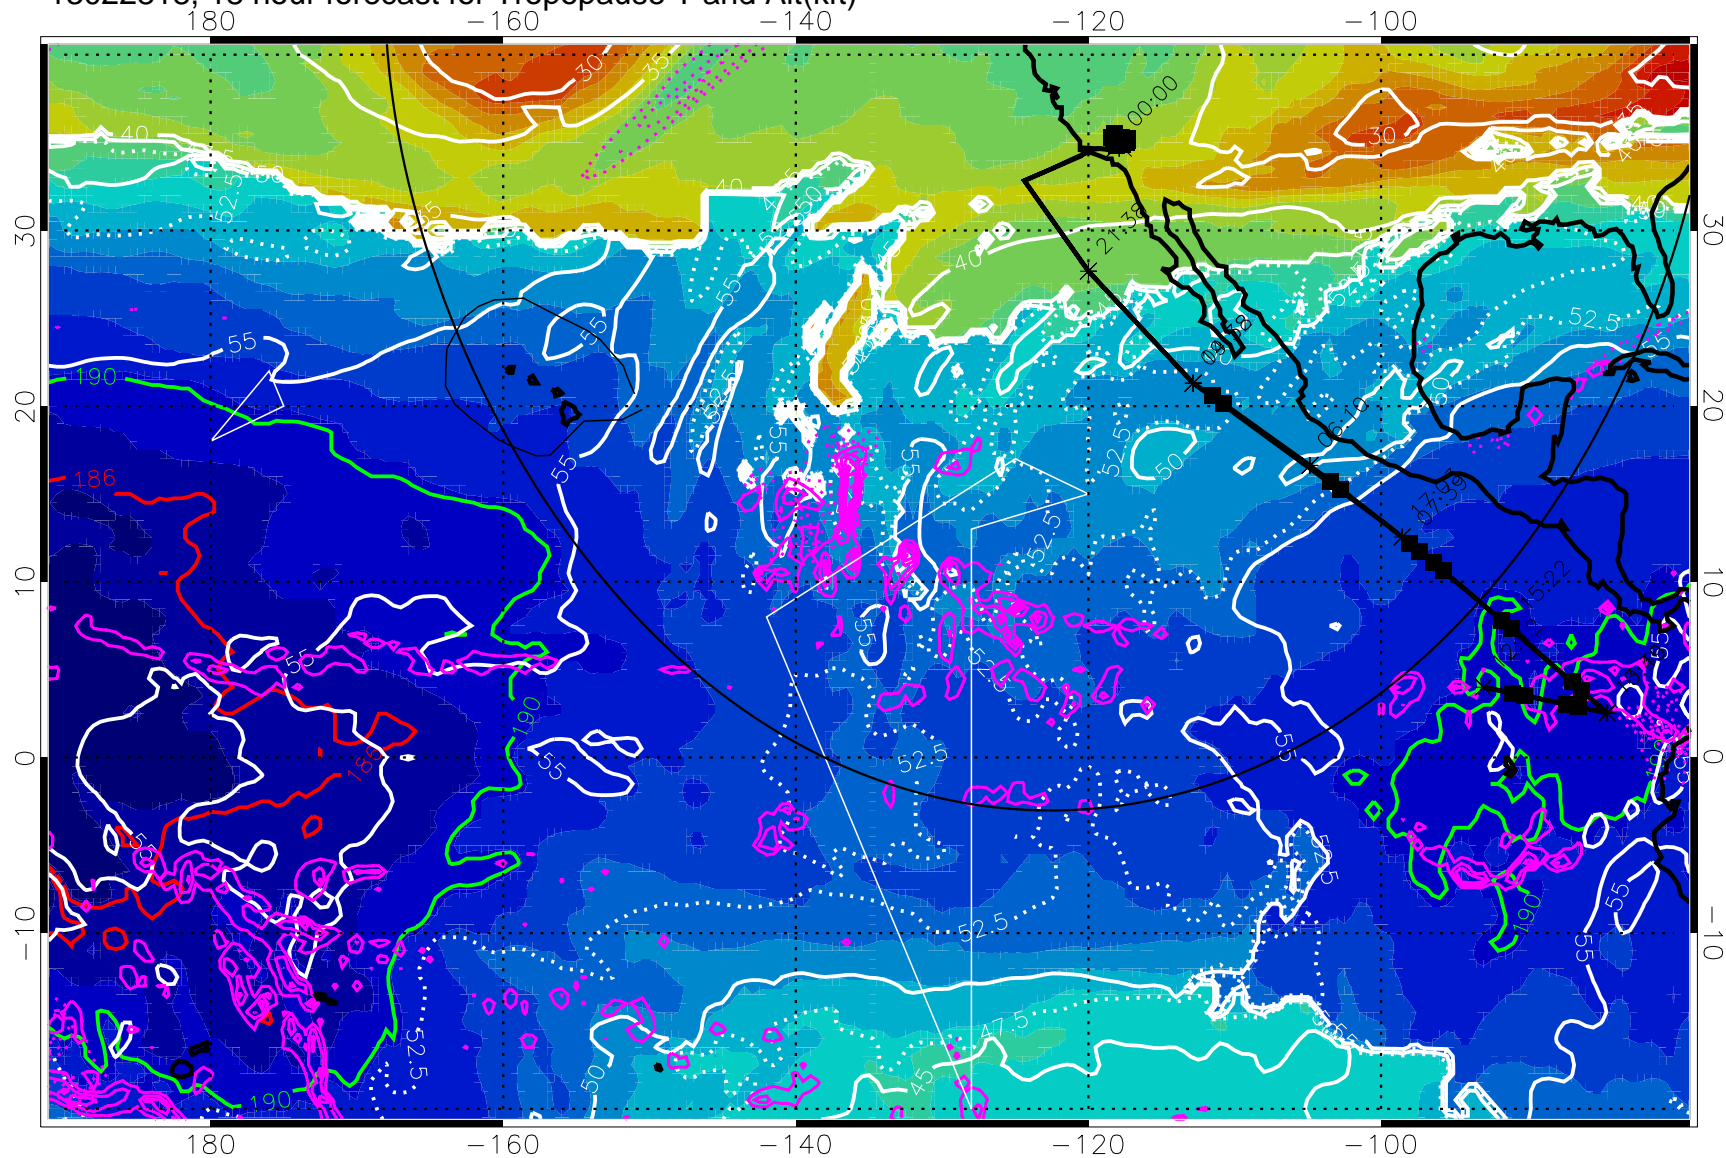

13022812, 12 hour forecast for Tropopause T and Alt(kft)

190 200 210 220 230

Tropopause T, K

Tropopause Altitude in kft (white)

Precip (tot dot, conv sol) past 6 hrs 6 kg/m² contours, min 4

189.5K

185.9K

→ 30 m/s

Range ring of 4055 km -- 13 hours GH round trip

13022818, 18 hour forecast for Tropopause T and Alt(kft)

190 200 210 220 230

Tropopause T, K

Tropopause Altitude in kft (white)

Precip (tot dot, conv sol) past 6 hrs 6 kg/m2 contours, min 4

189.5K

185.9K

→ 30 m/s

Range ring of 4055 km -- 13 hours GH round trip

13030100, 24 hour forecast for Tropopause T and Alt(kft)

190 200 210 220 230
Tropopause T, K

Tropopause Altitude in kft (white)

Precip (tot dot, conv sol) past 6 hrs 6 kg/m² contours, min 4