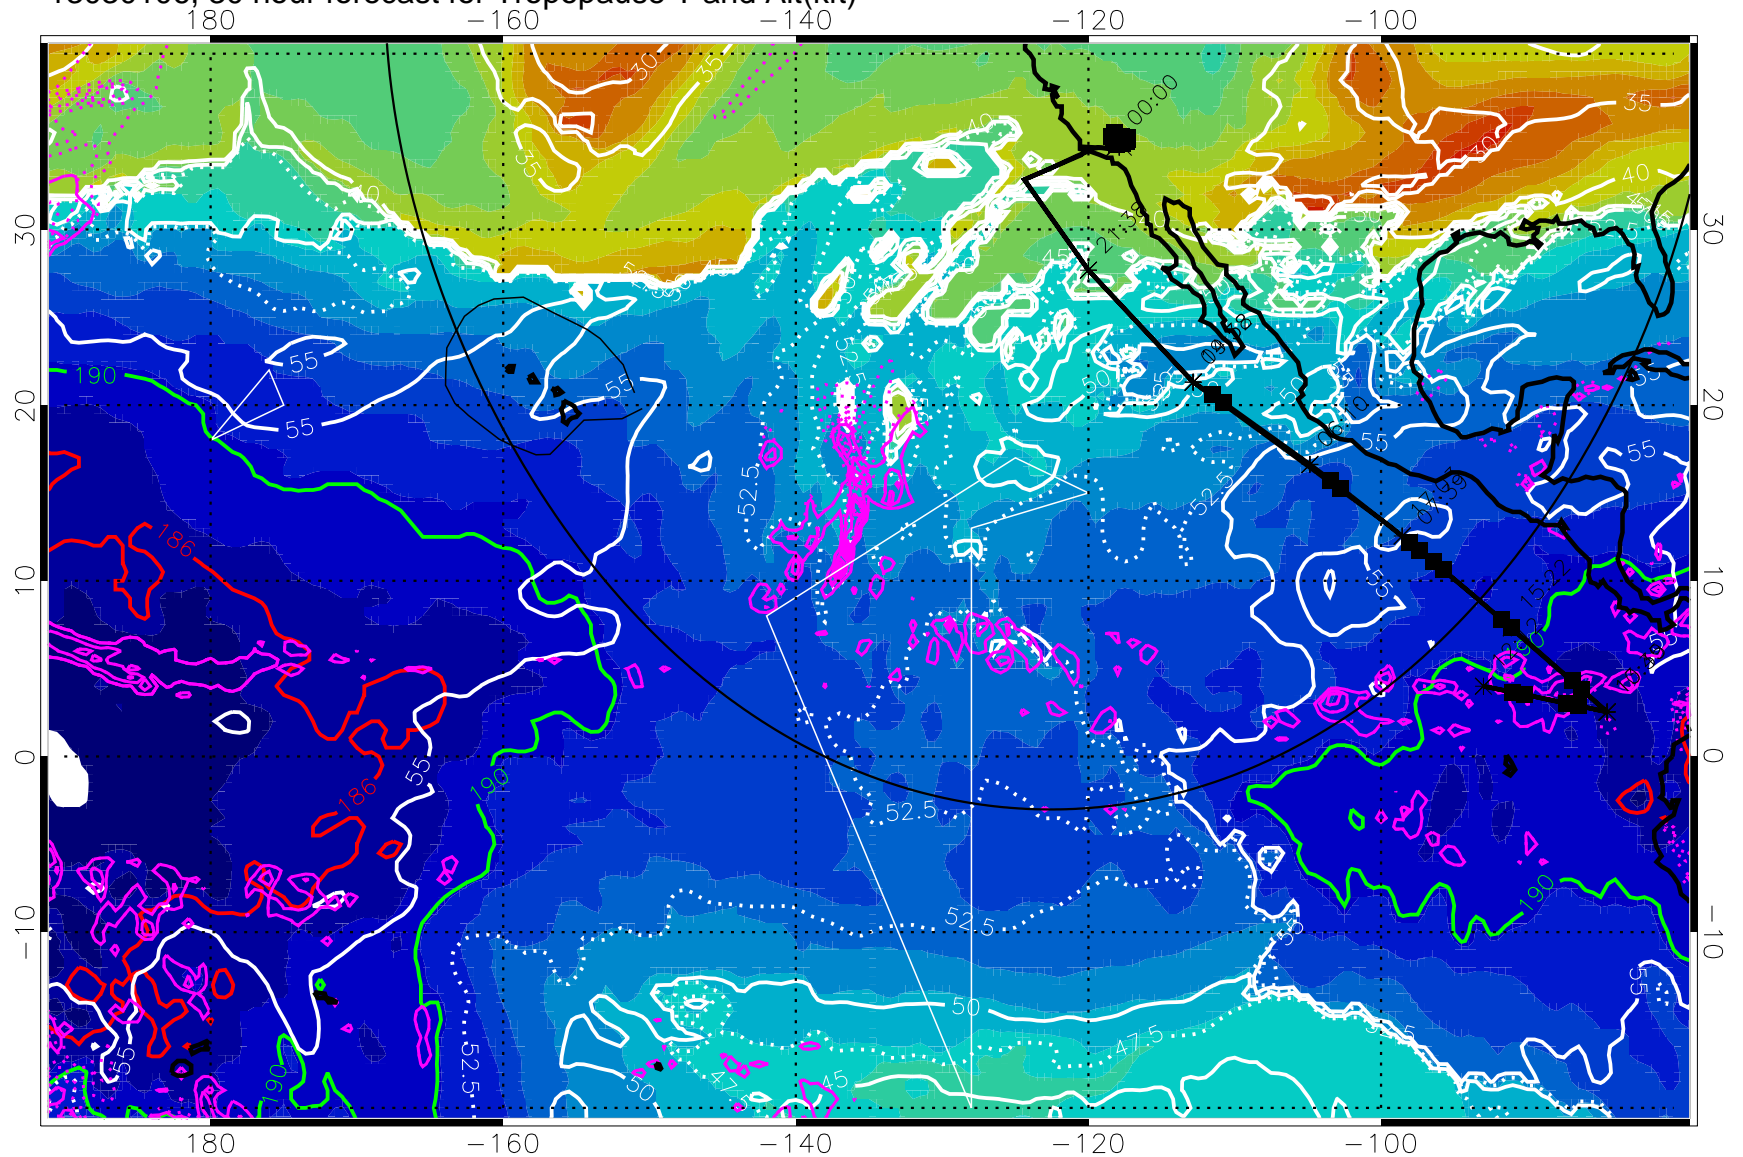

189.5K

185.9K

→ 30 m/s

Range ring of 4055 km -- 13 hours GH round trip

13030100, 24 hour forecast for Tropopause T and Alt(kft)

190 200 210 220 230
Tropopause T, K

Tropopause Altitude in kft (white)

Precip (tot dot, conv sol) past 6 hrs 6 kg/m² contours, min 4

189.5K 185.9K

→ 30 m/s

Range ring of 4055 km -- 13 hours GH round trip

13030106, 30 hour forecast for Tropopause T and Alt(kft)

190 200 210 220 230

Tropopause T, K

Tropopause Altitude in kft (white)

Precip (tot dot, conv sol) past 6 hrs 6 kg/m2 contours, min 4