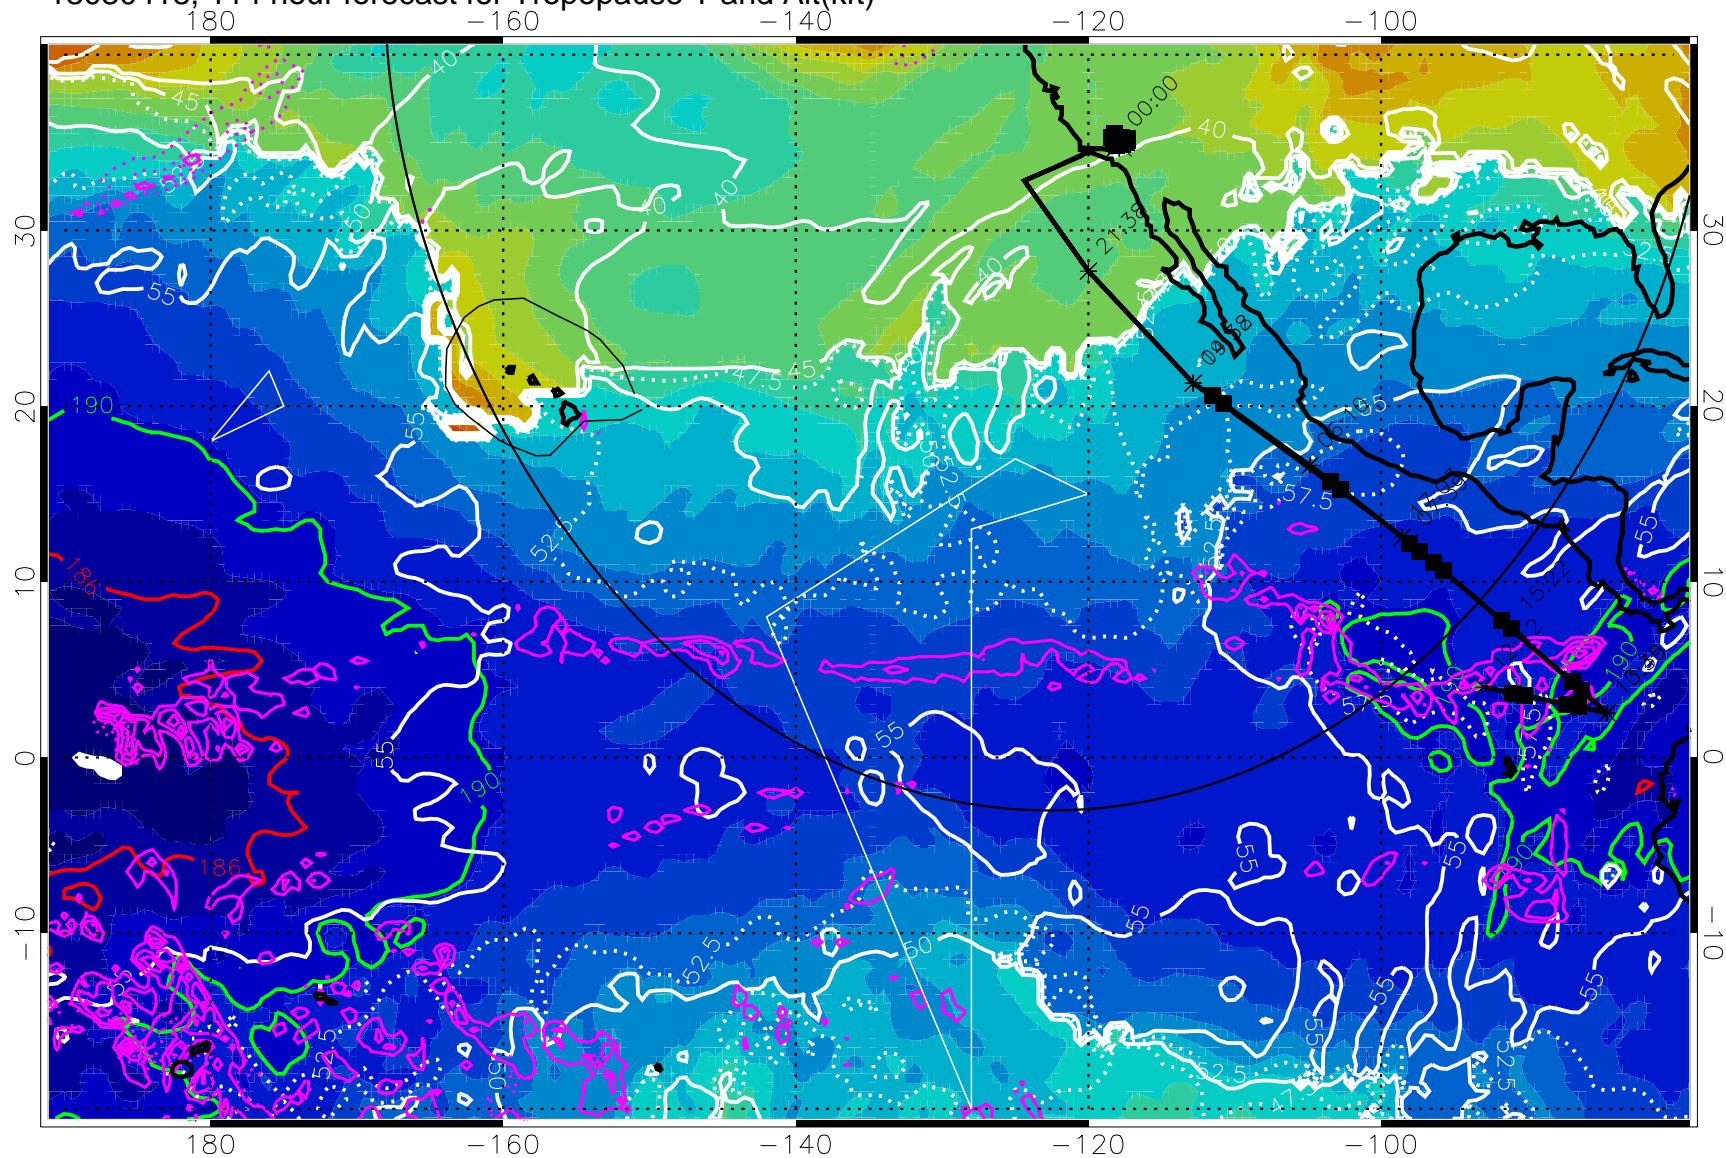

189.5K 185.9K

→ 30 m/s

Range ring of 4055 km -- 13 hours GH round trip

13030412, 108 hour forecast for Tropopause T and Alt(kft)

190 200 210 220 230
Tropopause T, K

Tropopause Altitude in kft (white)

Precip (tot dot, conv sol) past 6 hrs 6 kg/m2 contours, min 4

189.5K

185.9K

→ 30 m/s

Range ring of 4055 km -- 13 hours GH round trip

13030418, 114 hour forecast for Tropopause T and Alt(kft)

190 200 210 220 230

Tropopause T, K

Tropopause Altitude in kft (white)