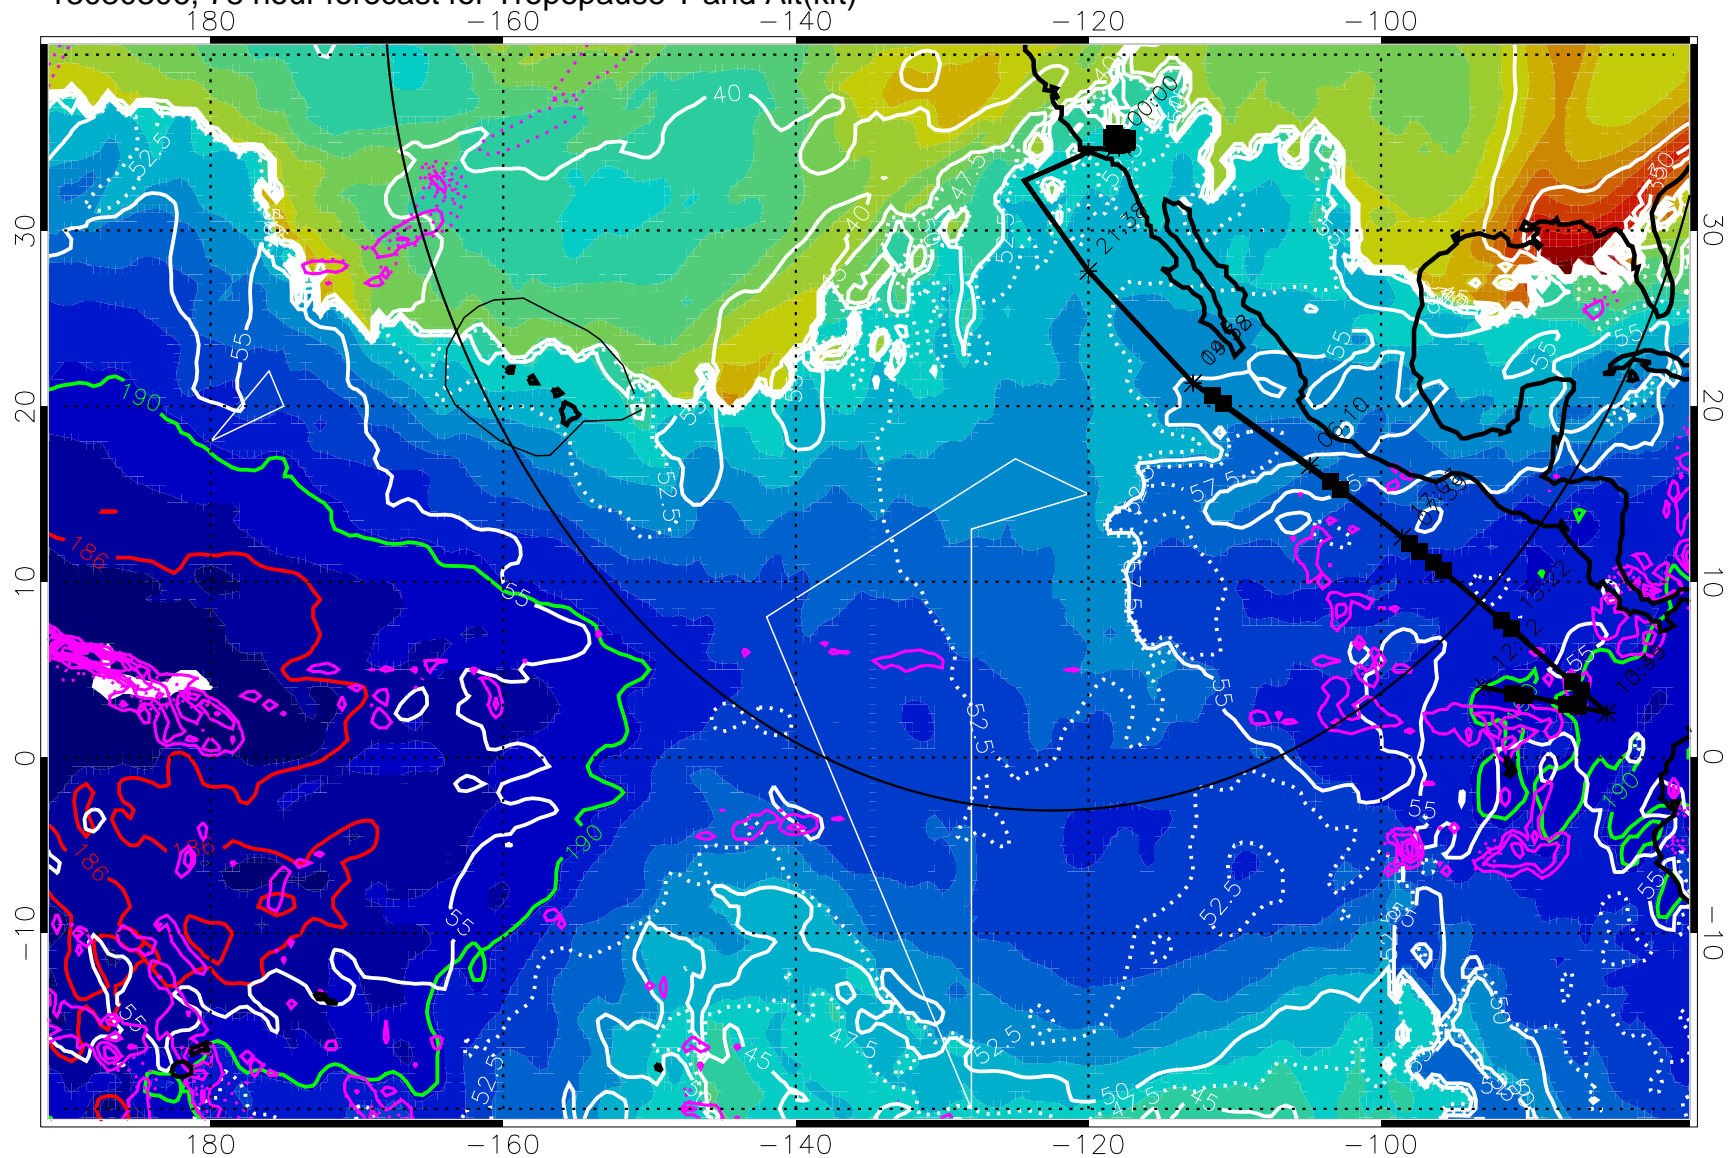

190 200 210 220 230
Tropopause T, K

Tropopause Altitude in kft (white)

Precip (tot dot, conv sol) past 6 hrs 6 kg/m² contours, min 4

189.5K 185.9K

→ 30 m/s

Range ring of 4055 km -- 13 hours GH round trip

13030306, 78 hour forecast for Tropopause T and Alt(kft)