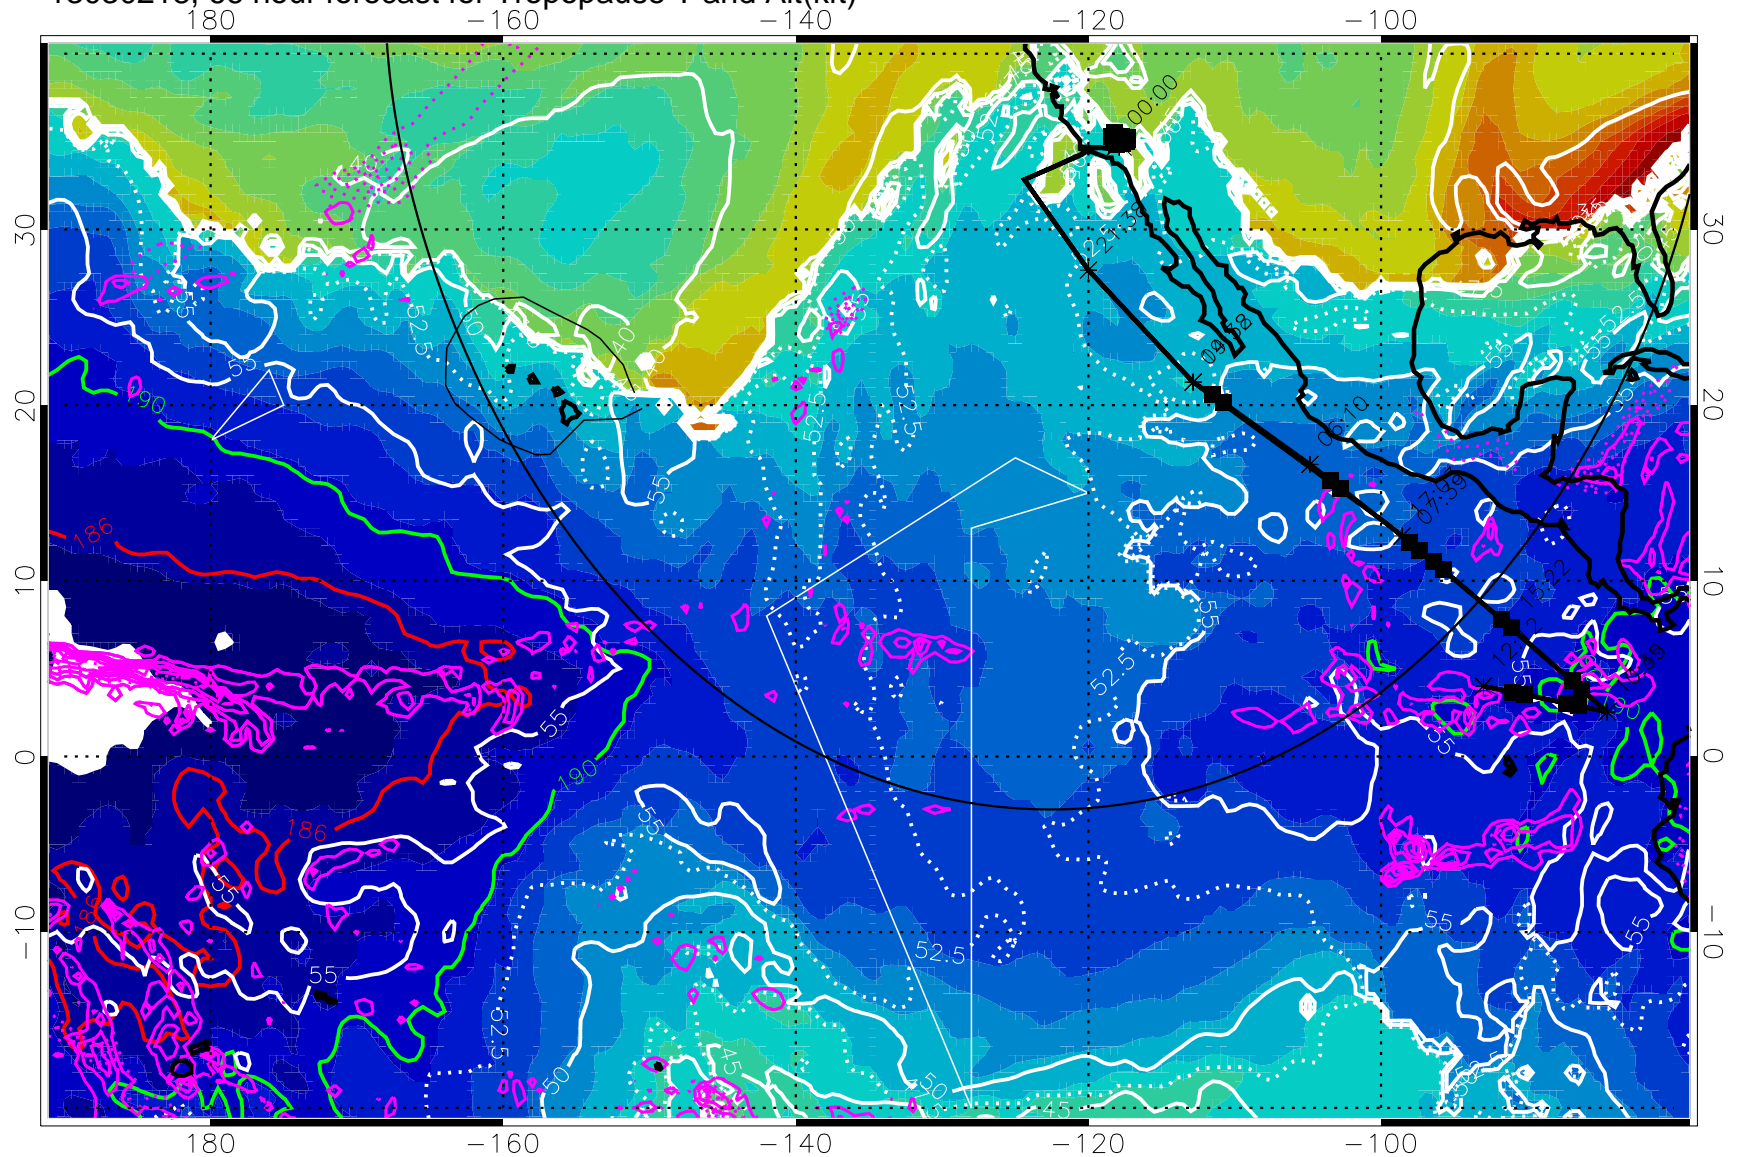

Tropopause T, K

Tropopause Altitude in kft (white)

Precip (tot dot, conv sol) past 6 hrs 6 kg/m2 contours, min 4

189.5K

185.9K

→ 30 m/s

Range ring of 4055 km -- 13 hours GH round trip

13030218, 66 hour forecast for Tropopause T and Alt(kft)