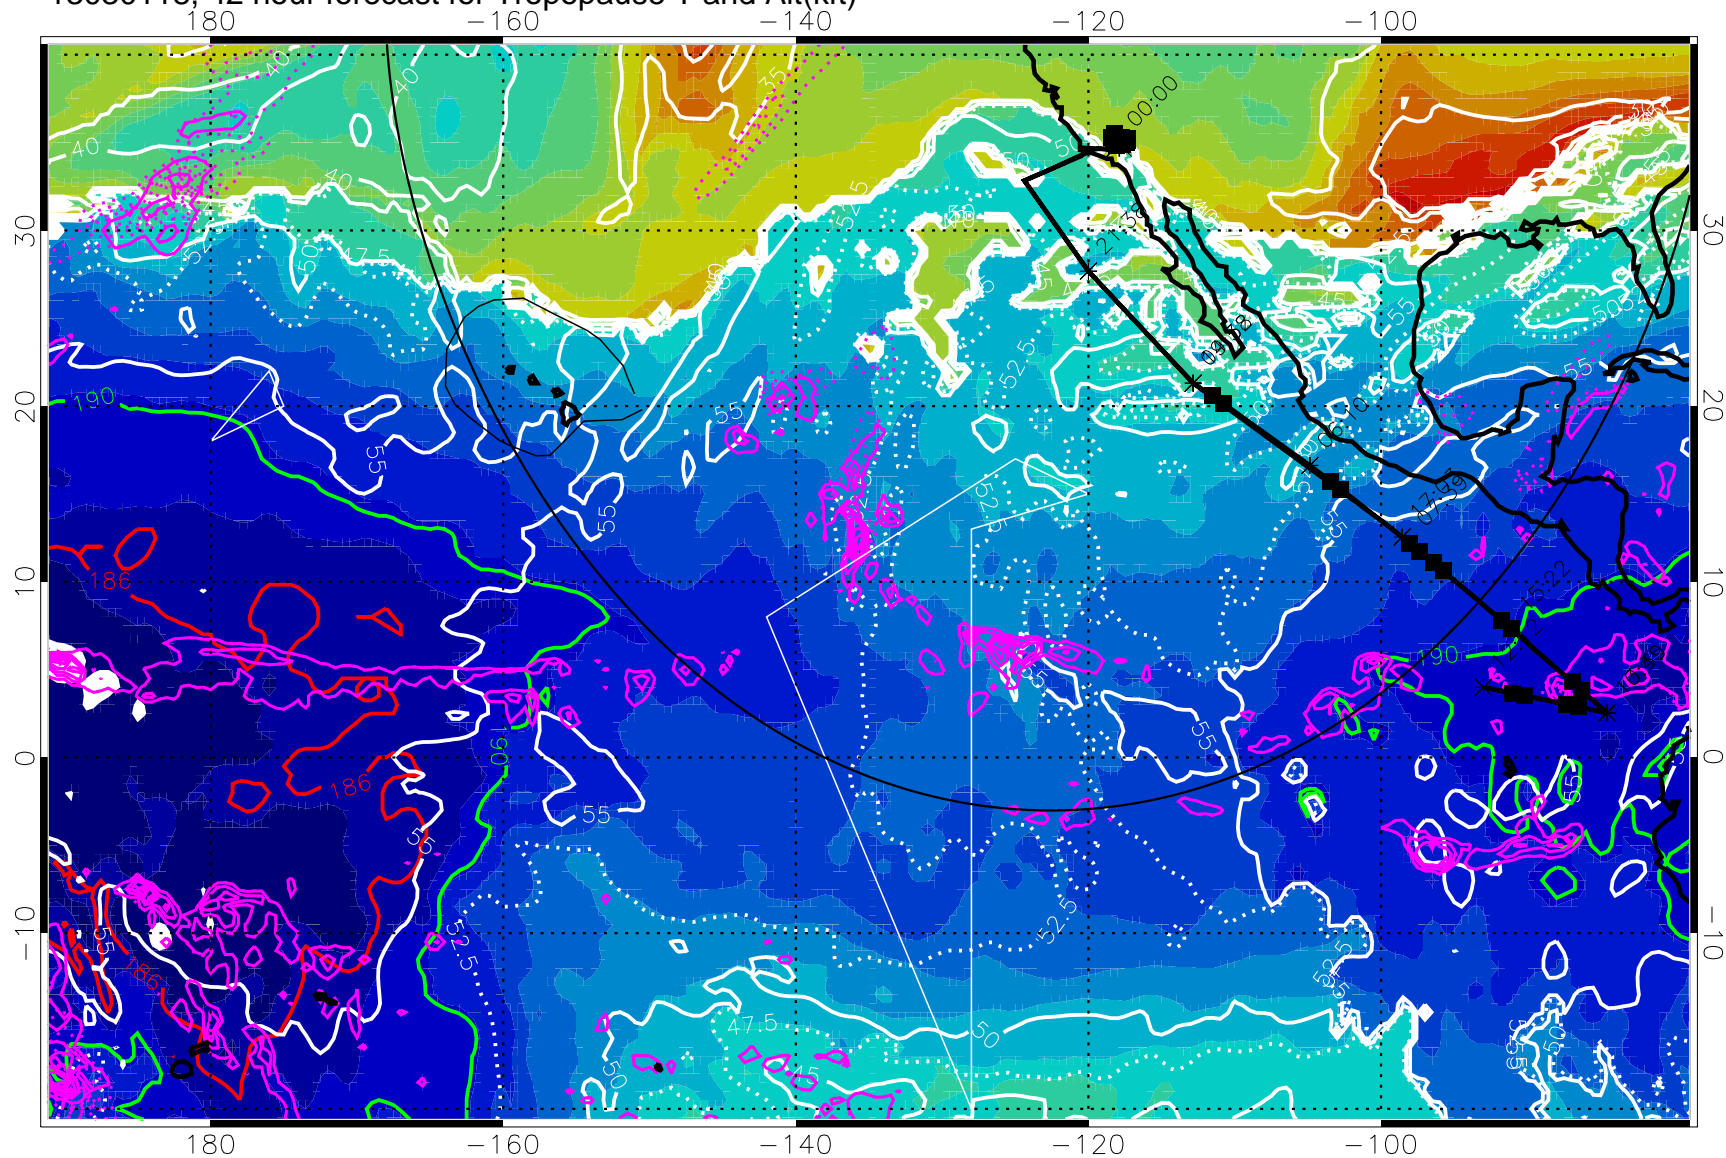

189.5K 185.9K

→ 30 m/s

Range ring of 4055 km -- 13 hours GH round trip

13030106, 30 hour forecast for Tropopause T and Alt(kft)

190 200 210 220 230

Tropopause T, K

Tropopause Altitude in kft (white)

Precip (tot dot, conv sol) past 6 hrs 6 kg/m2 contours, min 4

189.5K

185.9K

→ 30 m/s

Range ring of 4055 km -- 13 hours GH round trip

13030112, 36 hour forecast for Tropopause T and Alt(kft)

190 200 210 220 230
Tropopause T, K

Tropopause Altitude in kft (white)

Precip (tot dot, conv sol) past 6 hrs 6 kg/m2 contours, min 4

189.5K 185.9K

→ 30 m/s

Range ring of 4055 km -- 13 hours GH round trip

13030118, 42 hour forecast for Tropopause T and Alt(kft)

190 200 210 220 230

Tropopause T, K

Tropopause Altitude in kft (white)

Precip (tot dot, conv sol) past 6 hrs 6 kg/m2 contours, min 4