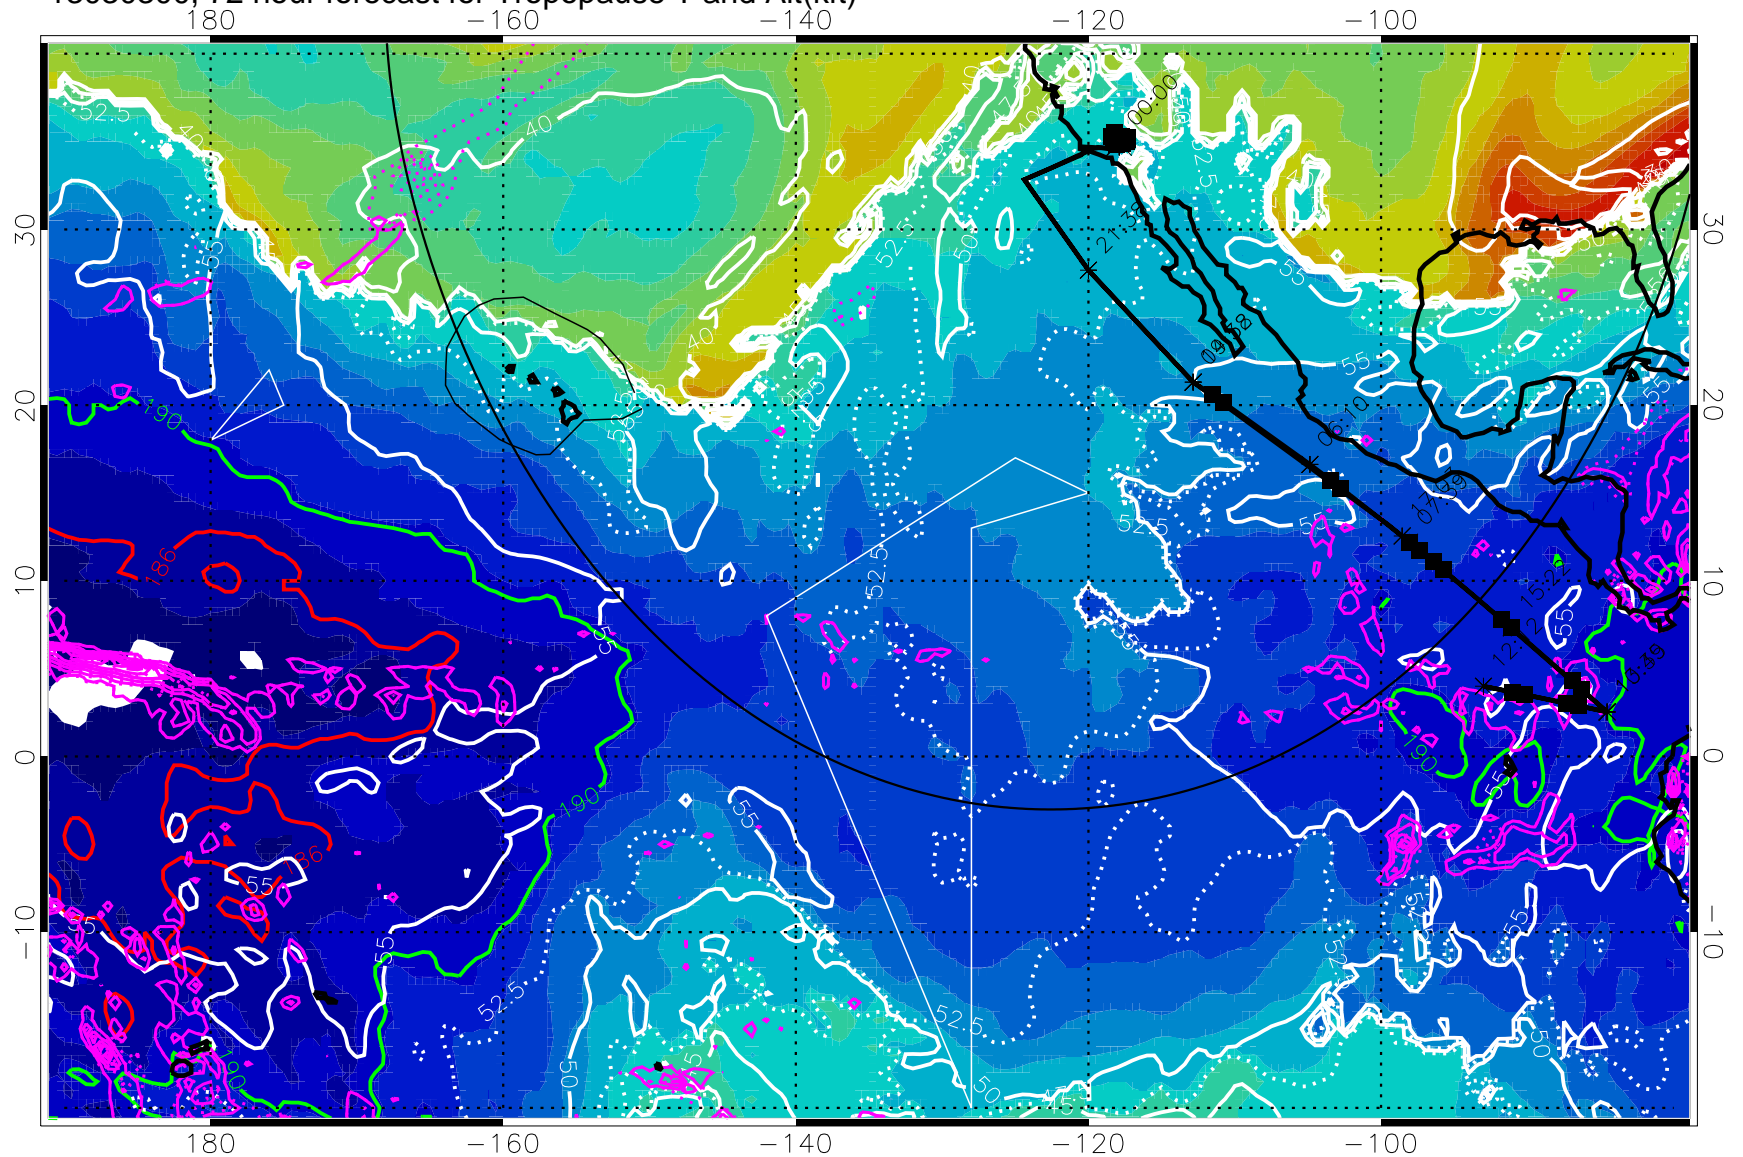

190 200 210 220 230
Tropopause T, K

Tropopause Altitude in kft (white)

Precip (tot dot, conv sol) past 6 hrs 6 kg/m² contours, min 4

189.5K 185.9K

→ 30 m/s

Range ring of 4055 km -- 13 hours GH round trip

13030300, 72 hour forecast for Tropopause T and Alt(kft)