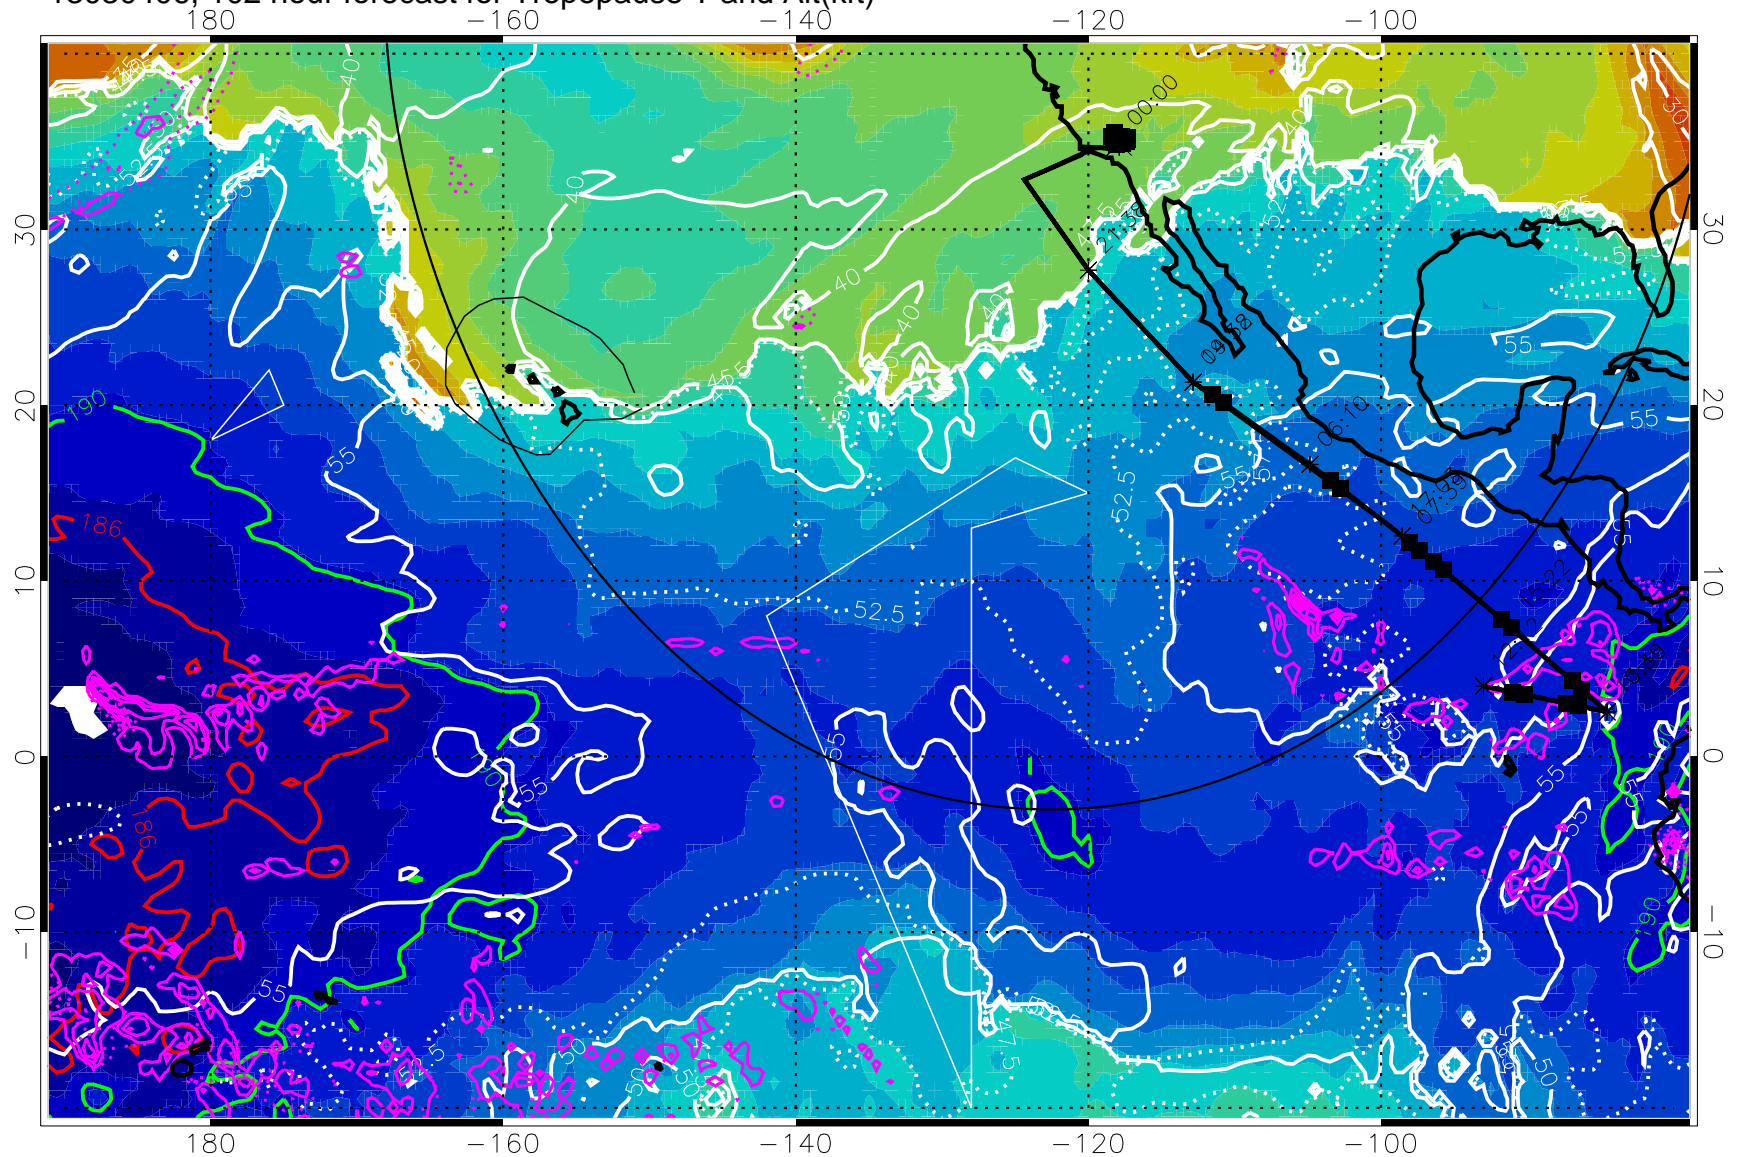

189.5K 185.9K

→ 30 m/s

Range ring of 4055 km -- 13 hours GH round trip

13030400, 96 hour forecast for Tropopause T and Alt(kft)

190 200 210 220 230
Tropopause T, K

Tropopause Altitude in kft (white)

Precip (tot dot, conv sol) past 6 hrs 6 kg/m² contours, min 4

189.5K 185.9K

→ 30 m/s

Range ring of 4055 km -- 13 hours GH round trip

13030406, 102 hour forecast for Tropopause T and Alt(kft)

190 200 210 220 230
Tropopause T, K

Tropopause Altitude in kft (white)

Precip (tot dot, conv sol) past 6 hrs 6 kg/m2 contours, min 4