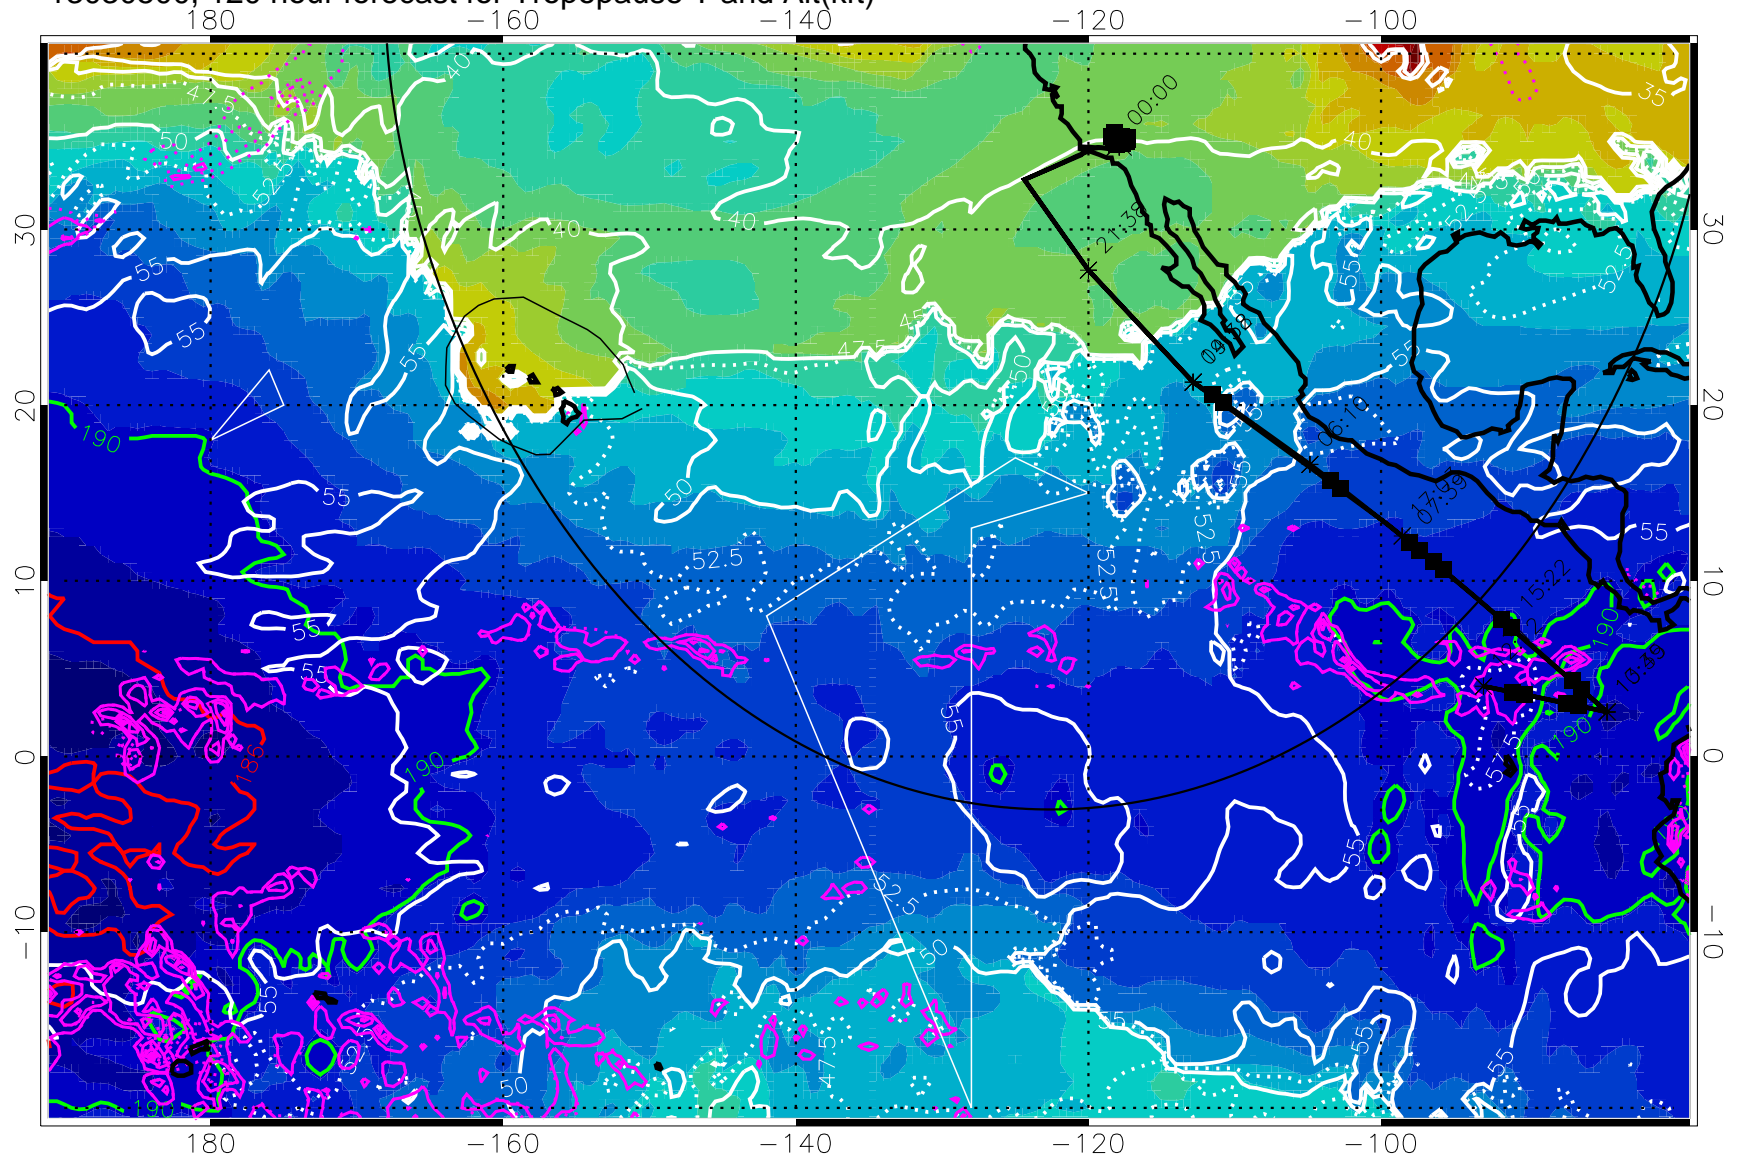

189.5K

185.9K

→ 30 m/s

Range ring of 4055 km -- 13 hours GH round trip

13030418, 114 hour forecast for Tropopause T and Alt(kft)

190 200 210 220 230

Tropopause T, K

Tropopause Altitude in kft (white)

Precip (tot dot, conv sol) past 6 hrs 6 kg/m² contours, min 4

189.5K

185.9K

→ 30 m/s

Range ring of 4055 km -- 13 hours GH round trip

13030500, 120 hour forecast for Tropopause T and Alt(kft)

190 200 210 220 230

Tropopause T, K

Tropopause Altitude in kft (white)

Precip (tot dot, conv sol) past 6 hrs 6 kg/m2 contours, min 4

189.5K

185.9K

→ 30 m/s

Range ring of 4055 km -- 13 hours GH round trip