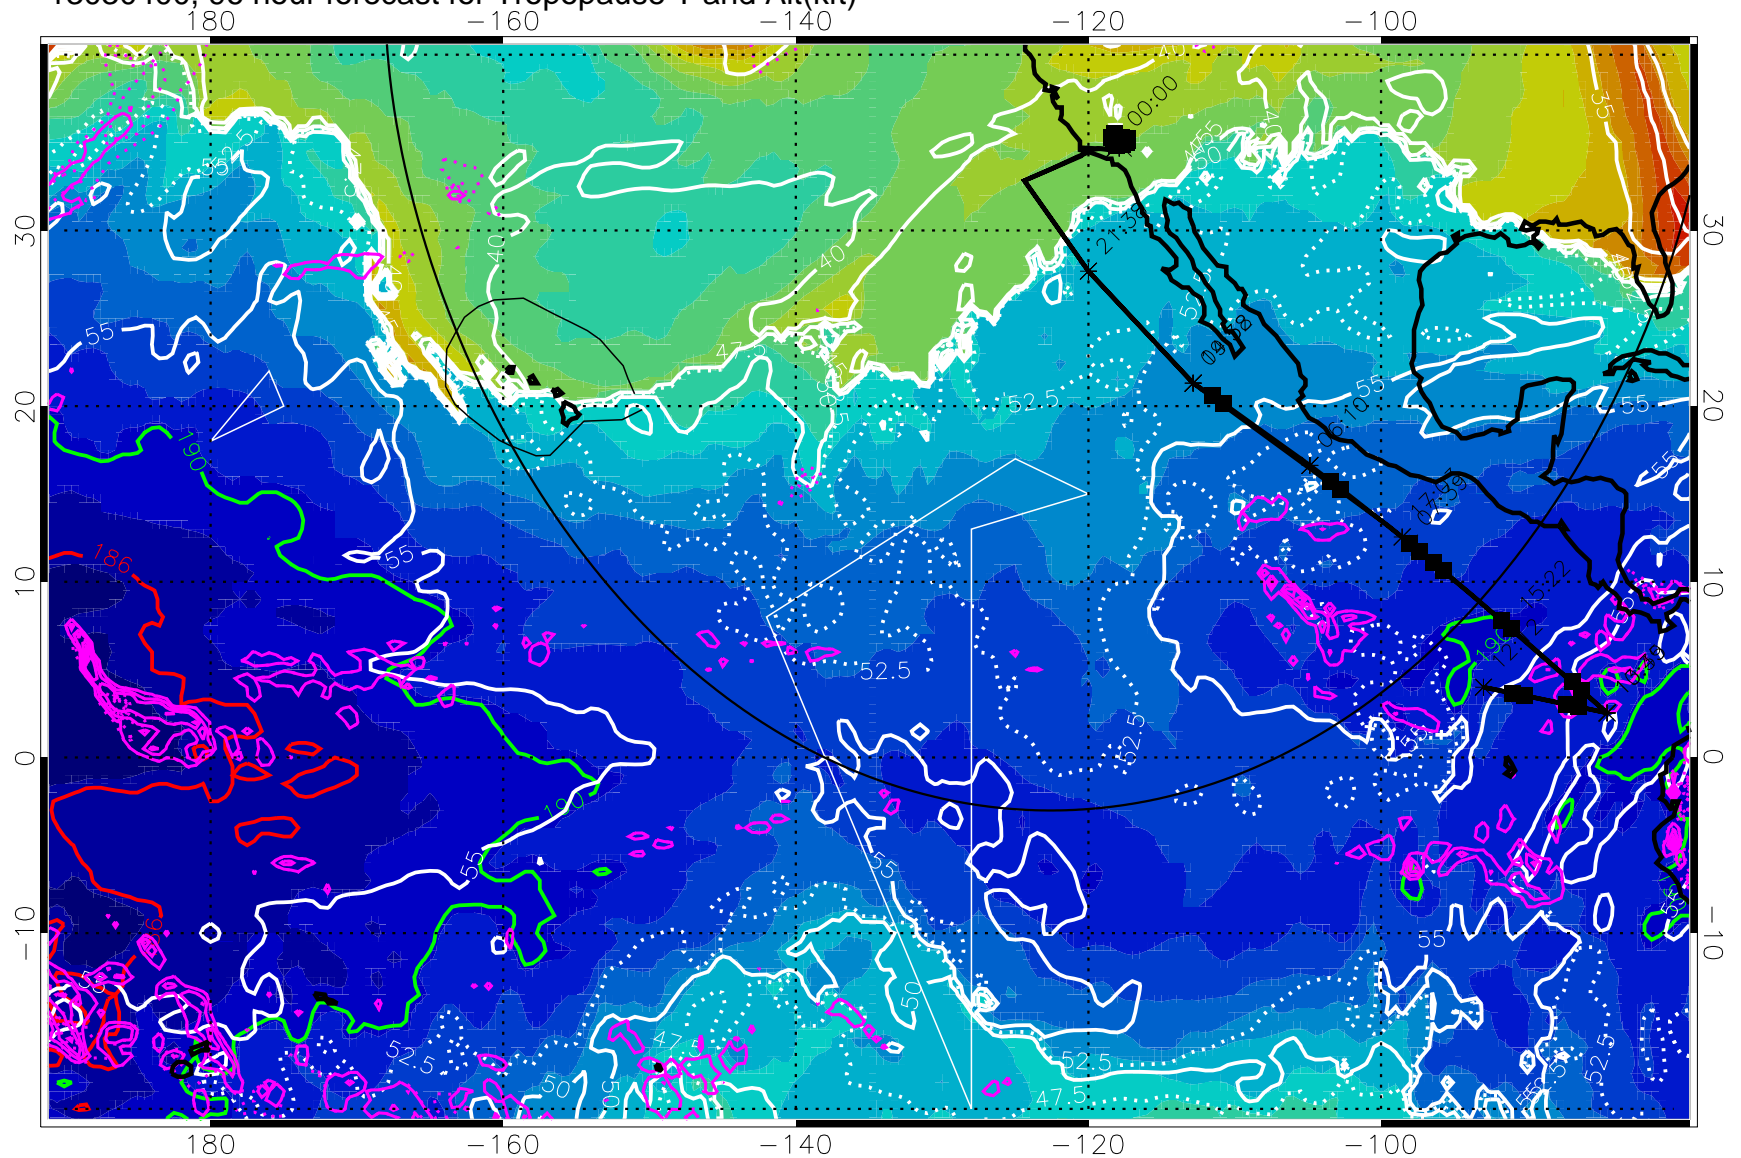

Range ring of 4055 km -- 13 hours GH round trip

13030318, 90 hour forecast for Tropopause T and Alt(kft)

190 200 210 220 230
Tropopause T, K

Tropopause Altitude in kft (white)

Precip (tot dot, conv sol) past 6 hrs 6 kg/m2 contours, min 4

189.5K 185.9K

→ 30 m/s

Range ring of 4055 km -- 13 hours GH round trip

13030400, 96 hour forecast for Tropopause T and Alt(kft)

190 200 210 220 230
Tropopause T, K

Tropopause Altitude in kft (white)

Precip (tot dot, conv sol) past 6 hrs 6 kg/m² contours, min 4