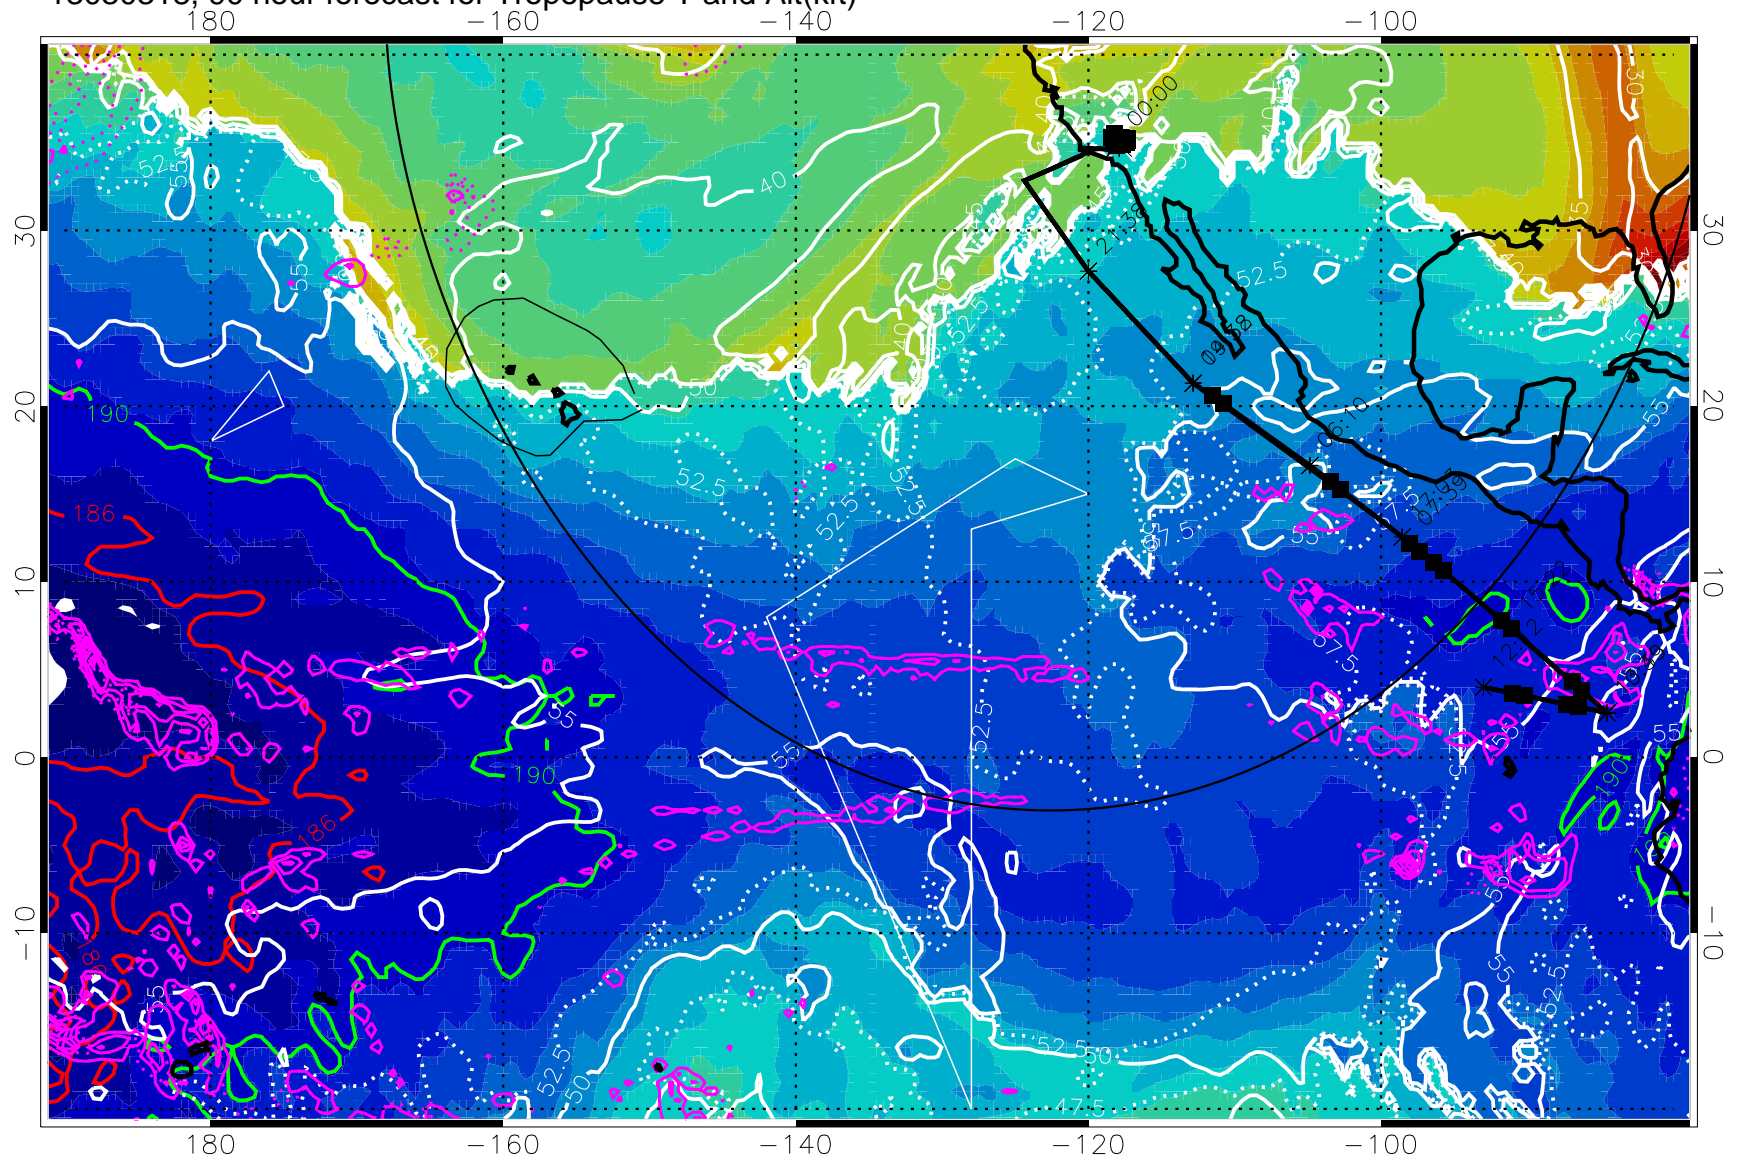

Range ring of 4055 km -- 13 hours GH round trip

13030318, 90 hour forecast for Tropopause T and Alt(kft)

190 200 210 220 230
Tropopause T, K

Tropopause Altitude in kft (white)

Precip (tot dot, conv sol) past 6 hrs 6 kg/m2 contours, min 4