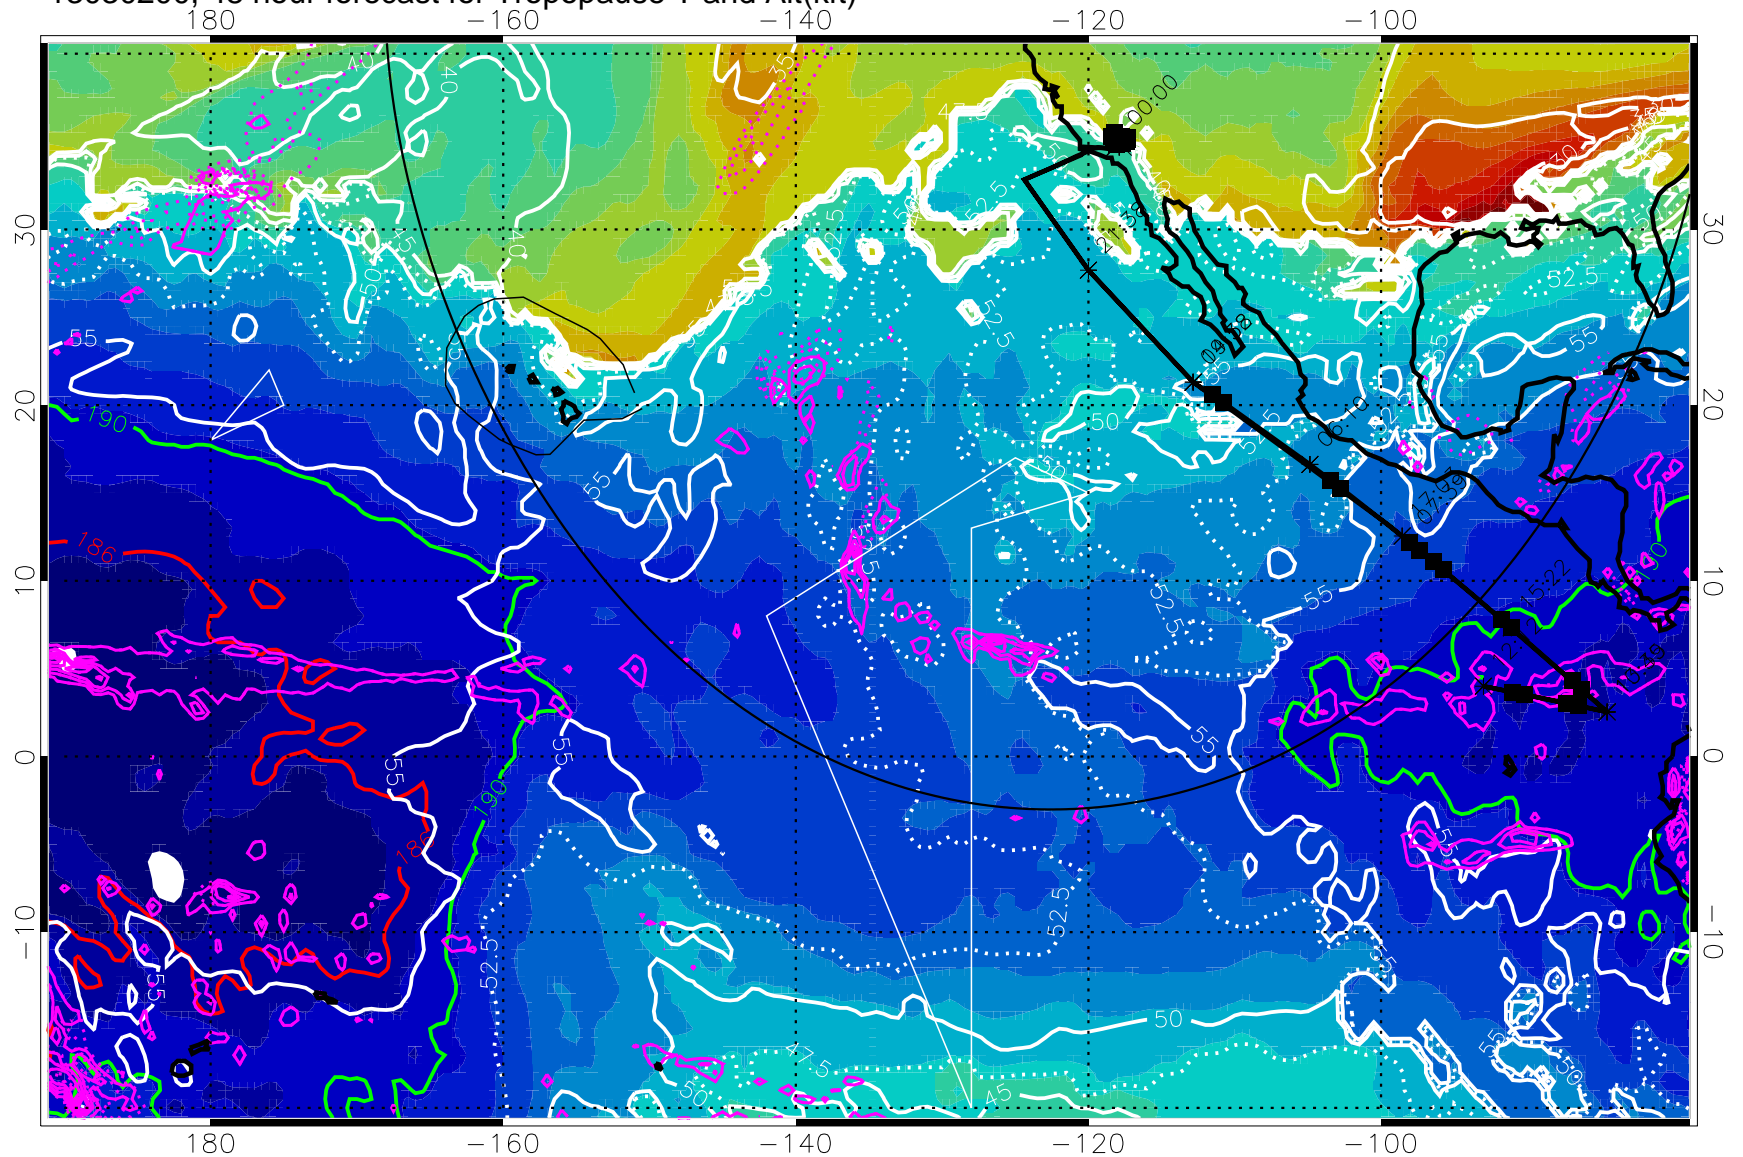

13030200, 48 hour forecast for Tropopause T and Alt(kft)

190 200 210 220 230
Tropopause T, K

Tropopause Altitude in kft (white)

Precip (tot dot, conv sol) past 6 hrs 6 kg/m2 contours, min 4

189.5K

185.9K

→ 30 m/s

Range ring of 4055 km -- 13 hours GH round trip