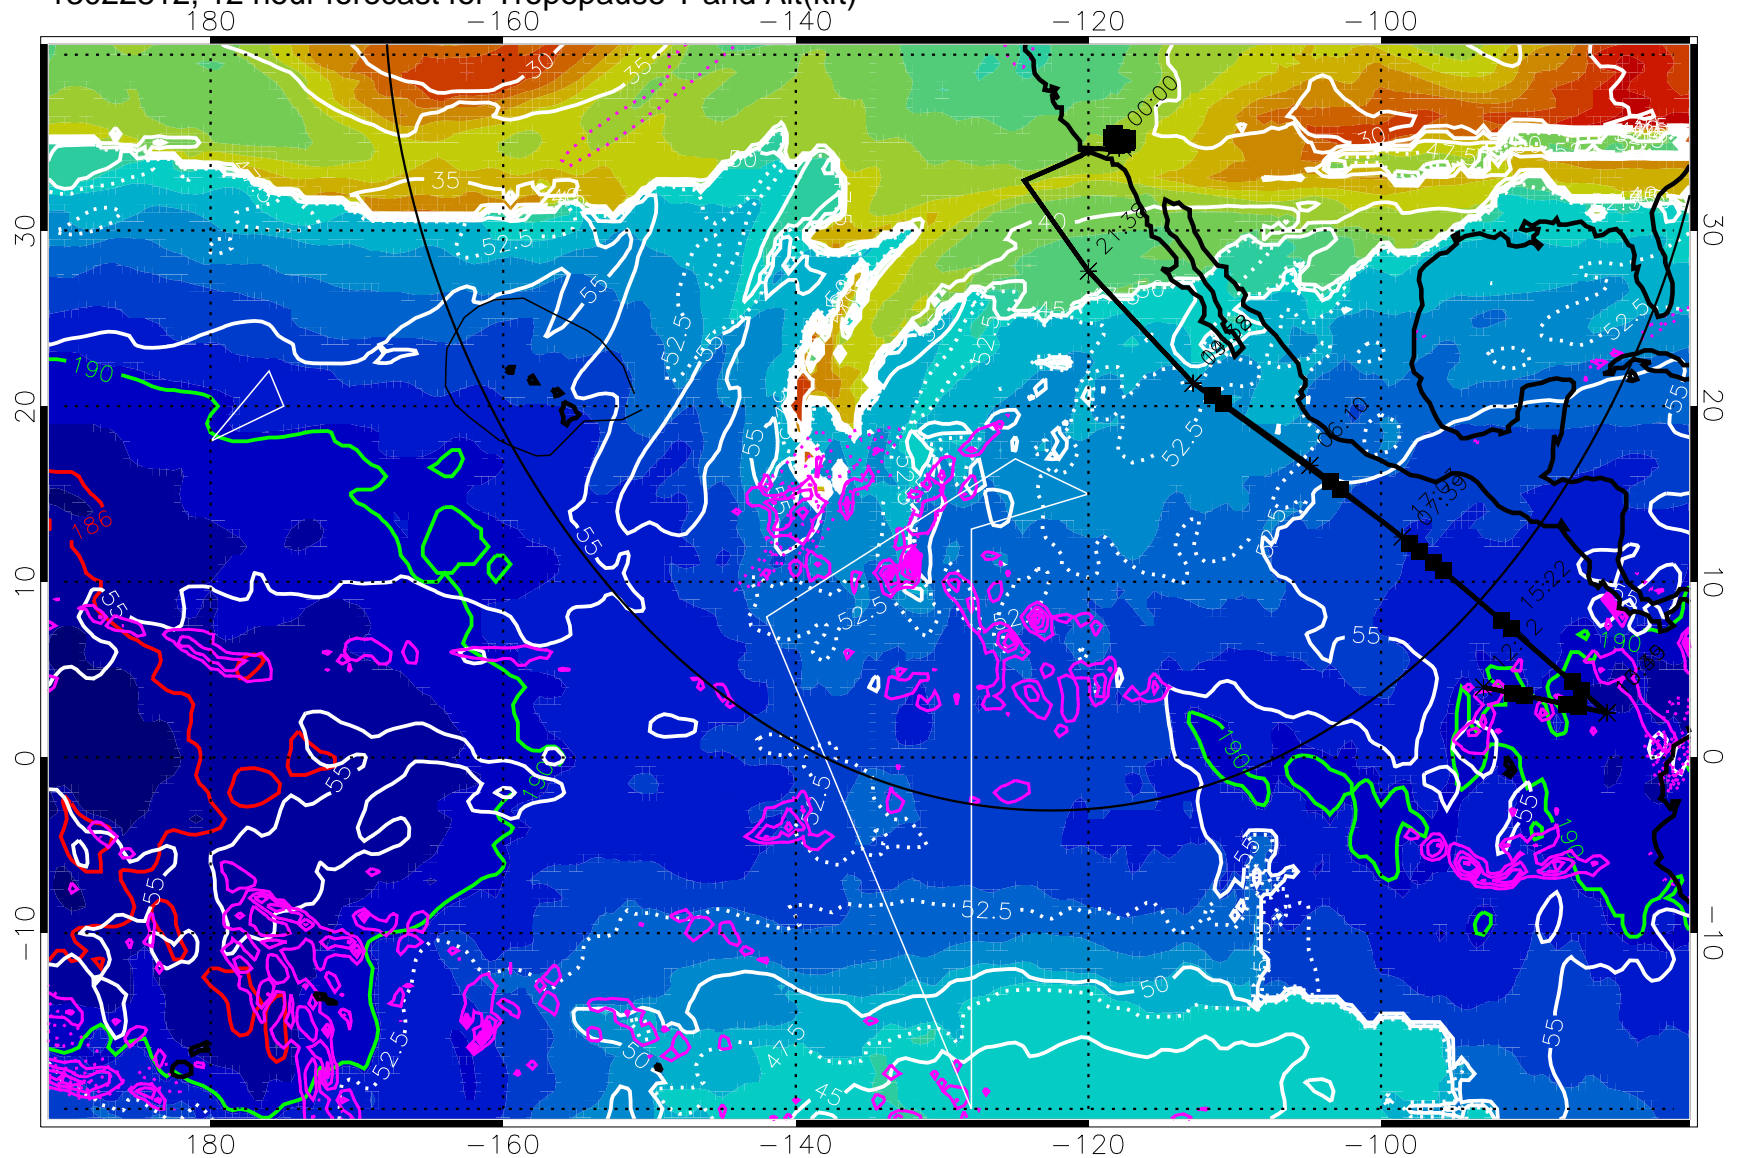

13022812, 12 hour forecast for Tropopause T and Alt(kft)

190 200 210 220 230

Tropopause T, K

Tropopause Altitude in kft (white)

Precip (tot dot, conv sol) past 6 hrs 6 kg/m² contours, min 4

189.5K

185.9K

→ 30 m/s

Range ring of 4055 km -- 13 hours GH round trip

13022818, 18 hour forecast for Tropopause T and Alt(kft)

190 200 210 220 230

Tropopause T, K

Tropopause Altitude in kft (white)

Precip (tot dot, conv sol) past 6 hrs 6 kg/m2 contours, min 4

189.5K

185.9K

→ 30 m/s

Range ring of 4055 km -- 13 hours GH round trip

13030100, 24 hour forecast for Tropopause T and Alt(kft)

190 200 210 220 230
Tropopause T, K

Tropopause Altitude in kft (white)

Precip (tot dot, conv sol) past 6 hrs 6 kg/m² contours, min 4