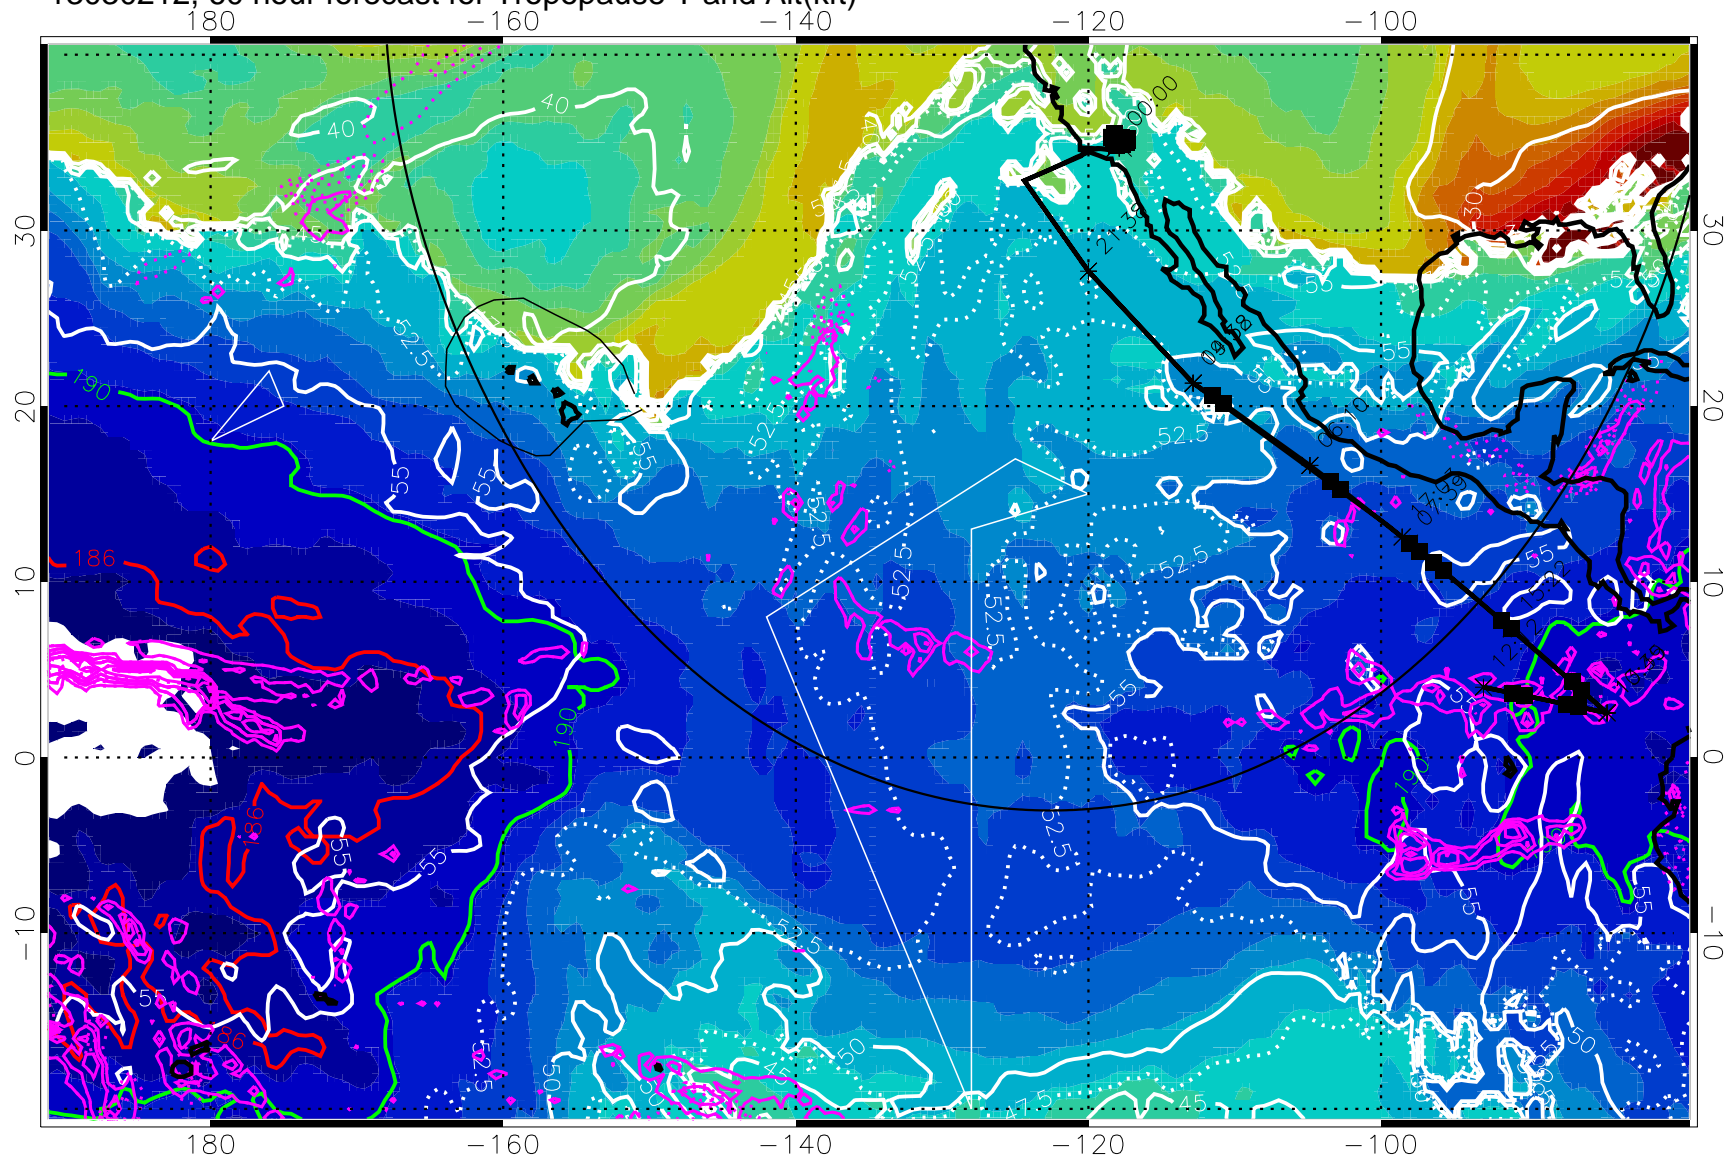

Precip (tot dot, conv sol) past 6 hrs 6 kg/m2 contours, min 4

189.5K

185.9K

→ 30 m/s

Range ring of 4055 km -- 13 hours GH round trip

13030212, 60 hour forecast for Tropopause T and Alt(kft)

190 200 210 220 230