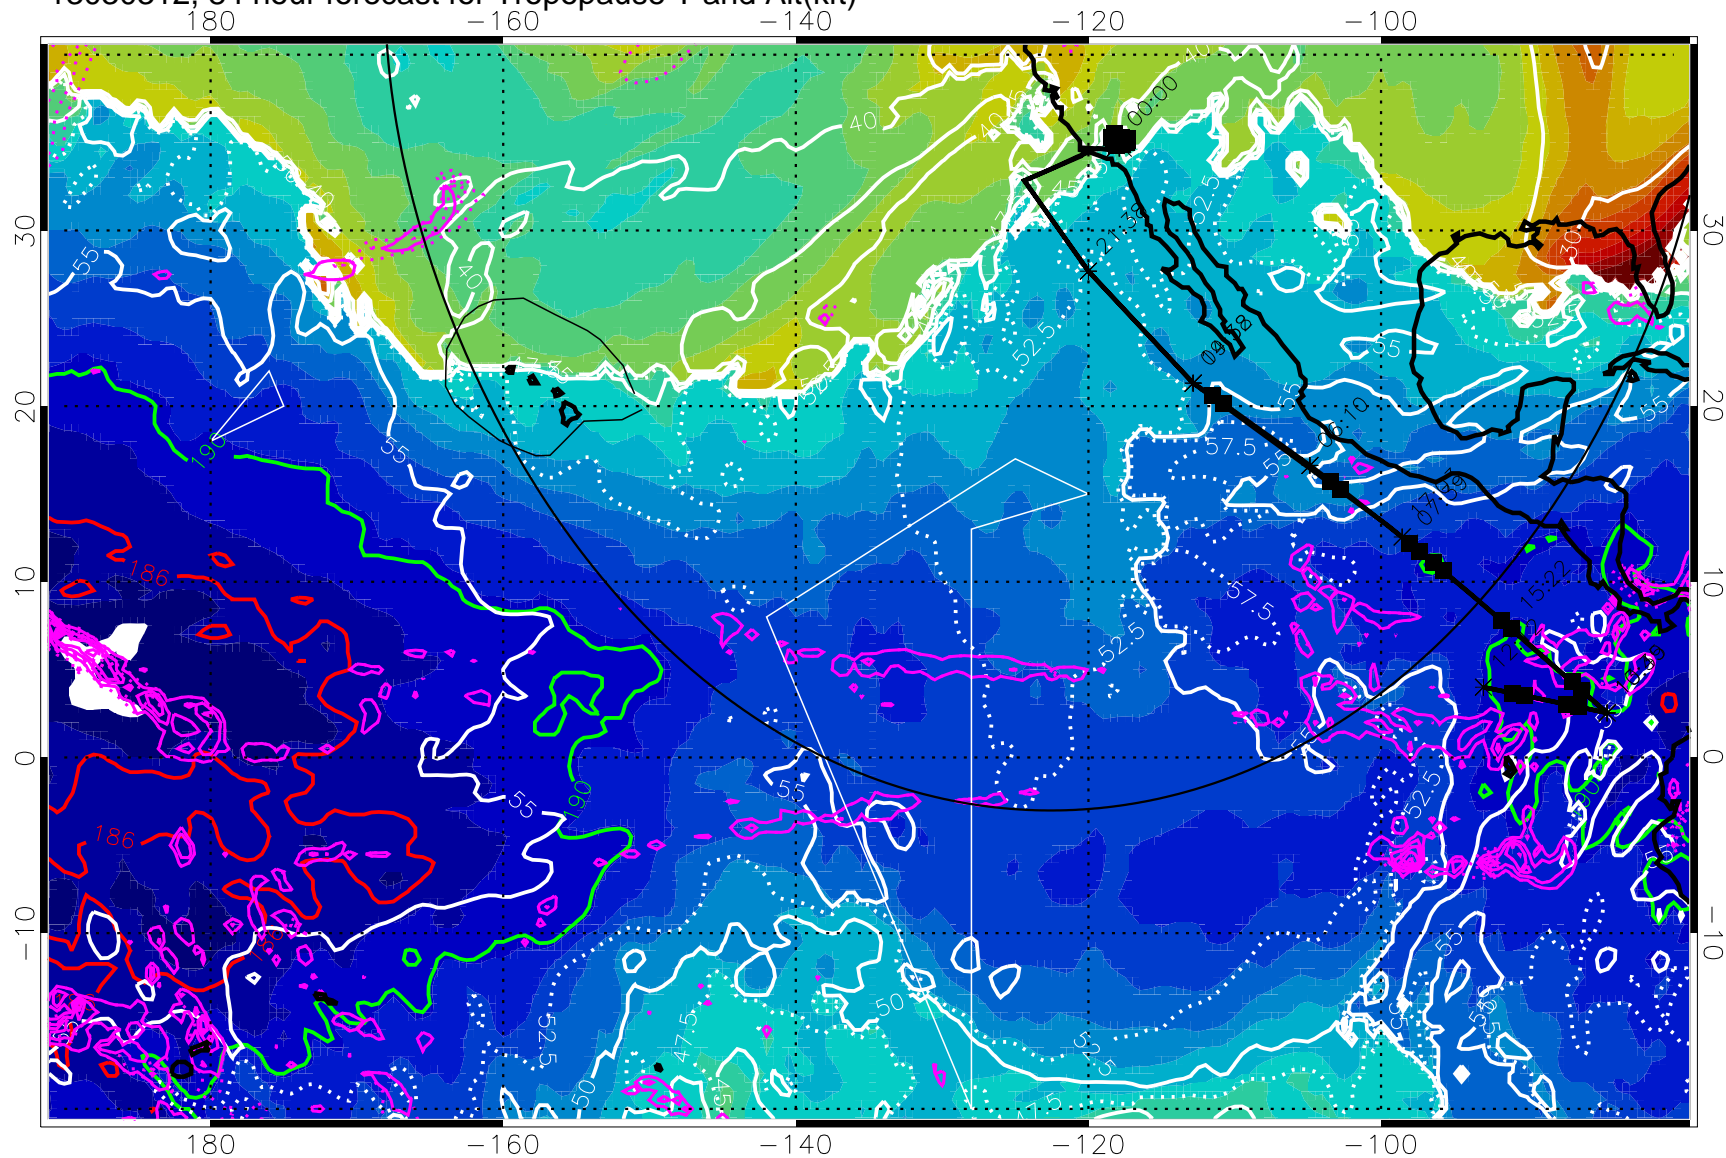

13030312, 84 hour forecast for Tropopause T and Alt(kft)

190 200 210 220 230

Tropopause T, K

Tropopause Altitude in kft (white)

Precip (tot dot, conv sol) past 6 hrs 6 kg/m2 contours, min 4

189.5K

185.9K

→ 30 m/s

Range ring of 4055 km -- 13 hours GH round trip