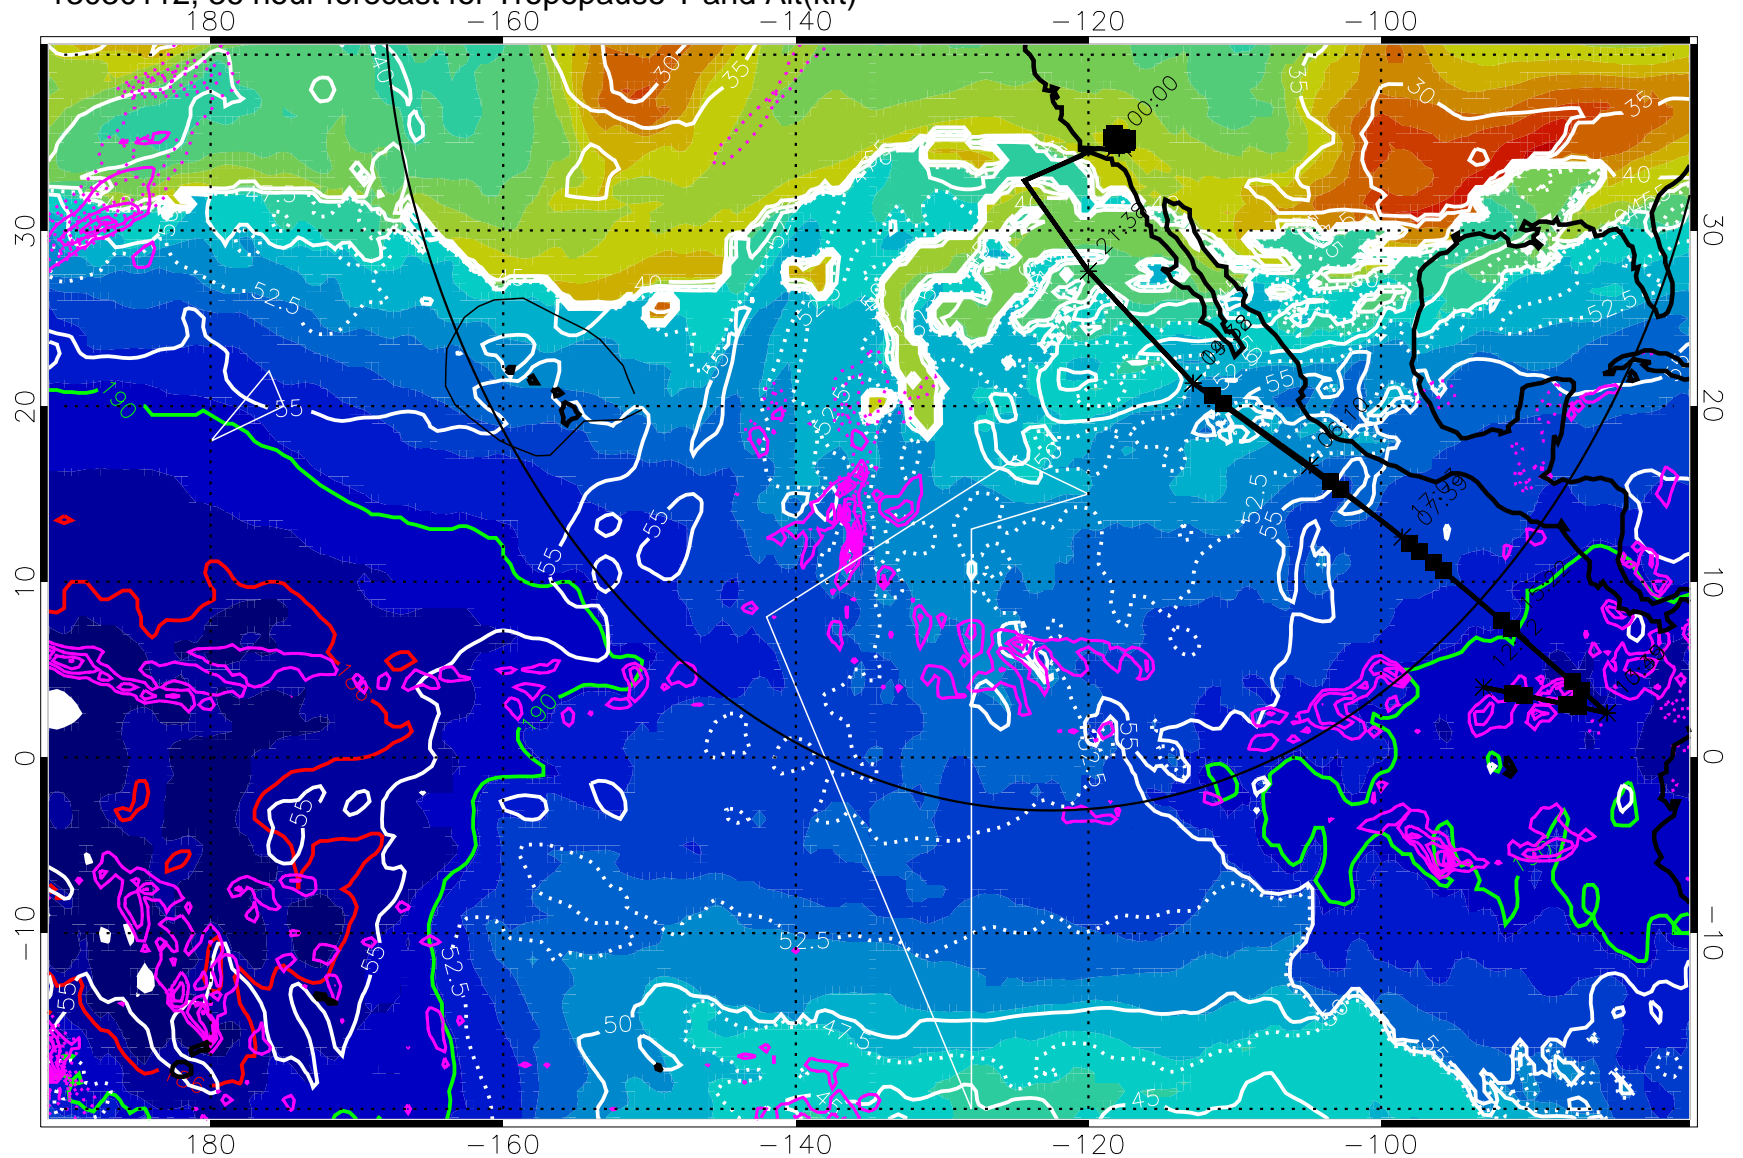

189.5K 185.9K

→ 30 m/s

Range ring of 4055 km -- 13 hours GH round trip

13030106, 30 hour forecast for Tropopause T and Alt(kft)

190 200 210 220 230

Tropopause T, K

Tropopause Altitude in kft (white)

Precip (tot dot, conv sol) past 6 hrs 6 kg/m2 contours, min 4

189.5K

185.9K

→ 30 m/s

Range ring of 4055 km -- 13 hours GH round trip

13030112, 36 hour forecast for Tropopause T and Alt(kft)

190 200 210 220 230
Tropopause T, K

Tropopause Altitude in kft (white)

Precip (tot dot, conv sol) past 6 hrs 6 kg/m2 contours, min 4