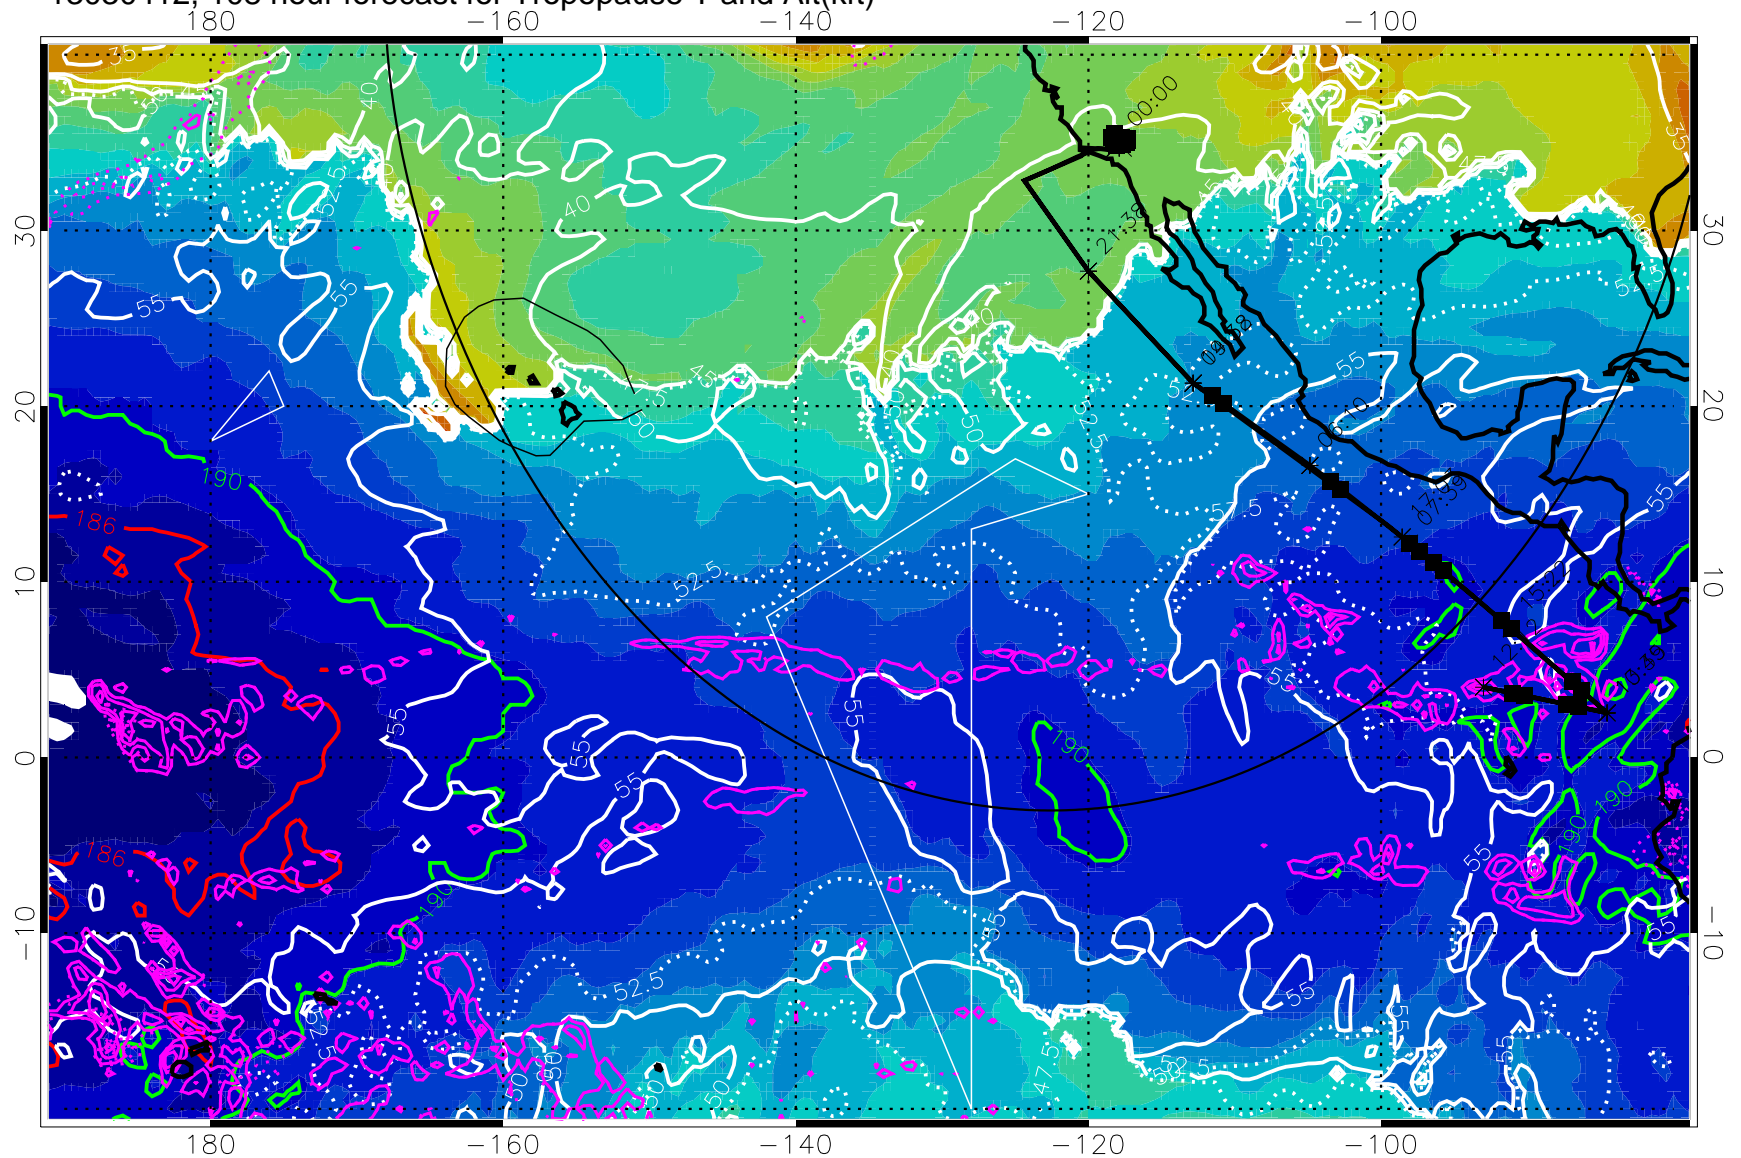

189.5K 185.9K

→ 30 m/s

Range ring of 4055 km -- 13 hours GH round trip

13030400, 96 hour forecast for Tropopause T and Alt(kft)

190 200 210 220 230
Tropopause T, K

Tropopause Altitude in kft (white)

Precip (tot dot, conv sol) past 6 hrs 6 kg/m² contours, min 4

189.5K 185.9K

→ 30 m/s

Range ring of 4055 km -- 13 hours GH round trip

13030406, 102 hour forecast for Tropopause T and Alt(kft)

190 200 210 220 230
Tropopause T, K

Tropopause Altitude in kft (white)

Precip (tot dot, conv sol) past 6 hrs 6 kg/m2 contours, min 4

189.5K 185.9K

→ 30 m/s

Range ring of 4055 km -- 13 hours GH round trip

13030412, 108 hour forecast for Tropopause T and Alt(kft)

190 200 210 220 230
Tropopause T, K

Tropopause Altitude in kft (white)

Precip (tot dot, conv sol) past 6 hrs 6 kg/m2 contours, min 4