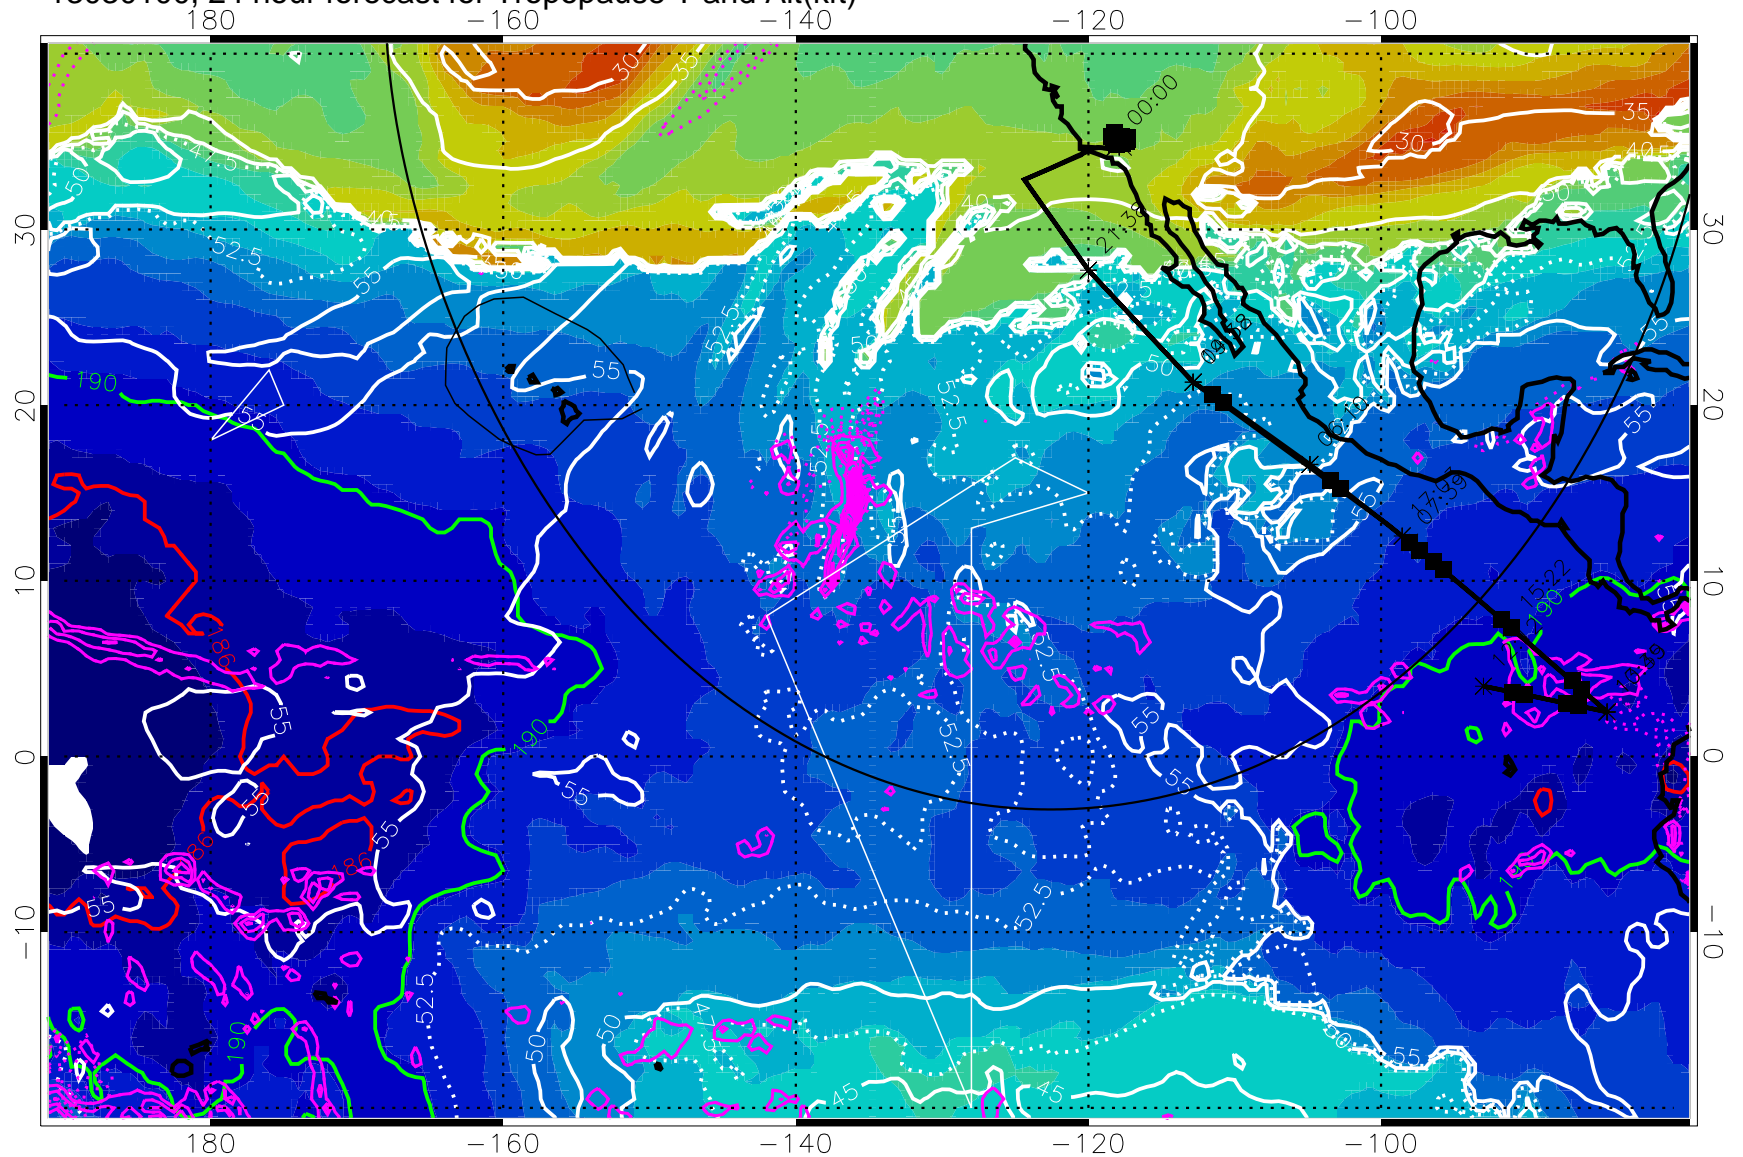

Range ring of 4055 km -- 13 hours GH round trip

13022818, 18 hour forecast for Tropopause T and Alt(kft)

190 200 210 220 230

Tropopause T, K

Tropopause Altitude in kft (white)

Precip (tot dot, conv sol) past 6 hrs 6 kg/m2 contours, min 4

189.5K

185.9K

→ 30 m/s

Range ring of 4055 km -- 13 hours GH round trip

13030100, 24 hour forecast for Tropopause T and Alt(kft)

190 200 210 220 230
Tropopause T, K

Tropopause Altitude in kft (white)

Precip (tot dot, conv sol) past 6 hrs 6 kg/m² contours, min 4