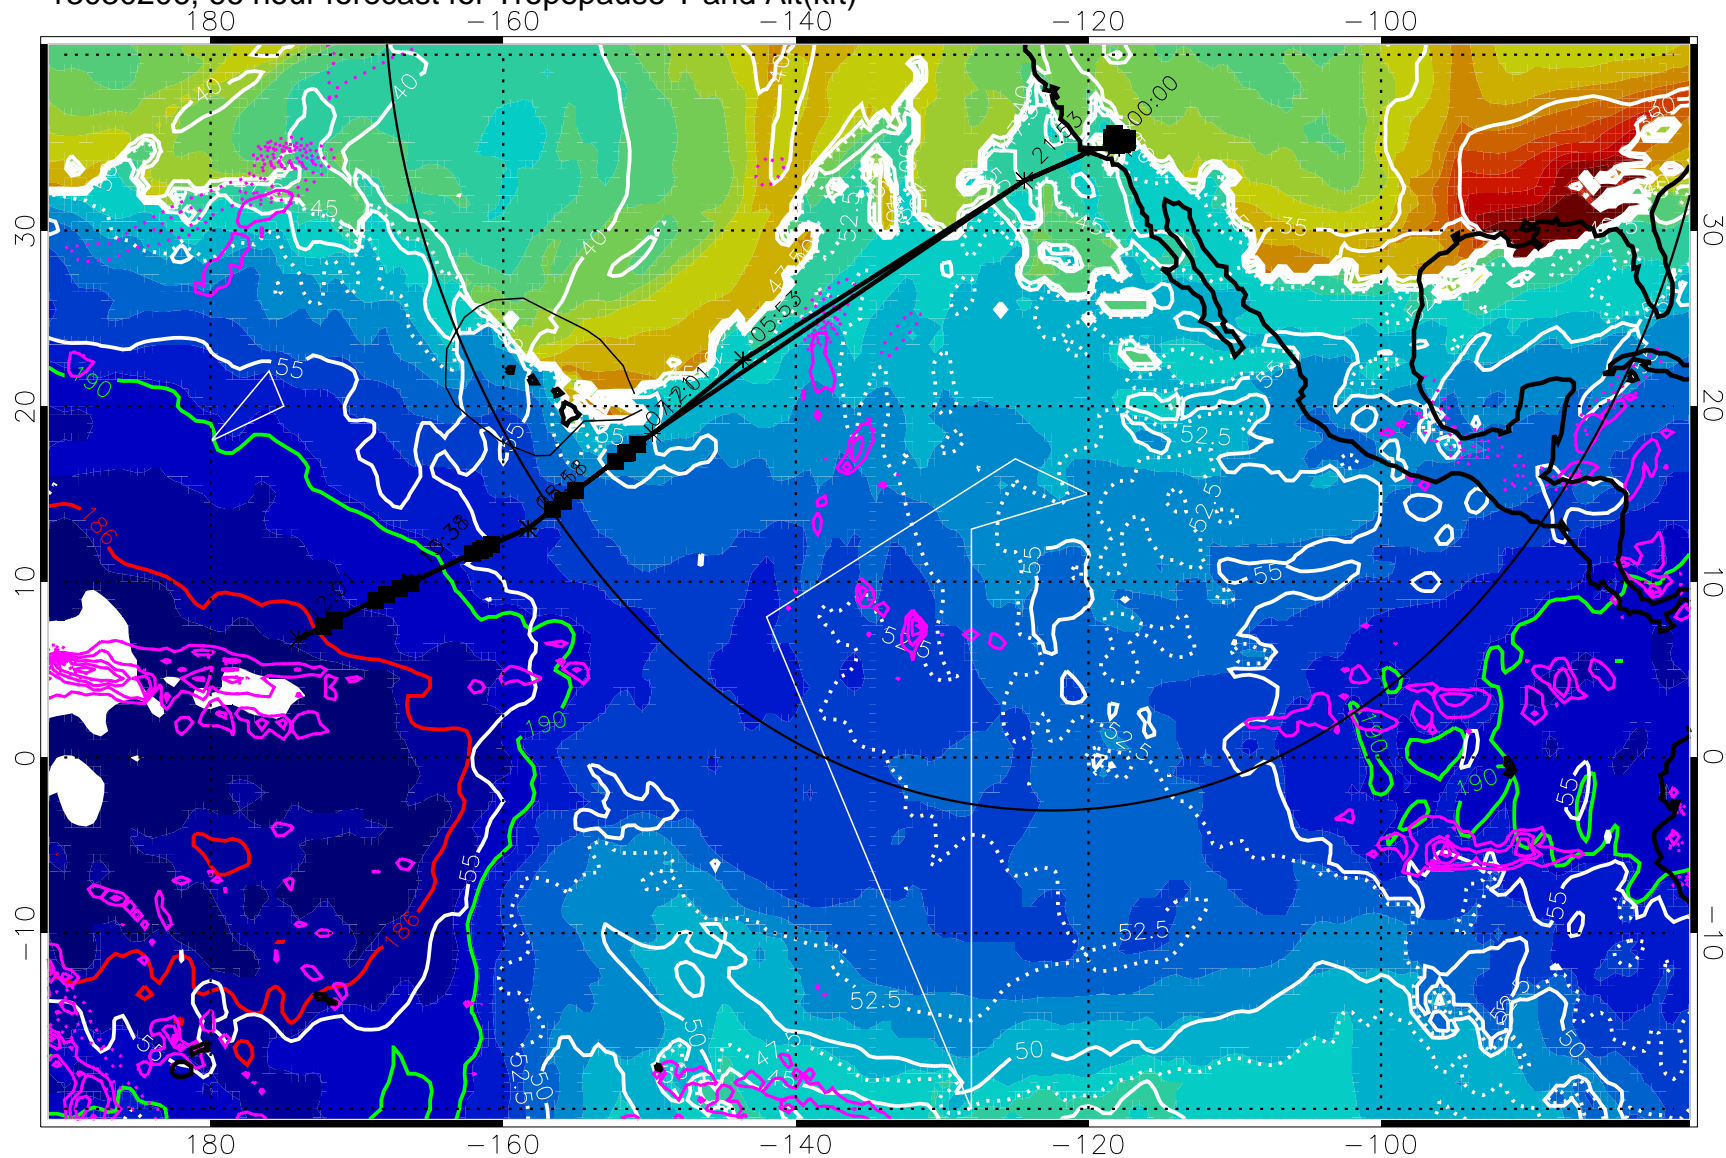

Range ring of 4055 km -- 13 hours GH round trip

13030200, 60 hour forecast for Tropopause T and Alt(kft)

190 200 210 220 230

Tropopause T, K

Tropopause Altitude in kft (white)

Precip (tot dot, conv sol) past 6 hrs 6 kg/m2 contours, min 4

189.5K

185.9K

→ 30 m/s

Range ring of 4055 km -- 13 hours GH round trip

13030206, 66 hour forecast for Tropopause T and Alt(kft)

190 200 210 220 230

Tropopause T, K

Tropopause Altitude in kft (white)

Precip (tot dot, conv sol) past 6 hrs 6 kg/m² contours, min 4

189.5K

185.9K

→ 30 m/s

Range ring of 4055 km -- 13 hours GH round trip

13030212, 72 hour forecast for Tropopause T and Alt(kft)

190 200 210 220 230