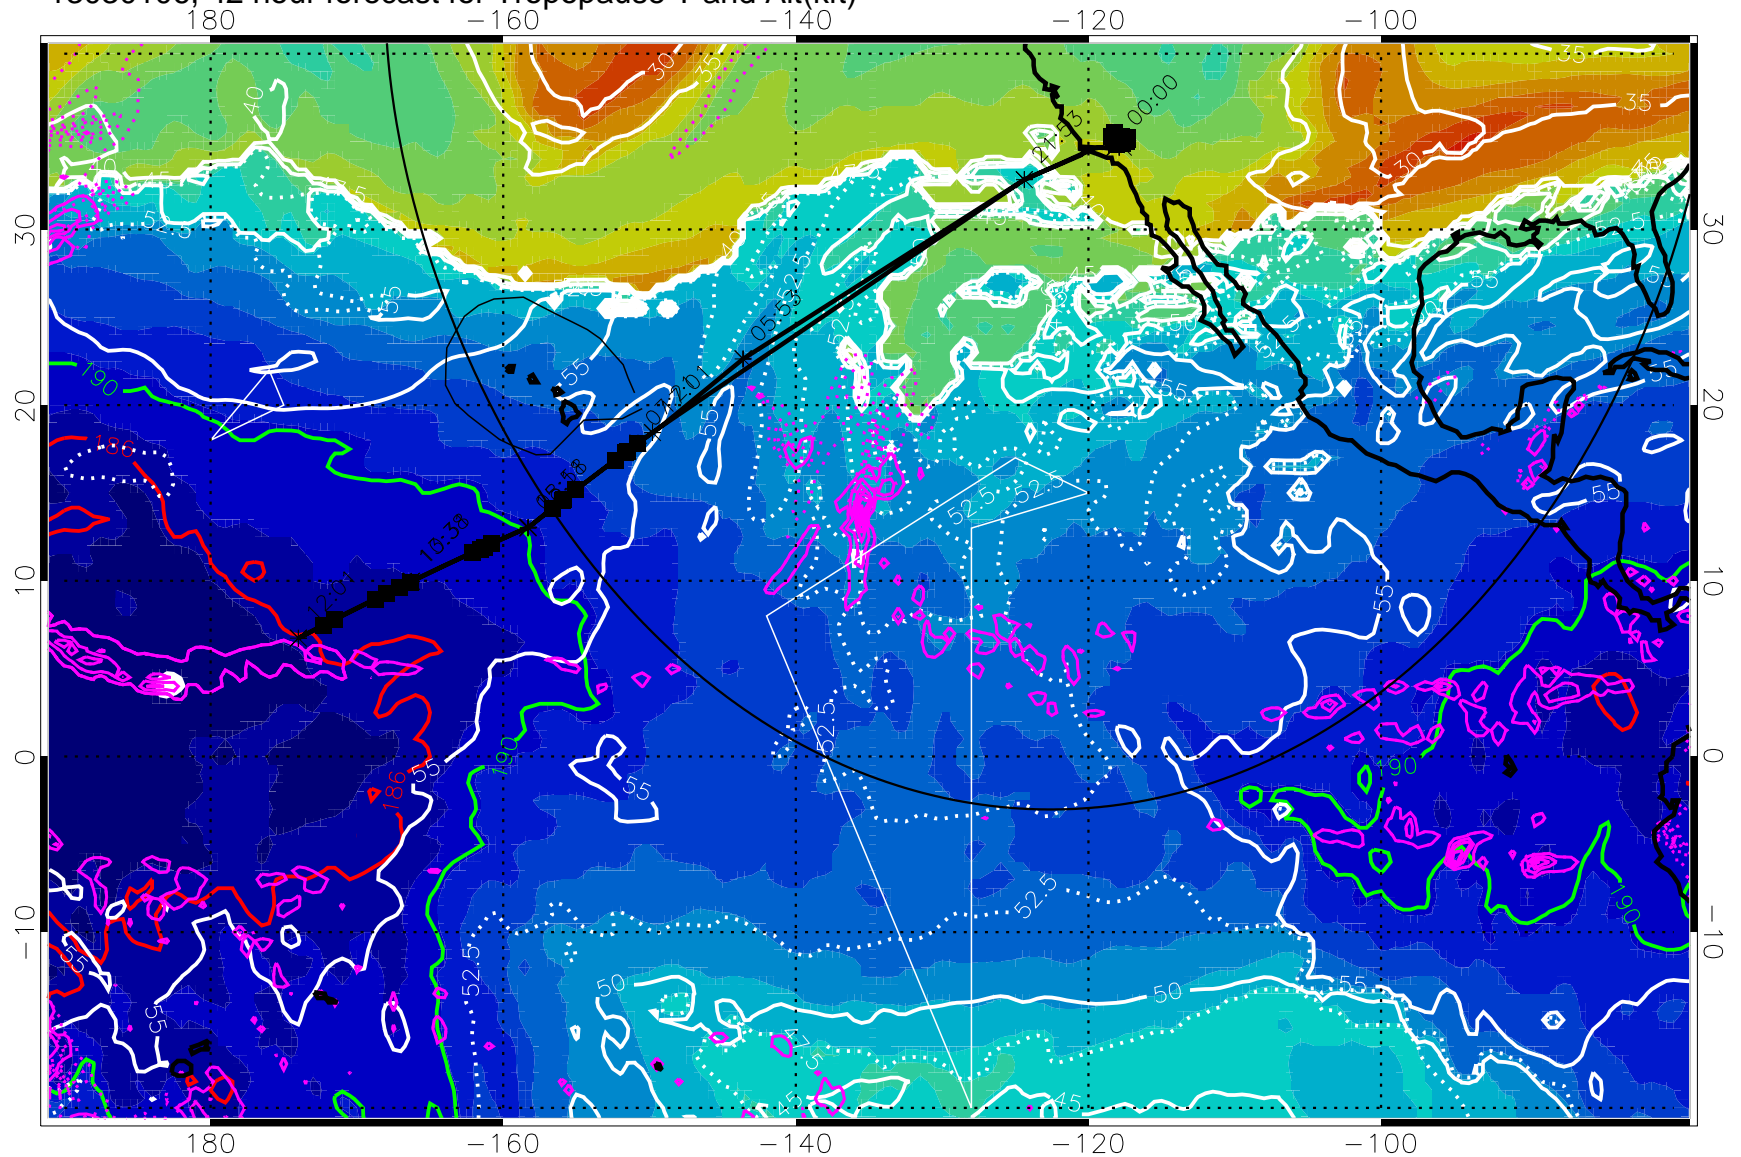

Tropopause T, K

Tropopause Altitude in kft (white)

Precip (tot dot, conv sol) past 6 hrs 6 kg/m² contours, min 4

189.5K

185.9K

→ 30 m/s

Range ring of 4055 km -- 13 hours GH round trip

13030106, 42 hour forecast for Tropopause T and Alt(kft)