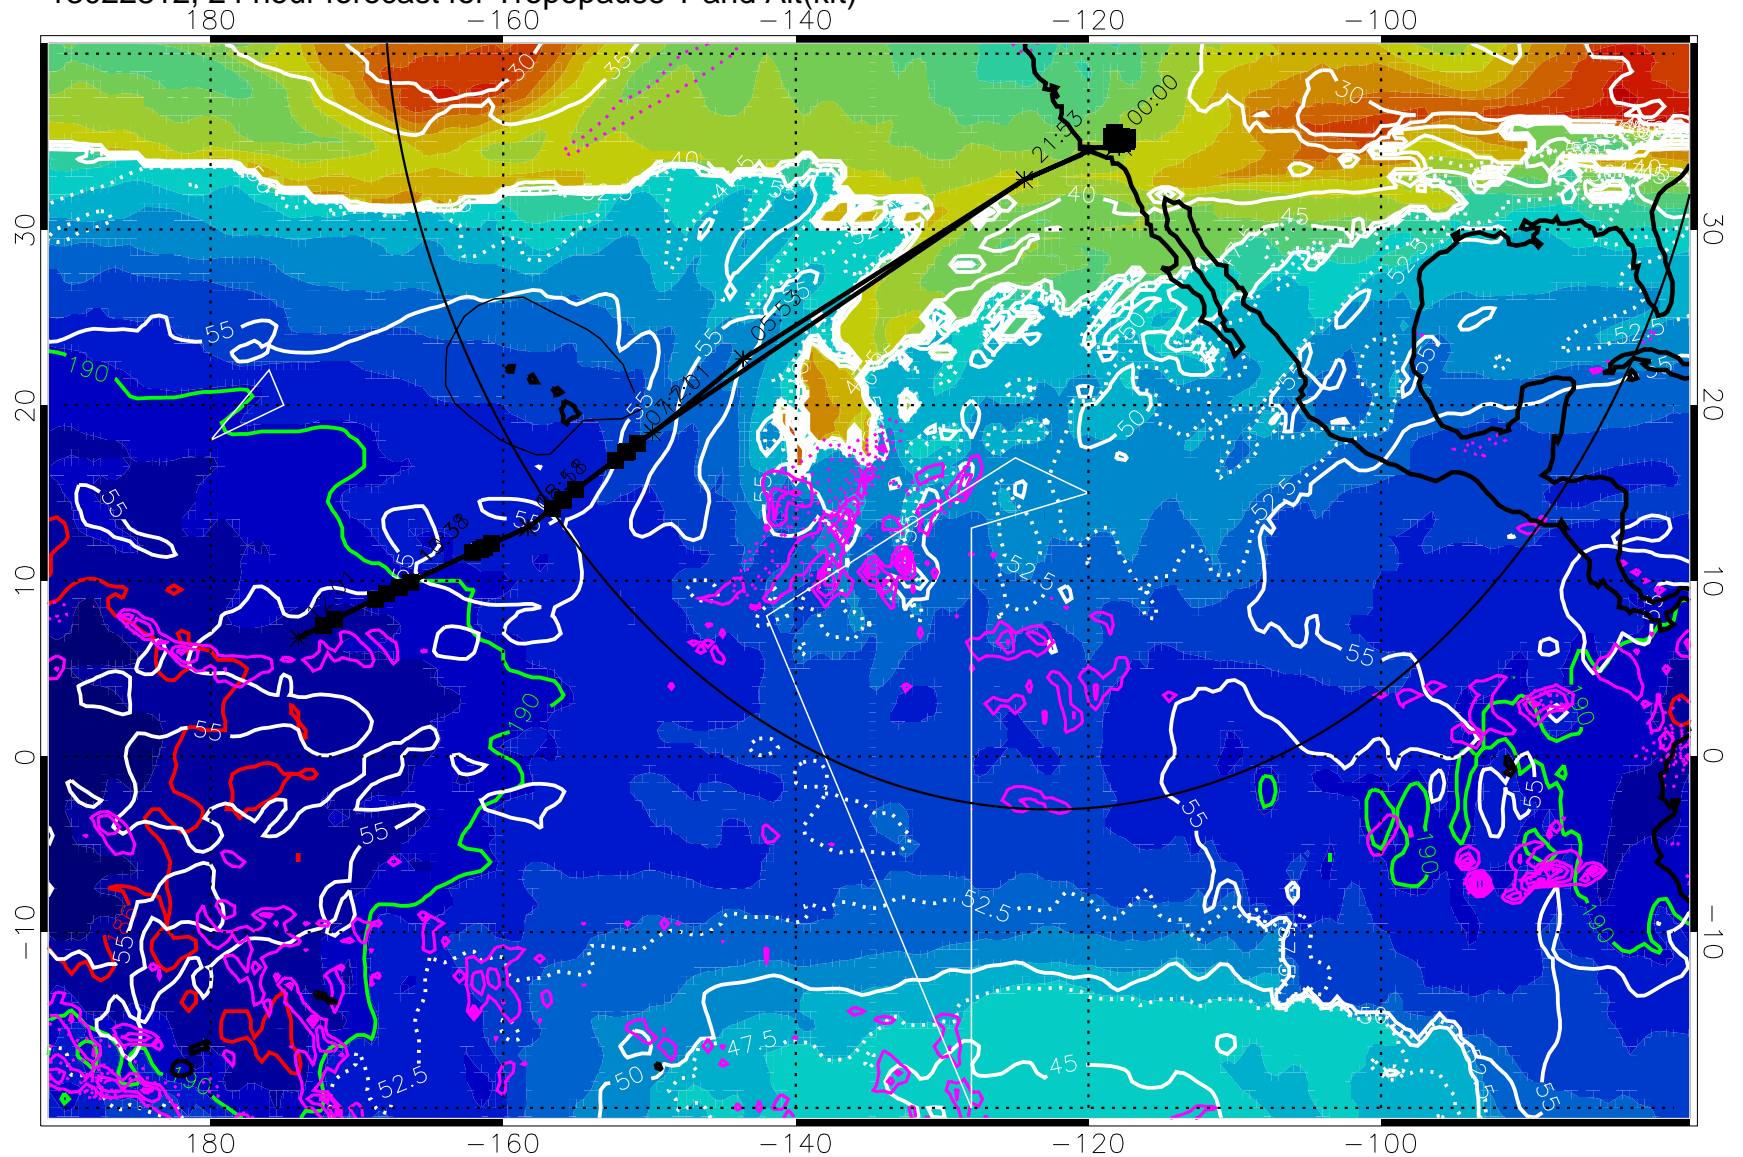

189.5K

185.9K

→ 30 m/s

Range ring of 4055 km -- 13 hours GH round trip

13022806, 18 hour forecast for Tropopause T and Alt(kft)

190 200 210 220 230

Tropopause T, K

Tropopause Altitude in kft (white)

Precip (tot dot, conv sol) past 6 hrs 6 kg/m² contours, min 4

189.5K

185.9K

→ 30 m/s

Range ring of 4055 km -- 13 hours GH round trip

13022812, 24 hour forecast for Tropopause T and Alt(kft)

190 200 210 220 230

Tropopause T, K

Tropopause Altitude in kft (white)

Precip (tot dot, conv sol) past 6 hrs 6 kg/m2 contours, min 4

189.5K

185.9K

→ 30 m/s

Range ring of 4055 km -- 13 hours GH round trip

13022818, 30 hour forecast for Tropopause T and Alt(kft)