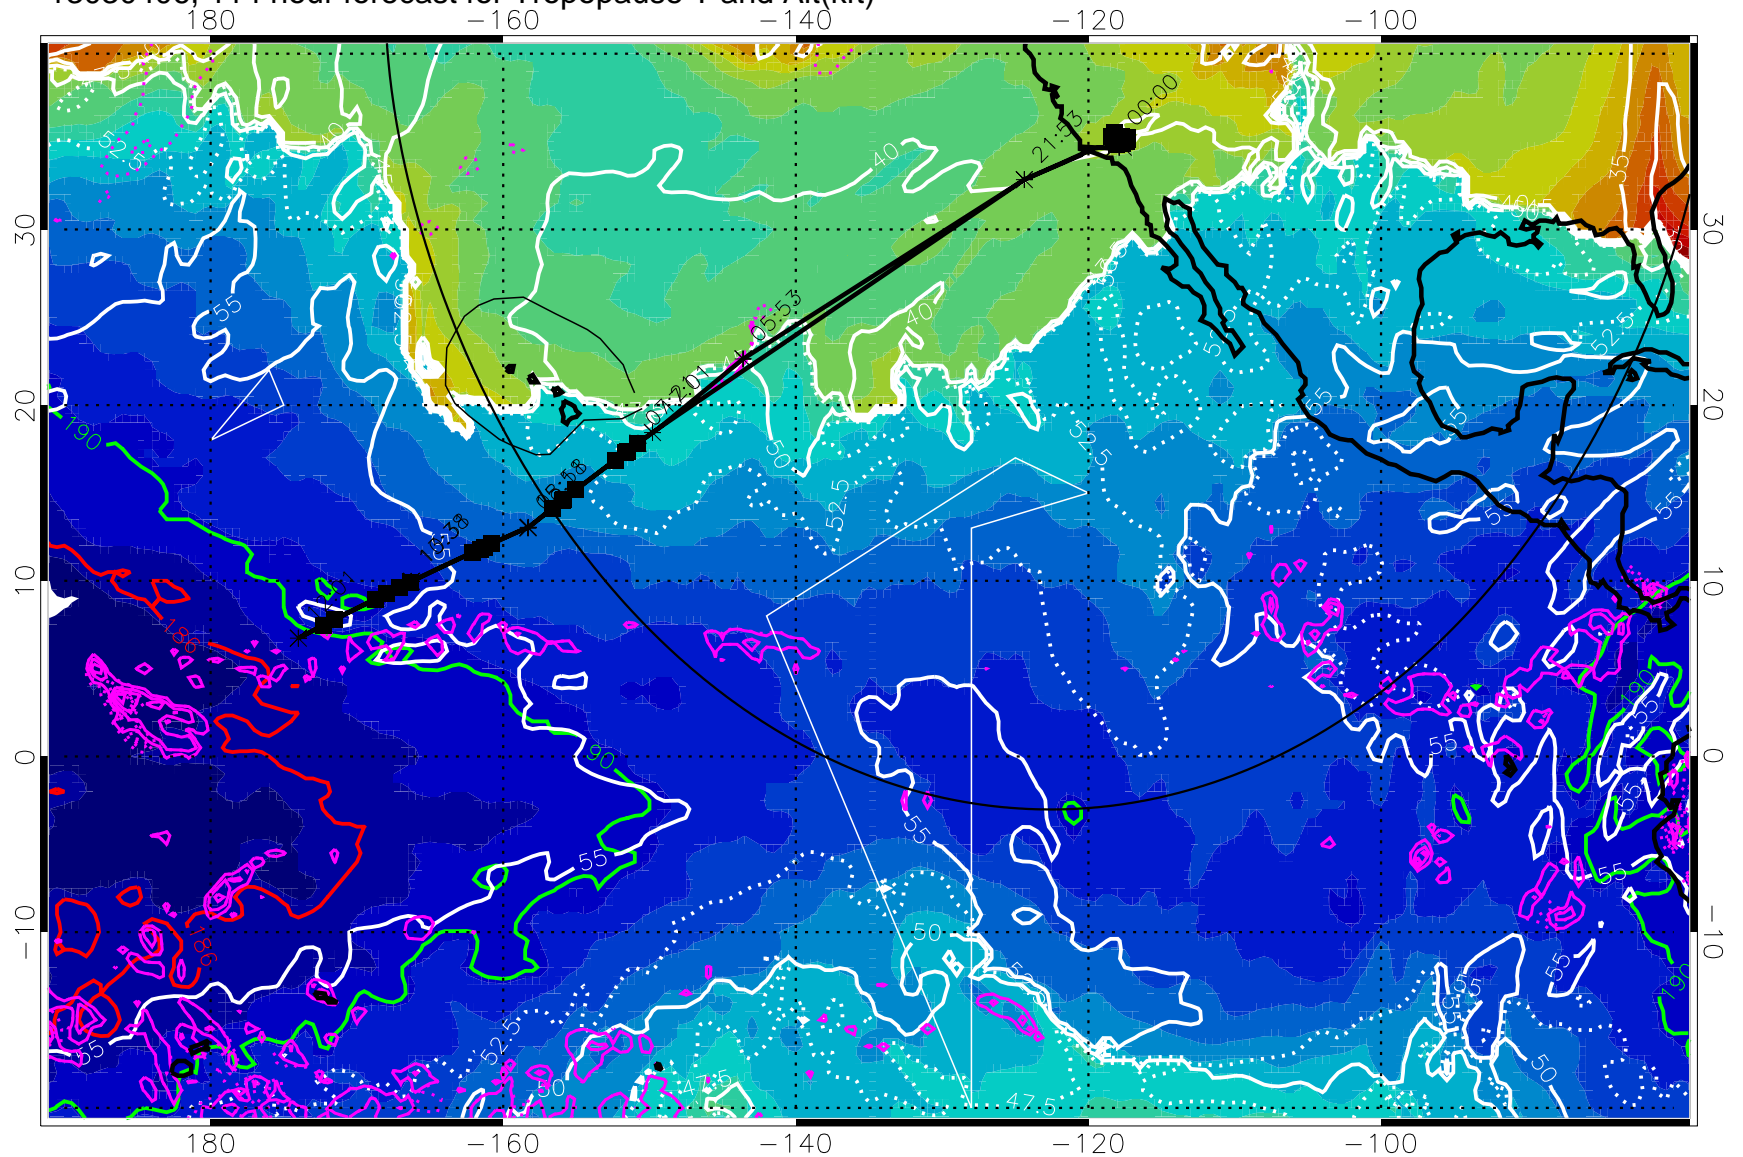

13030406, 114 hour forecast for Tropopause T and Alt(kft)

190 200 210 220 230
Tropopause T, K

Tropopause Altitude in kft (white)

Precip (tot dot, conv sol) past 6 hrs 6 kg/m² contours, min 4

189.5K 185.9K

→ 30 m/s

Range ring of 4055 km -- 13 hours GH round trip