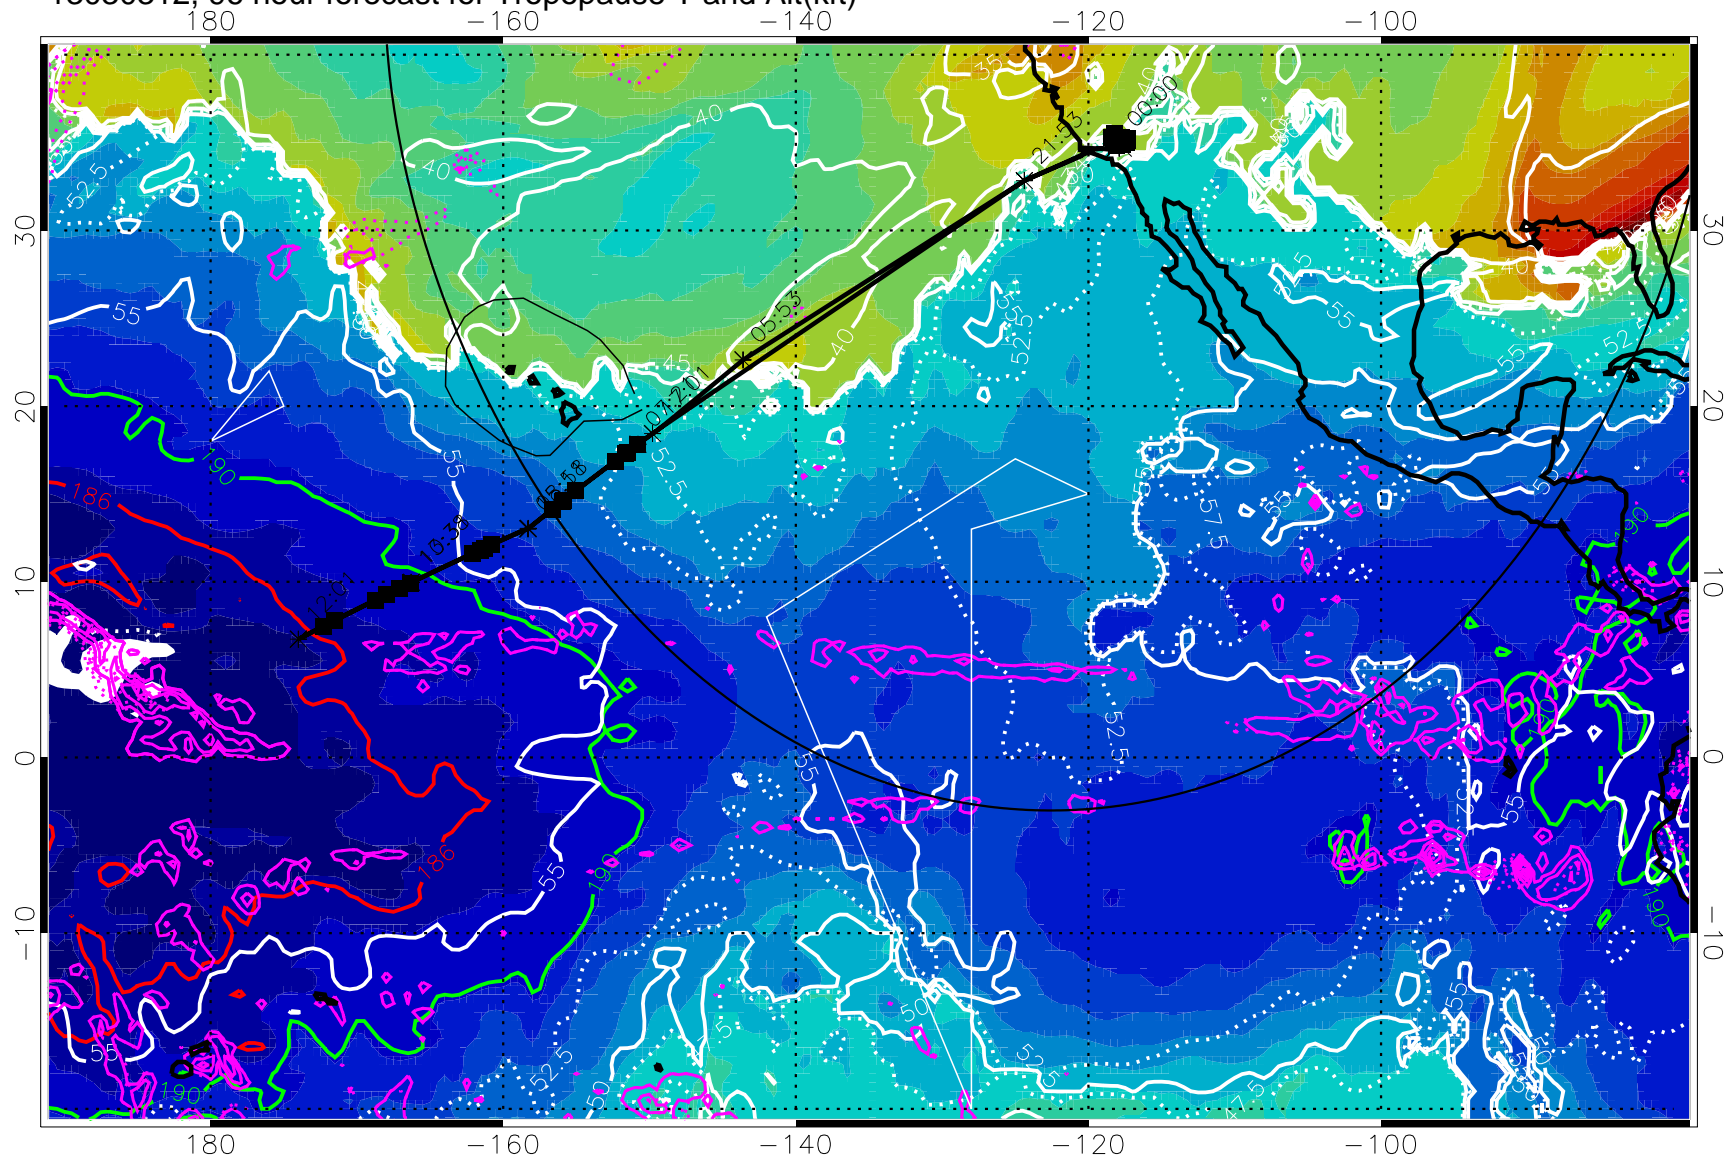

13030312, 96 hour forecast for Tropopause T and Alt(kft)

190 200 210 220 230

Tropopause T, K

Tropopause Altitude in kft (white)

Precip (tot dot, conv sol) past 6 hrs 6 kg/m² contours, min 4

189.5K

185.9K

→ 30 m/s

Range ring of 4055 km -- 13 hours GH round trip