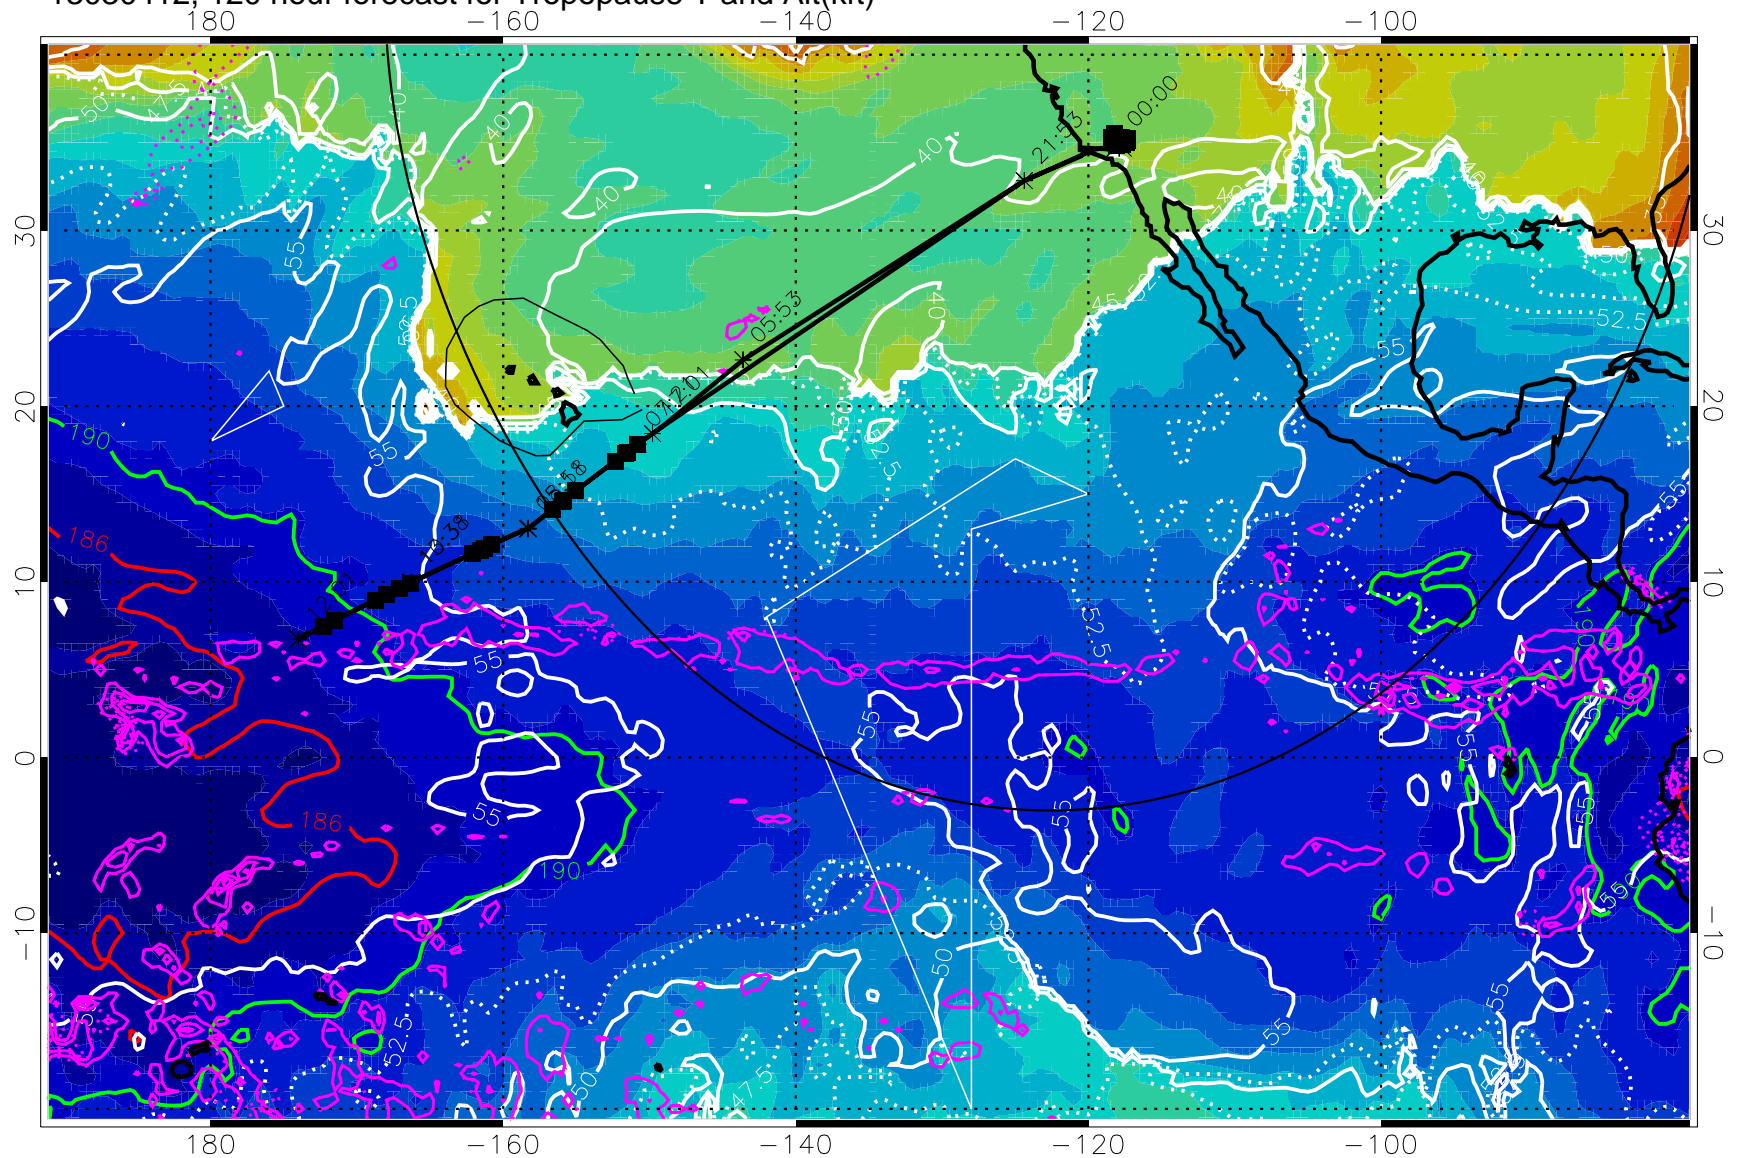

189.5K

185.9K

→ 30 m/s

Range ring of 4055 km -- 13 hours GH round trip

13030406, 114 hour forecast for Tropopause T and Alt(kft)

190 200 210 220 230
Tropopause T, K

Tropopause Altitude in kft (white)

Precip (tot dot, conv sol) past 6 hrs 6 kg/m² contours, min 4

189.5K 185.9K

→ 30 m/s

Range ring of 4055 km -- 13 hours GH round trip

13030412, 120 hour forecast for Tropopause T and Alt(kft)

190 200 210 220 230
Tropopause T, K

Tropopause Altitude in kft (white)
Precip (tot dot, conv sol) past 6 hrs 6 kg/m² contours, min 4
189.5K 185.9K