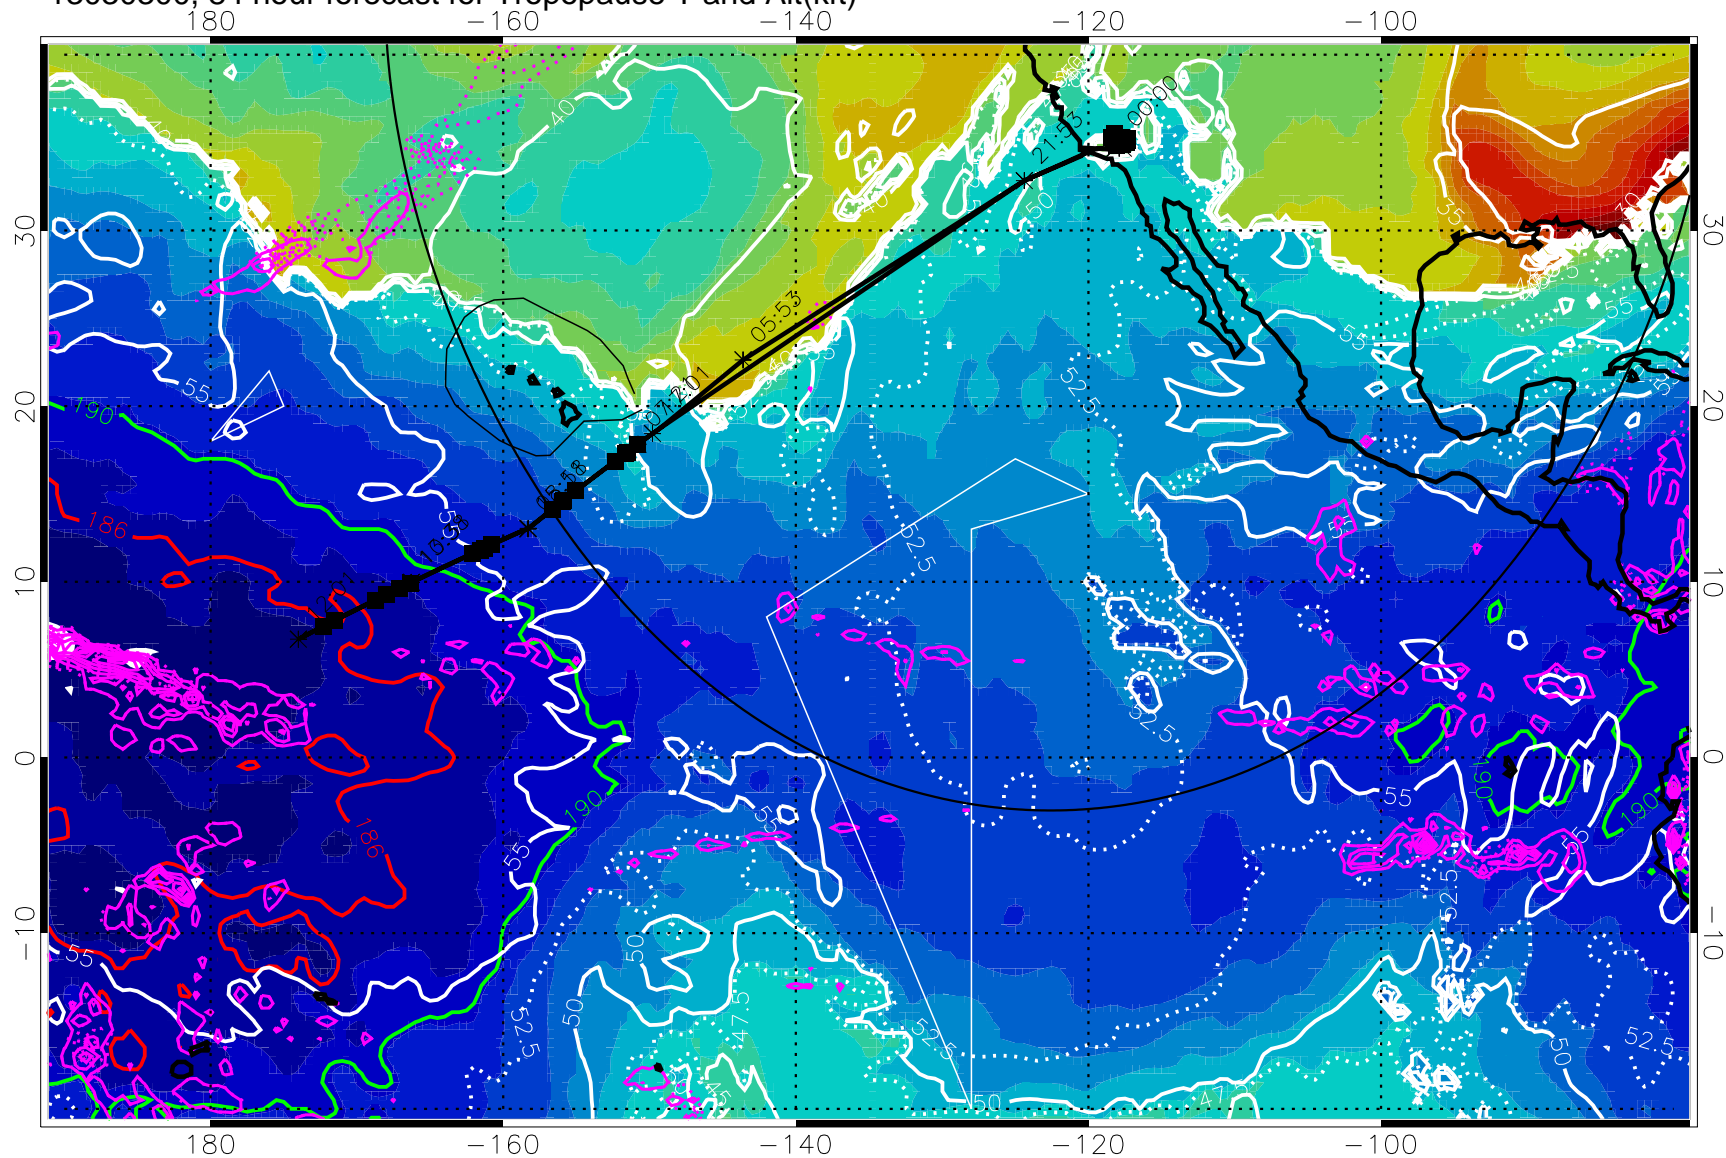

190 200 210 220 230

Tropopause T, K

Tropopause Altitude in kft (white)

Precip (tot dot, conv sol) past 6 hrs 6 kg/m² contours, min 4

189.5K

185.9K

Range ring of 4055 km -- 13 hours GH round trip

13030300, 84 hour forecast for Tropopause T and Alt(kft)