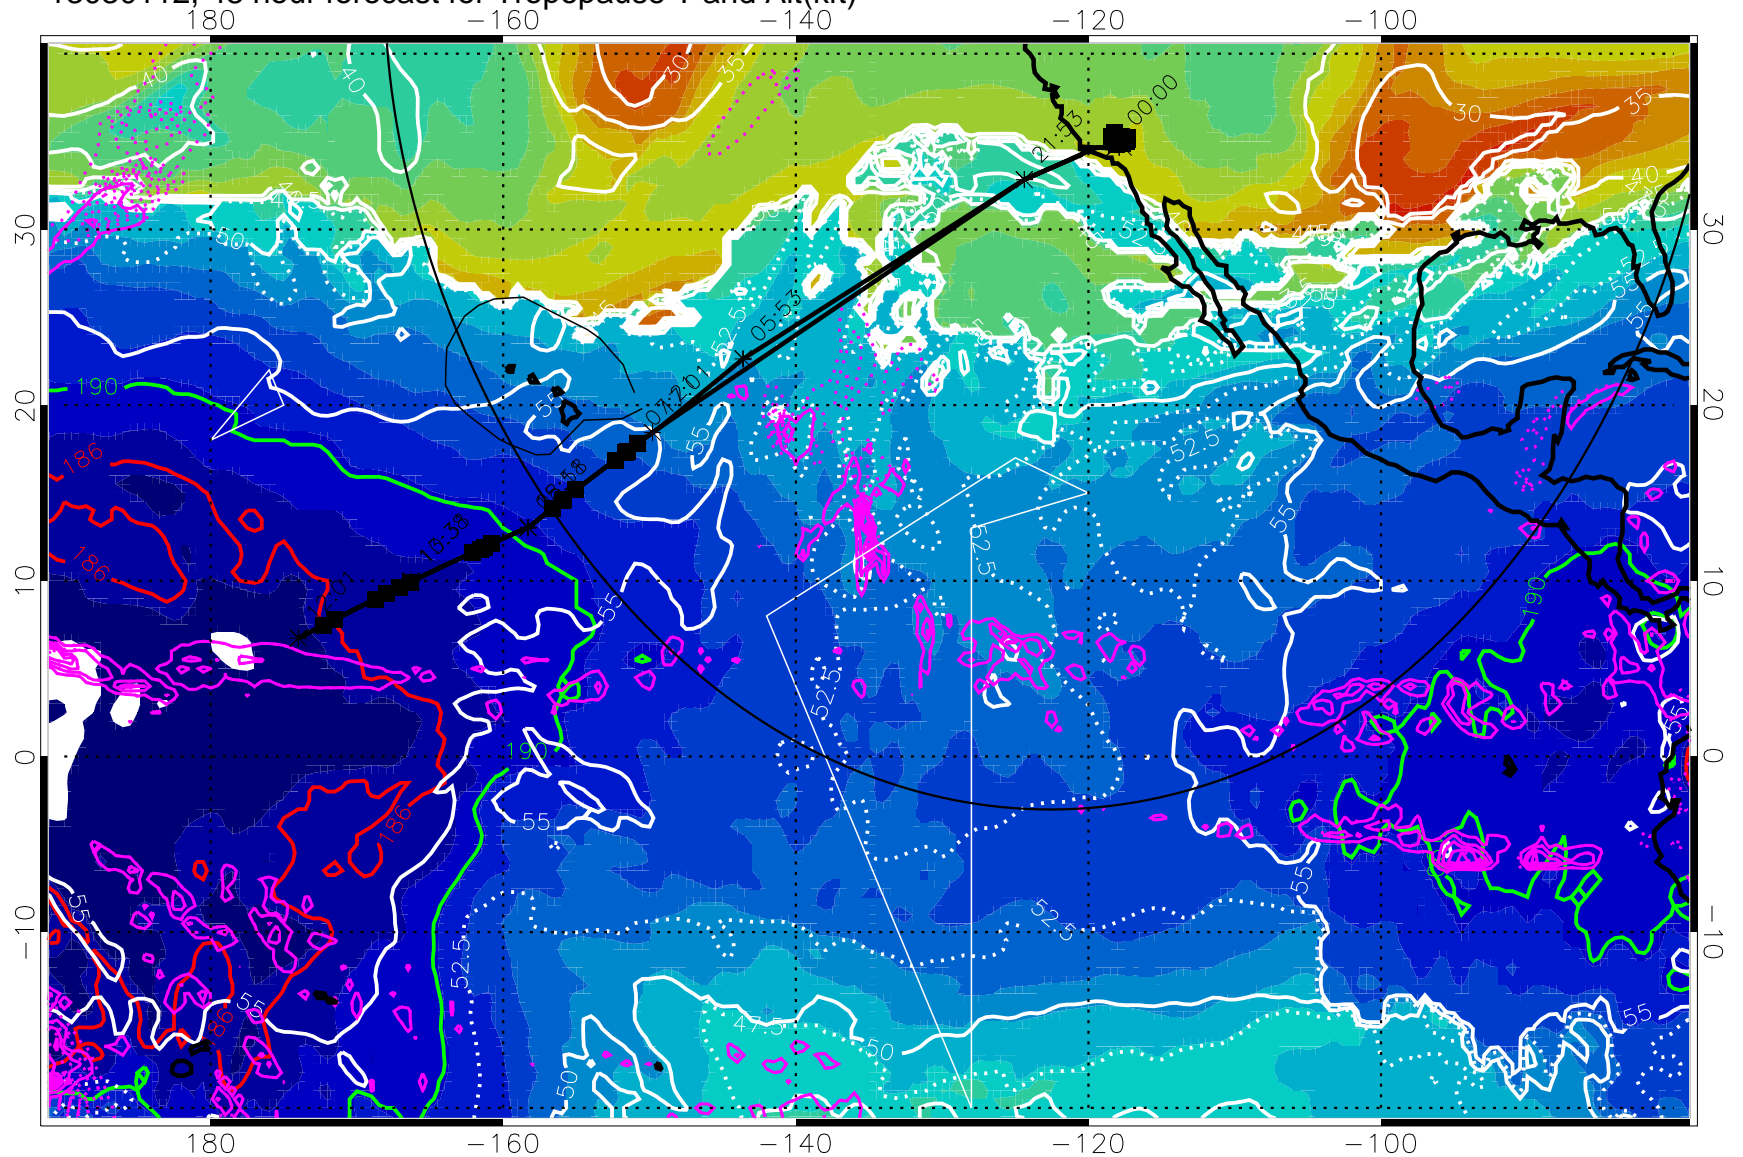

190 200 210 220 230

Tropopause T, K

Tropopause Altitude in kft (white)

Precip (tot dot, conv sol) past 6 hrs 6 kg/m2 contours, min 4

189.5K

185.9K

Range ring of 4055 km -- 13 hours GH round trip

13030112, 48 hour forecast for Tropopause T and Alt(kft)