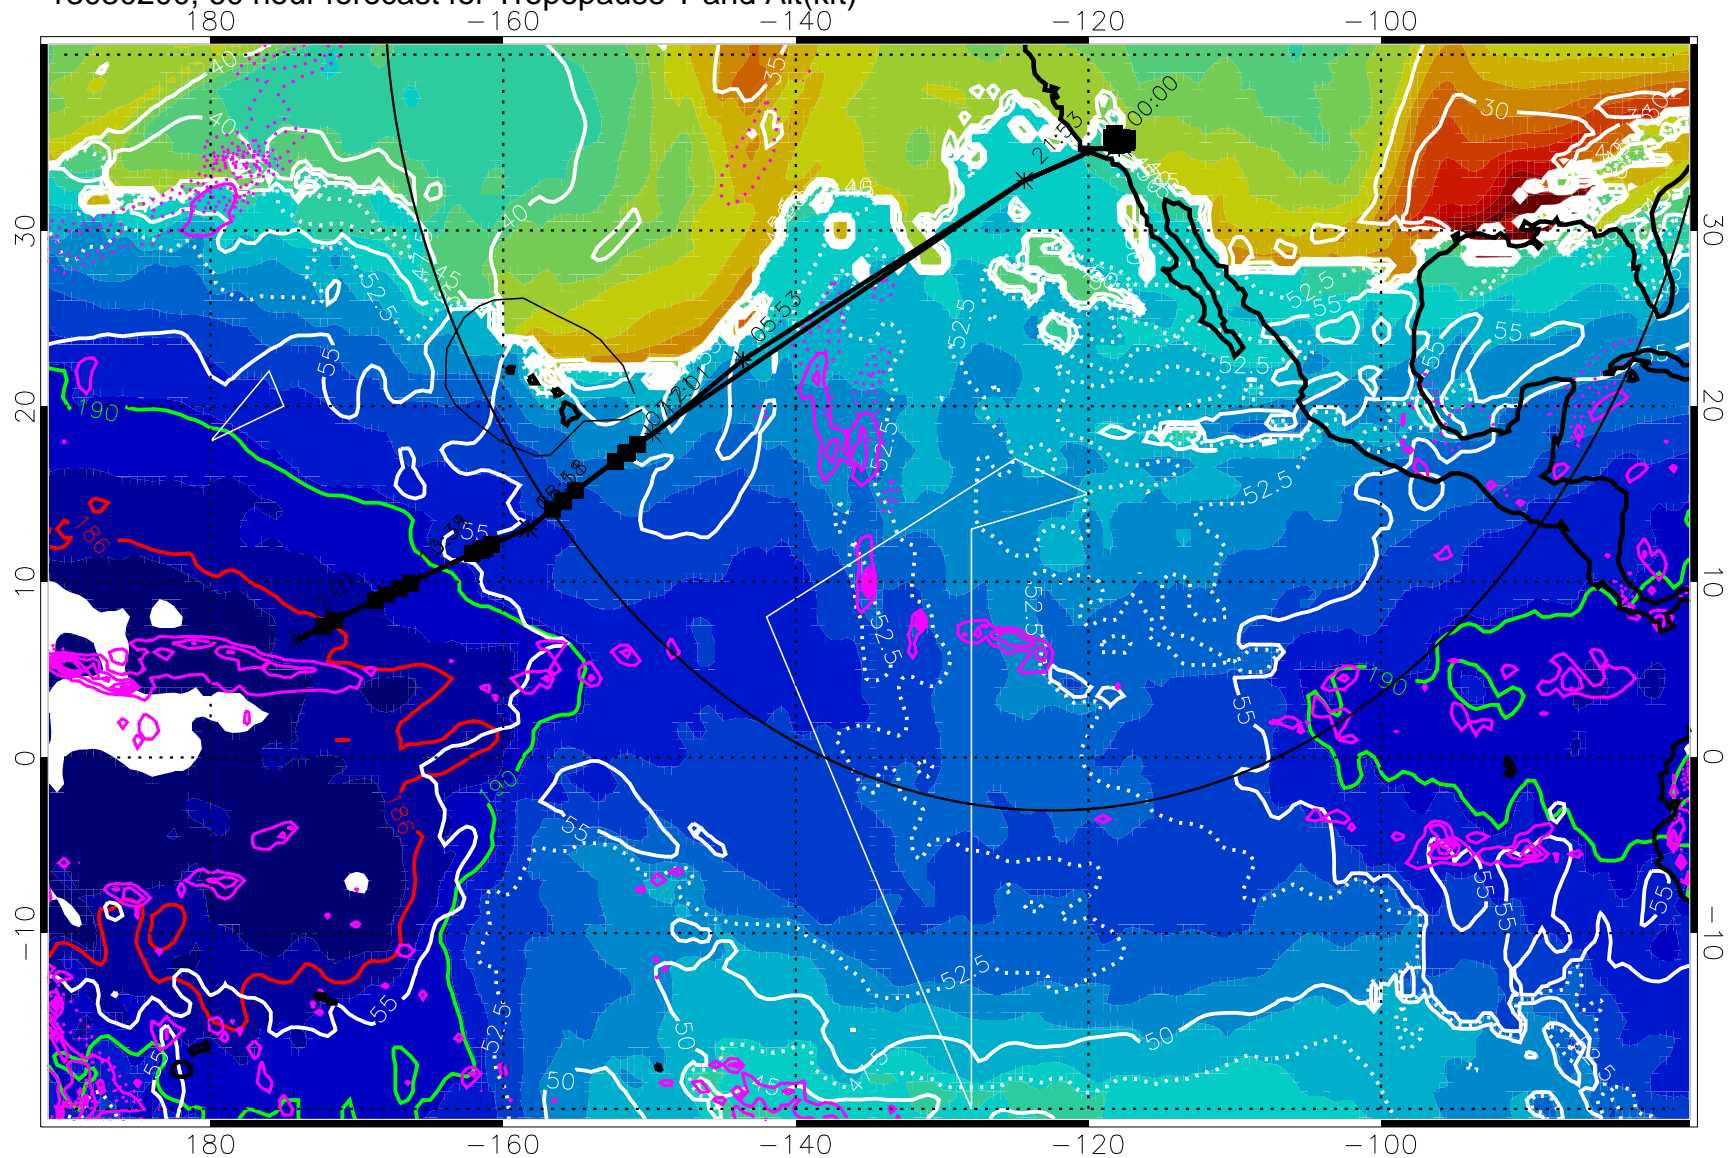

Range ring of 4055 km -- 13 hours GH round trip

13030200, 60 hour forecast for Tropopause T and Alt(kft)

190 200 210 220 230

Tropopause T, K

Tropopause Altitude in kft (white)

Precip (tot dot, conv sol) past 6 hrs 6 kg/m2 contours, min 4