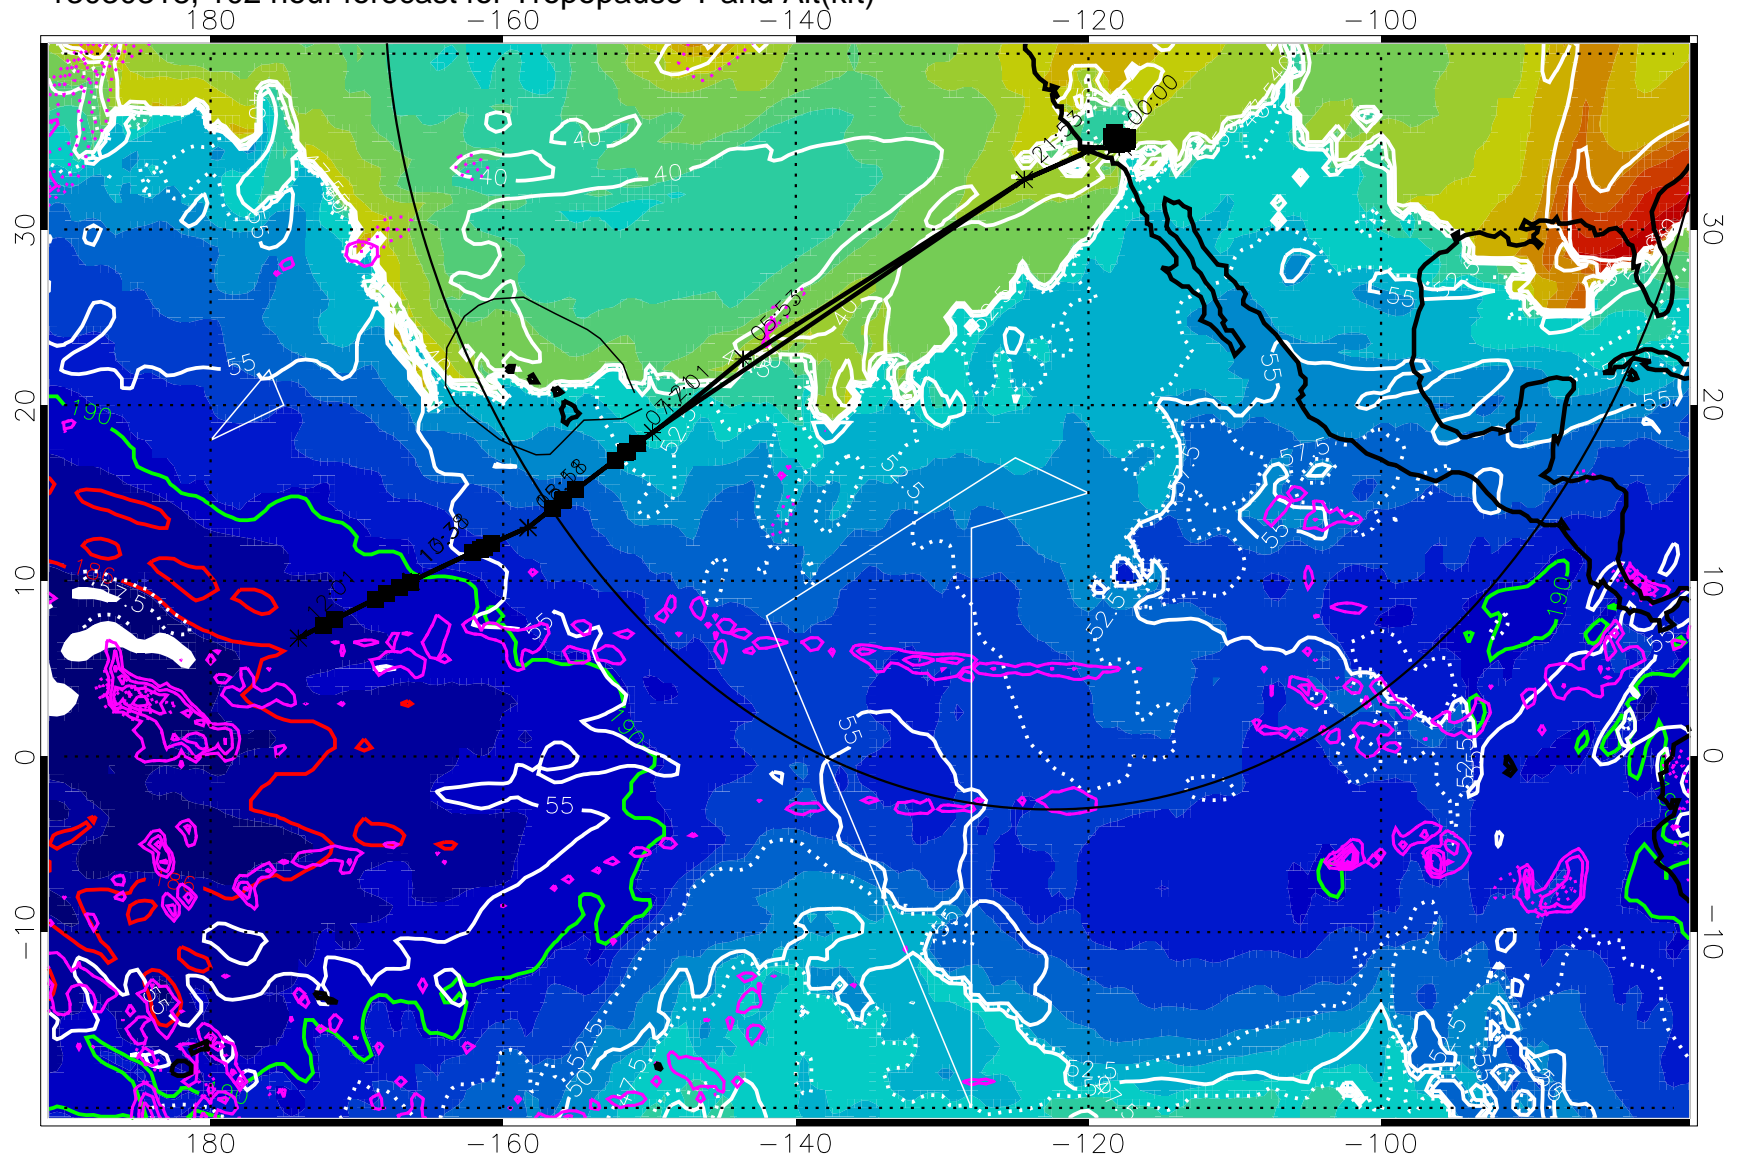

Range ring of 4055 km -- 13 hours GH round trip

13030318, 102 hour forecast for Tropopause T and Alt(kft)

190 200 210 220 230

Tropopause T, K

Tropopause Altitude in kft (white)

Precip (tot dot, conv sol) past 6 hrs 6 kg/m2 contours, min 4