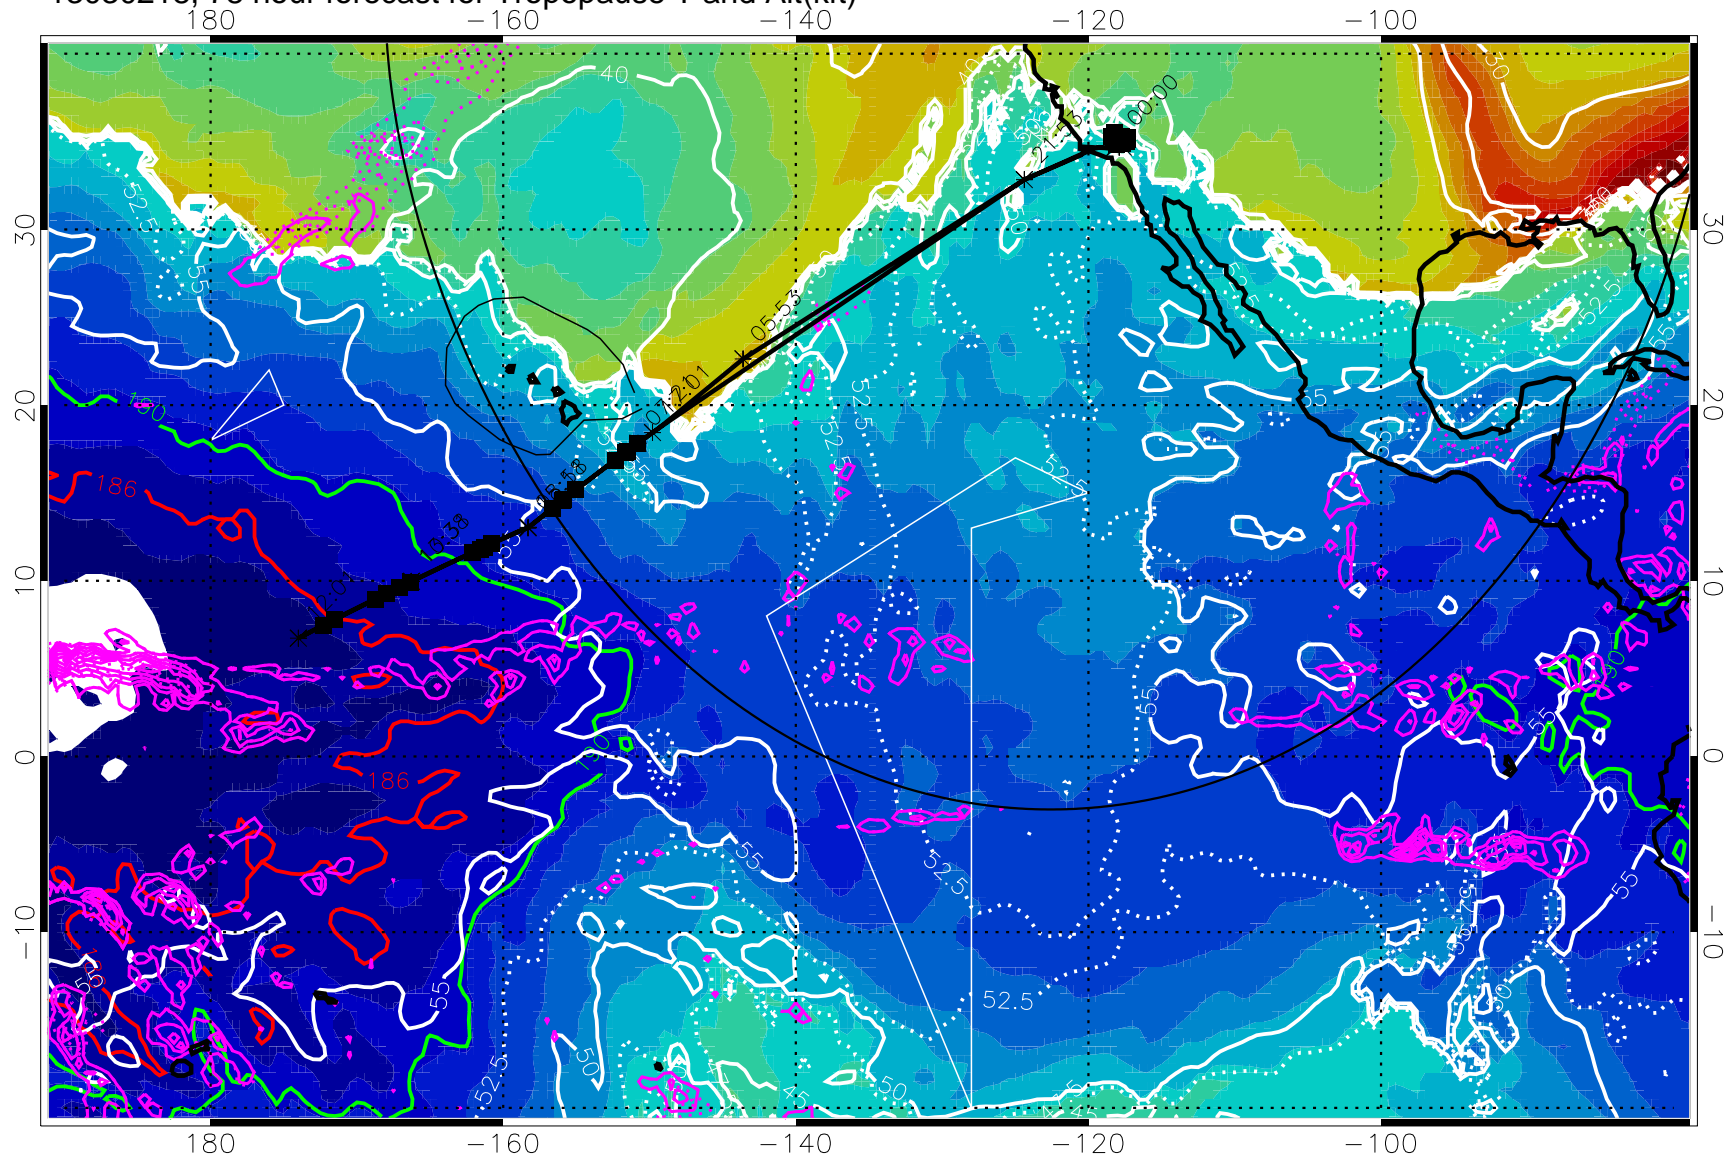

Precip (tot dot, conv sol) past 6 hrs 6 kg/m² contours, min 4

189.5K

185.9K

→ 30 m/s

Range ring of 4055 km -- 13 hours GH round trip

13030212, 72 hour forecast for Tropopause T and Alt(kft)

190 200 210 220 230

Tropopause T, K

Tropopause Altitude in kft (white)

Precip (tot dot, conv sol) past 6 hrs 6 kg/m² contours, min 4

189.5K

185.9K

30 m/s

Range ring of 4055 km -- 13 hours GH round trip

13030218, 78 hour forecast for Tropopause T and Alt(kft)