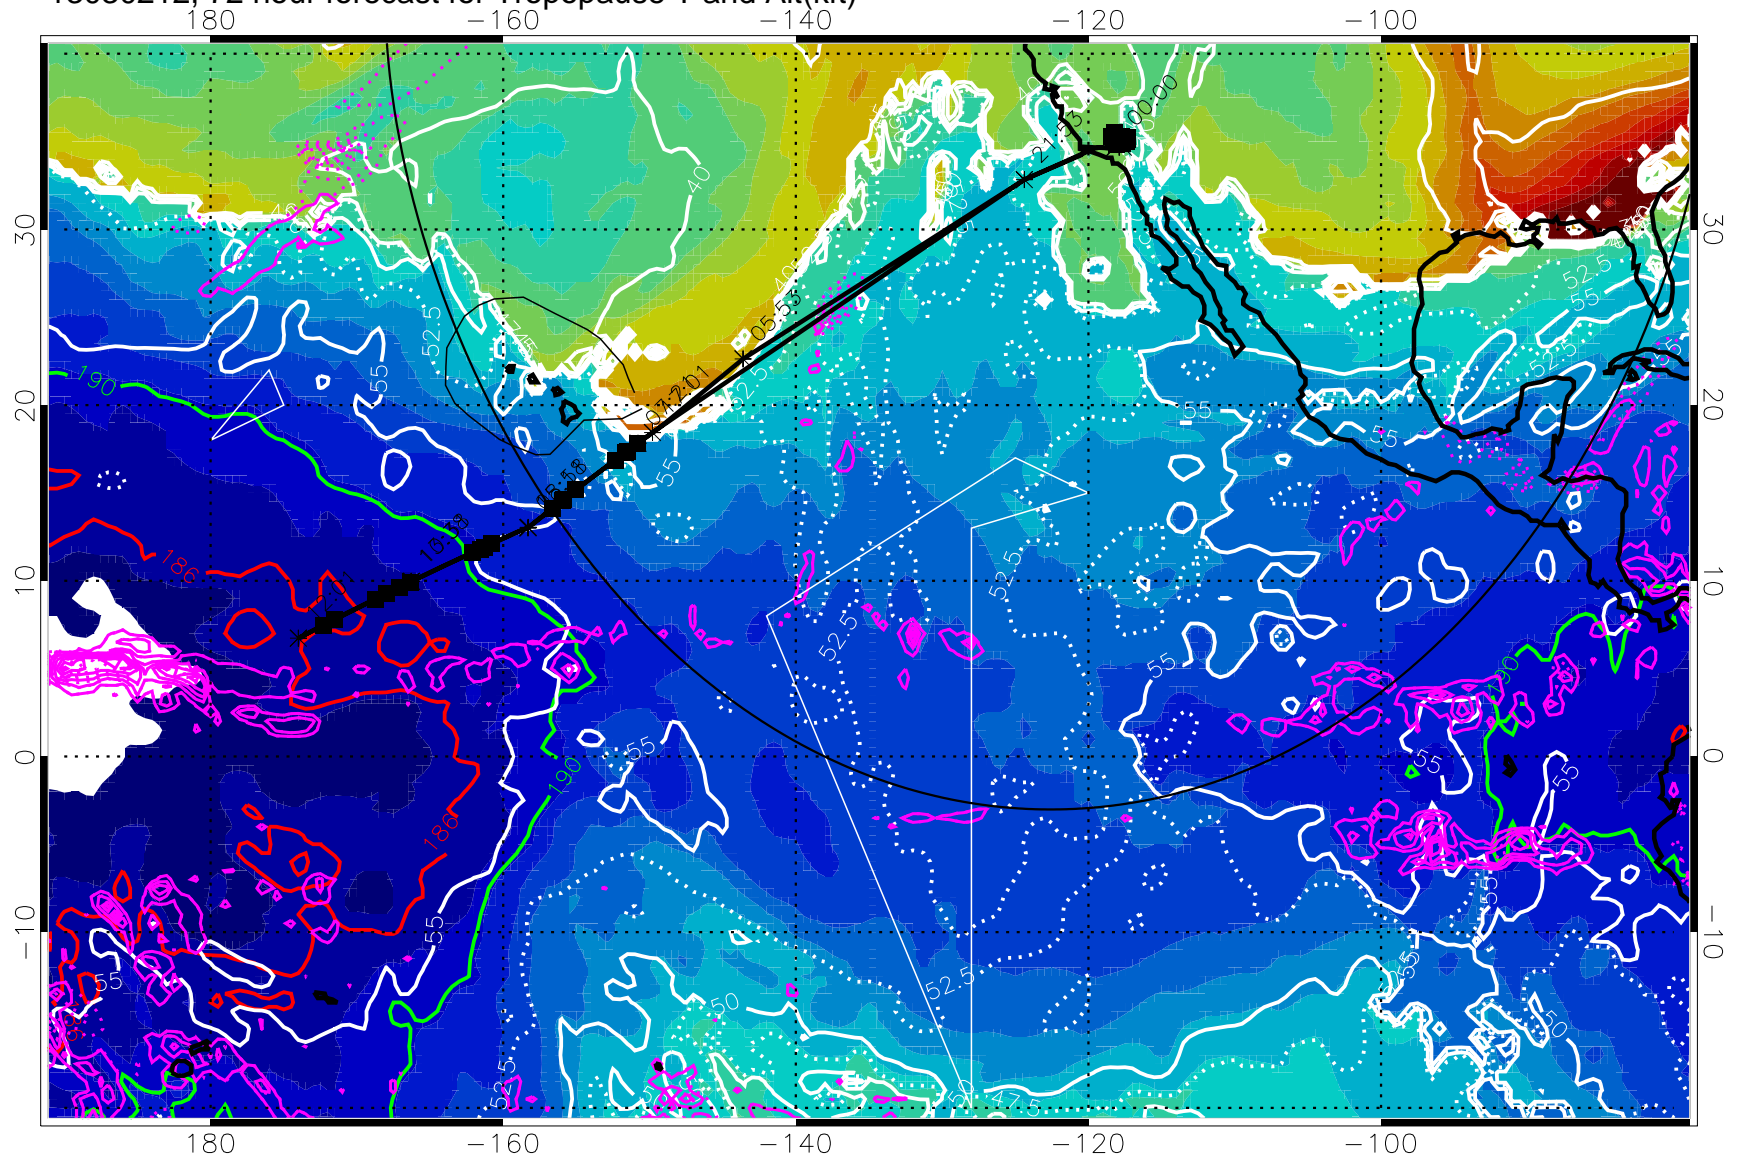

189.5K

185.9K

→ 30 m/s

Range ring of 4055 km -- 13 hours GH round trip

13030206, 66 hour forecast for Tropopause T and Alt(kft)

190 200 210 220 230

Tropopause T, K

Tropopause Altitude in kft (white)

Precip (tot dot, conv sol) past 6 hrs 6 kg/m² contours, min 4

189.5K

185.9K

→ 30 m/s

Range ring of 4055 km -- 13 hours GH round trip

13030212, 72 hour forecast for Tropopause T and Alt(kft)

190 200 210 220 230