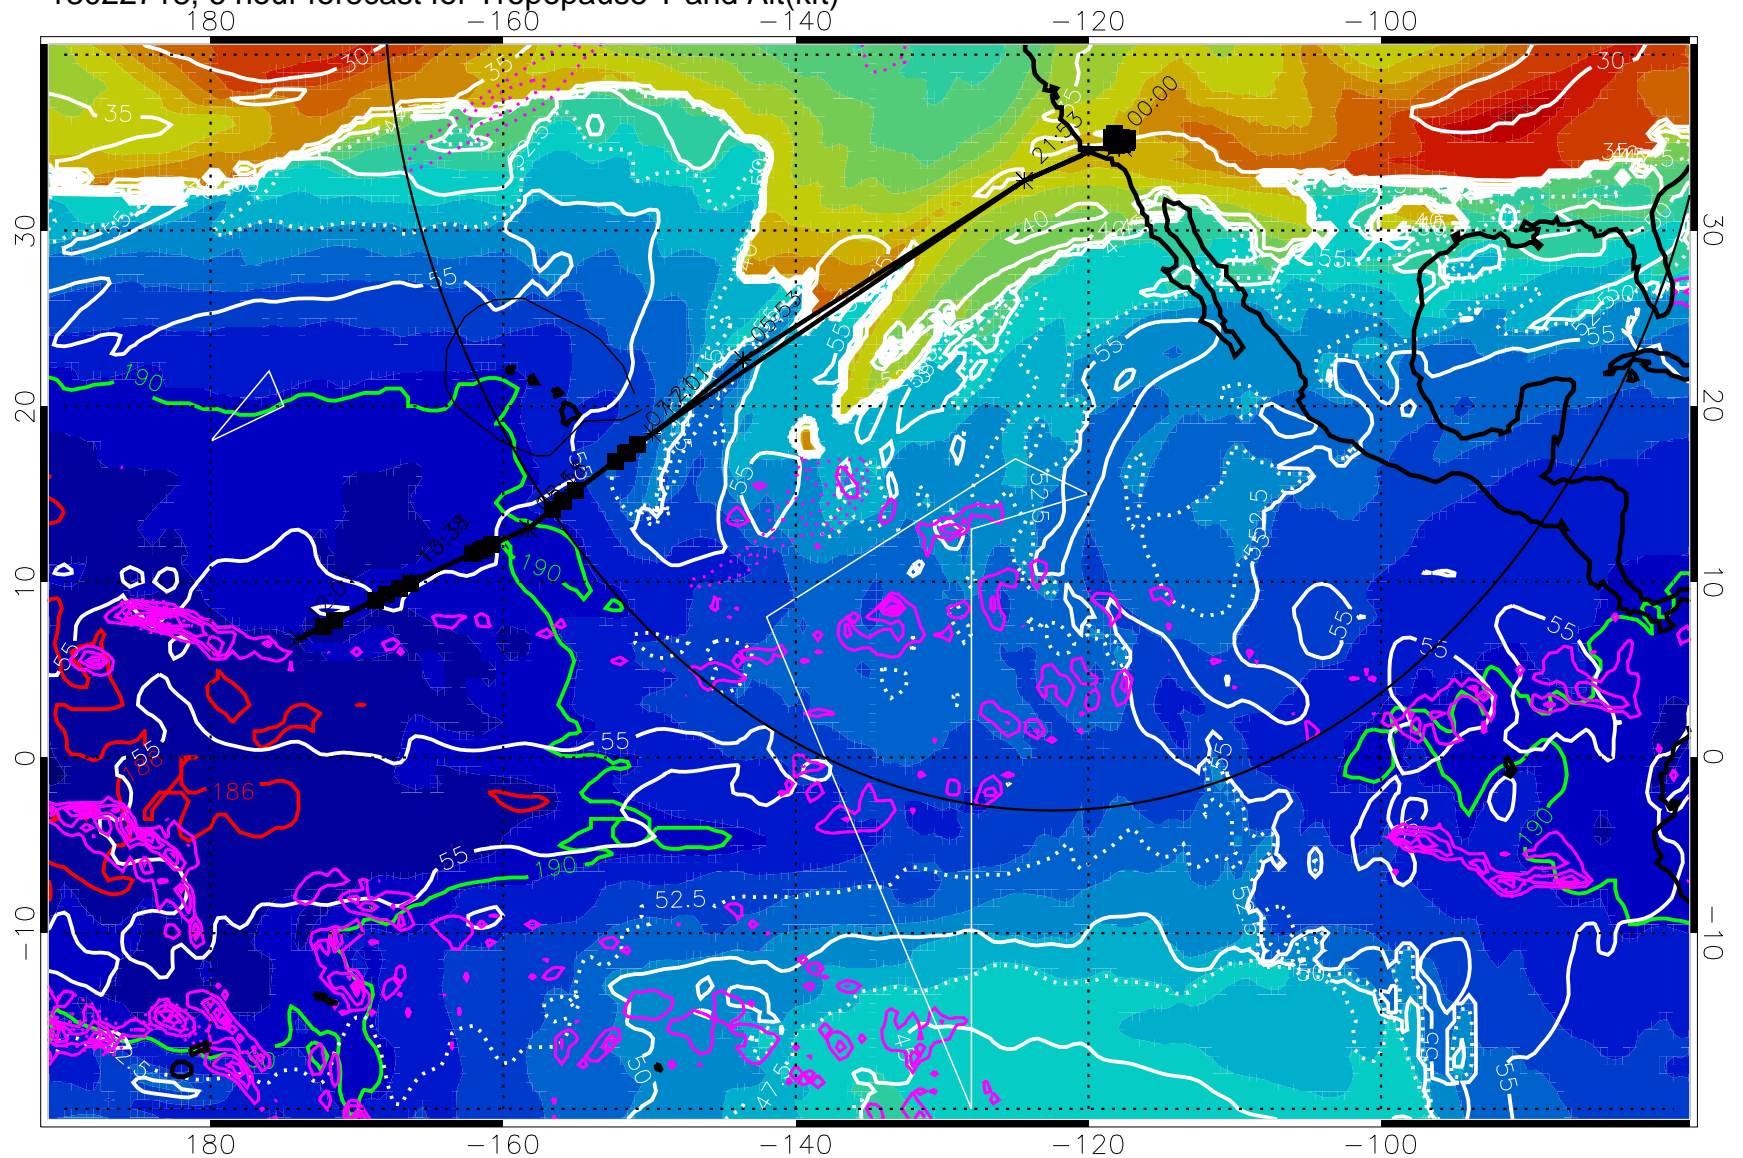

13022718, 6 hour forecast for Tropopause T and Alt(kft)

190   200   210   220   230
Tropopause T, K

Tropopause Altitude in kft (white)
Precip (tot dot, conv sol) past 6 hrs 6 kg/m² contours, min 4
189.5K   185.9K

→ 30 m/s

Range ring of 4055 km -- 13 hours GH round trip