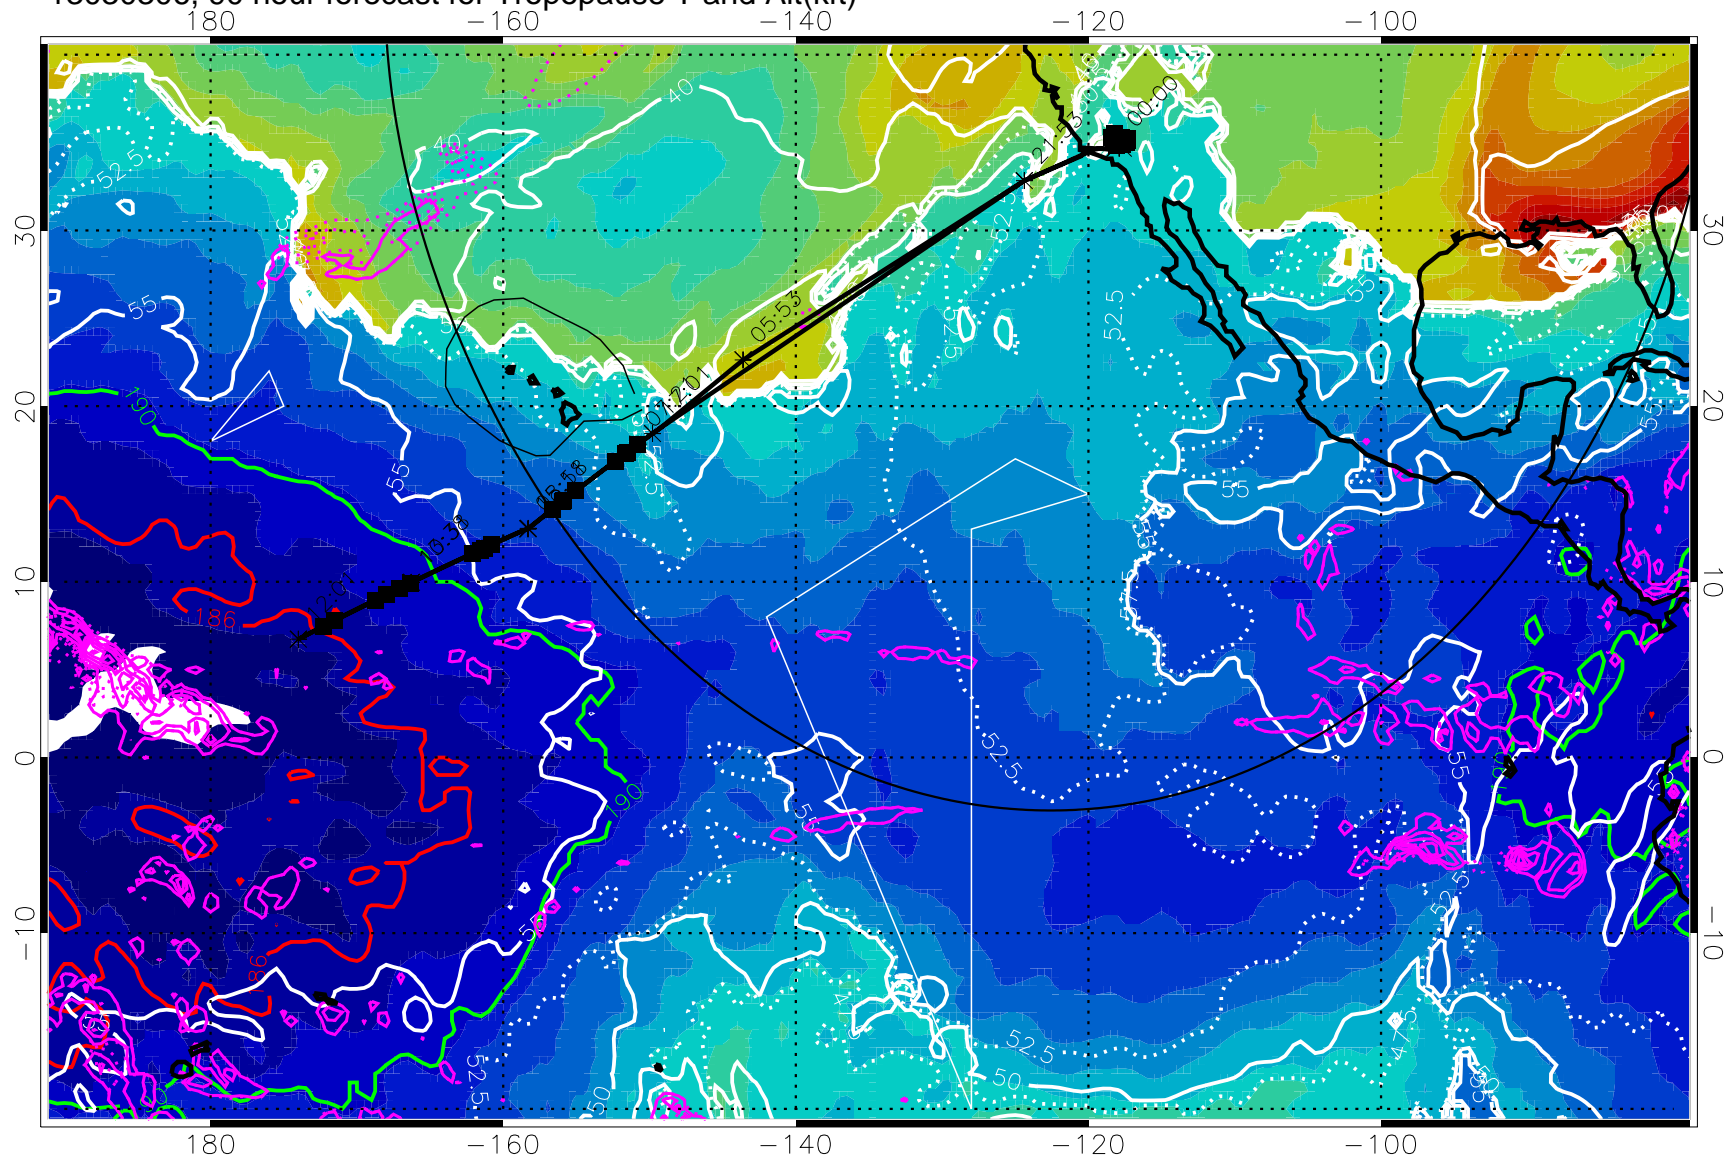

Tropopause T, K

Tropopause Altitude in kft (white)

Precip (tot dot, conv sol) past 6 hrs 6 kg/m2 contours, min 4

189.5K

185.9K

→ 30 m/s

Range ring of 4055 km -- 13 hours GH round trip

13030306, 90 hour forecast for Tropopause T and Alt(kft)

190 200 210 220 230

Tropopause T, K

Tropopause Altitude in kft (white)

Precip (tot dot, conv sol) past 6 hrs 6 kg/m² contours, min 4

189.5K

185.9K

→ 30 m/s

Range ring of 4055 km -- 13 hours GH round trip