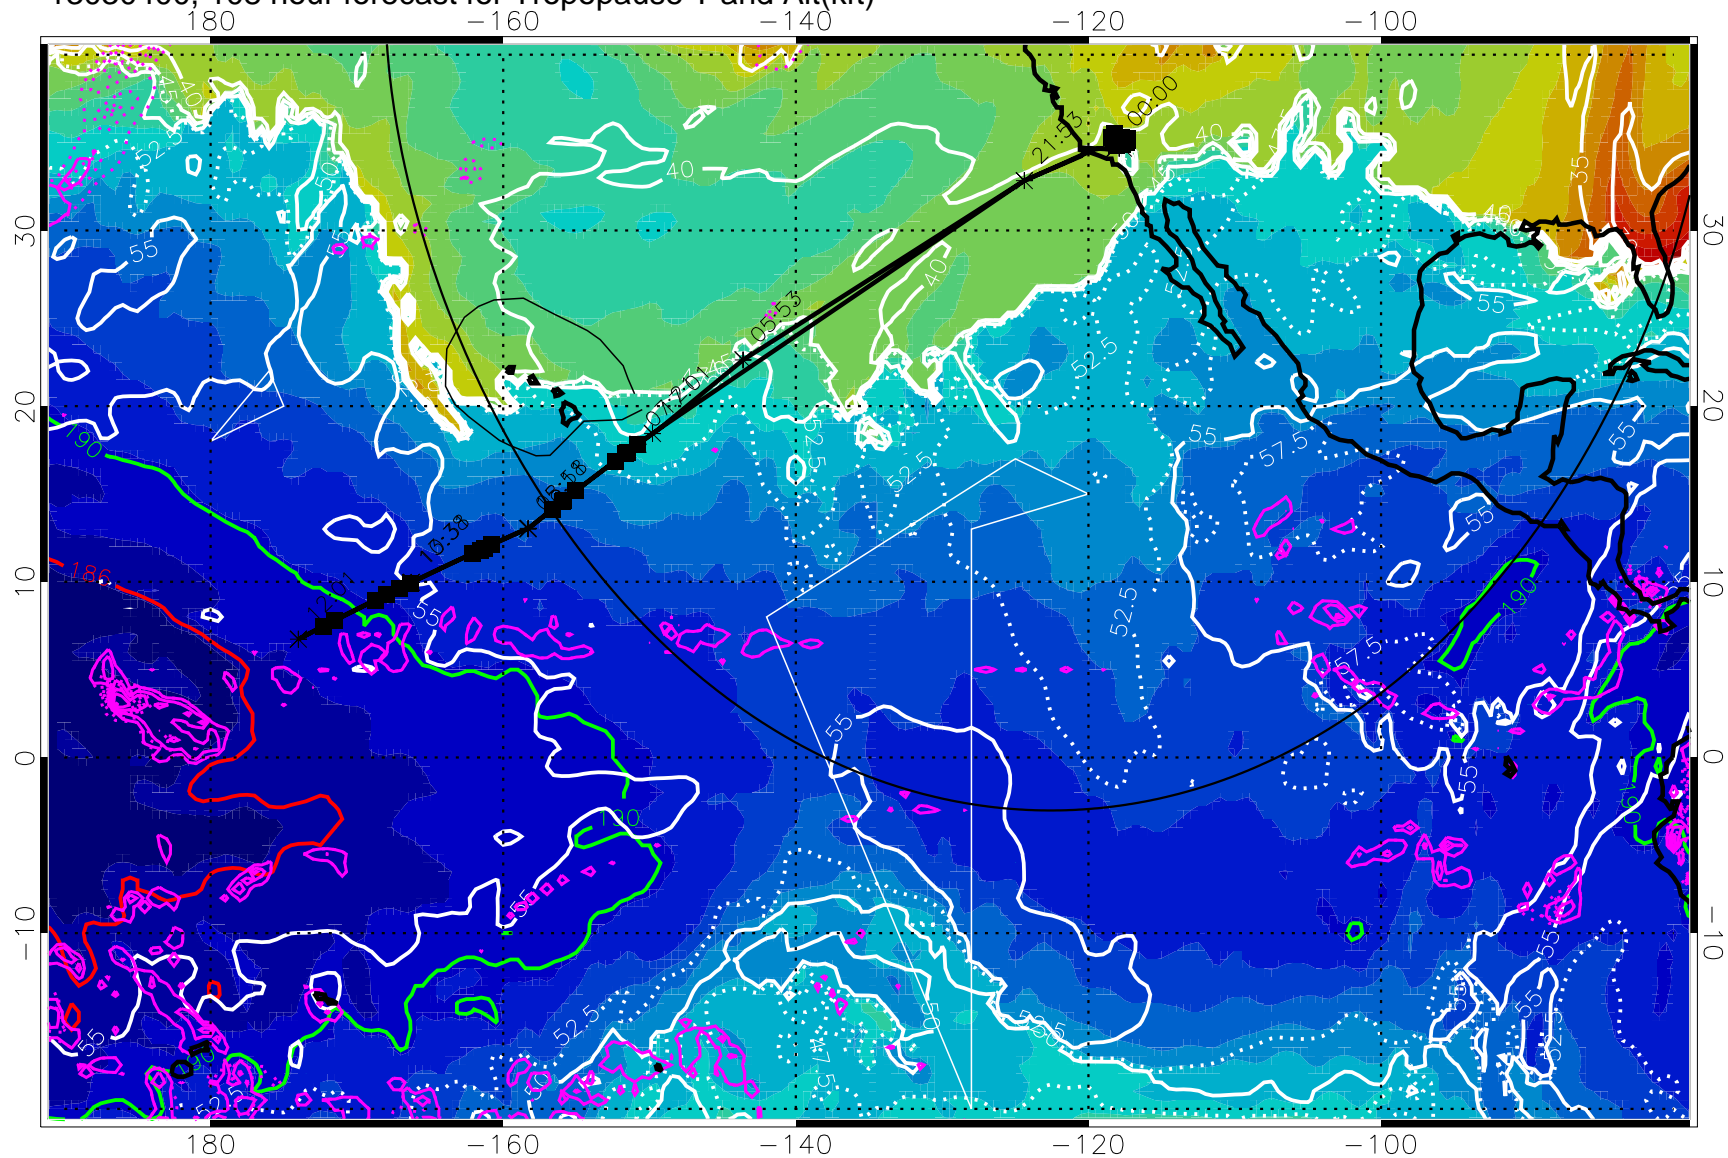

Range ring of 4055 km -- 13 hours GH round trip

13030318, 102 hour forecast for Tropopause T and Alt(kft)

190 200 210 220 230

Tropopause T, K

Tropopause Altitude in kft (white)

Precip (tot dot, conv sol) past 6 hrs 6 kg/m2 contours, min 4

189.5K

185.9K

Range ring of 4055 km -- 13 hours GH round trip

13030400, 108 hour forecast for Tropopause T and Alt(kft)

190 200 210 220 230

Tropopause T, K

Tropopause Altitude in kft (white)

Precip (tot dot, conv sol) past 6 hrs 6 kg/m2 contours, min 4