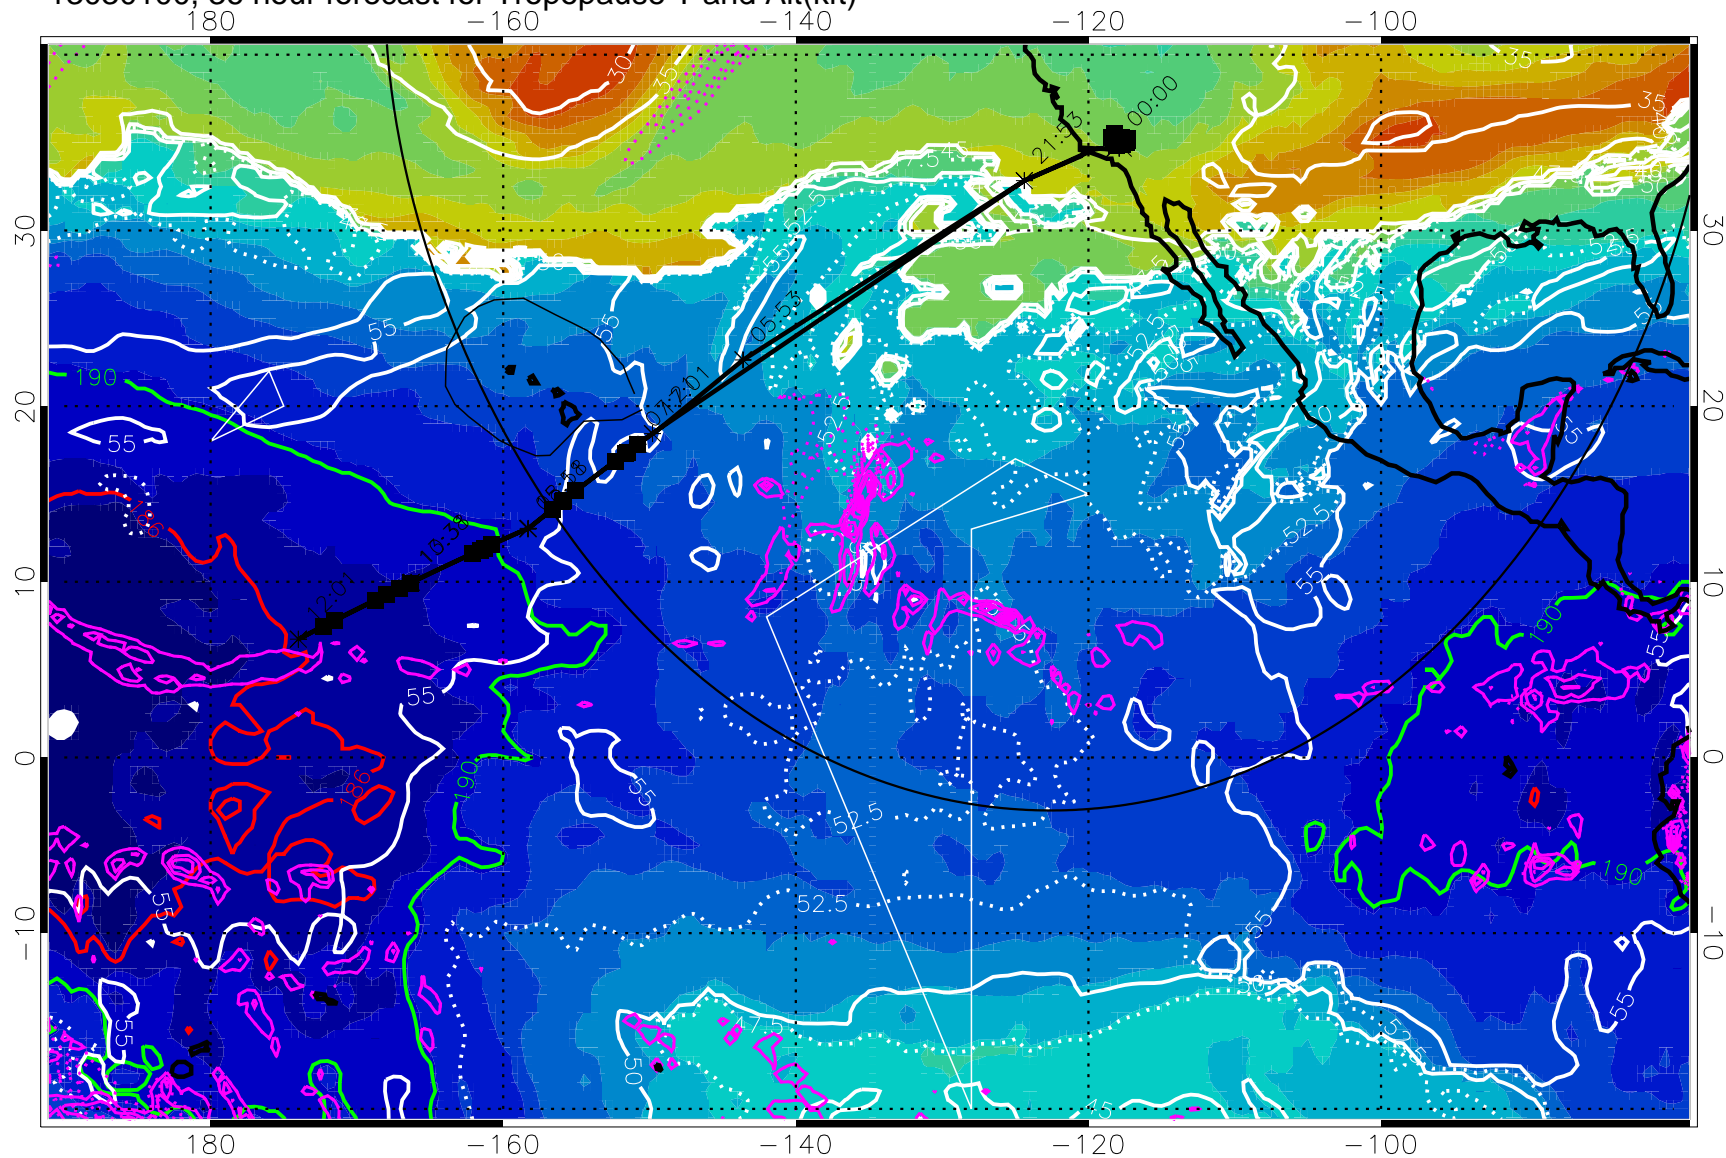

Tropopause T, K

Tropopause Altitude in kft (white)

Precip (tot dot, conv sol) past 6 hrs 6 kg/m2 contours, min 4

189.5K

185.9K

→ 30 m/s

Range ring of 4055 km -- 13 hours GH round trip

13022818, 30 hour forecast for Tropopause T and Alt(kft)

190 200 210 220 230

Tropopause T, K

Tropopause Altitude in kft (white)

Precip (tot dot, conv sol) past 6 hrs 6 kg/m² contours, min 4

189.5K 185.9K

→ 30 m/s

Range ring of 4055 km -- 13 hours GH round trip

13030100, 36 hour forecast for Tropopause T and Alt(kft)

Tropopause T, K

Tropopause Altitude in kft (white)

Precip (tot dot, conv sol) past 6 hrs 6 kg/m² contours, min 4

189.5K

185.9K

→ 30 m/s

Range ring of 4055 km -- 13 hours GH round trip

13030106, 42 hour forecast for Tropopause T and Alt(kft)