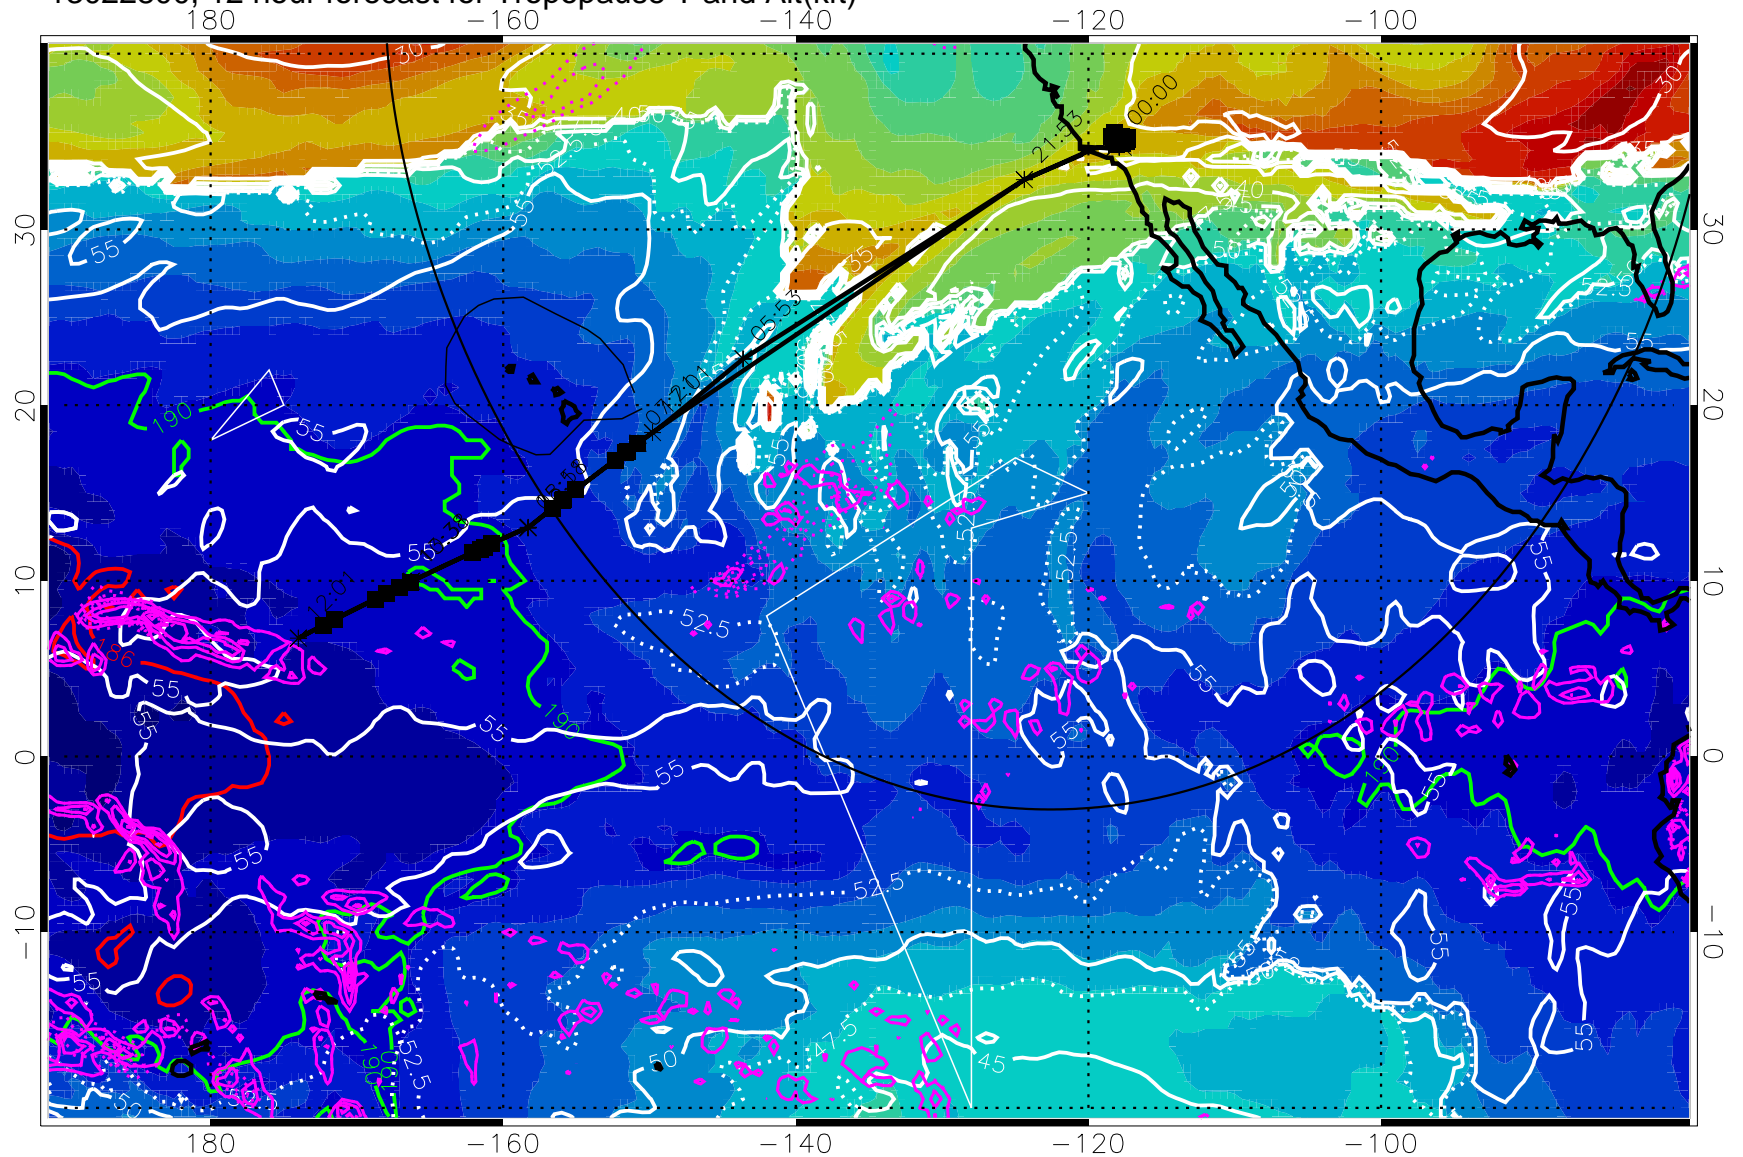

13022718, 6 hour forecast for Tropopause T and Alt(kft)

190 200 210 220 230
Tropopause T, K

Tropopause Altitude in kft (white)
Precip (tot dot, conv sol) past 6 hrs 6 kg/m² contours, min 4
189.5K 185.9K

→ 30 m/s

Range ring of 4055 km -- 13 hours GH round trip

13022800, 12 hour forecast for Tropopause T and Alt(kft)

190 200 210 220 230

Tropopause T, K

Tropopause Altitude in kft (white)

Precip (tot dot, conv sol) past 6 hrs 6 kg/m2 contours, min 4

189.5K

185.9K

→ 30 m/s

Range ring of 4055 km -- 13 hours GH round trip

13022806, 18 hour forecast for Tropopause T and Alt(kft)

190 200 210 220 230

Tropopause T, K

Tropopause Altitude in kft (white)

Precip (tot dot, conv sol) past 6 hrs 6 kg/m² contours, min 4

189.5K

185.9K

→ 30 m/s

Range ring of 4055 km -- 13 hours GH round trip

13022812, 24 hour forecast for Tropopause T and Alt(kft)

190 200 210 220 230