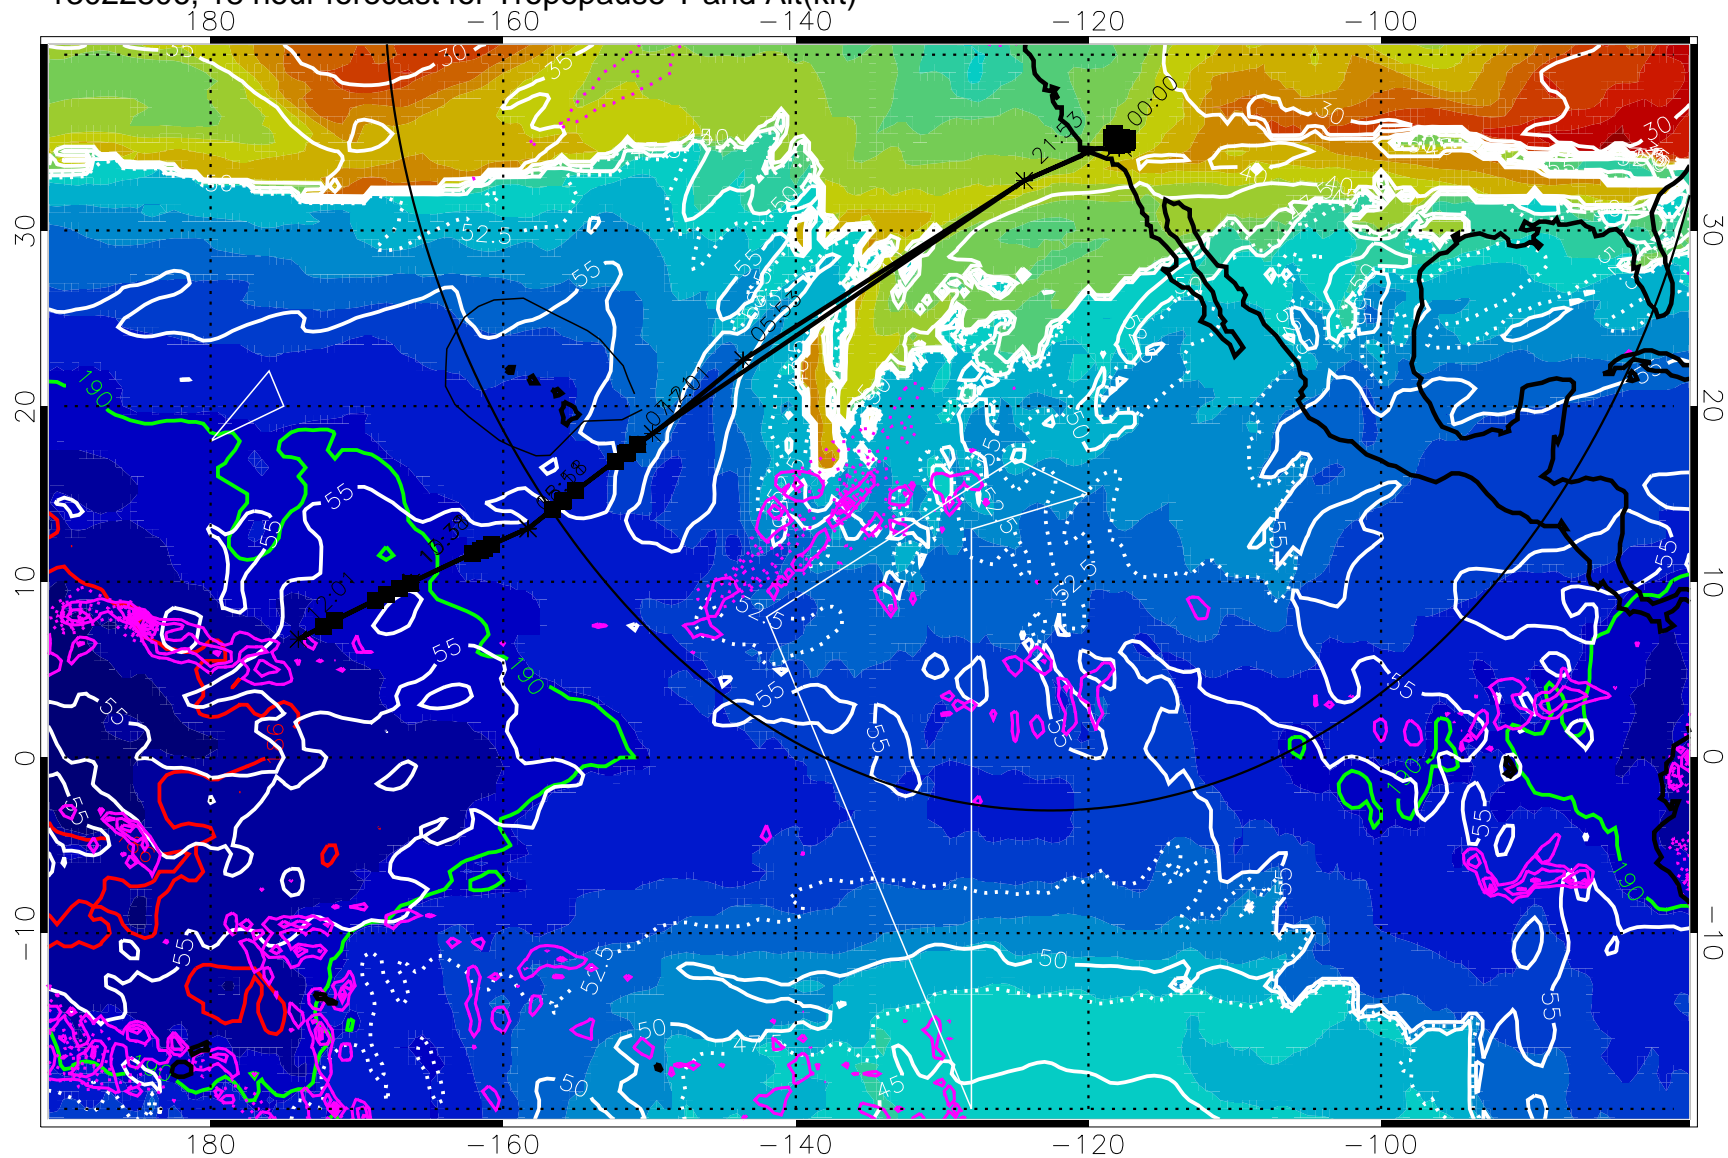

→ 30 m/s

Range ring of 4055 km -- 13 hours GH round trip

13022800, 12 hour forecast for Tropopause T and Alt(kft)

190 200 210 220 230

Tropopause T, K

Tropopause Altitude in kft (white)

Precip (tot dot, conv sol) past 6 hrs 6 kg/m2 contours, min 4

189.5K

185.9K

→ 30 m/s

Range ring of 4055 km -- 13 hours GH round trip

13022806, 18 hour forecast for Tropopause T and Alt(kft)

190 200 210 220 230

Tropopause T, K

Tropopause Altitude in kft (white)

Precip (tot dot, conv sol) past 6 hrs 6 kg/m² contours, min 4

189.5K

185.9K

→ 30 m/s

Range ring of 4055 km -- 13 hours GH round trip

13022812, 24 hour forecast for Tropopause T and Alt(kft)

190 200 210 220 230