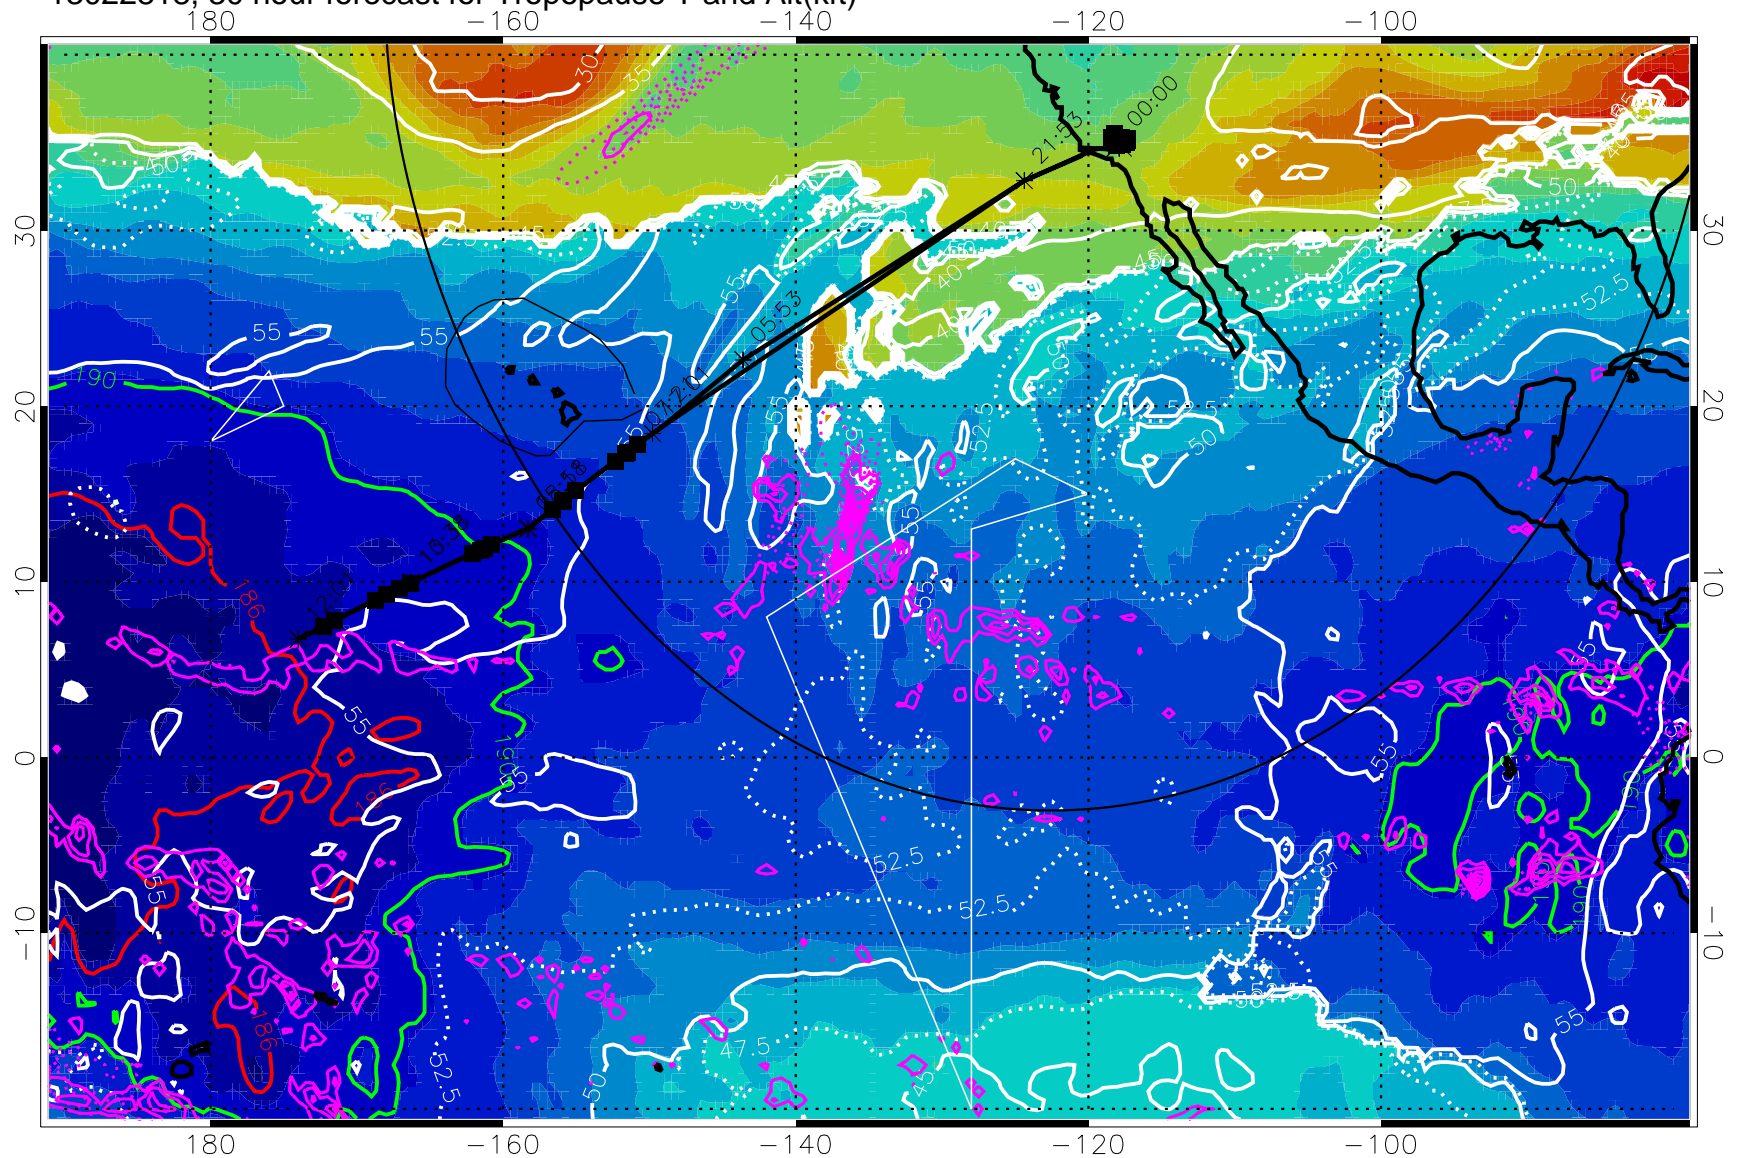

Tropopause T, K

Tropopause Altitude in kft (white)

Precip (tot dot, conv sol) past 6 hrs 6 kg/m2 contours, min 4

189.5K

185.9K

→ 30 m/s

Range ring of 4055 km -- 13 hours GH round trip

13022818, 30 hour forecast for Tropopause T and Alt(kft)