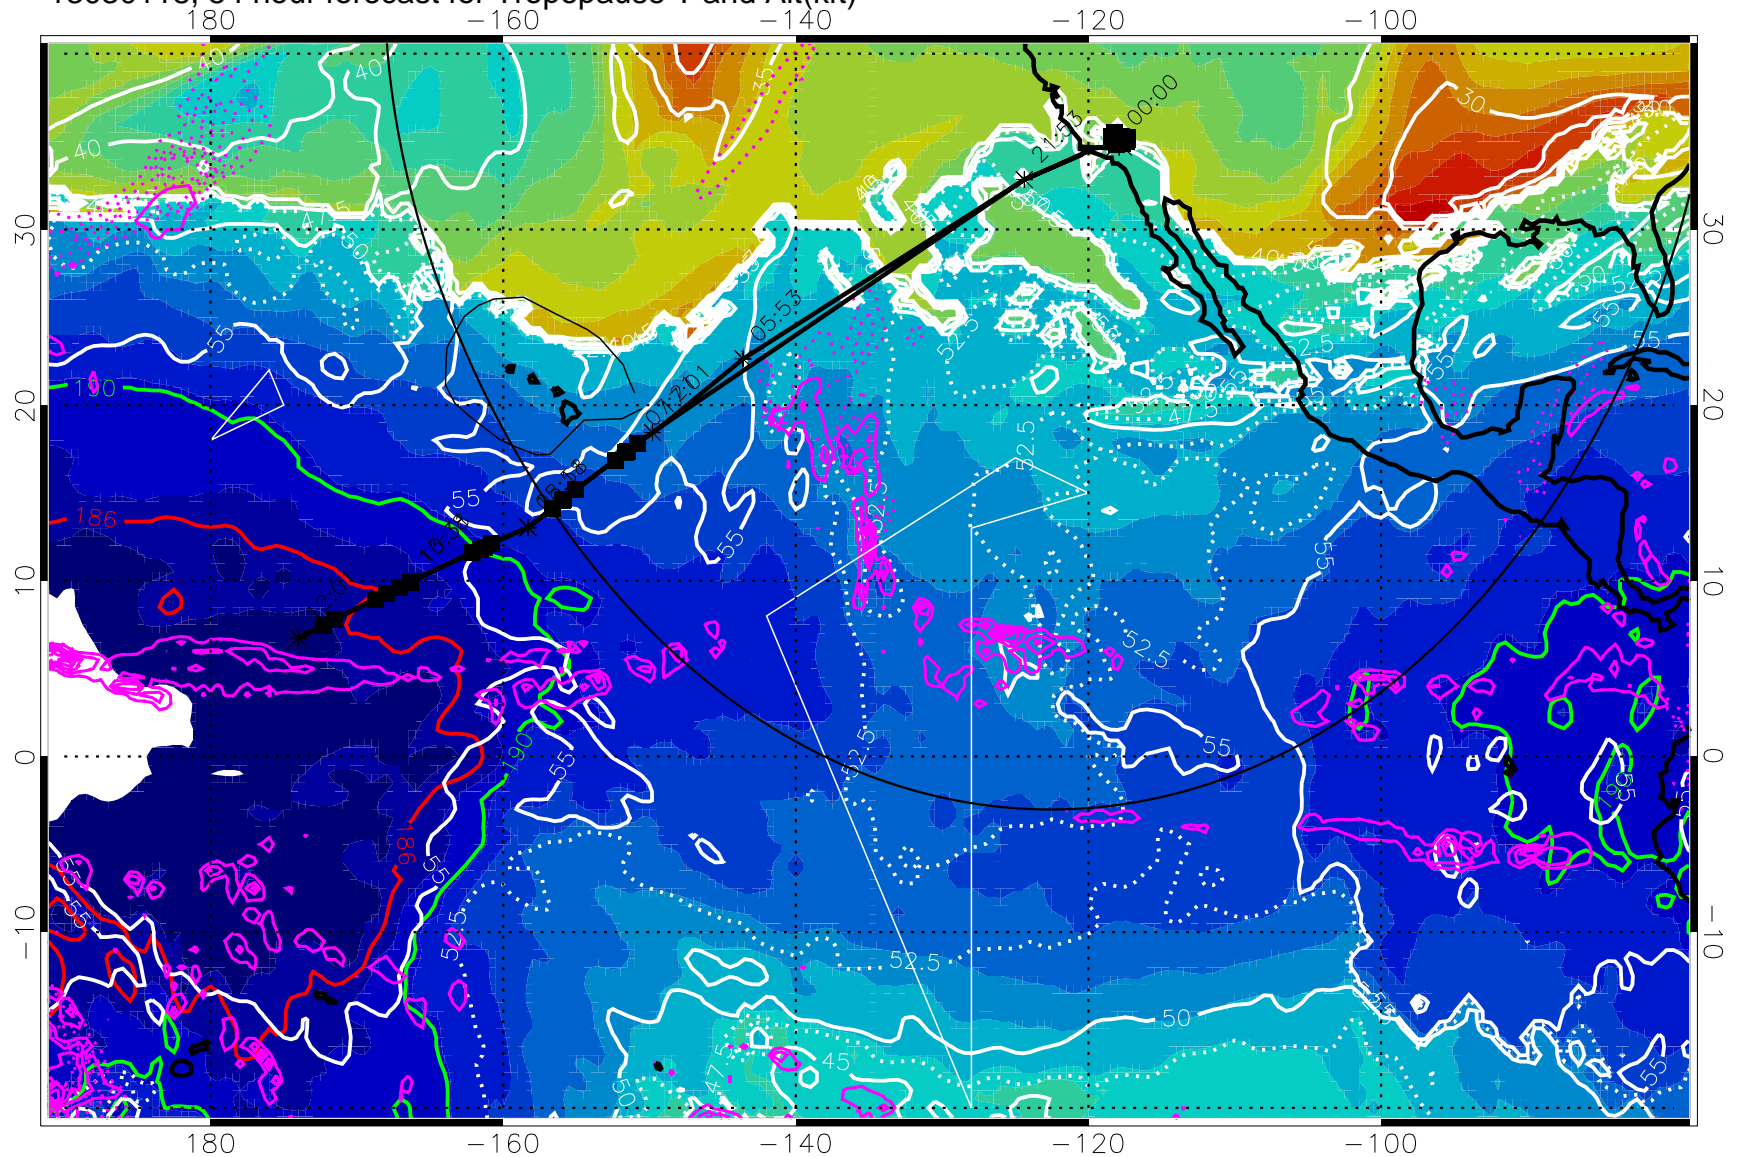

13030118, 54 hour forecast for Tropopause T and Alt(kft)

190 200 210 220 230

Tropopause T, K

Tropopause Altitude in kft (white)

Precip (tot dot, conv sol) past 6 hrs 6 kg/m² contours, min 4

189.5K

185.9K

→ 30 m/s

Range ring of 4055 km -- 13 hours GH round trip