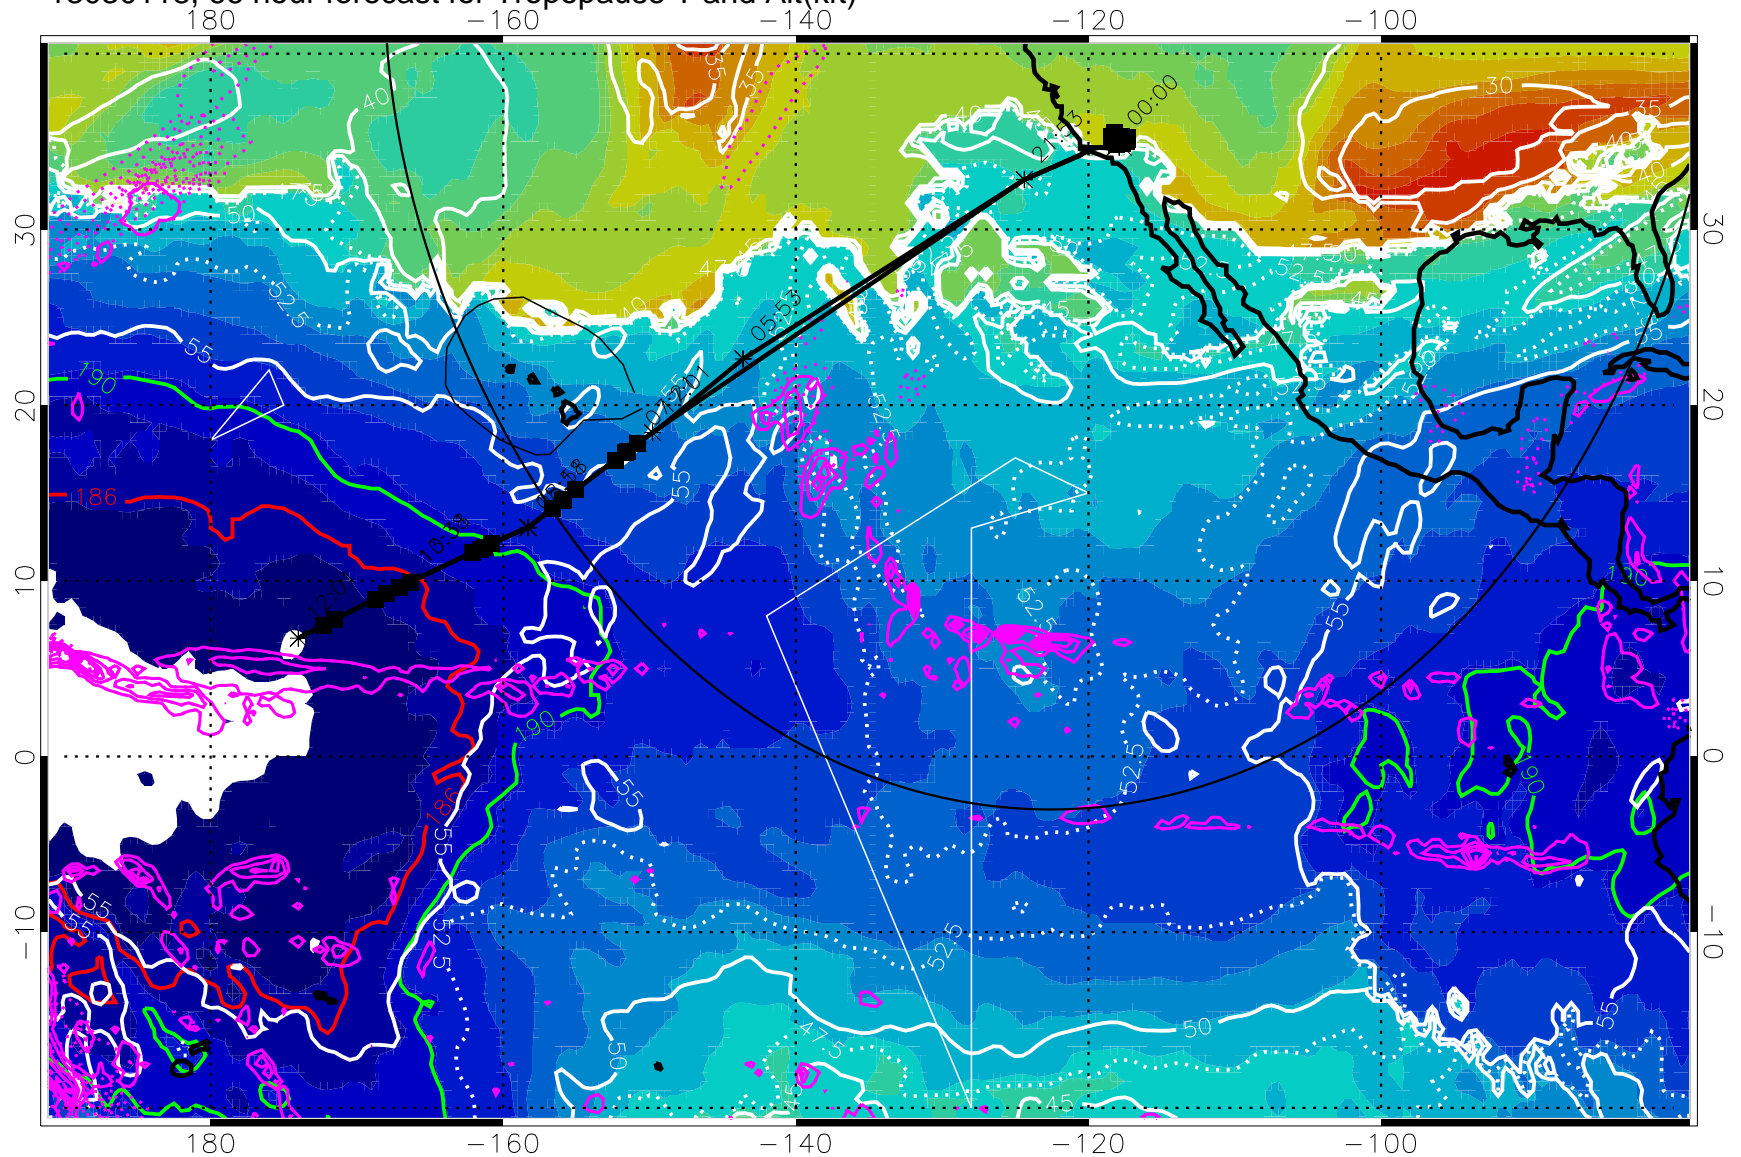

Precip (tot dot, conv sol) past 6 hrs 6 kg/m2 contours, min 4

189.5K

185.9K

→ 30 m/s

Range ring of 4055 km -- 13 hours GH round trip

13030118, 66 hour forecast for Tropopause T and Alt(kft)

190 200 210 220 230
Tropopause T, K