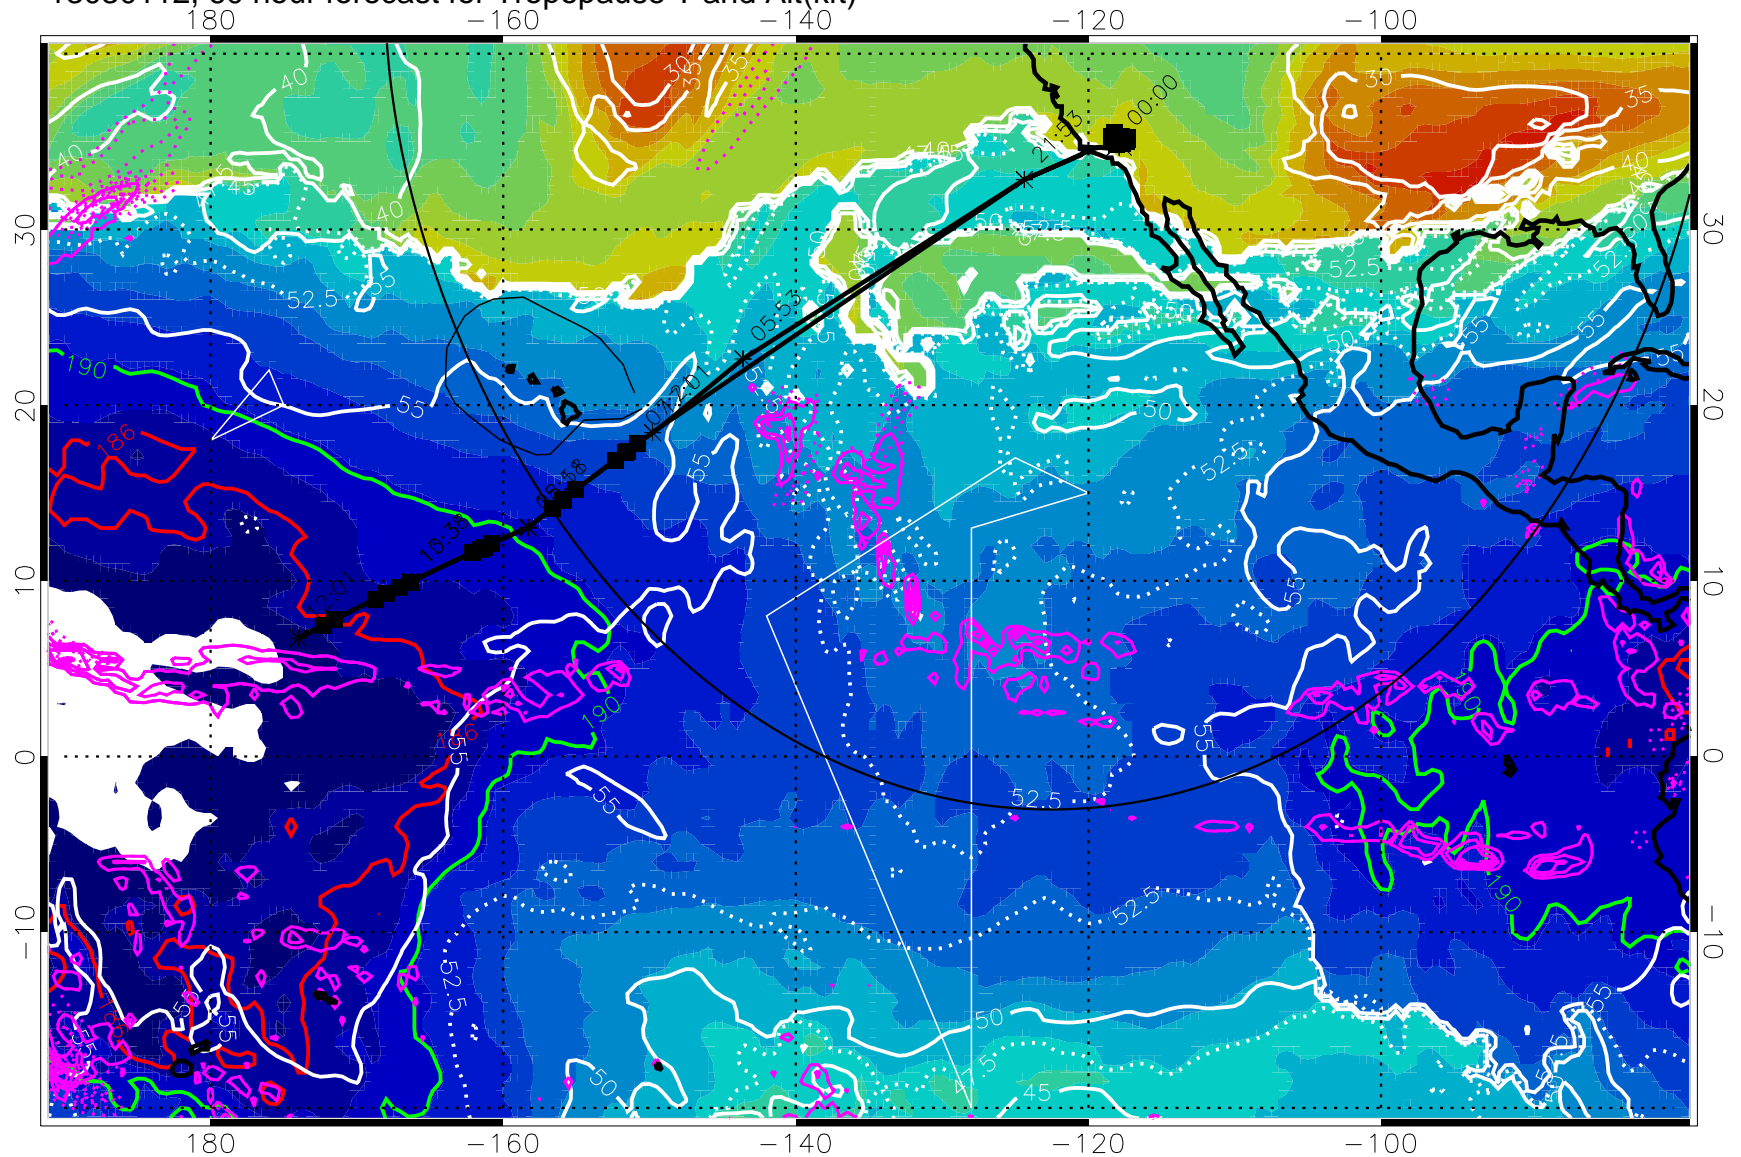

13030112, 60 hour forecast for Tropopause T and Alt(kft)

190 200 210 220 230

Tropopause T, K

Tropopause Altitude in kft (white)

Precip (tot dot, conv sol) past 6 hrs 6 kg/m2 contours, min 4

189.5K

185.9K

→ 30 m/s

Range ring of 4055 km -- 13 hours GH round trip