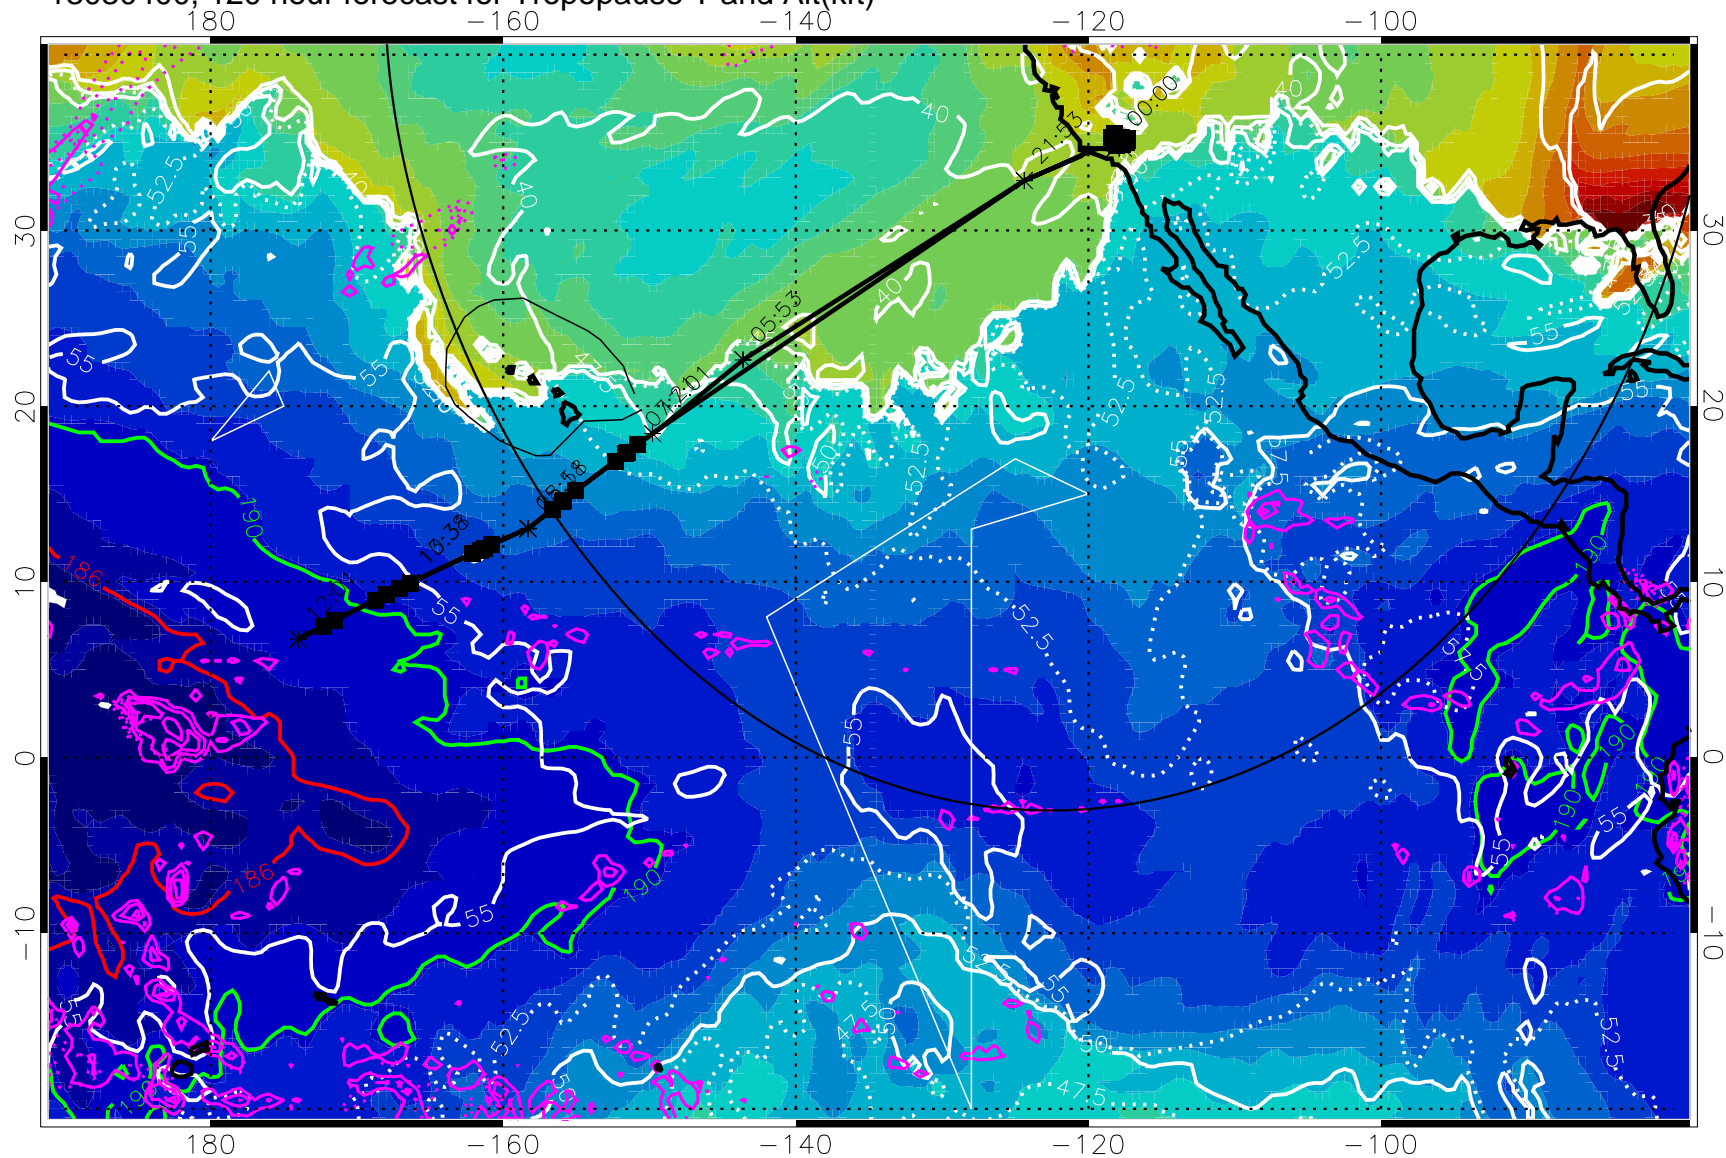

Precip (tot dot, conv sol) past 6 hrs 6 kg/m² contours, min 4

189.5K

185.9K

→ 30 m/s

Range ring of 4055 km -- 13 hours GH round trip

13030318, 114 hour forecast for Tropopause T and Alt(kft)

190 200 210 220 230

Tropopause T, K

Tropopause Altitude in kft (white)

Precip (tot dot, conv sol) past 6 hrs 6 kg/m² contours, min 4

189.5K

185.9K

→ 30 m/s

Range ring of 4055 km -- 13 hours GH round trip

13030400, 120 hour forecast for Tropopause T and Alt(kft)