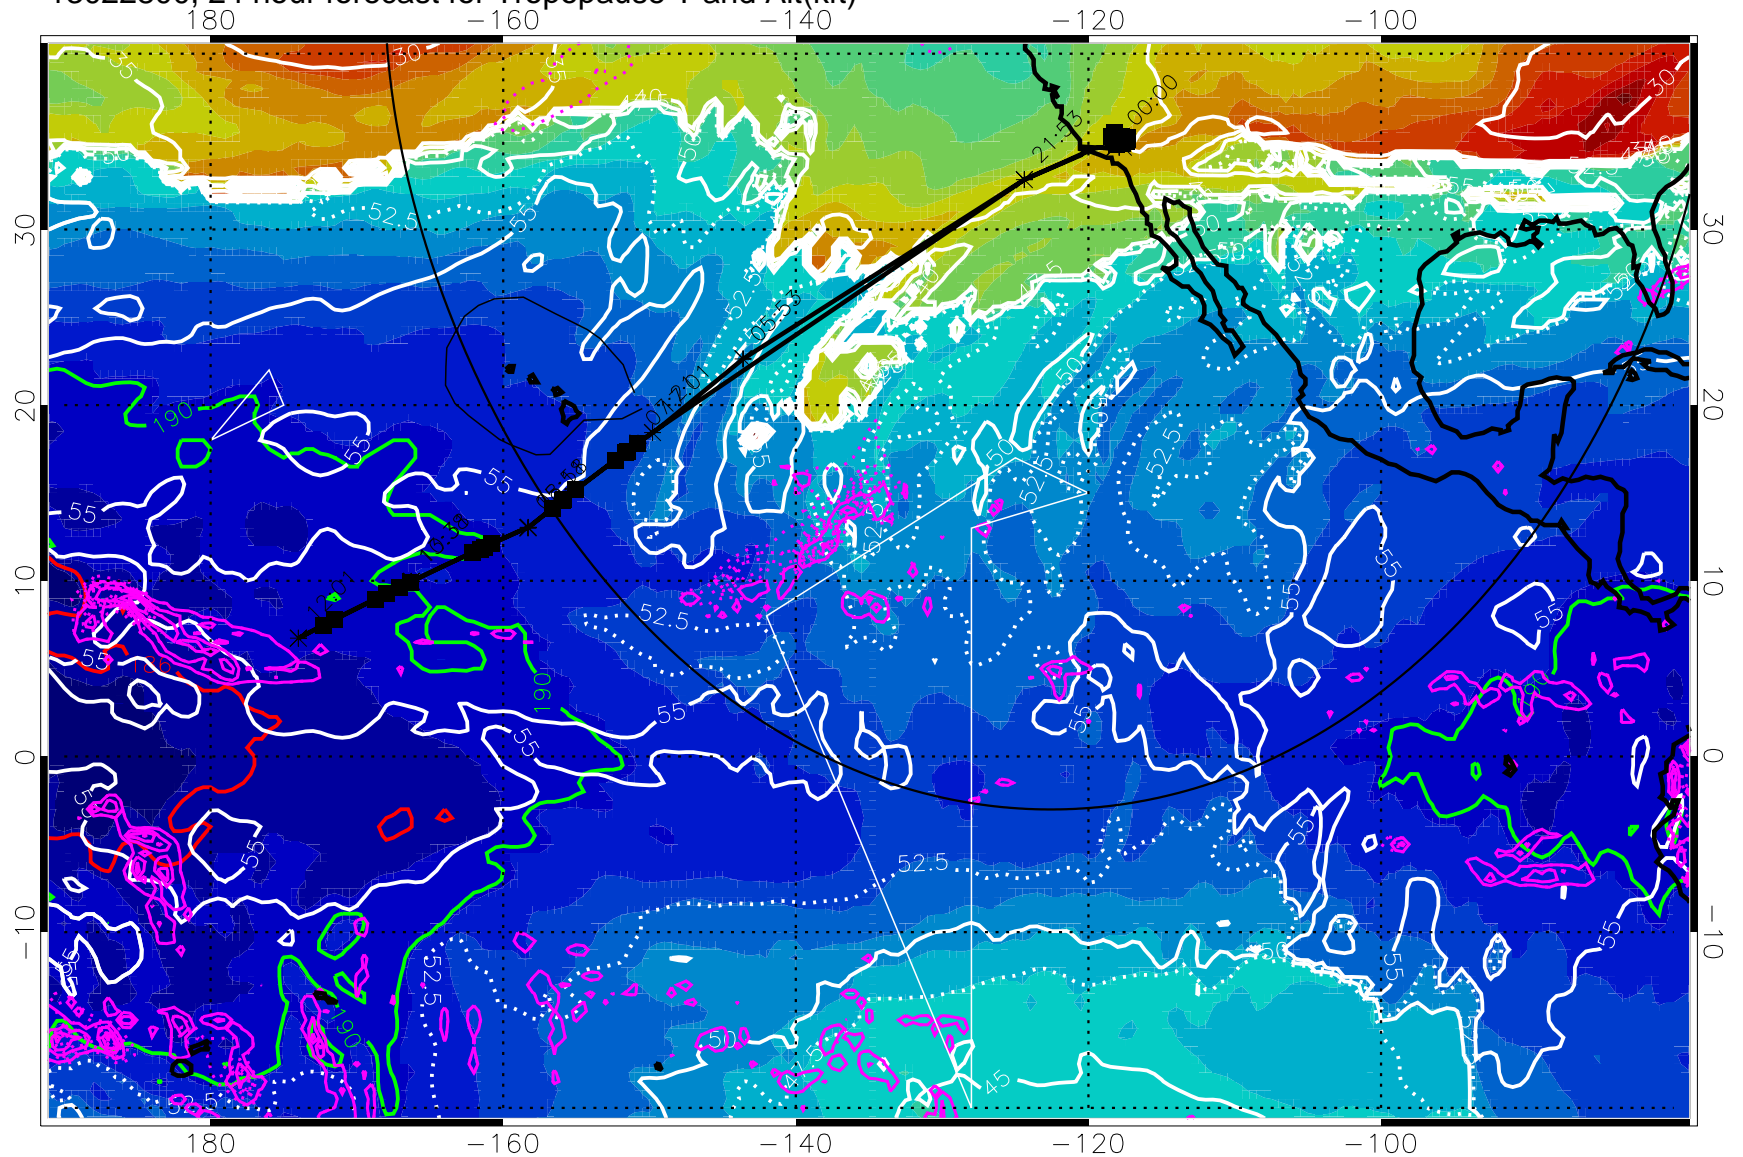

Range ring of 4055 km -- 13 hours GH round trip

13022718, 18 hour forecast for Tropopause T and Alt(kft)

190 200 210 220 230

Tropopause T, K

Tropopause Altitude in kft (white)

Precip (tot dot, conv sol) past 6 hrs 6 kg/m2 contours, min 4

189.5K

185.9K

→ 30 m/s

Range ring of 4055 km -- 13 hours GH round trip

13022800, 24 hour forecast for Tropopause T and Alt(kft)

190 200 210 220 230

Tropopause T, K

Tropopause Altitude in kft (white)

Precip (tot dot, conv sol) past 6 hrs 6 kg/m² contours, min 4

189.5K

185.9K

→ 30 m/s

Range ring of 4055 km -- 13 hours GH round trip

13022806, 30 hour forecast for Tropopause T and Alt(kft)

190 200 210 220 230
Tropopause T, K