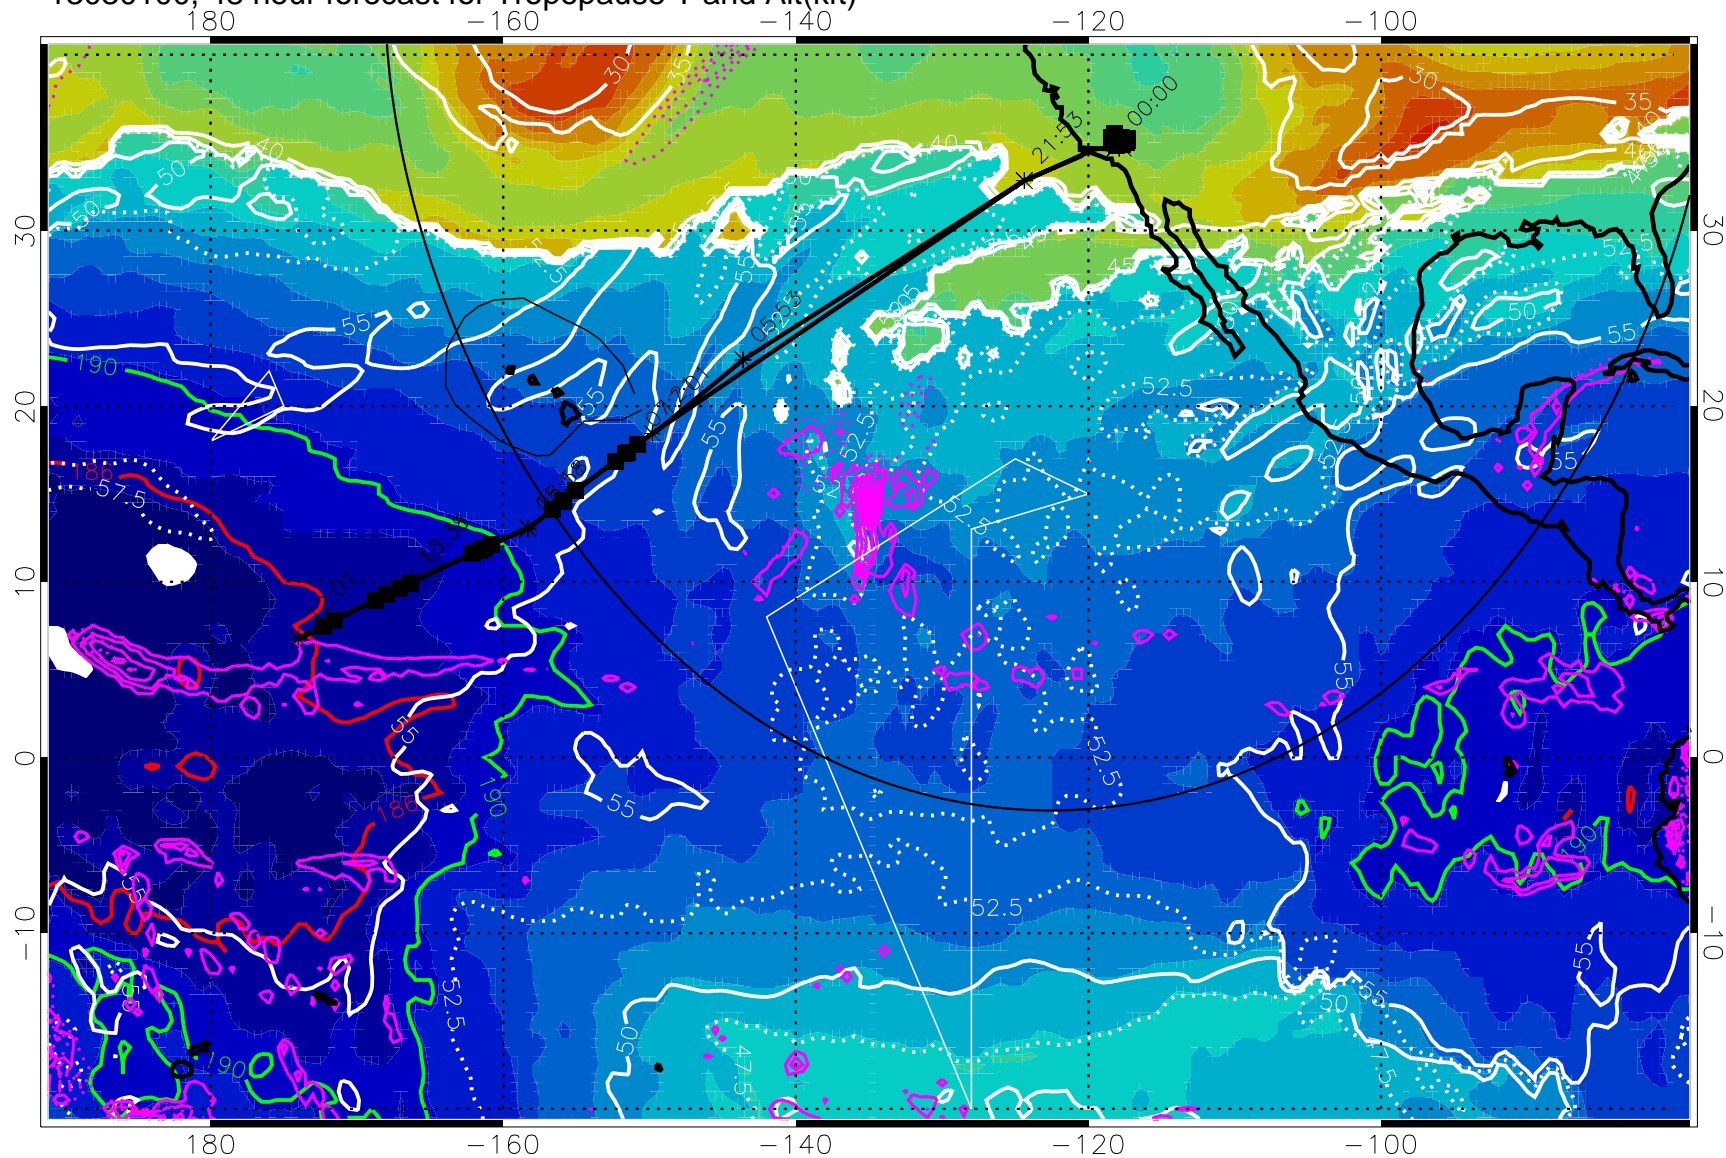

Range ring of 4055 km -- 13 hours GH round trip

13030100, 48 hour forecast for Tropopause T and Alt(kft)

190 200 210 220 230
Tropopause T, K

Tropopause Altitude in kft (white)

Precip (tot dot, conv sol) past 6 hrs 6 kg/m2 contours, min 4