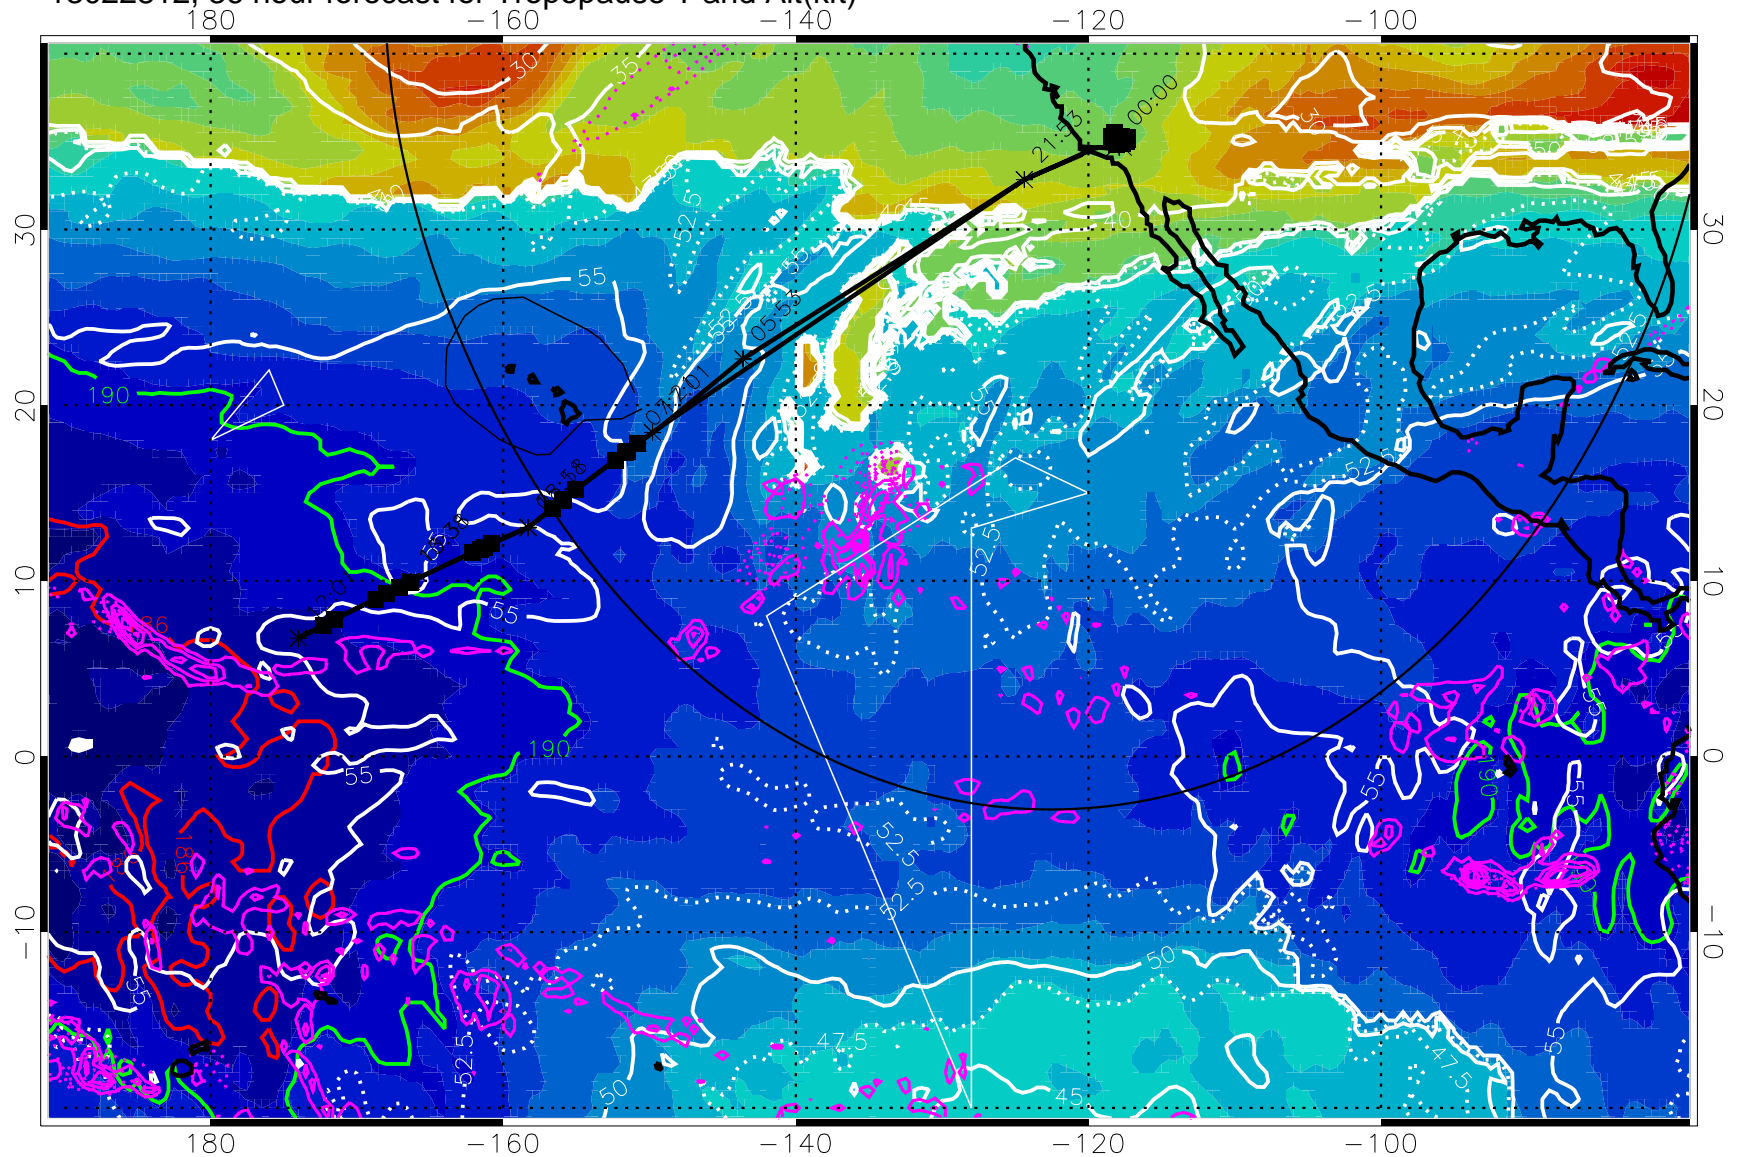

Precip (tot dot, conv sol) past 6 hrs 6 kg/m² contours, min 4

189.5K

185.9K

→ 30 m/s

Range ring of 4055 km -- 13 hours GH round trip

13022806, 30 hour forecast for Tropopause T and Alt(kft)

190 200 210 220 230
Tropopause T, K

Tropopause Altitude in kft (white)

Precip (tot dot, conv sol) past 6 hrs 6 kg/m2 contours, min 4

189.5K 185.9K

→ 30 m/s

Range ring of 4055 km -- 13 hours GH round trip

13022812, 36 hour forecast for Tropopause T and Alt(kft)