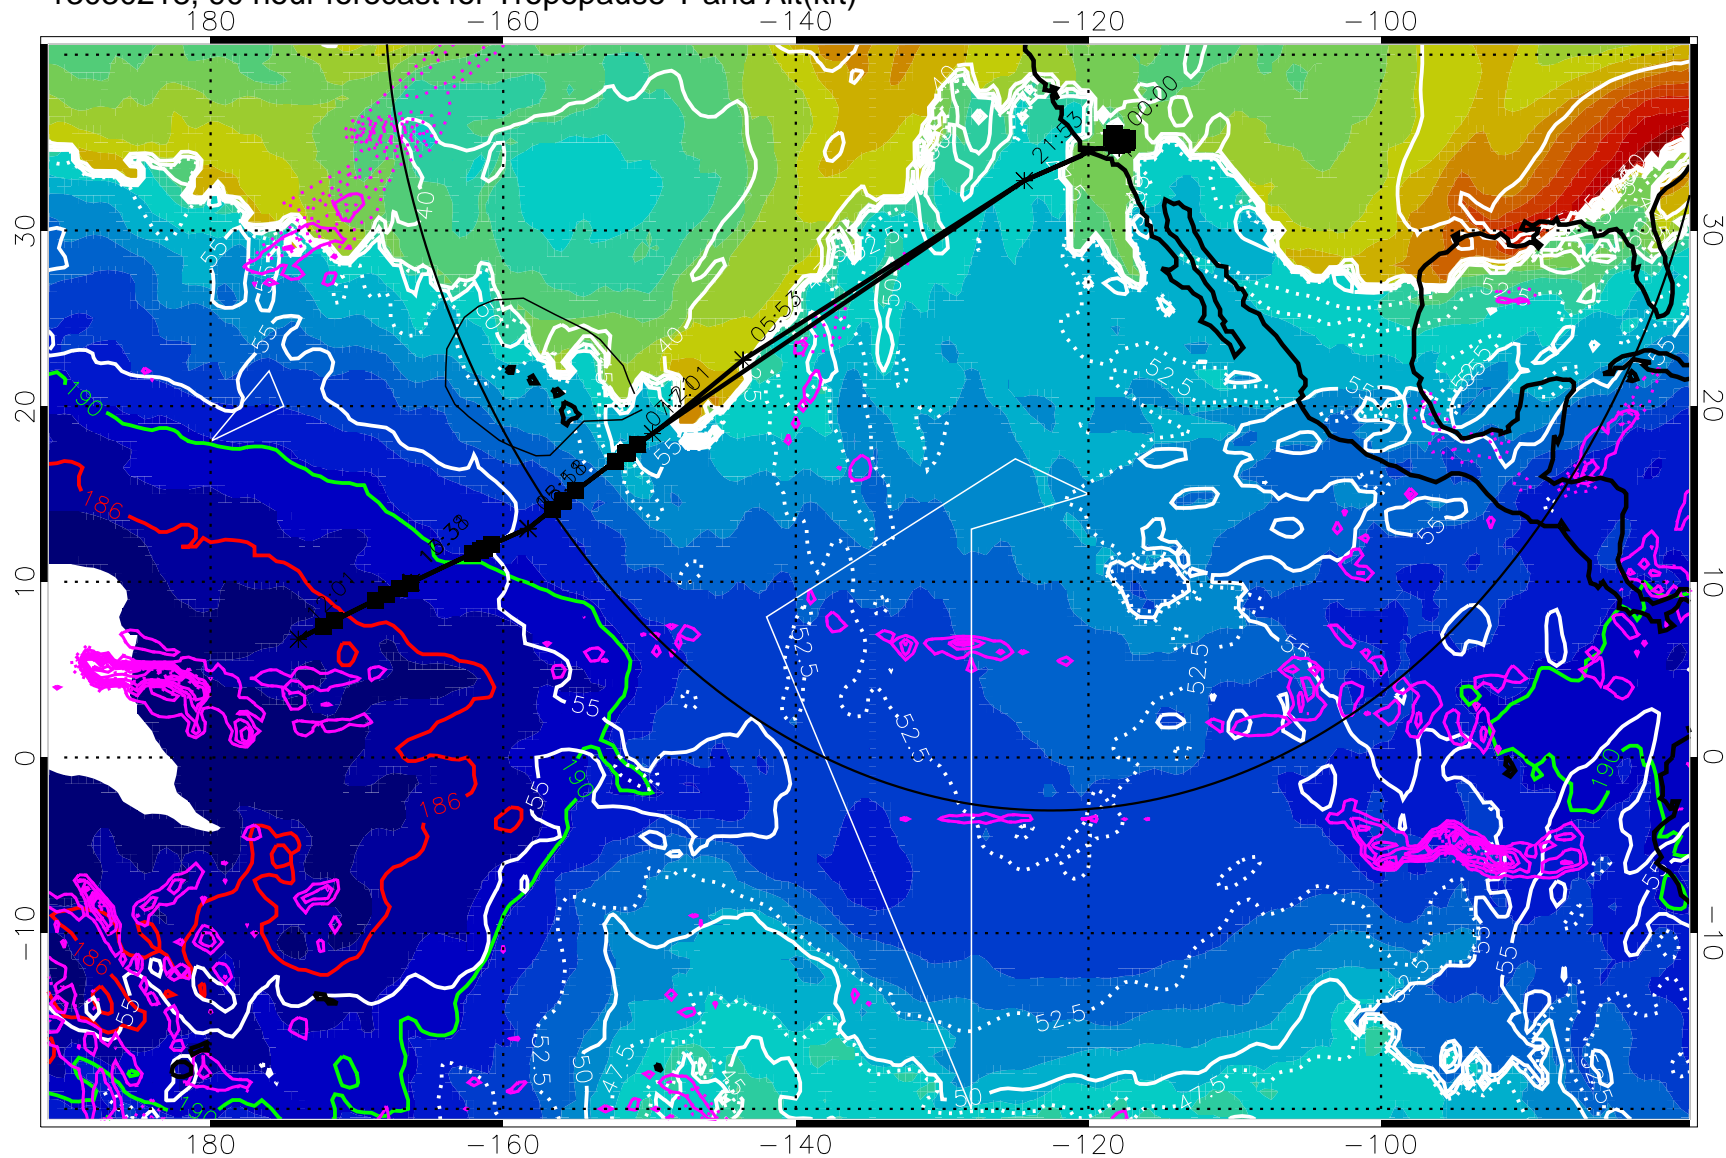

13030218, 90 hour forecast for Tropopause T and Alt(kft)

190 200 210 220 230

Tropopause T, K

Tropopause Altitude in kft (white)

Precip (tot dot, conv sol) past 6 hrs 6 kg/m2 contours, min 4

189.5K

185.9K

→ 30 m/s

Range ring of 4055 km -- 13 hours GH round trip