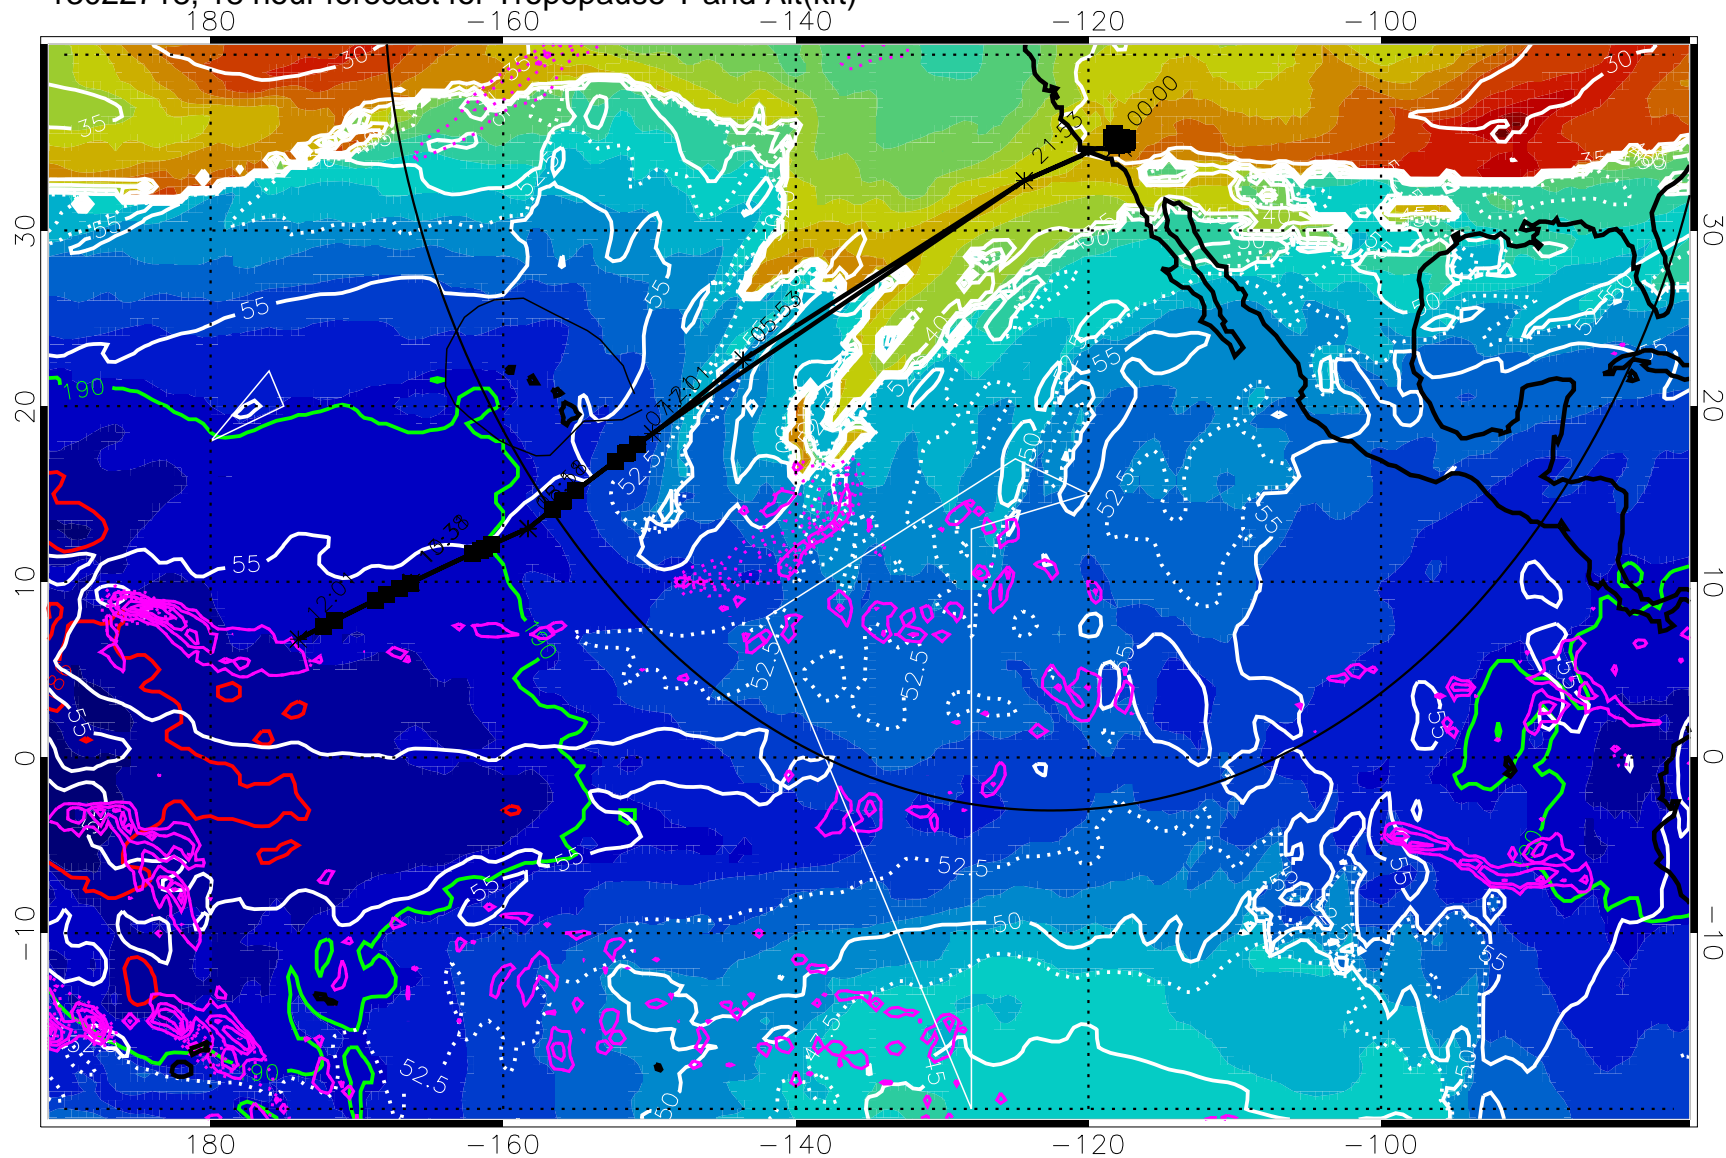

13022712, 12 hour forecast for Tropopause T and Alt(kft)

190 200 210 220 230

Tropopause T, K

Tropopause Altitude in kft (white)

Precip (tot dot, conv sol) past 6 hrs 6 kg/m² contours, min 4

189.5K 185.9K

→ 30 m/s

Range ring of 4055 km -- 13 hours GH round trip

13022718, 18 hour forecast for Tropopause T and Alt(kft)

190 200 210 220 230

Tropopause T, K

Tropopause Altitude in kft (white)

Precip (tot dot, conv sol) past 6 hrs 6 kg/m2 contours, min 4

189.5K

185.9K

→ 30 m/s

Range ring of 4055 km -- 13 hours GH round trip

13022800, 24 hour forecast for Tropopause T and Alt(kft)

190 200 210 220 230

Tropopause T, K

Tropopause Altitude in kft (white)

Precip (tot dot, conv sol) past 6 hrs 6 kg/m² contours, min 4

189.5K

185.9K

→ 30 m/s

Range ring of 4055 km -- 13 hours GH round trip

13022806, 30 hour forecast for Tropopause T and Alt(kft)

190 200 210 220 230
Tropopause T, K