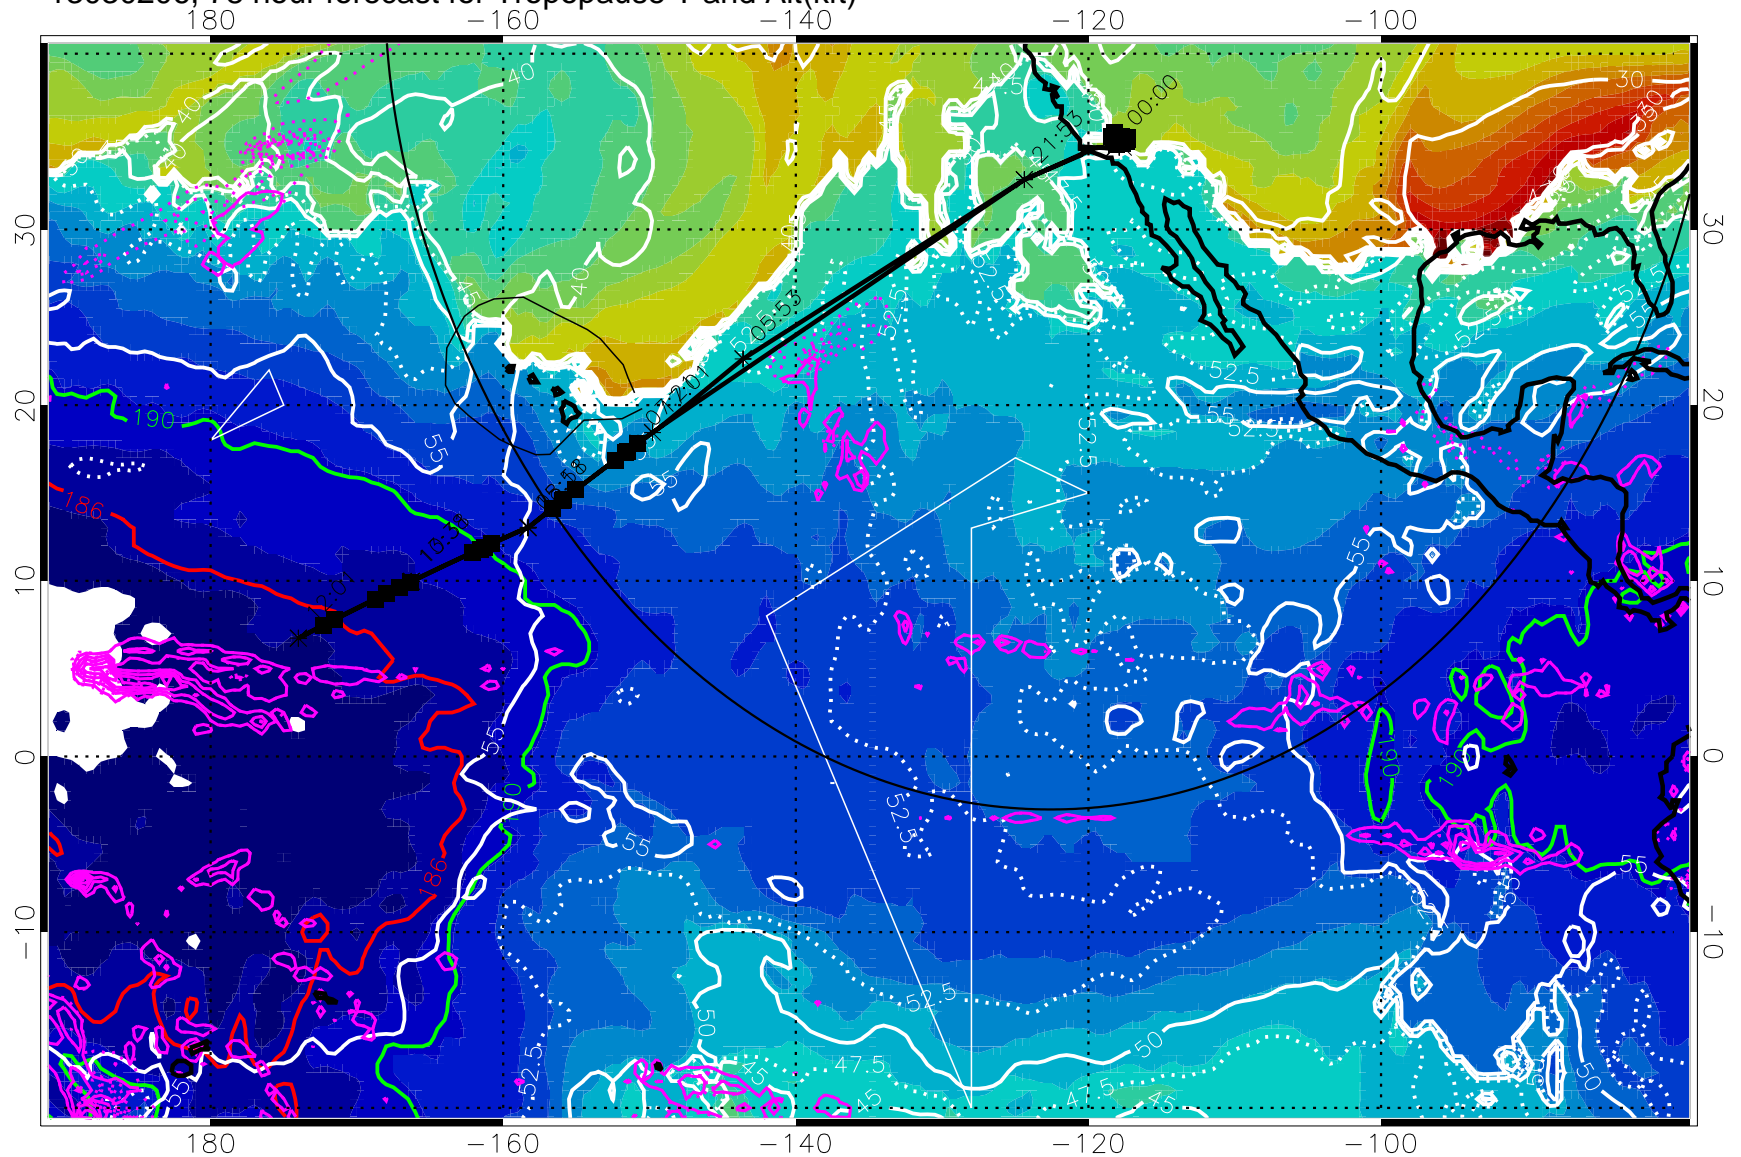

13030206, 78 hour forecast for Tropopause T and Alt(kft)

190   200   210   220   230

Tropopause T, K

Tropopause Altitude in kft (white)

Precip (tot dot, conv sol) past 6 hrs 6 kg/m² contours, min 4

189.5K

185.9K

Range ring of 4055 km -- 13 hours GH round trip