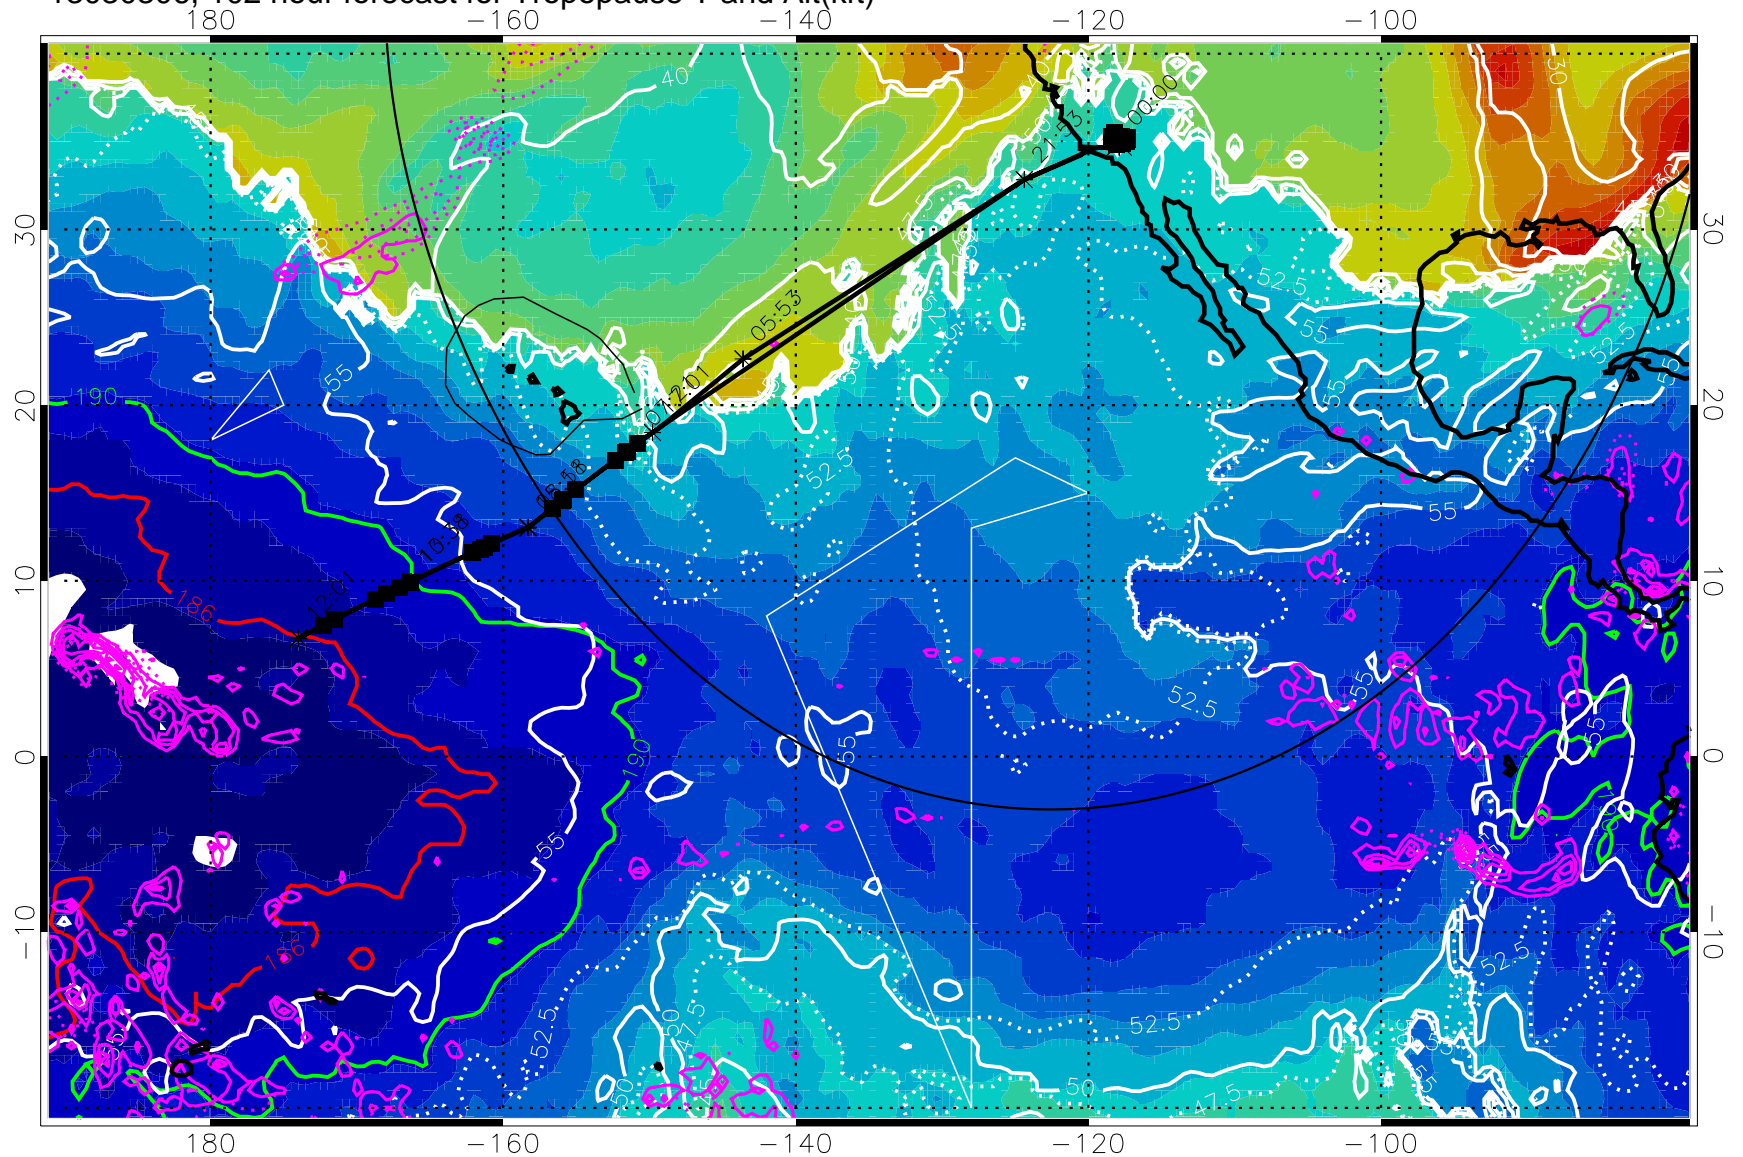

Range ring of 4055 km -- 13 hours GH round trip

13030300, 96 hour forecast for Tropopause T and Alt(kft)

190 200 210 220 230

Tropopause T, K

Tropopause Altitude in kft (white)

Precip (tot dot, conv sol) past 6 hrs 6 kg/m² contours, min 4

189.5K

185.9K

→ 30 m/s

Range ring of 4055 km -- 13 hours GH round trip

13030306, 102 hour forecast for Tropopause T and Alt(kft)

Tropopause T, K

Tropopause Altitude in kft (white)

Precip (tot dot, conv sol) past 6 hrs 6 kg/m2 contours, min 4

Precip (tot dot, conv sol) past 6 hrs 6 kg/m² contours, min 4

189.5K

185.9K

→ 30 m/s

Range ring of 4055 km -- 13 hours GH round trip

13030318, 114 hour forecast for Tropopause T and Alt(kft)

190 200 210 220 230