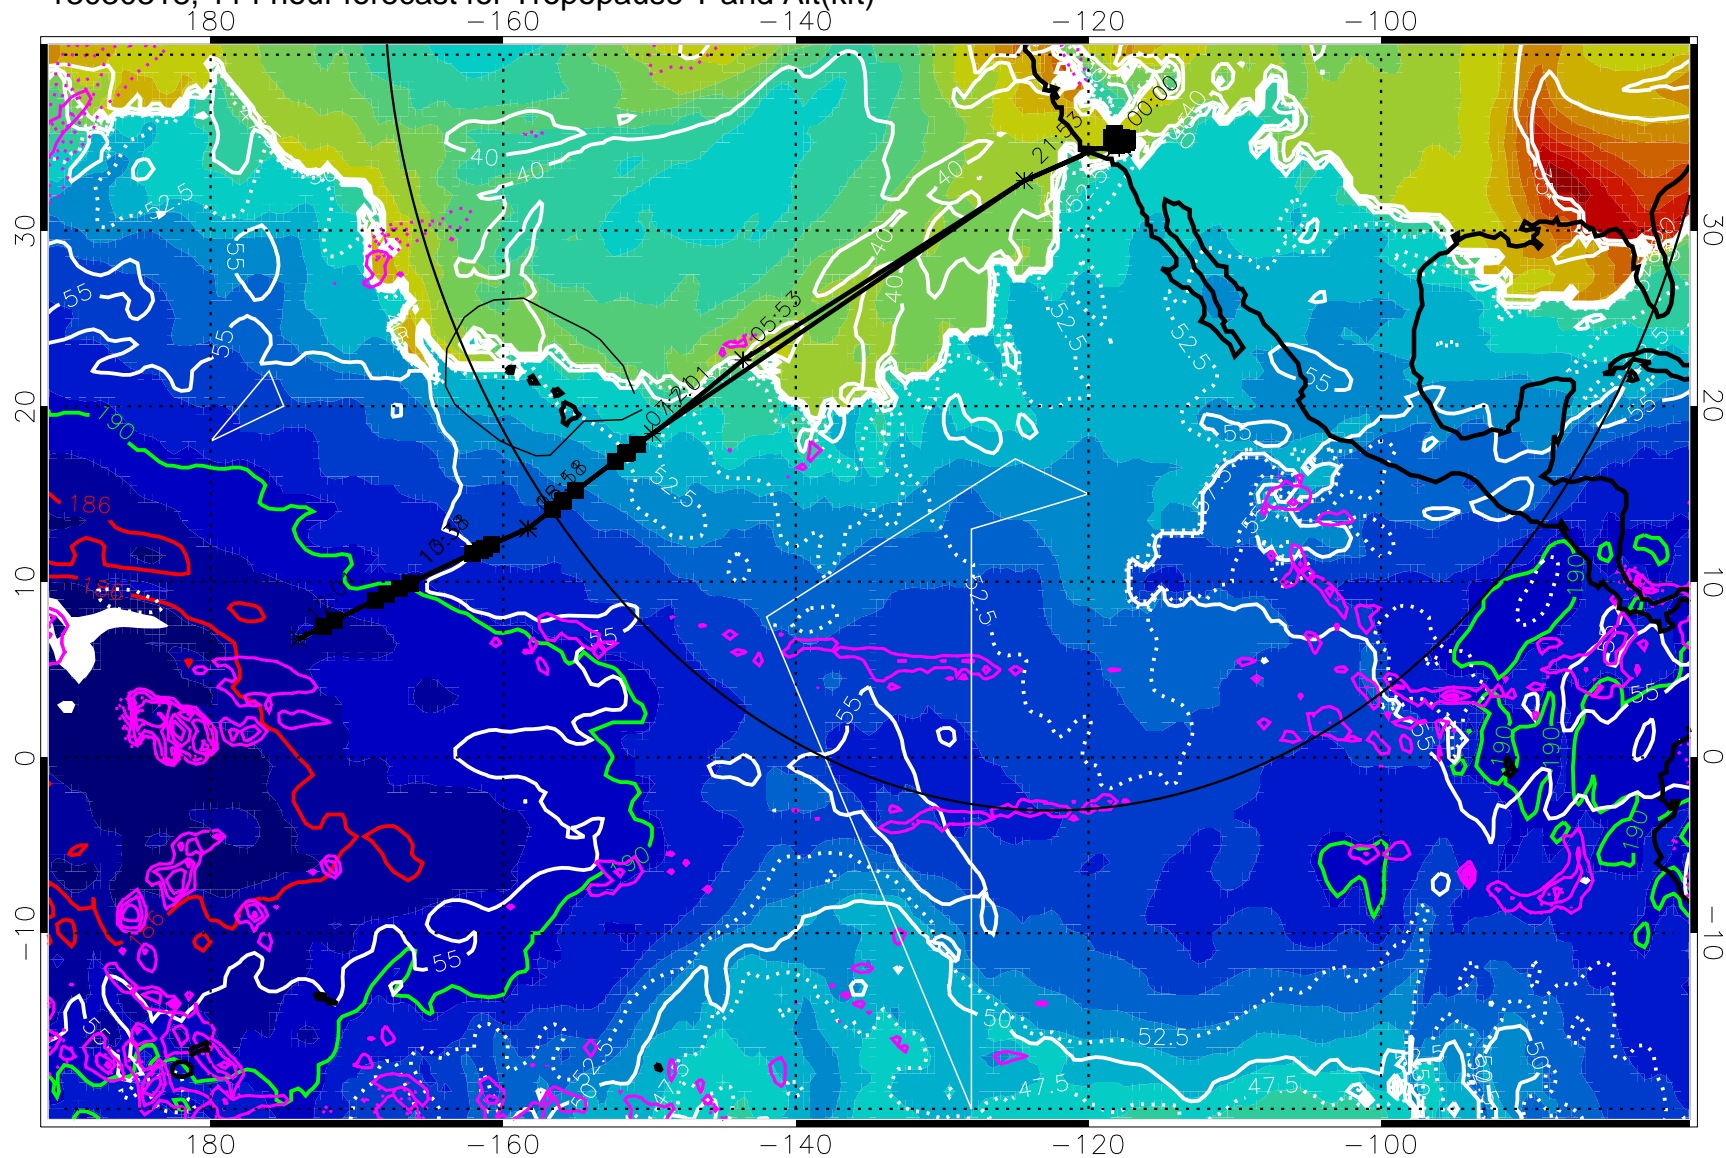

189.5K

185.9K

→ 30 m/s

Range ring of 4055 km -- 13 hours GH round trip

13030312, 108 hour forecast for Tropopause T and Alt(kft)

190 200 210 220 230

Tropopause T, K

Tropopause Altitude in kft (white)

Precip (tot dot, conv sol) past 6 hrs 6 kg/m² contours, min 4

189.5K

185.9K

→ 30 m/s

Range ring of 4055 km -- 13 hours GH round trip

13030318, 114 hour forecast for Tropopause T and Alt(kft)

190 200 210 220 230

Tropopause T, K

Tropopause Altitude in kft (white)

Precip (tot dot, conv sol) past 6 hrs 6 kg/m² contours, min 4

189.5K

185.9K

→ 30 m/s

Range ring of 4055 km -- 13 hours GH round trip

13030400, 120 hour forecast for Tropopause T and Alt(kft)