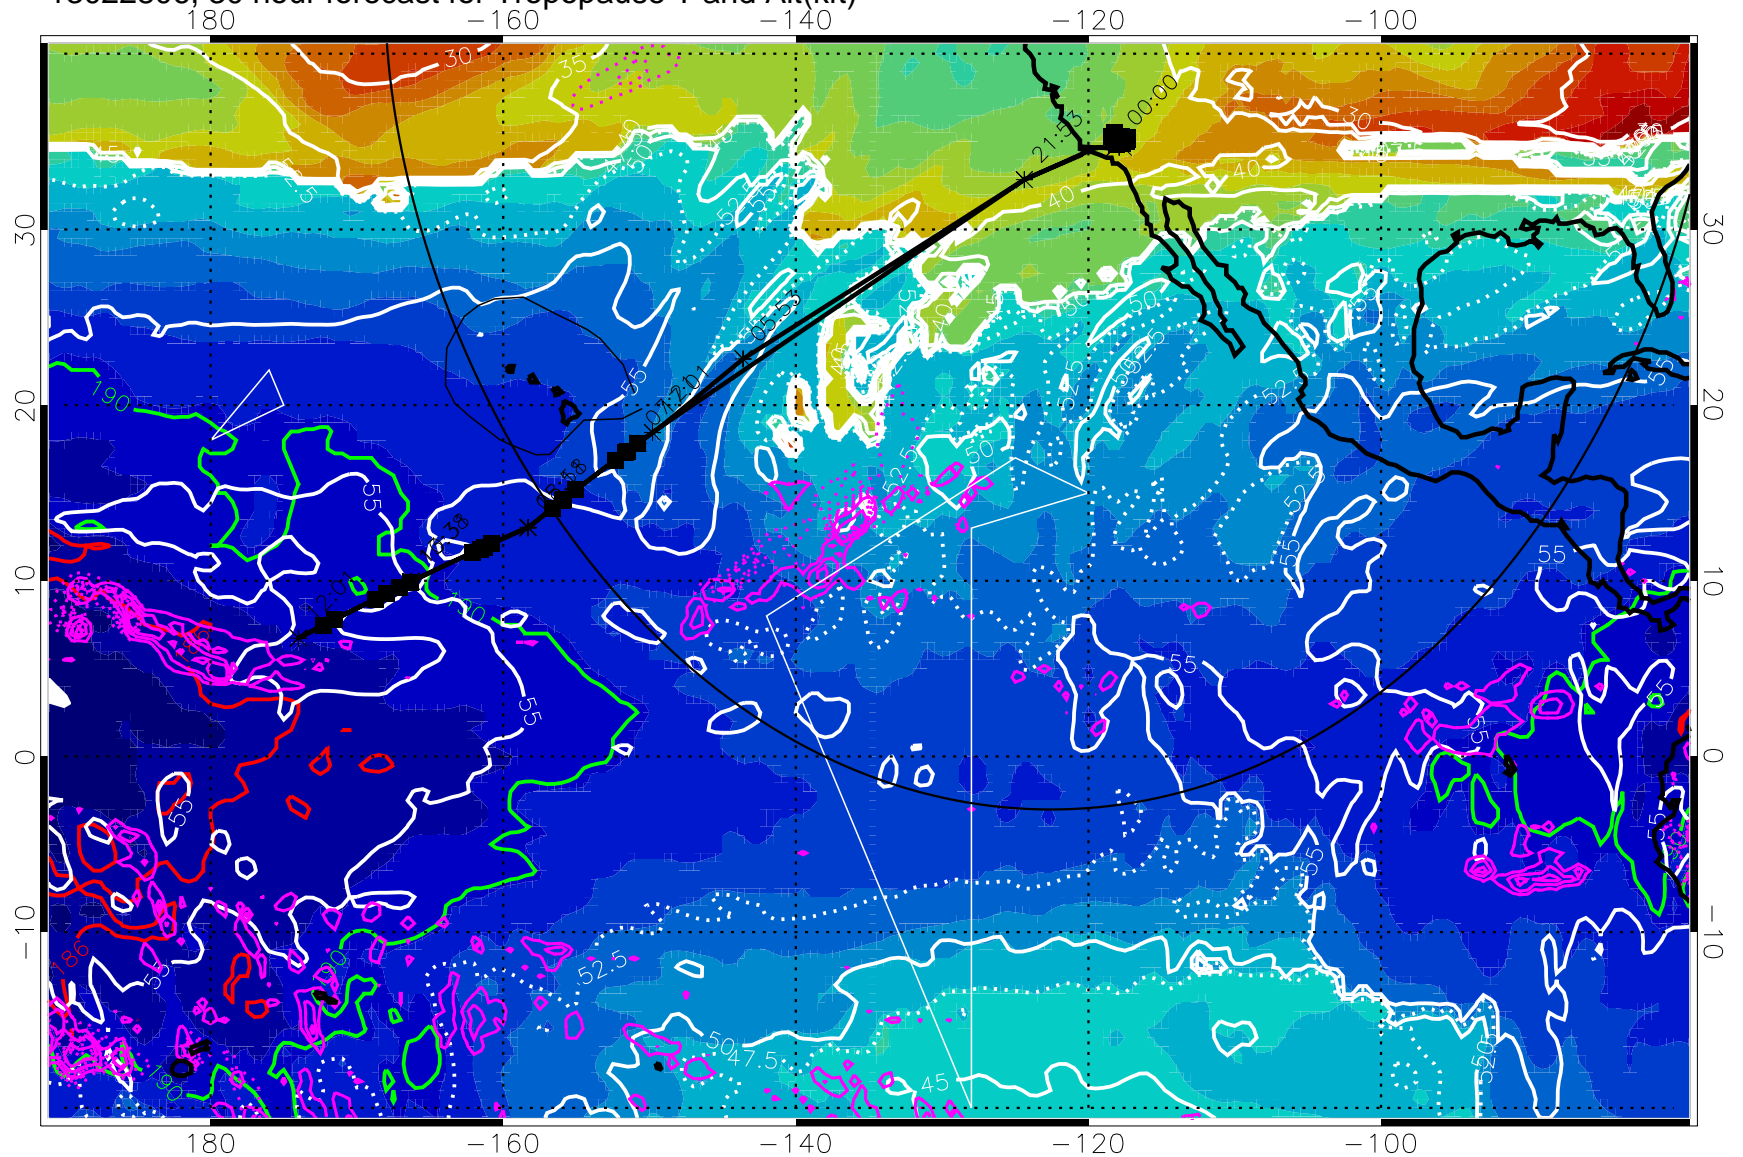

189.5K

185.9K

→ 30 m/s

Range ring of 4055 km -- 13 hours GH round trip

13022800, 24 hour forecast for Tropopause T and Alt(kft)

190 200 210 220 230

Tropopause T, K

Tropopause Altitude in kft (white)

Precip (tot dot, conv sol) past 6 hrs 6 kg/m² contours, min 4

189.5K

185.9K

→ 30 m/s

Range ring of 4055 km -- 13 hours GH round trip

13022806, 30 hour forecast for Tropopause T and Alt(kft)

190 200 210 220 230
Tropopause T, K

Tropopause Altitude in kft (white)

Precip (tot dot, conv sol) past 6 hrs 6 kg/m2 contours, min 4

189.5K 185.9K

→ 30 m/s

Range ring of 4055 km -- 13 hours GH round trip

13022812, 36 hour forecast for Tropopause T and Alt(kft)