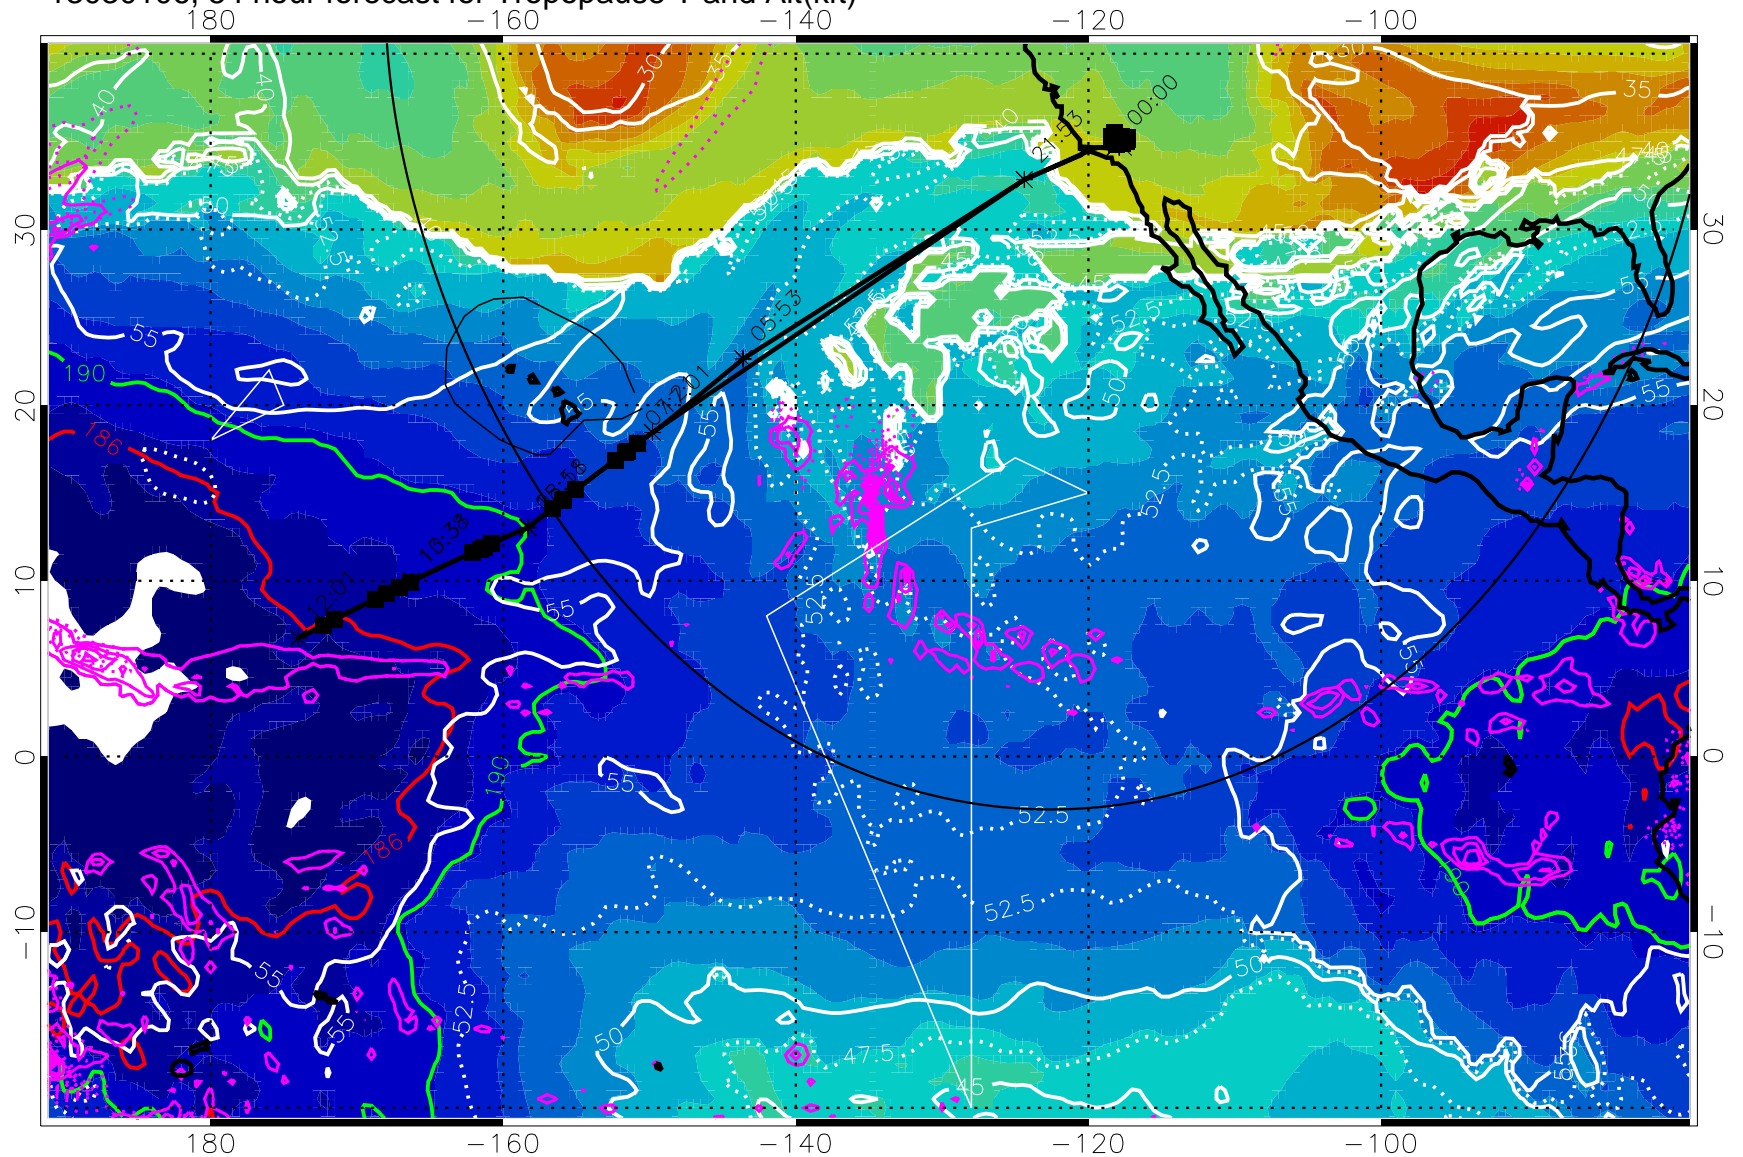

Range ring of 4055 km -- 13 hours GH round trip

13030100, 48 hour forecast for Tropopause T and Alt(kft)

190 200 210 220 230
Tropopause T, K

Tropopause Altitude in kft (white)

Precip (tot dot, conv sol) past 6 hrs 6 kg/m2 contours, min 4

189.5K 185.9K

→ 30 m/s

Range ring of 4055 km -- 13 hours GH round trip

13030106, 54 hour forecast for Tropopause T and Alt(kft)

190 200 210 220 230

Tropopause T, K

Tropopause Altitude in kft (white)

Precip (tot dot, conv sol) past 6 hrs 6 kg/m2 contours, min 4