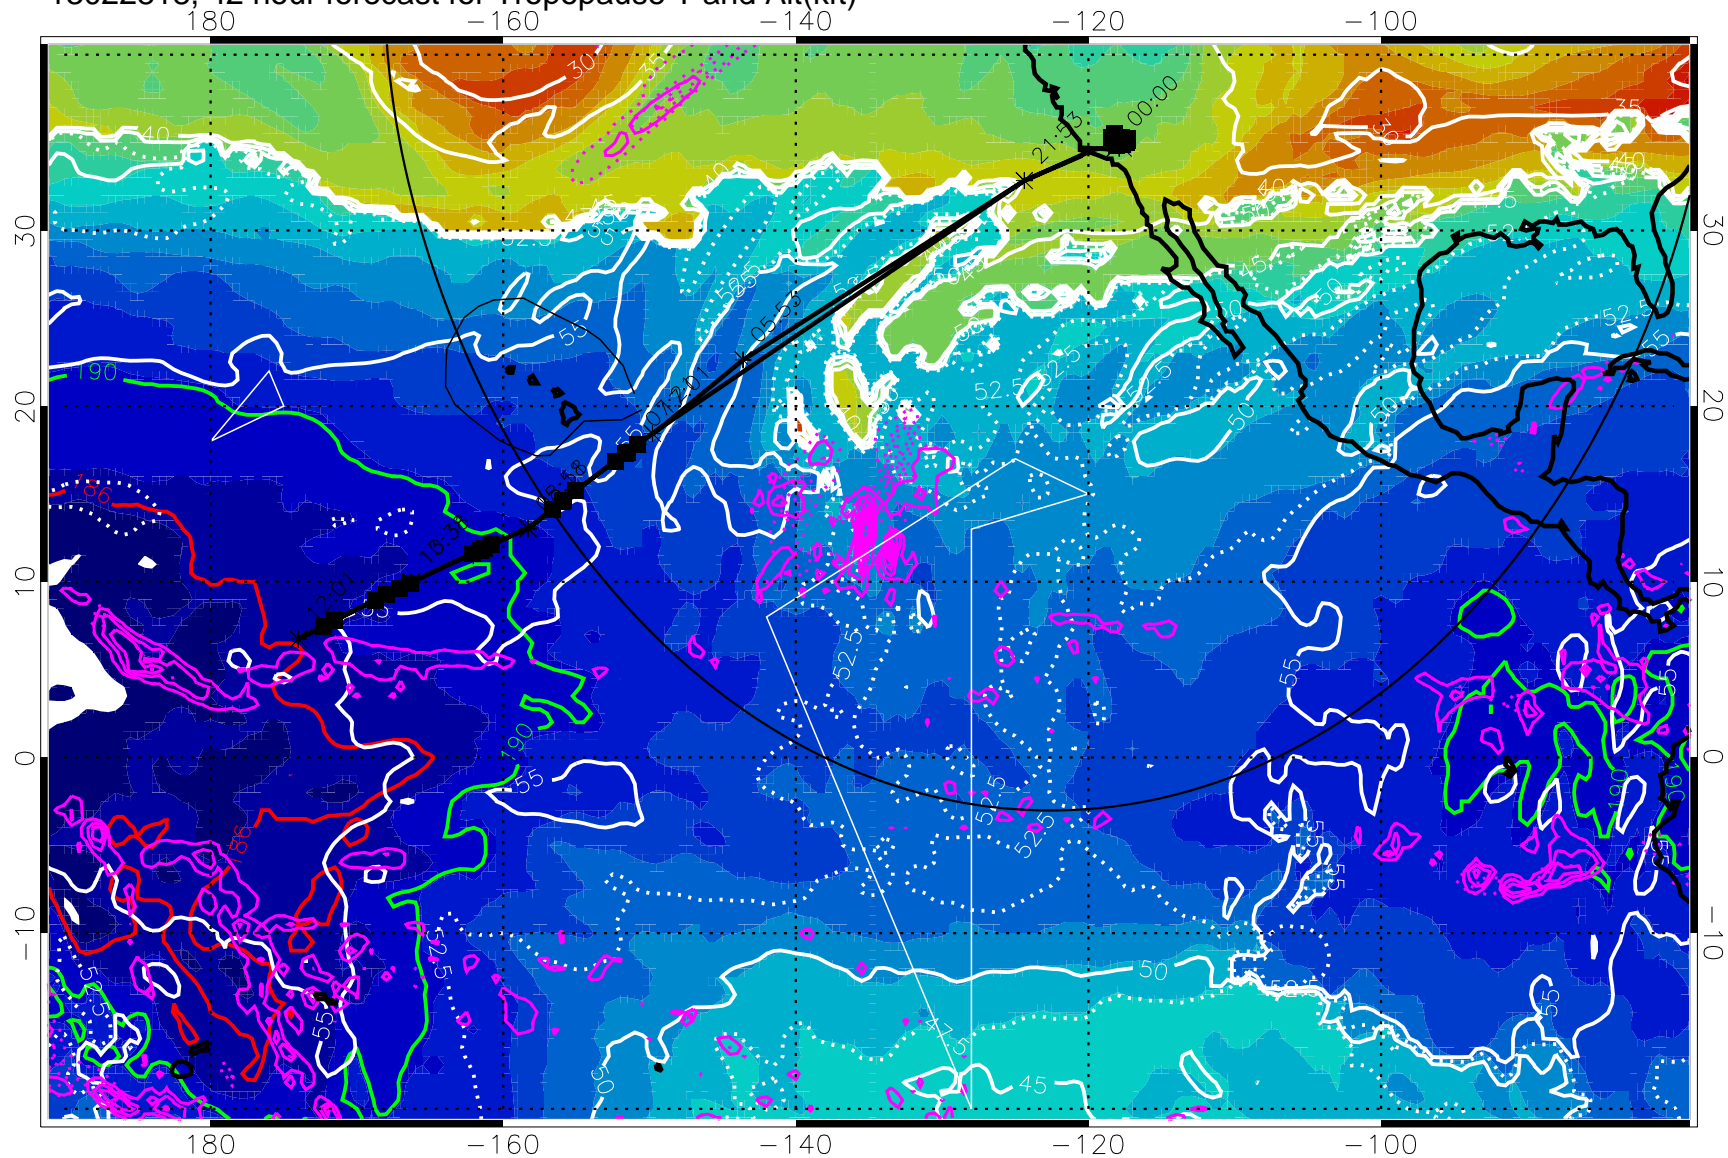

13022818, 42 hour forecast for Tropopause T and Alt(kft)

190 200 210 220 230

Tropopause T, K

Tropopause Altitude in kft (white)

Precip (tot dot, conv sol) past 6 hrs 6 kg/m2 contours, min 4

189.5K

185.9K

→ 30 m/s

Range ring of 4055 km -- 13 hours GH round trip