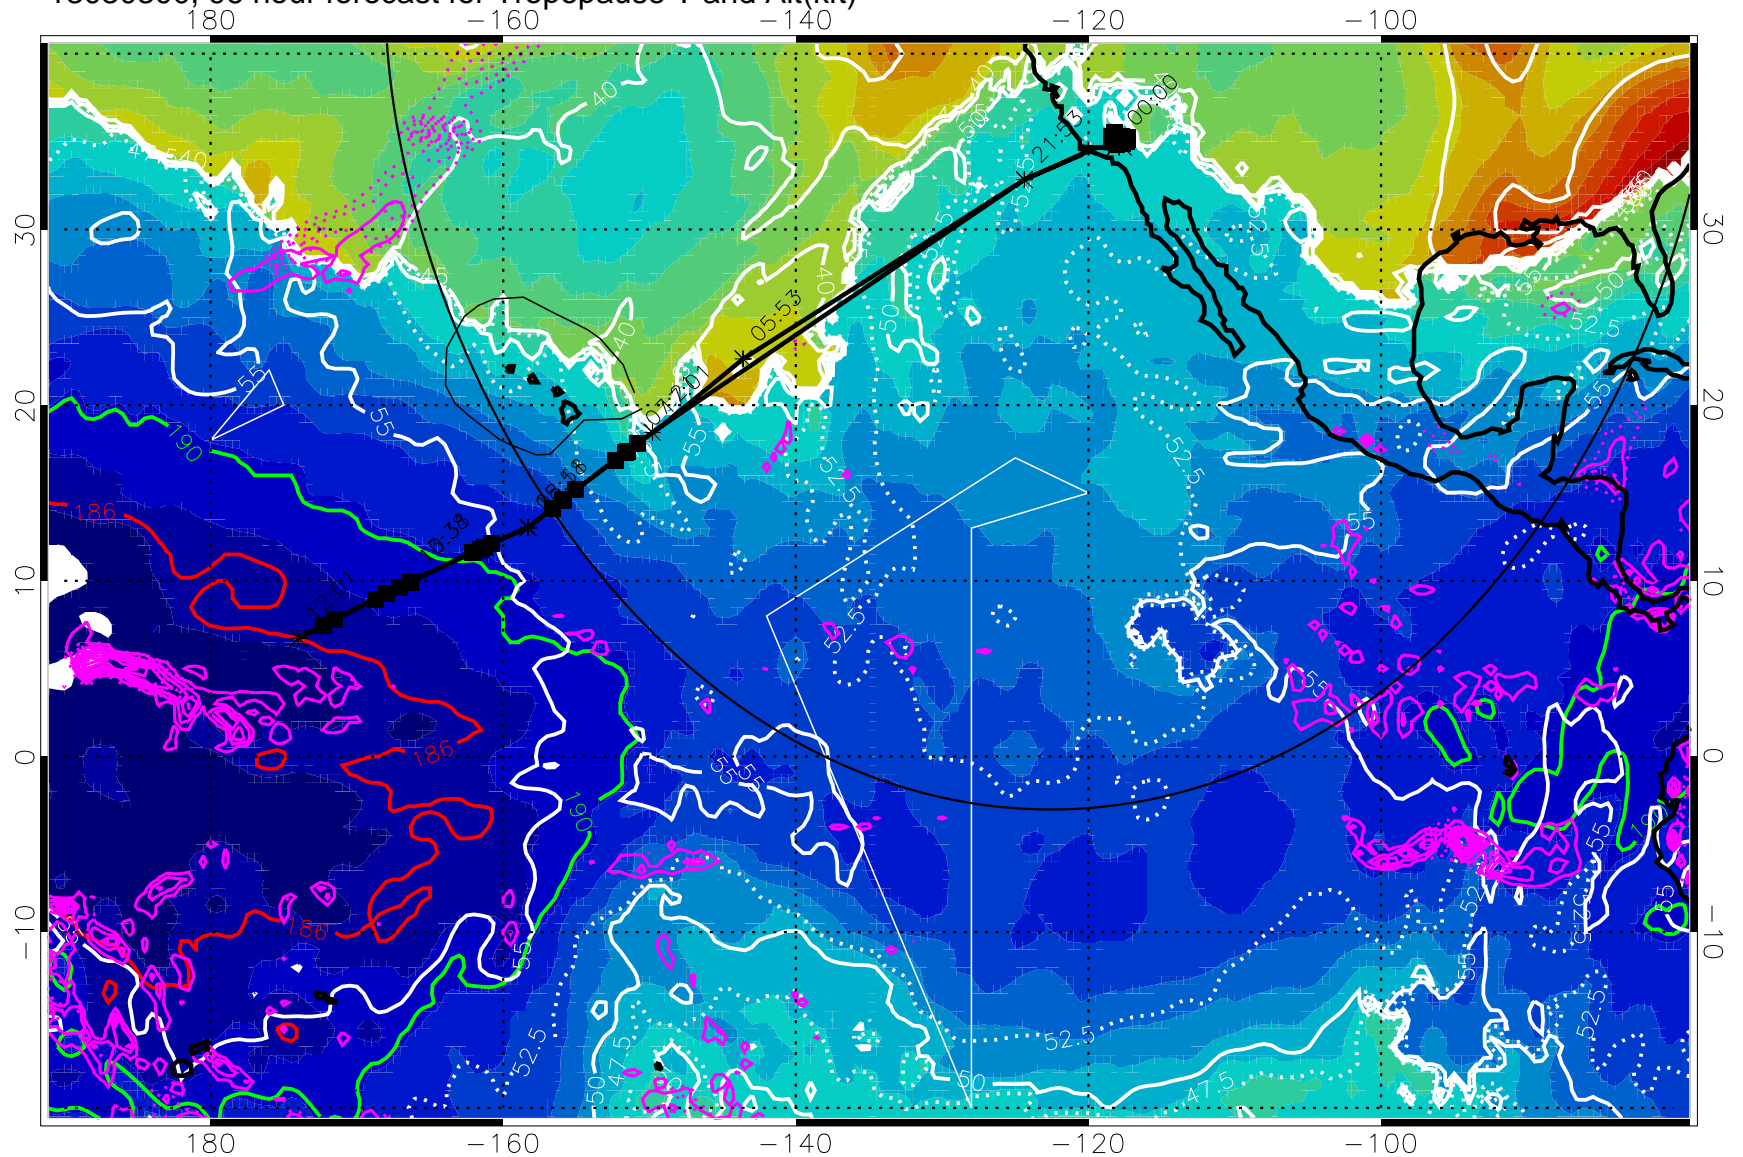

Range ring of 4055 km -- 13 hours GH round trip

13030300, 96 hour forecast for Tropopause T and Alt(kft)

190 200 210 220 230

Tropopause T, K

Tropopause Altitude in kft (white)

Precip (tot dot, conv sol) past 6 hrs 6 kg/m² contours, min 4