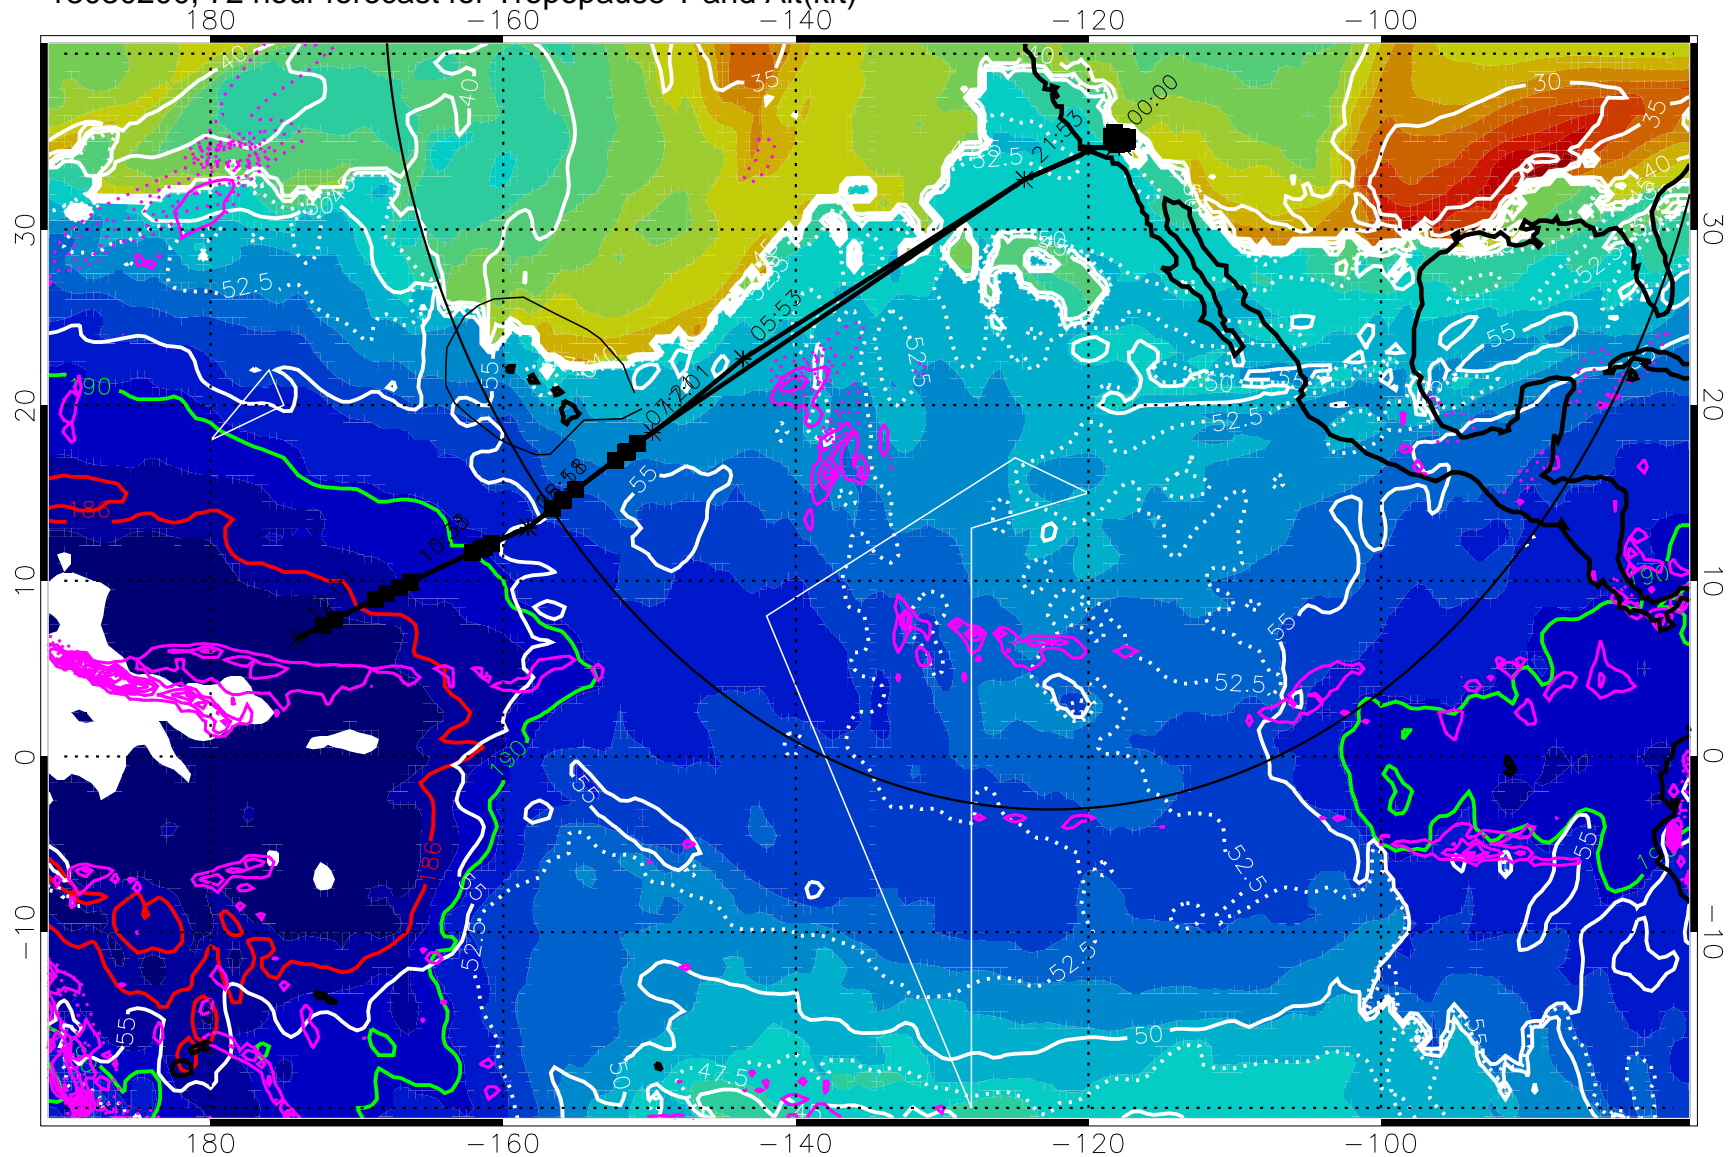

Tropopause Altitude in kft (white)

Precip (tot dot, conv sol) past 6 hrs 6 kg/m² contours, min 4

189.5K 185.9K

→ 30 m/s

Range ring of 4055 km -- 13 hours GH round trip

13030200, 72 hour forecast for Tropopause T and Alt(kft)