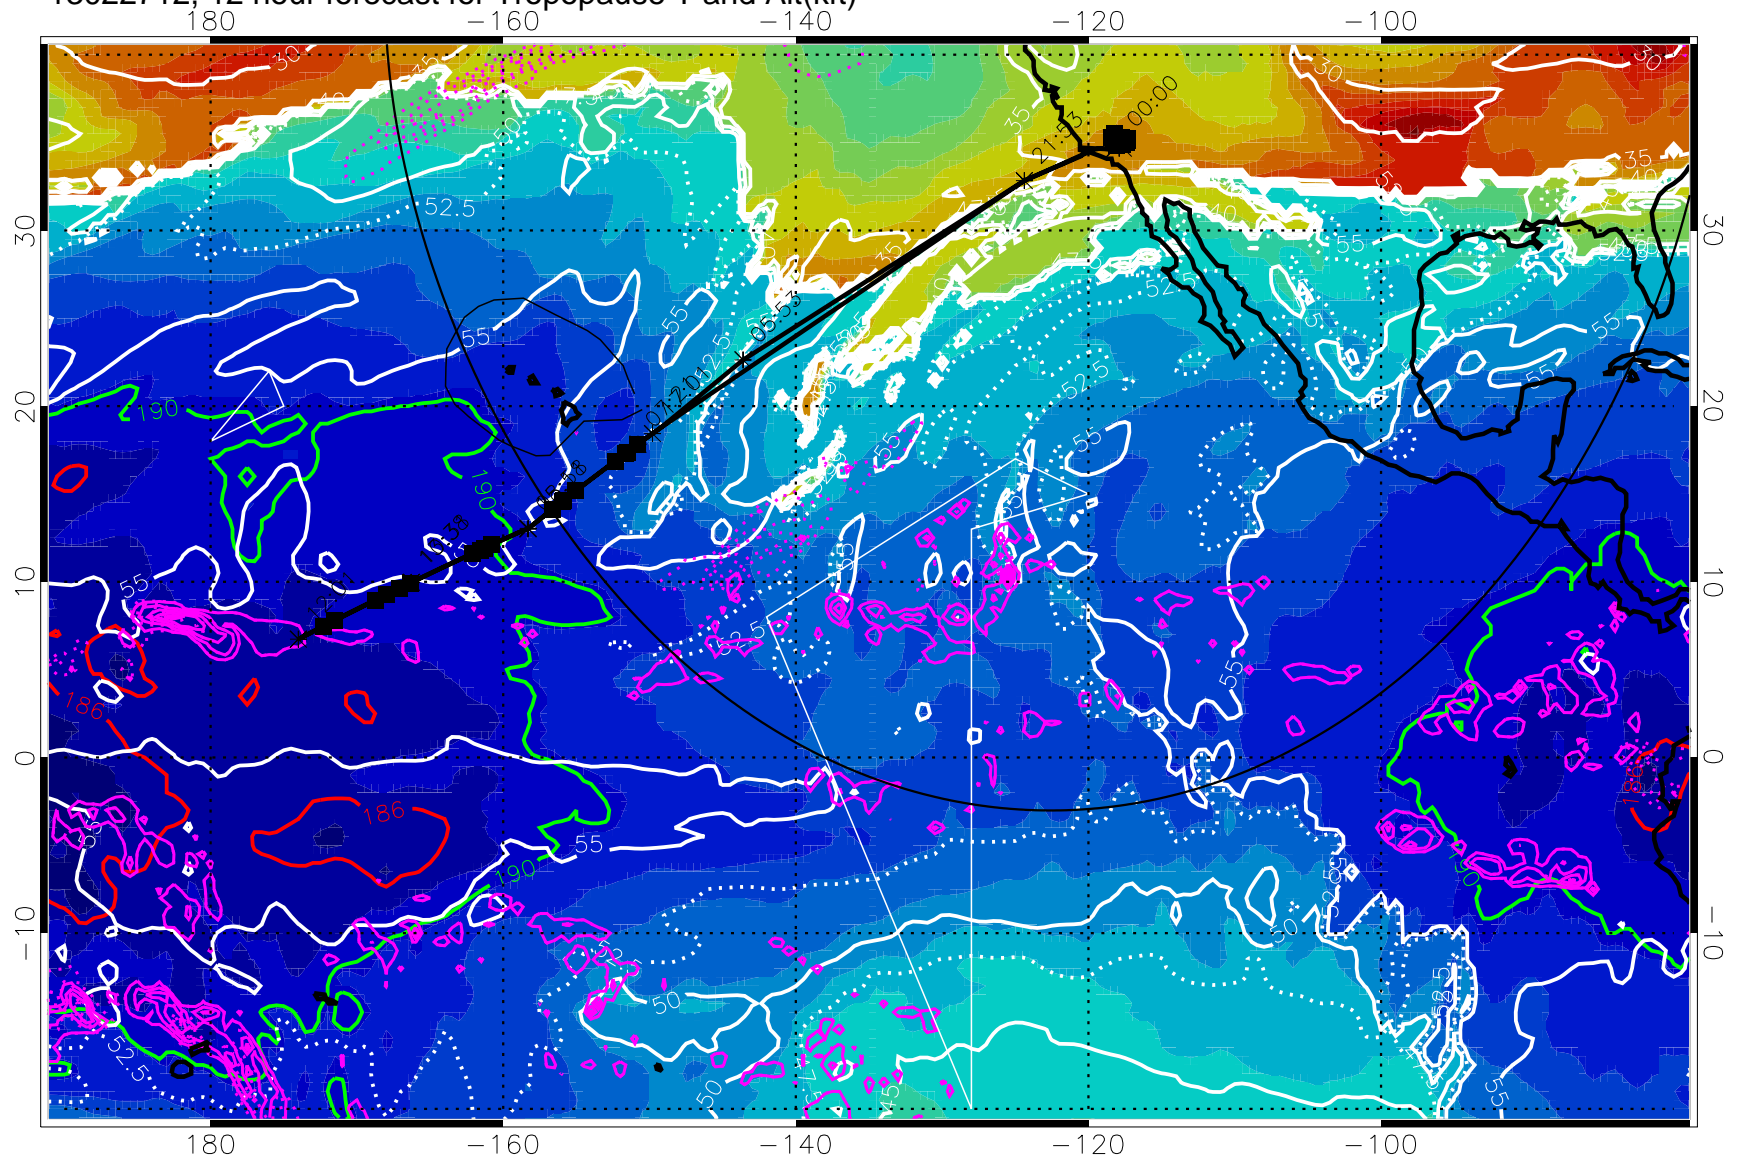

13022712, 12 hour forecast for Tropopause T and Alt(kft)

190 200 210 220 230

Tropopause T, K

Tropopause Altitude in kft (white)

Precip (tot dot, conv sol) past 6 hrs 6 kg/m² contours, min 4

189.5K 185.9K

→ 30 m/s

Range ring of 4055 km -- 13 hours GH round trip

13022718, 18 hour forecast for Tropopause T and Alt(kft)

190 200 210 220 230

Tropopause T, K

Tropopause Altitude in kft (white)

Precip (tot dot, conv sol) past 6 hrs 6 kg/m2 contours, min 4

Precip (tot dot, conv sol) past 6 hrs 6 kg/m² contours, min 4

189.5K

185.9K

→ 30 m/s

Range ring of 4055 km -- 13 hours GH round trip

13022806, 30 hour forecast for Tropopause T and Alt(kft)

190 200 210 220 230
Tropopause T, K