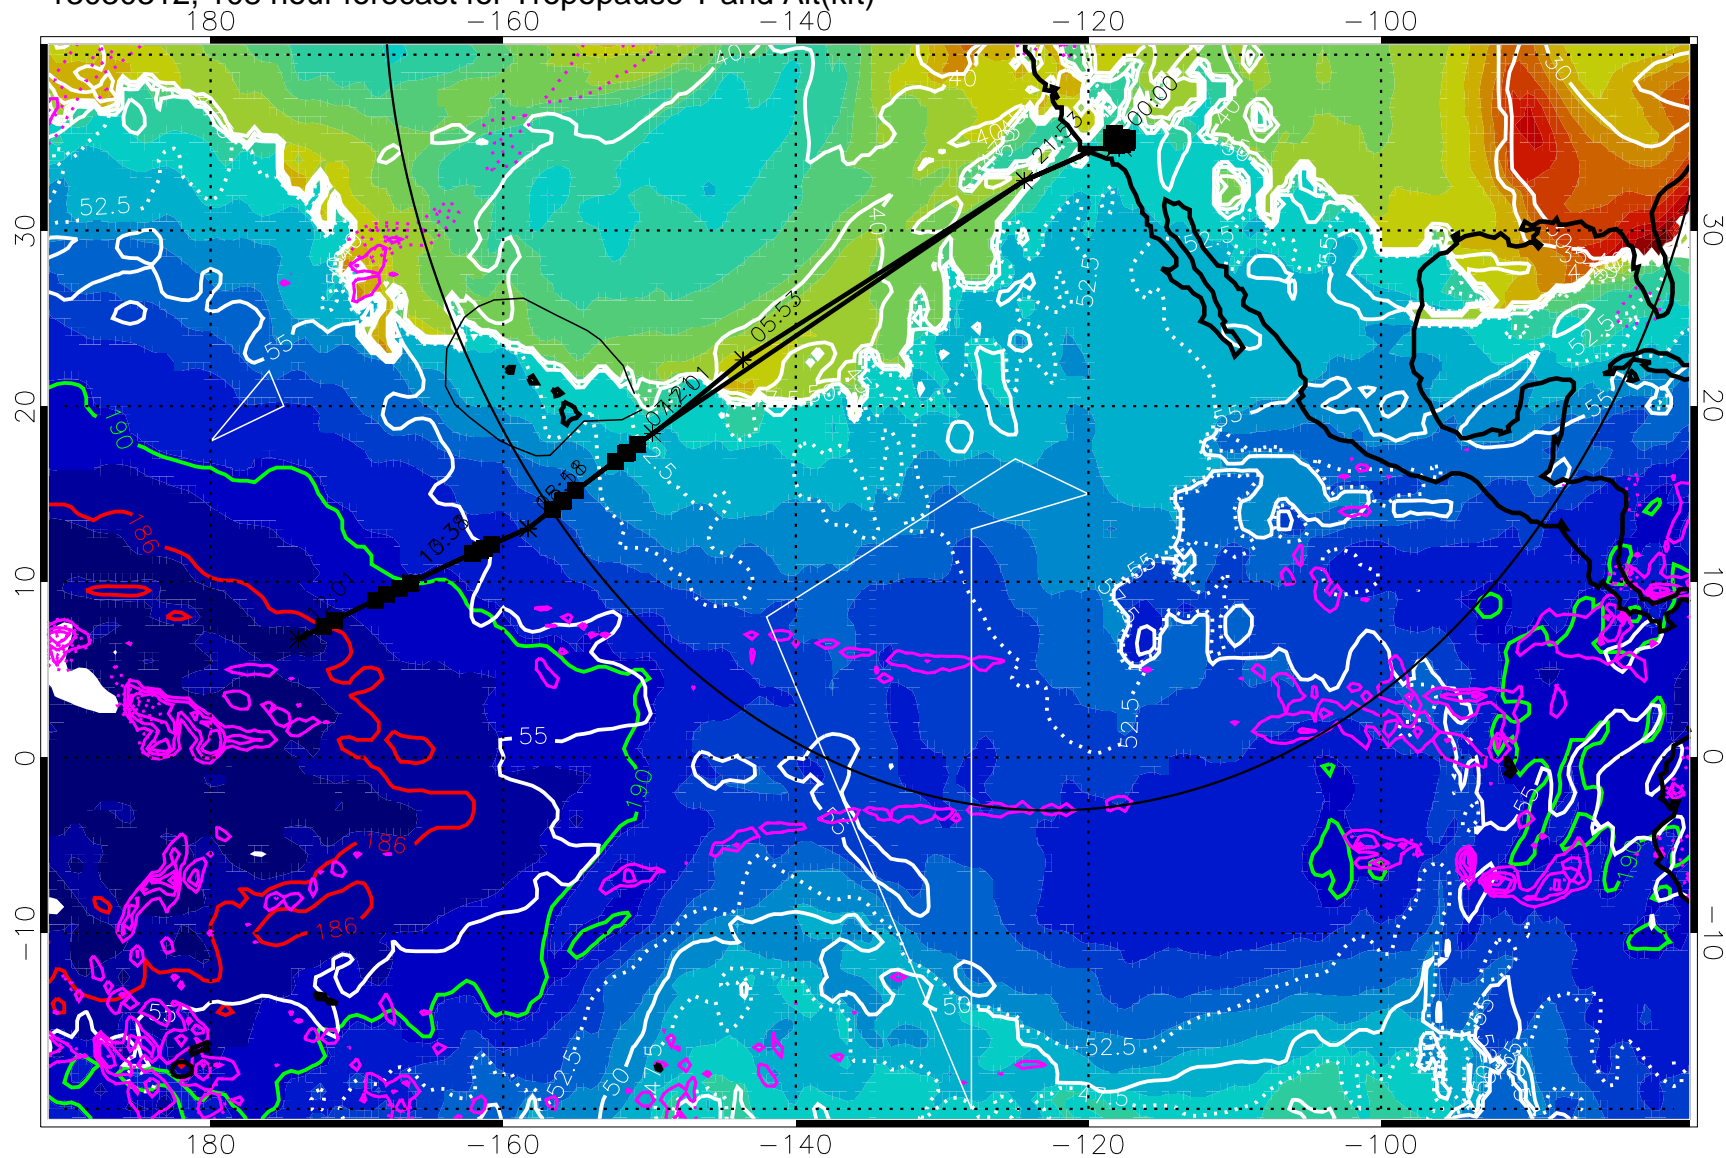

189.5K

185.9K

→ 30 m/s

Range ring of 4055 km -- 13 hours GH round trip

13030306, 102 hour forecast for Tropopause T and Alt(kft)

Tropopause T, K

Tropopause Altitude in kft (white)

Precip (tot dot, conv sol) past 6 hrs 6 kg/m2 contours, min 4

189.5K

185.9K

→ 30 m/s

Range ring of 4055 km -- 13 hours GH round trip

13030312, 108 hour forecast for Tropopause T and Alt(kft)

190 200 210 220 230

Tropopause T, K

Tropopause Altitude in kft (white)

Precip (tot dot, conv sol) past 6 hrs 6 kg/m² contours, min 4

189.5K

185.9K

→ 30 m/s

Range ring of 4055 km -- 13 hours GH round trip

13030318, 114 hour forecast for Tropopause T and Alt(kft)

190 200 210 220 230