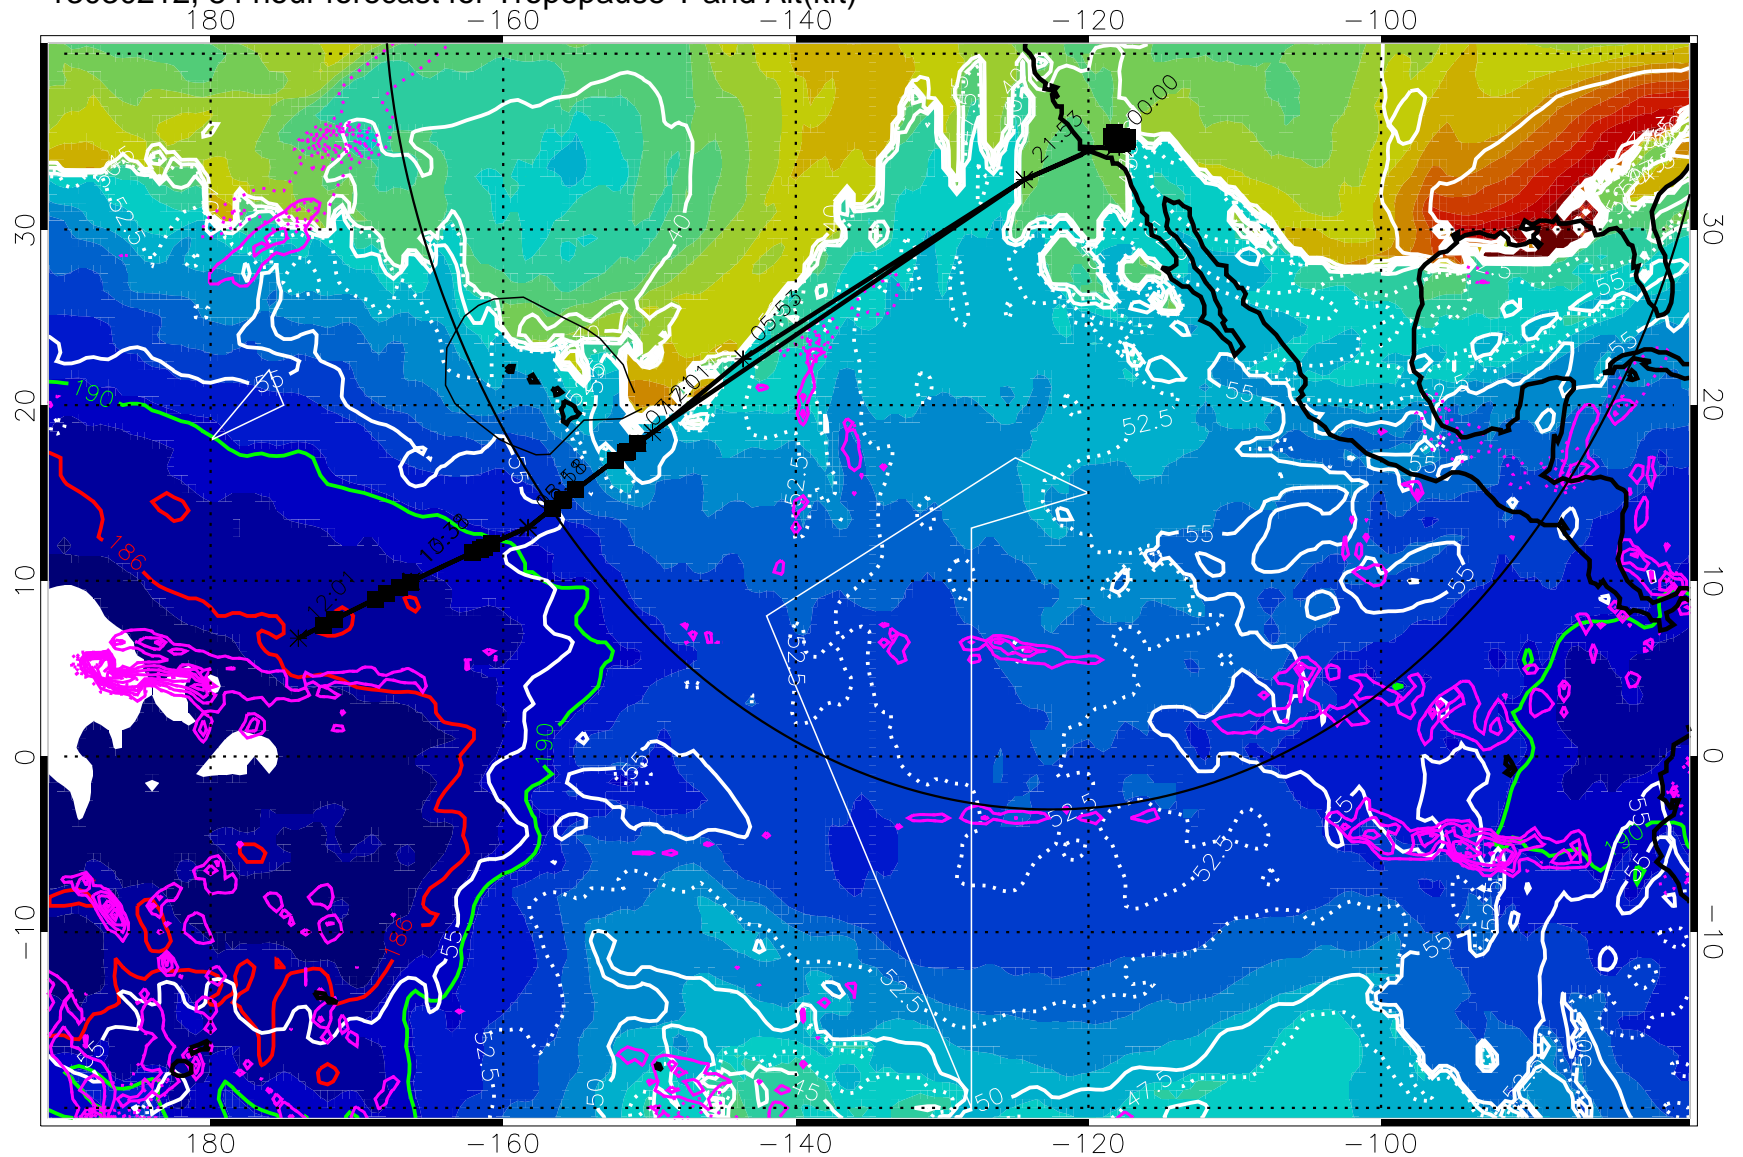

13030212, 84 hour forecast for Tropopause T and Alt(kft)

190   200   210   220   230

Tropopause T, K

Tropopause Altitude in kft (white)

Precip (tot dot, conv sol) past 6 hrs 6 kg/m² contours, min 4

189.5K

185.9K

Range ring of 4055 km -- 13 hours GH round trip