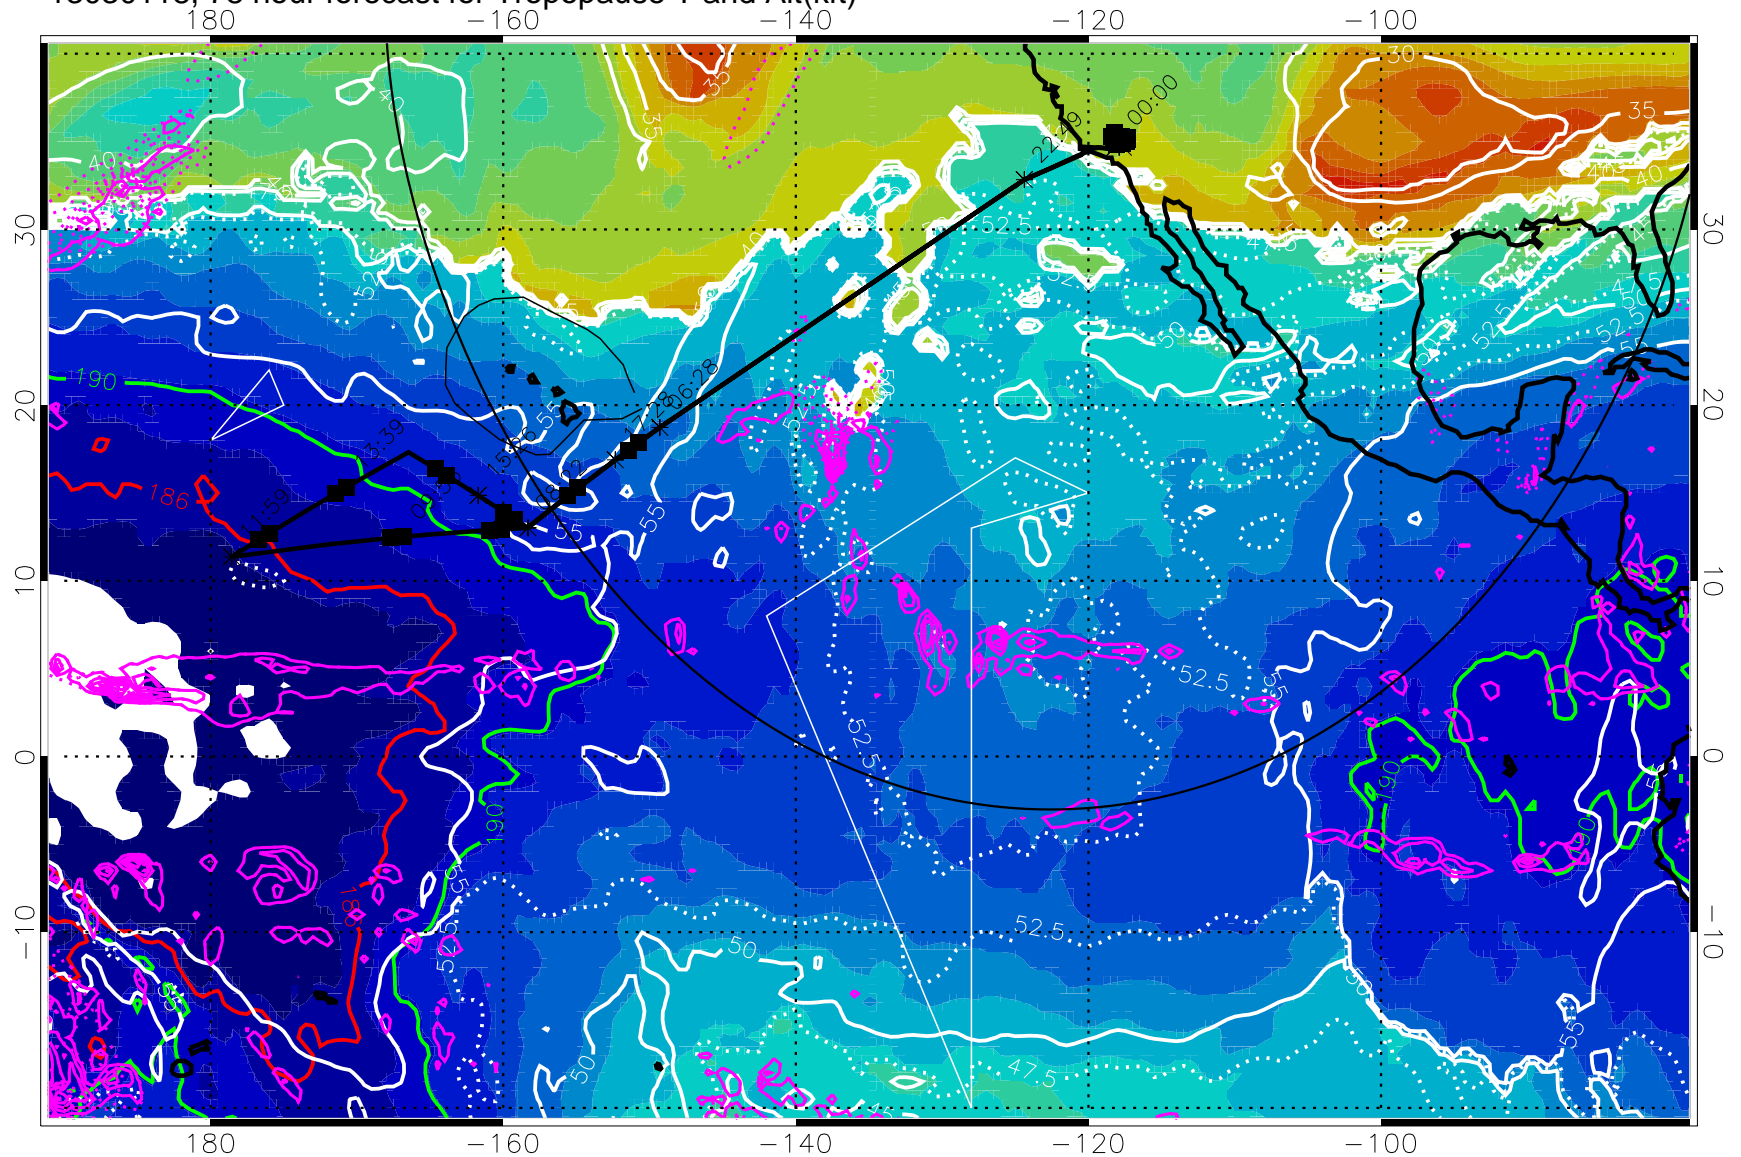

13030118, 78 hour forecast for Tropopause T and Alt(kft)

190 200 210 220 230

Tropopause T, K

Tropopause Altitude in kft (white)

Precip (tot dot, conv sol) past 6 hrs 6 kg/m2 contours, min 4

189.5K

185.9K

→ 30 m/s

Range ring of 4055 km -- 13 hours GH round trip