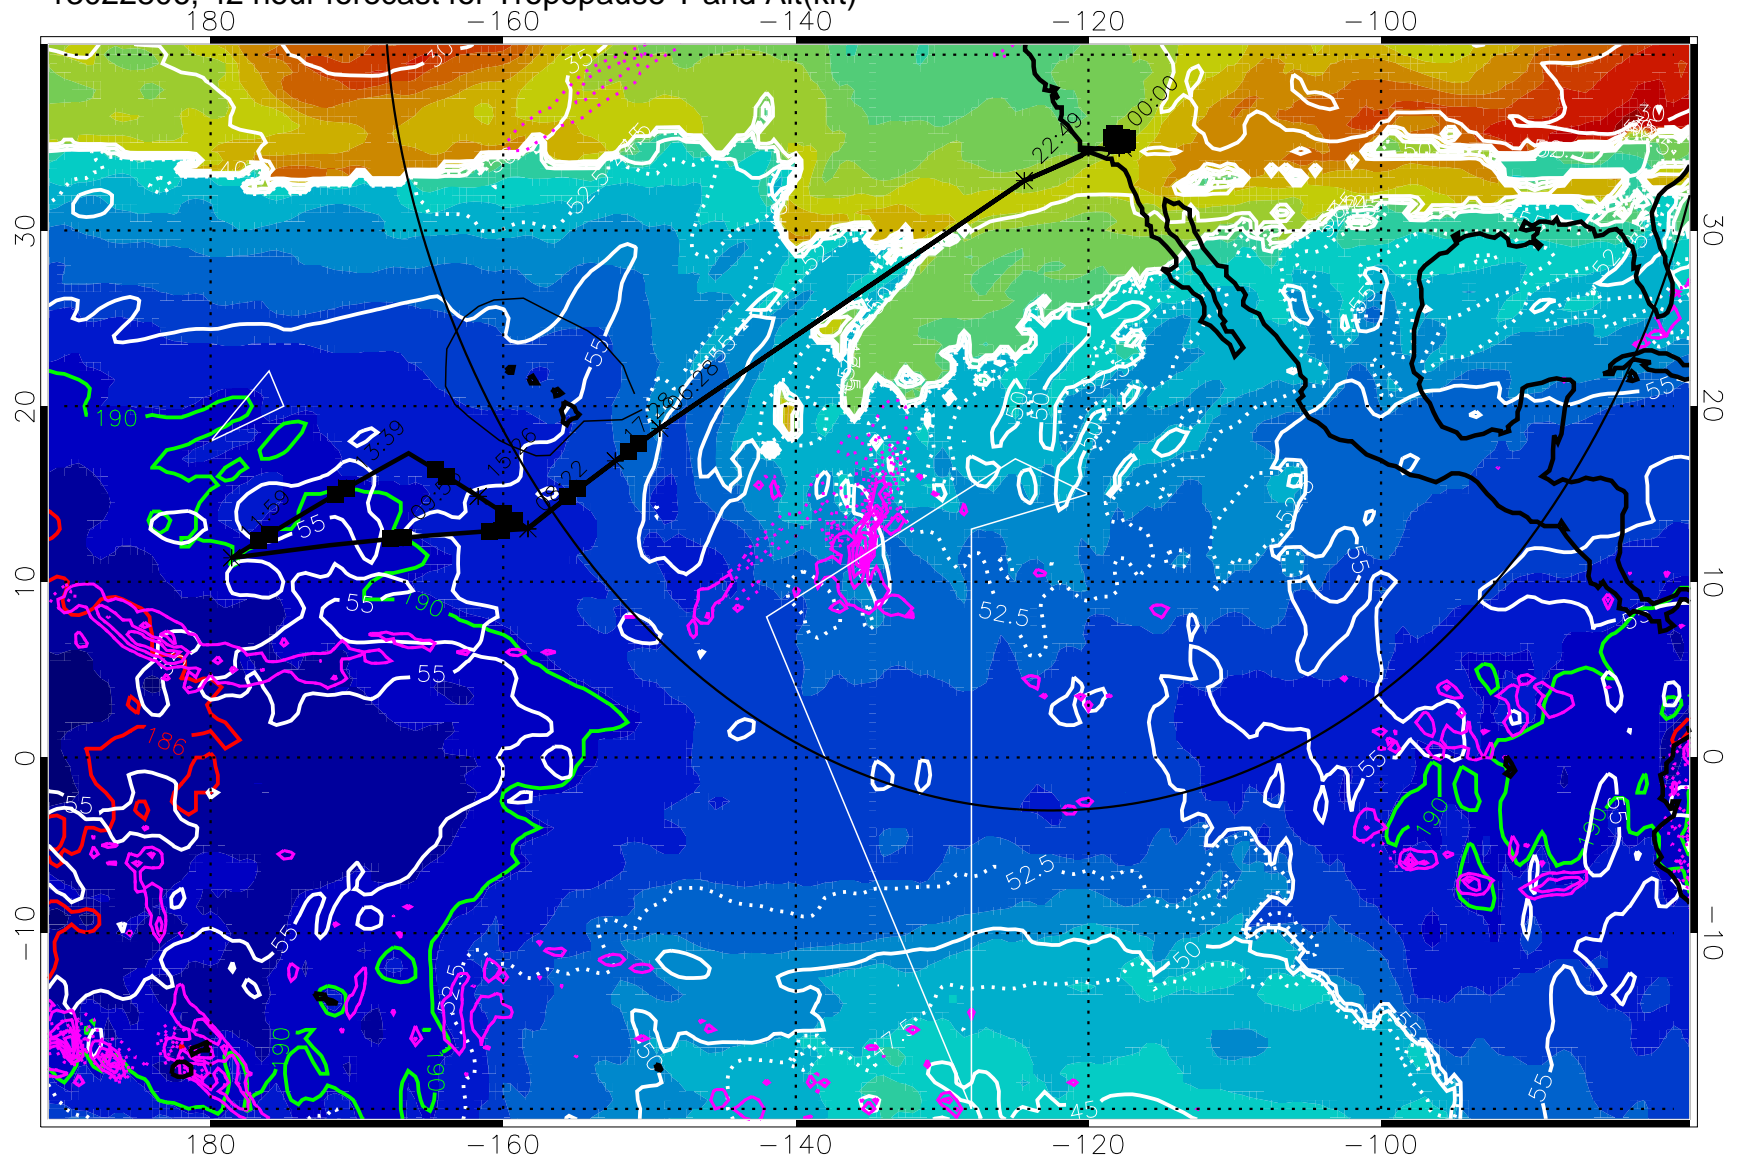

Range ring of 4055 km -- 13 hours GH round trip

13022806, 42 hour forecast for Tropopause T and Alt(kft)

190 200 210 220 230

Tropopause T, K

Tropopause Altitude in kft (white)

Precip (tot dot, conv sol) past 6 hrs 6 kg/m2 contours, min 4