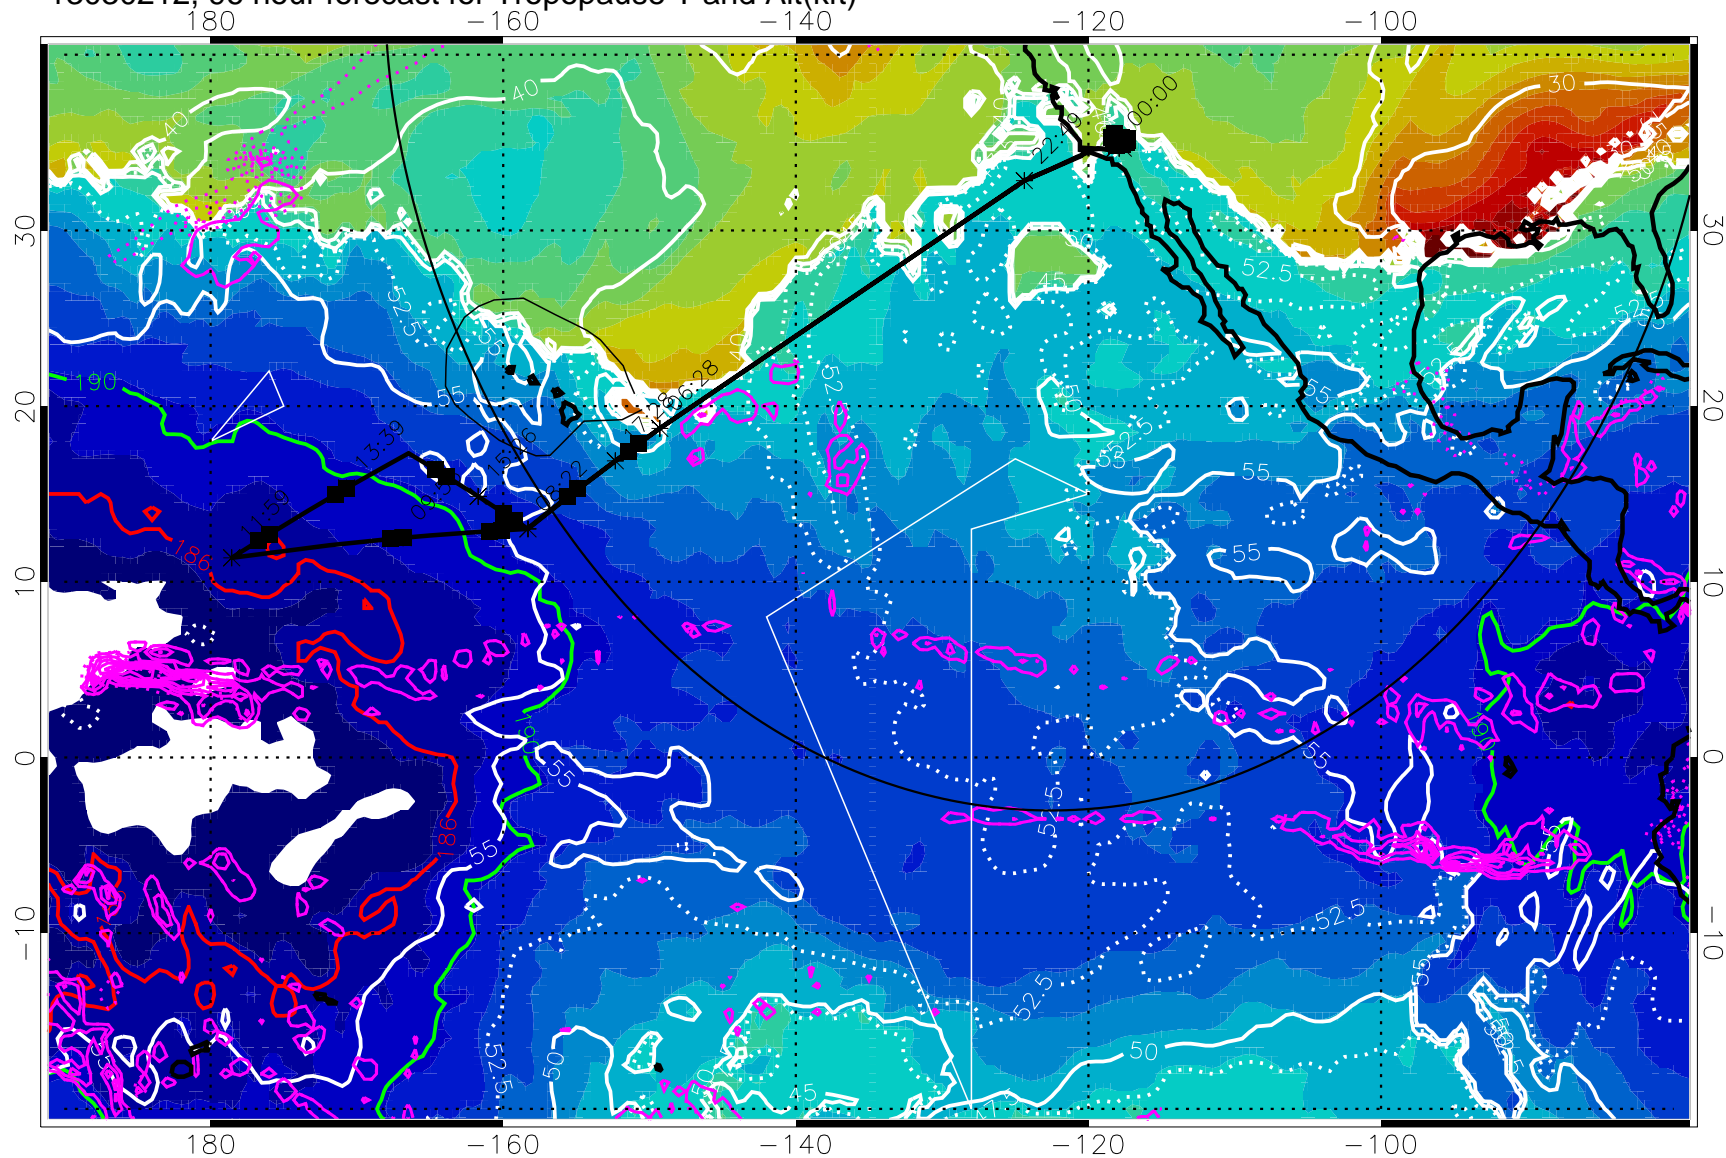

189.5K

185.9K

Range ring of 4055 km -- 13 hours GH round trip

13030206, 90 hour forecast for Tropopause T and Alt(kft)

190 200 210 220 230

Tropopause T, K

Tropopause Altitude in kft (white)

Precip (tot dot, conv sol) past 6 hrs 6 kg/m2 contours, min 4

189.5K

185.9K

→ 30 m/s

Range ring of 4055 km -- 13 hours GH round trip

13030212, 96 hour forecast for Tropopause T and Alt(kft)

Tropopause T, K

Tropopause Altitude in kft (white)

Precip (tot dot, conv sol) past 6 hrs 6 kg/m² contours, min 4