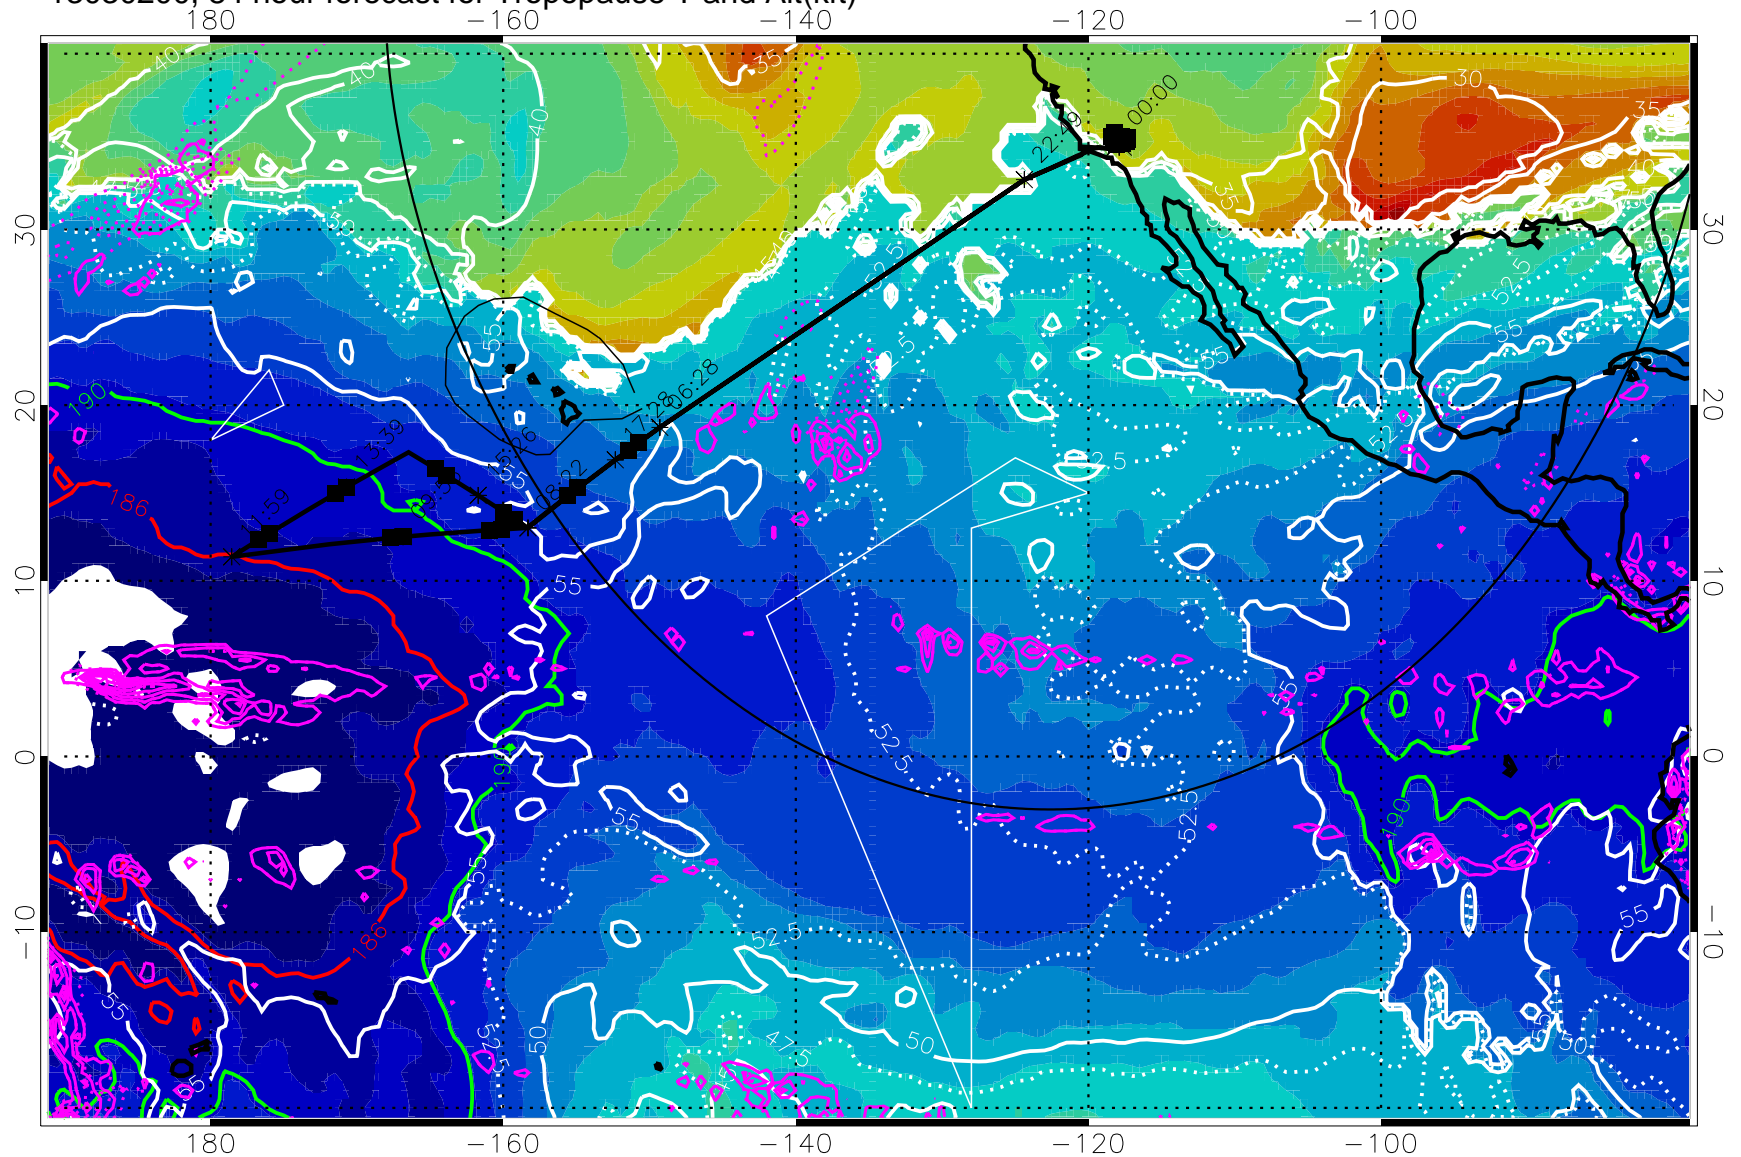

Range ring of 4055 km -- 13 hours GH round trip

13030200, 84 hour forecast for Tropopause T and Alt(kft)

Tropopause T, K

Tropopause Altitude in kft (white)

Precip (tot dot, conv sol) past 6 hrs 6 kg/m2 contours, min 4