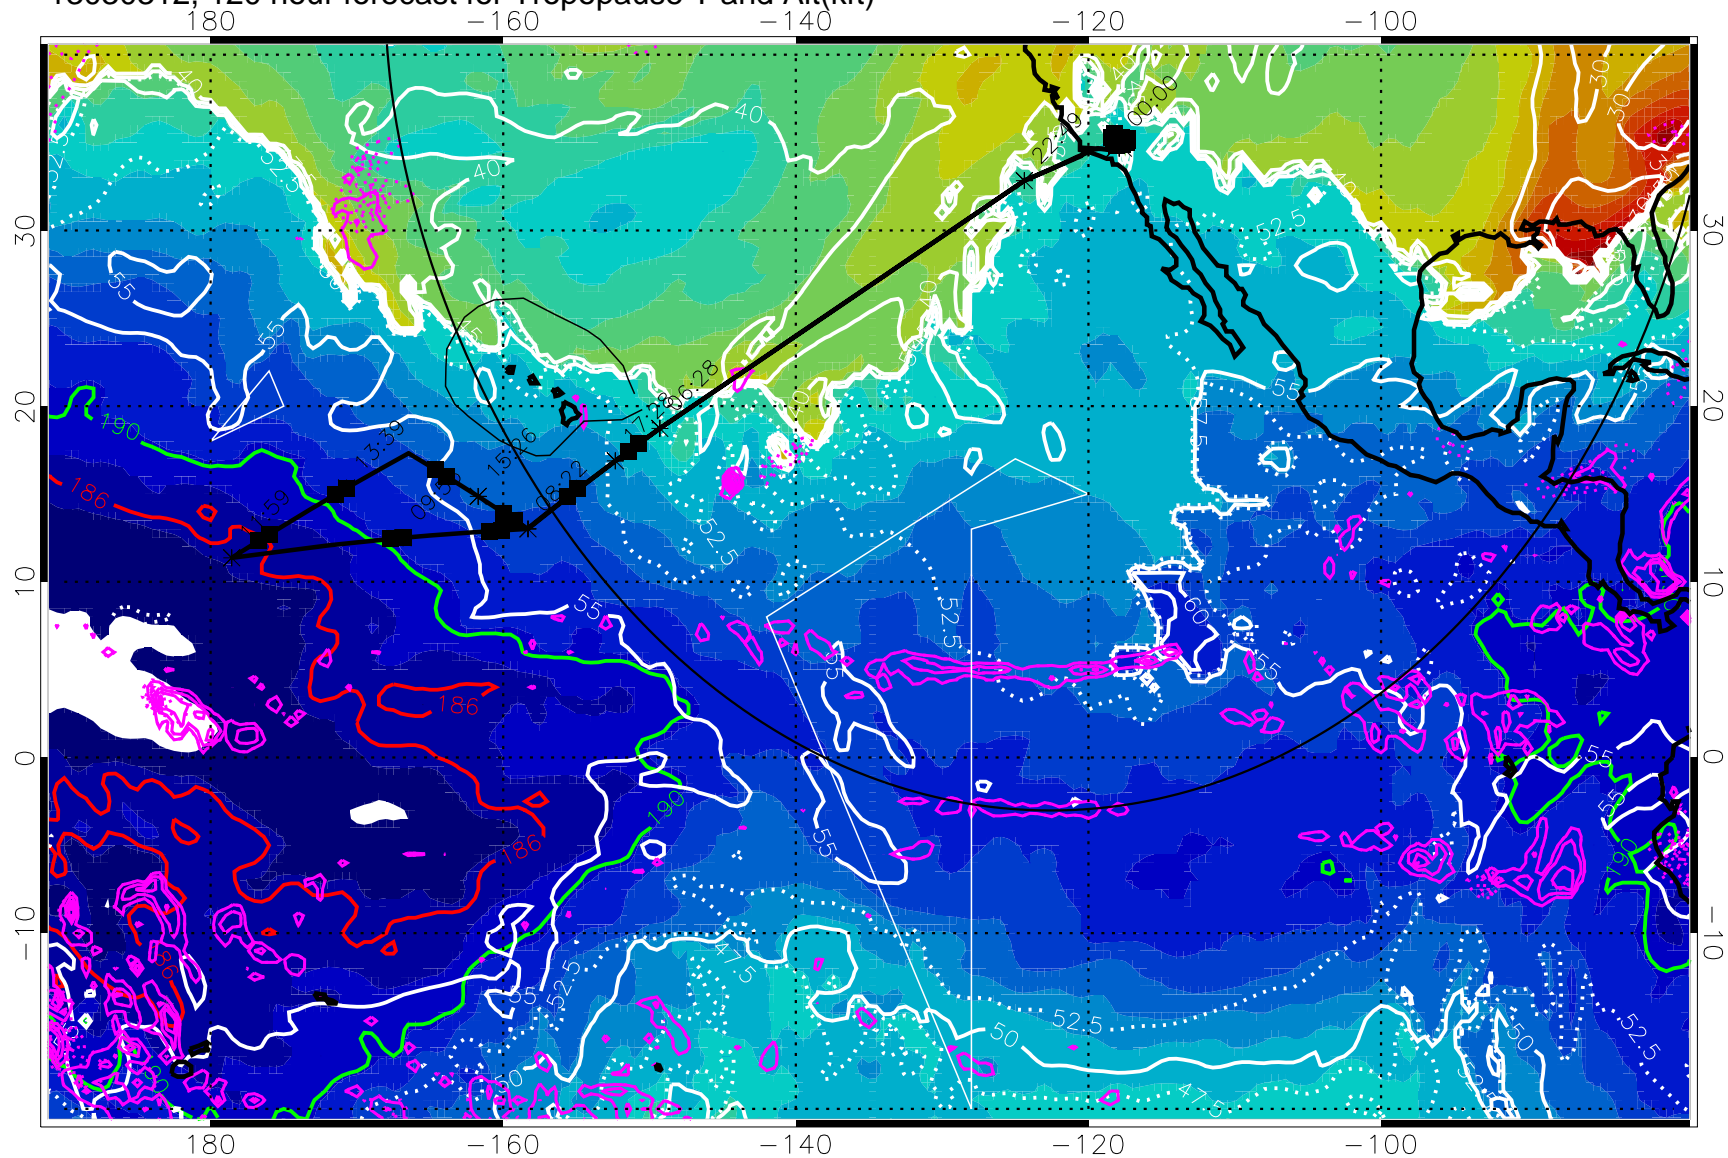

Precip (tot dot, conv sol) past 6 hrs 6 kg/m2 contours, min 4

189.5K

185.9K

→ 30 m/s

Range ring of 4055 km -- 13 hours GH round trip

13030306, 114 hour forecast for Tropopause T and Alt(kft)

190 200 210 220 230
Tropopause T, K

Tropopause Altitude in kft (white)

Precip (tot dot, conv sol) past 6 hrs 6 kg/m² contours, min 4

189.5K

185.9K

→ 30 m/s

Range ring of 4055 km -- 13 hours GH round trip

13030312, 120 hour forecast for Tropopause T and Alt(kft)