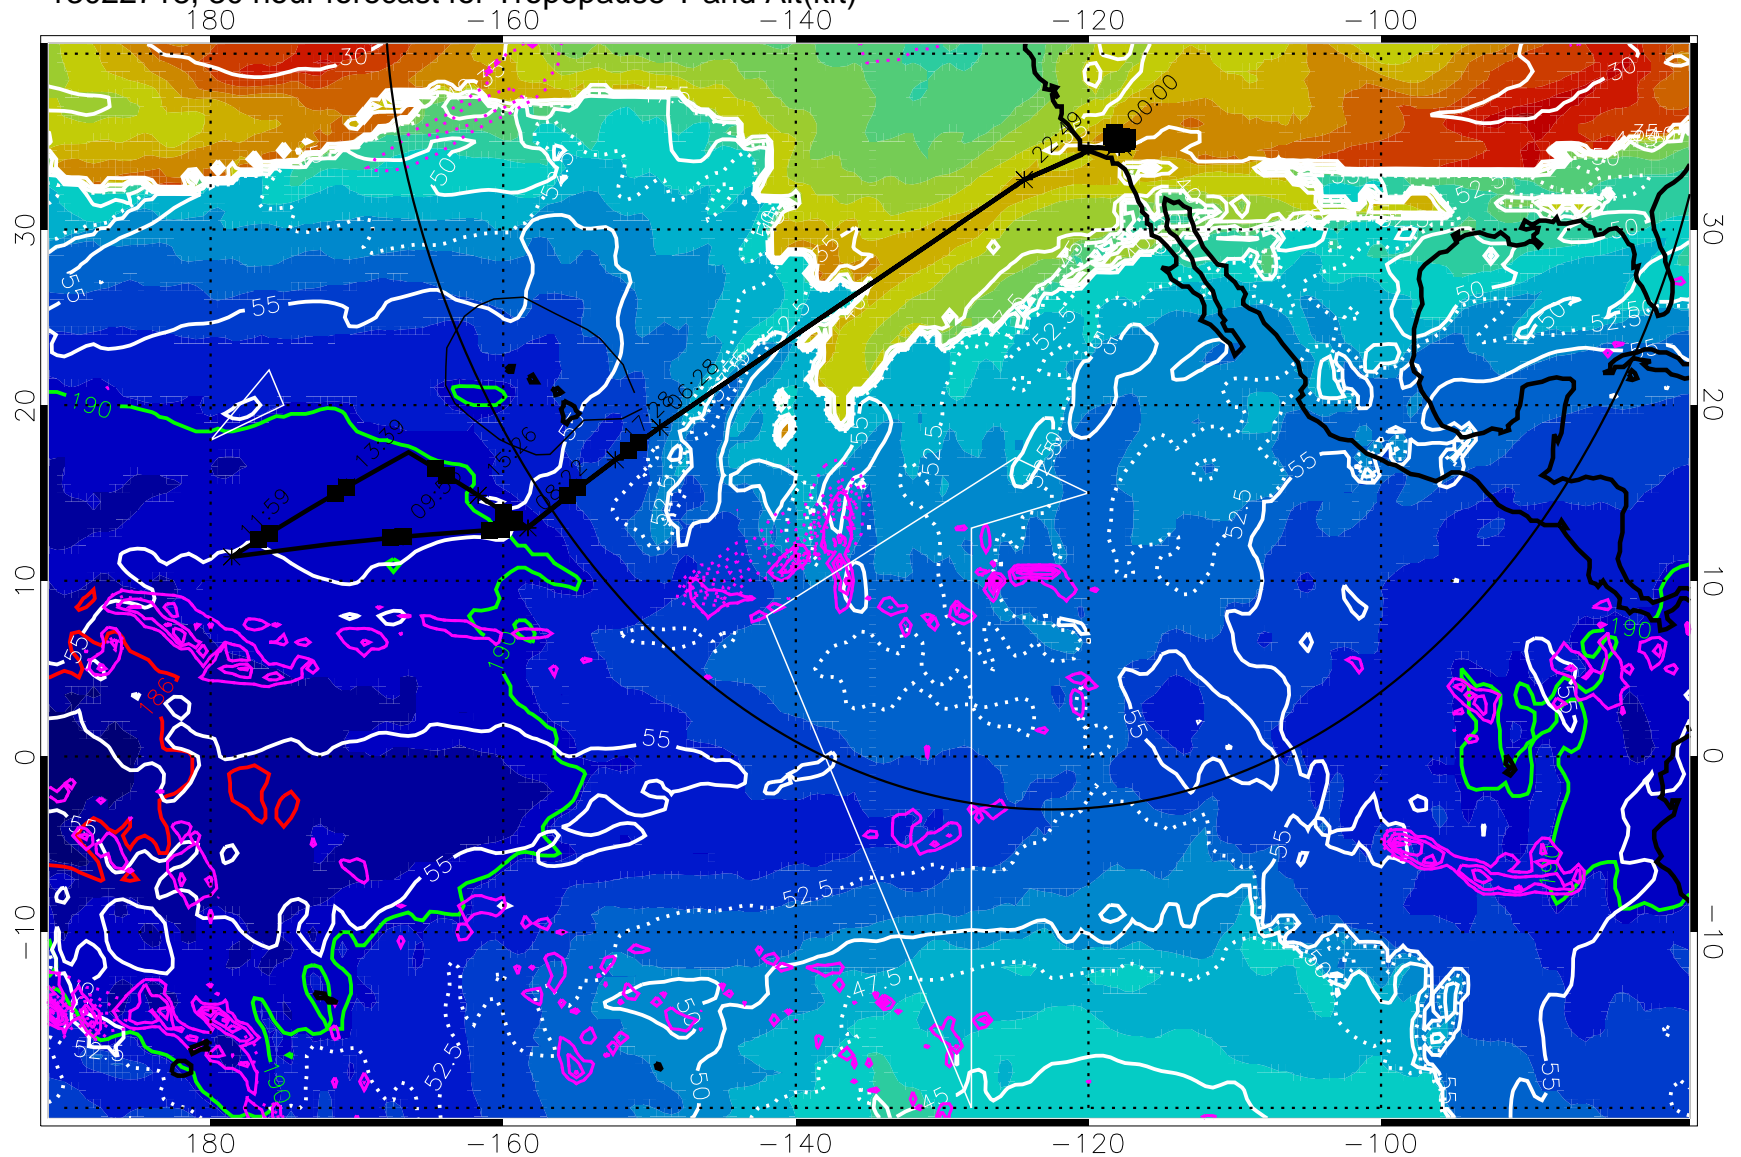

Precip (tot dot, conv sol) past 6 hrs 6 kg/m² contours, min 4

189.5K

185.9K

Range ring of 4055 km -- 13 hours GH round trip

13022712, 24 hour forecast for Tropopause T and Alt(kft)

190 200 210 220 230

Tropopause T, K

Tropopause Altitude in kft (white)

Precip (tot dot, conv sol) past 6 hrs 6 kg/m² contours, min 4

189.5K

185.9K

→ 30 m/s

Range ring of 4055 km -- 13 hours GH round trip

13022718, 30 hour forecast for Tropopause T and Alt(kft)

190 200 210 220 230

Tropopause T, K

Tropopause Altitude in kft (white)

Precip (tot dot, conv sol) past 6 hrs 6 kg/m2 contours, min 4

189.5K

185.9K

→ 30 m/s

Range ring of 4055 km -- 13 hours GH round trip