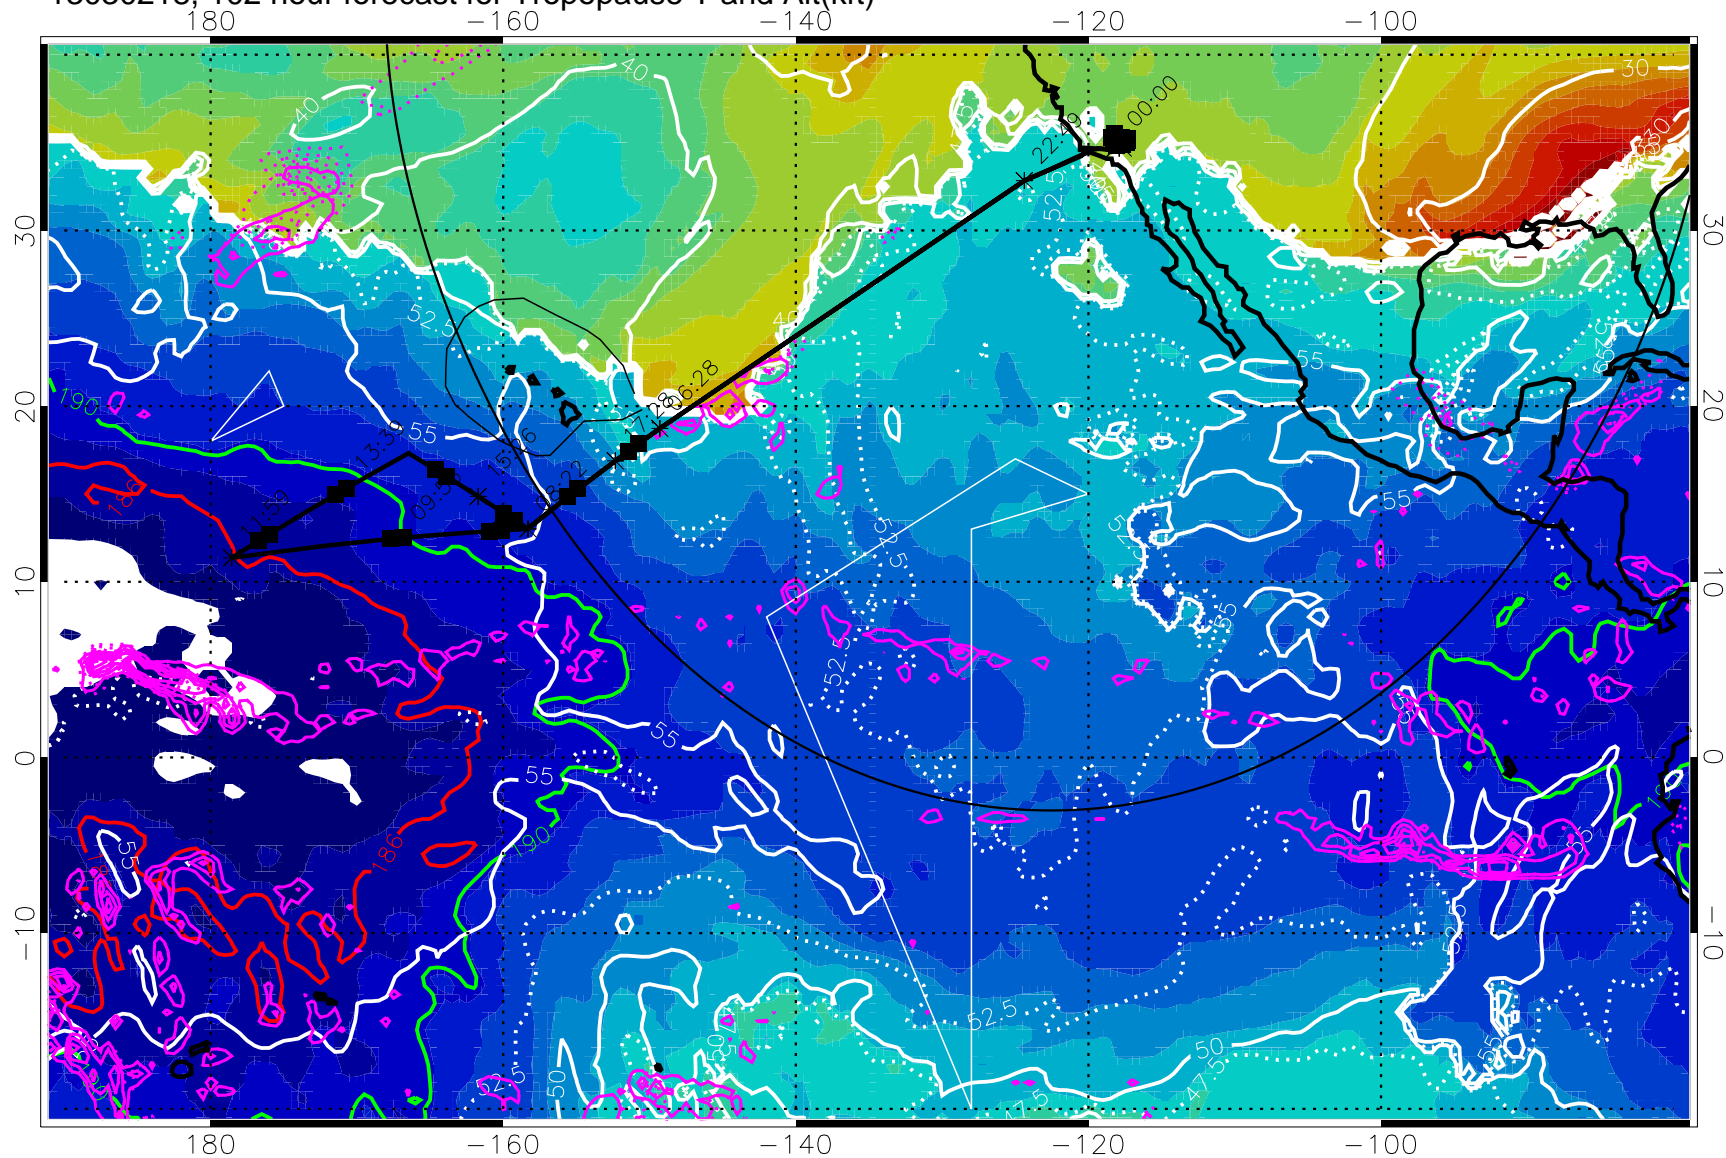

13030218, 102 hour forecast for Tropopause T and Alt(kft)

190 200 210 220 230
Tropopause T, K

Tropopause Altitude in kft (white)

Precip (tot dot, conv sol) past 6 hrs 6 kg/m2 contours, min 4

189.5K

185.9K

→ 30 m/s

Range ring of 4055 km -- 13 hours GH round trip