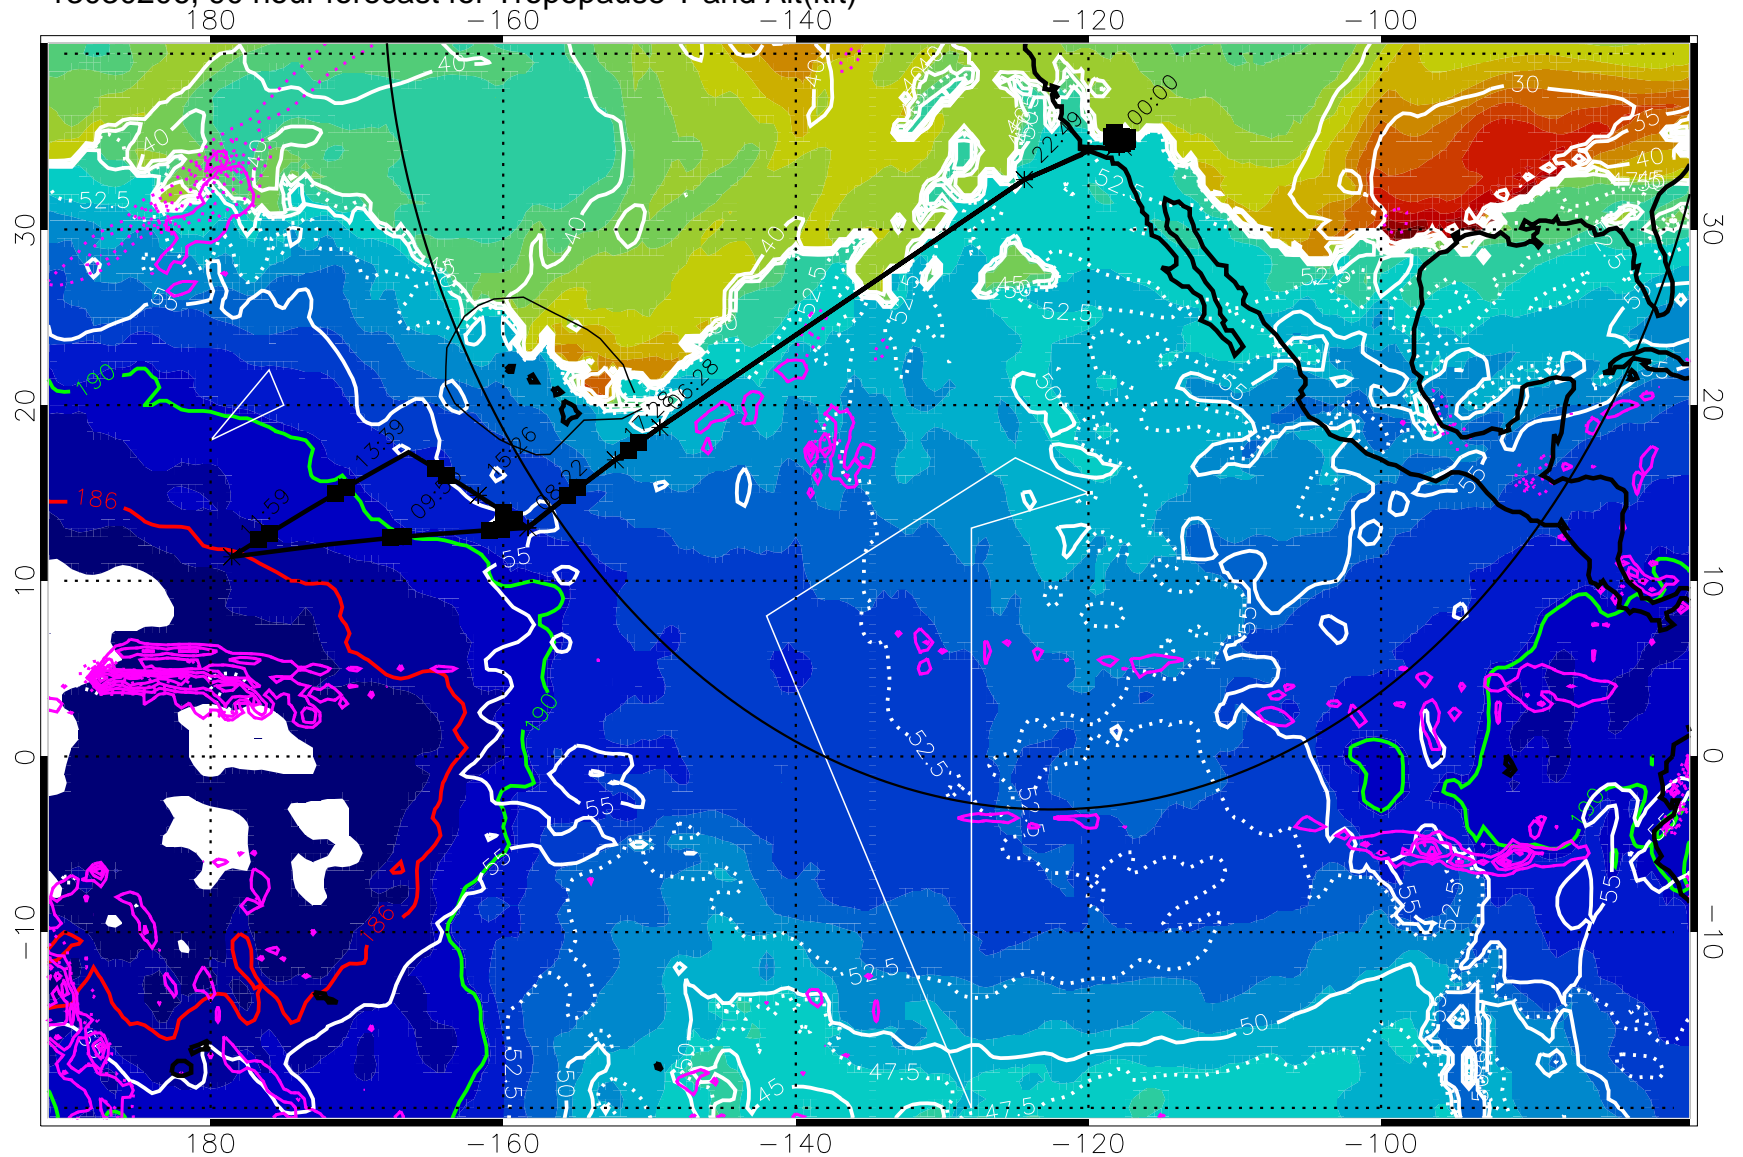

13030206, 90 hour forecast for Tropopause T and Alt(kft)

190 200 210 220 230

Tropopause T, K

Tropopause Altitude in kft (white)

Precip (tot dot, conv sol) past 6 hrs 6 kg/m2 contours, min 4

189.5K

185.9K

→ 30 m/s

Range ring of 4055 km -- 13 hours GH round trip