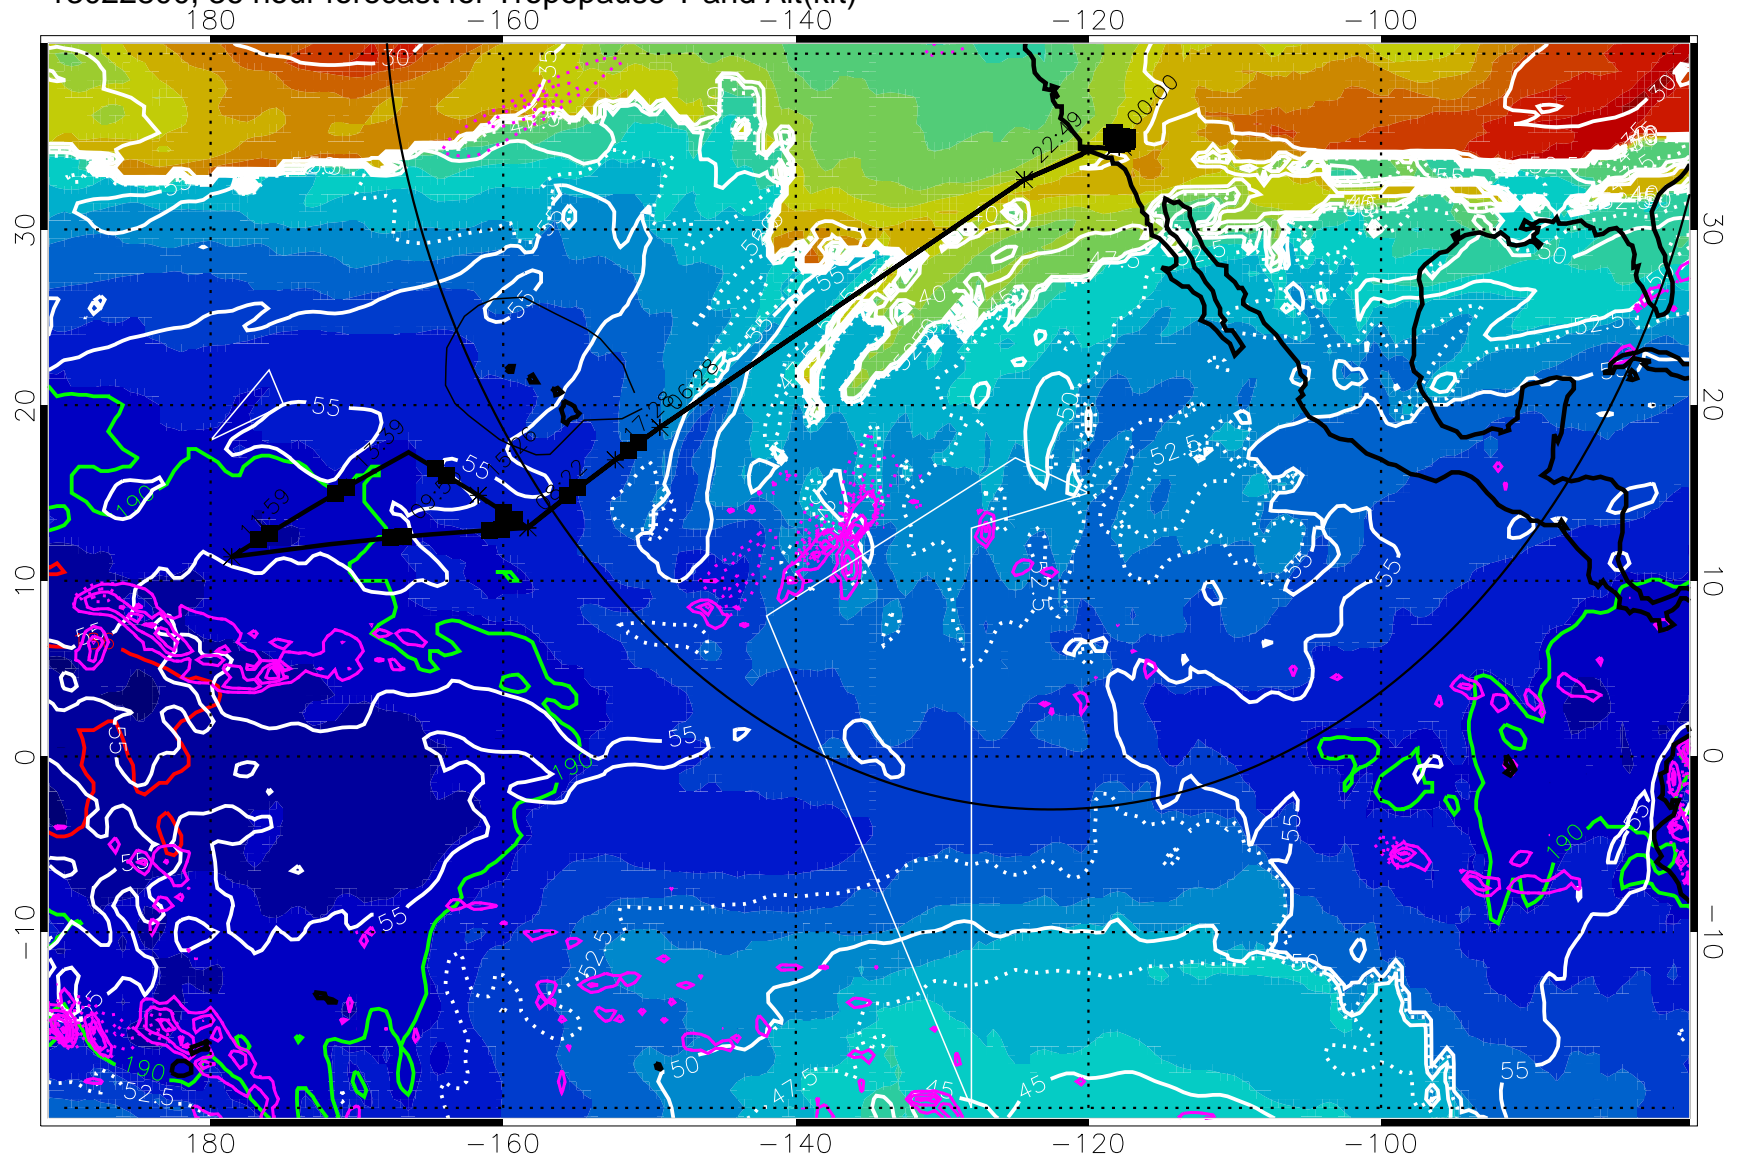

13022800, 36 hour forecast for Tropopause T and Alt(kft)

190 200 210 220 230

Tropopause T, K

Tropopause Altitude in kft (white)

Precip (tot dot, conv sol) past 6 hrs 6 kg/m2 contours, min 4

189.5K 185.9K

→ 30 m/s

Range ring of 4055 km -- 13 hours GH round trip