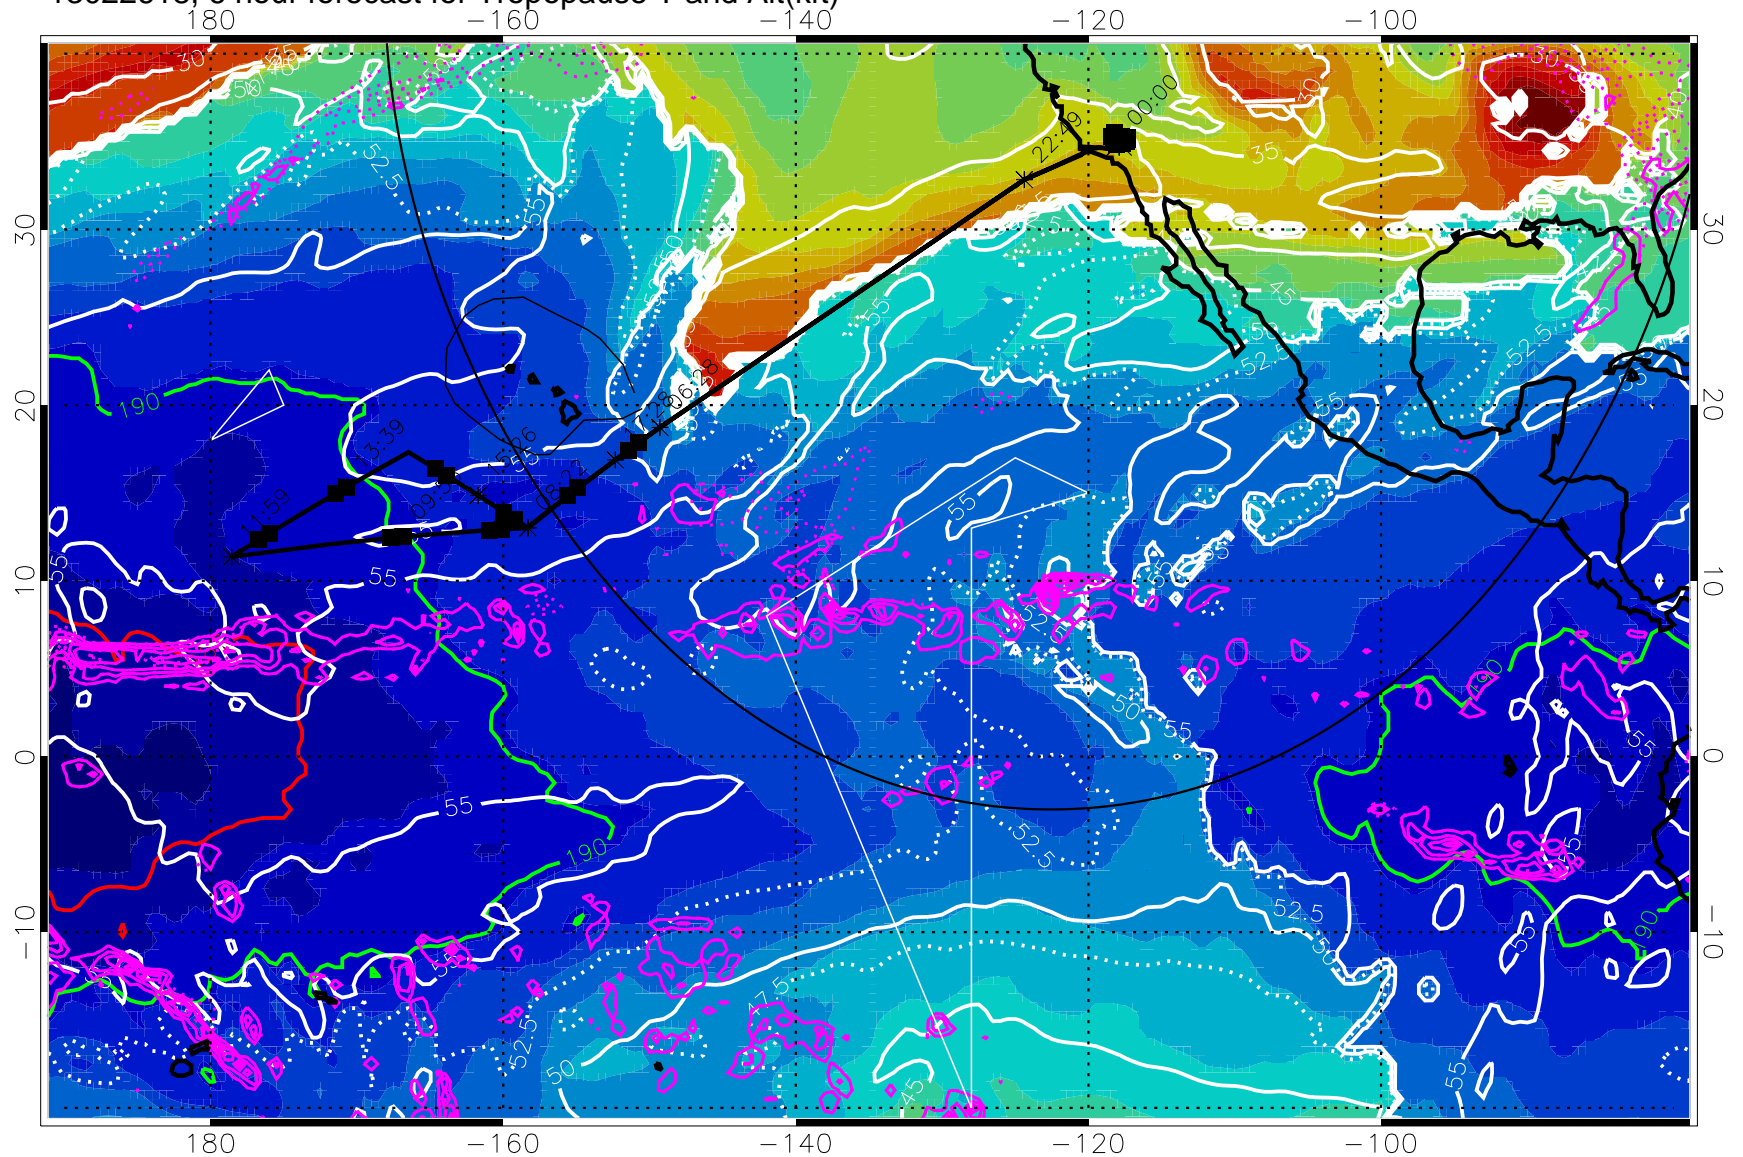

13022618, 6 hour forecast for Tropopause T and Alt(kft)

190 200 210 220 230

Tropopause T, K

Tropopause Altitude in kft (white)

Precip (tot dot, conv sol) past 6 hrs 6 kg/m² contours, min 4

189.5K

185.9K

→ 30 m/s

Range ring of 4055 km -- 13 hours GH round trip