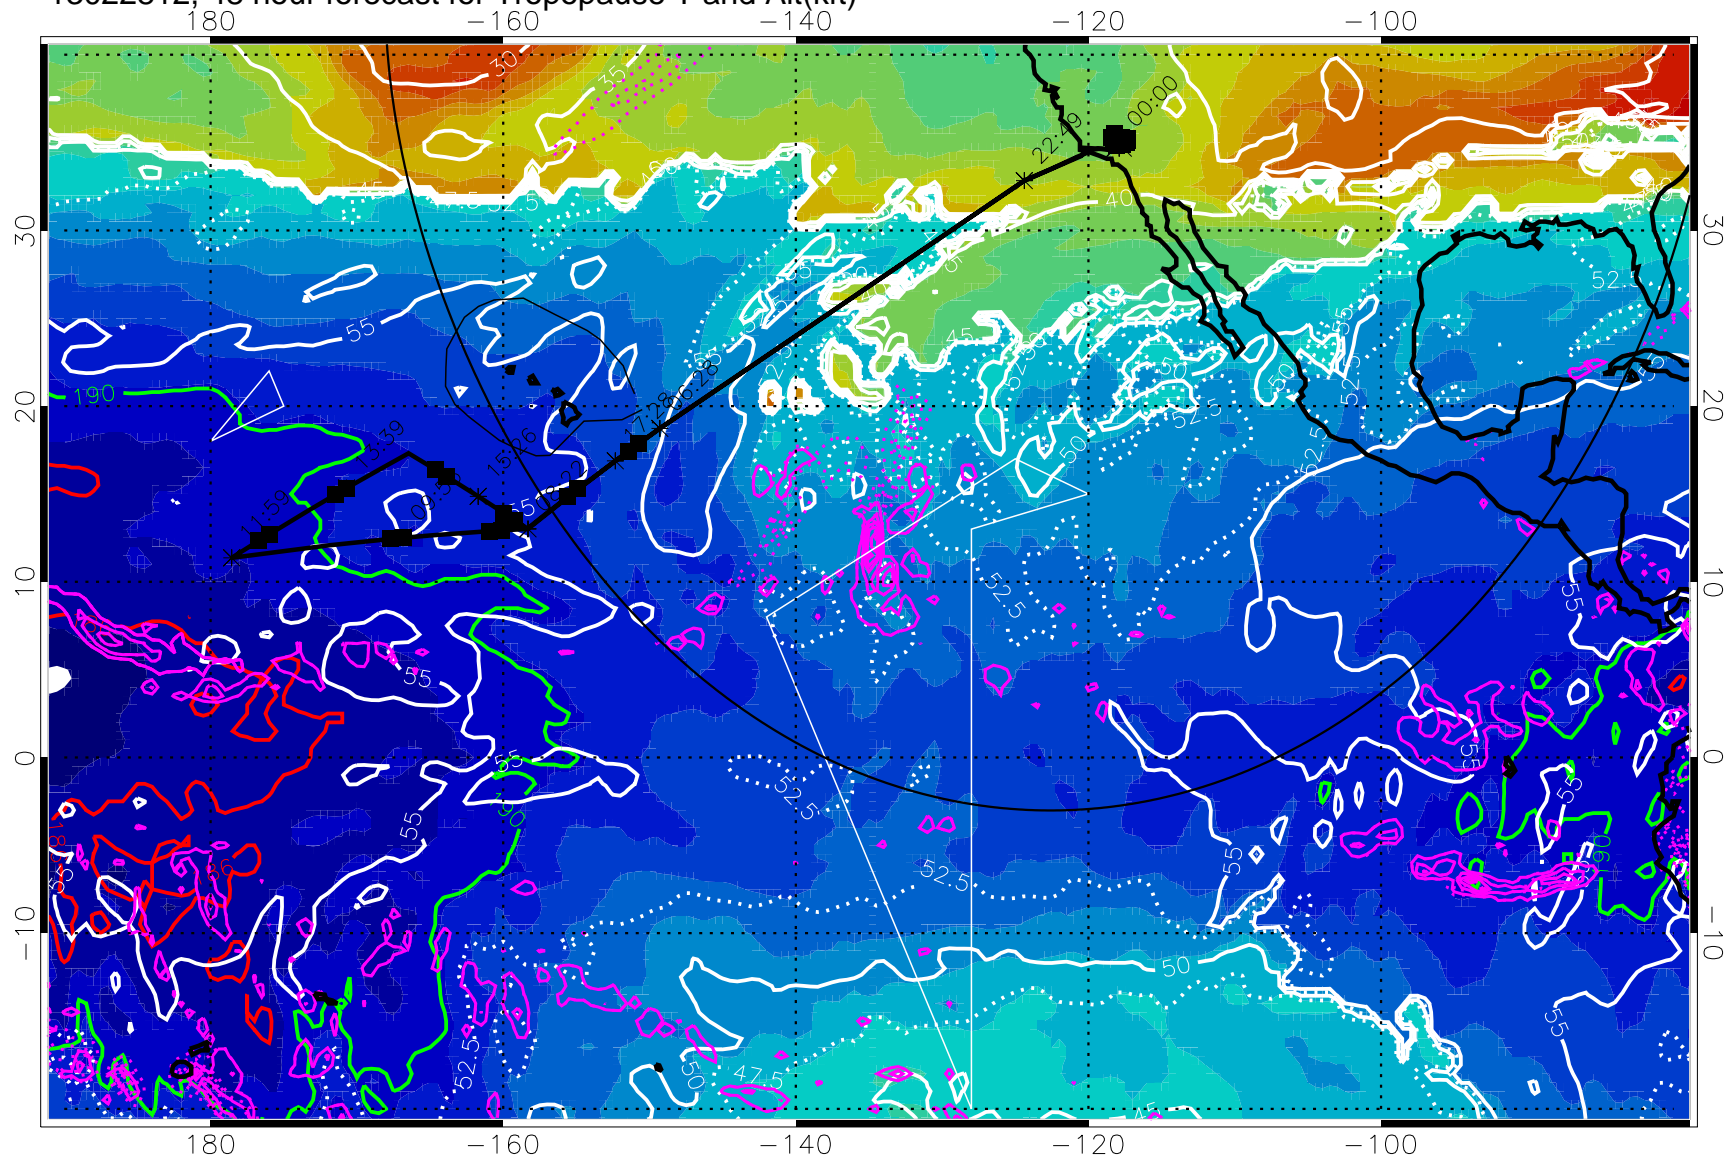

13022812, 48 hour forecast for Tropopause T and Alt(kft)

190 200 210 220 230

Tropopause T, K

Tropopause Altitude in kft (white)

Precip (tot dot, conv sol) past 6 hrs 6 kg/m2 contours, min 4

189.5K

185.9K

Range ring of 4055 km -- 13 hours GH round trip