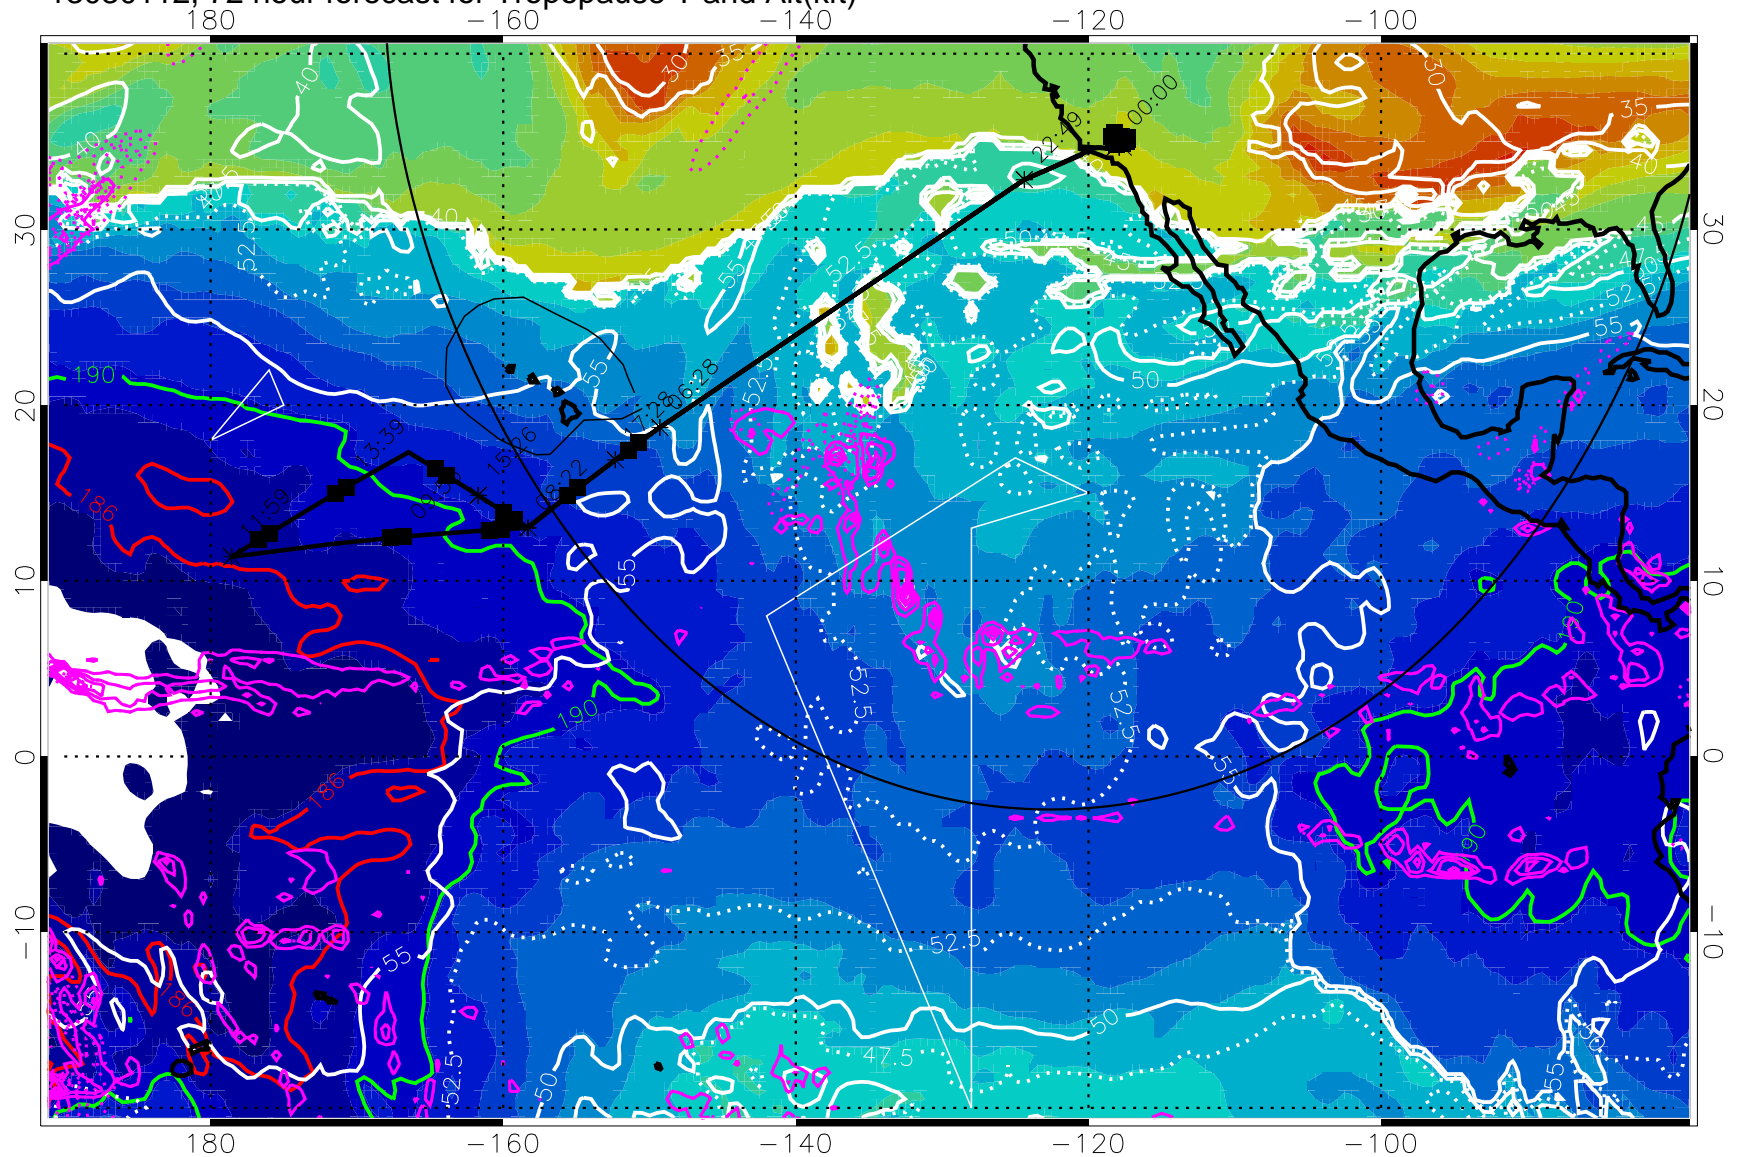

13030112, 72 hour forecast for Tropopause T and Alt(kft)

190 200 210 220 230

Tropopause T, K

Tropopause Altitude in kft (white)

Precip (tot dot, conv sol) past 6 hrs 6 kg/m2 contours, min 4

189.5K

185.9K

Range ring of 4055 km -- 13 hours GH round trip