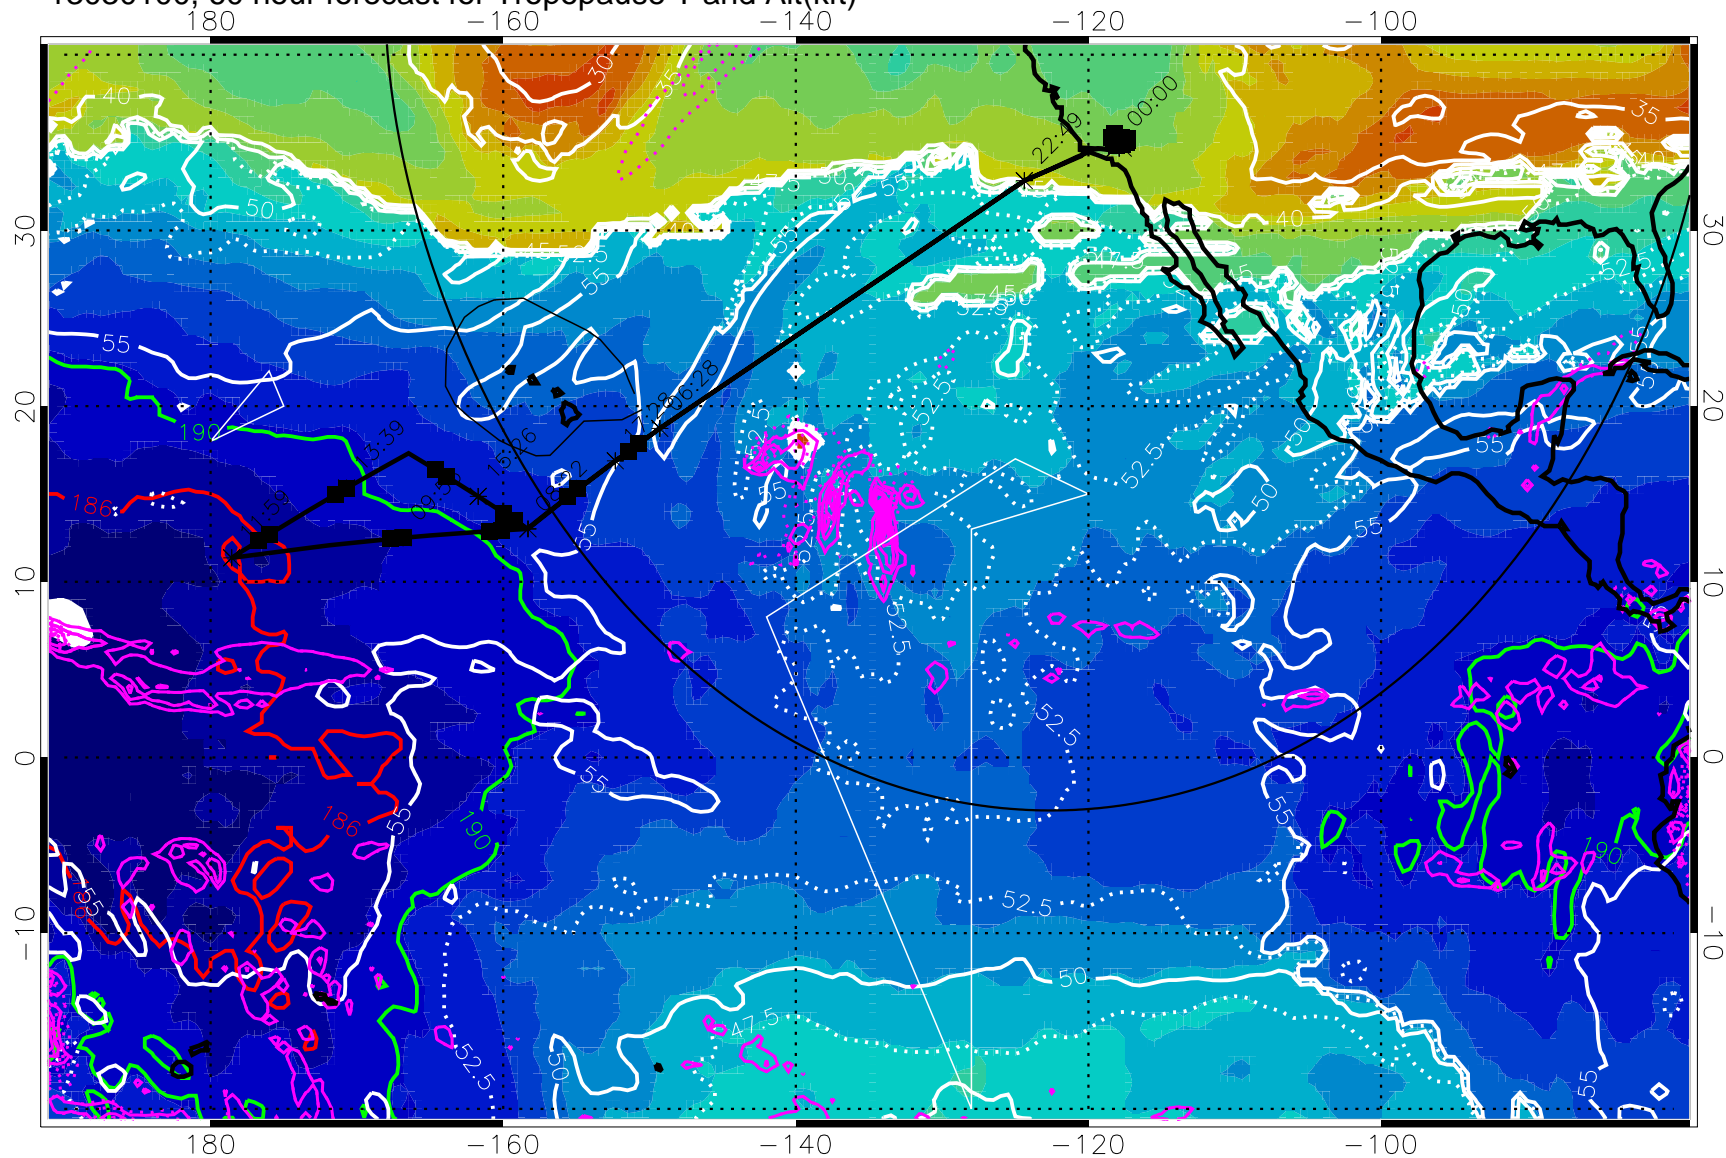

Tropopause Altitude in kft (white)

Precip (tot dot, conv sol) past 6 hrs 6 kg/m2 contours, min 4

189.5K

185.9K

Range ring of 4055 km -- 13 hours GH round trip

13030100, 60 hour forecast for Tropopause T and Alt(kft)