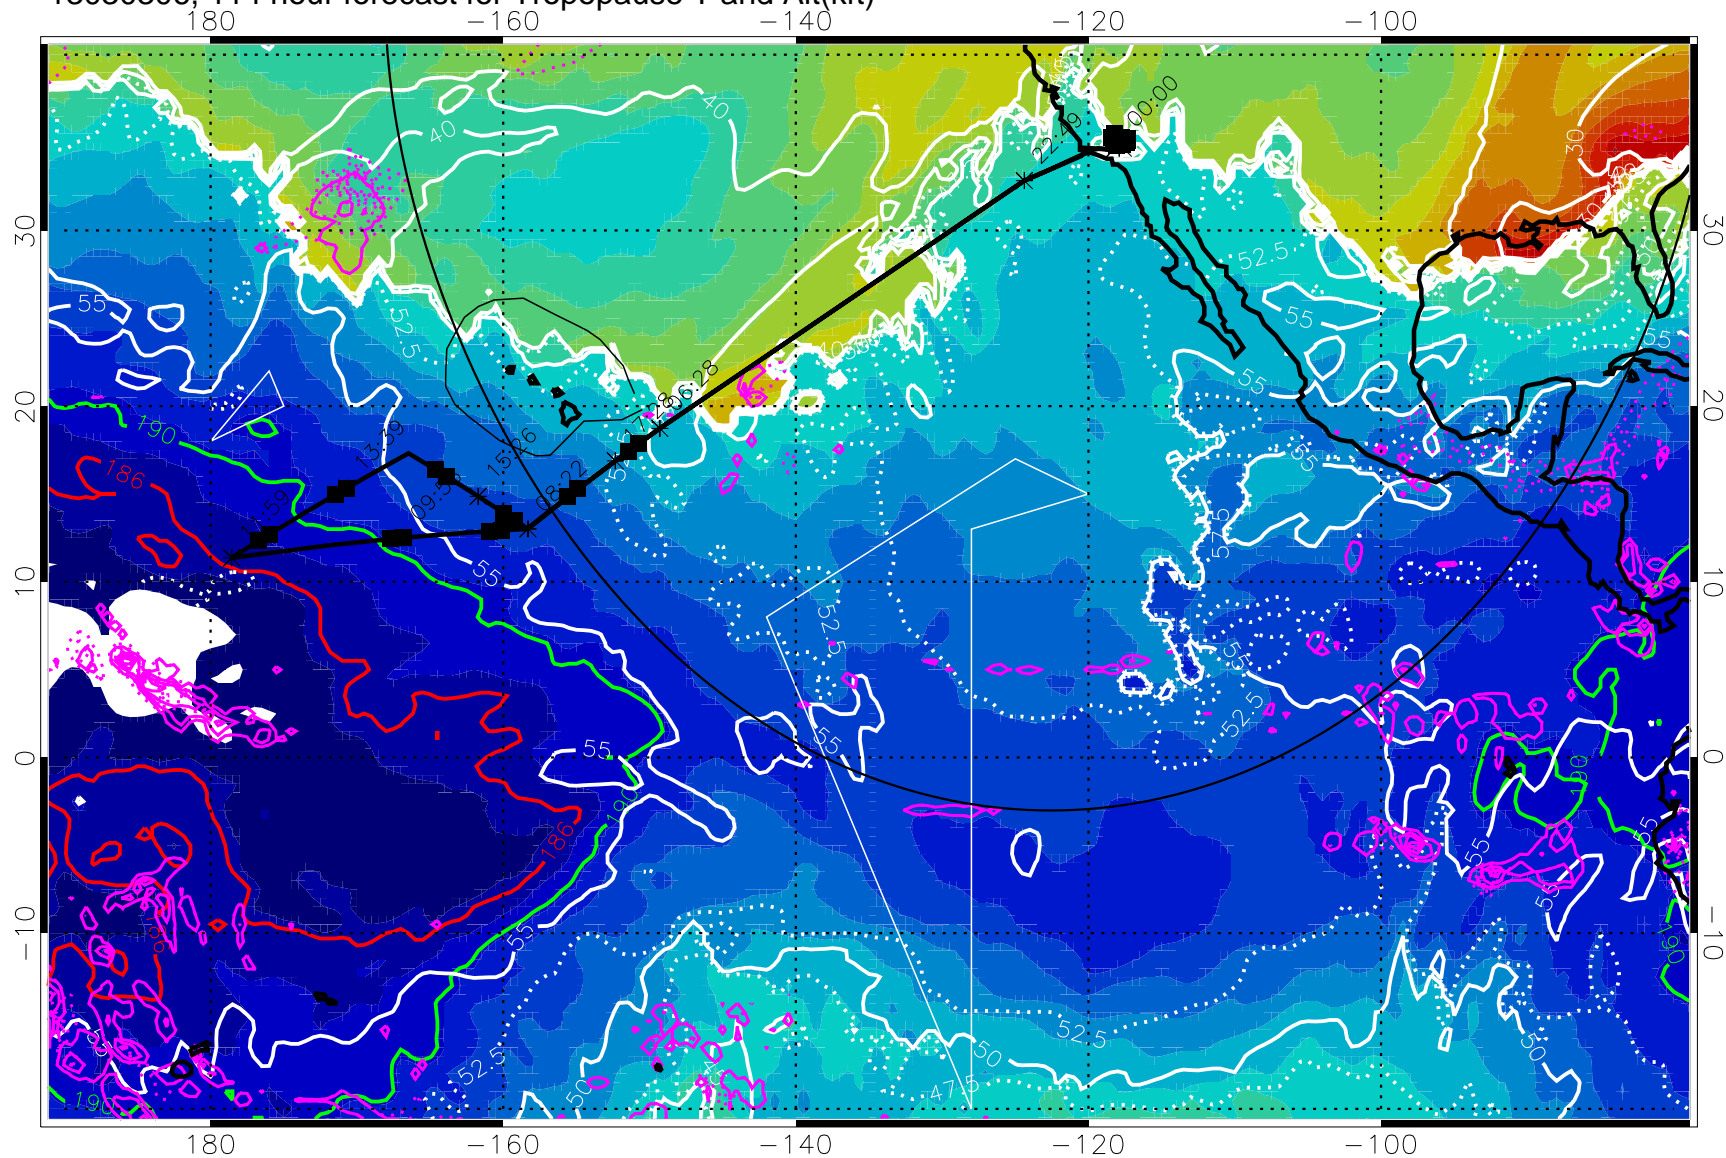

Precip (tot dot, conv sol) past 6 hrs 6 kg/m2 contours, min 4

189.5K

185.9K

→ 30 m/s

Range ring of 4055 km -- 13 hours GH round trip

13030306, 114 hour forecast for Tropopause T and Alt(kft)

190 200 210 220 230
Tropopause T, K