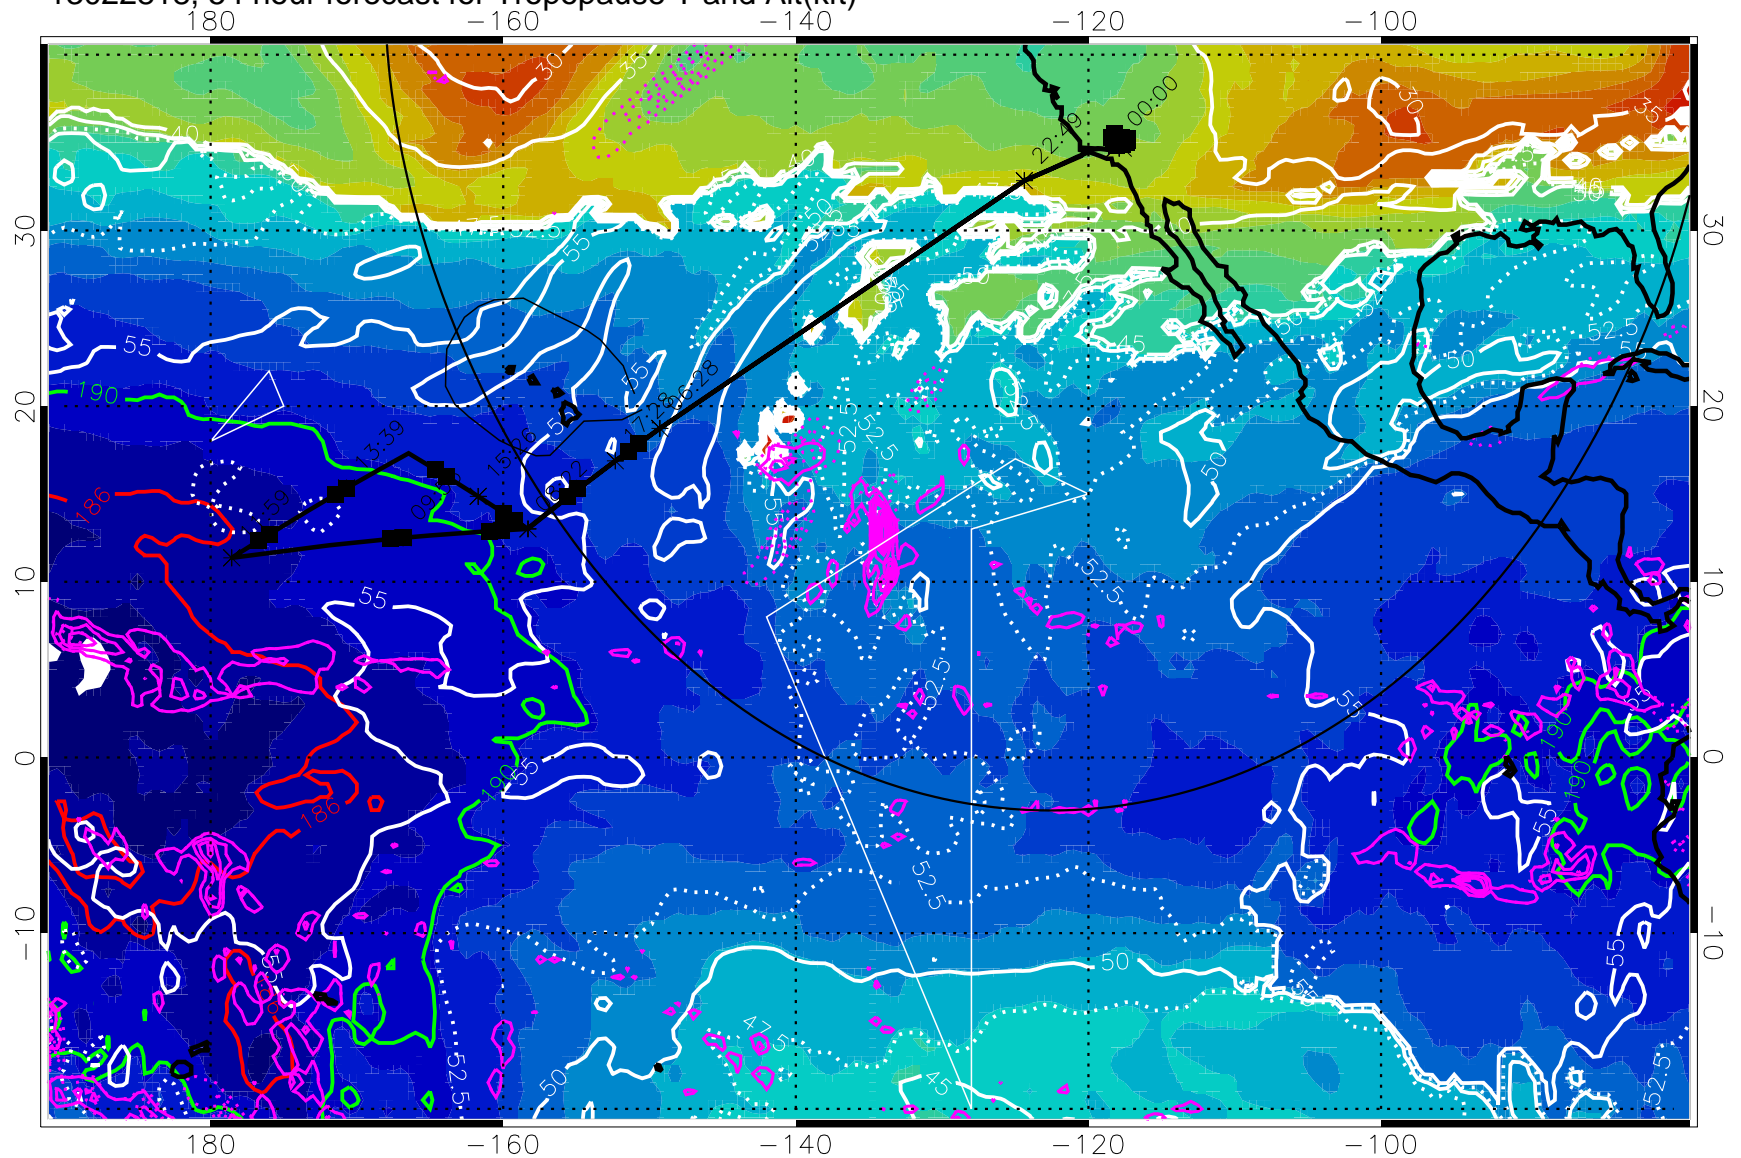

Precip (tot dot, conv sol) past 6 hrs 6 kg/m2 contours, min 4

189.5K

185.9K

Range ring of 4055 km -- 13 hours GH round trip

13022818, 54 hour forecast for Tropopause T and Alt(kft)

190 200 210 220 230

Tropopause T, K