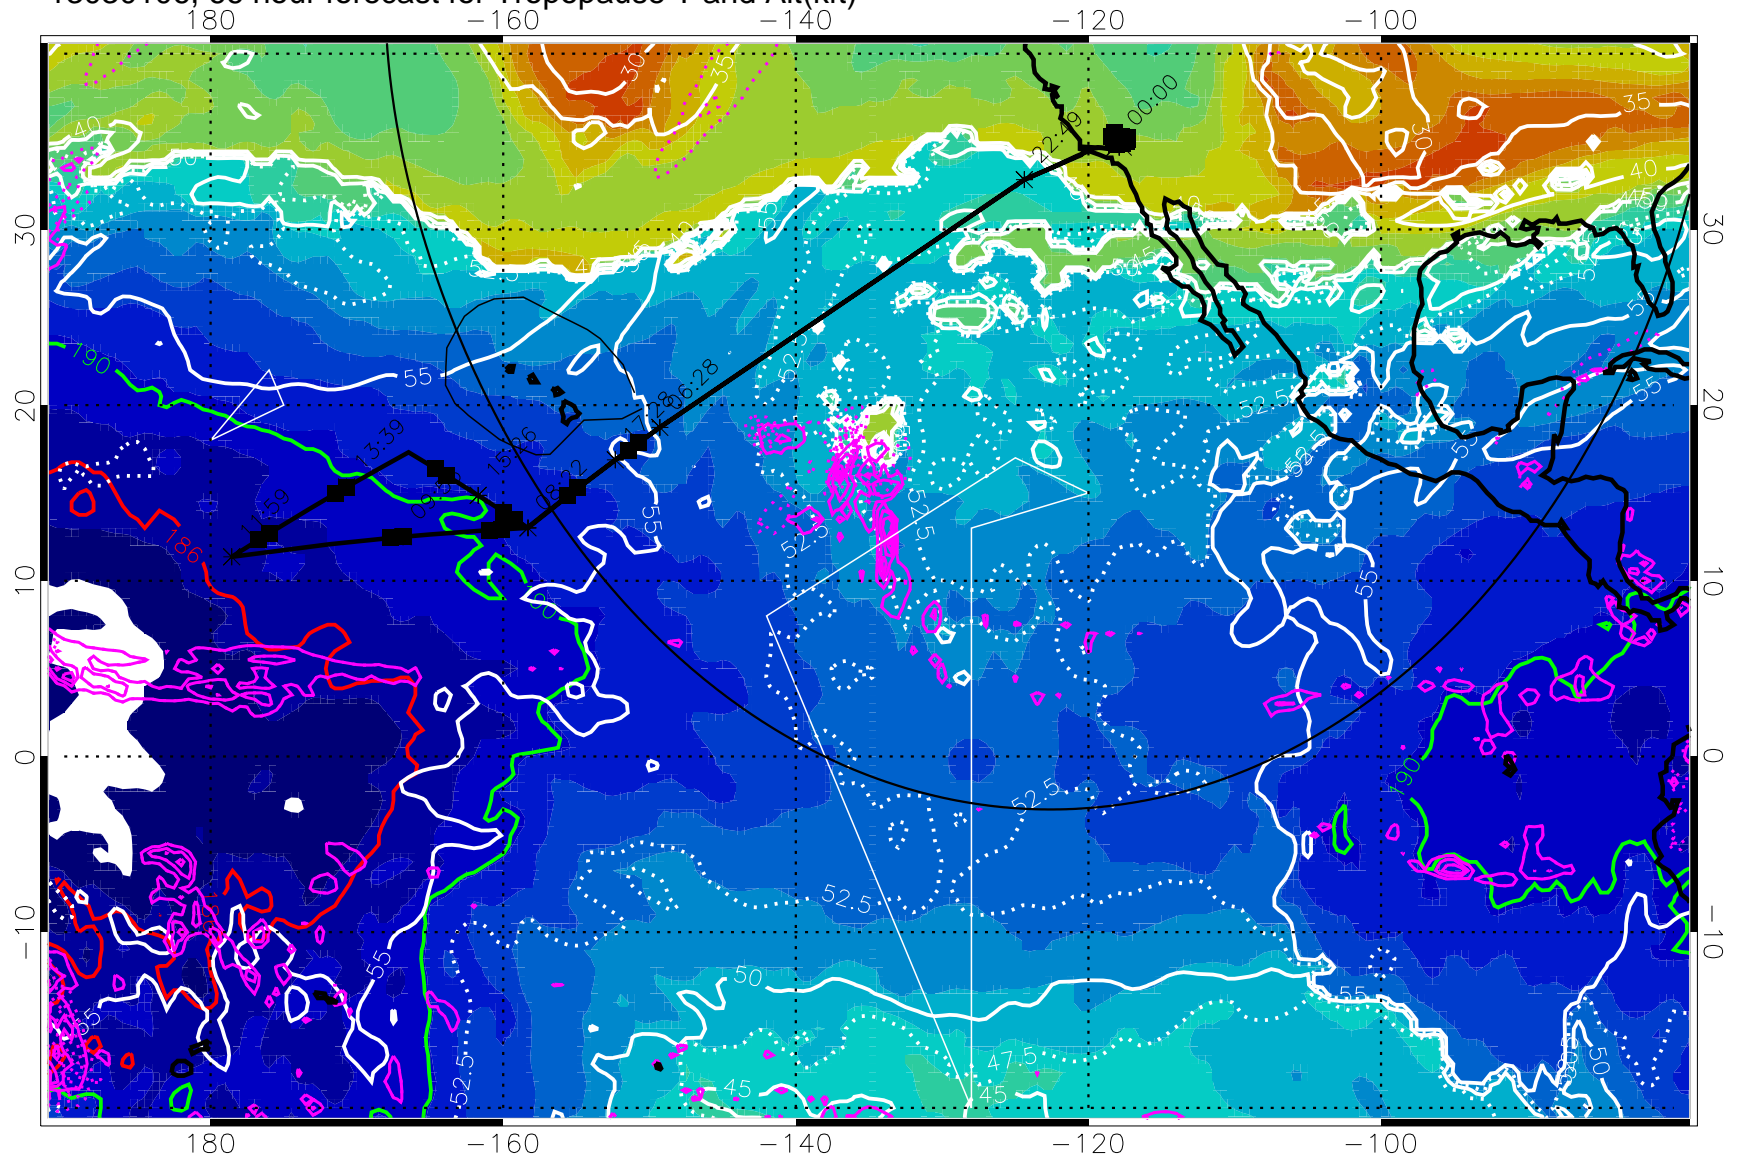

Tropopause T, K

Tropopause Altitude in kft (white)

Precip (tot dot, conv sol) past 6 hrs 6 kg/m² contours, min 4

189.5K

185.9K

→ 30 m/s

Range ring of 4055 km -- 13 hours GH round trip

13030106, 66 hour forecast for Tropopause T and Alt(kft)

190 200 210 220 230

Tropopause T, K

Tropopause Altitude in kft (white)

Precip (tot dot, conv sol) past 6 hrs 6 kg/m² contours, min 4

189.5K

185.9K

→ 30 m/s

Range ring of 4055 km -- 13 hours GH round trip