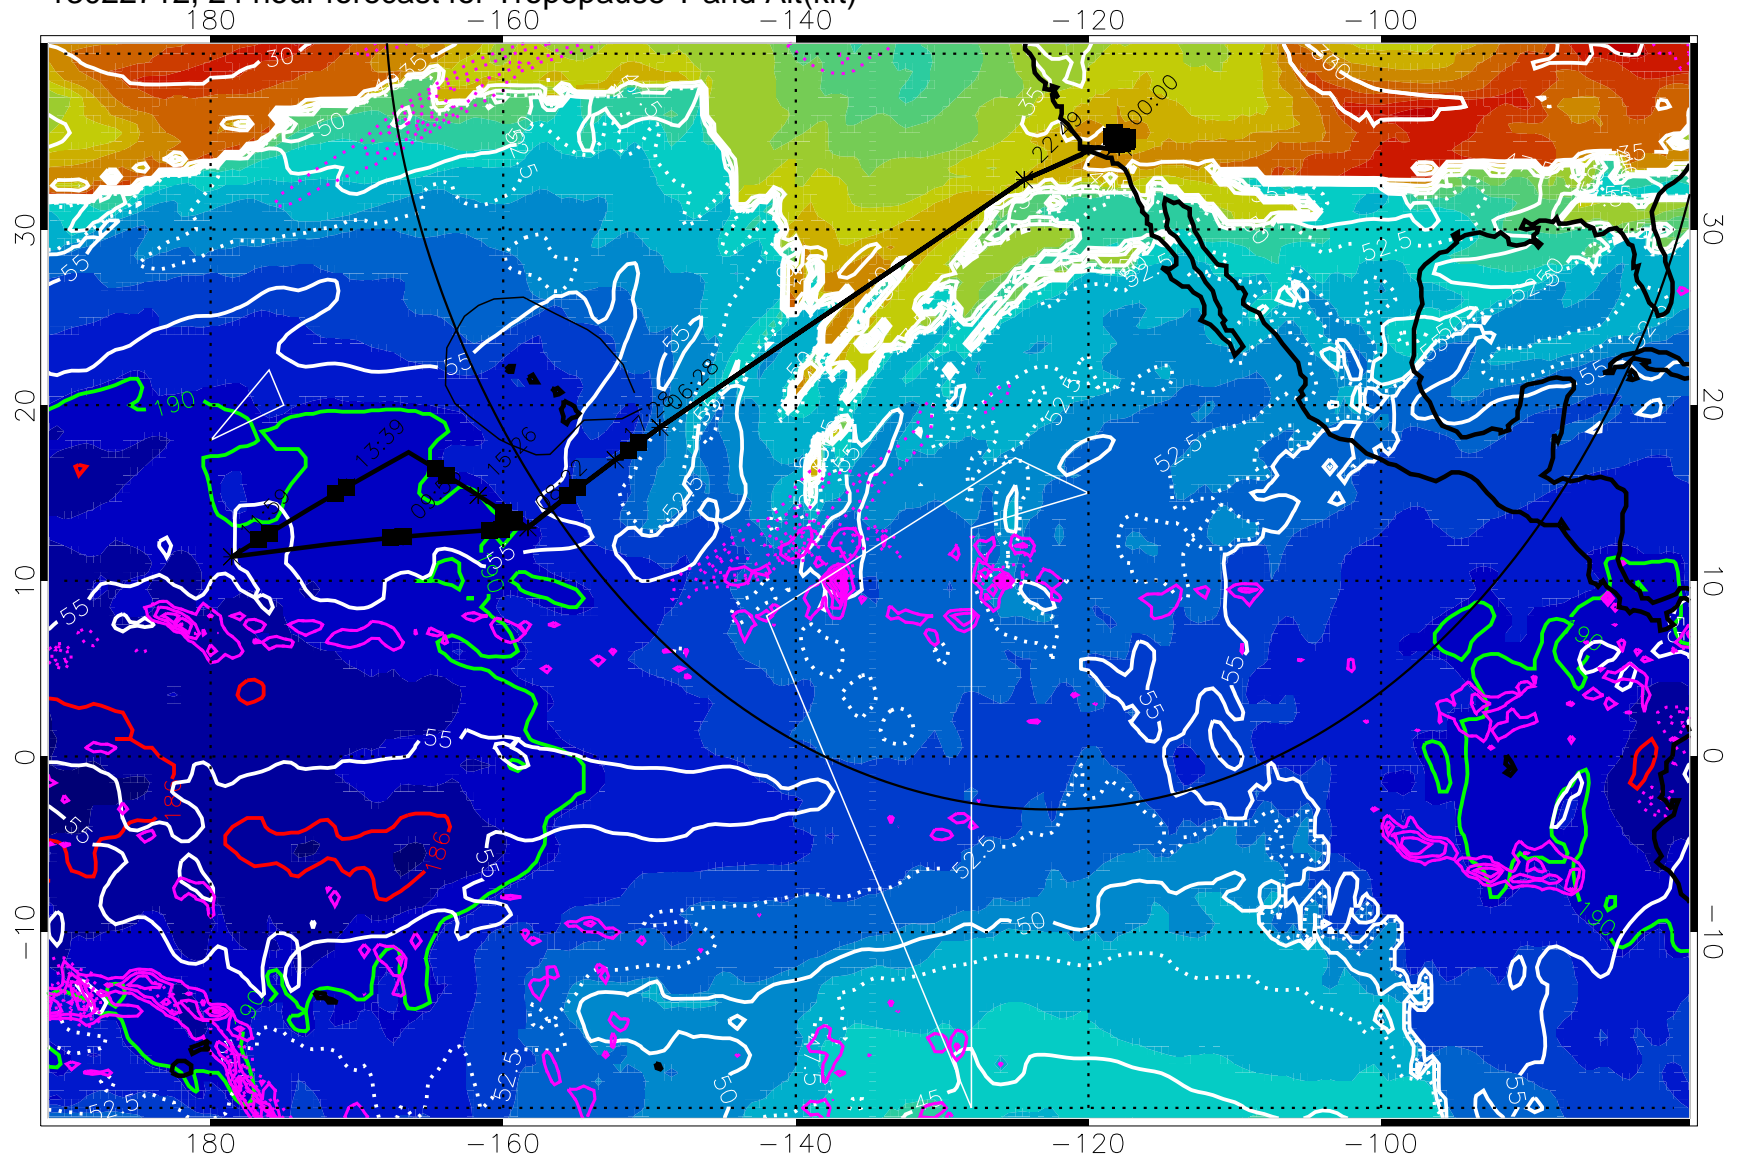

Precip (tot dot, conv sol) past 6 hrs 6 kg/m² contours, min 4

189.5K

185.9K

Range ring of 4055 km -- 13 hours GH round trip

13022712, 24 hour forecast for Tropopause T and Alt(kft)

190 200 210 220 230

Tropopause T, K

Tropopause Altitude in kft (white)

Precip (tot dot, conv sol) past 6 hrs 6 kg/m² contours, min 4

189.5K

185.9K

→ 30 m/s

Range ring of 4055 km -- 13 hours GH round trip

13022718, 30 hour forecast for Tropopause T and Alt(kft)