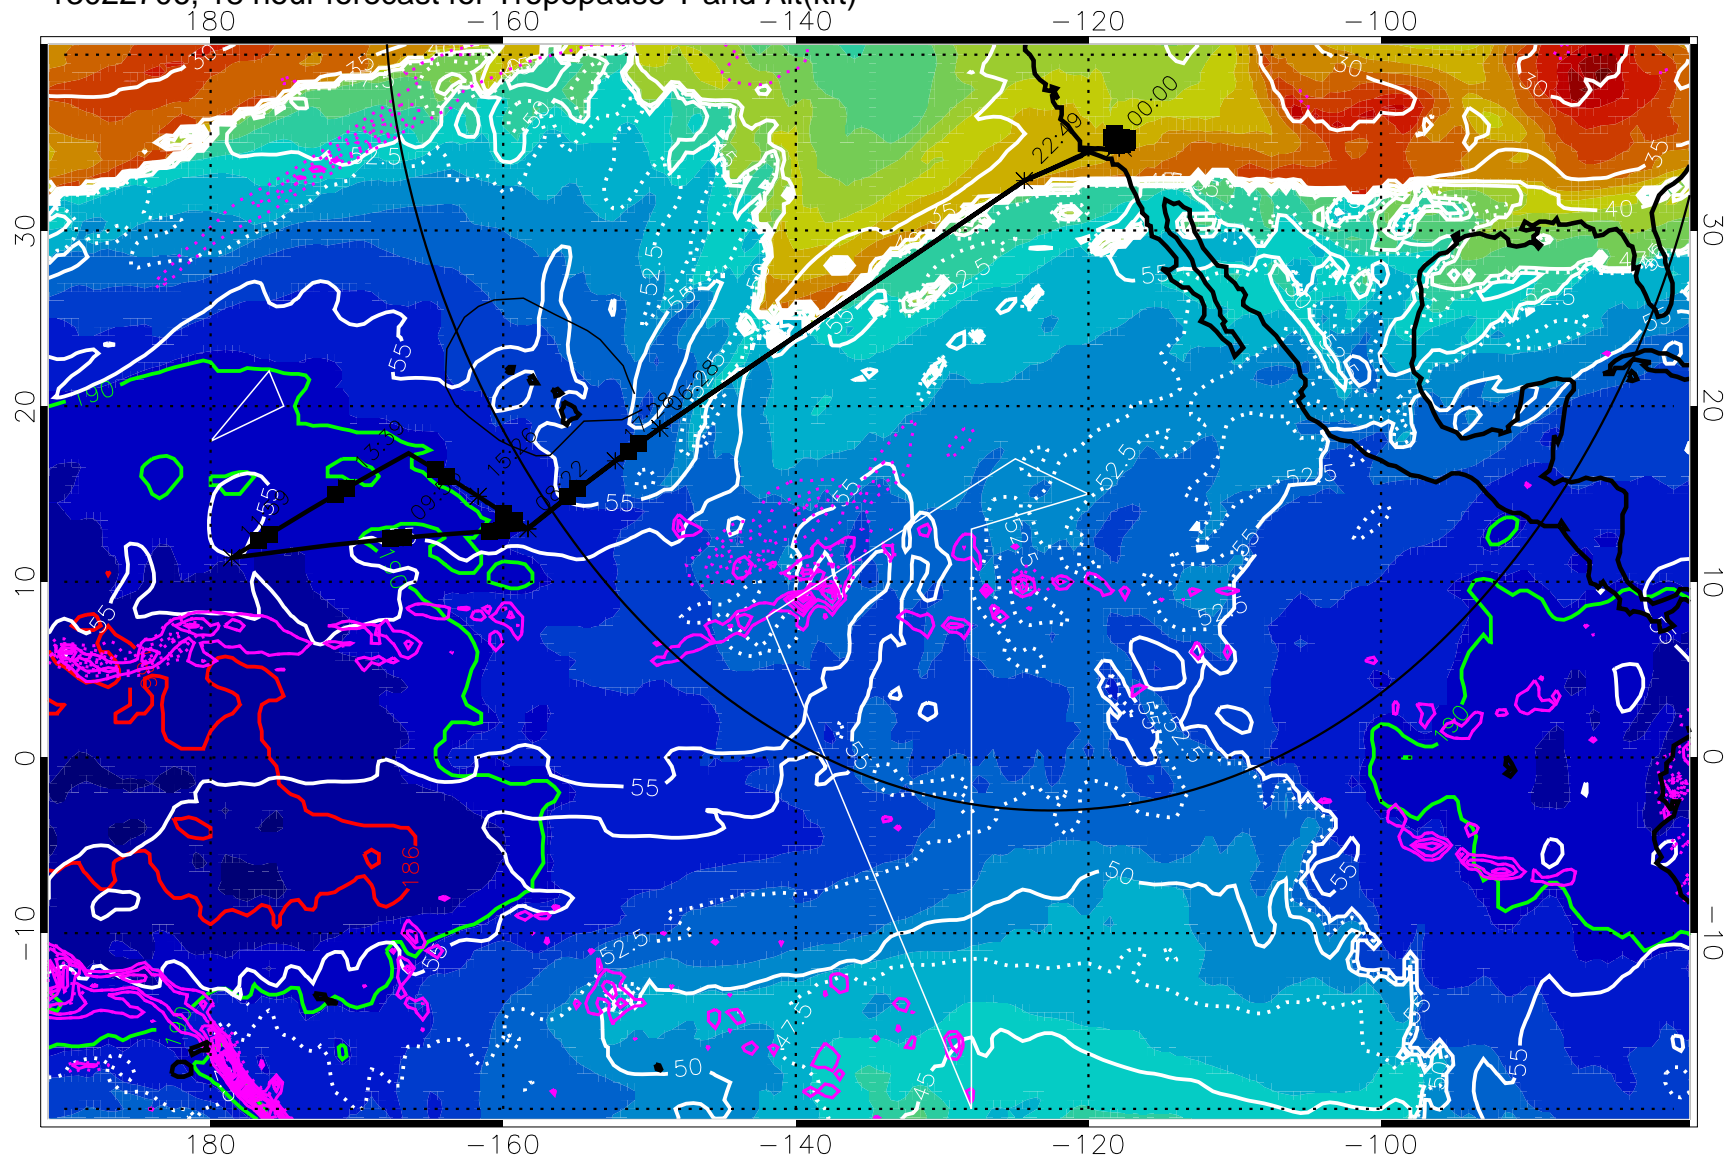

Range ring of 4055 km -- 13 hours GH round trip

13022700, 12 hour forecast for Tropopause T and Alt(kft)

Tropopause T, K

Tropopause Altitude in kft (white)

Precip (tot dot, conv sol) past 6 hrs 6 kg/m2 contours, min 4

189.5K

185.9K

→ 30 m/s

Range ring of 4055 km -- 13 hours GH round trip

13022706, 18 hour forecast for Tropopause T and Alt(kft)

190 200 210 220 230

Tropopause T, K

Tropopause Altitude in kft (white)

Precip (tot dot, conv sol) past 6 hrs 6 kg/m² contours, min 4

189.5K

185.9K

Range ring of 4055 km -- 13 hours GH round trip

13022712, 24 hour forecast for Tropopause T and Alt(kft)

190 200 210 220 230

Tropopause T, K