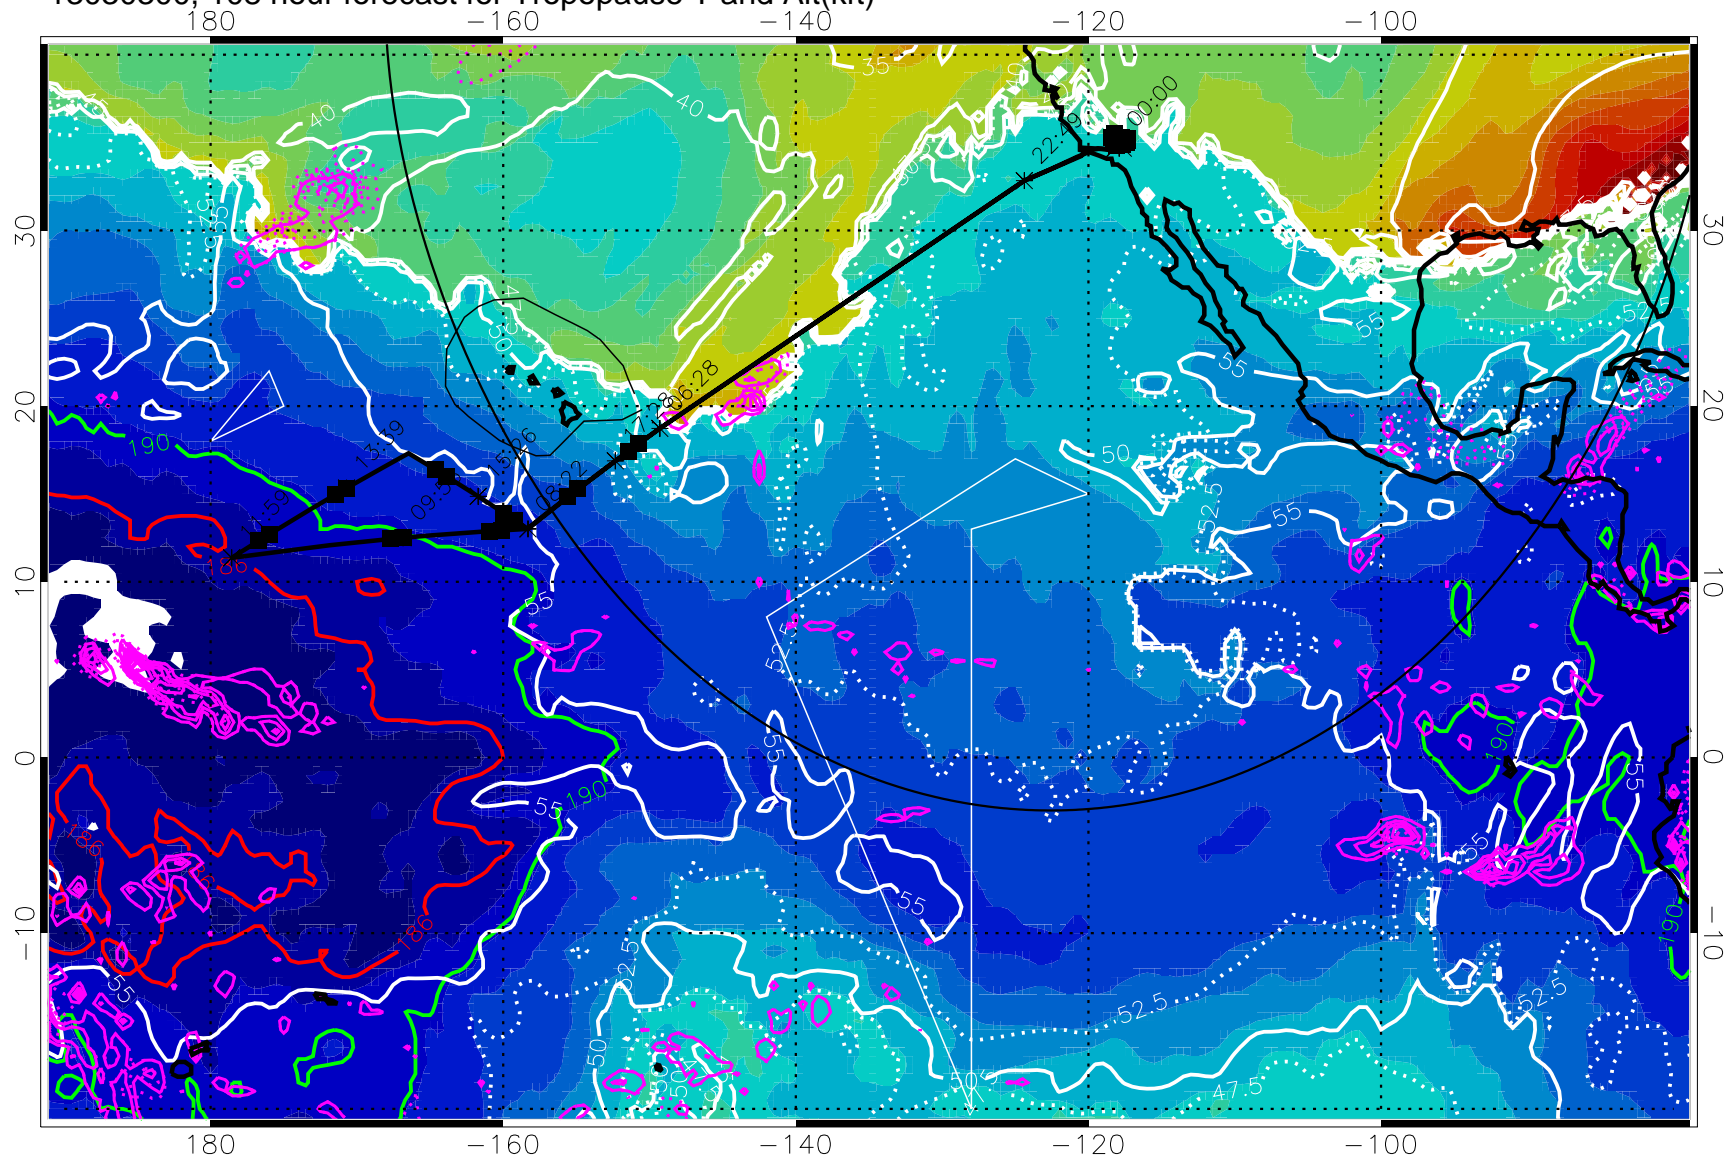

189.5K

185.9K

→ 30 m/s

Range ring of 4055 km -- 13 hours GH round trip

13030212, 96 hour forecast for Tropopause T and Alt(kft)

Tropopause T, K

Tropopause Altitude in kft (white)

Precip (tot dot, conv sol) past 6 hrs 6 kg/m² contours, min 4

189.5K

185.9K

→ 30 m/s

Range ring of 4055 km -- 13 hours GH round trip

13030218, 102 hour forecast for Tropopause T and Alt(kft)

190 200 210 220 230
Tropopause T, K

Tropopause Altitude in kft (white)

Precip (tot dot, conv sol) past 6 hrs 6 kg/m2 contours, min 4

189.5K

185.9K

→ 30 m/s

Range ring of 4055 km -- 13 hours GH round trip

13030300, 108 hour forecast for Tropopause T and Alt(kft)

190 200 210 220 230

Tropopause T, K

Tropopause Altitude in kft (white)

Precip (tot dot, conv sol) past 6 hrs 6 kg/m2 contours, min 4

189.5K

185.9K

→ 30 m/s

Range ring of 4055 km -- 13 hours GH round trip

13030306, 114 hour forecast for Tropopause T and Alt(kft)

190 200 210 220 230
Tropopause T, K