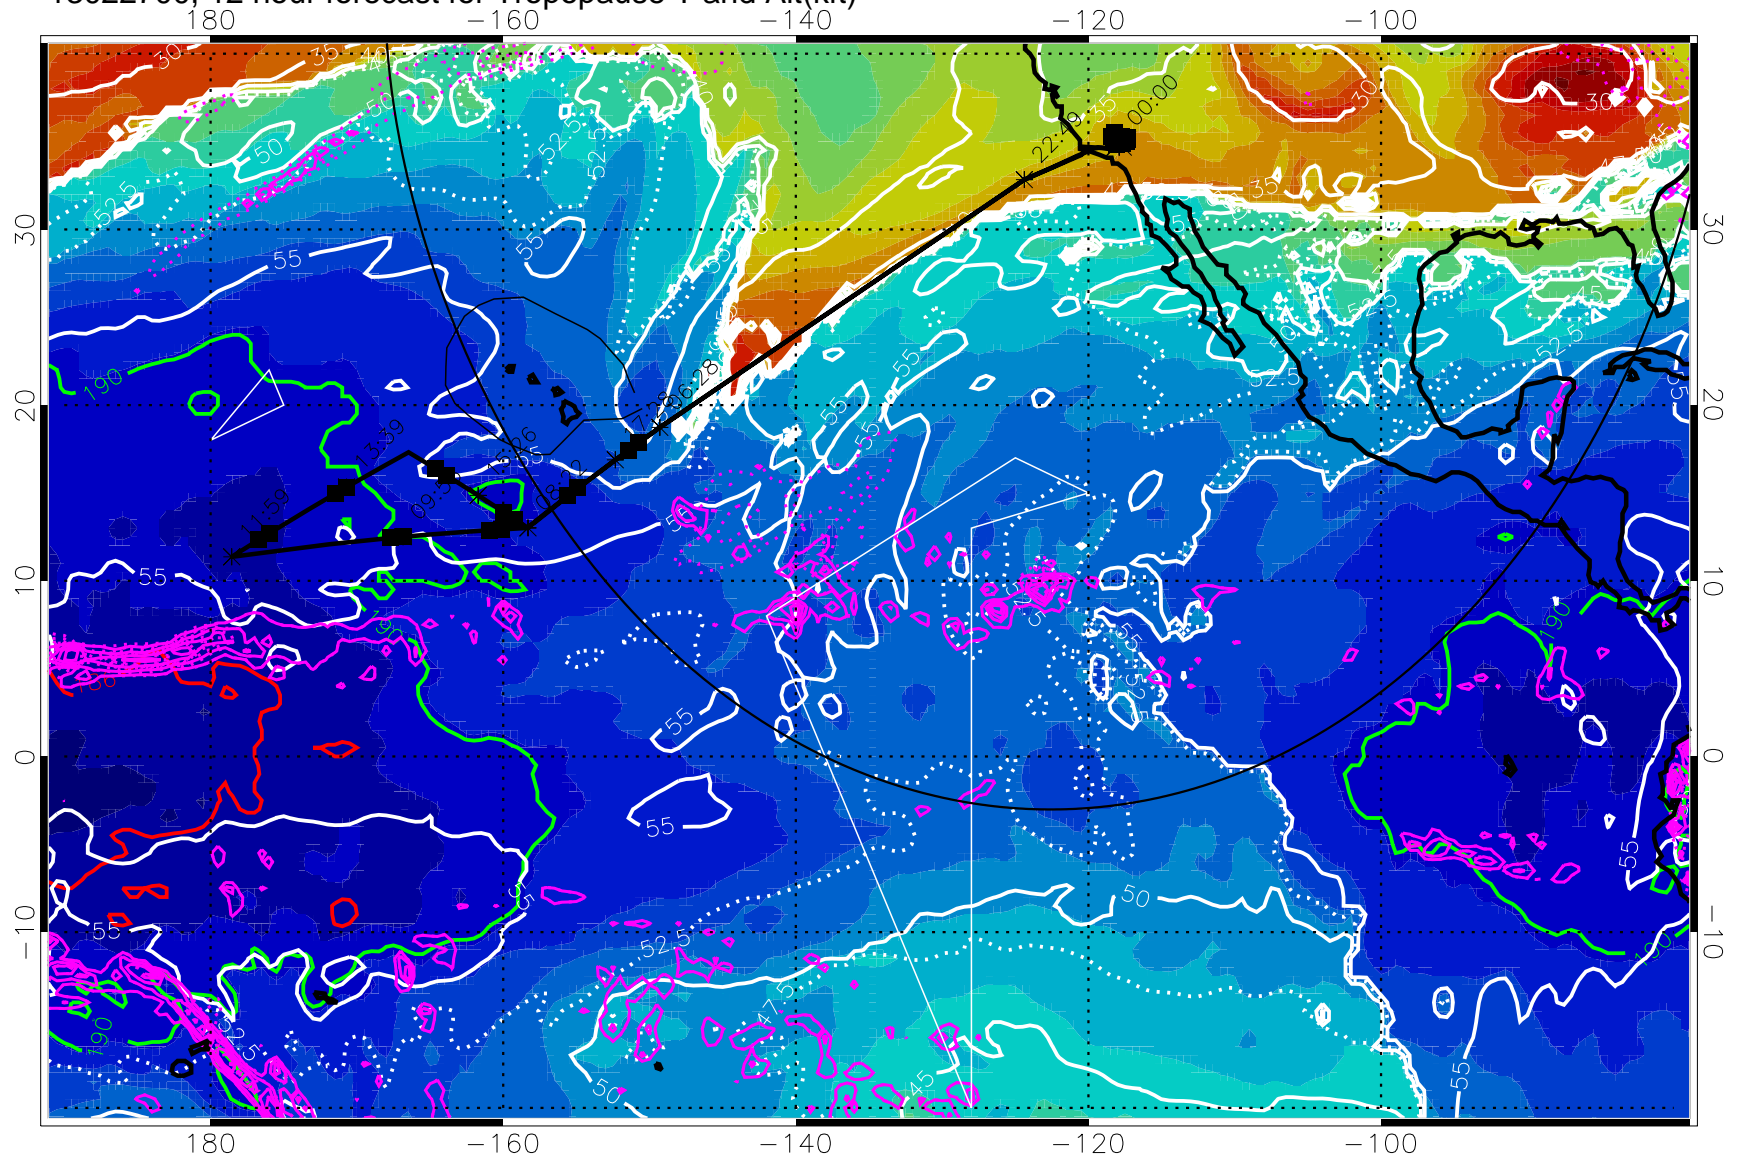

Range ring of 4055 km -- 13 hours GH round trip

13022700, 12 hour forecast for Tropopause T and Alt(kft)

Tropopause T, K

Tropopause Altitude in kft (white)

Precip (tot dot, conv sol) past 6 hrs 6 kg/m2 contours, min 4