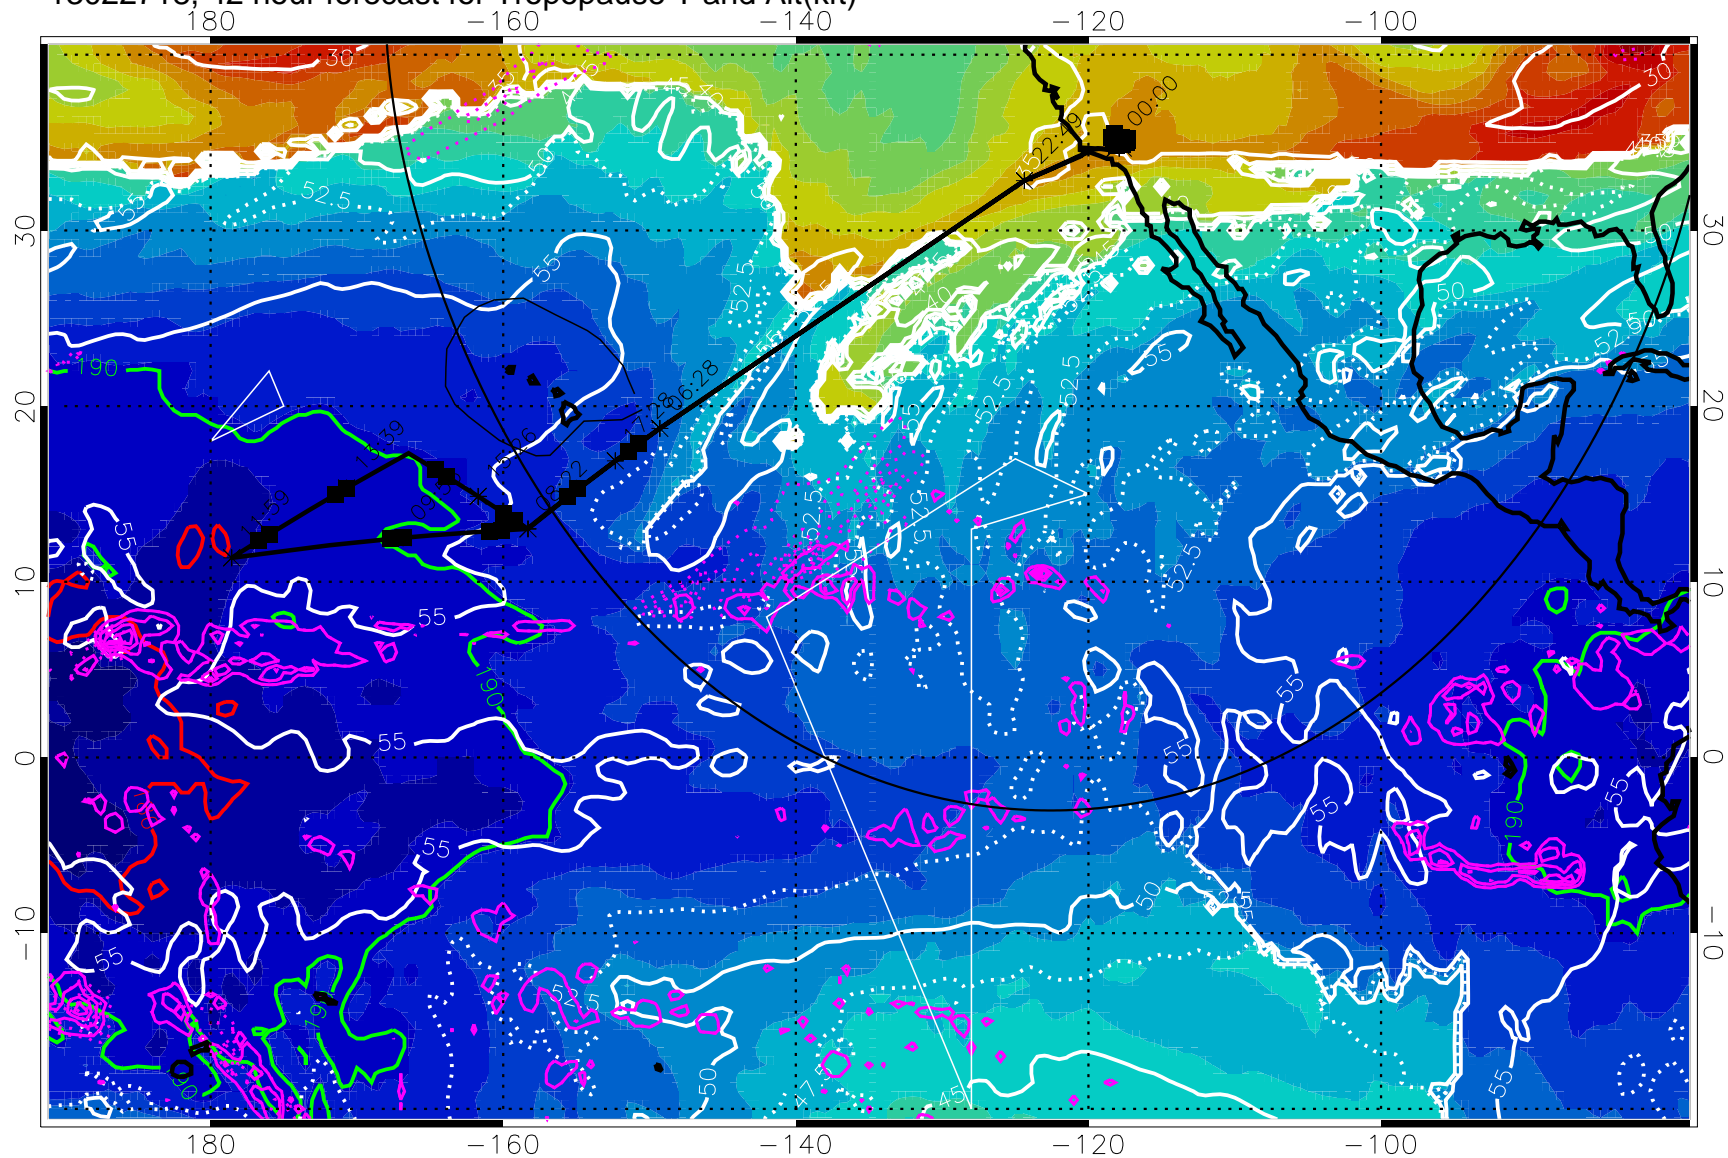

13022718, 42 hour forecast for Tropopause T and Alt(kft)

190 200 210 220 230
Tropopause T, K

Tropopause Altitude in kft (white)

Precip (tot dot, conv sol) past 6 hrs 6 kg/m2 contours, min 4

189.5K skin 185.9K engine

→ 30 m/s

Range ring of 4055 km -- 13 hours GH round trip