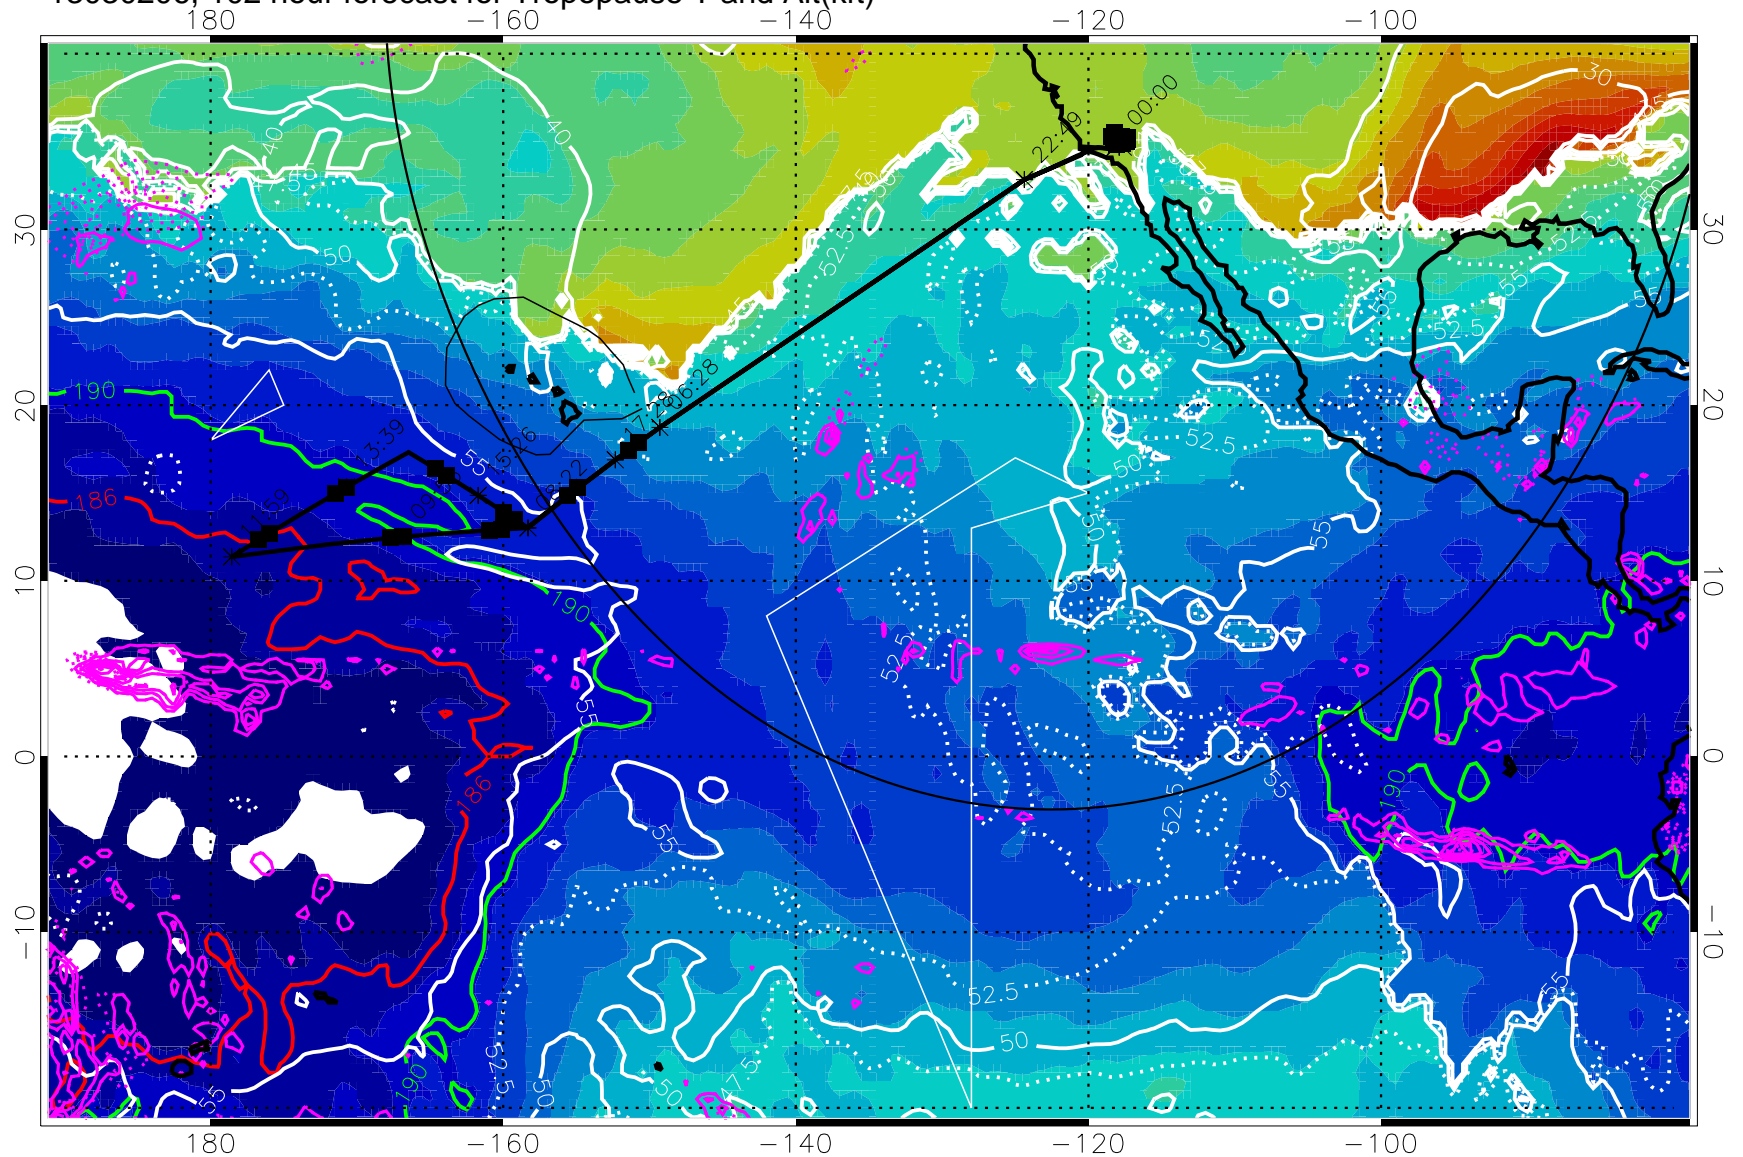

13030206, 102 hour forecast for Tropopause T and Alt(kft)

190   200   210   220   230

Tropopause T, K

Tropopause Altitude in kft (white)

Precip (tot dot, conv sol) past 6 hrs 6 kg/m2 contours, min 4

189.5K skin

185.9K engine

→ 30 m/s

Range ring of 4055 km -- 13 hours GH round trip