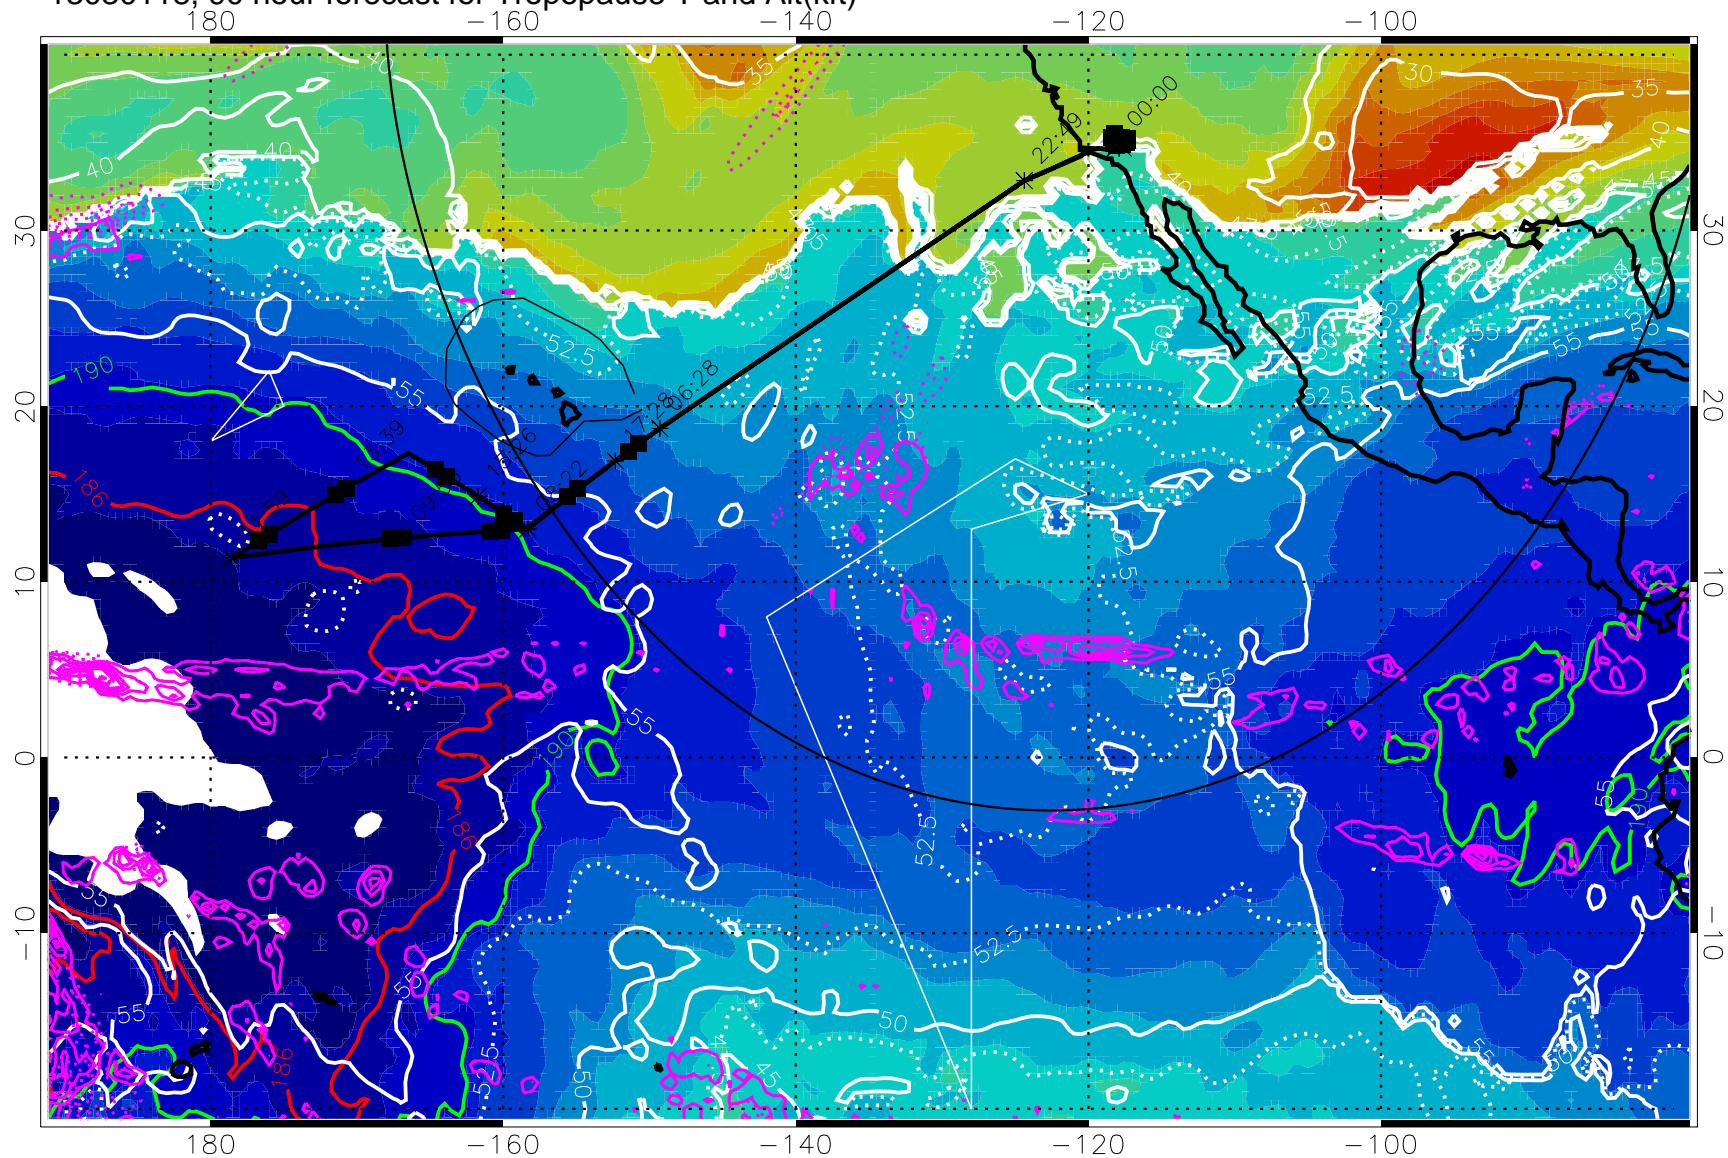

13030118, 90 hour forecast for Tropopause T and Alt(kft)

190 200 210 220 230

Tropopause T, K

Tropopause Altitude in kft (white)

Precip (tot dot, conv sol) past 6 hrs 6 kg/m² contours, min 4

189.5K skin

185.9K engine

Range ring of 4055 km -- 13 hours GH round trip