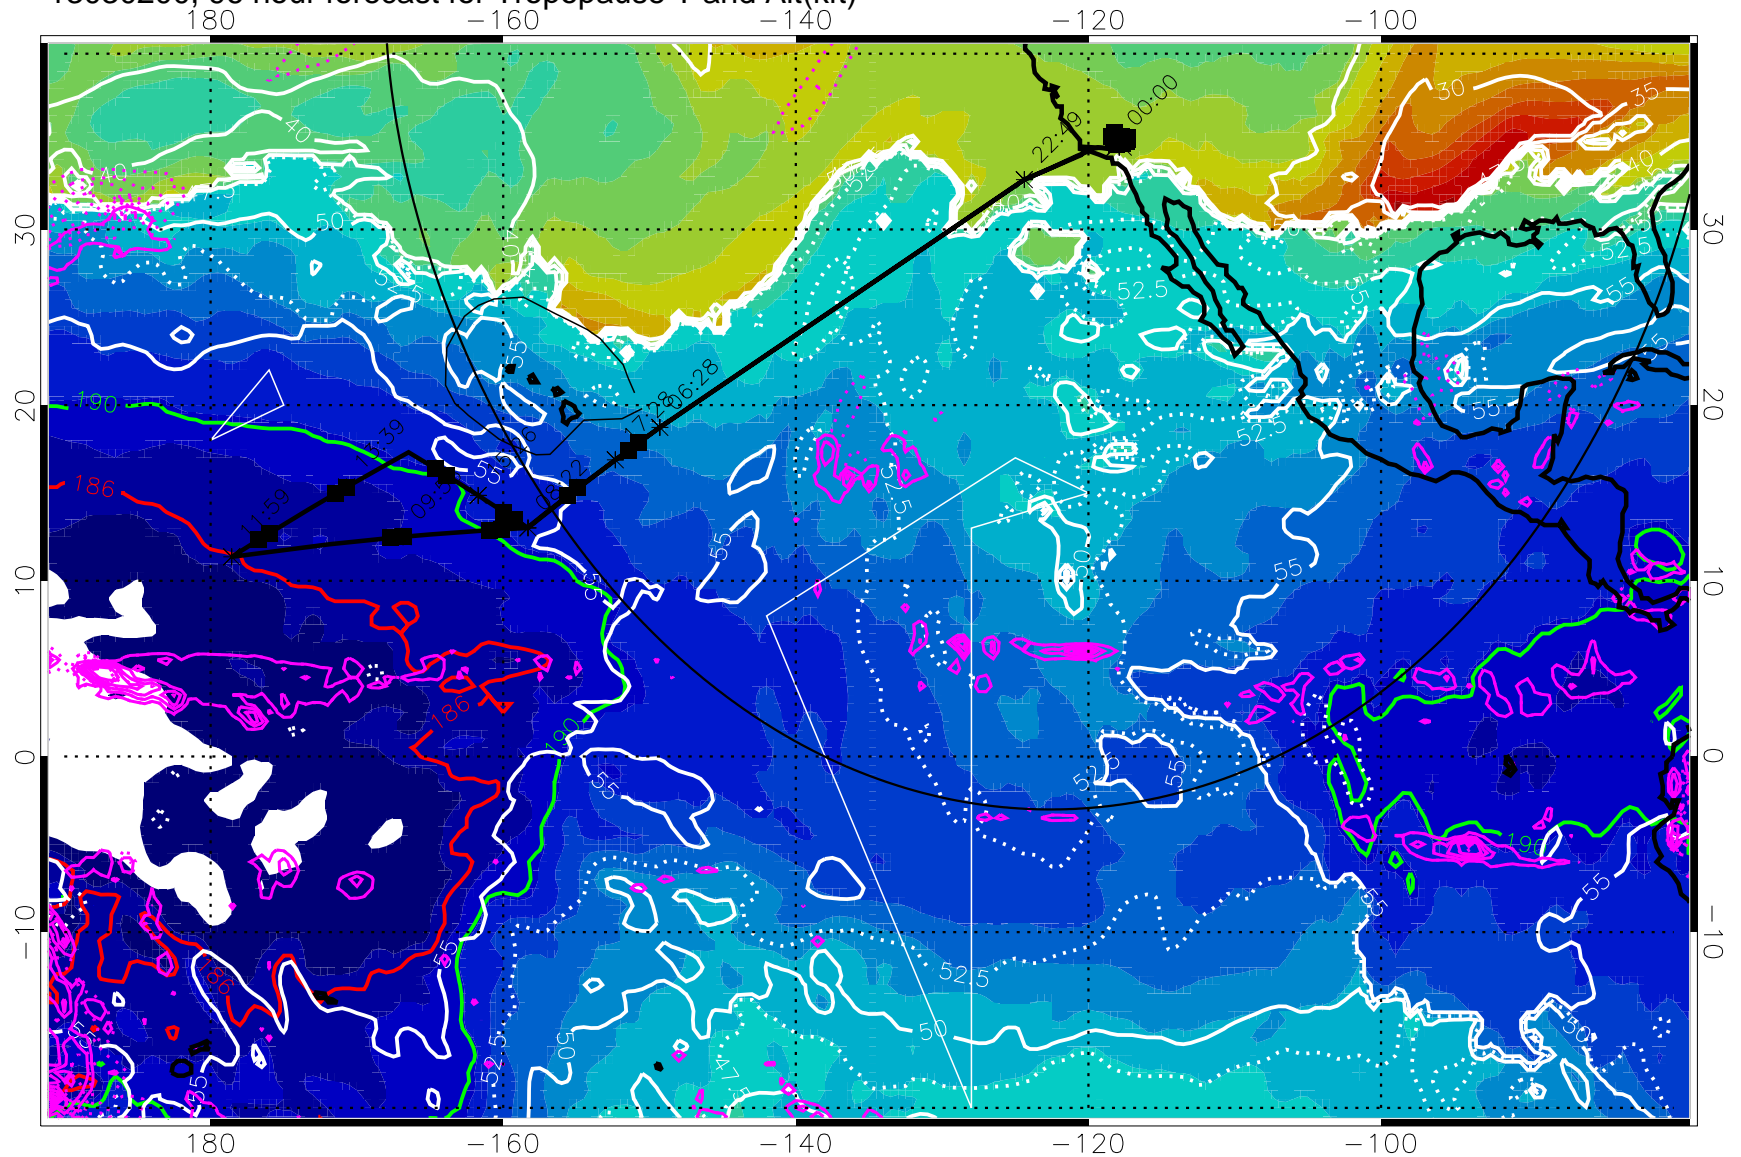

Range ring of 4055 km -- 13 hours GH round trip

13030200, 96 hour forecast for Tropopause T and Alt(kft)

190 200 210 220 230
Tropopause T, K

Tropopause Altitude in kft (white)
Precip (tot dot, conv sol) past 6 hrs 6 kg/m² contours, min 4
189.5K skin 185.9K engine