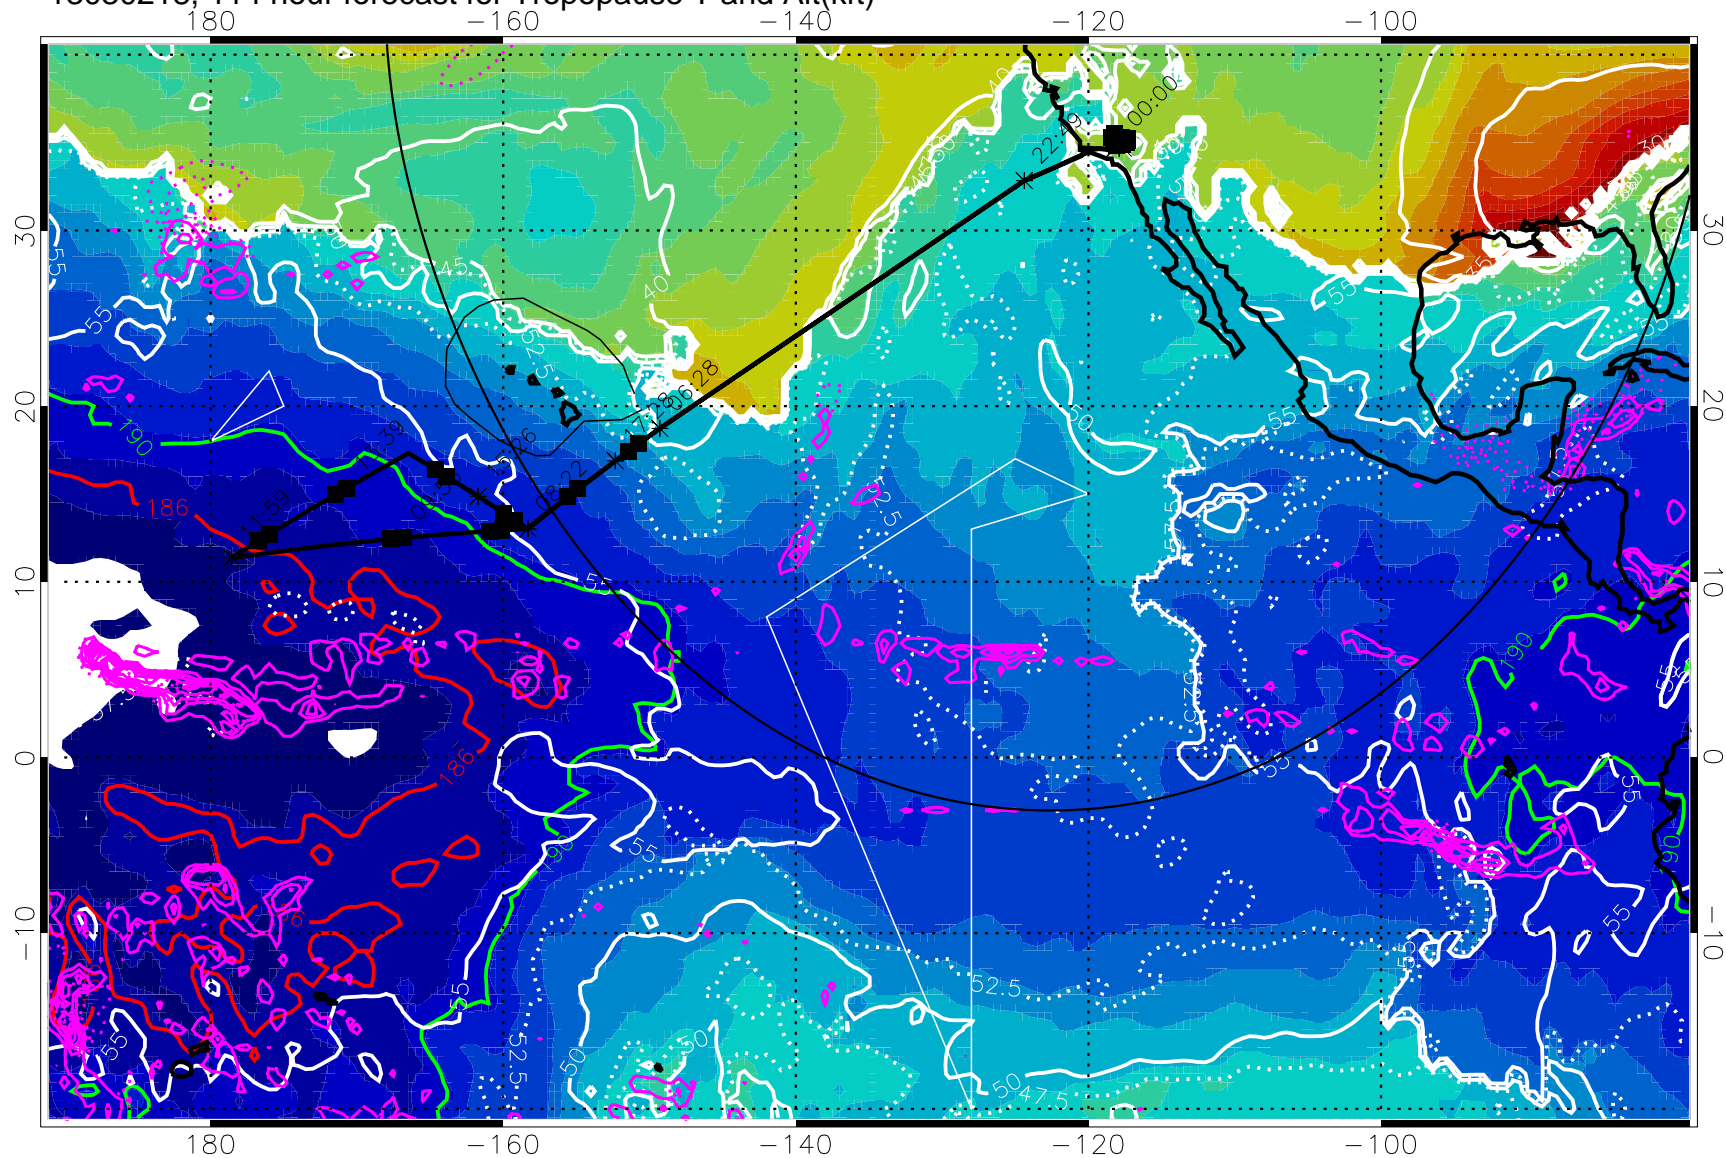

189.5K skin

185.9K engine

→ 30 m/s

Range ring of 4055 km -- 13 hours GH round trip

13030212, 108 hour forecast for Tropopause T and Alt(kft)

Tropopause Altitude in kft (white)
 Precip (tot dot, conv sol) past 6 hrs 6 kg/m2 contours, min 4
 189.5K skin 185.9K engine

→ 30 m/s
 Range ring of 4055 km -- 13 hours GH round trip

13030218, 114 hour forecast for Tropopause T and Alt(kft)

190 200 210 220 230

Tropopause T, K

Tropopause Altitude in kft (white)

Precip (tot dot, conv sol) past 6 hrs 6 kg/m² contours, min 4

189.5K skin

185.9K engine

→ 30 m/s

Range ring of 4055 km -- 13 hours GH round trip

13030300, 120 hour forecast for Tropopause T and Alt(kft)

190 200 210 220 230

Tropopause T, K

Tropopause Altitude in kft (white)