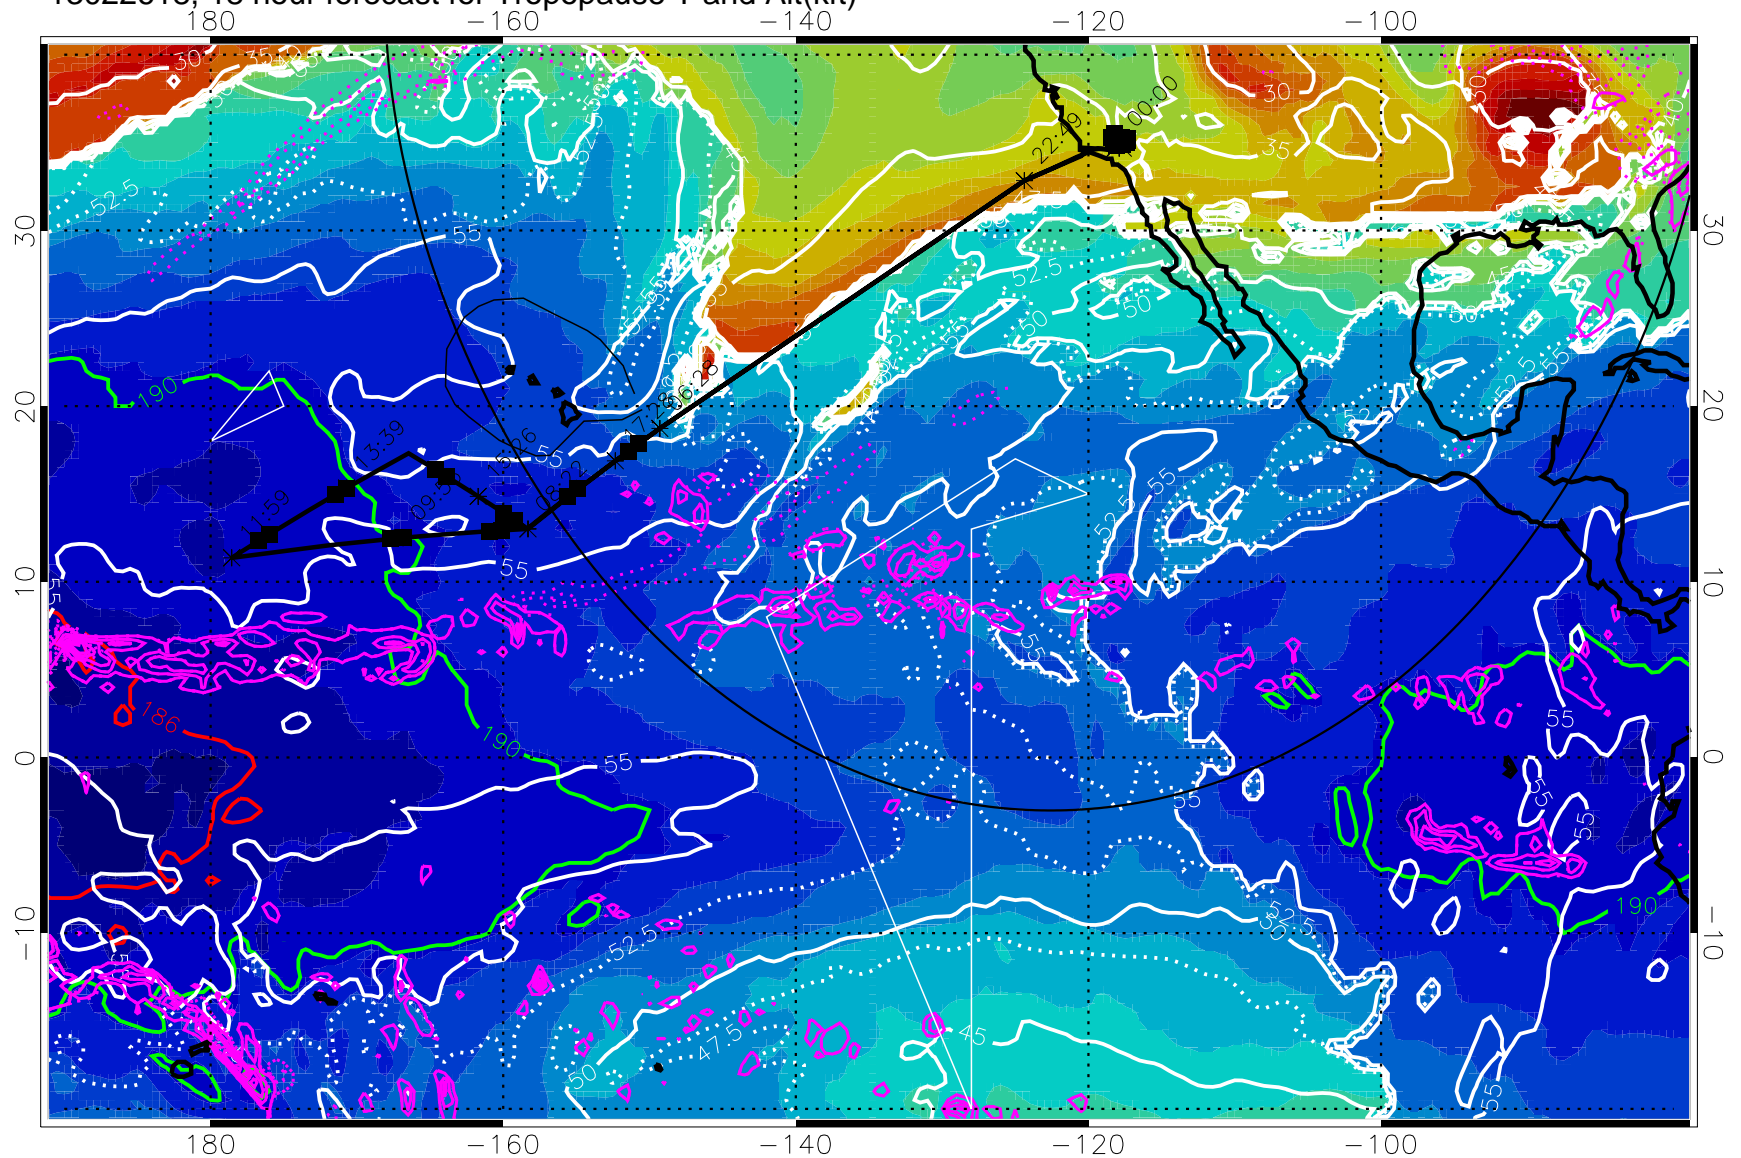

13022612, 12 hour forecast for Tropopause T and Alt(kft)

190 200 210 220 230
Tropopause T, K

Tropopause Altitude in kft (white)

Precip (tot dot, conv sol) past 6 hrs 6 kg/m2 contours, min 4

189.5K skin

185.9K engine

→ 30 m/s

Range ring of 4055 km -- 13 hours GH round trip

13022618, 18 hour forecast for Tropopause T and Alt(kft)

190 200 210 220 230
Tropopause T, K

Tropopause Altitude in kft (white)

Precip (tot dot, conv sol) past 6 hrs 6 kg/m² contours, min 4

189.5K skin 185.9K engine

→ 30 m/s

Range ring of 4055 km -- 13 hours GH round trip

13022700, 24 hour forecast for Tropopause T and Alt(kft)

190 200 210 220 230

Tropopause T, K

Tropopause Altitude in kft (white)

Precip (tot dot, conv sol) past 6 hrs 6 kg/m2 contours, min 4

189.5K skin

185.9K engine

→ 30 m/s

Range ring of 4055 km -- 13 hours GH round trip

13022706, 30 hour forecast for Tropopause T and Alt(kft)

Tropopause T, K