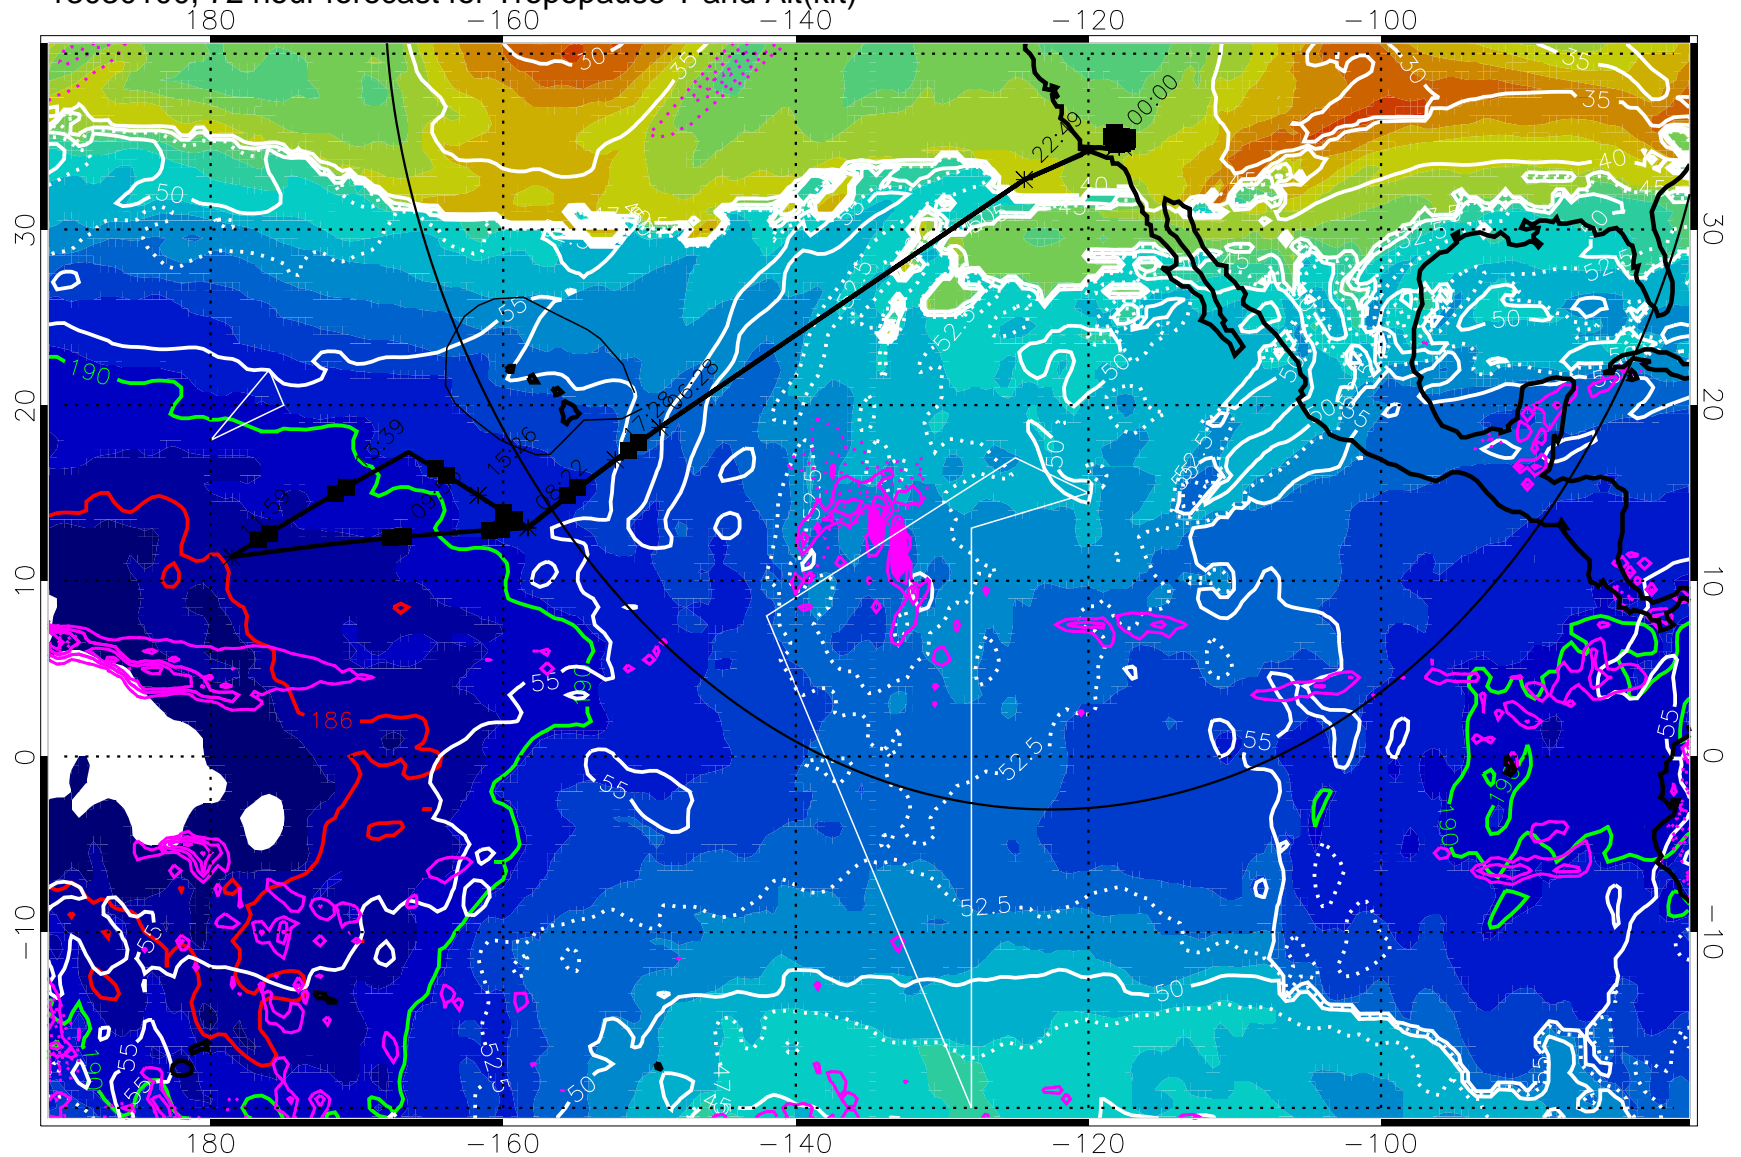

189.5K skin

185.9K engine

Range ring of 4055 km -- 13 hours GH round trip

13022812, 60 hour forecast for Tropopause T and Alt(kft)

Tropopause Altitude in kft (white)
Precip (tot dot, conv sol) past 6 hrs 6 kg/m² contours, min 4
189.5K skin 185.9K engine

→ 30 m/s
Range ring of 4055 km -- 13 hours GH round trip

13022818, 66 hour forecast for Tropopause T and Alt(kft)

Tropopause T, K

Tropopause Altitude in kft (white)

Precip (tot dot, conv sol) past 6 hrs 6 kg/m² contours, min 4

189.5K skin

185.9K engine

→ 30 m/s

Range ring of 4055 km -- 13 hours GH round trip

13030100, 72 hour forecast for Tropopause T and Alt(kft)

190 200 210 220 230
Tropopause T, K

Tropopause Altitude in kft (white)

Precip (tot dot, conv sol) past 6 hrs 6 kg/m2 contours, min 4

189.5K skin 185.9K engine

→ 30 m/s

Range ring of 4055 km -- 13 hours GH round trip

13030106, 78 hour forecast for Tropopause T and Alt(kft)

190 200 210 220 230
Tropopause T, K