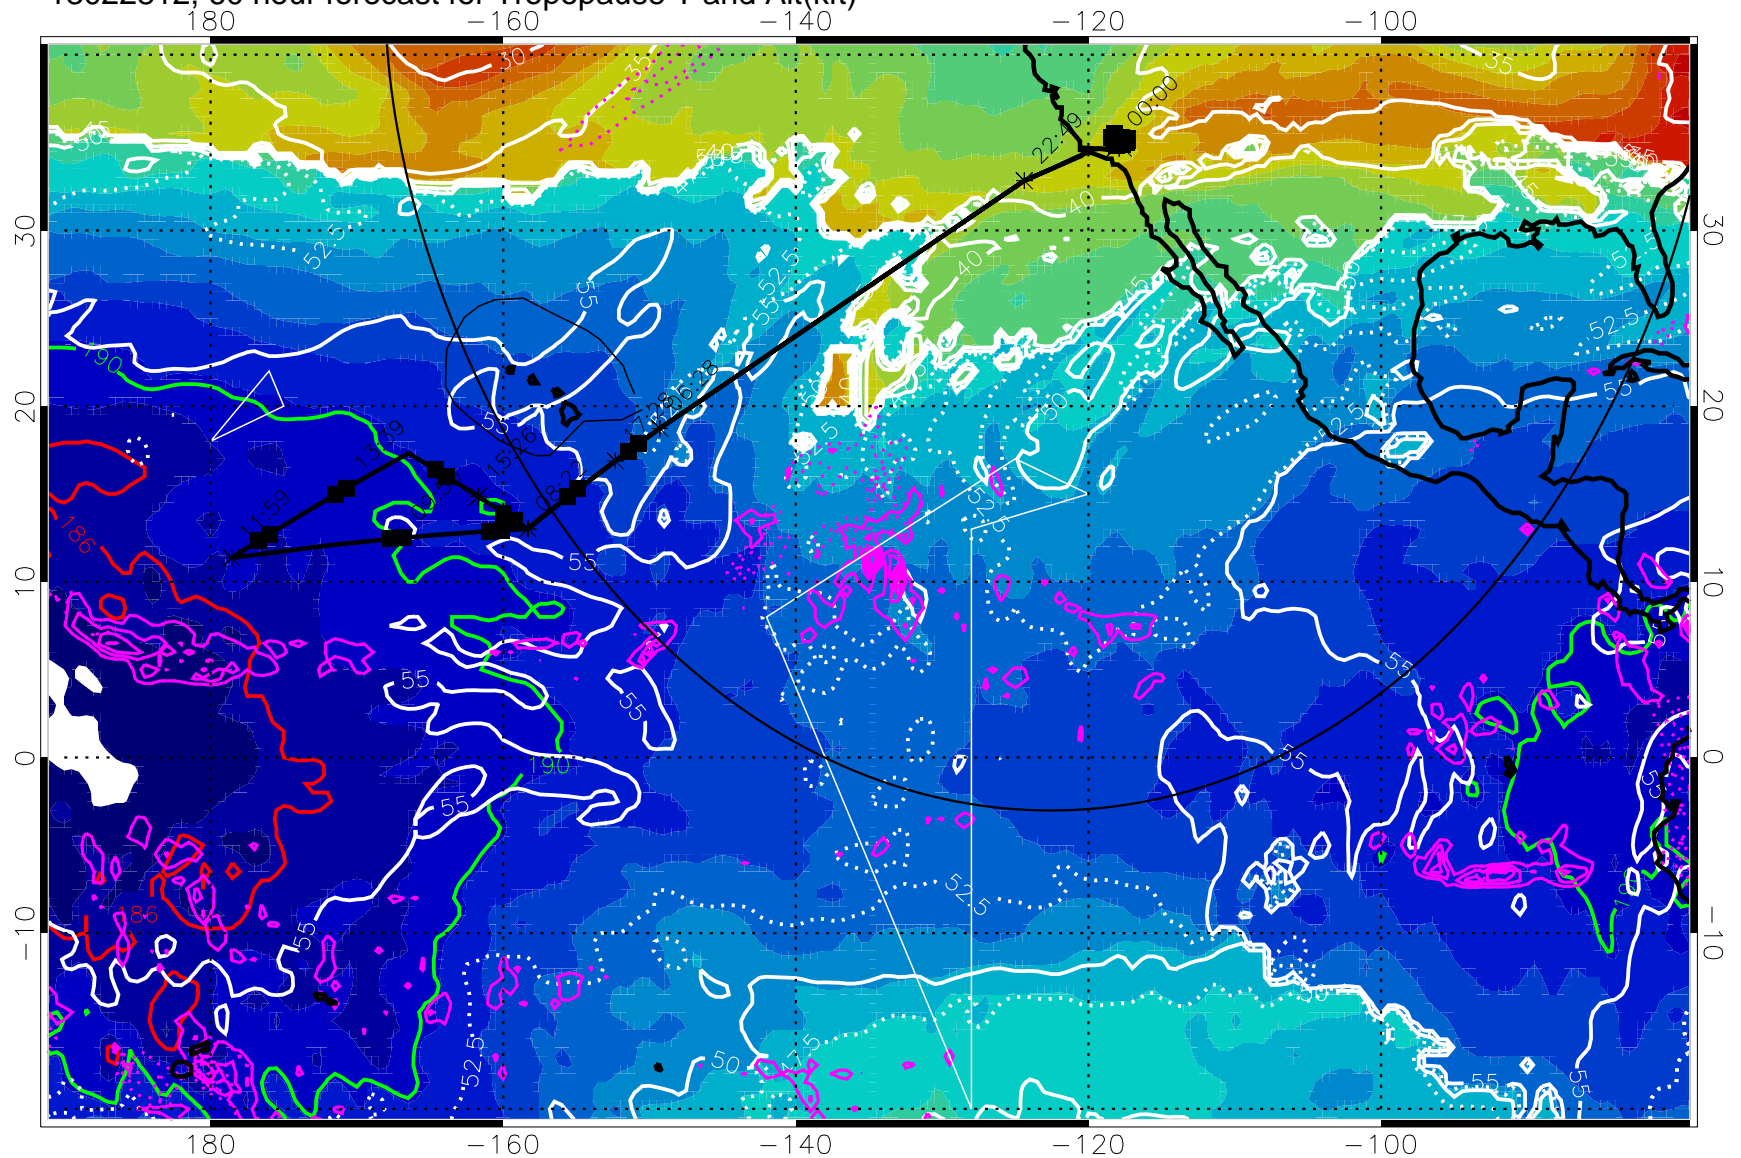

189.5K skin

185.9K engine

Range ring of 4055 km -- 13 hours GH round trip

13022806, 54 hour forecast for Tropopause T and Alt(kft)

190 200 210 220 230

Tropopause T, K

Tropopause Altitude in kft (white)

Precip (tot dot, conv sol) past 6 hrs 6 kg/m² contours, min 4

189.5K skin

185.9K engine

Range ring of 4055 km -- 13 hours GH round trip

13022812, 60 hour forecast for Tropopause T and Alt(kft)

Tropopause Altitude in kft (white)
Precip (tot dot, conv sol) past 6 hrs 6 kg/m² contours, min 4
189.5K skin 185.9K engine