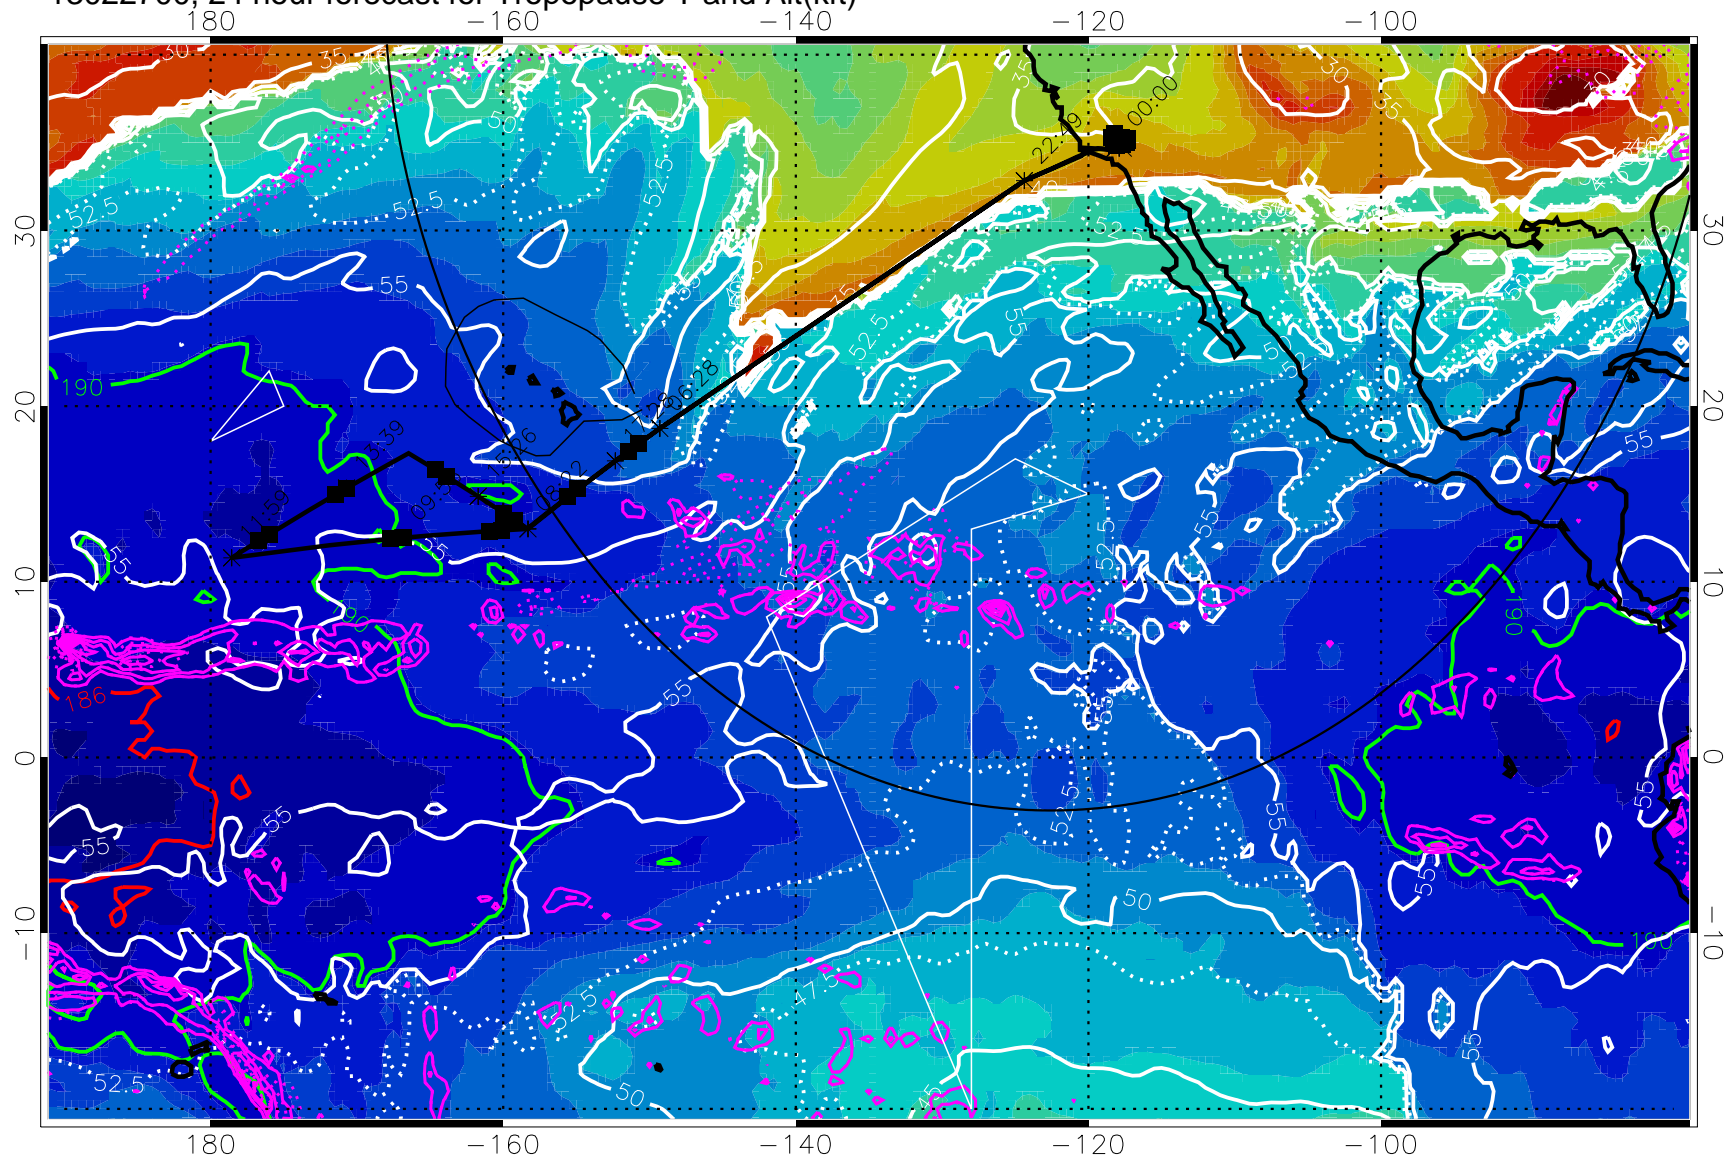

→ 30 m/s

Range ring of 4055 km -- 13 hours GH round trip

13022618, 18 hour forecast for Tropopause T and Alt(kft)

190 200 210 220 230
Tropopause T, K

Tropopause Altitude in kft (white)

Precip (tot dot, conv sol) past 6 hrs 6 kg/m² contours, min 4

189.5K skin 185.9K engine

→ 30 m/s

Range ring of 4055 km -- 13 hours GH round trip

13022700, 24 hour forecast for Tropopause T and Alt(kft)

190 200 210 220 230

Tropopause T, K

Tropopause Altitude in kft (white)

Precip (tot dot, conv sol) past 6 hrs 6 kg/m2 contours, min 4

189.5K skin

185.9K engine

→ 30 m/s

Range ring of 4055 km -- 13 hours GH round trip

13022706, 30 hour forecast for Tropopause T and Alt(kft)

Tropopause T, K