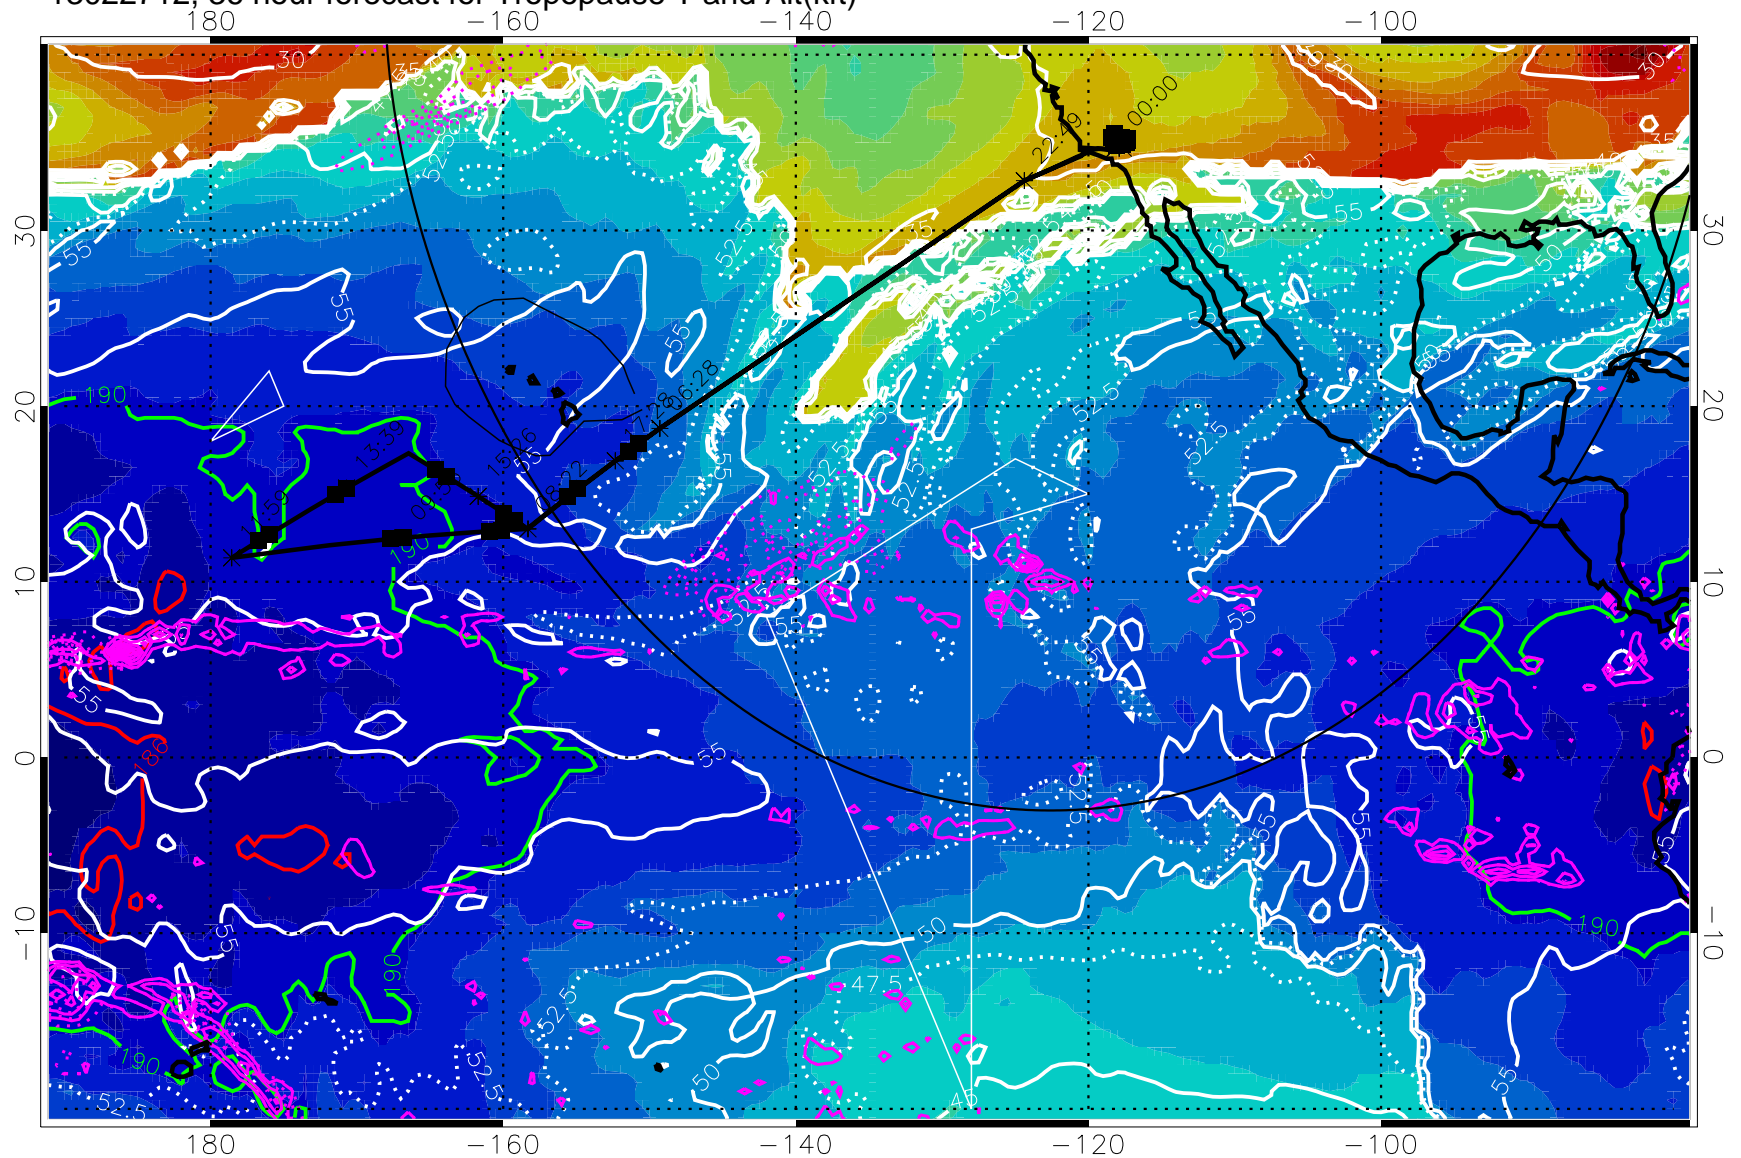

Precip (tot dot, conv sol) past 6 hrs 6 kg/m2 contours, min 4

189.5K skin

185.9K engine

→ 30 m/s

Range ring of 4055 km -- 13 hours GH round trip

13022706, 30 hour forecast for Tropopause T and Alt(kft)

Tropopause T, K

Tropopause Altitude in kft (white)

Precip (tot dot, conv sol) past 6 hrs 6 kg/m² contours, min 4

189.5K skin 185.9K engine

→ 30 m/s

Range ring of 4055 km -- 13 hours GH round trip

13022712, 36 hour forecast for Tropopause T and Alt(kft)

190 200 210 220 230
Tropopause T, K

Tropopause Altitude in kft (white)

Precip (tot dot, conv sol) past 6 hrs 6 kg/m² contours, min 4

189.5K skin 185.9K engine

→ 30 m/s

Range ring of 4055 km -- 13 hours GH round trip