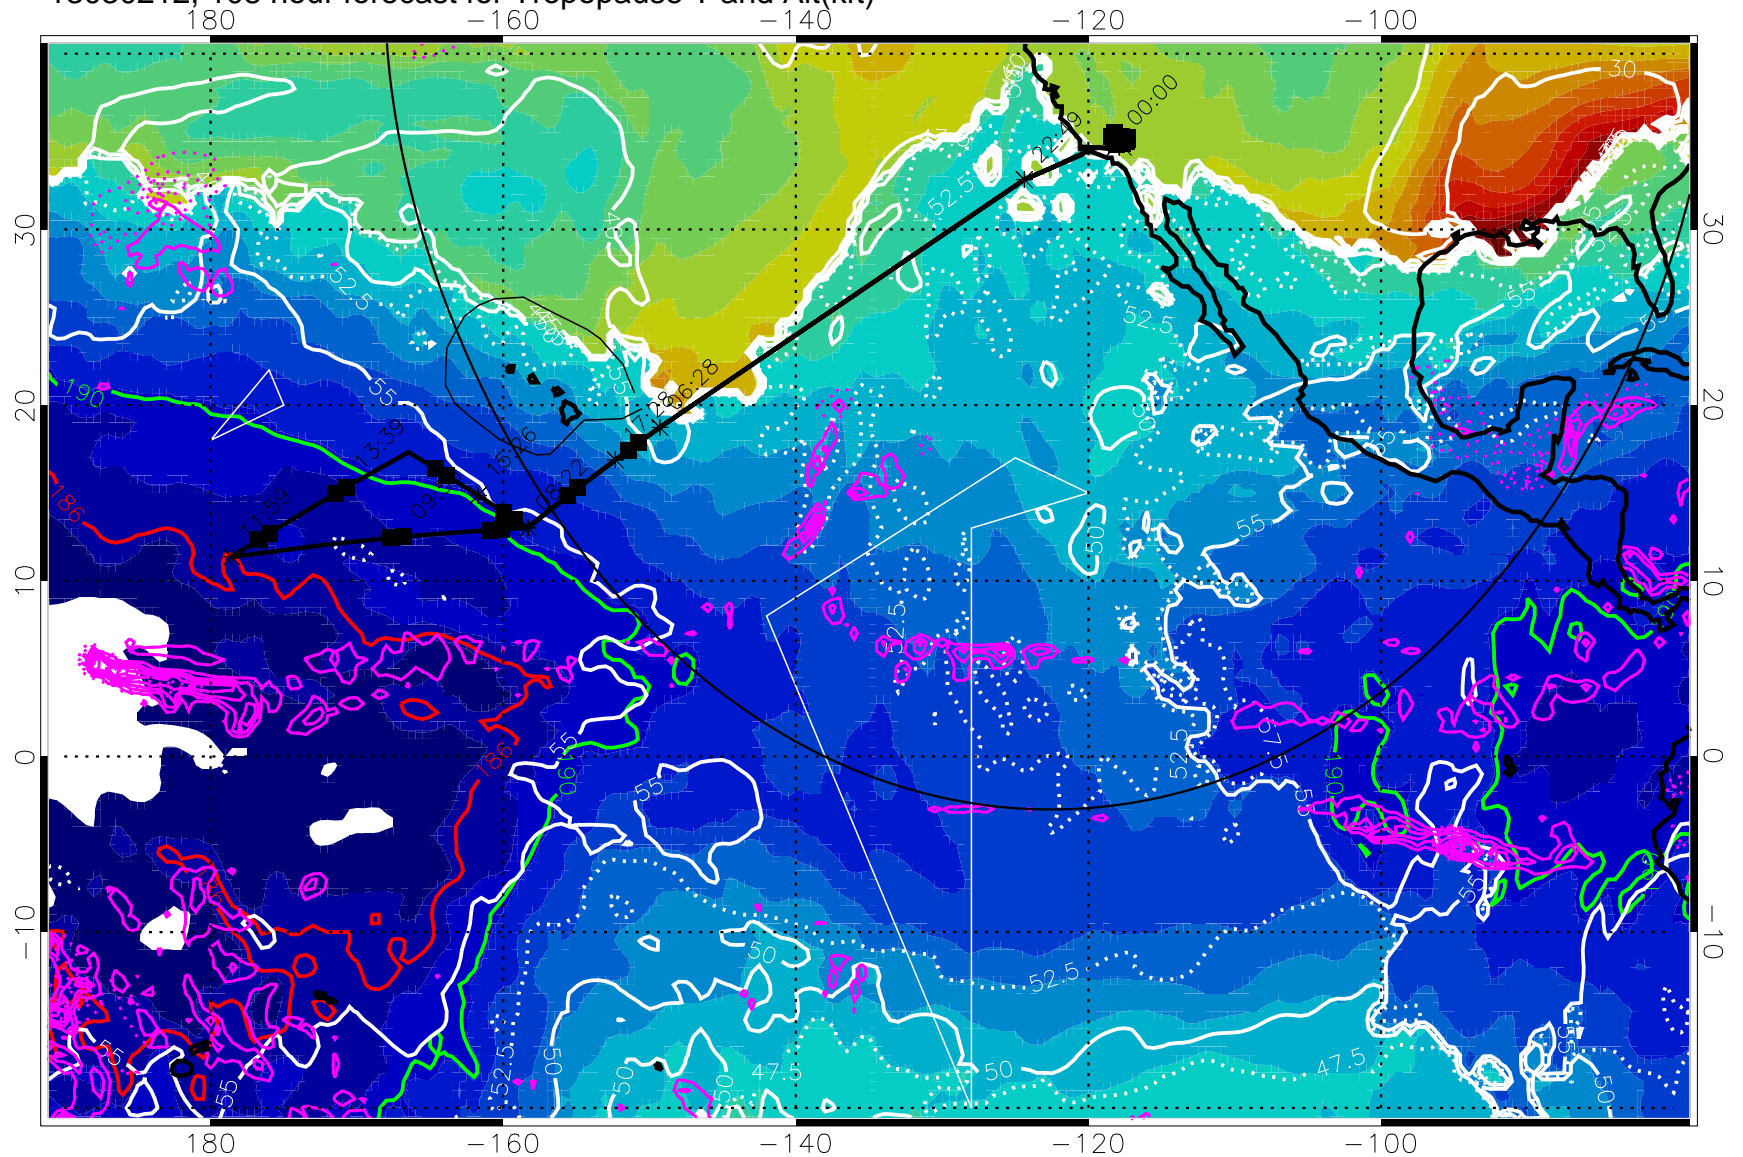

Range ring of 4055 km -- 13 hours GH round trip

13030200, 96 hour forecast for Tropopause T and Alt(kft)

190 200 210 220 230
Tropopause T, K

Tropopause Altitude in kft (white)
Precip (tot dot, conv sol) past 6 hrs 6 kg/m² contours, min 4
189.5K skin 185.9K engine

→ 30 m/s
Range ring of 4055 km -- 13 hours GH round trip

13030206, 102 hour forecast for Tropopause T and Alt(kft)

190 200 210 220 230

Tropopause T, K

Tropopause Altitude in kft (white)

Precip (tot dot, conv sol) past 6 hrs 6 kg/m2 contours, min 4

189.5K skin

185.9K engine

→ 30 m/s

Range ring of 4055 km -- 13 hours GH round trip

13030212, 108 hour forecast for Tropopause T and Alt(kft)

Tropopause Altitude in kft (white)
 Precip (tot dot, conv sol) past 6 hrs 6 kg/m2 contours, min 4
 189.5K skin 185.9K engine