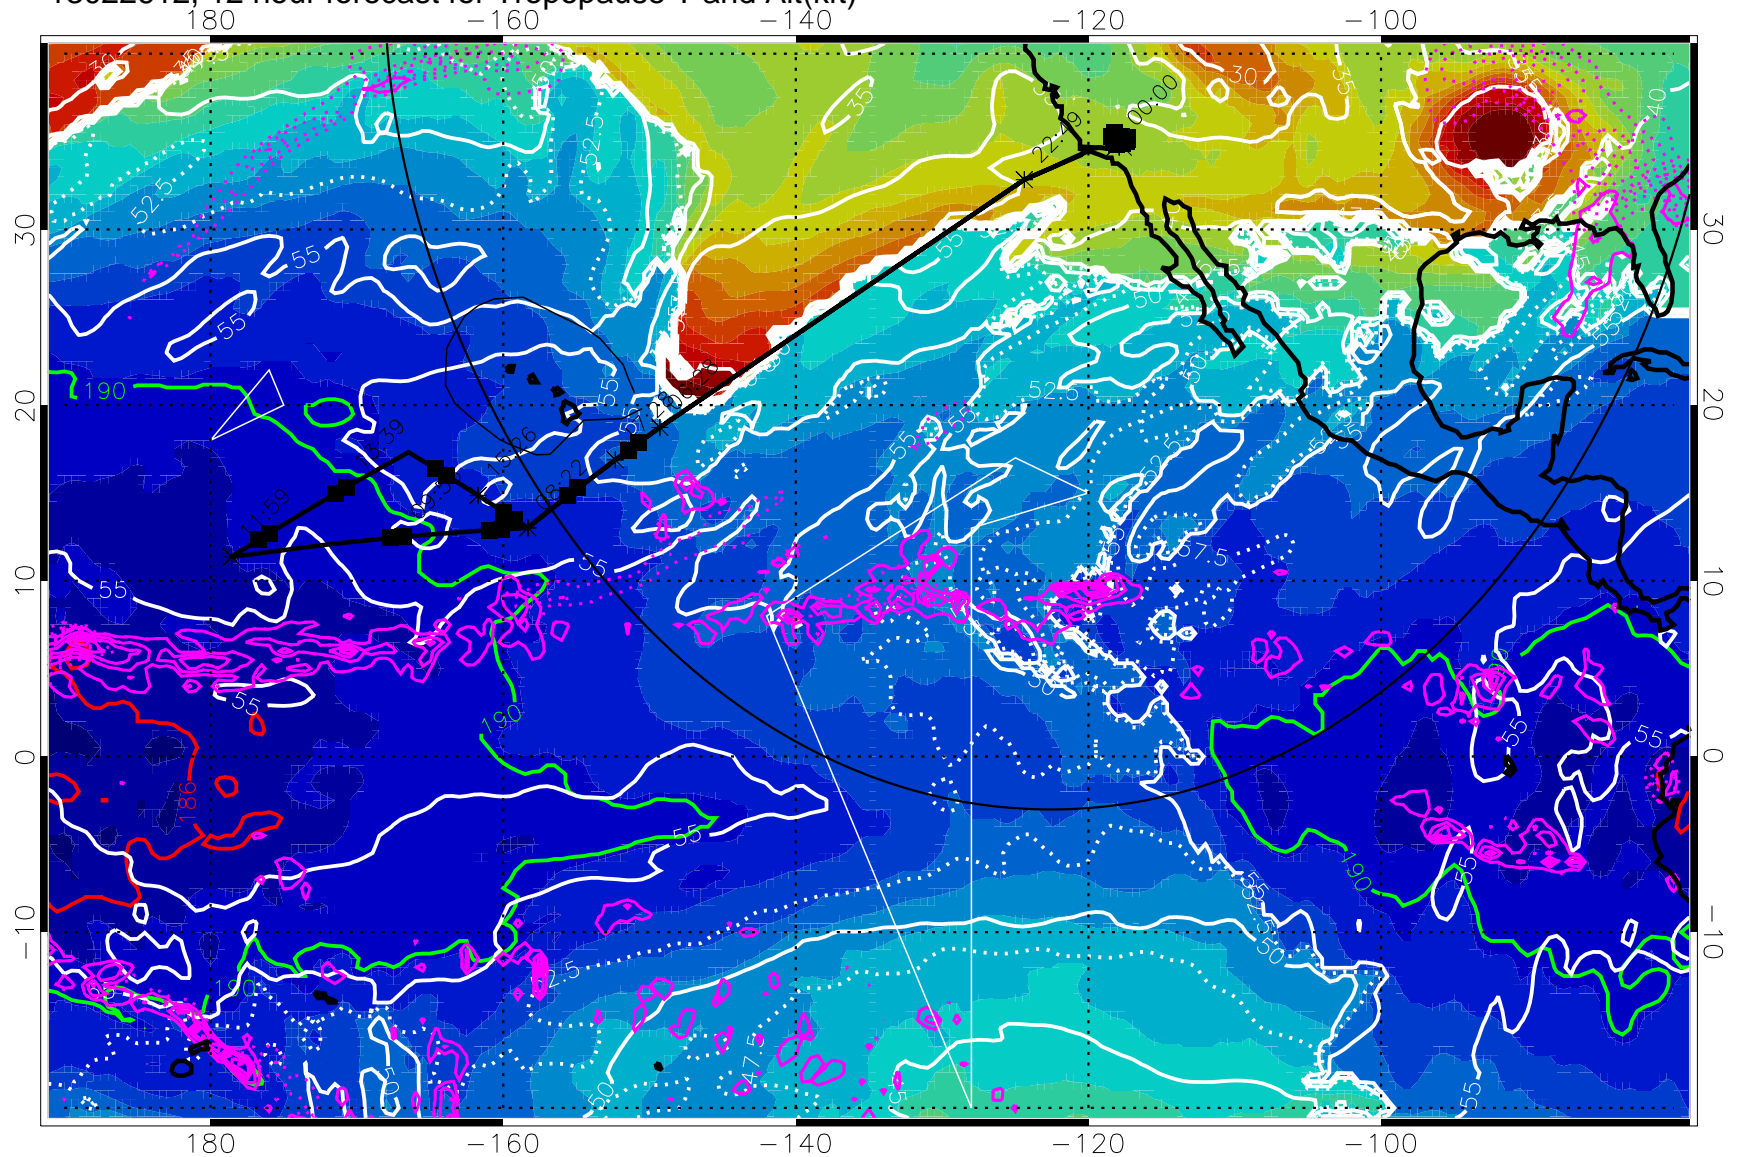

13022612, 12 hour forecast for Tropopause T and Alt(kft)

190   200   210   220   230
Tropopause T, K

Tropopause Altitude in kft (white)

Precip (tot dot, conv sol) past 6 hrs 6 kg/m2 contours, min 4

189.5K skin

185.9K engine

→ 30 m/s

Range ring of 4055 km -- 13 hours GH round trip