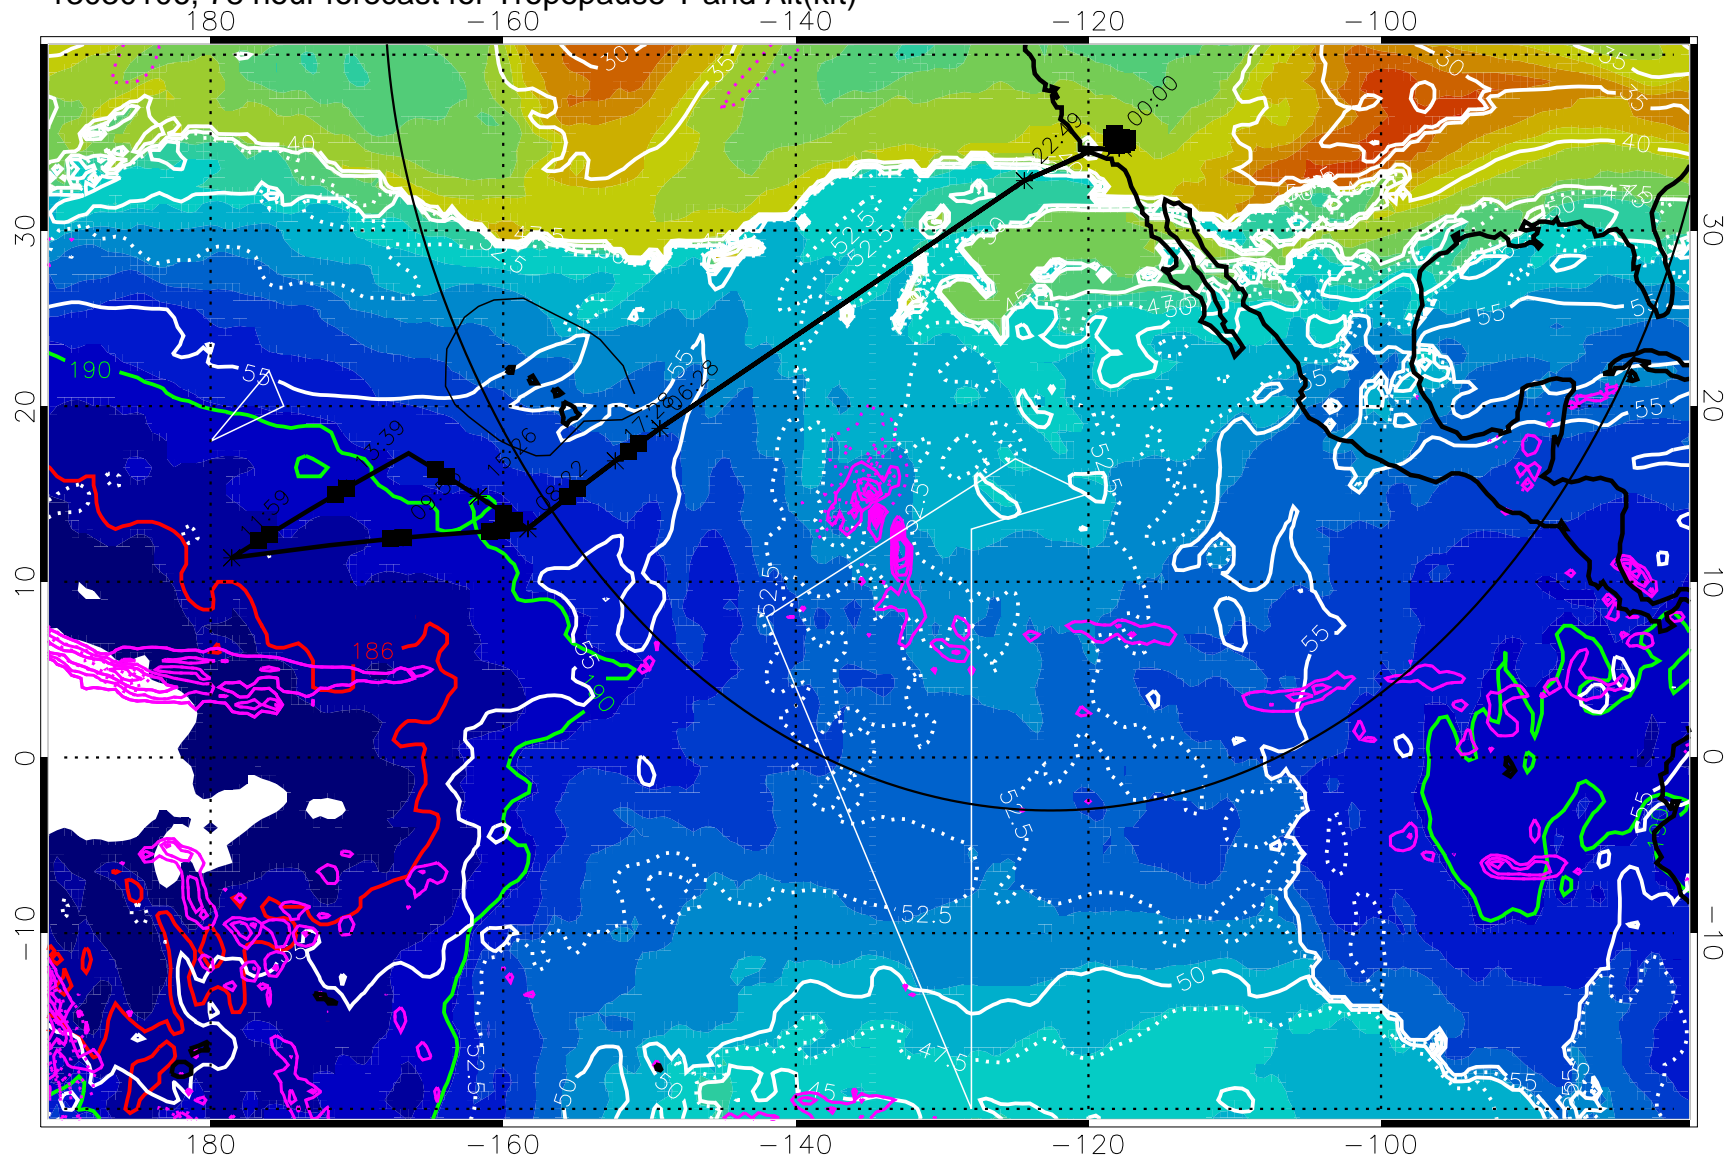

189.5K skin

185.9K engine

→ 30 m/s

Range ring of 4055 km -- 13 hours GH round trip

13030100, 72 hour forecast for Tropopause T and Alt(kft)

190 200 210 220 230
Tropopause T, K

Tropopause Altitude in kft (white)

Precip (tot dot, conv sol) past 6 hrs 6 kg/m2 contours, min 4

189.5K skin 185.9K engine

→ 30 m/s

Range ring of 4055 km -- 13 hours GH round trip

13030106, 78 hour forecast for Tropopause T and Alt(kft)

190 200 210 220 230
Tropopause T, K