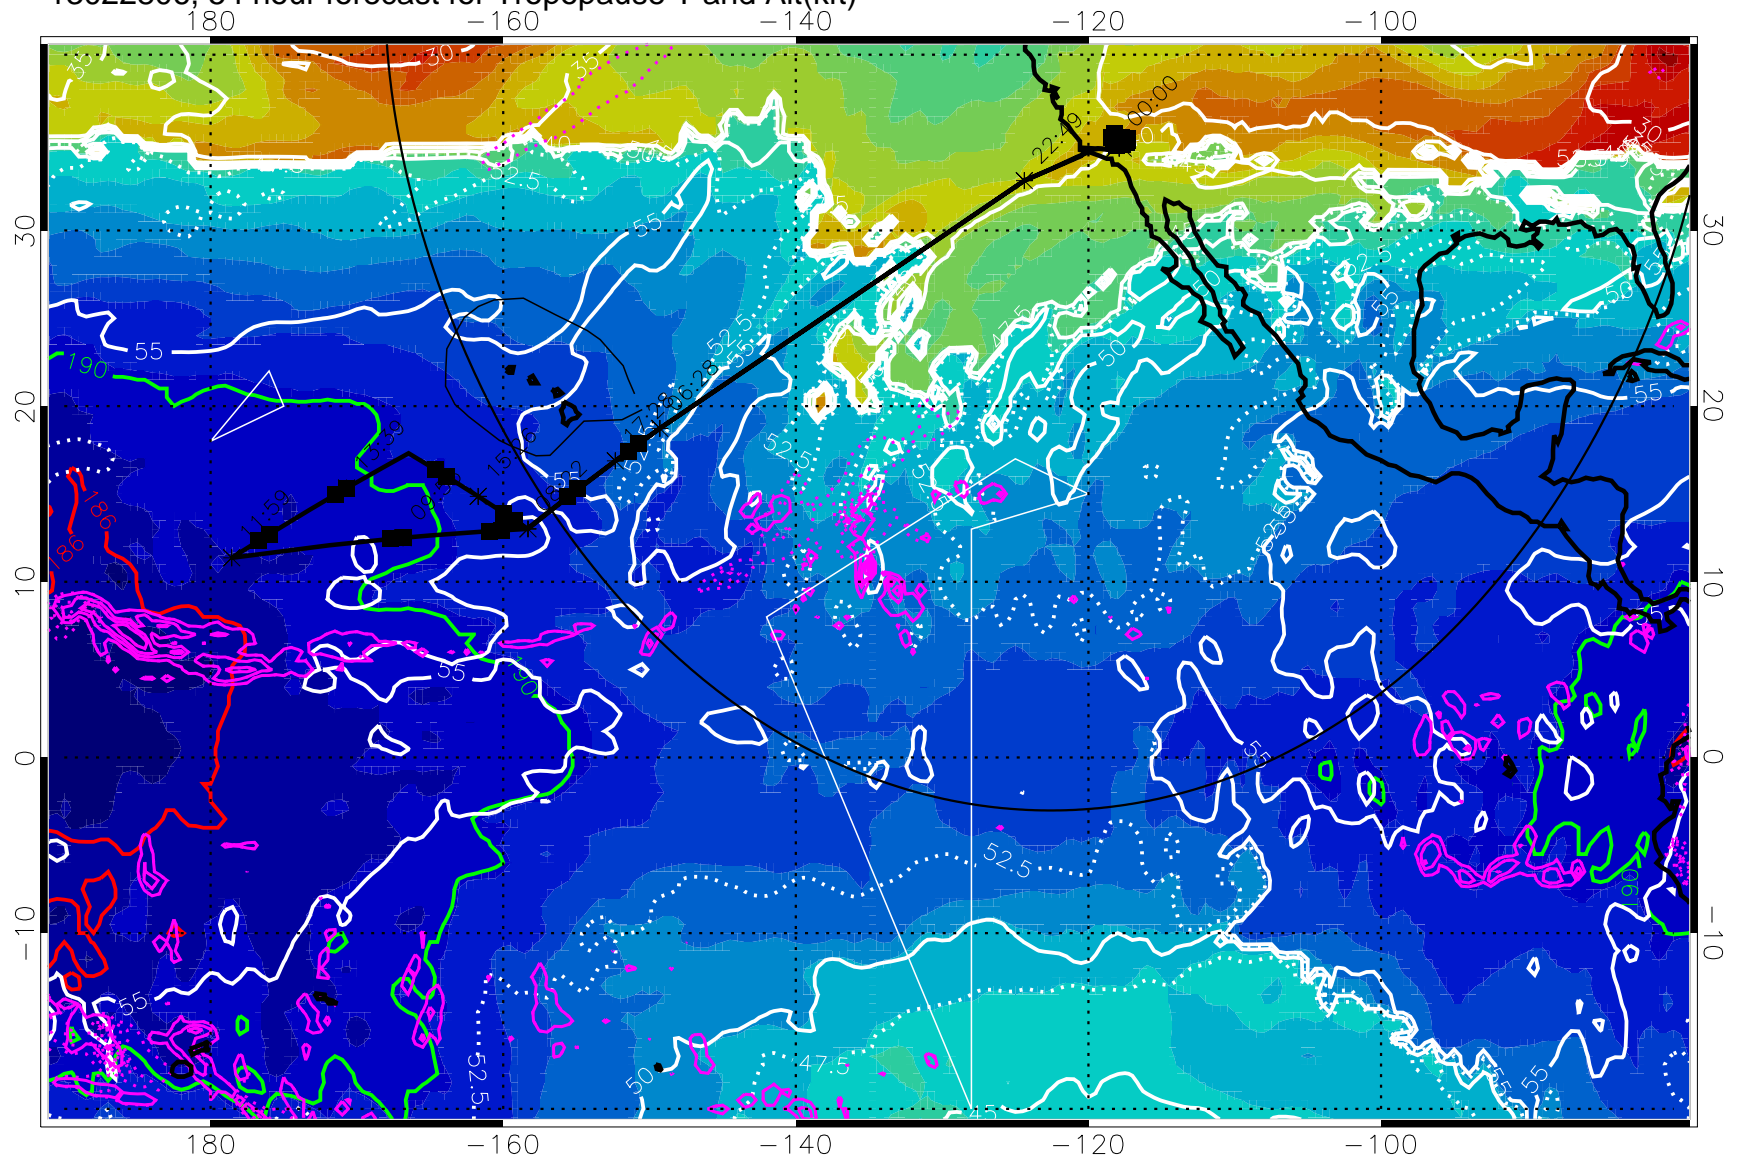

→ 30 m/s

Range ring of 4055 km -- 13 hours GH round trip

13022800, 48 hour forecast for Tropopause T and Alt(kft)

Tropopause T, K

Tropopause Altitude in kft (white)

Precip (tot dot, conv sol) past 6 hrs 6 kg/m² contours, min 4

189.5K skin

185.9K engine

Range ring of 4055 km -- 13 hours GH round trip

13022806, 54 hour forecast for Tropopause T and Alt(kft)

190 200 210 220 230

Tropopause T, K

Tropopause Altitude in kft (white)

Precip (tot dot, conv sol) past 6 hrs 6 kg/m² contours, min 4