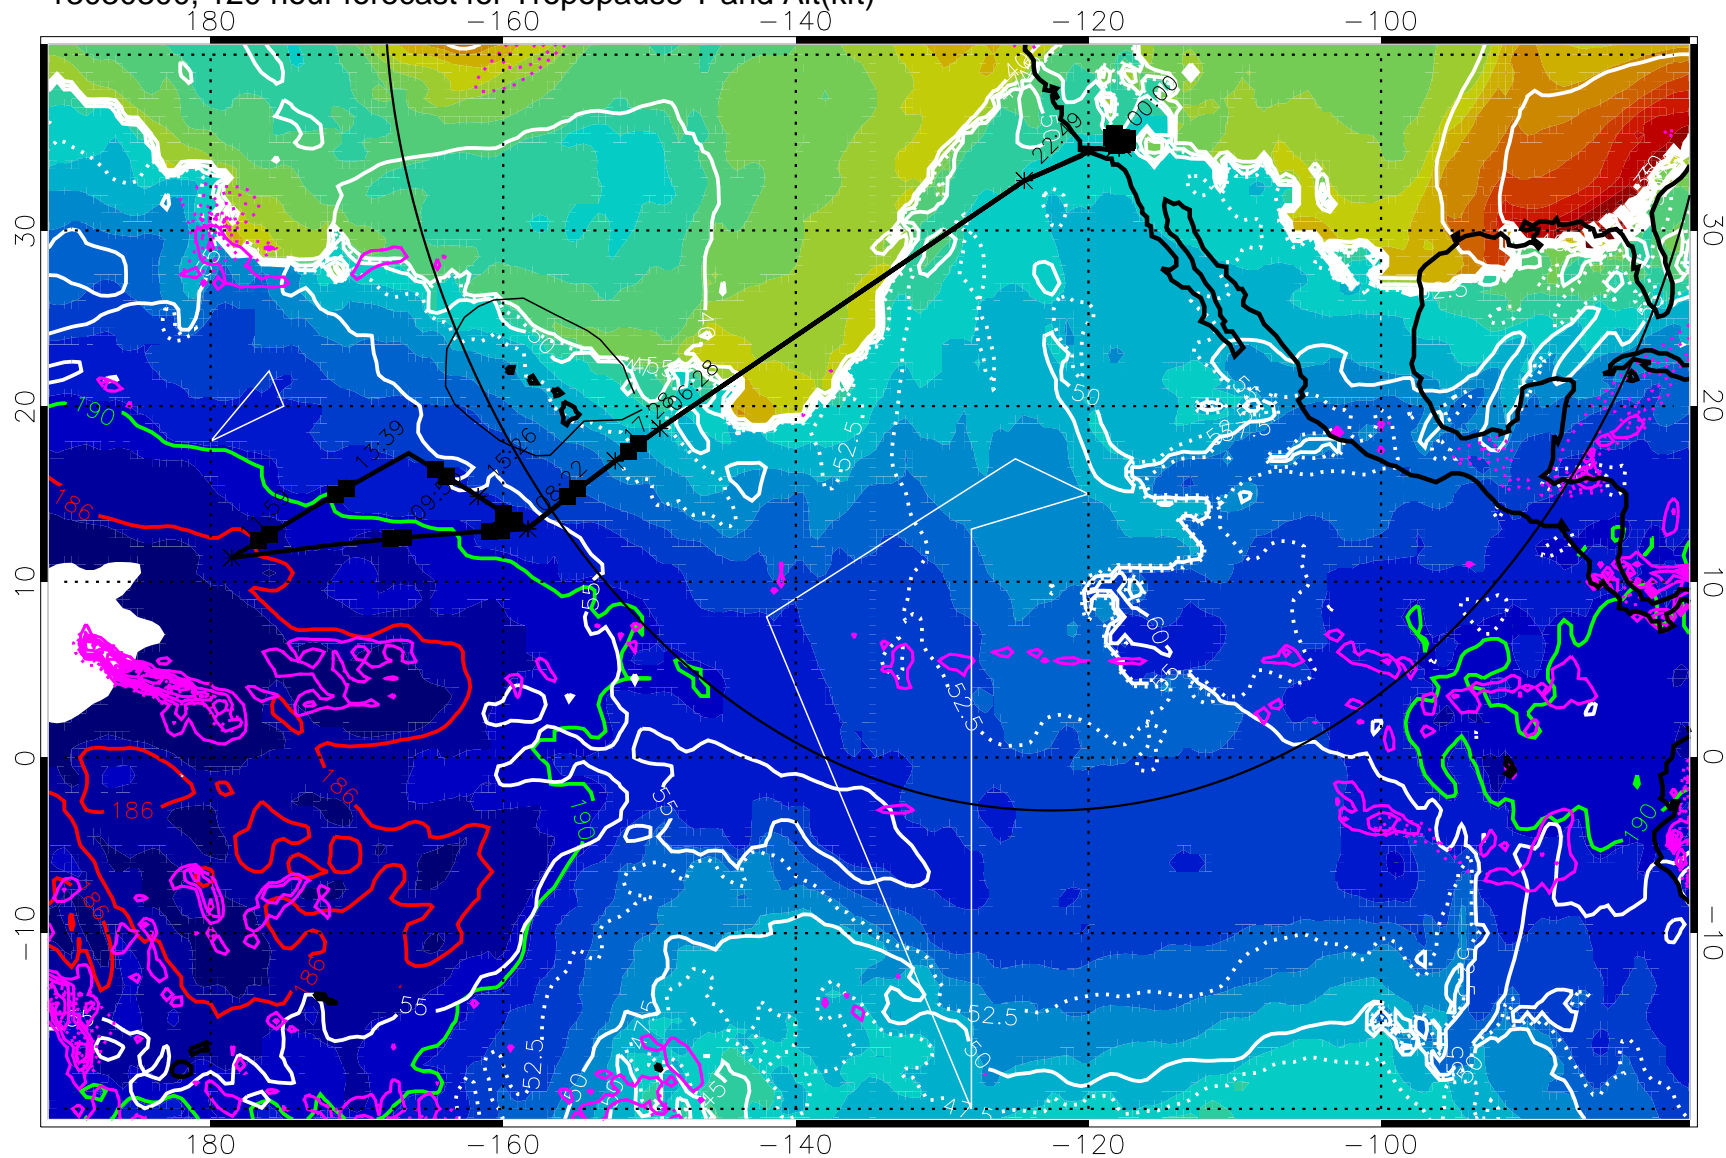

189.5K skin

185.9K engine

→ 30 m/s

Range ring of 4055 km -- 13 hours GH round trip

13030212, 108 hour forecast for Tropopause T and Alt(kft)

Tropopause Altitude in kft (white)
 Precip (tot dot, conv sol) past 6 hrs 6 kg/m2 contours, min 4
 189.5K skin 185.9K engine

→ 30 m/s
 Range ring of 4055 km -- 13 hours GH round trip

13030218, 114 hour forecast for Tropopause T and Alt(kft)

190 200 210 220 230

Tropopause T, K

Tropopause Altitude in kft (white)

Precip (tot dot, conv sol) past 6 hrs 6 kg/m² contours, min 4

189.5K skin

185.9K engine

→ 30 m/s

Range ring of 4055 km -- 13 hours GH round trip

13030300, 120 hour forecast for Tropopause T and Alt(kft)

190 200 210 220 230

Tropopause T, K

Tropopause Altitude in kft (white)