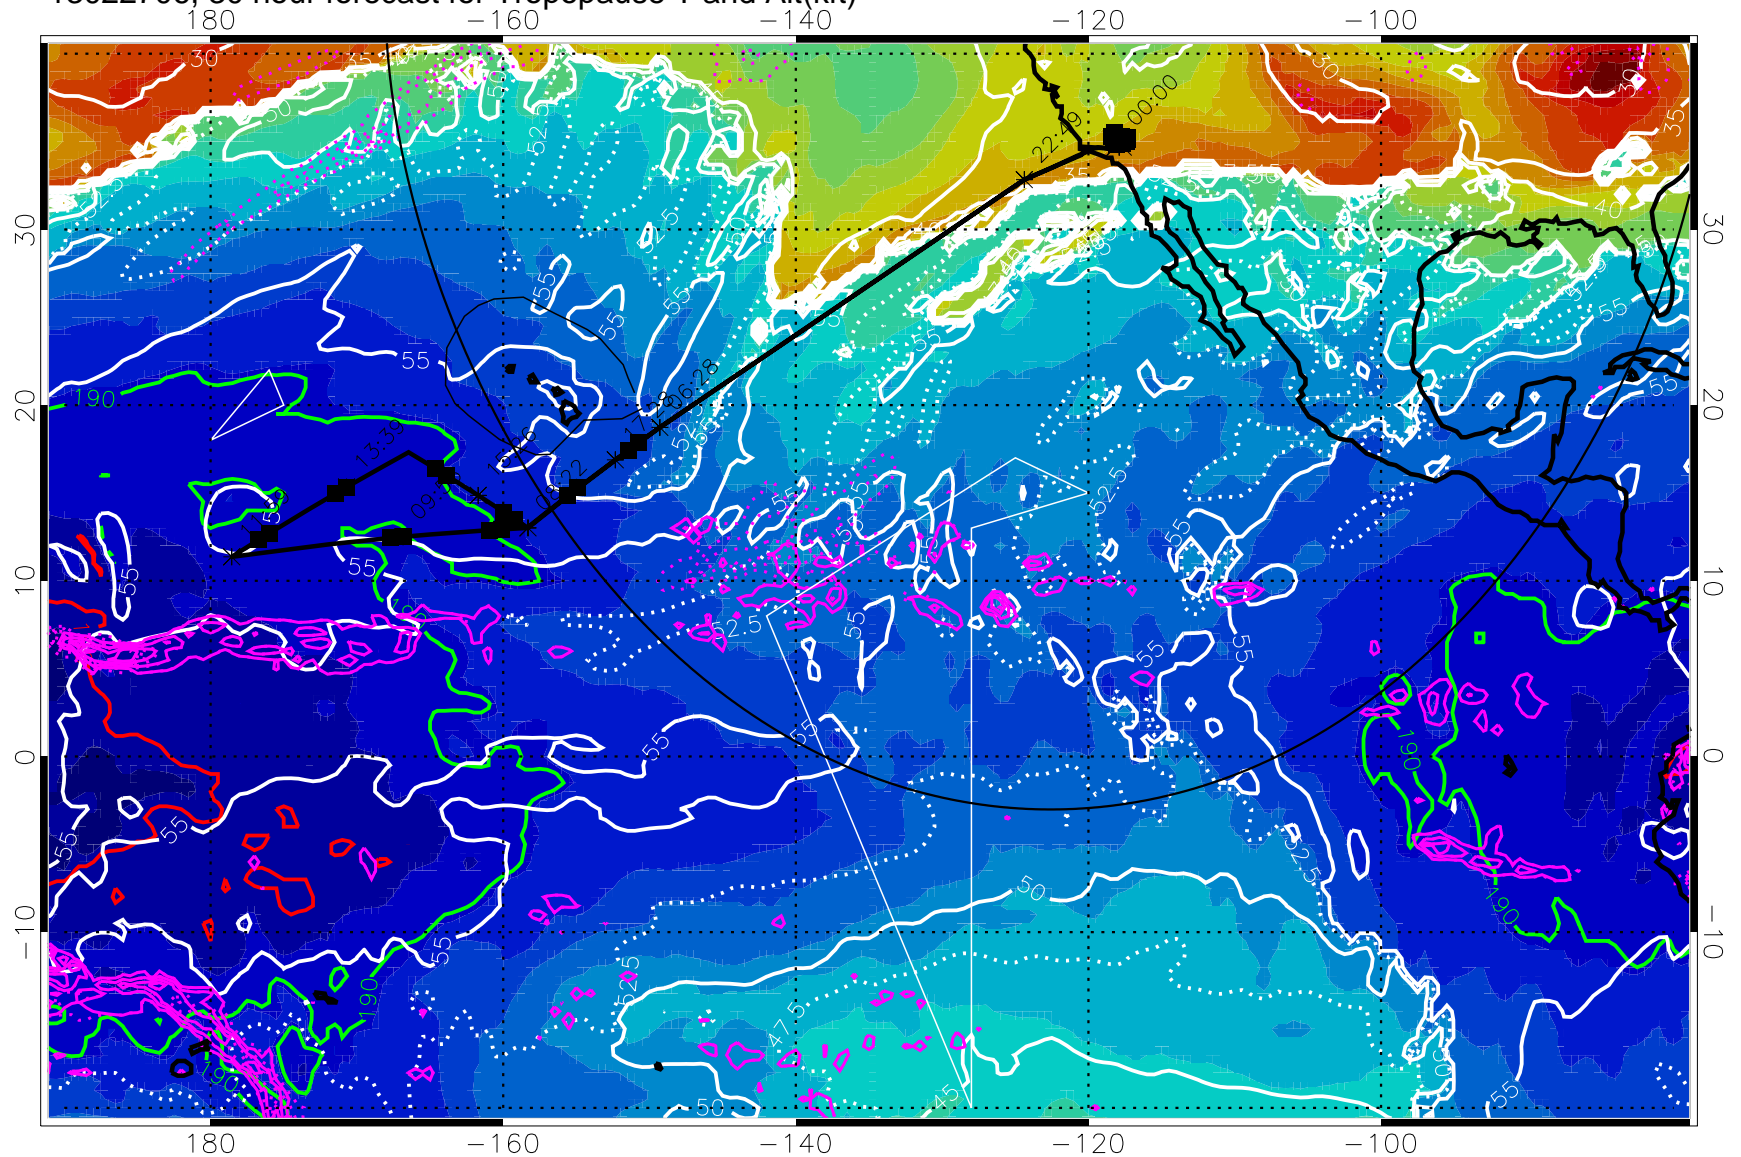

189.5K skin 185.9K engine

→ 30 m/s

Range ring of 4055 km -- 13 hours GH round trip

13022700, 24 hour forecast for Tropopause T and Alt(kft)

190 200 210 220 230

Tropopause T, K

Tropopause Altitude in kft (white)

Precip (tot dot, conv sol) past 6 hrs 6 kg/m2 contours, min 4

189.5K skin

185.9K engine

→ 30 m/s

Range ring of 4055 km -- 13 hours GH round trip

13022706, 30 hour forecast for Tropopause T and Alt(kft)

Tropopause T, K

Tropopause Altitude in kft (white)

Precip (tot dot, conv sol) past 6 hrs 6 kg/m² contours, min 4

189.5K skin 185.9K engine

→ 30 m/s

Range ring of 4055 km -- 13 hours GH round trip

13022712, 36 hour forecast for Tropopause T and Alt(kft)