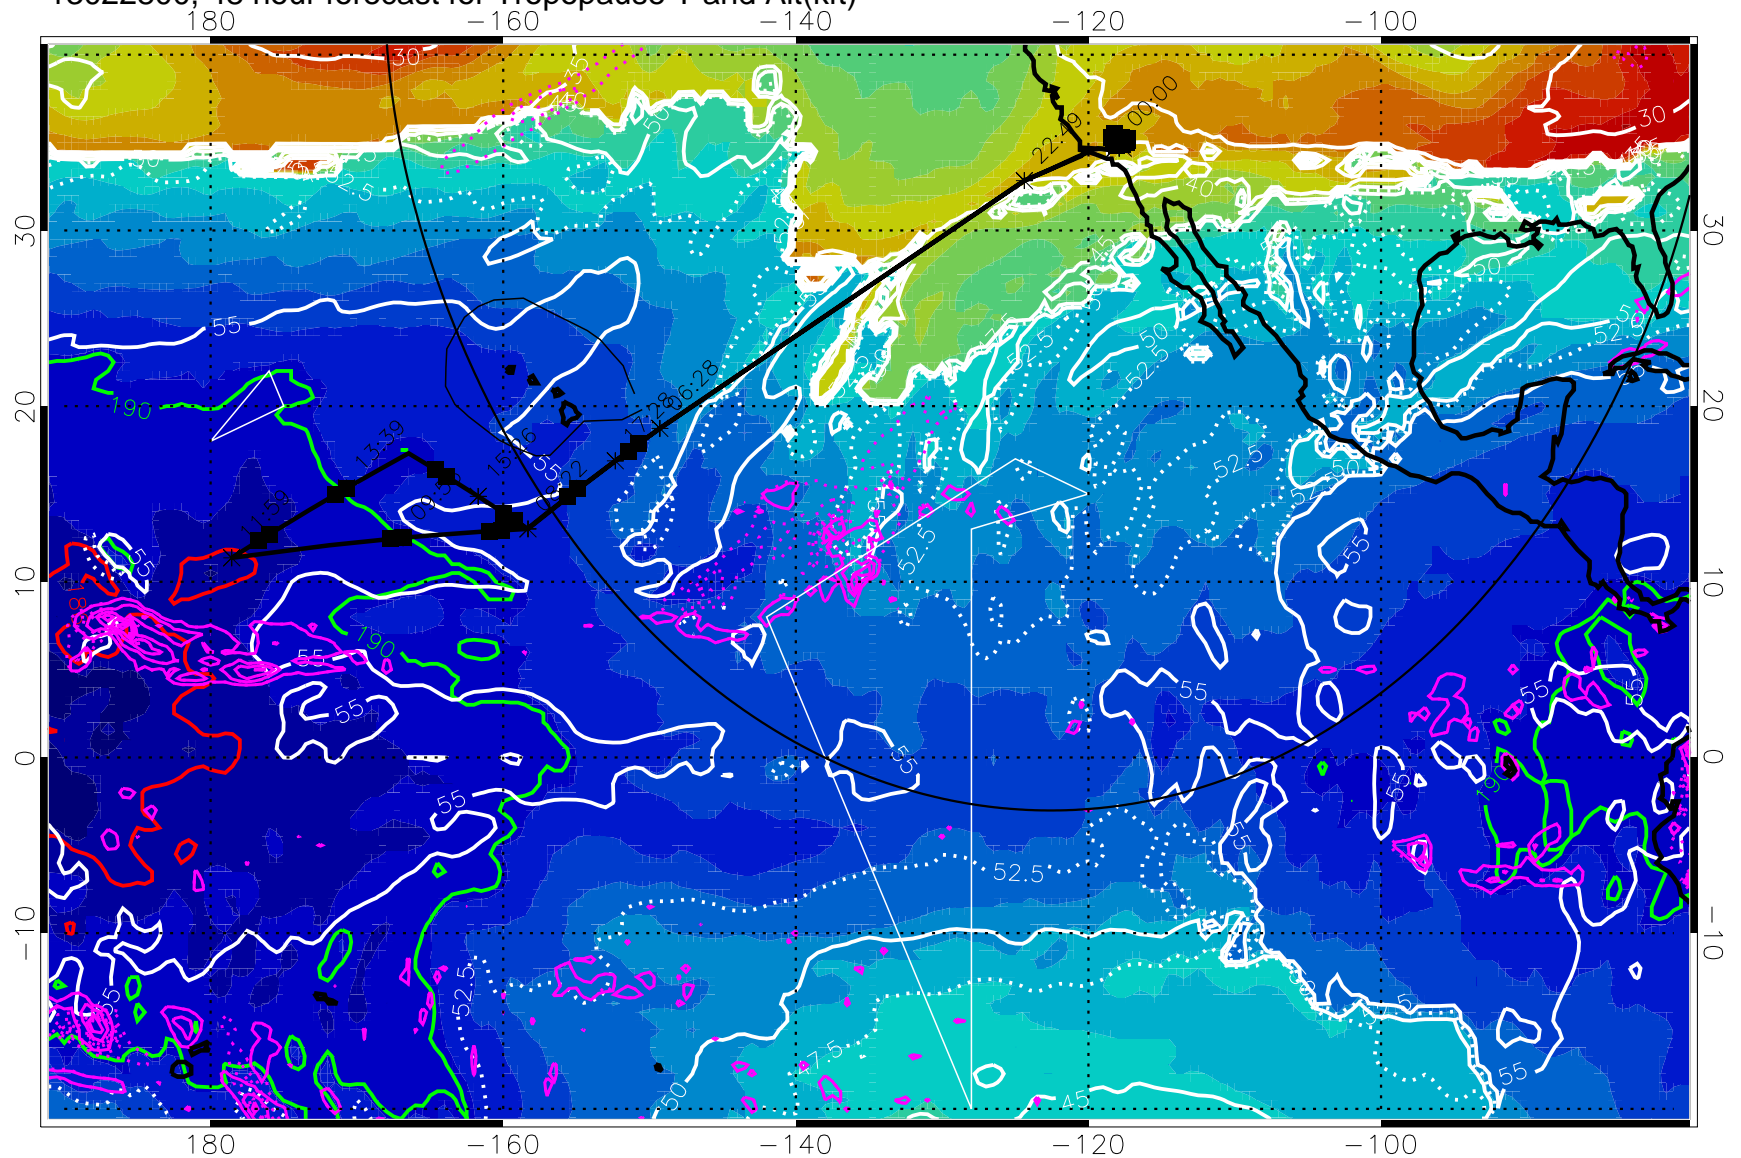

13022800, 48 hour forecast for Tropopause T and Alt(kft)

Tropopause T, K

Tropopause Altitude in kft (white)

Precip (tot dot, conv sol) past 6 hrs 6 kg/m² contours, min 4

189.5K skin

185.9K engine

Range ring of 4055 km -- 13 hours GH round trip