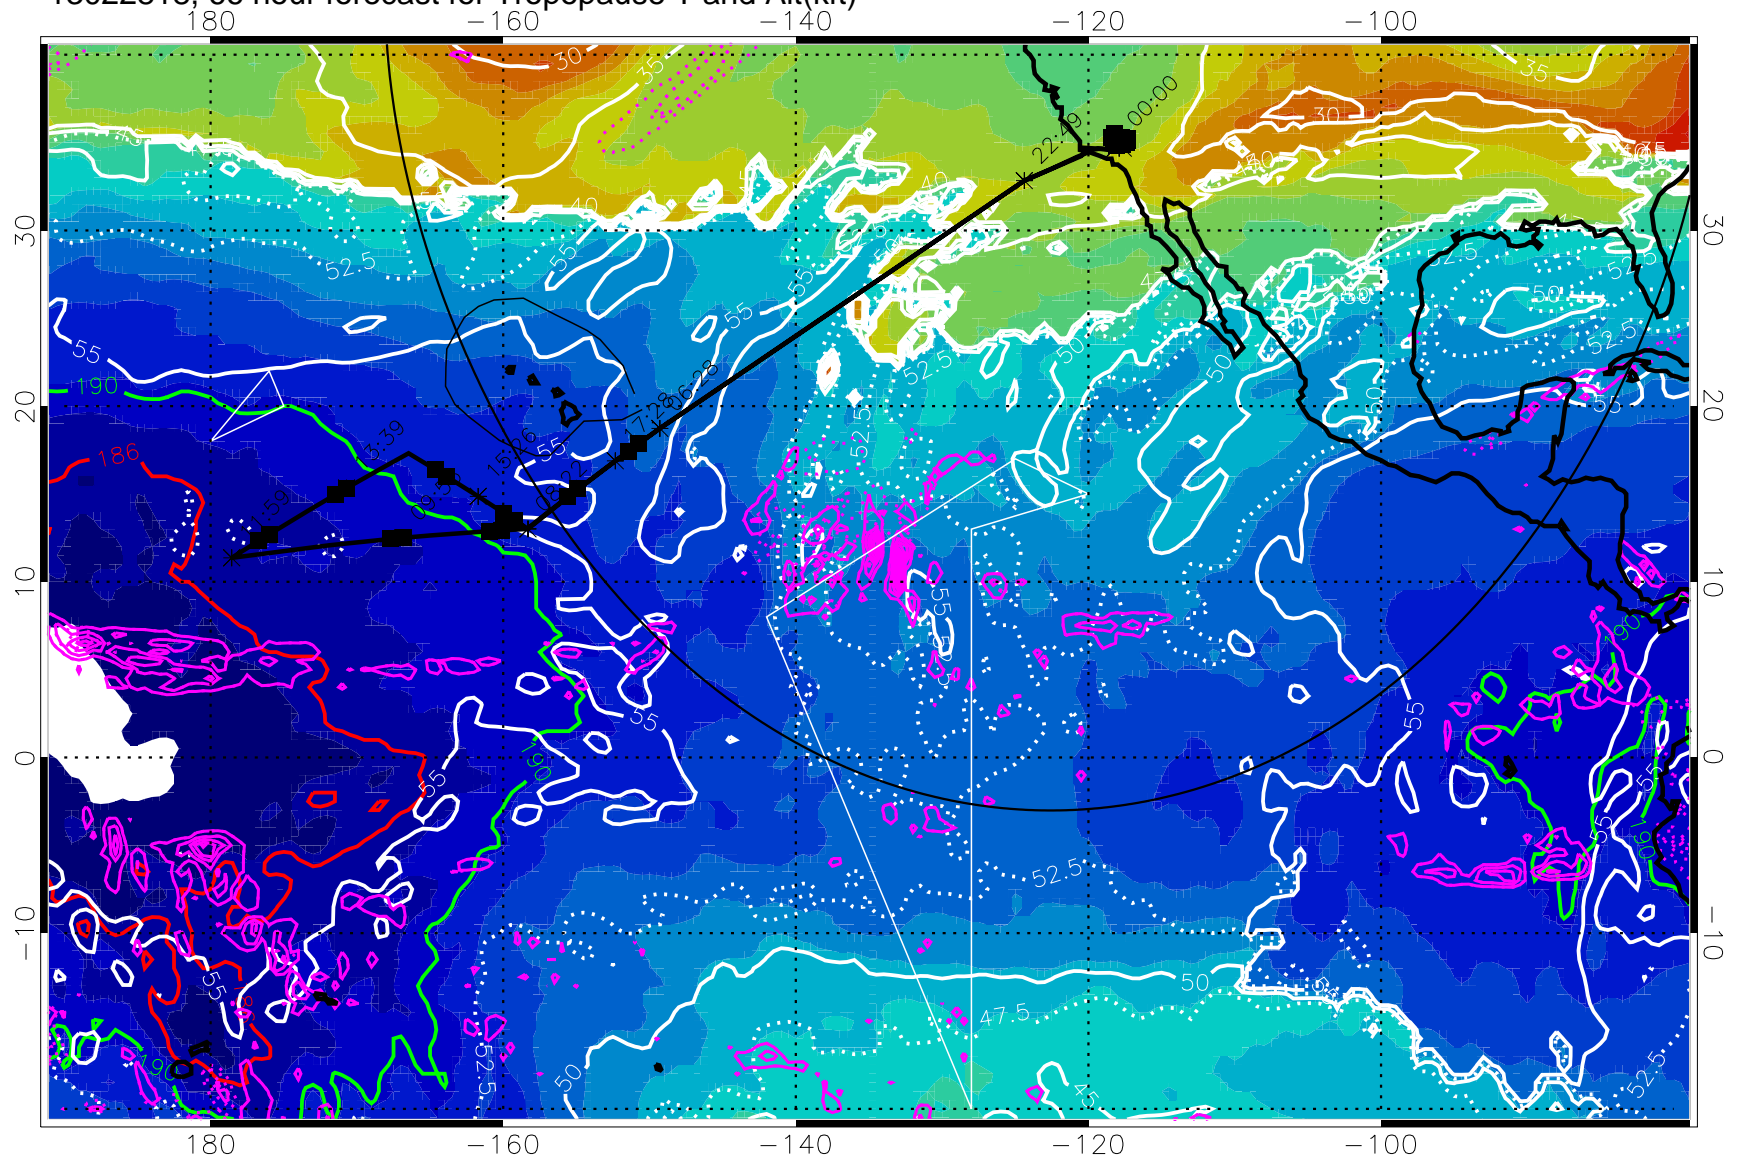

13022818, 66 hour forecast for Tropopause T and Alt(kft)

Tropopause T, K

Tropopause Altitude in kft (white)

Precip (tot dot, conv sol) past 6 hrs 6 kg/m² contours, min 4

189.5K skin

185.9K engine

→ 30 m/s

Range ring of 4055 km -- 13 hours GH round trip