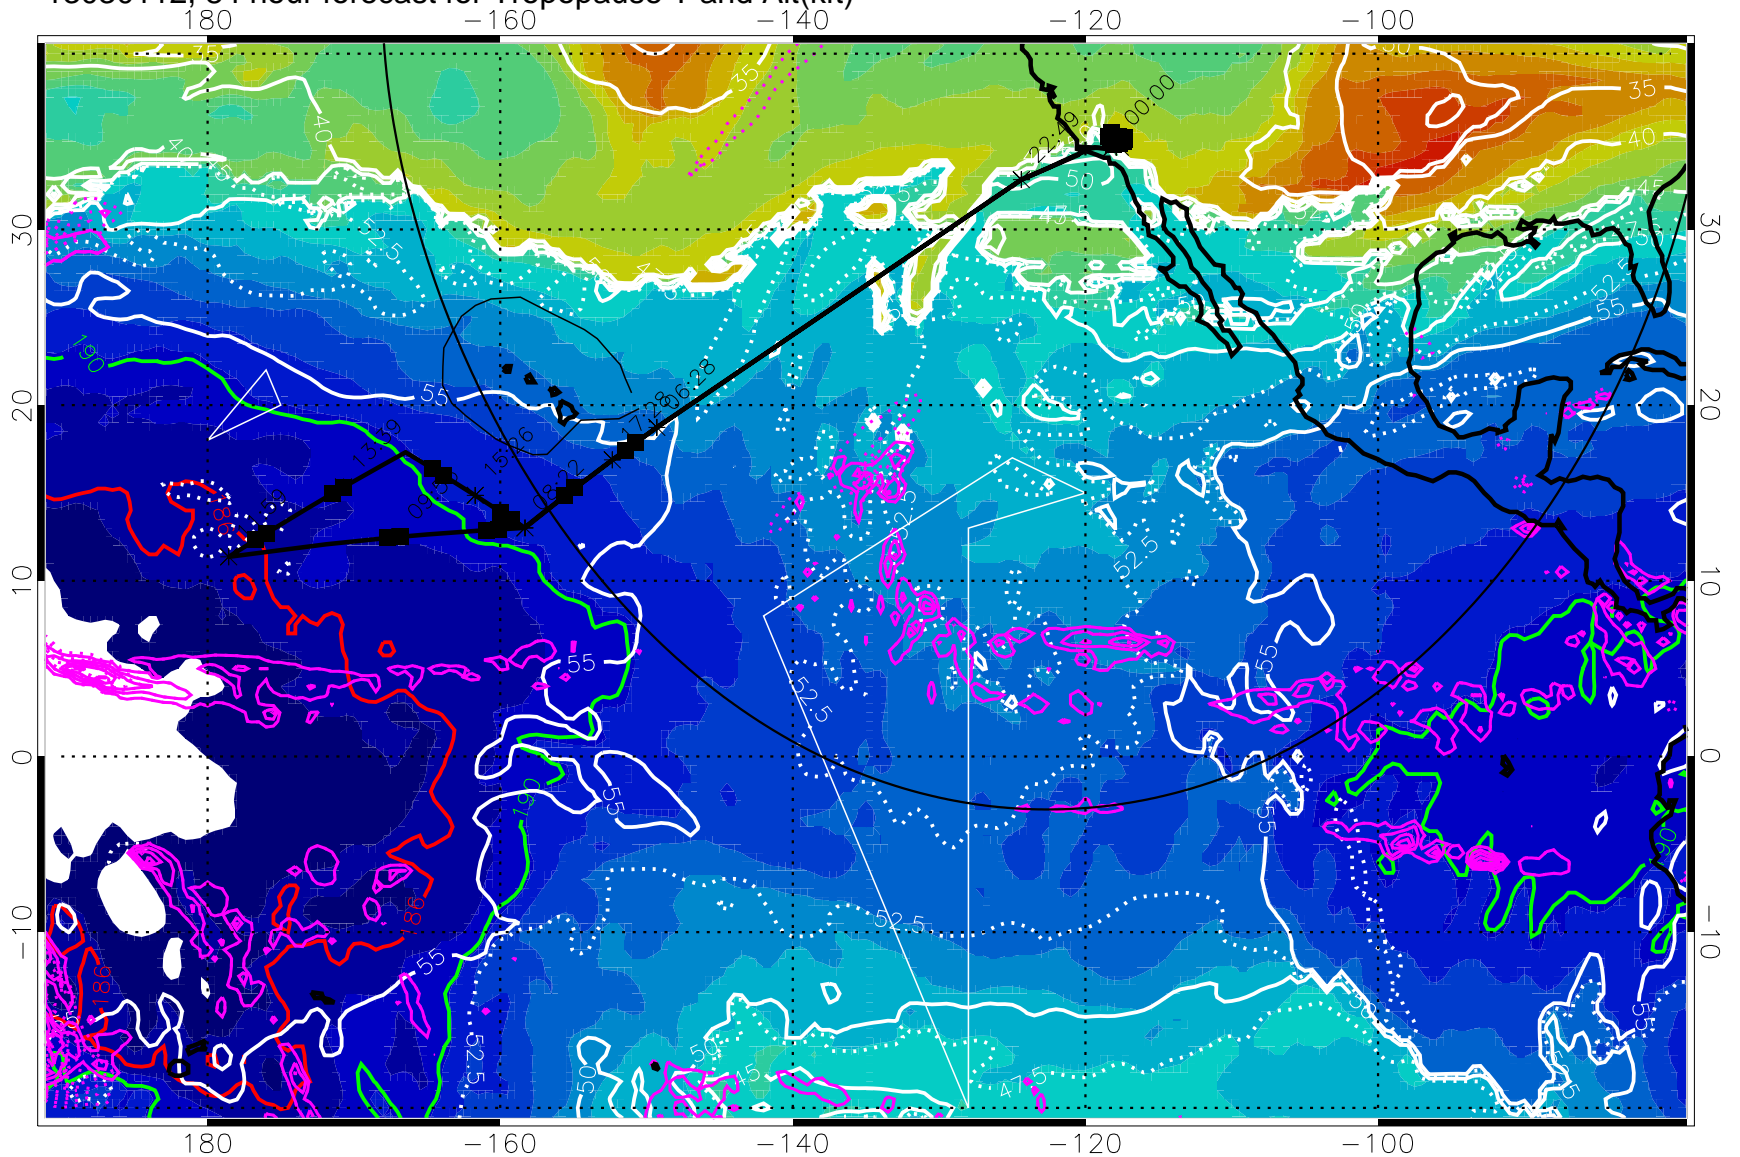

Tropopause Altitude in kft (white)

Precip (tot dot, conv sol) past 6 hrs 6 kg/m² contours, min 4

189.5K skin 185.9K engine

→ 30 m/s

Range ring of 4055 km -- 13 hours GH round trip

13030112, 84 hour forecast for Tropopause T and Alt(kft)