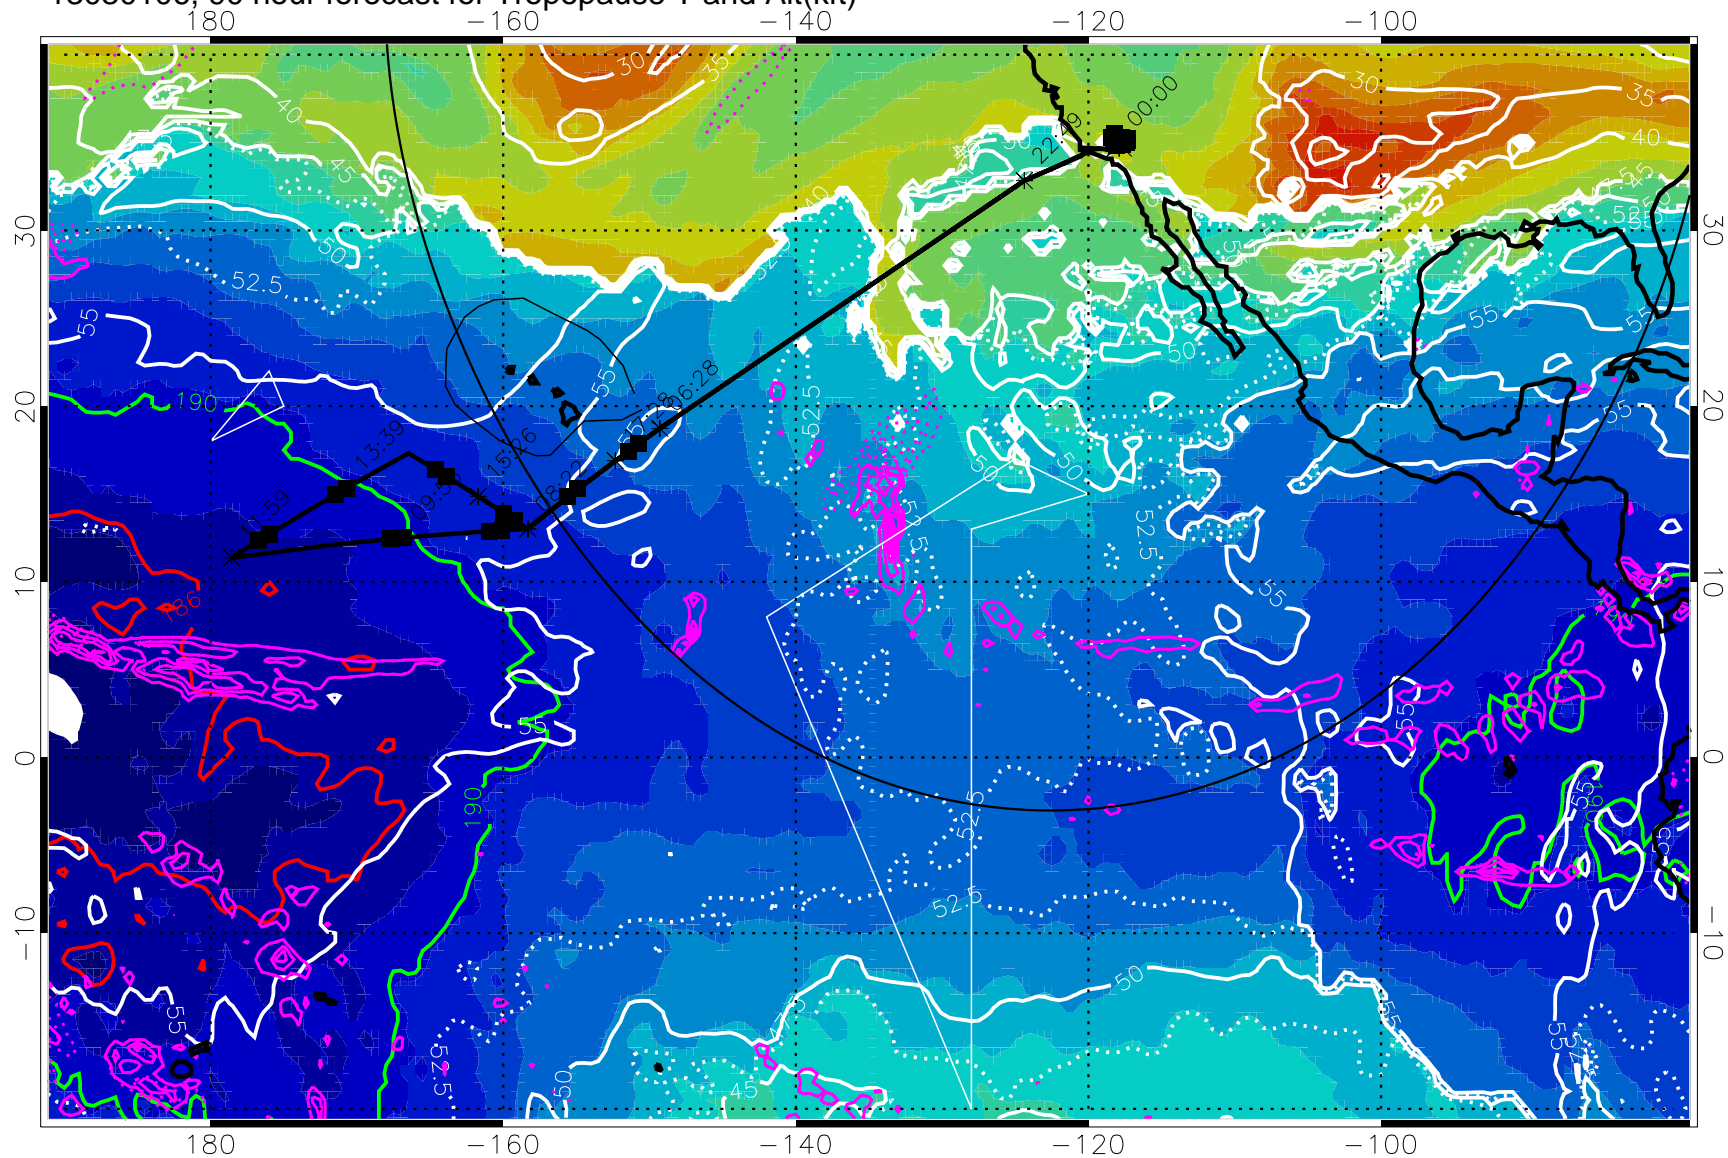

13030106, 90 hour forecast for Tropopause T and Alt(kft)

Tropopause T, K

Tropopause Altitude in kft (white)

Precip (tot dot, conv sol) past 6 hrs 6 kg/m² contours, min 4

189.5K skin

185.9K engine

→ 30 m/s

Range ring of 4055 km -- 13 hours GH round trip