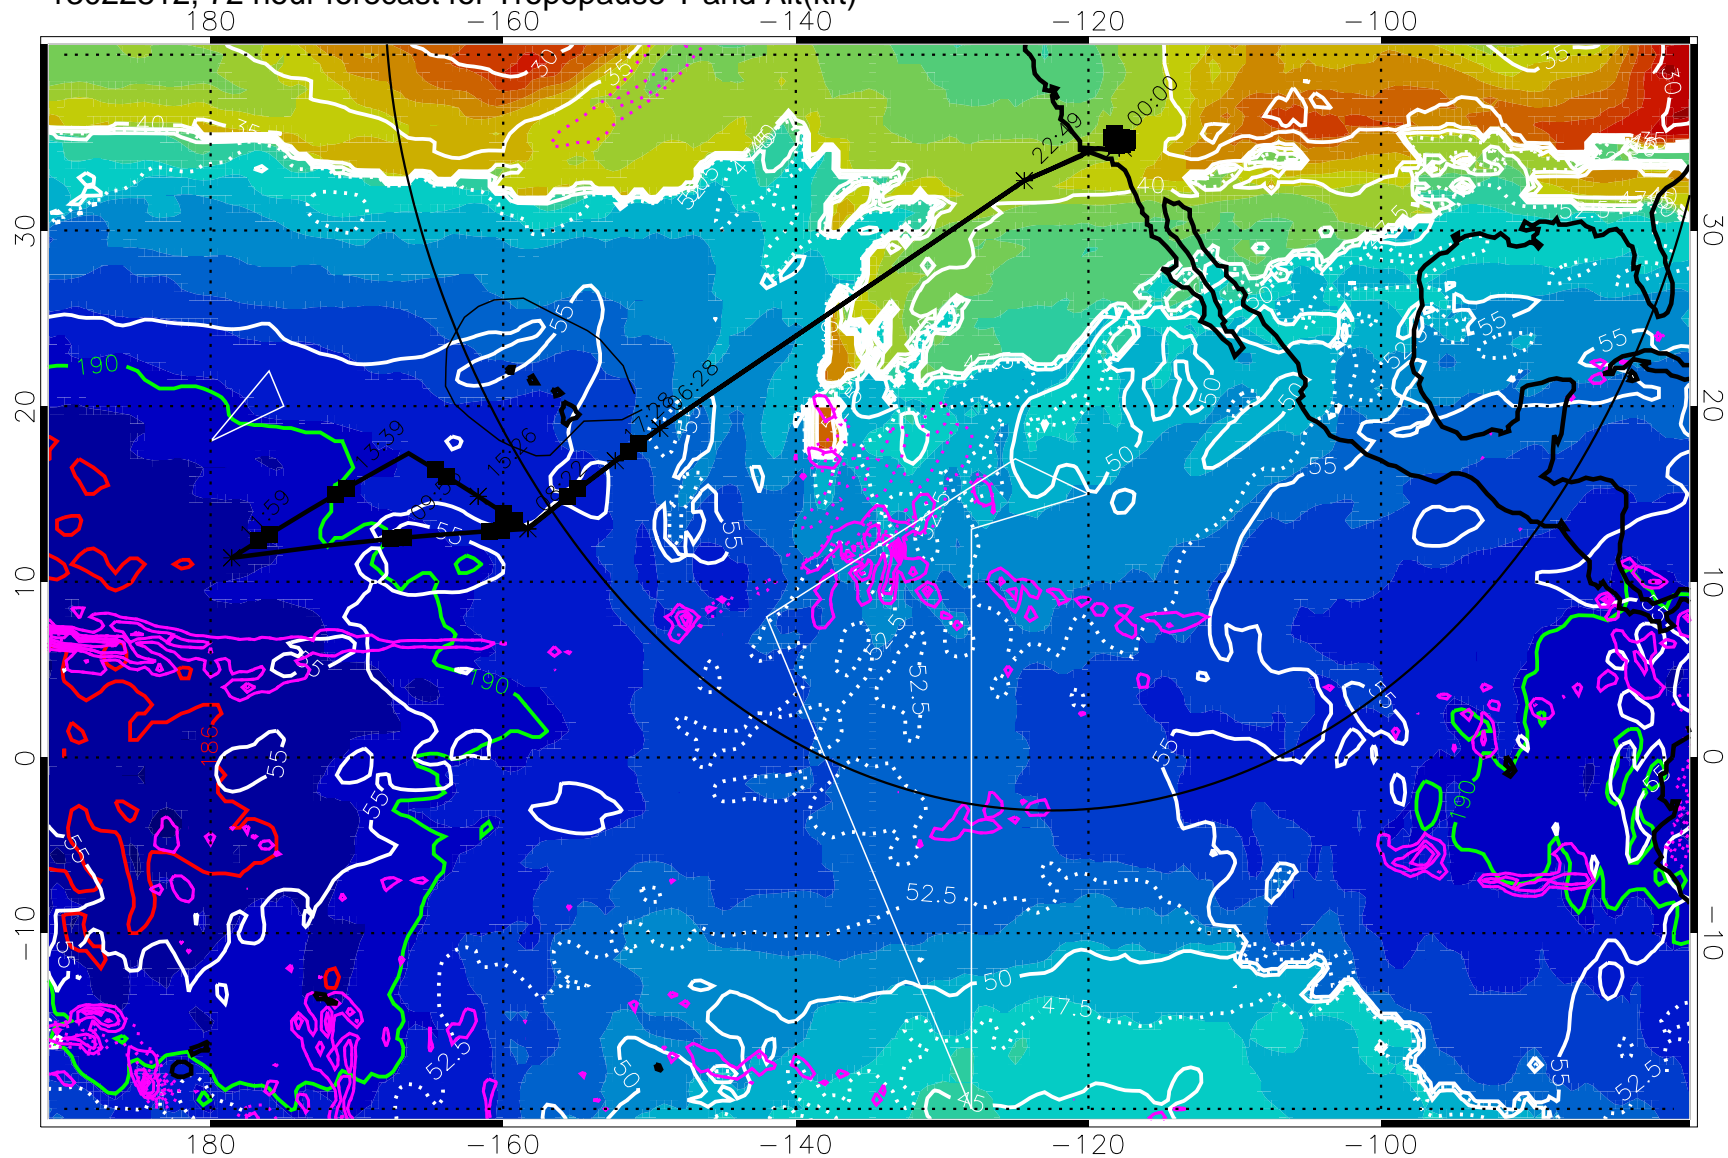

189.5K skin      185.9K engine

→ 30 m/s

Range ring of 4055 km -- 13 hours GH round trip

13022806, 66 hour forecast for Tropopause T and Alt(kft)

Tropopause T, K

Tropopause Altitude in kft (white)

Precip (tot dot, conv sol) past 6 hrs 6 kg/m<sup>2</sup> contours, min 4

189.5K skin

185.9K engine

→ 30 m/s

Range ring of 4055 km -- 13 hours GH round trip

13022812, 72 hour forecast for Tropopause T and Alt(kft)

190 200 210 220 230

Tropopause T, K

Tropopause Altitude in kft (white)

Precip (tot dot, conv sol) past 6 hrs 6 kg/m<sup>2</sup> contours, min 4

189.5K skin

185.9K engine

→ 30 m/s

Range ring of 4055 km -- 13 hours GH round trip

13022818, 78 hour forecast for Tropopause T and Alt(kft)