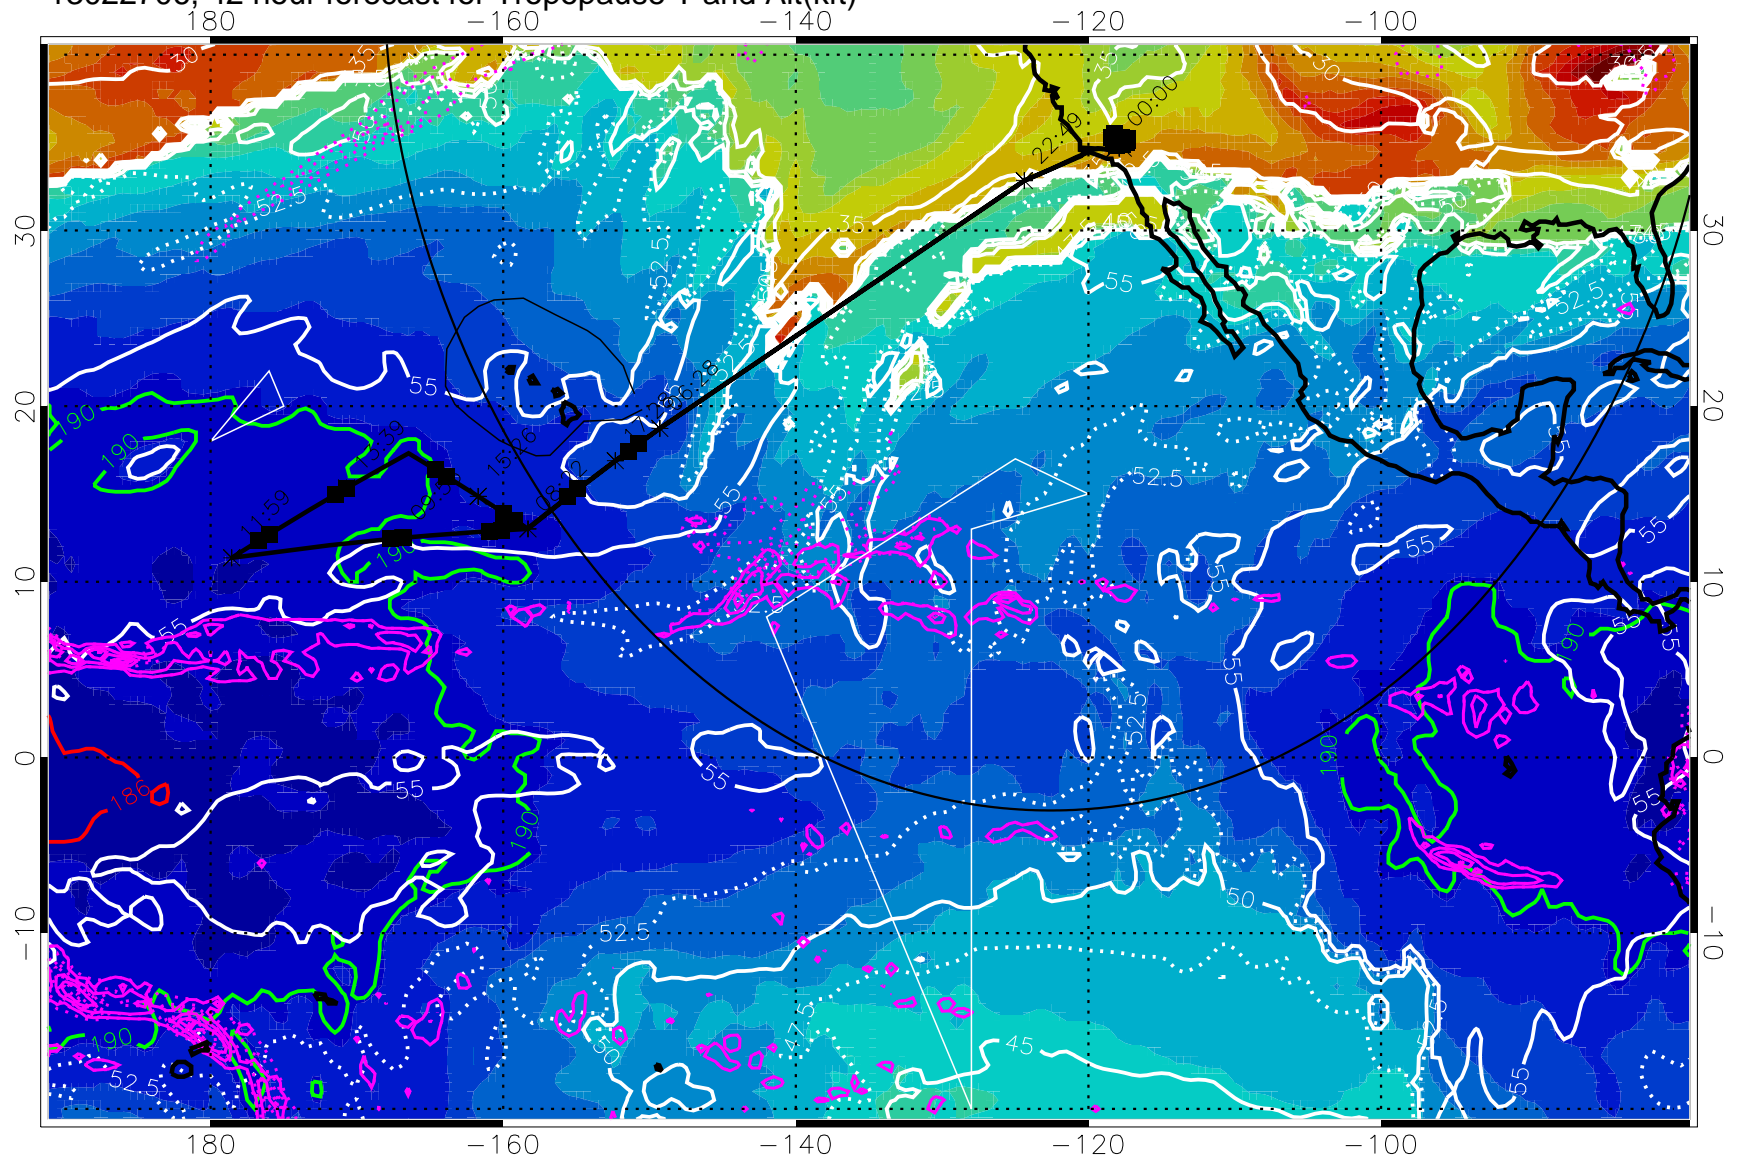

13022706, 42 hour forecast for Tropopause T and Alt(kft)

190   200   210   220   230
Tropopause T, K

Tropopause Altitude in kft (white)

Precip (tot dot, conv sol) past 6 hrs 6 kg/m² contours, min 4

189.5K skin   185.9K engine

→ 30 m/s

Range ring of 4055 km -- 13 hours GH round trip