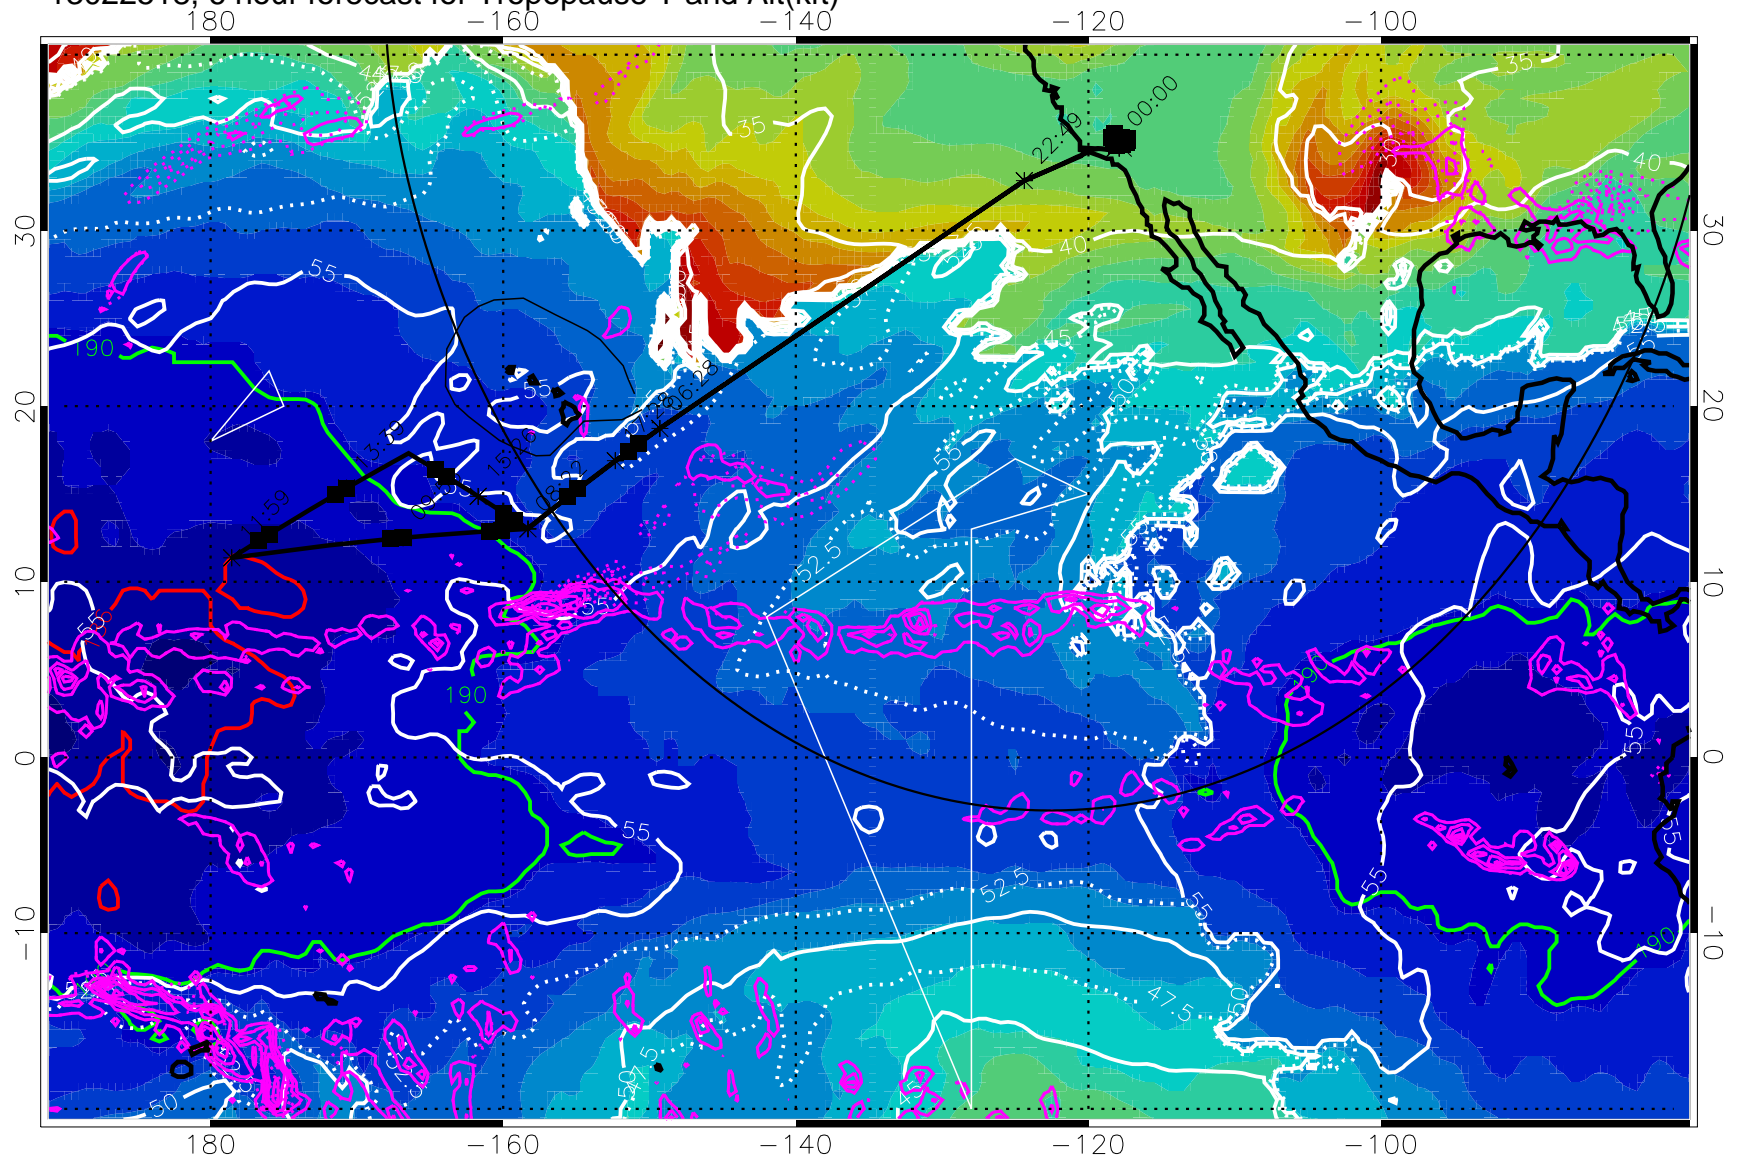

13022518, 6 hour forecast for Tropopause T and Alt(kft)

Tropopause T, K

Tropopause Altitude in kft (white)

Precip (tot dot, conv sol) past 6 hrs 6 kg/m² contours, min 4

189.5K skin 185.9K engine

→ 30 m/s

Range ring of 4055 km -- 13 hours GH round trip