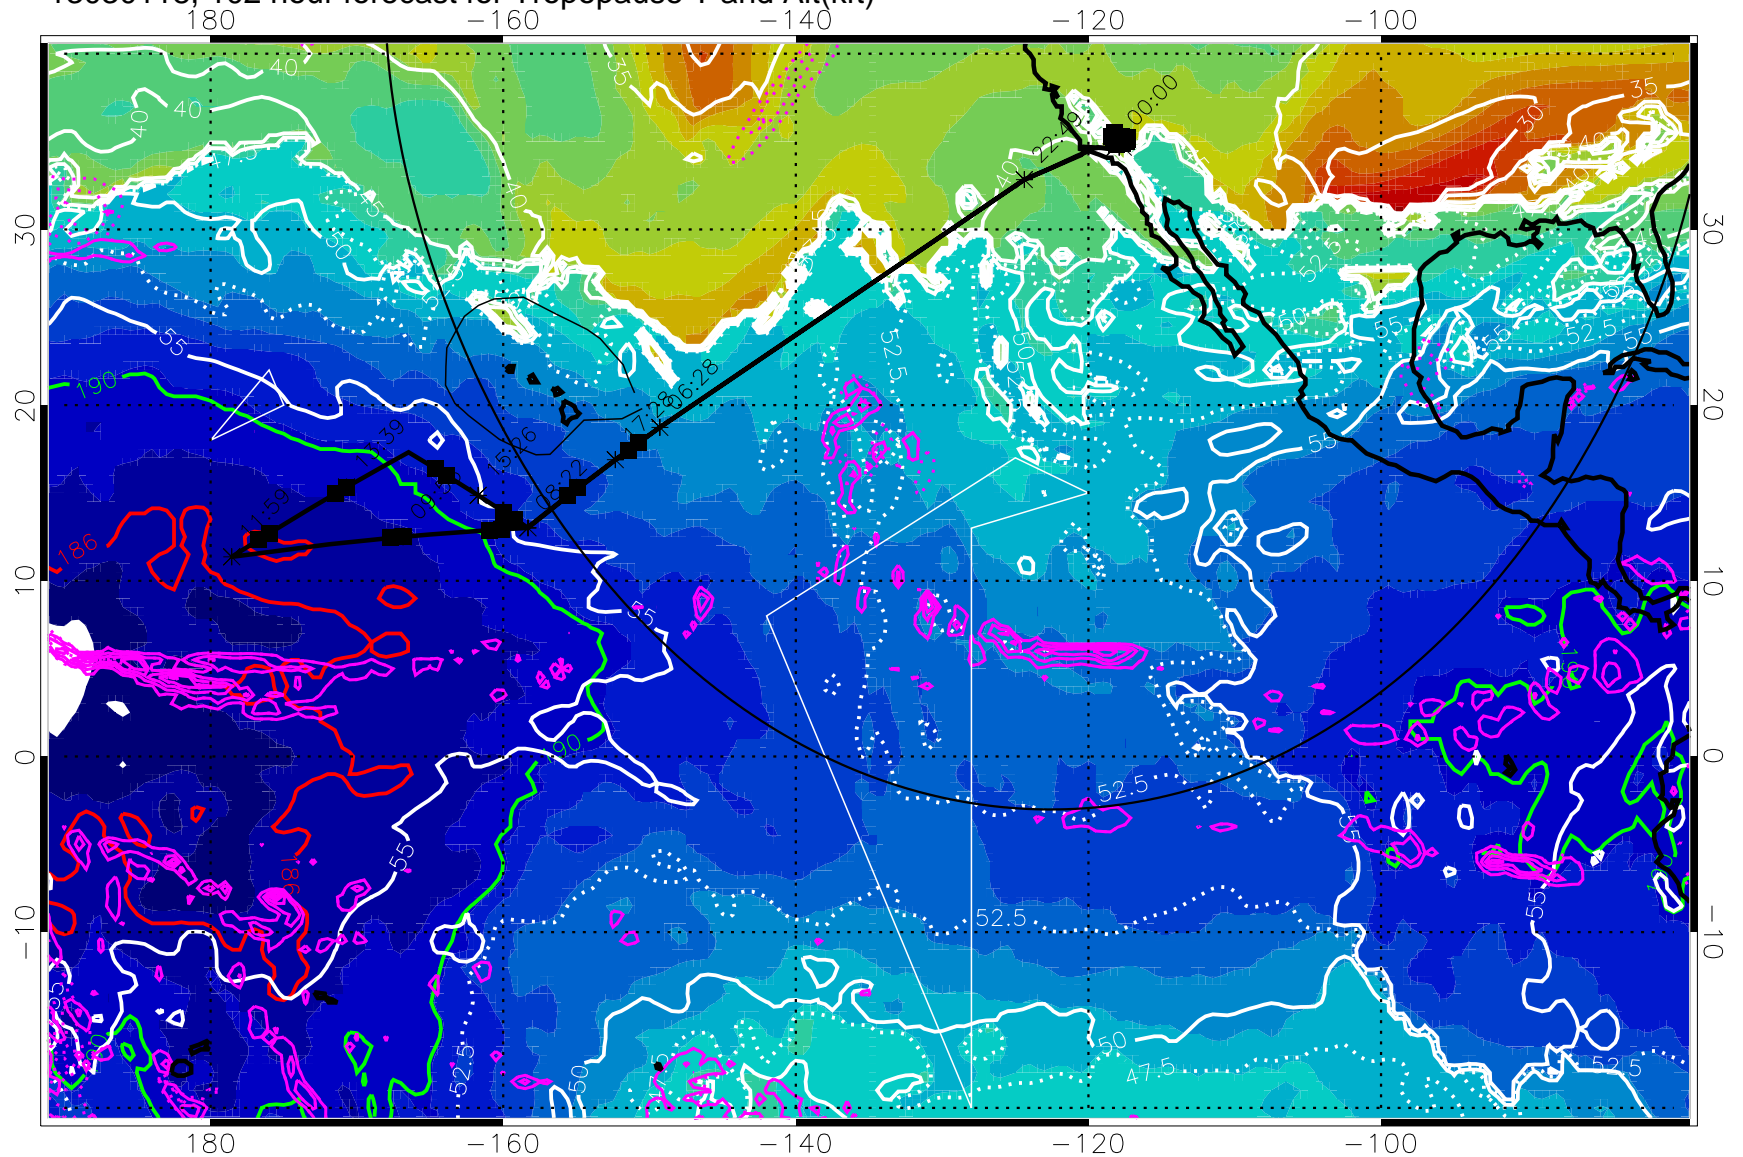

189.5K skin

185.9K engine

30 m/s

Range ring of 4055 km -- 13 hours GH round trip

13030118, 102 hour forecast for Tropopause T and Alt(kft)

190 200 210 220 230

Tropopause T, K

Tropopause Altitude in kft (white)

Precip (tot dot, conv sol) past 6 hrs 6 kg/m<sup>2</sup> contours, min 4

189.5K skin 185.9K engine

→ 30 m/s

Range ring of 4055 km -- 13 hours GH round trip

13030200, 108 hour forecast for Tropopause T and Alt(kft)