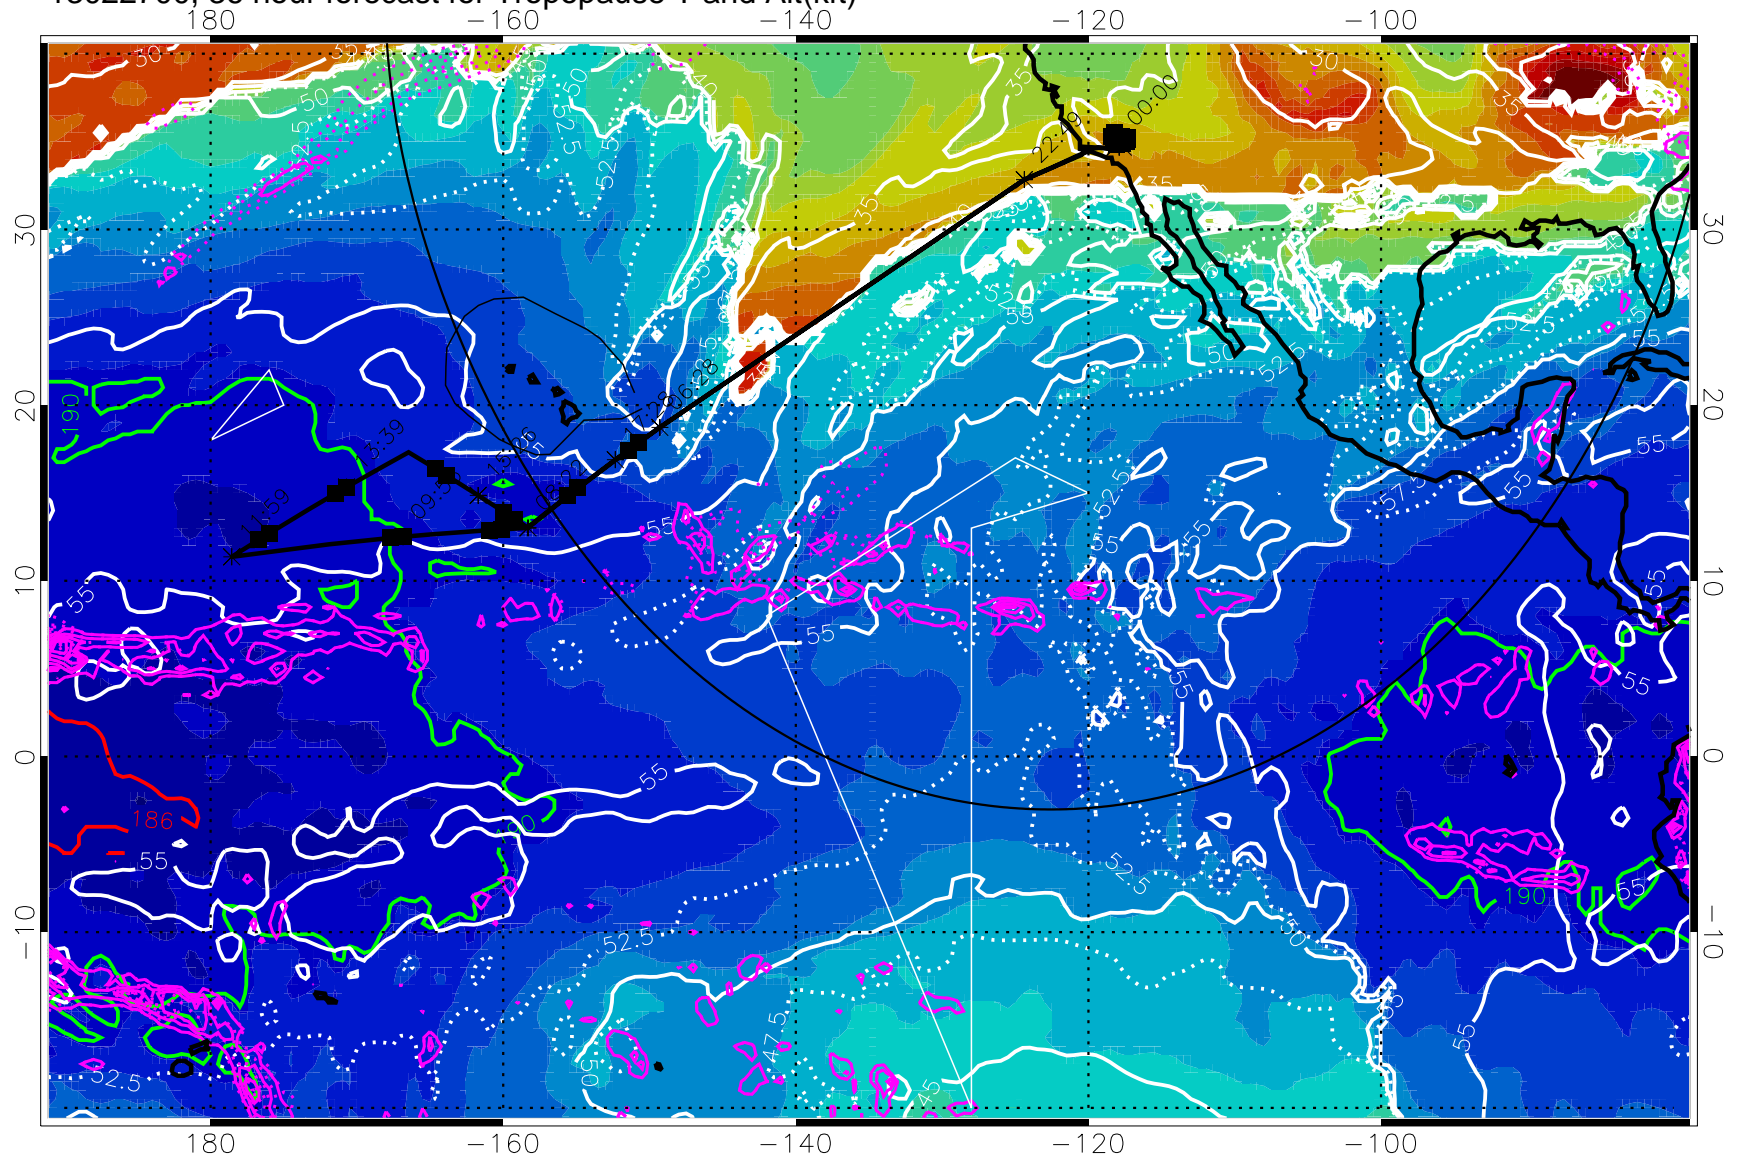

13022700, 36 hour forecast for Tropopause T and Alt(kft)

Tropopause Altitude in kft (white)
Precip (tot dot, conv sol) past 6 hrs 6 kg/m2 contours, min 4
189.5K skin   185.9K engine

→ 30 m/s
Range ring of 4055 km -- 13 hours GH round trip