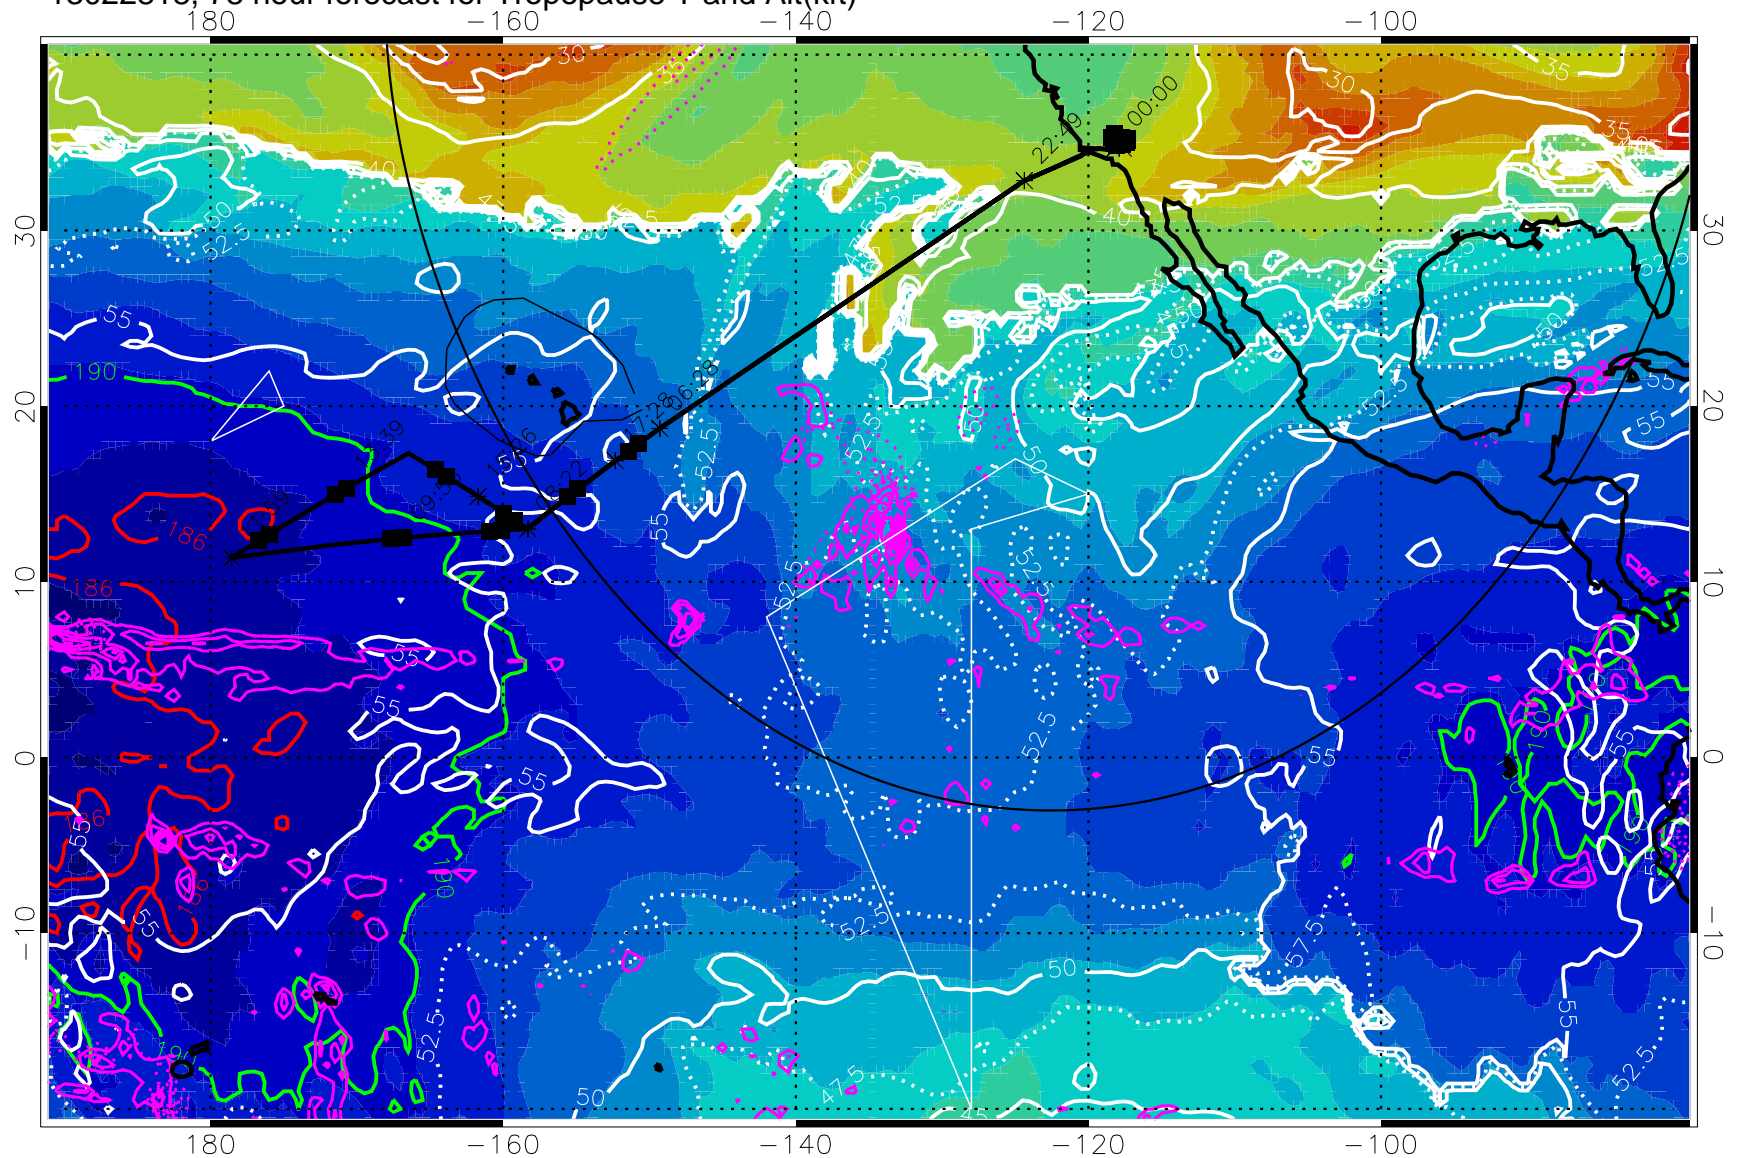

189.5K skin

185.9K engine

→ 30 m/s

Range ring of 4055 km -- 13 hours GH round trip

13022812, 72 hour forecast for Tropopause T and Alt(kft)

190 200 210 220 230

Tropopause T, K

Tropopause Altitude in kft (white)

Precip (tot dot, conv sol) past 6 hrs 6 kg/m<sup>2</sup> contours, min 4

189.5K skin

185.9K engine

→ 30 m/s

Range ring of 4055 km -- 13 hours GH round trip

13022818, 78 hour forecast for Tropopause T and Alt(kft)

Tropopause T, K

Tropopause Altitude in kft (white)

Precip (tot dot, conv sol) past 6 hrs 6 kg/m<sup>2</sup> contours, min 4

189.5K skin

185.9K engine

Range ring of 4055 km -- 13 hours GH round trip

13030100, 84 hour forecast for Tropopause T and Alt(kft)