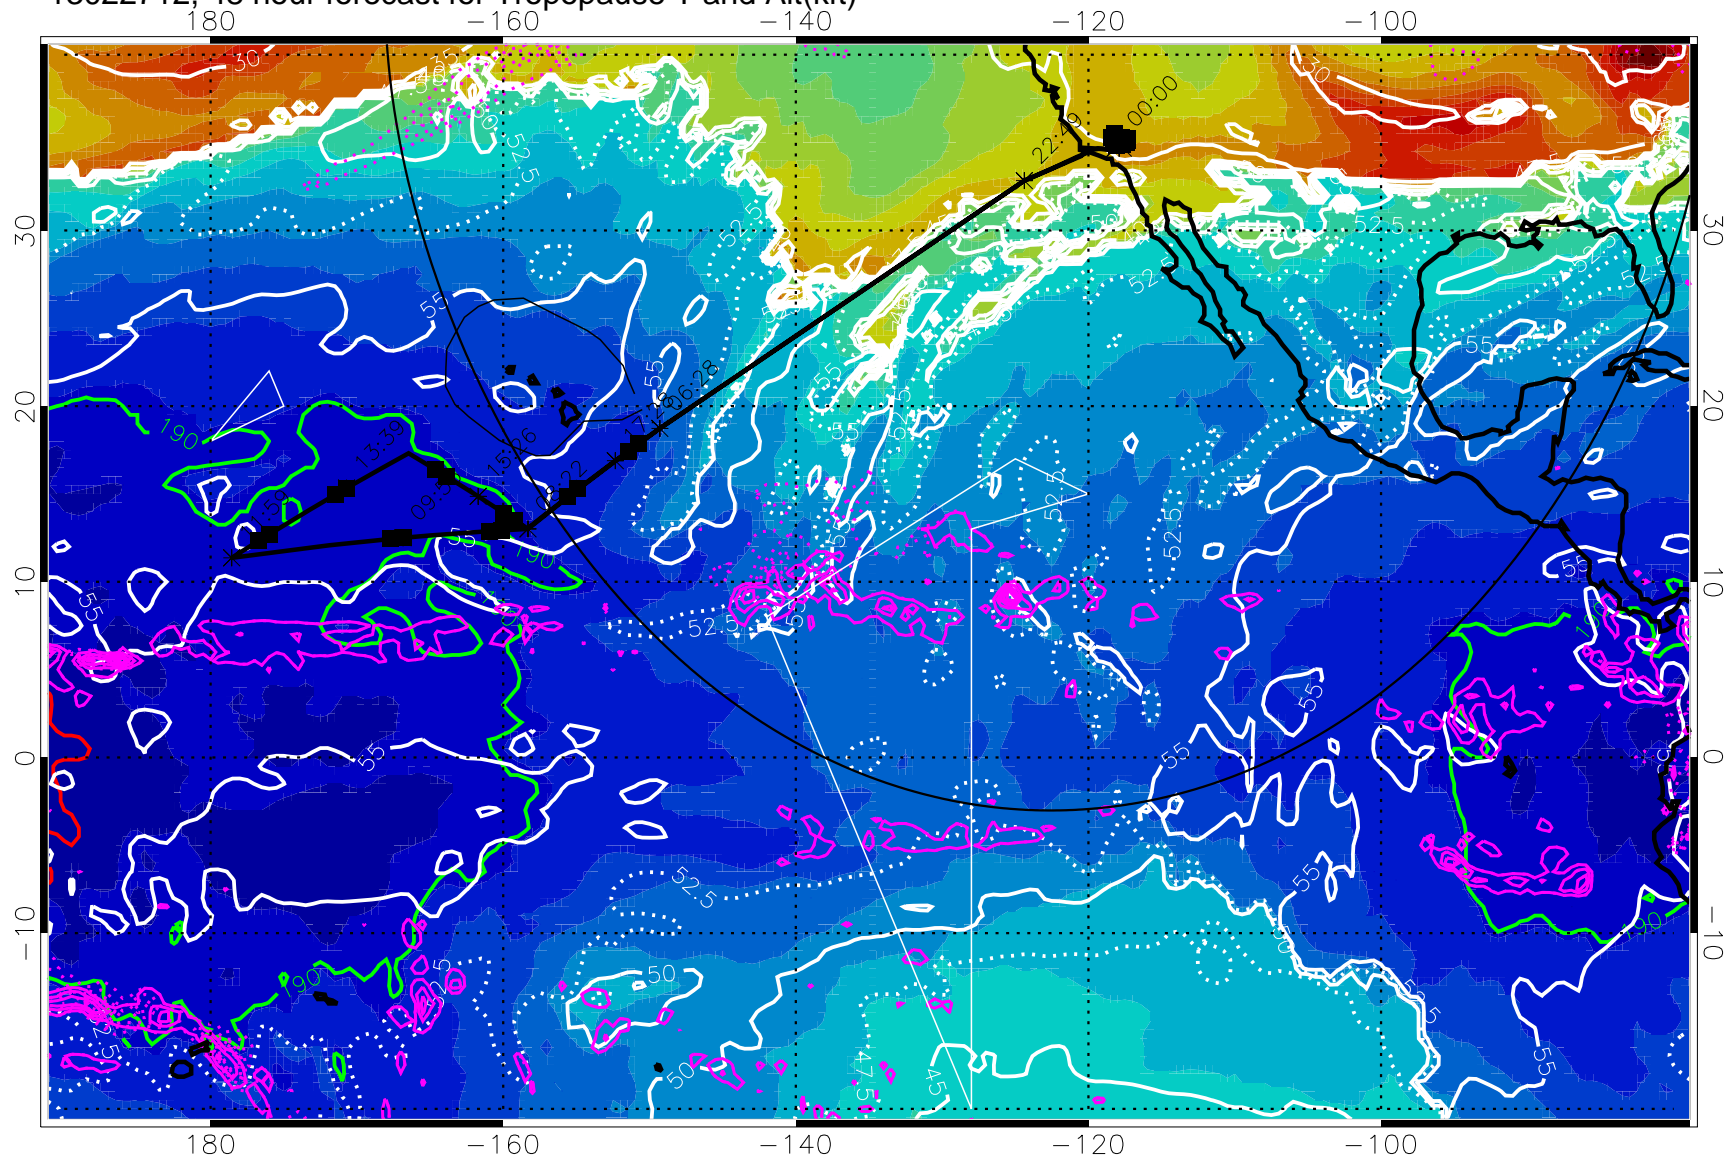

189.5K skin      185.9K engine

→ 30 m/s

Range ring of 4055 km -- 13 hours GH round trip

13022712, 48 hour forecast for Tropopause T and Alt(kft)

190 200 210 220 230  
Tropopause T, K

Tropopause Altitude in kft (white)

Precip (tot dot, conv sol) past 6 hrs 6 kg/m2 contours, min 4

189.5K skin

185.9K engine

→ 30 m/s

Range ring of 4055 km -- 13 hours GH round trip

13022718, 54 hour forecast for Tropopause T and Alt(kft)

190 200 210 220 230