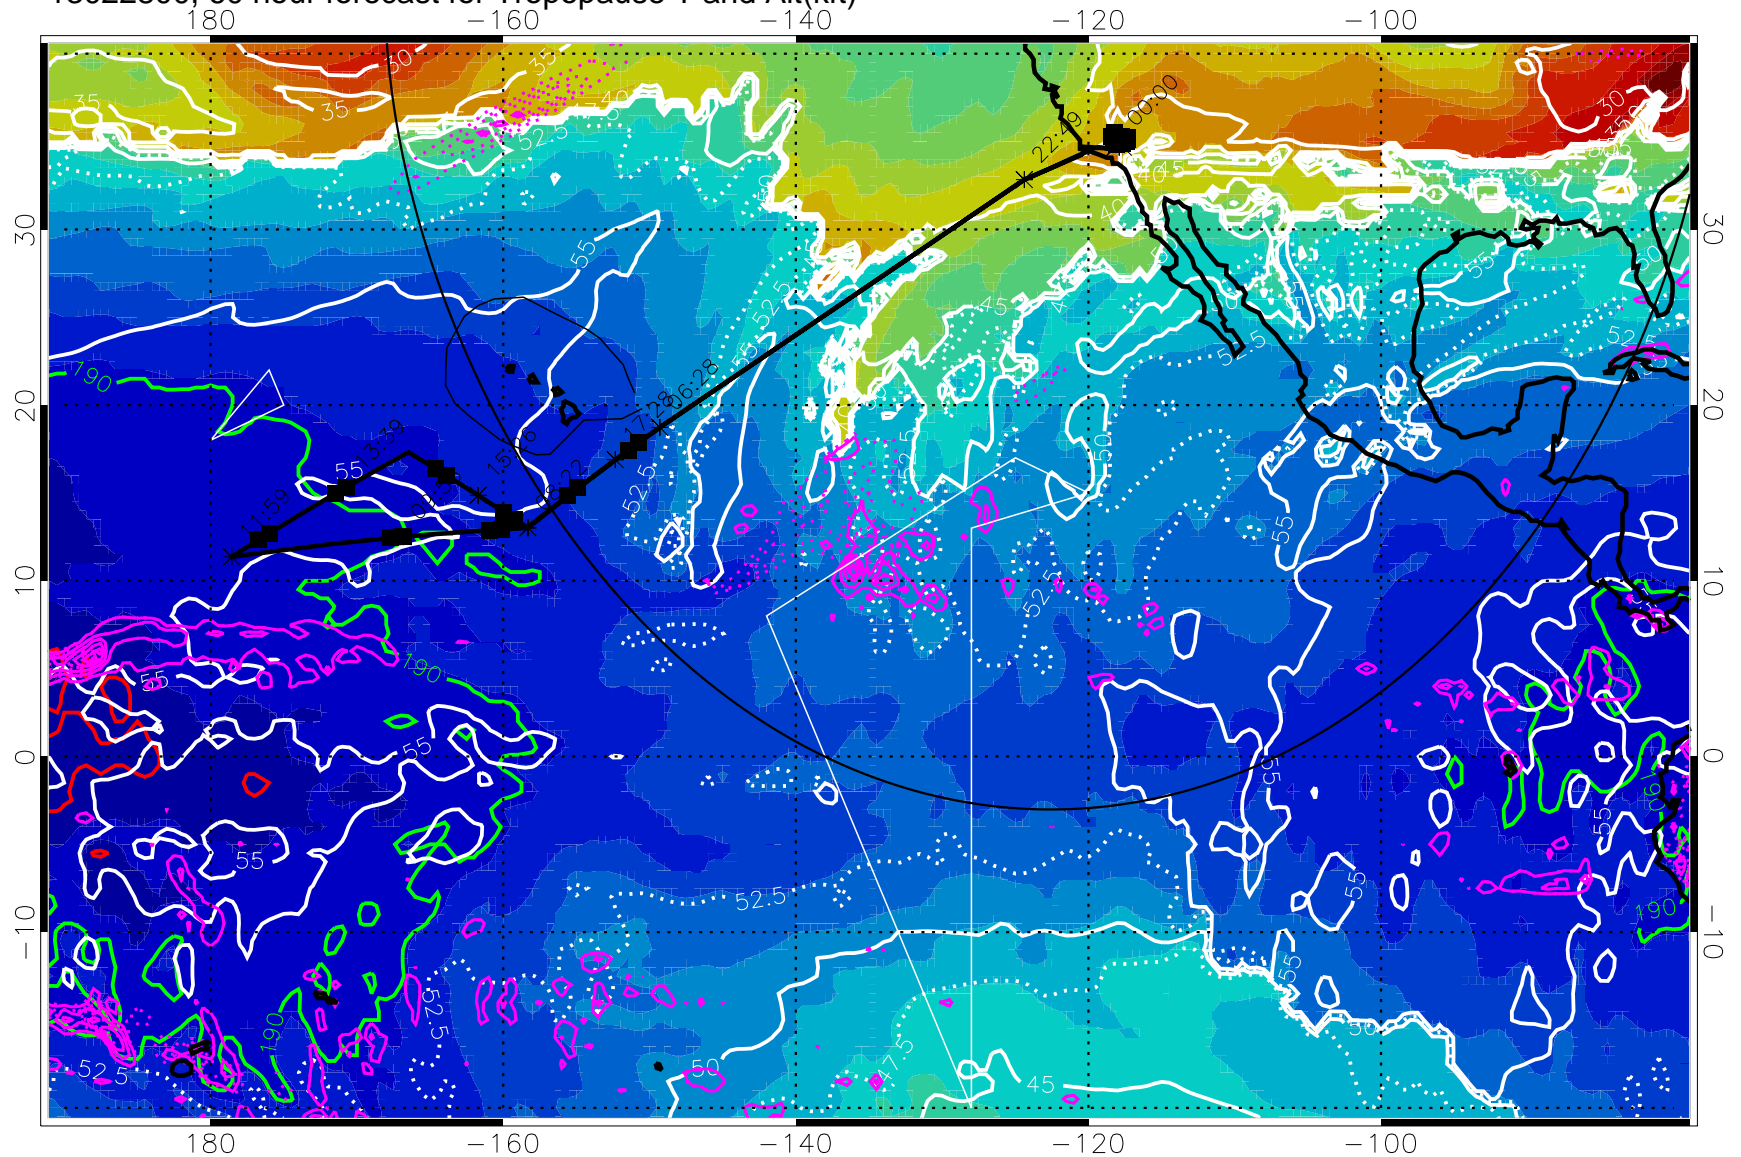

13022800, 60 hour forecast for Tropopause T and Alt(kft)

190   200   210   220   230
Tropopause T, K

Tropopause Altitude in kft (white)

Precip (tot dot, conv sol) past 6 hrs 6 kg/m² contours, min 4

189.5K skin   185.9K engine

→ 30 m/s

Range ring of 4055 km -- 13 hours GH round trip