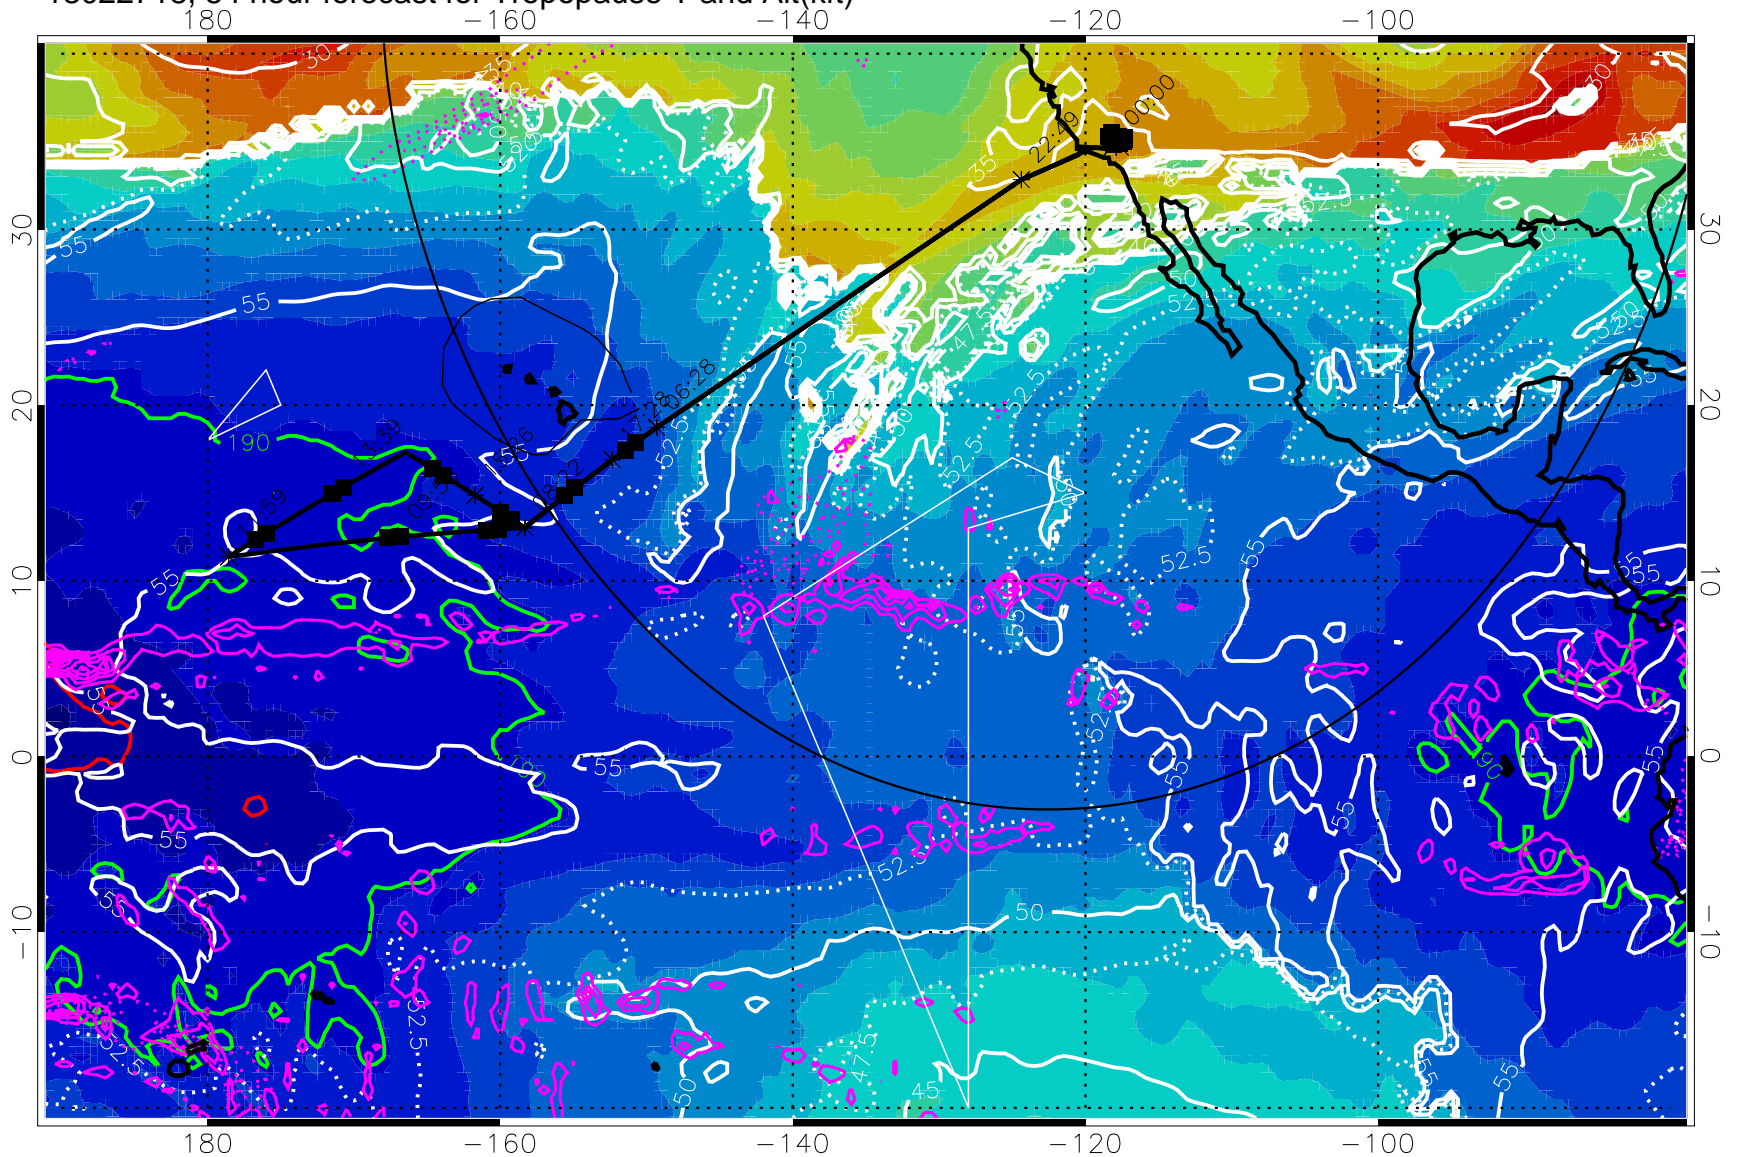

189.5K skin      185.9K engine

→ 30 m/s

Range ring of 4055 km -- 13 hours GH round trip

13022712, 48 hour forecast for Tropopause T and Alt(kft)

190 200 210 220 230  
Tropopause T, K

Tropopause Altitude in kft (white)

Precip (tot dot, conv sol) past 6 hrs 6 kg/m2 contours, min 4

189.5K skin

185.9K engine

→ 30 m/s

Range ring of 4055 km -- 13 hours GH round trip

13022718, 54 hour forecast for Tropopause T and Alt(kft)

190 200 210 220 230