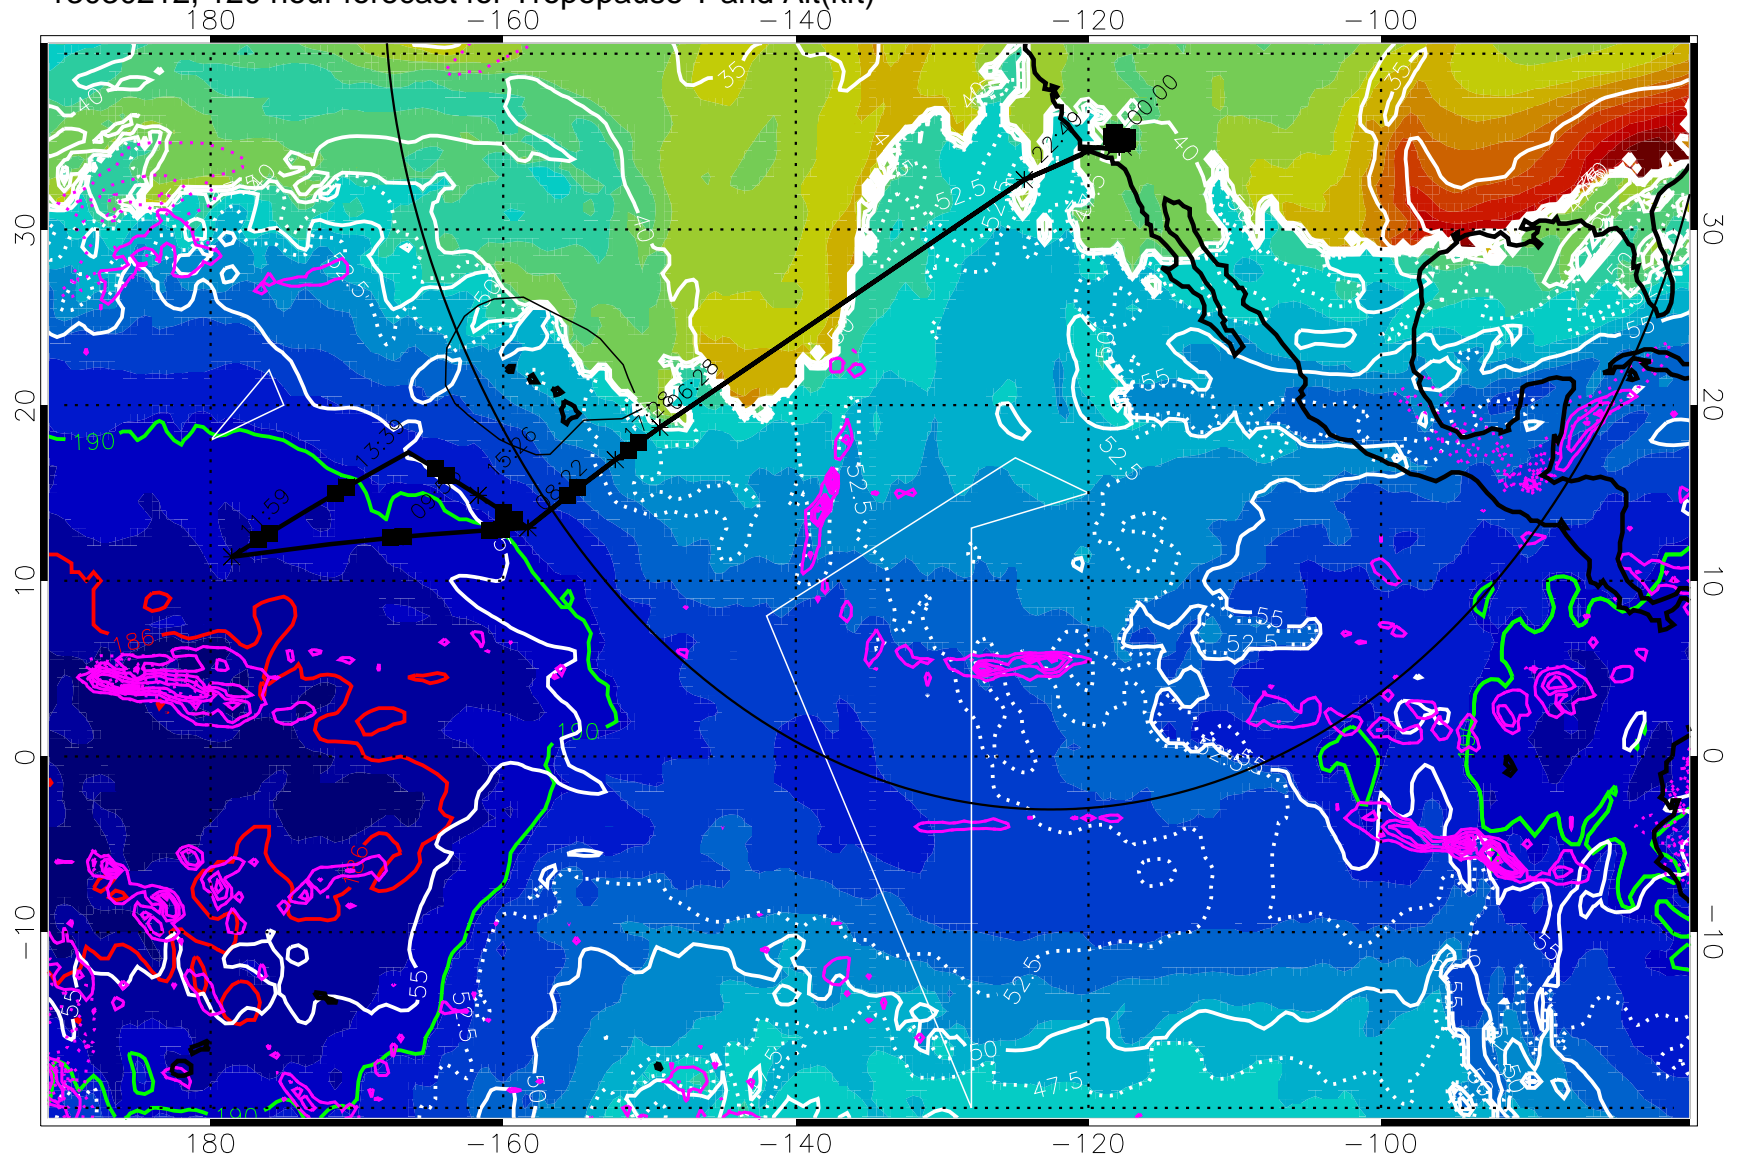

13030212, 120 hour forecast for Tropopause T and Alt(kft)

190   200   210   220   230
Tropopause T, K

Tropopause Altitude in kft (white)

Precip (tot dot, conv sol) past 6 hrs 6 kg/m² contours, min 4

189.5K skin   185.9K engine

→ 30 m/s

Range ring of 4055 km -- 13 hours GH round trip