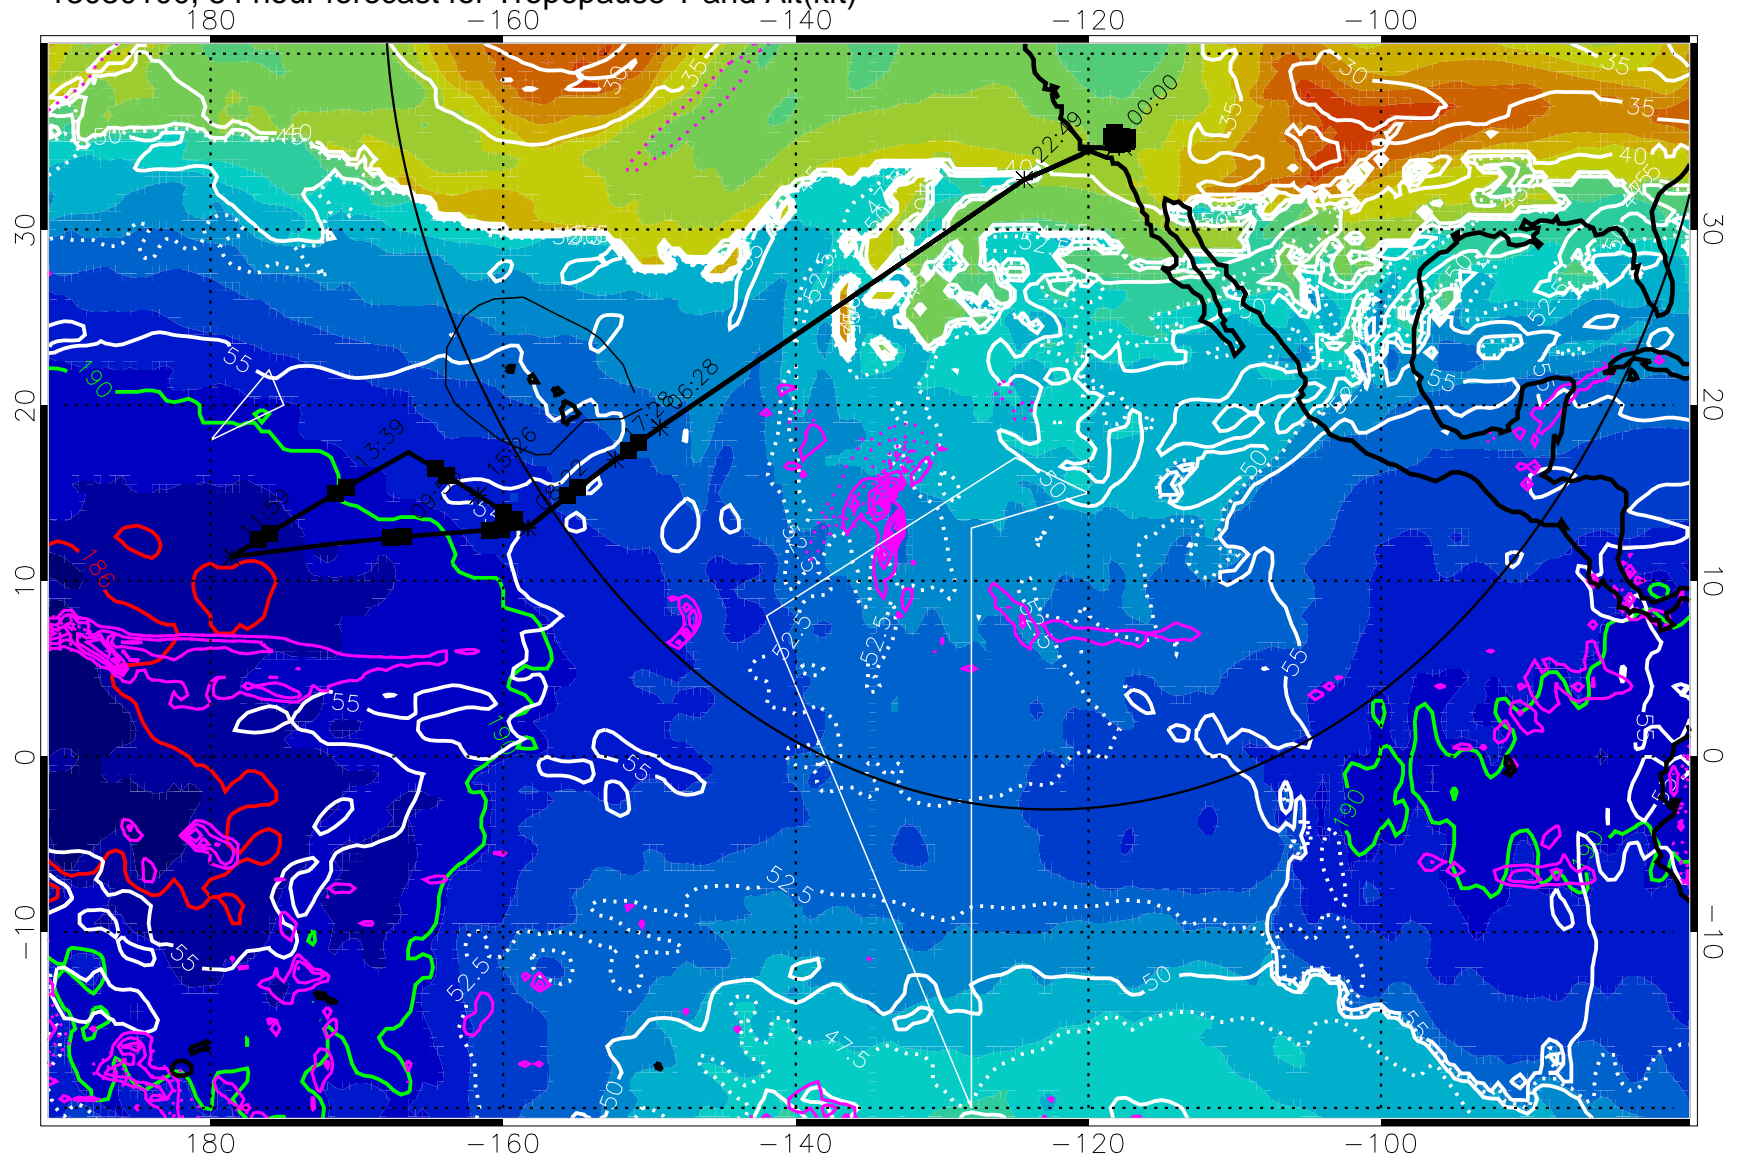

Precip (tot dot, conv sol) past 6 hrs 6 kg/m<sup>2</sup> contours, min 4

189.5K skin

185.9K engine

→ 30 m/s

Range ring of 4055 km -- 13 hours GH round trip

13022818, 78 hour forecast for Tropopause T and Alt(kft)

Tropopause T, K

Tropopause Altitude in kft (white)

Precip (tot dot, conv sol) past 6 hrs 6 kg/m<sup>2</sup> contours, min 4

189.5K skin

185.9K engine

Range ring of 4055 km -- 13 hours GH round trip

13030100, 84 hour forecast for Tropopause T and Alt(kft)

190 200 210 220 230  
Tropopause T, K

Tropopause Altitude in kft (white)

Precip (tot dot, conv sol) past 6 hrs 6 kg/m<sup>2</sup> contours, min 4

189.5K skin 185.9K engine

→ 30 m/s

Range ring of 4055 km -- 13 hours GH round trip