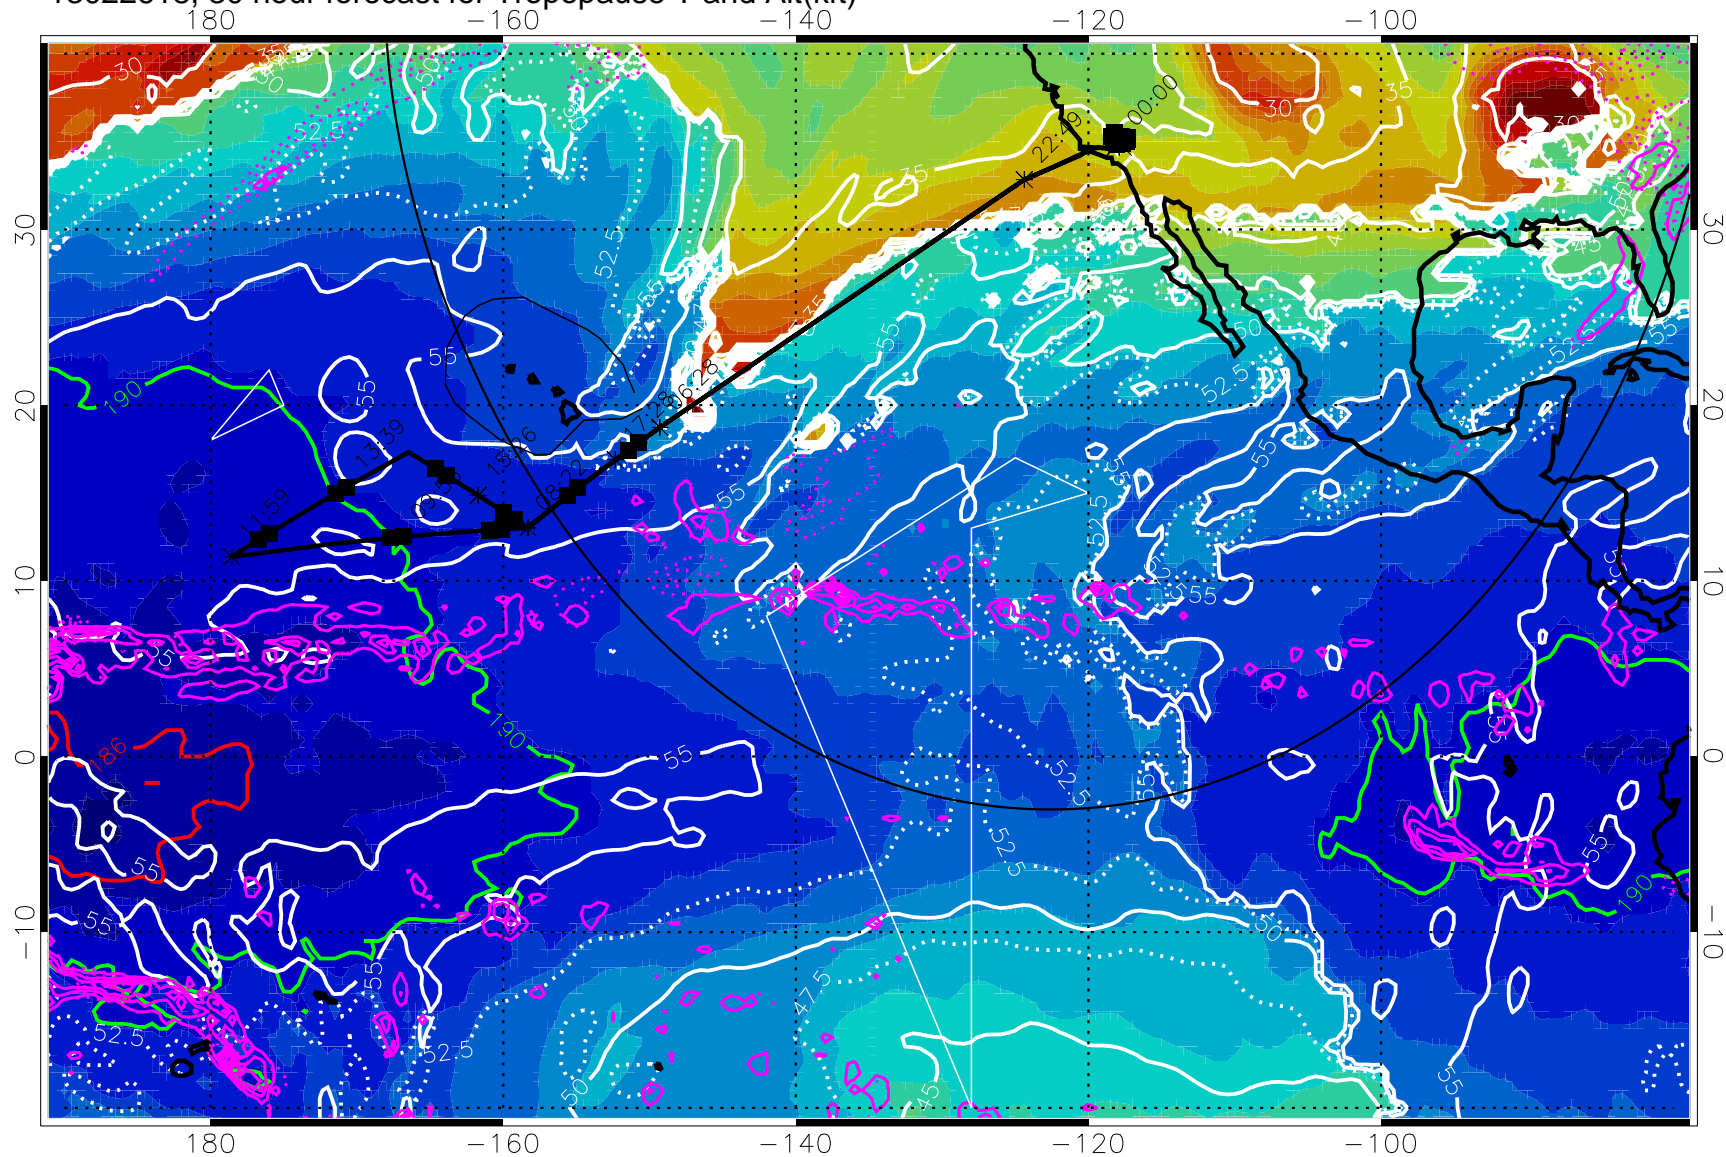

Tropopause Altitude in kft (white)

Precip (tot dot, conv sol) past 6 hrs 6 kg/m<sup>2</sup> contours, min 4

189.5K skin

185.9K engine

→ 30 m/s

Range ring of 4055 km -- 13 hours GH round trip

13022618, 30 hour forecast for Tropopause T and Alt(kft)