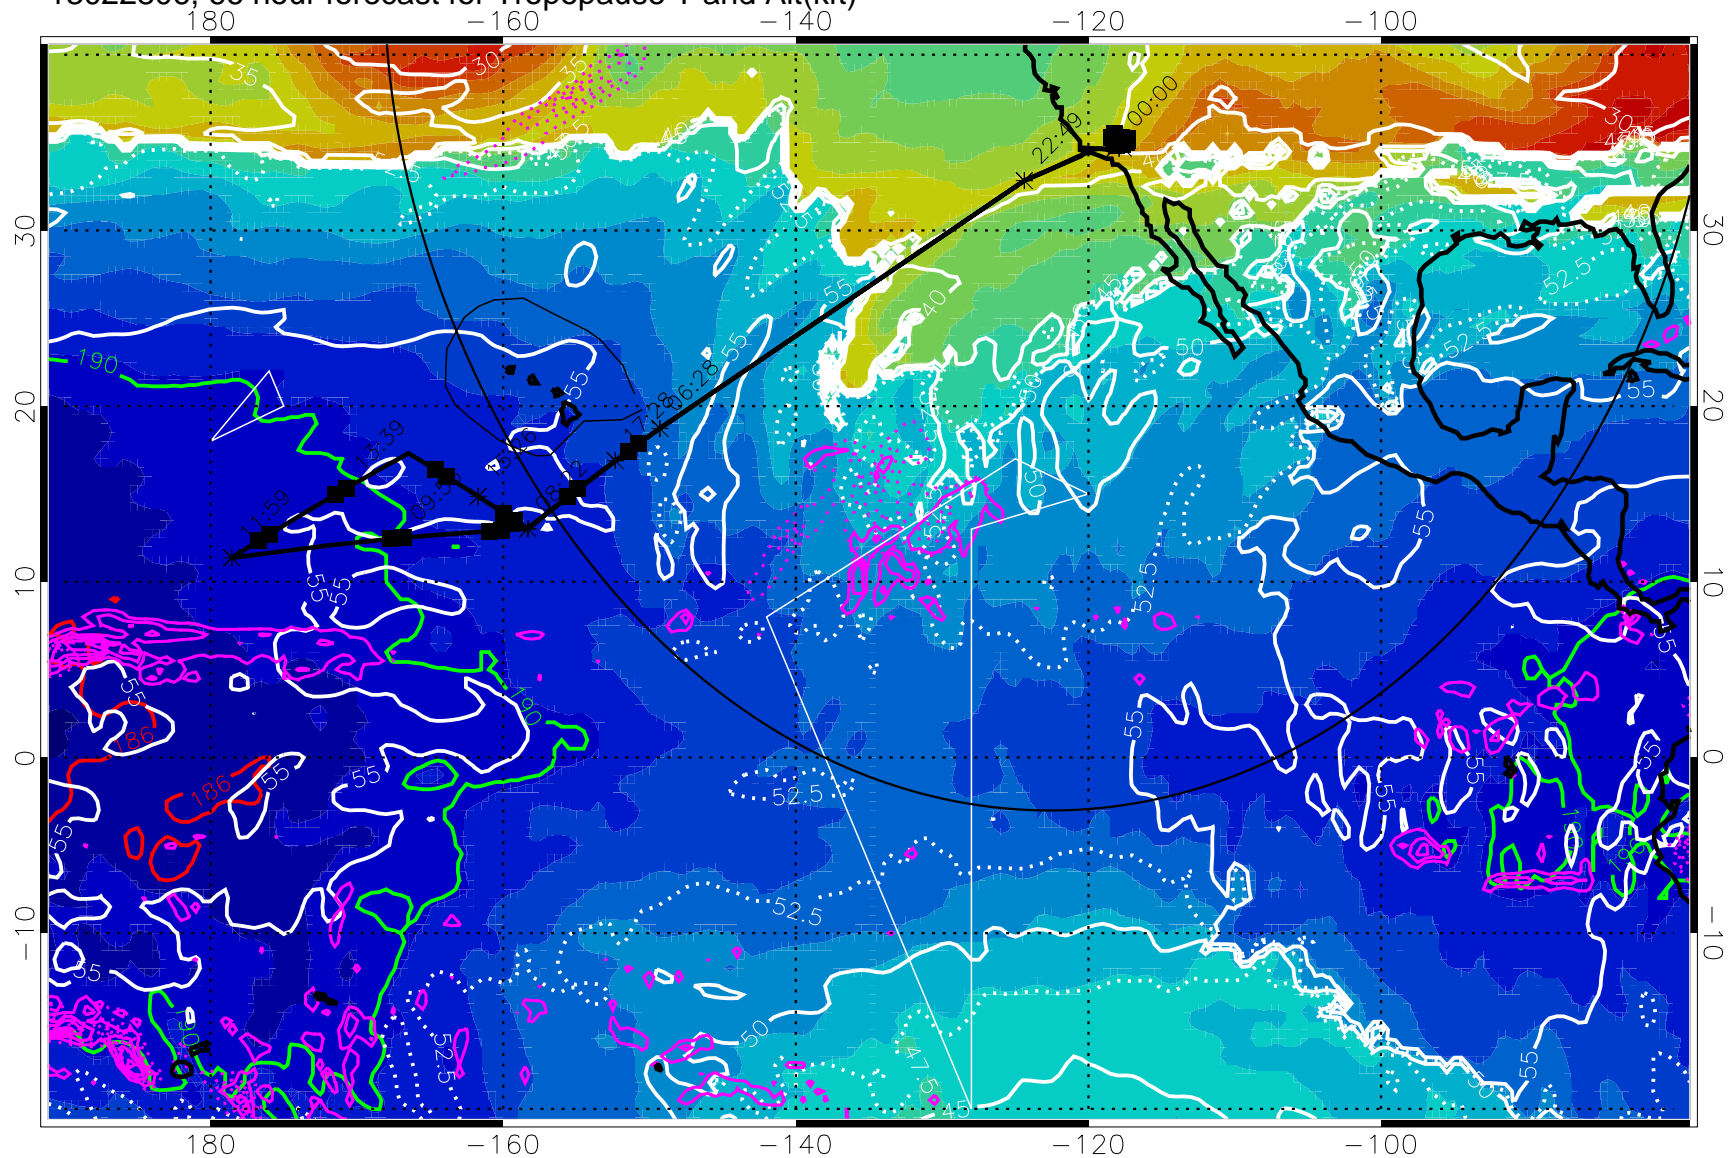

189.5K skin      185.9K engine

→ 30 m/s

Range ring of 4055 km -- 13 hours GH round trip

13022806, 66 hour forecast for Tropopause T and Alt(kft)

Tropopause T, K

Tropopause Altitude in kft (white)

Precip (tot dot, conv sol) past 6 hrs 6 kg/m<sup>2</sup> contours, min 4