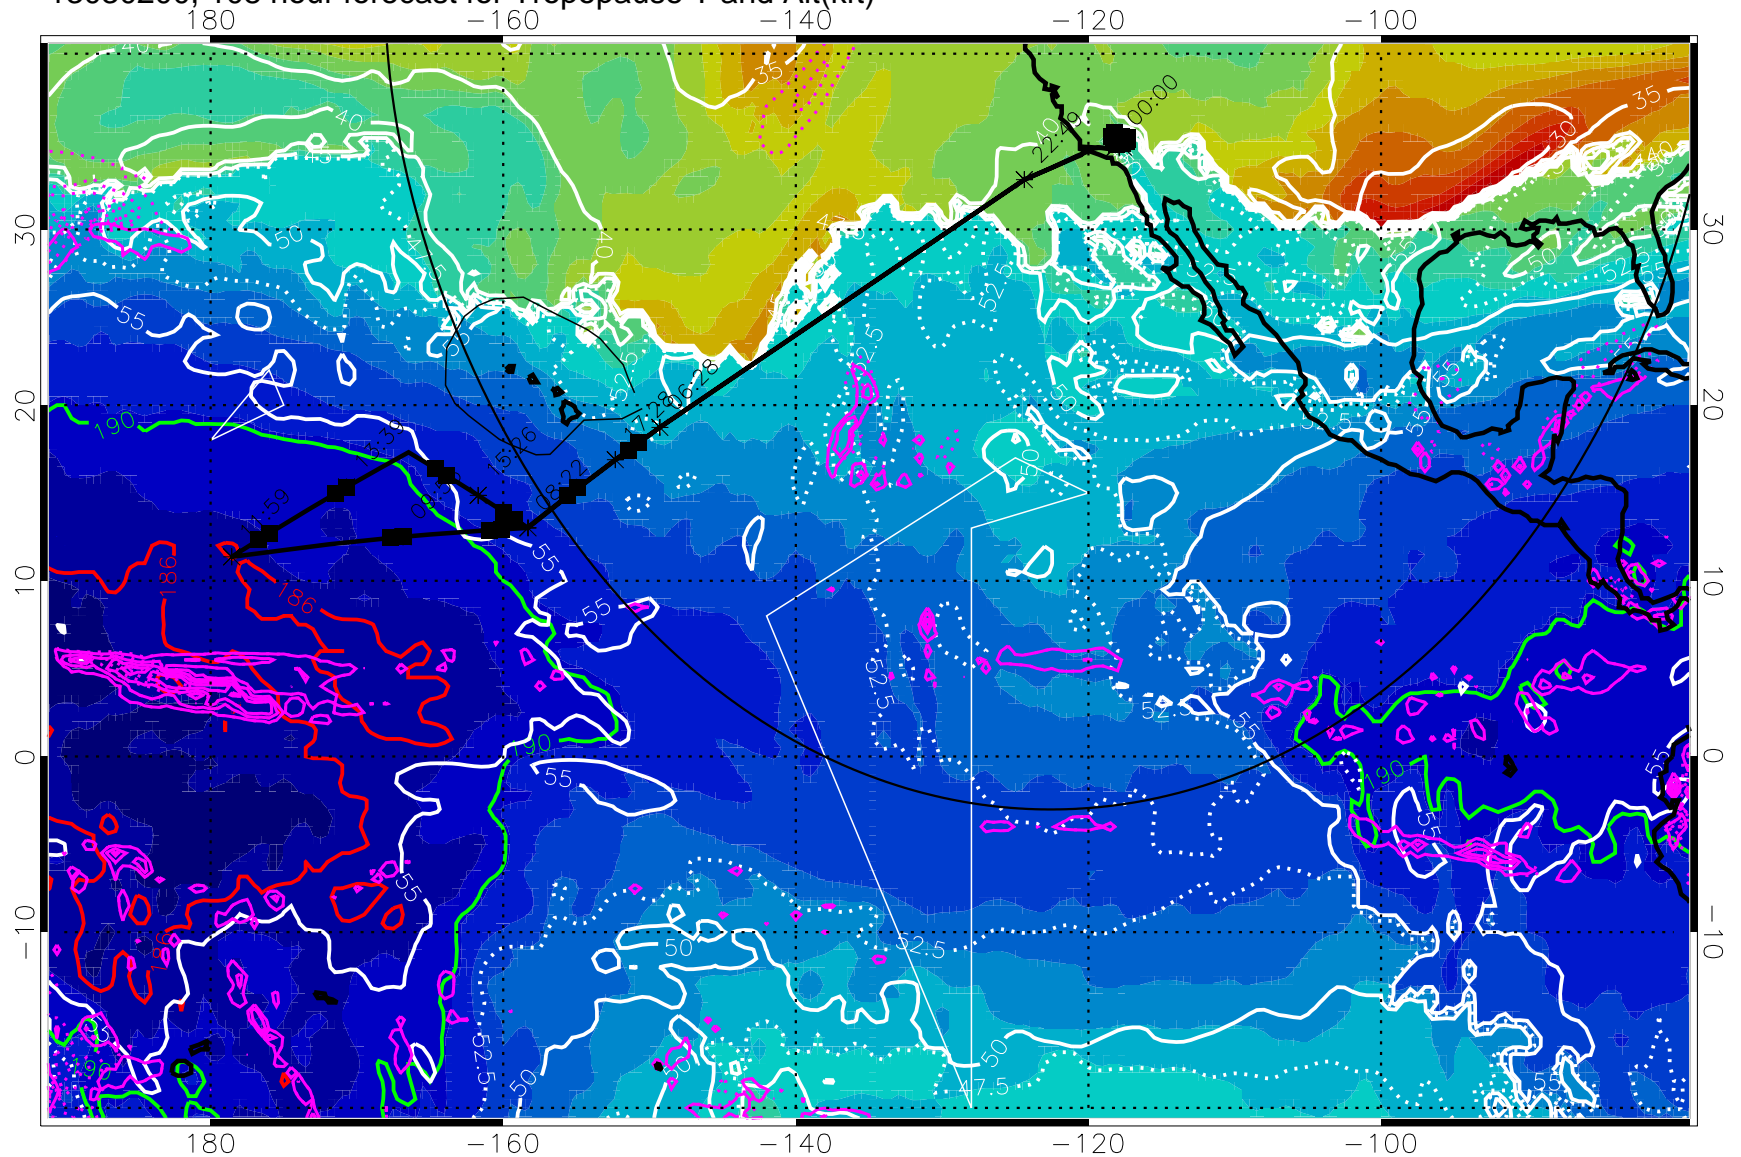

189.5K skin

185.9K engine

30 m/s

Range ring of 4055 km -- 13 hours GH round trip

13030118, 102 hour forecast for Tropopause T and Alt(kft)

190 200 210 220 230

Tropopause T, K

Tropopause Altitude in kft (white)

Precip (tot dot, conv sol) past 6 hrs 6 kg/m<sup>2</sup> contours, min 4

189.5K skin 185.9K engine

→ 30 m/s

Range ring of 4055 km -- 13 hours GH round trip

13030200, 108 hour forecast for Tropopause T and Alt(kft)