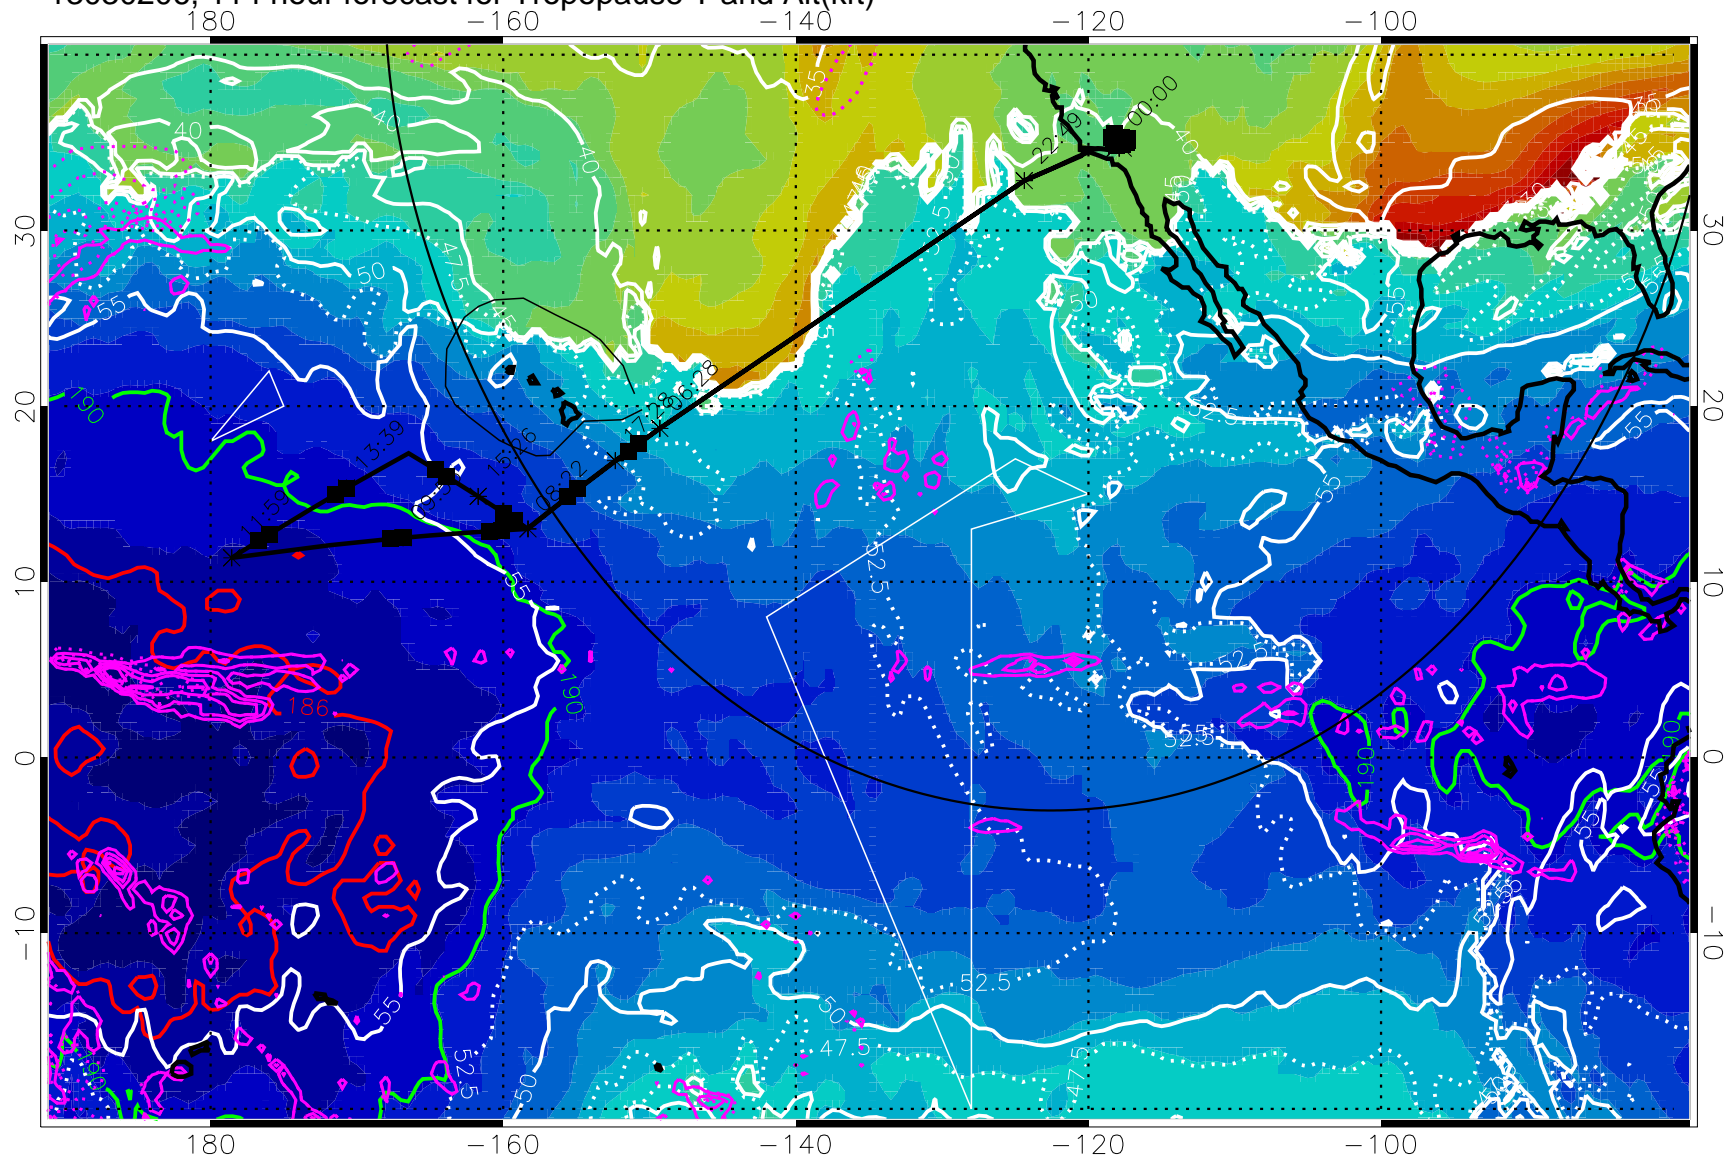

189.5K skin

185.9K engine

30 m/s

Range ring of 4055 km -- 13 hours GH round trip

13030118, 102 hour forecast for Tropopause T and Alt(kft)

190 200 210 220 230

Tropopause T, K

Tropopause Altitude in kft (white)

Precip (tot dot, conv sol) past 6 hrs 6 kg/m<sup>2</sup> contours, min 4

189.5K skin 185.9K engine

→ 30 m/s

Range ring of 4055 km -- 13 hours GH round trip

13030200, 108 hour forecast for Tropopause T and Alt(kft)

Tropopause Altitude in kft (white)  
 Precip (tot dot, conv sol) past 6 hrs 6 kg/m2 contours, min 4  
 189.5K skin 185.9K engine

→ 30 m/s  
 Range ring of 4055 km -- 13 hours GH round trip

13030206, 114 hour forecast for Tropopause T and Alt(kft)