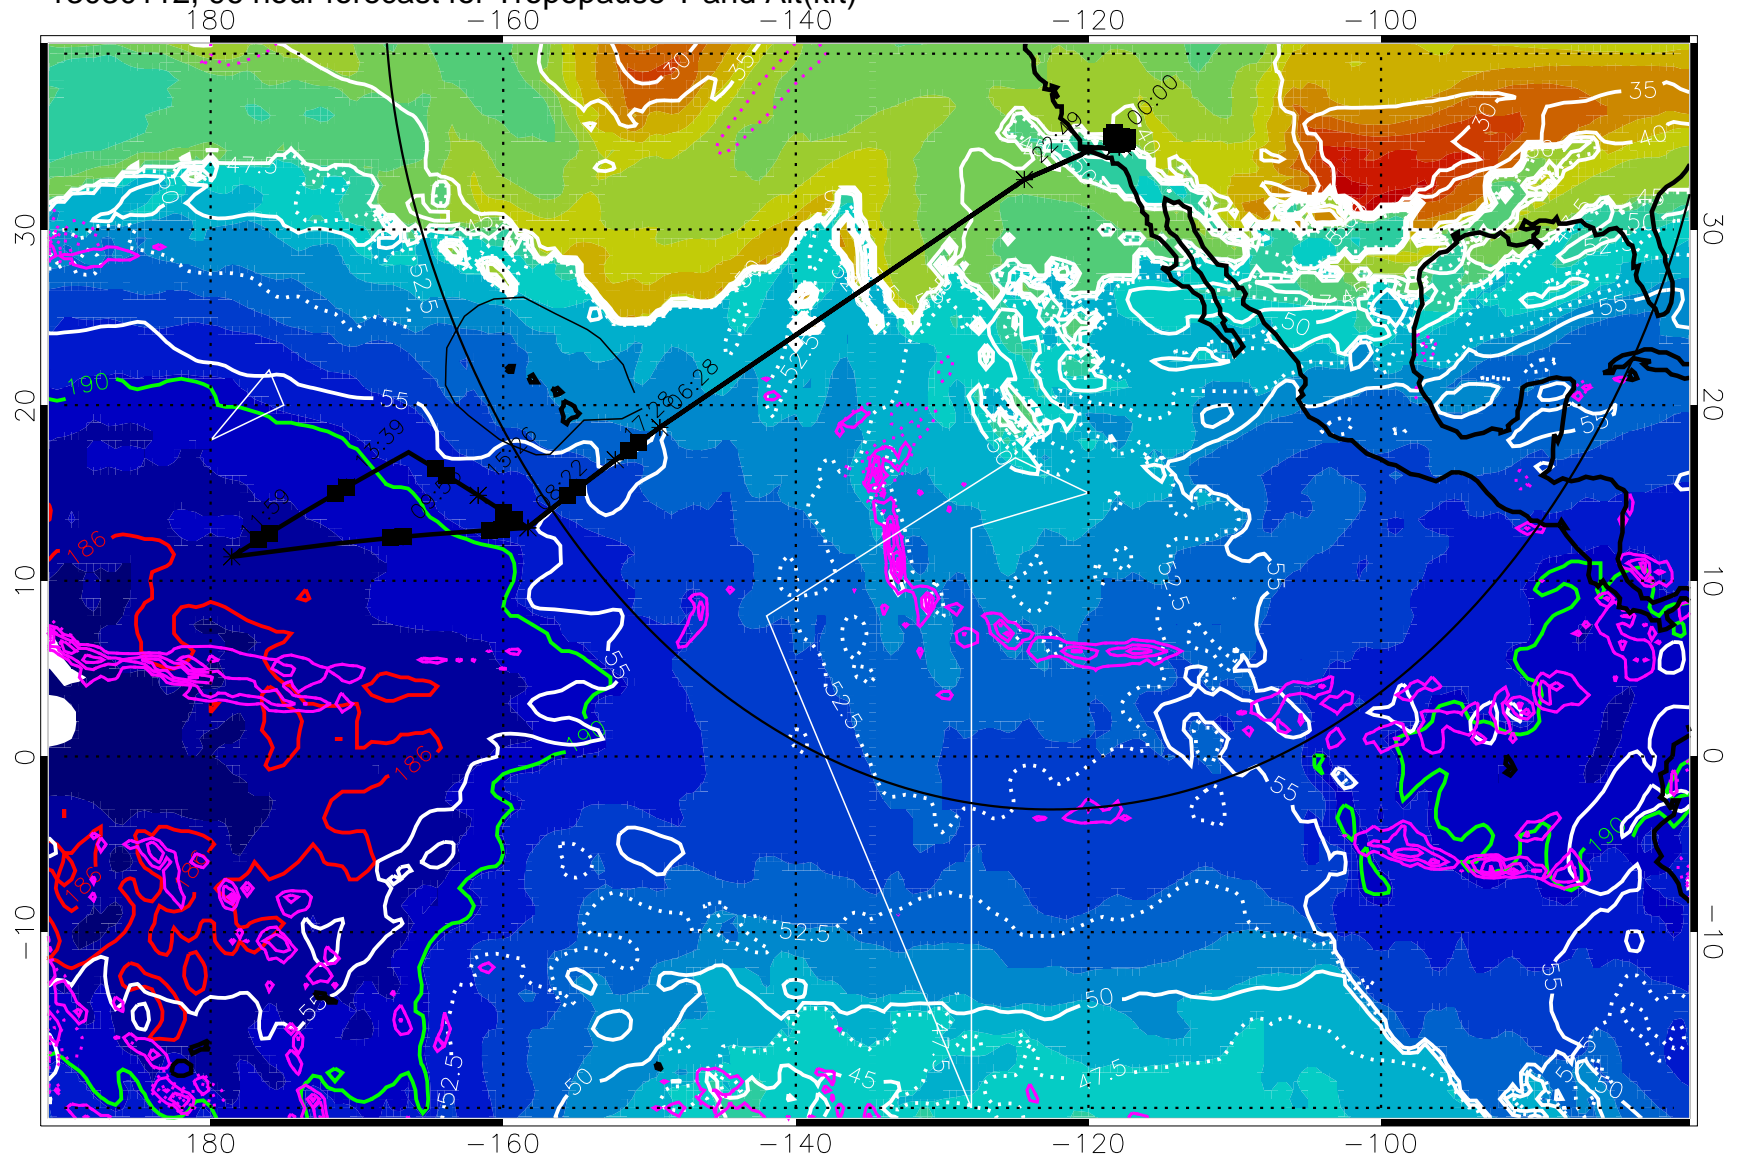

13030112, 96 hour forecast for Tropopause T and Alt(kft)

190 200 210 220 230

Tropopause T, K

Tropopause Altitude in kft (white)

Precip (tot dot, conv sol) past 6 hrs 6 kg/m² contours, min 4

189.5K skin

185.9K engine

30 m/s

Range ring of 4055 km -- 13 hours GH round trip