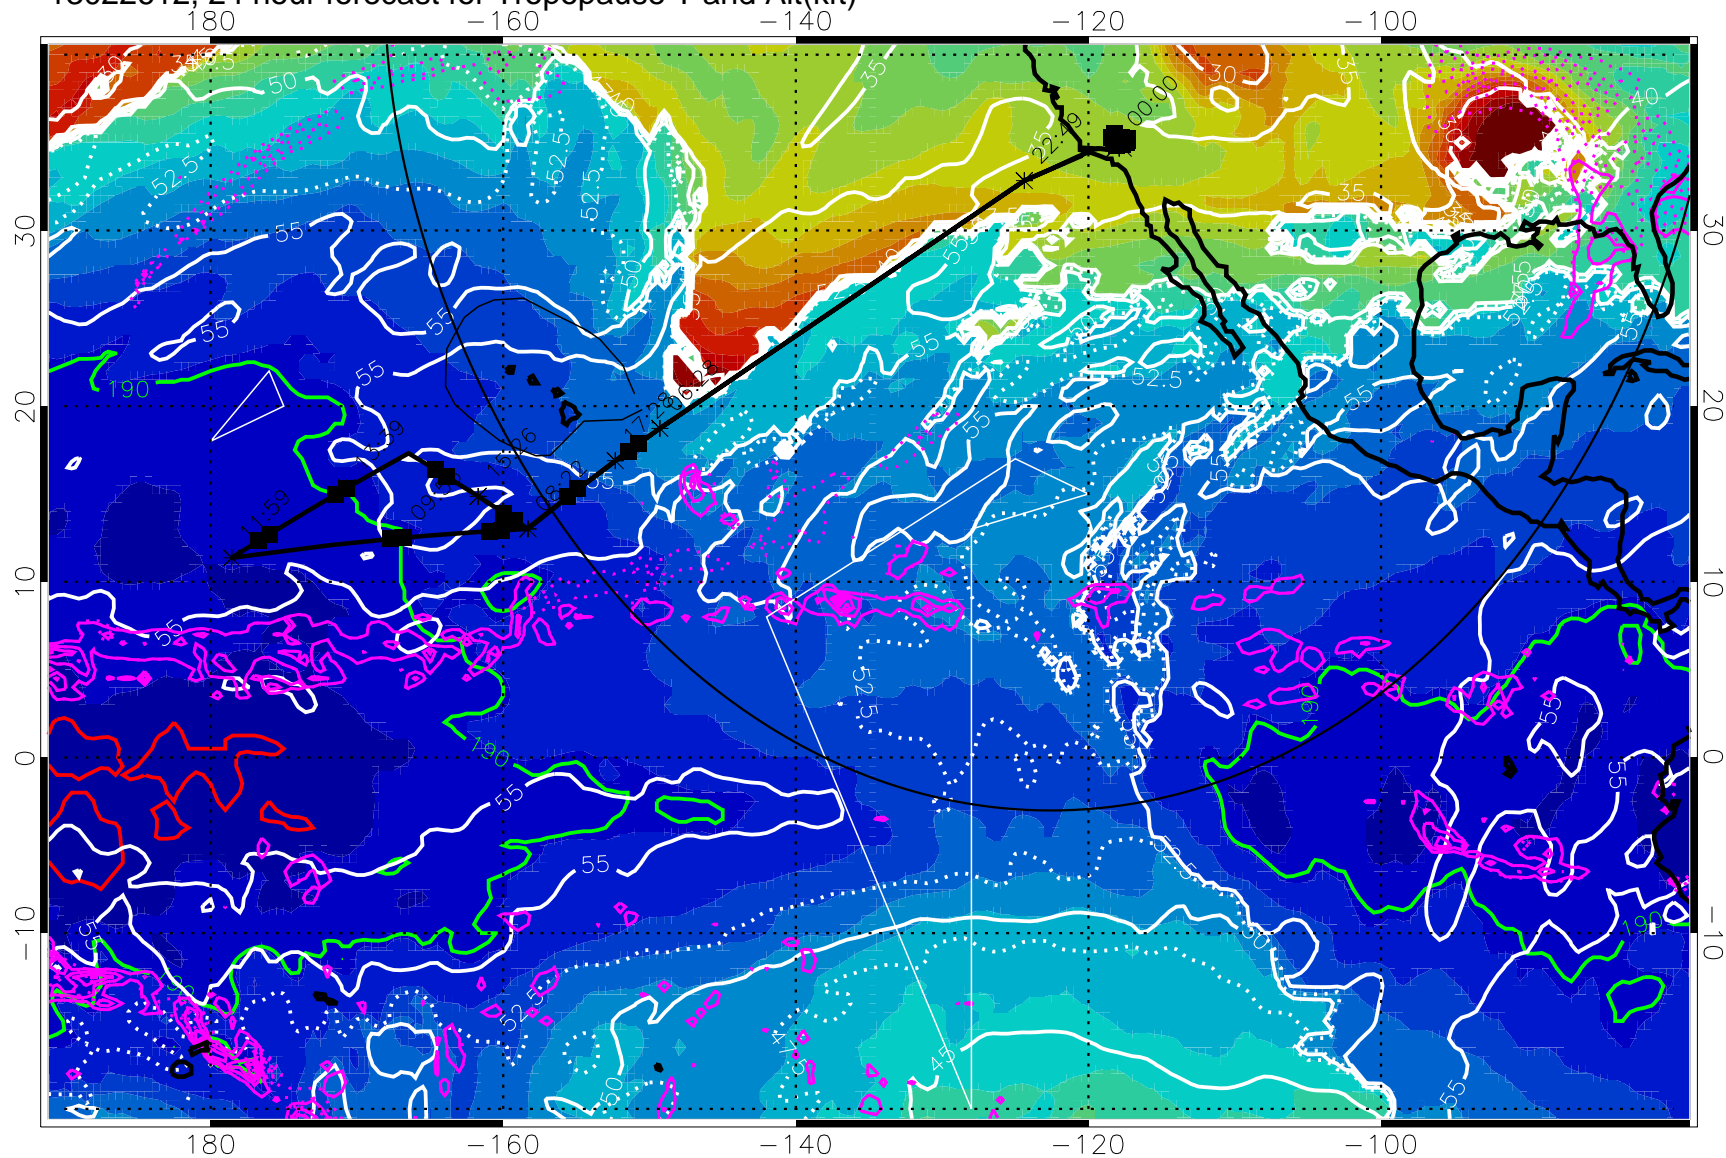

189.5K skin

185.9K engine

→ 30 m/s

Range ring of 4055 km -- 13 hours GH round trip

13022606, 18 hour forecast for Tropopause T and Alt(kft)

190      200      210      220      230

Tropopause T, K

Tropopause Altitude in kft (white)

Precip (tot dot, conv sol) past 6 hrs 6 kg/m2 contours, min 4

189.5K skin

185.9K engine

30 m/s

Range ring of 4055 km -- 13 hours GH round trip

13022612, 24 hour forecast for Tropopause T and Alt(kft)

Tropopause T, K