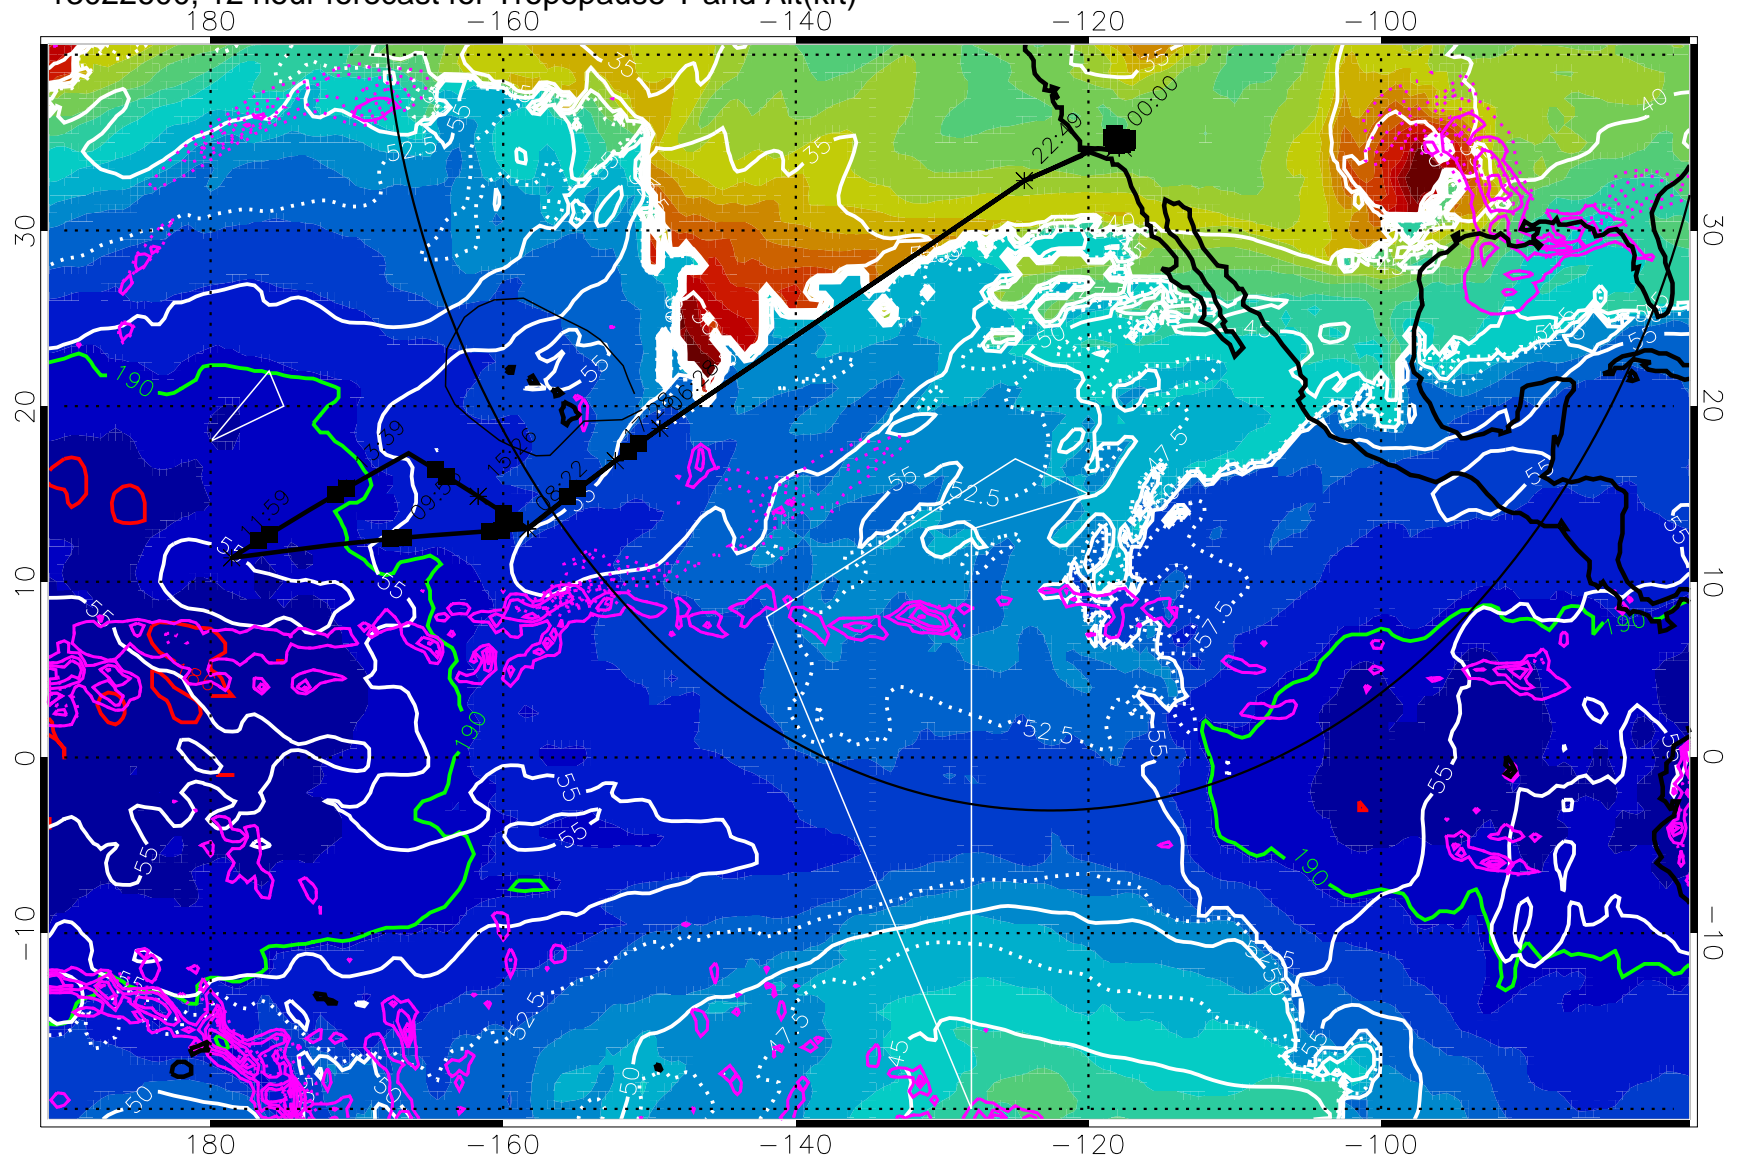

→ 30 m/s

Range ring of 4055 km -- 13 hours GH round trip

13022600, 12 hour forecast for Tropopause T and Alt(kft)

Tropopause T, K

Tropopause Altitude in kft (white)

Precip (tot dot, conv sol) past 6 hrs 6 kg/m<sup>2</sup> contours, min 4

189.5K skin

185.9K engine

→ 30 m/s

Range ring of 4055 km -- 13 hours GH round trip

13022606, 18 hour forecast for Tropopause T and Alt(kft)

190      200      210      220      230

Tropopause T, K

Tropopause Altitude in kft (white)