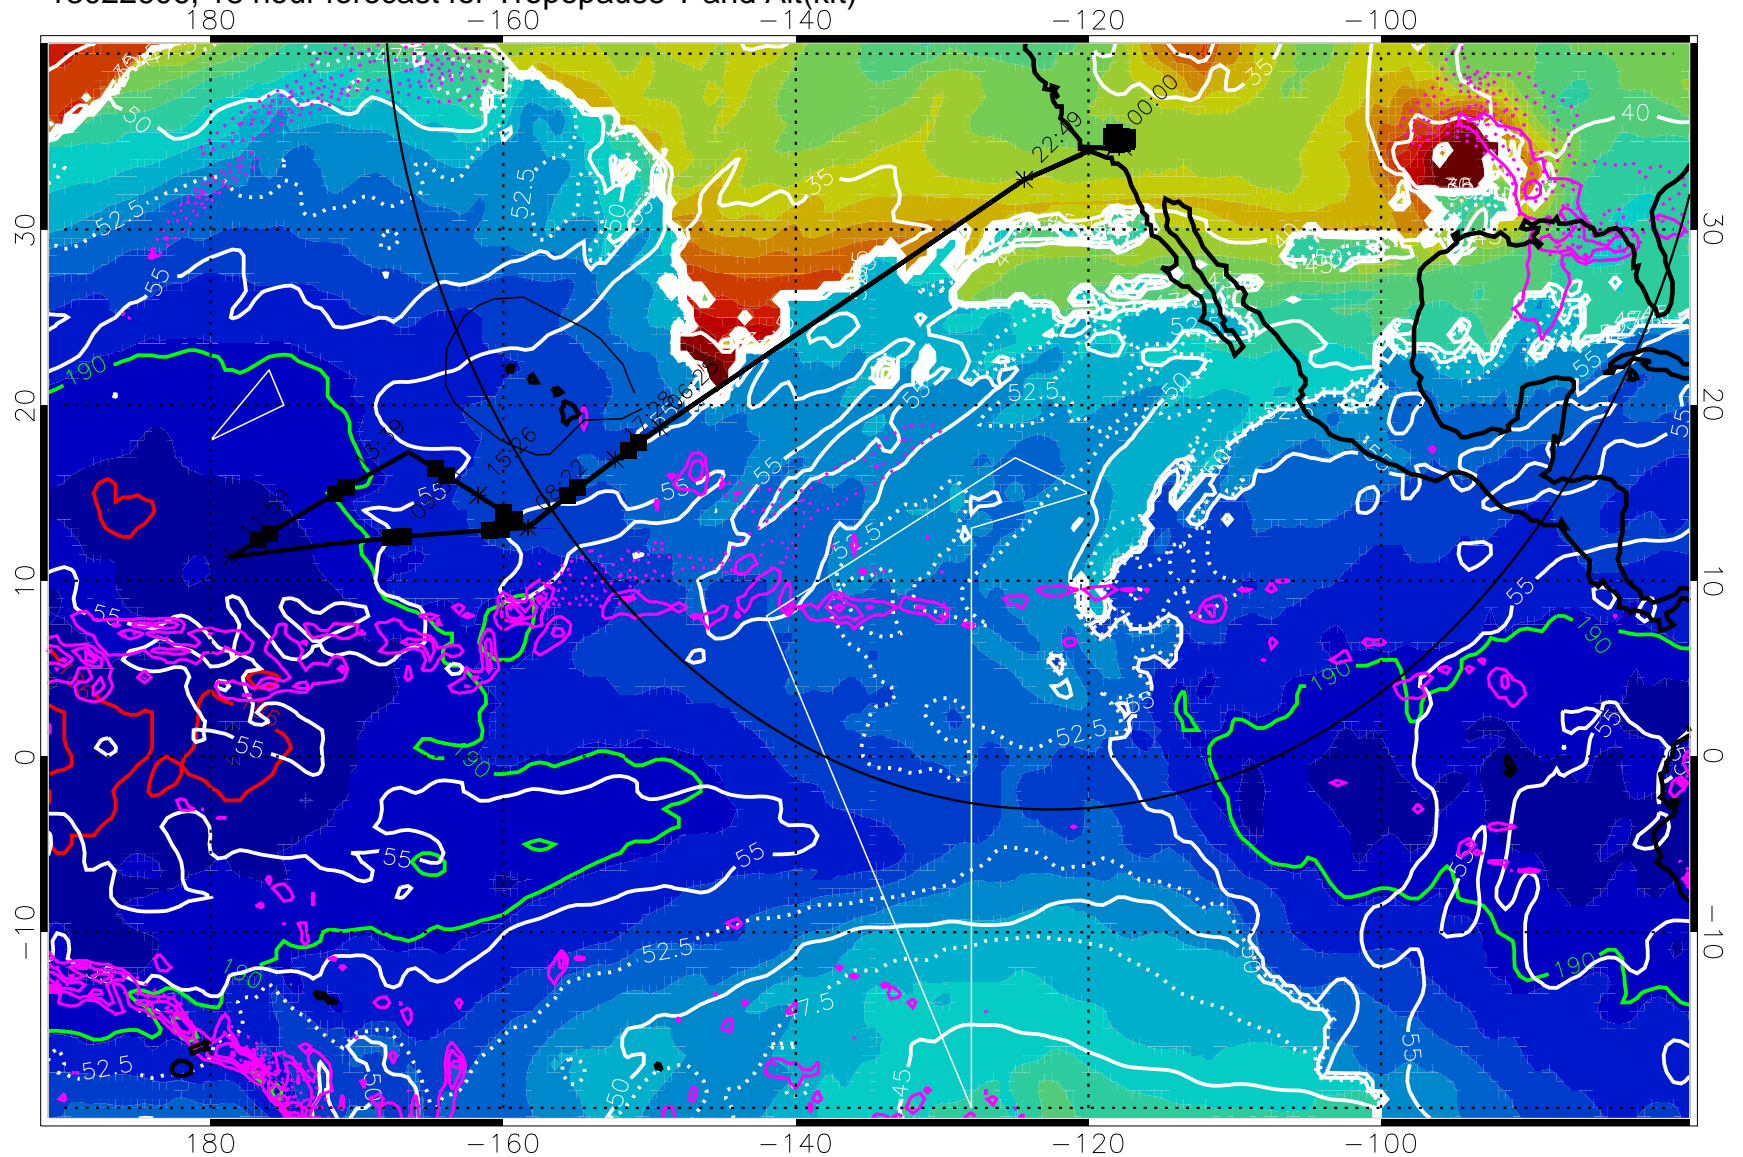

→ 30 m/s

Range ring of 4055 km -- 13 hours GH round trip

13022600, 12 hour forecast for Tropopause T and Alt(kft)

Tropopause T, K

Tropopause Altitude in kft (white)

Precip (tot dot, conv sol) past 6 hrs 6 kg/m<sup>2</sup> contours, min 4

189.5K skin

185.9K engine

→ 30 m/s

Range ring of 4055 km -- 13 hours GH round trip

13022606, 18 hour forecast for Tropopause T and Alt(kft)

190      200      210      220      230

Tropopause T, K

Tropopause Altitude in kft (white)

Precip (tot dot, conv sol) past 6 hrs 6 kg/m2 contours, min 4

189.5K skin

185.9K engine

30 m/s

Range ring of 4055 km -- 13 hours GH round trip

13022612, 24 hour forecast for Tropopause T and Alt(kft)

Tropopause T, K