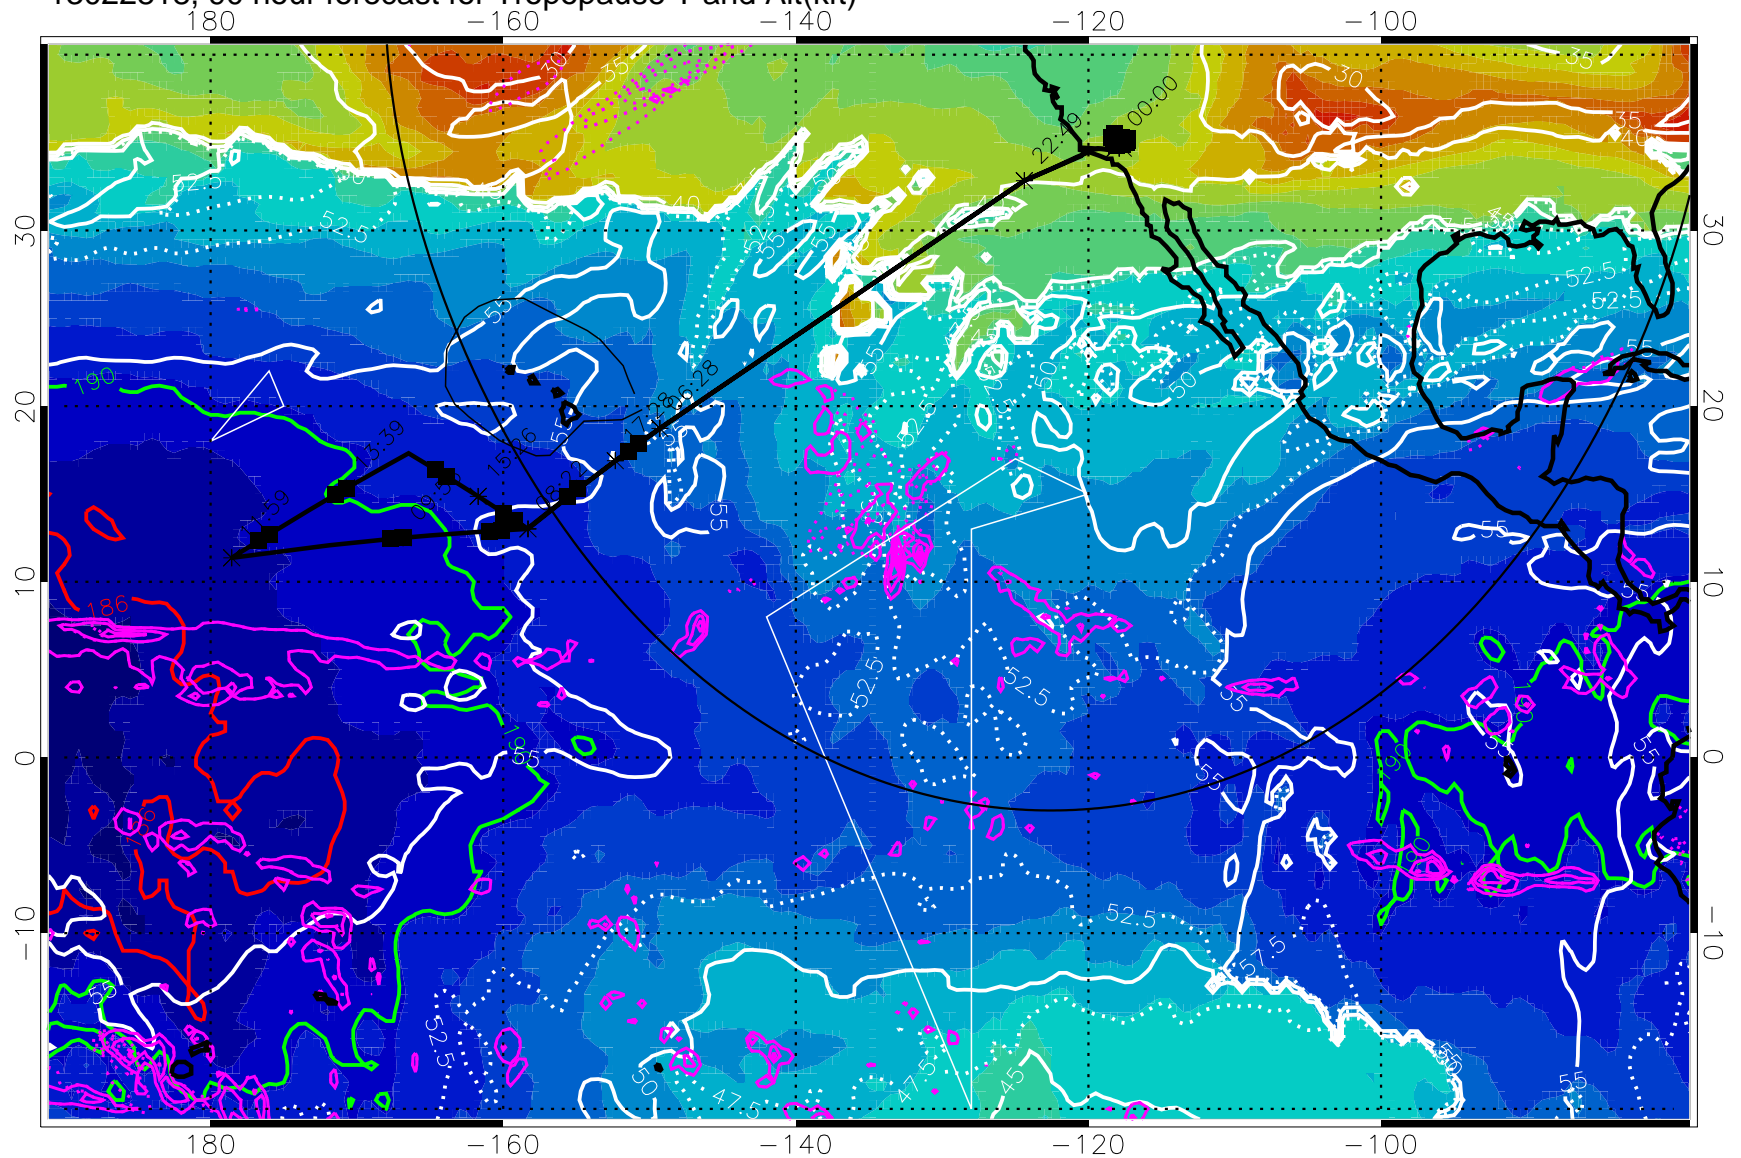

Precip (tot dot, conv sol) past 6 hrs 6 kg/m² contours, min 4

189.5K skin 185.9K engine

→ 30 m/s

Range ring of 4055 km -- 13 hours GH round trip

13022806, 78 hour forecast for Tropopause T and Alt(kft)

190 200 210 220 230

Tropopause T, K

Tropopause Altitude in kft (white)

Precip (tot dot, conv sol) past 6 hrs 6 kg/m² contours, min 4

189.5K skin

185.9K engine

→ 30 m/s

Range ring of 4055 km -- 13 hours GH round trip

13022812, 84 hour forecast for Tropopause T and Alt(kft)

Tropopause Altitude in kft (white)
 Precip (tot dot, conv sol) past 6 hrs 6 kg/m2 contours, min 4
 189.5K skin 185.9K engine

→ 30 m/s
 Range ring of 4055 km -- 13 hours GH round trip

13022818, 90 hour forecast for Tropopause T and Alt(kft)