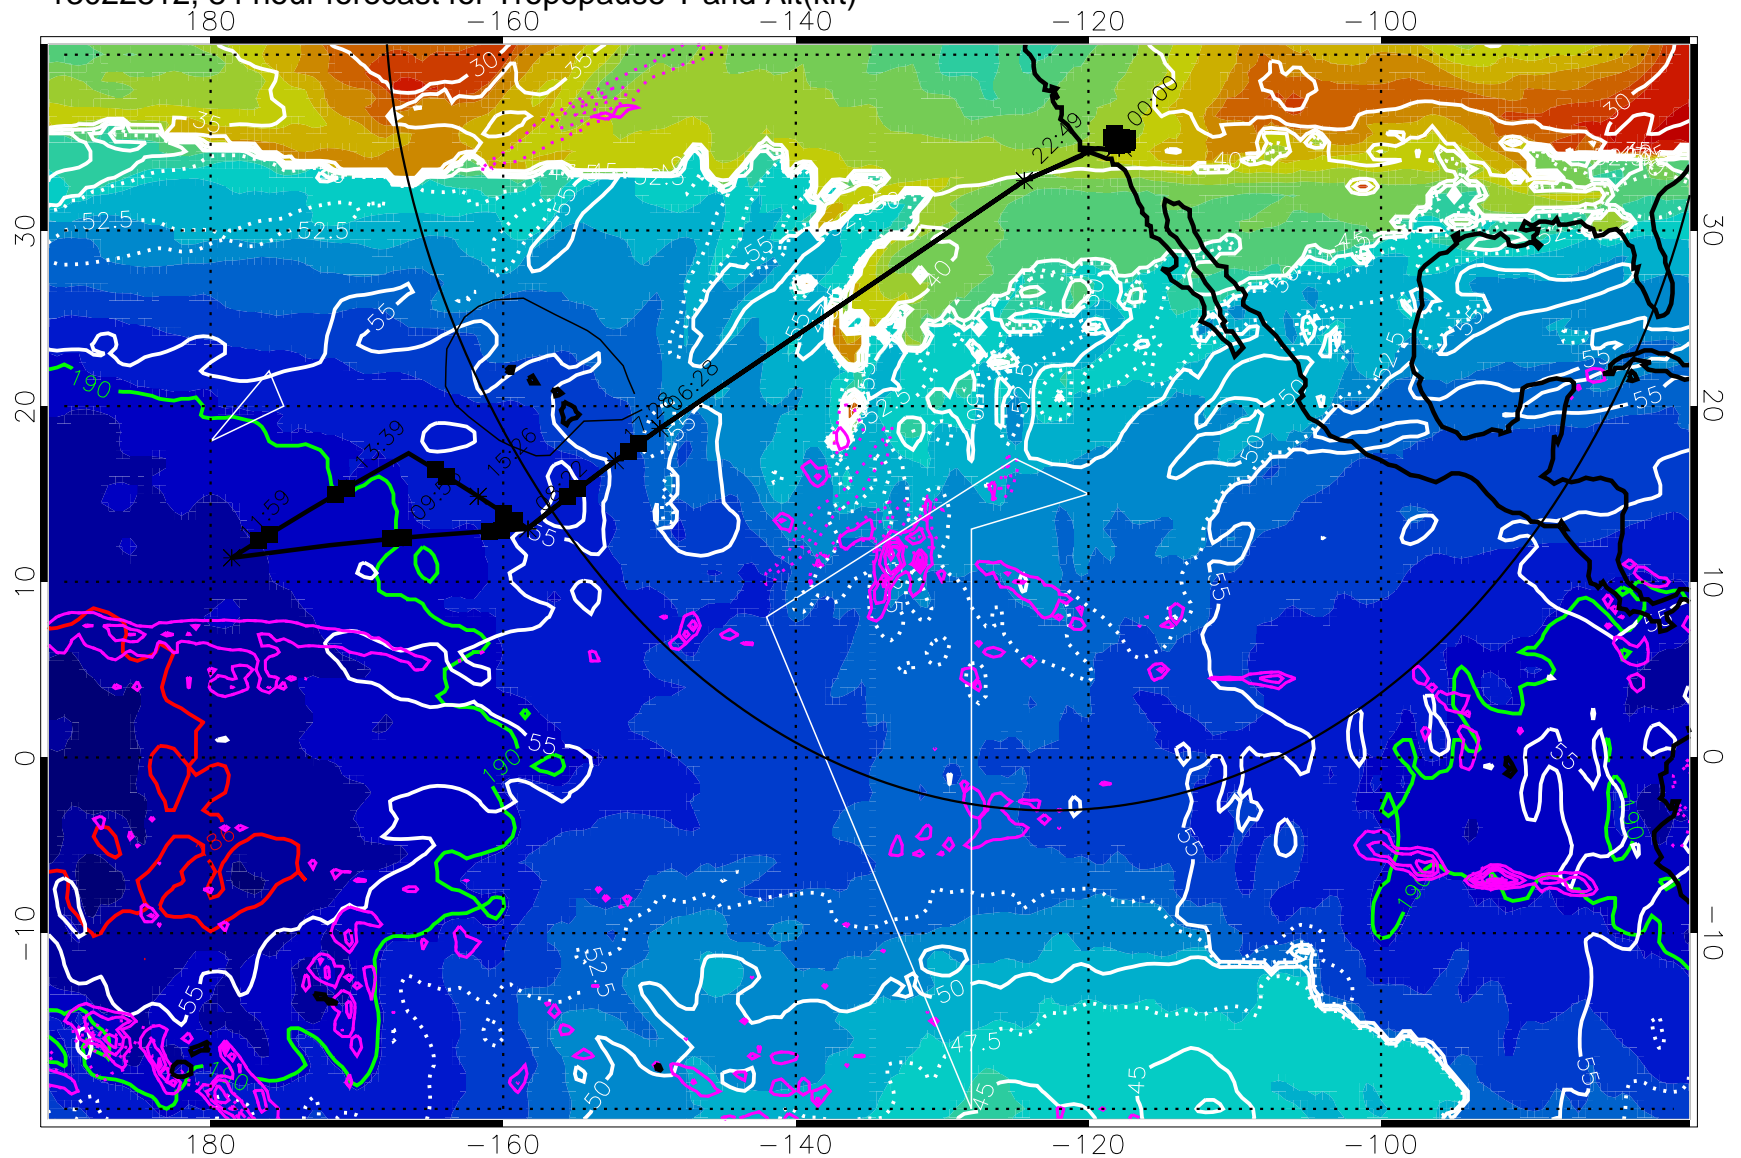

Precip (tot dot, conv sol) past 6 hrs 6 kg/m² contours, min 4

189.5K skin 185.9K engine

→ 30 m/s

Range ring of 4055 km -- 13 hours GH round trip

13022806, 78 hour forecast for Tropopause T and Alt(kft)

190 200 210 220 230

Tropopause T, K

Tropopause Altitude in kft (white)

Precip (tot dot, conv sol) past 6 hrs 6 kg/m² contours, min 4

189.5K skin

185.9K engine

→ 30 m/s

Range ring of 4055 km -- 13 hours GH round trip

13022812, 84 hour forecast for Tropopause T and Alt(kft)

Tropopause Altitude in kft (white)
 Precip (tot dot, conv sol) past 6 hrs 6 kg/m2 contours, min 4
 189.5K skin 185.9K engine

→ 30 m/s
 Range ring of 4055 km -- 13 hours GH round trip

13022818, 90 hour forecast for Tropopause T and Alt(kft)