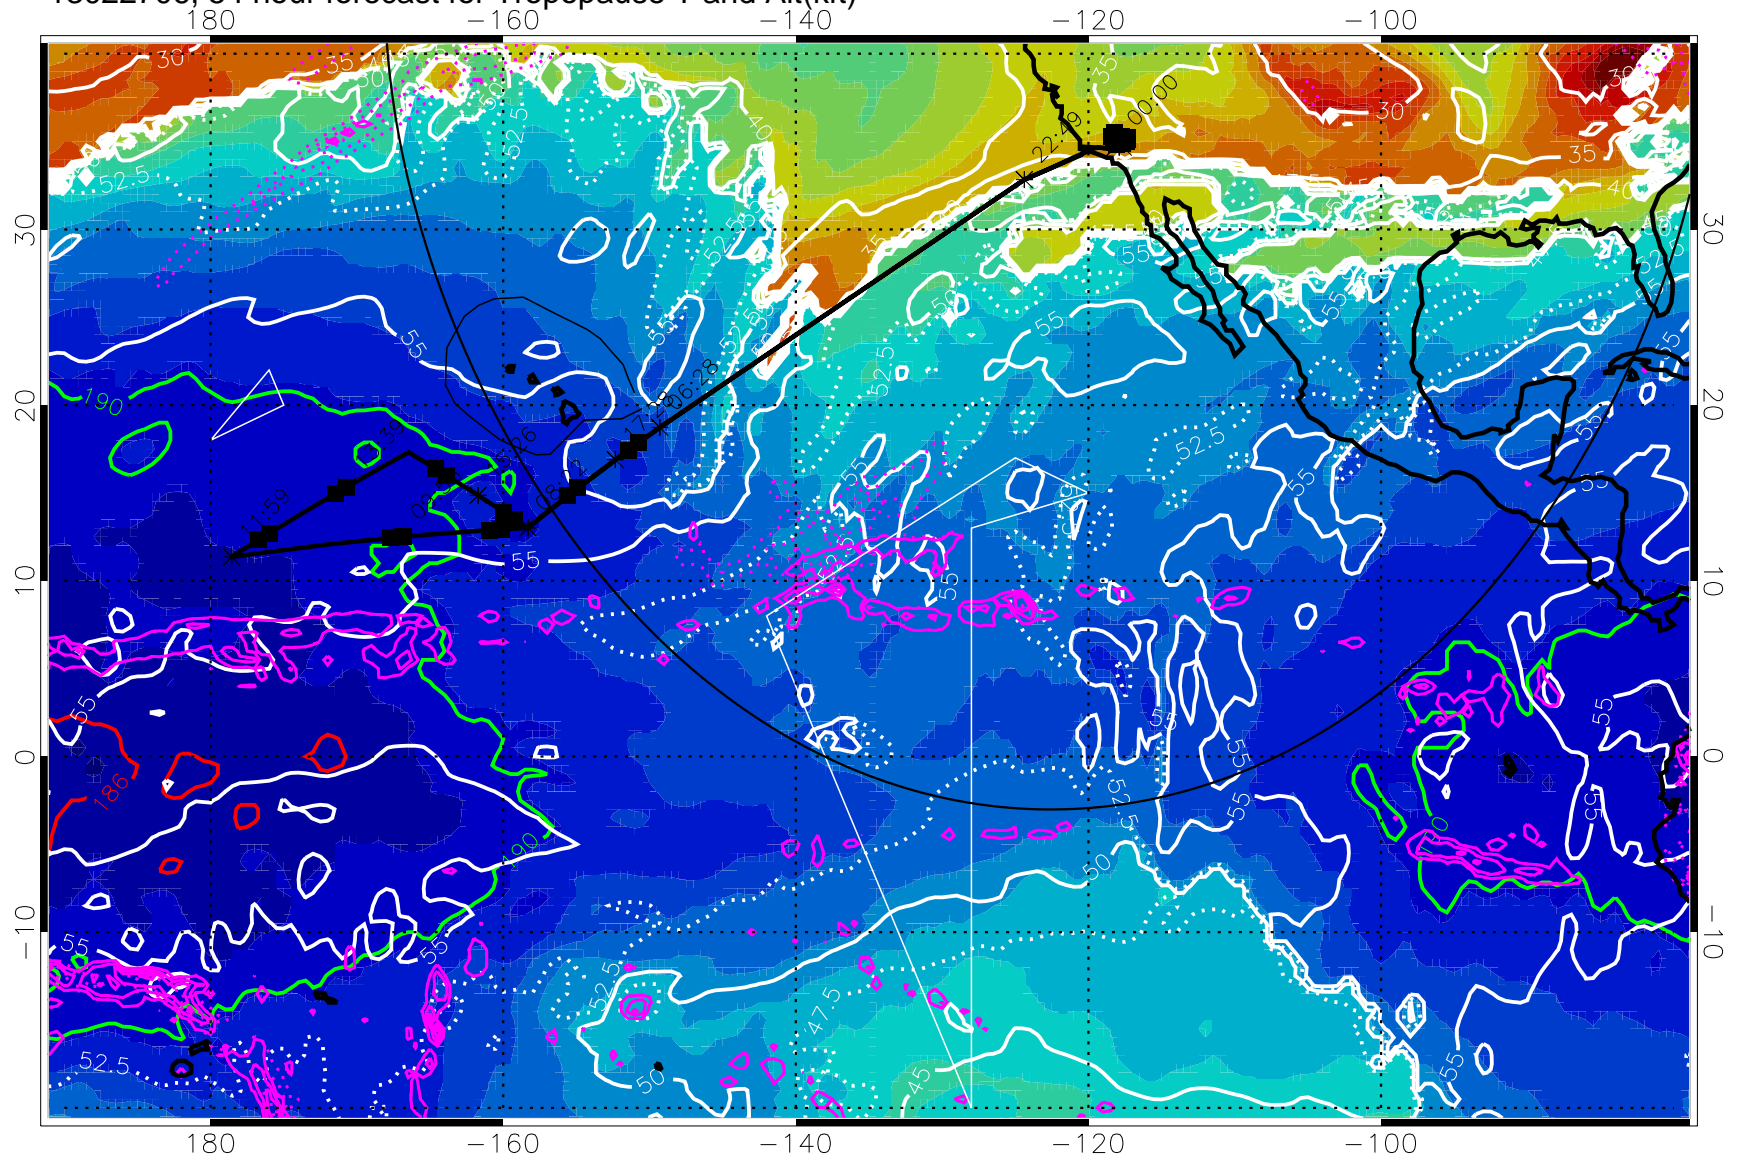

13022706, 54 hour forecast for Tropopause T and Alt(kft)

Tropopause T, K

Tropopause Altitude in kft (white)

Precip (tot dot, conv sol) past 6 hrs 6 kg/m² contours, min 4

189.5K skin

185.9K engine

Range ring of 4055 km -- 13 hours GH round trip