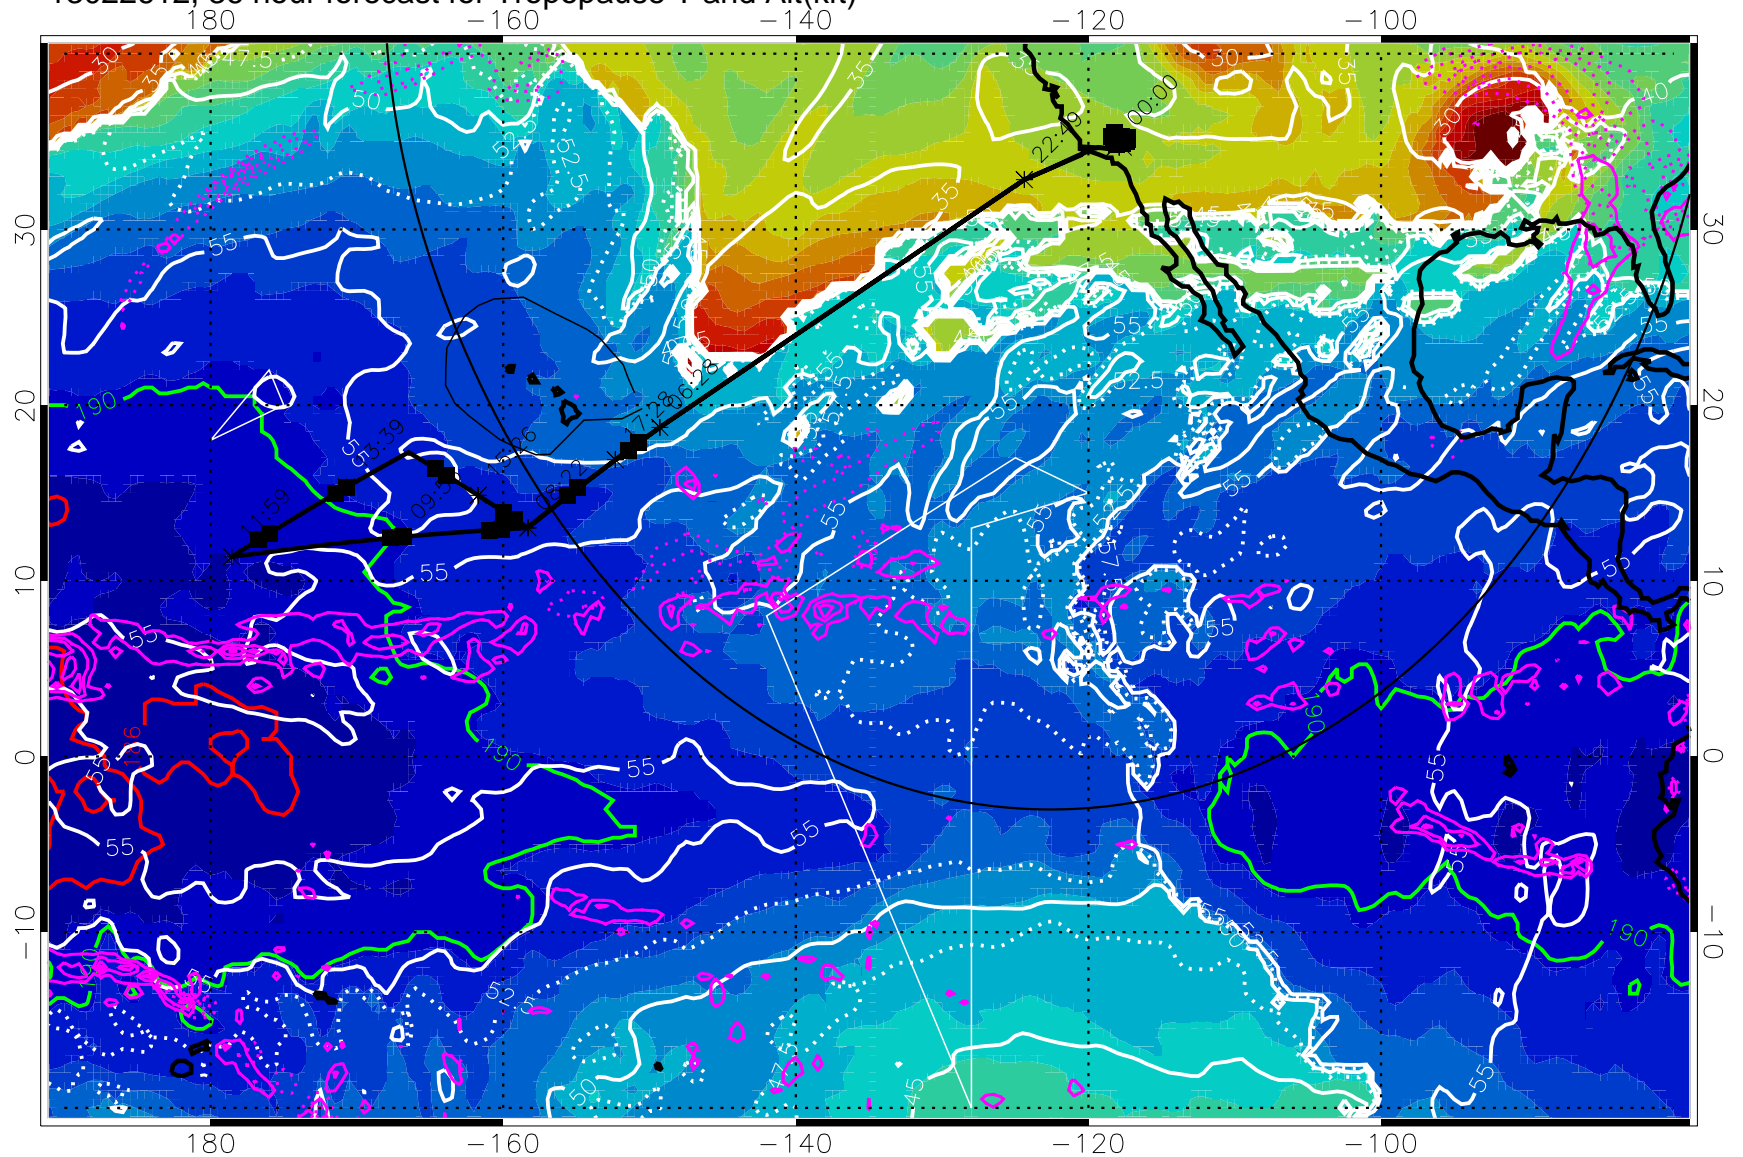

189.5K skin

185.9K engine

→ 30 m/s

Range ring of 4055 km -- 13 hours GH round trip

13022606, 30 hour forecast for Tropopause T and Alt(kft)

190 200 210 220 230

Tropopause T, K

Tropopause Altitude in kft (white)

Precip (tot dot, conv sol) past 6 hrs 6 kg/m² contours, min 4

189.5K skin 185.9K engine

→ 30 m/s

Range ring of 4055 km -- 13 hours GH round trip

13022612, 36 hour forecast for Tropopause T and Alt(kft)

190 200 210 220 230