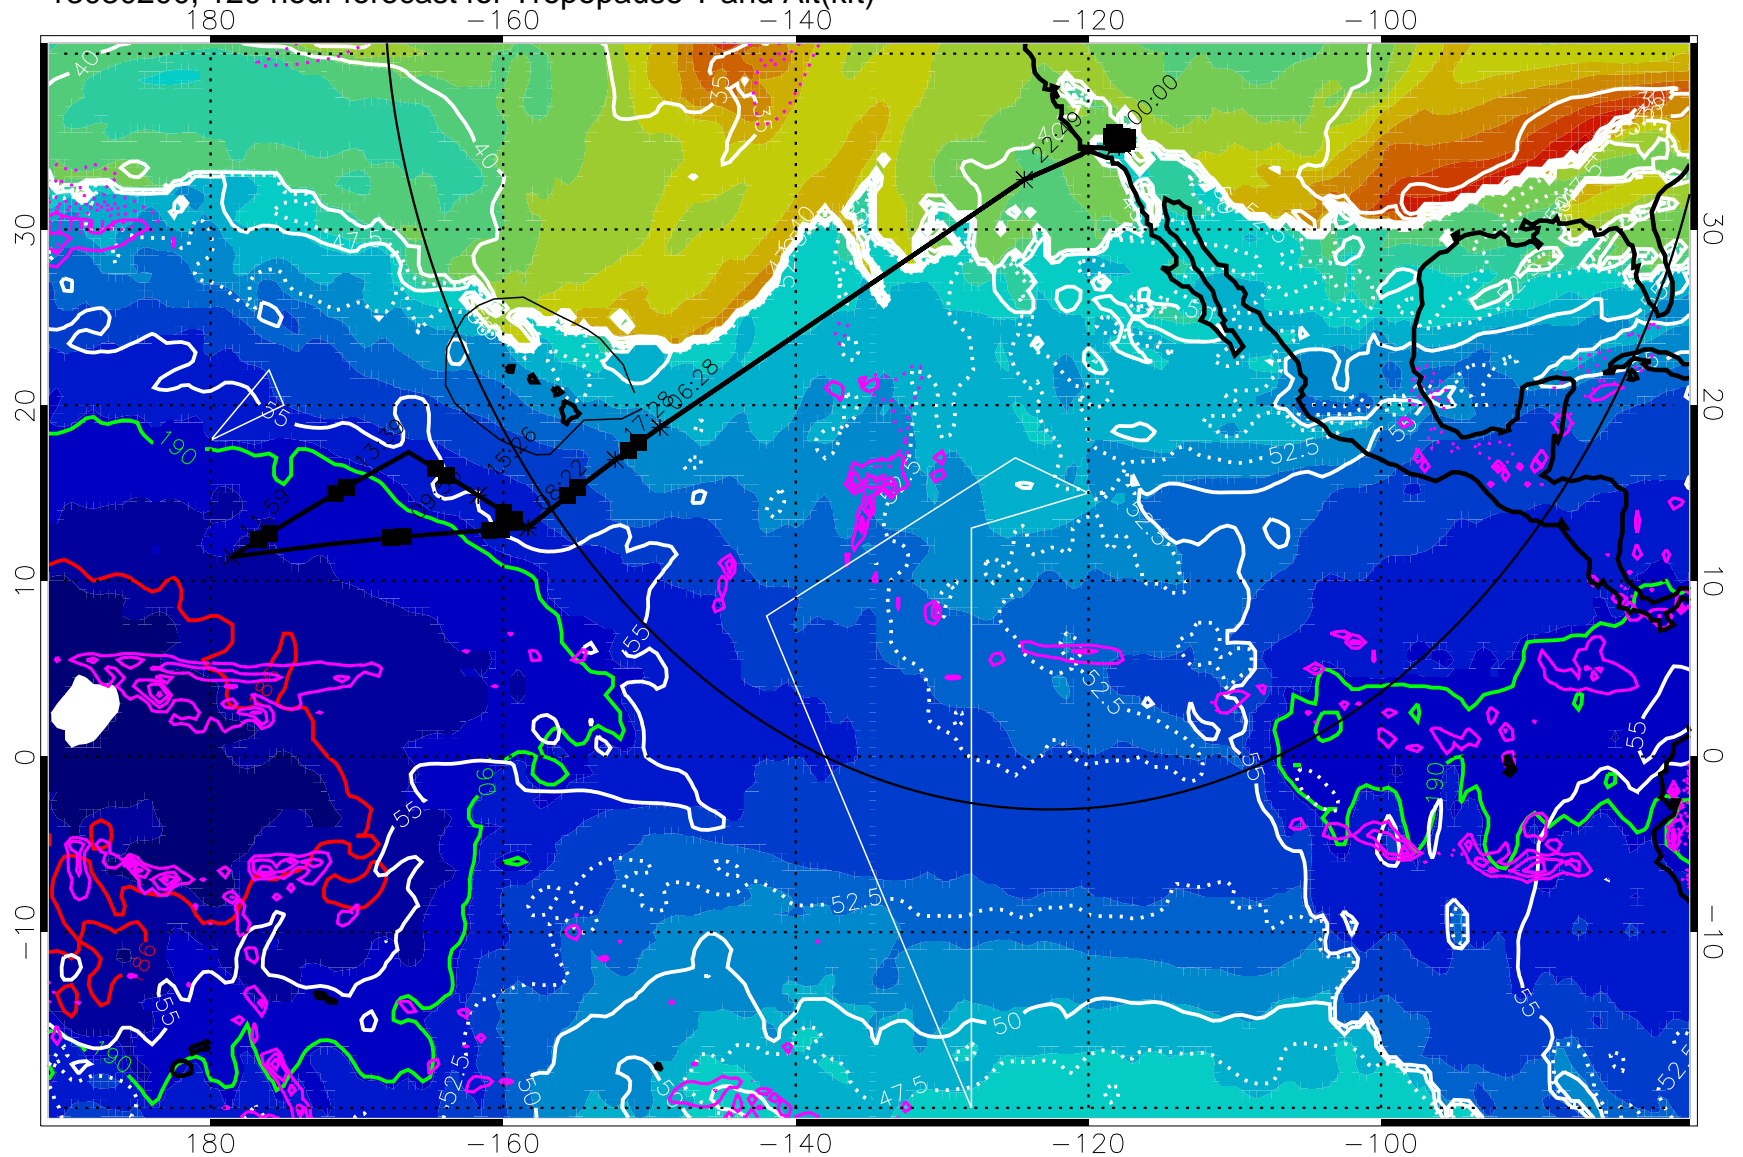

189.5K skin

185.9K engine

Range ring of 4055 km -- 13 hours GH round trip

13030118, 114 hour forecast for Tropopause T and Alt(kft)

Tropopause Altitude in kft (white)
 Precip (tot dot, conv sol) past 6 hrs 6 kg/m2 contours, min 4
 189.5K skin 185.9K engine

→ 30 m/s
 Range ring of 4055 km -- 13 hours GH round trip

13030200, 120 hour forecast for Tropopause T and Alt(kft)

190 200 210 220 230

Tropopause T, K

Tropopause Altitude in kft (white)

Precip (tot dot, conv sol) past 6 hrs 6 kg/m² contours, min 4

189.5K skin 185.9K engine

→ 30 m/s

Range ring of 4055 km -- 13 hours GH round trip