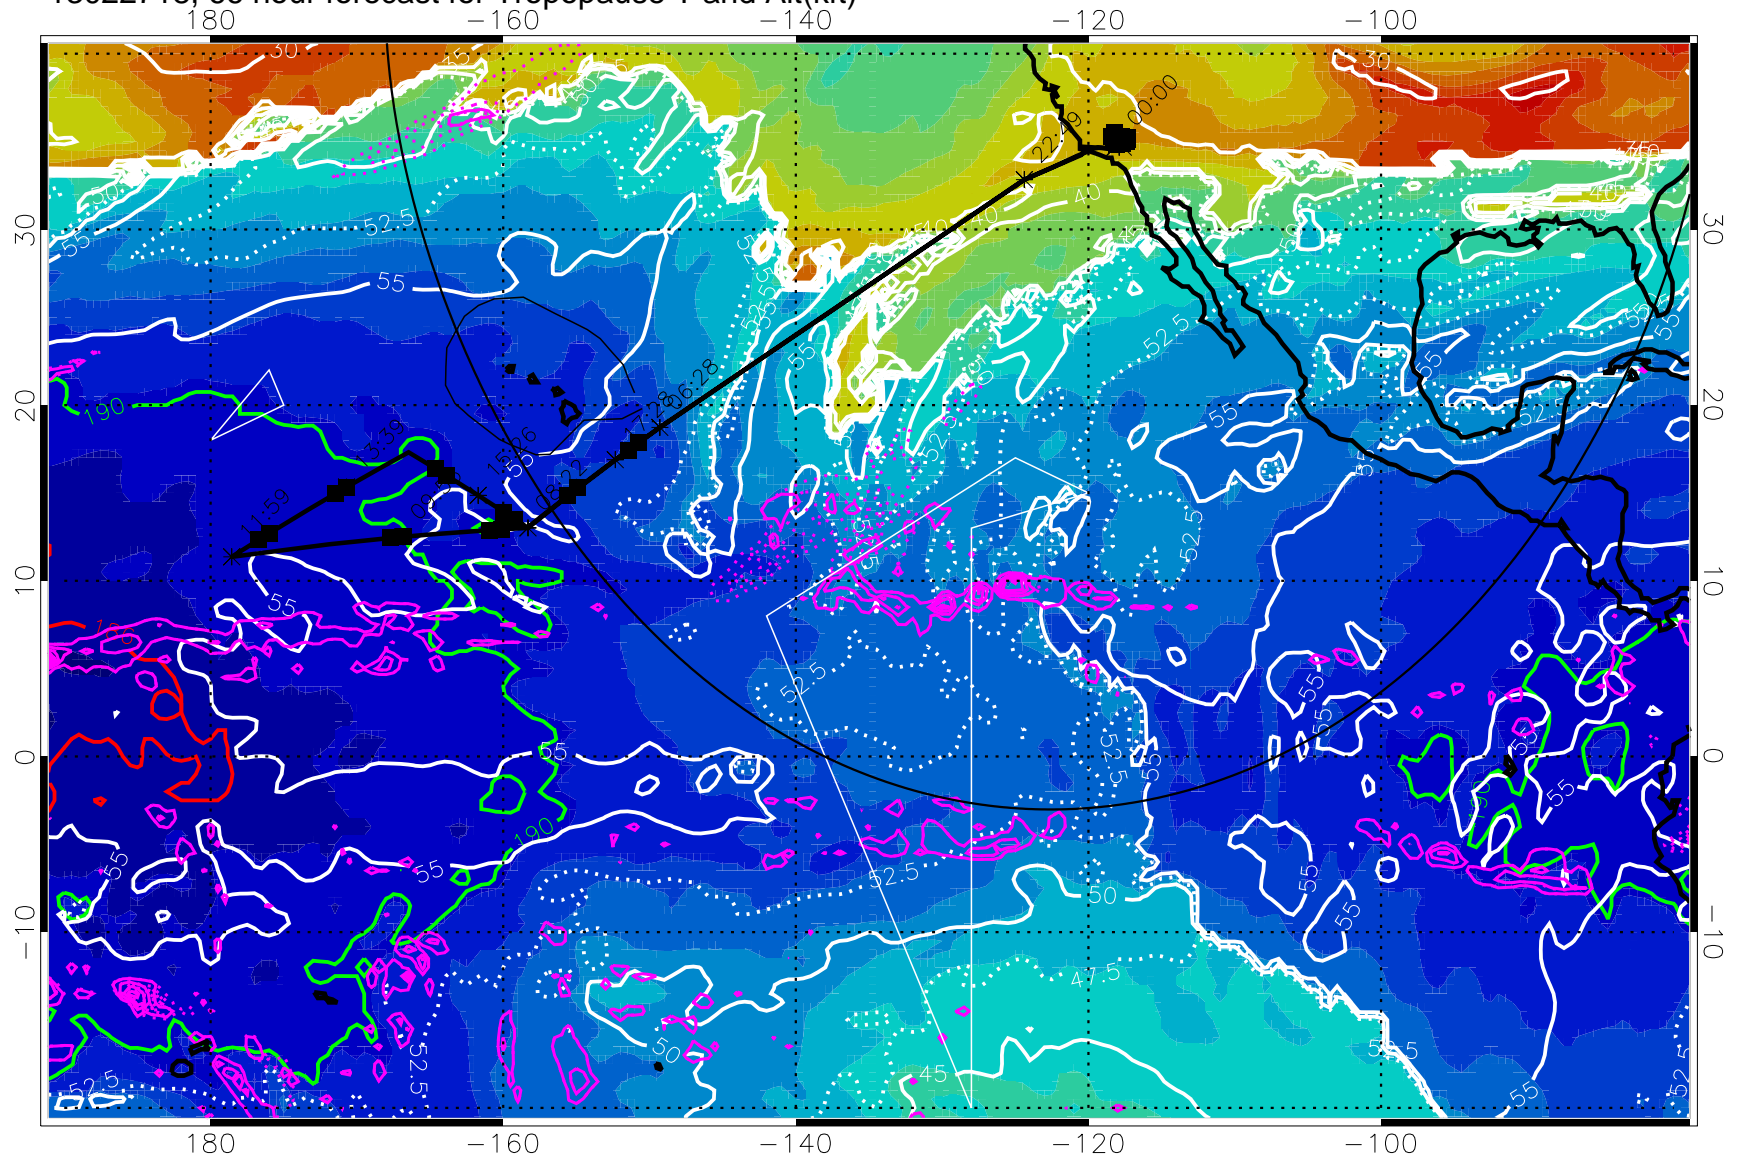

13022718, 66 hour forecast for Tropopause T and Alt(kft)

190 200 210 220 230
Tropopause T, K

Tropopause Altitude in kft (white)

Precip (tot dot, conv sol) past 6 hrs 6 kg/m2 contours, min 4

189.5K skin

185.9K engine

→ 30 m/s

Range ring of 4055 km -- 13 hours GH round trip