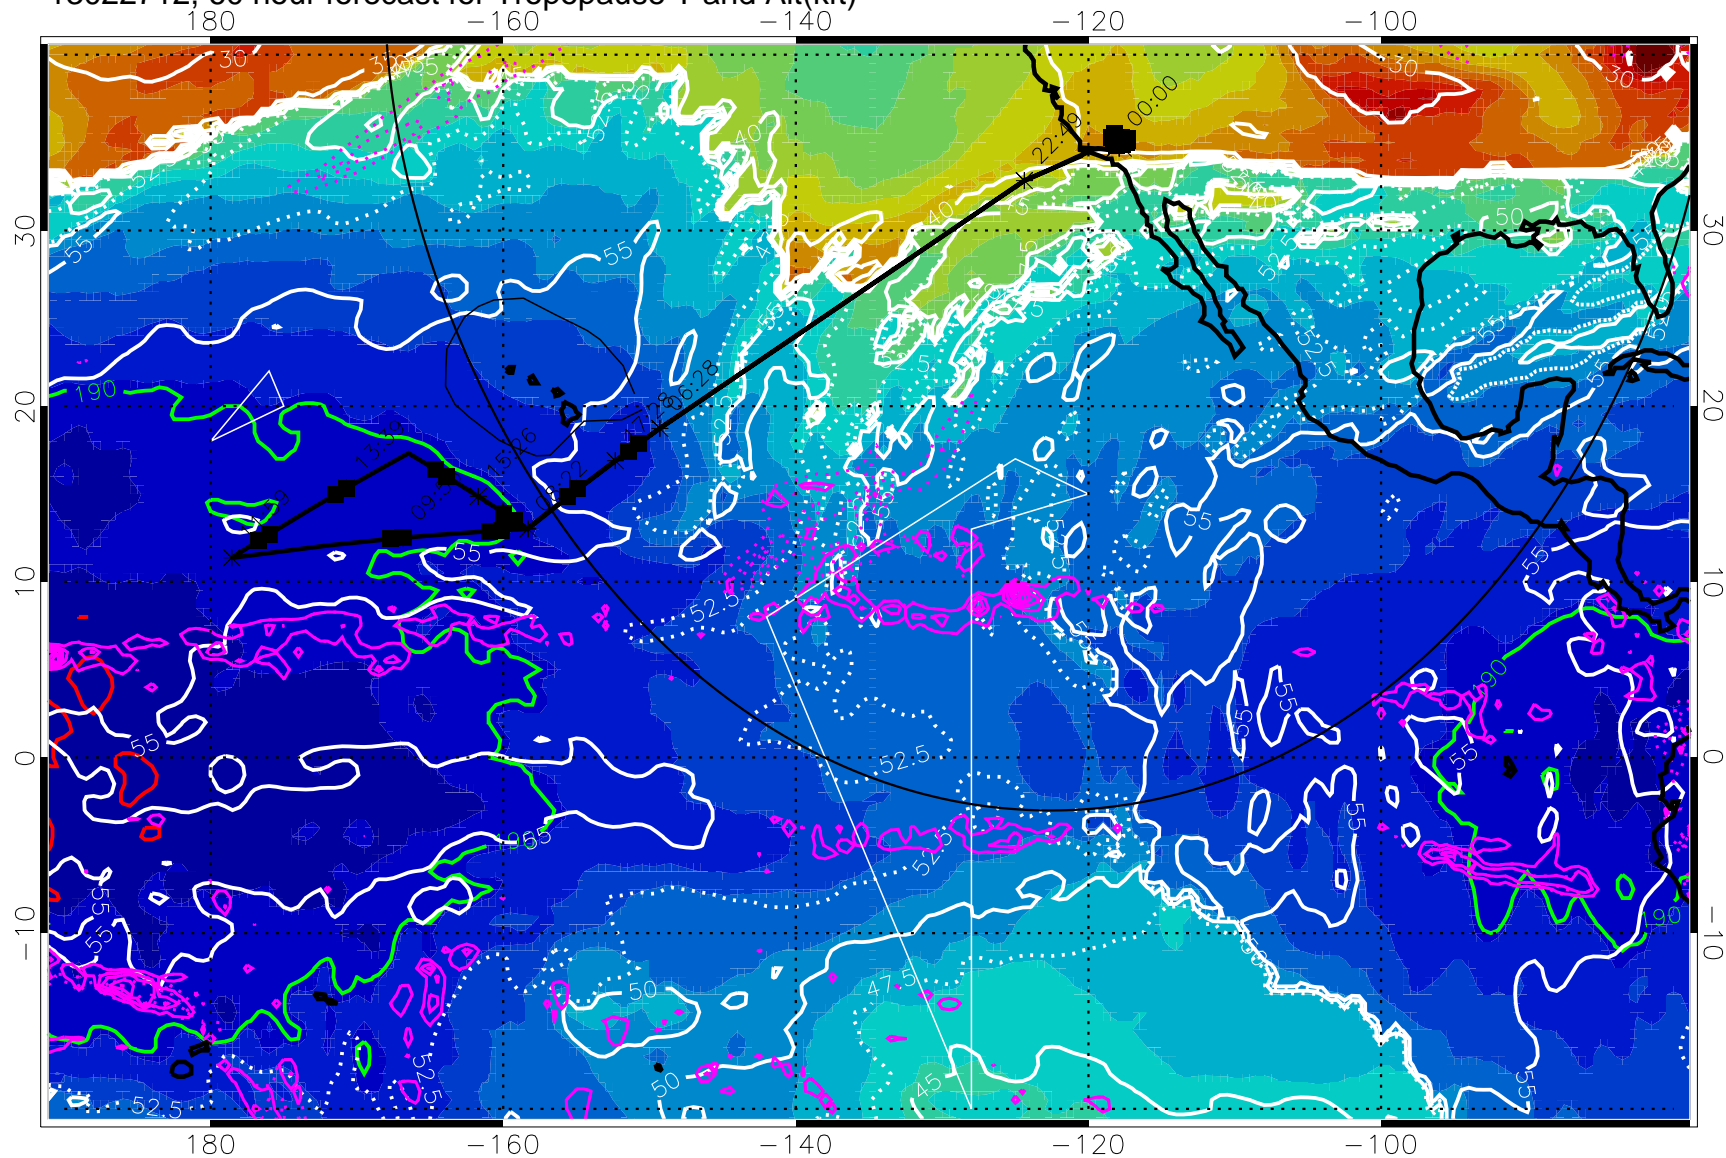

13022712, 60 hour forecast for Tropopause T and Alt(kft)

190 200 210 220 230

Tropopause T, K

Tropopause Altitude in kft (white)

Precip (tot dot, conv sol) past 6 hrs 6 kg/m2 contours, min 4

189.5K skin

185.9K engine

Range ring of 4055 km -- 13 hours GH round trip