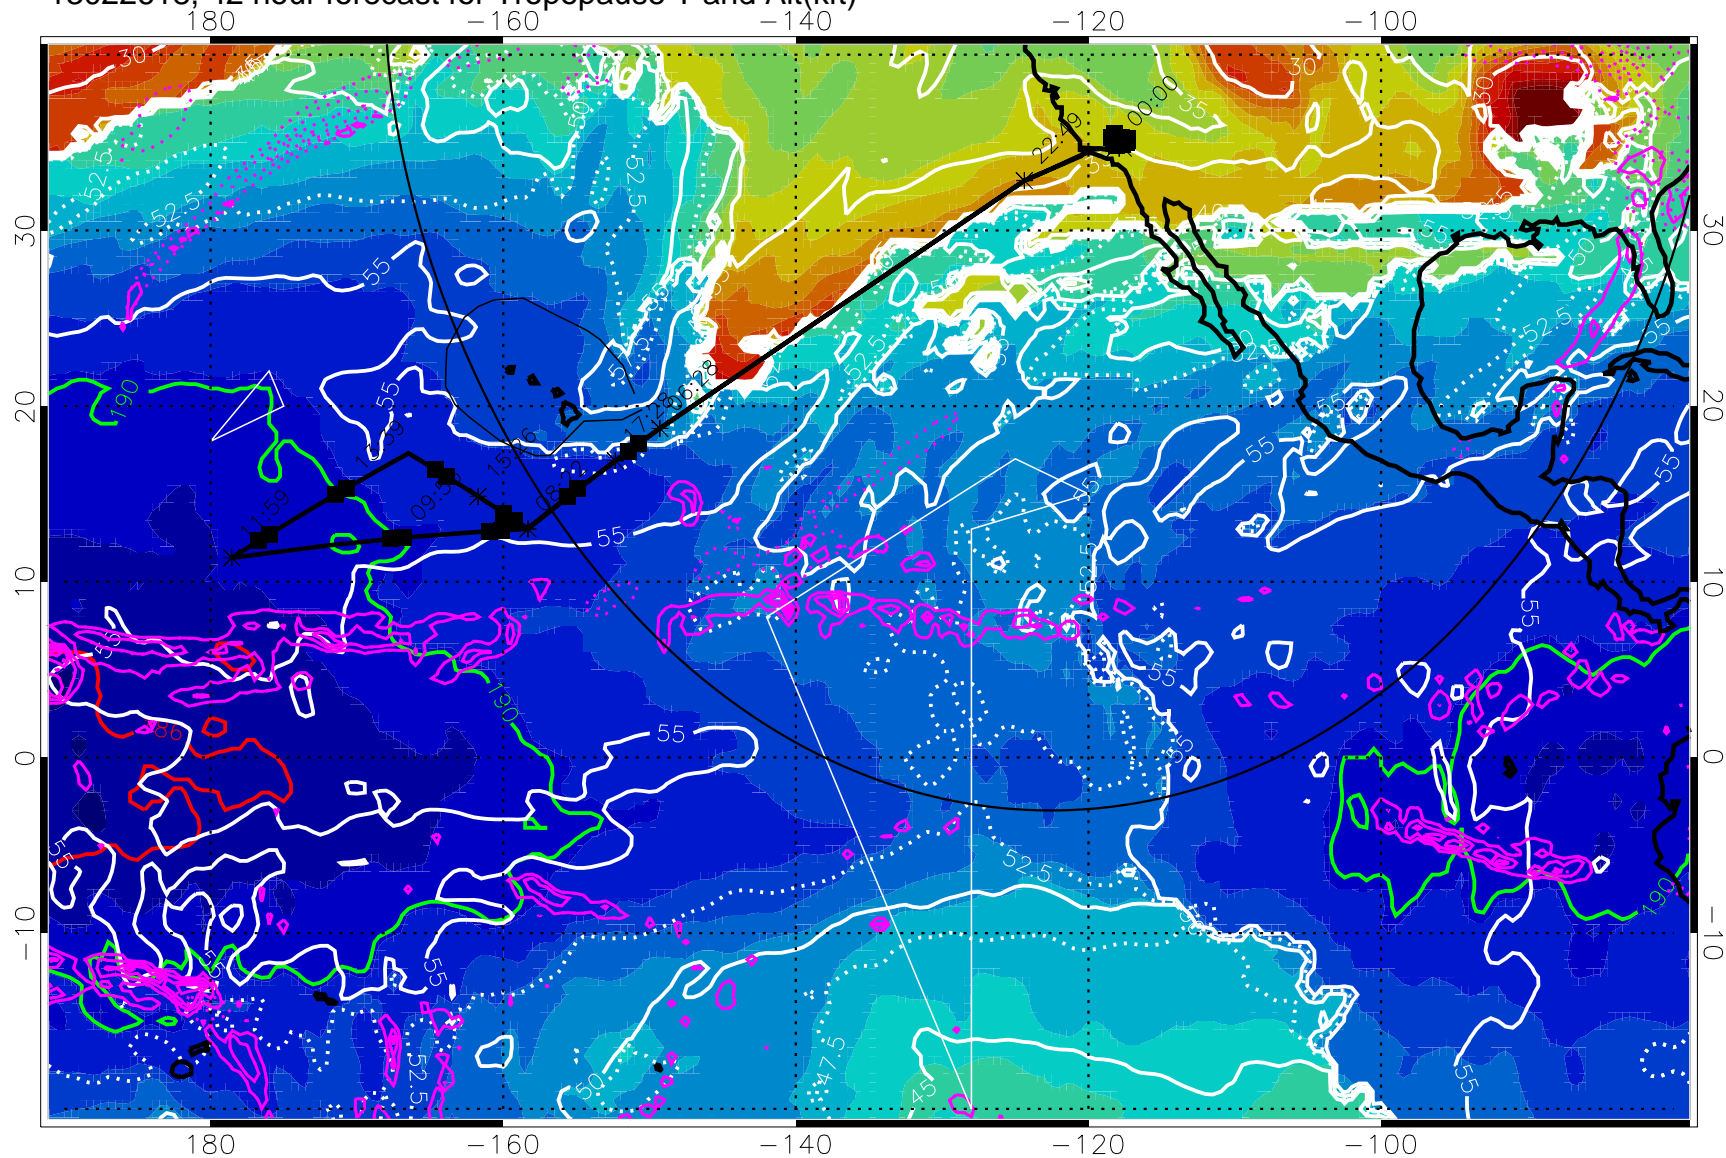

Tropopause T, K

Tropopause Altitude in kft (white)

Precip (tot dot, conv sol) past 6 hrs 6 kg/m² contours, min 4

189.5K skin

185.9K engine

30 m/s

Range ring of 4055 km -- 13 hours GH round trip

13022618, 42 hour forecast for Tropopause T and Alt(kft)