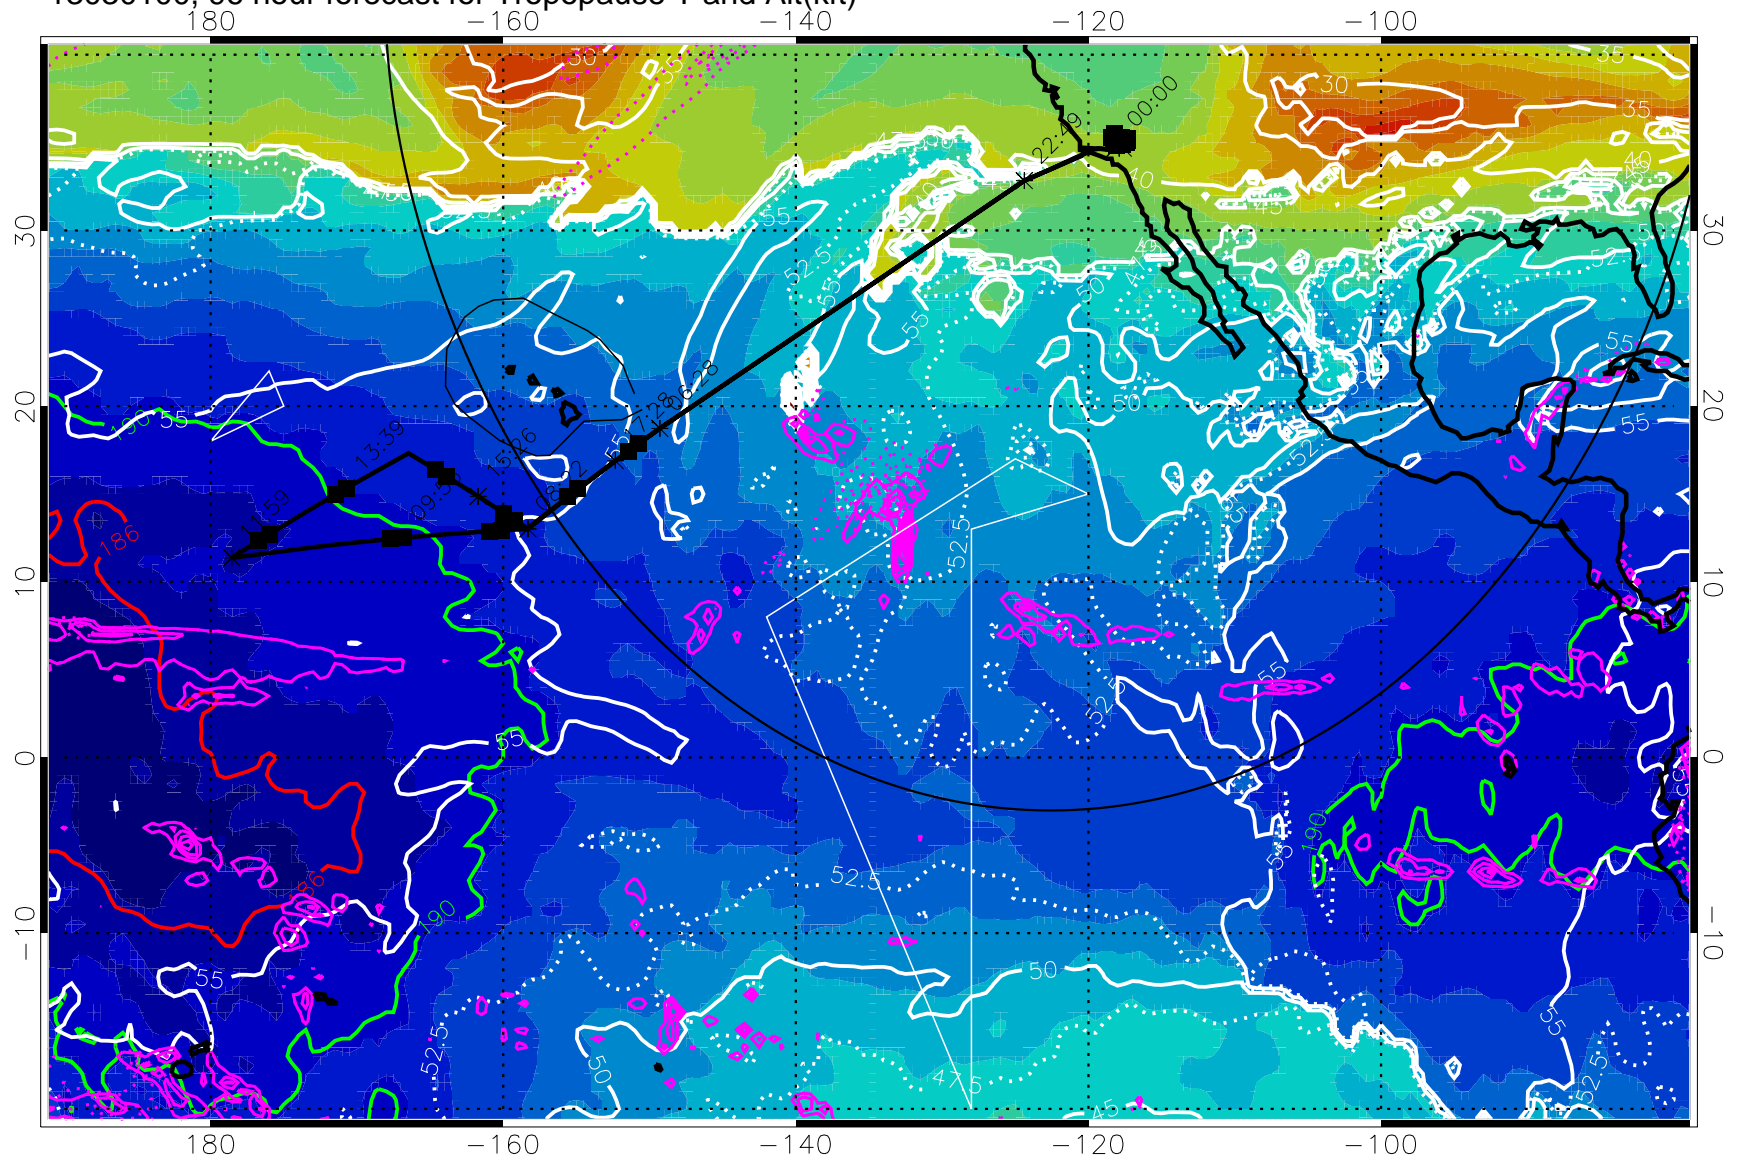

13030100, 96 hour forecast for Tropopause T and Alt(kft)

190 200 210 220 230

Tropopause T, K

Tropopause Altitude in kft (white)

Precip (tot dot, conv sol) past 6 hrs 6 kg/m² contours, min 4

189.5K skin

185.9K engine

30 m/s

Range ring of 4055 km -- 13 hours GH round trip