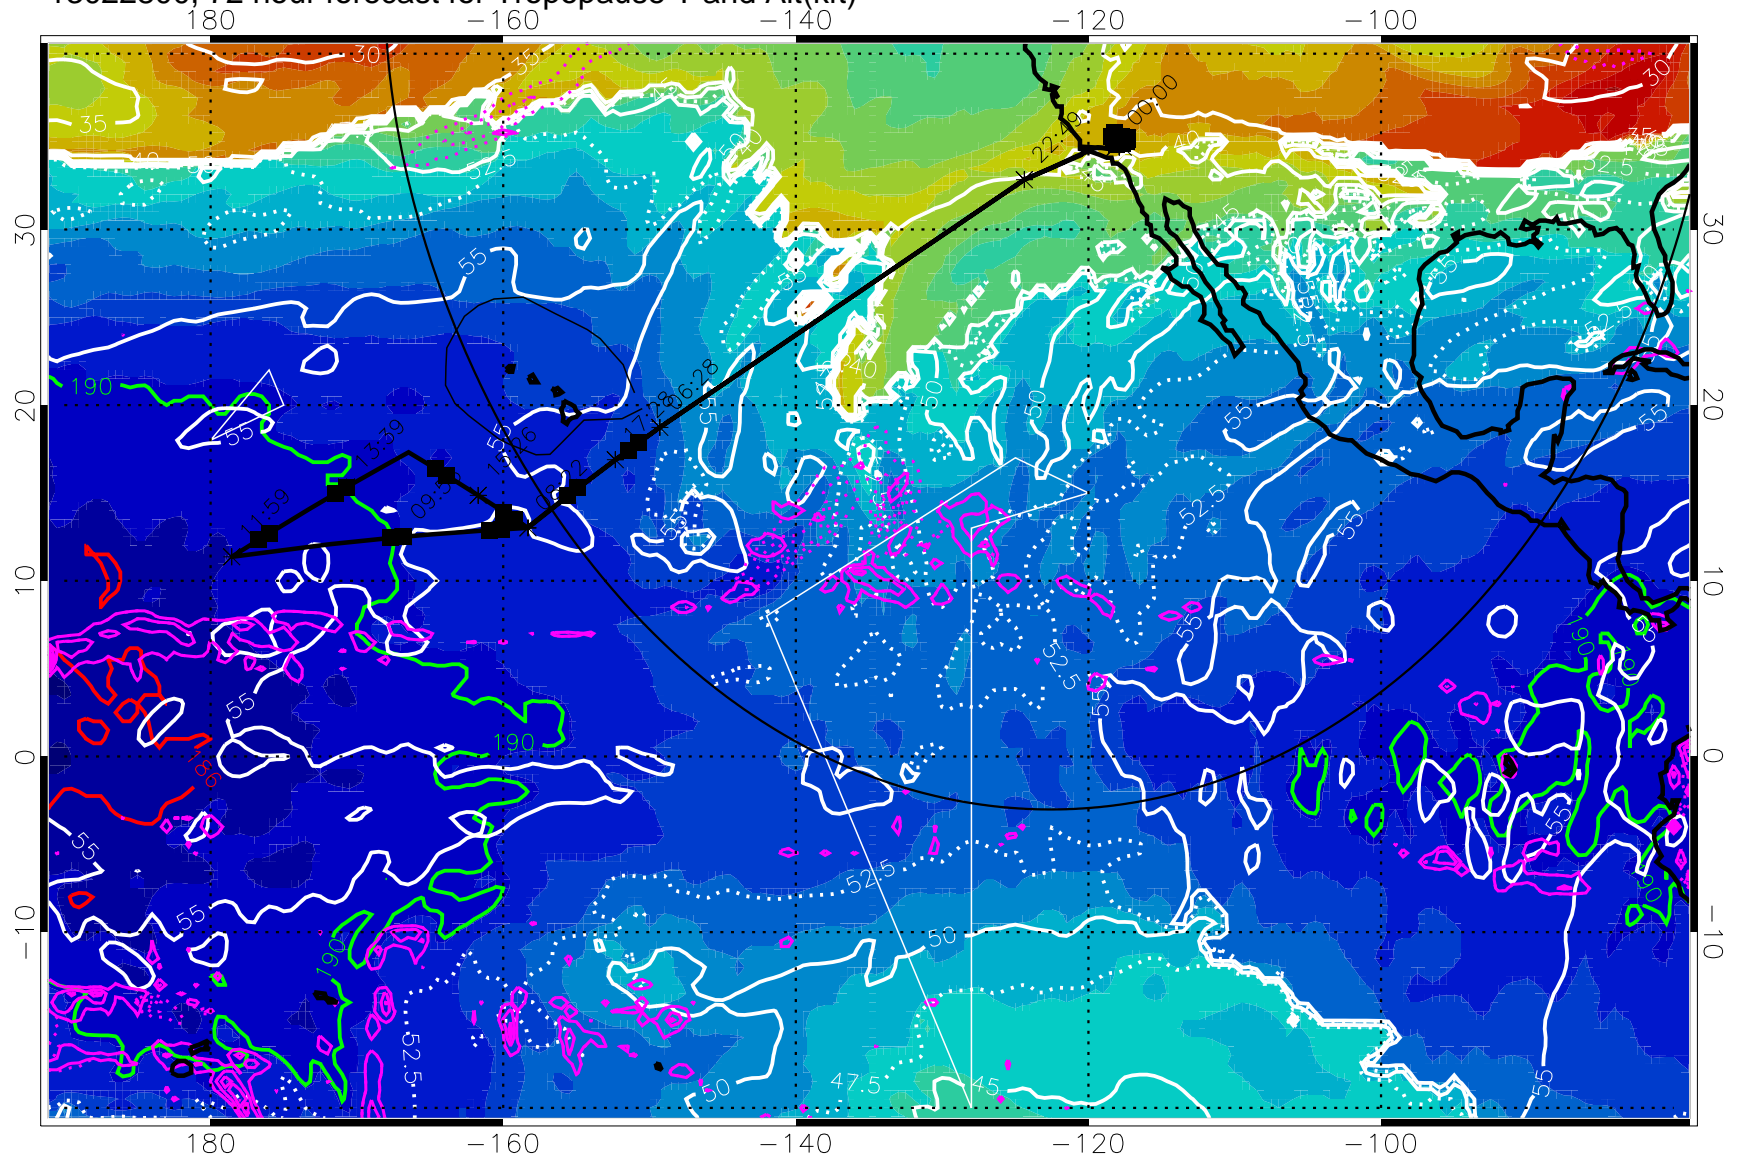

Range ring of 4055 km -- 13 hours GH round trip

13022718, 66 hour forecast for Tropopause T and Alt(kft)

190 200 210 220 230
Tropopause T, K

Tropopause Altitude in kft (white)

Precip (tot dot, conv sol) past 6 hrs 6 kg/m2 contours, min 4

189.5K skin

185.9K engine

→ 30 m/s

Range ring of 4055 km -- 13 hours GH round trip

13022800, 72 hour forecast for Tropopause T and Alt(kft)

190 200 210 220 230

Tropopause T, K

Tropopause Altitude in kft (white)