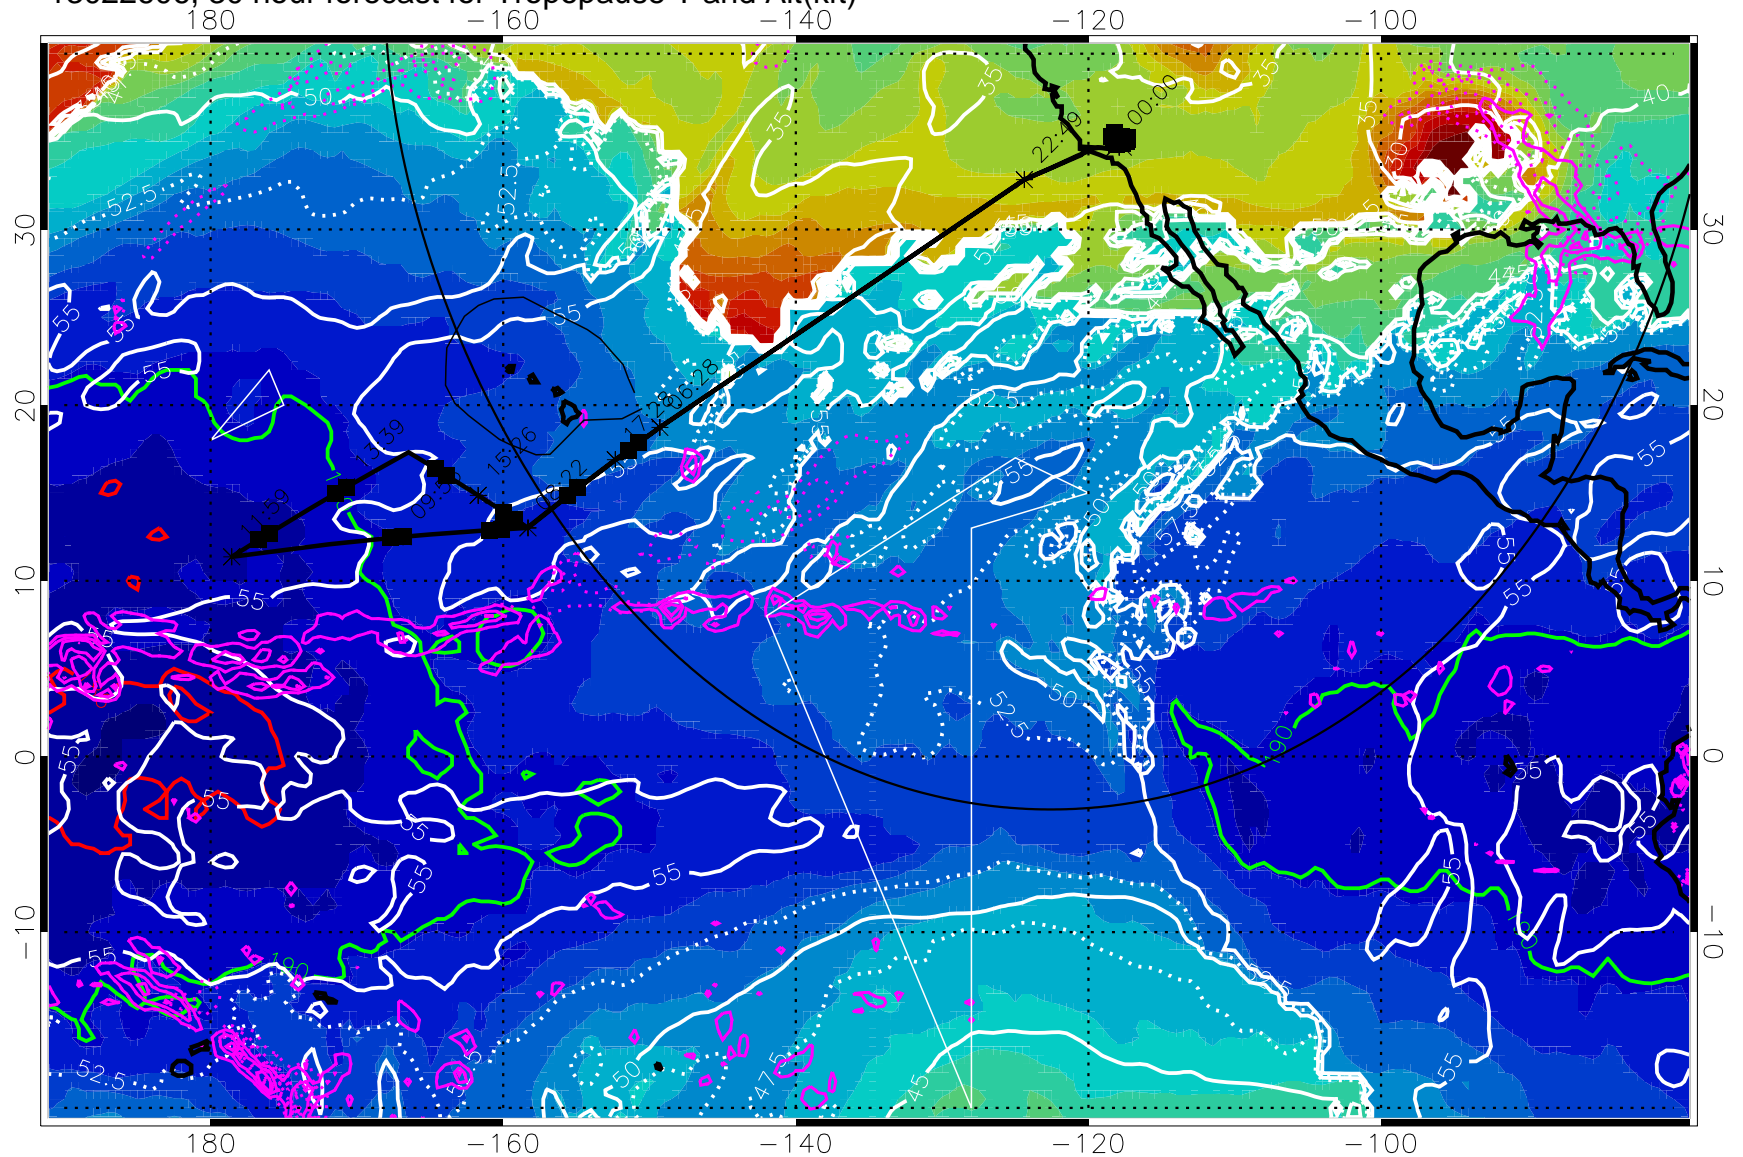

→ 30 m/s

Range ring of 4055 km -- 13 hours GH round trip

13022600, 24 hour forecast for Tropopause T and Alt(kft)

Tropopause T, K

Tropopause Altitude in kft (white)

Precip (tot dot, conv sol) past 6 hrs 6 kg/m² contours, min 4

189.5K skin

185.9K engine

→ 30 m/s

Range ring of 4055 km -- 13 hours GH round trip

13022606, 30 hour forecast for Tropopause T and Alt(kft)

190 200 210 220 230

Tropopause T, K

Tropopause Altitude in kft (white)