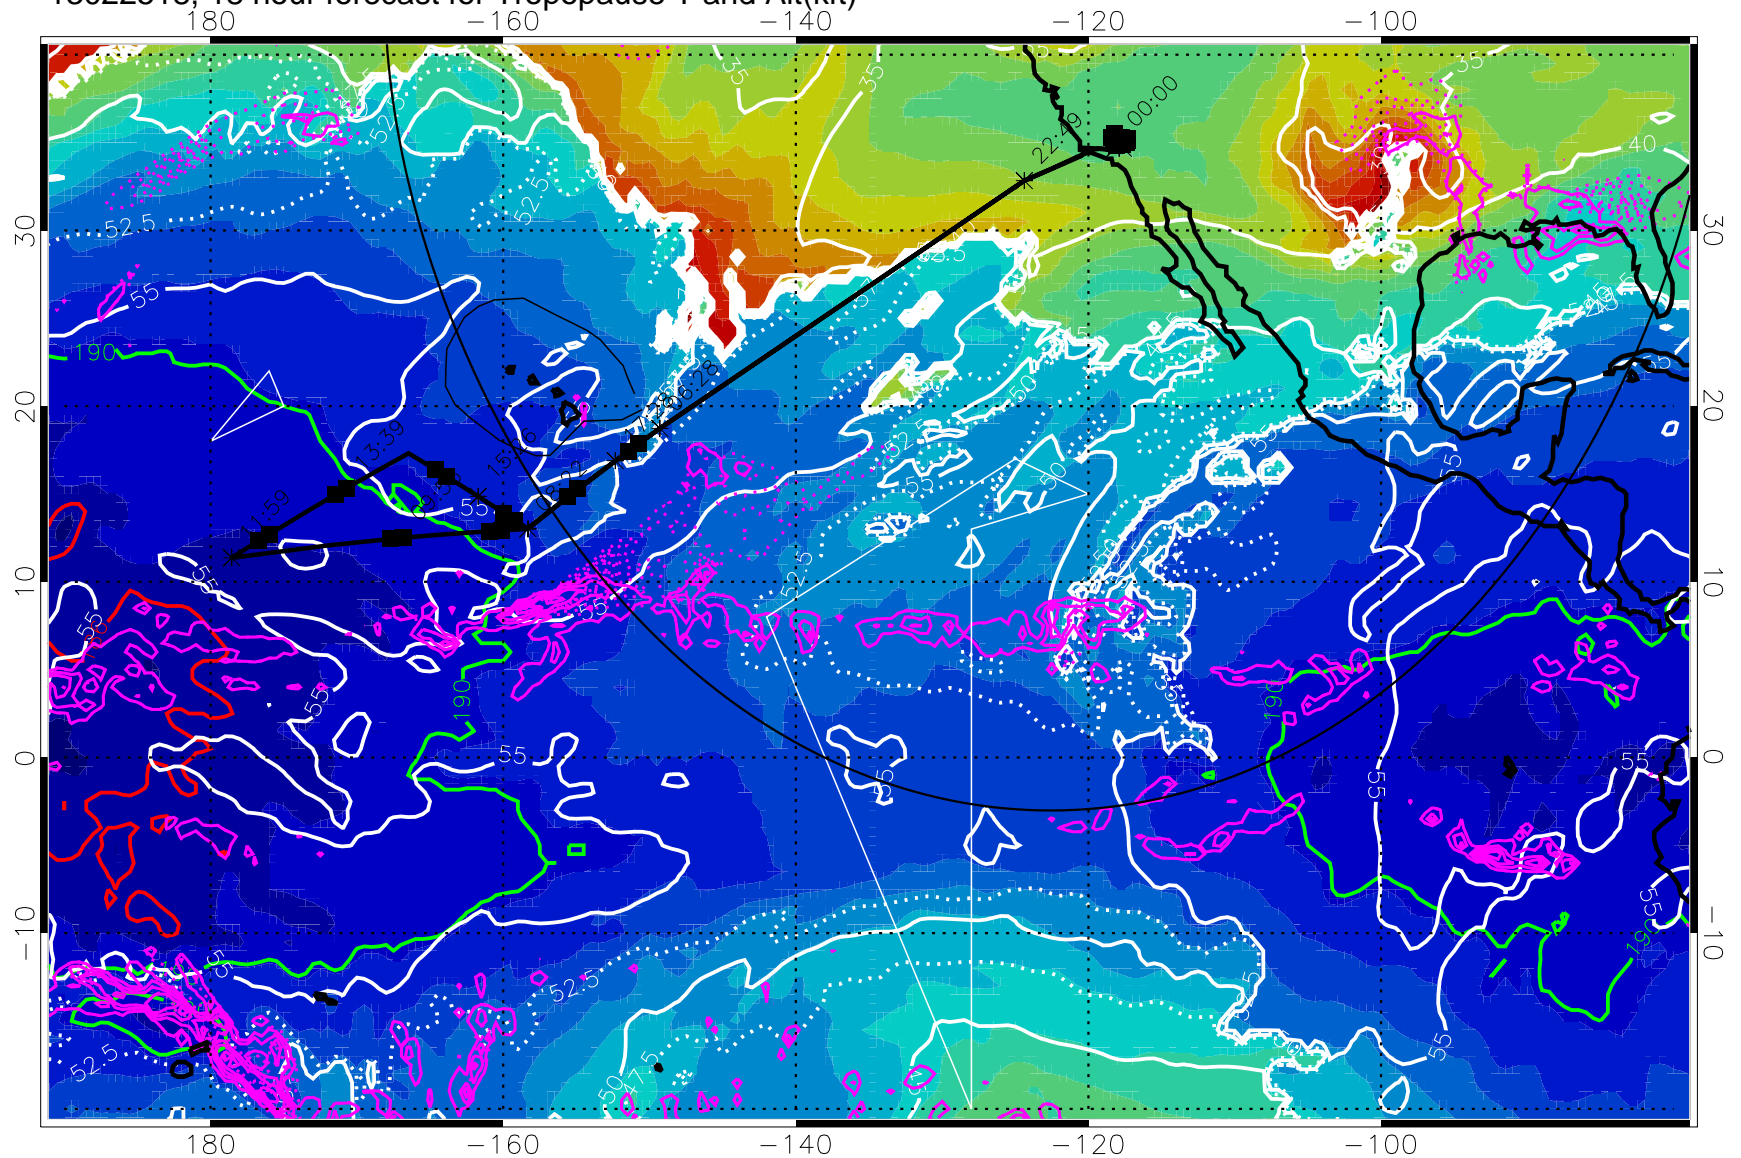

13022512, 12 hour forecast for Tropopause T and Alt(kft)

190 200 210 220 230

Tropopause T, K

Tropopause Altitude in kft (white)

Precip (tot dot, conv sol) past 6 hrs 6 kg/m² contours, min 4

189.5K skin

185.9K engine

→ 30 m/s

Range ring of 4055 km -- 13 hours GH round trip

13022518, 18 hour forecast for Tropopause T and Alt(kft)

190 200 210 220 230
Tropopause T, K

Tropopause Altitude in kft (white)
Precip (tot dot, conv sol) past 6 hrs 6 kg/m² contours, min 4
189.5K skin 185.9K engine

→ 30 m/s

Range ring of 4055 km -- 13 hours GH round trip

13022600, 24 hour forecast for Tropopause T and Alt(kft)

Tropopause T, K

Tropopause Altitude in kft (white)

Precip (tot dot, conv sol) past 6 hrs 6 kg/m² contours, min 4

189.5K skin

185.9K engine

→ 30 m/s

Range ring of 4055 km -- 13 hours GH round trip

13022606, 30 hour forecast for Tropopause T and Alt(kft)

190 200 210 220 230

Tropopause T, K

Tropopause Altitude in kft (white)