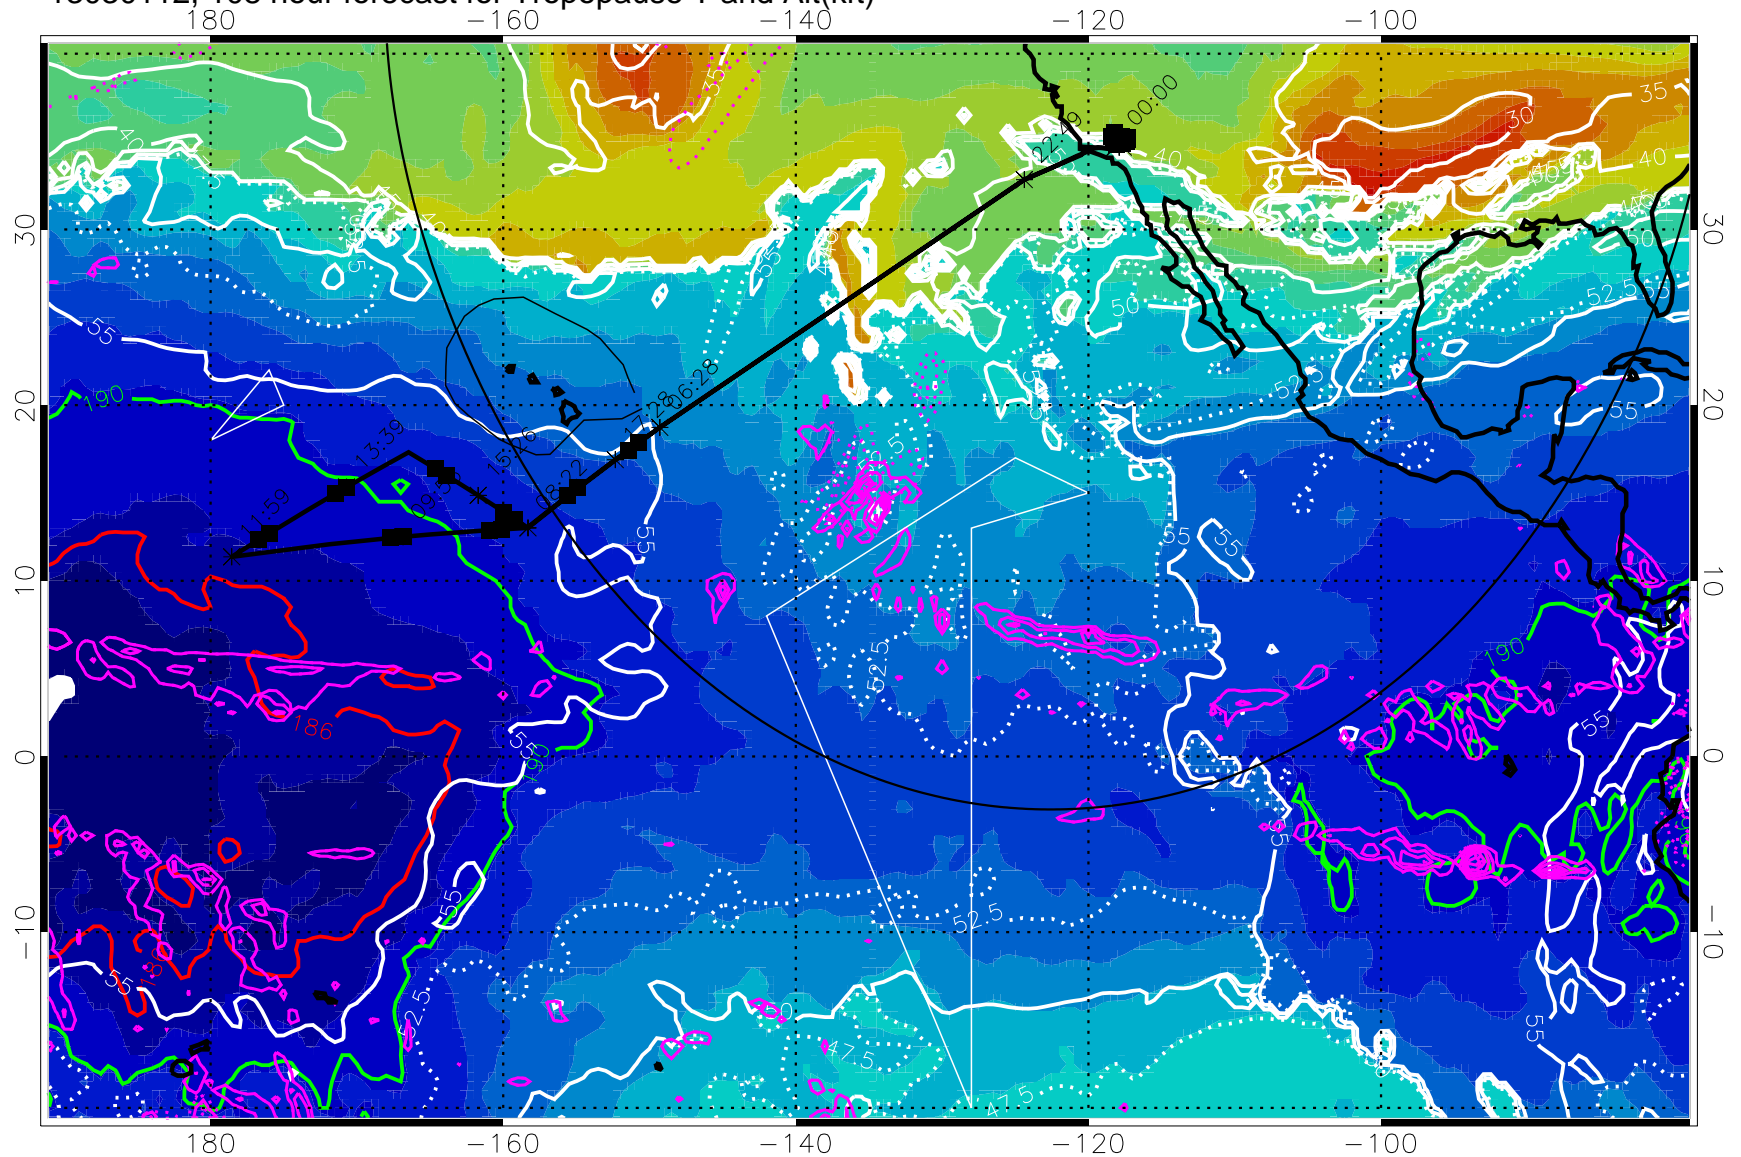

30 m/s

Range ring of 4055 km -- 13 hours GH round trip

13030106, 102 hour forecast for Tropopause T and Alt(kft)

Tropopause Altitude in kft (white)
 Precip (tot dot, conv sol) past 6 hrs 6 kg/m² contours, min 4
 189.5K skin 185.9K engine

→ 30 m/s
 Range ring of 4055 km -- 13 hours GH round trip

13030112, 108 hour forecast for Tropopause T and Alt(kft)

190 200 210 220 230

Tropopause T, K

Tropopause Altitude in kft (white)

Precip (tot dot, conv sol) past 6 hrs 6 kg/m2 contours, min 4

189.5K skin

185.9K engine

Range ring of 4055 km -- 13 hours GH round trip

13030118, 114 hour forecast for Tropopause T and Alt(kft)

Tropopause Altitude in kft (white)
 Precip (tot dot, conv sol) past 6 hrs 6 kg/m2 contours, min 4
 189.5K skin 185.9K engine