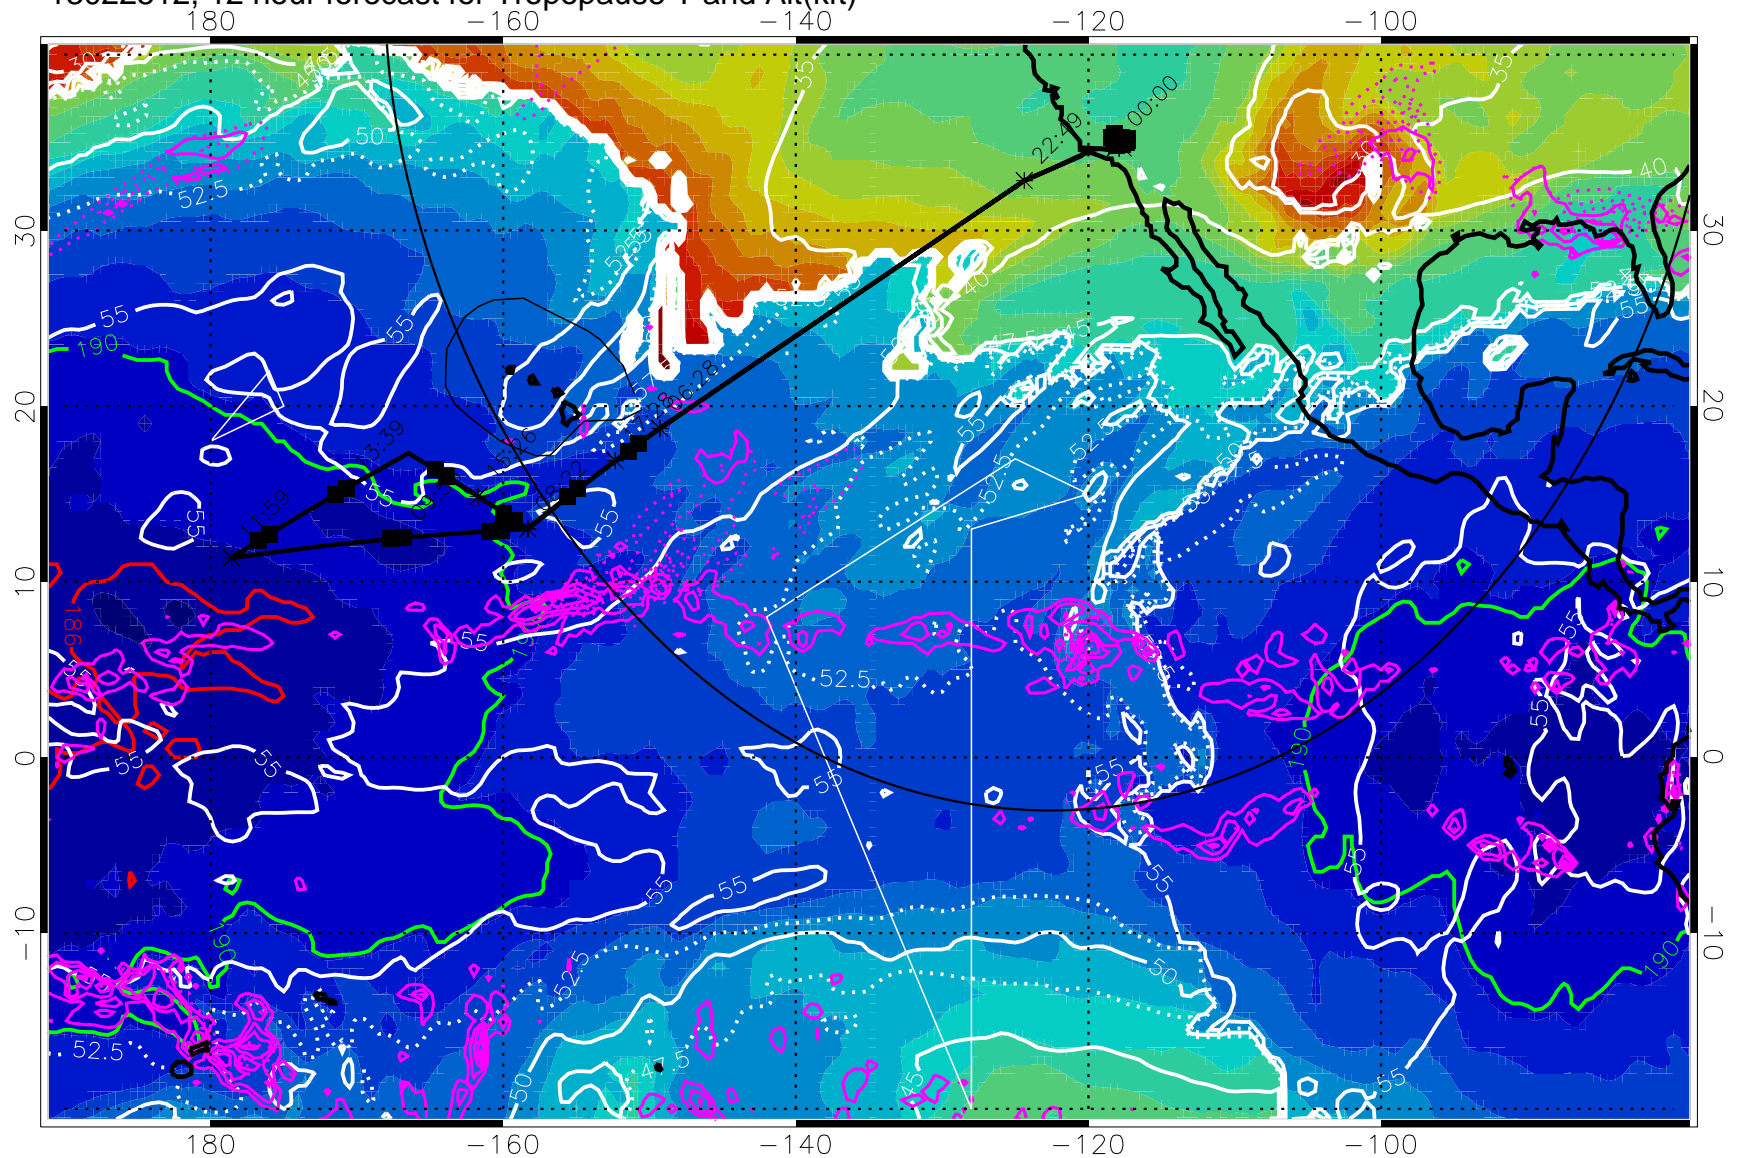

13022512, 12 hour forecast for Tropopause T and Alt(kft)

190 200 210 220 230

Tropopause T, K

Tropopause Altitude in kft (white)

Precip (tot dot, conv sol) past 6 hrs 6 kg/m² contours, min 4

189.5K skin

185.9K engine

→ 30 m/s

Range ring of 4055 km -- 13 hours GH round trip