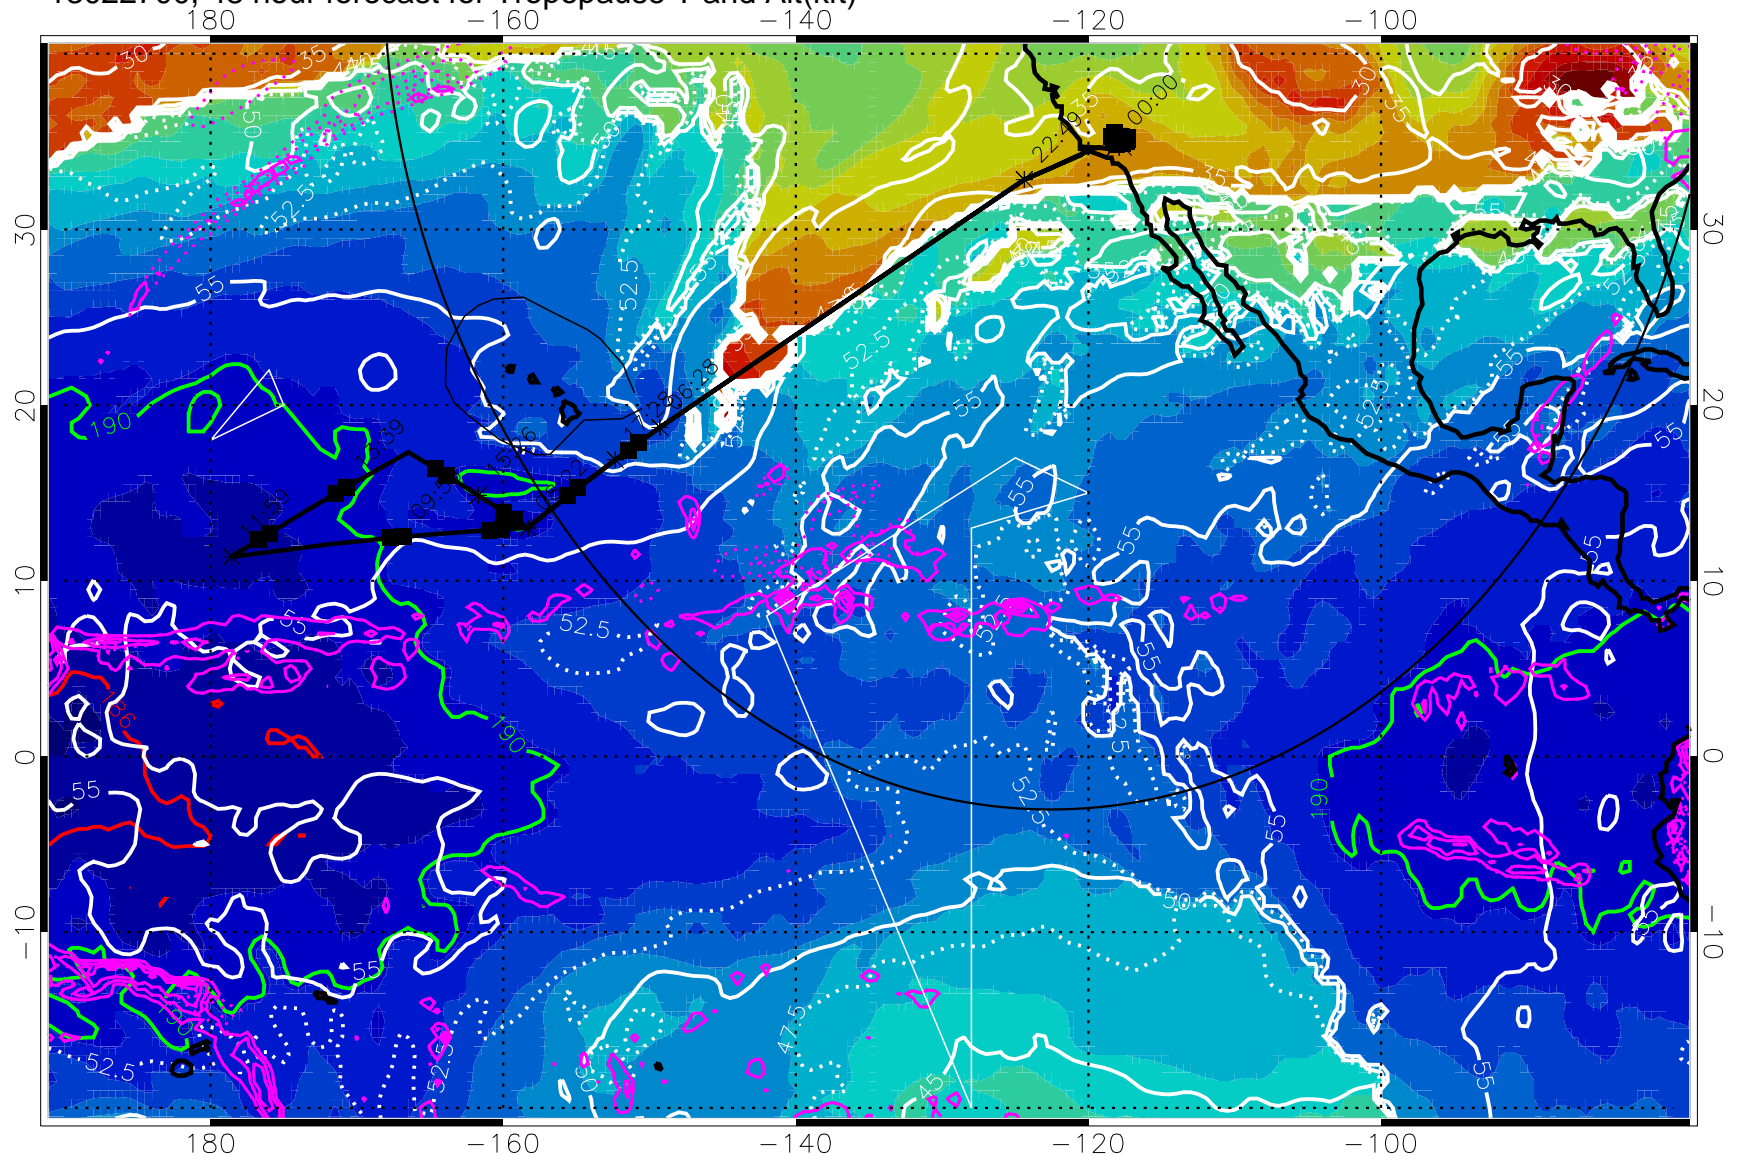

13022700, 48 hour forecast for Tropopause T and Alt(kft)

190 200 210 220 230

Tropopause T, K

Tropopause Altitude in kft (white)

Precip (tot dot, conv sol) past 6 hrs 6 kg/m² contours, min 4

189.5K skin

185.9K engine

→ 30 m/s

Range ring of 4055 km -- 13 hours GH round trip