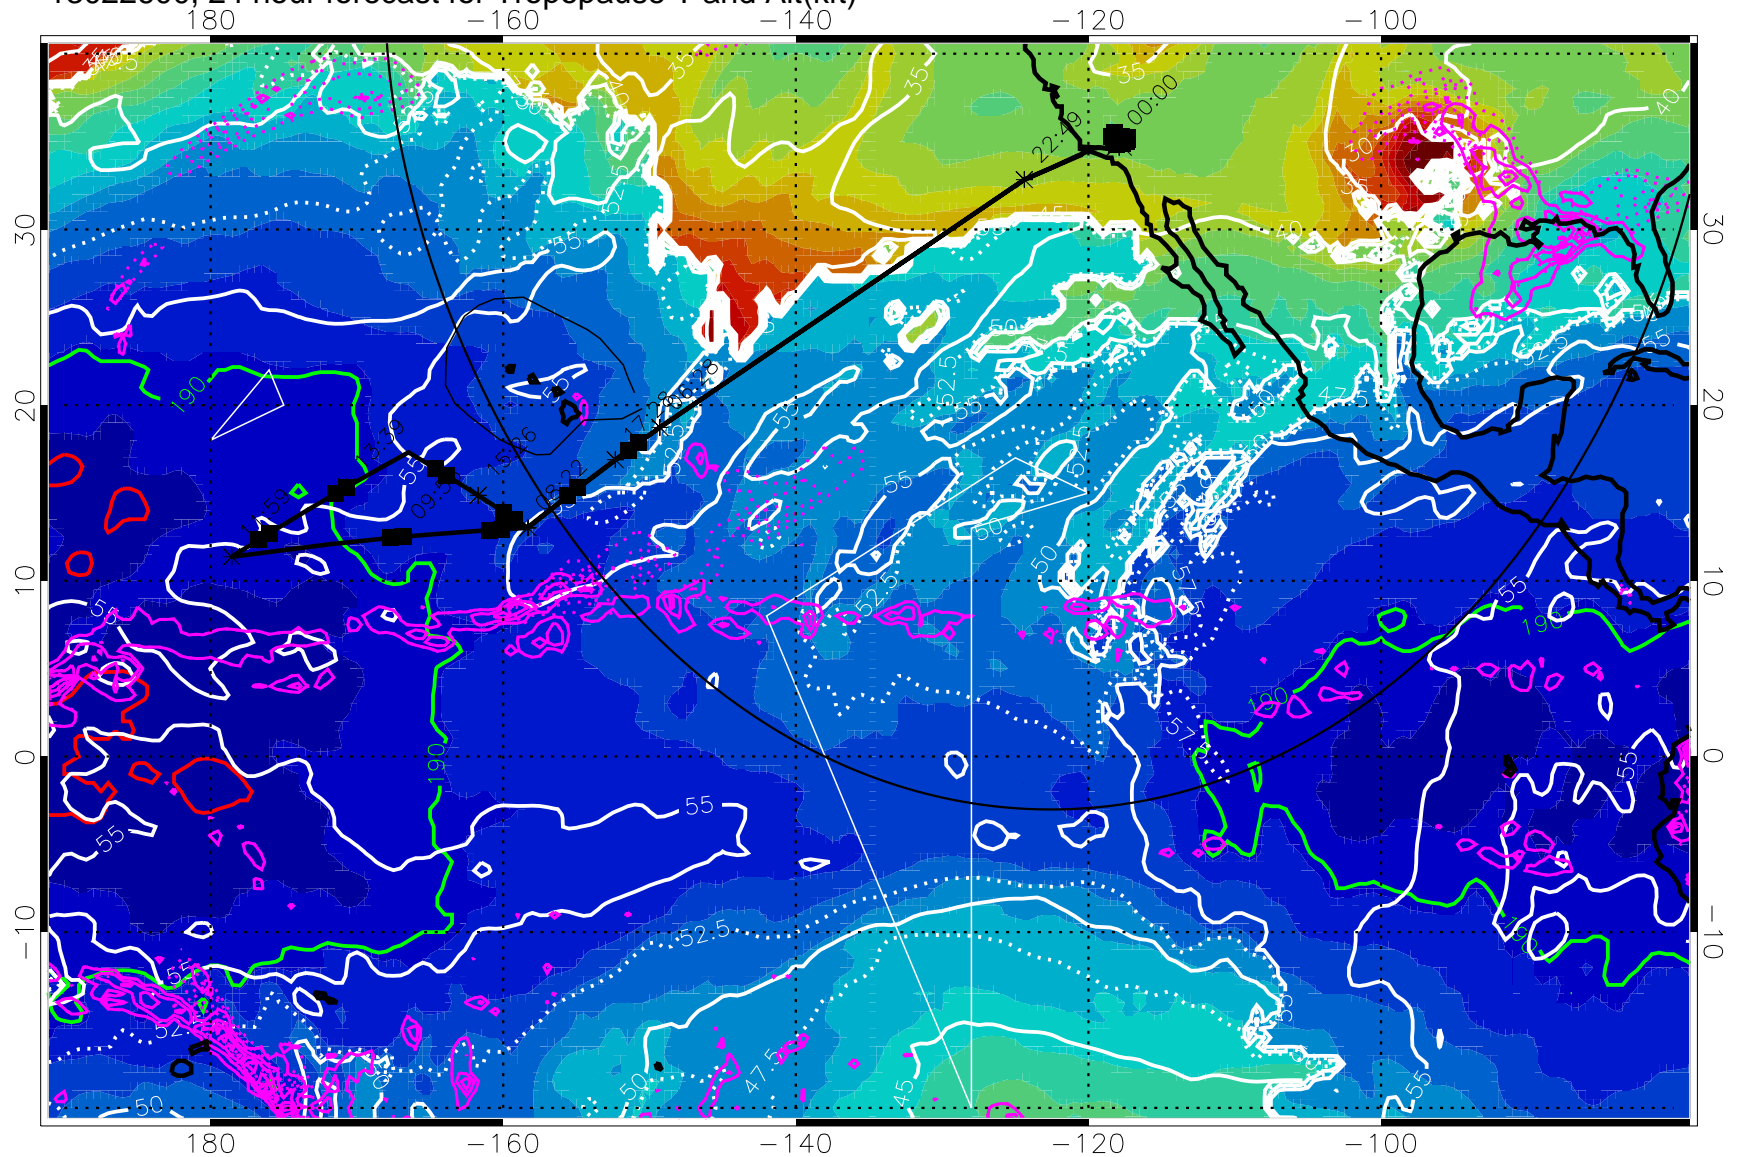

→ 30 m/s

Range ring of 4055 km -- 13 hours GH round trip

13022518, 18 hour forecast for Tropopause T and Alt(kft)

190 200 210 220 230
Tropopause T, K

Tropopause Altitude in kft (white)
Precip (tot dot, conv sol) past 6 hrs 6 kg/m² contours, min 4
189.5K skin 185.9K engine

→ 30 m/s

Range ring of 4055 km -- 13 hours GH round trip

13022600, 24 hour forecast for Tropopause T and Alt(kft)

Tropopause T, K

Tropopause Altitude in kft (white)

Precip (tot dot, conv sol) past 6 hrs 6 kg/m² contours, min 4

189.5K skin

185.9K engine

→ 30 m/s

Range ring of 4055 km -- 13 hours GH round trip

13022606, 30 hour forecast for Tropopause T and Alt(kft)

190 200 210 220 230

Tropopause T, K

Tropopause Altitude in kft (white)