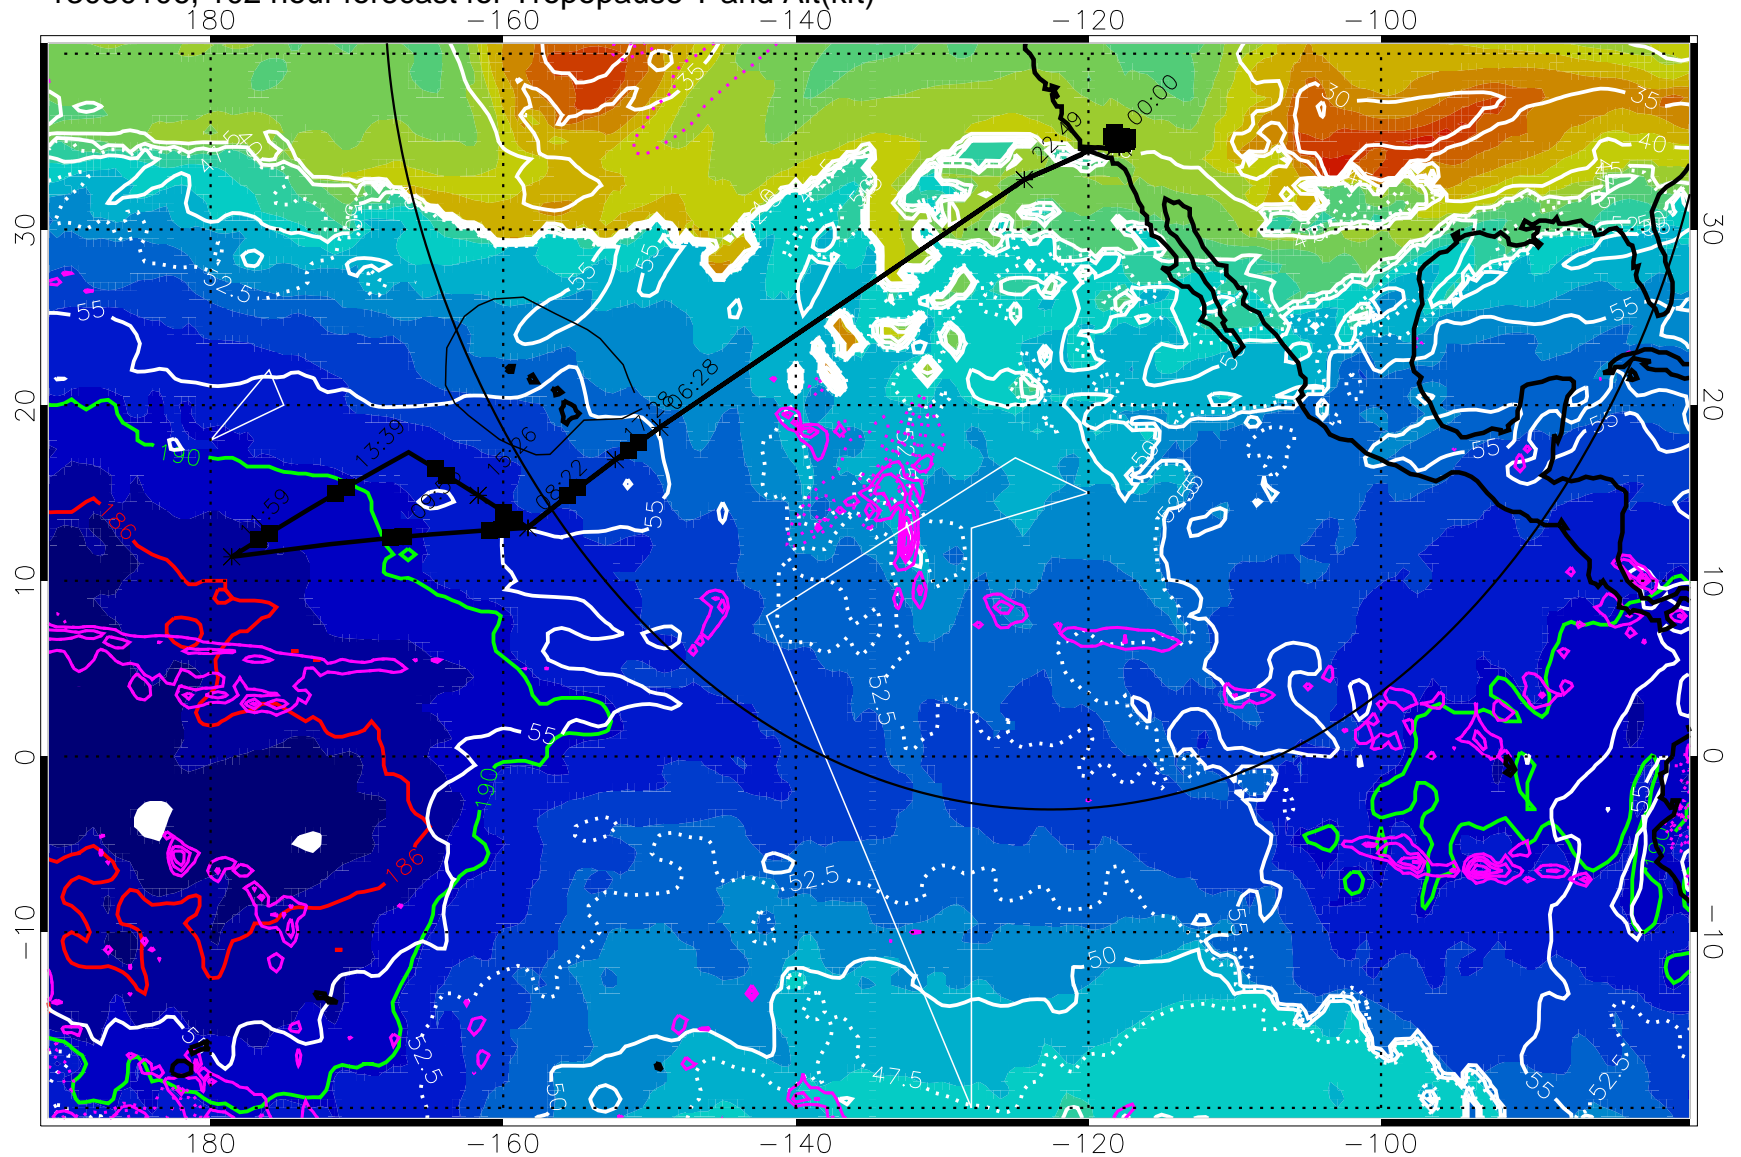

13030100, 96 hour forecast for Tropopause T and Alt(kft)

190 200 210 220 230

Tropopause T, K

Tropopause Altitude in kft (white)

Precip (tot dot, conv sol) past 6 hrs 6 kg/m² contours, min 4

189.5K skin

185.9K engine

30 m/s

Range ring of 4055 km -- 13 hours GH round trip

13030106, 102 hour forecast for Tropopause T and Alt(kft)

Tropopause Altitude in kft (white)
 Precip (tot dot, conv sol) past 6 hrs 6 kg/m² contours, min 4
 189.5K skin 185.9K engine