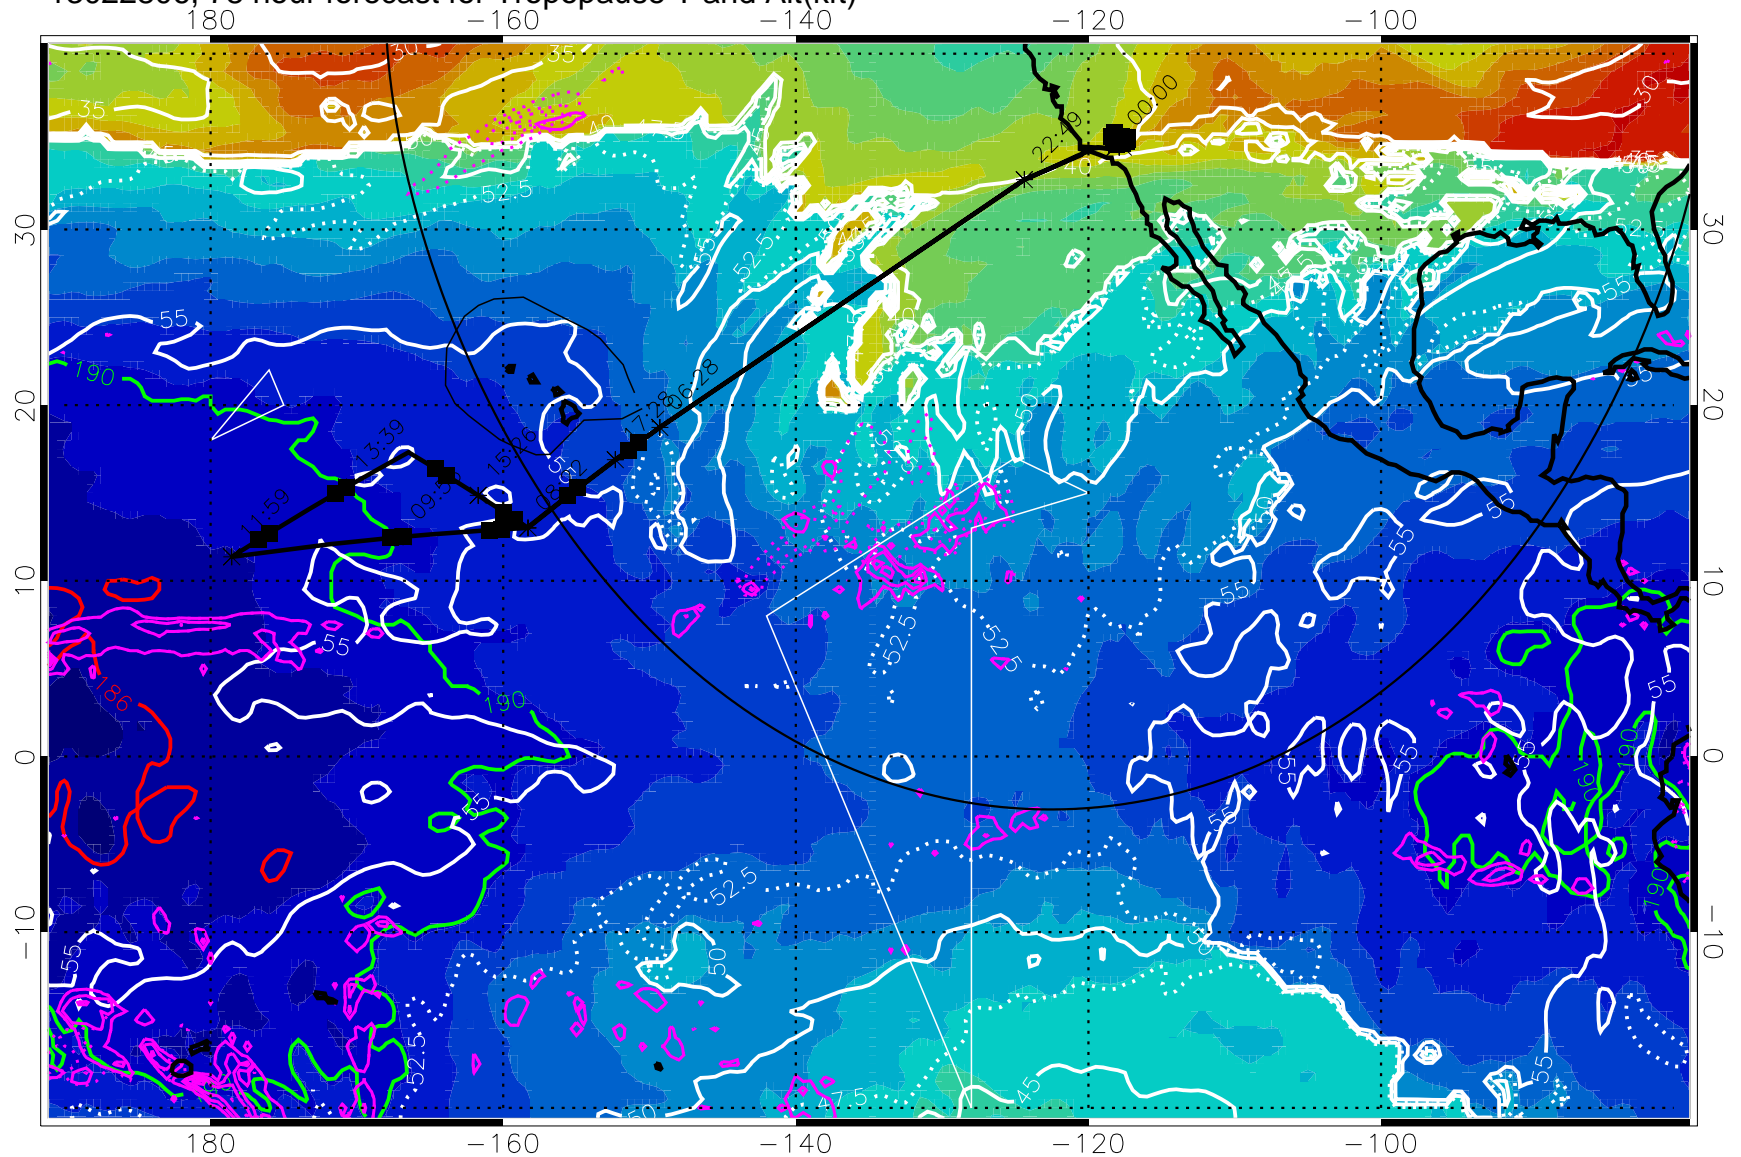

189.5K skin

185.9K engine

→ 30 m/s

Range ring of 4055 km -- 13 hours GH round trip

13022800, 72 hour forecast for Tropopause T and Alt(kft)

190 200 210 220 230

Tropopause T, K

Tropopause Altitude in kft (white)

Precip (tot dot, conv sol) past 6 hrs 6 kg/m² contours, min 4

189.5K skin 185.9K engine

→ 30 m/s

Range ring of 4055 km -- 13 hours GH round trip

13022806, 78 hour forecast for Tropopause T and Alt(kft)

190 200 210 220 230