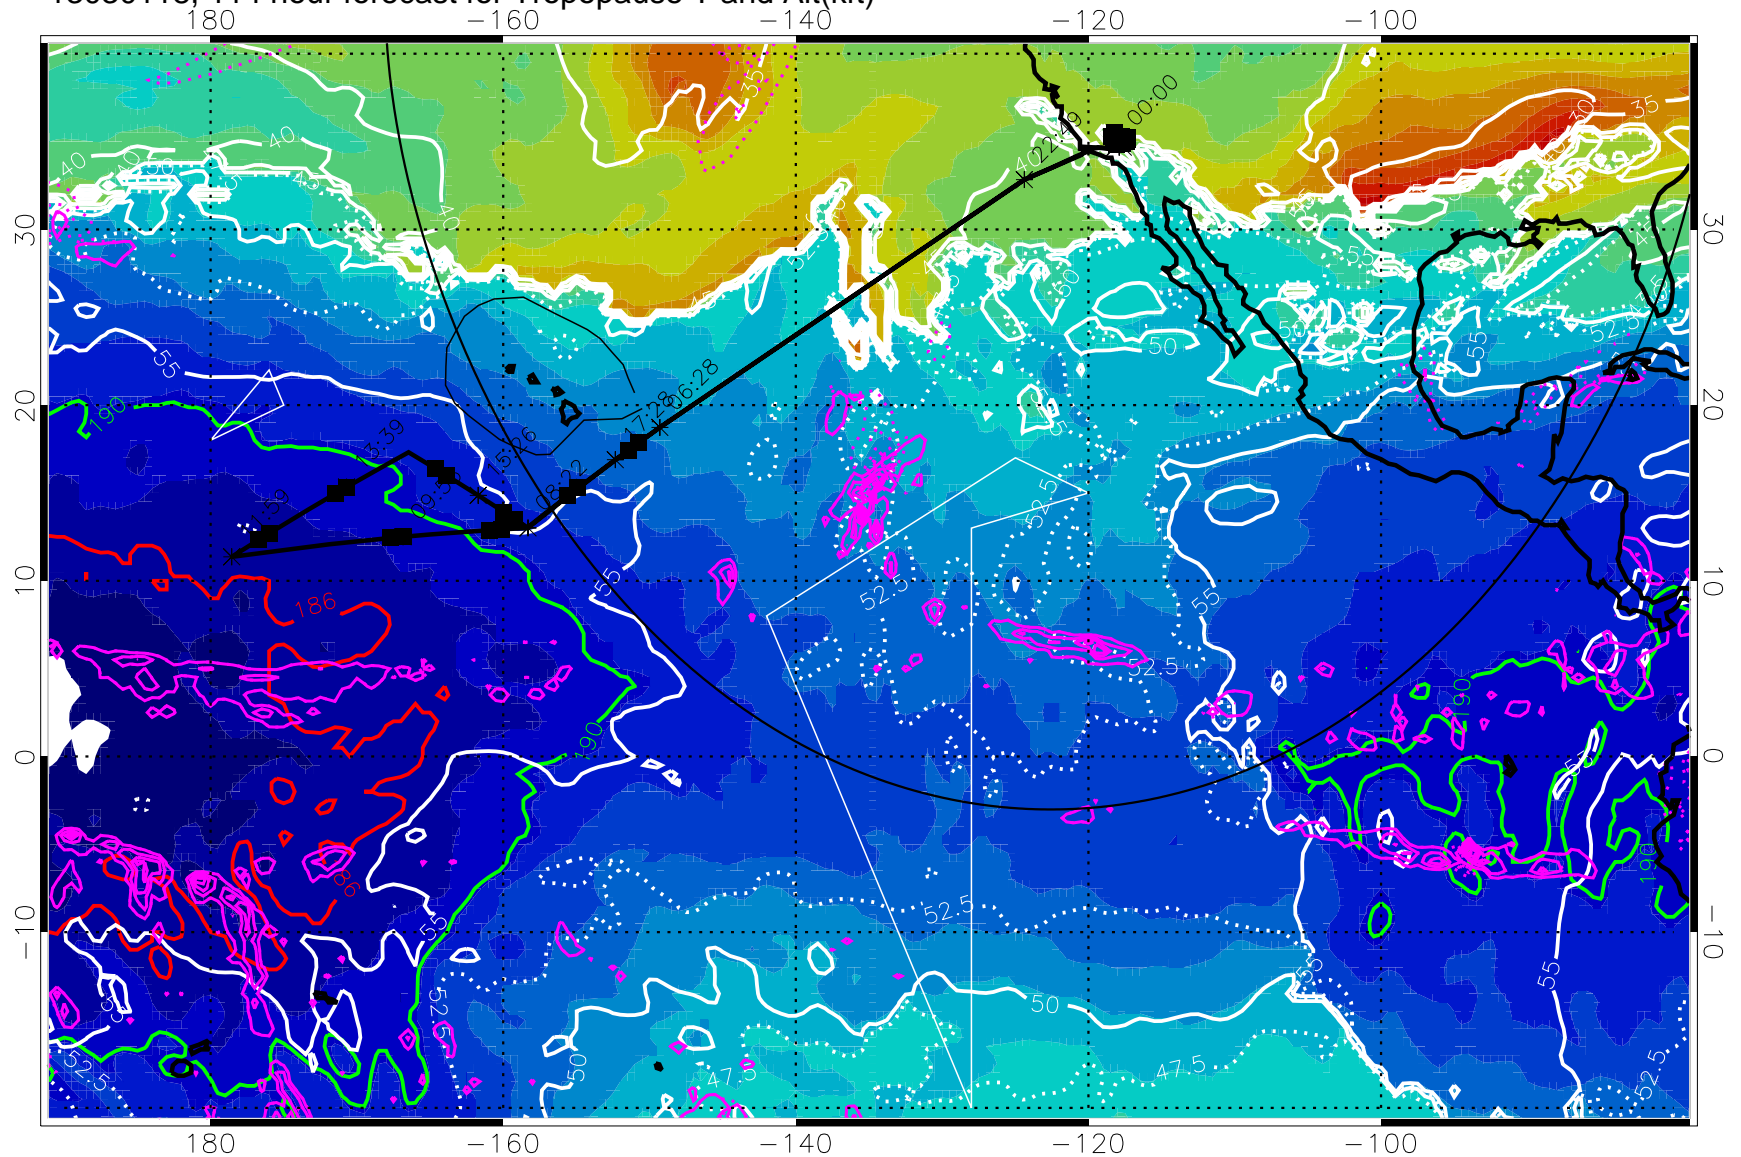

→ 30 m/s
 Range ring of 4055 km -- 13 hours GH round trip

13030112, 108 hour forecast for Tropopause T and Alt(kft)

190 200 210 220 230

Tropopause T, K

Tropopause Altitude in kft (white)

Precip (tot dot, conv sol) past 6 hrs 6 kg/m2 contours, min 4

189.5K skin

185.9K engine

Range ring of 4055 km -- 13 hours GH round trip

13030118, 114 hour forecast for Tropopause T and Alt(kft)

Tropopause Altitude in kft (white)
 Precip (tot dot, conv sol) past 6 hrs 6 kg/m2 contours, min 4
 189.5K skin 185.9K engine

189.5K skin 185.9K engine

→ 30 m/s

Range ring of 4055 km -- 13 hours GH round trip