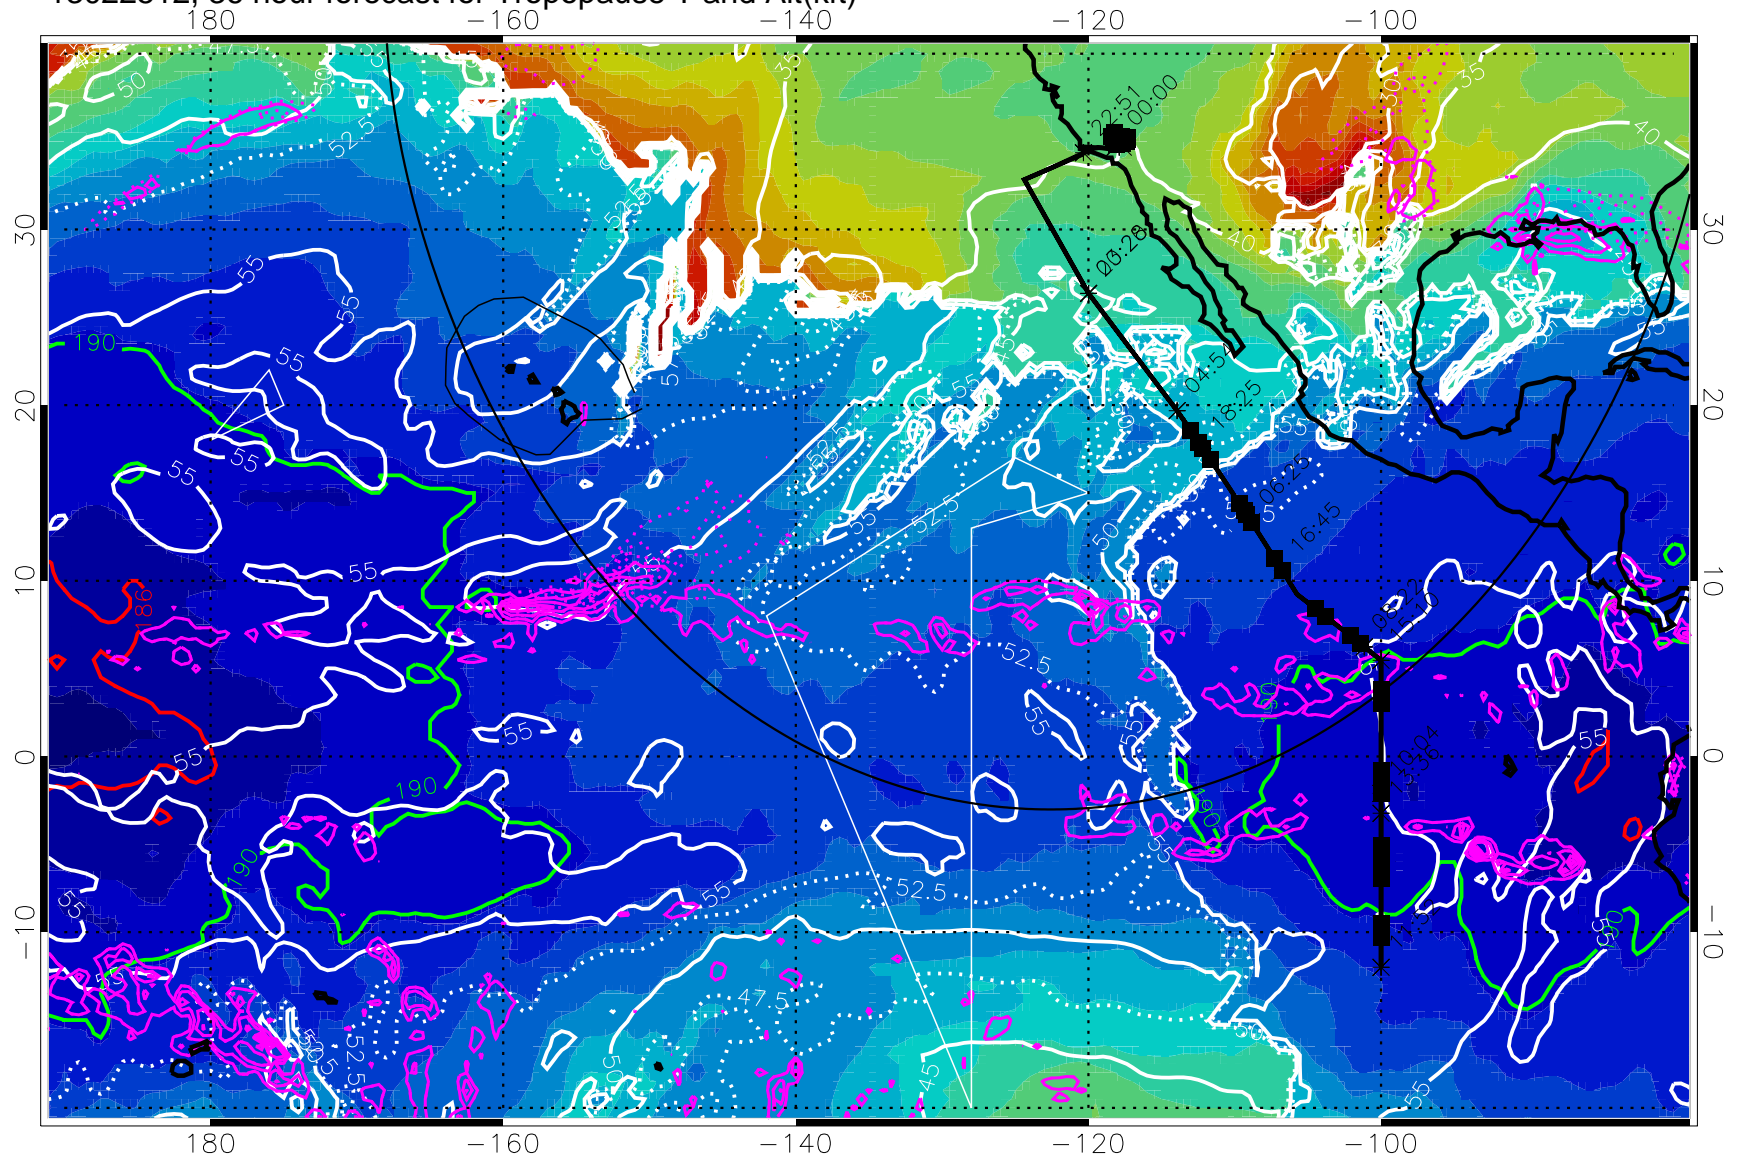

Precip (tot dot, conv sol) past 6 hrs 6 kg/m2 contours, min 4

189.5K skin 185.9K engine

→ 30 m/s

Range ring of 4055 km -- 13 hours GH round trip

13022506, 30 hour forecast for Tropopause T and Alt(kft)

190 200 210 220 230

Tropopause T, K

Tropopause Altitude in kft (white)

Precip (tot dot, conv sol) past 6 hrs 6 kg/m² contours, min 4

189.5K skin

185.9K engine

30 m/s

Range ring of 4055 km -- 13 hours GH round trip

13022512, 36 hour forecast for Tropopause T and Alt(kft)

190 200 210 220 230
Tropopause T, K

Tropopause Altitude in kft (white)

Precip (tot dot, conv sol) past 6 hrs 6 kg/m² contours, min 4

189.5K skin 185.9K engine

→ 30 m/s

Range ring of 4055 km -- 13 hours GH round trip