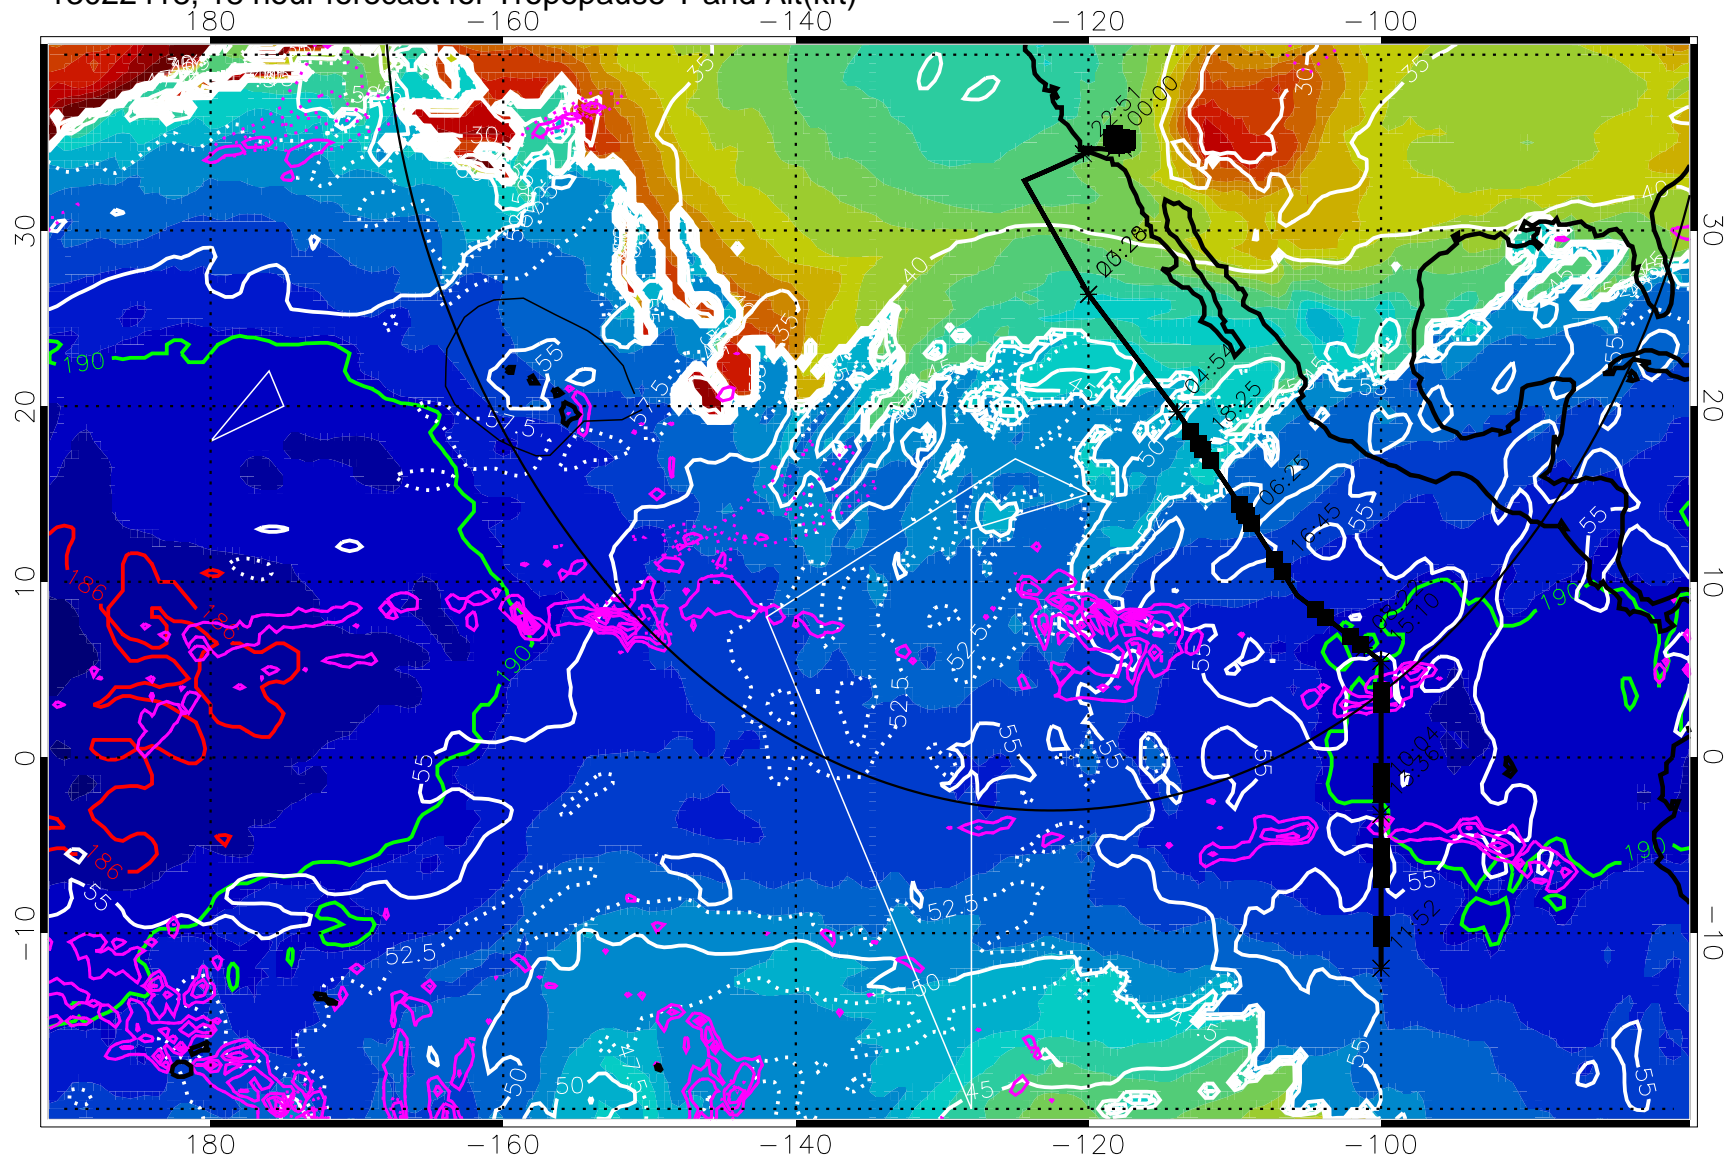

→ 30 m/s

Range ring of 4055 km -- 13 hours GH round trip

13022418, 18 hour forecast for Tropopause T and Alt(kft)

Tropopause T, K

Tropopause Altitude in kft (white)

Precip (tot dot, conv sol) past 6 hrs 6 kg/m² contours, min 4

189.5K skin

185.9K engine

→ 30 m/s

Range ring of 4055 km -- 13 hours GH round trip

13022500, 24 hour forecast for Tropopause T and Alt(kft)

190 200 210 220 230
Tropopause T, K

Tropopause Altitude in kft (white)

Precip (tot dot, conv sol) past 6 hrs 6 kg/m2 contours, min 4

189.5K skin 185.9K engine

→ 30 m/s

Range ring of 4055 km -- 13 hours GH round trip

13022506, 30 hour forecast for Tropopause T and Alt(kft)

190 200 210 220 230

Tropopause T, K

Tropopause Altitude in kft (white)

Precip (tot dot, conv sol) past 6 hrs 6 kg/m² contours, min 4

189.5K skin

185.9K engine

30 m/s

Range ring of 4055 km -- 13 hours GH round trip

13022512, 36 hour forecast for Tropopause T and Alt(kft)