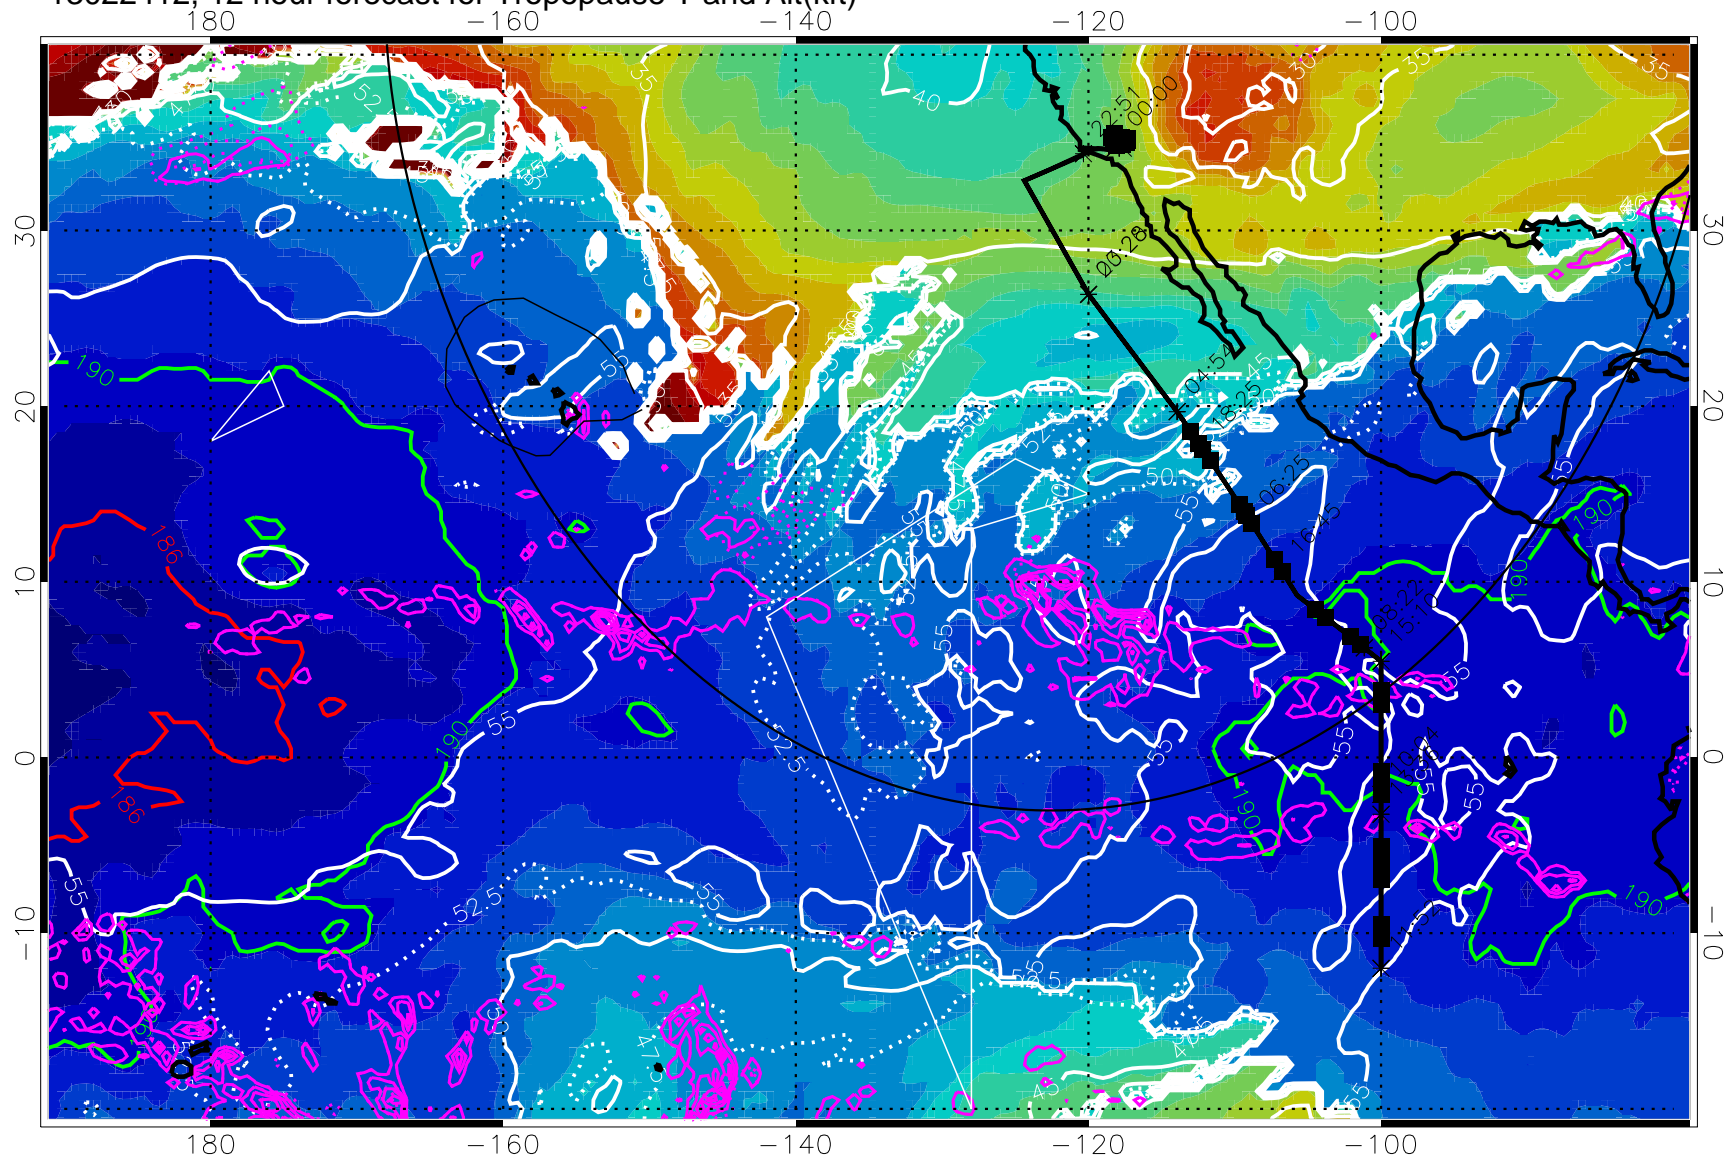

13022412, 12 hour forecast for Tropopause T and Alt(kft)

190 200 210 220 230

Tropopause T, K

Tropopause Altitude in kft (white)

Precip (tot dot, conv sol) past 6 hrs 6 kg/m² contours, min 4

189.5K skin

185.9K engine

→ 30 m/s

Range ring of 4055 km -- 13 hours GH round trip