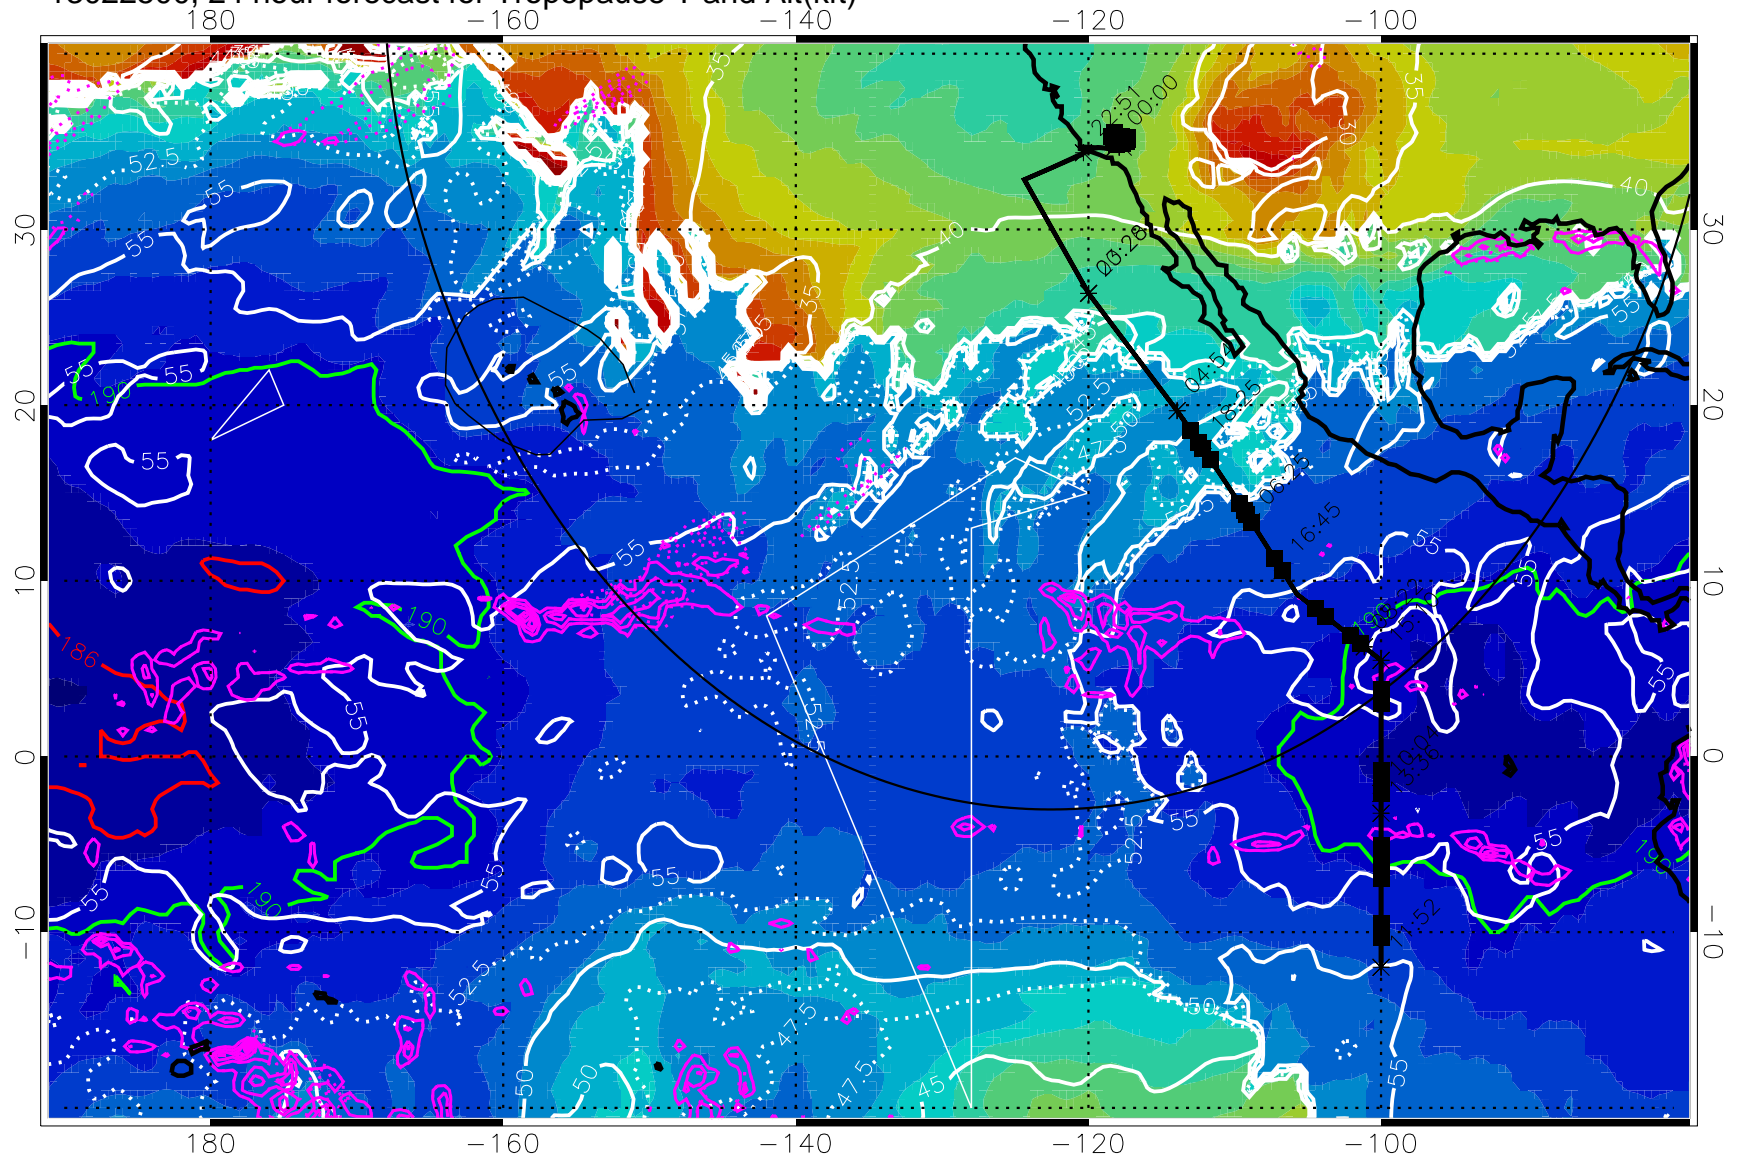

→ 30 m/s

Range ring of 4055 km -- 13 hours GH round trip

13022418, 18 hour forecast for Tropopause T and Alt(kft)

Tropopause T, K

Tropopause Altitude in kft (white)

Precip (tot dot, conv sol) past 6 hrs 6 kg/m² contours, min 4

189.5K skin

185.9K engine

→ 30 m/s

Range ring of 4055 km -- 13 hours GH round trip

13022500, 24 hour forecast for Tropopause T and Alt(kft)

190 200 210 220 230
Tropopause T, K

Tropopause Altitude in kft (white)

Precip (tot dot, conv sol) past 6 hrs 6 kg/m2 contours, min 4

189.5K skin 185.9K engine

→ 30 m/s

Range ring of 4055 km -- 13 hours GH round trip

13022506, 30 hour forecast for Tropopause T and Alt(kft)

190 200 210 220 230