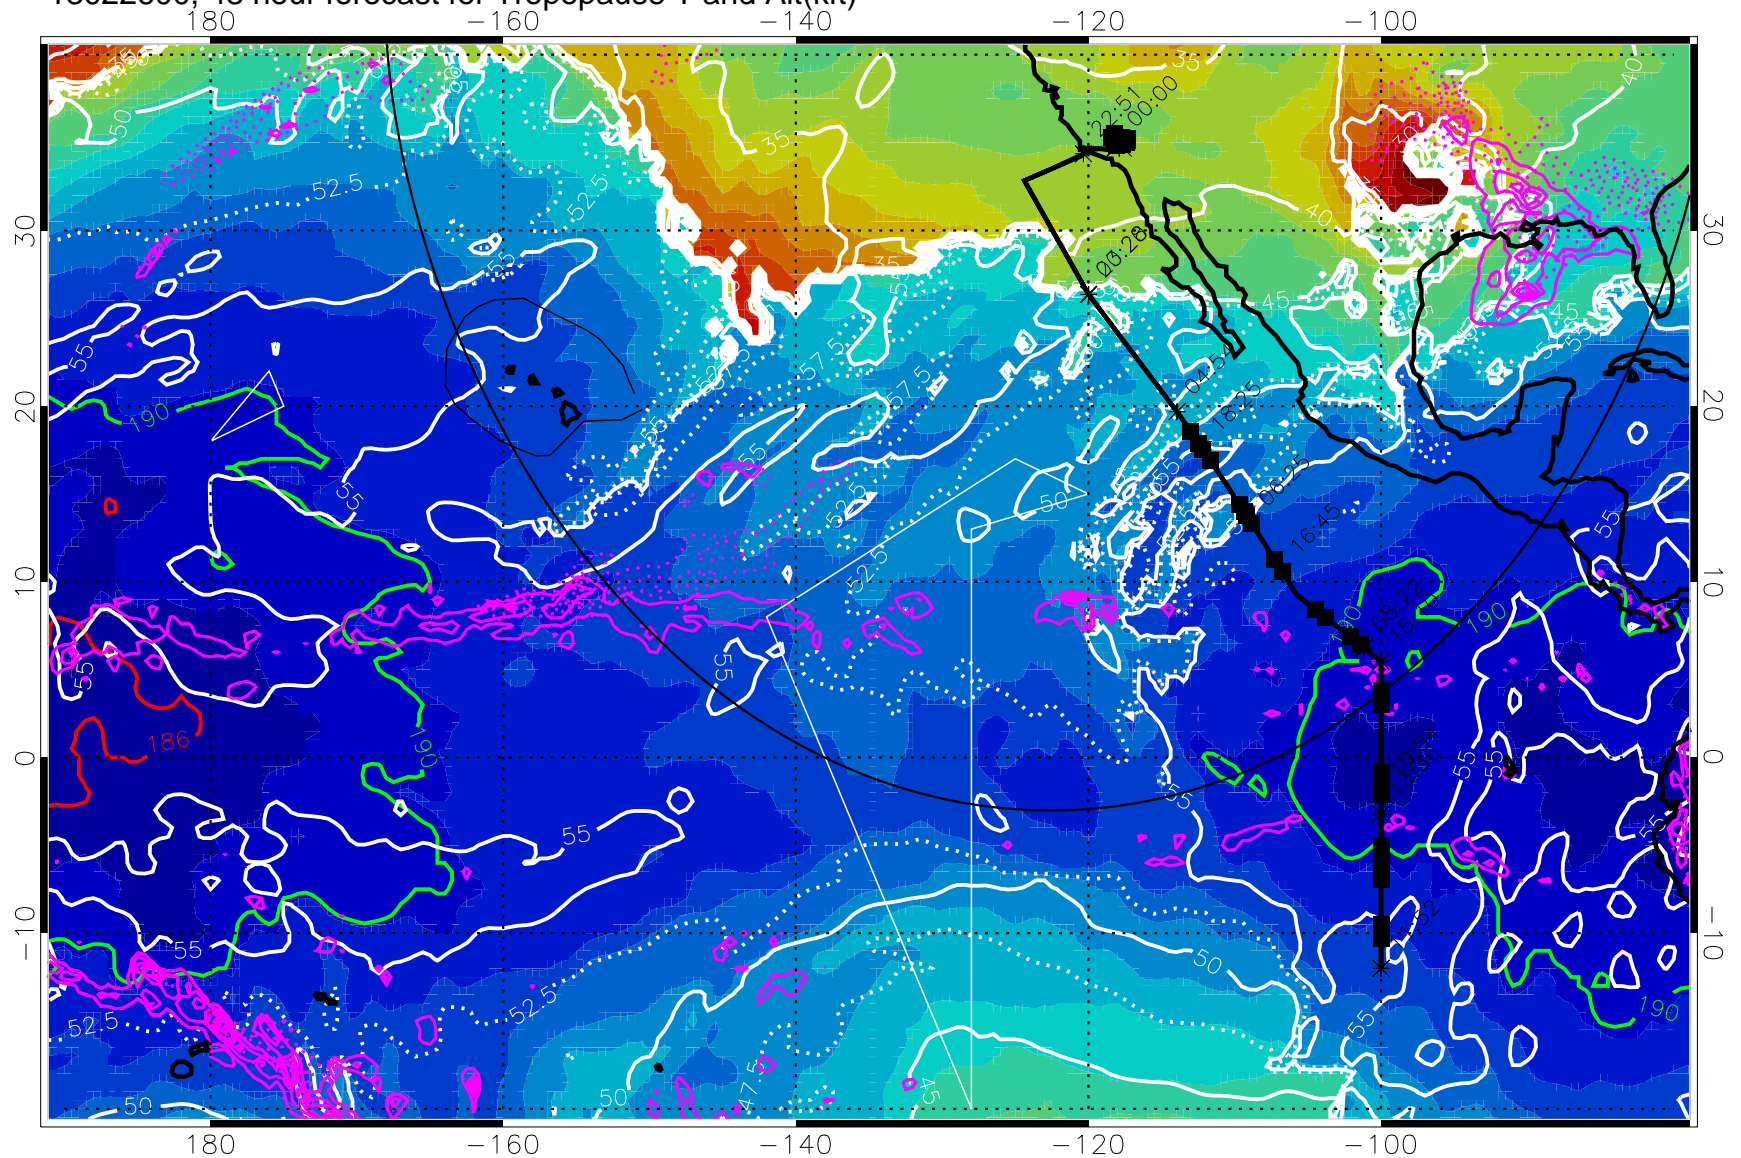

→ 30 m/s
 Range ring of 4055 km -- 13 hours GH round trip

13022600, 48 hour forecast for Tropopause T and Alt(kft)

Tropopause Altitude in kft (white)
 Precip (tot dot, conv sol) past 6 hrs 6 kg/m² contours, min 4
 189.5K skin 185.9K engine