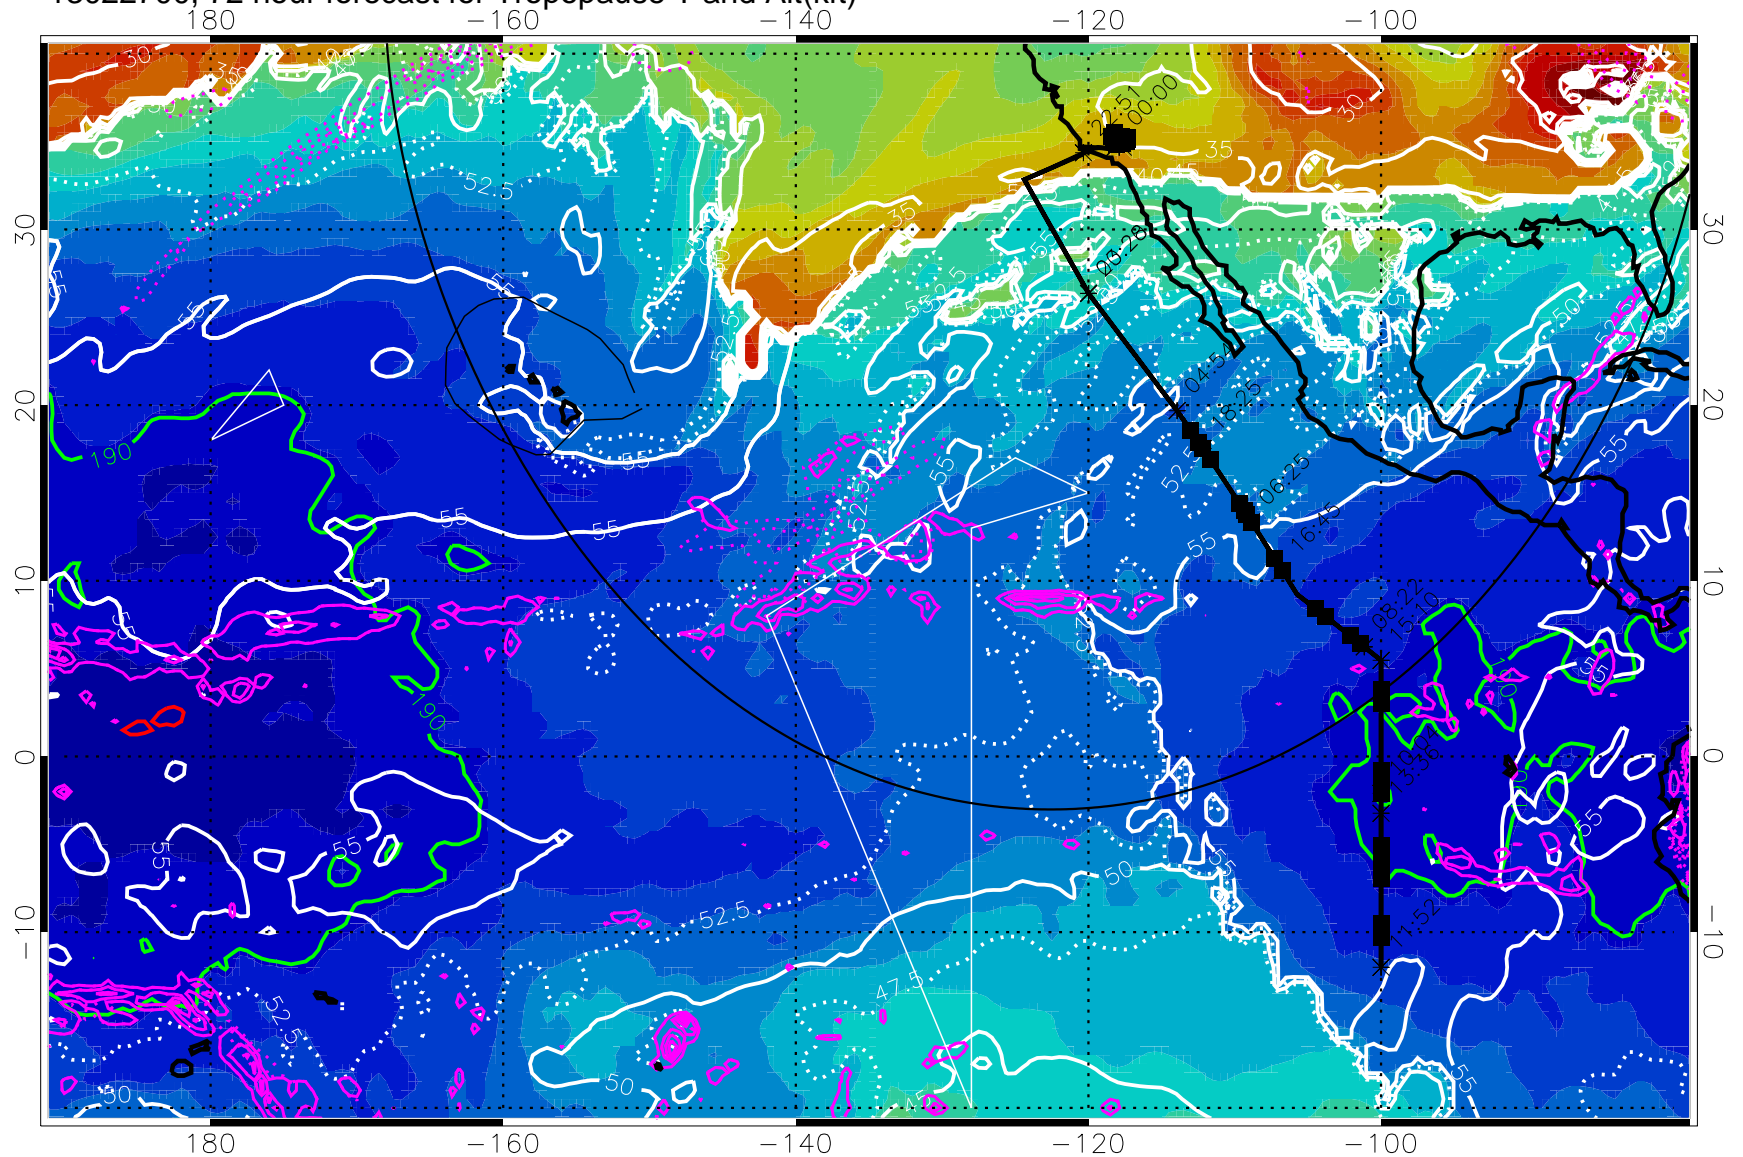

189.5K skin

185.9K engine

Range ring of 4055 km -- 13 hours GH round trip

13022618, 66 hour forecast for Tropopause T and Alt(kft)

190 200 210 220 230
Tropopause T, K

Tropopause Altitude in kft (white)

Precip (tot dot, conv sol) past 6 hrs 6 kg/m² contours, min 4

189.5K skin

185.9K engine

→ 30 m/s

Range ring of 4055 km -- 13 hours GH round trip

13022700, 72 hour forecast for Tropopause T and Alt(kft)

190 200 210 220 230
Tropopause T, K

Tropopause Altitude in kft (white)