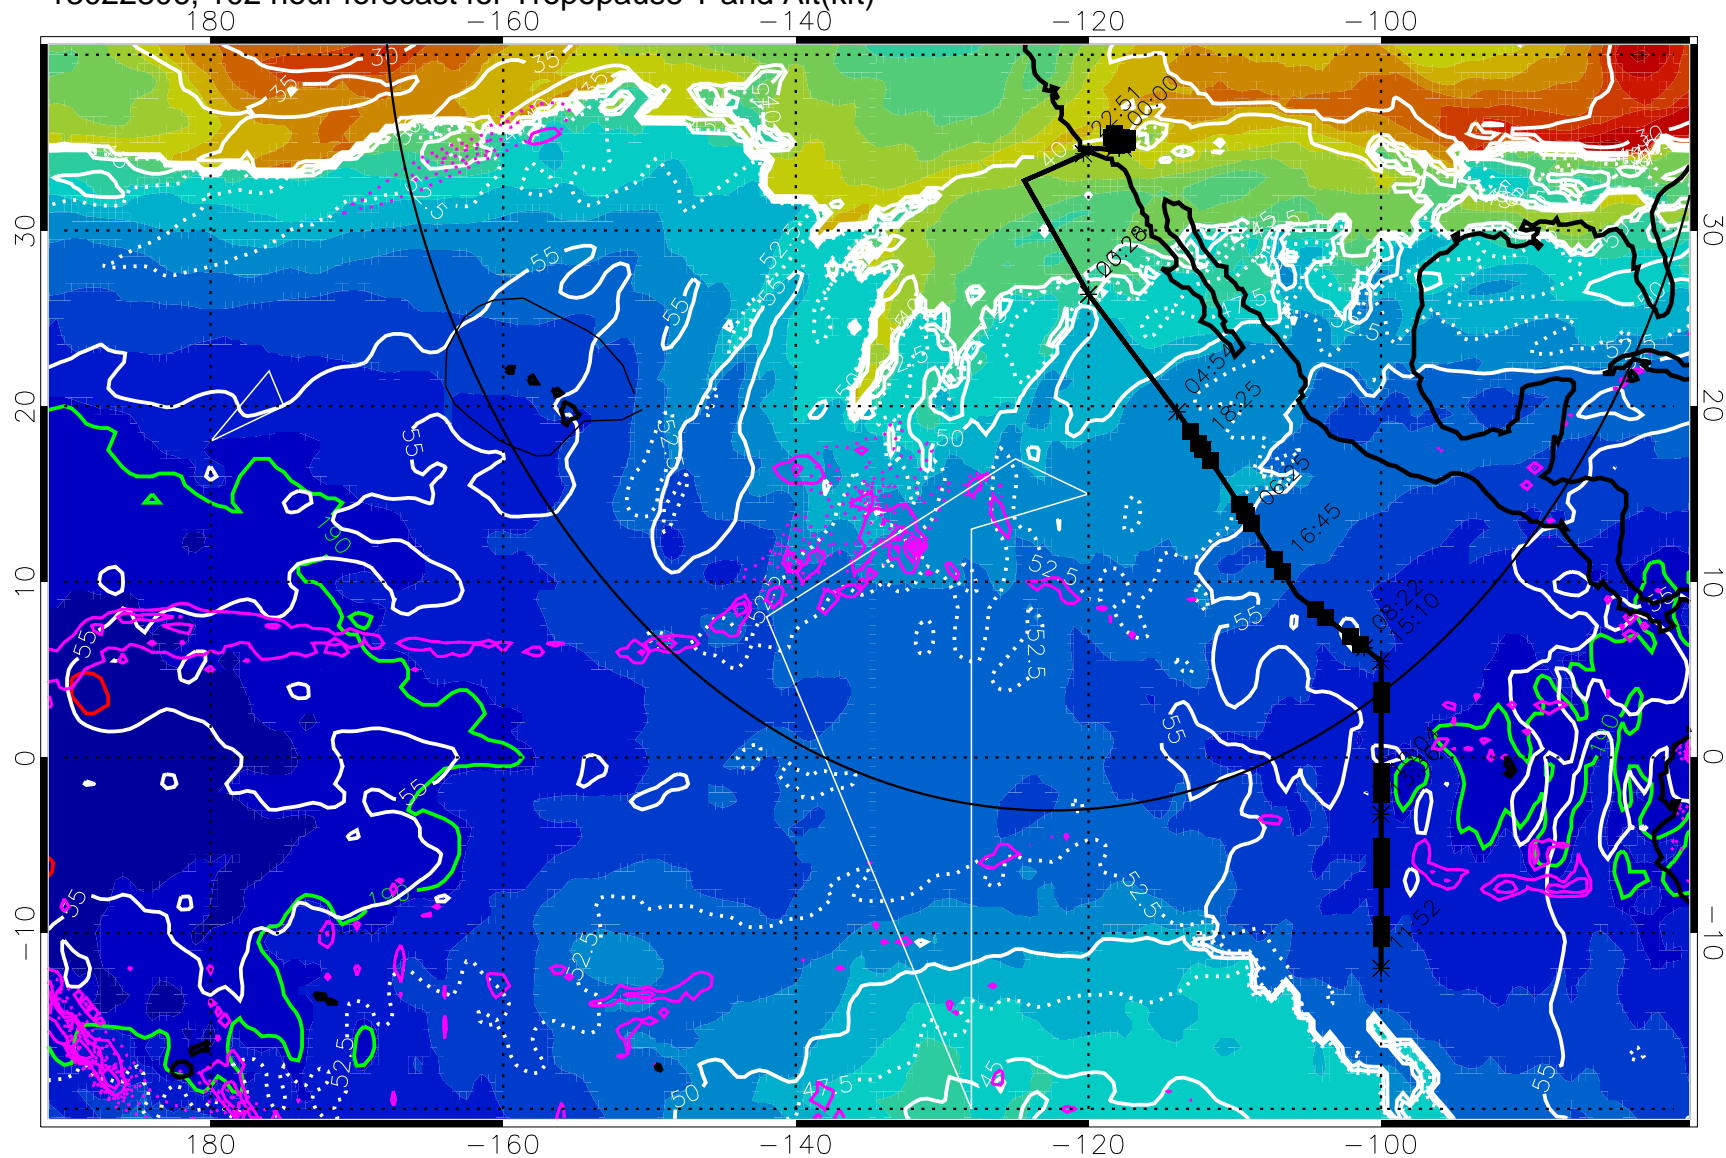

13022800, 96 hour forecast for Tropopause T and Alt(kft)

Tropopause T, K

Tropopause Altitude in kft (white)

Precip (tot dot, conv sol) past 6 hrs 6 kg/m² contours, min 4

189.5K skin 185.9K engine

→ 30 m/s

Range ring of 4055 km -- 13 hours GH round trip

13022806, 102 hour forecast for Tropopause T and Alt(kft)

Tropopause T, K

Tropopause Altitude in kft (white)

Precip (tot dot, conv sol) past 6 hrs 6 kg/m² contours, min 4

189.5K skin

185.9K engine

→ 30 m/s

Range ring of 4055 km -- 13 hours GH round trip