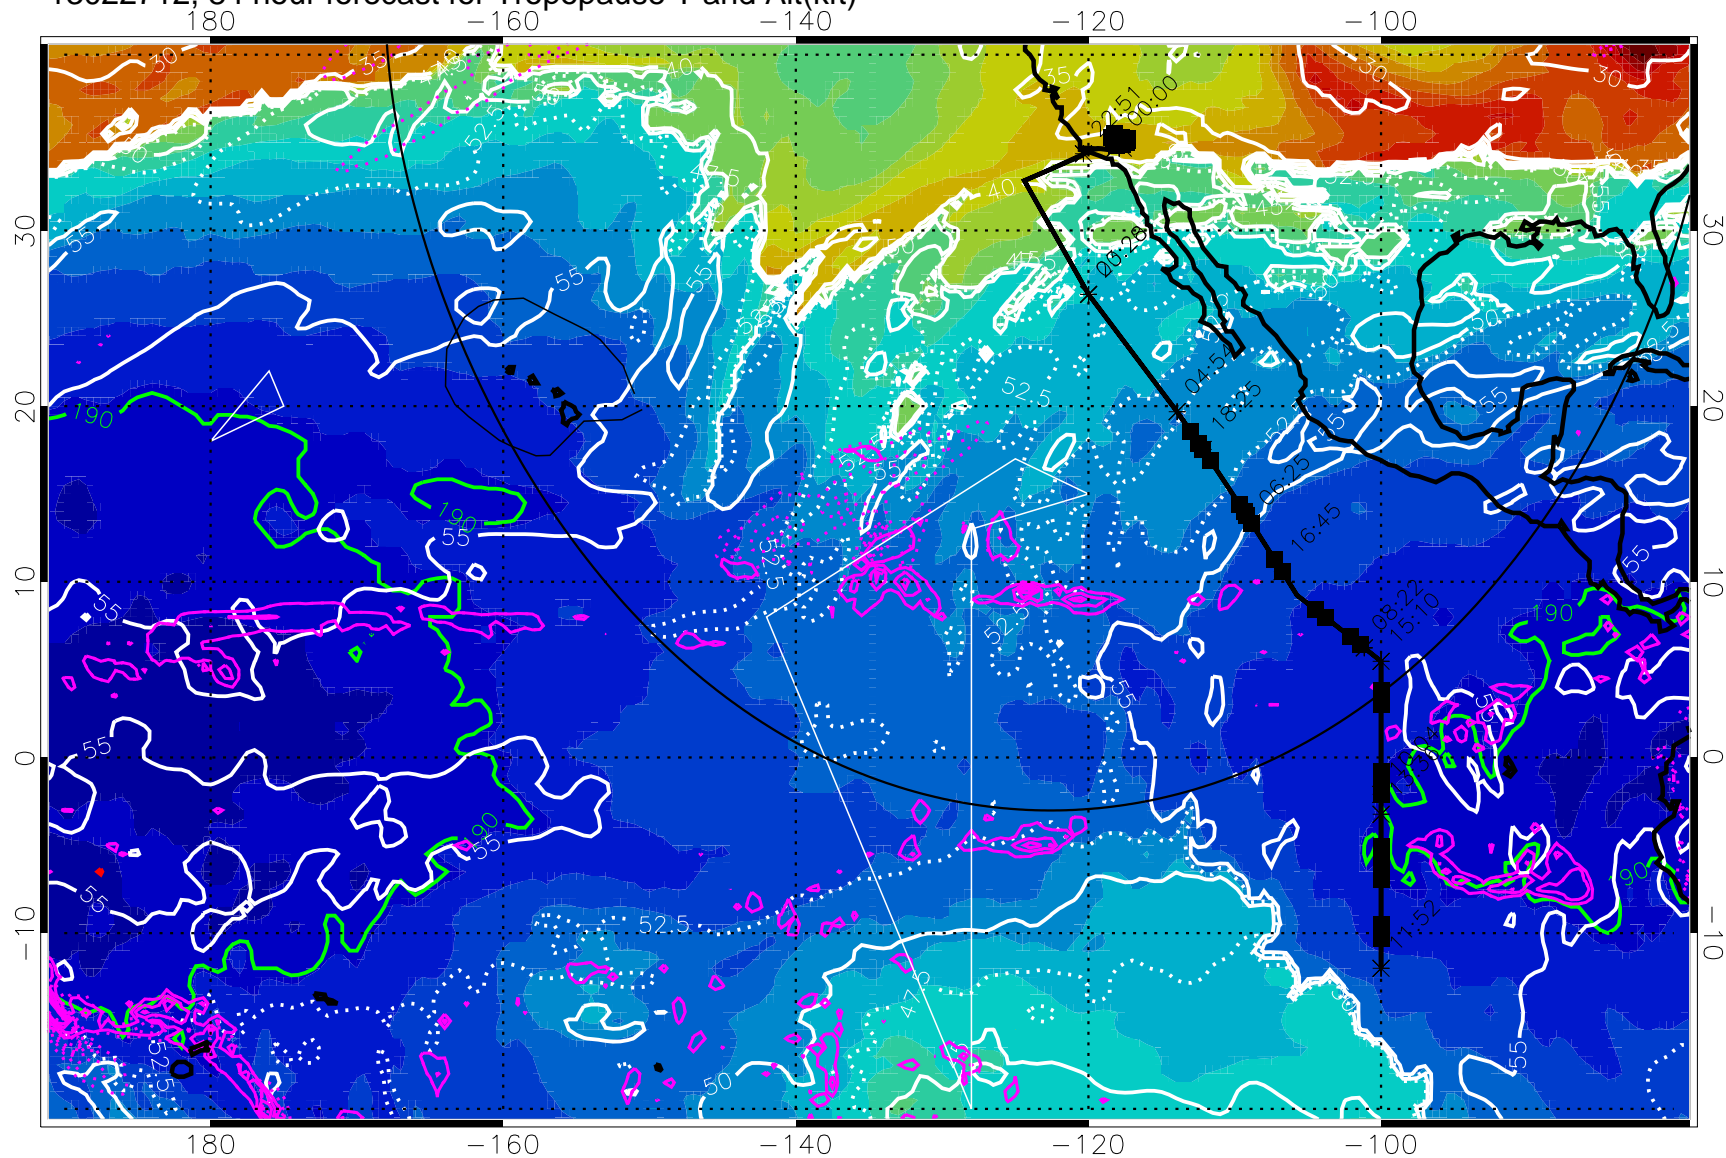

Precip (tot dot, conv sol) past 6 hrs 6 kg/m² contours, min 4

189.5K skin 185.9K engine

→ 30 m/s

Range ring of 4055 km -- 13 hours GH round trip

13022706, 78 hour forecast for Tropopause T and Alt(kft)

190 200 210 220 230

Tropopause T, K

Tropopause Altitude in kft (white)

Precip (tot dot, conv sol) past 6 hrs 6 kg/m2 contours, min 4

189.5K skin 185.9K engine

→ 30 m/s

Range ring of 4055 km -- 13 hours GH round trip

13022712, 84 hour forecast for Tropopause T and Alt(kft)

190 200 210 220 230
Tropopause T, K

Tropopause Altitude in kft (white)

Precip (tot dot, conv sol) past 6 hrs 6 kg/m2 contours, min 4

189.5K skin

185.9K engine

→ 30 m/s

Range ring of 4055 km -- 13 hours GH round trip