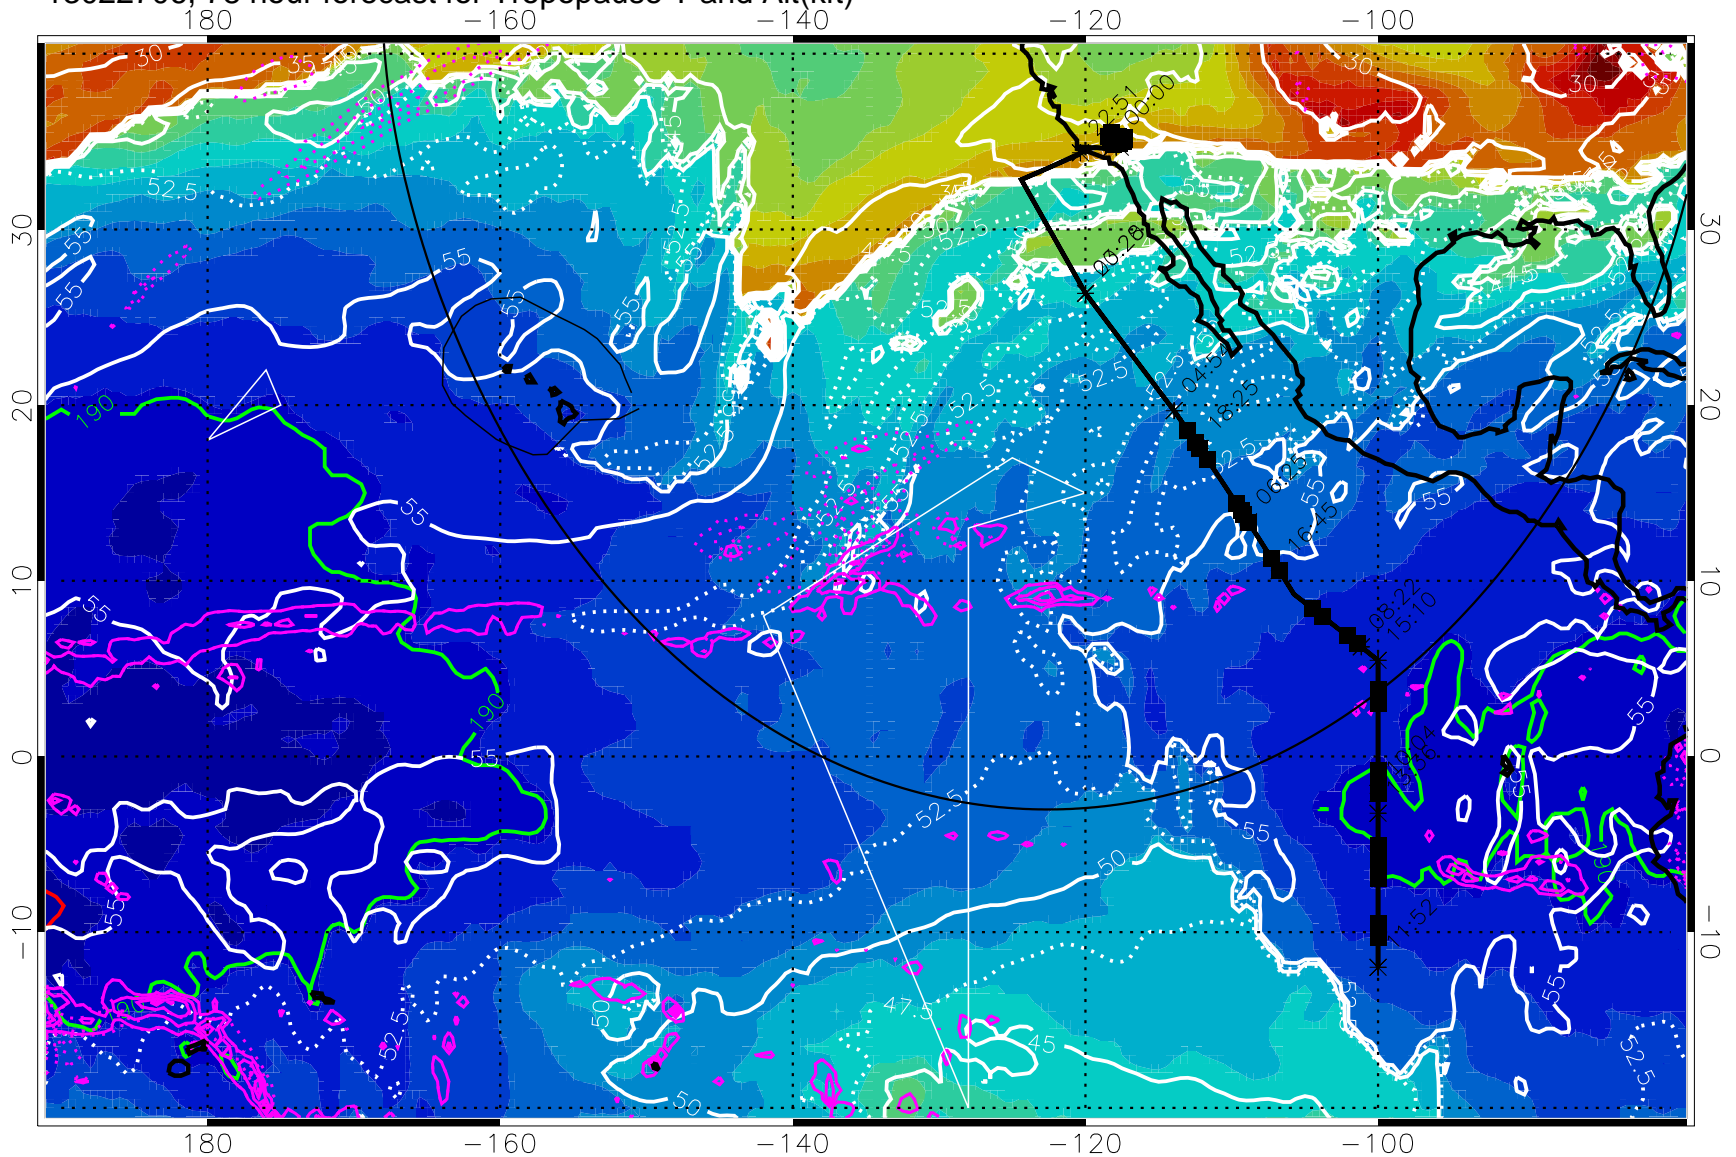

189.5K skin

185.9K engine

Range ring of 4055 km -- 13 hours GH round trip

13022618, 66 hour forecast for Tropopause T and Alt(kft)

190 200 210 220 230
Tropopause T, K

Tropopause Altitude in kft (white)

Precip (tot dot, conv sol) past 6 hrs 6 kg/m² contours, min 4

189.5K skin

185.9K engine

→ 30 m/s

Range ring of 4055 km -- 13 hours GH round trip

13022700, 72 hour forecast for Tropopause T and Alt(kft)

190 200 210 220 230
Tropopause T, K

Tropopause Altitude in kft (white)

Precip (tot dot, conv sol) past 6 hrs 6 kg/m² contours, min 4

189.5K skin 185.9K engine

→ 30 m/s

Range ring of 4055 km -- 13 hours GH round trip

13022706, 78 hour forecast for Tropopause T and Alt(kft)

190 200 210 220 230