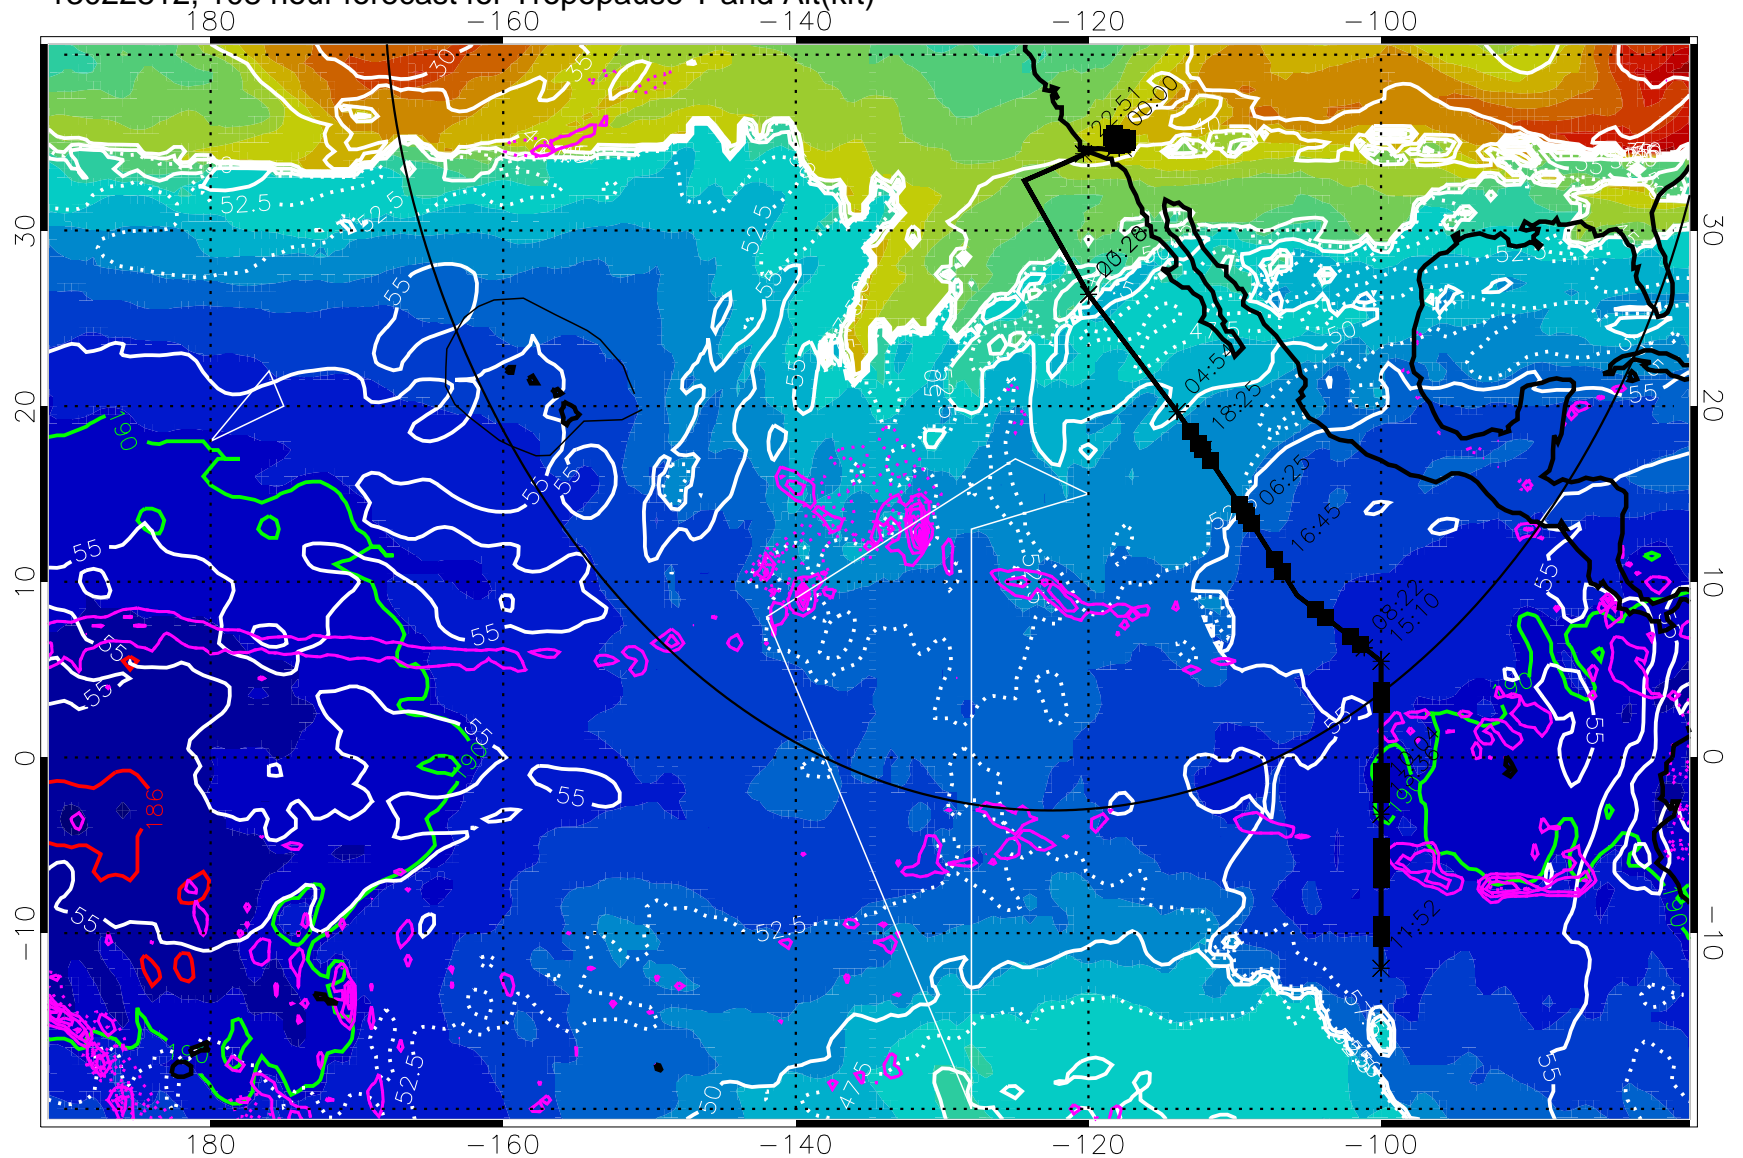

13022812, 108 hour forecast for Tropopause T and Alt(kft)

190   200   210   220   230
Tropopause T, K

Tropopause Altitude in kft (white)
Precip (tot dot, conv sol) past 6 hrs 6 kg/m² contours, min 4
189.5K skin   185.9K engine

→ 30 m/s

Range ring of 4055 km -- 13 hours GH round trip