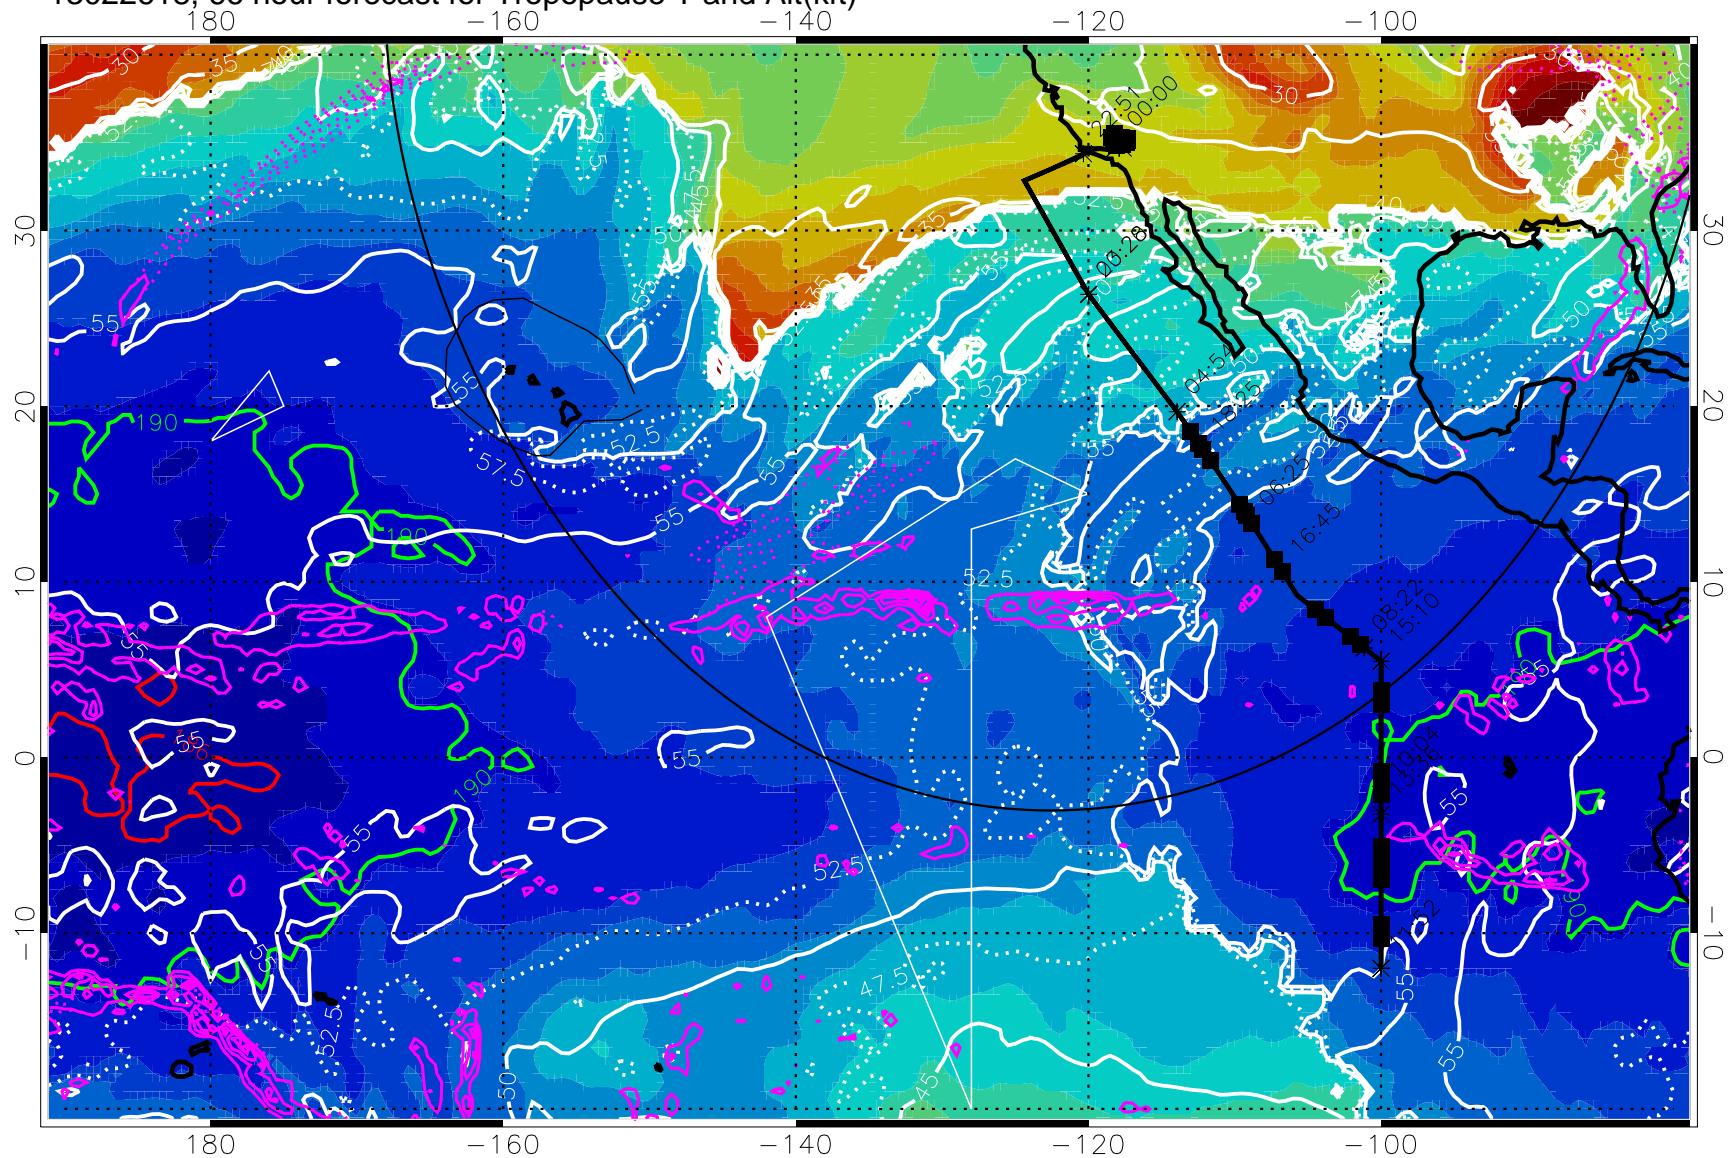

→ 30 m/s
 Range ring of 4055 km -- 13 hours GH round trip

13022612, 60 hour forecast for Tropopause T and Alt(kft)

190 200 210 220 230
Tropopause T, K

Tropopause Altitude in kft (white)

Precip (tot dot, conv sol) past 6 hrs 6 kg/m2 contours, min 4

189.5K skin

185.9K engine

Range ring of 4055 km -- 13 hours GH round trip

13022618, 66 hour forecast for Tropopause T and Alt(kft)

190 200 210 220 230
Tropopause T, K

Tropopause Altitude in kft (white)

Precip (tot dot, conv sol) past 6 hrs 6 kg/m² contours, min 4

189.5K skin

185.9K engine

→ 30 m/s

Range ring of 4055 km -- 13 hours GH round trip

13022700, 72 hour forecast for Tropopause T and Alt(kft)

190 200 210 220 230
Tropopause T, K

Tropopause Altitude in kft (white)