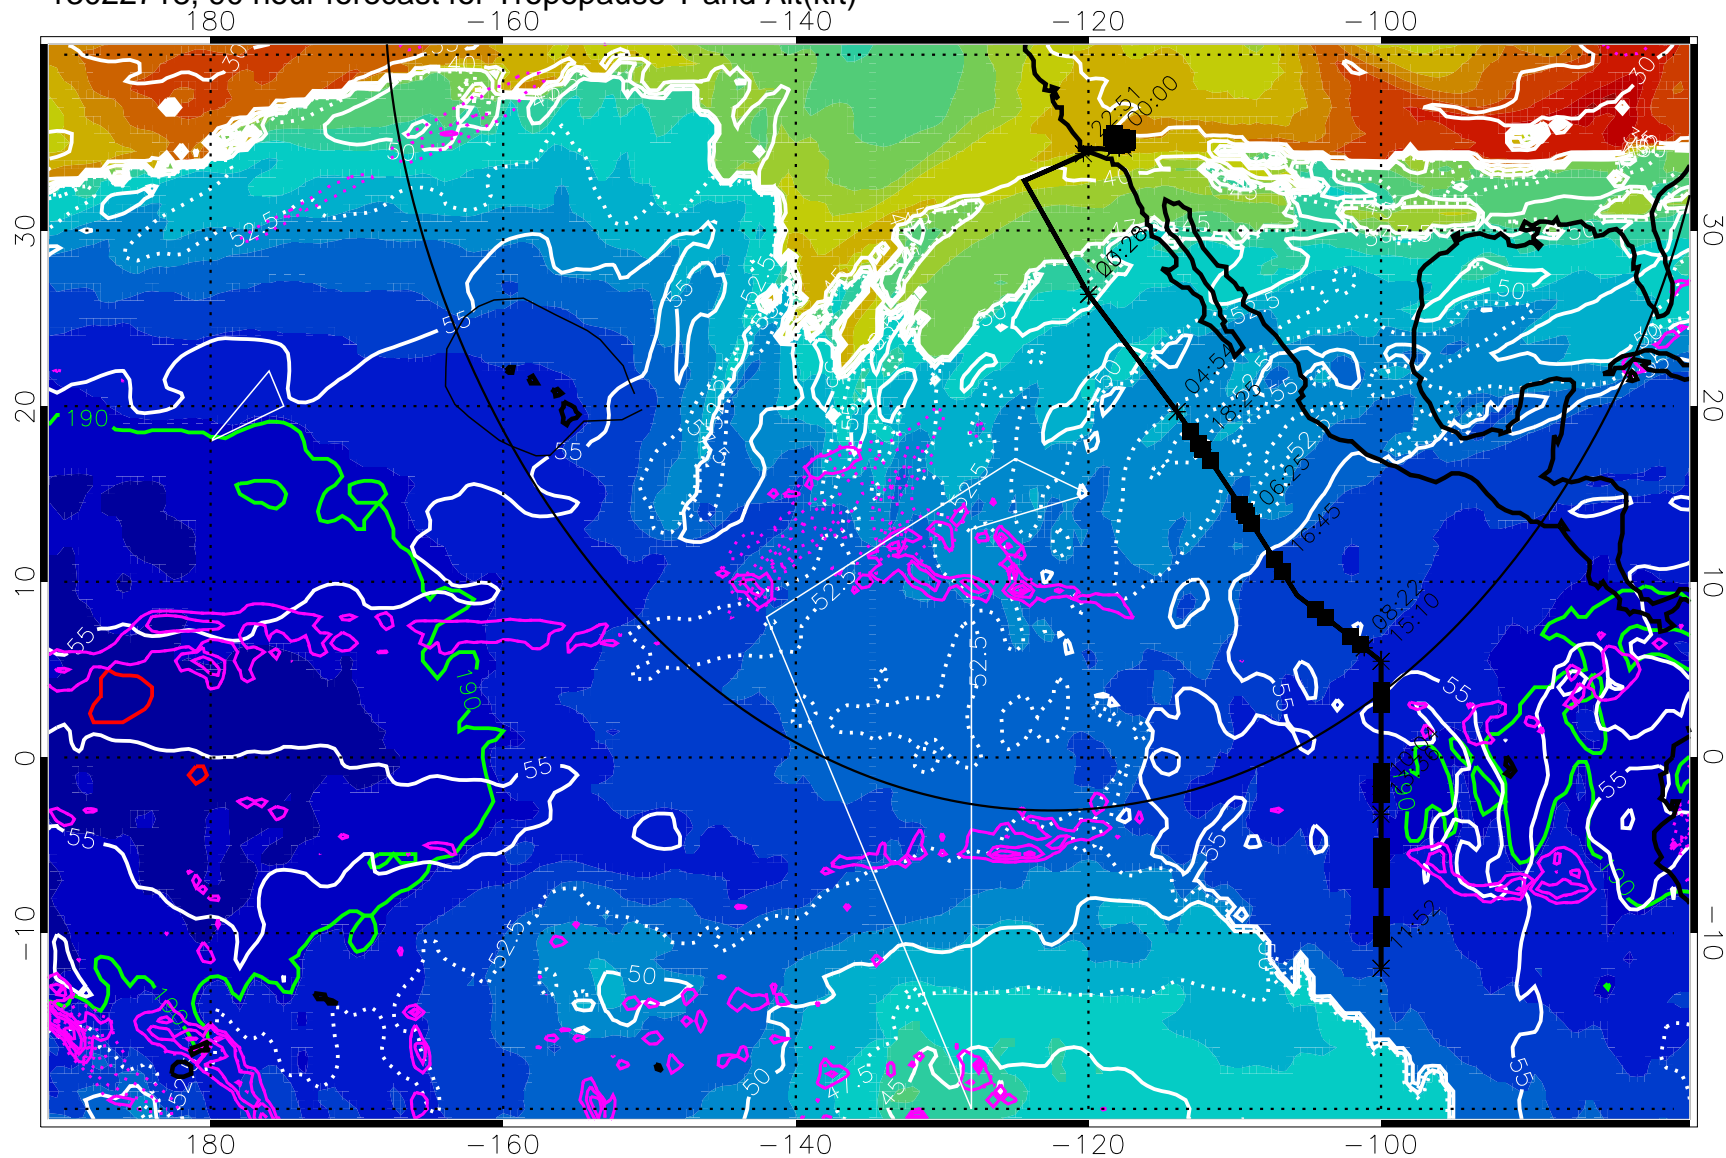

13022718, 90 hour forecast for Tropopause T and Alt(kft)

Tropopause Altitude in kft (white)
Precip (tot dot, conv sol) past 6 hrs 6 kg/m2 contours, min 4
189.5K skin   185.9K engine

→ 30 m/s
Range ring of 4055 km -- 13 hours GH round trip