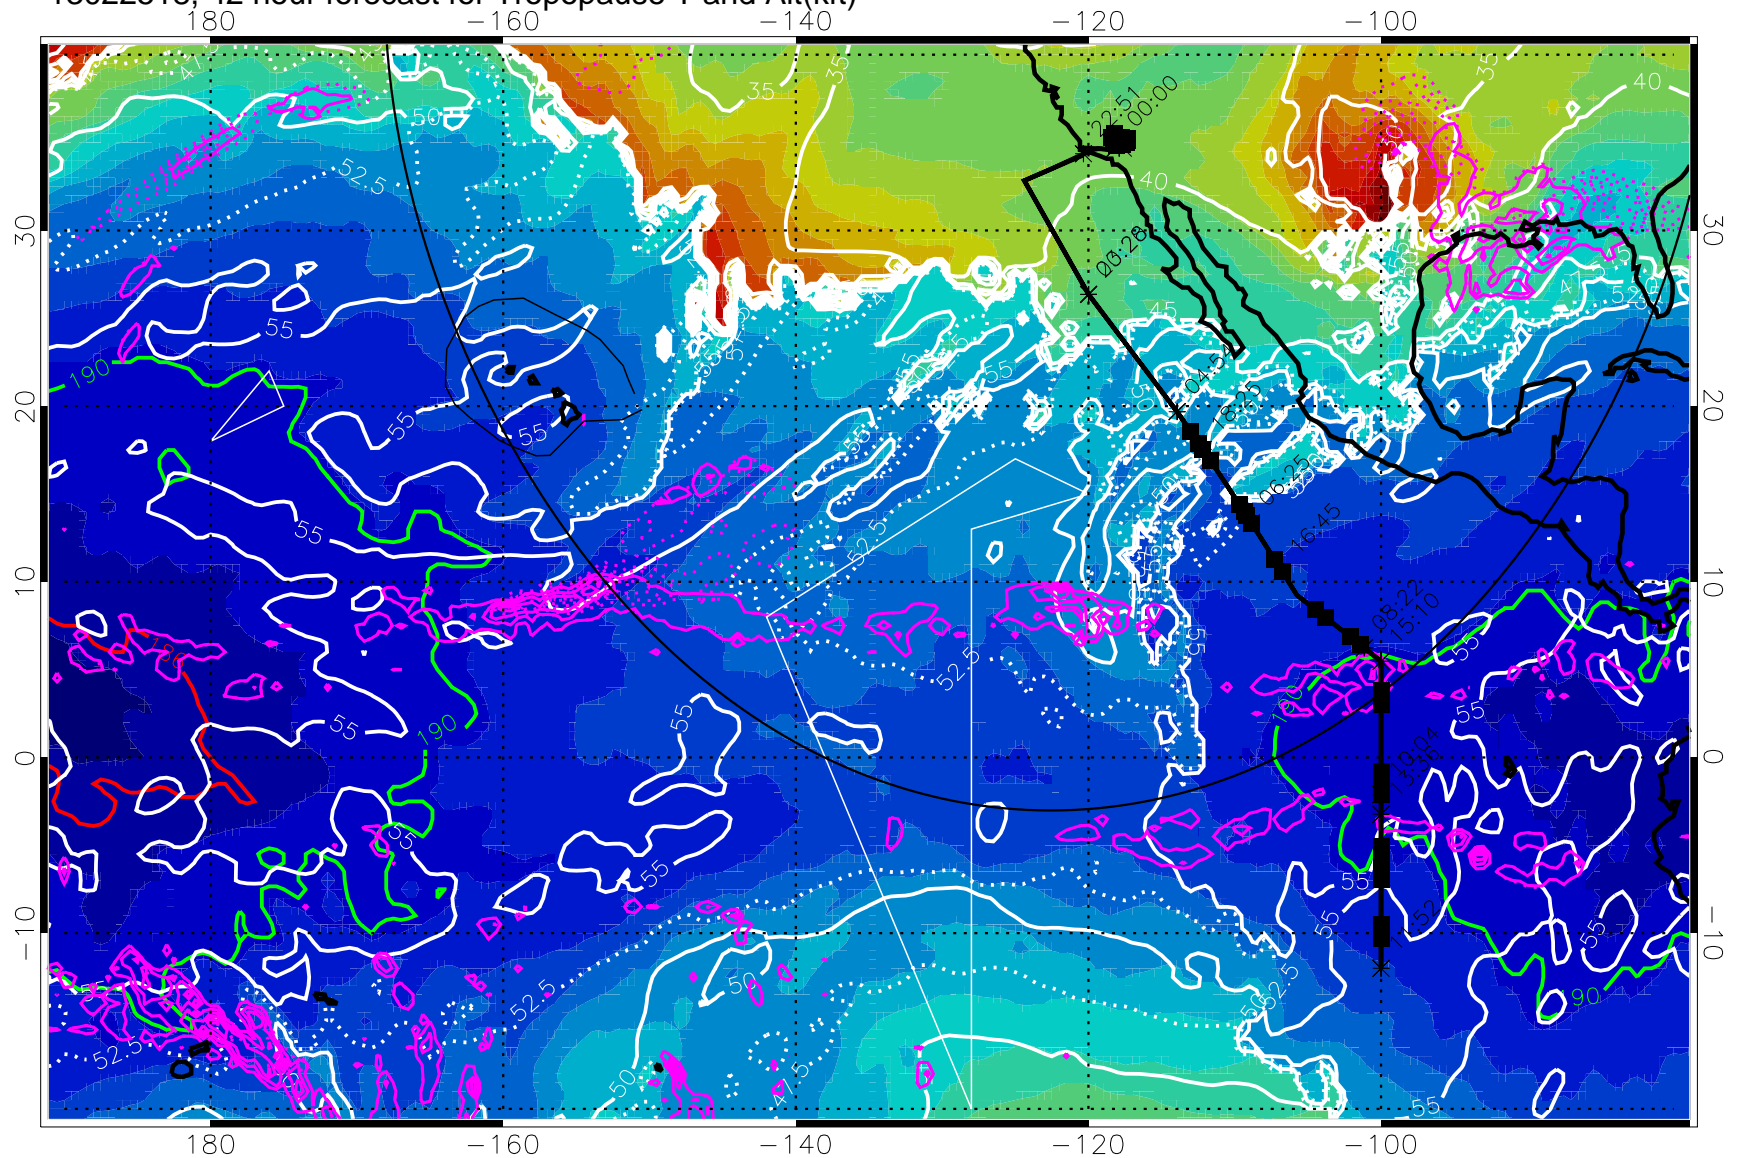

13022518, 42 hour forecast for Tropopause T and Alt(kft)

190 200 210 220 230
Tropopause T, K

Tropopause Altitude in kft (white)
Precip (tot dot, conv sol) past 6 hrs 6 kg/m2 contours, min 4
189.5K skin 185.9K engine

→ 30 m/s
Range ring of 4055 km -- 13 hours GH round trip