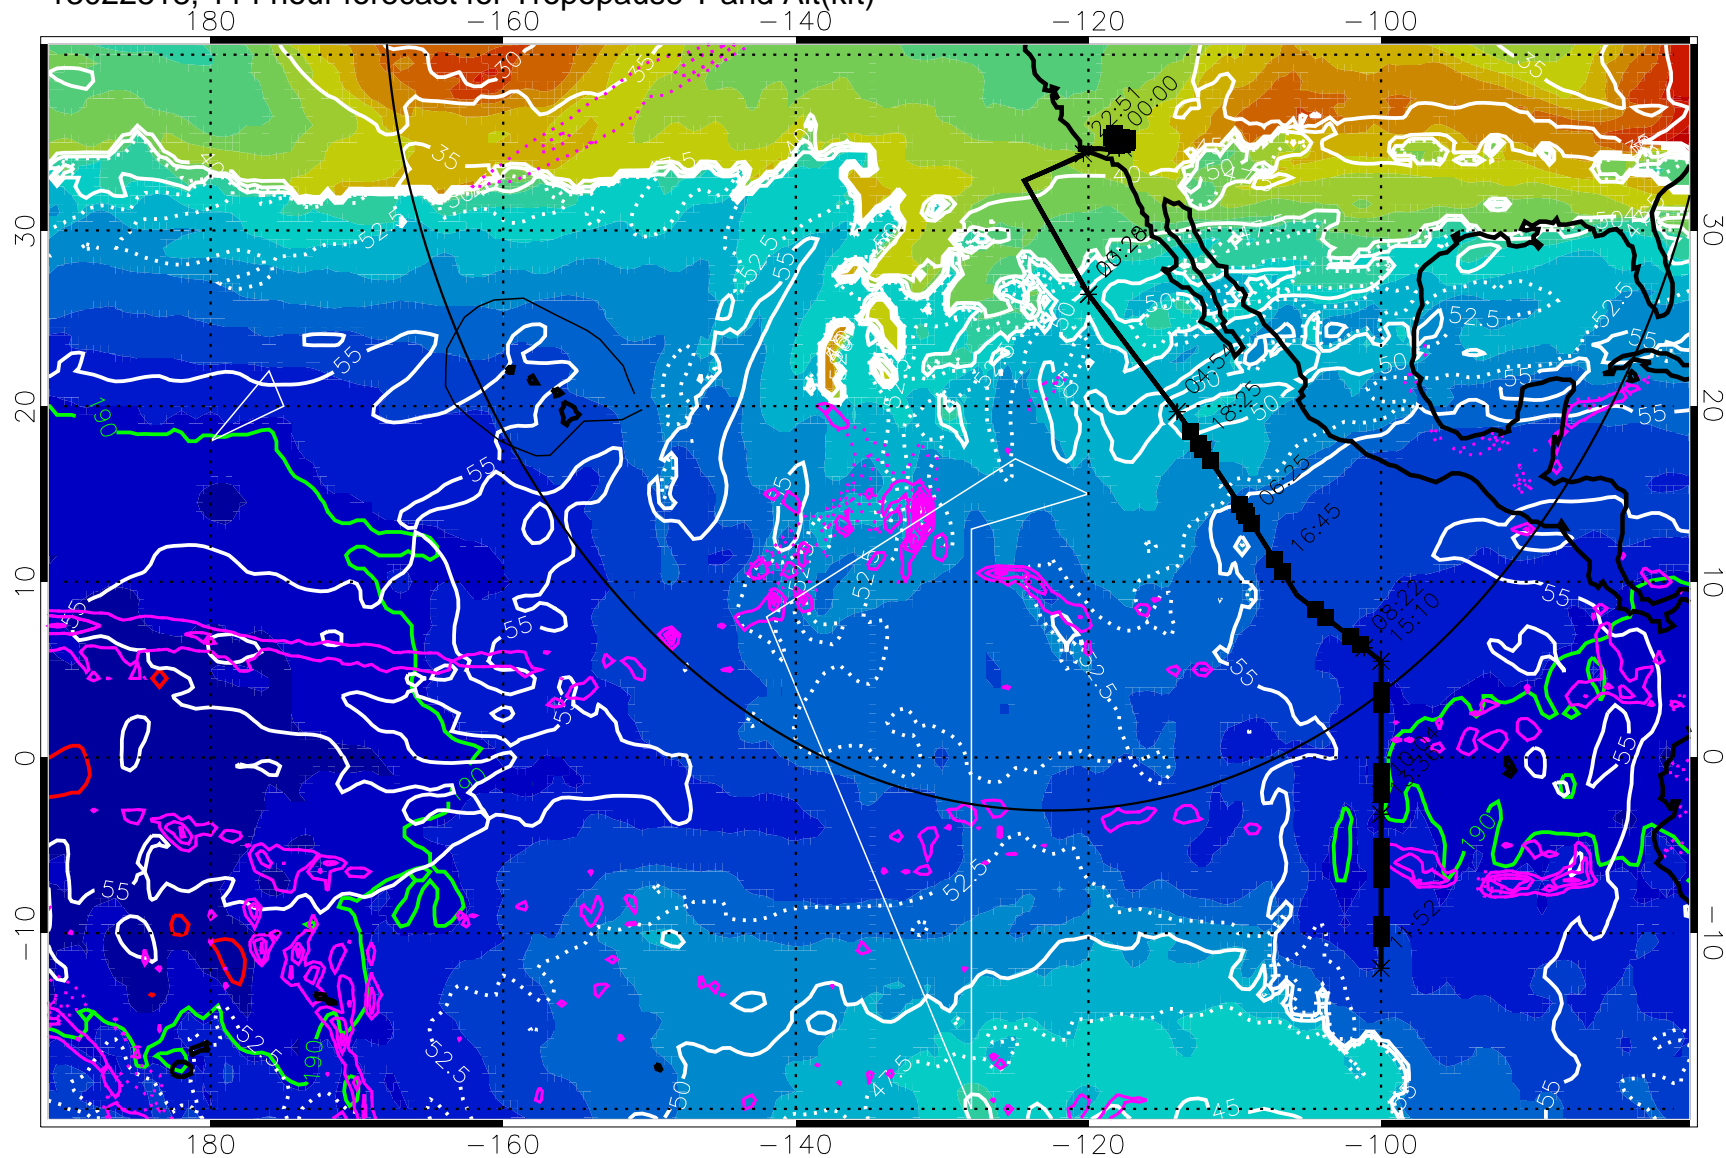

→ 30 m/s

Range ring of 4055 km -- 13 hours GH round trip

13022818, 114 hour forecast for Tropopause T and Alt(kft)

Tropopause T, K

Tropopause Altitude in kft (white)

Precip (tot dot, conv sol) past 6 hrs 6 kg/m² contours, min 4