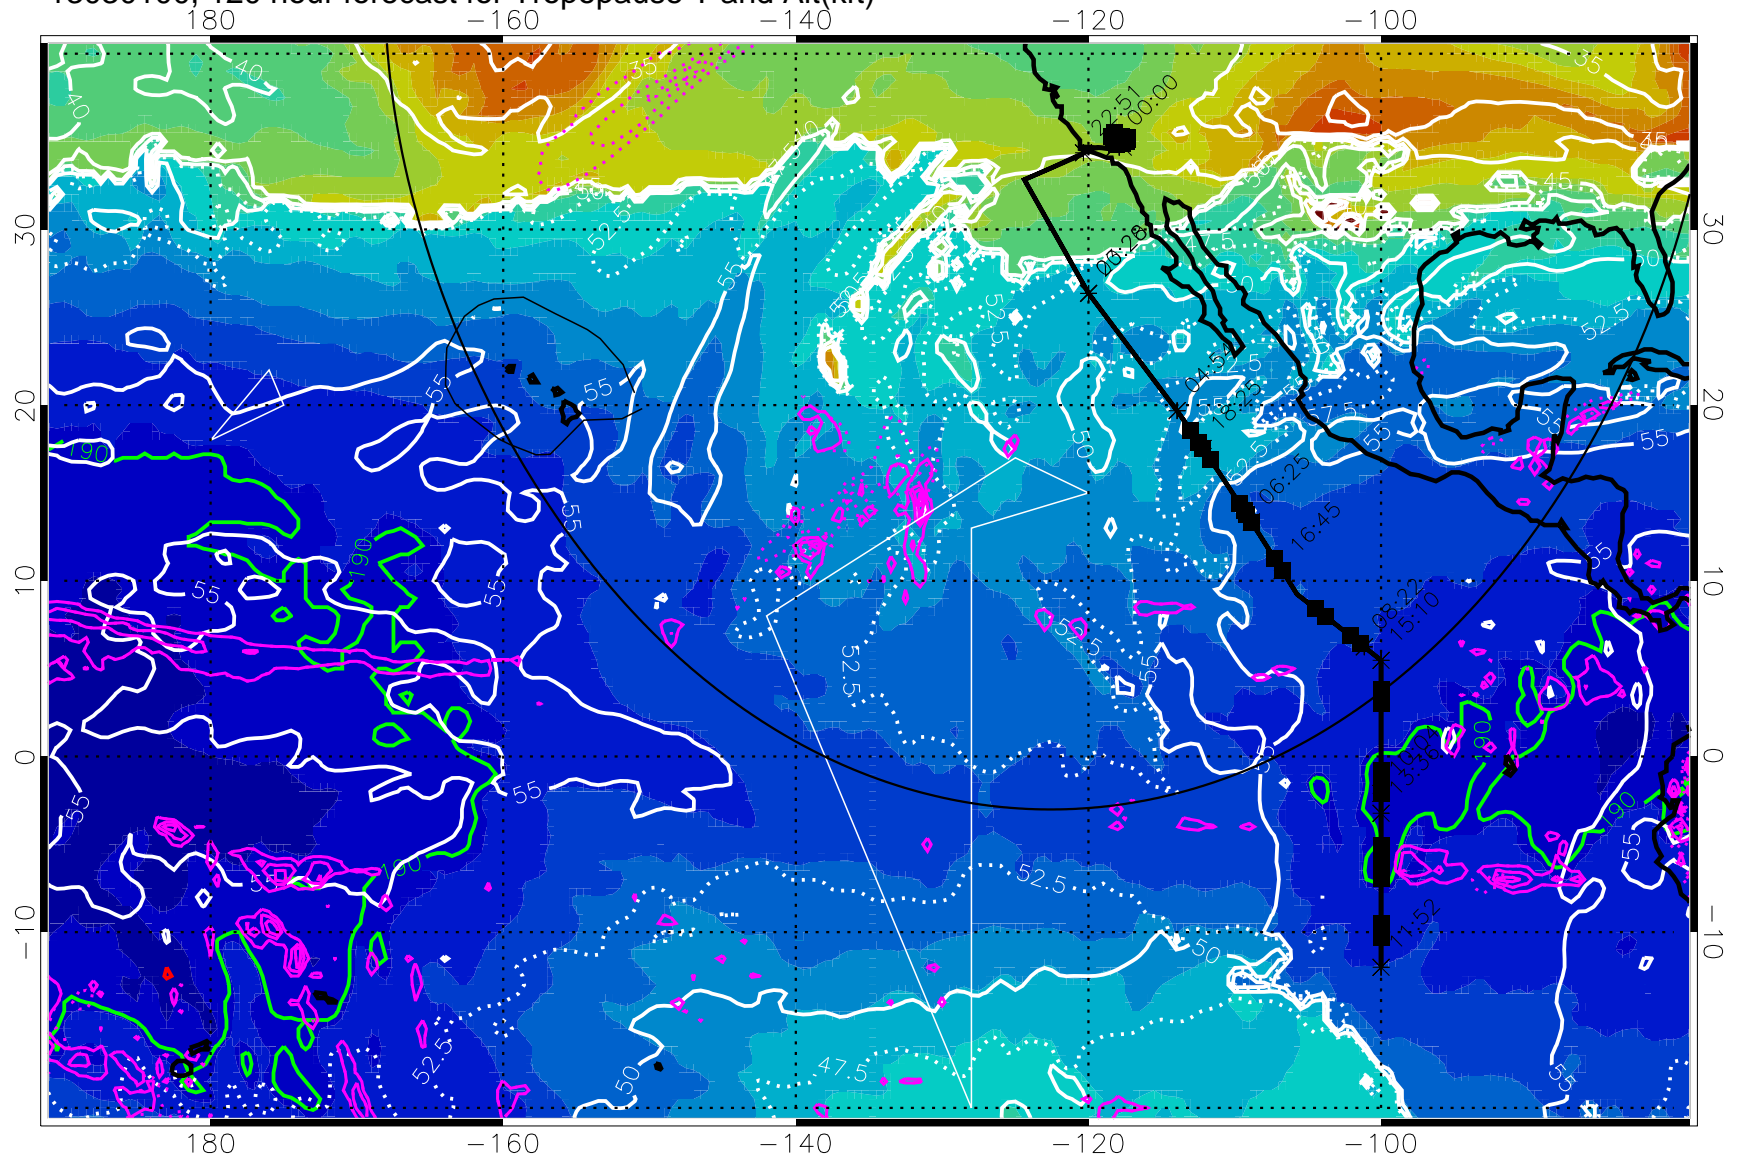

→ 30 m/s

Range ring of 4055 km -- 13 hours GH round trip

13022818, 114 hour forecast for Tropopause T and Alt(kft)

Tropopause T, K

Tropopause Altitude in kft (white)

Precip (tot dot, conv sol) past 6 hrs 6 kg/m² contours, min 4

189.5K skin

185.9K engine

→ 30 m/s

Range ring of 4055 km -- 13 hours GH round trip

13030100, 120 hour forecast for Tropopause T and Alt(kft)

190 200 210 220 230

Tropopause T, K

Tropopause Altitude in kft (white)