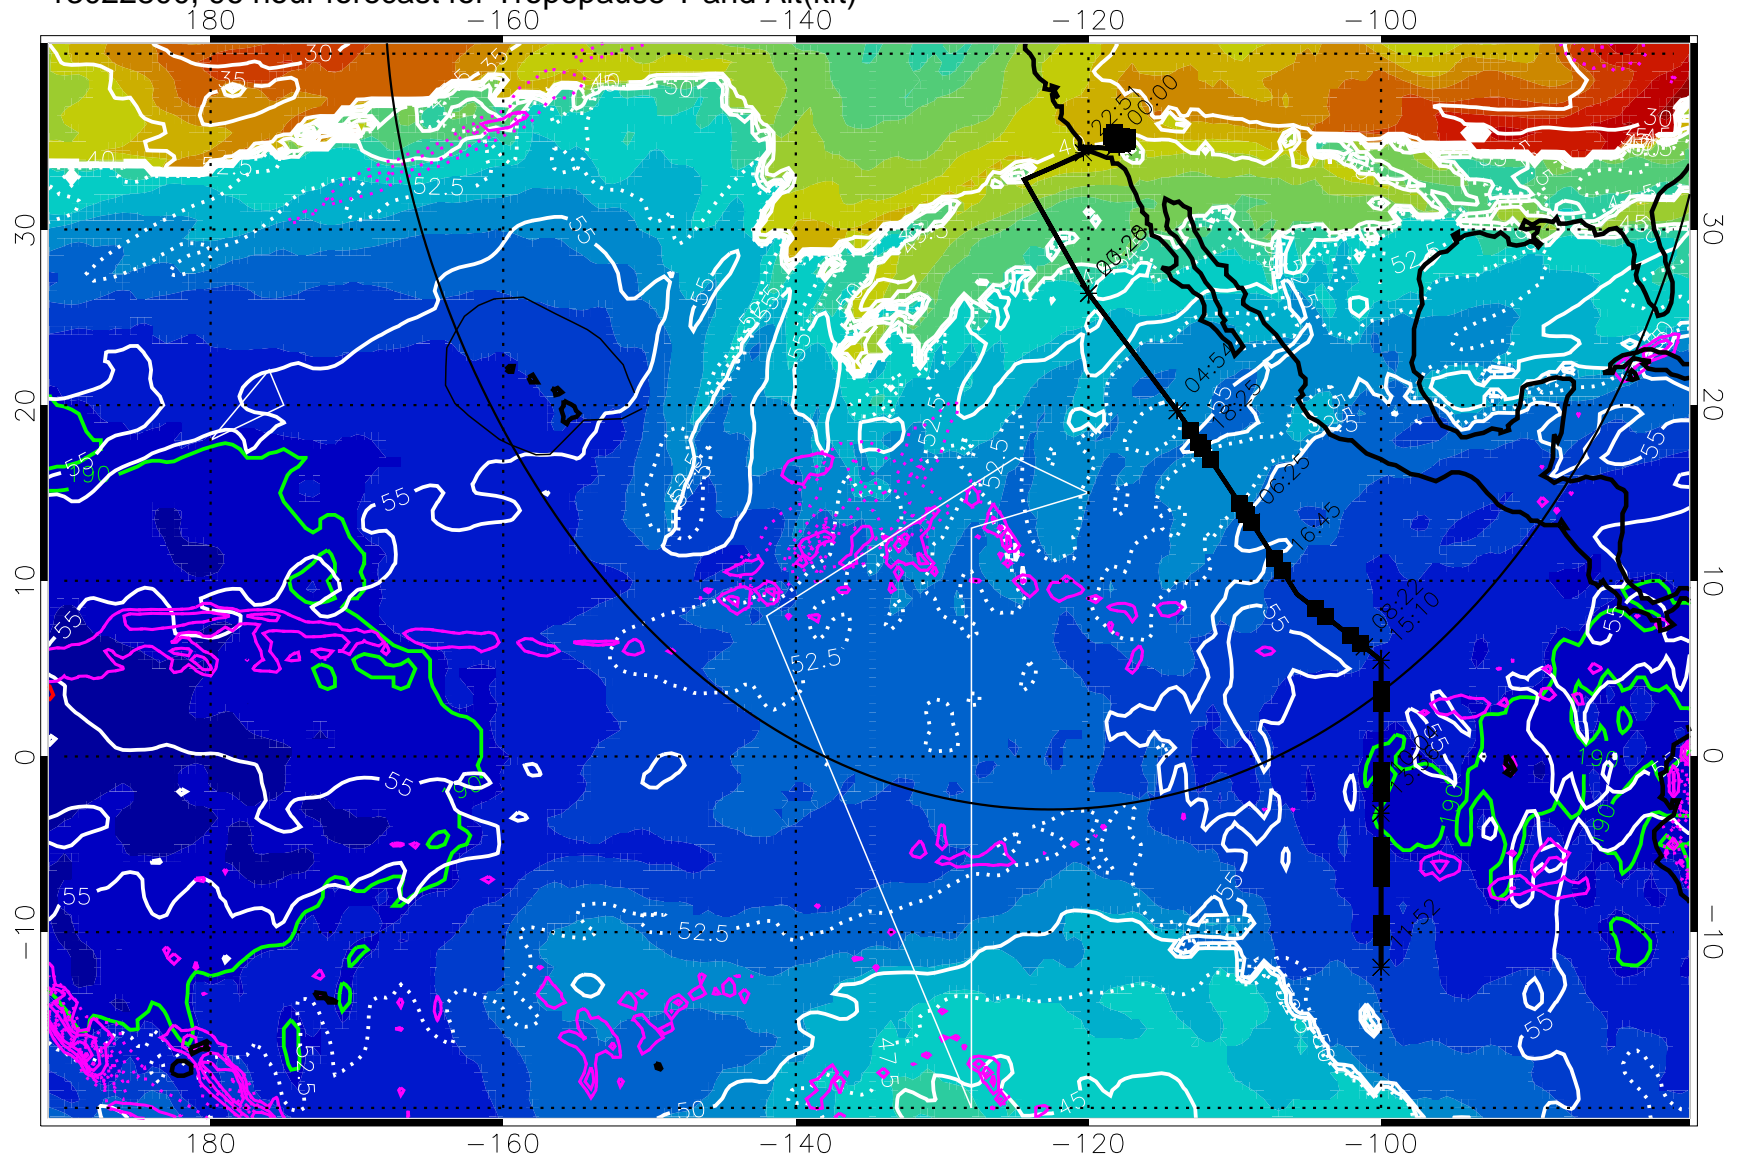

13022800, 96 hour forecast for Tropopause T and Alt(kft)

Tropopause T, K

Tropopause Altitude in kft (white)

Precip (tot dot, conv sol) past 6 hrs 6 kg/m² contours, min 4

189.5K skin 185.9K engine

→ 30 m/s

Range ring of 4055 km -- 13 hours GH round trip