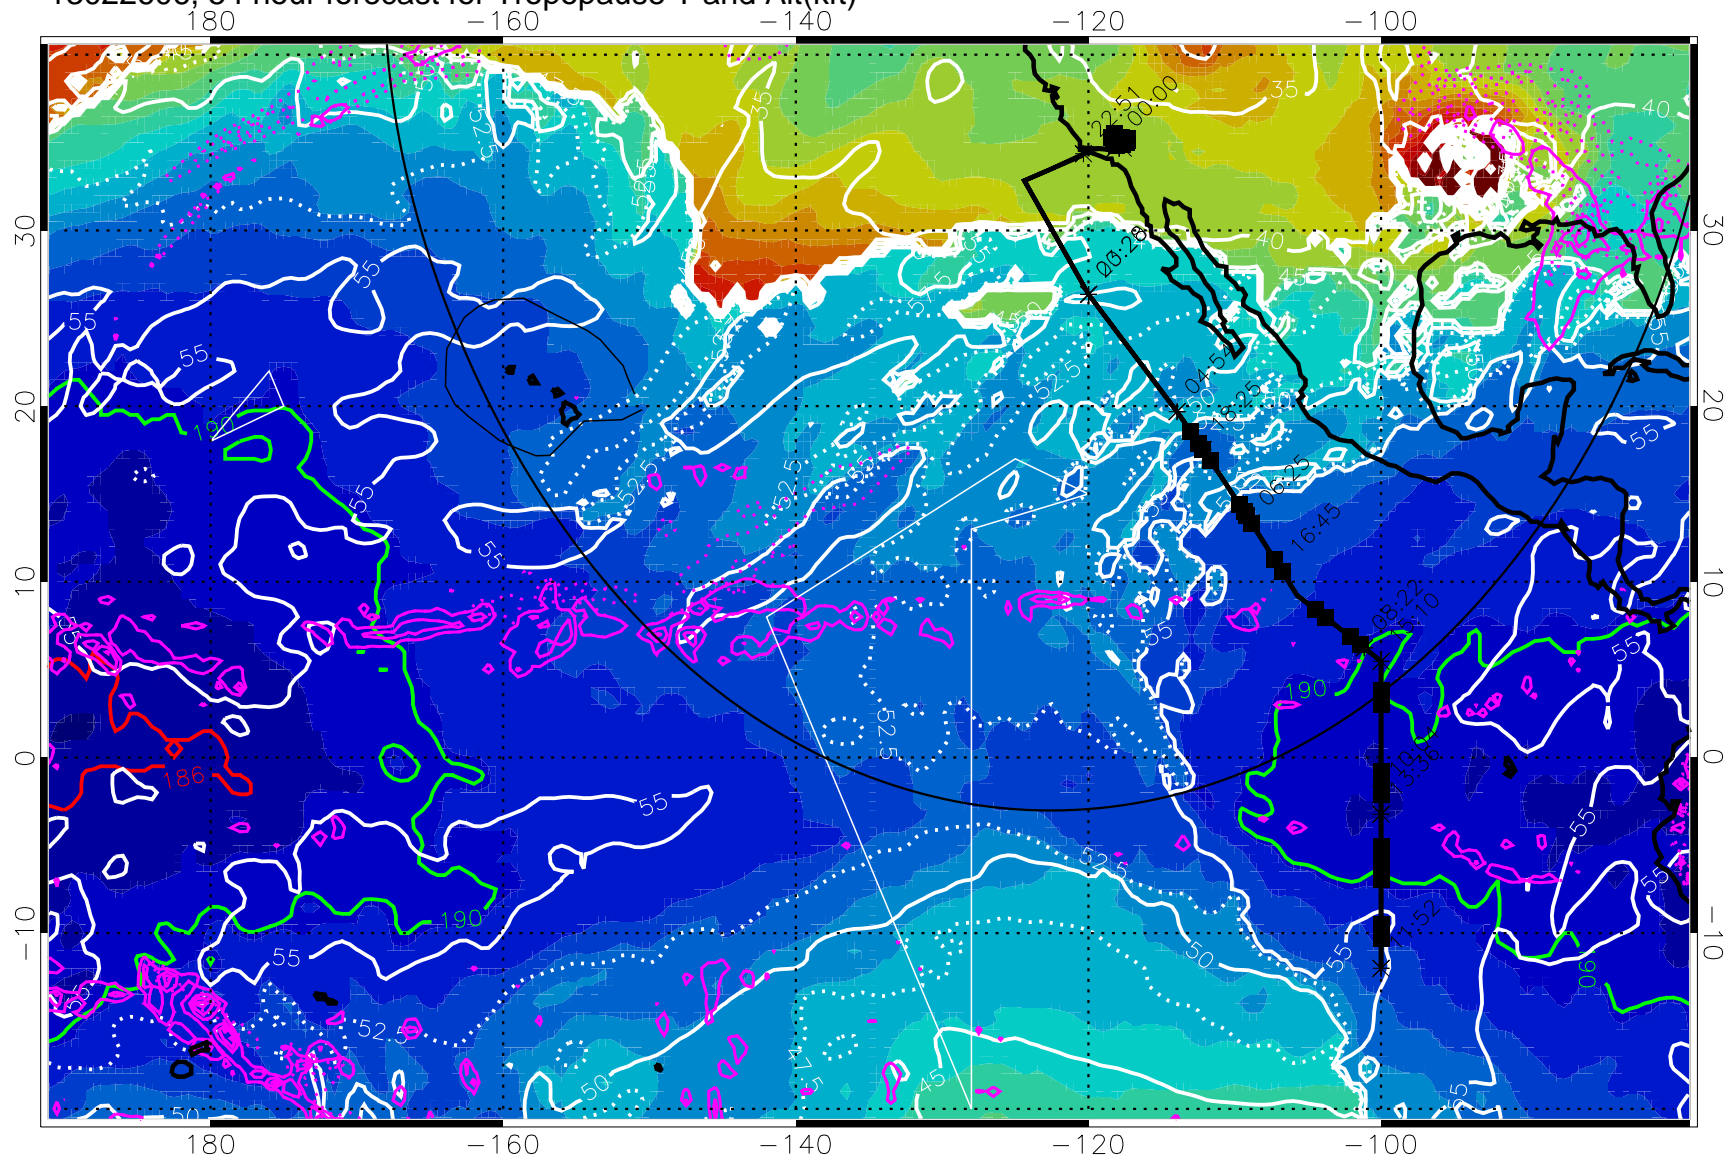

13022606, 54 hour forecast for Tropopause T and Alt(kft)

Tropopause Altitude in kft (white)
Precip (tot dot, conv sol) past 6 hrs 6 kg/m² contours, min 4
189.5K skin 185.9K engine

→ 30 m/s
Range ring of 4055 km -- 13 hours GH round trip