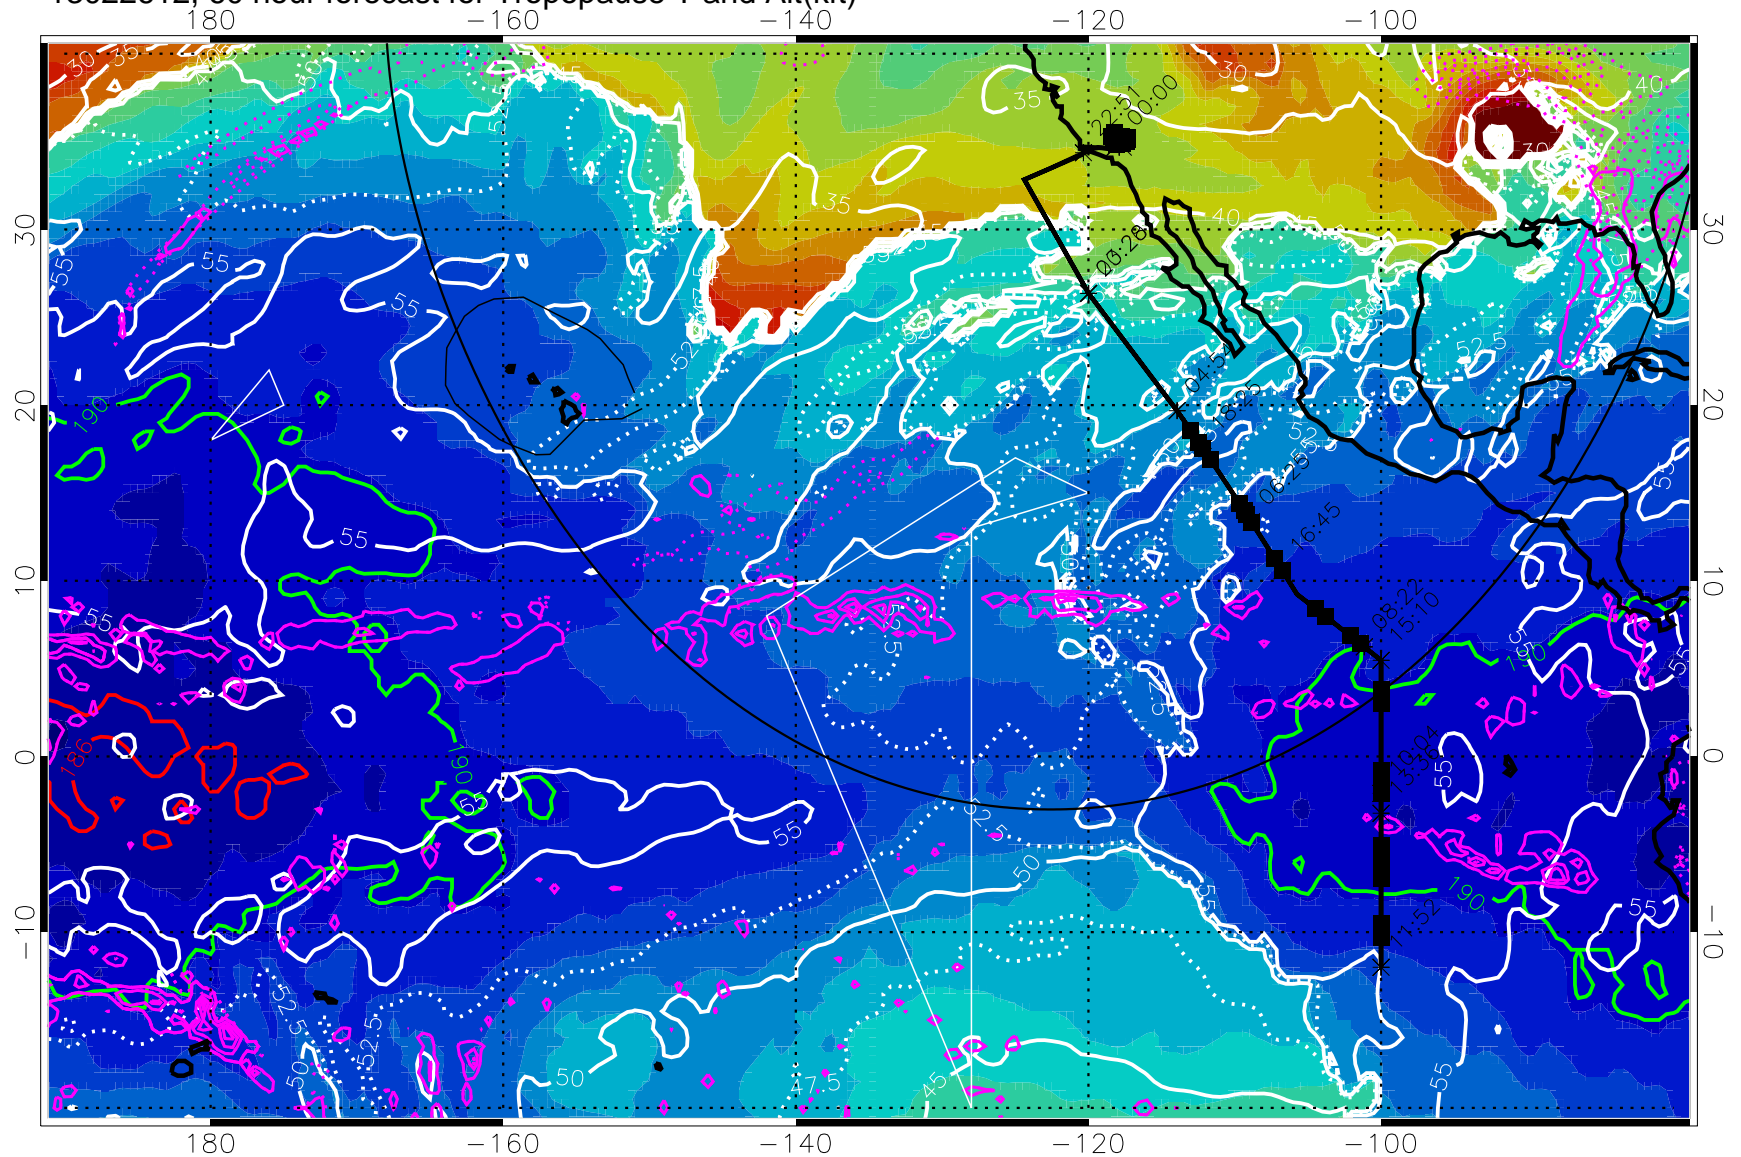

→ 30 m/s
 Range ring of 4055 km -- 13 hours GH round trip

13022606, 54 hour forecast for Tropopause T and Alt(kft)

Tropopause Altitude in kft (white)
 Precip (tot dot, conv sol) past 6 hrs 6 kg/m² contours, min 4
 189.5K skin 185.9K engine

→ 30 m/s
 Range ring of 4055 km -- 13 hours GH round trip

13022612, 60 hour forecast for Tropopause T and Alt(kft)

190 200 210 220 230
Tropopause T, K

Tropopause Altitude in kft (white)

Precip (tot dot, conv sol) past 6 hrs 6 kg/m2 contours, min 4

189.5K skin

185.9K engine

Range ring of 4055 km -- 13 hours GH round trip

13022618, 66 hour forecast for Tropopause T and Alt(kft)

190 200 210 220 230
Tropopause T, K

Tropopause Altitude in kft (white)

Precip (tot dot, conv sol) past 6 hrs 6 kg/m² contours, min 4