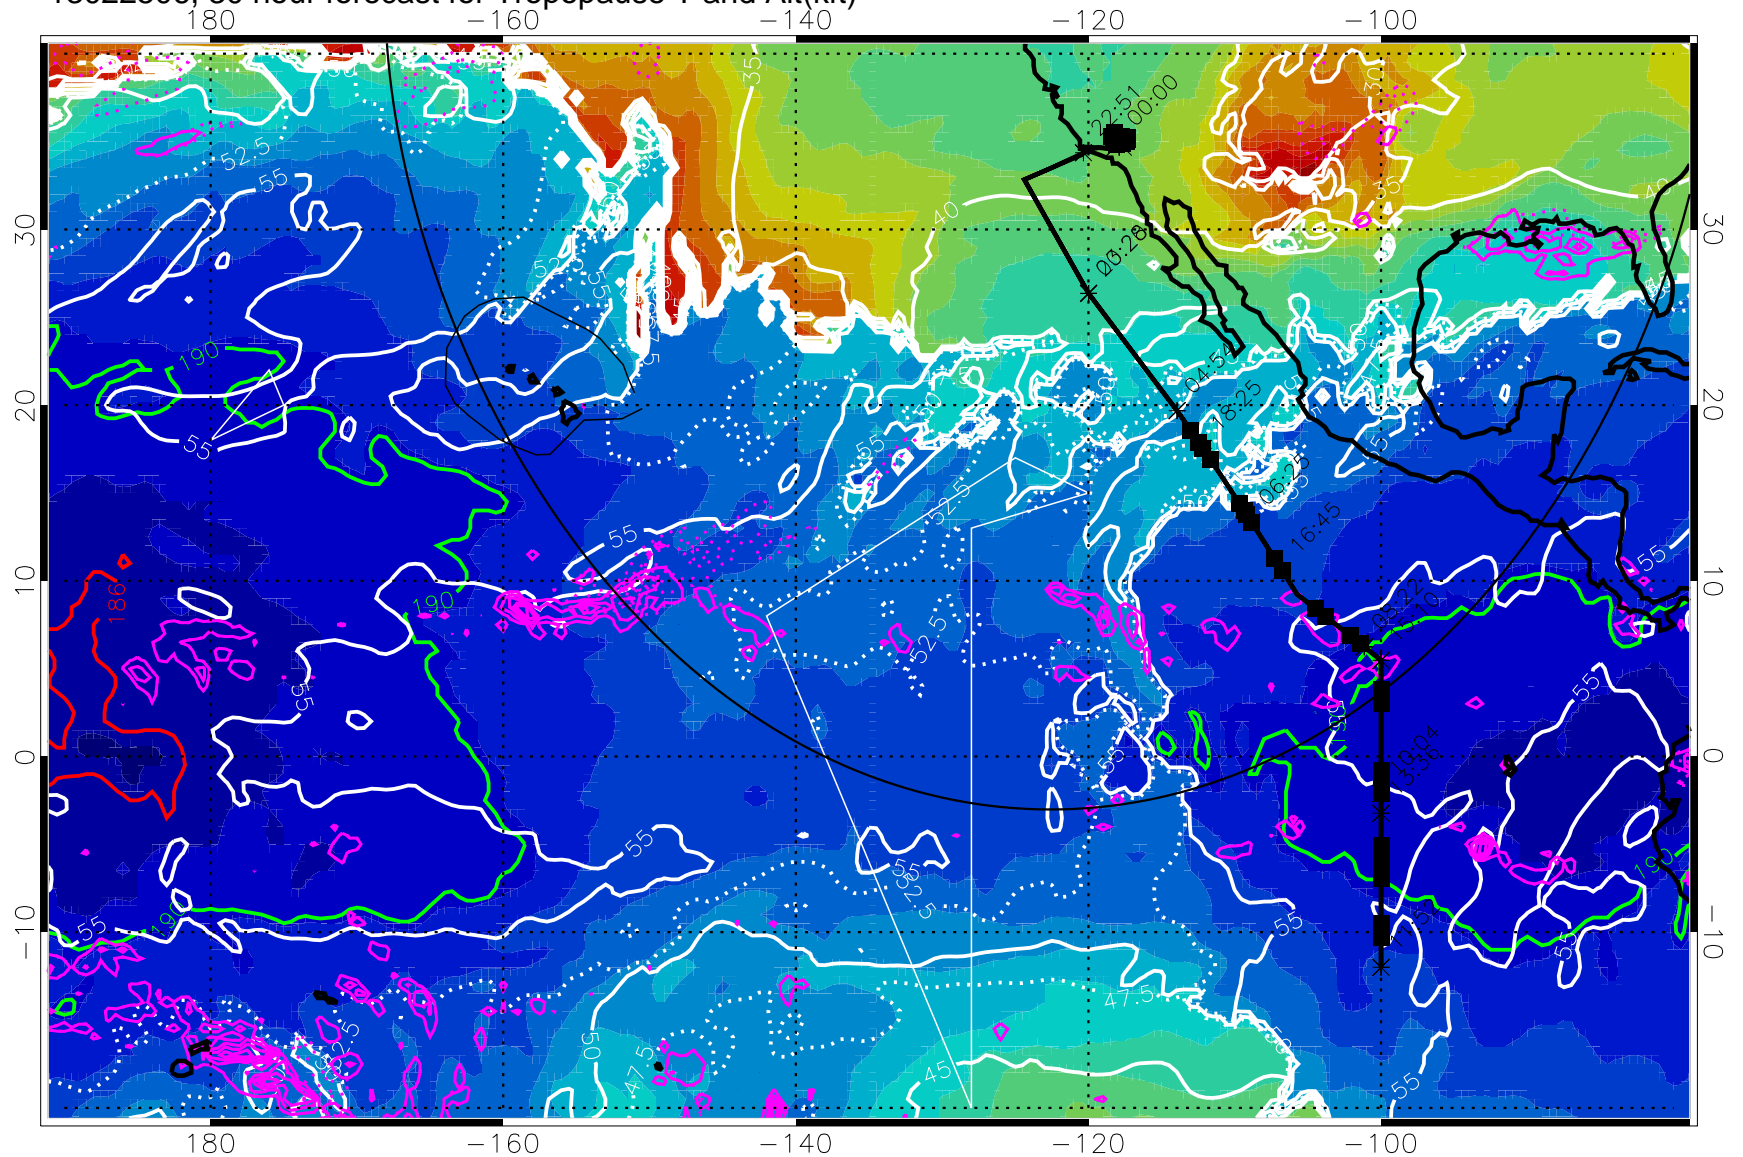

189.5K skin

185.9K engine

→ 30 m/s

Range ring of 4055 km -- 13 hours GH round trip

13022500, 24 hour forecast for Tropopause T and Alt(kft)

190 200 210 220 230
Tropopause T, K

Tropopause Altitude in kft (white)

Precip (tot dot, conv sol) past 6 hrs 6 kg/m2 contours, min 4

189.5K skin 185.9K engine

→ 30 m/s

Range ring of 4055 km -- 13 hours GH round trip

13022506, 30 hour forecast for Tropopause T and Alt(kft)

190 200 210 220 230