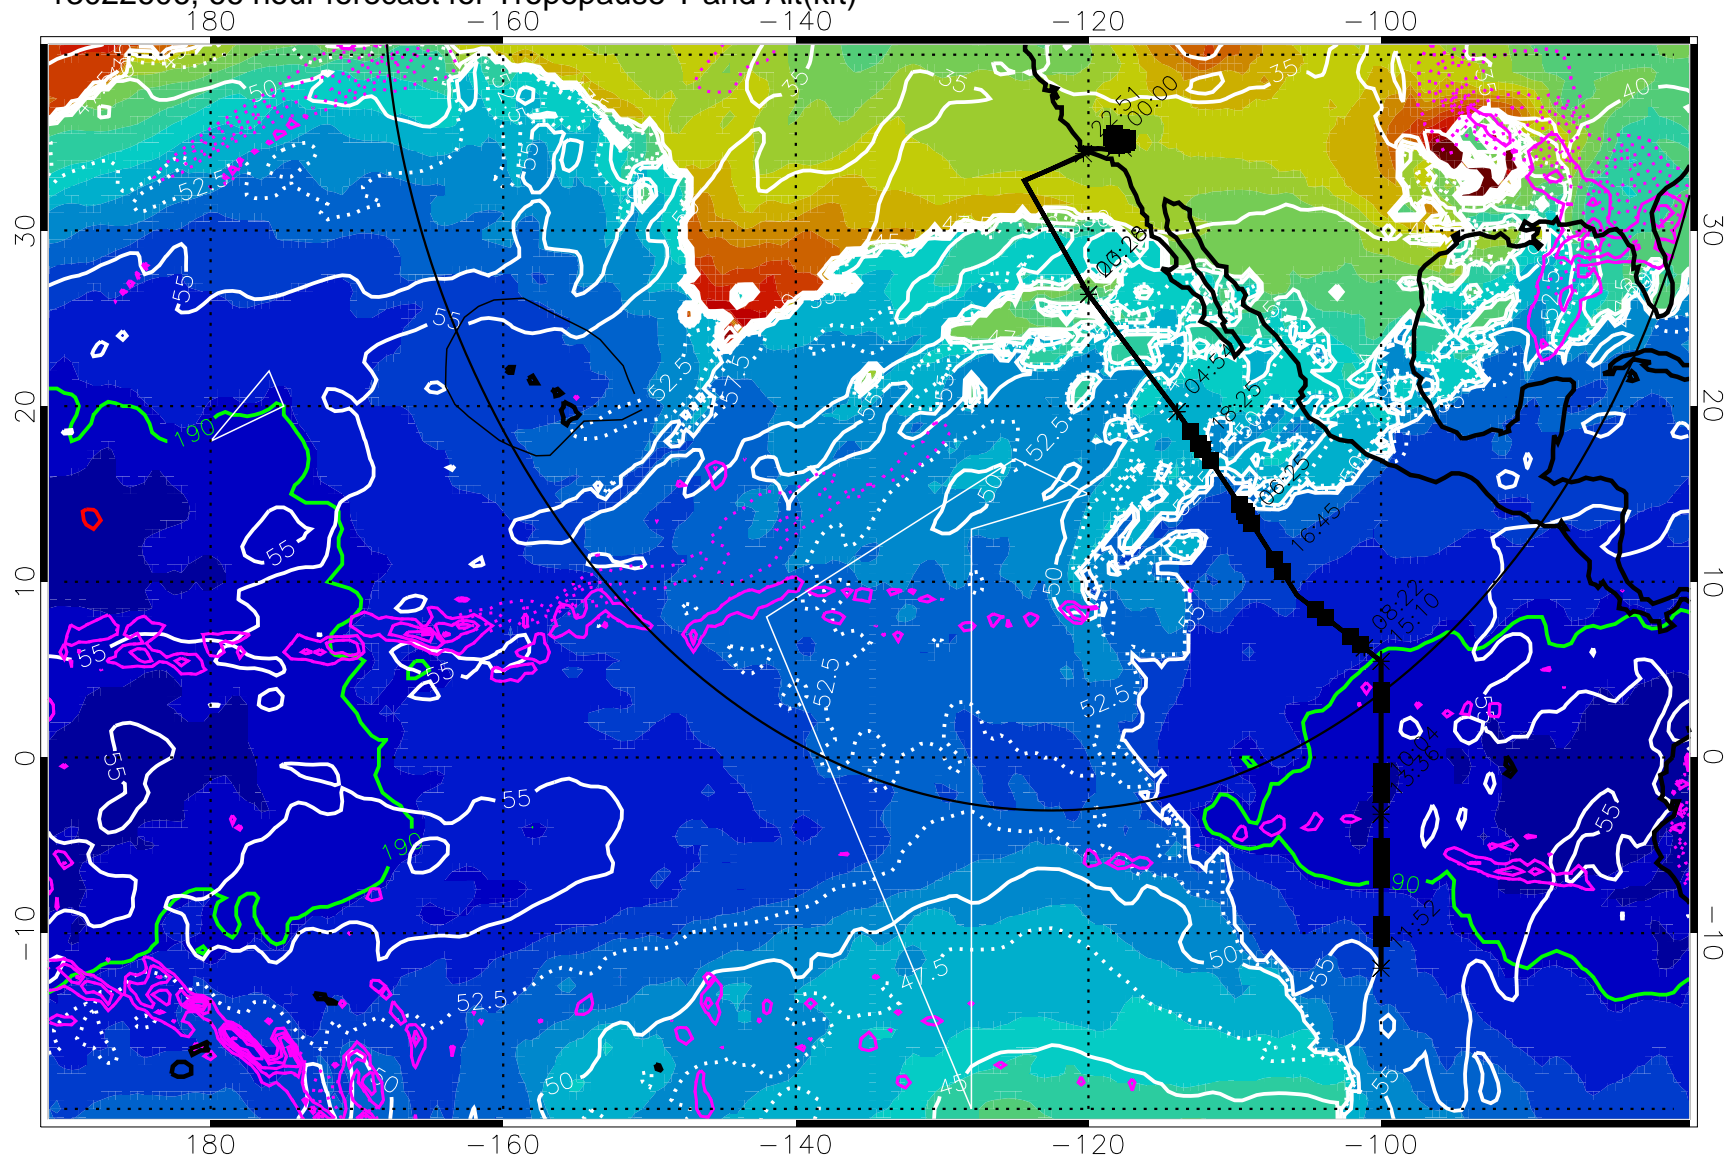

→ 30 m/s

Range ring of 4055 km -- 13 hours GH round trip

13022600, 60 hour forecast for Tropopause T and Alt(kft)

190 200 210 220 230

Tropopause T, K

Tropopause Altitude in kft (white)

Precip (tot dot, conv sol) past 6 hrs 6 kg/m2 contours, min 4

189.5K skin

185.9K engine

→ 30 m/s

Range ring of 4055 km -- 13 hours GH round trip

13022606, 66 hour forecast for Tropopause T and Alt(kft)

190 200 210 220 230

Tropopause T, K

Tropopause Altitude in kft (white)

Precip (tot dot, conv sol) past 6 hrs 6 kg/m2 contours, min 4

189.5K skin

185.9K engine

→ 30 m/s

Range ring of 4055 km -- 13 hours GH round trip

13022612, 72 hour forecast for Tropopause T and Alt(kft)

190 200 210 220 230