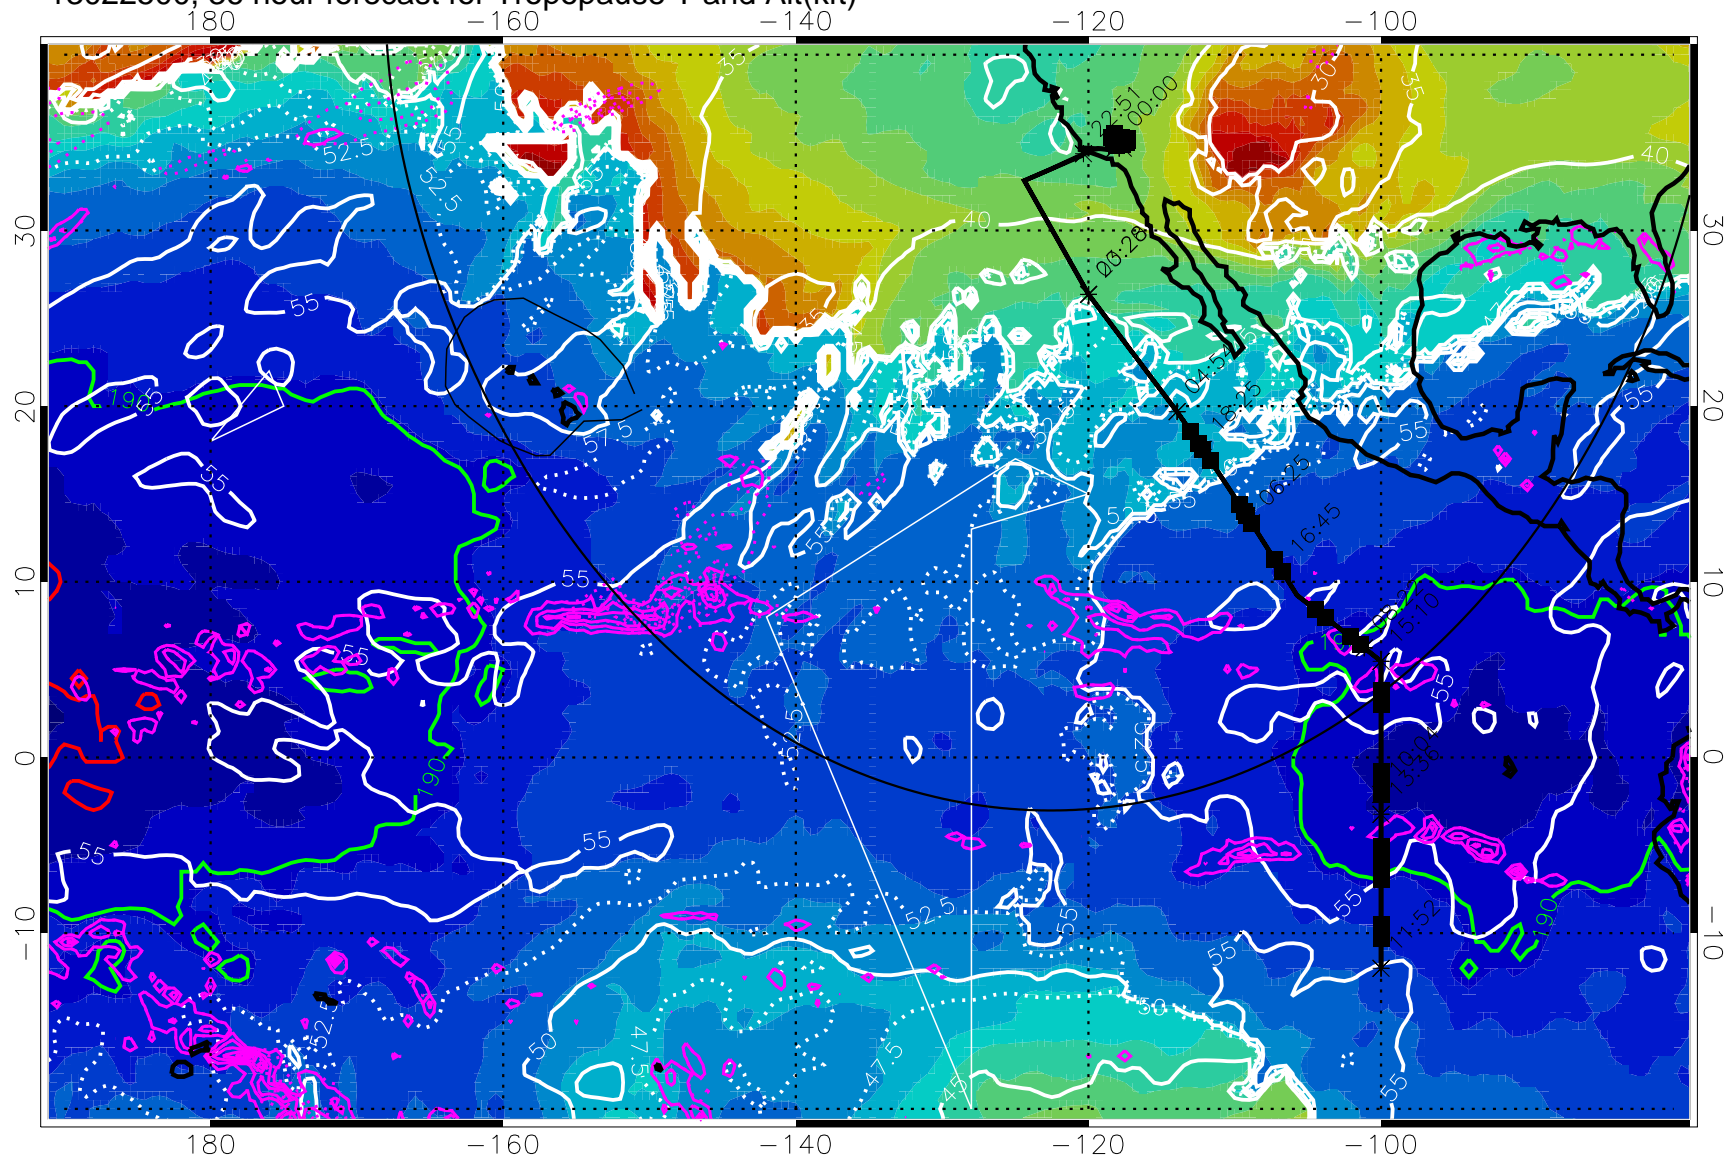

189.5K skin 185.9K engine

→ 30 m/s

Range ring of 4055 km -- 13 hours GH round trip

13022418, 30 hour forecast for Tropopause T and Alt(kft)

190 200 210 220 230
Tropopause T, K

Tropopause Altitude in kft (white)

Precip (tot dot, conv sol) past 6 hrs 6 kg/m² contours, min 4

189.5K skin

185.9K engine

→ 30 m/s

Range ring of 4055 km -- 13 hours GH round trip

13022500, 36 hour forecast for Tropopause T and Alt(kft)

190 200 210 220 230