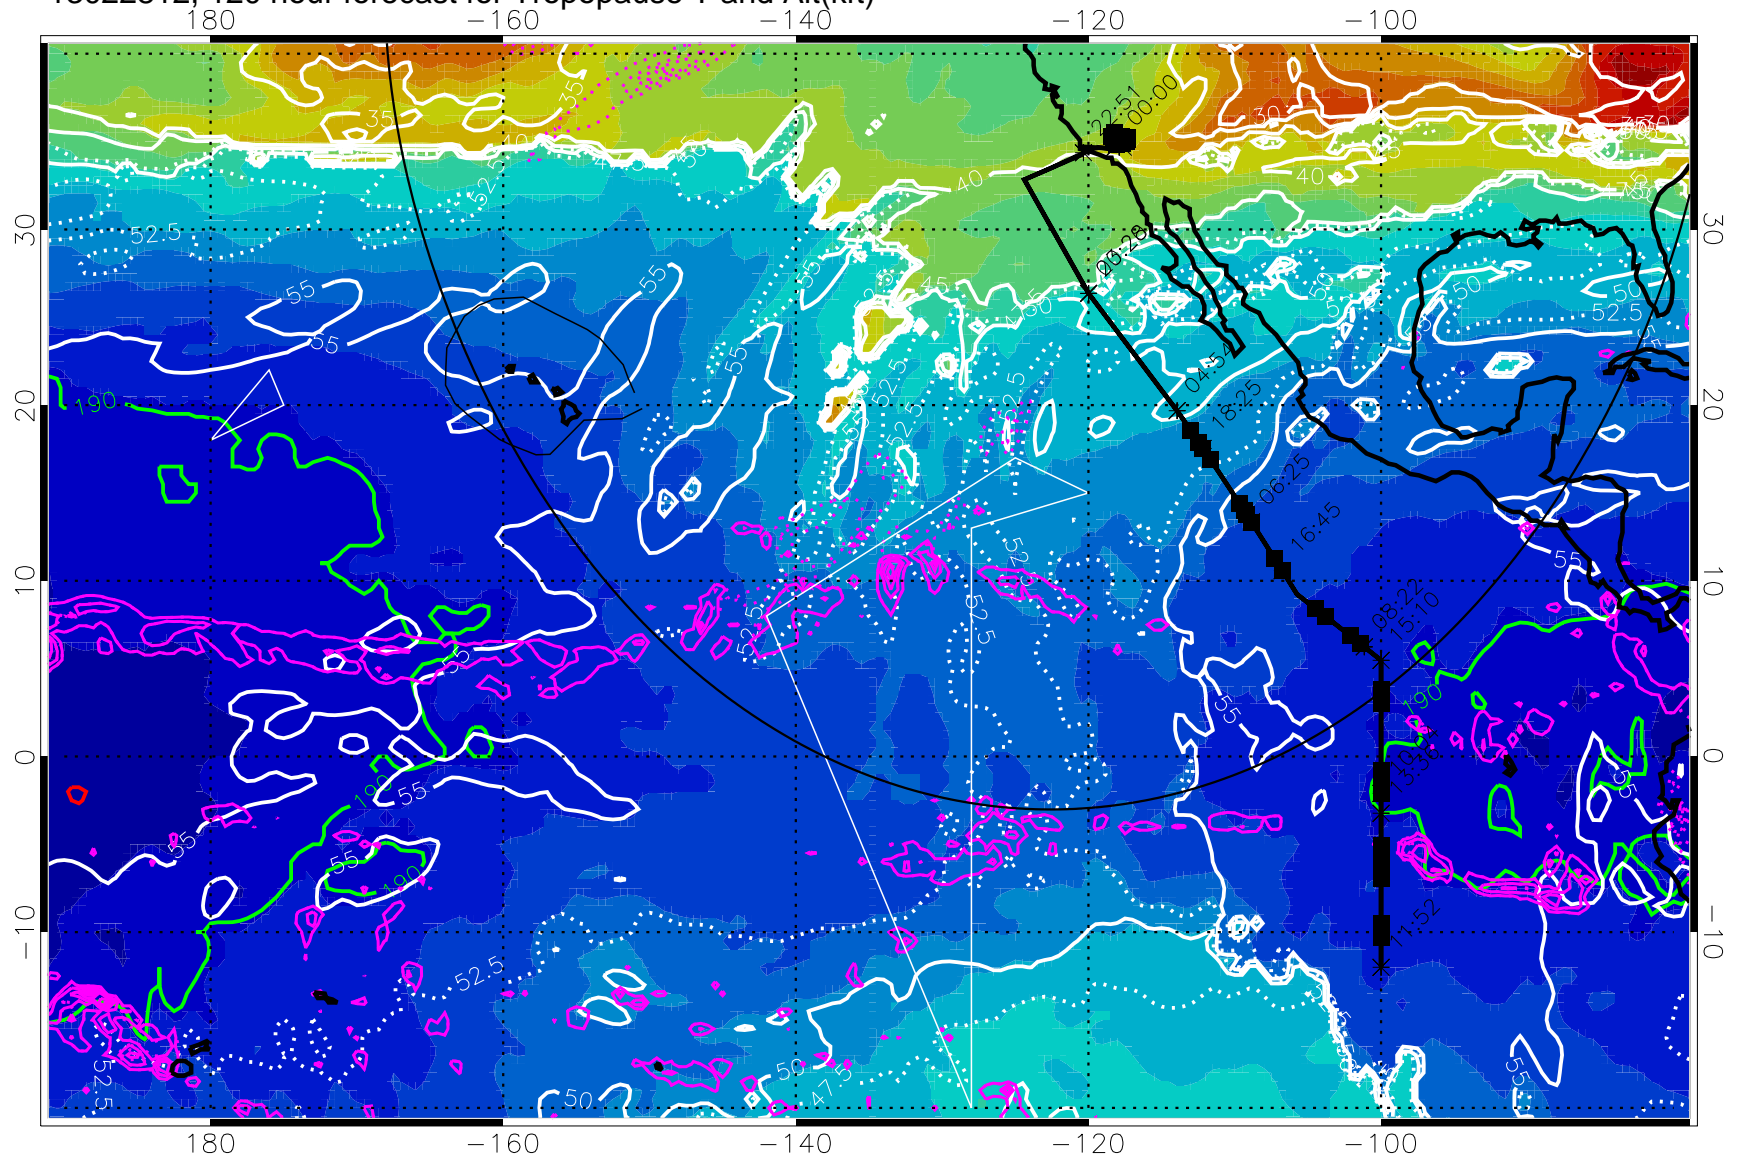

13022812, 120 hour forecast for Tropopause T and Alt(kft)

190 200 210 220 230

Tropopause T, K

Tropopause Altitude in kft (white)

Precip (tot dot, conv sol) past 6 hrs 6 kg/m2 contours, min 4

189.5K skin

185.9K engine

Range ring of 4055 km -- 13 hours GH round trip