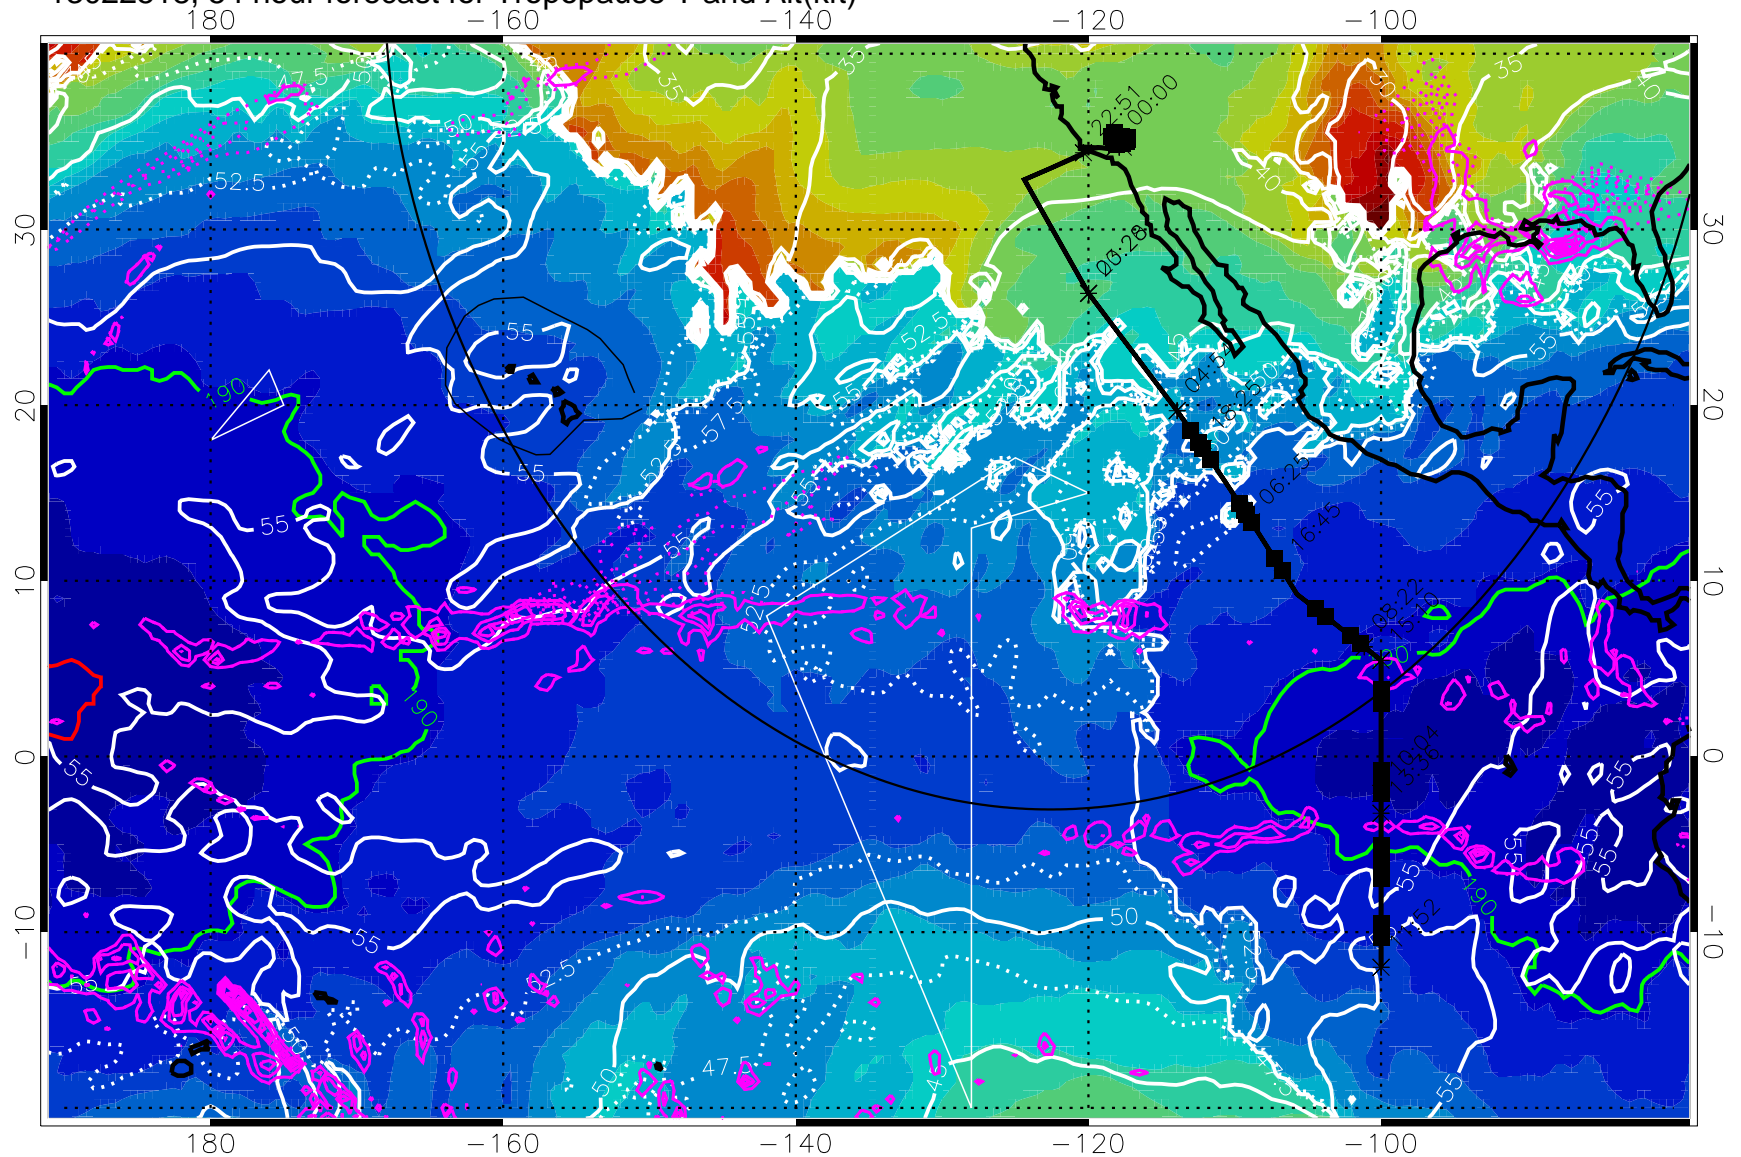

13022518, 54 hour forecast for Tropopause T and Alt(kft)

190   200   210   220   230
Tropopause T, K

Tropopause Altitude in kft (white)

Precip (tot dot, conv sol) past 6 hrs 6 kg/m² contours, min 4

189.5K skin   185.9K engine

→ 30 m/s

Range ring of 4055 km -- 13 hours GH round trip