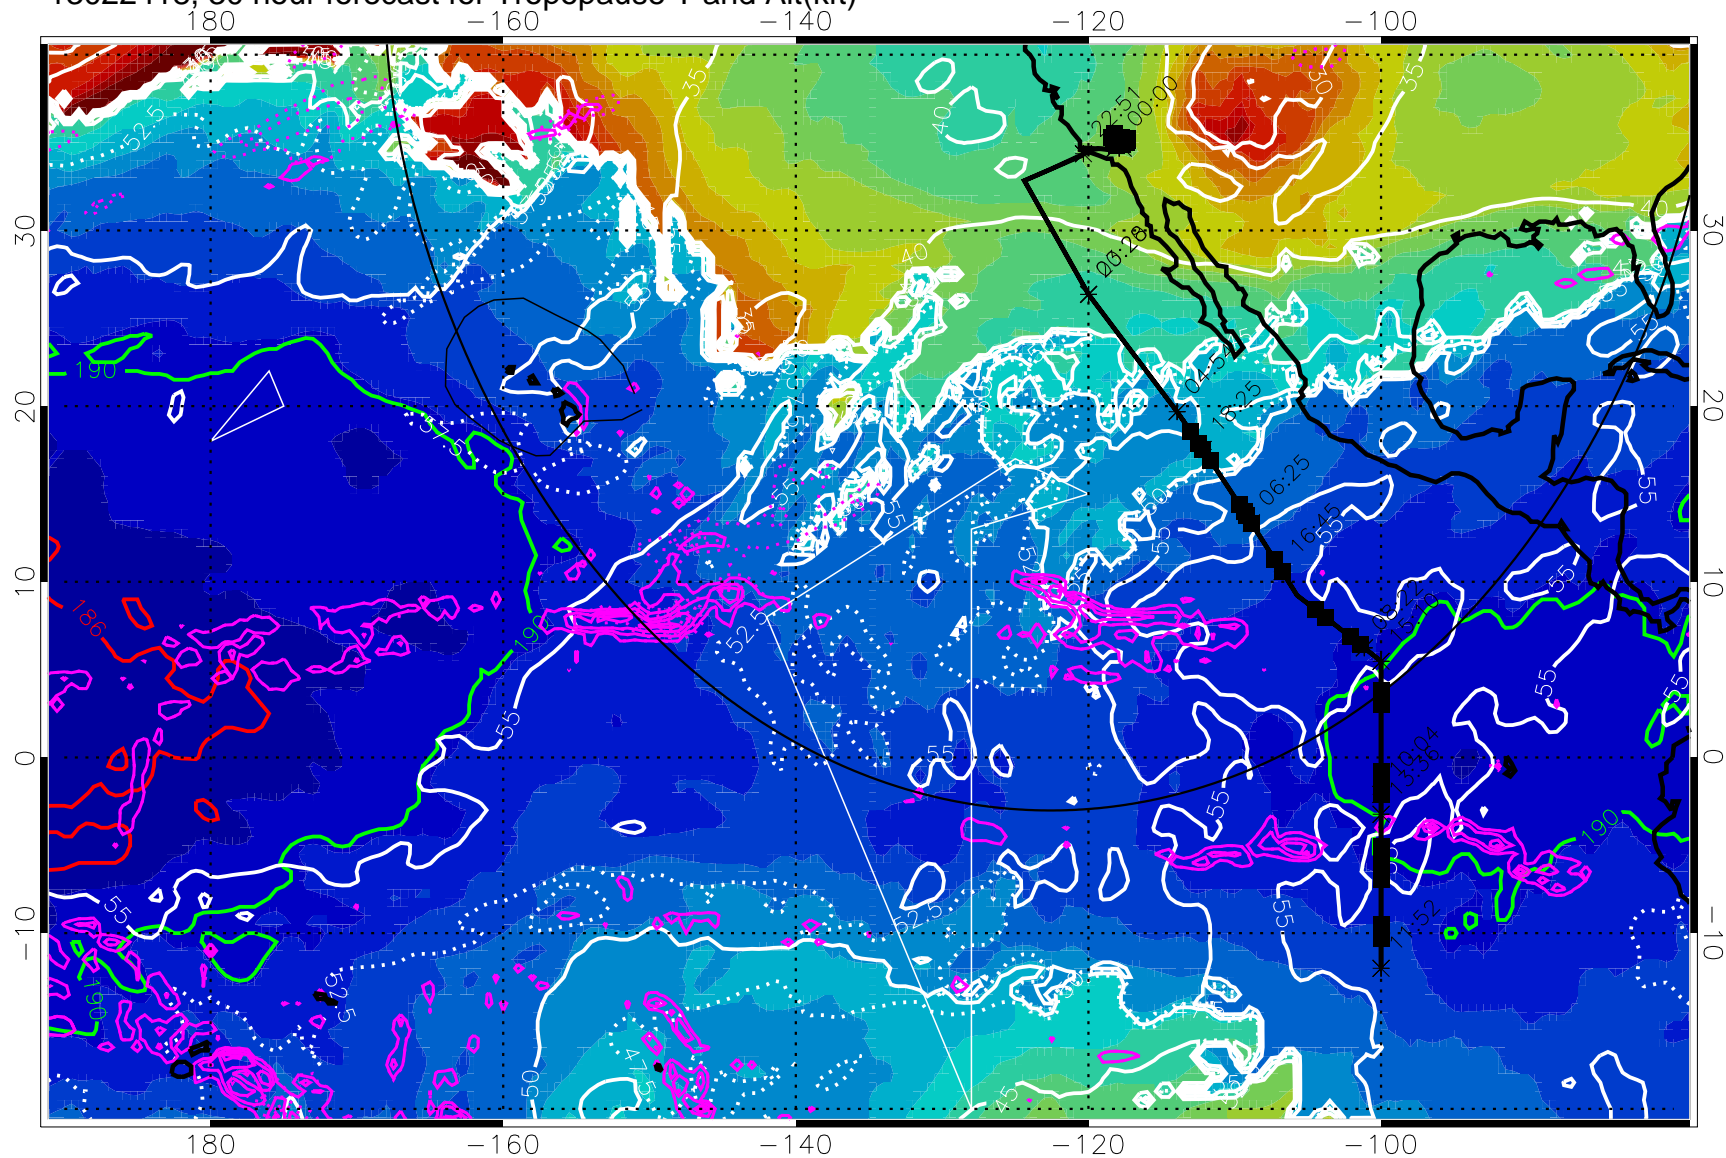

189.5K skin

185.9K engine

Range ring of 4055 km -- 13 hours GH round trip

13022412, 24 hour forecast for Tropopause T and Alt(kft)

190 200 210 220 230
Tropopause T, K

Tropopause Altitude in kft (white)

Precip (tot dot, conv sol) past 6 hrs 6 kg/m2 contours, min 4

189.5K skin 185.9K engine

→ 30 m/s

Range ring of 4055 km -- 13 hours GH round trip

13022418, 30 hour forecast for Tropopause T and Alt(kft)

190 200 210 220 230
Tropopause T, K

Tropopause Altitude in kft (white)