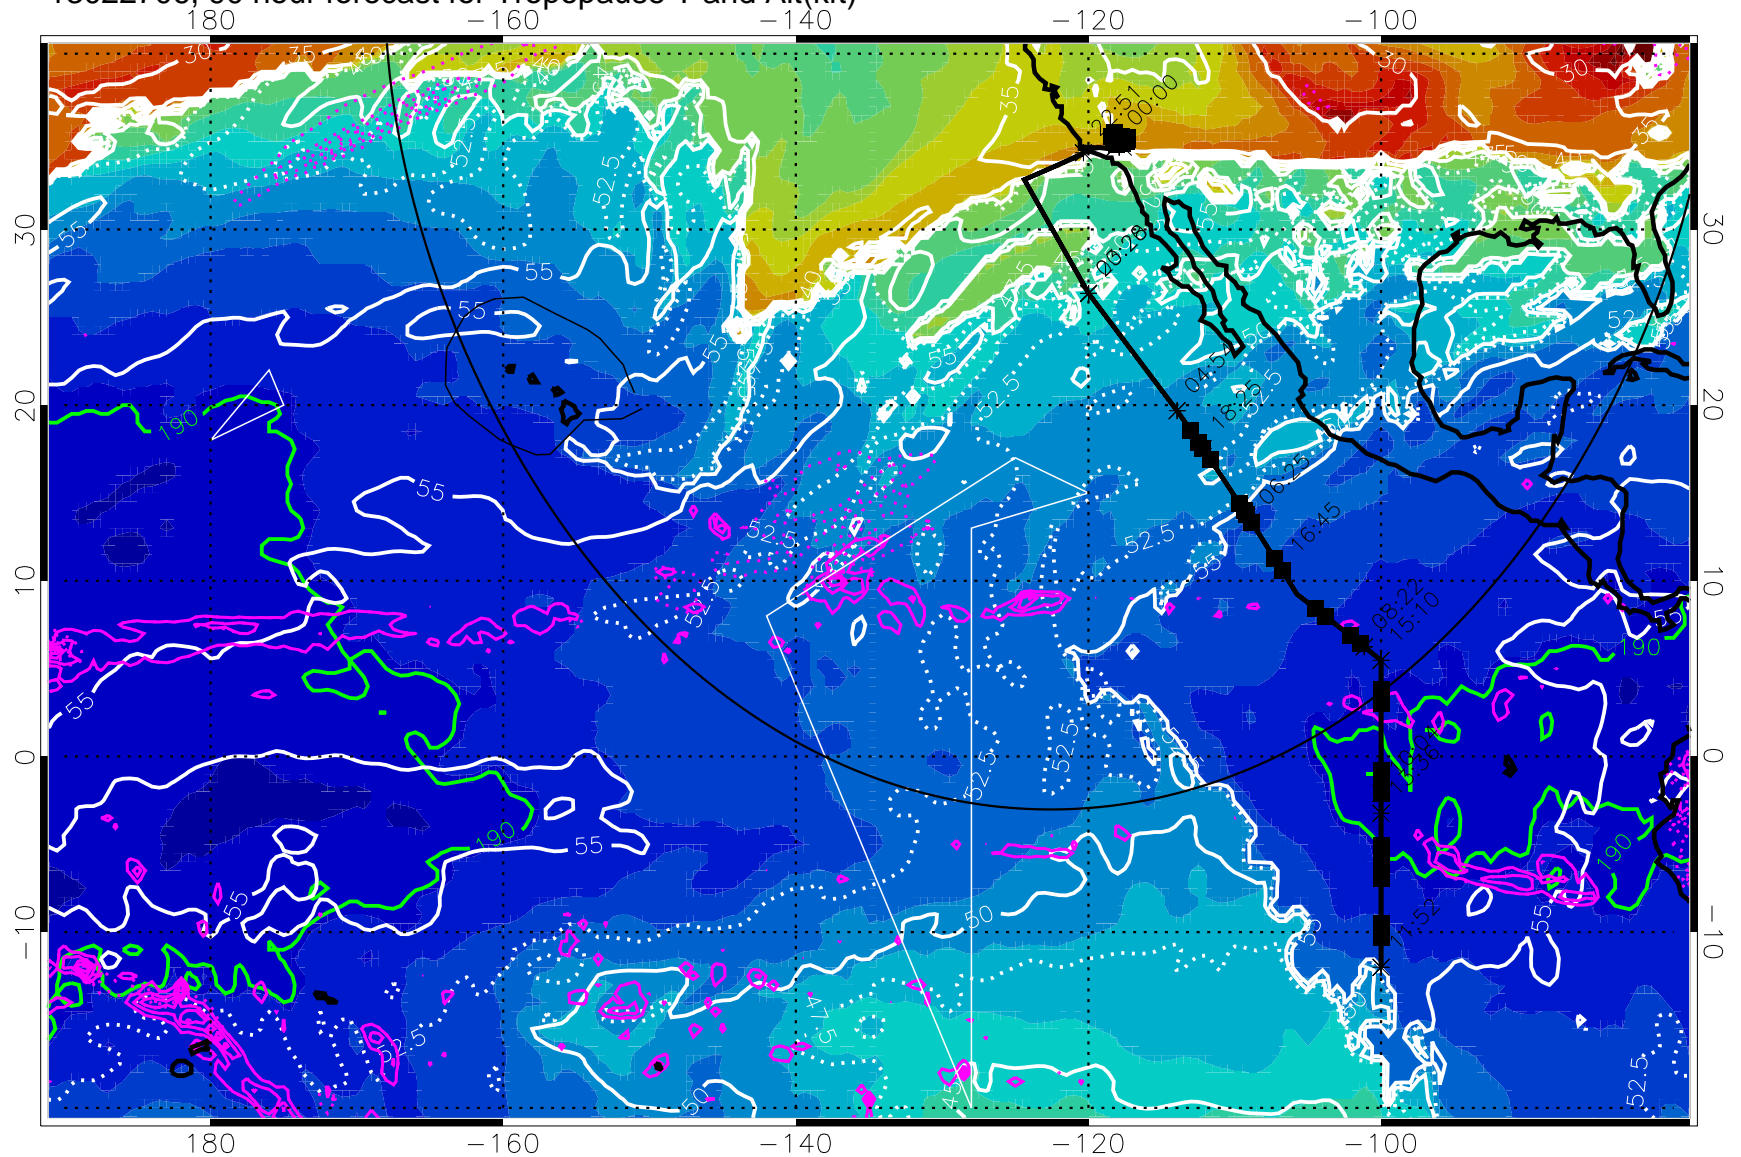

13022706, 90 hour forecast for Tropopause T and Alt(kft)

190 200 210 220 230

Tropopause T, K

Tropopause Altitude in kft (white)

Precip (tot dot, conv sol) past 6 hrs 6 kg/m2 contours, min 4

189.5K skin 185.9K engine

→ 30 m/s

Range ring of 4055 km -- 13 hours GH round trip