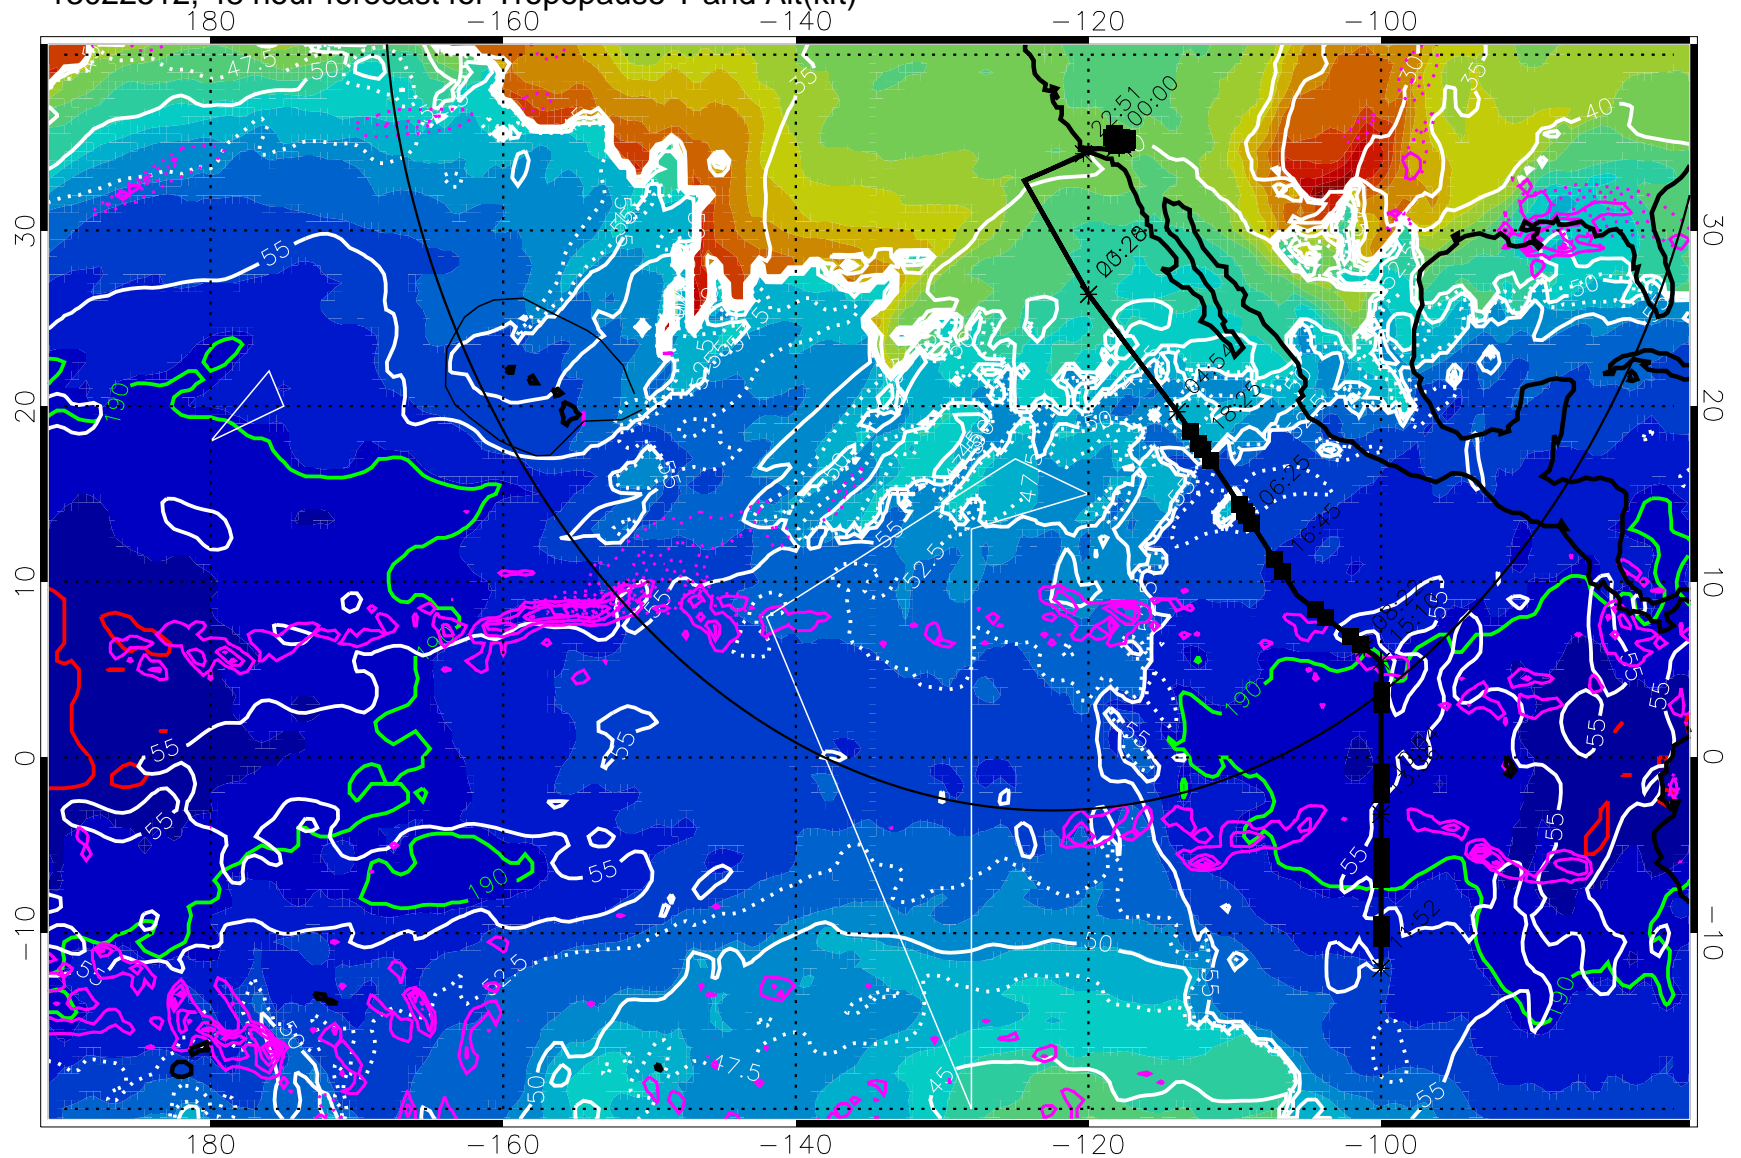

Tropopause T, K

Tropopause Altitude in kft (white)

Precip (tot dot, conv sol) past 6 hrs 6 kg/m² contours, min 4

189.5K skin

185.9K engine

→ 30 m/s

Range ring of 4055 km -- 13 hours GH round trip

13022512, 48 hour forecast for Tropopause T and Alt(kft)