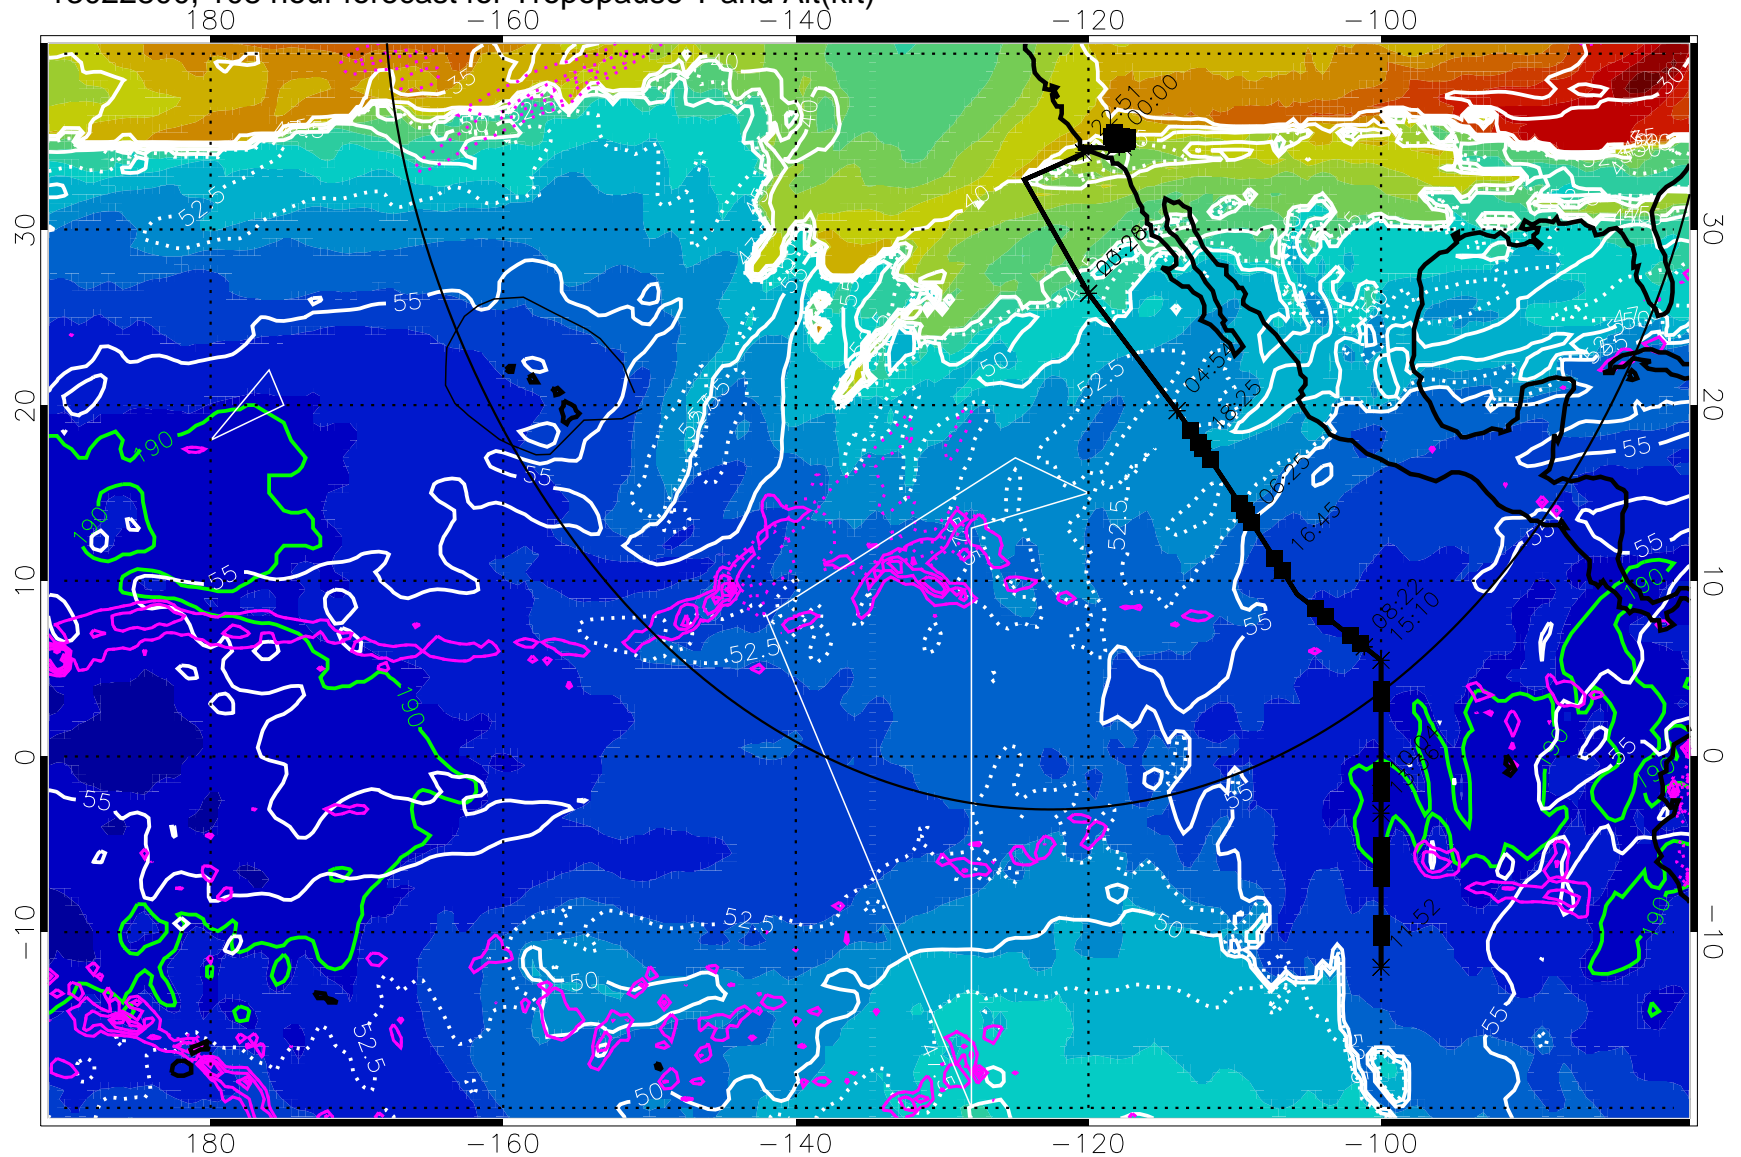

189.5K skin 185.9K engine

→ 30 m/s

Range ring of 4055 km -- 13 hours GH round trip

13022718, 102 hour forecast for Tropopause T and Alt(kft)

190 200 210 220 230
Tropopause T, K

Tropopause Altitude in kft (white)

Precip (tot dot, conv sol) past 6 hrs 6 kg/m² contours, min 4

189.5K skin 185.9K engine

→ 30 m/s

Range ring of 4055 km -- 13 hours GH round trip

13022800, 108 hour forecast for Tropopause T and Alt(kft)

190 200 210 220 230
Tropopause T, K