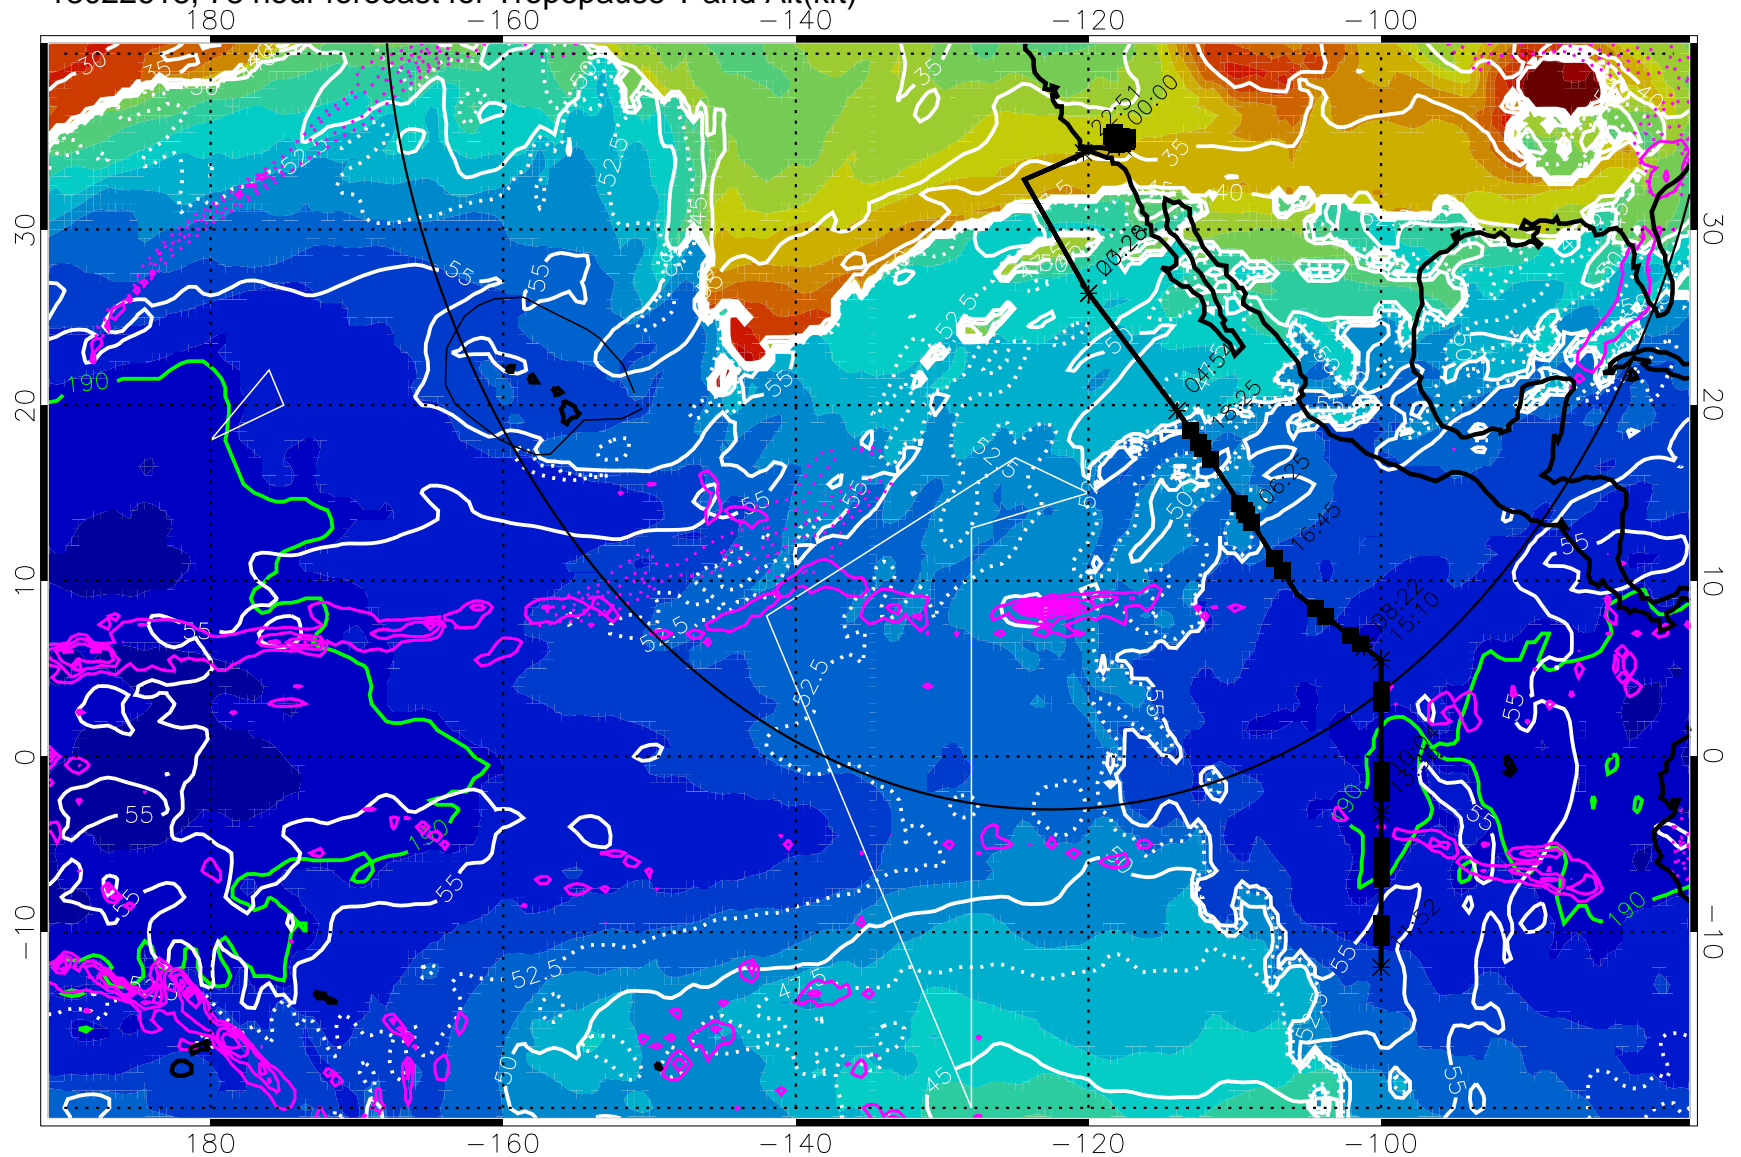

Tropopause T, K

Tropopause Altitude in kft (white)

Precip (tot dot, conv sol) past 6 hrs 6 kg/m² contours, min 4

189.5K skin

185.9K engine

30 m/s

Range ring of 4055 km -- 13 hours GH round trip

13022618, 78 hour forecast for Tropopause T and Alt(kft)