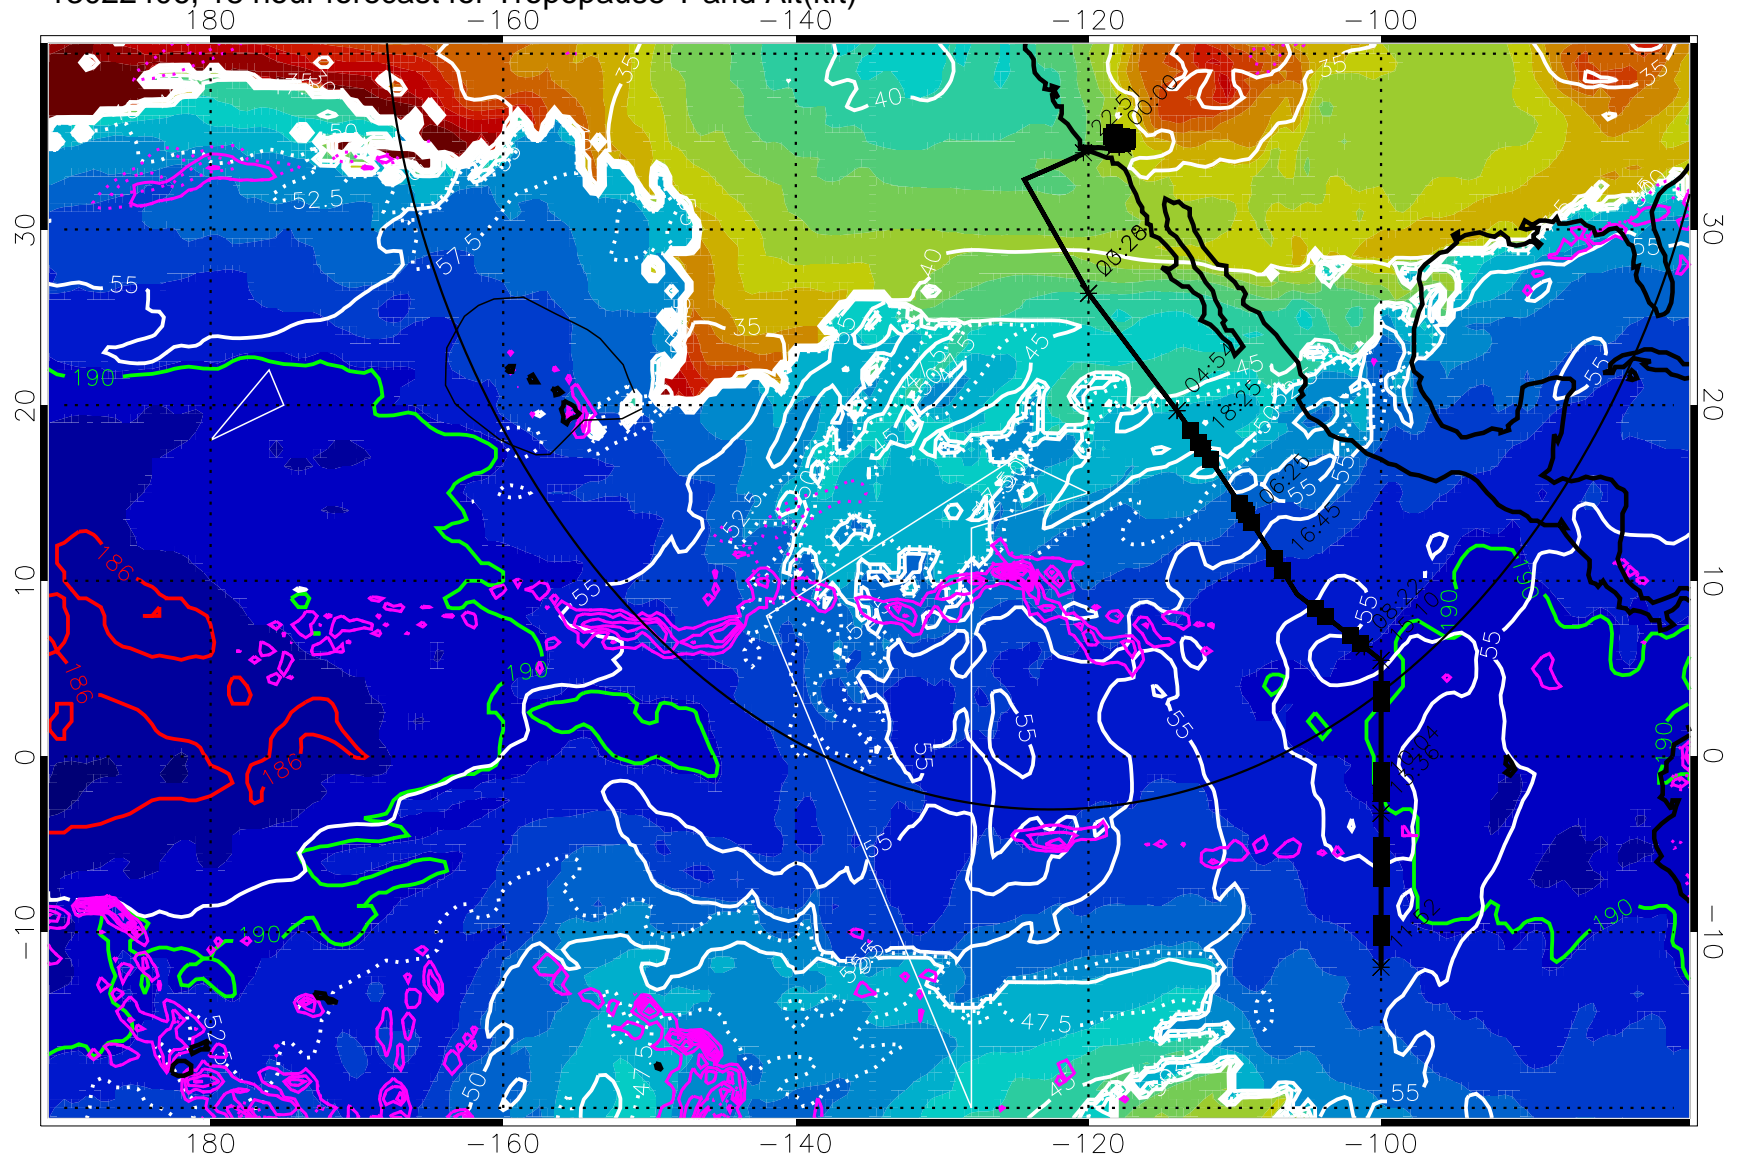

→ 30 m/s

Range ring of 4055 km -- 13 hours GH round trip

13022406, 18 hour forecast for Tropopause T and Alt(kft)

190 200 210 220 230

Tropopause T, K

Tropopause Altitude in kft (white)

Precip (tot dot, conv sol) past 6 hrs 6 kg/m2 contours, min 4

189.5K skin

185.9K engine

Range ring of 4055 km -- 13 hours GH round trip

13022412, 24 hour forecast for Tropopause T and Alt(kft)

190 200 210 220 230
Tropopause T, K

Tropopause Altitude in kft (white)

Precip (tot dot, conv sol) past 6 hrs 6 kg/m2 contours, min 4