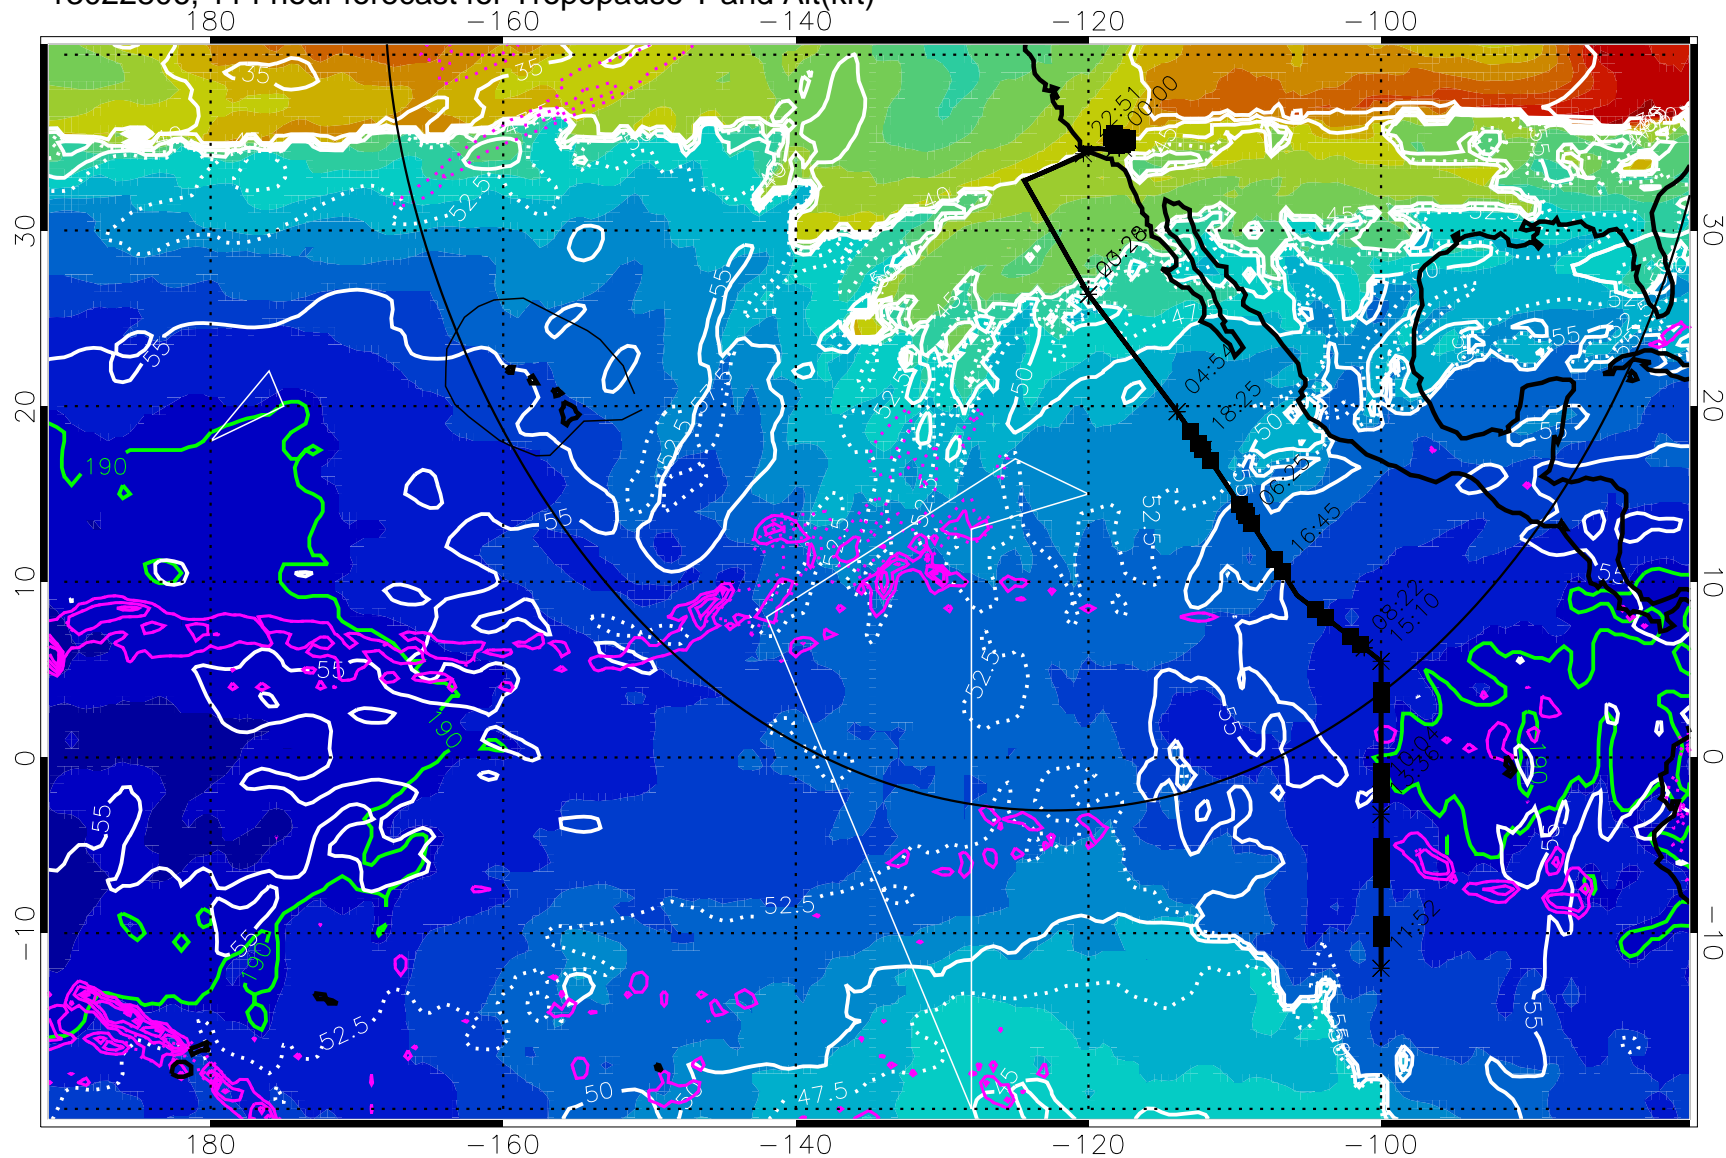

Precip (tot dot, conv sol) past 6 hrs 6 kg/m² contours, min 4

189.5K skin 185.9K engine

→ 30 m/s

Range ring of 4055 km -- 13 hours GH round trip

13022800, 108 hour forecast for Tropopause T and Alt(kft)

190 200 210 220 230
Tropopause T, K

Tropopause Altitude in kft (white)

Precip (tot dot, conv sol) past 6 hrs 6 kg/m² contours, min 4

189.5K skin 185.9K engine

→ 30 m/s

Range ring of 4055 km -- 13 hours GH round trip

13022806, 114 hour forecast for Tropopause T and Alt(kft)

190 200 210 220 230

Tropopause T, K

Tropopause Altitude in kft (white)

Precip (tot dot, conv sol) past 6 hrs 6 kg/m2 contours, min 4

189.5K skin

185.9K engine

→ 30 m/s

Range ring of 4055 km -- 13 hours GH round trip