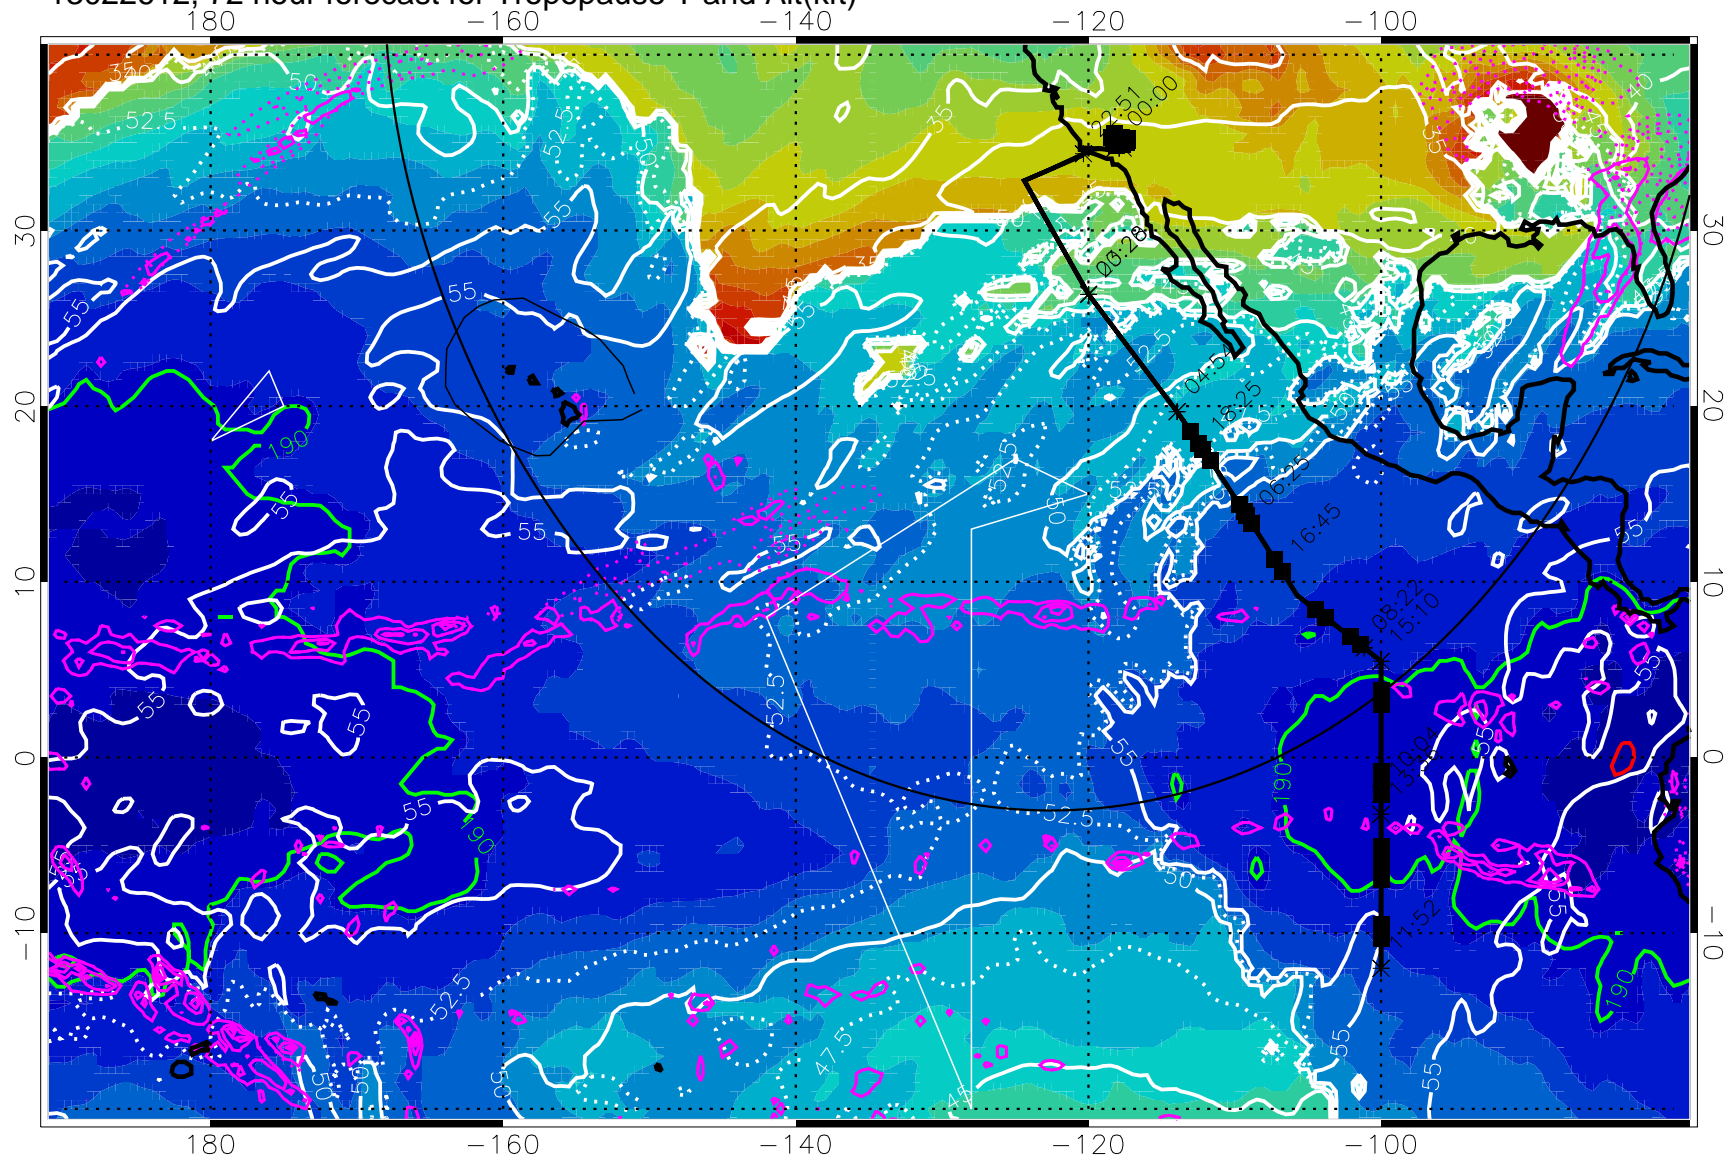

189.5K skin

185.9K engine

→ 30 m/s

Range ring of 4055 km -- 13 hours GH round trip

13022606, 66 hour forecast for Tropopause T and Alt(kft)

190 200 210 220 230

Tropopause T, K

Tropopause Altitude in kft (white)

Precip (tot dot, conv sol) past 6 hrs 6 kg/m2 contours, min 4

189.5K skin

185.9K engine

→ 30 m/s

Range ring of 4055 km -- 13 hours GH round trip

13022612, 72 hour forecast for Tropopause T and Alt(kft)

190 200 210 220 230

Tropopause T, K

Tropopause Altitude in kft (white)

Precip (tot dot, conv sol) past 6 hrs 6 kg/m² contours, min 4

189.5K skin

185.9K engine

30 m/s

Range ring of 4055 km -- 13 hours GH round trip

13022618, 78 hour forecast for Tropopause T and Alt(kft)