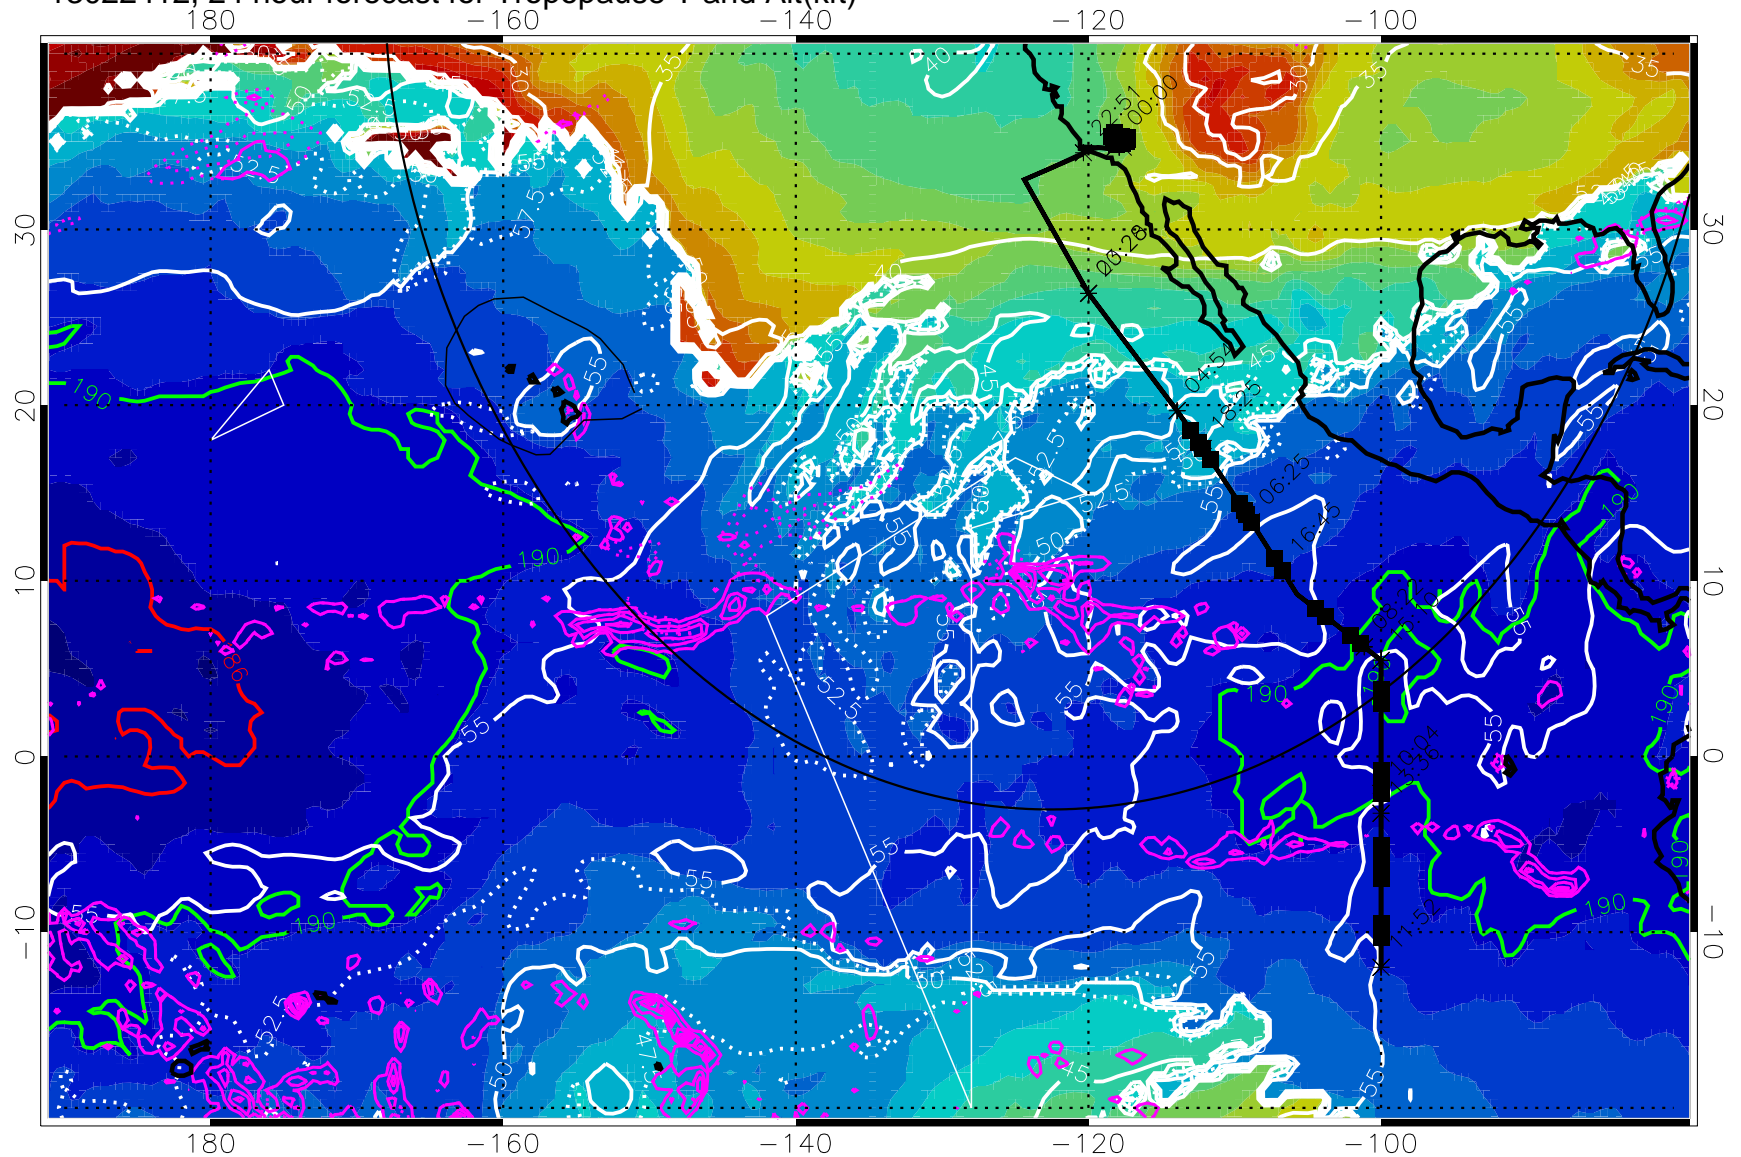

→ 30 m/s

Range ring of 4055 km -- 13 hours GH round trip

13022406, 18 hour forecast for Tropopause T and Alt(kft)

190 200 210 220 230

Tropopause T, K

Tropopause Altitude in kft (white)

Precip (tot dot, conv sol) past 6 hrs 6 kg/m2 contours, min 4

189.5K skin

185.9K engine

Range ring of 4055 km -- 13 hours GH round trip

13022412, 24 hour forecast for Tropopause T and Alt(kft)

190 200 210 220 230
Tropopause T, K

Tropopause Altitude in kft (white)

Precip (tot dot, conv sol) past 6 hrs 6 kg/m2 contours, min 4

189.5K skin 185.9K engine

→ 30 m/s

Range ring of 4055 km -- 13 hours GH round trip

13022418, 30 hour forecast for Tropopause T and Alt(kft)

190 200 210 220 230
Tropopause T, K

Tropopause Altitude in kft (white)

Precip (tot dot, conv sol) past 6 hrs 6 kg/m² contours, min 4

189.5K skin

185.9K engine

→ 30 m/s

Range ring of 4055 km -- 13 hours GH round trip

13022500, 36 hour forecast for Tropopause T and Alt(kft)

190 200 210 220 230