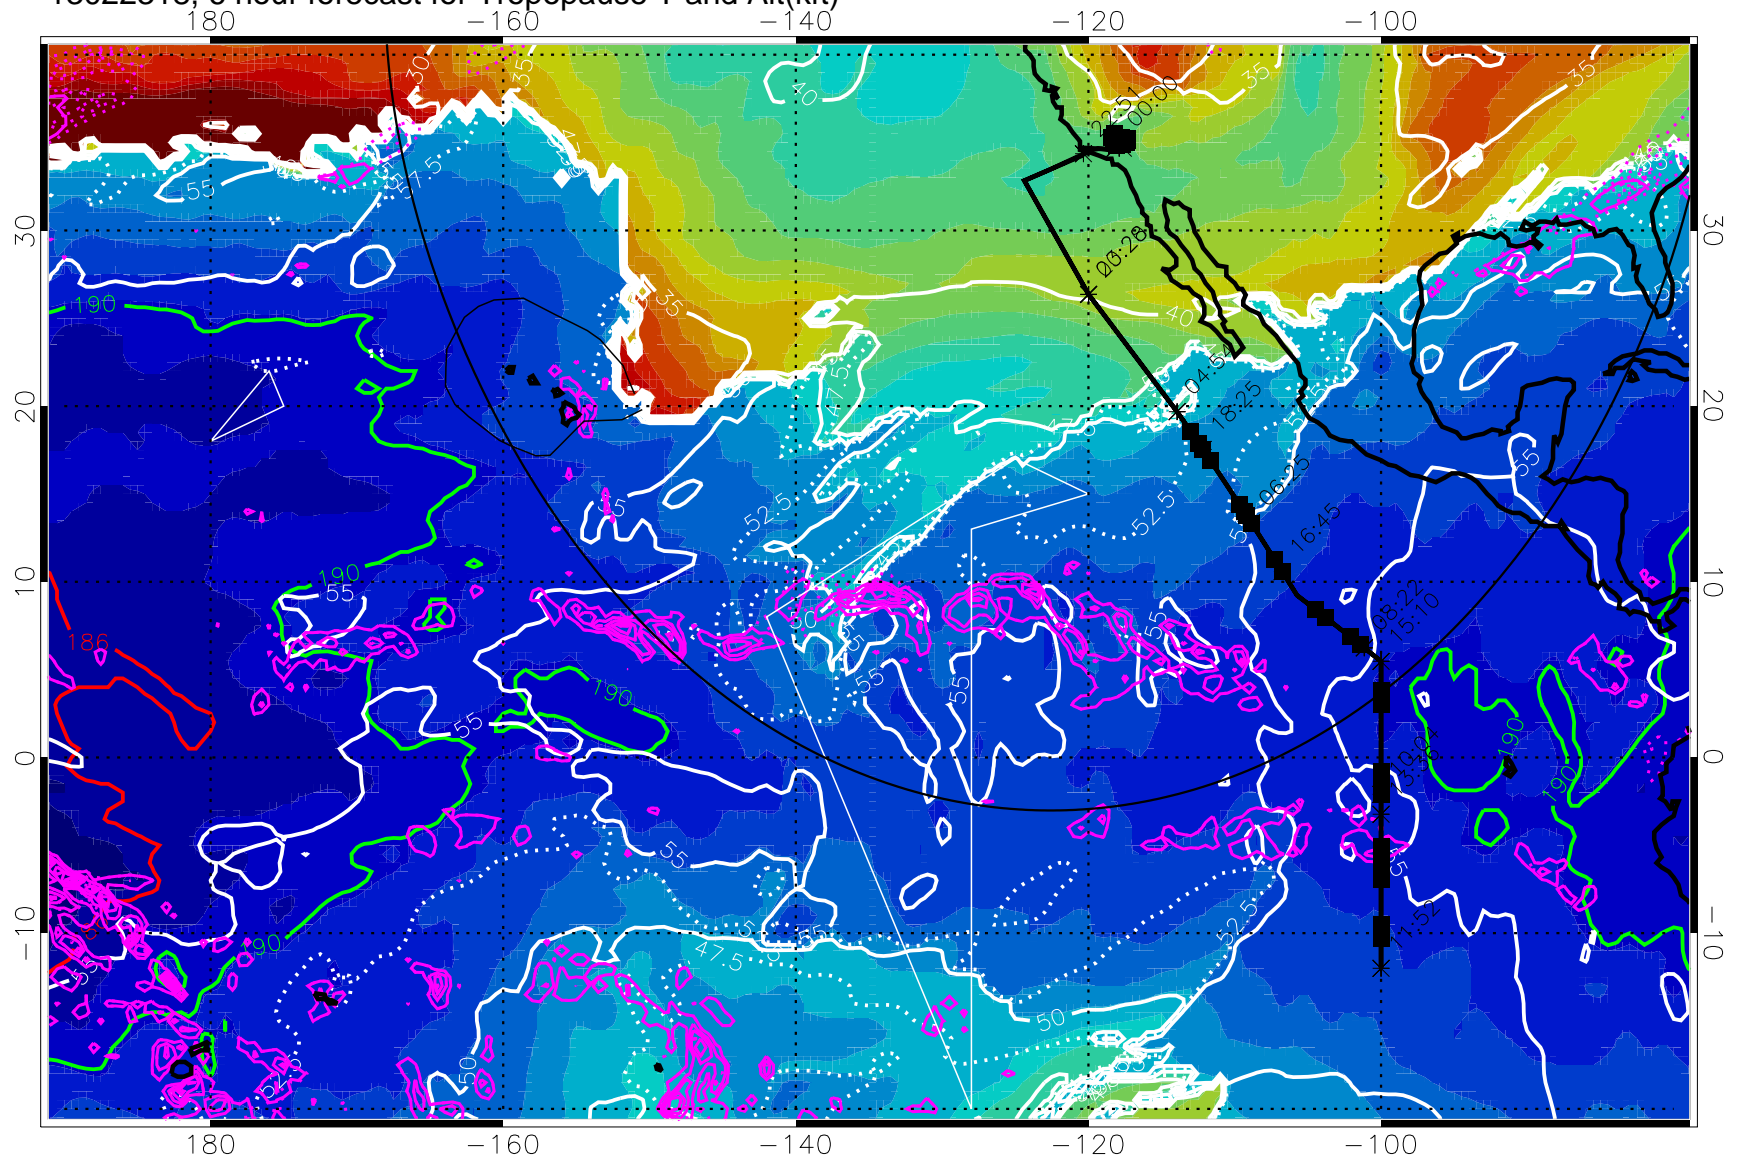

13022318, 6 hour forecast for Tropopause T and Alt(kft)

Tropopause T, K

Tropopause Altitude in kft (white)

Precip (tot dot, conv sol) past 6 hrs 6 kg/m² contours, min 4

189.5K skin 185.9K engine

→ 30 m/s

Range ring of 4055 km -- 13 hours GH round trip

→ 30 m/s

Range ring of 4055 km -- 13 hours GH round trip

13022406, 18 hour forecast for Tropopause T and Alt(kft)

190 200 210 220 230

Tropopause T, K

Tropopause Altitude in kft (white)

Precip (tot dot, conv sol) past 6 hrs 6 kg/m2 contours, min 4

189.5K skin

185.9K engine

Range ring of 4055 km -- 13 hours GH round trip

13022412, 24 hour forecast for Tropopause T and Alt(kft)

190 200 210 220 230
Tropopause T, K

Tropopause Altitude in kft (white)

Precip (tot dot, conv sol) past 6 hrs 6 kg/m2 contours, min 4