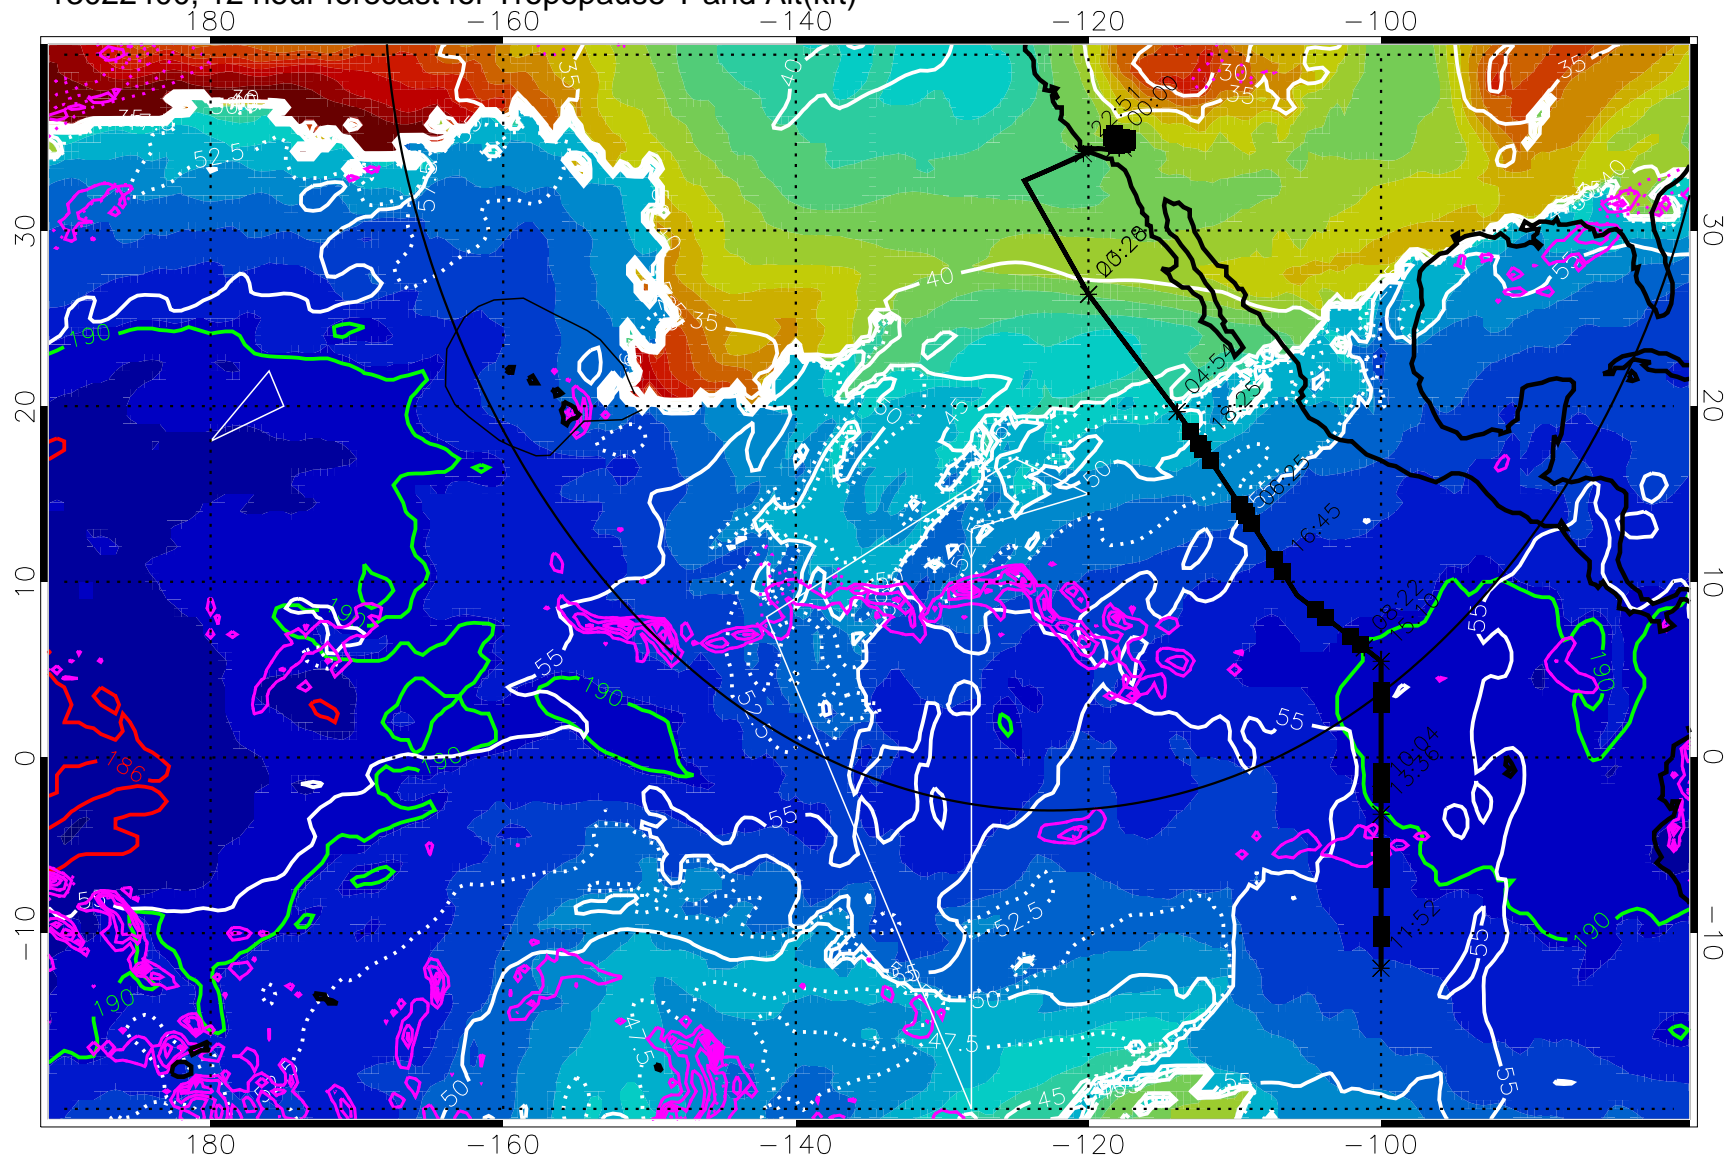

13022400, 12 hour forecast for Tropopause T and Alt(kft)

190 200 210 220 230
Tropopause T, K

Tropopause Altitude in kft (white)

Precip (tot dot, conv sol) past 6 hrs 6 kg/m2 contours, min 4

189.5K skin

185.9K engine

→ 30 m/s

Range ring of 4055 km -- 13 hours GH round trip