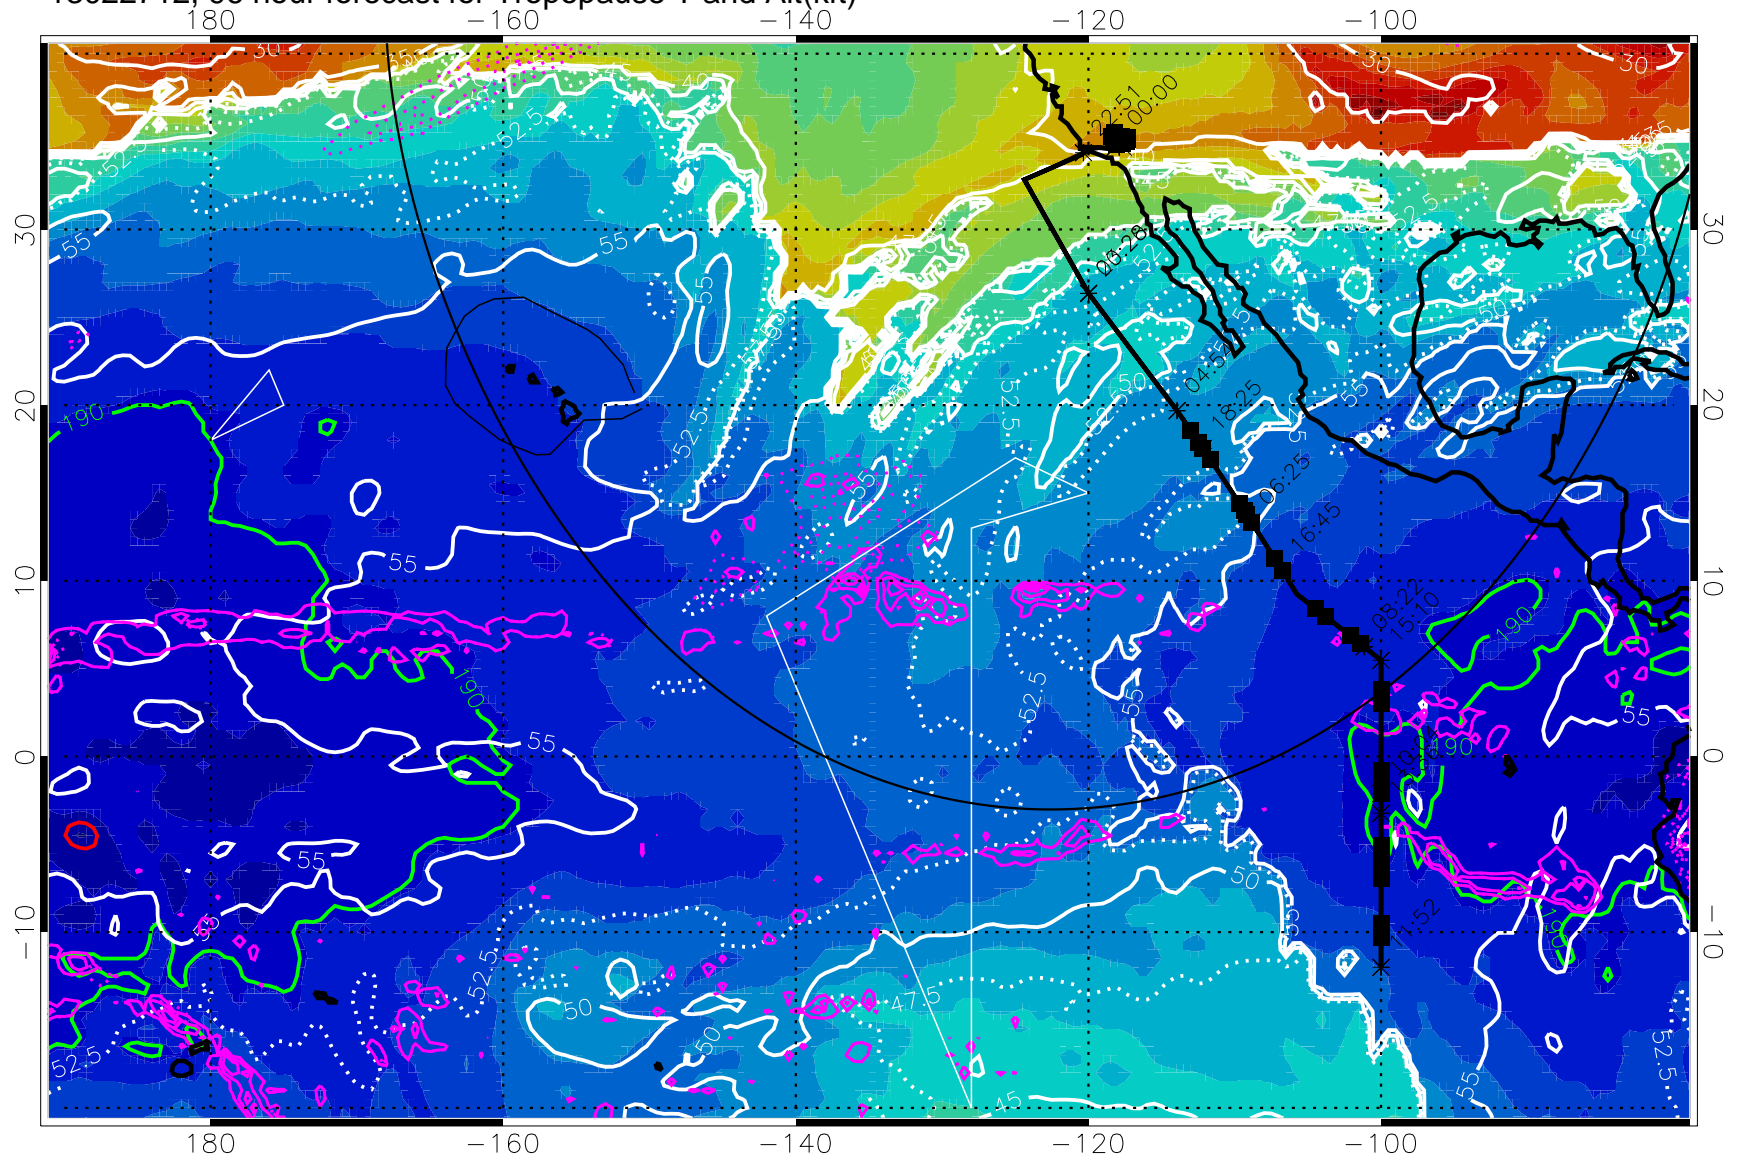

13022706, 90 hour forecast for Tropopause T and Alt(kft)

190 200 210 220 230

Tropopause T, K

Tropopause Altitude in kft (white)

Precip (tot dot, conv sol) past 6 hrs 6 kg/m2 contours, min 4

189.5K skin 185.9K engine

→ 30 m/s

Range ring of 4055 km -- 13 hours GH round trip

13022712, 96 hour forecast for Tropopause T and Alt(kft)

190 200 210 220 230
Tropopause T, K

Tropopause Altitude in kft (white)

Precip (tot dot, conv sol) past 6 hrs 6 kg/m2 contours, min 4

189.5K skin 185.9K engine

→ 30 m/s

Range ring of 4055 km -- 13 hours GH round trip

13022718, 102 hour forecast for Tropopause T and Alt(kft)

190 200 210 220 230
Tropopause T, K

Tropopause Altitude in kft (white)

Precip (tot dot, conv sol) past 6 hrs 6 kg/m² contours, min 4

189.5K skin 185.9K engine

→ 30 m/s

Range ring of 4055 km -- 13 hours GH round trip

13022800, 108 hour forecast for Tropopause T and Alt(kft)

190 200 210 220 230
Tropopause T, K