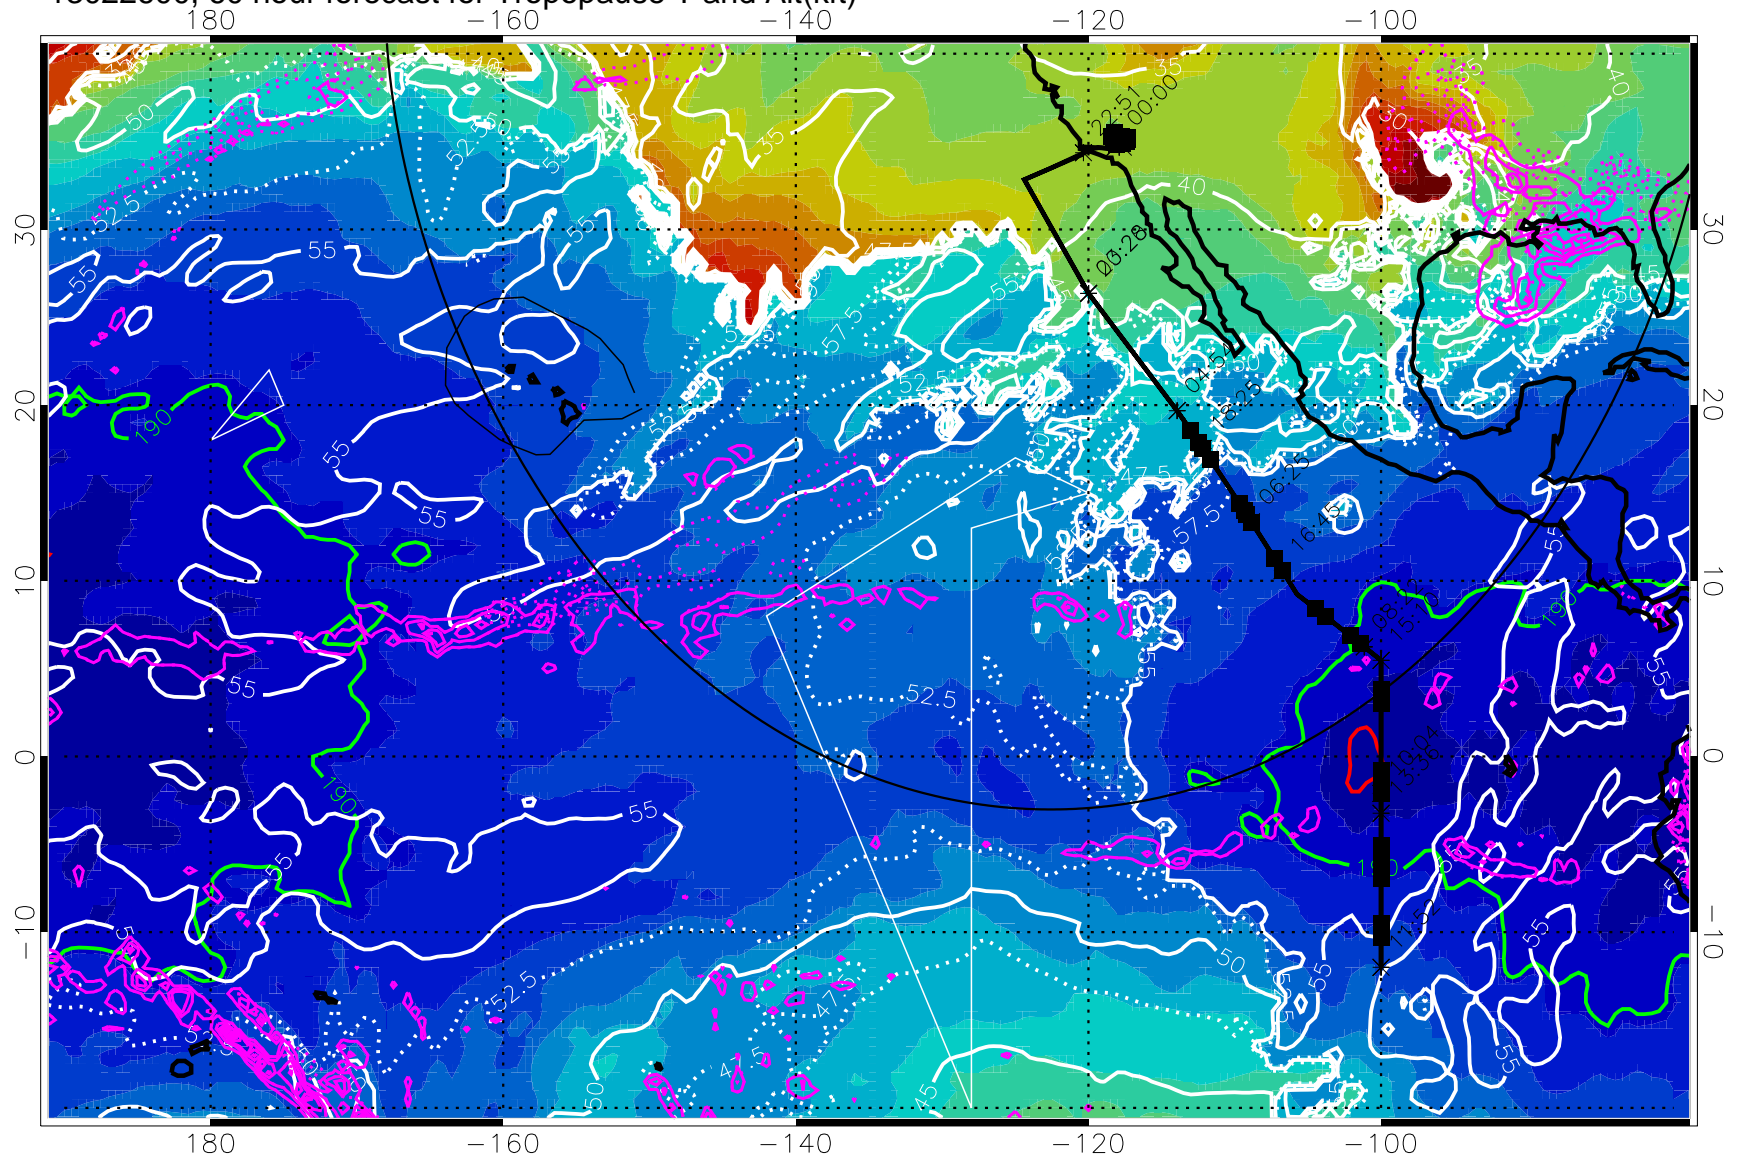

13022600, 60 hour forecast for Tropopause T and Alt(kft)

190 200 210 220 230

Tropopause T, K

Tropopause Altitude in kft (white)

Precip (tot dot, conv sol) past 6 hrs 6 kg/m2 contours, min 4

189.5K skin

185.9K engine

→ 30 m/s

Range ring of 4055 km -- 13 hours GH round trip