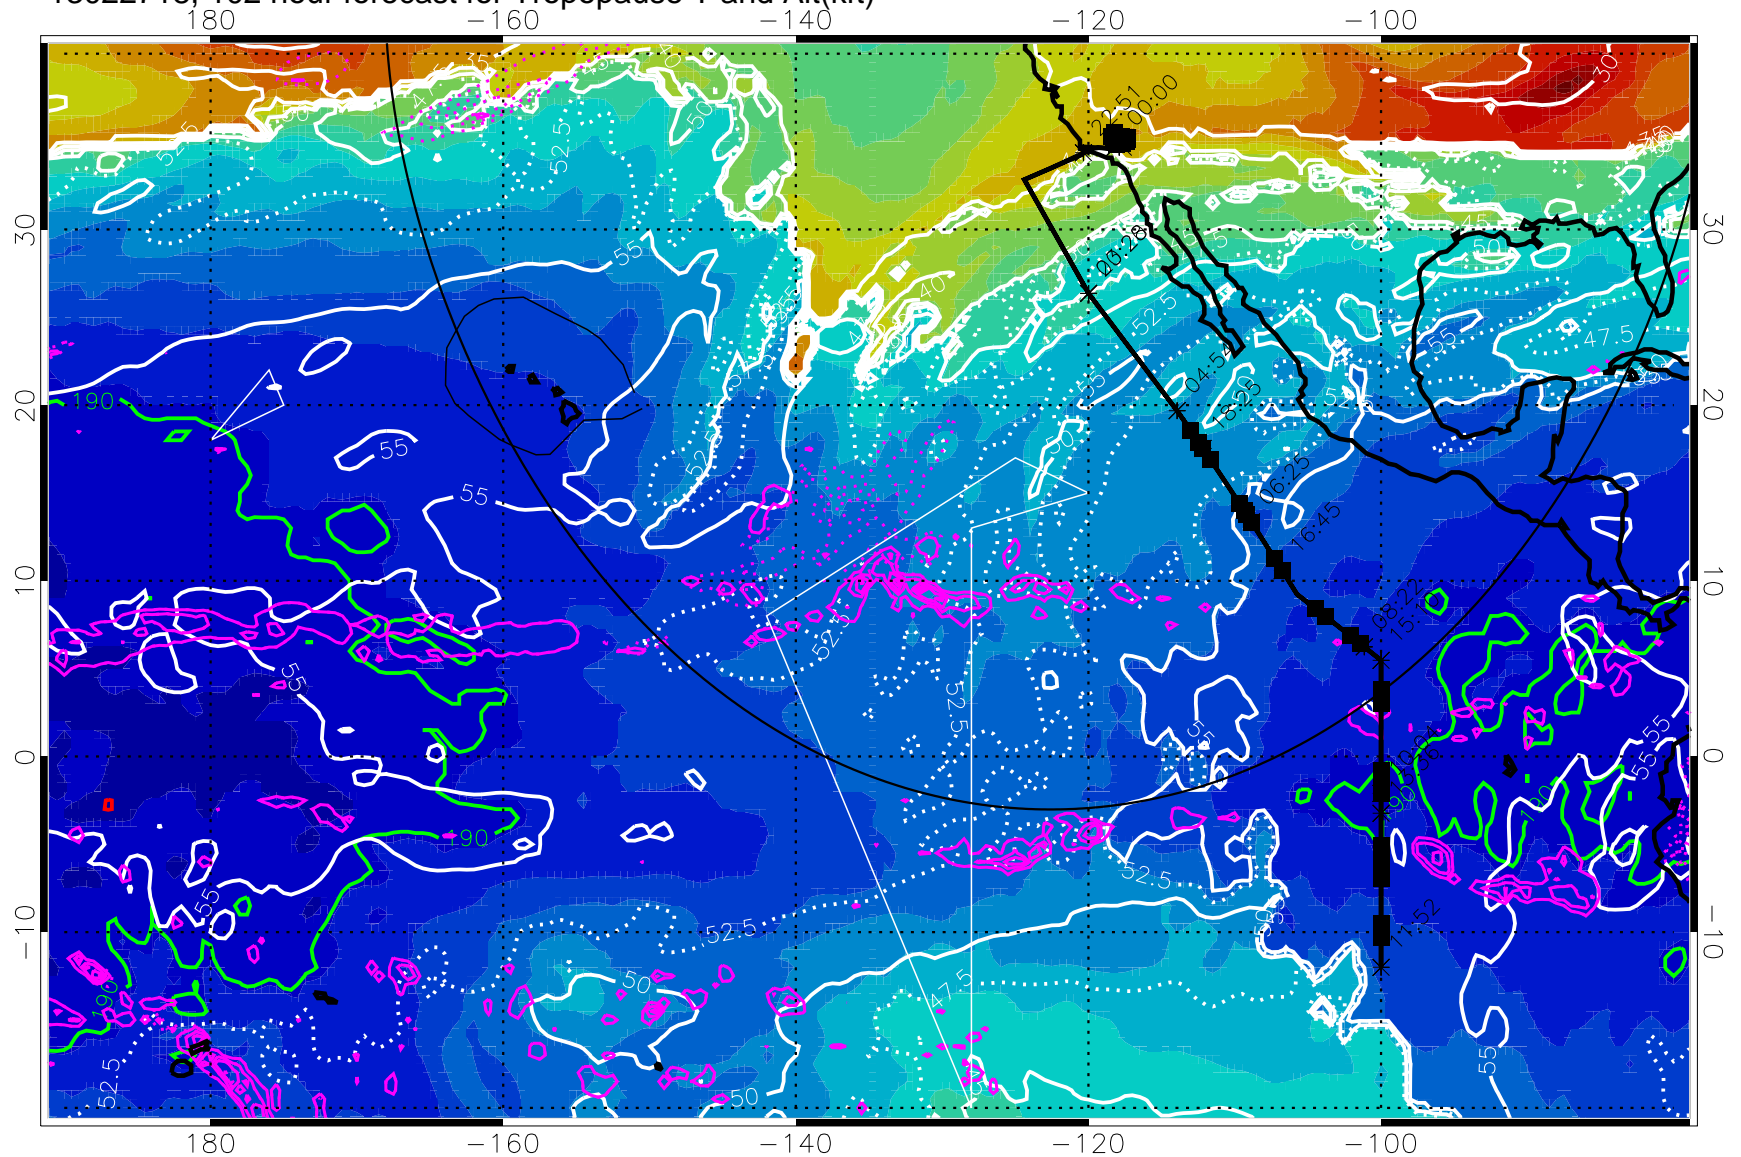

→ 30 m/s

Range ring of 4055 km -- 13 hours GH round trip

13022712, 96 hour forecast for Tropopause T and Alt(kft)

190 200 210 220 230
Tropopause T, K

Tropopause Altitude in kft (white)

Precip (tot dot, conv sol) past 6 hrs 6 kg/m2 contours, min 4

189.5K skin 185.9K engine

→ 30 m/s

Range ring of 4055 km -- 13 hours GH round trip

13022718, 102 hour forecast for Tropopause T and Alt(kft)

190 200 210 220 230
Tropopause T, K

Tropopause Altitude in kft (white)

Precip (tot dot, conv sol) past 6 hrs 6 kg/m² contours, min 4

189.5K skin 185.9K engine

→ 30 m/s

Range ring of 4055 km -- 13 hours GH round trip

13022800, 108 hour forecast for Tropopause T and Alt(kft)

190 200 210 220 230
Tropopause T, K