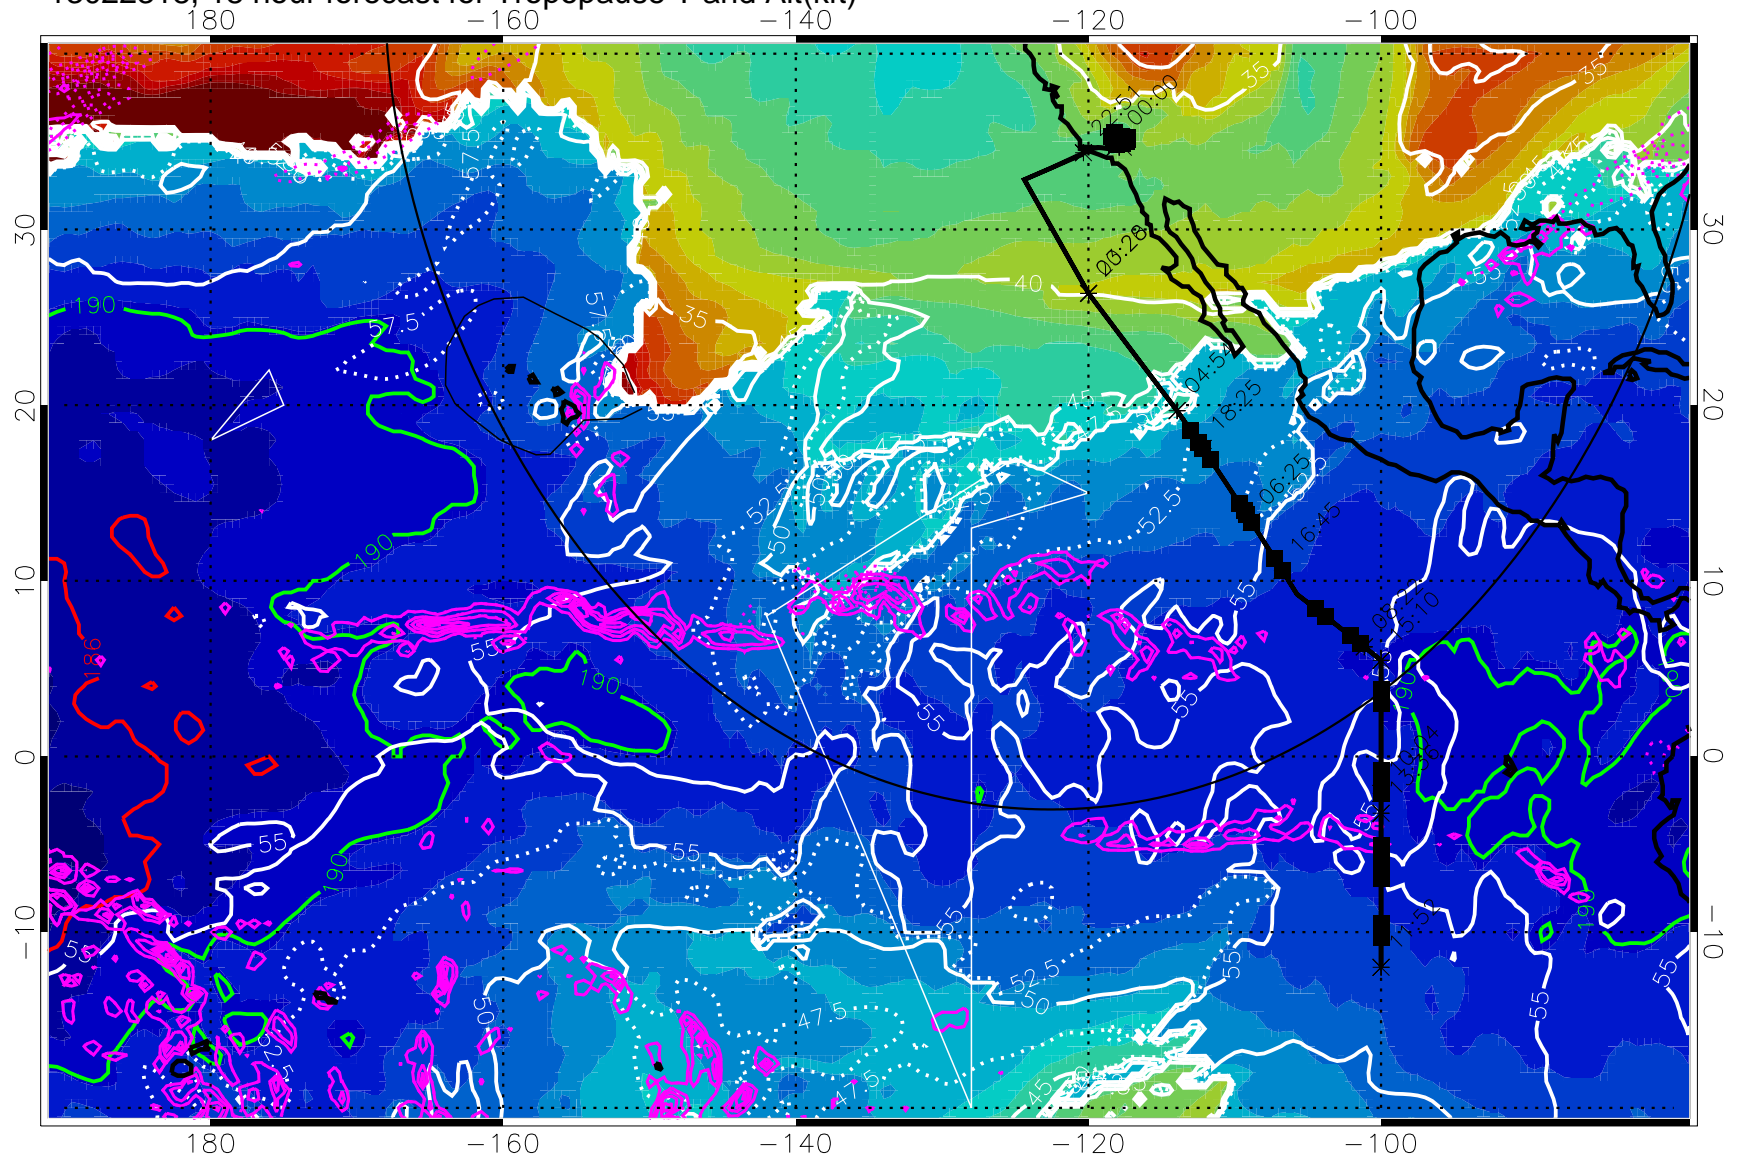

→ 30 m/s

Range ring of 4055 km -- 13 hours GH round trip

13022318, 18 hour forecast for Tropopause T and Alt(kft)

Tropopause T, K

Tropopause Altitude in kft (white)

Precip (tot dot, conv sol) past 6 hrs 6 kg/m<sup>2</sup> contours, min 4

189.5K skin

185.9K engine

→ 30 m/s

Range ring of 4055 km -- 13 hours GH round trip

13022400, 24 hour forecast for Tropopause T and Alt(kft)

190 200 210 220 230

Tropopause T, K

Tropopause Altitude in kft (white)

Precip (tot dot, conv sol) past 6 hrs 6 kg/m<sup>2</sup> contours, min 4

189.5K skin

185.9K engine

→ 30 m/s

Range ring of 4055 km -- 13 hours GH round trip

13022406, 30 hour forecast for Tropopause T and Alt(kft)