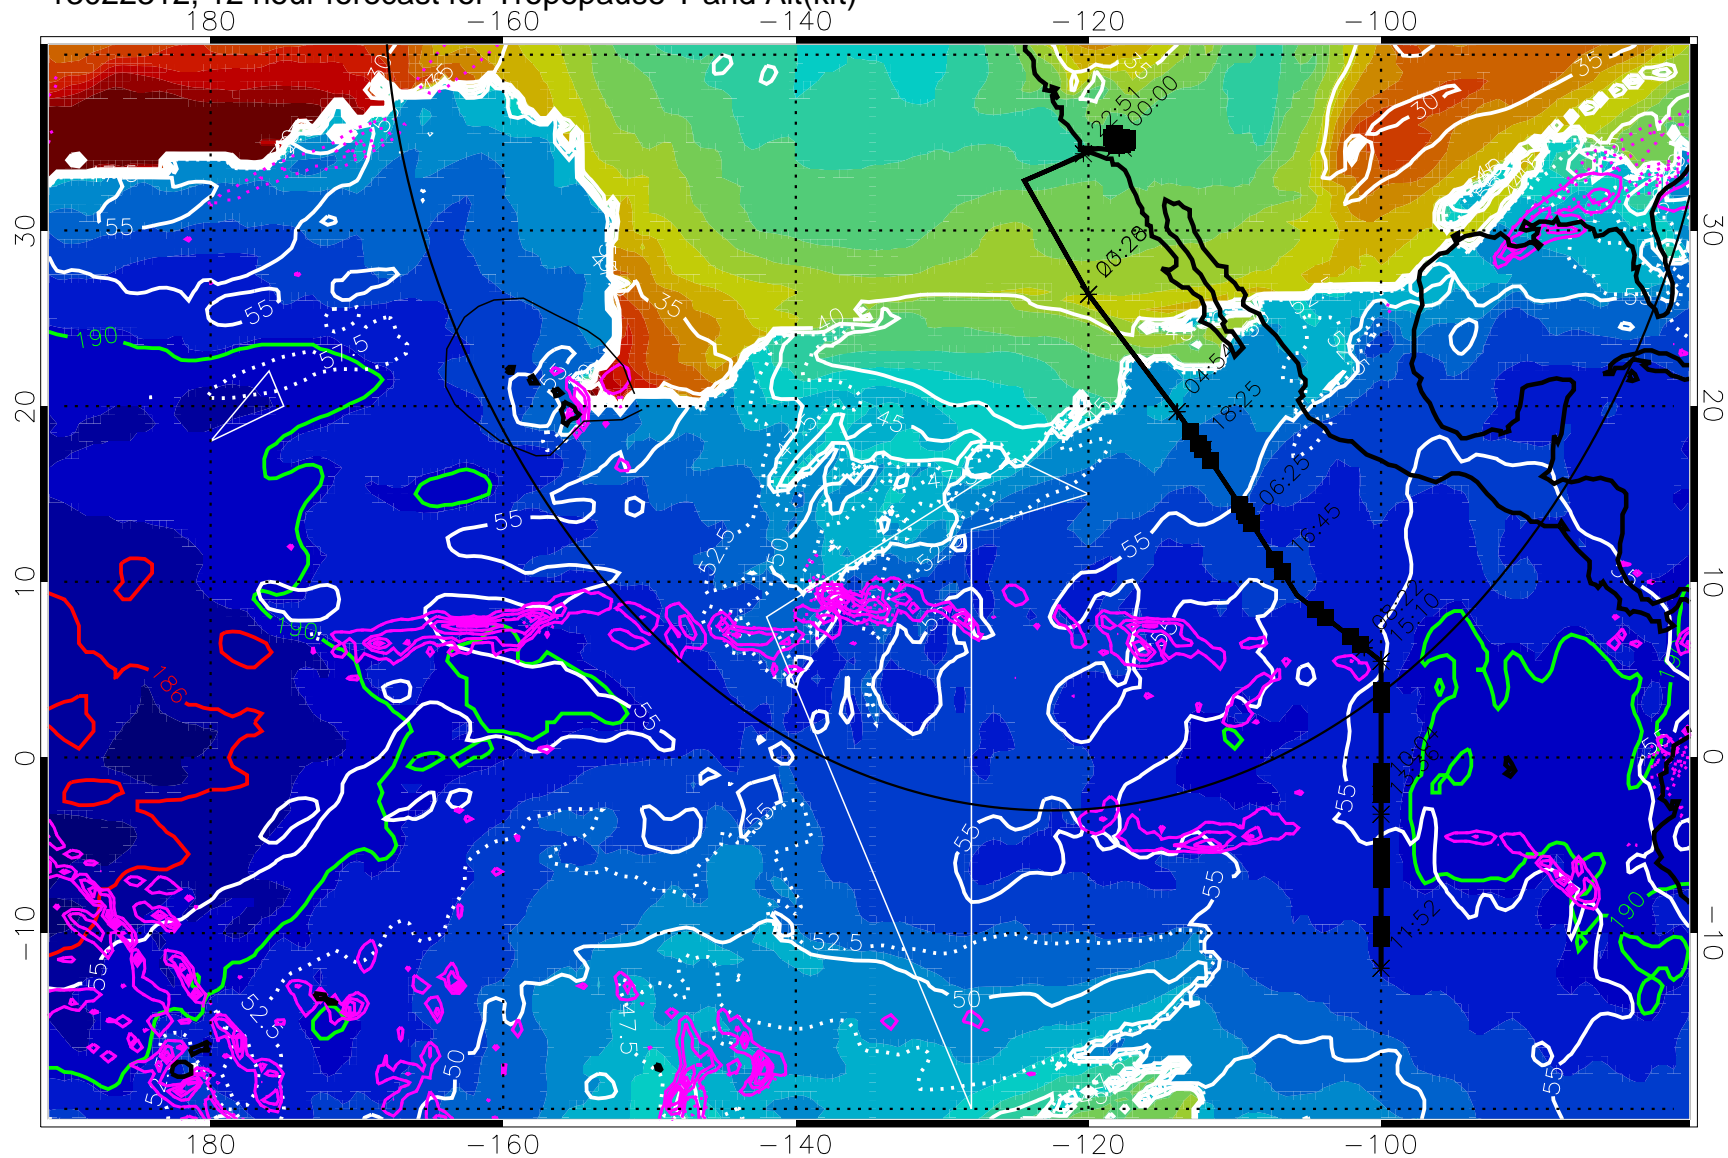

13022312, 12 hour forecast for Tropopause T and Alt(kft)

190 200 210 220 230

Tropopause T, K

Tropopause Altitude in kft (white)

Precip (tot dot, conv sol) past 6 hrs 6 kg/m2 contours, min 4

189.5K skin

185.9K engine

→ 30 m/s

Range ring of 4055 km -- 13 hours GH round trip

13022318, 18 hour forecast for Tropopause T and Alt(kft)

Tropopause T, K

Tropopause Altitude in kft (white)

Precip (tot dot, conv sol) past 6 hrs 6 kg/m<sup>2</sup> contours, min 4

189.5K skin

185.9K engine

→ 30 m/s

Range ring of 4055 km -- 13 hours GH round trip

13022400, 24 hour forecast for Tropopause T and Alt(kft)

190 200 210 220 230

Tropopause T, K

Tropopause Altitude in kft (white)

Precip (tot dot, conv sol) past 6 hrs 6 kg/m<sup>2</sup> contours, min 4

189.5K skin

185.9K engine

→ 30 m/s

Range ring of 4055 km -- 13 hours GH round trip

13022406, 30 hour forecast for Tropopause T and Alt(kft)