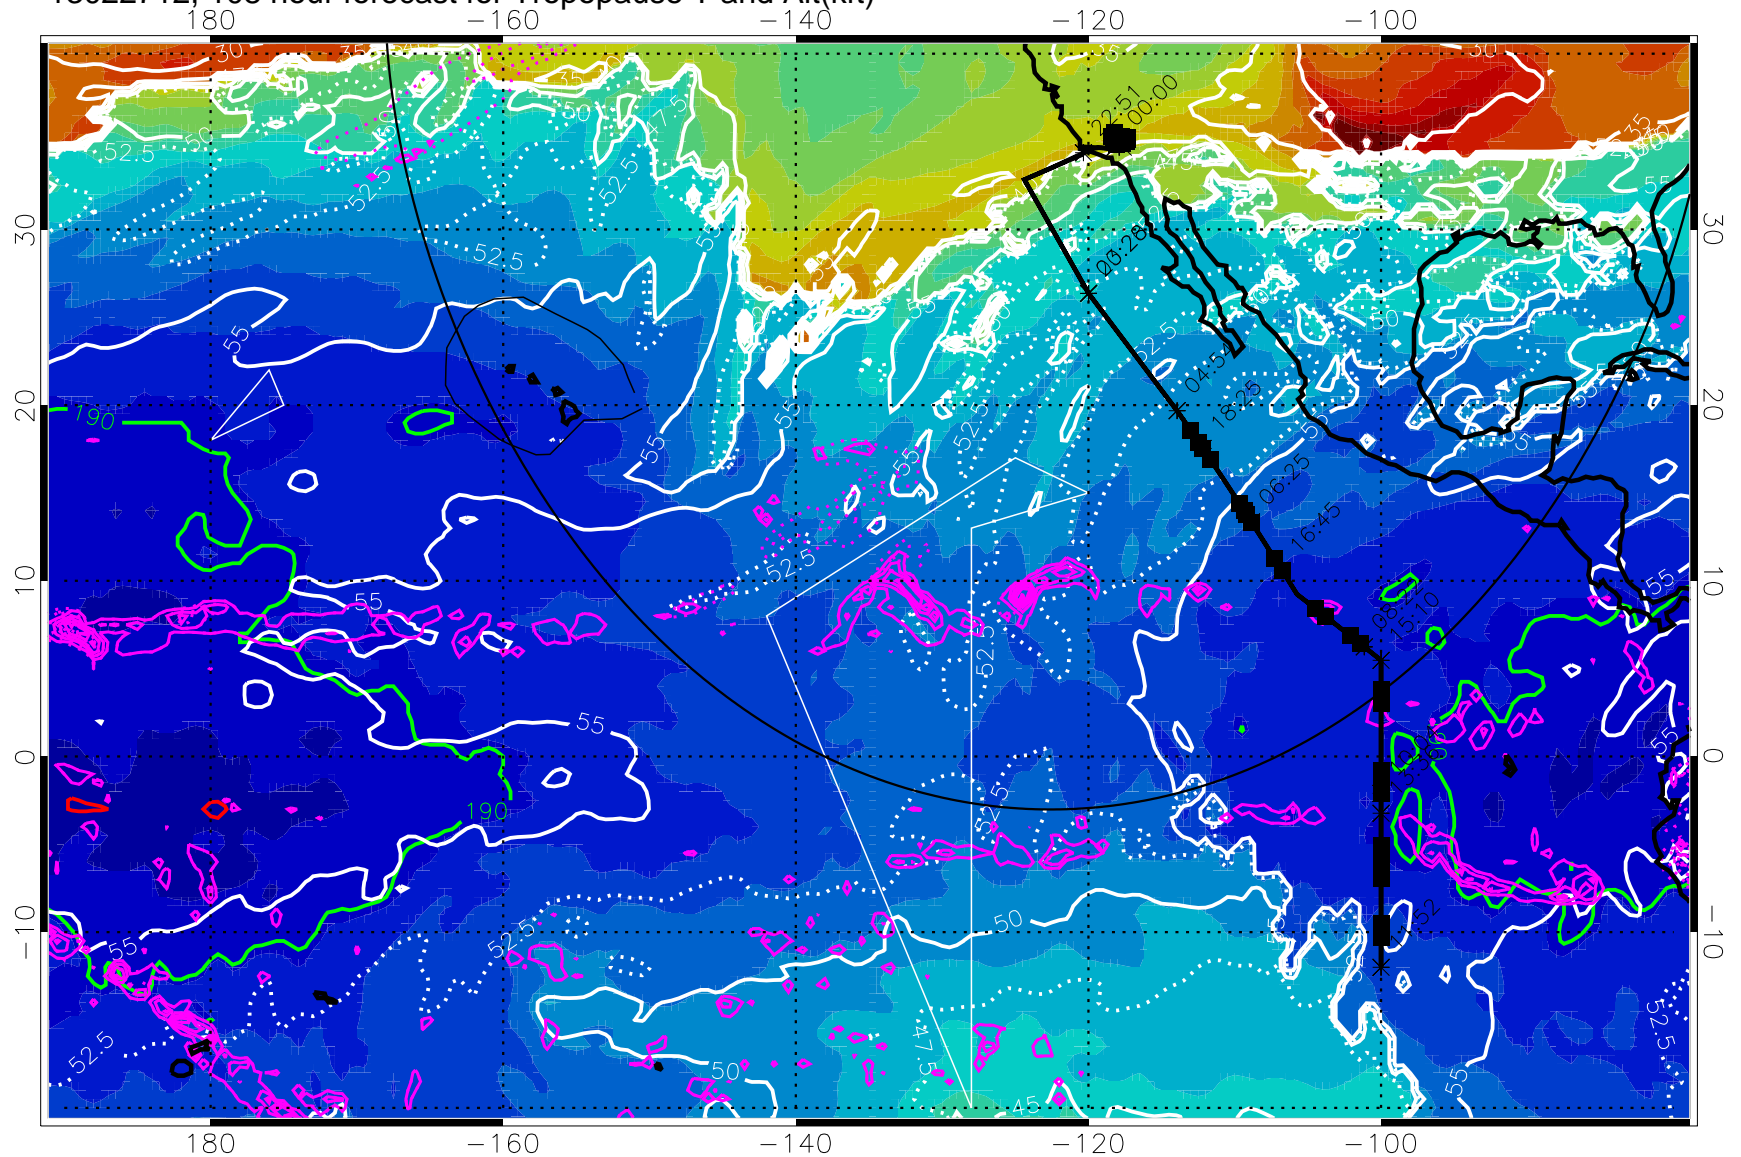

13022712, 108 hour forecast for Tropopause T and Alt(kft)

190   200   210   220   230
Tropopause T, K

Tropopause Altitude in kft (white)

Precip (tot dot, conv sol) past 6 hrs 6 kg/m² contours, min 4

189.5K skin

185.9K engine

→ 30 m/s

Range ring of 4055 km -- 13 hours GH round trip