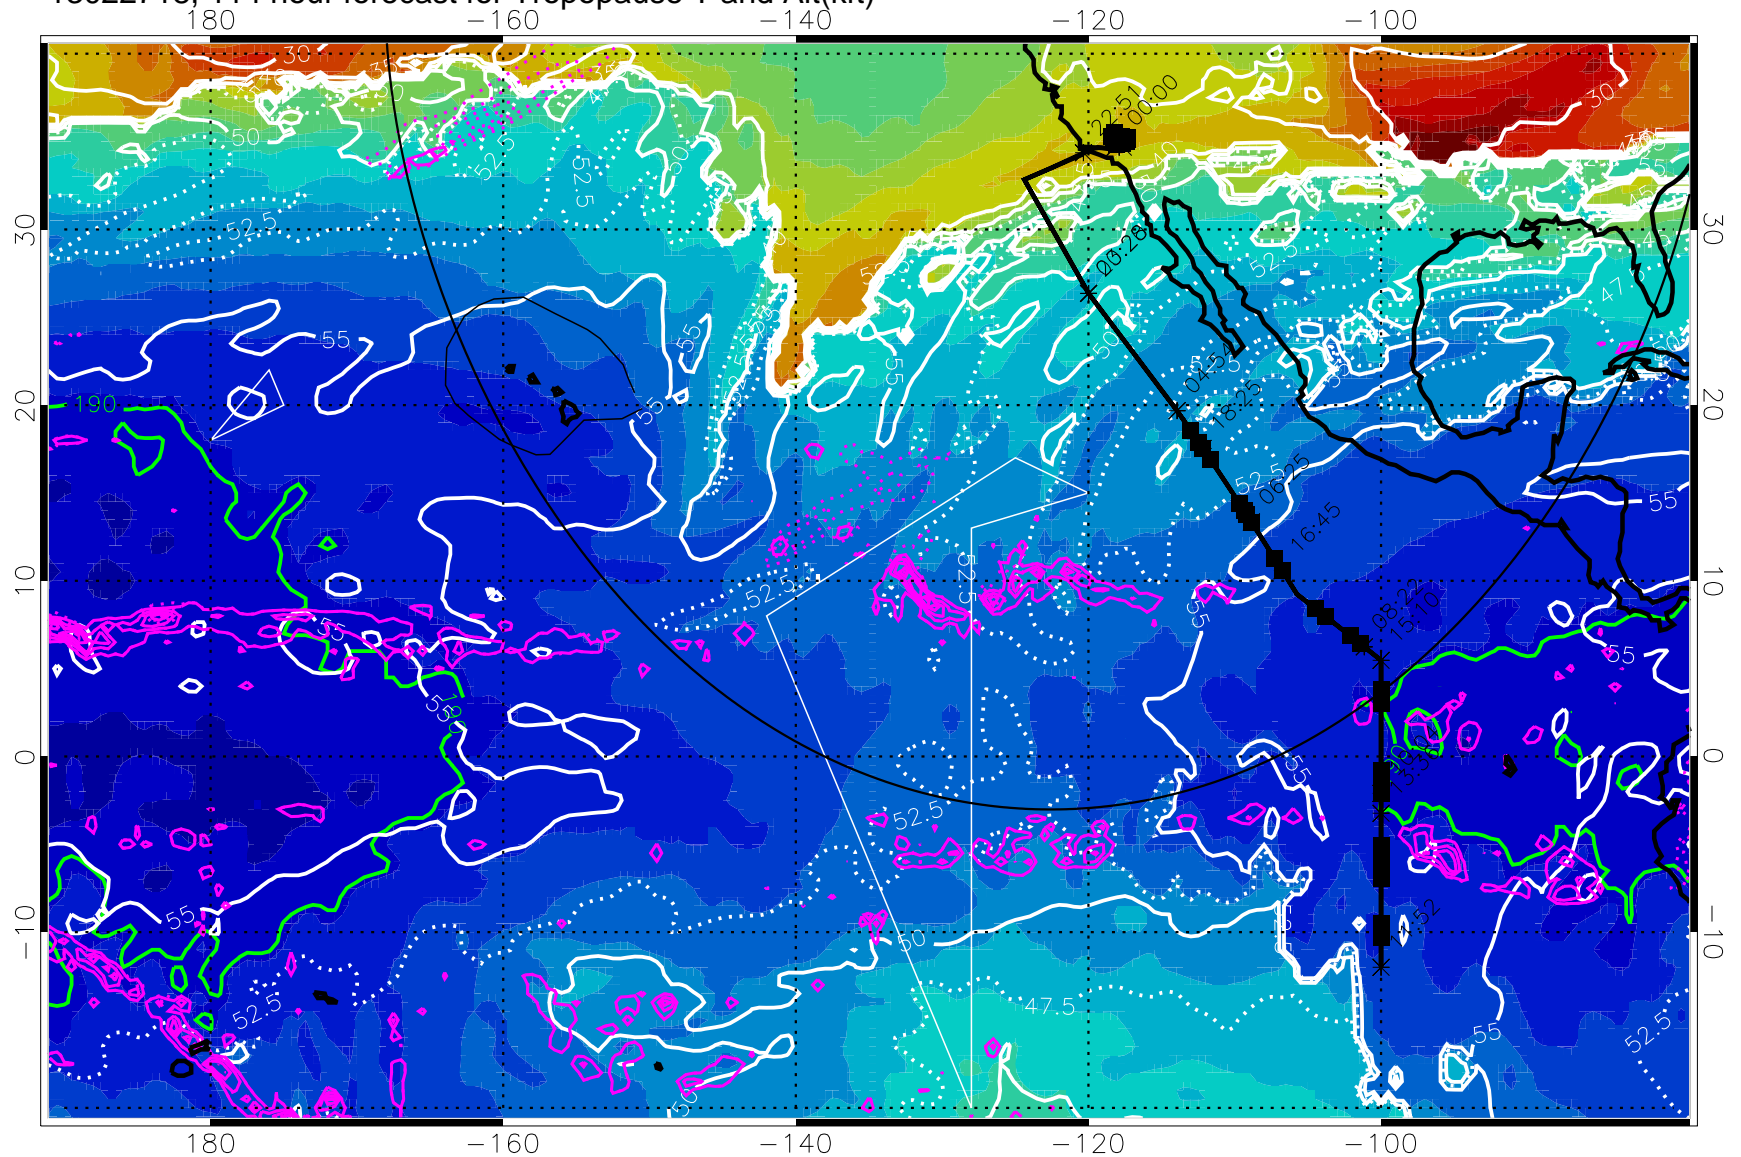

Precip (tot dot, conv sol) past 6 hrs 6 kg/m<sup>2</sup> contours, min 4

189.5K skin

185.9K engine

→ 30 m/s

Range ring of 4055 km -- 13 hours GH round trip

13022718, 114 hour forecast for Tropopause T and Alt(kft)

Tropopause Altitude in kft (white)  
 Precip (tot dot, conv sol) past 6 hrs 6 kg/m<sup>2</sup> contours, min 4  
 189.5K skin      185.9K engine

→ 30 m/s  
 Range ring of 4055 km -- 13 hours GH round trip