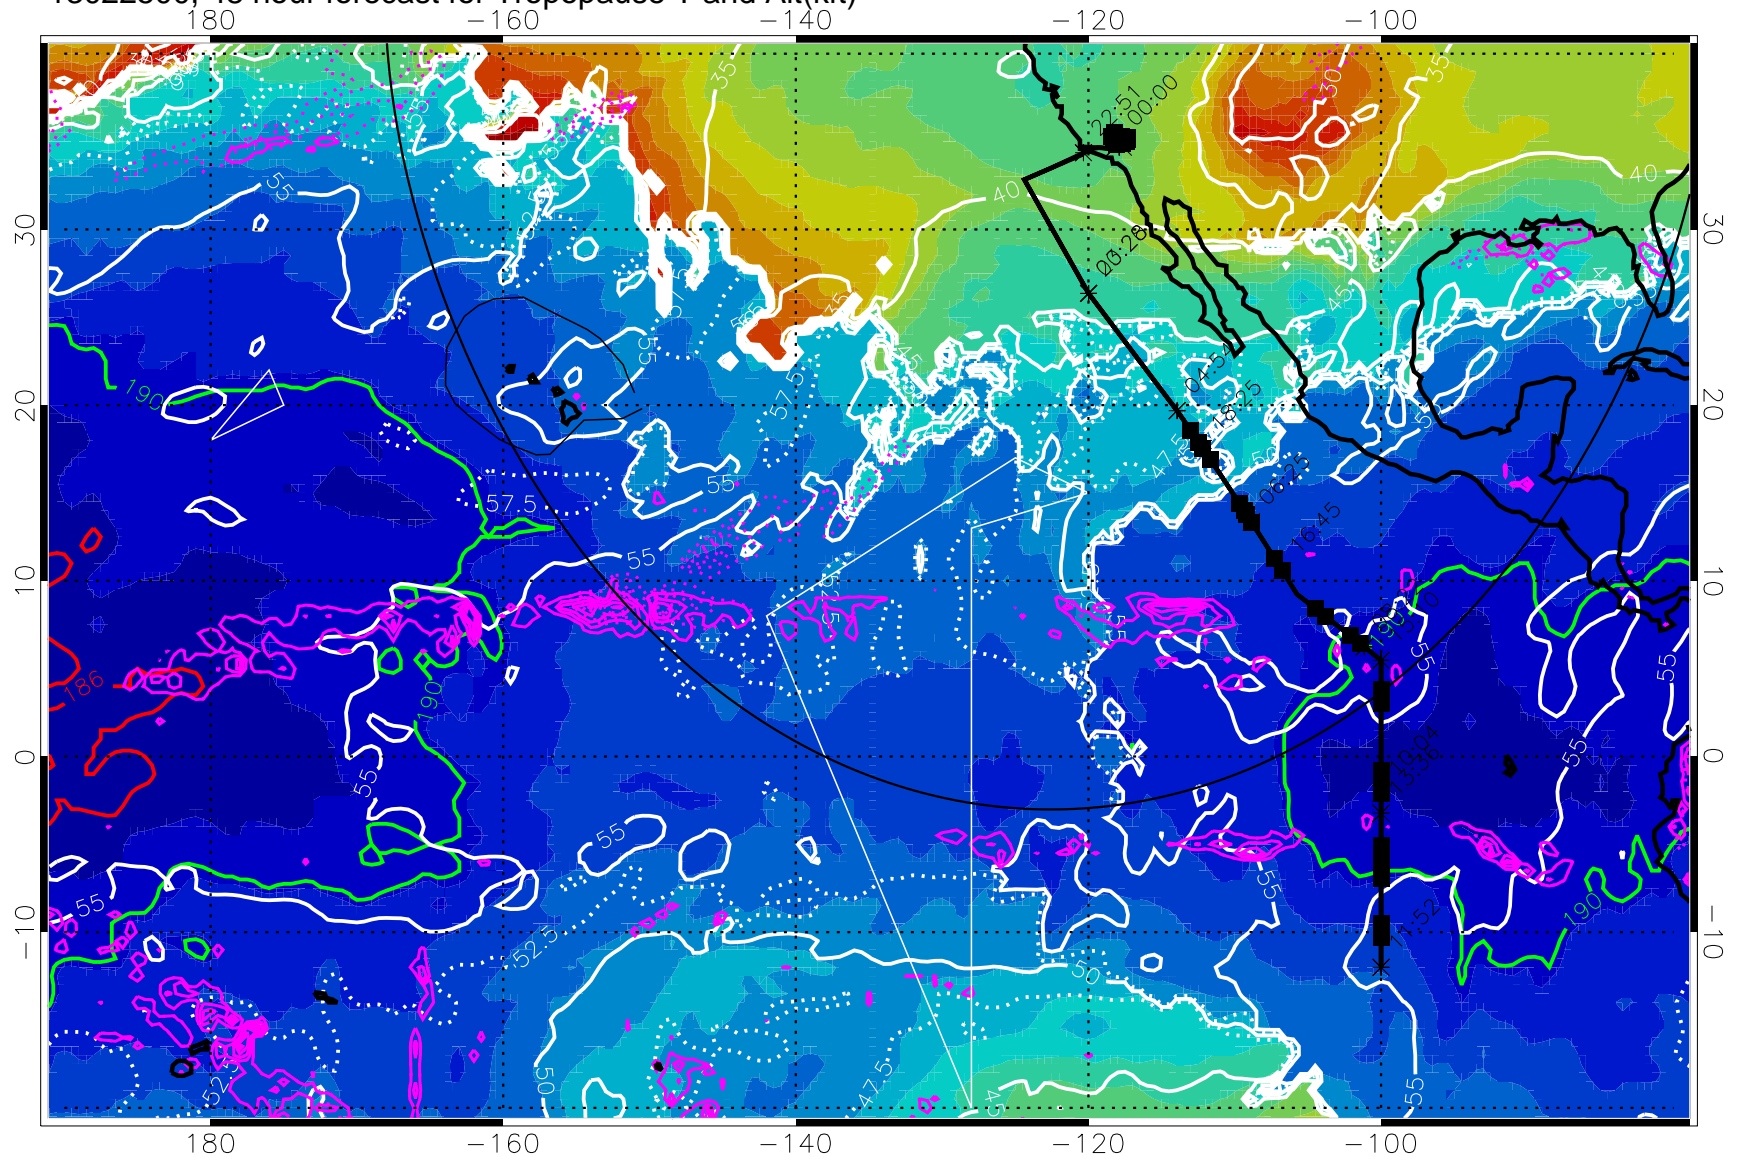

189.5K skin      185.9K engine

→ 30 m/s

Range ring of 4055 km -- 13 hours GH round trip

13022418, 42 hour forecast for Tropopause T and Alt(kft)

190      200      210      220      230  
Tropopause T, K

Tropopause Altitude in kft (white)

Precip (tot dot, conv sol) past 6 hrs 6 kg/m<sup>2</sup> contours, min 4

189.5K skin      185.9K engine

→ 30 m/s

Range ring of 4055 km -- 13 hours GH round trip

13022500, 48 hour forecast for Tropopause T and Alt(kft)