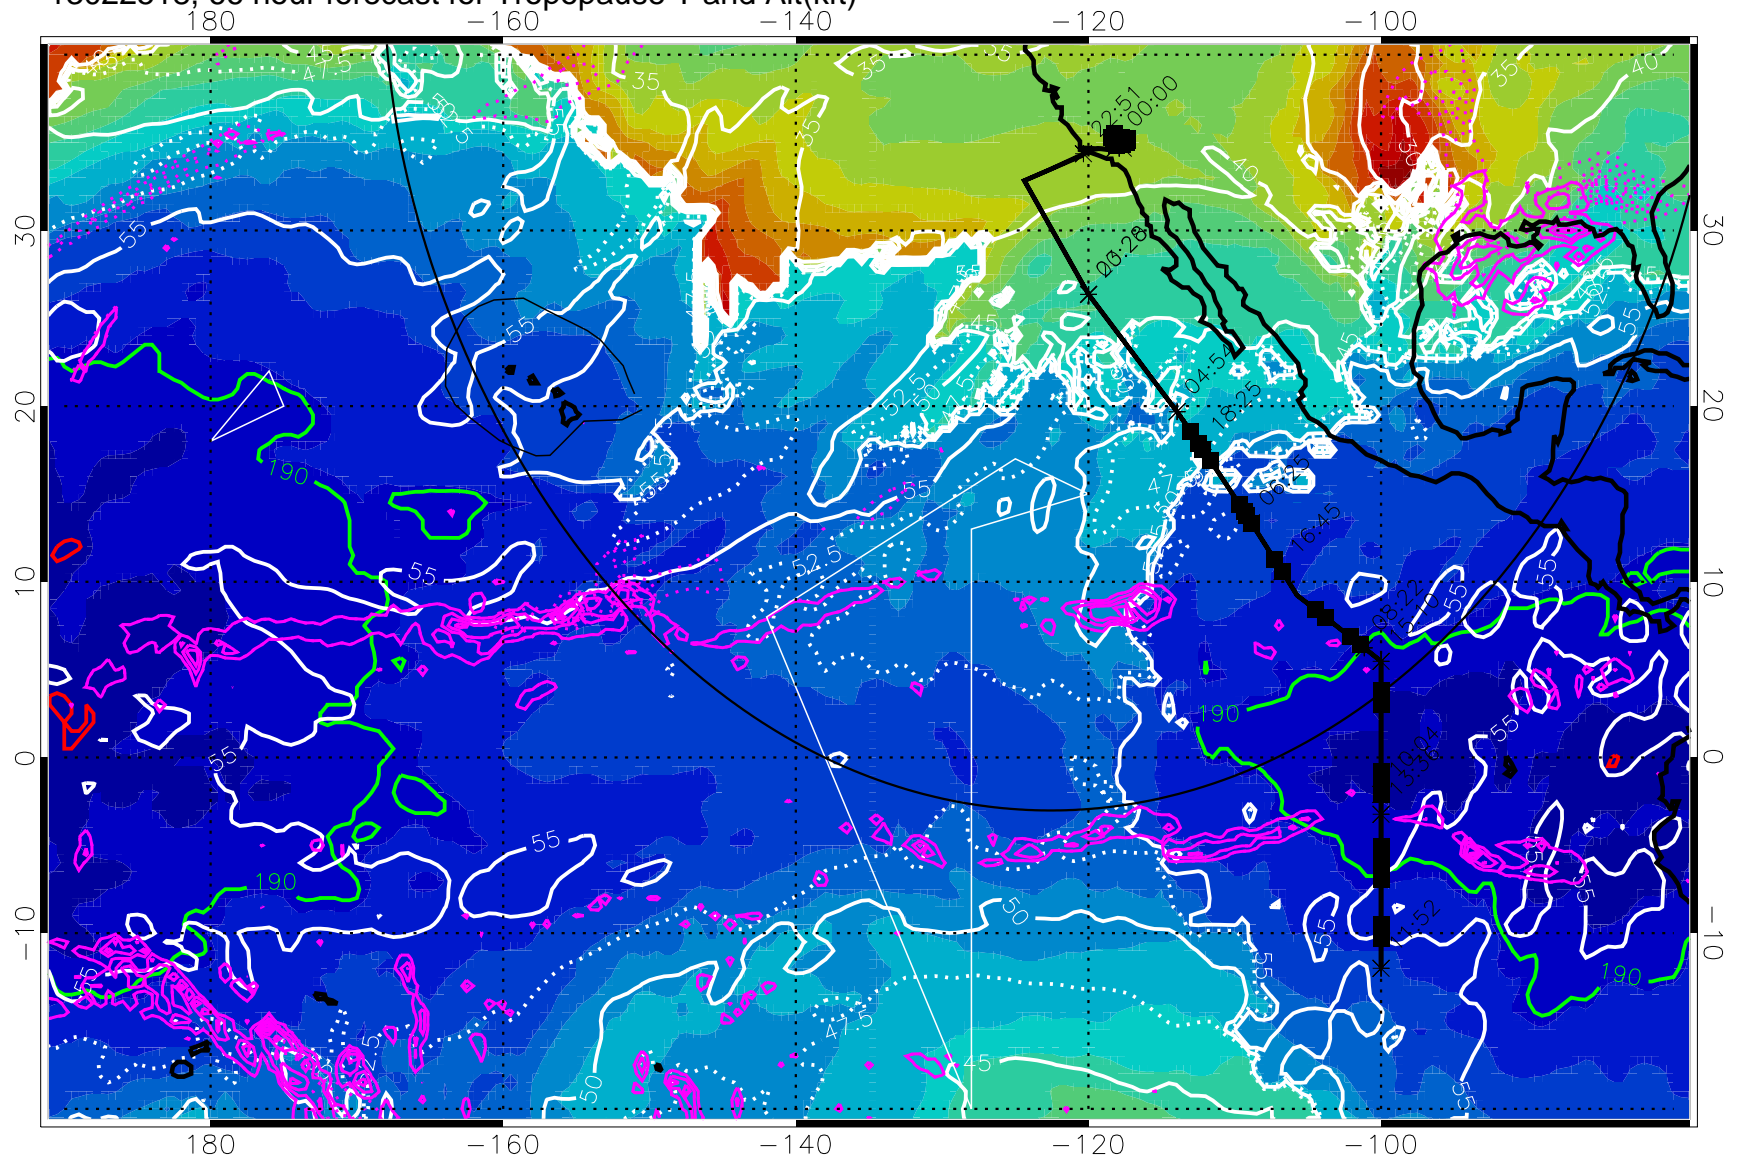

189.5K skin 185.9K engine

→ 30 m/s

Range ring of 4055 km -- 13 hours GH round trip

13022512, 60 hour forecast for Tropopause T and Alt(kft)

Tropopause T, K

Tropopause Altitude in kft (white)

Precip (tot dot, conv sol) past 6 hrs 6 kg/m<sup>2</sup> contours, min 4

189.5K skin

185.9K engine

Range ring of 4055 km -- 13 hours GH round trip

13022518, 66 hour forecast for Tropopause T and Alt(kft)

Tropopause T, K

Tropopause Altitude in kft (white)

Precip (tot dot, conv sol) past 6 hrs 6 kg/m<sup>2</sup> contours, min 4