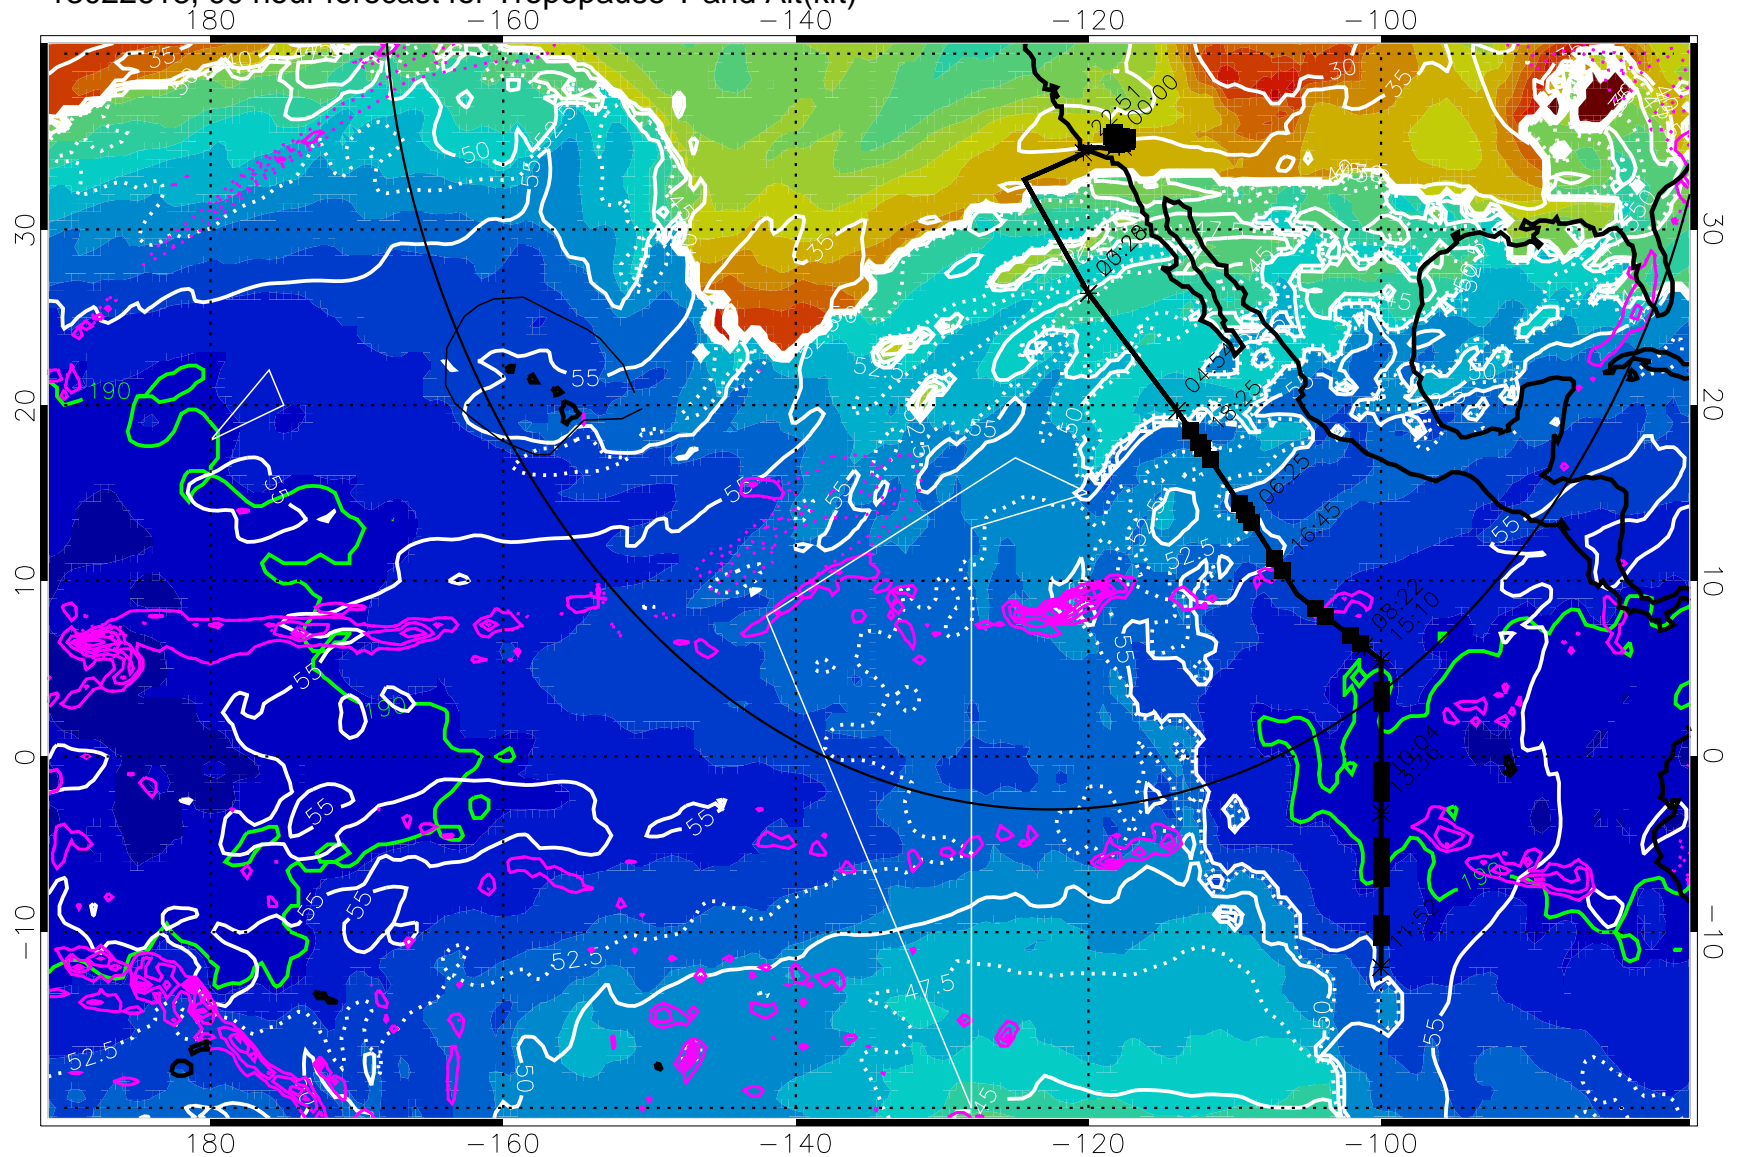

13022618, 90 hour forecast for Tropopause T and Alt(kft)

190   200   210   220   230
Tropopause T, K

Tropopause Altitude in kft (white)

Precip (tot dot, conv sol) past 6 hrs 6 kg/m² contours, min 4

189.5K skin

185.9K engine

→ 30 m/s

Range ring of 4055 km -- 13 hours GH round trip