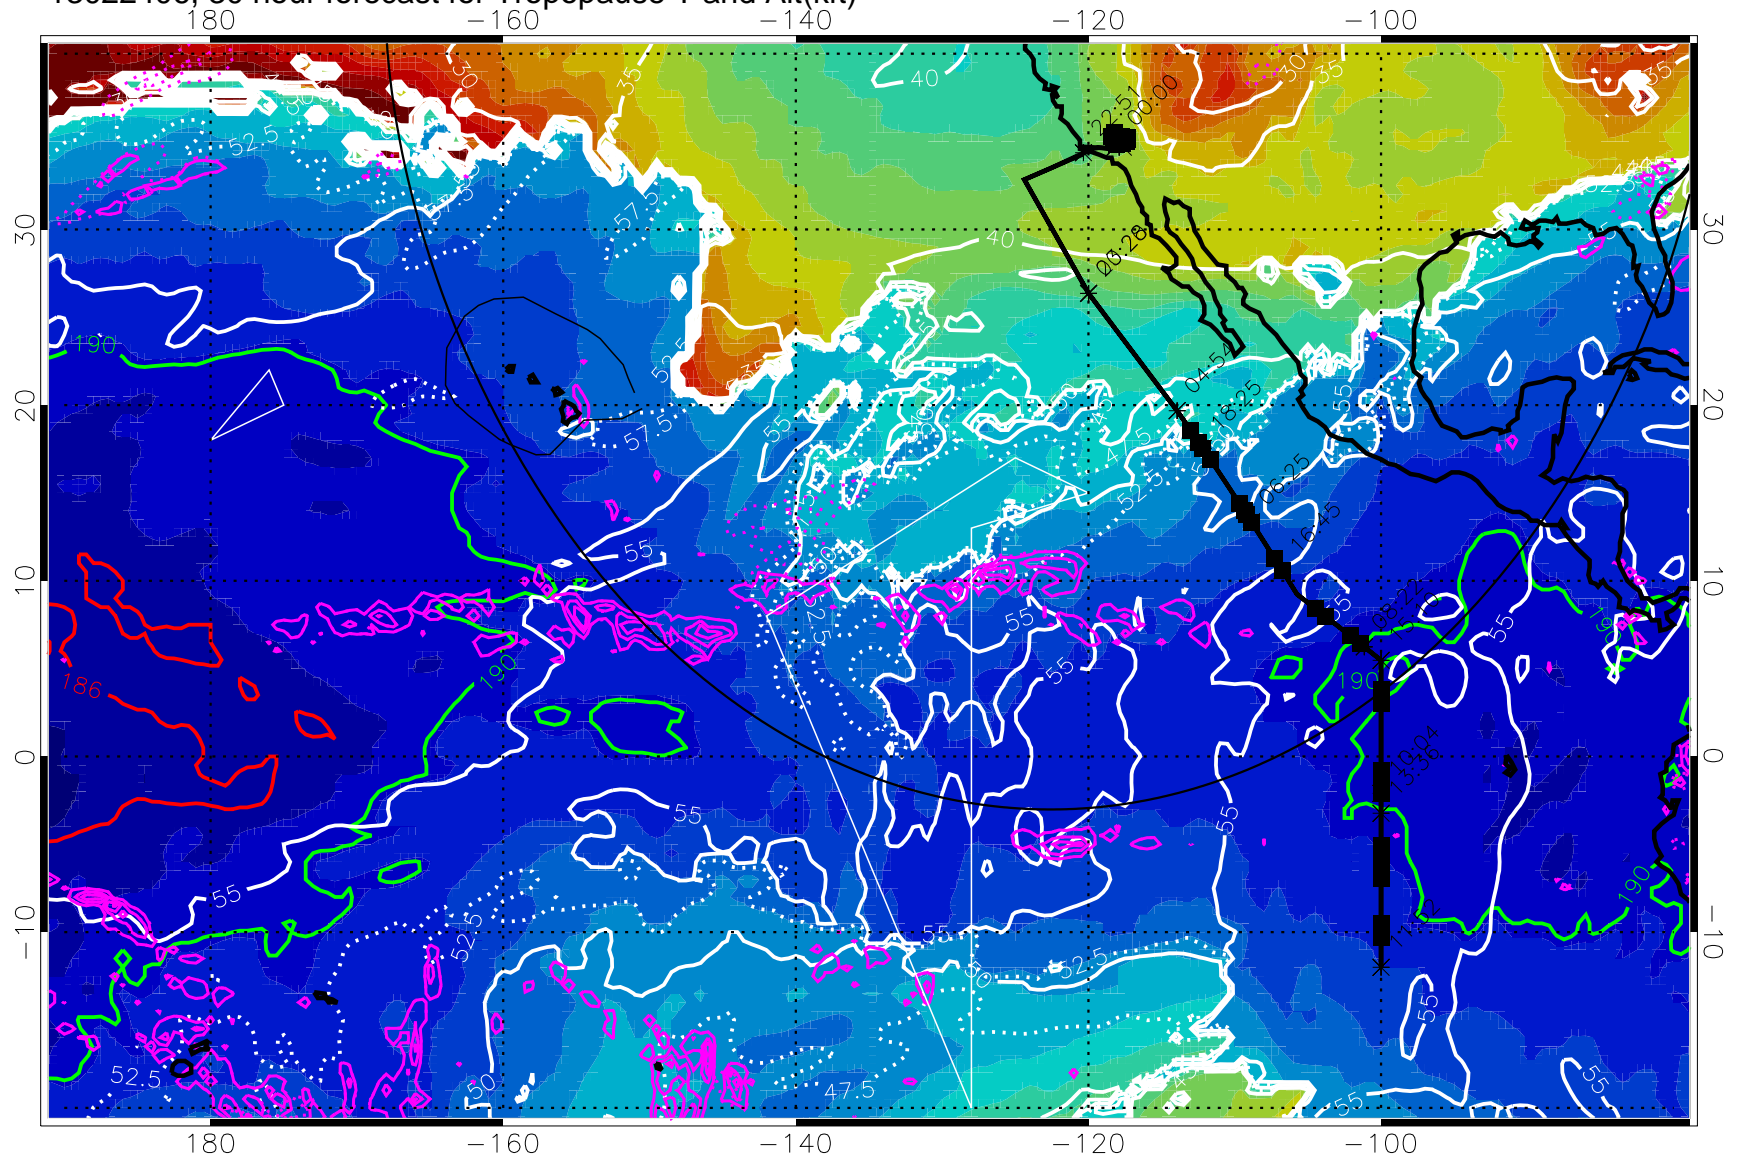

189.5K skin

185.9K engine

→ 30 m/s

Range ring of 4055 km -- 13 hours GH round trip

13022400, 24 hour forecast for Tropopause T and Alt(kft)

190 200 210 220 230

Tropopause T, K

Tropopause Altitude in kft (white)

Precip (tot dot, conv sol) past 6 hrs 6 kg/m<sup>2</sup> contours, min 4

189.5K skin

185.9K engine

→ 30 m/s

Range ring of 4055 km -- 13 hours GH round trip

13022406, 30 hour forecast for Tropopause T and Alt(kft)

190 200 210 220 230

Tropopause T, K

Tropopause Altitude in kft (white)

Precip (tot dot, conv sol) past 6 hrs 6 kg/m<sup>2</sup> contours, min 4

189.5K skin

185.9K engine

→ 30 m/s

Range ring of 4055 km -- 13 hours GH round trip