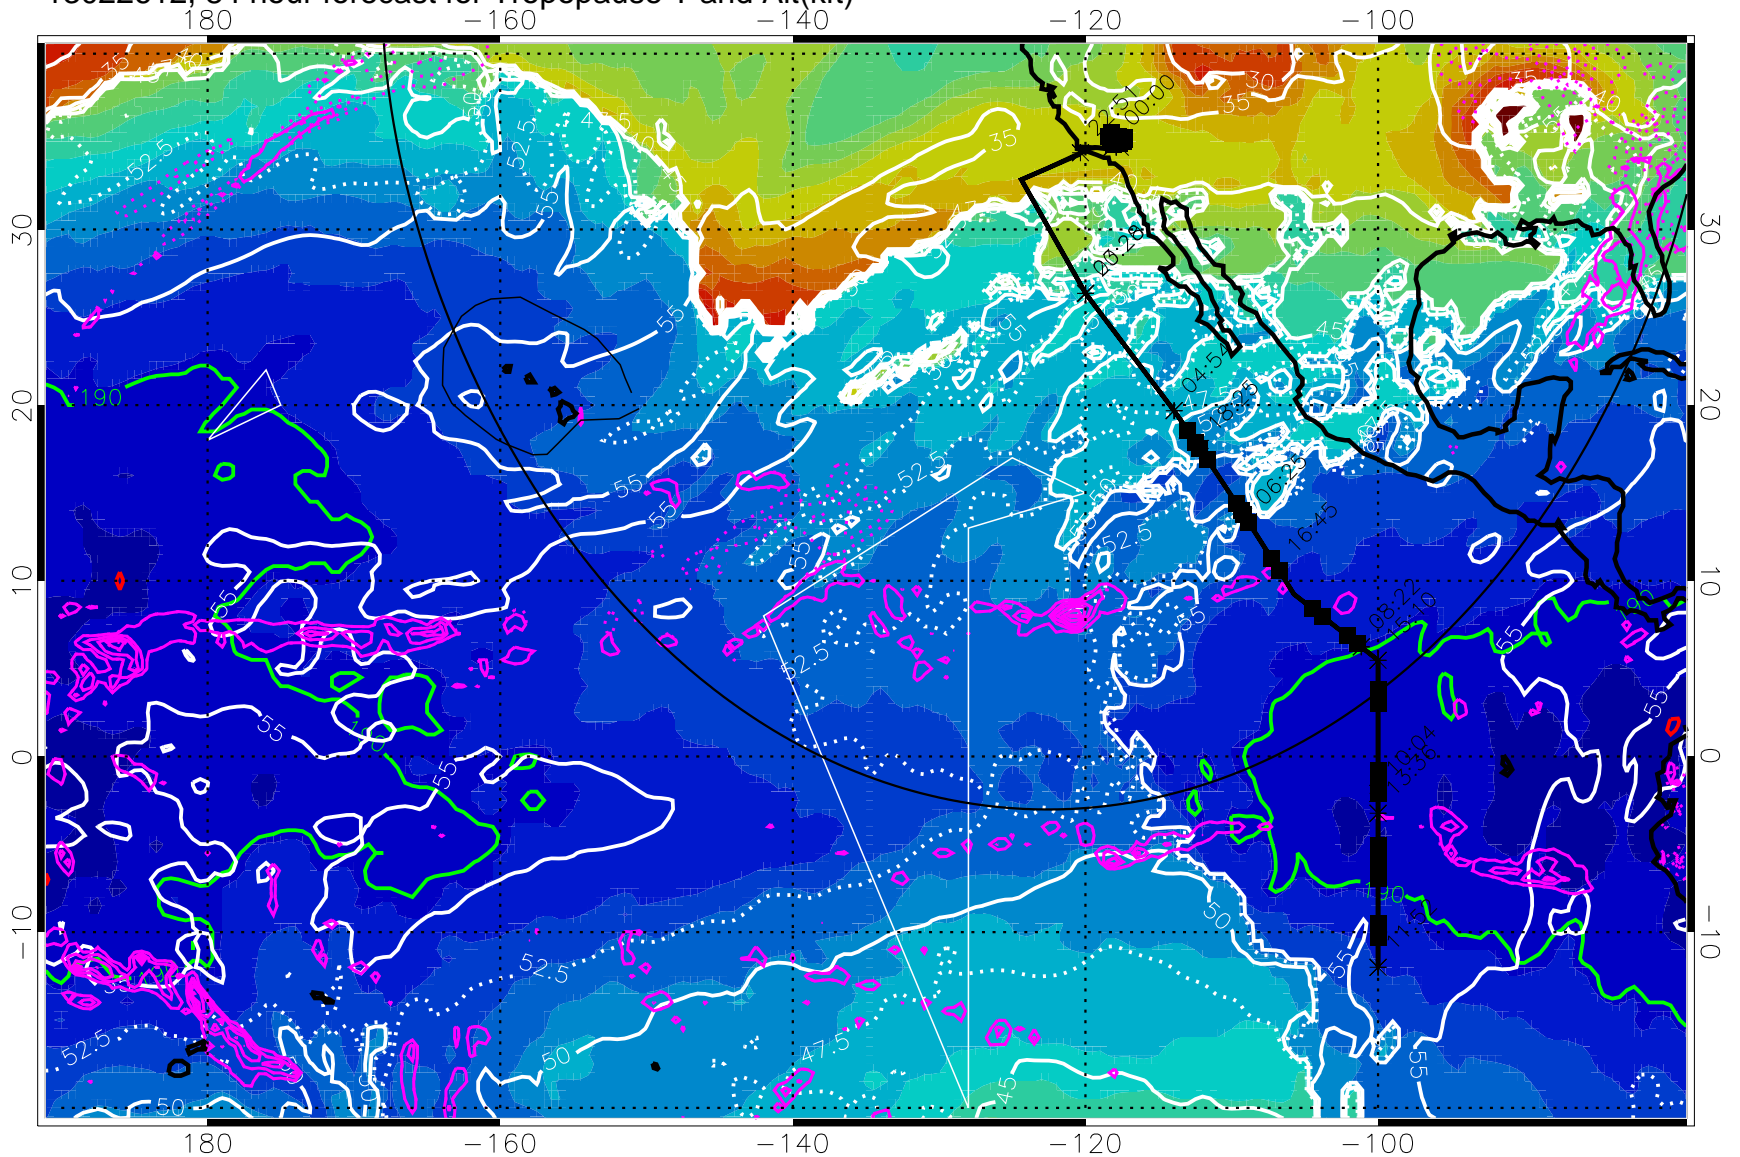

Precip (tot dot, conv sol) past 6 hrs 6 kg/m<sup>2</sup> contours, min 4

189.5K skin

185.9K engine

→ 30 m/s

Range ring of 4055 km -- 13 hours GH round trip

13022612, 84 hour forecast for Tropopause T and Alt(kft)