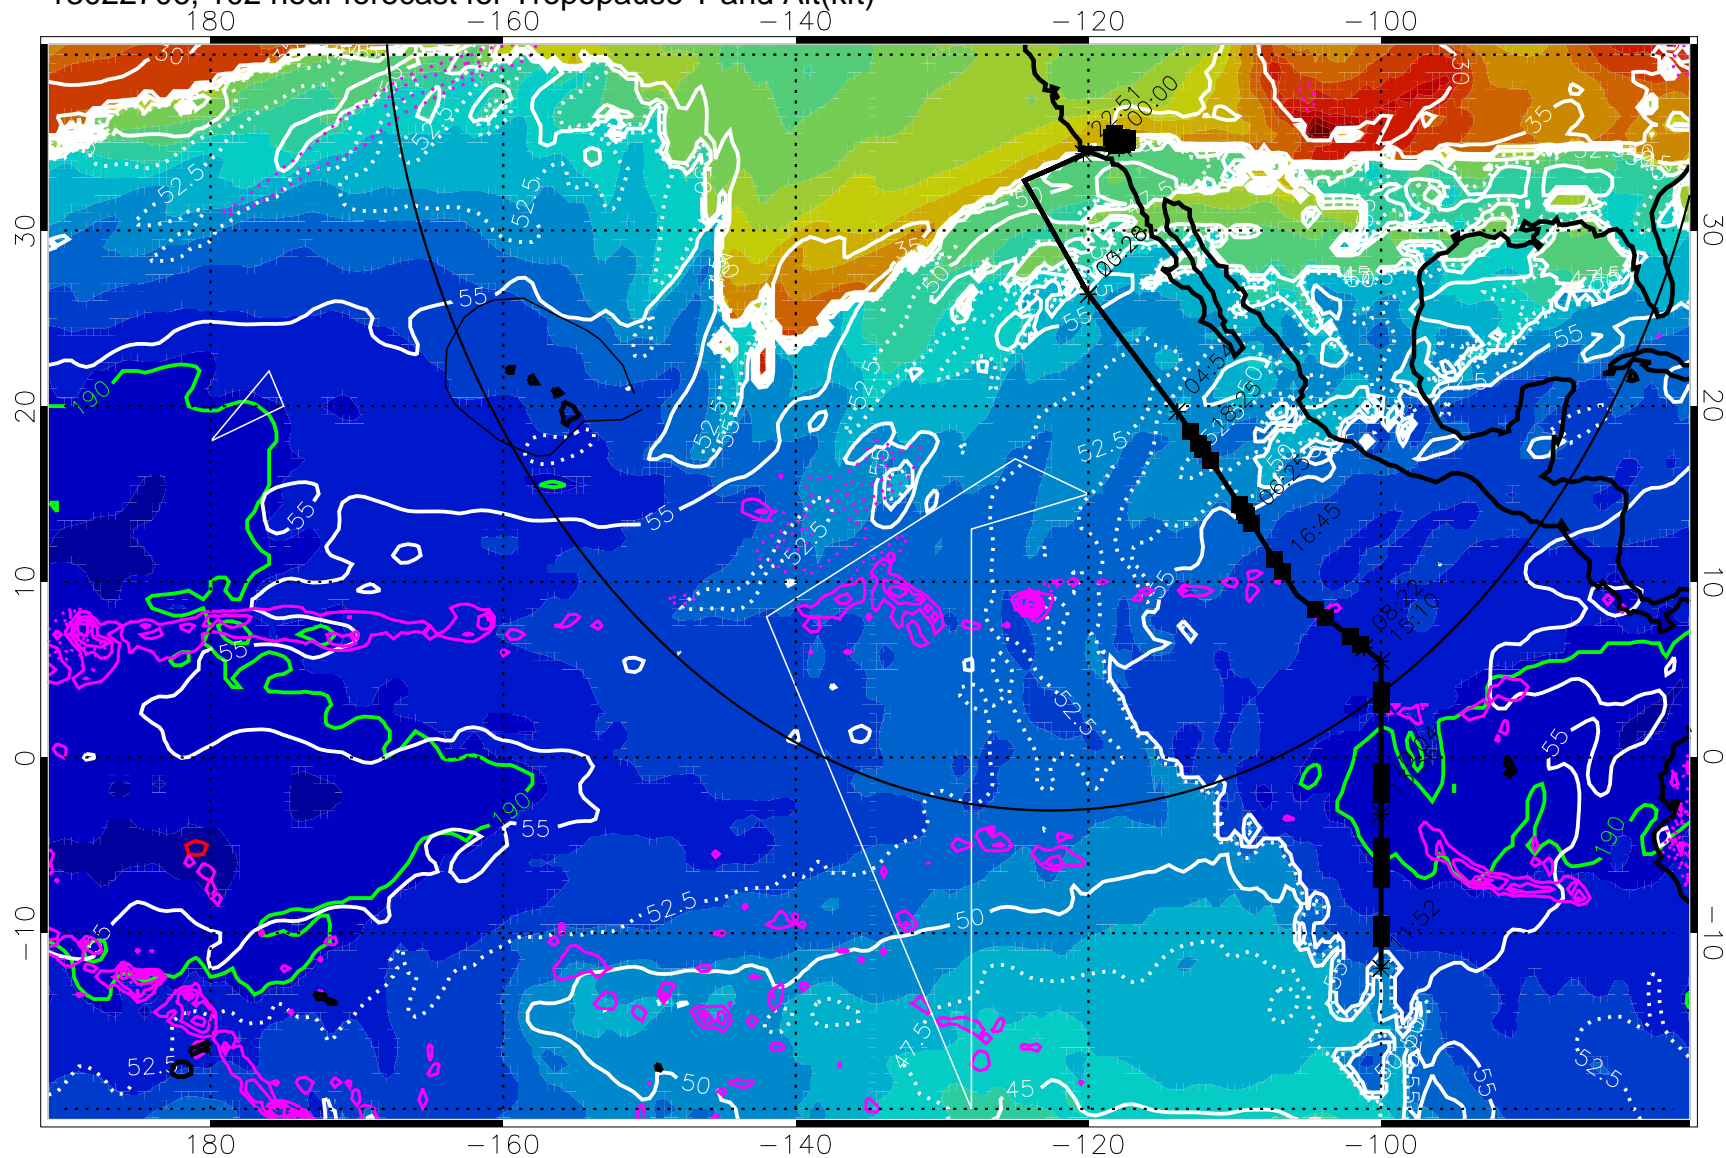

189.5K skin

185.9K engine

→ 30 m/s

Range ring of 4055 km -- 13 hours GH round trip

13022700, 96 hour forecast for Tropopause T and Alt(kft)

Tropopause T, K

Tropopause Altitude in kft (white)

Precip (tot dot, conv sol) past 6 hrs 6 kg/m<sup>2</sup> contours, min 4

189.5K skin

185.9K engine

Range ring of 4055 km -- 13 hours GH round trip

13022706, 102 hour forecast for Tropopause T and Alt(kft)

Tropopause Altitude in kft (white)  
 Precip (tot dot, conv sol) past 6 hrs 6 kg/m2 contours, min 4  
 189.5K skin      185.9K engine