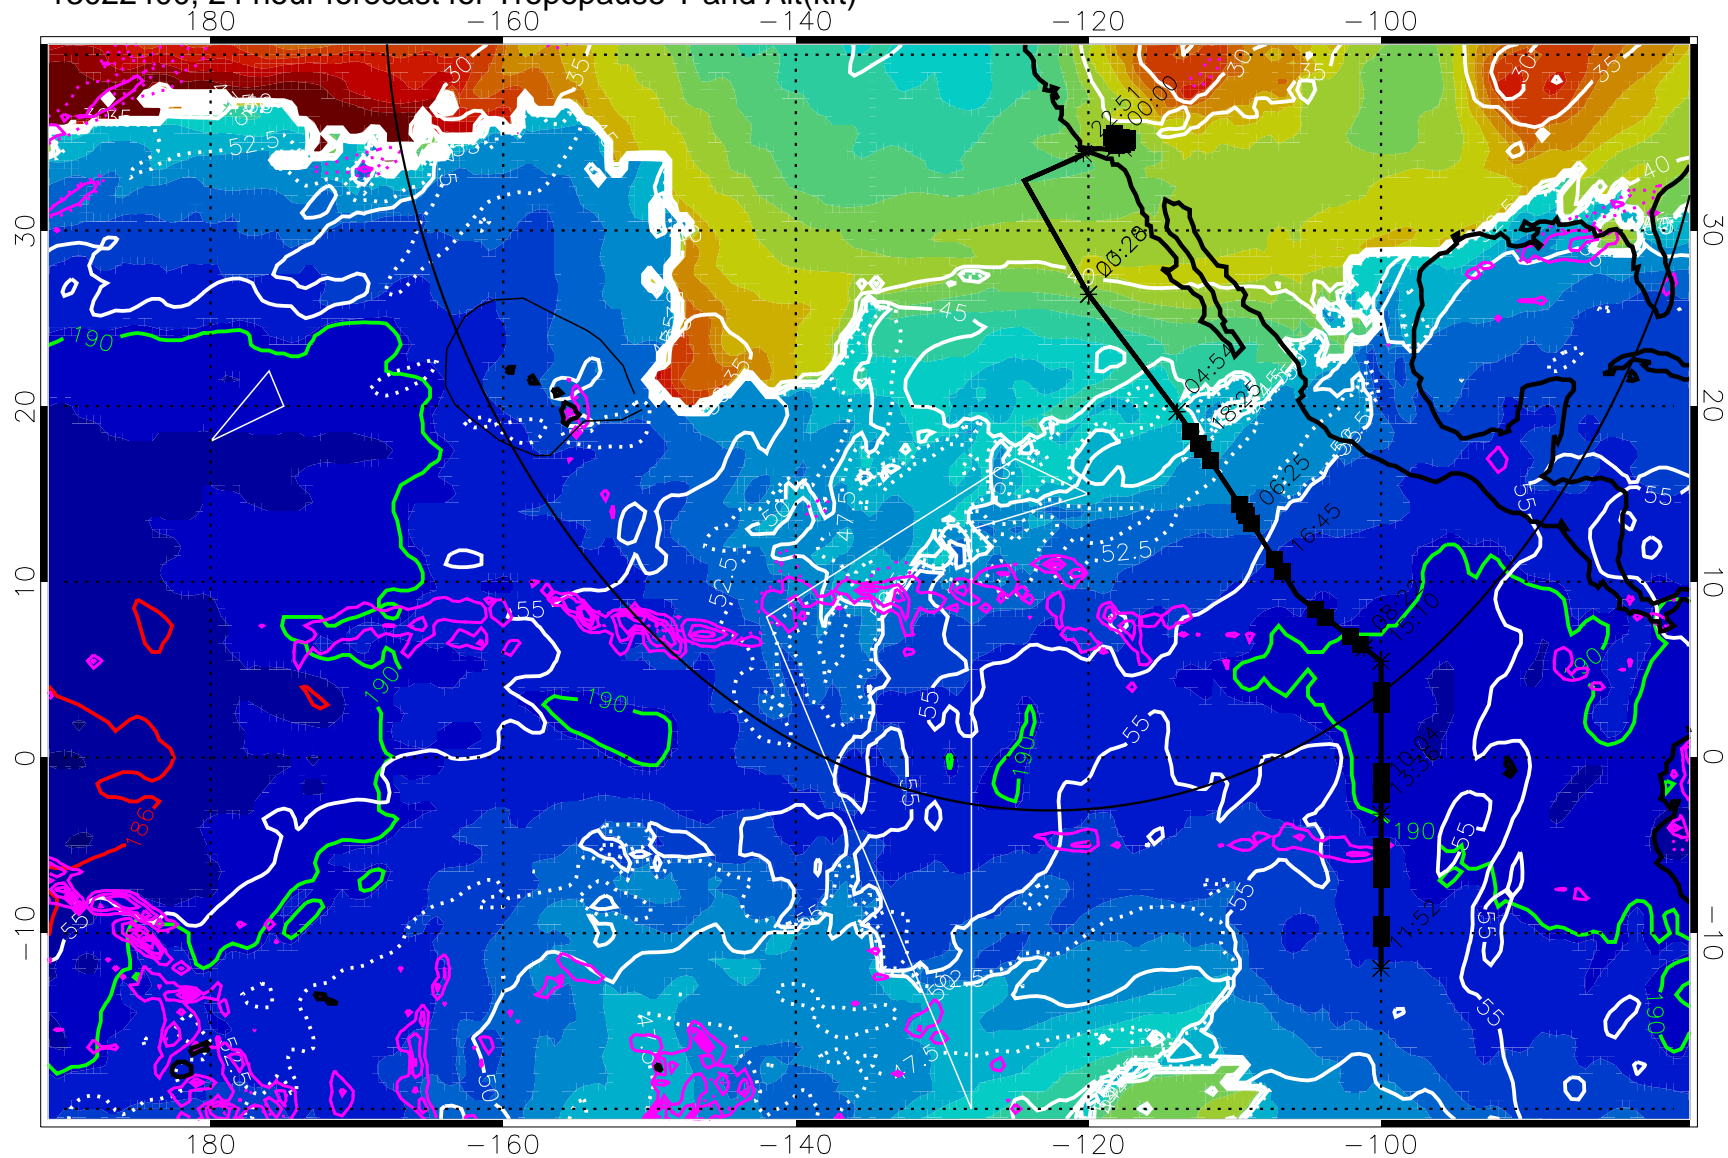

→ 30 m/s

Range ring of 4055 km -- 13 hours GH round trip

13022318, 18 hour forecast for Tropopause T and Alt(kft)

Tropopause T, K

Tropopause Altitude in kft (white)

Precip (tot dot, conv sol) past 6 hrs 6 kg/m<sup>2</sup> contours, min 4

189.5K skin

185.9K engine

→ 30 m/s

Range ring of 4055 km -- 13 hours GH round trip

13022400, 24 hour forecast for Tropopause T and Alt(kft)

190 200 210 220 230

Tropopause T, K

Tropopause Altitude in kft (white)

Precip (tot dot, conv sol) past 6 hrs 6 kg/m<sup>2</sup> contours, min 4

189.5K skin

185.9K engine

→ 30 m/s

Range ring of 4055 km -- 13 hours GH round trip

13022406, 30 hour forecast for Tropopause T and Alt(kft)

190 200 210 220 230

Tropopause T, K

Tropopause Altitude in kft (white)

Precip (tot dot, conv sol) past 6 hrs 6 kg/m<sup>2</sup> contours, min 4

189.5K skin

185.9K engine

→ 30 m/s

Range ring of 4055 km -- 13 hours GH round trip