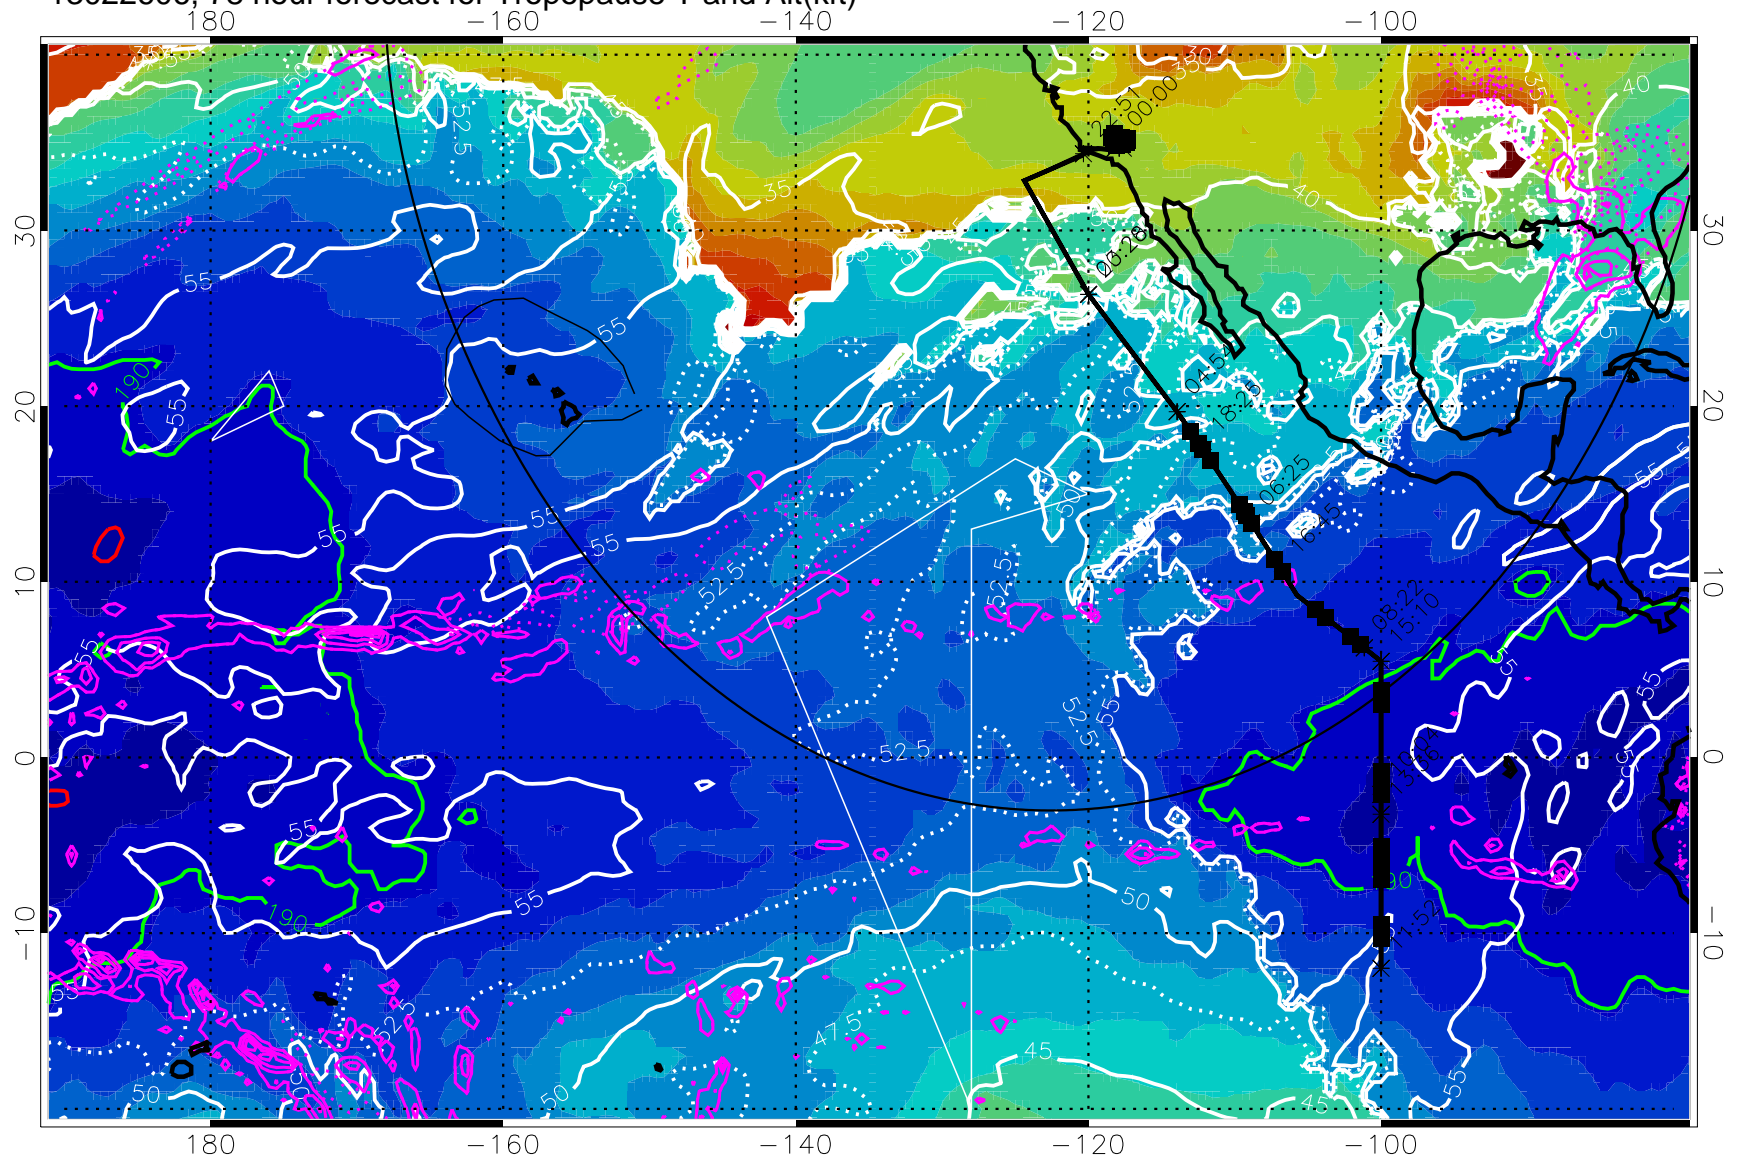

189.5K skin

185.9K engine

Range ring of 4055 km -- 13 hours GH round trip

13022518, 66 hour forecast for Tropopause T and Alt(kft)

Tropopause T, K

Tropopause Altitude in kft (white)

Precip (tot dot, conv sol) past 6 hrs 6 kg/m<sup>2</sup> contours, min 4

189.5K skin

185.9K engine

Range ring of 4055 km -- 13 hours GH round trip

13022600, 72 hour forecast for Tropopause T and Alt(kft)

190 200 210 220 230

Tropopause T, K

Tropopause Altitude in kft (white)

Precip (tot dot, conv sol) past 6 hrs 6 kg/m<sup>2</sup> contours, min 4

189.5K skin 185.9K engine

→ 30 m/s

Range ring of 4055 km -- 13 hours GH round trip

13022606, 78 hour forecast for Tropopause T and Alt(kft)

190 200 210 220 230

Tropopause T, K

Tropopause Altitude in kft (white)

Precip (tot dot, conv sol) past 6 hrs 6 kg/m<sup>2</sup> contours, min 4

189.5K skin

185.9K engine

→ 30 m/s

Range ring of 4055 km -- 13 hours GH round trip

13022612, 84 hour forecast for Tropopause T and Alt(kft)