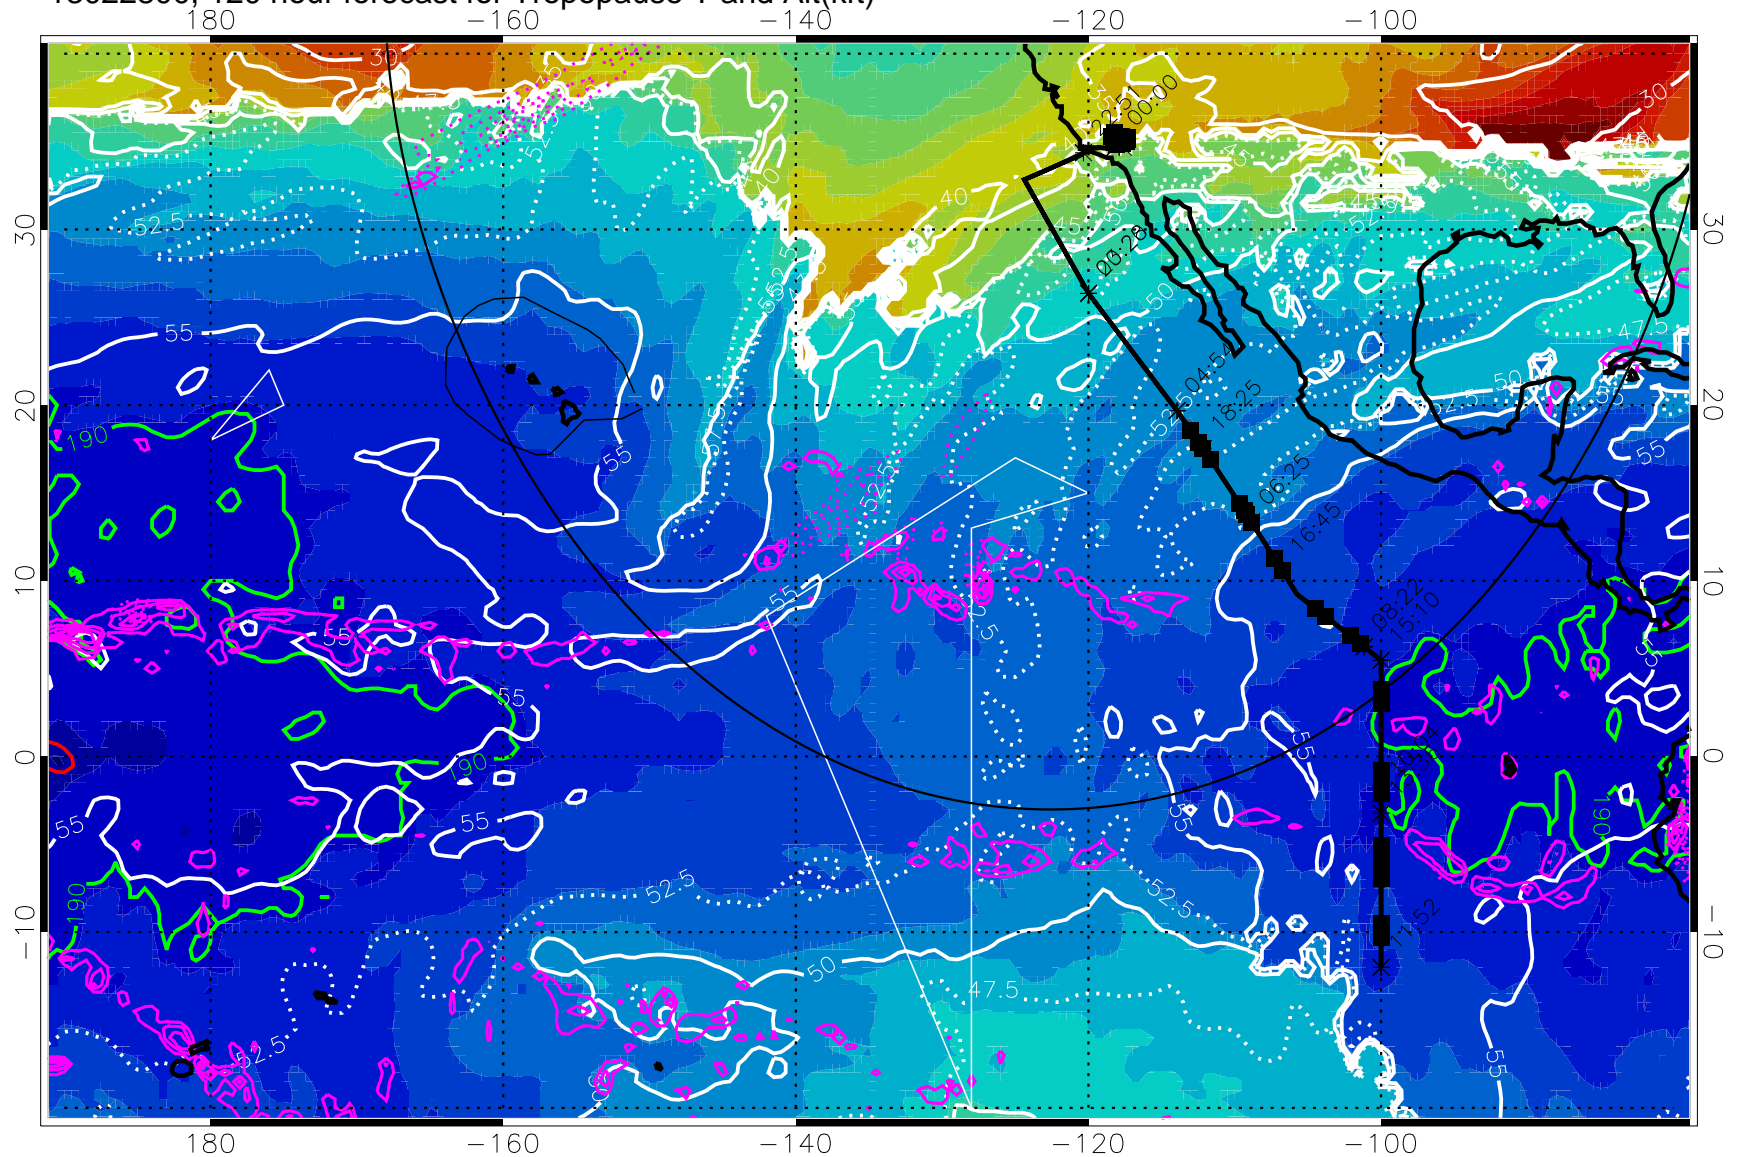

13022800, 120 hour forecast for Tropopause T and Alt(kft)

190   200   210   220   230
Tropopause T, K

Tropopause Altitude in kft (white)

Precip (tot dot, conv sol) past 6 hrs 6 kg/m2 contours, min 4

189.5K skin   185.9K engine

→ 30 m/s

Range ring of 4055 km -- 13 hours GH round trip