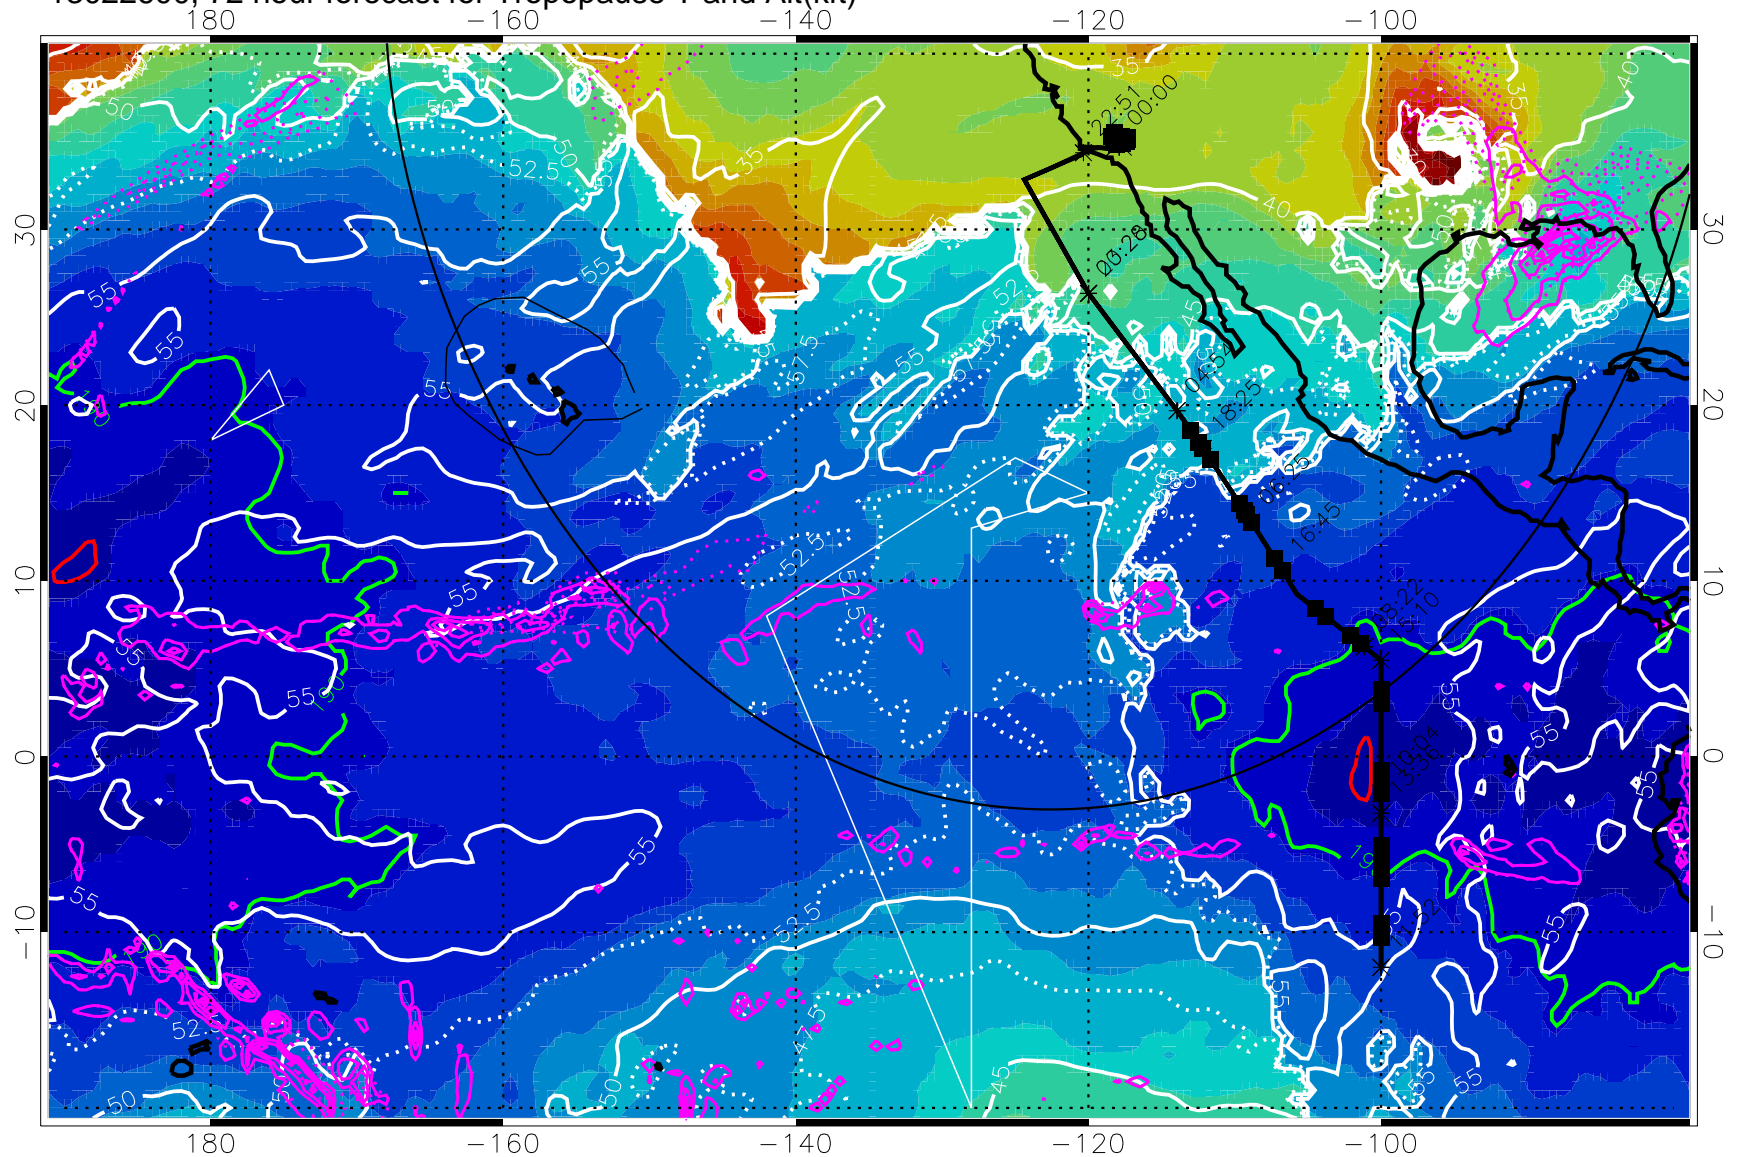

189.5K skin

185.9K engine

Range ring of 4055 km -- 13 hours GH round trip

13022518, 66 hour forecast for Tropopause T and Alt(kft)

Tropopause T, K

Tropopause Altitude in kft (white)

Precip (tot dot, conv sol) past 6 hrs 6 kg/m<sup>2</sup> contours, min 4

189.5K skin

185.9K engine

Range ring of 4055 km -- 13 hours GH round trip

13022600, 72 hour forecast for Tropopause T and Alt(kft)

190 200 210 220 230

Tropopause T, K

Tropopause Altitude in kft (white)

Precip (tot dot, conv sol) past 6 hrs 6 kg/m<sup>2</sup> contours, min 4