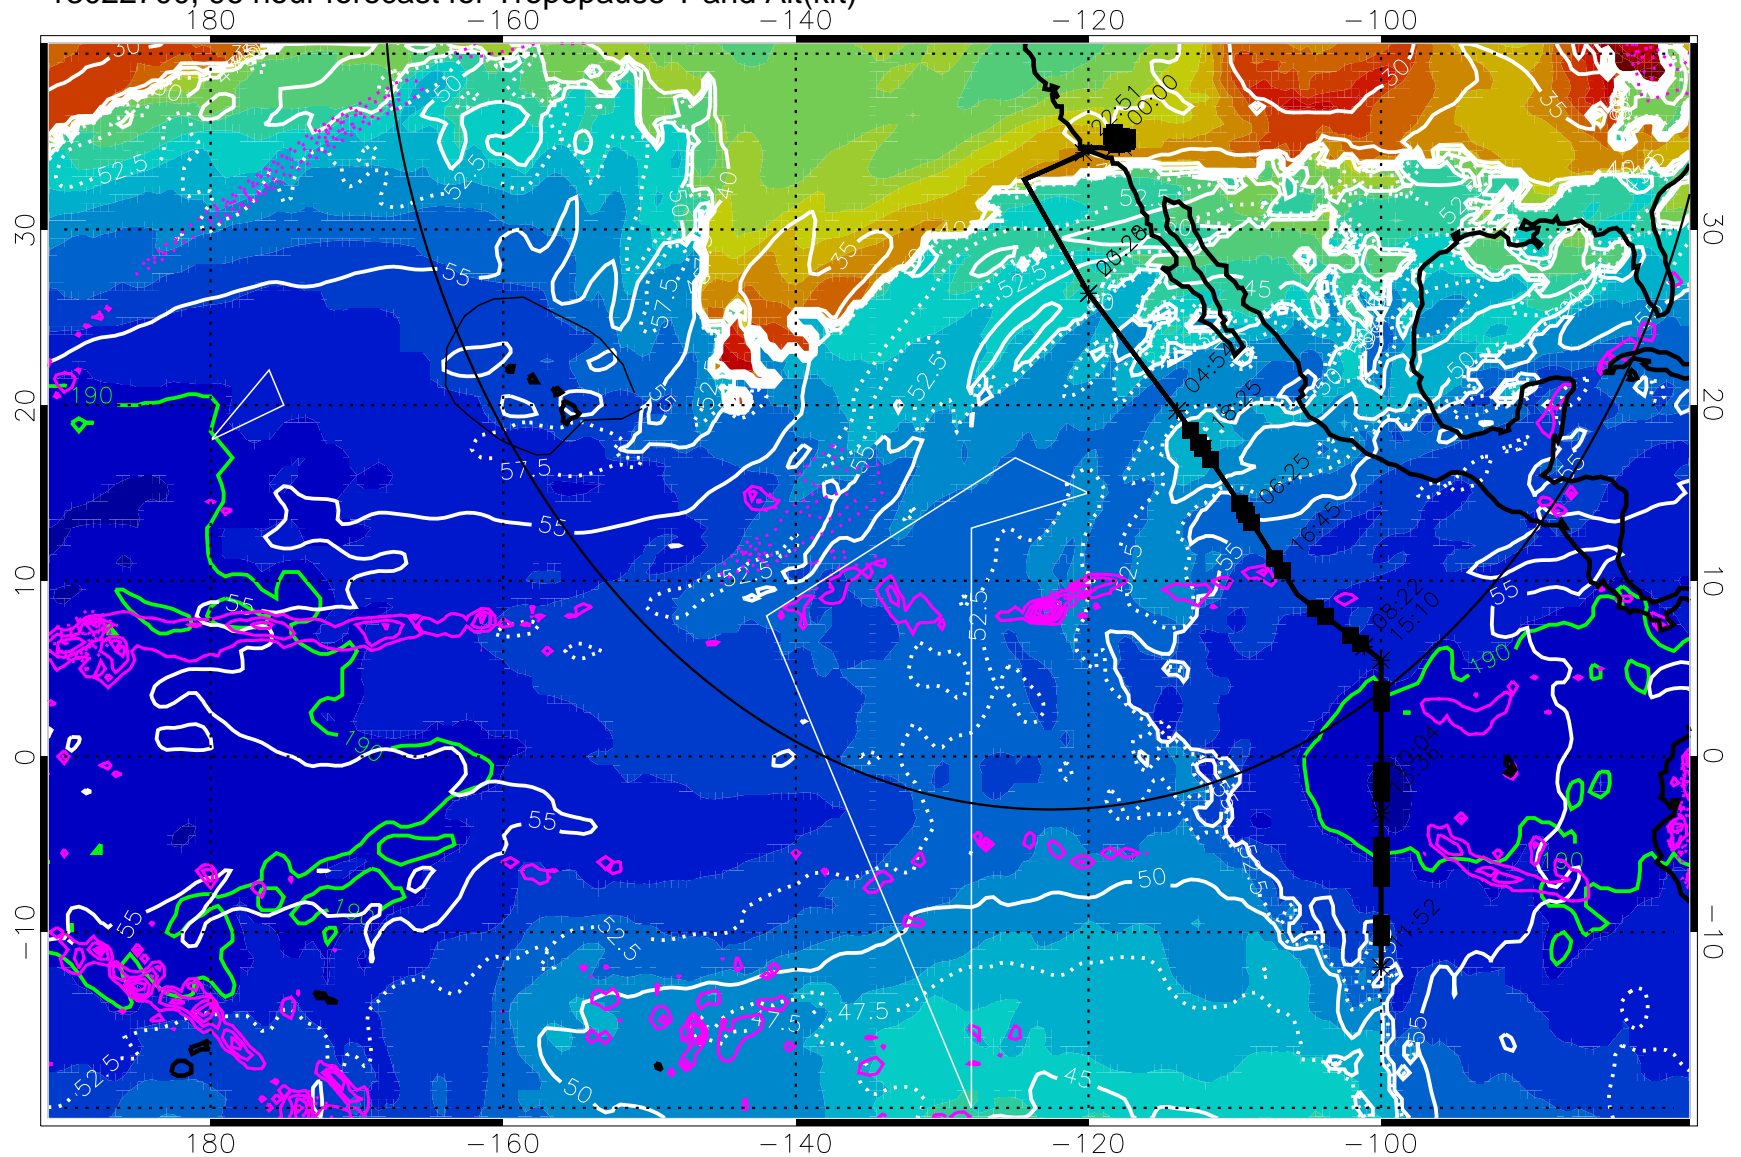

189.5K skin

185.9K engine

→ 30 m/s

Range ring of 4055 km -- 13 hours GH round trip

13022700, 96 hour forecast for Tropopause T and Alt(kft)

Tropopause T, K

Tropopause Altitude in kft (white)

Precip (tot dot, conv sol) past 6 hrs 6 kg/m<sup>2</sup> contours, min 4