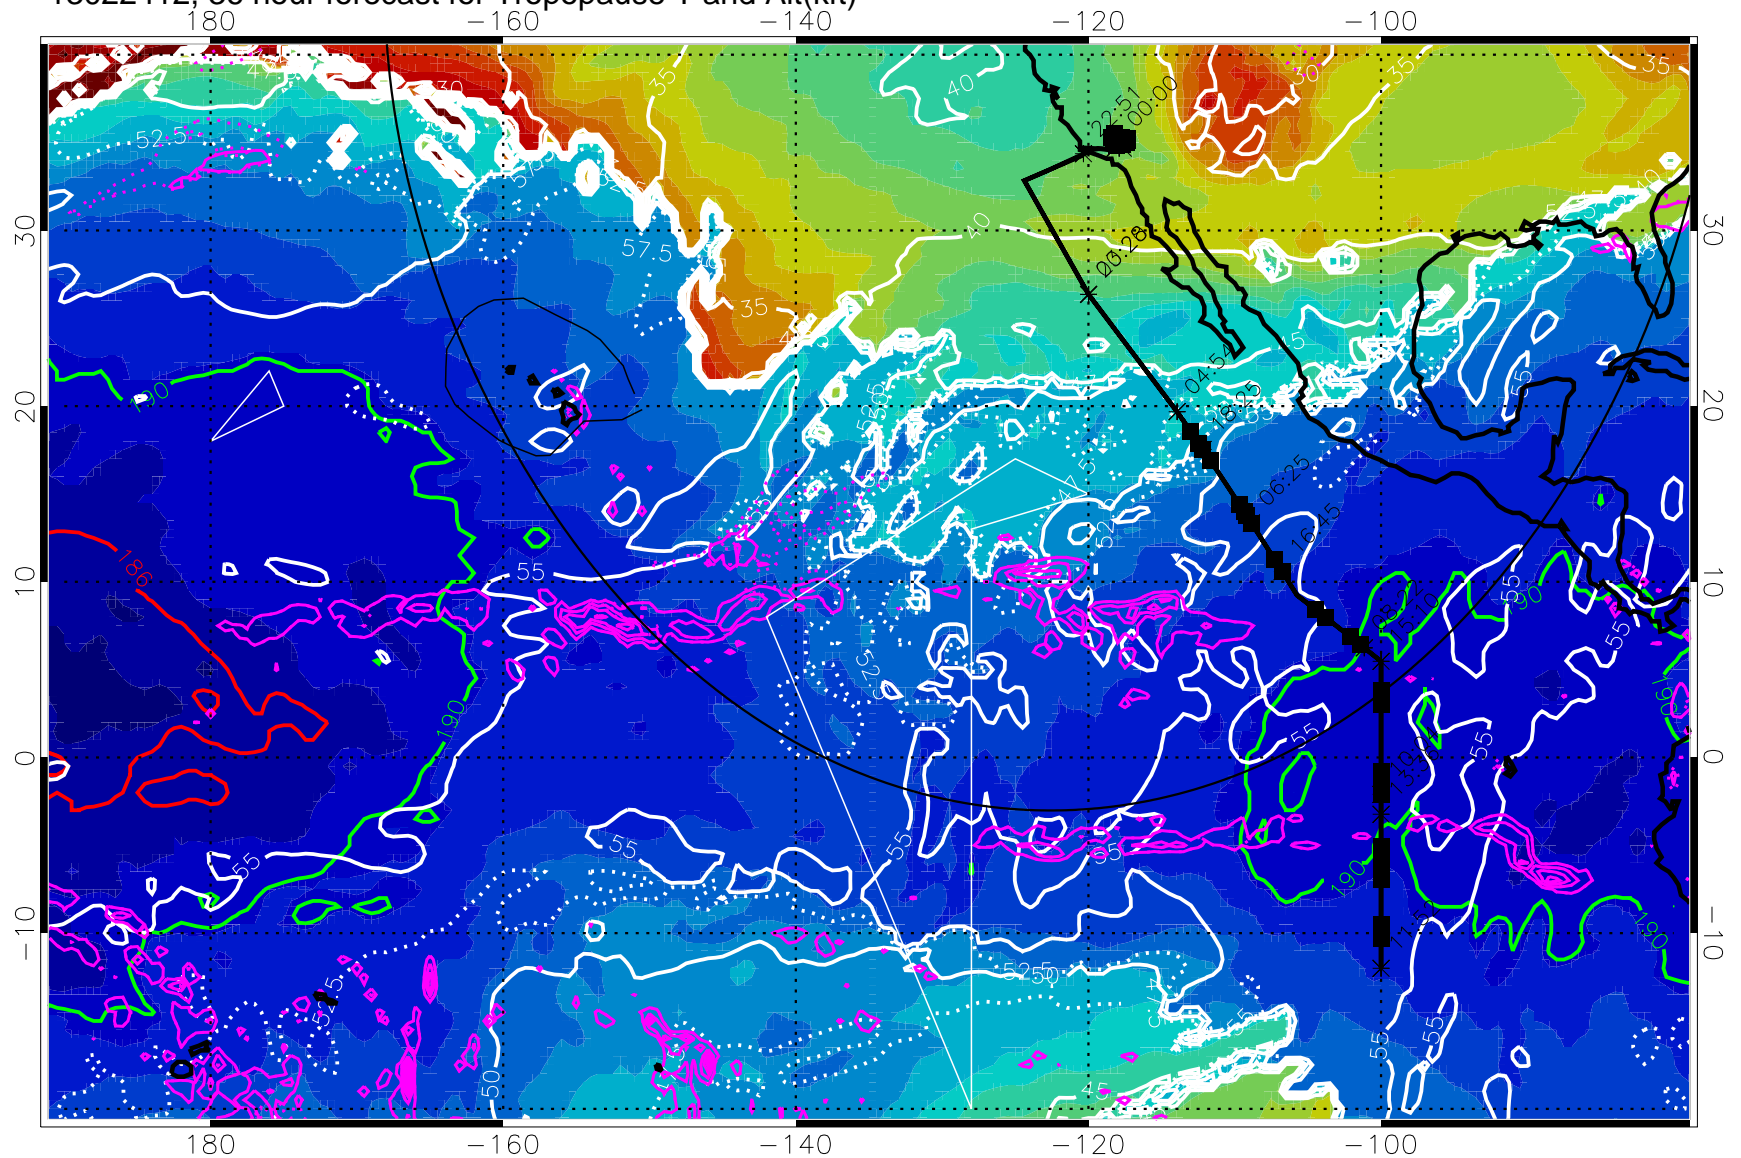

13022412, 36 hour forecast for Tropopause T and Alt(kft)

190   200   210   220   230
Tropopause T, K

Tropopause Altitude in kft (white)

Precip (tot dot, conv sol) past 6 hrs 6 kg/m² contours, min 4

189.5K skin   185.9K engine

→ 30 m/s

Range ring of 4055 km -- 13 hours GH round trip