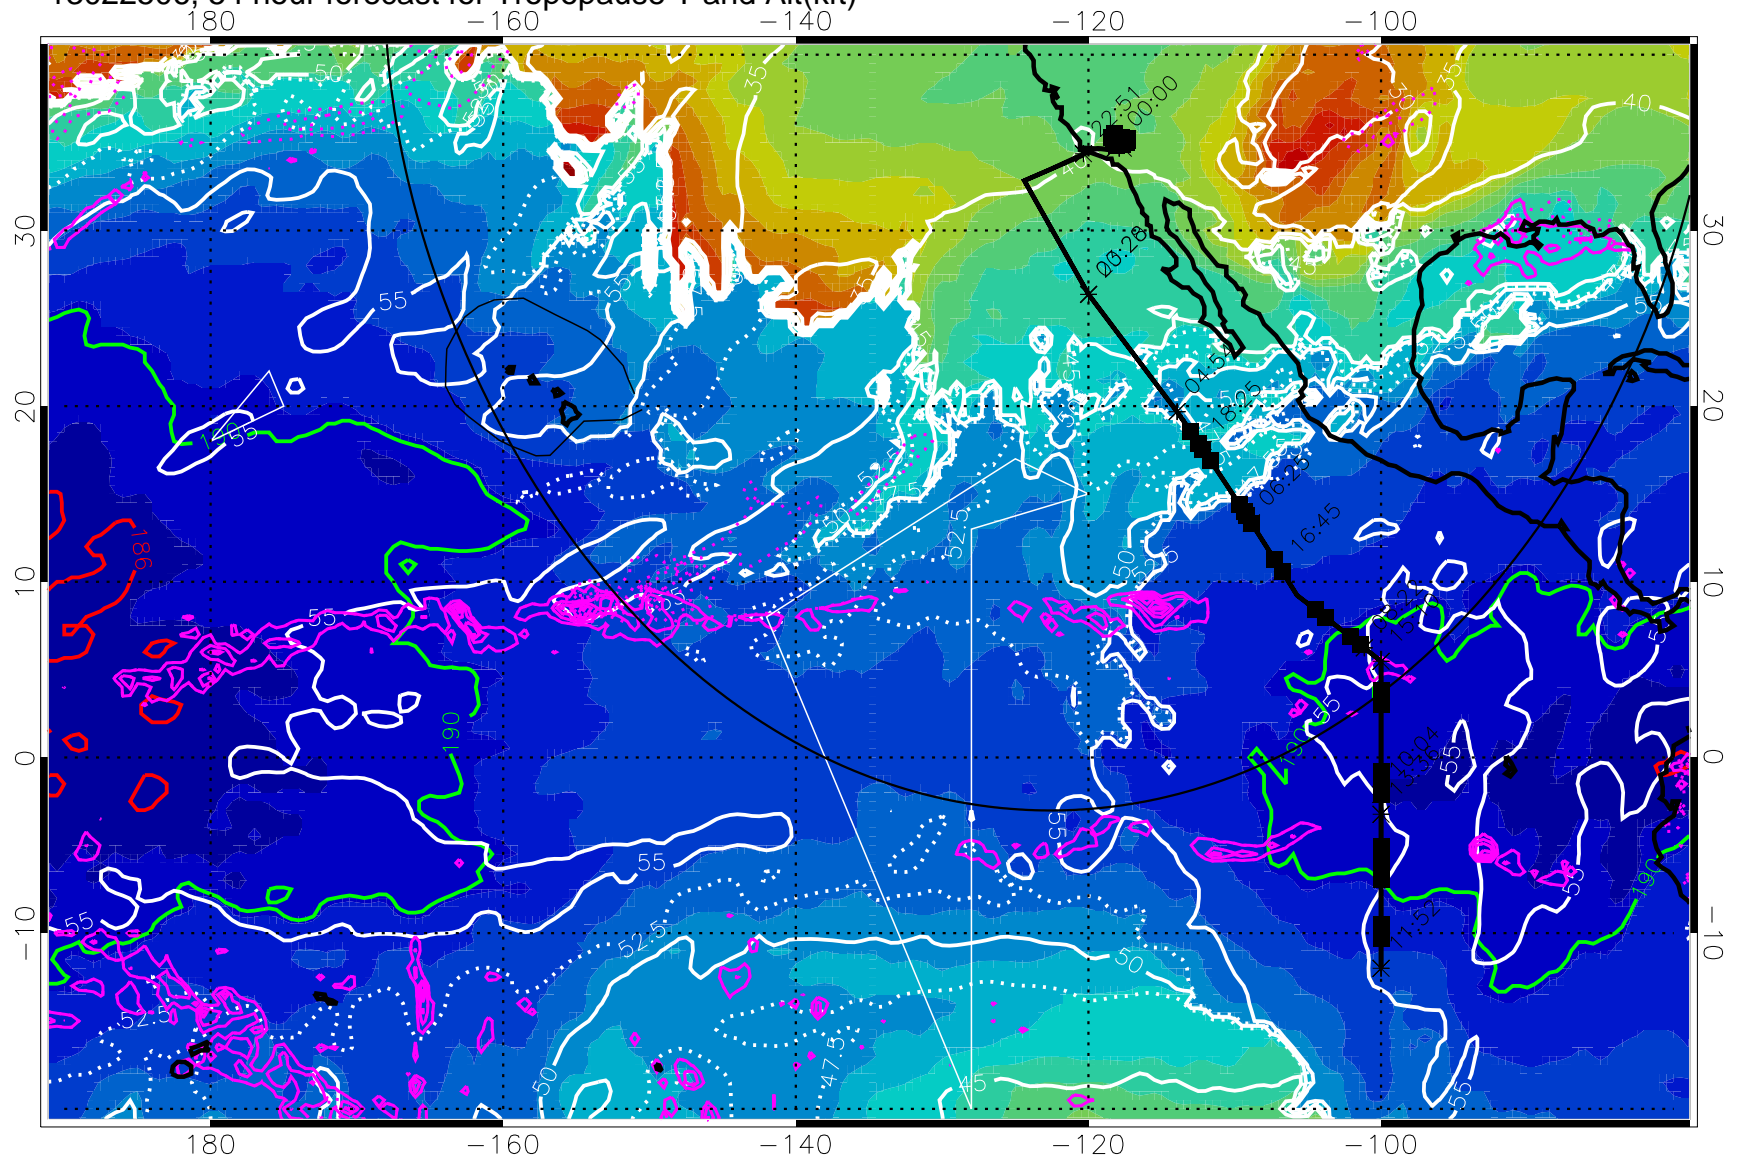

13022506, 54 hour forecast for Tropopause T and Alt(kft)

190 200 210 220 230

Tropopause T, K

Tropopause Altitude in kft (white)

Precip (tot dot, conv sol) past 6 hrs 6 kg/m2 contours, min 4

189.5K skin 185.9K engine

→ 30 m/s

Range ring of 4055 km -- 13 hours GH round trip