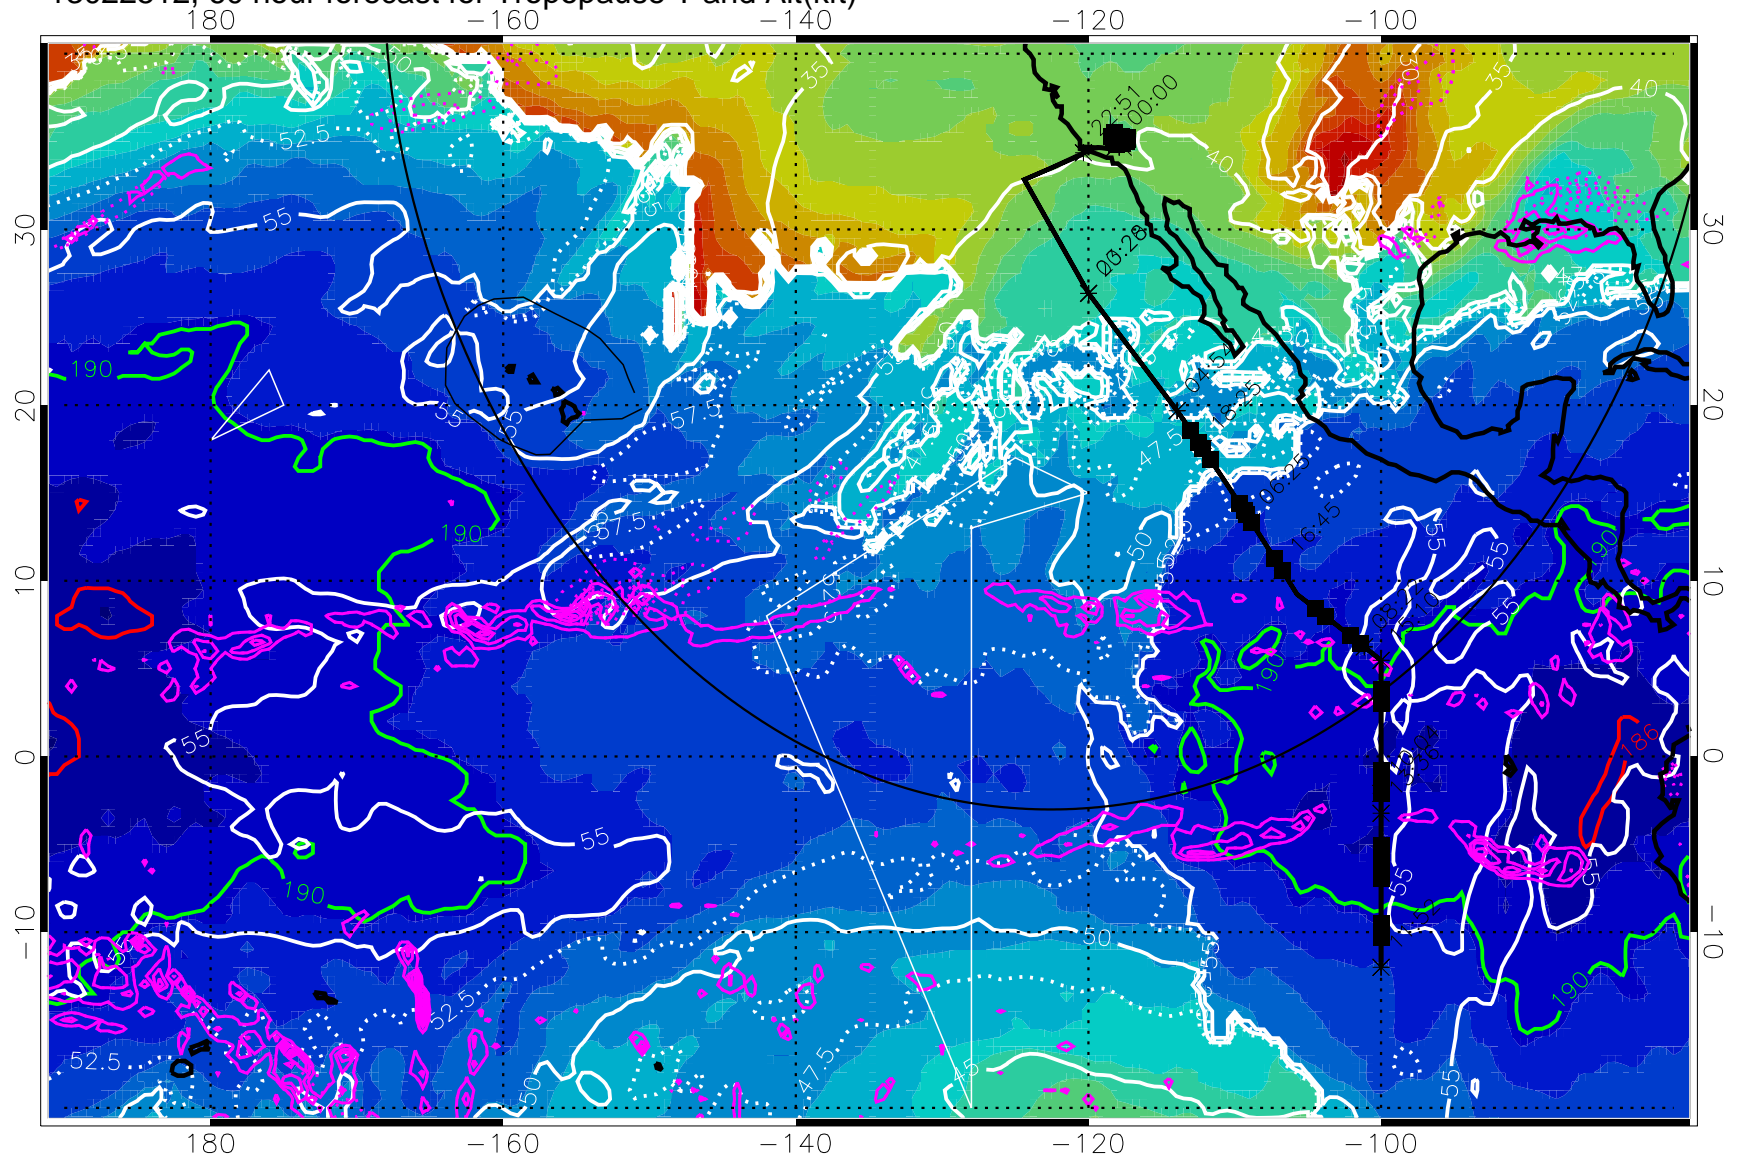

189.5K skin 185.9K engine

→ 30 m/s

Range ring of 4055 km -- 13 hours GH round trip

13022512, 60 hour forecast for Tropopause T and Alt(kft)

Tropopause T, K

Tropopause Altitude in kft (white)

Precip (tot dot, conv sol) past 6 hrs 6 kg/m<sup>2</sup> contours, min 4