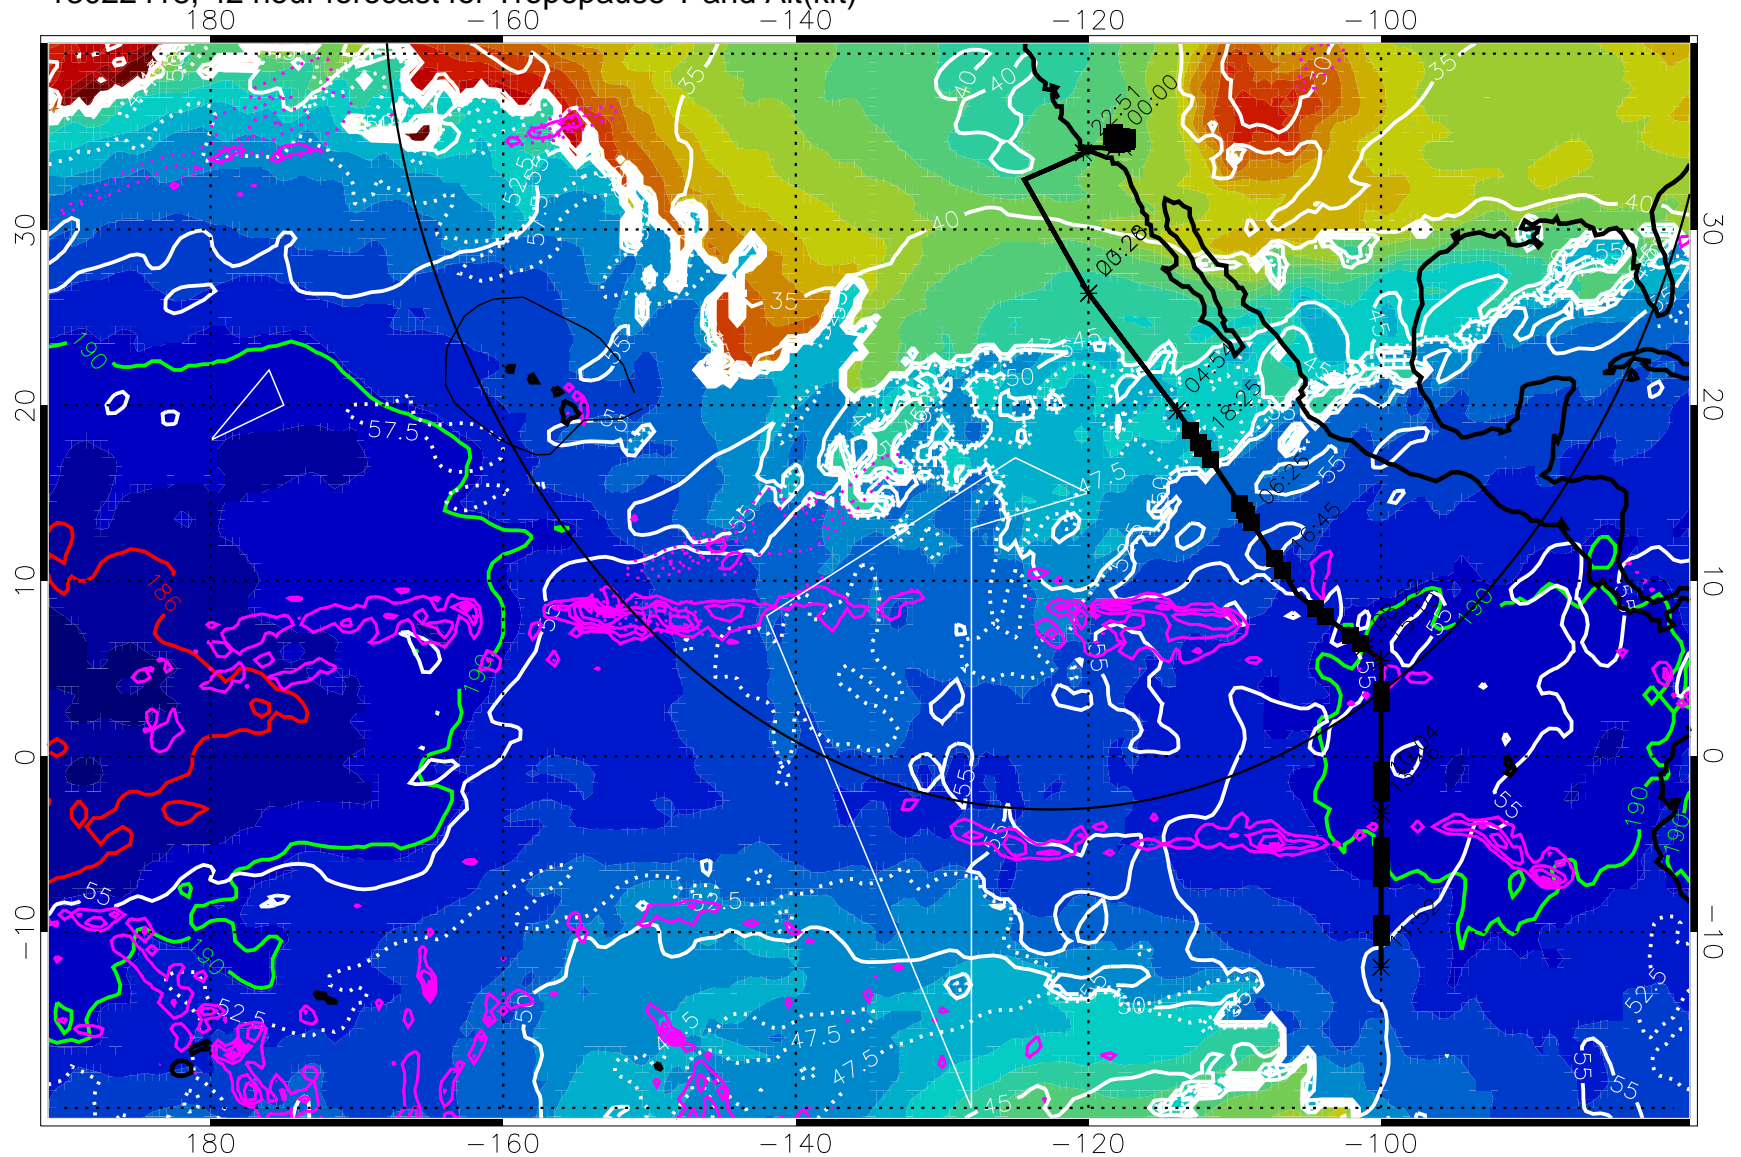

Precip (tot dot, conv sol) past 6 hrs 6 kg/m<sup>2</sup> contours, min 4

189.5K skin

185.9K engine

→ 30 m/s

Range ring of 4055 km -- 13 hours GH round trip

13022406, 30 hour forecast for Tropopause T and Alt(kft)

189.5K skin      185.9K engine

→ 30 m/s

Range ring of 4055 km -- 13 hours GH round trip

13022418, 42 hour forecast for Tropopause T and Alt(kft)

190      200      210      220      230  
Tropopause T, K

Tropopause Altitude in kft (white)

Precip (tot dot, conv sol) past 6 hrs 6 kg/m<sup>2</sup> contours, min 4

189.5K skin      185.9K engine

→ 30 m/s

Range ring of 4055 km -- 13 hours GH round trip

13022500, 48 hour forecast for Tropopause T and Alt(kft)