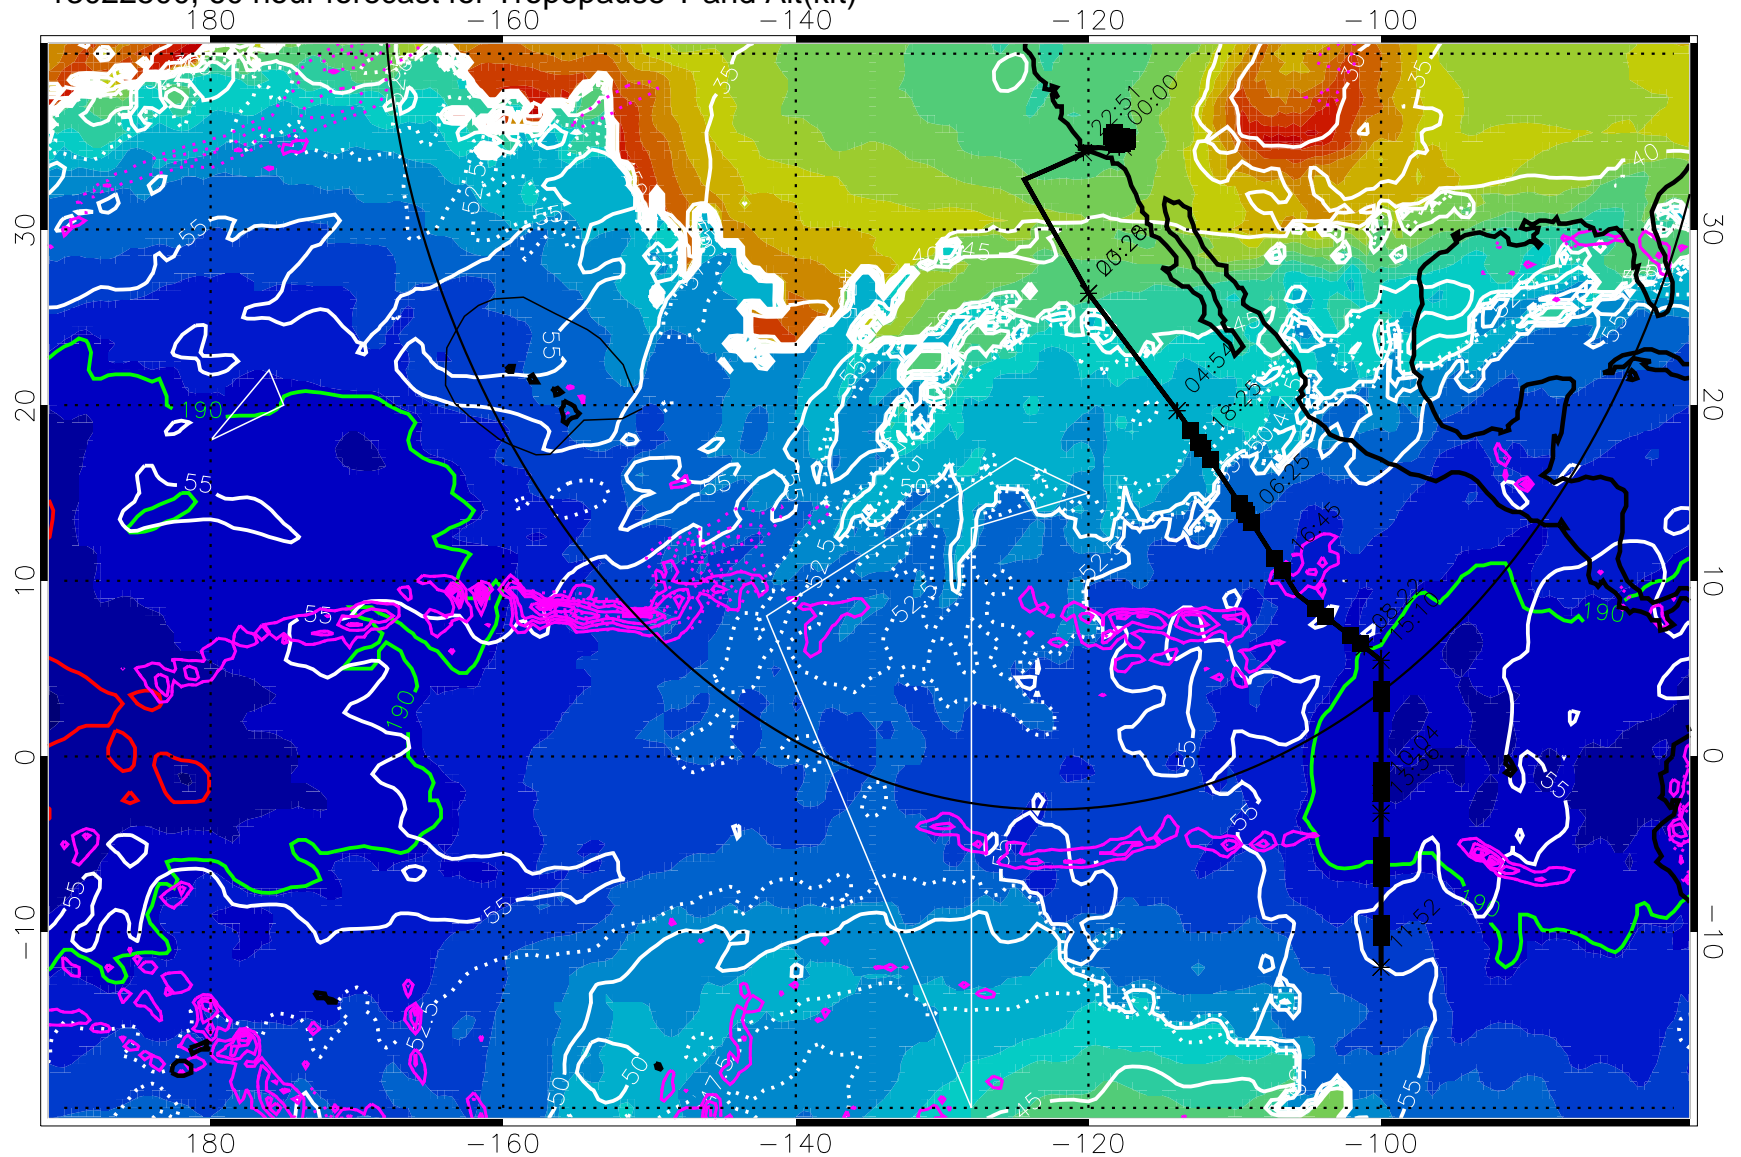

→ 30 m/s

Range ring of 4055 km -- 13 hours GH round trip

13022500, 60 hour forecast for Tropopause T and Alt(kft)

Tropopause T, K

Tropopause Altitude in kft (white)

Precip (tot dot, conv sol) past 6 hrs 6 kg/m² contours, min 4

189.5K skin

185.9K engine

Range ring of 4055 km -- 13 hours GH round trip

13022506, 66 hour forecast for Tropopause T and Alt(kft)

190 200 210 220 230
Tropopause T, K

Tropopause Altitude in kft (white)

Precip (tot dot, conv sol) past 6 hrs 6 kg/m² contours, min 4