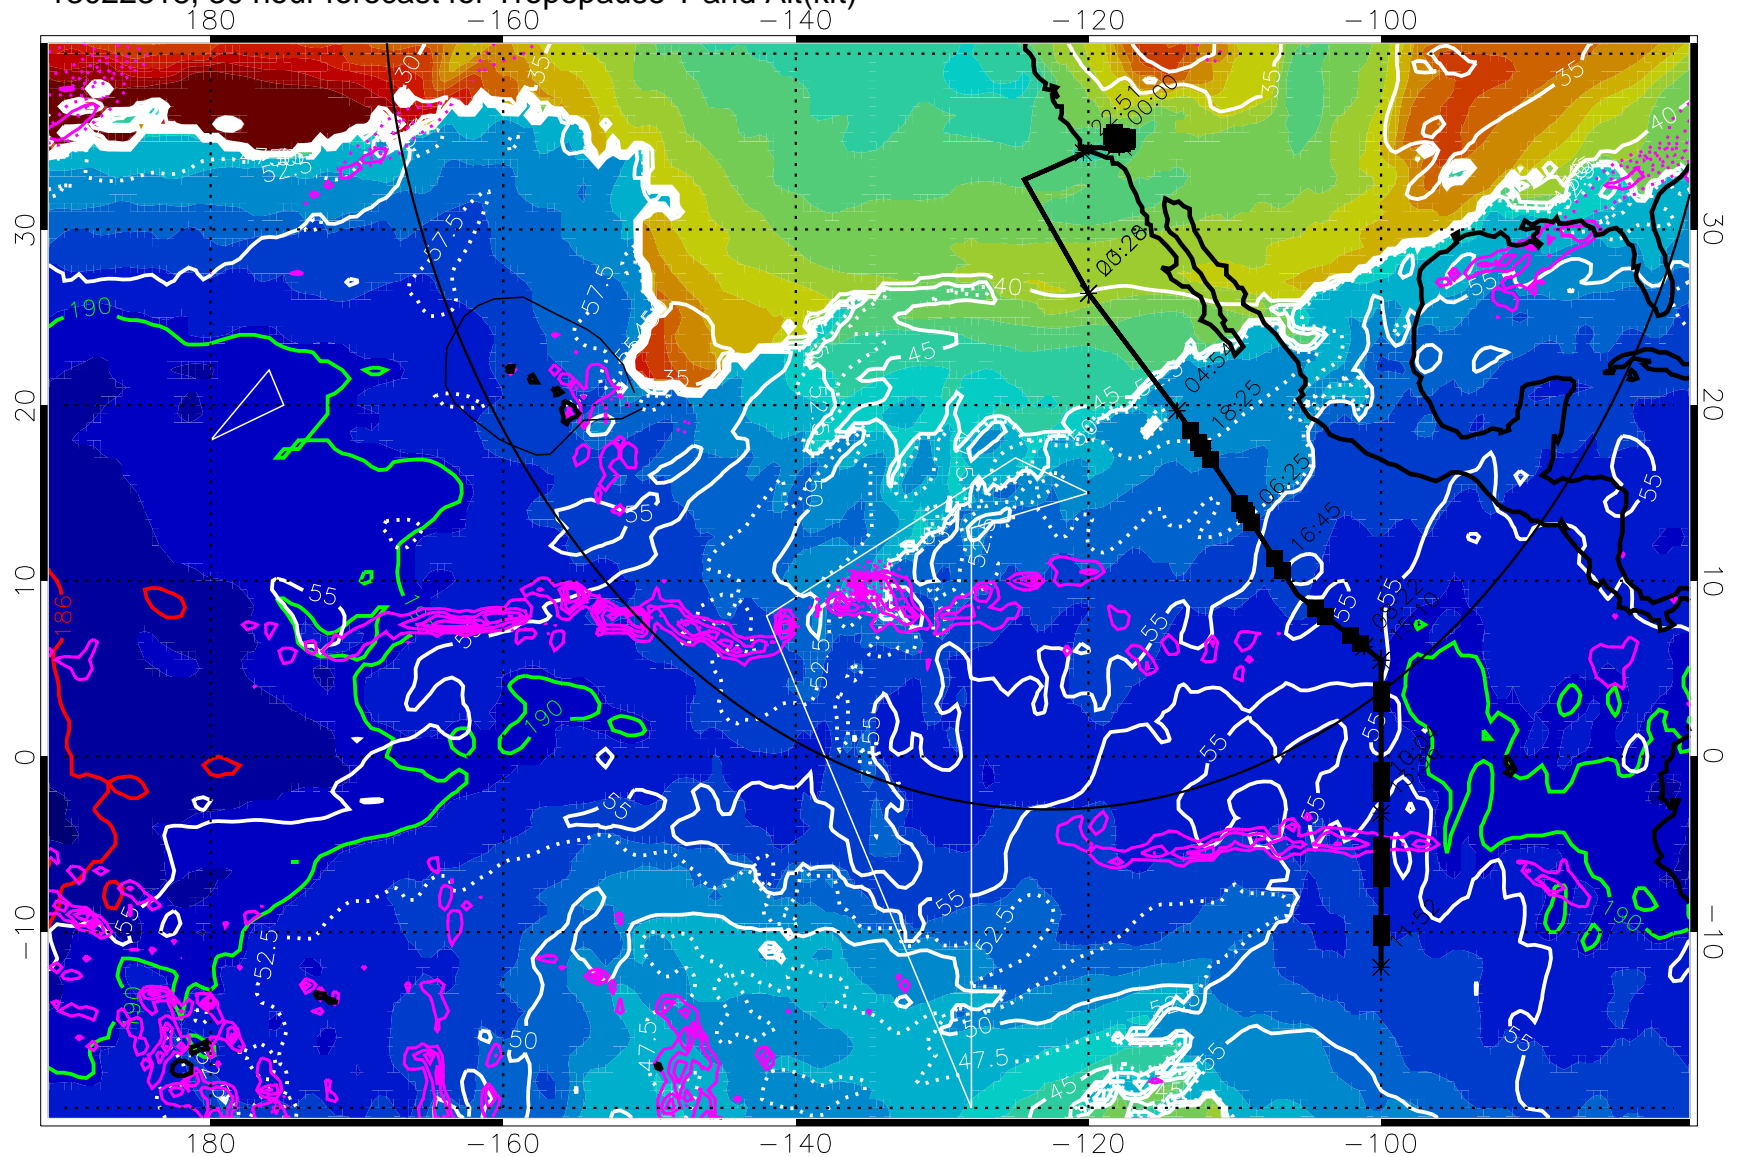

189.5K skin

185.9K engine

→ 30 m/s

Range ring of 4055 km -- 13 hours GH round trip

13022306, 18 hour forecast for Tropopause T and Alt(kft)

190 200 210 220 230

Tropopause T, K

Tropopause Altitude in kft (white)

Precip (tot dot, conv sol) past 6 hrs 6 kg/m² contours, min 4

189.5K skin

185.9K engine

→ 30 m/s

Range ring of 4055 km -- 13 hours GH round trip

13022318, 30 hour forecast for Tropopause T and Alt(kft)

Tropopause T, K

Tropopause Altitude in kft (white)

Precip (tot dot, conv sol) past 6 hrs 6 kg/m² contours, min 4

189.5K skin 185.9K engine

→ 30 m/s

Range ring of 4055 km -- 13 hours GH round trip

13022400, 36 hour forecast for Tropopause T and Alt(kft)