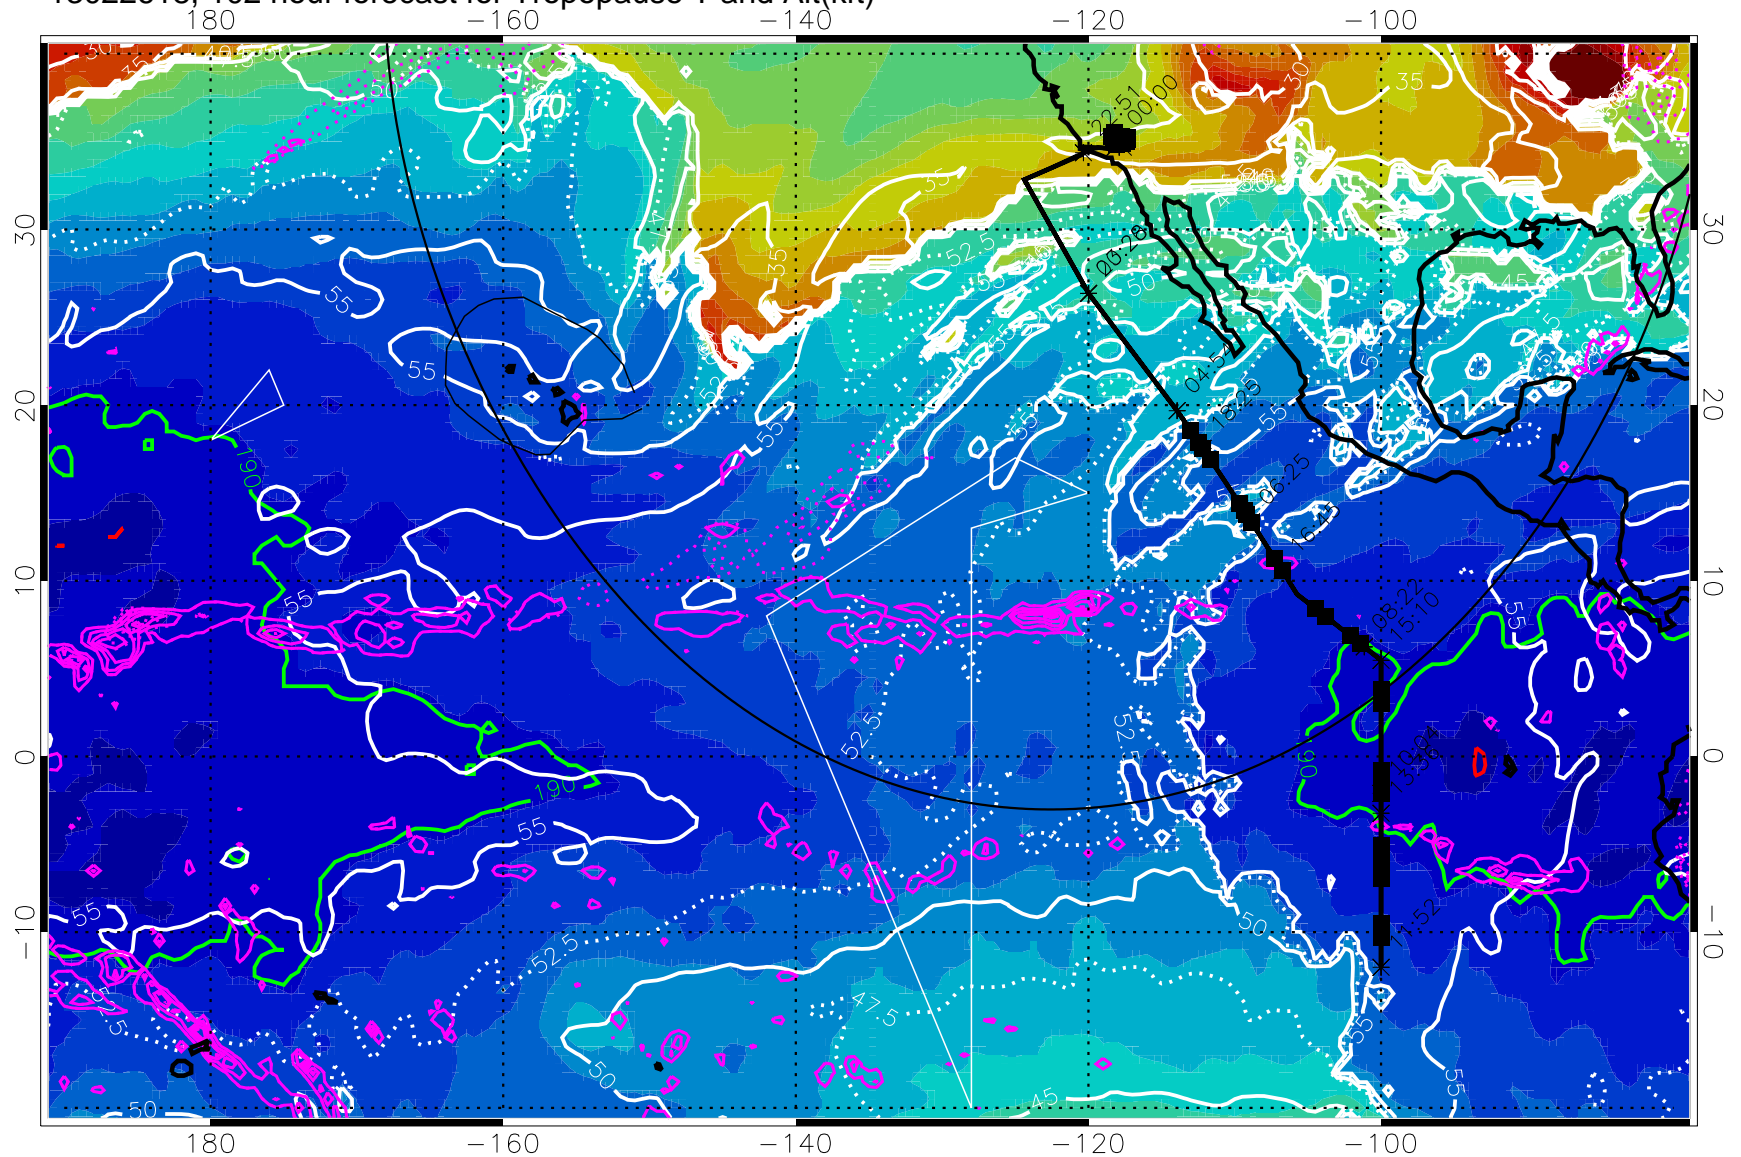

189.5K skin

185.9K engine

→ 30 m/s

Range ring of 4055 km -- 13 hours GH round trip

13022612, 96 hour forecast for Tropopause T and Alt(kft)

Tropopause T, K

Tropopause Altitude in kft (white)

Precip (tot dot, conv sol) past 6 hrs 6 kg/m² contours, min 4

189.5K skin

185.9K engine

Range ring of 4055 km -- 13 hours GH round trip

13022618, 102 hour forecast for Tropopause T and Alt(kft)

Tropopause Altitude in kft (white)
 Precip (tot dot, conv sol) past 6 hrs 6 kg/m² contours, min 4
 189.5K skin 185.9K engine