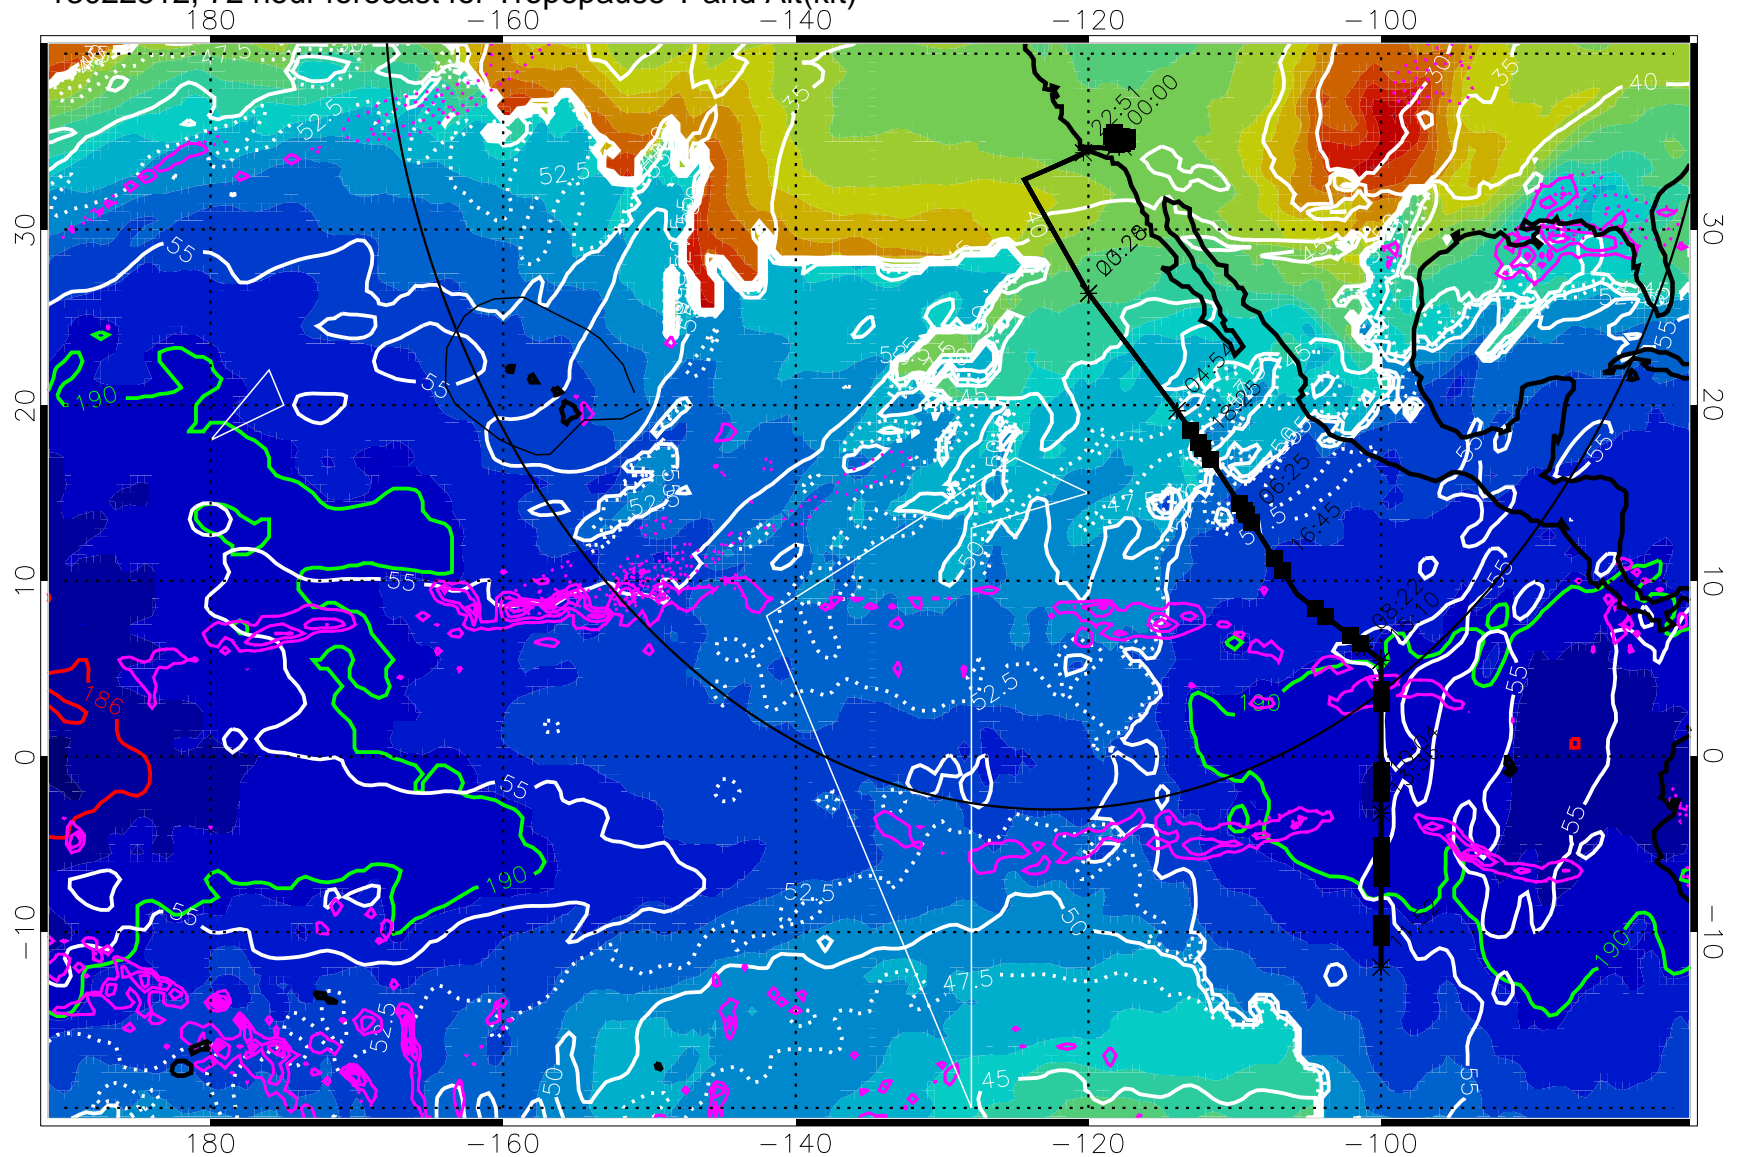

189.5K skin

185.9K engine

Range ring of 4055 km -- 13 hours GH round trip

13022506, 66 hour forecast for Tropopause T and Alt(kft)

190 200 210 220 230
Tropopause T, K

Tropopause Altitude in kft (white)

Precip (tot dot, conv sol) past 6 hrs 6 kg/m² contours, min 4

189.5K skin

185.9K engine

→ 30 m/s

Range ring of 4055 km -- 13 hours GH round trip

13022512, 72 hour forecast for Tropopause T and Alt(kft)

190 200 210 220 230

Tropopause T, K

Tropopause Altitude in kft (white)

Precip (tot dot, conv sol) past 6 hrs 6 kg/m² contours, min 4

189.5K skin

185.9K engine

→ 30 m/s

Range ring of 4055 km -- 13 hours GH round trip

13022600, 84 hour forecast for Tropopause T and Alt(kft)

Tropopause Altitude in kft (white)
 Precip (tot dot, conv sol) past 6 hrs 6 kg/m2 contours, min 4
 189.5K skin 185.9K engine