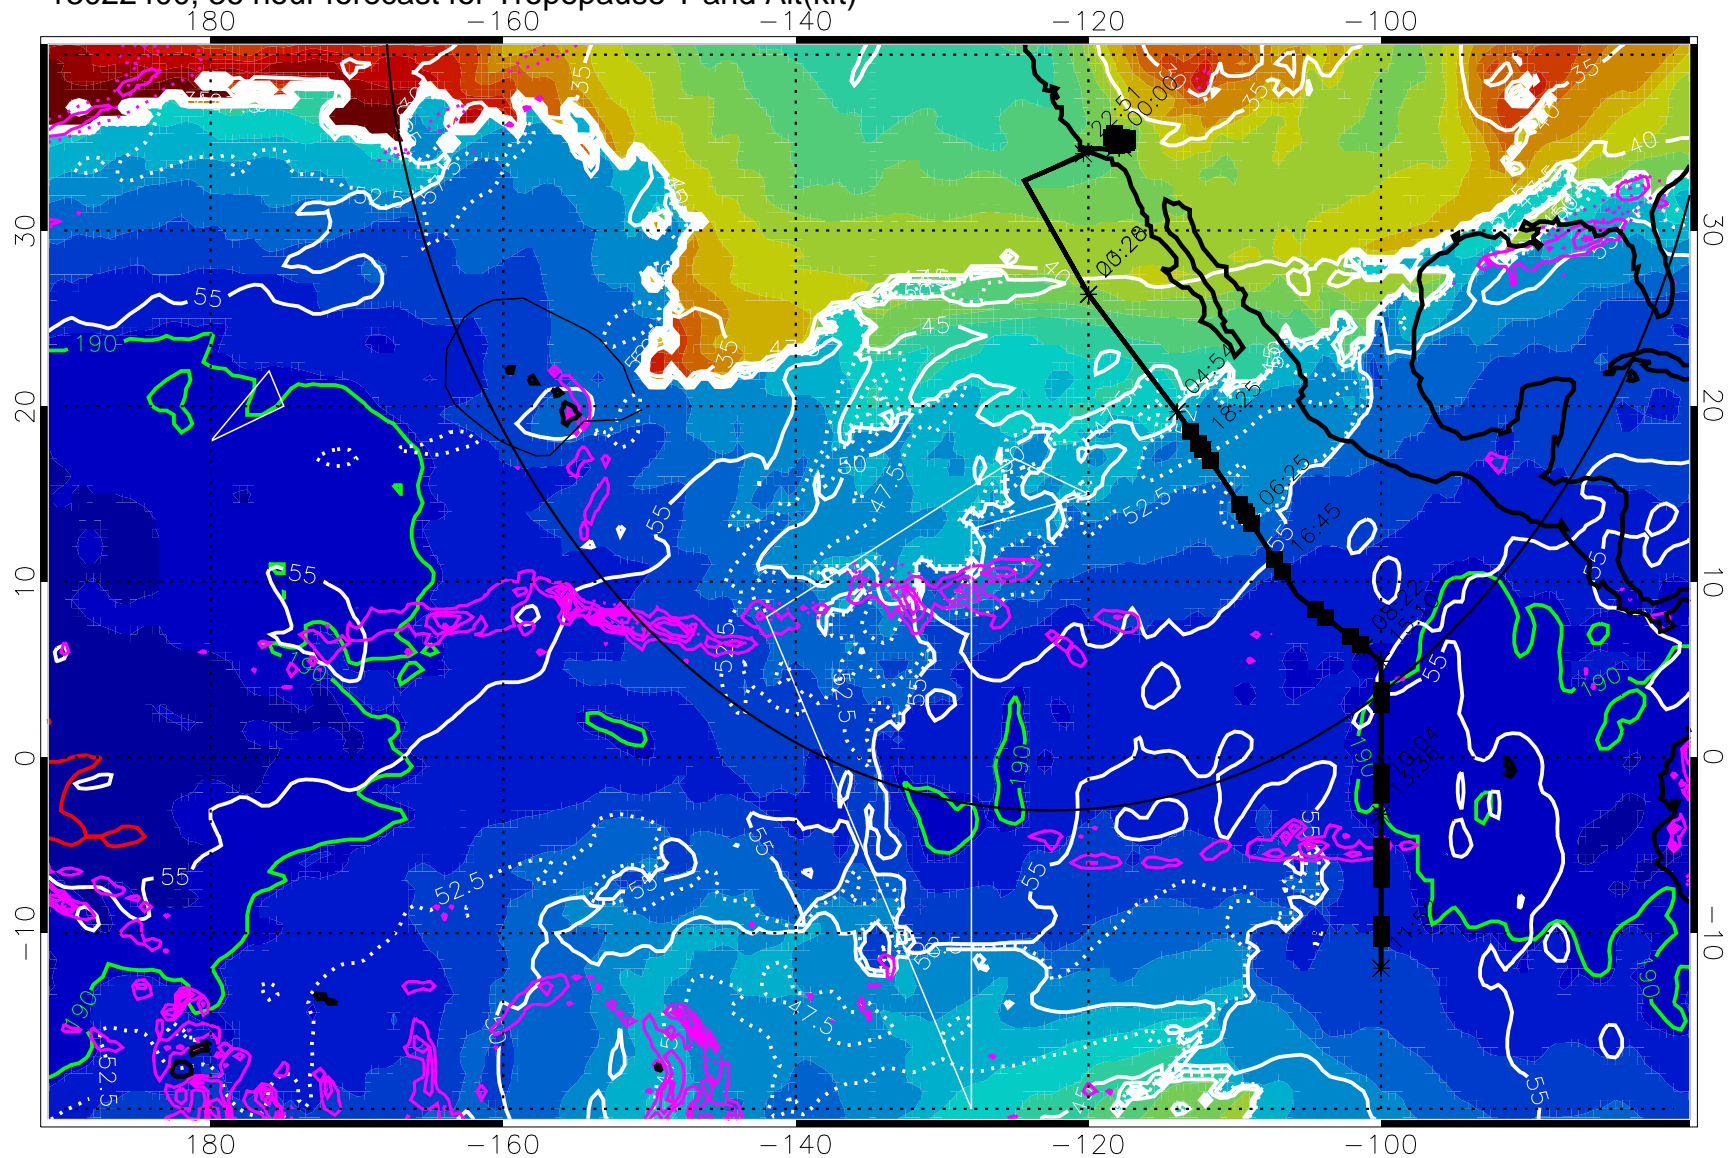

189.5K skin

185.9K engine

→ 30 m/s

Range ring of 4055 km -- 13 hours GH round trip

13022306, 18 hour forecast for Tropopause T and Alt(kft)

190 200 210 220 230

Tropopause T, K

Tropopause Altitude in kft (white)

Precip (tot dot, conv sol) past 6 hrs 6 kg/m² contours, min 4

189.5K skin

185.9K engine

→ 30 m/s

Range ring of 4055 km -- 13 hours GH round trip

13022318, 30 hour forecast for Tropopause T and Alt(kft)

Tropopause T, K

Tropopause Altitude in kft (white)

Precip (tot dot, conv sol) past 6 hrs 6 kg/m² contours, min 4

189.5K skin 185.9K engine

→ 30 m/s

Range ring of 4055 km -- 13 hours GH round trip

13022400, 36 hour forecast for Tropopause T and Alt(kft)

190 200 210 220 230

Tropopause T, K

Tropopause Altitude in kft (white)

Precip (tot dot, conv sol) past 6 hrs 6 kg/m² contours, min 4

189.5K skin

185.9K engine

→ 30 m/s

Range ring of 4055 km -- 13 hours GH round trip