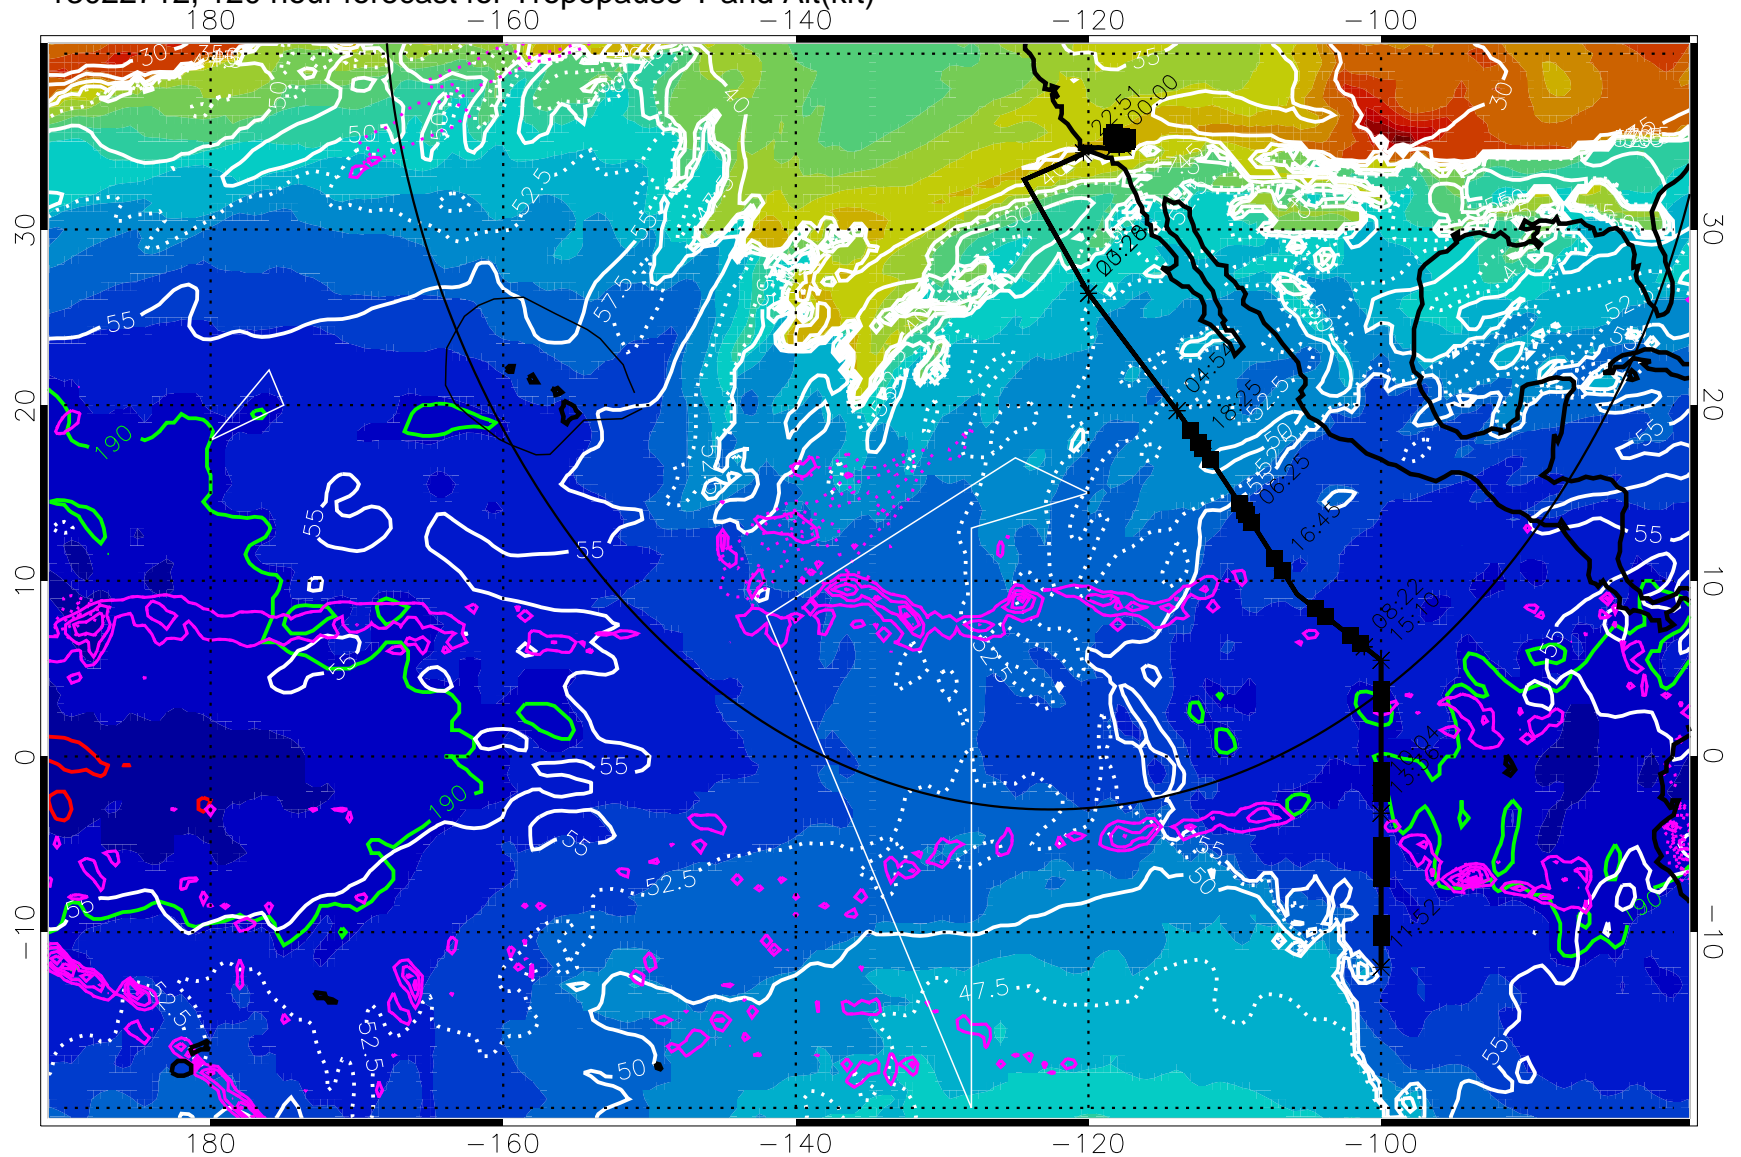

189.5K skin

185.9K engine

→ 30 m/s

Range ring of 4055 km -- 13 hours GH round trip

13022706, 114 hour forecast for Tropopause T and Alt(kft)

190 200 210 220 230

Tropopause T, K

Tropopause Altitude in kft (white)

Precip (tot dot, conv sol) past 6 hrs 6 kg/m2 contours, min 4

189.5K skin

185.9K engine

→ 30 m/s

Range ring of 4055 km -- 13 hours GH round trip

13022712, 120 hour forecast for Tropopause T and Alt(kft)

190 200 210 220 230
Tropopause T, K

Tropopause Altitude in kft (white)

Precip (tot dot, conv sol) past 6 hrs 6 kg/m2 contours, min 4

189.5K skin

185.9K engine

→ 30 m/s

Range ring of 4055 km -- 13 hours GH round trip