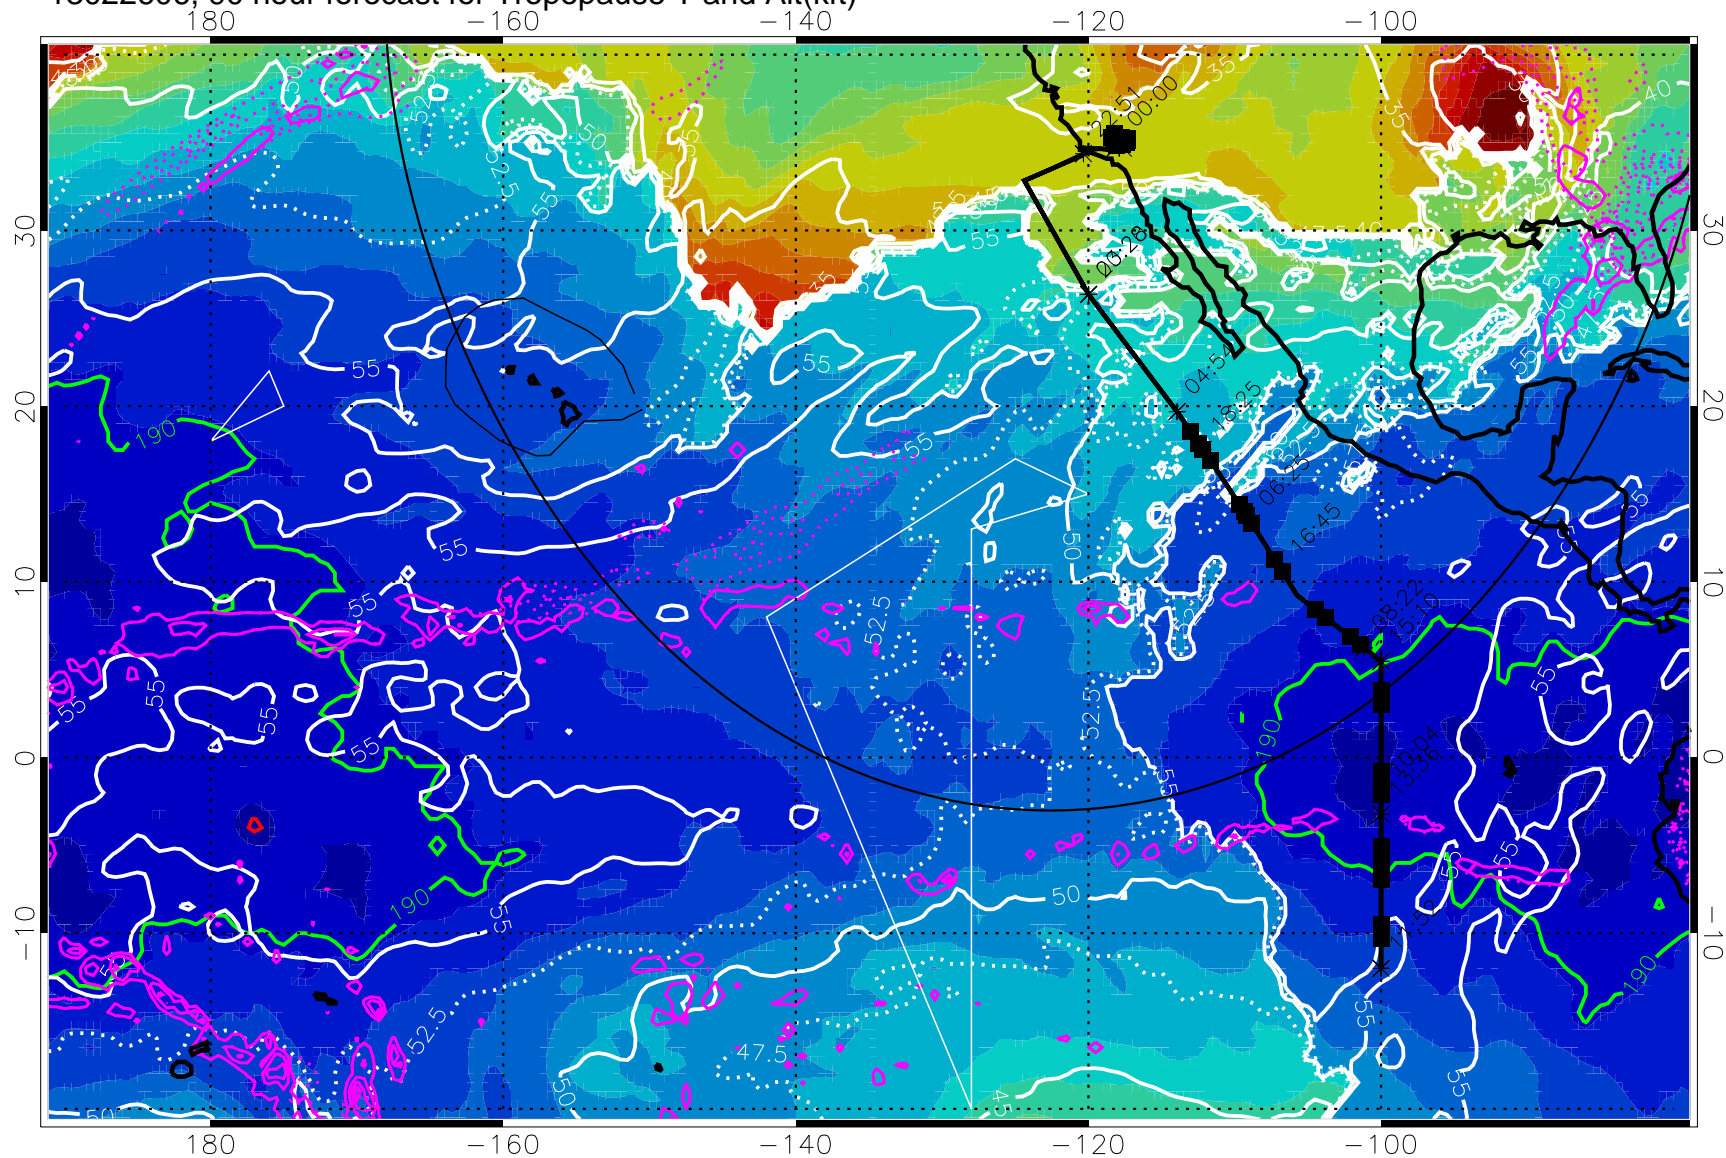

189.5K skin

185.9K engine

→ 30 m/s

Range ring of 4055 km -- 13 hours GH round trip

13022512, 72 hour forecast for Tropopause T and Alt(kft)

190 200 210 220 230

Tropopause T, K

Tropopause Altitude in kft (white)

Precip (tot dot, conv sol) past 6 hrs 6 kg/m² contours, min 4

189.5K skin

185.9K engine

→ 30 m/s

Range ring of 4055 km -- 13 hours GH round trip

13022600, 84 hour forecast for Tropopause T and Alt(kft)

Tropopause Altitude in kft (white)
 Precip (tot dot, conv sol) past 6 hrs 6 kg/m2 contours, min 4
 189.5K skin 185.9K engine

→ 30 m/s
 Range ring of 4055 km -- 13 hours GH round trip

13022606, 90 hour forecast for Tropopause T and Alt(kft)

190 200 210 220 230
Tropopause T, K

Tropopause Altitude in kft (white)

Precip (tot dot, conv sol) past 6 hrs 6 kg/m² contours, min 4

189.5K skin

185.9K engine

→ 30 m/s

Range ring of 4055 km -- 13 hours GH round trip

13022612, 96 hour forecast for Tropopause T and Alt(kft)

Tropopause T, K

Tropopause Altitude in kft (white)

Precip (tot dot, conv sol) past 6 hrs 6 kg/m² contours, min 4