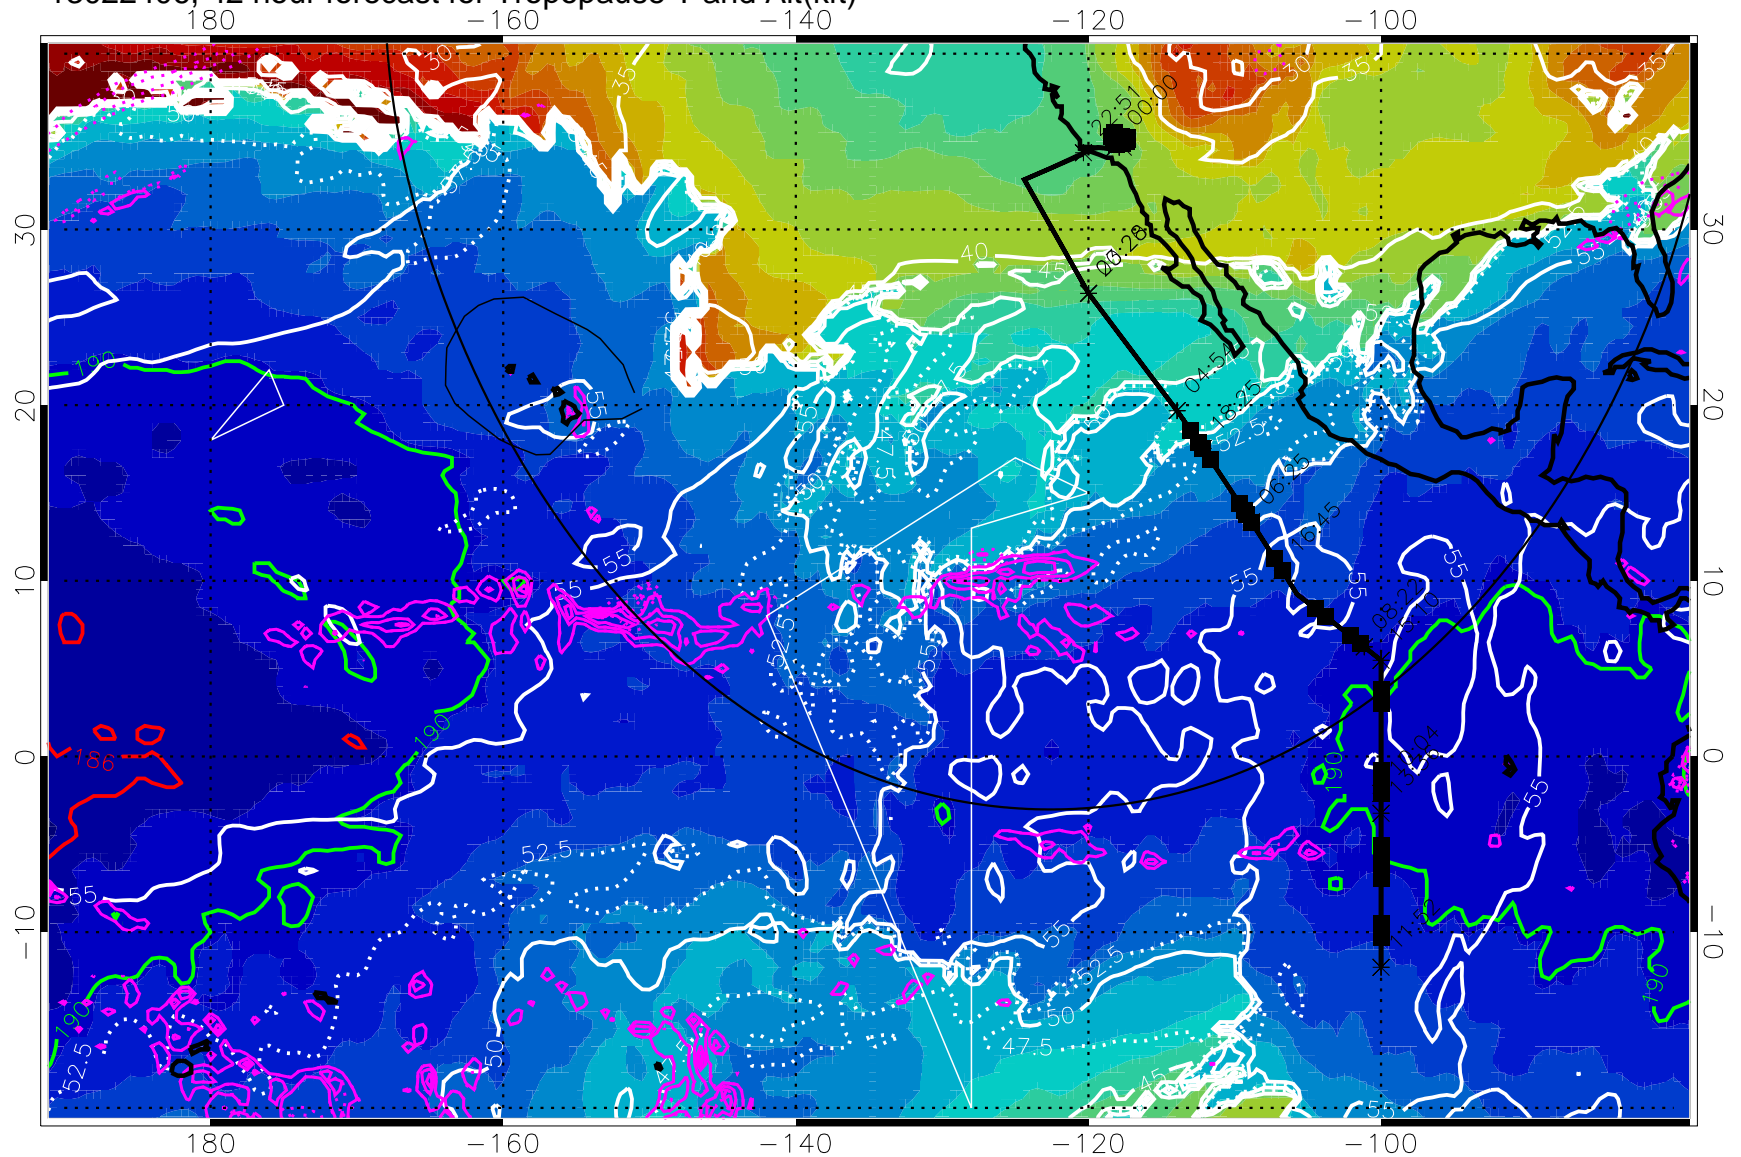

13022406, 42 hour forecast for Tropopause T and Alt(kft)

Tropopause T, K

Tropopause Altitude in kft (white)

Precip (tot dot, conv sol) past 6 hrs 6 kg/m² contours, min 4

189.5K skin 185.9K engine

→ 30 m/s

Range ring of 4055 km -- 13 hours GH round trip