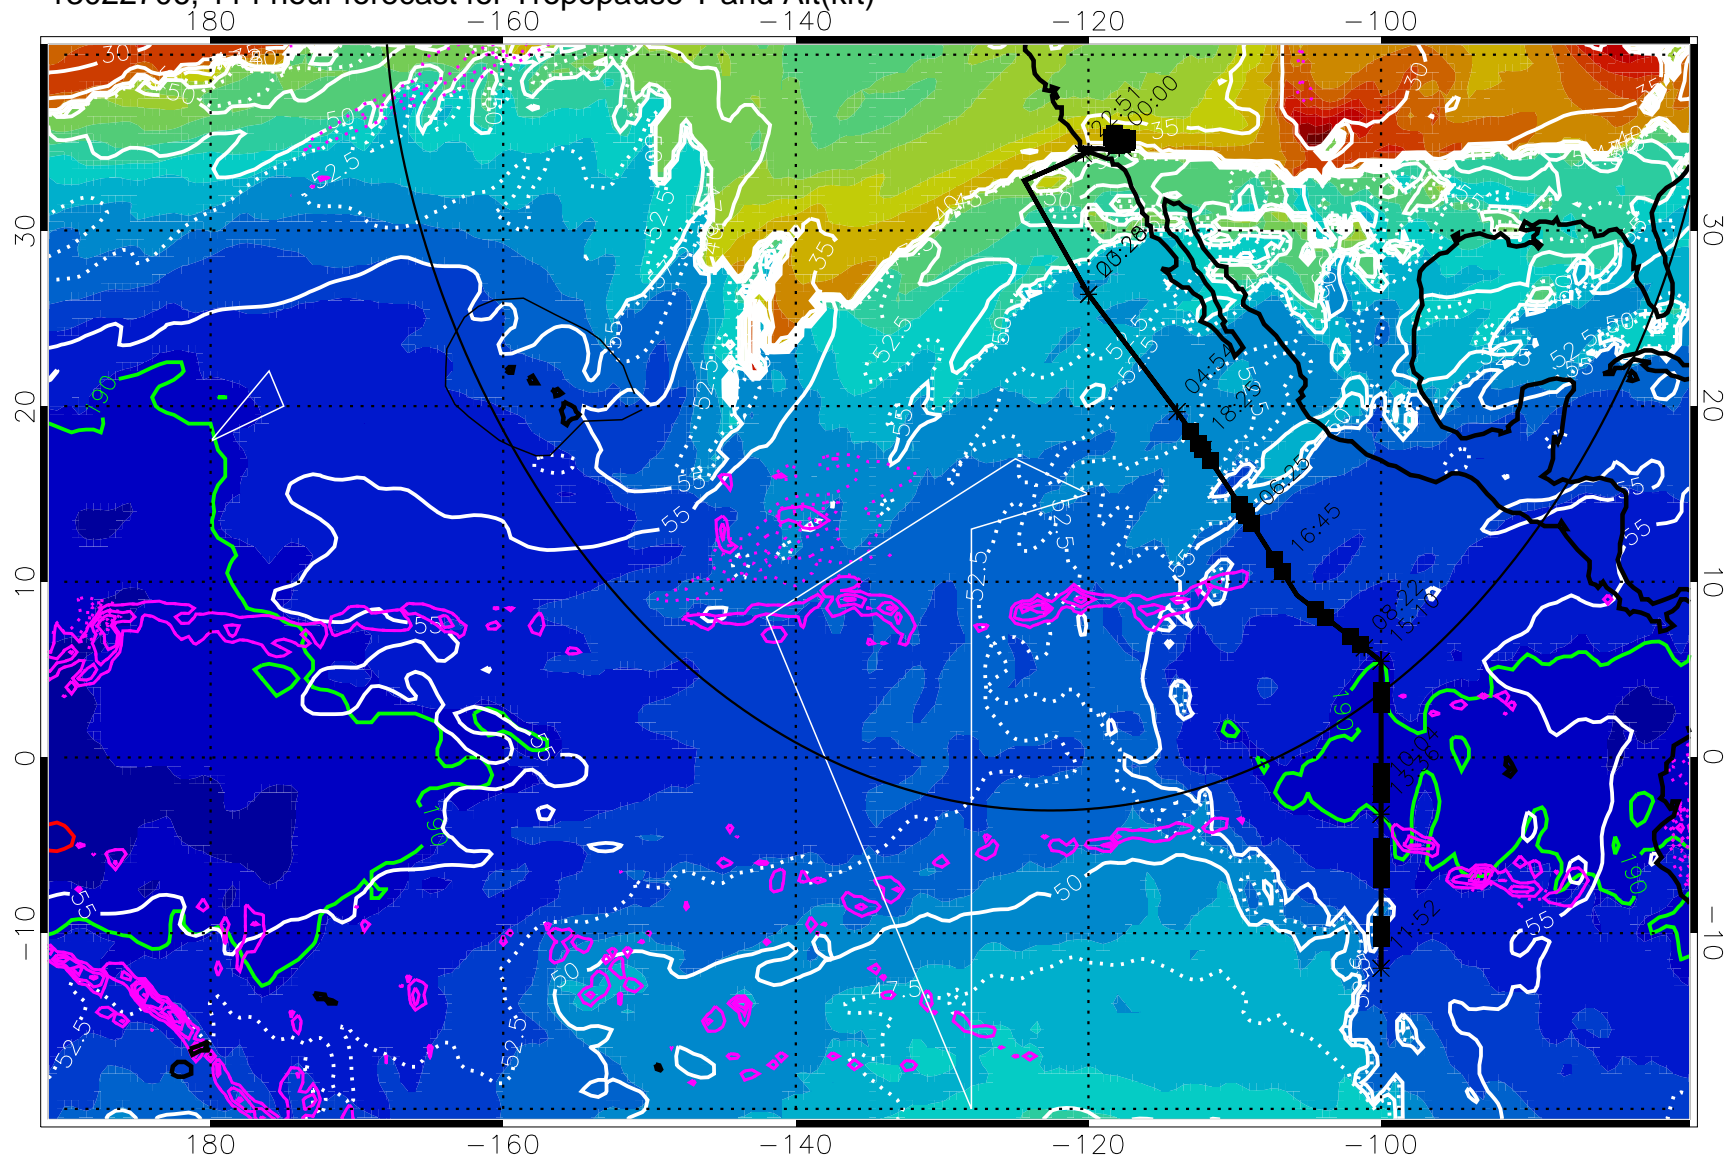

189.5K skin

185.9K engine

Range ring of 4055 km -- 13 hours GH round trip

13022618, 102 hour forecast for Tropopause T and Alt(kft)

Tropopause Altitude in kft (white)
 Precip (tot dot, conv sol) past 6 hrs 6 kg/m² contours, min 4
 189.5K skin 185.9K engine

→ 30 m/s
 Range ring of 4055 km -- 13 hours GH round trip

13022700, 108 hour forecast for Tropopause T and Alt(kft)

190 200 210 220 230

Tropopause T, K

Tropopause Altitude in kft (white)

Precip (tot dot, conv sol) past 6 hrs 6 kg/m2 contours, min 4

189.5K skin

185.9K engine

→ 30 m/s

Range ring of 4055 km -- 13 hours GH round trip

13022706, 114 hour forecast for Tropopause T and Alt(kft)

190 200 210 220 230

Tropopause T, K

Tropopause Altitude in kft (white)

Precip (tot dot, conv sol) past 6 hrs 6 kg/m2 contours, min 4

189.5K skin

185.9K engine

→ 30 m/s

Range ring of 4055 km -- 13 hours GH round trip

13022712, 120 hour forecast for Tropopause T and Alt(kft)

190 200 210 220 230
Tropopause T, K