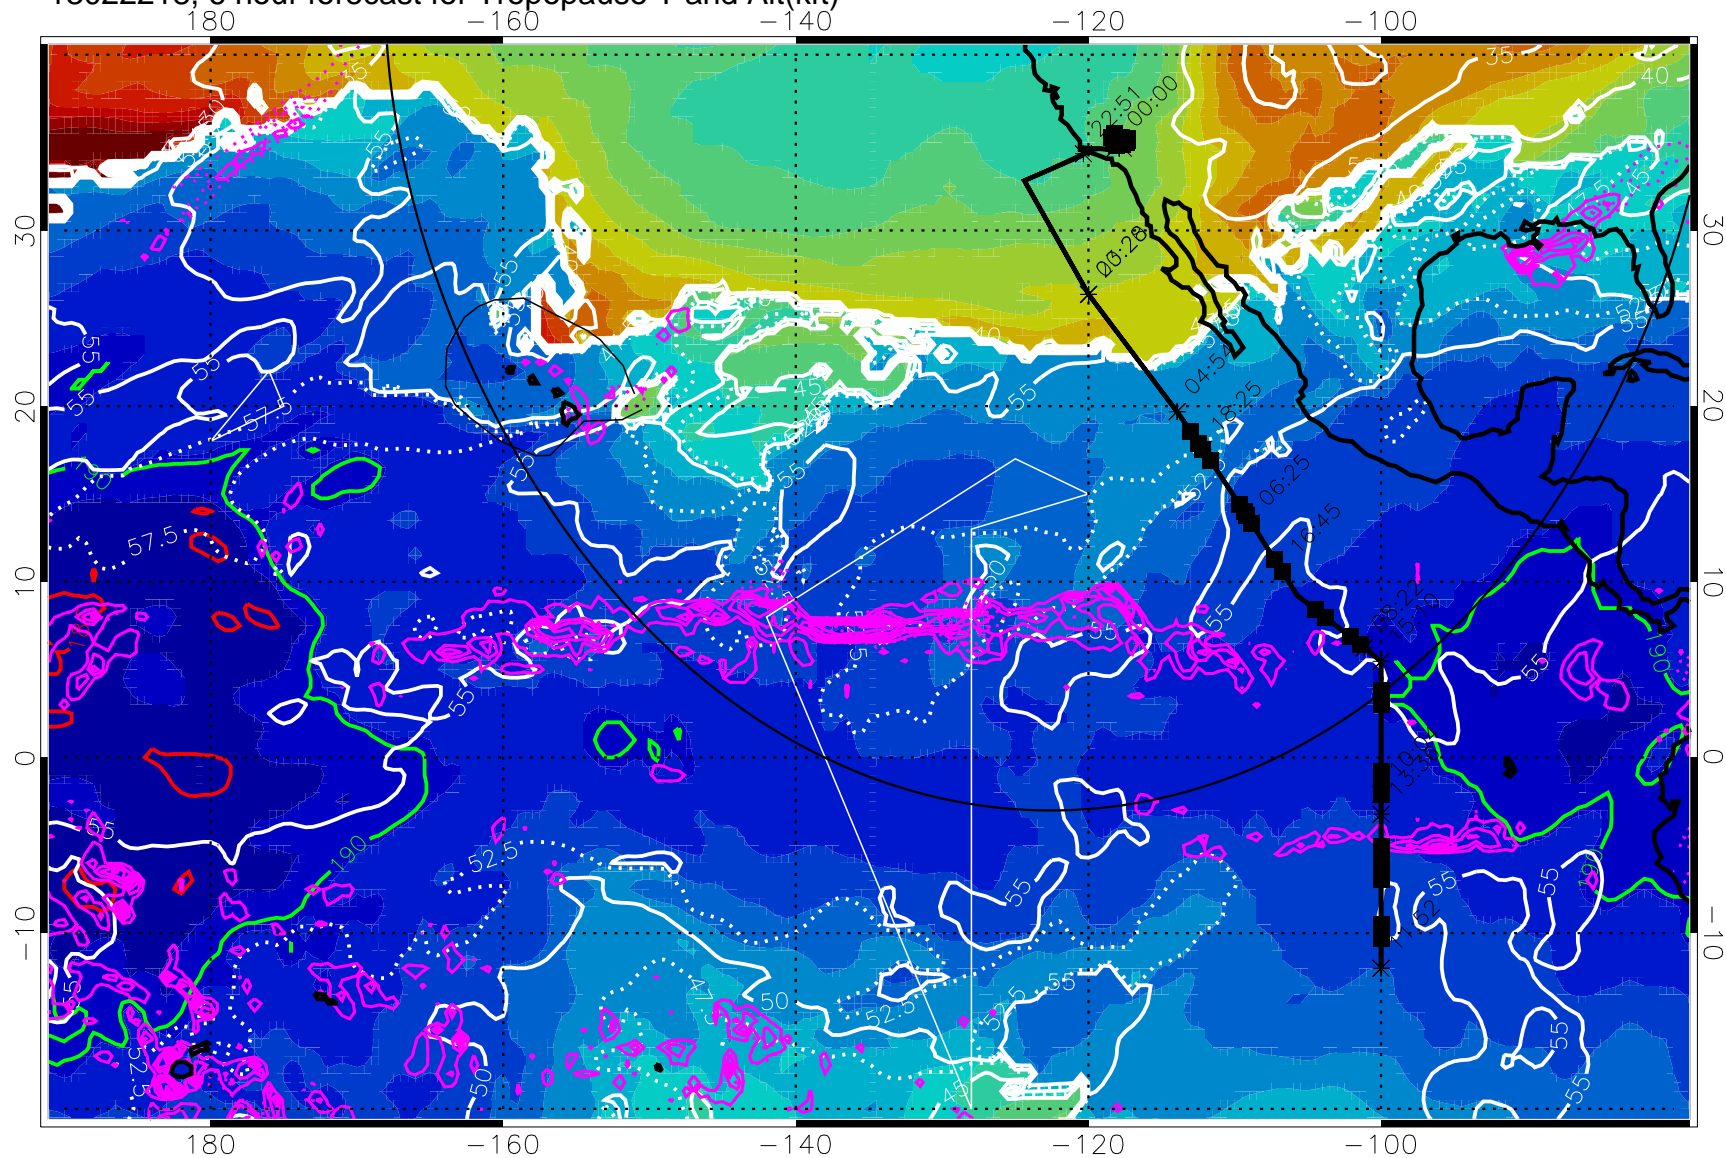

13022218, 6 hour forecast for Tropopause T and Alt(kft)

190   200   210   220   230
Tropopause T, K

Tropopause Altitude in kft (white)

Precip (tot dot, conv sol) past 6 hrs 6 kg/m2 contours, min 4

189.5K skin   185.9K engine

→ 30 m/s

Range ring of 4055 km -- 13 hours GH round trip