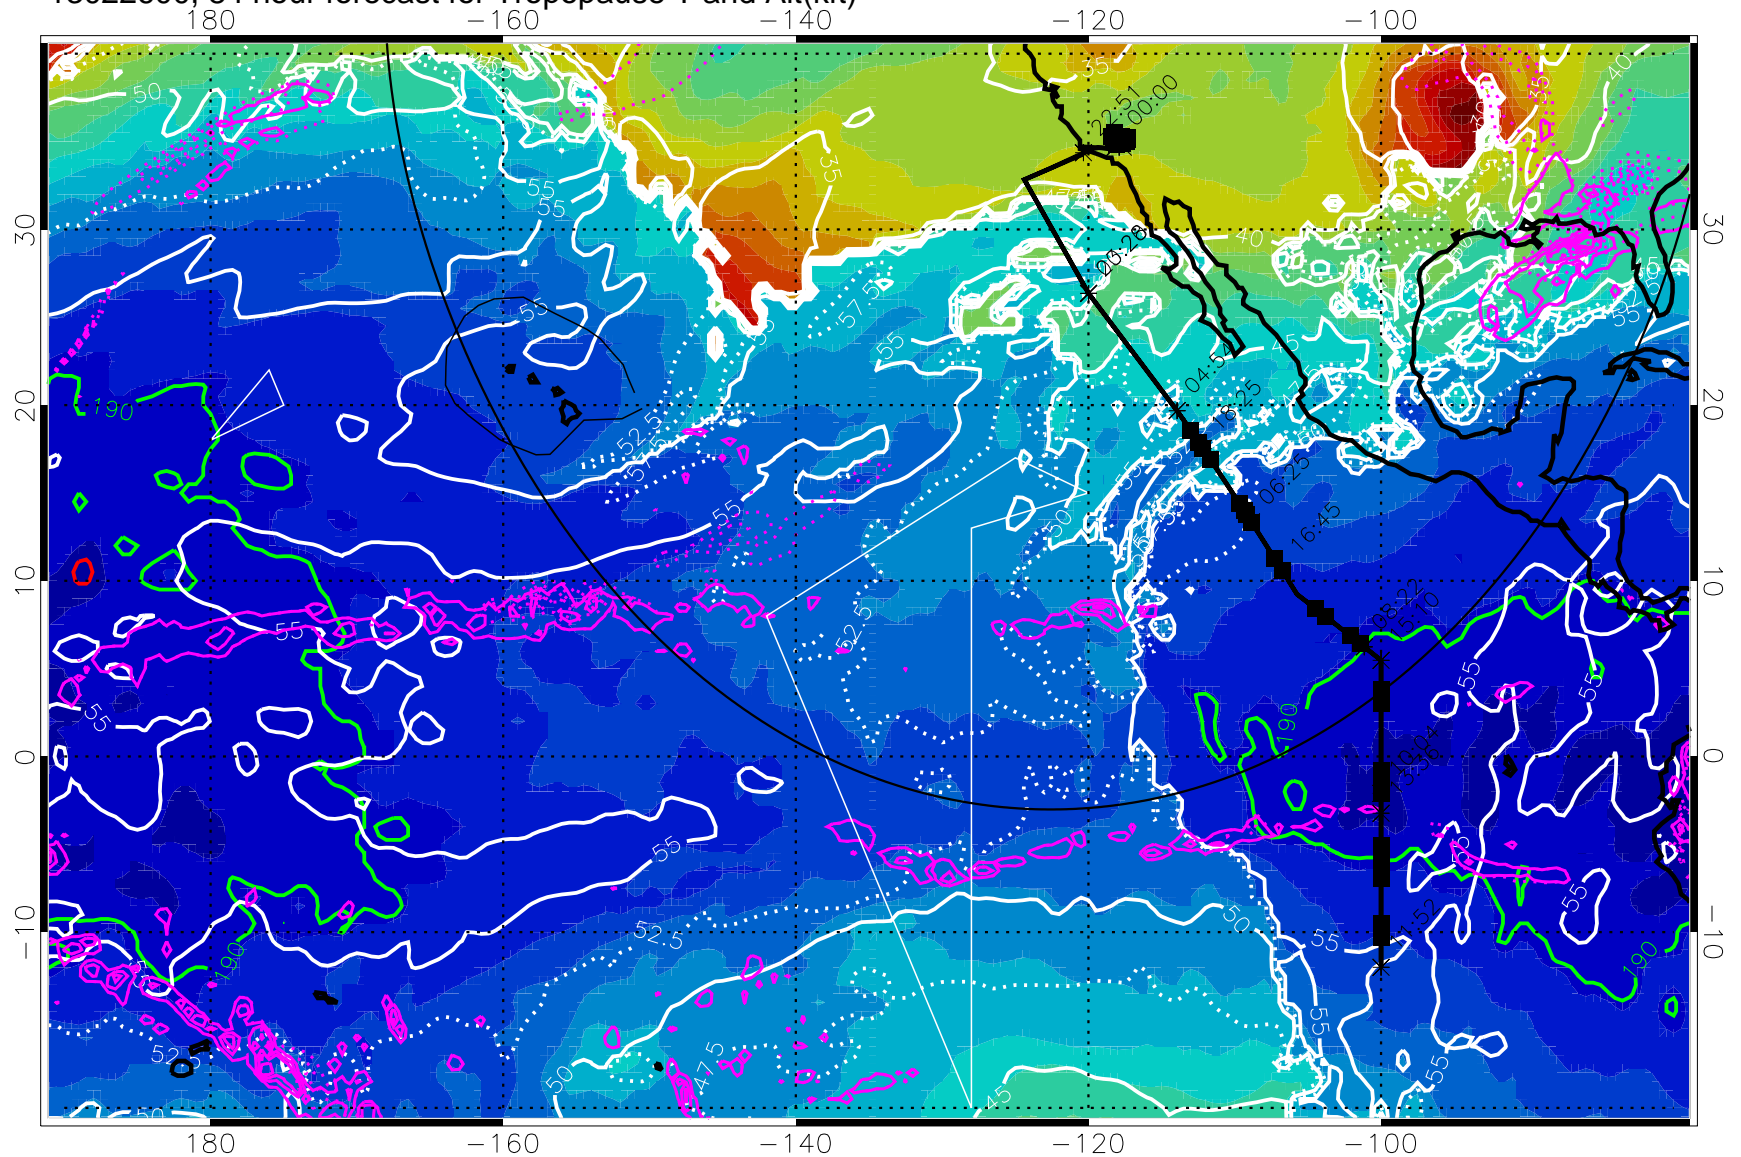

189.5K skin

185.9K engine

→ 30 m/s

Range ring of 4055 km -- 13 hours GH round trip

13022512, 72 hour forecast for Tropopause T and Alt(kft)

190 200 210 220 230

Tropopause T, K

Tropopause Altitude in kft (white)

Precip (tot dot, conv sol) past 6 hrs 6 kg/m² contours, min 4

189.5K skin

185.9K engine

→ 30 m/s

Range ring of 4055 km -- 13 hours GH round trip

13022600, 84 hour forecast for Tropopause T and Alt(kft)

Tropopause Altitude in kft (white)
 Precip (tot dot, conv sol) past 6 hrs 6 kg/m2 contours, min 4
 189.5K skin 185.9K engine

→ 30 m/s
 Range ring of 4055 km -- 13 hours GH round trip

13022606, 90 hour forecast for Tropopause T and Alt(kft)

190 200 210 220 230
Tropopause T, K

Tropopause Altitude in kft (white)

Precip (tot dot, conv sol) past 6 hrs 6 kg/m² contours, min 4

189.5K skin

185.9K engine

→ 30 m/s

Range ring of 4055 km -- 13 hours GH round trip

13022612, 96 hour forecast for Tropopause T and Alt(kft)

Tropopause T, K

Tropopause Altitude in kft (white)

Precip (tot dot, conv sol) past 6 hrs 6 kg/m² contours, min 4