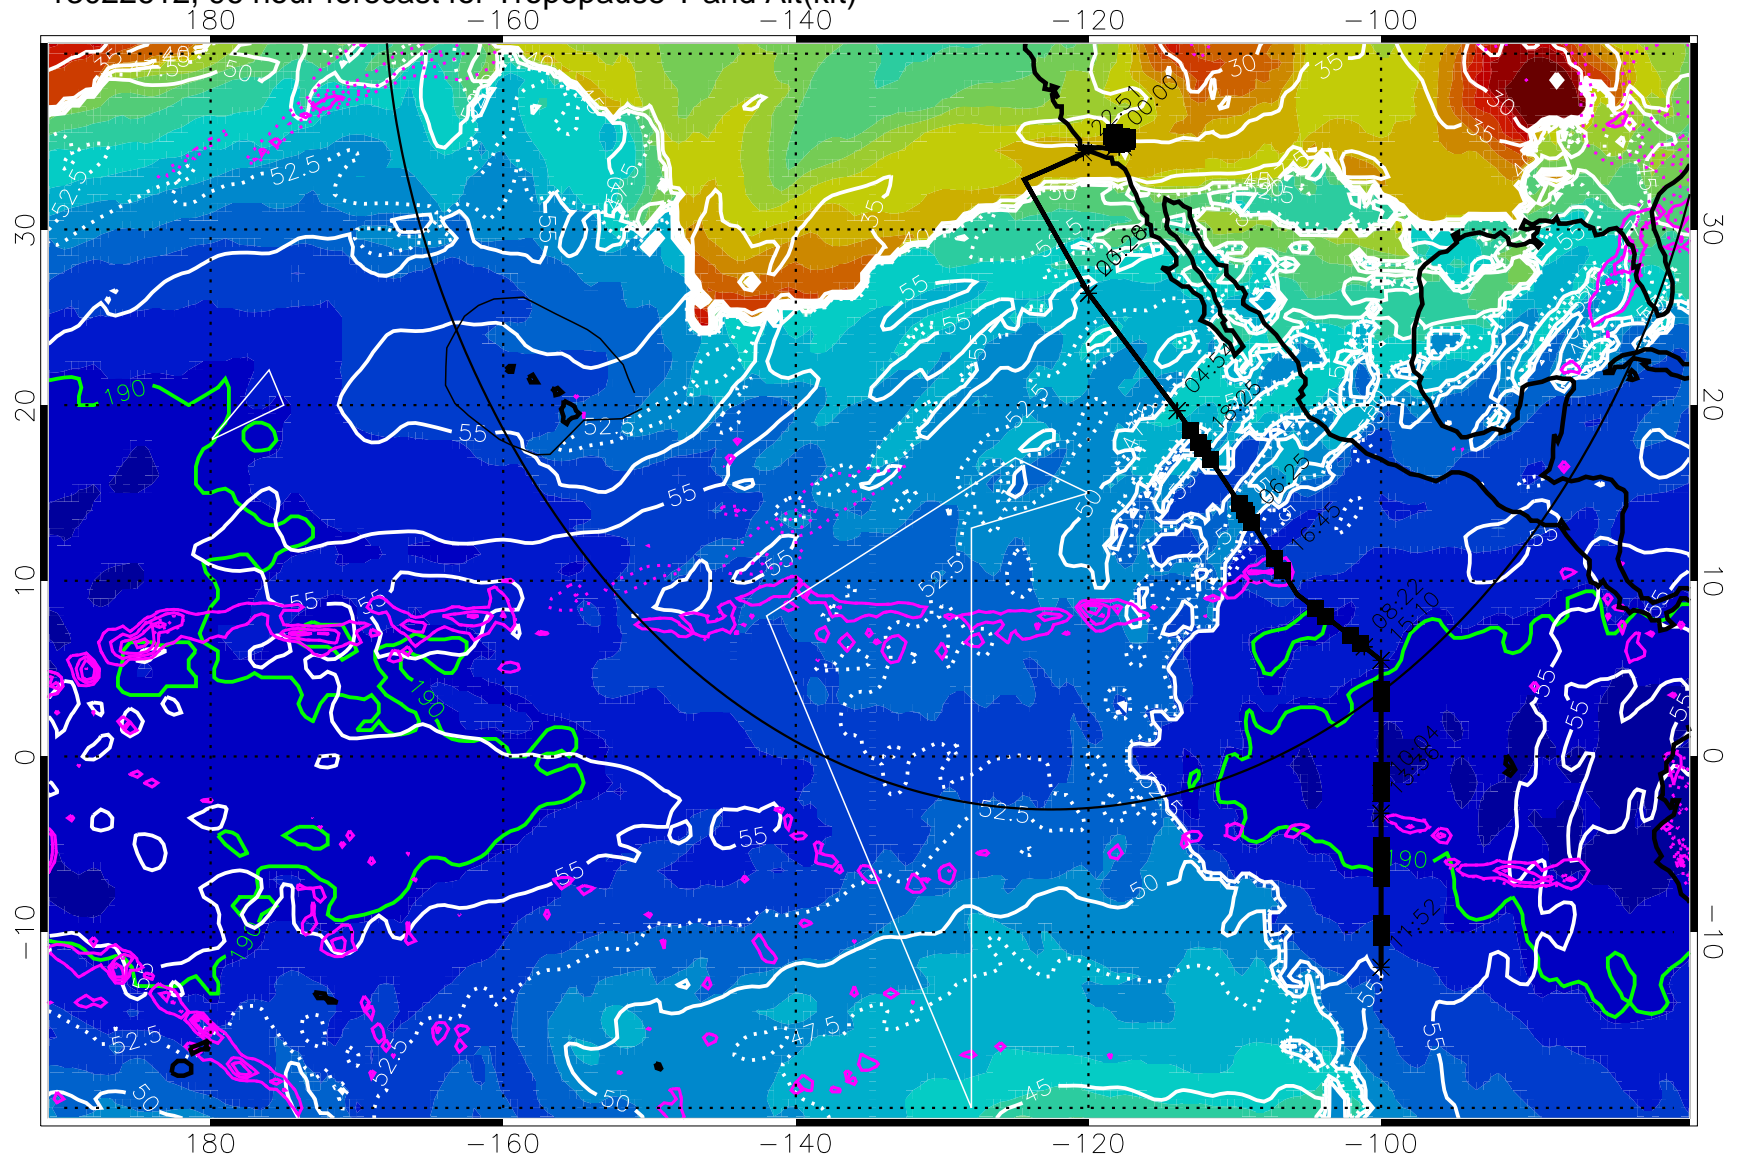

Precip (tot dot, conv sol) past 6 hrs 6 kg/m² contours, min 4

189.5K skin

185.9K engine

→ 30 m/s

Range ring of 4055 km -- 13 hours GH round trip

13022600, 84 hour forecast for Tropopause T and Alt(kft)

Tropopause Altitude in kft (white)
 Precip (tot dot, conv sol) past 6 hrs 6 kg/m2 contours, min 4
 189.5K skin 185.9K engine

→ 30 m/s
 Range ring of 4055 km -- 13 hours GH round trip

13022606, 90 hour forecast for Tropopause T and Alt(kft)

190 200 210 220 230
Tropopause T, K

Tropopause Altitude in kft (white)

Precip (tot dot, conv sol) past 6 hrs 6 kg/m² contours, min 4

189.5K skin

185.9K engine

→ 30 m/s

Range ring of 4055 km -- 13 hours GH round trip

13022612, 96 hour forecast for Tropopause T and Alt(kft)

Tropopause T, K

Tropopause Altitude in kft (white)

Precip (tot dot, conv sol) past 6 hrs 6 kg/m² contours, min 4

189.5K skin

185.9K engine

Range ring of 4055 km -- 13 hours GH round trip

13022618, 102 hour forecast for Tropopause T and Alt(kft)

Tropopause Altitude in kft (white)
 Precip (tot dot, conv sol) past 6 hrs 6 kg/m² contours, min 4
 189.5K skin 185.9K engine