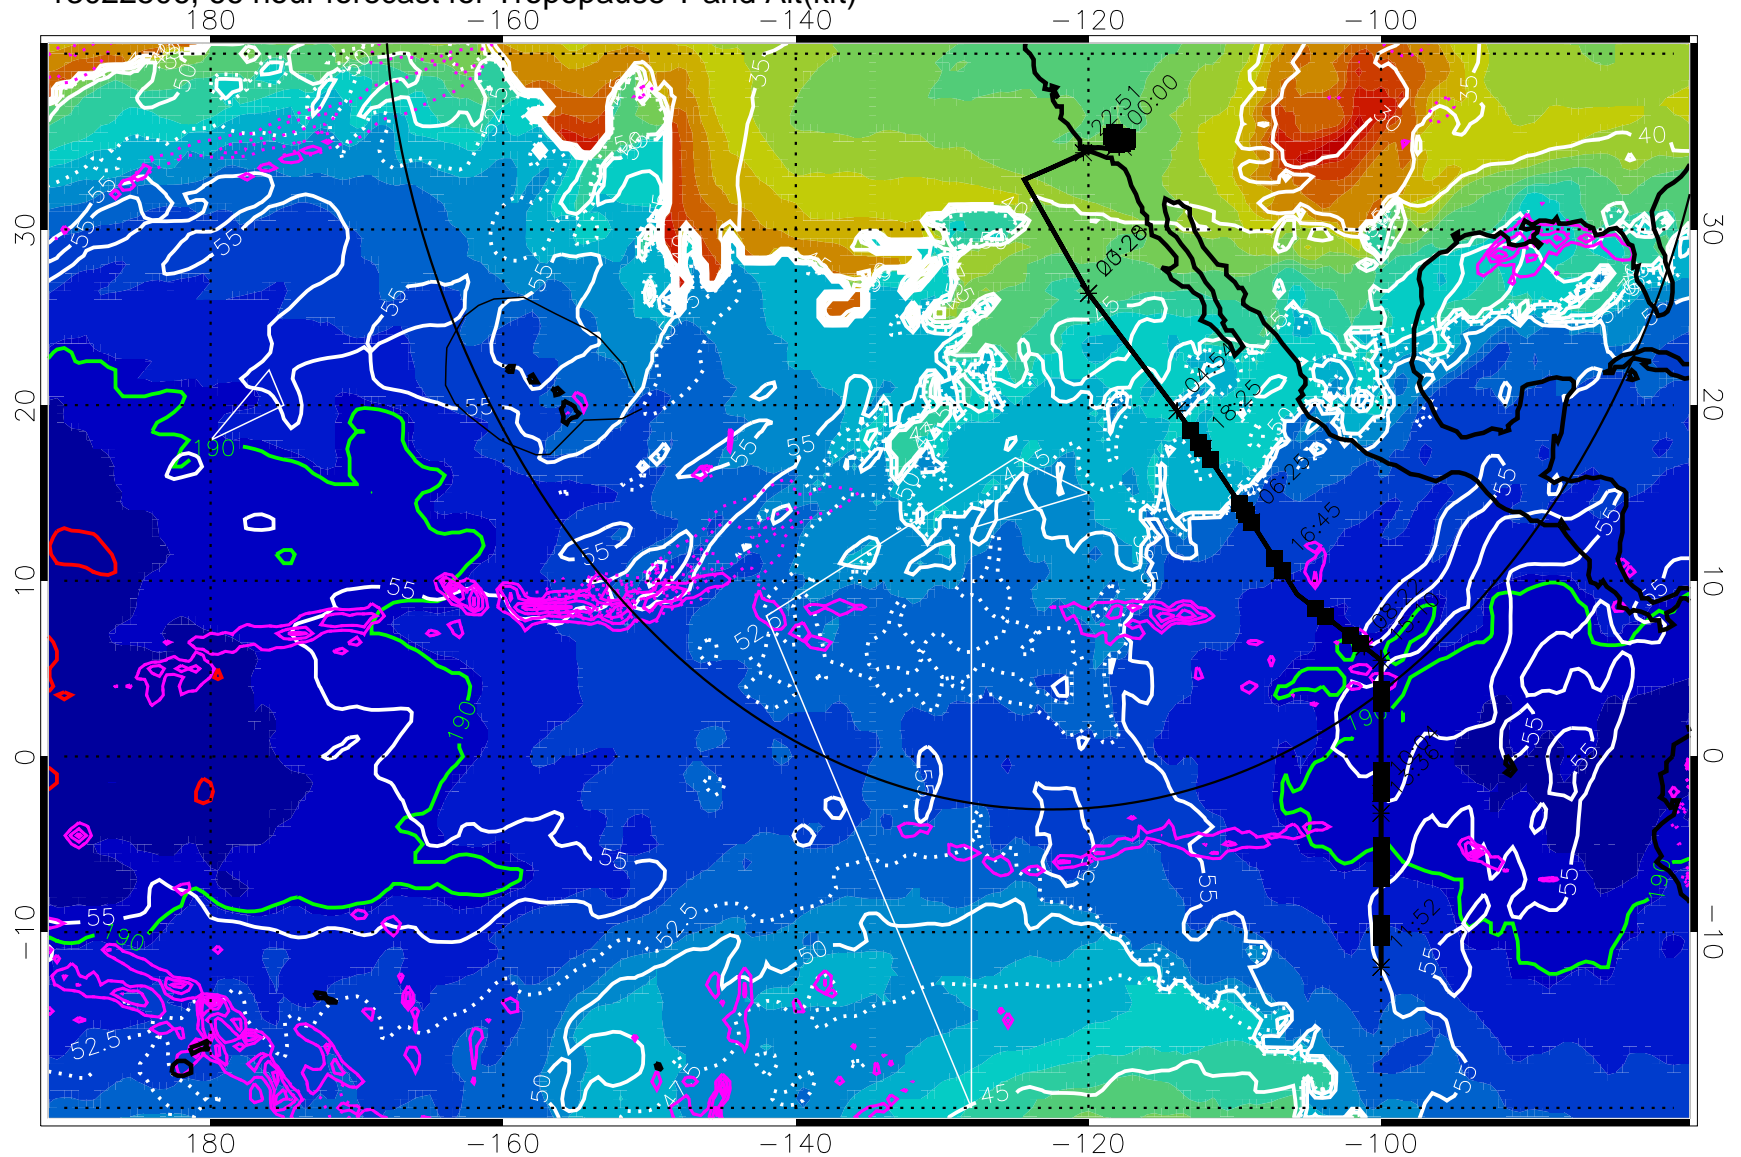

→ 30 m/s

Range ring of 4055 km -- 13 hours GH round trip

13022500, 60 hour forecast for Tropopause T and Alt(kft)

Tropopause T, K

Tropopause Altitude in kft (white)

Precip (tot dot, conv sol) past 6 hrs 6 kg/m² contours, min 4

189.5K skin

185.9K engine

Range ring of 4055 km -- 13 hours GH round trip

13022506, 66 hour forecast for Tropopause T and Alt(kft)

190 200 210 220 230
Tropopause T, K

Tropopause Altitude in kft (white)

Precip (tot dot, conv sol) past 6 hrs 6 kg/m² contours, min 4

189.5K skin

185.9K engine

→ 30 m/s

Range ring of 4055 km -- 13 hours GH round trip

13022512, 72 hour forecast for Tropopause T and Alt(kft)

190 200 210 220 230

Tropopause T, K

Tropopause Altitude in kft (white)