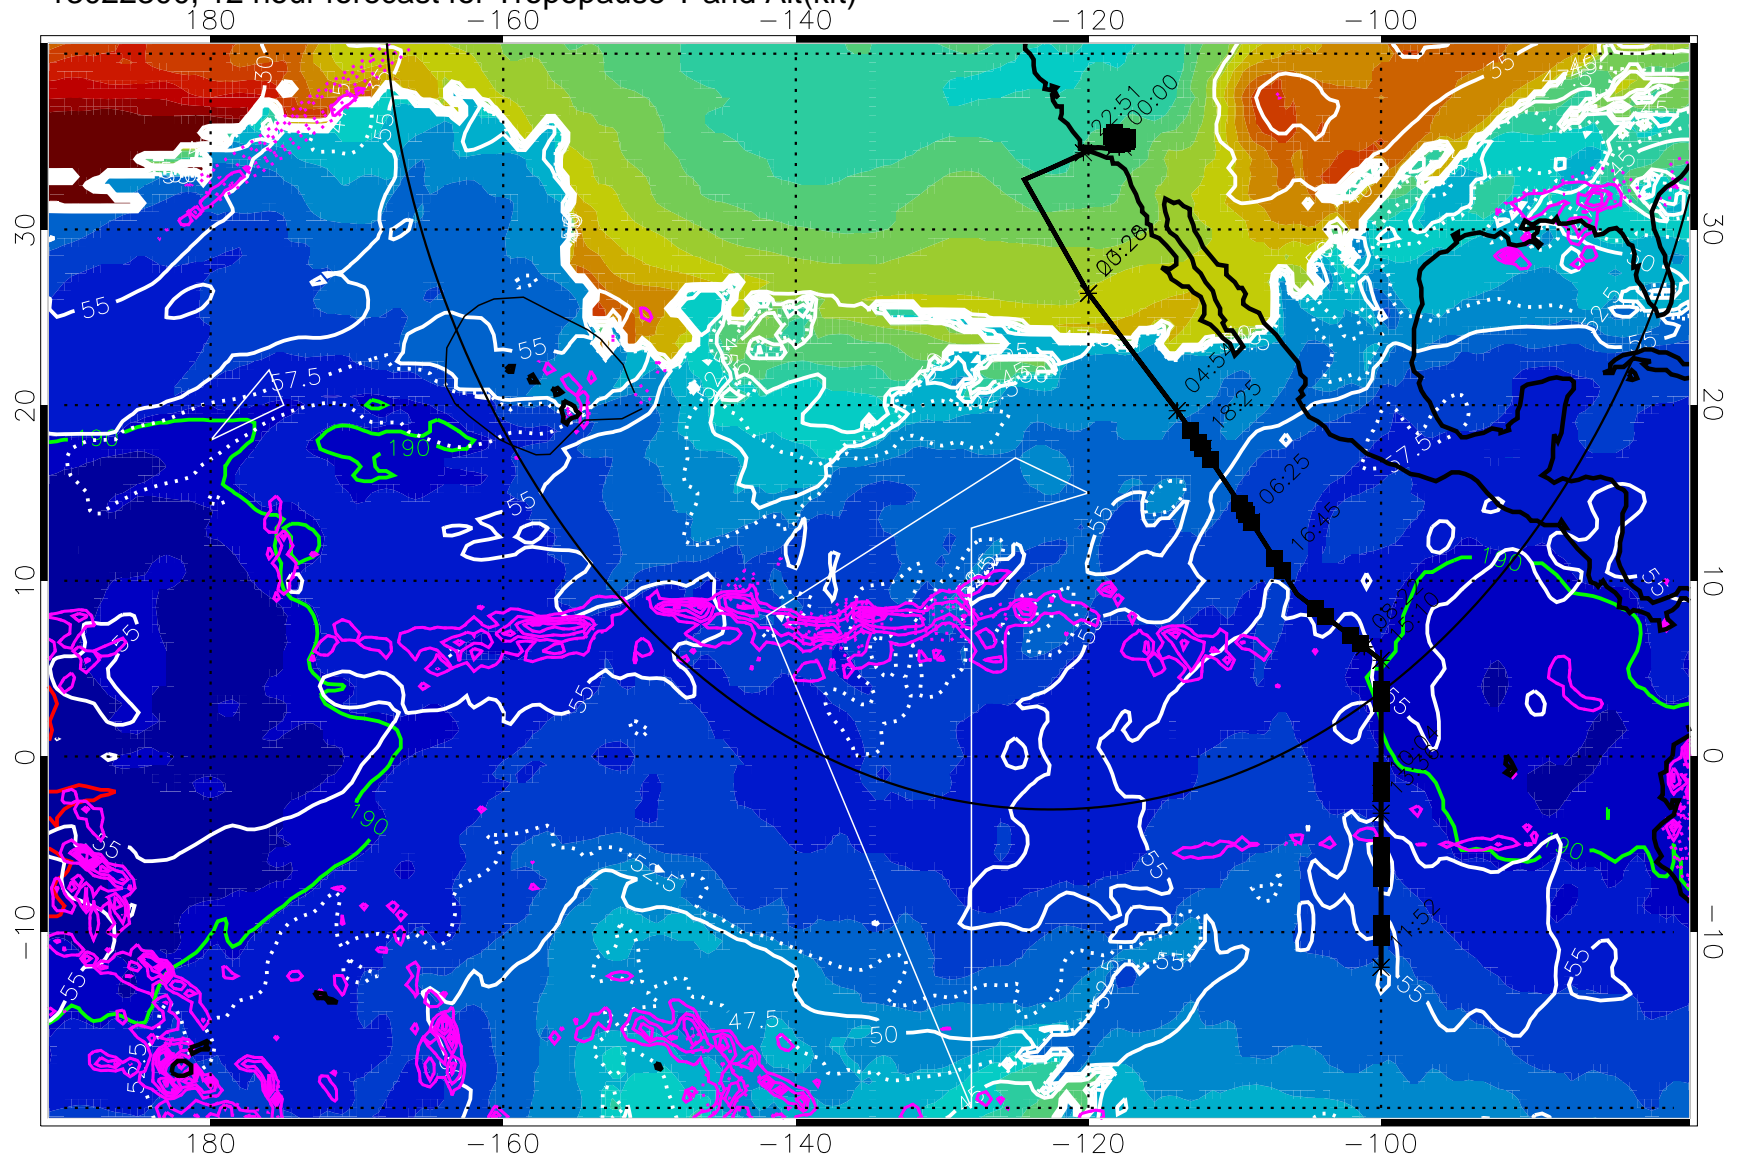

13022218, 6 hour forecast for Tropopause T and Alt(kft)

190 200 210 220 230
Tropopause T, K

Tropopause Altitude in kft (white)

Precip (tot dot, conv sol) past 6 hrs 6 kg/m2 contours, min 4

189.5K skin 185.9K engine

→ 30 m/s

Range ring of 4055 km -- 13 hours GH round trip

13022300, 12 hour forecast for Tropopause T and Alt(kft)

190 200 210 220 230
Tropopause T, K

Tropopause Altitude in kft (white)

Precip (tot dot, conv sol) past 6 hrs 6 kg/m² contours, min 4

189.5K skin

185.9K engine

→ 30 m/s

Range ring of 4055 km -- 13 hours GH round trip

13022306, 18 hour forecast for Tropopause T and Alt(kft)

190 200 210 220 230

Tropopause T, K

Tropopause Altitude in kft (white)

Precip (tot dot, conv sol) past 6 hrs 6 kg/m² contours, min 4

189.5K skin

185.9K engine

→ 30 m/s

Range ring of 4055 km -- 13 hours GH round trip

13022318, 30 hour forecast for Tropopause T and Alt(kft)

Tropopause T, K