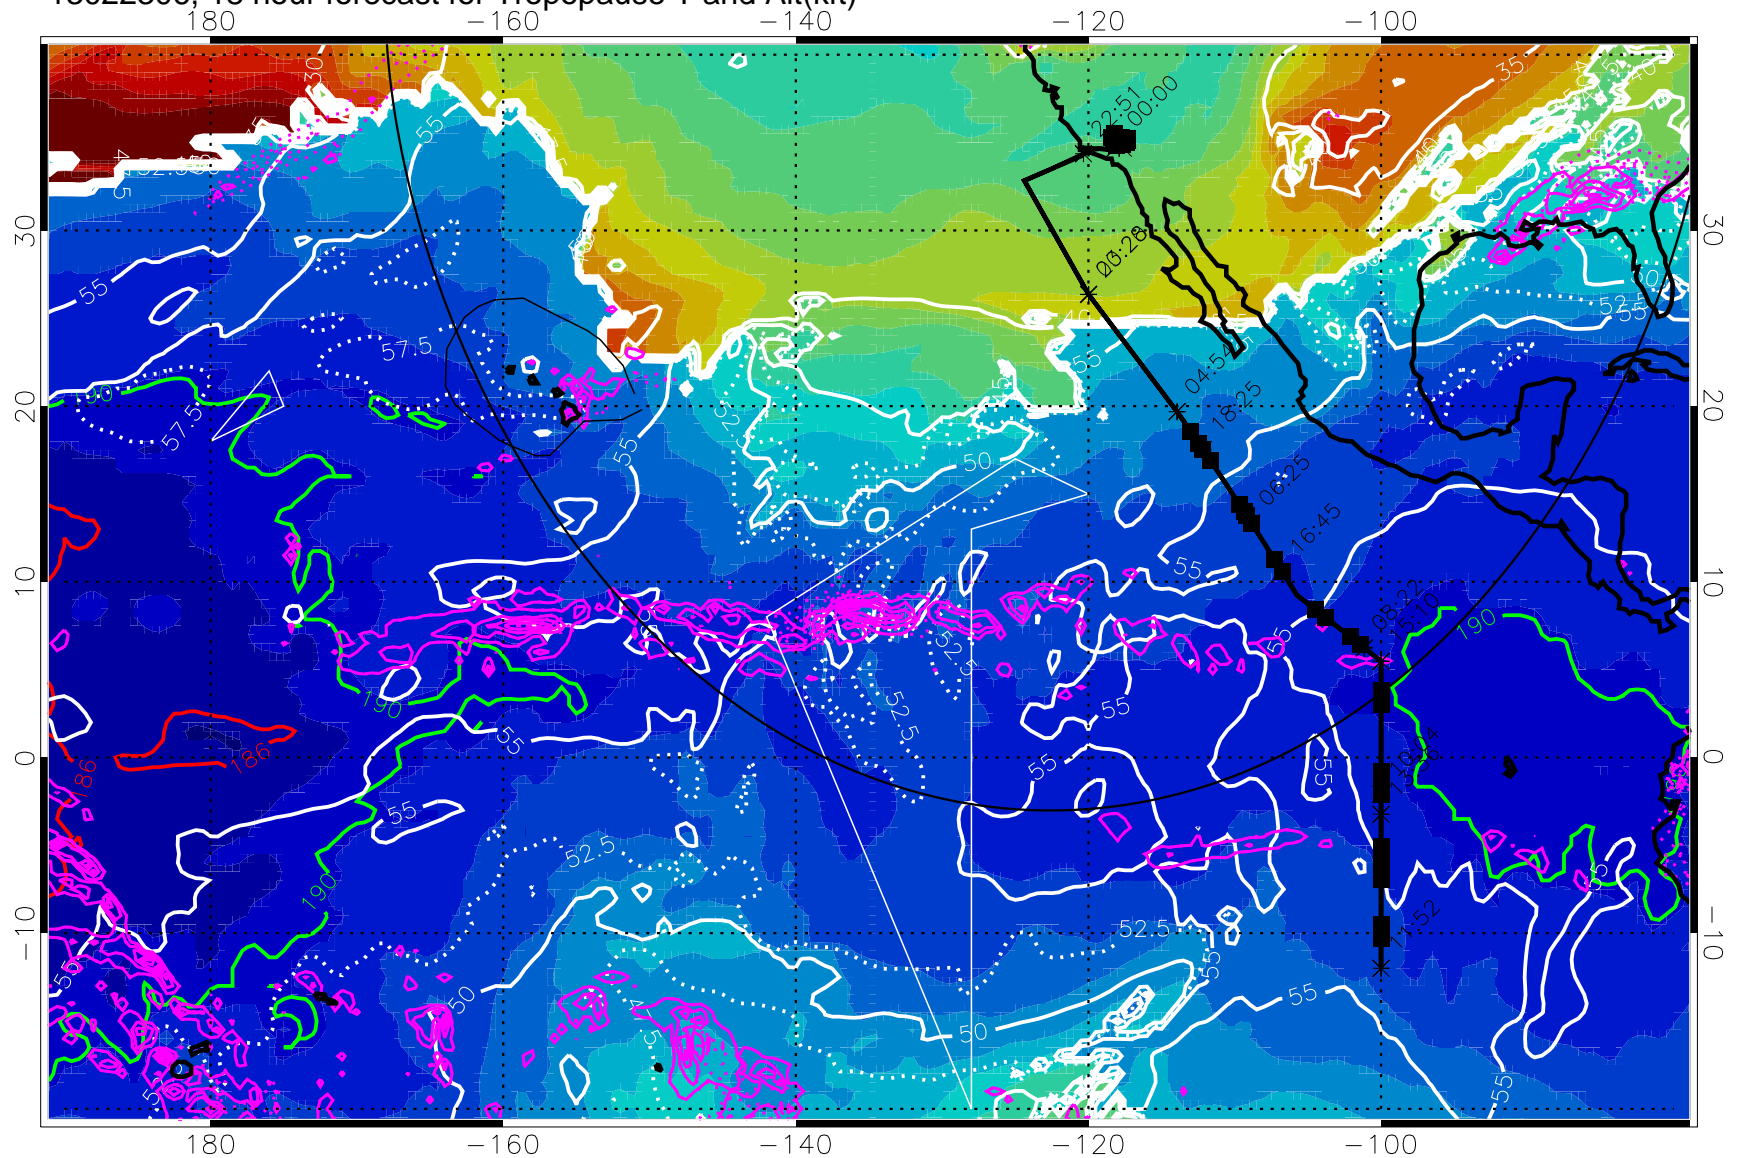

→ 30 m/s

Range ring of 4055 km -- 13 hours GH round trip

13022300, 12 hour forecast for Tropopause T and Alt(kft)

190 200 210 220 230
Tropopause T, K

Tropopause Altitude in kft (white)

Precip (tot dot, conv sol) past 6 hrs 6 kg/m² contours, min 4

189.5K skin

185.9K engine

→ 30 m/s

Range ring of 4055 km -- 13 hours GH round trip

13022306, 18 hour forecast for Tropopause T and Alt(kft)

190 200 210 220 230

Tropopause T, K

Tropopause Altitude in kft (white)

Precip (tot dot, conv sol) past 6 hrs 6 kg/m² contours, min 4

189.5K skin

185.9K engine

→ 30 m/s

Range ring of 4055 km -- 13 hours GH round trip

13022318, 30 hour forecast for Tropopause T and Alt(kft)

Tropopause T, K

Tropopause Altitude in kft (white)

Precip (tot dot, conv sol) past 6 hrs 6 kg/m² contours, min 4

189.5K skin 185.9K engine

→ 30 m/s

Range ring of 4055 km -- 13 hours GH round trip

13022400, 36 hour forecast for Tropopause T and Alt(kft)