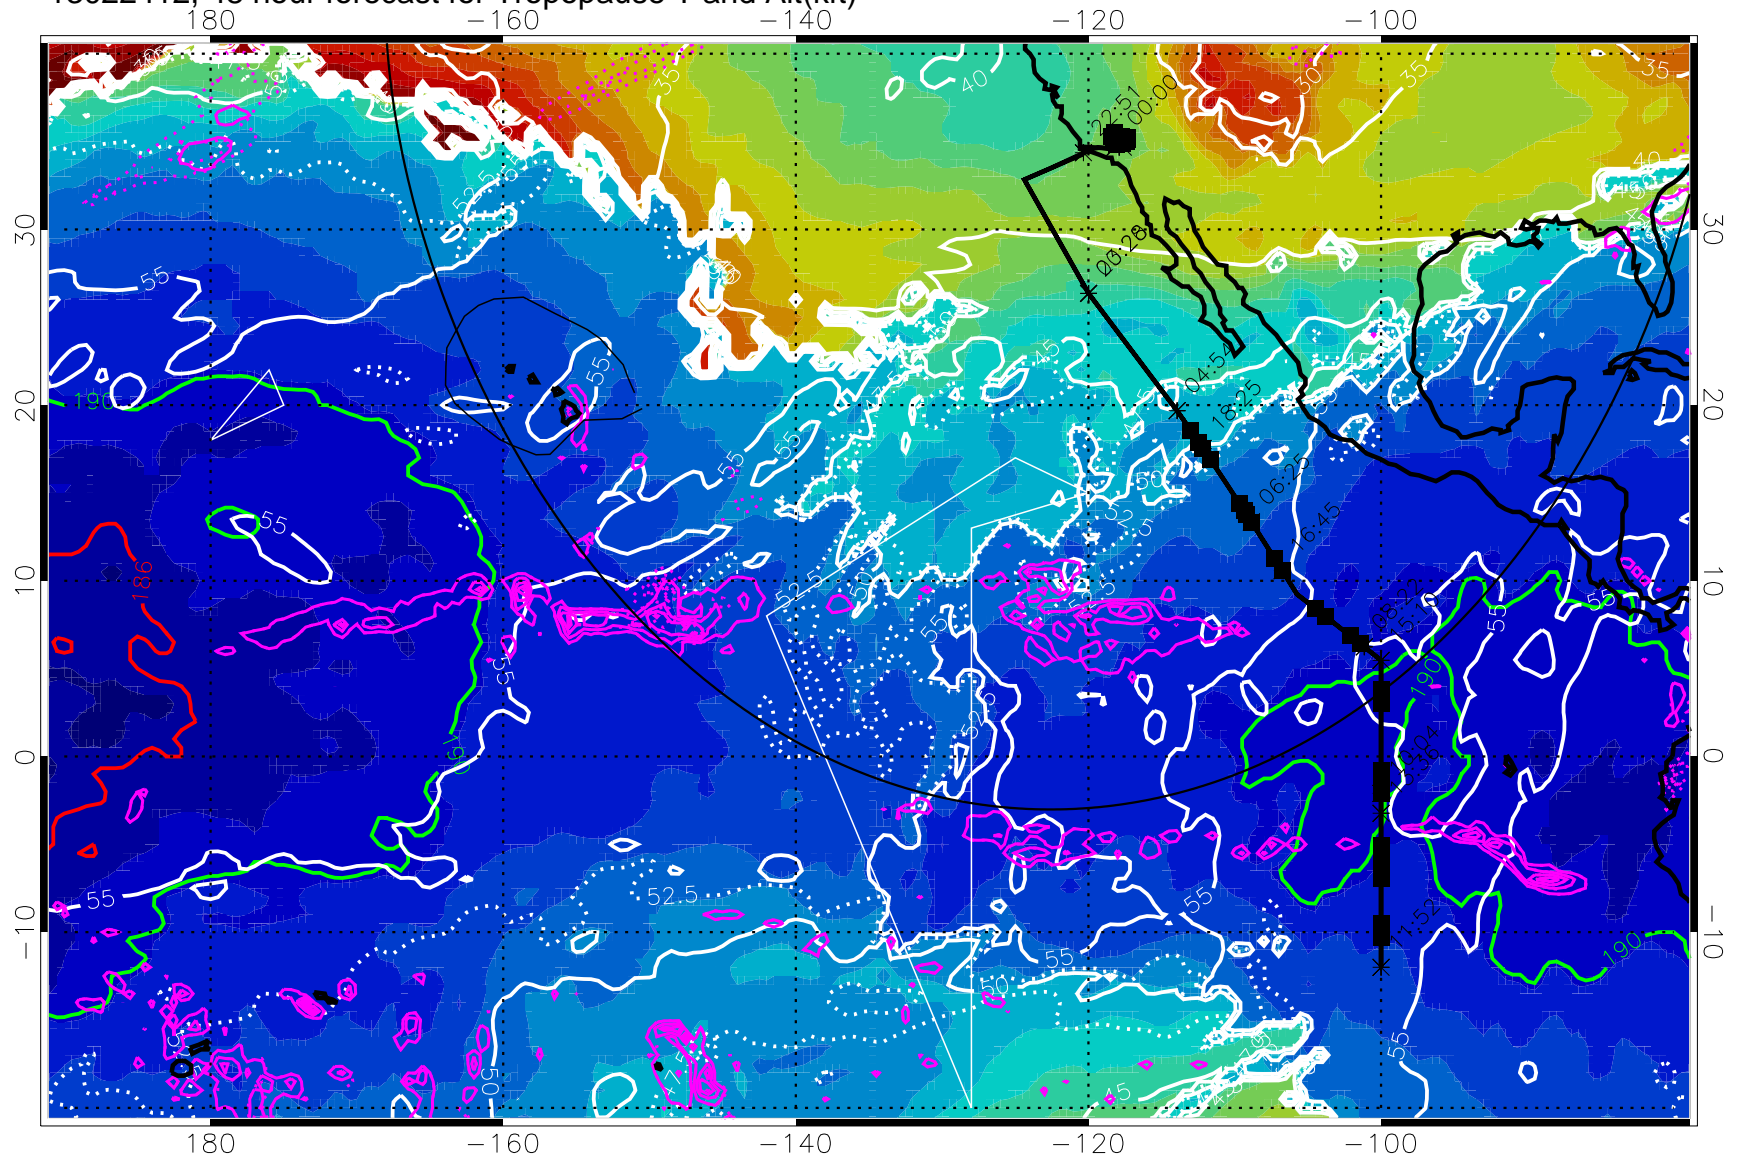

13022412, 48 hour forecast for Tropopause T and Alt(kft)

190   200   210   220   230
Tropopause T, K

Tropopause Altitude in kft (white)

Precip (tot dot, conv sol) past 6 hrs 6 kg/m² contours, min 4

189.5K skin

185.9K engine

→ 30 m/s

Range ring of 4055 km -- 13 hours GH round trip