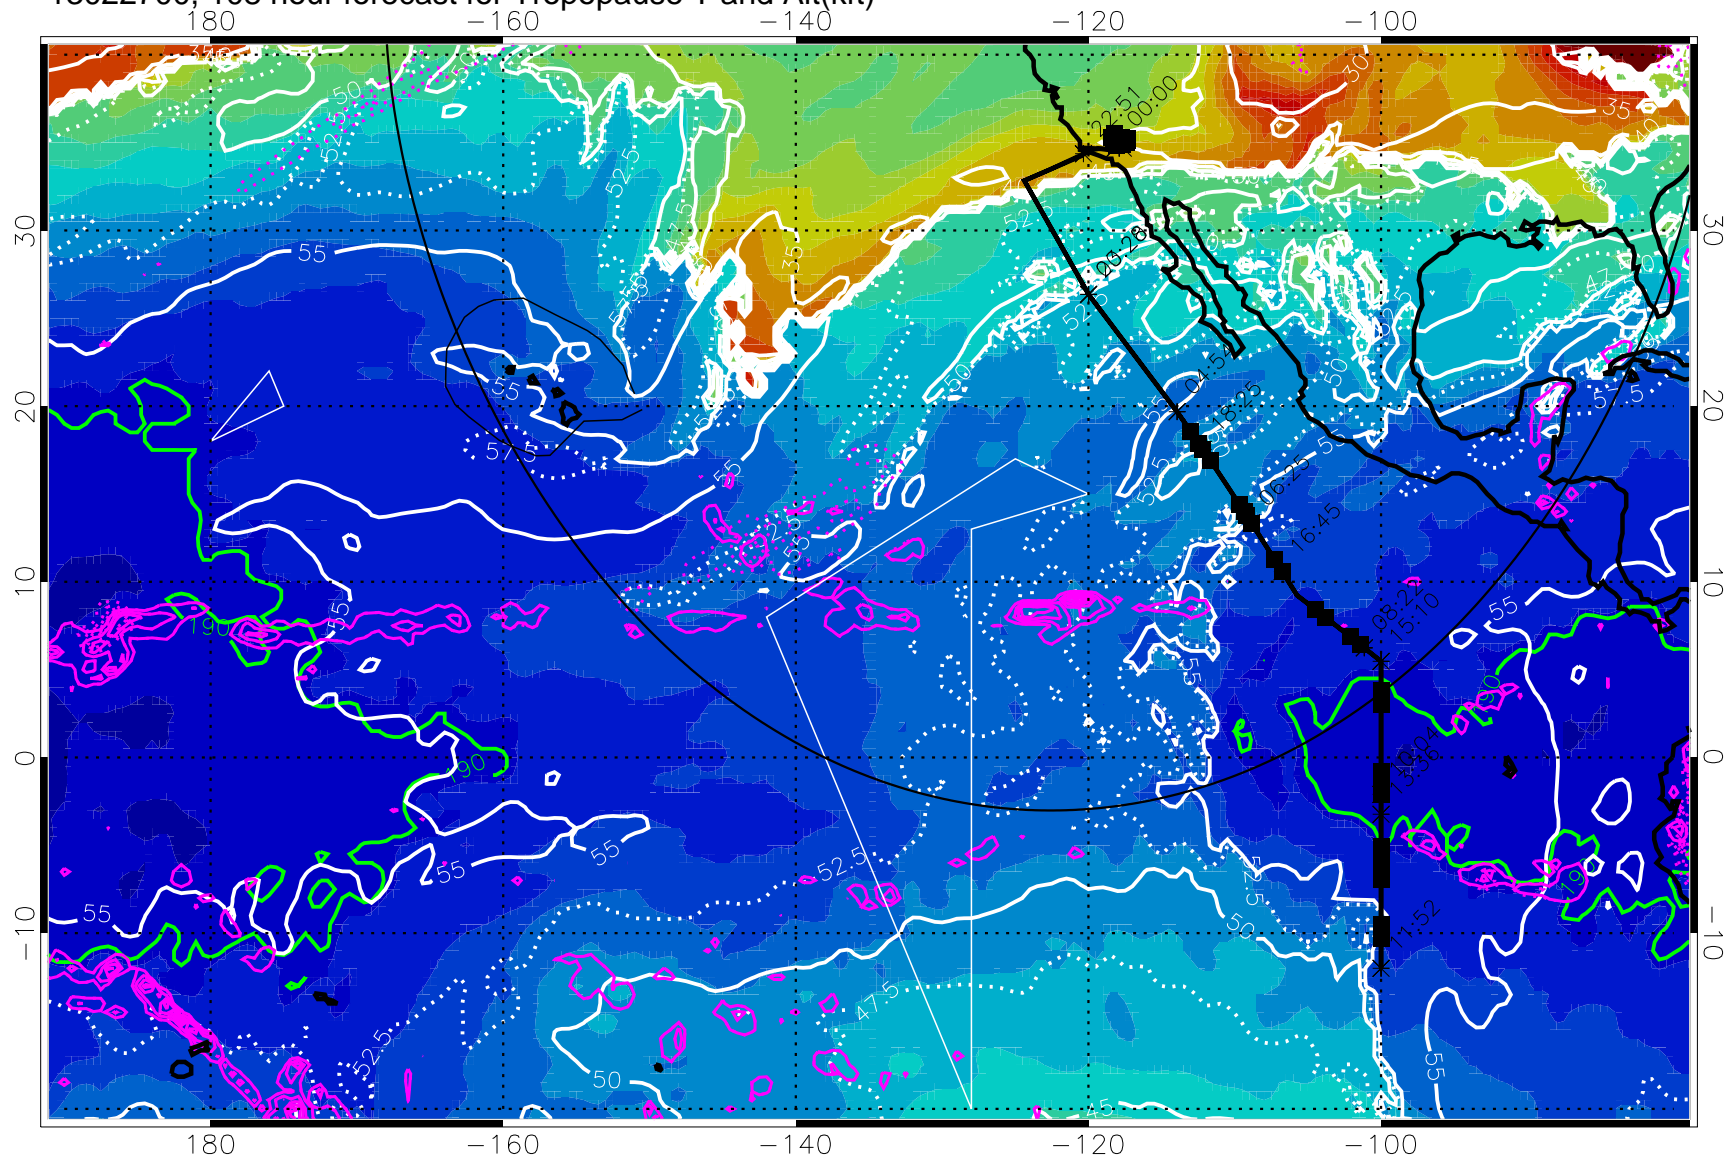

189.5K skin

185.9K engine

→ 30 m/s

Range ring of 4055 km -- 13 hours GH round trip

13022612, 96 hour forecast for Tropopause T and Alt(kft)

Tropopause T, K

Tropopause Altitude in kft (white)

Precip (tot dot, conv sol) past 6 hrs 6 kg/m² contours, min 4

189.5K skin

185.9K engine

Range ring of 4055 km -- 13 hours GH round trip

13022618, 102 hour forecast for Tropopause T and Alt(kft)

Tropopause Altitude in kft (white)
 Precip (tot dot, conv sol) past 6 hrs 6 kg/m² contours, min 4
 189.5K skin 185.9K engine

→ 30 m/s
 Range ring of 4055 km -- 13 hours GH round trip

13022700, 108 hour forecast for Tropopause T and Alt(kft)

190 200 210 220 230

Tropopause T, K

Tropopause Altitude in kft (white)

Precip (tot dot, conv sol) past 6 hrs 6 kg/m2 contours, min 4