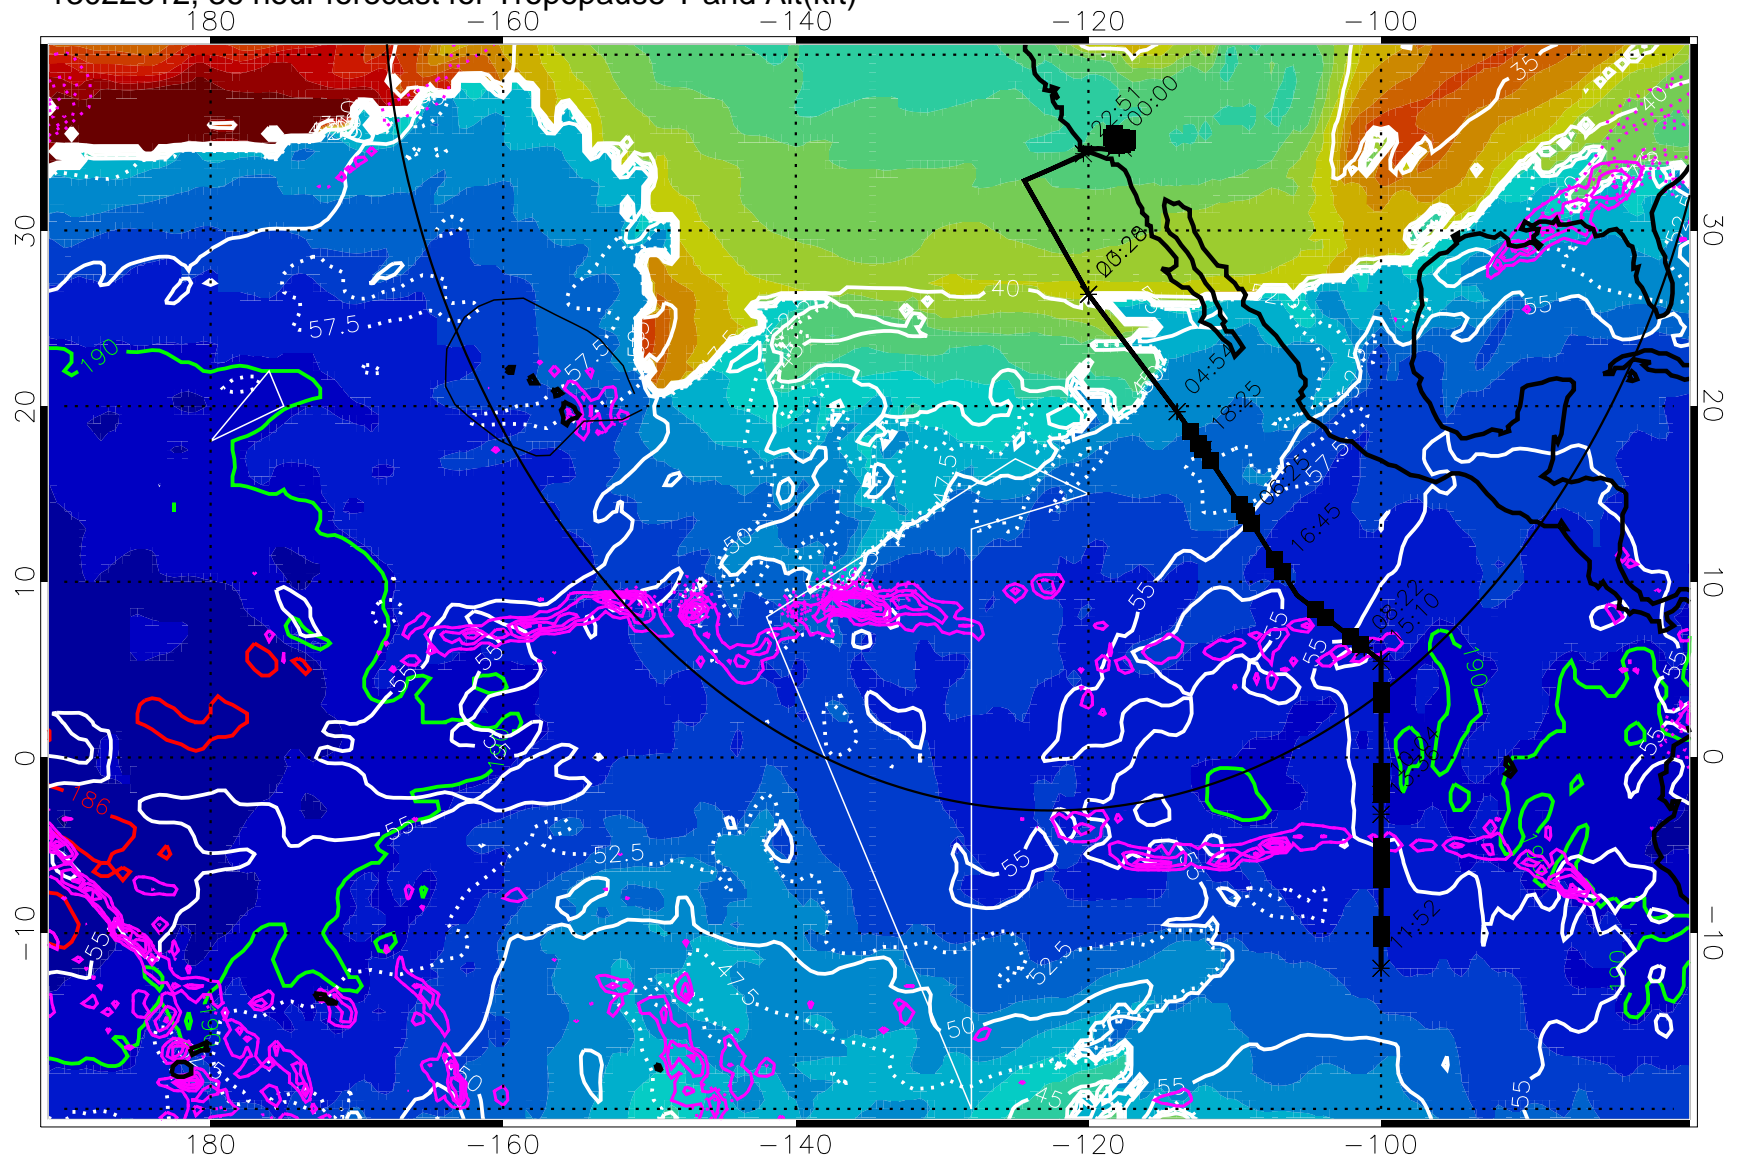

13022312, 36 hour forecast for Tropopause T and Alt(kft)

190   200   210   220   230

Tropopause T, K

Tropopause Altitude in kft (white)

Precip (tot dot, conv sol) past 6 hrs 6 kg/m² contours, min 4

189.5K skin

185.9K engine

→ 30 m/s

Range ring of 4055 km -- 13 hours GH round trip