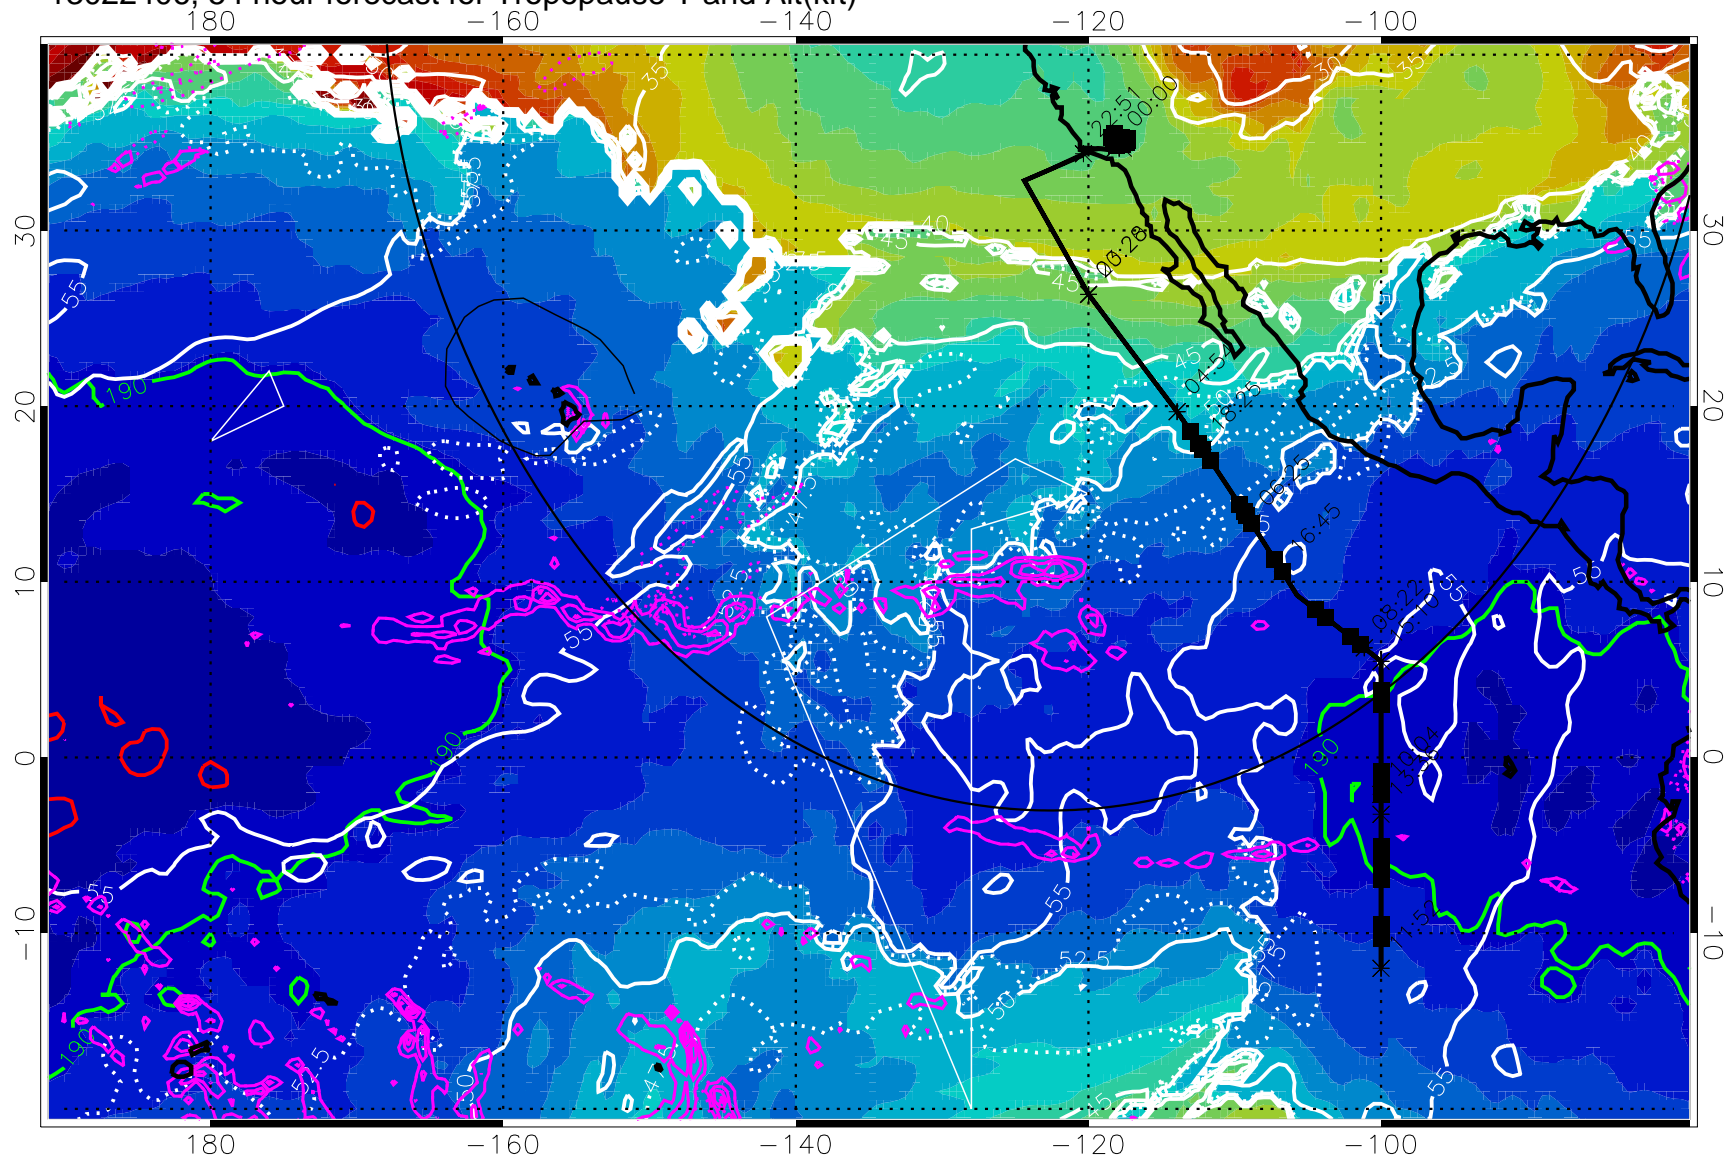

13022406, 54 hour forecast for Tropopause T and Alt(kft)

190   200   210   220   230

Tropopause T, K

Tropopause Altitude in kft (white)

Precip (tot dot, conv sol) past 6 hrs 6 kg/m² contours, min 4

189.5K skin

185.9K engine

→ 30 m/s

Range ring of 4055 km -- 13 hours GH round trip