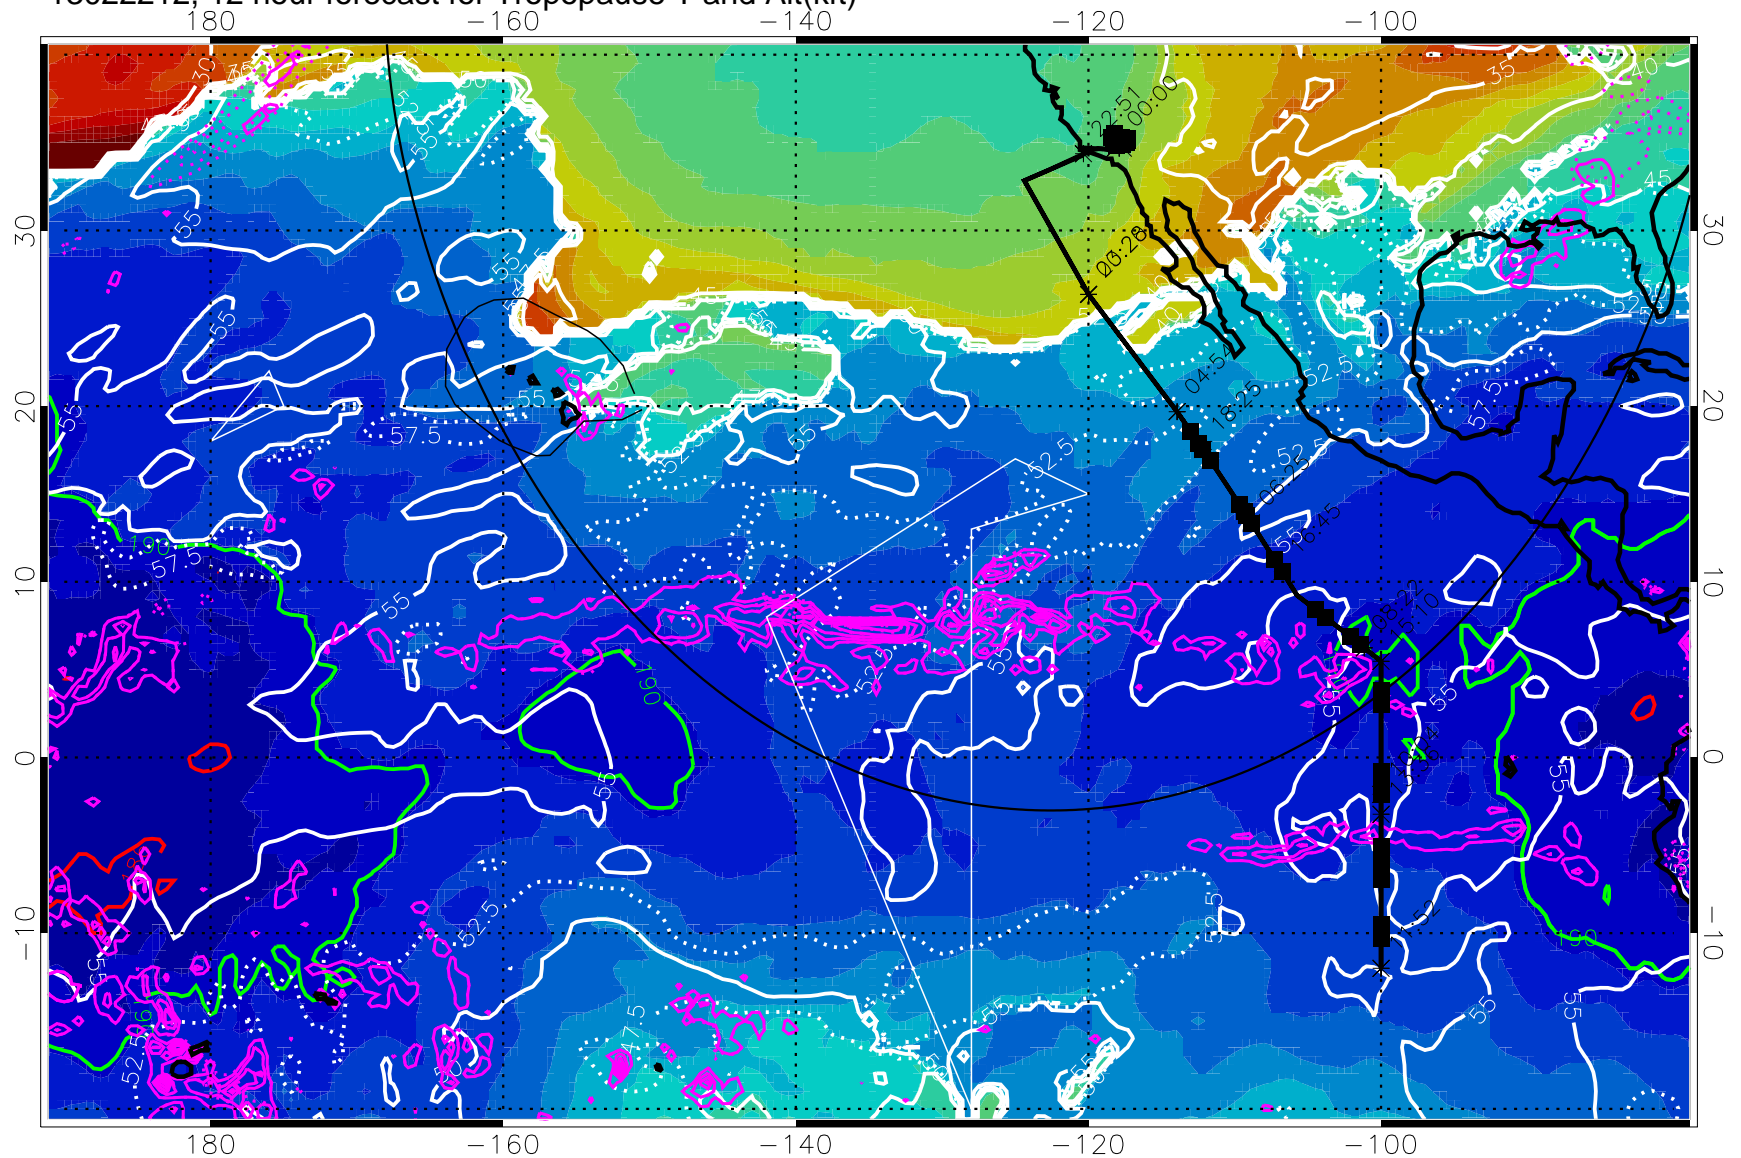

13022212, 12 hour forecast for Tropopause T and Alt(kft)

190   200   210   220   230

Tropopause T, K

Tropopause Altitude in kft (white)

Precip (tot dot, conv sol) past 6 hrs 6 kg/m² contours, min 4

189.5K skin

185.9K engine

→ 30 m/s

Range ring of 4055 km -- 13 hours GH round trip