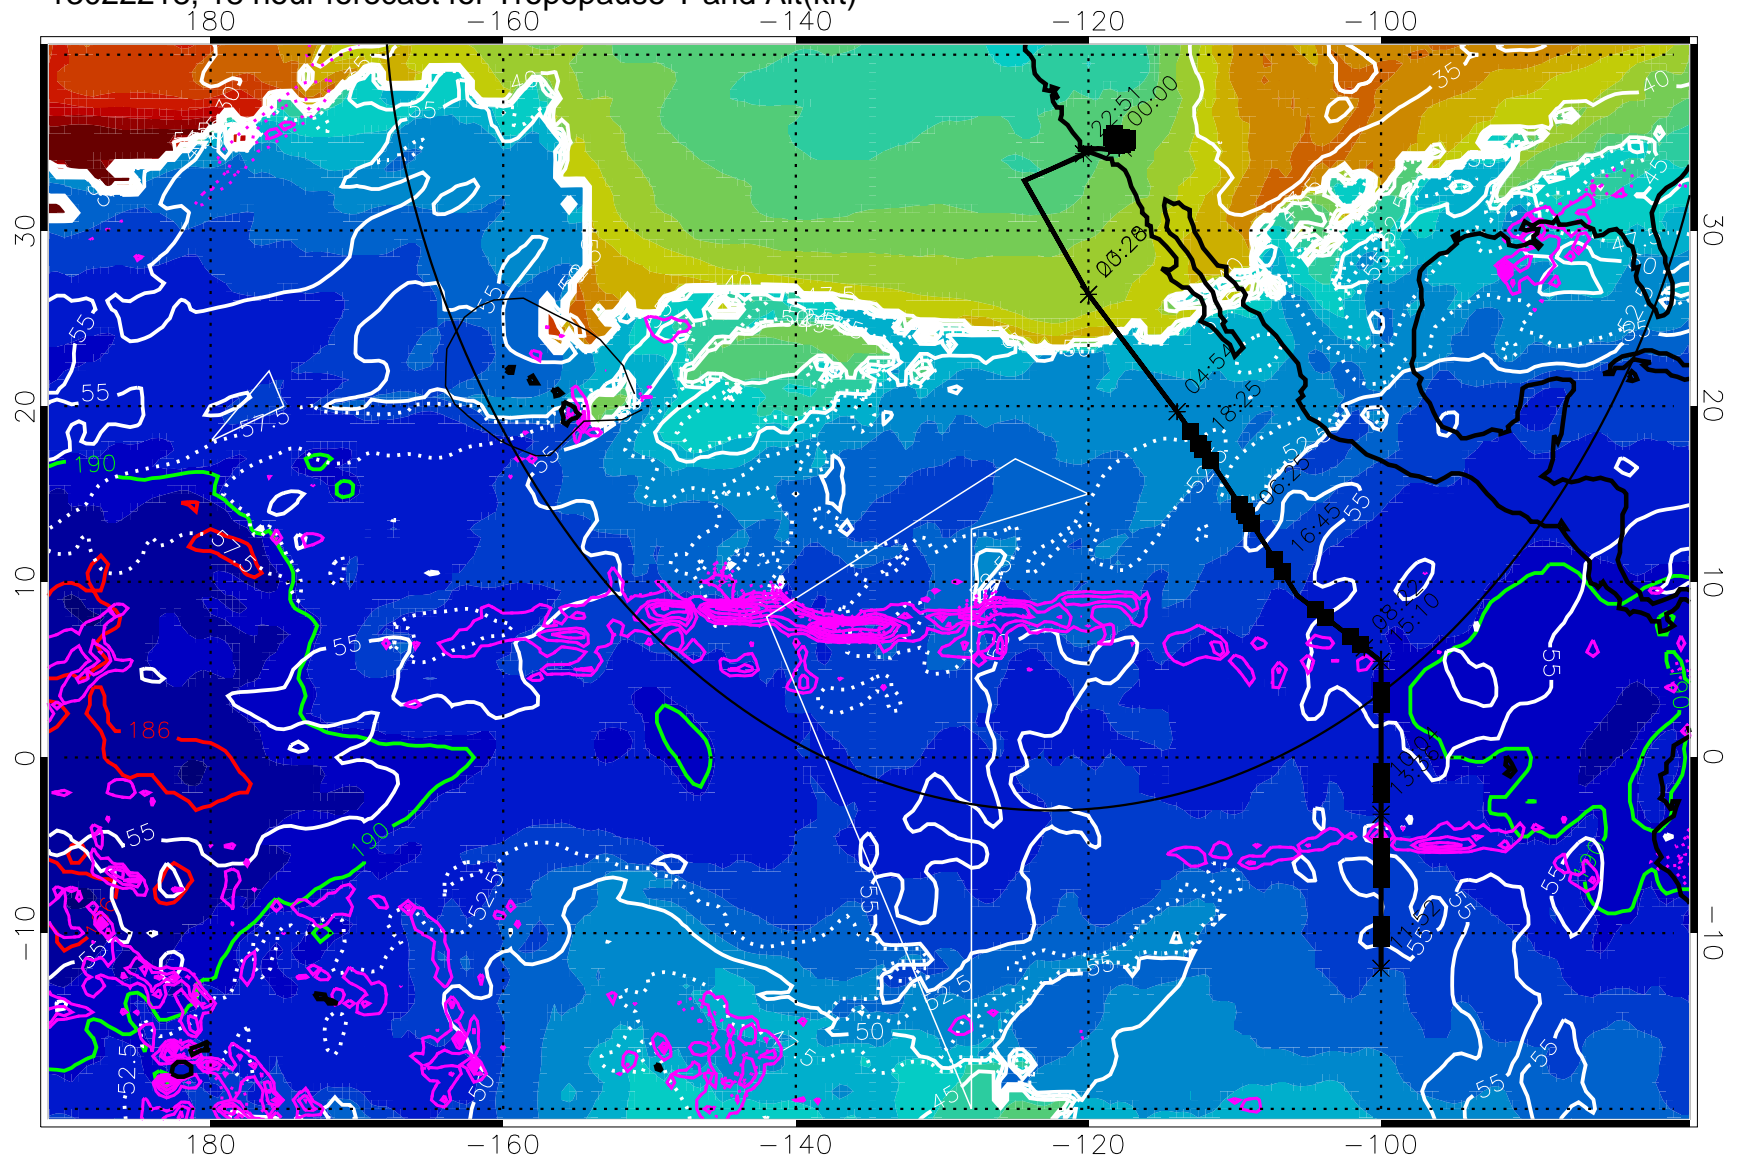

189.5K skin

185.9K engine

→ 30 m/s

Range ring of 4055 km -- 13 hours GH round trip

13022218, 18 hour forecast for Tropopause T and Alt(kft)

190      200      210      220      230

Tropopause T, K

Tropopause Altitude in kft (white)

Precip (tot dot, conv sol) past 6 hrs 6 kg/m2 contours, min 4

189.5K skin

185.9K engine

30 m/s

Range ring of 4055 km -- 13 hours GH round trip

13022300, 24 hour forecast for Tropopause T and Alt(kft)

190 200 210 220 230