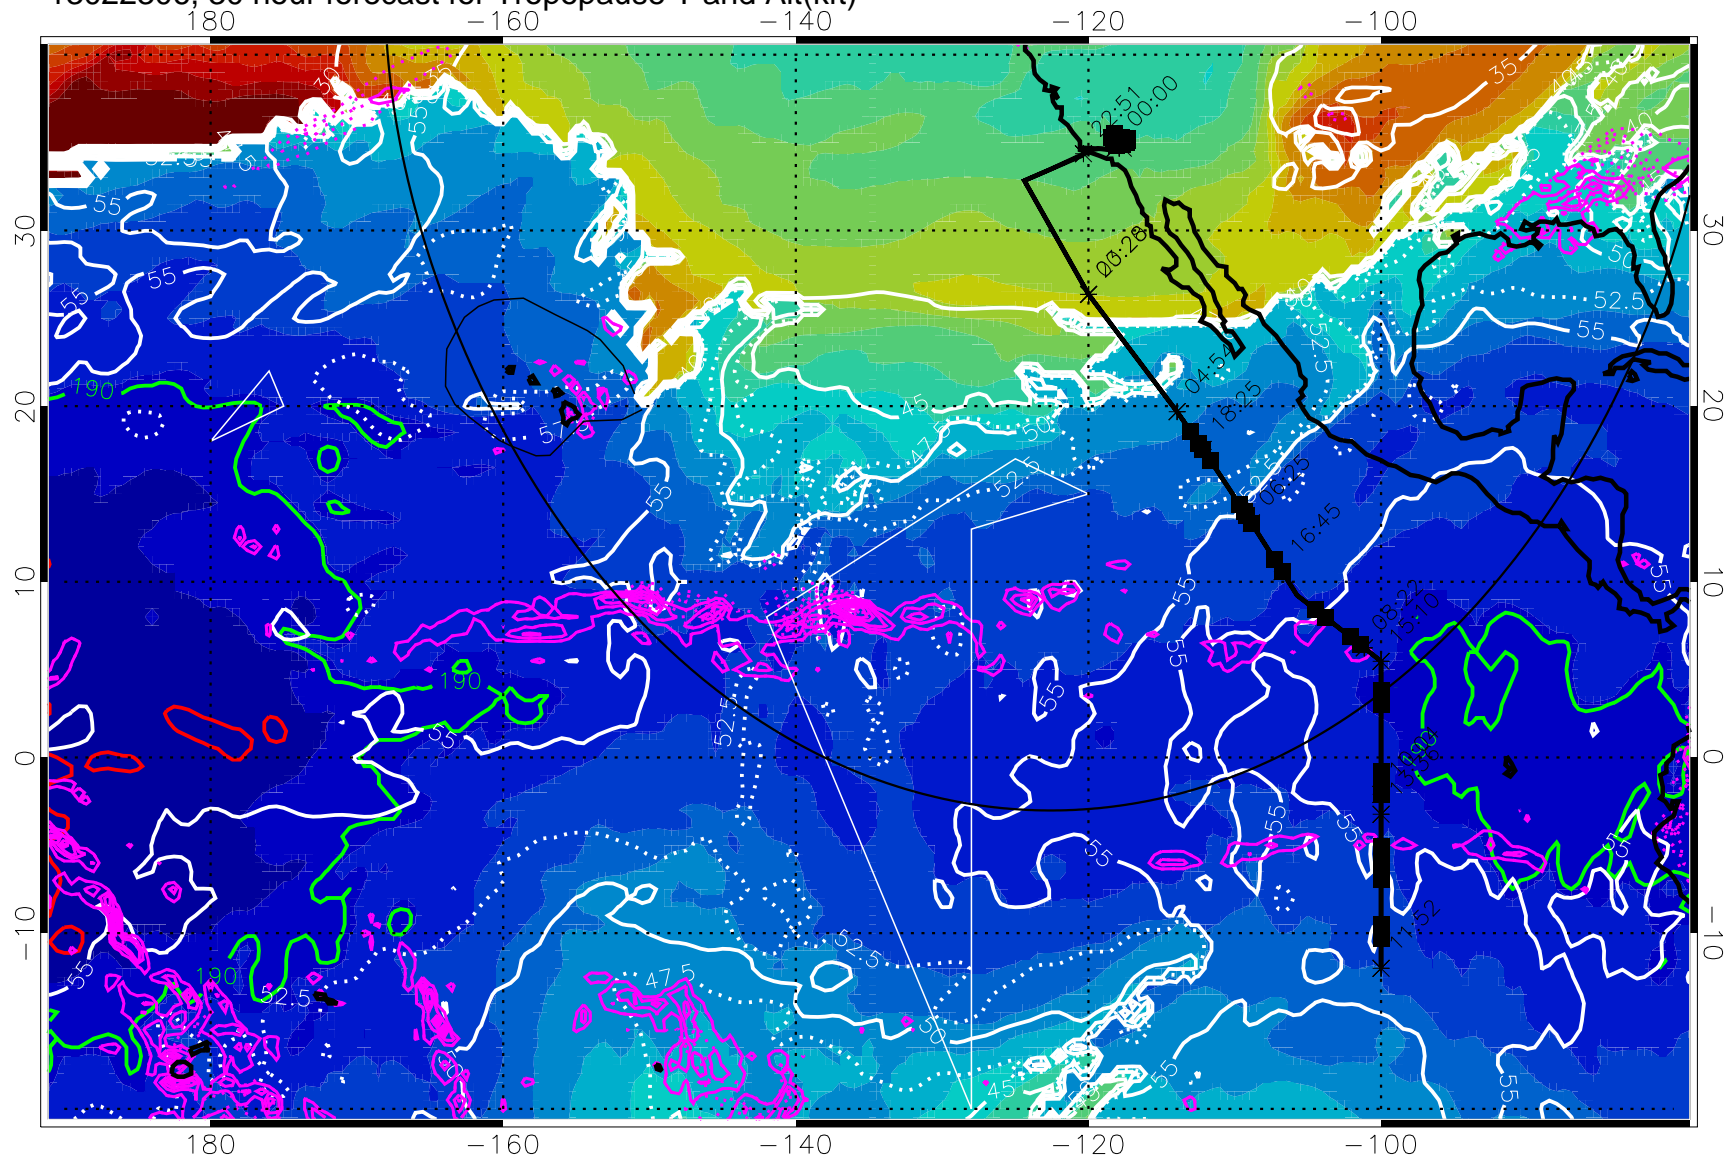

13022306, 30 hour forecast for Tropopause T and Alt(kft)

Tropopause Altitude in kft (white)
Precip (tot dot, conv sol) past 6 hrs 6 kg/m² contours, min 4
189.5K skin   185.9K engine

→ 30 m/s
Range ring of 4055 km -- 13 hours GH round trip