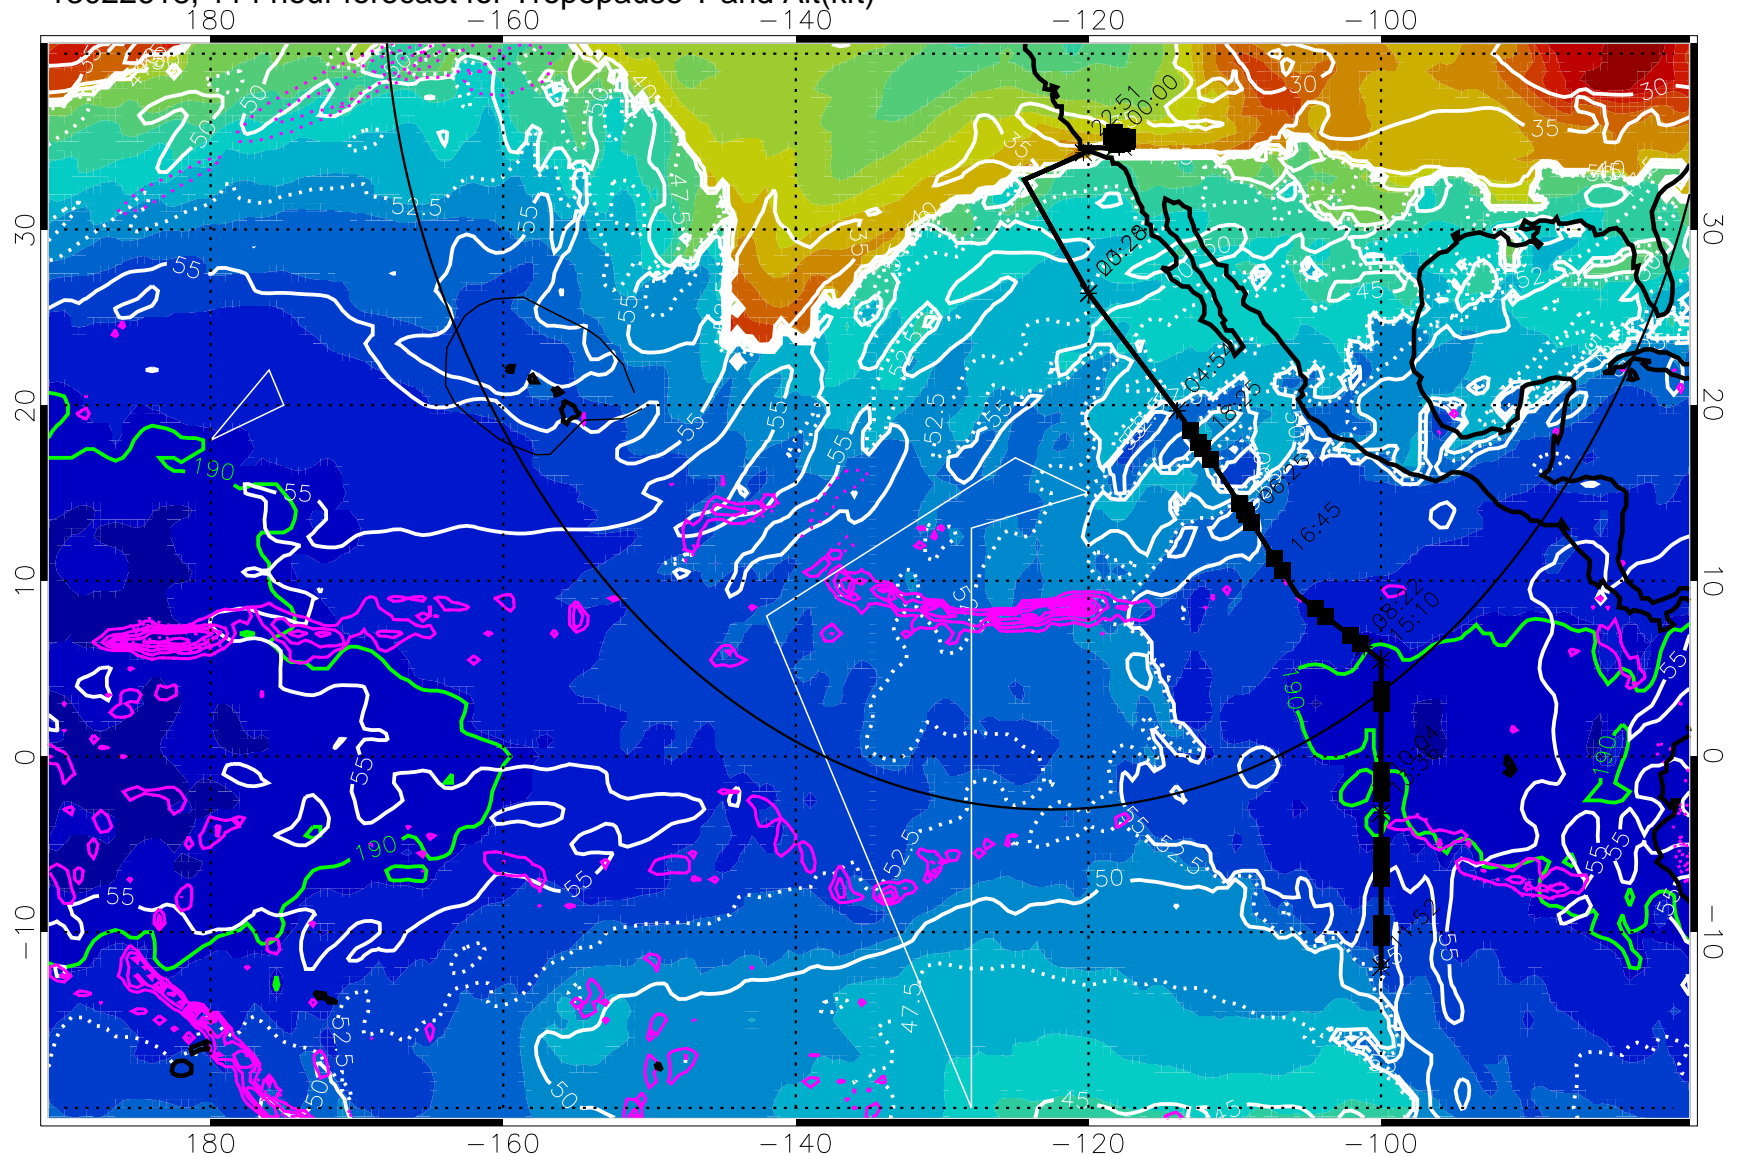

13022618, 114 hour forecast for Tropopause T and Alt(kft)

Tropopause T, K

Tropopause Altitude in kft (white)

Precip (tot dot, conv sol) past 6 hrs 6 kg/m² contours, min 4

189.5K skin

185.9K engine

Range ring of 4055 km -- 13 hours GH round trip