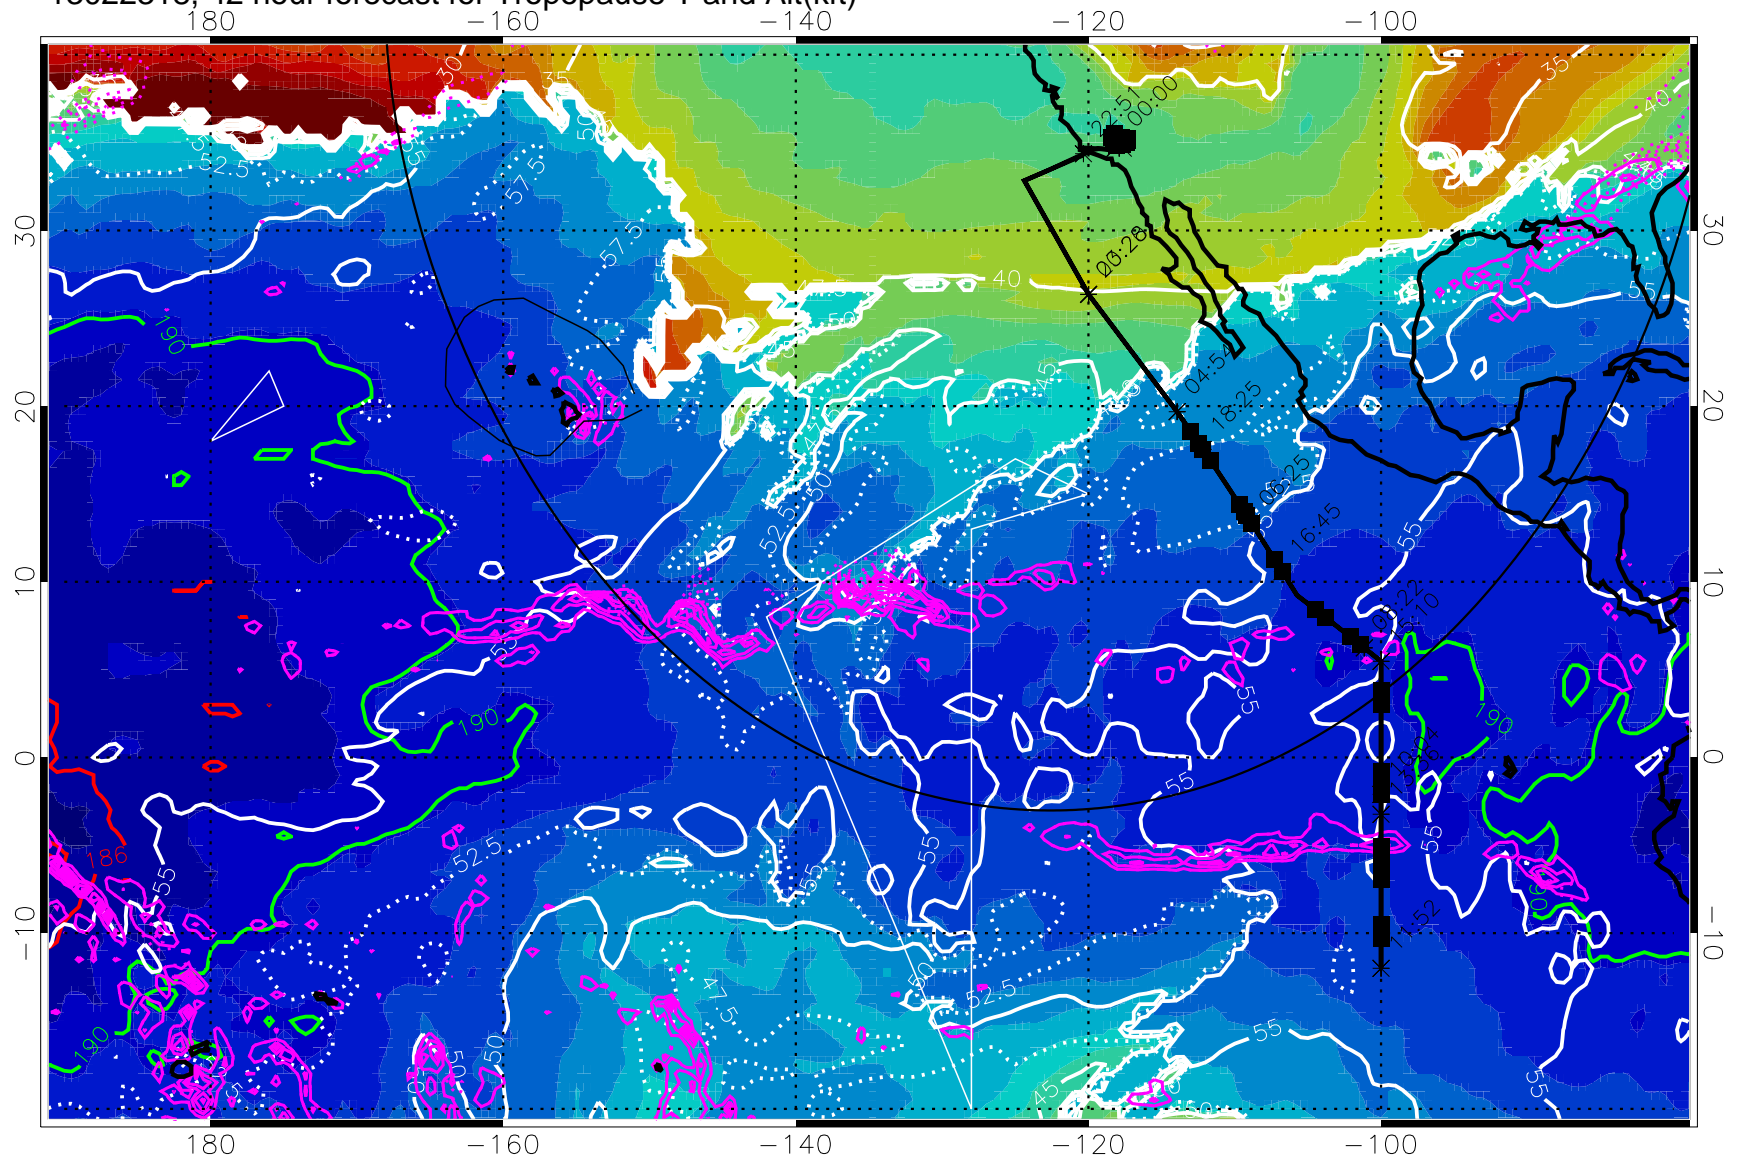

Precip (tot dot, conv sol) past 6 hrs 6 kg/m<sup>2</sup> contours, min 4

189.5K skin

185.9K engine

→ 30 m/s

Range ring of 4055 km -- 13 hours GH round trip

13022318, 42 hour forecast for Tropopause T and Alt(kft)