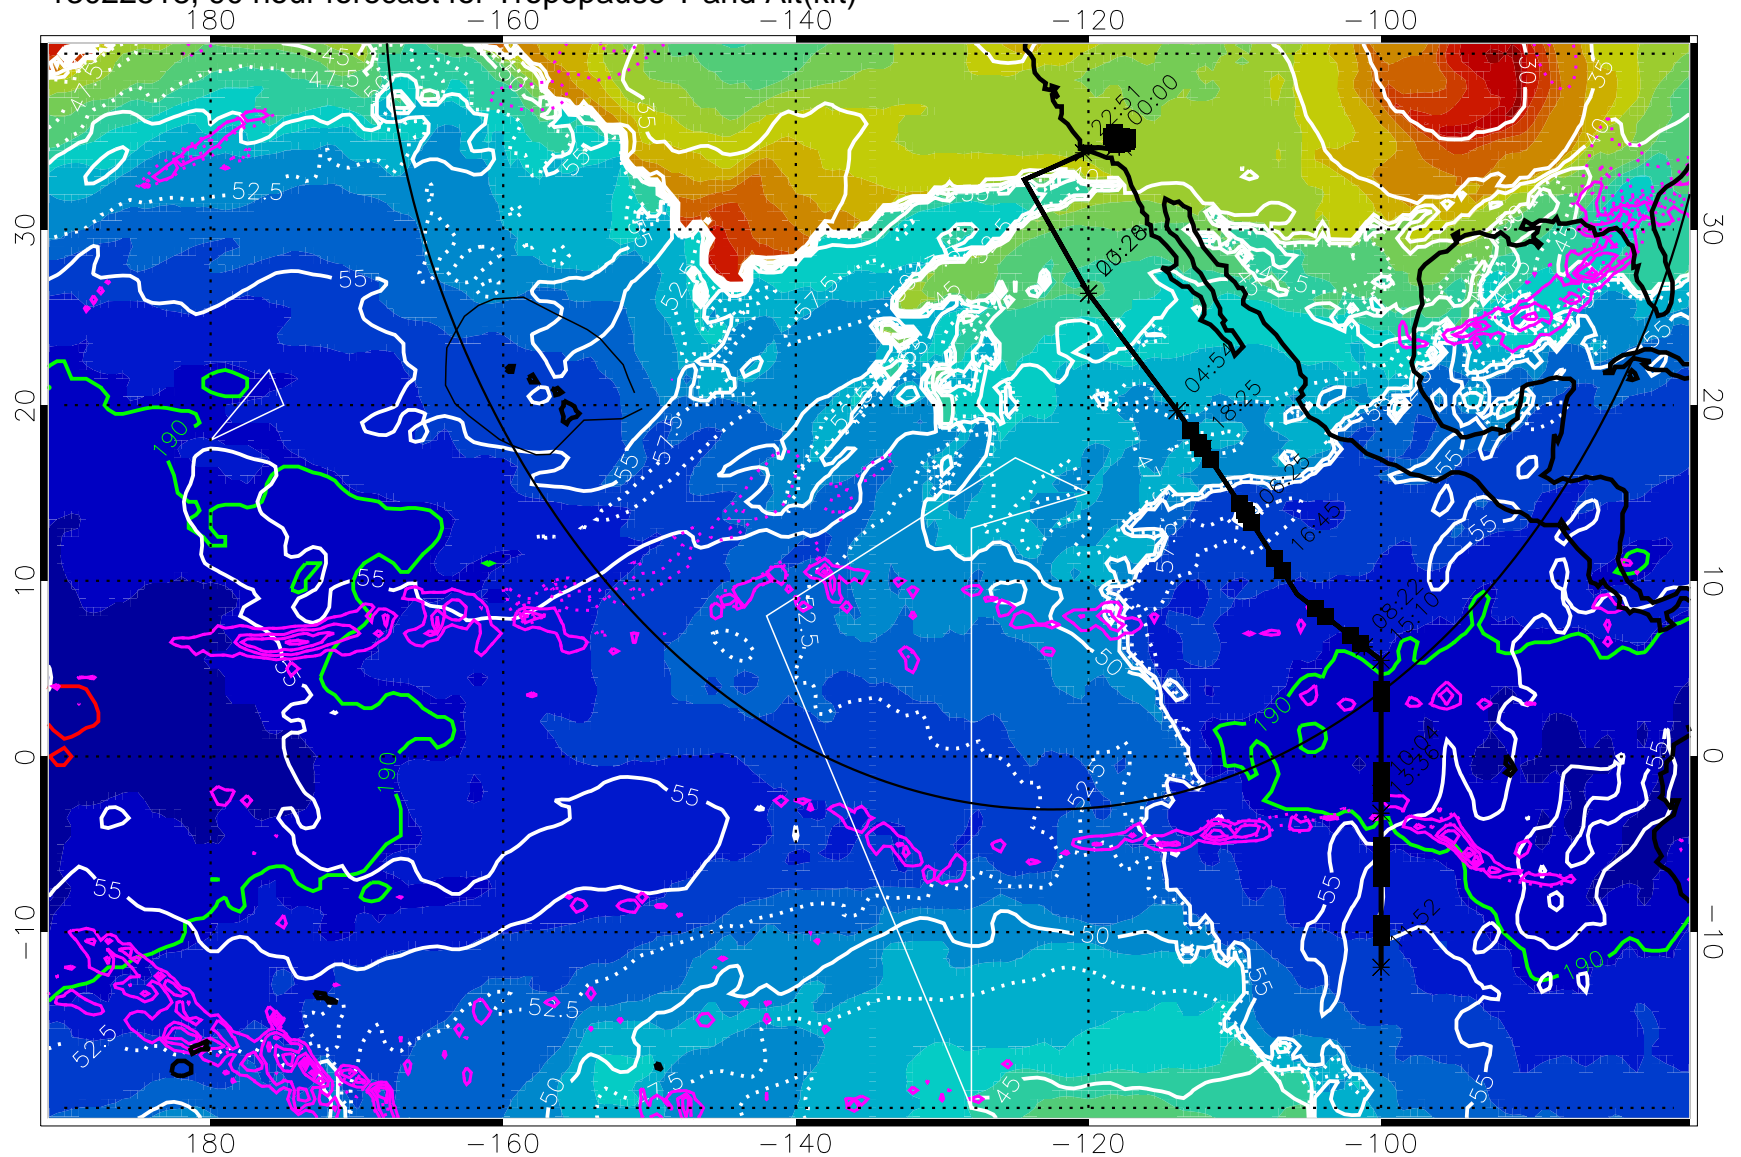

189.5K skin

185.9K engine

→ 30 m/s

Range ring of 4055 km -- 13 hours GH round trip

13022512, 84 hour forecast for Tropopause T and Alt(kft)

190 200 210 220 230

Tropopause T, K

Tropopause Altitude in kft (white)

Precip (tot dot, conv sol) past 6 hrs 6 kg/m<sup>2</sup> contours, min 4

189.5K skin

185.9K engine

→ 30 m/s

Range ring of 4055 km -- 13 hours GH round trip

13022518, 90 hour forecast for Tropopause T and Alt(kft)

Tropopause Altitude in kft (white)  
 Precip (tot dot, conv sol) past 6 hrs 6 kg/m2 contours, min 4  
 189.5K skin      185.9K engine

→ 30 m/s  
 Range ring of 4055 km -- 13 hours GH round trip

13022600, 96 hour forecast for Tropopause T and Alt(kft)