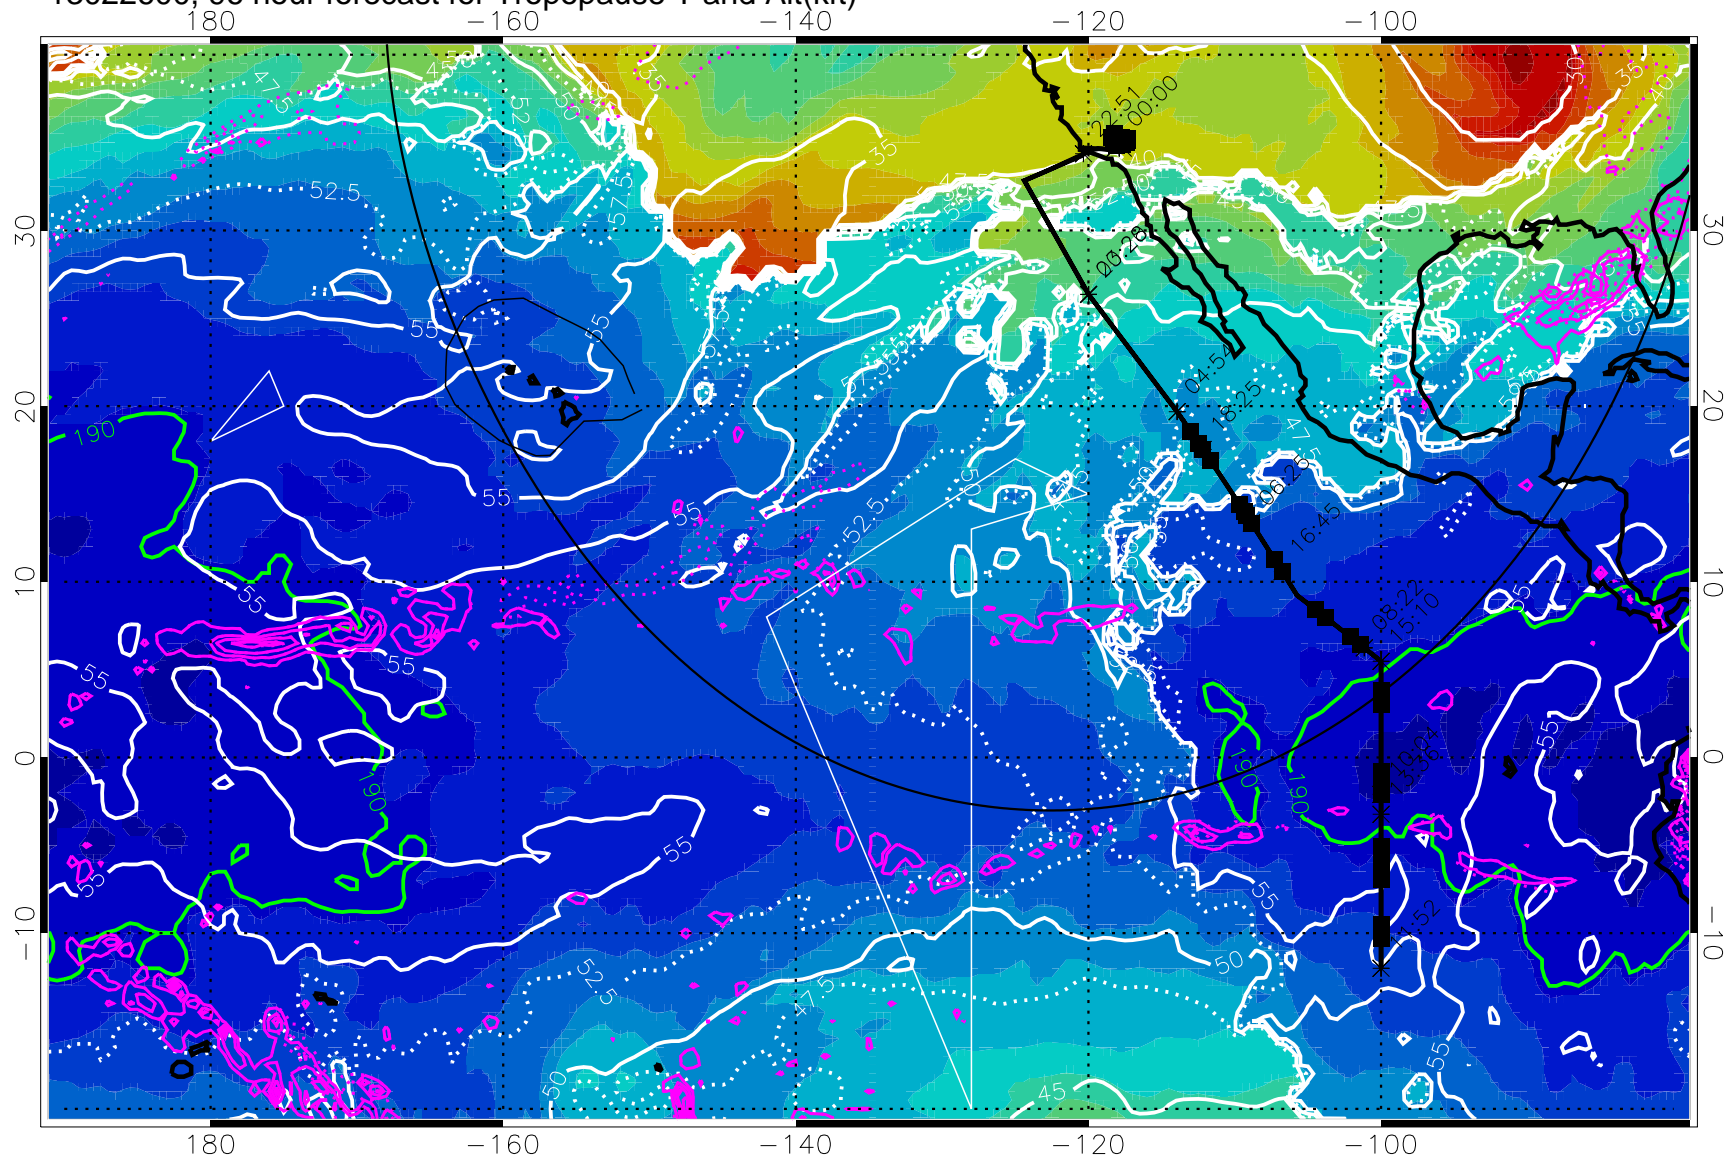

189.5K skin

185.9K engine

→ 30 m/s

Range ring of 4055 km -- 13 hours GH round trip

13022512, 84 hour forecast for Tropopause T and Alt(kft)

190 200 210 220 230

Tropopause T, K

Tropopause Altitude in kft (white)

Precip (tot dot, conv sol) past 6 hrs 6 kg/m<sup>2</sup> contours, min 4

189.5K skin

185.9K engine

→ 30 m/s

Range ring of 4055 km -- 13 hours GH round trip

13022518, 90 hour forecast for Tropopause T and Alt(kft)

Tropopause Altitude in kft (white)  
 Precip (tot dot, conv sol) past 6 hrs 6 kg/m2 contours, min 4  
 189.5K skin      185.9K engine

→ 30 m/s  
 Range ring of 4055 km -- 13 hours GH round trip

13022600, 96 hour forecast for Tropopause T and Alt(kft)