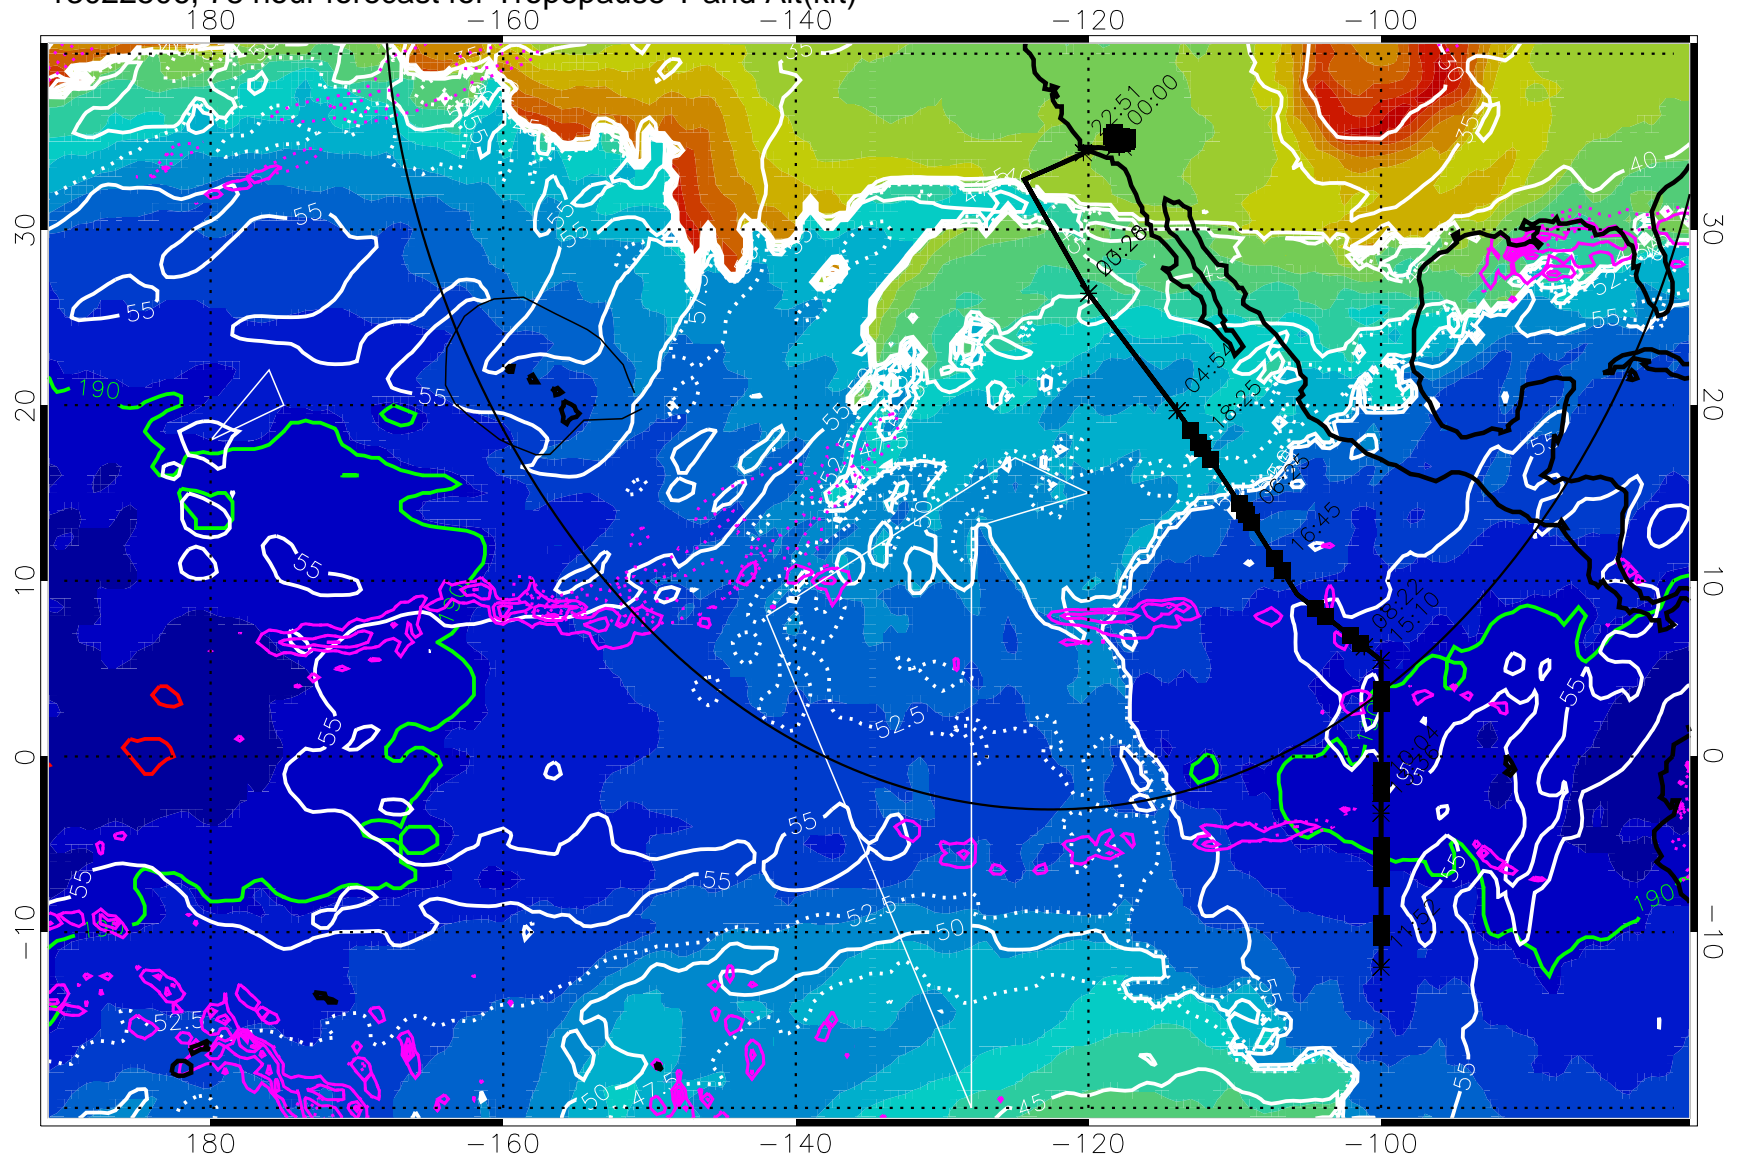

189.5K skin      185.9K engine

→ 30 m/s

Range ring of 4055 km -- 13 hours GH round trip

13022506, 78 hour forecast for Tropopause T and Alt(kft)

Tropopause T, K

Tropopause Altitude in kft (white)

Precip (tot dot, conv sol) past 6 hrs 6 kg/m<sup>2</sup> contours, min 4