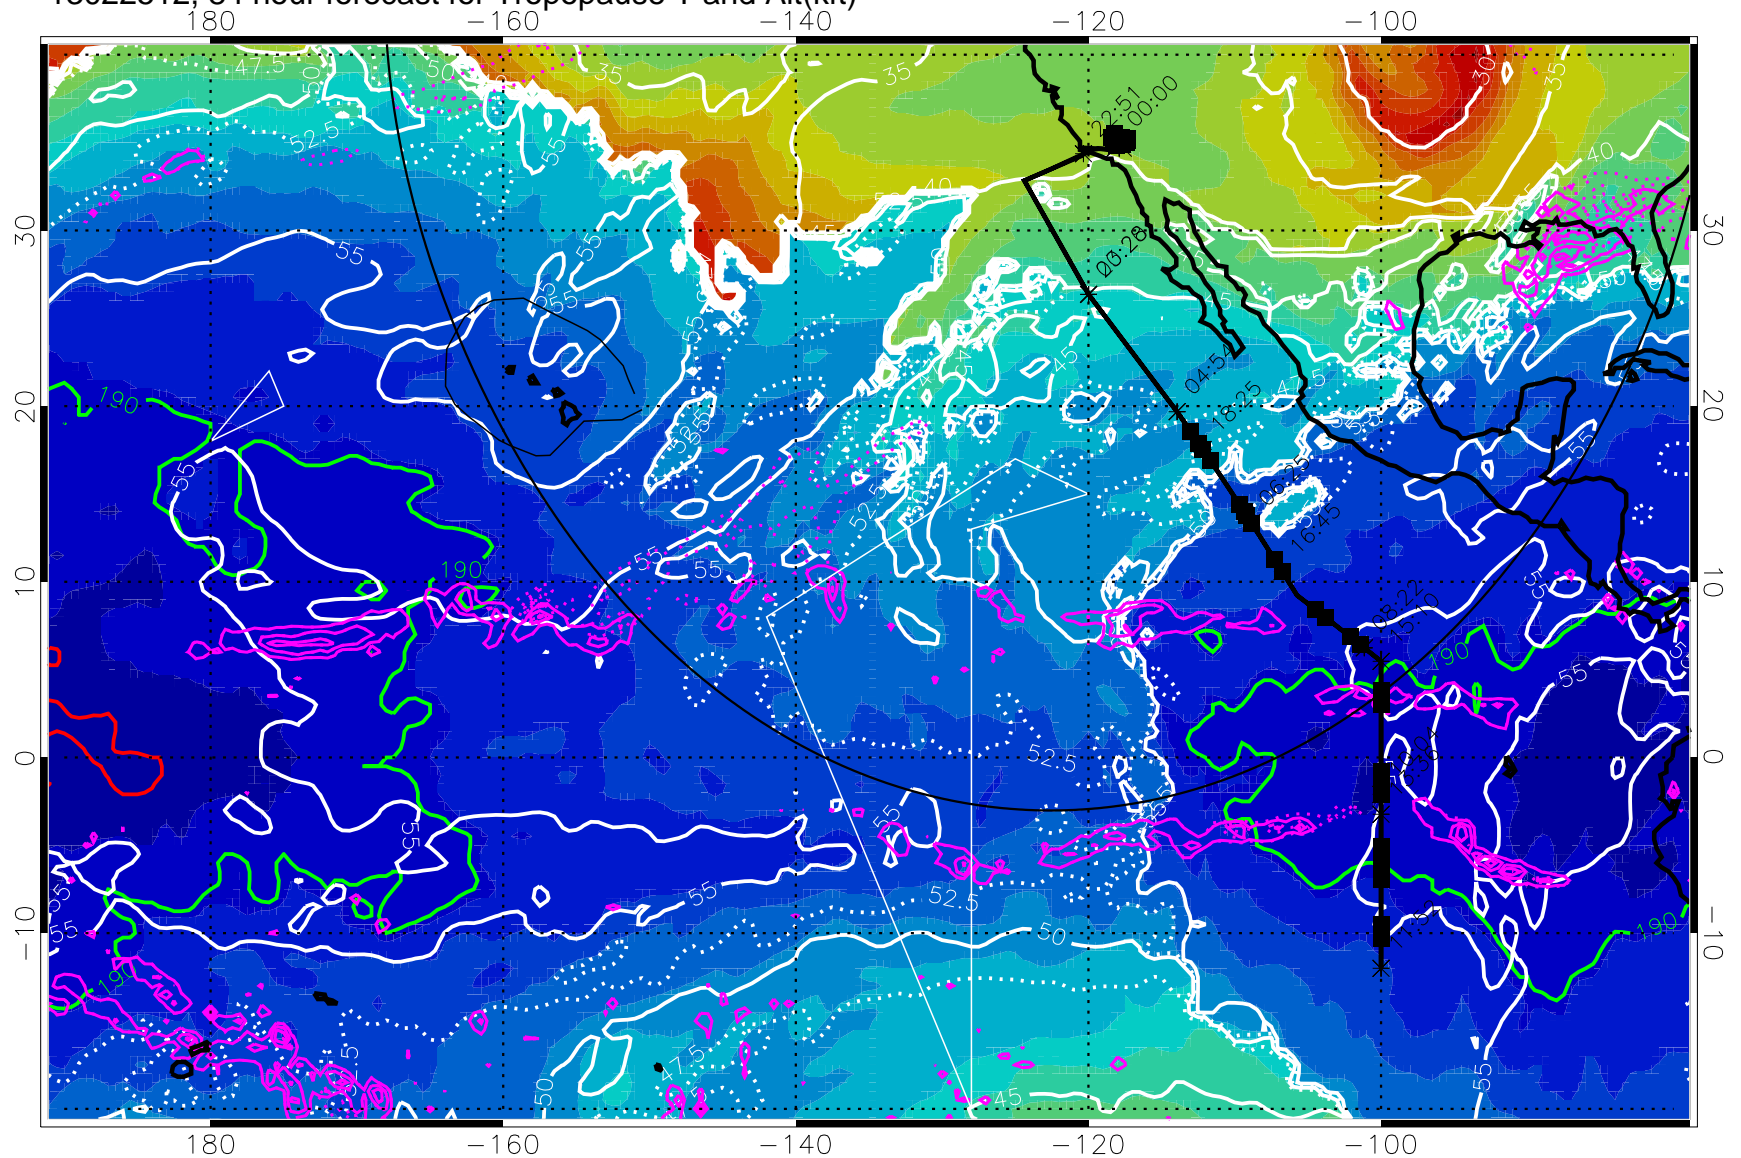

189.5K skin      185.9K engine

→ 30 m/s

Range ring of 4055 km -- 13 hours GH round trip

13022506, 78 hour forecast for Tropopause T and Alt(kft)

Tropopause T, K

Tropopause Altitude in kft (white)

Precip (tot dot, conv sol) past 6 hrs 6 kg/m<sup>2</sup> contours, min 4

189.5K skin

185.9K engine

→ 30 m/s

Range ring of 4055 km -- 13 hours GH round trip

13022512, 84 hour forecast for Tropopause T and Alt(kft)

190 200 210 220 230

Tropopause T, K

Tropopause Altitude in kft (white)

Precip (tot dot, conv sol) past 6 hrs 6 kg/m<sup>2</sup> contours, min 4

189.5K skin

185.9K engine

→ 30 m/s

Range ring of 4055 km -- 13 hours GH round trip

13022518, 90 hour forecast for Tropopause T and Alt(kft)