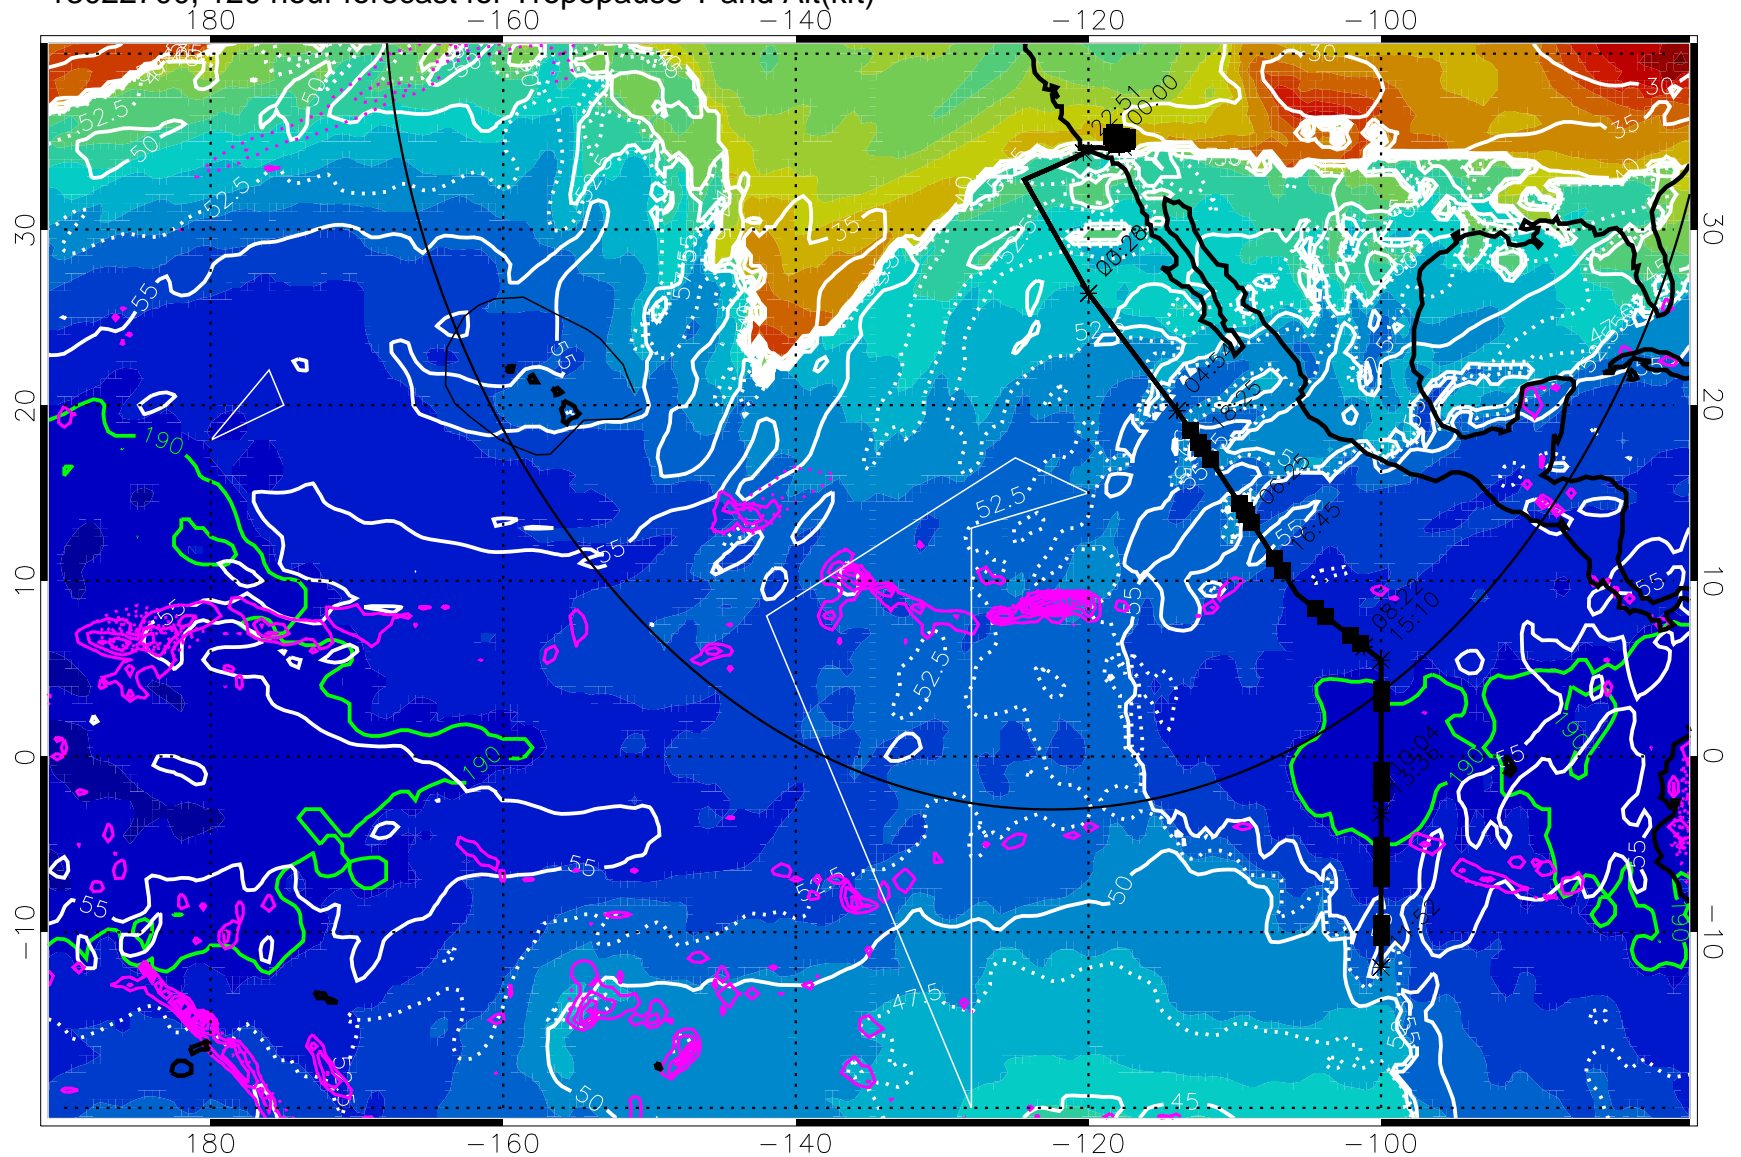

13022700, 120 hour forecast for Tropopause T and Alt(kft)

190 200 210 220 230

Tropopause T, K

Tropopause Altitude in kft (white)

Precip (tot dot, conv sol) past 6 hrs 6 kg/m² contours, min 4

189.5K skin

185.9K engine

Range ring of 4055 km -- 13 hours GH round trip