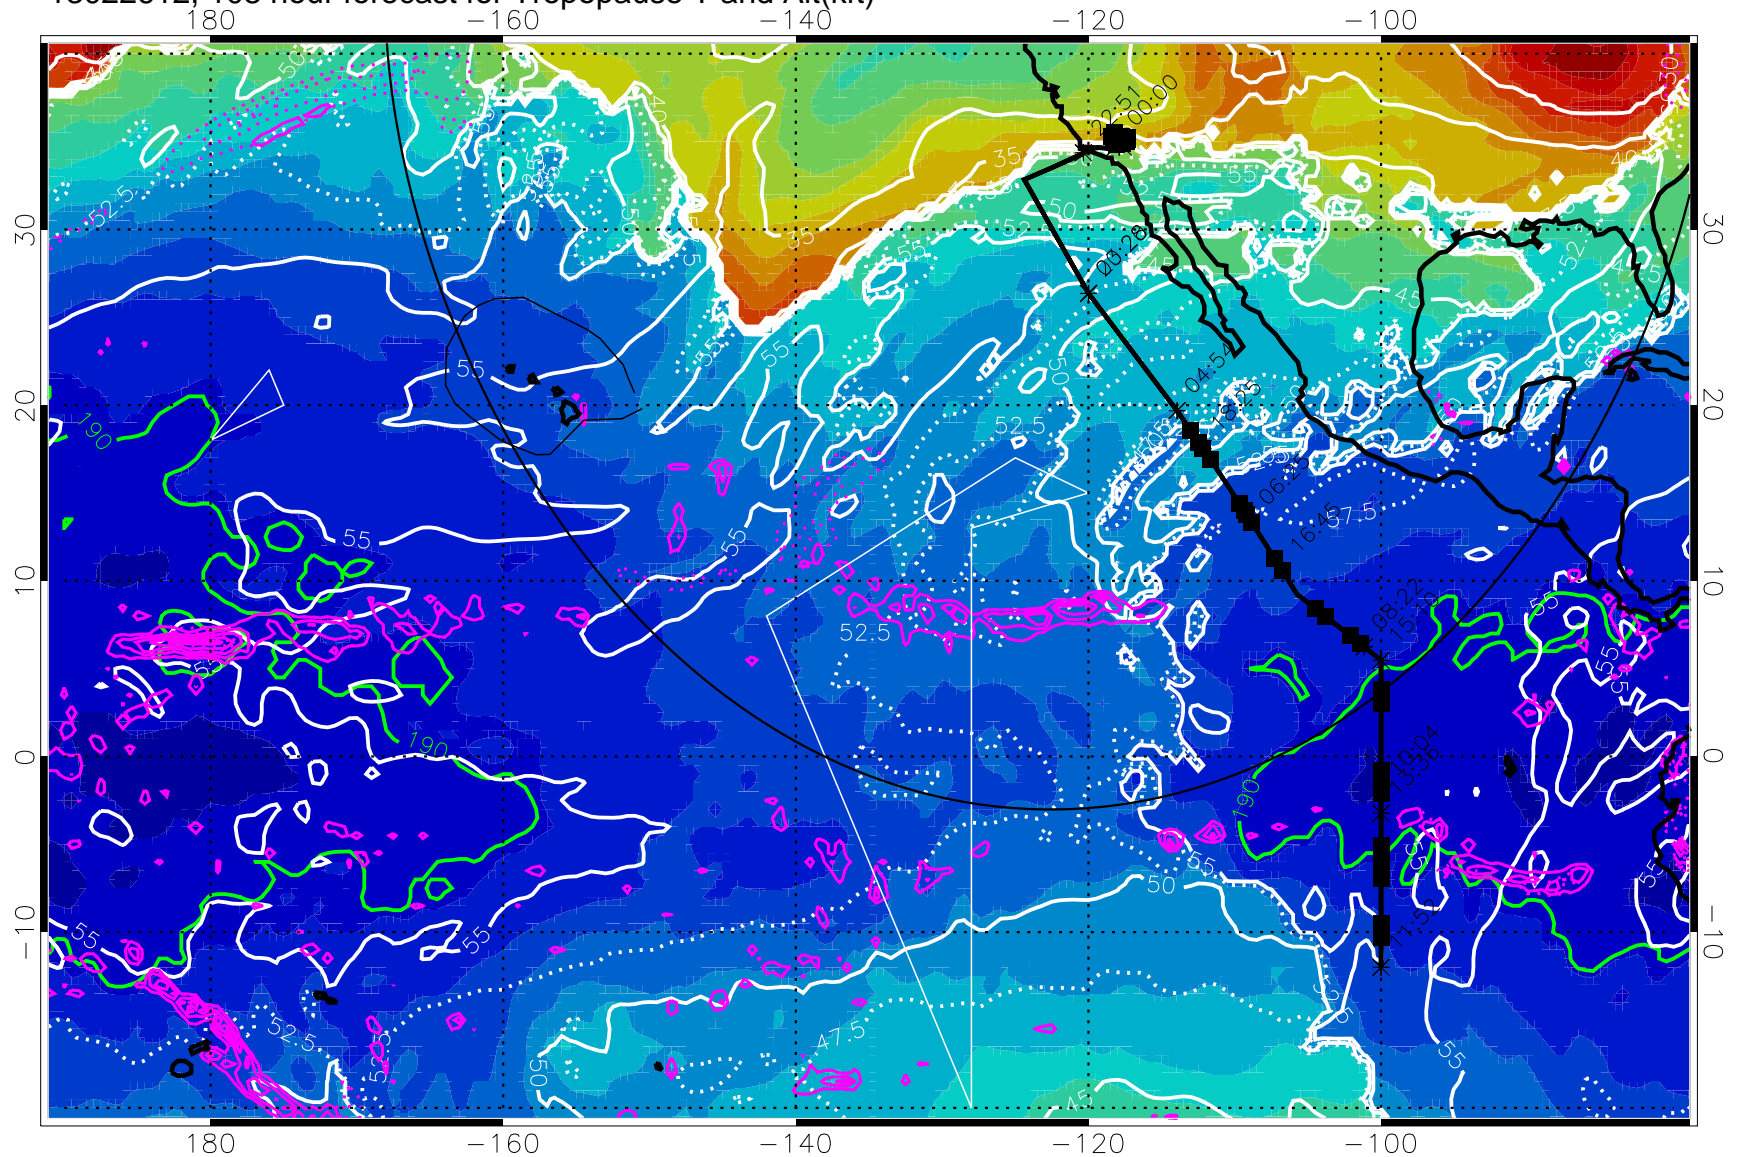

13022612, 108 hour forecast for Tropopause T and Alt(kft)

Tropopause Altitude in kft (white)
Precip (tot dot, conv sol) past 6 hrs 6 kg/m2 contours, min 4
189.5K skin 185.9K engine

→ 30 m/s
Range ring of 4055 km -- 13 hours GH round trip