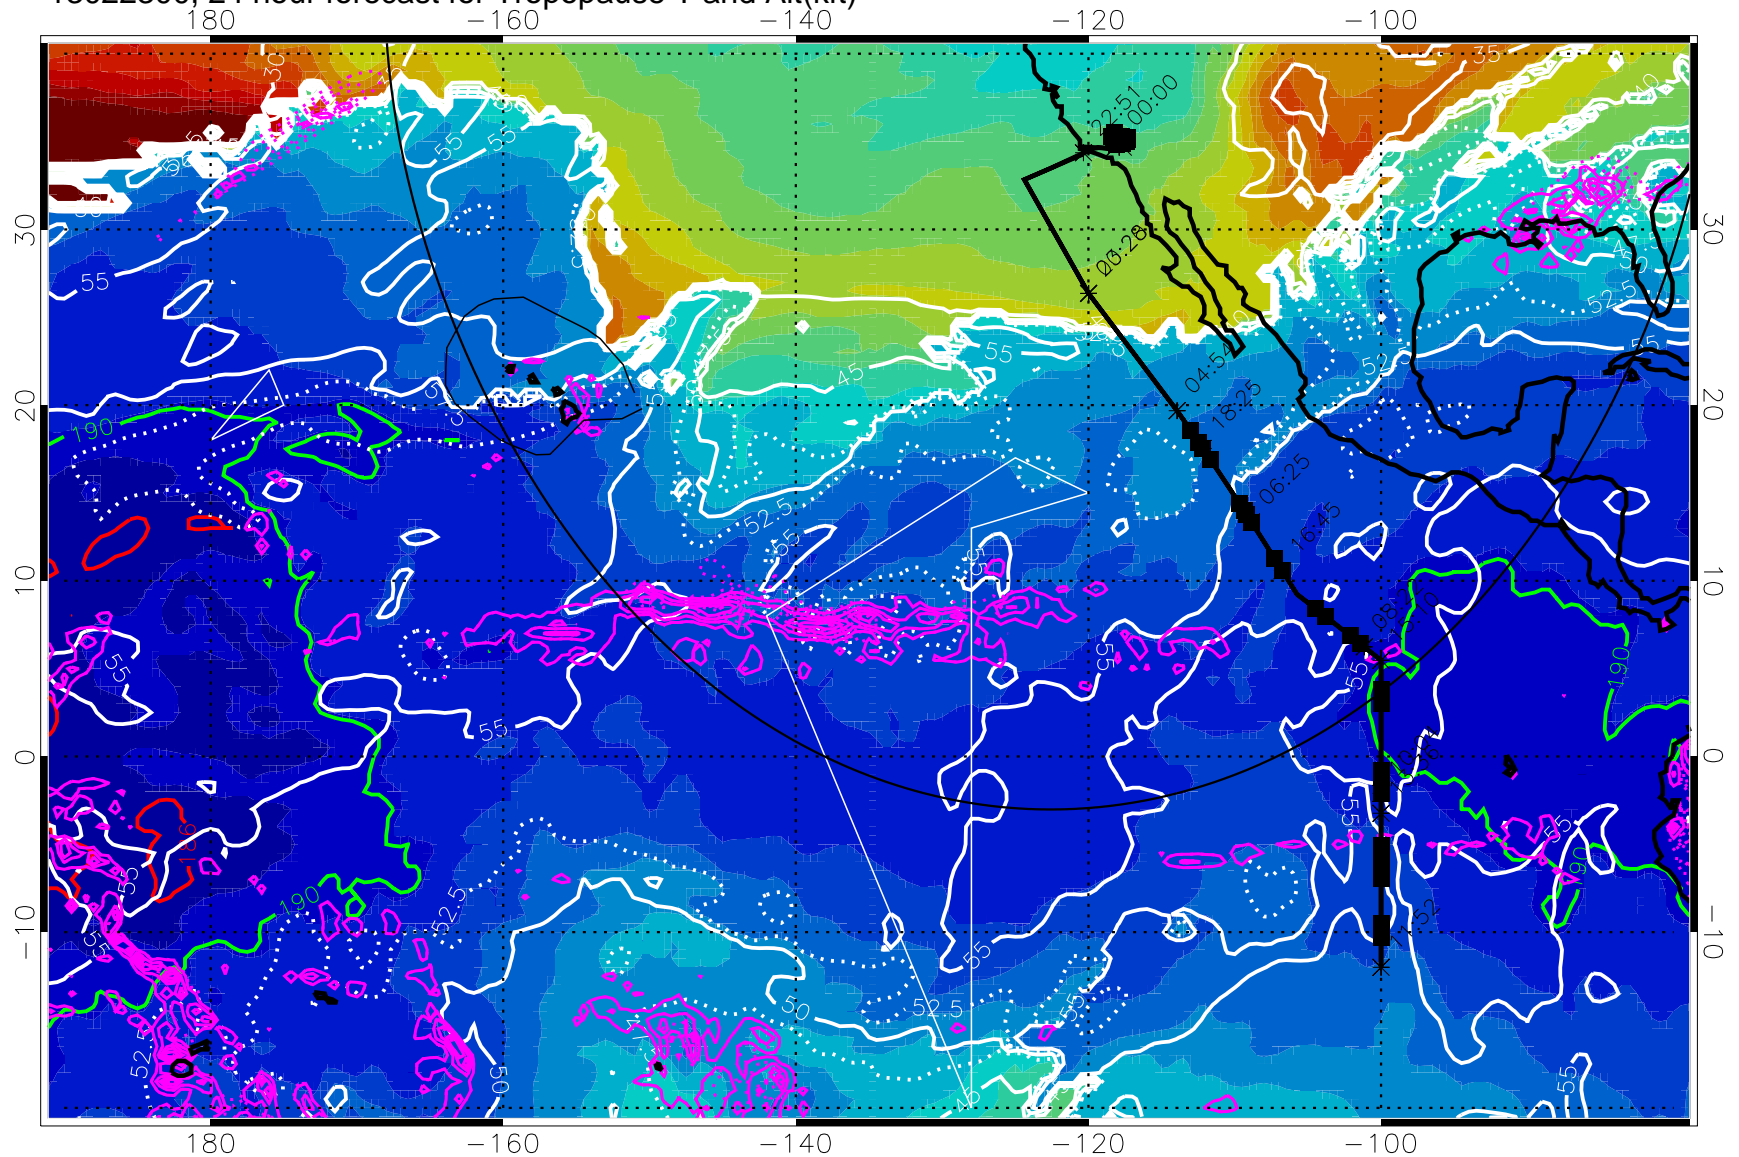

189.5K skin

185.9K engine

→ 30 m/s

Range ring of 4055 km -- 13 hours GH round trip

13022218, 18 hour forecast for Tropopause T and Alt(kft)

190      200      210      220      230

Tropopause T, K

Tropopause Altitude in kft (white)

Precip (tot dot, conv sol) past 6 hrs 6 kg/m2 contours, min 4

189.5K skin

185.9K engine

30 m/s

Range ring of 4055 km -- 13 hours GH round trip

13022300, 24 hour forecast for Tropopause T and Alt(kft)

190 200 210 220 230

Tropopause T, K

Tropopause Altitude in kft (white)

Precip (tot dot, conv sol) past 6 hrs 6 kg/m<sup>2</sup> contours, min 4

189.5K skin 185.9K engine

→ 30 m/s

Range ring of 4055 km -- 13 hours GH round trip

Precip (tot dot, conv sol) past 6 hrs 6 kg/m<sup>2</sup> contours, min 4

189.5K skin

185.9K engine

→ 30 m/s

Range ring of 4055 km -- 13 hours GH round trip

13022318, 42 hour forecast for Tropopause T and Alt(kft)