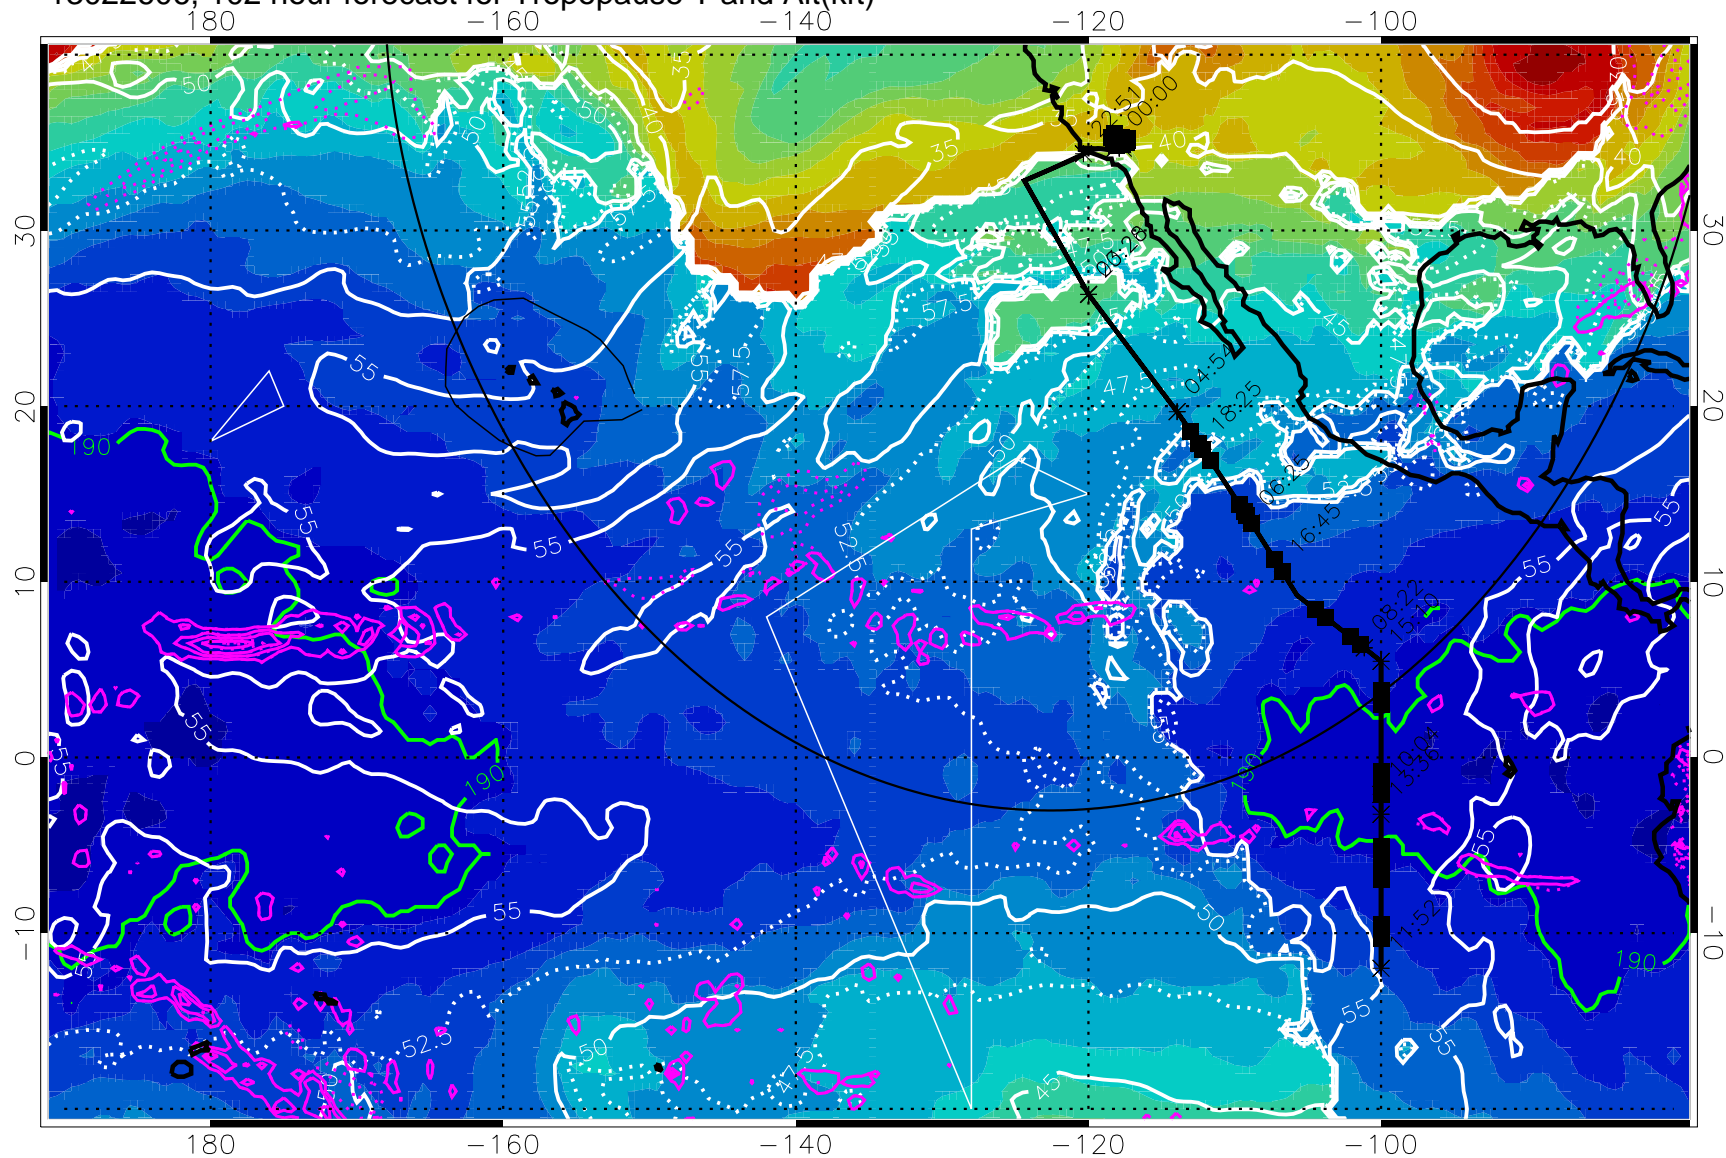

13022606, 102 hour forecast for Tropopause T and Alt(kft)

Tropopause Altitude in kft (white)
Precip (tot dot, conv sol) past 6 hrs 6 kg/m2 contours, min 4
189.5K skin   185.9K engine

→ 30 m/s
Range ring of 4055 km -- 13 hours GH round trip