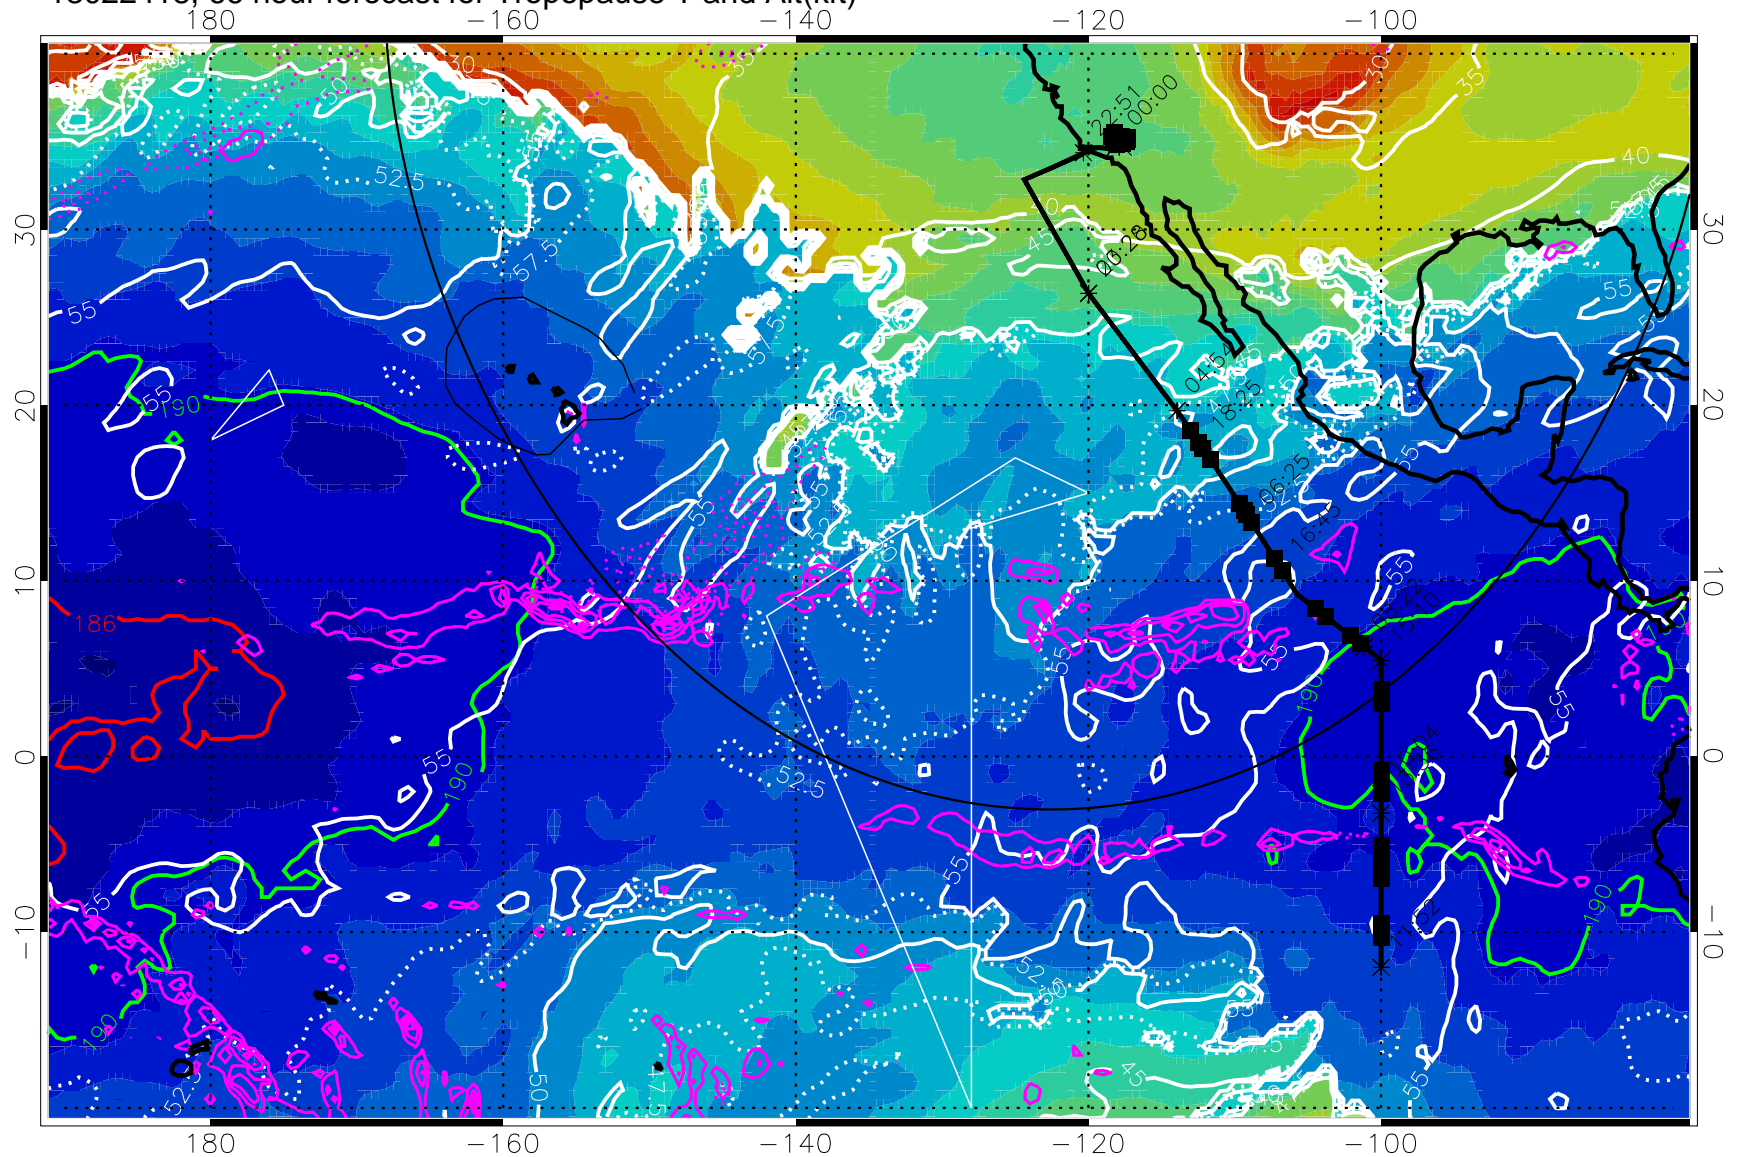

Precip (tot dot, conv sol) past 6 hrs 6 kg/m2 contours, min 4

189.5K skin

185.9K engine

→ 30 m/s

Range ring of 4055 km -- 13 hours GH round trip

13022418, 66 hour forecast for Tropopause T and Alt(kft)

190 200 210 220 230