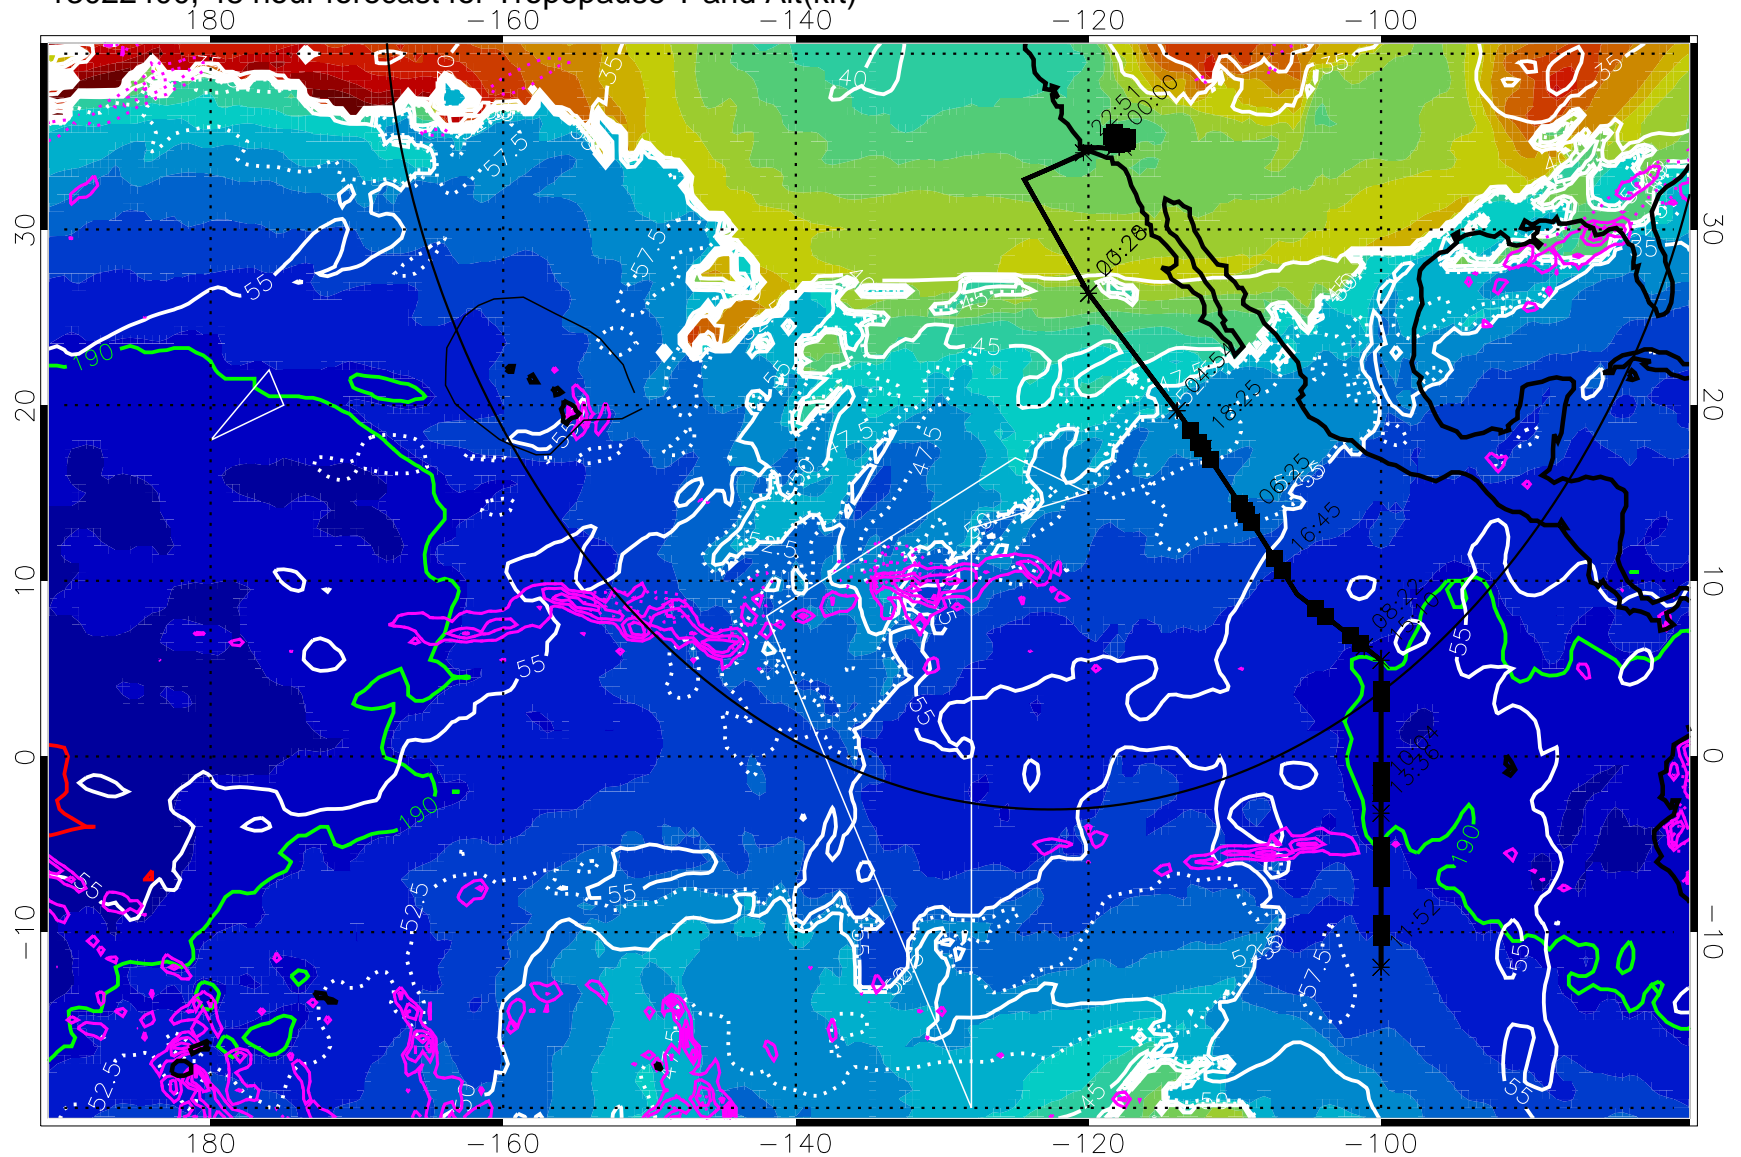

13022400, 48 hour forecast for Tropopause T and Alt(kft)

Tropopause T, K

Tropopause Altitude in kft (white)

Precip (tot dot, conv sol) past 6 hrs 6 kg/m² contours, min 4

189.5K skin

185.9K engine

Range ring of 4055 km -- 13 hours GH round trip