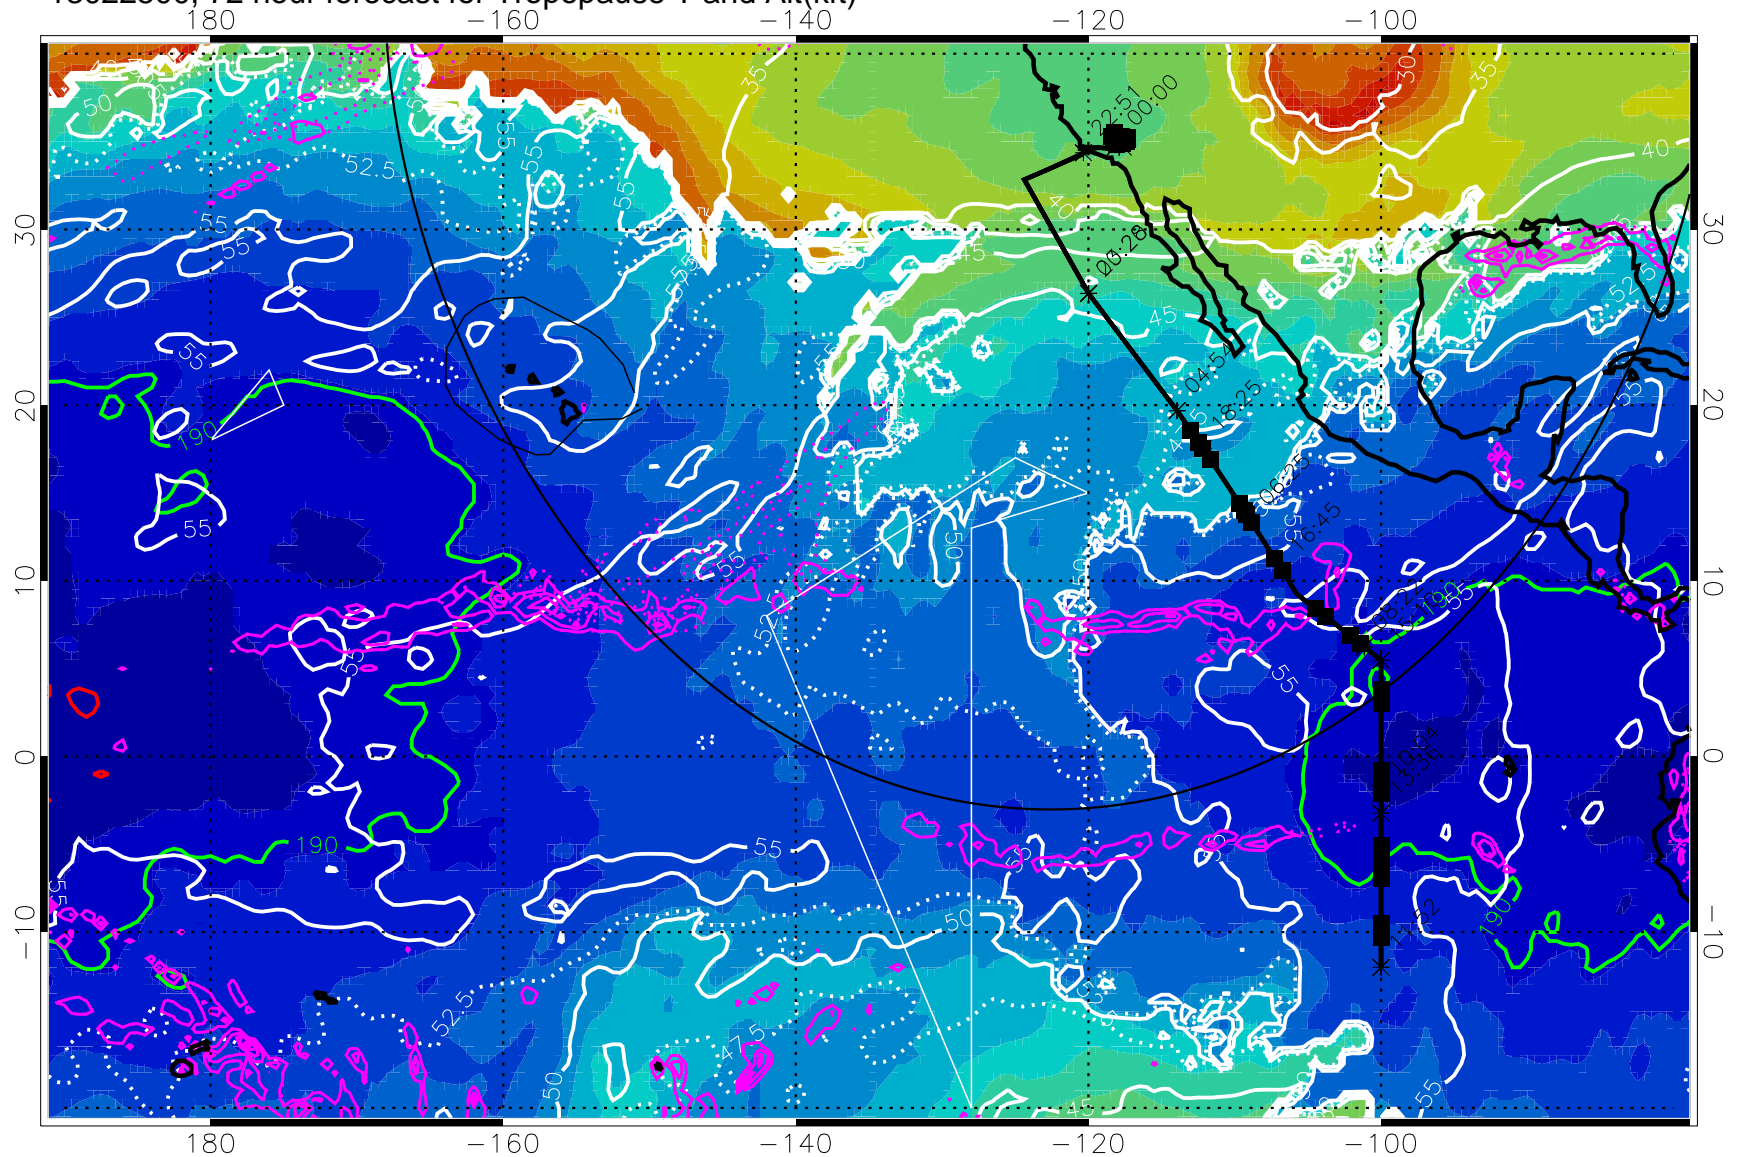

13022500, 72 hour forecast for Tropopause T and Alt(kft)

190   200   210   220   230
Tropopause T, K

Tropopause Altitude in kft (white)

Precip (tot dot, conv sol) past 6 hrs 6 kg/m² contours, min 4

189.5K skin   185.9K engine

→ 30 m/s

Range ring of 4055 km -- 13 hours GH round trip