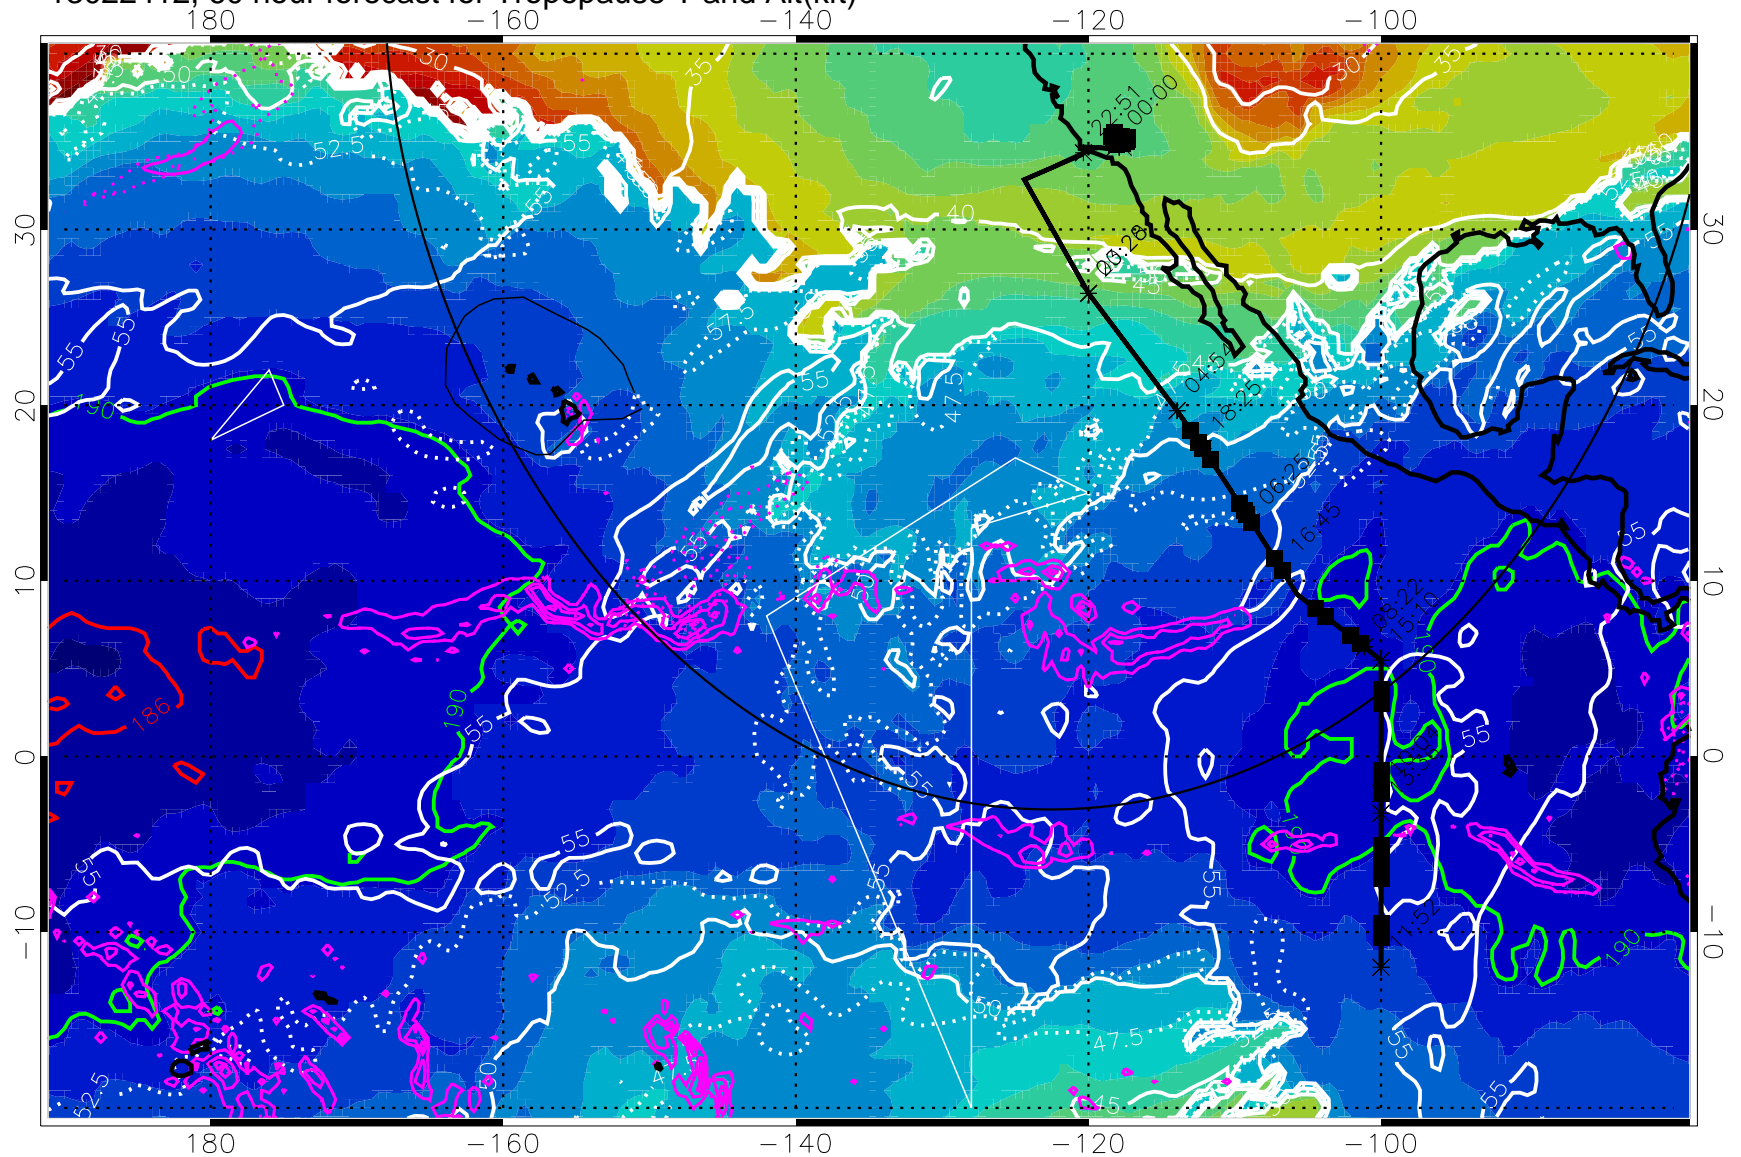

189.5K skin

185.9K engine

→ 30 m/s

Range ring of 4055 km -- 13 hours GH round trip

13022412, 60 hour forecast for Tropopause T and Alt(kft)

190      200      210      220      230

Tropopause T, K

Tropopause Altitude in kft (white)

Precip (tot dot, conv sol) past 6 hrs 6 kg/m2 contours, min 4

189.5K skin

185.9K engine

→ 30 m/s

Range ring of 4055 km -- 13 hours GH round trip

13022418, 66 hour forecast for Tropopause T and Alt(kft)

190 200 210 220 230