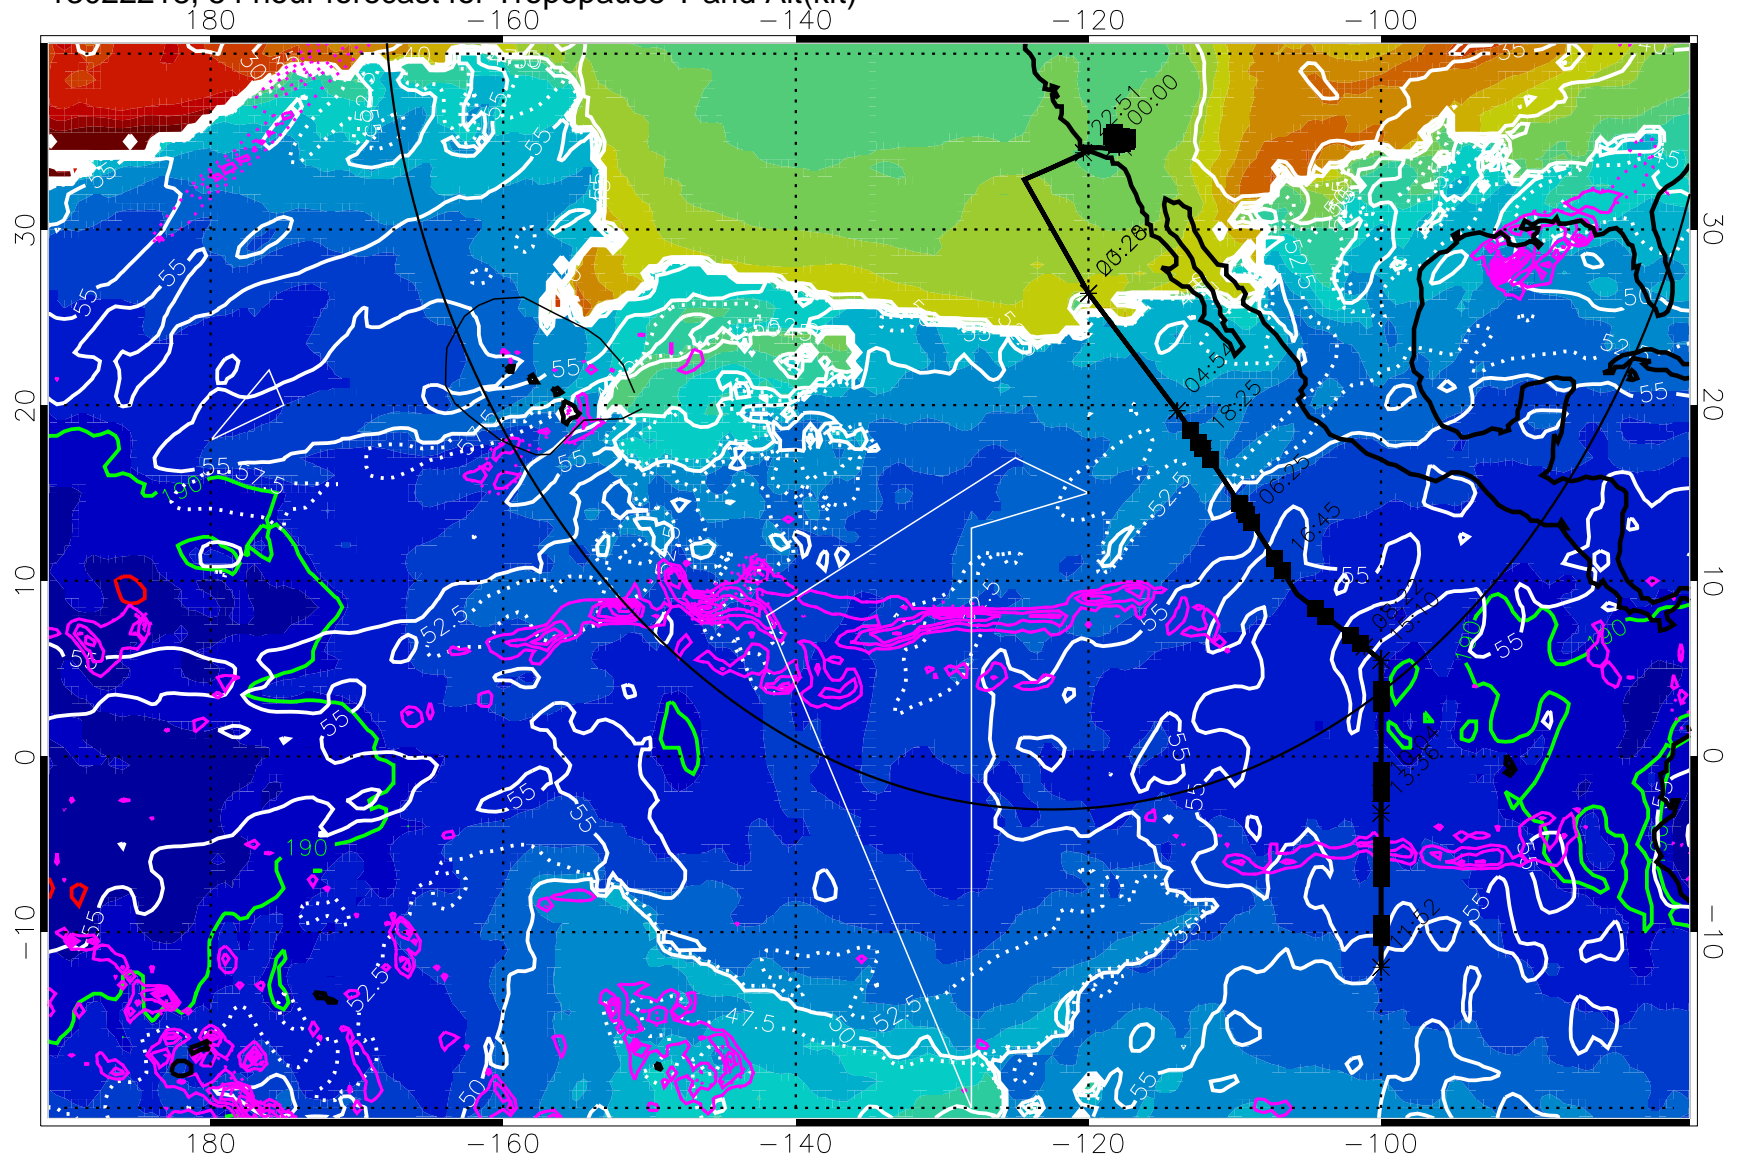

189.5K skin 185.9K engine

→ 30 m/s

Range ring of 4055 km -- 13 hours GH round trip

13022212, 48 hour forecast for Tropopause T and Alt(kft)

190 200 210 220 230

Tropopause T, K

Tropopause Altitude in kft (white)

Precip (tot dot, conv sol) past 6 hrs 6 kg/m² contours, min 4

189.5K skin

185.9K engine

→ 30 m/s

Range ring of 4055 km -- 13 hours GH round trip

13022218, 54 hour forecast for Tropopause T and Alt(kft)

190 200 210 220 230