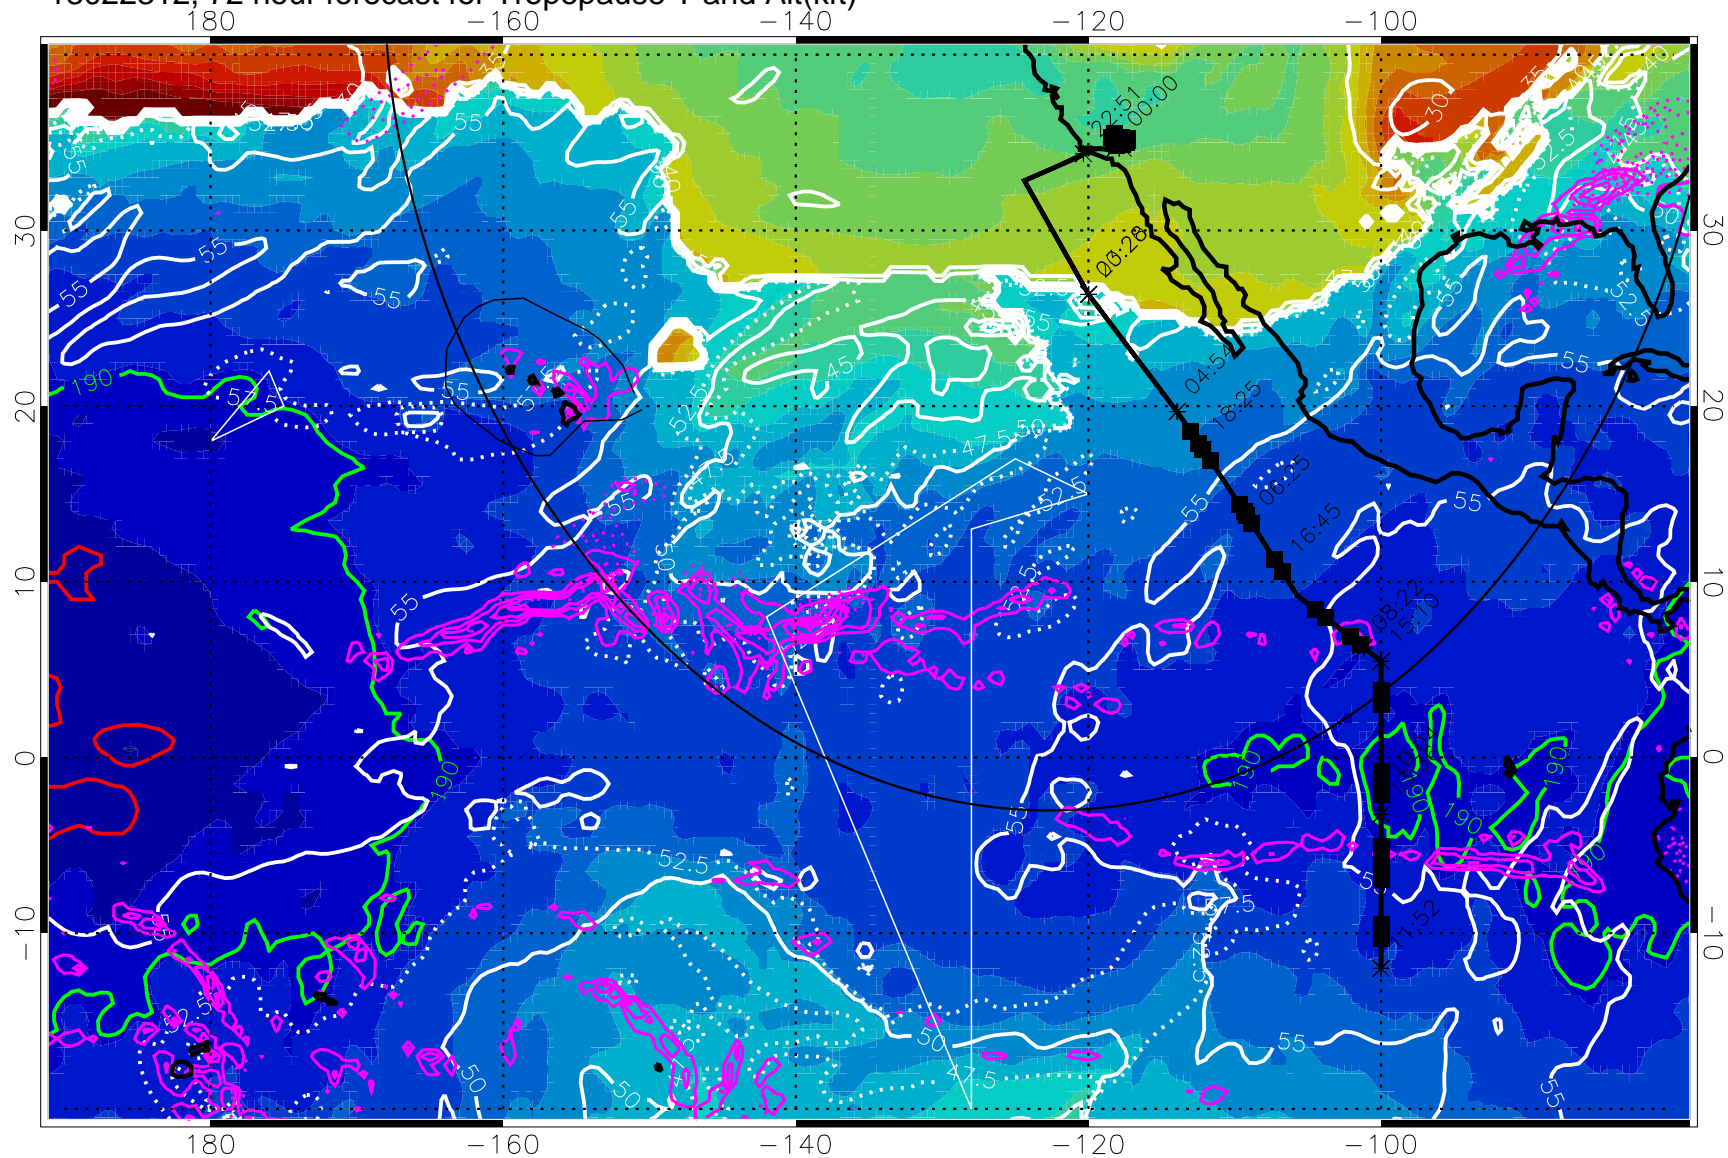

Precip (tot dot, conv sol) past 6 hrs 6 kg/m² contours, min 4

189.5K skin

185.9K engine

→ 30 m/s

Range ring of 4055 km -- 13 hours GH round trip

13022218, 54 hour forecast for Tropopause T and Alt(kft)

190 200 210 220 230

Tropopause T, K

Tropopause Altitude in kft (white)

Precip (tot dot, conv sol) past 6 hrs 6 kg/m2 contours, min 4

189.5K skin

185.9K engine

→ 30 m/s

Range ring of 4055 km -- 13 hours GH round trip

13022312, 72 hour forecast for Tropopause T and Alt(kft)

190 200 210 220 230
Tropopause T, K

Tropopause Altitude in kft (white)

Precip (tot dot, conv sol) past 6 hrs 6 kg/m2 contours, min 4

189.5K skin 185.9K engine

→ 30 m/s

Range ring of 4055 km -- 13 hours GH round trip