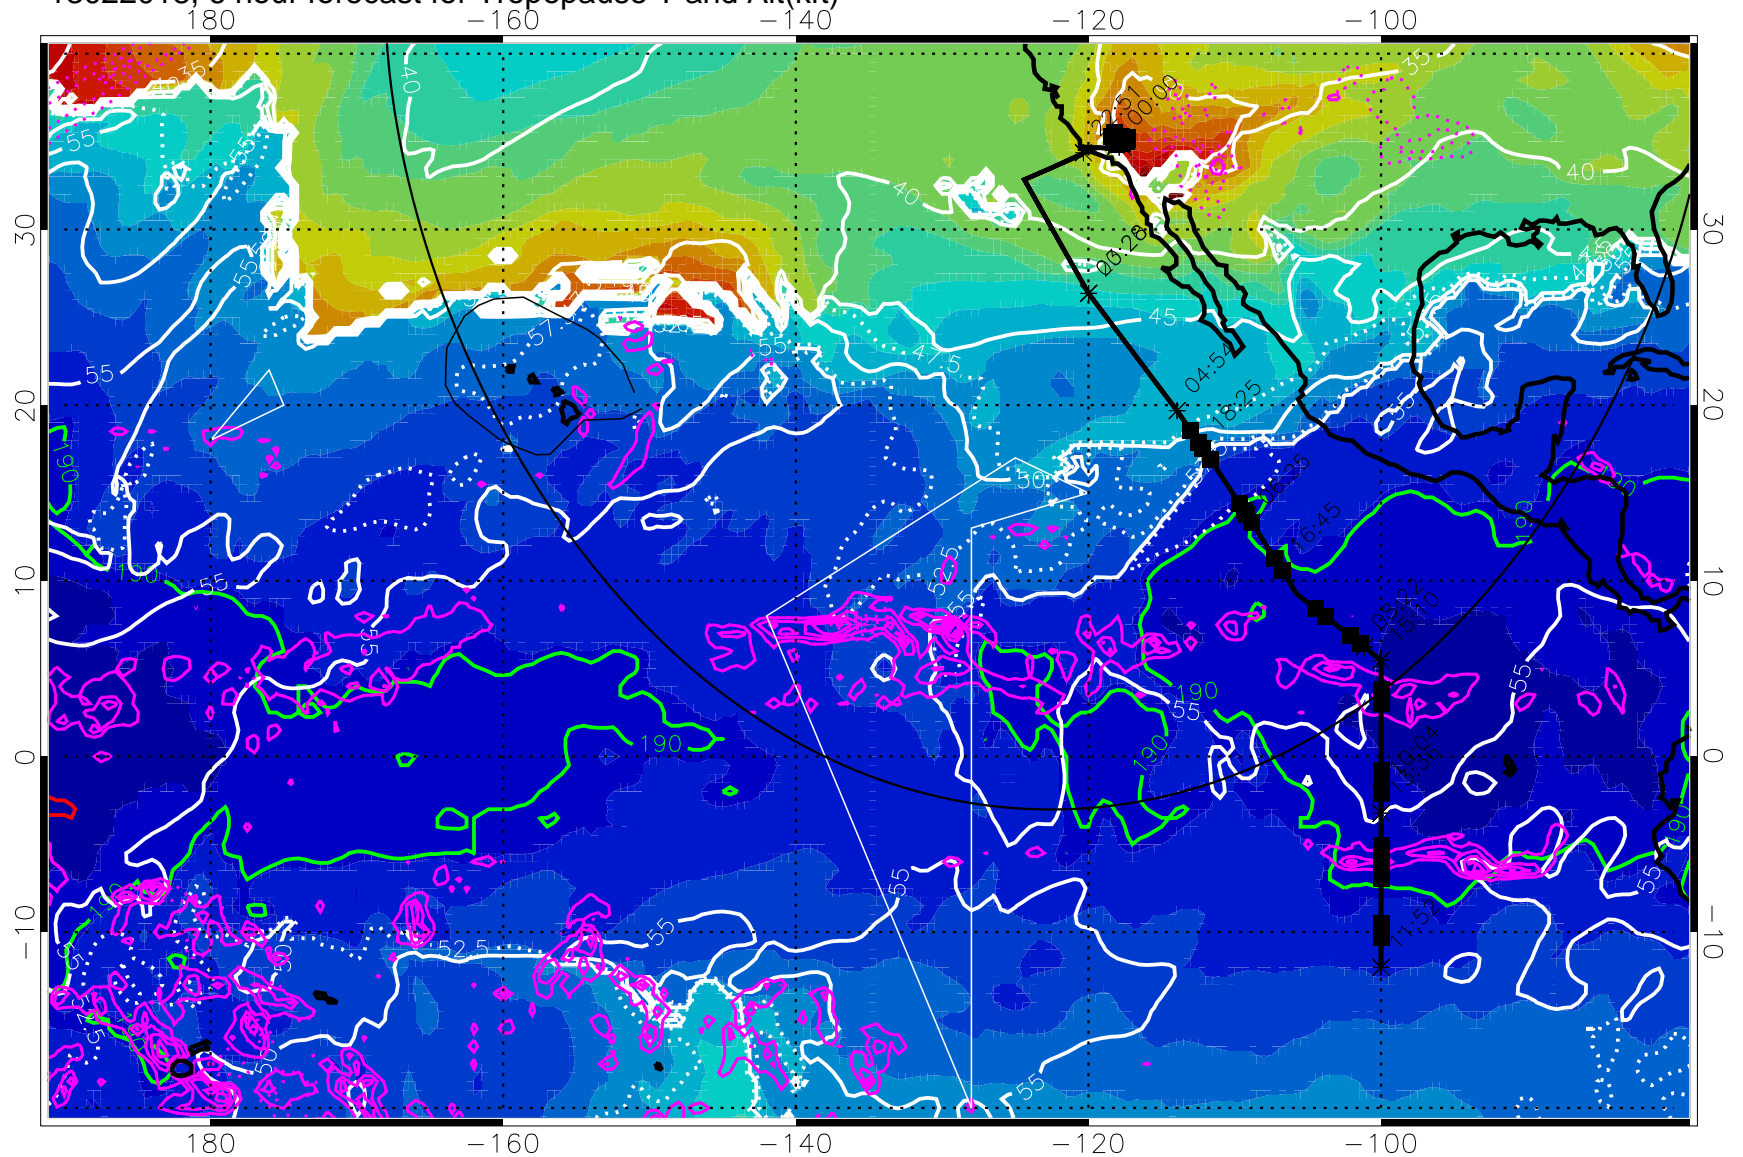

13022018, 6 hour forecast for Tropopause T and Alt(kft)

190 200 210 220 230

Tropopause T, K

Tropopause Altitude in kft (white)

Precip (tot dot, conv sol) past 6 hrs 6 kg/m² contours, min 4

189.5K skin

185.9K engine

→ 30 m/s

Range ring of 4055 km -- 13 hours GH round trip