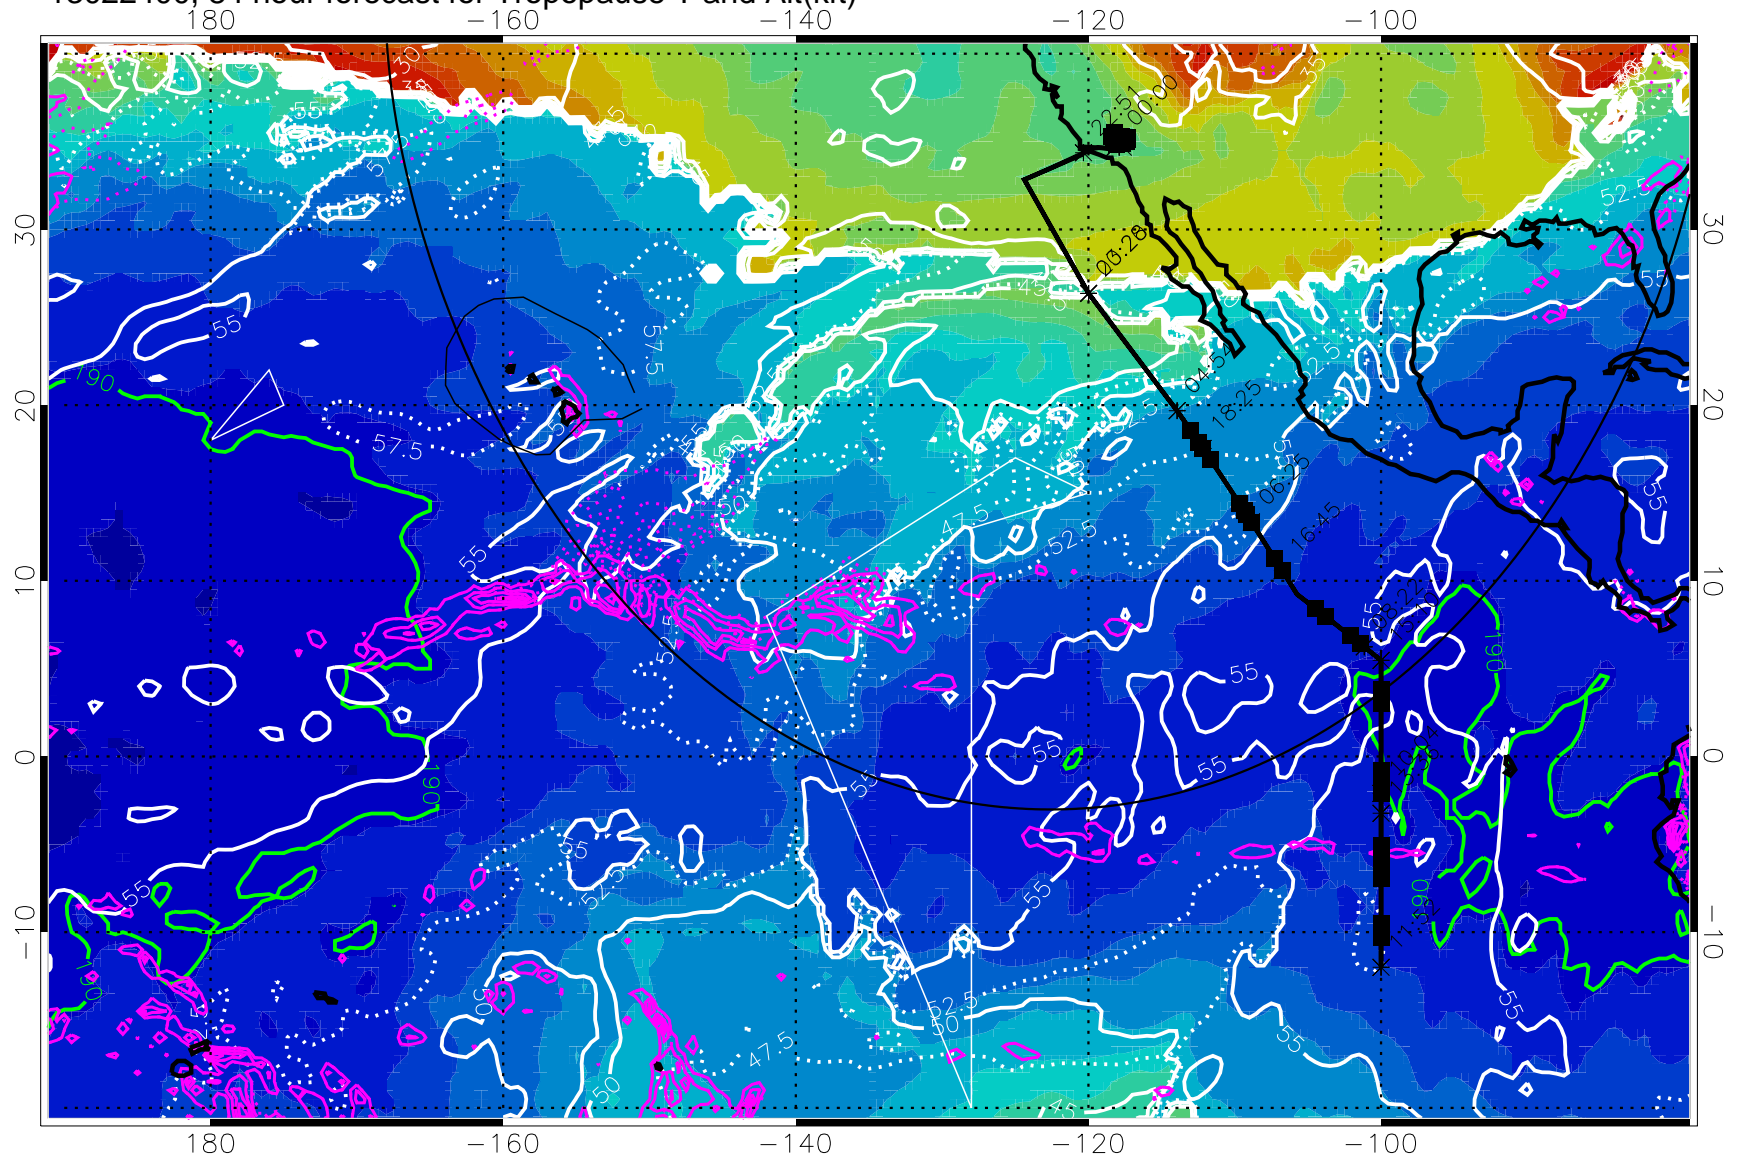

13022400, 84 hour forecast for Tropopause T and Alt(kft)

190   200   210   220   230
Tropopause T, K

Tropopause Altitude in kft (white)

Precip (tot dot, conv sol) past 6 hrs 6 kg/m2 contours, min 4

189.5K skin   185.9K engine

→ 30 m/s

Range ring of 4055 km -- 13 hours GH round trip