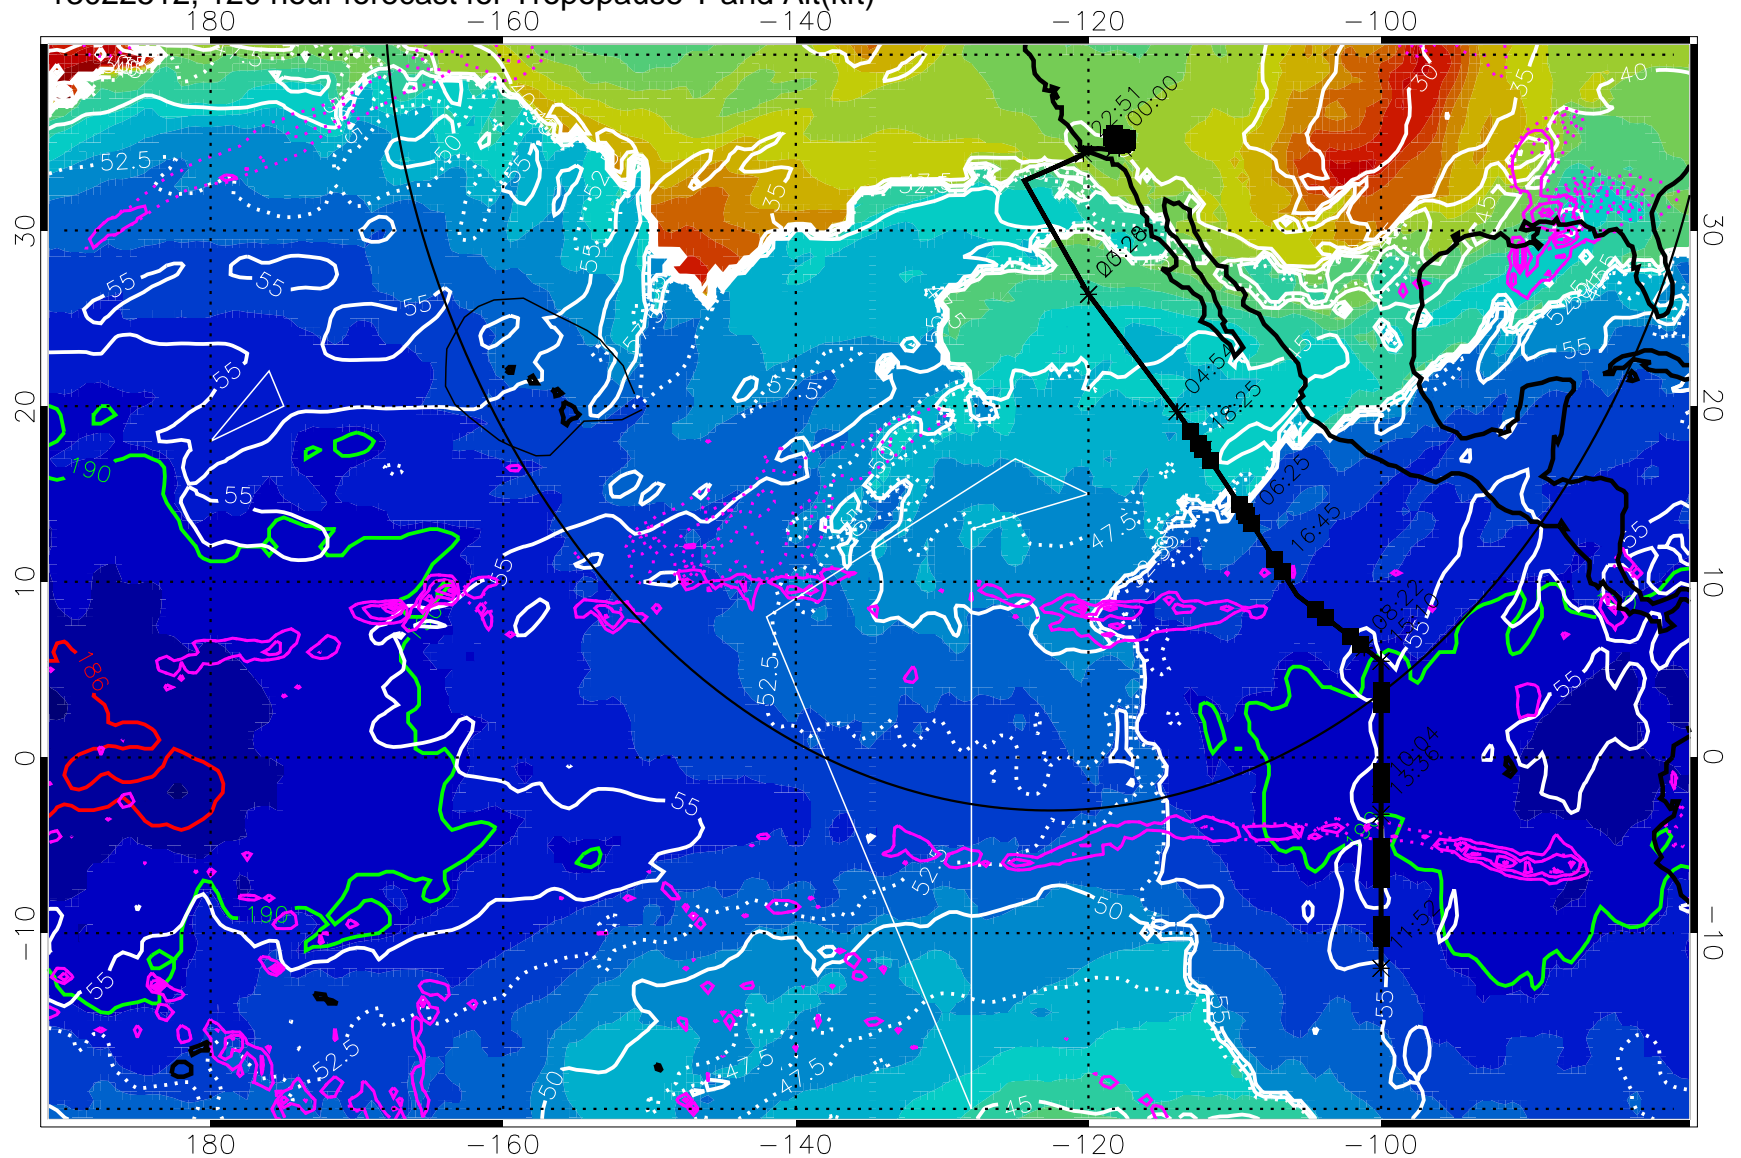

Precip (tot dot, conv sol) past 6 hrs 6 kg/m² contours, min 4

189.5K skin

185.9K engine

→ 30 m/s

Range ring of 4055 km -- 13 hours GH round trip

13022418, 102 hour forecast for Tropopause T and Alt(kft)

Tropopause Altitude in kft (white)
 Precip (tot dot, conv sol) past 6 hrs 6 kg/m² contours, min 4
 189.5K skin 185.9K engine

189.5K skin 185.9K engine

→ 30 m/s

Range ring of 4055 km -- 13 hours GH round trip

13022506, 114 hour forecast for Tropopause T and Alt(kft)

190 200 210 220 230

Tropopause T, K

Tropopause Altitude in kft (white)

Precip (tot dot, conv sol) past 6 hrs 6 kg/m2 contours, min 4

189.5K skin

185.9K engine

→ 30 m/s

Range ring of 4055 km -- 13 hours GH round trip

13022512, 120 hour forecast for Tropopause T and Alt(kft)

Tropopause Altitude in kft (white)
Precip (tot dot, conv sol) past 6 hrs 6 kg/m² contours, min 4
189.5K skin 185.9K engine

→ 30 m/s
Range ring of 4055 km -- 13 hours GH round trip