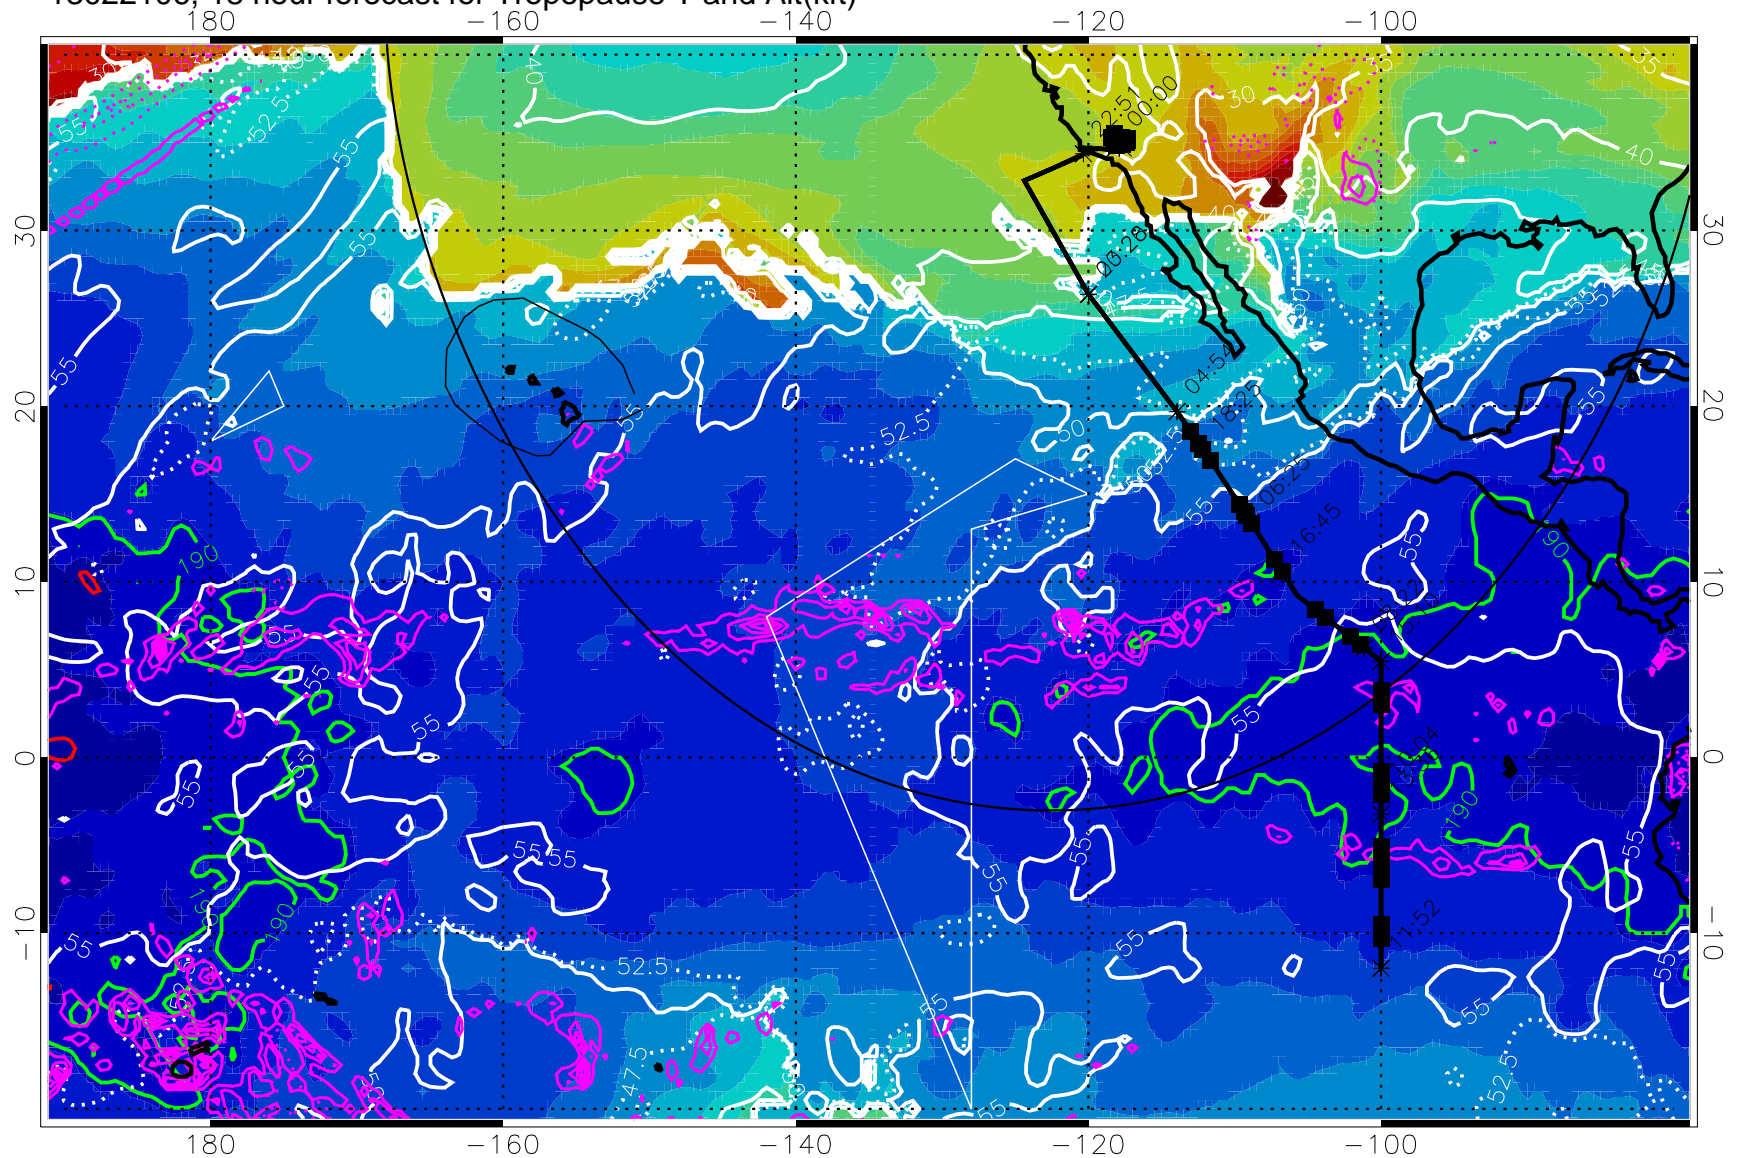

→ 30 m/s

Range ring of 4055 km -- 13 hours GH round trip

13022100, 12 hour forecast for Tropopause T and Alt(kft)

190 200 210 220 230
Tropopause T, K

Tropopause Altitude in kft (white)

Precip (tot dot, conv sol) past 6 hrs 6 kg/m² contours, min 4

189.5K skin 185.9K engine

→ 30 m/s

Range ring of 4055 km -- 13 hours GH round trip

13022106, 18 hour forecast for Tropopause T and Alt(kft)

190 200 210 220 230

Tropopause T, K

Tropopause Altitude in kft (white)

Precip (tot dot, conv sol) past 6 hrs 6 kg/m2 contours, min 4

189.5K skin

185.9K engine

→ 30 m/s

Range ring of 4055 km -- 13 hours GH round trip

13022112, 24 hour forecast for Tropopause T and Alt(kft)

190 200 210 220 230