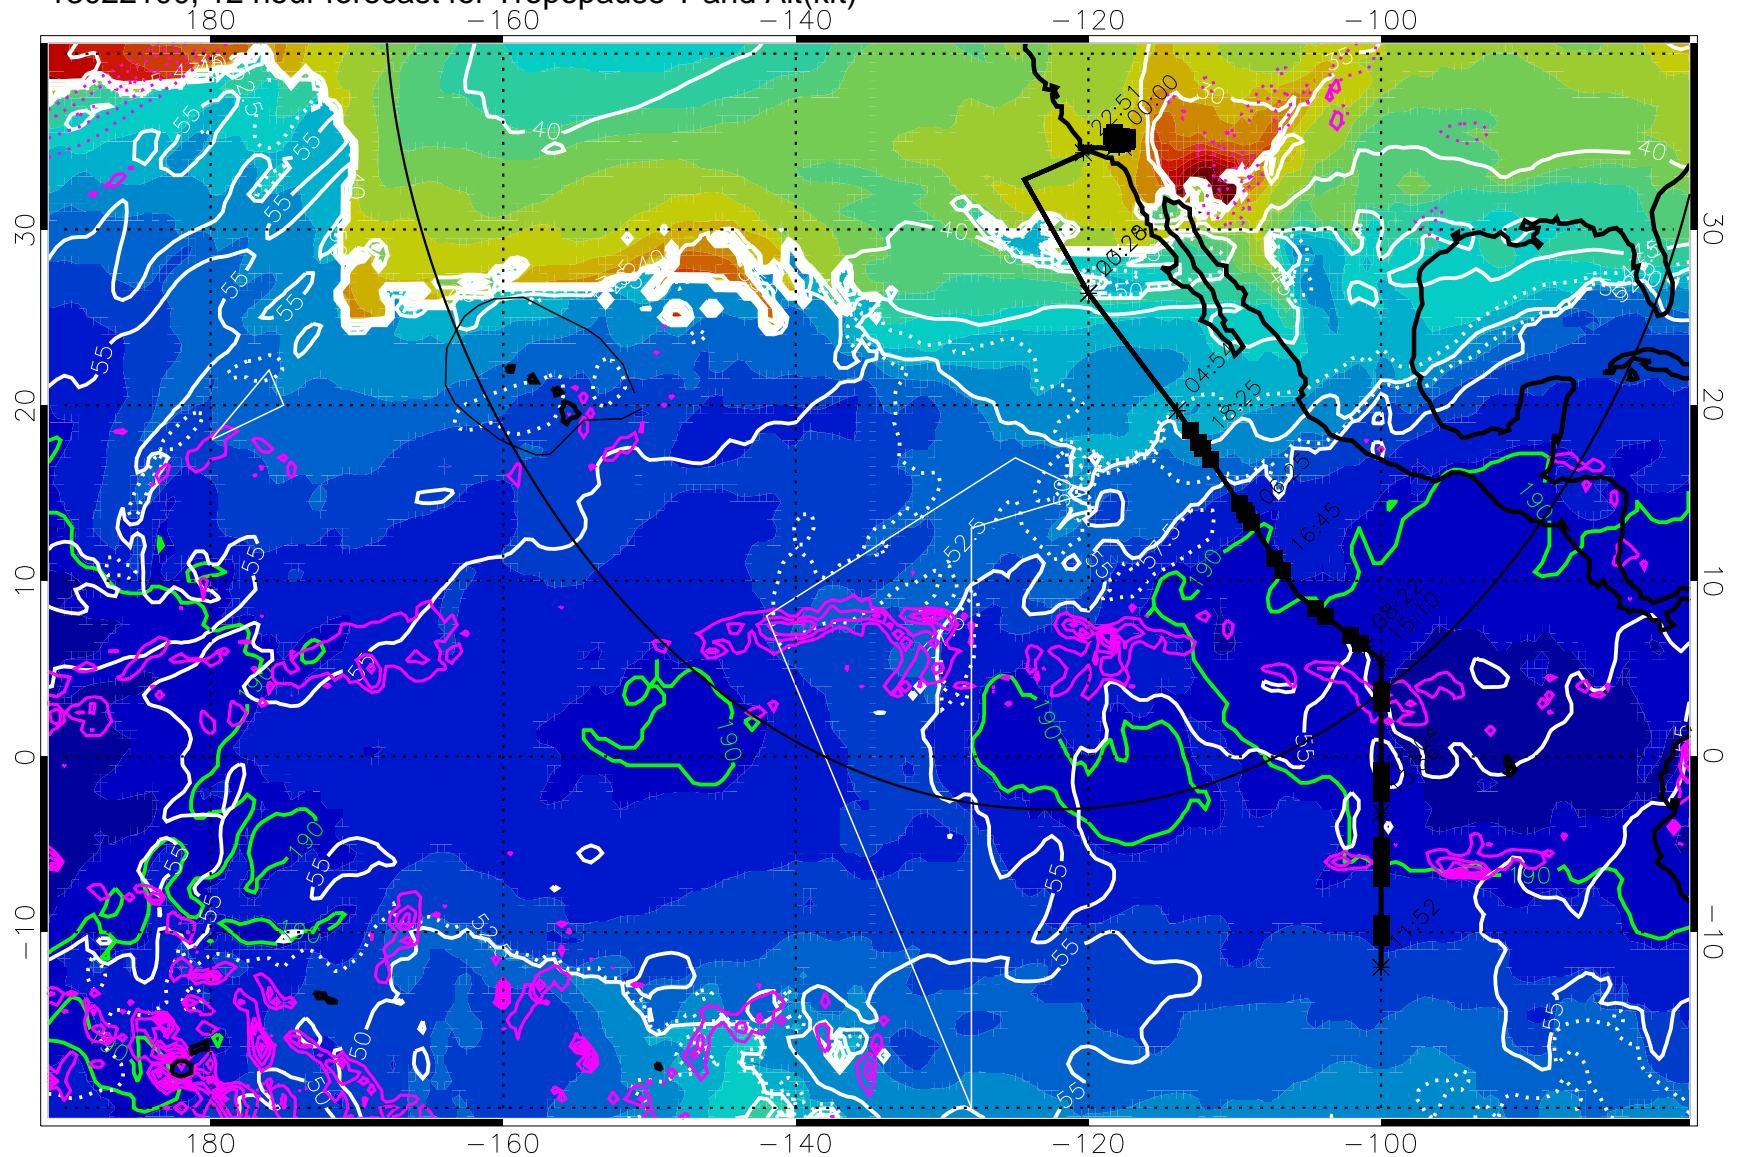

→ 30 m/s

Range ring of 4055 km -- 13 hours GH round trip

13022100, 12 hour forecast for Tropopause T and Alt(kft)

190 200 210 220 230
Tropopause T, K

Tropopause Altitude in kft (white)

Precip (tot dot, conv sol) past 6 hrs 6 kg/m² contours, min 4

189.5K skin 185.9K engine

→ 30 m/s

Range ring of 4055 km -- 13 hours GH round trip

13022106, 18 hour forecast for Tropopause T and Alt(kft)

190 200 210 220 230

Tropopause T, K

Tropopause Altitude in kft (white)

Precip (tot dot, conv sol) past 6 hrs 6 kg/m2 contours, min 4

189.5K skin

185.9K engine

→ 30 m/s

Range ring of 4055 km -- 13 hours GH round trip

13022112, 24 hour forecast for Tropopause T and Alt(kft)

190 200 210 220 230