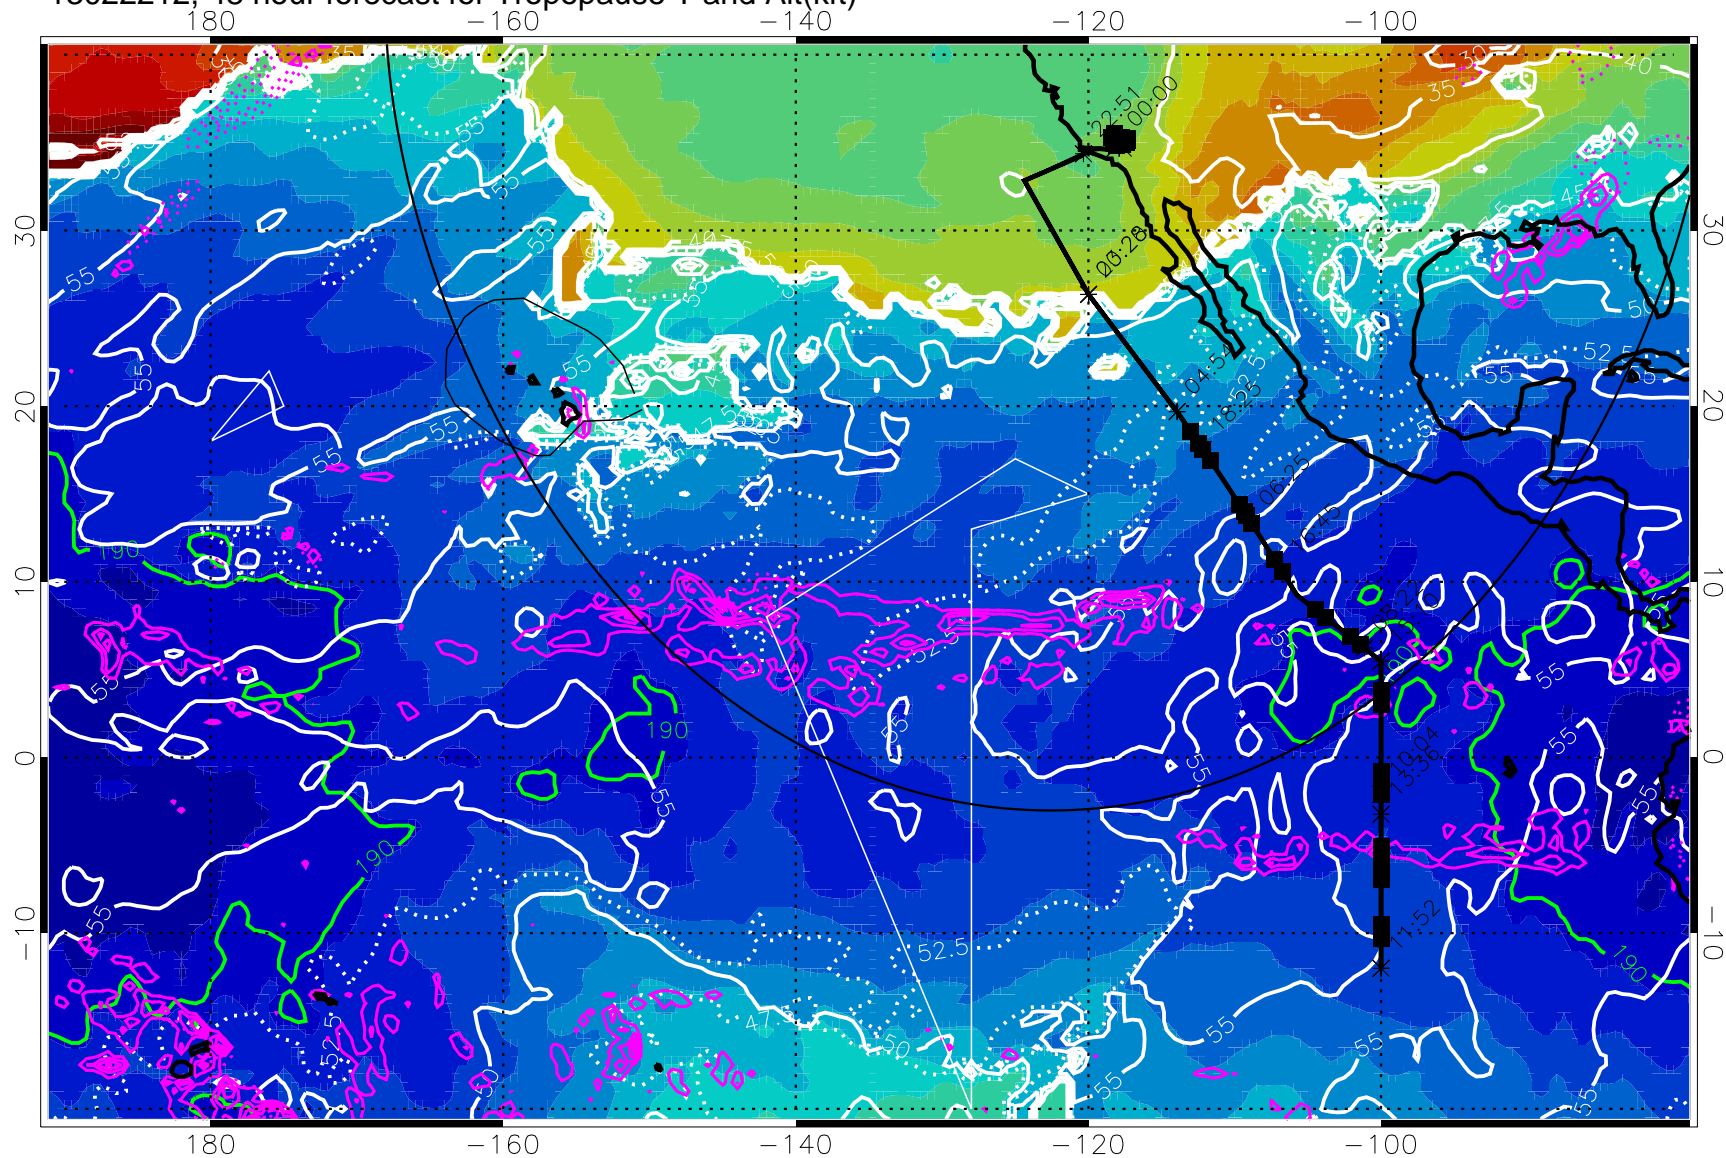

→ 30 m/s

Range ring of 4055 km -- 13 hours GH round trip

13022206, 42 hour forecast for Tropopause T and Alt(kft)

190 200 210 220 230
Tropopause T, K

Tropopause Altitude in kft (white)

Precip (tot dot, conv sol) past 6 hrs 6 kg/m2 contours, min 4

189.5K skin 185.9K engine

→ 30 m/s

Range ring of 4055 km -- 13 hours GH round trip

13022212, 48 hour forecast for Tropopause T and Alt(kft)

190 200 210 220 230

Tropopause T, K

Tropopause Altitude in kft (white)

Precip (tot dot, conv sol) past 6 hrs 6 kg/m² contours, min 4

189.5K skin

185.9K engine

→ 30 m/s

Range ring of 4055 km -- 13 hours GH round trip

13022218, 54 hour forecast for Tropopause T and Alt(kft)

190 200 210 220 230