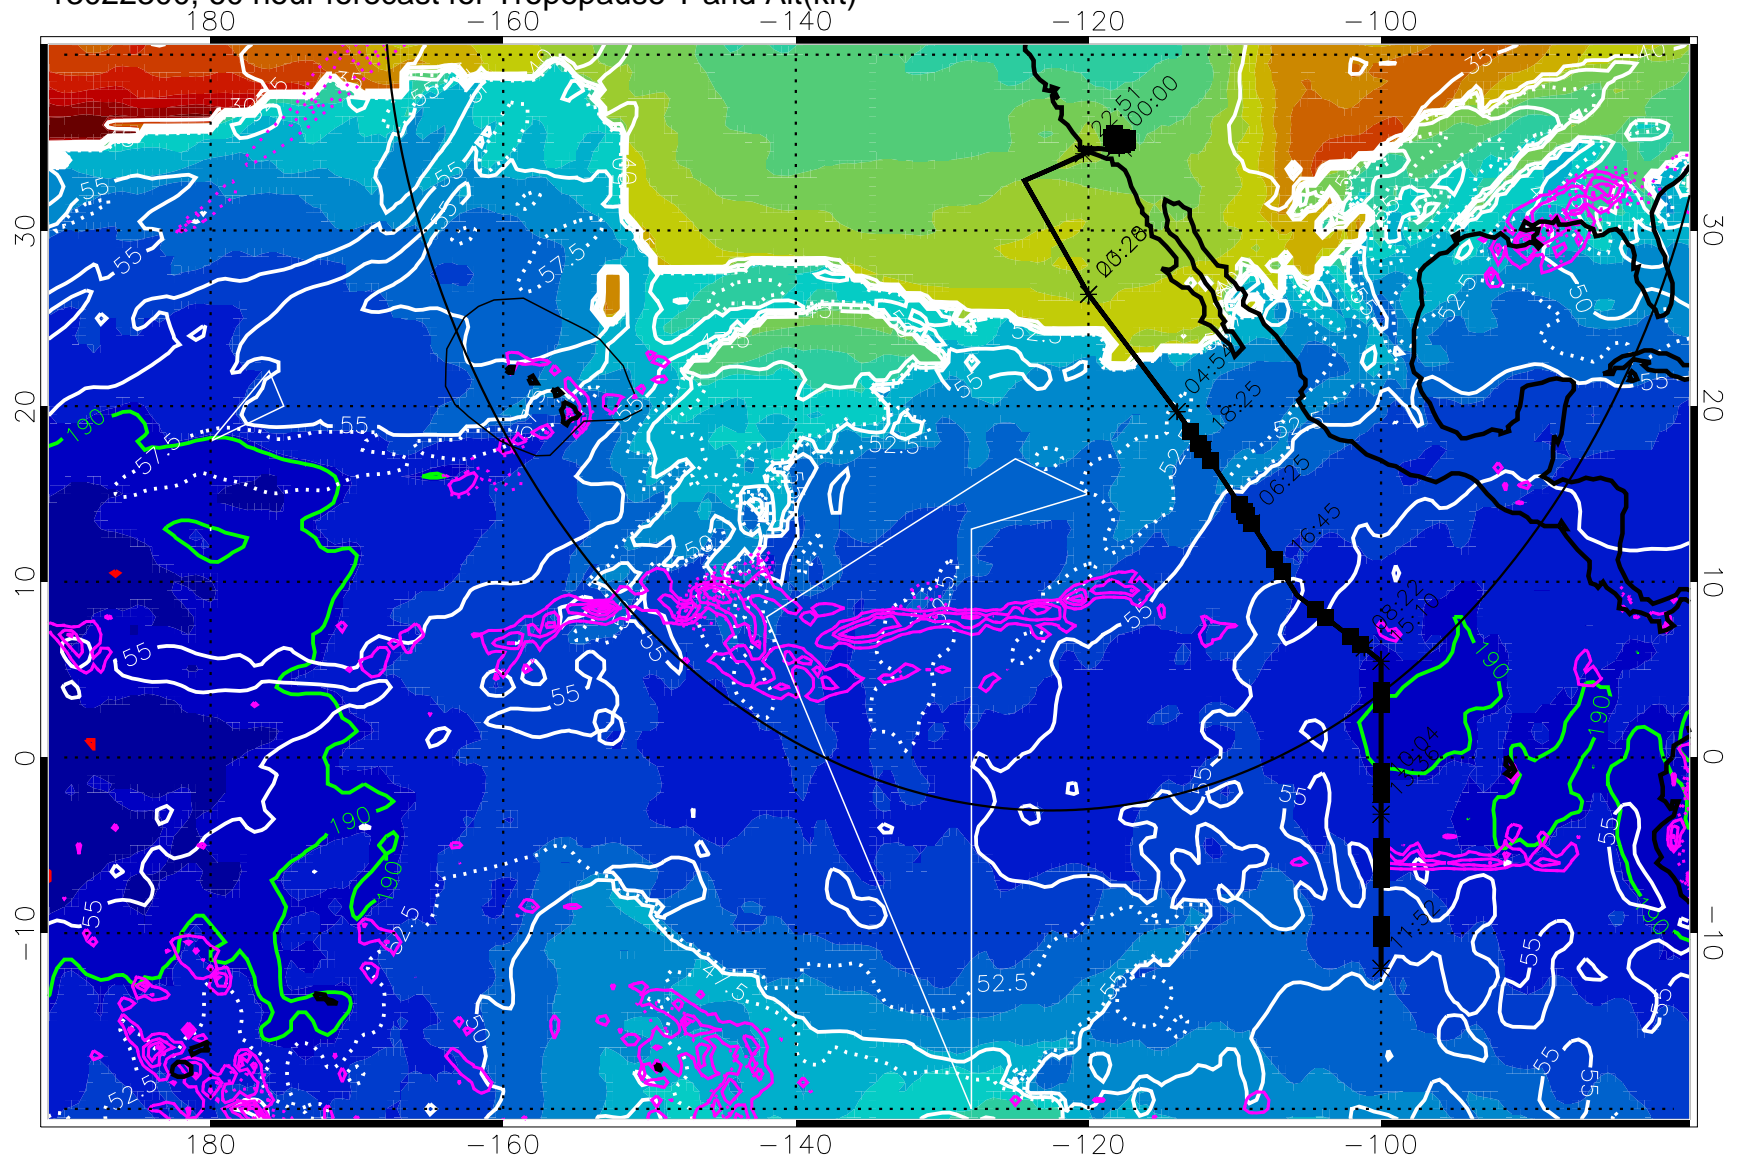

13022300, 60 hour forecast for Tropopause T and Alt(kft)

Tropopause T, K

Tropopause Altitude in kft (white)

Precip (tot dot, conv sol) past 6 hrs 6 kg/m² contours, min 4

189.5K skin 185.9K engine

→ 30 m/s

Range ring of 4055 km -- 13 hours GH round trip