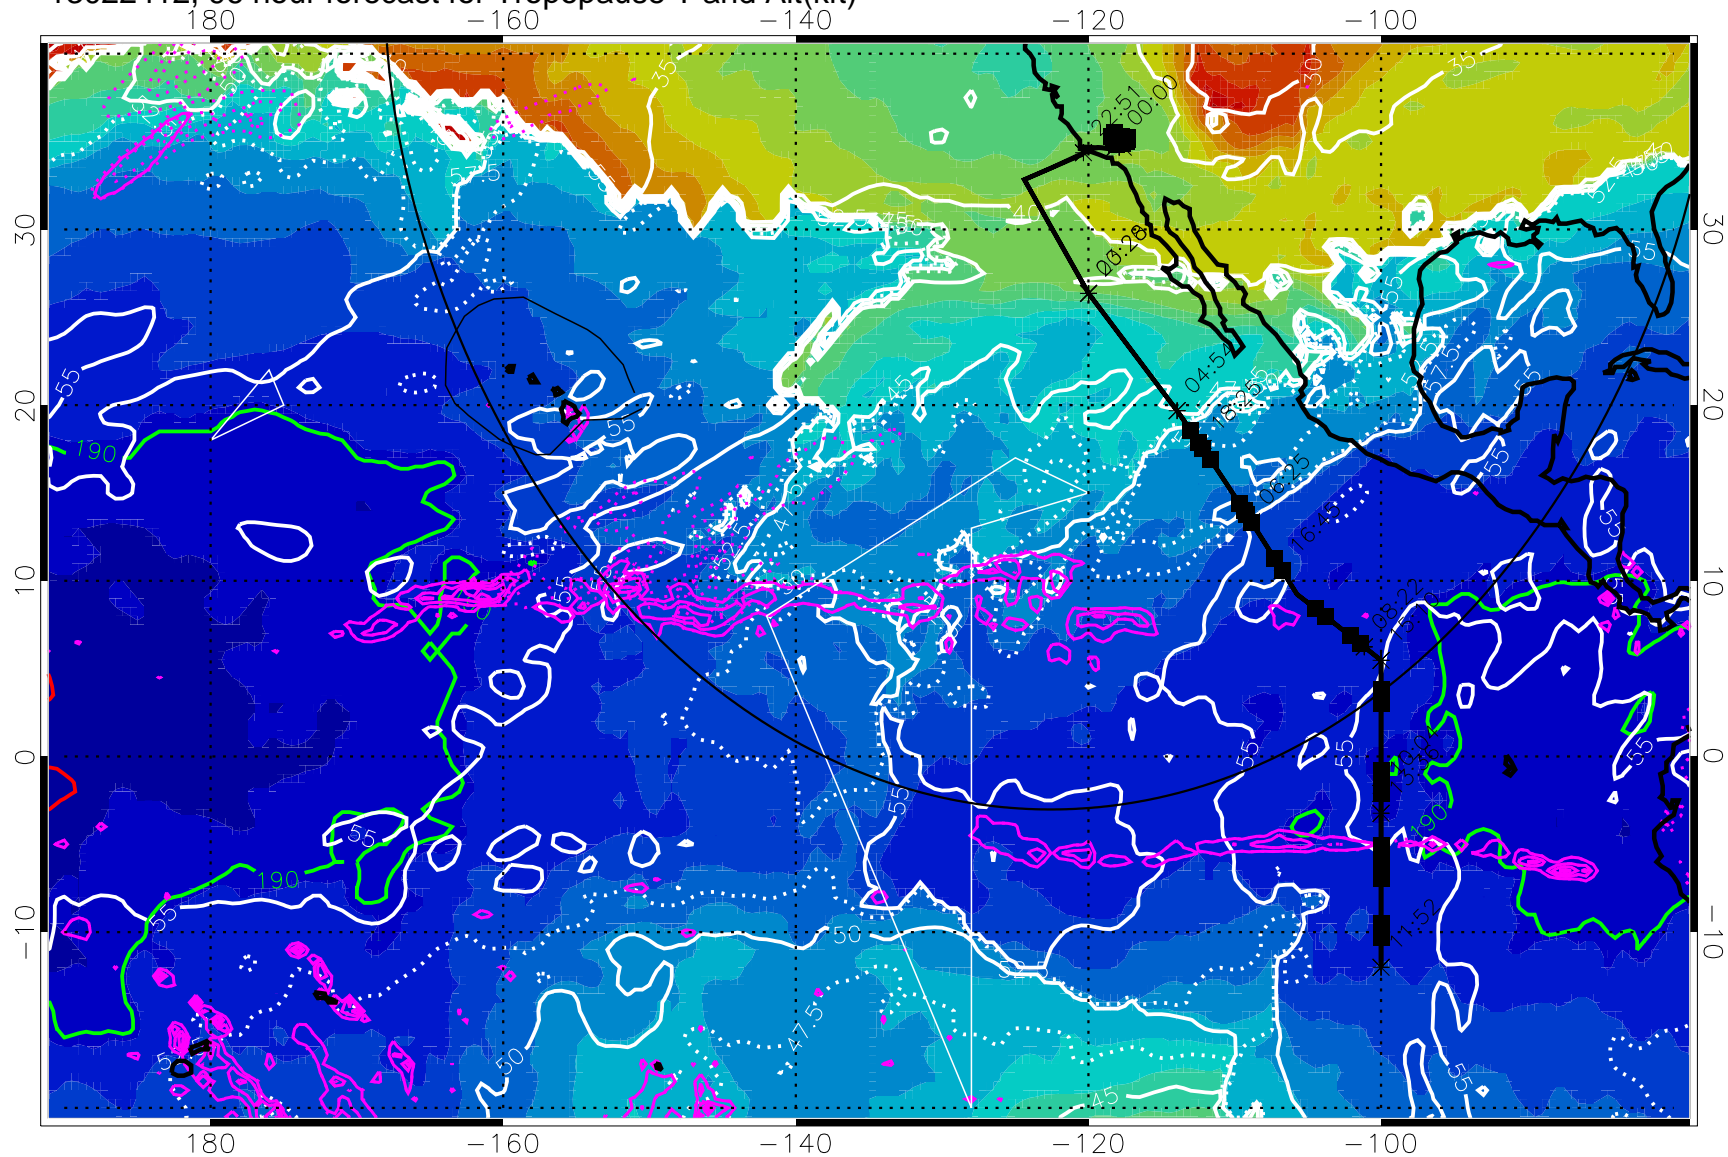

→ 30 m/s

Range ring of 4055 km -- 13 hours GH round trip

13022406, 90 hour forecast for Tropopause T and Alt(kft)

190 200 210 220 230

Tropopause T, K

Tropopause Altitude in kft (white)

Precip (tot dot, conv sol) past 6 hrs 6 kg/m2 contours, min 4

189.5K skin

185.9K engine

→ 30 m/s

Range ring of 4055 km -- 13 hours GH round trip

13022412, 96 hour forecast for Tropopause T and Alt(kft)

190 200 210 220 230
Tropopause T, K

Tropopause Altitude in kft (white)

Precip (tot dot, conv sol) past 6 hrs 6 kg/m² contours, min 4

189.5K skin

185.9K engine

→ 30 m/s

Range ring of 4055 km -- 13 hours GH round trip

13022418, 102 hour forecast for Tropopause T and Alt(kft)

Tropopause Altitude in kft (white)
 Precip (tot dot, conv sol) past 6 hrs 6 kg/m² contours, min 4
 189.5K skin 185.9K engine