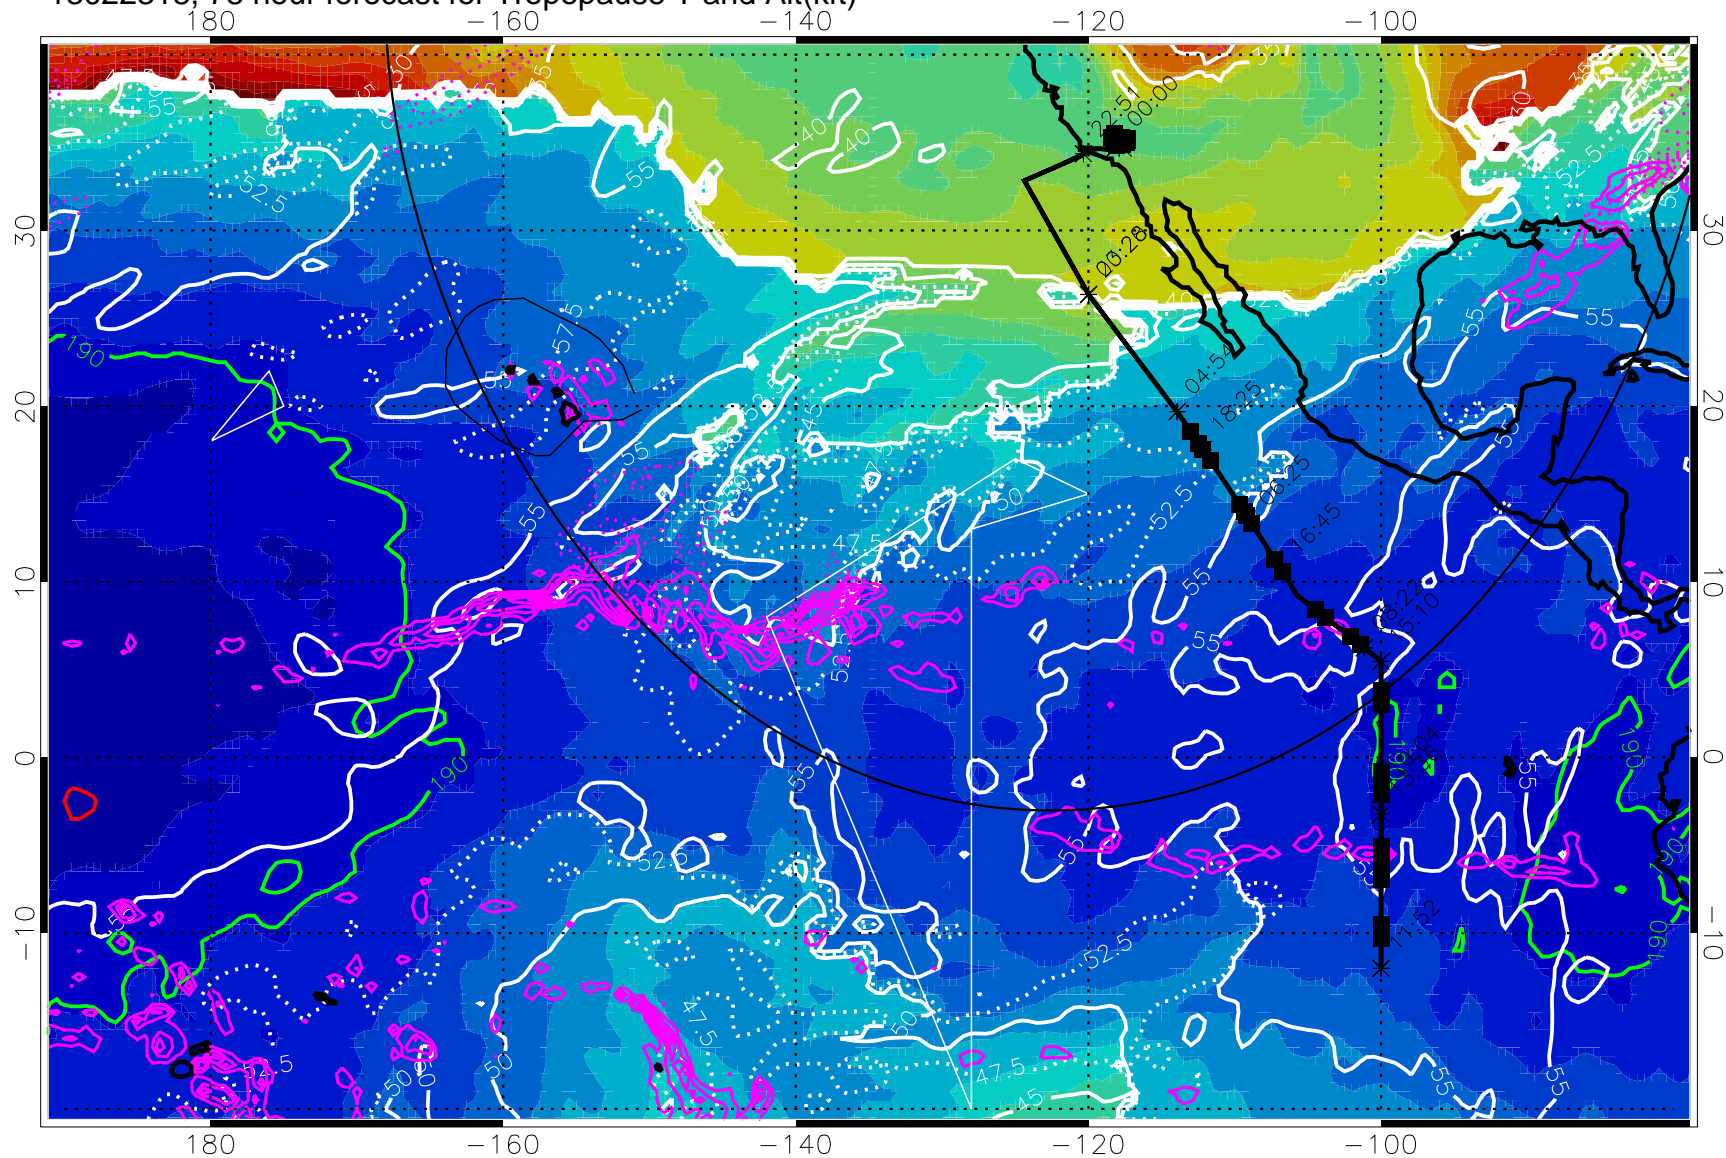

13022318, 78 hour forecast for Tropopause T and Alt(kft)

Tropopause T, K

Tropopause Altitude in kft (white)

Precip (tot dot, conv sol) past 6 hrs 6 kg/m² contours, min 4

189.5K skin

185.9K engine

→ 30 m/s

Range ring of 4055 km -- 13 hours GH round trip