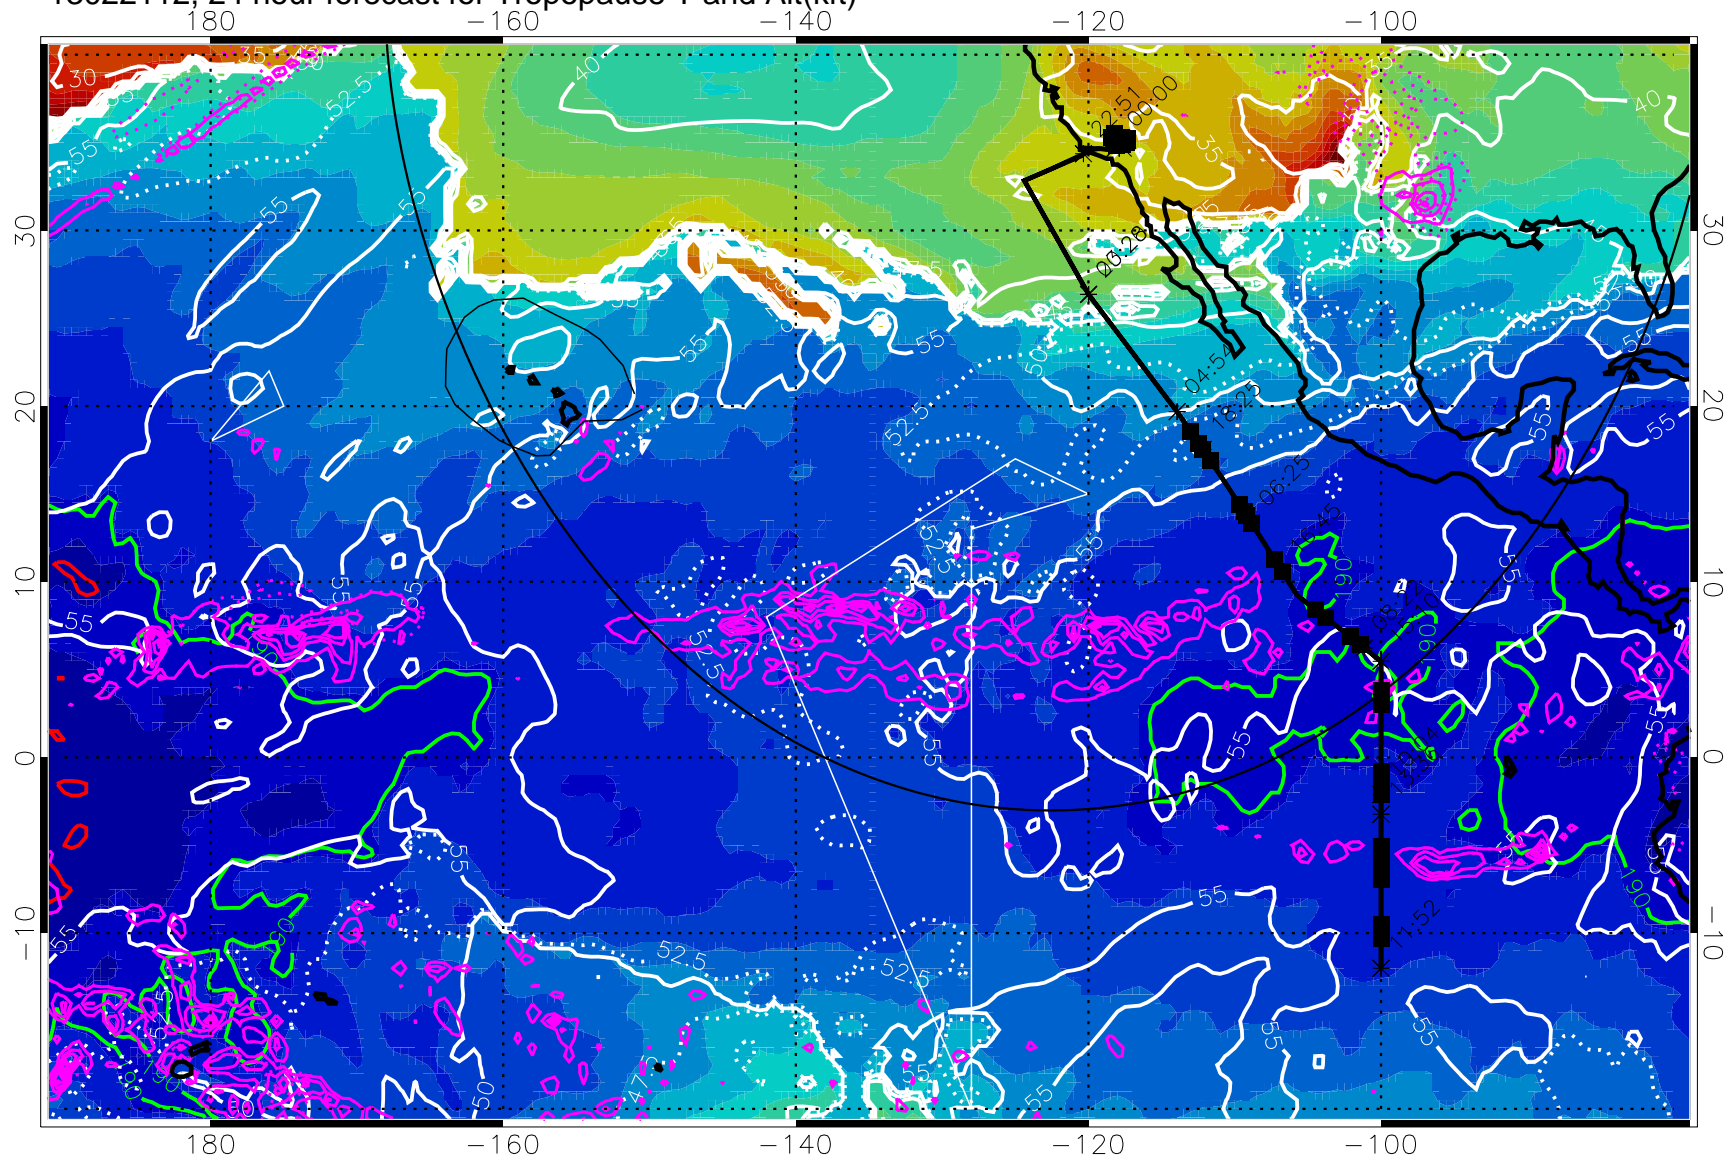

189.5K skin 185.9K engine

→ 30 m/s

Range ring of 4055 km -- 13 hours GH round trip

13022106, 18 hour forecast for Tropopause T and Alt(kft)

190 200 210 220 230

Tropopause T, K

Tropopause Altitude in kft (white)

Precip (tot dot, conv sol) past 6 hrs 6 kg/m2 contours, min 4

189.5K skin

185.9K engine

→ 30 m/s

Range ring of 4055 km -- 13 hours GH round trip

13022112, 24 hour forecast for Tropopause T and Alt(kft)

190 200 210 220 230