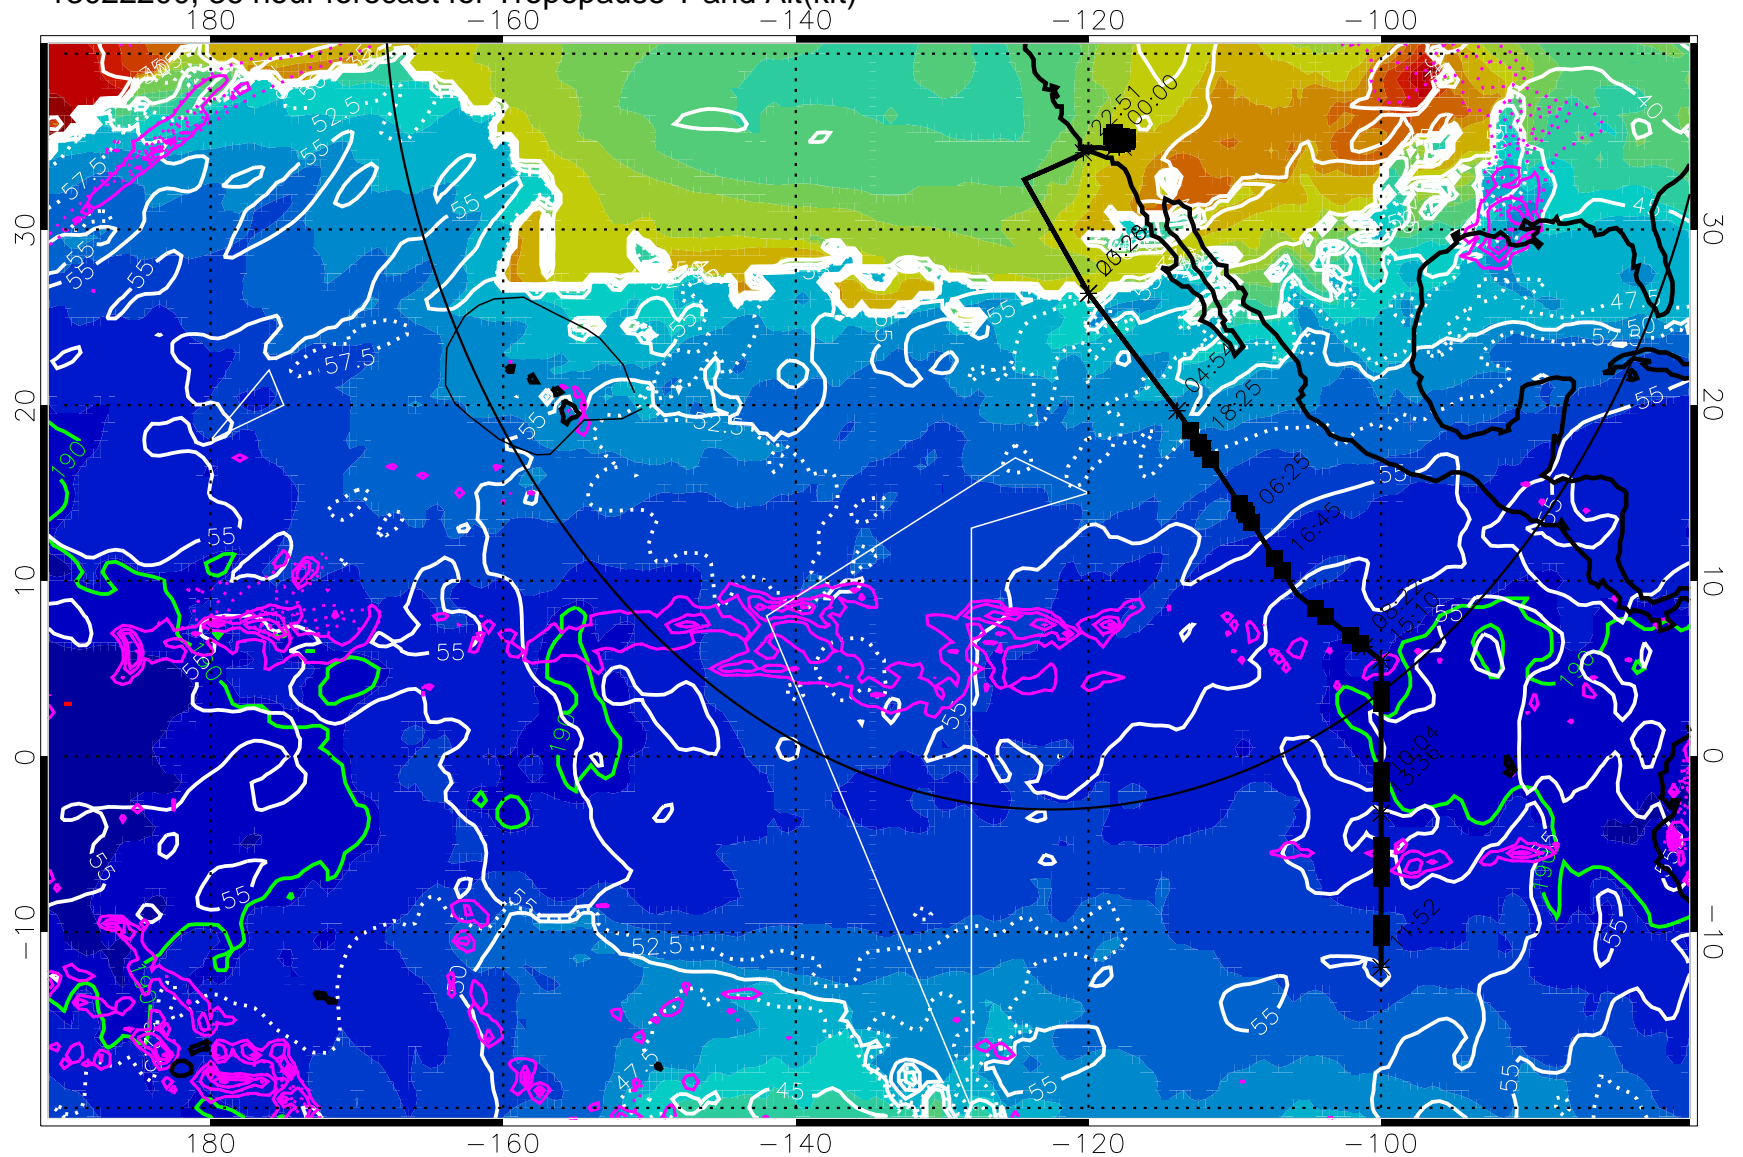

13022200, 36 hour forecast for Tropopause T and Alt(kft)

190 200 210 220 230
Tropopause T, K

Tropopause Altitude in kft (white)

Precip (tot dot, conv sol) past 6 hrs 6 kg/m2 contours, min 4

189.5K skin 185.9K engine

→ 30 m/s

Range ring of 4055 km -- 13 hours GH round trip