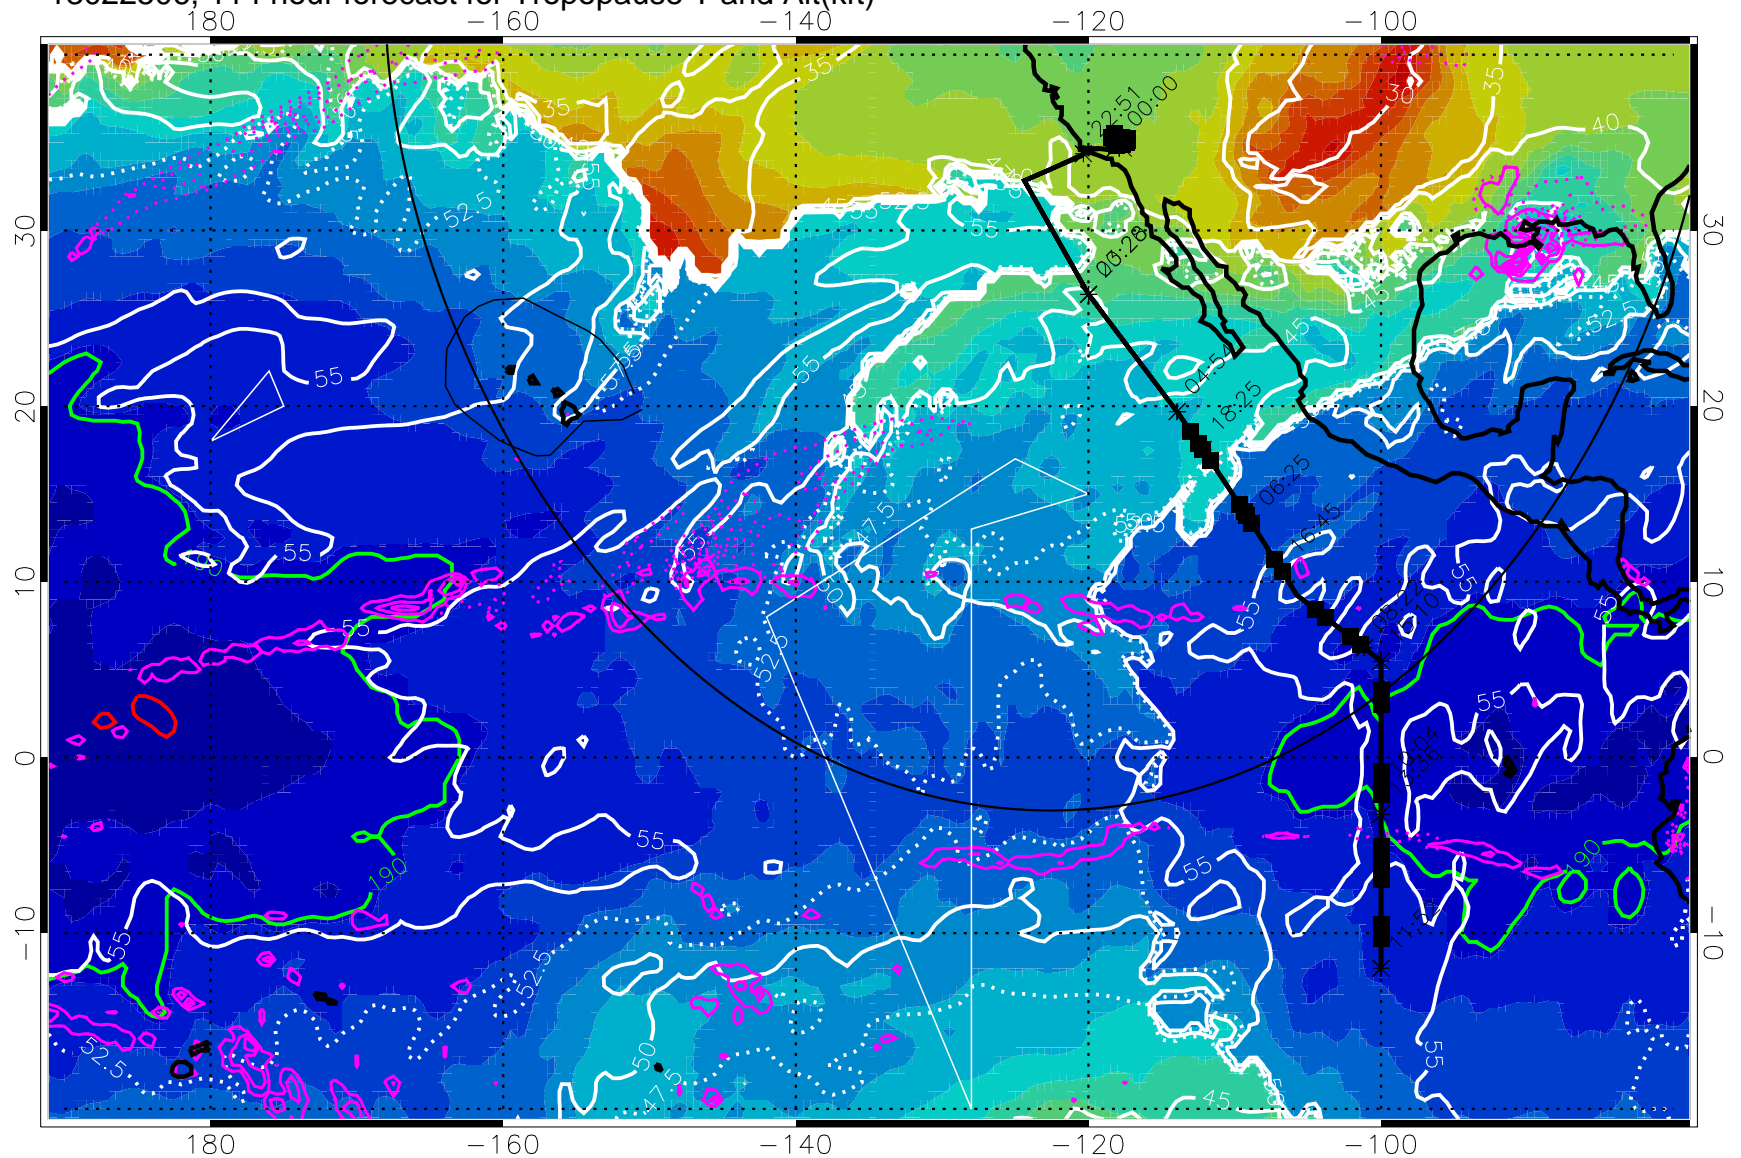

Precip (tot dot, conv sol) past 6 hrs 6 kg/m² contours, min 4

189.5K skin

185.9K engine

→ 30 m/s

Range ring of 4055 km -- 13 hours GH round trip

13022418, 102 hour forecast for Tropopause T and Alt(kft)

Tropopause Altitude in kft (white)
 Precip (tot dot, conv sol) past 6 hrs 6 kg/m² contours, min 4
 189.5K skin 185.9K engine

→ 30 m/s
 Range ring of 4055 km -- 13 hours GH round trip

13022500, 108 hour forecast for Tropopause T and Alt(kft)

190 200 210 220 230
Tropopause T, K

Tropopause Altitude in kft (white)

Precip (tot dot, conv sol) past 6 hrs 6 kg/m2 contours, min 4

189.5K skin 185.9K engine

→ 30 m/s

Range ring of 4055 km -- 13 hours GH round trip

13022506, 114 hour forecast for Tropopause T and Alt(kft)

190 200 210 220 230

Tropopause T, K

Tropopause Altitude in kft (white)

Precip (tot dot, conv sol) past 6 hrs 6 kg/m2 contours, min 4

189.5K skin

185.9K engine

→ 30 m/s

Range ring of 4055 km -- 13 hours GH round trip

13022512, 120 hour forecast for Tropopause T and Alt(kft)

Tropopause Altitude in kft (white)
Precip (tot dot, conv sol) past 6 hrs 6 kg/m² contours, min 4
189.5K skin 185.9K engine