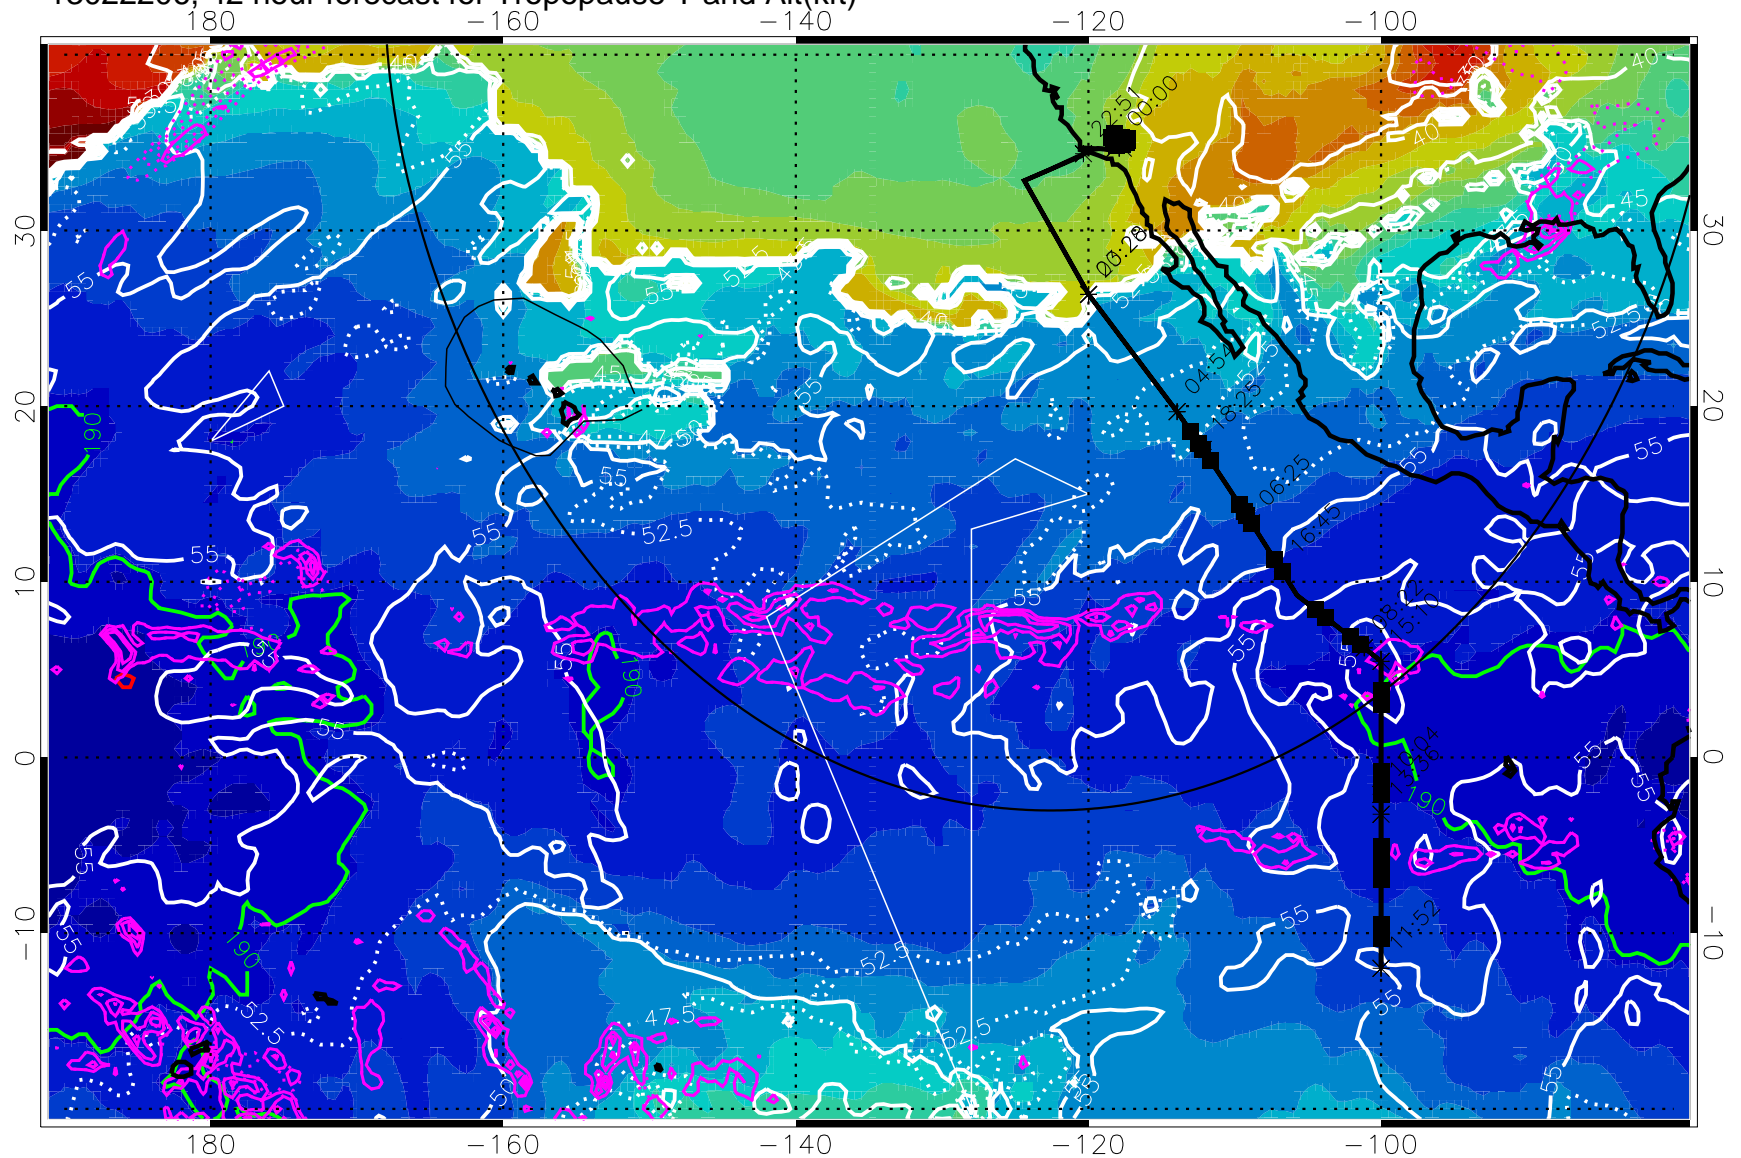

13022206, 42 hour forecast for Tropopause T and Alt(kft)

190   200   210   220   230
Tropopause T, K

Tropopause Altitude in kft (white)

Precip (tot dot, conv sol) past 6 hrs 6 kg/m2 contours, min 4

189.5K skin   185.9K engine

→ 30 m/s

Range ring of 4055 km -- 13 hours GH round trip