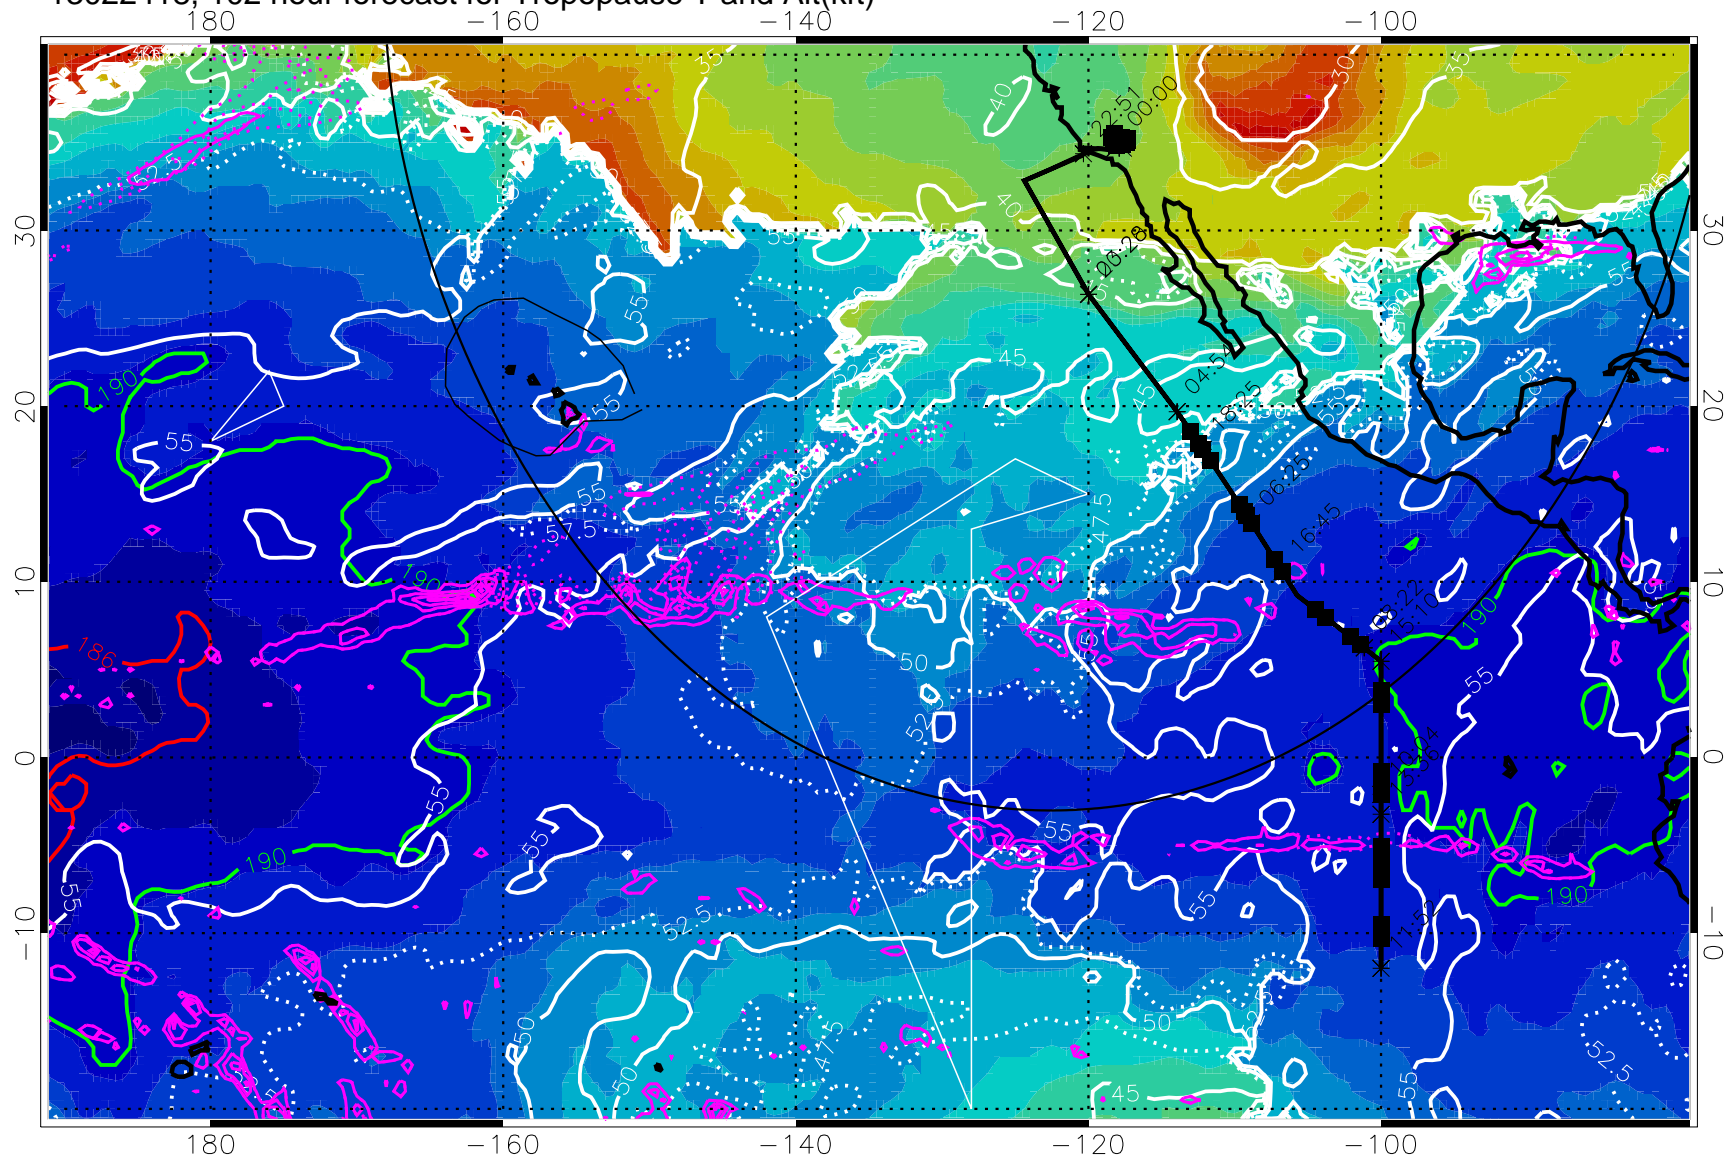

189.5K skin

185.9K engine

→ 30 m/s

Range ring of 4055 km -- 13 hours GH round trip

13022412, 96 hour forecast for Tropopause T and Alt(kft)

190 200 210 220 230
Tropopause T, K

Tropopause Altitude in kft (white)

Precip (tot dot, conv sol) past 6 hrs 6 kg/m² contours, min 4

189.5K skin

185.9K engine

→ 30 m/s

Range ring of 4055 km -- 13 hours GH round trip

13022418, 102 hour forecast for Tropopause T and Alt(kft)

Tropopause Altitude in kft (white)
 Precip (tot dot, conv sol) past 6 hrs 6 kg/m² contours, min 4
 189.5K skin 185.9K engine

→ 30 m/s
 Range ring of 4055 km -- 13 hours GH round trip

13022500, 108 hour forecast for Tropopause T and Alt(kft)

190 200 210 220 230
Tropopause T, K

Tropopause Altitude in kft (white)

Precip (tot dot, conv sol) past 6 hrs 6 kg/m2 contours, min 4