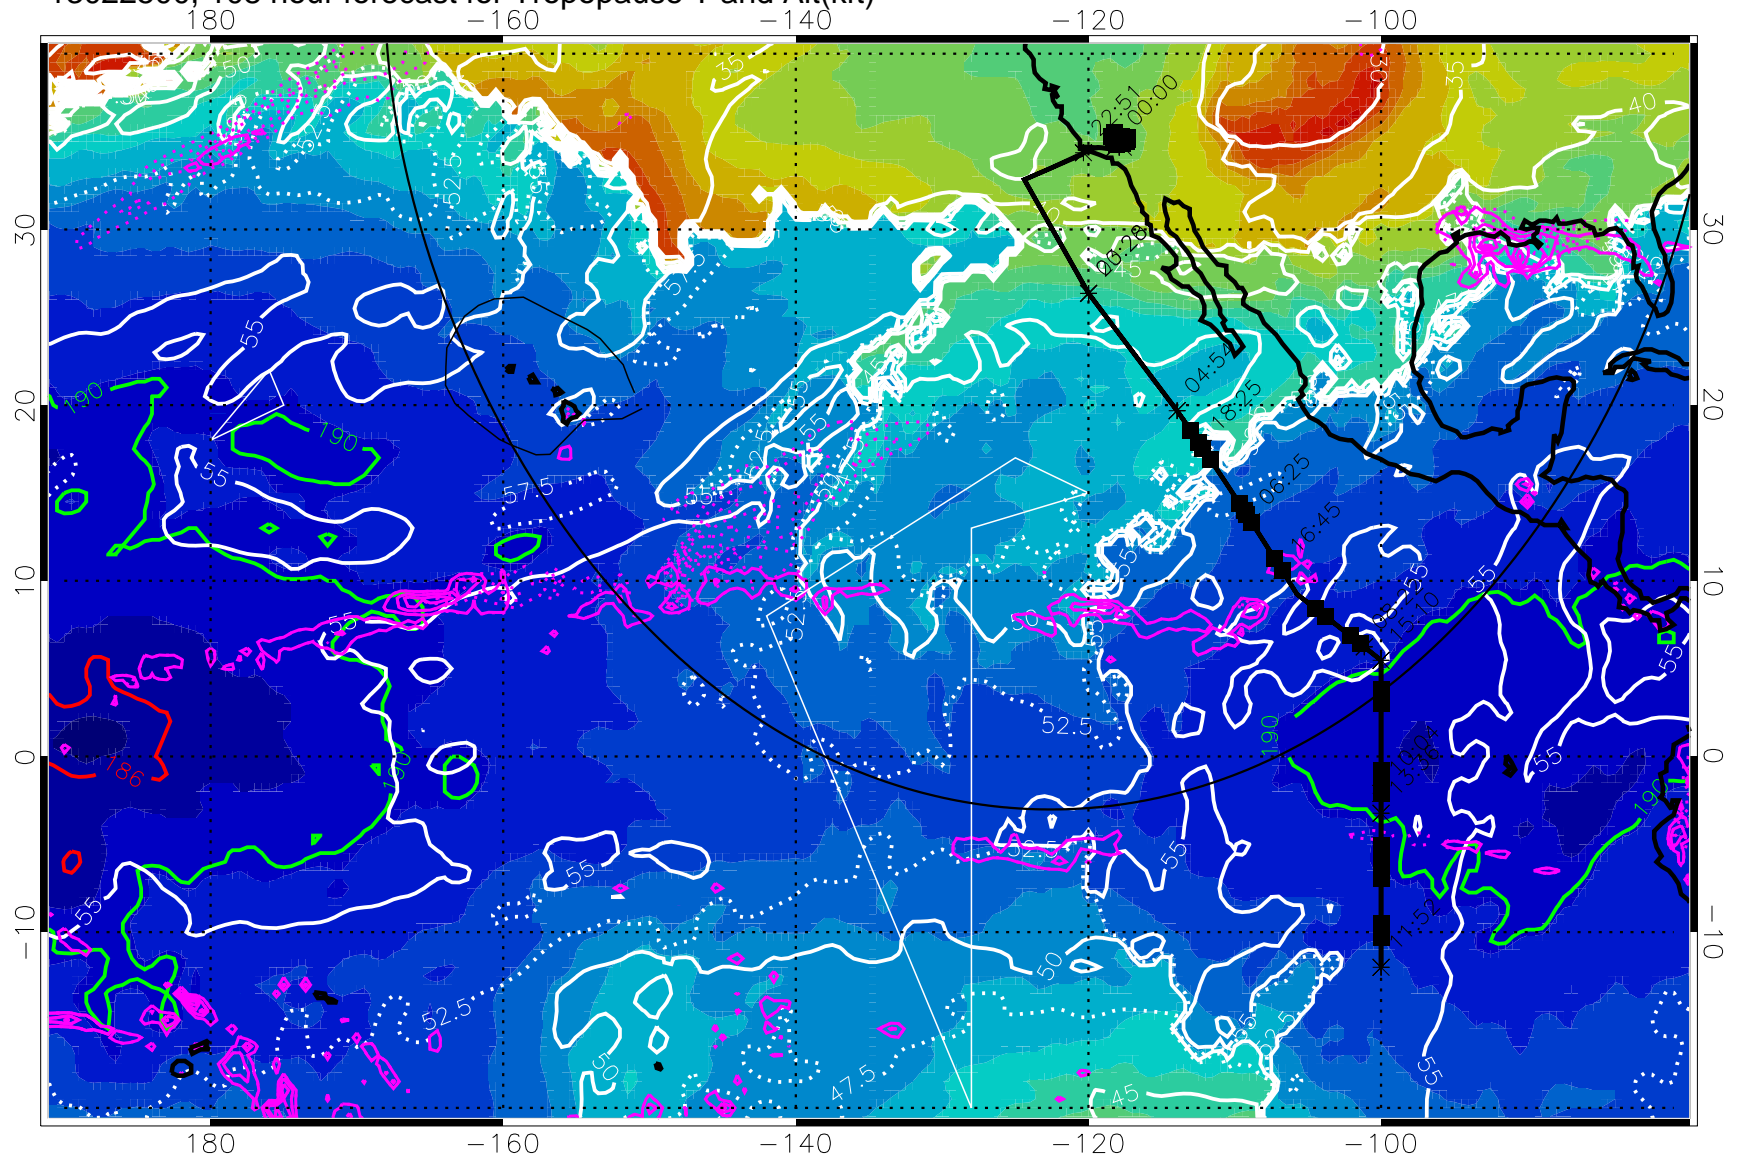

13022500, 108 hour forecast for Tropopause T and Alt(kft)

190   200   210   220   230
Tropopause T, K

Tropopause Altitude in kft (white)

Precip (tot dot, conv sol) past 6 hrs 6 kg/m2 contours, min 4

189.5K skin   185.9K engine

→ 30 m/s

Range ring of 4055 km -- 13 hours GH round trip