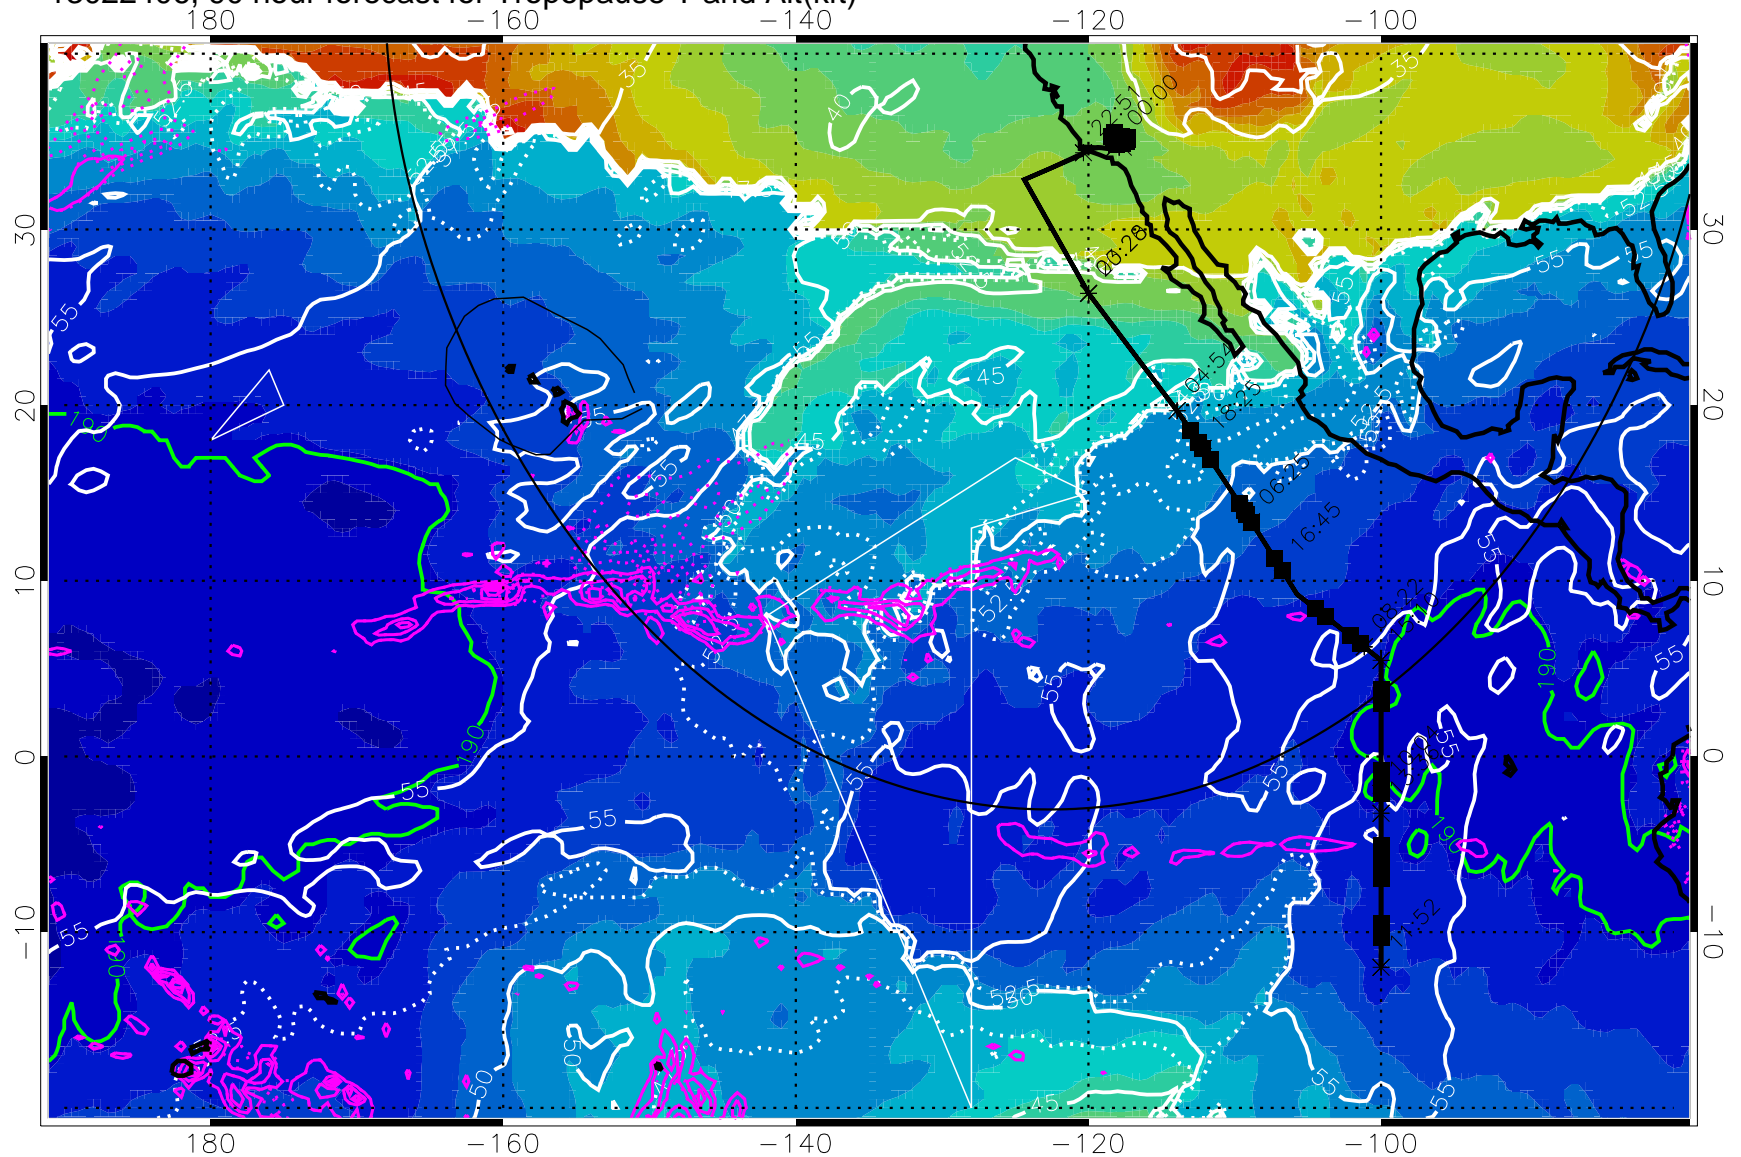

13022400, 84 hour forecast for Tropopause T and Alt(kft)

190 200 210 220 230
Tropopause T, K

Tropopause Altitude in kft (white)

Precip (tot dot, conv sol) past 6 hrs 6 kg/m2 contours, min 4

189.5K skin 185.9K engine

→ 30 m/s

Range ring of 4055 km -- 13 hours GH round trip

13022406, 90 hour forecast for Tropopause T and Alt(kft)

190 200 210 220 230

Tropopause T, K

Tropopause Altitude in kft (white)

Precip (tot dot, conv sol) past 6 hrs 6 kg/m2 contours, min 4

189.5K skin

185.9K engine

→ 30 m/s

Range ring of 4055 km -- 13 hours GH round trip

13022412, 96 hour forecast for Tropopause T and Alt(kft)

190 200 210 220 230
Tropopause T, K

Tropopause Altitude in kft (white)

Precip (tot dot, conv sol) past 6 hrs 6 kg/m² contours, min 4

189.5K skin

185.9K engine

→ 30 m/s

Range ring of 4055 km -- 13 hours GH round trip

13022418, 102 hour forecast for Tropopause T and Alt(kft)

Tropopause Altitude in kft (white)
 Precip (tot dot, conv sol) past 6 hrs 6 kg/m² contours, min 4
 189.5K skin 185.9K engine