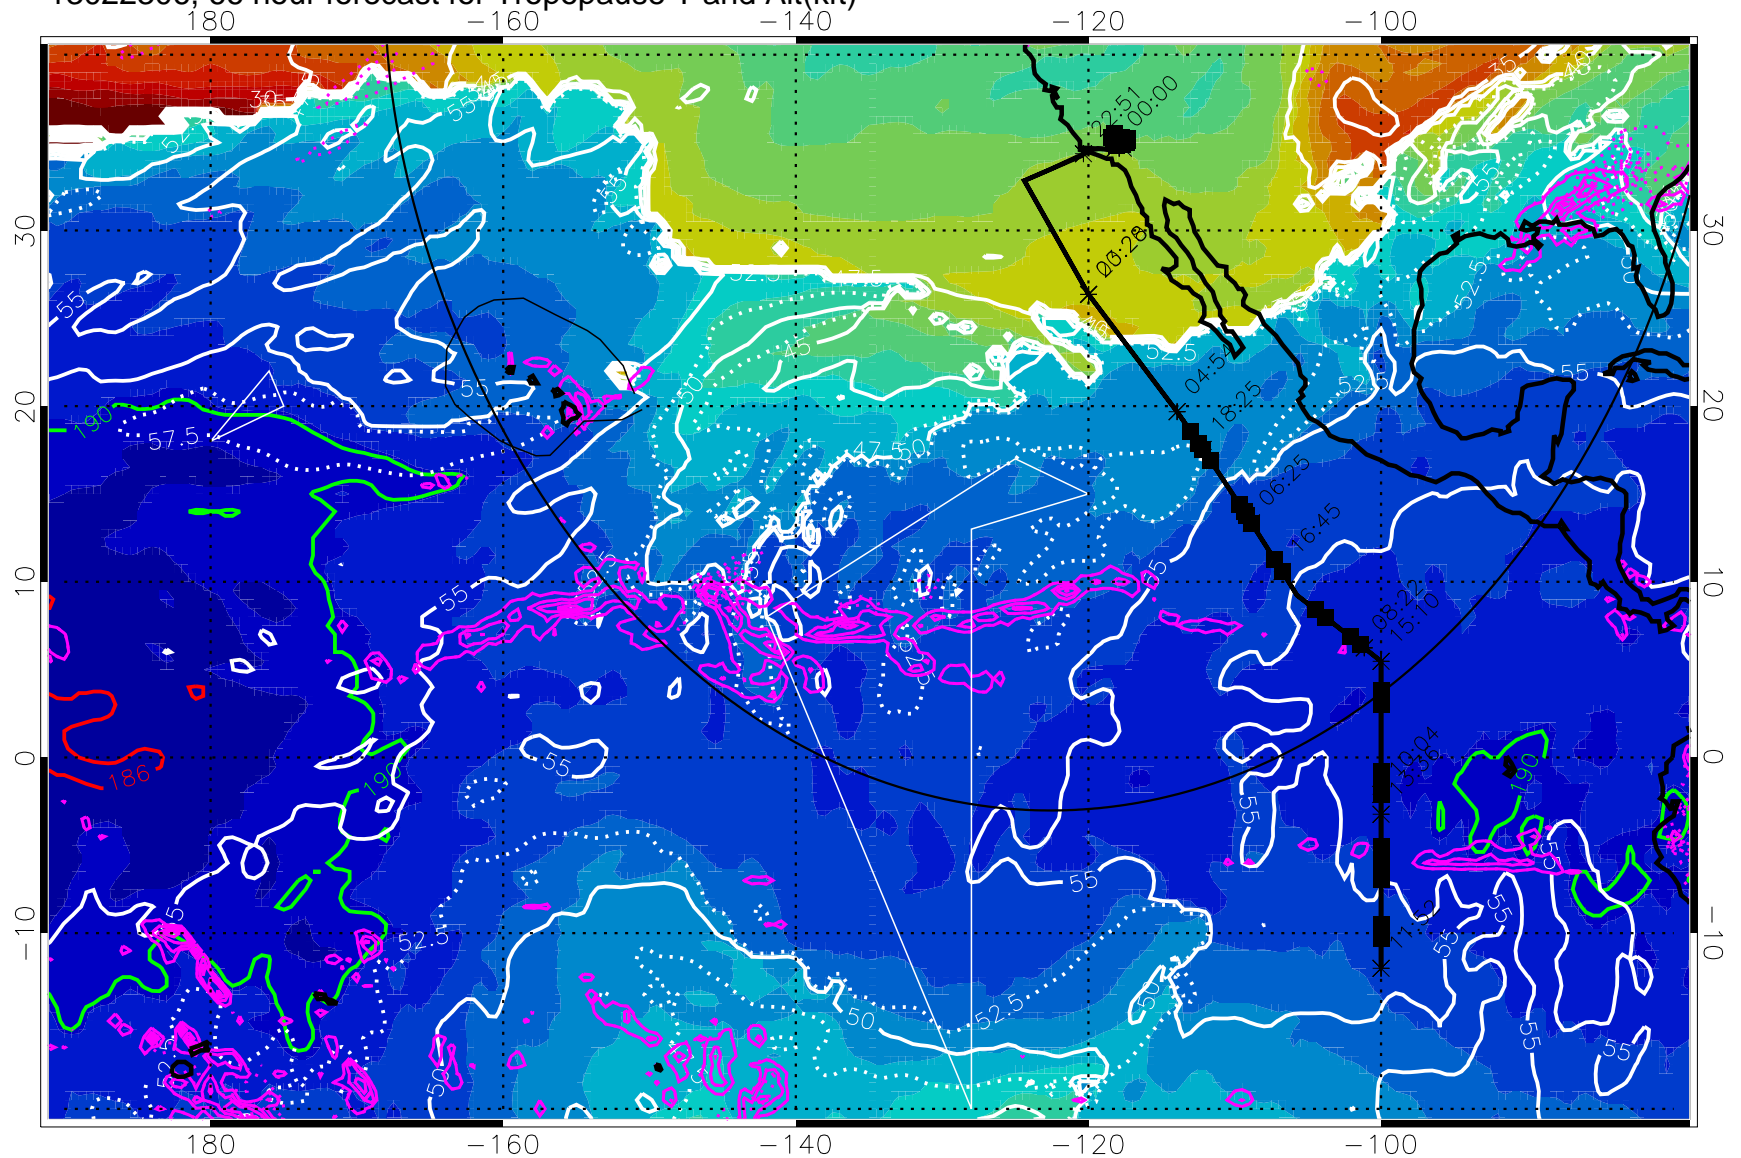

Tropopause T, K

Tropopause Altitude in kft (white)

Precip (tot dot, conv sol) past 6 hrs 6 kg/m² contours, min 4

189.5K skin 185.9K engine

→ 30 m/s

Range ring of 4055 km -- 13 hours GH round trip

13022306, 66 hour forecast for Tropopause T and Alt(kft)