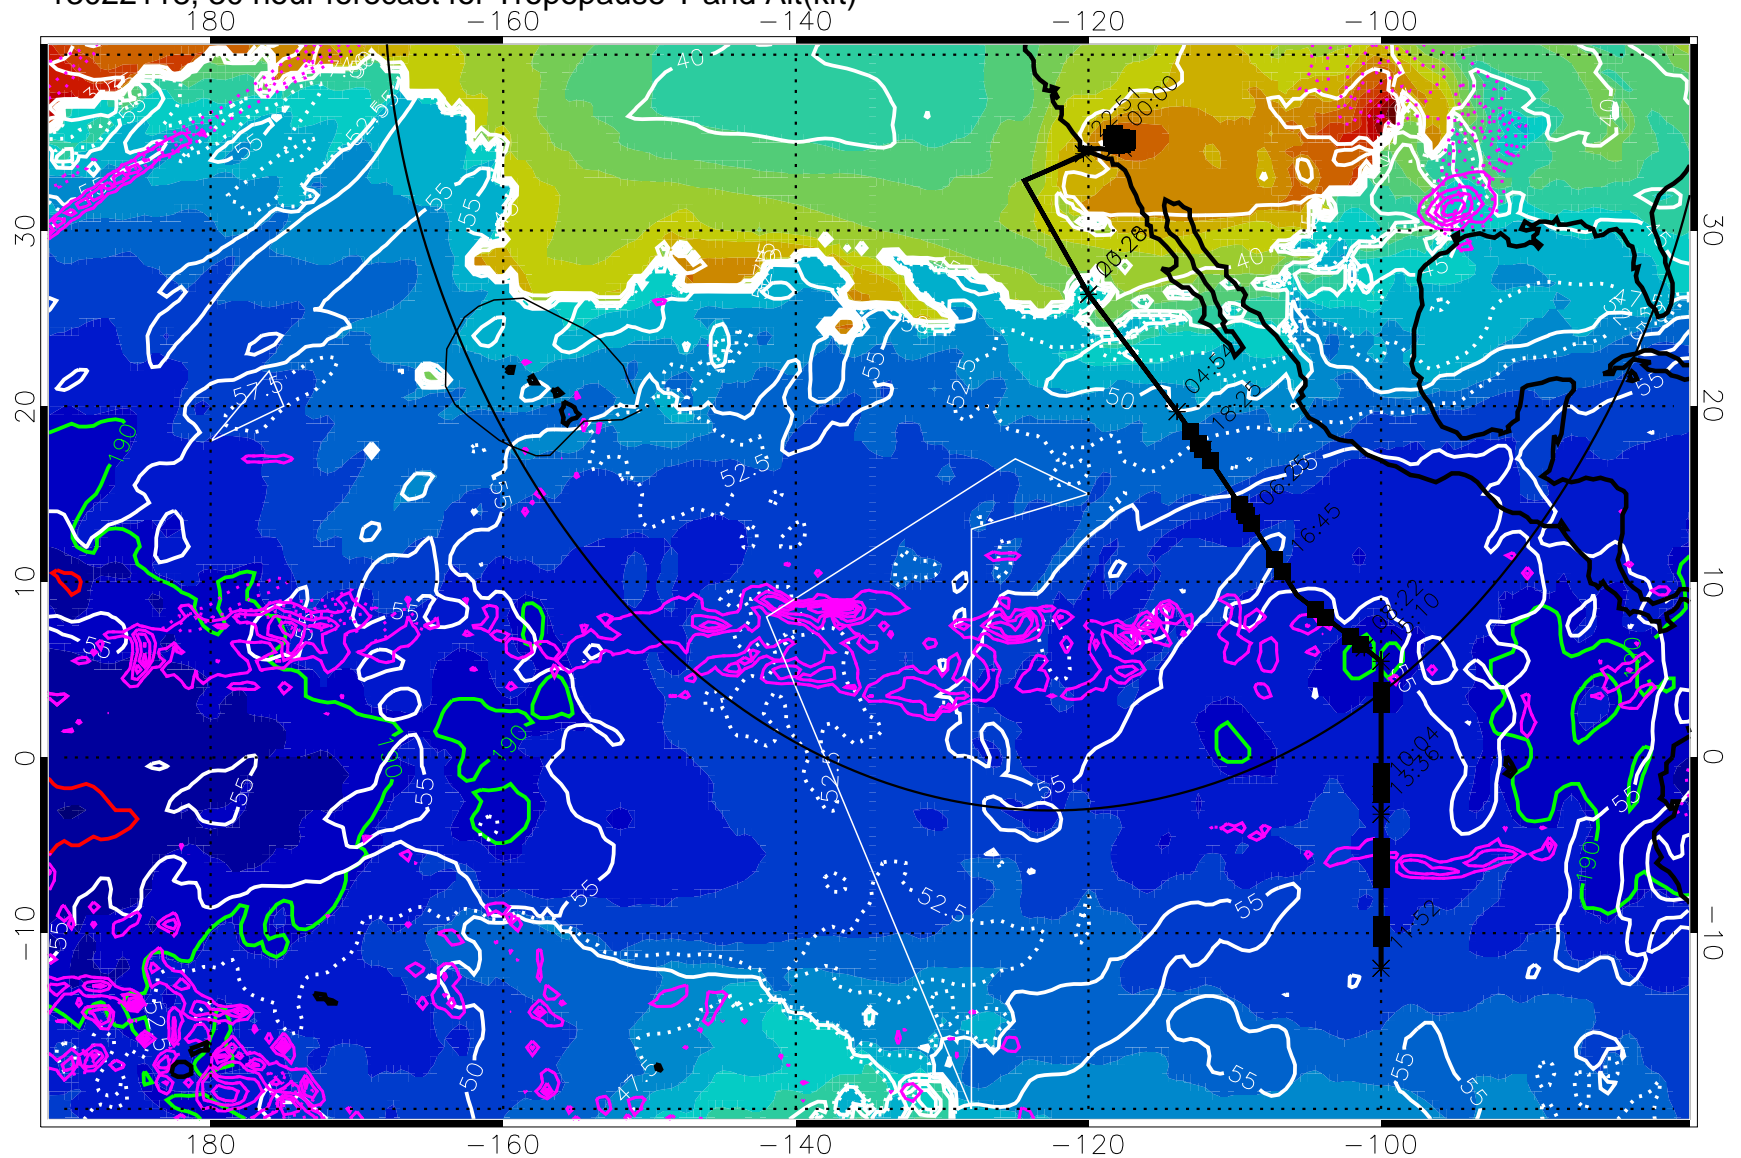

189.5K skin 185.9K engine

→ 30 m/s

Range ring of 4055 km -- 13 hours GH round trip

13022106, 18 hour forecast for Tropopause T and Alt(kft)

190 200 210 220 230

Tropopause T, K

Tropopause Altitude in kft (white)

Precip (tot dot, conv sol) past 6 hrs 6 kg/m2 contours, min 4

189.5K skin

185.9K engine

→ 30 m/s

Range ring of 4055 km -- 13 hours GH round trip

13022112, 24 hour forecast for Tropopause T and Alt(kft)

190 200 210 220 230

Tropopause T, K

Tropopause Altitude in kft (white)

Precip (tot dot, conv sol) past 6 hrs 6 kg/m² contours, min 4

189.5K skin

185.9K engine

→ 30 m/s

Range ring of 4055 km -- 13 hours GH round trip

13022118, 30 hour forecast for Tropopause T and Alt(kft)

190 200 210 220 230

Tropopause T, K

Tropopause Altitude in kft (white)

Precip (tot dot, conv sol) past 6 hrs 6 kg/m2 contours, min 4

189.5K skin

185.9K engine

→ 30 m/s

Range ring of 4055 km -- 13 hours GH round trip