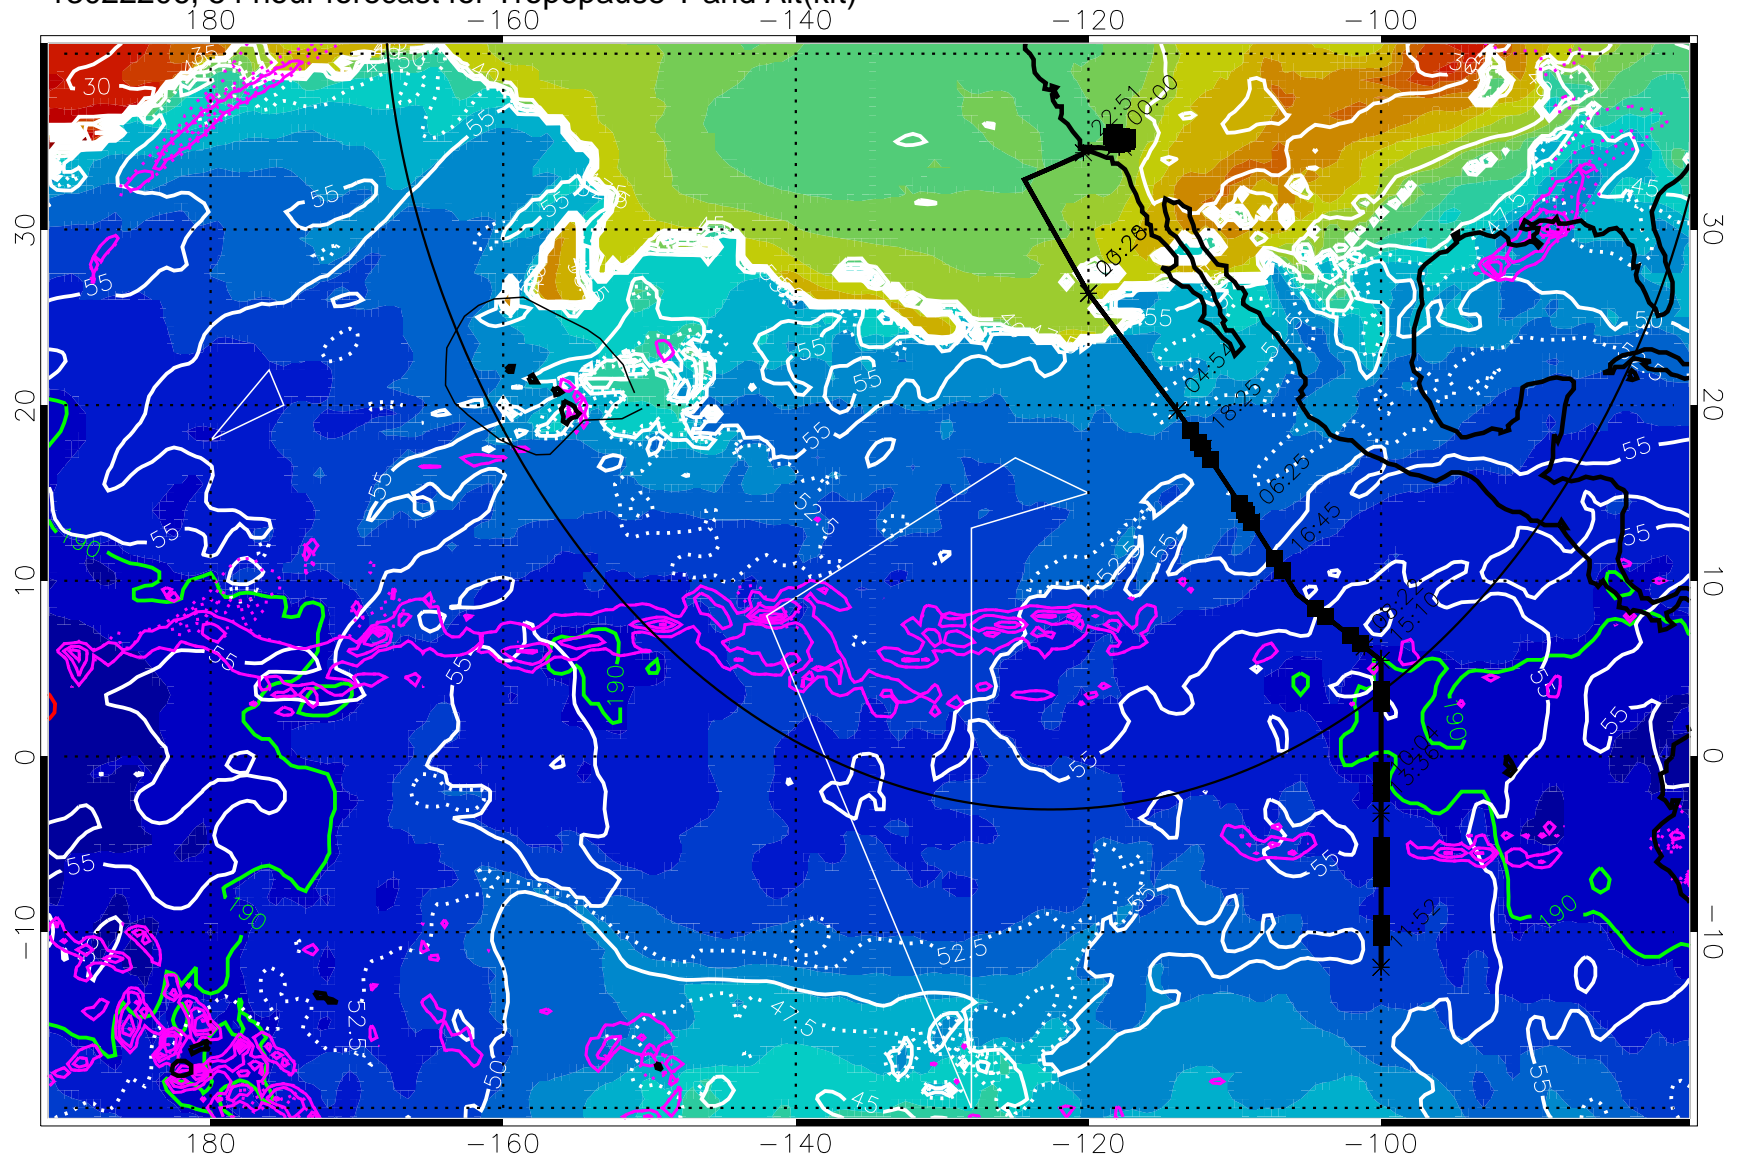

189.5K skin

185.9K engine

30 m/s

Range ring of 4055 km -- 13 hours GH round trip

13022206, 54 hour forecast for Tropopause T and Alt(kft)

190 200 210 220 230
Tropopause T, K

Tropopause Altitude in kft (white)

Precip (tot dot, conv sol) past 6 hrs 6 kg/m² contours, min 4

189.5K skin

185.9K engine

→ 30 m/s

Range ring of 4055 km -- 13 hours GH round trip

13022212, 60 hour forecast for Tropopause T and Alt(kft)

190 200 210 220 230
Tropopause T, K