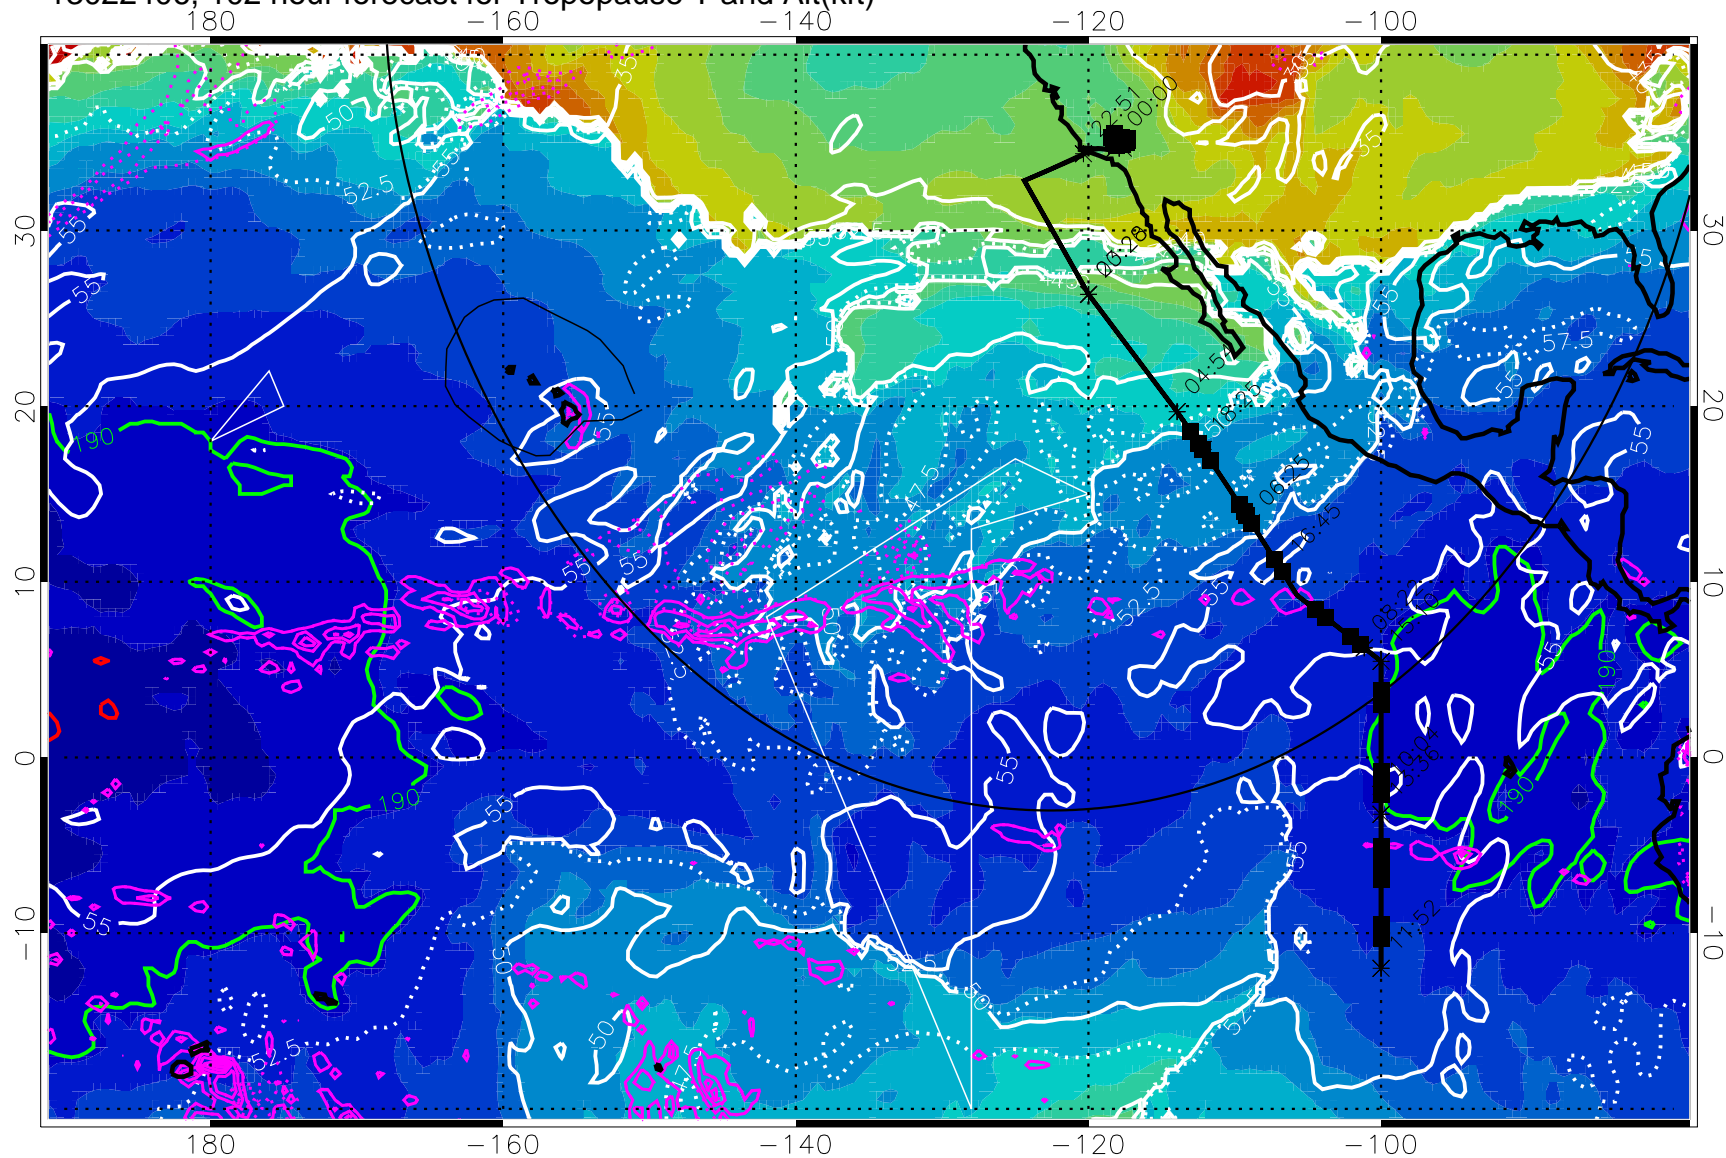

Range ring of 4055 km -- 13 hours GH round trip

13022318, 90 hour forecast for Tropopause T and Alt(kft)

190 200 210 220 230
Tropopause T, K

Tropopause Altitude in kft (white)

Precip (tot dot, conv sol) past 6 hrs 6 kg/m² contours, min 4

189.5K skin

185.9K engine

→ 30 m/s

Range ring of 4055 km -- 13 hours GH round trip

13022400, 96 hour forecast for Tropopause T and Alt(kft)

190 200 210 220 230

Tropopause T, K

Tropopause Altitude in kft (white)

Precip (tot dot, conv sol) past 6 hrs 6 kg/m² contours, min 4

189.5K skin 185.9K engine

→ 30 m/s

Range ring of 4055 km -- 13 hours GH round trip

13022406, 102 hour forecast for Tropopause T and Alt(kft)

190 200 210 220 230

Tropopause T, K

Tropopause Altitude in kft (white)

Precip (tot dot, conv sol) past 6 hrs 6 kg/m² contours, min 4

189.5K skin

185.9K engine

→ 30 m/s

Range ring of 4055 km -- 13 hours GH round trip

13022412, 108 hour forecast for Tropopause T and Alt(kft)