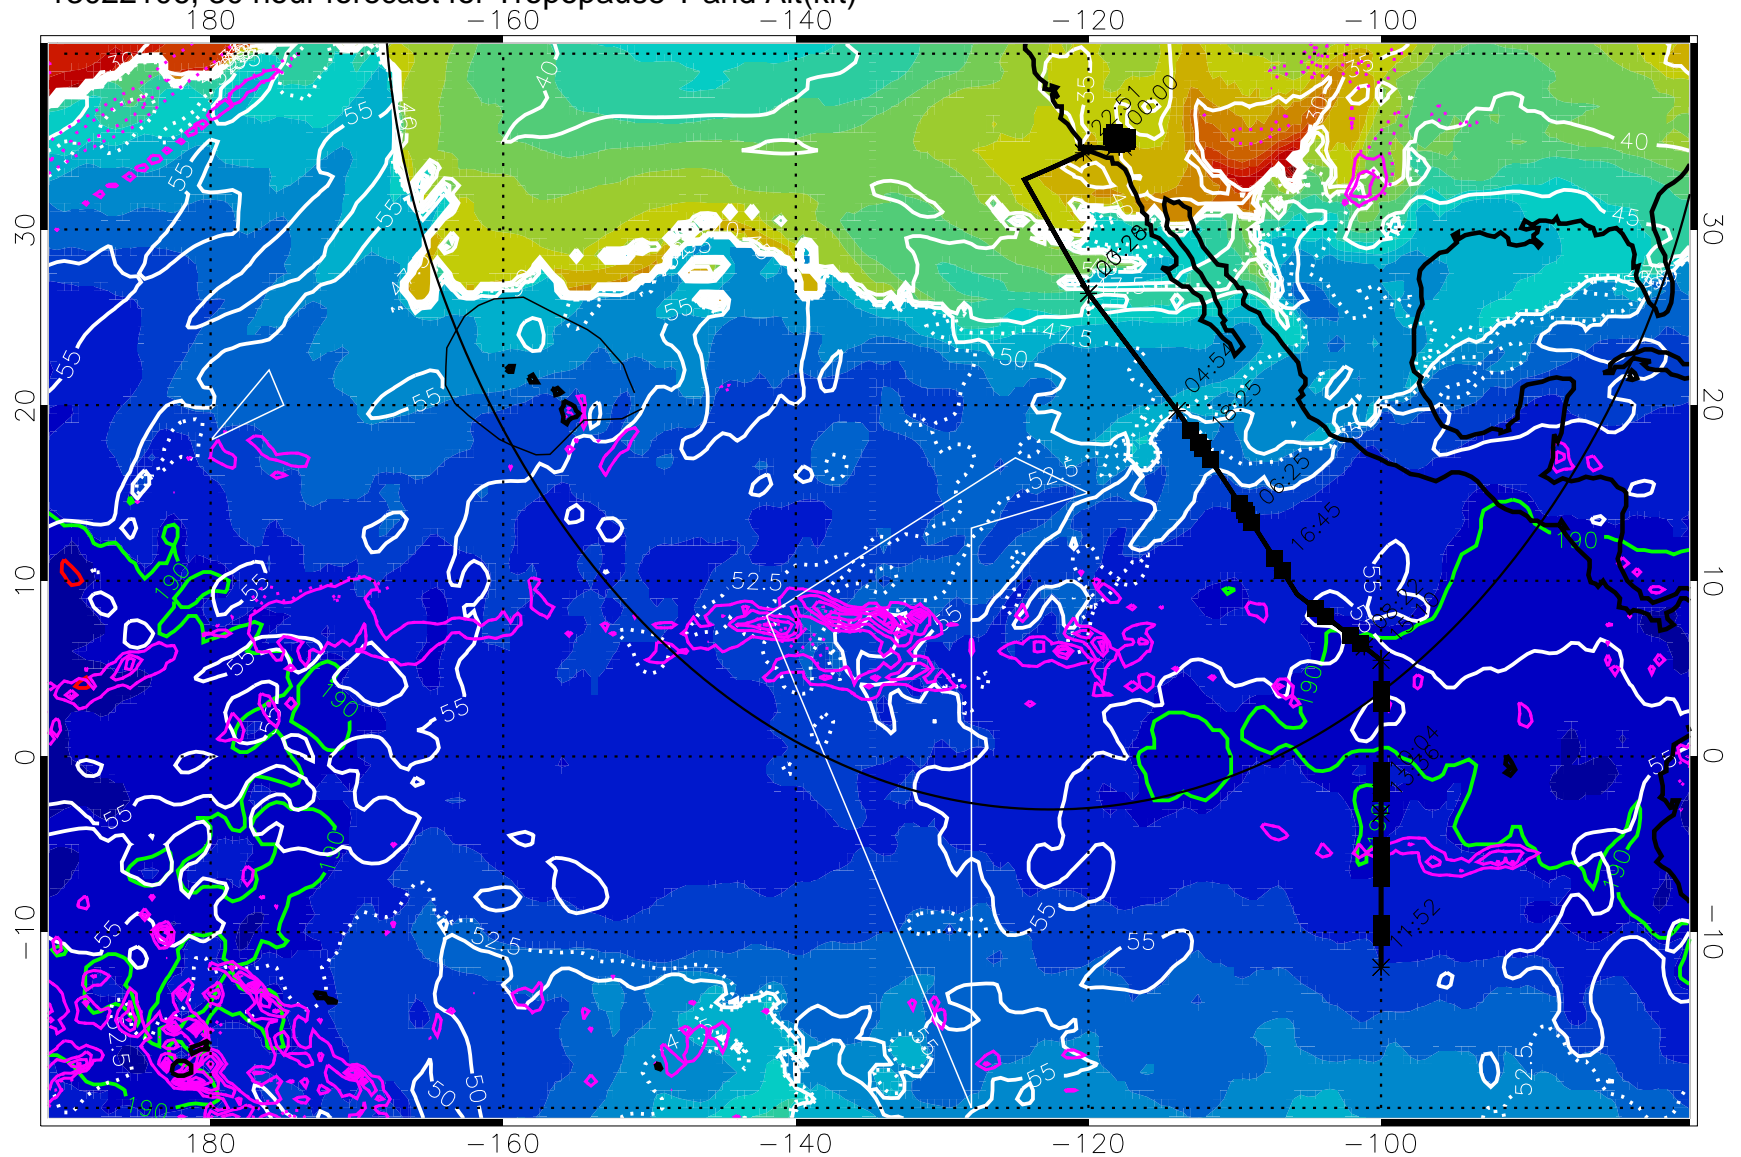

→ 30 m/s

Range ring of 4055 km -- 13 hours GH round trip

13022018, 18 hour forecast for Tropopause T and Alt(kft)

Tropopause T, K

Tropopause Altitude in kft (white)

Precip (tot dot, conv sol) past 6 hrs 6 kg/m2 contours, min 4

189.5K skin 185.9K engine

→ 30 m/s

Range ring of 4055 km -- 13 hours GH round trip

13022100, 24 hour forecast for Tropopause T and Alt(kft)

190 200 210 220 230

Tropopause T, K

Tropopause Altitude in kft (white)

Precip (tot dot, conv sol) past 6 hrs 6 kg/m2 contours, min 4

189.5K skin 185.9K engine

→ 30 m/s

Range ring of 4055 km -- 13 hours GH round trip

13022106, 30 hour forecast for Tropopause T and Alt(kft)

190 200 210 220 230
Tropopause T, K

Tropopause Altitude in kft (white)

Precip (tot dot, conv sol) past 6 hrs 6 kg/m2 contours, min 4

189.5K skin 185.9K engine

→ 30 m/s

Range ring of 4055 km -- 13 hours GH round trip

13022112, 36 hour forecast for Tropopause T and Alt(kft)