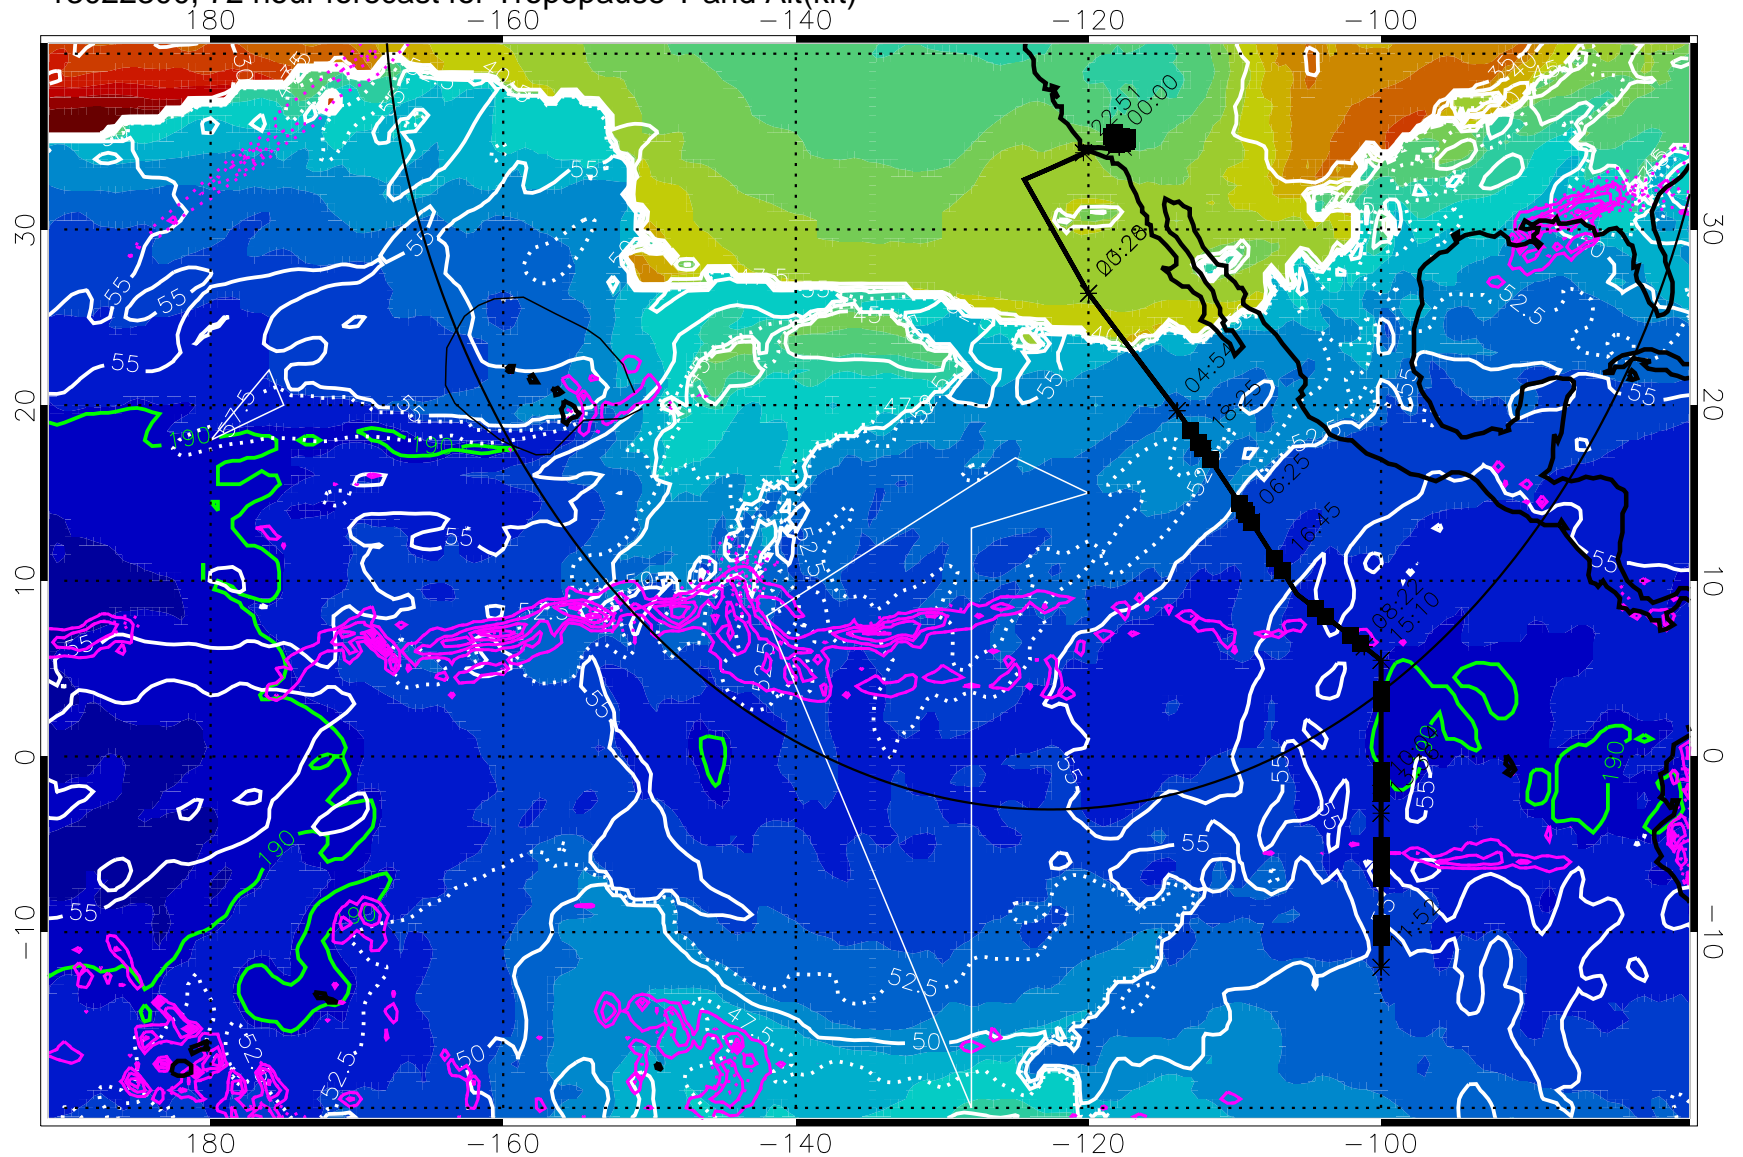

13022300, 72 hour forecast for Tropopause T and Alt(kft)

Tropopause T, K

Tropopause Altitude in kft (white)

Precip (tot dot, conv sol) past 6 hrs 6 kg/m² contours, min 4

189.5K skin 185.9K engine

→ 30 m/s

Range ring of 4055 km -- 13 hours GH round trip