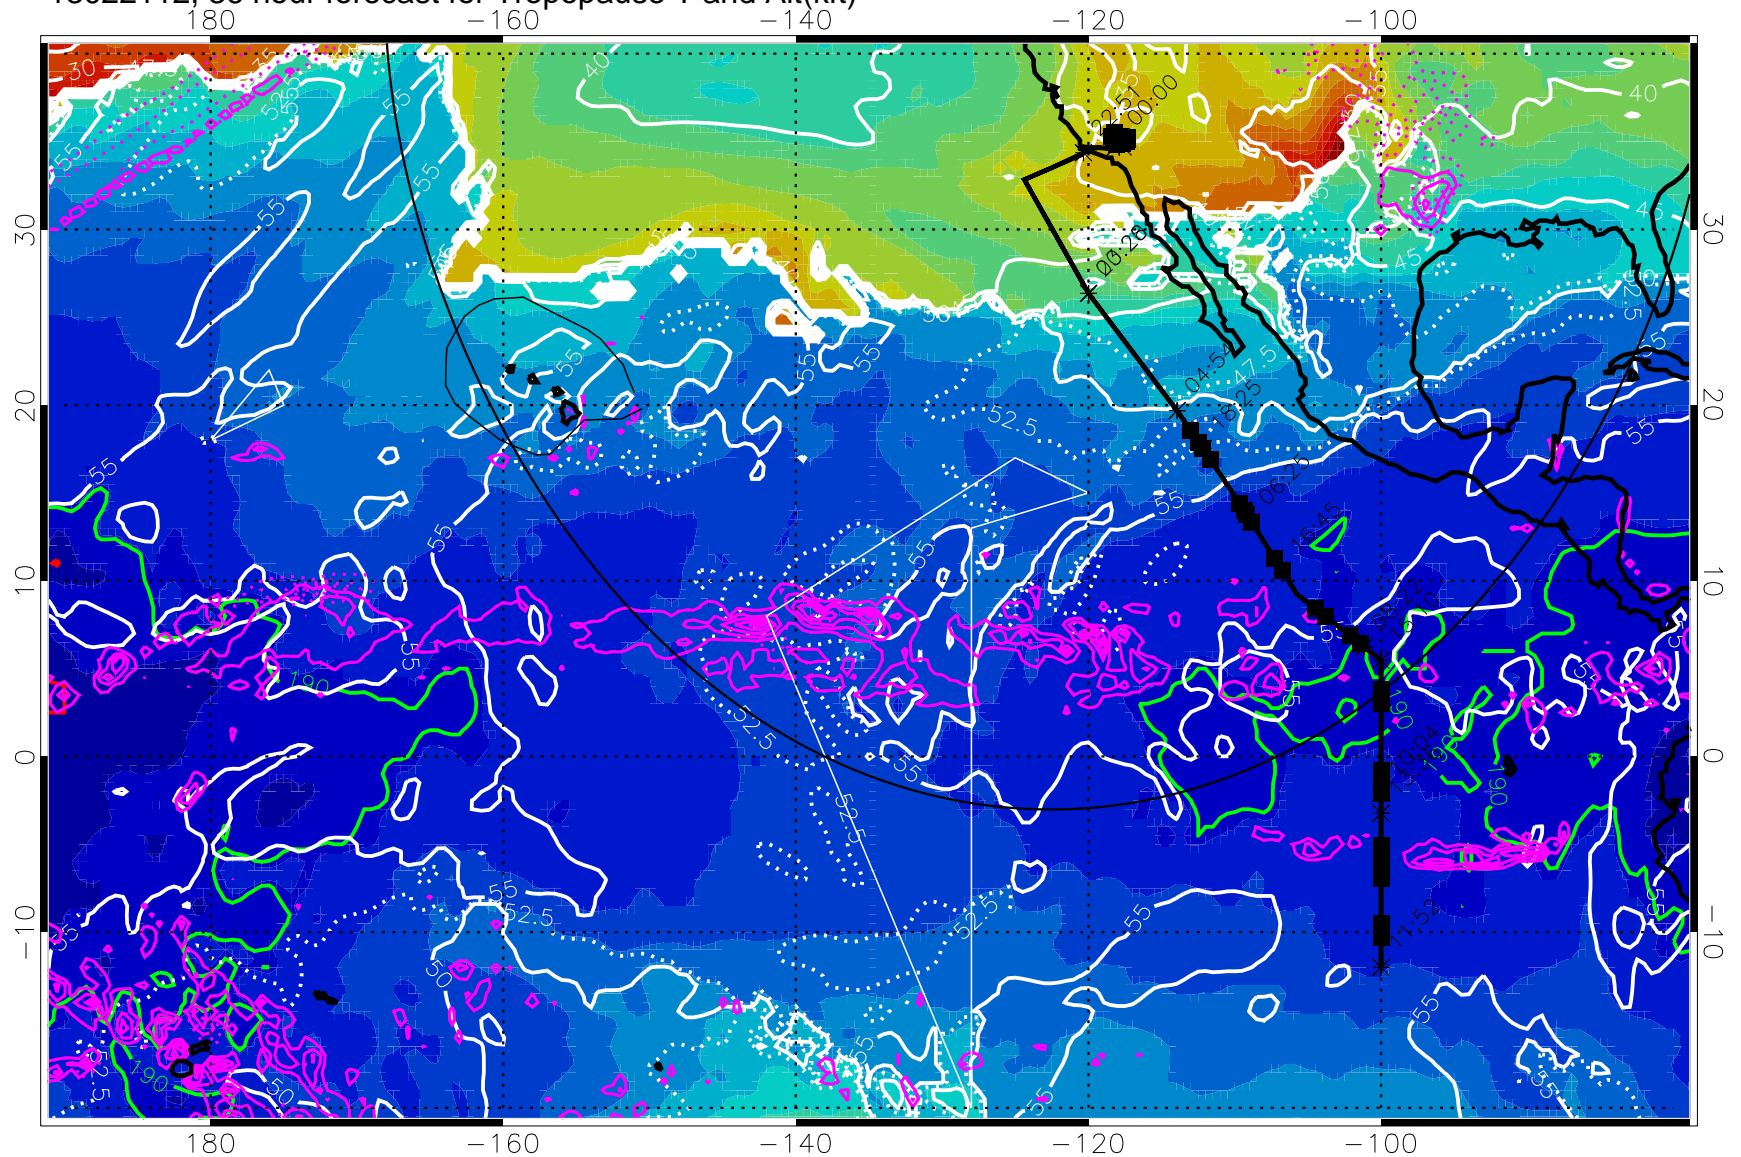

Precip (tot dot, conv sol) past 6 hrs 6 kg/m2 contours, min 4

189.5K skin 185.9K engine

→ 30 m/s

Range ring of 4055 km -- 13 hours GH round trip

13022106, 30 hour forecast for Tropopause T and Alt(kft)

190 200 210 220 230
Tropopause T, K

Tropopause Altitude in kft (white)

Precip (tot dot, conv sol) past 6 hrs 6 kg/m2 contours, min 4

189.5K skin 185.9K engine

→ 30 m/s

Range ring of 4055 km -- 13 hours GH round trip

13022112, 36 hour forecast for Tropopause T and Alt(kft)

190 200 210 220 230

Tropopause T, K

Tropopause Altitude in kft (white)

Precip (tot dot, conv sol) past 6 hrs 6 kg/m² contours, min 4

189.5K skin

185.9K engine

30 m/s

Range ring of 4055 km -- 13 hours GH round trip