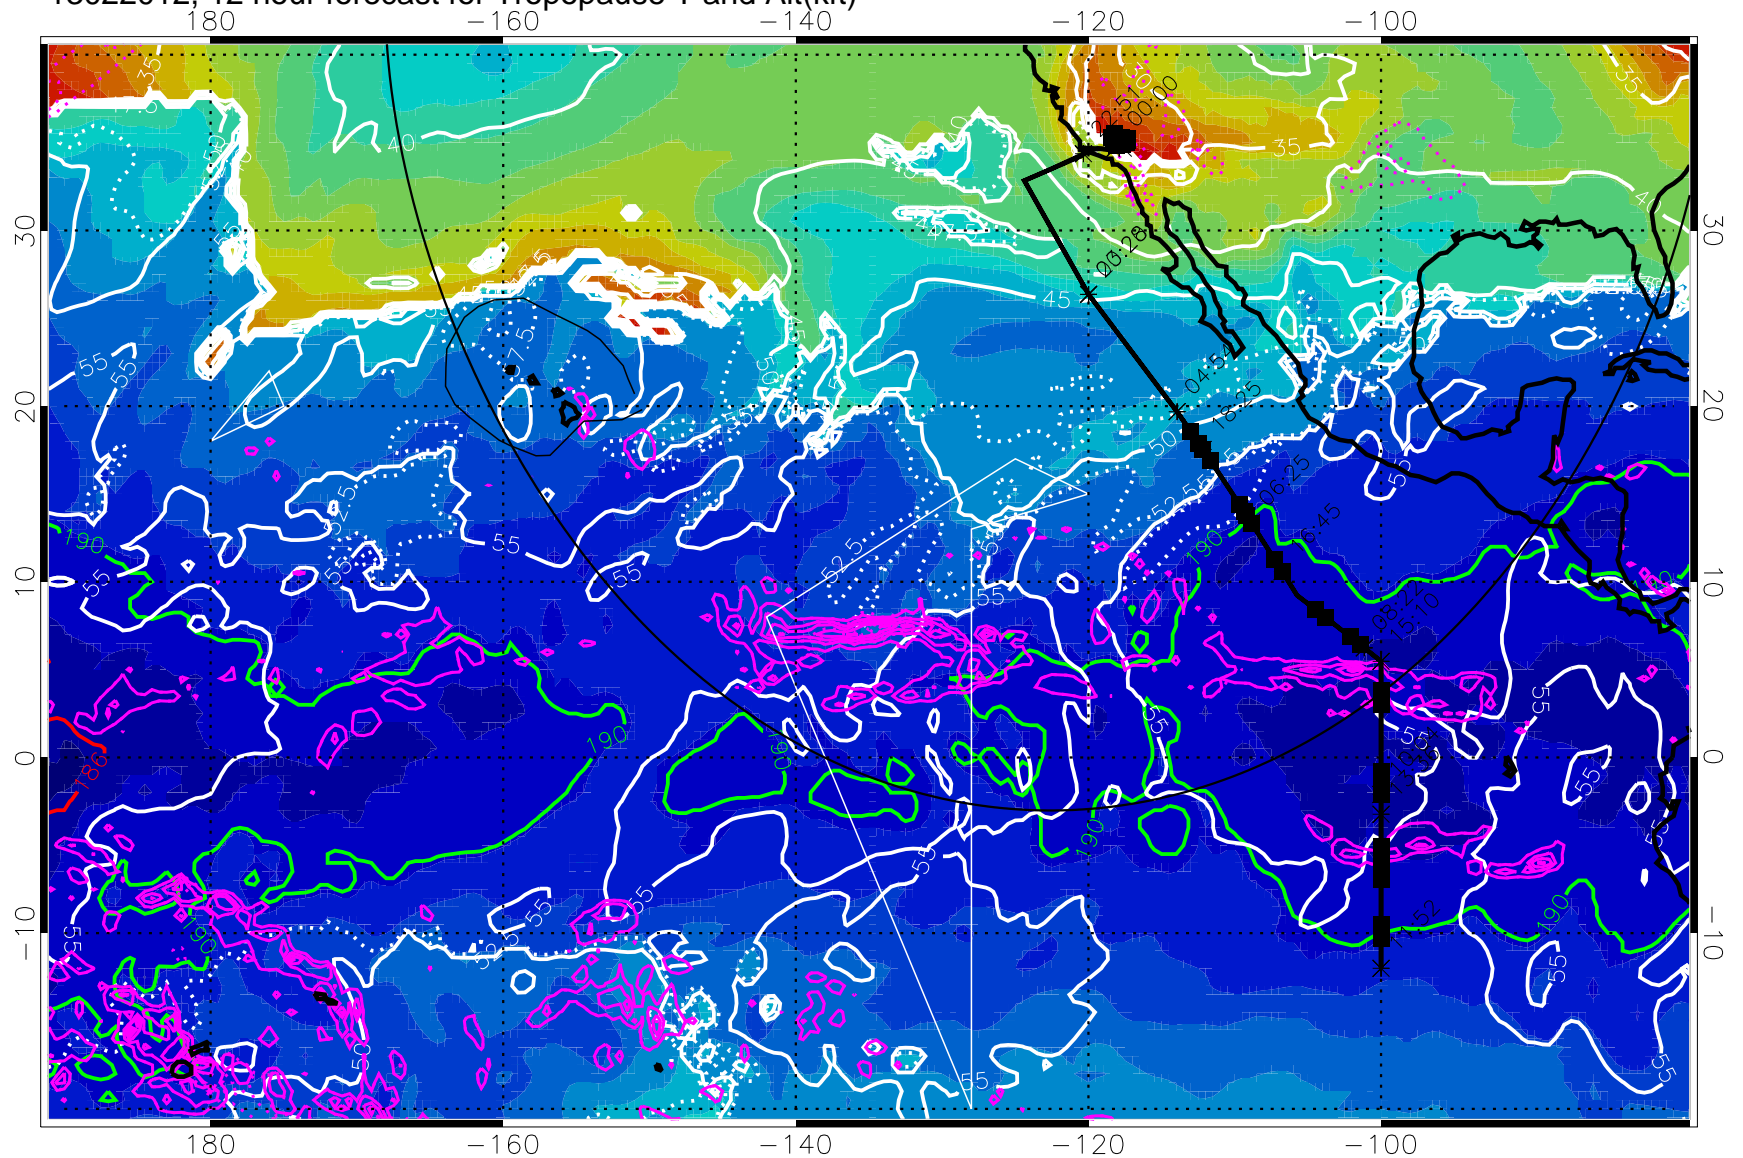

13022012, 12 hour forecast for Tropopause T and Alt(kft)

190 200 210 220 230

Tropopause T, K

Tropopause Altitude in kft (white)

Precip (tot dot, conv sol) past 6 hrs 6 kg/m² contours, min 4

189.5K skin

185.9K engine

→ 30 m/s

Range ring of 4055 km -- 13 hours GH round trip