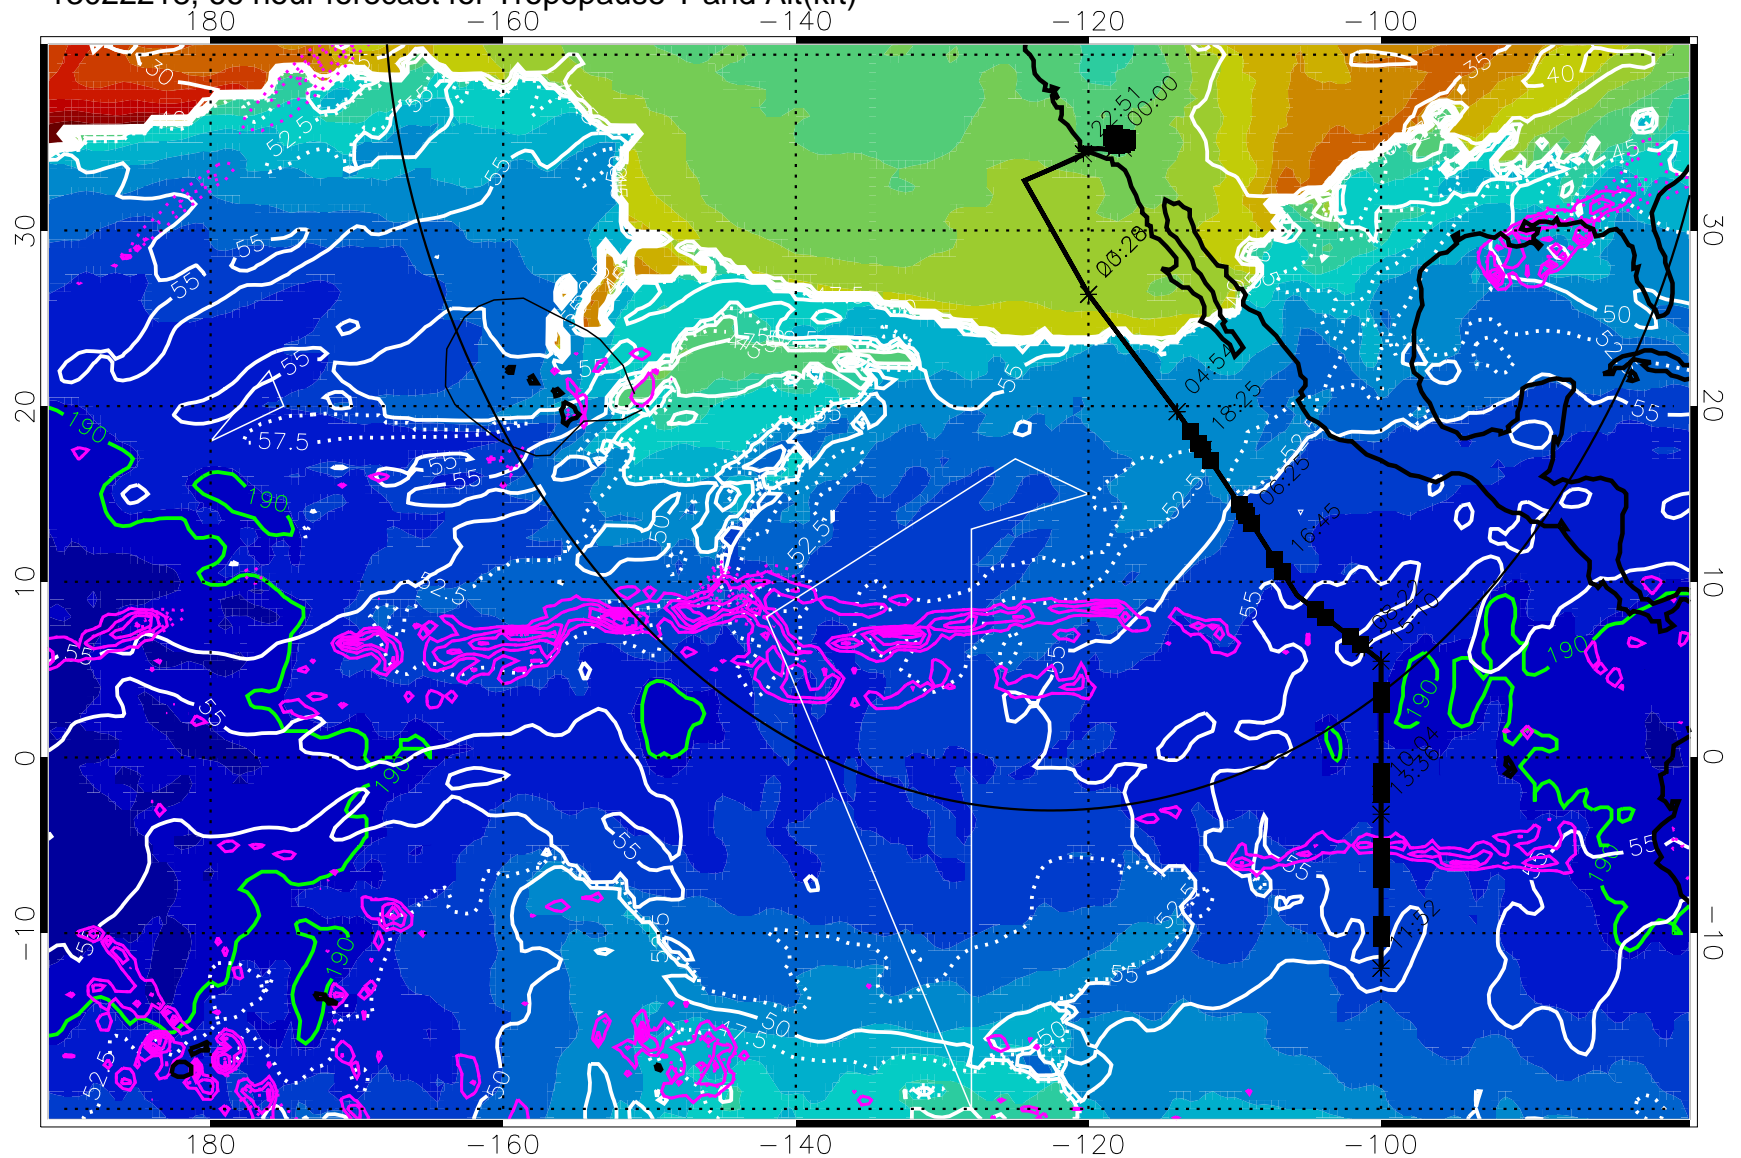

Tropopause Altitude in kft (white)

Precip (tot dot, conv sol) past 6 hrs 6 kg/m2 contours, min 4

189.5K skin

185.9K engine

→ 30 m/s

Range ring of 4055 km -- 13 hours GH round trip

13022218, 66 hour forecast for Tropopause T and Alt(kft)