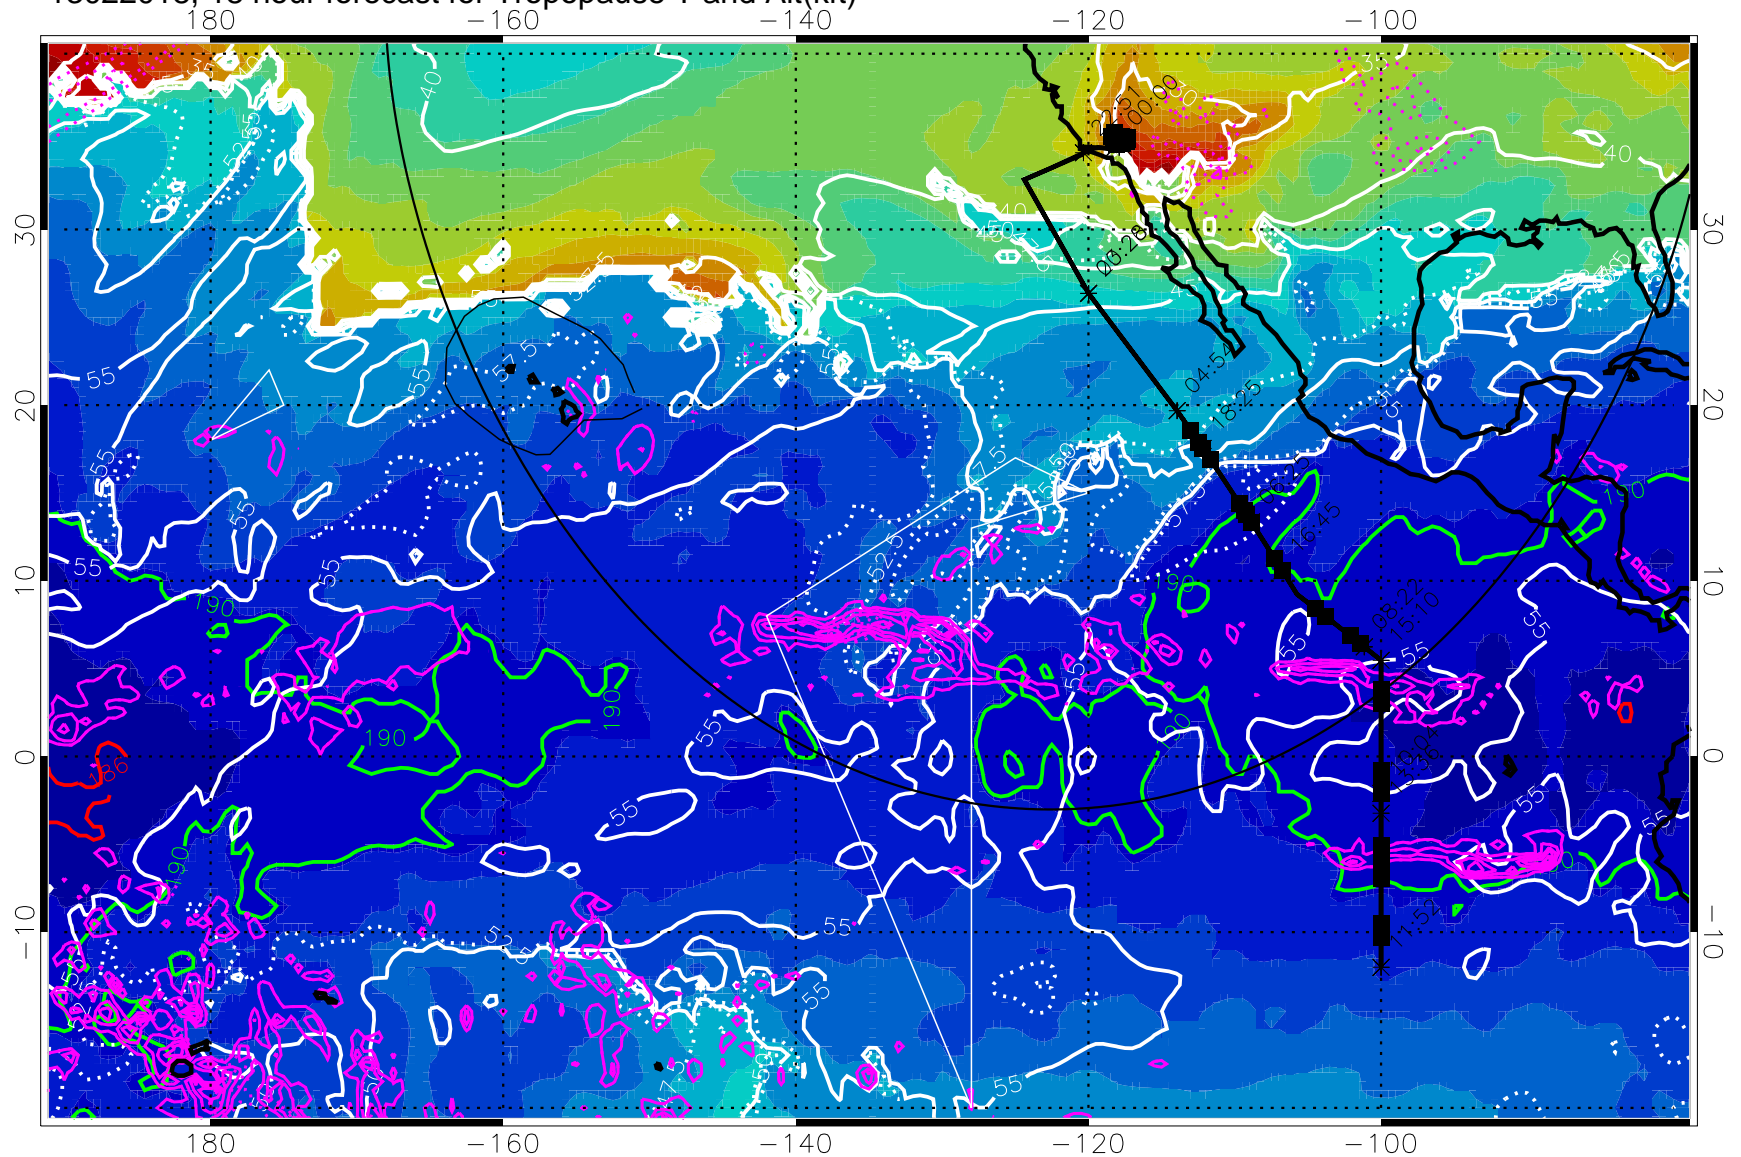

→ 30 m/s

Range ring of 4055 km -- 13 hours GH round trip

13022018, 18 hour forecast for Tropopause T and Alt(kft)

Tropopause T, K

Tropopause Altitude in kft (white)

Precip (tot dot, conv sol) past 6 hrs 6 kg/m2 contours, min 4

189.5K skin 185.9K engine

→ 30 m/s

Range ring of 4055 km -- 13 hours GH round trip

13022100, 24 hour forecast for Tropopause T and Alt(kft)

190 200 210 220 230

Tropopause T, K

Tropopause Altitude in kft (white)

Precip (tot dot, conv sol) past 6 hrs 6 kg/m2 contours, min 4

189.5K skin 185.9K engine

→ 30 m/s

Range ring of 4055 km -- 13 hours GH round trip

13022106, 30 hour forecast for Tropopause T and Alt(kft)

190 200 210 220 230
Tropopause T, K

Tropopause Altitude in kft (white)

Precip (tot dot, conv sol) past 6 hrs 6 kg/m2 contours, min 4

189.5K skin 185.9K engine

→ 30 m/s

Range ring of 4055 km -- 13 hours GH round trip

13022112, 36 hour forecast for Tropopause T and Alt(kft)