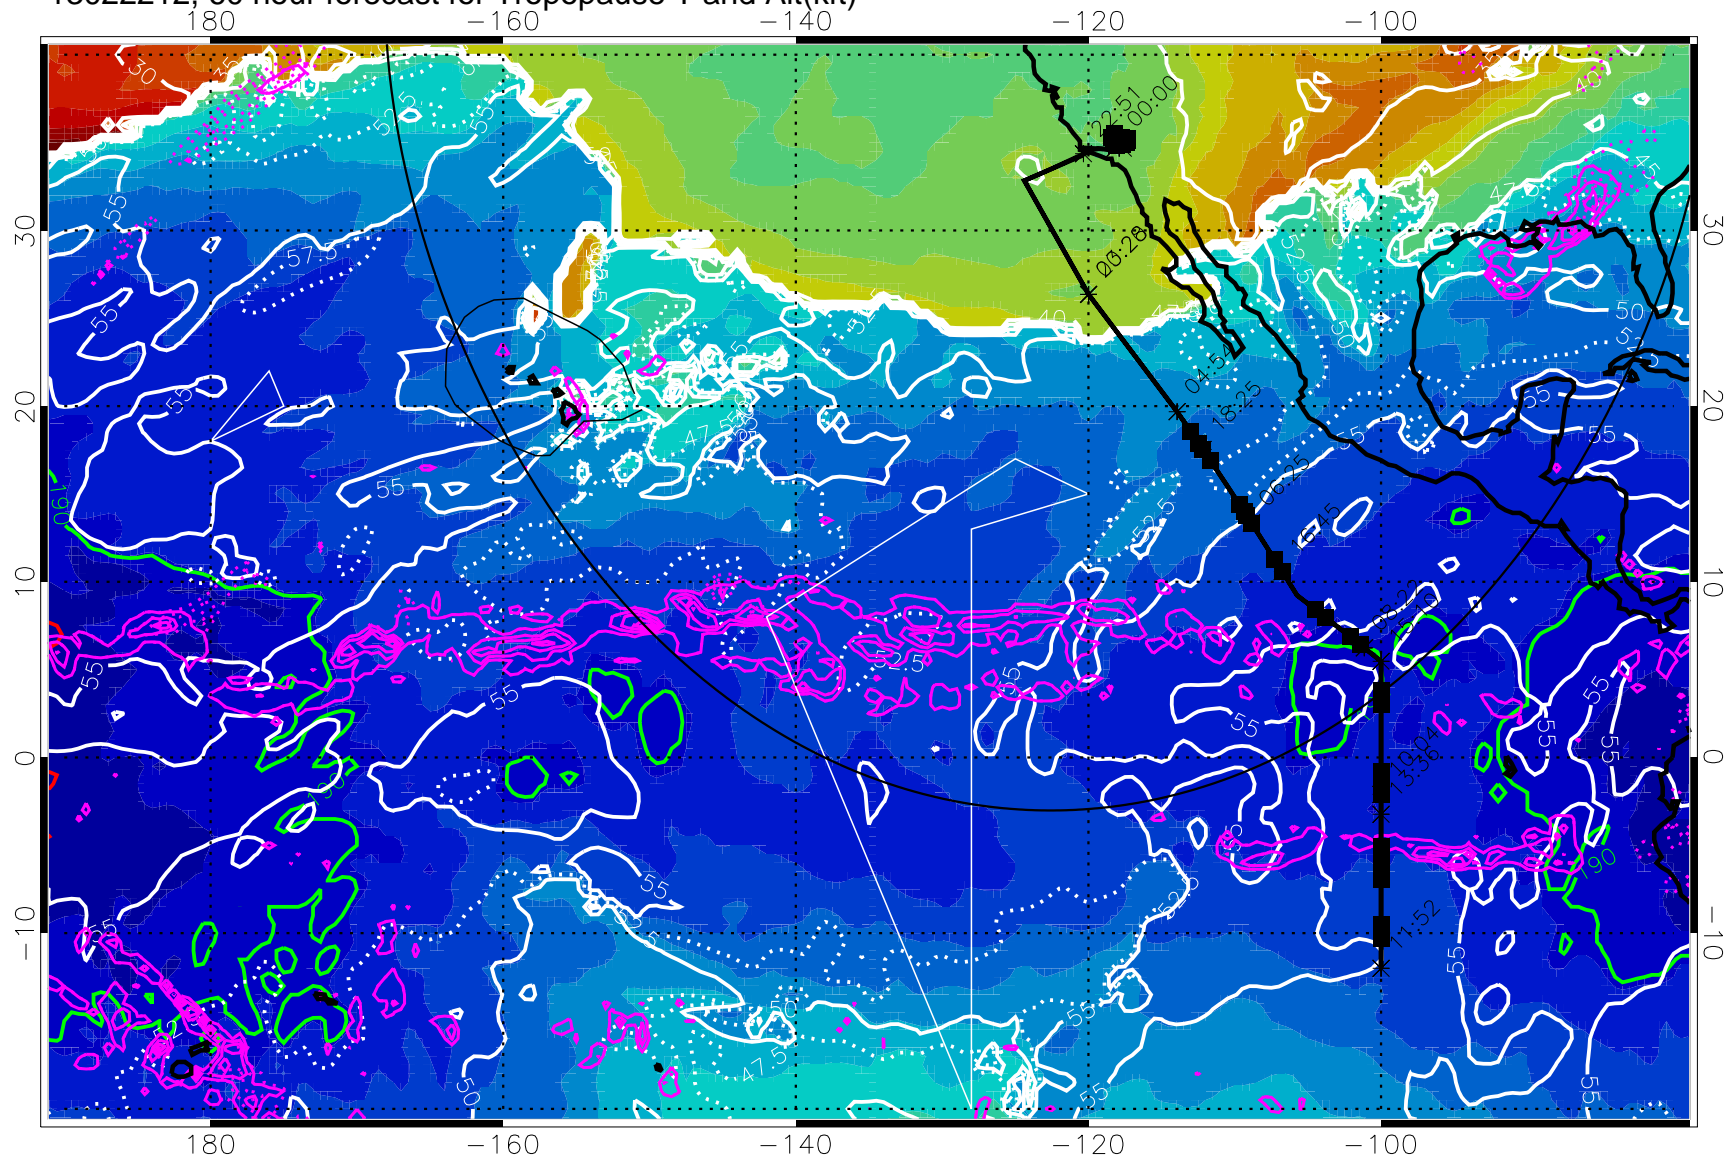

189.5K skin

185.9K engine

30 m/s

Range ring of 4055 km -- 13 hours GH round trip

13022206, 54 hour forecast for Tropopause T and Alt(kft)

190 200 210 220 230
Tropopause T, K

Tropopause Altitude in kft (white)

Precip (tot dot, conv sol) past 6 hrs 6 kg/m² contours, min 4

189.5K skin

185.9K engine

→ 30 m/s

Range ring of 4055 km -- 13 hours GH round trip

13022212, 60 hour forecast for Tropopause T and Alt(kft)

190 200 210 220 230
Tropopause T, K

Tropopause Altitude in kft (white)

Precip (tot dot, conv sol) past 6 hrs 6 kg/m2 contours, min 4

189.5K skin

185.9K engine

→ 30 m/s

Range ring of 4055 km -- 13 hours GH round trip

13022218, 66 hour forecast for Tropopause T and Alt(kft)