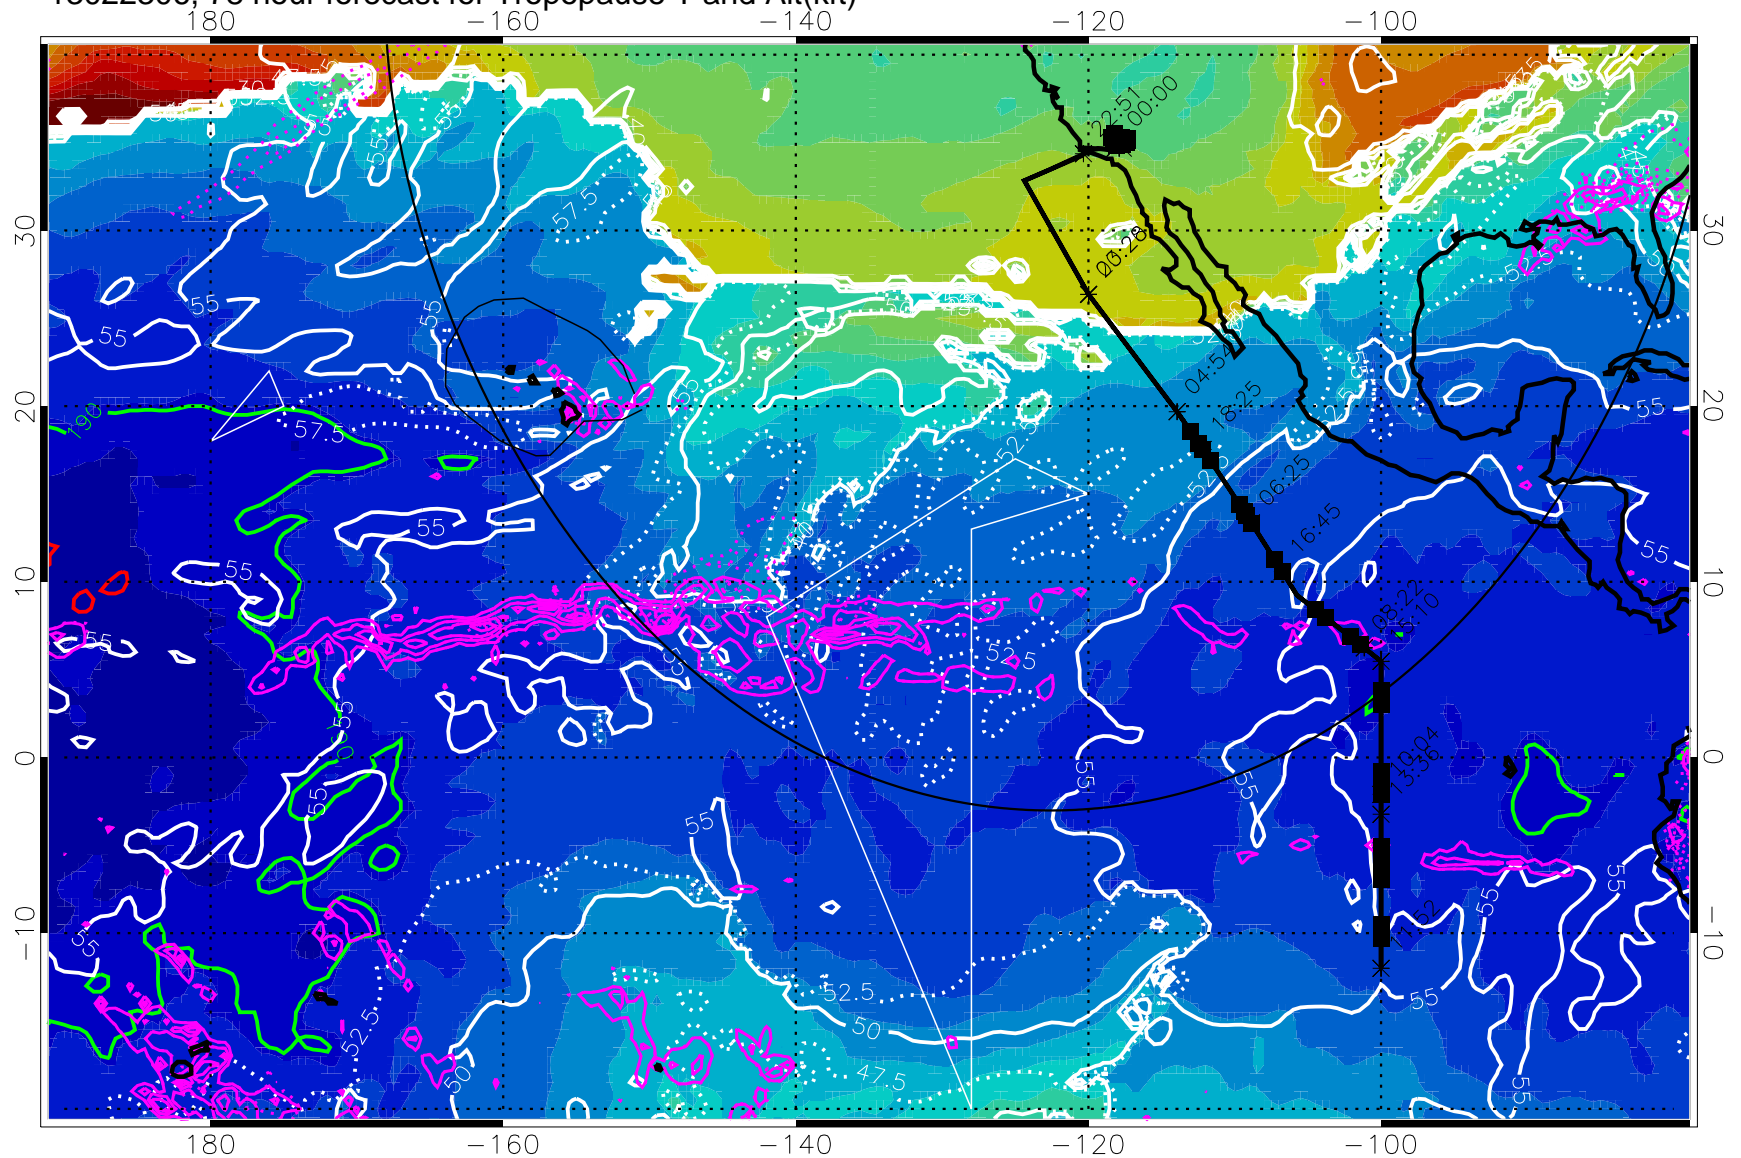

13022306, 78 hour forecast for Tropopause T and Alt(kft)

Tropopause T, K

Tropopause Altitude in kft (white)

Precip (tot dot, conv sol) past 6 hrs 6 kg/m2 contours, min 4

189.5K skin

185.9K engine

→ 30 m/s

Range ring of 4055 km -- 13 hours GH round trip