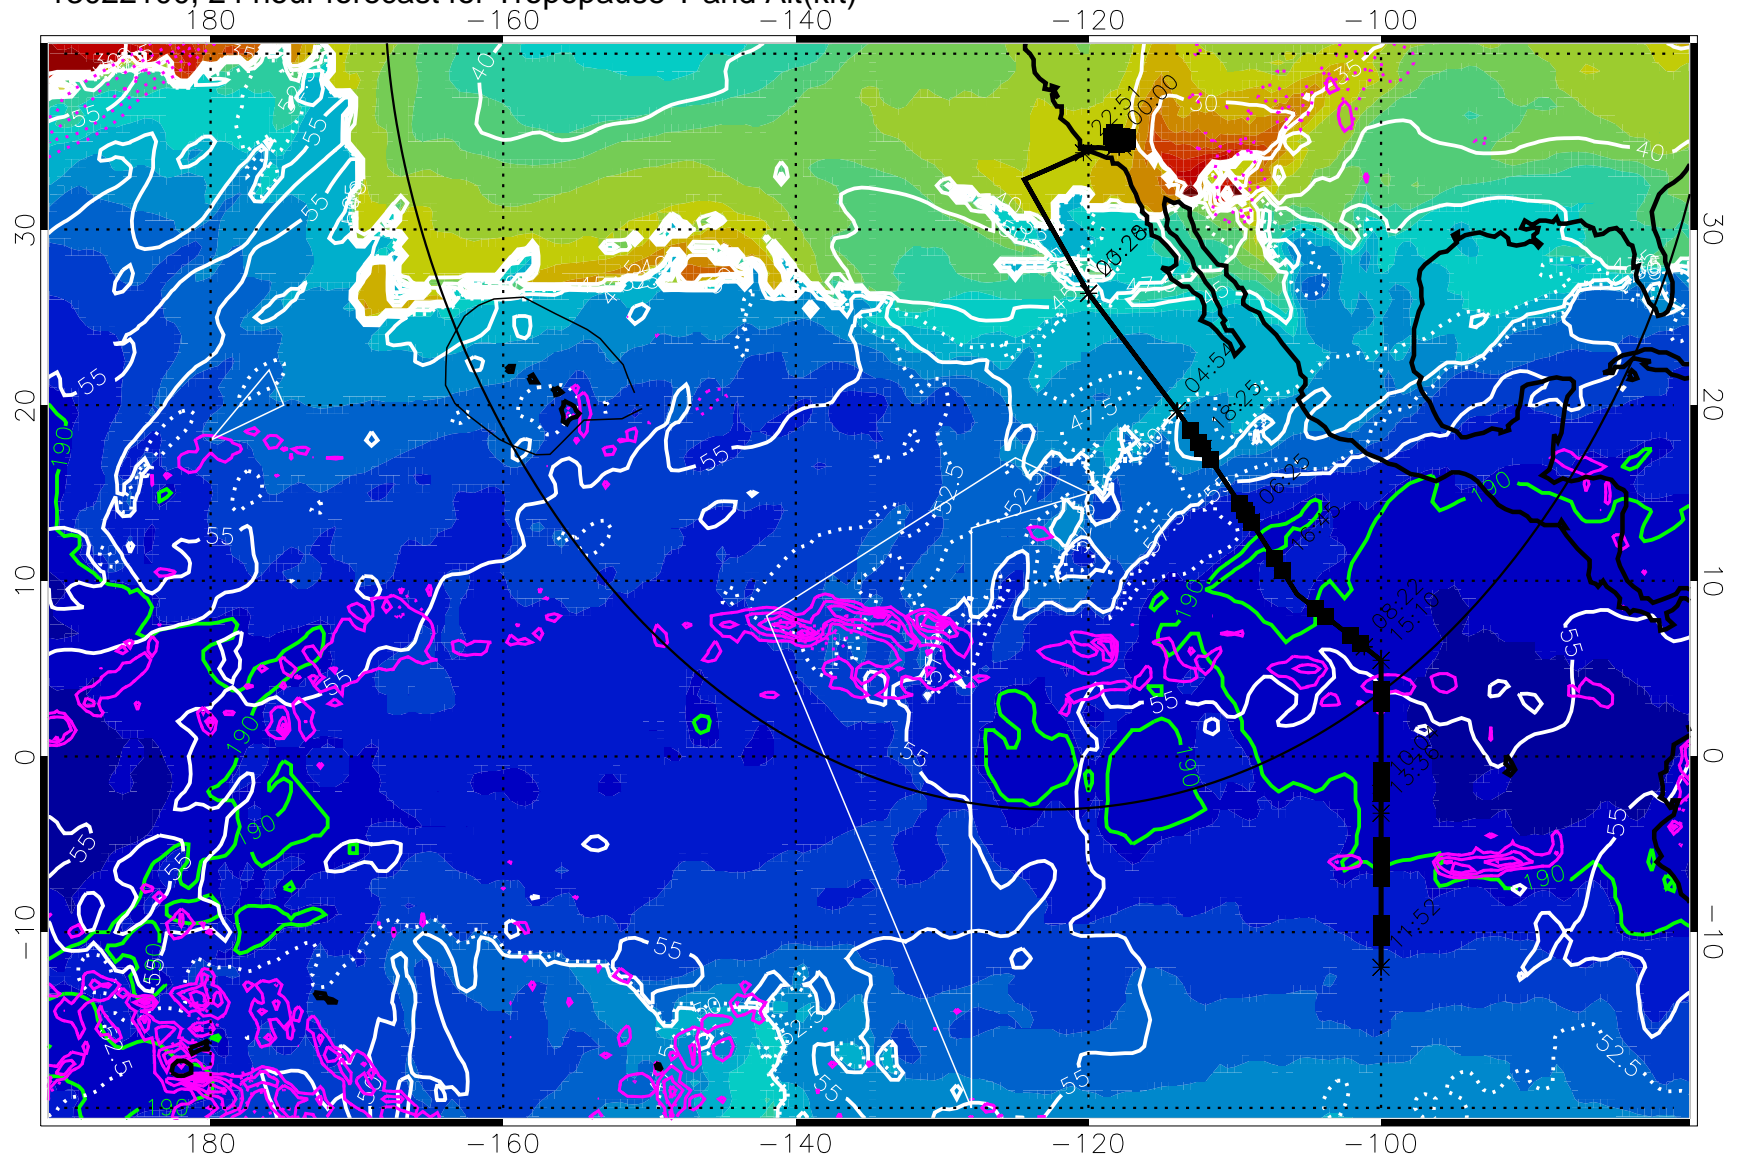

→ 30 m/s

Range ring of 4055 km -- 13 hours GH round trip

13022018, 18 hour forecast for Tropopause T and Alt(kft)

Tropopause T, K

Tropopause Altitude in kft (white)

Precip (tot dot, conv sol) past 6 hrs 6 kg/m2 contours, min 4

189.5K skin 185.9K engine

→ 30 m/s

Range ring of 4055 km -- 13 hours GH round trip

13022100, 24 hour forecast for Tropopause T and Alt(kft)

190 200 210 220 230

Tropopause T, K

Tropopause Altitude in kft (white)

Precip (tot dot, conv sol) past 6 hrs 6 kg/m2 contours, min 4

189.5K skin 185.9K engine

→ 30 m/s

Range ring of 4055 km -- 13 hours GH round trip

13022106, 30 hour forecast for Tropopause T and Alt(kft)

190 200 210 220 230
Tropopause T, K