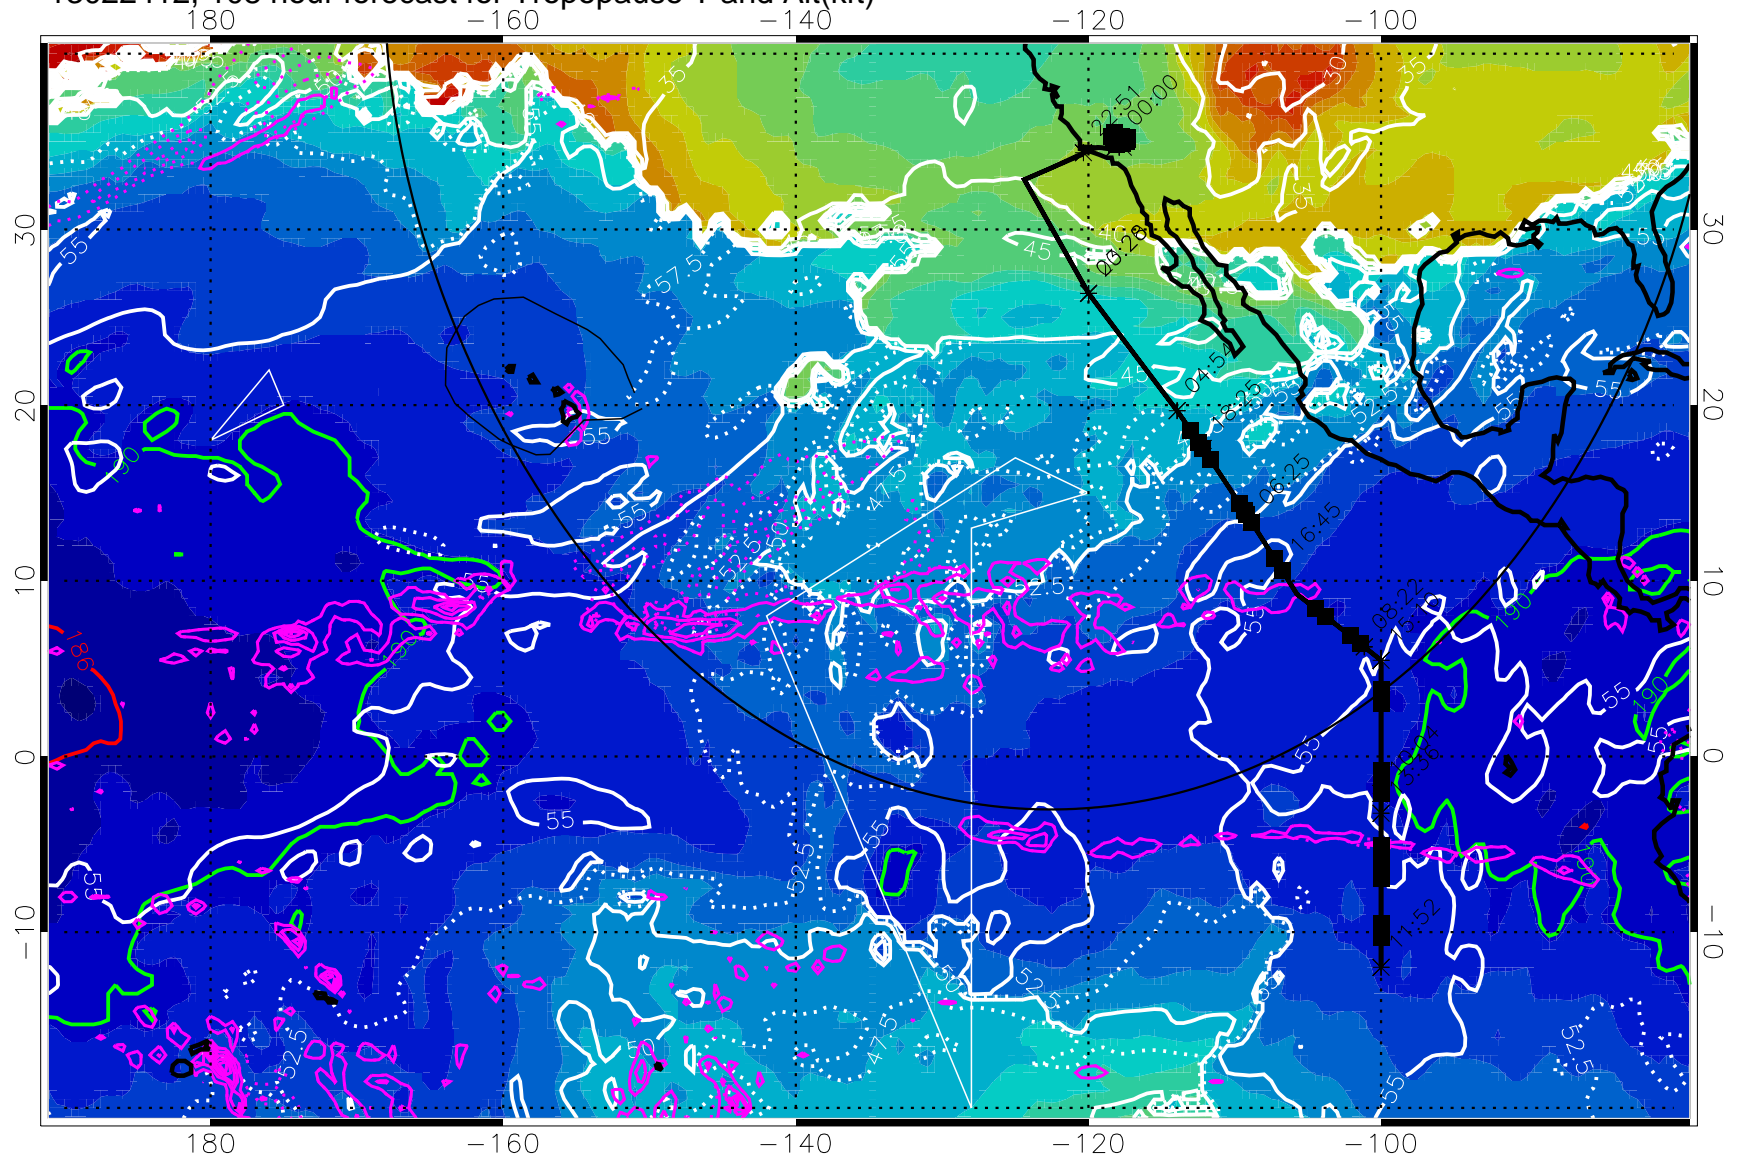

Precip (tot dot, conv sol) past 6 hrs 6 kg/m² contours, min 4

189.5K skin 185.9K engine

→ 30 m/s

Range ring of 4055 km -- 13 hours GH round trip

13022406, 102 hour forecast for Tropopause T and Alt(kft)

190 200 210 220 230

Tropopause T, K

Tropopause Altitude in kft (white)

Precip (tot dot, conv sol) past 6 hrs 6 kg/m² contours, min 4

189.5K skin

185.9K engine

→ 30 m/s

Range ring of 4055 km -- 13 hours GH round trip

13022412, 108 hour forecast for Tropopause T and Alt(kft)