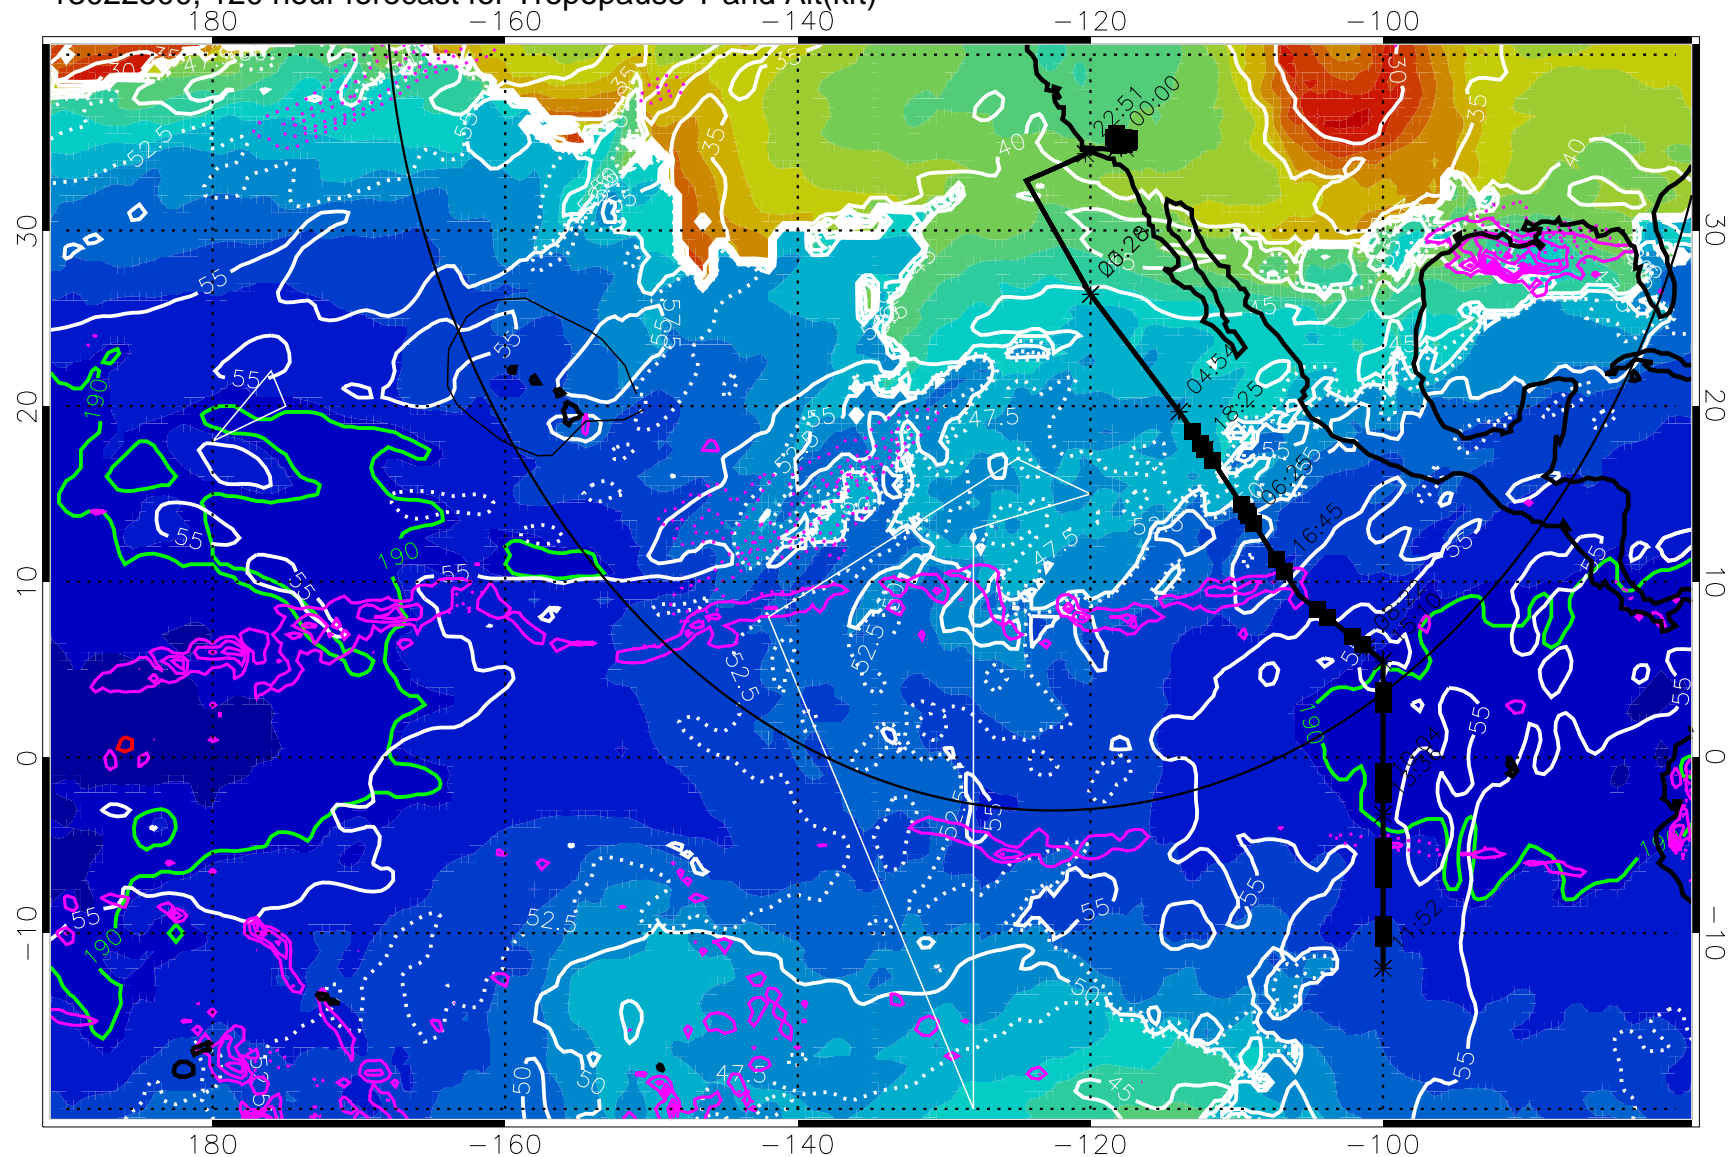

13022500, 120 hour forecast for Tropopause T and Alt(kft)

190 200 210 220 230

Tropopause T, K

Tropopause Altitude in kft (white)

Precip (tot dot, conv sol) past 6 hrs 6 kg/m² contours, min 4

189.5K skin 185.9K engine

→ 30 m/s

Range ring of 4055 km -- 13 hours GH round trip