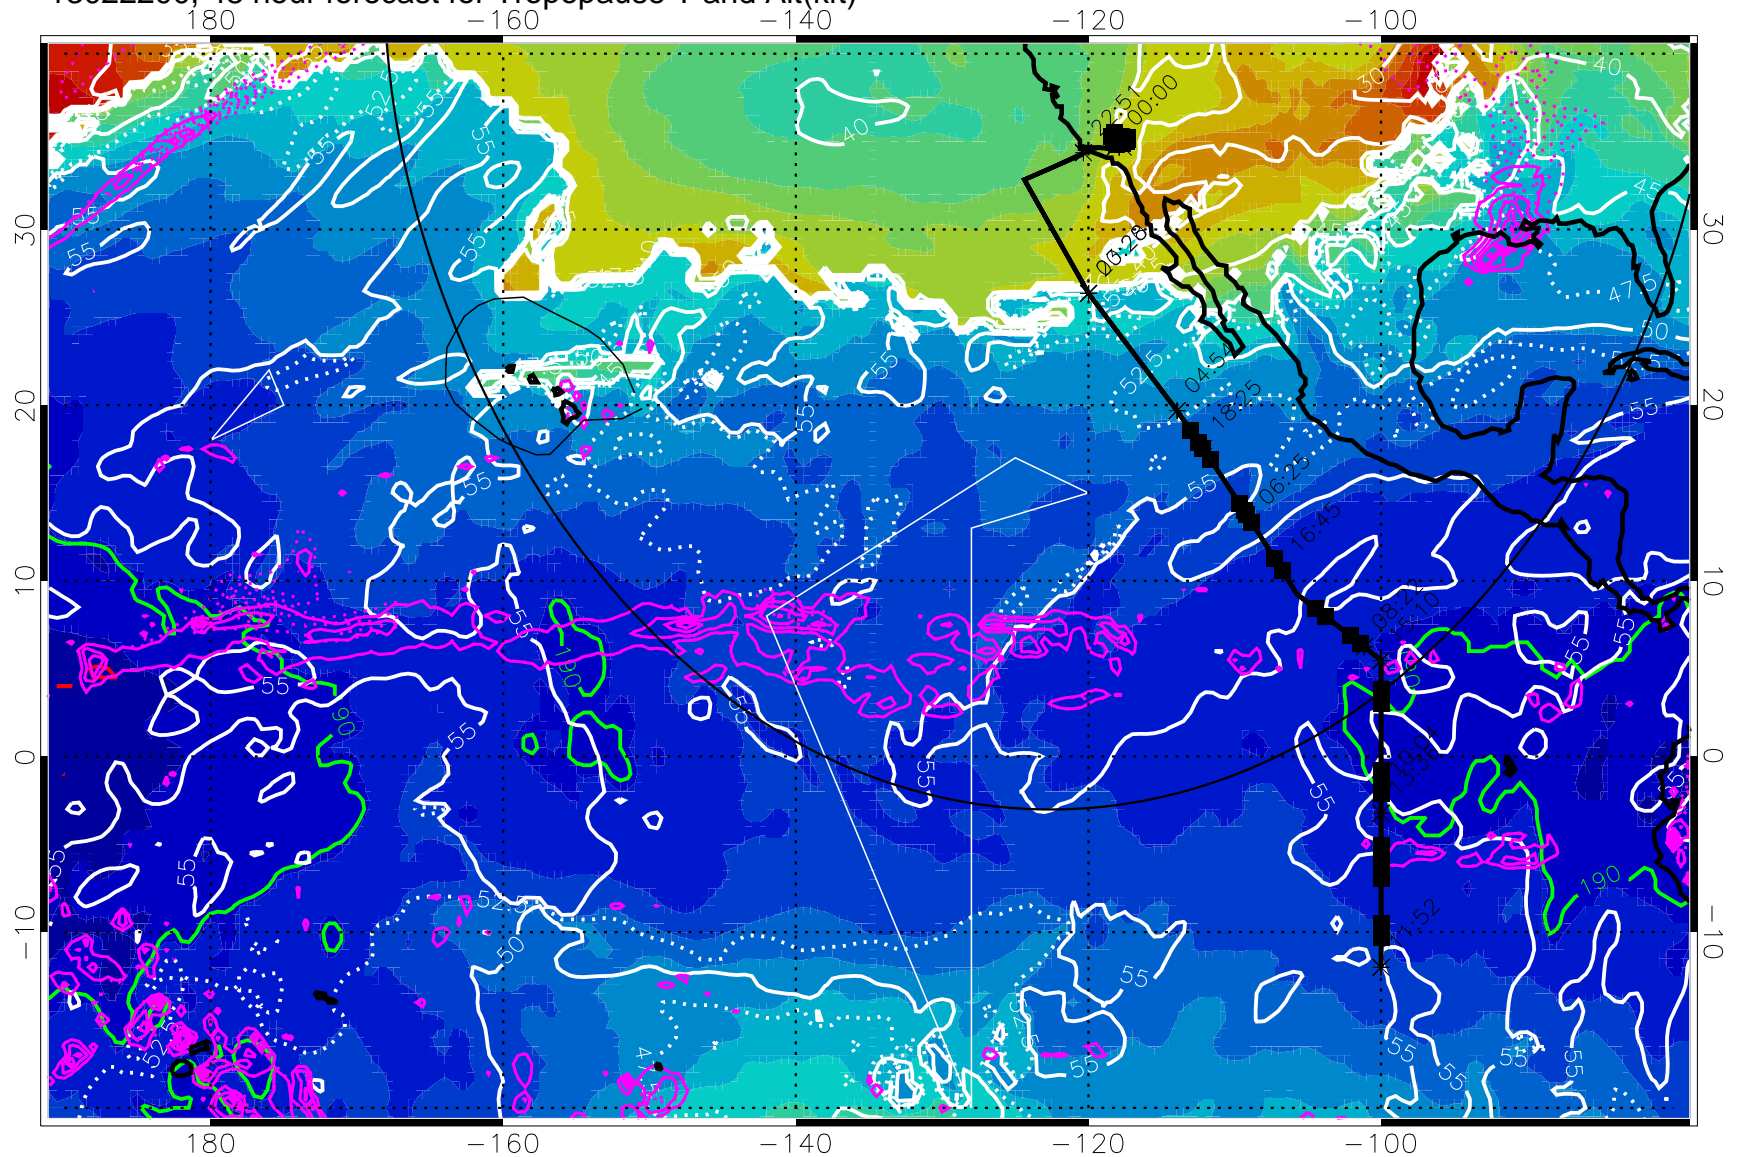

13022200, 48 hour forecast for Tropopause T and Alt(kft)

190   200   210   220   230
Tropopause T, K

Tropopause Altitude in kft (white)

Precip (tot dot, conv sol) past 6 hrs 6 kg/m2 contours, min 4

189.5K skin

185.9K engine

30 m/s

Range ring of 4055 km -- 13 hours GH round trip