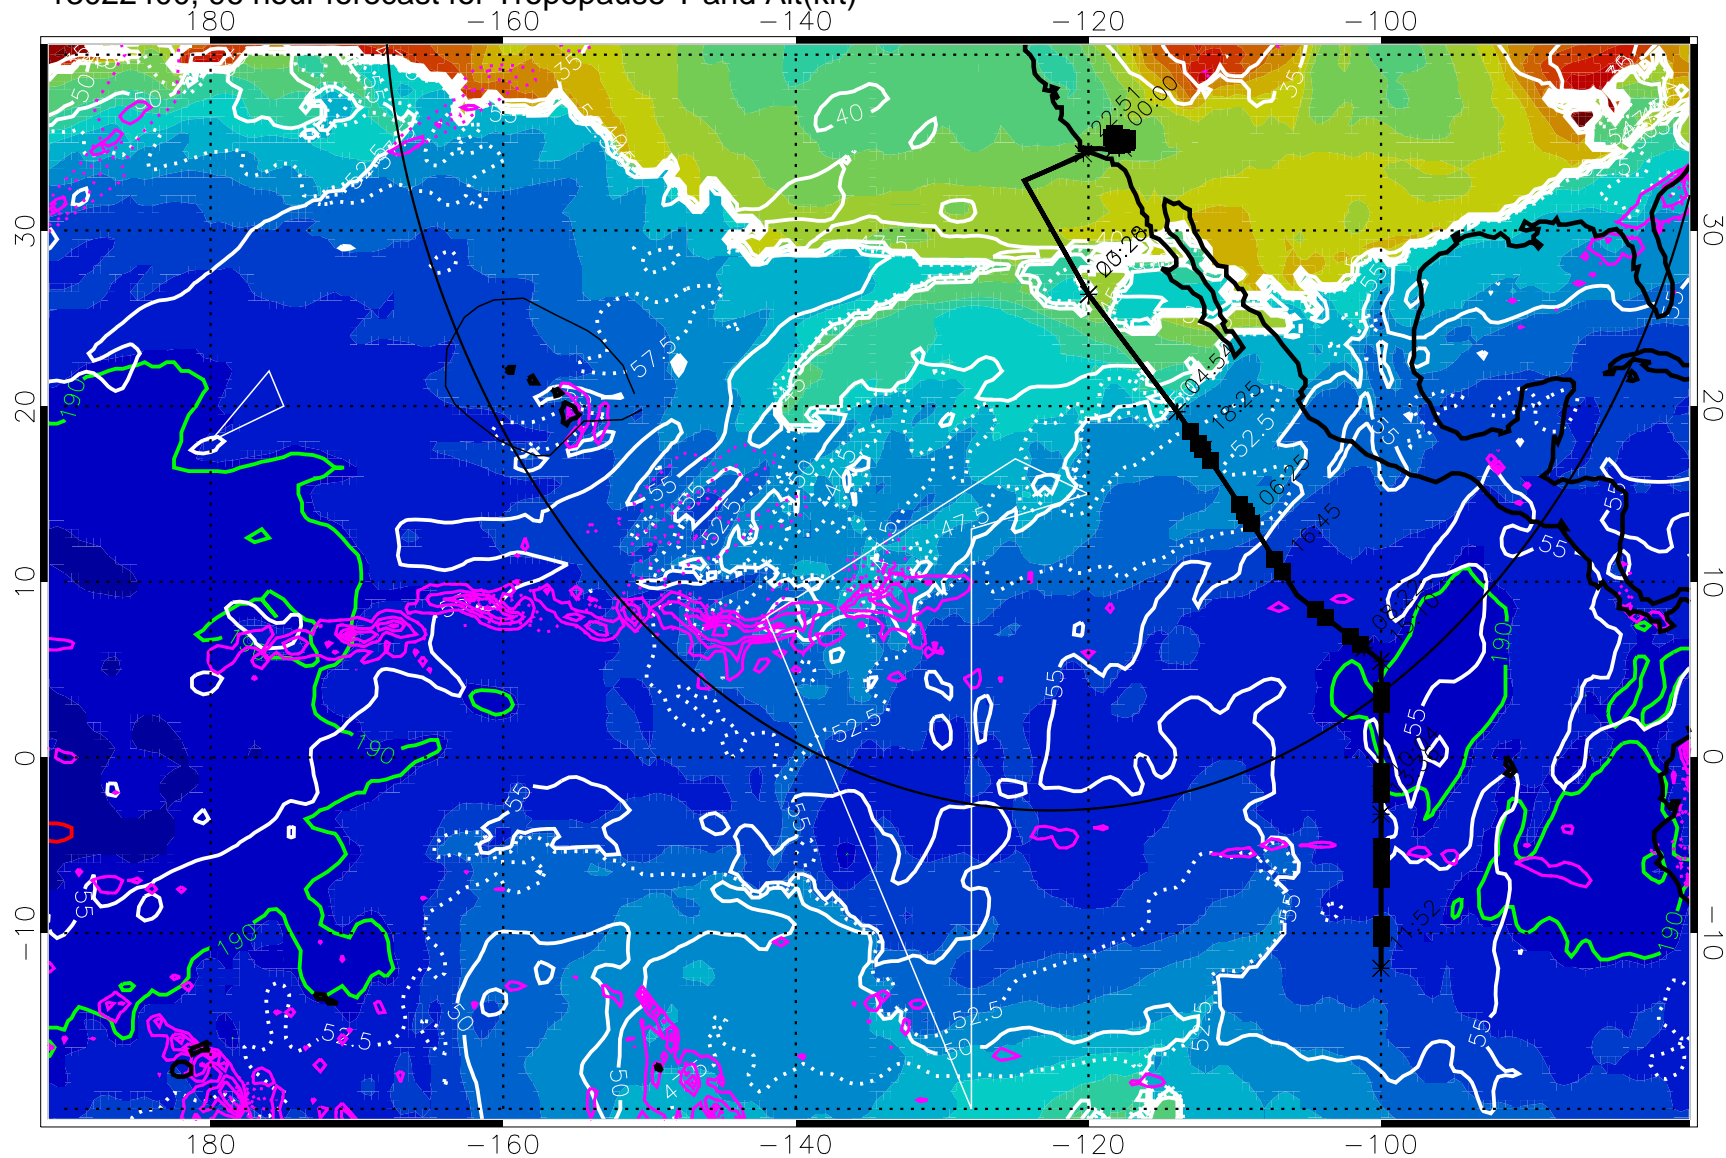

Range ring of 4055 km -- 13 hours GH round trip

13022318, 90 hour forecast for Tropopause T and Alt(kft)

190 200 210 220 230
Tropopause T, K

Tropopause Altitude in kft (white)

Precip (tot dot, conv sol) past 6 hrs 6 kg/m² contours, min 4

189.5K skin

185.9K engine

→ 30 m/s

Range ring of 4055 km -- 13 hours GH round trip

13022400, 96 hour forecast for Tropopause T and Alt(kft)

190 200 210 220 230

Tropopause T, K

Tropopause Altitude in kft (white)

Precip (tot dot, conv sol) past 6 hrs 6 kg/m² contours, min 4

189.5K skin 185.9K engine

→ 30 m/s

Range ring of 4055 km -- 13 hours GH round trip

13022406, 102 hour forecast for Tropopause T and Alt(kft)

190 200 210 220 230