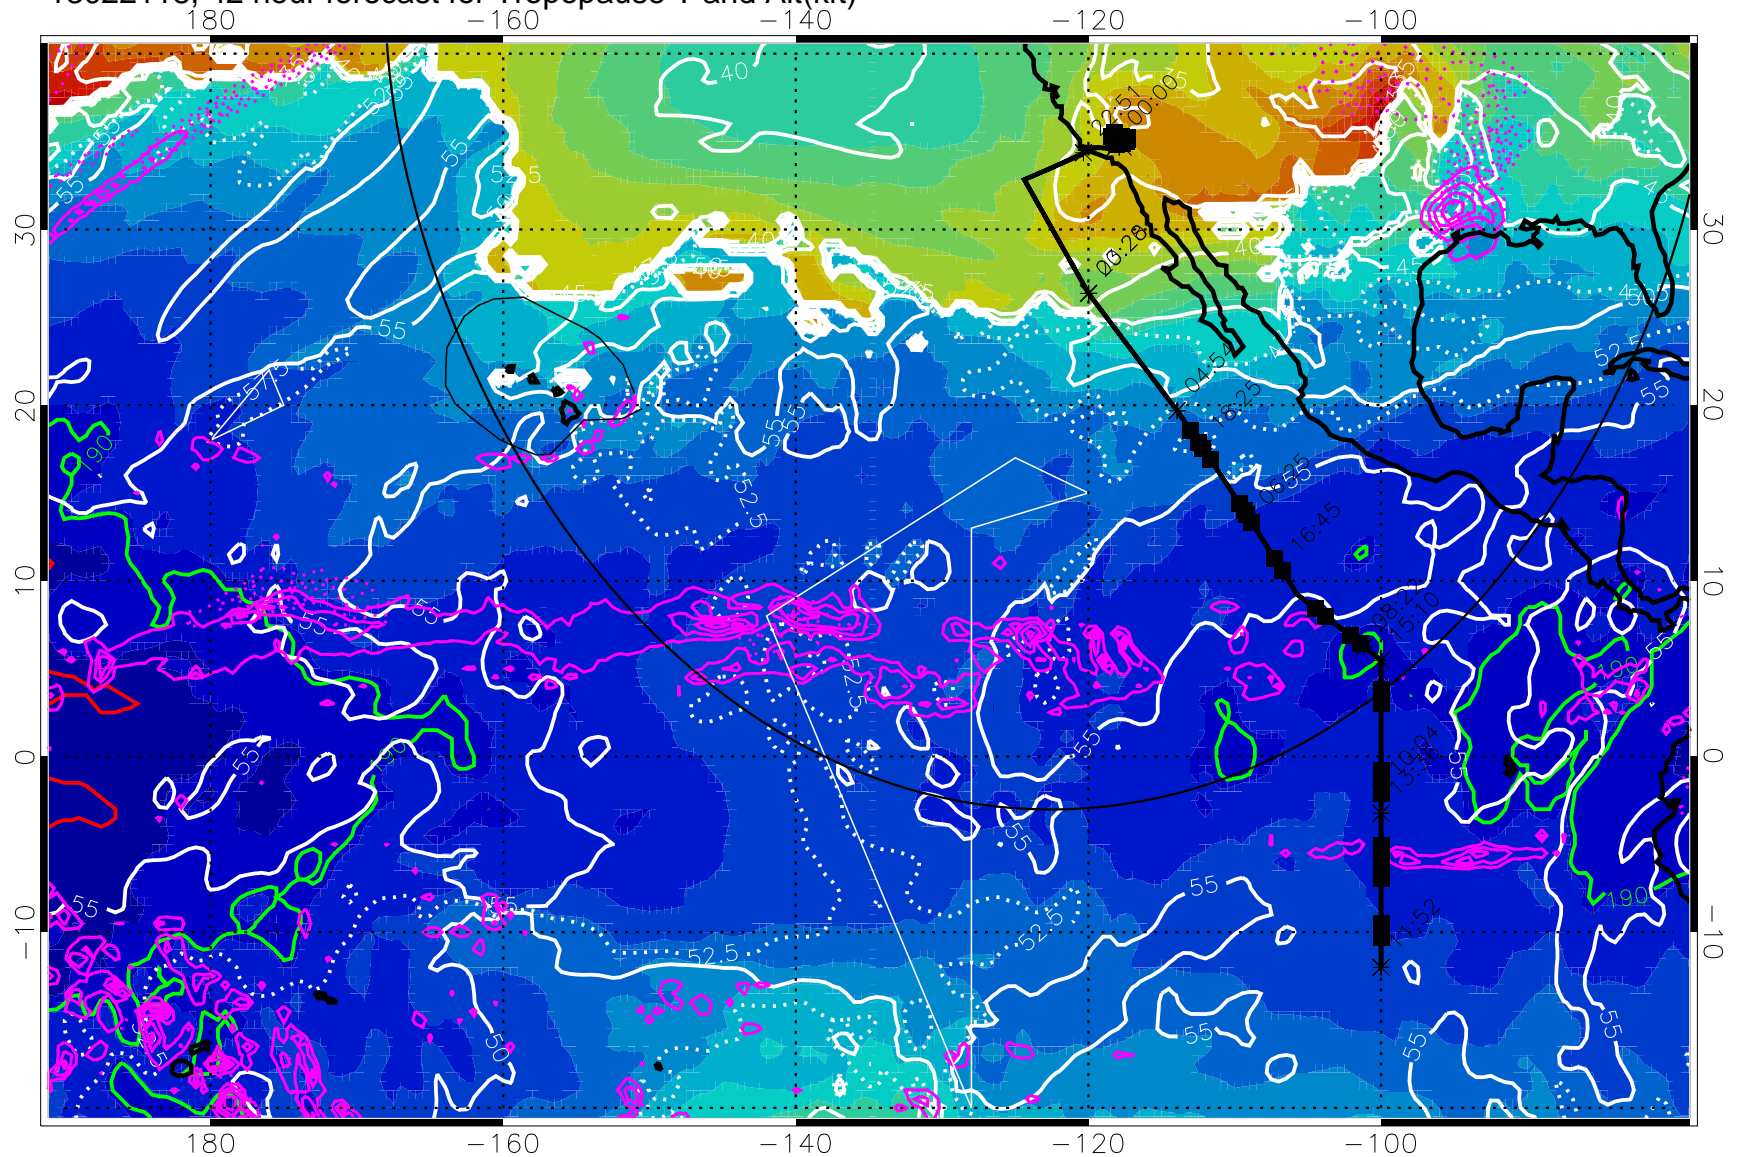

13022118, 42 hour forecast for Tropopause T and Alt(kft)

190 200 210 220 230

Tropopause T, K

Tropopause Altitude in kft (white)

Precip (tot dot, conv sol) past 6 hrs 6 kg/m² contours, min 4

189.5K skin

185.9K engine

→ 30 m/s

Range ring of 4055 km -- 13 hours GH round trip