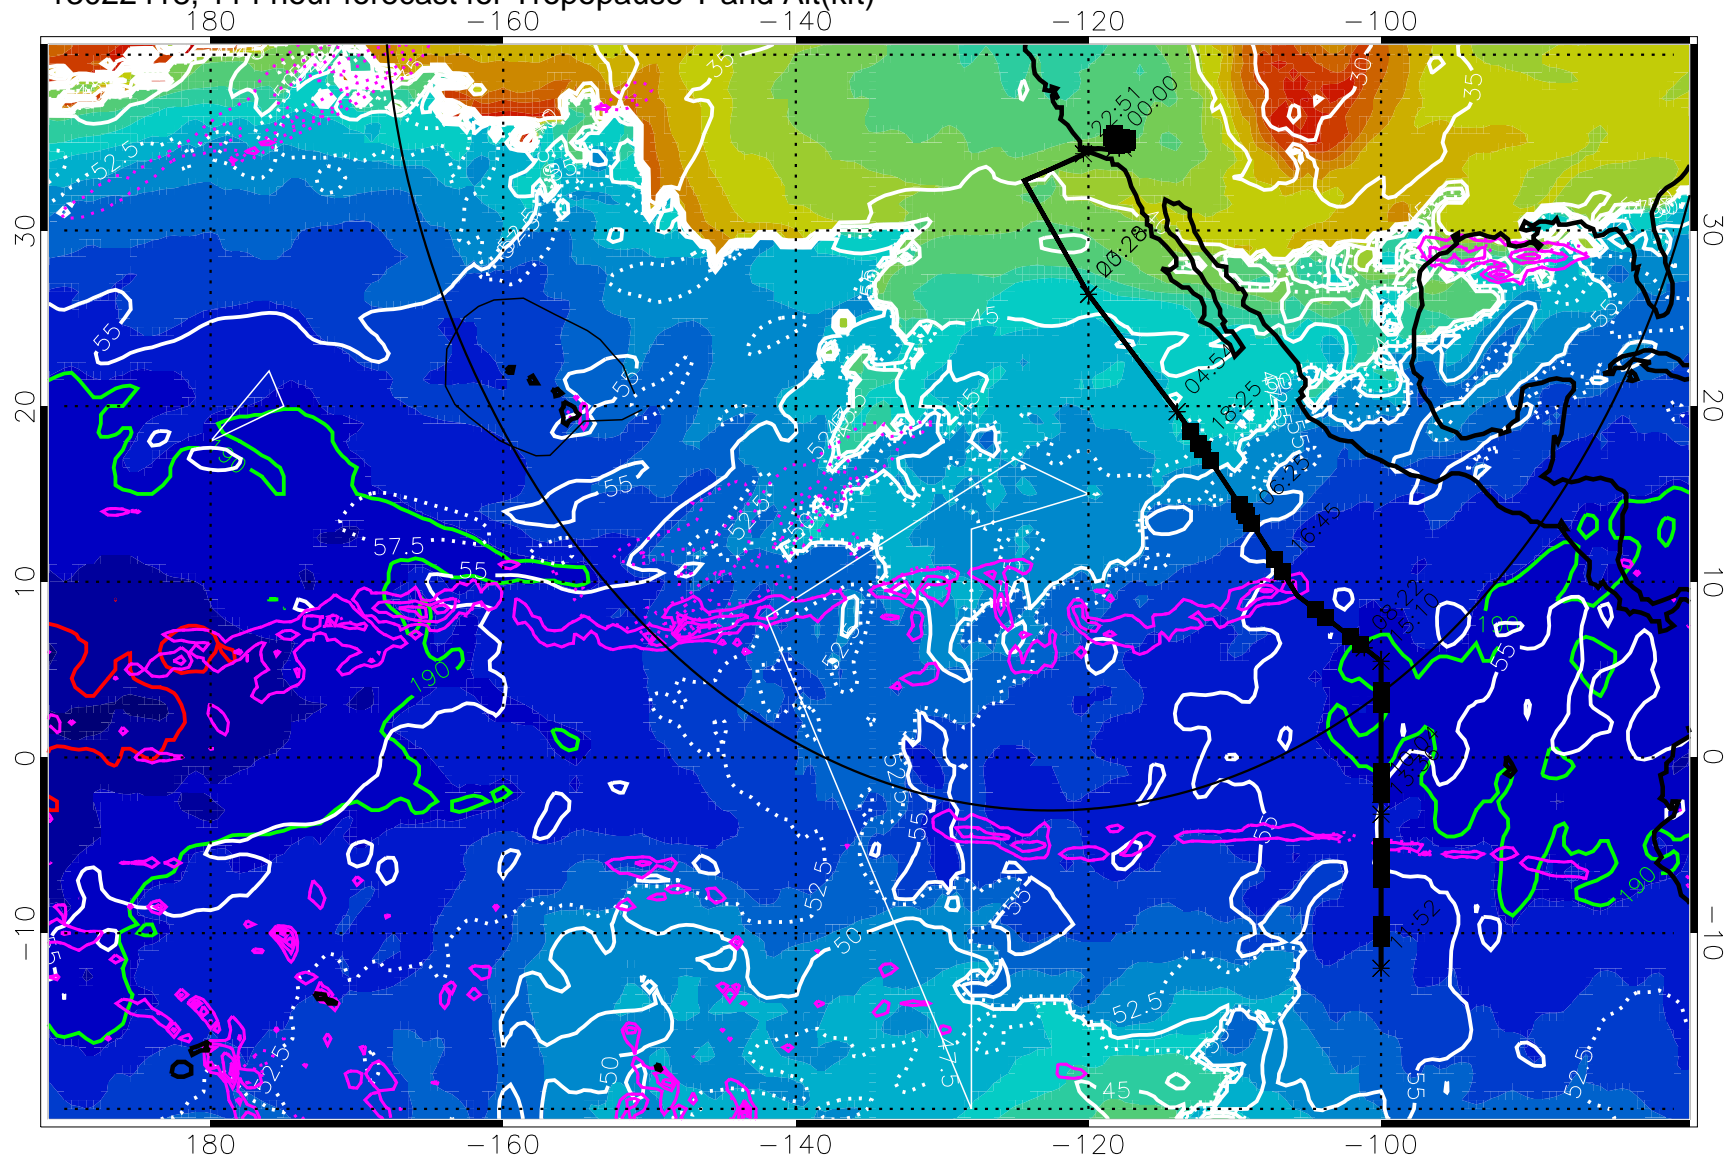

13022418, 114 hour forecast for Tropopause T and Alt(kft)

190 200 210 220 230

Tropopause T, K

Tropopause Altitude in kft (white)

Precip (tot dot, conv sol) past 6 hrs 6 kg/m2 contours, min 4

189.5K skin

185.9K engine

→ 30 m/s

Range ring of 4055 km -- 13 hours GH round trip