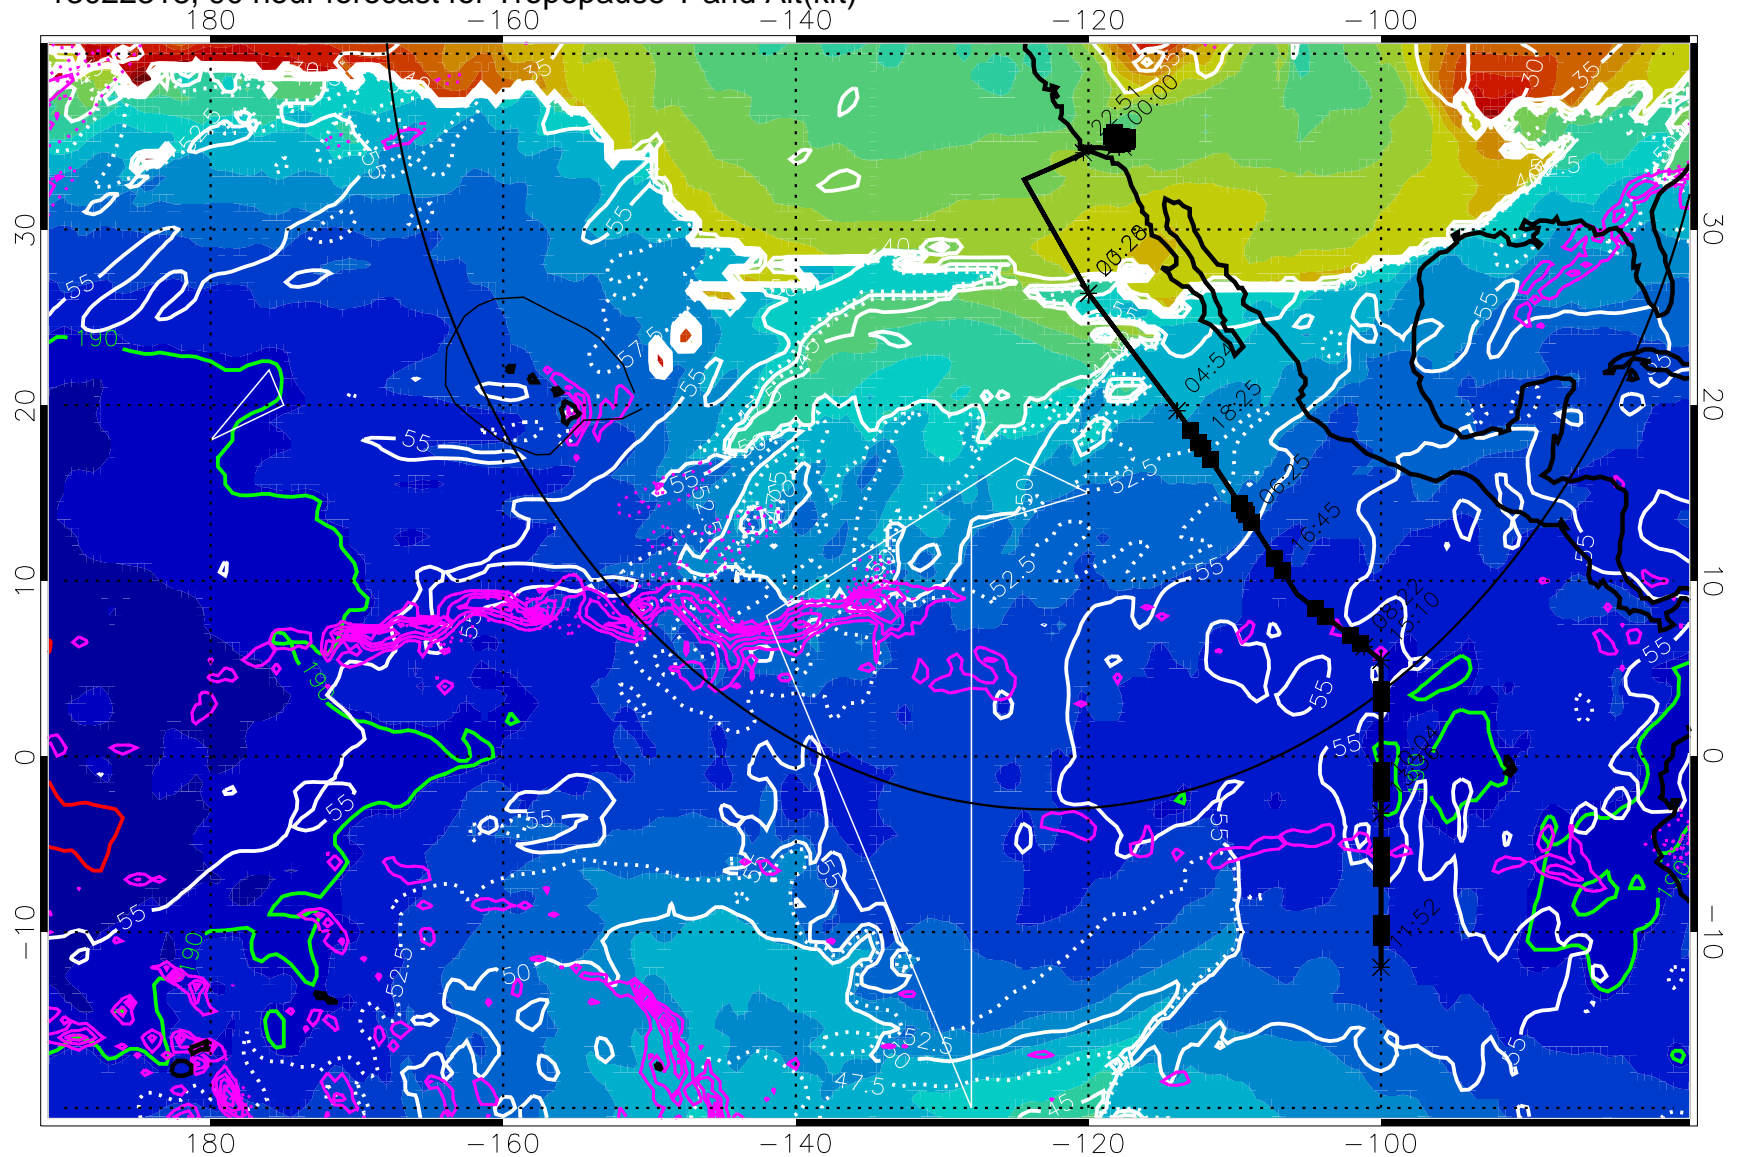

Range ring of 4055 km -- 13 hours GH round trip

13022318, 90 hour forecast for Tropopause T and Alt(kft)

190 200 210 220 230
Tropopause T, K

Tropopause Altitude in kft (white)

Precip (tot dot, conv sol) past 6 hrs 6 kg/m² contours, min 4

189.5K skin

185.9K engine

→ 30 m/s

Range ring of 4055 km -- 13 hours GH round trip

13022400, 96 hour forecast for Tropopause T and Alt(kft)

190 200 210 220 230

Tropopause T, K

Tropopause Altitude in kft (white)

Precip (tot dot, conv sol) past 6 hrs 6 kg/m² contours, min 4

189.5K skin 185.9K engine

→ 30 m/s

Range ring of 4055 km -- 13 hours GH round trip

13022406, 102 hour forecast for Tropopause T and Alt(kft)

190 200 210 220 230