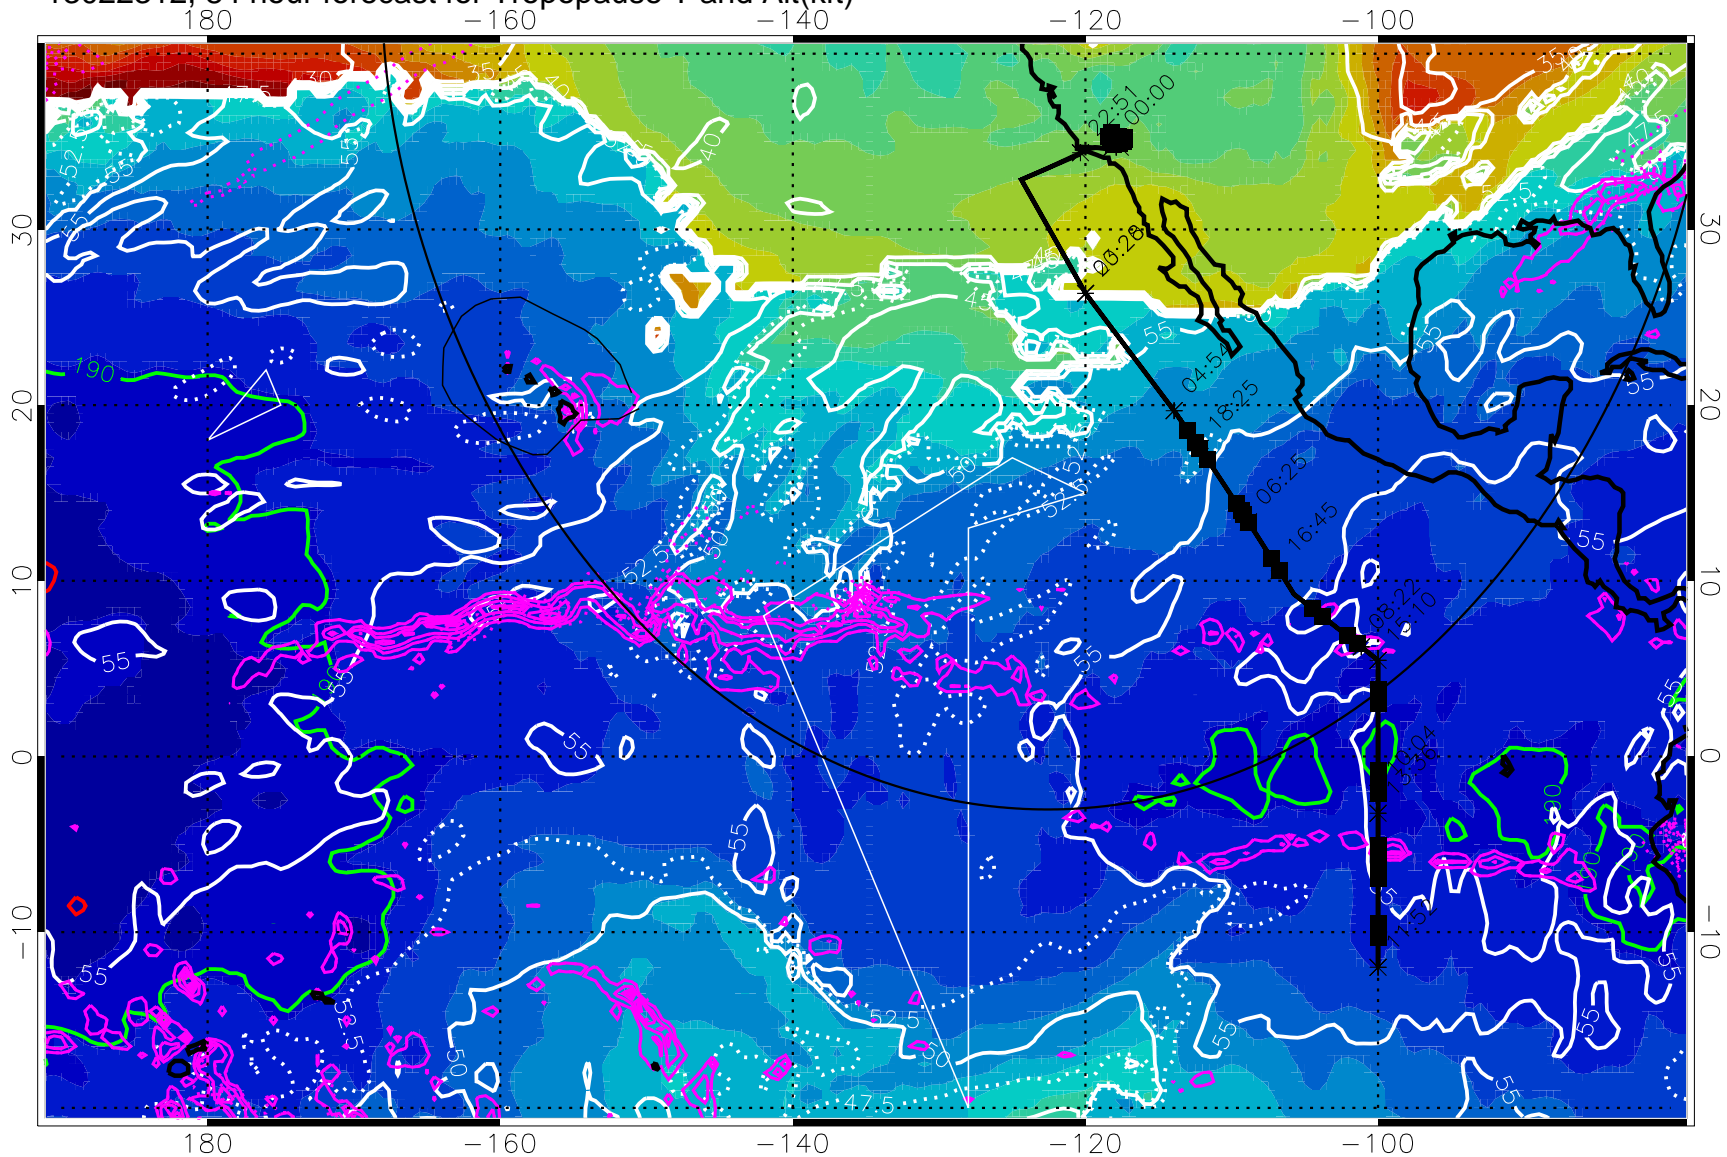

13022312, 84 hour forecast for Tropopause T and Alt(kft)

190 200 210 220 230

Tropopause T, K

Tropopause Altitude in kft (white)

Precip (tot dot, conv sol) past 6 hrs 6 kg/m2 contours, min 4

189.5K skin

185.9K engine

Range ring of 4055 km -- 13 hours GH round trip