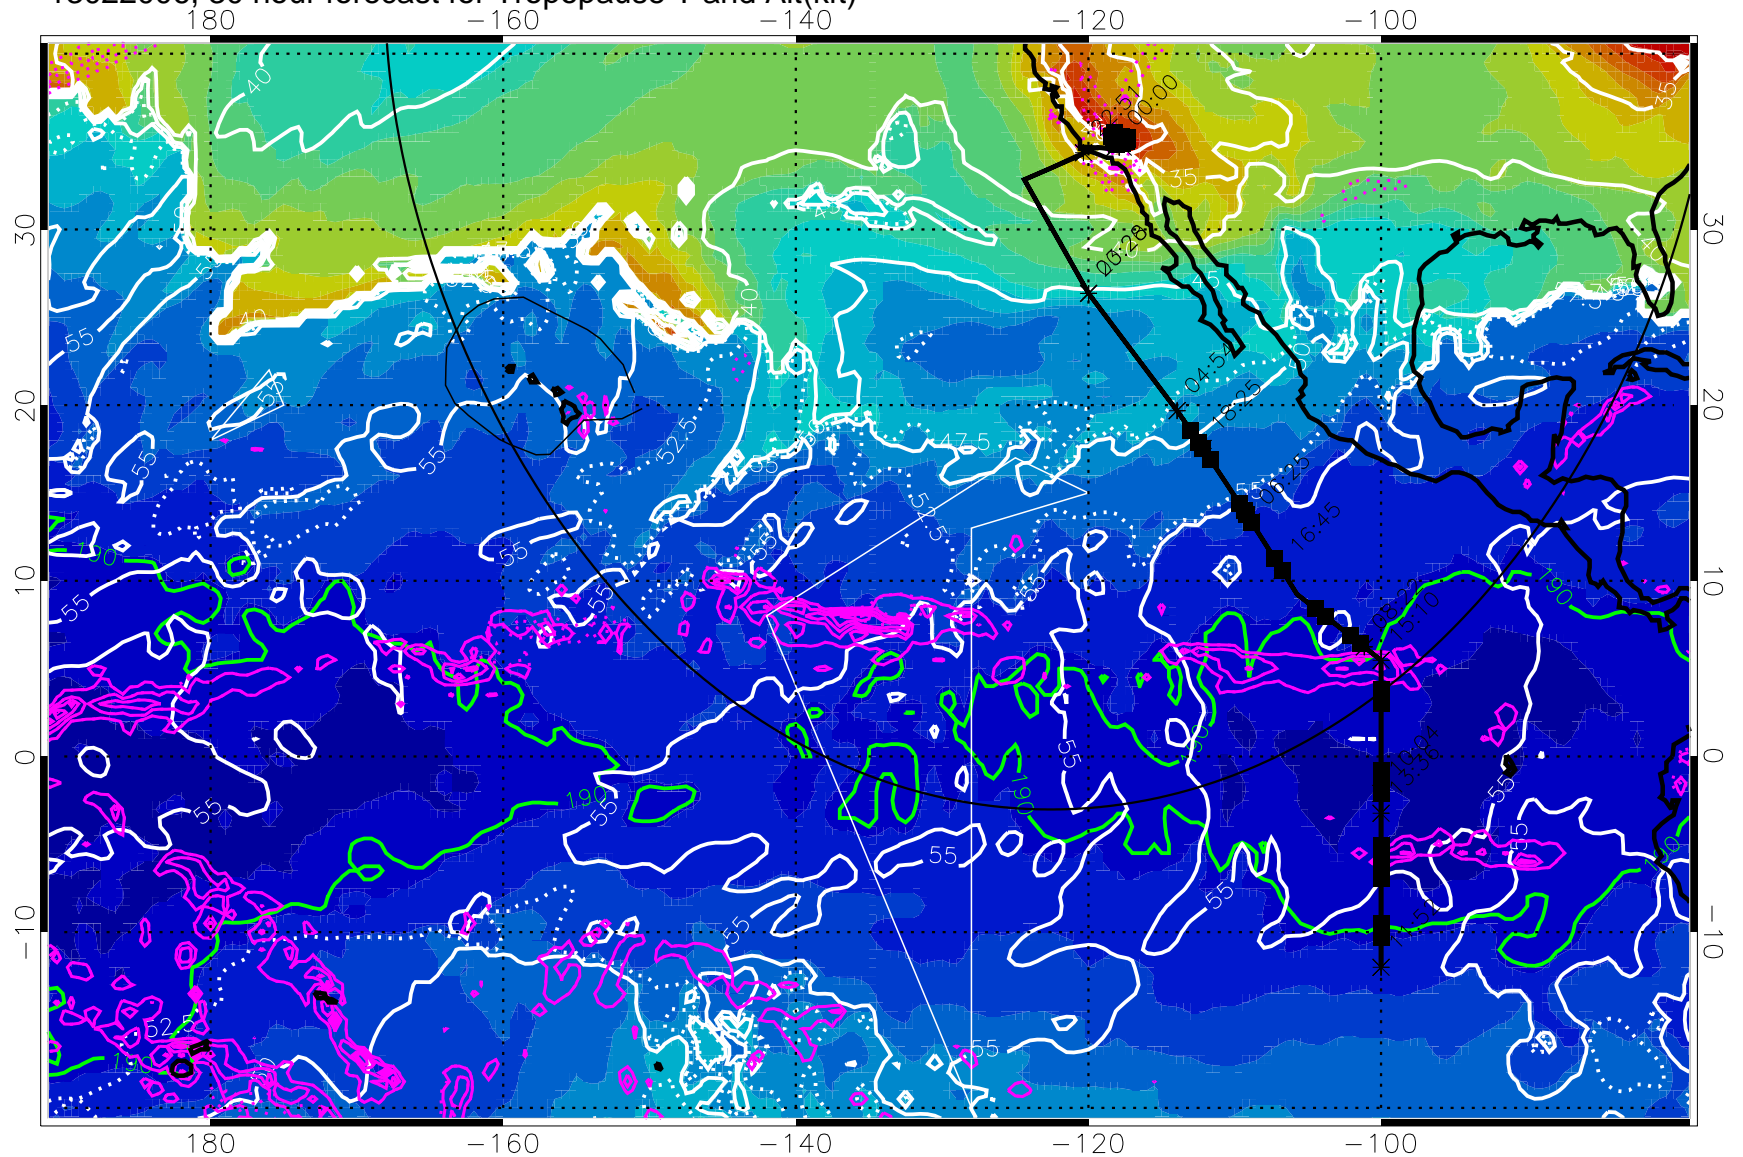

→ 30 m/s

Range ring of 4055 km -- 13 hours GH round trip

13022000, 24 hour forecast for Tropopause T and Alt(kft)

Tropopause T, K

Tropopause Altitude in kft (white)

Precip (tot dot, conv sol) past 6 hrs 6 kg/m2 contours, min 4

189.5K skin

185.9K engine

→ 30 m/s

Range ring of 4055 km -- 13 hours GH round trip

13022006, 30 hour forecast for Tropopause T and Alt(kft)

Tropopause T, K

Tropopause Altitude in kft (white)

Precip (tot dot, conv sol) past 6 hrs 6 kg/m² contours, min 4

189.5K skin

185.9K engine

→ 30 m/s

Range ring of 4055 km -- 13 hours GH round trip

13022012, 36 hour forecast for Tropopause T and Alt(kft)

190 200 210 220 230

Tropopause T, K

Tropopause Altitude in kft (white)

Precip (tot dot, conv sol) past 6 hrs 6 kg/m² contours, min 4

189.5K skin

185.9K engine

→ 30 m/s

Range ring of 4055 km -- 13 hours GH round trip

13022018, 42 hour forecast for Tropopause T and Alt(kft)

Tropopause Altitude in kft (white)
 Precip (tot dot, conv sol) past 6 hrs 6 kg/m2 contours, min 4
 189.5K skin 185.9K engine