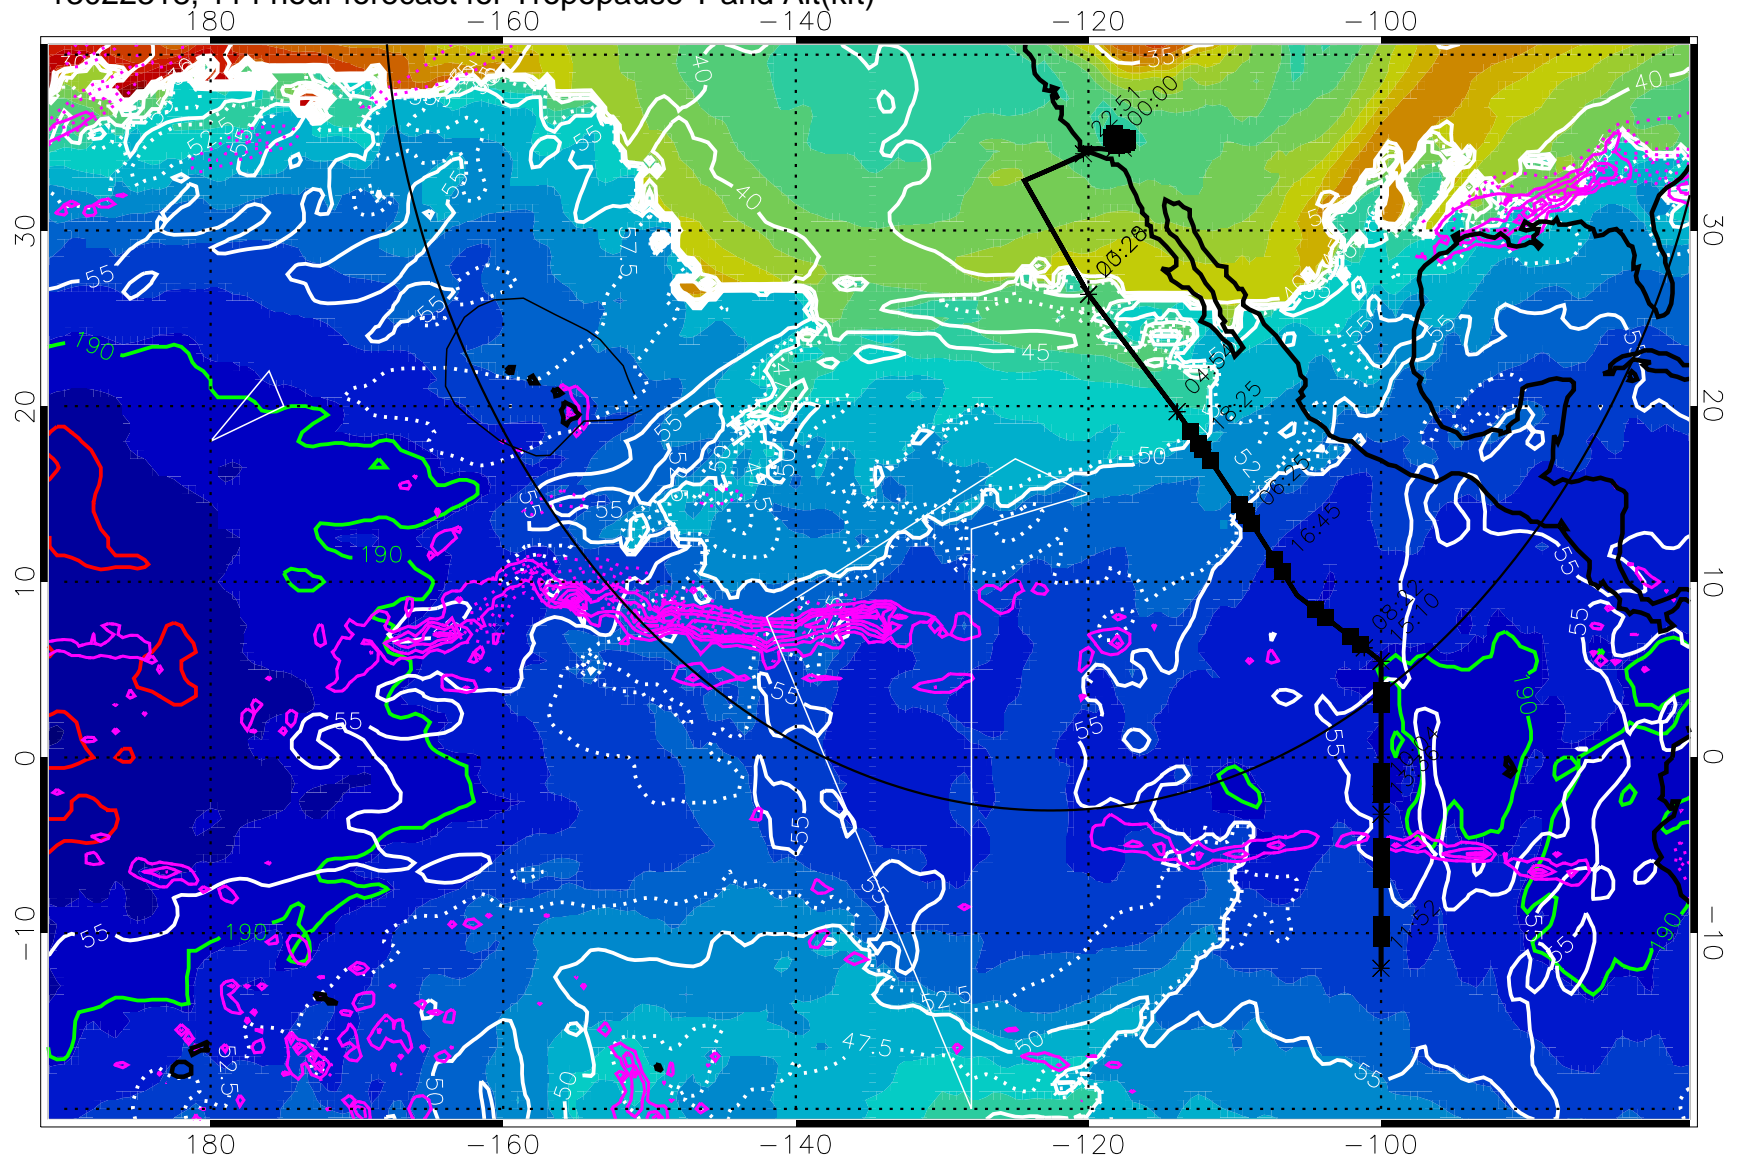

13022312, 108 hour forecast for Tropopause T and Alt(kft)

190 200 210 220 230

Tropopause T, K

Tropopause Altitude in kft (white)

Precip (tot dot, conv sol) past 6 hrs 6 kg/m2 contours, min 4

189.5K skin

185.9K engine

→ 30 m/s

Range ring of 4055 km -- 13 hours GH round trip

13022318, 114 hour forecast for Tropopause T and Alt(kft)

Tropopause T, K

Tropopause Altitude in kft (white)

Precip (tot dot, conv sol) past 6 hrs 6 kg/m² contours, min 4

189.5K skin 185.9K engine

→ 30 m/s

Range ring of 4055 km -- 13 hours GH round trip

13022400, 120 hour forecast for Tropopause T and Alt(kft)

190 200 210 220 230
Tropopause T, K

Tropopause Altitude in kft (white)