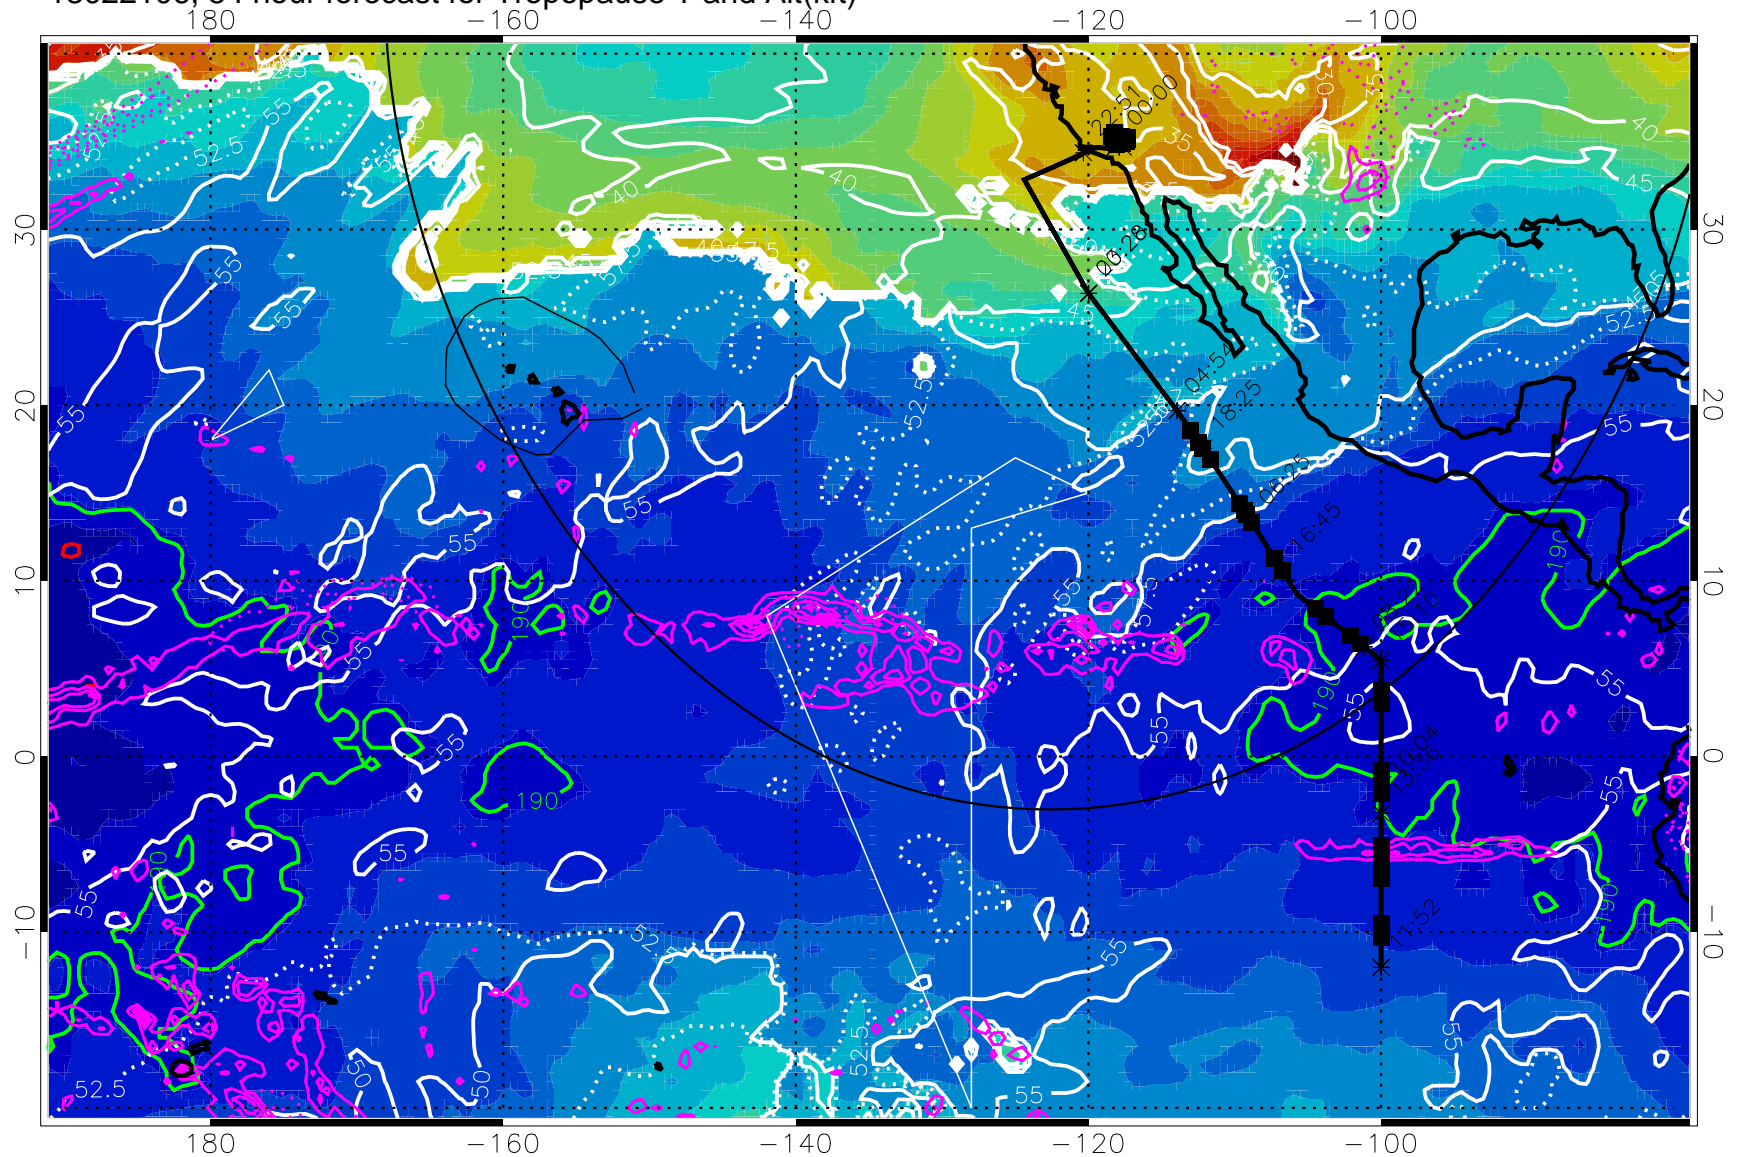

→ 30 m/s
 Range ring of 4055 km -- 13 hours GH round trip

13022100, 48 hour forecast for Tropopause T and Alt(kft)

190 200 210 220 230

Tropopause T, K

Tropopause Altitude in kft (white)

Precip (tot dot, conv sol) past 6 hrs 6 kg/m2 contours, min 4

189.5K skin 185.9K engine

→ 30 m/s

Range ring of 4055 km -- 13 hours GH round trip

13022106, 54 hour forecast for Tropopause T and Alt(kft)

190 200 210 220 230

Tropopause T, K

Tropopause Altitude in kft (white)

Precip (tot dot, conv sol) past 6 hrs 6 kg/m² contours, min 4

189.5K skin

185.9K engine

30 m/s

Range ring of 4055 km -- 13 hours GH round trip

13022112, 60 hour forecast for Tropopause T and Alt(kft)

190 200 210 220 230
Tropopause T, K