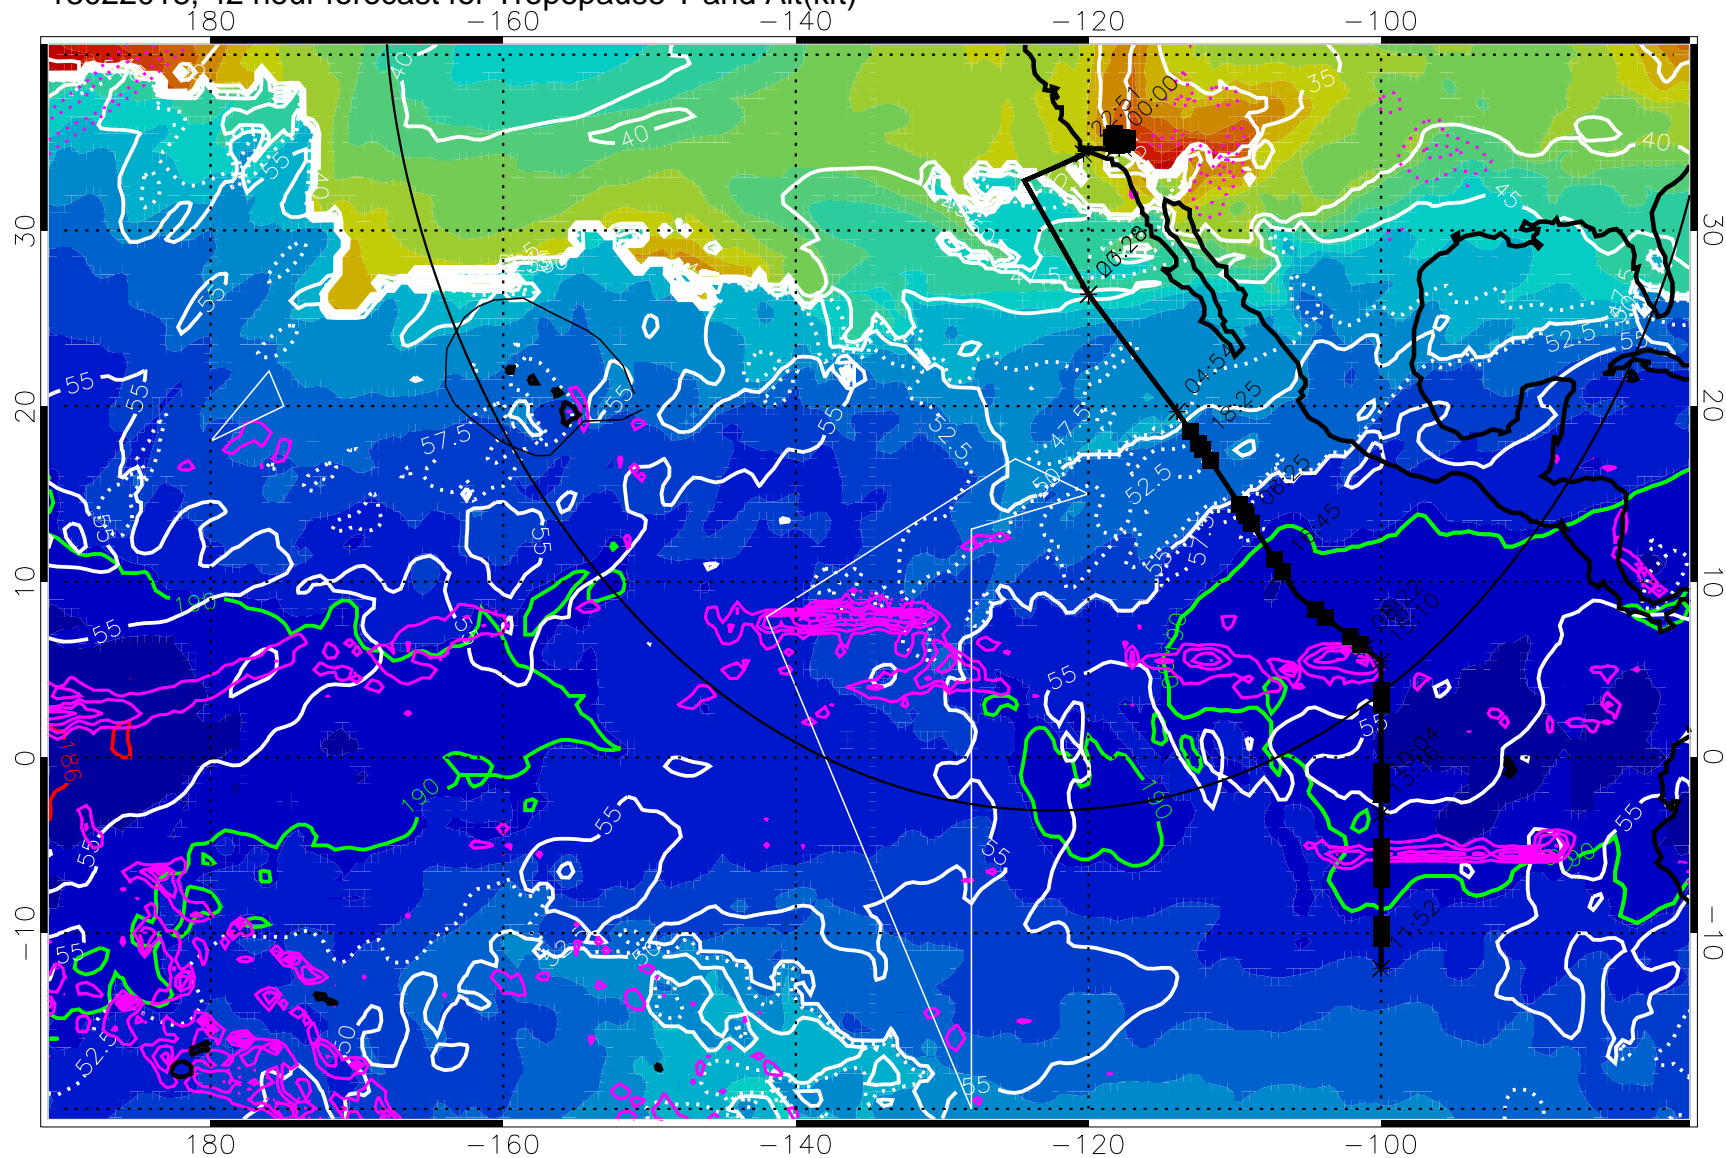

Precip (tot dot, conv sol) past 6 hrs 6 kg/m² contours, min 4

189.5K skin

185.9K engine

→ 30 m/s

Range ring of 4055 km -- 13 hours GH round trip

13022018, 42 hour forecast for Tropopause T and Alt(kft)

Tropopause Altitude in kft (white)
 Precip (tot dot, conv sol) past 6 hrs 6 kg/m2 contours, min 4
 189.5K skin 185.9K engine