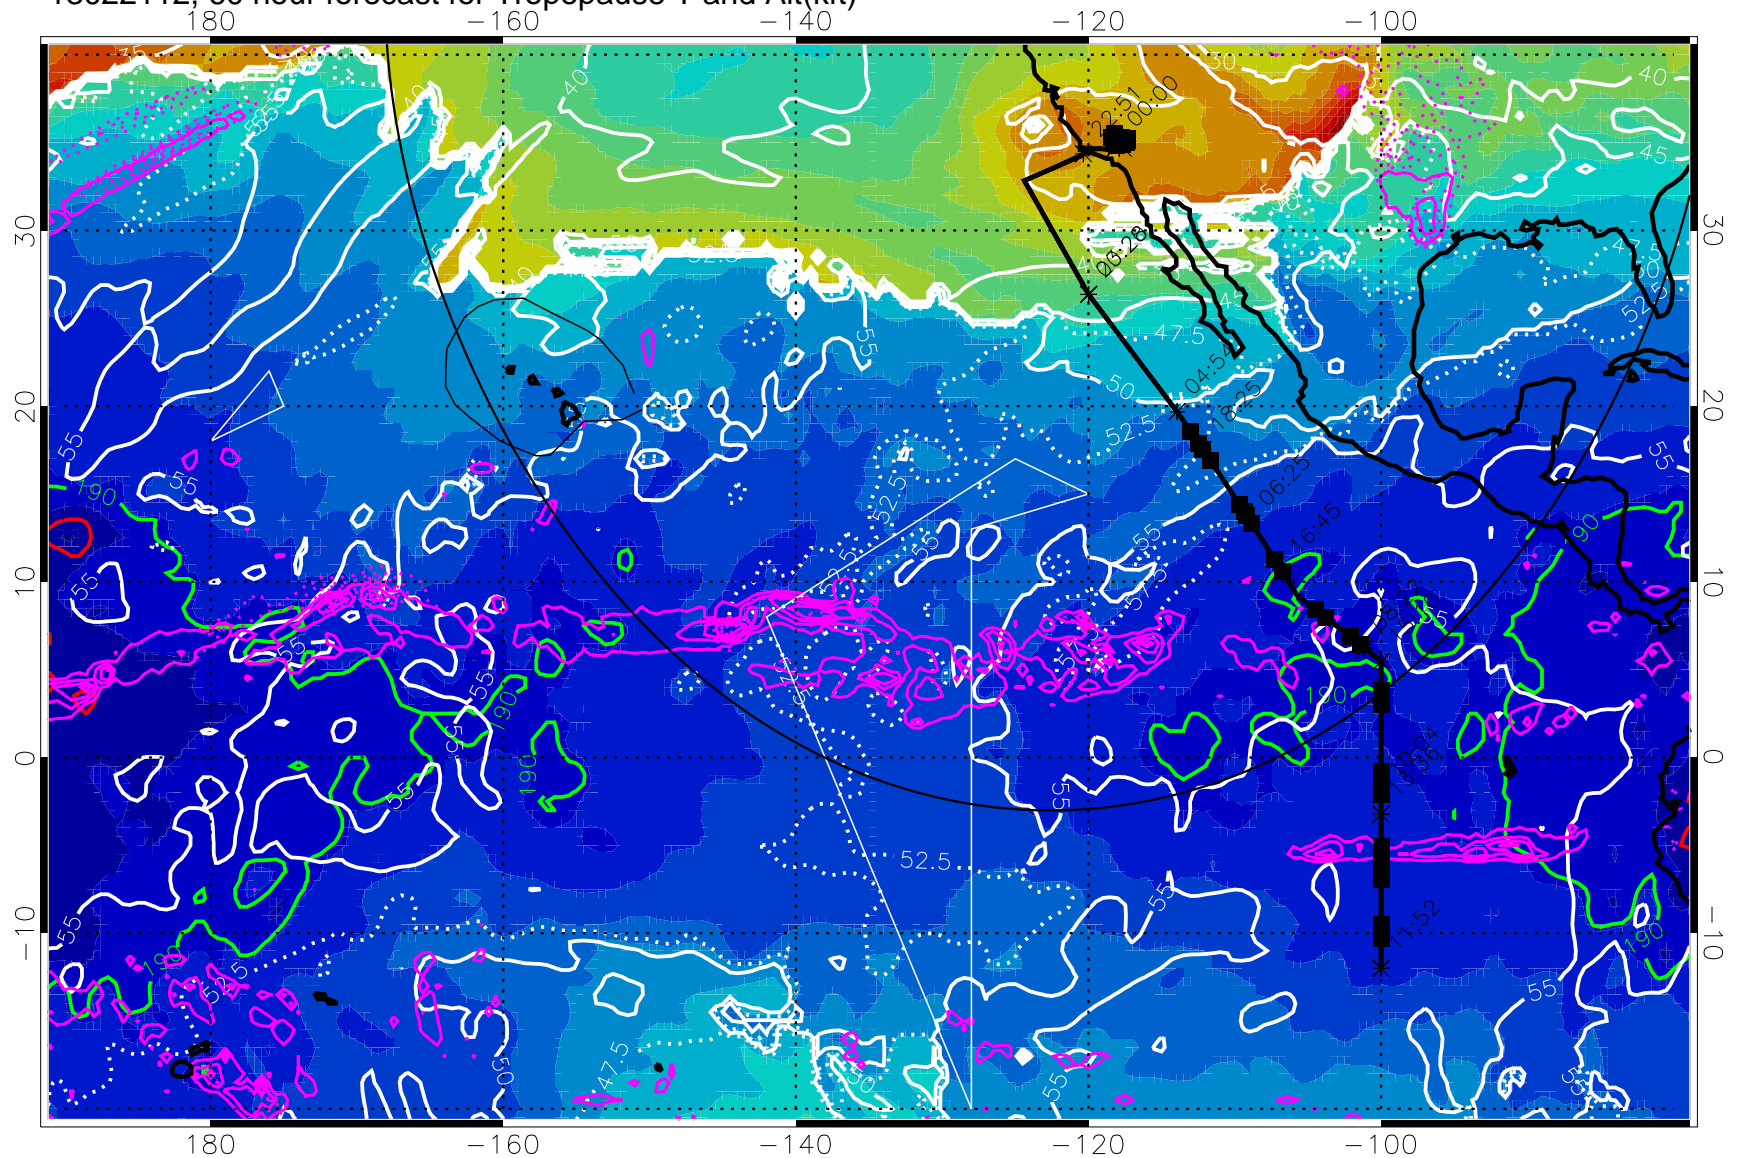

189.5K skin 185.9K engine

→ 30 m/s

Range ring of 4055 km -- 13 hours GH round trip

13022106, 54 hour forecast for Tropopause T and Alt(kft)

190 200 210 220 230

Tropopause T, K

Tropopause Altitude in kft (white)

Precip (tot dot, conv sol) past 6 hrs 6 kg/m² contours, min 4

189.5K skin

185.9K engine

30 m/s

Range ring of 4055 km -- 13 hours GH round trip

13022112, 60 hour forecast for Tropopause T and Alt(kft)

190 200 210 220 230
Tropopause T, K

Tropopause Altitude in kft (white)

Precip (tot dot, conv sol) past 6 hrs 6 kg/m2 contours, min 4

189.5K skin 185.9K engine

→ 30 m/s

Range ring of 4055 km -- 13 hours GH round trip

13022118, 66 hour forecast for Tropopause T and Alt(kft)