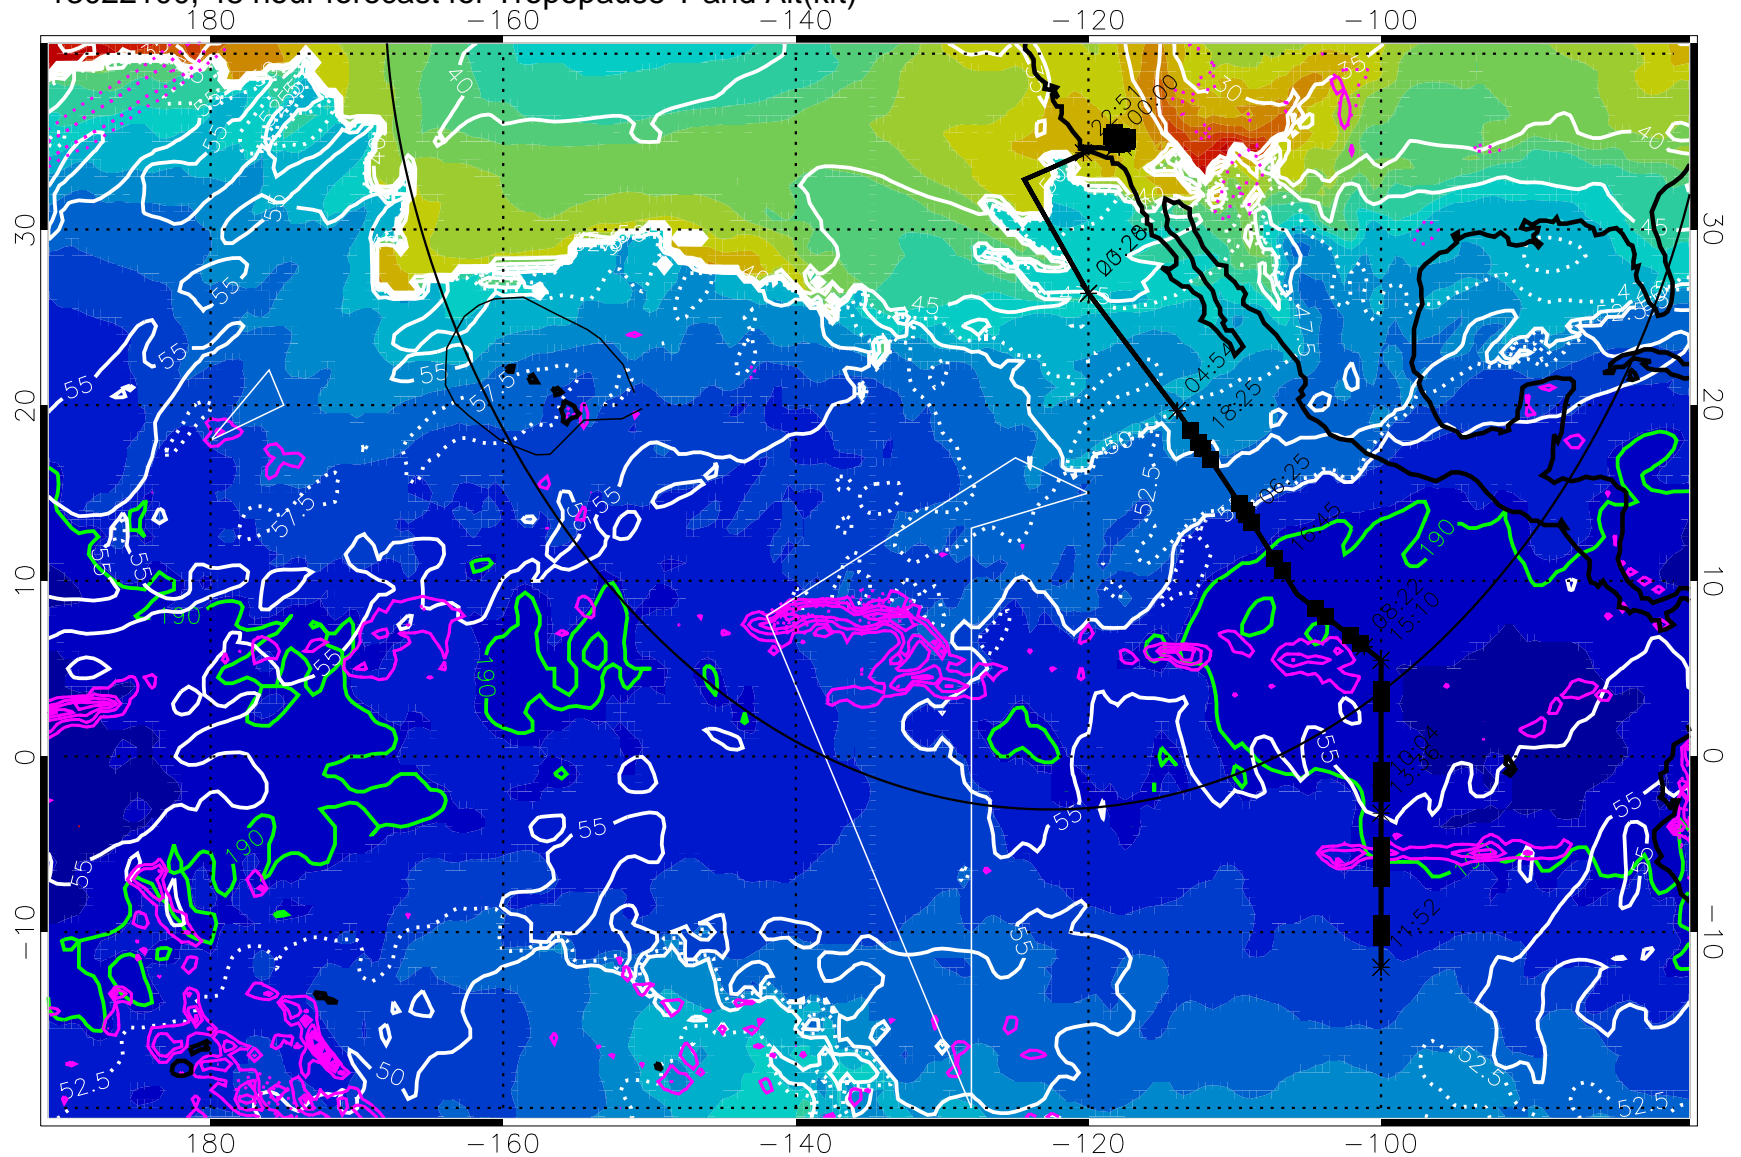

13022100, 48 hour forecast for Tropopause T and Alt(kft)

190   200   210   220   230

Tropopause T, K

Tropopause Altitude in kft (white)

Precip (tot dot, conv sol) past 6 hrs 6 kg/m2 contours, min 4

189.5K skin   185.9K engine

→ 30 m/s

Range ring of 4055 km -- 13 hours GH round trip