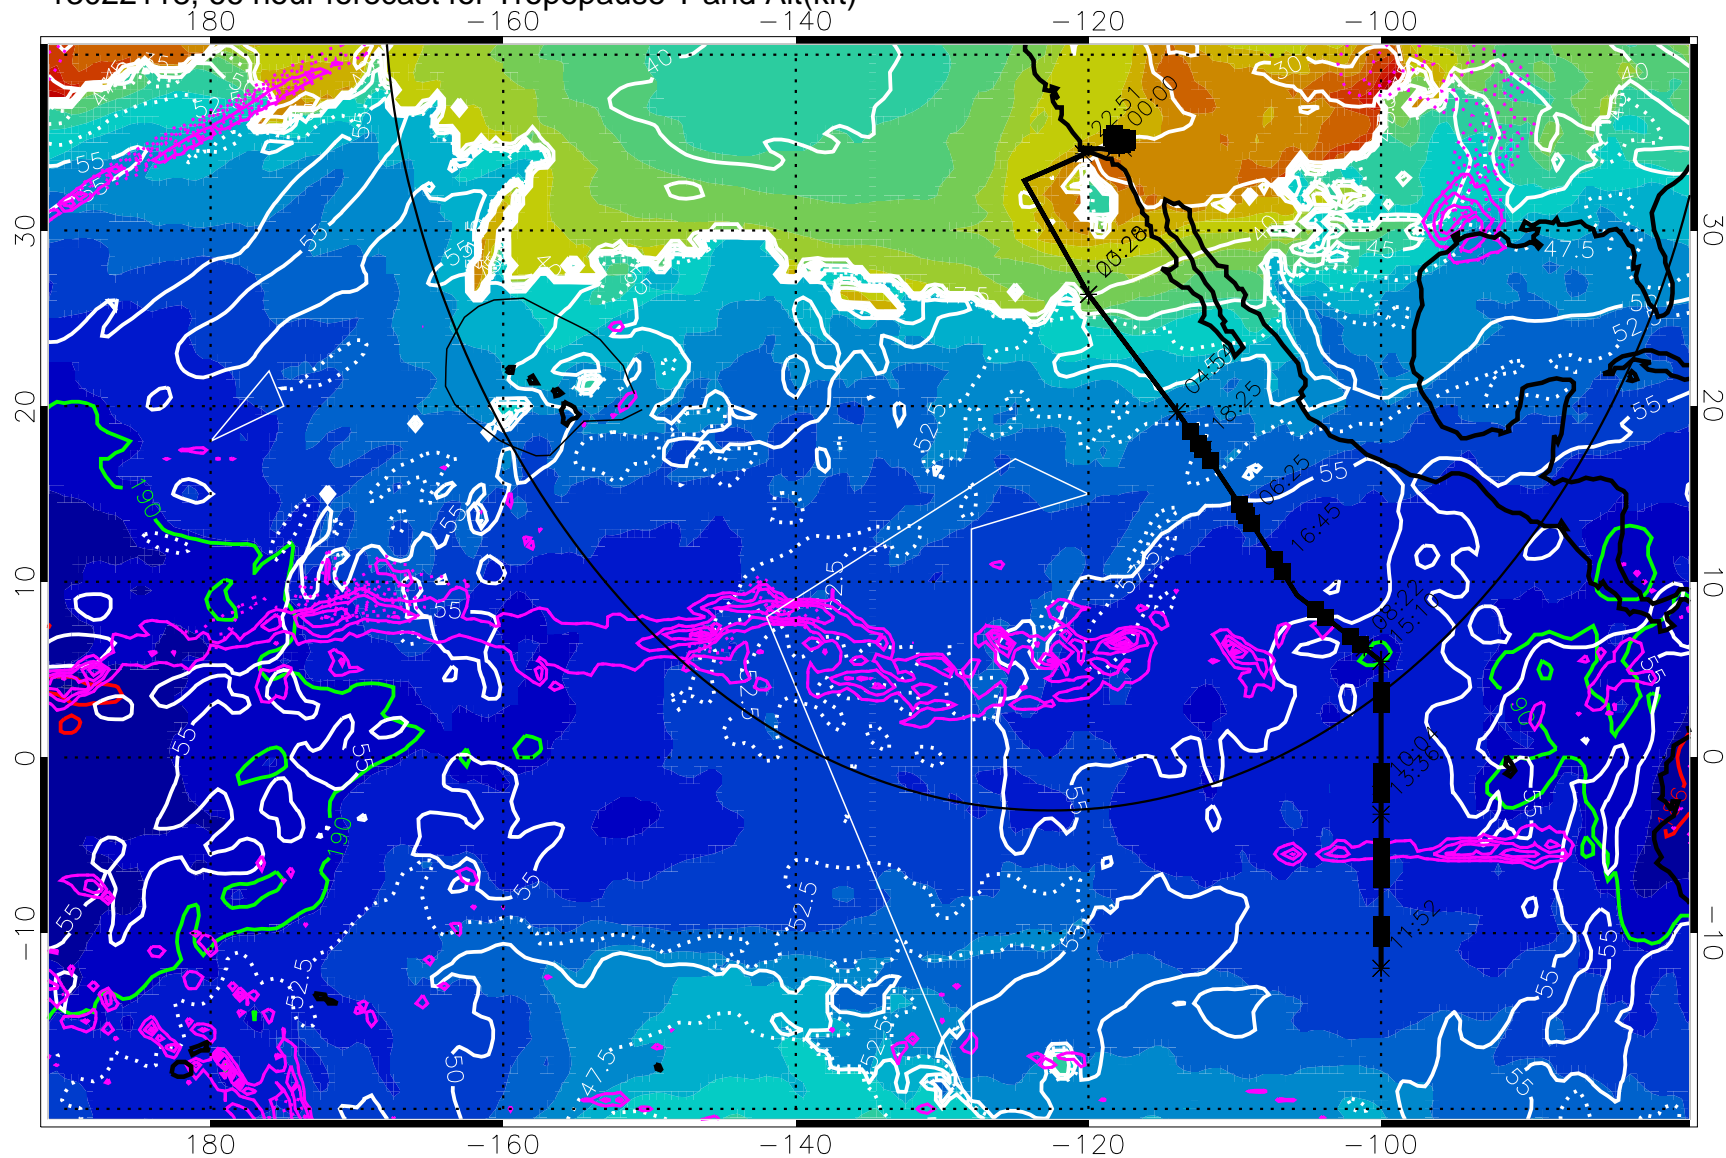

Precip (tot dot, conv sol) past 6 hrs 6 kg/m² contours, min 4

189.5K skin

185.9K engine

30 m/s

Range ring of 4055 km -- 13 hours GH round trip

13022112, 60 hour forecast for Tropopause T and Alt(kft)

190 200 210 220 230
Tropopause T, K

Tropopause Altitude in kft (white)

Precip (tot dot, conv sol) past 6 hrs 6 kg/m2 contours, min 4

189.5K skin 185.9K engine

→ 30 m/s

Range ring of 4055 km -- 13 hours GH round trip

13022118, 66 hour forecast for Tropopause T and Alt(kft)

190 200 210 220 230

Tropopause T, K

Tropopause Altitude in kft (white)

Precip (tot dot, conv sol) past 6 hrs 6 kg/m² contours, min 4

189.5K skin

185.9K engine

→ 30 m/s

Range ring of 4055 km -- 13 hours GH round trip