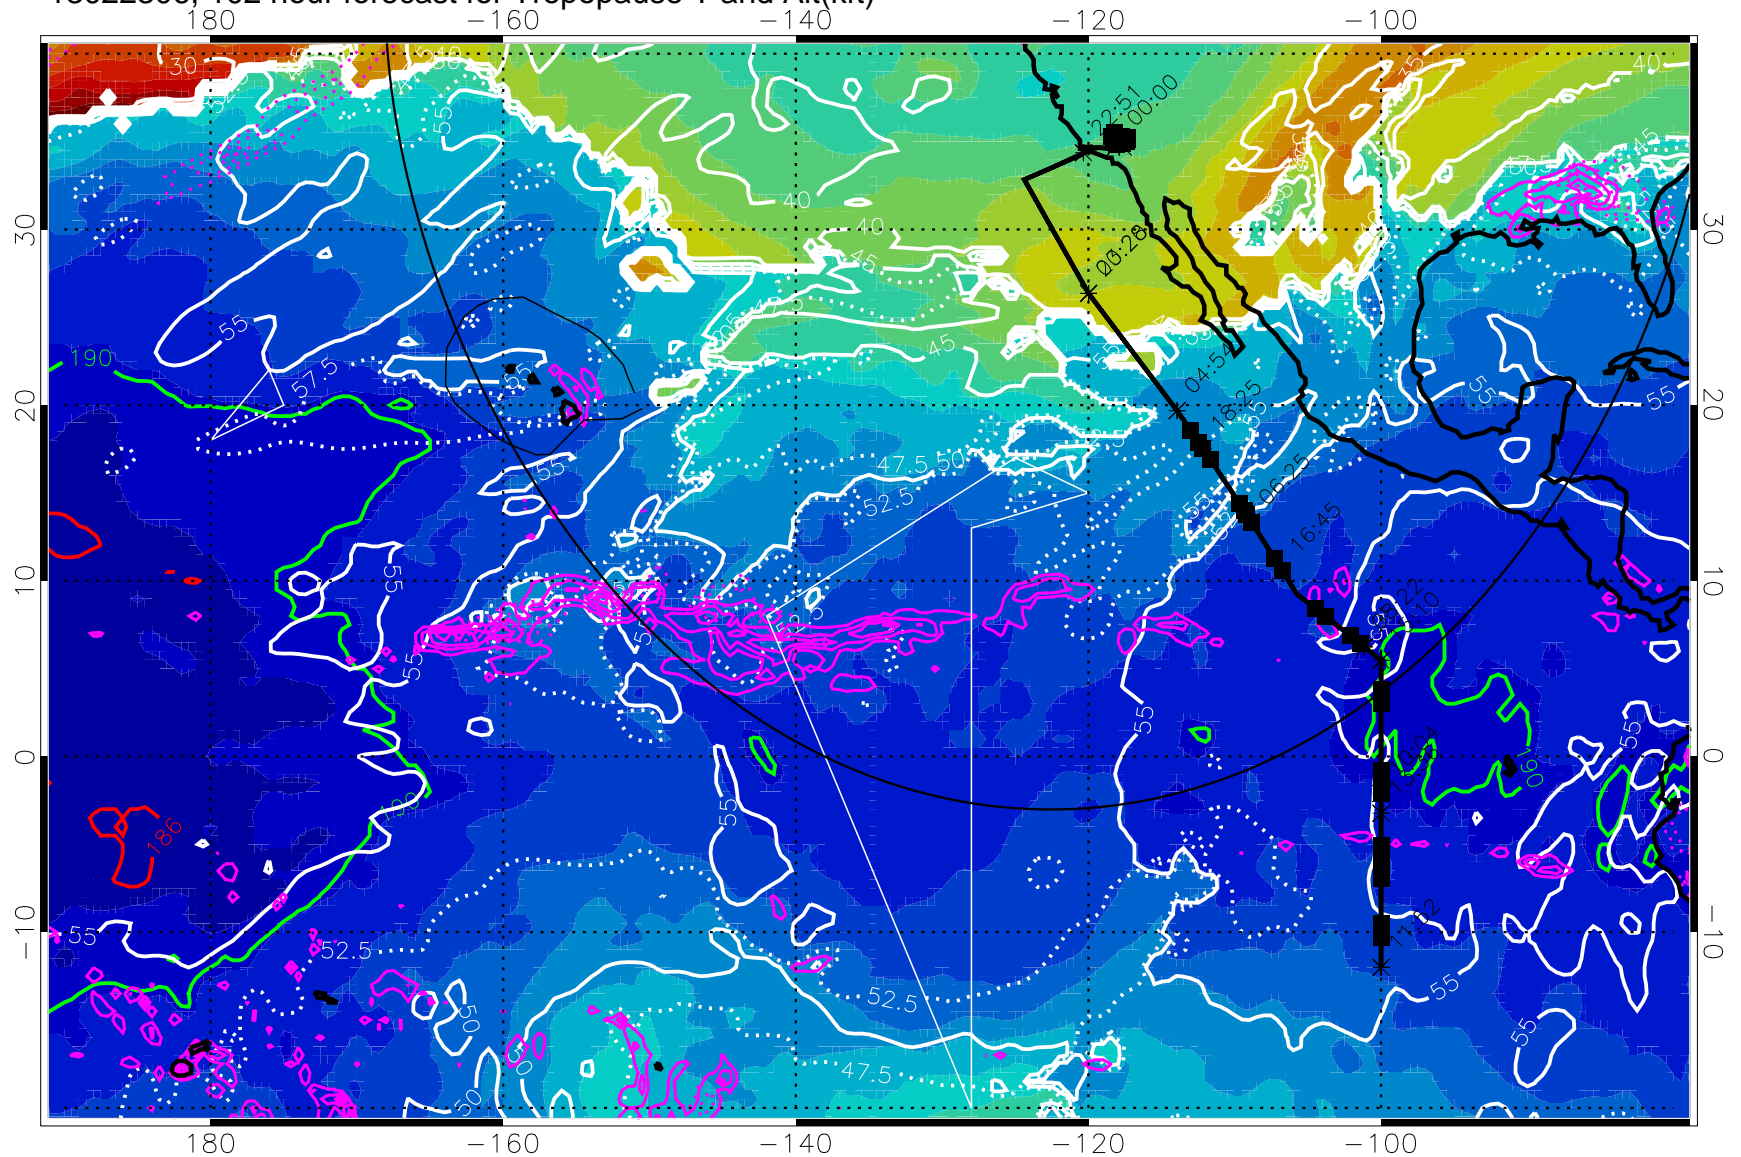

Precip (tot dot, conv sol) past 6 hrs 6 kg/m2 contours, min 4

189.5K skin 185.9K engine

→ 30 m/s

Range ring of 4055 km -- 13 hours GH round trip

13022300, 96 hour forecast for Tropopause T and Alt(kft)

190 200 210 220 230

Tropopause T, K

Tropopause Altitude in kft (white)

Precip (tot dot, conv sol) past 6 hrs 6 kg/m² contours, min 4

189.5K skin

185.9K engine

→ 30 m/s

Range ring of 4055 km -- 13 hours GH round trip

13022306, 102 hour forecast for Tropopause T and Alt(kft)

190 200 210 220 230

Tropopause T, K

Tropopause Altitude in kft (white)

Precip (tot dot, conv sol) past 6 hrs 6 kg/m2 contours, min 4

189.5K skin

185.9K engine

→ 30 m/s

Range ring of 4055 km -- 13 hours GH round trip