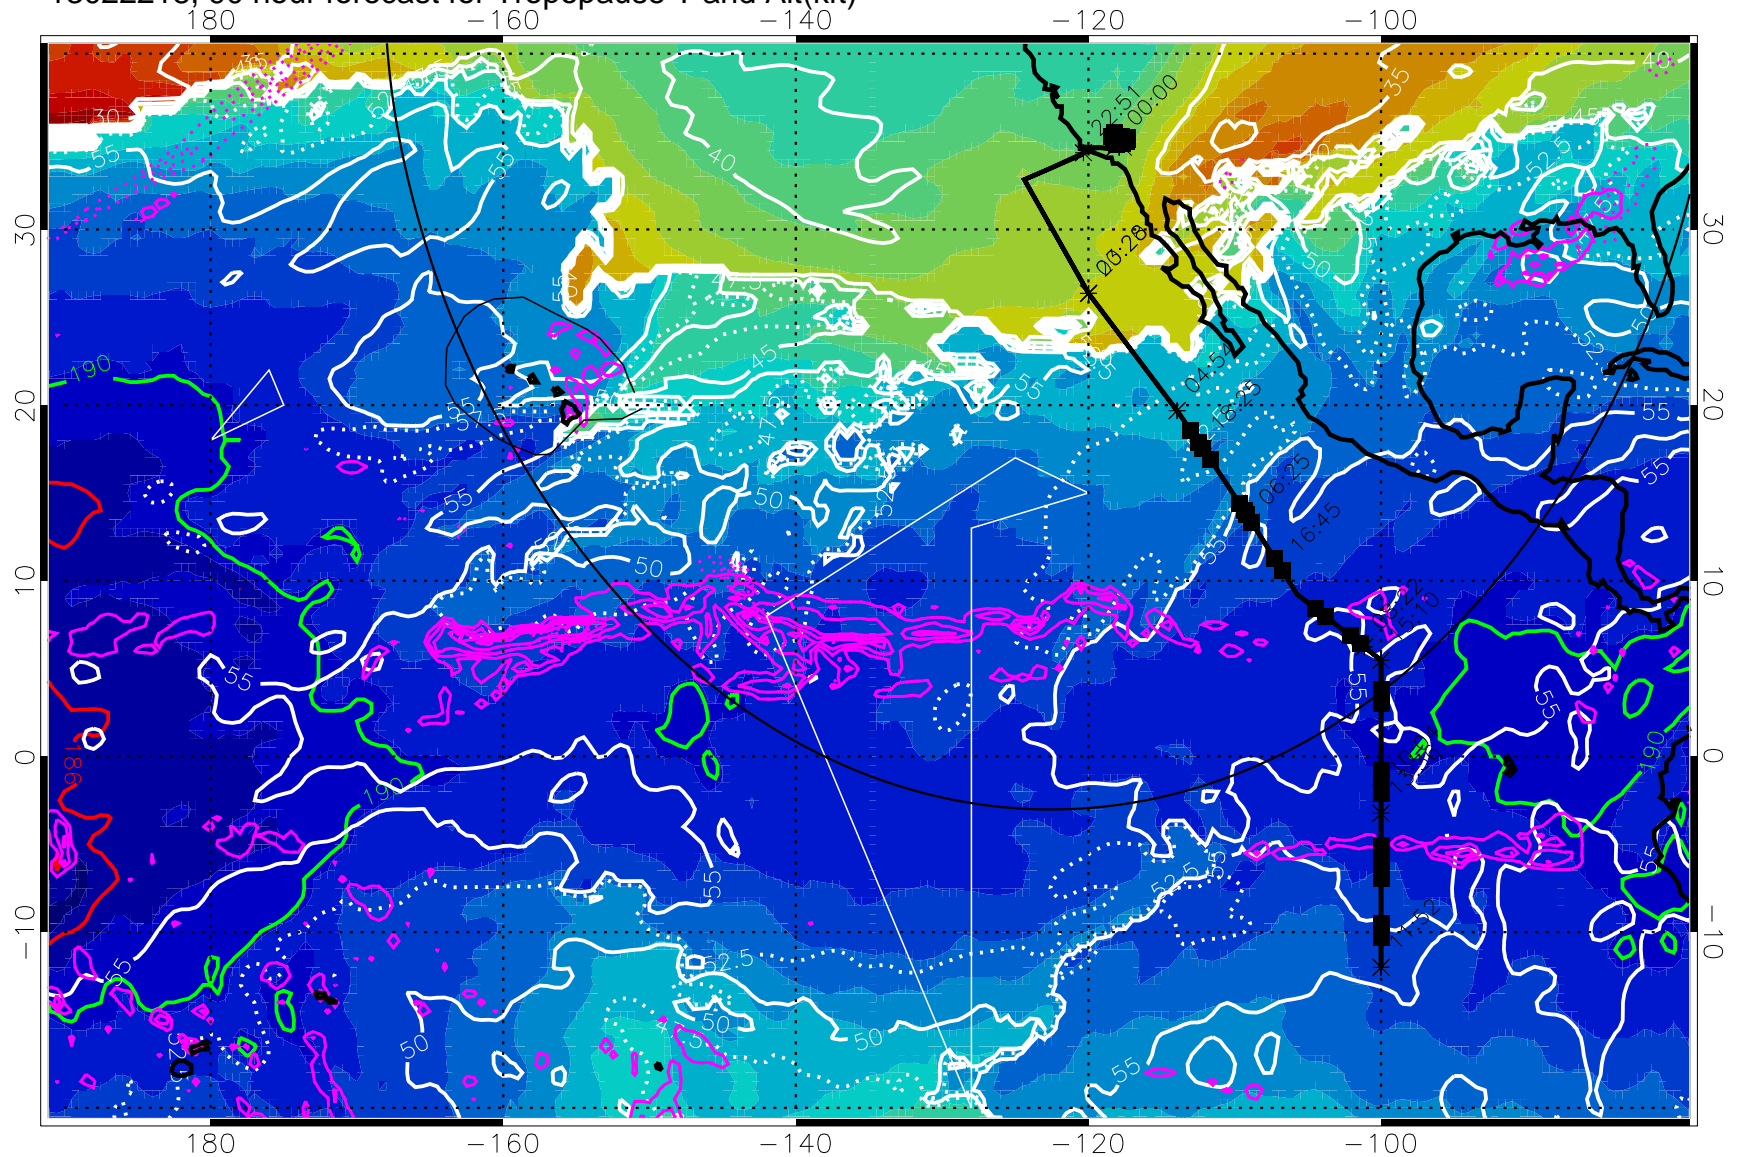

189.5K skin

185.9K engine

Range ring of 4055 km -- 13 hours GH round trip

13022212, 84 hour forecast for Tropopause T and Alt(kft)

190 200 210 220 230
Tropopause T, K

Tropopause Altitude in kft (white)

Precip (tot dot, conv sol) past 6 hrs 6 kg/m² contours, min 4

189.5K skin 185.9K engine

→ 30 m/s

Range ring of 4055 km -- 13 hours GH round trip

13022218, 90 hour forecast for Tropopause T and Alt(kft)

190 200 210 220 230
Tropopause T, K

Tropopause Altitude in kft (white)

Precip (tot dot, conv sol) past 6 hrs 6 kg/m2 contours, min 4

189.5K skin 185.9K engine

→ 30 m/s

Range ring of 4055 km -- 13 hours GH round trip

13022300, 96 hour forecast for Tropopause T and Alt(kft)

190 200 210 220 230