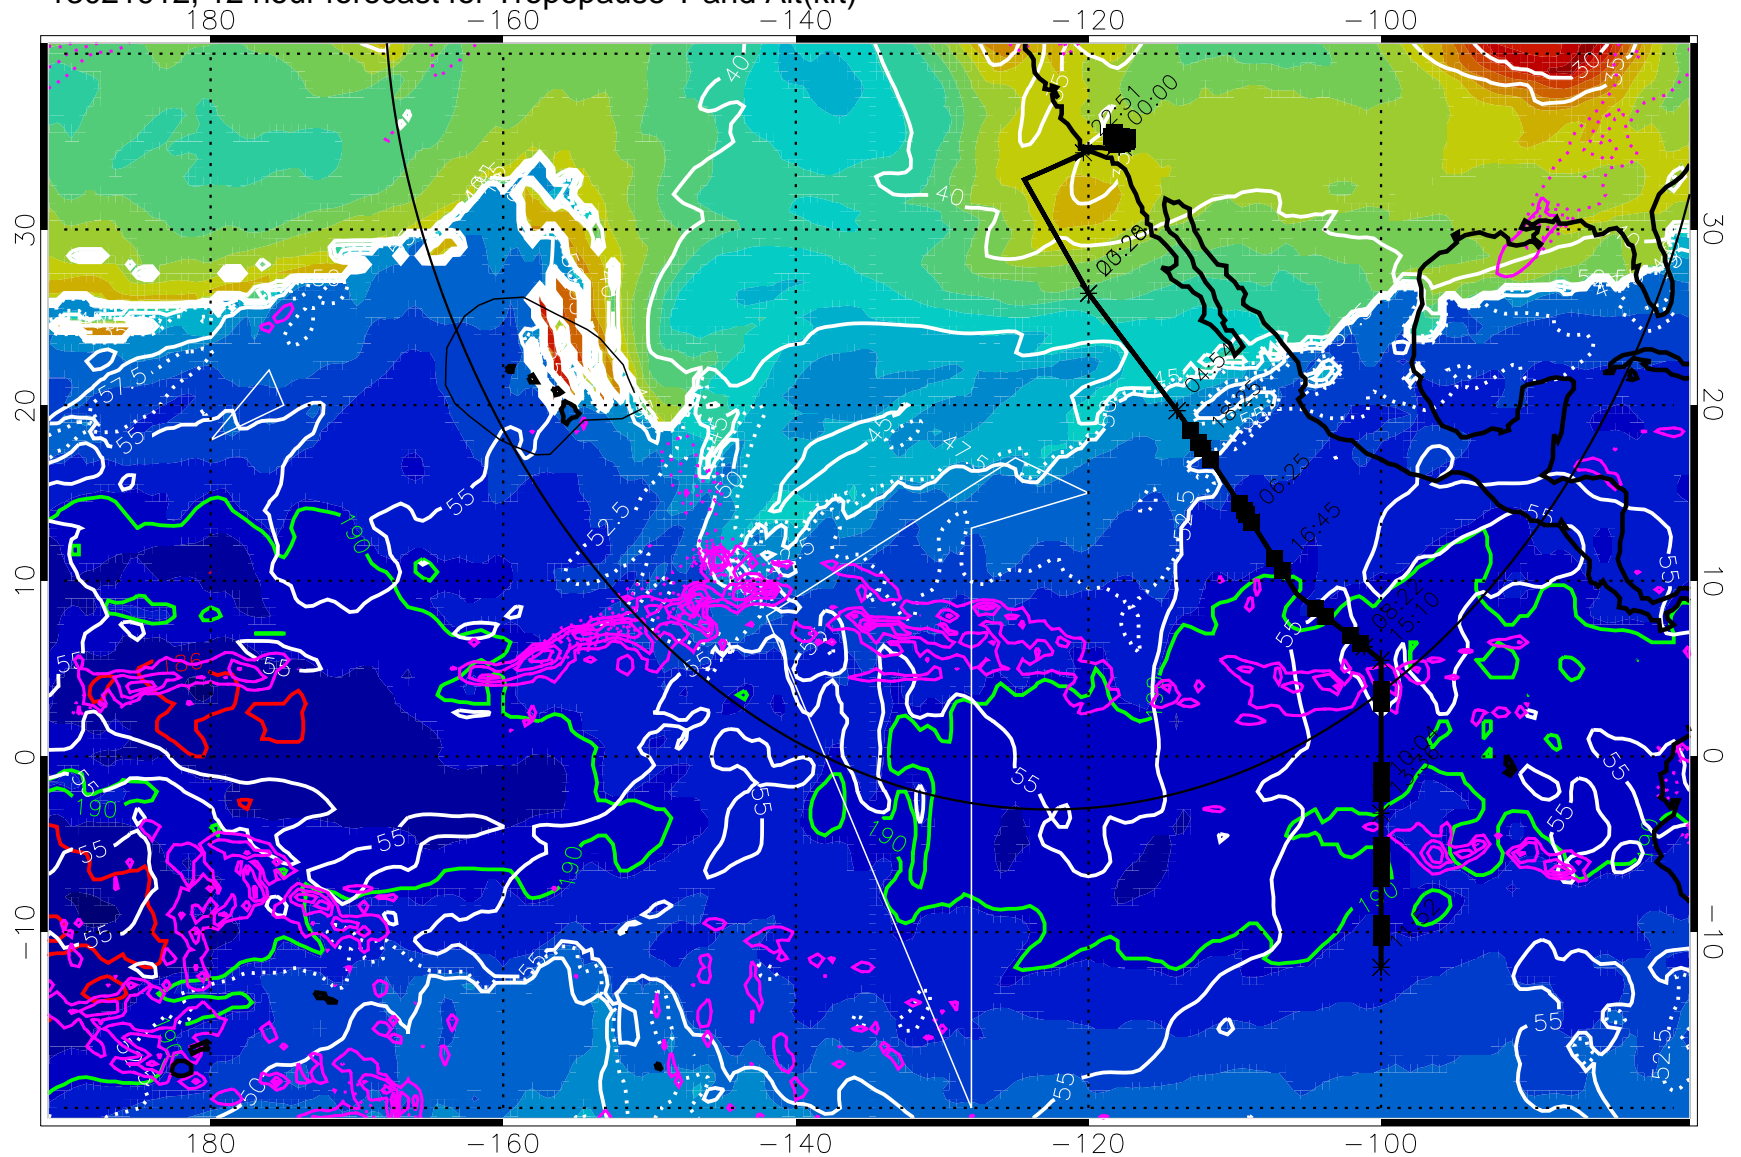

13021912, 12 hour forecast for Tropopause T and Alt(kft)

Tropopause Altitude in kft (white)
 Precip (tot dot, conv sol) past 6 hrs 6 kg/m² contours, min 4
 189.5K skin 185.9K engine

→ 30 m/s
 Range ring of 4055 km -- 13 hours GH round trip

→ 30 m/s

Range ring of 4055 km -- 13 hours GH round trip

13022000, 24 hour forecast for Tropopause T and Alt(kft)

Tropopause T, K

Tropopause Altitude in kft (white)

Precip (tot dot, conv sol) past 6 hrs 6 kg/m2 contours, min 4

189.5K skin

185.9K engine

→ 30 m/s

Range ring of 4055 km -- 13 hours GH round trip

13022006, 30 hour forecast for Tropopause T and Alt(kft)

Tropopause T, K

Tropopause Altitude in kft (white)

Precip (tot dot, conv sol) past 6 hrs 6 kg/m² contours, min 4

Precip (tot dot, conv sol) past 6 hrs 6 kg/m² contours, min 4

189.5K skin

185.9K engine

→ 30 m/s

Range ring of 4055 km -- 13 hours GH round trip

13022018, 42 hour forecast for Tropopause T and Alt(kft)

Tropopause Altitude in kft (white)
 Precip (tot dot, conv sol) past 6 hrs 6 kg/m2 contours, min 4
 189.5K skin 185.9K engine