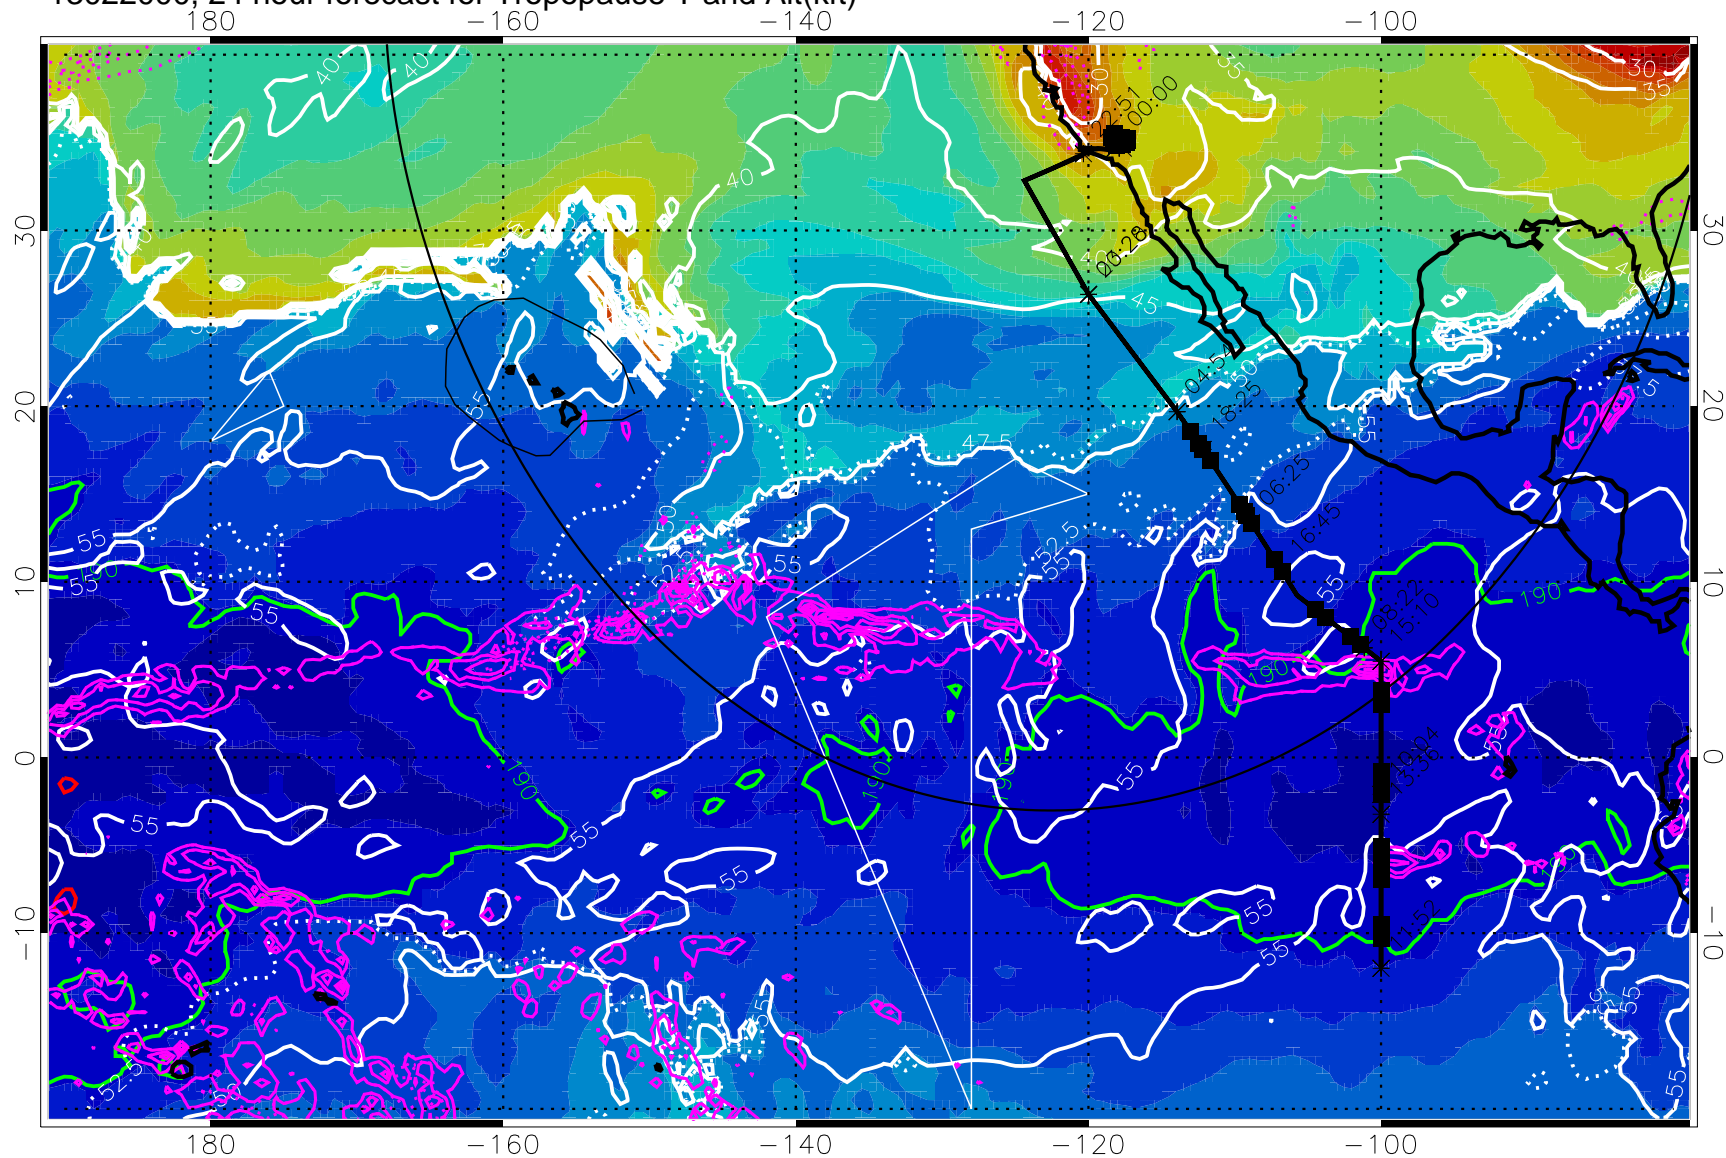

13021912, 12 hour forecast for Tropopause T and Alt(kft)

Tropopause Altitude in kft (white)
 Precip (tot dot, conv sol) past 6 hrs 6 kg/m² contours, min 4
 189.5K skin 185.9K engine

→ 30 m/s
 Range ring of 4055 km -- 13 hours GH round trip

→ 30 m/s

Range ring of 4055 km -- 13 hours GH round trip

13022000, 24 hour forecast for Tropopause T and Alt(kft)

Tropopause T, K

Tropopause Altitude in kft (white)

Precip (tot dot, conv sol) past 6 hrs 6 kg/m2 contours, min 4

189.5K skin

185.9K engine

→ 30 m/s

Range ring of 4055 km -- 13 hours GH round trip

13022006, 30 hour forecast for Tropopause T and Alt(kft)

Tropopause T, K

Tropopause Altitude in kft (white)

Precip (tot dot, conv sol) past 6 hrs 6 kg/m² contours, min 4

Precip (tot dot, conv sol) past 6 hrs 6 kg/m² contours, min 4

189.5K skin

185.9K engine

→ 30 m/s

Range ring of 4055 km -- 13 hours GH round trip

13022018, 42 hour forecast for Tropopause T and Alt(kft)

Tropopause Altitude in kft (white)
 Precip (tot dot, conv sol) past 6 hrs 6 kg/m2 contours, min 4
 189.5K skin 185.9K engine