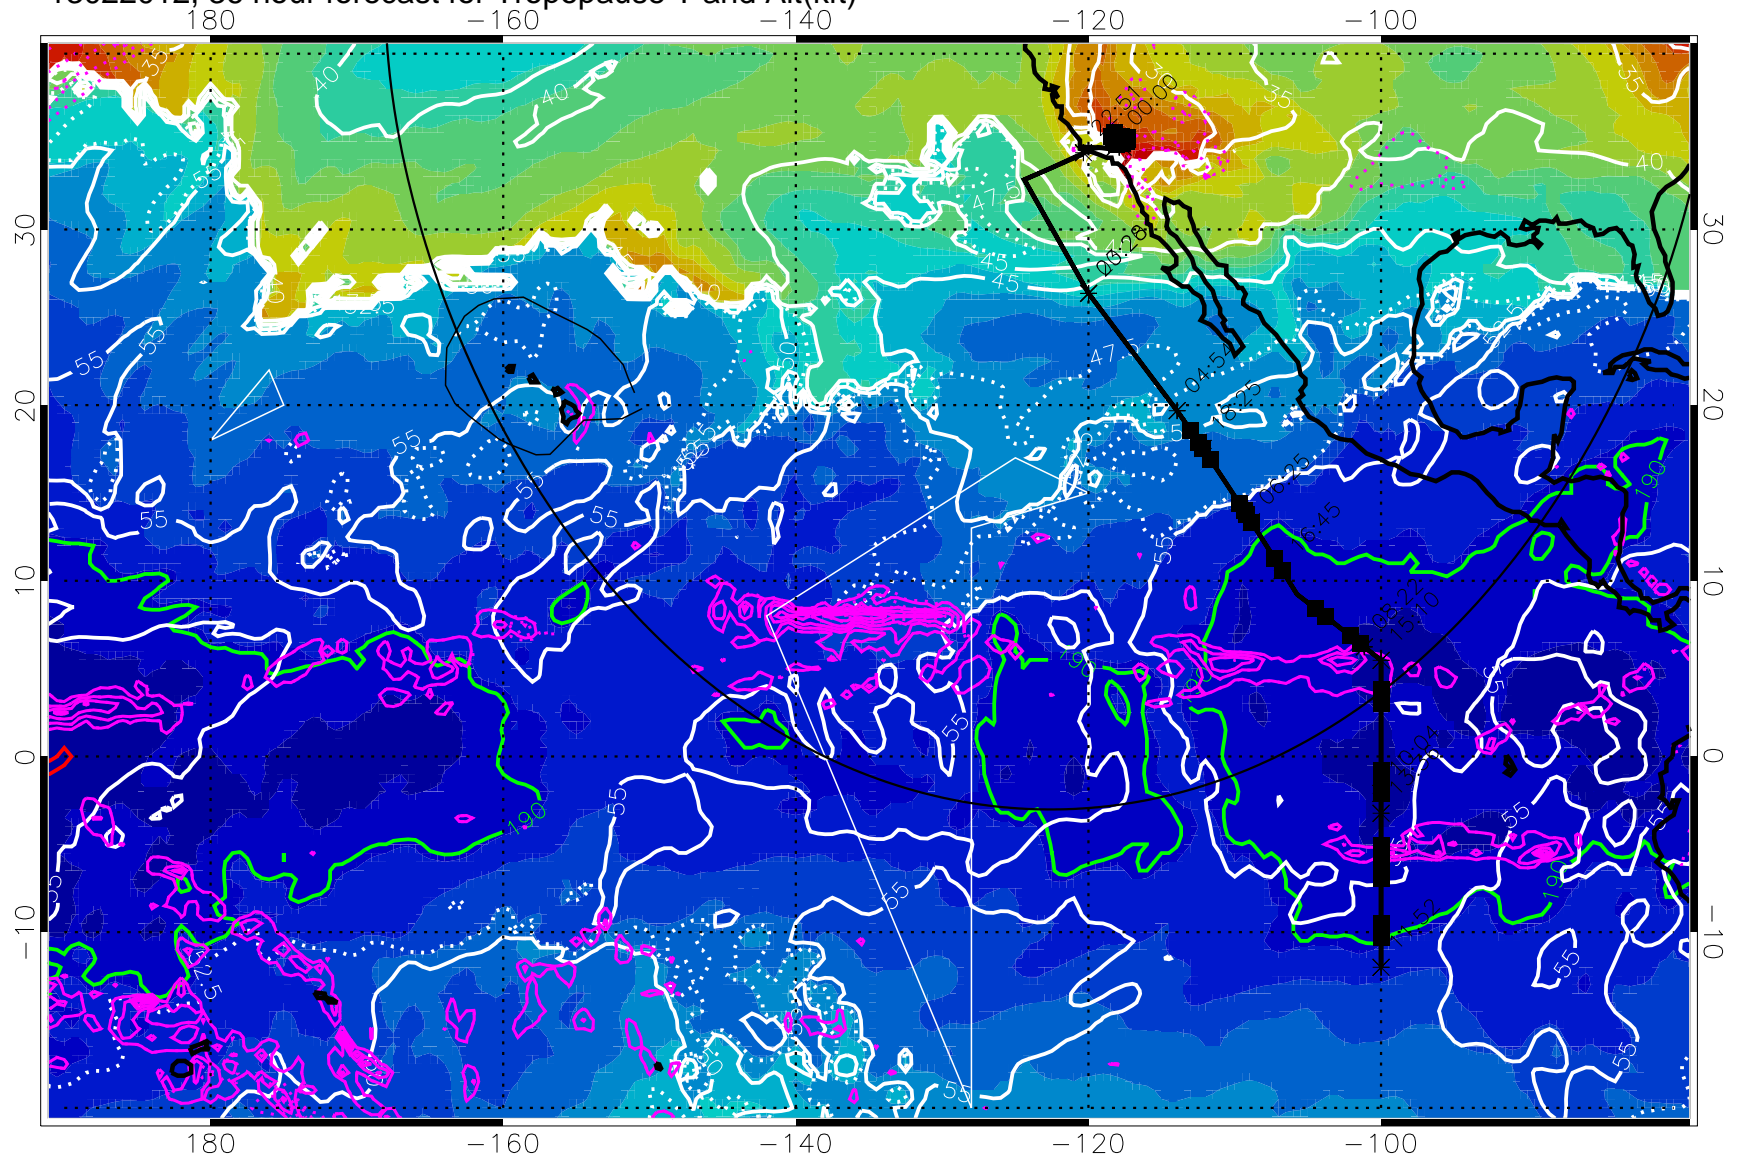

→ 30 m/s

Range ring of 4055 km -- 13 hours GH round trip

13022000, 24 hour forecast for Tropopause T and Alt(kft)

Tropopause T, K

Tropopause Altitude in kft (white)

Precip (tot dot, conv sol) past 6 hrs 6 kg/m2 contours, min 4

189.5K skin

185.9K engine

→ 30 m/s

Range ring of 4055 km -- 13 hours GH round trip

13022006, 30 hour forecast for Tropopause T and Alt(kft)

Tropopause T, K

Tropopause Altitude in kft (white)

Precip (tot dot, conv sol) past 6 hrs 6 kg/m² contours, min 4

189.5K skin

185.9K engine

→ 30 m/s

Range ring of 4055 km -- 13 hours GH round trip

13022012, 36 hour forecast for Tropopause T and Alt(kft)

190 200 210 220 230

Tropopause T, K

Tropopause Altitude in kft (white)

Precip (tot dot, conv sol) past 6 hrs 6 kg/m² contours, min 4

189.5K skin

185.9K engine

→ 30 m/s

Range ring of 4055 km -- 13 hours GH round trip

13022018, 42 hour forecast for Tropopause T and Alt(kft)

Tropopause Altitude in kft (white)
 Precip (tot dot, conv sol) past 6 hrs 6 kg/m2 contours, min 4
 189.5K skin 185.9K engine