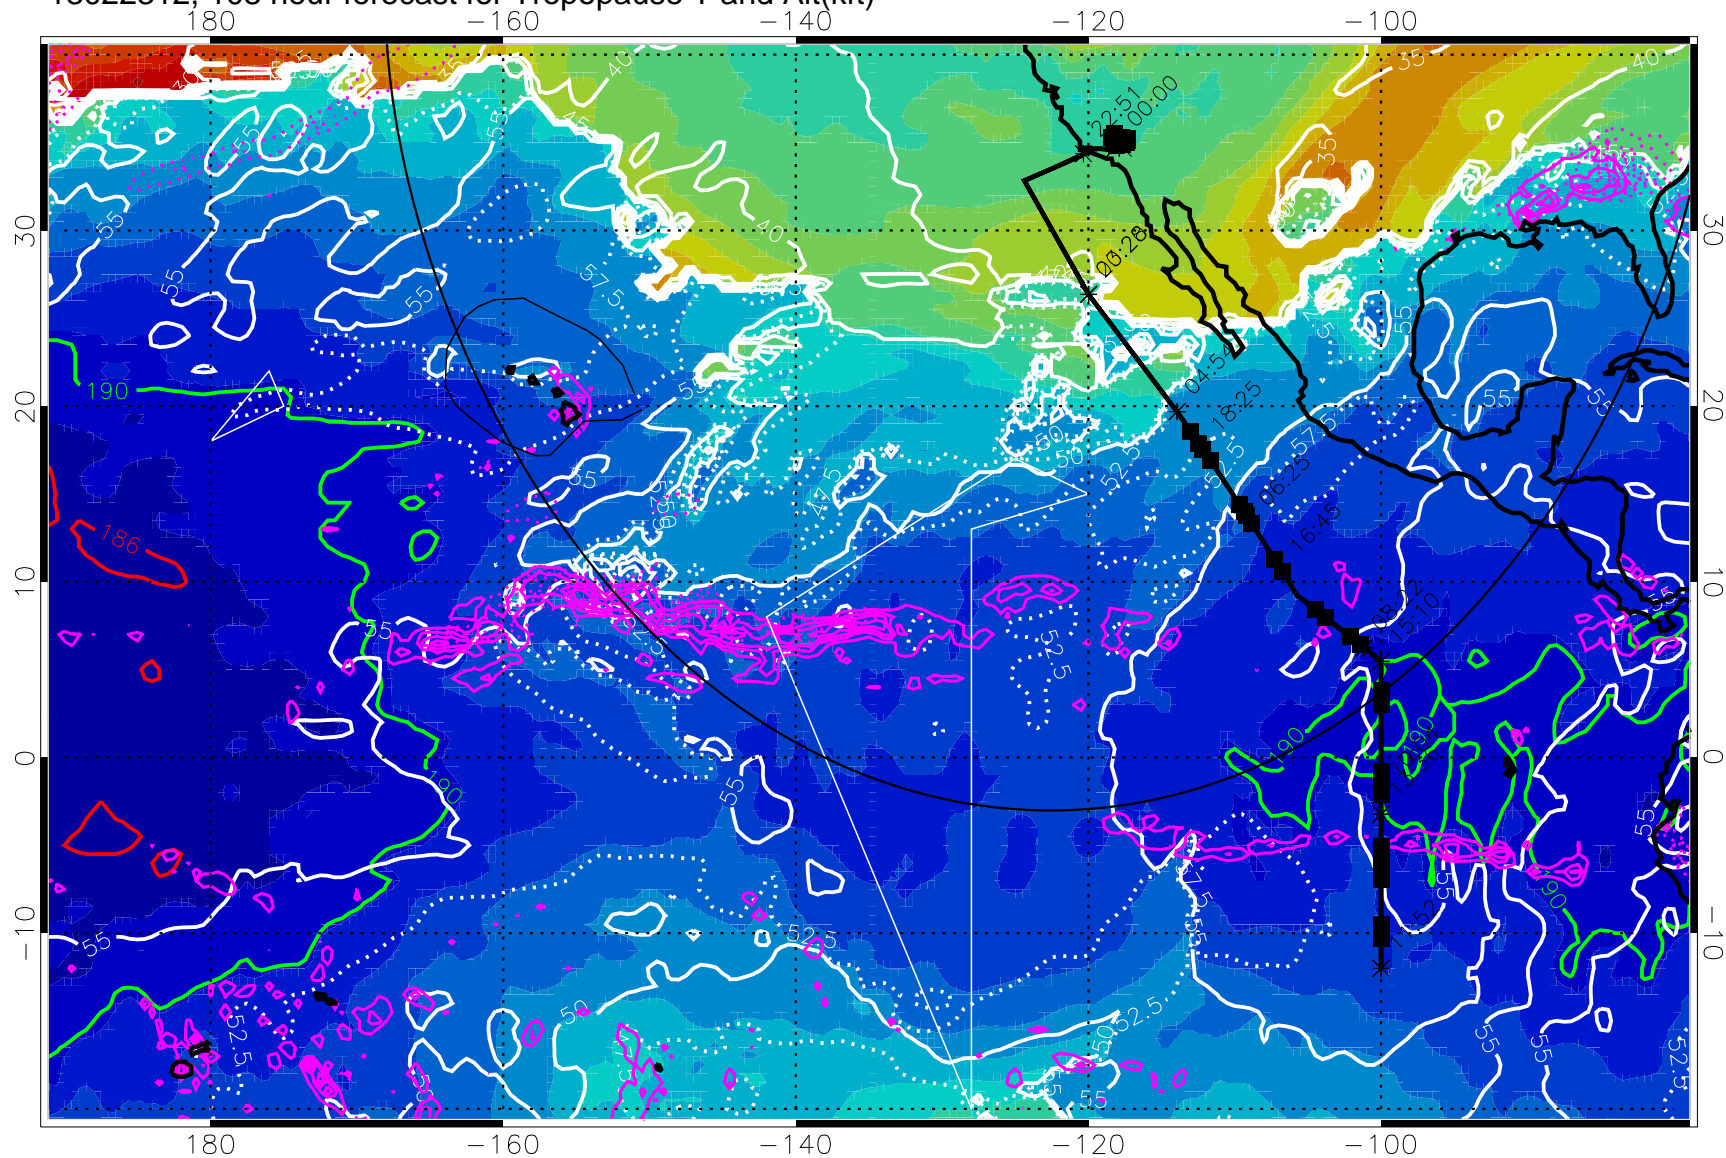

13022312, 108 hour forecast for Tropopause T and Alt(kft)

190 200 210 220 230

Tropopause T, K

Tropopause Altitude in kft (white)

Precip (tot dot, conv sol) past 6 hrs 6 kg/m2 contours, min 4

189.5K skin

185.9K engine

→ 30 m/s

Range ring of 4055 km -- 13 hours GH round trip