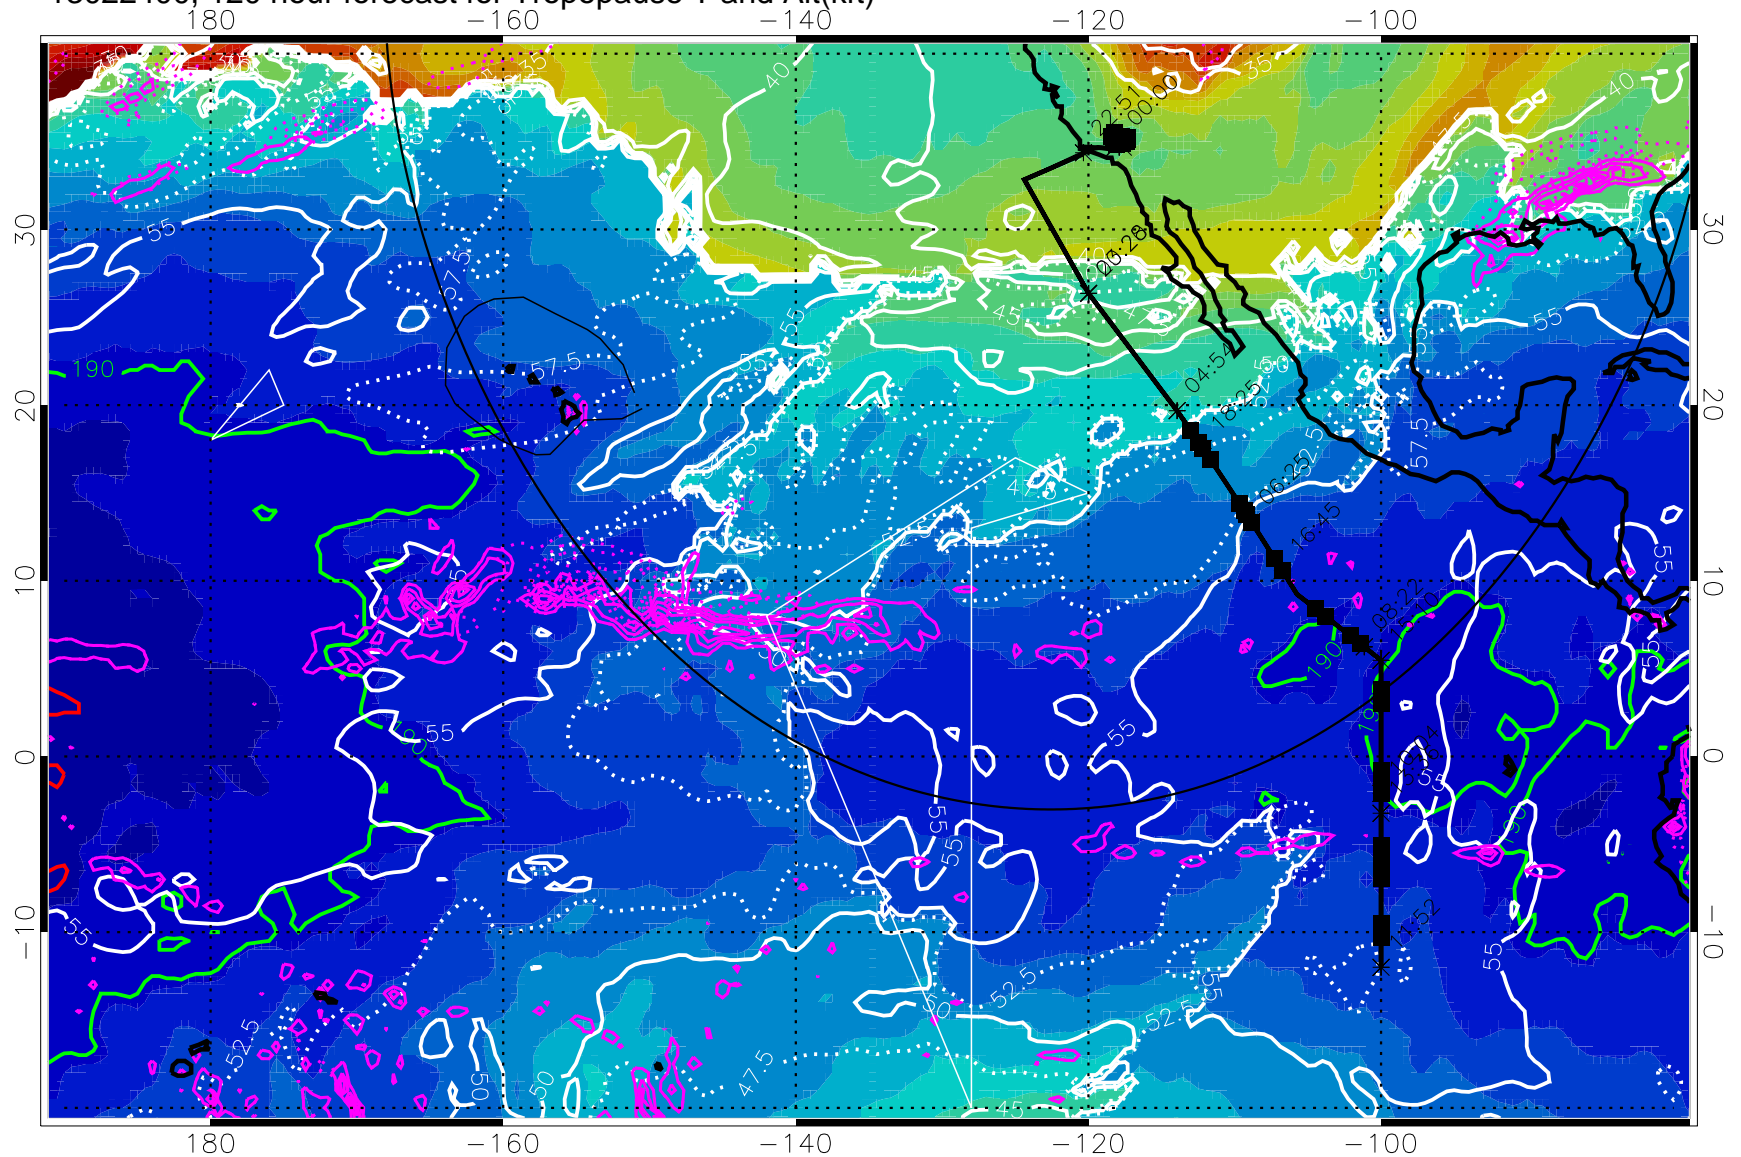

→ 30 m/s

Range ring of 4055 km -- 13 hours GH round trip

13022318, 114 hour forecast for Tropopause T and Alt(kft)

Tropopause T, K

Tropopause Altitude in kft (white)

Precip (tot dot, conv sol) past 6 hrs 6 kg/m² contours, min 4

189.5K skin 185.9K engine

→ 30 m/s

Range ring of 4055 km -- 13 hours GH round trip

13022400, 120 hour forecast for Tropopause T and Alt(kft)

190 200 210 220 230
Tropopause T, K

Tropopause Altitude in kft (white)

Precip (tot dot, conv sol) past 6 hrs 6 kg/m2 contours, min 4

189.5K skin

185.9K engine

→ 30 m/s

Range ring of 4055 km -- 13 hours GH round trip