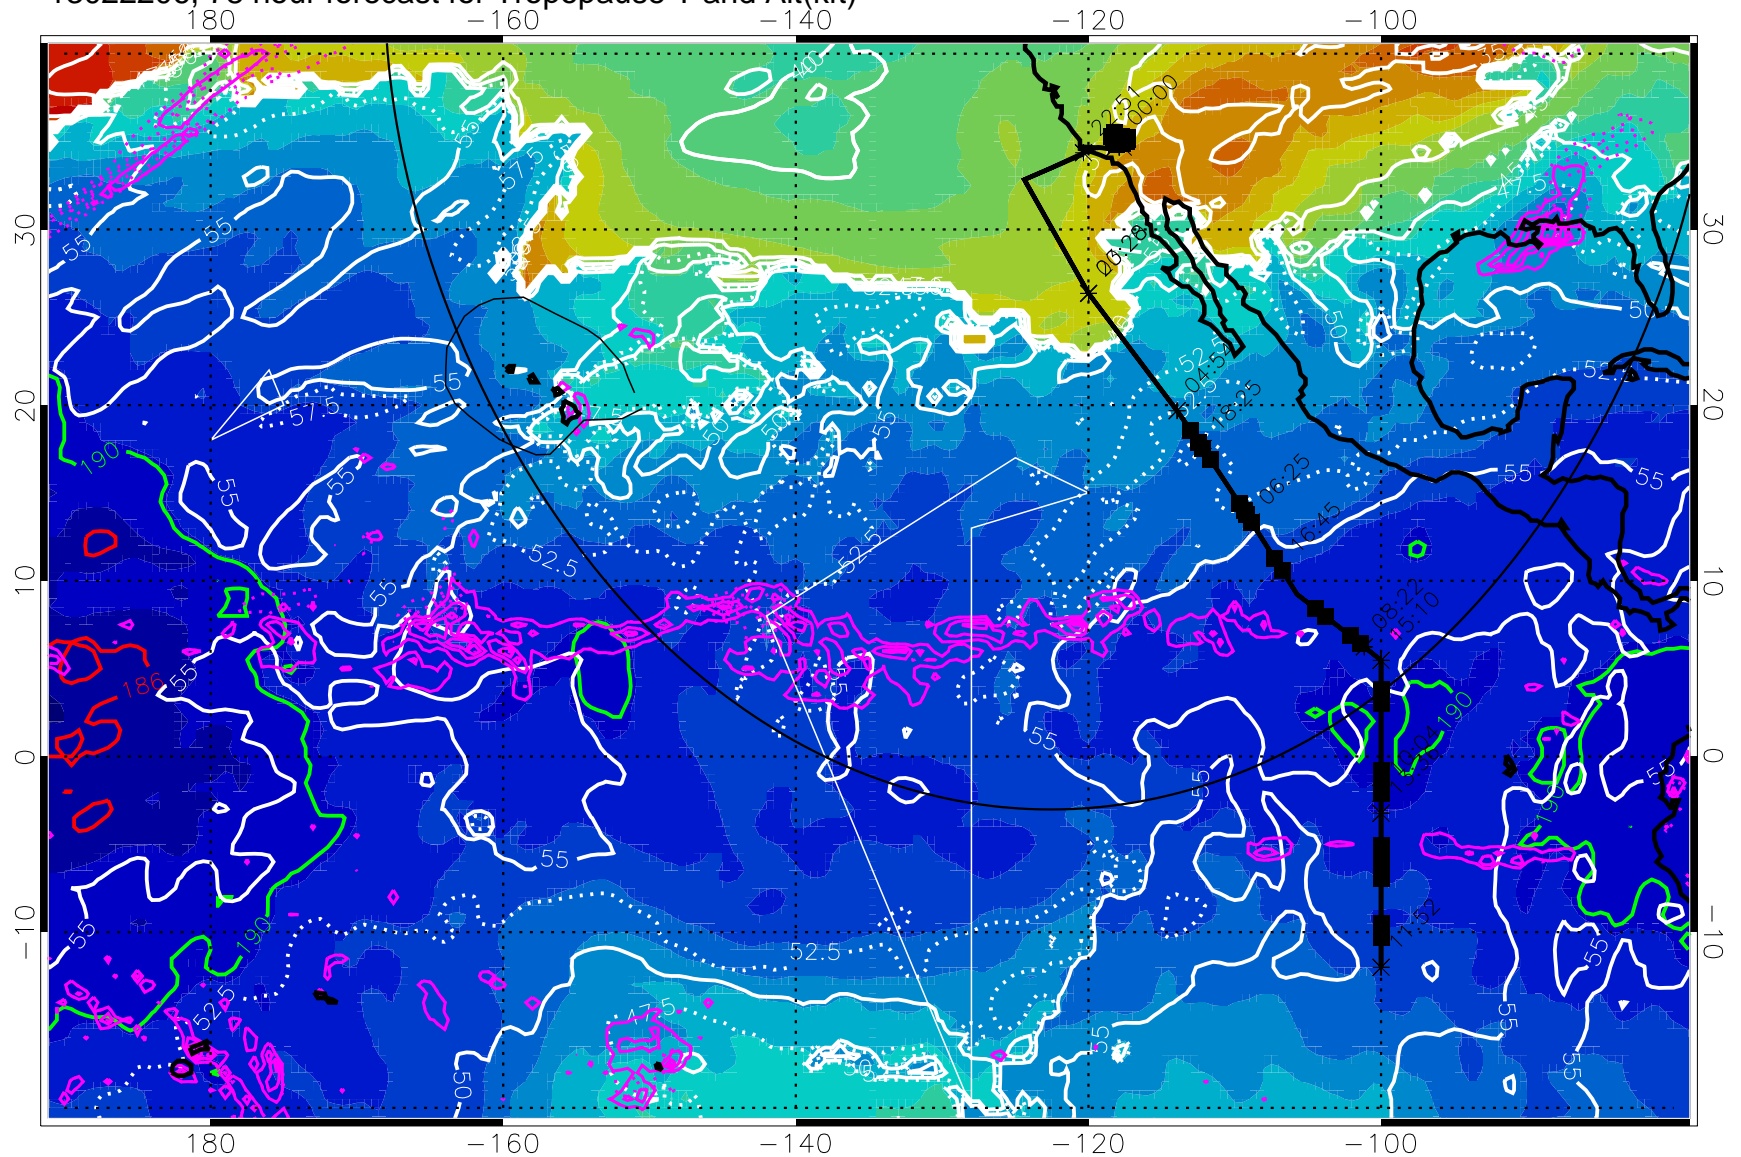

→ 30 m/s

Range ring of 4055 km -- 13 hours GH round trip

13022206, 78 hour forecast for Tropopause T and Alt(kft)

Tropopause T, K

Tropopause Altitude in kft (white)

Precip (tot dot, conv sol) past 6 hrs 6 kg/m² contours, min 4

189.5K skin

185.9K engine

Range ring of 4055 km -- 13 hours GH round trip

13022212, 84 hour forecast for Tropopause T and Alt(kft)

190 200 210 220 230
Tropopause T, K

Tropopause Altitude in kft (white)

Precip (tot dot, conv sol) past 6 hrs 6 kg/m² contours, min 4

Precip (tot dot, conv sol) past 6 hrs 6 kg/m2 contours, min 4

189.5K skin 185.9K engine

→ 30 m/s

Range ring of 4055 km -- 13 hours GH round trip

13022300, 96 hour forecast for Tropopause T and Alt(kft)

190 200 210 220 230