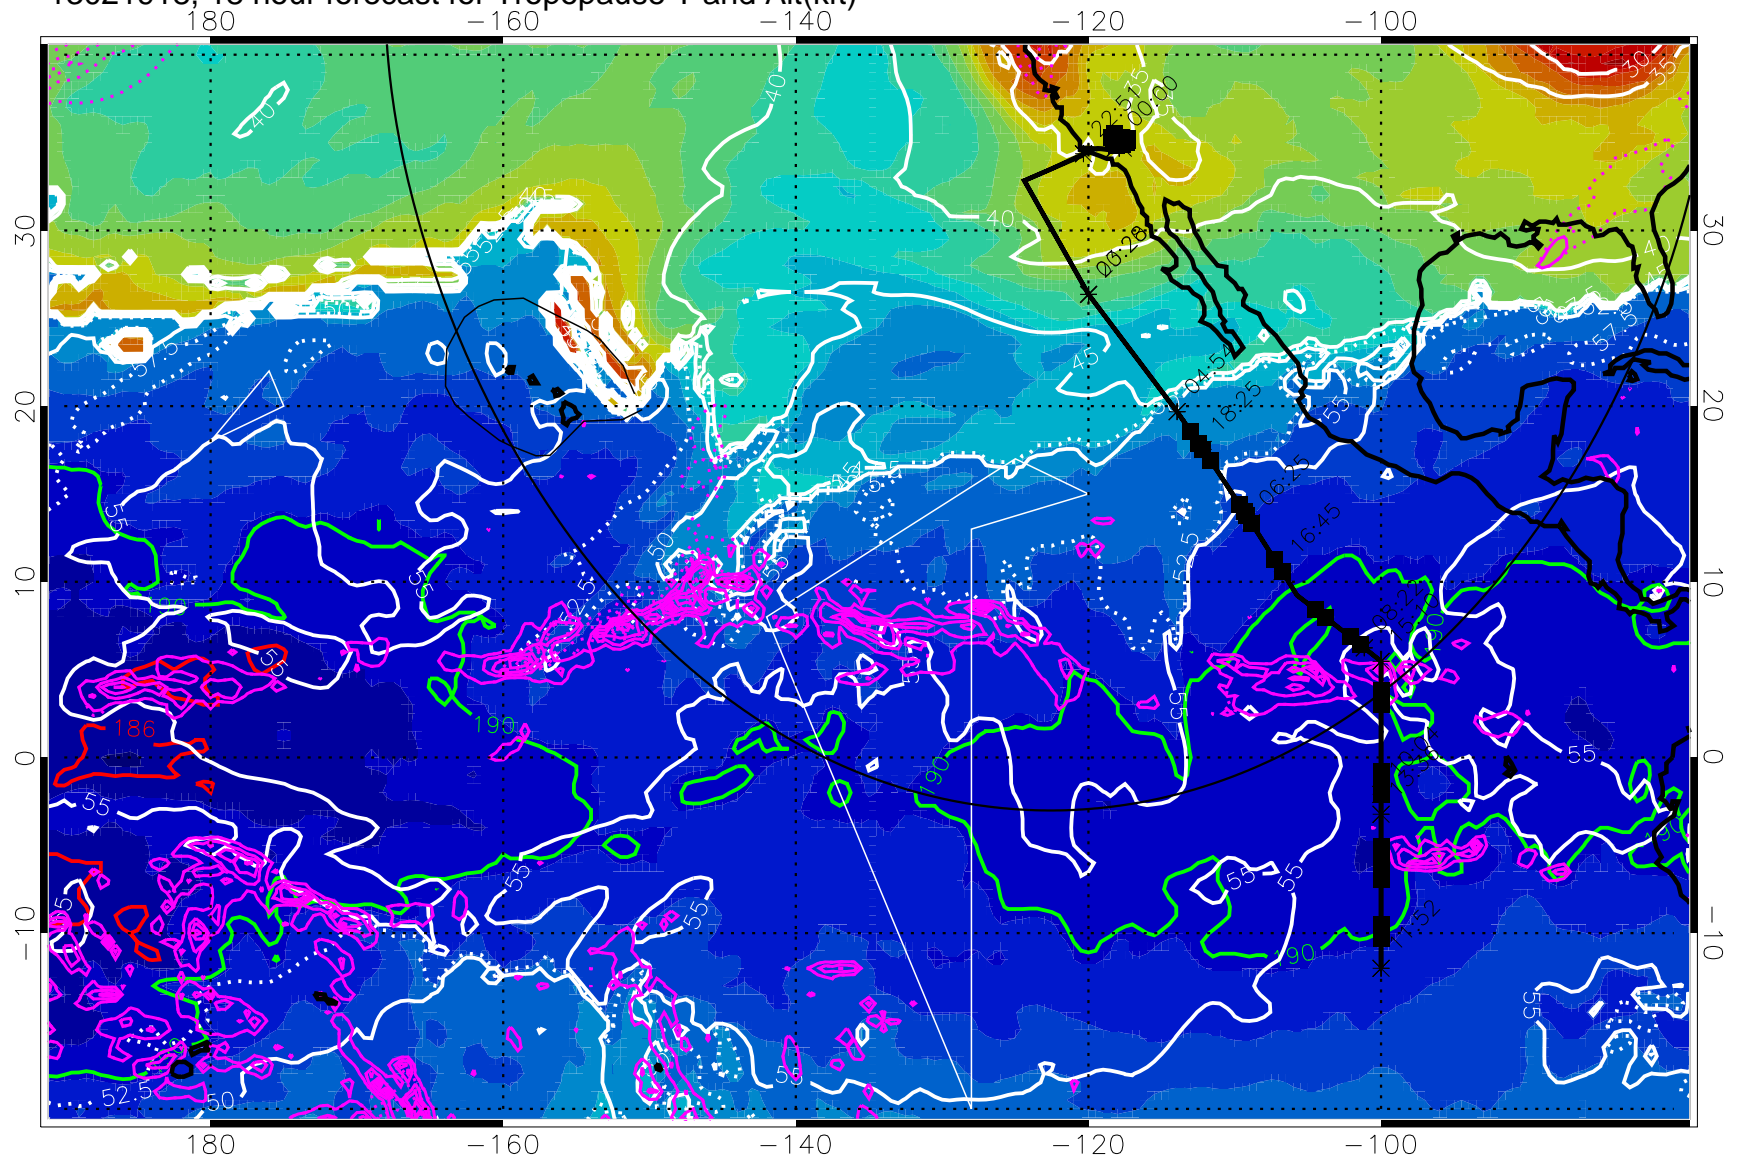

13021918, 18 hour forecast for Tropopause T and Alt(kft)

190   200   210   220   230
Tropopause T, K

Tropopause Altitude in kft (white)

Precip (tot dot, conv sol) past 6 hrs 6 kg/m2 contours, min 4

189.5K skin   185.9K engine

→ 30 m/s

Range ring of 4055 km -- 13 hours GH round trip