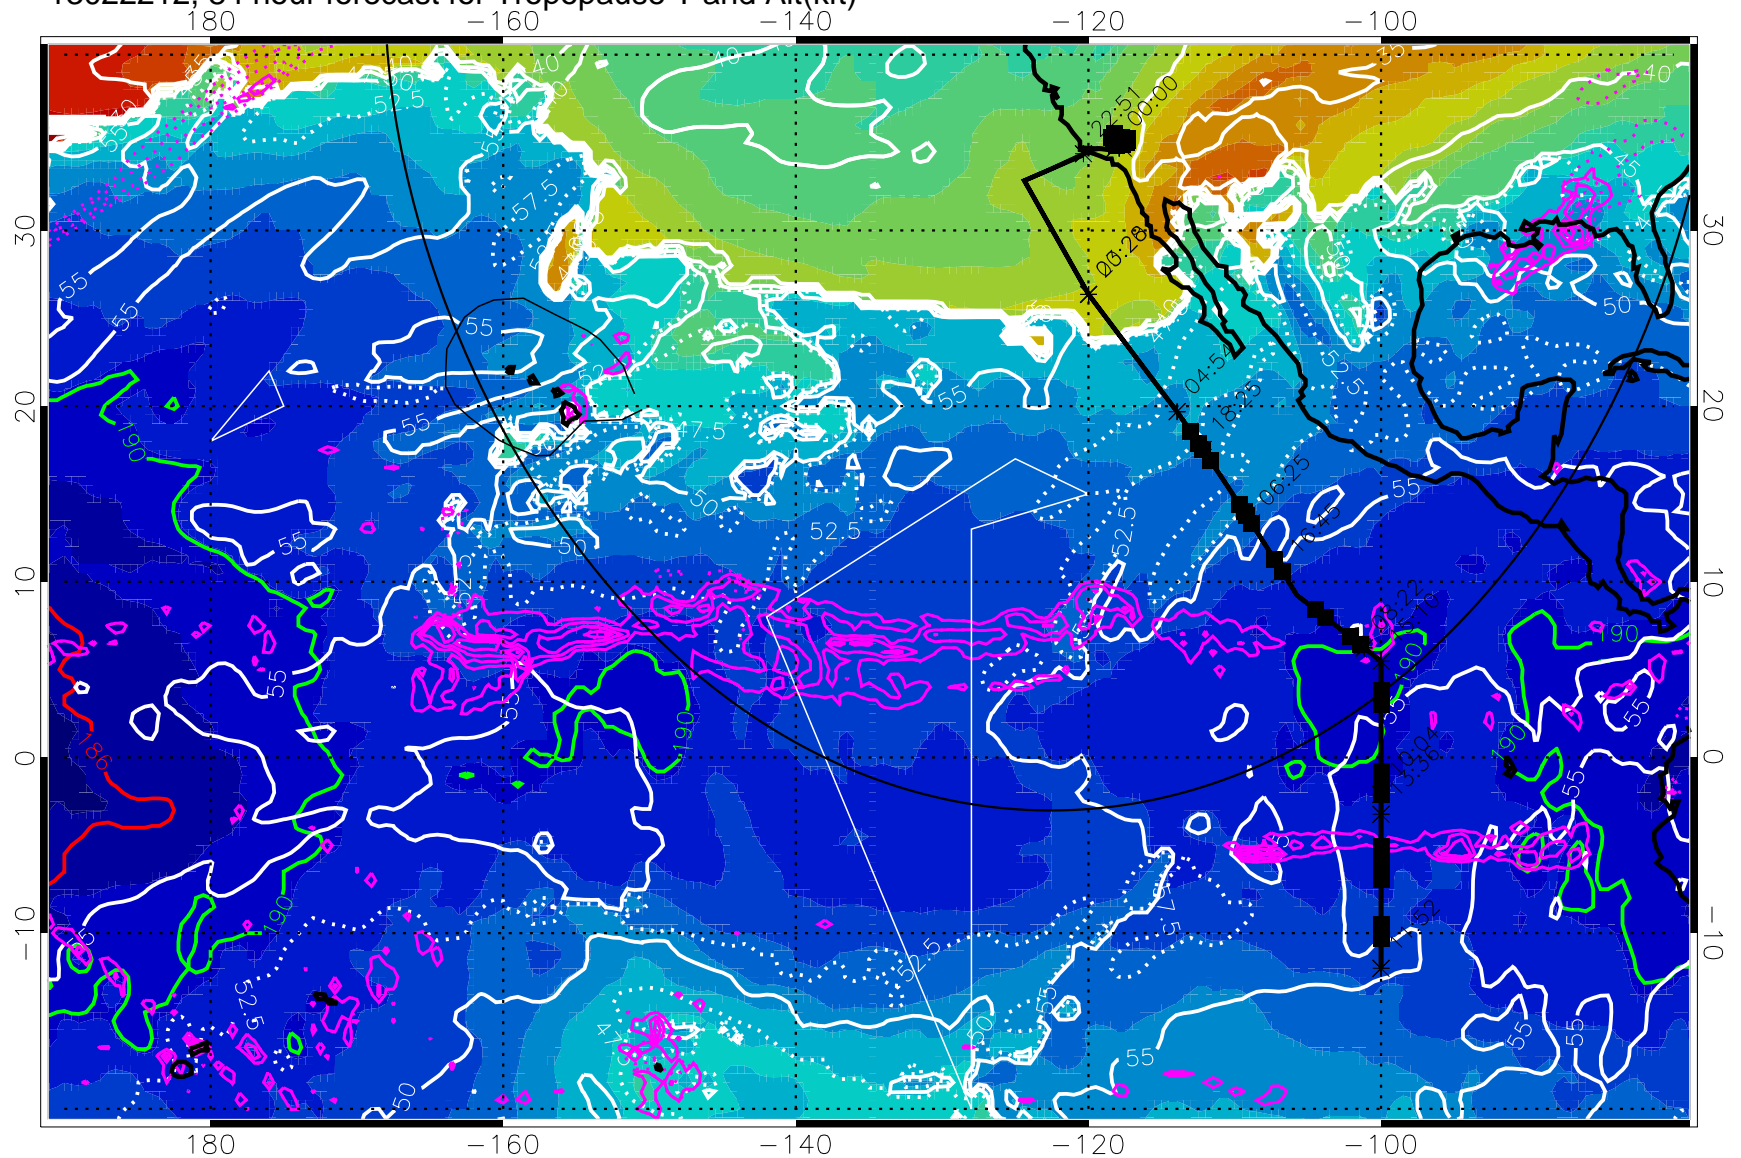

→ 30 m/s

Range ring of 4055 km -- 13 hours GH round trip

13022206, 78 hour forecast for Tropopause T and Alt(kft)

Tropopause T, K

Tropopause Altitude in kft (white)

Precip (tot dot, conv sol) past 6 hrs 6 kg/m² contours, min 4

189.5K skin

185.9K engine

Range ring of 4055 km -- 13 hours GH round trip

13022212, 84 hour forecast for Tropopause T and Alt(kft)

190 200 210 220 230
Tropopause T, K

Tropopause Altitude in kft (white)

Precip (tot dot, conv sol) past 6 hrs 6 kg/m² contours, min 4

189.5K skin 185.9K engine

→ 30 m/s

Range ring of 4055 km -- 13 hours GH round trip

13022218, 90 hour forecast for Tropopause T and Alt(kft)

190 200 210 220 230
Tropopause T, K

Tropopause Altitude in kft (white)

Precip (tot dot, conv sol) past 6 hrs 6 kg/m2 contours, min 4

189.5K skin 185.9K engine

→ 30 m/s

Range ring of 4055 km -- 13 hours GH round trip

13022300, 96 hour forecast for Tropopause T and Alt(kft)

190 200 210 220 230