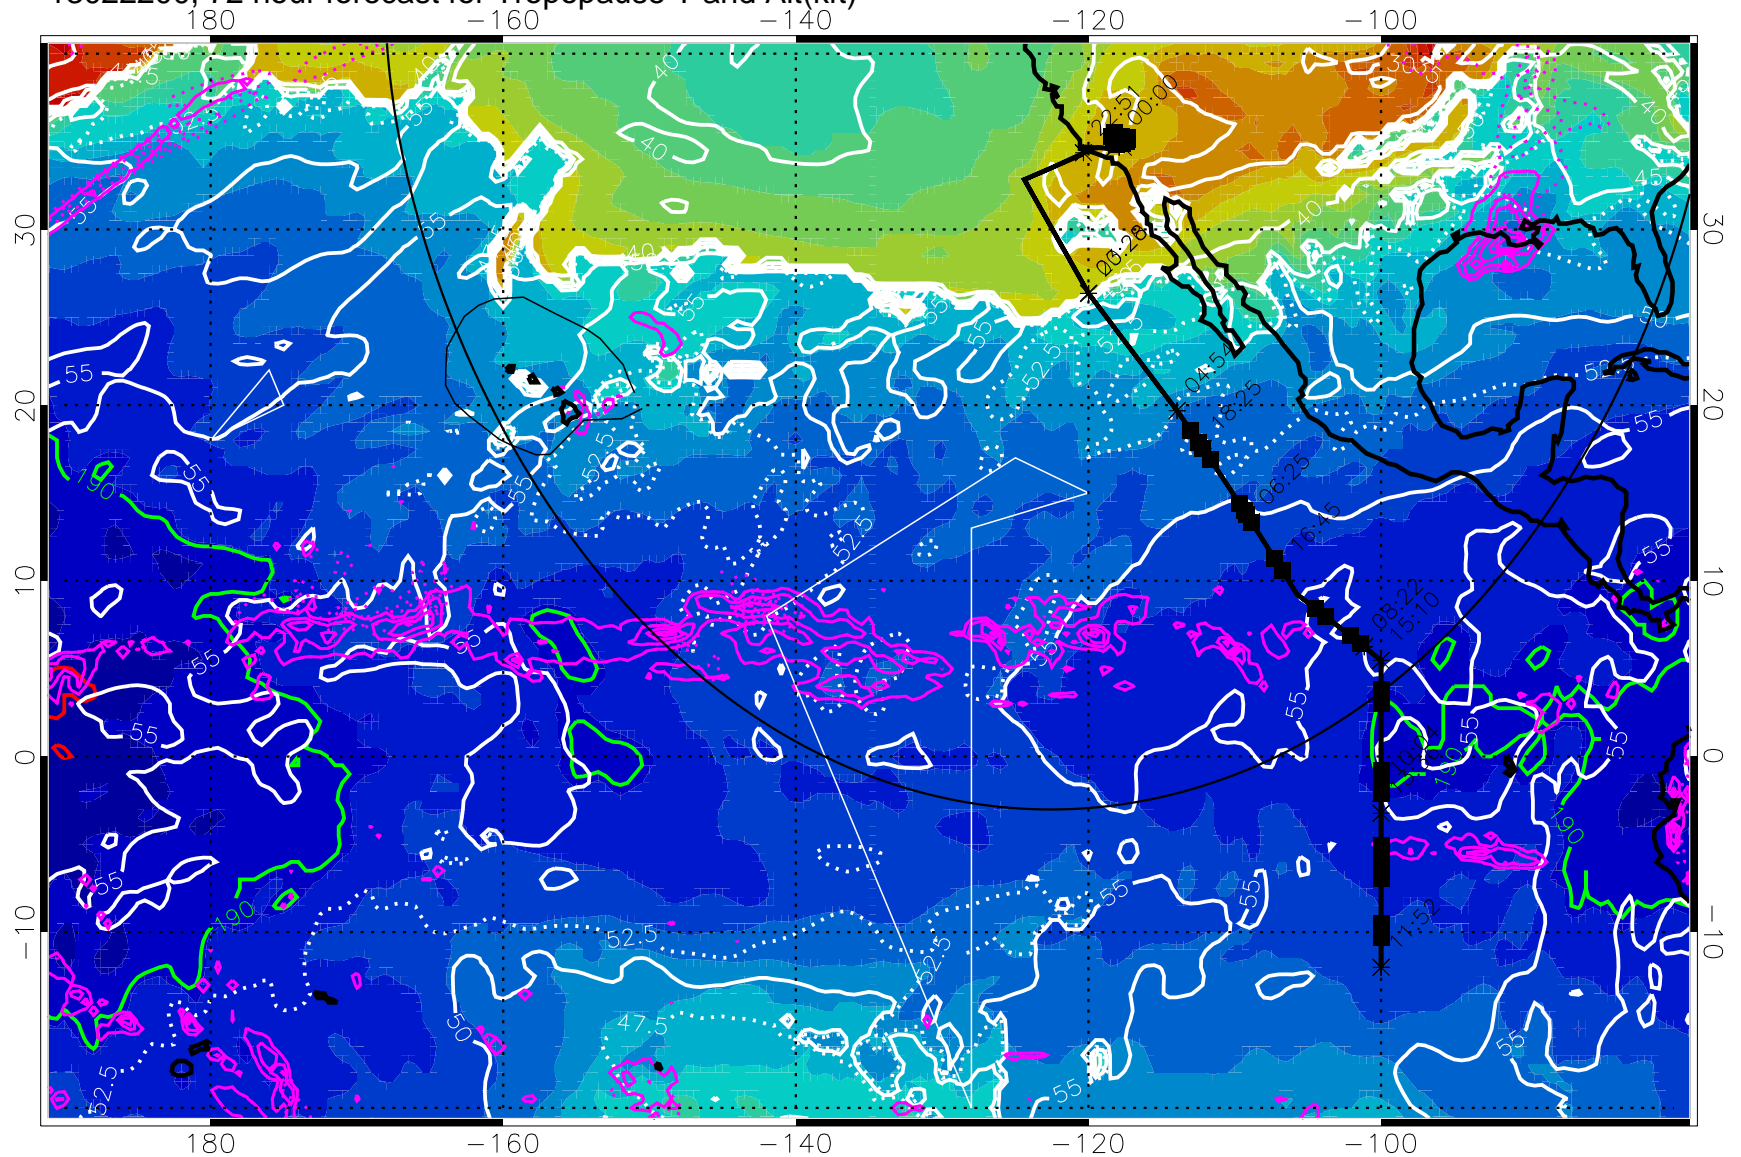

13022200, 72 hour forecast for Tropopause T and Alt(kft)

190 200 210 220 230

Tropopause T, K

Tropopause Altitude in kft (white)

Precip (tot dot, conv sol) past 6 hrs 6 kg/m² contours, min 4

189.5K skin

185.9K engine

→ 30 m/s

Range ring of 4055 km -- 13 hours GH round trip