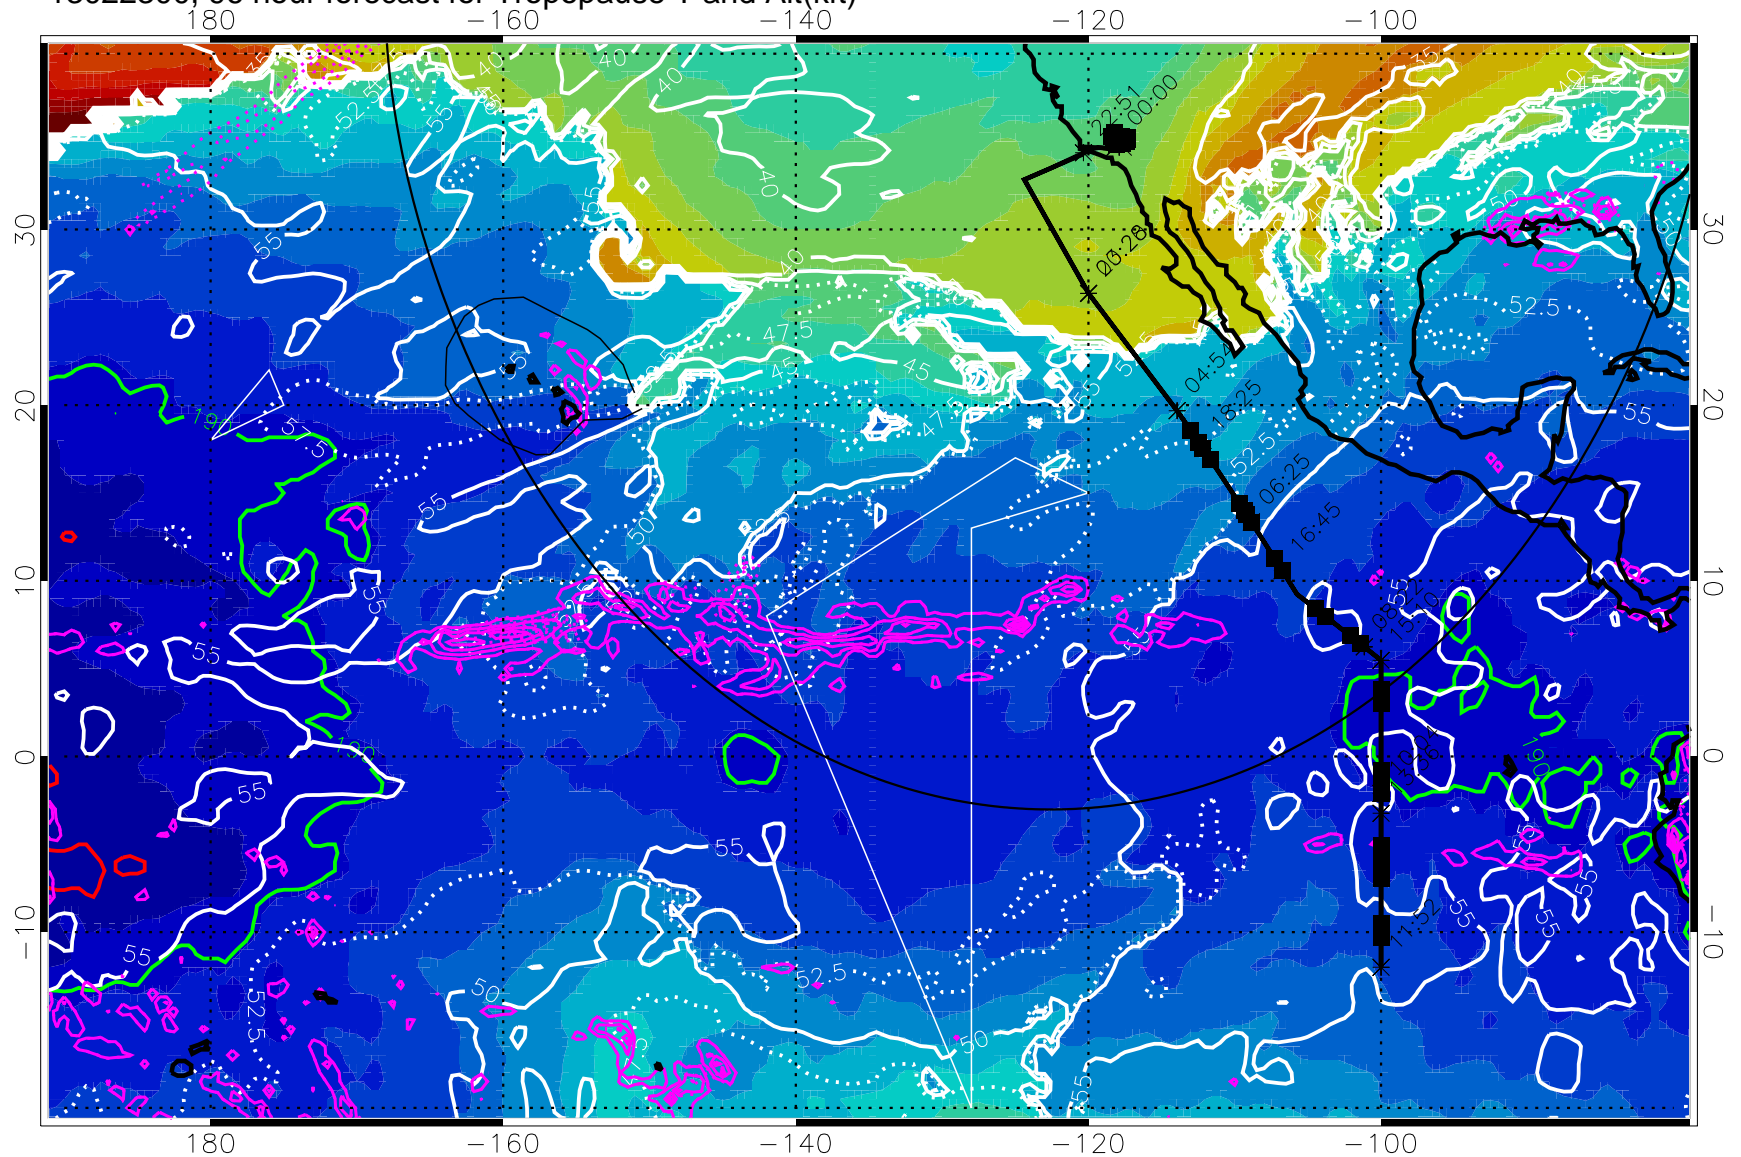

189.5K skin

185.9K engine

Range ring of 4055 km -- 13 hours GH round trip

13022212, 84 hour forecast for Tropopause T and Alt(kft)

190 200 210 220 230
Tropopause T, K

Tropopause Altitude in kft (white)

Precip (tot dot, conv sol) past 6 hrs 6 kg/m² contours, min 4

189.5K skin 185.9K engine

→ 30 m/s

Range ring of 4055 km -- 13 hours GH round trip

13022218, 90 hour forecast for Tropopause T and Alt(kft)

190 200 210 220 230
Tropopause T, K

Tropopause Altitude in kft (white)

Precip (tot dot, conv sol) past 6 hrs 6 kg/m2 contours, min 4

189.5K skin 185.9K engine

→ 30 m/s

Range ring of 4055 km -- 13 hours GH round trip

13022300, 96 hour forecast for Tropopause T and Alt(kft)

190 200 210 220 230