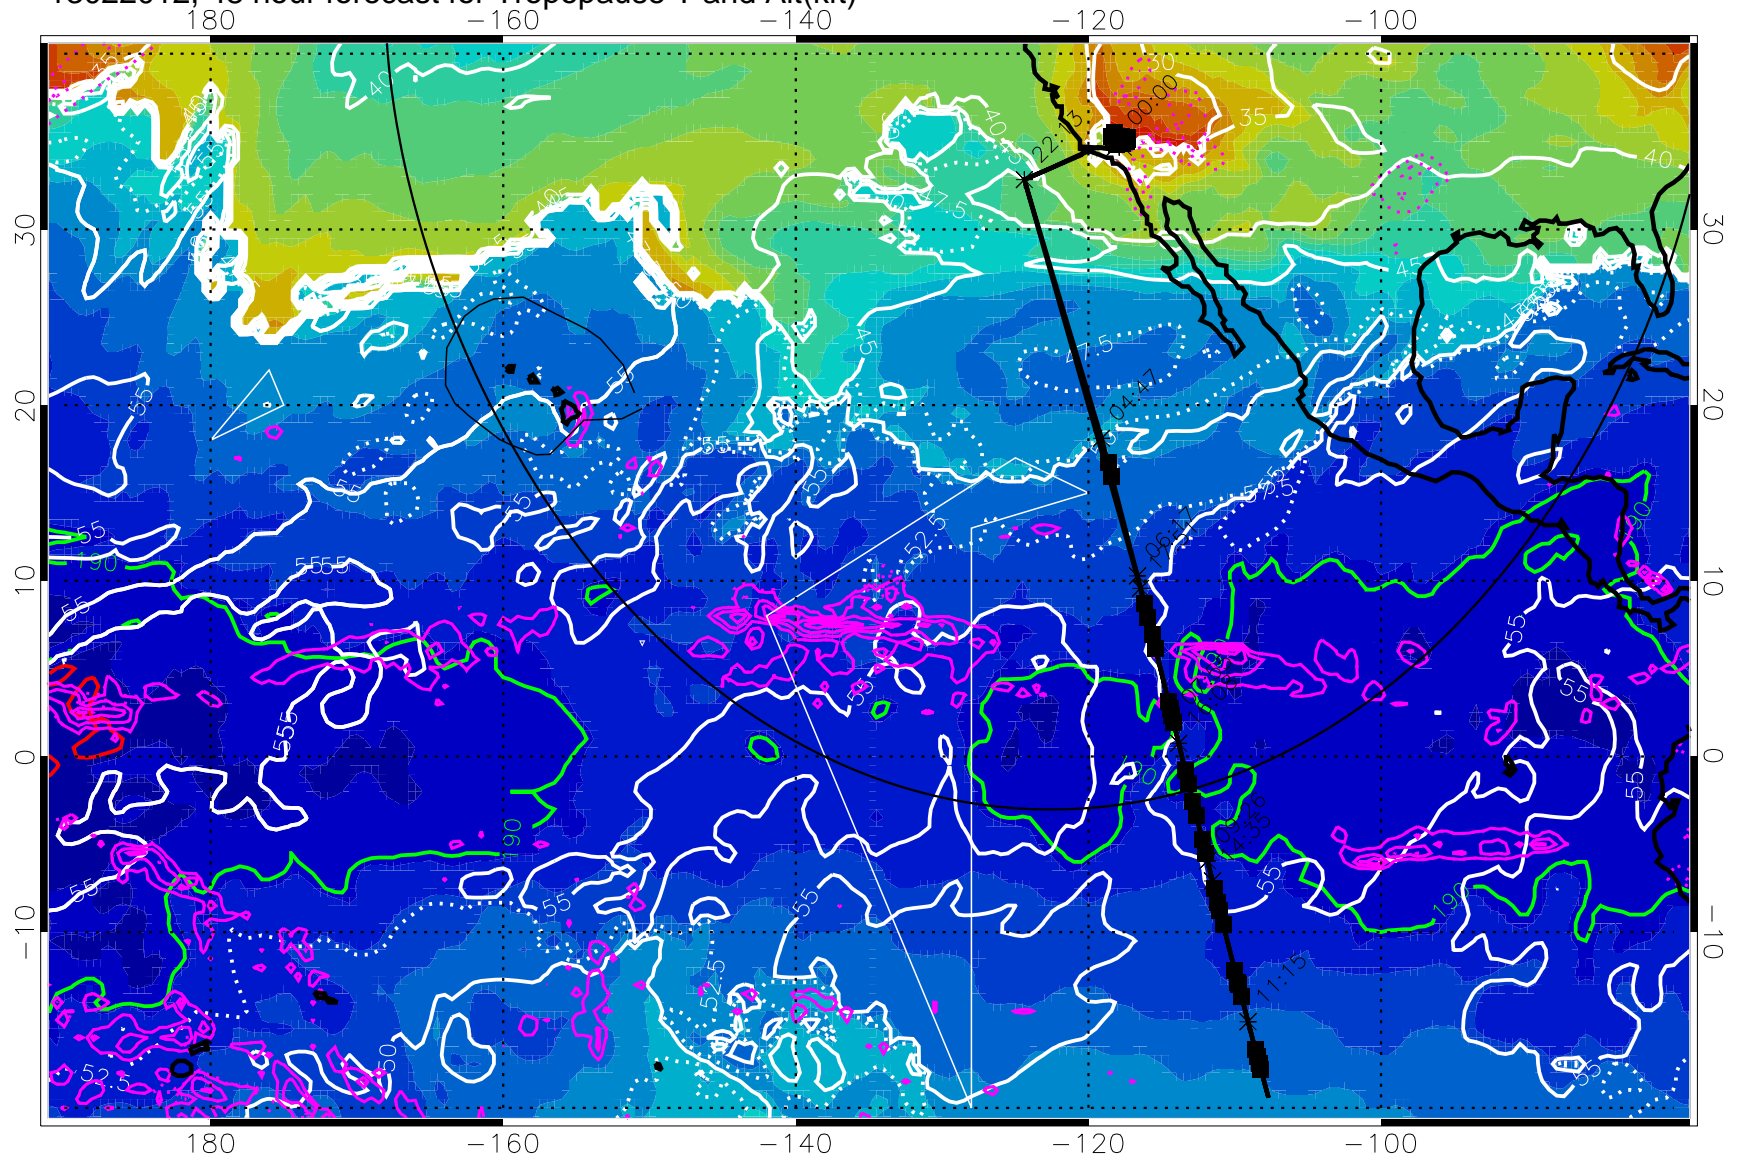

→ 30 m/s

Range ring of 4055 km -- 13 hours GH round trip

13022006, 42 hour forecast for Tropopause T and Alt(kft)

Tropopause T, K

Tropopause Altitude in kft (white)

Precip (tot dot, conv sol) past 6 hrs 6 kg/m² contours, min 4

189.5K skin

185.9K engine

Range ring of 4055 km -- 13 hours GH round trip

13022012, 48 hour forecast for Tropopause T and Alt(kft)

190 200 210 220 230

Tropopause T, K

Tropopause Altitude in kft (white)

Precip (tot dot, conv sol) past 6 hrs 6 kg/m² contours, min 4

189.5K skin

185.9K engine

Range ring of 4055 km -- 13 hours GH round trip

13022018, 54 hour forecast for Tropopause T and Alt(kft)

190 200 210 220 230

Tropopause T, K

Tropopause Altitude in kft (white)

Precip (tot dot, conv sol) past 6 hrs 6 kg/m² contours, min 4