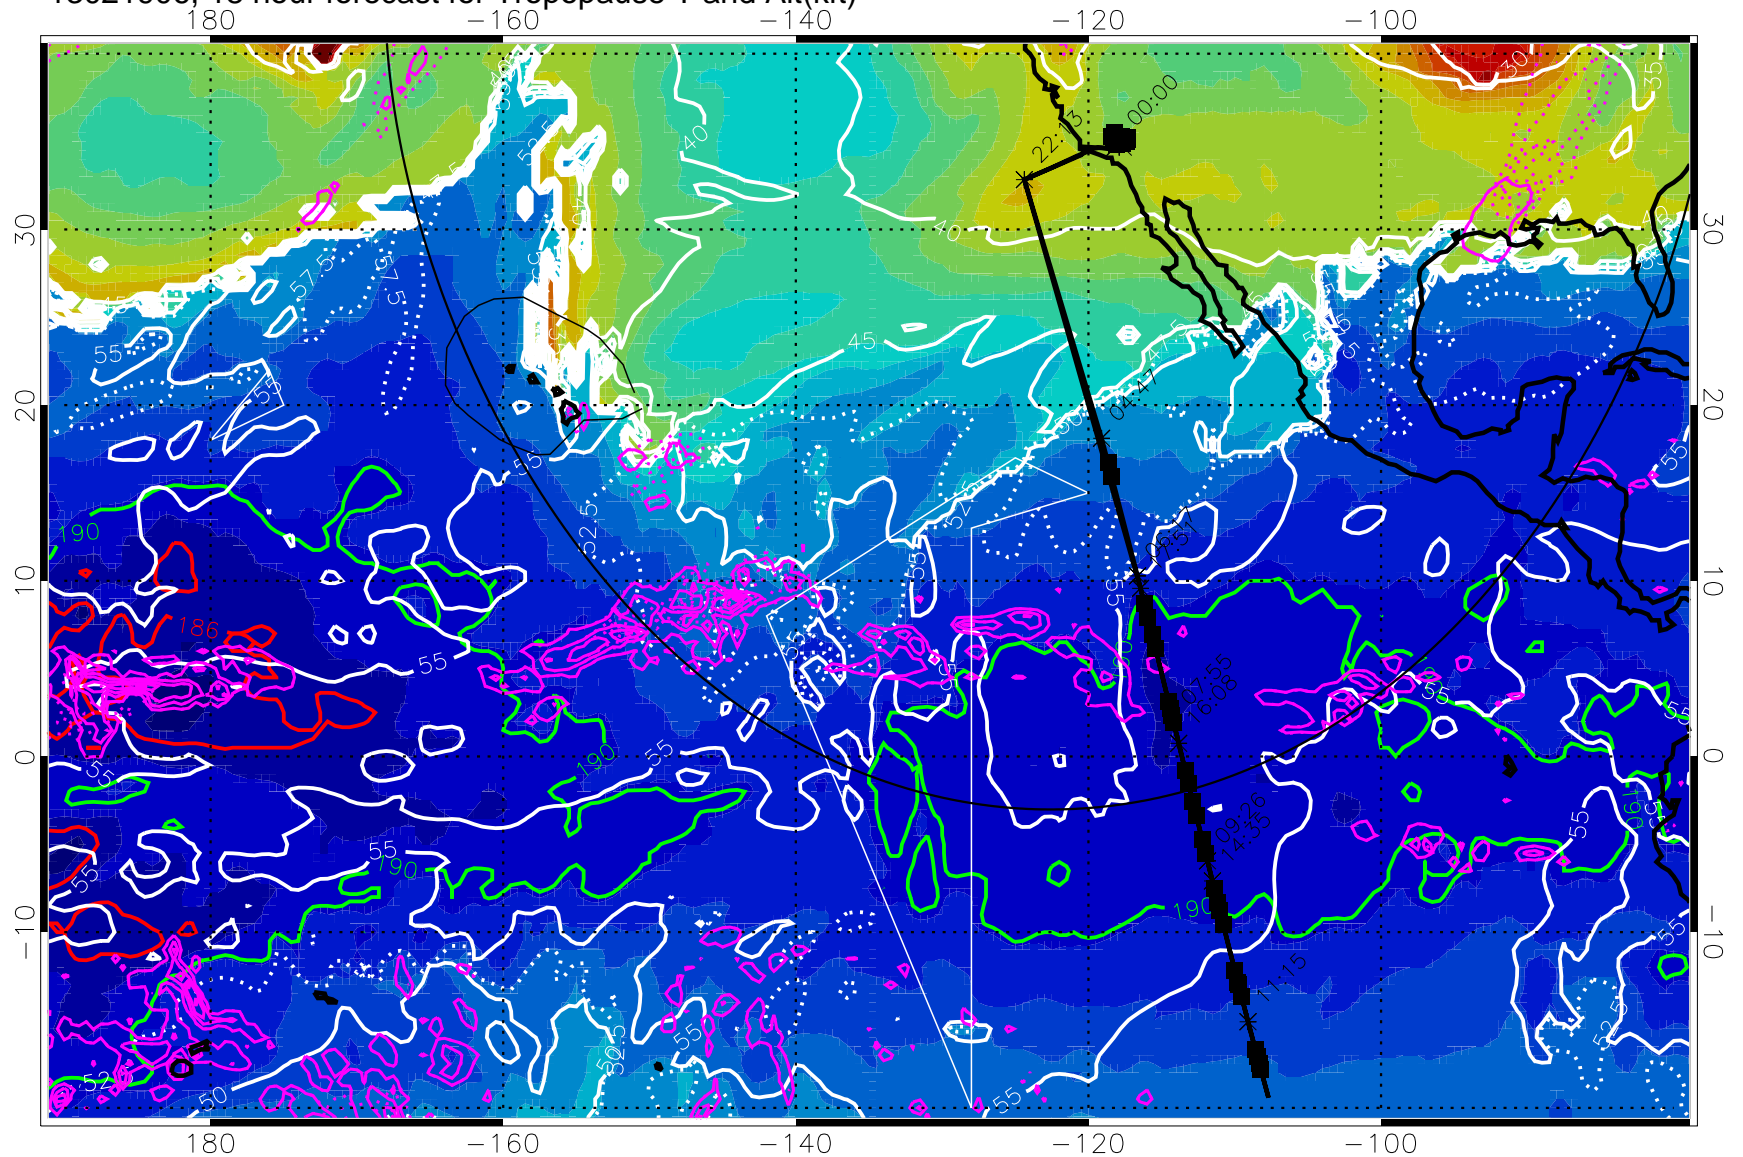

→ 30 m/s

Range ring of 4055 km -- 13 hours GH round trip

13021900, 12 hour forecast for Tropopause T and Alt(kft)

190 200 210 220 230

Tropopause T, K

Tropopause Altitude in kft (white)

Precip (tot dot, conv sol) past 6 hrs 6 kg/m² contours, min 4

189.5K skin

185.9K engine

→ 30 m/s

Range ring of 4055 km -- 13 hours GH round trip

13021906, 18 hour forecast for Tropopause T and Alt(kft)

190 200 210 220 230

Tropopause T, K

Tropopause Altitude in kft (white)

Precip (tot dot, conv sol) past 6 hrs 6 kg/m² contours, min 4

189.5K skin

185.9K engine

→ 30 m/s

Range ring of 4055 km -- 13 hours GH round trip

13021912, 24 hour forecast for Tropopause T and Alt(kft)

190 200 210 220 230

Tropopause T, K

Tropopause Altitude in kft (white)

Precip (tot dot, conv sol) past 6 hrs 6 kg/m² contours, min 4

189.5K skin

185.9K engine

30 m/s

Range ring of 4055 km -- 13 hours GH round trip

13021918, 30 hour forecast for Tropopause T and Alt(kft)