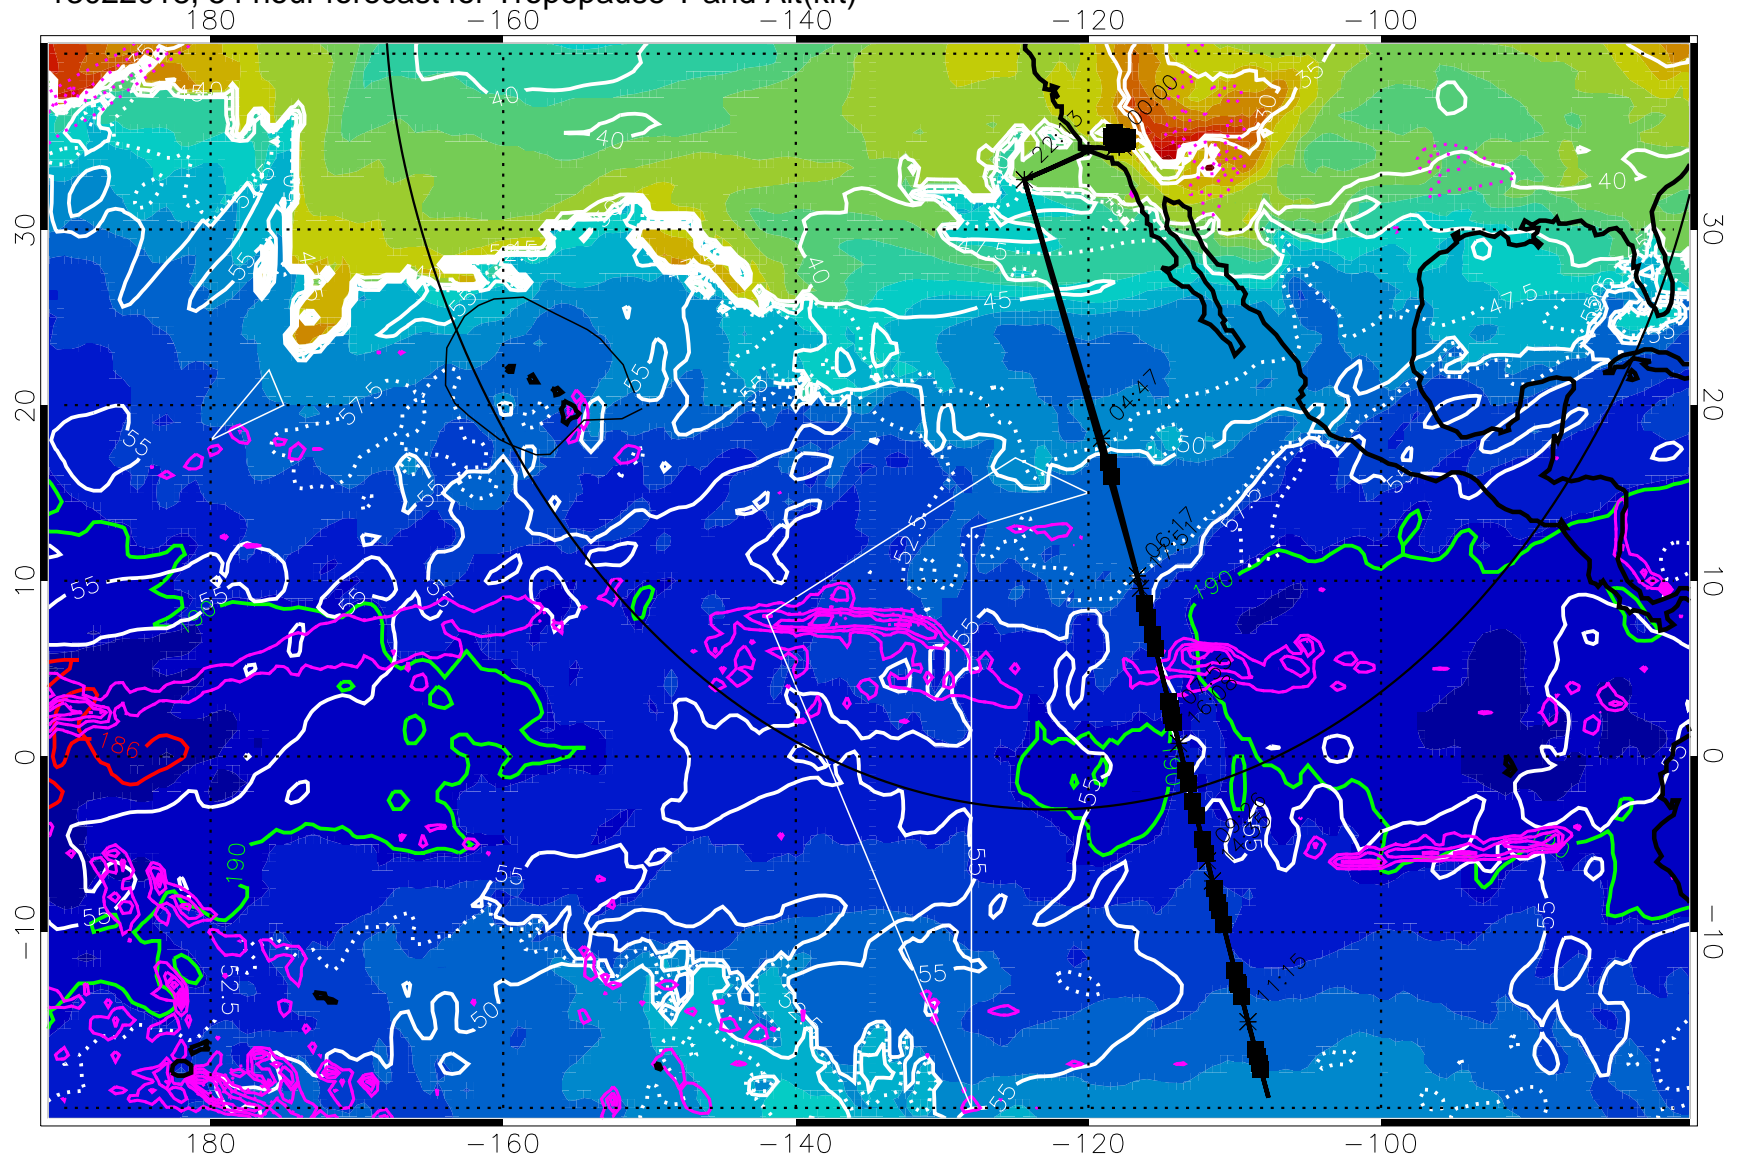

189.5K skin

185.9K engine

Range ring of 4055 km -- 13 hours GH round trip

13022012, 48 hour forecast for Tropopause T and Alt(kft)

190 200 210 220 230

Tropopause T, K

Tropopause Altitude in kft (white)

Precip (tot dot, conv sol) past 6 hrs 6 kg/m² contours, min 4

189.5K skin

185.9K engine

Range ring of 4055 km -- 13 hours GH round trip

13022018, 54 hour forecast for Tropopause T and Alt(kft)

190 200 210 220 230

Tropopause T, K

Tropopause Altitude in kft (white)

Precip (tot dot, conv sol) past 6 hrs 6 kg/m² contours, min 4

Precip (tot dot, conv sol) past 6 hrs 6 kg/m² contours, min 4

189.5K skin

185.9K engine

Range ring of 4055 km -- 13 hours GH round trip

13022106, 66 hour forecast for Tropopause T and Alt(kft)

190 200 210 220 230