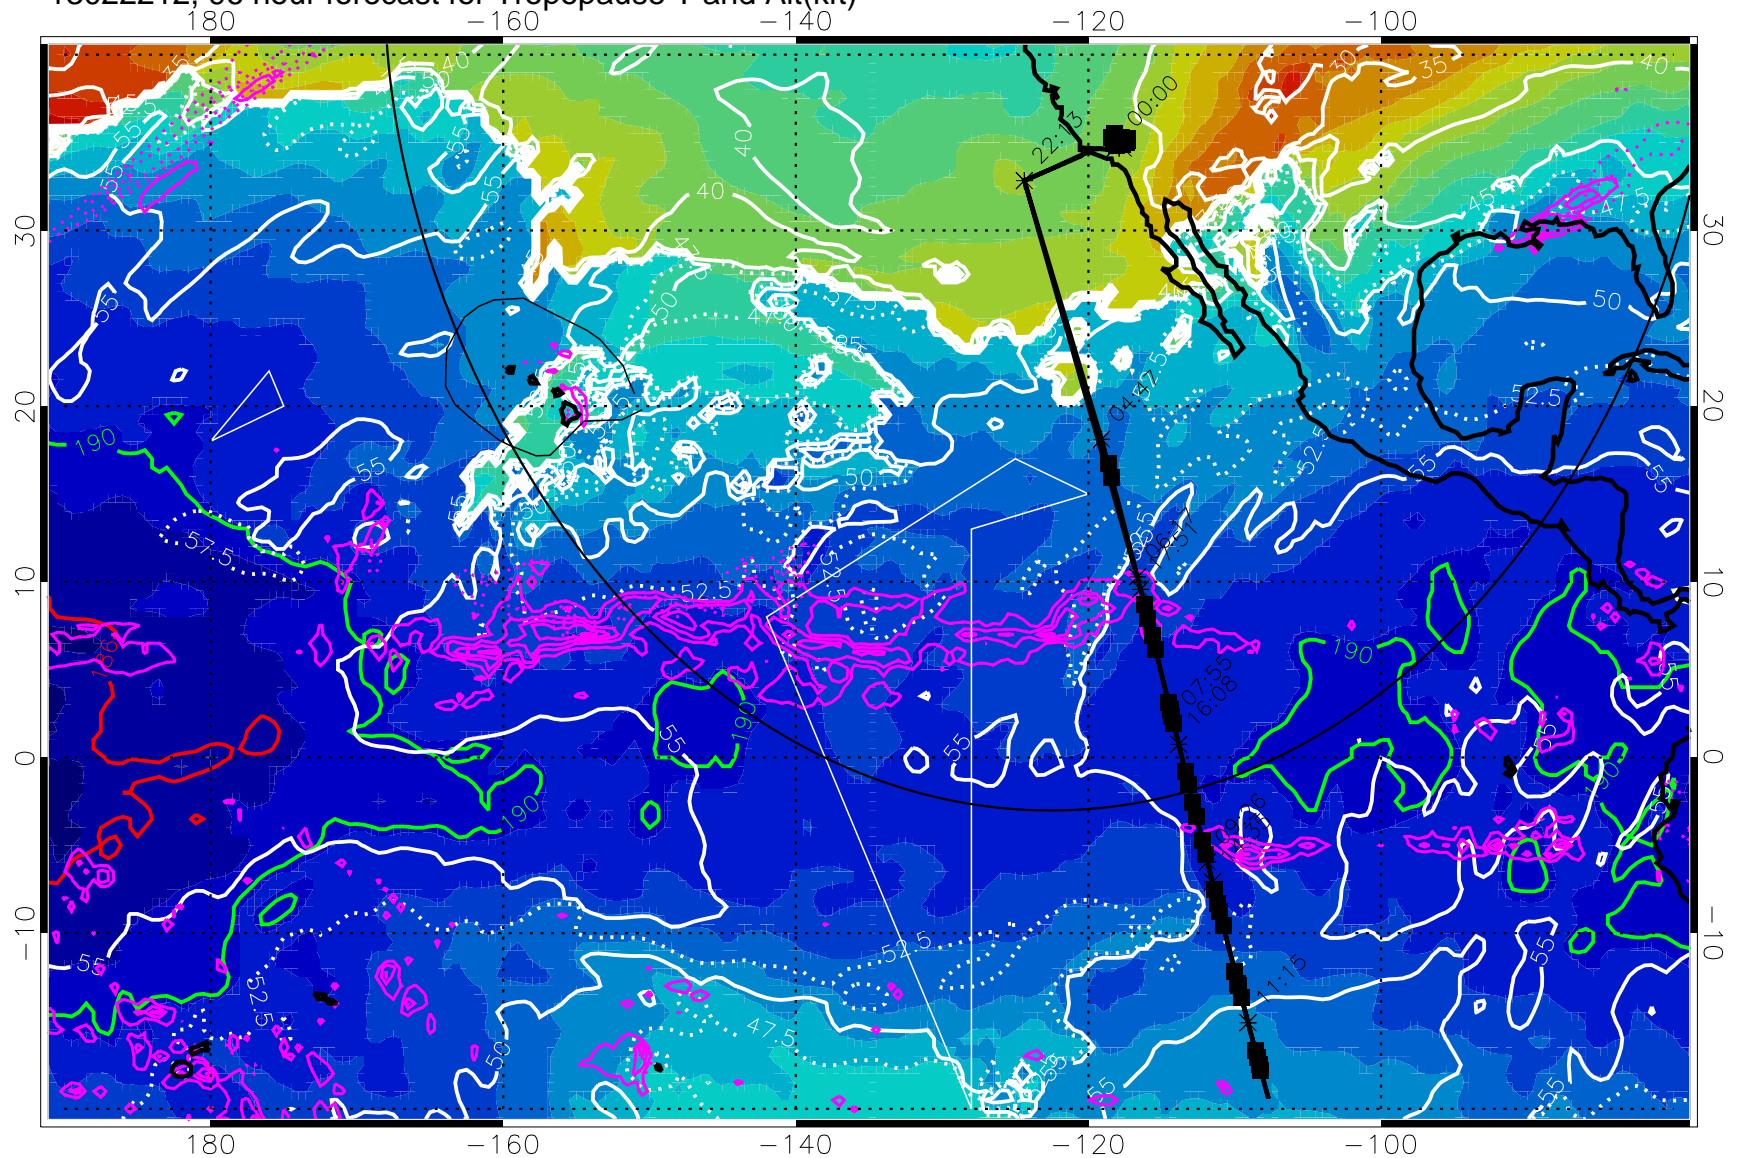

30 m/s

Range ring of 4055 km -- 13 hours GH round trip

13022206, 90 hour forecast for Tropopause T and Alt(kft)

190 200 210 220 230
Tropopause T, K

Tropopause Altitude in kft (white)

Precip (tot dot, conv sol) past 6 hrs 6 kg/m2 contours, min 4

189.5K skin 185.9K engine

→ 30 m/s

Range ring of 4055 km -- 13 hours GH round trip

13022212, 96 hour forecast for Tropopause T and Alt(kft)

190 200 210 220 230

Tropopause T, K

Tropopause Altitude in kft (white)

Precip (tot dot, conv sol) past 6 hrs 6 kg/m2 contours, min 4

189.5K skin 185.9K engine

→ 30 m/s

Range ring of 4055 km -- 13 hours GH round trip

13022218, 102 hour forecast for Tropopause T and Alt(kft)

190 200 210 220 230
Tropopause T, K