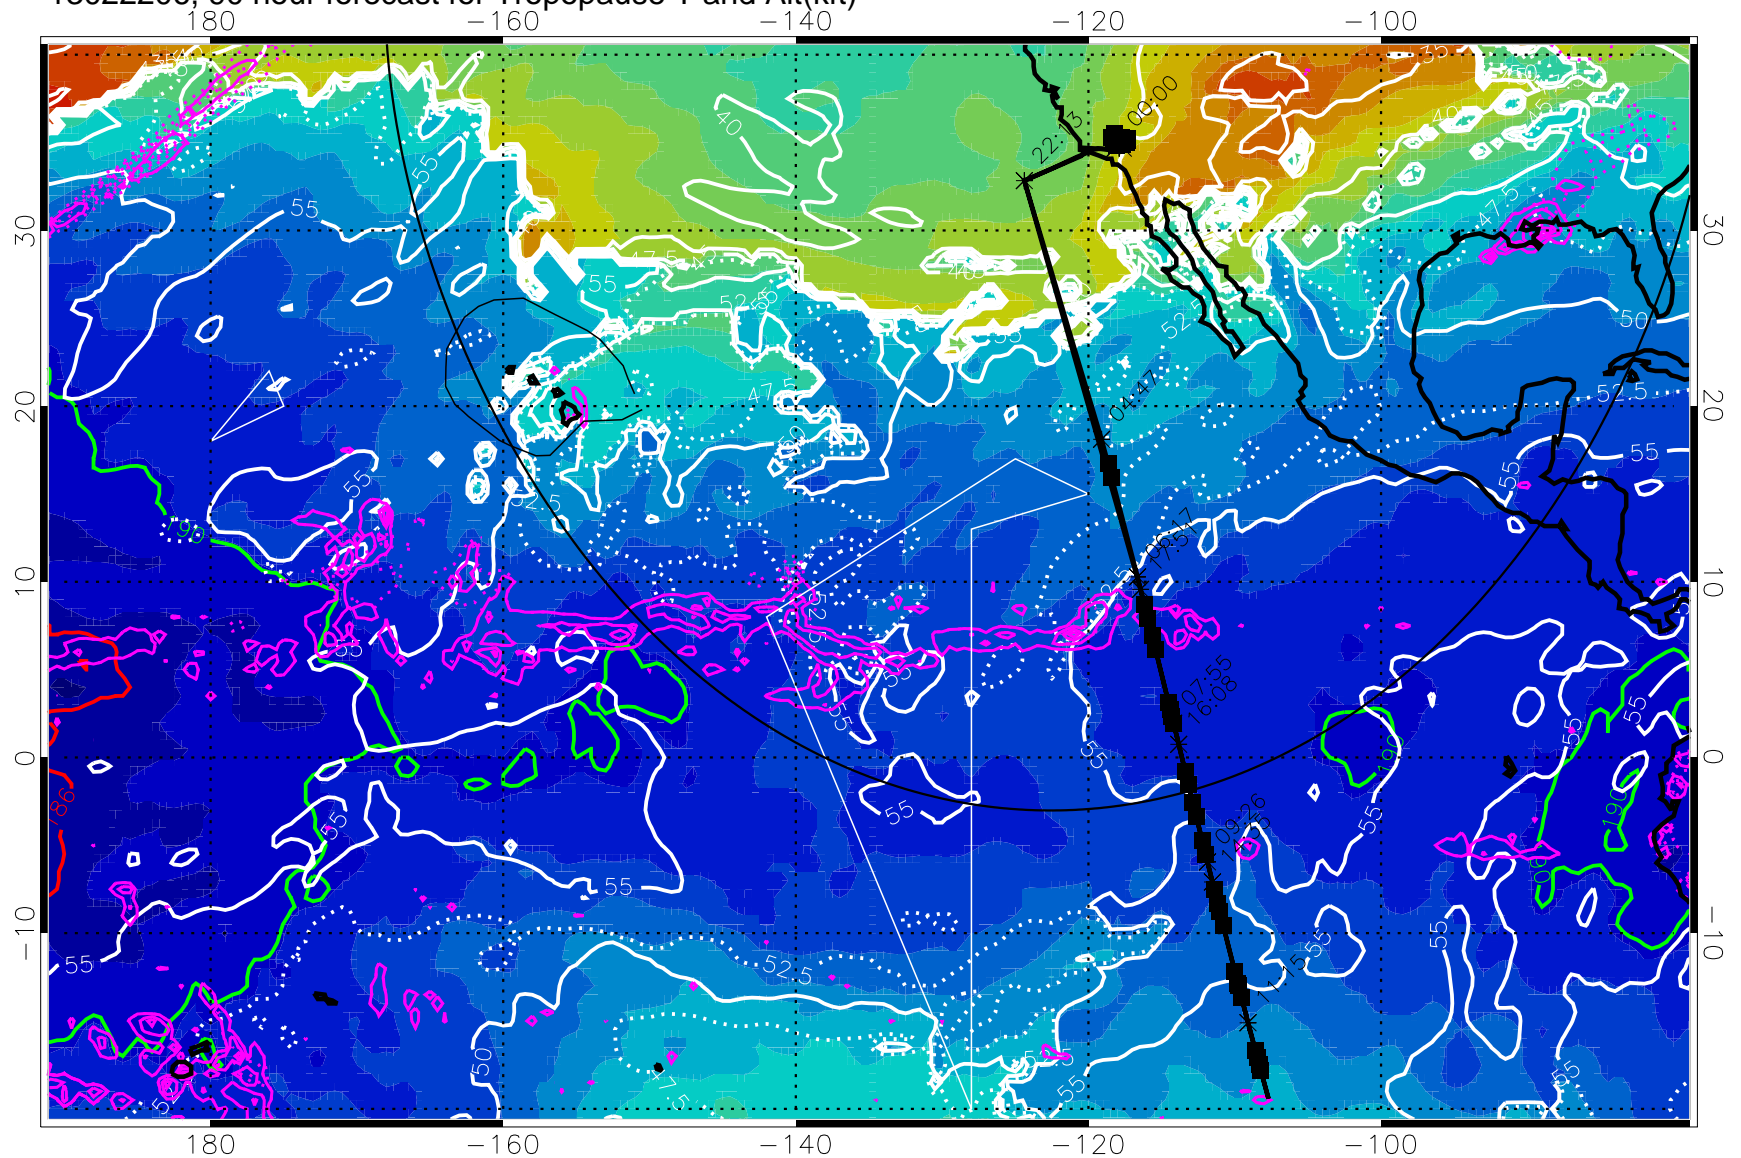

30 m/s

Range ring of 4055 km -- 13 hours GH round trip

13022206, 90 hour forecast for Tropopause T and Alt(kft)

190 200 210 220 230
Tropopause T, K

Tropopause Altitude in kft (white)

Precip (tot dot, conv sol) past 6 hrs 6 kg/m2 contours, min 4

189.5K skin 185.9K engine

→ 30 m/s

Range ring of 4055 km -- 13 hours GH round trip

13022212, 96 hour forecast for Tropopause T and Alt(kft)

190 200 210 220 230

Tropopause T, K

Tropopause Altitude in kft (white)

Precip (tot dot, conv sol) past 6 hrs 6 kg/m2 contours, min 4

189.5K skin 185.9K engine

→ 30 m/s

Range ring of 4055 km -- 13 hours GH round trip

13022218, 102 hour forecast for Tropopause T and Alt(kft)

190 200 210 220 230
Tropopause T, K