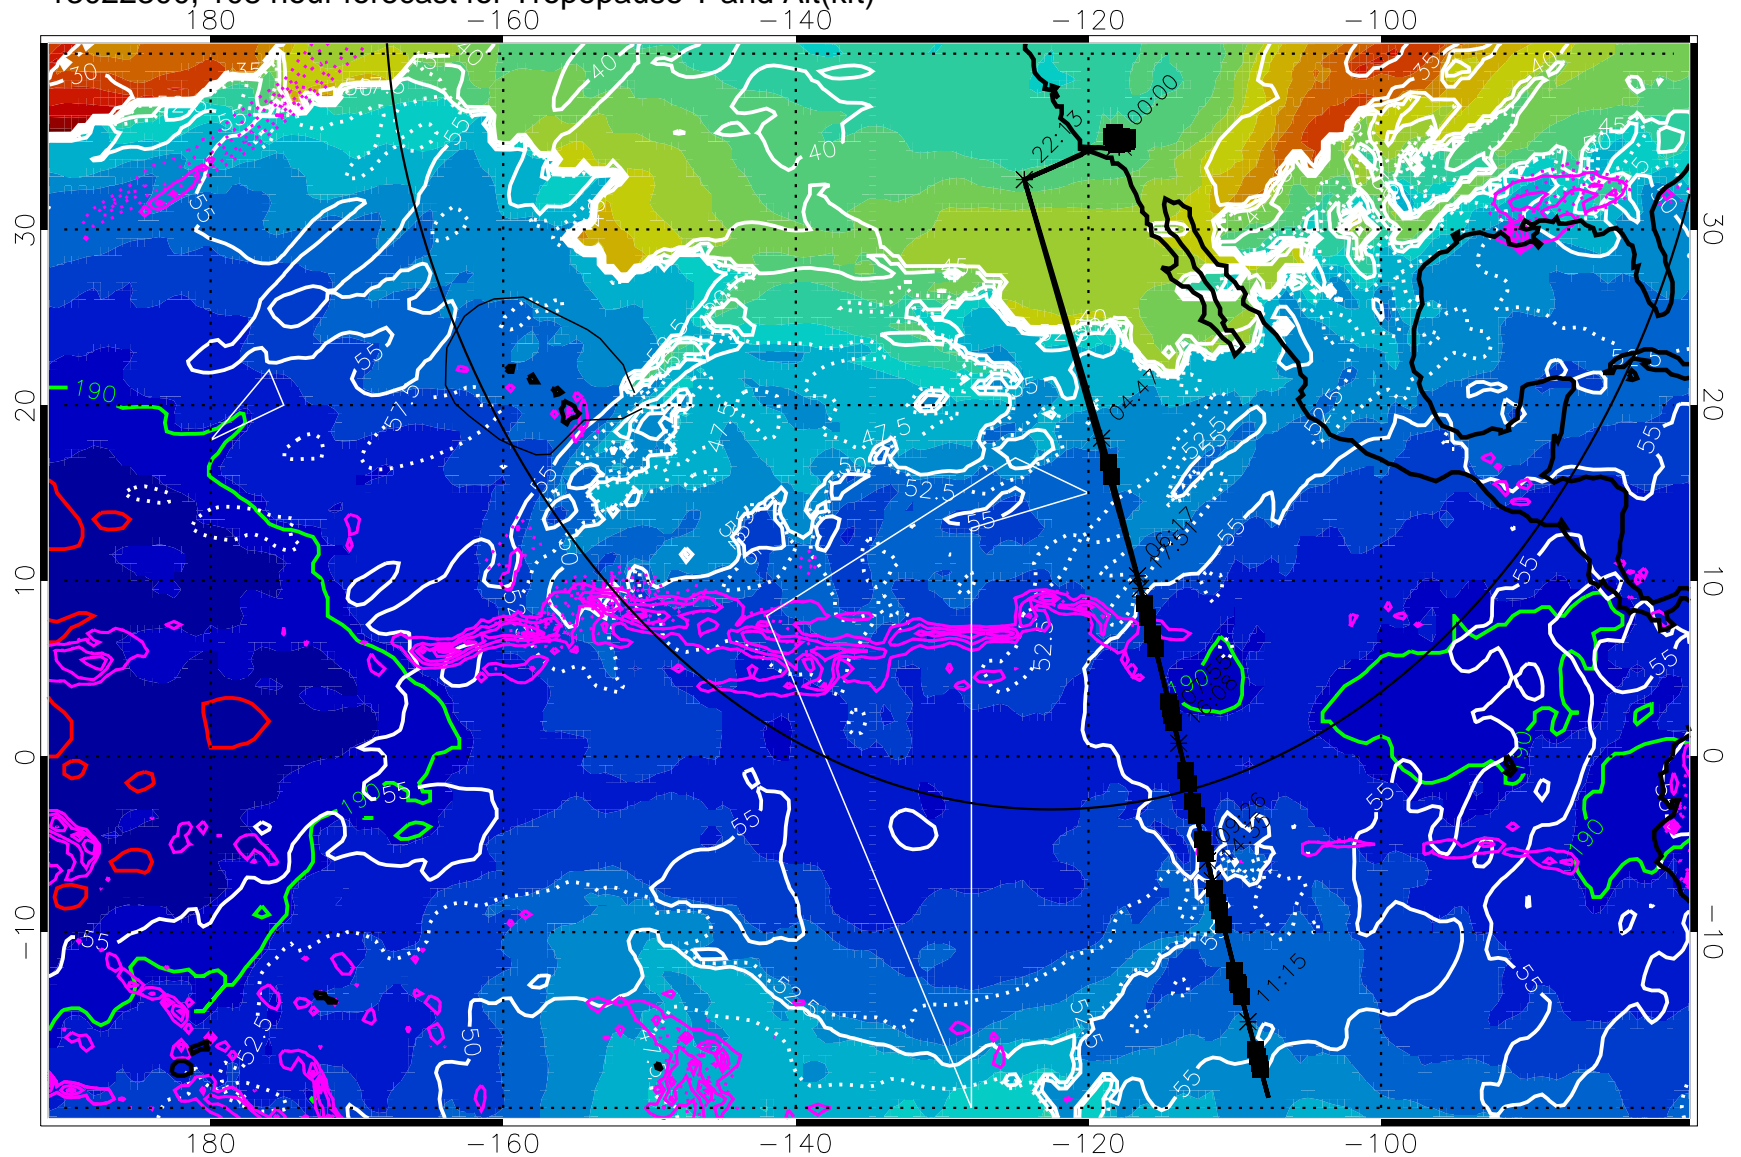

Precip (tot dot, conv sol) past 6 hrs 6 kg/m2 contours, min 4

189.5K skin 185.9K engine

→ 30 m/s

Range ring of 4055 km -- 13 hours GH round trip

13022218, 102 hour forecast for Tropopause T and Alt(kft)

190 200 210 220 230
Tropopause T, K

Tropopause Altitude in kft (white)

Precip (tot dot, conv sol) past 6 hrs 6 kg/m2 contours, min 4

189.5K skin

185.9K engine

Range ring of 4055 km -- 13 hours GH round trip

13022300, 108 hour forecast for Tropopause T and Alt(kft)

Tropopause T, K

Tropopause Altitude in kft (white)

Precip (tot dot, conv sol) past 6 hrs 6 kg/m² contours, min 4

189.5K skin

185.9K engine

Range ring of 4055 km -- 13 hours GH round trip

13022306, 114 hour forecast for Tropopause T and Alt(kft)