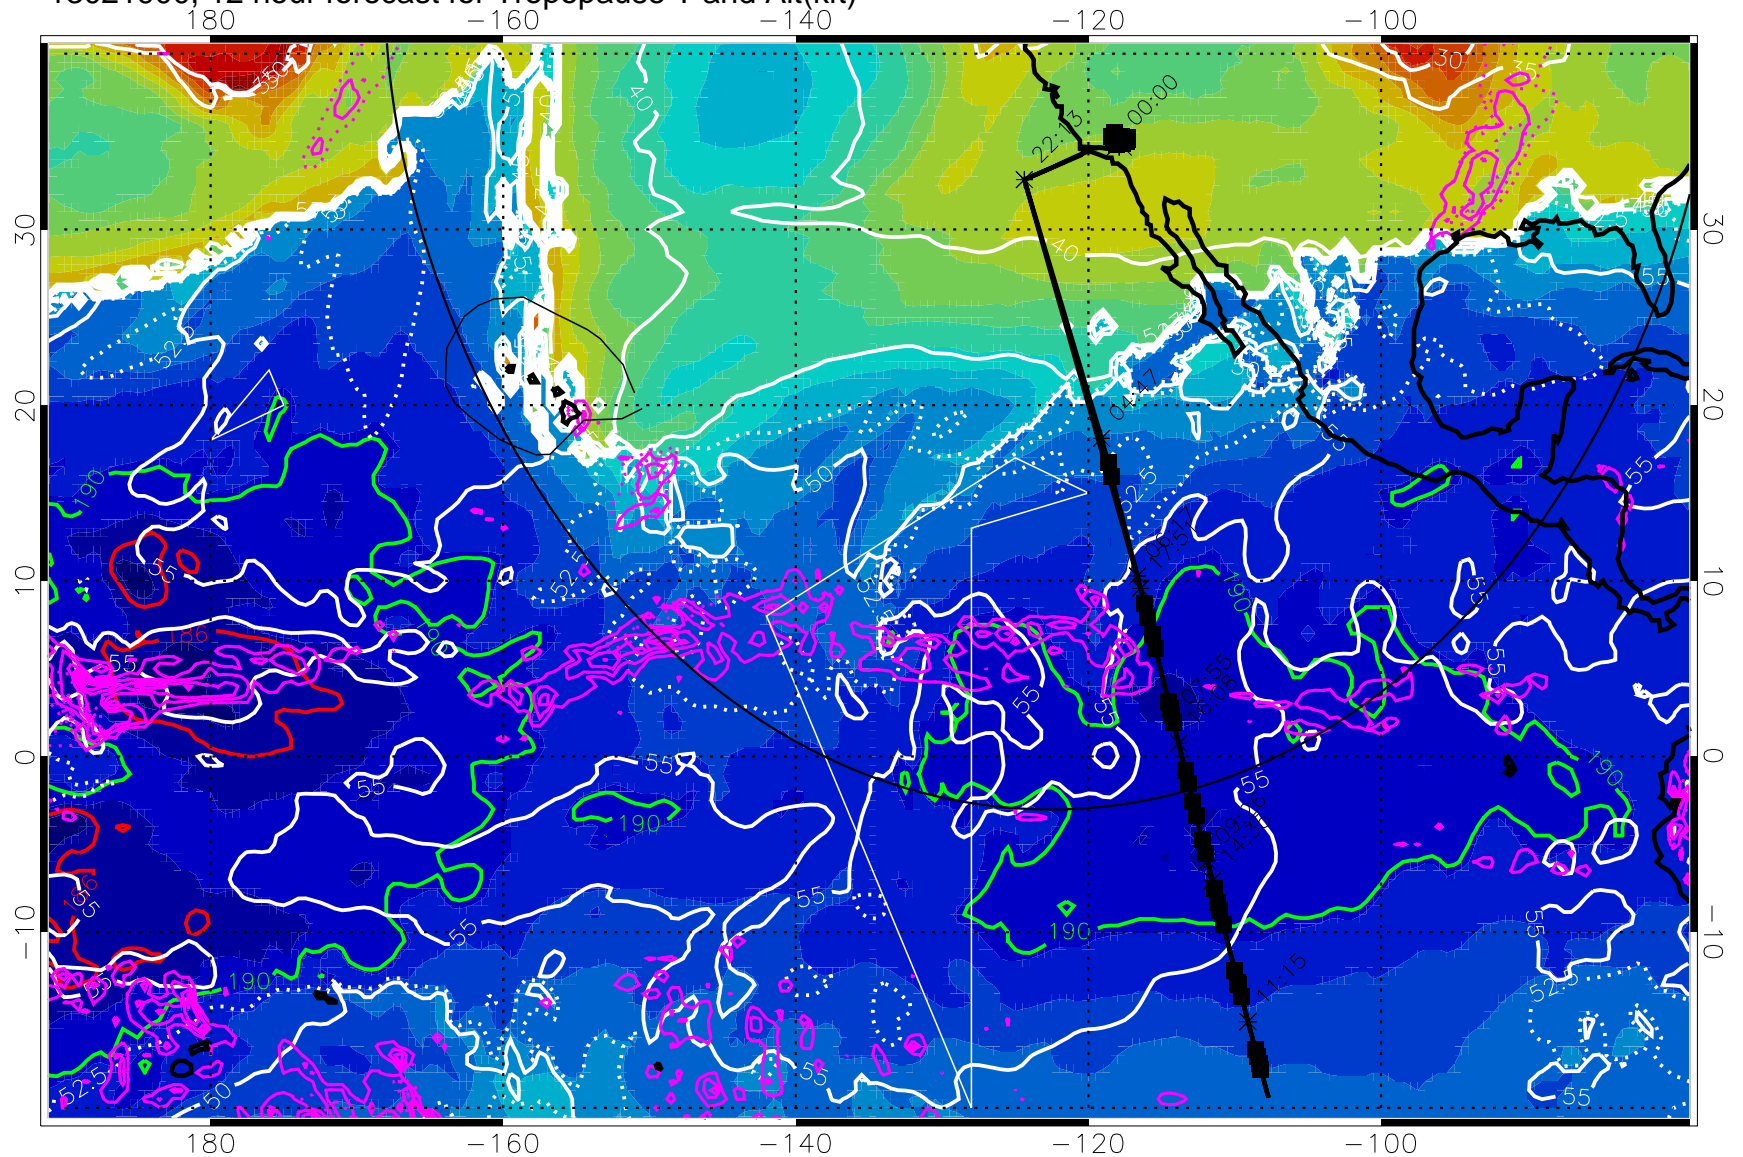

→ 30 m/s

Range ring of 4055 km -- 13 hours GH round trip

13021900, 12 hour forecast for Tropopause T and Alt(kft)

190 200 210 220 230

Tropopause T, K

Tropopause Altitude in kft (white)

Precip (tot dot, conv sol) past 6 hrs 6 kg/m² contours, min 4

189.5K skin

185.9K engine

→ 30 m/s

Range ring of 4055 km -- 13 hours GH round trip

13021906, 18 hour forecast for Tropopause T and Alt(kft)

190 200 210 220 230

Tropopause T, K

Tropopause Altitude in kft (white)

Precip (tot dot, conv sol) past 6 hrs 6 kg/m² contours, min 4

189.5K skin

185.9K engine

→ 30 m/s

Range ring of 4055 km -- 13 hours GH round trip

13021912, 24 hour forecast for Tropopause T and Alt(kft)

190 200 210 220 230

Tropopause T, K

Tropopause Altitude in kft (white)

Precip (tot dot, conv sol) past 6 hrs 6 kg/m² contours, min 4

189.5K skin

185.9K engine

30 m/s

Range ring of 4055 km -- 13 hours GH round trip

13021918, 30 hour forecast for Tropopause T and Alt(kft)