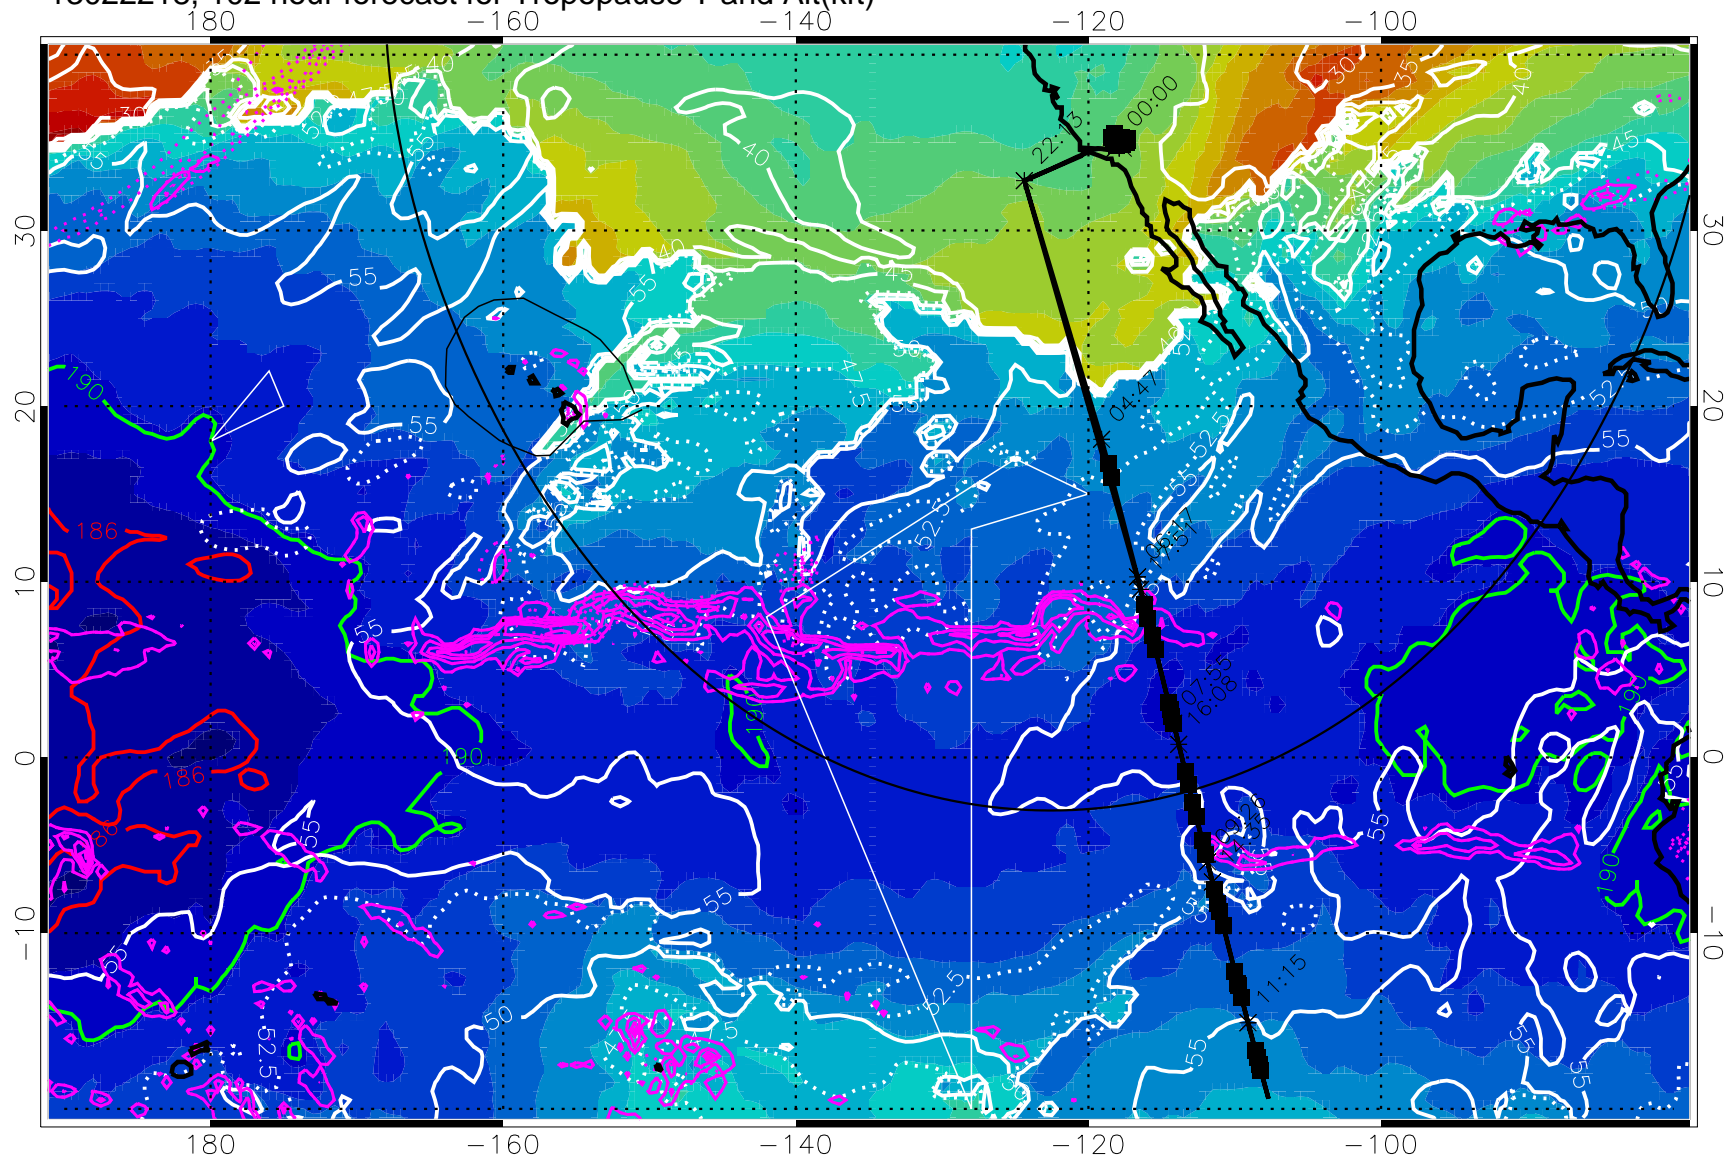

189.5K skin 185.9K engine

→ 30 m/s

Range ring of 4055 km -- 13 hours GH round trip

13022212, 96 hour forecast for Tropopause T and Alt(kft)

190 200 210 220 230

Tropopause T, K

Tropopause Altitude in kft (white)

Precip (tot dot, conv sol) past 6 hrs 6 kg/m2 contours, min 4

189.5K skin 185.9K engine

→ 30 m/s

Range ring of 4055 km -- 13 hours GH round trip

13022218, 102 hour forecast for Tropopause T and Alt(kft)

190 200 210 220 230
Tropopause T, K