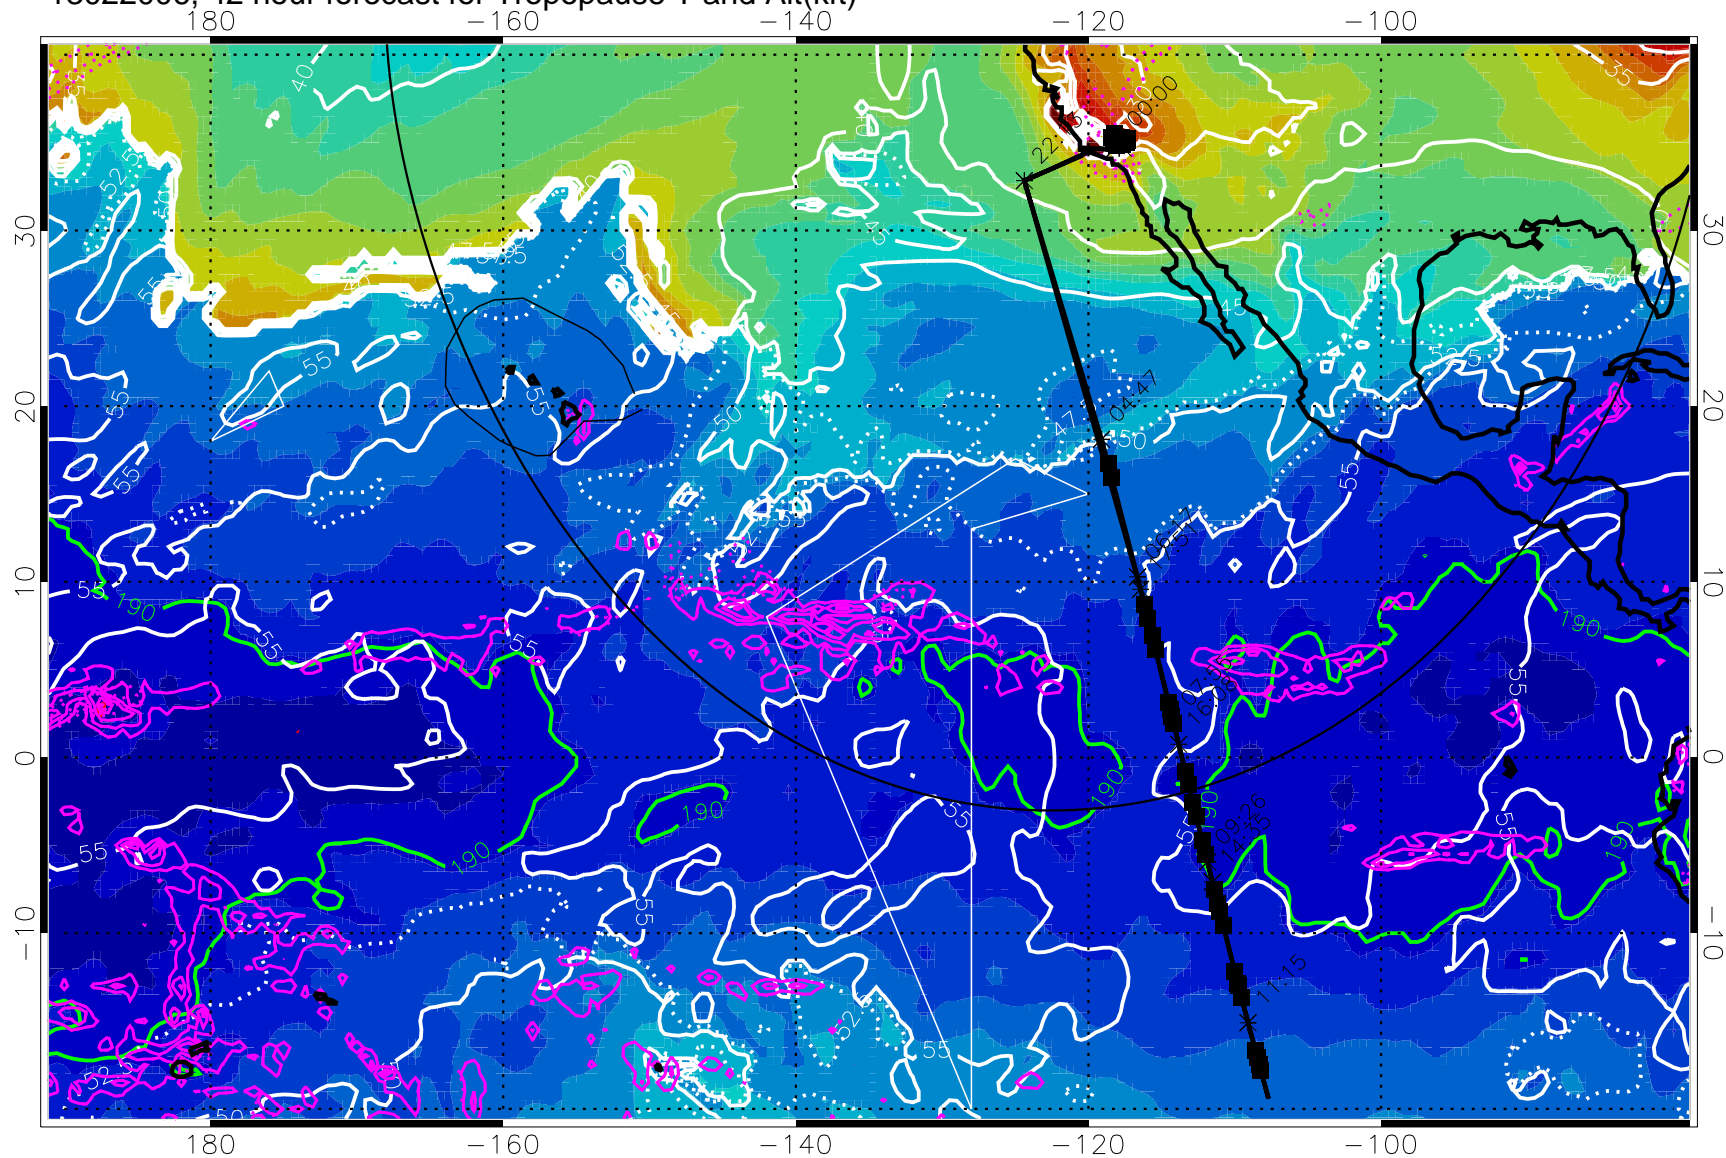

Precip (tot dot, conv sol) past 6 hrs 6 kg/m² contours, min 4

189.5K skin

185.9K engine

→ 30 m/s

Range ring of 4055 km -- 13 hours GH round trip

13021912, 24 hour forecast for Tropopause T and Alt(kft)

190 200 210 220 230

→ 30 m/s

Range ring of 4055 km -- 13 hours GH round trip

13022006, 42 hour forecast for Tropopause T and Alt(kft)

Tropopause T, K

Tropopause Altitude in kft (white)

Precip (tot dot, conv sol) past 6 hrs 6 kg/m² contours, min 4

189.5K skin

185.9K engine

Range ring of 4055 km -- 13 hours GH round trip

13022012, 48 hour forecast for Tropopause T and Alt(kft)

190 200 210 220 230

Tropopause T, K

Tropopause Altitude in kft (white)

Precip (tot dot, conv sol) past 6 hrs 6 kg/m² contours, min 4

Precip (tot dot, conv sol) past 6 hrs 6 kg/m² contours, min 4

189.5K skin

185.9K engine

Range ring of 4055 km -- 13 hours GH round trip

13022106, 66 hour forecast for Tropopause T and Alt(kft)

190 200 210 220 230