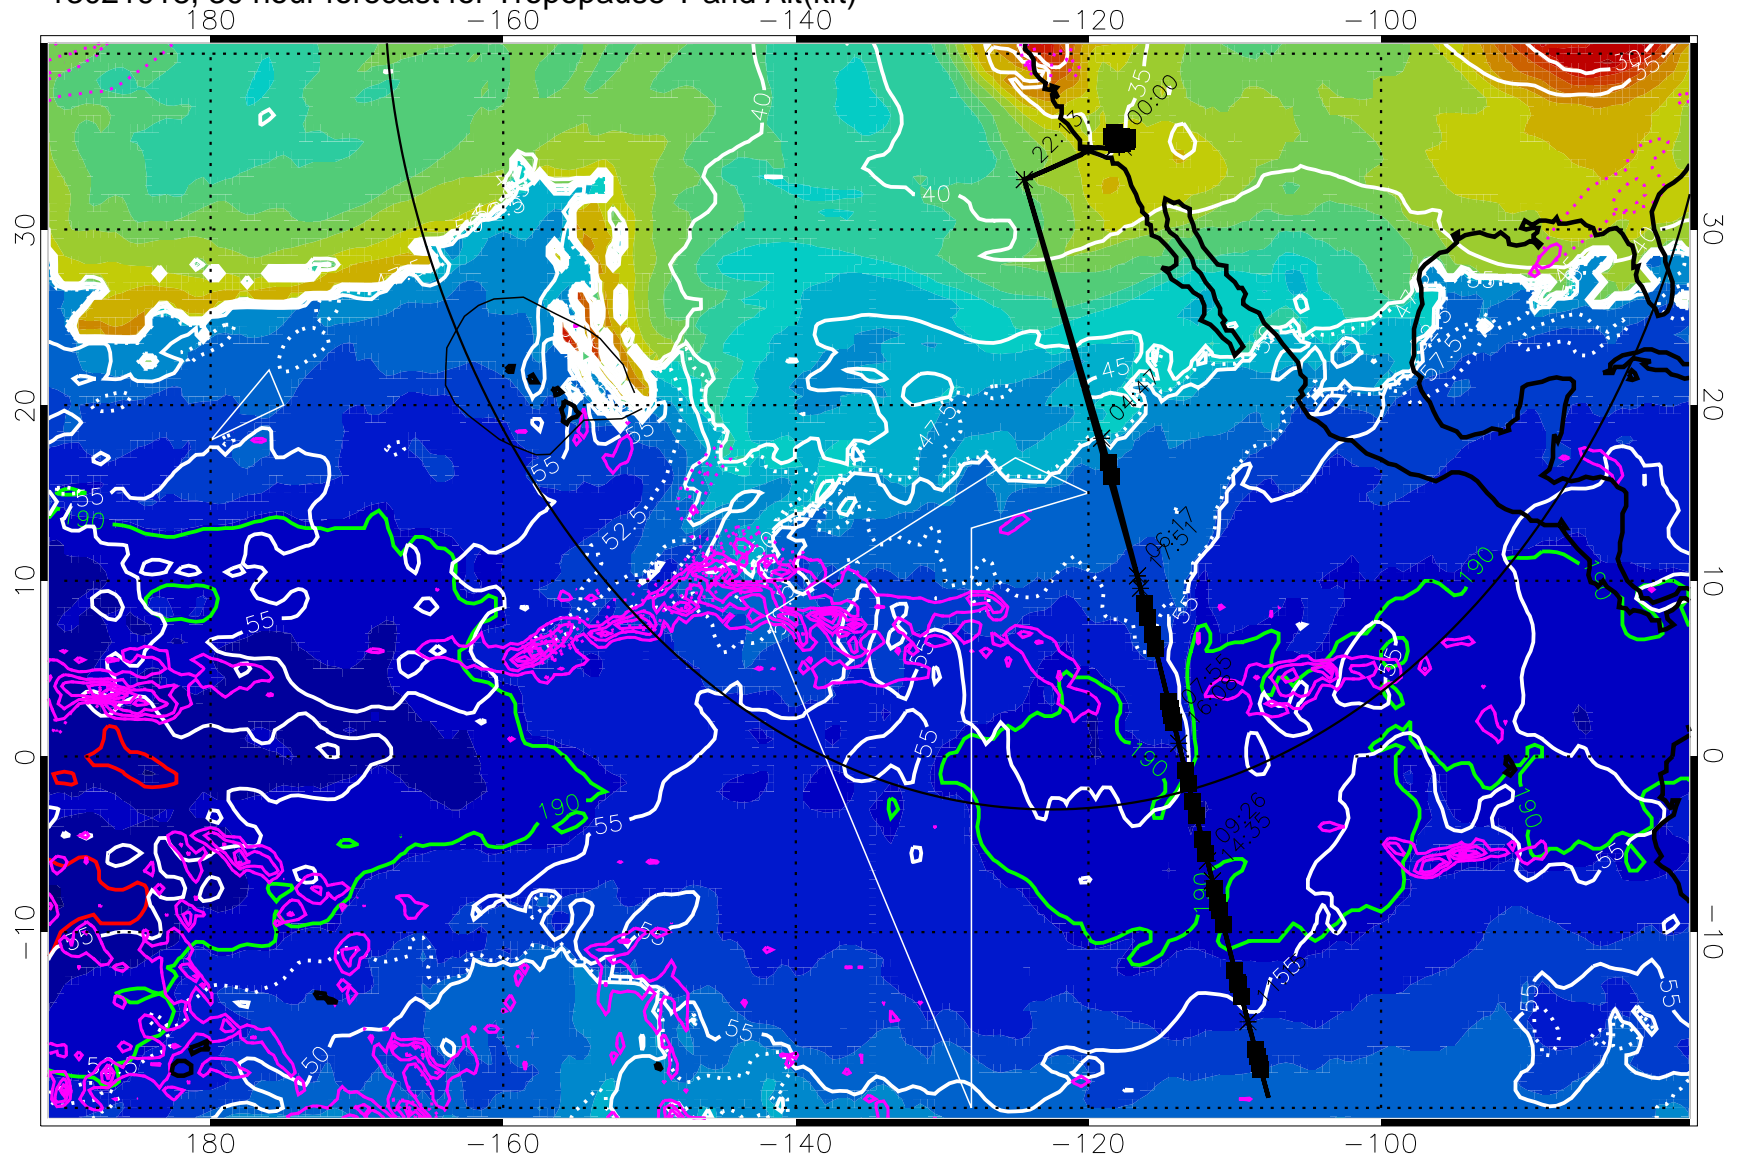

189.5K skin

185.9K engine

→ 30 m/s

Range ring of 4055 km -- 13 hours GH round trip

13021906, 18 hour forecast for Tropopause T and Alt(kft)

190 200 210 220 230

Tropopause T, K

Tropopause Altitude in kft (white)

Precip (tot dot, conv sol) past 6 hrs 6 kg/m² contours, min 4

189.5K skin

185.9K engine

→ 30 m/s

Range ring of 4055 km -- 13 hours GH round trip

13021912, 24 hour forecast for Tropopause T and Alt(kft)

190 200 210 220 230

Tropopause T, K

Tropopause Altitude in kft (white)

Precip (tot dot, conv sol) past 6 hrs 6 kg/m² contours, min 4

189.5K skin

185.9K engine

30 m/s

Range ring of 4055 km -- 13 hours GH round trip

13021918, 30 hour forecast for Tropopause T and Alt(kft)

190 200 210 220 230
Tropopause T, K

Tropopause Altitude in kft (white)

Precip (tot dot, conv sol) past 6 hrs 6 kg/m2 contours, min 4

189.5K skin 185.9K engine

→ 30 m/s

Range ring of 4055 km -- 13 hours GH round trip