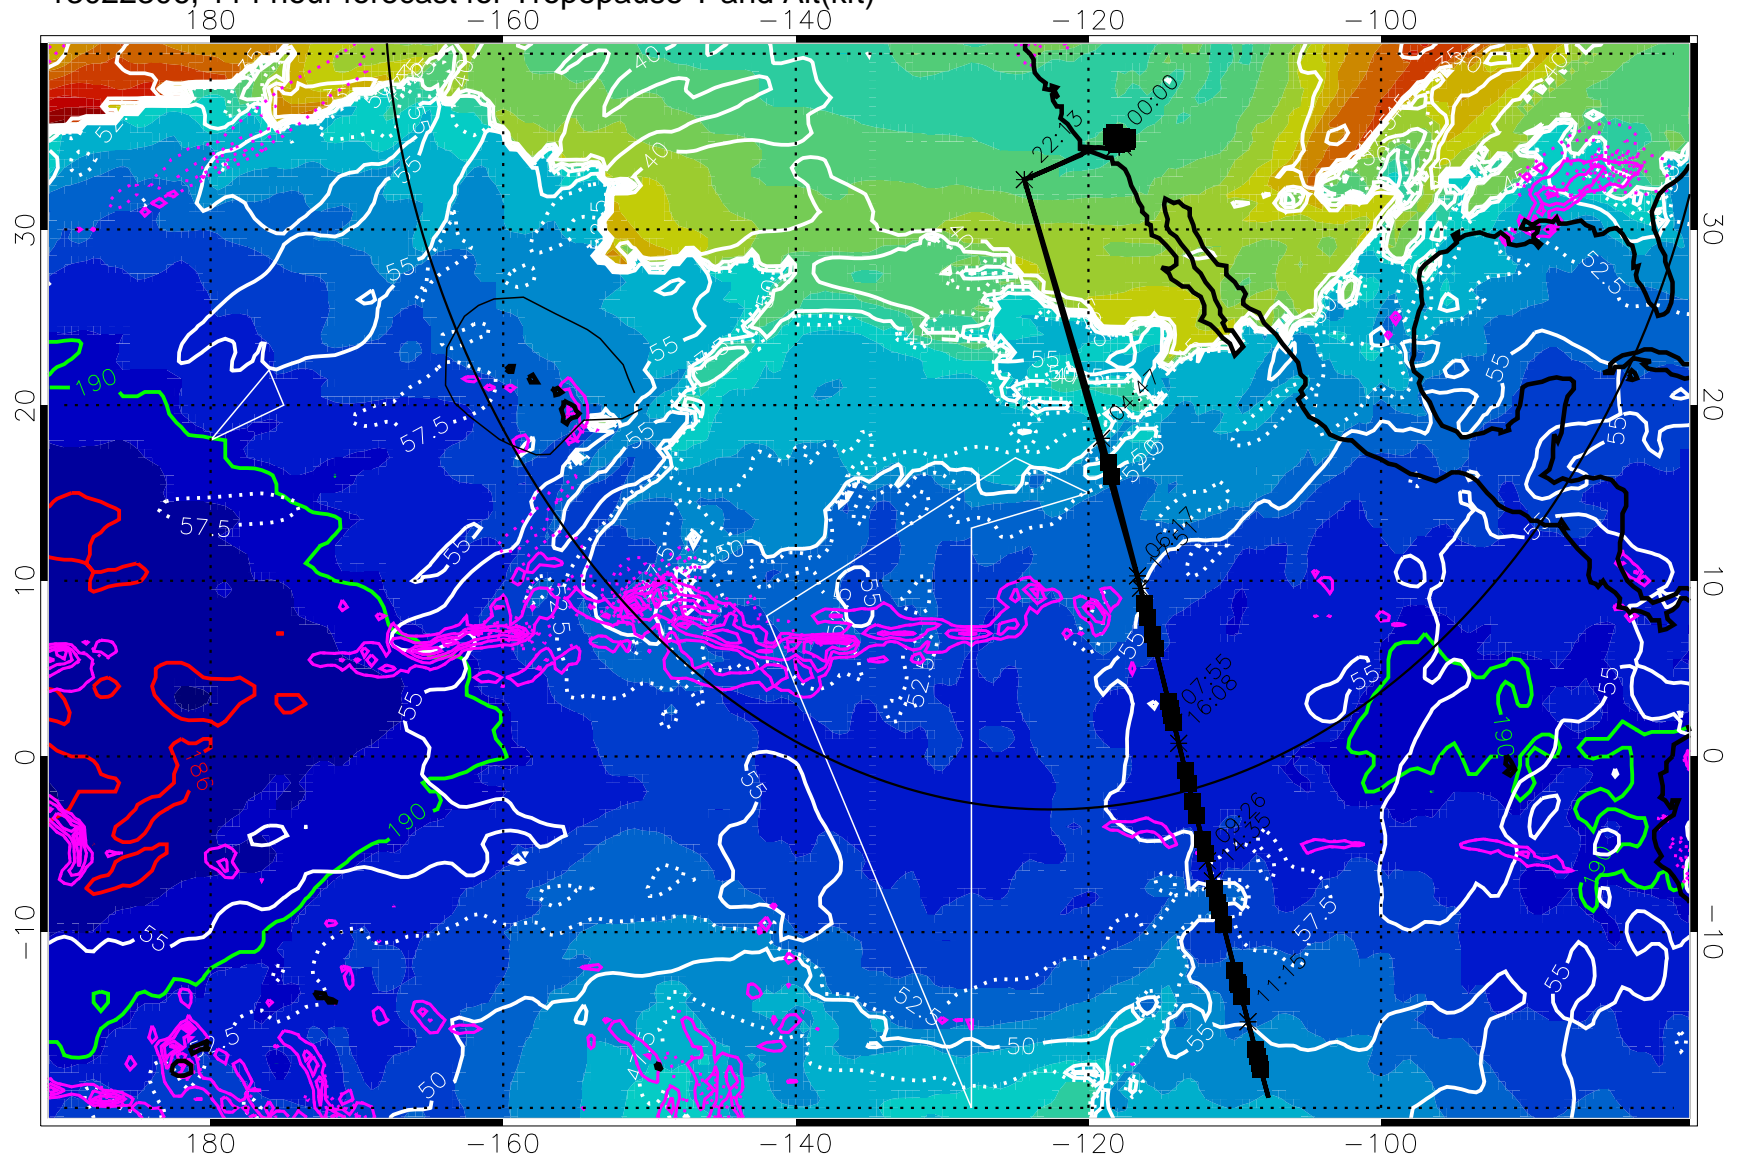

Precip (tot dot, conv sol) past 6 hrs 6 kg/m2 contours, min 4

189.5K skin 185.9K engine

→ 30 m/s

Range ring of 4055 km -- 13 hours GH round trip

13022218, 102 hour forecast for Tropopause T and Alt(kft)

190 200 210 220 230
Tropopause T, K

Tropopause Altitude in kft (white)

Precip (tot dot, conv sol) past 6 hrs 6 kg/m2 contours, min 4

189.5K skin

185.9K engine

Range ring of 4055 km -- 13 hours GH round trip

13022300, 108 hour forecast for Tropopause T and Alt(kft)

Tropopause T, K

Tropopause Altitude in kft (white)

Precip (tot dot, conv sol) past 6 hrs 6 kg/m² contours, min 4

189.5K skin

185.9K engine

Range ring of 4055 km -- 13 hours GH round trip

13022306, 114 hour forecast for Tropopause T and Alt(kft)

190 200 210 220 230

Tropopause T, K

Tropopause Altitude in kft (white)

Precip (tot dot, conv sol) past 6 hrs 6 kg/m² contours, min 4

189.5K skin 185.9K engine

→ 30 m/s

Range ring of 4055 km -- 13 hours GH round trip