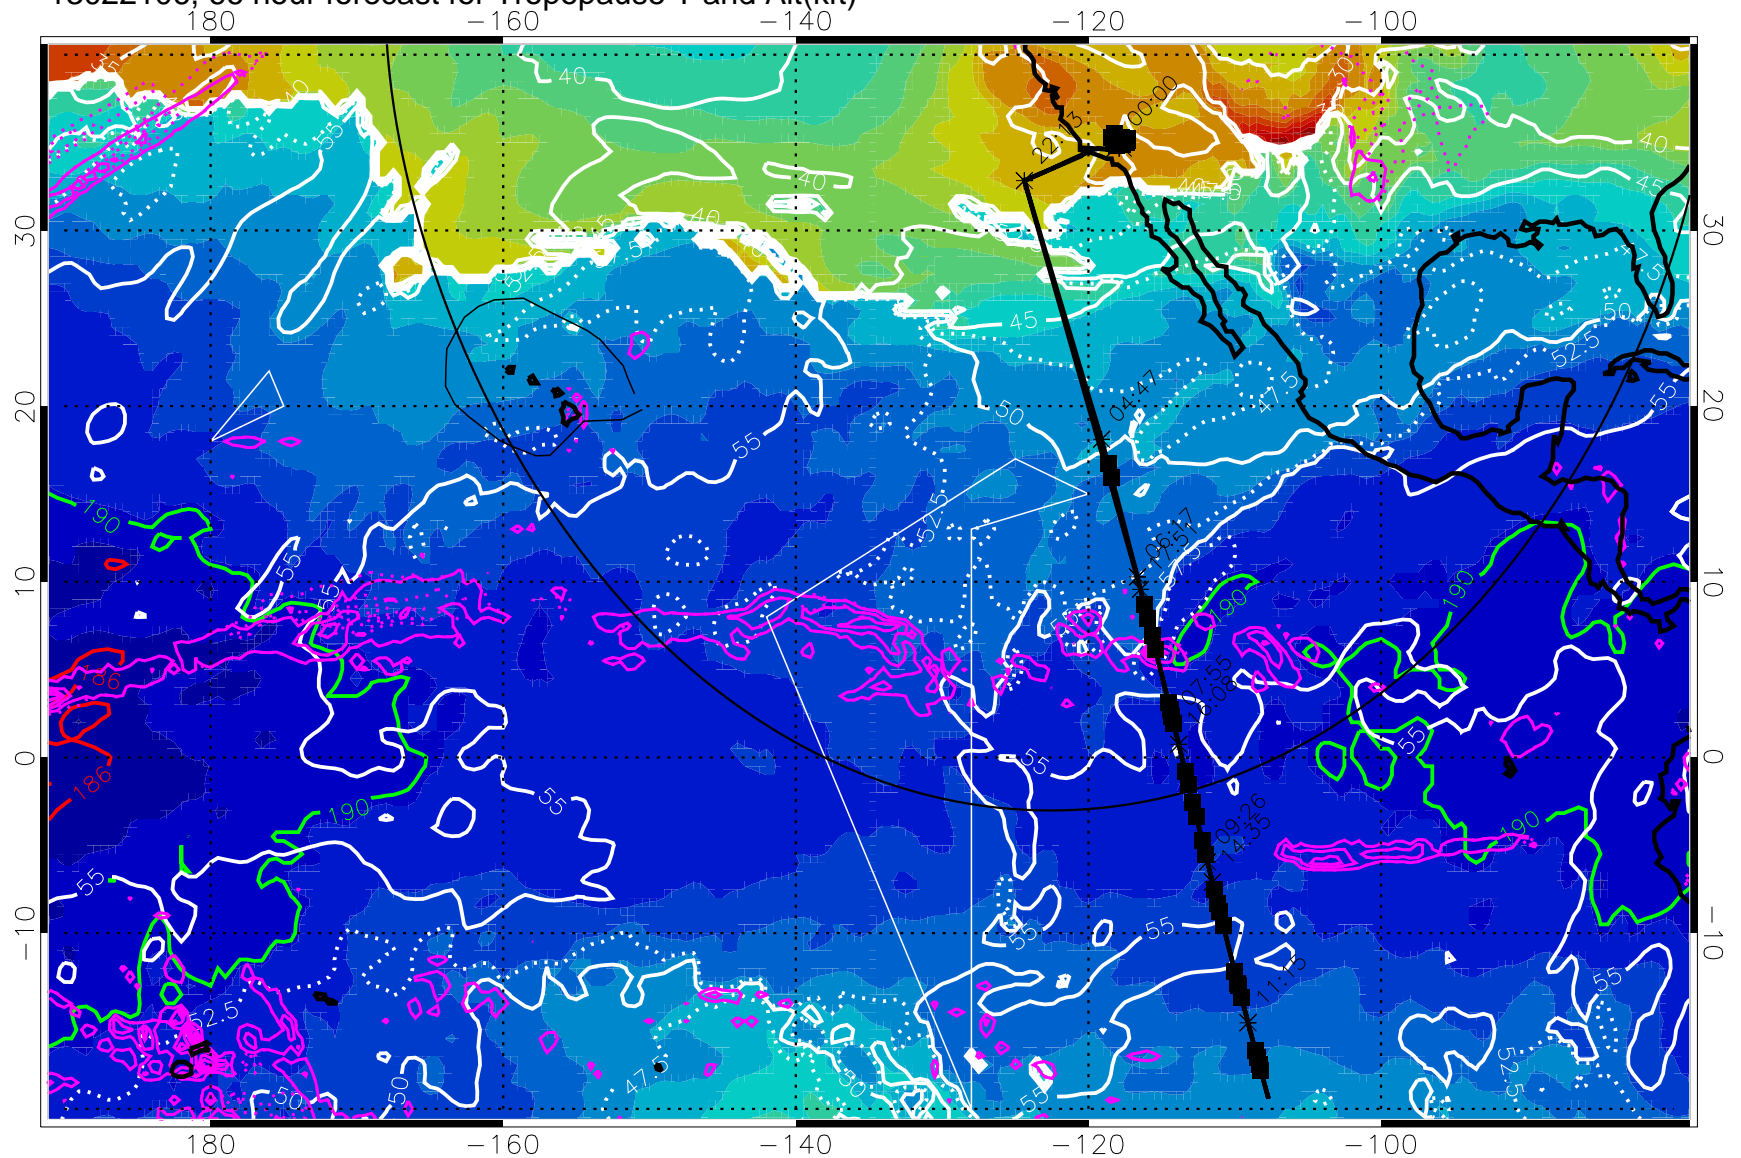

189.5K skin

185.9K engine

30 m/s

Range ring of 4055 km -- 13 hours GH round trip

13022100, 60 hour forecast for Tropopause T and Alt(kft)

190 200 210 220 230

Tropopause T, K

Tropopause Altitude in kft (white)

Precip (tot dot, conv sol) past 6 hrs 6 kg/m² contours, min 4

189.5K skin

185.9K engine

Range ring of 4055 km -- 13 hours GH round trip

13022106, 66 hour forecast for Tropopause T and Alt(kft)

190 200 210 220 230