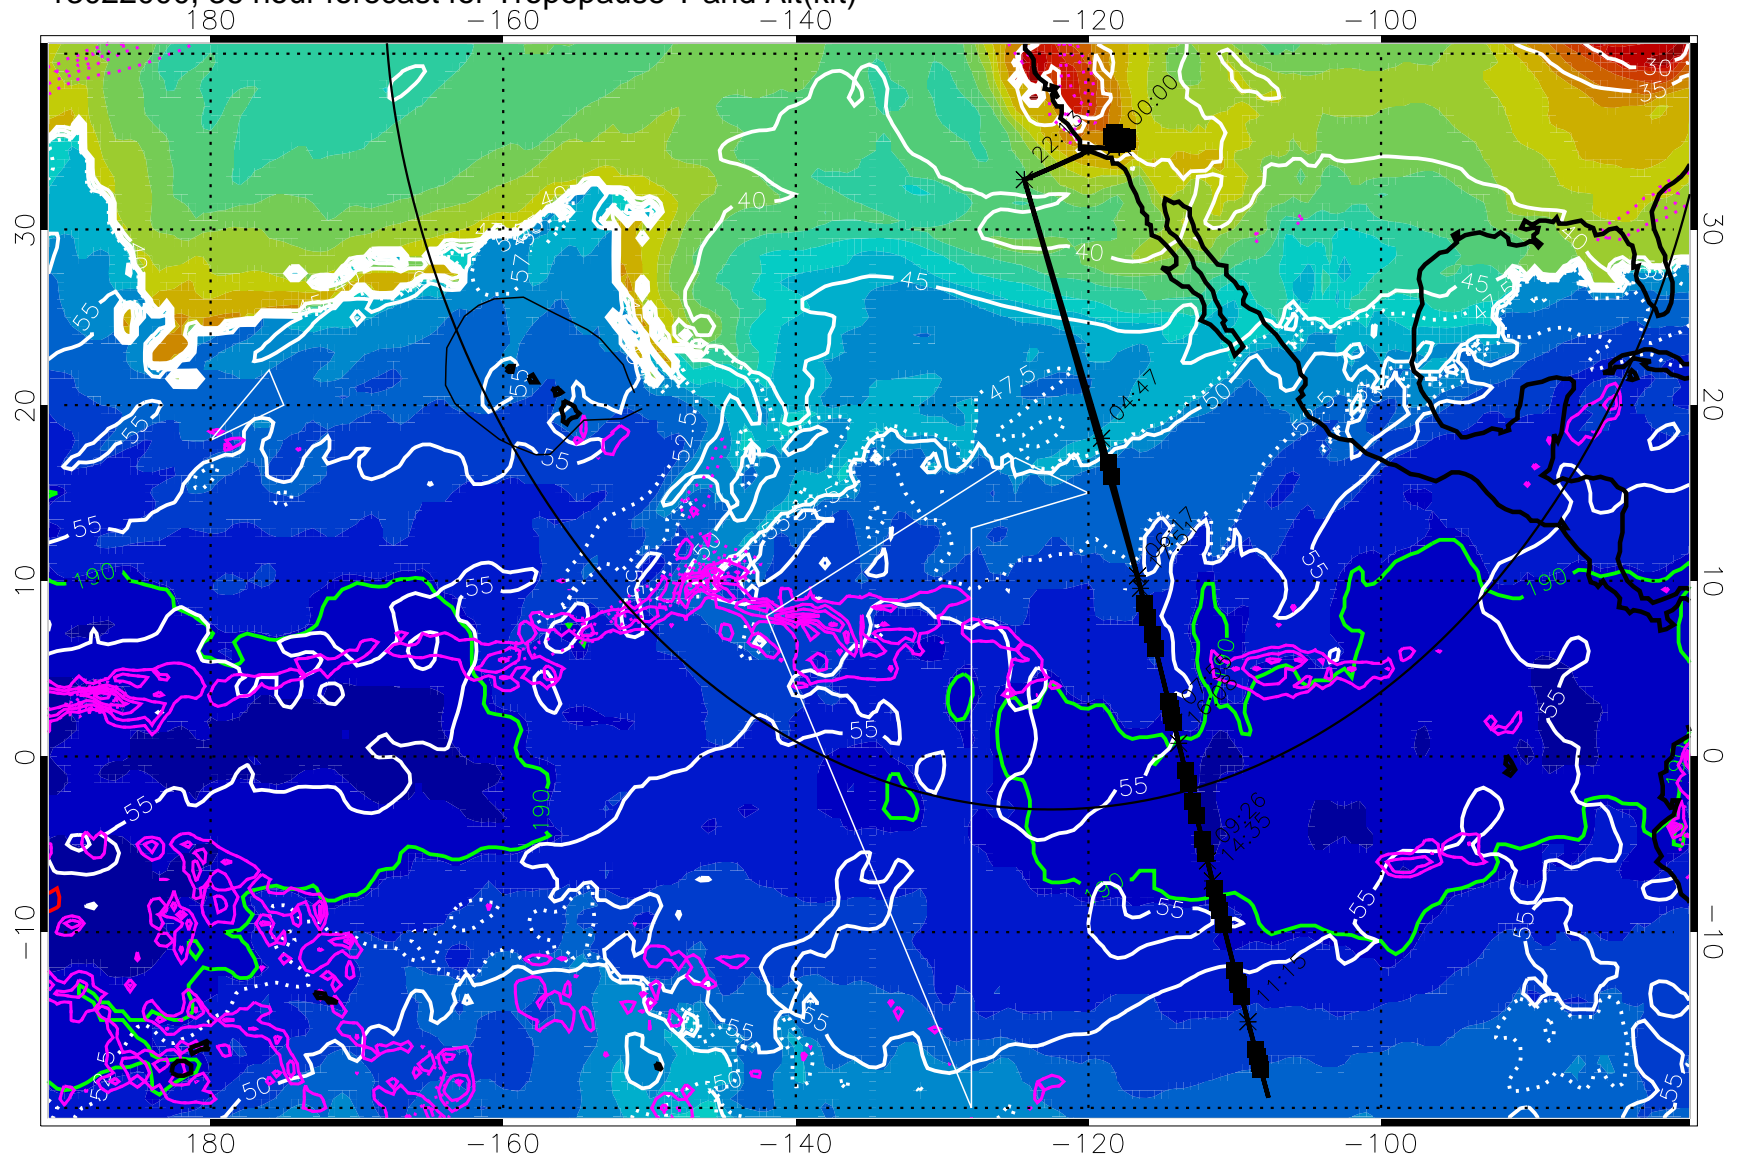

13022000, 36 hour forecast for Tropopause T and Alt(kft)

190 200 210 220 230

Tropopause T, K

Tropopause Altitude in kft (white)

Precip (tot dot, conv sol) past 6 hrs 6 kg/m2 contours, min 4

189.5K skin 185.9K engine

→ 30 m/s

Range ring of 4055 km -- 13 hours GH round trip