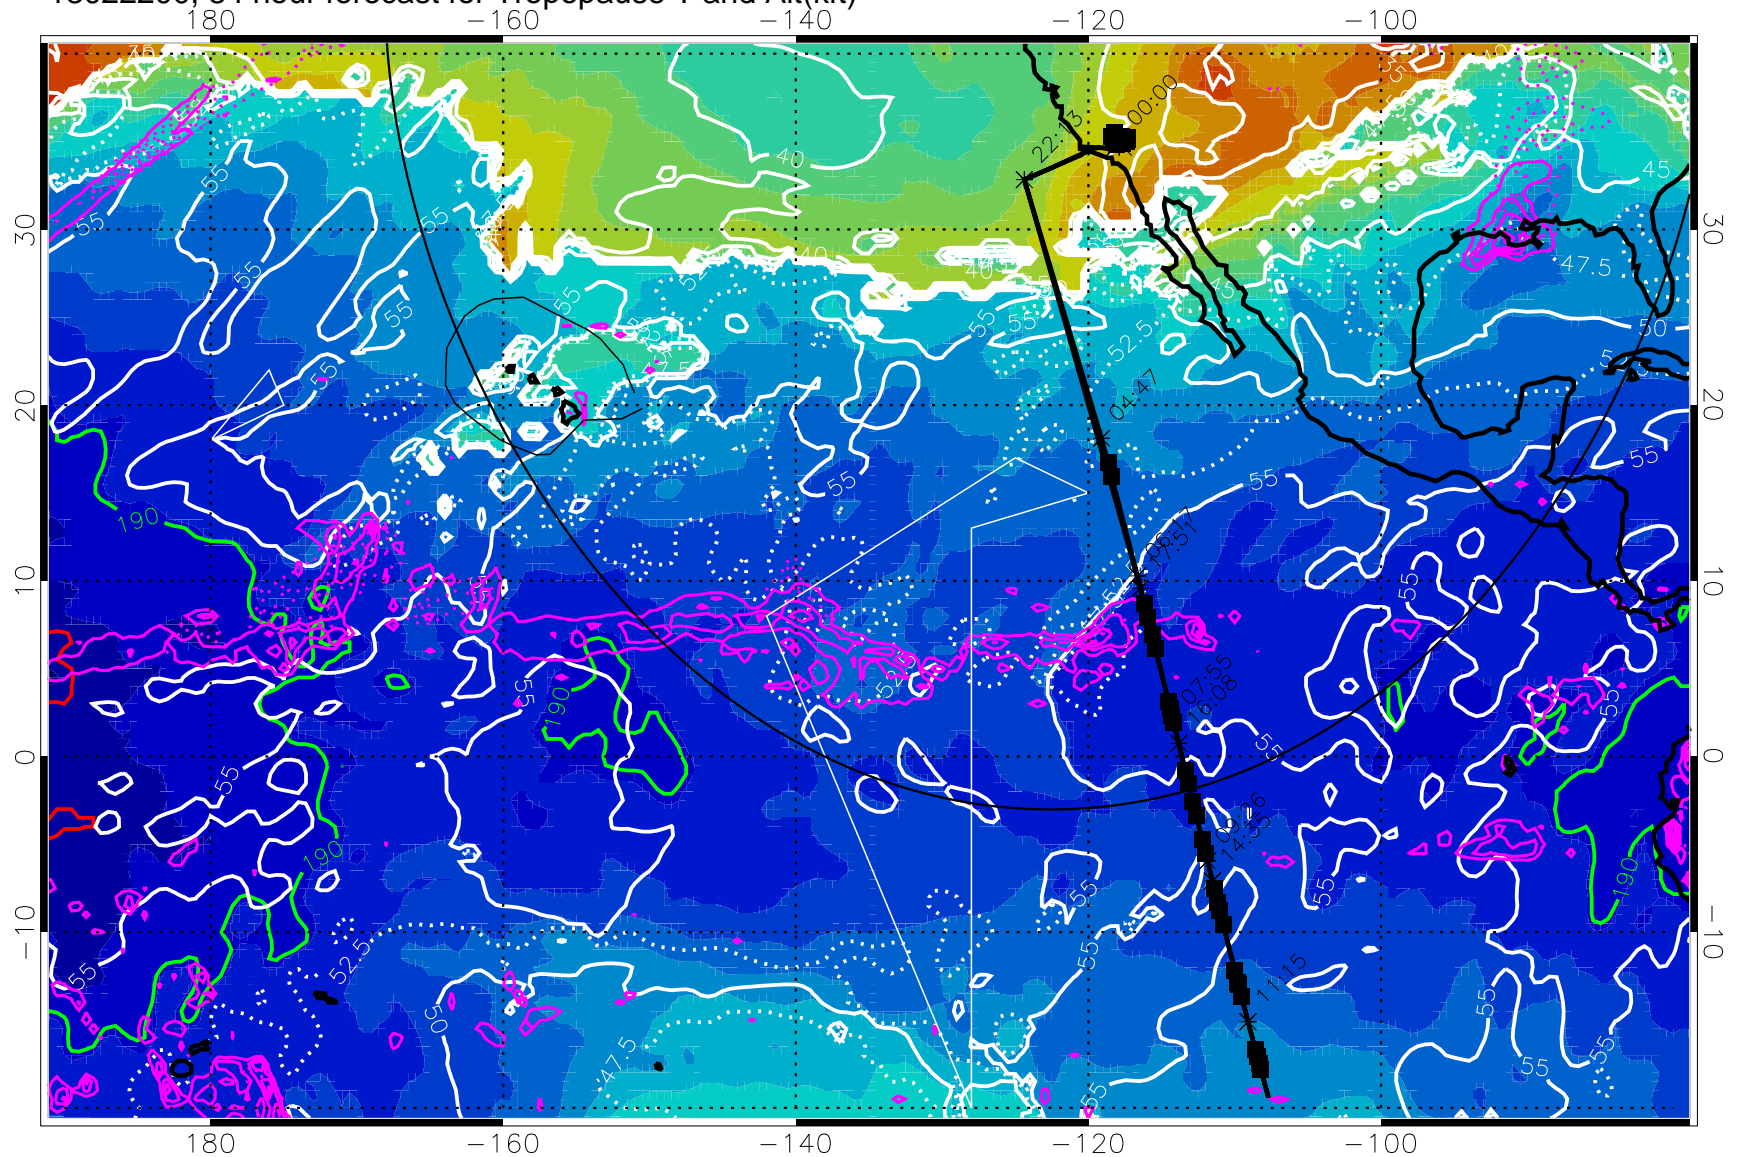

13022200, 84 hour forecast for Tropopause T and Alt(kft)

190   200   210   220   230

Tropopause T, K

Tropopause Altitude in kft (white)

Precip (tot dot, conv sol) past 6 hrs 6 kg/m² contours, min 4

189.5K skin

185.9K engine

30 m/s

Range ring of 4055 km -- 13 hours GH round trip