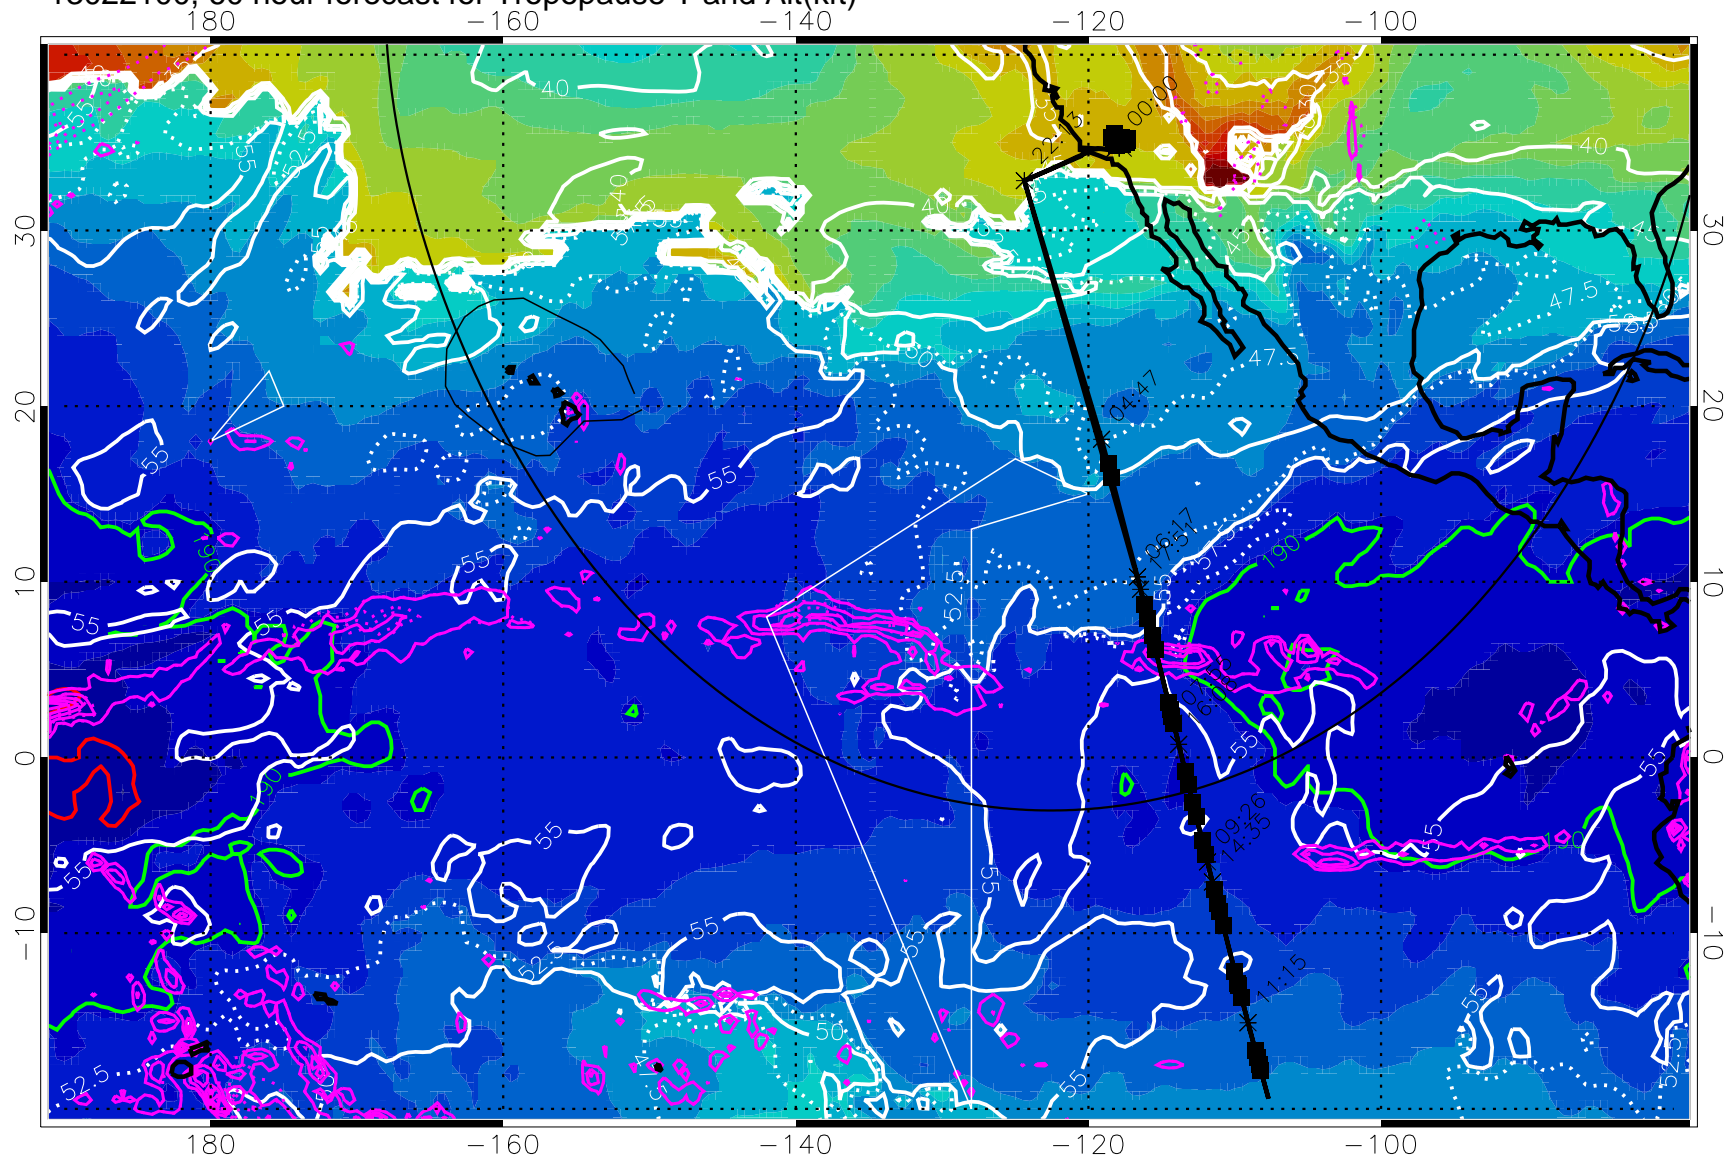

189.5K skin

185.9K engine

Range ring of 4055 km -- 13 hours GH round trip

13022018, 54 hour forecast for Tropopause T and Alt(kft)

190 200 210 220 230

Tropopause T, K

Tropopause Altitude in kft (white)

Precip (tot dot, conv sol) past 6 hrs 6 kg/m² contours, min 4

189.5K skin

185.9K engine

30 m/s

Range ring of 4055 km -- 13 hours GH round trip

13022100, 60 hour forecast for Tropopause T and Alt(kft)

190 200 210 220 230

Tropopause T, K

Tropopause Altitude in kft (white)

Precip (tot dot, conv sol) past 6 hrs 6 kg/m² contours, min 4

189.5K skin

185.9K engine

Range ring of 4055 km -- 13 hours GH round trip

13022106, 66 hour forecast for Tropopause T and Alt(kft)

190 200 210 220 230