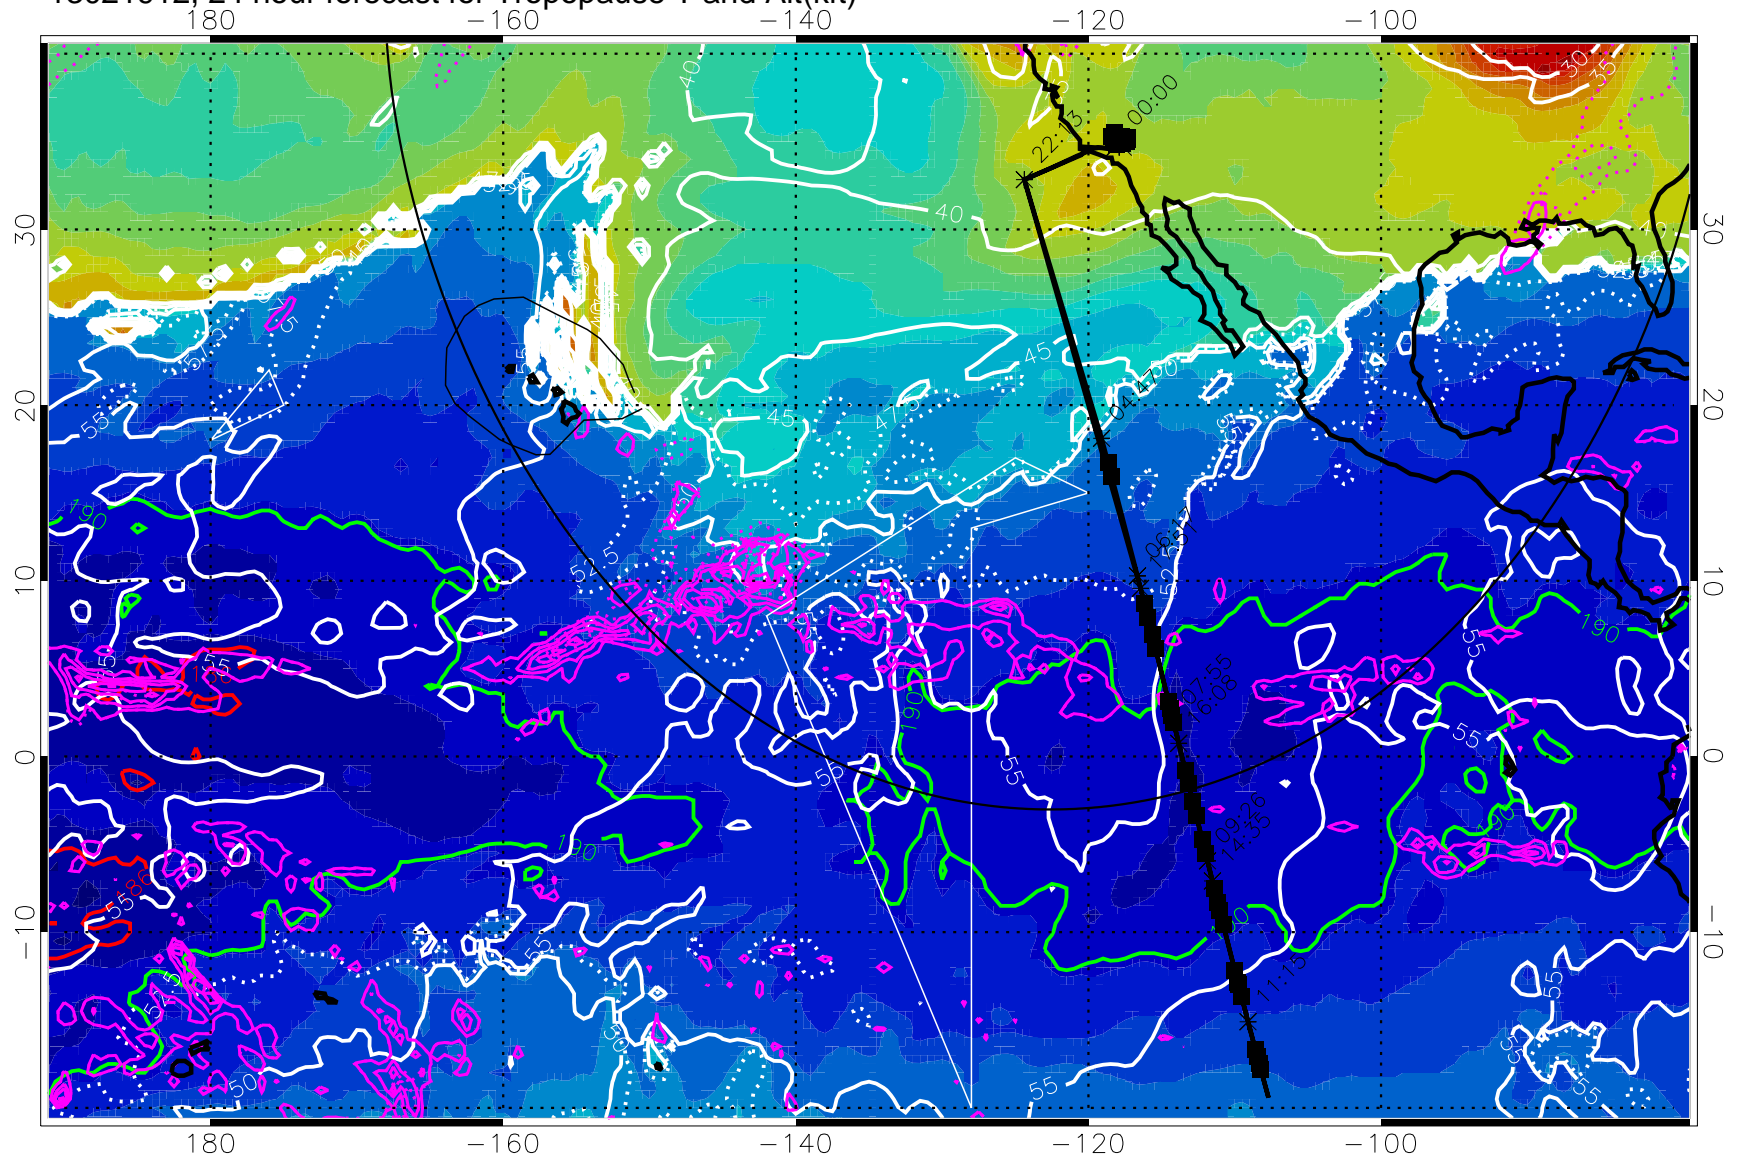

189.5K skin

185.9K engine

→ 30 m/s

Range ring of 4055 km -- 13 hours GH round trip

13021906, 18 hour forecast for Tropopause T and Alt(kft)

190 200 210 220 230

Tropopause T, K

Tropopause Altitude in kft (white)

Precip (tot dot, conv sol) past 6 hrs 6 kg/m² contours, min 4

189.5K skin

185.9K engine

→ 30 m/s

Range ring of 4055 km -- 13 hours GH round trip

13021912, 24 hour forecast for Tropopause T and Alt(kft)

190 200 210 220 230

Tropopause T, K

Tropopause Altitude in kft (white)

Precip (tot dot, conv sol) past 6 hrs 6 kg/m² contours, min 4

189.5K skin

185.9K engine

30 m/s

Range ring of 4055 km -- 13 hours GH round trip

13021918, 30 hour forecast for Tropopause T and Alt(kft)