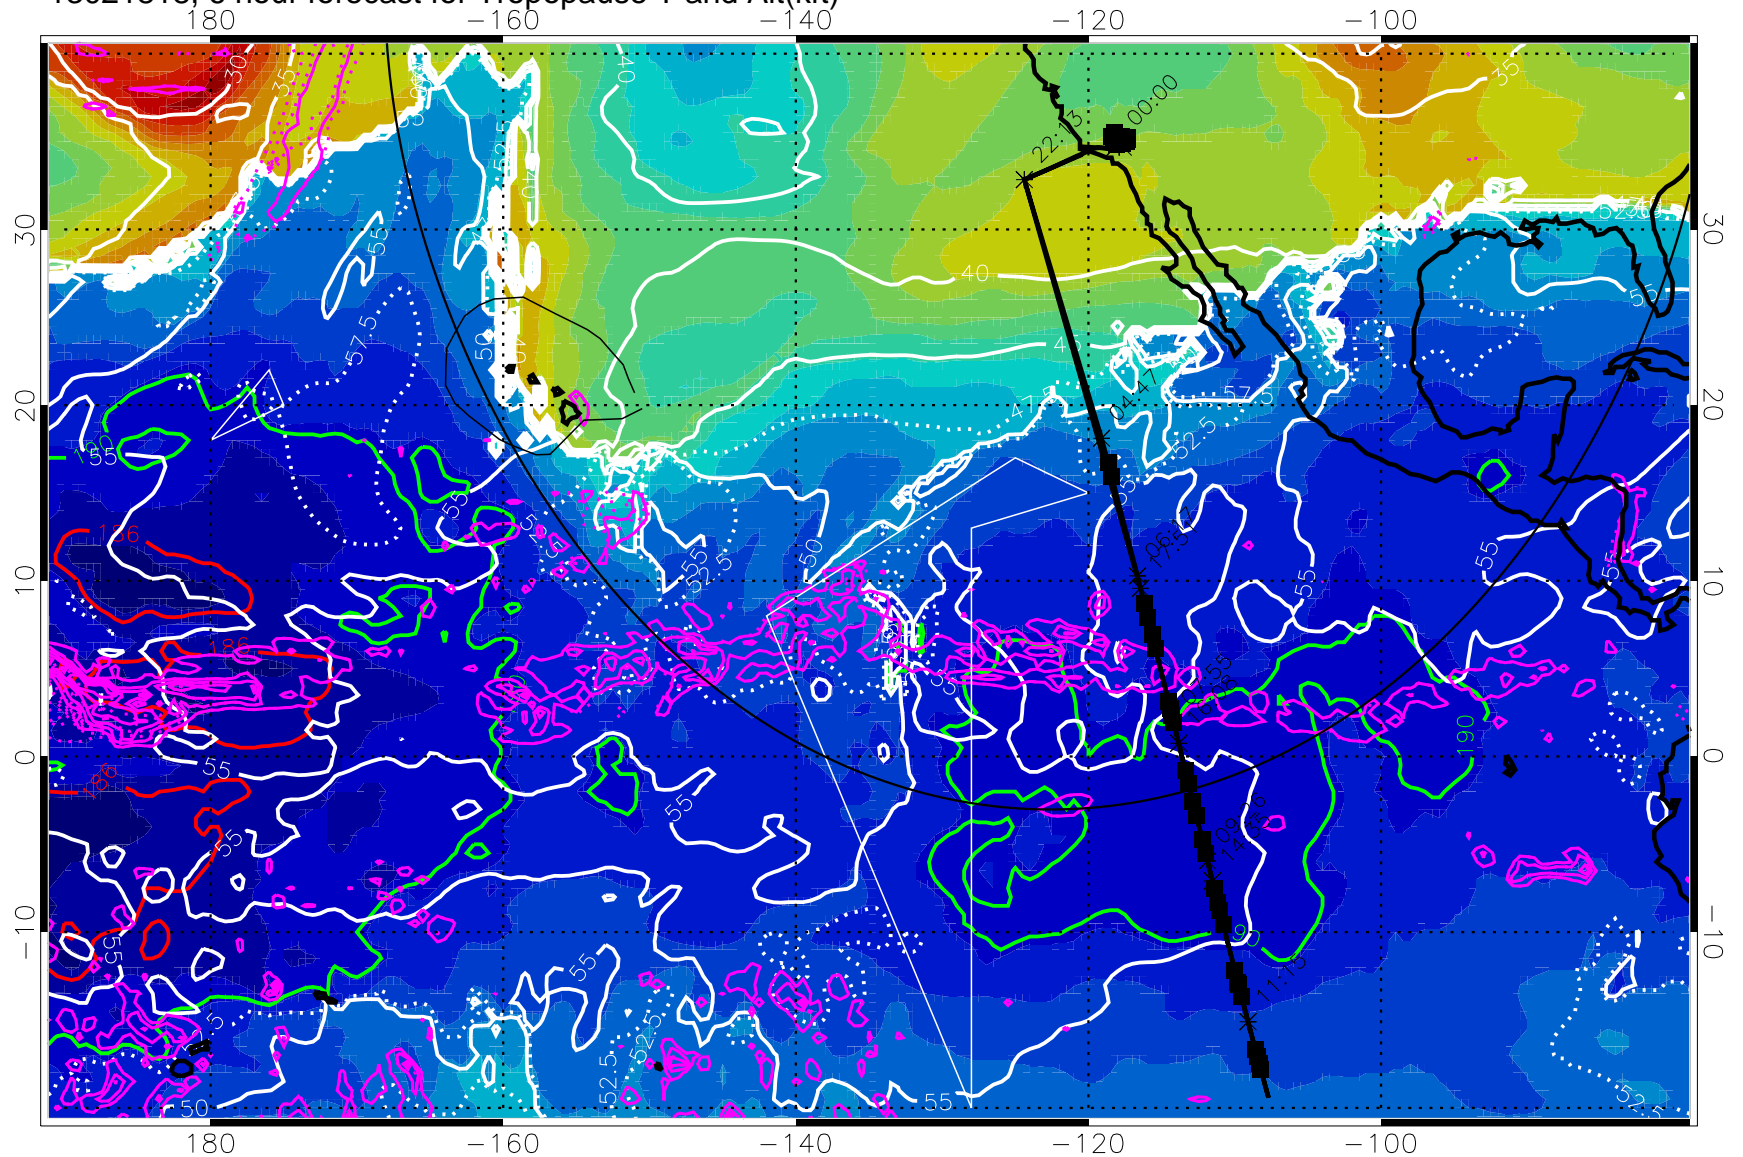

13021818, 6 hour forecast for Tropopause T and Alt(kft)

190 200 210 220 230

Tropopause T, K

Tropopause Altitude in kft (white)

Precip (tot dot, conv sol) past 6 hrs 6 kg/m² contours, min 4

189.5K skin

185.9K engine

→ 30 m/s

Range ring of 4055 km -- 13 hours GH round trip