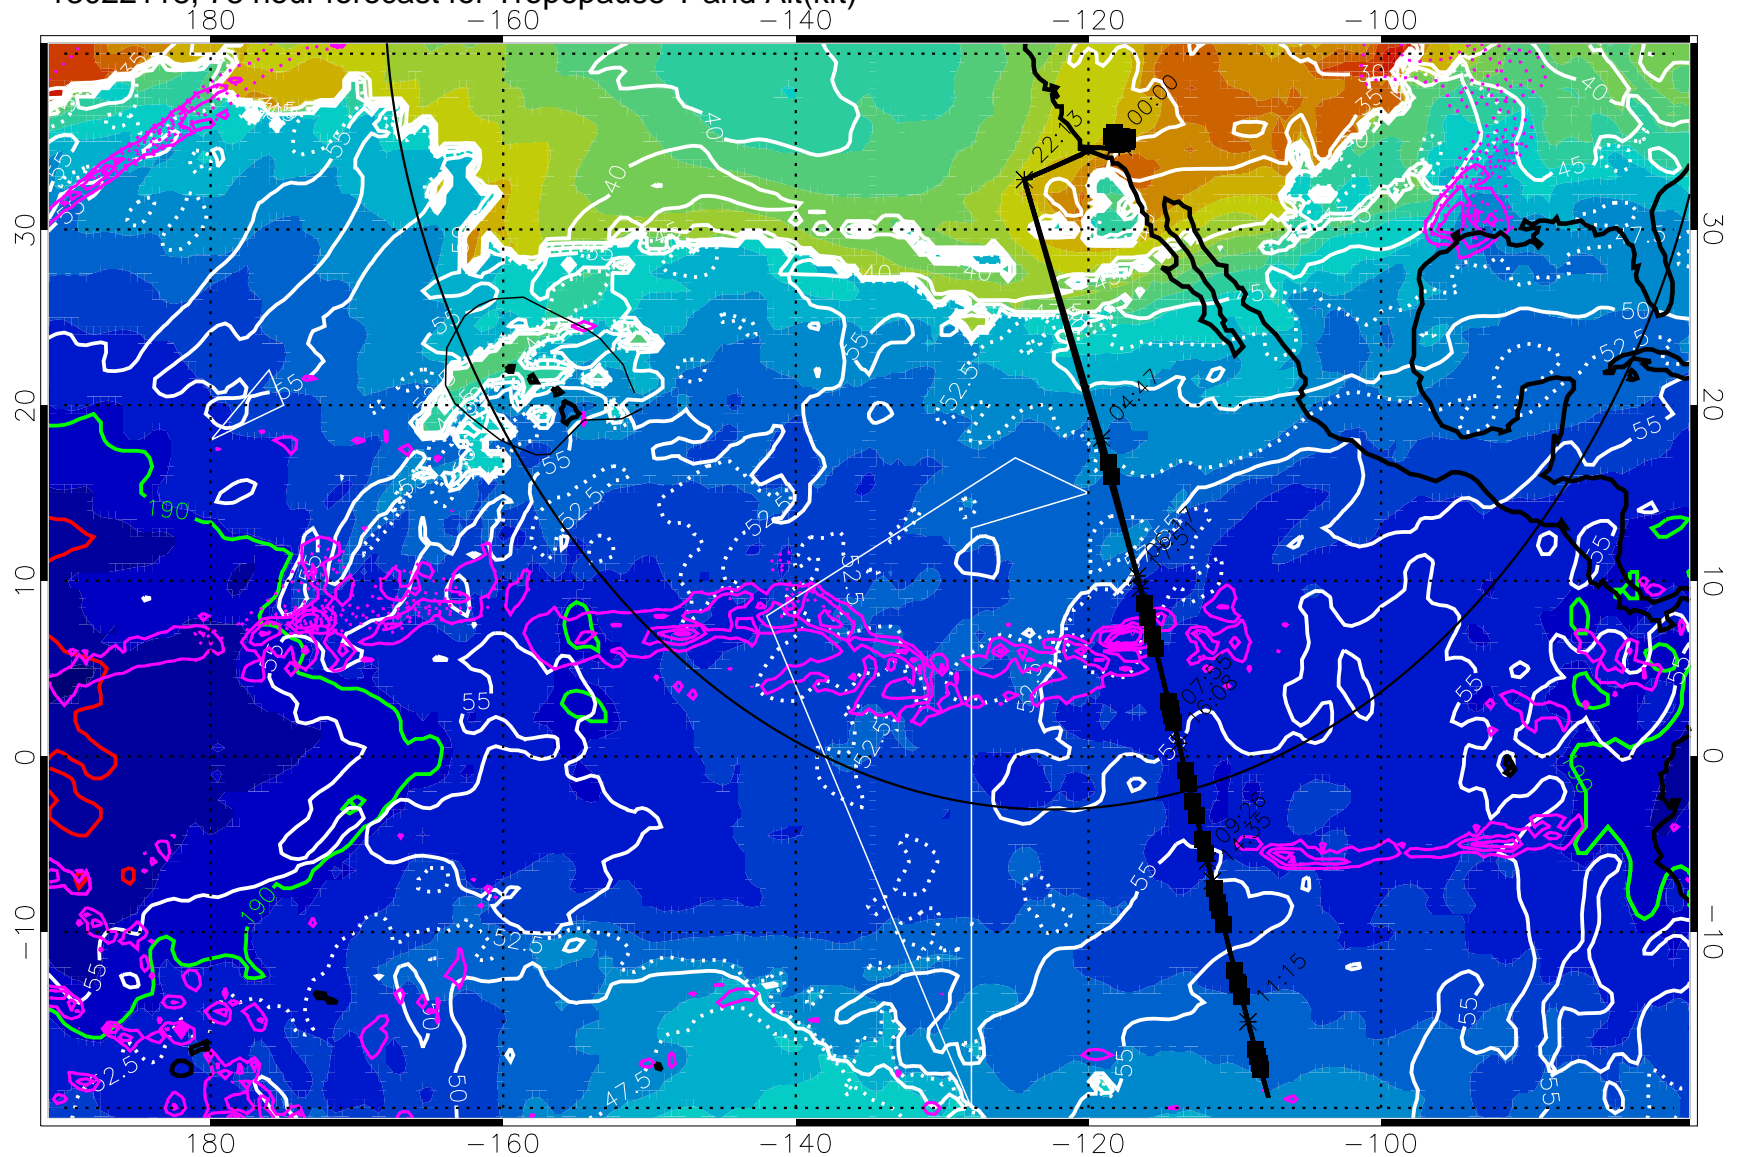

Precip (tot dot, conv sol) past 6 hrs 6 kg/m² contours, min 4

189.5K skin

185.9K engine

Range ring of 4055 km -- 13 hours GH round trip

13022106, 66 hour forecast for Tropopause T and Alt(kft)

190 200 210 220 230

Tropopause T, K

Tropopause Altitude in kft (white)

Precip (tot dot, conv sol) past 6 hrs 6 kg/m2 contours, min 4

189.5K skin

185.9K engine

30 m/s

Range ring of 4055 km -- 13 hours GH round trip

13022118, 78 hour forecast for Tropopause T and Alt(kft)

190 200 210 220 230

Tropopause T, K

Tropopause Altitude in kft (white)

Precip (tot dot, conv sol) past 6 hrs 6 kg/m2 contours, min 4

189.5K skin

185.9K engine

30 m/s

Range ring of 4055 km -- 13 hours GH round trip