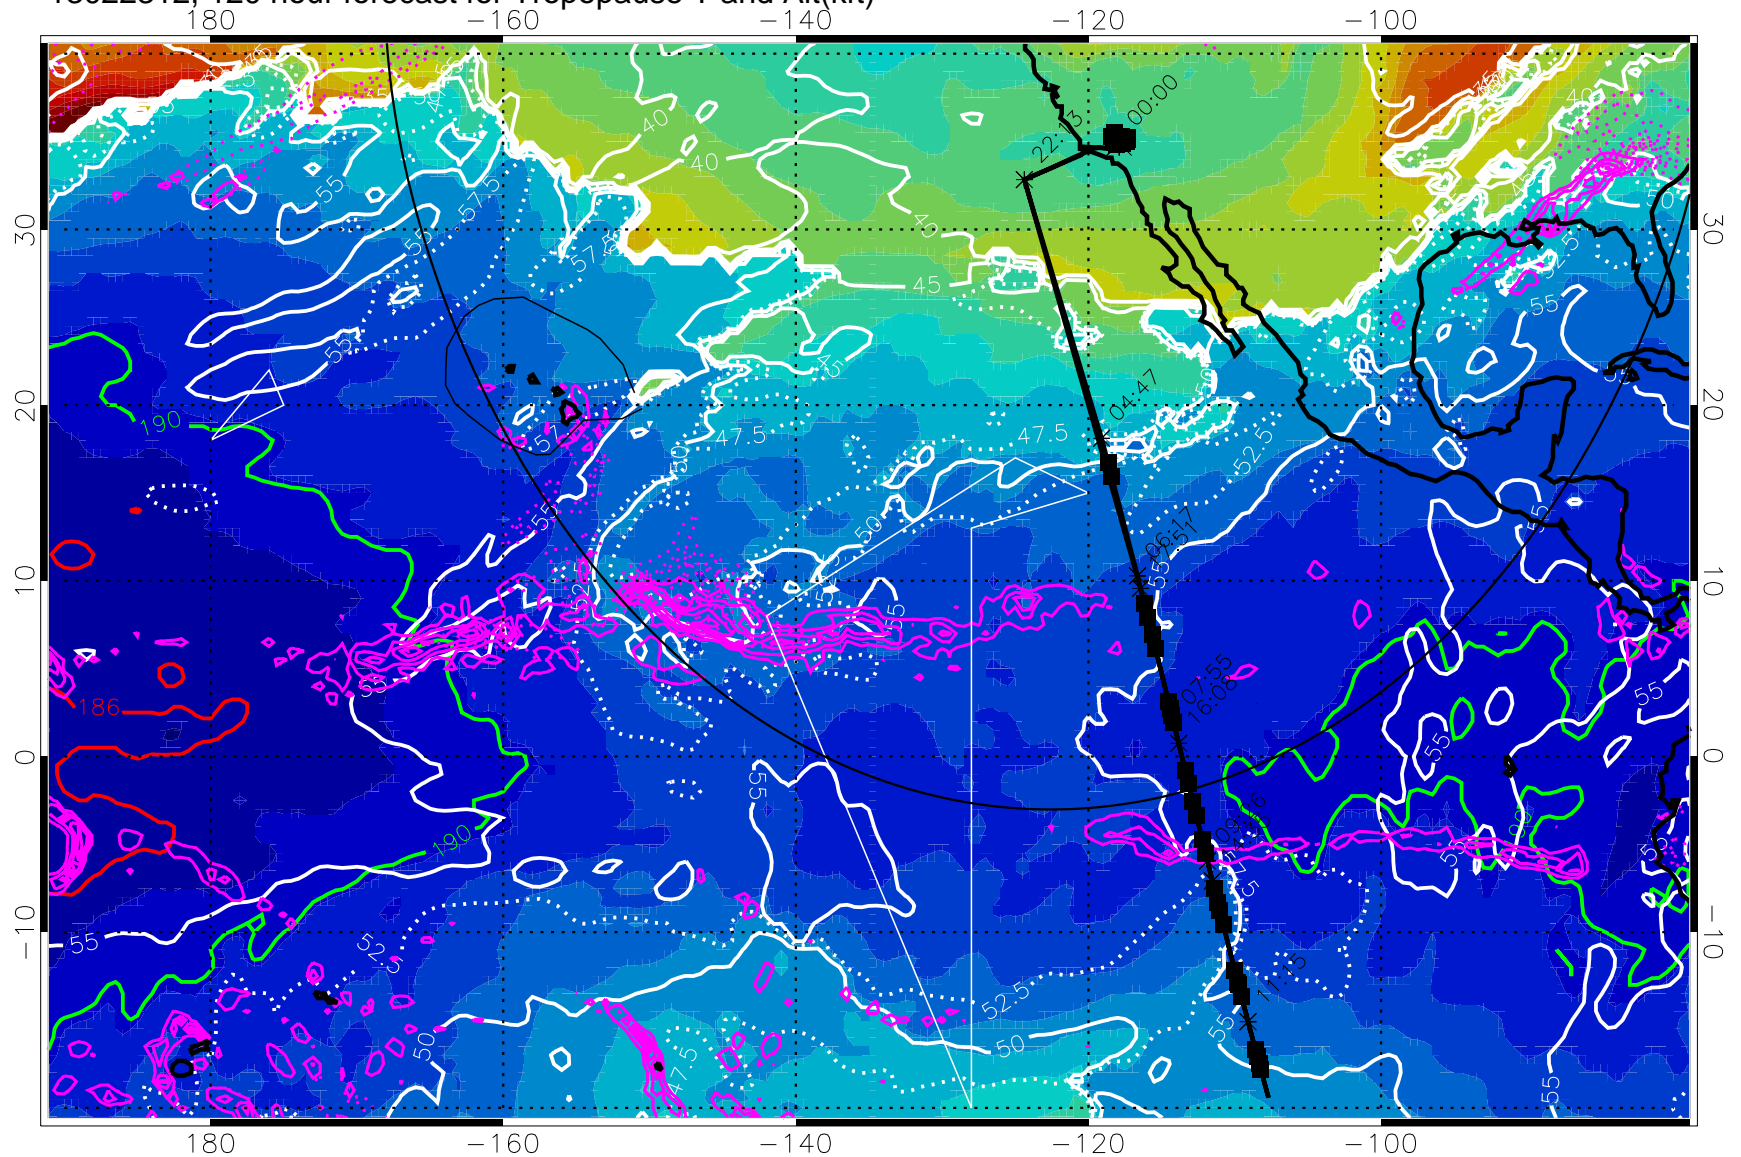

13022312, 120 hour forecast for Tropopause T and Alt(kft)

190   200   210   220   230
Tropopause T, K

Tropopause Altitude in kft (white)

Precip (tot dot, conv sol) past 6 hrs 6 kg/m2 contours, min 4

189.5K skin   185.9K engine

→ 30 m/s

Range ring of 4055 km -- 13 hours GH round trip