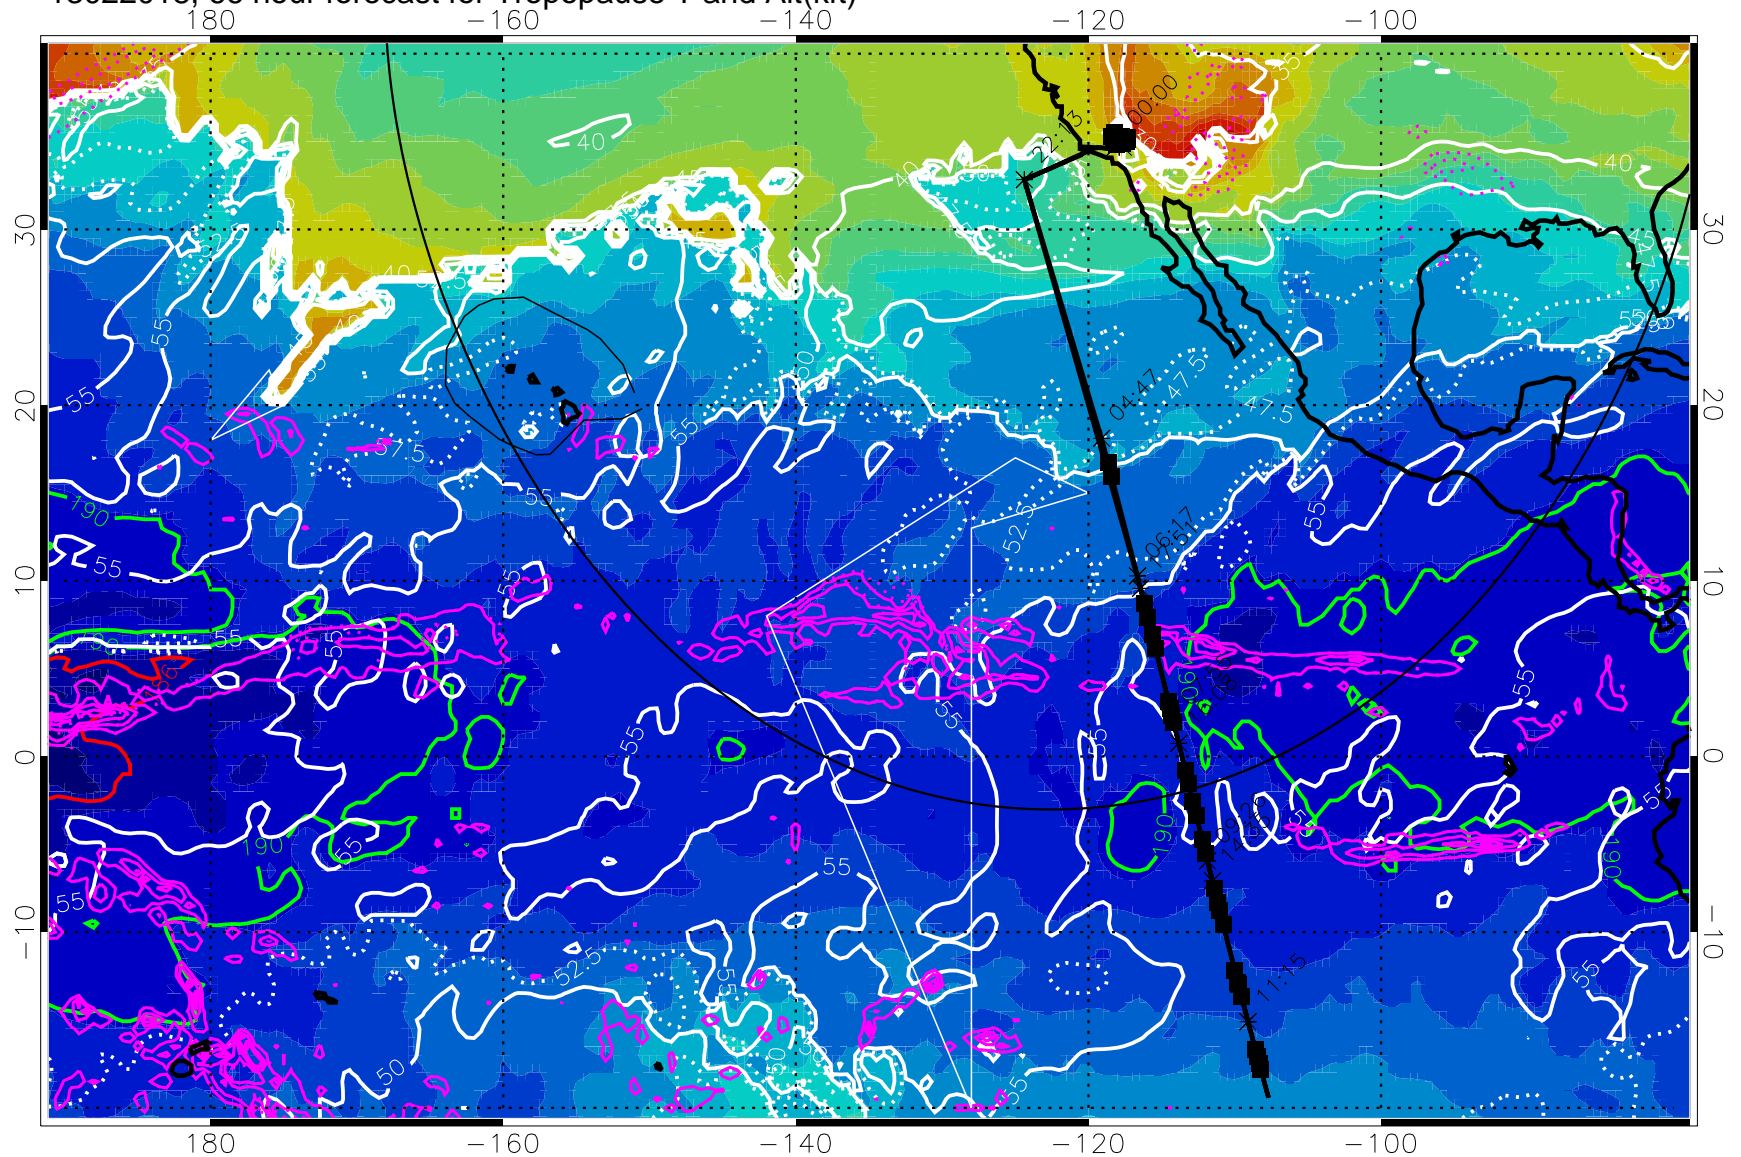

189.5K skin 185.9K engine

→ 30 m/s

Range ring of 4055 km -- 13 hours GH round trip

13022012, 60 hour forecast for Tropopause T and Alt(kft)

190 200 210 220 230

Tropopause T, K

Tropopause Altitude in kft (white)

Precip (tot dot, conv sol) past 6 hrs 6 kg/m2 contours, min 4

189.5K skin

185.9K engine

30 m/s

Range ring of 4055 km -- 13 hours GH round trip

13022018, 66 hour forecast for Tropopause T and Alt(kft)

190 200 210 220 230

Tropopause T, K

Tropopause Altitude in kft (white)

Precip (tot dot, conv sol) past 6 hrs 6 kg/m² contours, min 4

189.5K skin 185.9K engine

→ 30 m/s

Range ring of 4055 km -- 13 hours GH round trip

13022100, 72 hour forecast for Tropopause T and Alt(kft)