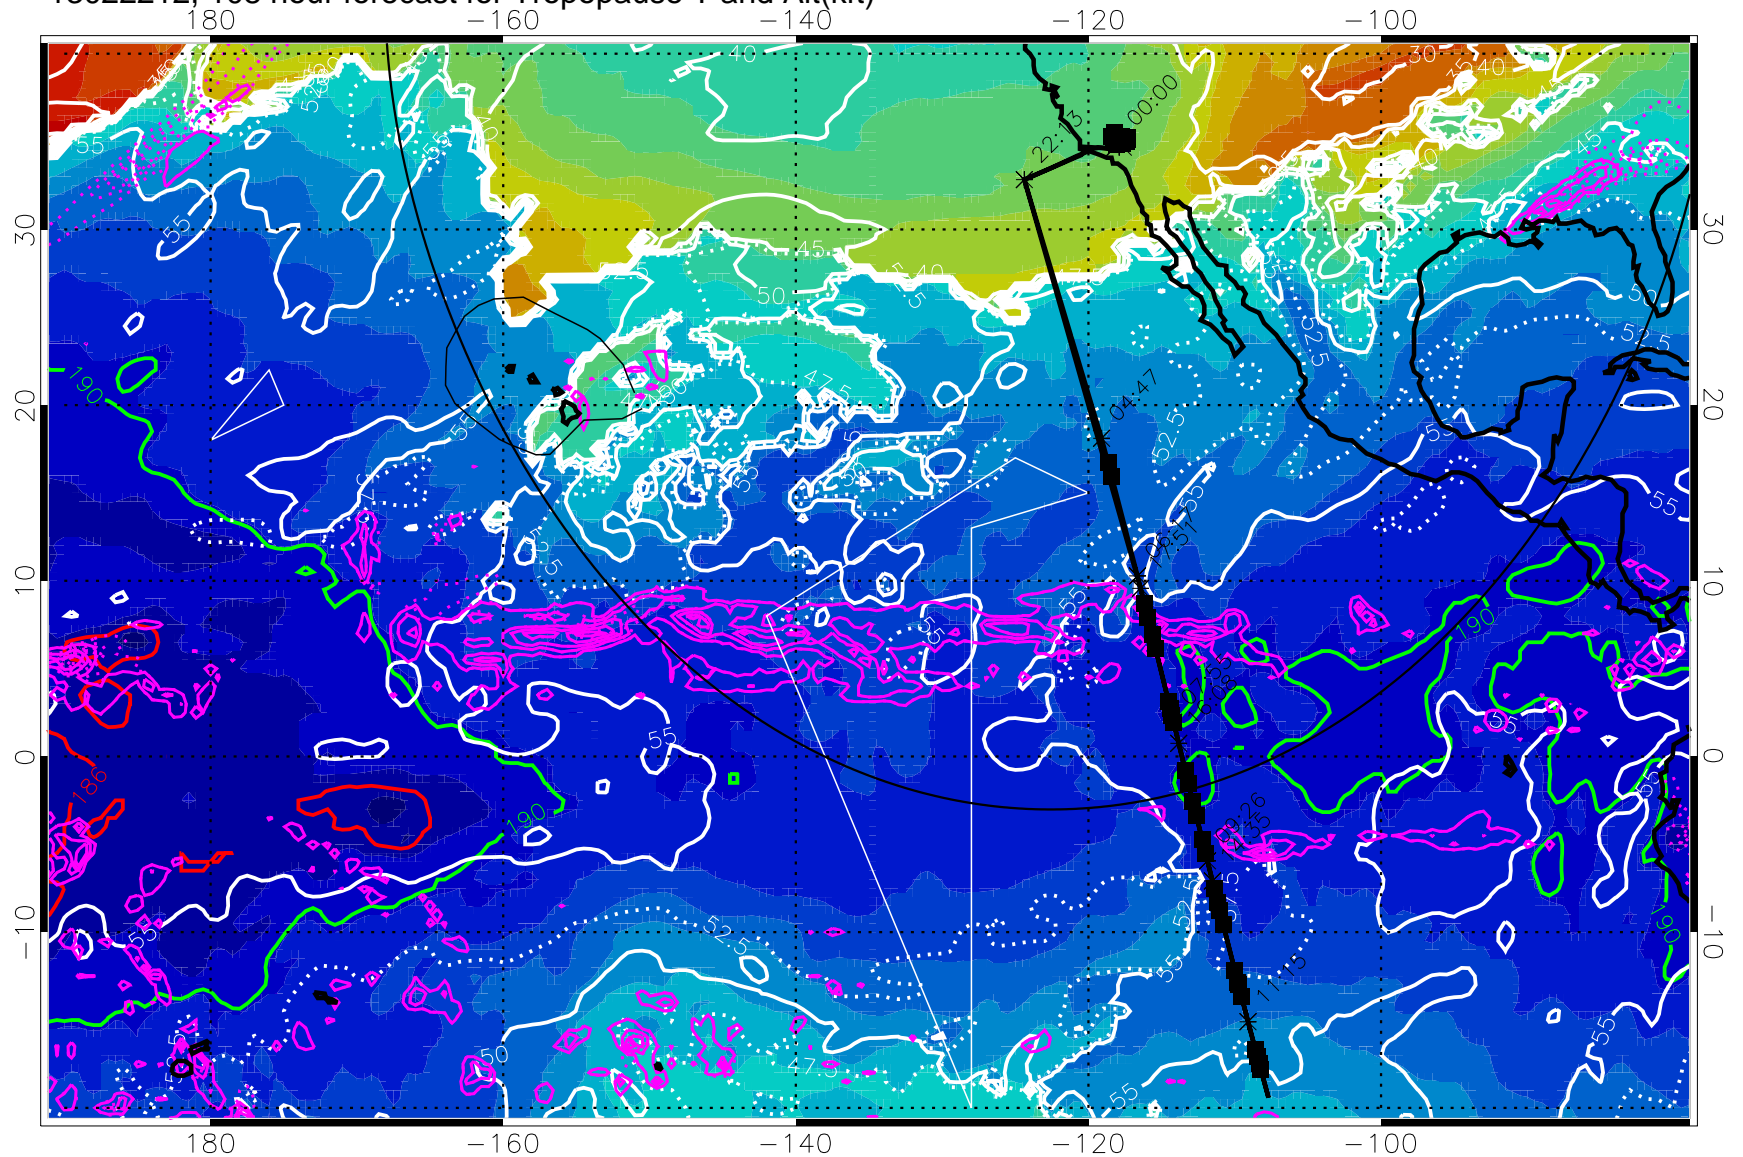

Precip (tot dot, conv sol) past 6 hrs 6 kg/m2 contours, min 4

189.5K skin 185.9K engine

→ 30 m/s

Range ring of 4055 km -- 13 hours GH round trip

13022206, 102 hour forecast for Tropopause T and Alt(kft)

190 200 210 220 230
Tropopause T, K

Tropopause Altitude in kft (white)

Precip (tot dot, conv sol) past 6 hrs 6 kg/m² contours, min 4

189.5K skin 185.9K engine

→ 30 m/s

Range ring of 4055 km -- 13 hours GH round trip

13022212, 108 hour forecast for Tropopause T and Alt(kft)

190 200 210 220 230

Tropopause T, K

Tropopause Altitude in kft (white)

Precip (tot dot, conv sol) past 6 hrs 6 kg/m2 contours, min 4

189.5K skin 185.9K engine

→ 30 m/s

Range ring of 4055 km -- 13 hours GH round trip

13022218, 114 hour forecast for Tropopause T and Alt(kft)

Tropopause T, K

Tropopause Altitude in kft (white)

Precip (tot dot, conv sol) past 6 hrs 6 kg/m² contours, min 4

189.5K skin

185.9K engine

30 m/s

Range ring of 4055 km -- 13 hours GH round trip