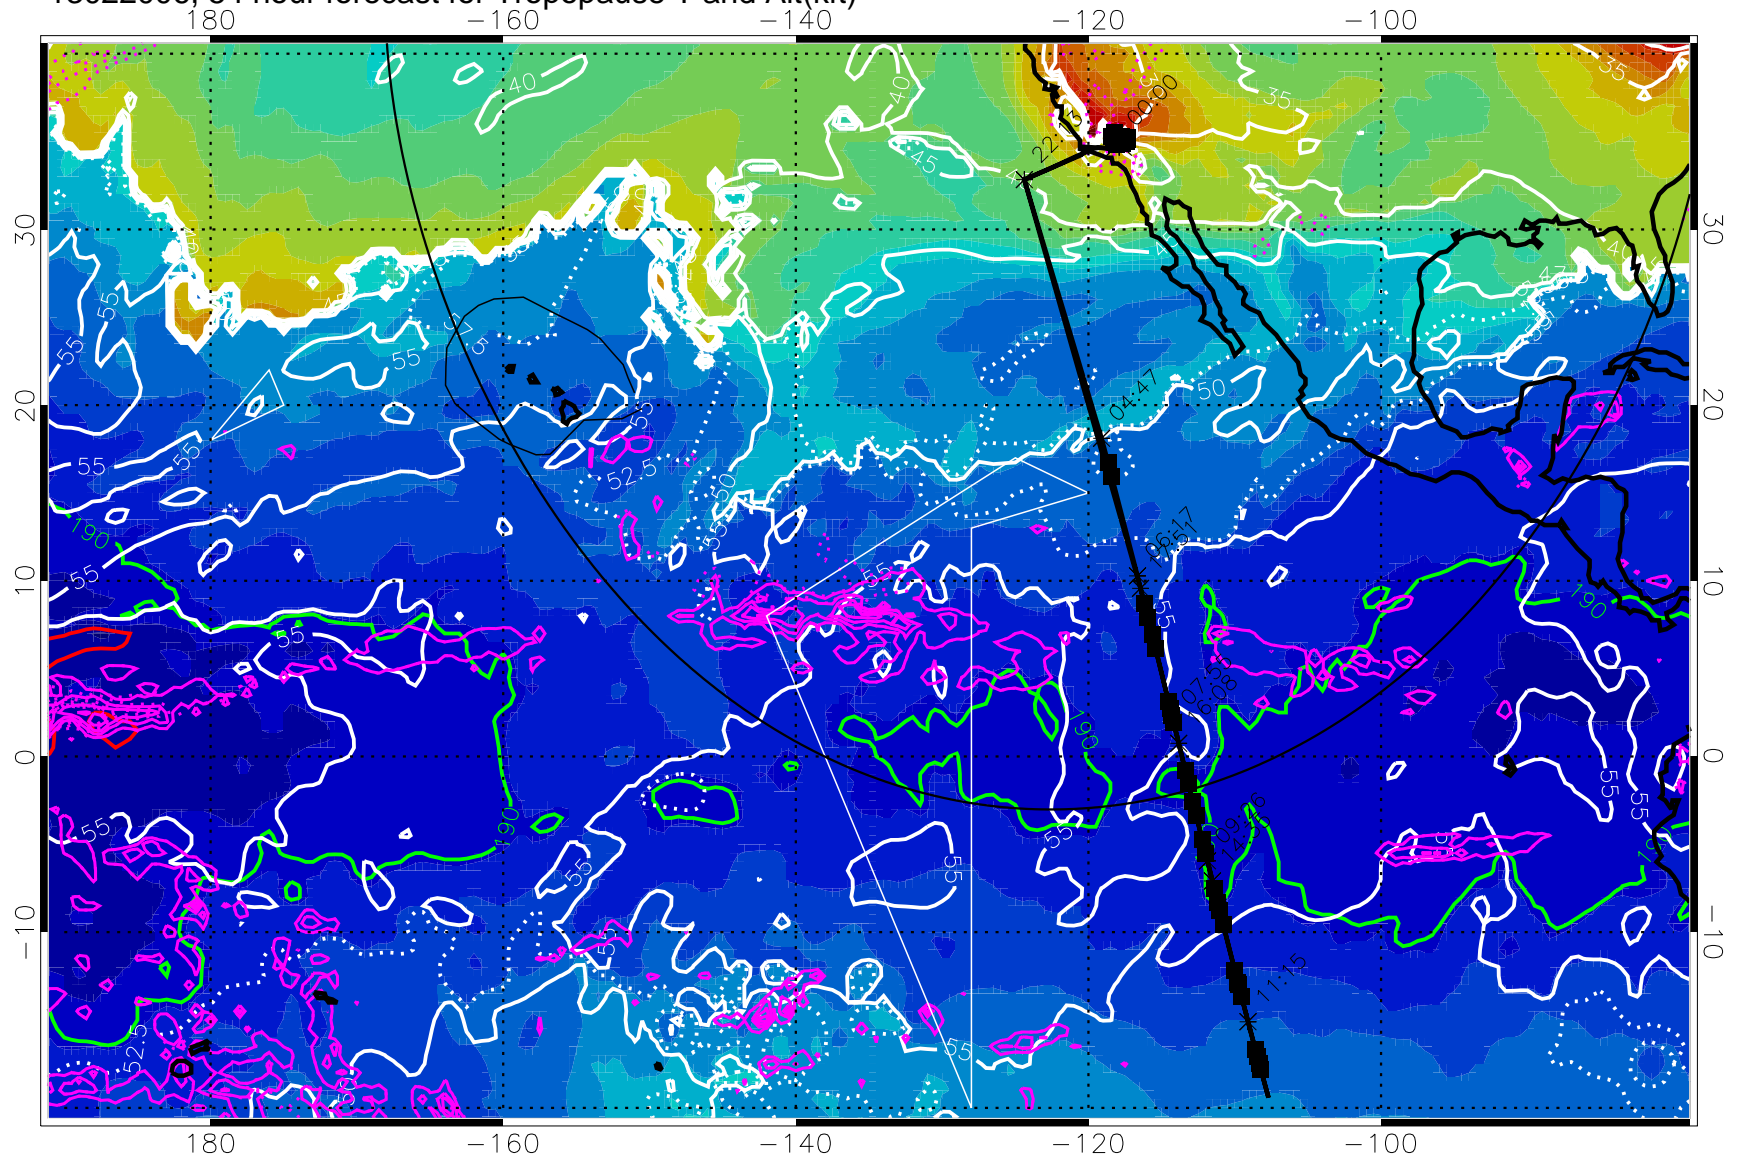

→ 30 m/s

Range ring of 4055 km -- 13 hours GH round trip

13022006, 54 hour forecast for Tropopause T and Alt(kft)

Tropopause T, K

Tropopause Altitude in kft (white)

Precip (tot dot, conv sol) past 6 hrs 6 kg/m² contours, min 4

189.5K skin 185.9K engine

→ 30 m/s

Range ring of 4055 km -- 13 hours GH round trip

13022012, 60 hour forecast for Tropopause T and Alt(kft)

190 200 210 220 230

Tropopause T, K

Tropopause Altitude in kft (white)

Precip (tot dot, conv sol) past 6 hrs 6 kg/m2 contours, min 4

189.5K skin

185.9K engine

30 m/s

Range ring of 4055 km -- 13 hours GH round trip

13022018, 66 hour forecast for Tropopause T and Alt(kft)

190 200 210 220 230