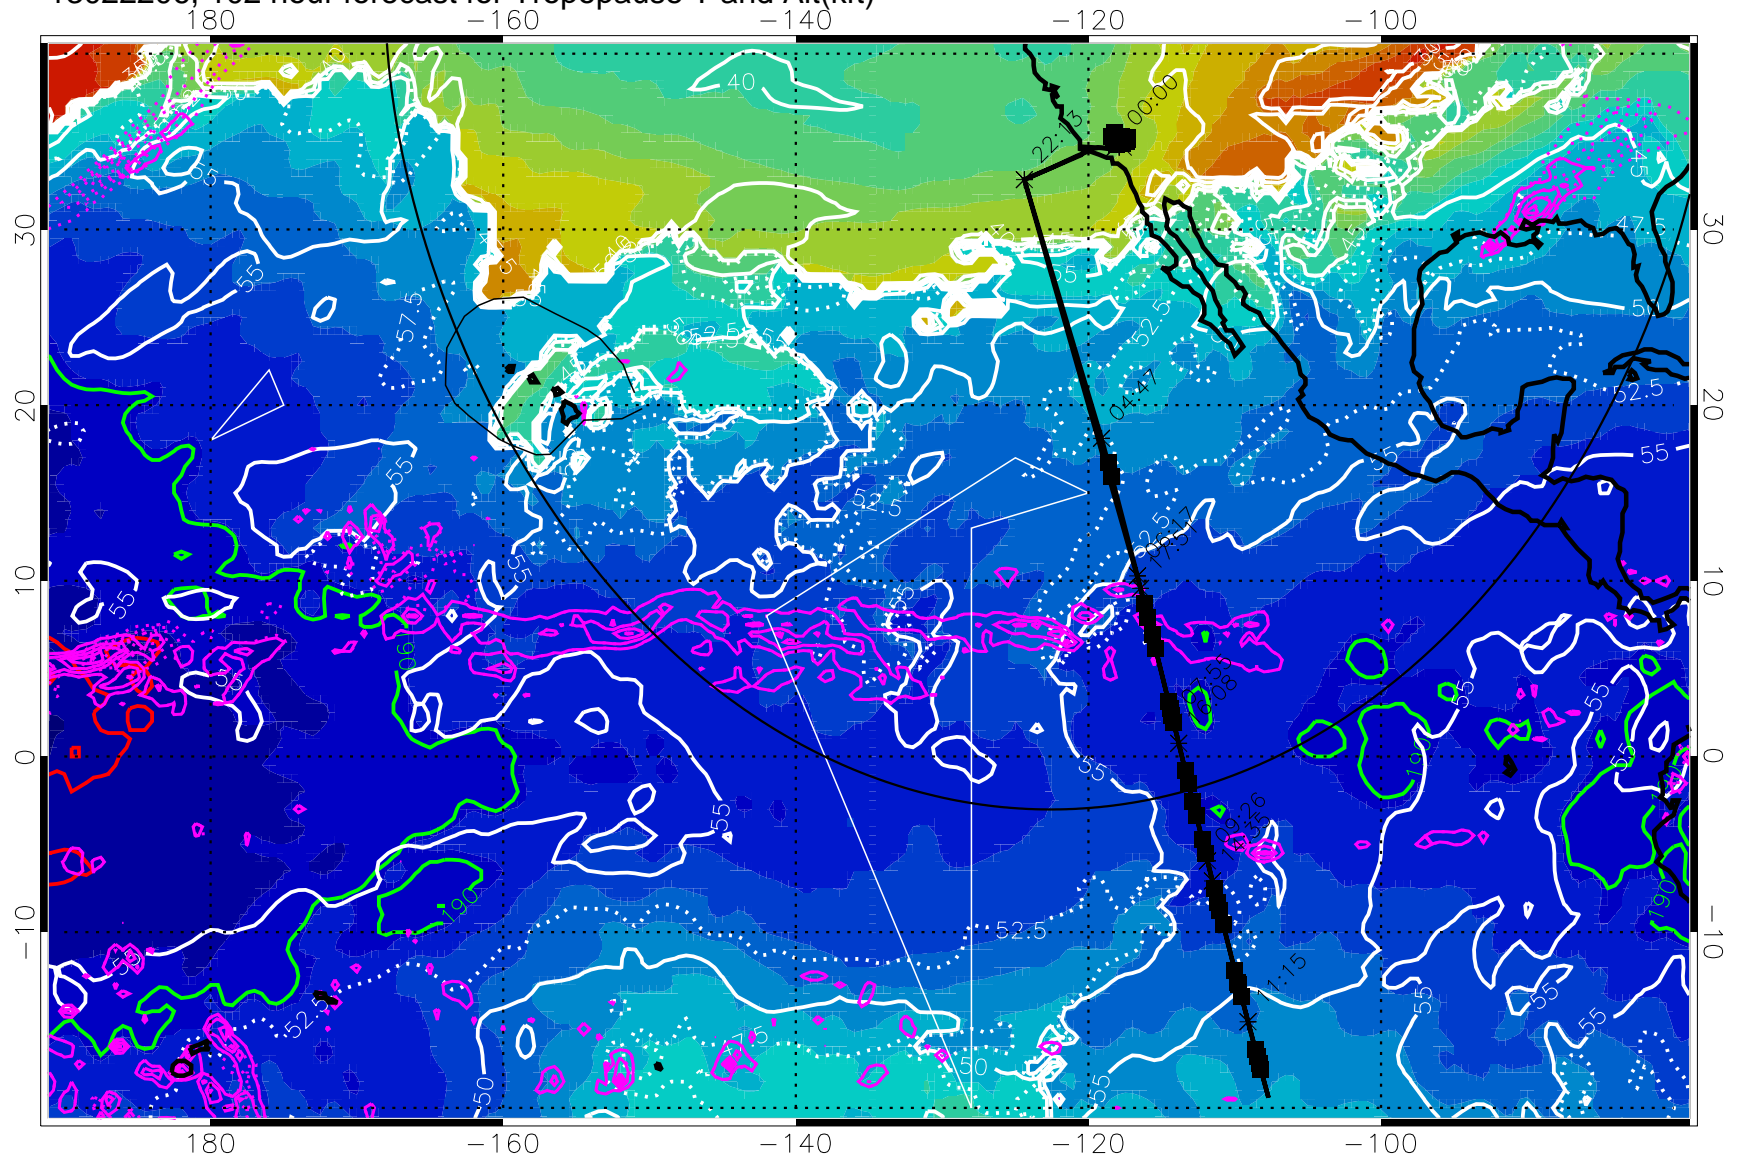

189.5K skin

185.9K engine

→ 30 m/s

Range ring of 4055 km -- 13 hours GH round trip

13022200, 96 hour forecast for Tropopause T and Alt(kft)

190 200 210 220 230
Tropopause T, K

Tropopause Altitude in kft (white)

Precip (tot dot, conv sol) past 6 hrs 6 kg/m2 contours, min 4

189.5K skin 185.9K engine

→ 30 m/s

Range ring of 4055 km -- 13 hours GH round trip

13022206, 102 hour forecast for Tropopause T and Alt(kft)

190 200 210 220 230
Tropopause T, K