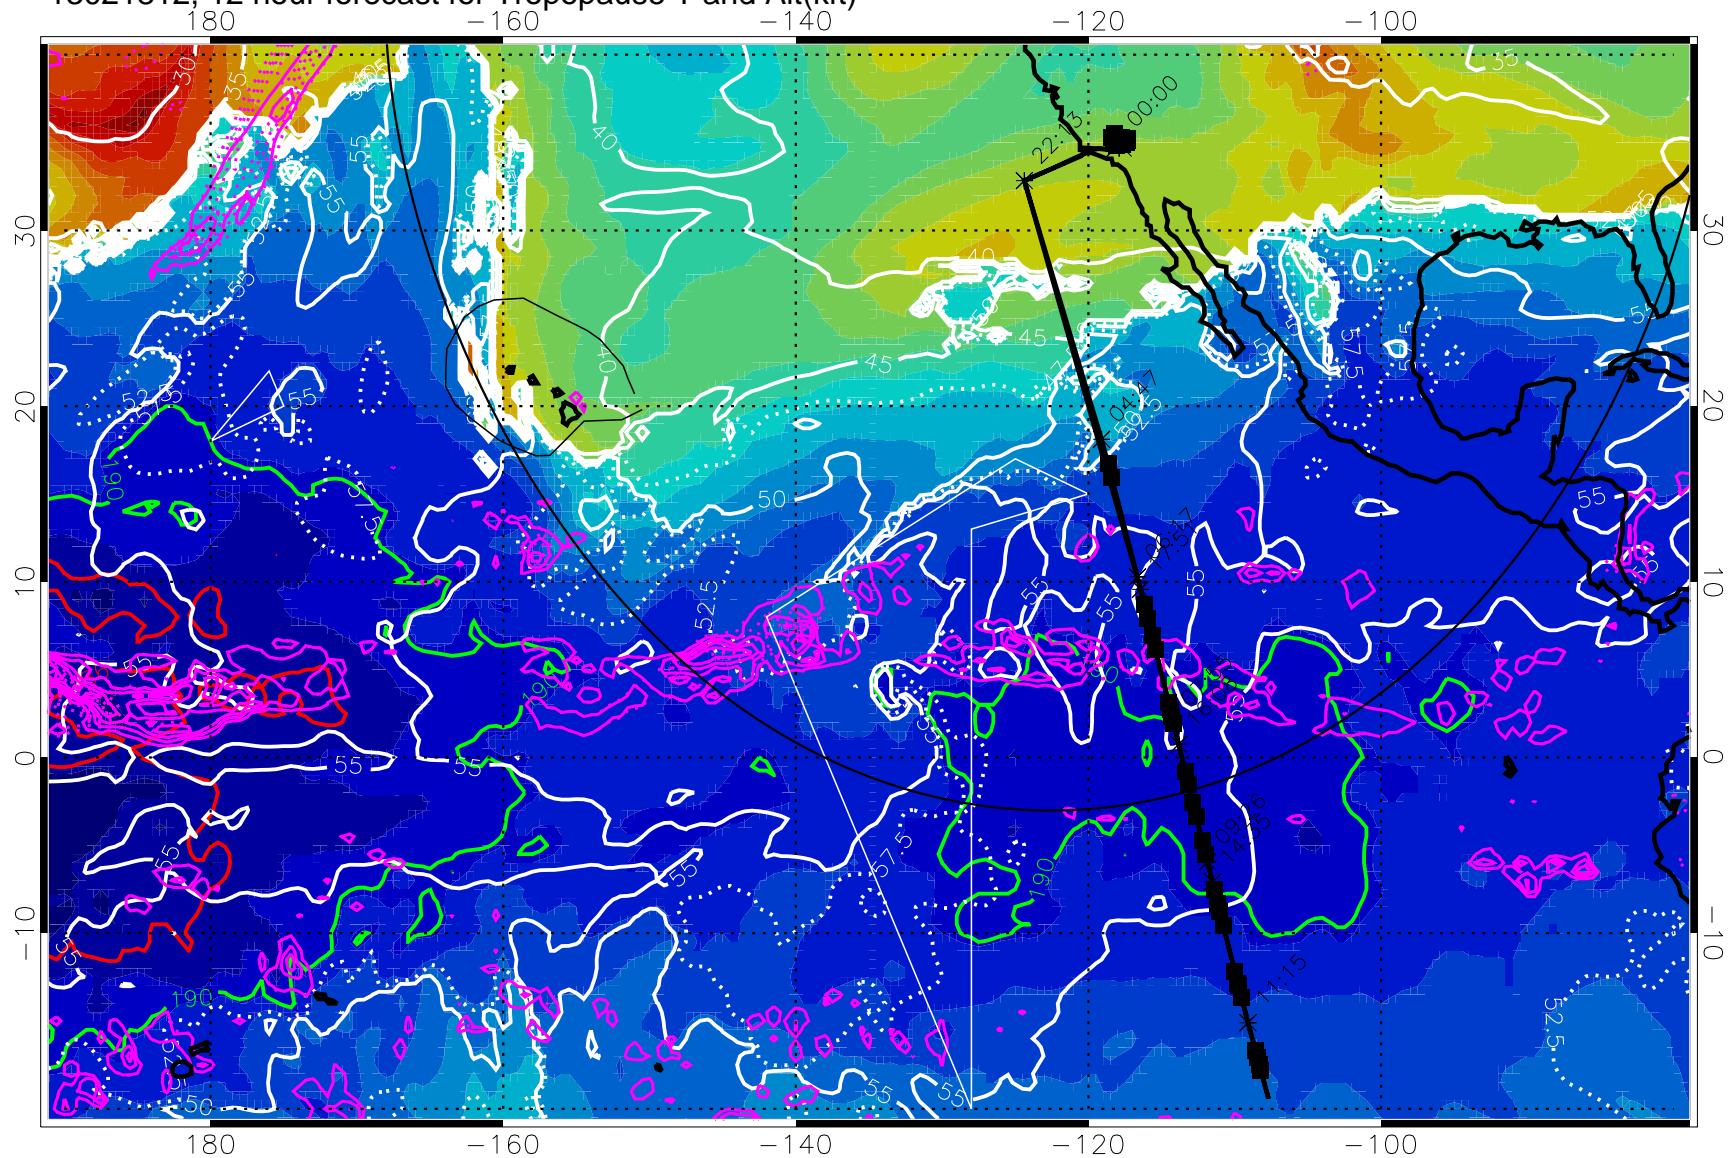

13021812, 12 hour forecast for Tropopause T and Alt(kft)

190 200 210 220 230
Tropopause T, K

Tropopause Altitude in kft (white)

Precip (tot dot, conv sol) past 6 hrs 6 kg/m² contours, min 4

189.5K skin

185.9K engine

→ 30 m/s

Range ring of 4055 km -- 13 hours GH round trip

13021818, 18 hour forecast for Tropopause T and Alt(kft)

190 200 210 220 230

Tropopause T, K

Tropopause Altitude in kft (white)

Precip (tot dot, conv sol) past 6 hrs 6 kg/m² contours, min 4

189.5K skin

185.9K engine

30 m/s

Range ring of 4055 km -- 13 hours GH round trip

13021900, 24 hour forecast for Tropopause T and Alt(kft)

190 200 210 220 230

Tropopause T, K

Tropopause Altitude in kft (white)

Precip (tot dot, conv sol) past 6 hrs 6 kg/m² contours, min 4

189.5K skin

185.9K engine

→ 30 m/s

Range ring of 4055 km -- 13 hours GH round trip

13021912, 36 hour forecast for Tropopause T and Alt(kft)

190 200 210 220 230