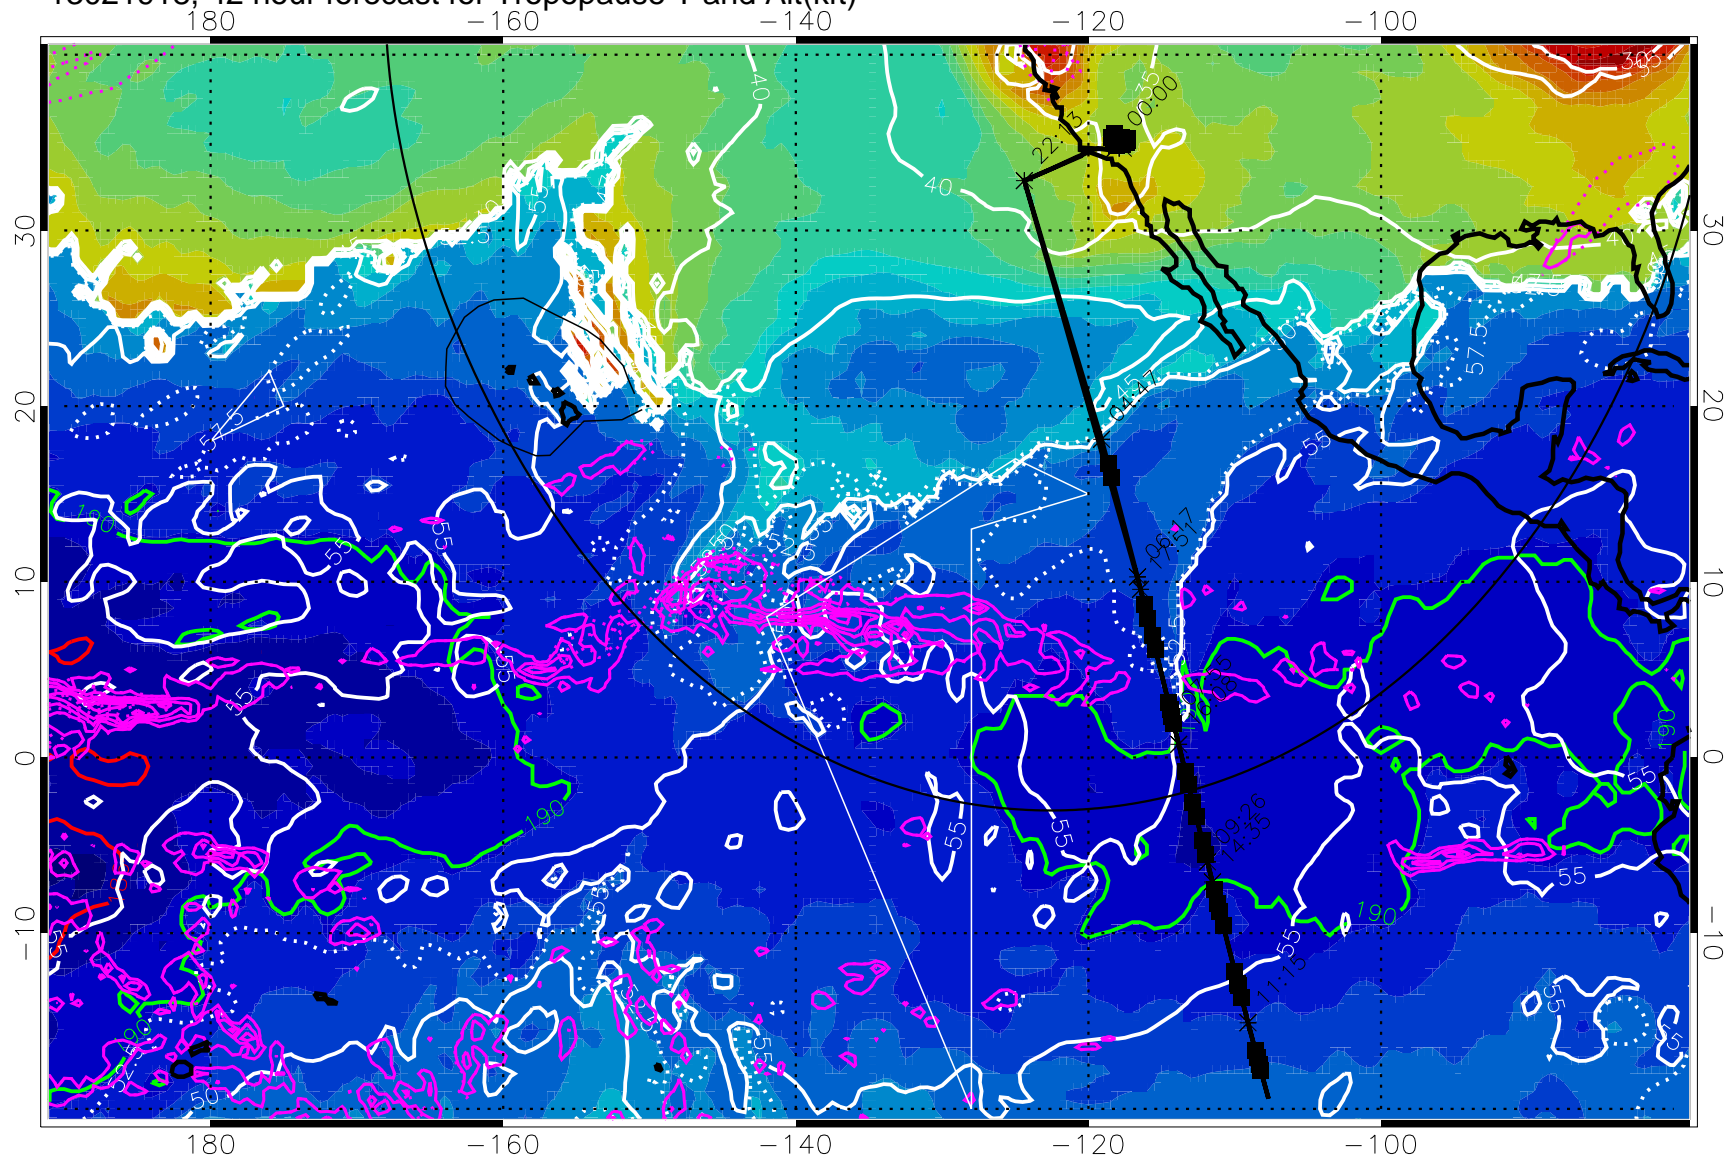

Precip (tot dot, conv sol) past 6 hrs 6 kg/m² contours, min 4

189.5K skin

185.9K engine

→ 30 m/s

Range ring of 4055 km -- 13 hours GH round trip

13021912, 36 hour forecast for Tropopause T and Alt(kft)

190 200 210 220 230

Tropopause T, K

Tropopause Altitude in kft (white)

Precip (tot dot, conv sol) past 6 hrs 6 kg/m² contours, min 4

189.5K skin 185.9K engine

→ 30 m/s

Range ring of 4055 km -- 13 hours GH round trip

13021918, 42 hour forecast for Tropopause T and Alt(kft)

190 200 210 220 230

Tropopause T, K

Tropopause Altitude in kft (white)

Precip (tot dot, conv sol) past 6 hrs 6 kg/m2 contours, min 4

189.5K skin

185.9K engine

→ 30 m/s

Range ring of 4055 km -- 13 hours GH round trip