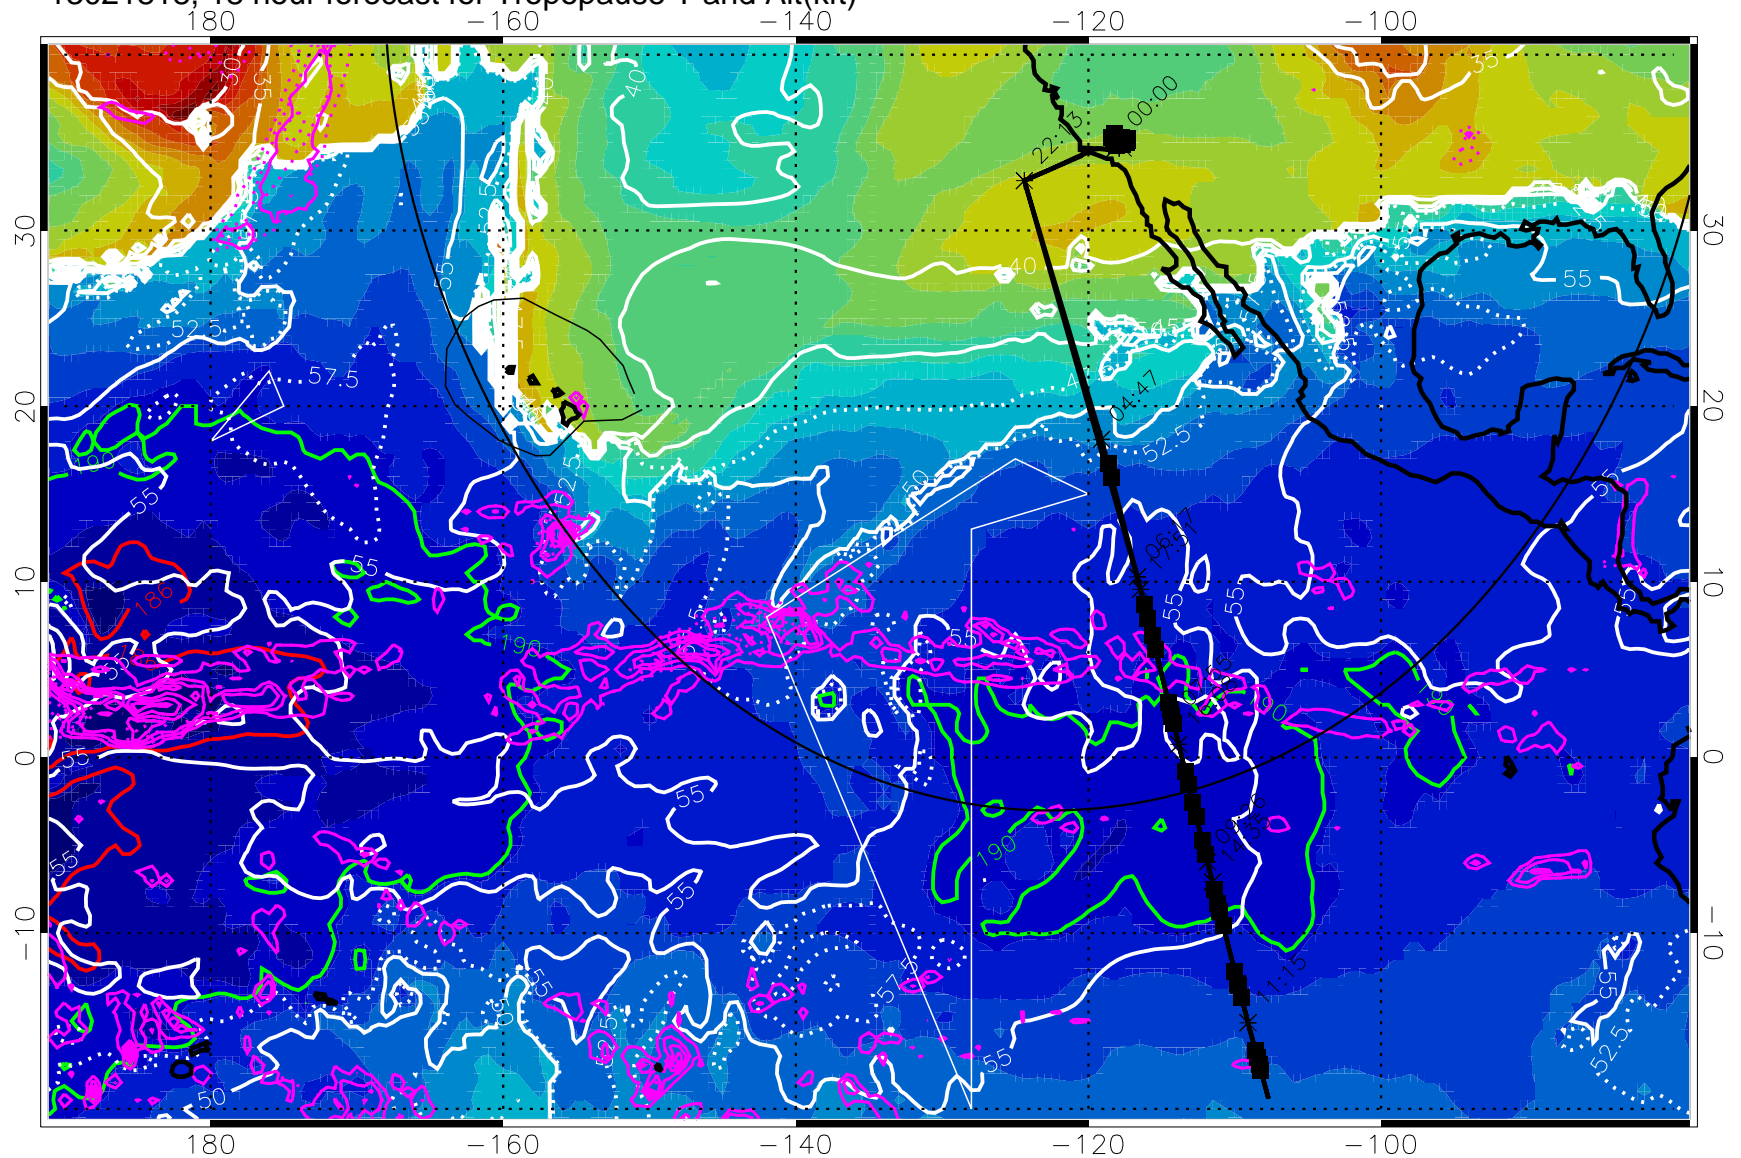

13021812, 12 hour forecast for Tropopause T and Alt(kft)

190 200 210 220 230
Tropopause T, K

Tropopause Altitude in kft (white)

Precip (tot dot, conv sol) past 6 hrs 6 kg/m² contours, min 4

189.5K skin

185.9K engine

→ 30 m/s

Range ring of 4055 km -- 13 hours GH round trip

13021818, 18 hour forecast for Tropopause T and Alt(kft)

190 200 210 220 230

Tropopause T, K

Tropopause Altitude in kft (white)

Precip (tot dot, conv sol) past 6 hrs 6 kg/m² contours, min 4

189.5K skin

185.9K engine

30 m/s

Range ring of 4055 km -- 13 hours GH round trip

13021900, 24 hour forecast for Tropopause T and Alt(kft)

190 200 210 220 230

Tropopause T, K

Tropopause Altitude in kft (white)

Precip (tot dot, conv sol) past 6 hrs 6 kg/m² contours, min 4

189.5K skin

185.9K engine

→ 30 m/s

Range ring of 4055 km -- 13 hours GH round trip

13021912, 36 hour forecast for Tropopause T and Alt(kft)

190 200 210 220 230