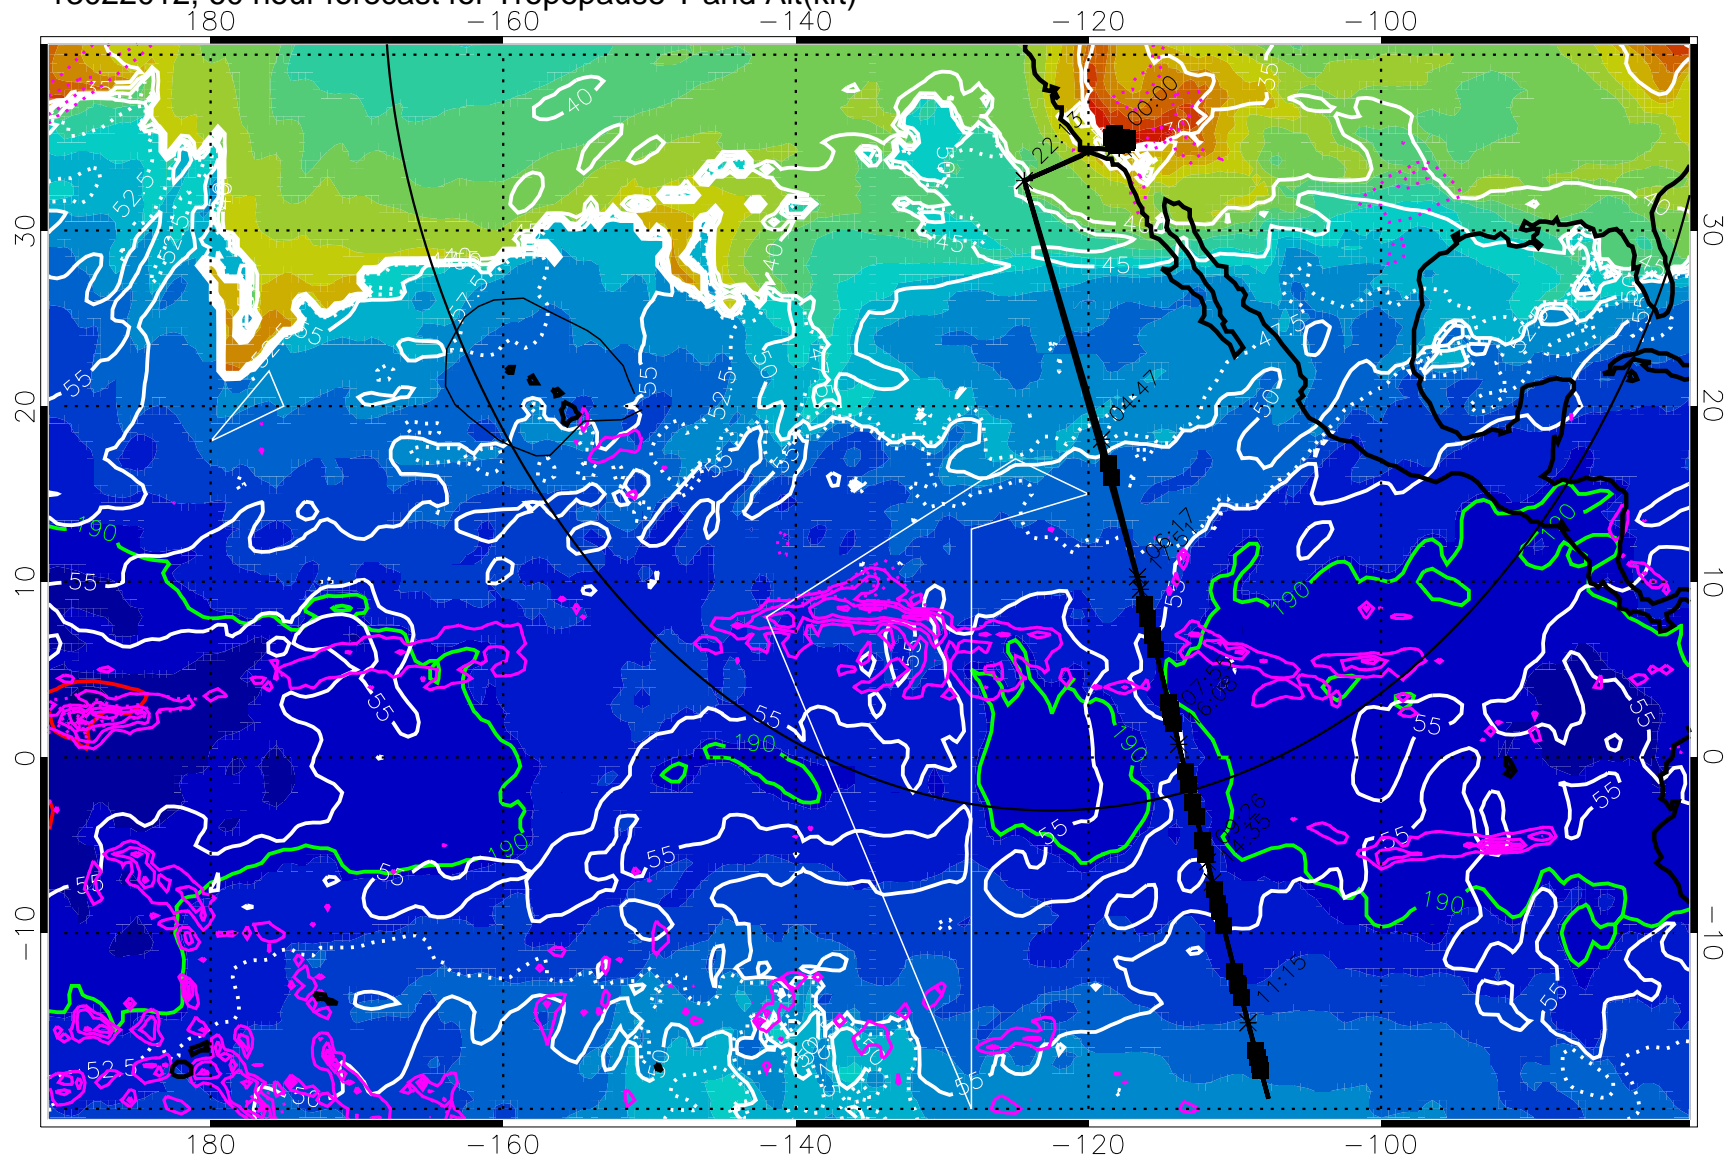

→ 30 m/s

Range ring of 4055 km -- 13 hours GH round trip

13022006, 54 hour forecast for Tropopause T and Alt(kft)

Tropopause T, K

Tropopause Altitude in kft (white)

Precip (tot dot, conv sol) past 6 hrs 6 kg/m² contours, min 4

189.5K skin 185.9K engine

→ 30 m/s

Range ring of 4055 km -- 13 hours GH round trip

13022012, 60 hour forecast for Tropopause T and Alt(kft)

190 200 210 220 230

Tropopause T, K

Tropopause Altitude in kft (white)

Precip (tot dot, conv sol) past 6 hrs 6 kg/m2 contours, min 4

189.5K skin

185.9K engine

30 m/s

Range ring of 4055 km -- 13 hours GH round trip

13022018, 66 hour forecast for Tropopause T and Alt(kft)

190 200 210 220 230