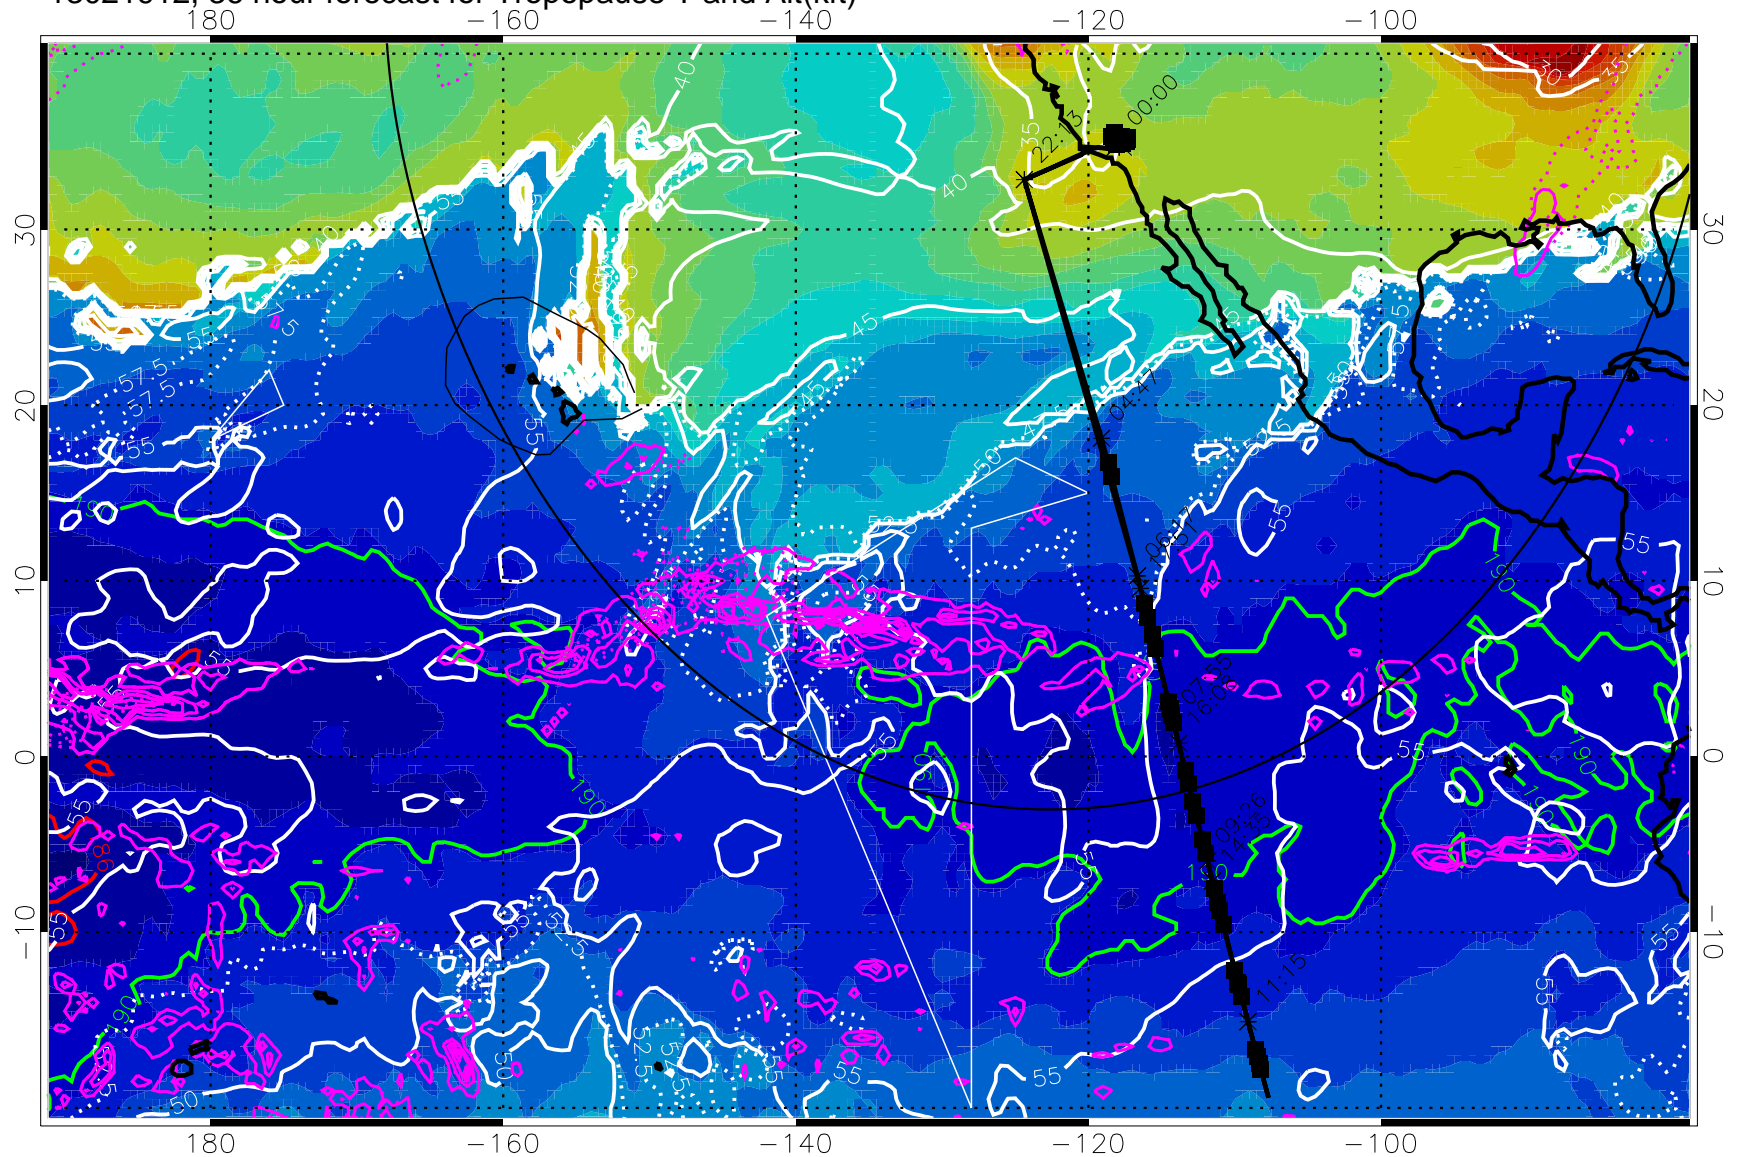

189.5K skin

185.9K engine

30 m/s

Range ring of 4055 km -- 13 hours GH round trip

13021900, 24 hour forecast for Tropopause T and Alt(kft)

190 200 210 220 230

Tropopause T, K

Tropopause Altitude in kft (white)

Precip (tot dot, conv sol) past 6 hrs 6 kg/m² contours, min 4

189.5K skin

185.9K engine

→ 30 m/s

Range ring of 4055 km -- 13 hours GH round trip

13021912, 36 hour forecast for Tropopause T and Alt(kft)

190 200 210 220 230

Tropopause T, K

Tropopause Altitude in kft (white)

Precip (tot dot, conv sol) past 6 hrs 6 kg/m² contours, min 4

189.5K skin 185.9K engine

→ 30 m/s

Range ring of 4055 km -- 13 hours GH round trip

13021918, 42 hour forecast for Tropopause T and Alt(kft)

190 200 210 220 230

Tropopause T, K

Tropopause Altitude in kft (white)

Precip (tot dot, conv sol) past 6 hrs 6 kg/m2 contours, min 4

189.5K skin

185.9K engine

→ 30 m/s

Range ring of 4055 km -- 13 hours GH round trip