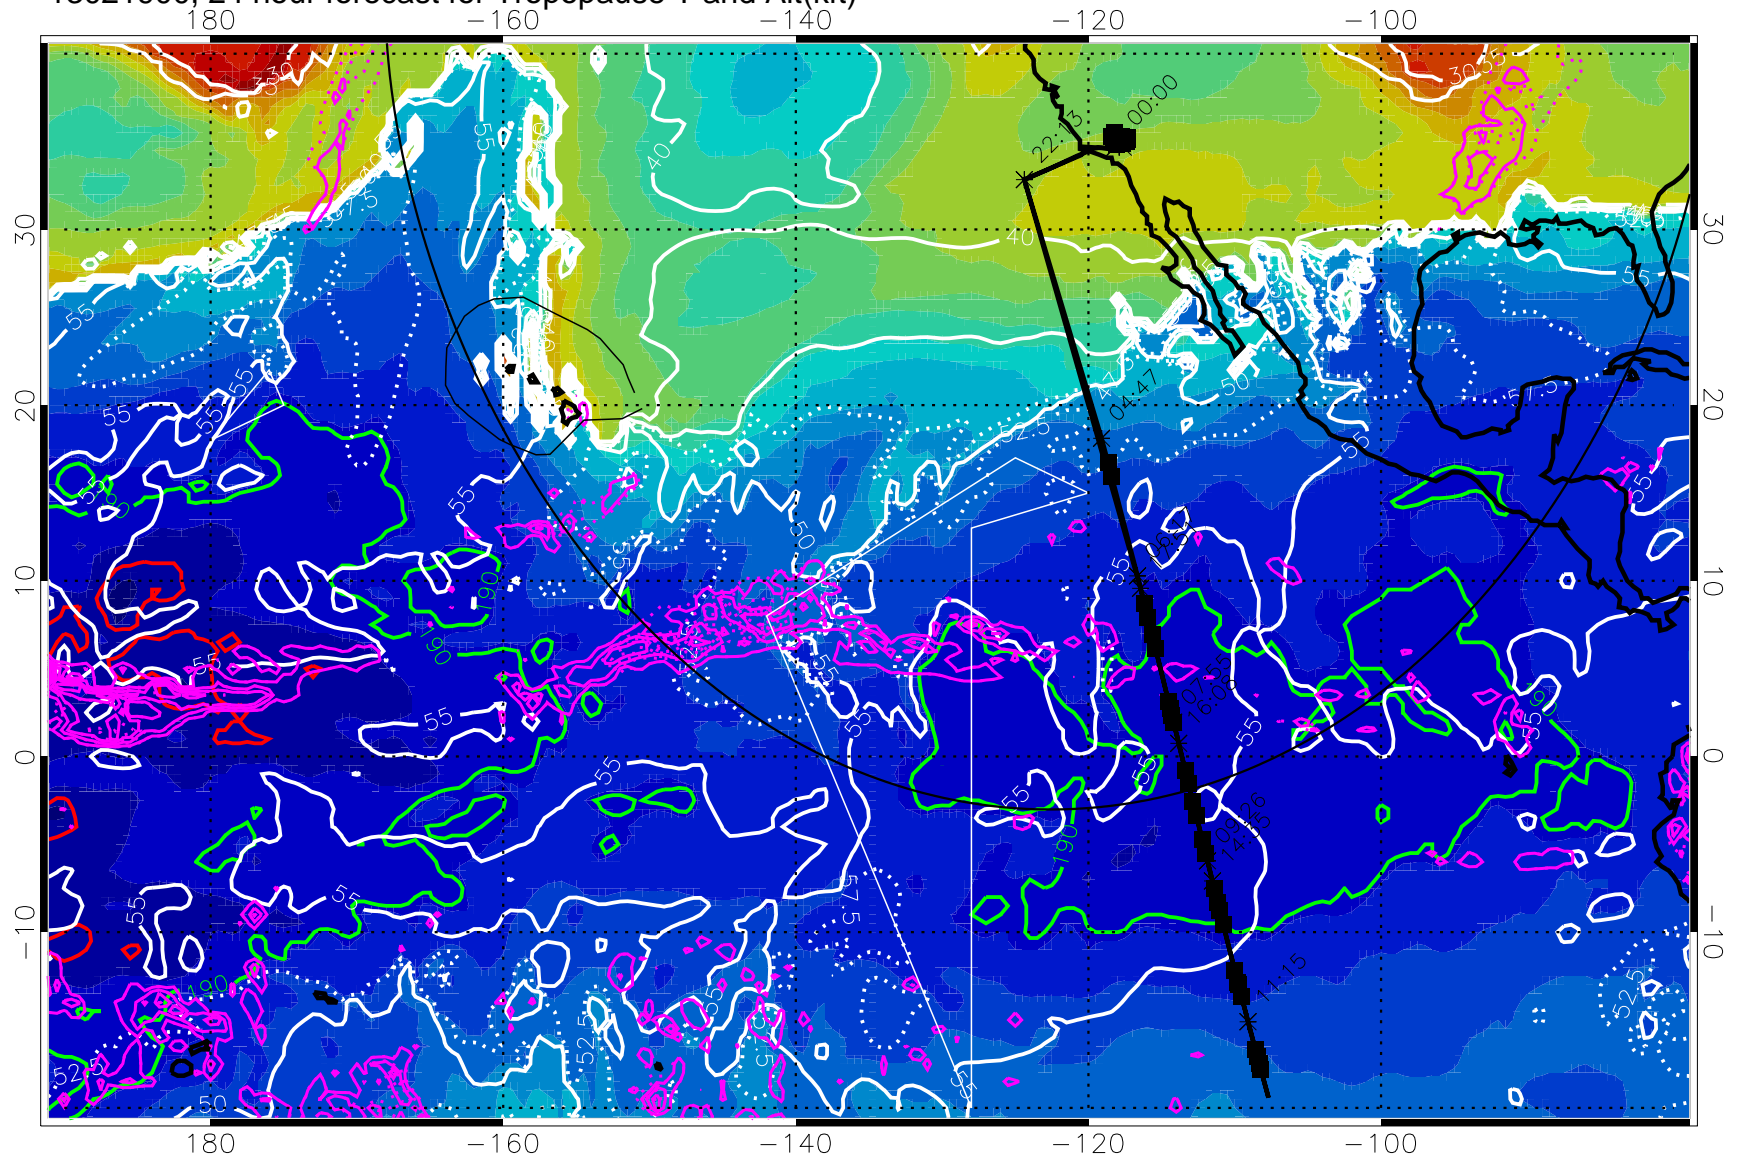

→ 30 m/s

Range ring of 4055 km -- 13 hours GH round trip

13021818, 18 hour forecast for Tropopause T and Alt(kft)

190 200 210 220 230

Tropopause T, K

Tropopause Altitude in kft (white)

Precip (tot dot, conv sol) past 6 hrs 6 kg/m² contours, min 4

189.5K skin

185.9K engine

30 m/s

Range ring of 4055 km -- 13 hours GH round trip

13021900, 24 hour forecast for Tropopause T and Alt(kft)

190 200 210 220 230

Tropopause T, K

Tropopause Altitude in kft (white)

Precip (tot dot, conv sol) past 6 hrs 6 kg/m² contours, min 4

189.5K skin

185.9K engine

→ 30 m/s

Range ring of 4055 km -- 13 hours GH round trip

13021912, 36 hour forecast for Tropopause T and Alt(kft)

190 200 210 220 230

Tropopause T, K

Tropopause Altitude in kft (white)

Precip (tot dot, conv sol) past 6 hrs 6 kg/m² contours, min 4

189.5K skin 185.9K engine

→ 30 m/s

Range ring of 4055 km -- 13 hours GH round trip

13021918, 42 hour forecast for Tropopause T and Alt(kft)