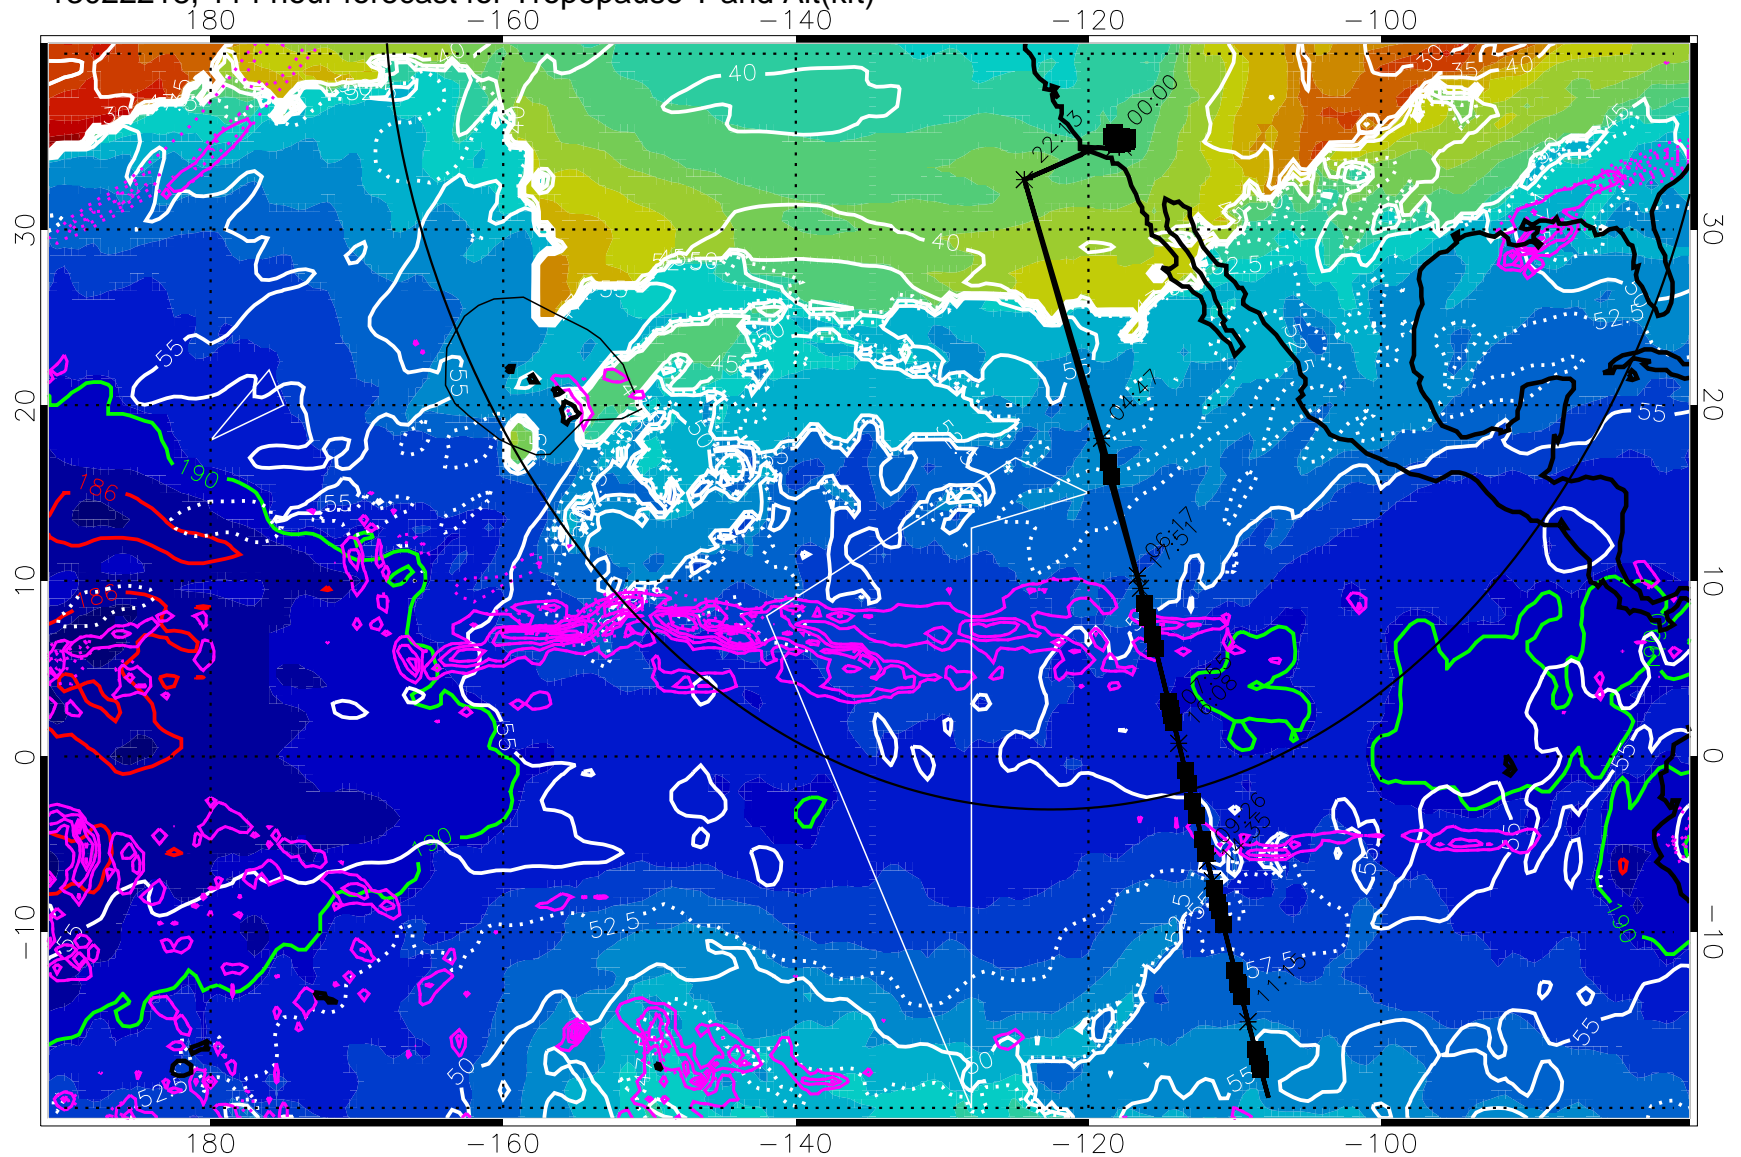

Precip (tot dot, conv sol) past 6 hrs 6 kg/m2 contours, min 4

189.5K skin 185.9K engine

→ 30 m/s

Range ring of 4055 km -- 13 hours GH round trip

13022206, 102 hour forecast for Tropopause T and Alt(kft)

190 200 210 220 230
Tropopause T, K

Tropopause Altitude in kft (white)

Precip (tot dot, conv sol) past 6 hrs 6 kg/m² contours, min 4

189.5K skin 185.9K engine

→ 30 m/s

Range ring of 4055 km -- 13 hours GH round trip

13022212, 108 hour forecast for Tropopause T and Alt(kft)

190 200 210 220 230

Tropopause T, K

Tropopause Altitude in kft (white)

Precip (tot dot, conv sol) past 6 hrs 6 kg/m2 contours, min 4

189.5K skin 185.9K engine

→ 30 m/s

Range ring of 4055 km -- 13 hours GH round trip

13022218, 114 hour forecast for Tropopause T and Alt(kft)

Tropopause T, K

Tropopause Altitude in kft (white)

Precip (tot dot, conv sol) past 6 hrs 6 kg/m² contours, min 4

189.5K skin

185.9K engine

30 m/s

Range ring of 4055 km -- 13 hours GH round trip