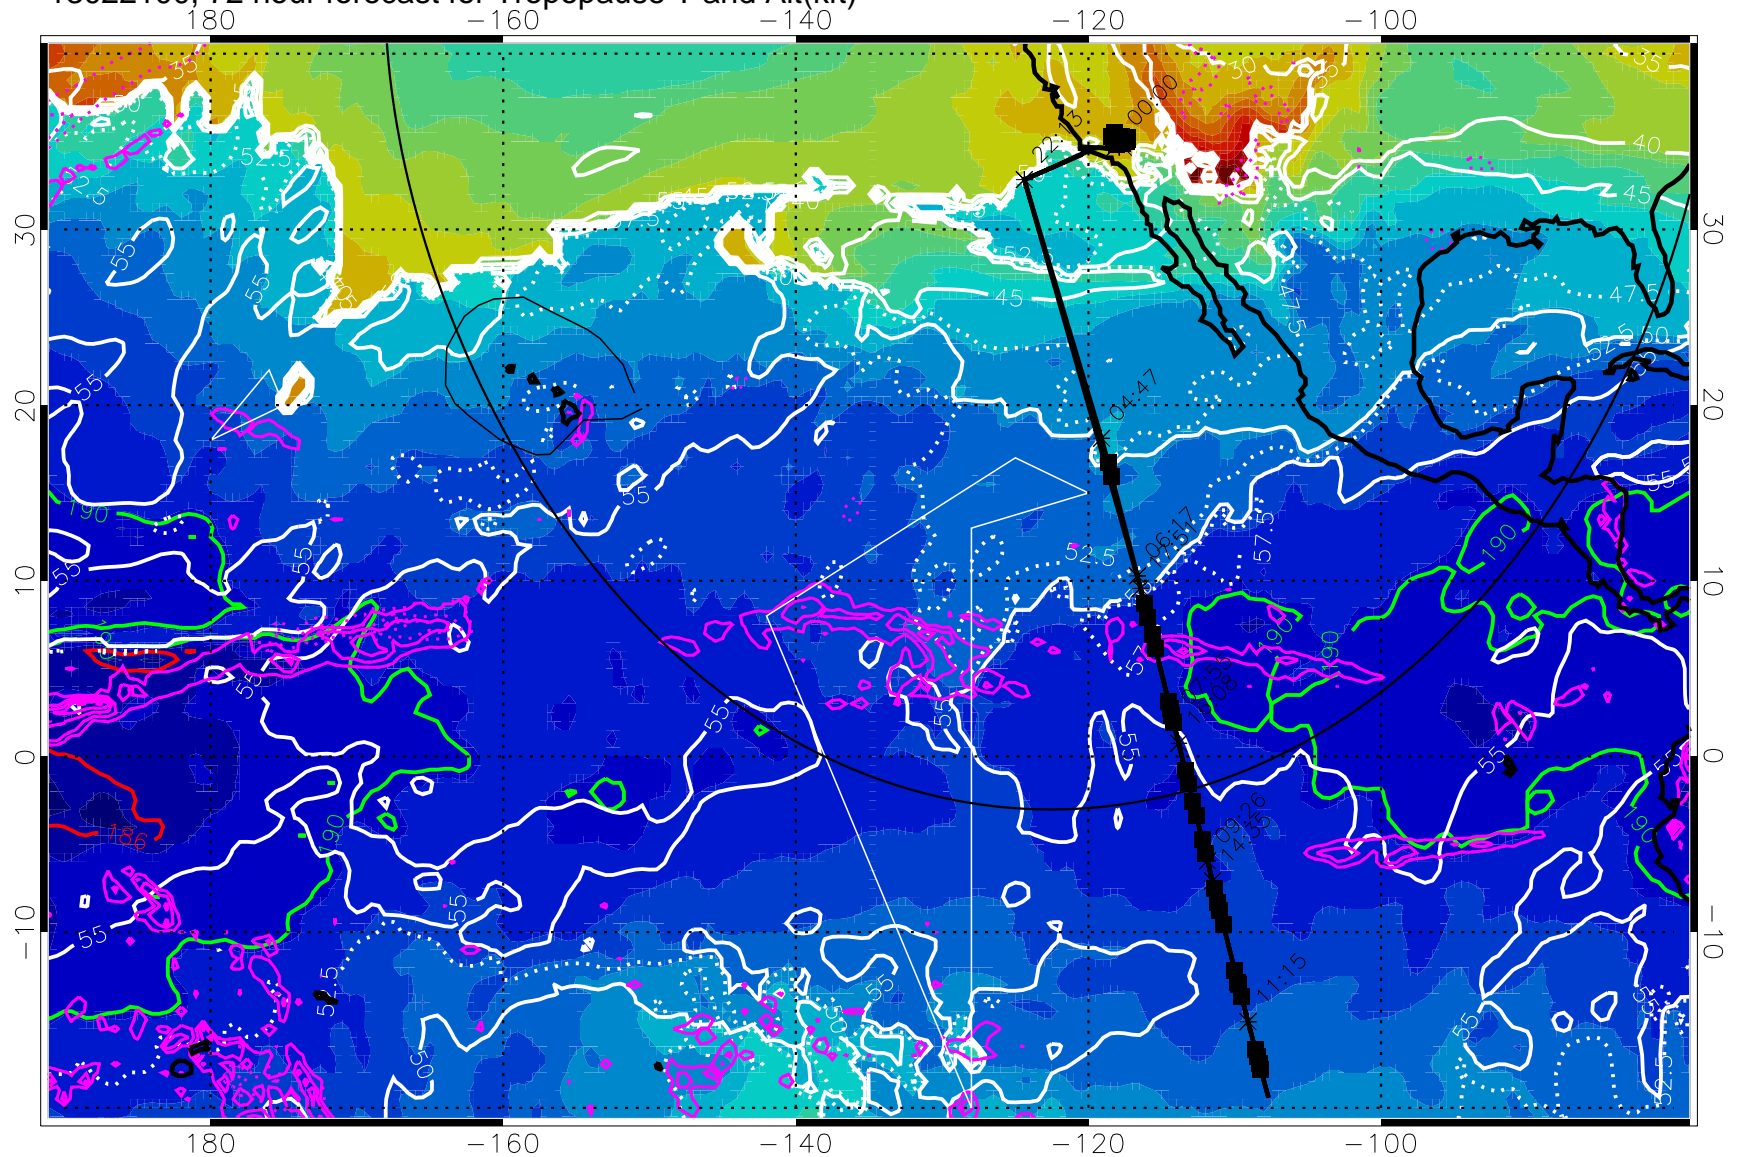

Precip (tot dot, conv sol) past 6 hrs 6 kg/m2 contours, min 4

189.5K skin

185.9K engine

30 m/s

Range ring of 4055 km -- 13 hours GH round trip

13022018, 66 hour forecast for Tropopause T and Alt(kft)

190 200 210 220 230

Tropopause T, K

Tropopause Altitude in kft (white)

Precip (tot dot, conv sol) past 6 hrs 6 kg/m² contours, min 4

189.5K skin 185.9K engine

→ 30 m/s

Range ring of 4055 km -- 13 hours GH round trip

13022100, 72 hour forecast for Tropopause T and Alt(kft)

190 200 210 220 230
Tropopause T, K

Tropopause Altitude in kft (white)

Precip (tot dot, conv sol) past 6 hrs 6 kg/m2 contours, min 4

189.5K skin 185.9K engine

→ 30 m/s

Range ring of 4055 km -- 13 hours GH round trip