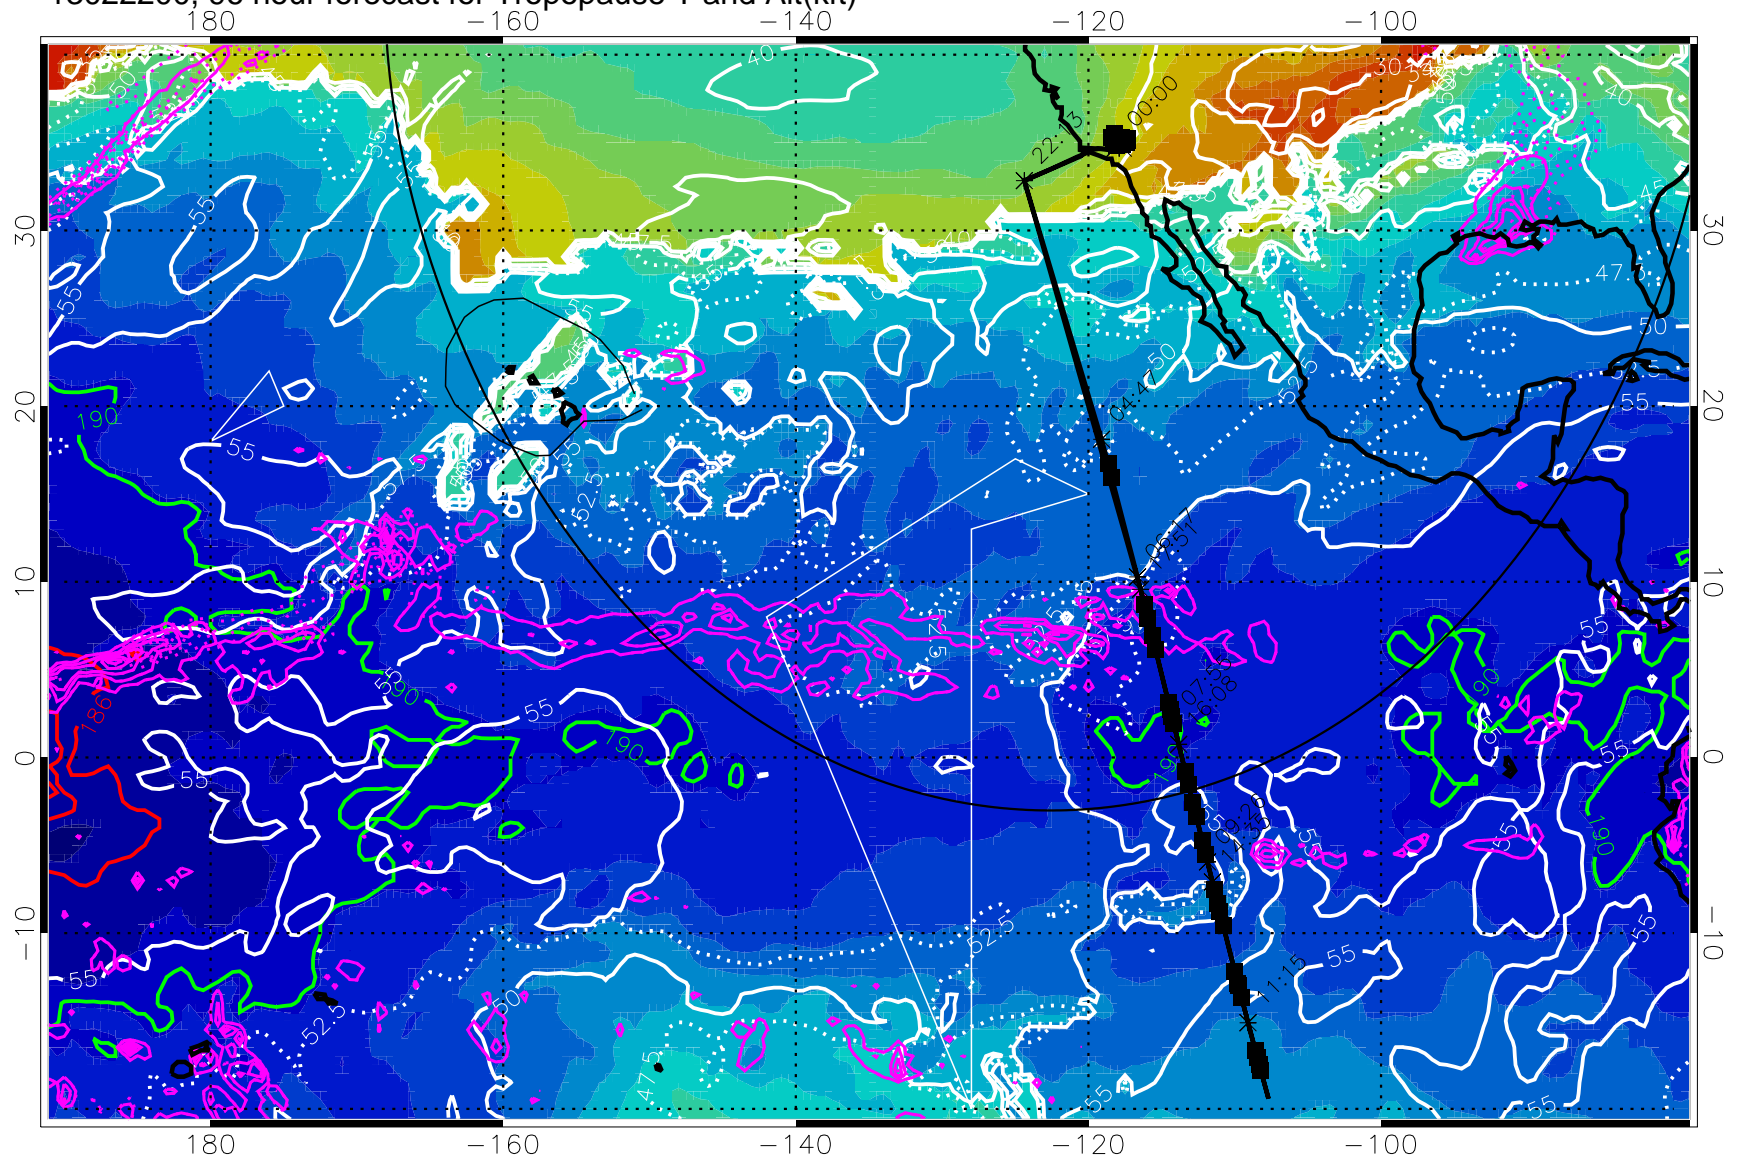

30 m/s
Range ring of 4055 km -- 13 hours GH round trip

13022118, 90 hour forecast for Tropopause T and Alt(kft)

190 200 210 220 230

Tropopause T, K

Tropopause Altitude in kft (white)

Precip (tot dot, conv sol) past 6 hrs 6 kg/m² contours, min 4

189.5K skin

185.9K engine

→ 30 m/s

Range ring of 4055 km -- 13 hours GH round trip

13022200, 96 hour forecast for Tropopause T and Alt(kft)

190 200 210 220 230
Tropopause T, K

Tropopause Altitude in kft (white)

Precip (tot dot, conv sol) past 6 hrs 6 kg/m2 contours, min 4

189.5K skin 185.9K engine

→ 30 m/s

Range ring of 4055 km -- 13 hours GH round trip

13022206, 102 hour forecast for Tropopause T and Alt(kft)

190 200 210 220 230
Tropopause T, K