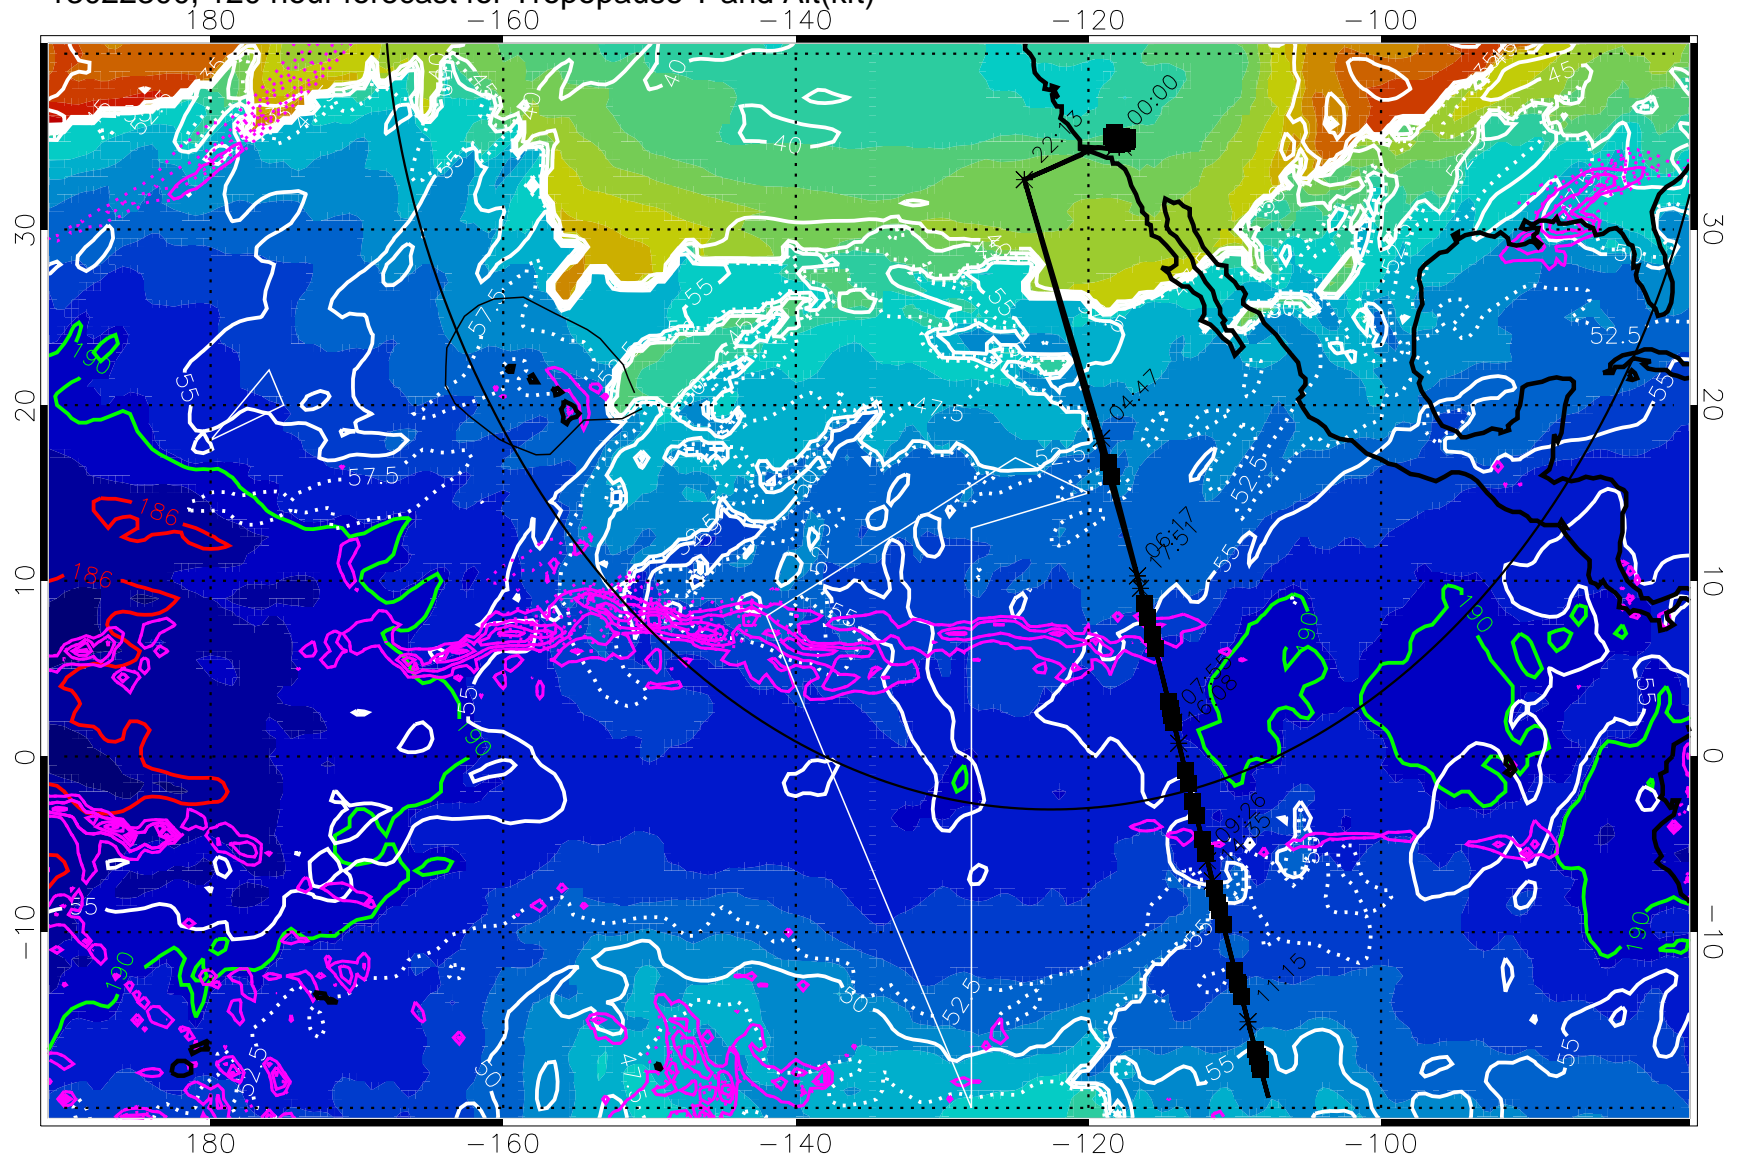

13022300, 120 hour forecast for Tropopause T and Alt(kft)

190 200 210 220 230

Tropopause T, K

Tropopause Altitude in kft (white)

Precip (tot dot, conv sol) past 6 hrs 6 kg/m2 contours, min 4

189.5K skin 185.9K engine

→ 30 m/s

Range ring of 4055 km -- 13 hours GH round trip