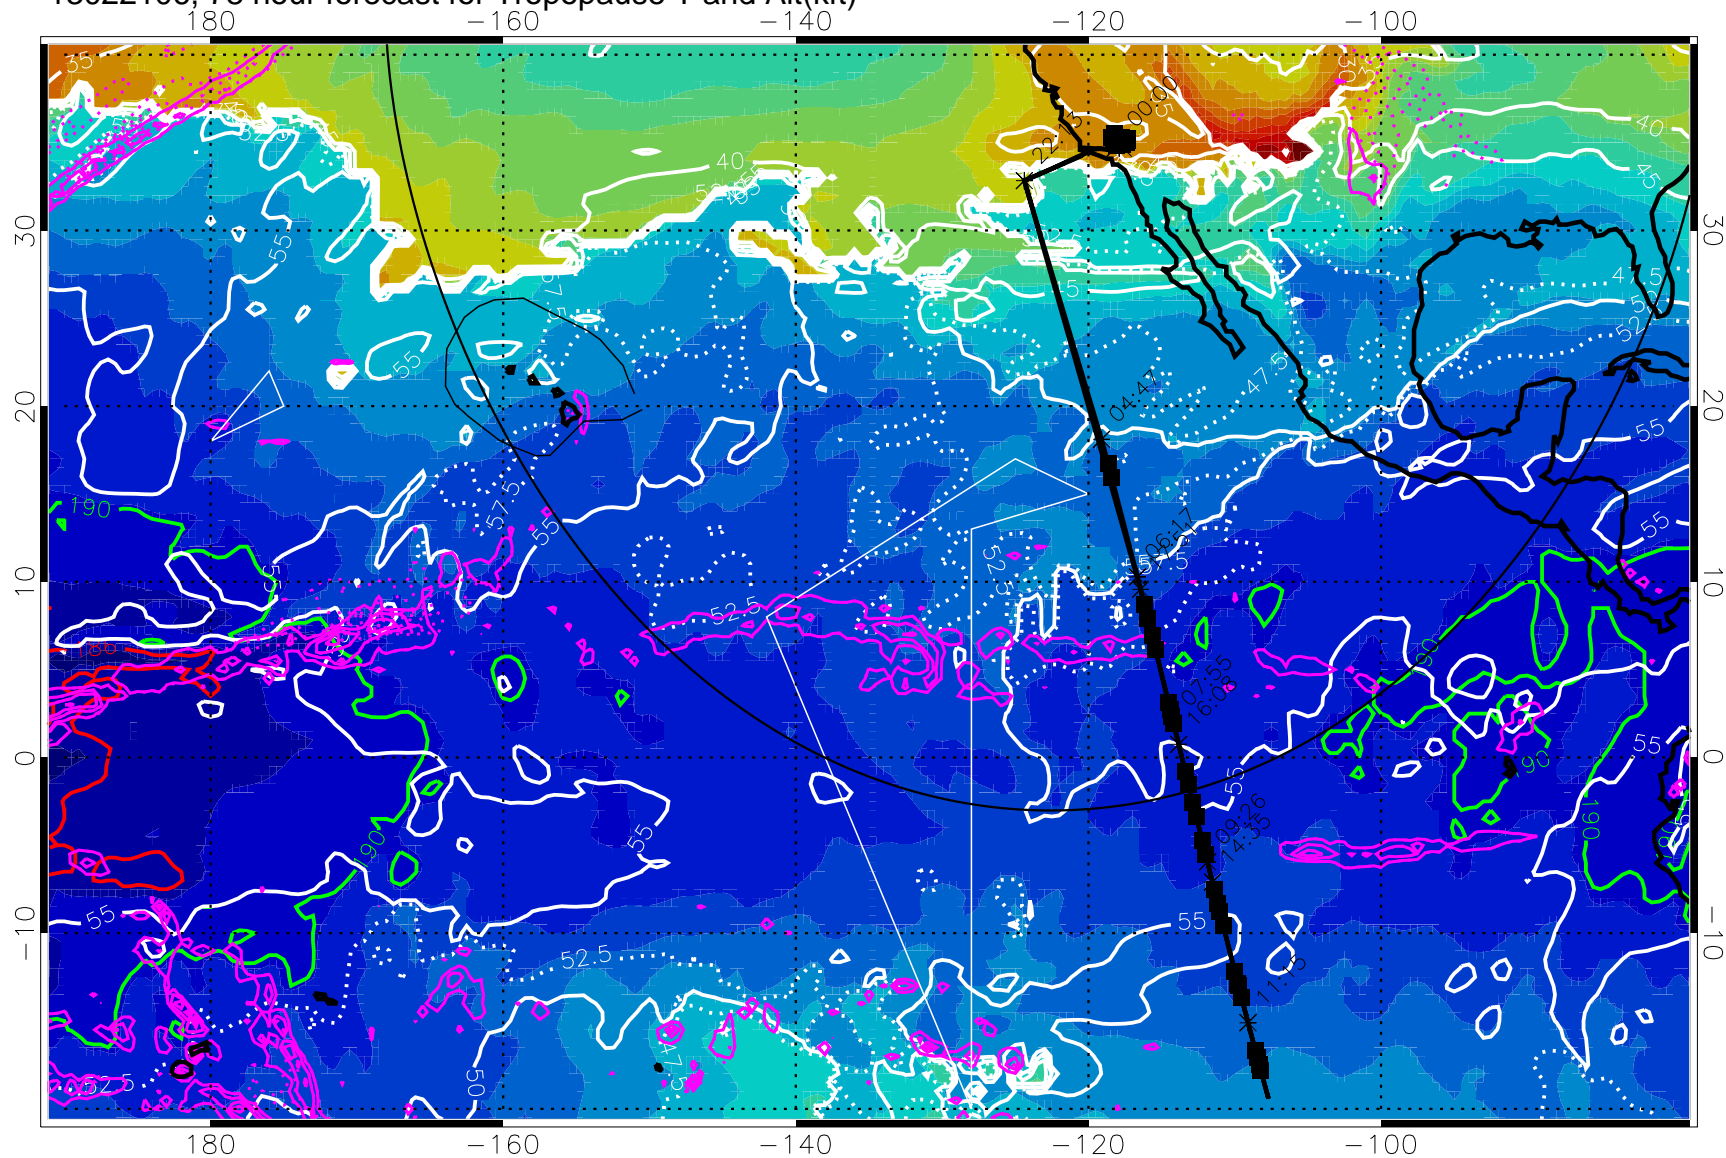

13022106, 78 hour forecast for Tropopause T and Alt(kft)

190 200 210 220 230

Tropopause T, K

Tropopause Altitude in kft (white)

Precip (tot dot, conv sol) past 6 hrs 6 kg/m2 contours, min 4

189.5K skin

185.9K engine

30 m/s
Range ring of 4055 km -- 13 hours GH round trip