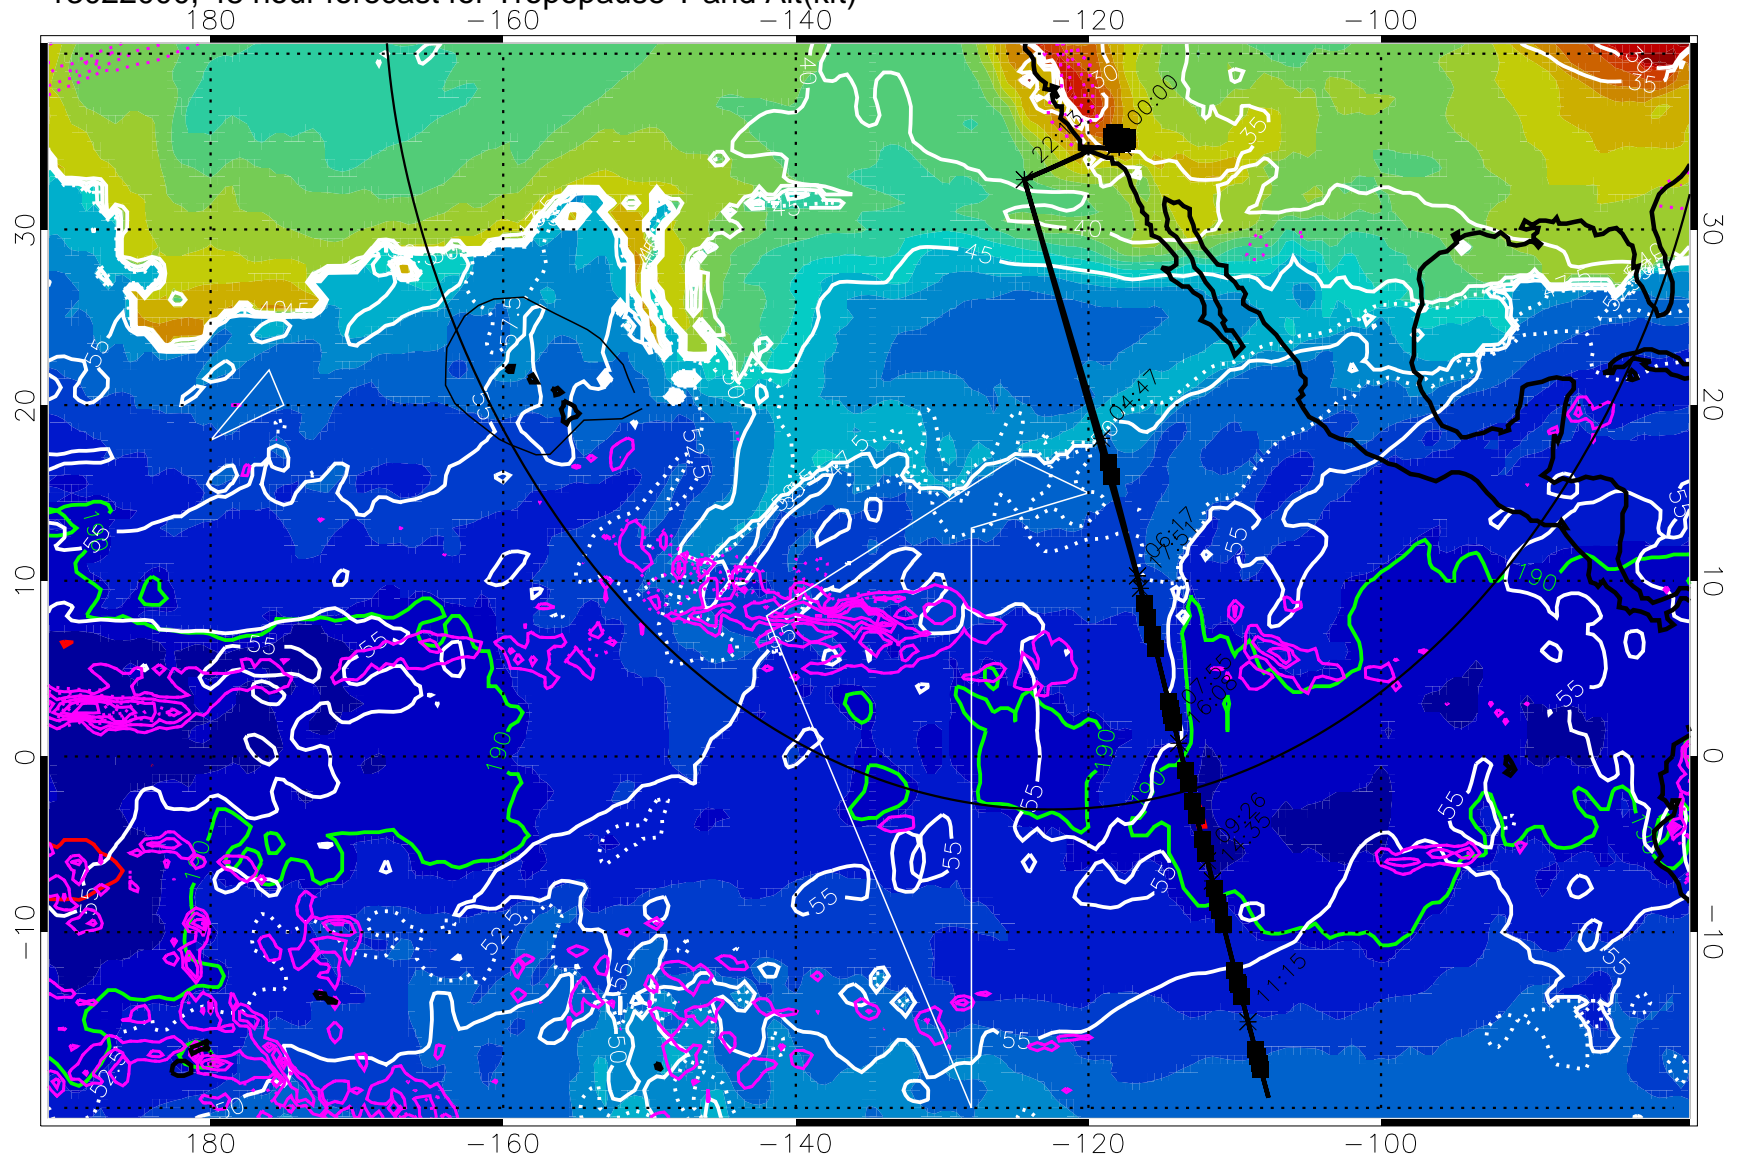

13022000, 48 hour forecast for Tropopause T and Alt(kft)

190   200   210   220   230
Tropopause T, K

Tropopause Altitude in kft (white)

Precip (tot dot, conv sol) past 6 hrs 6 kg/m² contours, min 4

189.5K skin

185.9K engine

→ 30 m/s

Range ring of 4055 km -- 13 hours GH round trip