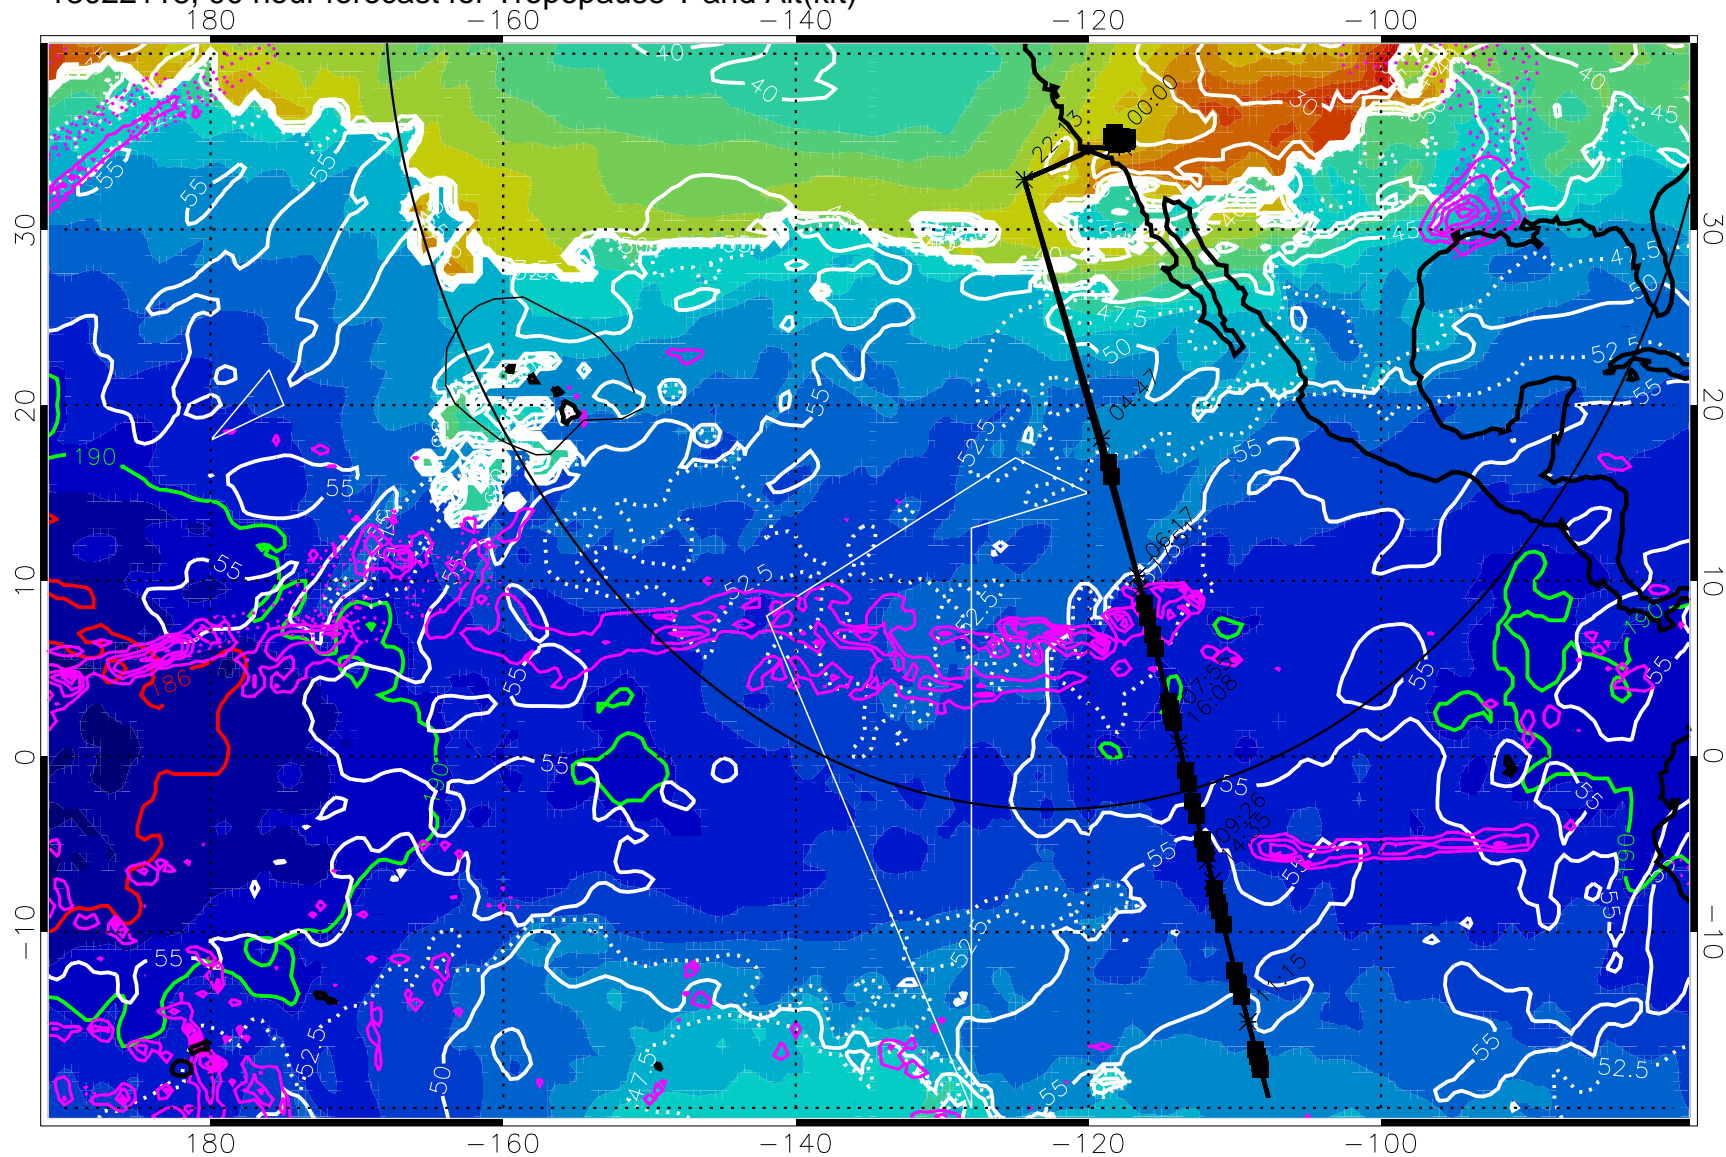

Precip (tot dot, conv sol) past 6 hrs 6 kg/m2 contours, min 4

189.5K skin

185.9K engine

30 m/s

Range ring of 4055 km -- 13 hours GH round trip

13022018, 66 hour forecast for Tropopause T and Alt(kft)

190 200 210 220 230

30 m/s
Range ring of 4055 km -- 13 hours GH round trip

13022118, 90 hour forecast for Tropopause T and Alt(kft)

190 200 210 220 230

Tropopause T, K

Tropopause Altitude in kft (white)

Precip (tot dot, conv sol) past 6 hrs 6 kg/m² contours, min 4

189.5K skin

185.9K engine

→ 30 m/s

Range ring of 4055 km -- 13 hours GH round trip

13022200, 96 hour forecast for Tropopause T and Alt(kft)

190 200 210 220 230
Tropopause T, K

Tropopause Altitude in kft (white)

Precip (tot dot, conv sol) past 6 hrs 6 kg/m2 contours, min 4

189.5K skin 185.9K engine

→ 30 m/s

Range ring of 4055 km -- 13 hours GH round trip

13022206, 102 hour forecast for Tropopause T and Alt(kft)

190 200 210 220 230
Tropopause T, K