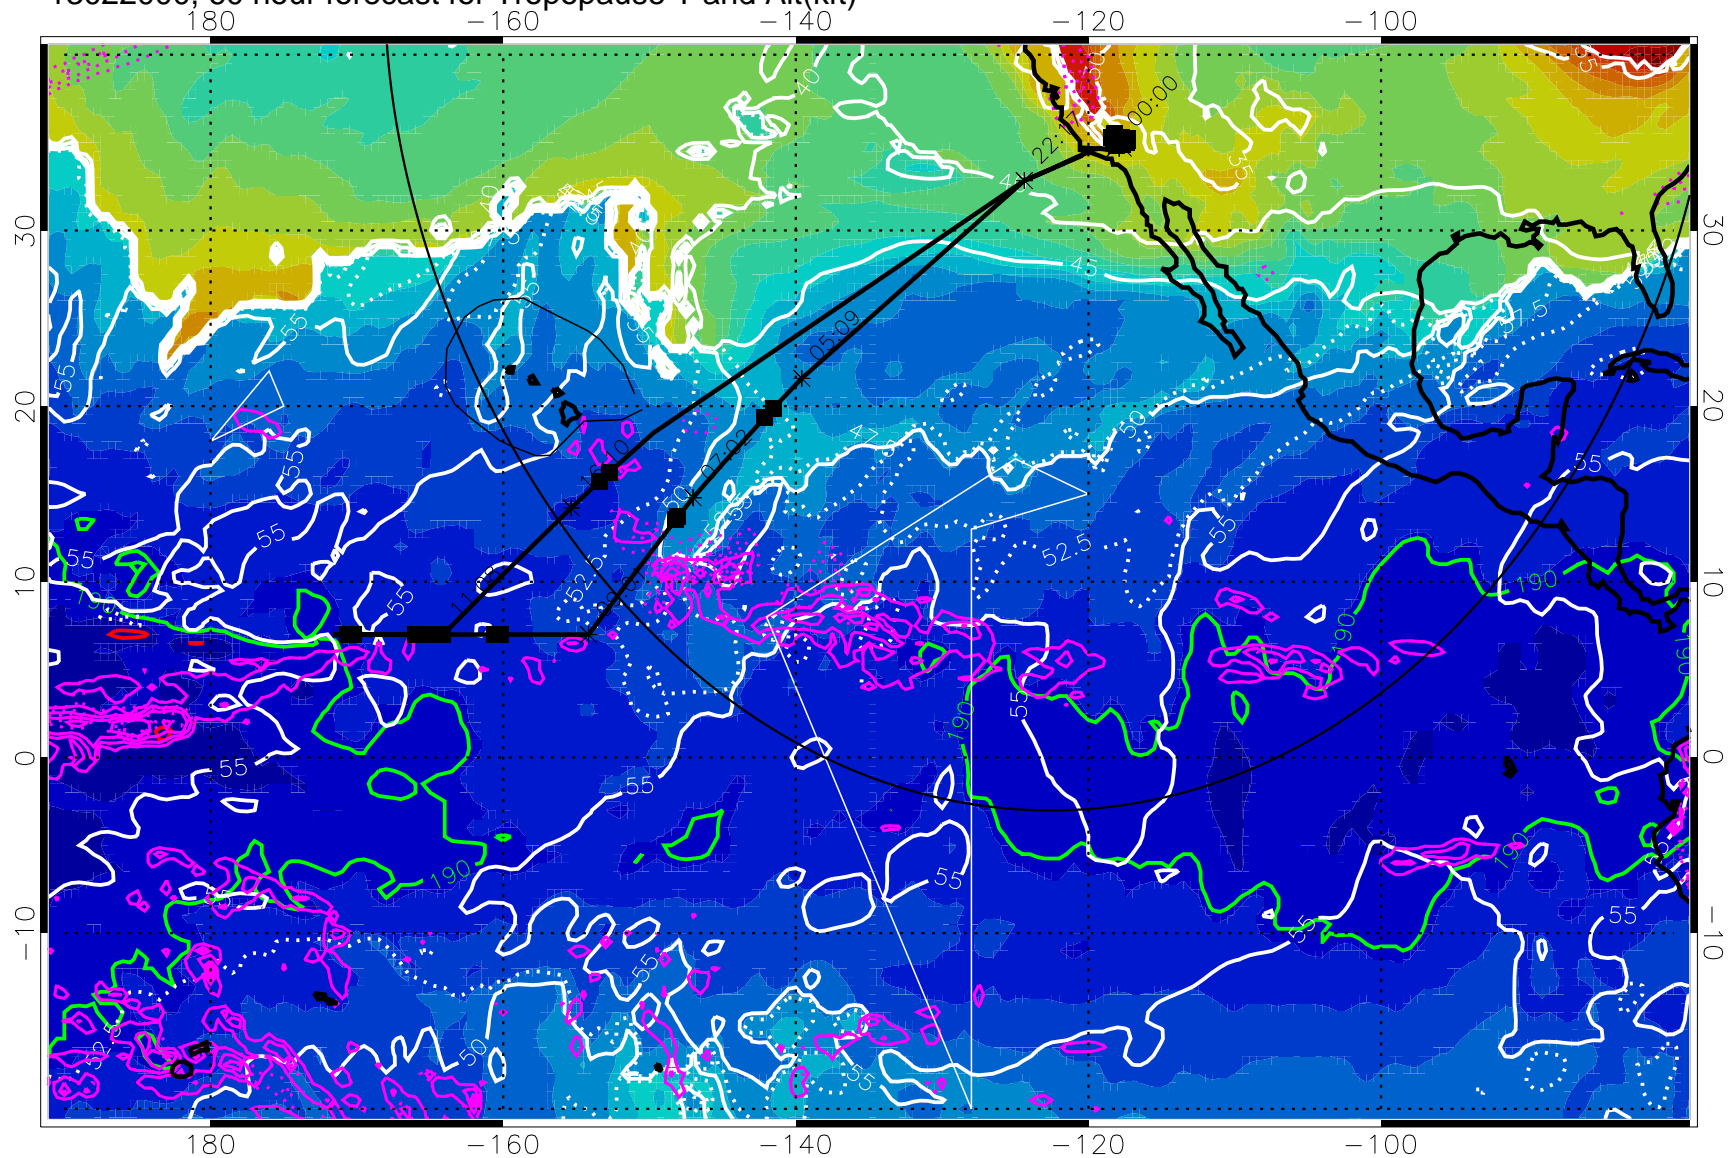

Precip (tot dot, conv sol) past 6 hrs 6 kg/m<sup>2</sup> contours, min 4

189.5K skin

185.9K engine

→ 30 m/s

Range ring of 4055 km -- 13 hours GH round trip

13022000, 60 hour forecast for Tropopause T and Alt(kft)