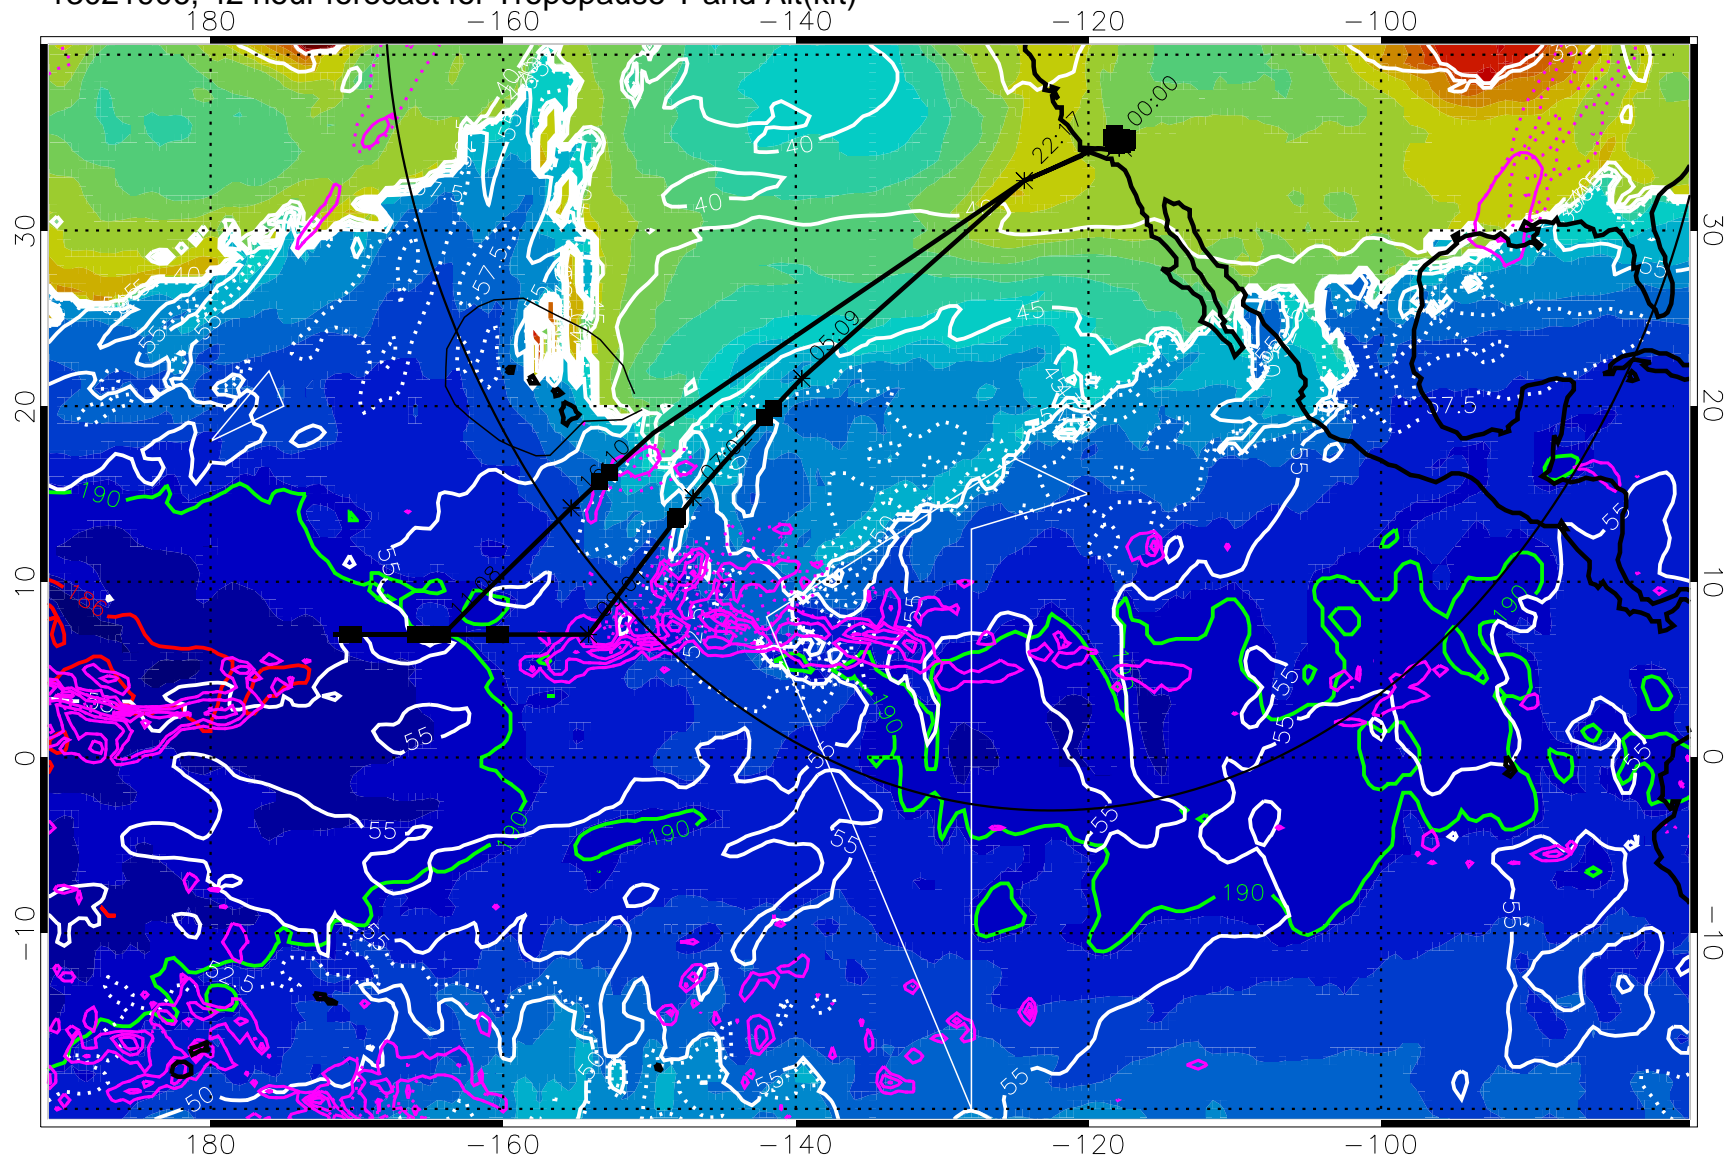

189.5K skin

185.9K engine

30 m/s

Range ring of 4055 km -- 13 hours GH round trip

13021900, 36 hour forecast for Tropopause T and Alt(kft)

190      200      210      220      230  
Tropopause T, K

Tropopause Altitude in kft (white)

Precip (tot dot, conv sol) past 6 hrs 6 kg/m<sup>2</sup> contours, min 4

189.5K skin

185.9K engine

→ 30 m/s

Range ring of 4055 km -- 13 hours GH round trip

13021906, 42 hour forecast for Tropopause T and Alt(kft)

190      200      210      220      230

Tropopause T, K

Tropopause Altitude in kft (white)

Precip (tot dot, conv sol) past 6 hrs 6 kg/m<sup>2</sup> contours, min 4

189.5K skin

185.9K engine

→ 30 m/s

Range ring of 4055 km -- 13 hours GH round trip

Precip (tot dot, conv sol) past 6 hrs 6 kg/m<sup>2</sup> contours, min 4

189.5K skin

185.9K engine

→ 30 m/s

Range ring of 4055 km -- 13 hours GH round trip

13022000, 60 hour forecast for Tropopause T and Alt(kft)