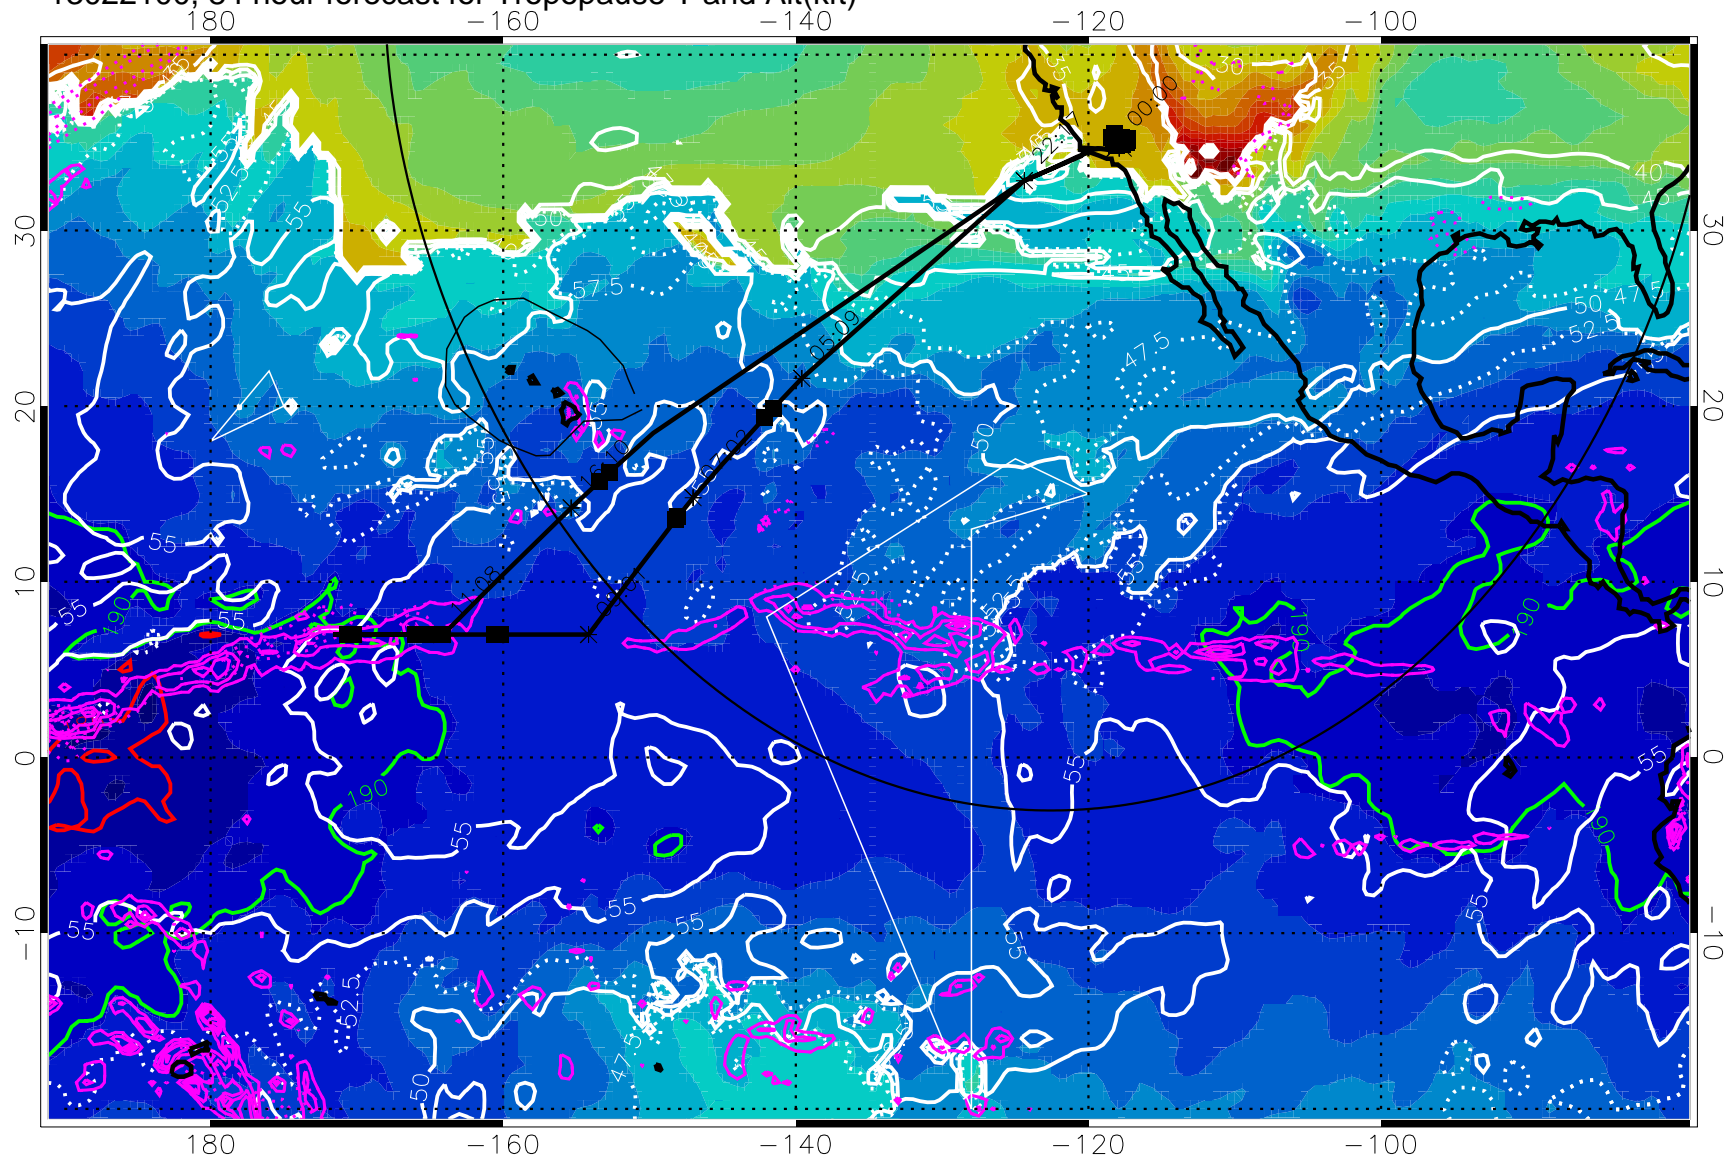

189.5K skin

185.9K engine

→ 30 m/s

Range ring of 4055 km -- 13 hours GH round trip

13022018, 78 hour forecast for Tropopause T and Alt(kft)

190      200      210      220      230

Tropopause T, K

Tropopause Altitude in kft (white)

Precip (tot dot, conv sol) past 6 hrs 6 kg/m2 contours, min 4

189.5K skin      185.9K engine

→ 30 m/s

Range ring of 4055 km -- 13 hours GH round trip

13022100, 84 hour forecast for Tropopause T and Alt(kft)

Tropopause Altitude in kft (white)  
 Precip (tot dot, conv sol) past 6 hrs 6 kg/m<sup>2</sup> contours, min 4  
 189.5K skin 185.9K engine

→ 30 m/s  
 Range ring of 4055 km -- 13 hours GH round trip

13022106, 90 hour forecast for Tropopause T and Alt(kft)