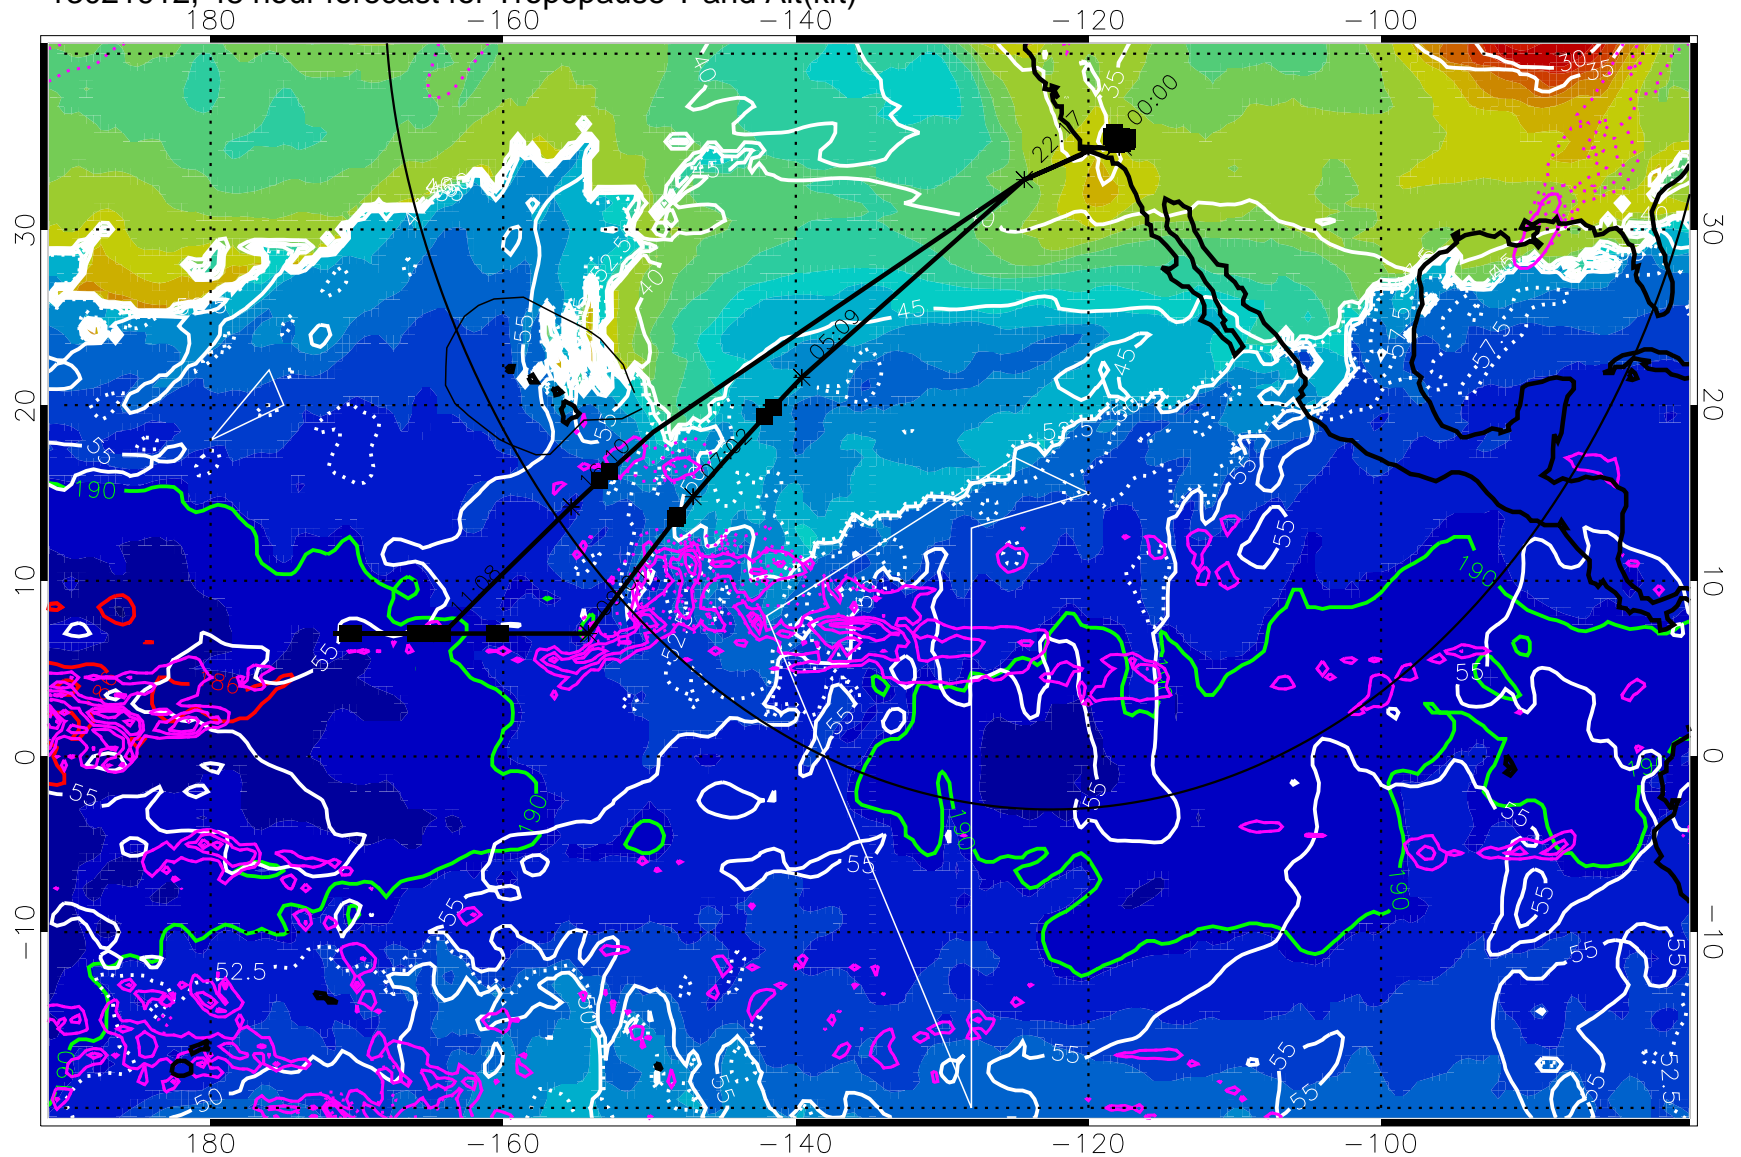

13021912, 48 hour forecast for Tropopause T and Alt(kft)

190 200 210 220 230

Tropopause T, K

Tropopause Altitude in kft (white)

Precip (tot dot, conv sol) past 6 hrs 6 kg/m² contours, min 4

189.5K skin

185.9K engine

Range ring of 4055 km -- 13 hours GH round trip