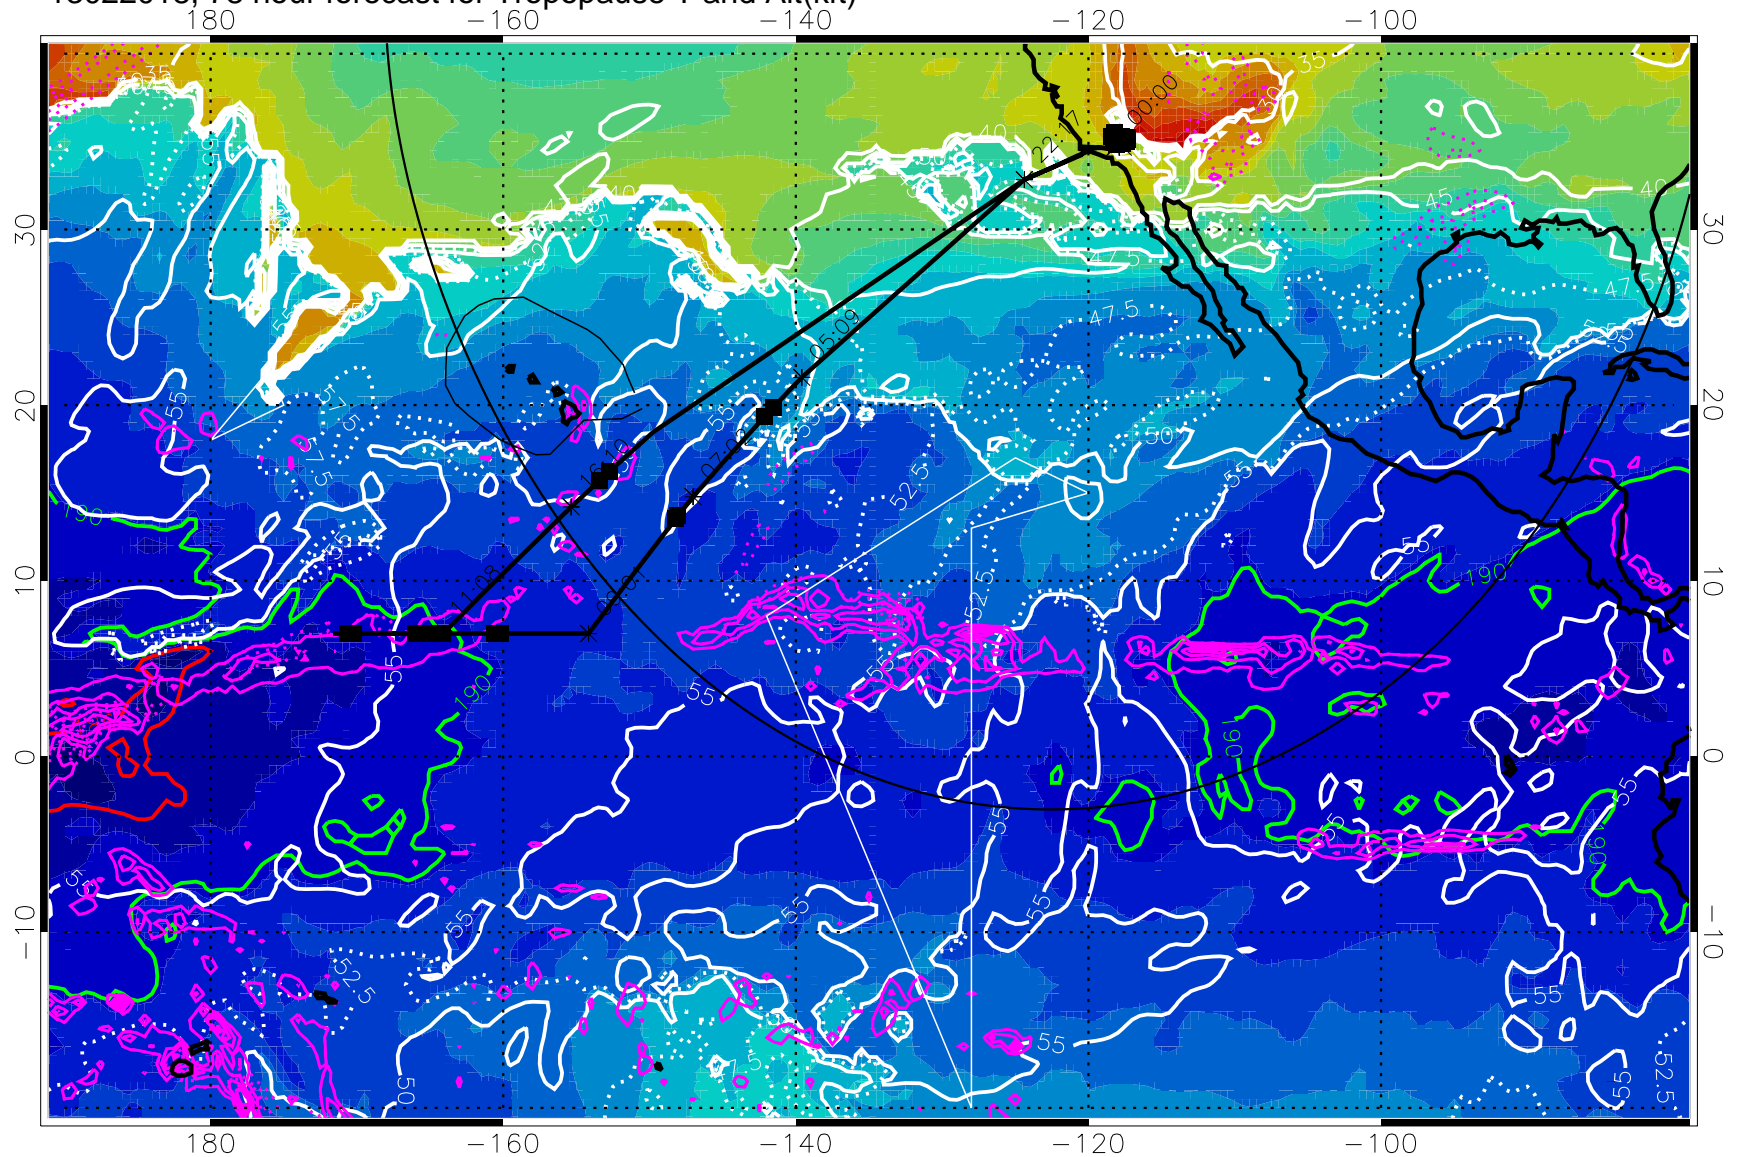

185.9K engine

→ 30 m/s

Range ring of 4055 km -- 13 hours GH round trip

13022012, 72 hour forecast for Tropopause T and Alt(kft)

Tropopause T, K

Tropopause Altitude in kft (white)

Precip (tot dot, conv sol) past 6 hrs 6 kg/m<sup>2</sup> contours, min 4

189.5K skin

185.9K engine

→ 30 m/s

Range ring of 4055 km -- 13 hours GH round trip

13022018, 78 hour forecast for Tropopause T and Alt(kft)

190      200      210      220      230

Tropopause T, K

Tropopause Altitude in kft (white)

Precip (tot dot, conv sol) past 6 hrs 6 kg/m2 contours, min 4

189.5K skin      185.9K engine

→ 30 m/s

Range ring of 4055 km -- 13 hours GH round trip

13022100, 84 hour forecast for Tropopause T and Alt(kft)