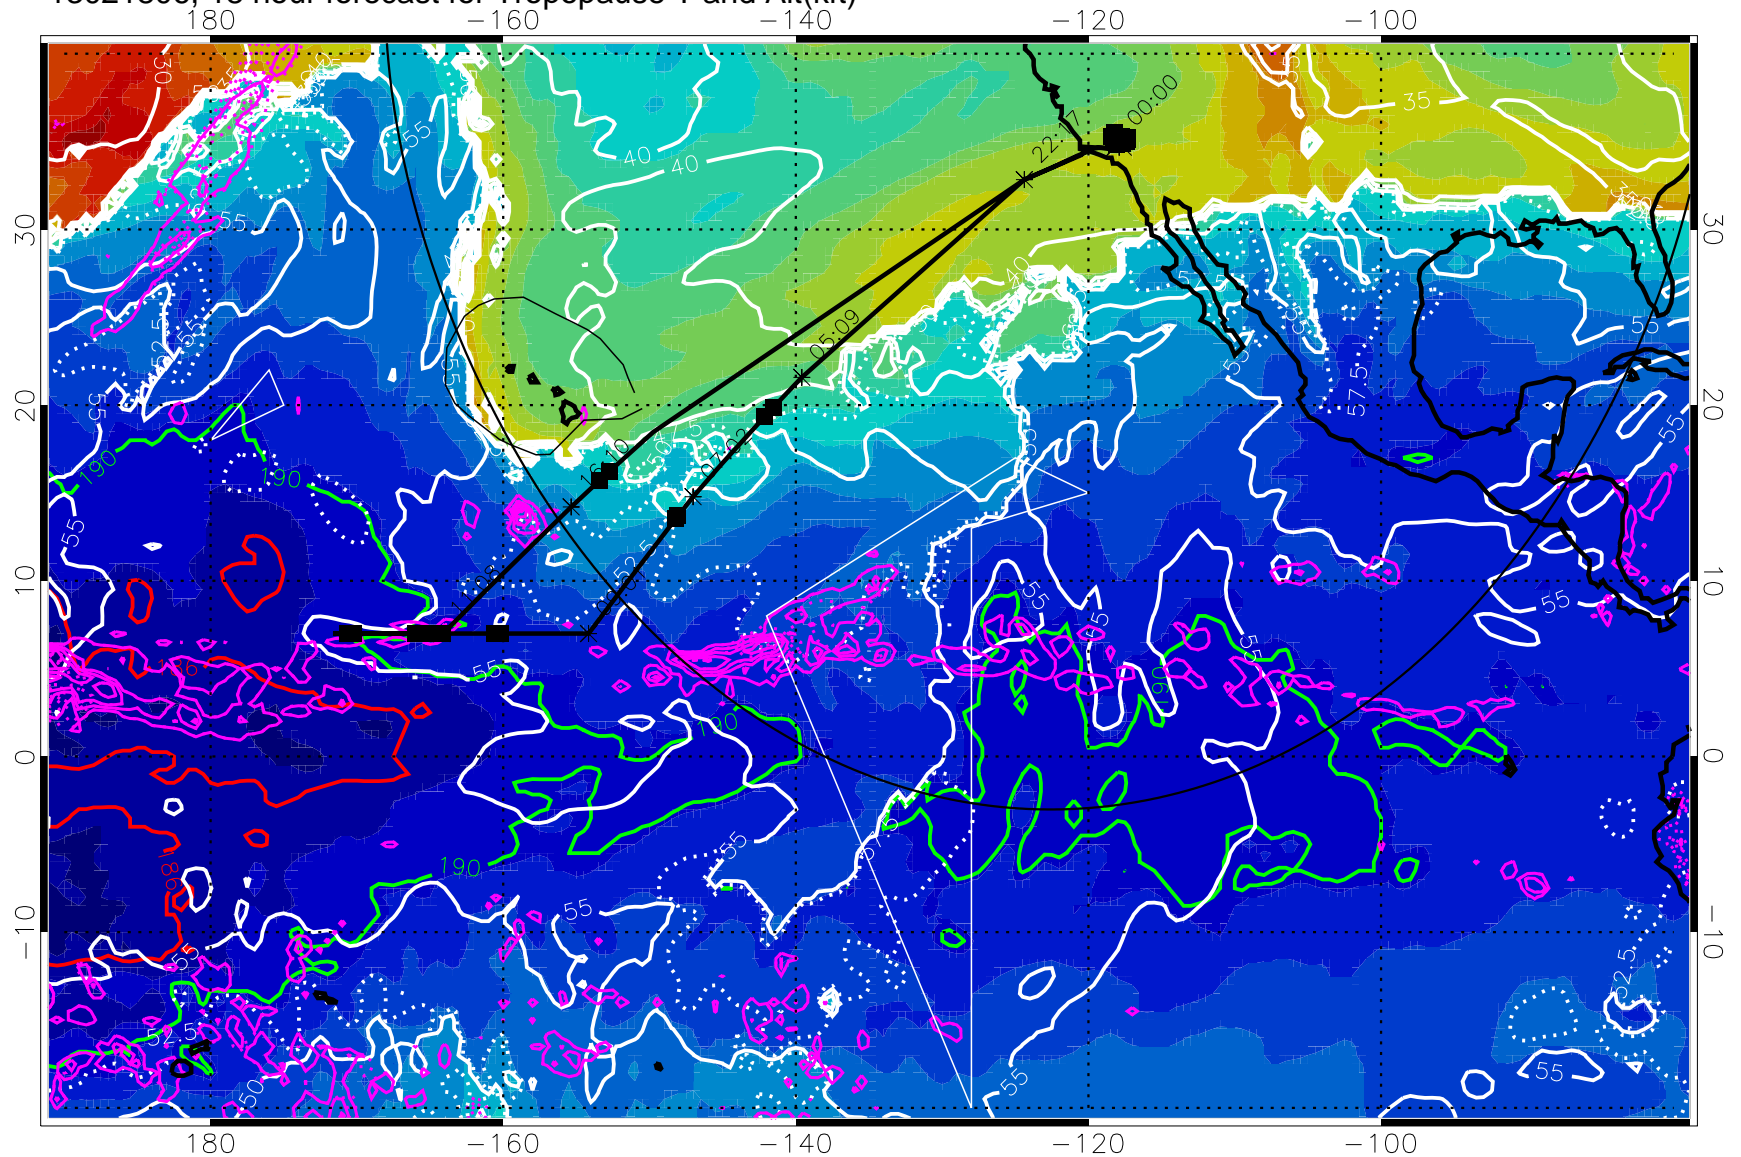

→ 30 m/s  
Range ring of 4055 km -- 13 hours GH round trip

13021800, 12 hour forecast for Tropopause T and Alt(kft)

190 200 210 220 230

Tropopause T, K

Tropopause Altitude in kft (white)

Precip (tot dot, conv sol) past 6 hrs 6 kg/m<sup>2</sup> contours, min 4

189.5K skin

185.9K engine

→ 30 m/s

Range ring of 4055 km -- 13 hours GH round trip

13021806, 18 hour forecast for Tropopause T and Alt(kft)

190 200 210 220 230

Tropopause T, K

Tropopause Altitude in kft (white)

Precip (tot dot, conv sol) past 6 hrs 6 kg/m<sup>2</sup> contours, min 4

189.5K skin

185.9K engine

→ 30 m/s

Range ring of 4055 km -- 13 hours GH round trip

13021812, 24 hour forecast for Tropopause T and Alt(kft)

Precip (tot dot, conv sol) past 6 hrs 6 kg/m<sup>2</sup> contours, min 4

189.5K skin

185.9K engine

→ 30 m/s

Range ring of 4055 km -- 13 hours GH round trip

13021906, 42 hour forecast for Tropopause T and Alt(kft)