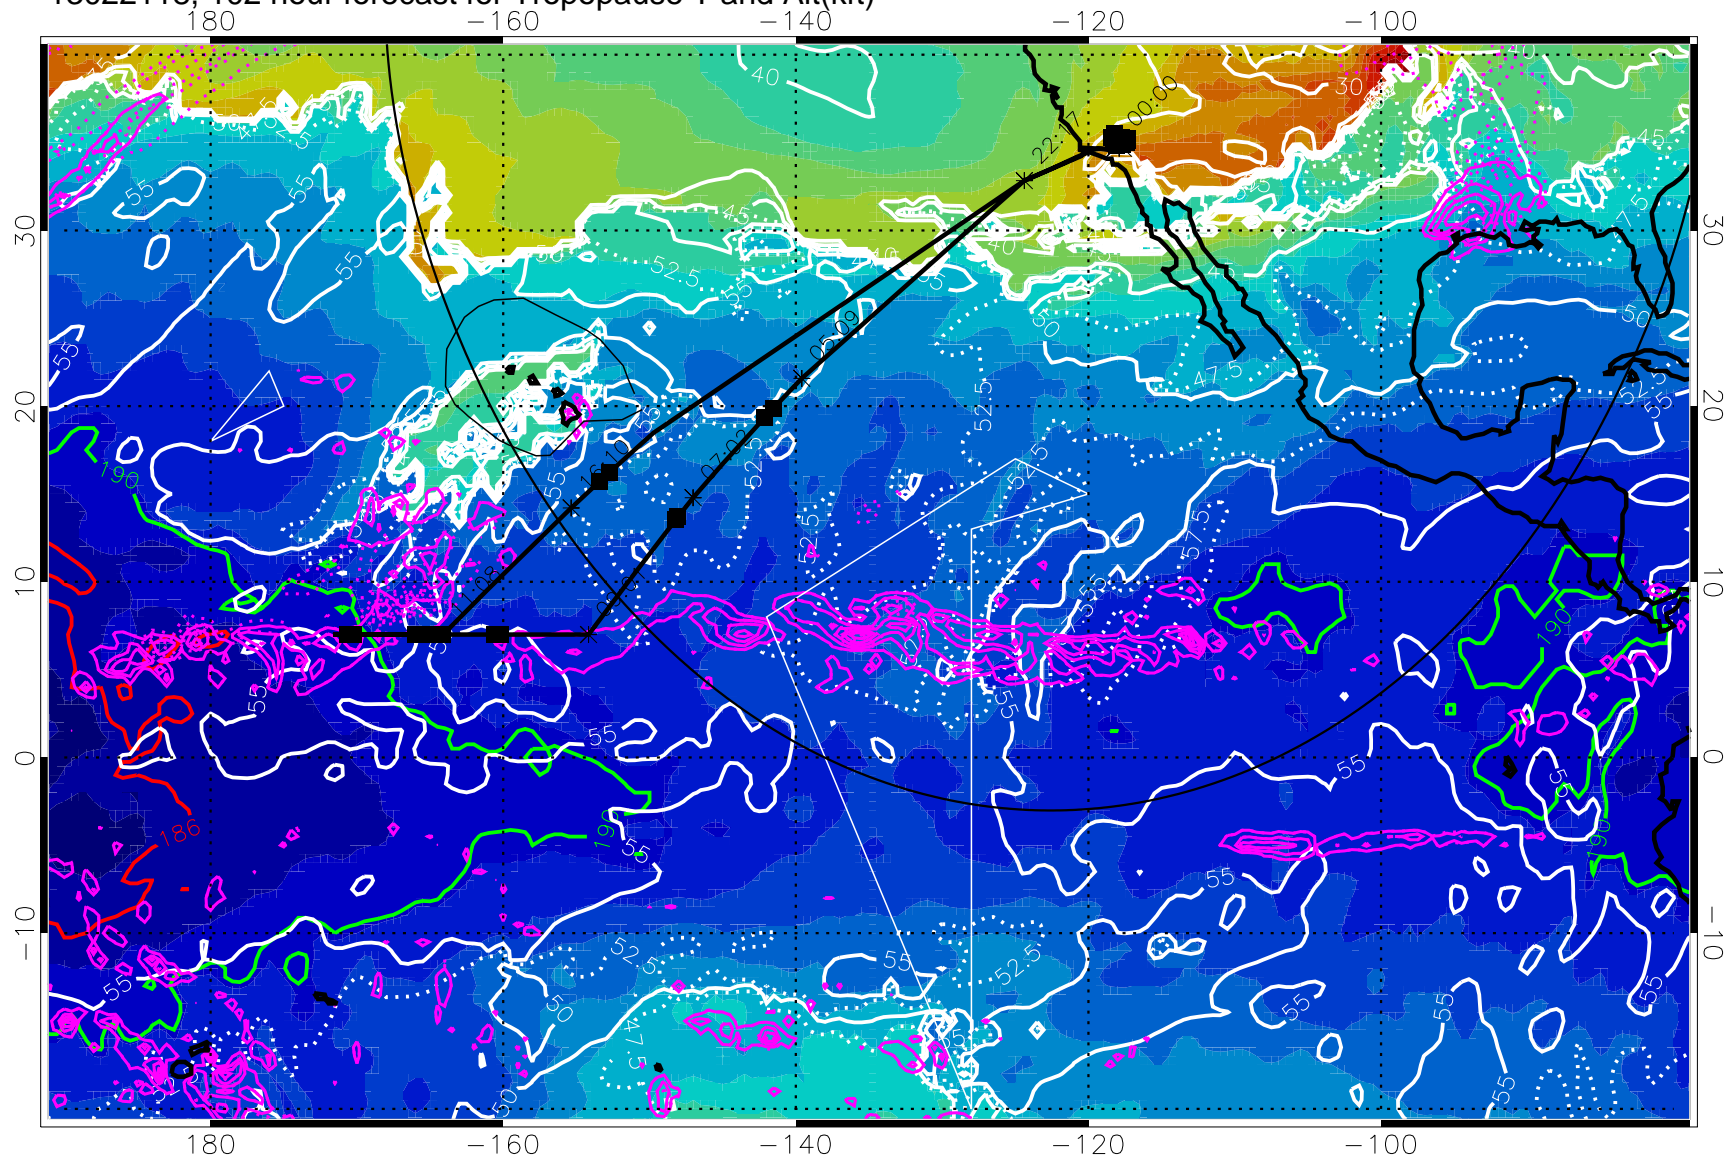

Precip (tot dot, conv sol) past 6 hrs 6 kg/m2 contours, min 4

189.5K skin      185.9K engine

→ 30 m/s

Range ring of 4055 km -- 13 hours GH round trip

13022100, 84 hour forecast for Tropopause T and Alt(kft)

189.5K skin

185.9K engine

30 m/s

Range ring of 4055 km -- 13 hours GH round trip

13022118, 102 hour forecast for Tropopause T and Alt(kft)

190      200      210      220      230

Tropopause T, K

Tropopause Altitude in kft (white)

Precip (tot dot, conv sol) past 6 hrs 6 kg/m2 contours, min 4

189.5K skin

185.9K engine

→ 30 m/s

Range ring of 4055 km -- 13 hours GH round trip

13022200, 108 hour forecast for Tropopause T and Alt(kft)

190      200      210      220      230  
Tropopause T, K

Tropopause Altitude in kft (white)  
 Precip (tot dot, conv sol) past 6 hrs 6 kg/m<sup>2</sup> contours, min 4  
 189.5K skin      185.9K engine

→ 30 m/s  
 Range ring of 4055 km -- 13 hours GH round trip