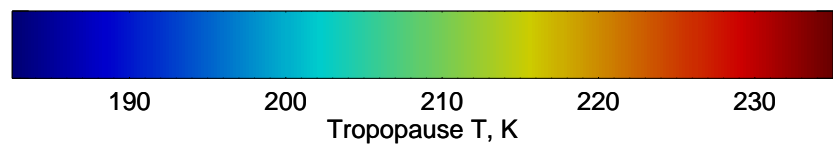

Precip (tot dot, conv sol) past 6 hrs 6 kg/m2 contours, min 4

189.5K skin      185.9K engine

→ 30 m/s

Range ring of 4055 km -- 13 hours GH round trip

13022100, 84 hour forecast for Tropopause T and Alt(kft)