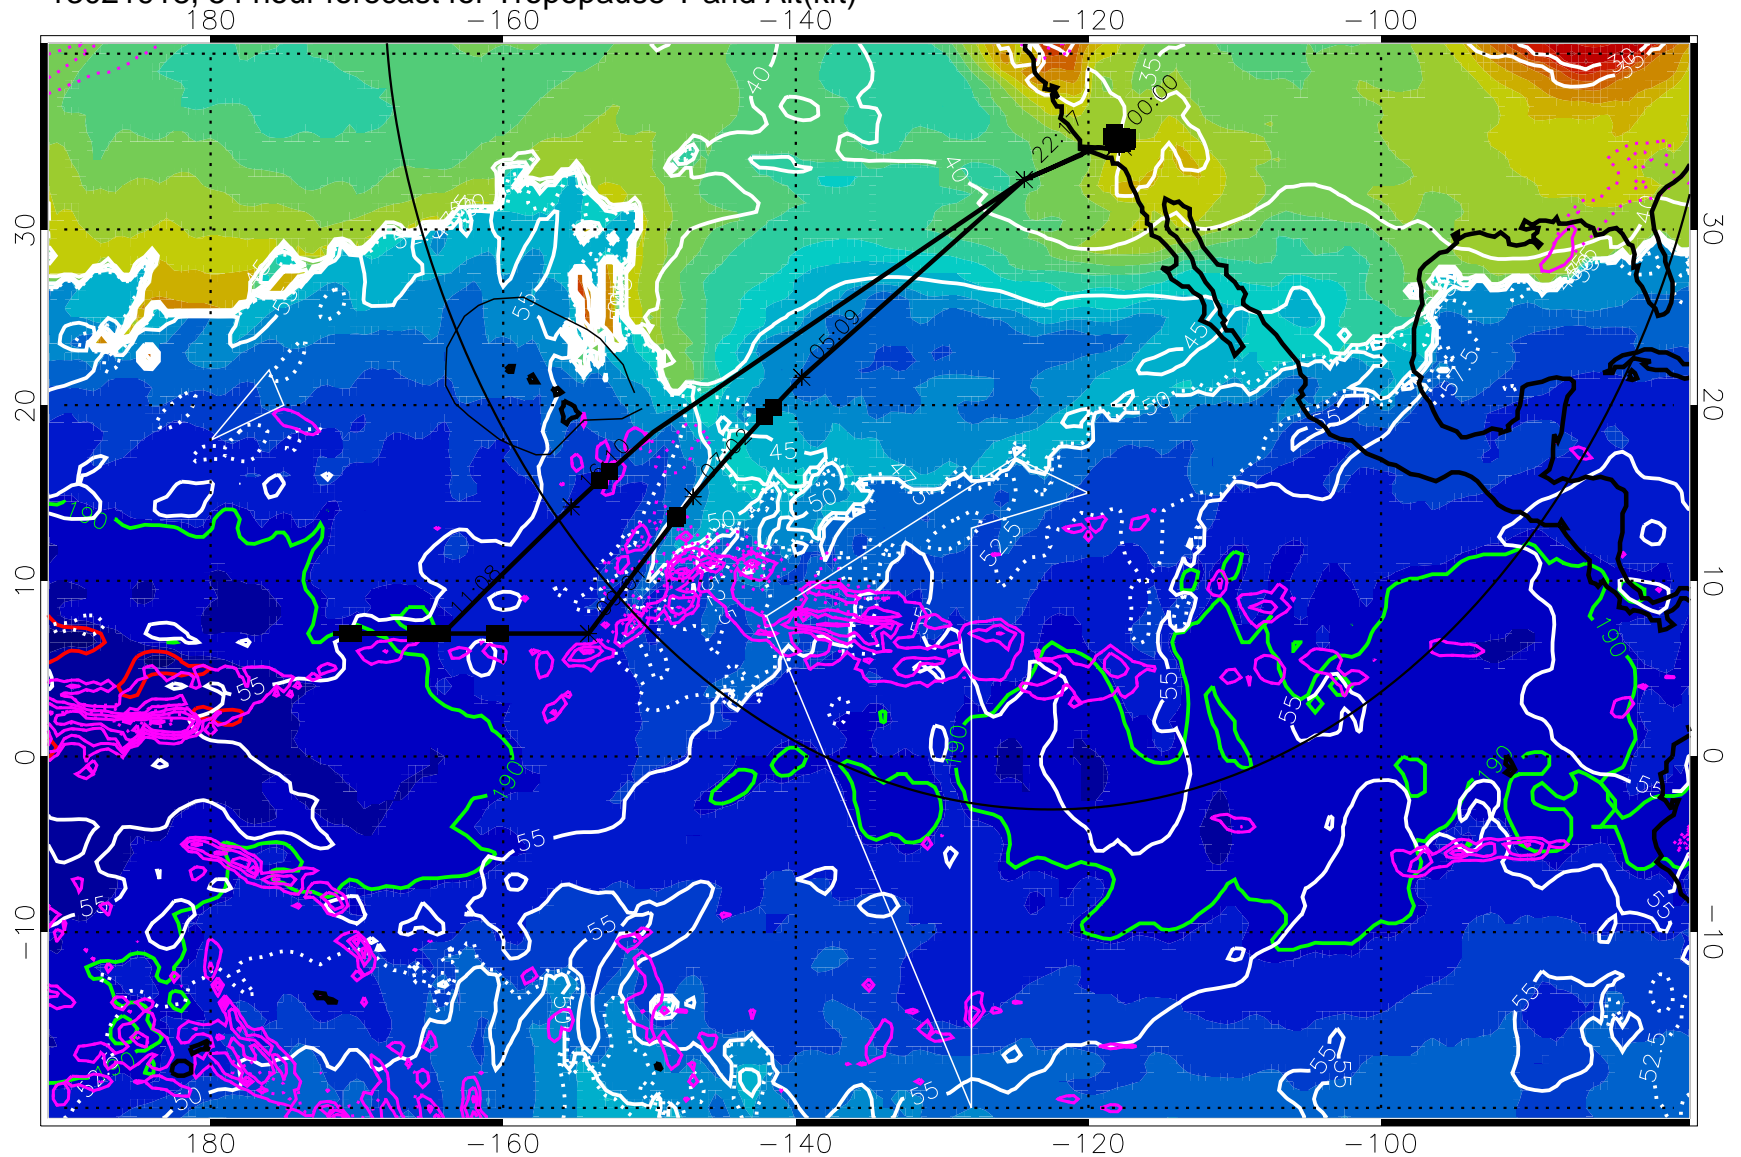

Precip (tot dot, conv sol) past 6 hrs 6 kg/m<sup>2</sup> contours, min 4

189.5K skin

185.9K engine

→ 30 m/s

Range ring of 4055 km -- 13 hours GH round trip

13021906, 42 hour forecast for Tropopause T and Alt(kft)

13021912, 48 hour forecast for Tropopause T and Alt(kft)

190 200 210 220 230

Tropopause T, K

Tropopause Altitude in kft (white)

Precip (tot dot, conv sol) past 6 hrs 6 kg/m<sup>2</sup> contours, min 4

189.5K skin

185.9K engine

Range ring of 4055 km -- 13 hours GH round trip

13021918, 54 hour forecast for Tropopause T and Alt(kft)

190      200      210      220      230

Tropopause T, K

Tropopause Altitude in kft (white)

Precip (tot dot, conv sol) past 6 hrs 6 kg/m<sup>2</sup> contours, min 4

189.5K skin

185.9K engine

→ 30 m/s

Range ring of 4055 km -- 13 hours GH round trip

13022000, 60 hour forecast for Tropopause T and Alt(kft)