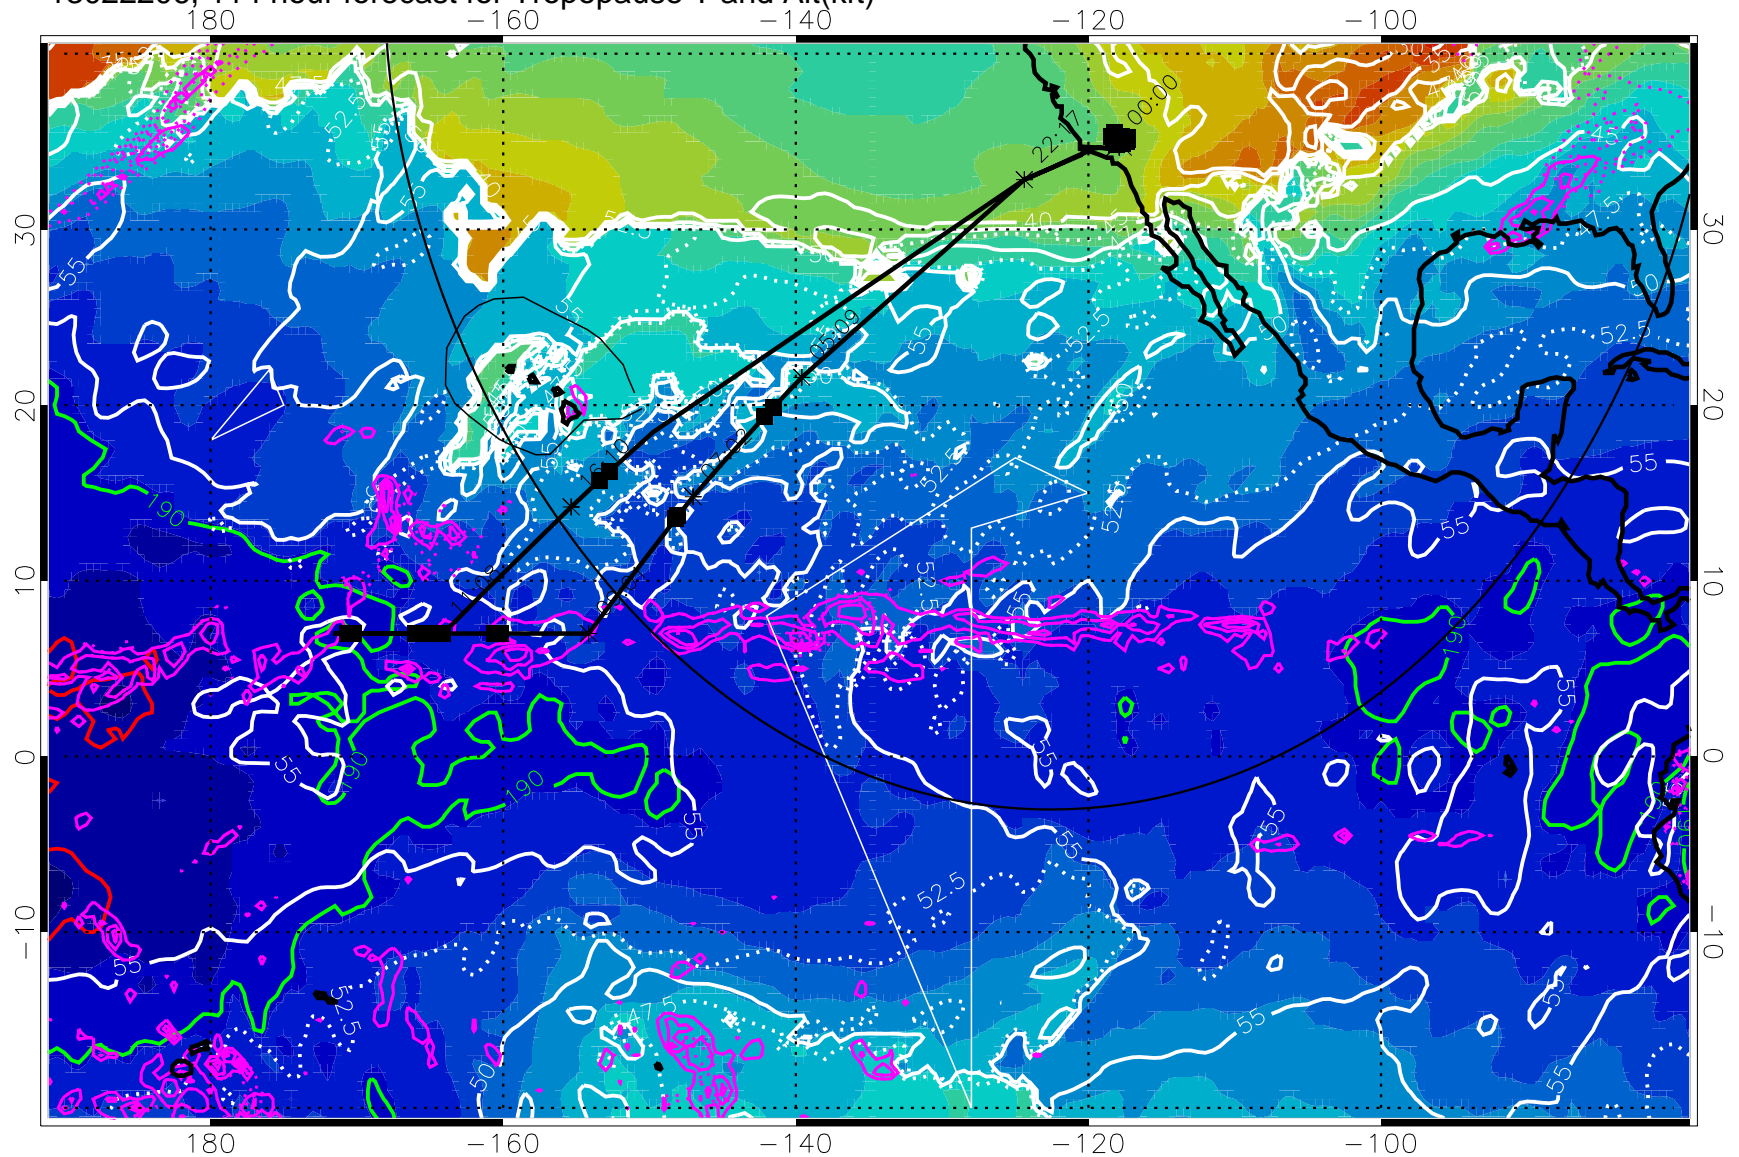

13022206, 114 hour forecast for Tropopause T and Alt(kft)

Tropopause T, K

Tropopause Altitude in kft (white)

Precip (tot dot, conv sol) past 6 hrs 6 kg/m² contours, min 4

189.5K skin

185.9K engine

Range ring of 4055 km -- 13 hours GH round trip