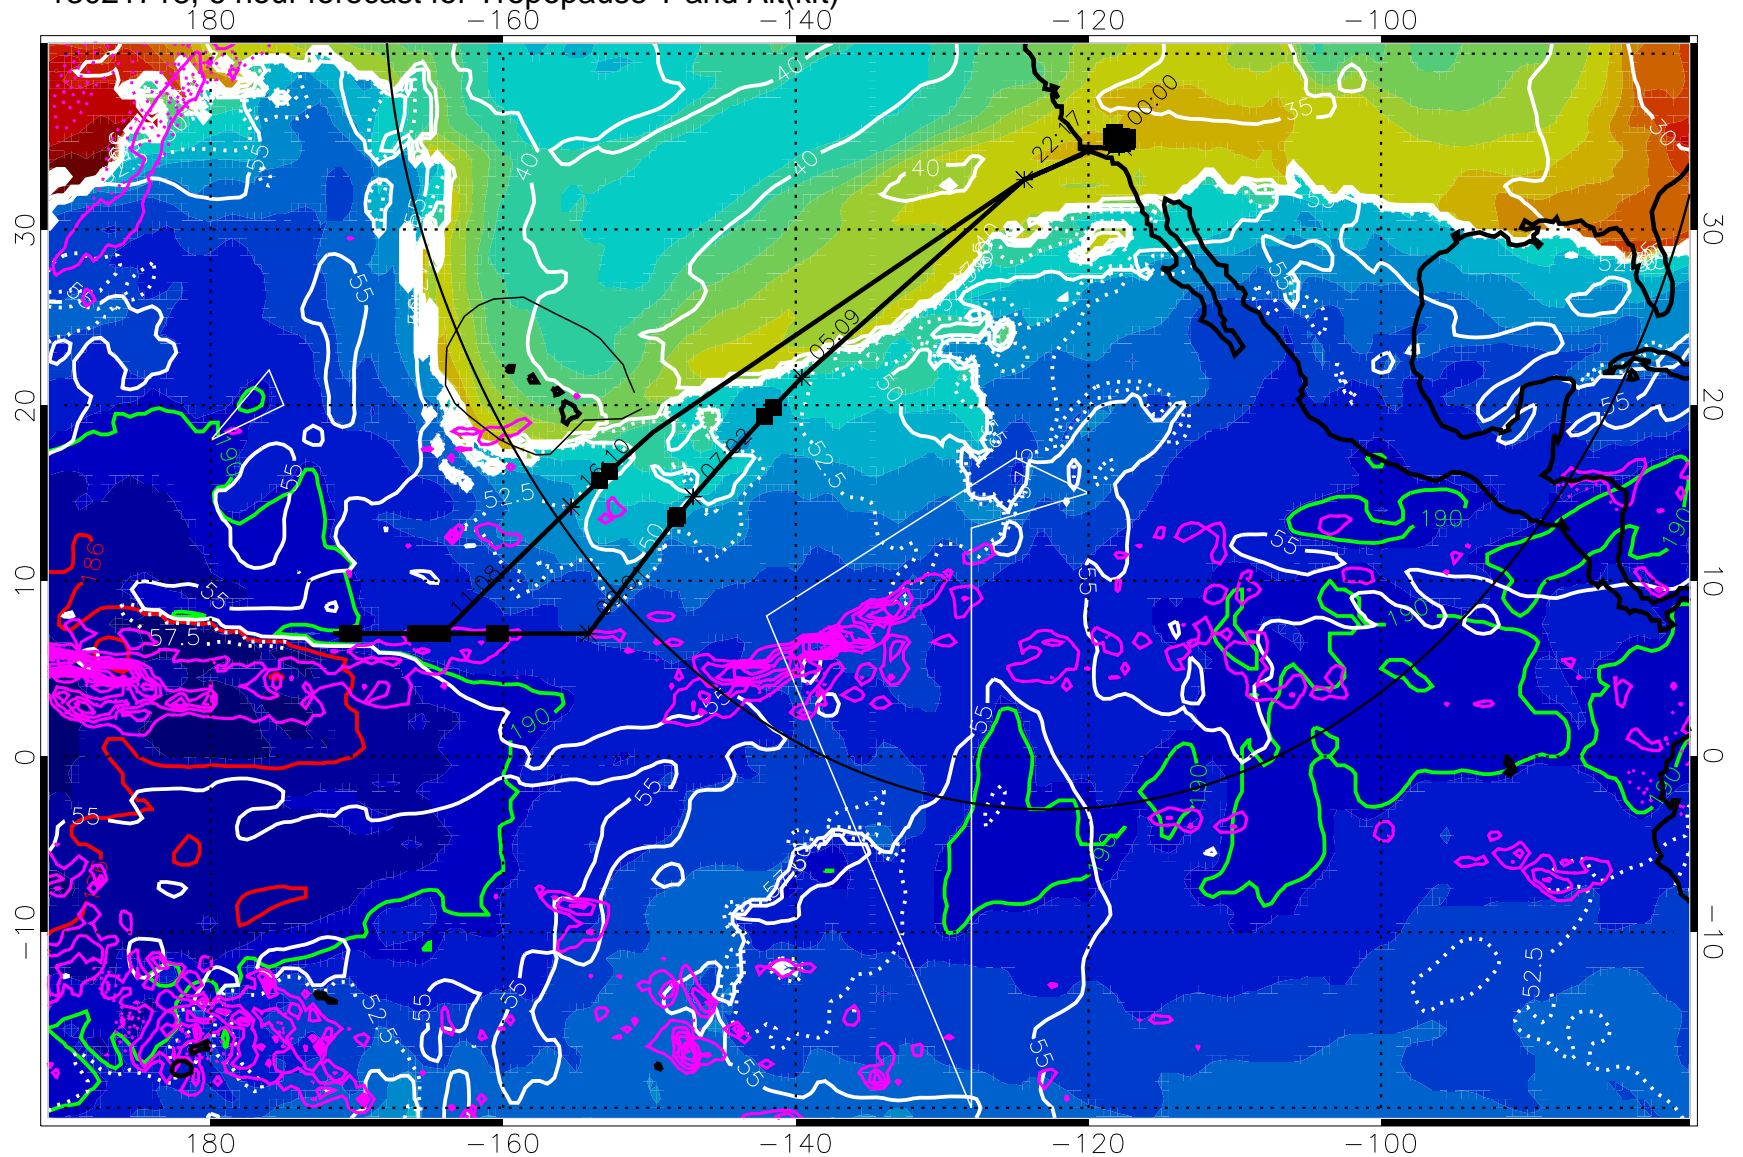

13021718, 6 hour forecast for Tropopause T and Alt(kft)

190   200   210   220   230
Tropopause T, K

Tropopause Altitude in kft (white)
Precip (tot dot, conv sol) past 6 hrs 6 kg/m2 contours, min 4
189.5K skin   185.9K engine

→ 30 m/s
Range ring of 4055 km -- 13 hours GH round trip