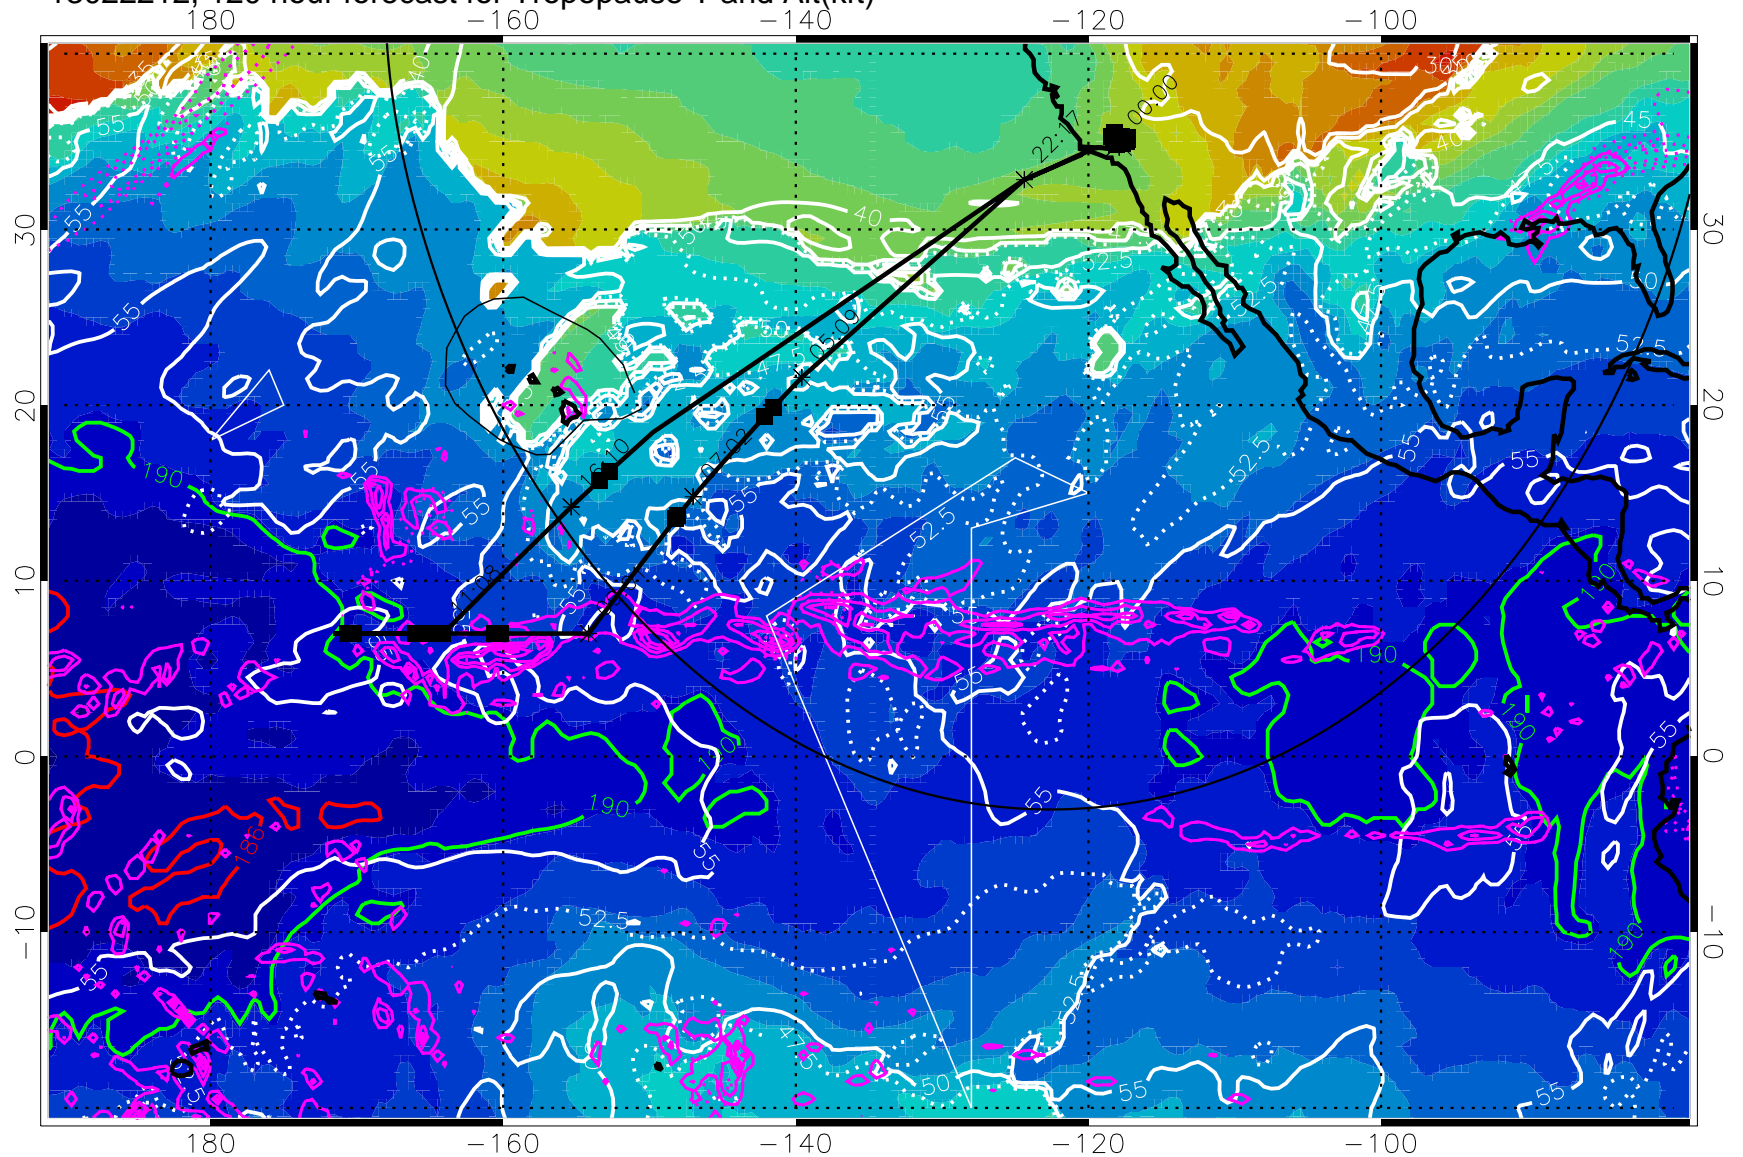

Tropopause Altitude in kft (white)  
 Precip (tot dot, conv sol) past 6 hrs 6 kg/m<sup>2</sup> contours, min 4  
 189.5K skin      185.9K engine

→ 30 m/s  
 Range ring of 4055 km -- 13 hours GH round trip

13022206, 114 hour forecast for Tropopause T and Alt(kft)

Tropopause T, K

Tropopause Altitude in kft (white)

Precip (tot dot, conv sol) past 6 hrs 6 kg/m<sup>2</sup> contours, min 4

189.5K skin

185.9K engine

Range ring of 4055 km -- 13 hours GH round trip

13022212, 120 hour forecast for Tropopause T and Alt(kft)

Tropopause T, K

Tropopause Altitude in kft (white)

Precip (tot dot, conv sol) past 6 hrs 6 kg/m<sup>2</sup> contours, min 4

189.5K skin

185.9K engine

Range ring of 4055 km -- 13 hours GH round trip