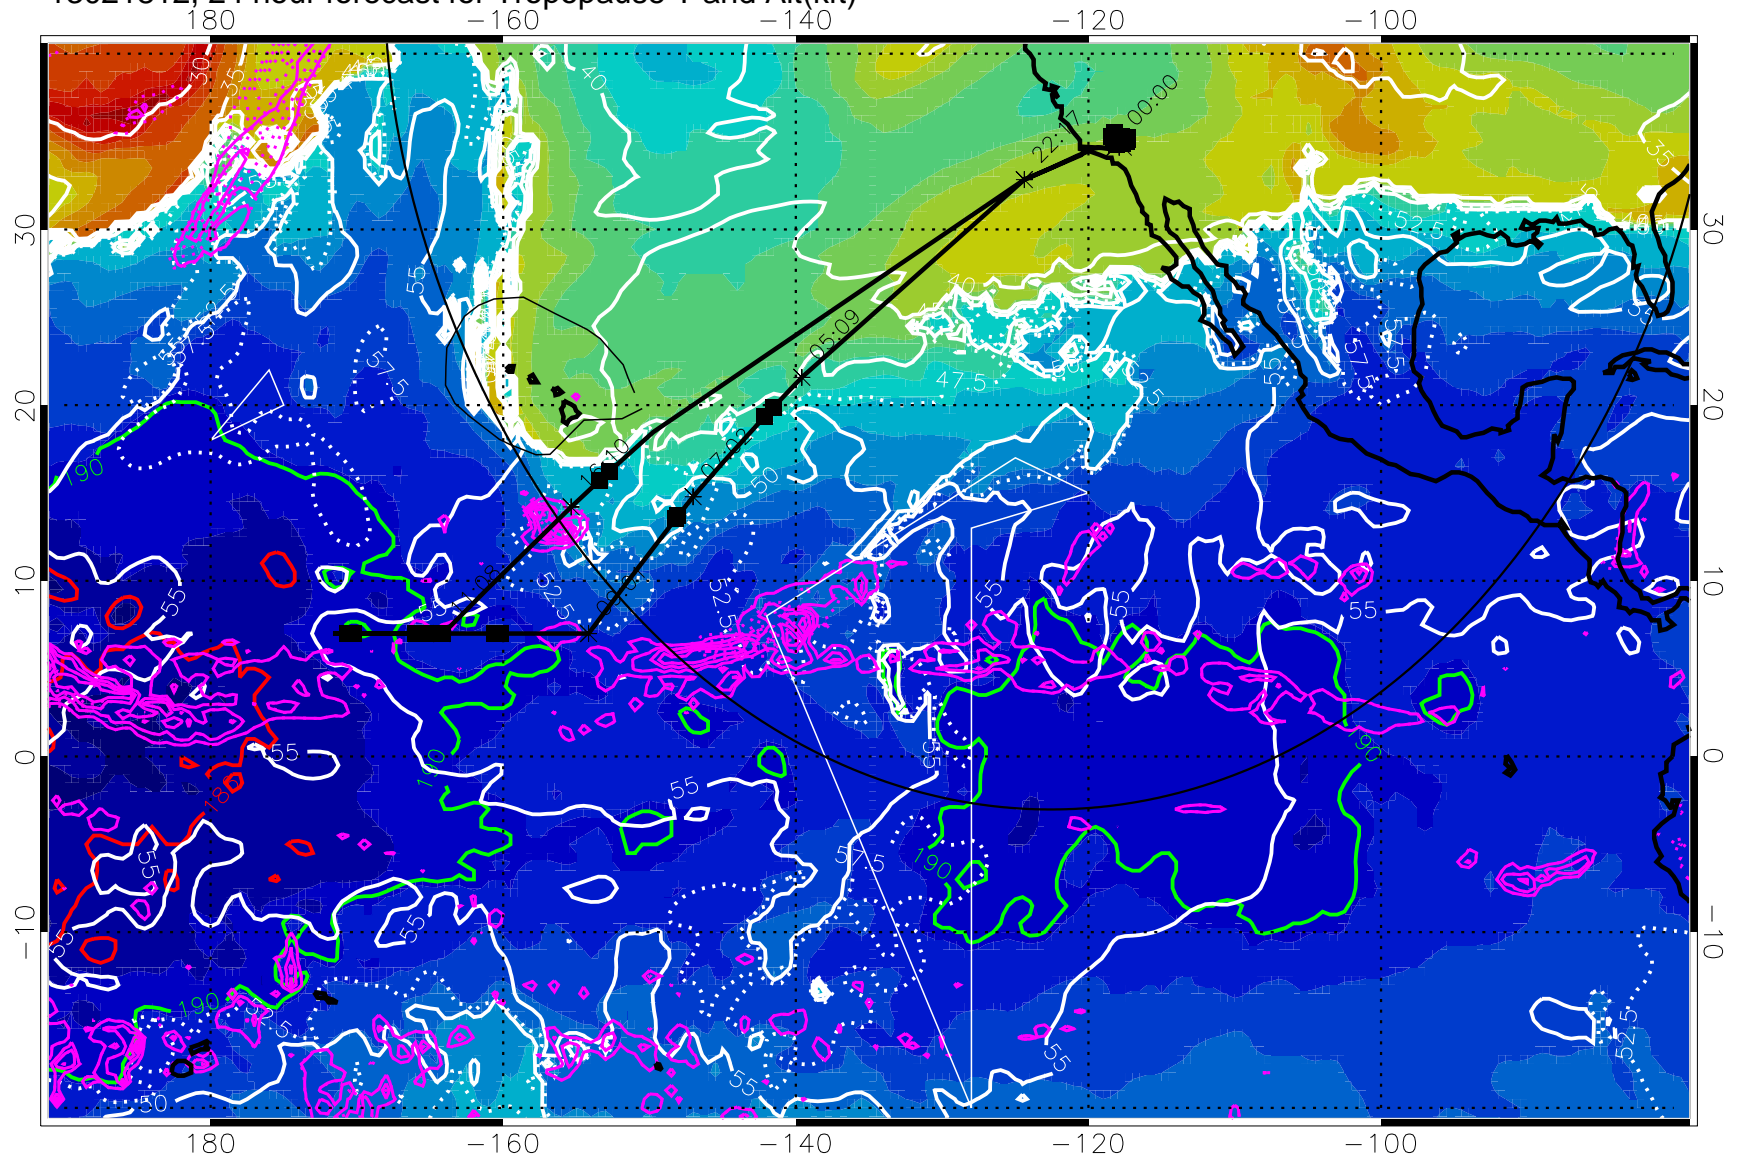

189.5K skin

185.9K engine

→ 30 m/s

Range ring of 4055 km -- 13 hours GH round trip

13021806, 18 hour forecast for Tropopause T and Alt(kft)

190 200 210 220 230

Tropopause T, K

Tropopause Altitude in kft (white)

Precip (tot dot, conv sol) past 6 hrs 6 kg/m<sup>2</sup> contours, min 4

189.5K skin

185.9K engine

→ 30 m/s

Range ring of 4055 km -- 13 hours GH round trip

13021812, 24 hour forecast for Tropopause T and Alt(kft)

190      200      210      220      230

Tropopause T, K

Tropopause Altitude in kft (white)

Precip (tot dot, conv sol) past 6 hrs 6 kg/m<sup>2</sup> contours, min 4

189.5K skin

185.9K engine

→ 30 m/s

Range ring of 4055 km -- 13 hours GH round trip