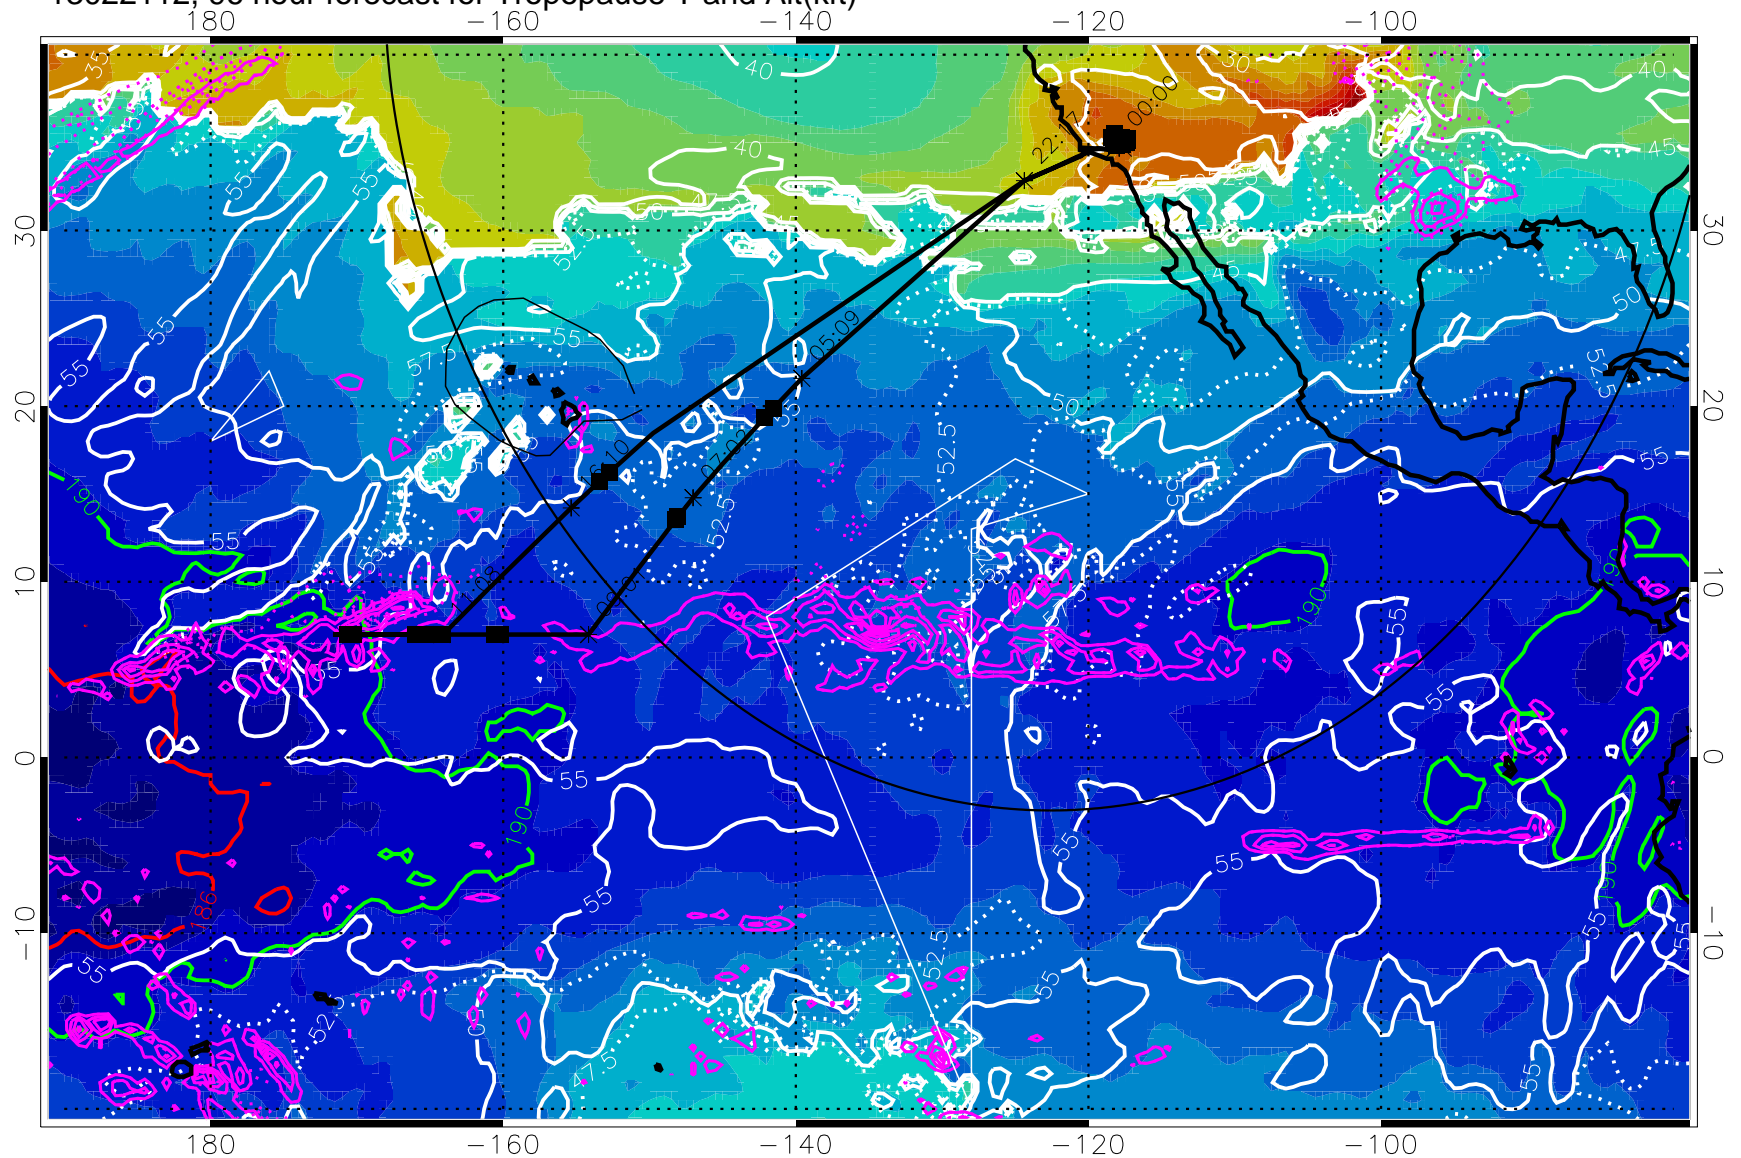

13022112, 96 hour forecast for Tropopause T and Alt(kft)

190   200   210   220   230

Tropopause T, K

Tropopause Altitude in kft (white)

Precip (tot dot, conv sol) past 6 hrs 6 kg/m2 contours, min 4

189.5K skin

185.9K engine

30 m/s

Range ring of 4055 km -- 13 hours GH round trip