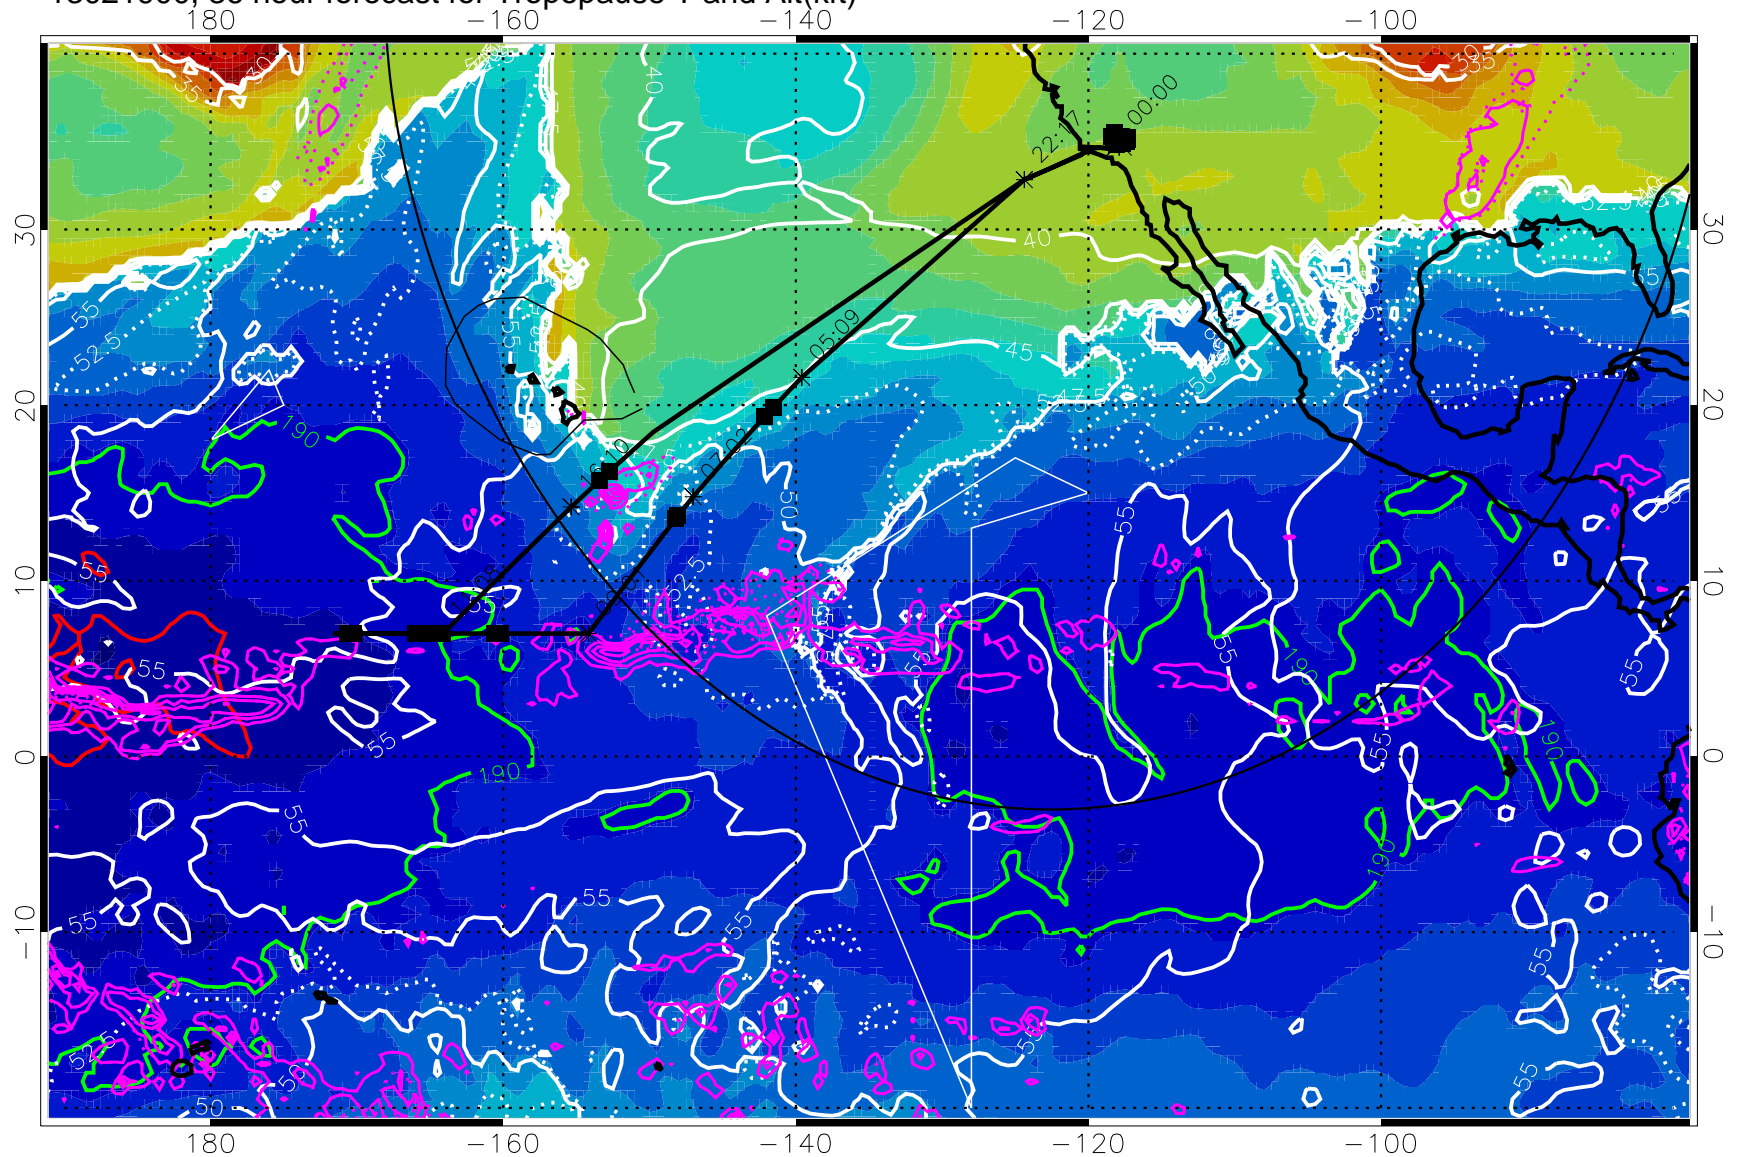

189.5K skin

185.9K engine

30 m/s

Range ring of 4055 km -- 13 hours GH round trip

13021900, 36 hour forecast for Tropopause T and Alt(kft)

190      200      210      220      230  
Tropopause T, K

Tropopause Altitude in kft (white)

Precip (tot dot, conv sol) past 6 hrs 6 kg/m<sup>2</sup> contours, min 4

189.5K skin

185.9K engine

→ 30 m/s

Range ring of 4055 km -- 13 hours GH round trip

13021906, 42 hour forecast for Tropopause T and Alt(kft)