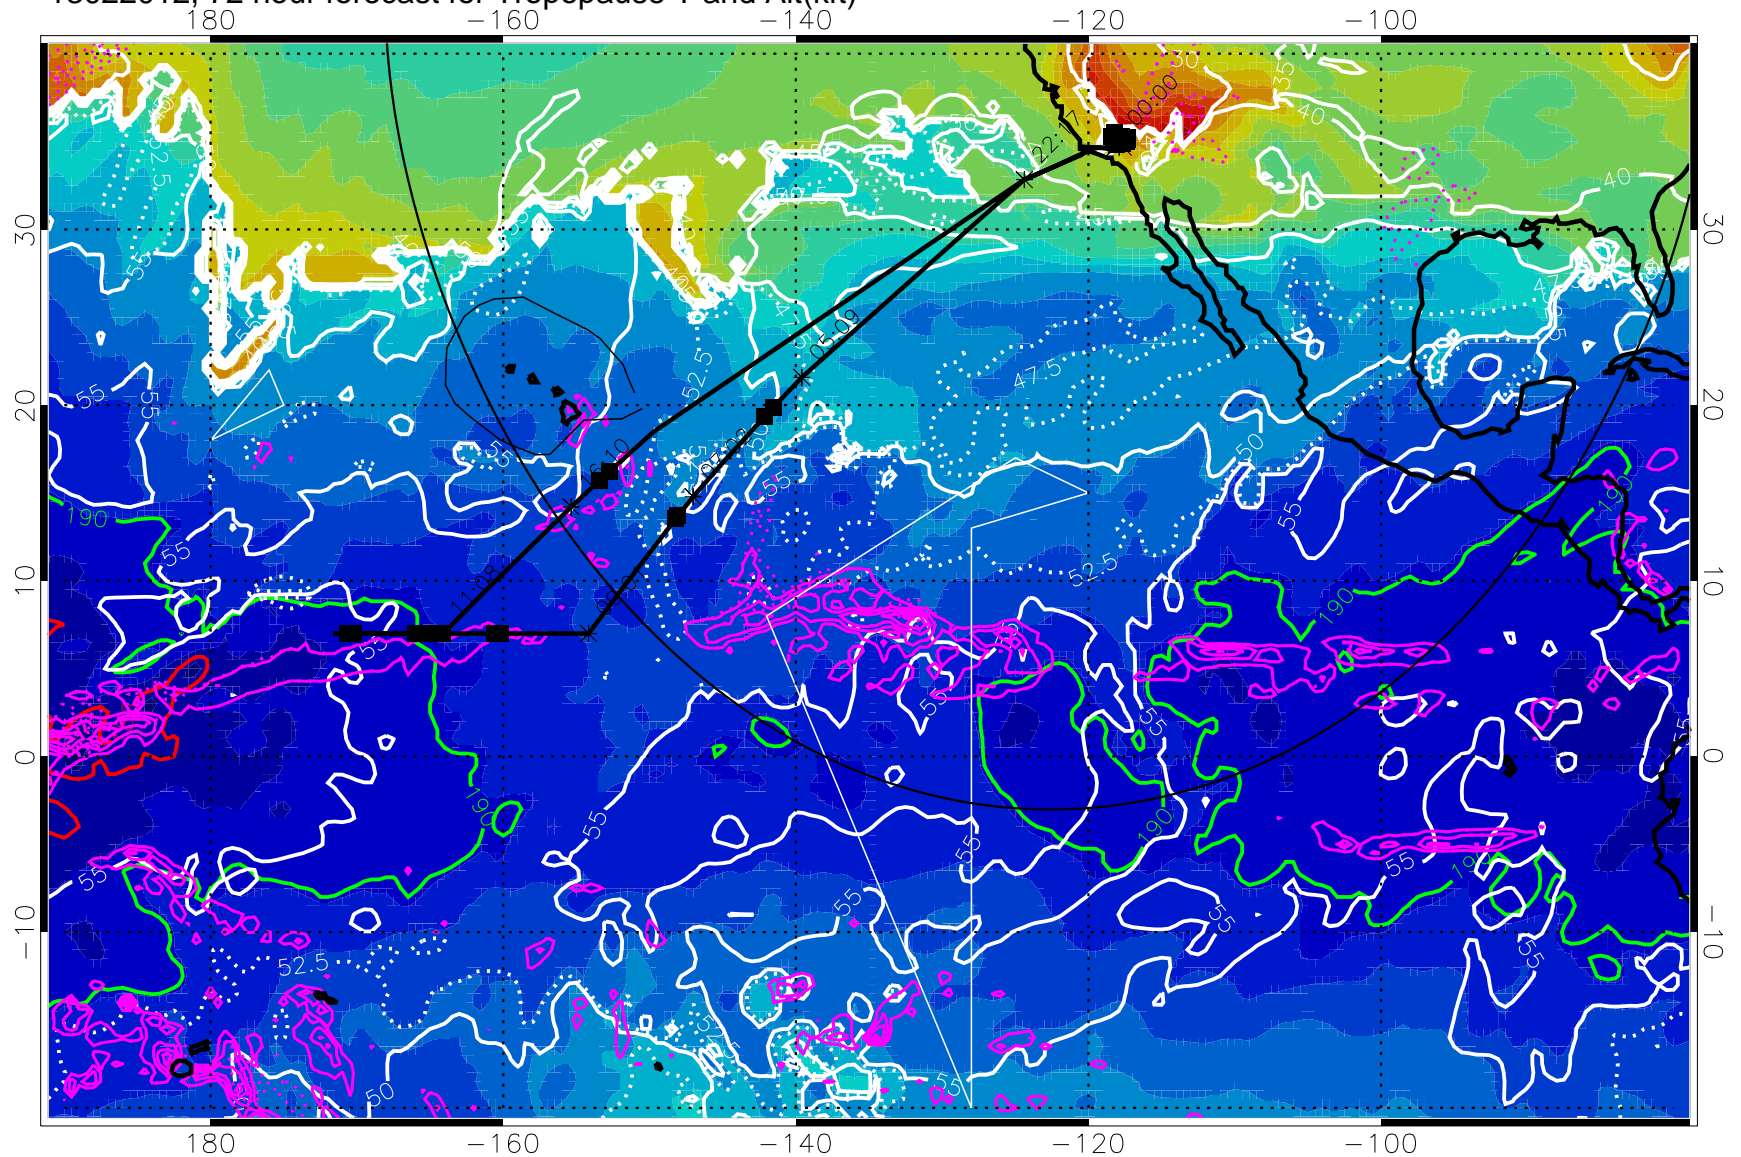

13022006, 66 hour forecast for Tropopause T and Alt(kft)

190 200 210 220 230

Tropopause T, K

Tropopause Altitude in kft (white)

Precip (tot dot, conv sol) past 6 hrs 6 kg/m<sup>2</sup> contours, min 4

189.5K skin

185.9K engine

→ 30 m/s

Range ring of 4055 km -- 13 hours GH round trip

13022012, 72 hour forecast for Tropopause T and Alt(kft)

Tropopause T, K

Tropopause Altitude in kft (white)

Precip (tot dot, conv sol) past 6 hrs 6 kg/m<sup>2</sup> contours, min 4

189.5K skin

185.9K engine

→ 30 m/s

Range ring of 4055 km -- 13 hours GH round trip

13022018, 78 hour forecast for Tropopause T and Alt(kft)

190      200      210      220      230

Tropopause T, K

Tropopause Altitude in kft (white)

Precip (tot dot, conv sol) past 6 hrs 6 kg/m2 contours, min 4

189.5K skin      185.9K engine

→ 30 m/s

Range ring of 4055 km -- 13 hours GH round trip

13022100, 84 hour forecast for Tropopause T and Alt(kft)