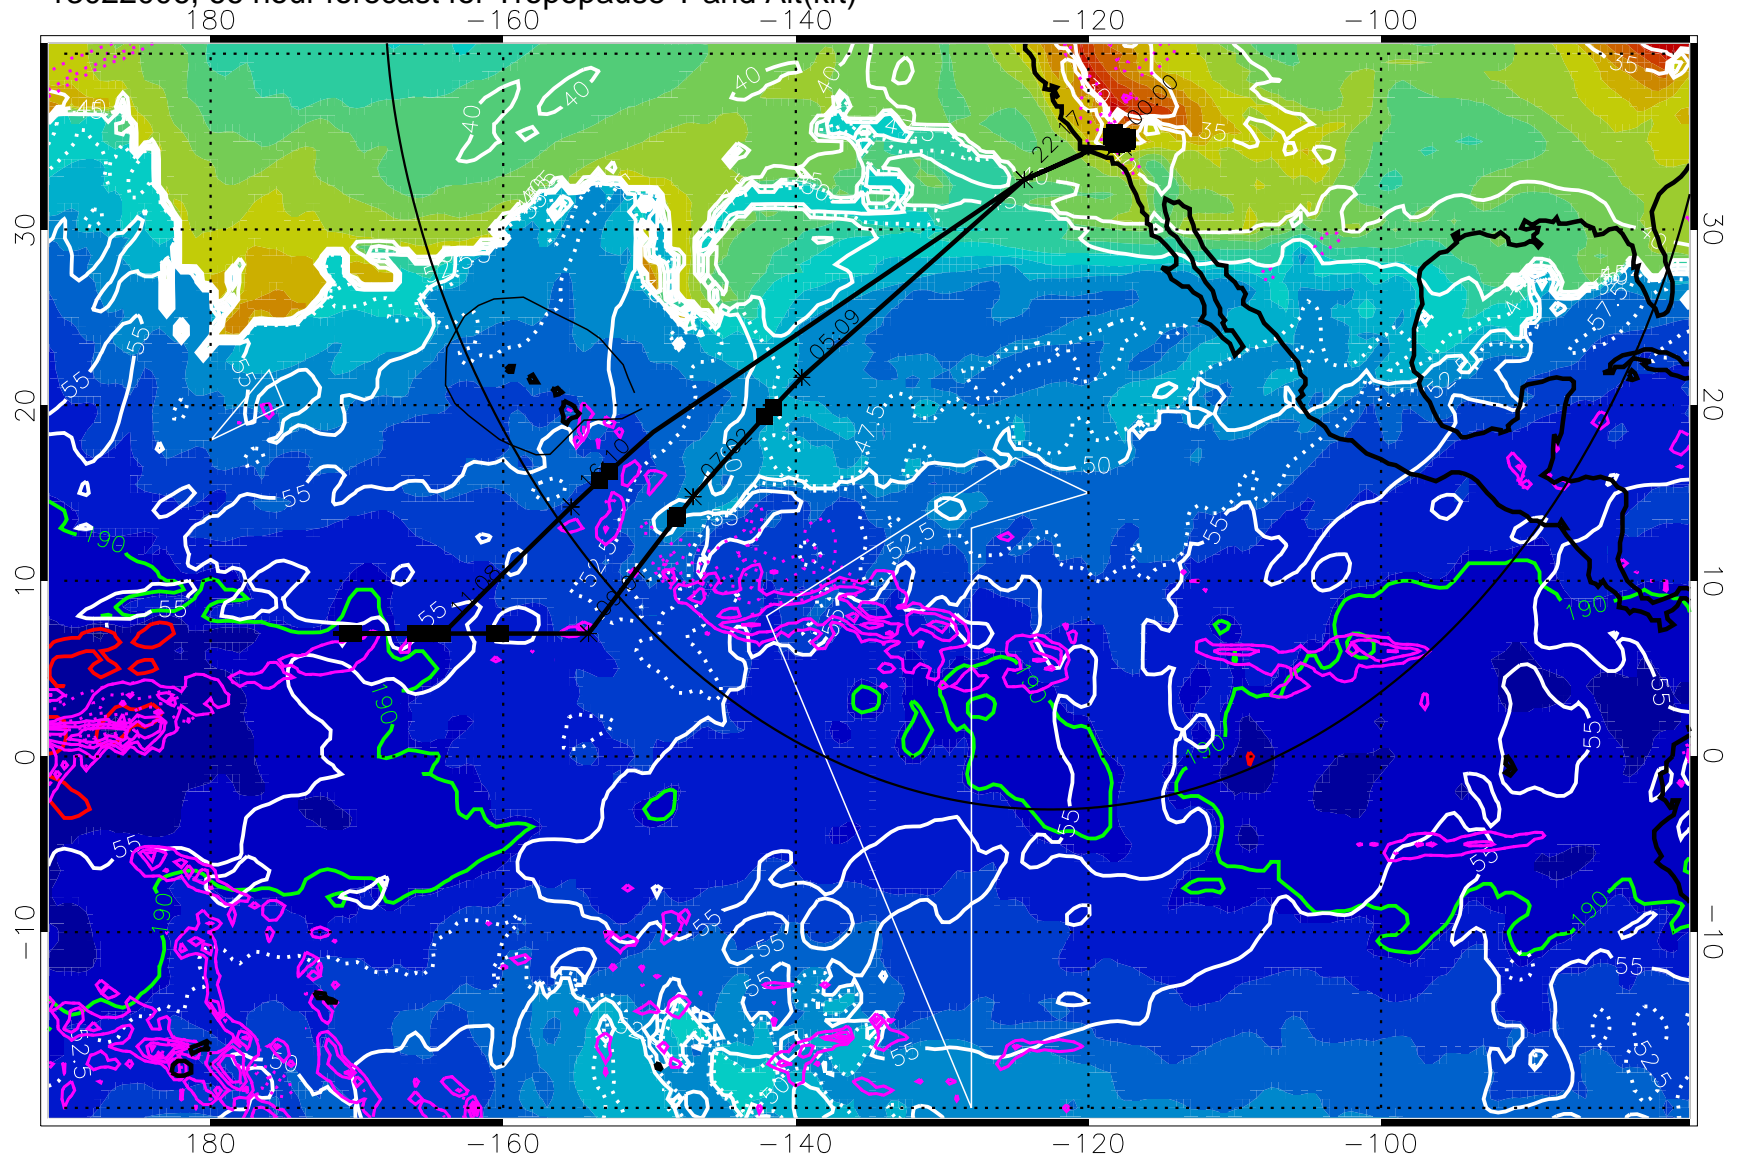

13022006, 66 hour forecast for Tropopause T and Alt(kft)

190 200 210 220 230

Tropopause T, K

Tropopause Altitude in kft (white)

Precip (tot dot, conv sol) past 6 hrs 6 kg/m² contours, min 4

189.5K skin

185.9K engine

→ 30 m/s

Range ring of 4055 km -- 13 hours GH round trip