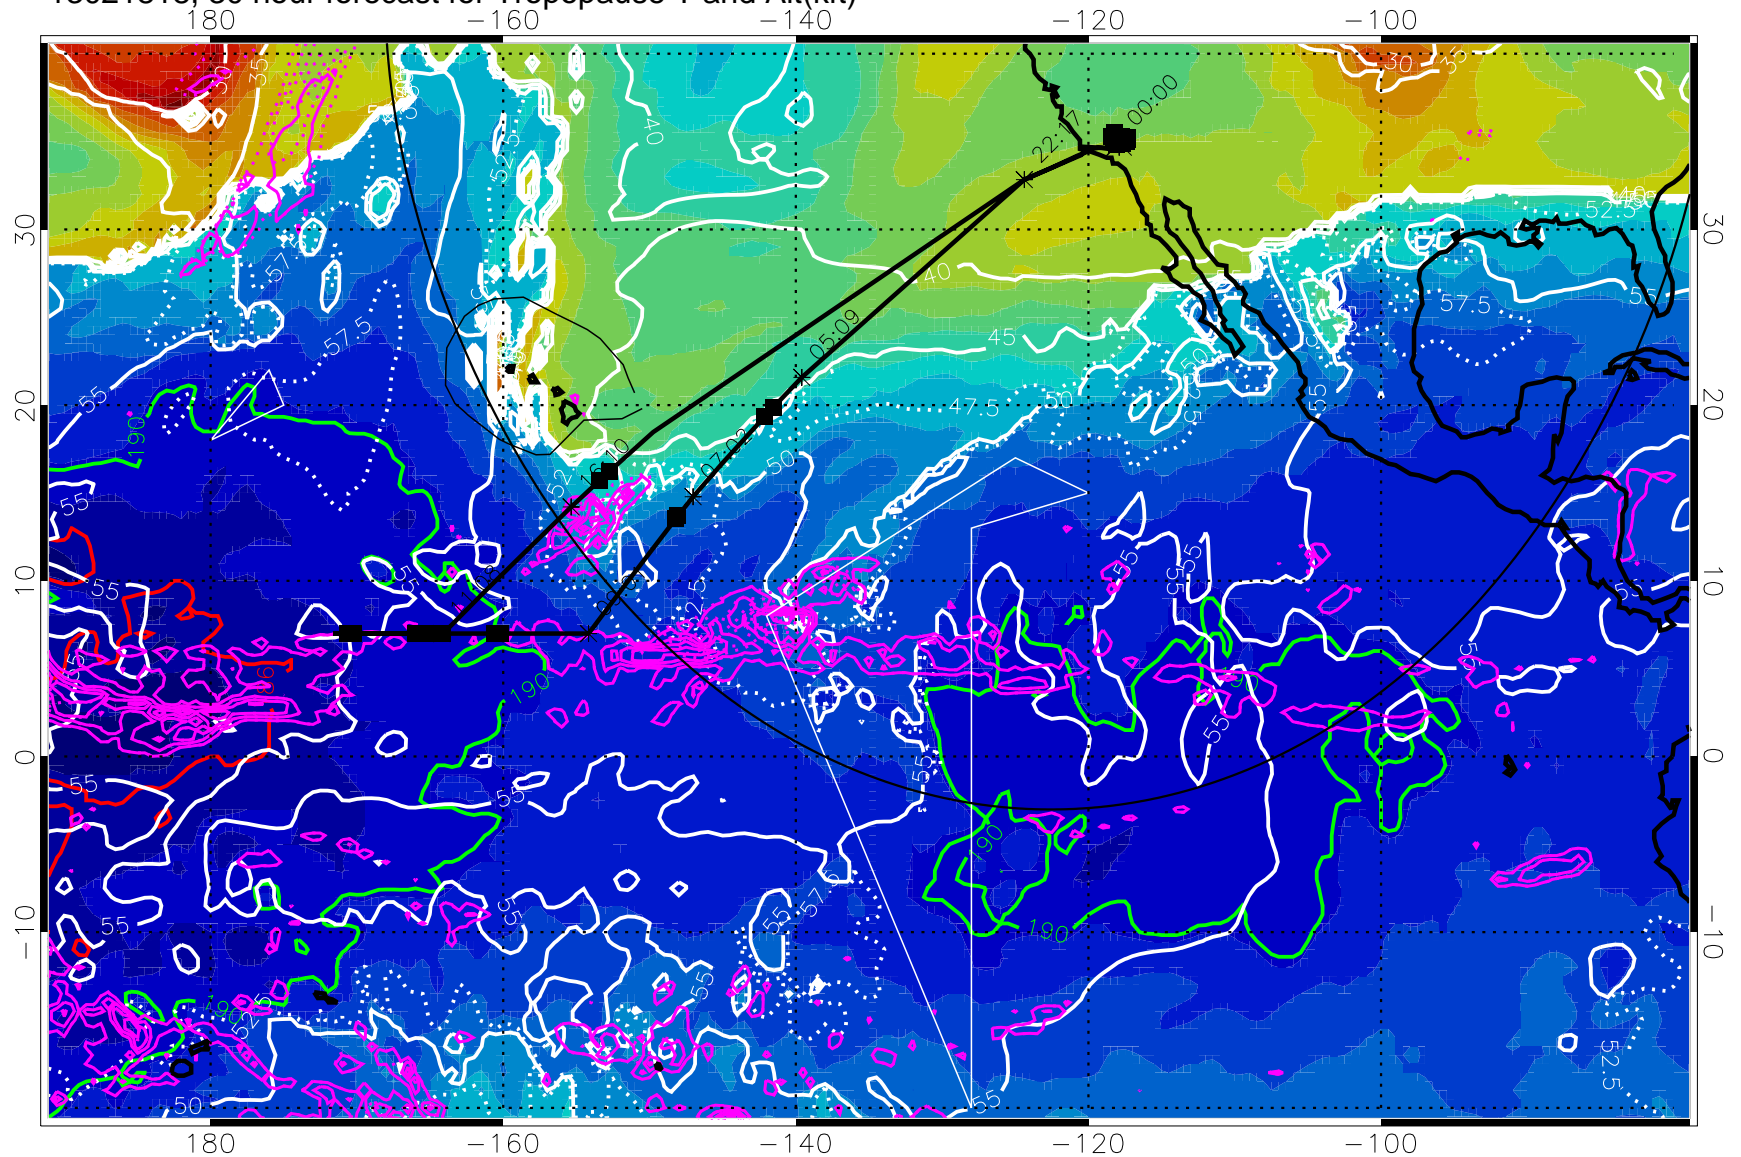

13021818, 30 hour forecast for Tropopause T and Alt(kft)

190   200   210   220   230

Tropopause T, K

Tropopause Altitude in kft (white)

Precip (tot dot, conv sol) past 6 hrs 6 kg/m2 contours, min 4

189.5K skin

185.9K engine

30 m/s

Range ring of 4055 km -- 13 hours GH round trip