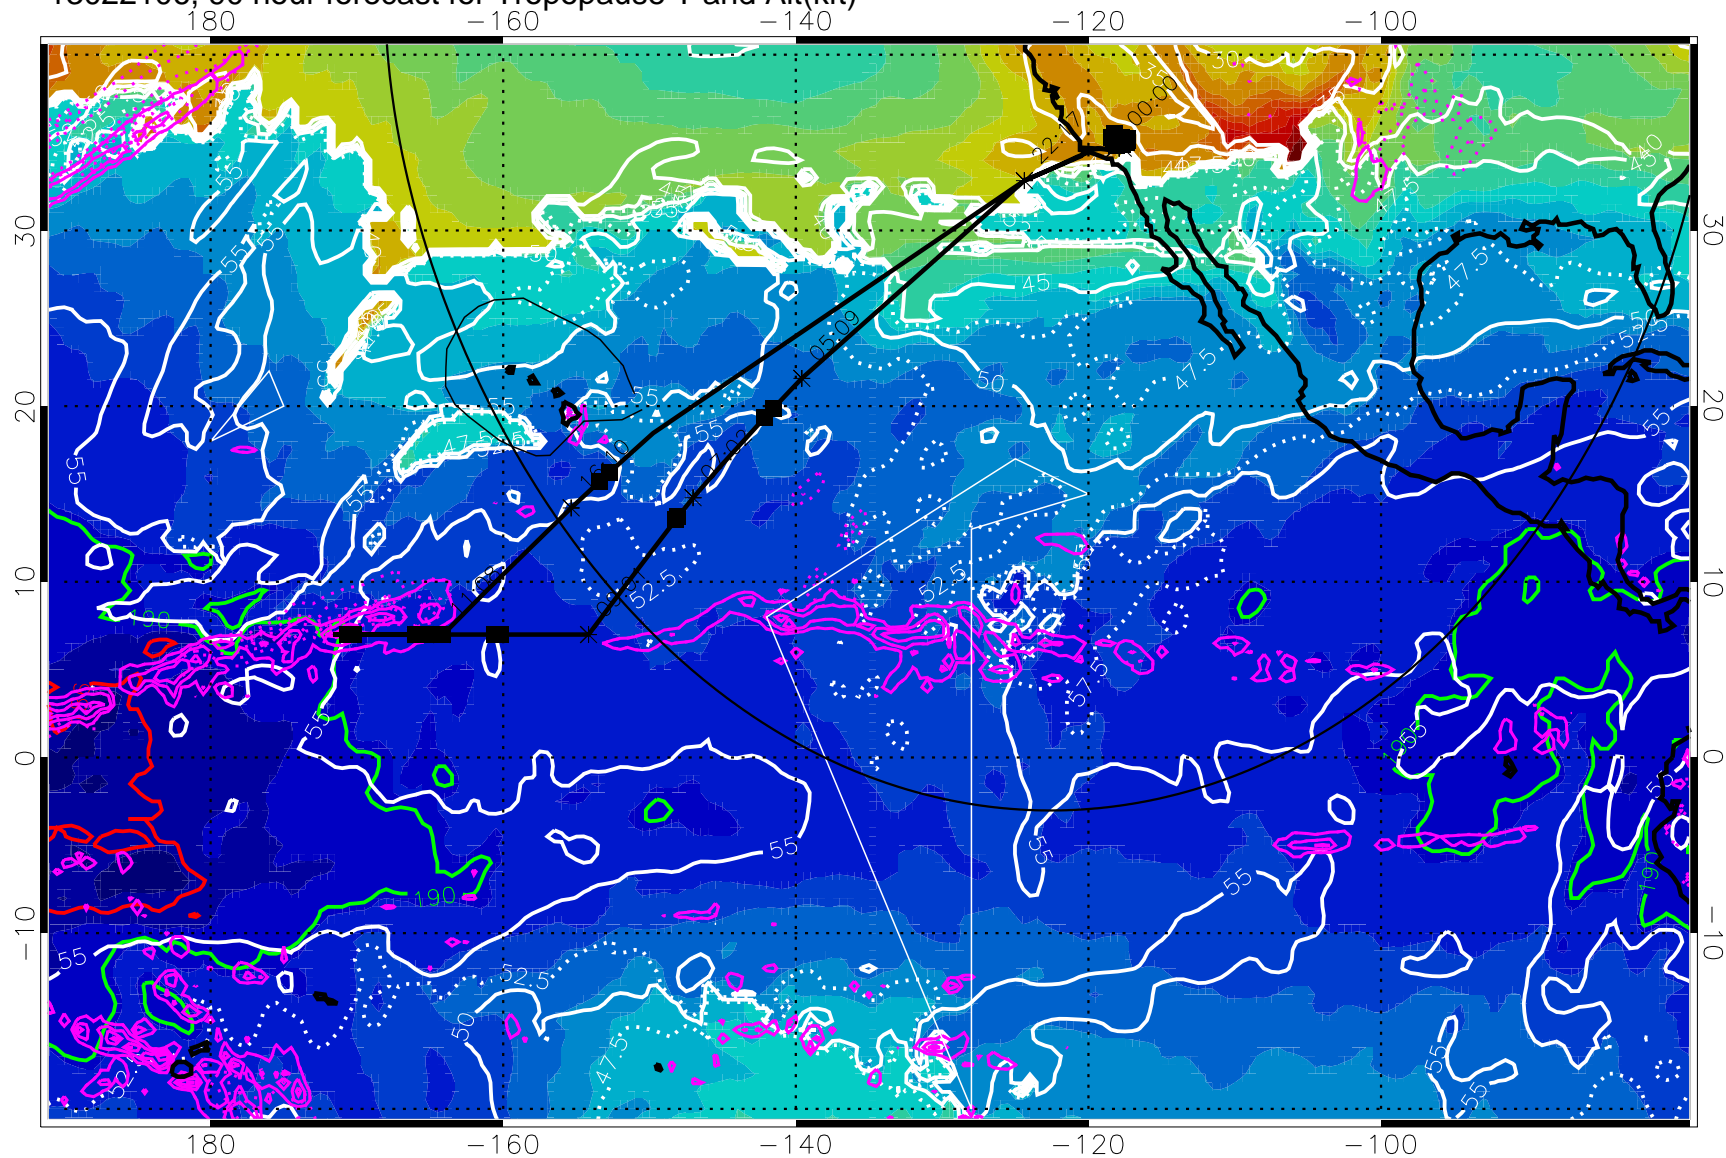

189.5K skin

185.9K engine

→ 30 m/s

Range ring of 4055 km -- 13 hours GH round trip

13022018, 78 hour forecast for Tropopause T and Alt(kft)

190      200      210      220      230

Tropopause T, K

Tropopause Altitude in kft (white)

Precip (tot dot, conv sol) past 6 hrs 6 kg/m2 contours, min 4

189.5K skin      185.9K engine

→ 30 m/s

Range ring of 4055 km -- 13 hours GH round trip

13022100, 84 hour forecast for Tropopause T and Alt(kft)

Tropopause Altitude in kft (white)  
 Precip (tot dot, conv sol) past 6 hrs 6 kg/m<sup>2</sup> contours, min 4  
 189.5K skin 185.9K engine

→ 30 m/s  
 Range ring of 4055 km -- 13 hours GH round trip

13022106, 90 hour forecast for Tropopause T and Alt(kft)