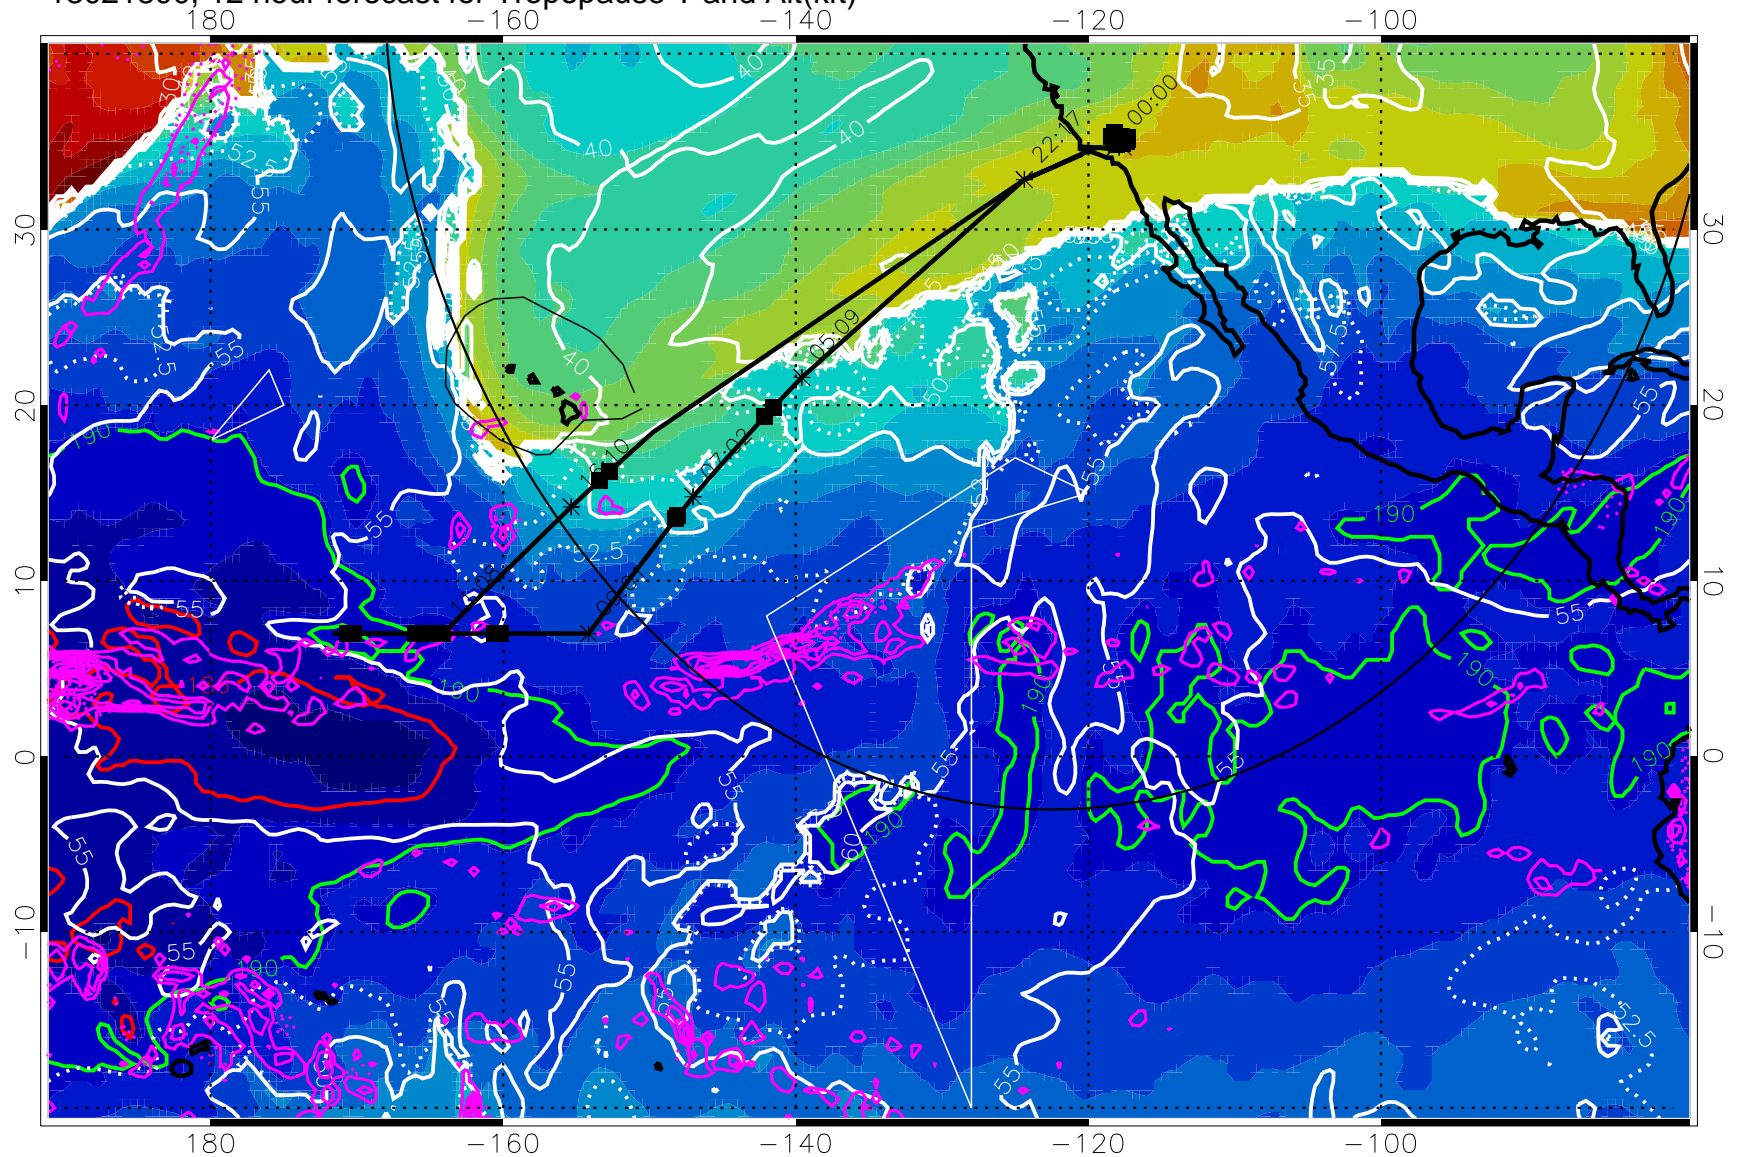

13021718, 6 hour forecast for Tropopause T and Alt(kft)

190      200      210      220      230  
Tropopause T, K

Tropopause Altitude in kft (white)  
Precip (tot dot, conv sol) past 6 hrs 6 kg/m2 contours, min 4  
189.5K skin      185.9K engine

→ 30 m/s  
Range ring of 4055 km -- 13 hours GH round trip

13021800, 12 hour forecast for Tropopause T and Alt(kft)

190 200 210 220 230

Tropopause T, K

Tropopause Altitude in kft (white)

Precip (tot dot, conv sol) past 6 hrs 6 kg/m<sup>2</sup> contours, min 4

189.5K skin

185.9K engine

→ 30 m/s

Range ring of 4055 km -- 13 hours GH round trip

13021806, 18 hour forecast for Tropopause T and Alt(kft)

190 200 210 220 230

Tropopause T, K

Tropopause Altitude in kft (white)

Precip (tot dot, conv sol) past 6 hrs 6 kg/m<sup>2</sup> contours, min 4

189.5K skin

185.9K engine

→ 30 m/s

Range ring of 4055 km -- 13 hours GH round trip

13021812, 24 hour forecast for Tropopause T and Alt(kft)