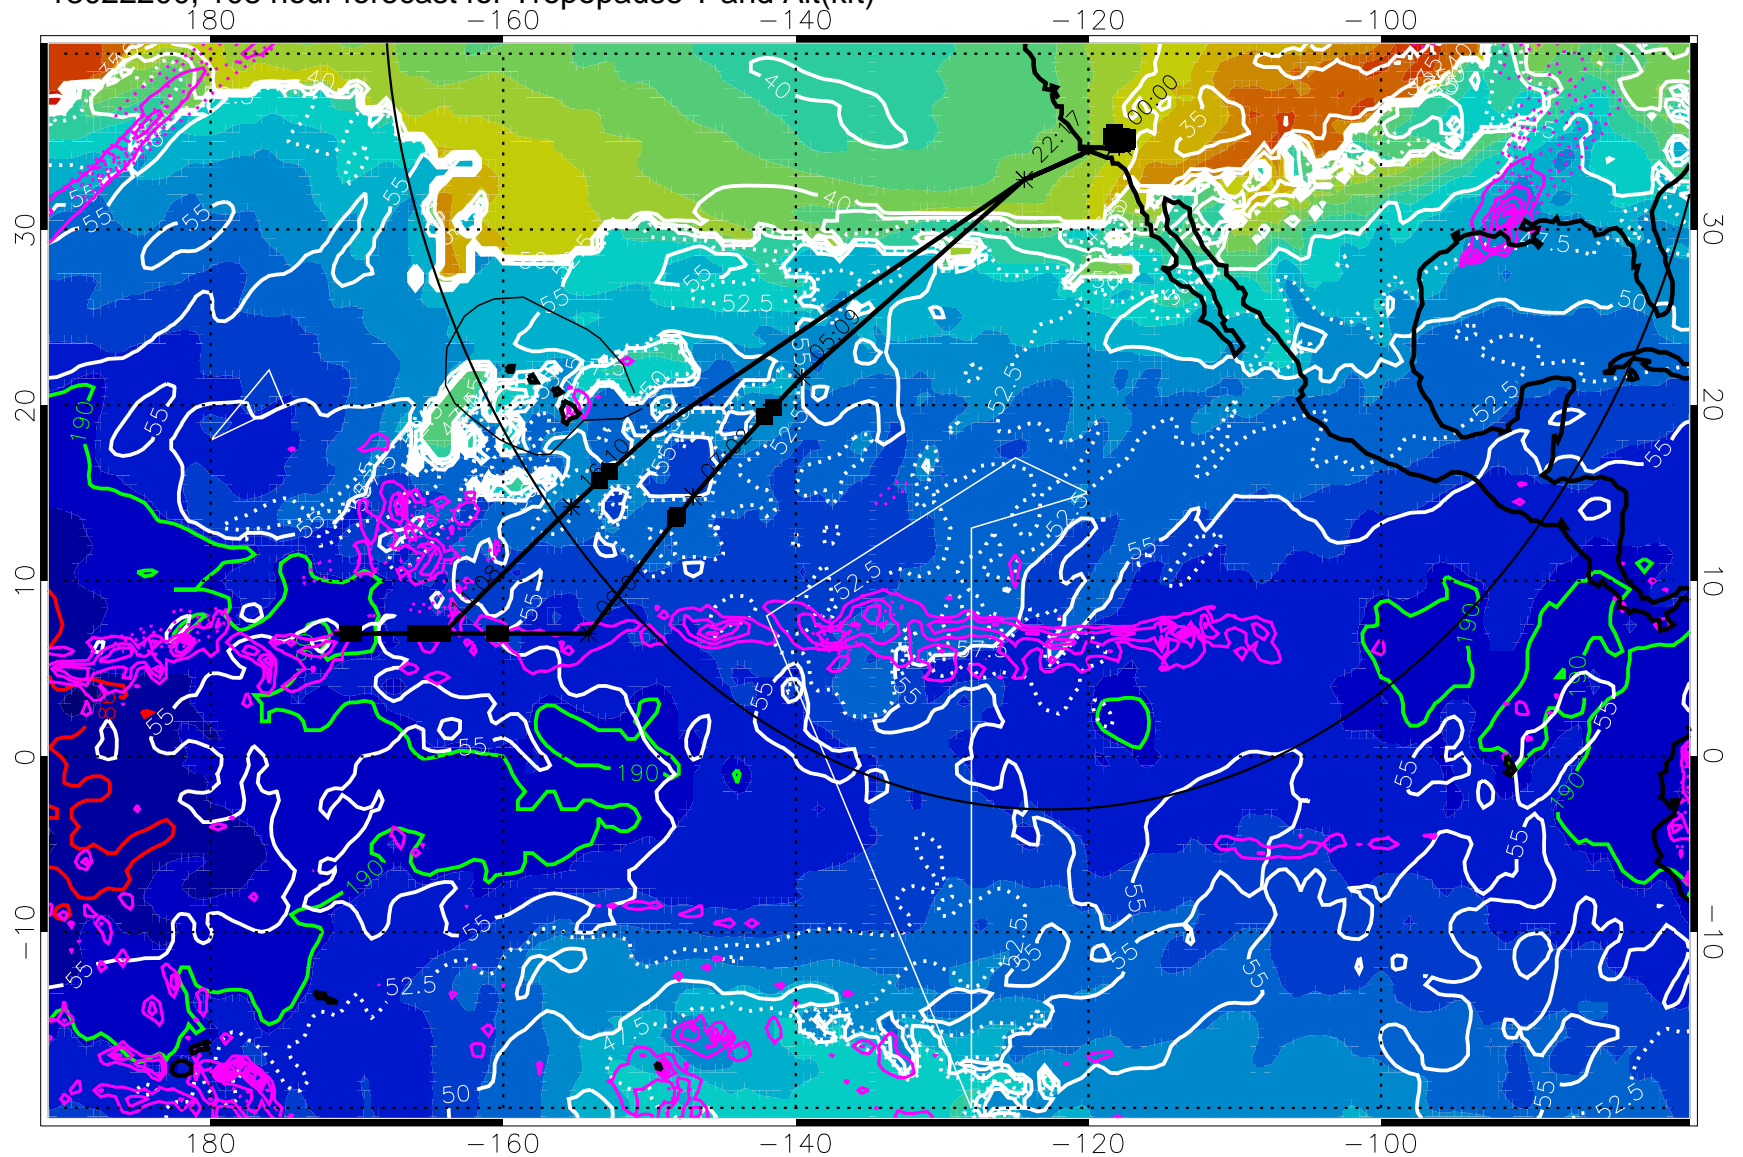

189.5K skin

185.9K engine

30 m/s

Range ring of 4055 km -- 13 hours GH round trip

13022118, 102 hour forecast for Tropopause T and Alt(kft)

190      200      210      220      230

Tropopause T, K

Tropopause Altitude in kft (white)

Precip (tot dot, conv sol) past 6 hrs 6 kg/m2 contours, min 4

189.5K skin

185.9K engine

→ 30 m/s

Range ring of 4055 km -- 13 hours GH round trip

13022200, 108 hour forecast for Tropopause T and Alt(kft)

190      200      210      220      230  
Tropopause T, K

Tropopause Altitude in kft (white)  
 Precip (tot dot, conv sol) past 6 hrs 6 kg/m<sup>2</sup> contours, min 4  
 189.5K skin      185.9K engine

→ 30 m/s  
 Range ring of 4055 km -- 13 hours GH round trip