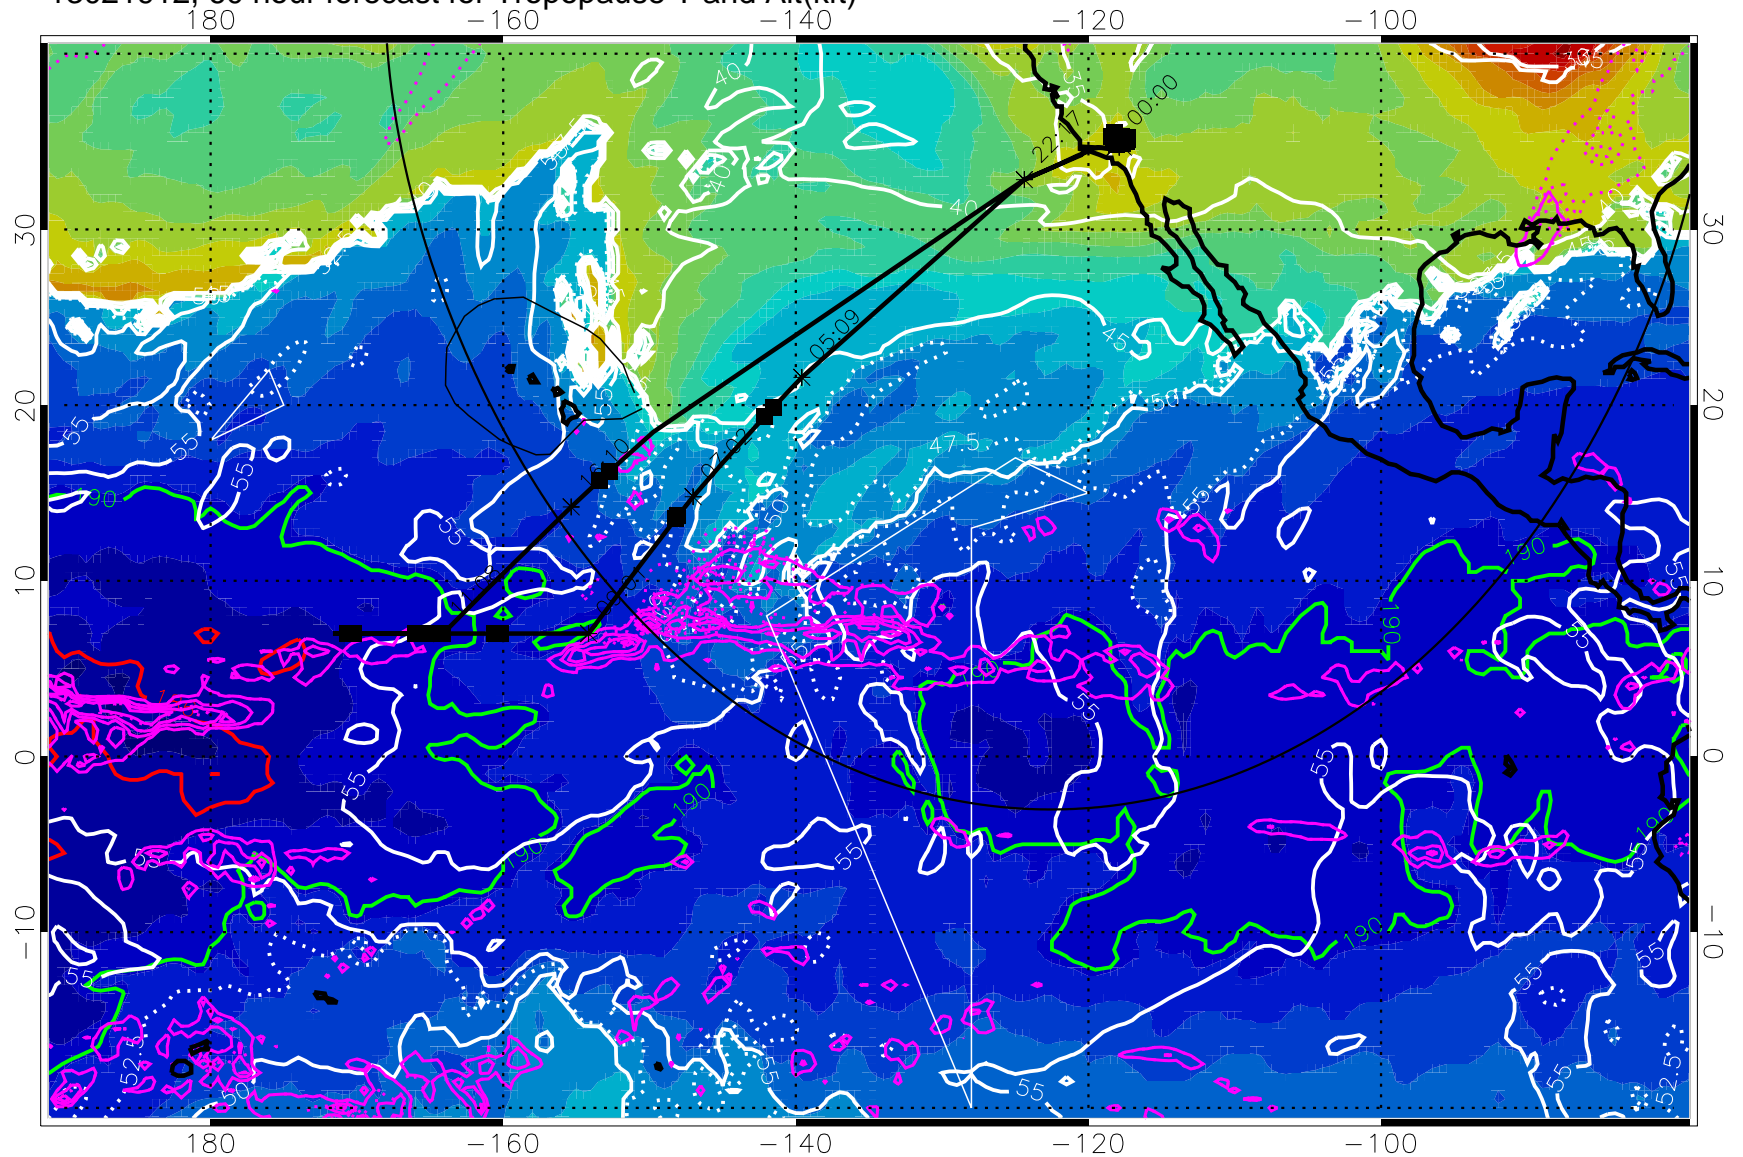

189.5K skin

185.9K engine

→ 30 m/s

Range ring of 4055 km -- 13 hours GH round trip

13021906, 54 hour forecast for Tropopause T and Alt(kft)

190 200 210 220 230
Tropopause T, K

Tropopause Altitude in kft (white)

Precip (tot dot, conv sol) past 6 hrs 6 kg/m² contours, min 4

189.5K skin

185.9K engine

→ 30 m/s

Range ring of 4055 km -- 13 hours GH round trip

13021912, 60 hour forecast for Tropopause T and Alt(kft)

190 200 210 220 230