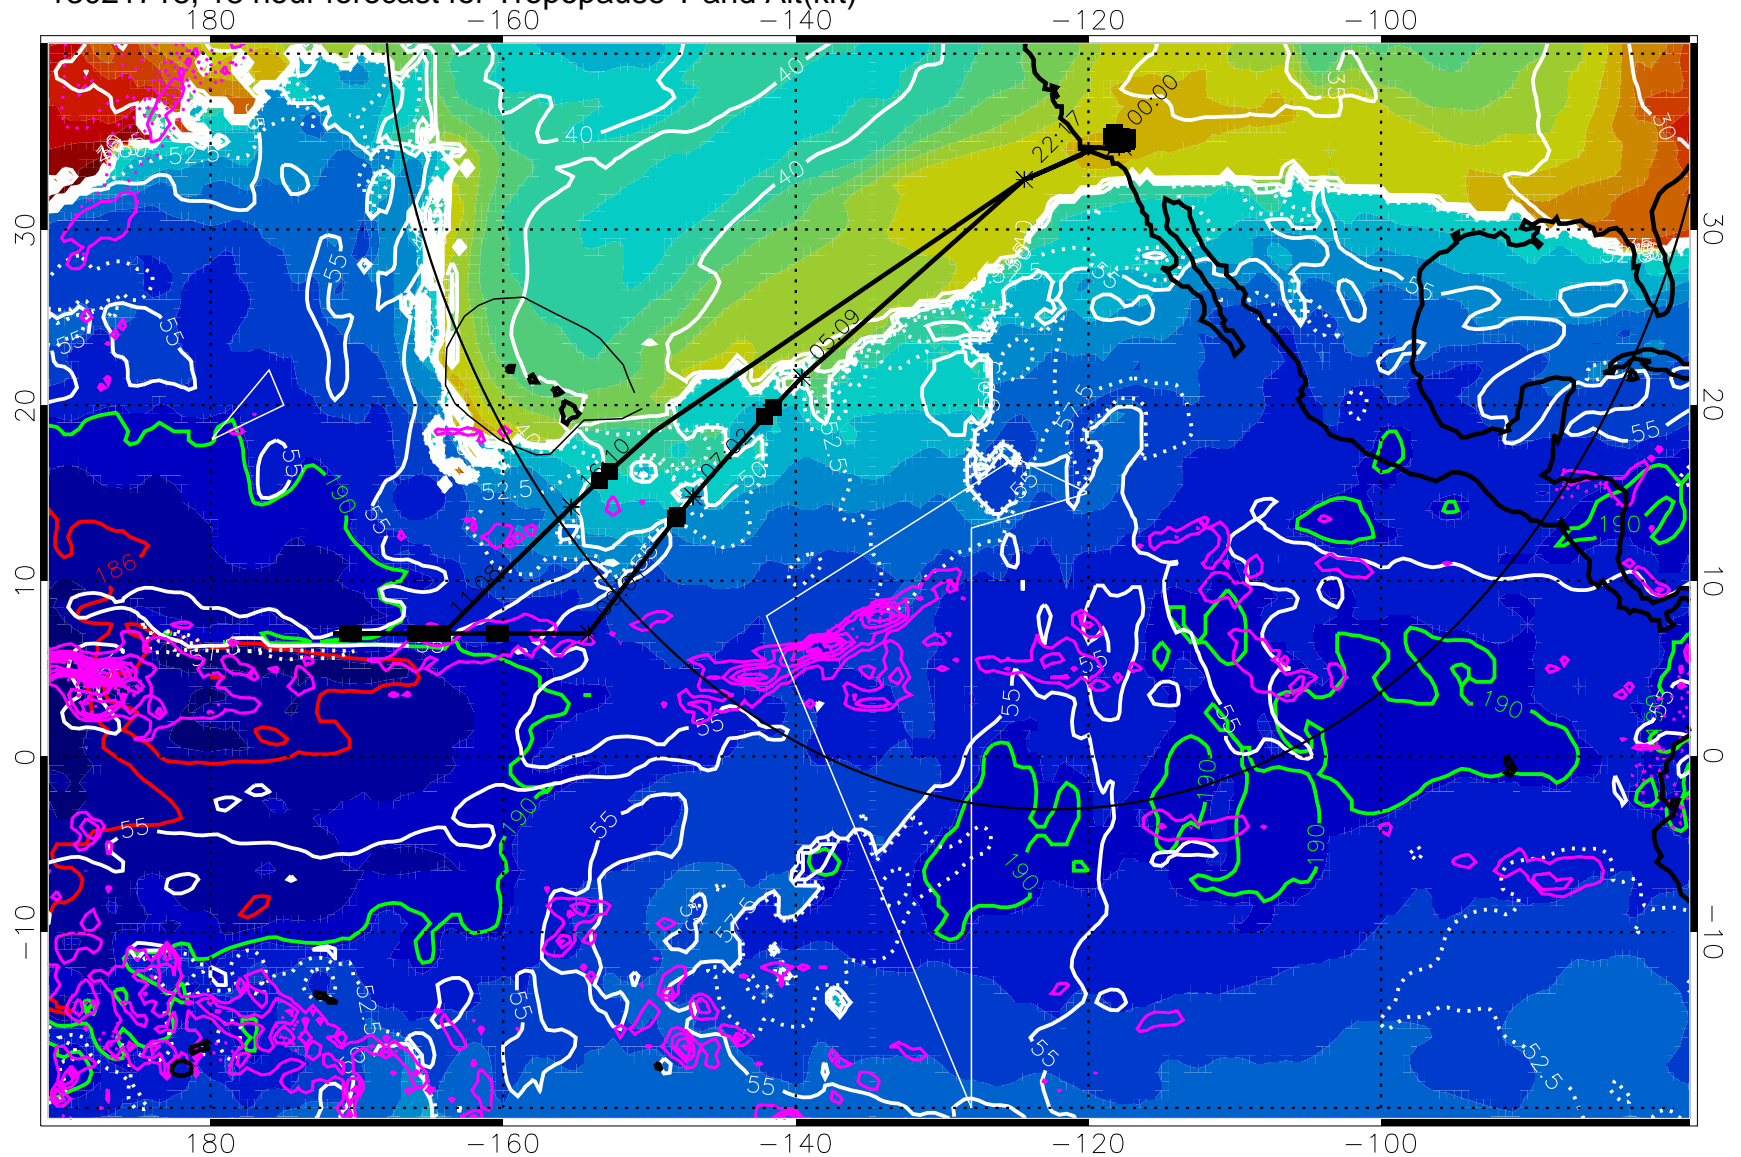

→ 30 m/s

Range ring of 4055 km -- 13 hours GH round trip

13021718, 18 hour forecast for Tropopause T and Alt(kft)

190 200 210 220 230
Tropopause T, K

Tropopause Altitude in kft (white)

Precip (tot dot, conv sol) past 6 hrs 6 kg/m2 contours, min 4

189.5K skin 185.9K engine

→ 30 m/s

Range ring of 4055 km -- 13 hours GH round trip

13021800, 24 hour forecast for Tropopause T and Alt(kft)

190 200 210 220 230

Tropopause T, K

Tropopause Altitude in kft (white)

Precip (tot dot, conv sol) past 6 hrs 6 kg/m² contours, min 4

189.5K skin

185.9K engine

30 m/s

Range ring of 4055 km -- 13 hours GH round trip

13021806, 30 hour forecast for Tropopause T and Alt(kft)

190 200 210 220 230

Tropopause T, K

Tropopause Altitude in kft (white)

Precip (tot dot, conv sol) past 6 hrs 6 kg/m² contours, min 4

189.5K skin

185.9K engine

→ 30 m/s

Range ring of 4055 km -- 13 hours GH round trip

13021812, 36 hour forecast for Tropopause T and Alt(kft)