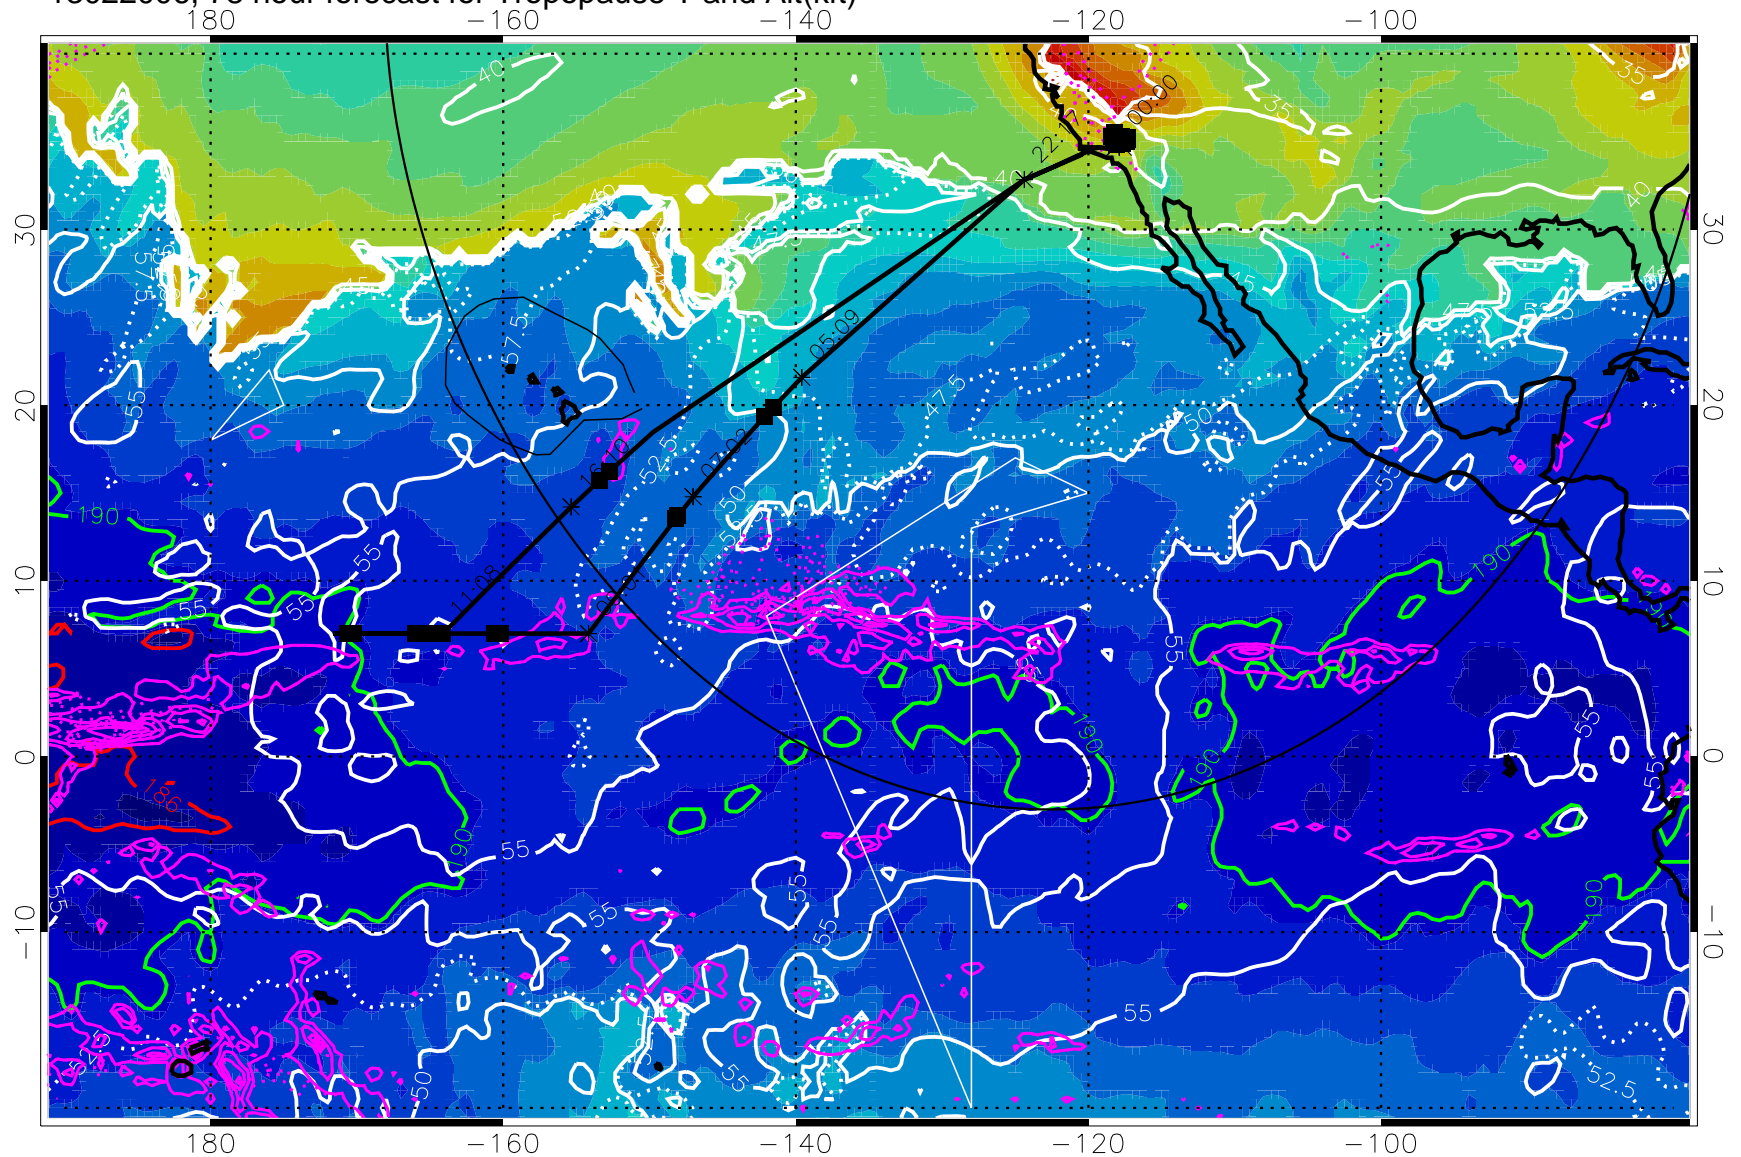

13022000, 72 hour forecast for Tropopause T and Alt(kft)

190 200 210 220 230

Tropopause T, K

Tropopause Altitude in kft (white)

Precip (tot dot, conv sol) past 6 hrs 6 kg/m² contours, min 4

189.5K skin

185.9K engine

→ 30 m/s

Range ring of 4055 km -- 13 hours GH round trip

13022006, 78 hour forecast for Tropopause T and Alt(kft)

Tropopause T, K

Tropopause Altitude in kft (white)

Precip (tot dot, conv sol) past 6 hrs 6 kg/m² contours, min 4

189.5K skin 185.9K engine

→ 30 m/s

Range ring of 4055 km -- 13 hours GH round trip

13022012, 84 hour forecast for Tropopause T and Alt(kft)

190 200 210 220 230
Tropopause T, K

Tropopause Altitude in kft (white)

Precip (tot dot, conv sol) past 6 hrs 6 kg/m² contours, min 4

189.5K skin

185.9K engine

→ 30 m/s

Range ring of 4055 km -- 13 hours GH round trip

13022018, 90 hour forecast for Tropopause T and Alt(kft)

190 200 210 220 230