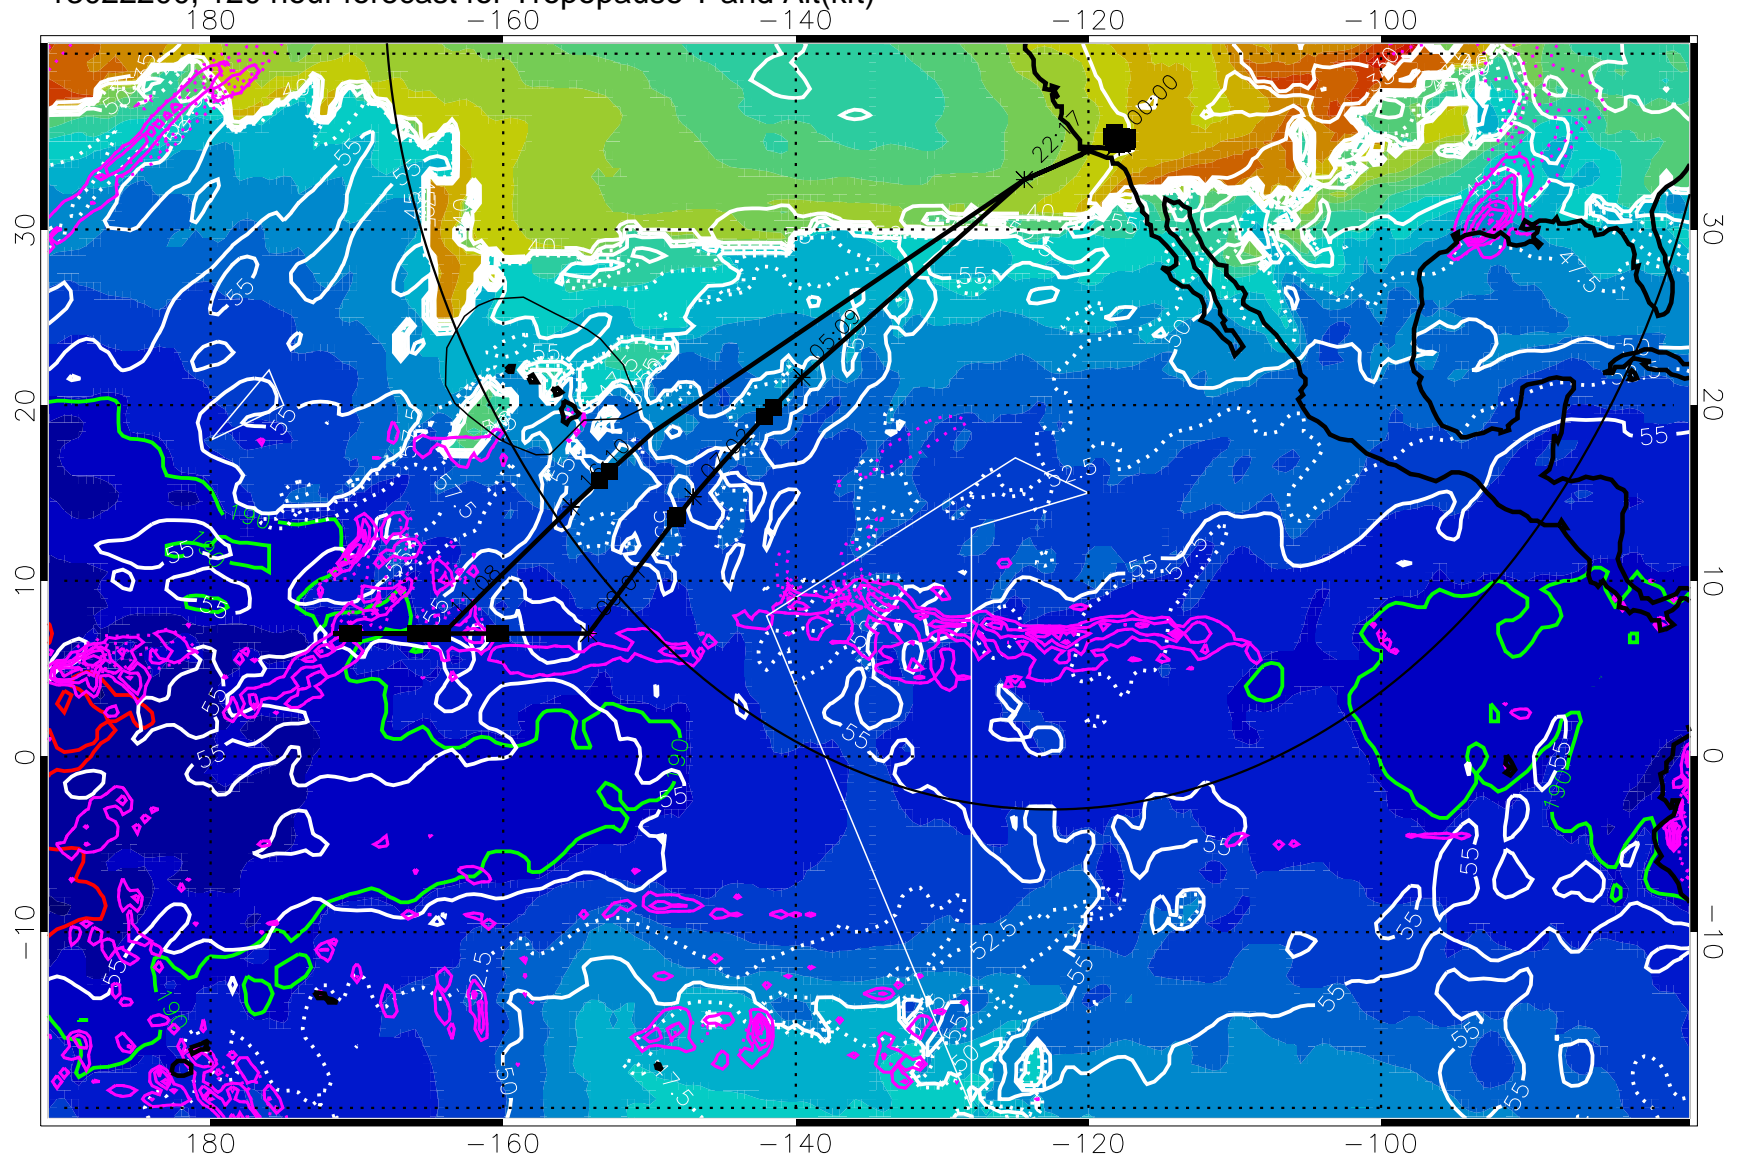

→ 30 m/s

Range ring of 4055 km -- 13 hours GH round trip

13022112, 108 hour forecast for Tropopause T and Alt(kft)

Tropopause T, K

Tropopause Altitude in kft (white)

Precip (tot dot, conv sol) past 6 hrs 6 kg/m² contours, min 4

189.5K skin

185.9K engine

Range ring of 4055 km -- 13 hours GH round trip

13022118, 114 hour forecast for Tropopause T and Alt(kft)

190 200 210 220 230

Tropopause T, K

Tropopause Altitude in kft (white)

Precip (tot dot, conv sol) past 6 hrs 6 kg/m2 contours, min 4

189.5K skin 185.9K engine

→ 30 m/s

Range ring of 4055 km -- 13 hours GH round trip

13022200, 120 hour forecast for Tropopause T and Alt(kft)

190 200 210 220 230

Tropopause T, K

Tropopause Altitude in kft (white)

Precip (tot dot, conv sol) past 6 hrs 6 kg/m² contours, min 4

189.5K skin 185.9K engine

→ 30 m/s

Range ring of 4055 km -- 13 hours GH round trip