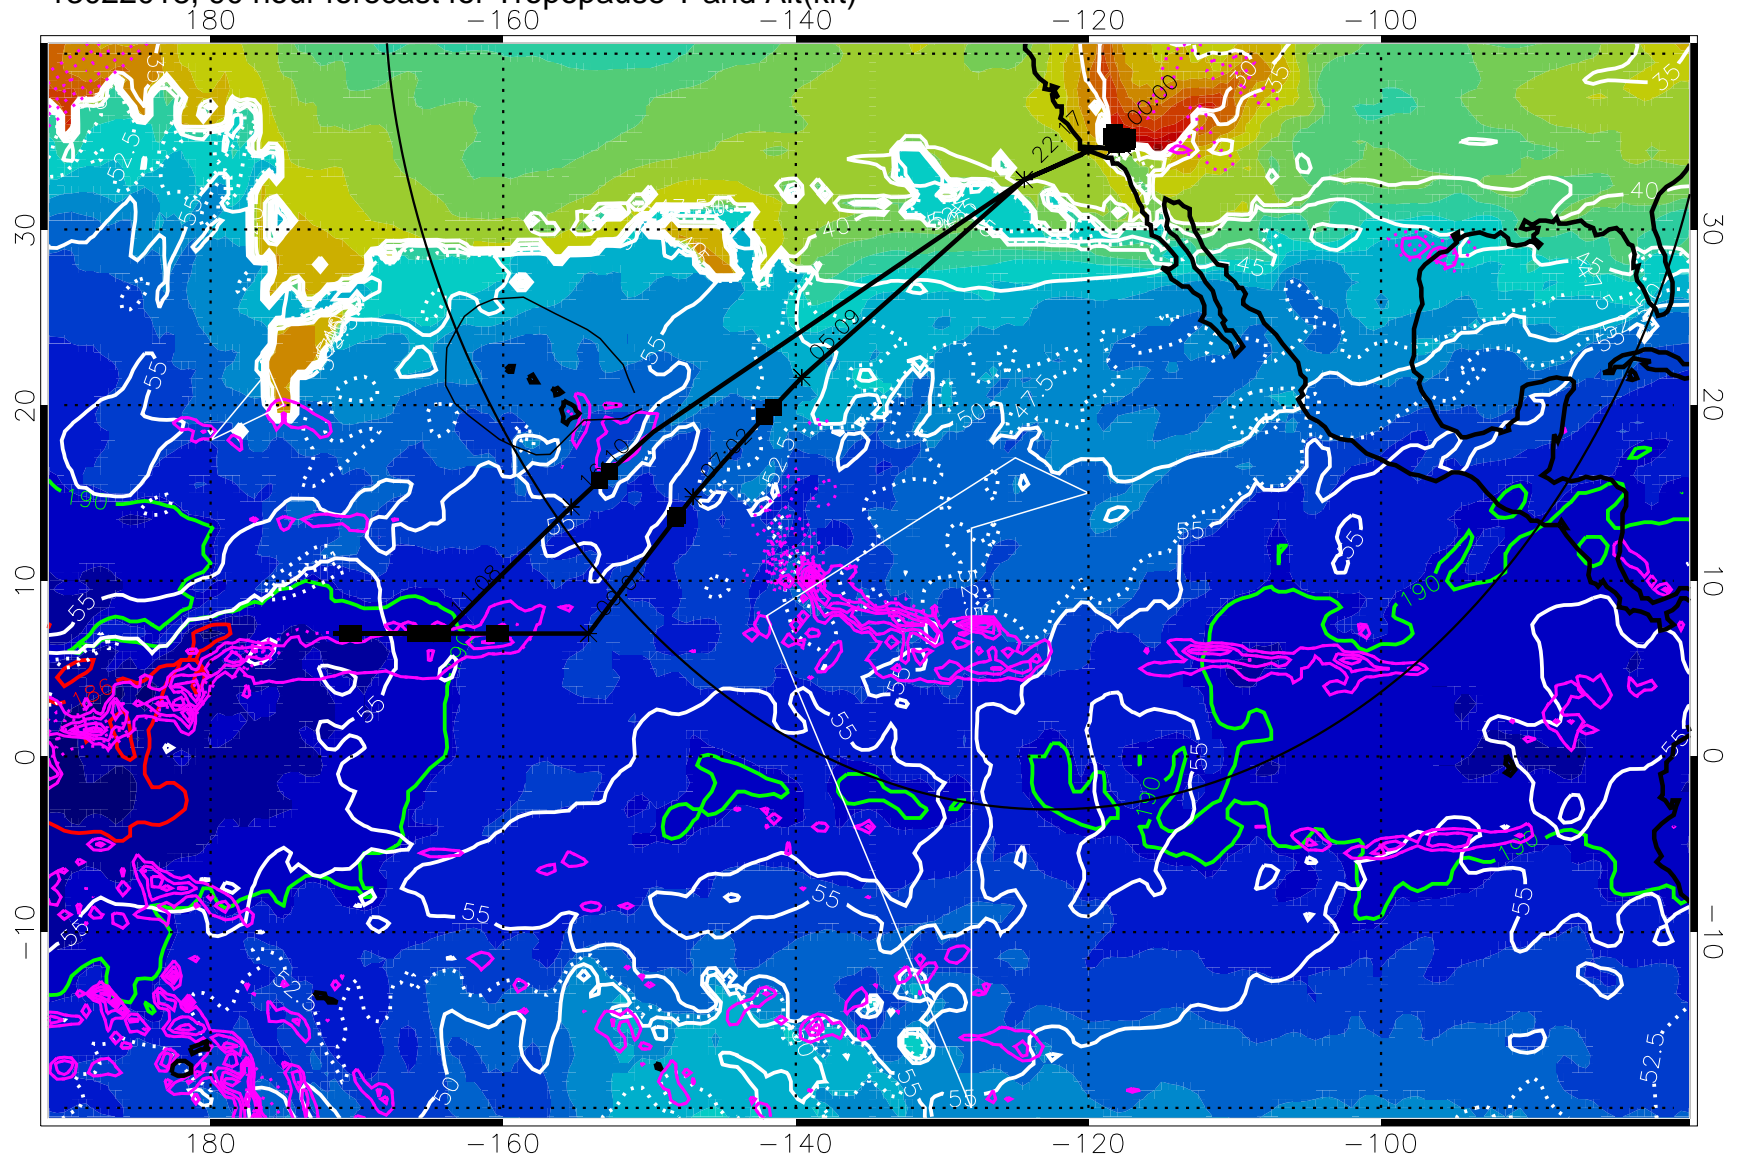

Precip (tot dot, conv sol) past 6 hrs 6 kg/m² contours, min 4

189.5K skin

185.9K engine

→ 30 m/s

Range ring of 4055 km -- 13 hours GH round trip

13022018, 90 hour forecast for Tropopause T and Alt(kft)

190 200 210 220 230