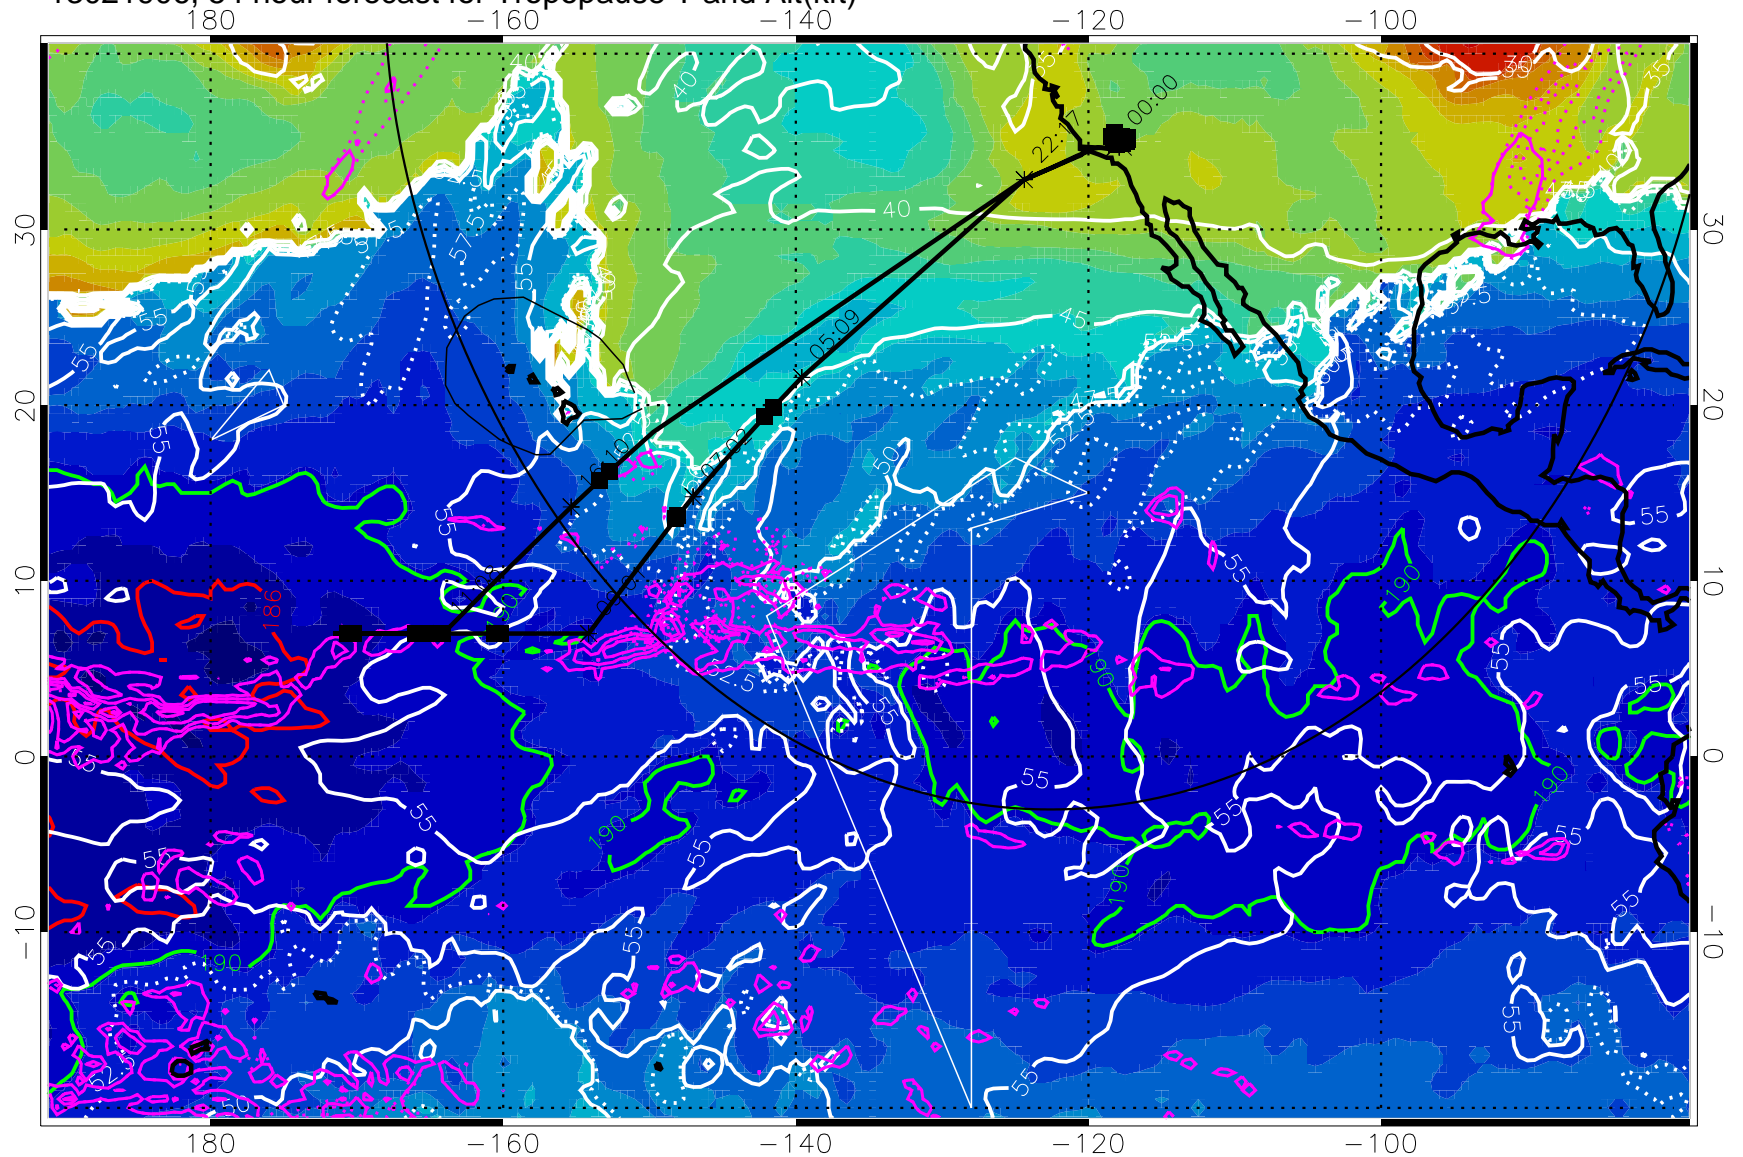

→ 30 m/s

Range ring of 4055 km -- 13 hours GH round trip

13021900, 48 hour forecast for Tropopause T and Alt(kft)

190 200 210 220 230

Tropopause T, K

Tropopause Altitude in kft (white)

Precip (tot dot, conv sol) past 6 hrs 6 kg/m2 contours, min 4

189.5K skin

185.9K engine

→ 30 m/s

Range ring of 4055 km -- 13 hours GH round trip

13021906, 54 hour forecast for Tropopause T and Alt(kft)

190 200 210 220 230
Tropopause T, K

Tropopause Altitude in kft (white)

Precip (tot dot, conv sol) past 6 hrs 6 kg/m² contours, min 4

189.5K skin

185.9K engine

→ 30 m/s

Range ring of 4055 km -- 13 hours GH round trip

13021912, 60 hour forecast for Tropopause T and Alt(kft)

190 200 210 220 230