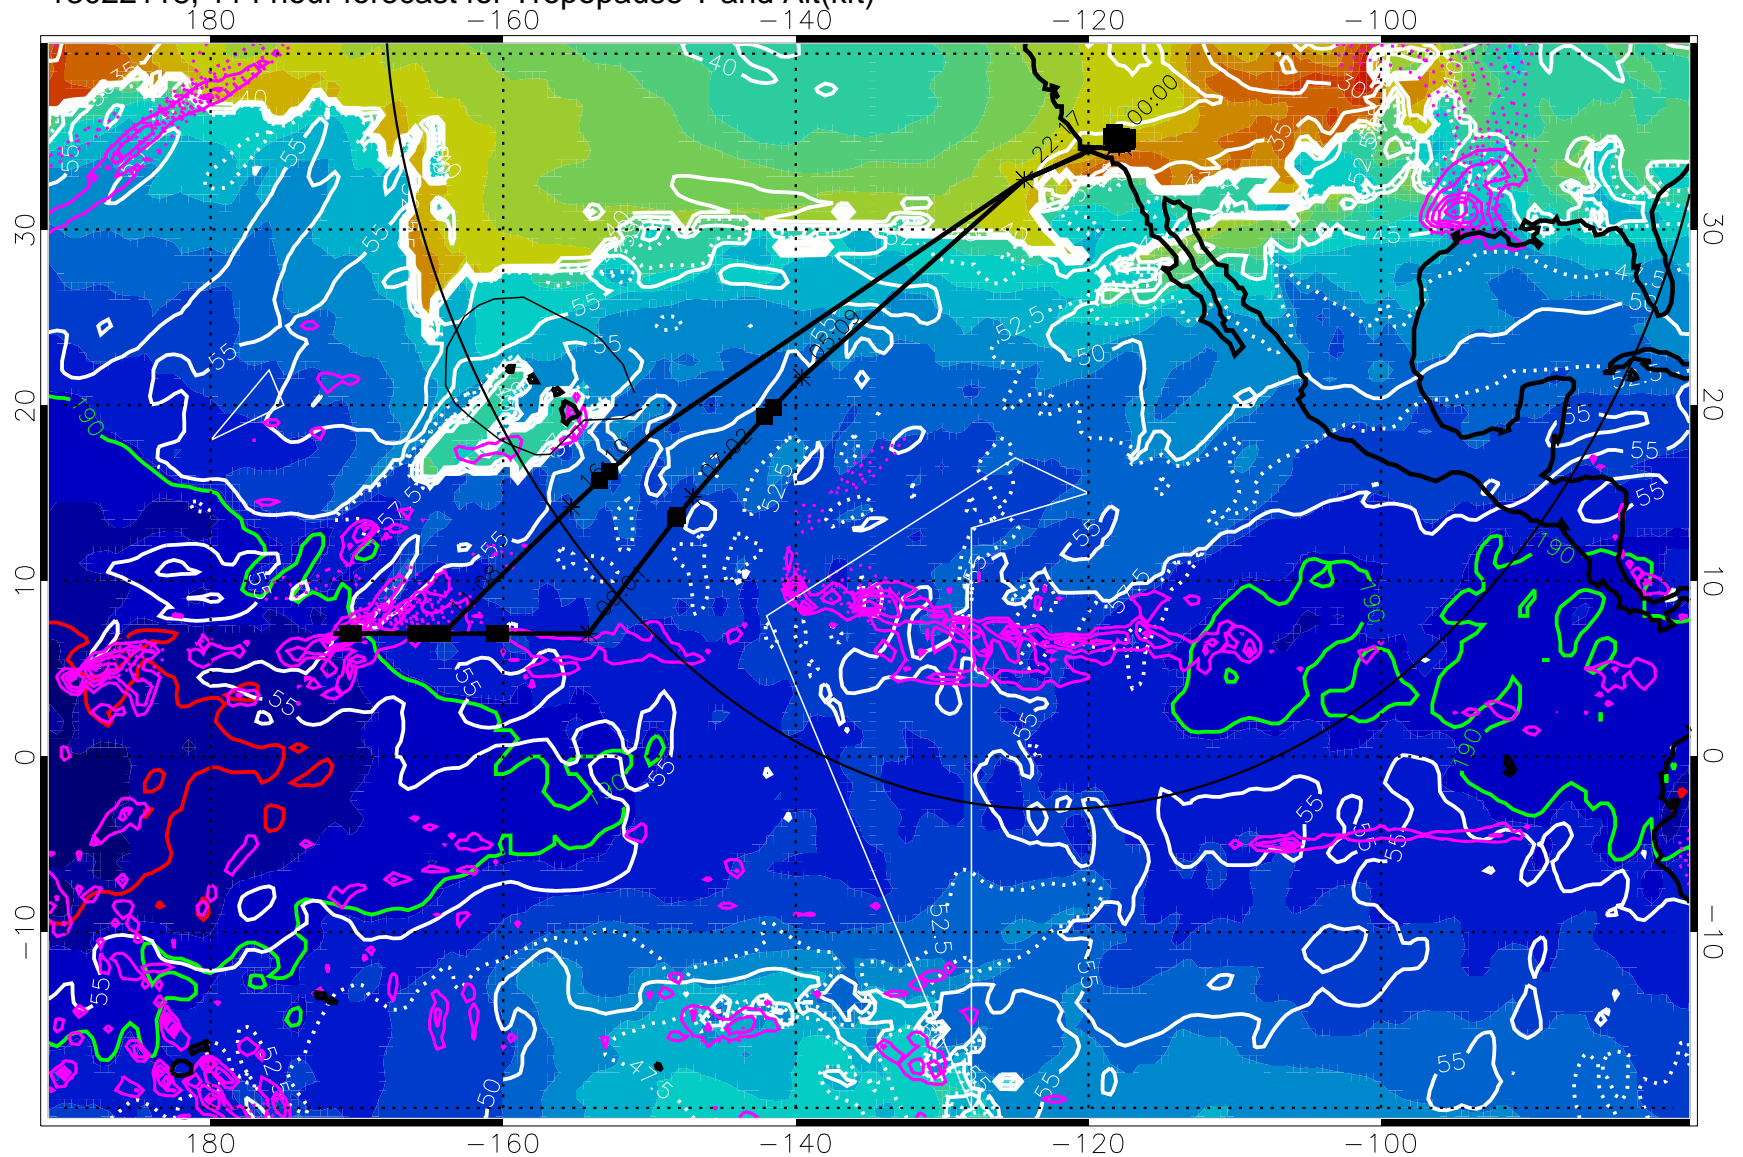

→ 30 m/s

Range ring of 4055 km -- 13 hours GH round trip

13022112, 108 hour forecast for Tropopause T and Alt(kft)

Tropopause T, K

Tropopause Altitude in kft (white)

Precip (tot dot, conv sol) past 6 hrs 6 kg/m² contours, min 4

189.5K skin

185.9K engine

Range ring of 4055 km -- 13 hours GH round trip

13022118, 114 hour forecast for Tropopause T and Alt(kft)

190 200 210 220 230

Tropopause T, K

Tropopause Altitude in kft (white)

Precip (tot dot, conv sol) past 6 hrs 6 kg/m2 contours, min 4

189.5K skin 185.9K engine

→ 30 m/s

Range ring of 4055 km -- 13 hours GH round trip

13022200, 120 hour forecast for Tropopause T and Alt(kft)

190 200 210 220 230

Tropopause T, K

Tropopause Altitude in kft (white)

Precip (tot dot, conv sol) past 6 hrs 6 kg/m² contours, min 4

189.5K skin 185.9K engine

→ 30 m/s

Range ring of 4055 km -- 13 hours GH round trip