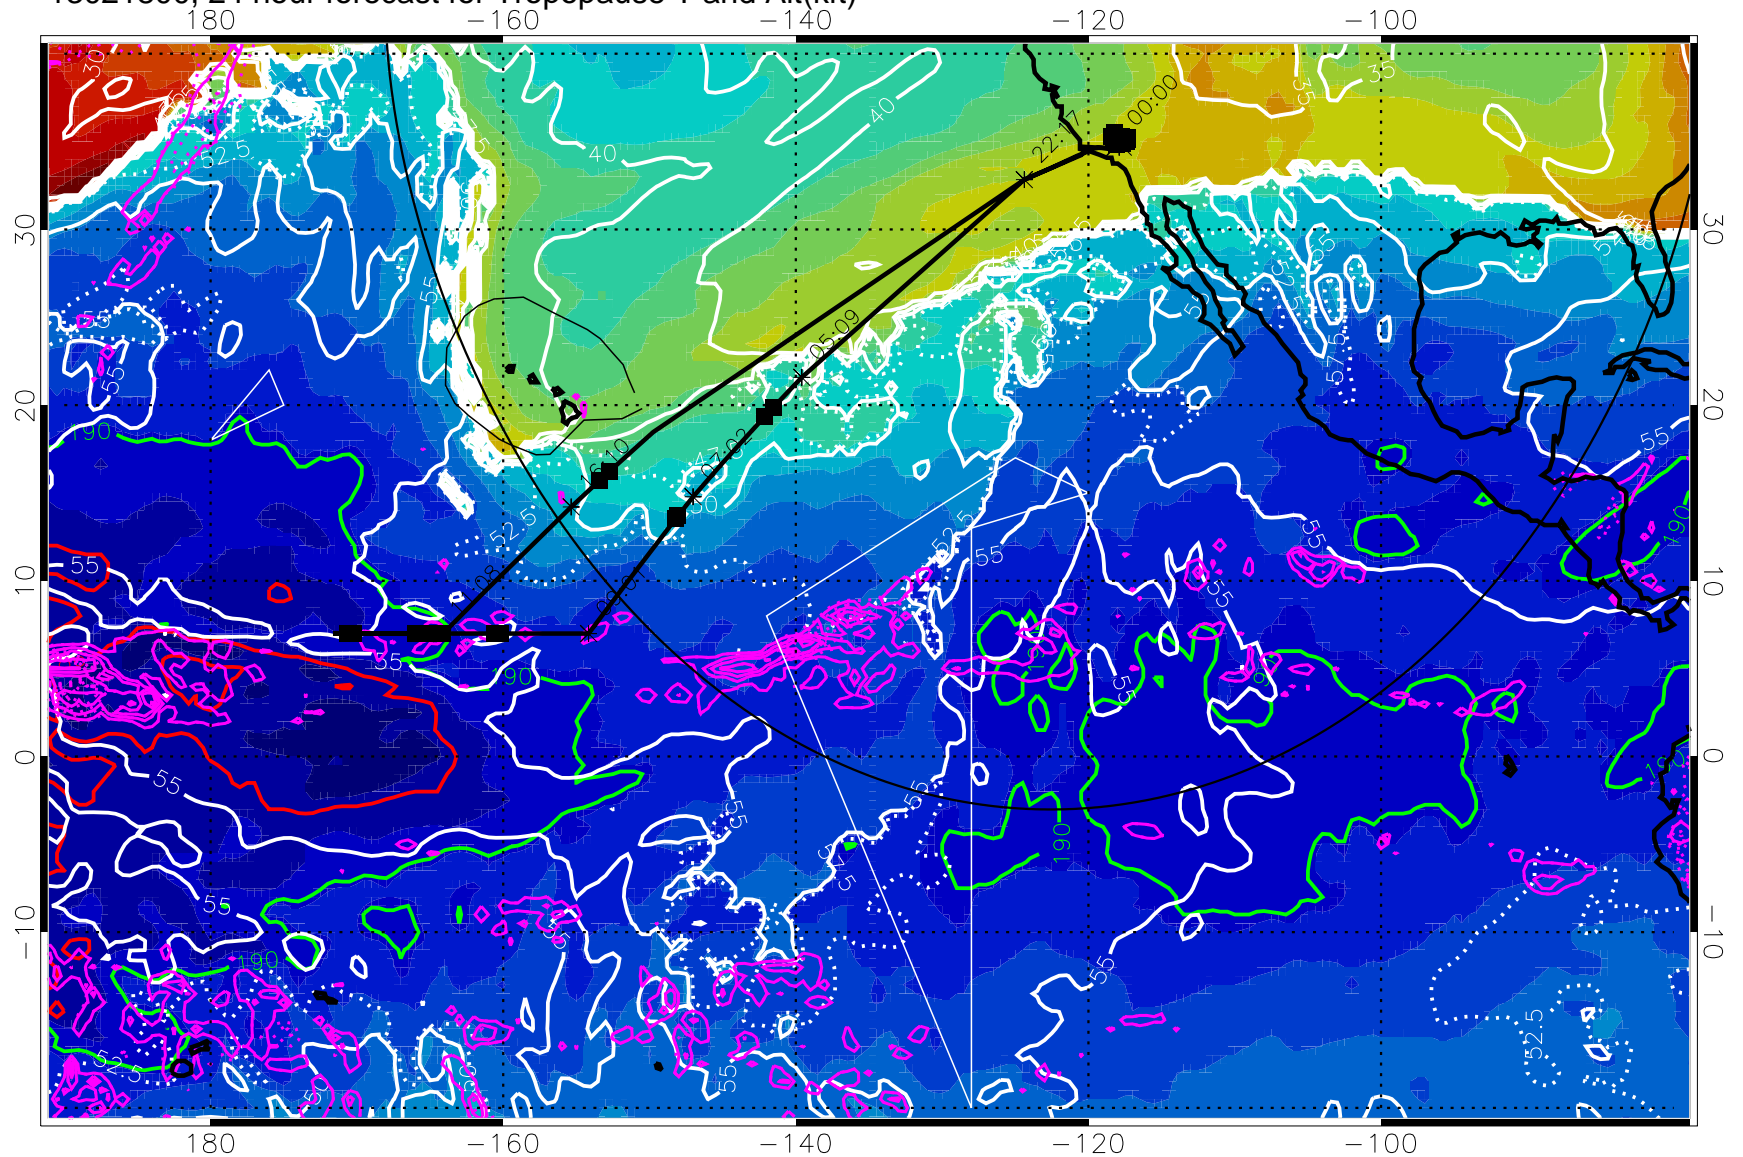

→ 30 m/s

Range ring of 4055 km -- 13 hours GH round trip

13021718, 18 hour forecast for Tropopause T and Alt(kft)

190 200 210 220 230
Tropopause T, K

Tropopause Altitude in kft (white)

Precip (tot dot, conv sol) past 6 hrs 6 kg/m2 contours, min 4

189.5K skin 185.9K engine

→ 30 m/s

Range ring of 4055 km -- 13 hours GH round trip

13021800, 24 hour forecast for Tropopause T and Alt(kft)

190 200 210 220 230

Tropopause T, K

Tropopause Altitude in kft (white)

Precip (tot dot, conv sol) past 6 hrs 6 kg/m² contours, min 4

189.5K skin

185.9K engine

30 m/s

Range ring of 4055 km -- 13 hours GH round trip

13021806, 30 hour forecast for Tropopause T and Alt(kft)

190 200 210 220 230