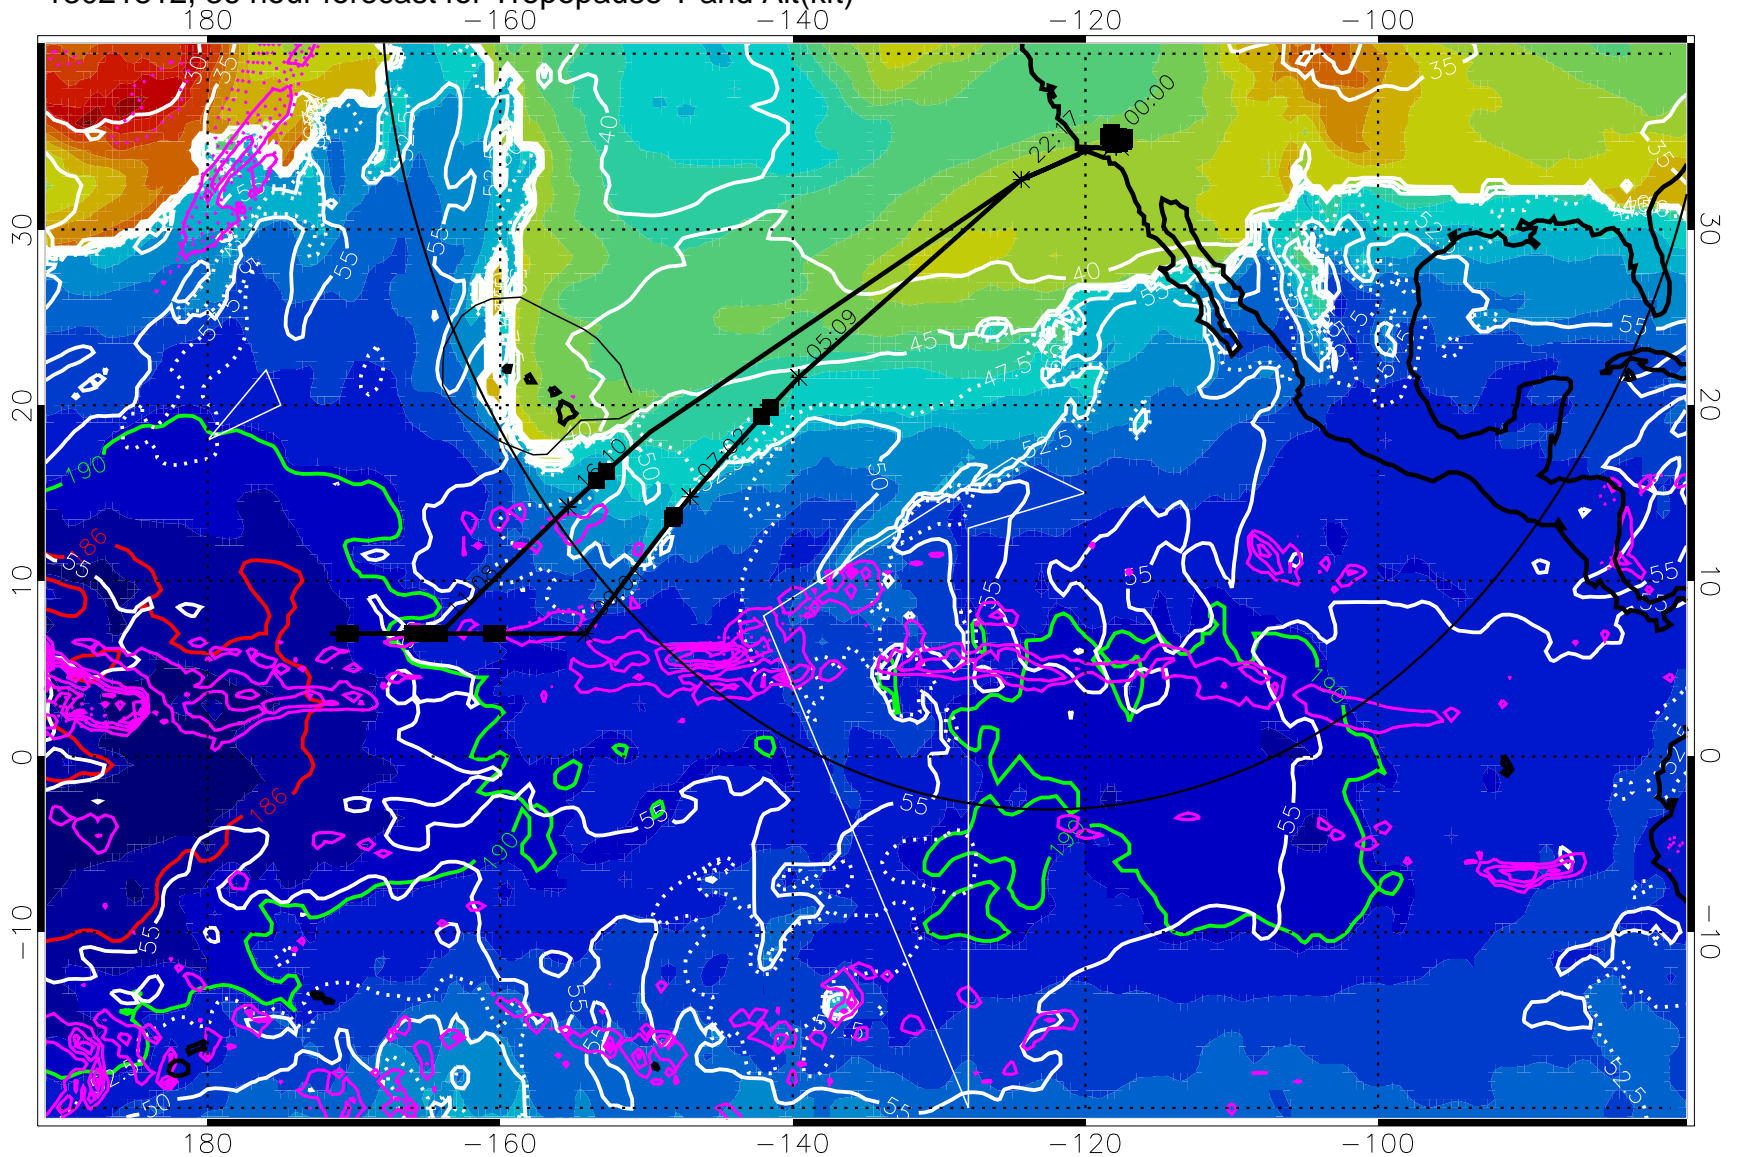

Precip (tot dot, conv sol) past 6 hrs 6 kg/m² contours, min 4

189.5K skin

185.9K engine

30 m/s

Range ring of 4055 km -- 13 hours GH round trip

13021806, 30 hour forecast for Tropopause T and Alt(kft)

190 200 210 220 230

Tropopause T, K

Tropopause Altitude in kft (white)

Precip (tot dot, conv sol) past 6 hrs 6 kg/m² contours, min 4

189.5K skin

185.9K engine

→ 30 m/s

Range ring of 4055 km -- 13 hours GH round trip

13021812, 36 hour forecast for Tropopause T and Alt(kft)

190 200 210 220 230

Tropopause T, K

Tropopause Altitude in kft (white)

Precip (tot dot, conv sol) past 6 hrs 6 kg/m² contours, min 4

189.5K skin

185.9K engine

Range ring of 4055 km -- 13 hours GH round trip