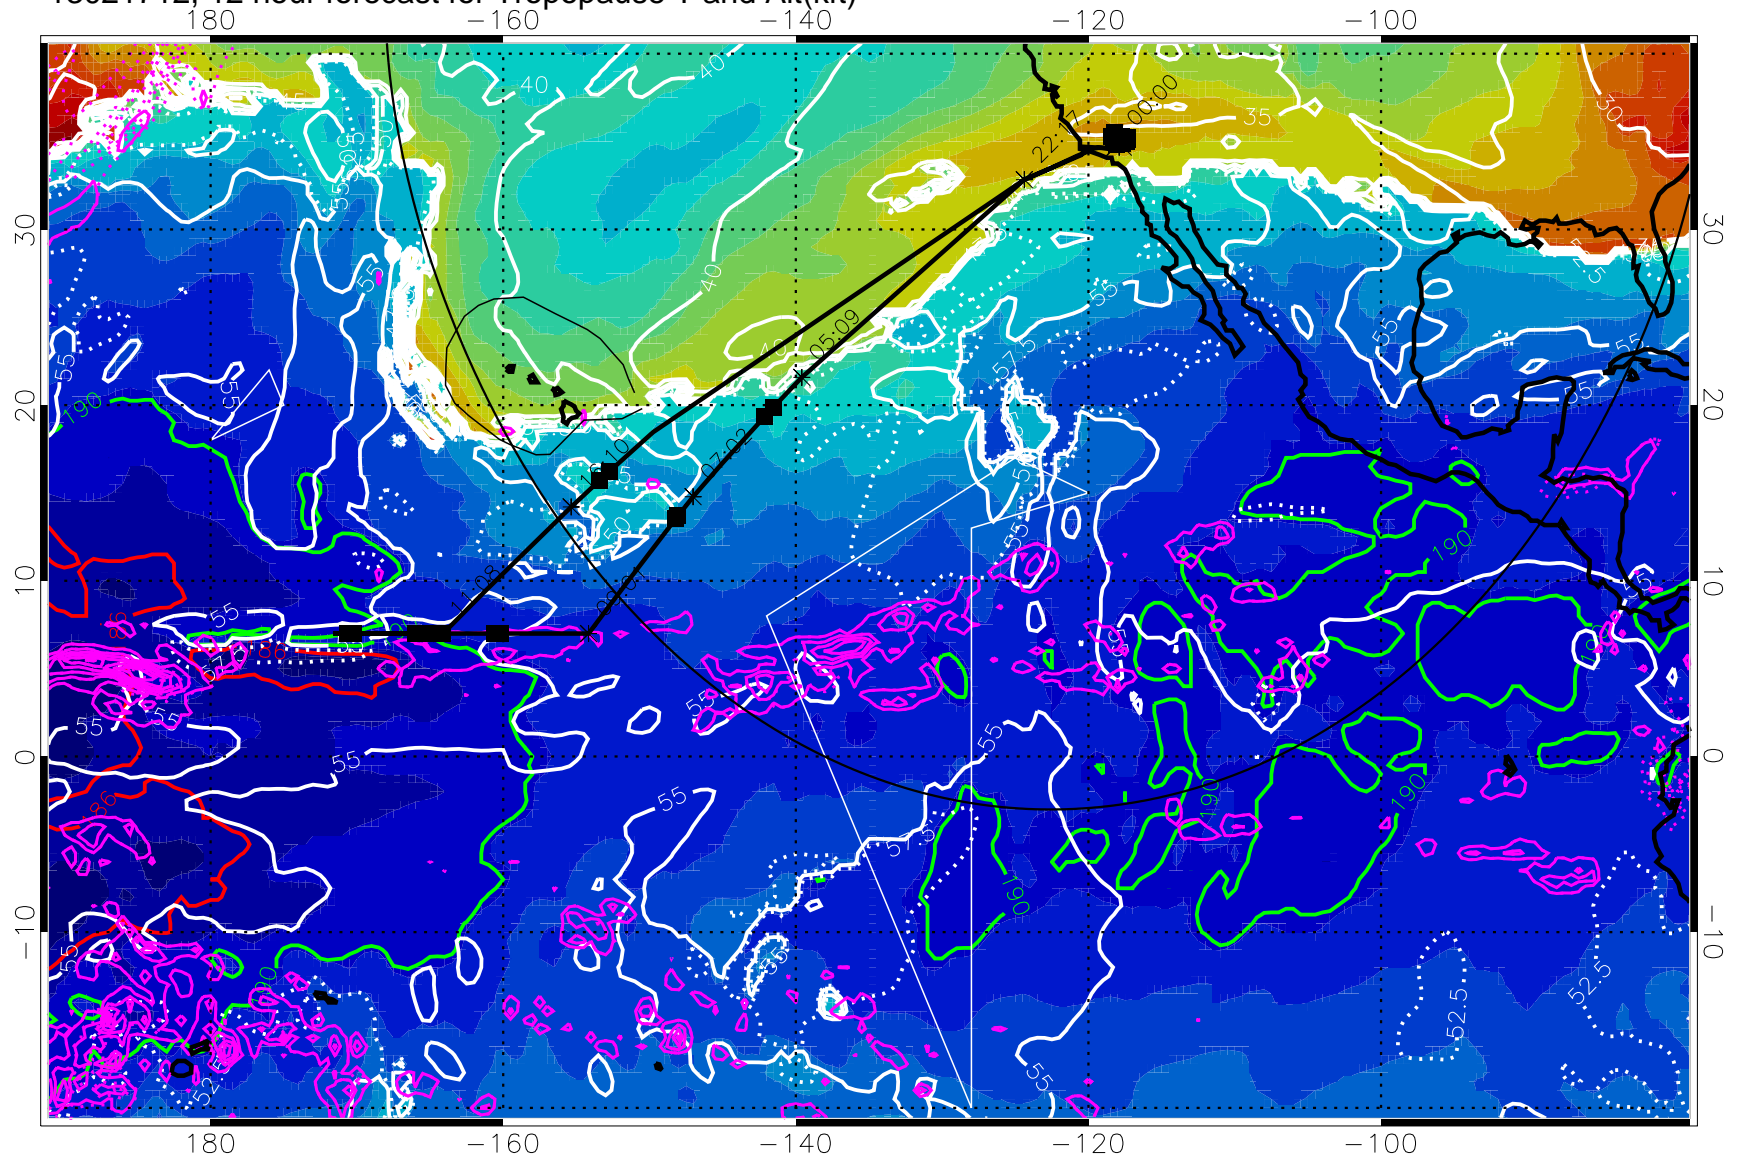

13021712, 12 hour forecast for Tropopause T and Alt(kft)

190   200   210   220   230

Tropopause T, K

Tropopause Altitude in kft (white)

Precip (tot dot, conv sol) past 6 hrs 6 kg/m² contours, min 4

189.5K skin

185.9K engine

→ 30 m/s

Range ring of 4055 km -- 13 hours GH round trip