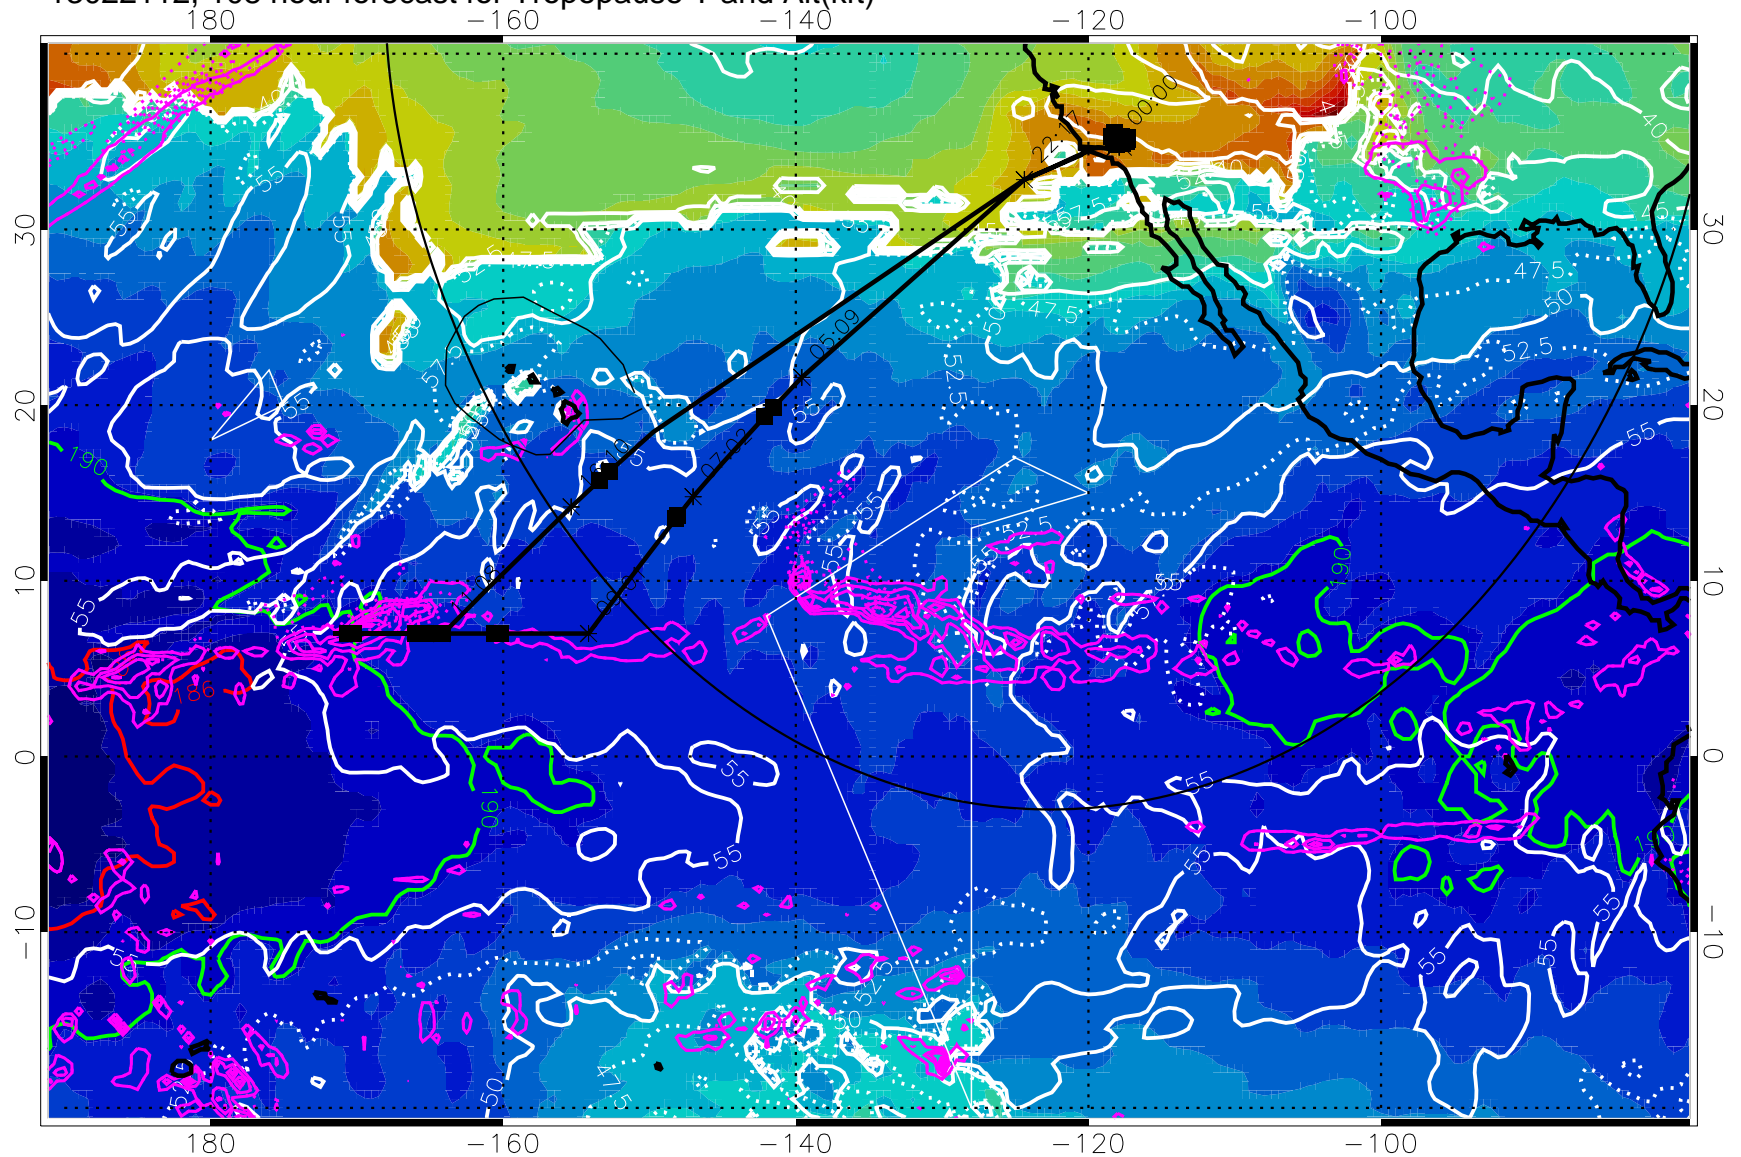

→ 30 m/s

Range ring of 4055 km -- 13 hours GH round trip

13022112, 108 hour forecast for Tropopause T and Alt(kft)

Tropopause T, K

Tropopause Altitude in kft (white)

Precip (tot dot, conv sol) past 6 hrs 6 kg/m² contours, min 4

189.5K skin

185.9K engine

Range ring of 4055 km -- 13 hours GH round trip

13022118, 114 hour forecast for Tropopause T and Alt(kft)

190 200 210 220 230

Tropopause T, K

Tropopause Altitude in kft (white)

Precip (tot dot, conv sol) past 6 hrs 6 kg/m2 contours, min 4