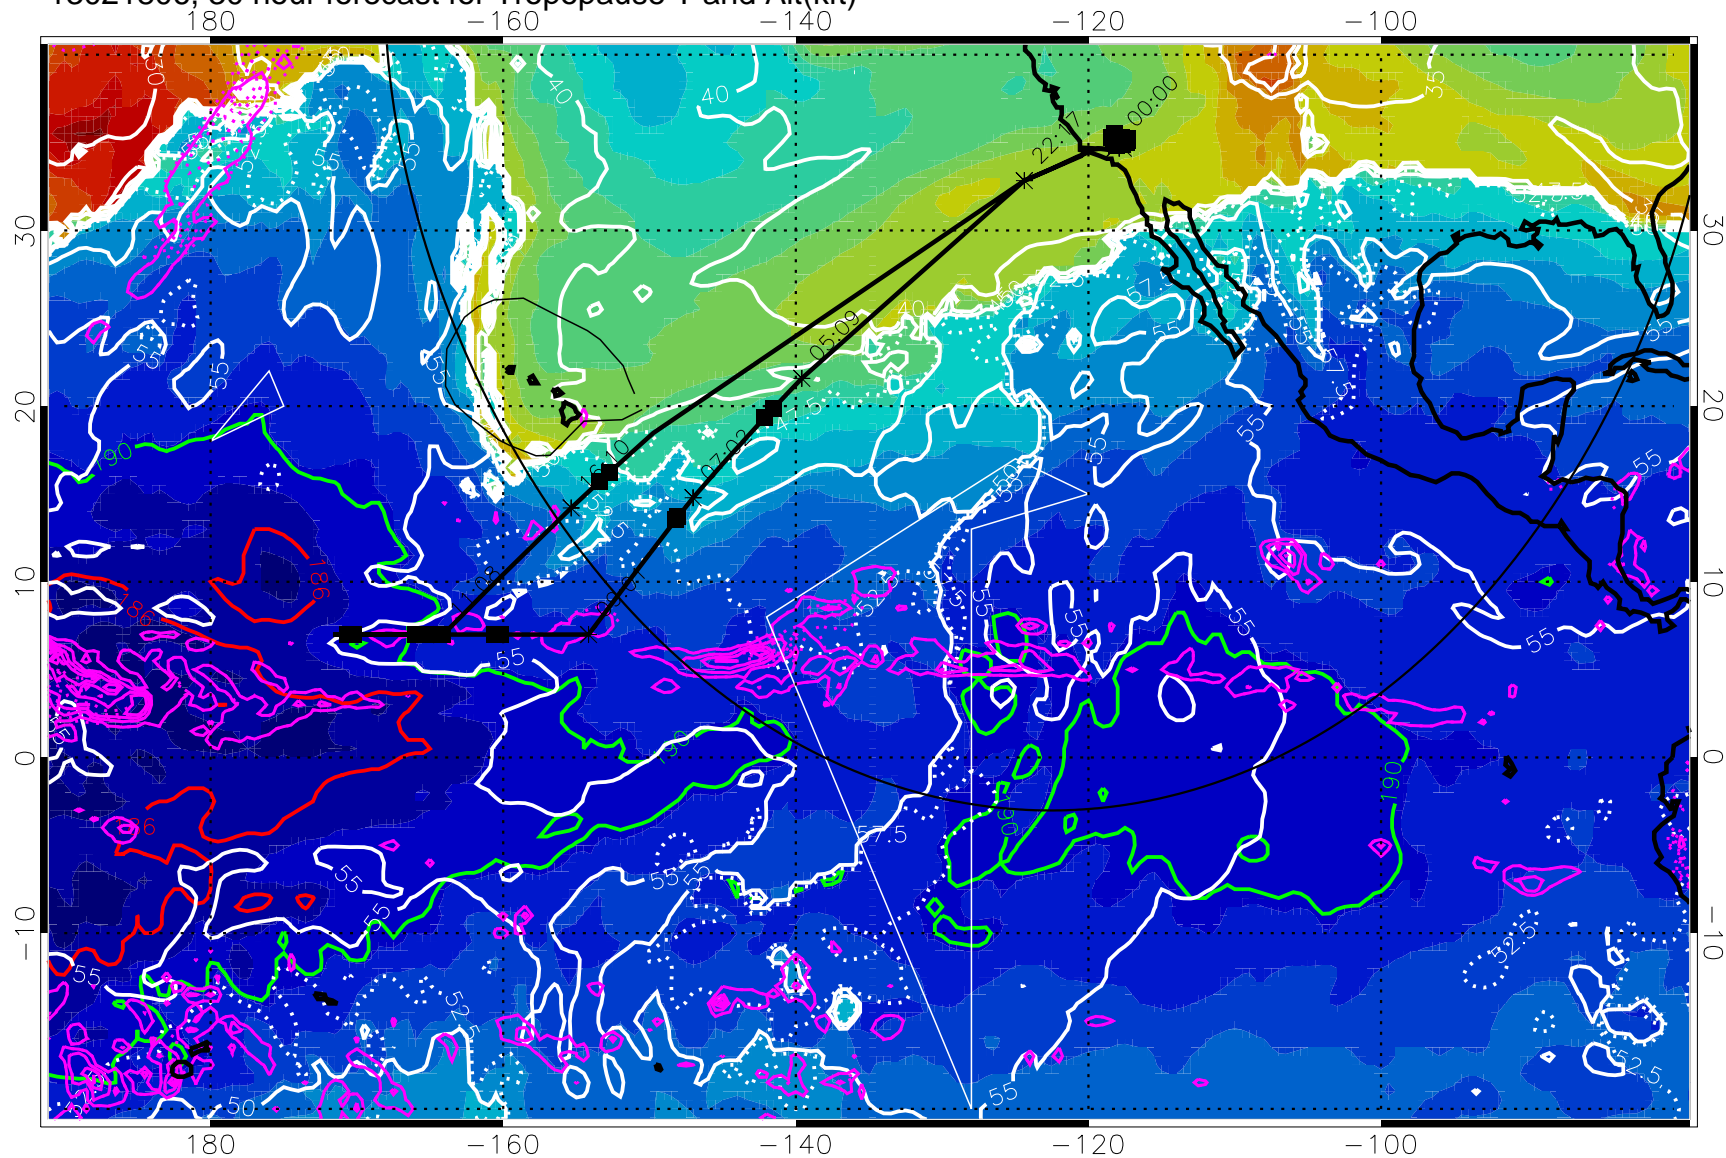

189.5K skin 185.9K engine

→ 30 m/s

Range ring of 4055 km -- 13 hours GH round trip

13021800, 24 hour forecast for Tropopause T and Alt(kft)

190 200 210 220 230

Tropopause T, K

Tropopause Altitude in kft (white)

Precip (tot dot, conv sol) past 6 hrs 6 kg/m² contours, min 4

189.5K skin

185.9K engine

30 m/s

Range ring of 4055 km -- 13 hours GH round trip

13021806, 30 hour forecast for Tropopause T and Alt(kft)

190 200 210 220 230

Tropopause T, K

Tropopause Altitude in kft (white)

Precip (tot dot, conv sol) past 6 hrs 6 kg/m² contours, min 4

189.5K skin

185.9K engine

→ 30 m/s

Range ring of 4055 km -- 13 hours GH round trip

13021812, 36 hour forecast for Tropopause T and Alt(kft)