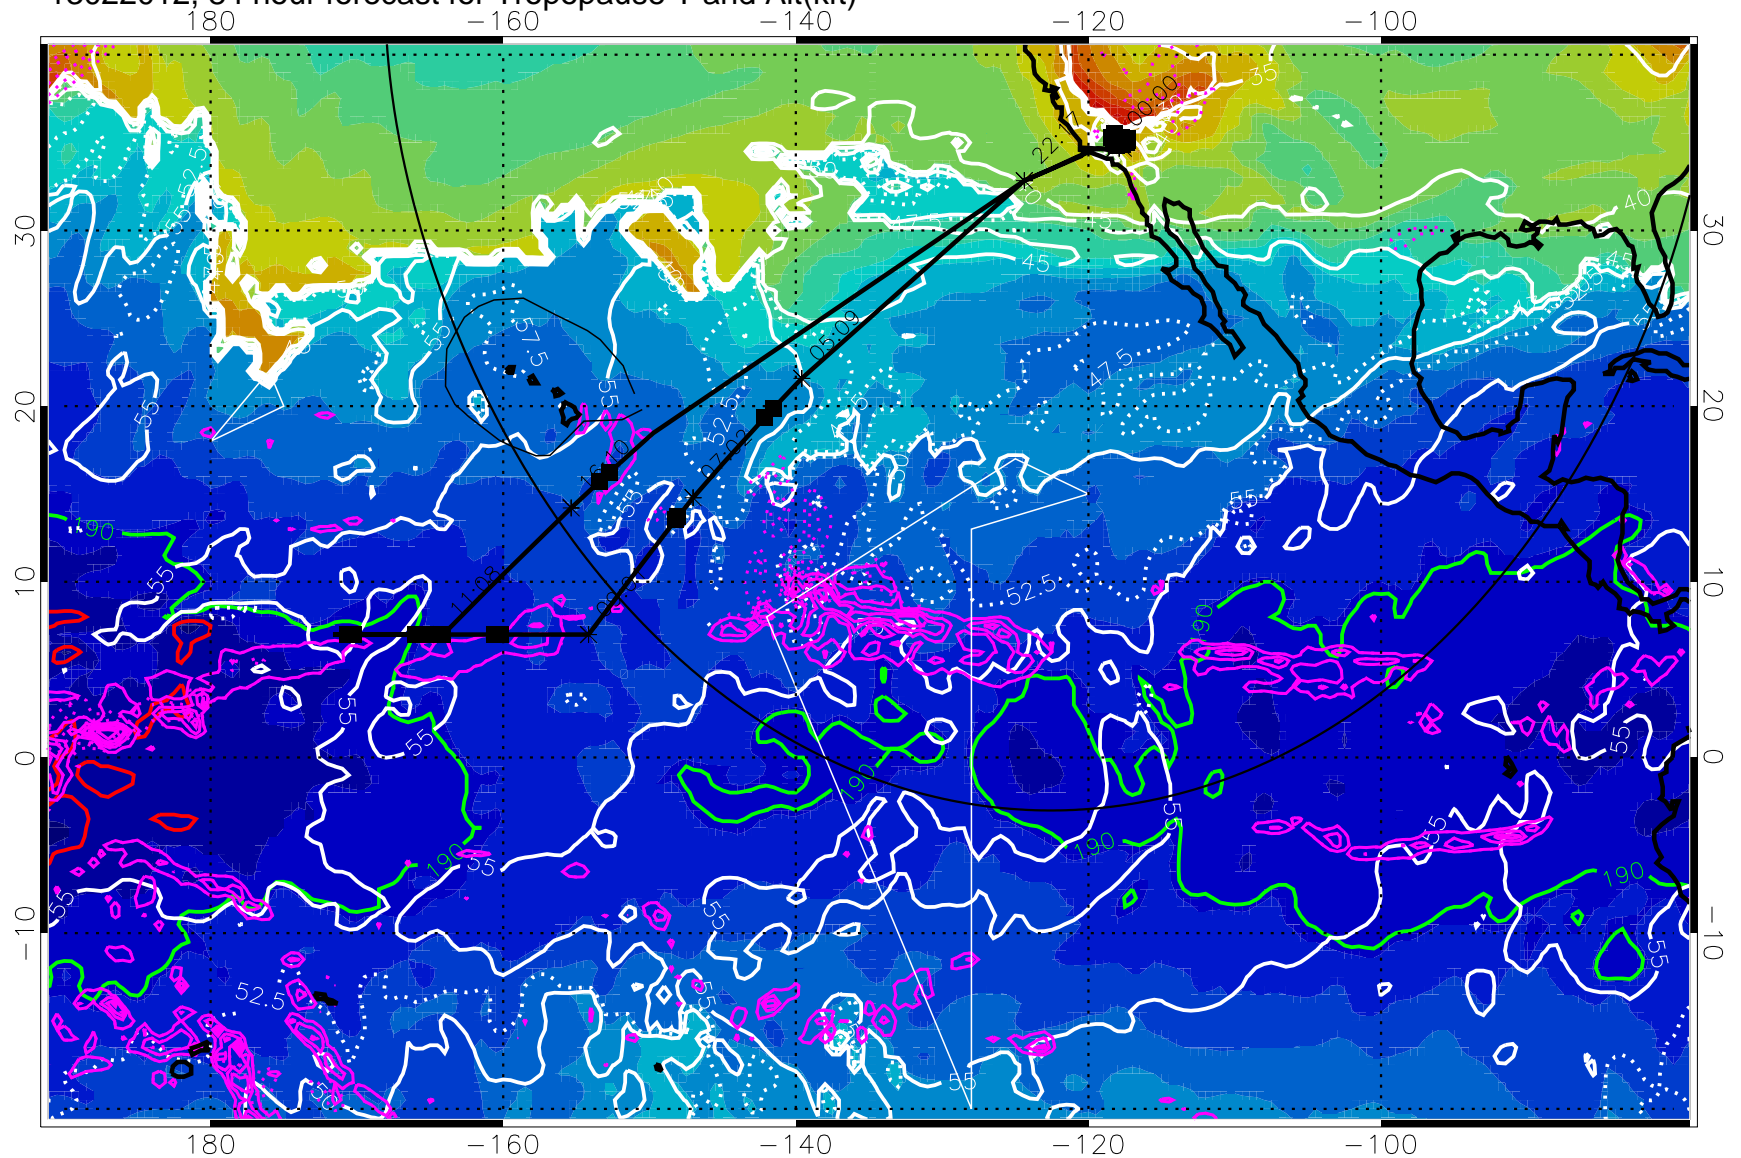

→ 30 m/s

Range ring of 4055 km -- 13 hours GH round trip

13022006, 78 hour forecast for Tropopause T and Alt(kft)

Tropopause T, K

Tropopause Altitude in kft (white)

Precip (tot dot, conv sol) past 6 hrs 6 kg/m² contours, min 4

189.5K skin 185.9K engine

→ 30 m/s

Range ring of 4055 km -- 13 hours GH round trip

13022012, 84 hour forecast for Tropopause T and Alt(kft)

190 200 210 220 230
Tropopause T, K

Tropopause Altitude in kft (white)

Precip (tot dot, conv sol) past 6 hrs 6 kg/m² contours, min 4

189.5K skin

185.9K engine

→ 30 m/s

Range ring of 4055 km -- 13 hours GH round trip

13022018, 90 hour forecast for Tropopause T and Alt(kft)

190 200 210 220 230