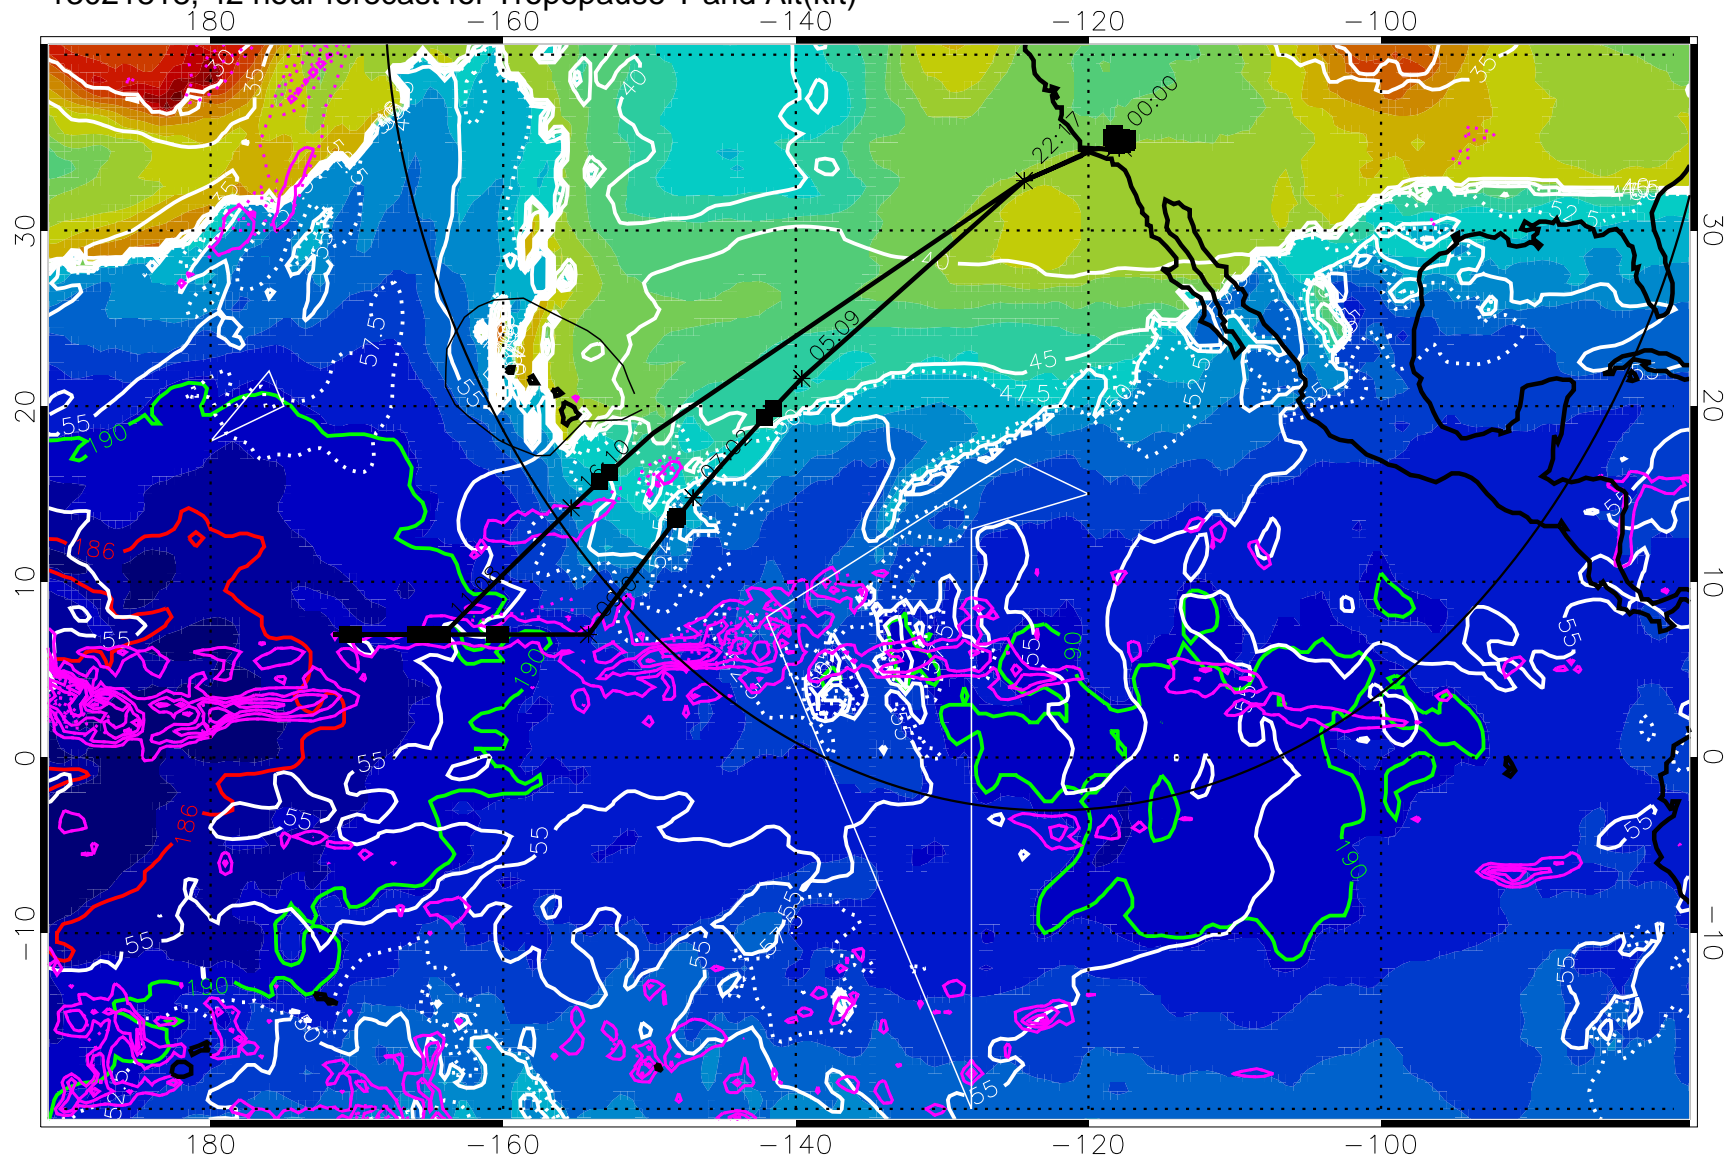

13021818, 42 hour forecast for Tropopause T and Alt(kft)

190 200 210 220 230
Tropopause T, K

Tropopause Altitude in kft (white)

Precip (tot dot, conv sol) past 6 hrs 6 kg/m² contours, min 4

189.5K skin

185.9K engine

→ 30 m/s

Range ring of 4055 km -- 13 hours GH round trip