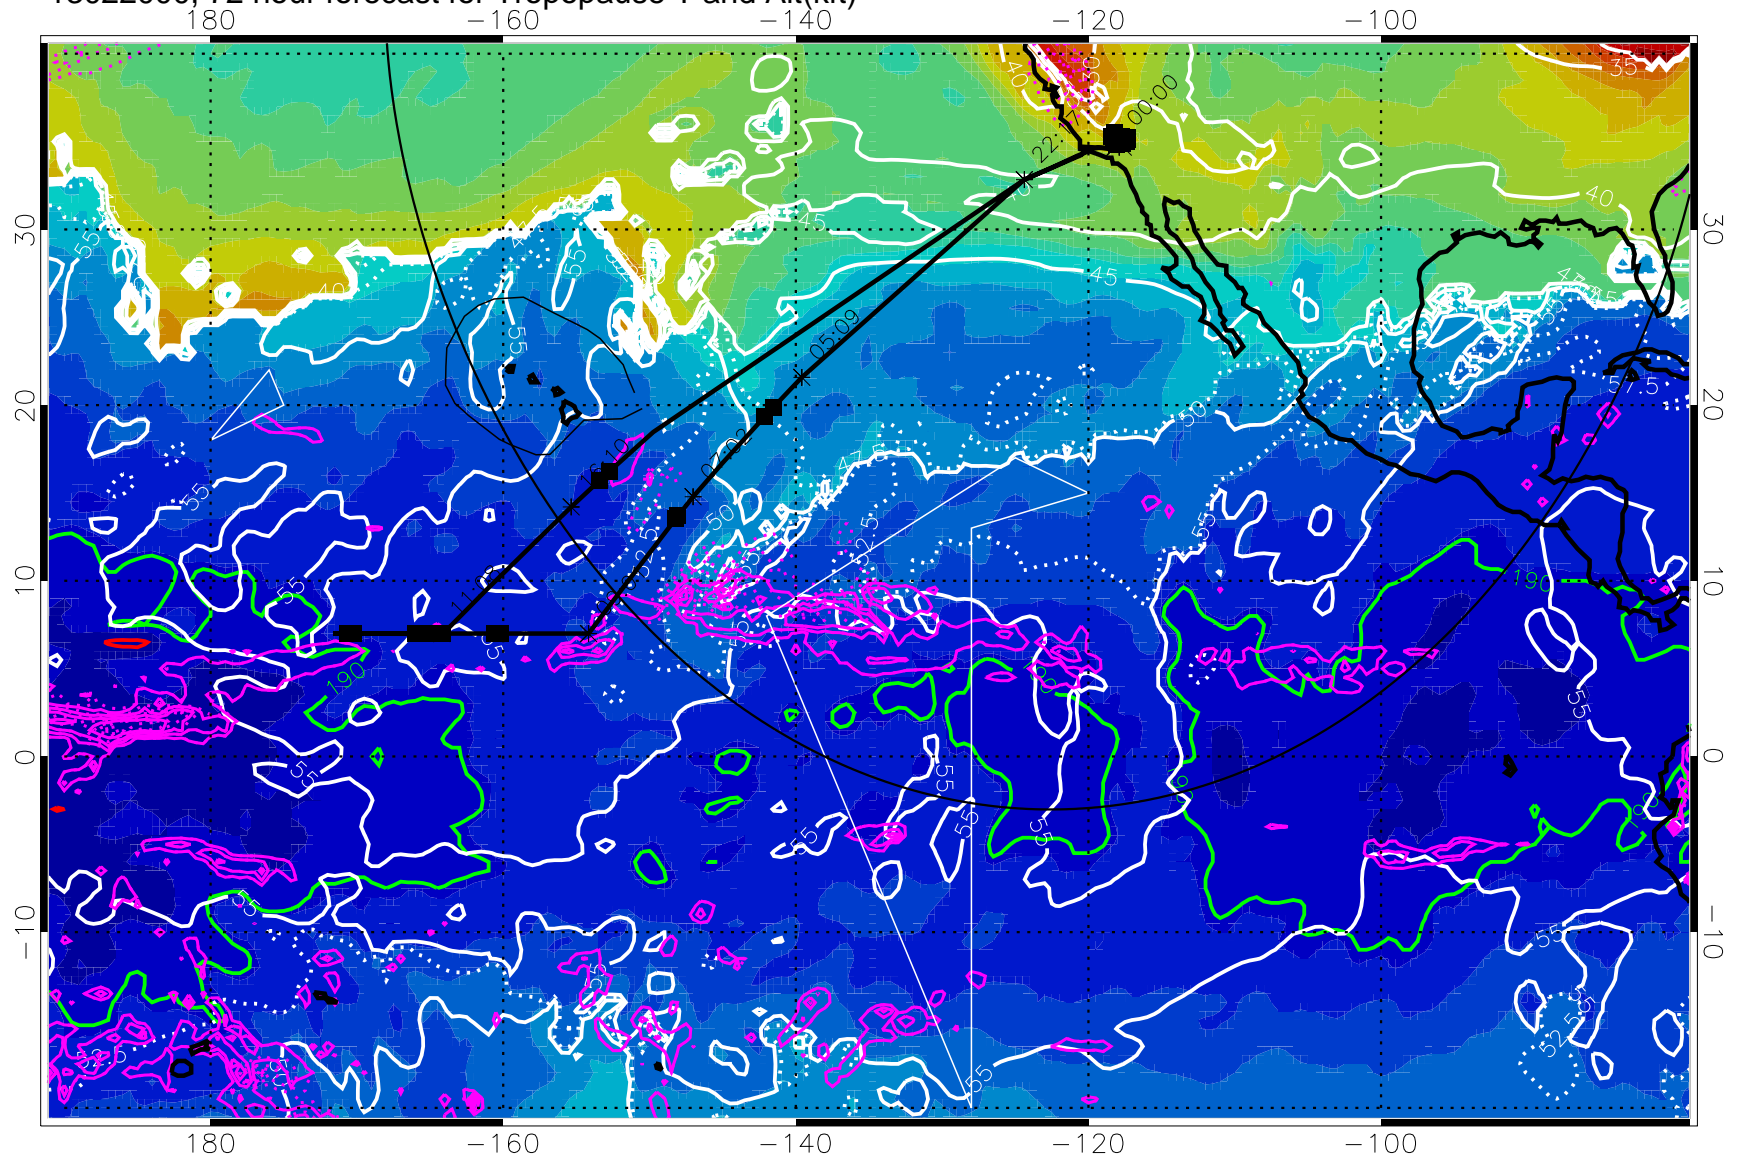

13022000, 72 hour forecast for Tropopause T and Alt(kft)

190 200 210 220 230

Tropopause T, K

Tropopause Altitude in kft (white)

Precip (tot dot, conv sol) past 6 hrs 6 kg/m² contours, min 4

189.5K skin

185.9K engine

→ 30 m/s

Range ring of 4055 km -- 13 hours GH round trip