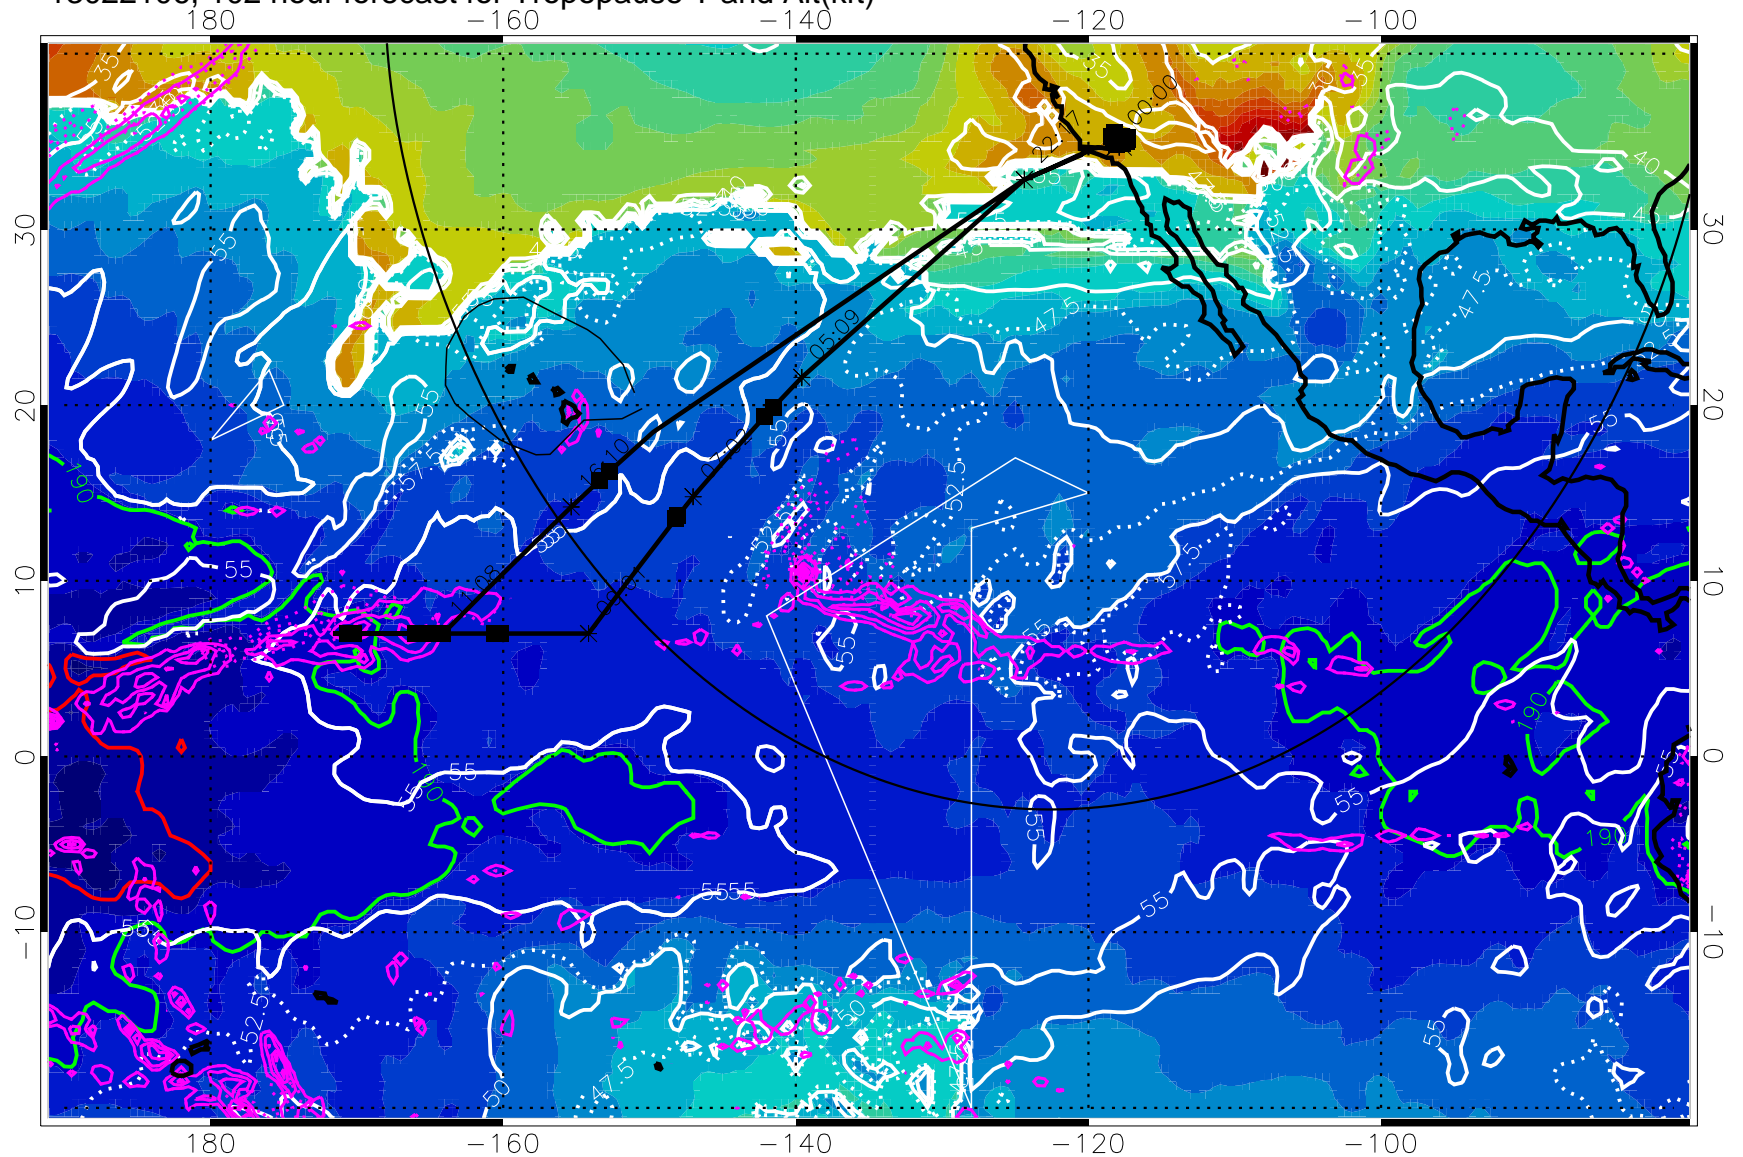

13022106, 102 hour forecast for Tropopause T and Alt(kft)

190 200 210 220 230

Tropopause T, K

Tropopause Altitude in kft (white)

Precip (tot dot, conv sol) past 6 hrs 6 kg/m2 contours, min 4

189.5K skin

185.9K engine

→ 30 m/s

Range ring of 4055 km -- 13 hours GH round trip