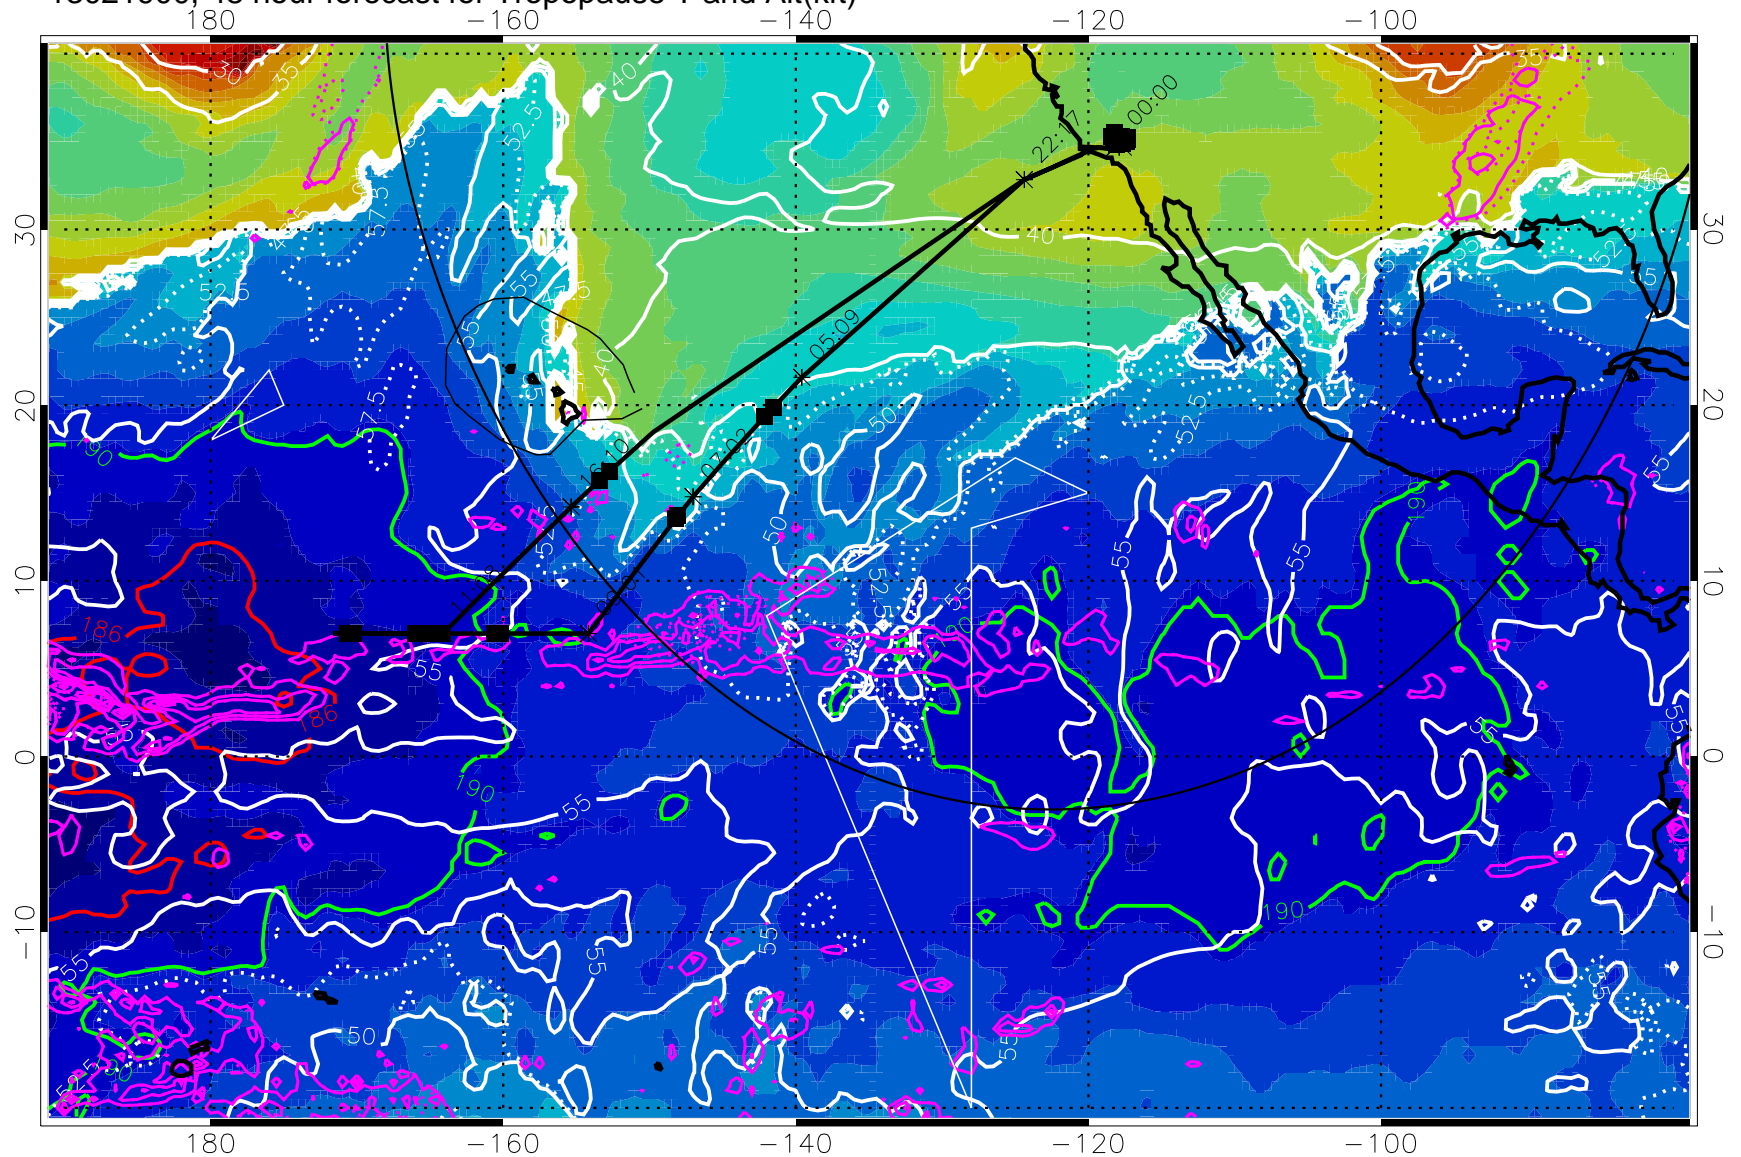

→ 30 m/s

Range ring of 4055 km -- 13 hours GH round trip

13021900, 48 hour forecast for Tropopause T and Alt(kft)

190 200 210 220 230

Tropopause T, K

Tropopause Altitude in kft (white)

Precip (tot dot, conv sol) past 6 hrs 6 kg/m2 contours, min 4

189.5K skin

185.9K engine

→ 30 m/s

Range ring of 4055 km -- 13 hours GH round trip

13021906, 54 hour forecast for Tropopause T and Alt(kft)

190 200 210 220 230
Tropopause T, K

Tropopause Altitude in kft (white)

Precip (tot dot, conv sol) past 6 hrs 6 kg/m² contours, min 4

189.5K skin

185.9K engine

→ 30 m/s

Range ring of 4055 km -- 13 hours GH round trip

13021912, 60 hour forecast for Tropopause T and Alt(kft)

190 200 210 220 230