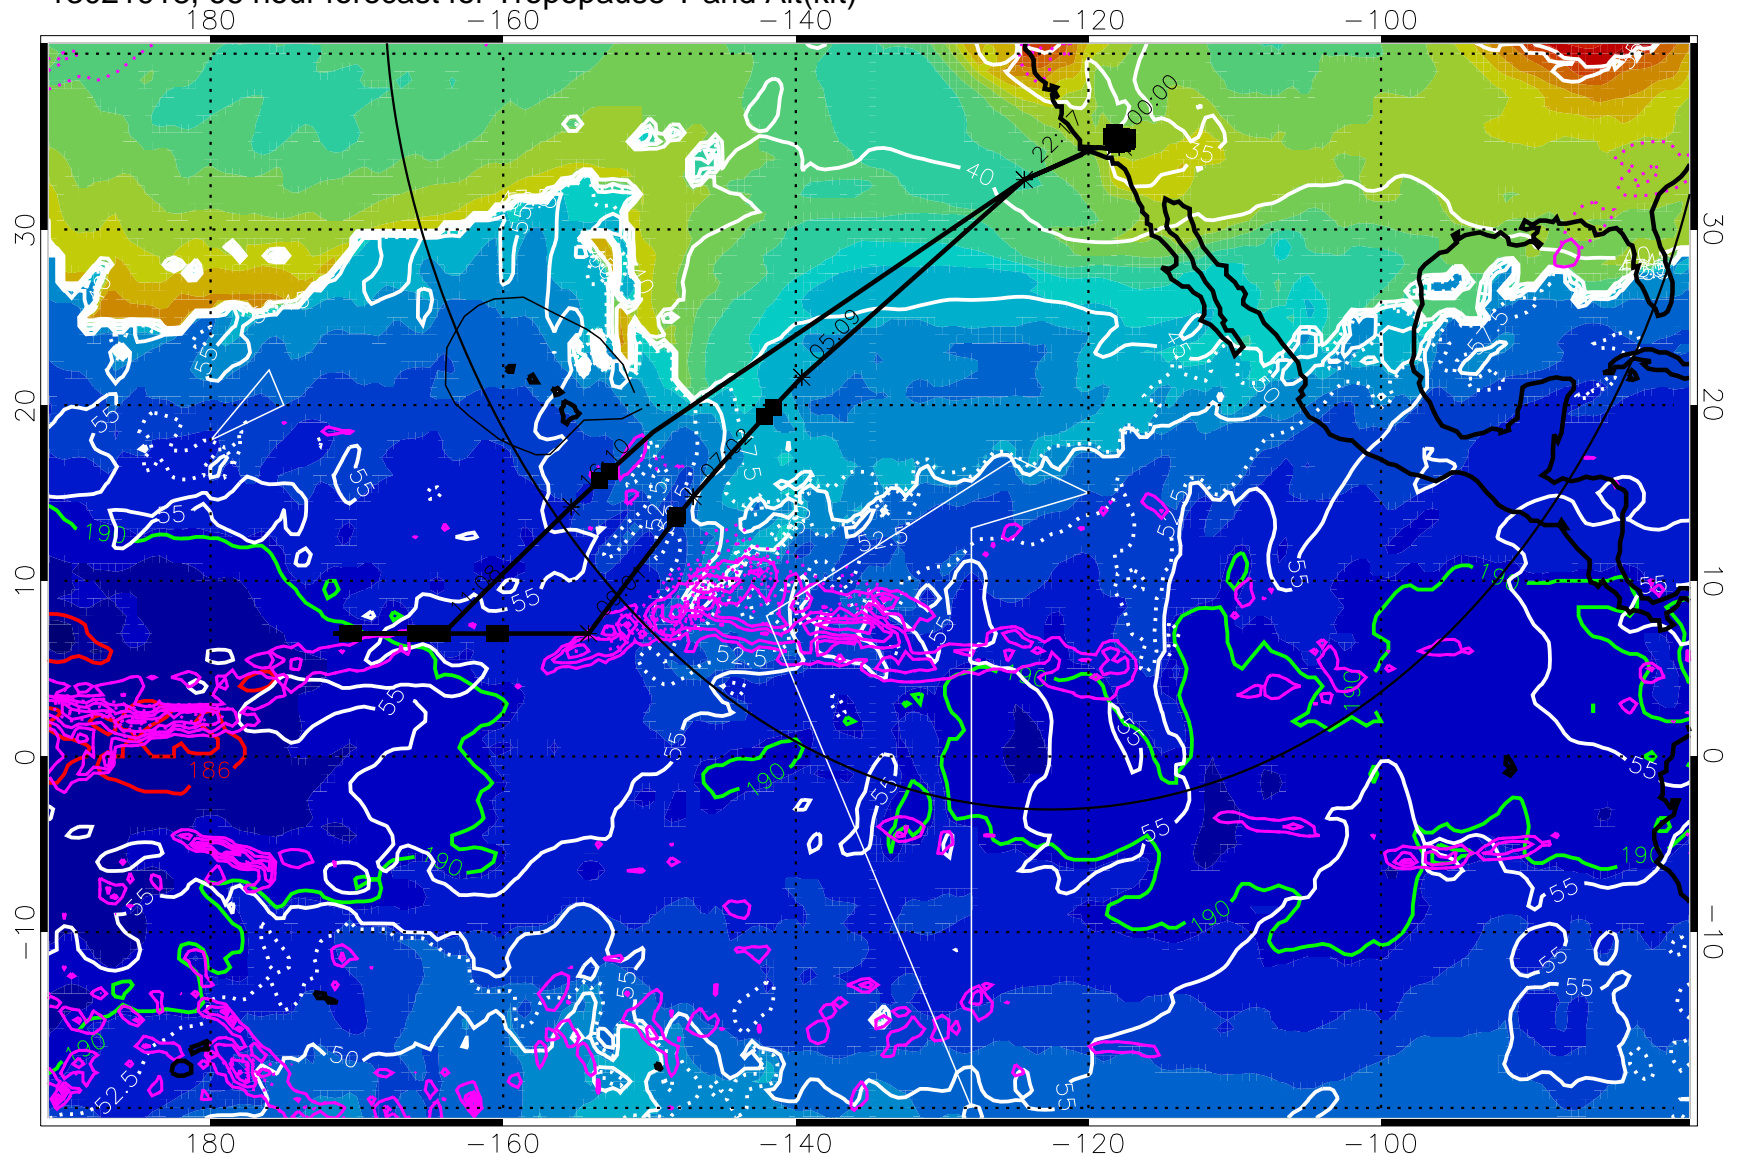

Precip (tot dot, conv sol) past 6 hrs 6 kg/m² contours, min 4

189.5K skin

185.9K engine

→ 30 m/s

Range ring of 4055 km -- 13 hours GH round trip

13021912, 60 hour forecast for Tropopause T and Alt(kft)

190 200 210 220 230

Tropopause T, K

Tropopause Altitude in kft (white)

Precip (tot dot, conv sol) past 6 hrs 6 kg/m² contours, min 4

189.5K skin

185.9K engine

Range ring of 4055 km -- 13 hours GH round trip

13021918, 66 hour forecast for Tropopause T and Alt(kft)

190 200 210 220 230

Tropopause T, K

Tropopause Altitude in kft (white)

Precip (tot dot, conv sol) past 6 hrs 6 kg/m2 contours, min 4

189.5K skin

185.9K engine

→ 30 m/s

Range ring of 4055 km -- 13 hours GH round trip

Precip (tot dot, conv sol) past 6 hrs 6 kg/m² contours, min 4

189.5K skin

185.9K engine

→ 30 m/s

Range ring of 4055 km -- 13 hours GH round trip

13022018, 90 hour forecast for Tropopause T and Alt(kft)

190 200 210 220 230