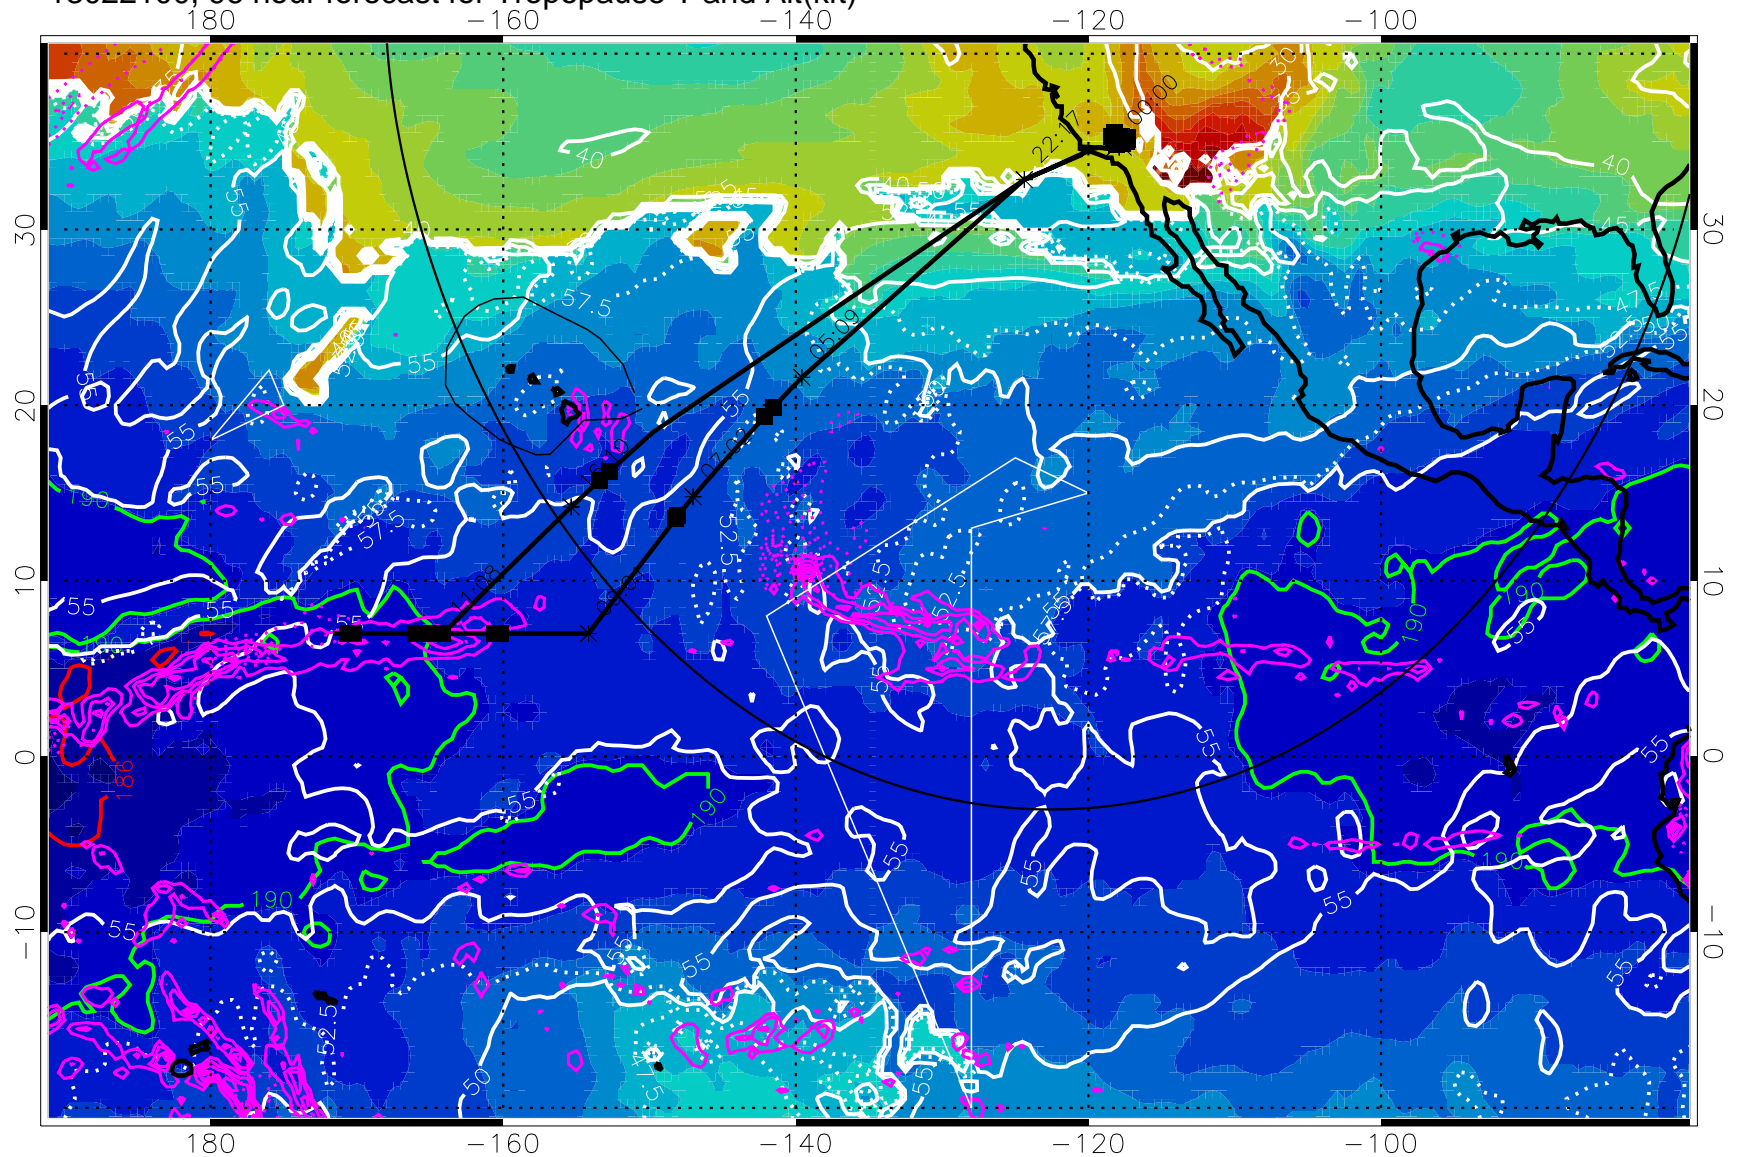

Precip (tot dot, conv sol) past 6 hrs 6 kg/m² contours, min 4

189.5K skin

185.9K engine

→ 30 m/s

Range ring of 4055 km -- 13 hours GH round trip

13022018, 90 hour forecast for Tropopause T and Alt(kft)

190 200 210 220 230

Tropopause T, K

Tropopause Altitude in kft (white)

Precip (tot dot, conv sol) past 6 hrs 6 kg/m² contours, min 4

189.5K skin 185.9K engine

→ 30 m/s

Range ring of 4055 km -- 13 hours GH round trip

13022100, 96 hour forecast for Tropopause T and Alt(kft)

190 200 210 220 230

Tropopause T, K

Tropopause Altitude in kft (white)

Precip (tot dot, conv sol) past 6 hrs 6 kg/m² contours, min 4

189.5K skin 185.9K engine

→ 30 m/s

Range ring of 4055 km -- 13 hours GH round trip