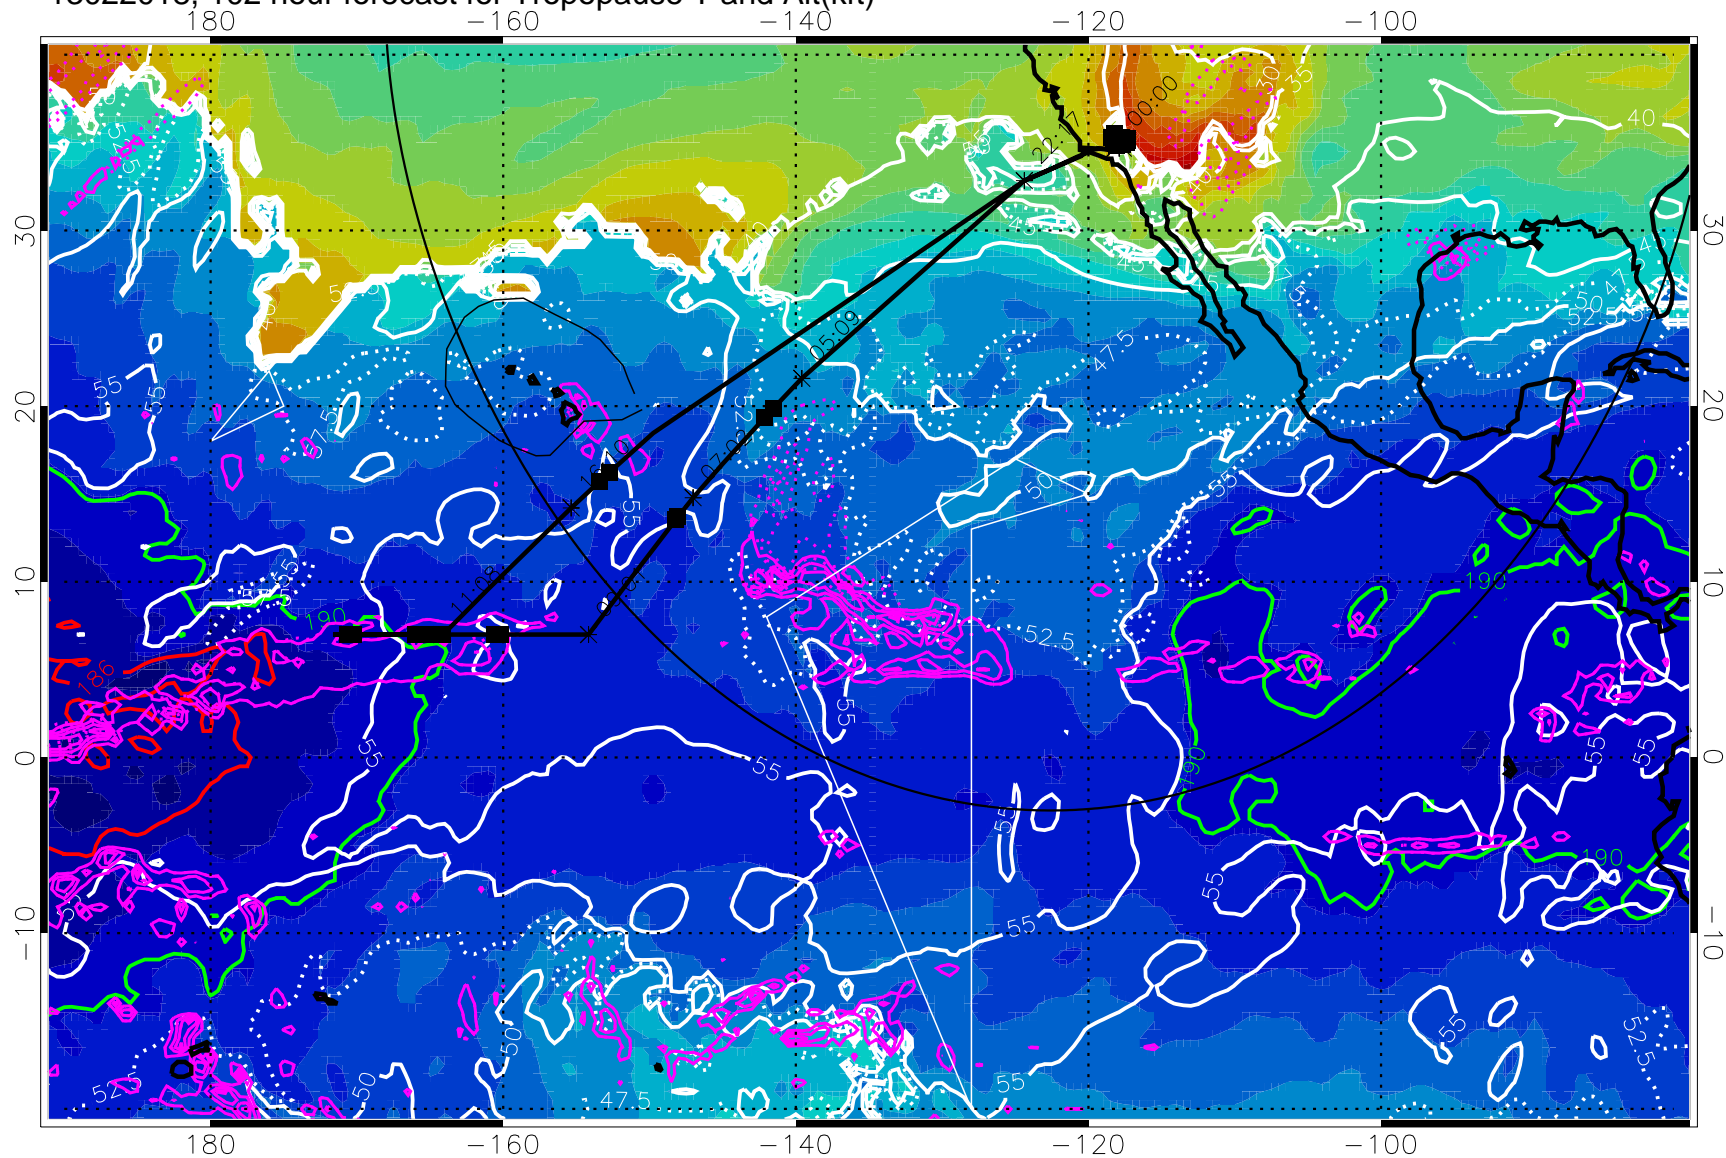

Precip (tot dot, conv sol) past 6 hrs 6 kg/m² contours, min 4

189.5K skin

185.9K engine

Range ring of 4055 km -- 13 hours GH round trip

13022018, 102 hour forecast for Tropopause T and Alt(kft)

Tropopause T, K