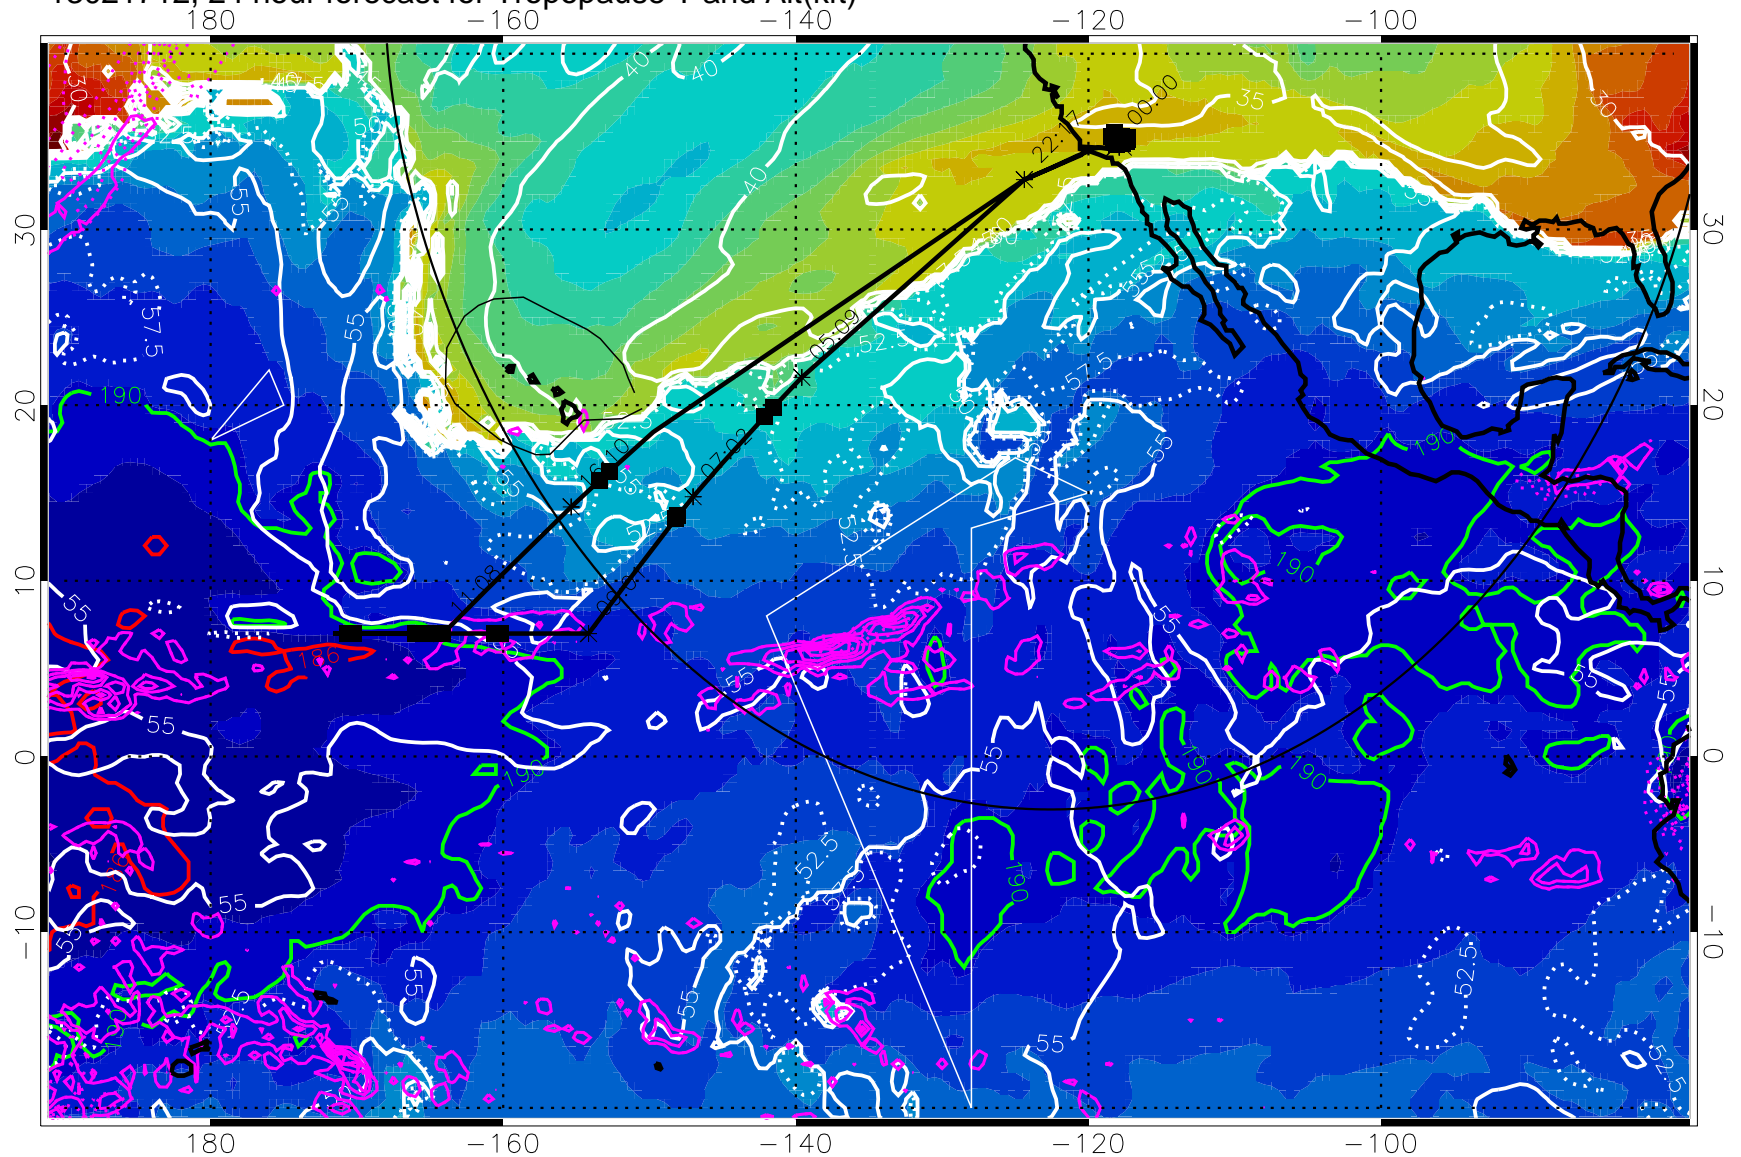

189.5K skin

185.9K engine

30 m/s

Range ring of 4055 km -- 13 hours GH round trip

13021712, 24 hour forecast for Tropopause T and Alt(kft)

190 200 210 220 230

Tropopause T, K

Tropopause Altitude in kft (white)

Precip (tot dot, conv sol) past 6 hrs 6 kg/m² contours, min 4

189.5K skin

185.9K engine

→ 30 m/s

Range ring of 4055 km -- 13 hours GH round trip

13021718, 30 hour forecast for Tropopause T and Alt(kft)

190 200 210 220 230