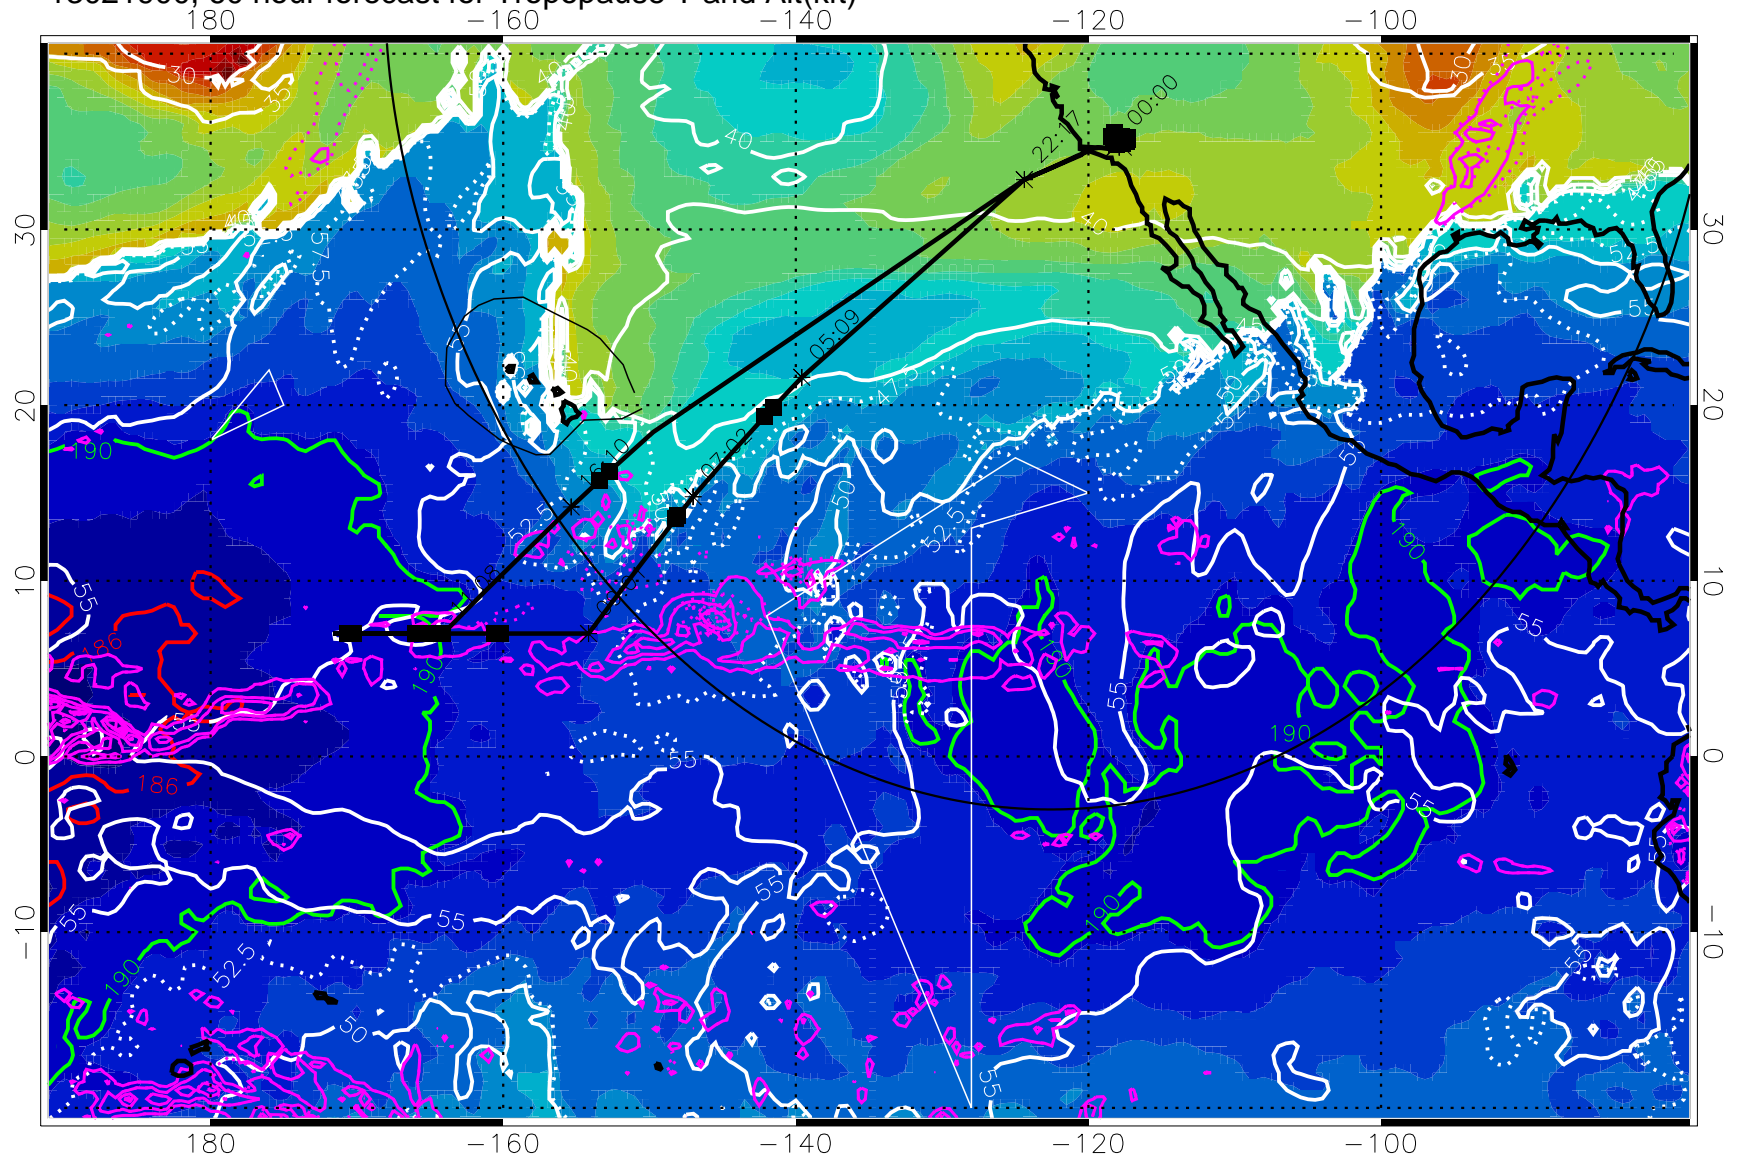

189.5K skin

185.9K engine

→ 30 m/s

Range ring of 4055 km -- 13 hours GH round trip

13021818, 54 hour forecast for Tropopause T and Alt(kft)

190 200 210 220 230

Tropopause T, K

Tropopause Altitude in kft (white)

Precip (tot dot, conv sol) past 6 hrs 6 kg/m² contours, min 4

189.5K skin

185.9K engine

→ 30 m/s

Range ring of 4055 km -- 13 hours GH round trip

13021900, 60 hour forecast for Tropopause T and Alt(kft)

190 200 210 220 230

Tropopause T, K

Tropopause Altitude in kft (white)

Precip (tot dot, conv sol) past 6 hrs 6 kg/m² contours, min 4

189.5K skin

185.9K engine

→ 30 m/s

Range ring of 4055 km -- 13 hours GH round trip

13021906, 66 hour forecast for Tropopause T and Alt(kft)