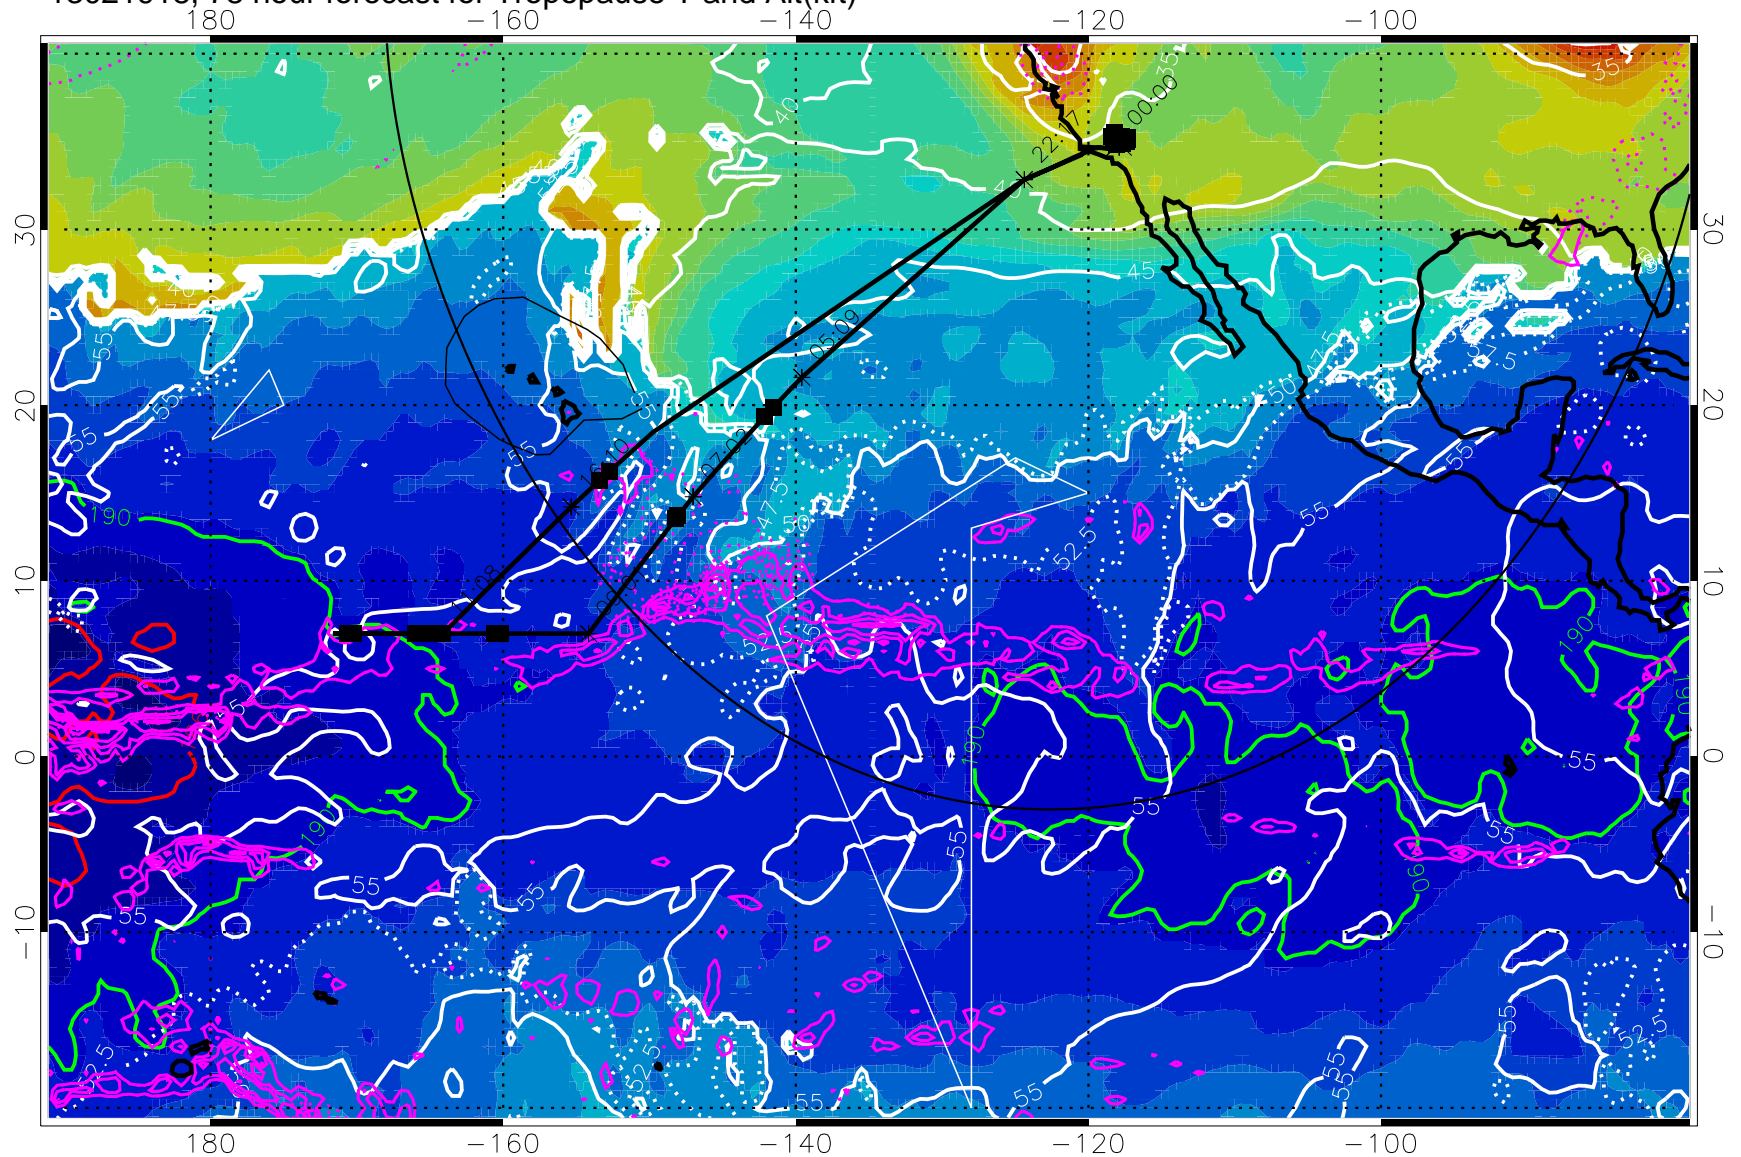

→ 30 m/s

Range ring of 4055 km -- 13 hours GH round trip

13021918, 78 hour forecast for Tropopause T and Alt(kft)

190 200 210 220 230

Tropopause T, K

Tropopause Altitude in kft (white)

Precip (tot dot, conv sol) past 6 hrs 6 kg/m² contours, min 4

189.5K skin 185.9K engine

→ 30 m/s

Range ring of 4055 km -- 13 hours GH round trip

13022006, 90 hour forecast for Tropopause T and Alt(kft)

Tropopause T, K

Tropopause Altitude in kft (white)

Precip (tot dot, conv sol) past 6 hrs 6 kg/m² contours, min 4