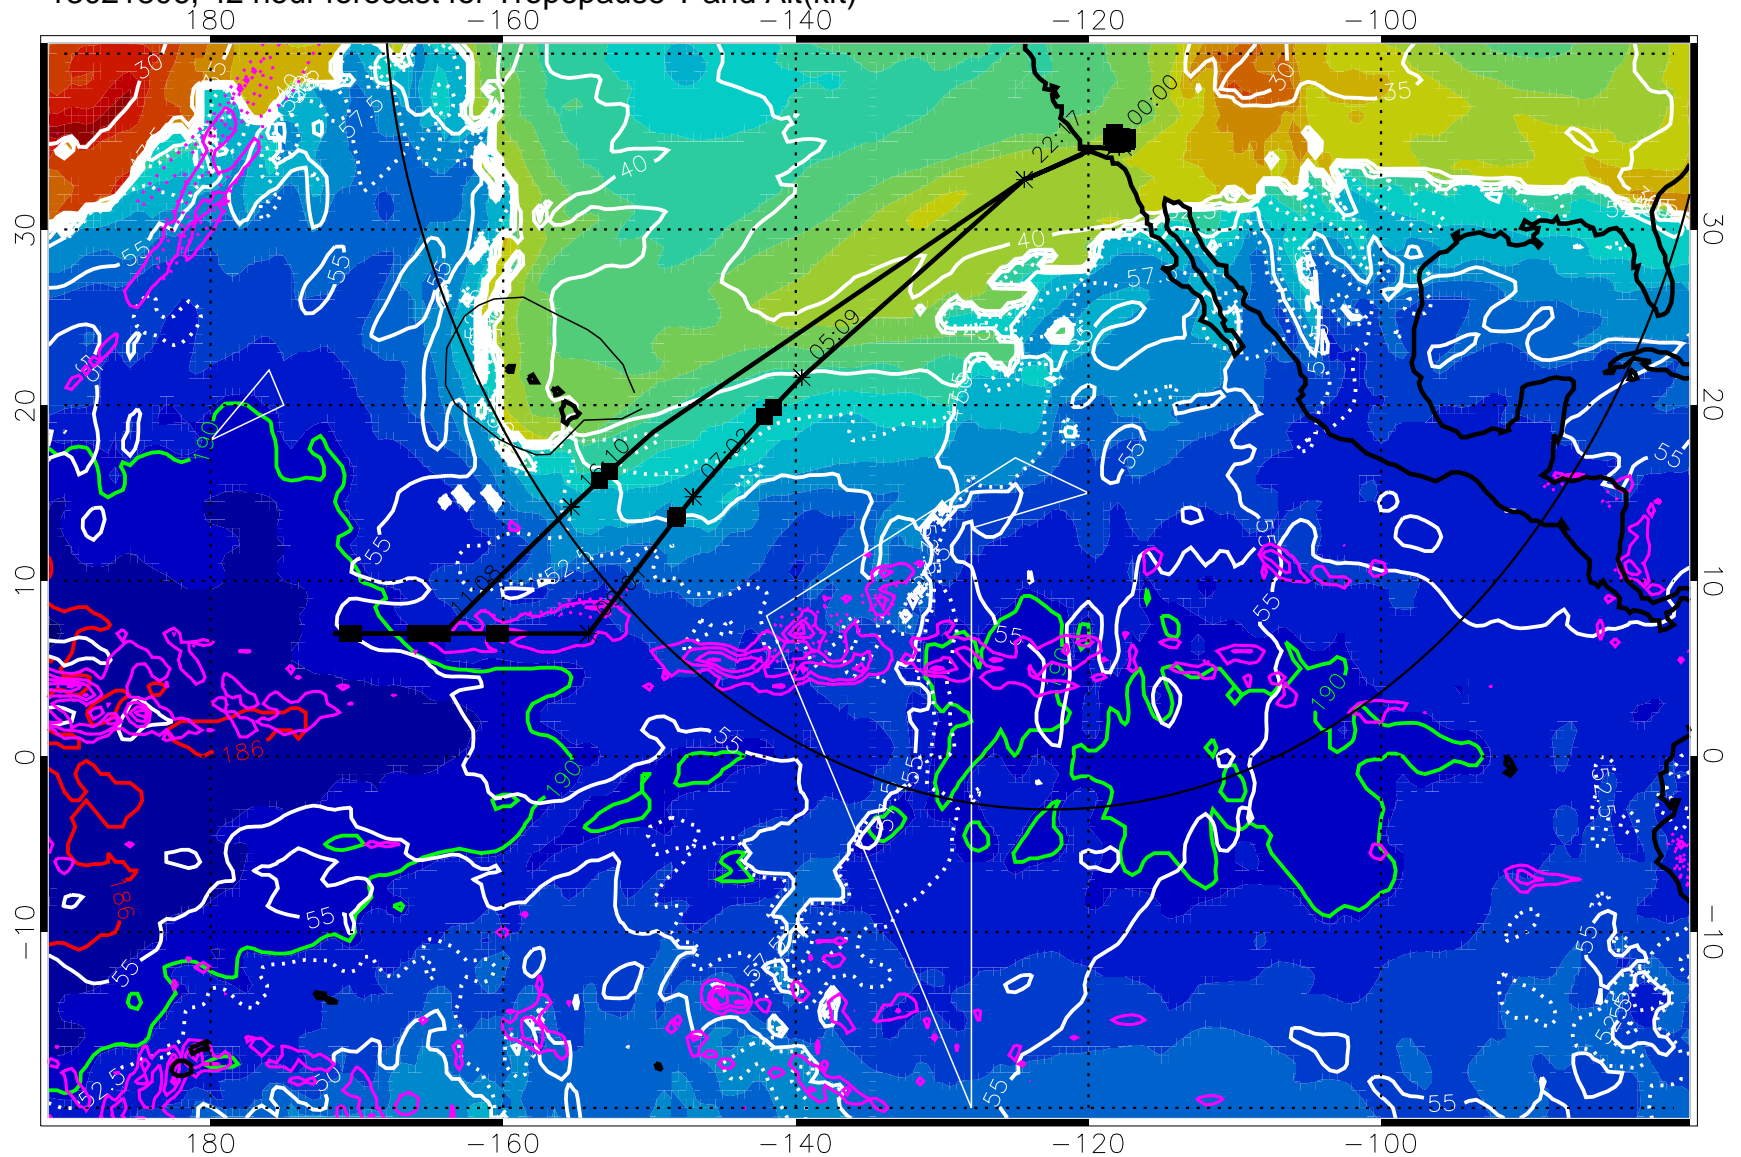

13021806, 42 hour forecast for Tropopause T and Alt(kft)

190   200   210   220   230

Tropopause T, K

Tropopause Altitude in kft (white)

Precip (tot dot, conv sol) past 6 hrs 6 kg/m² contours, min 4

189.5K skin

185.9K engine

30 m/s

Range ring of 4055 km -- 13 hours GH round trip