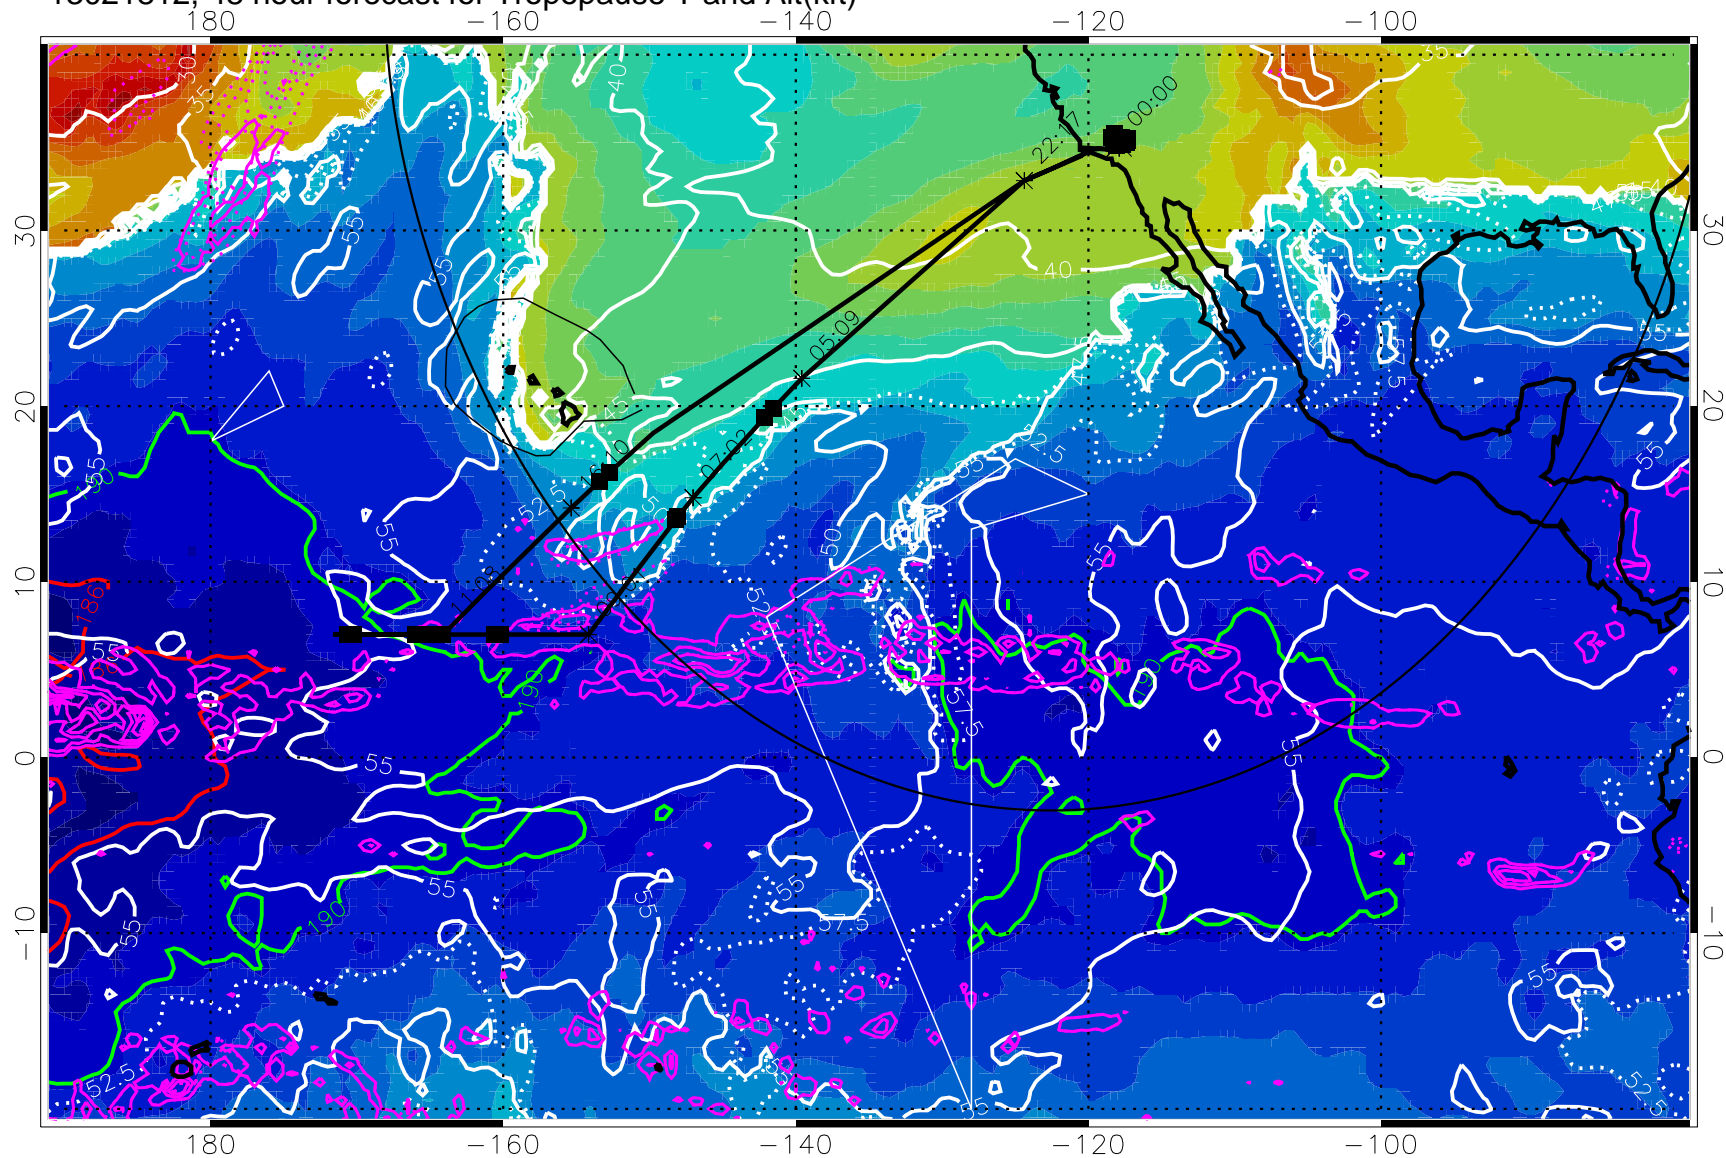

13021812, 48 hour forecast for Tropopause T and Alt(kft)

190 200 210 220 230

Tropopause T, K

Tropopause Altitude in kft (white)

Precip (tot dot, conv sol) past 6 hrs 6 kg/m2 contours, min 4

189.5K skin

185.9K engine

→ 30 m/s

Range ring of 4055 km -- 13 hours GH round trip