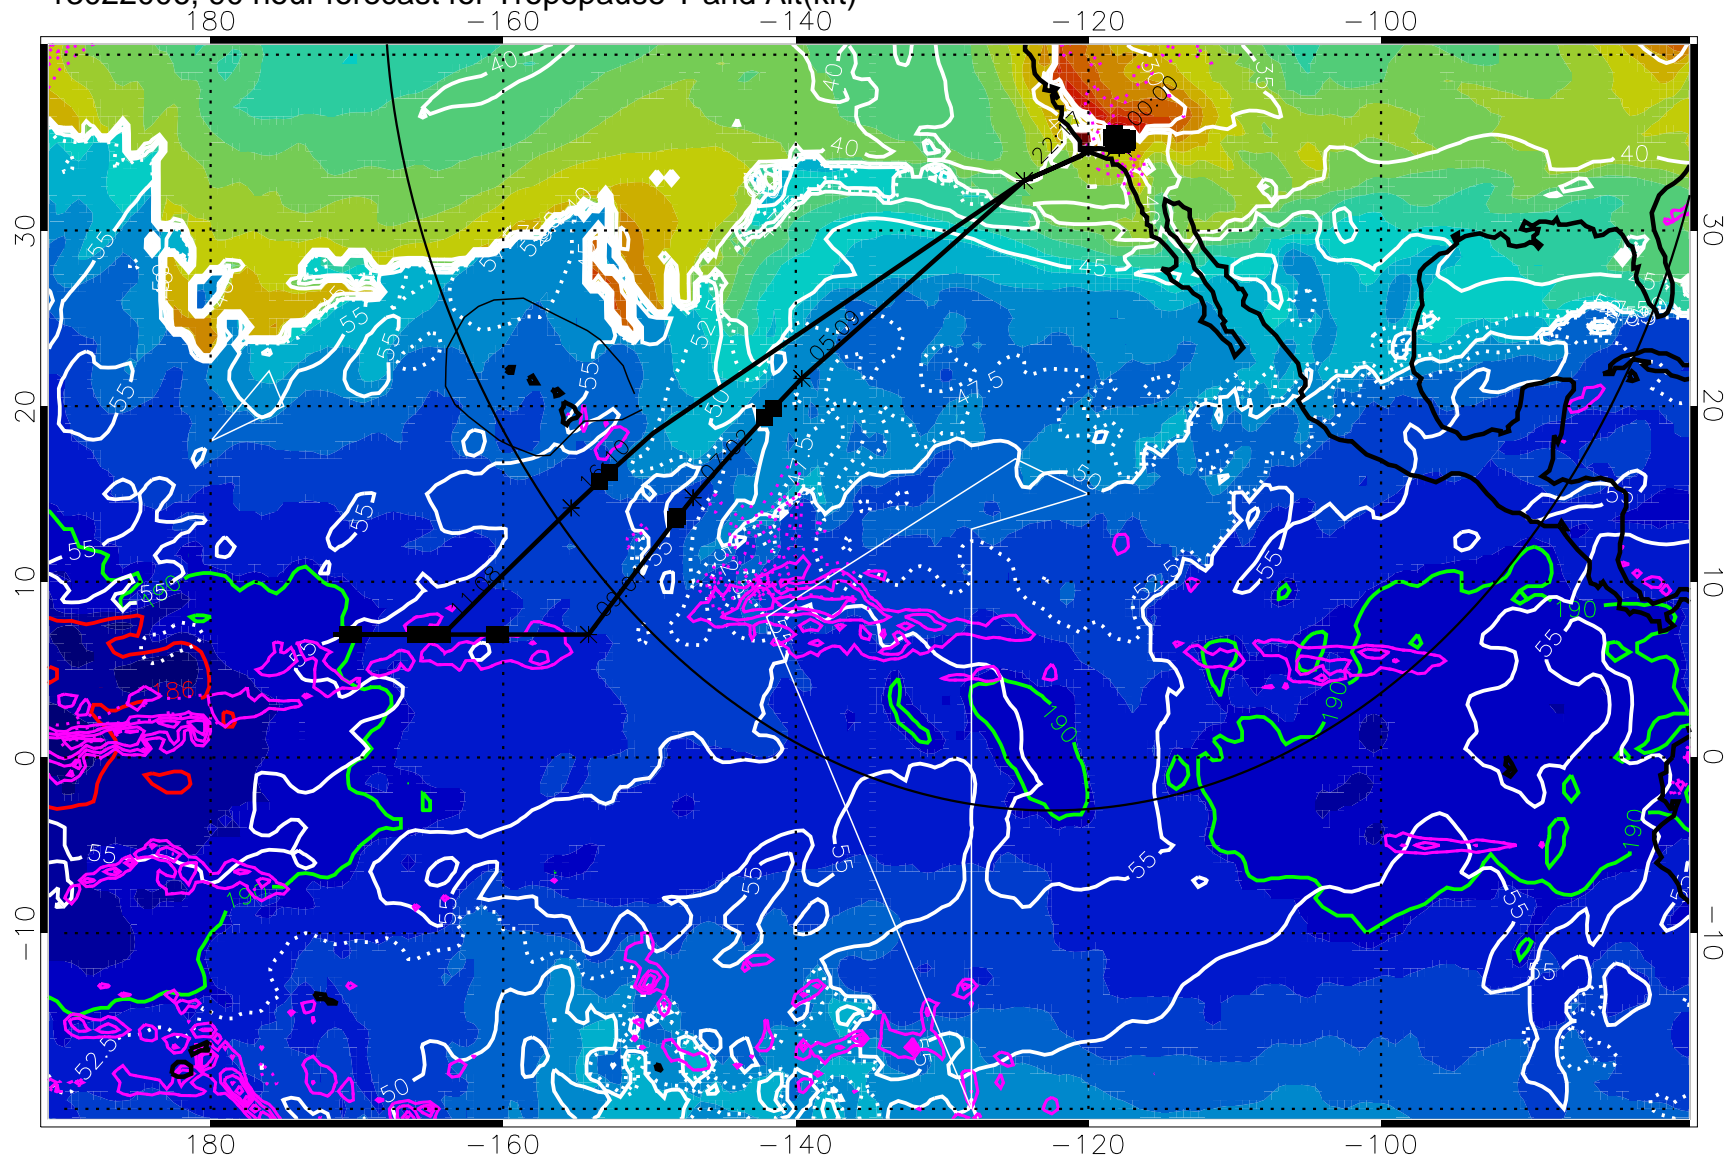

→ 30 m/s

Range ring of 4055 km -- 13 hours GH round trip

13021918, 78 hour forecast for Tropopause T and Alt(kft)

190 200 210 220 230

Tropopause T, K

Tropopause Altitude in kft (white)

Precip (tot dot, conv sol) past 6 hrs 6 kg/m² contours, min 4

189.5K skin 185.9K engine

→ 30 m/s

Range ring of 4055 km -- 13 hours GH round trip

13022006, 90 hour forecast for Tropopause T and Alt(kft)

Tropopause T, K

Tropopause Altitude in kft (white)

Precip (tot dot, conv sol) past 6 hrs 6 kg/m² contours, min 4