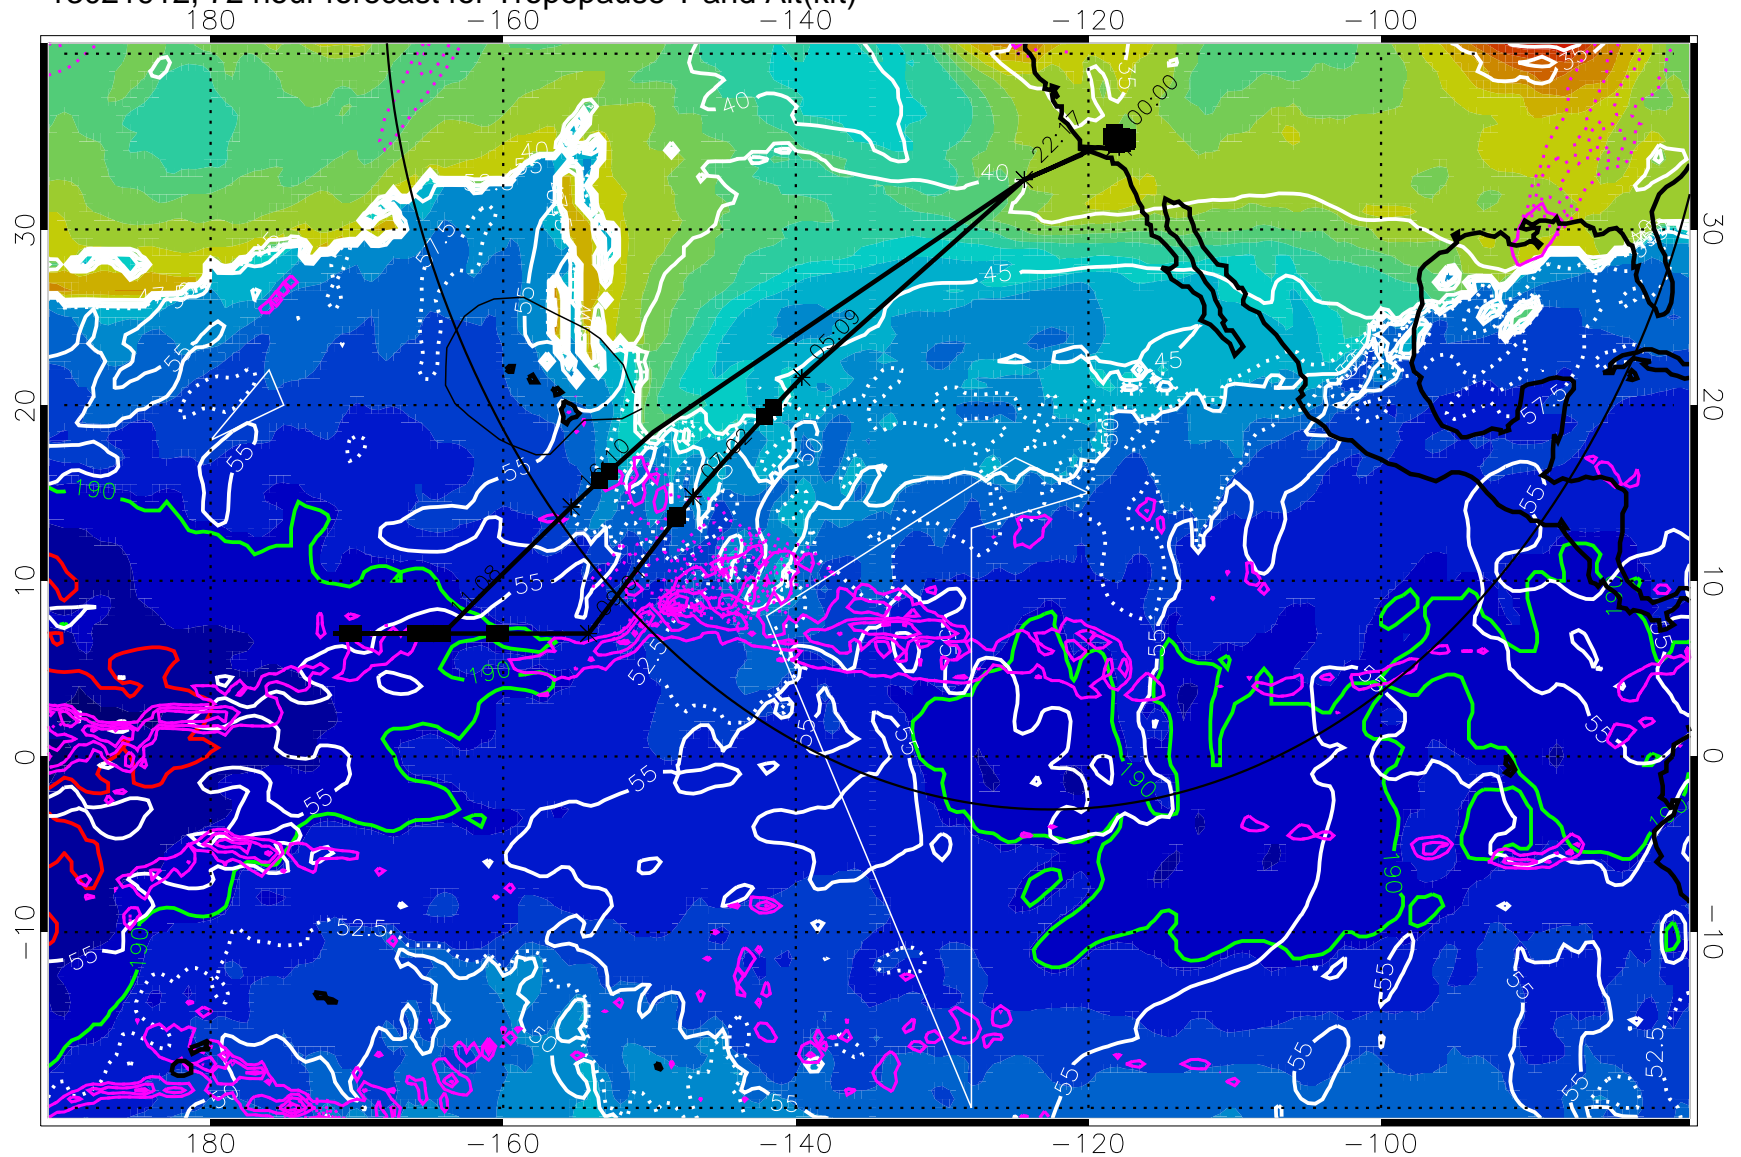

13021912, 72 hour forecast for Tropopause T and Alt(kft)

190   200   210   220   230
Tropopause T, K

Tropopause Altitude in kft (white)

Precip (tot dot, conv sol) past 6 hrs 6 kg/m² contours, min 4

189.5K skin   185.9K engine

→ 30 m/s

Range ring of 4055 km -- 13 hours GH round trip