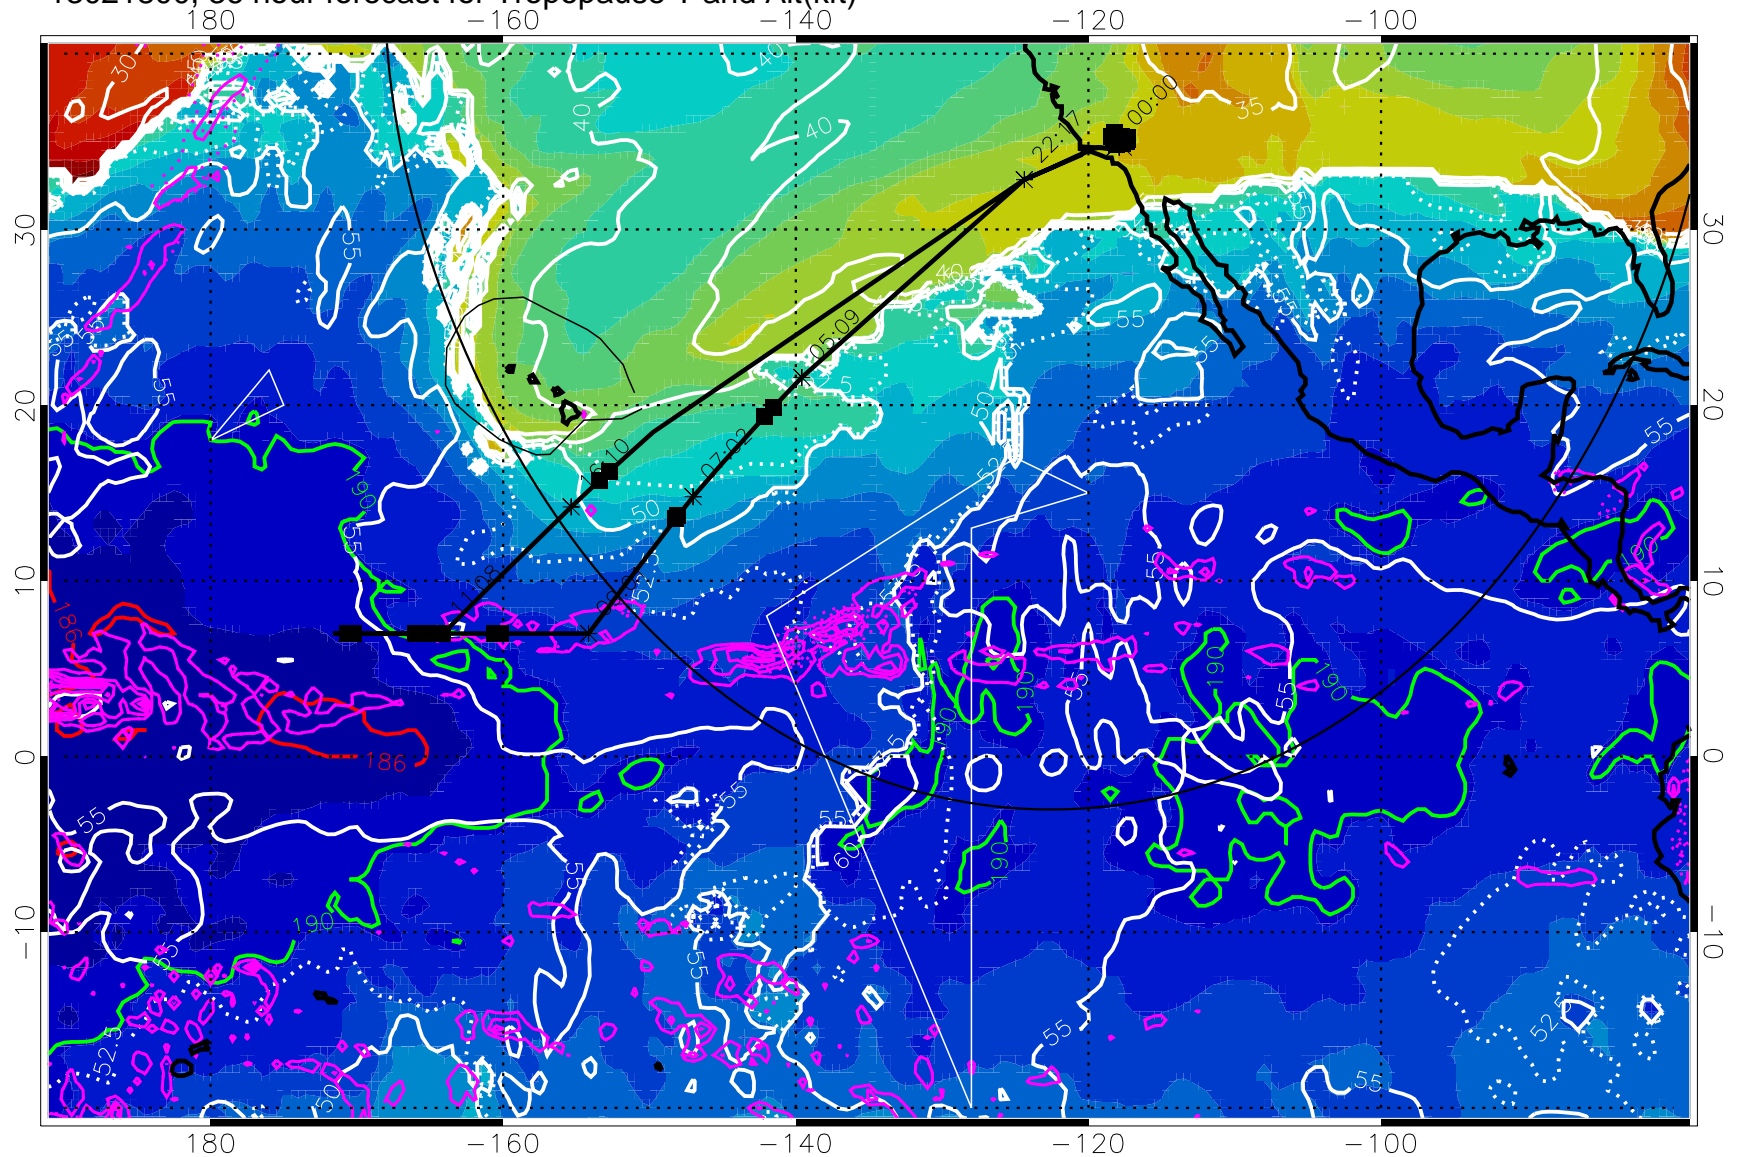

Precip (tot dot, conv sol) past 6 hrs 6 kg/m² contours, min 4

189.5K skin

185.9K engine

→ 30 m/s

Range ring of 4055 km -- 13 hours GH round trip

13021718, 30 hour forecast for Tropopause T and Alt(kft)

190 200 210 220 230

Tropopause T, K

Tropopause Altitude in kft (white)

Precip (tot dot, conv sol) past 6 hrs 6 kg/m² contours, min 4

189.5K skin

185.9K engine

→ 30 m/s

Range ring of 4055 km -- 13 hours GH round trip

13021800, 36 hour forecast for Tropopause T and Alt(kft)