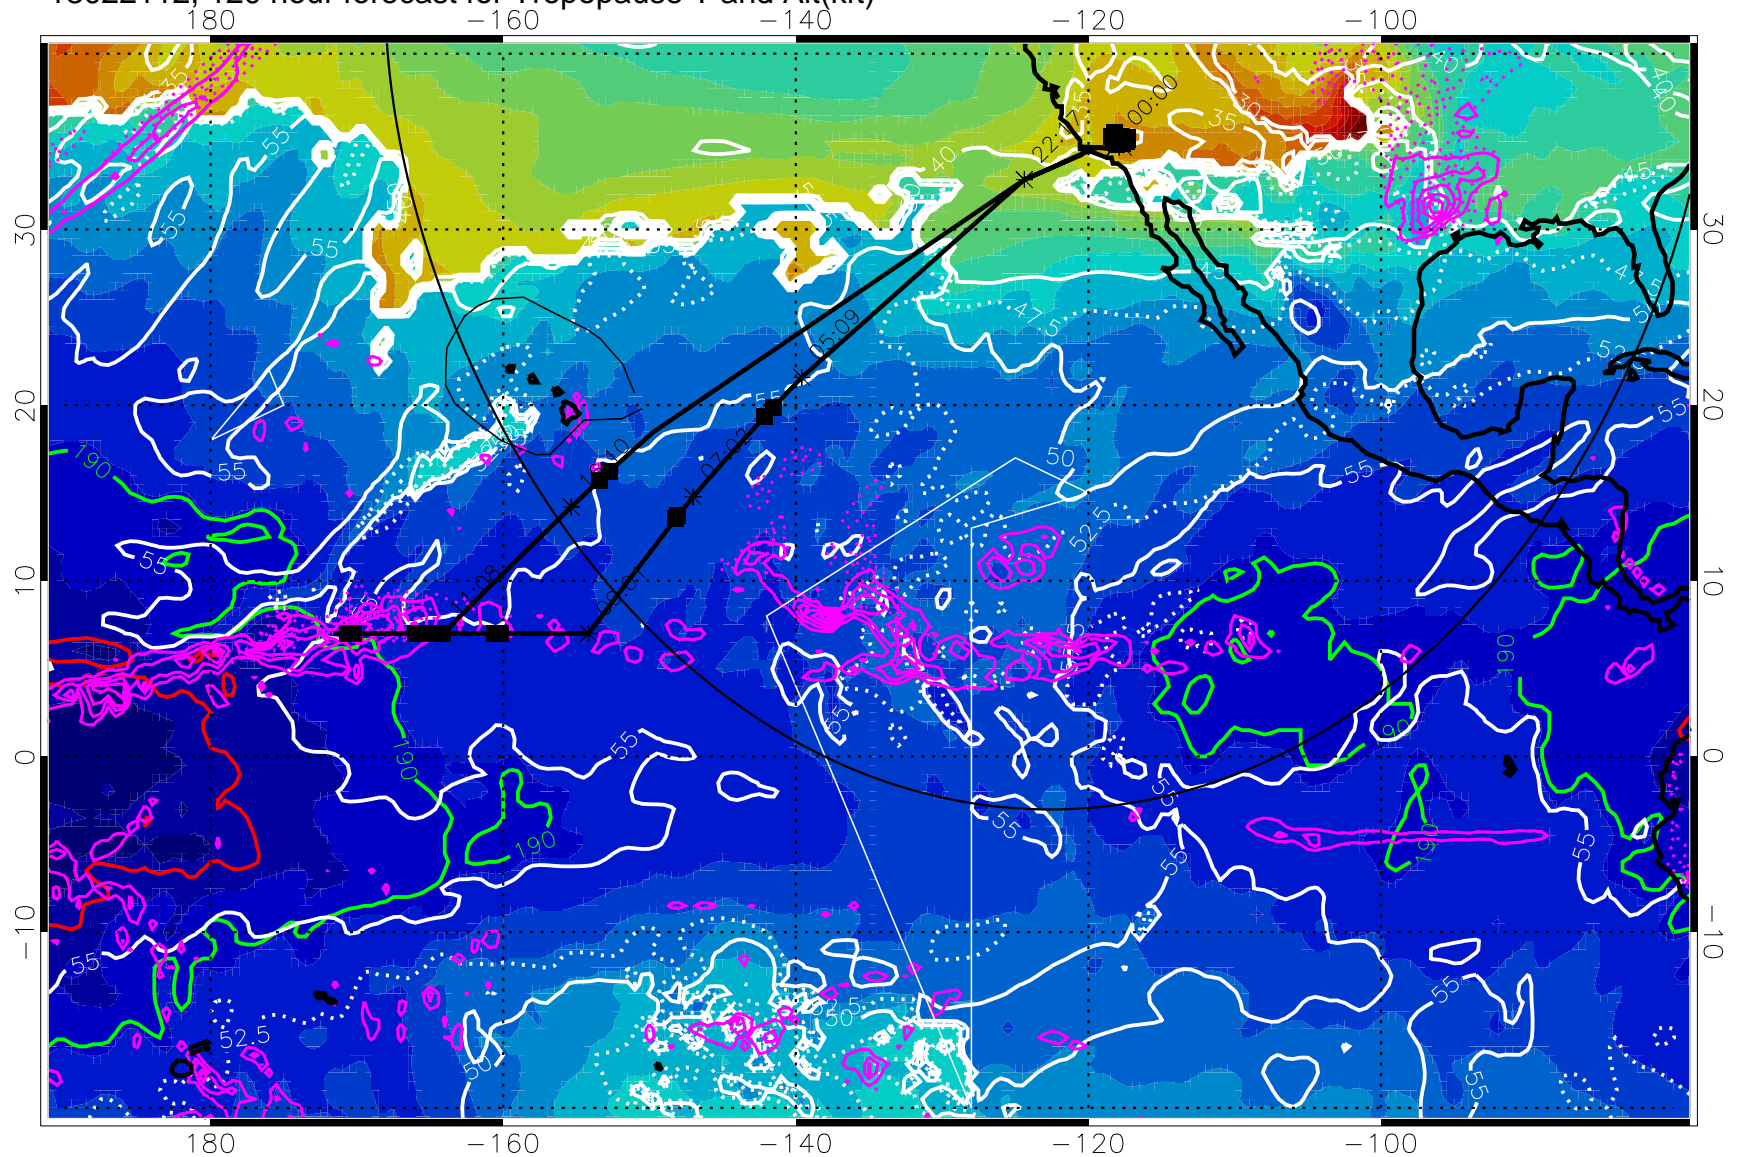

13022112, 120 hour forecast for Tropopause T and Alt(kft)

190 200 210 220 230

Tropopause T, K

Tropopause Altitude in kft (white)

Precip (tot dot, conv sol) past 6 hrs 6 kg/m² contours, min 4

189.5K skin

185.9K engine

Range ring of 4055 km -- 13 hours GH round trip