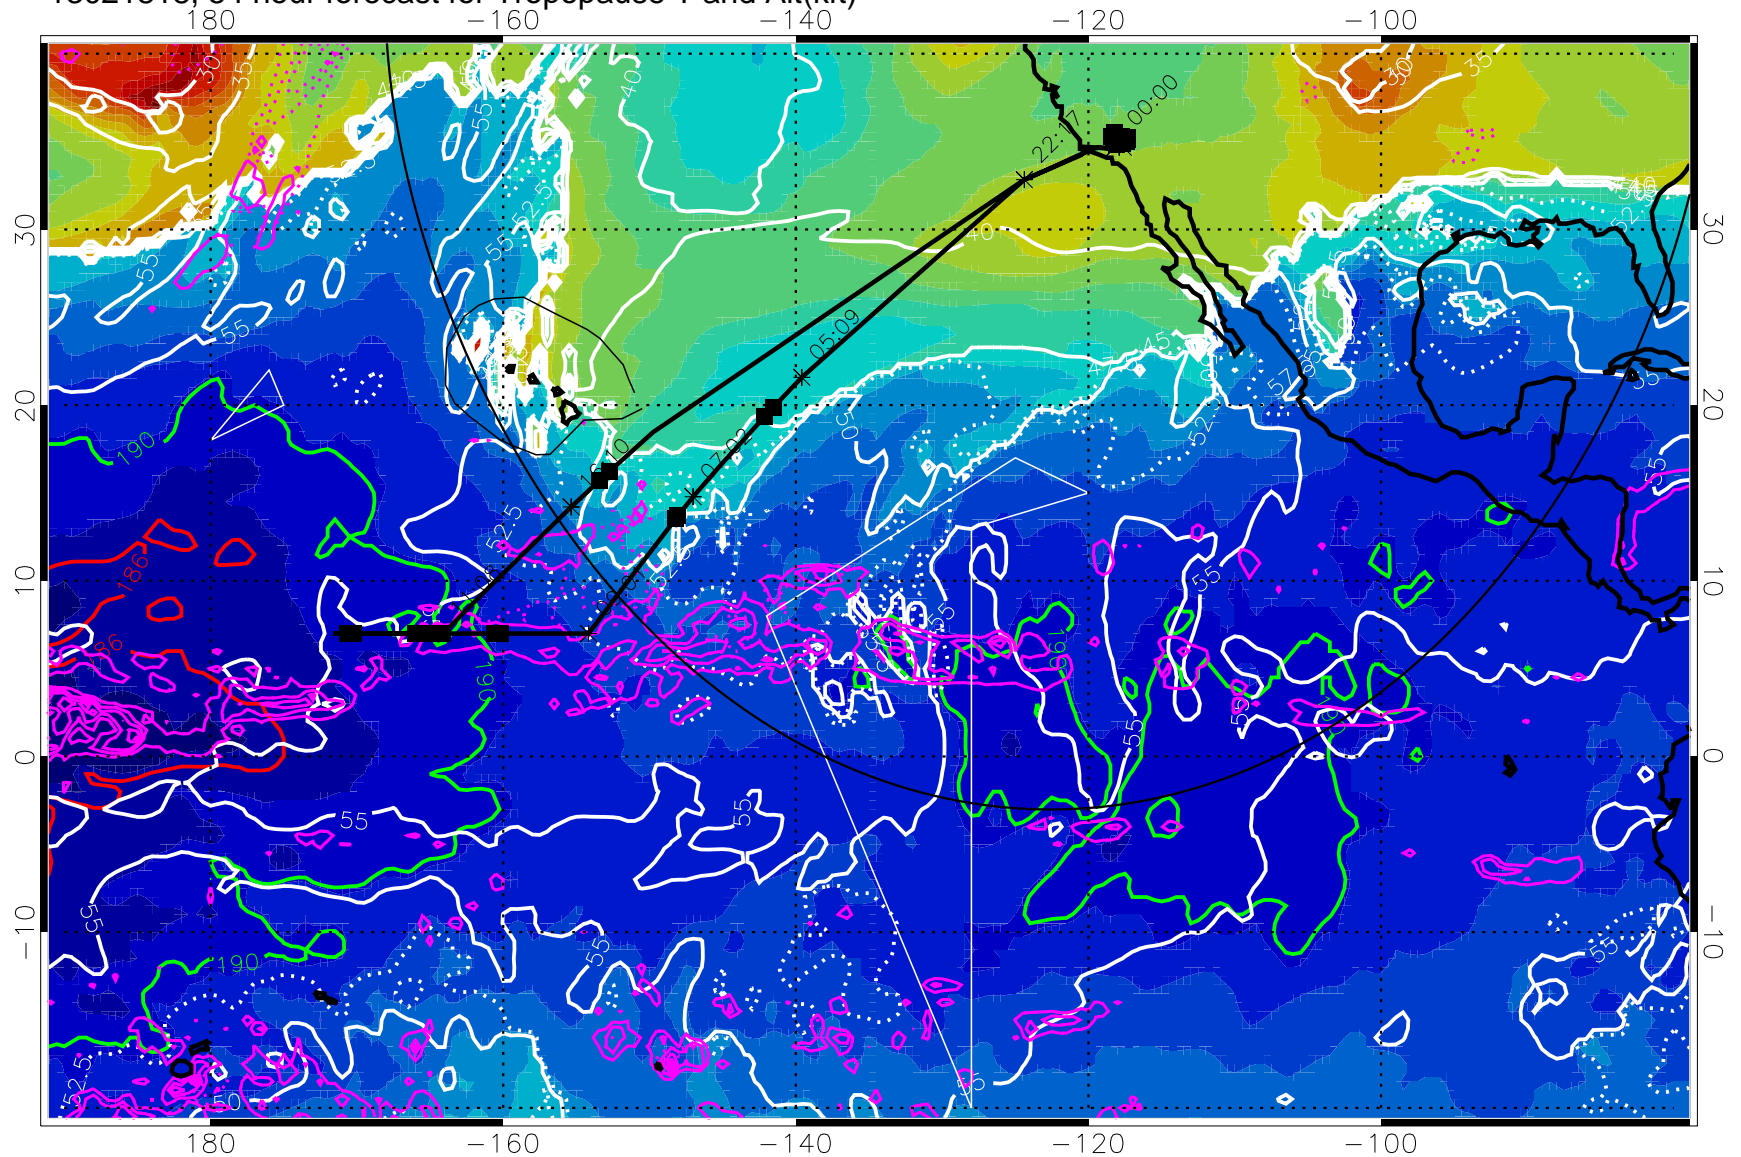

30 m/s

Range ring of 4055 km -- 13 hours GH round trip

13021812, 48 hour forecast for Tropopause T and Alt(kft)

190 200 210 220 230

Tropopause T, K

Tropopause Altitude in kft (white)

Precip (tot dot, conv sol) past 6 hrs 6 kg/m2 contours, min 4

189.5K skin

185.9K engine

→ 30 m/s

Range ring of 4055 km -- 13 hours GH round trip

13021818, 54 hour forecast for Tropopause T and Alt(kft)

190 200 210 220 230

Tropopause T, K

Tropopause Altitude in kft (white)

Precip (tot dot, conv sol) past 6 hrs 6 kg/m² contours, min 4

189.5K skin

185.9K engine

→ 30 m/s

Range ring of 4055 km -- 13 hours GH round trip

13021900, 60 hour forecast for Tropopause T and Alt(kft)

190 200 210 220 230