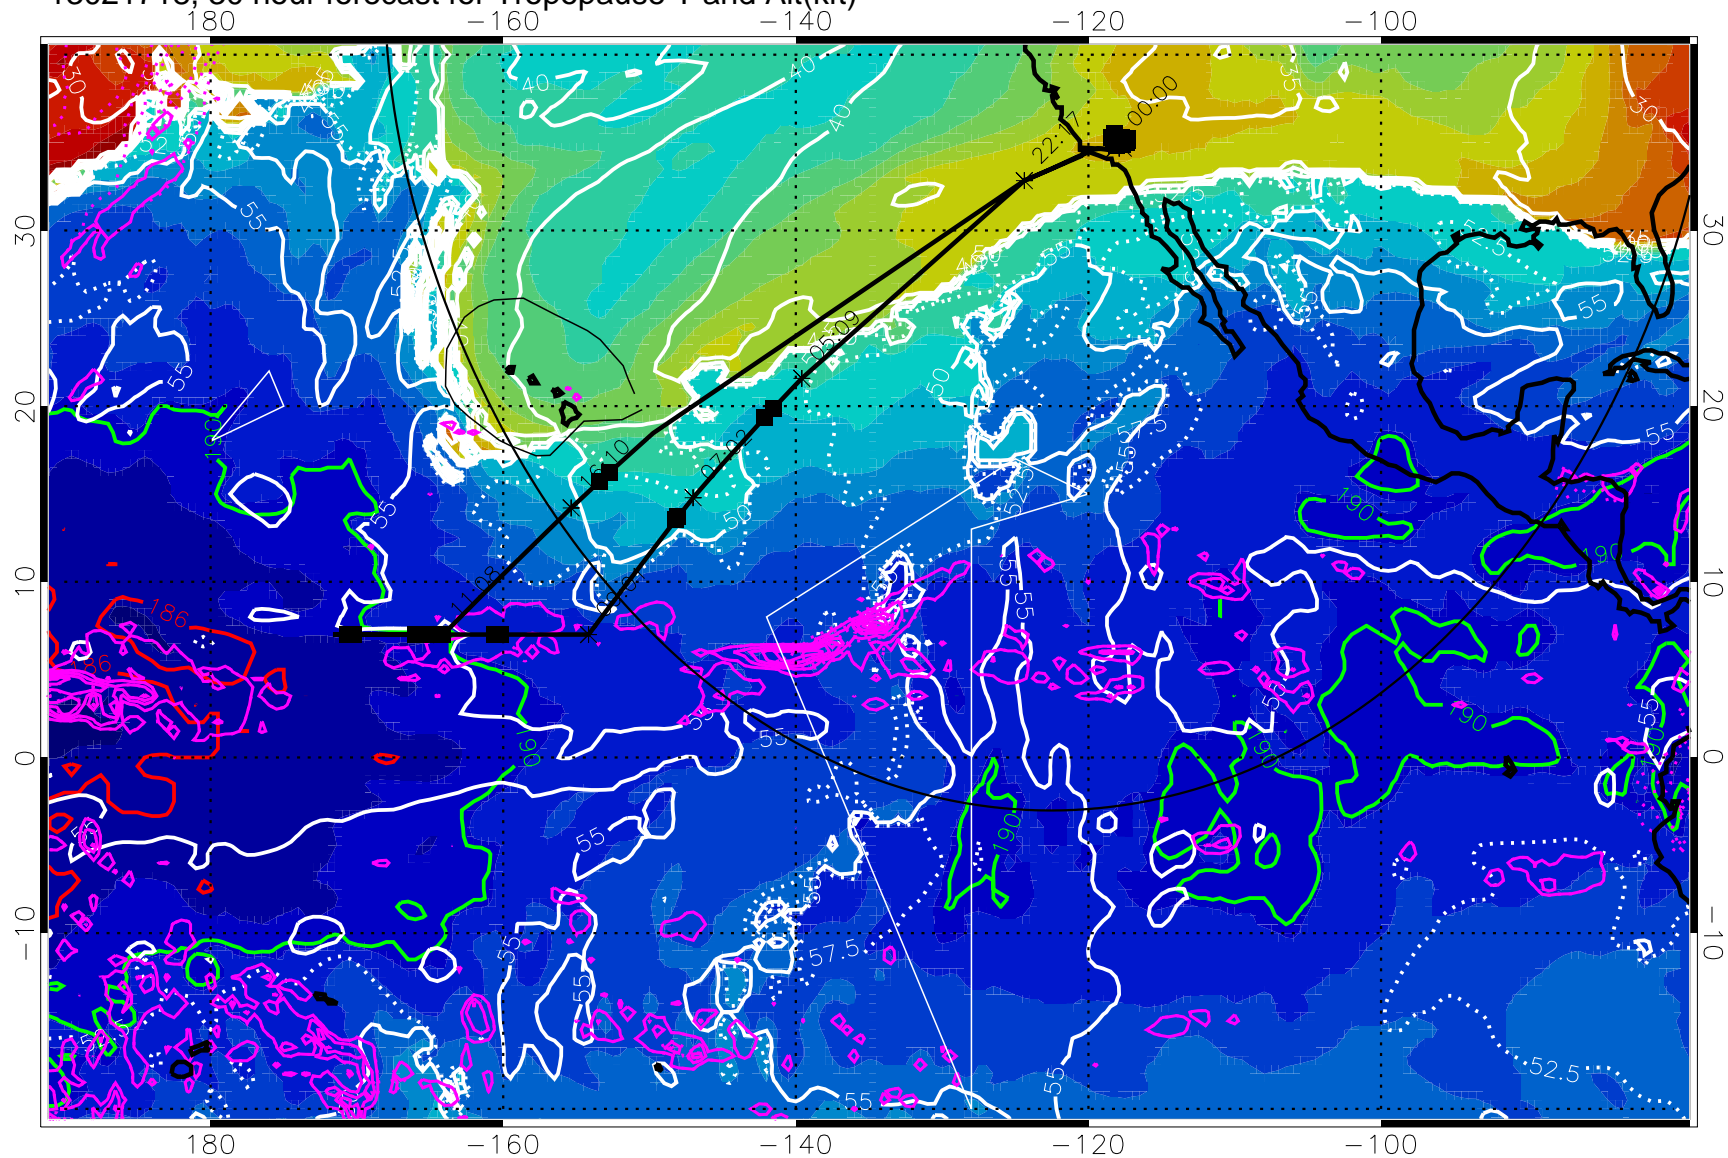

Precip (tot dot, conv sol) past 6 hrs 6 kg/m² contours, min 4

189.5K skin

185.9K engine

→ 30 m/s

Range ring of 4055 km -- 13 hours GH round trip

13021718, 30 hour forecast for Tropopause T and Alt(kft)

190 200 210 220 230