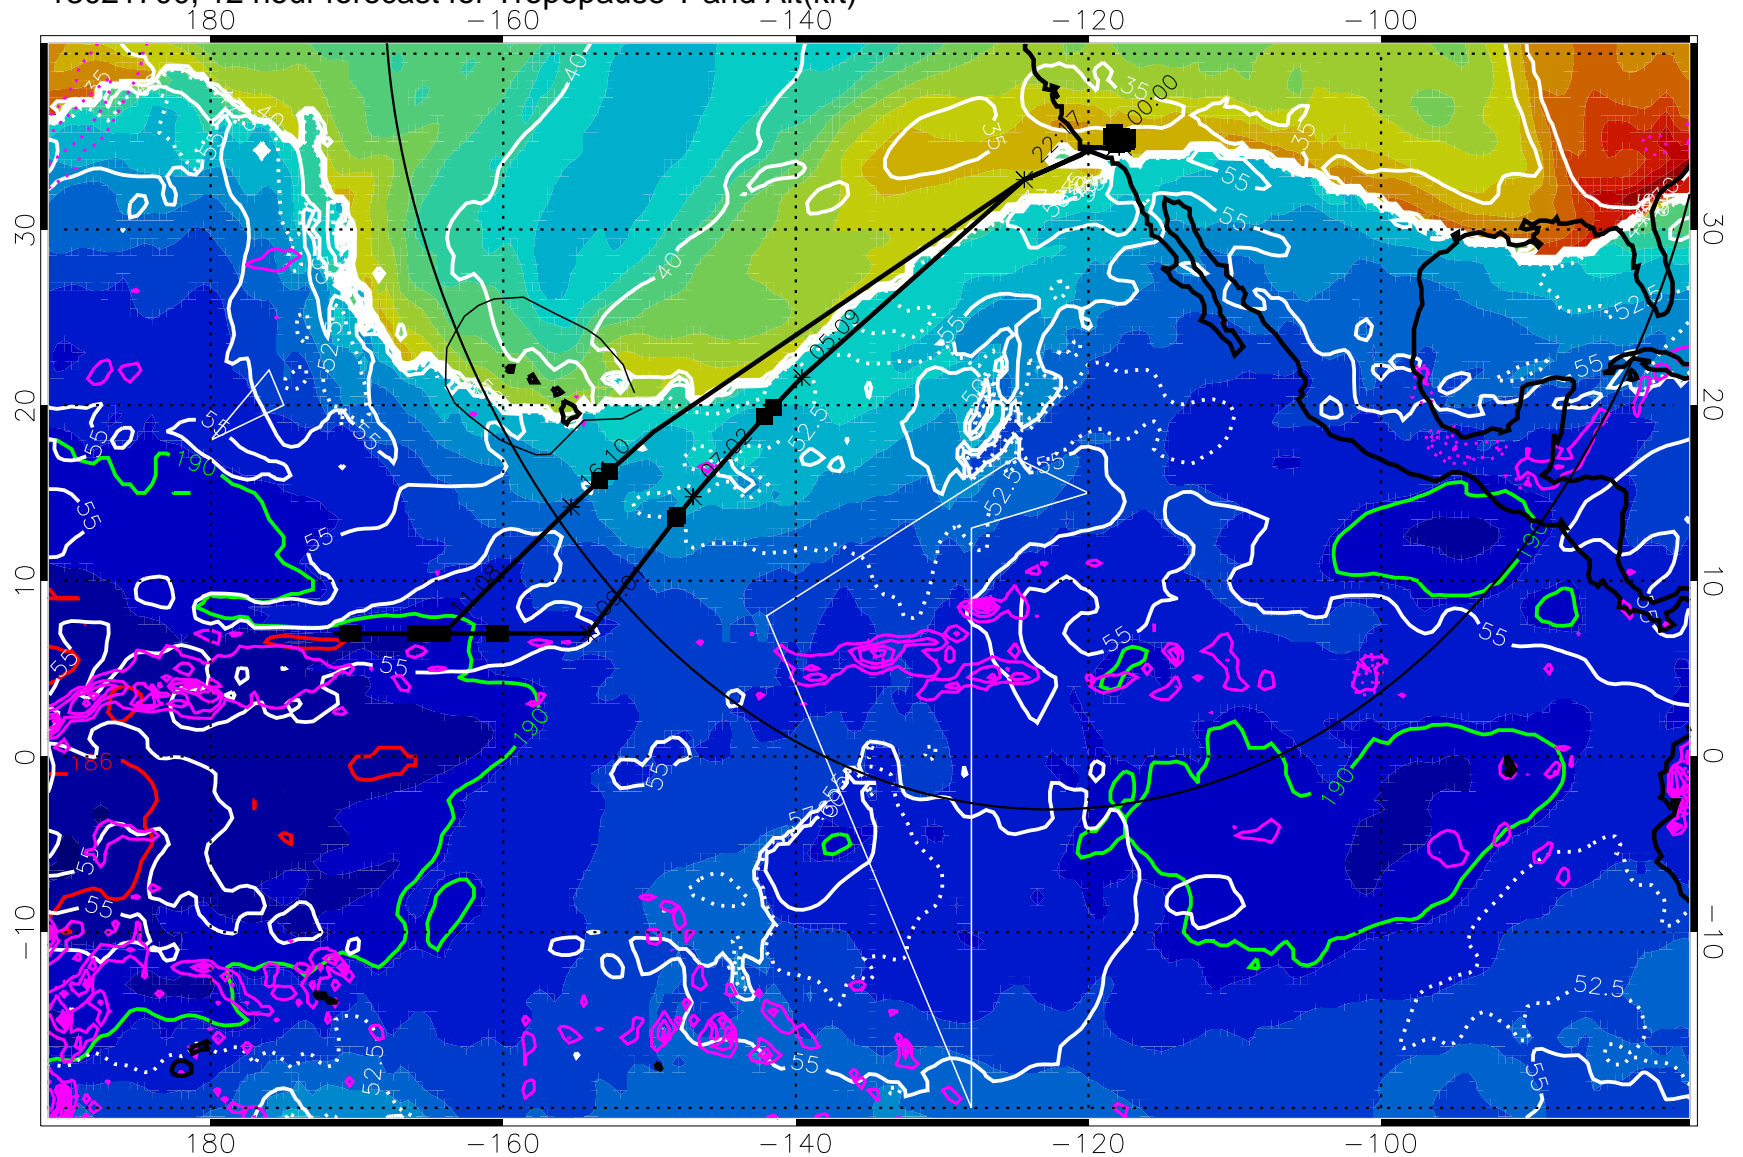

13021700, 12 hour forecast for Tropopause T and Alt(kft)

190 200 210 220 230

Tropopause T, K

Tropopause Altitude in kft (white)

Precip (tot dot, conv sol) past 6 hrs 6 kg/m² contours, min 4

189.5K skin

185.9K engine

Range ring of 4055 km -- 13 hours GH round trip