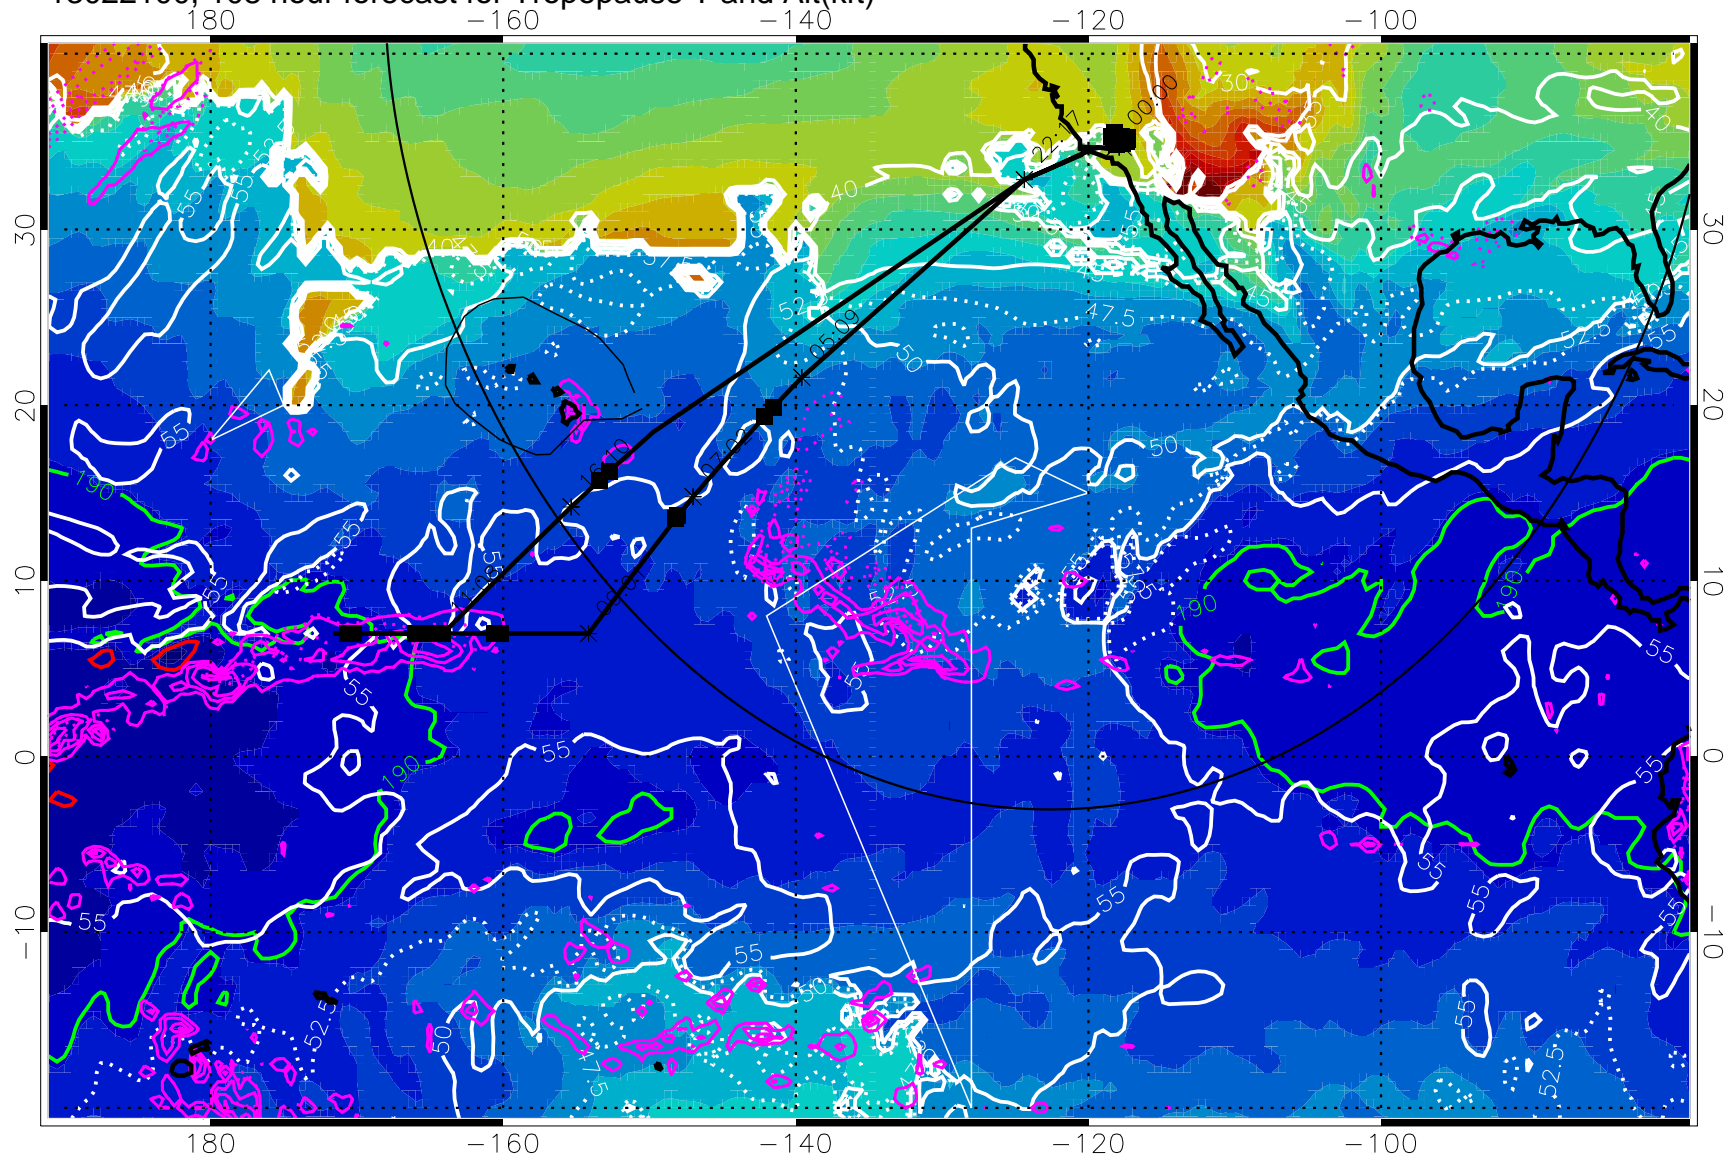

Precip (tot dot, conv sol) past 6 hrs 6 kg/m² contours, min 4

189.5K skin

185.9K engine

Range ring of 4055 km -- 13 hours GH round trip

13022018, 102 hour forecast for Tropopause T and Alt(kft)

Tropopause T, K

Tropopause Altitude in kft (white)

Precip (tot dot, conv sol) past 6 hrs 6 kg/m² contours, min 4

189.5K skin

185.9K engine

Range ring of 4055 km -- 13 hours GH round trip

13022100, 108 hour forecast for Tropopause T and Alt(kft)

190 200 210 220 230
Tropopause T, K

Tropopause Altitude in kft (white)

Precip (tot dot, conv sol) past 6 hrs 6 kg/m2 contours, min 4

189.5K skin 185.9K engine

→ 30 m/s

Range ring of 4055 km -- 13 hours GH round trip