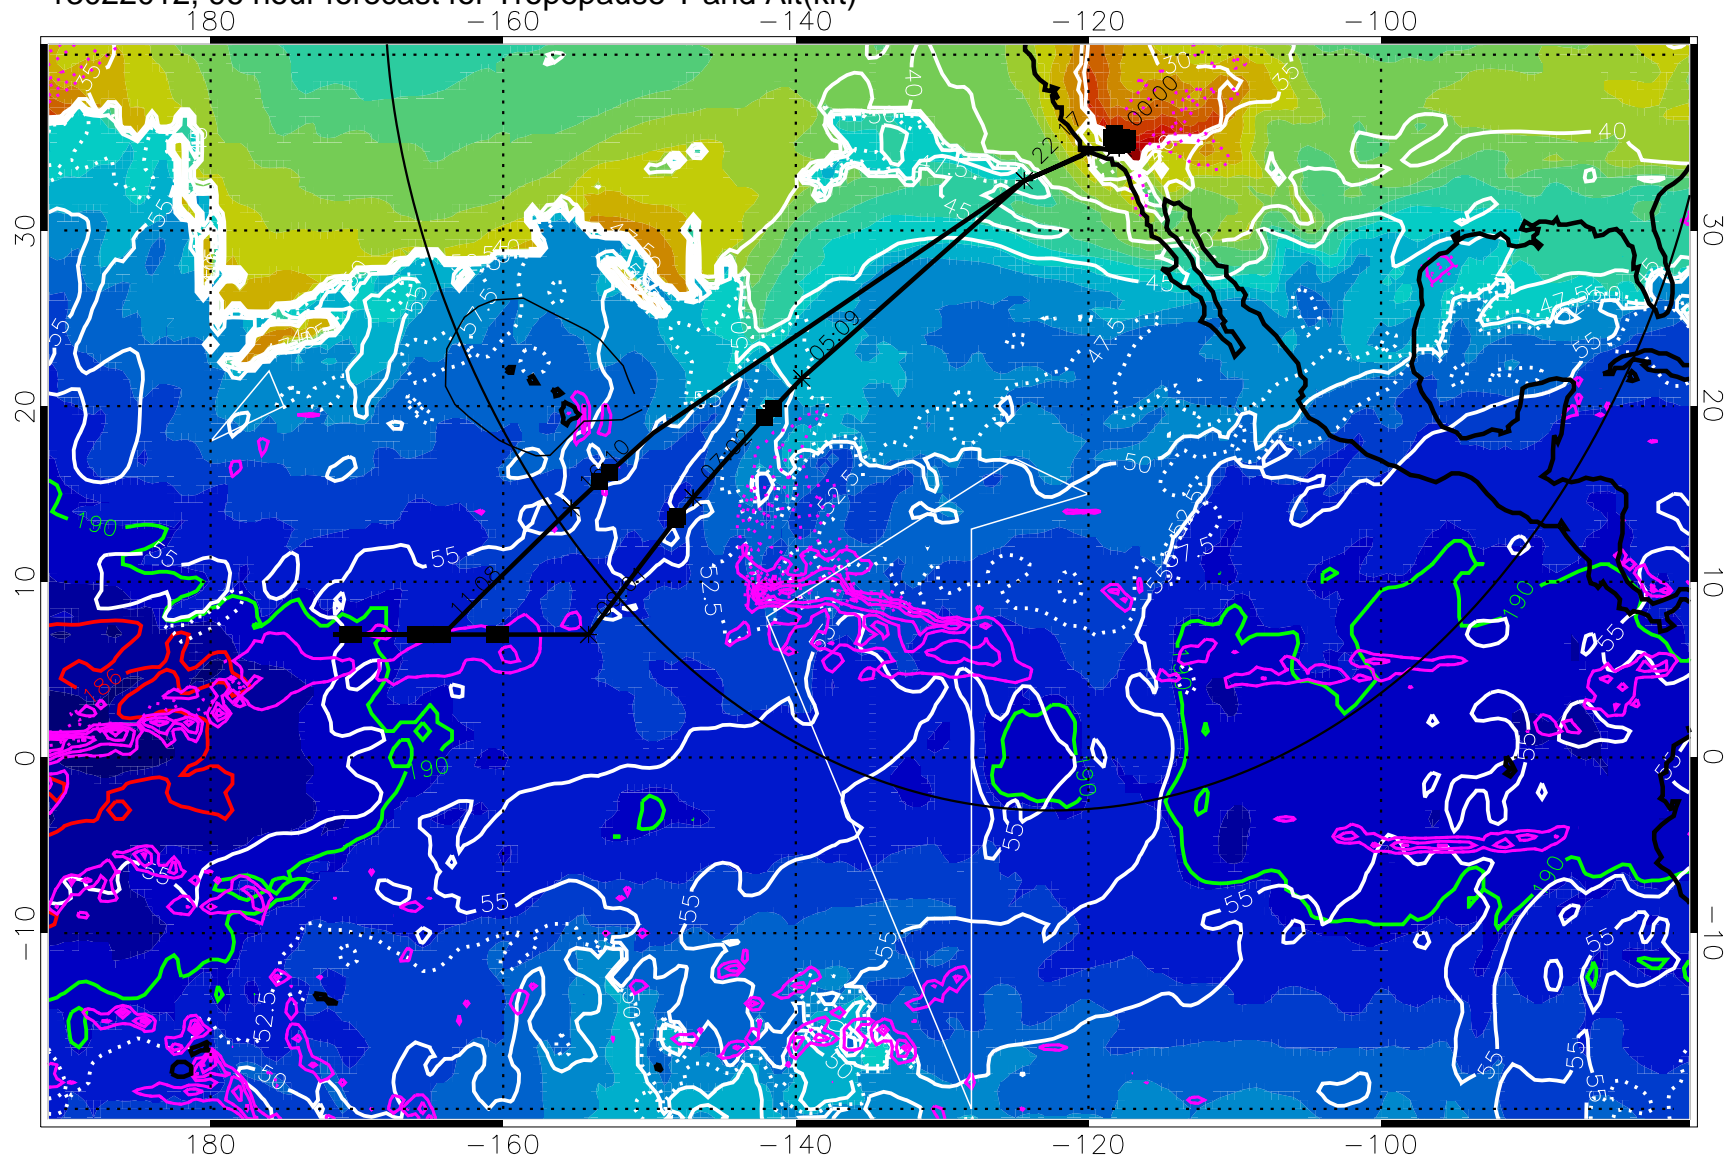

189.5K skin 185.9K engine

→ 30 m/s

Range ring of 4055 km -- 13 hours GH round trip

13022006, 90 hour forecast for Tropopause T and Alt(kft)

Tropopause T, K

Tropopause Altitude in kft (white)

Precip (tot dot, conv sol) past 6 hrs 6 kg/m² contours, min 4

189.5K skin

185.9K engine

→ 30 m/s

Range ring of 4055 km -- 13 hours GH round trip

13022012, 96 hour forecast for Tropopause T and Alt(kft)

190 200 210 220 230

Tropopause T, K

Tropopause Altitude in kft (white)

Precip (tot dot, conv sol) past 6 hrs 6 kg/m² contours, min 4

189.5K skin

185.9K engine

Range ring of 4055 km -- 13 hours GH round trip

13022018, 102 hour forecast for Tropopause T and Alt(kft)

Tropopause T, K