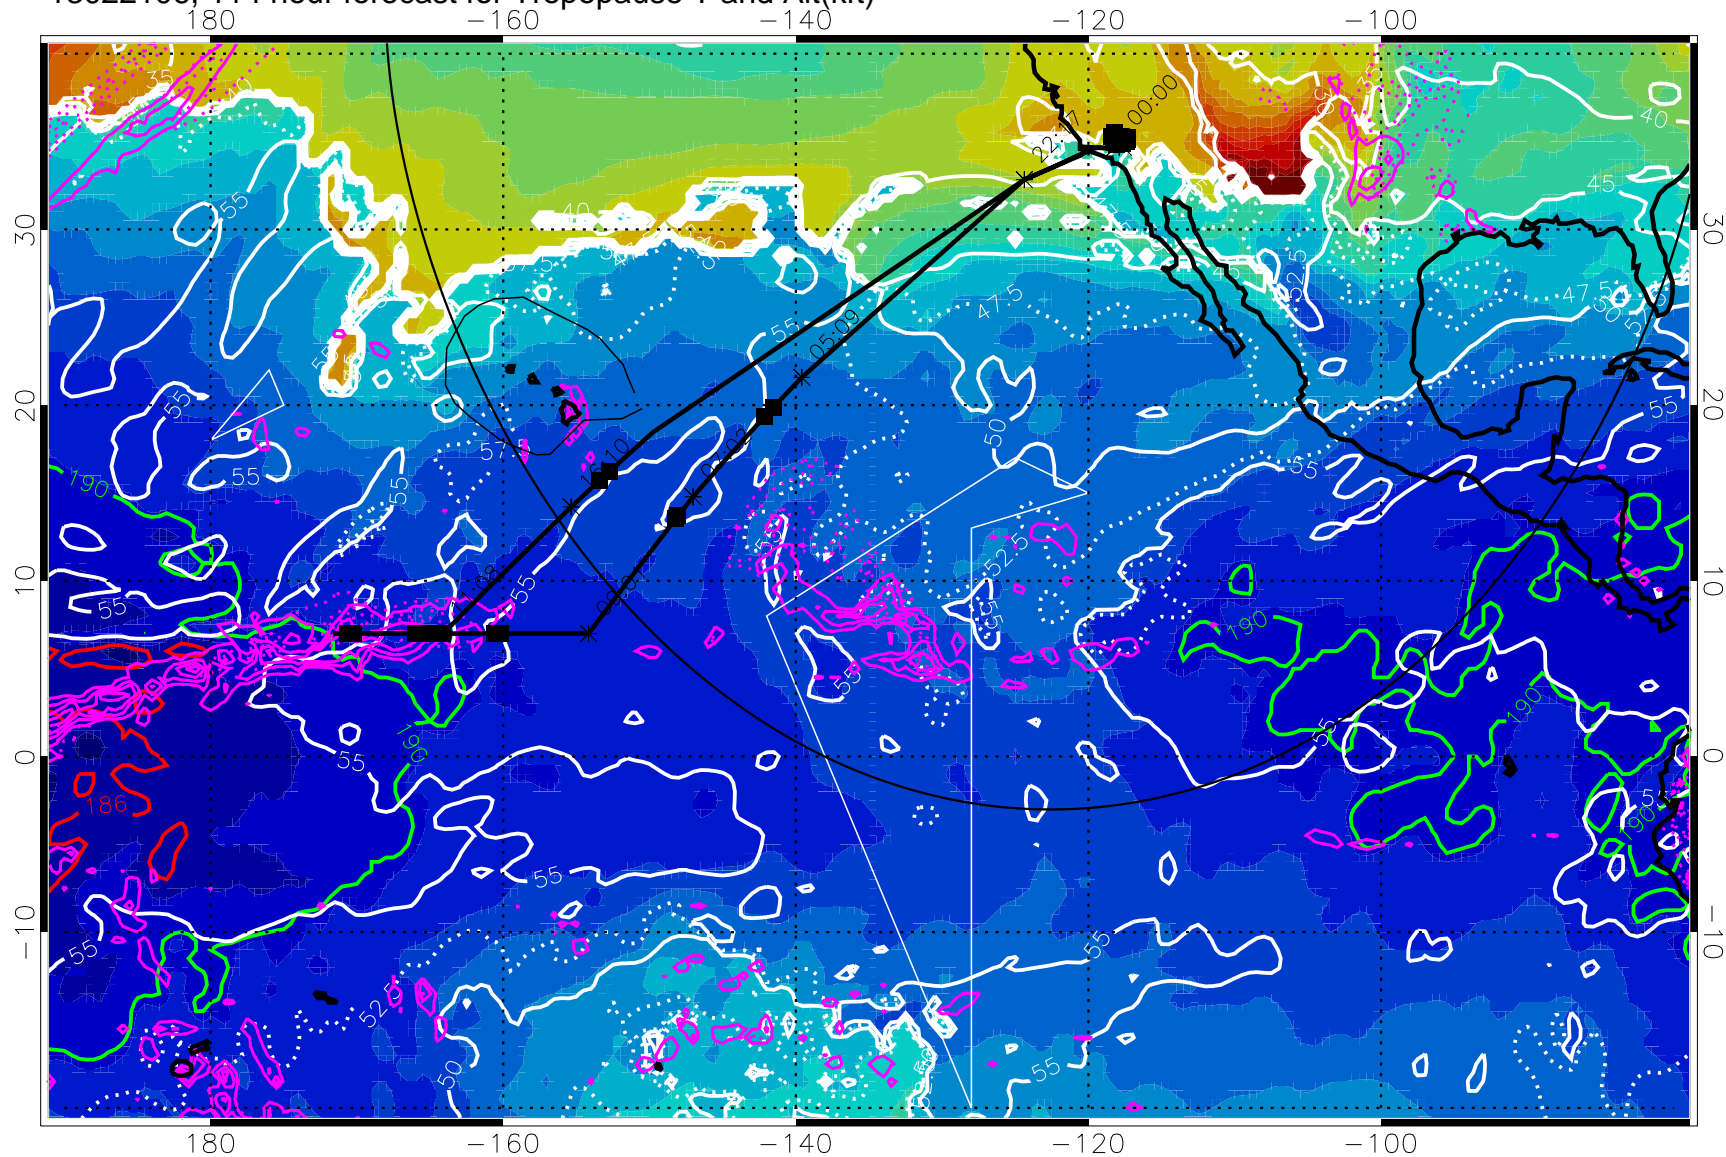

13022106, 114 hour forecast for Tropopause T and Alt(kft)

190 200 210 220 230

Tropopause T, K

Tropopause Altitude in kft (white)

Precip (tot dot, conv sol) past 6 hrs 6 kg/m² contours, min 4

189.5K skin 185.9K engine

→ 30 m/s

Range ring of 4055 km -- 13 hours GH round trip