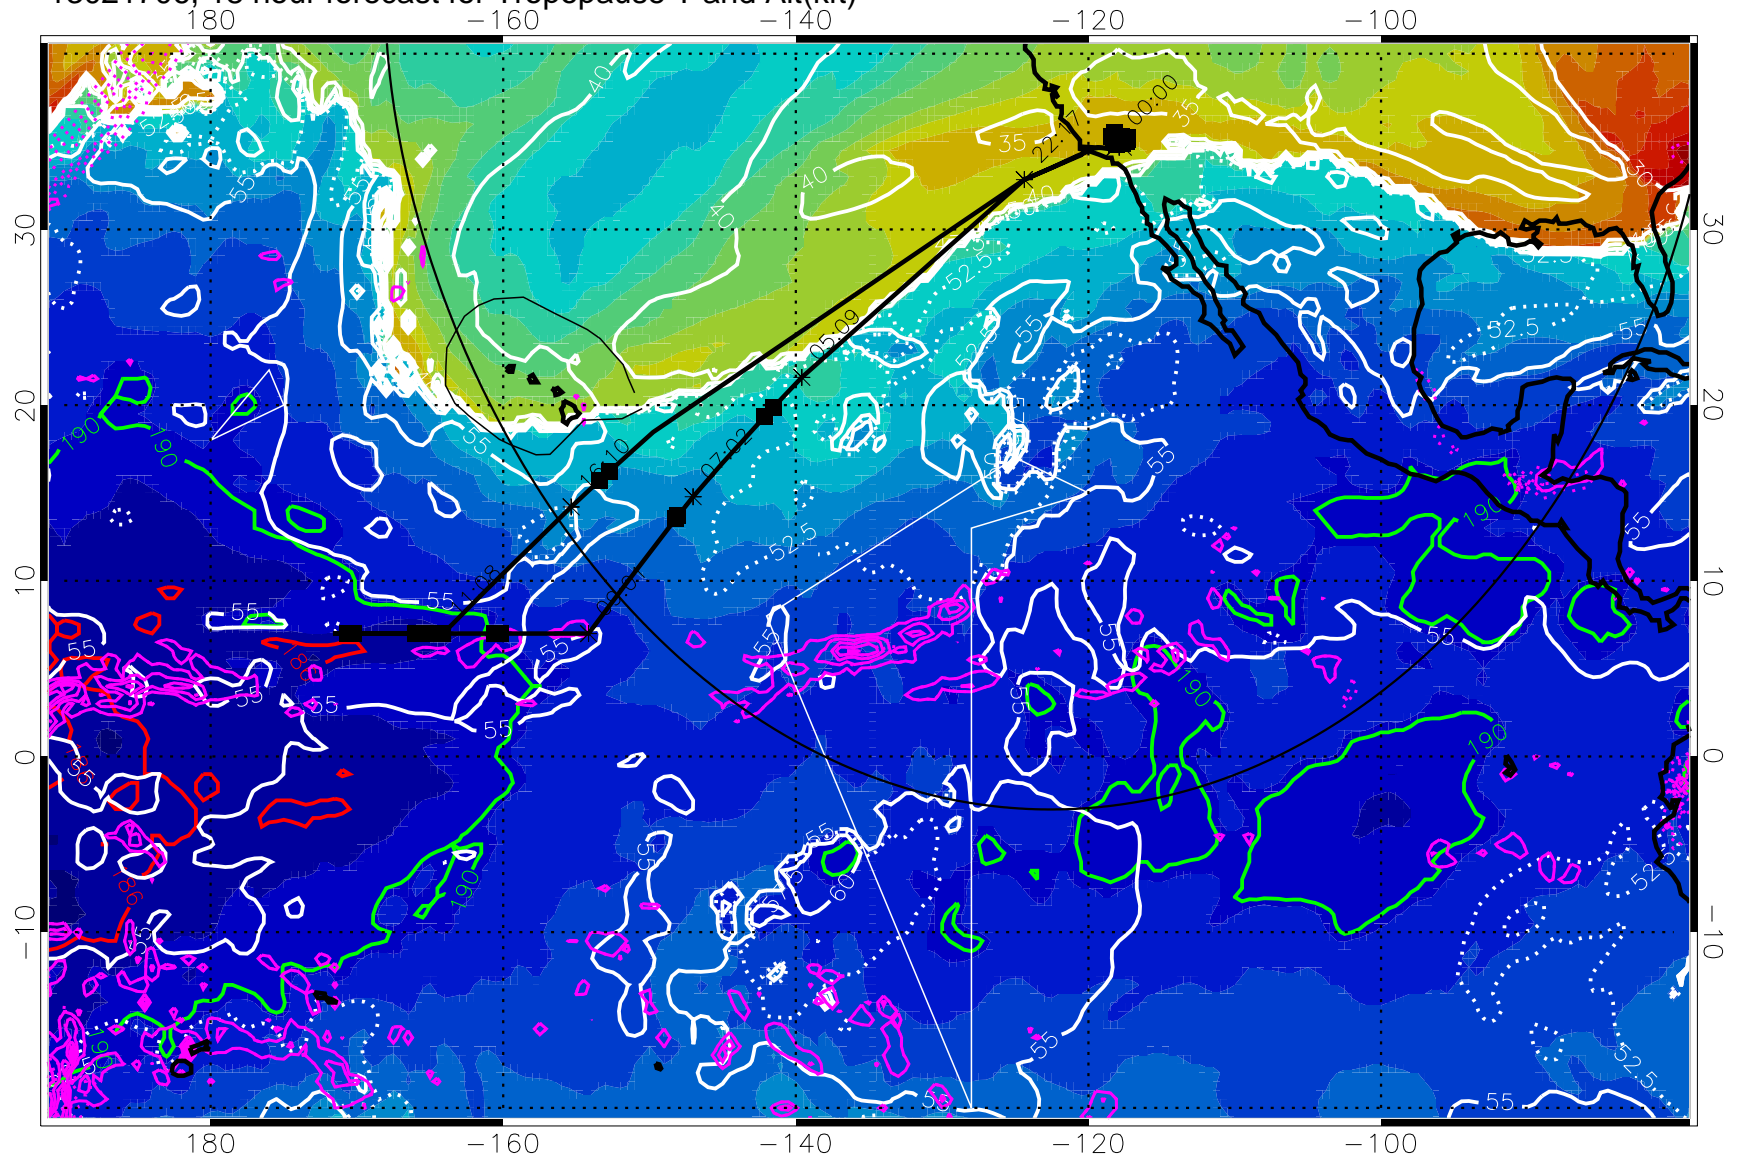

Range ring of 4055 km -- 13 hours GH round trip

13021706, 18 hour forecast for Tropopause T and Alt(kft)

190 200 210 220 230

Tropopause T, K

Tropopause Altitude in kft (white)

Precip (tot dot, conv sol) past 6 hrs 6 kg/m² contours, min 4

189.5K skin

185.9K engine

30 m/s

Range ring of 4055 km -- 13 hours GH round trip

13021712, 24 hour forecast for Tropopause T and Alt(kft)

190 200 210 220 230

Tropopause T, K

Tropopause Altitude in kft (white)