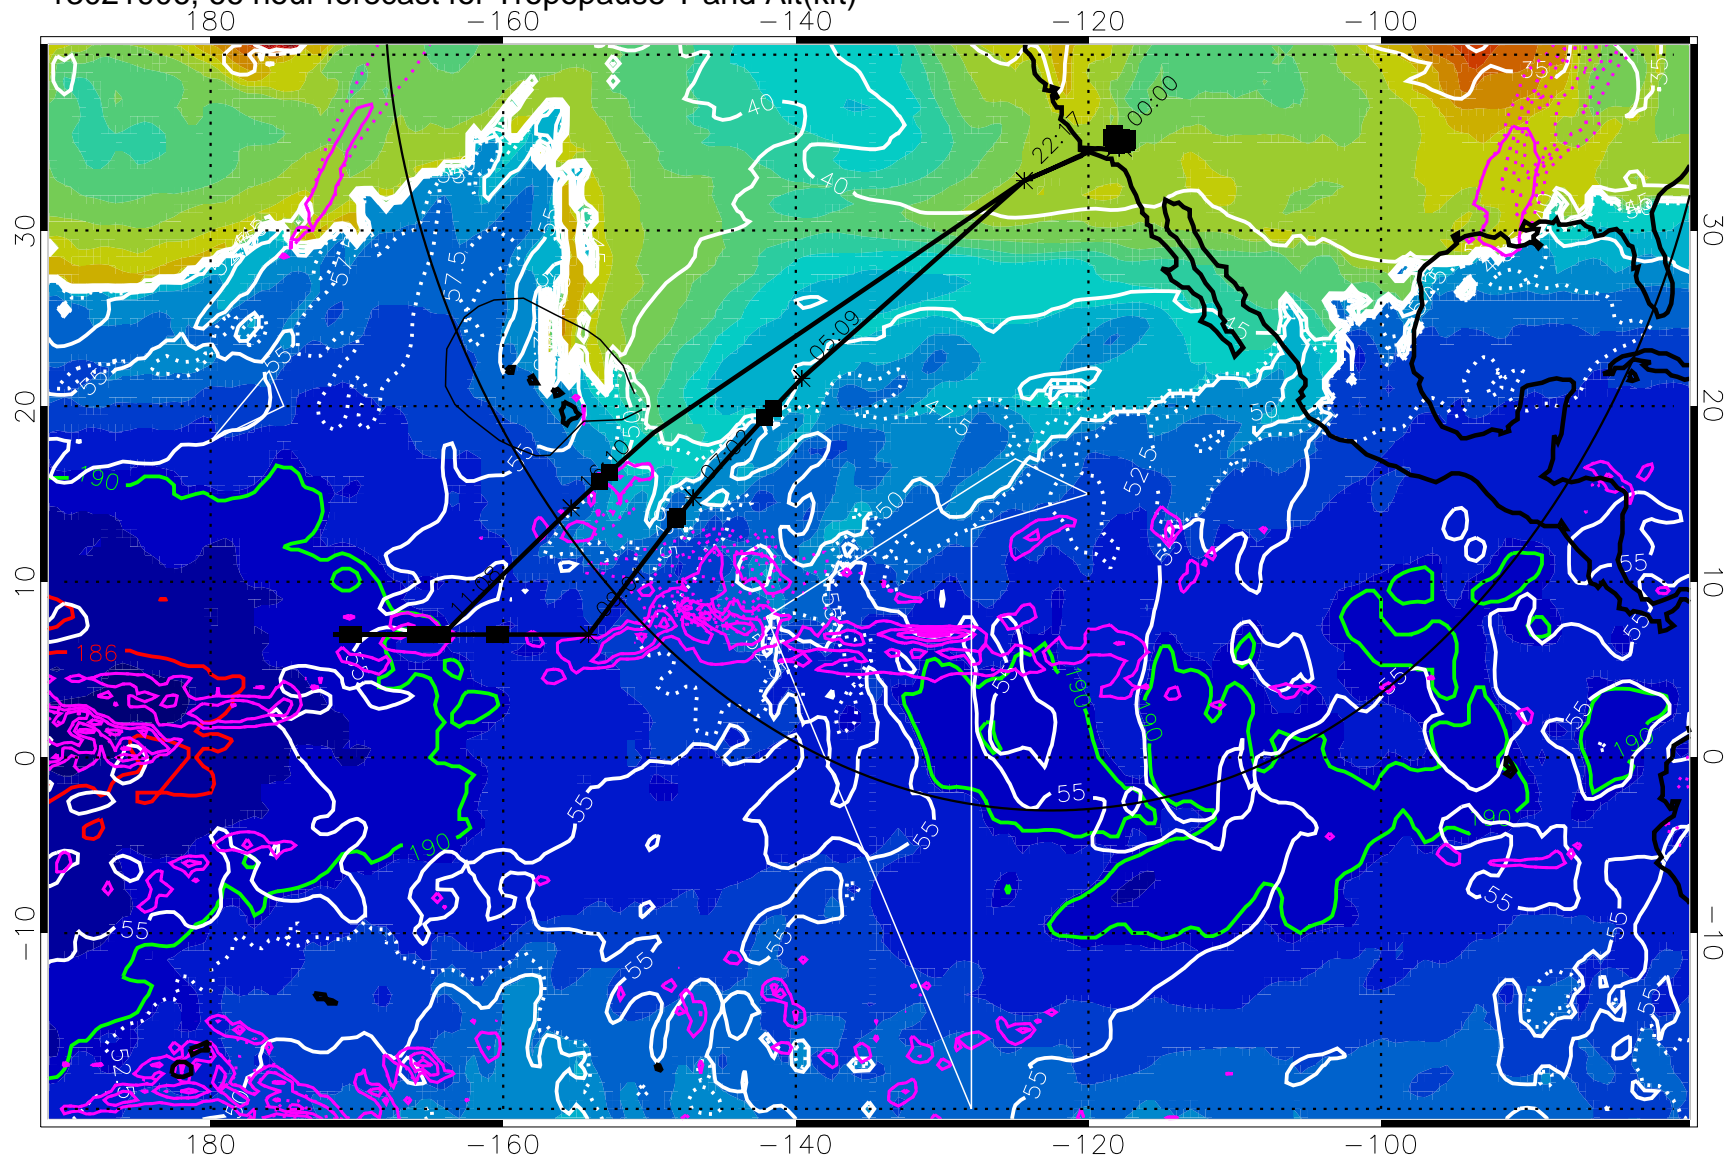

Precip (tot dot, conv sol) past 6 hrs 6 kg/m² contours, min 4

189.5K skin

185.9K engine

→ 30 m/s

Range ring of 4055 km -- 13 hours GH round trip

13021900, 60 hour forecast for Tropopause T and Alt(kft)

190 200 210 220 230

Tropopause T, K

Tropopause Altitude in kft (white)

Precip (tot dot, conv sol) past 6 hrs 6 kg/m² contours, min 4

189.5K skin

185.9K engine

→ 30 m/s

Range ring of 4055 km -- 13 hours GH round trip

13021906, 66 hour forecast for Tropopause T and Alt(kft)

190 200 210 220 230

Tropopause T, K

Tropopause Altitude in kft (white)

Precip (tot dot, conv sol) past 6 hrs 6 kg/m² contours, min 4

189.5K skin

185.9K engine

→ 30 m/s

Range ring of 4055 km -- 13 hours GH round trip