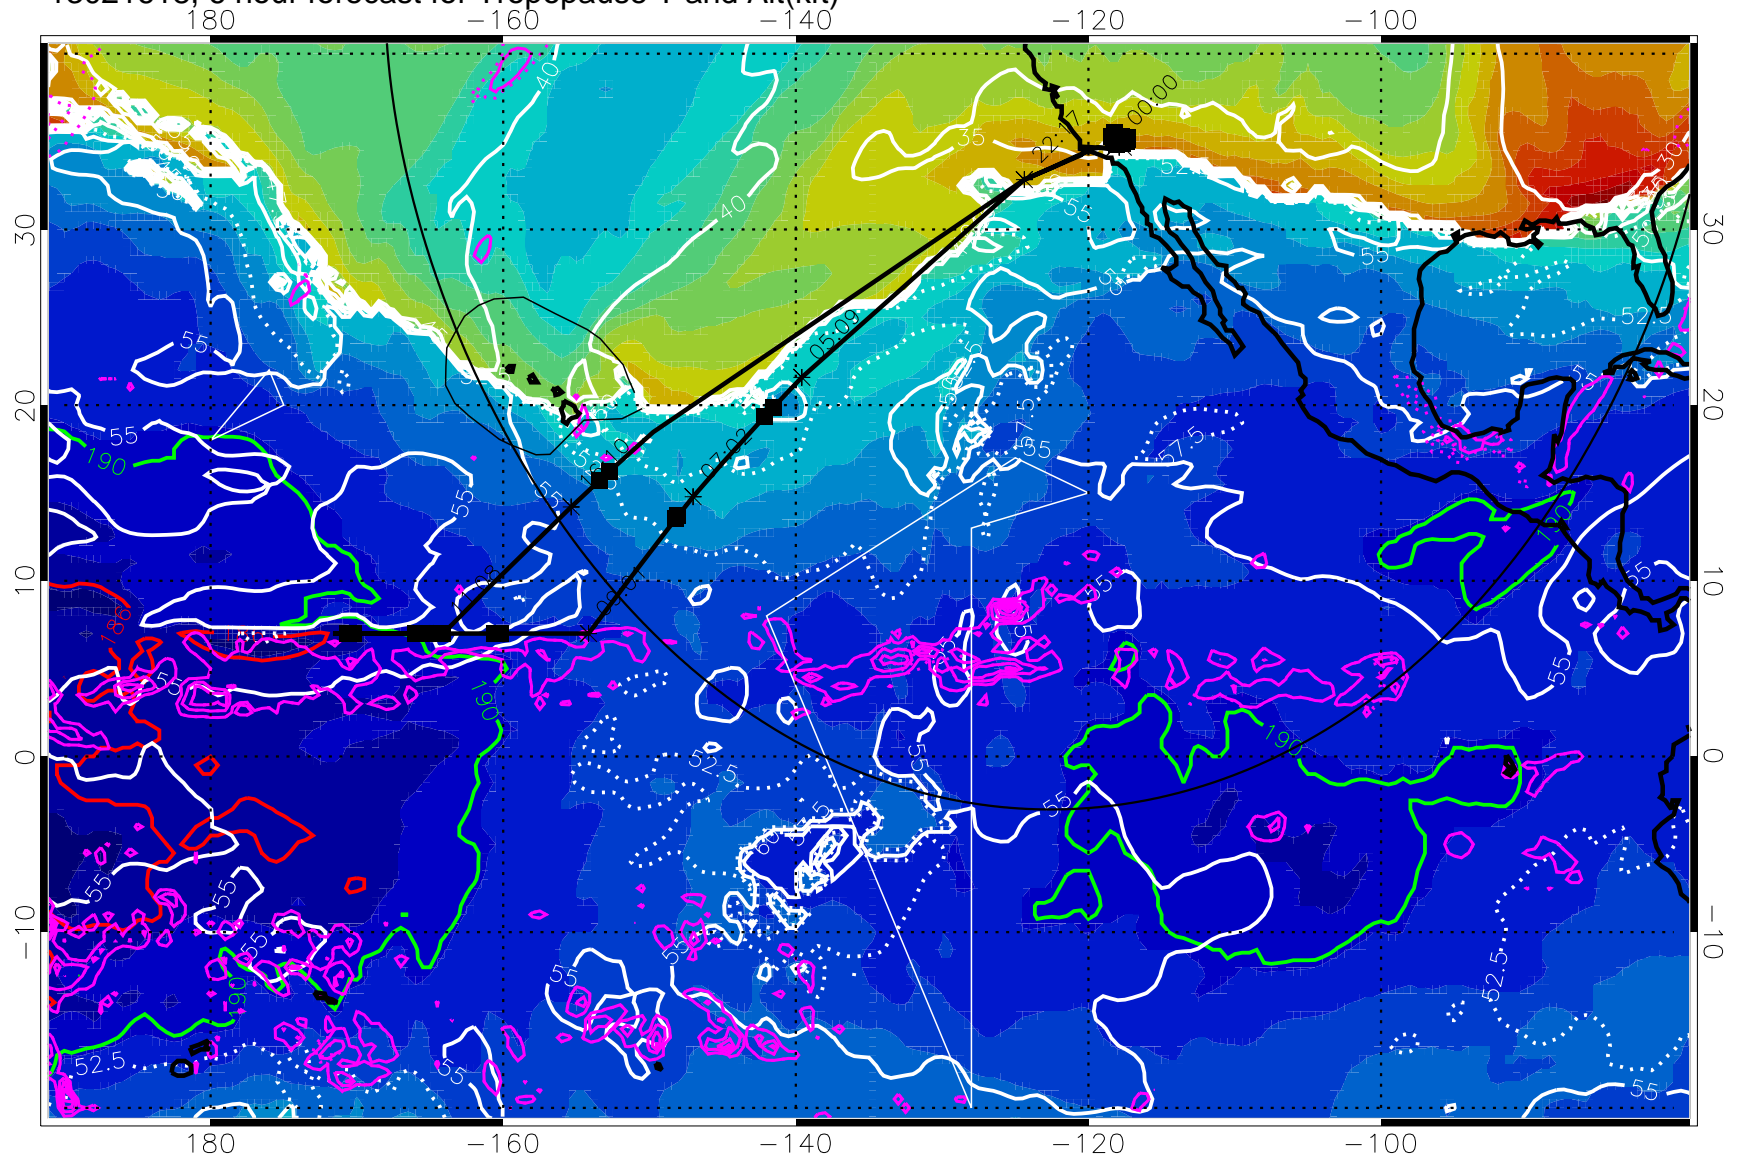

13021618, 6 hour forecast for Tropopause T and Alt(kft)

Tropopause T, K

Tropopause Altitude in kft (white)

Precip (tot dot, conv sol) past 6 hrs 6 kg/m² contours, min 4

189.5K skin 185.9K engine

→ 30 m/s

Range ring of 4055 km -- 13 hours GH round trip