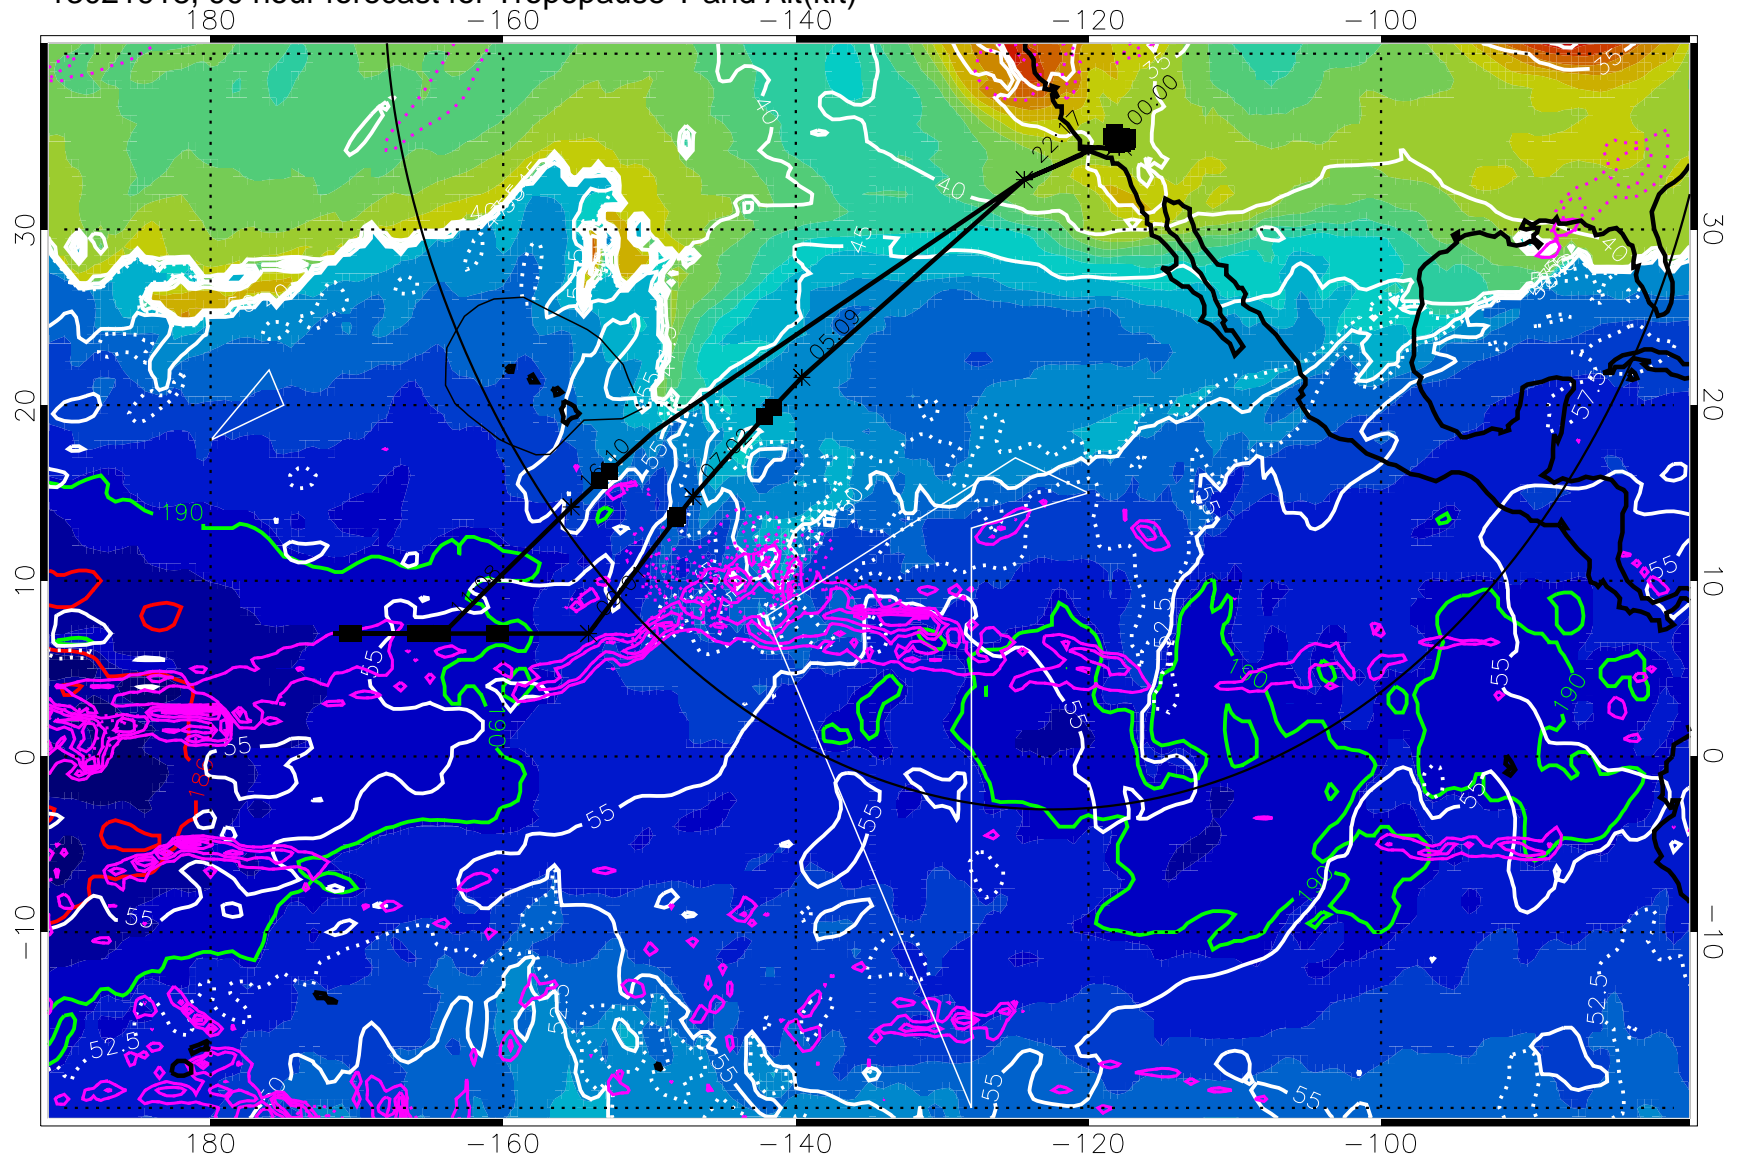

189.5K skin

185.9K engine

30 m/s

Range ring of 4055 km -- 13 hours GH round trip

13021912, 84 hour forecast for Tropopause T and Alt(kft)

190 200 210 220 230
Tropopause T, K

Tropopause Altitude in kft (white)

Precip (tot dot, conv sol) past 6 hrs 6 kg/m2 contours, min 4

189.5K skin

185.9K engine

→ 30 m/s

Range ring of 4055 km -- 13 hours GH round trip

13021918, 90 hour forecast for Tropopause T and Alt(kft)

190 200 210 220 230

Tropopause T, K

Tropopause Altitude in kft (white)

Precip (tot dot, conv sol) past 6 hrs 6 kg/m² contours, min 4

189.5K skin

185.9K engine

30 m/s

Range ring of 4055 km -- 13 hours GH round trip

13022000, 96 hour forecast for Tropopause T and Alt(kft)

190 200 210 220 230

Tropopause T, K

Tropopause Altitude in kft (white)

Precip (tot dot, conv sol) past 6 hrs 6 kg/m² contours, min 4

189.5K skin

185.9K engine

→ 30 m/s

Range ring of 4055 km -- 13 hours GH round trip