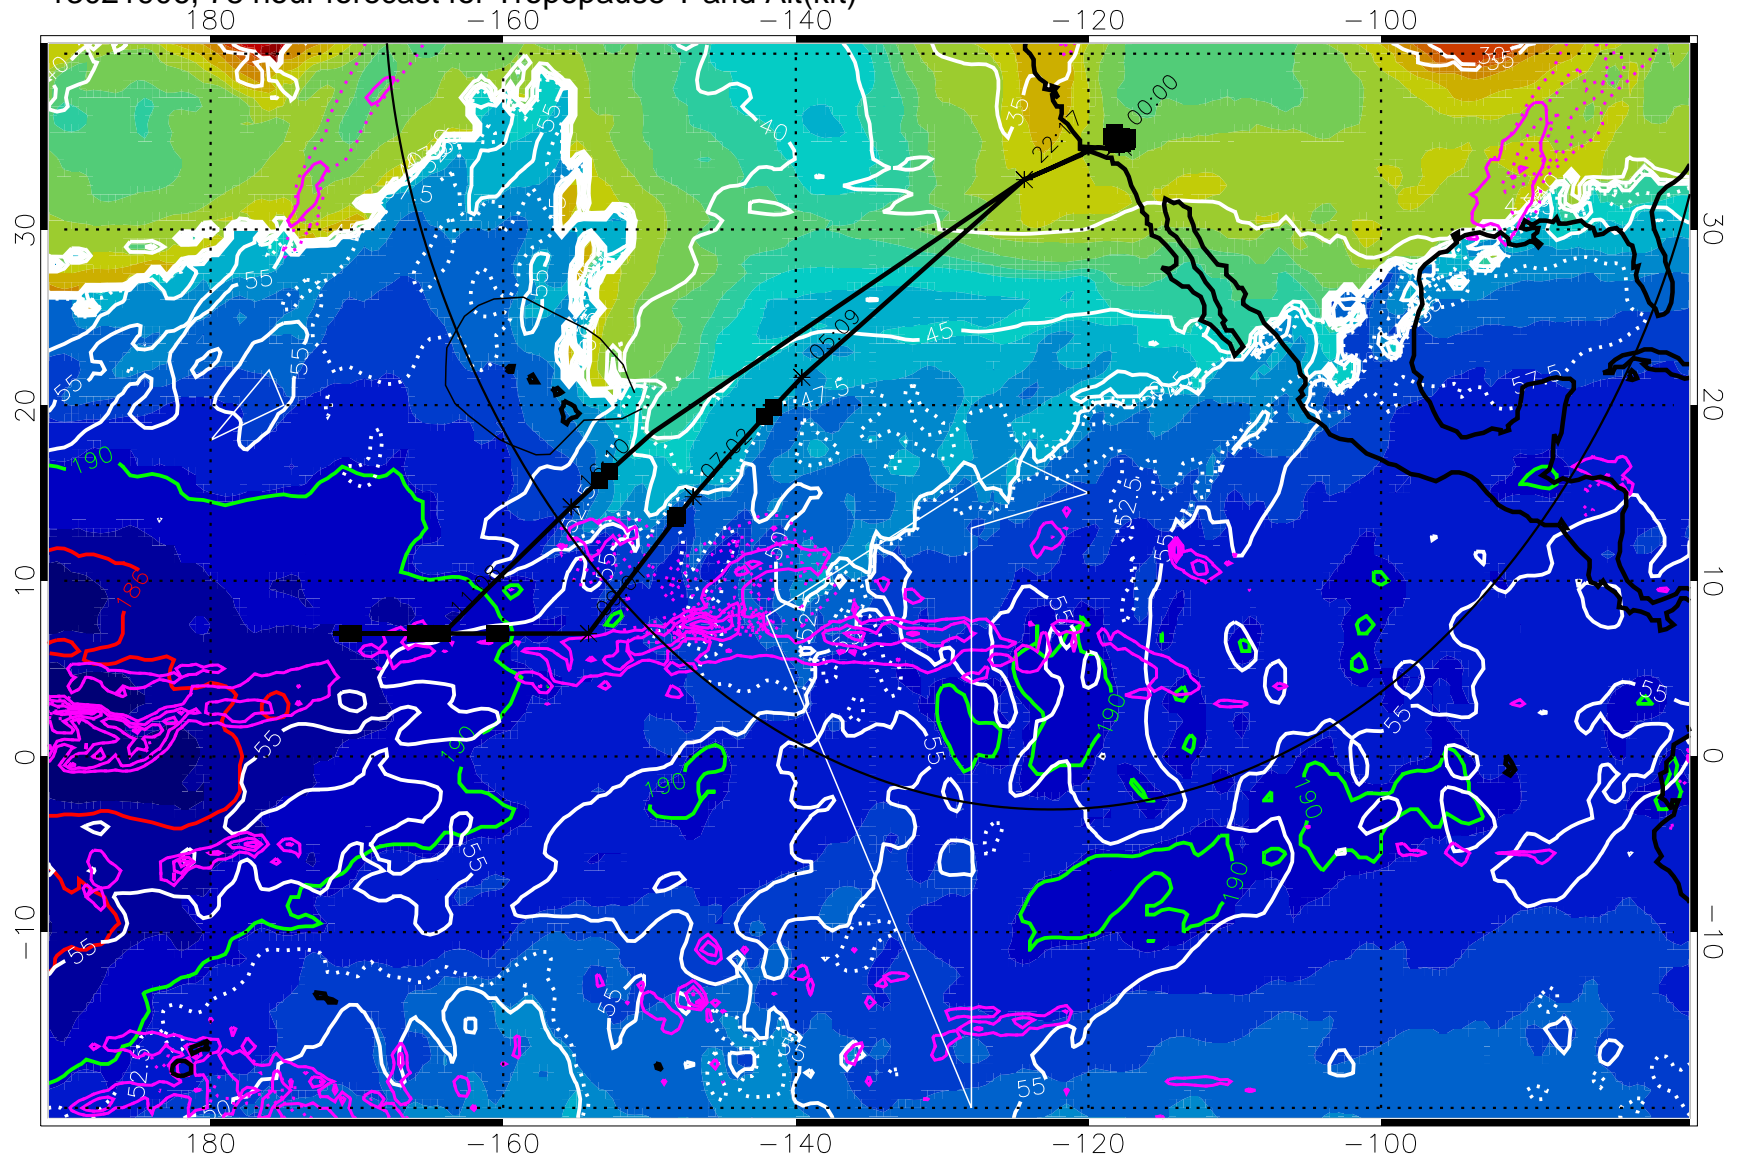

189.5K skin

185.9K engine

Range ring of 4055 km -- 13 hours GH round trip

13021900, 72 hour forecast for Tropopause T and Alt(kft)

190 200 210 220 230

Tropopause T, K

Tropopause Altitude in kft (white)

Precip (tot dot, conv sol) past 6 hrs 6 kg/m² contours, min 4

189.5K skin

185.9K engine

Range ring of 4055 km -- 13 hours GH round trip

13021906, 78 hour forecast for Tropopause T and Alt(kft)

190 200 210 220 230

Tropopause T, K

Tropopause Altitude in kft (white)

Precip (tot dot, conv sol) past 6 hrs 6 kg/m² contours, min 4

189.5K skin

185.9K engine

30 m/s

Range ring of 4055 km -- 13 hours GH round trip

13021912, 84 hour forecast for Tropopause T and Alt(kft)

190 200 210 220 230
Tropopause T, K

Tropopause Altitude in kft (white)

Precip (tot dot, conv sol) past 6 hrs 6 kg/m2 contours, min 4

189.5K skin

185.9K engine

→ 30 m/s

Range ring of 4055 km -- 13 hours GH round trip

13021918, 90 hour forecast for Tropopause T and Alt(kft)

190 200 210 220 230