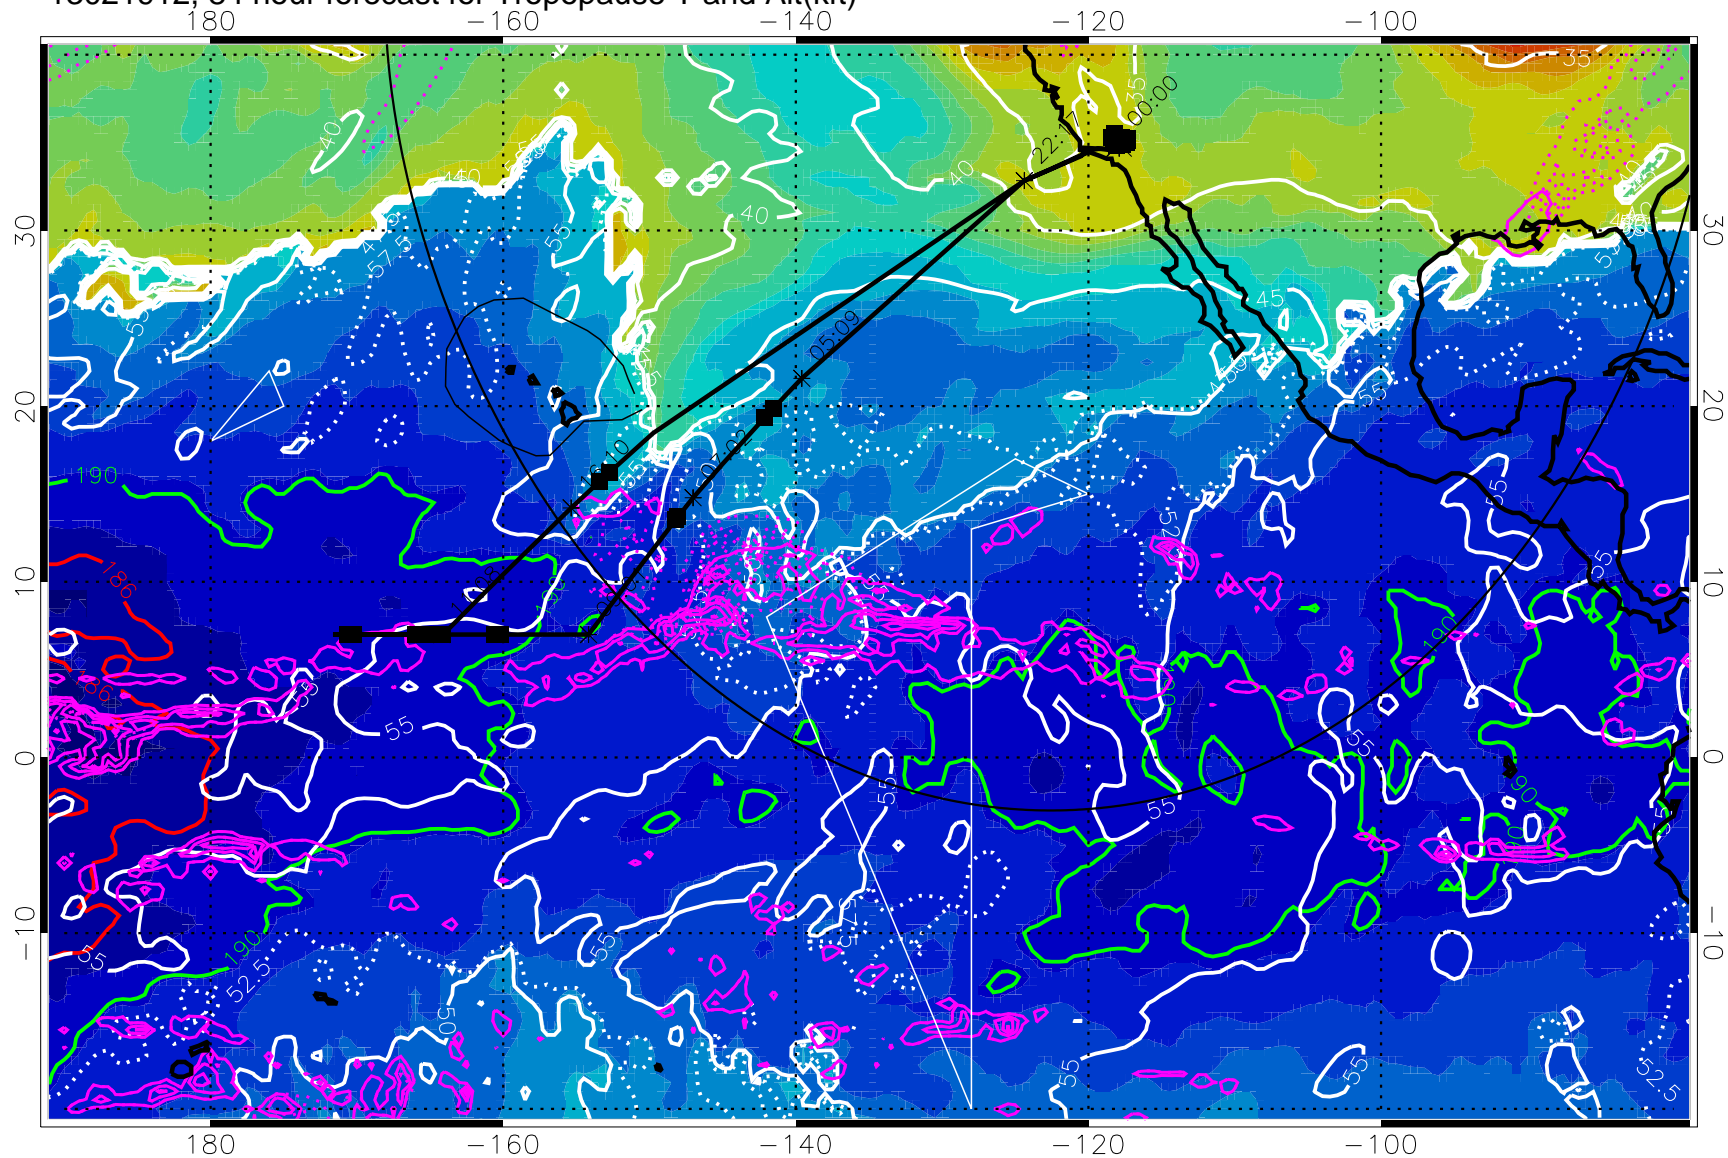

189.5K skin

185.9K engine

Range ring of 4055 km -- 13 hours GH round trip

13021906, 78 hour forecast for Tropopause T and Alt(kft)

190 200 210 220 230

Tropopause T, K

Tropopause Altitude in kft (white)

Precip (tot dot, conv sol) past 6 hrs 6 kg/m² contours, min 4

189.5K skin

185.9K engine

30 m/s

Range ring of 4055 km -- 13 hours GH round trip

13021912, 84 hour forecast for Tropopause T and Alt(kft)

190 200 210 220 230
Tropopause T, K

Tropopause Altitude in kft (white)

Precip (tot dot, conv sol) past 6 hrs 6 kg/m2 contours, min 4

189.5K skin

185.9K engine

→ 30 m/s

Range ring of 4055 km -- 13 hours GH round trip

13021918, 90 hour forecast for Tropopause T and Alt(kft)

190 200 210 220 230