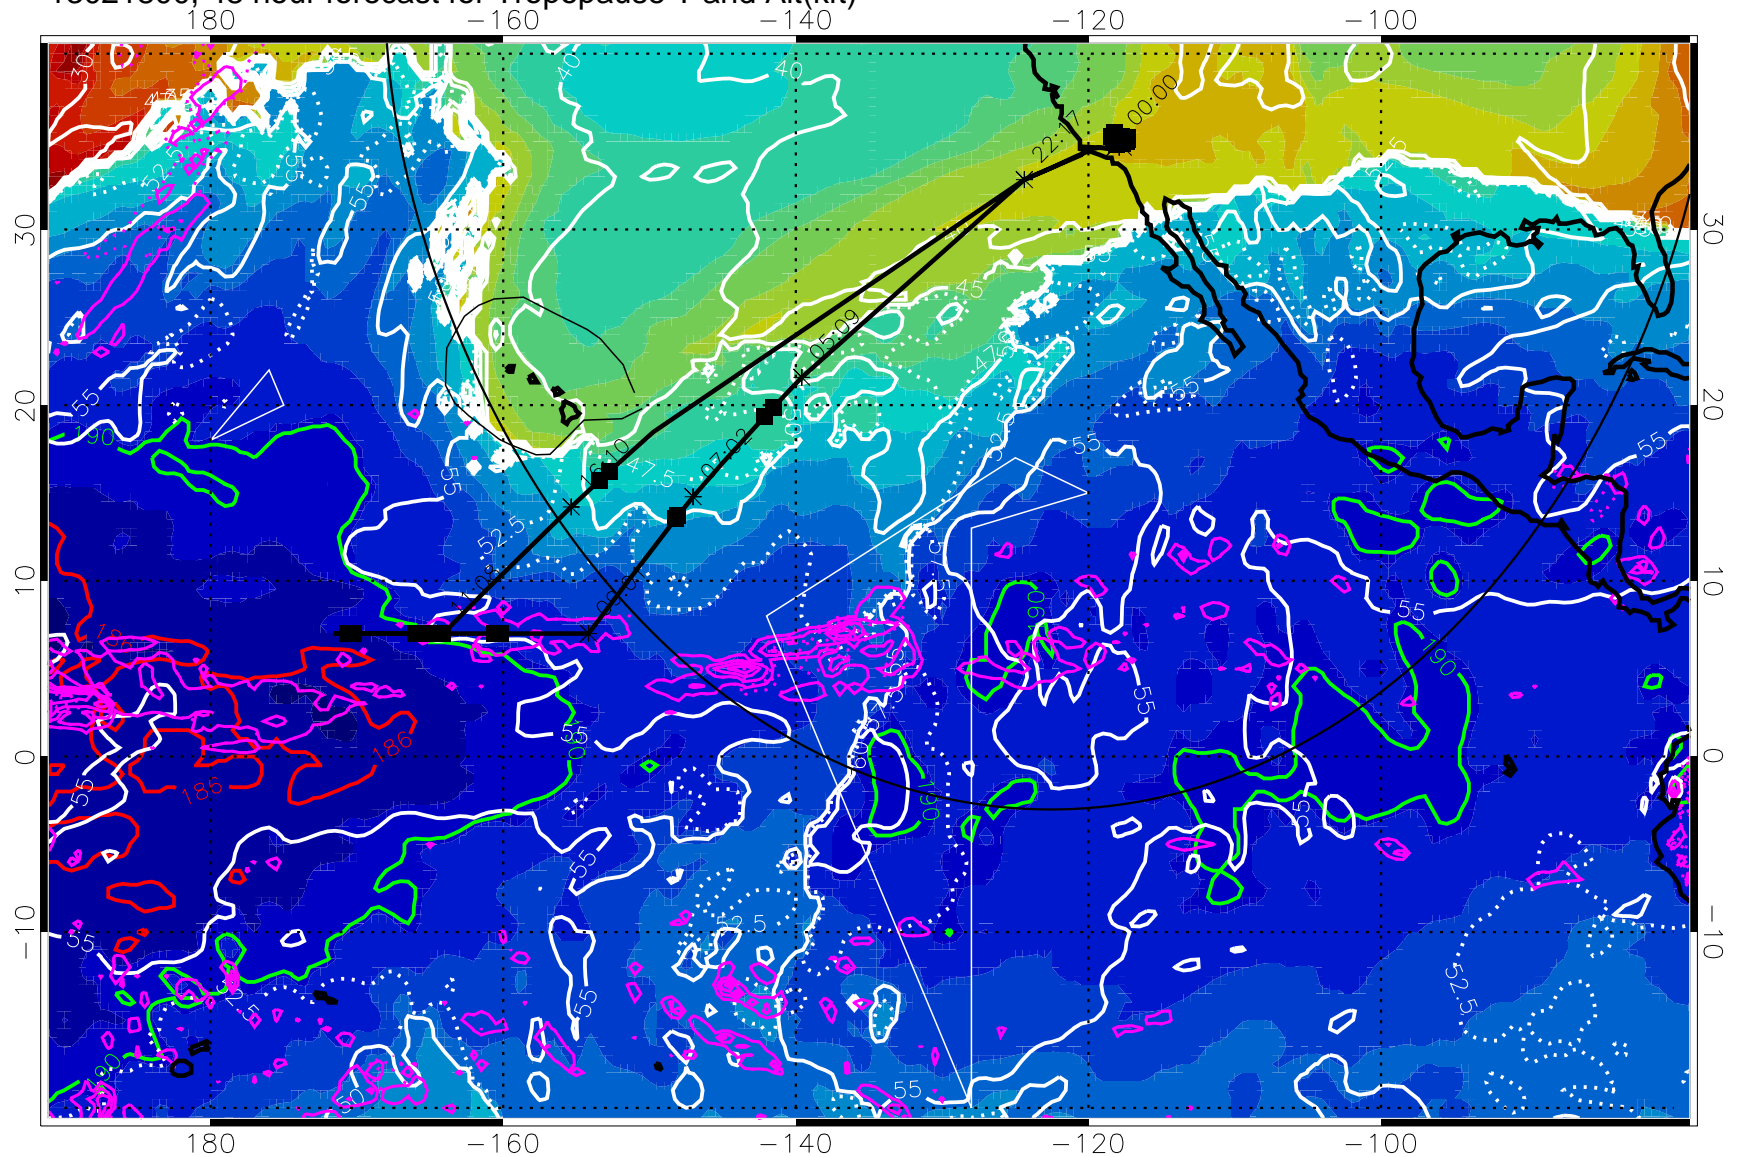

189.5K skin

185.9K engine

→ 30 m/s

Range ring of 4055 km -- 13 hours GH round trip

13021718, 42 hour forecast for Tropopause T and Alt(kft)

190 200 210 220 230

Tropopause T, K

Tropopause Altitude in kft (white)

Precip (tot dot, conv sol) past 6 hrs 6 kg/m² contours, min 4

189.5K skin

185.9K engine

→ 30 m/s

Range ring of 4055 km -- 13 hours GH round trip

13021800, 48 hour forecast for Tropopause T and Alt(kft)

190 200 210 220 230
Tropopause T, K

Tropopause Altitude in kft (white)
 Precip (tot dot, conv sol) past 6 hrs 6 kg/m² contours, min 4
 189.5K skin 185.9K engine

→ 30 m/s
 Range ring of 4055 km -- 13 hours GH round trip

13021806, 54 hour forecast for Tropopause T and Alt(kft)