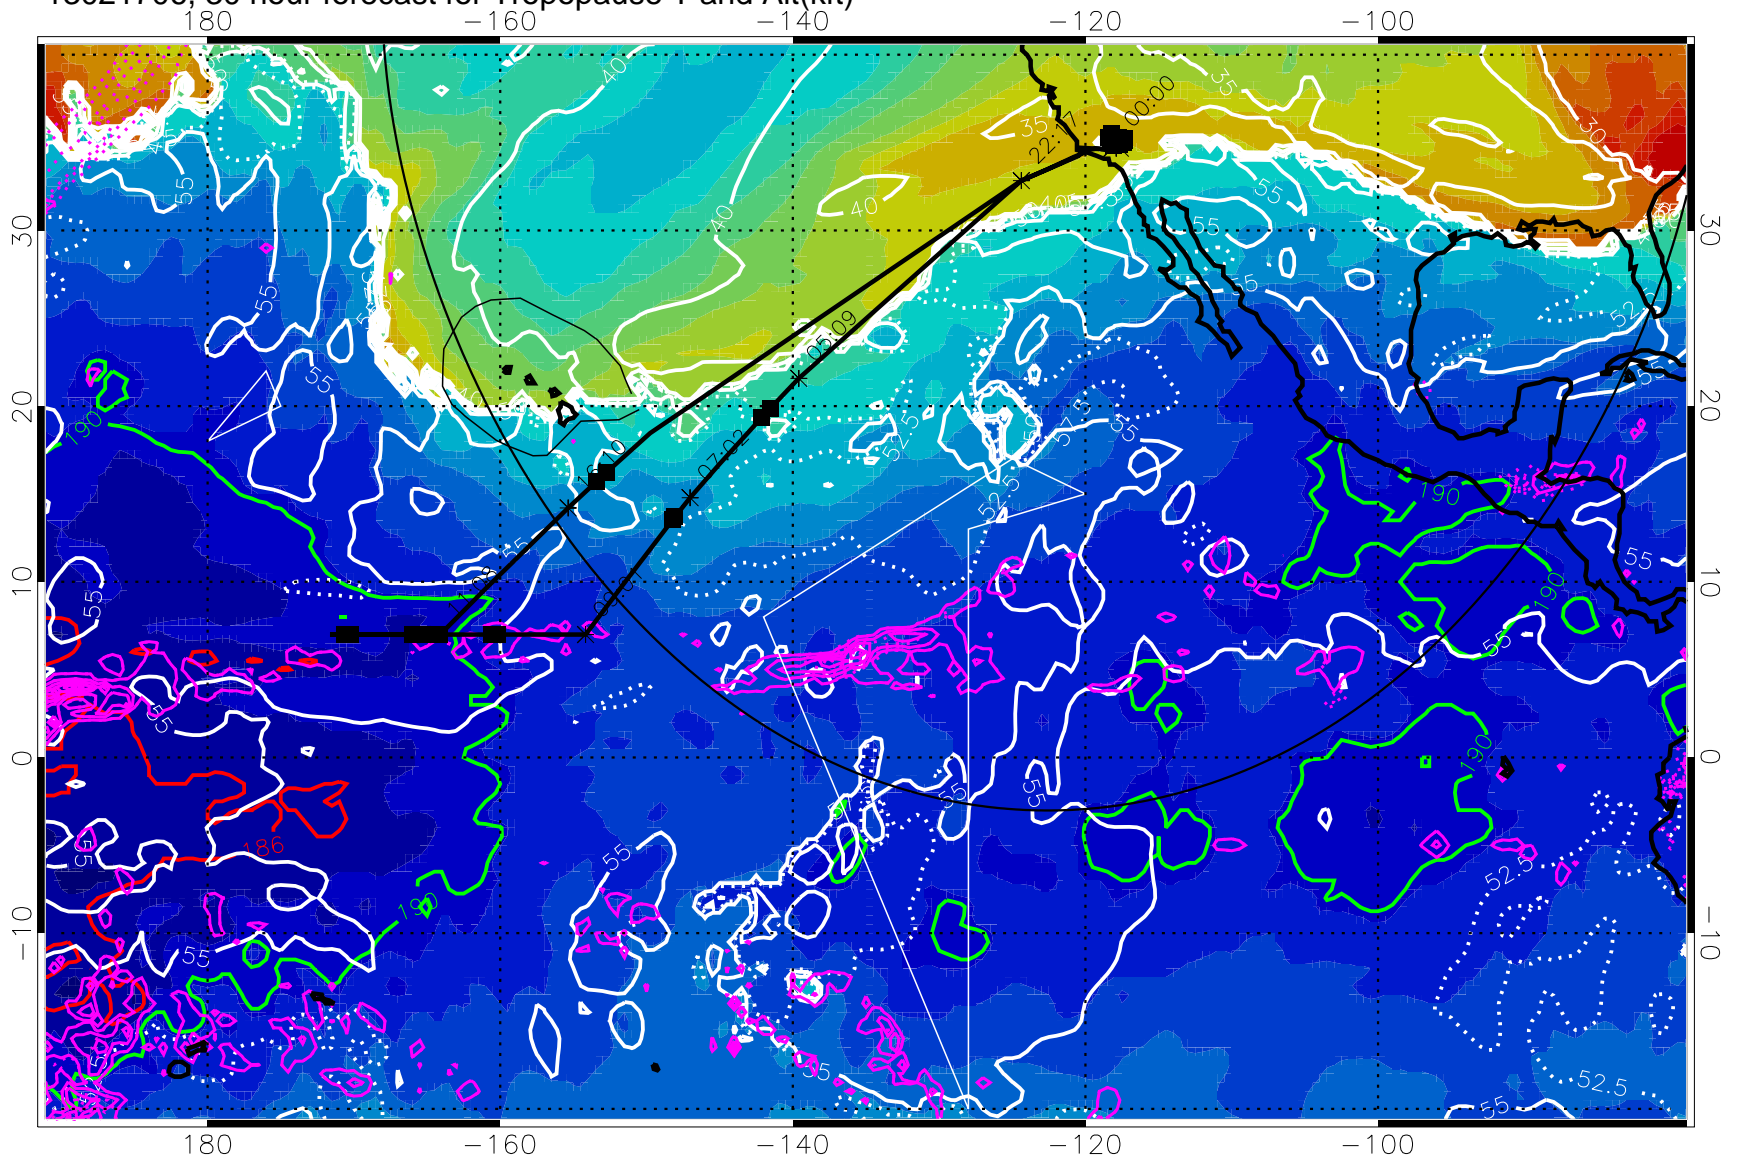

Range ring of 4055 km -- 13 hours GH round trip

13021700, 24 hour forecast for Tropopause T and Alt(kft)

190 200 210 220 230
Tropopause T, K

Tropopause Altitude in kft (white)

Precip (tot dot, conv sol) past 6 hrs 6 kg/m² contours, min 4

189.5K skin 185.9K engine

→ 30 m/s

Range ring of 4055 km -- 13 hours GH round trip

13021706, 30 hour forecast for Tropopause T and Alt(kft)

Tropopause T, K

Tropopause Altitude in kft (white)

Precip (tot dot, conv sol) past 6 hrs 6 kg/m² contours, min 4

189.5K skin

185.9K engine

Range ring of 4055 km -- 13 hours GH round trip

13021712, 36 hour forecast for Tropopause T and Alt(kft)

190 200 210 220 230

Tropopause T, K

Tropopause Altitude in kft (white)

Precip (tot dot, conv sol) past 6 hrs 6 kg/m² contours, min 4