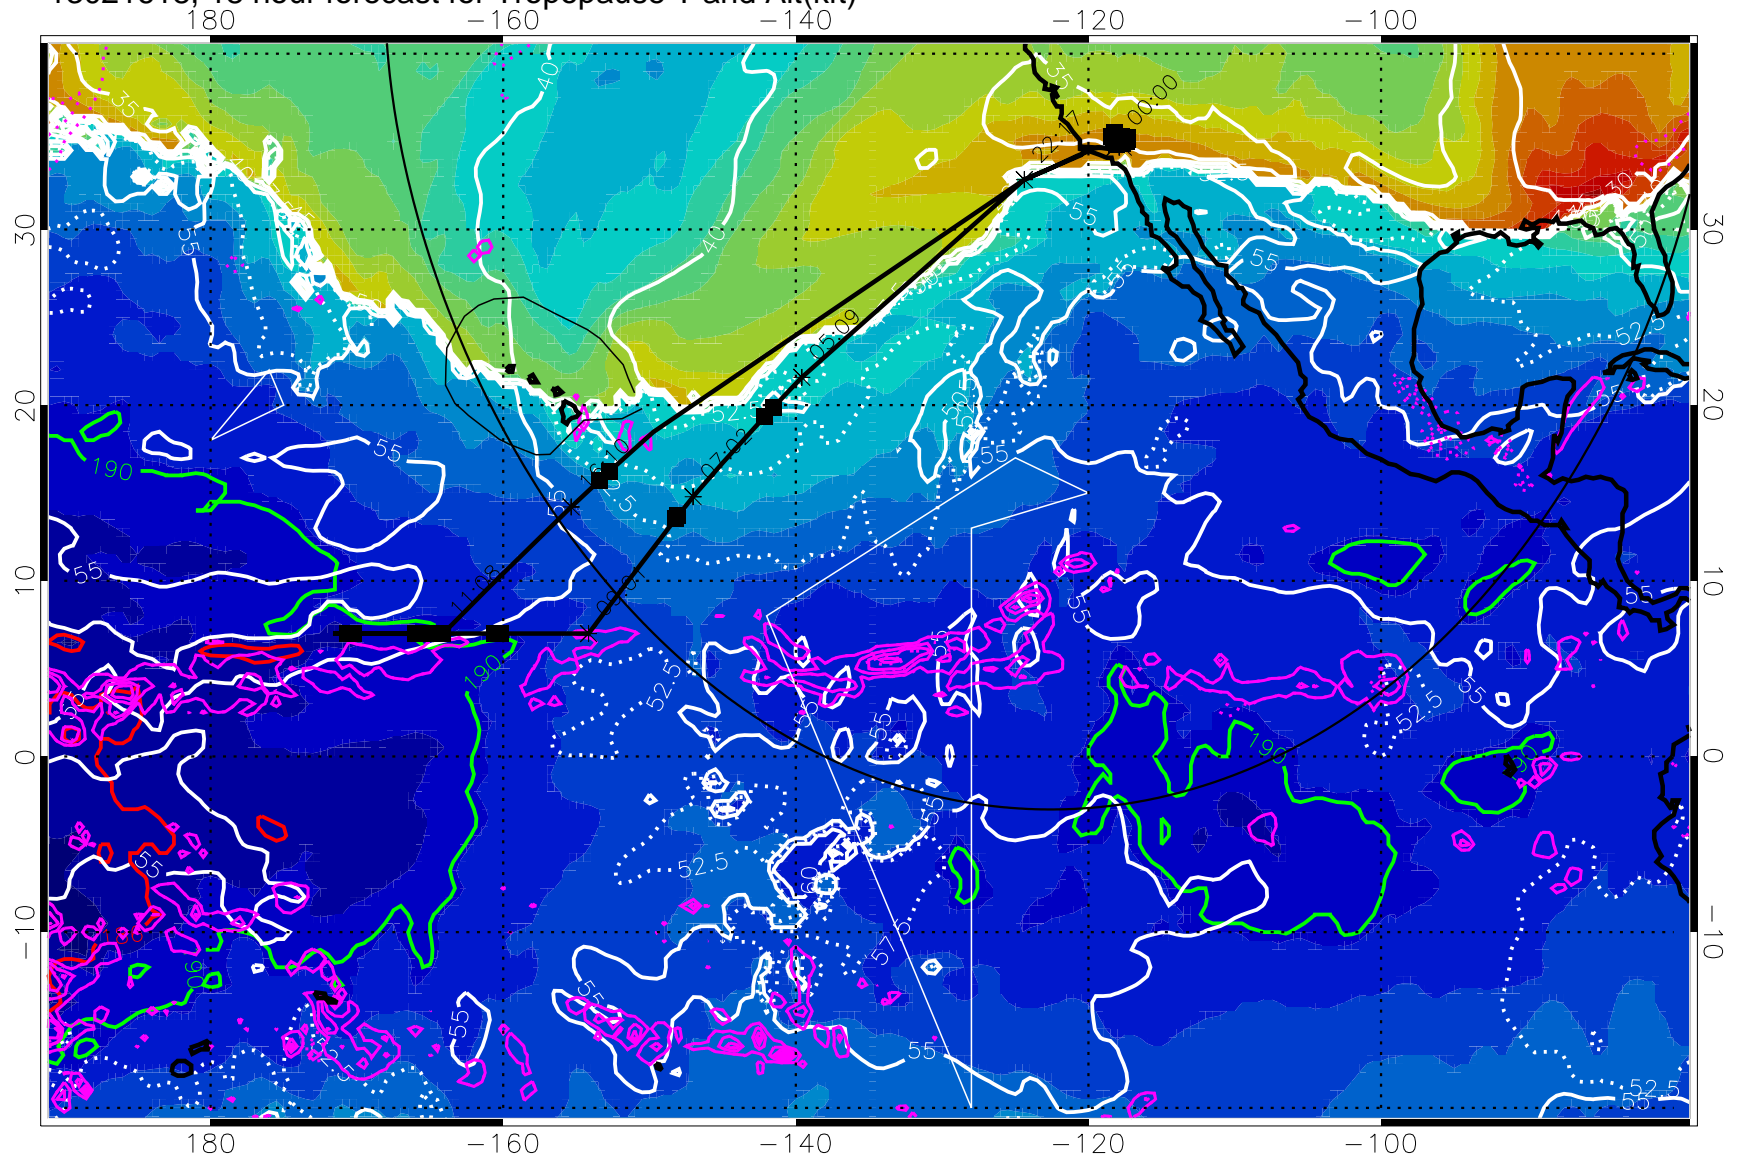

13021618, 18 hour forecast for Tropopause T and Alt(kft)

190 200 210 220 230

Tropopause T, K

Tropopause Altitude in kft (white)

Precip (tot dot, conv sol) past 6 hrs 6 kg/m² contours, min 4

189.5K skin

185.9K engine

Range ring of 4055 km -- 13 hours GH round trip