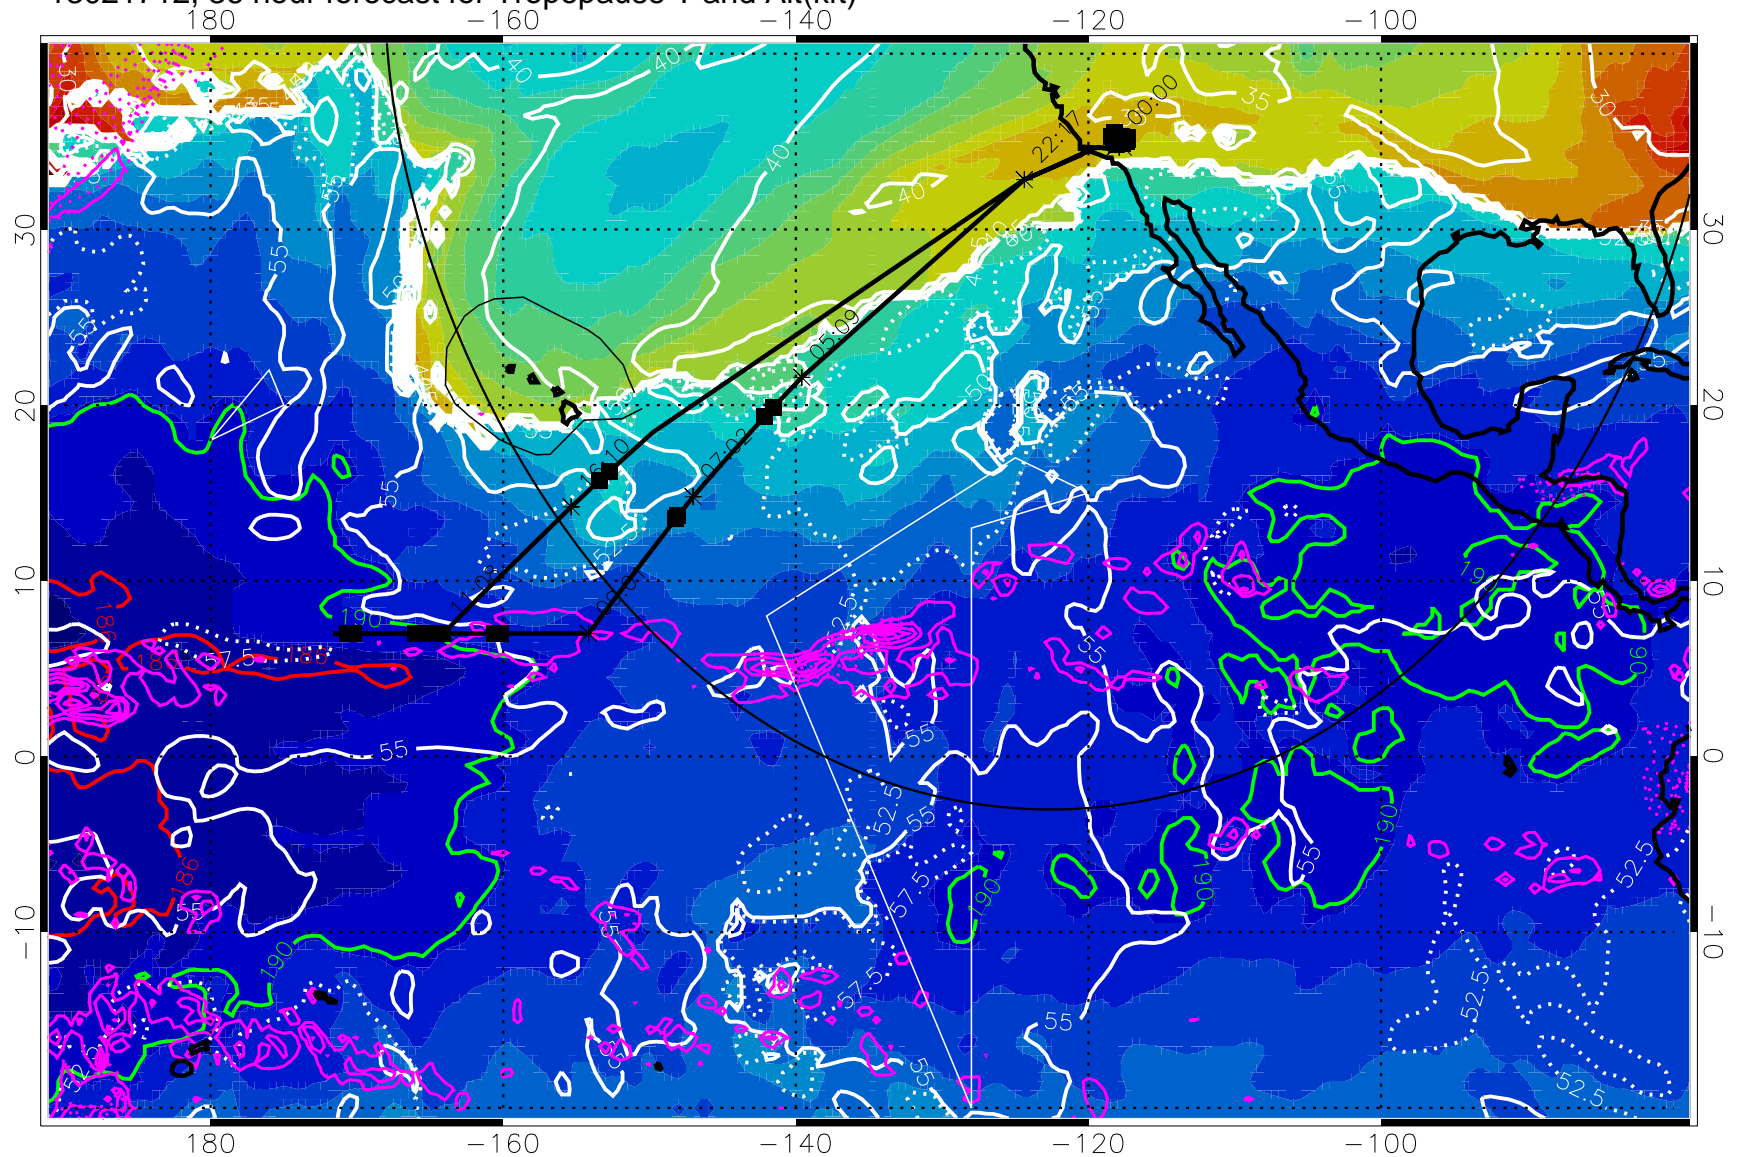

189.5K skin 185.9K engine

→ 30 m/s

Range ring of 4055 km -- 13 hours GH round trip

13021706, 30 hour forecast for Tropopause T and Alt(kft)

Tropopause T, K

Tropopause Altitude in kft (white)

Precip (tot dot, conv sol) past 6 hrs 6 kg/m² contours, min 4

189.5K skin

185.9K engine

Range ring of 4055 km -- 13 hours GH round trip

13021712, 36 hour forecast for Tropopause T and Alt(kft)

190 200 210 220 230

Tropopause T, K

Tropopause Altitude in kft (white)

Precip (tot dot, conv sol) past 6 hrs 6 kg/m² contours, min 4

189.5K skin

185.9K engine

→ 30 m/s

Range ring of 4055 km -- 13 hours GH round trip

13021718, 42 hour forecast for Tropopause T and Alt(kft)

190 200 210 220 230

Tropopause T, K

Tropopause Altitude in kft (white)