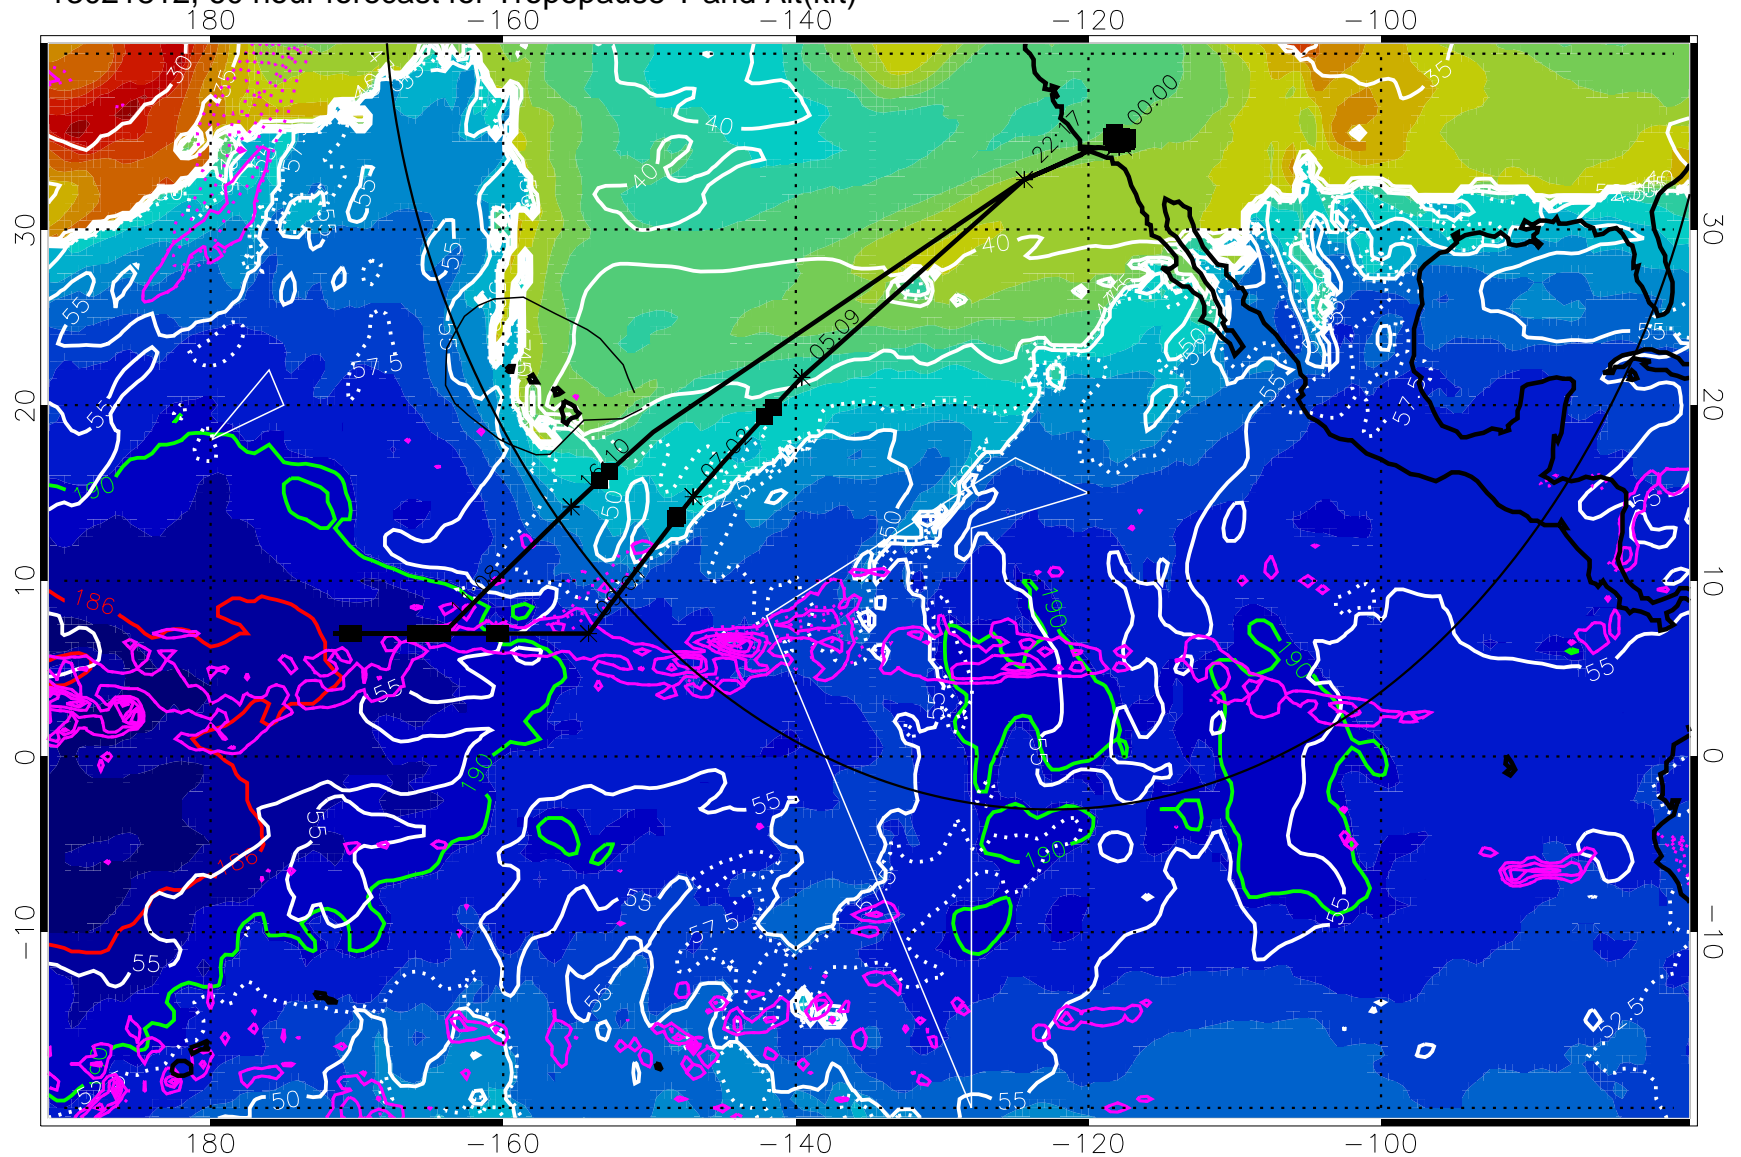

13021812, 60 hour forecast for Tropopause T and Alt(kft)

190   200   210   220   230

Tropopause T, K

Tropopause Altitude in kft (white)

Precip (tot dot, conv sol) past 6 hrs 6 kg/m² contours, min 4

189.5K skin

185.9K engine

Range ring of 4055 km -- 13 hours GH round trip