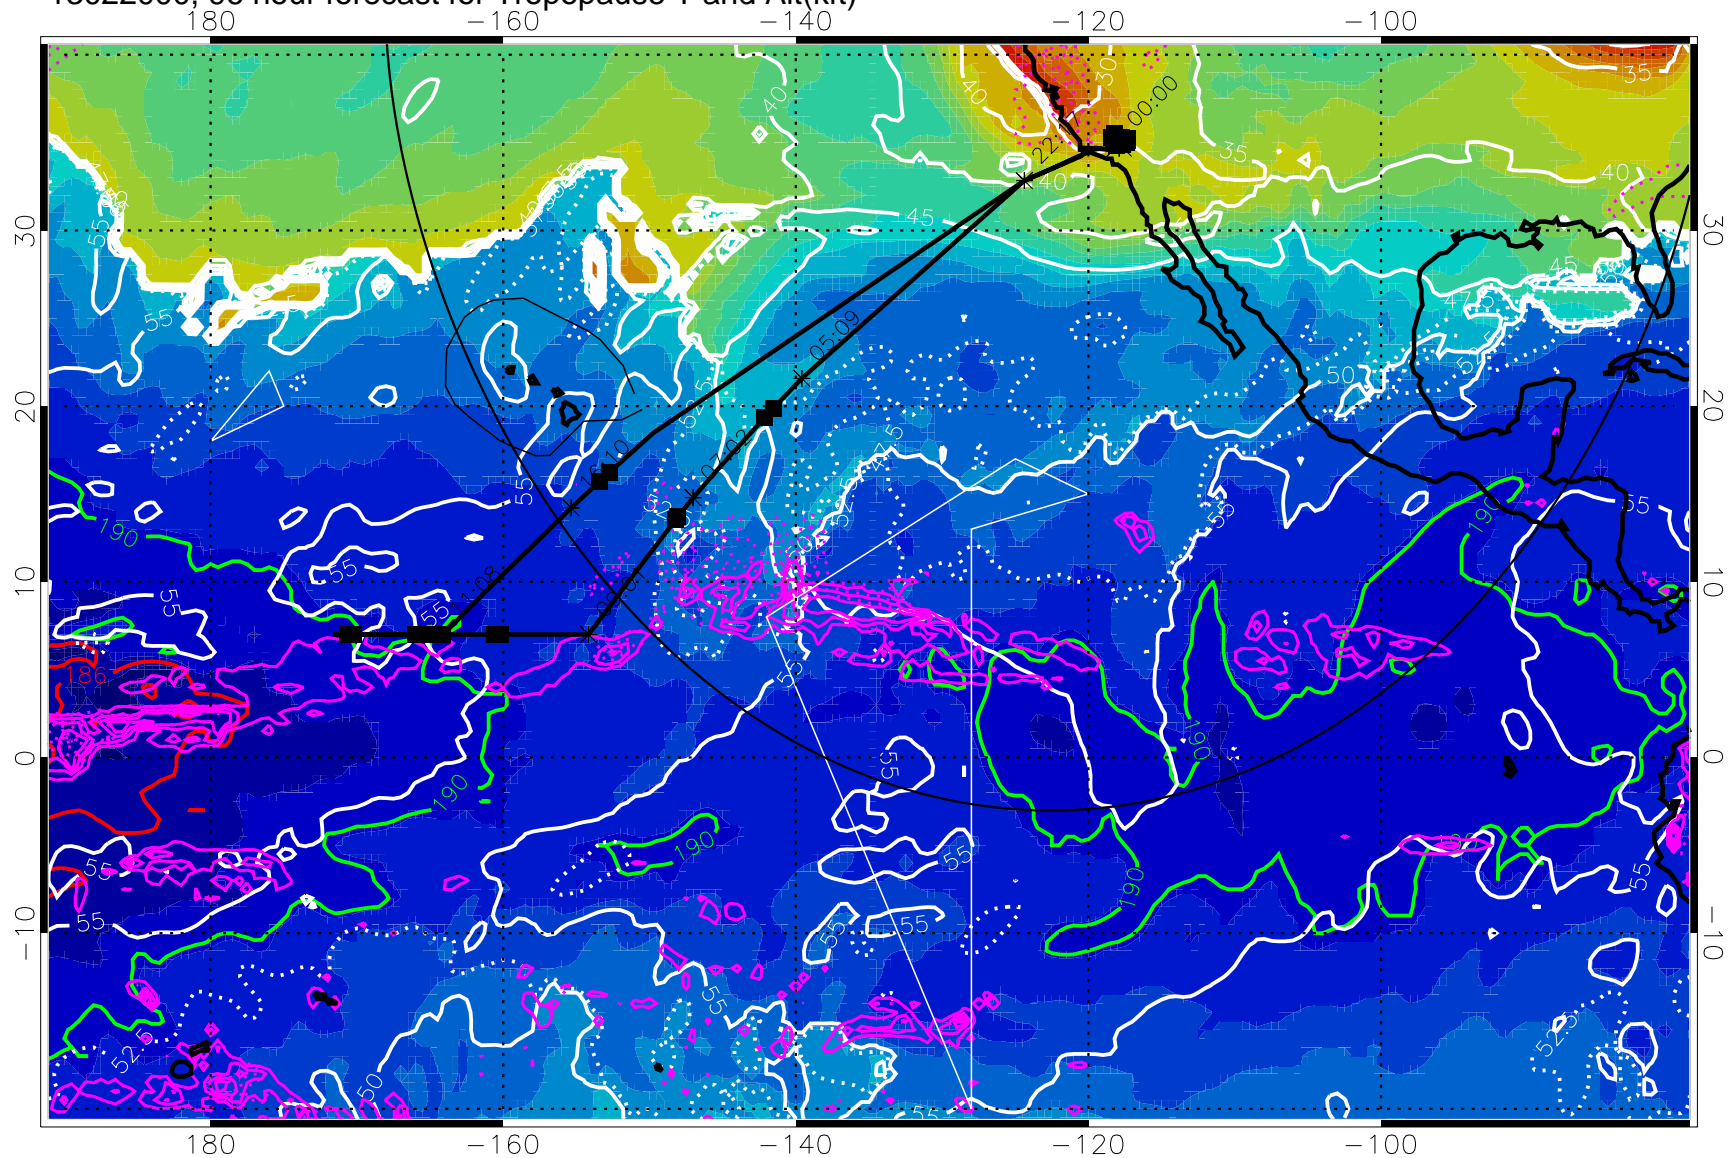

Precip (tot dot, conv sol) past 6 hrs 6 kg/m2 contours, min 4

189.5K skin

185.9K engine

→ 30 m/s

Range ring of 4055 km -- 13 hours GH round trip

13021918, 90 hour forecast for Tropopause T and Alt(kft)

190 200 210 220 230

Tropopause T, K

Tropopause Altitude in kft (white)

Precip (tot dot, conv sol) past 6 hrs 6 kg/m² contours, min 4

189.5K skin

185.9K engine

30 m/s

Range ring of 4055 km -- 13 hours GH round trip

13022000, 96 hour forecast for Tropopause T and Alt(kft)

190 200 210 220 230

Tropopause T, K

Tropopause Altitude in kft (white)

Precip (tot dot, conv sol) past 6 hrs 6 kg/m² contours, min 4

189.5K skin

185.9K engine

→ 30 m/s

Range ring of 4055 km -- 13 hours GH round trip