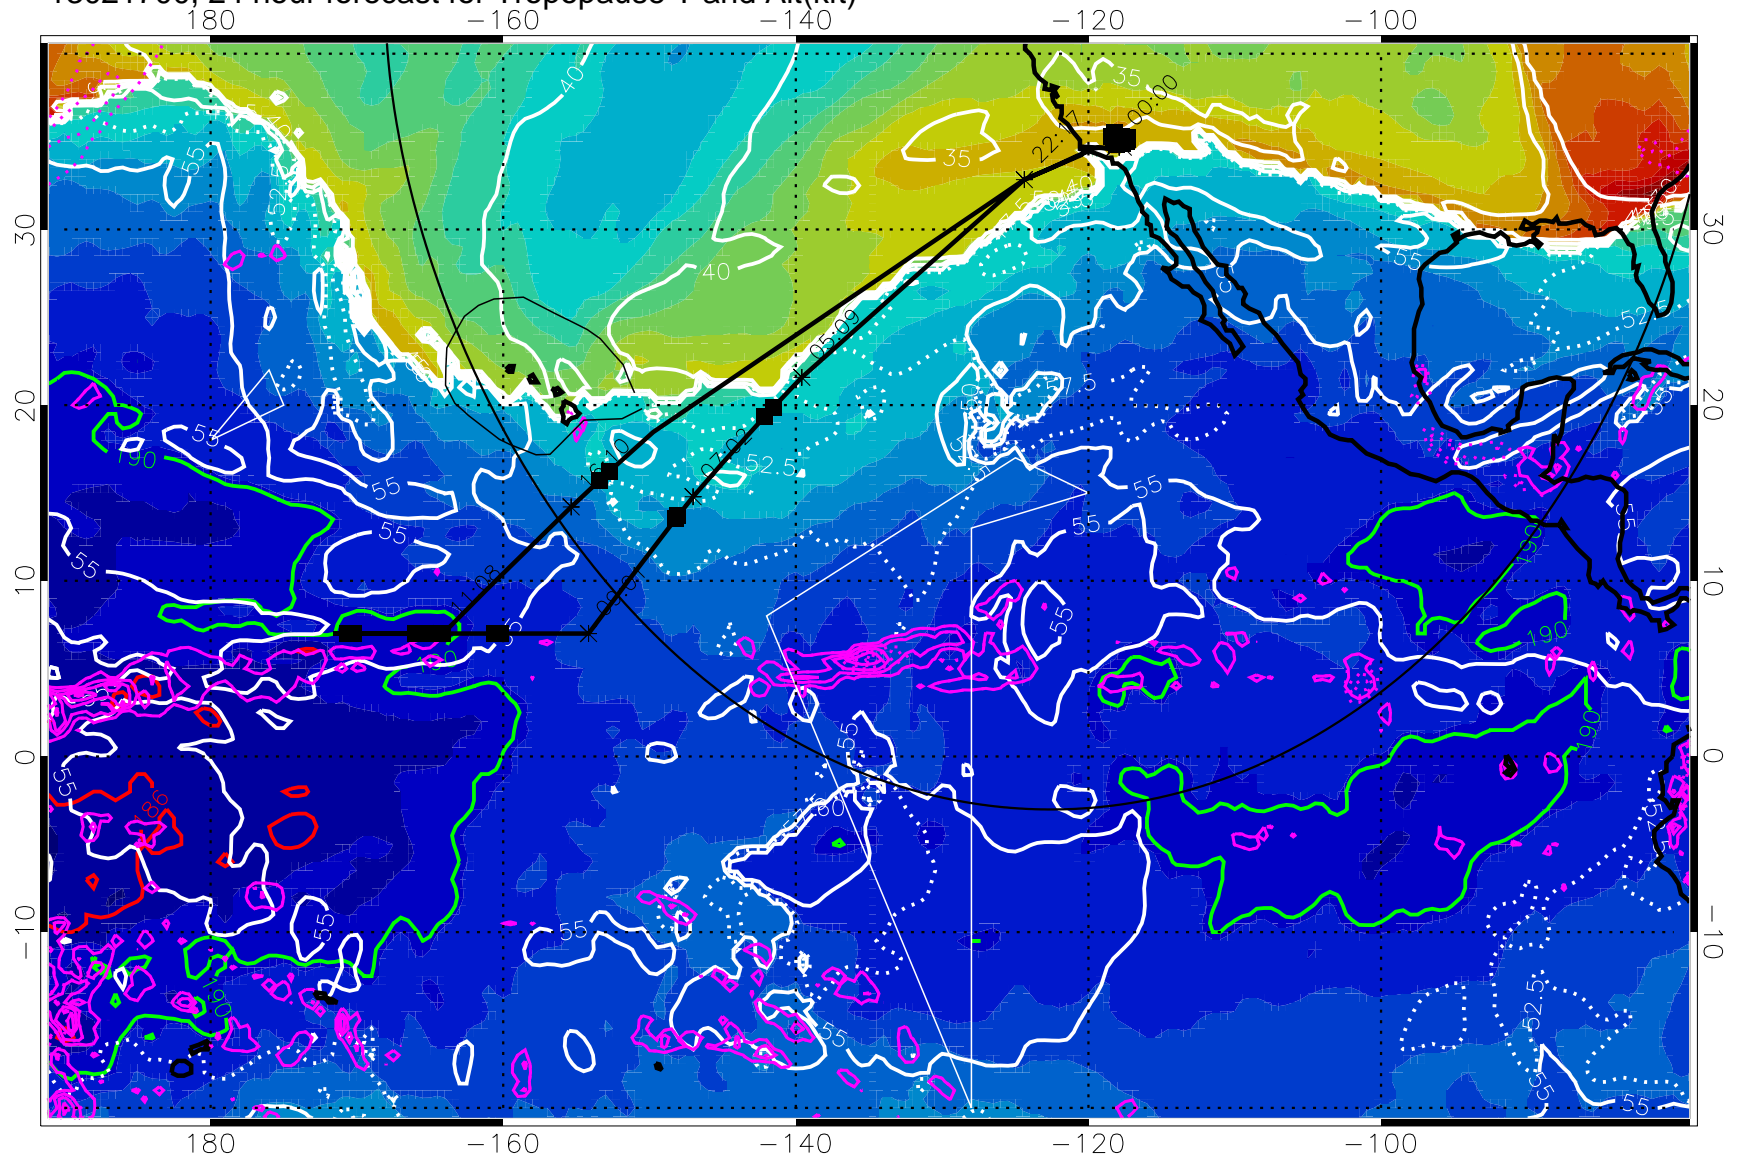

Range ring of 4055 km -- 13 hours GH round trip

13021700, 24 hour forecast for Tropopause T and Alt(kft)

190 200 210 220 230
Tropopause T, K

Tropopause Altitude in kft (white)

Precip (tot dot, conv sol) past 6 hrs 6 kg/m² contours, min 4

189.5K skin 185.9K engine

→ 30 m/s

Range ring of 4055 km -- 13 hours GH round trip

13021706, 30 hour forecast for Tropopause T and Alt(kft)

Tropopause T, K

Tropopause Altitude in kft (white)

Precip (tot dot, conv sol) past 6 hrs 6 kg/m² contours, min 4