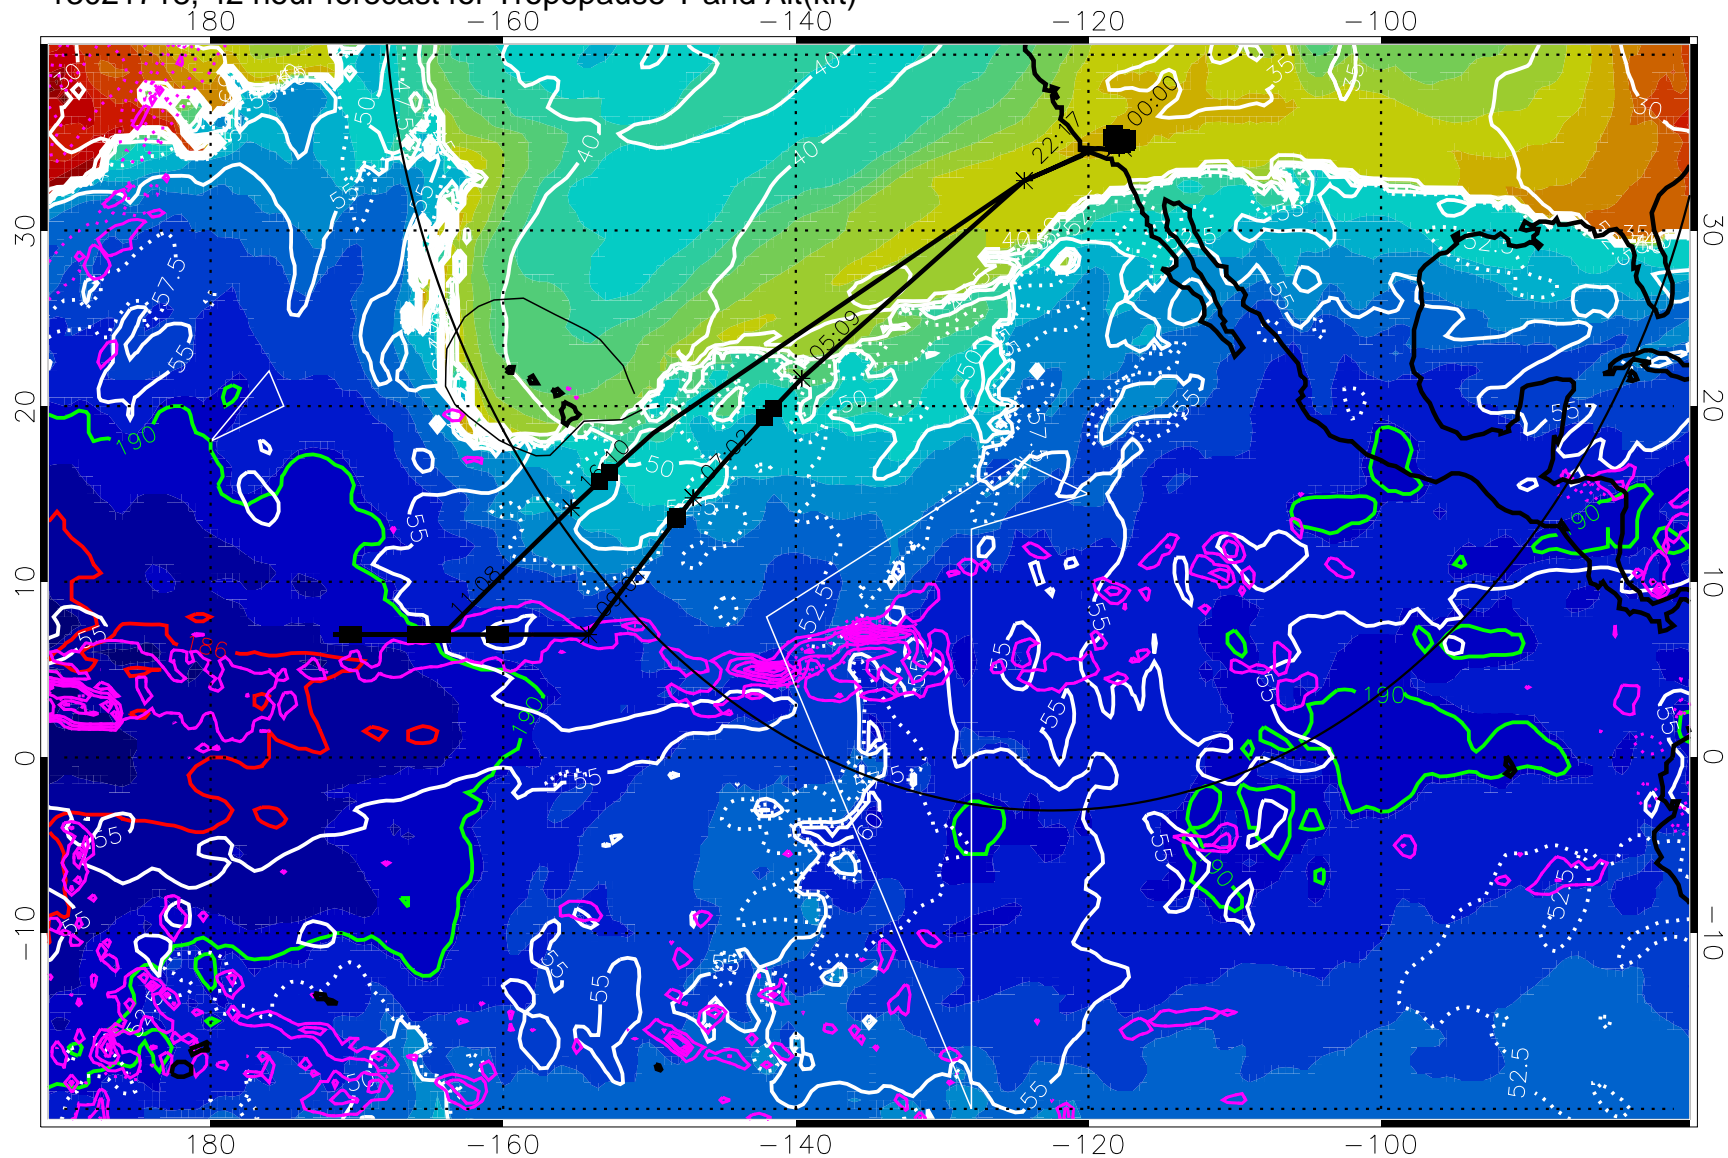

189.5K skin 185.9K engine

→ 30 m/s

Range ring of 4055 km -- 13 hours GH round trip

13021706, 30 hour forecast for Tropopause T and Alt(kft)

Tropopause T, K

Tropopause Altitude in kft (white)

Precip (tot dot, conv sol) past 6 hrs 6 kg/m² contours, min 4

189.5K skin

185.9K engine

Range ring of 4055 km -- 13 hours GH round trip

13021712, 36 hour forecast for Tropopause T and Alt(kft)

190 200 210 220 230

Tropopause T, K

Tropopause Altitude in kft (white)

Precip (tot dot, conv sol) past 6 hrs 6 kg/m² contours, min 4

189.5K skin

185.9K engine

→ 30 m/s

Range ring of 4055 km -- 13 hours GH round trip

13021718, 42 hour forecast for Tropopause T and Alt(kft)

190 200 210 220 230

Tropopause T, K

Tropopause Altitude in kft (white)

Precip (tot dot, conv sol) past 6 hrs 6 kg/m² contours, min 4

189.5K skin

185.9K engine

→ 30 m/s

Range ring of 4055 km -- 13 hours GH round trip

13021800, 48 hour forecast for Tropopause T and Alt(kft)

190 200 210 220 230
Tropopause T, K