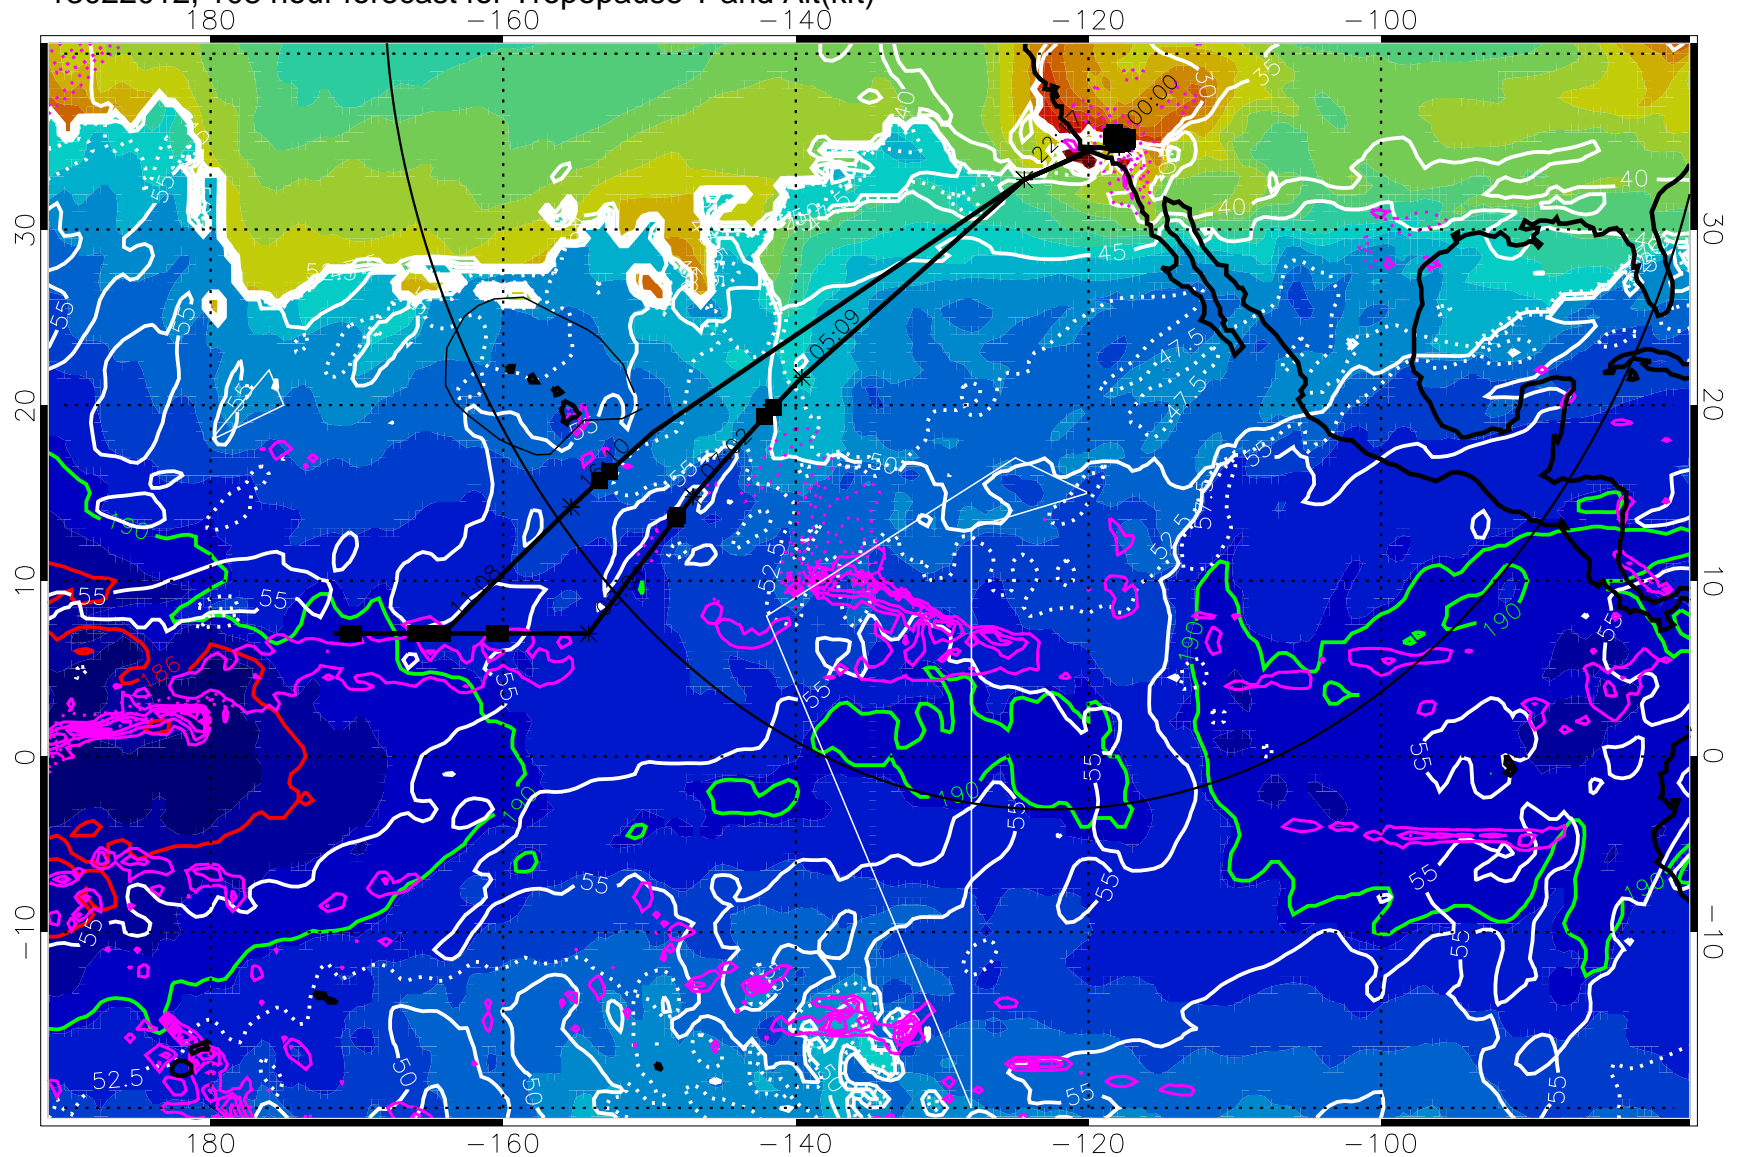

→ 30 m/s

Range ring of 4055 km -- 13 hours GH round trip

13022012, 108 hour forecast for Tropopause T and Alt(kft)

Tropopause T, K

Tropopause Altitude in kft (white)

Precip (tot dot, conv sol) past 6 hrs 6 kg/m² contours, min 4

189.5K skin 185.9K engine

→ 30 m/s

Range ring of 4055 km -- 13 hours GH round trip

13022018, 114 hour forecast for Tropopause T and Alt(kft)

Tropopause T, K

Tropopause Altitude in kft (white)

Precip (tot dot, conv sol) past 6 hrs 6 kg/m² contours, min 4