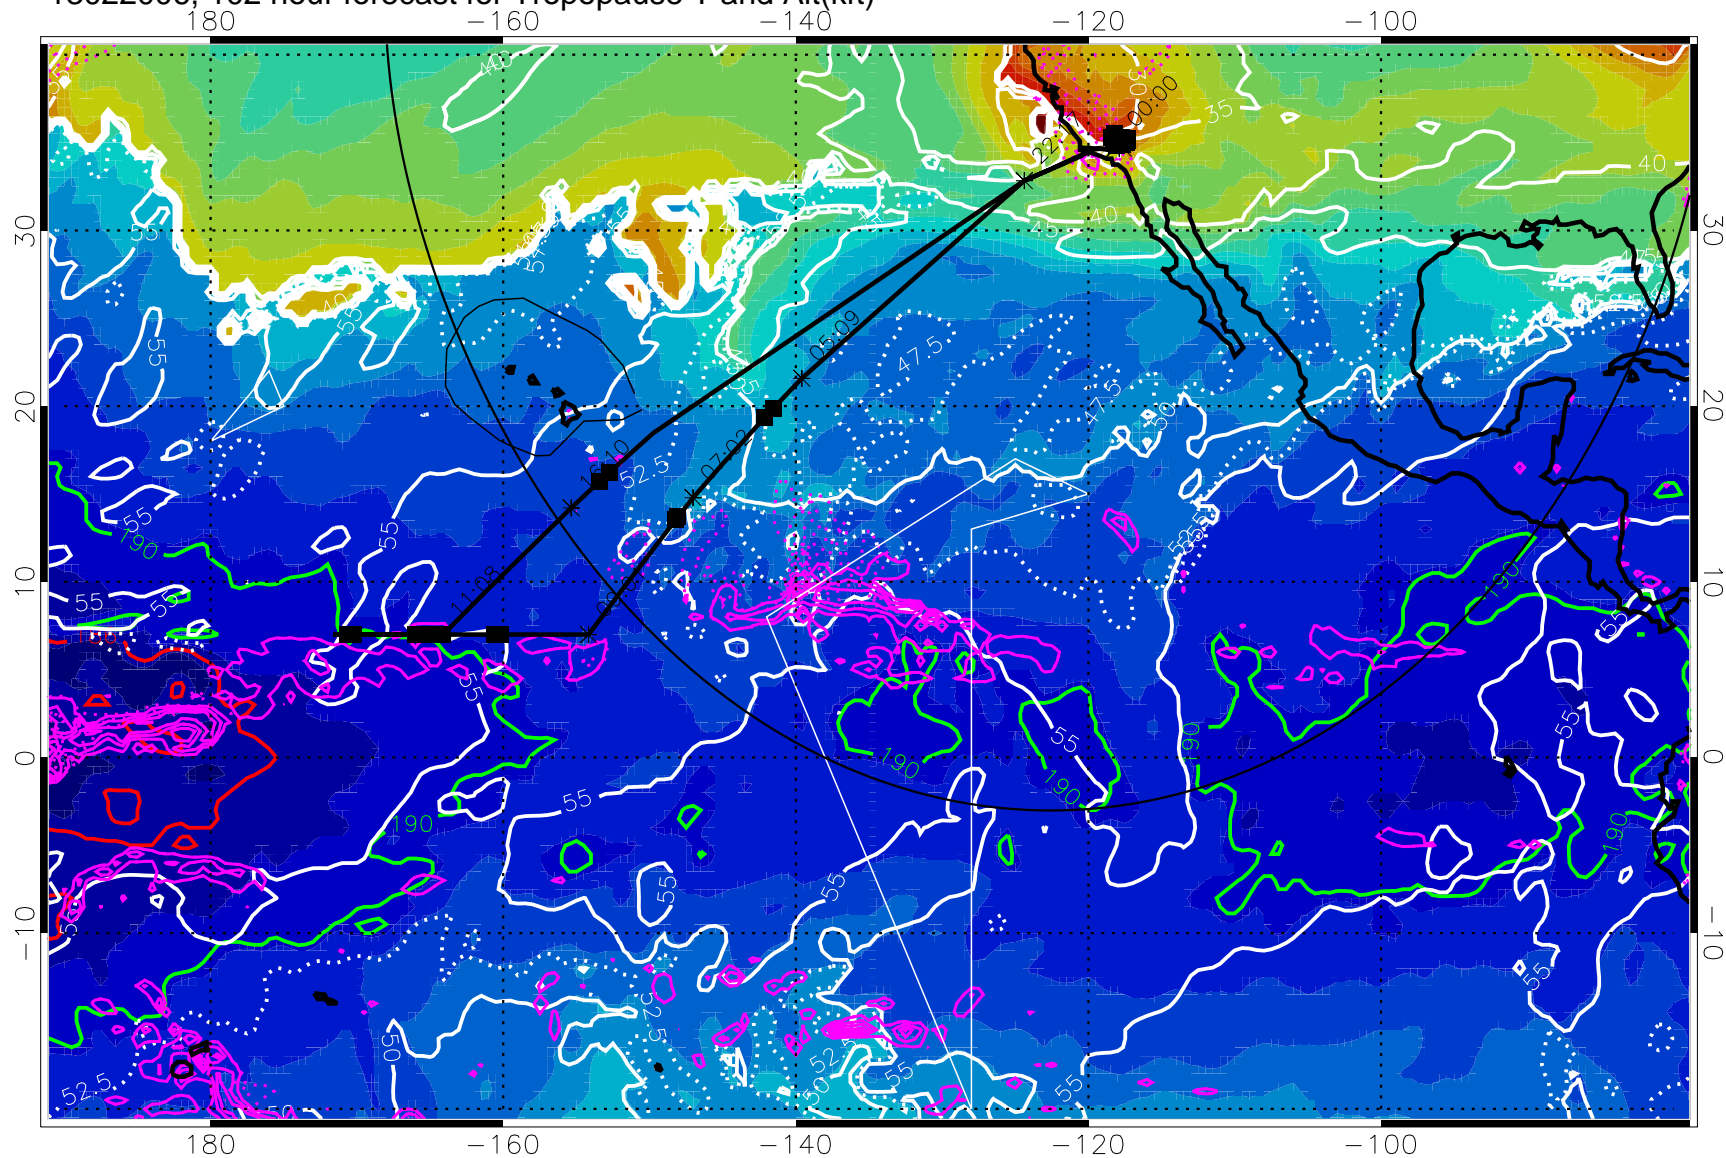

13022006, 102 hour forecast for Tropopause T and Alt(kft)

190   200   210   220   230

Tropopause T, K

Tropopause Altitude in kft (white)

Precip (tot dot, conv sol) past 6 hrs 6 kg/m2 contours, min 4

189.5K skin

185.9K engine

→ 30 m/s

Range ring of 4055 km -- 13 hours GH round trip