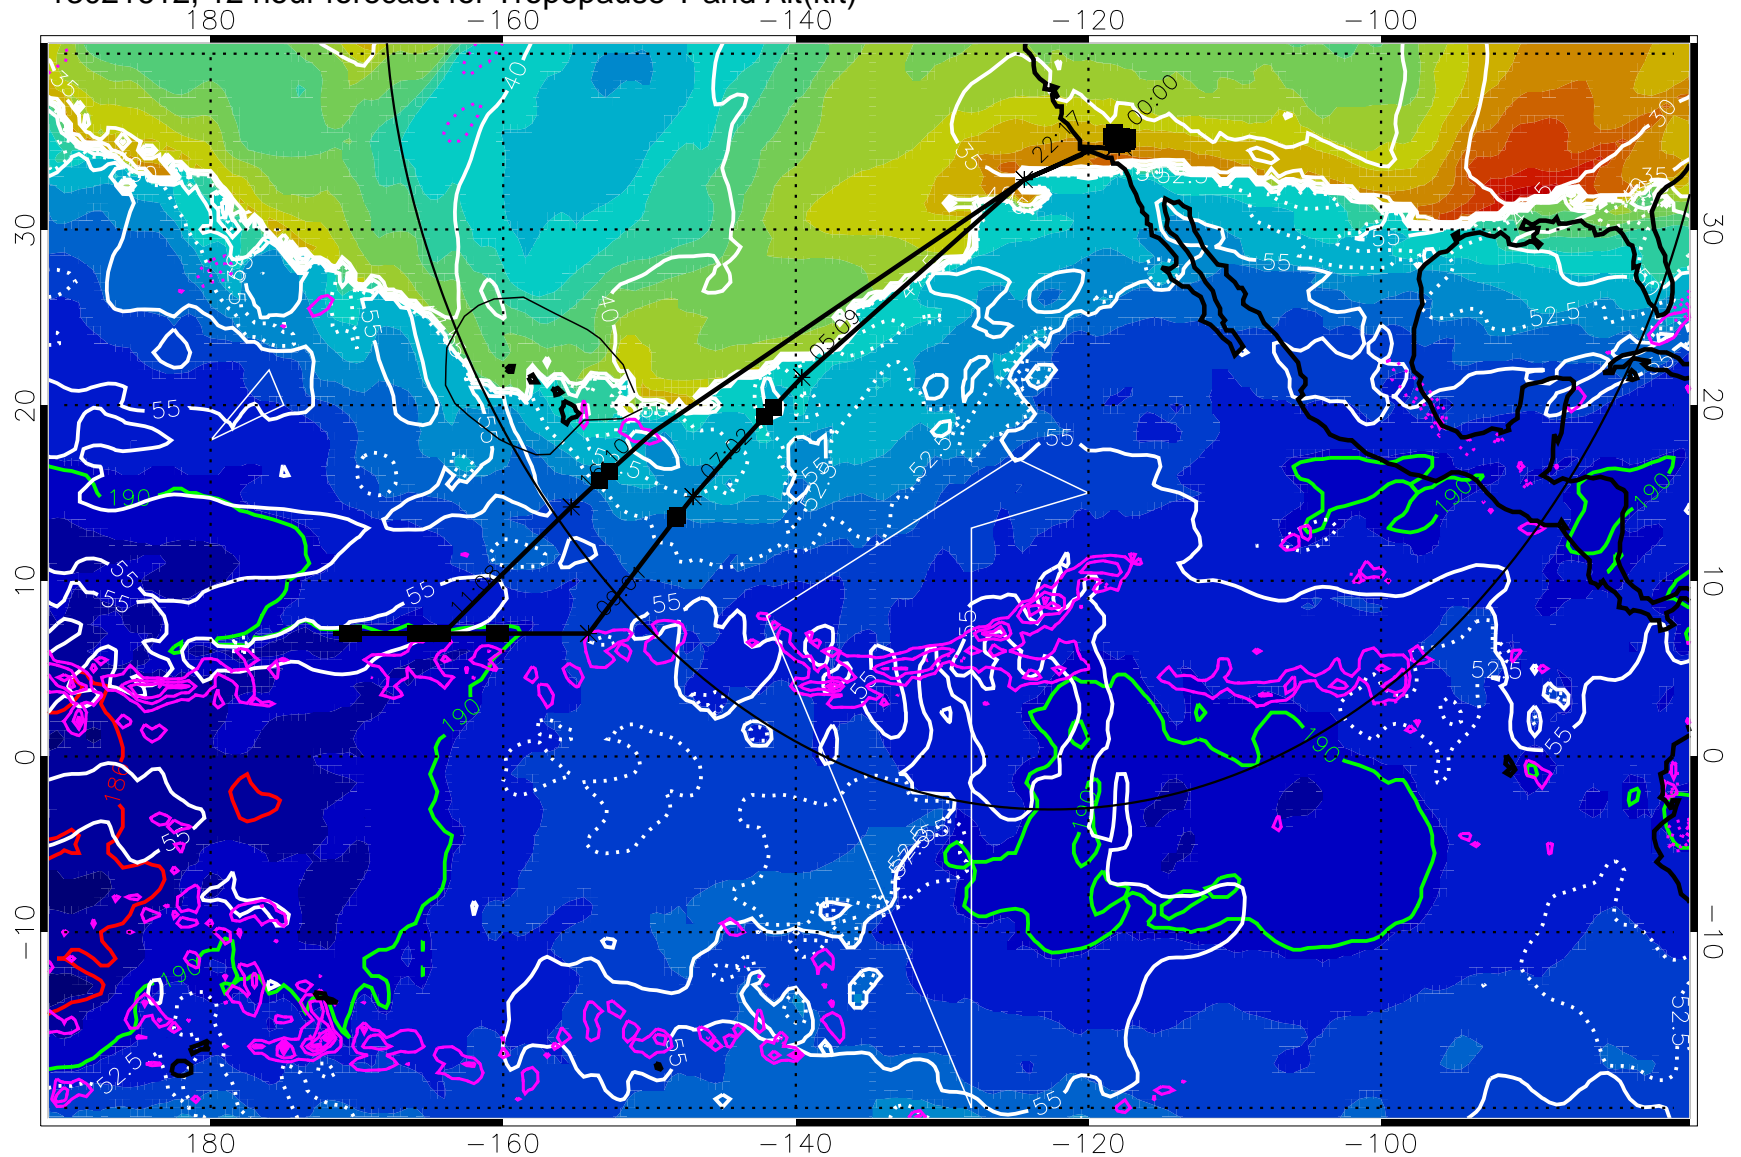

13021612, 12 hour forecast for Tropopause T and Alt(kft)

Tropopause T, K

Tropopause Altitude in kft (white)

Precip (tot dot, conv sol) past 6 hrs 6 kg/m² contours, min 4

189.5K skin 185.9K engine

→ 30 m/s

Range ring of 4055 km -- 13 hours GH round trip

Range ring of 4055 km -- 13 hours GH round trip

13021700, 24 hour forecast for Tropopause T and Alt(kft)

190 200 210 220 230
Tropopause T, K

Tropopause Altitude in kft (white)

Precip (tot dot, conv sol) past 6 hrs 6 kg/m² contours, min 4

189.5K skin 185.9K engine

→ 30 m/s

Range ring of 4055 km -- 13 hours GH round trip

13021706, 30 hour forecast for Tropopause T and Alt(kft)

Tropopause T, K

Tropopause Altitude in kft (white)

Precip (tot dot, conv sol) past 6 hrs 6 kg/m² contours, min 4

189.5K skin

185.9K engine

Range ring of 4055 km -- 13 hours GH round trip

13021712, 36 hour forecast for Tropopause T and Alt(kft)

190 200 210 220 230

Tropopause T, K

Tropopause Altitude in kft (white)

Precip (tot dot, conv sol) past 6 hrs 6 kg/m² contours, min 4