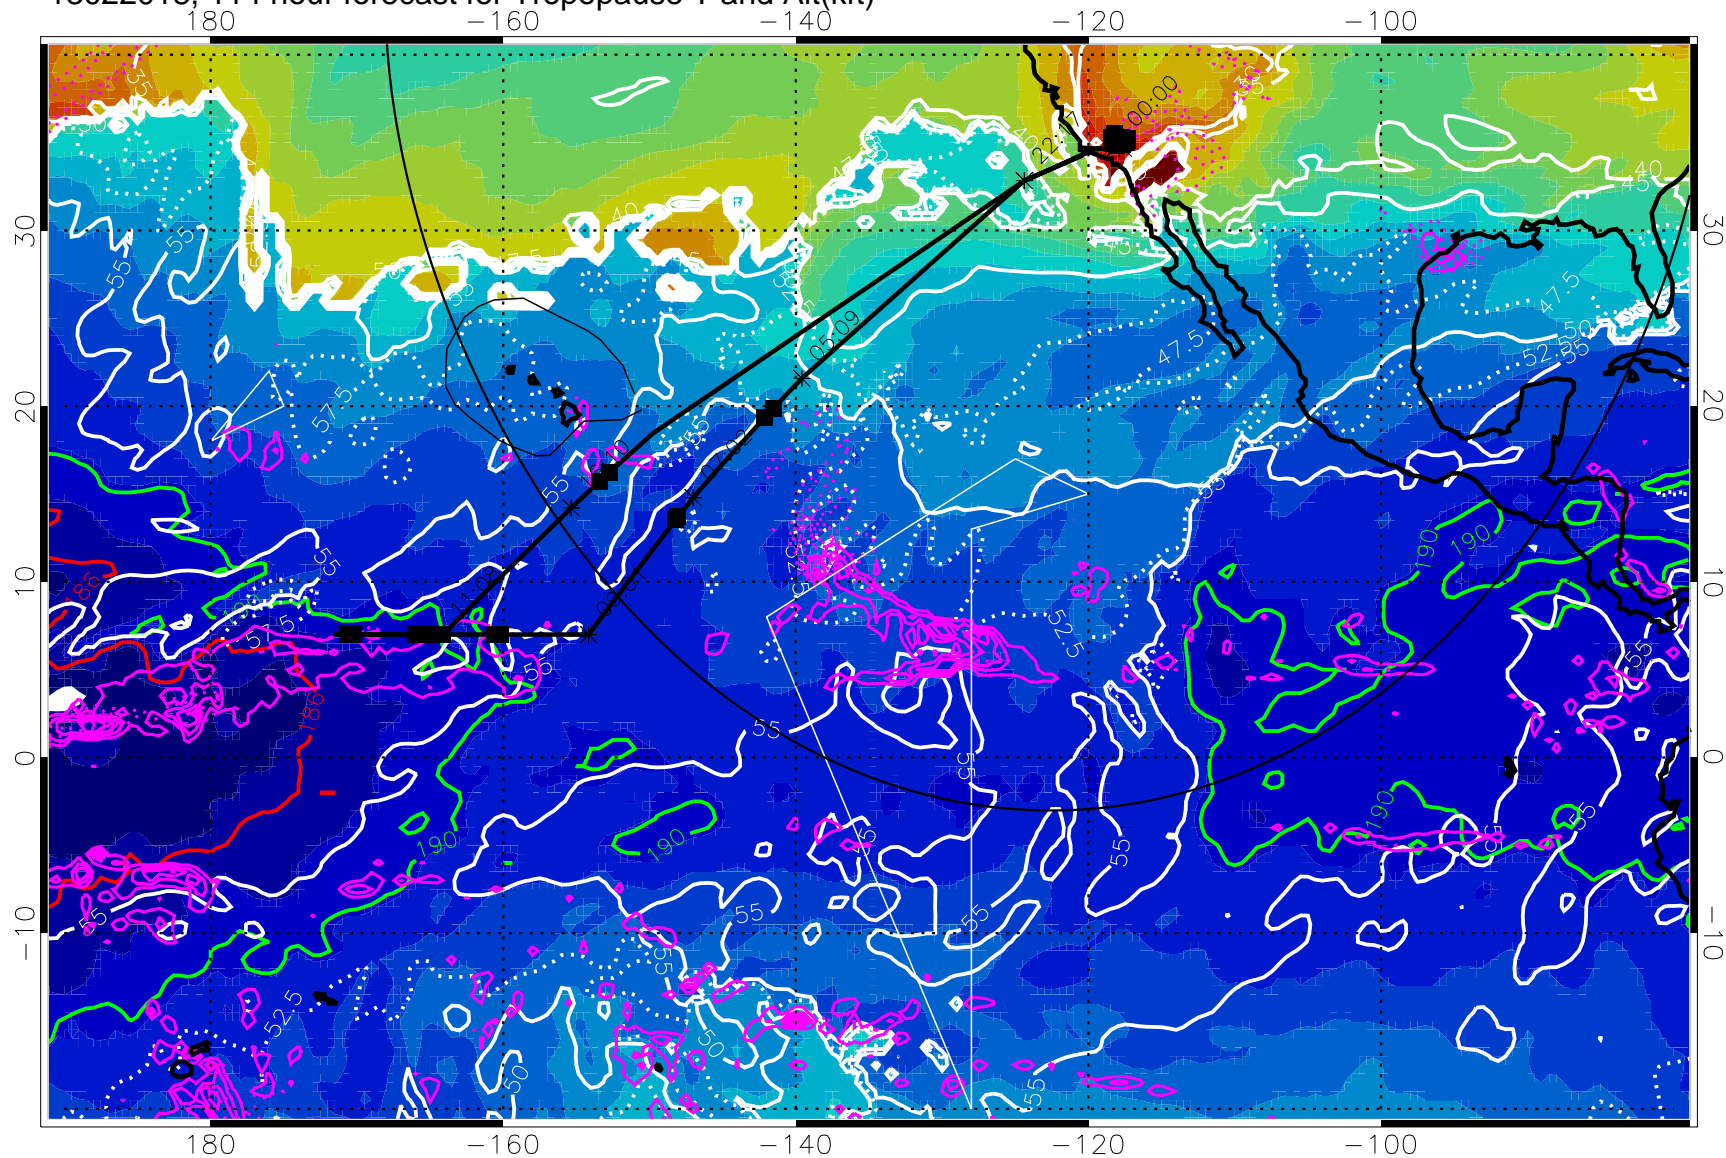

→ 30 m/s

Range ring of 4055 km -- 13 hours GH round trip

13022012, 108 hour forecast for Tropopause T and Alt(kft)

Tropopause T, K

Tropopause Altitude in kft (white)

Precip (tot dot, conv sol) past 6 hrs 6 kg/m² contours, min 4

189.5K skin 185.9K engine

→ 30 m/s

Range ring of 4055 km -- 13 hours GH round trip

13022018, 114 hour forecast for Tropopause T and Alt(kft)

Tropopause T, K

Tropopause Altitude in kft (white)

Precip (tot dot, conv sol) past 6 hrs 6 kg/m² contours, min 4

189.5K skin

185.9K engine

→ 30 m/s

Range ring of 4055 km -- 13 hours GH round trip

13022100, 120 hour forecast for Tropopause T and Alt(kft)

Tropopause T, K

Tropopause Altitude in kft (white)

Precip (tot dot, conv sol) past 6 hrs 6 kg/m² contours, min 4

189.5K skin 185.9K engine

→ 30 m/s

Range ring of 4055 km -- 13 hours GH round trip