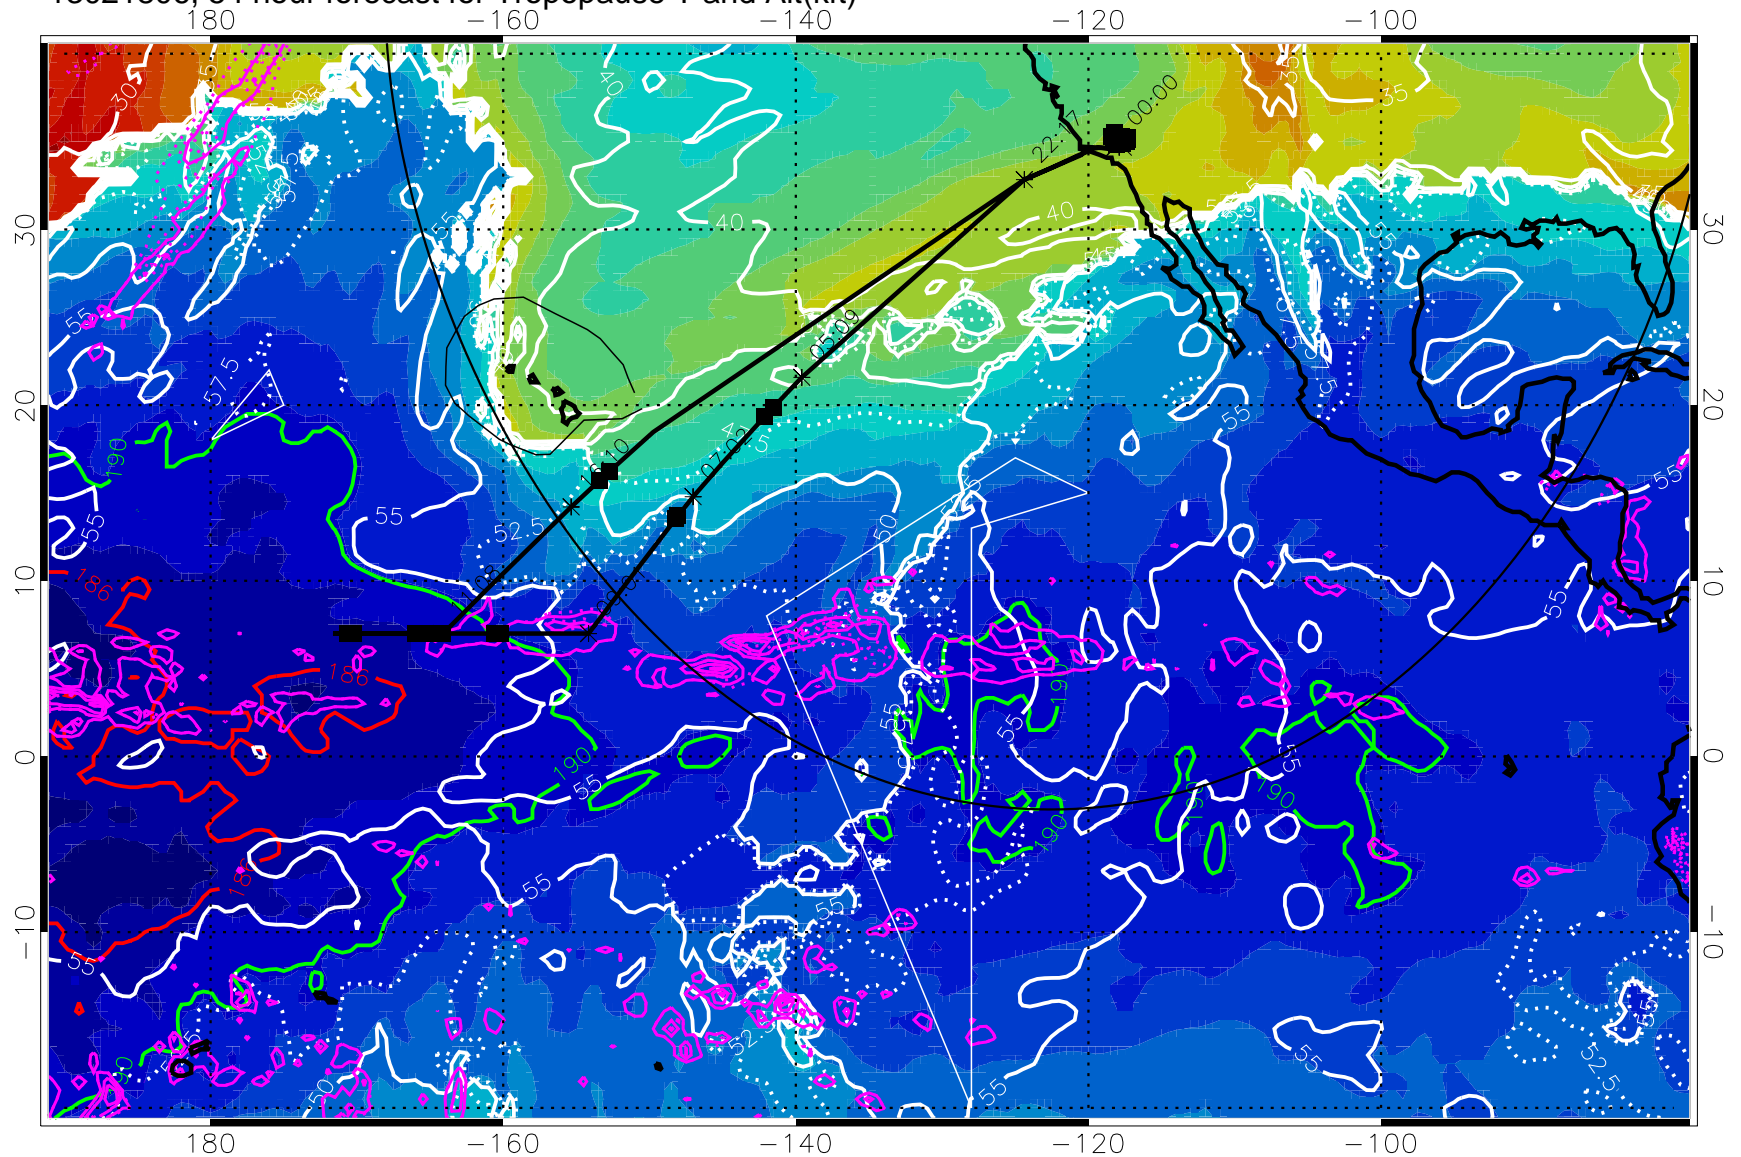

189.5K skin

185.9K engine

→ 30 m/s

Range ring of 4055 km -- 13 hours GH round trip

13021718, 42 hour forecast for Tropopause T and Alt(kft)

190 200 210 220 230

Tropopause T, K

Tropopause Altitude in kft (white)

Precip (tot dot, conv sol) past 6 hrs 6 kg/m² contours, min 4

189.5K skin

185.9K engine

→ 30 m/s

Range ring of 4055 km -- 13 hours GH round trip

13021800, 48 hour forecast for Tropopause T and Alt(kft)

190 200 210 220 230
Tropopause T, K

Tropopause Altitude in kft (white)
 Precip (tot dot, conv sol) past 6 hrs 6 kg/m² contours, min 4
 189.5K skin 185.9K engine

→ 30 m/s
 Range ring of 4055 km -- 13 hours GH round trip

13021806, 54 hour forecast for Tropopause T and Alt(kft)