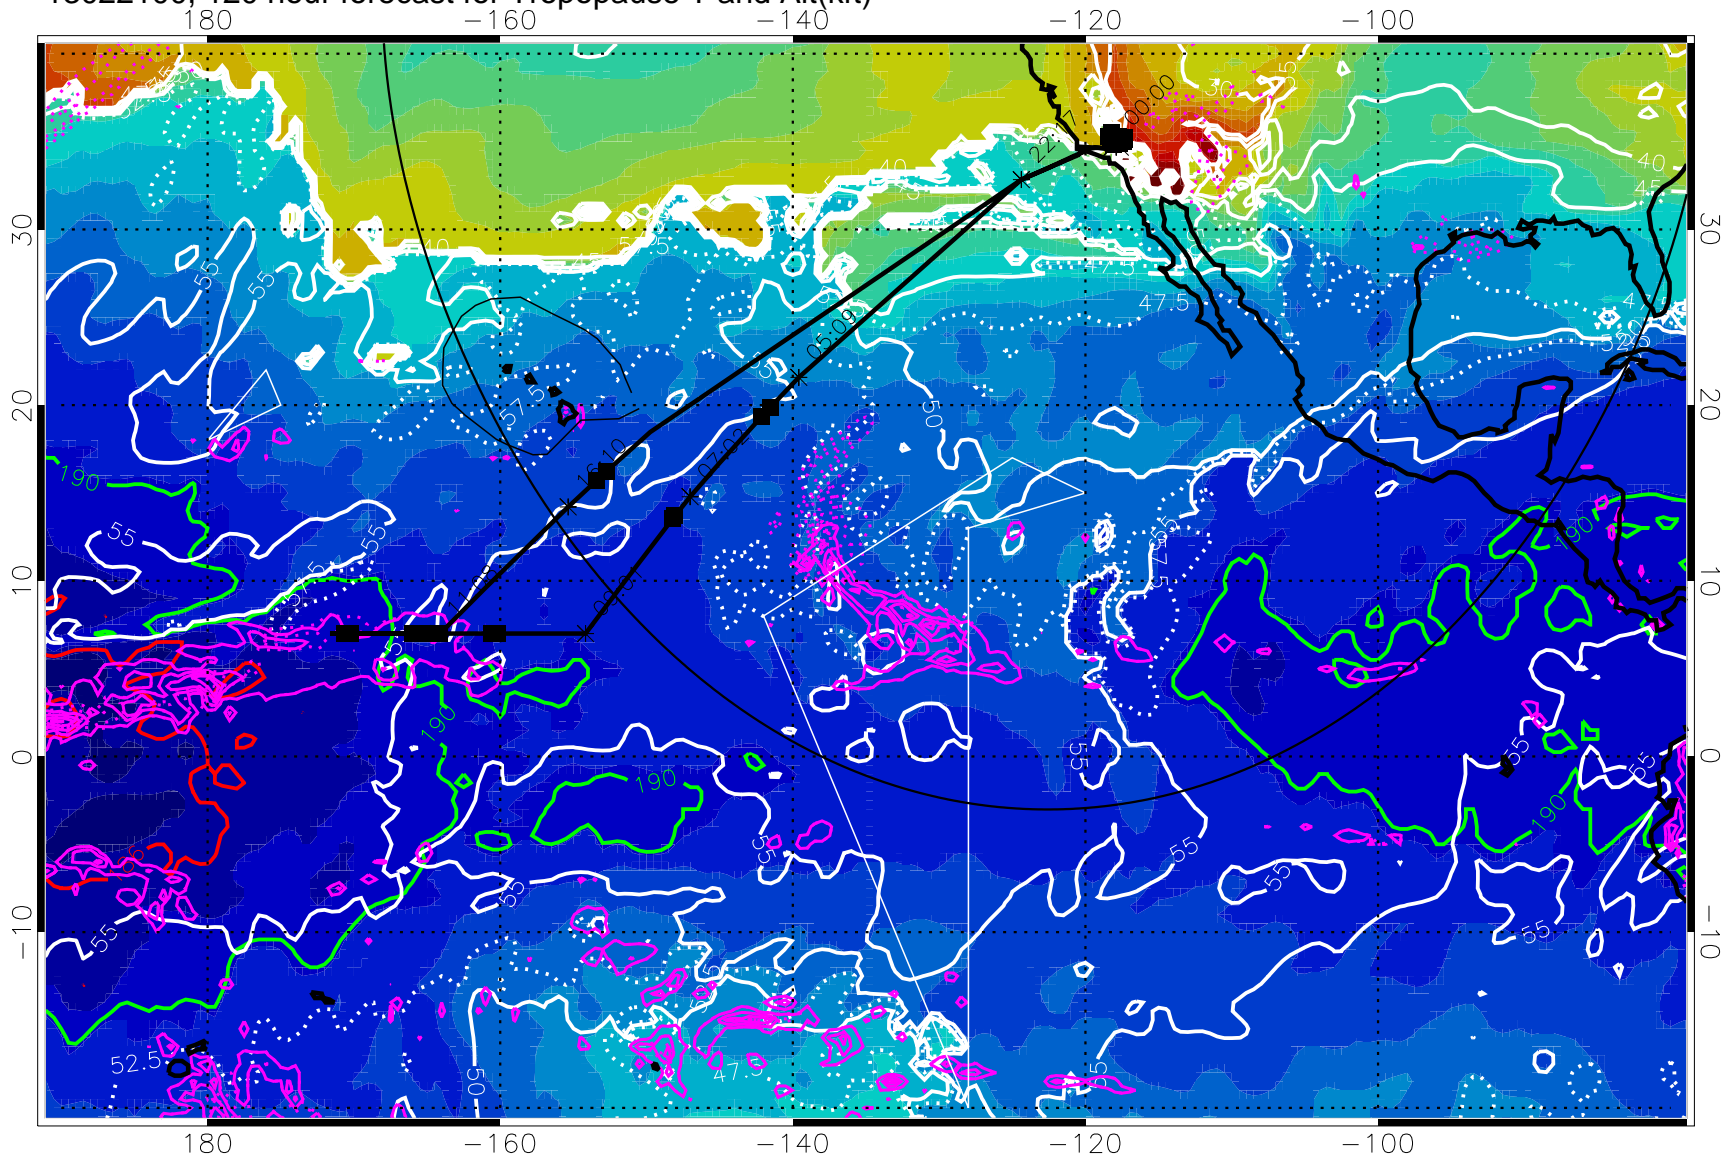

189.5K skin 185.9K engine

→ 30 m/s

Range ring of 4055 km -- 13 hours GH round trip

13022018, 114 hour forecast for Tropopause T and Alt(kft)

Tropopause T, K

Tropopause Altitude in kft (white)

Precip (tot dot, conv sol) past 6 hrs 6 kg/m² contours, min 4

189.5K skin

185.9K engine

→ 30 m/s

Range ring of 4055 km -- 13 hours GH round trip

13022100, 120 hour forecast for Tropopause T and Alt(kft)

Tropopause T, K

Tropopause Altitude in kft (white)

Precip (tot dot, conv sol) past 6 hrs 6 kg/m² contours, min 4

189.5K skin 185.9K engine

→ 30 m/s

Range ring of 4055 km -- 13 hours GH round trip