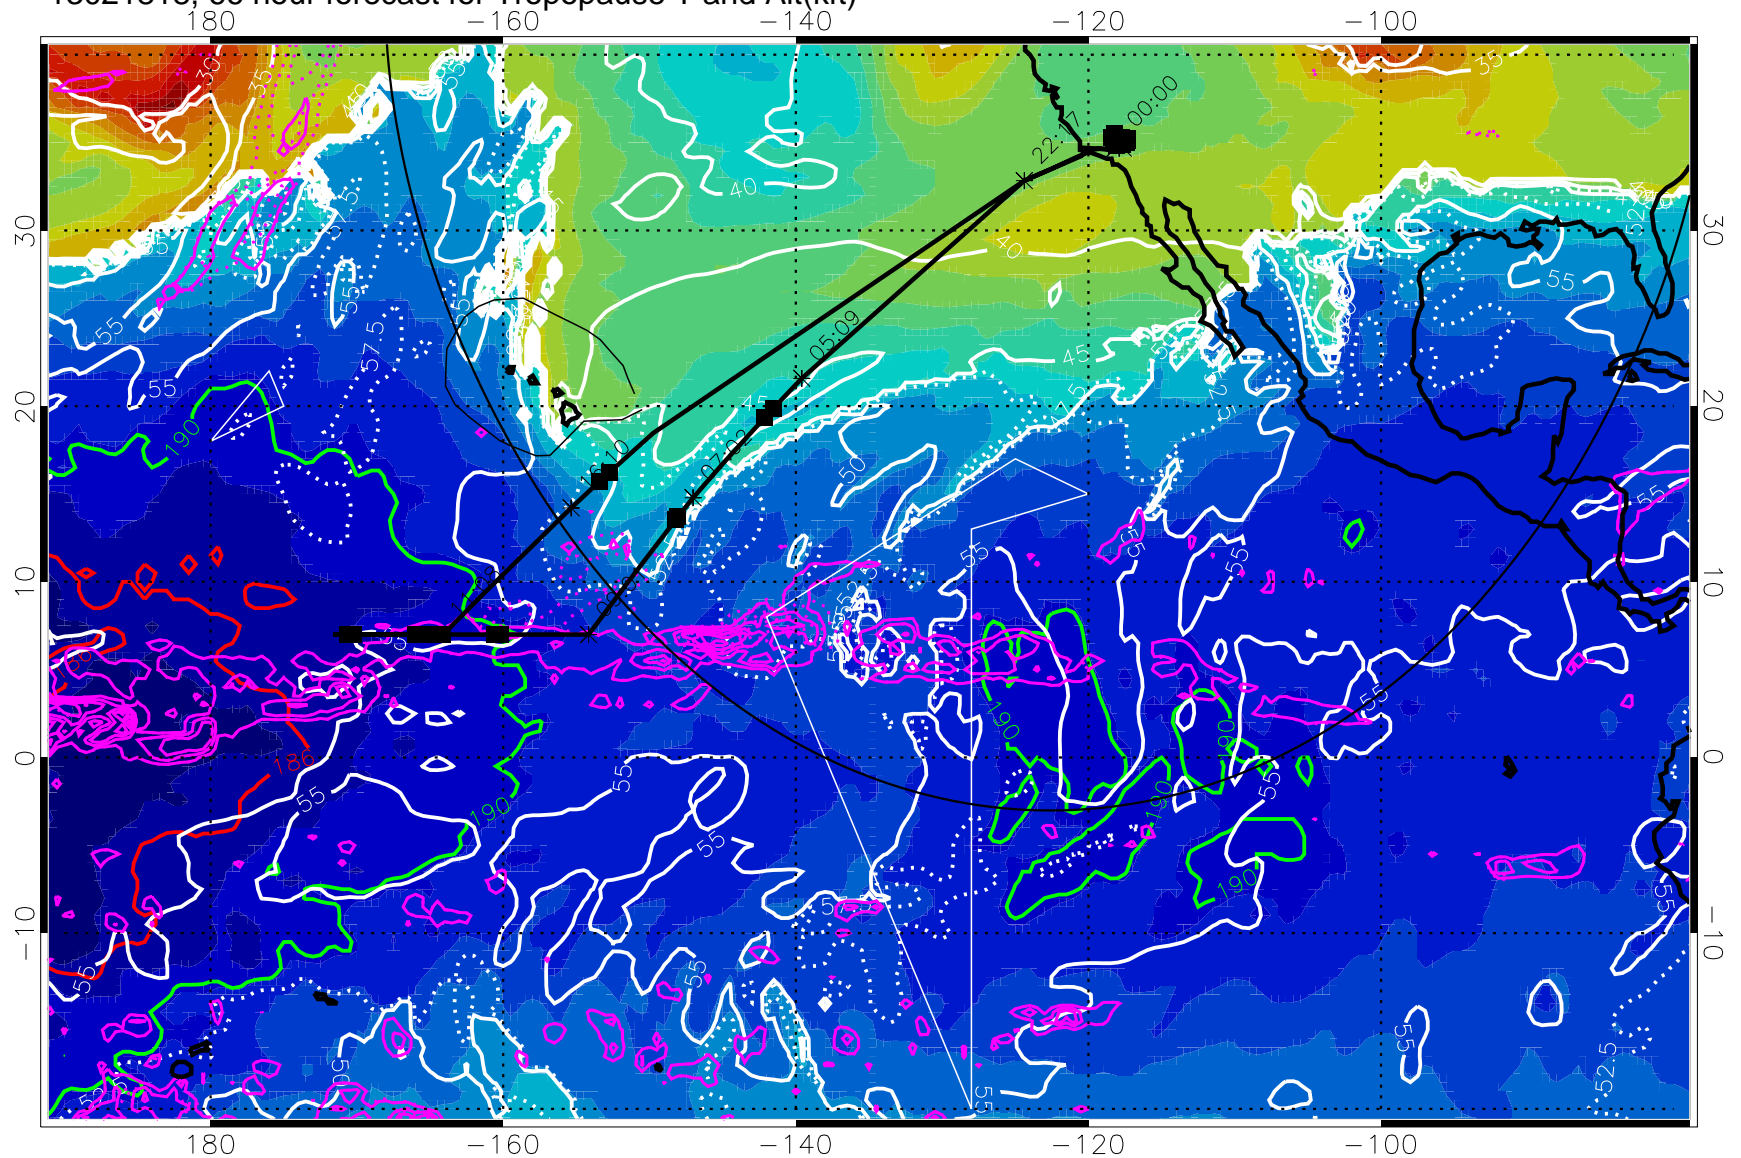

Range ring of 4055 km -- 13 hours GH round trip

13021818, 66 hour forecast for Tropopause T and Alt(kft)

190 200 210 220 230
Tropopause T, K

Tropopause Altitude in kft (white)

Precip (tot dot, conv sol) past 6 hrs 6 kg/m2 contours, min 4

189.5K skin

185.9K engine

Range ring of 4055 km -- 13 hours GH round trip

13021900, 72 hour forecast for Tropopause T and Alt(kft)

190 200 210 220 230

Tropopause T, K

Tropopause Altitude in kft (white)

Precip (tot dot, conv sol) past 6 hrs 6 kg/m² contours, min 4