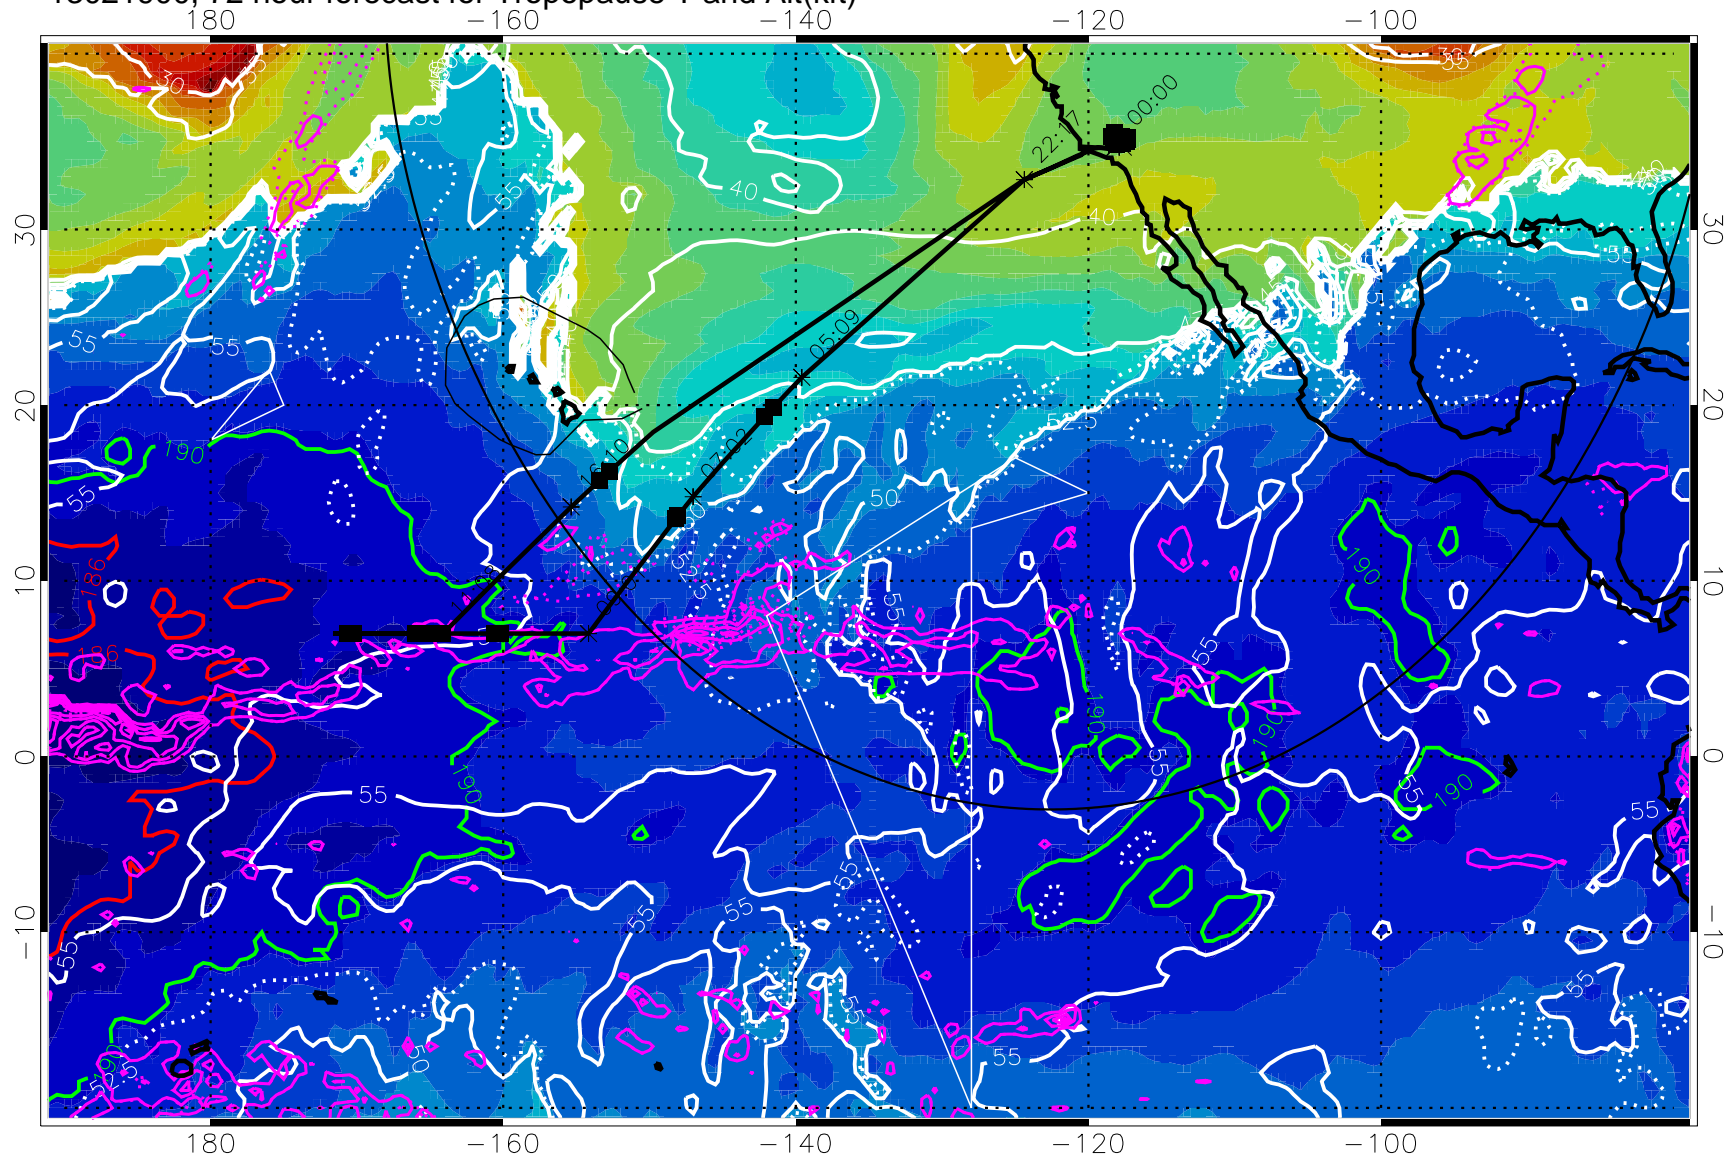

Range ring of 4055 km -- 13 hours GH round trip

13021818, 66 hour forecast for Tropopause T and Alt(kft)

190 200 210 220 230
Tropopause T, K

Tropopause Altitude in kft (white)

Precip (tot dot, conv sol) past 6 hrs 6 kg/m2 contours, min 4

189.5K skin

185.9K engine

Range ring of 4055 km -- 13 hours GH round trip

13021900, 72 hour forecast for Tropopause T and Alt(kft)

190 200 210 220 230

Tropopause T, K

Tropopause Altitude in kft (white)

Precip (tot dot, conv sol) past 6 hrs 6 kg/m² contours, min 4

189.5K skin

185.9K engine

Range ring of 4055 km -- 13 hours GH round trip

13021906, 78 hour forecast for Tropopause T and Alt(kft)

190 200 210 220 230

Tropopause T, K

Tropopause Altitude in kft (white)

Precip (tot dot, conv sol) past 6 hrs 6 kg/m² contours, min 4