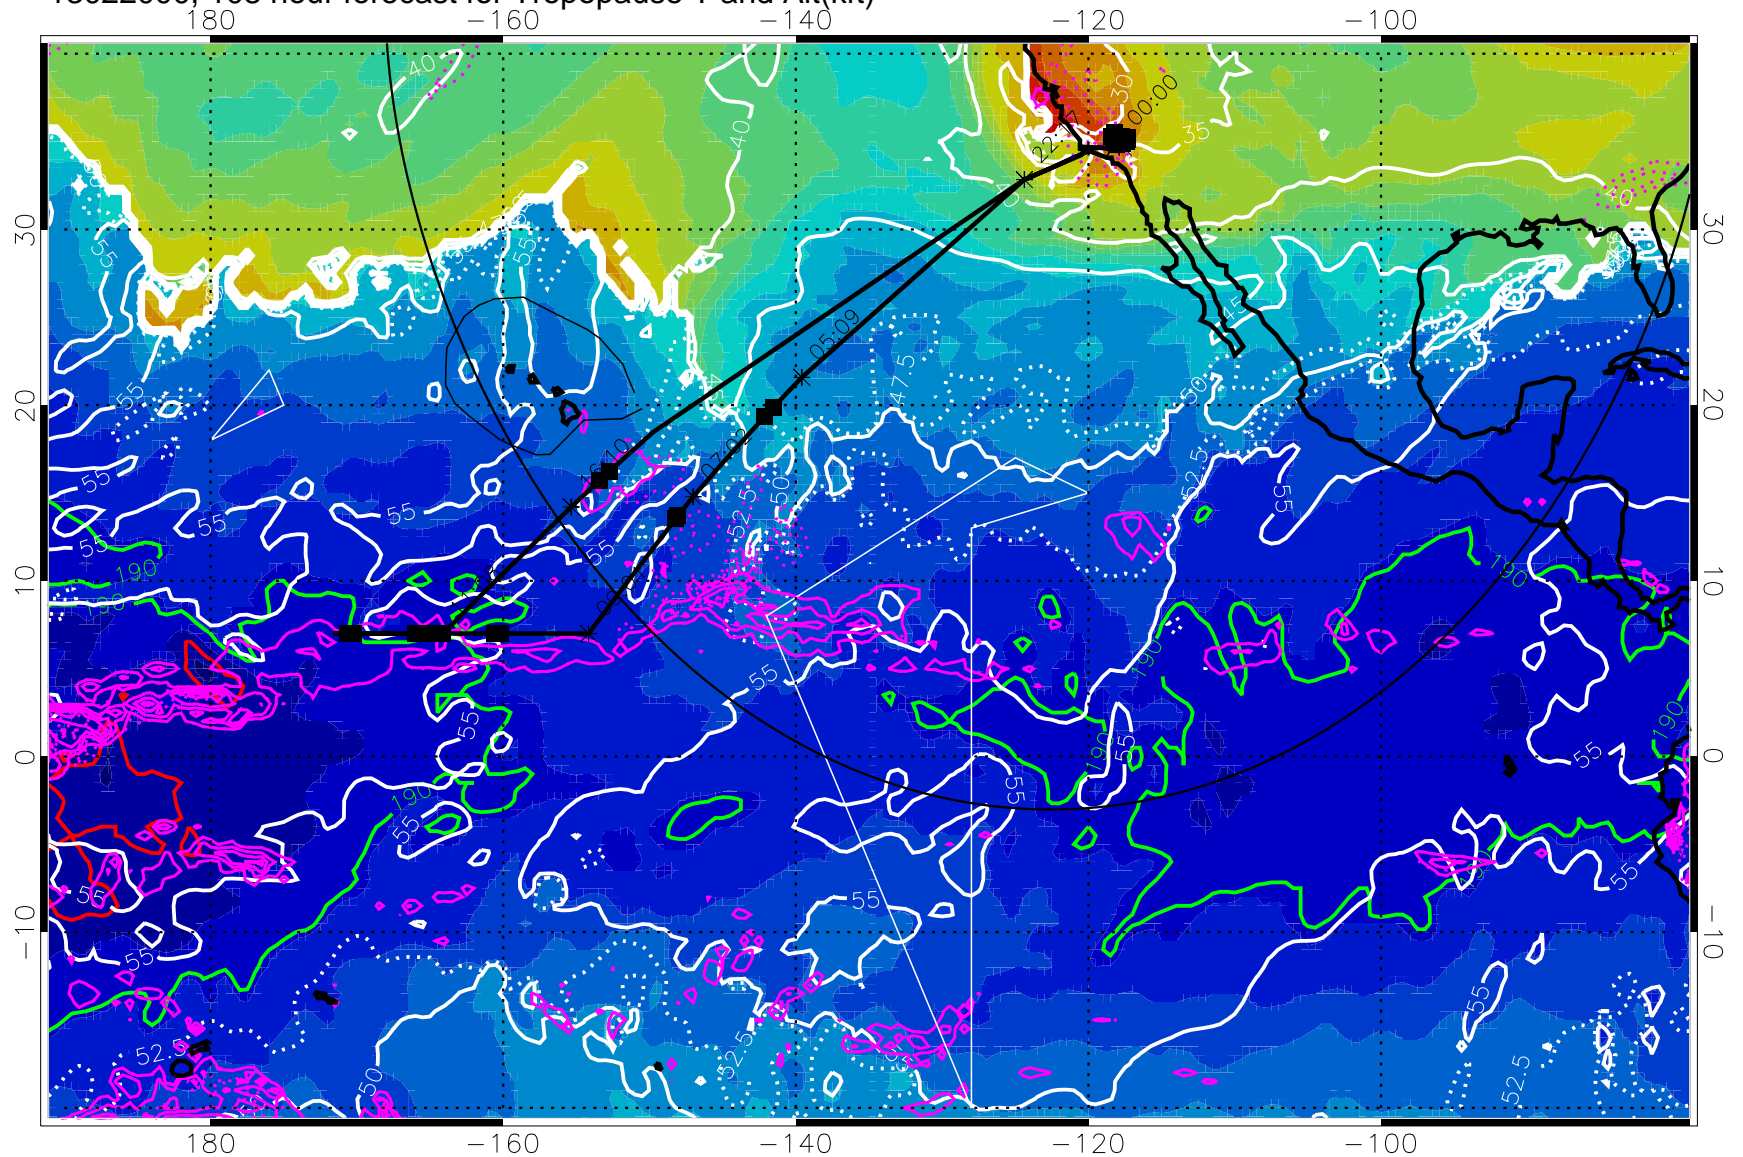

189.5K skin 185.9K engine

→ 30 m/s

Range ring of 4055 km -- 13 hours GH round trip

13021918, 102 hour forecast for Tropopause T and Alt(kft)

Tropopause T, K

Tropopause Altitude in kft (white)

Precip (tot dot, conv sol) past 6 hrs 6 kg/m² contours, min 4

189.5K skin 185.9K engine

→ 30 m/s

Range ring of 4055 km -- 13 hours GH round trip

13022000, 108 hour forecast for Tropopause T and Alt(kft)

190 200 210 220 230

Tropopause T, K

Tropopause Altitude in kft (white)

Precip (tot dot, conv sol) past 6 hrs 6 kg/m² contours, min 4

189.5K skin

185.9K engine

→ 30 m/s

Range ring of 4055 km -- 13 hours GH round trip

13022006, 114 hour forecast for Tropopause T and Alt(kft)

190 200 210 220 230