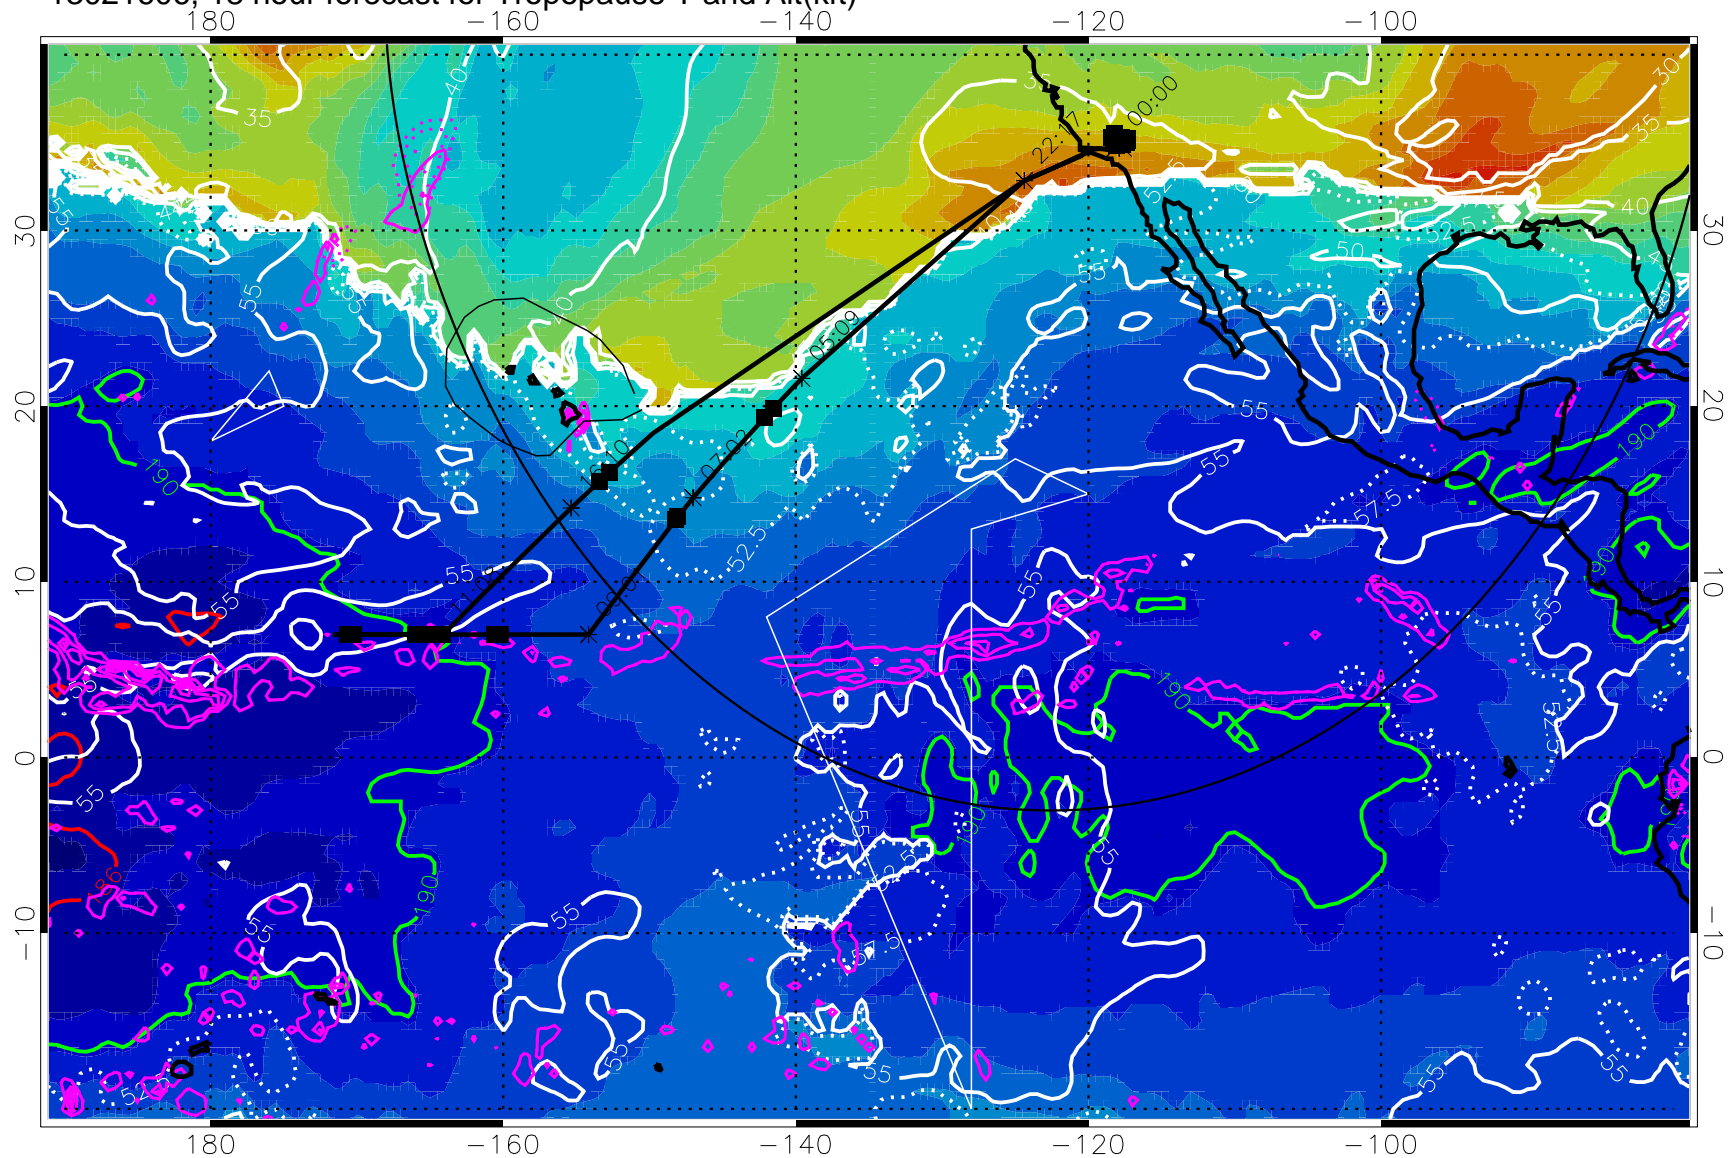

→ 30 m/s

Range ring of 4055 km -- 13 hours GH round trip

13021600, 12 hour forecast for Tropopause T and Alt(kft)

190 200 210 220 230

Tropopause T, K

Tropopause Altitude in kft (white)

Precip (tot dot, conv sol) past 6 hrs 6 kg/m² contours, min 4

189.5K skin

185.9K engine

Range ring of 4055 km -- 13 hours GH round trip

13021606, 18 hour forecast for Tropopause T and Alt(kft)

Tropopause T, K

Tropopause Altitude in kft (white)

Precip (tot dot, conv sol) past 6 hrs 6 kg/m2 contours, min 4

189.5K skin

185.9K engine

→ 30 m/s

Range ring of 4055 km -- 13 hours GH round trip

13021612, 24 hour forecast for Tropopause T and Alt(kft)

Tropopause T, K

Tropopause Altitude in kft (white)

Precip (tot dot, conv sol) past 6 hrs 6 kg/m² contours, min 4

Precip (tot dot, conv sol) past 6 hrs 6 kg/m² contours, min 4

189.5K skin

185.9K engine

→ 30 m/s

Range ring of 4055 km -- 13 hours GH round trip

13021700, 36 hour forecast for Tropopause T and Alt(kft)

Tropopause T, K