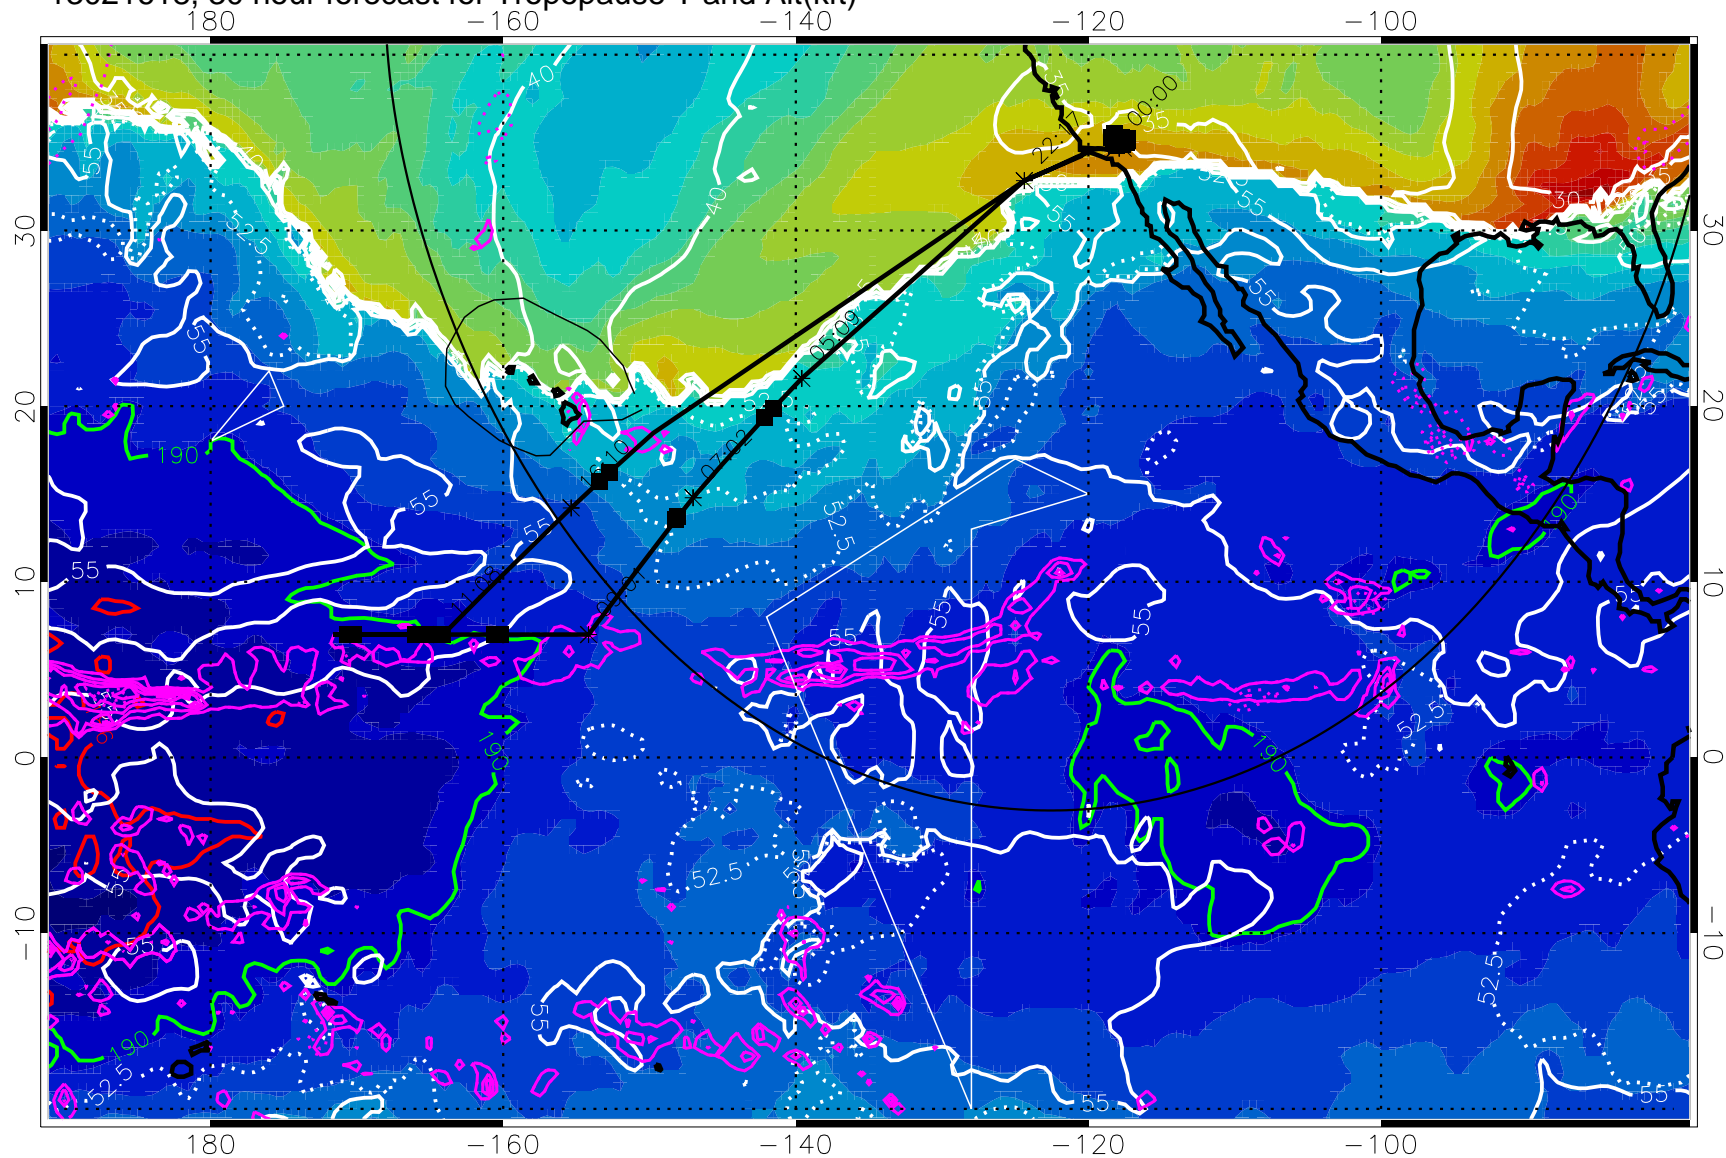

189.5K skin

185.9K engine

Range ring of 4055 km -- 13 hours GH round trip

13021606, 18 hour forecast for Tropopause T and Alt(kft)

Tropopause T, K

Tropopause Altitude in kft (white)

Precip (tot dot, conv sol) past 6 hrs 6 kg/m2 contours, min 4

189.5K skin

185.9K engine

→ 30 m/s

Range ring of 4055 km -- 13 hours GH round trip

13021612, 24 hour forecast for Tropopause T and Alt(kft)

Tropopause T, K

Tropopause Altitude in kft (white)

Precip (tot dot, conv sol) past 6 hrs 6 kg/m² contours, min 4

189.5K skin

185.9K engine

→ 30 m/s

Range ring of 4055 km -- 13 hours GH round trip

13021618, 30 hour forecast for Tropopause T and Alt(kft)

190 200 210 220 230

Tropopause T, K

Tropopause Altitude in kft (white)

Precip (tot dot, conv sol) past 6 hrs 6 kg/m² contours, min 4

189.5K skin

185.9K engine

→ 30 m/s

Range ring of 4055 km -- 13 hours GH round trip

13021700, 36 hour forecast for Tropopause T and Alt(kft)

Tropopause T, K