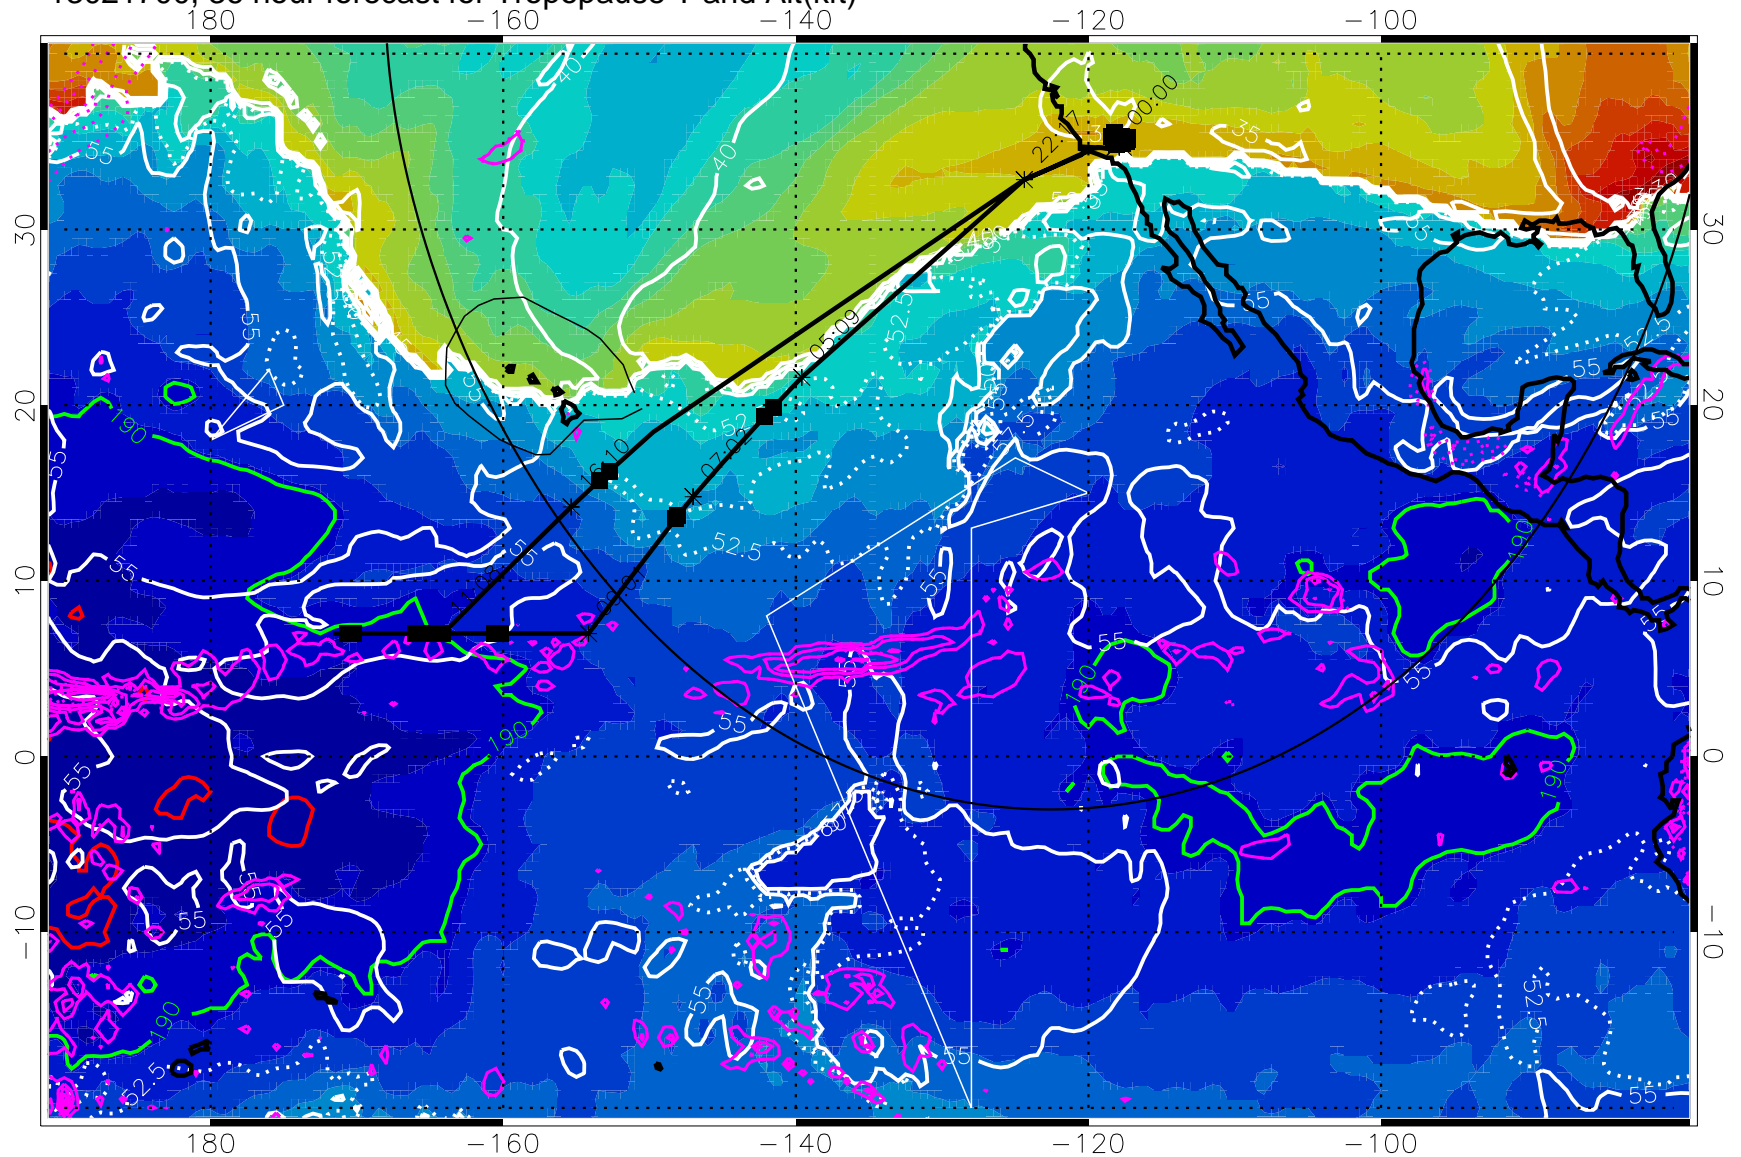

189.5K skin

185.9K engine

→ 30 m/s

Range ring of 4055 km -- 13 hours GH round trip

13021618, 30 hour forecast for Tropopause T and Alt(kft)

190 200 210 220 230

Tropopause T, K

Tropopause Altitude in kft (white)

Precip (tot dot, conv sol) past 6 hrs 6 kg/m² contours, min 4

189.5K skin

185.9K engine

→ 30 m/s

Range ring of 4055 km -- 13 hours GH round trip

13021700, 36 hour forecast for Tropopause T and Alt(kft)

Tropopause T, K