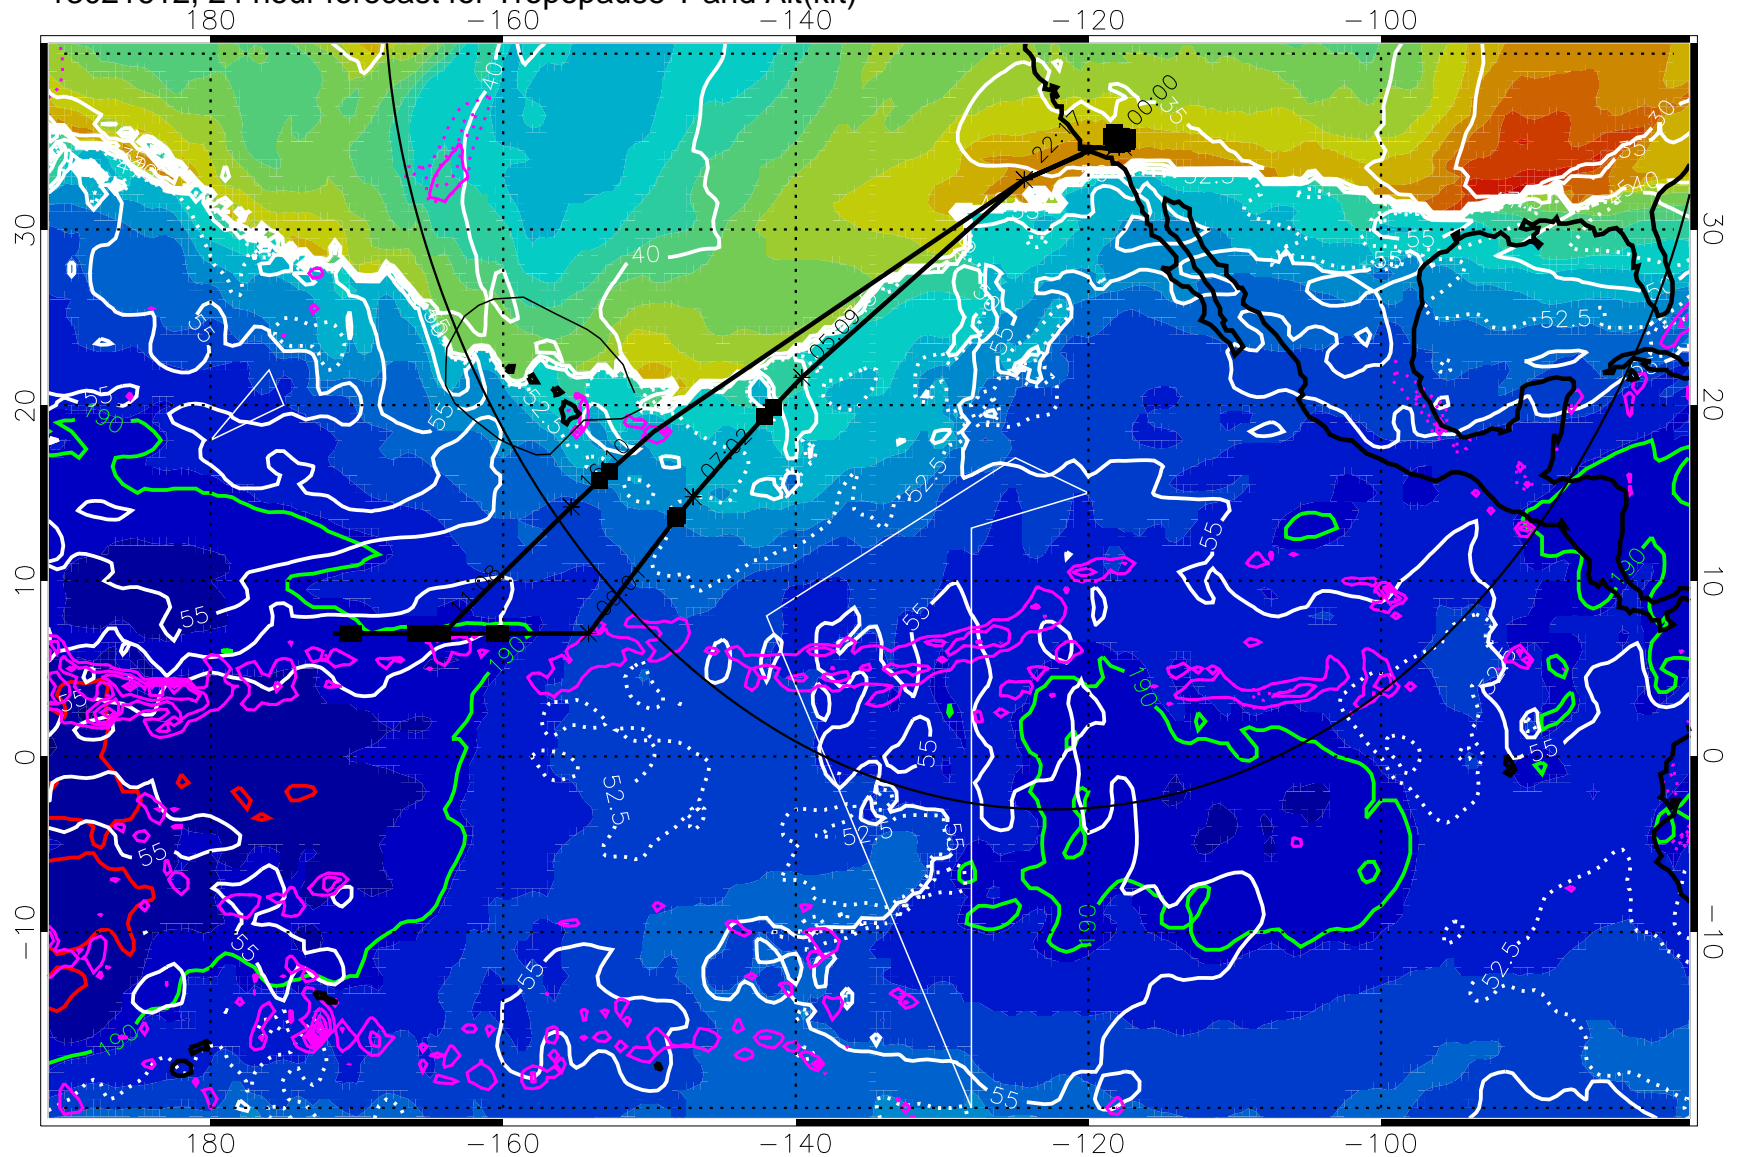

189.5K skin

185.9K engine

Range ring of 4055 km -- 13 hours GH round trip

13021606, 18 hour forecast for Tropopause T and Alt(kft)

Tropopause T, K

Tropopause Altitude in kft (white)

Precip (tot dot, conv sol) past 6 hrs 6 kg/m2 contours, min 4

189.5K skin

185.9K engine

→ 30 m/s

Range ring of 4055 km -- 13 hours GH round trip

13021612, 24 hour forecast for Tropopause T and Alt(kft)

Tropopause T, K

Tropopause Altitude in kft (white)

Precip (tot dot, conv sol) past 6 hrs 6 kg/m² contours, min 4

189.5K skin

185.9K engine

→ 30 m/s

Range ring of 4055 km -- 13 hours GH round trip

13021618, 30 hour forecast for Tropopause T and Alt(kft)

190 200 210 220 230

Tropopause T, K

Tropopause Altitude in kft (white)

Precip (tot dot, conv sol) past 6 hrs 6 kg/m² contours, min 4

189.5K skin

185.9K engine

→ 30 m/s

Range ring of 4055 km -- 13 hours GH round trip

13021700, 36 hour forecast for Tropopause T and Alt(kft)

Tropopause T, K