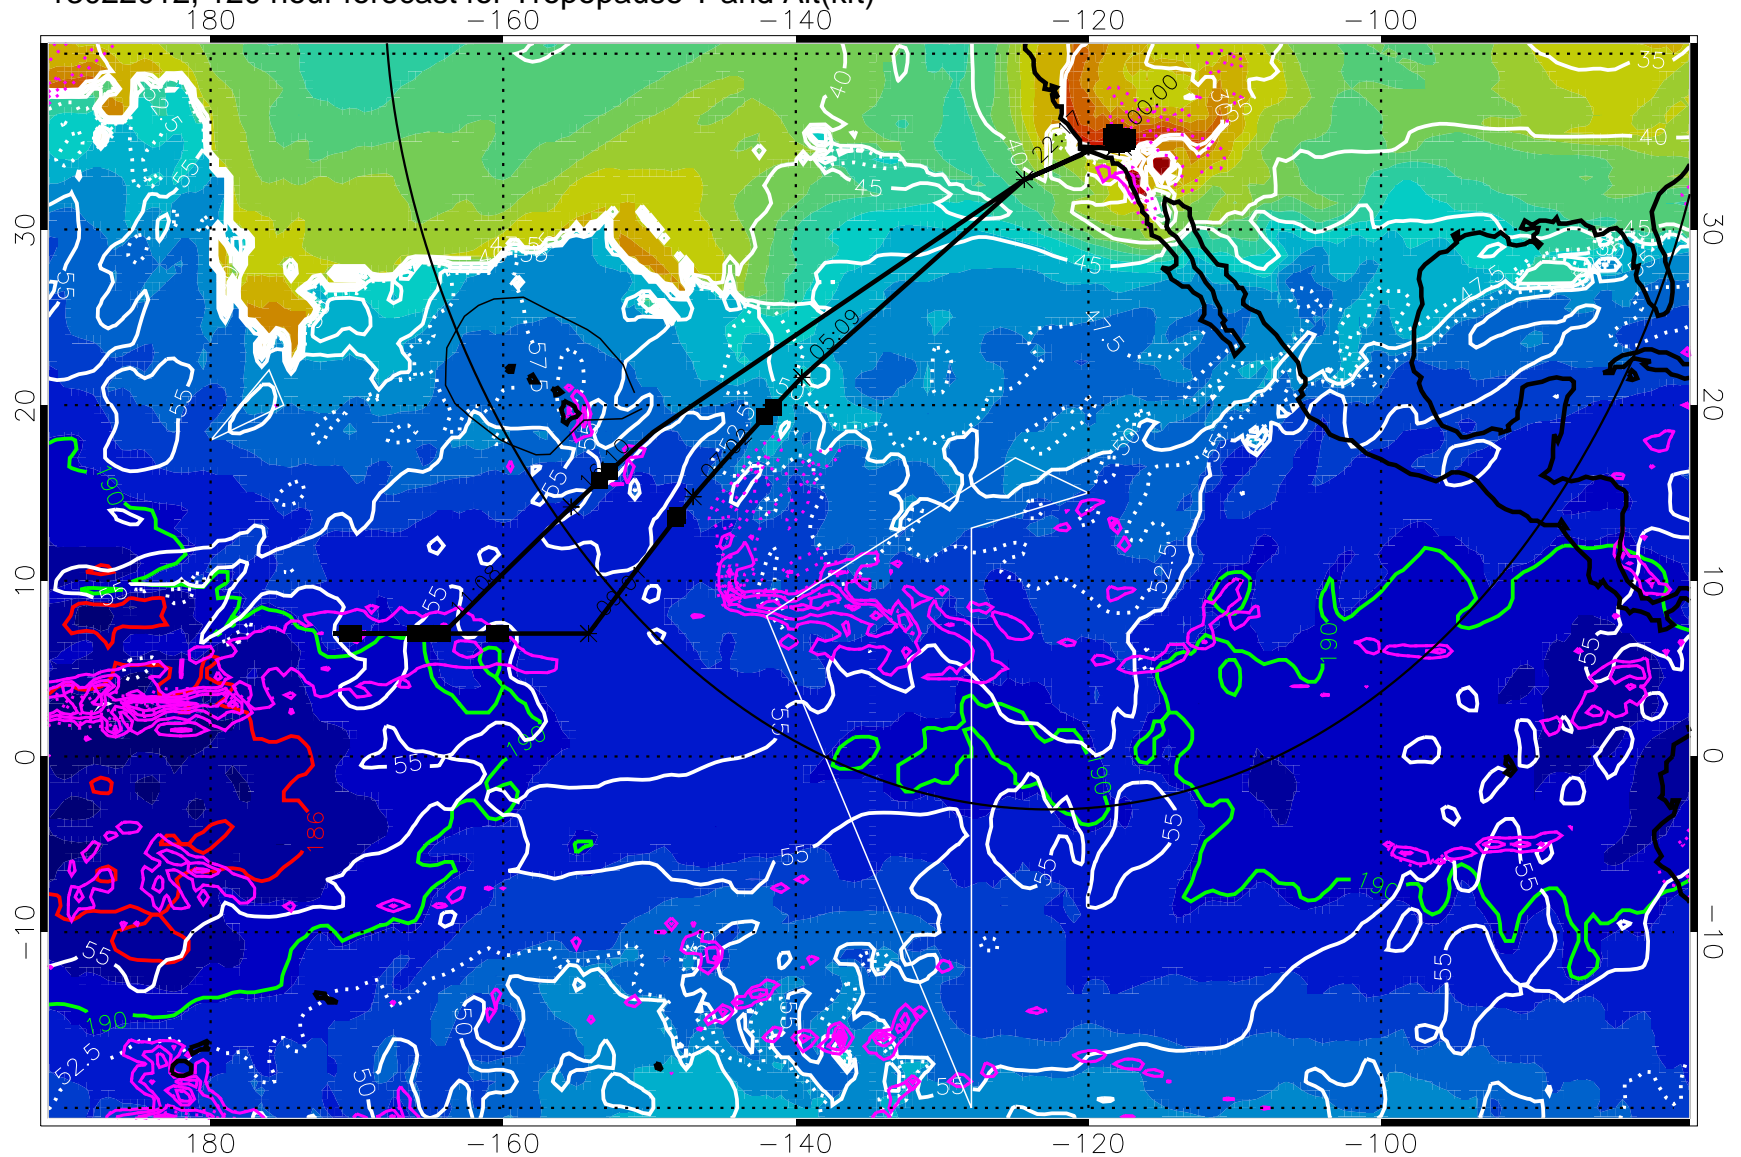

Precip (tot dot, conv sol) past 6 hrs 6 kg/m² contours, min 4

189.5K skin

185.9K engine

→ 30 m/s

Range ring of 4055 km -- 13 hours GH round trip

13022006, 114 hour forecast for Tropopause T and Alt(kft)

190 200 210 220 230

Tropopause T, K

Tropopause Altitude in kft (white)

Precip (tot dot, conv sol) past 6 hrs 6 kg/m² contours, min 4

189.5K skin

185.9K engine

30 m/s

Range ring of 4055 km -- 13 hours GH round trip

13022012, 120 hour forecast for Tropopause T and Alt(kft)

190 200 210 220 230
Tropopause T, K

Tropopause Altitude in kft (white)

Precip (tot dot, conv sol) past 6 hrs 6 kg/m² contours, min 4

189.5K skin 185.9K engine

→ 30 m/s

Range ring of 4055 km -- 13 hours GH round trip