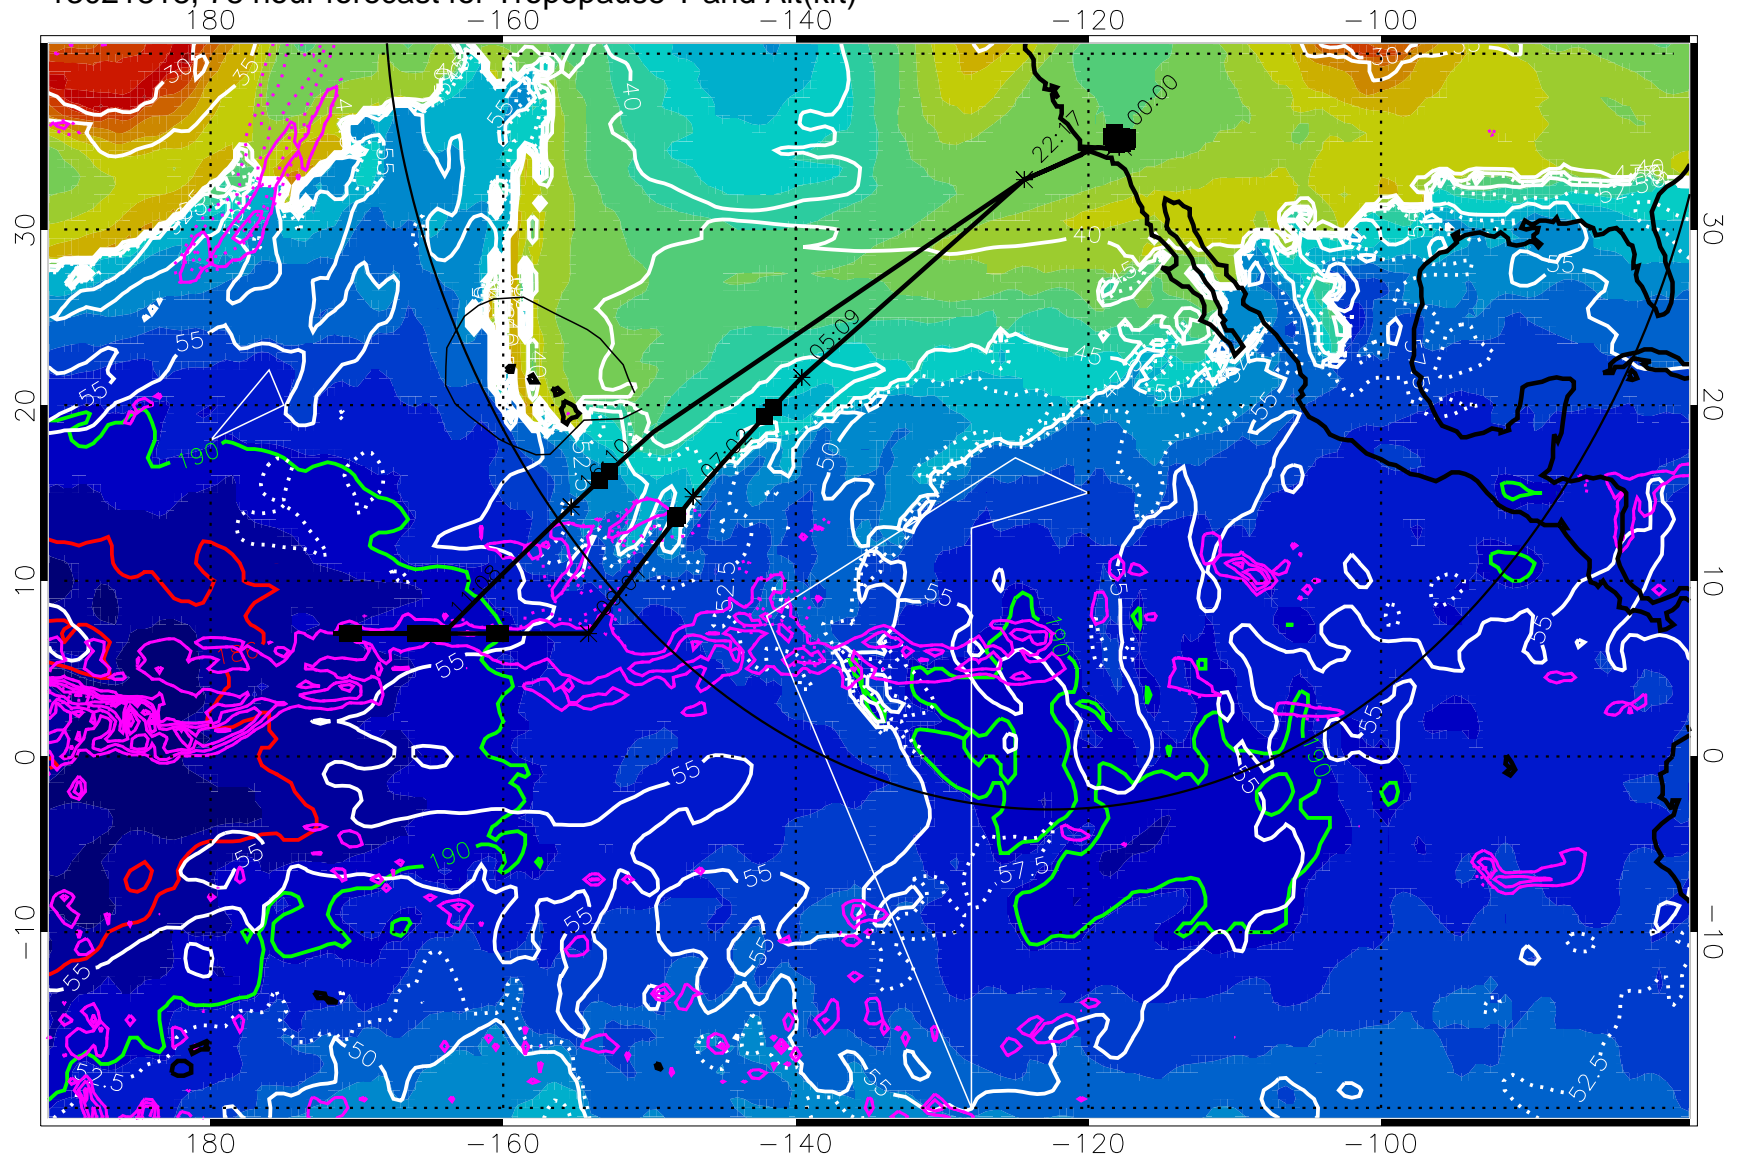

Precip (tot dot, conv sol) past 6 hrs 6 kg/m2 contours, min 4

189.5K skin

185.9K engine

→ 30 m/s

Range ring of 4055 km -- 13 hours GH round trip

13021812, 72 hour forecast for Tropopause T and Alt(kft)

190 200 210 220 230

Tropopause T, K

Tropopause Altitude in kft (white)

Precip (tot dot, conv sol) past 6 hrs 6 kg/m2 contours, min 4

189.5K skin

185.9K engine

30 m/s

Range ring of 4055 km -- 13 hours GH round trip

13021818, 78 hour forecast for Tropopause T and Alt(kft)