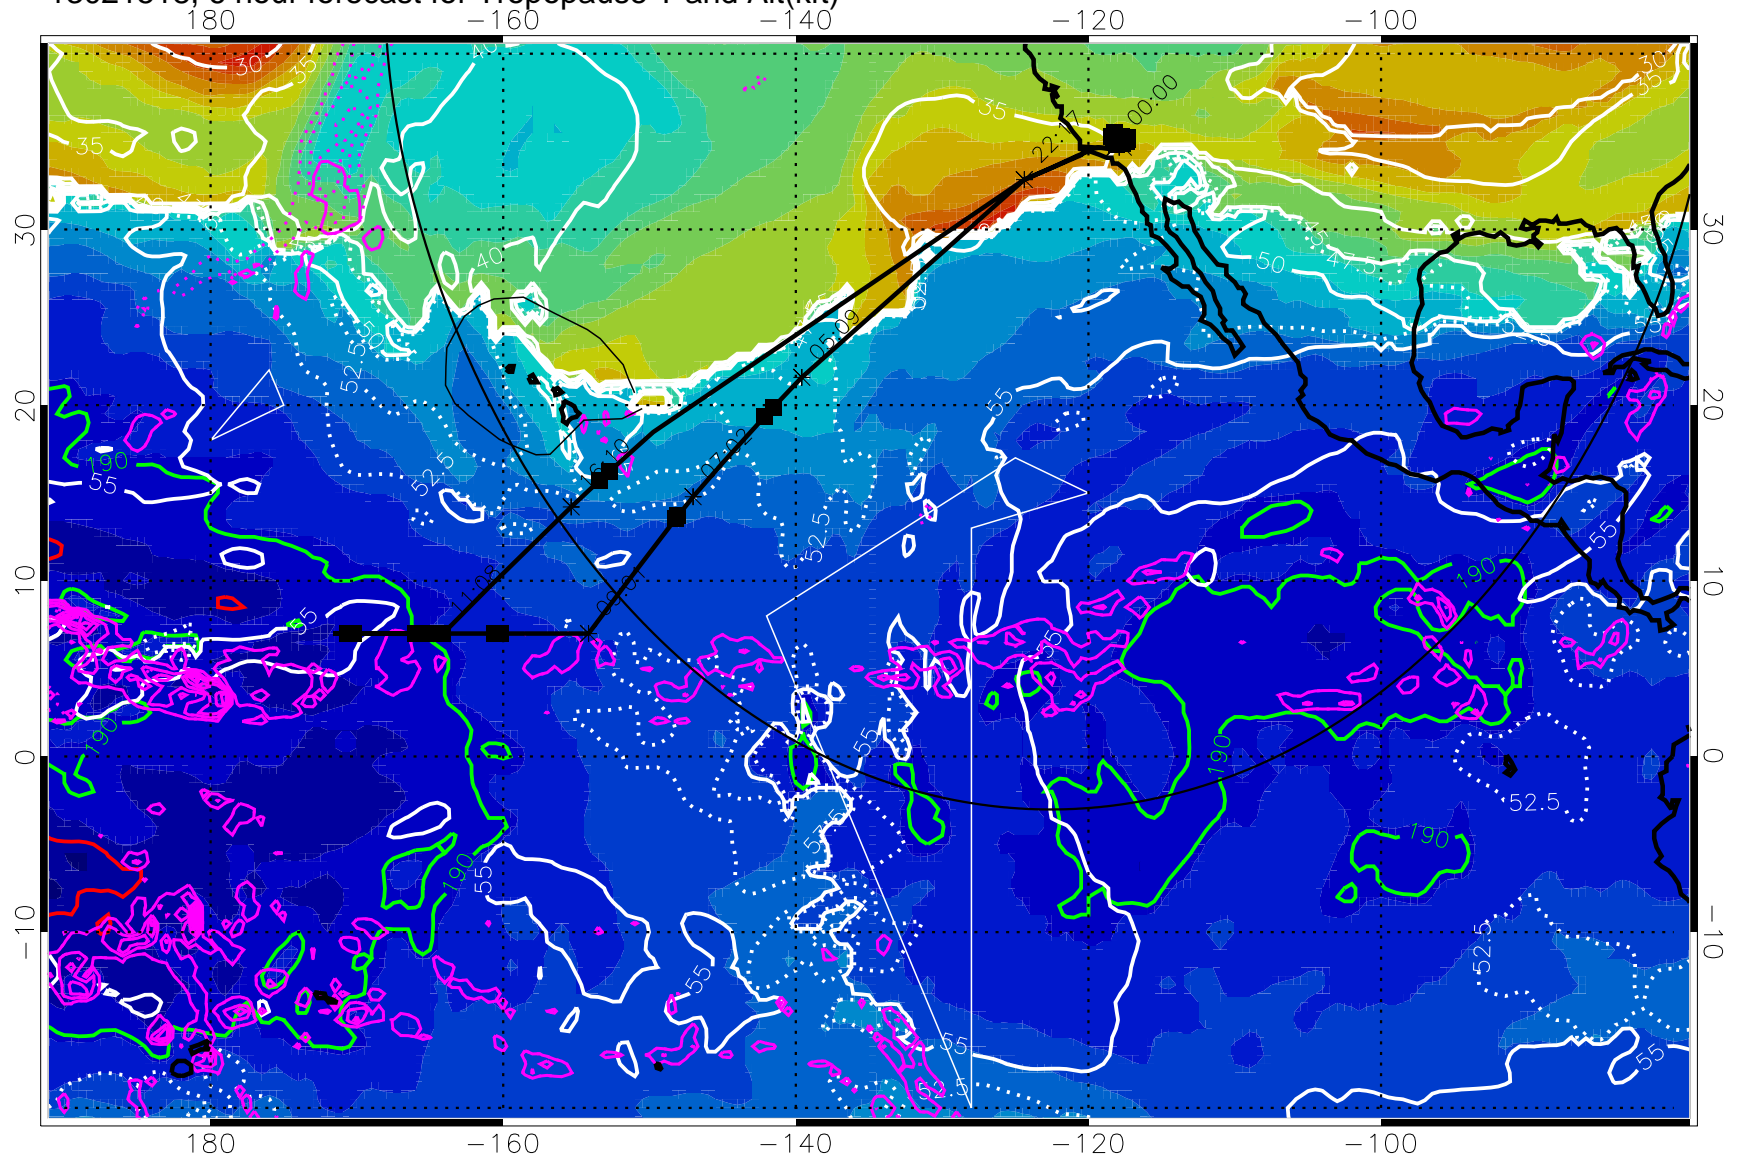

13021518, 6 hour forecast for Tropopause T and Alt(kft)

190 200 210 220 230

Tropopause T, K

Tropopause Altitude in kft (white)

Precip (tot dot, conv sol) past 6 hrs 6 kg/m2 contours, min 4

189.5K skin

185.9K engine

→ 30 m/s

Range ring of 4055 km -- 13 hours GH round trip