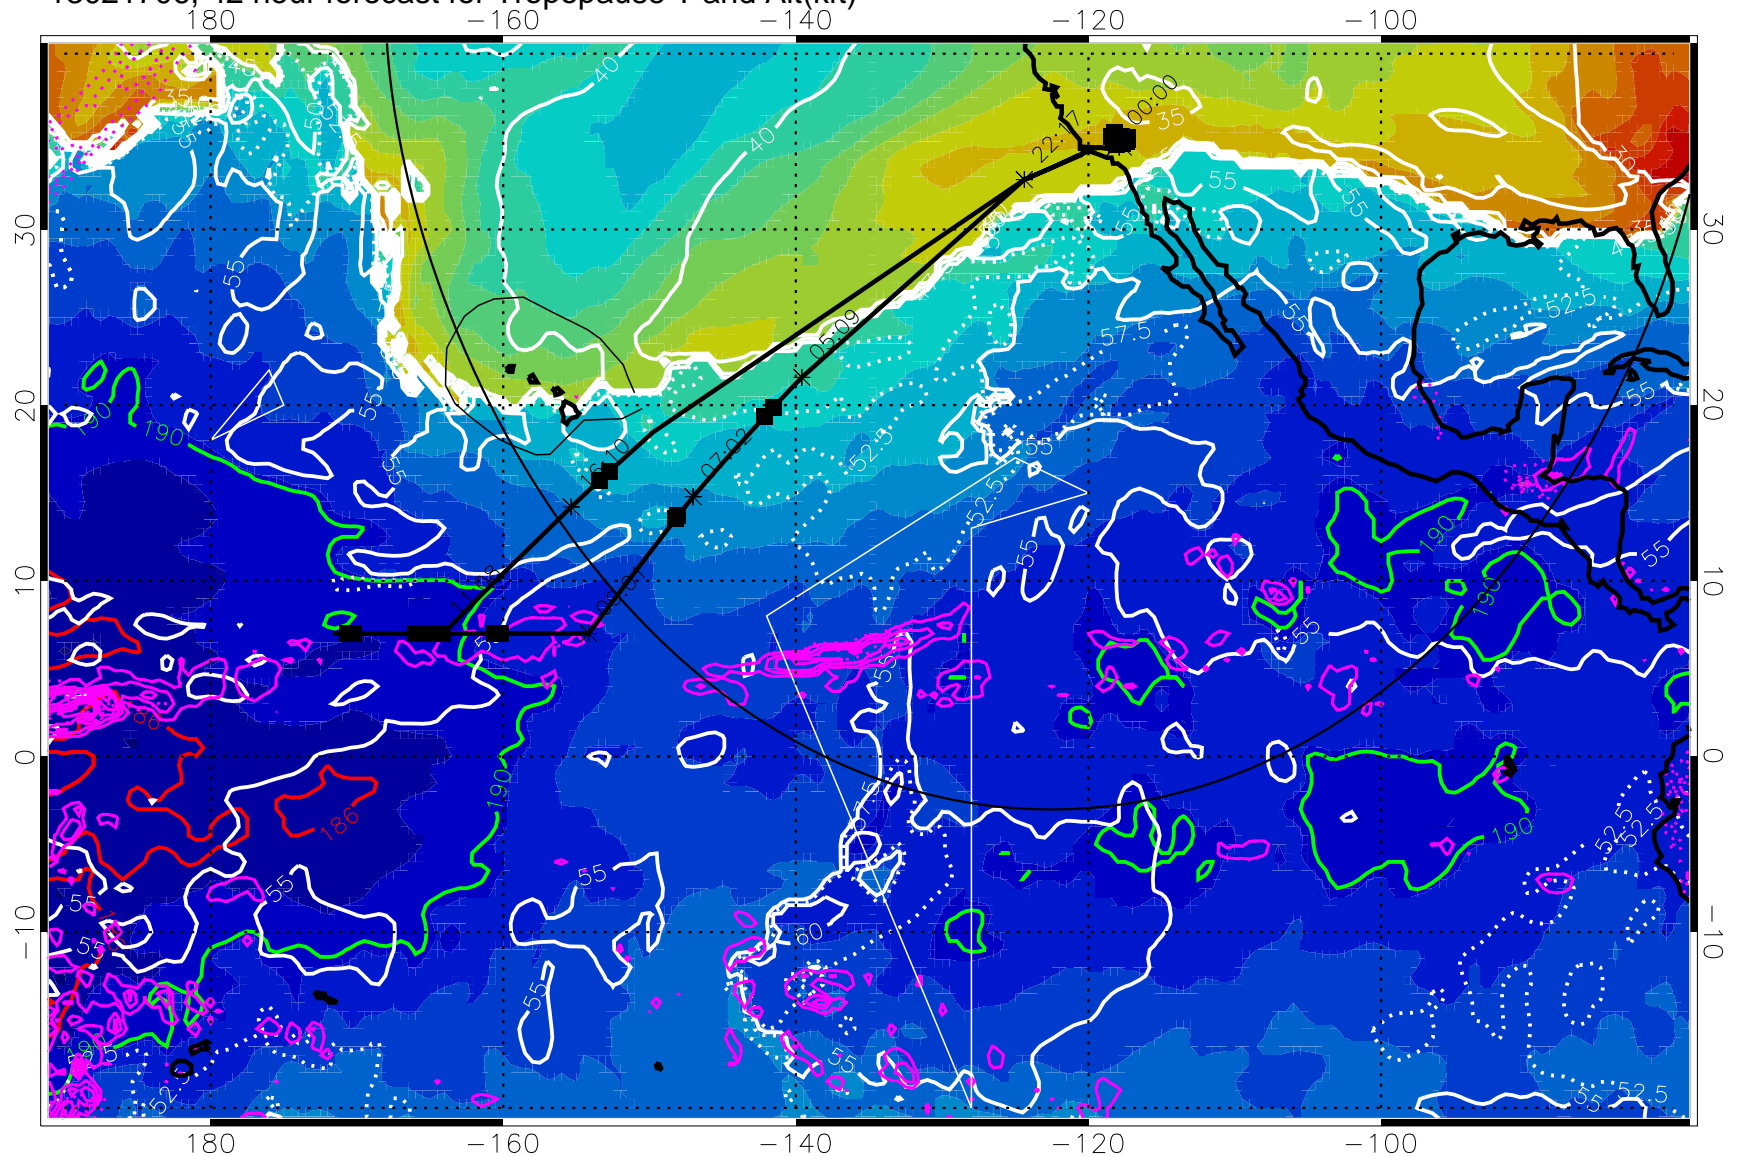

Tropopause Altitude in kft (white)

Precip (tot dot, conv sol) past 6 hrs 6 kg/m² contours, min 4

189.5K skin

185.9K engine

Range ring of 4055 km -- 13 hours GH round trip

13021706, 42 hour forecast for Tropopause T and Alt(kft)