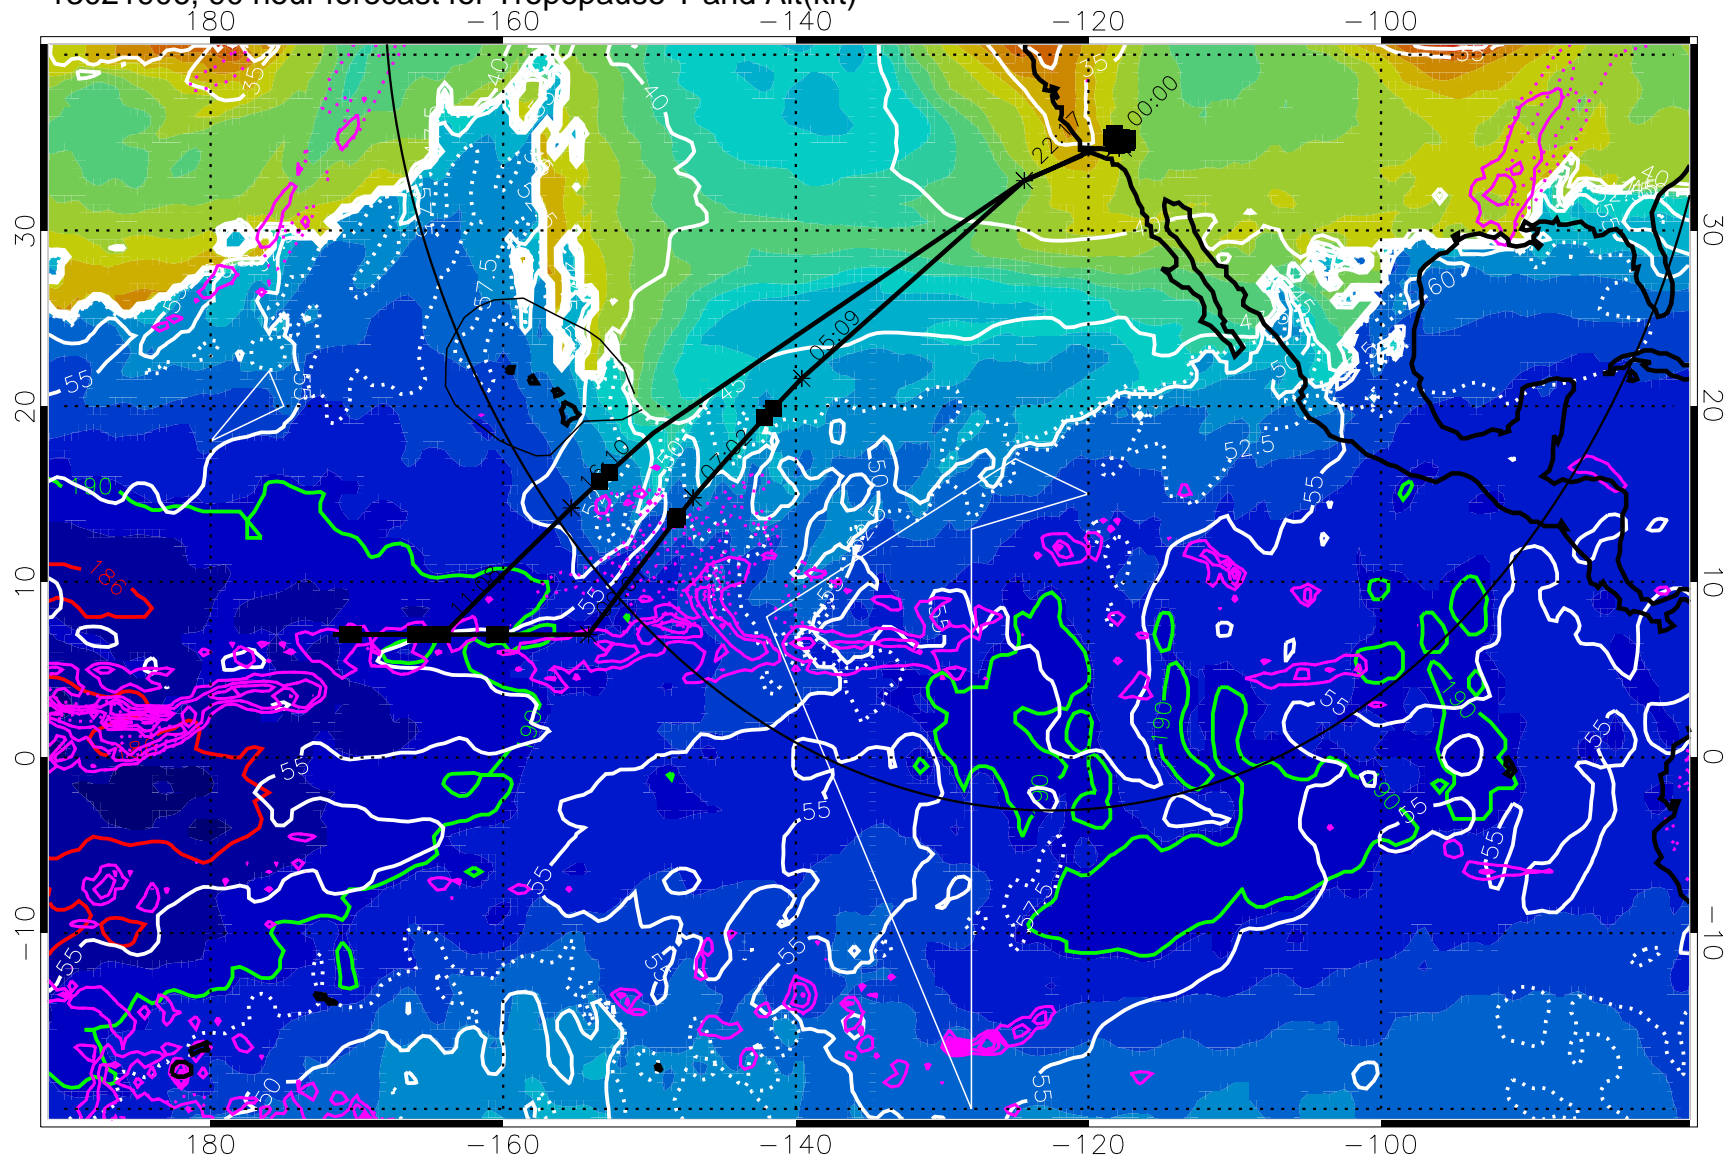

13021906, 90 hour forecast for Tropopause T and Alt(kft)

190 200 210 220 230

Tropopause T, K

Tropopause Altitude in kft (white)

Precip (tot dot, conv sol) past 6 hrs 6 kg/m² contours, min 4

189.5K skin

185.9K engine

→ 30 m/s

Range ring of 4055 km -- 13 hours GH round trip