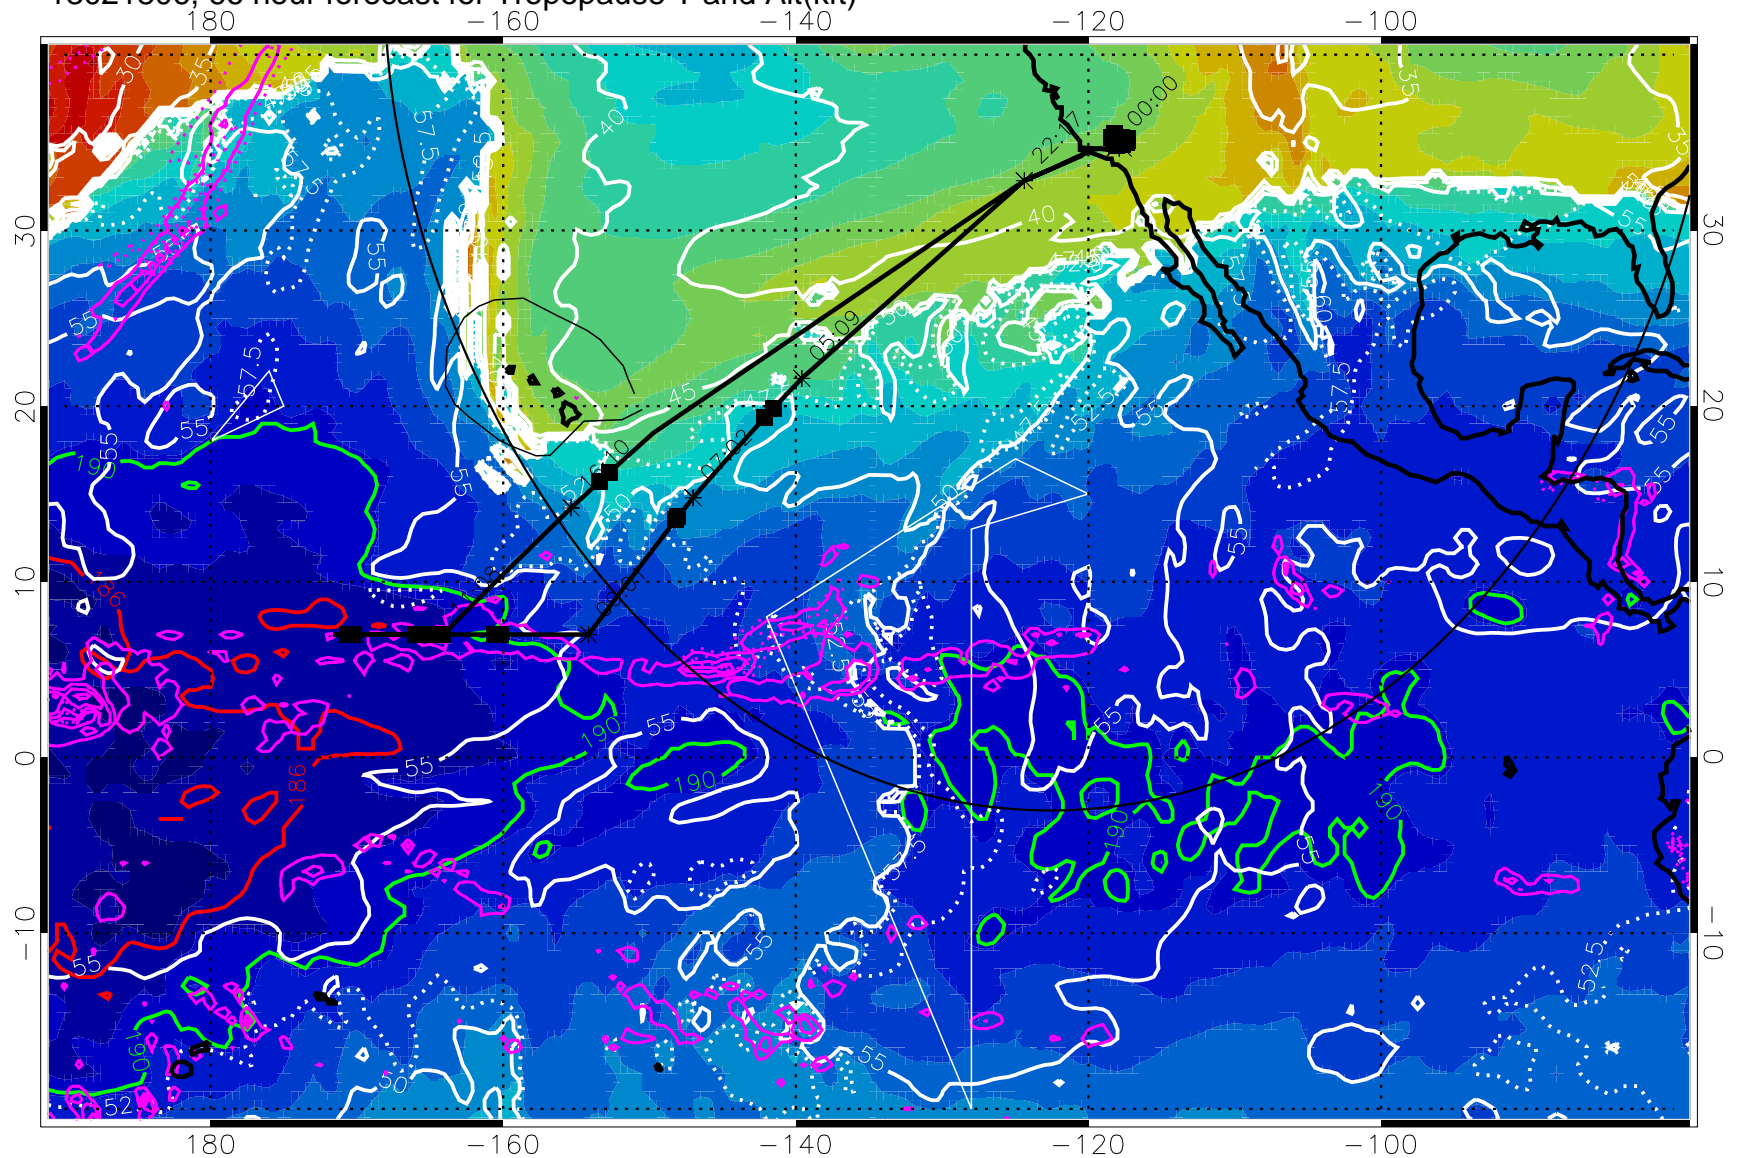

→ 30 m/s
 Range ring of 4055 km -- 13 hours GH round trip

13021800, 60 hour forecast for Tropopause T and Alt(kft)

Tropopause T, K

Tropopause Altitude in kft (white)

Precip (tot dot, conv sol) past 6 hrs 6 kg/m2 contours, min 4

189.5K skin

185.9K engine

→ 30 m/s

Range ring of 4055 km -- 13 hours GH round trip

13021806, 66 hour forecast for Tropopause T and Alt(kft)

190 200 210 220 230
Tropopause T, K

Tropopause Altitude in kft (white)

Precip (tot dot, conv sol) past 6 hrs 6 kg/m2 contours, min 4

189.5K skin

185.9K engine

→ 30 m/s

Range ring of 4055 km -- 13 hours GH round trip

13021812, 72 hour forecast for Tropopause T and Alt(kft)

190 200 210 220 230