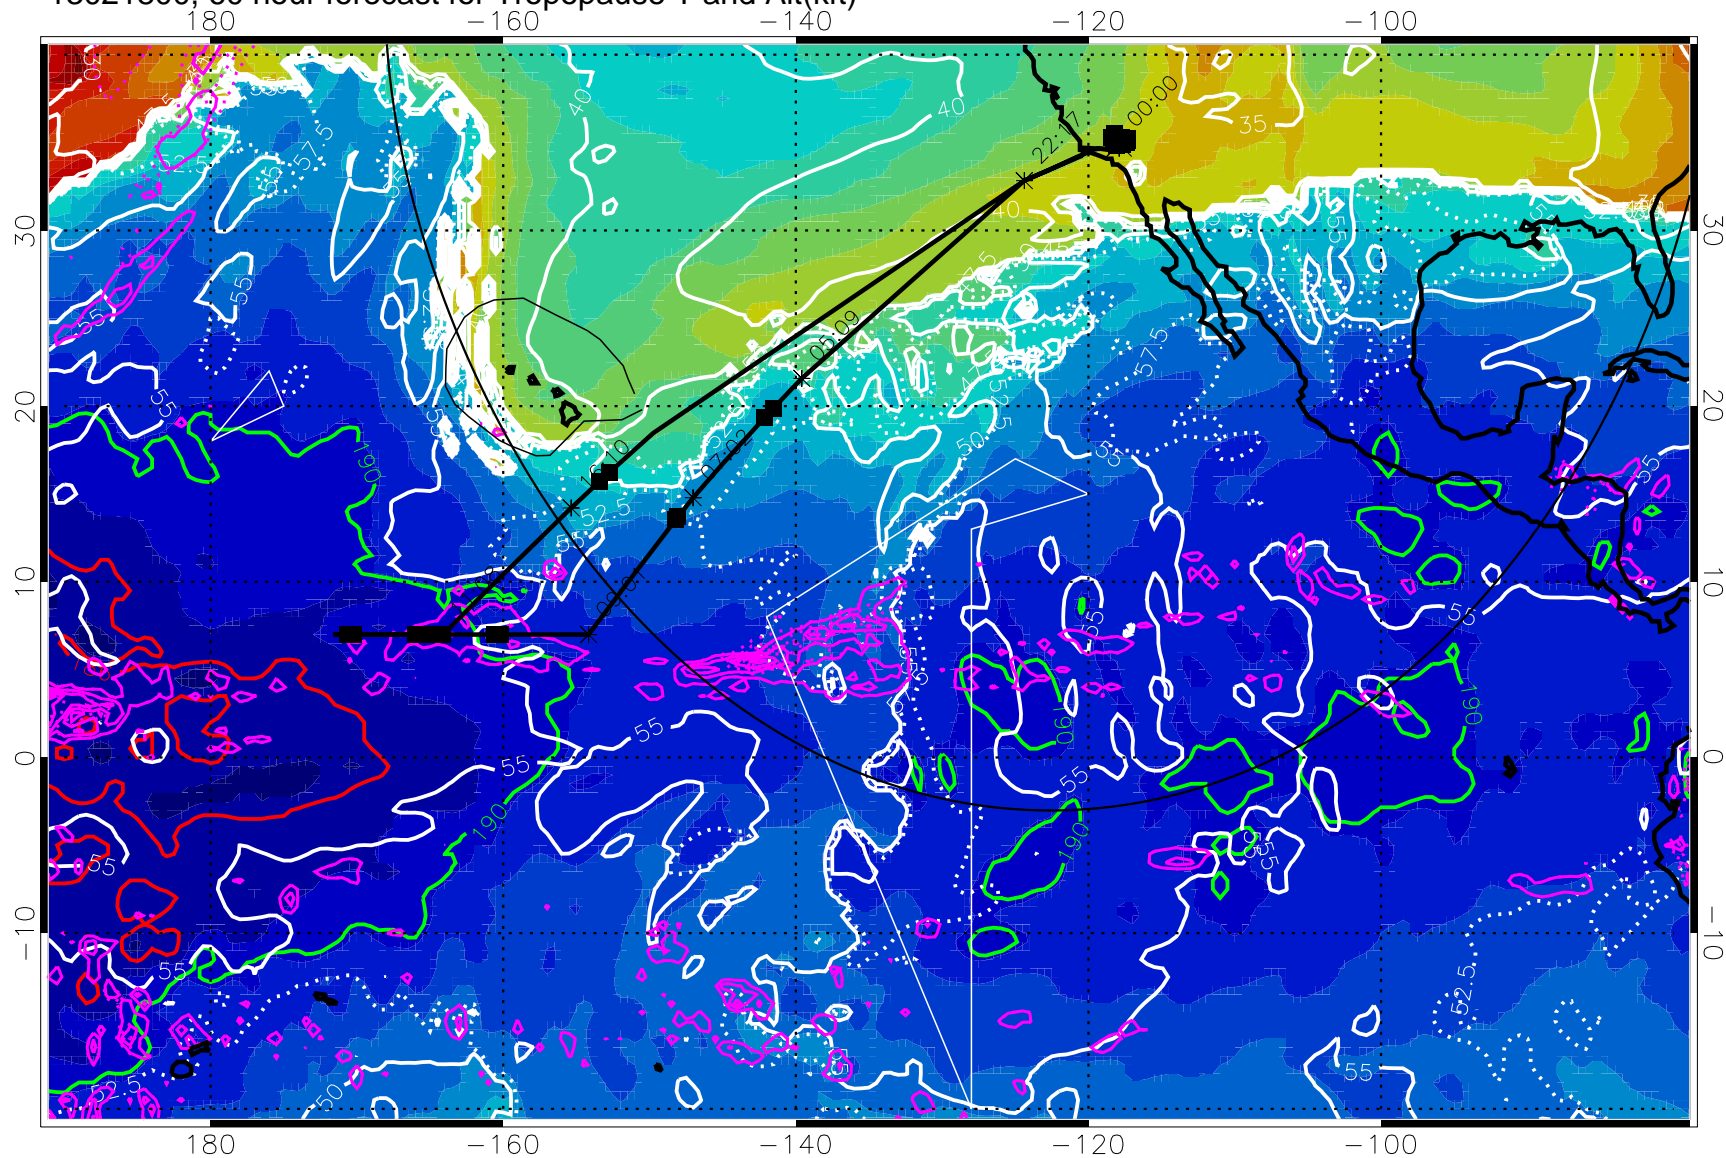

→ 30 m/s

Range ring of 4055 km -- 13 hours GH round trip

13021718, 54 hour forecast for Tropopause T and Alt(kft)

Tropopause Altitude in kft (white)
 Precip (tot dot, conv sol) past 6 hrs 6 kg/m² contours, min 4
 189.5K skin 185.9K engine

→ 30 m/s
 Range ring of 4055 km -- 13 hours GH round trip

13021800, 60 hour forecast for Tropopause T and Alt(kft)

Tropopause T, K

Tropopause Altitude in kft (white)

Precip (tot dot, conv sol) past 6 hrs 6 kg/m2 contours, min 4

189.5K skin

185.9K engine

→ 30 m/s

Range ring of 4055 km -- 13 hours GH round trip

13021806, 66 hour forecast for Tropopause T and Alt(kft)

190 200 210 220 230
Tropopause T, K

Tropopause Altitude in kft (white)