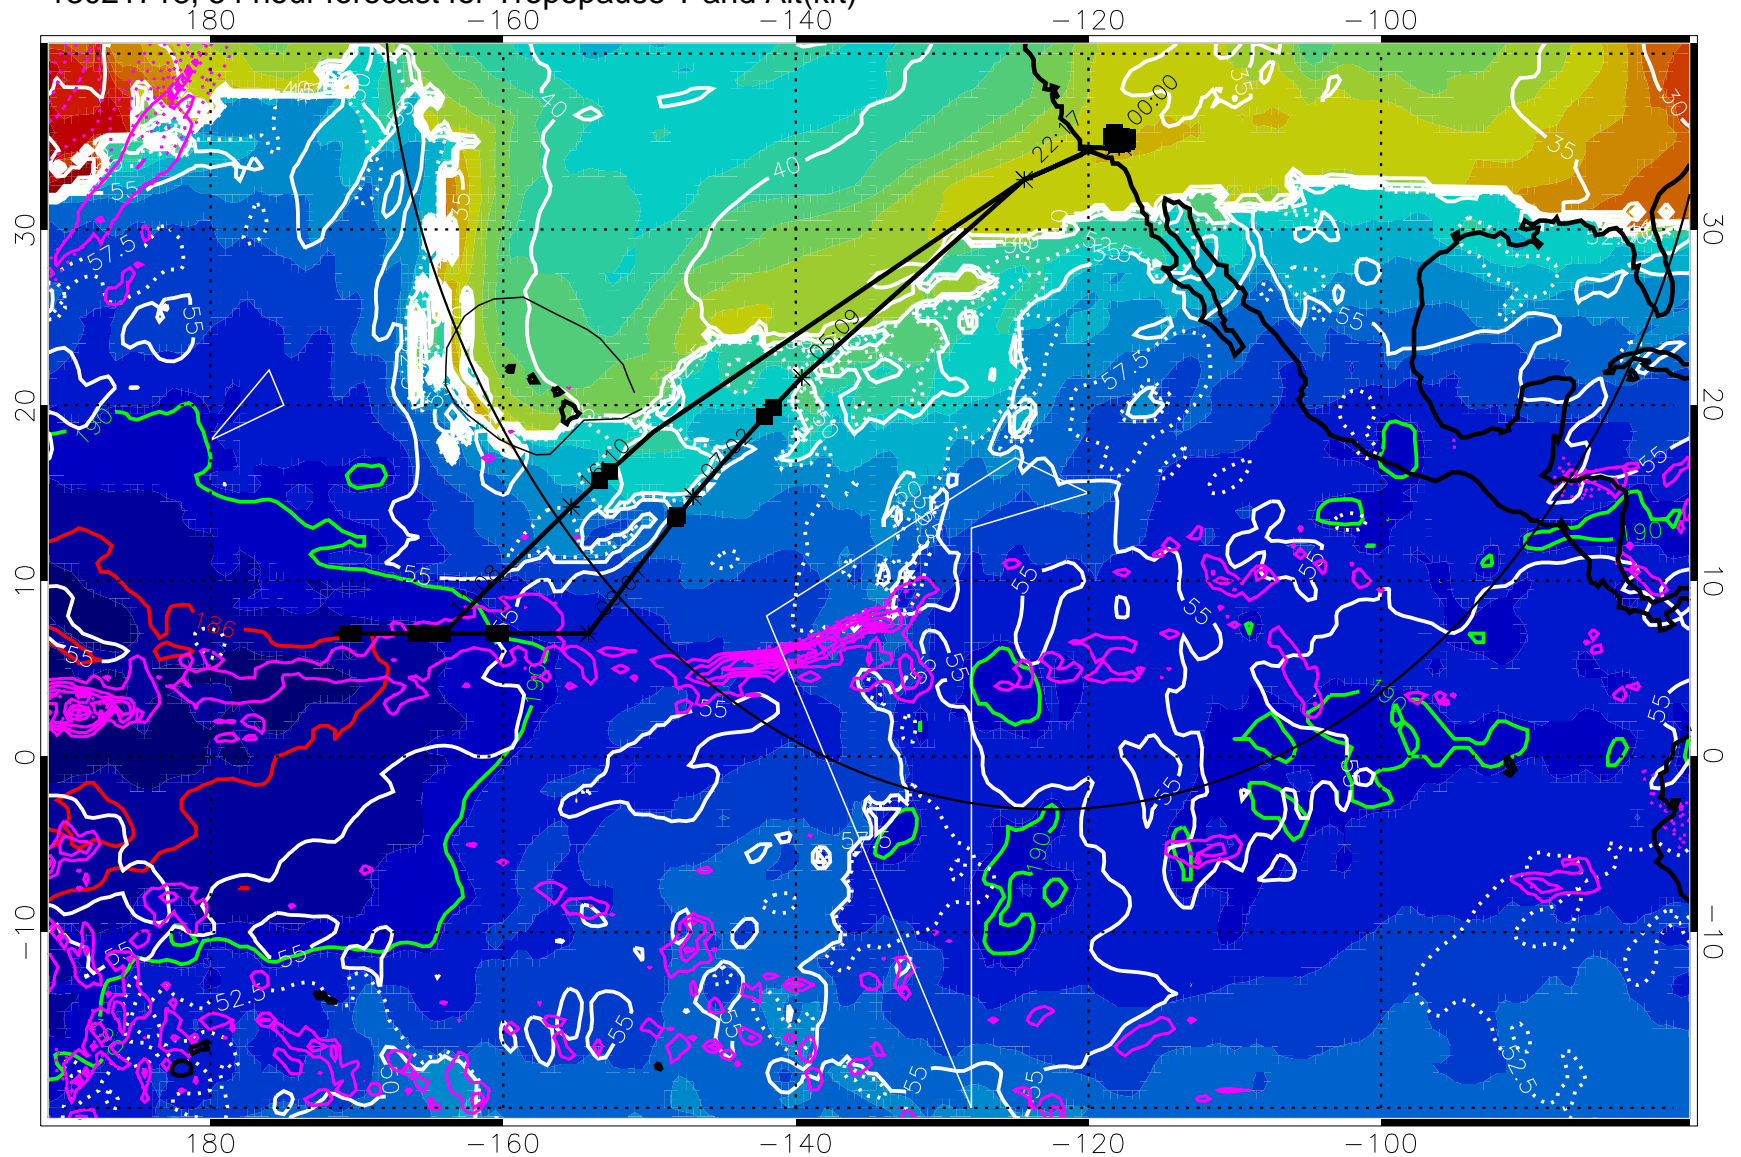

→ 30 m/s

Range ring of 4055 km -- 13 hours GH round trip

13021718, 54 hour forecast for Tropopause T and Alt(kft)

Tropopause Altitude in kft (white)
 Precip (tot dot, conv sol) past 6 hrs 6 kg/m² contours, min 4
 189.5K skin 185.9K engine