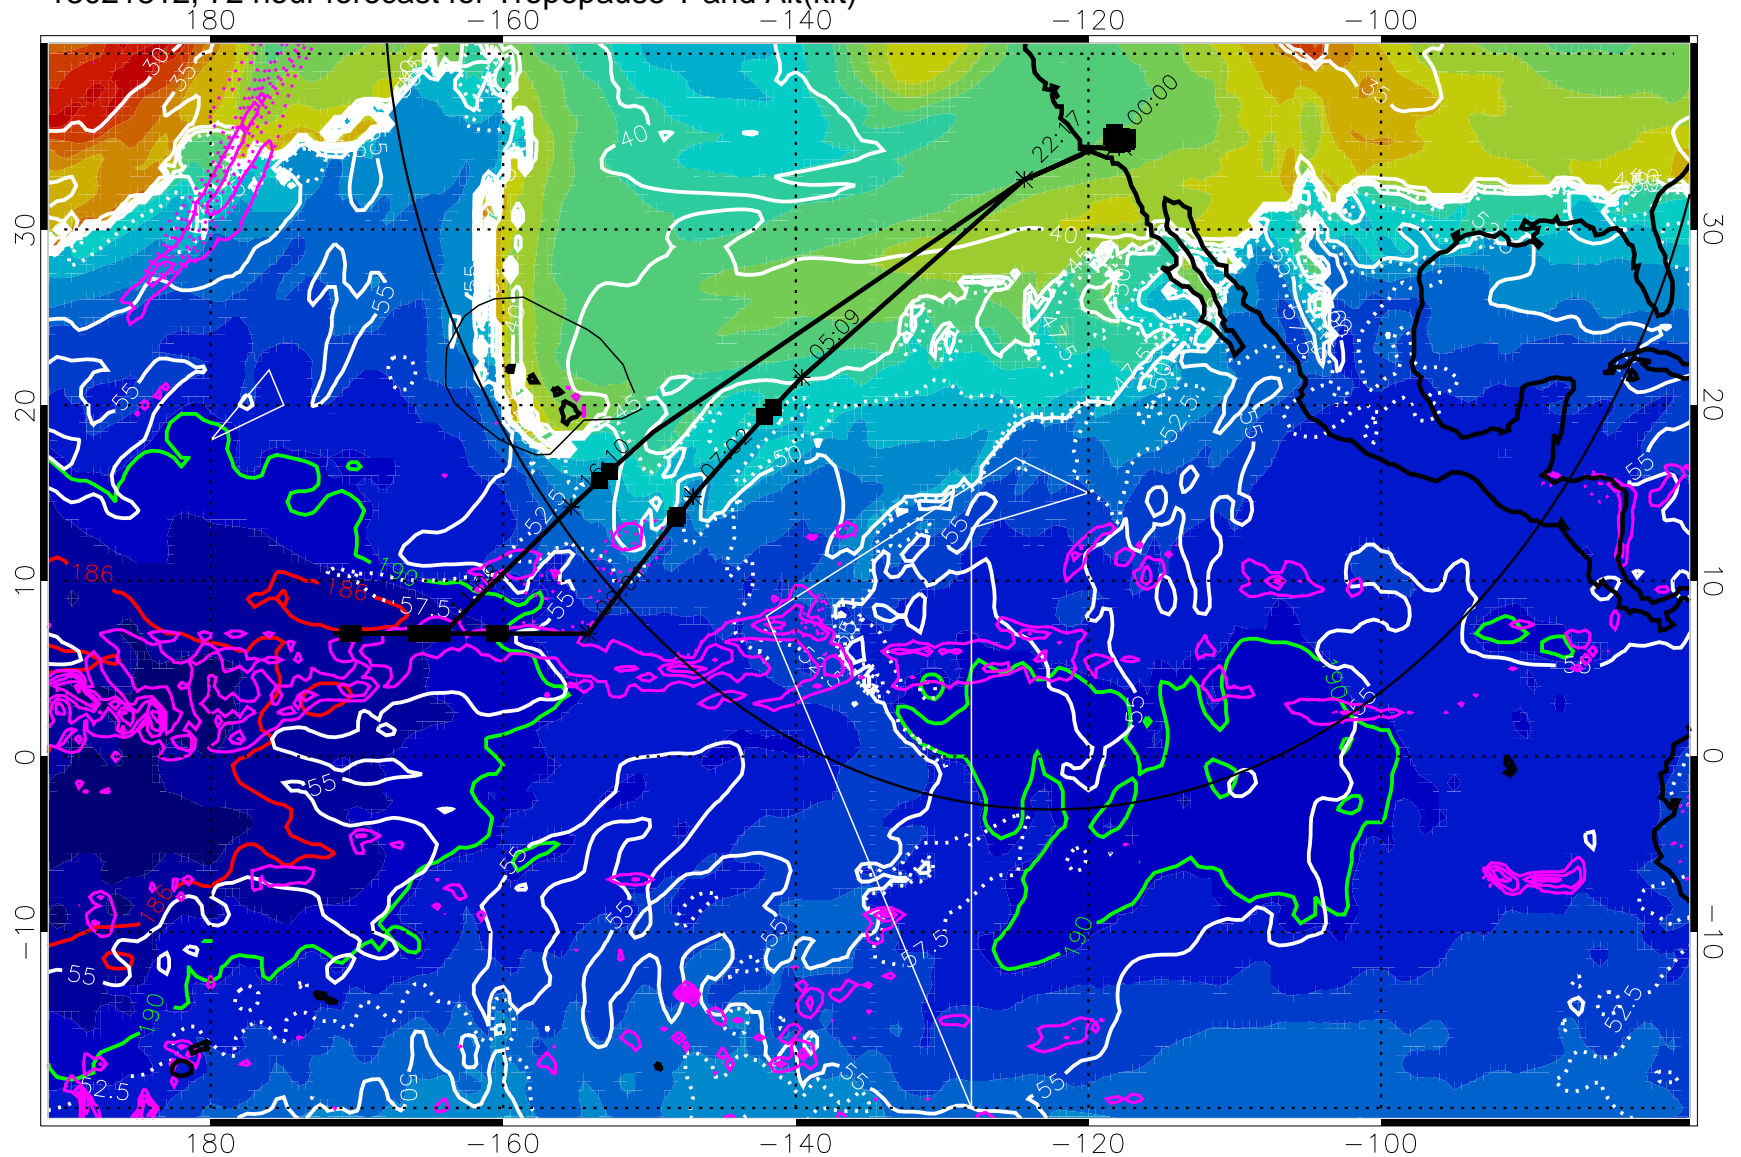

189.5K skin

185.9K engine

→ 30 m/s

Range ring of 4055 km -- 13 hours GH round trip

13021806, 66 hour forecast for Tropopause T and Alt(kft)

190 200 210 220 230
Tropopause T, K

Tropopause Altitude in kft (white)

Precip (tot dot, conv sol) past 6 hrs 6 kg/m2 contours, min 4

189.5K skin

185.9K engine

→ 30 m/s

Range ring of 4055 km -- 13 hours GH round trip

13021812, 72 hour forecast for Tropopause T and Alt(kft)

190 200 210 220 230