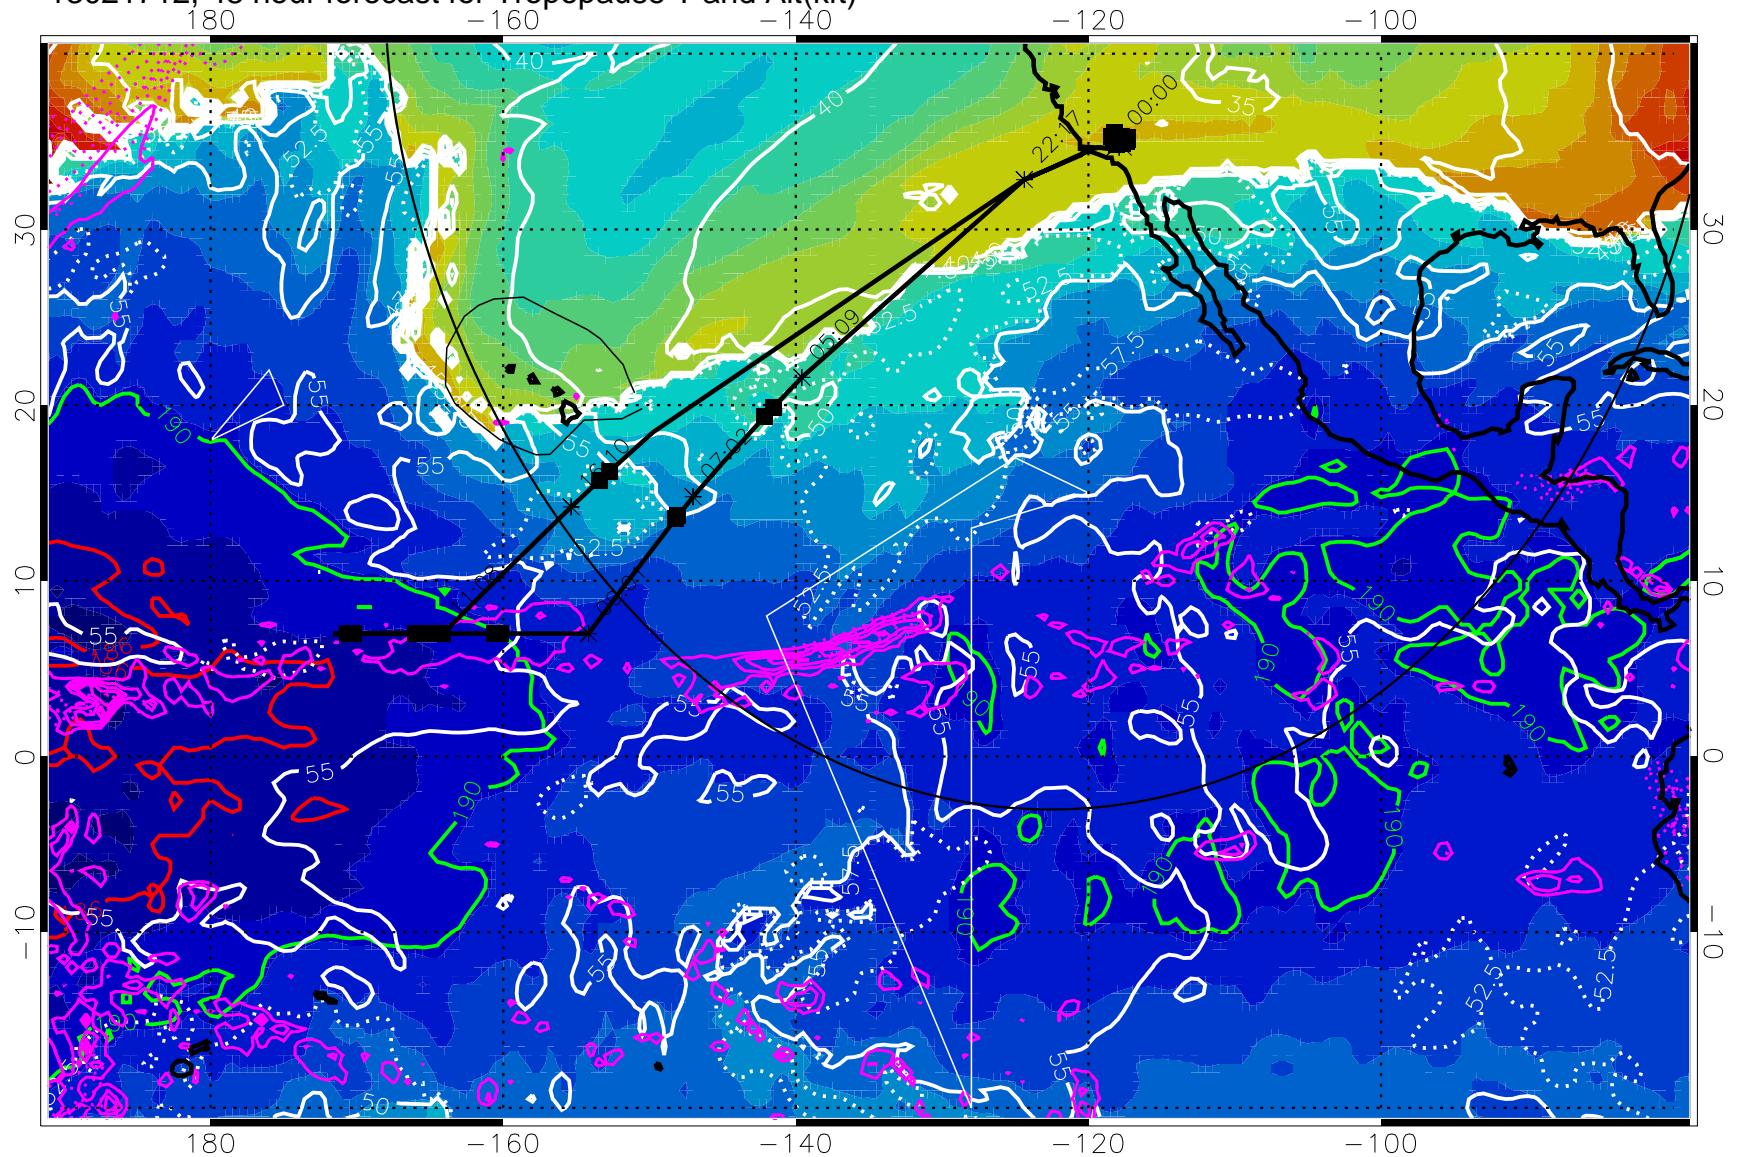

13021712, 48 hour forecast for Tropopause T and Alt(kft)

190   200   210   220   230
Tropopause T, K

Tropopause Altitude in kft (white)

Precip (tot dot, conv sol) past 6 hrs 6 kg/m² contours, min 4

189.5K skin   185.9K engine

→ 30 m/s

Range ring of 4055 km -- 13 hours GH round trip