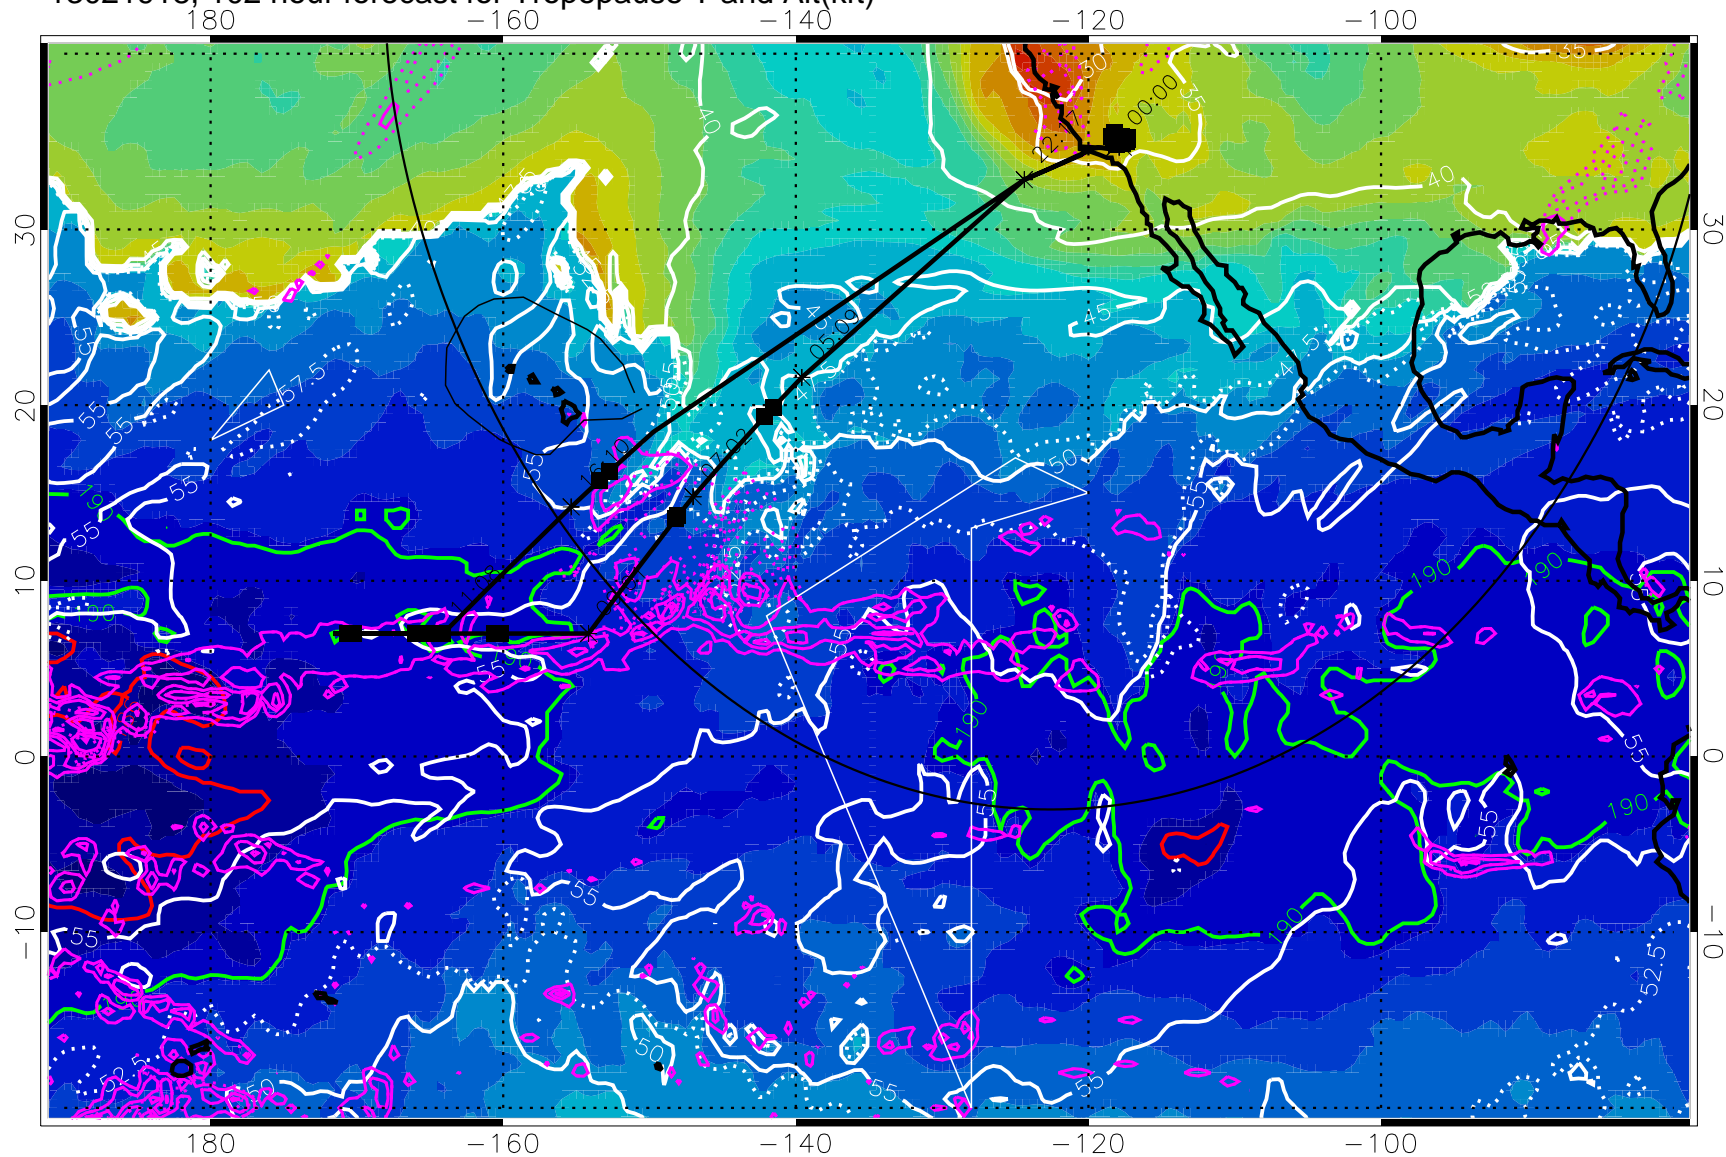

→ 30 m/s

Range ring of 4055 km -- 13 hours GH round trip

13021912, 96 hour forecast for Tropopause T and Alt(kft)

190 200 210 220 230

Tropopause T, K

Tropopause Altitude in kft (white)

Precip (tot dot, conv sol) past 6 hrs 6 kg/m2 contours, min 4

189.5K skin 185.9K engine

→ 30 m/s

Range ring of 4055 km -- 13 hours GH round trip

13021918, 102 hour forecast for Tropopause T and Alt(kft)

Tropopause T, K

Tropopause Altitude in kft (white)

Precip (tot dot, conv sol) past 6 hrs 6 kg/m² contours, min 4