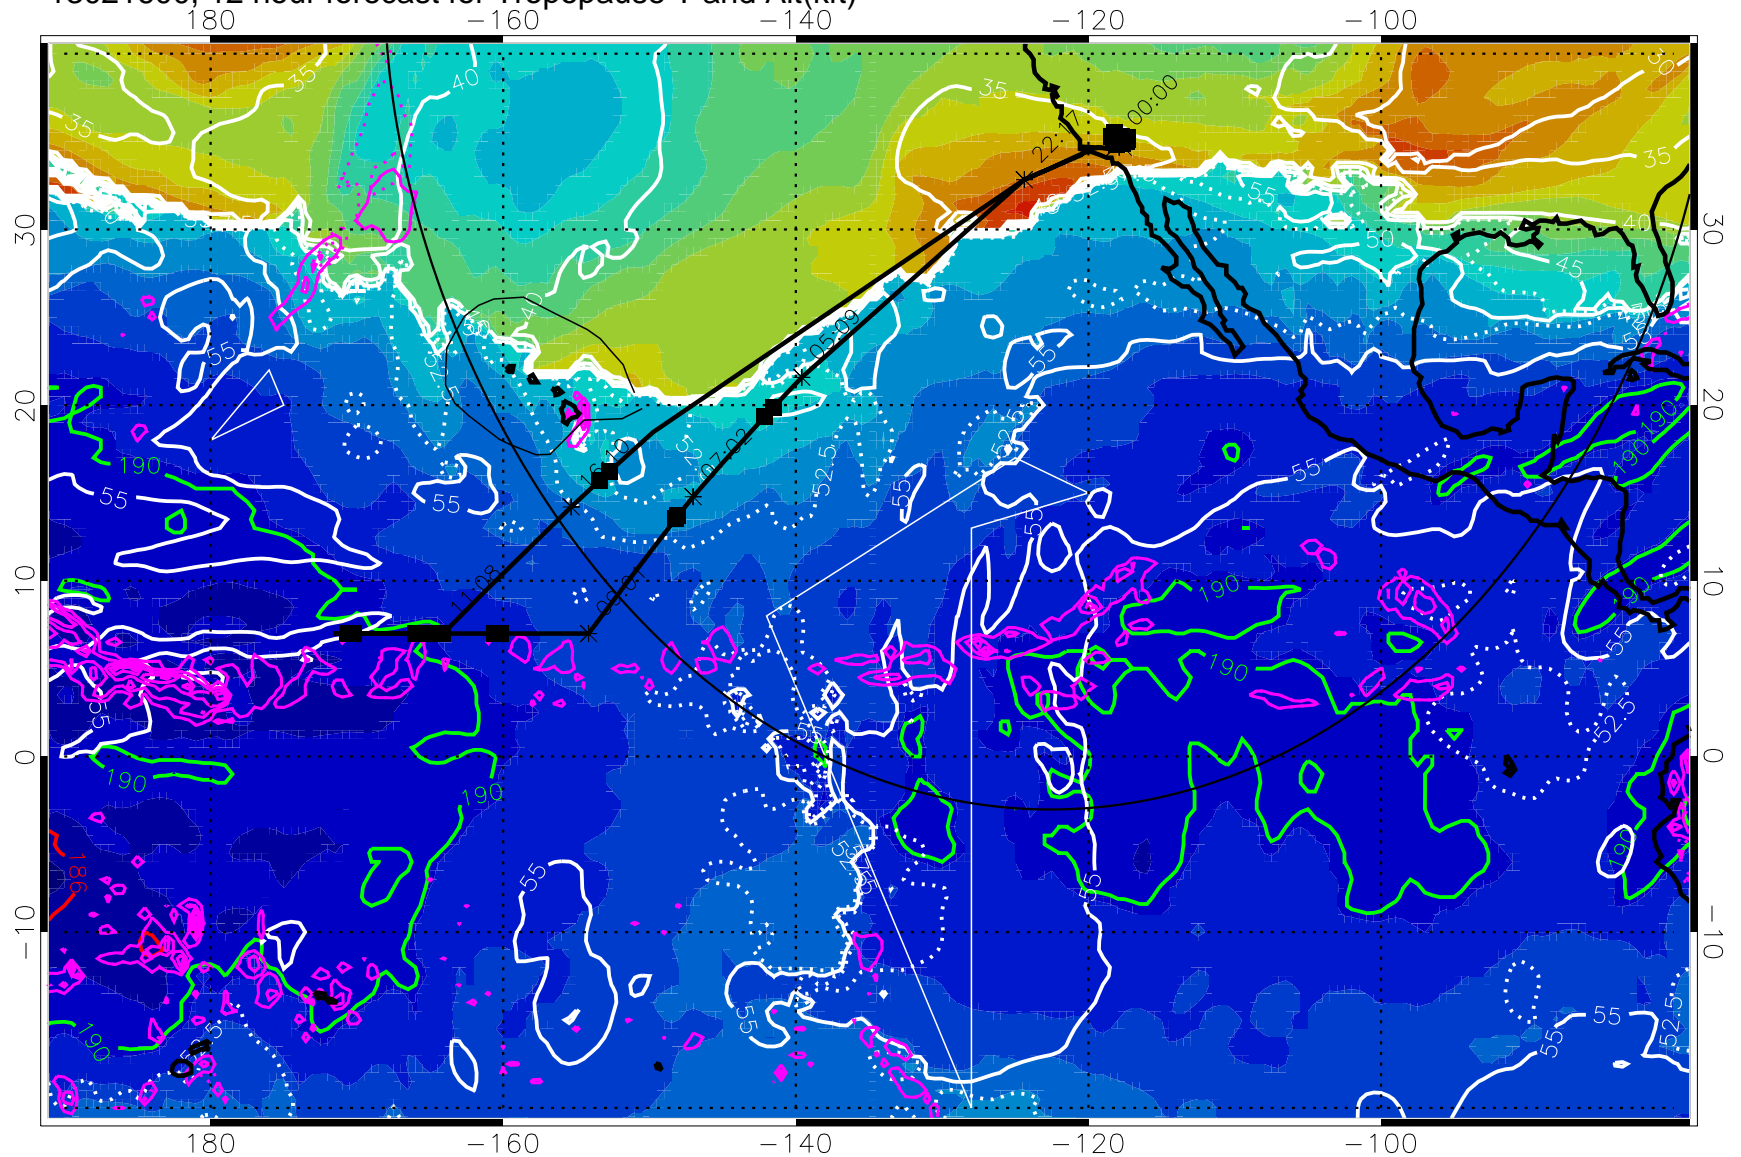

→ 30 m/s

Range ring of 4055 km -- 13 hours GH round trip

13021600, 12 hour forecast for Tropopause T and Alt(kft)

190 200 210 220 230

Tropopause T, K

Tropopause Altitude in kft (white)

Precip (tot dot, conv sol) past 6 hrs 6 kg/m² contours, min 4

189.5K skin

185.9K engine

Range ring of 4055 km -- 13 hours GH round trip

13021606, 18 hour forecast for Tropopause T and Alt(kft)

Tropopause T, K

Tropopause Altitude in kft (white)

Precip (tot dot, conv sol) past 6 hrs 6 kg/m2 contours, min 4

189.5K skin

185.9K engine

→ 30 m/s

Range ring of 4055 km -- 13 hours GH round trip

13021612, 24 hour forecast for Tropopause T and Alt(kft)

Tropopause T, K

Tropopause Altitude in kft (white)

Precip (tot dot, conv sol) past 6 hrs 6 kg/m² contours, min 4