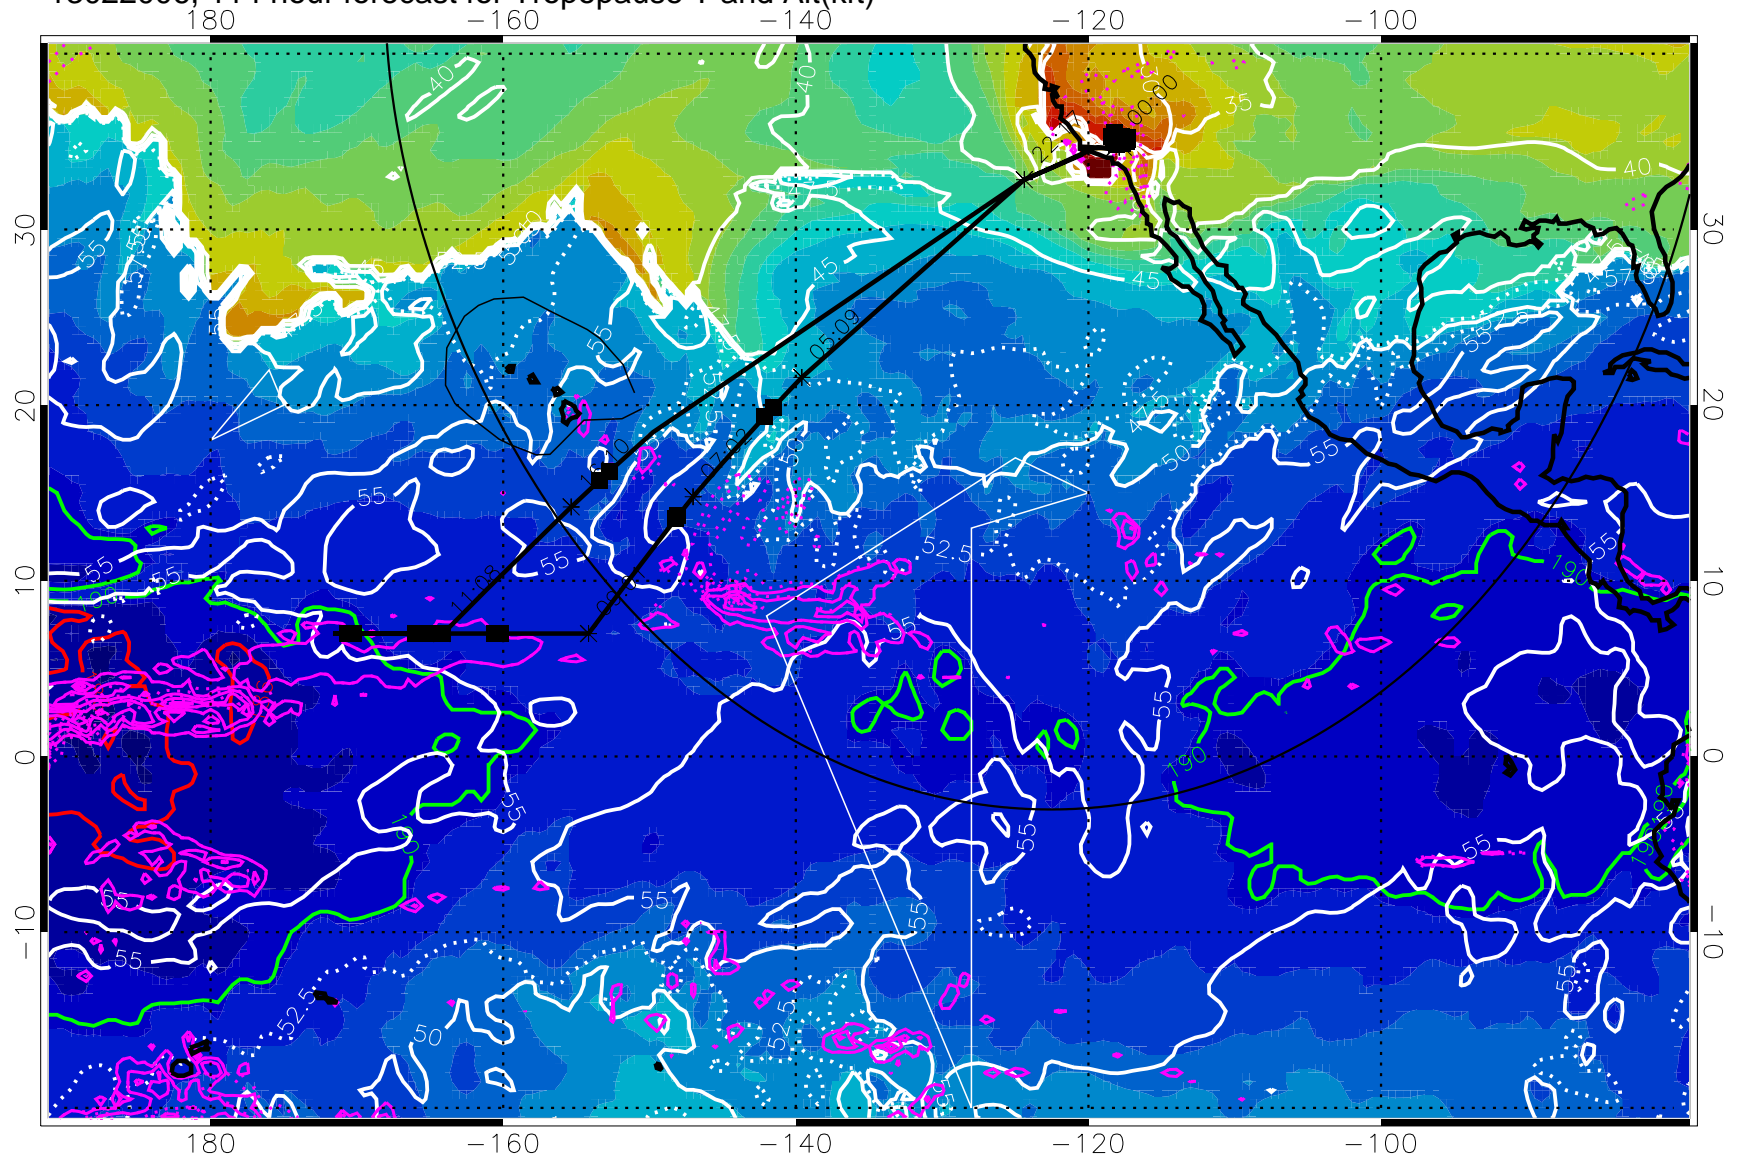

189.5K skin 185.9K engine

→ 30 m/s

Range ring of 4055 km -- 13 hours GH round trip

13022000, 108 hour forecast for Tropopause T and Alt(kft)

190 200 210 220 230

Tropopause T, K

Tropopause Altitude in kft (white)

Precip (tot dot, conv sol) past 6 hrs 6 kg/m² contours, min 4

189.5K skin

185.9K engine

→ 30 m/s

Range ring of 4055 km -- 13 hours GH round trip

13022006, 114 hour forecast for Tropopause T and Alt(kft)

190 200 210 220 230

Tropopause T, K

Tropopause Altitude in kft (white)

Precip (tot dot, conv sol) past 6 hrs 6 kg/m² contours, min 4

189.5K skin

185.9K engine

30 m/s

Range ring of 4055 km -- 13 hours GH round trip

13022012, 120 hour forecast for Tropopause T and Alt(kft)