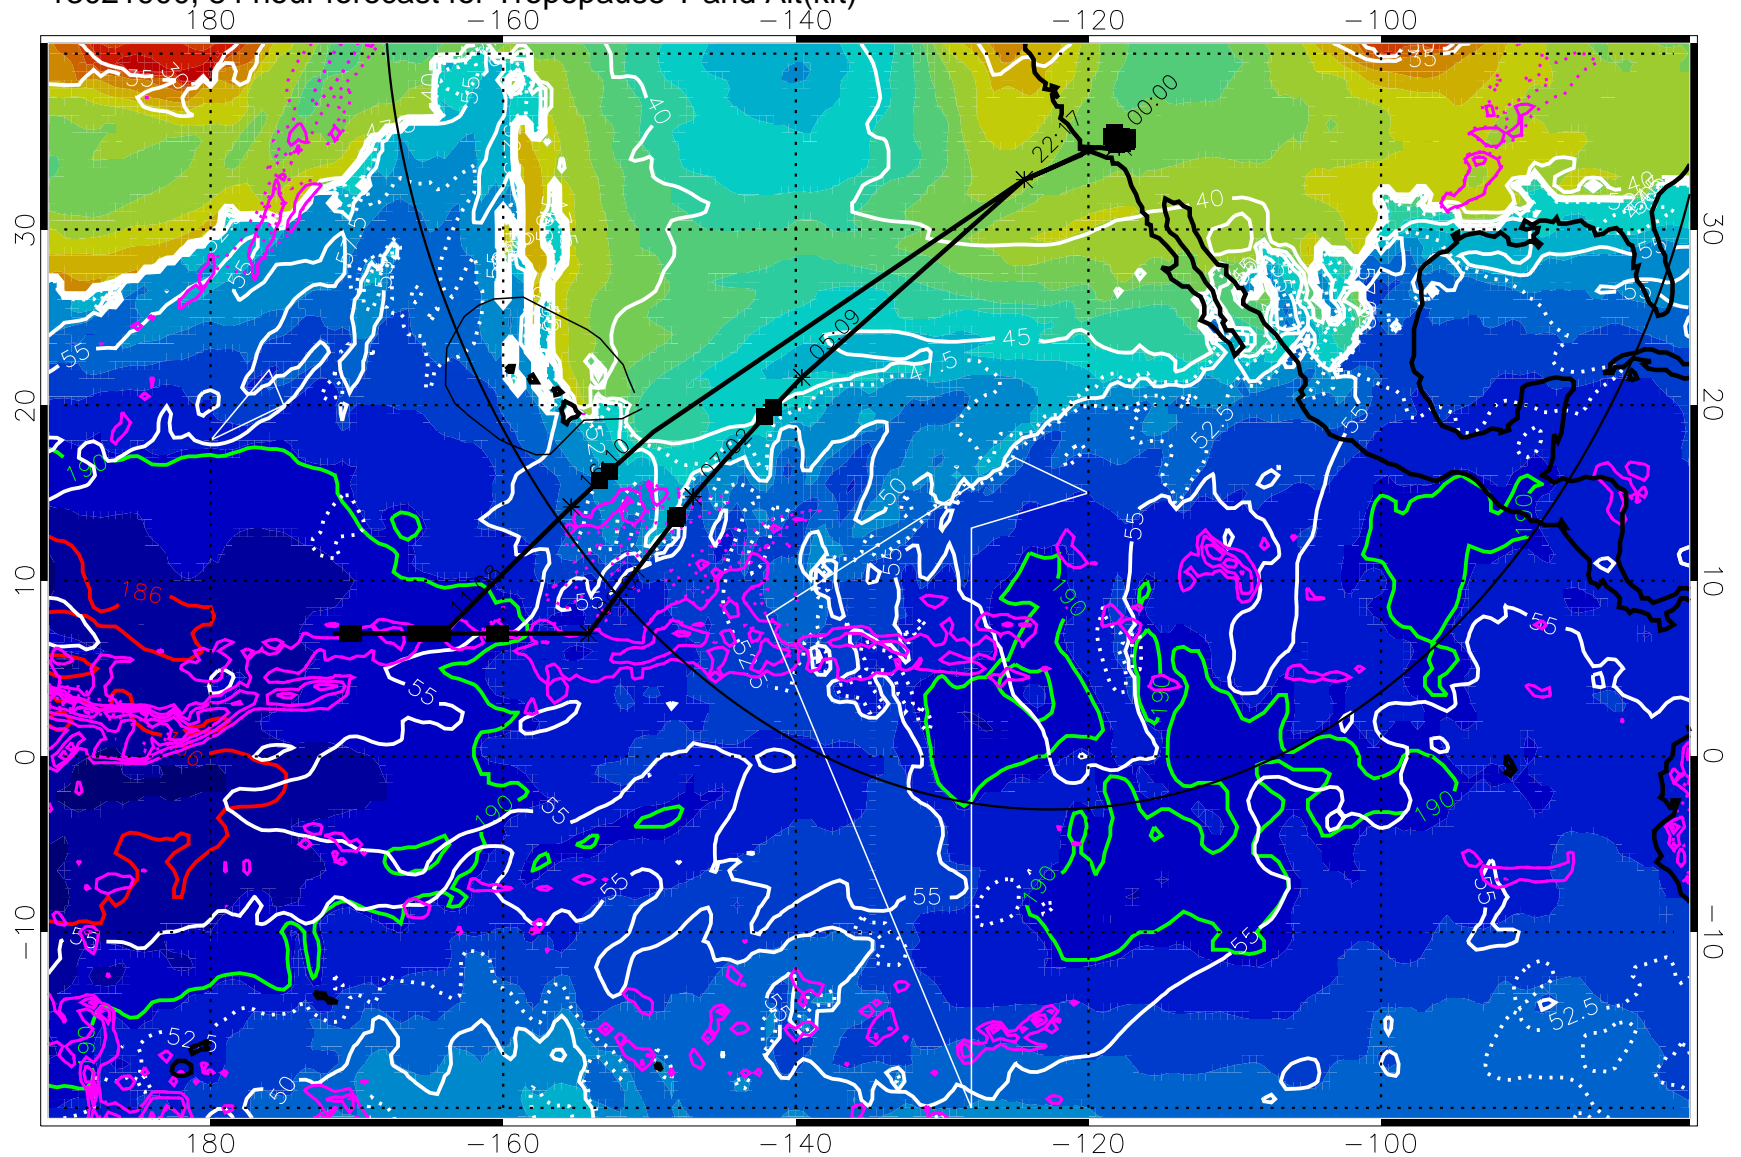

Tropopause T, K

Tropopause Altitude in kft (white)

Precip (tot dot, conv sol) past 6 hrs 6 kg/m² contours, min 4

189.5K skin

185.9K engine

→ 30 m/s

Range ring of 4055 km -- 13 hours GH round trip

13021900, 84 hour forecast for Tropopause T and Alt(kft)

190 200 210 220 230
Tropopause T, K

Tropopause Altitude in kft (white)

Precip (tot dot, conv sol) past 6 hrs 6 kg/m² contours, min 4

189.5K skin 185.9K engine

→ 30 m/s

Range ring of 4055 km -- 13 hours GH round trip