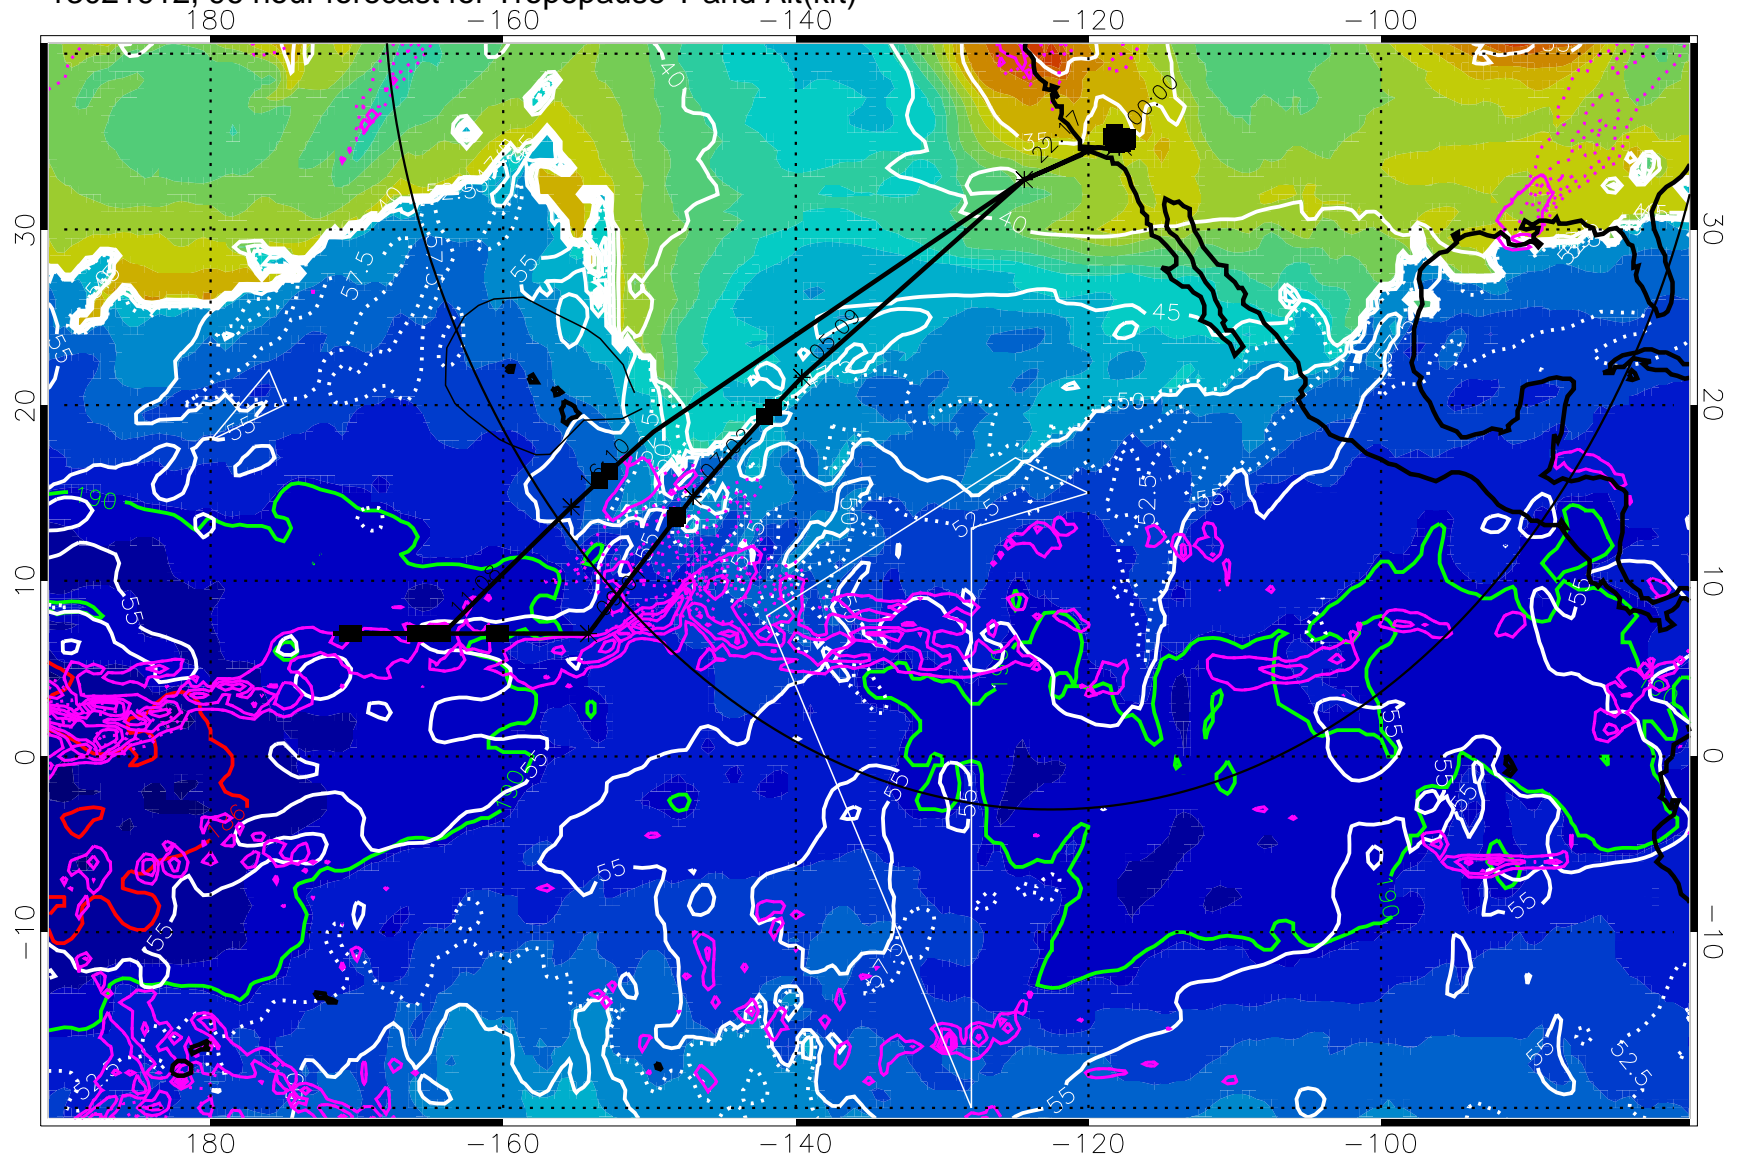

13021906, 90 hour forecast for Tropopause T and Alt(kft)

190 200 210 220 230

Tropopause T, K

Tropopause Altitude in kft (white)

Precip (tot dot, conv sol) past 6 hrs 6 kg/m² contours, min 4

189.5K skin

185.9K engine

→ 30 m/s

Range ring of 4055 km -- 13 hours GH round trip

13021912, 96 hour forecast for Tropopause T and Alt(kft)

190 200 210 220 230

Tropopause T, K

Tropopause Altitude in kft (white)

Precip (tot dot, conv sol) past 6 hrs 6 kg/m2 contours, min 4

189.5K skin 185.9K engine

→ 30 m/s

Range ring of 4055 km -- 13 hours GH round trip

13021918, 102 hour forecast for Tropopause T and Alt(kft)

Tropopause T, K

Tropopause Altitude in kft (white)

Precip (tot dot, conv sol) past 6 hrs 6 kg/m² contours, min 4