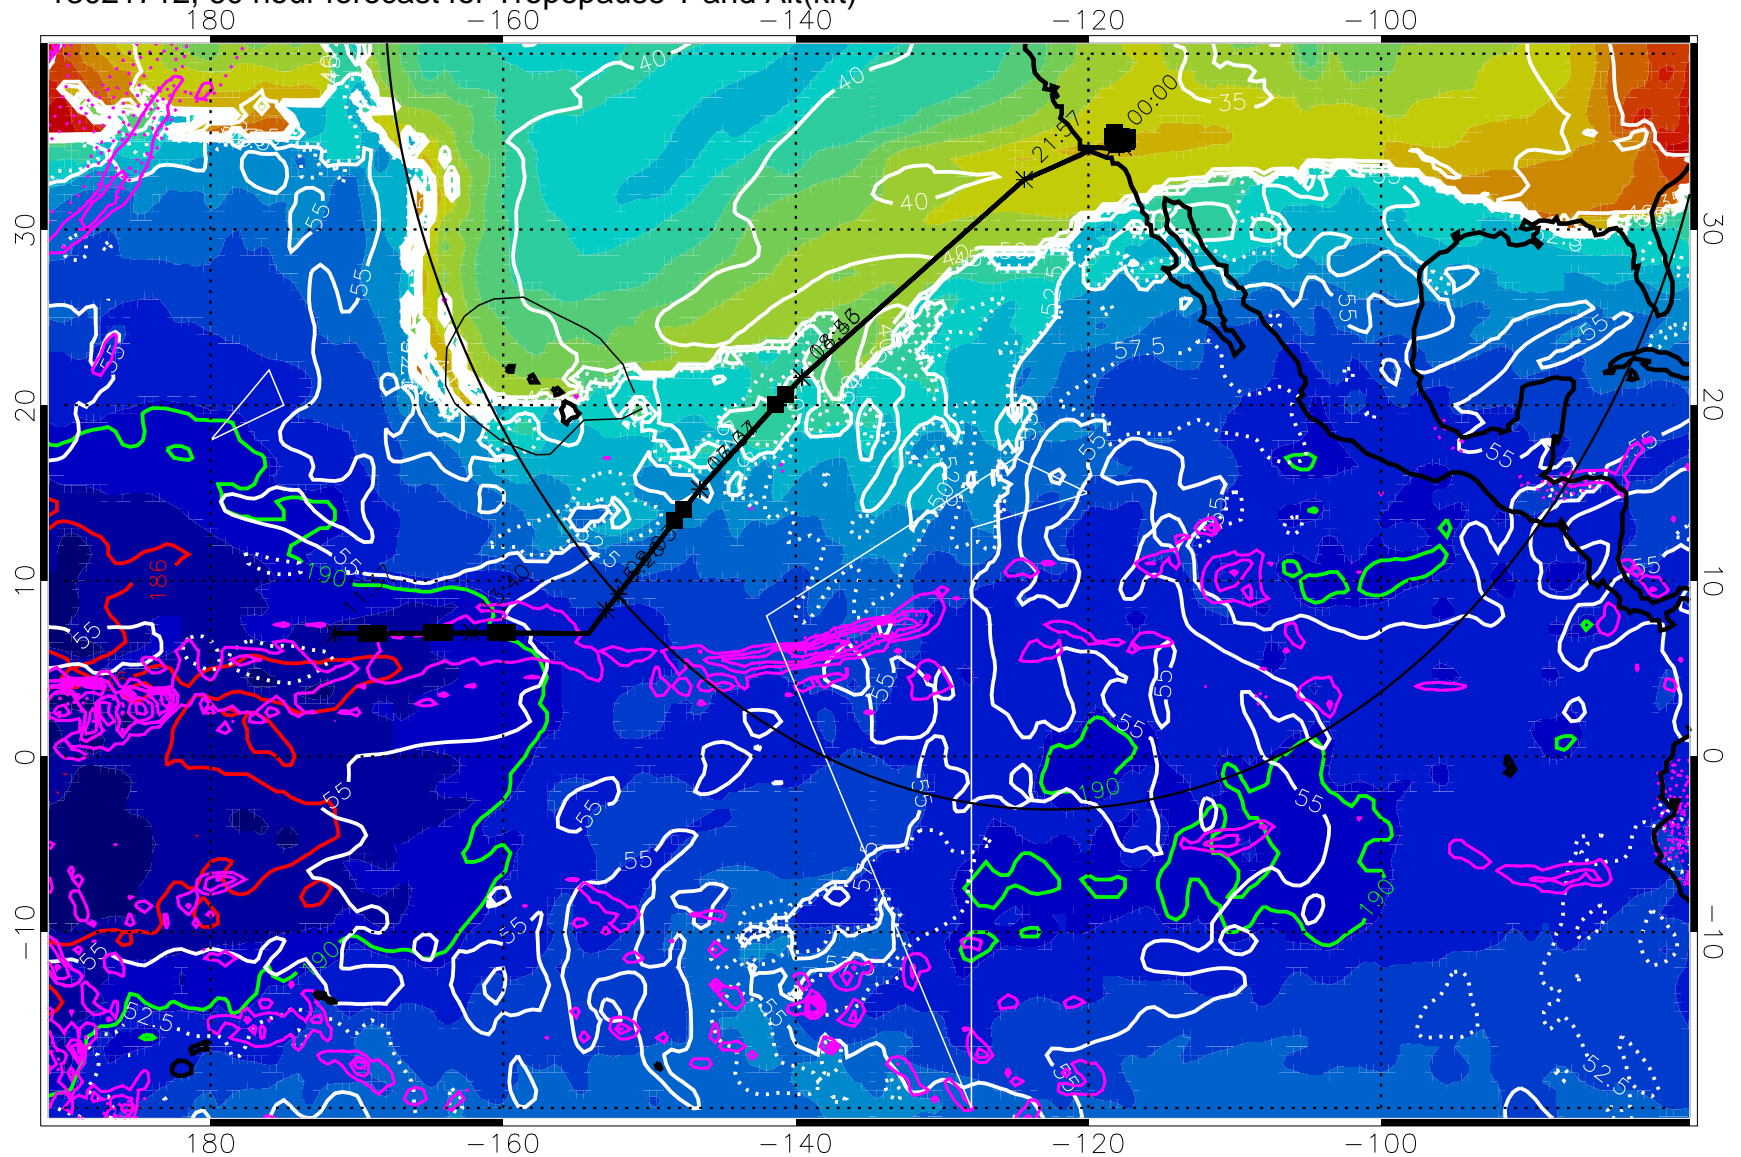

13021712, 60 hour forecast for Tropopause T and Alt(kft)

190 200 210 220 230

Tropopause T, K

Tropopause Altitude in kft (white)

Precip (tot dot, conv sol) past 6 hrs 6 kg/m² contours, min 4

189.5K skin

185.9K engine

Range ring of 4055 km -- 13 hours GH round trip