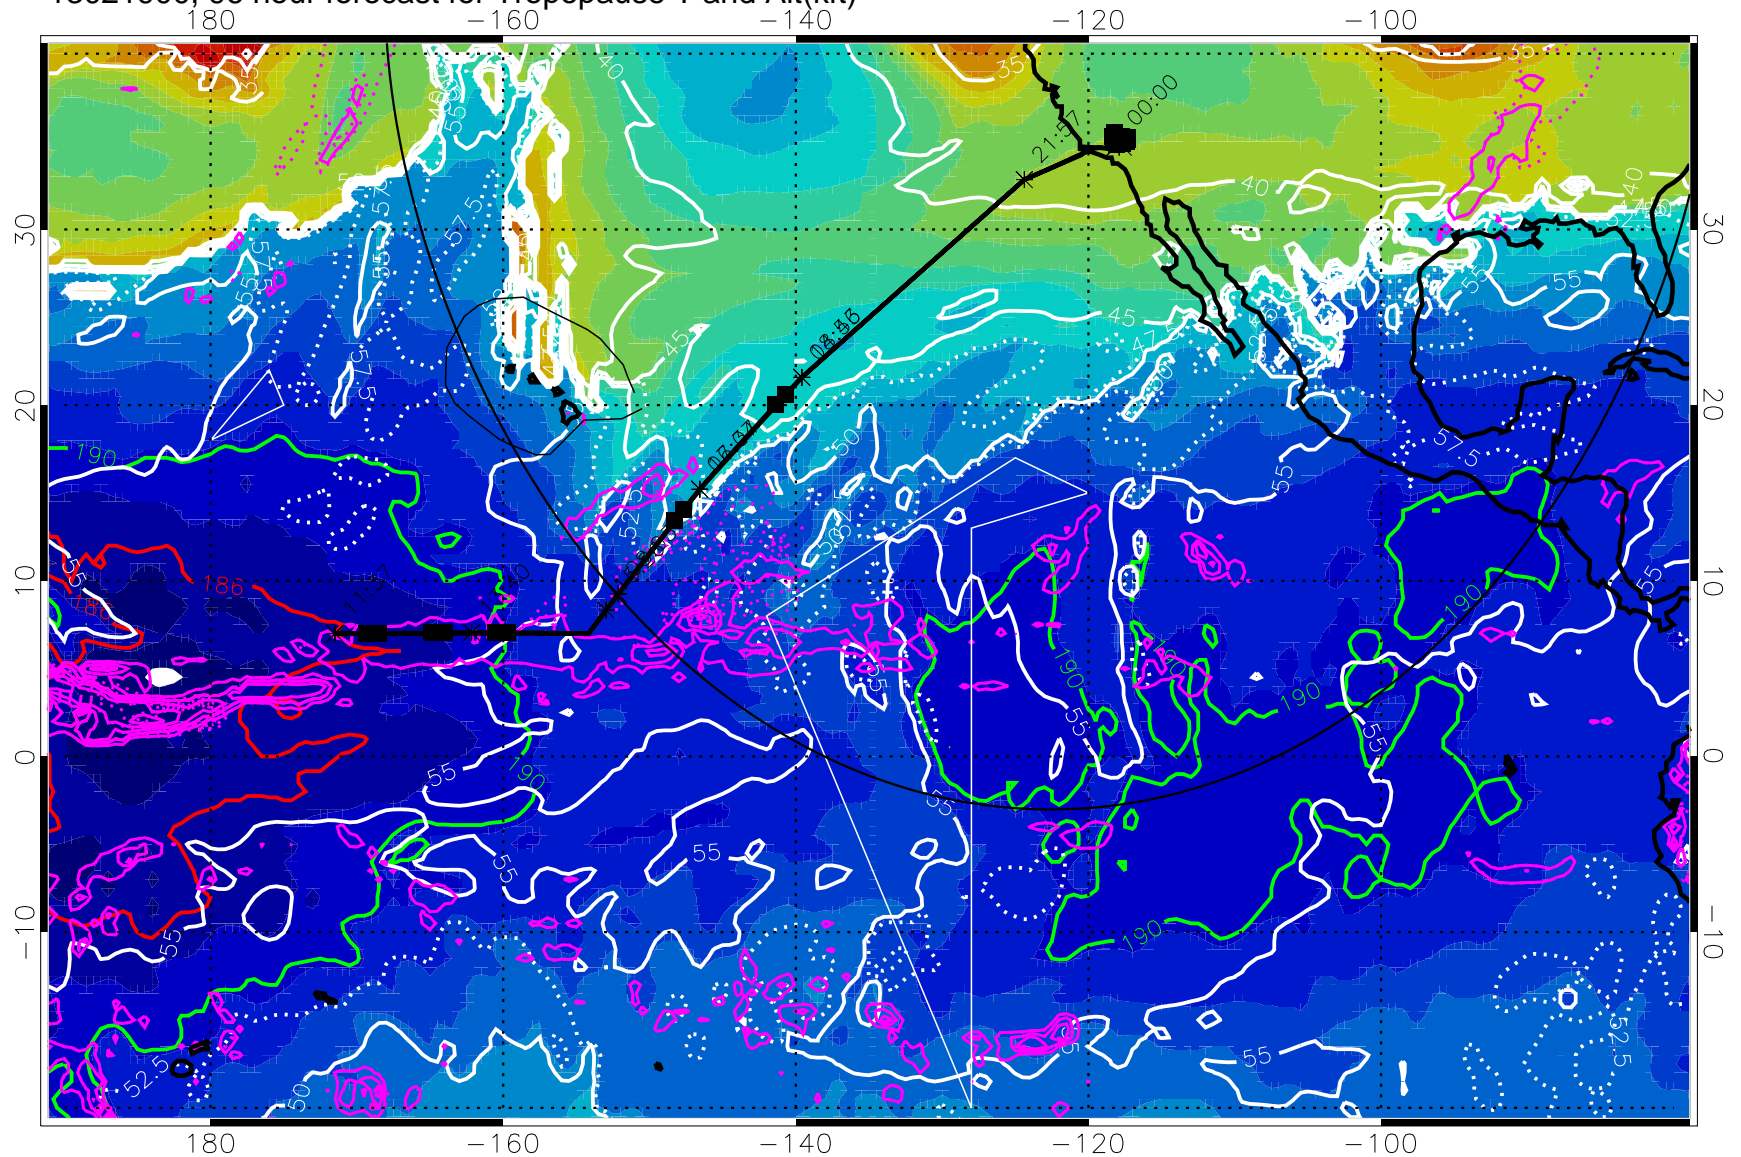

13021900, 96 hour forecast for Tropopause T and Alt(kft)

190   200   210   220   230
Tropopause T, K

Tropopause Altitude in kft (white)
Precip (tot dot, conv sol) past 6 hrs 6 kg/m2 contours, min 4
189.5K skin   185.9K engine

→ 30 m/s

Range ring of 4055 km -- 13 hours GH round trip