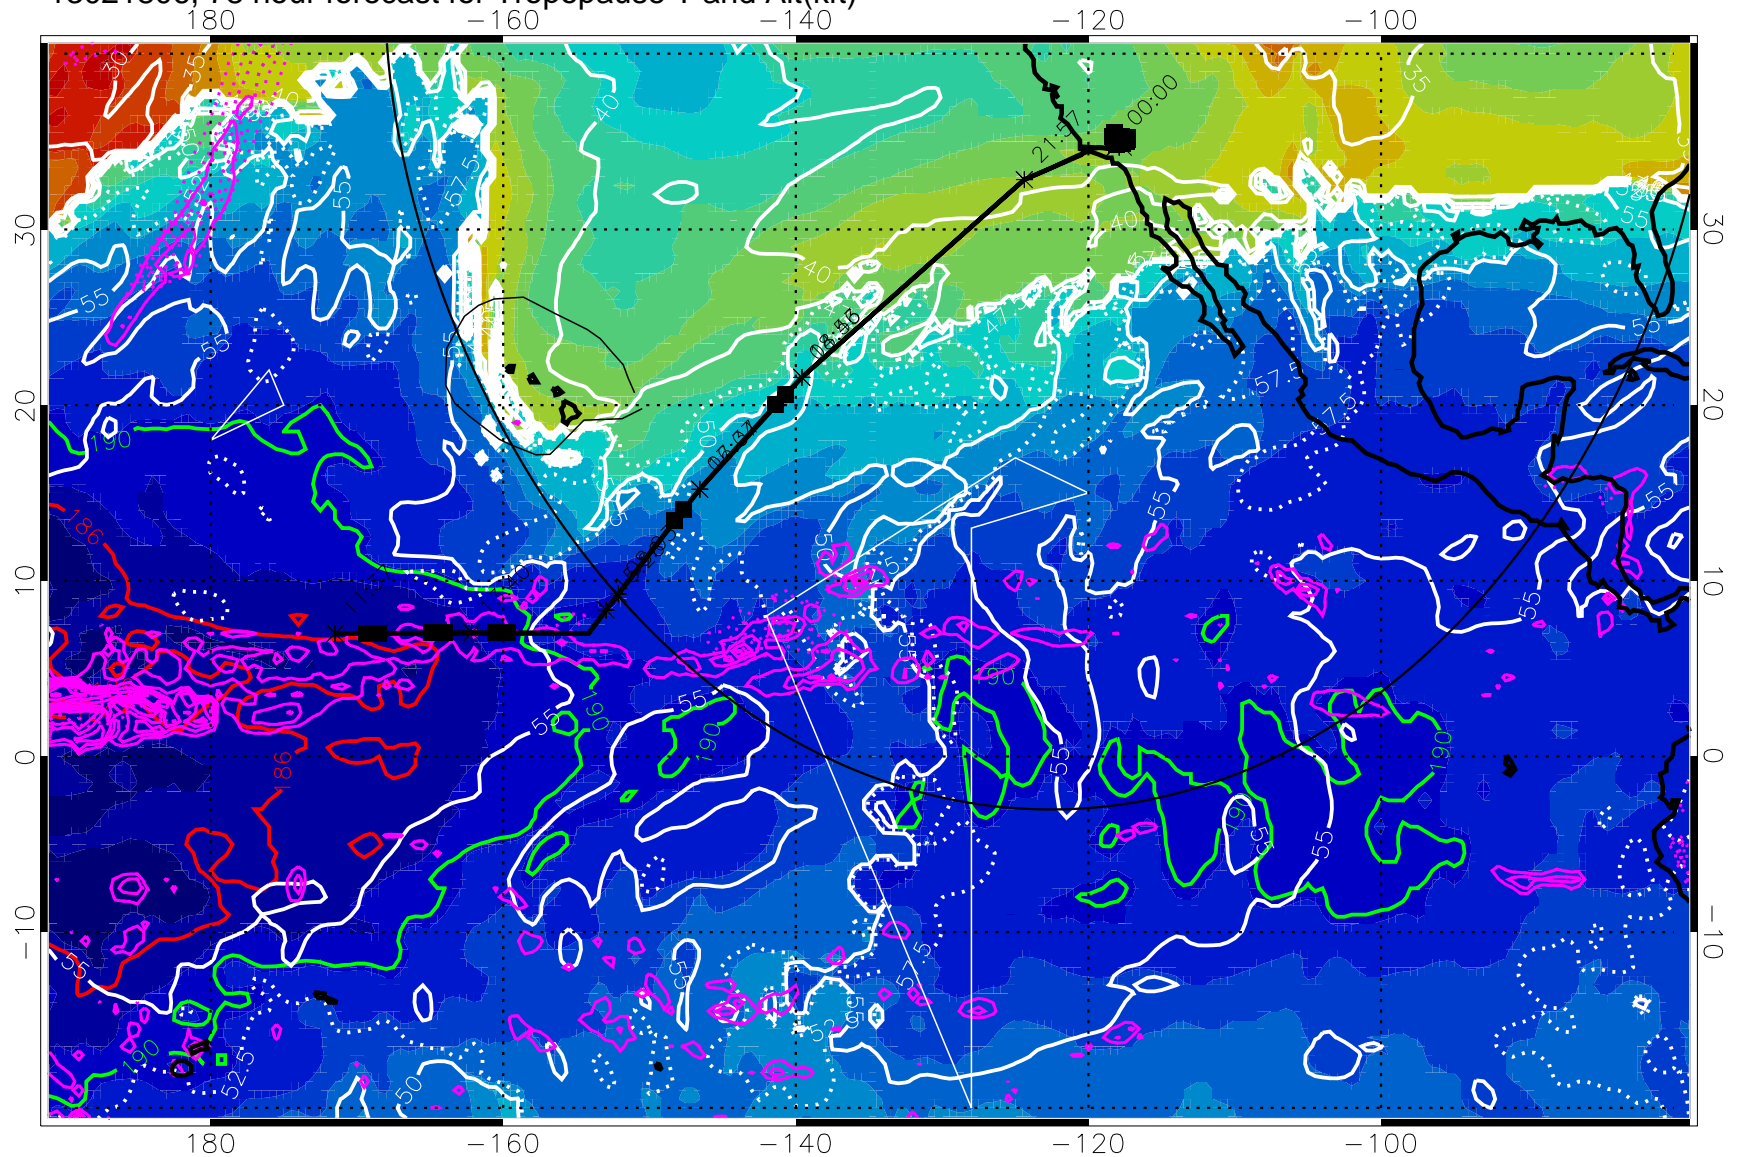

13021806, 78 hour forecast for Tropopause T and Alt(kft)

190   200   210   220   230

Tropopause T, K

Tropopause Altitude in kft (white)

Precip (tot dot, conv sol) past 6 hrs 6 kg/m² contours, min 4

189.5K skin

185.9K engine

30 m/s

Range ring of 4055 km -- 13 hours GH round trip