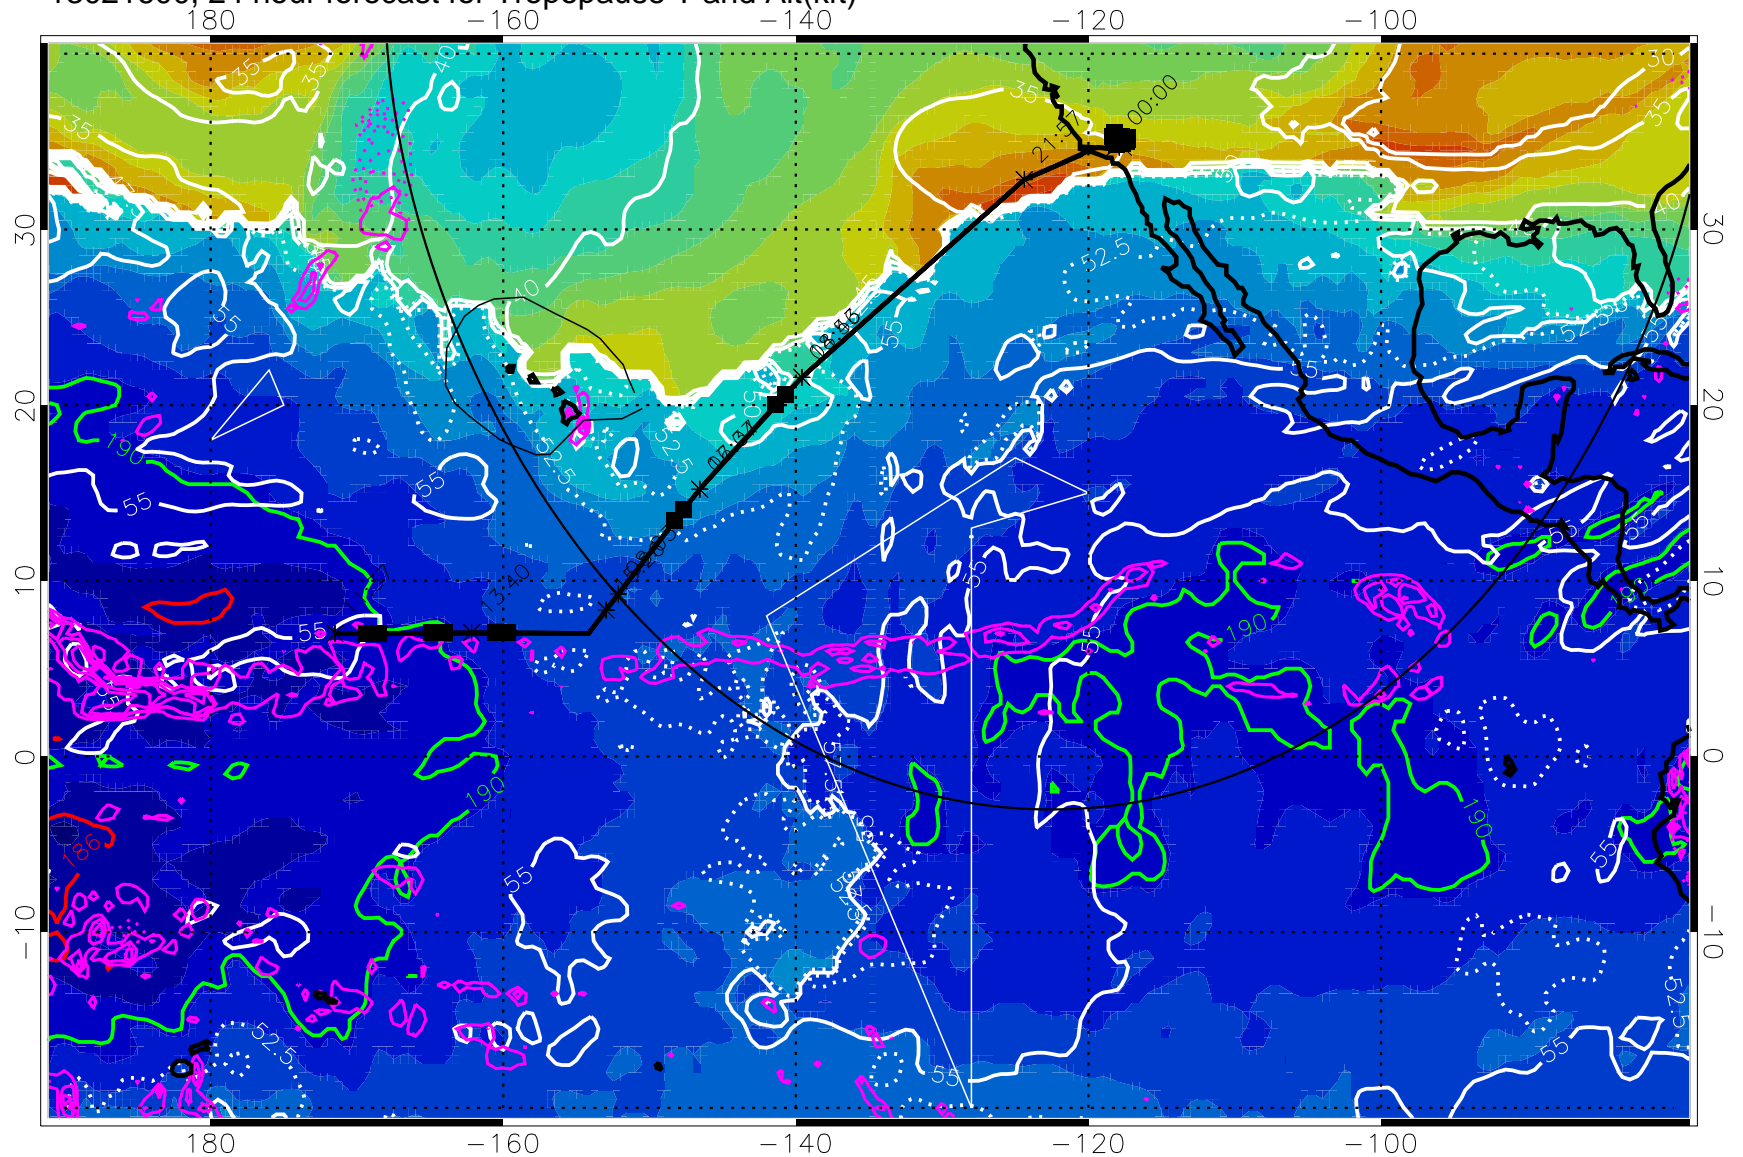

189.5K skin      185.9K engine

→ 30 m/s

Range ring of 4055 km -- 13 hours GH round trip

13021518, 18 hour forecast for Tropopause T and Alt(kft)

190      200      210      220      230  
Tropopause T, K

Tropopause Altitude in kft (white)

Precip (tot dot, conv sol) past 6 hrs 6 kg/m2 contours, min 4

189.5K skin      185.9K engine

→ 30 m/s

Range ring of 4055 km -- 13 hours GH round trip

13021600, 24 hour forecast for Tropopause T and Alt(kft)

190 200 210 220 230

Tropopause T, K

Tropopause Altitude in kft (white)

Precip (tot dot, conv sol) past 6 hrs 6 kg/m2 contours, min 4

189.5K skin

185.9K engine

30 m/s

Range ring of 4055 km -- 13 hours GH round trip

Precip (tot dot, conv sol) past 6 hrs 6 kg/m2 contours, min 4

189.5K skin      185.9K engine

→ 30 m/s

Range ring of 4055 km -- 13 hours GH round trip

13021618, 42 hour forecast for Tropopause T and Alt(kft)