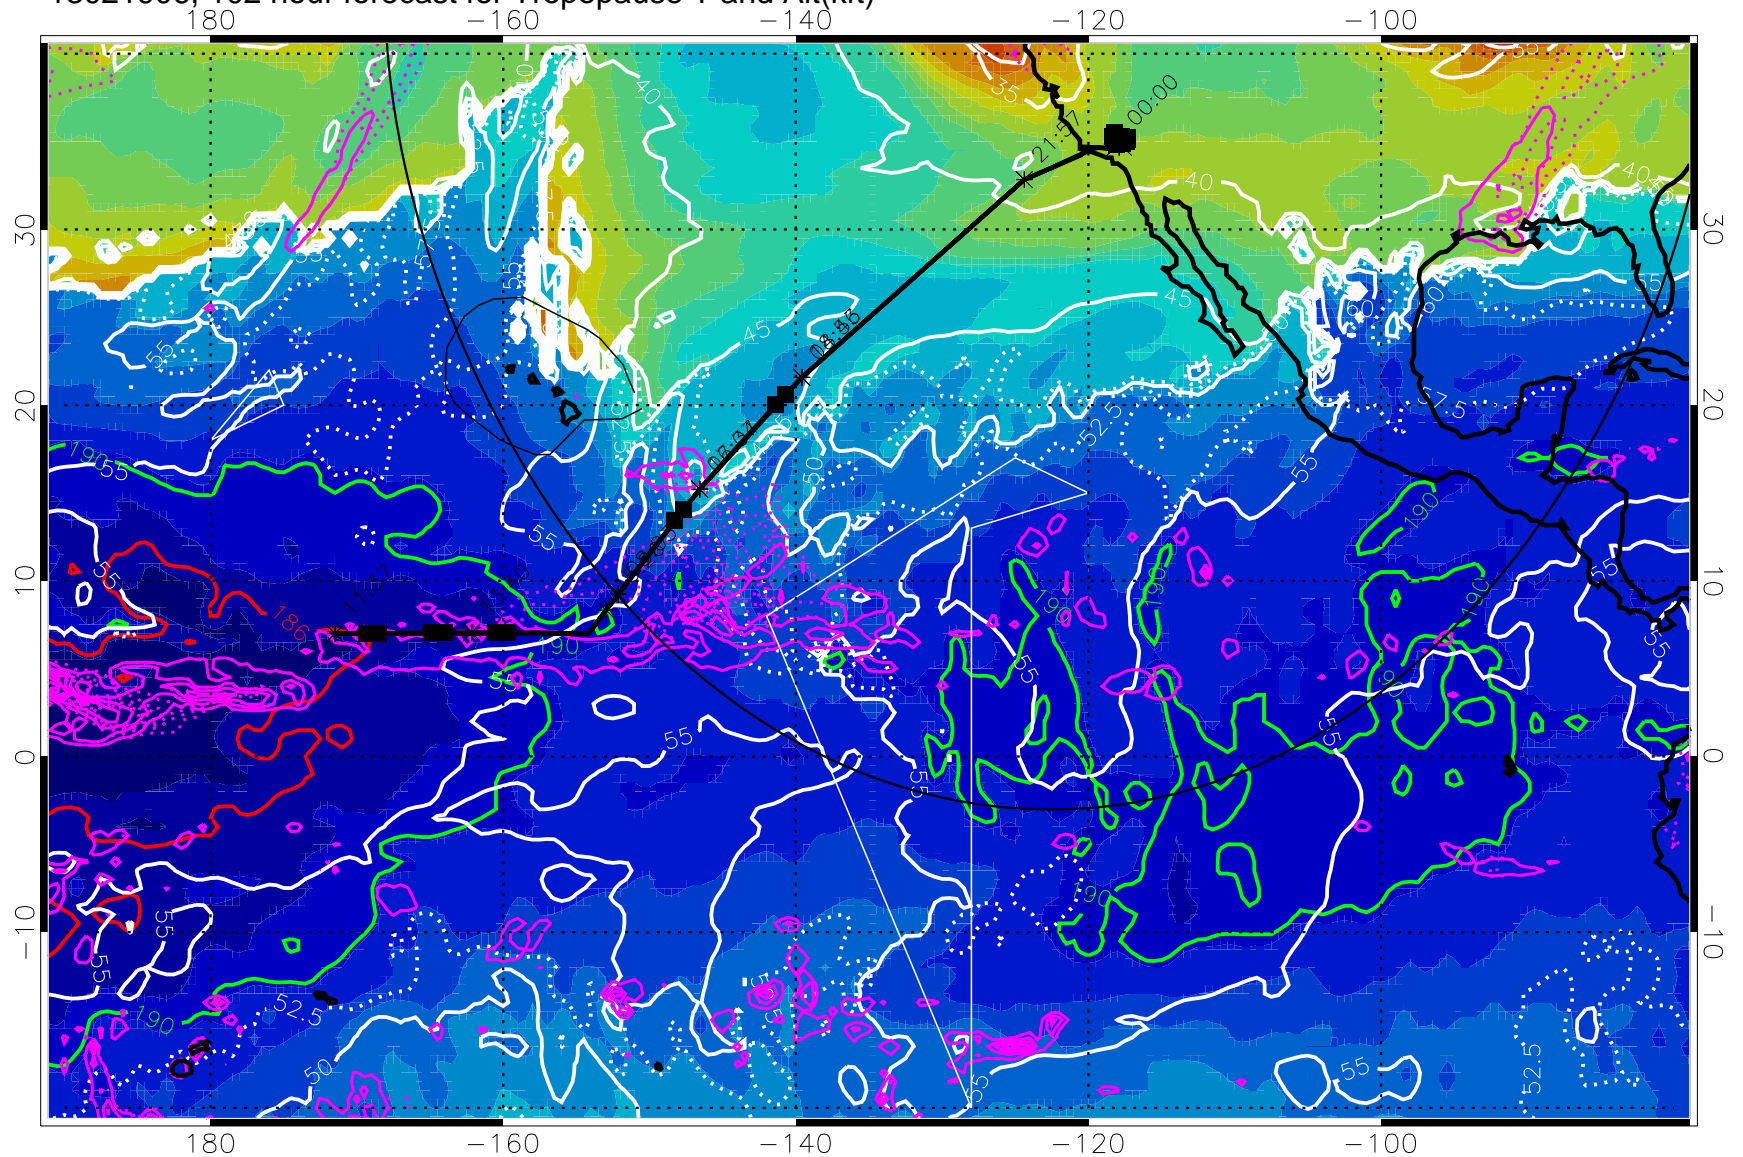

Precip (tot dot, conv sol) past 6 hrs 6 kg/m<sup>2</sup> contours, min 4

189.5K skin      185.9K engine

→ 30 m/s

Range ring of 4055 km -- 13 hours GH round trip

13021818, 90 hour forecast for Tropopause T and Alt(kft)

13021900, 96 hour forecast for Tropopause T and Alt(kft)

190      200      210      220      230  
Tropopause T, K

Tropopause Altitude in kft (white)  
Precip (tot dot, conv sol) past 6 hrs 6 kg/m2 contours, min 4  
189.5K skin      185.9K engine

→ 30 m/s

Range ring of 4055 km -- 13 hours GH round trip

13021906, 102 hour forecast for Tropopause T and Alt(kft)

190 200 210 220 230

Tropopause T, K

Tropopause Altitude in kft (white)

Precip (tot dot, conv sol) past 6 hrs 6 kg/m2 contours, min 4

189.5K skin 185.9K engine

→ 30 m/s

Range ring of 4055 km -- 13 hours GH round trip

13021912, 108 hour forecast for Tropopause T and Alt(kft)

190 200 210 220 230

Tropopause T, K

Tropopause Altitude in kft (white)