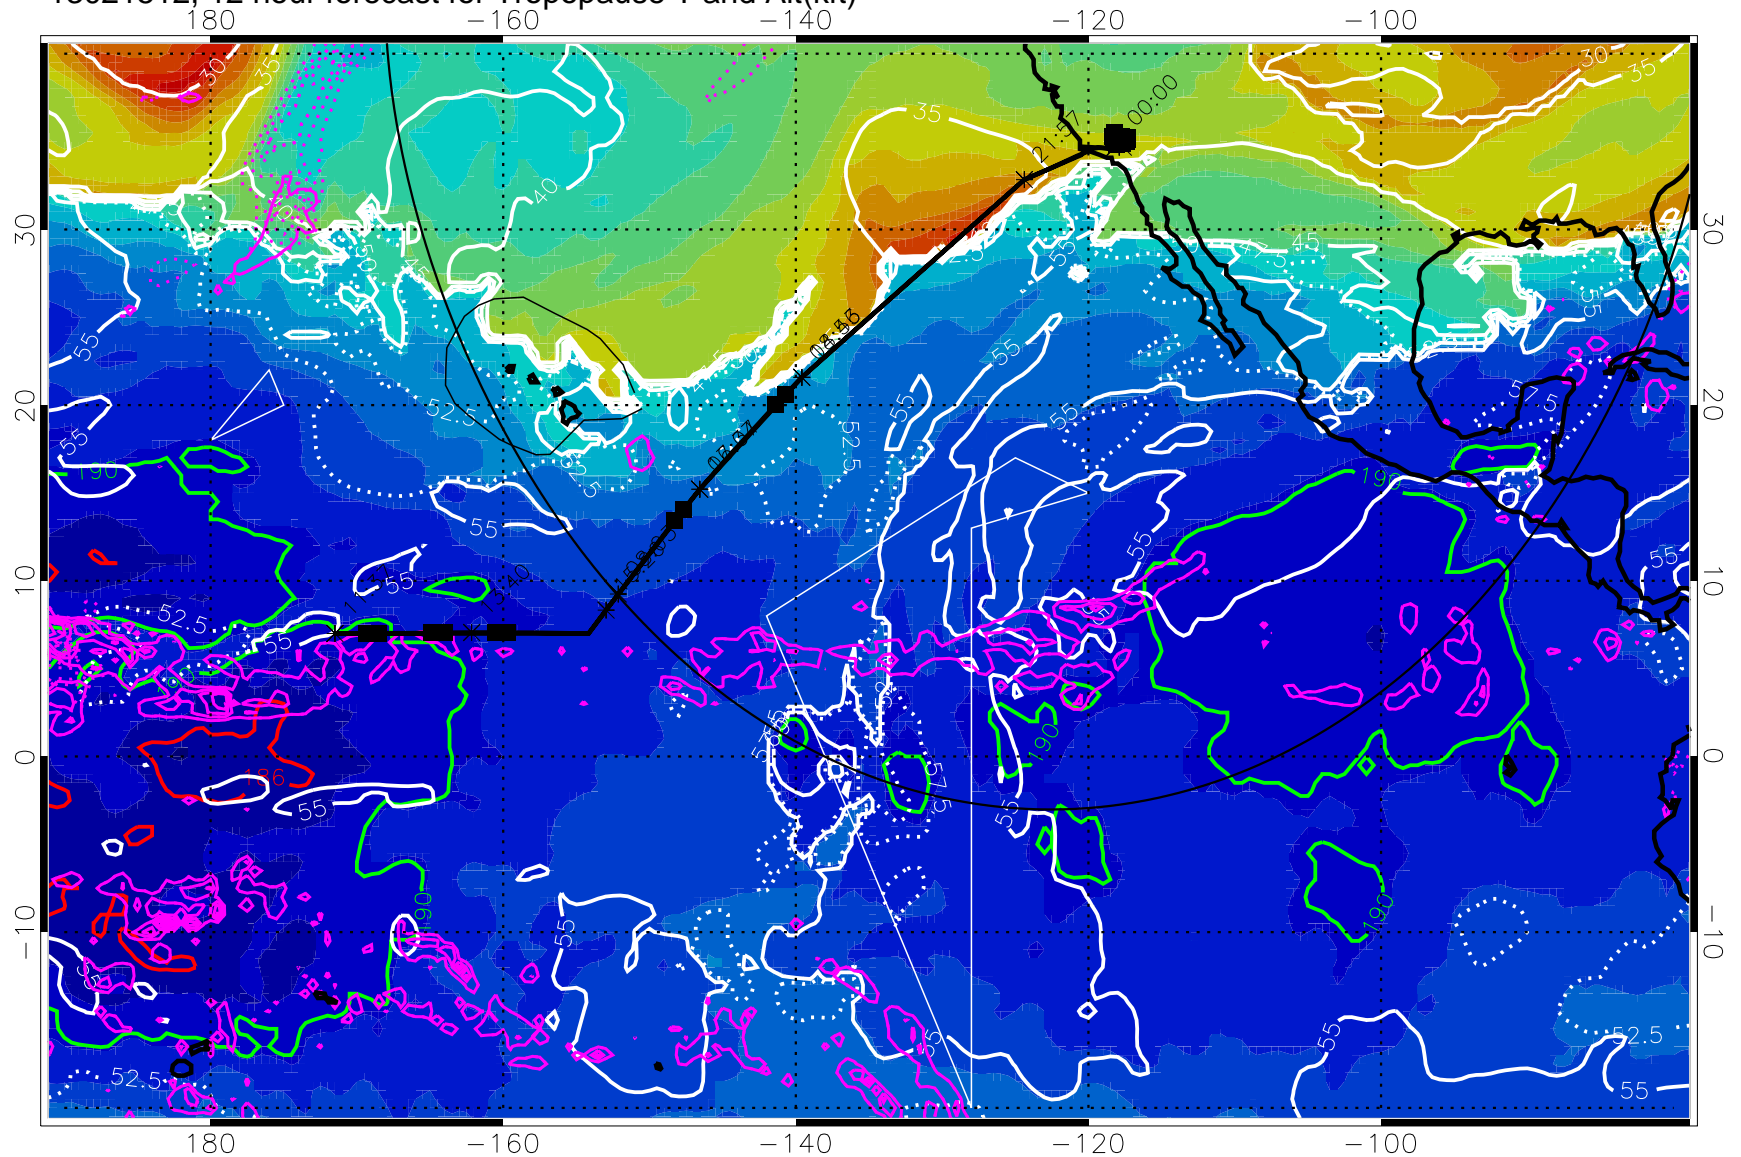

13021512, 12 hour forecast for Tropopause T and Alt(kft)

190   200   210   220   230
Tropopause T, K

Tropopause Altitude in kft (white)

Precip (tot dot, conv sol) past 6 hrs 6 kg/m2 contours, min 4

189.5K skin   185.9K engine

→ 30 m/s

Range ring of 4055 km -- 13 hours GH round trip