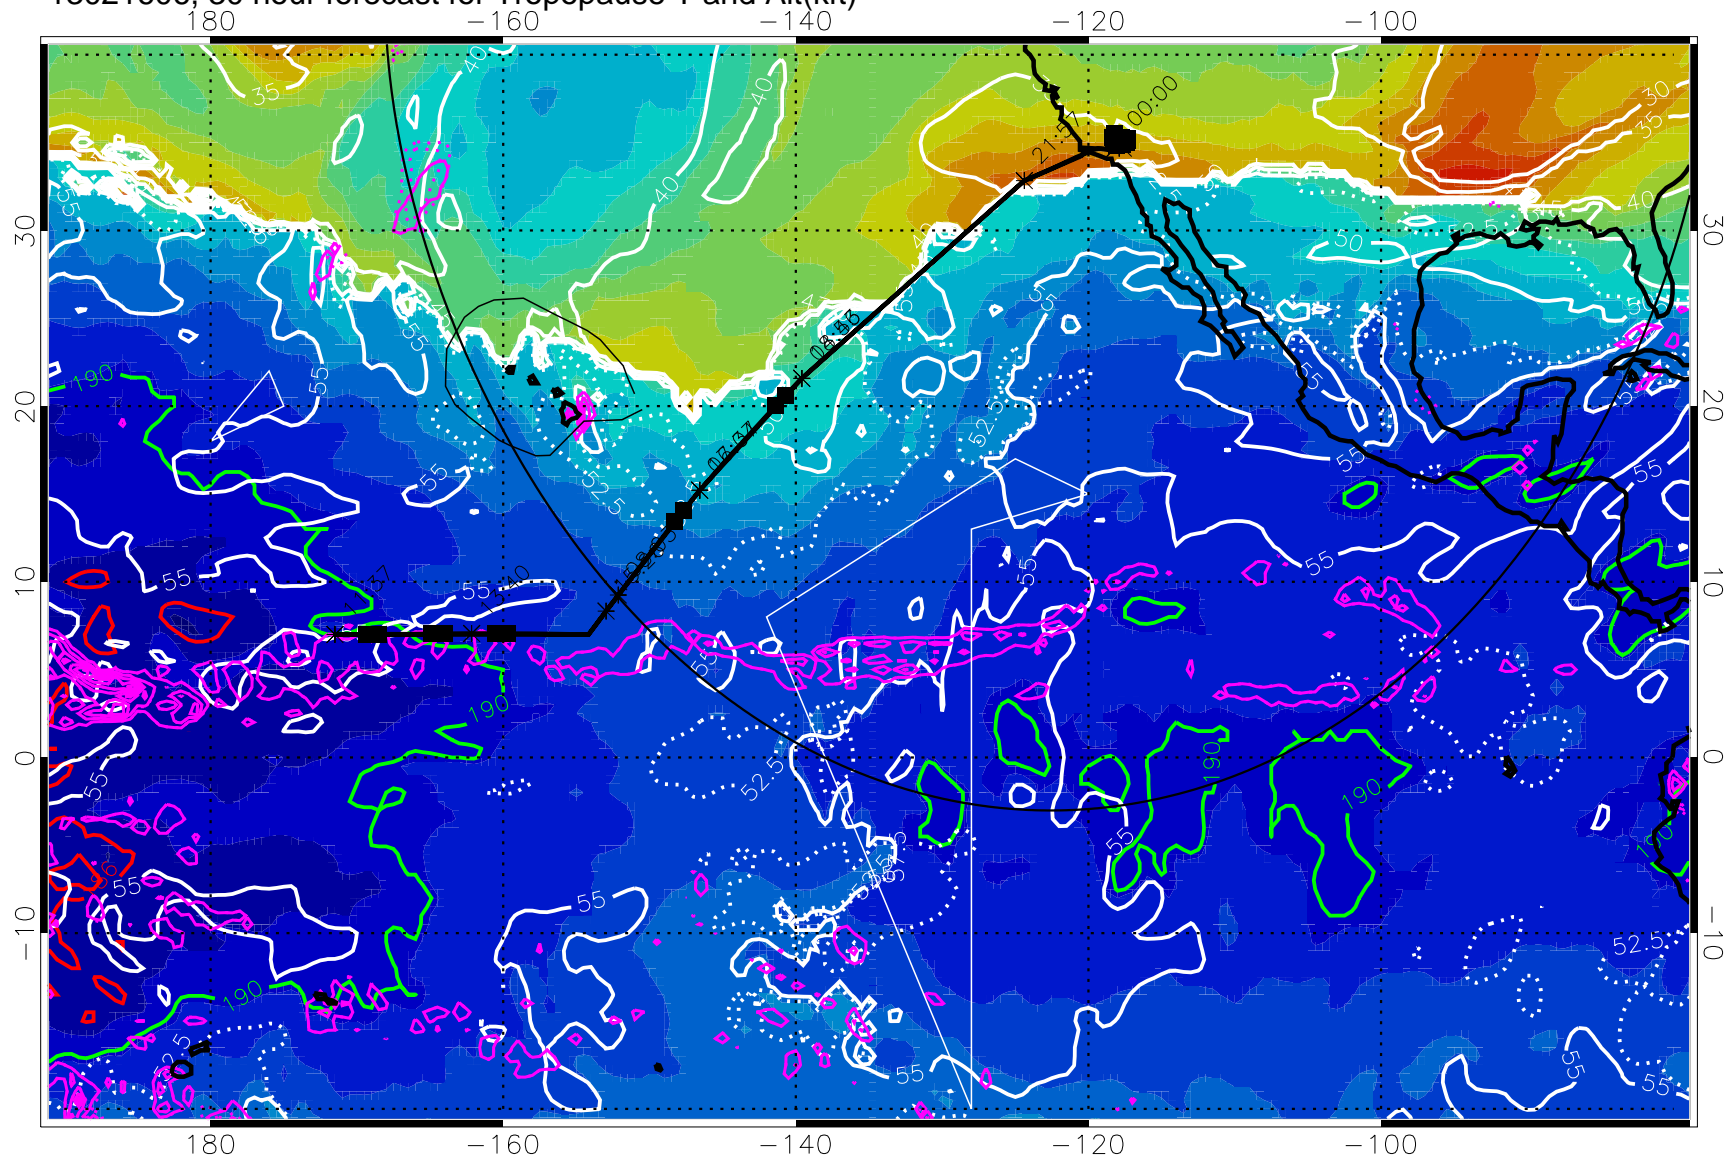

13021606, 30 hour forecast for Tropopause T and Alt(kft)

190   200   210   220   230

Tropopause T, K

Tropopause Altitude in kft (white)

Precip (tot dot, conv sol) past 6 hrs 6 kg/m2 contours, min 4

189.5K skin

185.9K engine

→ 30 m/s

Range ring of 4055 km -- 13 hours GH round trip