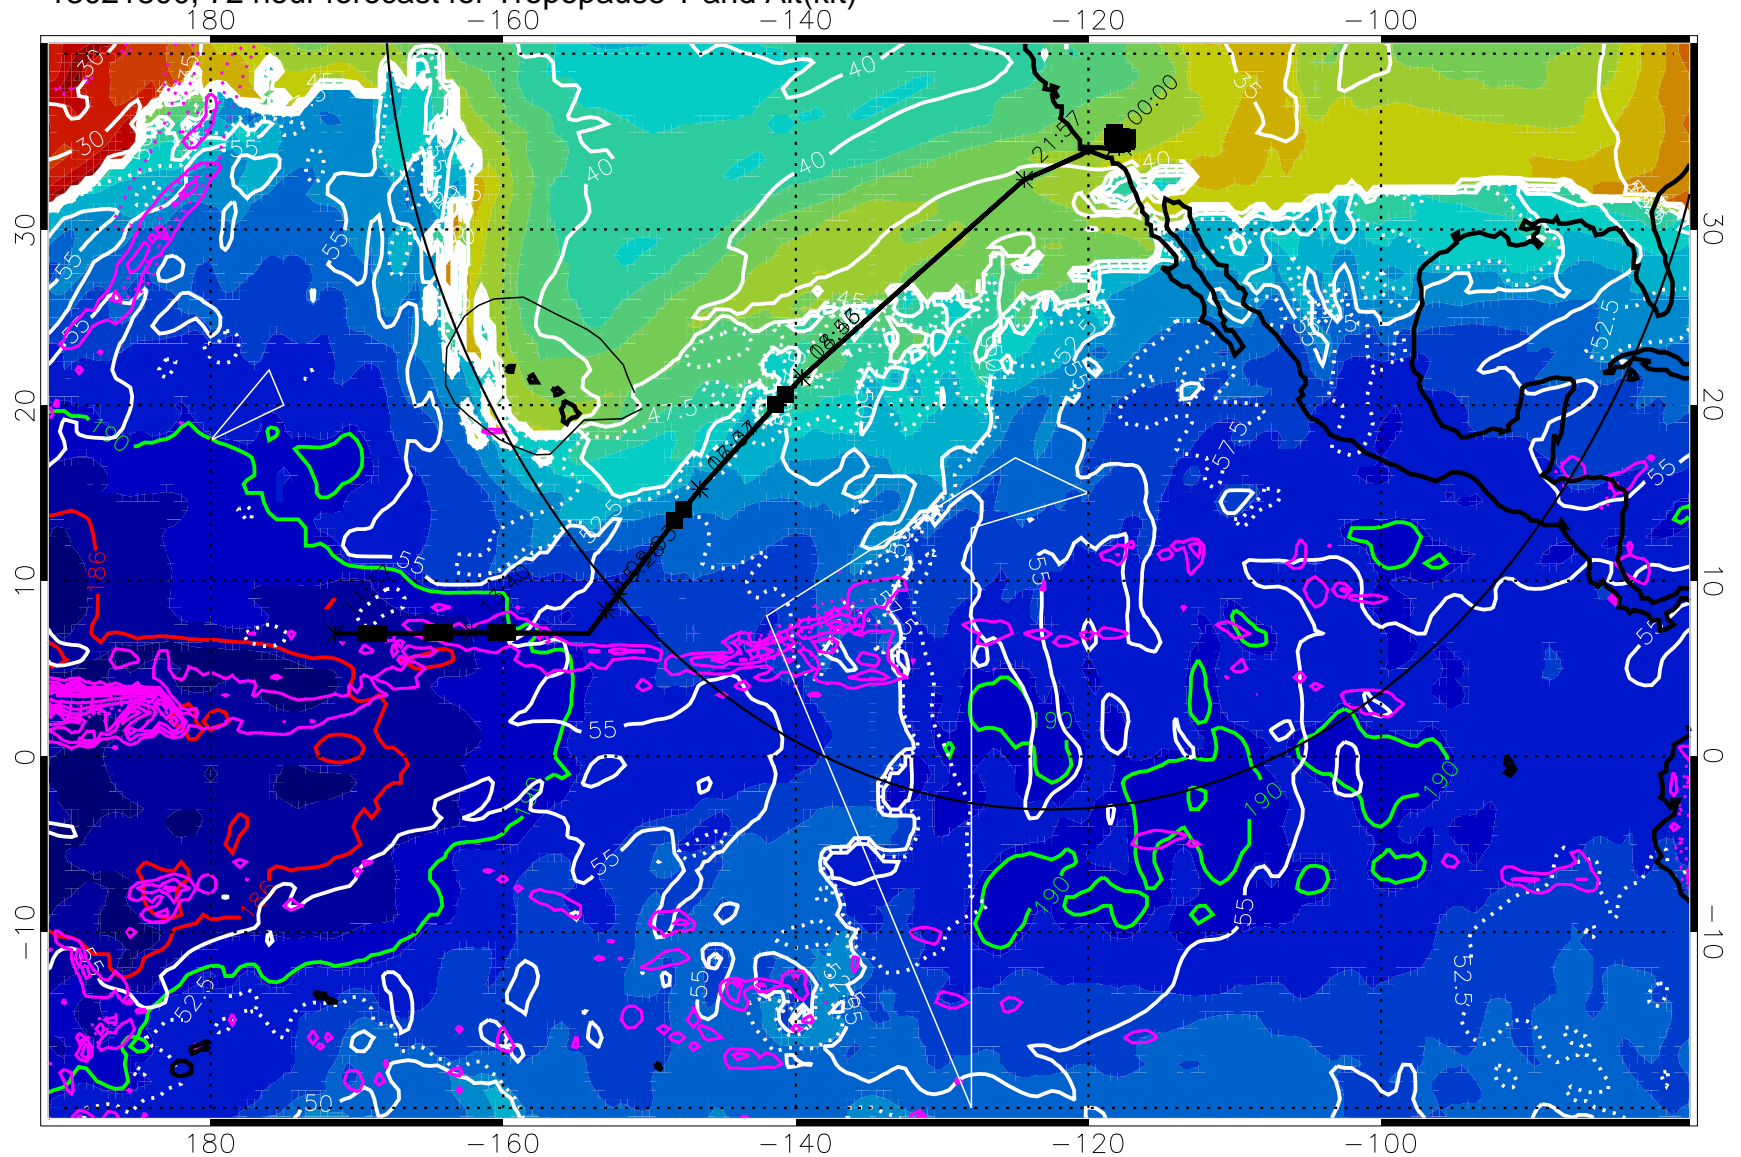

Precip (tot dot, conv sol) past 6 hrs 6 kg/m2 contours, min 4

189.5K skin

185.9K engine

→ 30 m/s

Range ring of 4055 km -- 13 hours GH round trip

13021800, 72 hour forecast for Tropopause T and Alt(kft)

190      200      210      220      230