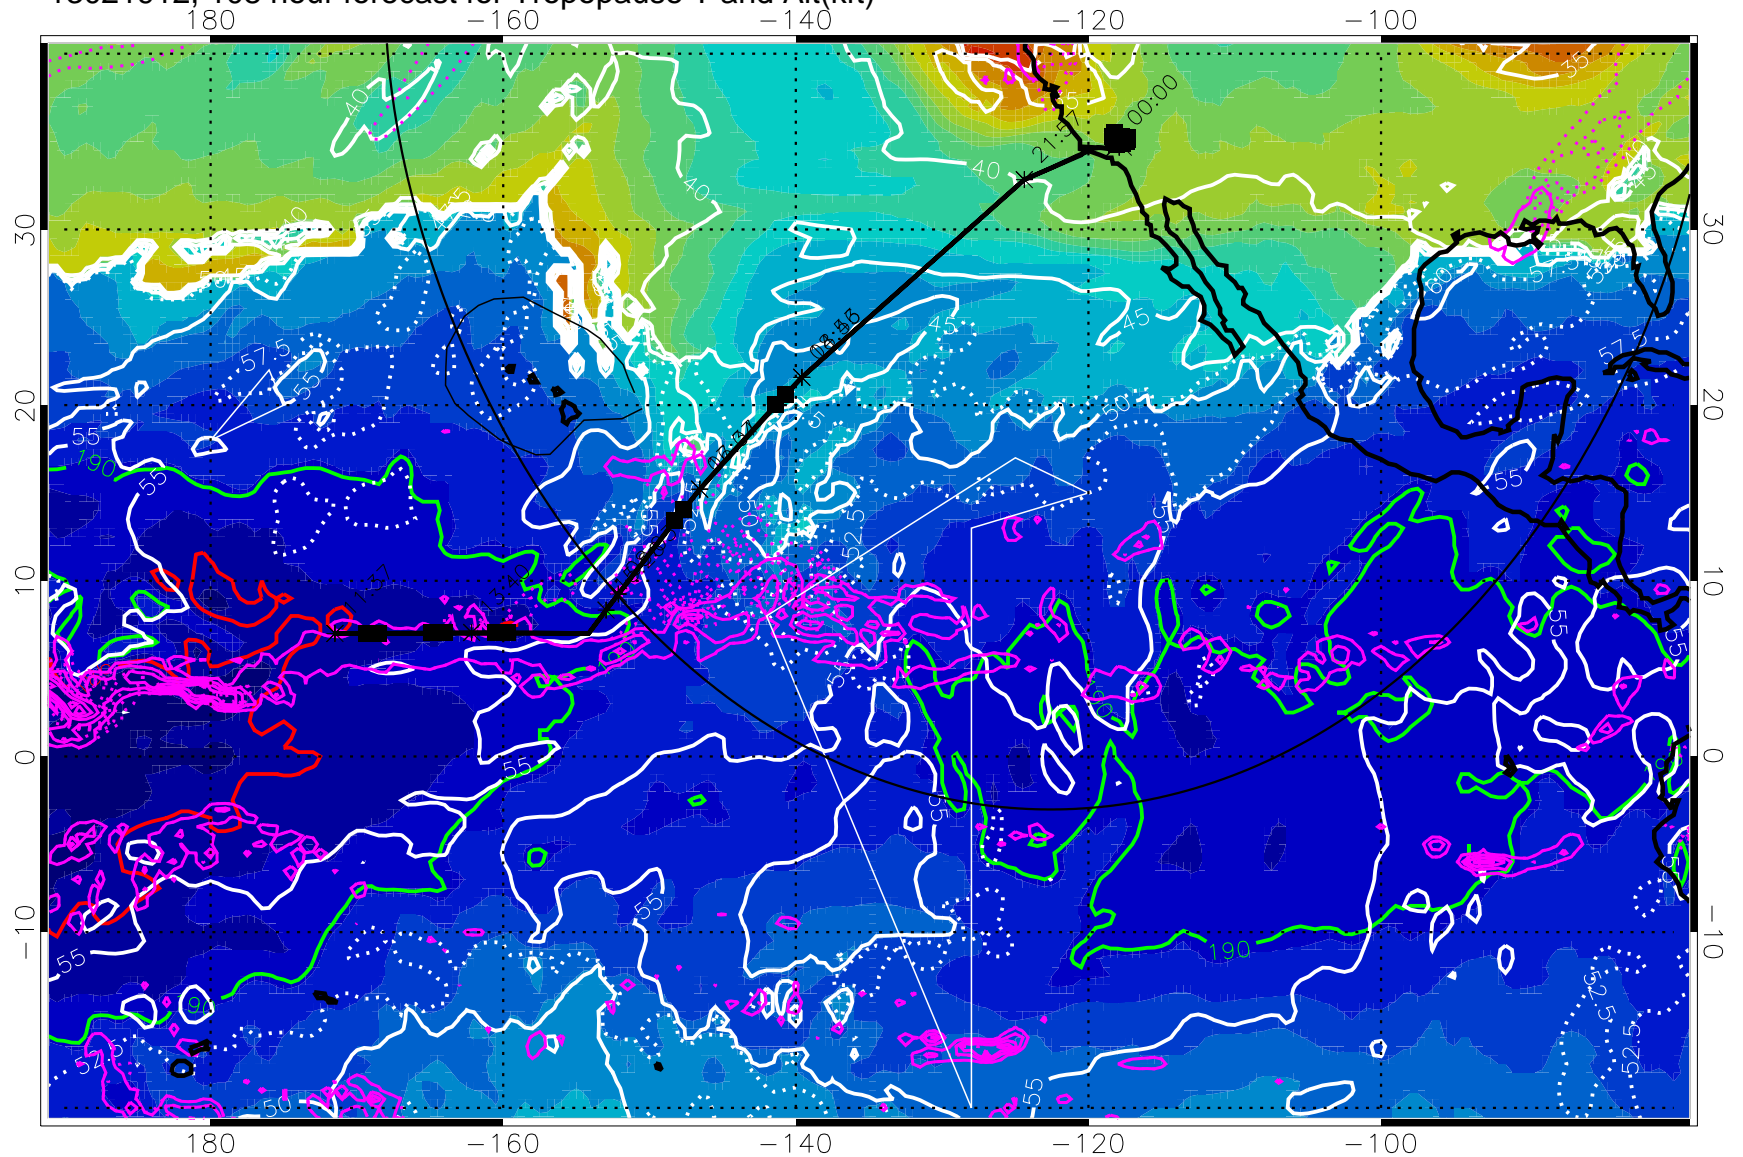

→ 30 m/s

Range ring of 4055 km -- 13 hours GH round trip

13021906, 102 hour forecast for Tropopause T and Alt(kft)

190 200 210 220 230

Tropopause T, K

Tropopause Altitude in kft (white)

Precip (tot dot, conv sol) past 6 hrs 6 kg/m2 contours, min 4

189.5K skin 185.9K engine

→ 30 m/s

Range ring of 4055 km -- 13 hours GH round trip

13021912, 108 hour forecast for Tropopause T and Alt(kft)

190 200 210 220 230

Tropopause T, K

Tropopause Altitude in kft (white)