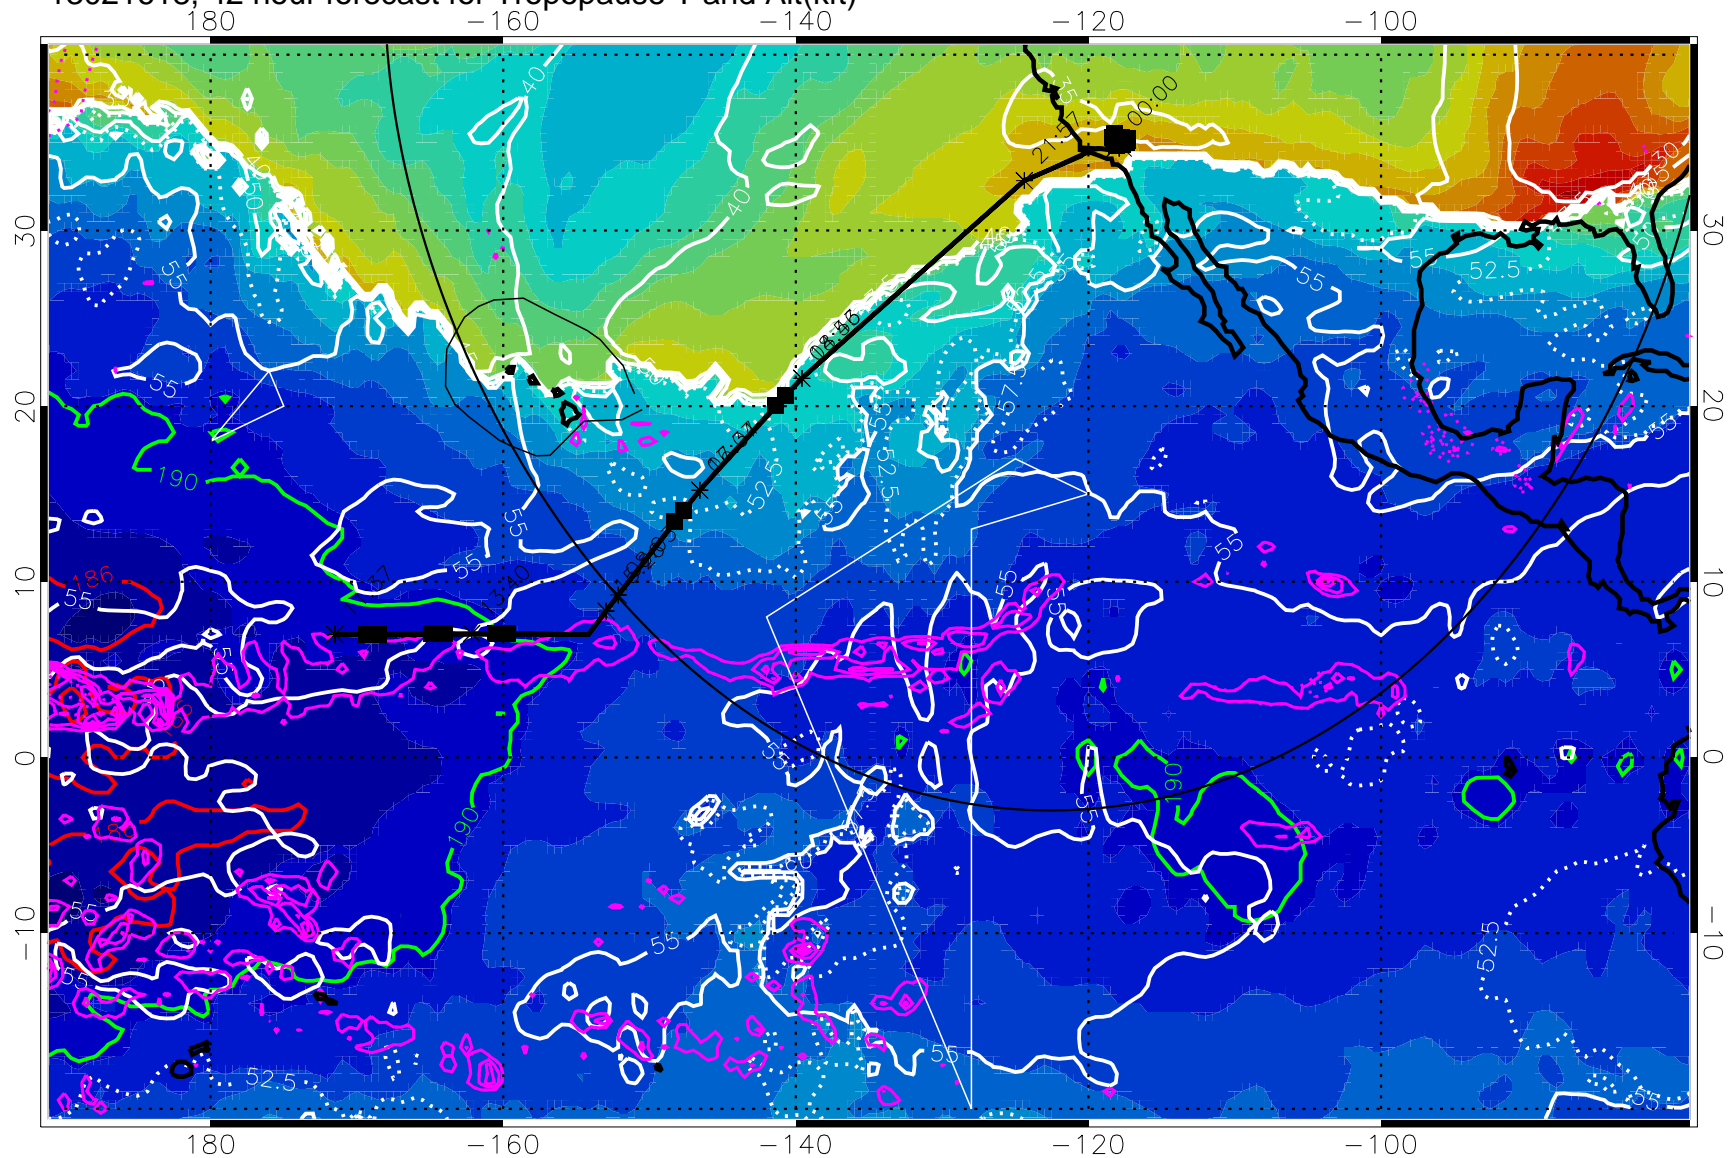

189.5K skin

185.9K engine

→ 30 m/s

Range ring of 4055 km -- 13 hours GH round trip

13021612, 36 hour forecast for Tropopause T and Alt(kft)

190      200      210      220      230  
Tropopause T, K

Tropopause Altitude in kft (white)

Precip (tot dot, conv sol) past 6 hrs 6 kg/m2 contours, min 4

189.5K skin      185.9K engine

→ 30 m/s

Range ring of 4055 km -- 13 hours GH round trip

13021618, 42 hour forecast for Tropopause T and Alt(kft)