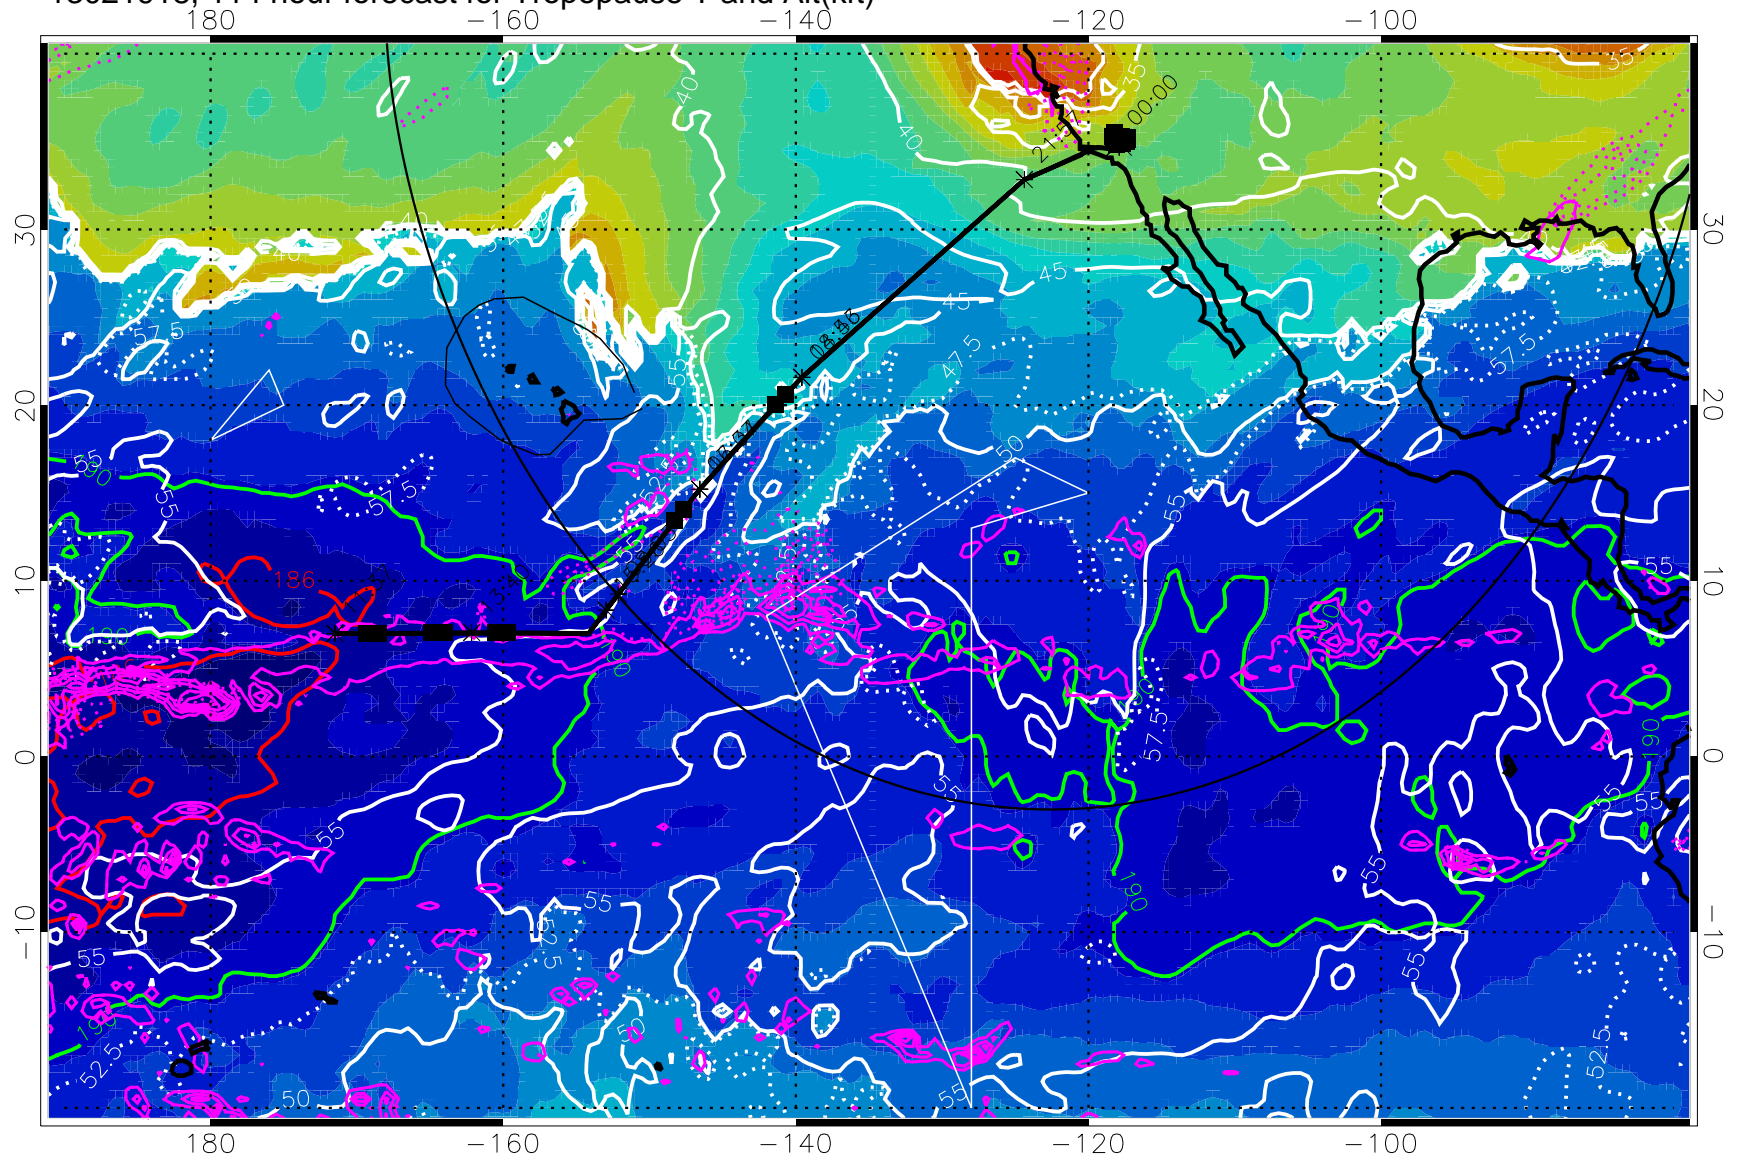

189.5K skin 185.9K engine

→ 30 m/s

Range ring of 4055 km -- 13 hours GH round trip

13021912, 108 hour forecast for Tropopause T and Alt(kft)

190 200 210 220 230

Tropopause T, K

Tropopause Altitude in kft (white)

Precip (tot dot, conv sol) past 6 hrs 6 kg/m2 contours, min 4

189.5K skin

185.9K engine

Range ring of 4055 km -- 13 hours GH round trip

13021918, 114 hour forecast for Tropopause T and Alt(kft)

190      200      210      220      230  
Tropopause T, K

Tropopause Altitude in kft (white)

Precip (tot dot, conv sol) past 6 hrs 6 kg/m2 contours, min 4

189.5K skin      185.9K engine

→ 30 m/s

Range ring of 4055 km -- 13 hours GH round trip

13022000, 120 hour forecast for Tropopause T and Alt(kft)