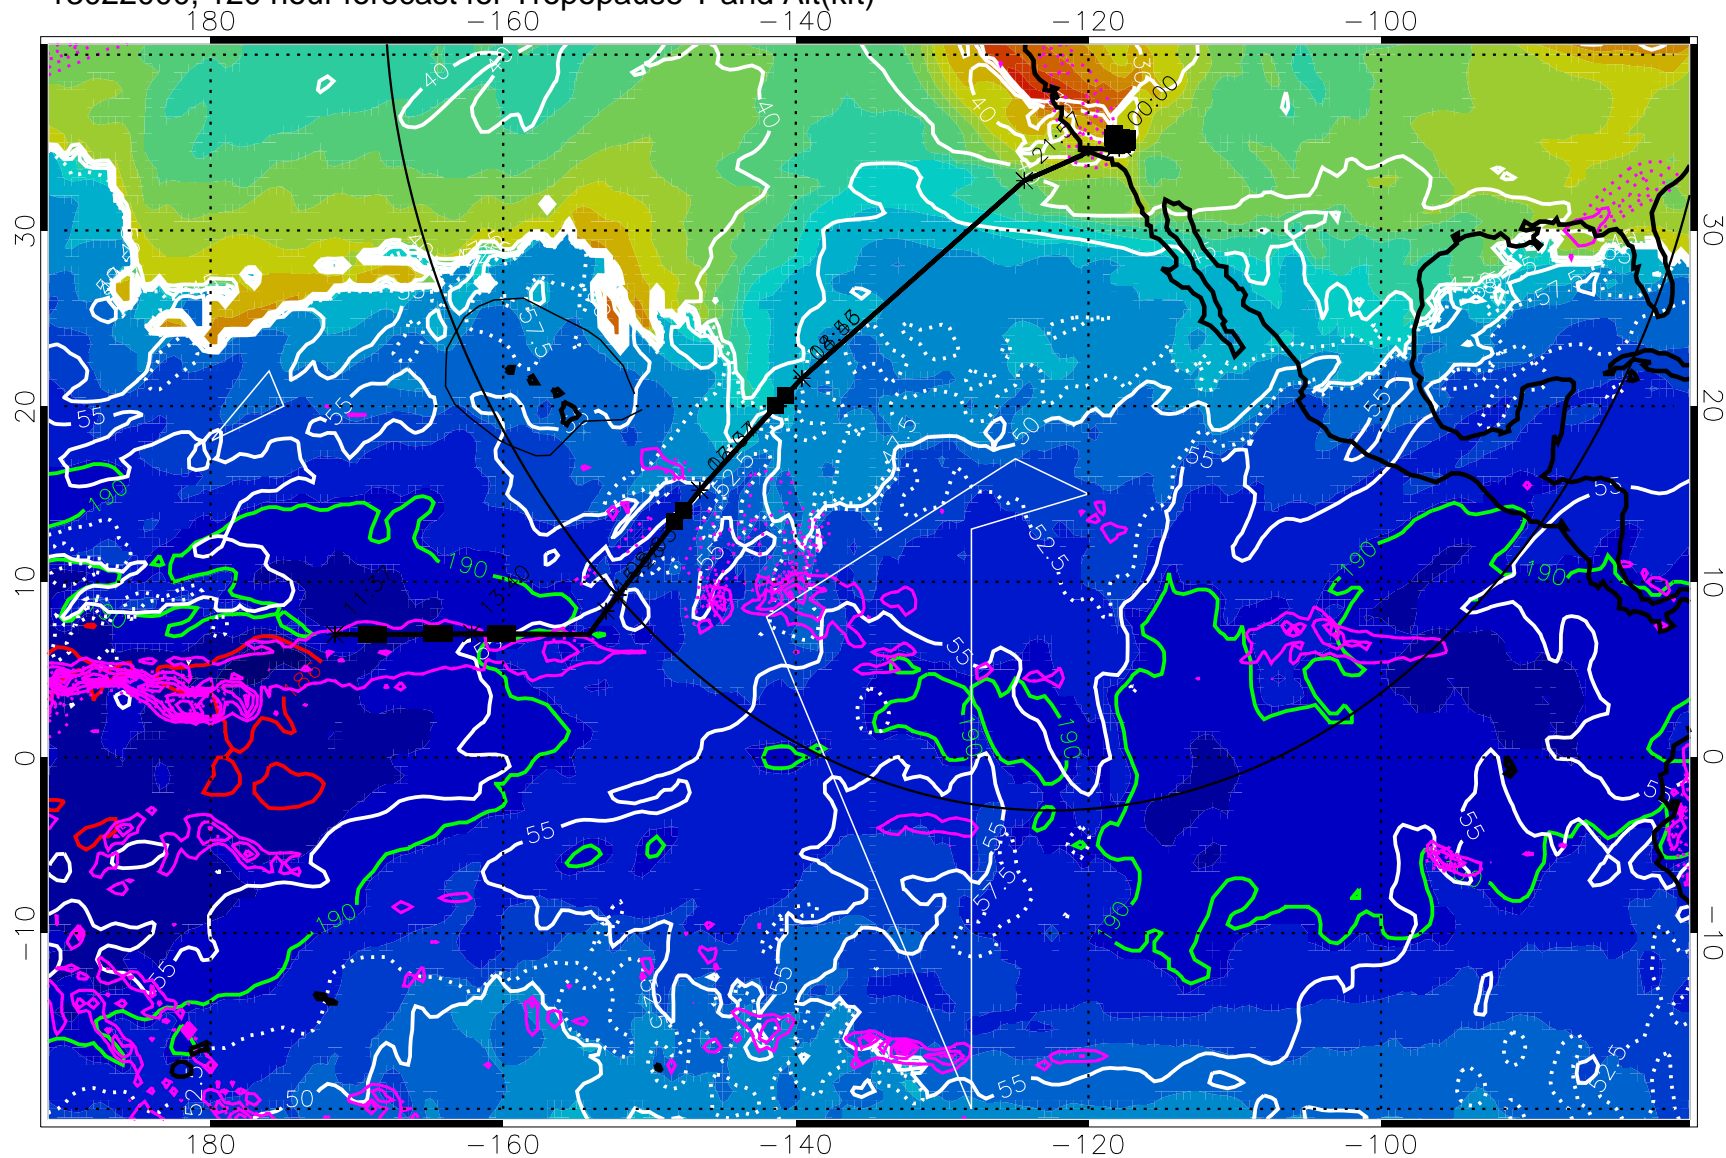

Precip (tot dot, conv sol) past 6 hrs 6 kg/m2 contours, min 4

189.5K skin

185.9K engine

Range ring of 4055 km -- 13 hours GH round trip

13021918, 114 hour forecast for Tropopause T and Alt(kft)

190      200      210      220      230  
Tropopause T, K

Tropopause Altitude in kft (white)

Precip (tot dot, conv sol) past 6 hrs 6 kg/m2 contours, min 4

189.5K skin      185.9K engine

→ 30 m/s

Range ring of 4055 km -- 13 hours GH round trip

13022000, 120 hour forecast for Tropopause T and Alt(kft)

190 200 210 220 230

Tropopause T, K

Tropopause Altitude in kft (white)

Precip (tot dot, conv sol) past 6 hrs 6 kg/m2 contours, min 4

189.5K skin 185.9K engine

→ 30 m/s

Range ring of 4055 km -- 13 hours GH round trip