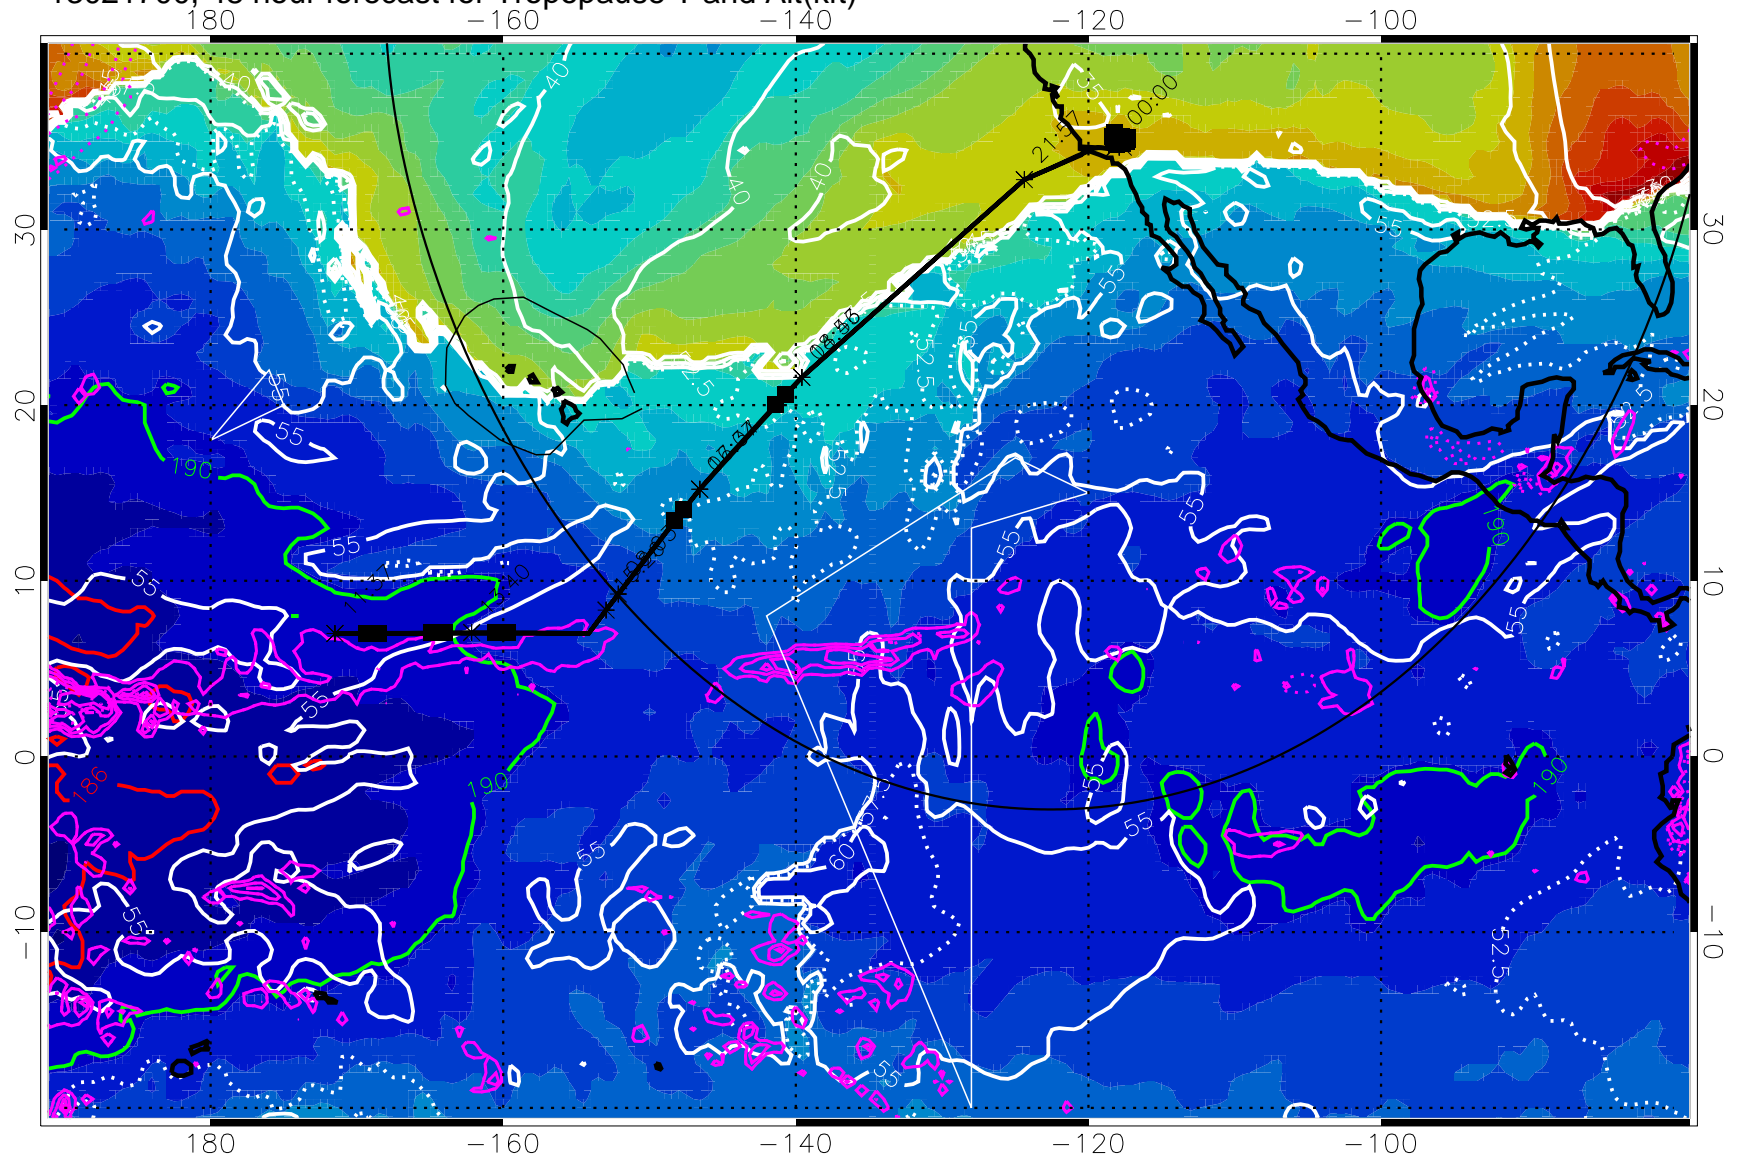

13021700, 48 hour forecast for Tropopause T and Alt(kft)

190   200   210   220   230
Tropopause T, K

Tropopause Altitude in kft (white)

Precip (tot dot, conv sol) past 6 hrs 6 kg/m2 contours, min 4

189.5K skin   185.9K engine

→ 30 m/s

Range ring of 4055 km -- 13 hours GH round trip