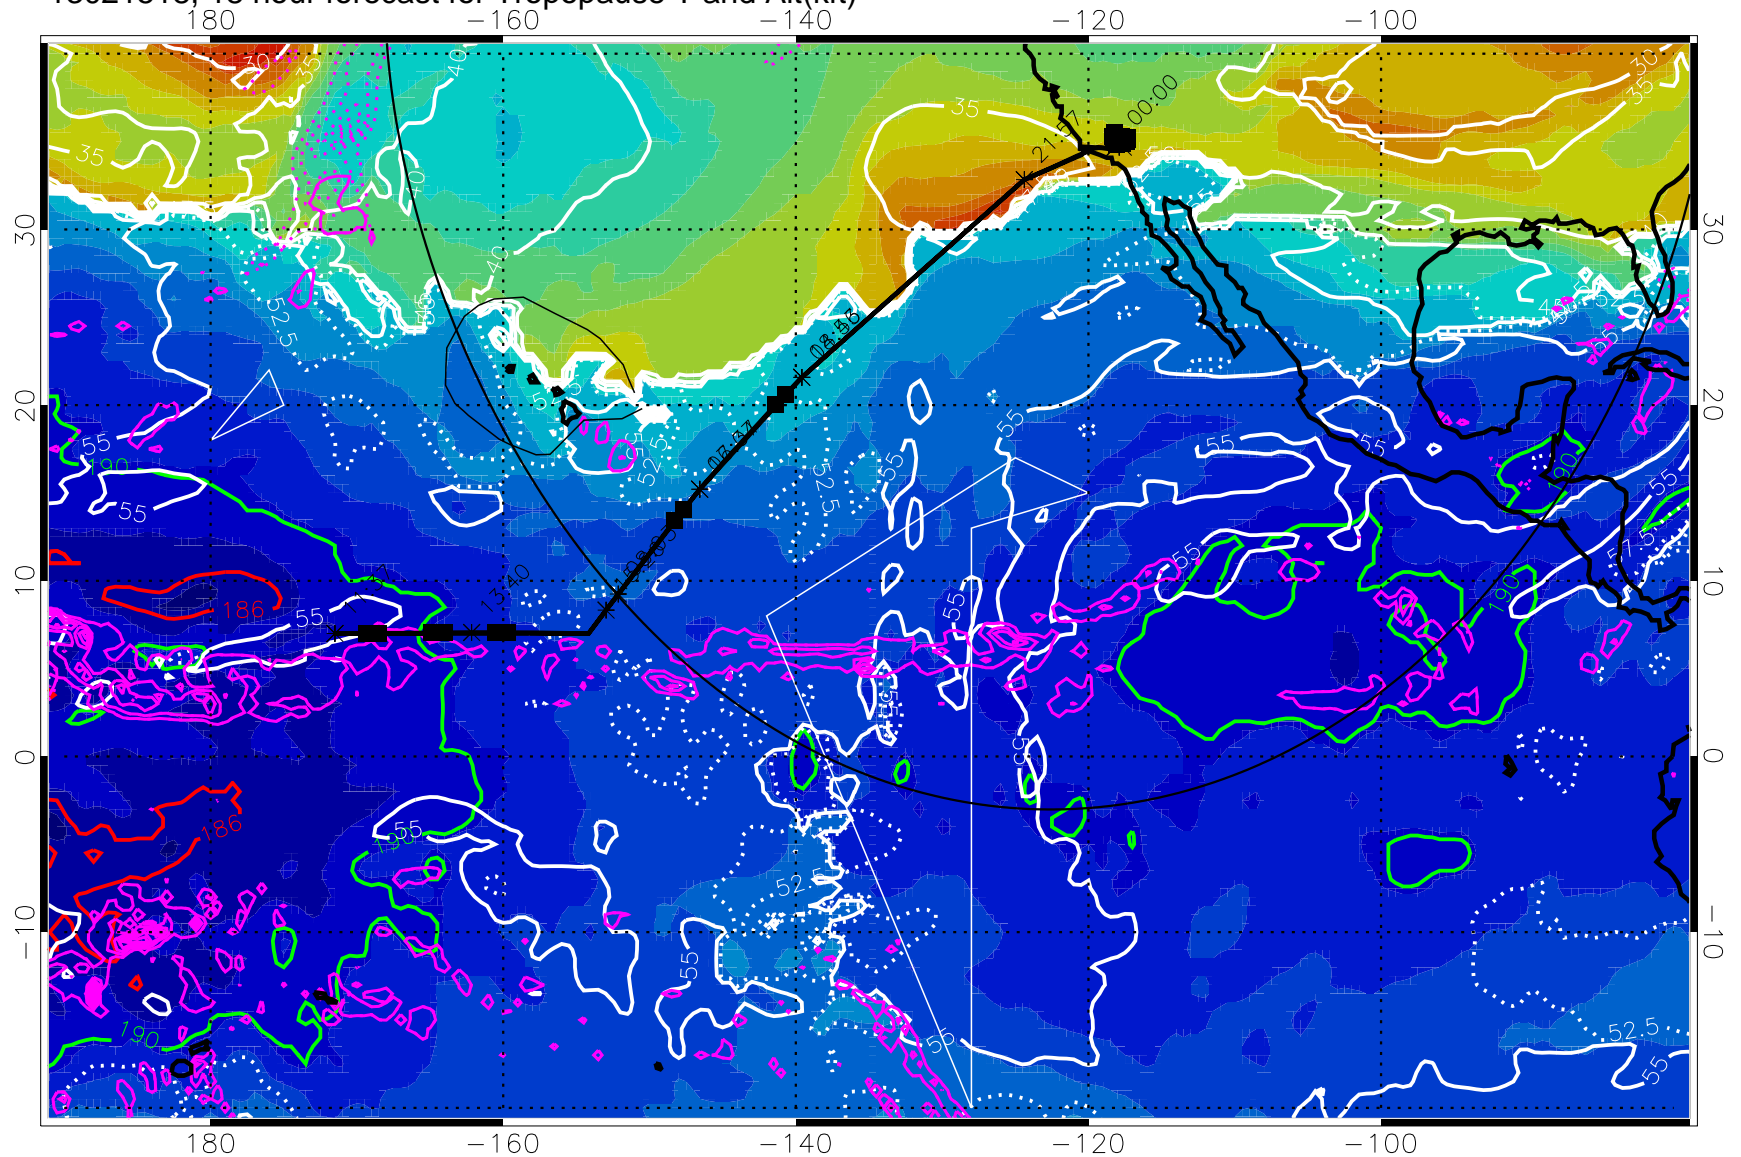

189.5K skin      185.9K engine

→ 30 m/s

Range ring of 4055 km -- 13 hours GH round trip

13021518, 18 hour forecast for Tropopause T and Alt(kft)

190      200      210      220      230  
Tropopause T, K

Tropopause Altitude in kft (white)

Precip (tot dot, conv sol) past 6 hrs 6 kg/m2 contours, min 4

189.5K skin      185.9K engine

→ 30 m/s

Range ring of 4055 km -- 13 hours GH round trip

13021600, 24 hour forecast for Tropopause T and Alt(kft)