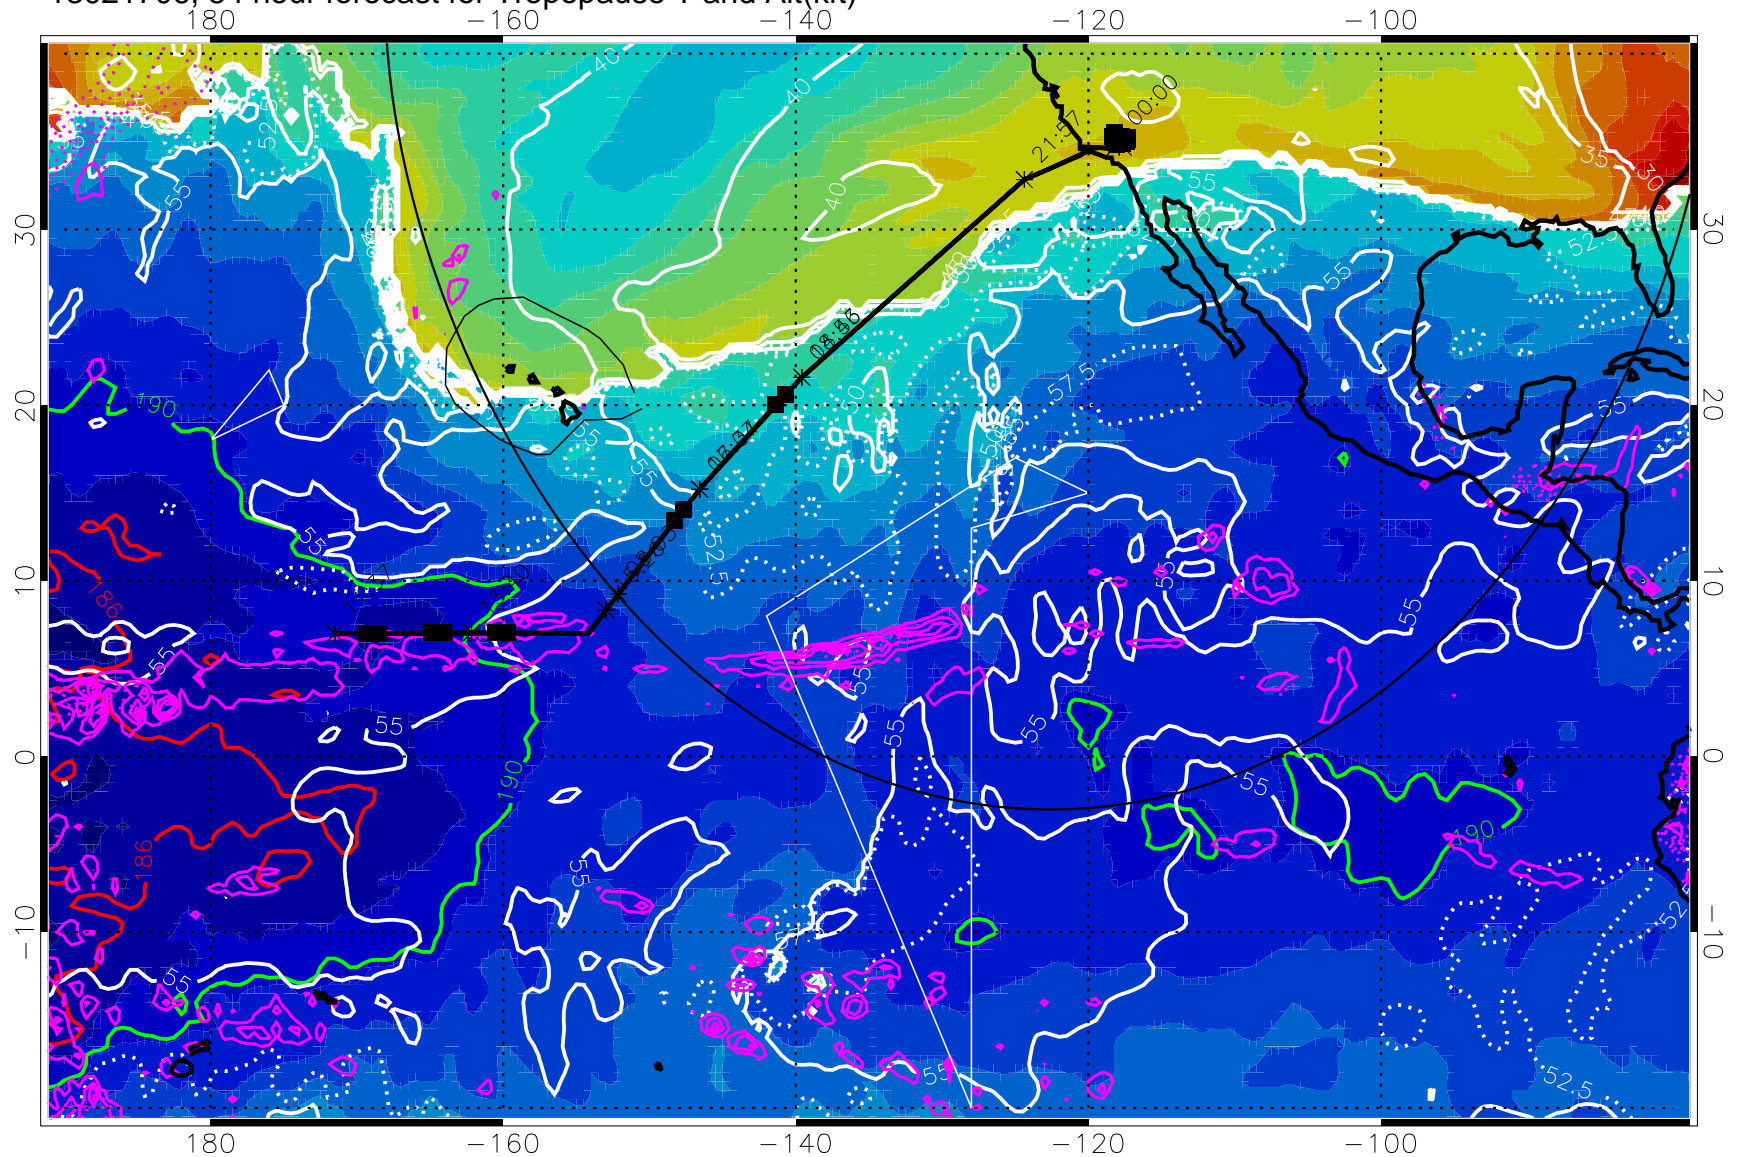

189.5K skin      185.9K engine

→ 30 m/s

Range ring of 4055 km -- 13 hours GH round trip

13021706, 54 hour forecast for Tropopause T and Alt(kft)

Tropopause Altitude in kft (white)  
 Precip (tot dot, conv sol) past 6 hrs 6 kg/m2 contours, min 4  
 189.5K skin      185.9K engine