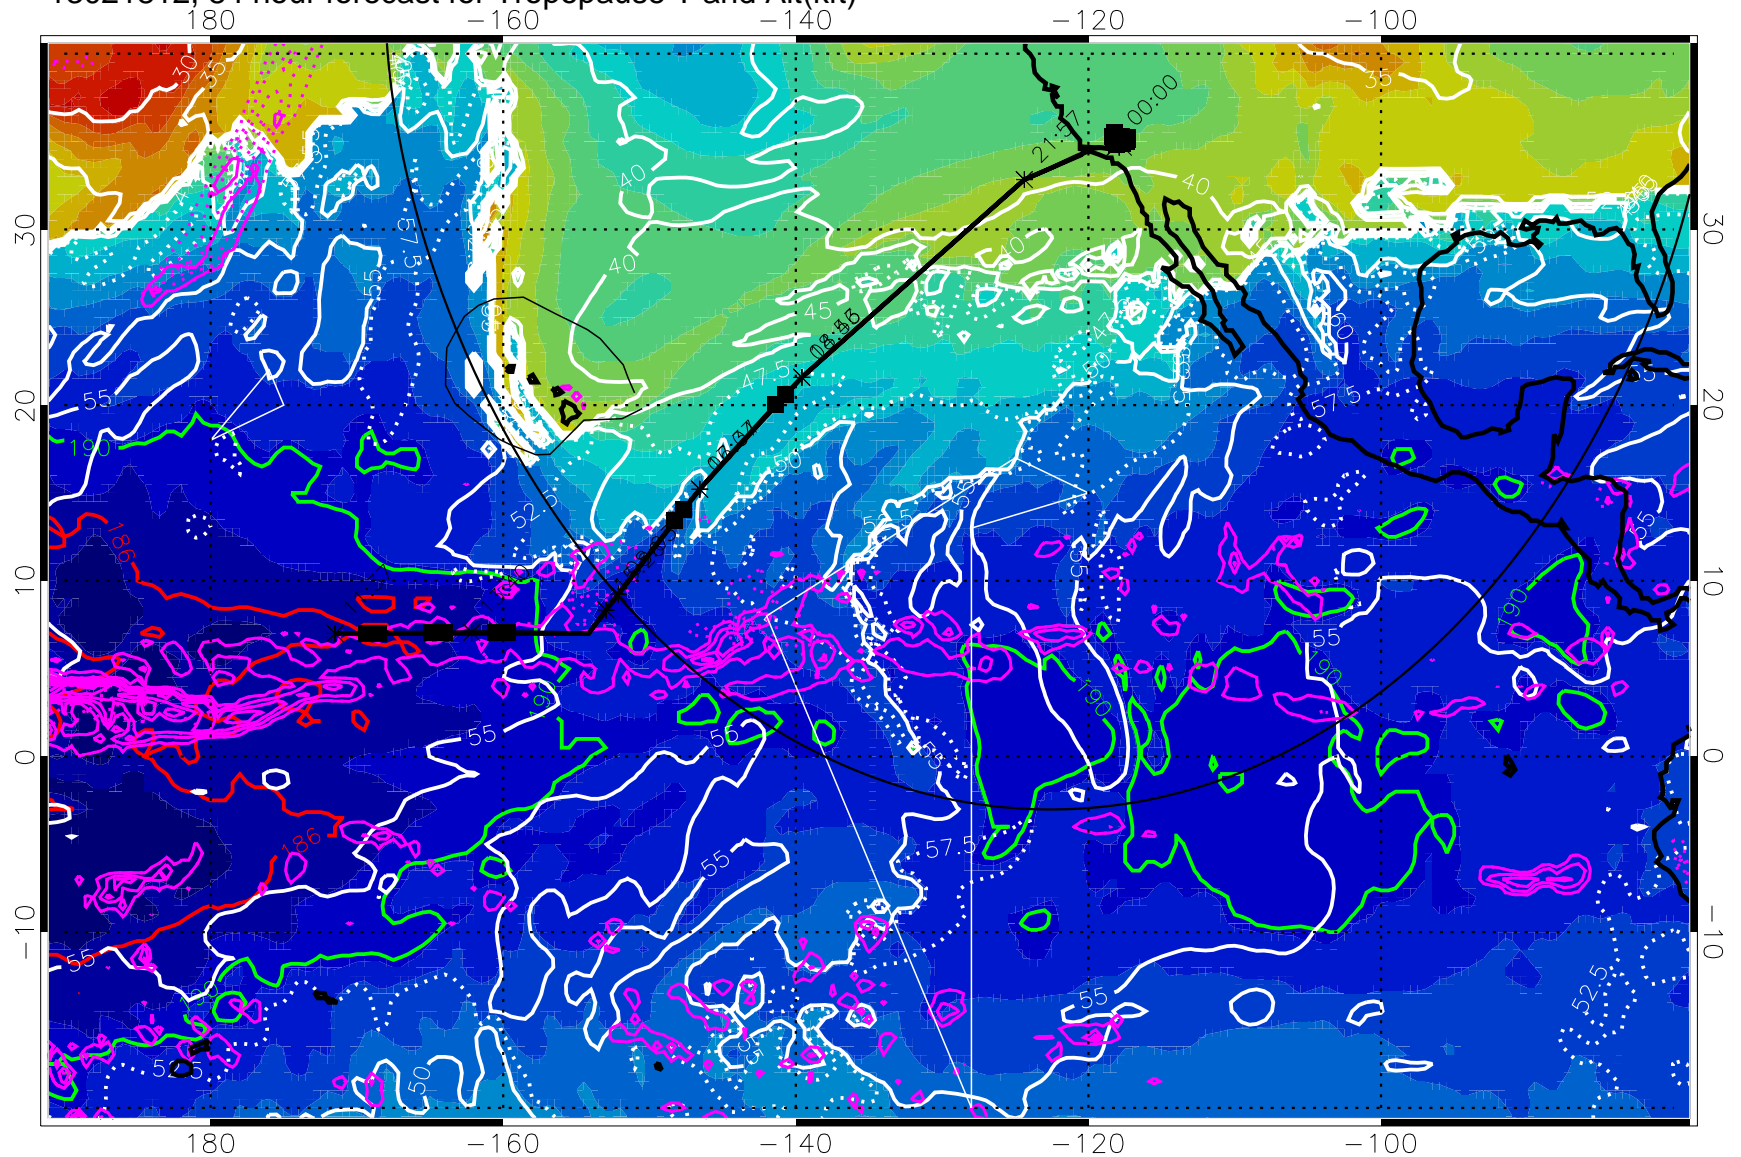

189.5K skin

185.9K engine

30 m/s

Range ring of 4055 km -- 13 hours GH round trip

13021812, 84 hour forecast for Tropopause T and Alt(kft)

190      200      210      220      230

Tropopause T, K

Tropopause Altitude in kft (white)

Precip (tot dot, conv sol) past 6 hrs 6 kg/m<sup>2</sup> contours, min 4

189.5K skin      185.9K engine

→ 30 m/s

Range ring of 4055 km -- 13 hours GH round trip

13021818, 90 hour forecast for Tropopause T and Alt(kft)