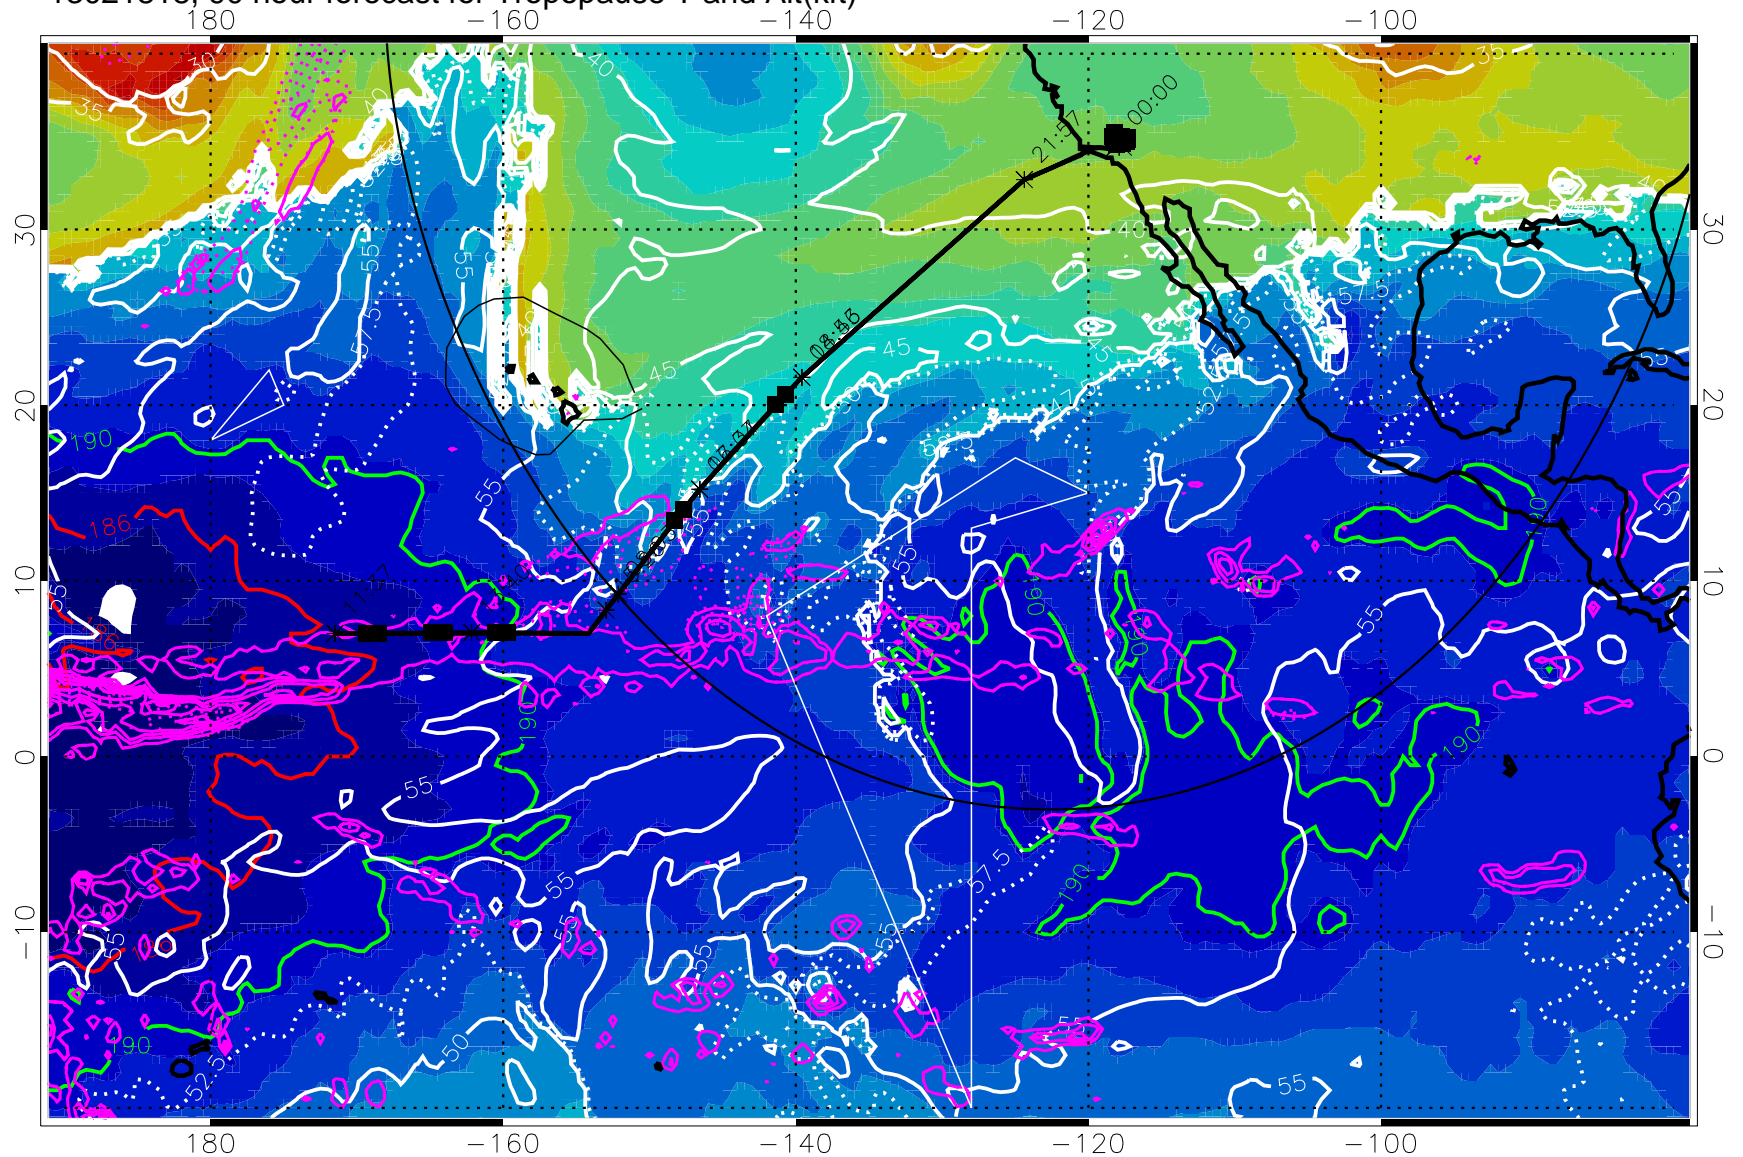

189.5K skin

185.9K engine

30 m/s

Range ring of 4055 km -- 13 hours GH round trip

13021812, 84 hour forecast for Tropopause T and Alt(kft)

190      200      210      220      230

Tropopause T, K

Tropopause Altitude in kft (white)

Precip (tot dot, conv sol) past 6 hrs 6 kg/m<sup>2</sup> contours, min 4

189.5K skin      185.9K engine

→ 30 m/s

Range ring of 4055 km -- 13 hours GH round trip

13021818, 90 hour forecast for Tropopause T and Alt(kft)