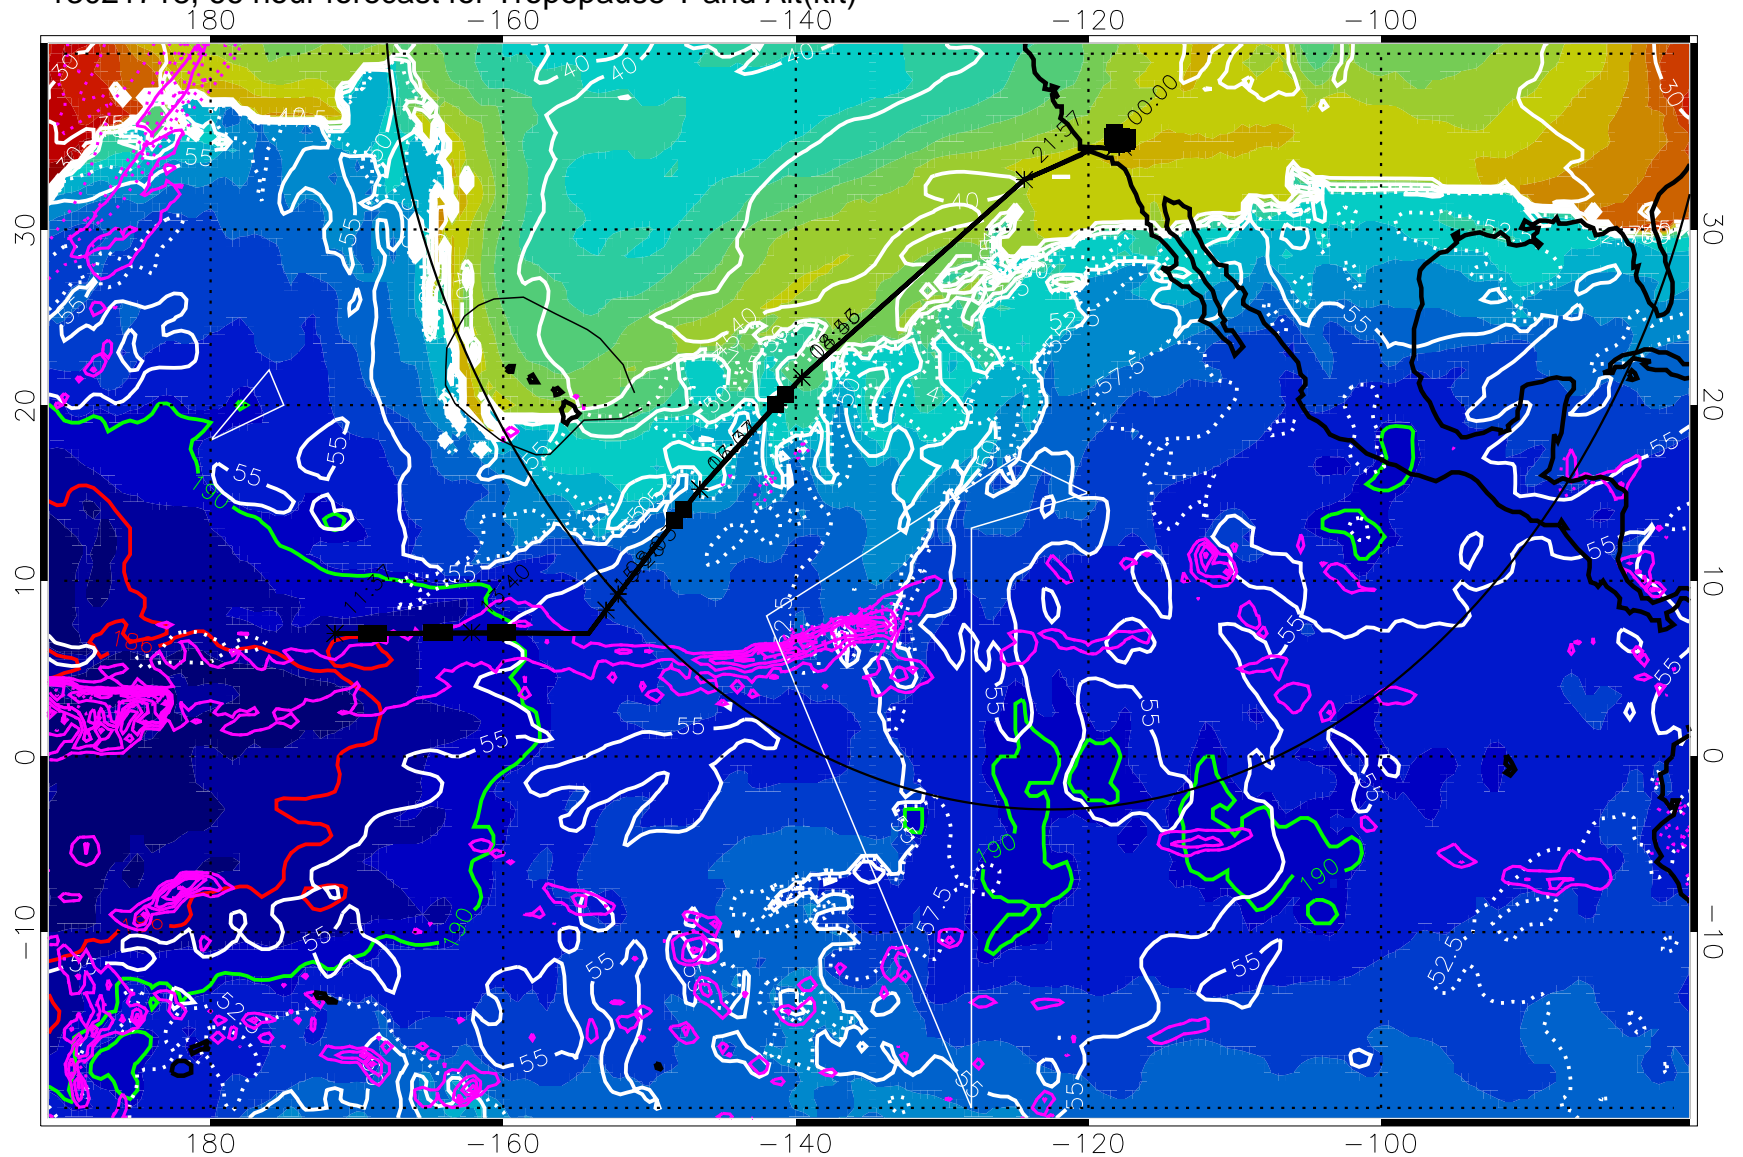

→ 30 m/s  
 Range ring of 4055 km -- 13 hours GH round trip

13021712, 60 hour forecast for Tropopause T and Alt(kft)

190 200 210 220 230

Tropopause T, K

Tropopause Altitude in kft (white)

Precip (tot dot, conv sol) past 6 hrs 6 kg/m<sup>2</sup> contours, min 4

189.5K skin

185.9K engine

Range ring of 4055 km -- 13 hours GH round trip

13021718, 66 hour forecast for Tropopause T and Alt(kft)

190      200      210      220      230  
Tropopause T, K

Tropopause Altitude in kft (white)