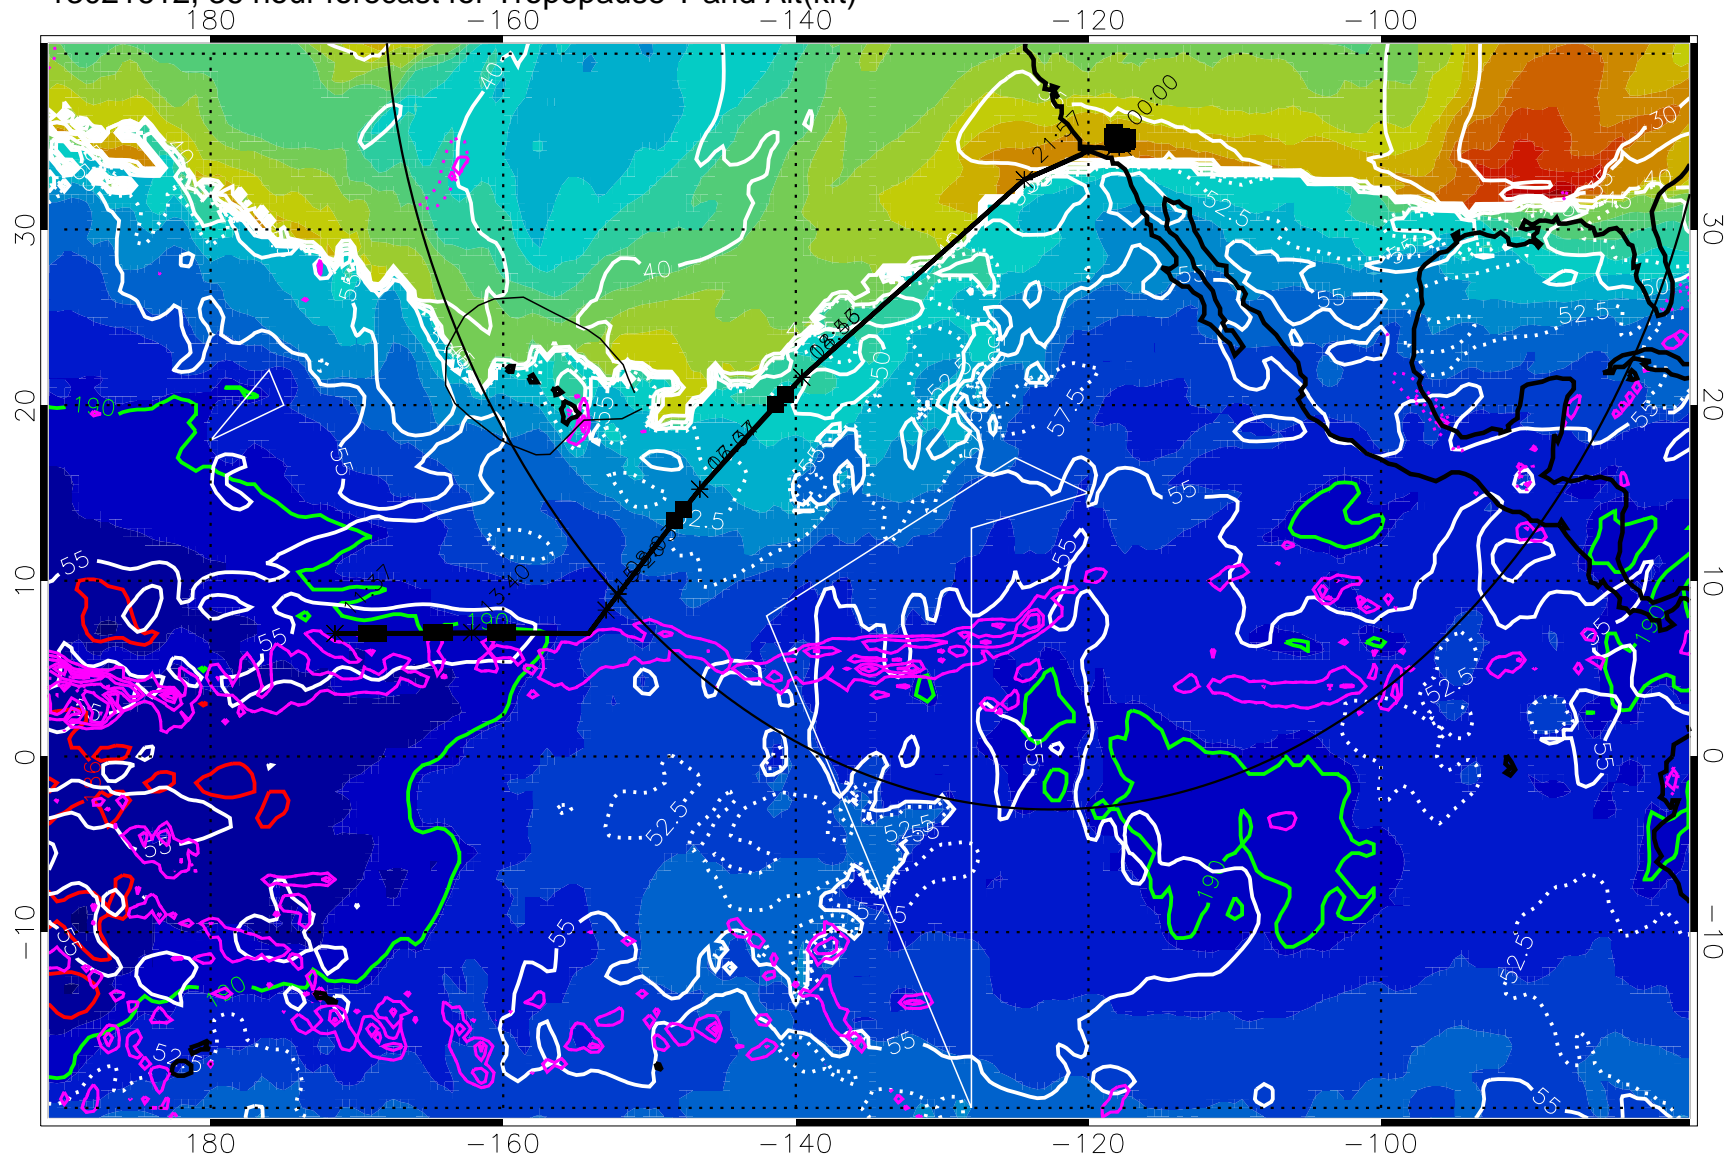

189.5K skin

185.9K engine

→ 30 m/s

Range ring of 4055 km -- 13 hours GH round trip

13021612, 36 hour forecast for Tropopause T and Alt(kft)

190      200      210      220      230  
Tropopause T, K

Tropopause Altitude in kft (white)

Precip (tot dot, conv sol) past 6 hrs 6 kg/m2 contours, min 4

189.5K skin      185.9K engine

→ 30 m/s

Range ring of 4055 km -- 13 hours GH round trip

13021618, 42 hour forecast for Tropopause T and Alt(kft)