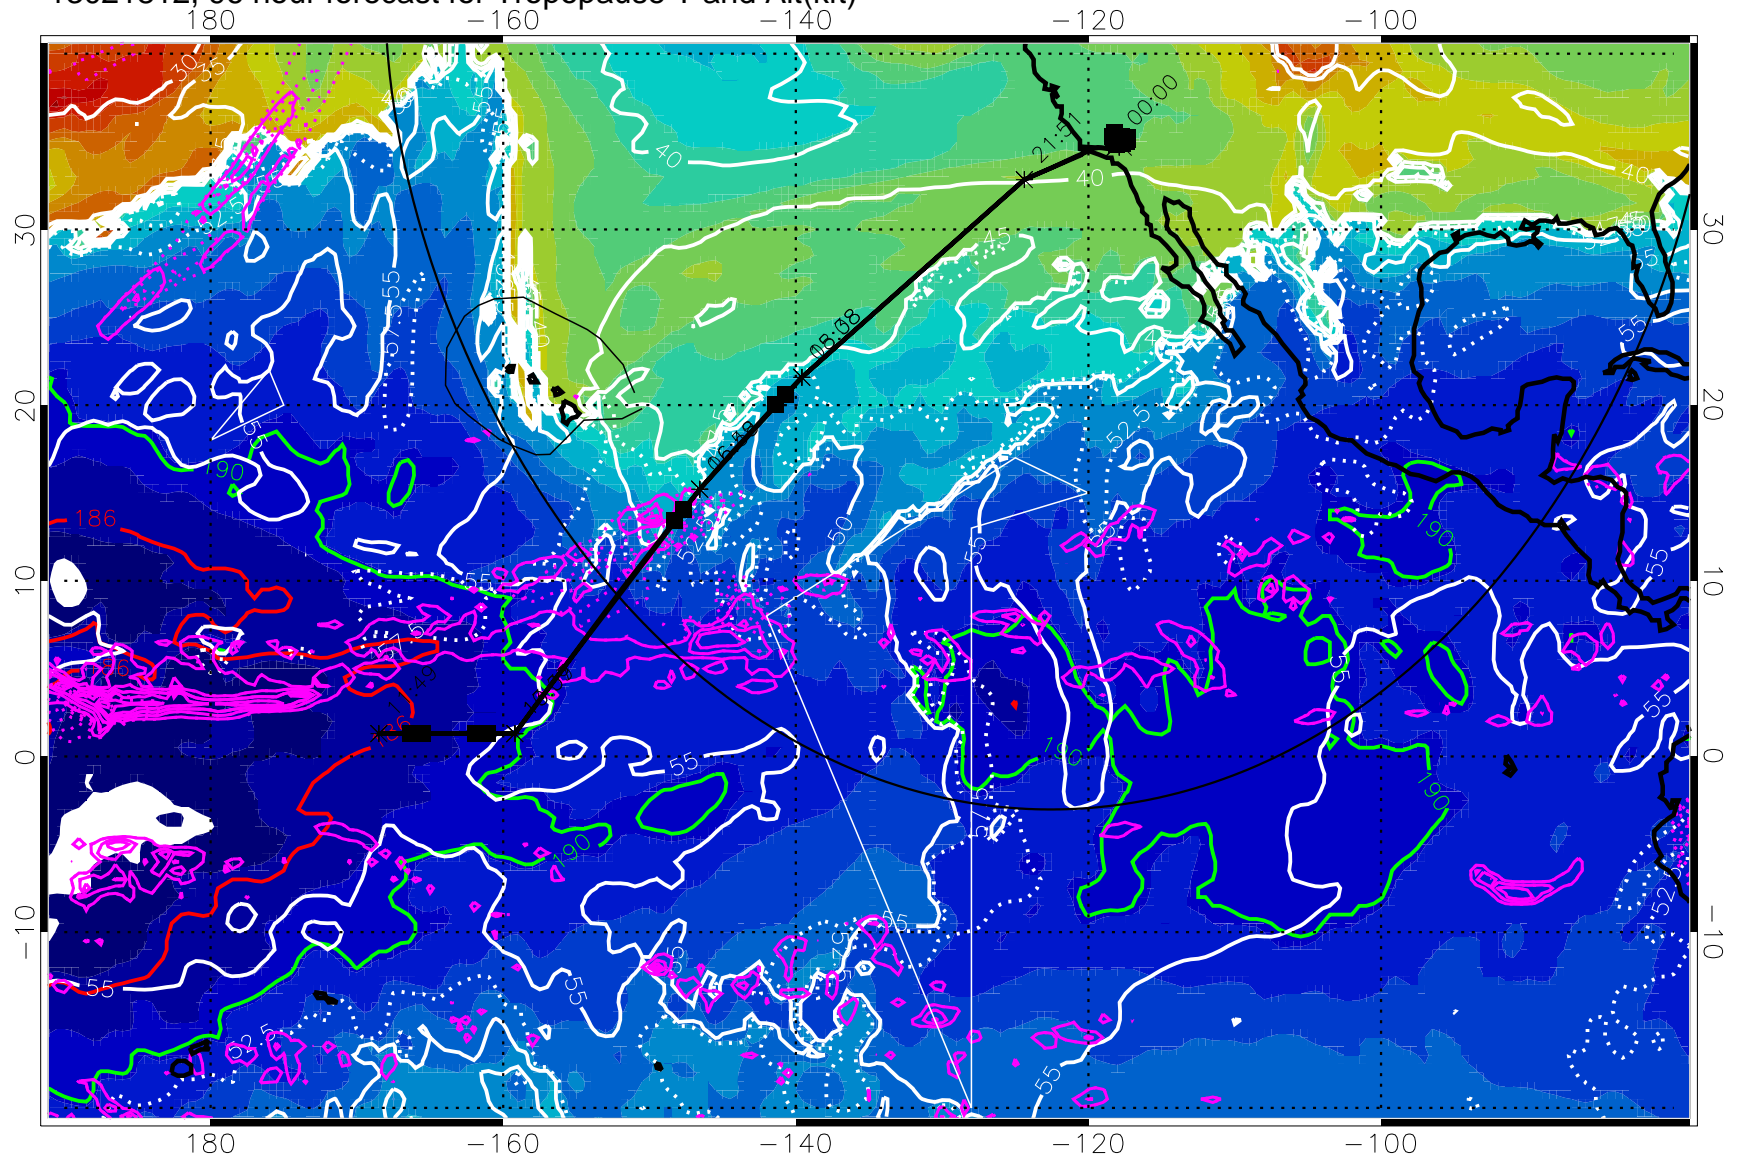

→ 30 m/s

Range ring of 4055 km -- 13 hours GH round trip

13021806, 90 hour forecast for Tropopause T and Alt(kft)

190 200 210 220 230

Tropopause T, K

Tropopause Altitude in kft (white)

Precip (tot dot, conv sol) past 6 hrs 6 kg/m2 contours, min 4

189.5K skin

185.9K engine

→ 30 m/s

Range ring of 4055 km -- 13 hours GH round trip

13021812, 96 hour forecast for Tropopause T and Alt(kft)

190 200 210 220 230
Tropopause T, K

Tropopause Altitude in kft (white)