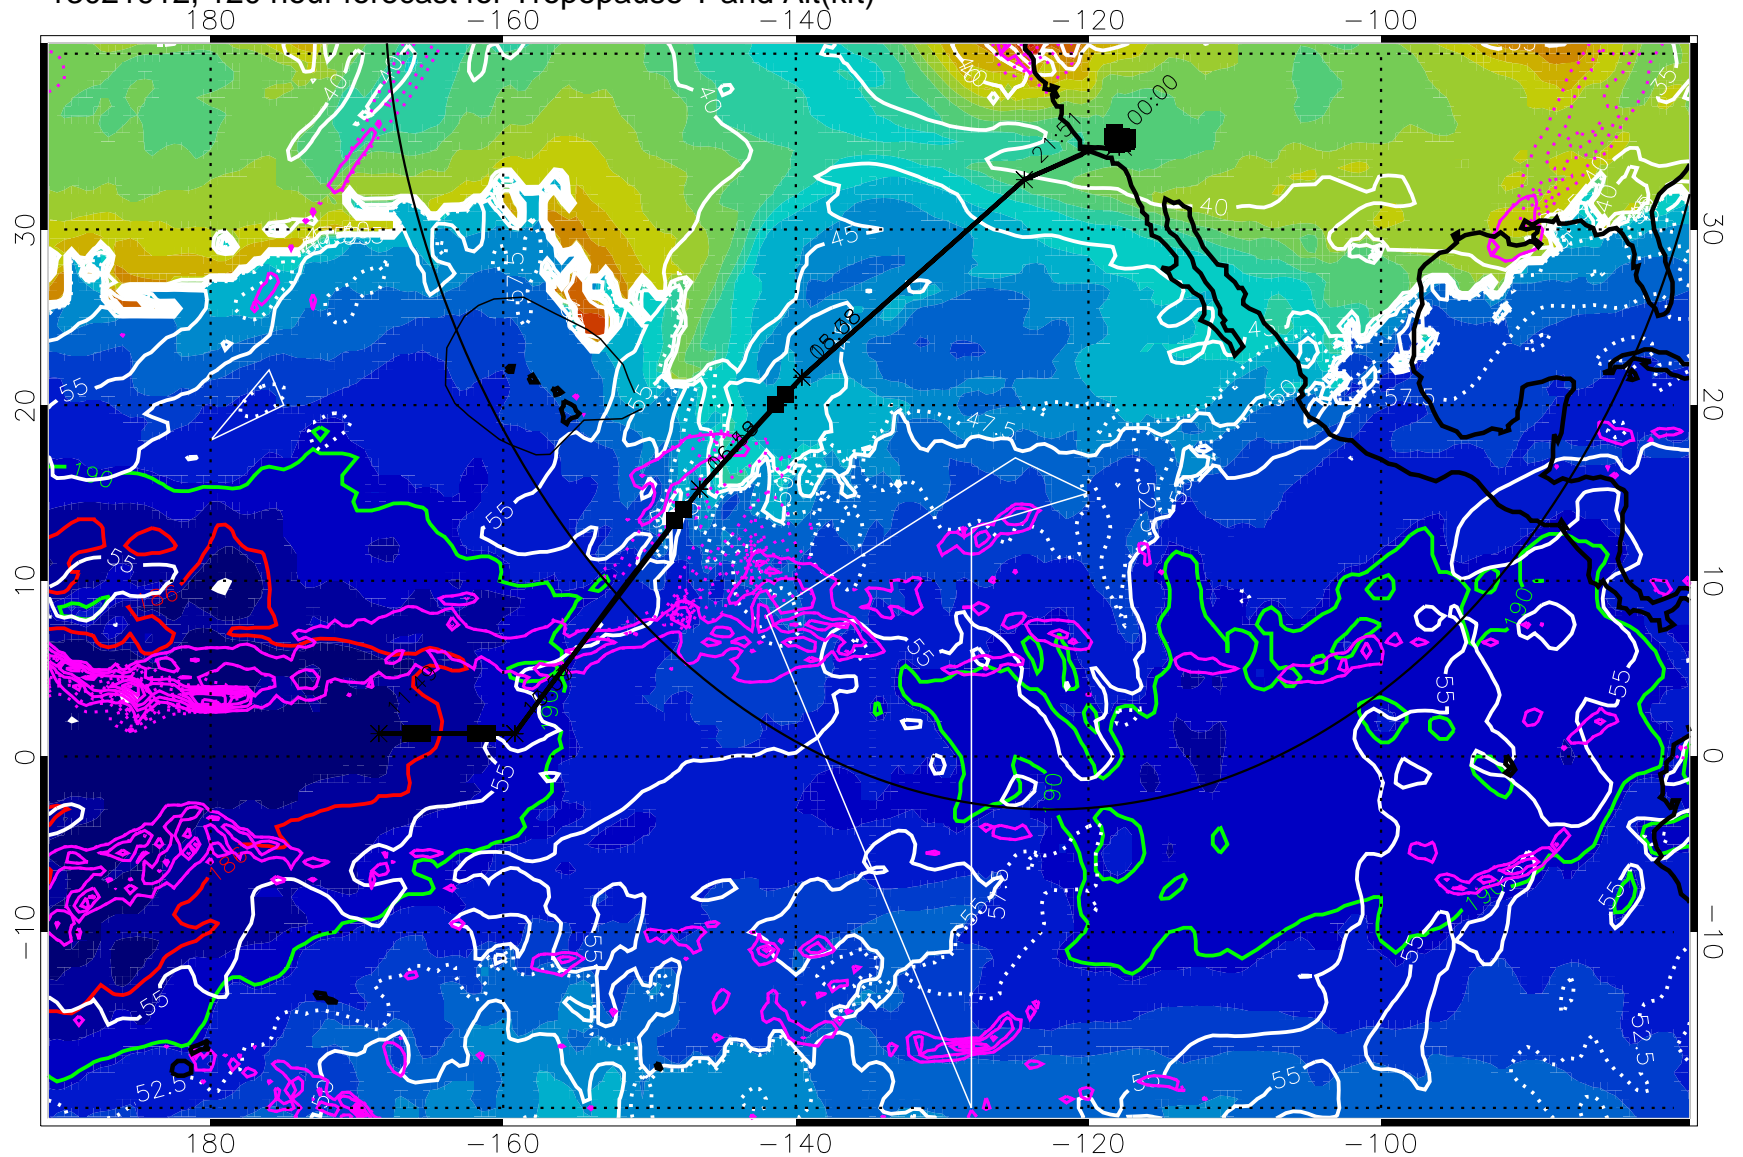

Tropopause Altitude in kft (white)
 Precip (tot dot, conv sol) past 6 hrs 6 kg/m2 contours, min 4
 189.5K skin 185.9K engine

→ 30 m/s
 Range ring of 4055 km -- 13 hours GH round trip

13021906, 114 hour forecast for Tropopause T and Alt(kft)

Tropopause T, K

Tropopause Altitude in kft (white)

Precip (tot dot, conv sol) past 6 hrs 6 kg/m² contours, min 4

189.5K skin

185.9K engine

→ 30 m/s

Range ring of 4055 km -- 13 hours GH round trip

13021912, 120 hour forecast for Tropopause T and Alt(kft)

190 200 210 220 230

Tropopause T, K

Tropopause Altitude in kft (white)

Precip (tot dot, conv sol) past 6 hrs 6 kg/m2 contours, min 4

189.5K skin

185.9K engine

→ 30 m/s

Range ring of 4055 km -- 13 hours GH round trip