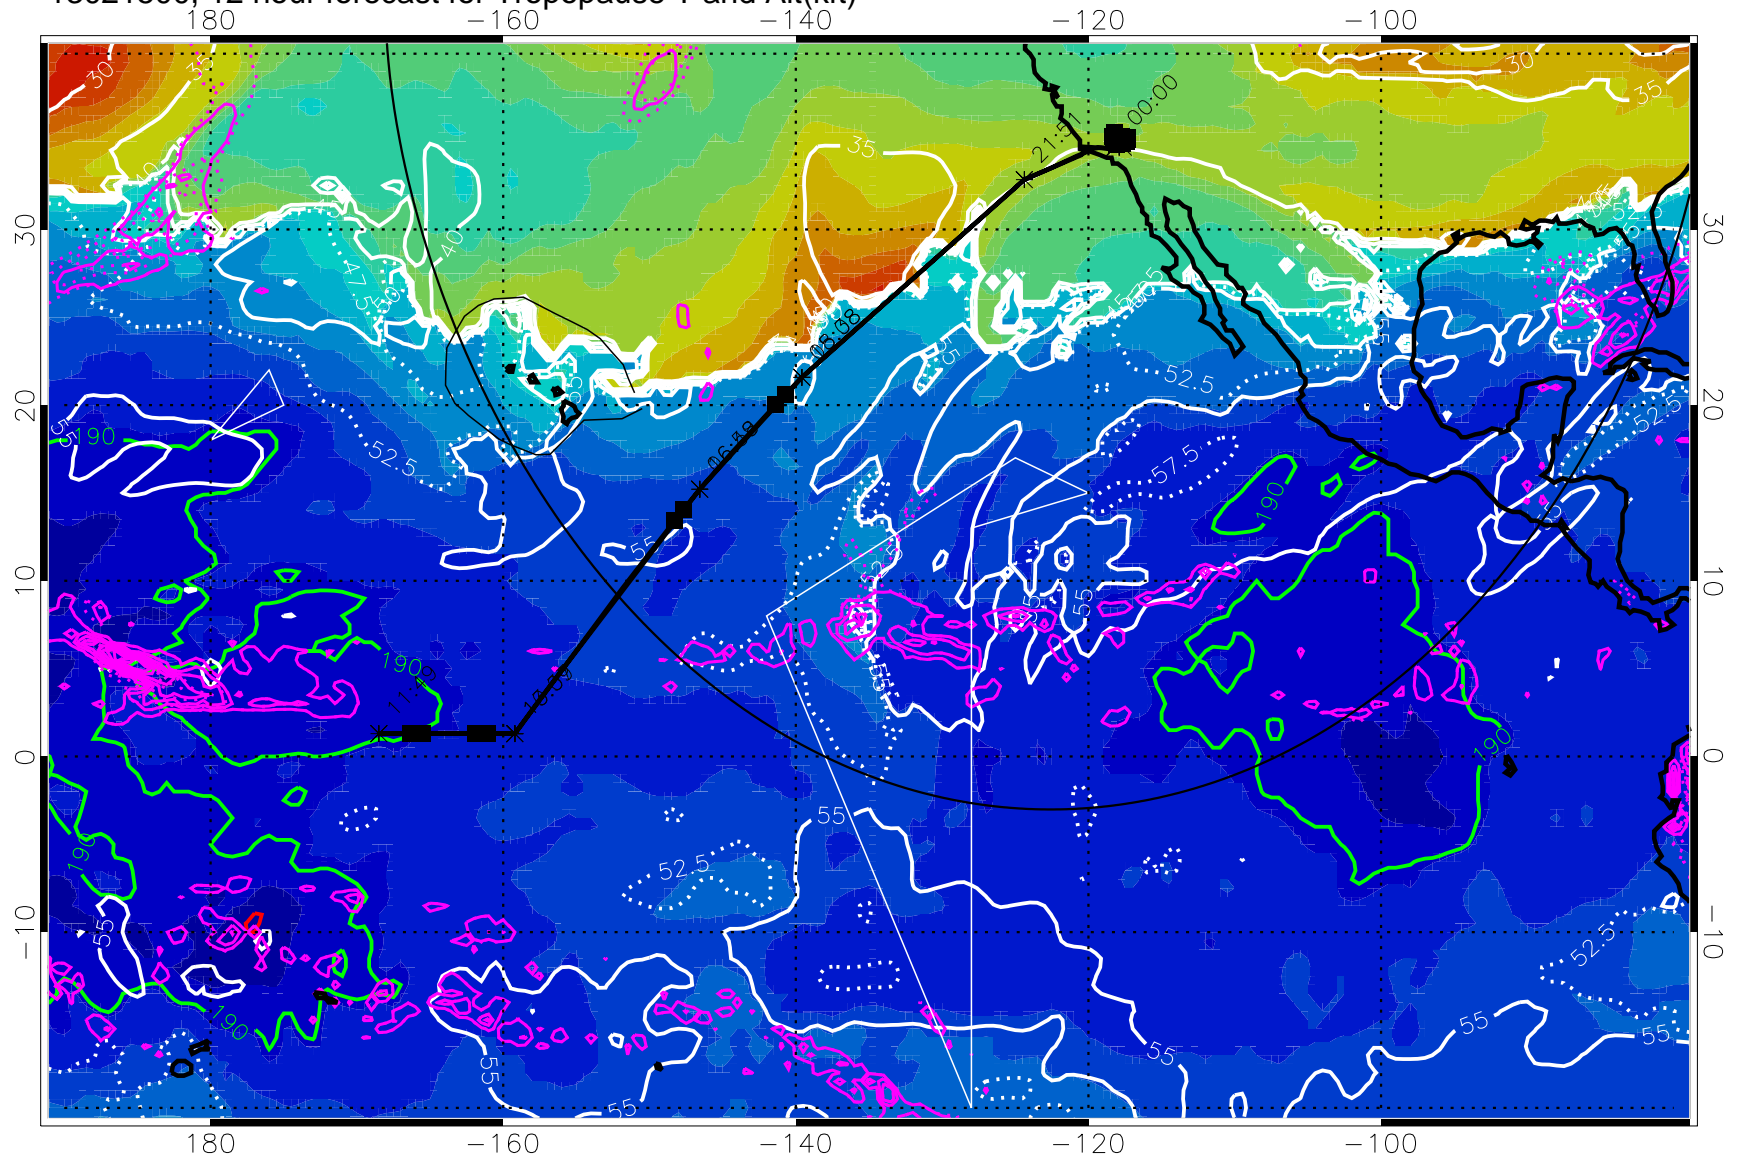

→ 30 m/s

Range ring of 4055 km -- 13 hours GH round trip

13021500, 12 hour forecast for Tropopause T and Alt(kft)

Tropopause Altitude in kft (white)
 Precip (tot dot, conv sol) past 6 hrs 6 kg/m² contours, min 4
 189.5K skin 185.9K engine

→ 30 m/s
 Range ring of 4055 km -- 13 hours GH round trip

13021506, 18 hour forecast for Tropopause T and Alt(kft)

190 200 210 220 230

Tropopause T, K

Tropopause Altitude in kft (white)

Precip (tot dot, conv sol) past 6 hrs 6 kg/m² contours, min 4

189.5K skin

185.9K engine

→ 30 m/s

Range ring of 4055 km -- 13 hours GH round trip

13021512, 24 hour forecast for Tropopause T and Alt(kft)

190 200 210 220 230
Tropopause T, K

Tropopause Altitude in kft (white)

Precip (tot dot, conv sol) past 6 hrs 6 kg/m² contours, min 4

189.5K skin

185.9K engine

→ 30 m/s

Range ring of 4055 km -- 13 hours GH round trip

13021518, 30 hour forecast for Tropopause T and Alt(kft)

190 200 210 220 230
Tropopause T, K