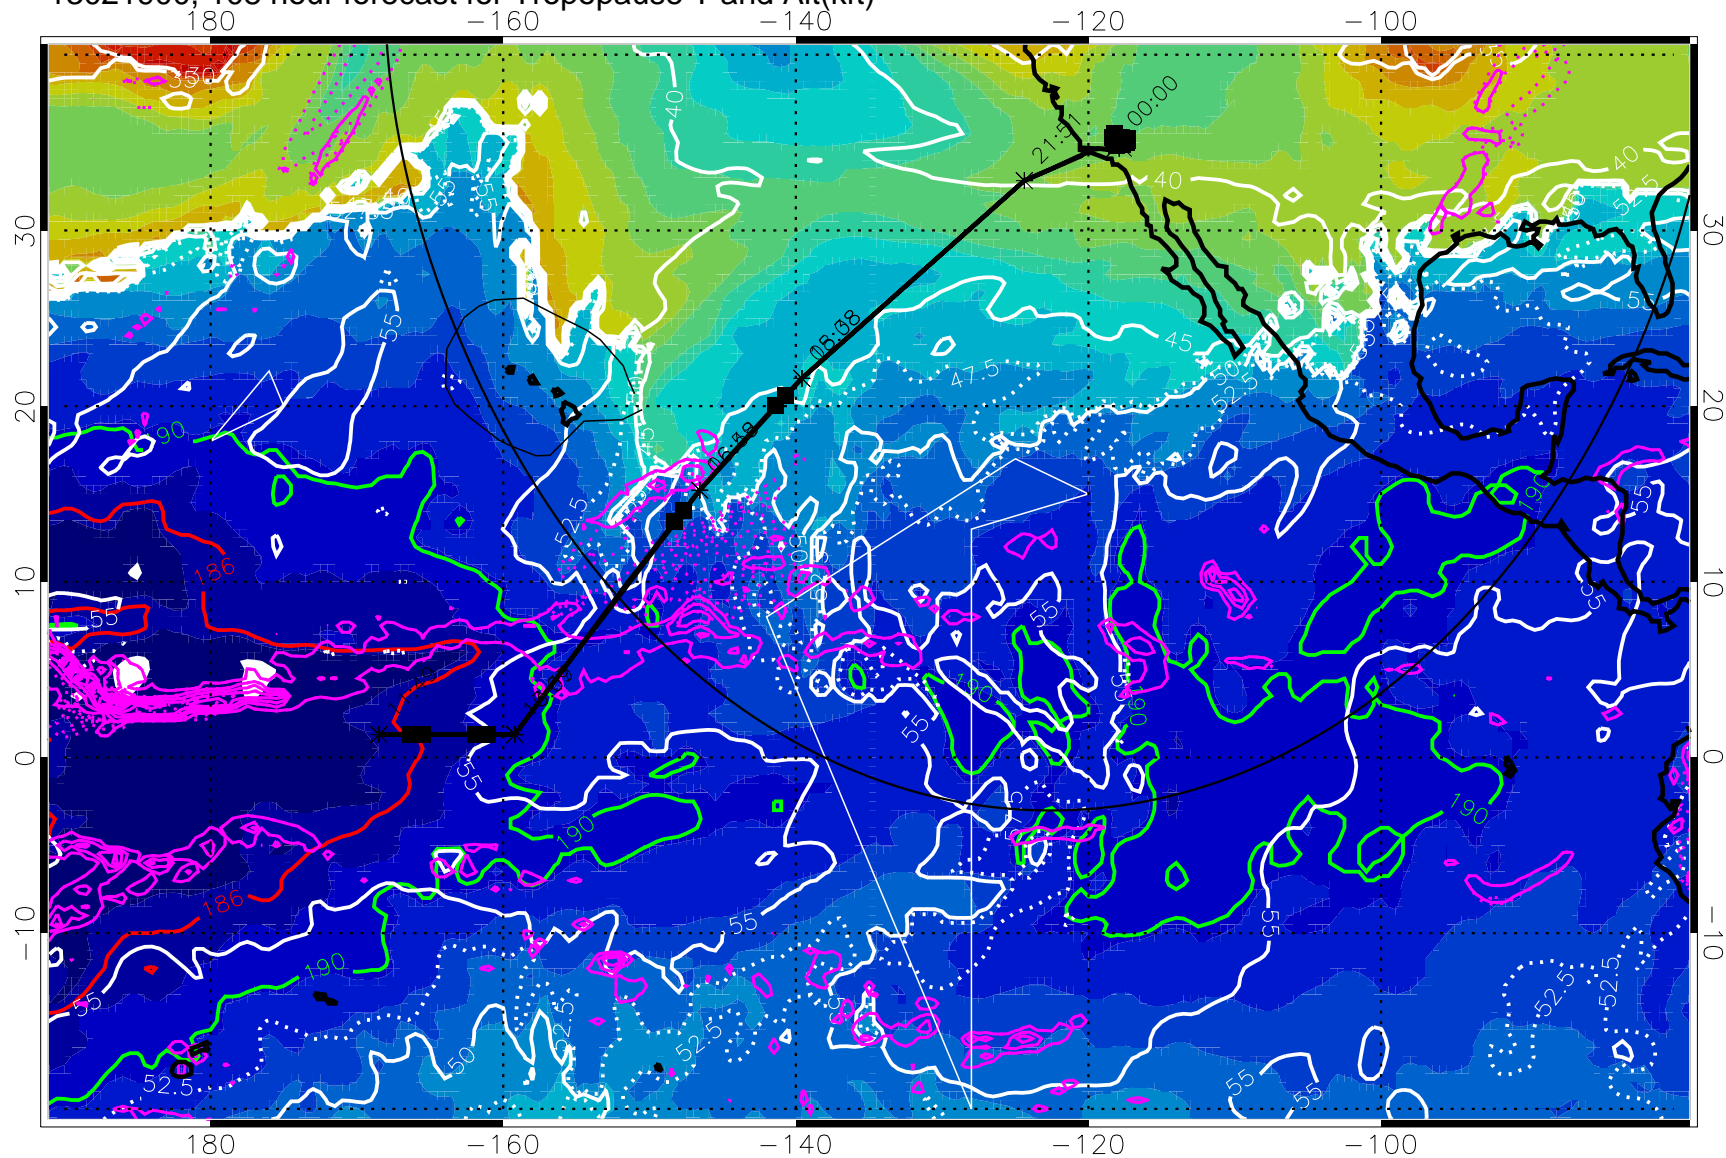

Precip (tot dot, conv sol) past 6 hrs 6 kg/m2 contours, min 4

189.5K skin 185.9K engine

→ 30 m/s

Range ring of 4055 km -- 13 hours GH round trip

13021818, 102 hour forecast for Tropopause T and Alt(kft)

190 200 210 220 230
Tropopause T, K

Tropopause Altitude in kft (white)

Precip (tot dot, conv sol) past 6 hrs 6 kg/m² contours, min 4

189.5K skin

185.9K engine

→ 30 m/s

Range ring of 4055 km -- 13 hours GH round trip

13021900, 108 hour forecast for Tropopause T and Alt(kft)

Tropopause Altitude in kft (white)
 Precip (tot dot, conv sol) past 6 hrs 6 kg/m2 contours, min 4
 189.5K skin 185.9K engine

→ 30 m/s
 Range ring of 4055 km -- 13 hours GH round trip

13021906, 114 hour forecast for Tropopause T and Alt(kft)