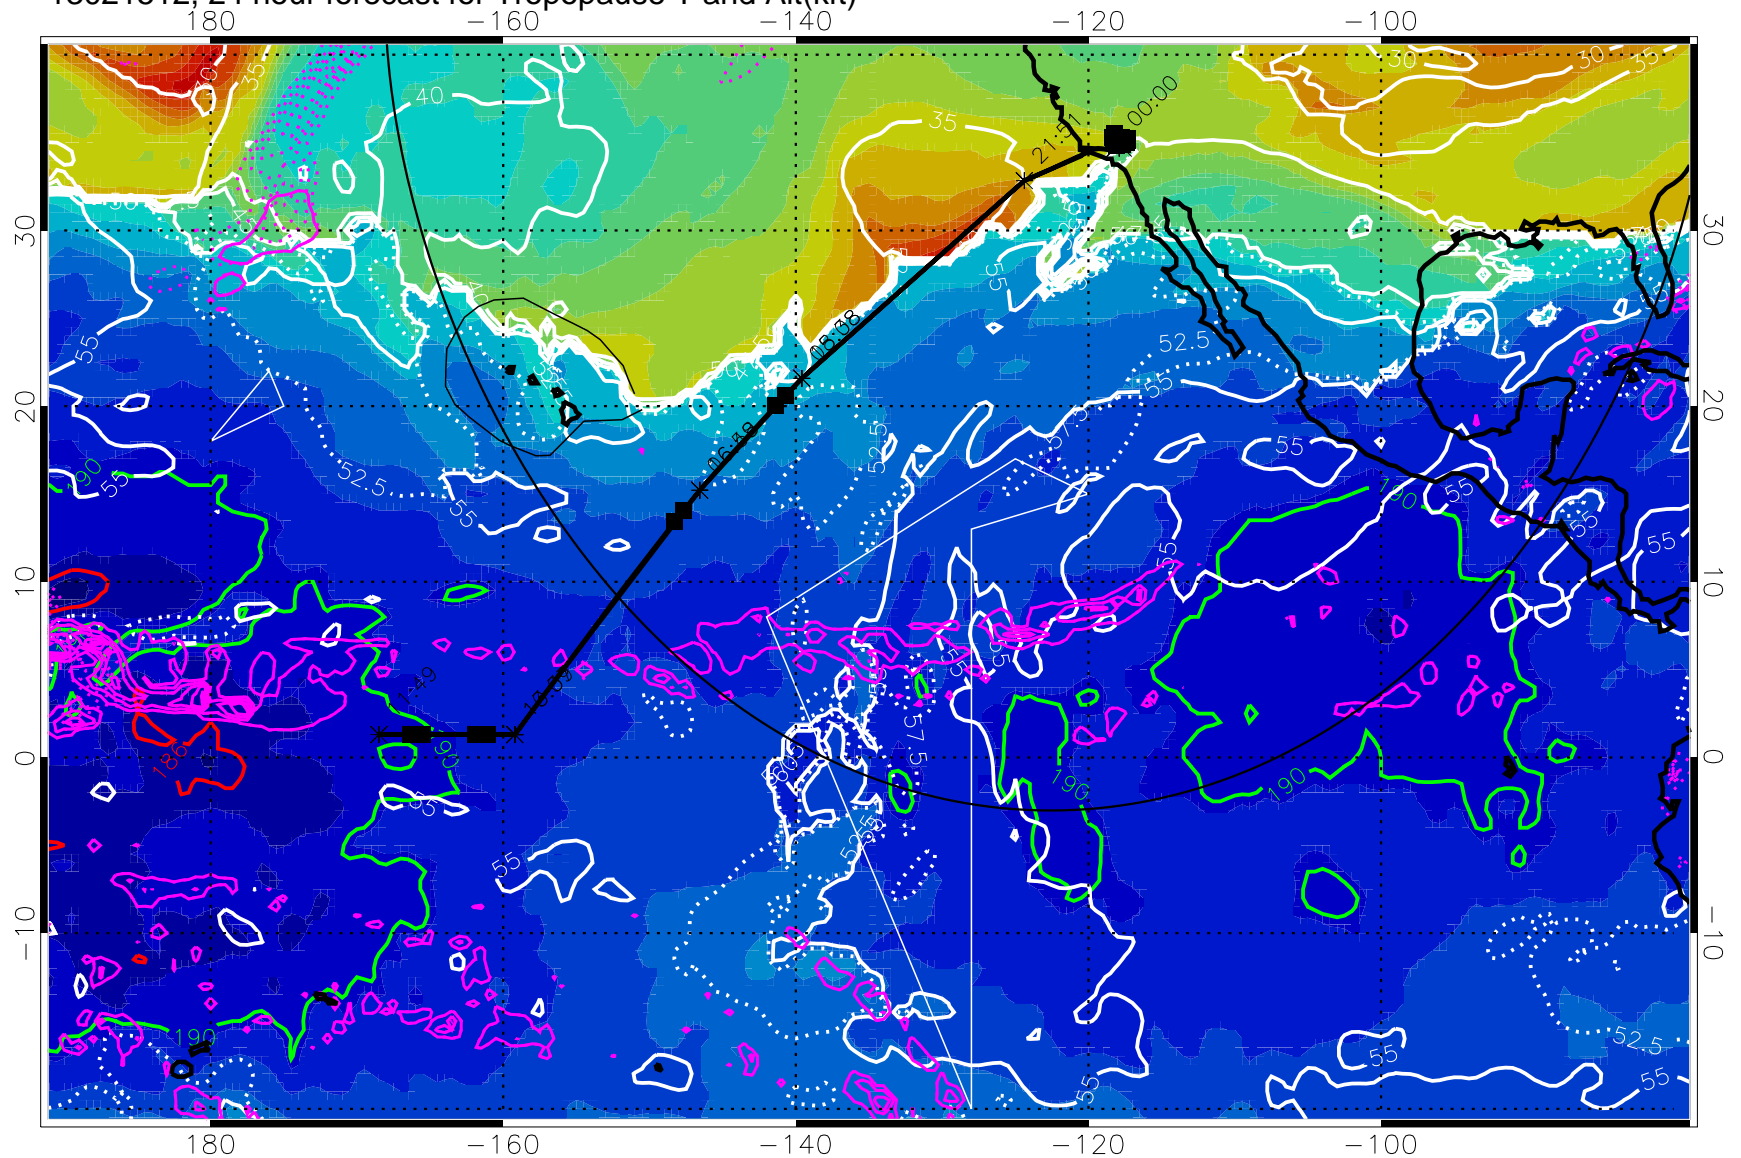

→ 30 m/s
 Range ring of 4055 km -- 13 hours GH round trip

13021506, 18 hour forecast for Tropopause T and Alt(kft)

190 200 210 220 230

Tropopause T, K

Tropopause Altitude in kft (white)

Precip (tot dot, conv sol) past 6 hrs 6 kg/m² contours, min 4

189.5K skin

185.9K engine

→ 30 m/s

Range ring of 4055 km -- 13 hours GH round trip

13021512, 24 hour forecast for Tropopause T and Alt(kft)

190 200 210 220 230
Tropopause T, K

Tropopause Altitude in kft (white)

Precip (tot dot, conv sol) past 6 hrs 6 kg/m² contours, min 4

189.5K skin

185.9K engine

→ 30 m/s

Range ring of 4055 km -- 13 hours GH round trip

13021518, 30 hour forecast for Tropopause T and Alt(kft)

190 200 210 220 230
Tropopause T, K