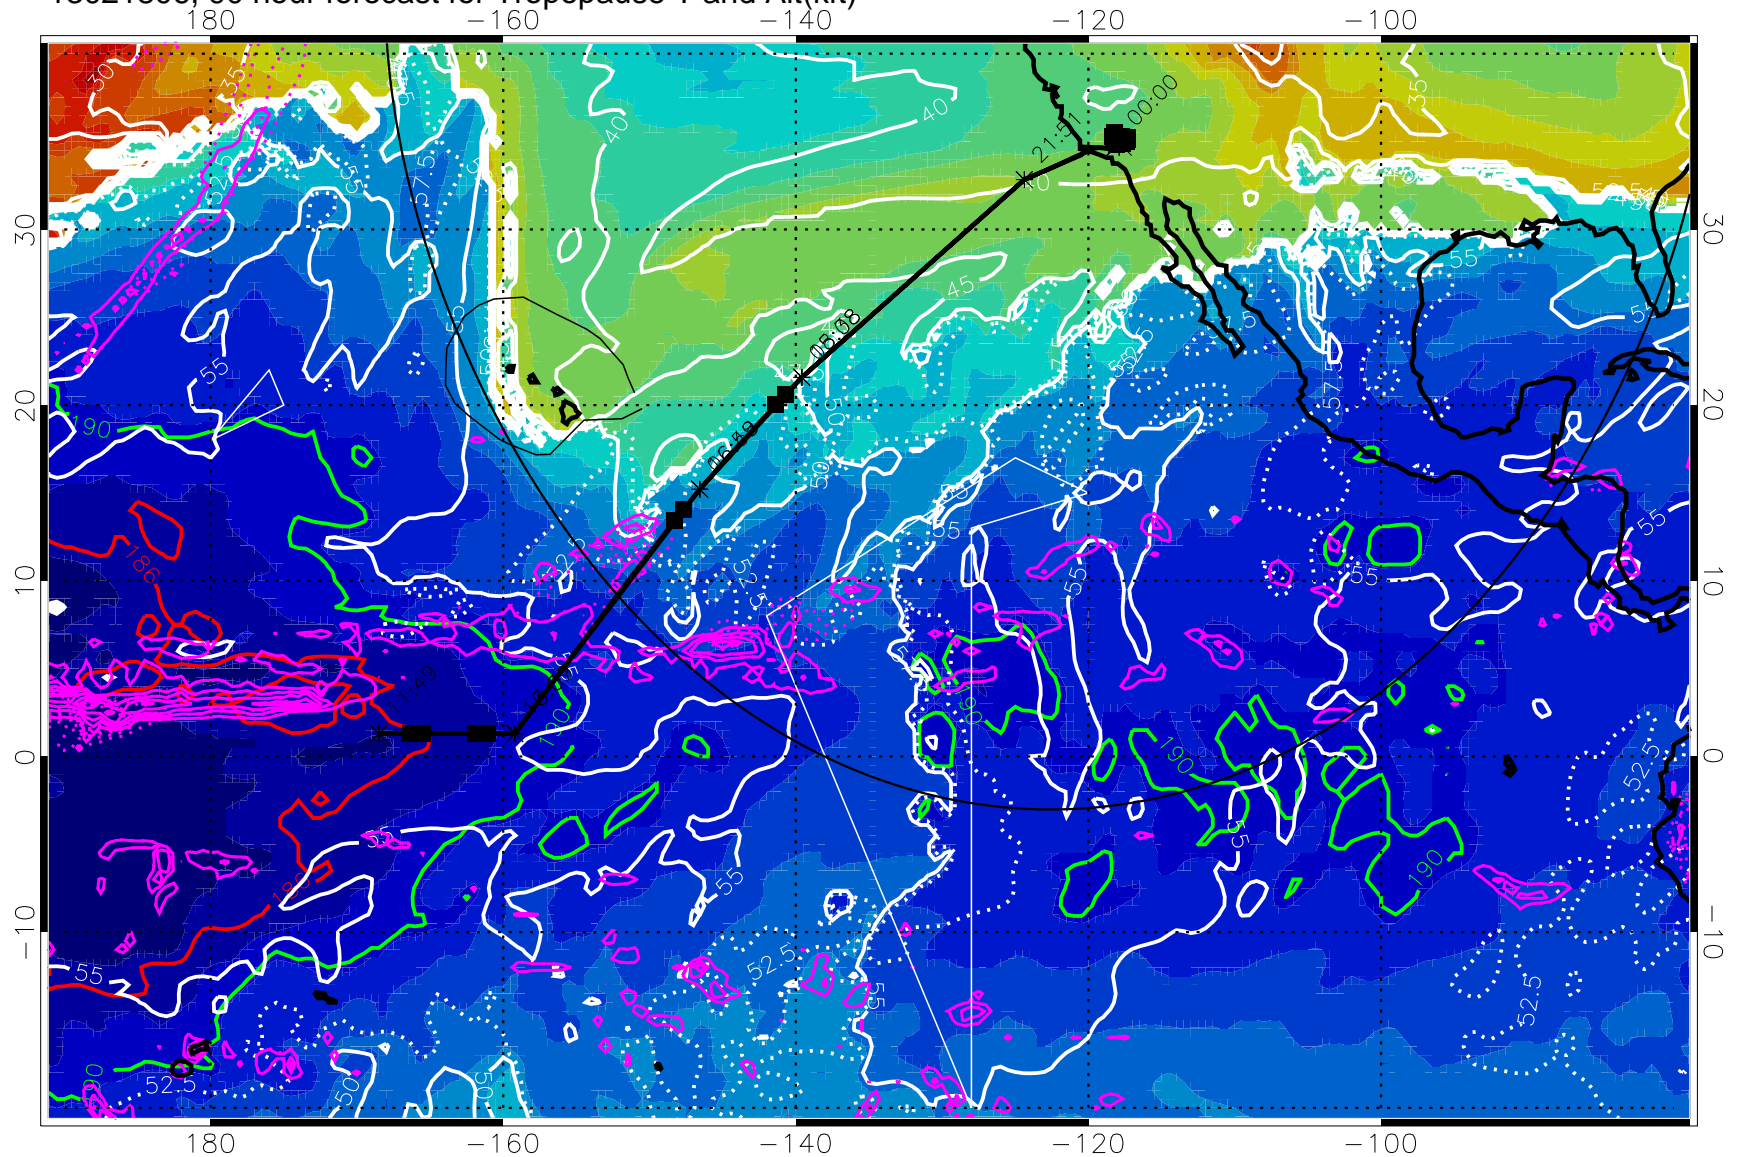

13021800, 84 hour forecast for Tropopause T and Alt(kft)

190 200 210 220 230
Tropopause T, K

Tropopause Altitude in kft (white)

Precip (tot dot, conv sol) past 6 hrs 6 kg/m² contours, min 4

189.5K skin 185.9K engine

→ 30 m/s

Range ring of 4055 km -- 13 hours GH round trip

13021806, 90 hour forecast for Tropopause T and Alt(kft)

190 200 210 220 230

Tropopause T, K

Tropopause Altitude in kft (white)

Precip (tot dot, conv sol) past 6 hrs 6 kg/m2 contours, min 4

189.5K skin

185.9K engine

→ 30 m/s

Range ring of 4055 km -- 13 hours GH round trip

13021812, 96 hour forecast for Tropopause T and Alt(kft)

190 200 210 220 230
Tropopause T, K

Tropopause Altitude in kft (white)