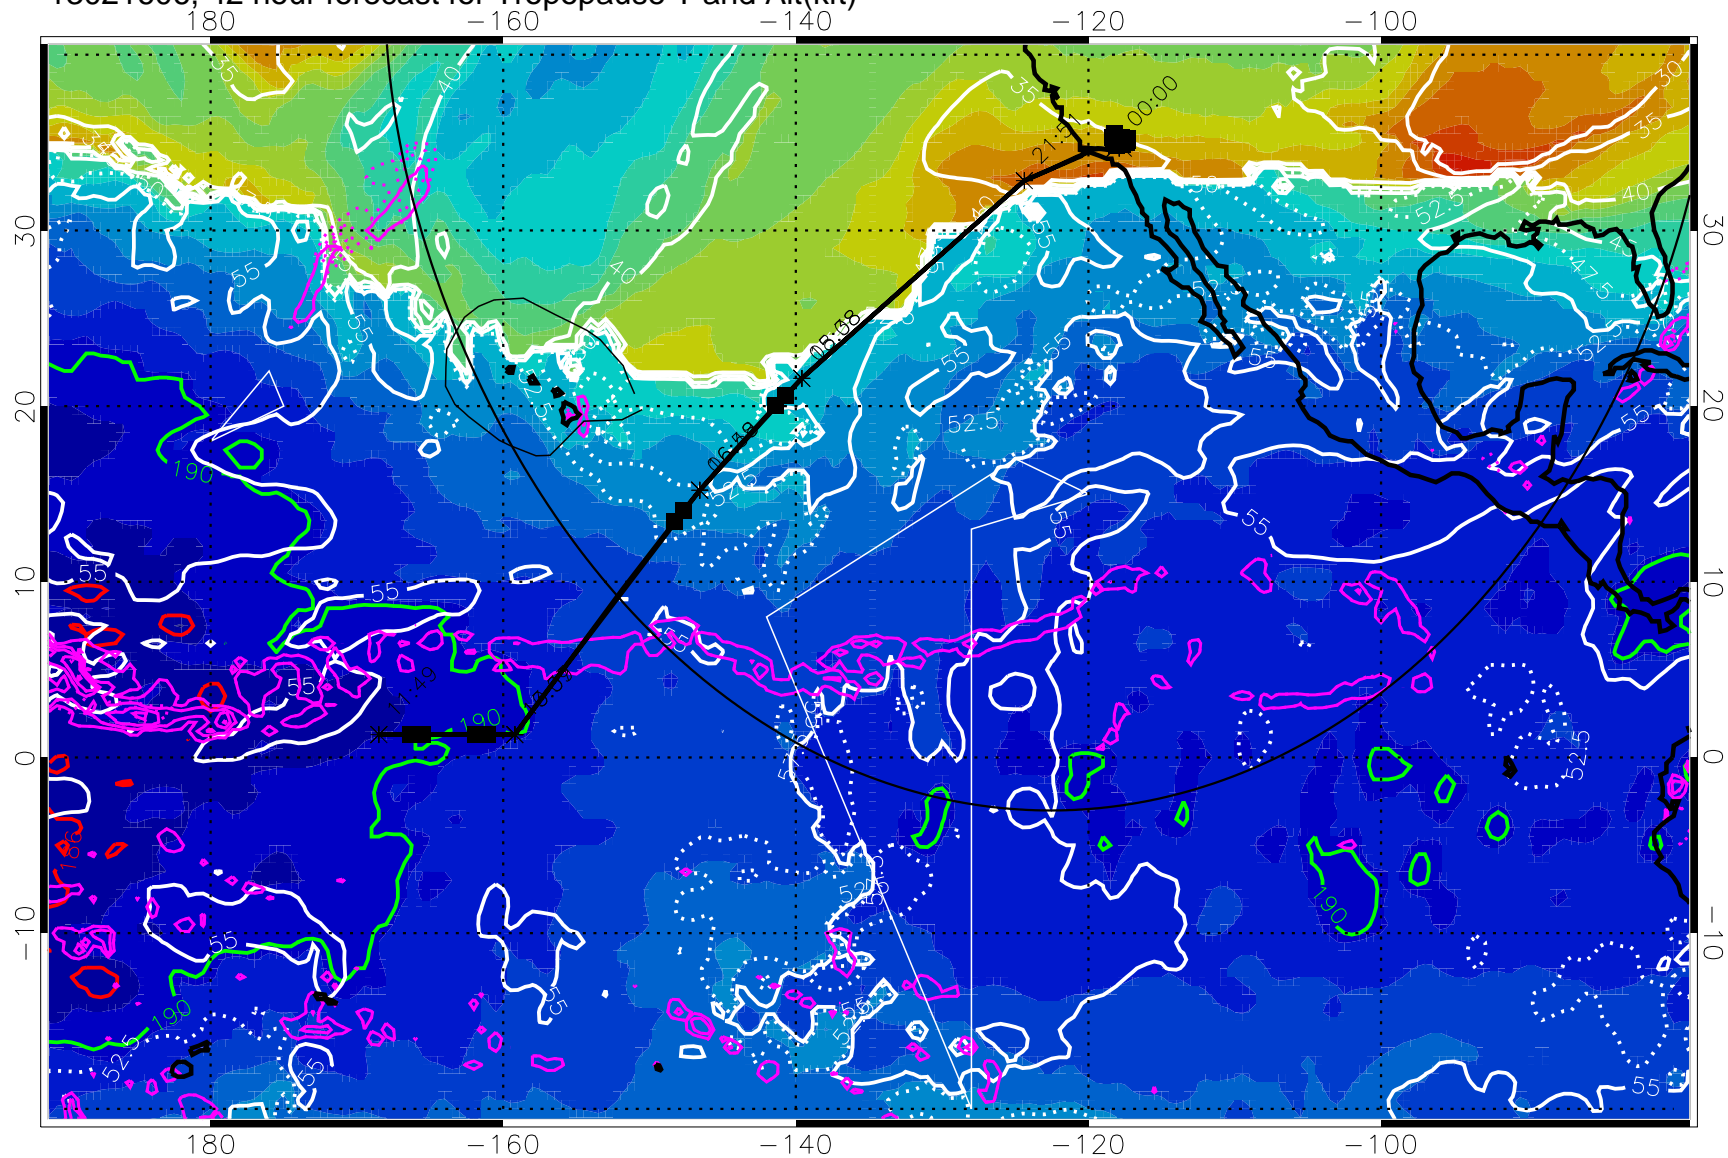

13021606, 42 hour forecast for Tropopause T and Alt(kft)

Tropopause Altitude in kft (white)
Precip (tot dot, conv sol) past 6 hrs 6 kg/m² contours, min 4
189.5K skin 185.9K engine

→ 30 m/s
Range ring of 4055 km -- 13 hours GH round trip