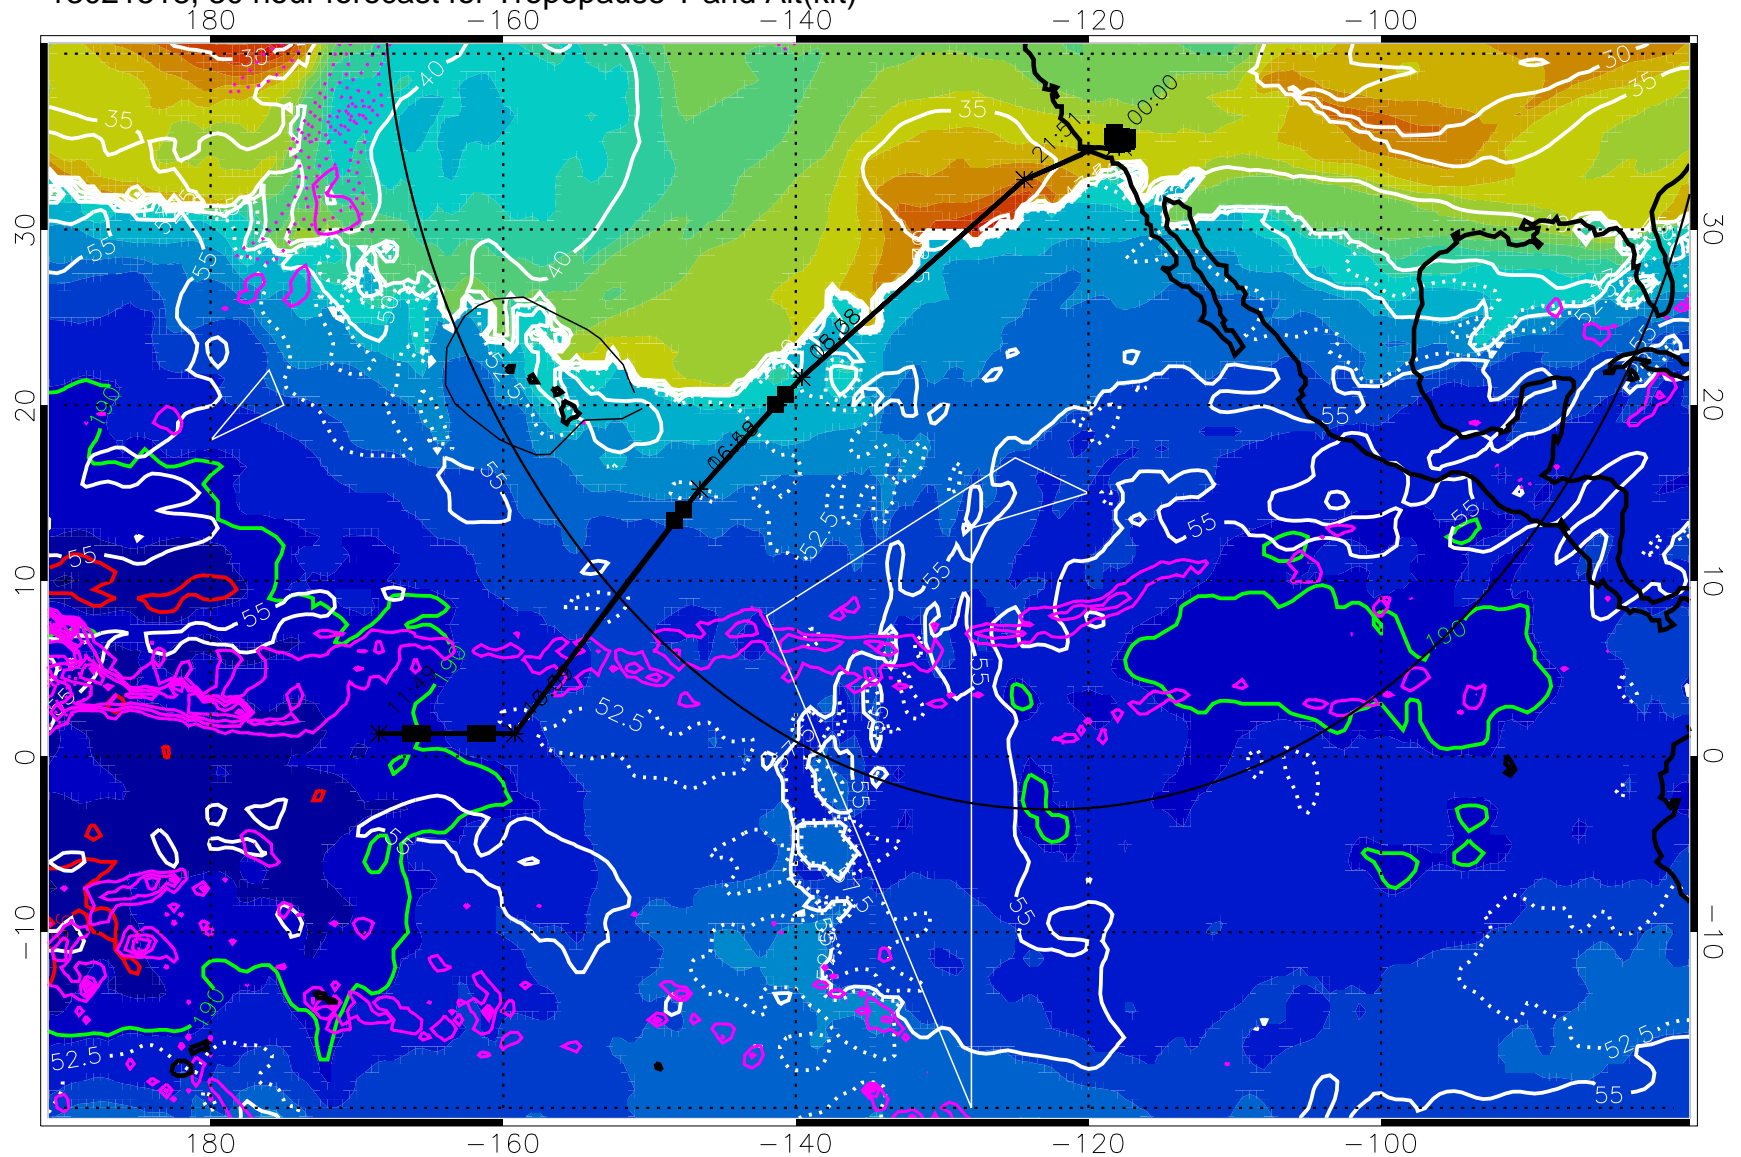

189.5K skin

185.9K engine

→ 30 m/s

Range ring of 4055 km -- 13 hours GH round trip

13021512, 24 hour forecast for Tropopause T and Alt(kft)

190 200 210 220 230
Tropopause T, K

Tropopause Altitude in kft (white)

Precip (tot dot, conv sol) past 6 hrs 6 kg/m² contours, min 4

189.5K skin

185.9K engine

→ 30 m/s

Range ring of 4055 km -- 13 hours GH round trip

13021518, 30 hour forecast for Tropopause T and Alt(kft)

190 200 210 220 230
Tropopause T, K

Tropopause Altitude in kft (white)

Precip (tot dot, conv sol) past 6 hrs 6 kg/m2 contours, min 4

189.5K skin 185.9K engine

→ 30 m/s

Range ring of 4055 km -- 13 hours GH round trip

13021600, 36 hour forecast for Tropopause T and Alt(kft)