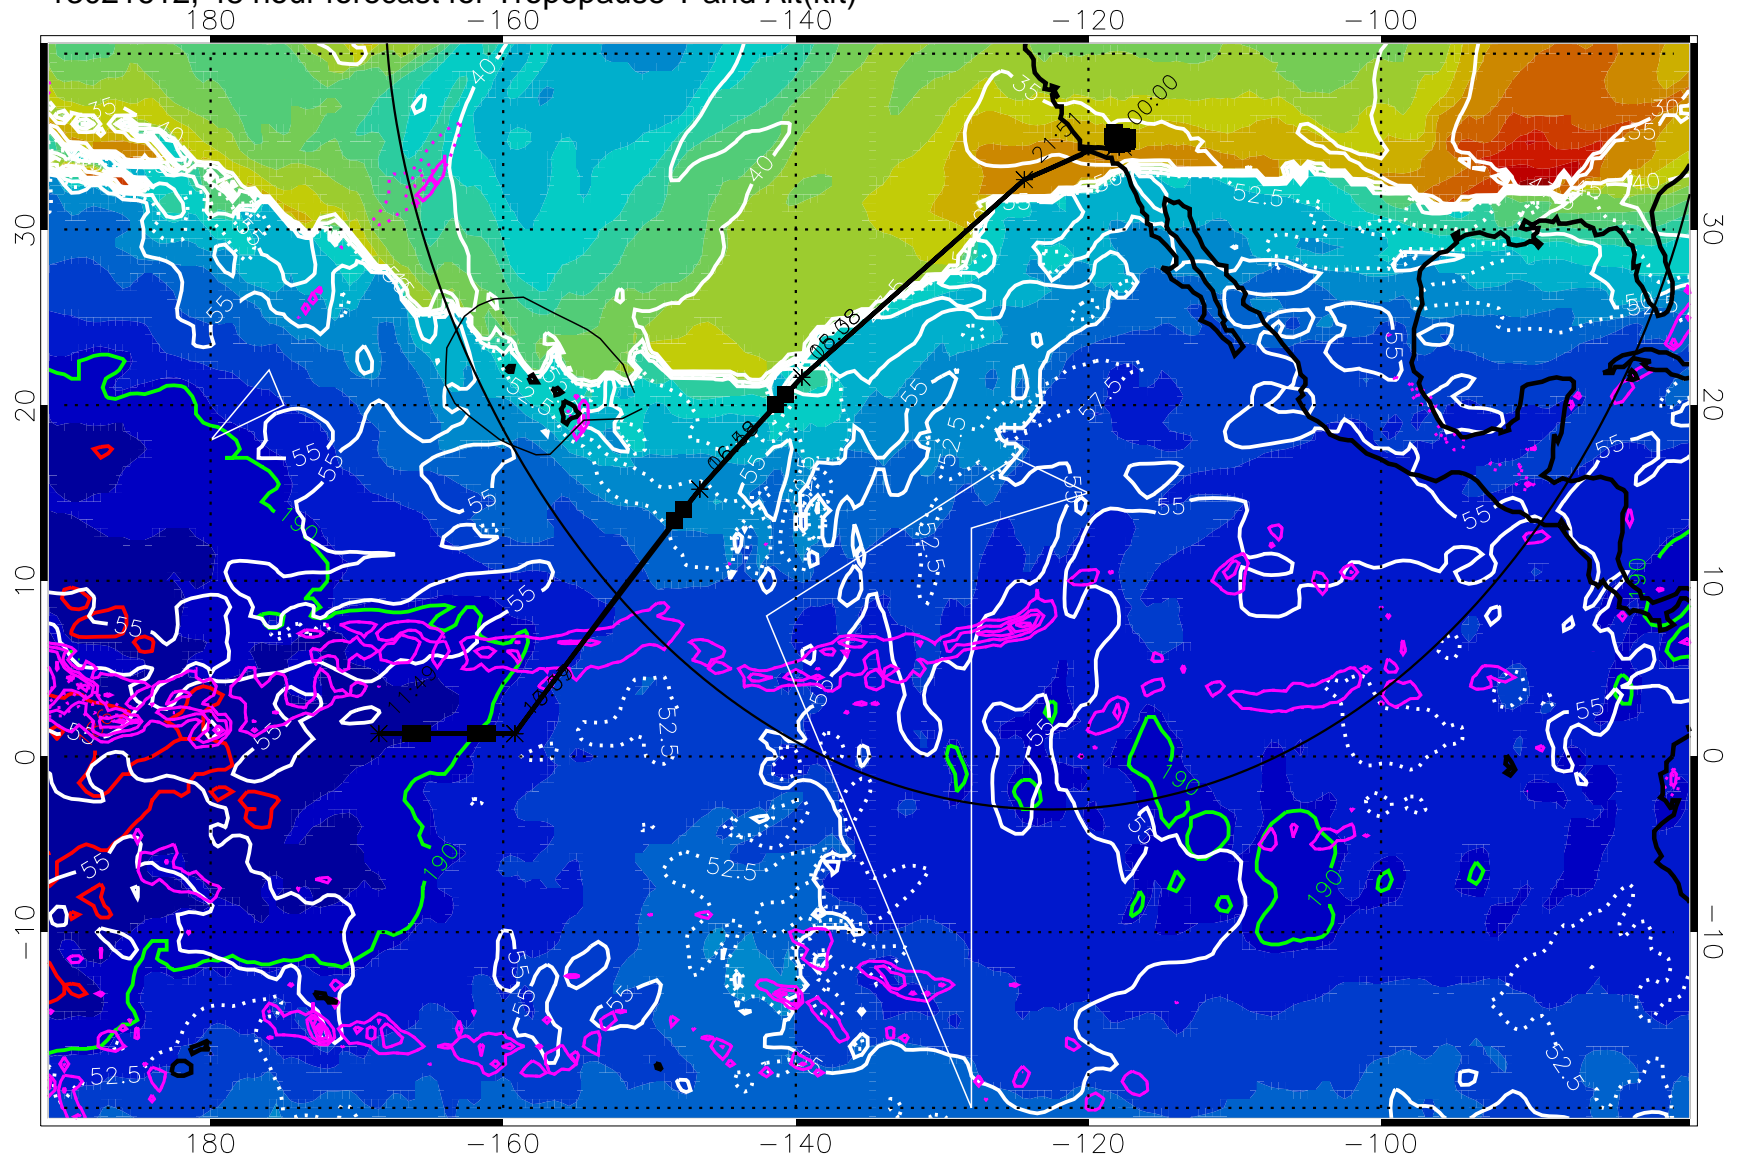

13021612, 48 hour forecast for Tropopause T and Alt(kft)

Tropopause T, K

Tropopause Altitude in kft (white)

Precip (tot dot, conv sol) past 6 hrs 6 kg/m² contours, min 4

189.5K skin 185.9K engine

→ 30 m/s

Range ring of 4055 km -- 13 hours GH round trip