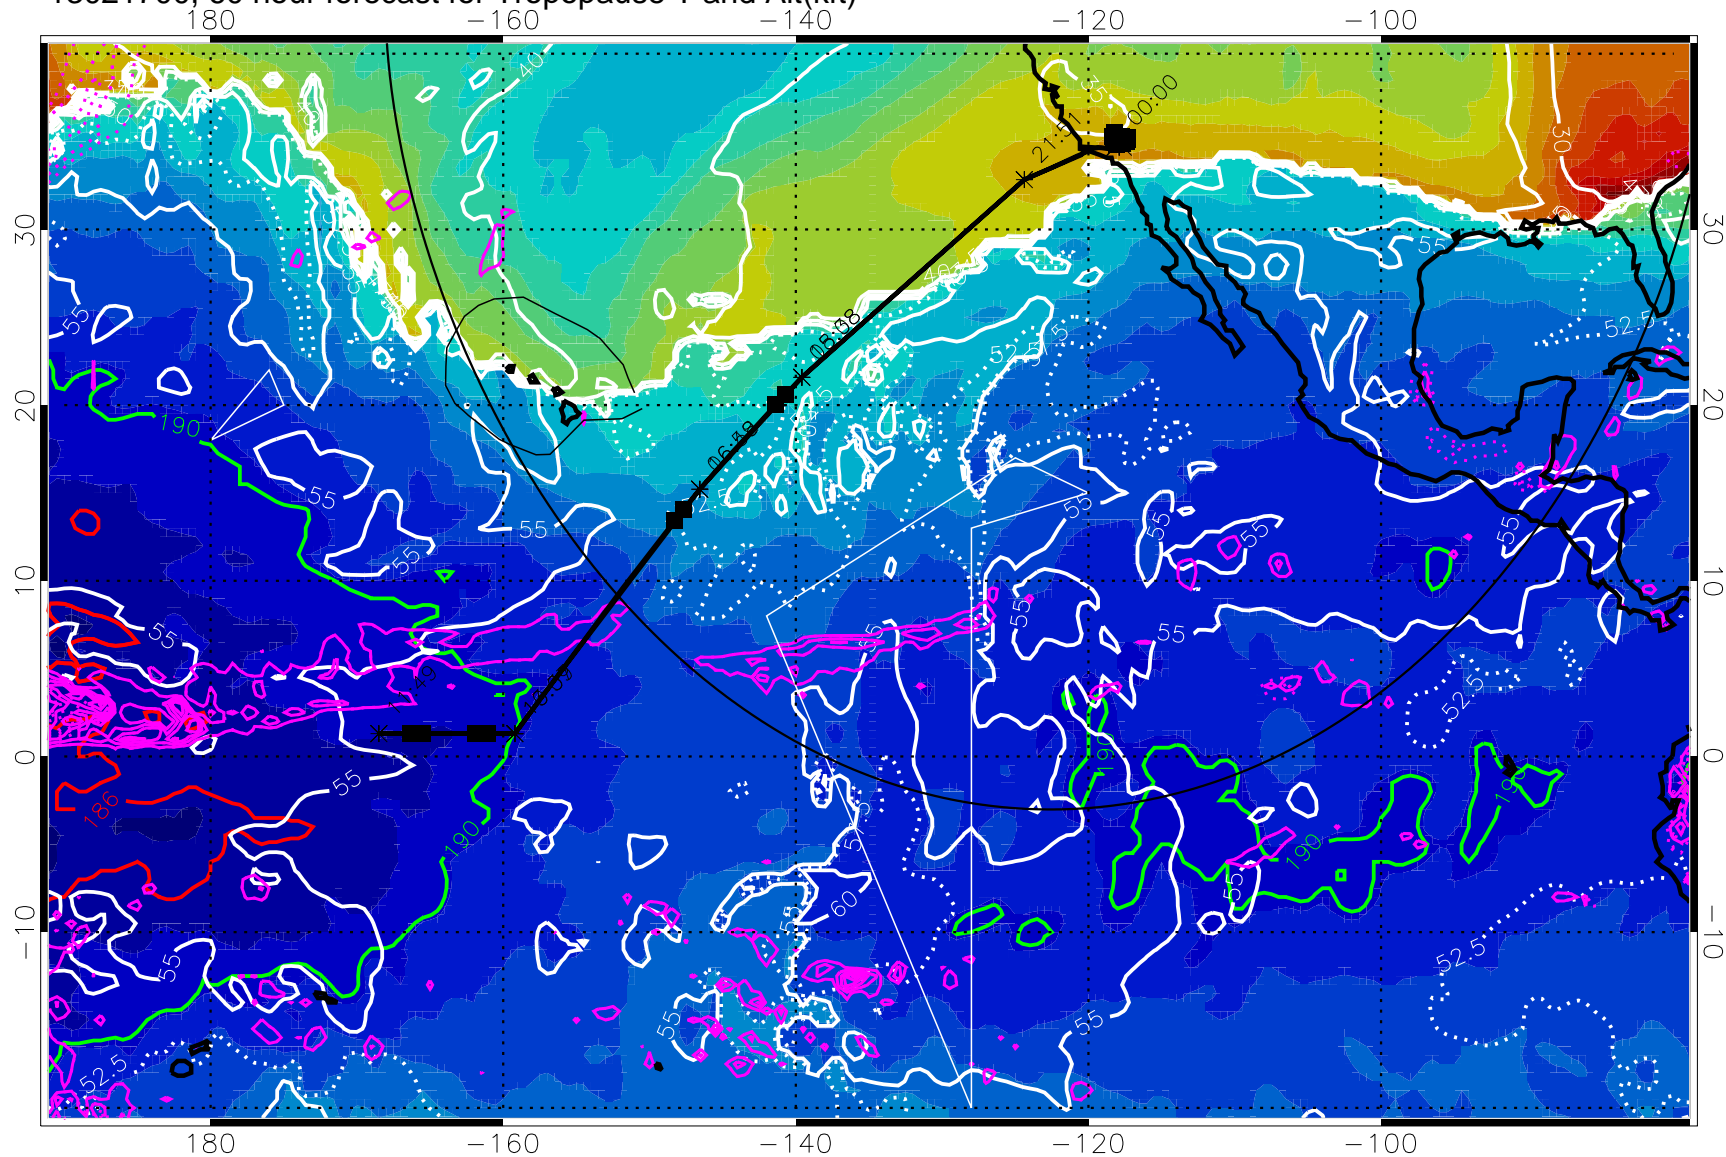

13021700, 60 hour forecast for Tropopause T and Alt(kft)

190 200 210 220 230
Tropopause T, K

Tropopause Altitude in kft (white)

Precip (tot dot, conv sol) past 6 hrs 6 kg/m2 contours, min 4

189.5K skin 185.9K engine

→ 30 m/s

Range ring of 4055 km -- 13 hours GH round trip