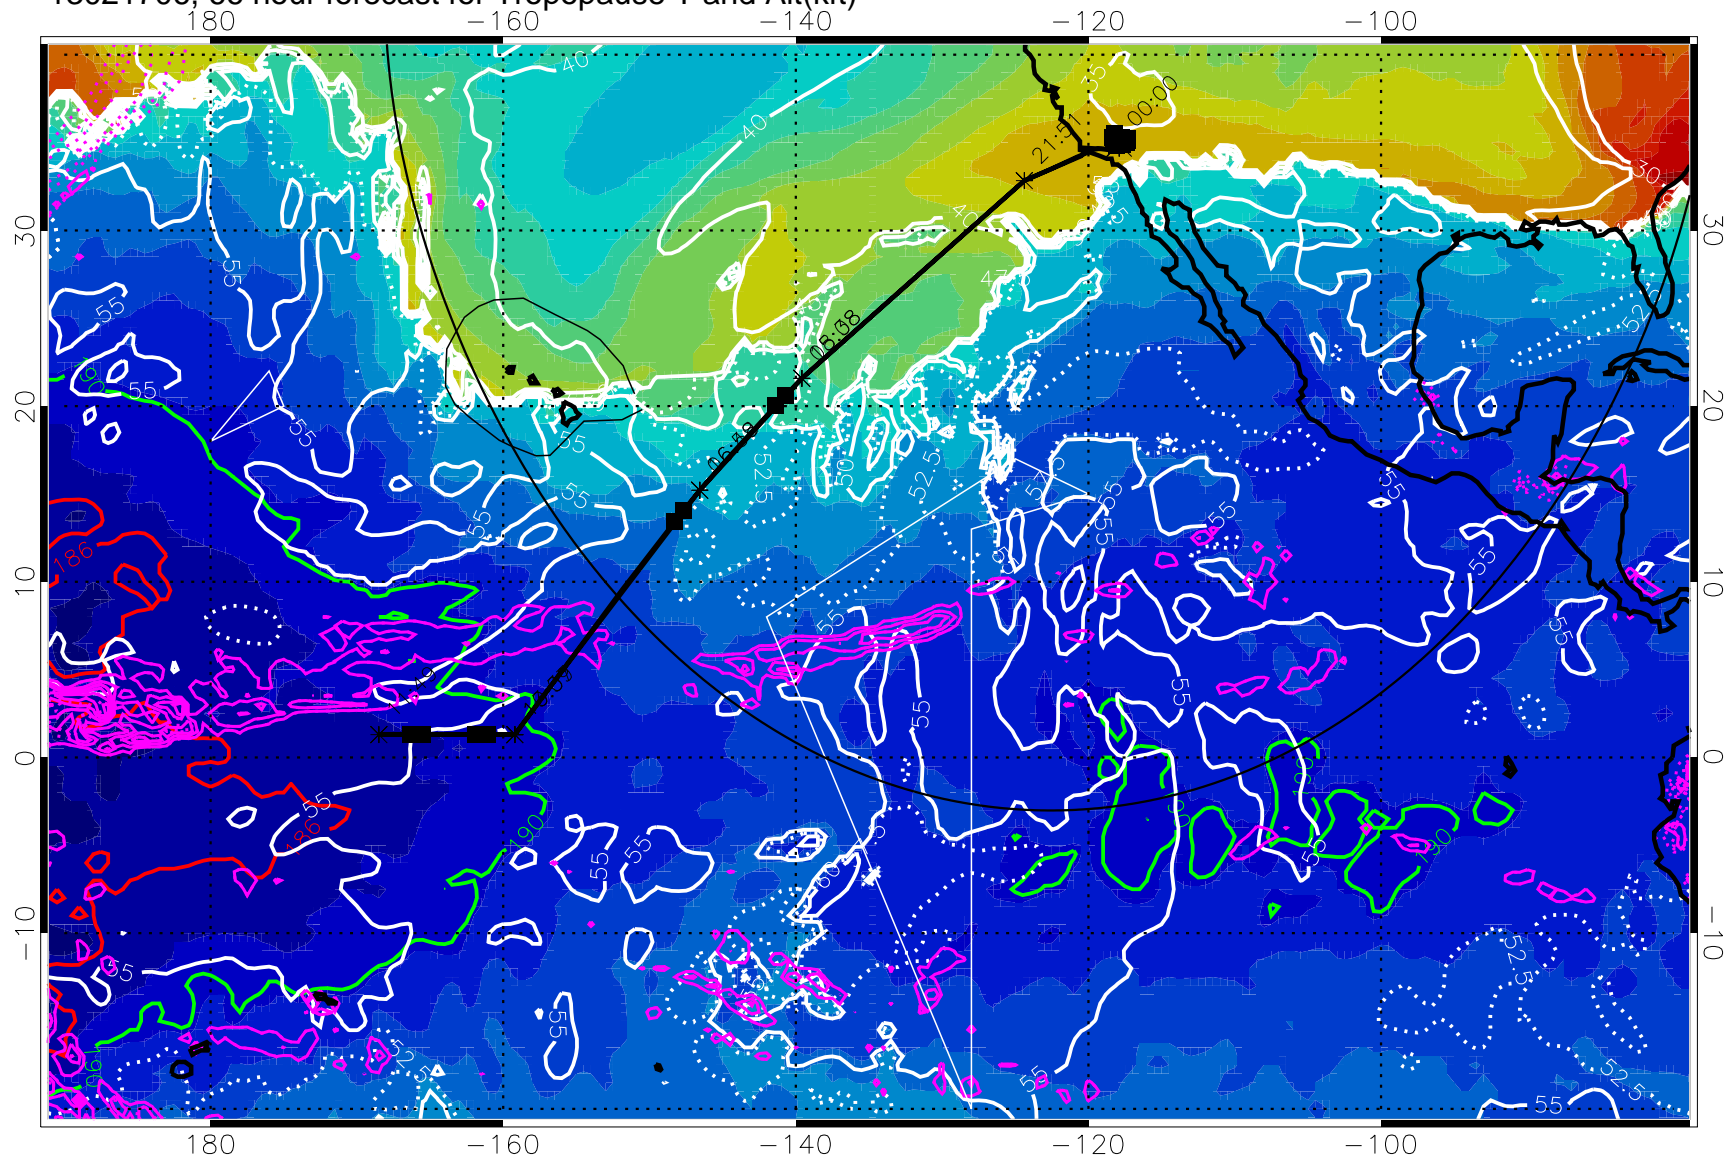

189.5K skin 185.9K engine

→ 30 m/s

Range ring of 4055 km -- 13 hours GH round trip

13021706, 66 hour forecast for Tropopause T and Alt(kft)

190 200 210 220 230
Tropopause T, K

Tropopause Altitude in kft (white)