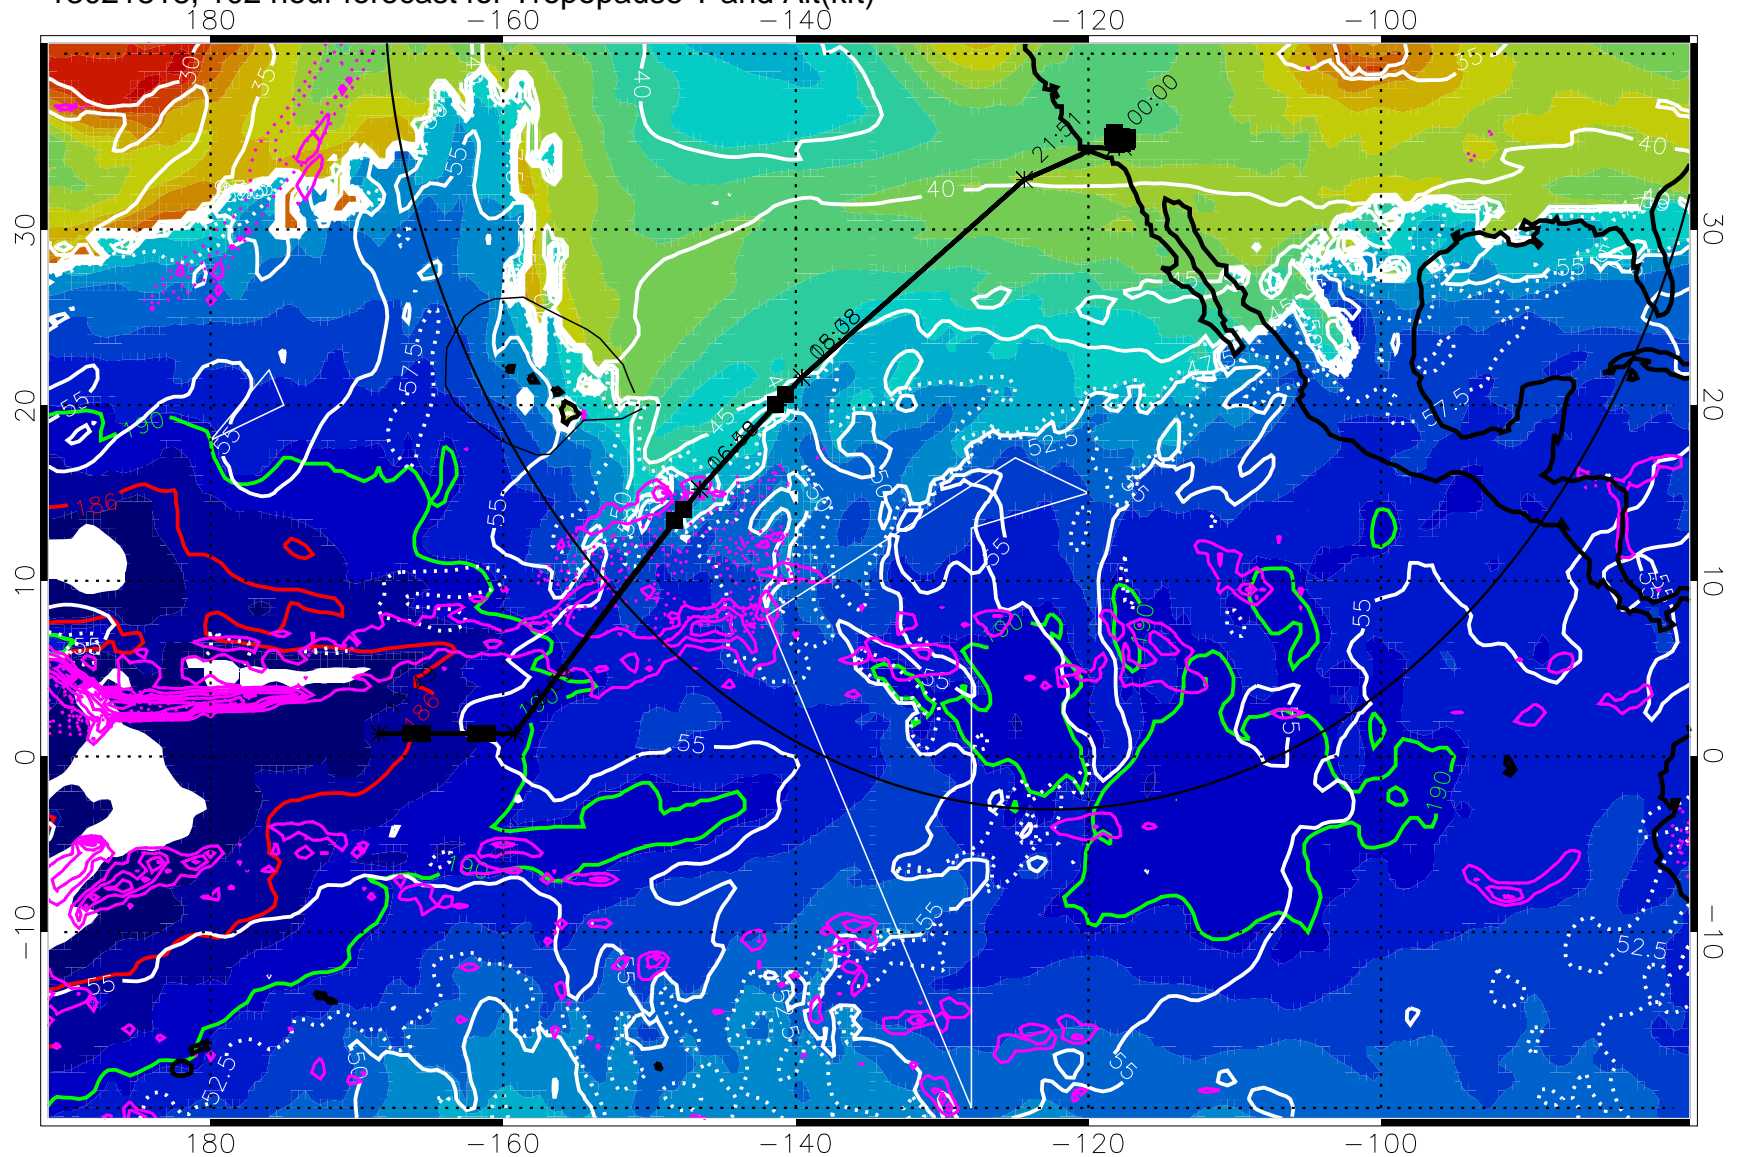

189.5K skin

185.9K engine

→ 30 m/s

Range ring of 4055 km -- 13 hours GH round trip

13021812, 96 hour forecast for Tropopause T and Alt(kft)

190 200 210 220 230
Tropopause T, K

Tropopause Altitude in kft (white)

Precip (tot dot, conv sol) past 6 hrs 6 kg/m2 contours, min 4

189.5K skin 185.9K engine

→ 30 m/s

Range ring of 4055 km -- 13 hours GH round trip

13021818, 102 hour forecast for Tropopause T and Alt(kft)

190 200 210 220 230
Tropopause T, K