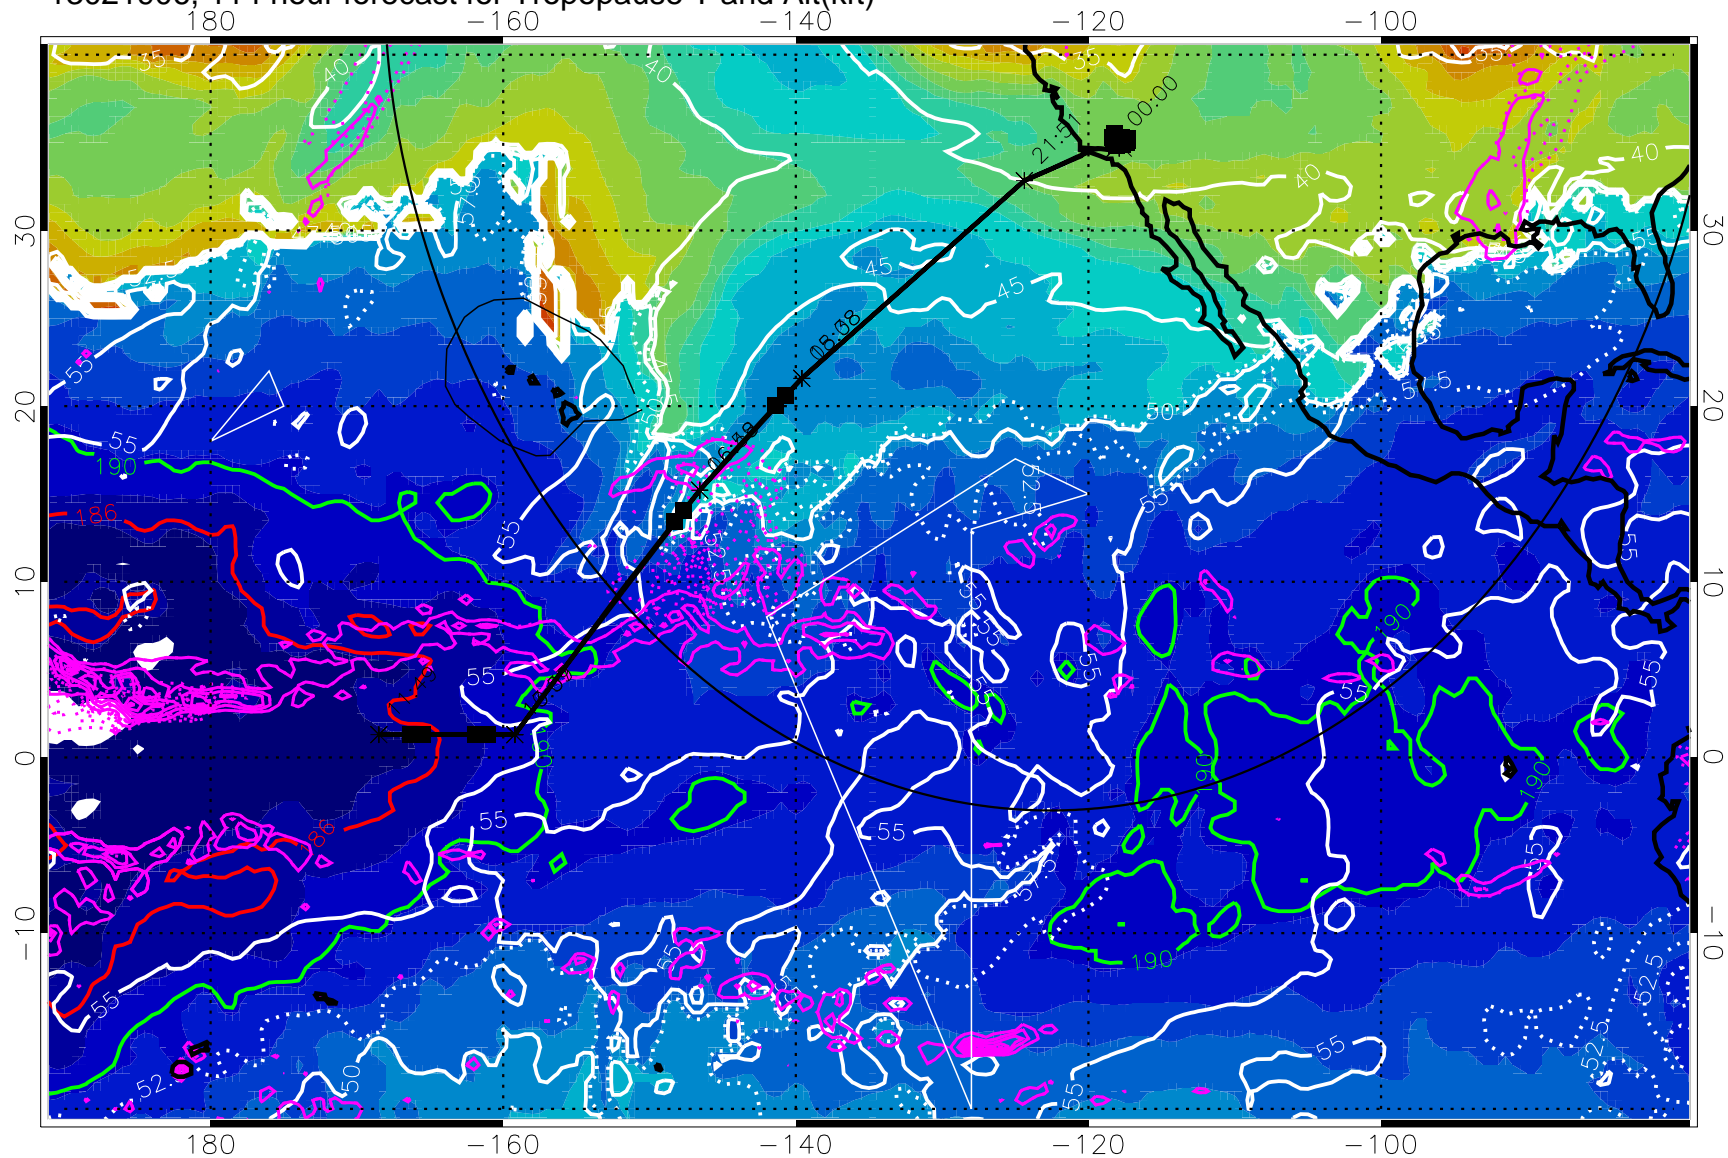

Precip (tot dot, conv sol) past 6 hrs 6 kg/m2 contours, min 4

189.5K skin 185.9K engine

→ 30 m/s

Range ring of 4055 km -- 13 hours GH round trip

13021818, 102 hour forecast for Tropopause T and Alt(kft)

190 200 210 220 230
Tropopause T, K

Tropopause Altitude in kft (white)

Precip (tot dot, conv sol) past 6 hrs 6 kg/m² contours, min 4

189.5K skin

185.9K engine

→ 30 m/s

Range ring of 4055 km -- 13 hours GH round trip

13021900, 108 hour forecast for Tropopause T and Alt(kft)

Tropopause Altitude in kft (white)
 Precip (tot dot, conv sol) past 6 hrs 6 kg/m2 contours, min 4
 189.5K skin 185.9K engine

→ 30 m/s
 Range ring of 4055 km -- 13 hours GH round trip

13021906, 114 hour forecast for Tropopause T and Alt(kft)