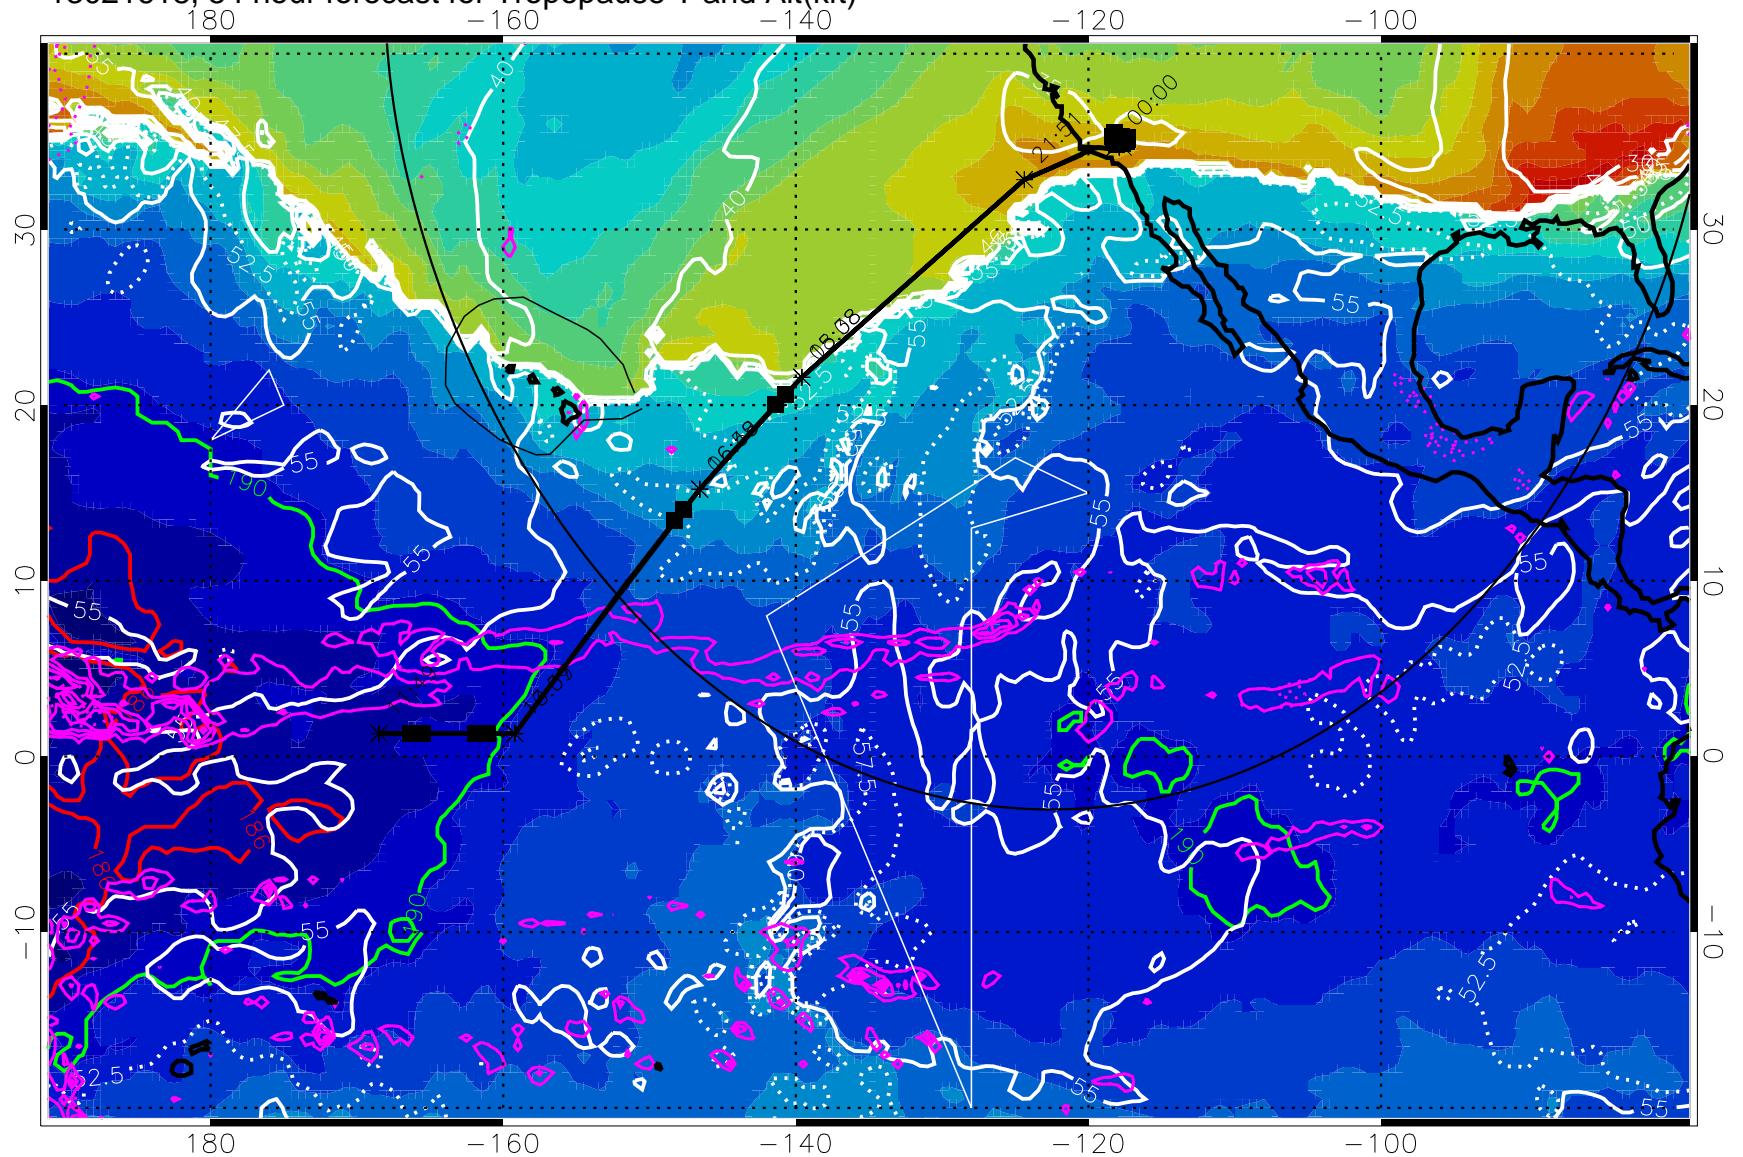

13021618, 54 hour forecast for Tropopause T and Alt(kft)

190 200 210 220 230

Tropopause T, K

Tropopause Altitude in kft (white)

Precip (tot dot, conv sol) past 6 hrs 6 kg/m² contours, min 4

189.5K skin

185.9K engine

Range ring of 4055 km -- 13 hours GH round trip