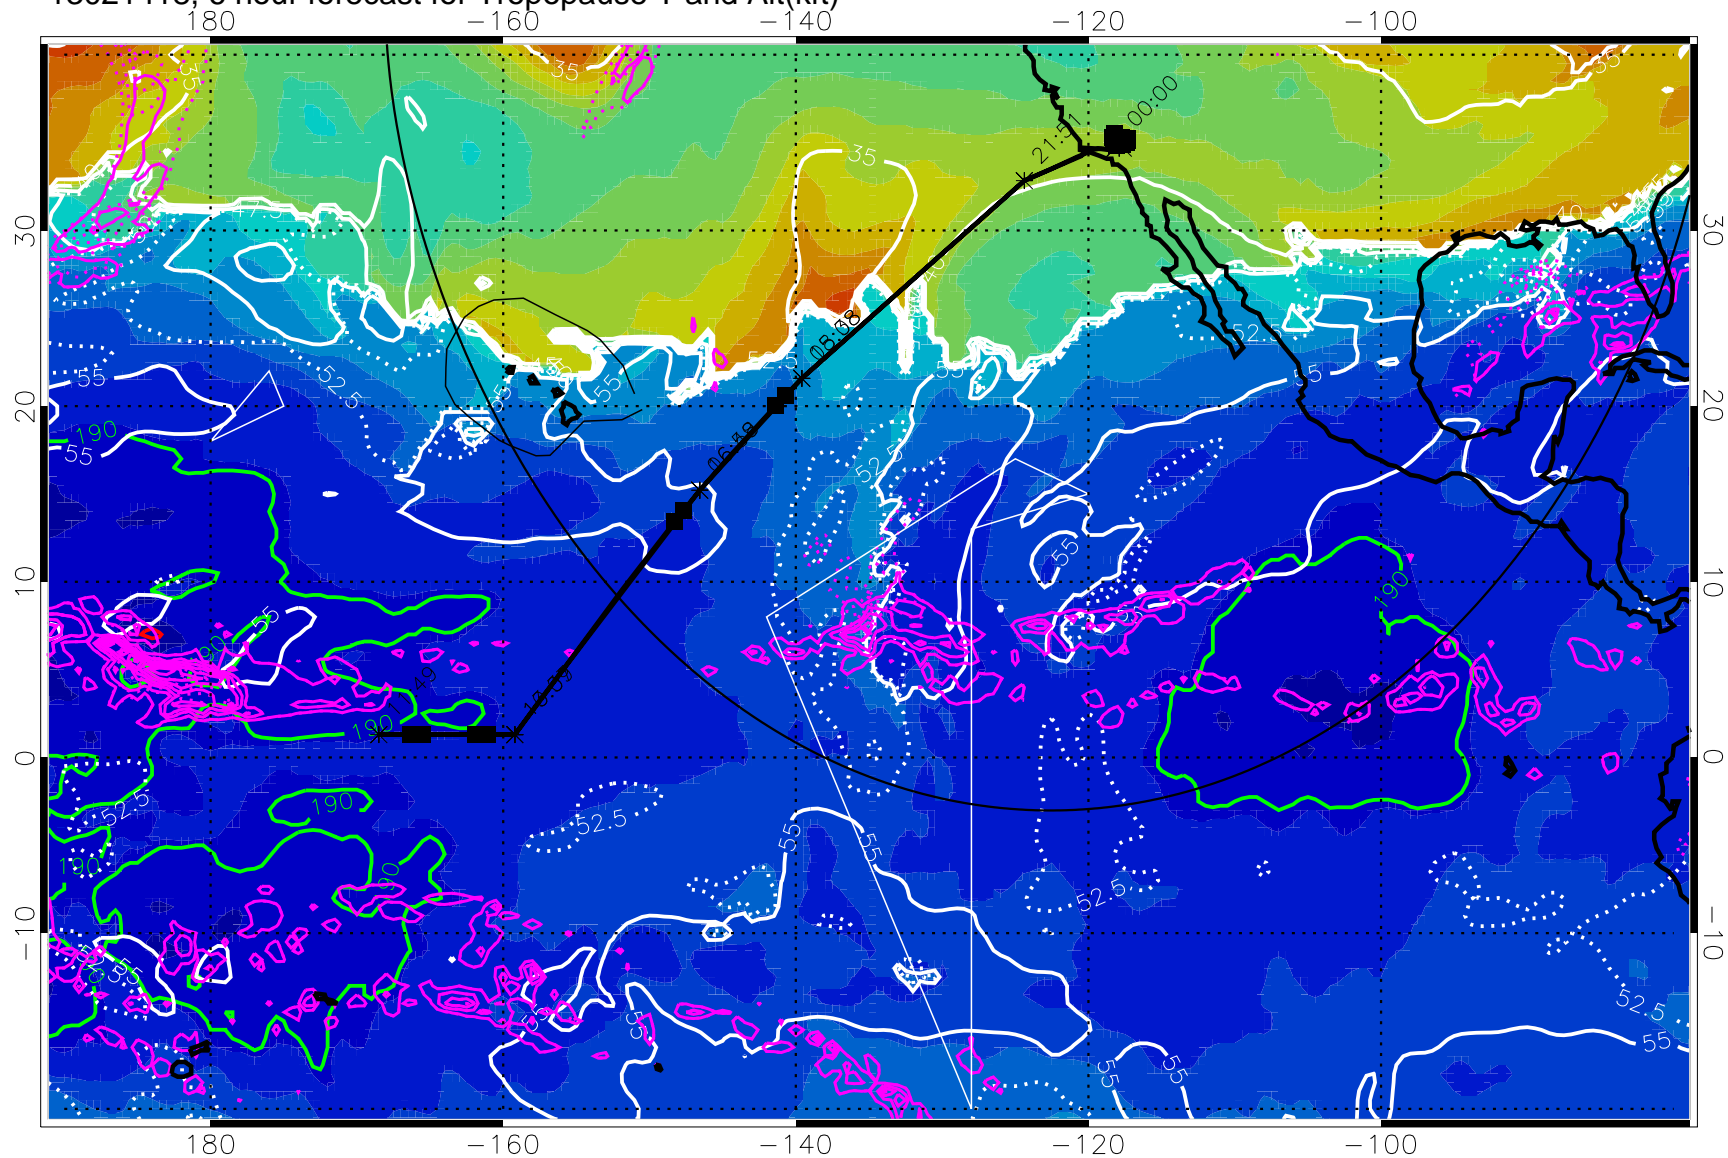

13021418, 6 hour forecast for Tropopause T and Alt(kft)

190 200 210 220 230

Tropopause T, K

Tropopause Altitude in kft (white)

Precip (tot dot, conv sol) past 6 hrs 6 kg/m2 contours, min 4

189.5K skin

185.9K engine

→ 30 m/s

Range ring of 4055 km -- 13 hours GH round trip