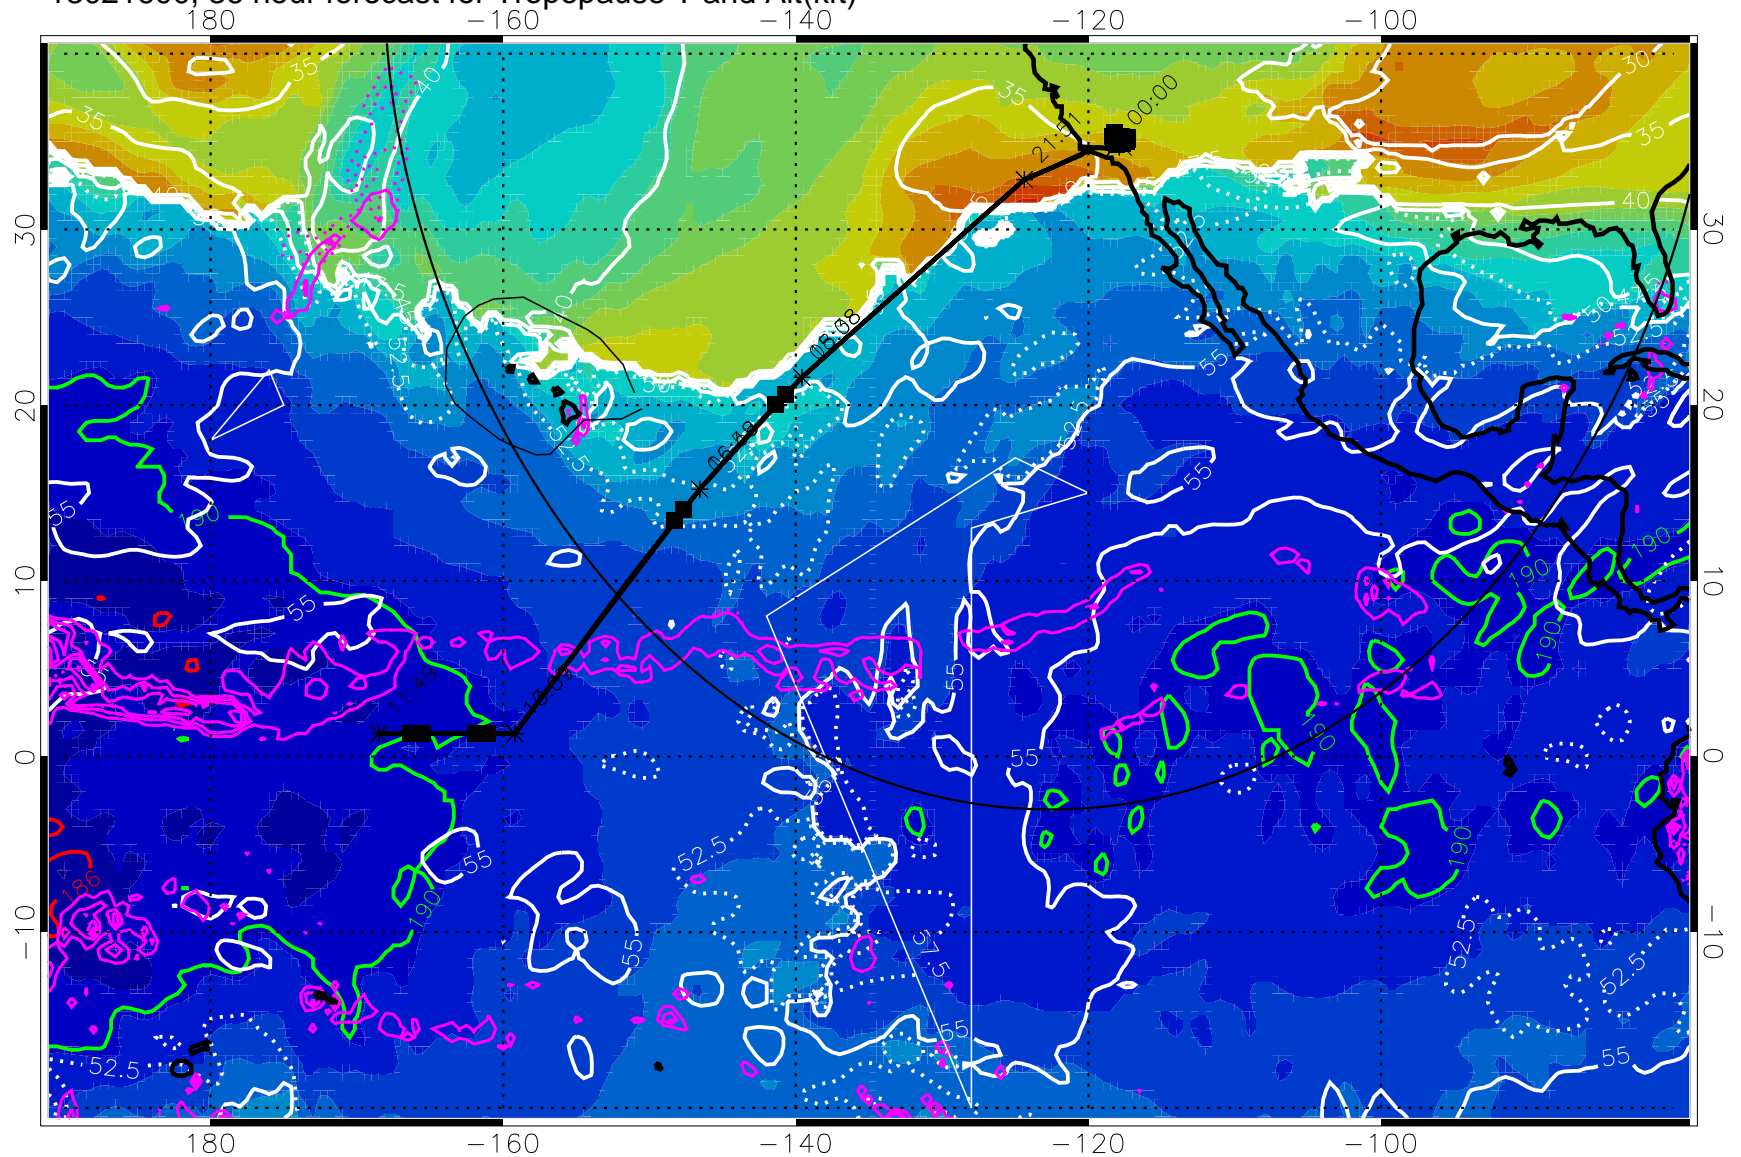

Precip (tot dot, conv sol) past 6 hrs 6 kg/m² contours, min 4

189.5K skin

185.9K engine

→ 30 m/s

Range ring of 4055 km -- 13 hours GH round trip

13021518, 30 hour forecast for Tropopause T and Alt(kft)

190 200 210 220 230
Tropopause T, K

Tropopause Altitude in kft (white)

Precip (tot dot, conv sol) past 6 hrs 6 kg/m2 contours, min 4

189.5K skin 185.9K engine

→ 30 m/s

Range ring of 4055 km -- 13 hours GH round trip

13021600, 36 hour forecast for Tropopause T and Alt(kft)