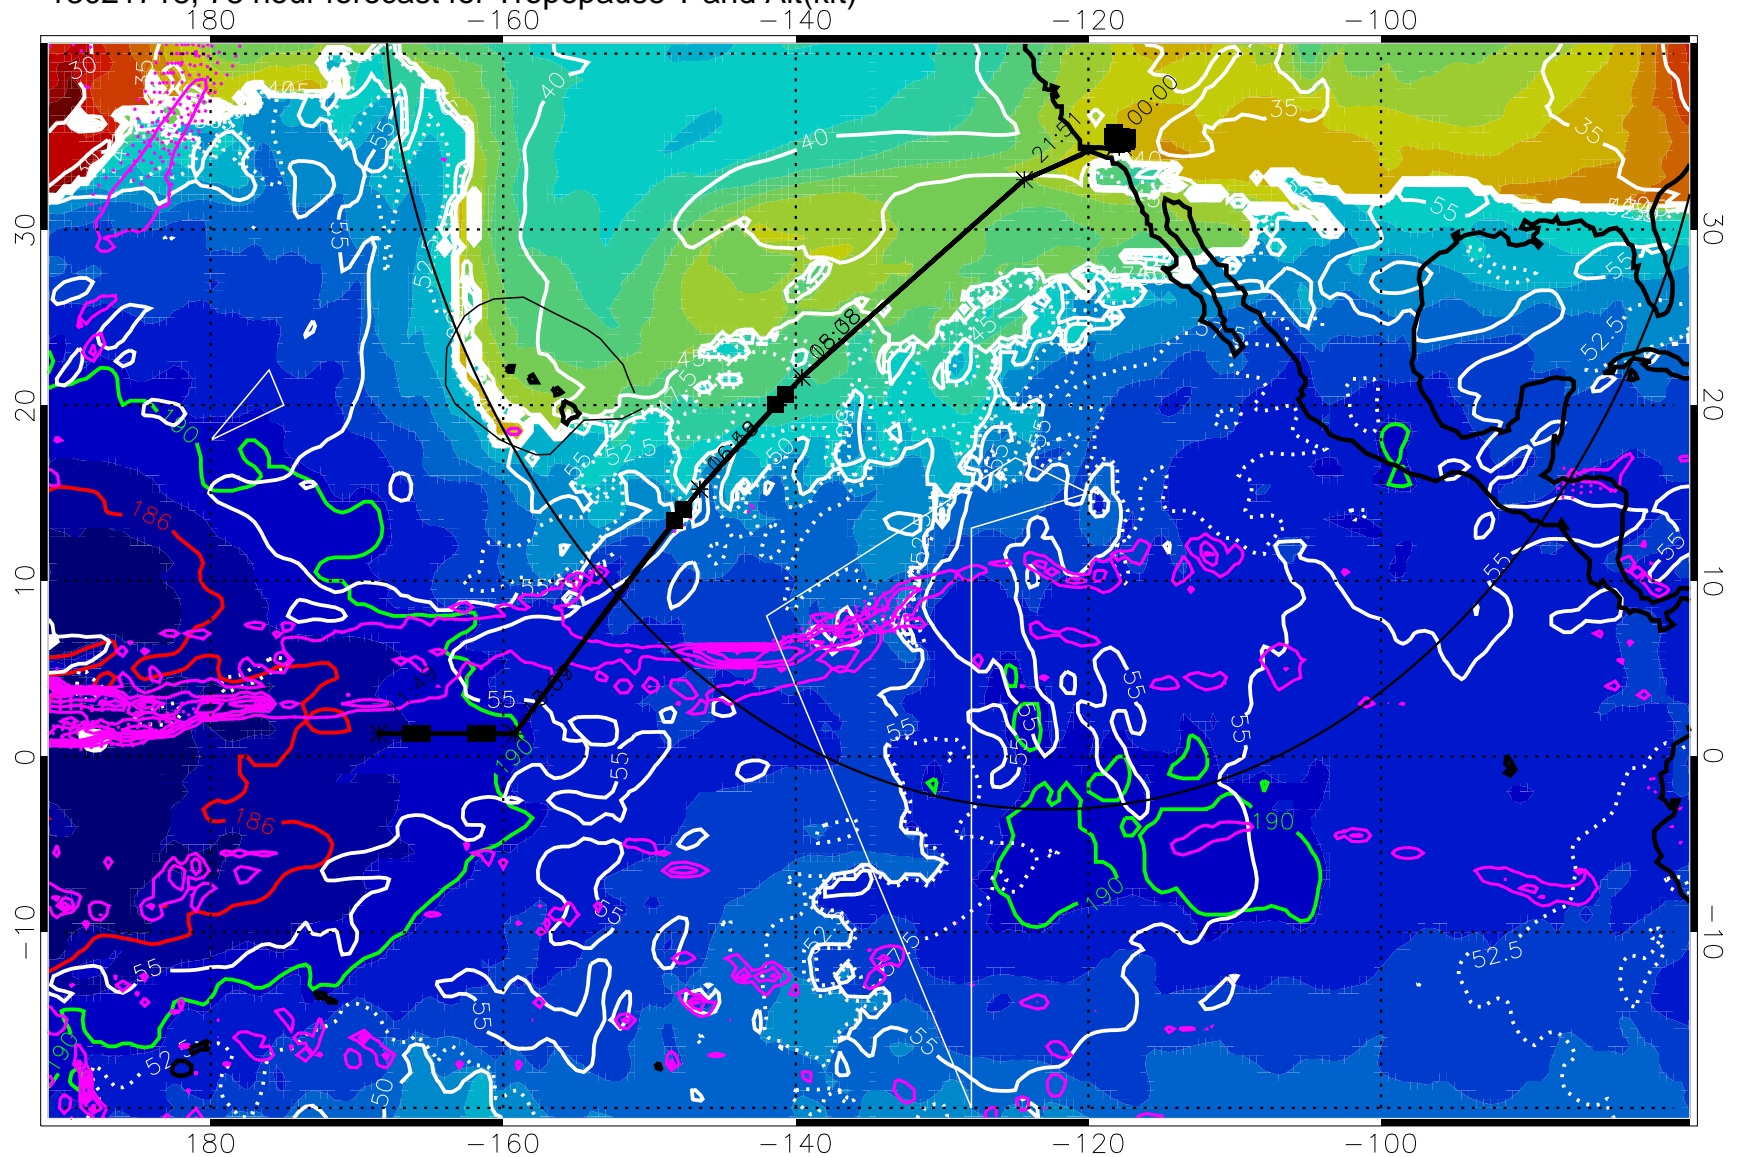

Precip (tot dot, conv sol) past 6 hrs 6 kg/m2 contours, min 4

189.5K skin

185.9K engine

→ 30 m/s

Range ring of 4055 km -- 13 hours GH round trip

13021712, 72 hour forecast for Tropopause T and Alt(kft)

190 200 210 220 230
Tropopause T, K

Tropopause Altitude in kft (white)

Precip (tot dot, conv sol) past 6 hrs 6 kg/m² contours, min 4

189.5K skin 185.9K engine

→ 30 m/s

Range ring of 4055 km -- 13 hours GH round trip

13021718, 78 hour forecast for Tropopause T and Alt(kft)