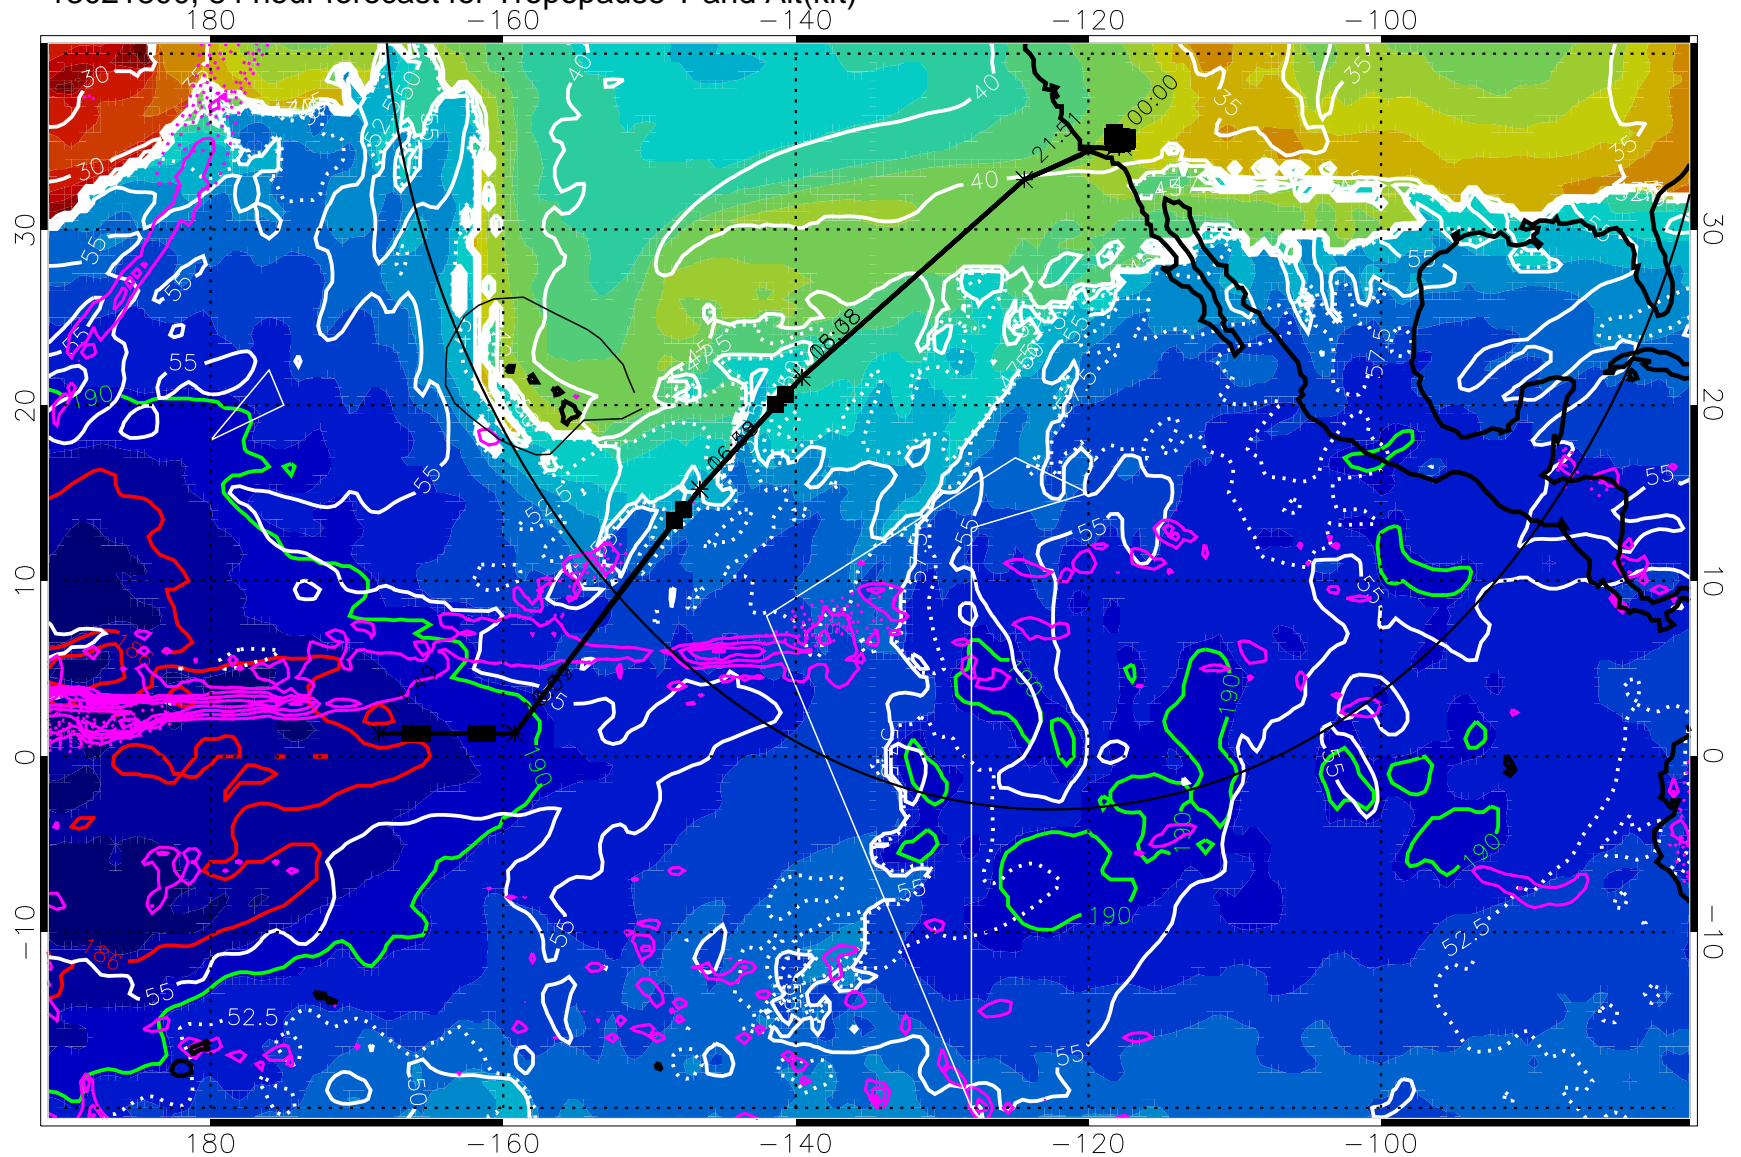

13021800, 84 hour forecast for Tropopause T and Alt(kft)

190   200   210   220   230
Tropopause T, K

Tropopause Altitude in kft (white)

Precip (tot dot, conv sol) past 6 hrs 6 kg/m² contours, min 4

189.5K skin   185.9K engine

→ 30 m/s

Range ring of 4055 km -- 13 hours GH round trip