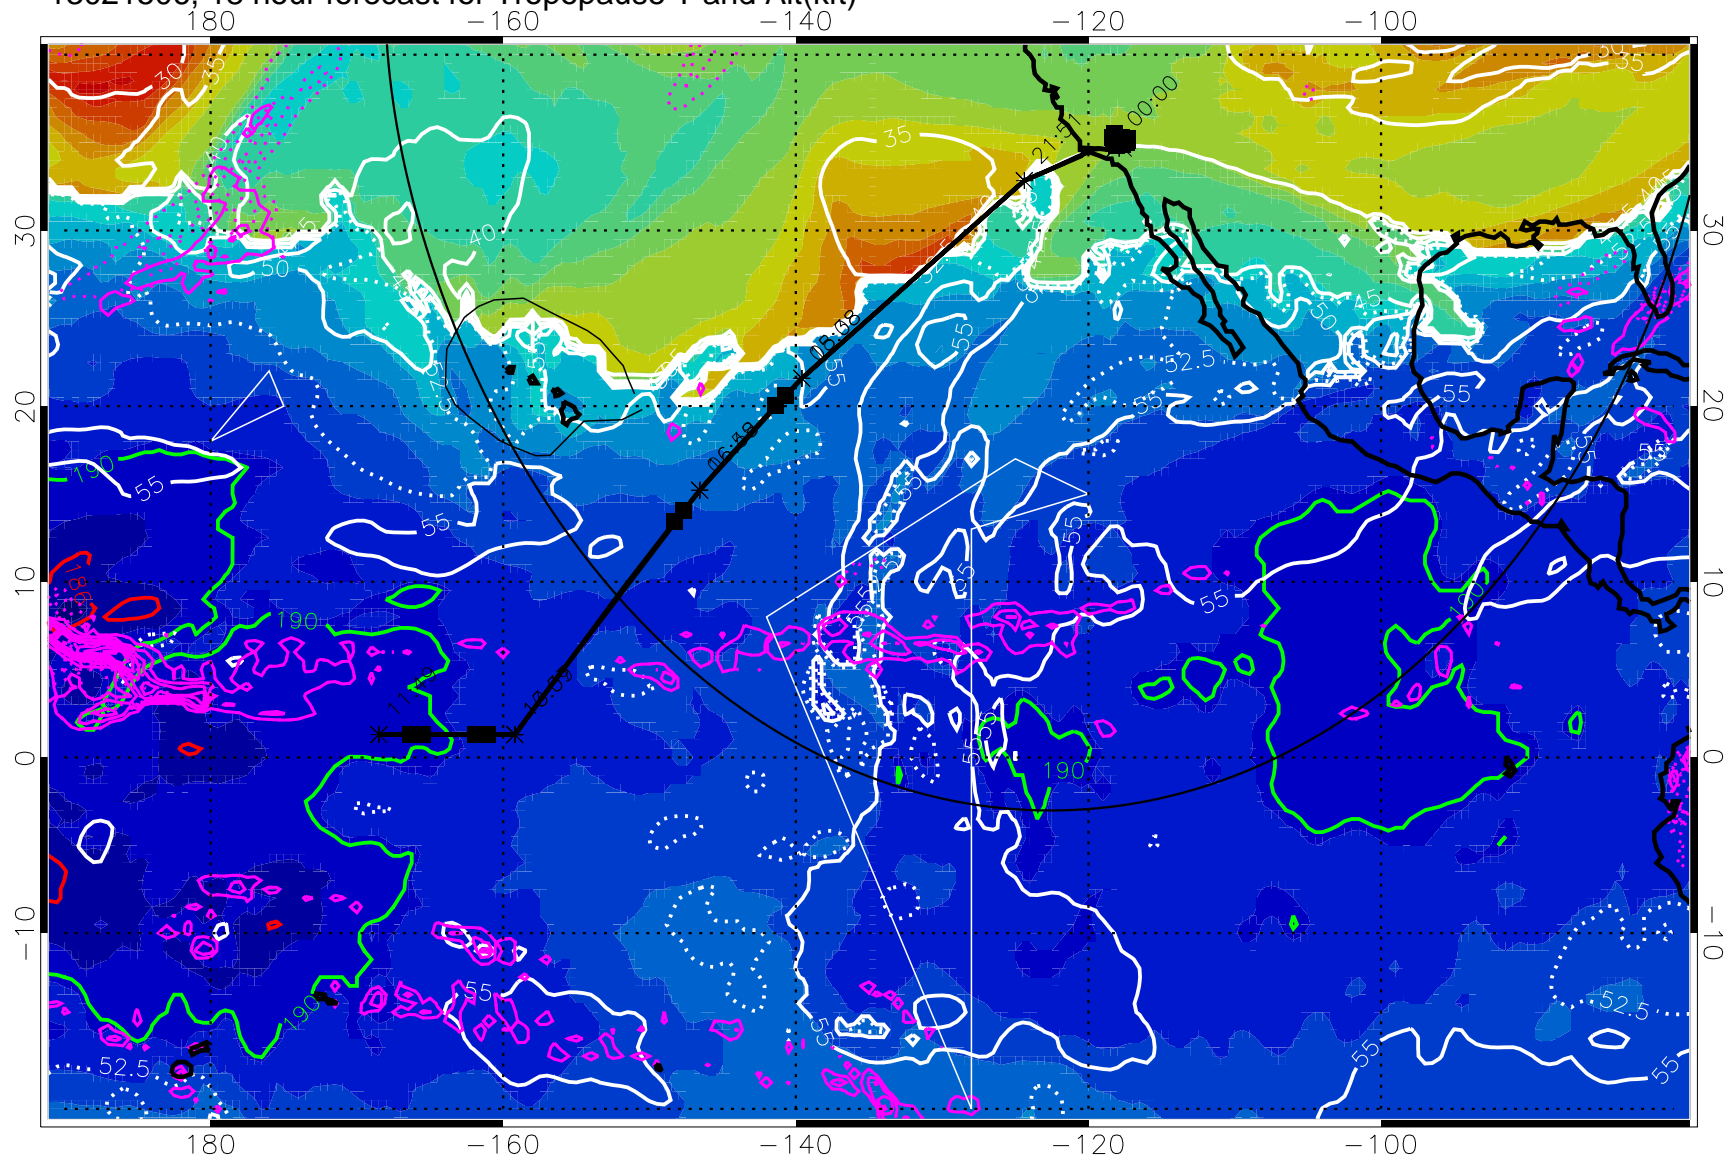

→ 30 m/s

Range ring of 4055 km -- 13 hours GH round trip

13021500, 12 hour forecast for Tropopause T and Alt(kft)

Tropopause Altitude in kft (white)
 Precip (tot dot, conv sol) past 6 hrs 6 kg/m² contours, min 4
 189.5K skin 185.9K engine

→ 30 m/s
 Range ring of 4055 km -- 13 hours GH round trip

13021506, 18 hour forecast for Tropopause T and Alt(kft)

190 200 210 220 230

Tropopause T, K

Tropopause Altitude in kft (white)

Precip (tot dot, conv sol) past 6 hrs 6 kg/m² contours, min 4

189.5K skin

185.9K engine

→ 30 m/s

Range ring of 4055 km -- 13 hours GH round trip

13021512, 24 hour forecast for Tropopause T and Alt(kft)

190 200 210 220 230
Tropopause T, K

Tropopause Altitude in kft (white)

Precip (tot dot, conv sol) past 6 hrs 6 kg/m² contours, min 4

189.5K skin

185.9K engine

→ 30 m/s

Range ring of 4055 km -- 13 hours GH round trip

13021518, 30 hour forecast for Tropopause T and Alt(kft)

190 200 210 220 230
Tropopause T, K