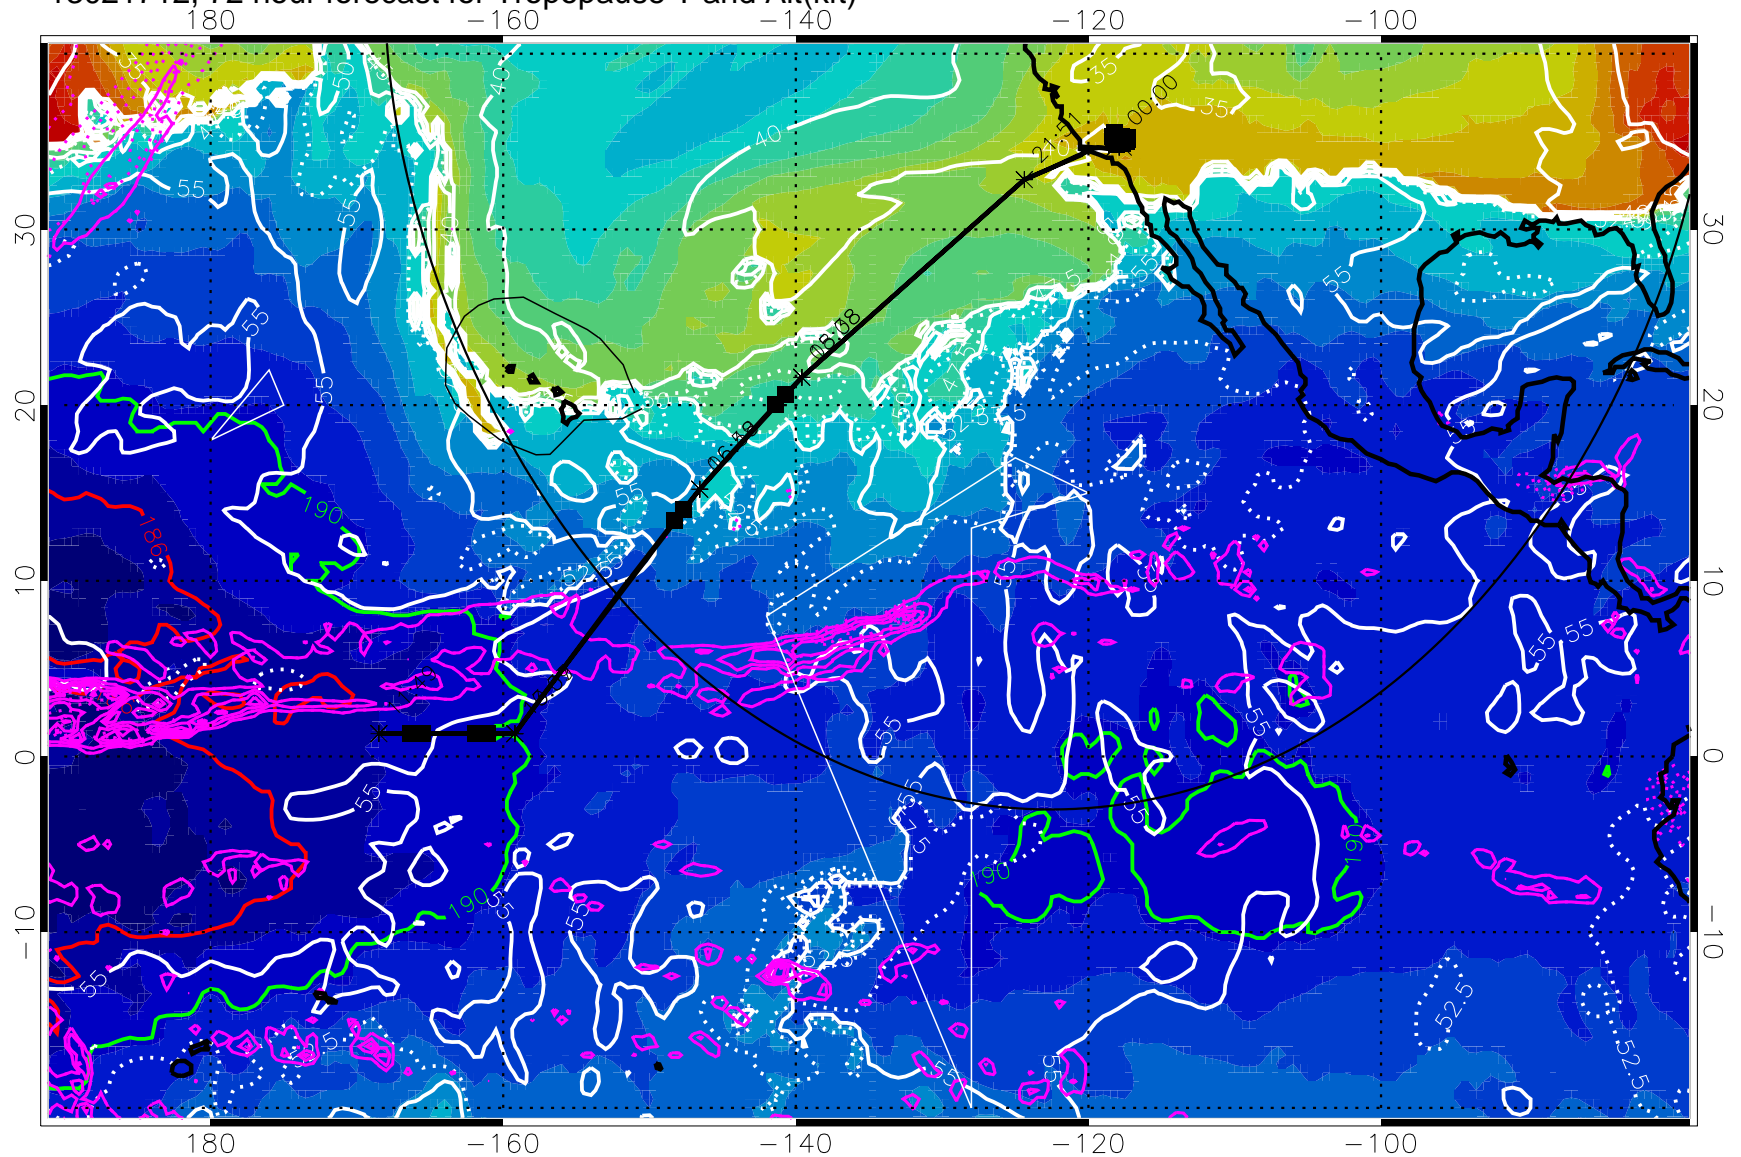

Precip (tot dot, conv sol) past 6 hrs 6 kg/m2 contours, min 4

189.5K skin

185.9K engine

→ 30 m/s

Range ring of 4055 km -- 13 hours GH round trip

13021712, 72 hour forecast for Tropopause T and Alt(kft)

190 200 210 220 230
Tropopause T, K