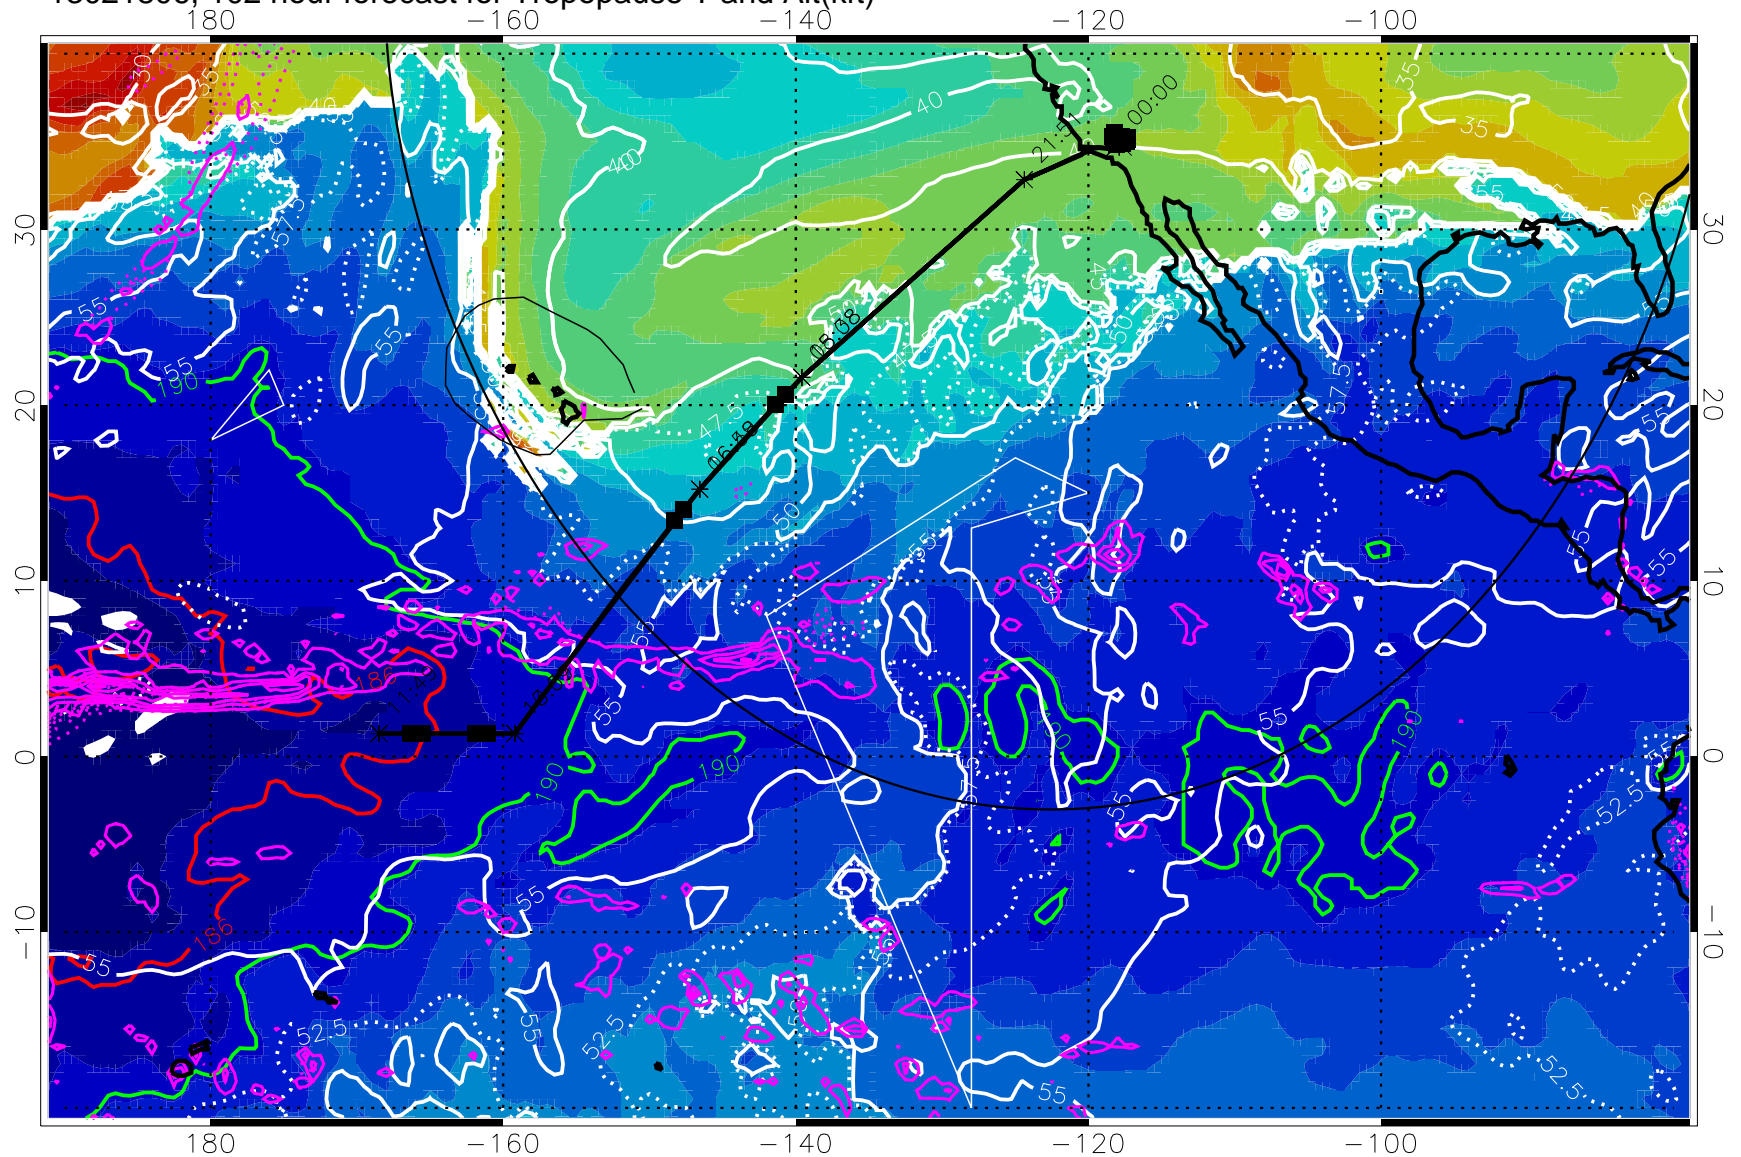

189.5K skin

185.9K engine

→ 30 m/s

Range ring of 4055 km -- 13 hours GH round trip

13021800, 96 hour forecast for Tropopause T and Alt(kft)

190 200 210 220 230

Tropopause T, K

Tropopause Altitude in kft (white)

Precip (tot dot, conv sol) past 6 hrs 6 kg/m2 contours, min 4

189.5K skin

185.9K engine

30 m/s

Range ring of 4055 km -- 13 hours GH round trip

13021806, 102 hour forecast for Tropopause T and Alt(kft)

190 200 210 220 230
Tropopause T, K

Tropopause Altitude in kft (white)

Precip (tot dot, conv sol) past 6 hrs 6 kg/m² contours, min 4

189.5K skin 185.9K engine

→ 30 m/s

Range ring of 4055 km -- 13 hours GH round trip

13021812, 108 hour forecast for Tropopause T and Alt(kft)