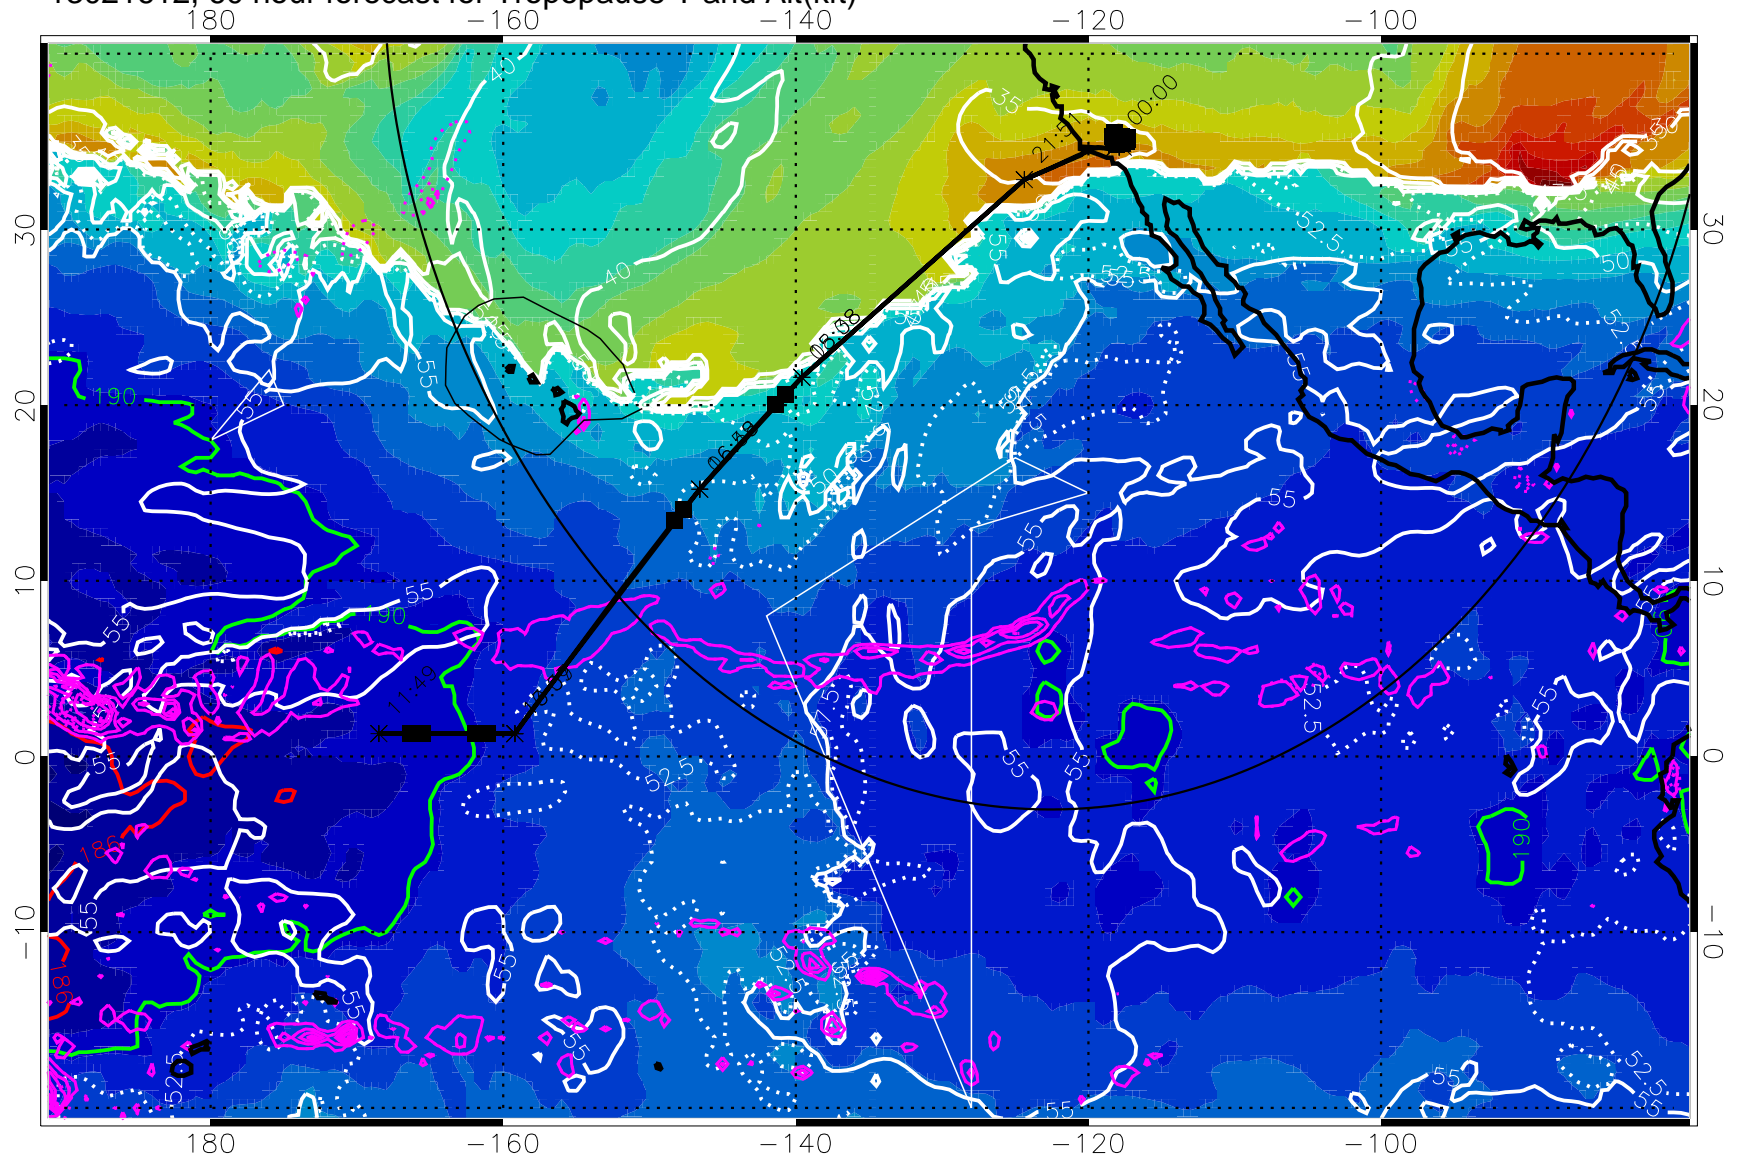

Precip (tot dot, conv sol) past 6 hrs 6 kg/m2 contours, min 4

189.5K skin

185.9K engine

Range ring of 4055 km -- 13 hours GH round trip

13021612, 60 hour forecast for Tropopause T and Alt(kft)

190 200 210 220 230