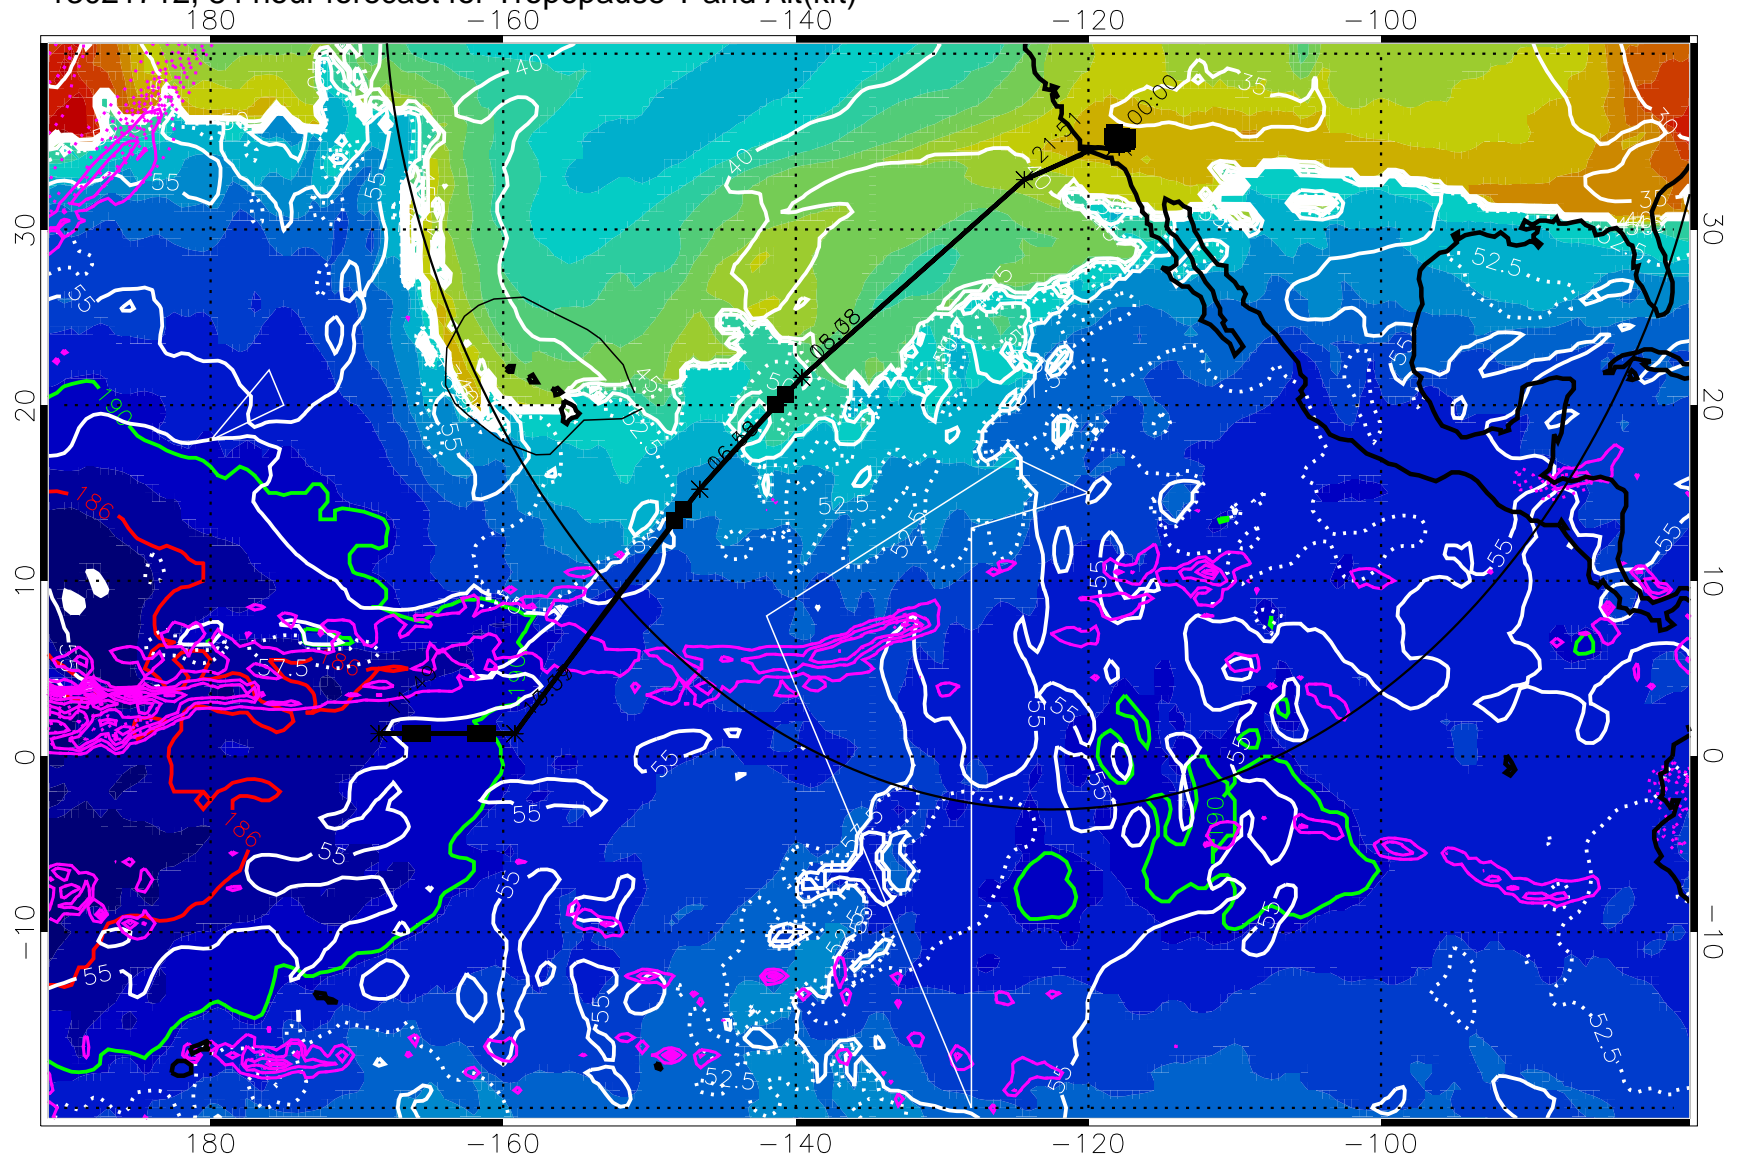

13021712, 84 hour forecast for Tropopause T and Alt(kft)

190   200   210   220   230
Tropopause T, K

Tropopause Altitude in kft (white)

Precip (tot dot, conv sol) past 6 hrs 6 kg/m2 contours, min 4

189.5K skin   185.9K engine

→ 30 m/s

Range ring of 4055 km -- 13 hours GH round trip