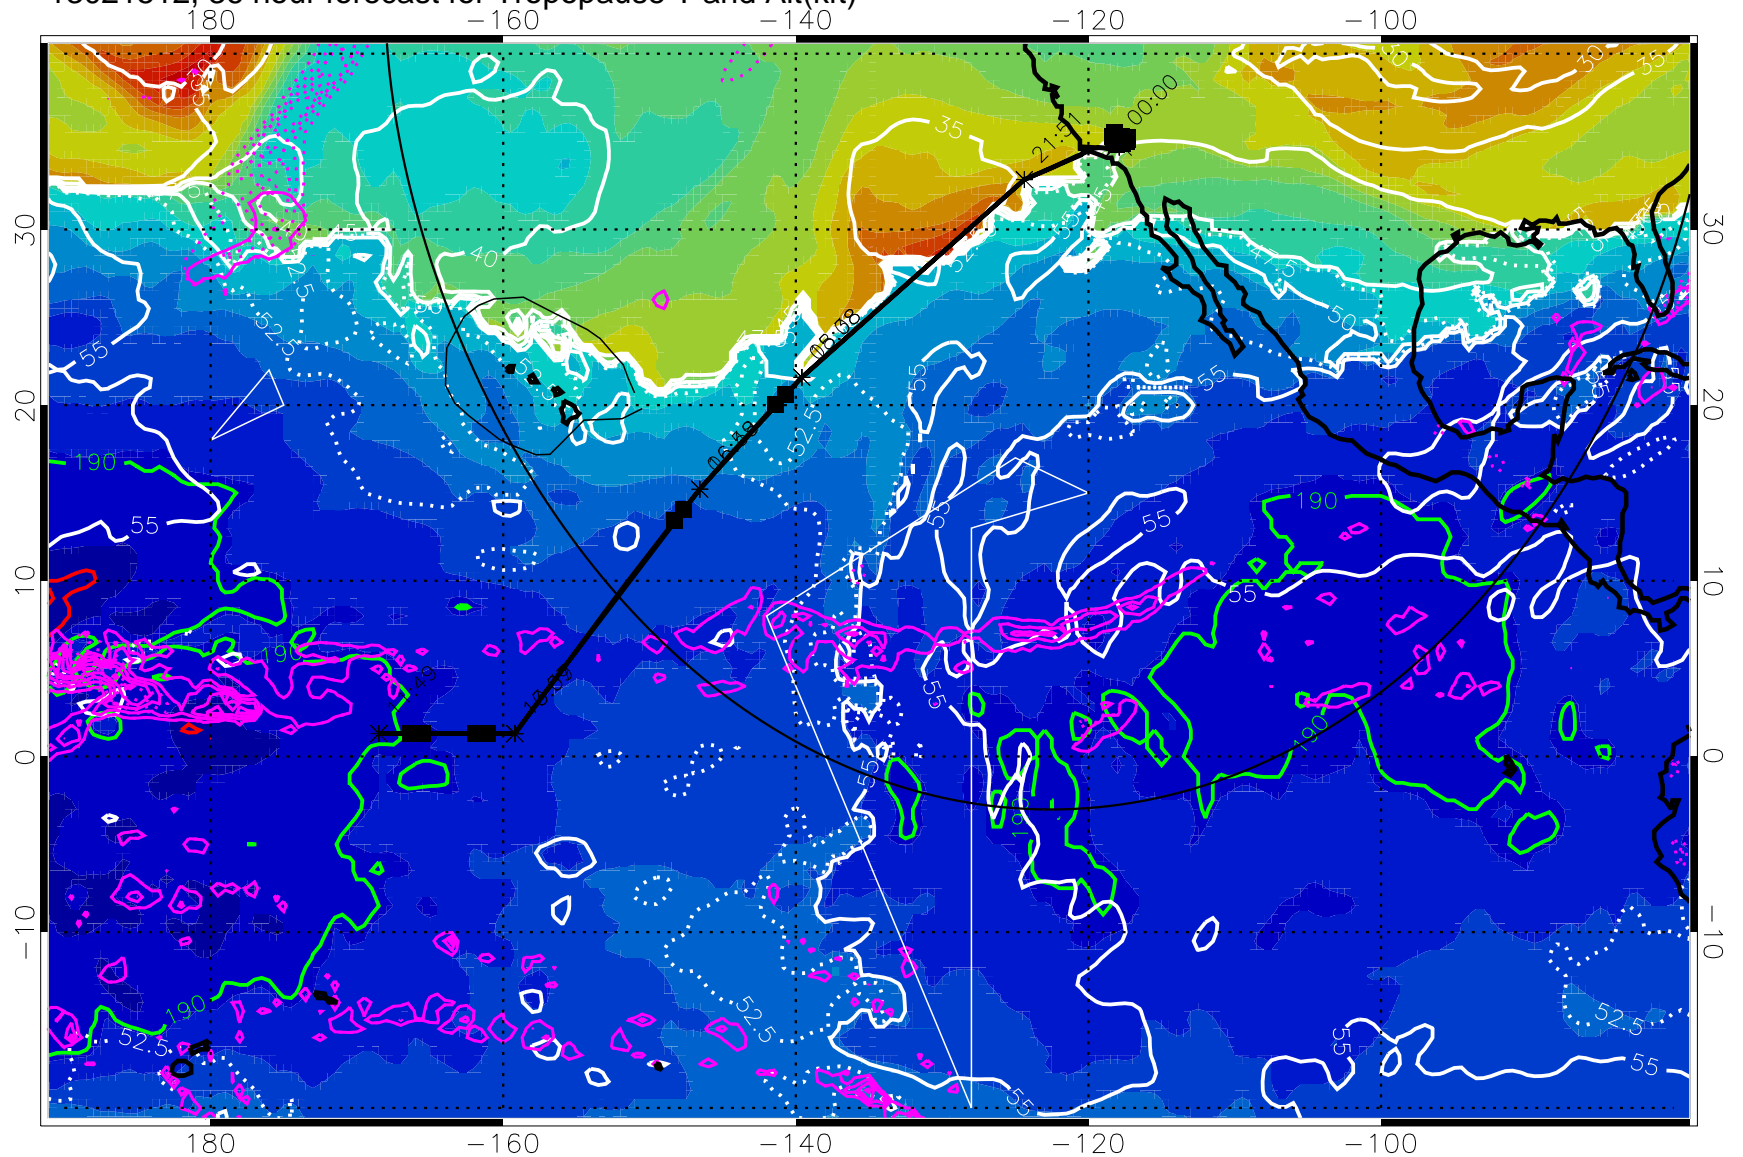

Precip (tot dot, conv sol) past 6 hrs 6 kg/m2 contours, min 4

189.5K skin

185.9K engine

→ 30 m/s

Range ring of 4055 km -- 13 hours GH round trip

13021506, 30 hour forecast for Tropopause T and Alt(kft)

190 200 210 220 230
Tropopause T, K

Tropopause Altitude in kft (white)

Precip (tot dot, conv sol) past 6 hrs 6 kg/m2 contours, min 4

189.5K skin 185.9K engine

→ 30 m/s

Range ring of 4055 km -- 13 hours GH round trip

13021512, 36 hour forecast for Tropopause T and Alt(kft)