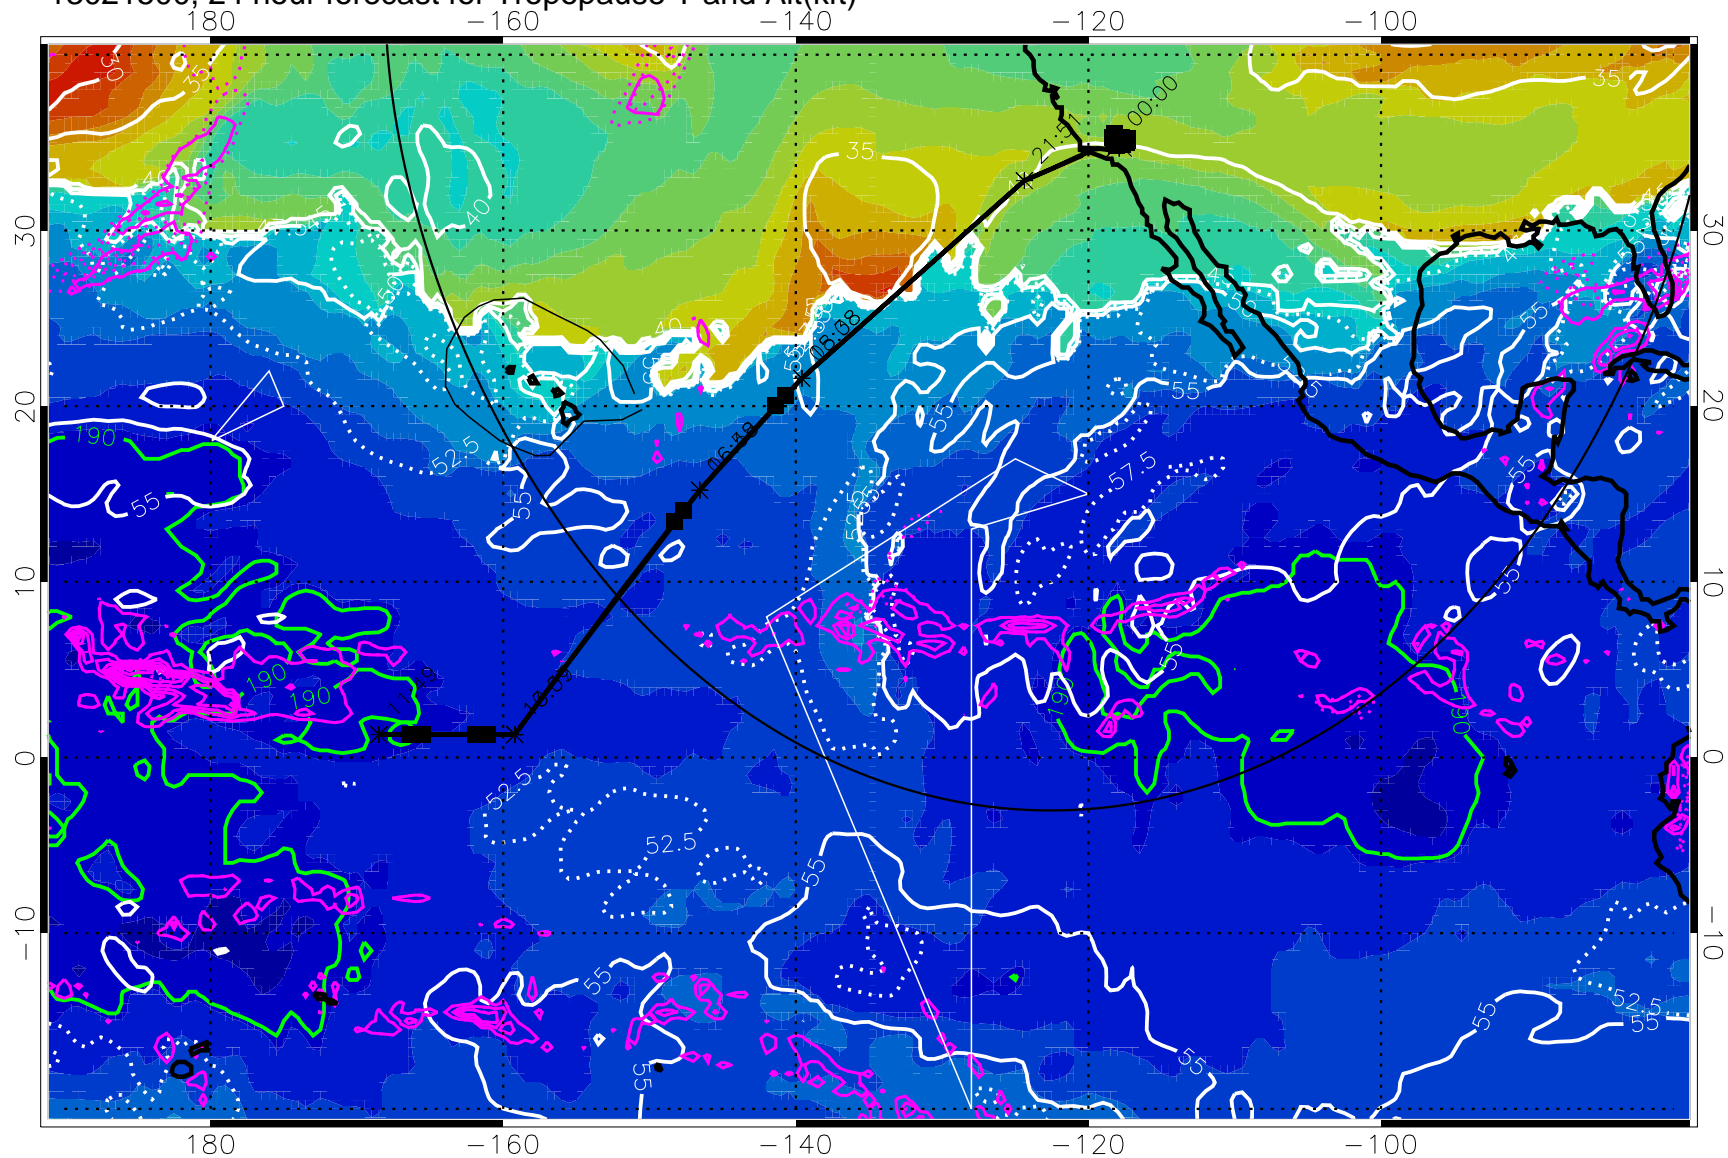

189.5K skin

185.9K engine

30 m/s

Range ring of 4055 km -- 13 hours GH round trip

13021500, 24 hour forecast for Tropopause T and Alt(kft)

190 200 210 220 230
Tropopause T, K

Tropopause Altitude in kft (white)

Precip (tot dot, conv sol) past 6 hrs 6 kg/m2 contours, min 4

189.5K skin

185.9K engine

→ 30 m/s

Range ring of 4055 km -- 13 hours GH round trip

13021506, 30 hour forecast for Tropopause T and Alt(kft)

190 200 210 220 230
Tropopause T, K