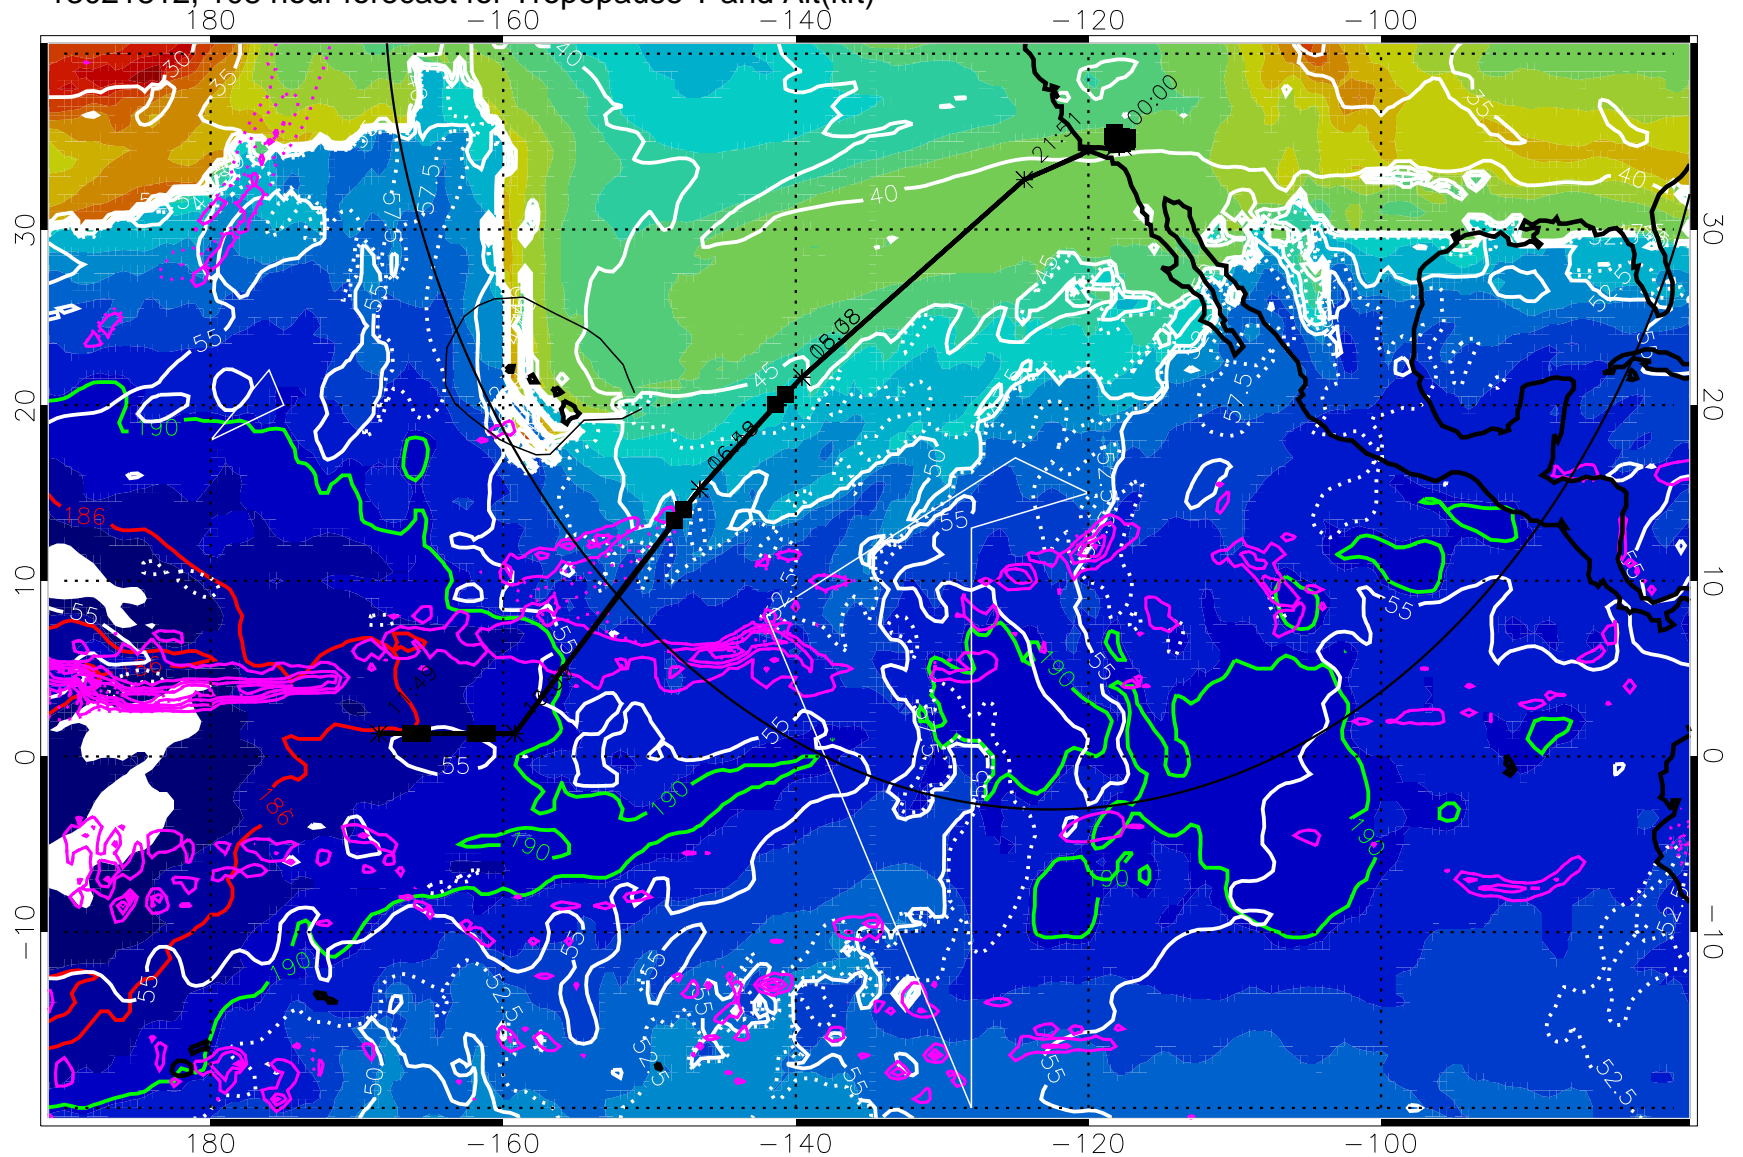

Precip (tot dot, conv sol) past 6 hrs 6 kg/m2 contours, min 4

189.5K skin

185.9K engine

30 m/s

Range ring of 4055 km -- 13 hours GH round trip

13021806, 102 hour forecast for Tropopause T and Alt(kft)

190 200 210 220 230
Tropopause T, K

Tropopause Altitude in kft (white)

Precip (tot dot, conv sol) past 6 hrs 6 kg/m² contours, min 4

189.5K skin 185.9K engine

→ 30 m/s

Range ring of 4055 km -- 13 hours GH round trip

13021812, 108 hour forecast for Tropopause T and Alt(kft)

190 200 210 220 230

Tropopause T, K

Tropopause Altitude in kft (white)

Precip (tot dot, conv sol) past 6 hrs 6 kg/m² contours, min 4

189.5K skin

185.9K engine

Range ring of 4055 km -- 13 hours GH round trip