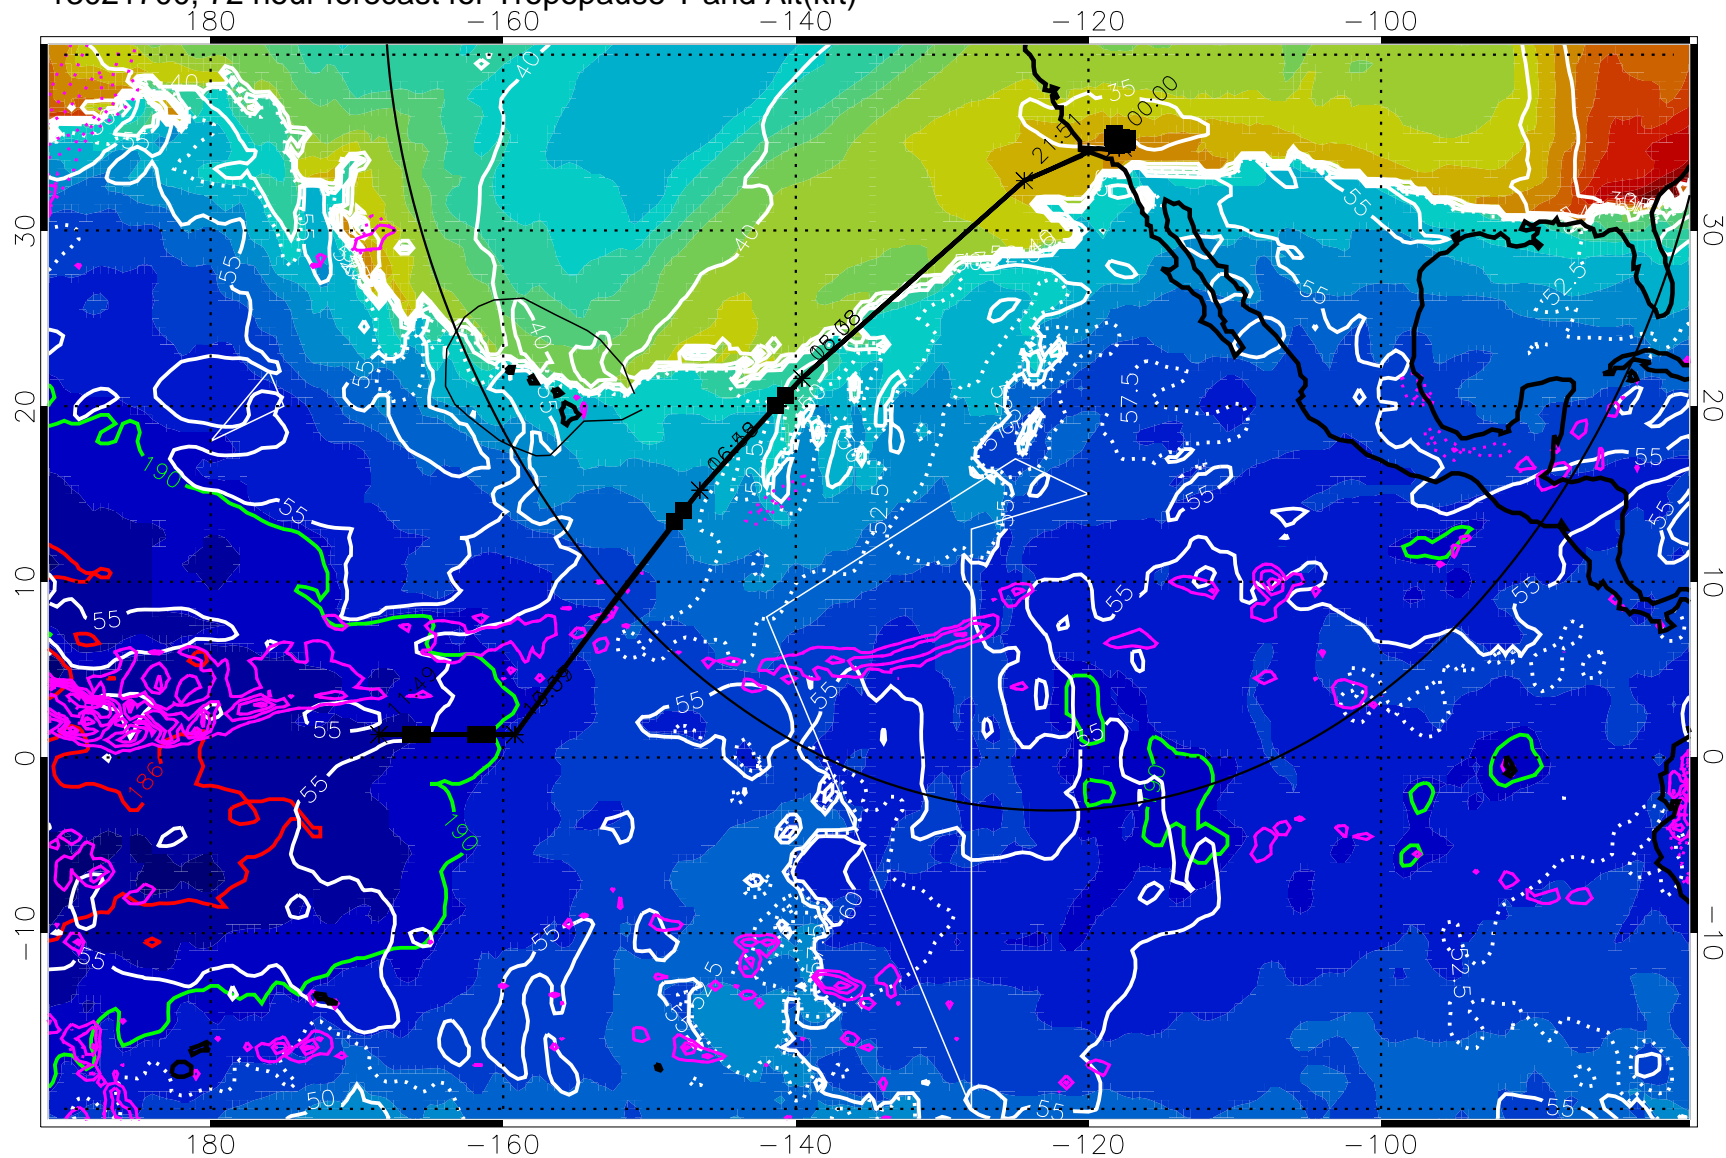

13021700, 72 hour forecast for Tropopause T and Alt(kft)

190 200 210 220 230

Tropopause T, K

Tropopause Altitude in kft (white)

Precip (tot dot, conv sol) past 6 hrs 6 kg/m² contours, min 4

189.5K skin

185.9K engine

Range ring of 4055 km -- 13 hours GH round trip