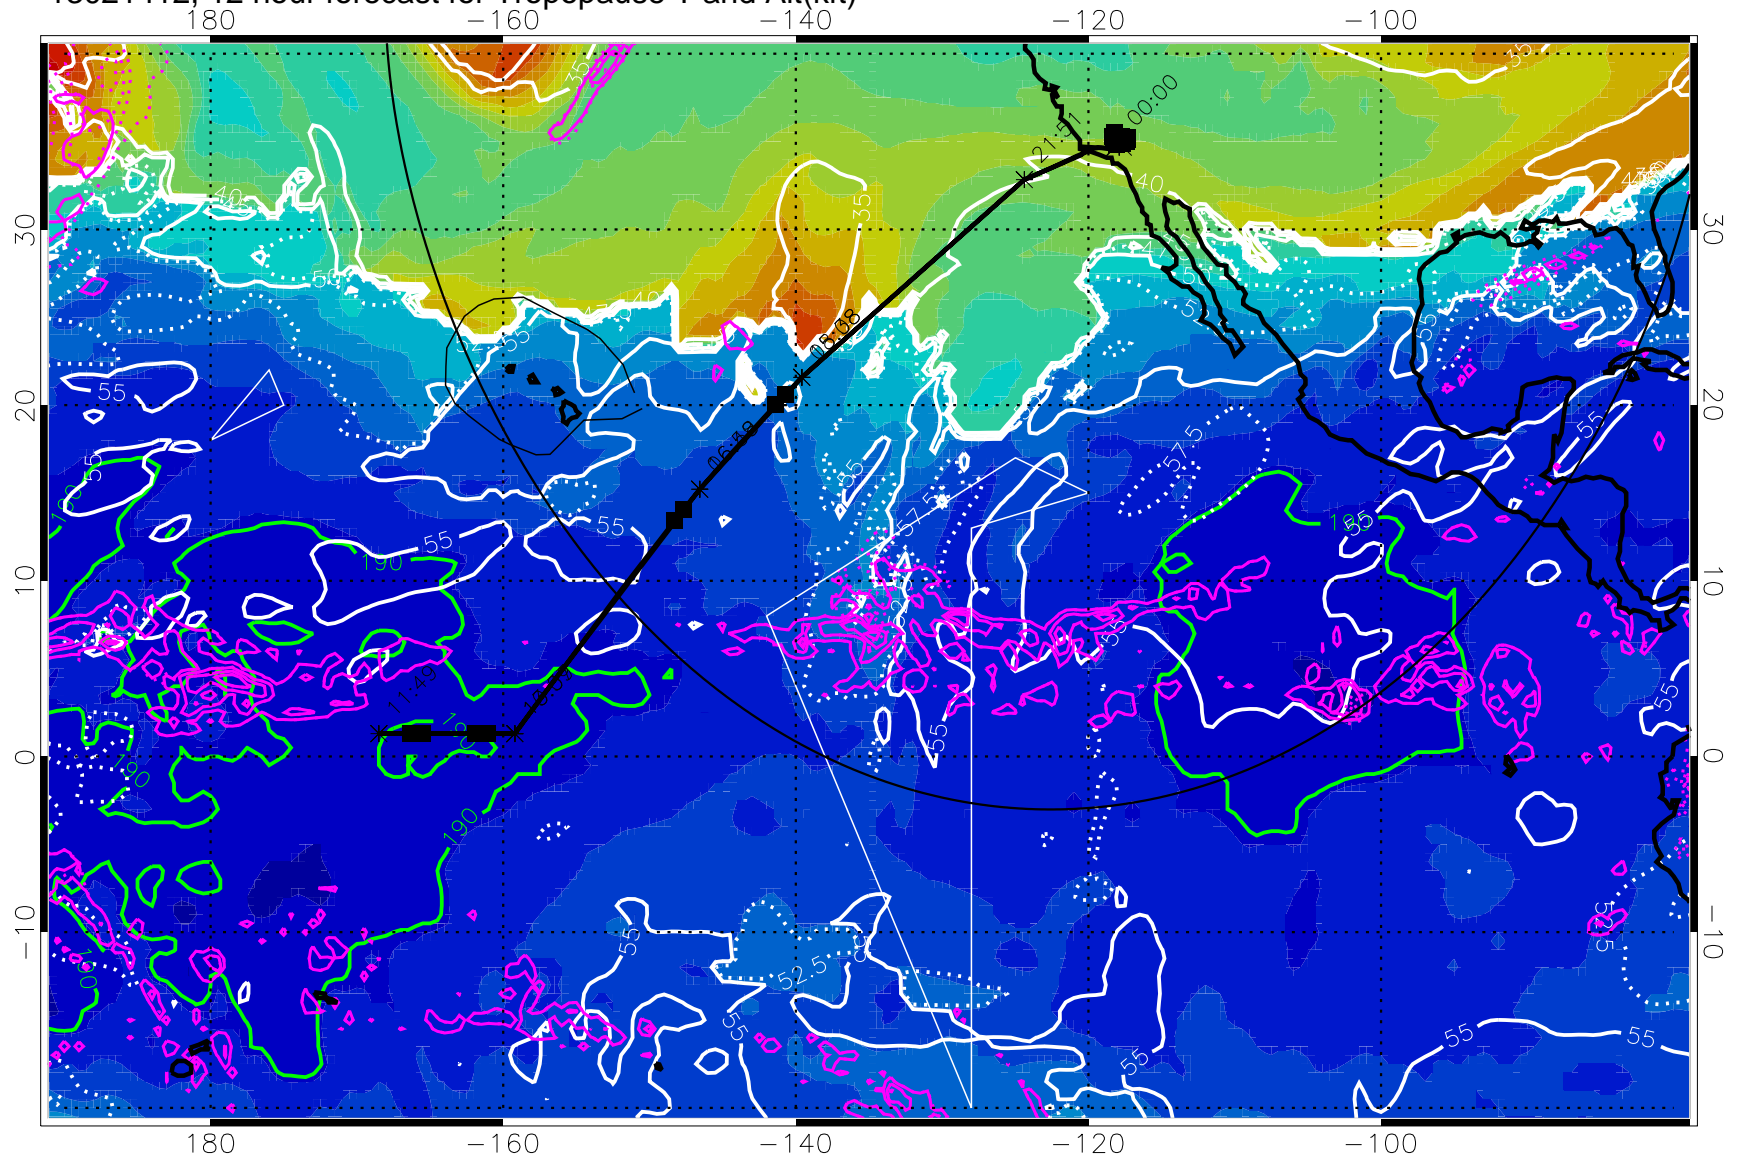

13021412, 12 hour forecast for Tropopause T and Alt(kft)

190 200 210 220 230

Tropopause T, K

Tropopause Altitude in kft (white)

Precip (tot dot, conv sol) past 6 hrs 6 kg/m² contours, min 4

189.5K skin 185.9K engine

→ 30 m/s

Range ring of 4055 km -- 13 hours GH round trip

13021418, 18 hour forecast for Tropopause T and Alt(kft)

190 200 210 220 230

Tropopause T, K

Tropopause Altitude in kft (white)

Precip (tot dot, conv sol) past 6 hrs 6 kg/m² contours, min 4

189.5K skin

185.9K engine

30 m/s

Range ring of 4055 km -- 13 hours GH round trip

13021500, 24 hour forecast for Tropopause T and Alt(kft)

190 200 210 220 230
Tropopause T, K

Tropopause Altitude in kft (white)

Precip (tot dot, conv sol) past 6 hrs 6 kg/m2 contours, min 4

189.5K skin

185.9K engine

→ 30 m/s

Range ring of 4055 km -- 13 hours GH round trip

13021506, 30 hour forecast for Tropopause T and Alt(kft)

190 200 210 220 230
Tropopause T, K