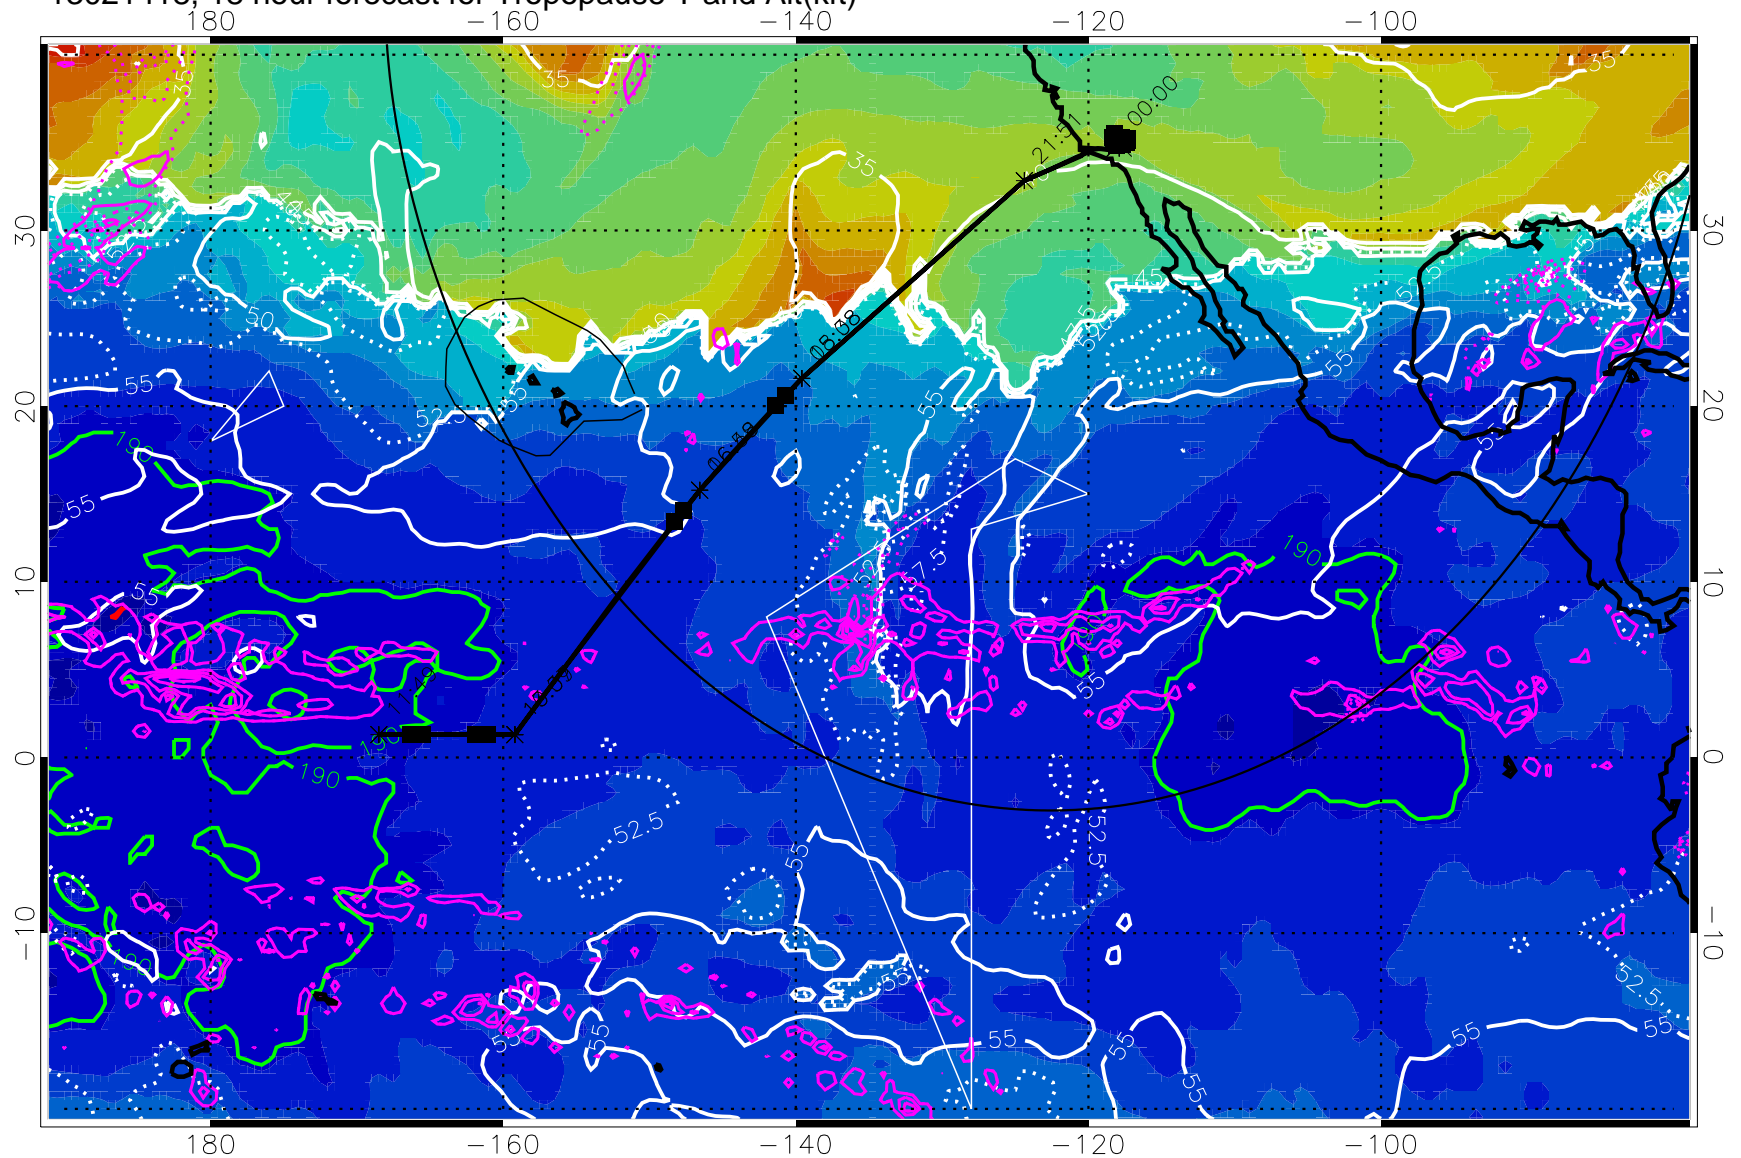

13021412, 12 hour forecast for Tropopause T and Alt(kft)

190 200 210 220 230

Tropopause T, K

Tropopause Altitude in kft (white)

Precip (tot dot, conv sol) past 6 hrs 6 kg/m² contours, min 4

189.5K skin 185.9K engine

→ 30 m/s

Range ring of 4055 km -- 13 hours GH round trip

13021418, 18 hour forecast for Tropopause T and Alt(kft)

190 200 210 220 230

Tropopause T, K

Tropopause Altitude in kft (white)

Precip (tot dot, conv sol) past 6 hrs 6 kg/m² contours, min 4

189.5K skin

185.9K engine

30 m/s

Range ring of 4055 km -- 13 hours GH round trip

13021500, 24 hour forecast for Tropopause T and Alt(kft)

190 200 210 220 230
Tropopause T, K

Tropopause Altitude in kft (white)

Precip (tot dot, conv sol) past 6 hrs 6 kg/m2 contours, min 4

189.5K skin

185.9K engine

→ 30 m/s

Range ring of 4055 km -- 13 hours GH round trip

13021506, 30 hour forecast for Tropopause T and Alt(kft)

190 200 210 220 230
Tropopause T, K