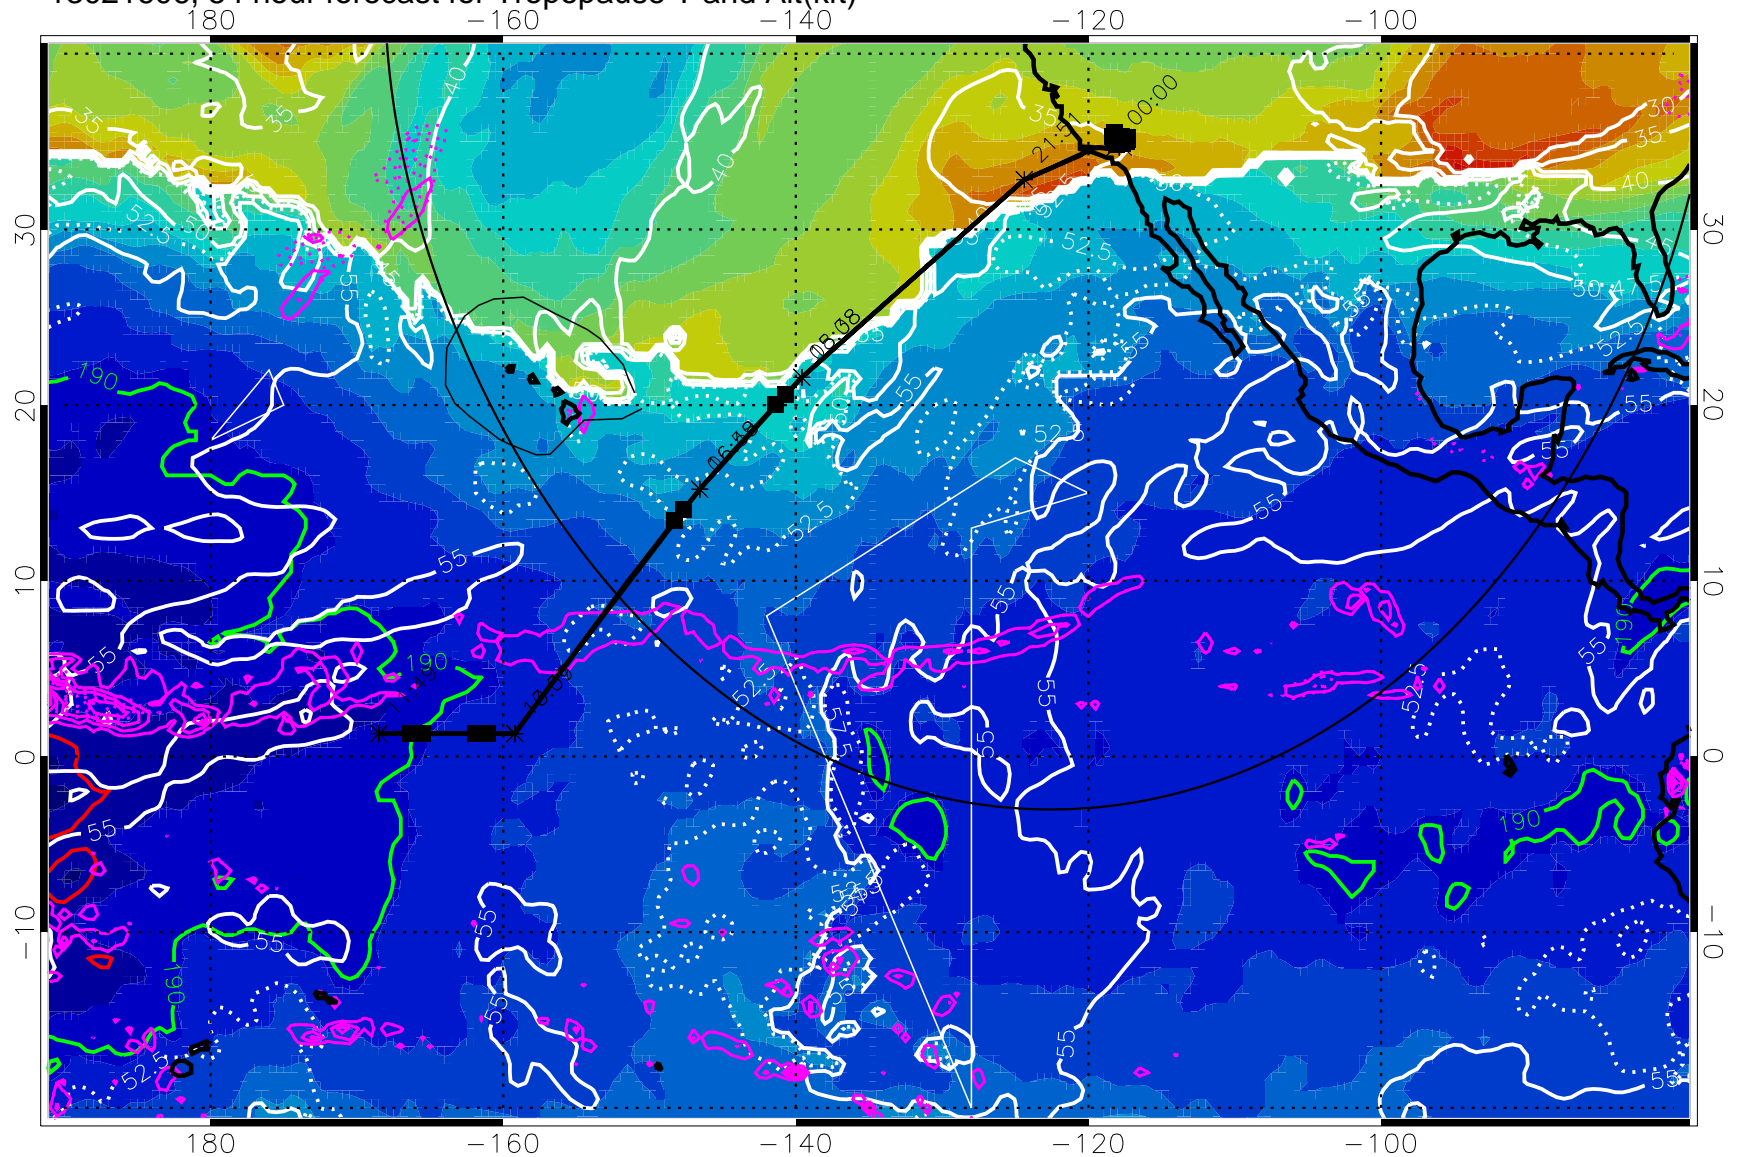

→ 30 m/s

Range ring of 4055 km -- 13 hours GH round trip

13021600, 48 hour forecast for Tropopause T and Alt(kft)

190 200 210 220 230

Tropopause T, K

Tropopause Altitude in kft (white)

Precip (tot dot, conv sol) past 6 hrs 6 kg/m² contours, min 4

189.5K skin

185.9K engine

→ 30 m/s

Range ring of 4055 km -- 13 hours GH round trip

13021606, 54 hour forecast for Tropopause T and Alt(kft)

190 200 210 220 230

Tropopause T, K

Tropopause Altitude in kft (white)

Precip (tot dot, conv sol) past 6 hrs 6 kg/m2 contours, min 4

189.5K skin

185.9K engine

Range ring of 4055 km -- 13 hours GH round trip

13021612, 60 hour forecast for Tropopause T and Alt(kft)

190 200 210 220 230