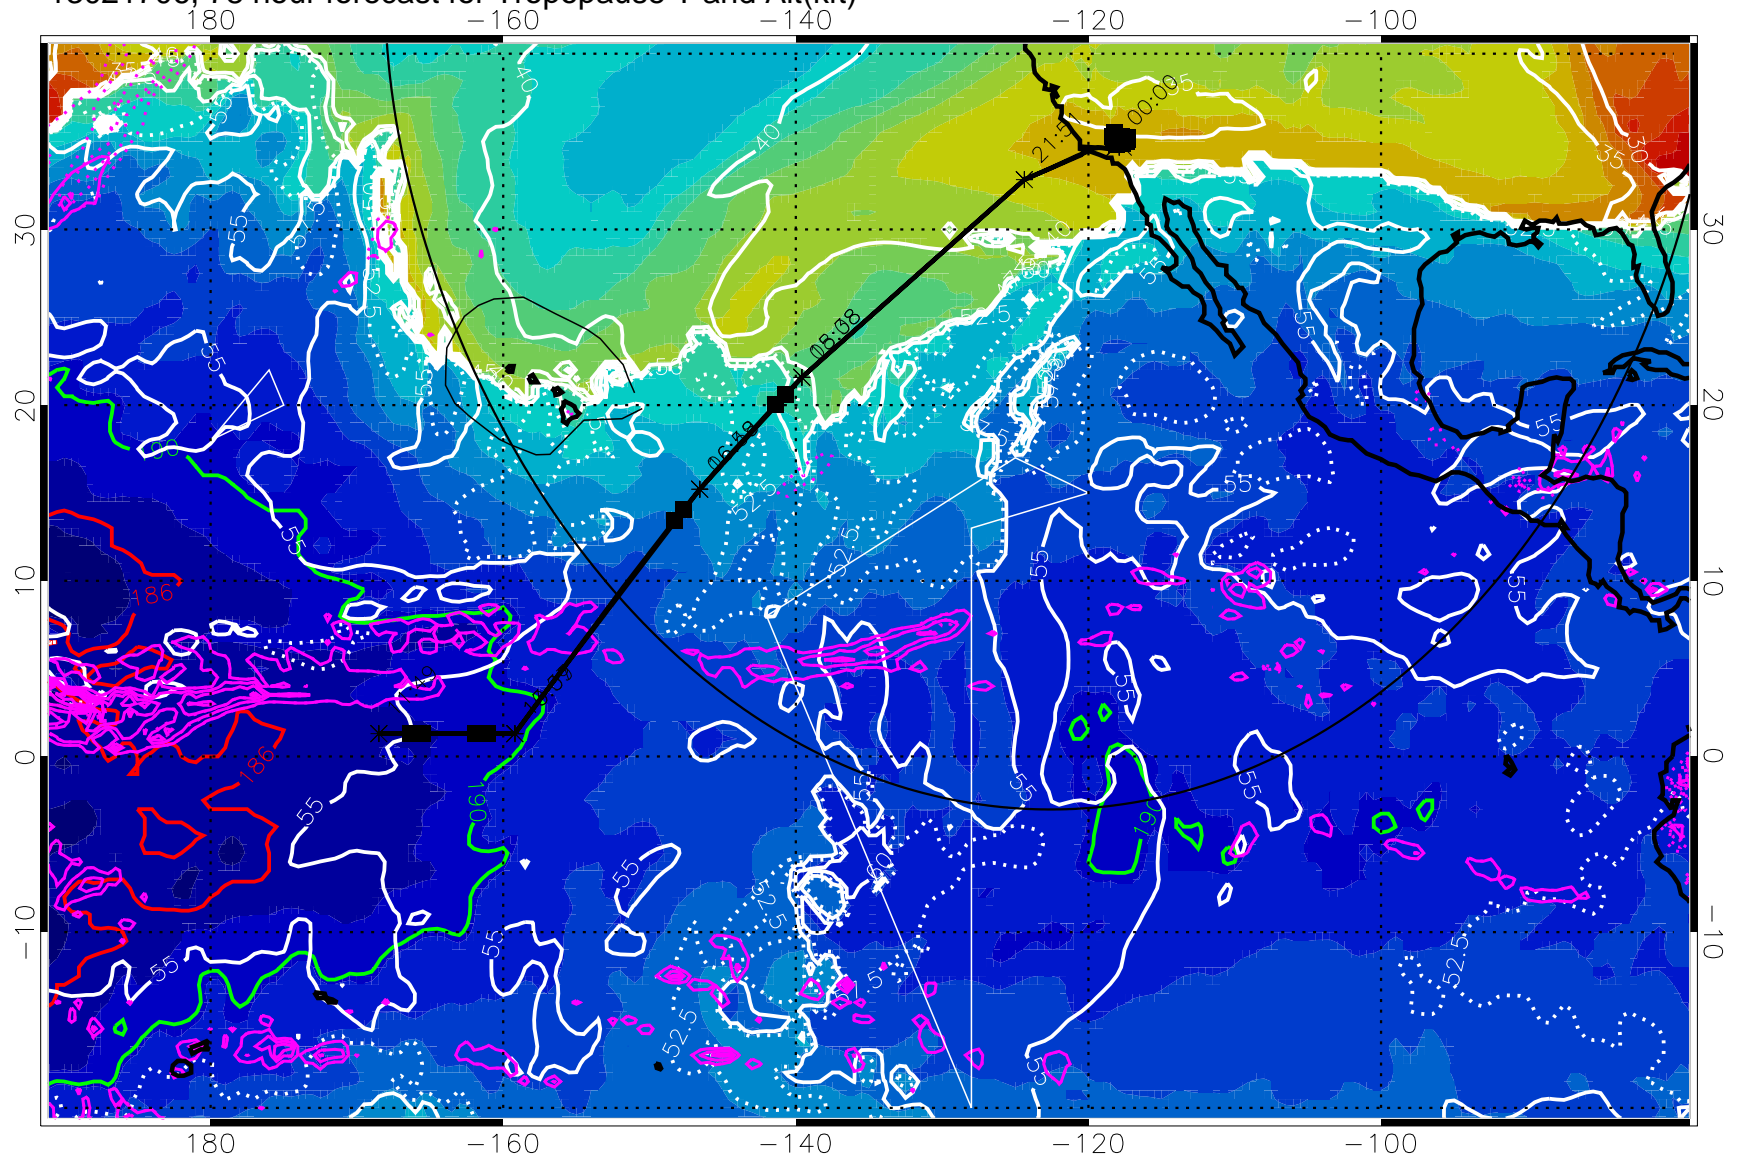

13021706, 78 hour forecast for Tropopause T and Alt(kft)

Tropopause T, K

Tropopause Altitude in kft (white)

Precip (tot dot, conv sol) past 6 hrs 6 kg/m2 contours, min 4

189.5K skin 185.9K engine

→ 30 m/s

Range ring of 4055 km -- 13 hours GH round trip