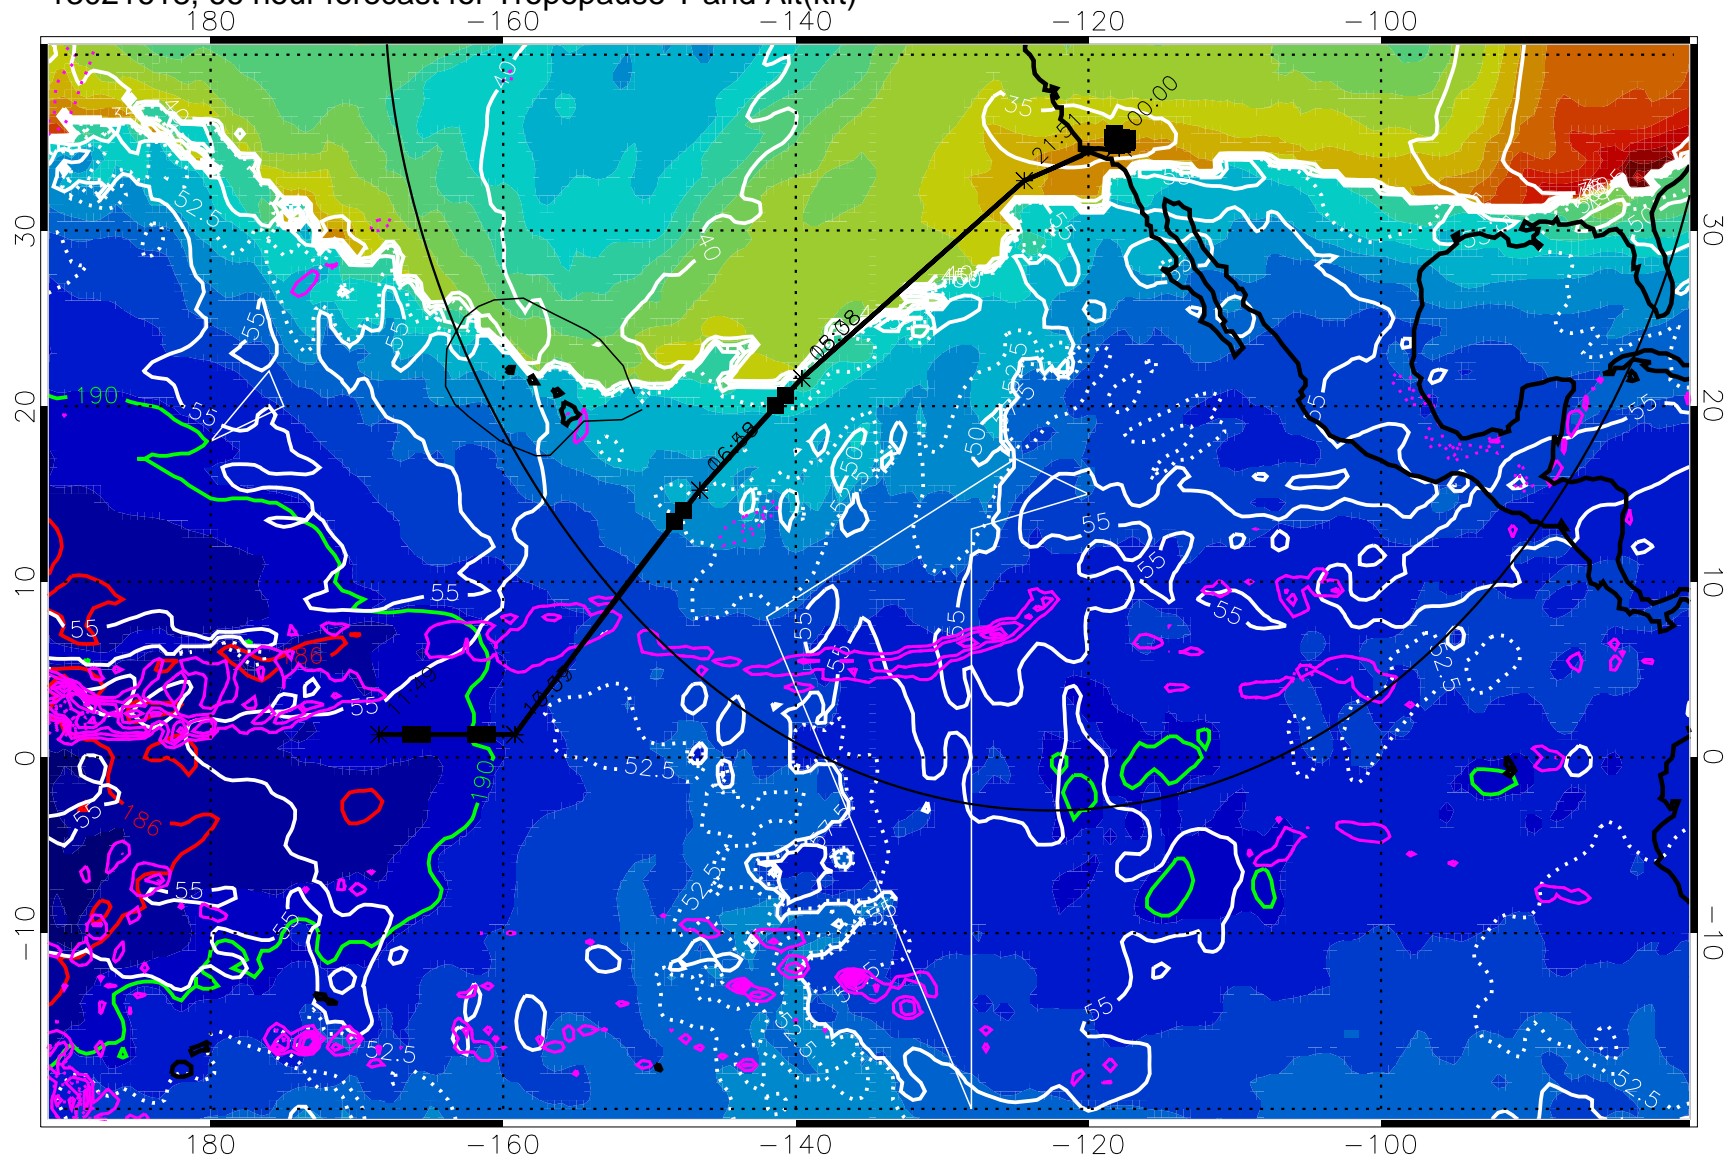

Precip (tot dot, conv sol) past 6 hrs 6 kg/m2 contours, min 4

189.5K skin

185.9K engine

Range ring of 4055 km -- 13 hours GH round trip

13021612, 60 hour forecast for Tropopause T and Alt(kft)

190 200 210 220 230

Tropopause T, K

Tropopause Altitude in kft (white)

Precip (tot dot, conv sol) past 6 hrs 6 kg/m² contours, min 4

189.5K skin 185.9K engine

→ 30 m/s

Range ring of 4055 km -- 13 hours GH round trip

13021618, 66 hour forecast for Tropopause T and Alt(kft)