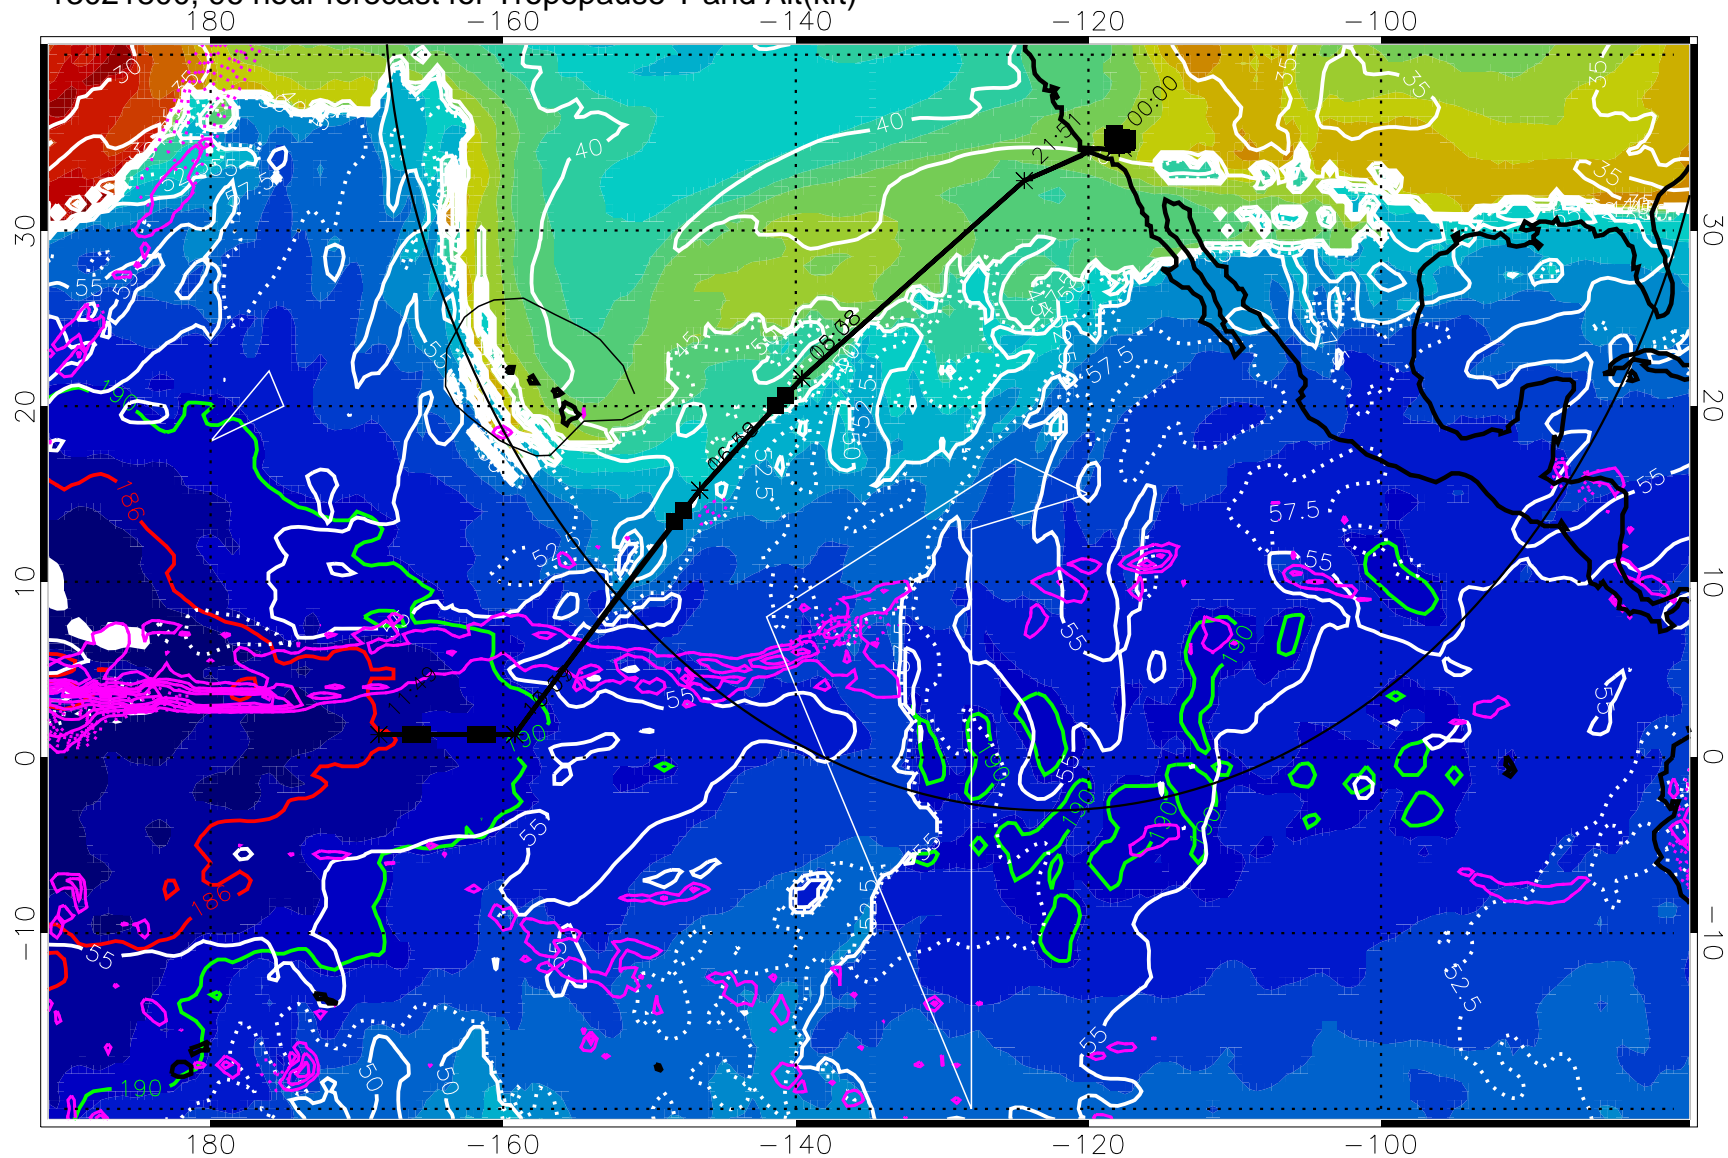

→ 30 m/s

Range ring of 4055 km -- 13 hours GH round trip

13021718, 90 hour forecast for Tropopause T and Alt(kft)

Tropopause Altitude in kft (white)

Precip (tot dot, conv sol) past 6 hrs 6 kg/m² contours, min 4

189.5K skin

185.9K engine

→ 30 m/s

Range ring of 4055 km -- 13 hours GH round trip

13021800, 96 hour forecast for Tropopause T and Alt(kft)

190 200 210 220 230

Tropopause T, K

Tropopause Altitude in kft (white)

Precip (tot dot, conv sol) past 6 hrs 6 kg/m2 contours, min 4

189.5K skin

185.9K engine

30 m/s

Range ring of 4055 km -- 13 hours GH round trip

13021806, 102 hour forecast for Tropopause T and Alt(kft)

190 200 210 220 230
Tropopause T, K