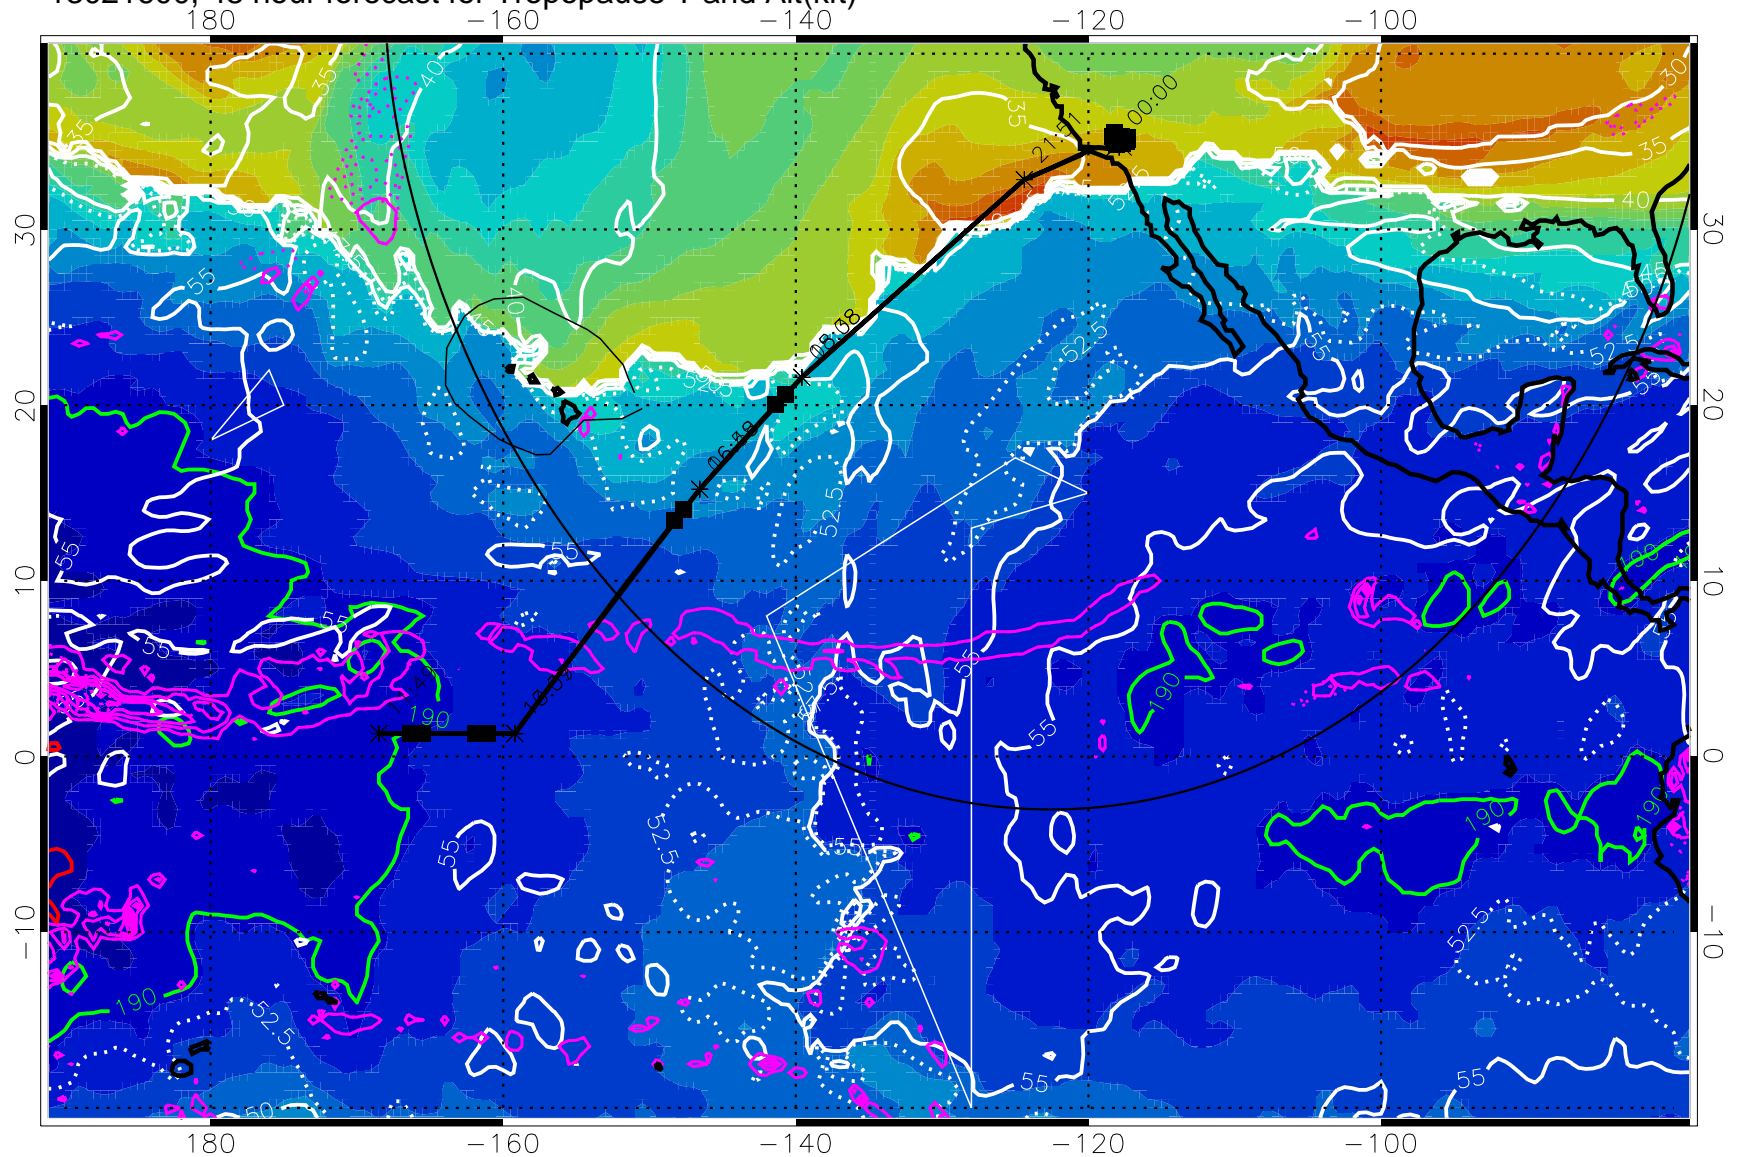

13021600, 48 hour forecast for Tropopause T and Alt(kft)

190 200 210 220 230

Tropopause T, K

Tropopause Altitude in kft (white)

Precip (tot dot, conv sol) past 6 hrs 6 kg/m² contours, min 4

189.5K skin

185.9K engine

→ 30 m/s

Range ring of 4055 km -- 13 hours GH round trip