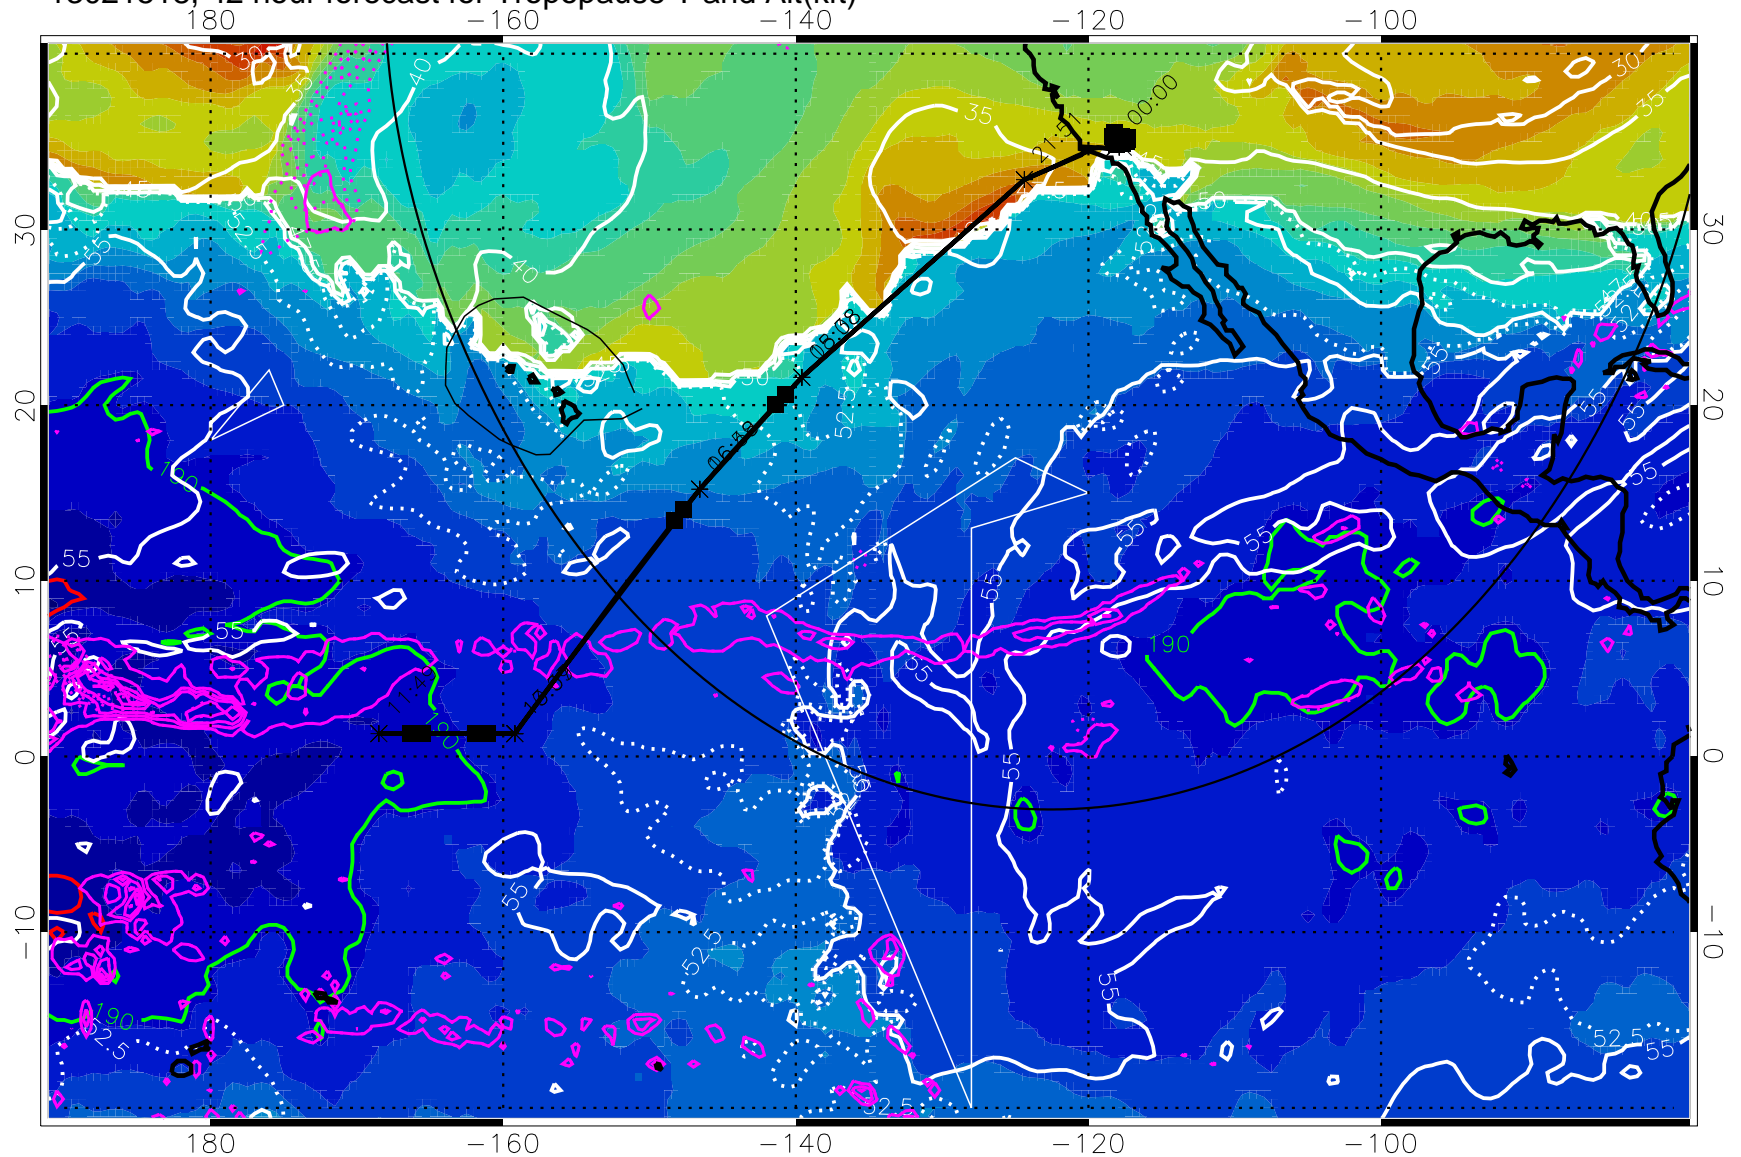

13021518, 42 hour forecast for Tropopause T and Alt(kft)

190   200   210   220   230
Tropopause T, K

Tropopause Altitude in kft (white)

Precip (tot dot, conv sol) past 6 hrs 6 kg/m2 contours, min 4

189.5K skin   185.9K engine

→ 30 m/s

Range ring of 4055 km -- 13 hours GH round trip