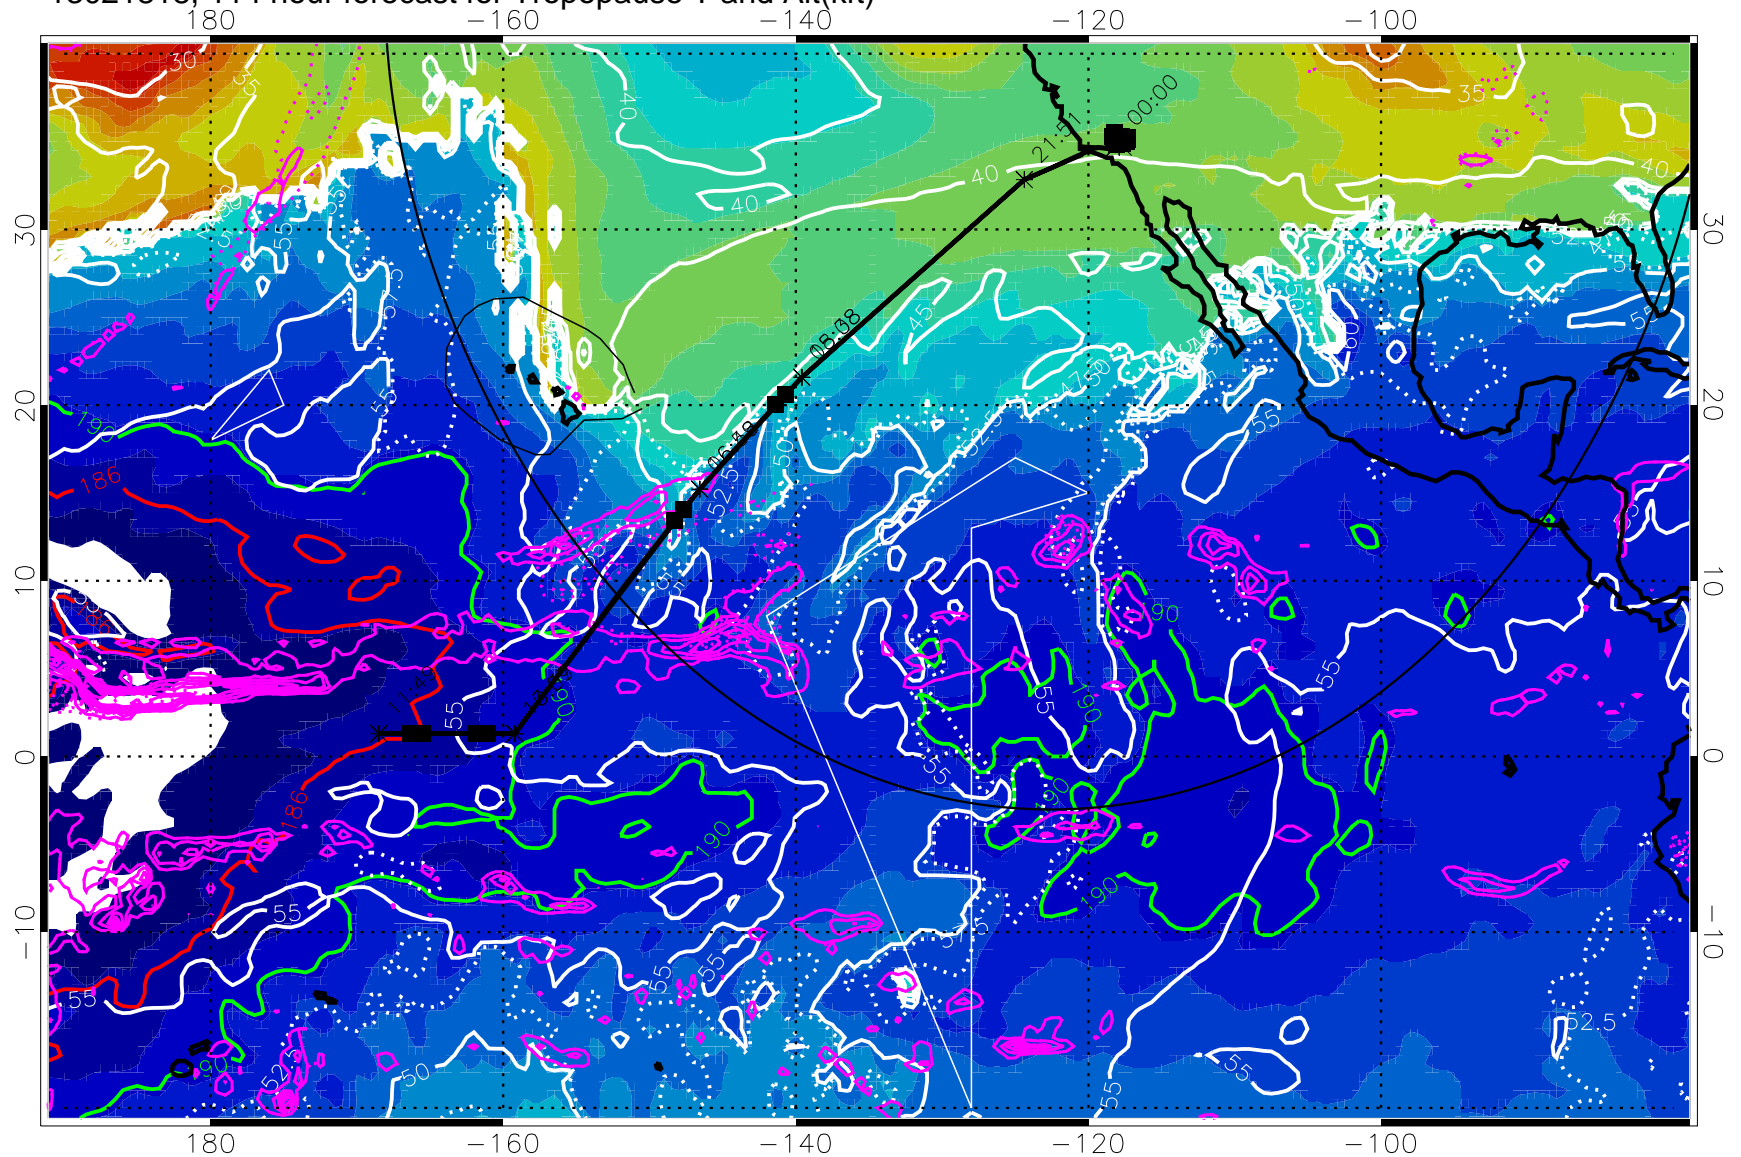

190 200 210 220 230

Tropopause T, K

Tropopause Altitude in kft (white)

Precip (tot dot, conv sol) past 6 hrs 6 kg/m² contours, min 4

189.5K skin

185.9K engine

Range ring of 4055 km -- 13 hours GH round trip

13021818, 114 hour forecast for Tropopause T and Alt(kft)

Tropopause Altitude in kft (white)
 Precip (tot dot, conv sol) past 6 hrs 6 kg/m2 contours, min 4
 189.5K skin 185.9K engine

→ 30 m/s
 Range ring of 4055 km -- 13 hours GH round trip