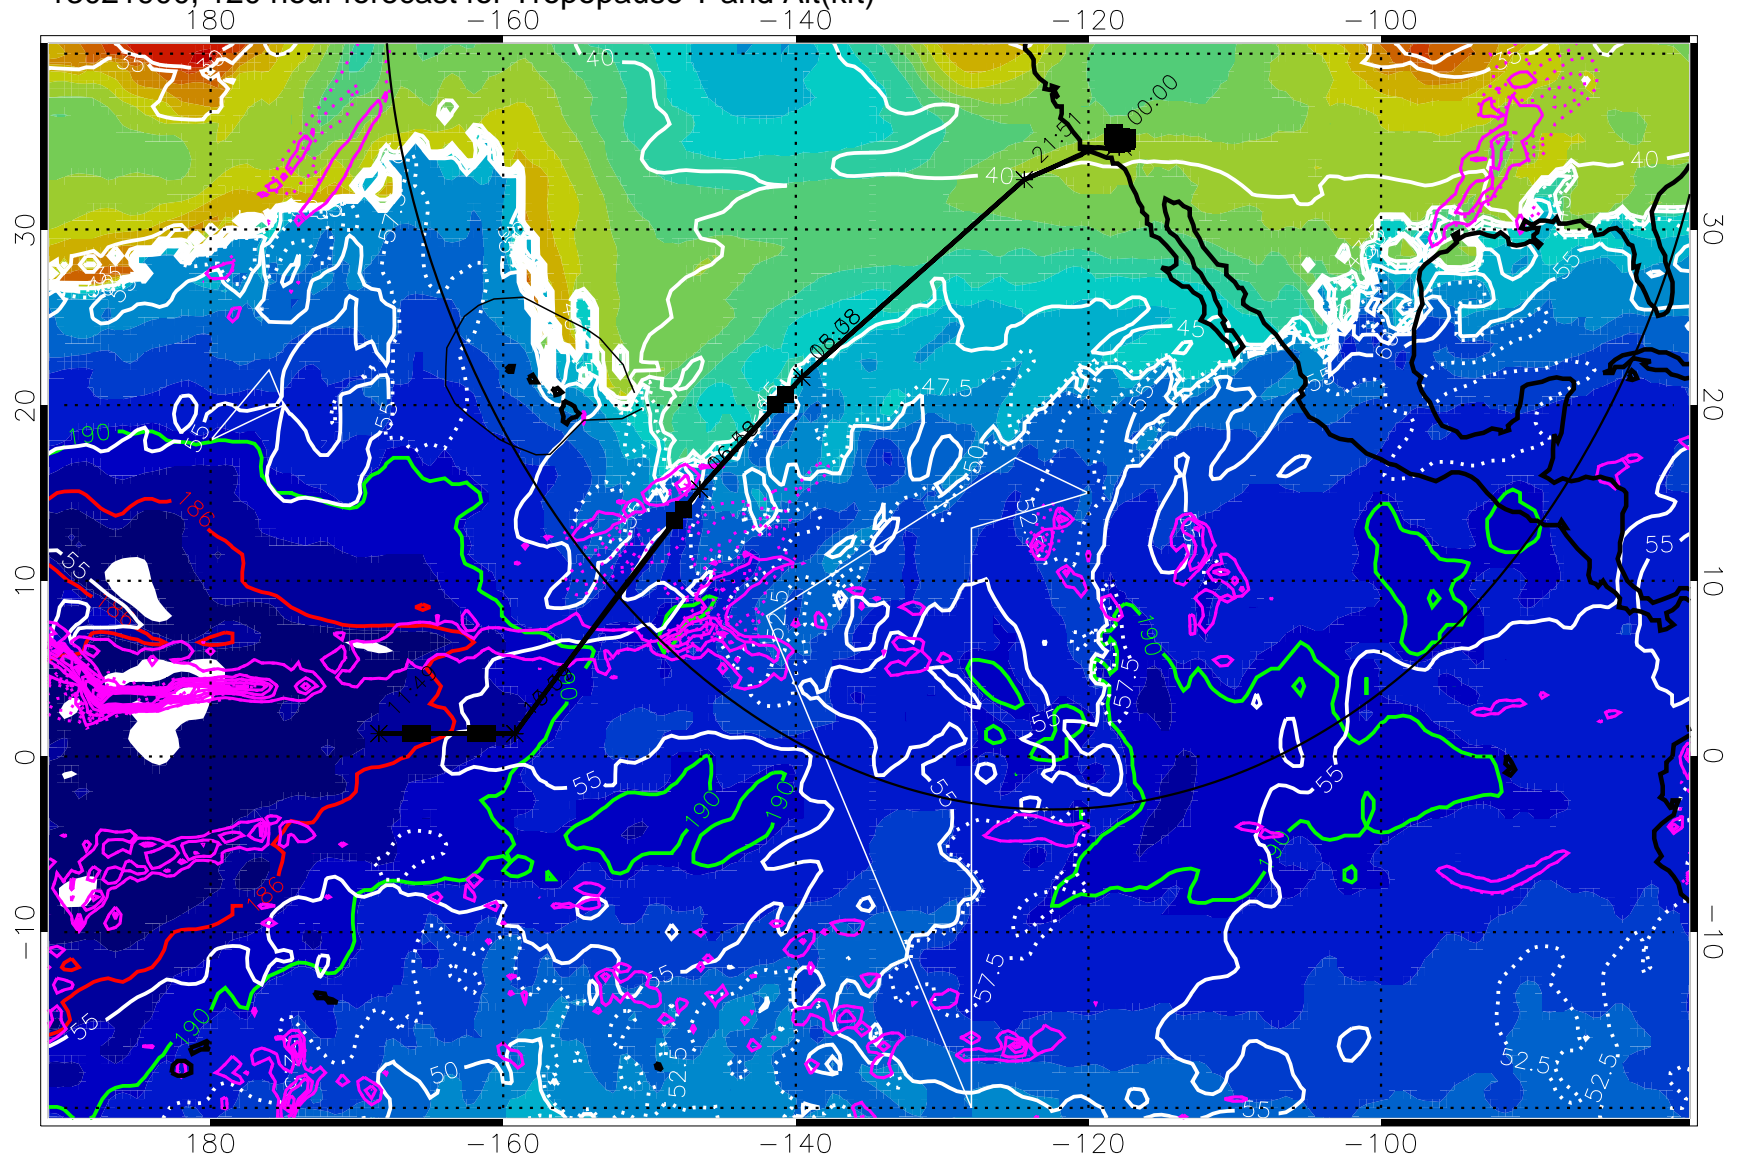

13021900, 120 hour forecast for Tropopause T and Alt(kft)

Tropopause T, K

Tropopause Altitude in kft (white)

Precip (tot dot, conv sol) past 6 hrs 6 kg/m2 contours, min 4

189.5K skin

185.9K engine

Range ring of 4055 km -- 13 hours GH round trip