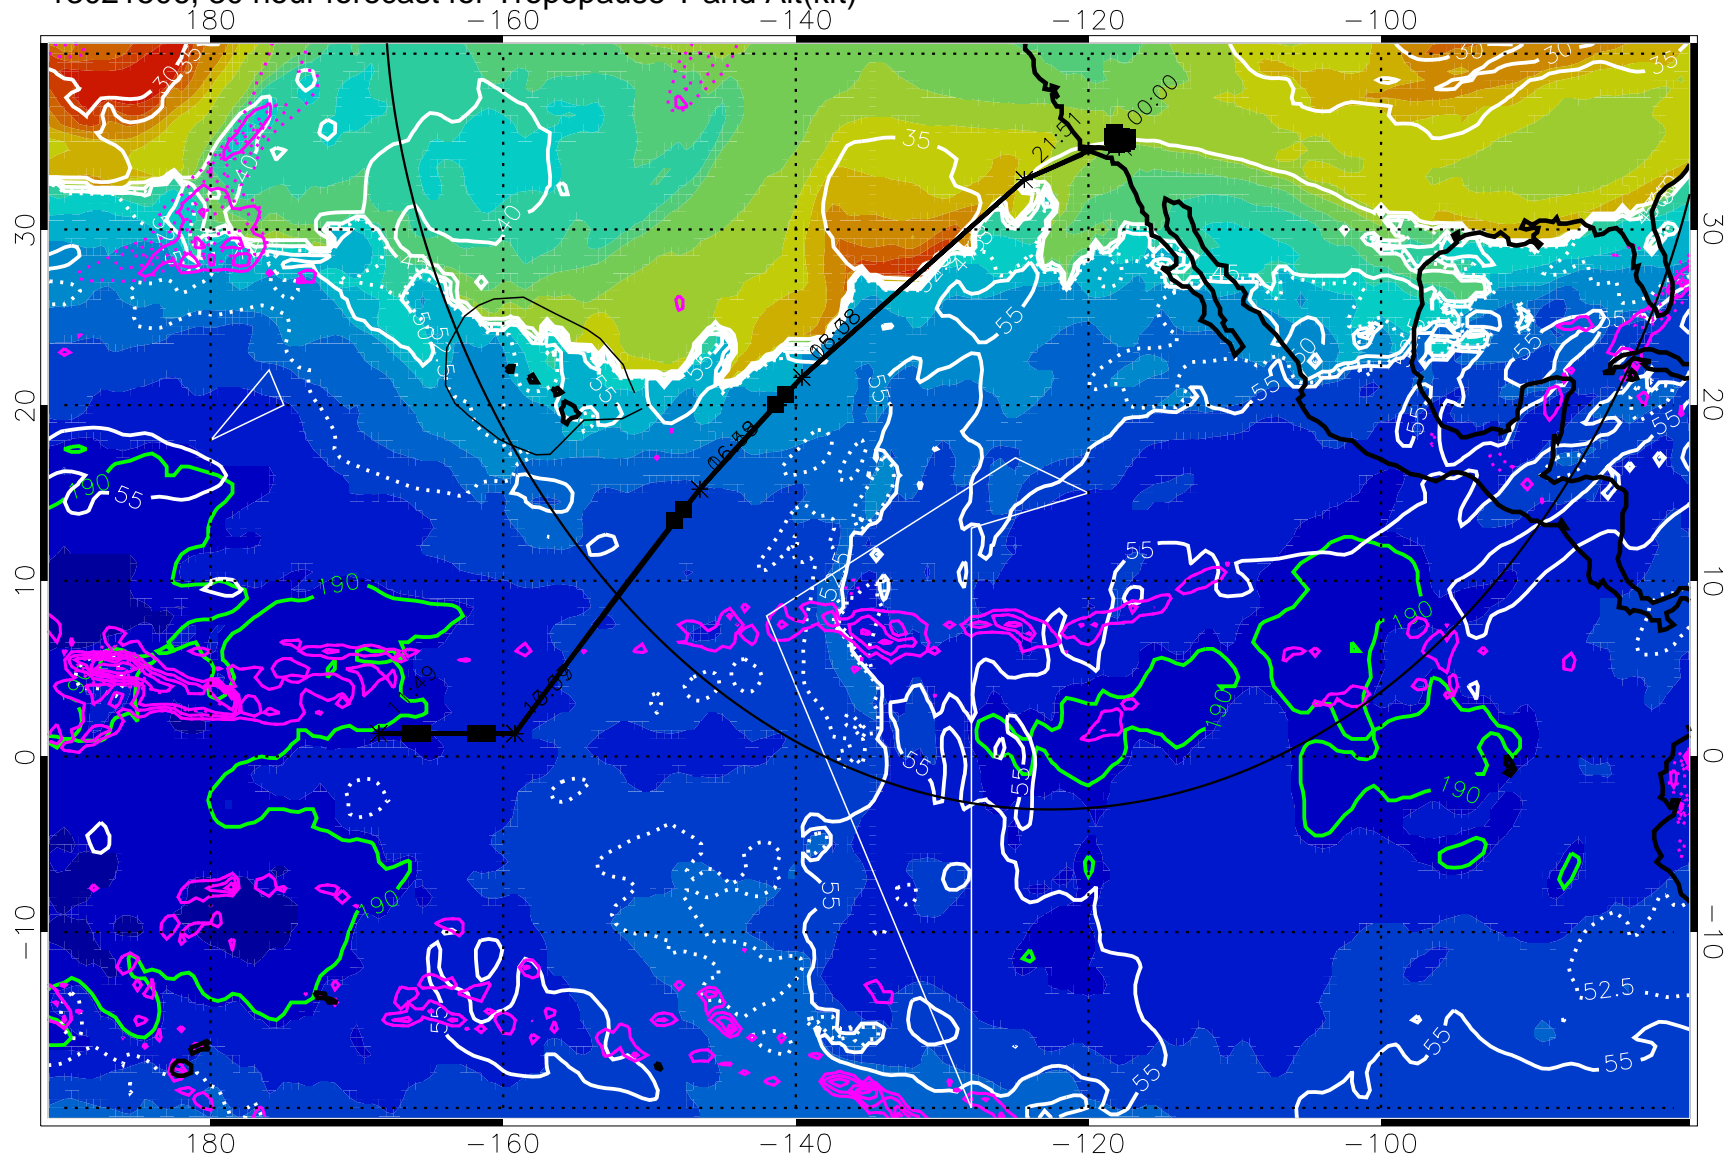

189.5K skin

185.9K engine

30 m/s

Range ring of 4055 km -- 13 hours GH round trip

13021500, 24 hour forecast for Tropopause T and Alt(kft)

190 200 210 220 230
Tropopause T, K

Tropopause Altitude in kft (white)

Precip (tot dot, conv sol) past 6 hrs 6 kg/m2 contours, min 4

189.5K skin

185.9K engine

→ 30 m/s

Range ring of 4055 km -- 13 hours GH round trip

13021506, 30 hour forecast for Tropopause T and Alt(kft)

190 200 210 220 230
Tropopause T, K