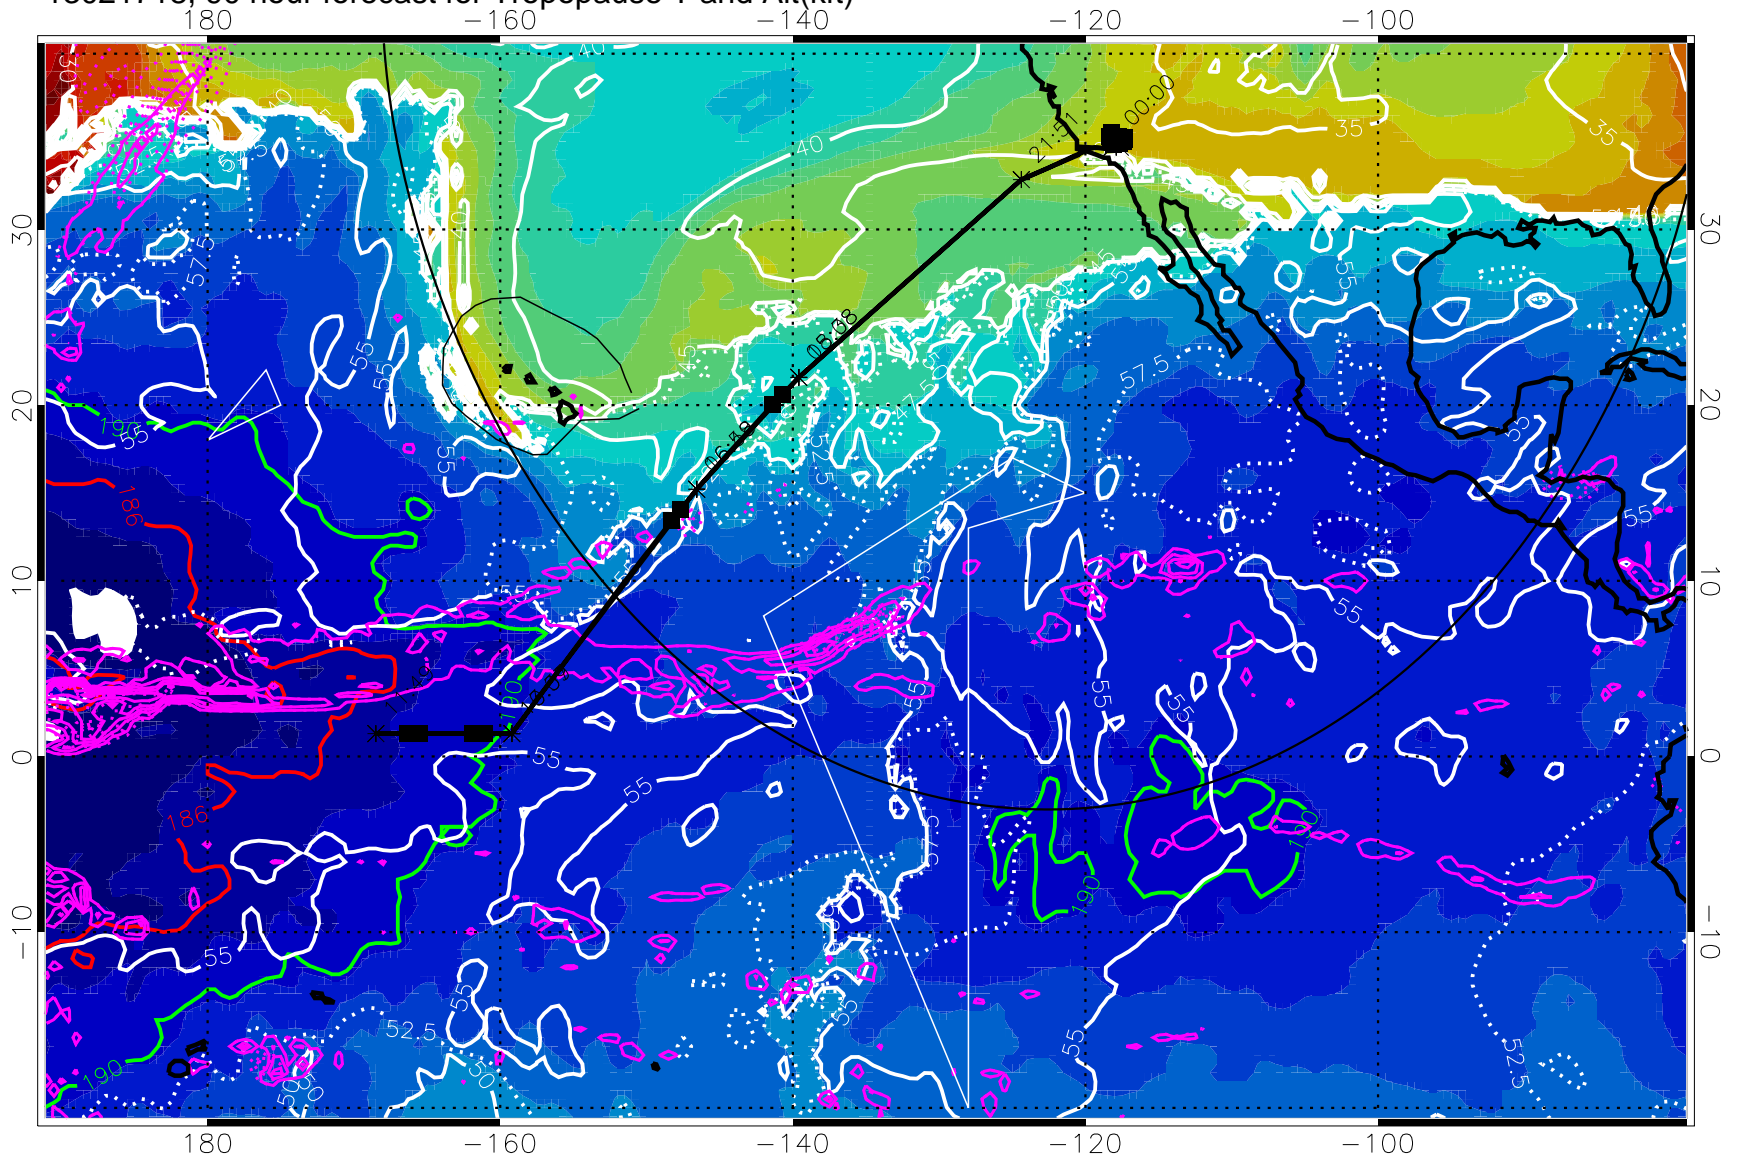

13021712, 84 hour forecast for Tropopause T and Alt(kft)

190 200 210 220 230
Tropopause T, K

Tropopause Altitude in kft (white)

Precip (tot dot, conv sol) past 6 hrs 6 kg/m2 contours, min 4

189.5K skin 185.9K engine

→ 30 m/s

Range ring of 4055 km -- 13 hours GH round trip

13021718, 90 hour forecast for Tropopause T and Alt(kft)

Tropopause Altitude in kft (white)

Precip (tot dot, conv sol) past 6 hrs 6 kg/m² contours, min 4

189.5K skin

185.9K engine

→ 30 m/s

Range ring of 4055 km -- 13 hours GH round trip

13021800, 96 hour forecast for Tropopause T and Alt(kft)

190 200 210 220 230

Tropopause T, K

Tropopause Altitude in kft (white)

Precip (tot dot, conv sol) past 6 hrs 6 kg/m2 contours, min 4

189.5K skin

185.9K engine

30 m/s

Range ring of 4055 km -- 13 hours GH round trip

13021806, 102 hour forecast for Tropopause T and Alt(kft)

190 200 210 220 230
Tropopause T, K