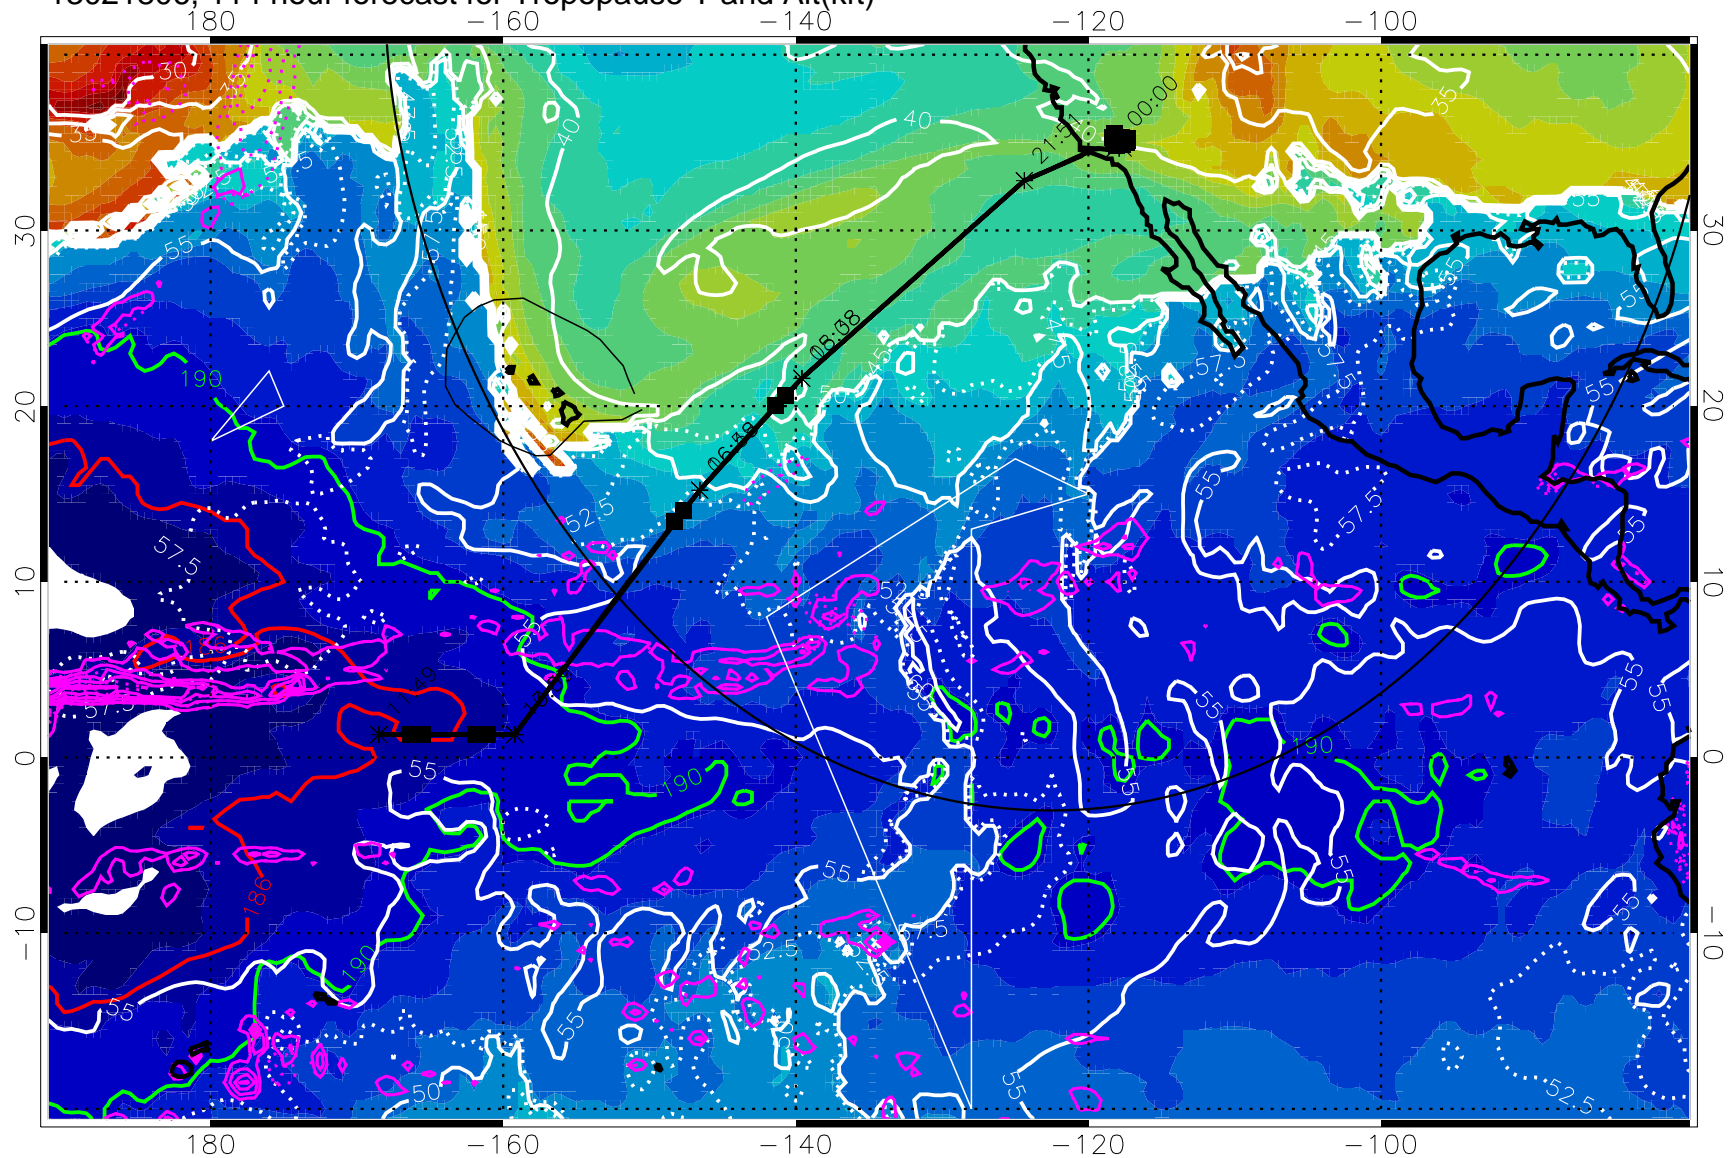

13021806, 114 hour forecast for Tropopause T and Alt(kft)

190 200 210 220 230

Tropopause T, K

Tropopause Altitude in kft (white)

Precip (tot dot, conv sol) past 6 hrs 6 kg/m2 contours, min 4

189.5K skin

185.9K engine

→ 30 m/s

Range ring of 4055 km -- 13 hours GH round trip