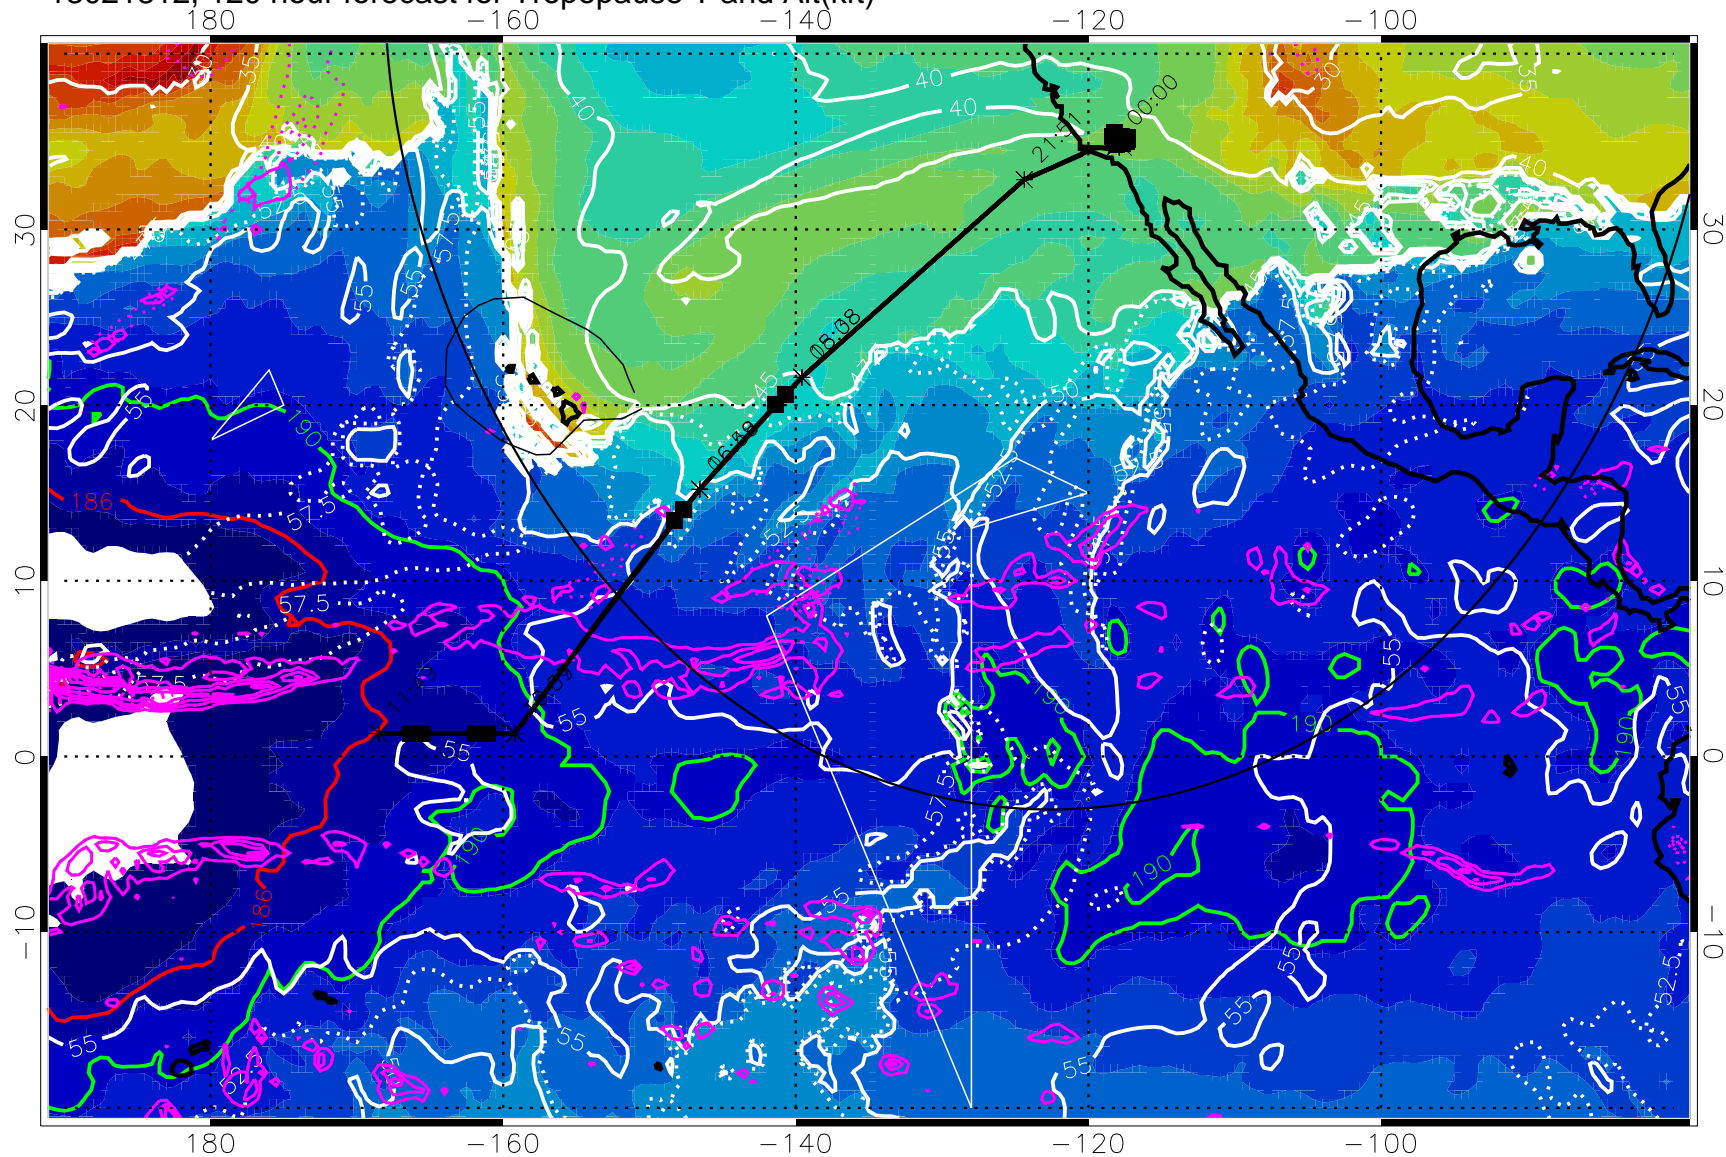

→ 30 m/s  
 Range ring of 4055 km -- 13 hours GH round trip

13021806, 114 hour forecast for Tropopause T and Alt(kft)

190 200 210 220 230

Tropopause T, K

Tropopause Altitude in kft (white)

Precip (tot dot, conv sol) past 6 hrs 6 kg/m2 contours, min 4

189.5K skin

185.9K engine

→ 30 m/s

Range ring of 4055 km -- 13 hours GH round trip

13021812, 120 hour forecast for Tropopause T and Alt(kft)

190 200 210 220 230

Tropopause T, K

Tropopause Altitude in kft (white)