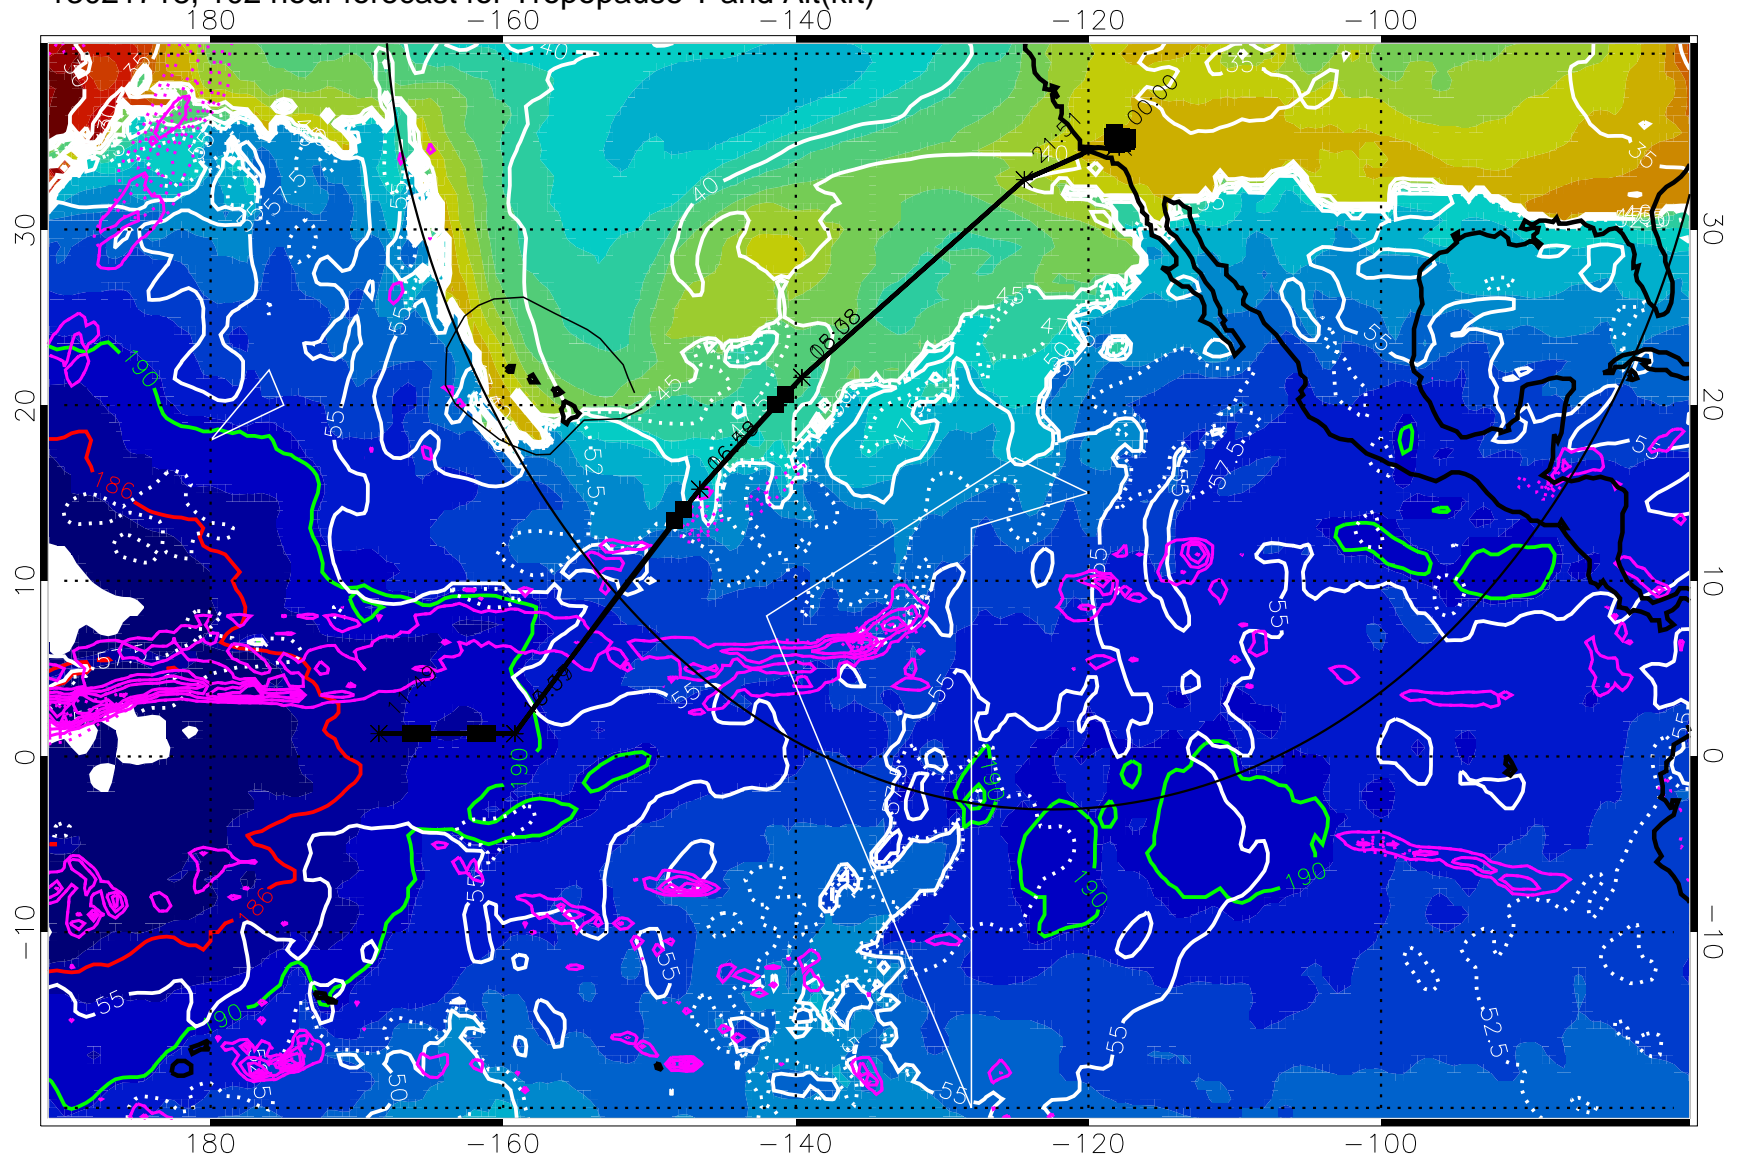

189.5K skin 185.9K engine

→ 30 m/s

Range ring of 4055 km -- 13 hours GH round trip

13021712, 96 hour forecast for Tropopause T and Alt(kft)

190 200 210 220 230

Tropopause T, K

Tropopause Altitude in kft (white)

Precip (tot dot, conv sol) past 6 hrs 6 kg/m2 contours, min 4

189.5K skin 185.9K engine

→ 30 m/s

Range ring of 4055 km -- 13 hours GH round trip

13021718, 102 hour forecast for Tropopause T and Alt(kft)

190 200 210 220 230

Tropopause T, K

Tropopause Altitude in kft (white)

Precip (tot dot, conv sol) past 6 hrs 6 kg/m<sup>2</sup> contours, min 4

189.5K skin 185.9K engine

→ 30 m/s

Range ring of 4055 km -- 13 hours GH round trip