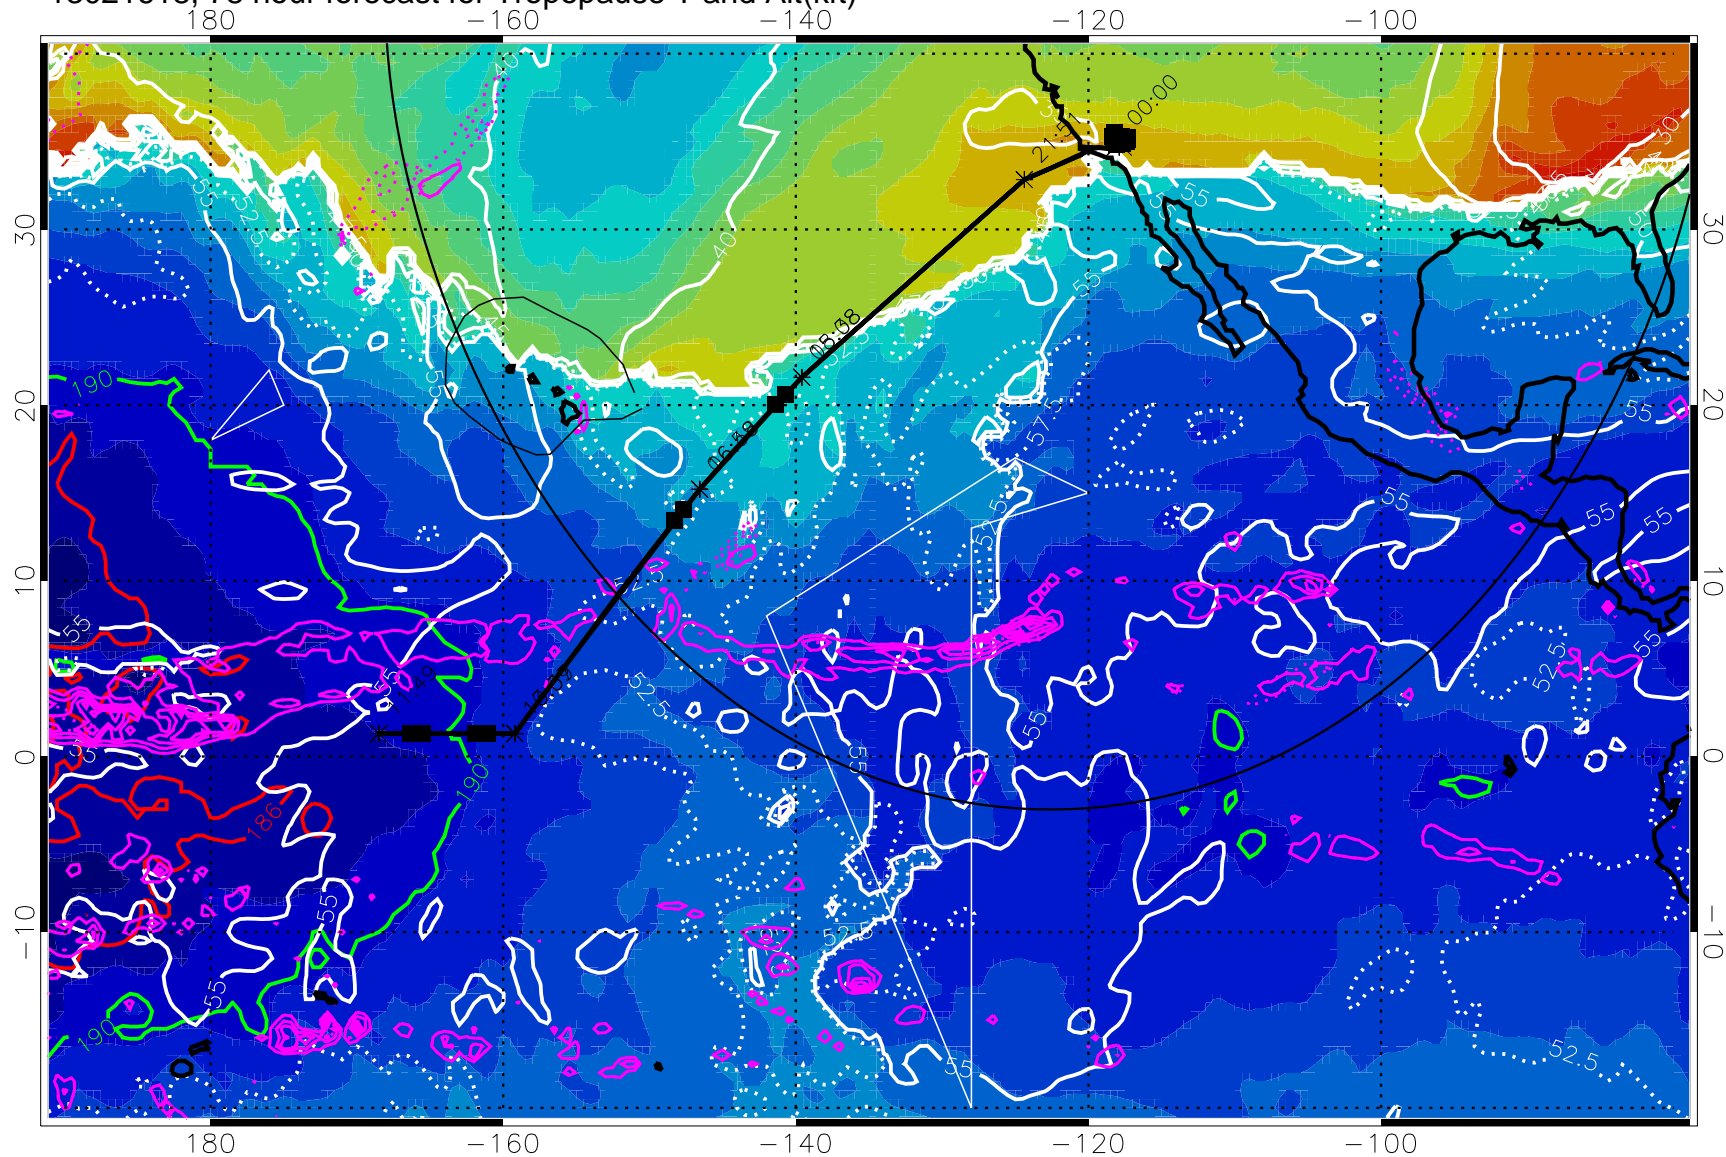

189.5K skin

185.9K engine

Range ring of 4055 km -- 13 hours GH round trip

13021612, 72 hour forecast for Tropopause T and Alt(kft)

190 200 210 220 230

Tropopause T, K

Tropopause Altitude in kft (white)

Precip (tot dot, conv sol) past 6 hrs 6 kg/m<sup>2</sup> contours, min 4

189.5K skin

185.9K engine

Range ring of 4055 km -- 13 hours GH round trip

13021618, 78 hour forecast for Tropopause T and Alt(kft)

Tropopause Altitude in kft (white)  
 Precip (tot dot, conv sol) past 6 hrs 6 kg/m2 contours, min 4  
 189.5K skin      185.9K engine