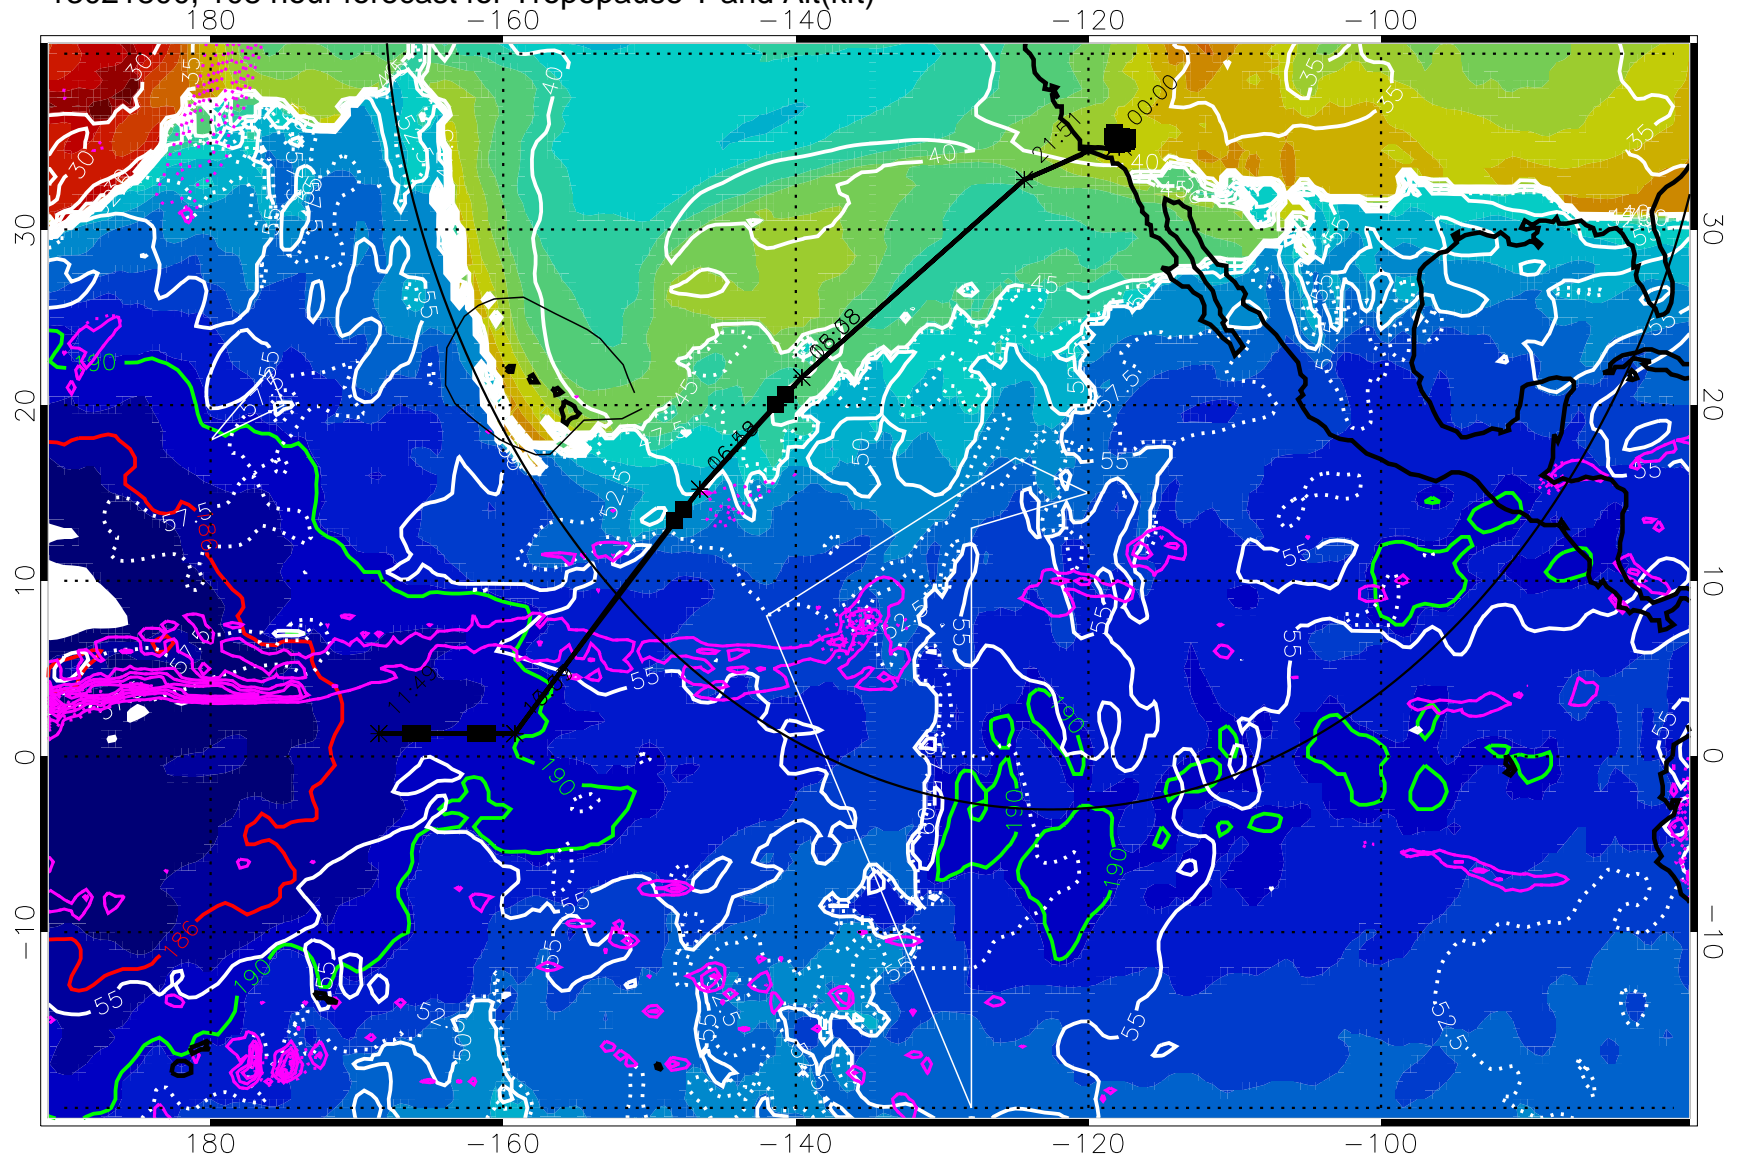

13021800, 108 hour forecast for Tropopause T and Alt(kft)

Tropopause Altitude in kft (white)
Precip (tot dot, conv sol) past 6 hrs 6 kg/m² contours, min 4
189.5K skin   185.9K engine

→ 30 m/s
Range ring of 4055 km -- 13 hours GH round trip