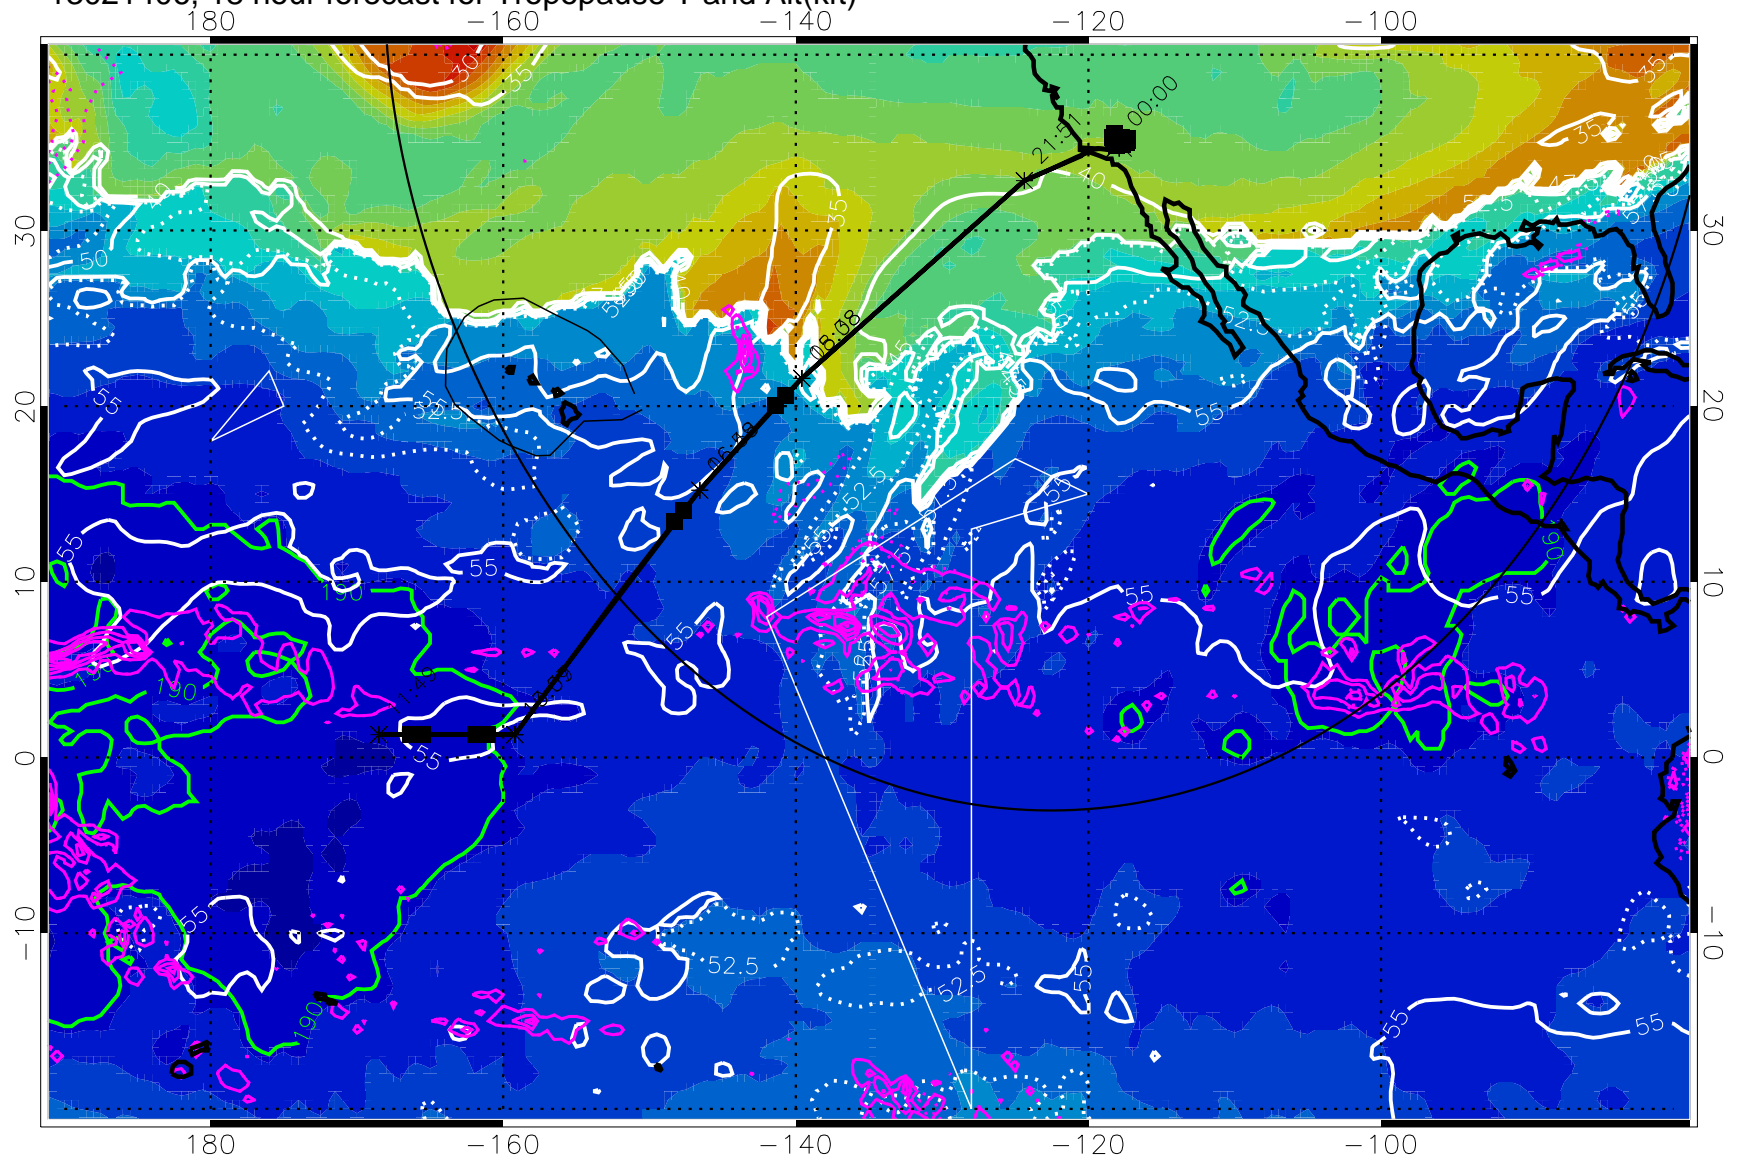

→ 30 m/s  
Range ring of 4055 km -- 13 hours GH round trip

13021400, 12 hour forecast for Tropopause T and Alt(kft)

190      200      210      220      230  
Tropopause T, K

Tropopause Altitude in kft (white)

Precip (tot dot, conv sol) past 6 hrs 6 kg/m2 contours, min 4

189.5K skin      185.9K engine

→ 30 m/s

Range ring of 4055 km -- 13 hours GH round trip

13021406, 18 hour forecast for Tropopause T and Alt(kft)