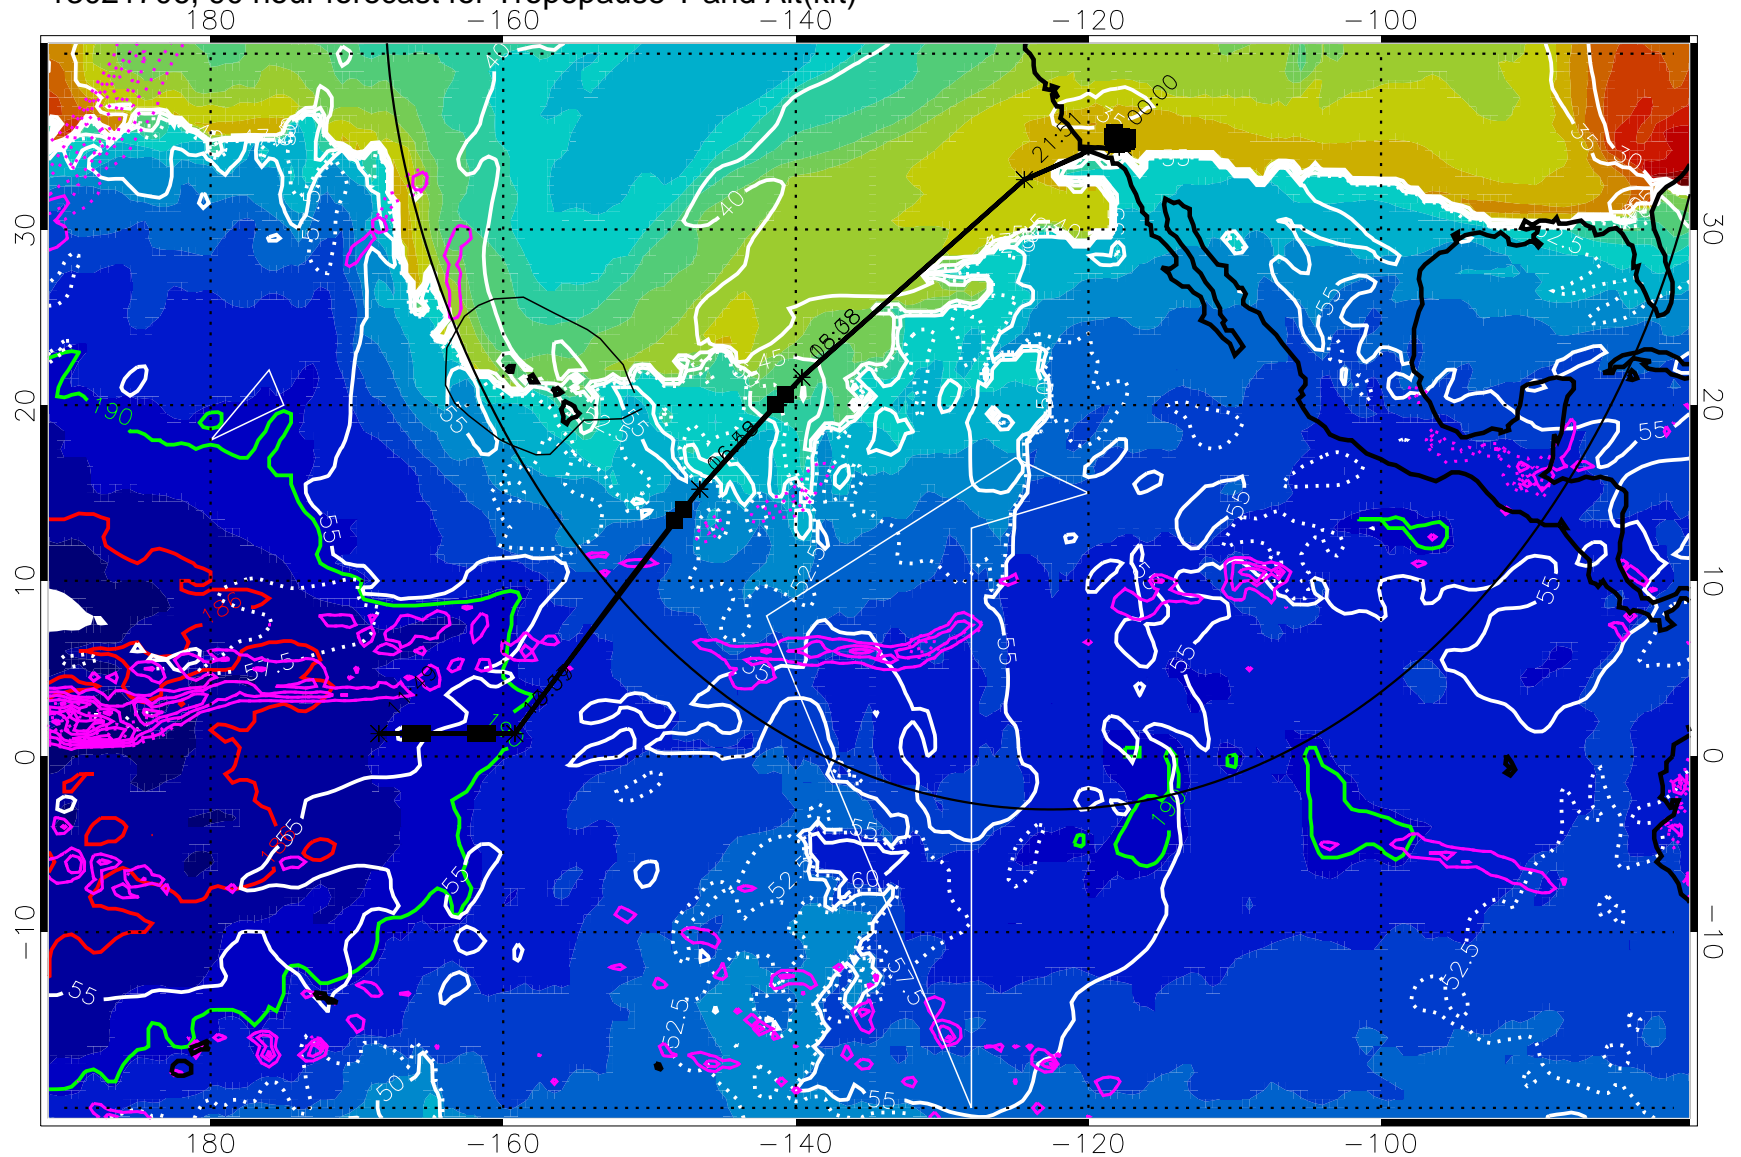

189.5K skin

185.9K engine

Range ring of 4055 km -- 13 hours GH round trip

13021618, 78 hour forecast for Tropopause T and Alt(kft)

Tropopause Altitude in kft (white)  
 Precip (tot dot, conv sol) past 6 hrs 6 kg/m2 contours, min 4  
 189.5K skin      185.9K engine

→ 30 m/s  
 Range ring of 4055 km -- 13 hours GH round trip

13021700, 84 hour forecast for Tropopause T and Alt(kft)

190      200      210      220      230  
Tropopause T, K

Tropopause Altitude in kft (white)  
 Precip (tot dot, conv sol) past 6 hrs 6 kg/m<sup>2</sup> contours, min 4  
 189.5K skin      185.9K engine

→ 30 m/s

Range ring of 4055 km -- 13 hours GH round trip

13021706, 90 hour forecast for Tropopause T and Alt(kft)

Tropopause T, K

Tropopause Altitude in kft (white)

Precip (tot dot, conv sol) past 6 hrs 6 kg/m<sup>2</sup> contours, min 4