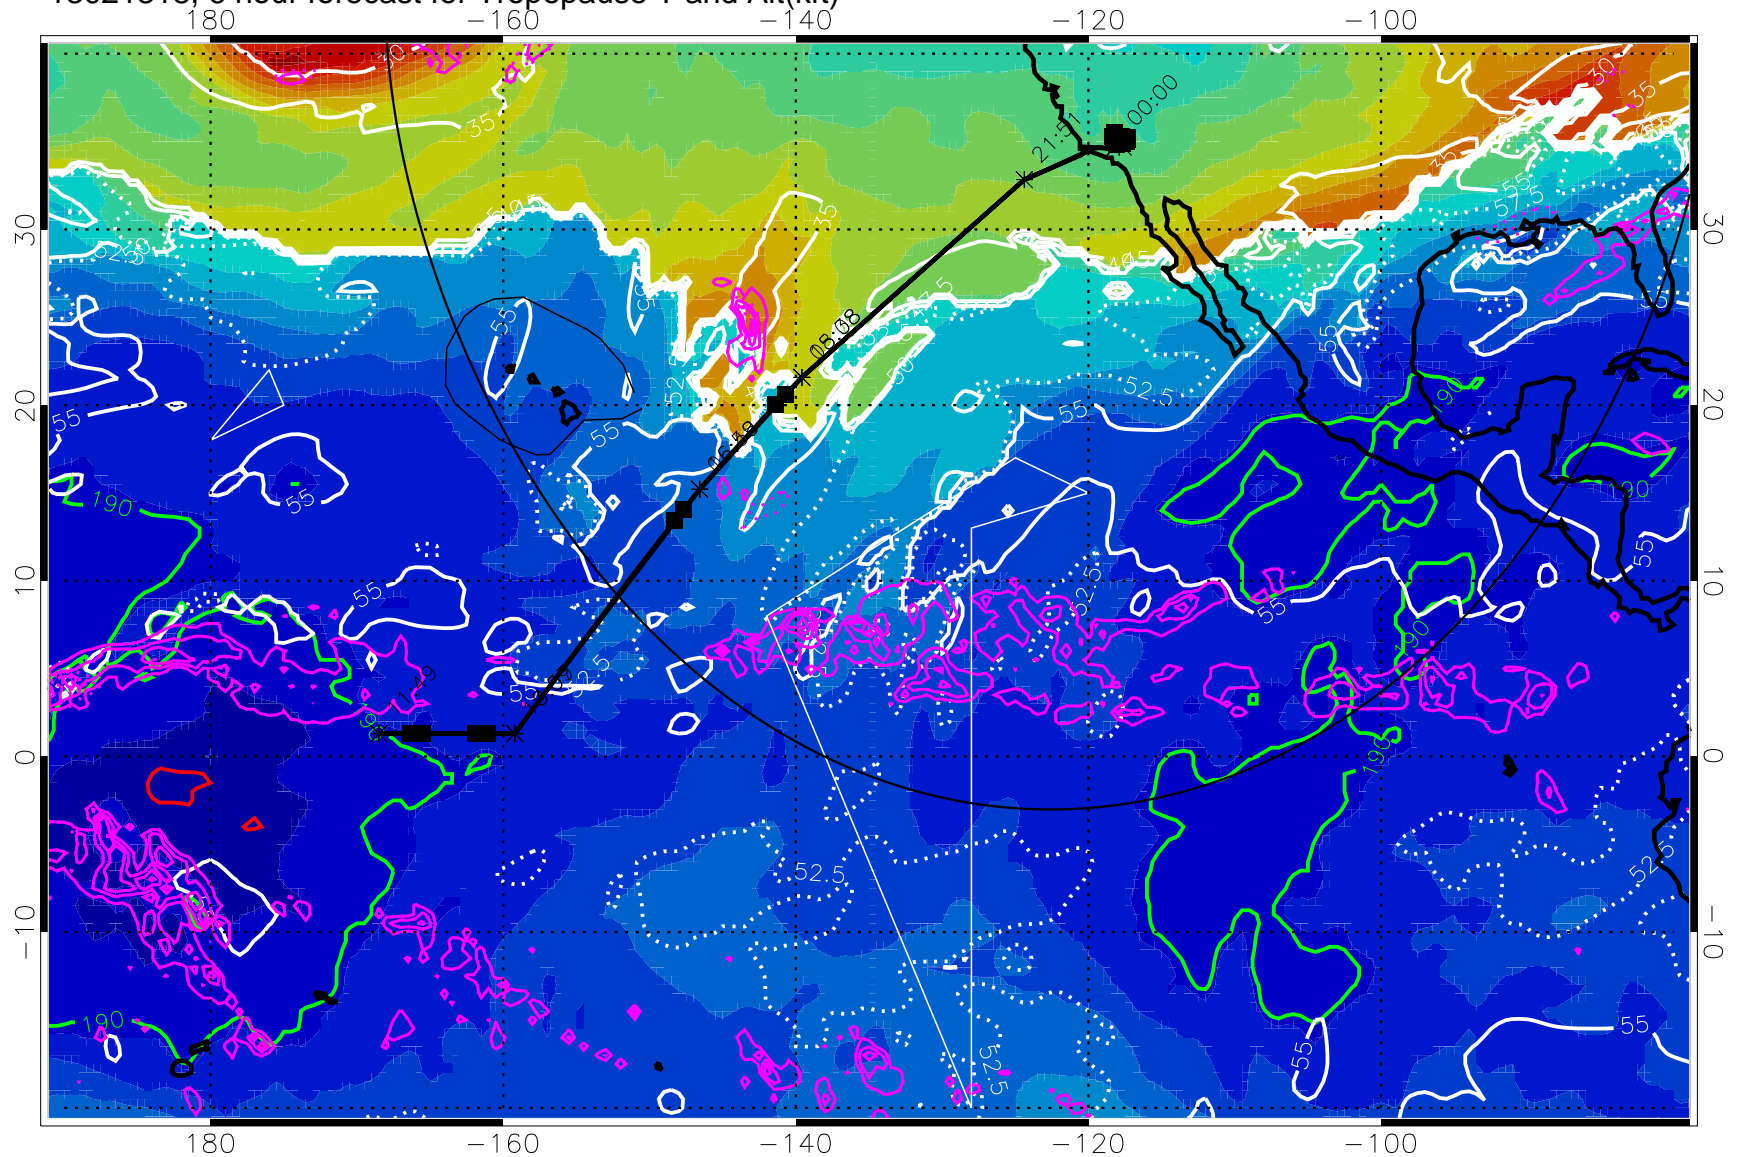

13021318, 6 hour forecast for Tropopause T and Alt(kft)

190      200      210      220      230  
Tropopause T, K

Tropopause Altitude in kft (white)  
Precip (tot dot, conv sol) past 6 hrs 6 kg/m<sup>2</sup> contours, min 4  
189.5K skin      185.9K engine

→ 30 m/s  
Range ring of 4055 km -- 13 hours GH round trip

13021400, 12 hour forecast for Tropopause T and Alt(kft)

190      200      210      220      230  
Tropopause T, K

Tropopause Altitude in kft (white)

Precip (tot dot, conv sol) past 6 hrs 6 kg/m2 contours, min 4

189.5K skin      185.9K engine

→ 30 m/s

Range ring of 4055 km -- 13 hours GH round trip

13021406, 18 hour forecast for Tropopause T and Alt(kft)