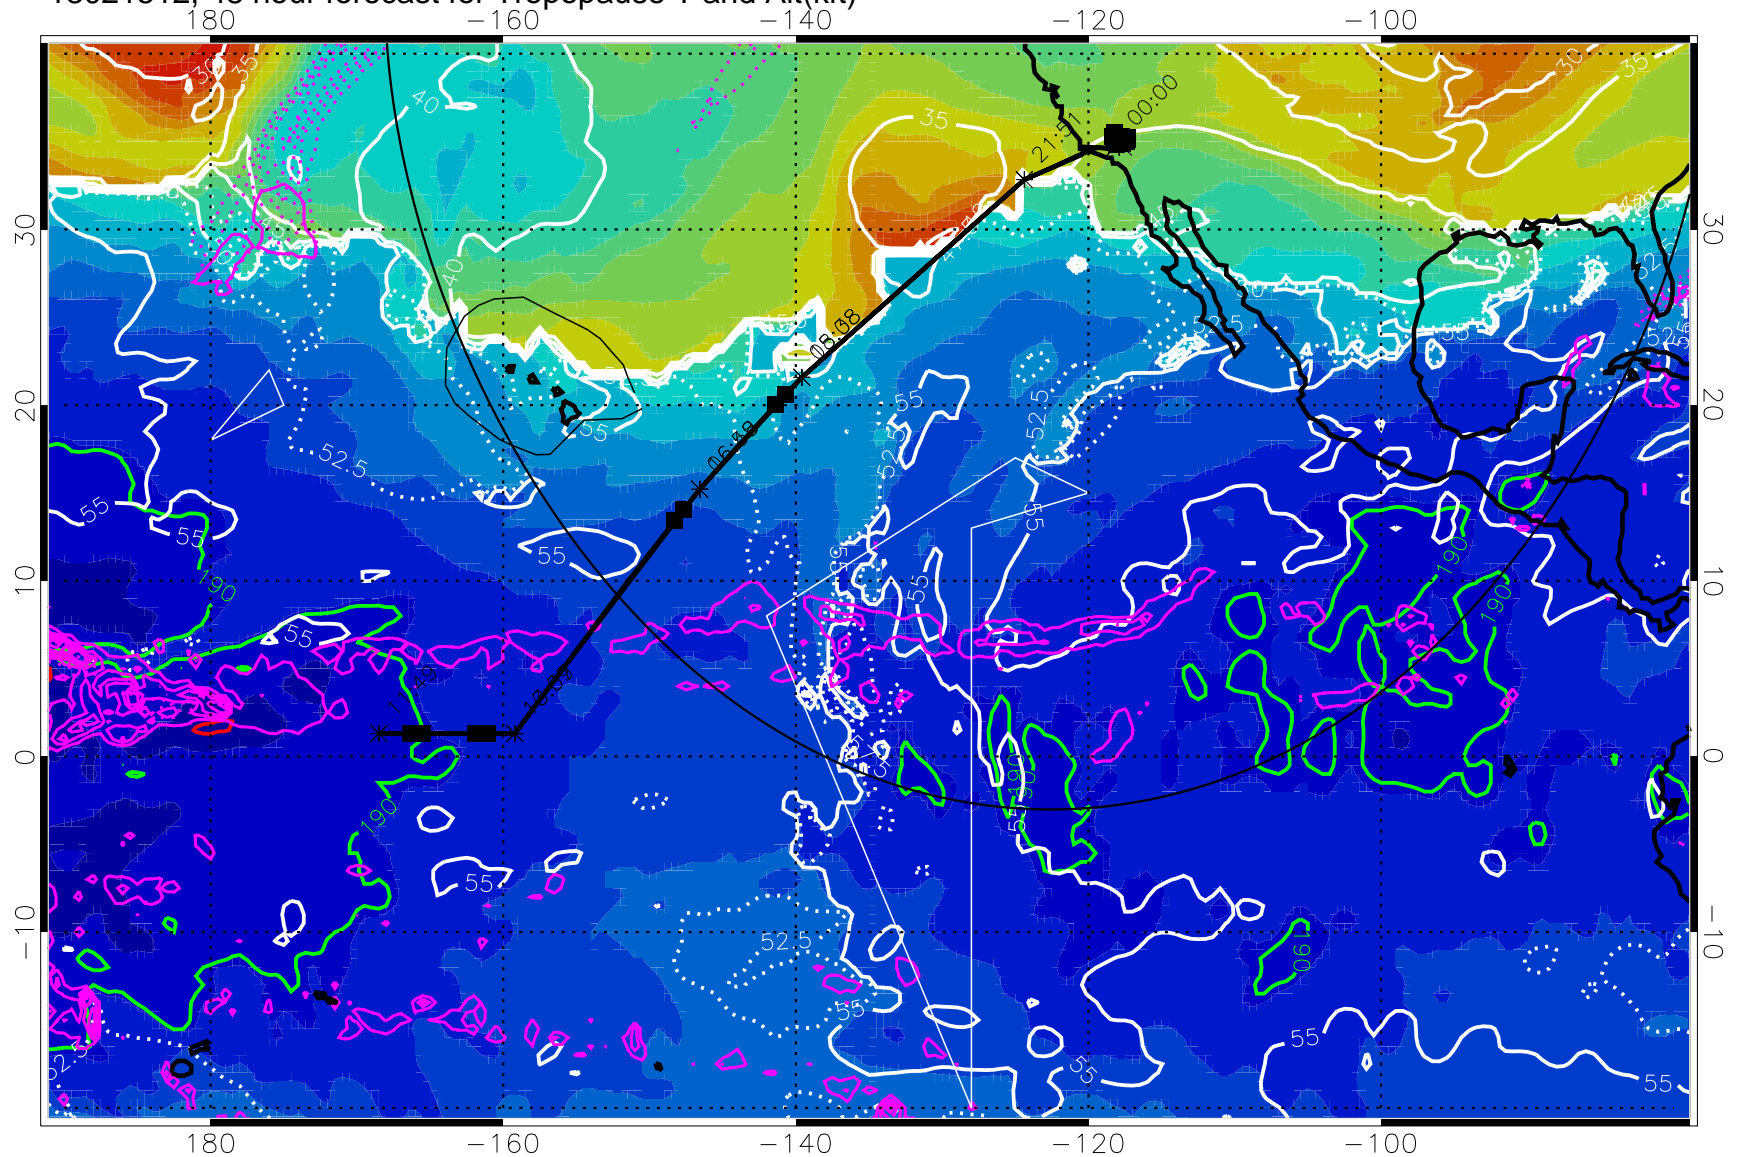

Tropopause T, K

Tropopause Altitude in kft (white)

Precip (tot dot, conv sol) past 6 hrs 6 kg/m<sup>2</sup> contours, min 4

189.5K skin

185.9K engine

Range ring of 4055 km -- 13 hours GH round trip

13021512, 48 hour forecast for Tropopause T and Alt(kft)