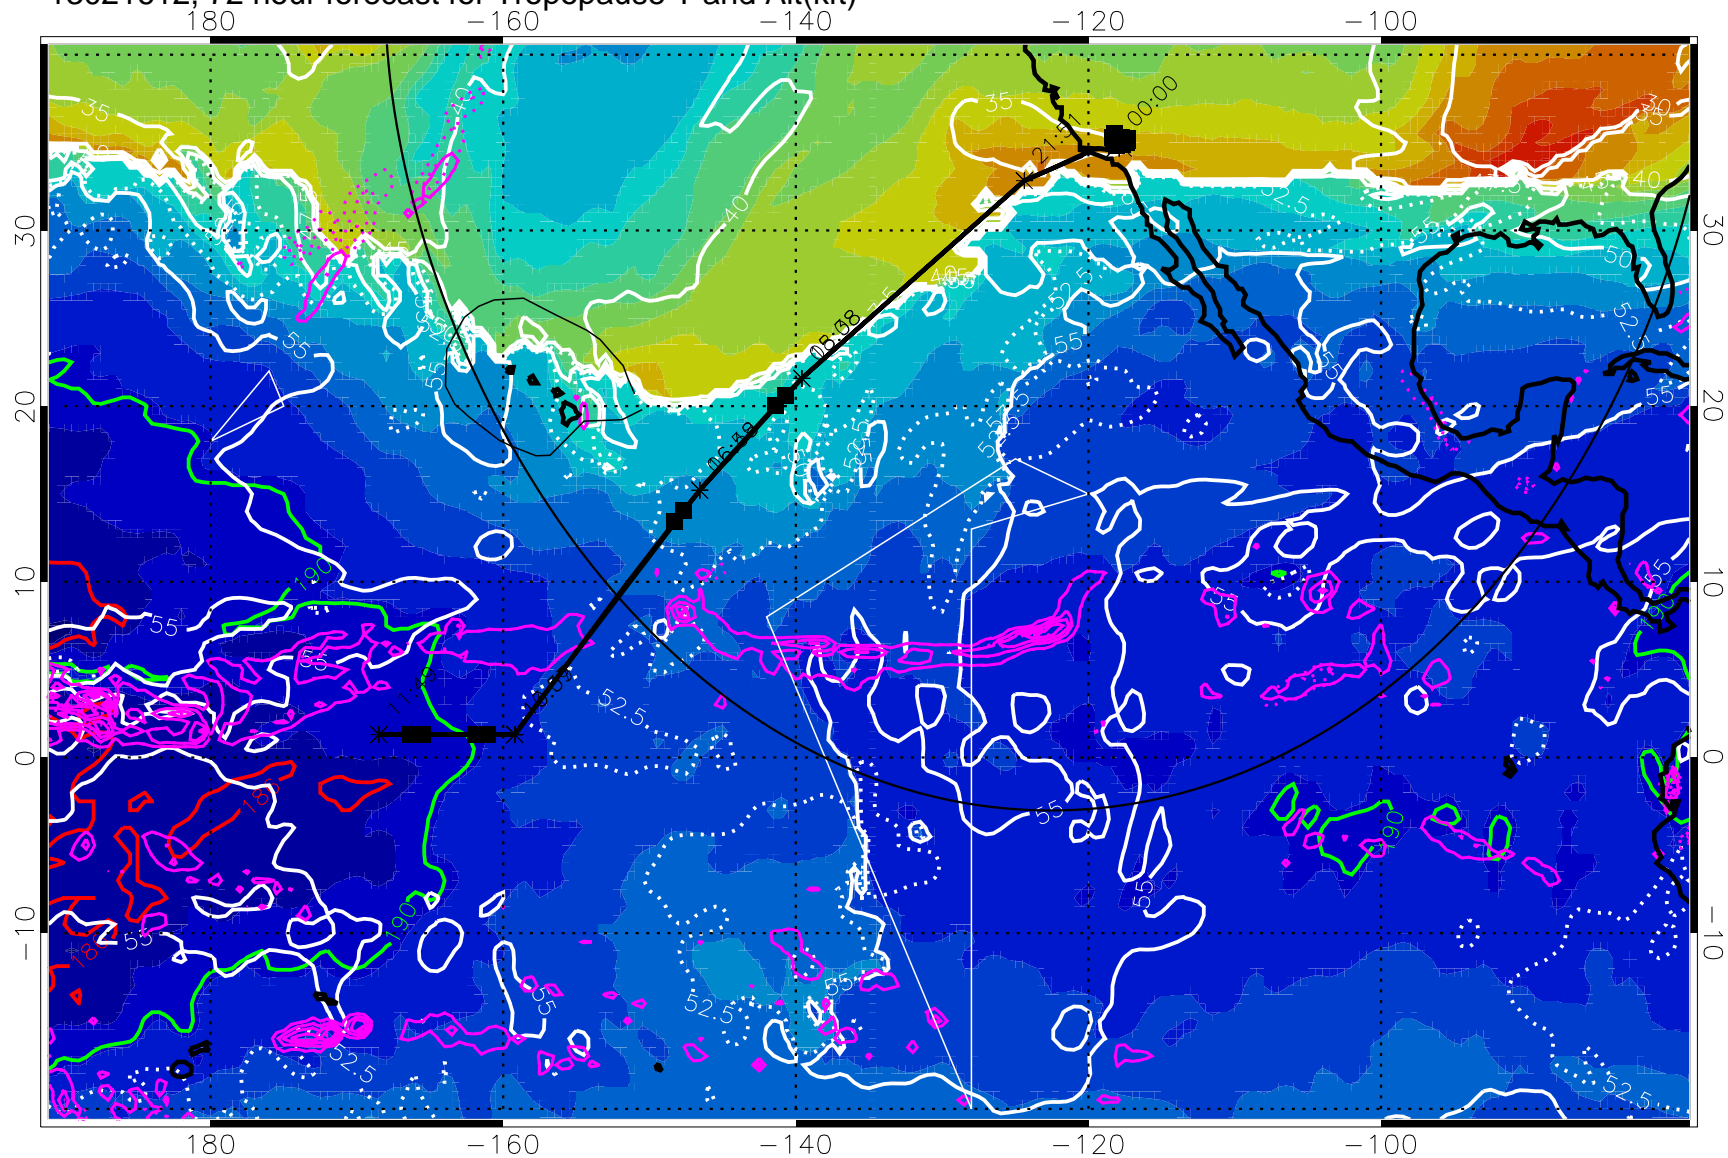

→ 30 m/s

Range ring of 4055 km -- 13 hours GH round trip

13021606, 66 hour forecast for Tropopause T and Alt(kft)

190      200      210      220      230

Tropopause T, K

Tropopause Altitude in kft (white)

Precip (tot dot, conv sol) past 6 hrs 6 kg/m<sup>2</sup> contours, min 4

189.5K skin

185.9K engine

Range ring of 4055 km -- 13 hours GH round trip

13021612, 72 hour forecast for Tropopause T and Alt(kft)

190 200 210 220 230

Tropopause T, K

Tropopause Altitude in kft (white)

Precip (tot dot, conv sol) past 6 hrs 6 kg/m<sup>2</sup> contours, min 4