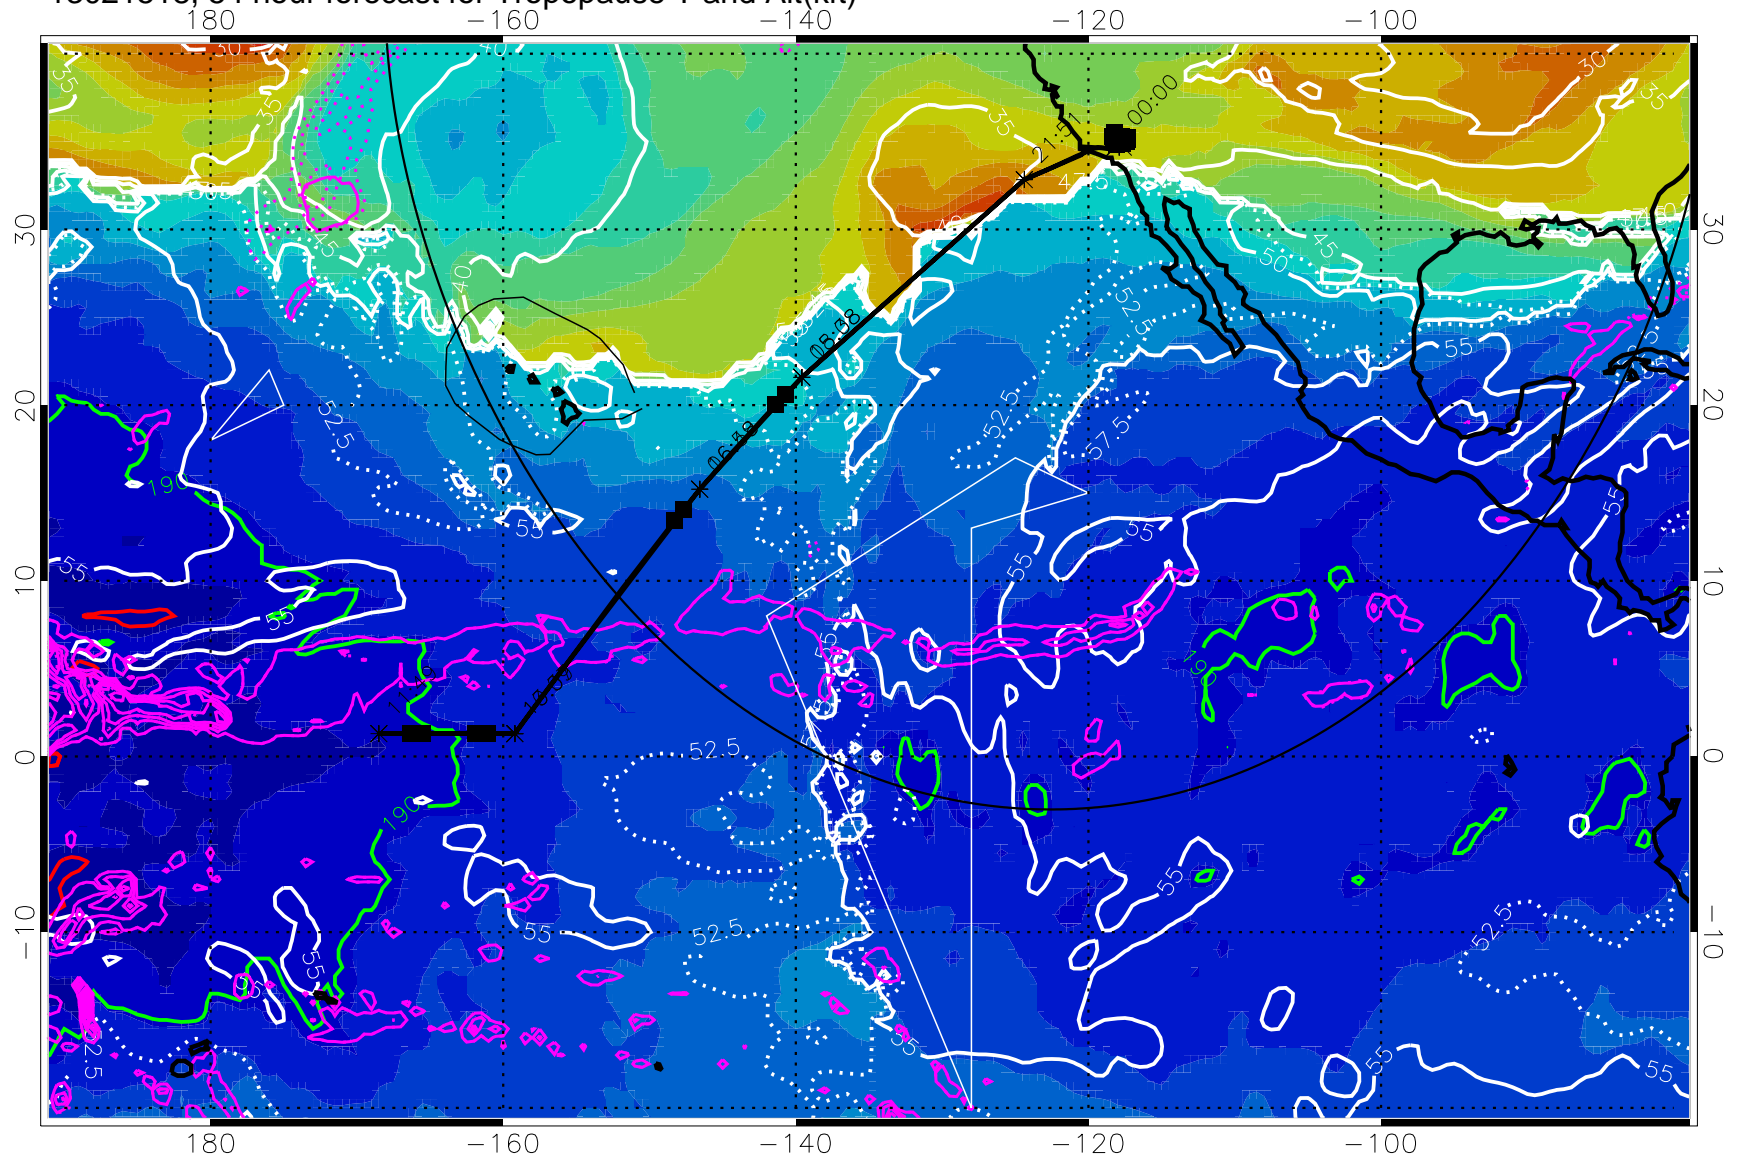

13021518, 54 hour forecast for Tropopause T and Alt(kft)

Tropopause T, K

Tropopause Altitude in kft (white)

Precip (tot dot, conv sol) past 6 hrs 6 kg/m2 contours, min 4

189.5K skin 185.9K engine

→ 30 m/s

Range ring of 4055 km -- 13 hours GH round trip