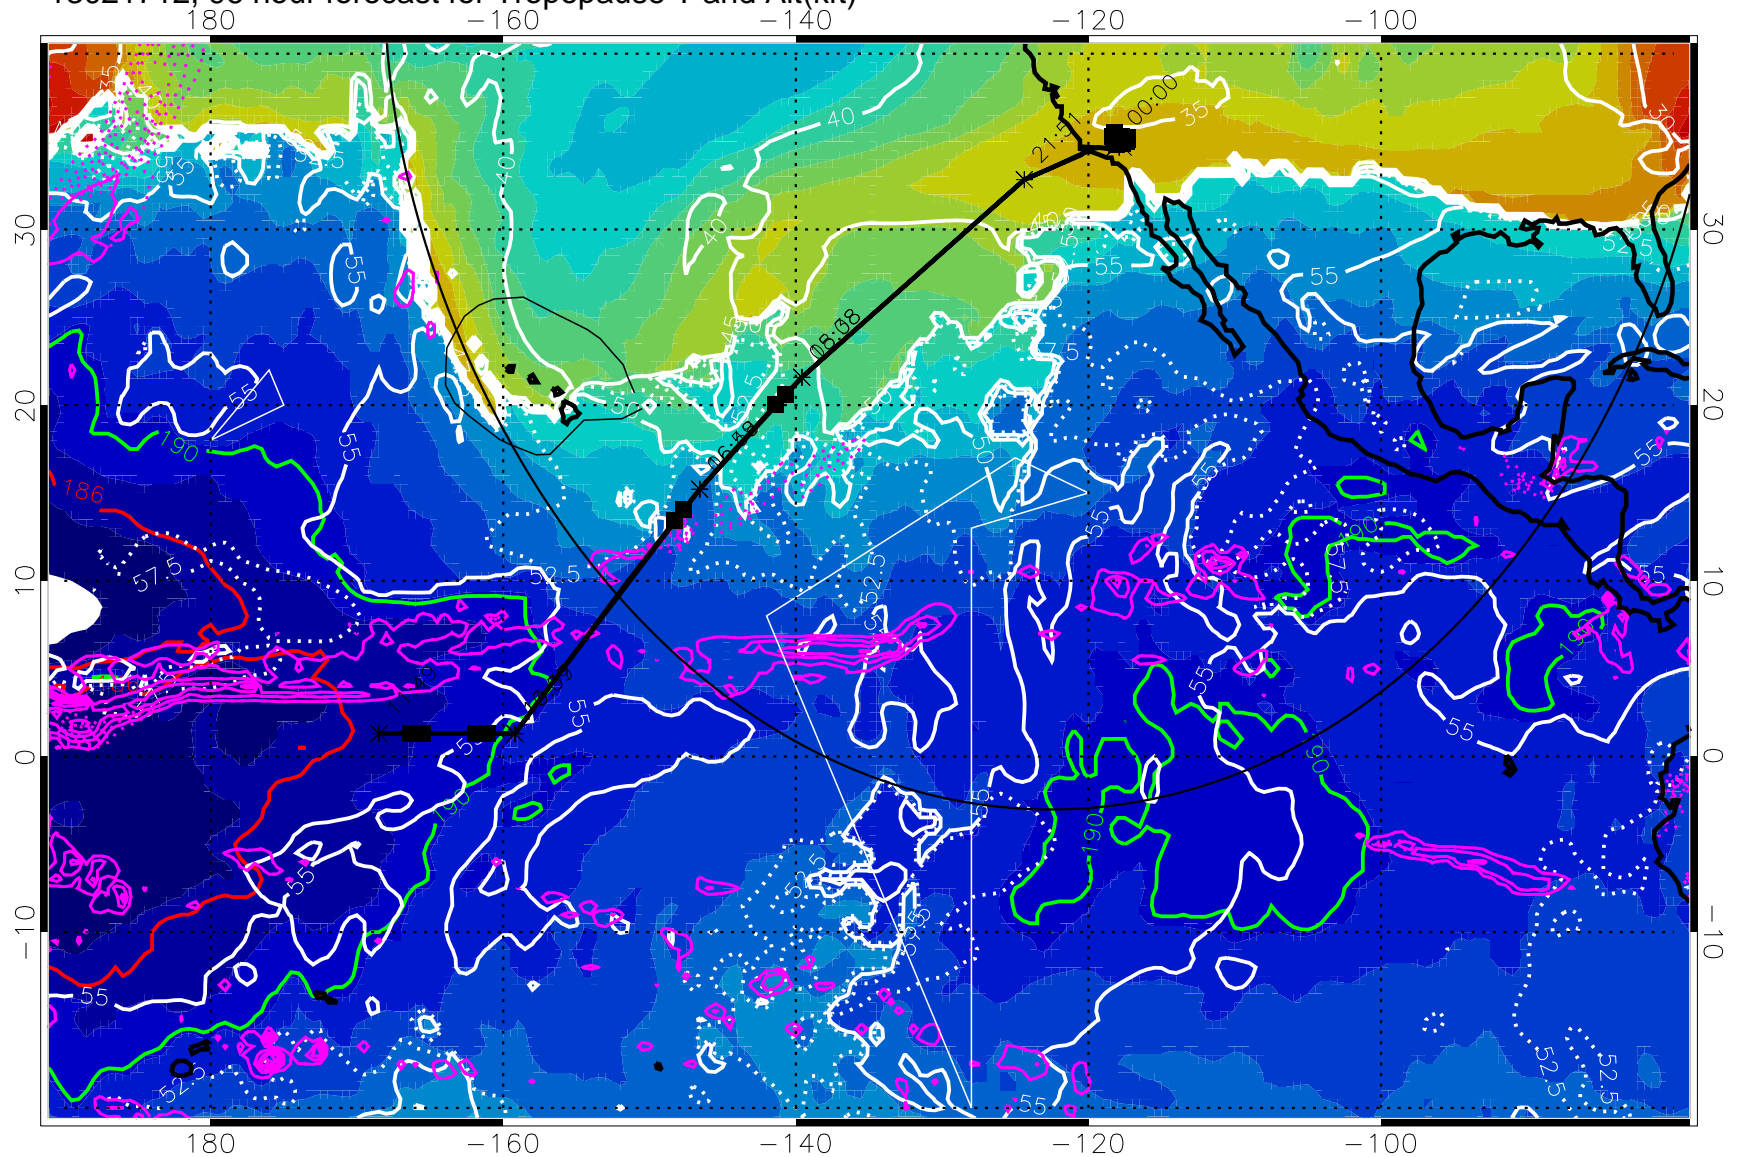

→ 30 m/s

Range ring of 4055 km -- 13 hours GH round trip

13021706, 90 hour forecast for Tropopause T and Alt(kft)

Tropopause T, K

Tropopause Altitude in kft (white)

Precip (tot dot, conv sol) past 6 hrs 6 kg/m<sup>2</sup> contours, min 4

189.5K skin 185.9K engine

→ 30 m/s

Range ring of 4055 km -- 13 hours GH round trip

13021712, 96 hour forecast for Tropopause T and Alt(kft)

190 200 210 220 230

Tropopause T, K

Tropopause Altitude in kft (white)