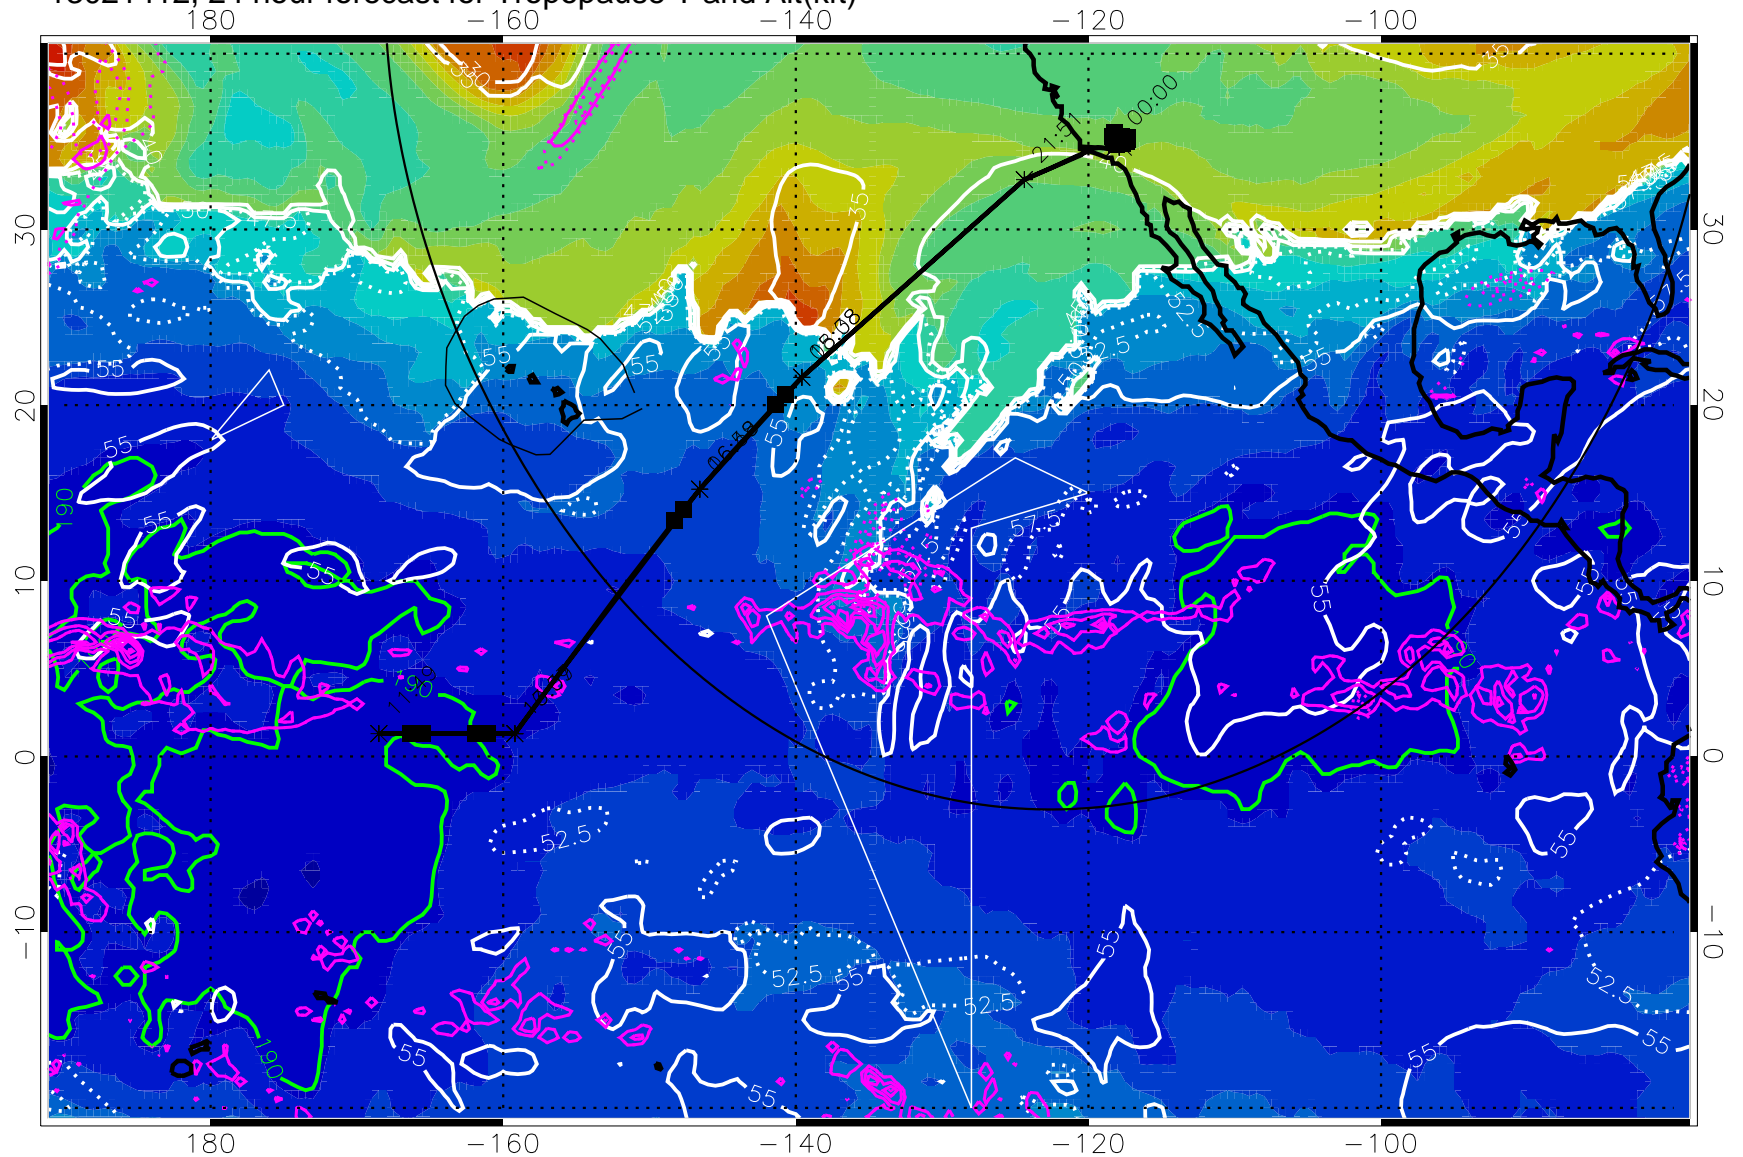

13021412, 24 hour forecast for Tropopause T and Alt(kft)

190 200 210 220 230

Tropopause T, K

Tropopause Altitude in kft (white)

Precip (tot dot, conv sol) past 6 hrs 6 kg/m² contours, min 4

189.5K skin 185.9K engine

→ 30 m/s

Range ring of 4055 km -- 13 hours GH round trip