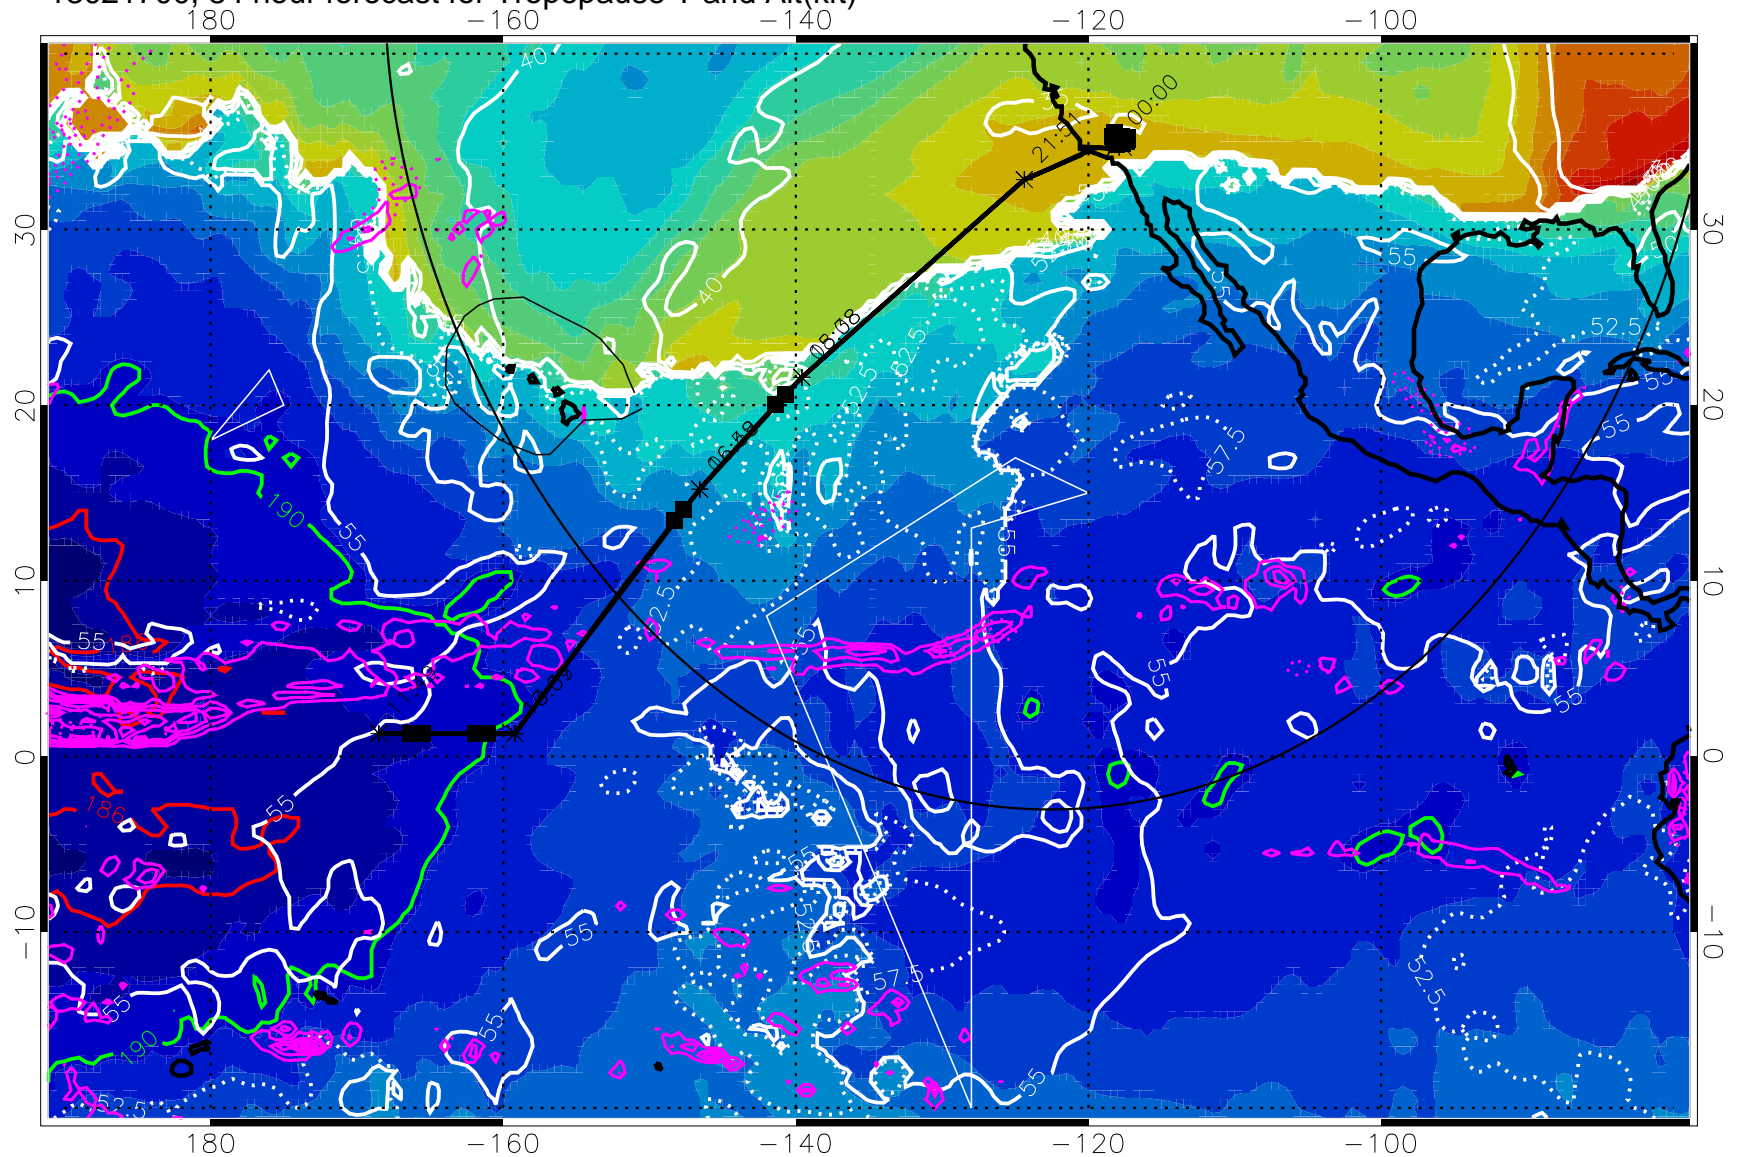

189.5K skin

185.9K engine

Range ring of 4055 km -- 13 hours GH round trip

13021612, 72 hour forecast for Tropopause T and Alt(kft)

190 200 210 220 230

Tropopause T, K

Tropopause Altitude in kft (white)

Precip (tot dot, conv sol) past 6 hrs 6 kg/m<sup>2</sup> contours, min 4

189.5K skin

185.9K engine

Range ring of 4055 km -- 13 hours GH round trip

13021618, 78 hour forecast for Tropopause T and Alt(kft)

Tropopause Altitude in kft (white)  
 Precip (tot dot, conv sol) past 6 hrs 6 kg/m2 contours, min 4  
 189.5K skin      185.9K engine

→ 30 m/s  
 Range ring of 4055 km -- 13 hours GH round trip

13021700, 84 hour forecast for Tropopause T and Alt(kft)

190      200      210      220      230  
Tropopause T, K

Tropopause Altitude in kft (white)  
 Precip (tot dot, conv sol) past 6 hrs 6 kg/m<sup>2</sup> contours, min 4  
 189.5K skin      185.9K engine