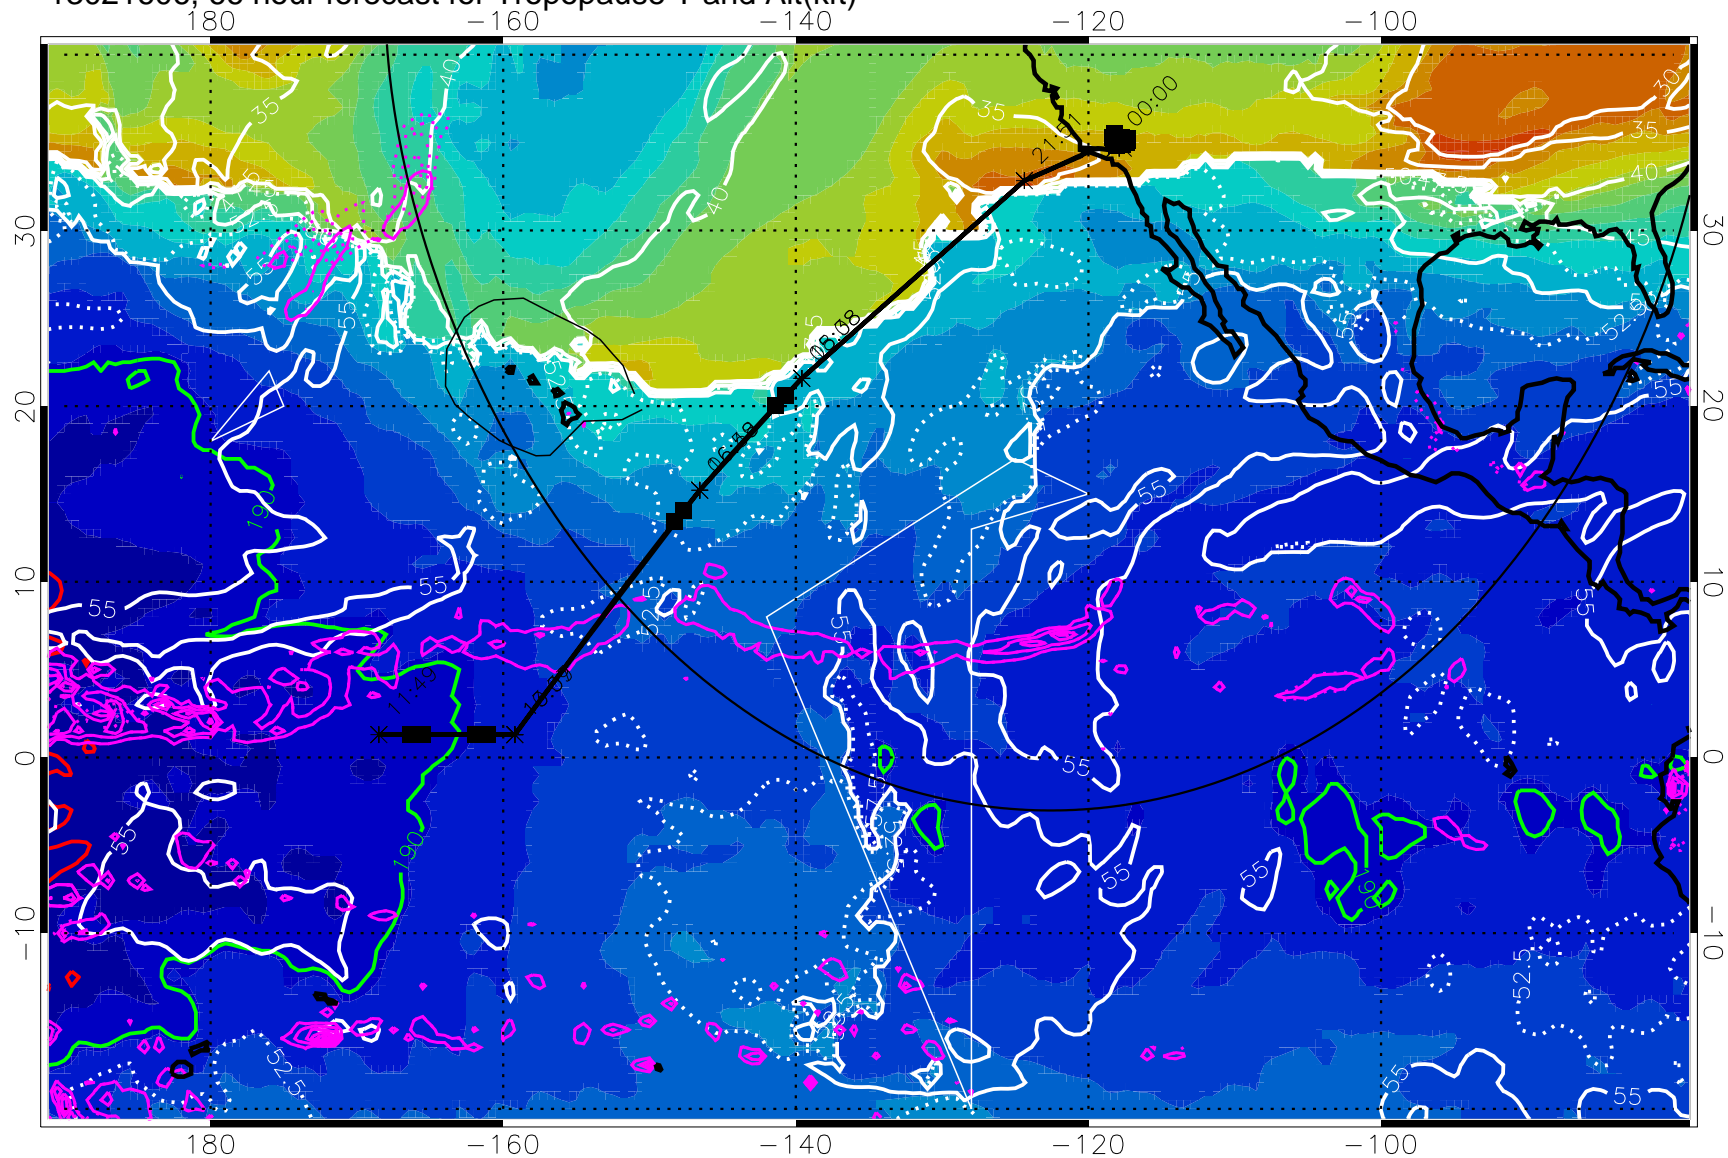

13021600, 60 hour forecast for Tropopause T and Alt(kft)

Tropopause T, K

Tropopause Altitude in kft (white)

Precip (tot dot, conv sol) past 6 hrs 6 kg/m<sup>2</sup> contours, min 4

189.5K skin 185.9K engine

→ 30 m/s

Range ring of 4055 km -- 13 hours GH round trip

13021606, 66 hour forecast for Tropopause T and Alt(kft)

190      200      210      220      230

Tropopause T, K

Tropopause Altitude in kft (white)

Precip (tot dot, conv sol) past 6 hrs 6 kg/m<sup>2</sup> contours, min 4

189.5K skin

185.9K engine

Range ring of 4055 km -- 13 hours GH round trip

13021612, 72 hour forecast for Tropopause T and Alt(kft)

190 200 210 220 230

Tropopause T, K

Tropopause Altitude in kft (white)

Precip (tot dot, conv sol) past 6 hrs 6 kg/m<sup>2</sup> contours, min 4