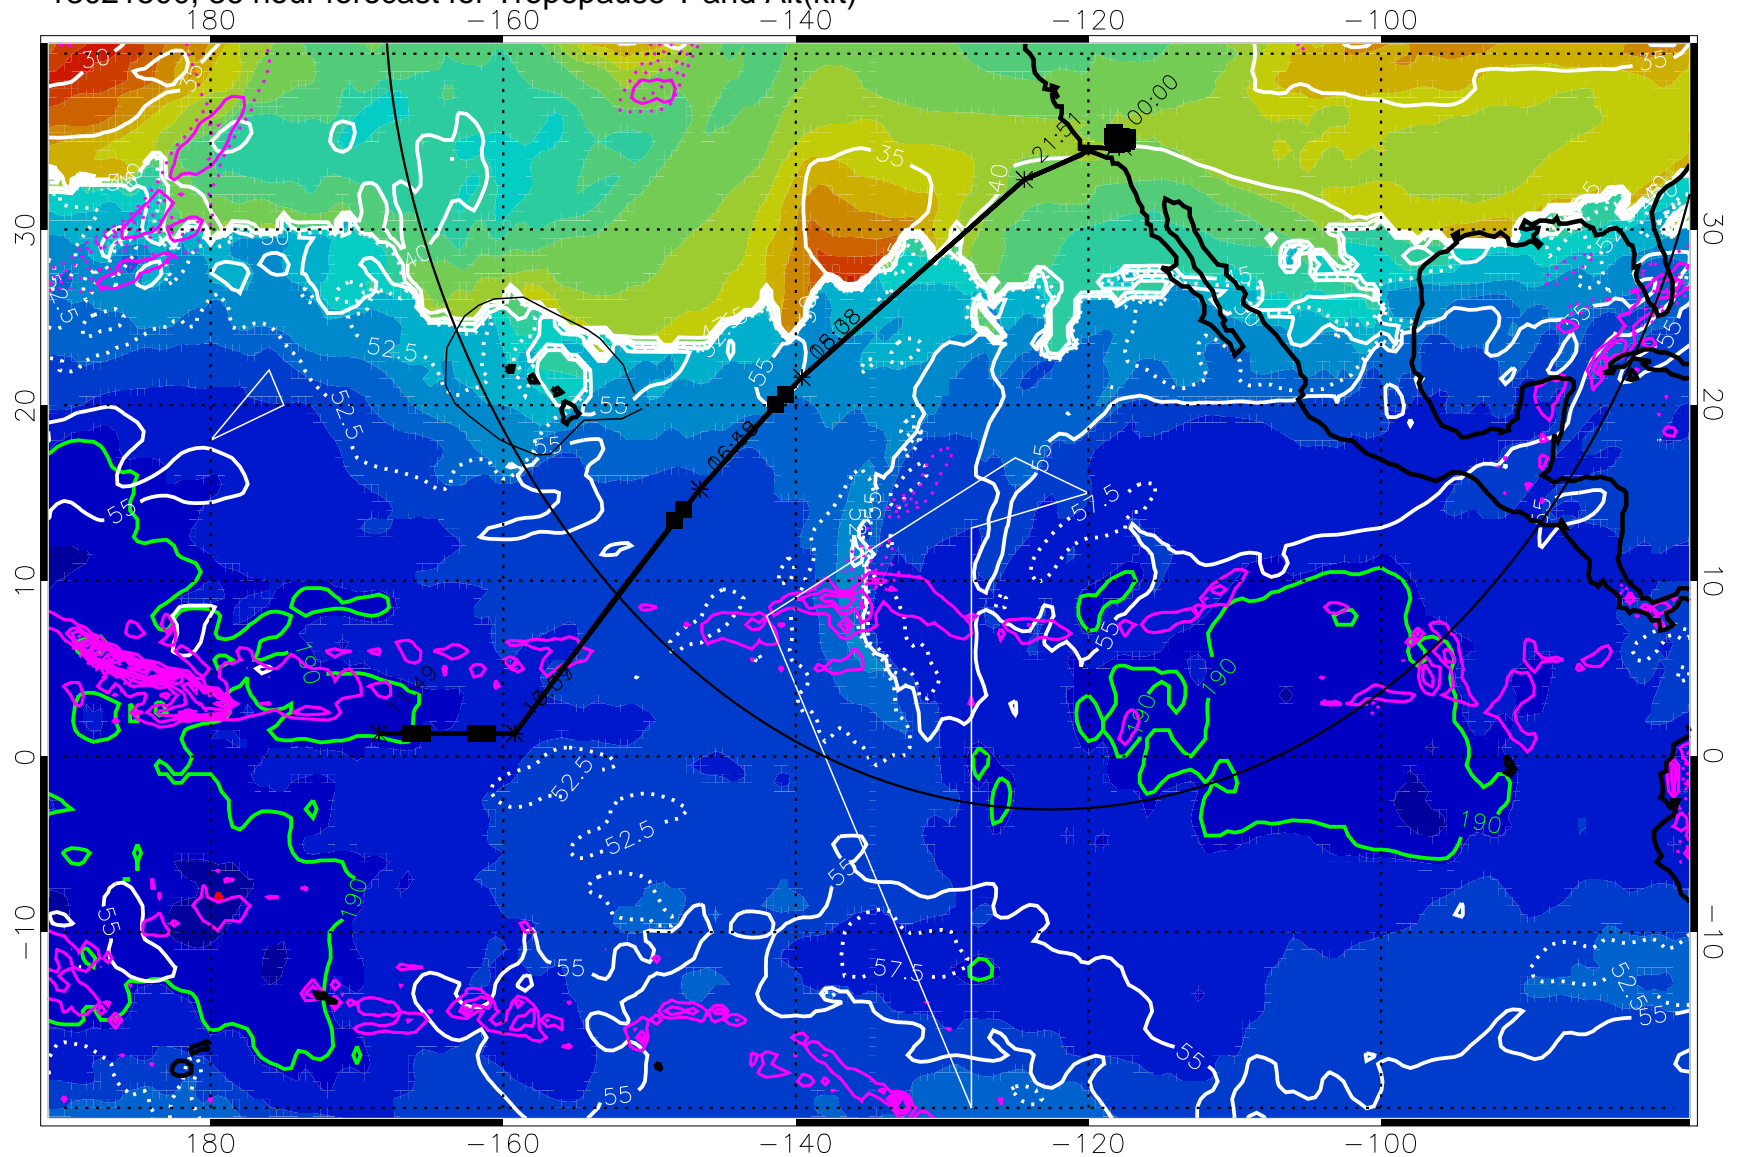

→ 30 m/s

Range ring of 4055 km -- 13 hours GH round trip

13021418, 30 hour forecast for Tropopause T and Alt(kft)

190 200 210 220 230

Tropopause T, K

Tropopause Altitude in kft (white)

Precip (tot dot, conv sol) past 6 hrs 6 kg/m2 contours, min 4

189.5K skin 185.9K engine

→ 30 m/s

Range ring of 4055 km -- 13 hours GH round trip

13021500, 36 hour forecast for Tropopause T and Alt(kft)

190 200 210 220 230

Tropopause T, K

Tropopause Altitude in kft (white)

Precip (tot dot, conv sol) past 6 hrs 6 kg/m2 contours, min 4

189.5K skin

185.9K engine

→ 30 m/s

Range ring of 4055 km -- 13 hours GH round trip

13021506, 42 hour forecast for Tropopause T and Alt(kft)

190 200 210 220 230