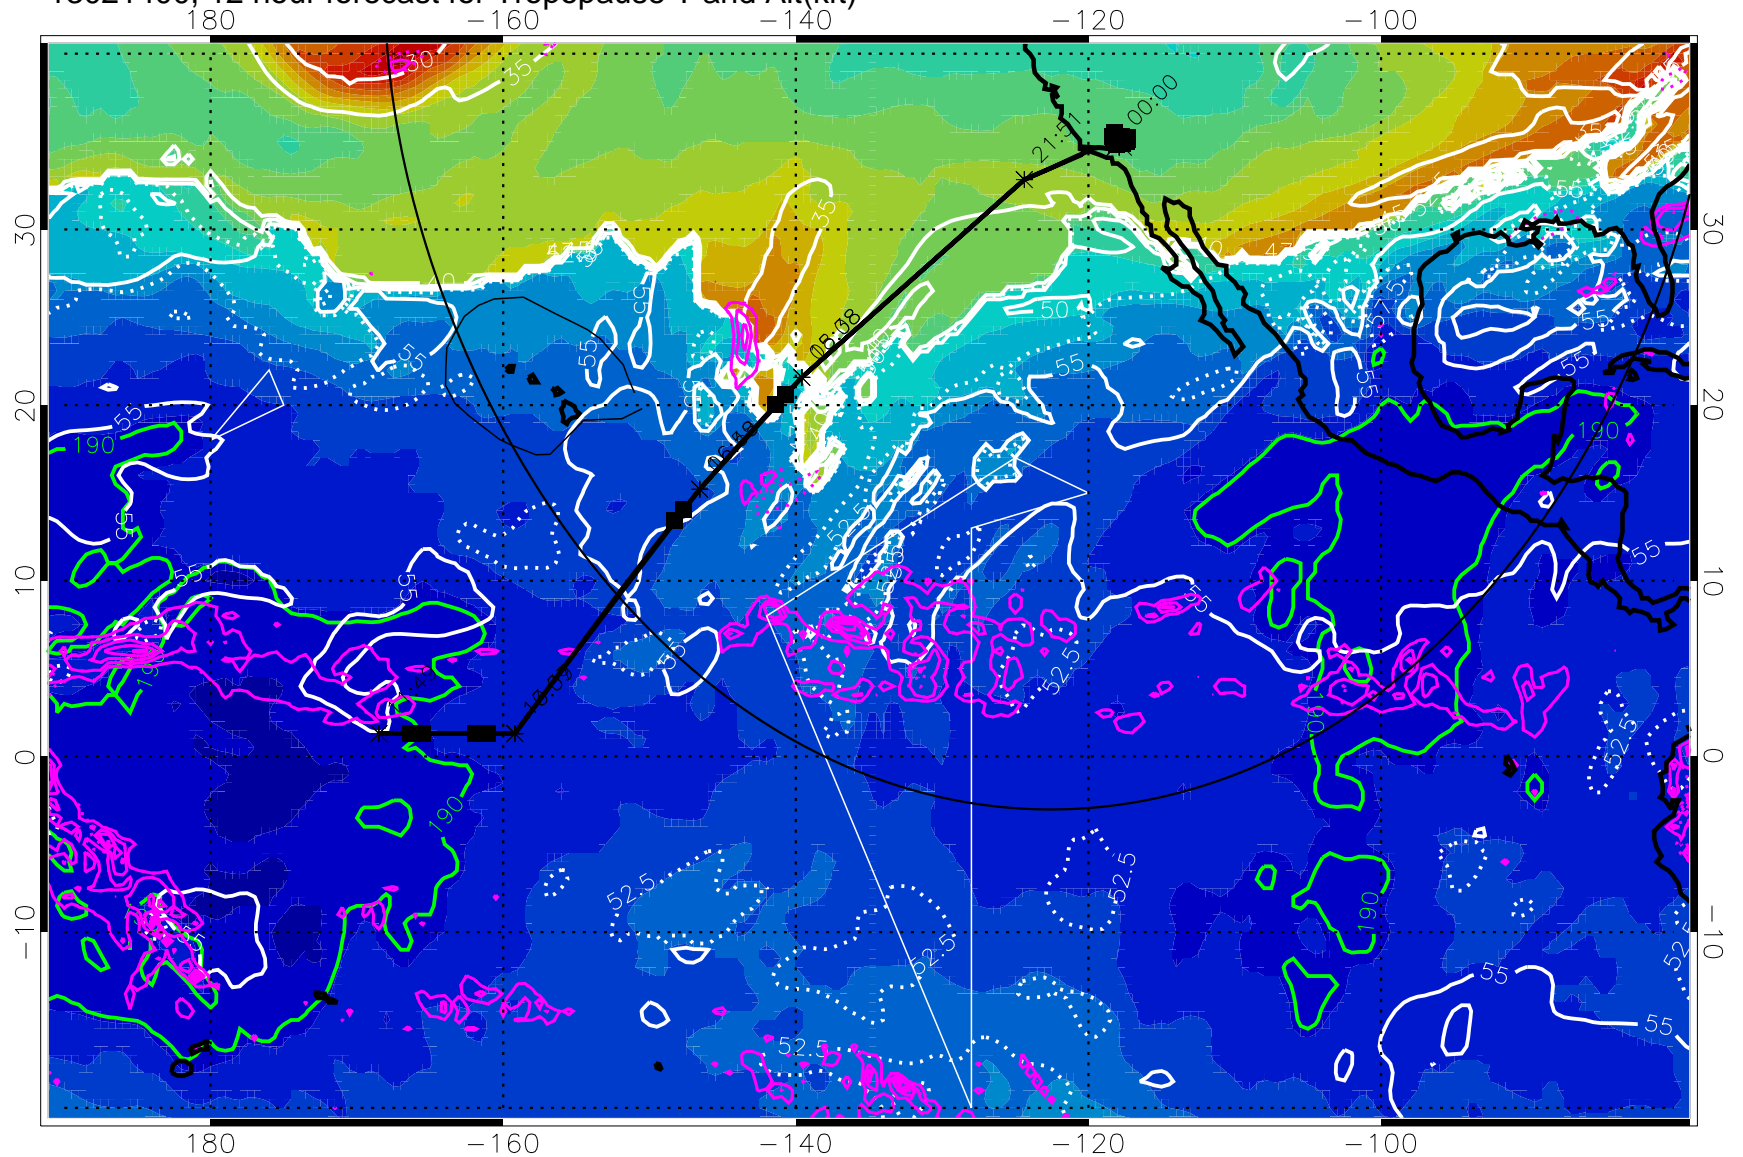

13021318, 6 hour forecast for Tropopause T and Alt(kft)

190      200      210      220      230  
Tropopause T, K

Tropopause Altitude in kft (white)  
Precip (tot dot, conv sol) past 6 hrs 6 kg/m<sup>2</sup> contours, min 4  
189.5K skin      185.9K engine

→ 30 m/s  
Range ring of 4055 km -- 13 hours GH round trip

13021400, 12 hour forecast for Tropopause T and Alt(kft)

190      200      210      220      230  
Tropopause T, K

Tropopause Altitude in kft (white)

Precip (tot dot, conv sol) past 6 hrs 6 kg/m2 contours, min 4

189.5K skin      185.9K engine

→ 30 m/s

Range ring of 4055 km -- 13 hours GH round trip

13021406, 18 hour forecast for Tropopause T and Alt(kft)