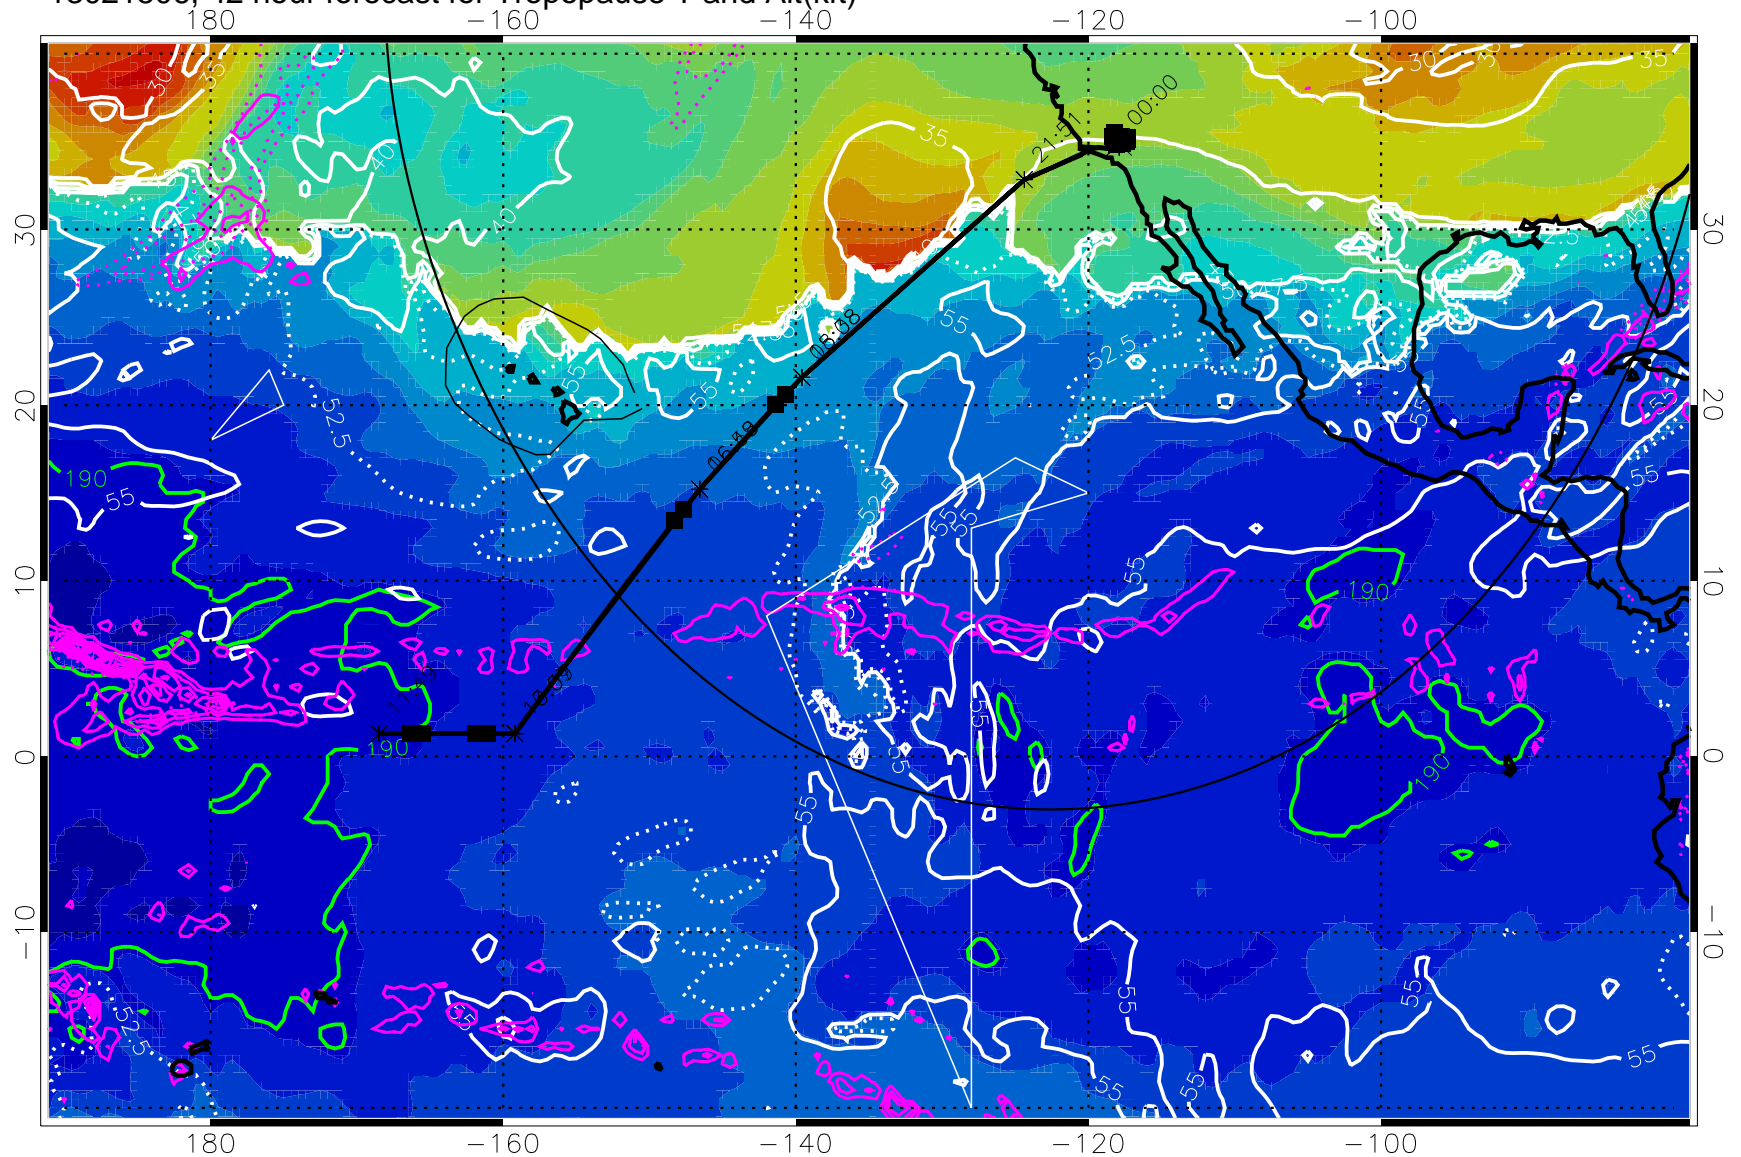

Precip (tot dot, conv sol) past 6 hrs 6 kg/m2 contours, min 4

189.5K skin

185.9K engine

→ 30 m/s

Range ring of 4055 km -- 13 hours GH round trip

13021506, 42 hour forecast for Tropopause T and Alt(kft)

190 200 210 220 230