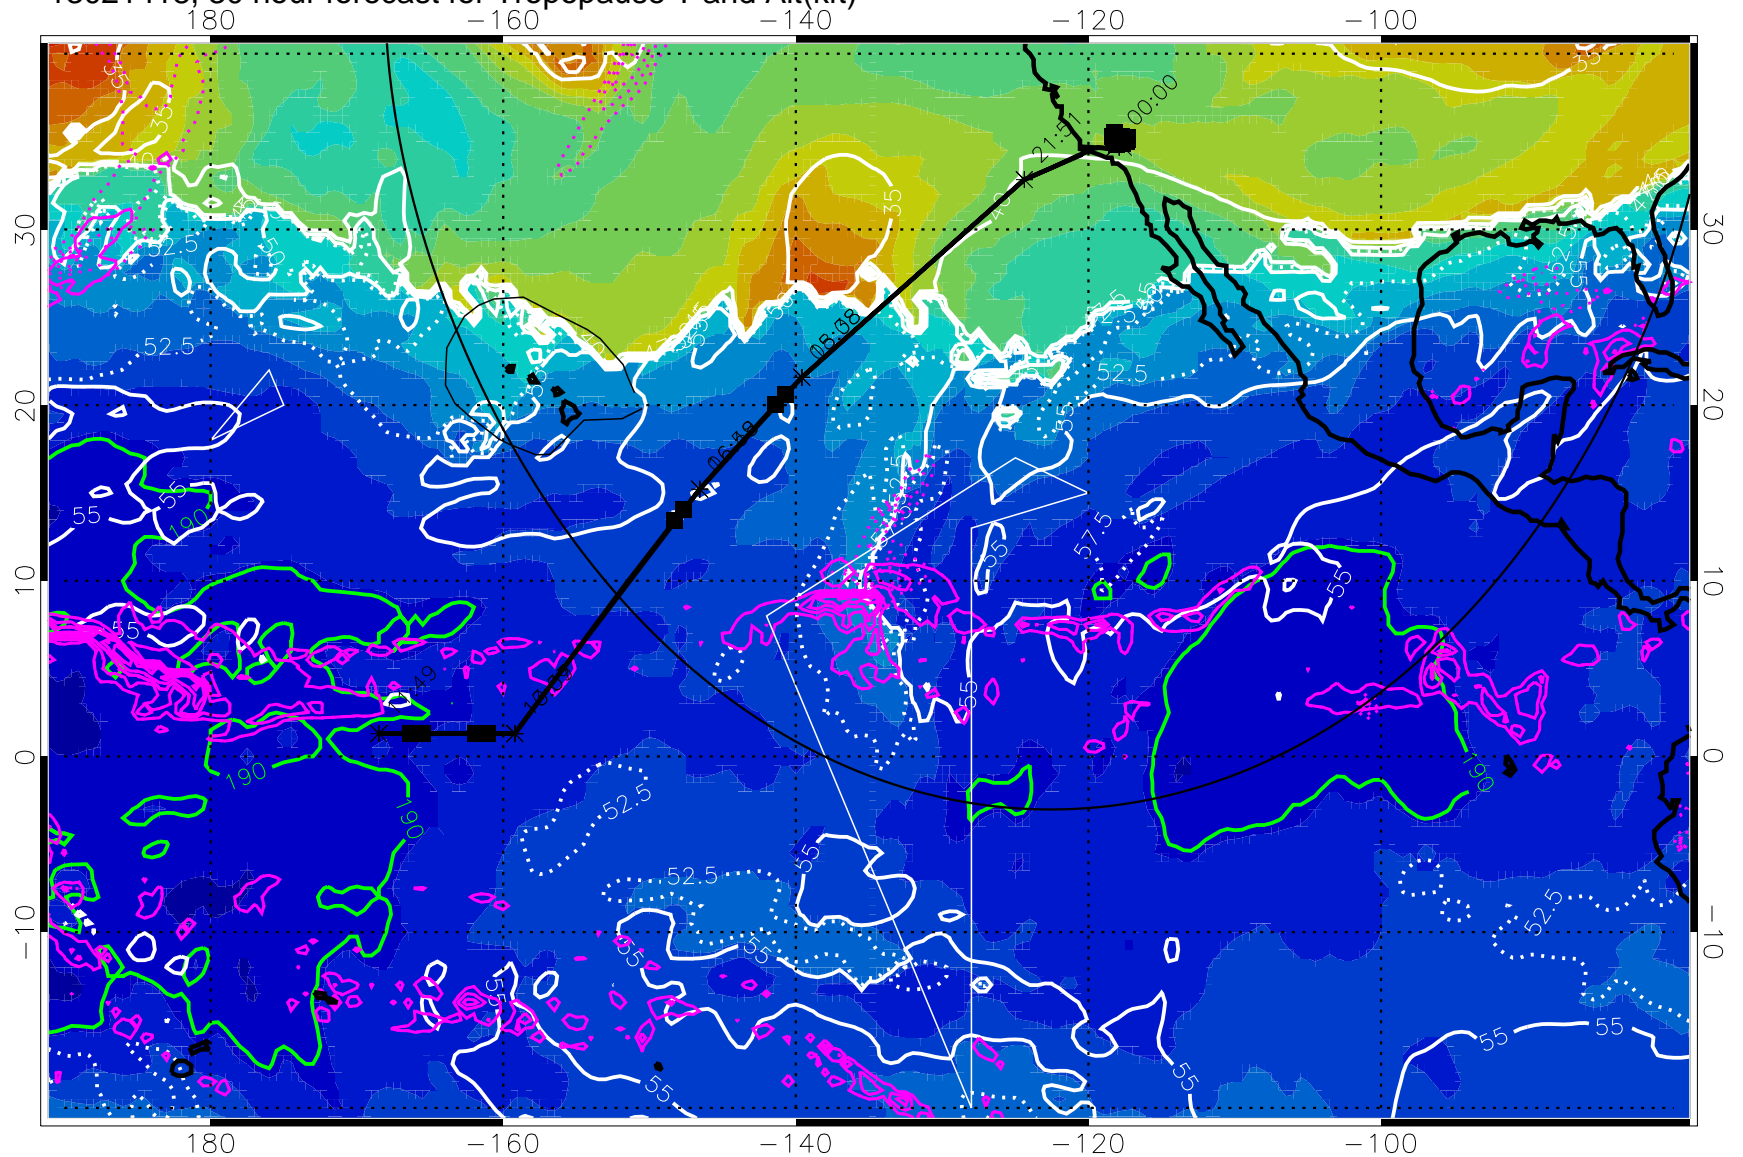

Precip (tot dot, conv sol) past 6 hrs 6 kg/m2 contours, min 4

189.5K skin      185.9K engine

→ 30 m/s

Range ring of 4055 km -- 13 hours GH round trip

13021406, 18 hour forecast for Tropopause T and Alt(kft)

→ 30 m/s

Range ring of 4055 km -- 13 hours GH round trip

13021418, 30 hour forecast for Tropopause T and Alt(kft)

190 200 210 220 230

Tropopause T, K

Tropopause Altitude in kft (white)

Precip (tot dot, conv sol) past 6 hrs 6 kg/m2 contours, min 4

189.5K skin 185.9K engine

→ 30 m/s

Range ring of 4055 km -- 13 hours GH round trip

13021500, 36 hour forecast for Tropopause T and Alt(kft)

190 200 210 220 230

Tropopause T, K

Tropopause Altitude in kft (white)