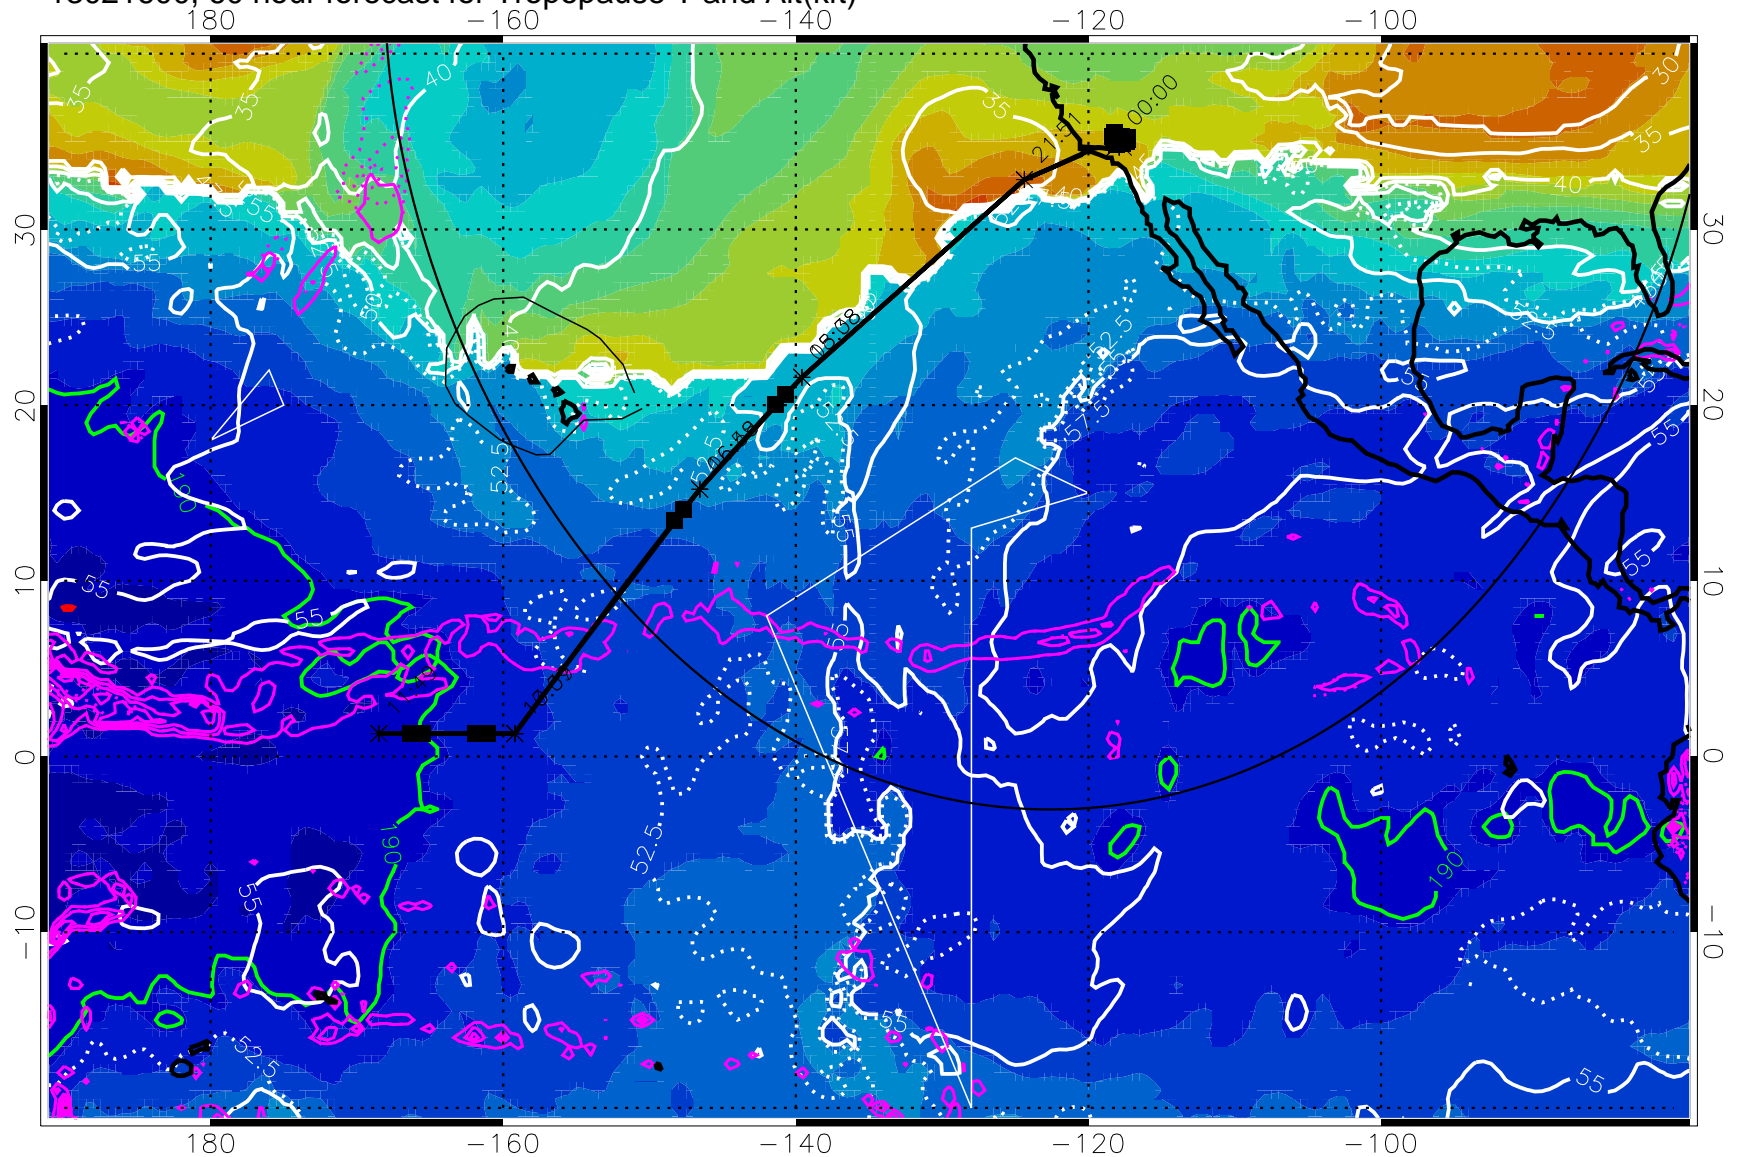

13021600, 60 hour forecast for Tropopause T and Alt(kft)

Tropopause T, K

Tropopause Altitude in kft (white)

Precip (tot dot, conv sol) past 6 hrs 6 kg/m² contours, min 4

189.5K skin 185.9K engine

→ 30 m/s

Range ring of 4055 km -- 13 hours GH round trip