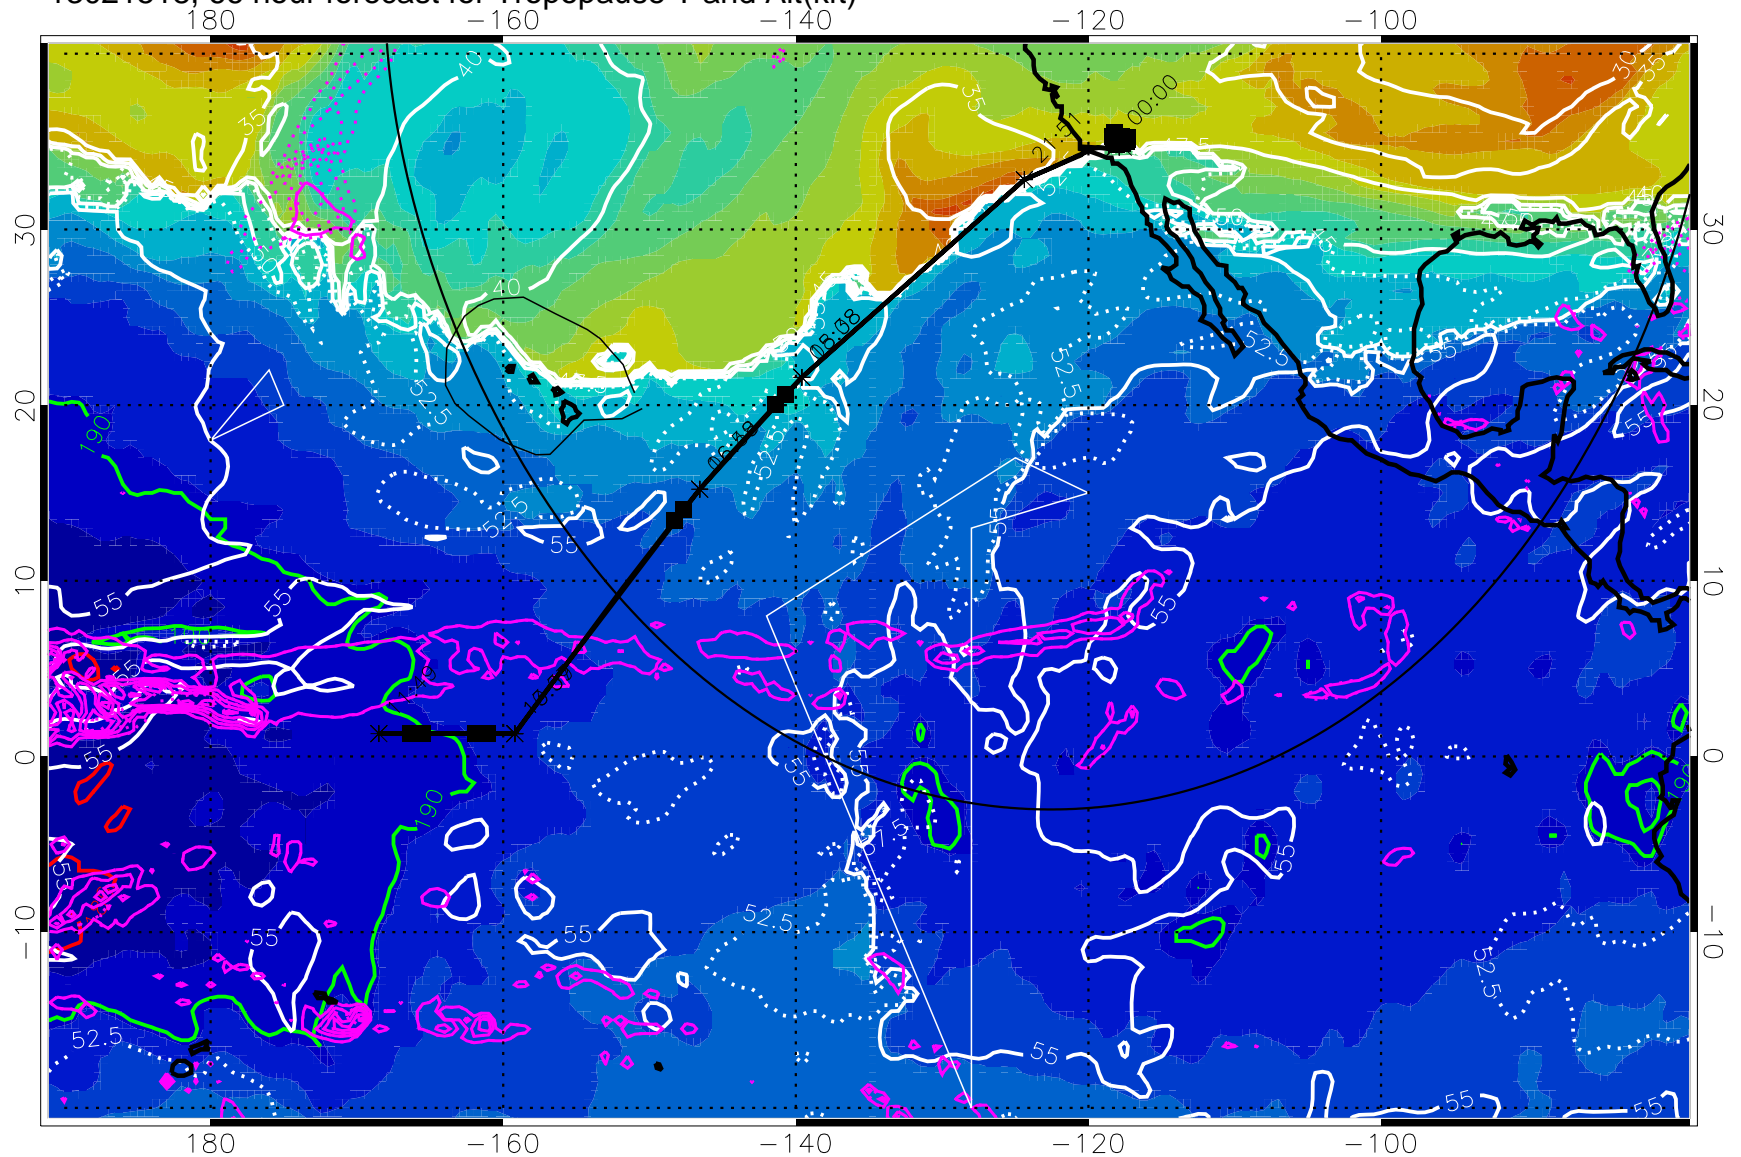

→ 30 m/s

Range ring of 4055 km -- 13 hours GH round trip

13021512, 60 hour forecast for Tropopause T and Alt(kft)

Tropopause T, K

Tropopause Altitude in kft (white)

Precip (tot dot, conv sol) past 6 hrs 6 kg/m² contours, min 4

189.5K skin

185.9K engine

→ 30 m/s

Range ring of 4055 km -- 13 hours GH round trip

13021518, 66 hour forecast for Tropopause T and Alt(kft)

Tropopause T, K

Tropopause Altitude in kft (white)

Precip (tot dot, conv sol) past 6 hrs 6 kg/m² contours, min 4

189.5K skin

185.9K engine

Range ring of 4055 km -- 13 hours GH round trip

13021600, 72 hour forecast for Tropopause T and Alt(kft)

190 200 210 220 230

Tropopause T, K

Tropopause Altitude in kft (white)

Precip (tot dot, conv sol) past 6 hrs 6 kg/m² contours, min 4