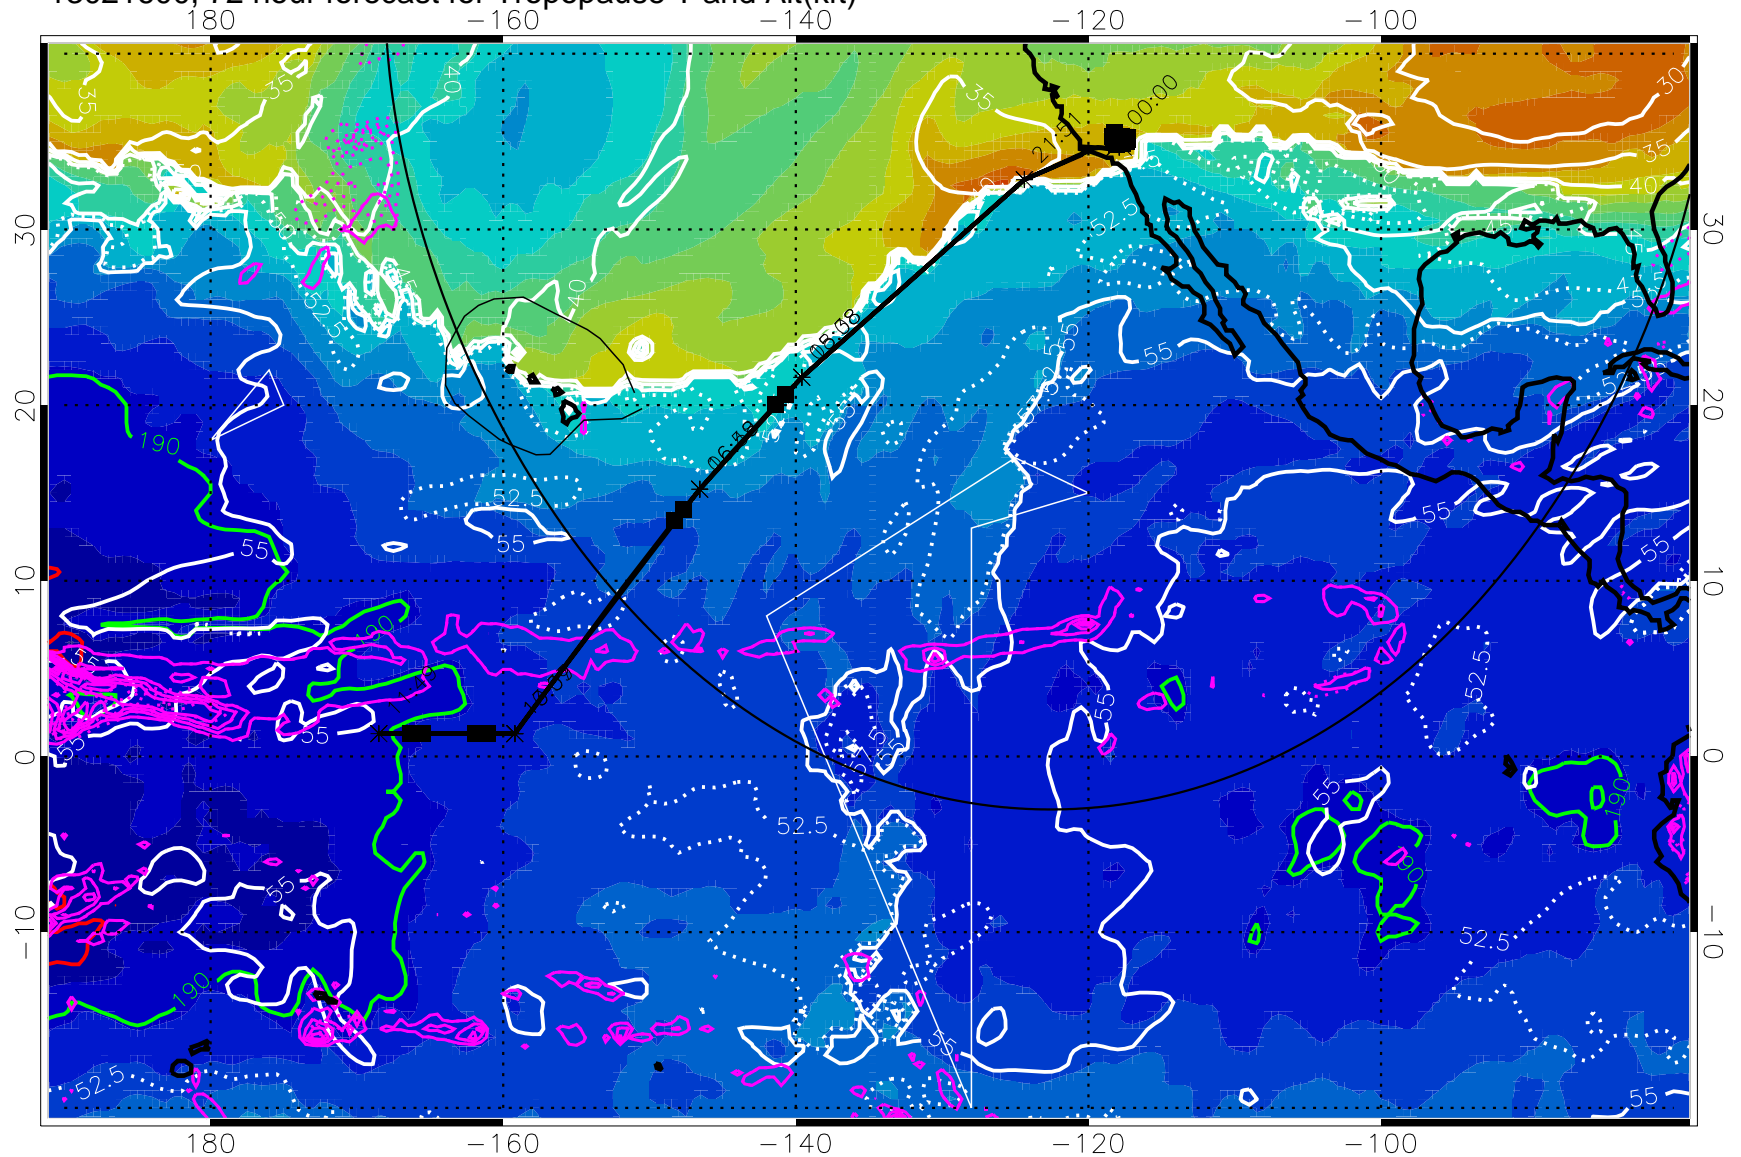

189.5K skin

185.9K engine

→ 30 m/s

Range ring of 4055 km -- 13 hours GH round trip

13021518, 66 hour forecast for Tropopause T and Alt(kft)

Tropopause T, K

Tropopause Altitude in kft (white)

Precip (tot dot, conv sol) past 6 hrs 6 kg/m² contours, min 4

189.5K skin

185.9K engine

Range ring of 4055 km -- 13 hours GH round trip

13021600, 72 hour forecast for Tropopause T and Alt(kft)

190 200 210 220 230

Tropopause T, K

Tropopause Altitude in kft (white)

Precip (tot dot, conv sol) past 6 hrs 6 kg/m² contours, min 4

189.5K skin 185.9K engine

→ 30 m/s

Range ring of 4055 km -- 13 hours GH round trip

13021606, 78 hour forecast for Tropopause T and Alt(kft)

Tropopause Altitude in kft (white)
 Precip (tot dot, conv sol) past 6 hrs 6 kg/m2 contours, min 4
 189.5K skin 185.9K engine