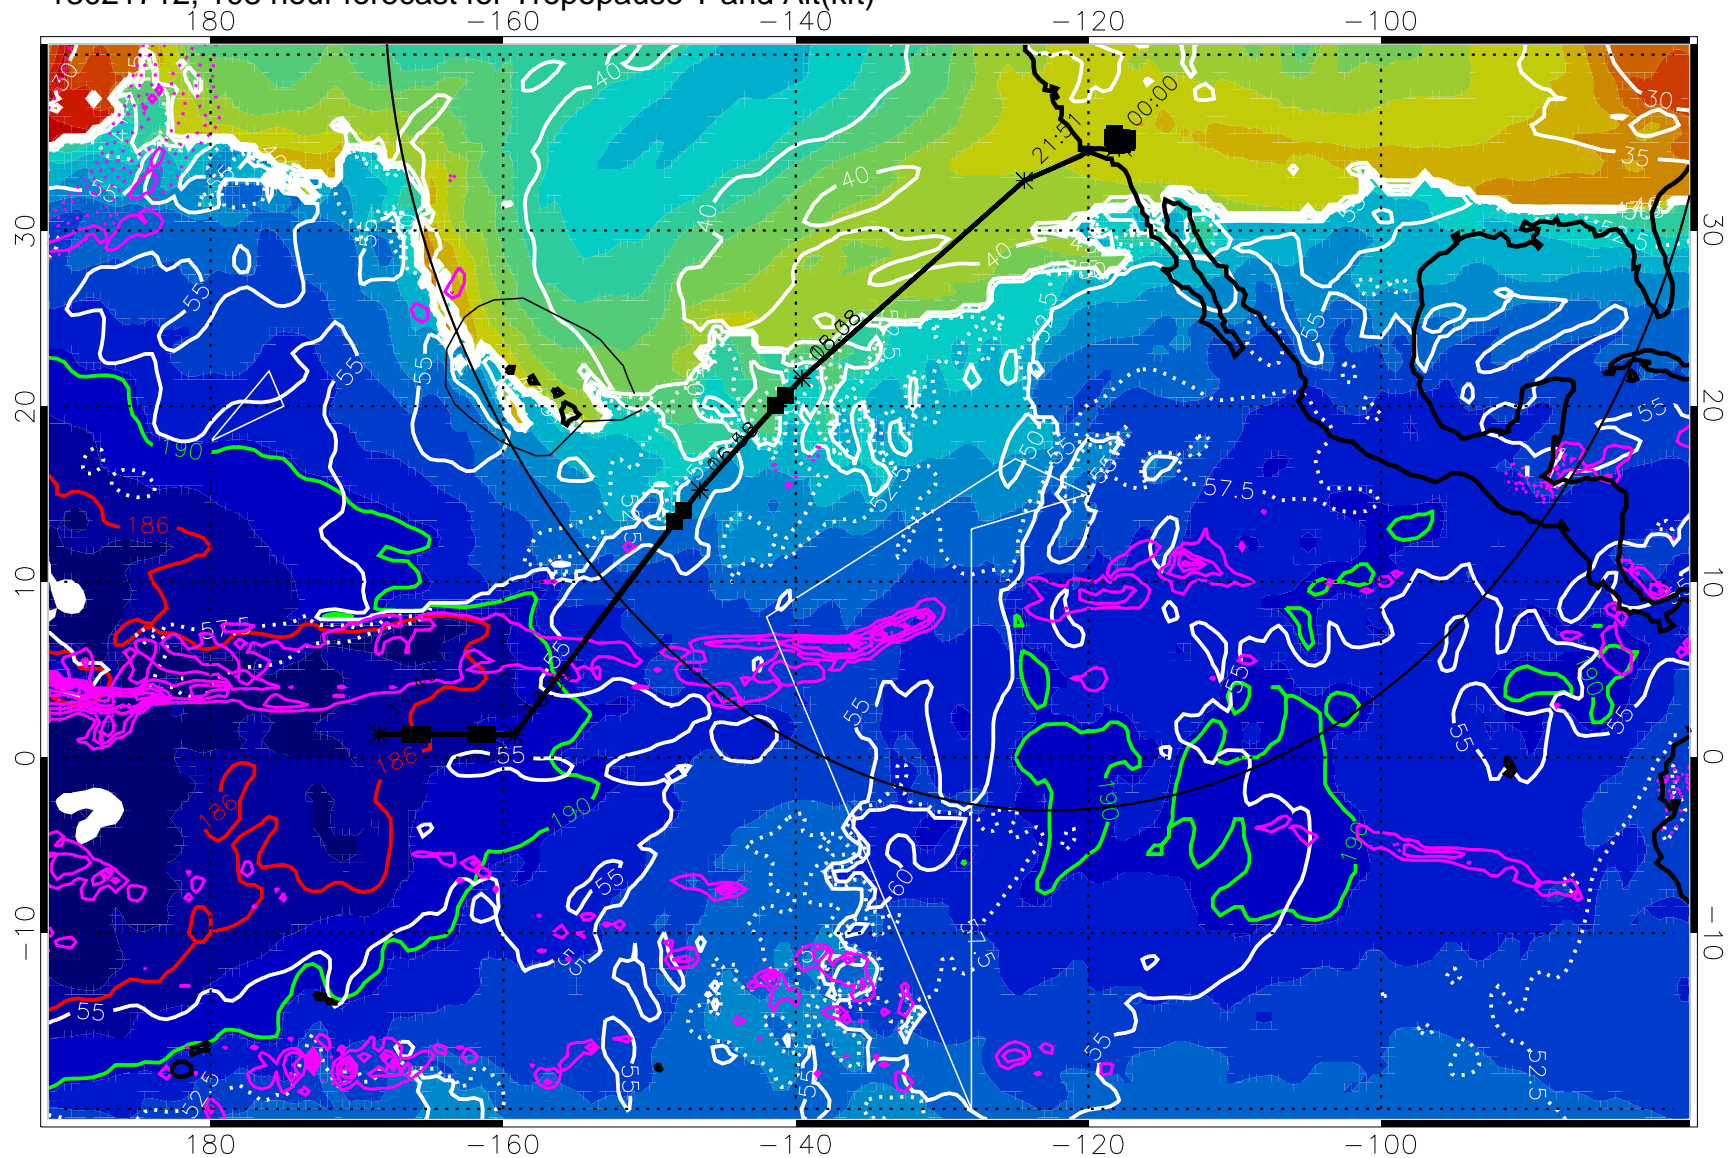

189.5K skin 185.9K engine

→ 30 m/s

Range ring of 4055 km -- 13 hours GH round trip

13021706, 102 hour forecast for Tropopause T and Alt(kft)

Tropopause Altitude in kft (white)
 Precip (tot dot, conv sol) past 6 hrs 6 kg/m2 contours, min 4
 189.5K skin 185.9K engine

→ 30 m/s
 Range ring of 4055 km -- 13 hours GH round trip

13021712, 108 hour forecast for Tropopause T and Alt(kft)

190 200 210 220 230

Tropopause T, K

Tropopause Altitude in kft (white)

Precip (tot dot, conv sol) past 6 hrs 6 kg/m2 contours, min 4

189.5K skin

185.9K engine

Range ring of 4055 km -- 13 hours GH round trip

13021718, 114 hour forecast for Tropopause T and Alt(kft)

Tropopause T, K

Tropopause Altitude in kft (white)

Precip (tot dot, conv sol) past 6 hrs 6 kg/m² contours, min 4