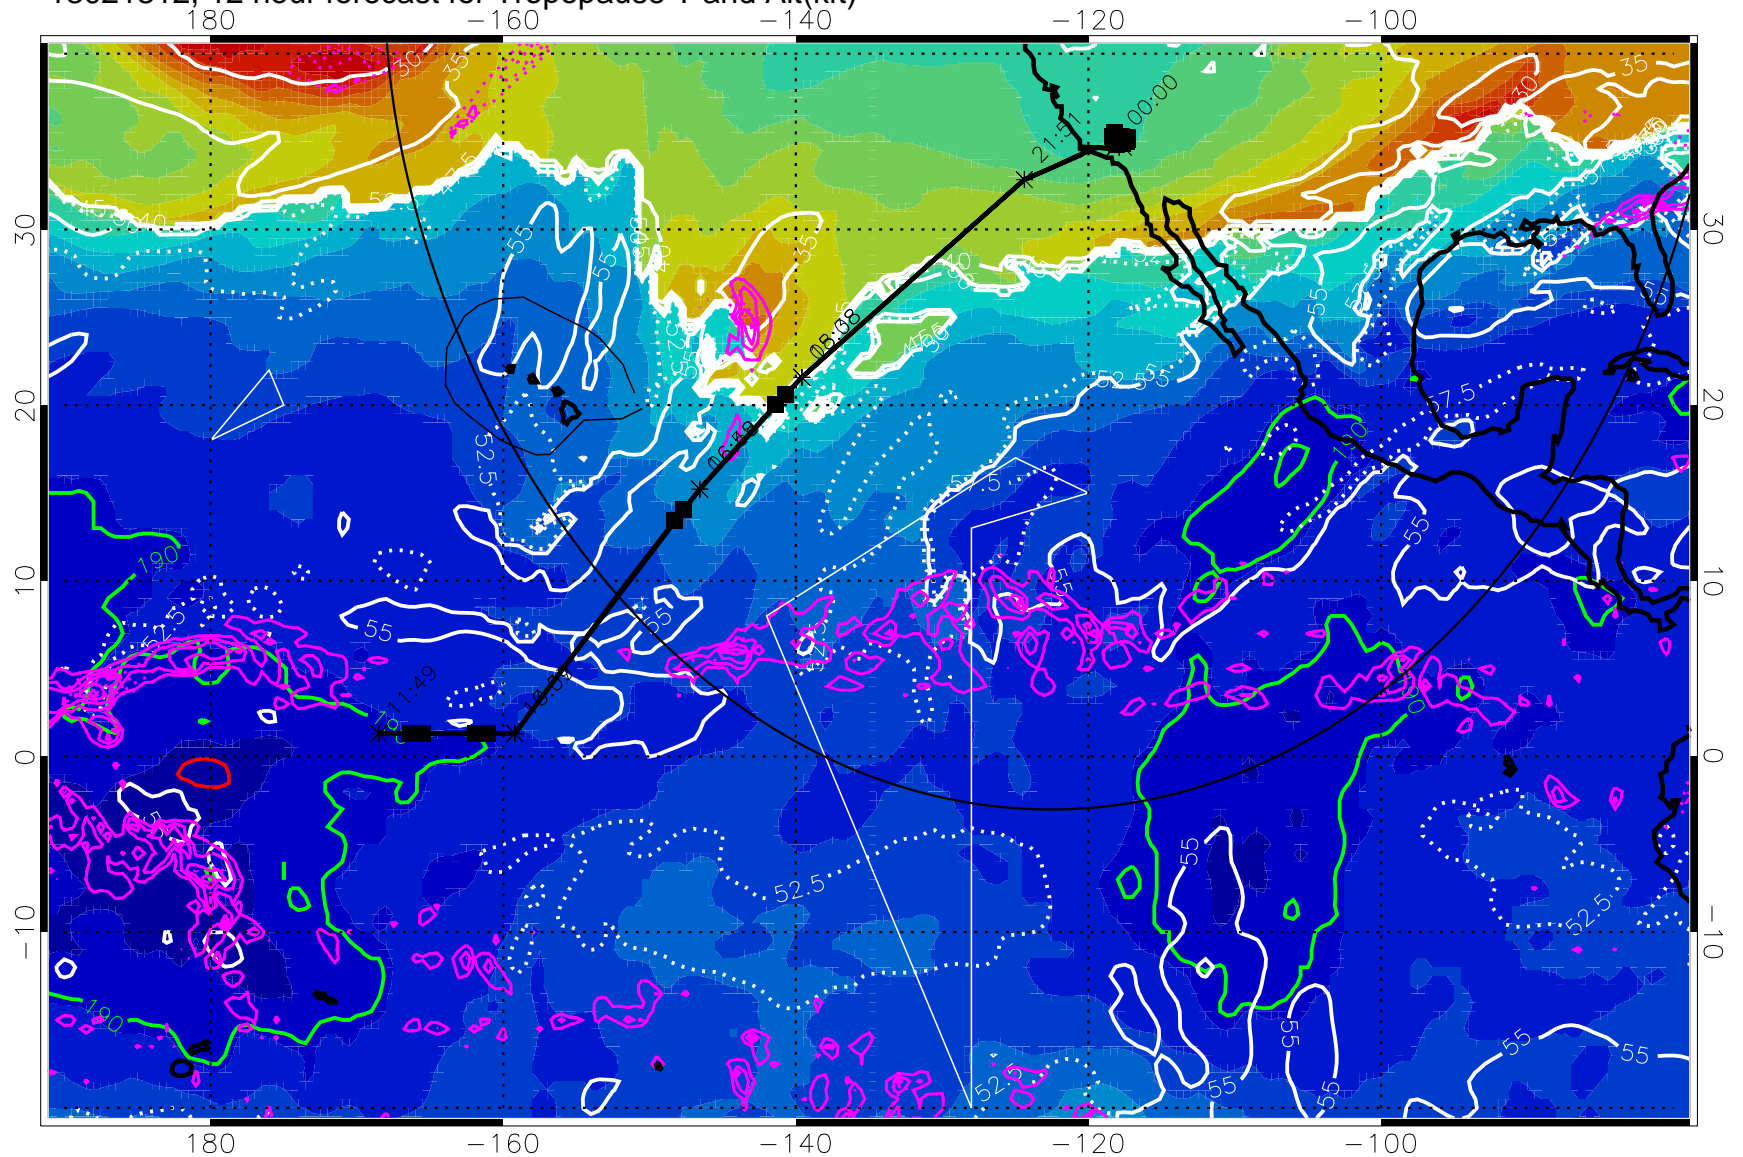

13021312, 12 hour forecast for Tropopause T and Alt(kft)

190 200 210 220 230

Tropopause T, K

Tropopause Altitude in kft (white)

Precip (tot dot, conv sol) past 6 hrs 6 kg/m2 contours, min 4

189.5K skin

185.9K engine

→ 30 m/s

Range ring of 4055 km -- 13 hours GH round trip

13021318, 18 hour forecast for Tropopause T and Alt(kft)

Tropopause Altitude in kft (white)
Precip (tot dot, conv sol) past 6 hrs 6 kg/m2 contours, min 4
189.5K skin 185.9K engine

→ 30 m/s
Range ring of 4055 km -- 13 hours GH round trip

13021400, 24 hour forecast for Tropopause T and Alt(kft)

190 200 210 220 230

Tropopause T, K

Tropopause Altitude in kft (white)

Precip (tot dot, conv sol) past 6 hrs 6 kg/m2 contours, min 4

189.5K skin

185.9K engine

30 m/s

Range ring of 4055 km -- 13 hours GH round trip

13021406, 30 hour forecast for Tropopause T and Alt(kft)

190 200 210 220 230

Tropopause T, K

Tropopause Altitude in kft (white)