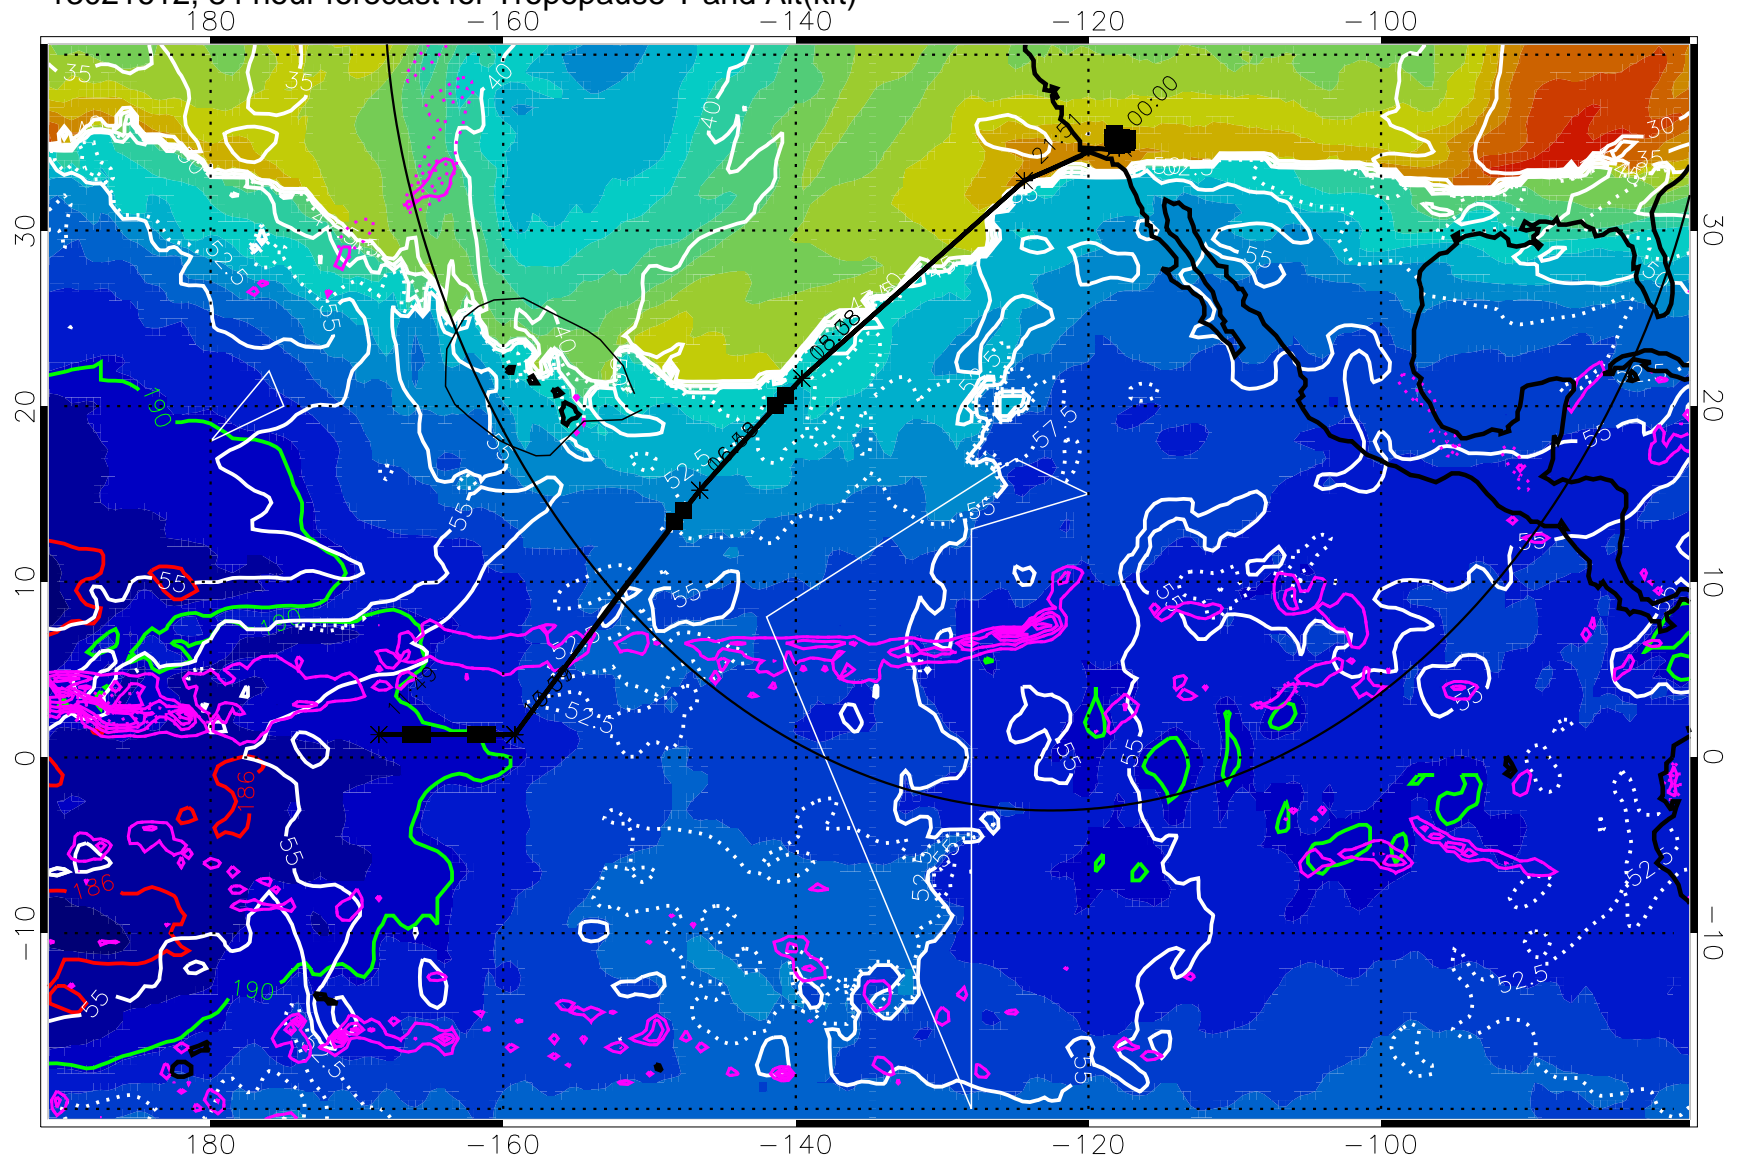

13021612, 84 hour forecast for Tropopause T and Alt(kft)

190   200   210   220   230
Tropopause T, K

Tropopause Altitude in kft (white)

Precip (tot dot, conv sol) past 6 hrs 6 kg/m² contours, min 4

189.5K skin   185.9K engine

→ 30 m/s

Range ring of 4055 km -- 13 hours GH round trip