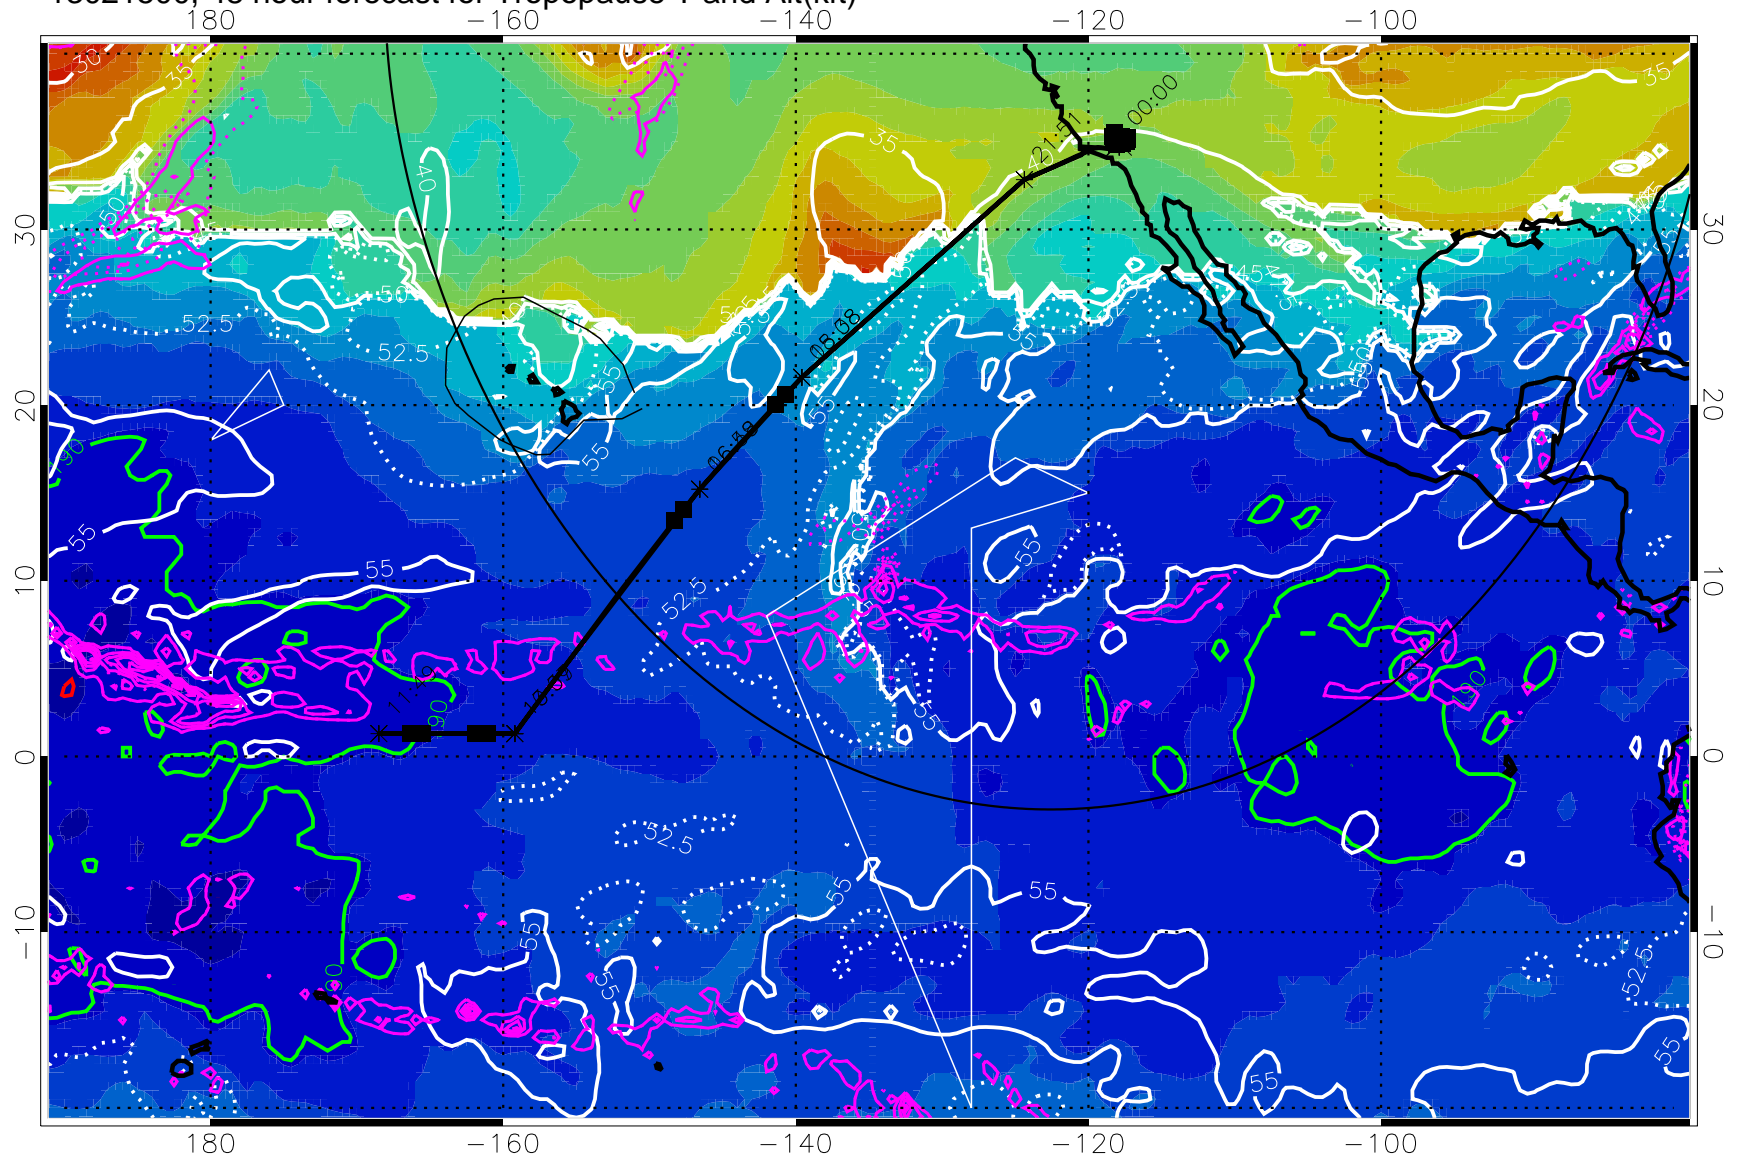

13021500, 48 hour forecast for Tropopause T and Alt(kft)

Tropopause Altitude in kft (white)
Precip (tot dot, conv sol) past 6 hrs 6 kg/m² contours, min 4
189.5K skin   185.9K engine

→ 30 m/s
Range ring of 4055 km -- 13 hours GH round trip