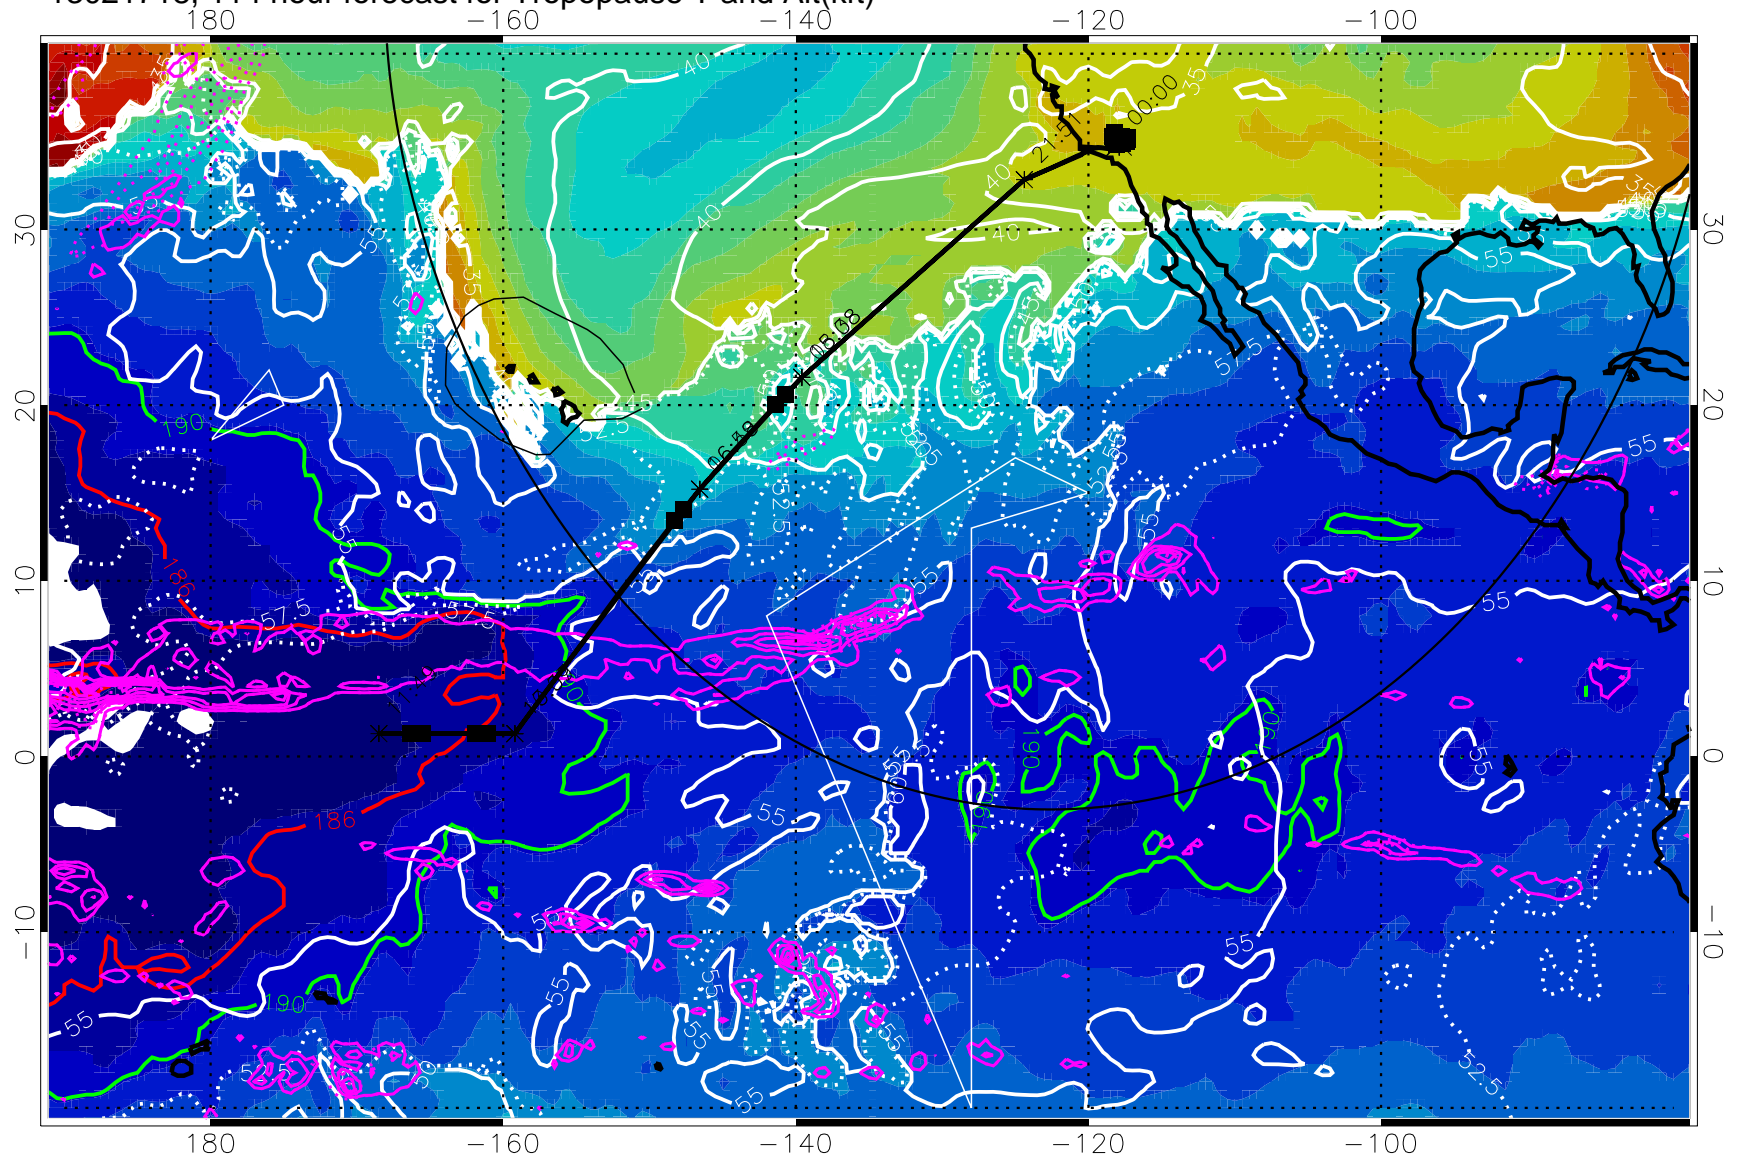

189.5K skin 185.9K engine

→ 30 m/s

Range ring of 4055 km -- 13 hours GH round trip

13021706, 102 hour forecast for Tropopause T and Alt(kft)

Tropopause Altitude in kft (white)
 Precip (tot dot, conv sol) past 6 hrs 6 kg/m2 contours, min 4
 189.5K skin 185.9K engine

→ 30 m/s
 Range ring of 4055 km -- 13 hours GH round trip

13021712, 108 hour forecast for Tropopause T and Alt(kft)

190 200 210 220 230

Tropopause T, K

Tropopause Altitude in kft (white)

Precip (tot dot, conv sol) past 6 hrs 6 kg/m2 contours, min 4

189.5K skin

185.9K engine

Range ring of 4055 km -- 13 hours GH round trip

13021718, 114 hour forecast for Tropopause T and Alt(kft)

Tropopause T, K

Tropopause Altitude in kft (white)

Precip (tot dot, conv sol) past 6 hrs 6 kg/m² contours, min 4

189.5K skin

185.9K engine

→ 30 m/s

Range ring of 4055 km -- 13 hours GH round trip

13021800, 120 hour forecast for Tropopause T and Alt(kft)

190 200 210 220 230

Tropopause T, K

Tropopause Altitude in kft (white)