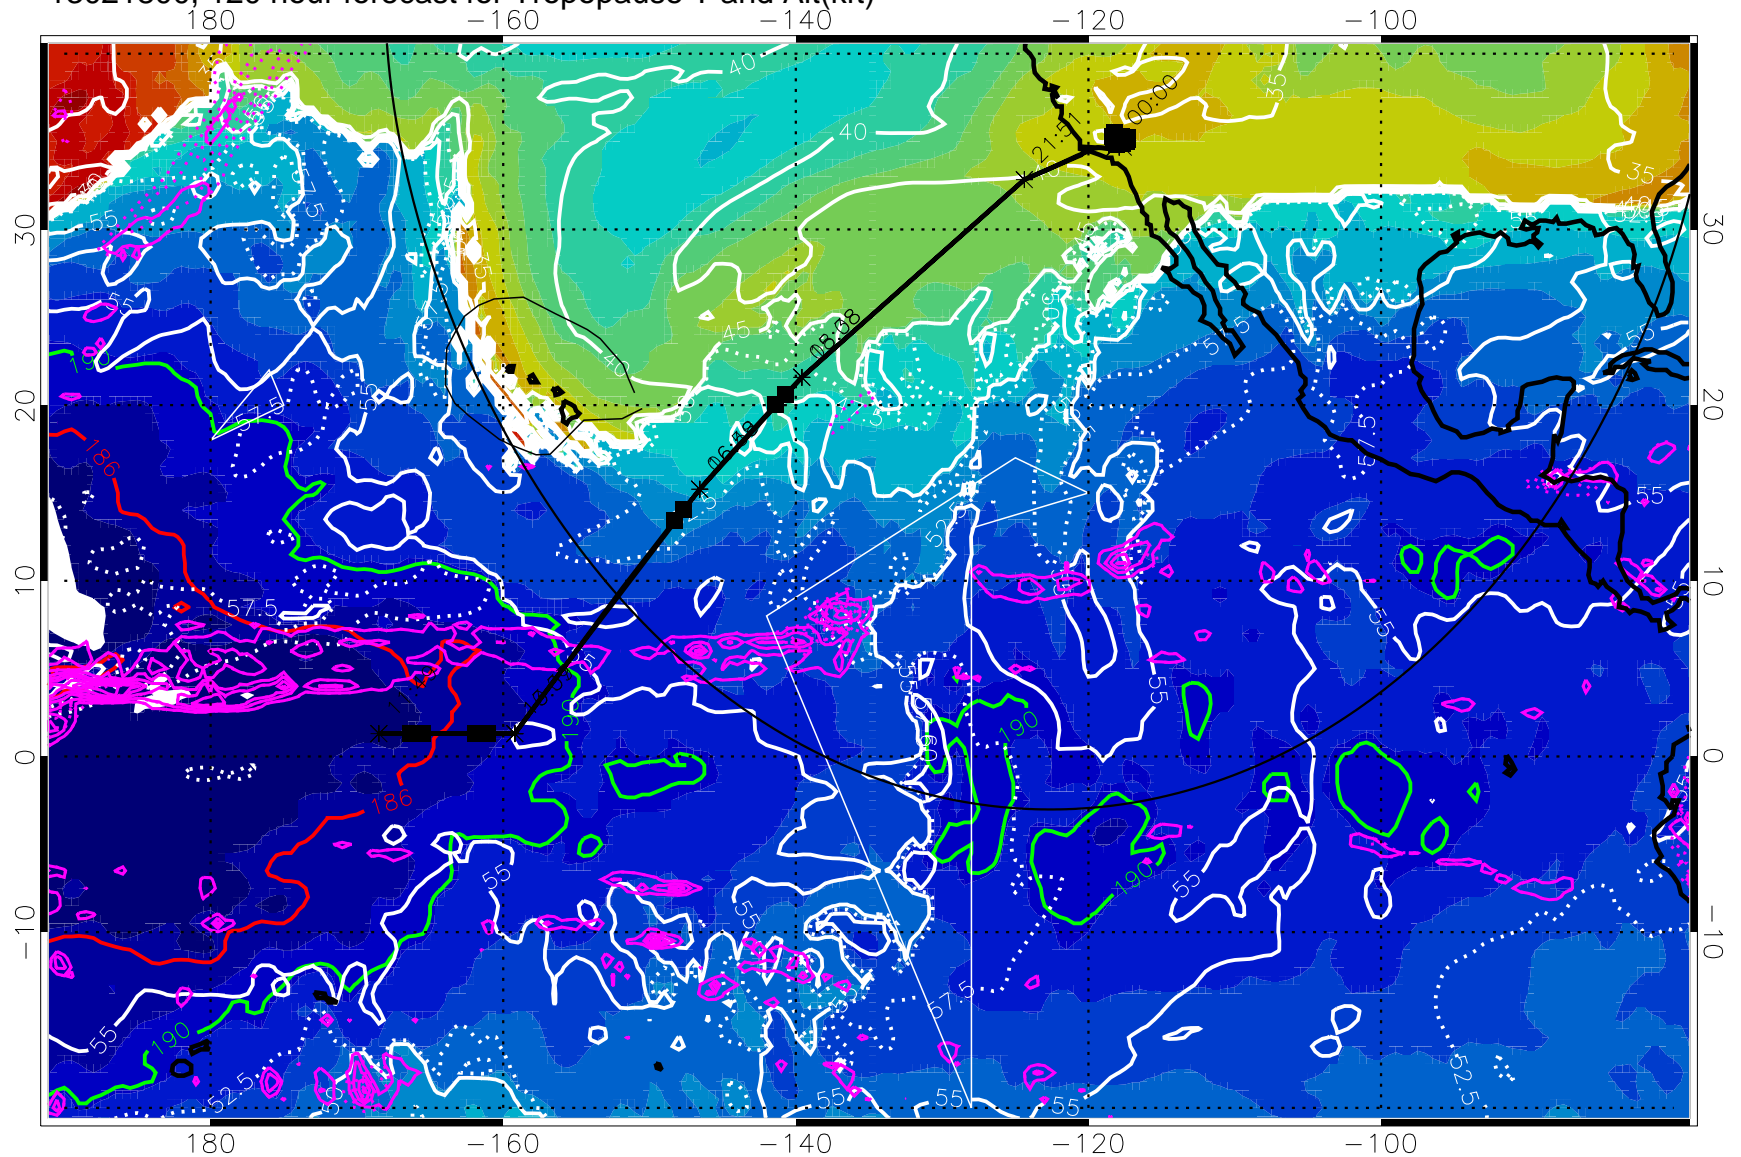

189.5K skin

185.9K engine

Range ring of 4055 km -- 13 hours GH round trip

13021718, 114 hour forecast for Tropopause T and Alt(kft)

Tropopause T, K

Tropopause Altitude in kft (white)

Precip (tot dot, conv sol) past 6 hrs 6 kg/m² contours, min 4

189.5K skin

185.9K engine

→ 30 m/s

Range ring of 4055 km -- 13 hours GH round trip

13021800, 120 hour forecast for Tropopause T and Alt(kft)

190 200 210 220 230

Tropopause T, K

Tropopause Altitude in kft (white)