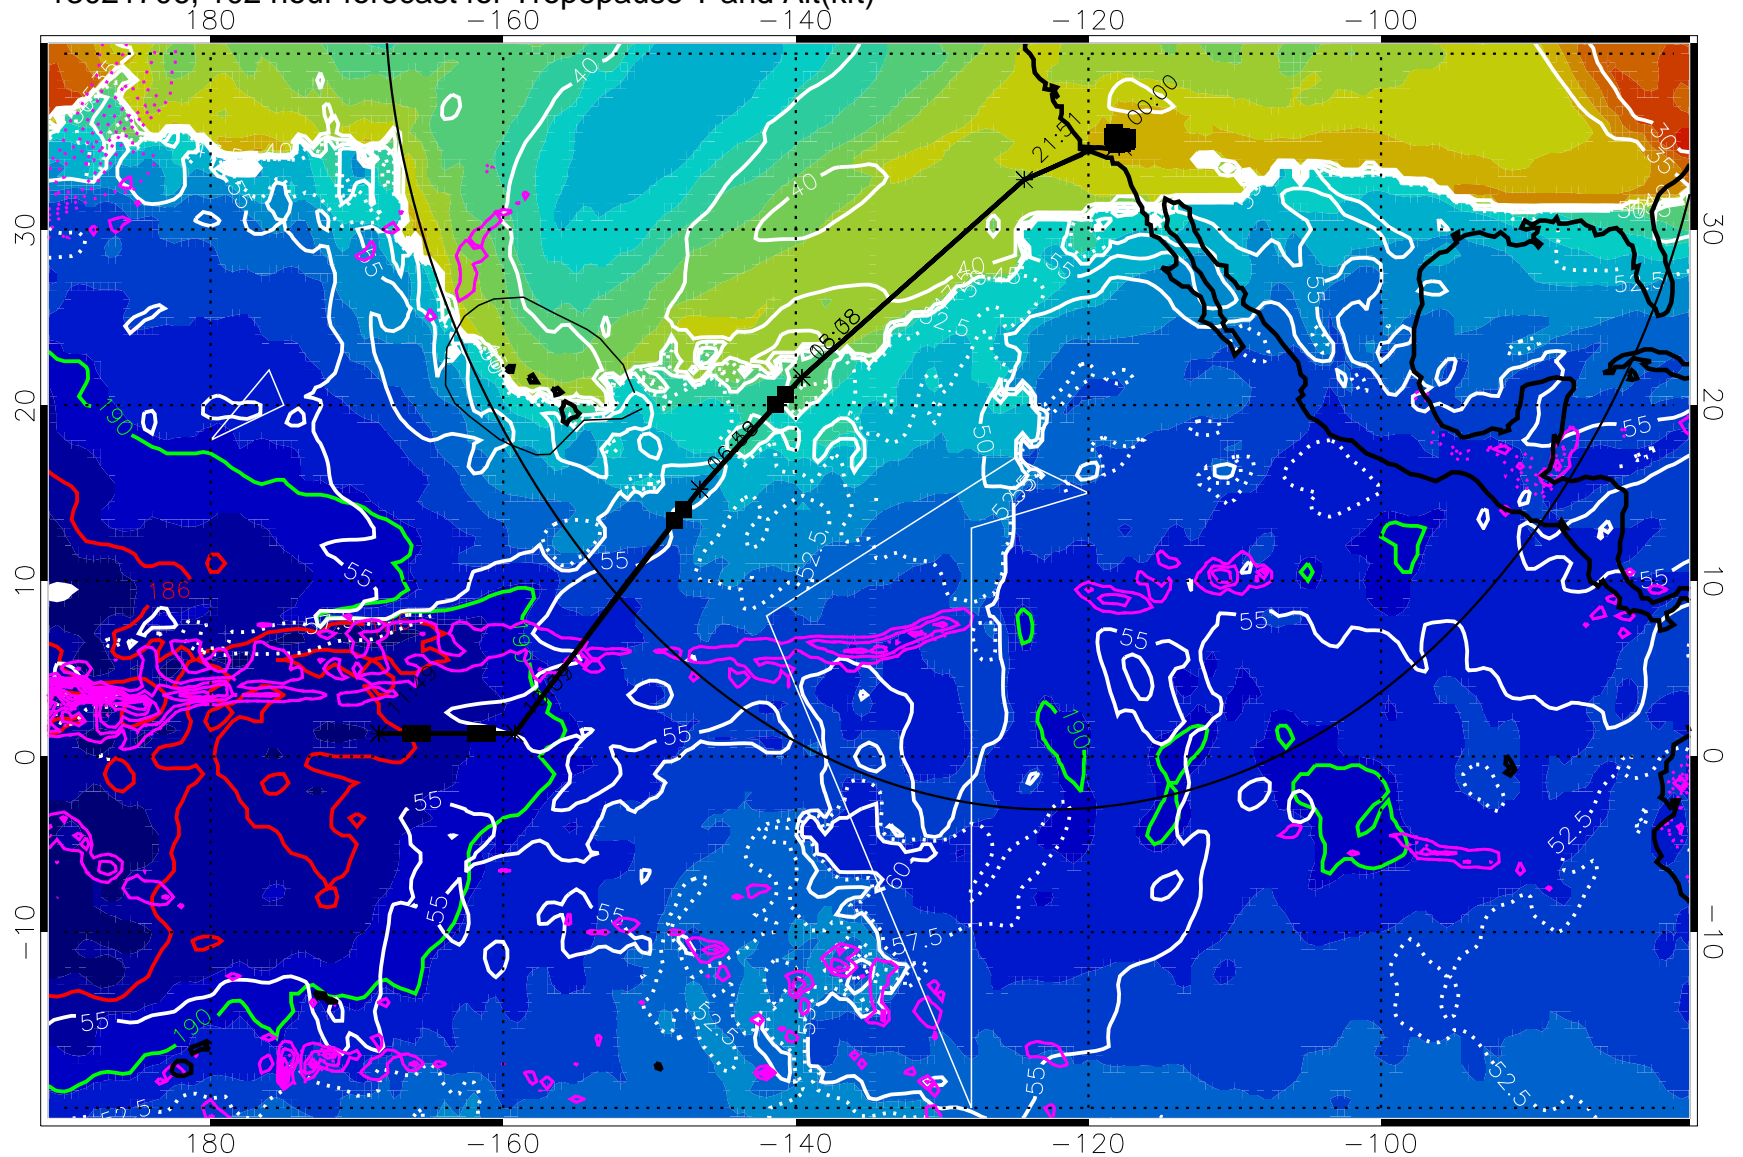

189.5K skin 185.9K engine

→ 30 m/s

Range ring of 4055 km -- 13 hours GH round trip

13021618, 90 hour forecast for Tropopause T and Alt(kft)

Tropopause Altitude in kft (white)
 Precip (tot dot, conv sol) past 6 hrs 6 kg/m2 contours, min 4
 189.5K skin 185.9K engine

→ 30 m/s
 Range ring of 4055 km -- 13 hours GH round trip

13021700, 96 hour forecast for Tropopause T and Alt(kft)

190 200 210 220 230

Tropopause T, K

Tropopause Altitude in kft (white)

Precip (tot dot, conv sol) past 6 hrs 6 kg/m² contours, min 4

189.5K skin 185.9K engine

→ 30 m/s

Range ring of 4055 km -- 13 hours GH round trip

13021706, 102 hour forecast for Tropopause T and Alt(kft)

Tropopause Altitude in kft (white)
 Precip (tot dot, conv sol) past 6 hrs 6 kg/m2 contours, min 4
 189.5K skin 185.9K engine