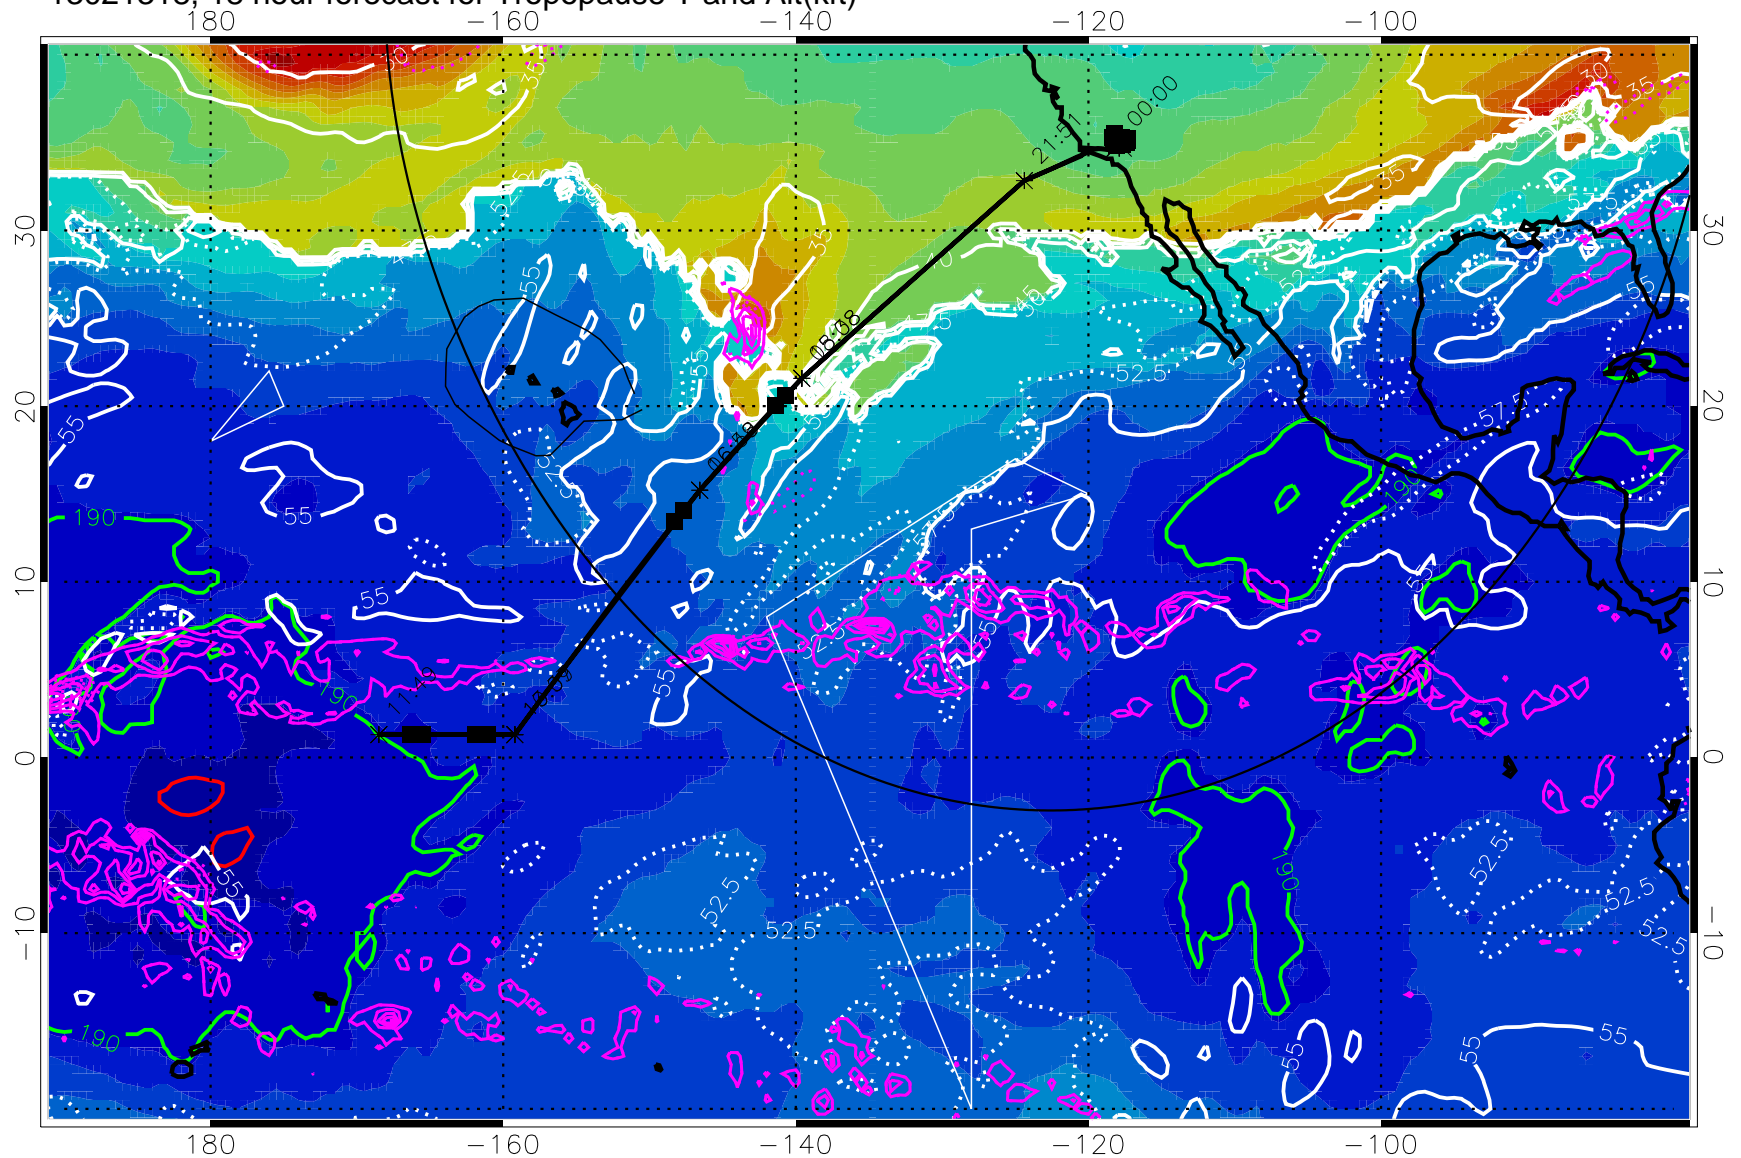

→ 30 m/s

Range ring of 4055 km -- 13 hours GH round trip

13021318, 18 hour forecast for Tropopause T and Alt(kft)

Tropopause Altitude in kft (white)
Precip (tot dot, conv sol) past 6 hrs 6 kg/m2 contours, min 4
189.5K skin 185.9K engine

→ 30 m/s
Range ring of 4055 km -- 13 hours GH round trip

13021400, 24 hour forecast for Tropopause T and Alt(kft)

190 200 210 220 230

Tropopause T, K

Tropopause Altitude in kft (white)

Precip (tot dot, conv sol) past 6 hrs 6 kg/m2 contours, min 4

189.5K skin

185.9K engine

30 m/s

Range ring of 4055 km -- 13 hours GH round trip

13021406, 30 hour forecast for Tropopause T and Alt(kft)

190 200 210 220 230

Tropopause T, K

Tropopause Altitude in kft (white)

Precip (tot dot, conv sol) past 6 hrs 6 kg/m² contours, min 4

189.5K skin

185.9K engine

→ 30 m/s

Range ring of 4055 km -- 13 hours GH round trip

13021412, 36 hour forecast for Tropopause T and Alt(kft)

190 200 210 220 230