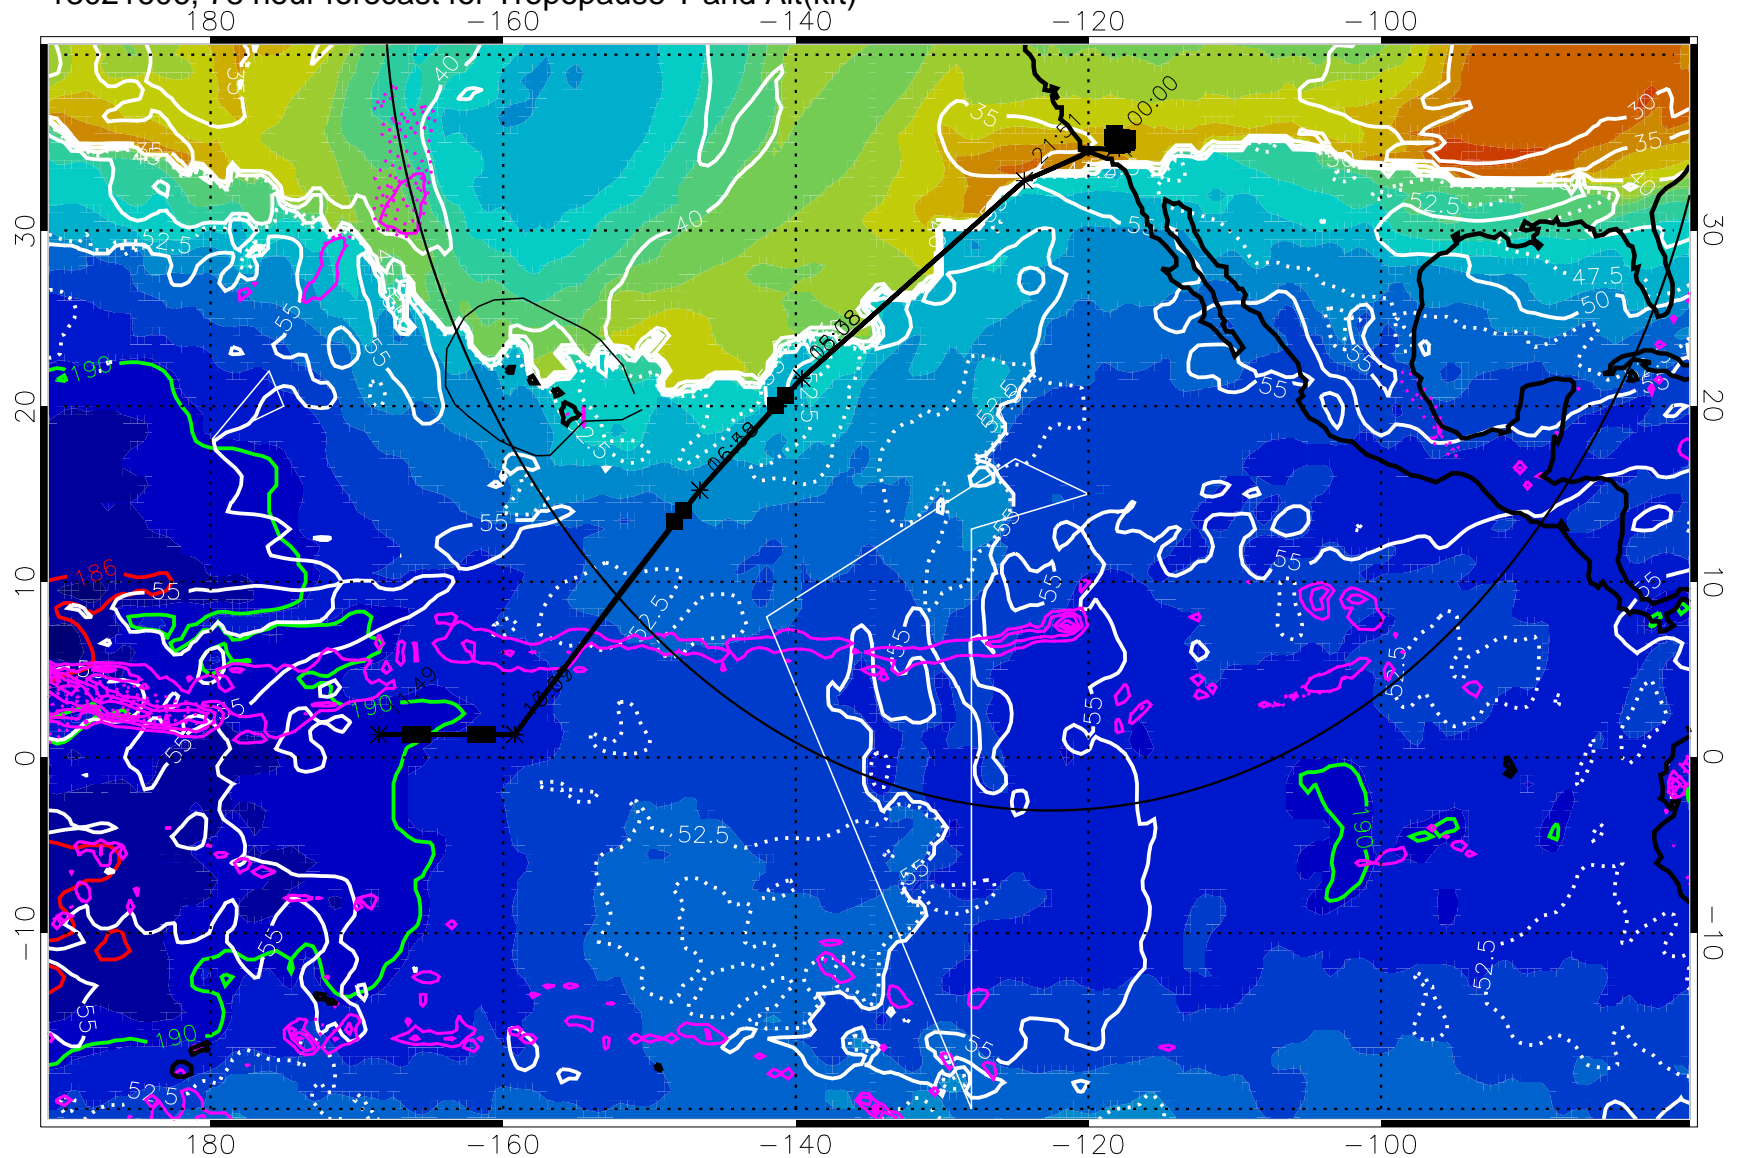

189.5K skin

185.9K engine

→ 30 m/s

Range ring of 4055 km -- 13 hours GH round trip

13021518, 66 hour forecast for Tropopause T and Alt(kft)

Tropopause T, K

Tropopause Altitude in kft (white)

Precip (tot dot, conv sol) past 6 hrs 6 kg/m² contours, min 4

189.5K skin

185.9K engine

Range ring of 4055 km -- 13 hours GH round trip

13021600, 72 hour forecast for Tropopause T and Alt(kft)

190 200 210 220 230

Tropopause T, K

Tropopause Altitude in kft (white)

Precip (tot dot, conv sol) past 6 hrs 6 kg/m² contours, min 4

189.5K skin 185.9K engine

→ 30 m/s

Range ring of 4055 km -- 13 hours GH round trip

13021606, 78 hour forecast for Tropopause T and Alt(kft)

Tropopause Altitude in kft (white)
 Precip (tot dot, conv sol) past 6 hrs 6 kg/m2 contours, min 4
 189.5K skin 185.9K engine