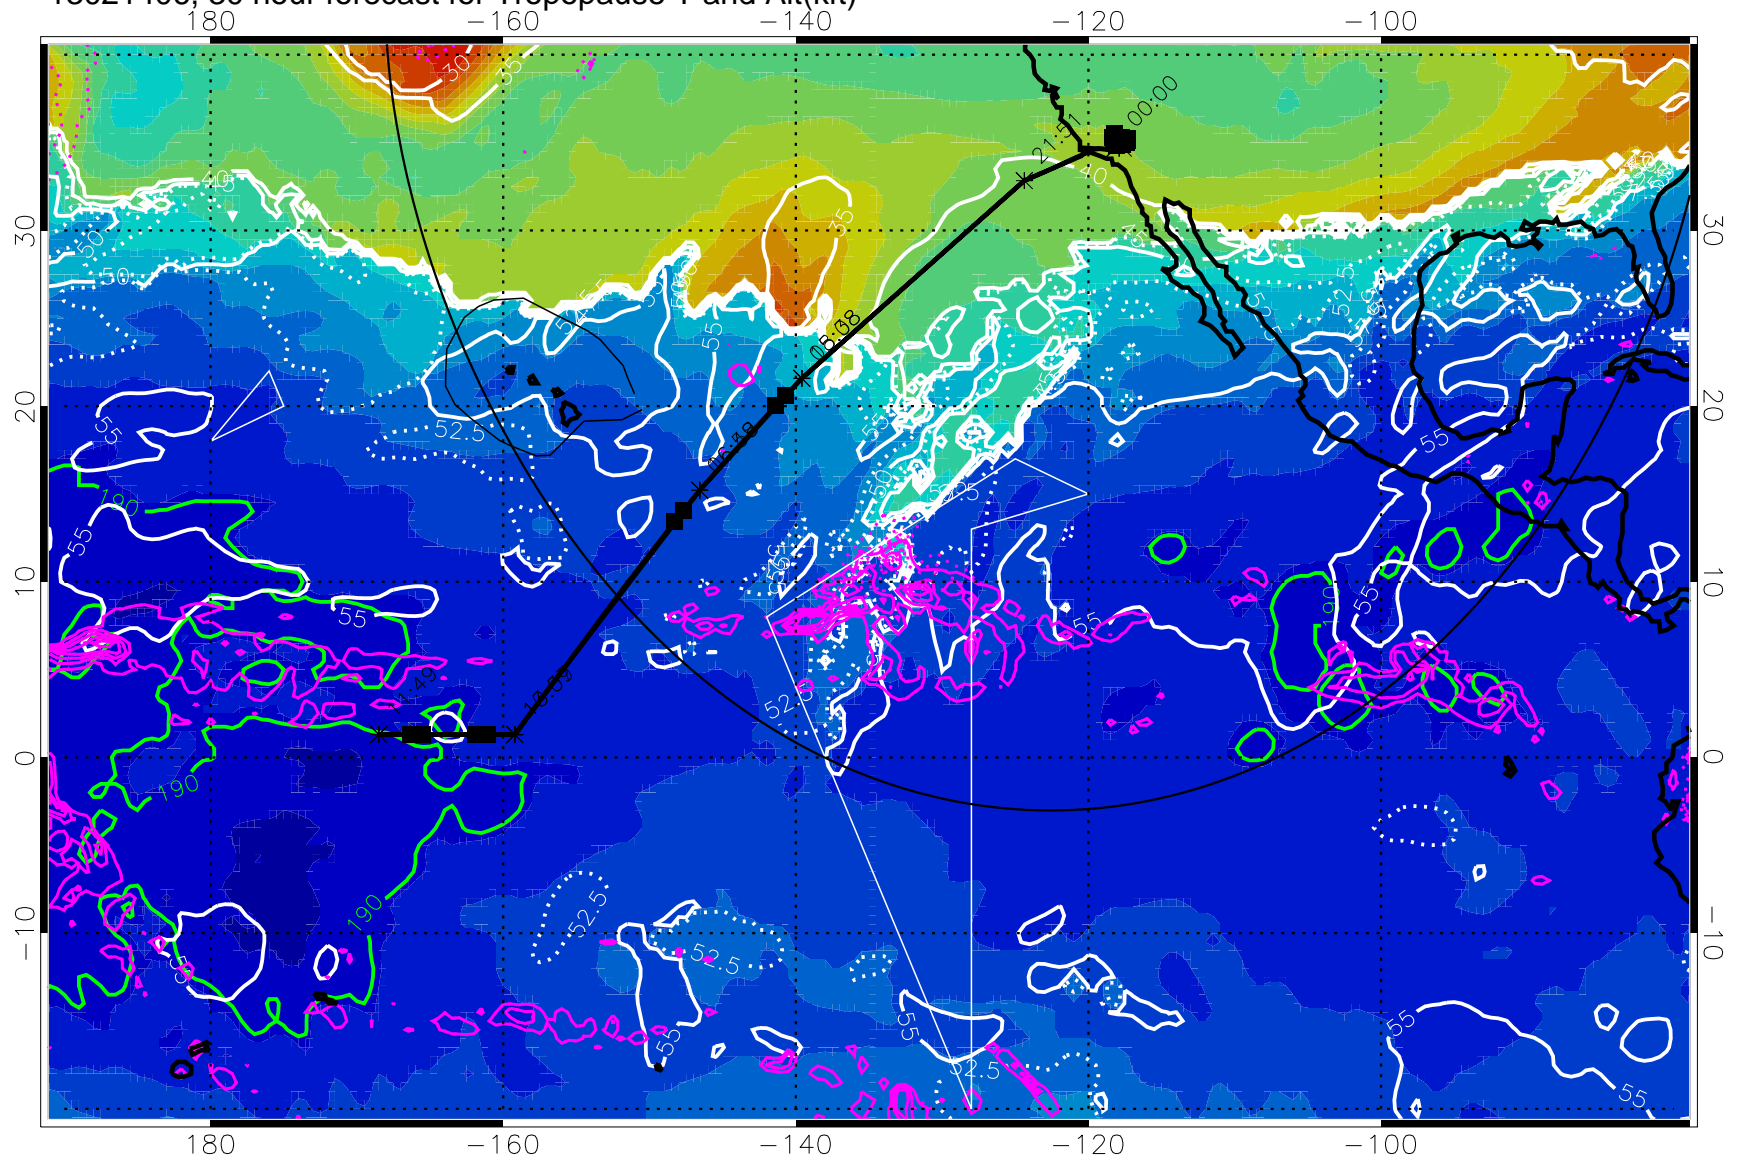

189.5K skin

185.9K engine

30 m/s

Range ring of 4055 km -- 13 hours GH round trip

13021406, 30 hour forecast for Tropopause T and Alt(kft)

190 200 210 220 230

Tropopause T, K

Tropopause Altitude in kft (white)

Precip (tot dot, conv sol) past 6 hrs 6 kg/m² contours, min 4

189.5K skin

185.9K engine

→ 30 m/s

Range ring of 4055 km -- 13 hours GH round trip

13021412, 36 hour forecast for Tropopause T and Alt(kft)

190 200 210 220 230