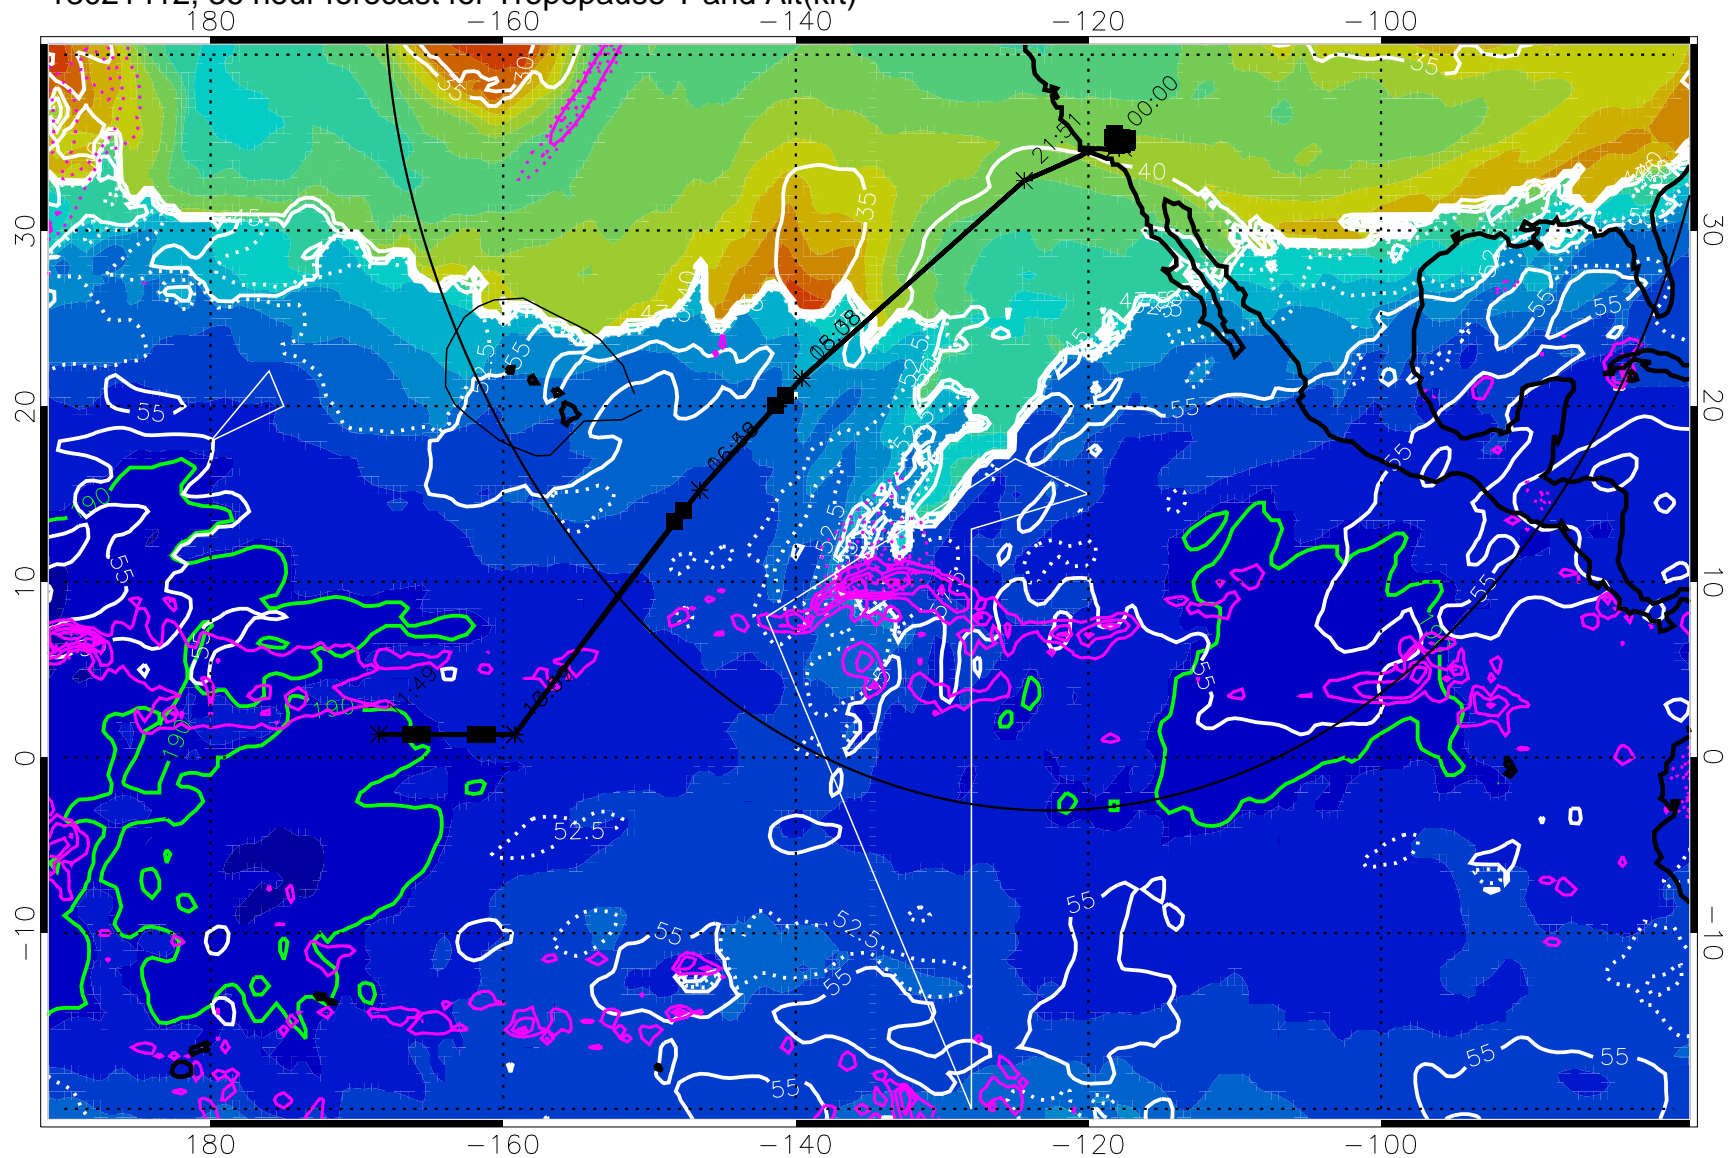

189.5K skin

185.9K engine

30 m/s

Range ring of 4055 km -- 13 hours GH round trip

13021406, 30 hour forecast for Tropopause T and Alt(kft)

190 200 210 220 230

Tropopause T, K

Tropopause Altitude in kft (white)

Precip (tot dot, conv sol) past 6 hrs 6 kg/m² contours, min 4

189.5K skin

185.9K engine

→ 30 m/s

Range ring of 4055 km -- 13 hours GH round trip

13021412, 36 hour forecast for Tropopause T and Alt(kft)

190 200 210 220 230

Tropopause T, K

Tropopause Altitude in kft (white)

Precip (tot dot, conv sol) past 6 hrs 6 kg/m2 contours, min 4

189.5K skin

185.9K engine

→ 30 m/s

Range ring of 4055 km -- 13 hours GH round trip

13021418, 42 hour forecast for Tropopause T and Alt(kft)