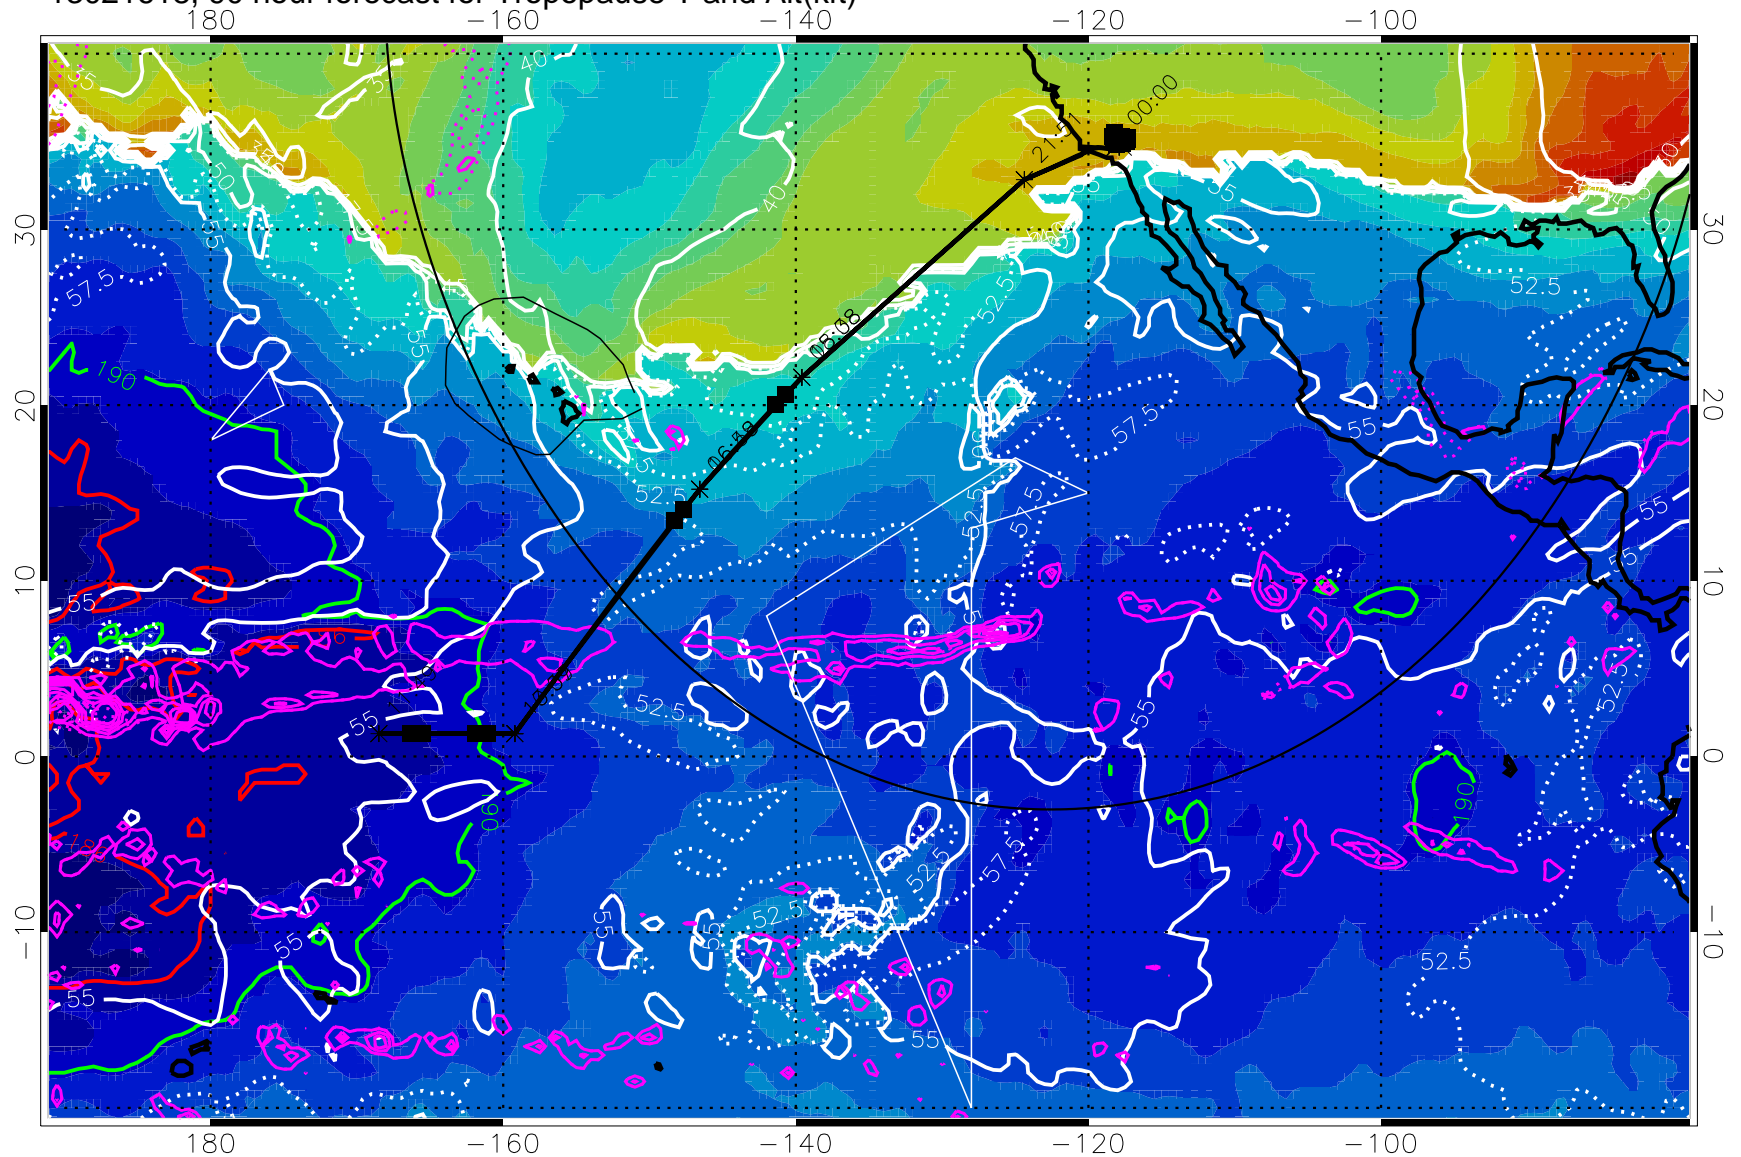

189.5K skin 185.9K engine

→ 30 m/s

Range ring of 4055 km -- 13 hours GH round trip

13021606, 78 hour forecast for Tropopause T and Alt(kft)

Tropopause Altitude in kft (white)
 Precip (tot dot, conv sol) past 6 hrs 6 kg/m2 contours, min 4
 189.5K skin 185.9K engine

→ 30 m/s
 Range ring of 4055 km -- 13 hours GH round trip

13021612, 84 hour forecast for Tropopause T and Alt(kft)

190 200 210 220 230
Tropopause T, K

Tropopause Altitude in kft (white)

Precip (tot dot, conv sol) past 6 hrs 6 kg/m² contours, min 4

189.5K skin 185.9K engine

→ 30 m/s

Range ring of 4055 km -- 13 hours GH round trip

13021618, 90 hour forecast for Tropopause T and Alt(kft)

Tropopause Altitude in kft (white)
 Precip (tot dot, conv sol) past 6 hrs 6 kg/m2 contours, min 4
 189.5K skin 185.9K engine