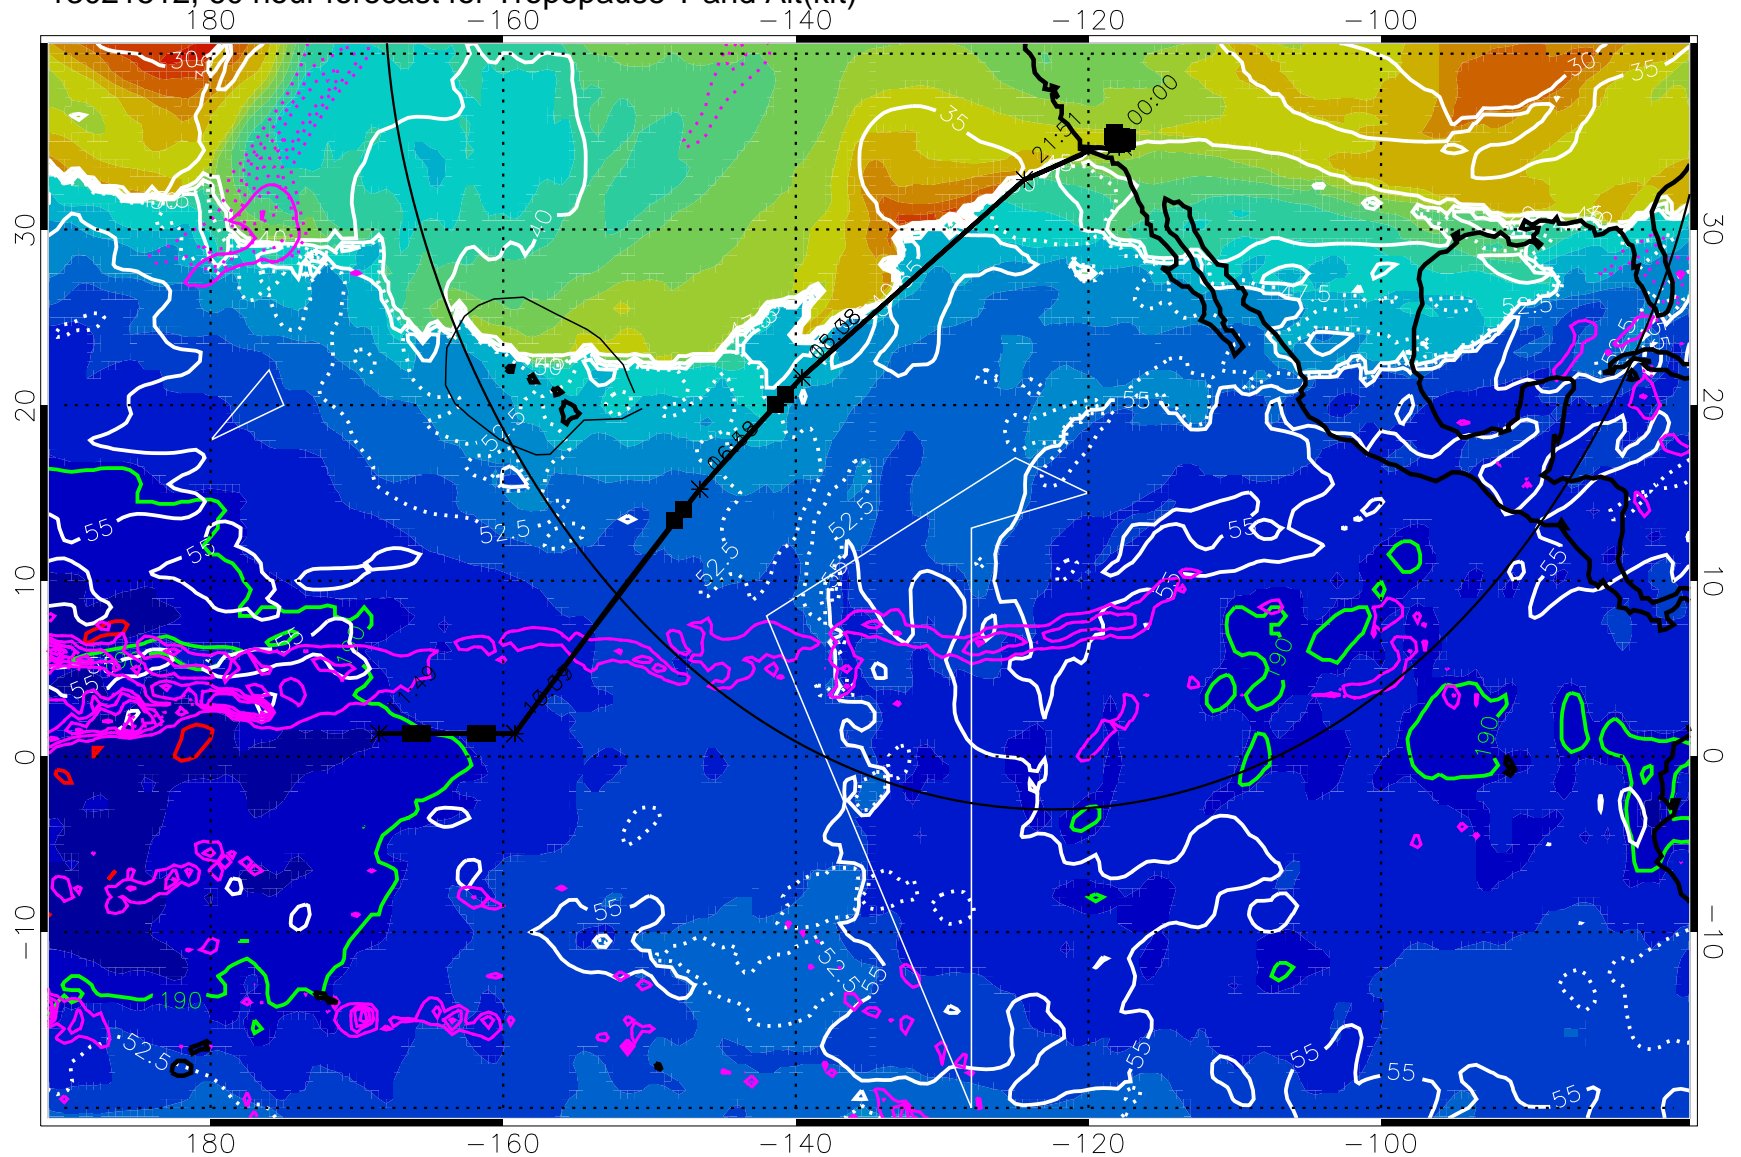

→ 30 m/s

Range ring of 4055 km -- 13 hours GH round trip

13021512, 60 hour forecast for Tropopause T and Alt(kft)

Tropopause T, K

Tropopause Altitude in kft (white)

Precip (tot dot, conv sol) past 6 hrs 6 kg/m² contours, min 4

189.5K skin

185.9K engine

→ 30 m/s

Range ring of 4055 km -- 13 hours GH round trip

13021518, 66 hour forecast for Tropopause T and Alt(kft)

Tropopause T, K

Tropopause Altitude in kft (white)

Precip (tot dot, conv sol) past 6 hrs 6 kg/m² contours, min 4