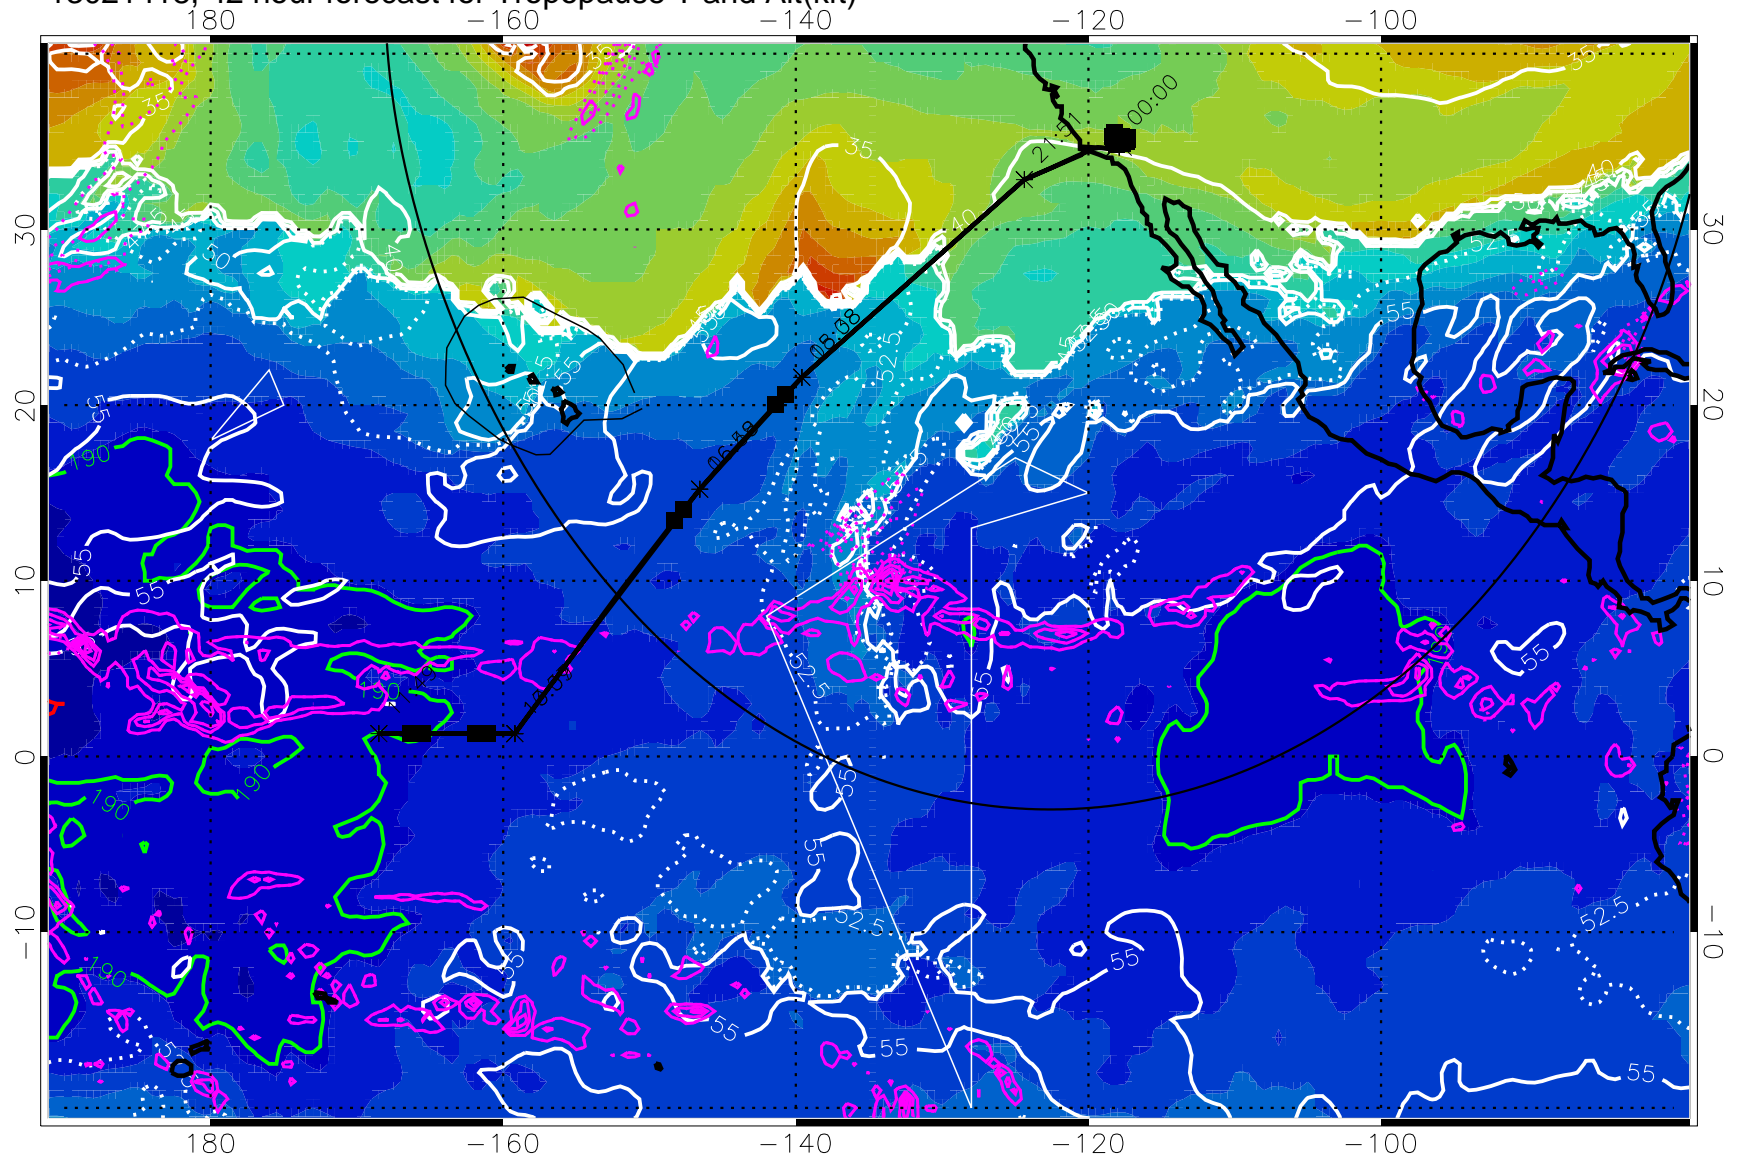

Precip (tot dot, conv sol) past 6 hrs 6 kg/m² contours, min 4

189.5K skin

185.9K engine

→ 30 m/s

Range ring of 4055 km -- 13 hours GH round trip

13021412, 36 hour forecast for Tropopause T and Alt(kft)

190 200 210 220 230

Tropopause T, K

Tropopause Altitude in kft (white)

Precip (tot dot, conv sol) past 6 hrs 6 kg/m2 contours, min 4

189.5K skin

185.9K engine

→ 30 m/s

Range ring of 4055 km -- 13 hours GH round trip

13021418, 42 hour forecast for Tropopause T and Alt(kft)

190 200 210 220 230

Tropopause T, K

Tropopause Altitude in kft (white)

Precip (tot dot, conv sol) past 6 hrs 6 kg/m2 contours, min 4

189.5K skin 185.9K engine

→ 30 m/s

Range ring of 4055 km -- 13 hours GH round trip