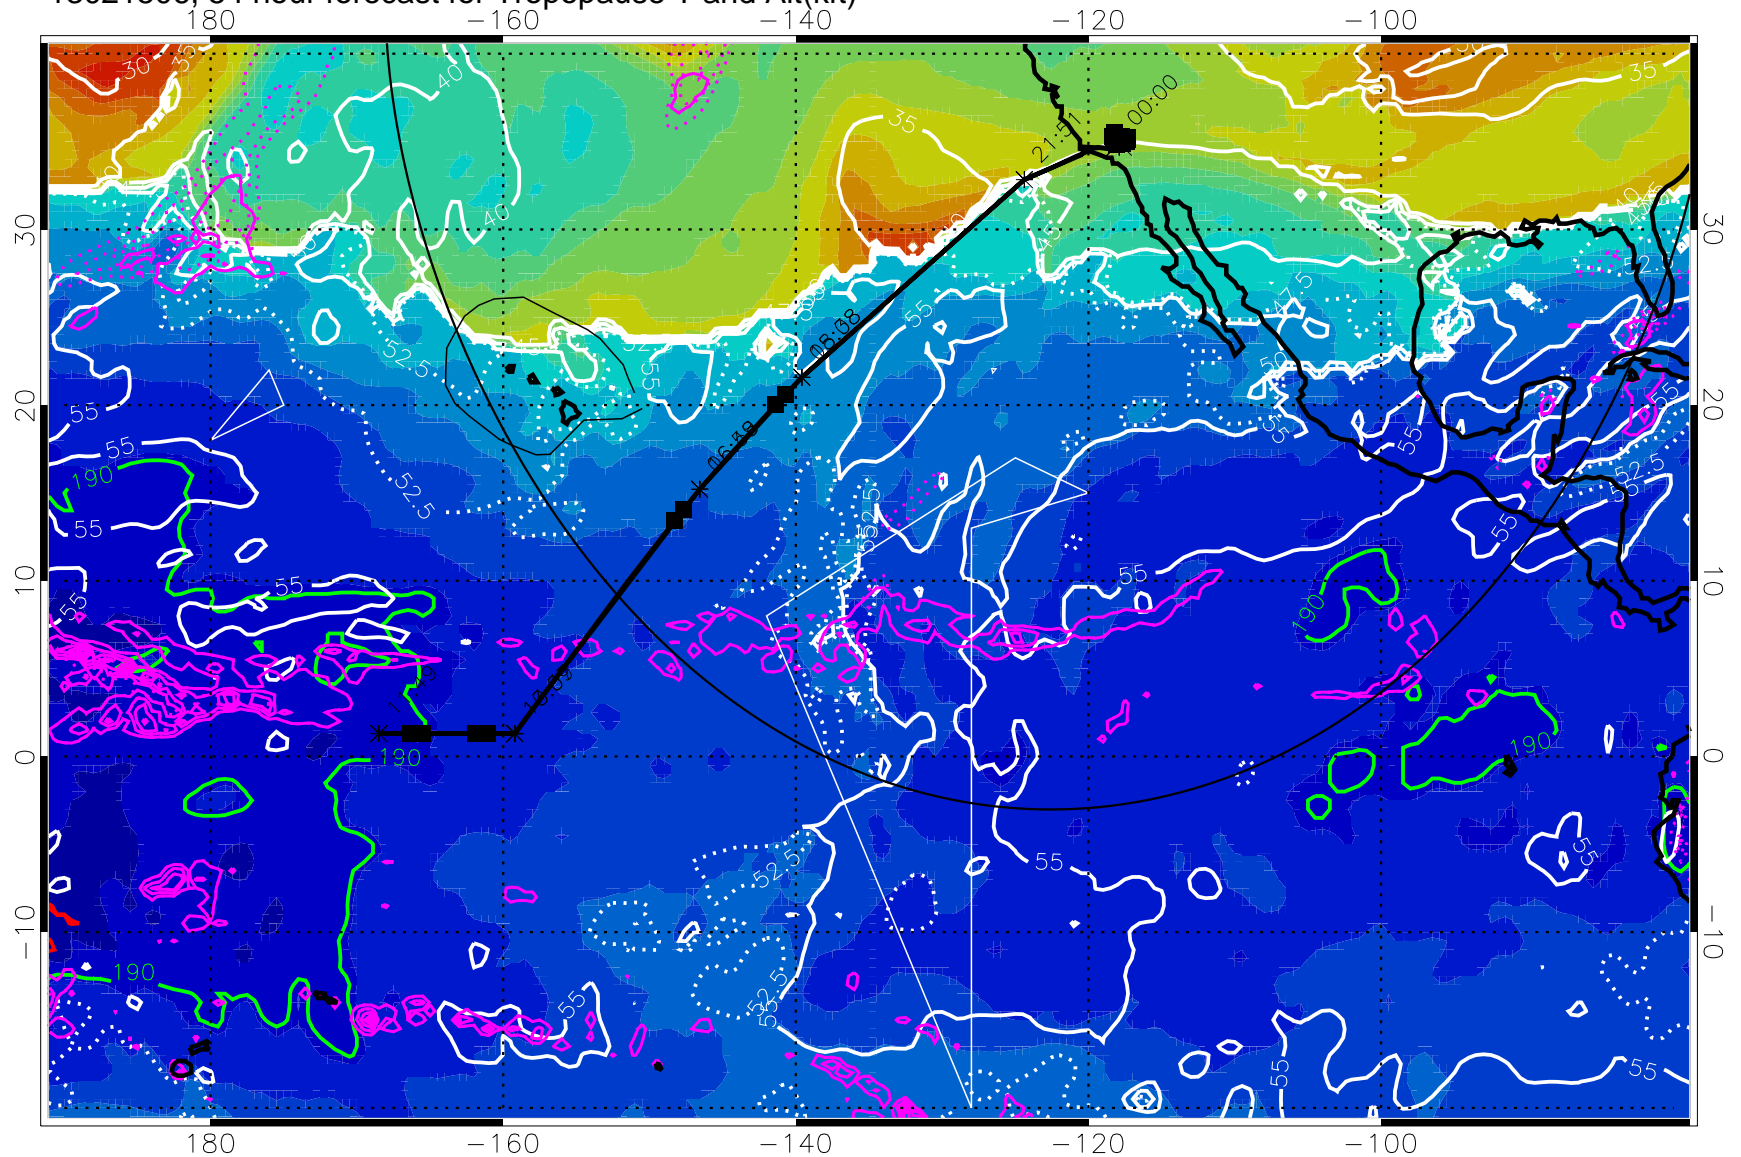

13021506, 54 hour forecast for Tropopause T and Alt(kft)

190 200 210 220 230
Tropopause T, K

Tropopause Altitude in kft (white)

Precip (tot dot, conv sol) past 6 hrs 6 kg/m2 contours, min 4

189.5K skin 185.9K engine

→ 30 m/s

Range ring of 4055 km -- 13 hours GH round trip