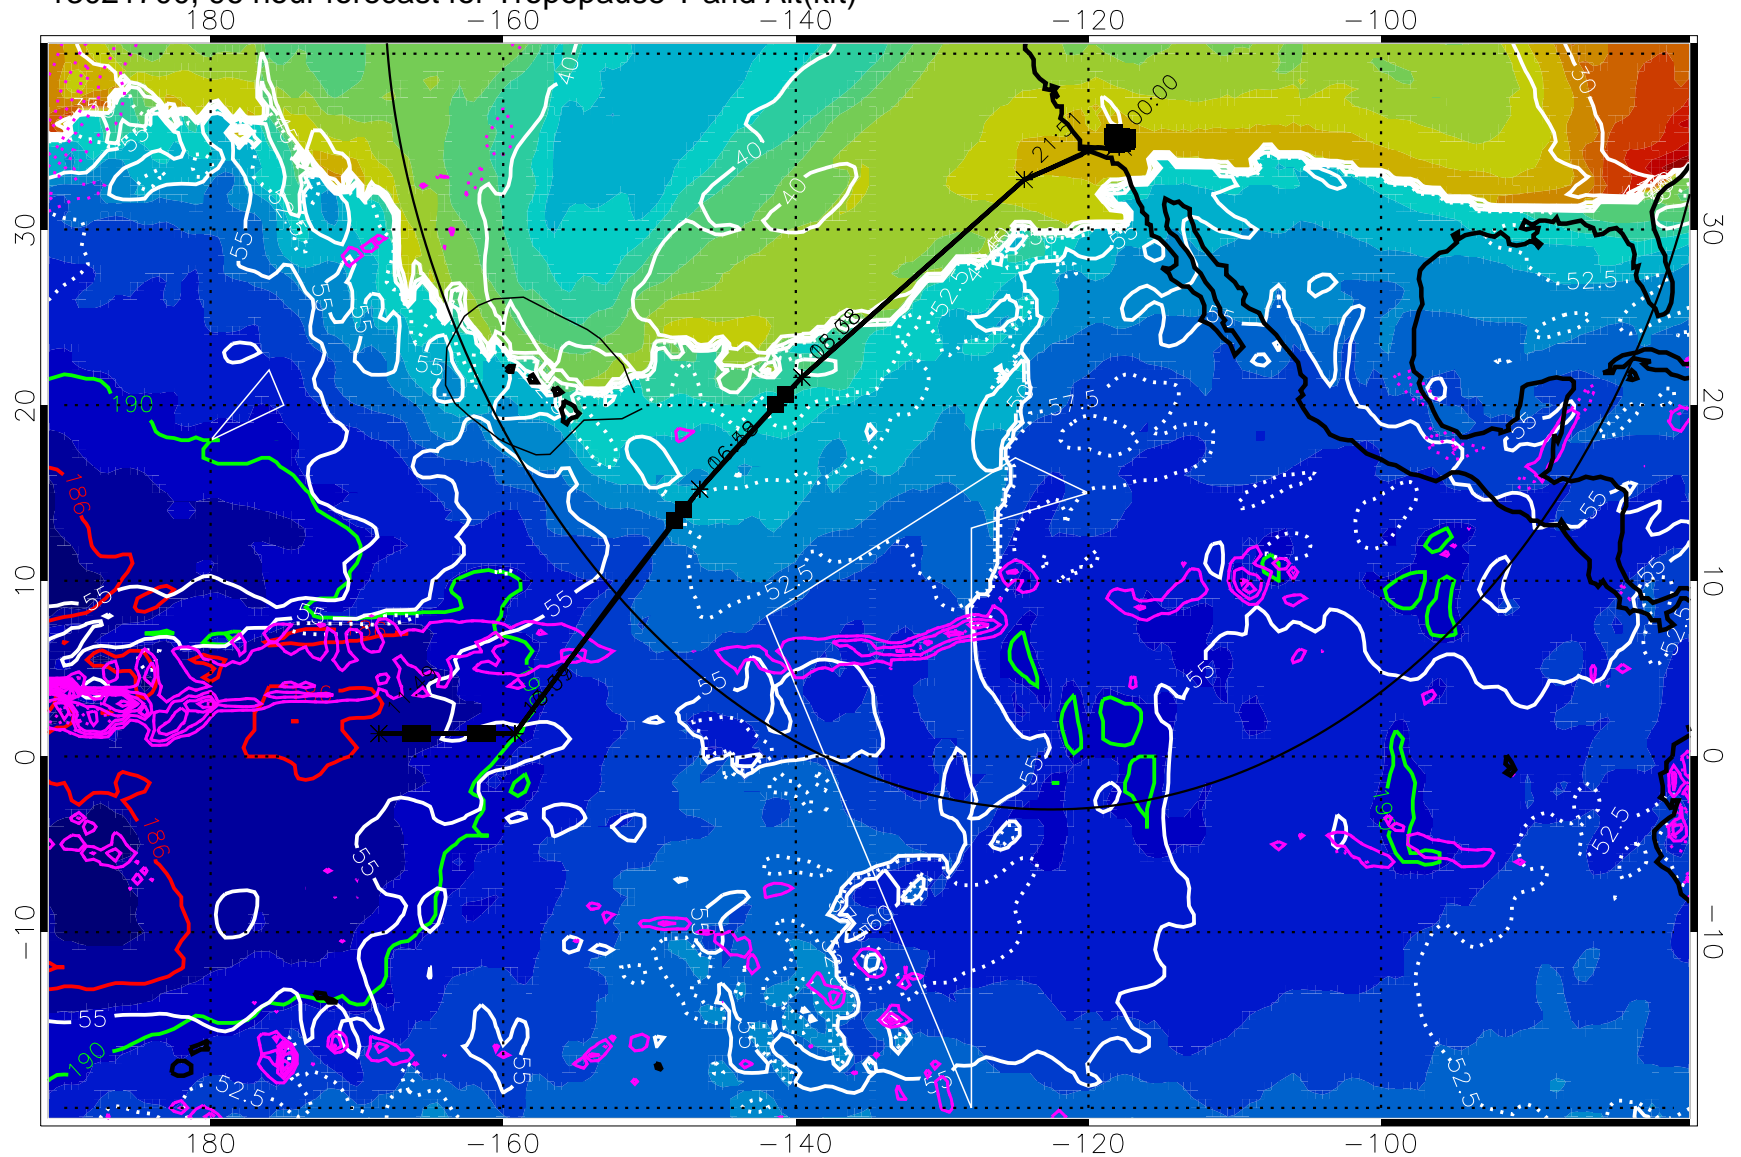

189.5K skin 185.9K engine

→ 30 m/s

Range ring of 4055 km -- 13 hours GH round trip

13021618, 90 hour forecast for Tropopause T and Alt(kft)

Tropopause Altitude in kft (white)
 Precip (tot dot, conv sol) past 6 hrs 6 kg/m2 contours, min 4
 189.5K skin 185.9K engine

→ 30 m/s
 Range ring of 4055 km -- 13 hours GH round trip

13021700, 96 hour forecast for Tropopause T and Alt(kft)

190 200 210 220 230

Tropopause T, K

Tropopause Altitude in kft (white)

Precip (tot dot, conv sol) past 6 hrs 6 kg/m² contours, min 4

189.5K skin 185.9K engine

→ 30 m/s

Range ring of 4055 km -- 13 hours GH round trip

13021706, 102 hour forecast for Tropopause T and Alt(kft)

Tropopause Altitude in kft (white)
 Precip (tot dot, conv sol) past 6 hrs 6 kg/m2 contours, min 4
 189.5K skin 185.9K engine