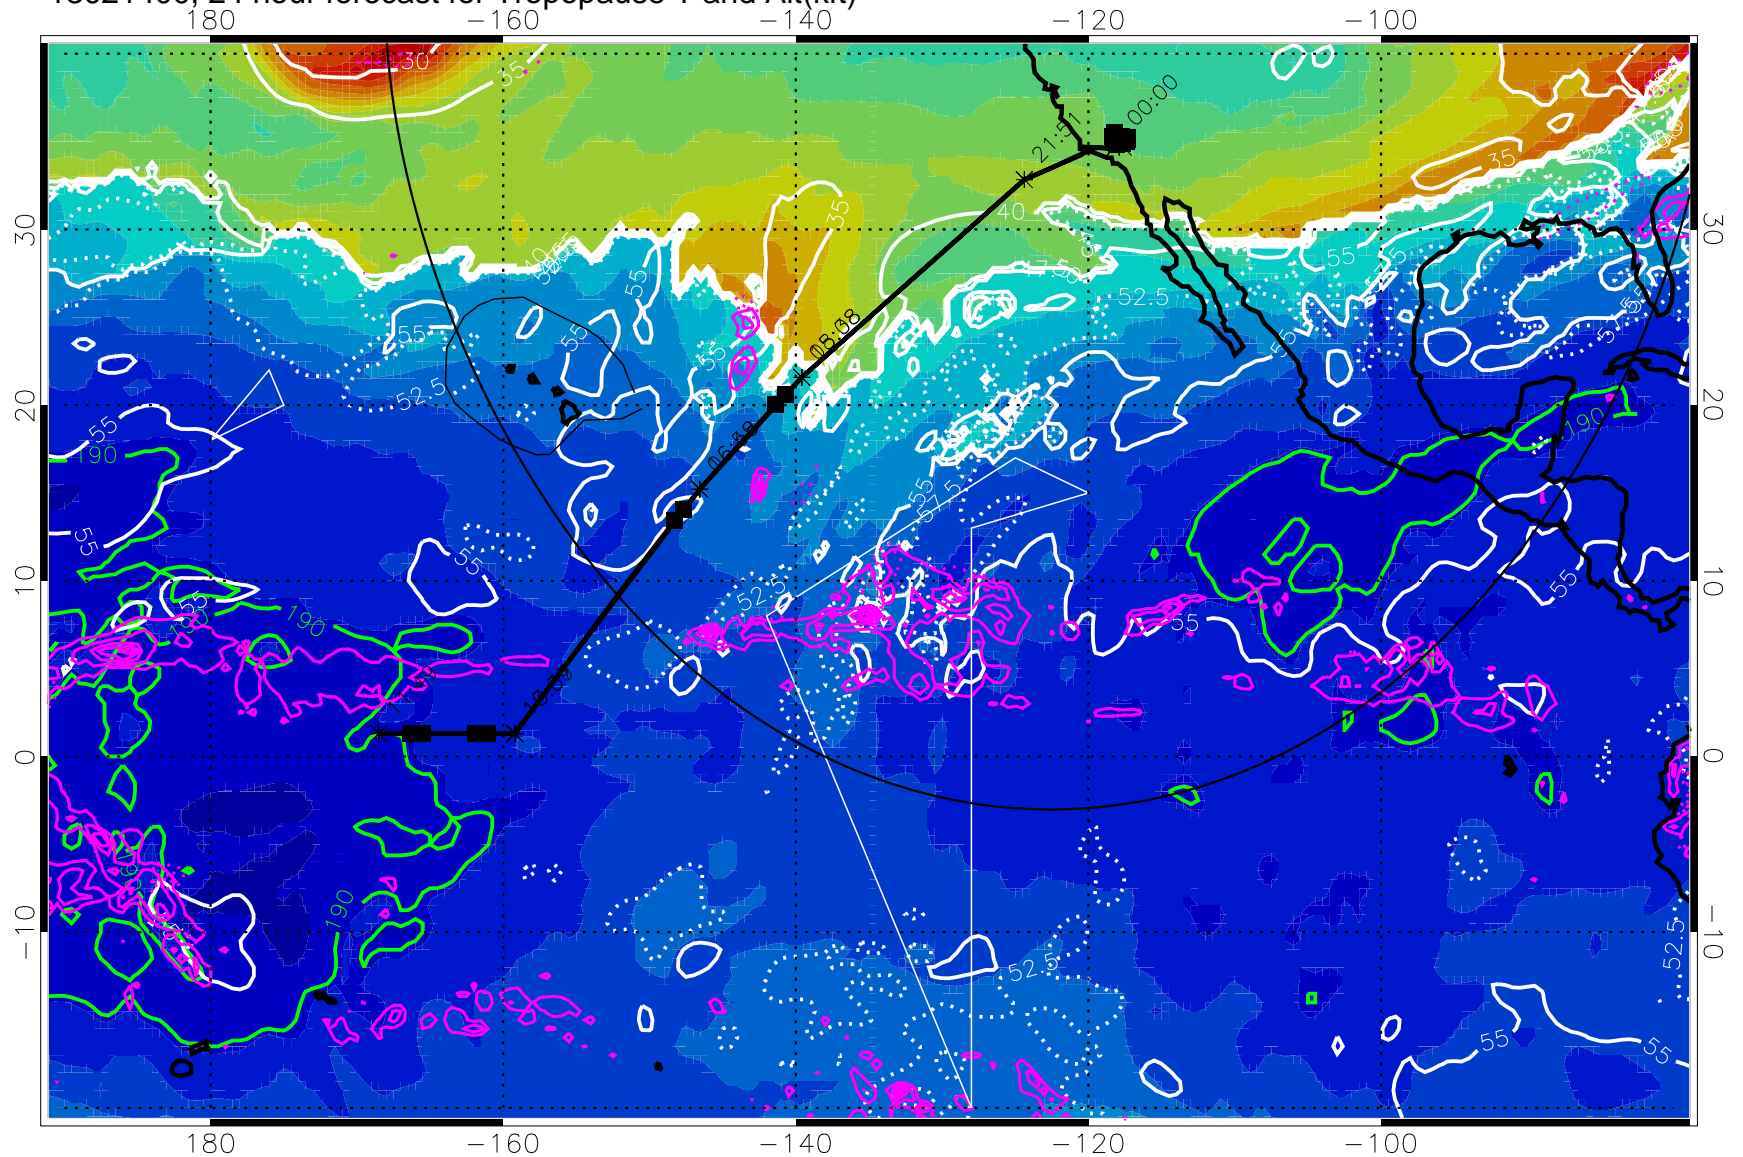

→ 30 m/s

Range ring of 4055 km -- 13 hours GH round trip

13021318, 18 hour forecast for Tropopause T and Alt(kft)

Tropopause Altitude in kft (white)
Precip (tot dot, conv sol) past 6 hrs 6 kg/m2 contours, min 4
189.5K skin 185.9K engine

→ 30 m/s
Range ring of 4055 km -- 13 hours GH round trip

13021400, 24 hour forecast for Tropopause T and Alt(kft)

190 200 210 220 230

Tropopause T, K

Tropopause Altitude in kft (white)

Precip (tot dot, conv sol) past 6 hrs 6 kg/m2 contours, min 4

189.5K skin

185.9K engine

30 m/s

Range ring of 4055 km -- 13 hours GH round trip

13021406, 30 hour forecast for Tropopause T and Alt(kft)

190 200 210 220 230

Tropopause T, K

Tropopause Altitude in kft (white)

Precip (tot dot, conv sol) past 6 hrs 6 kg/m² contours, min 4

189.5K skin

185.9K engine

→ 30 m/s

Range ring of 4055 km -- 13 hours GH round trip

13021412, 36 hour forecast for Tropopause T and Alt(kft)

190 200 210 220 230