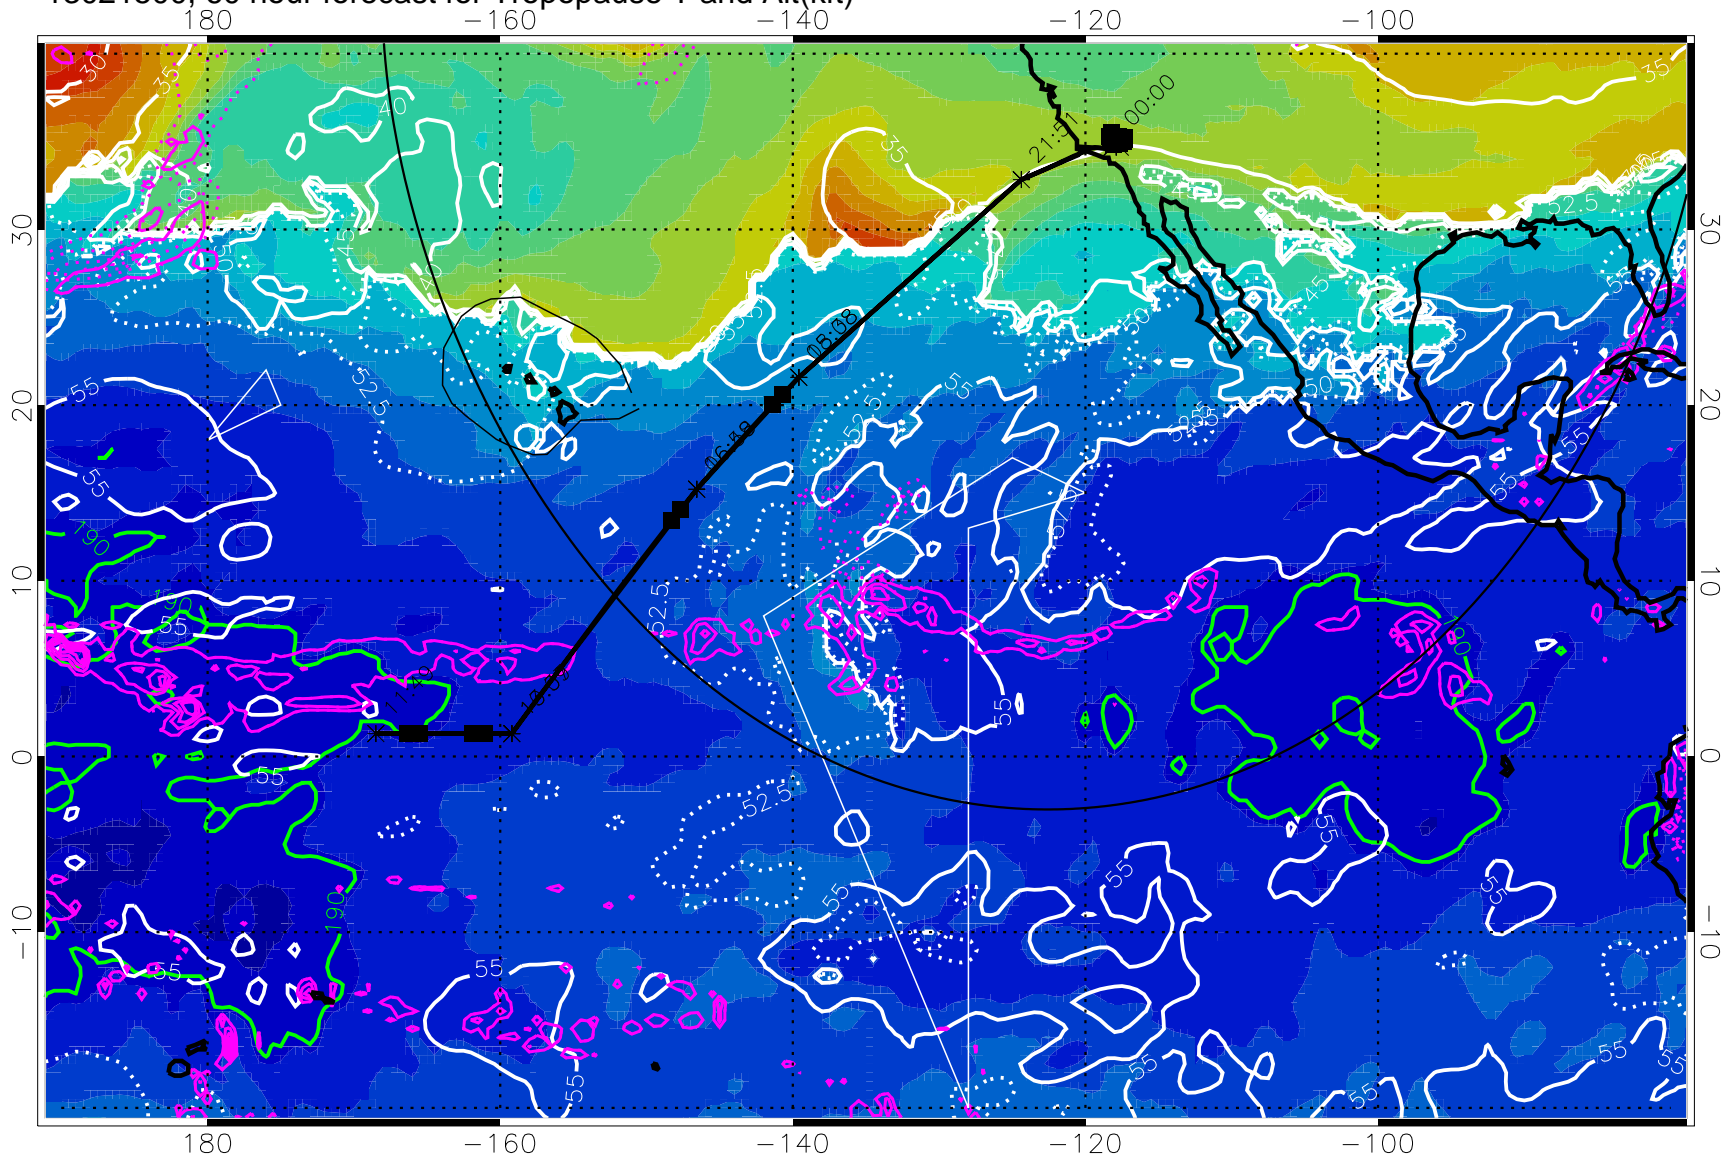

189.5K skin

185.9K engine

→ 30 m/s

Range ring of 4055 km -- 13 hours GH round trip

13021418, 54 hour forecast for Tropopause T and Alt(kft)

Tropopause Altitude in kft (white)  
 Precip (tot dot, conv sol) past 6 hrs 6 kg/m2 contours, min 4  
 189.5K skin 185.9K engine

→ 30 m/s  
 Range ring of 4055 km -- 13 hours GH round trip

13021500, 60 hour forecast for Tropopause T and Alt(kft)

Tropopause Altitude in kft (white)  
Precip (tot dot, conv sol) past 6 hrs 6 kg/m2 contours, min 4  
189.5K skin      185.9K engine