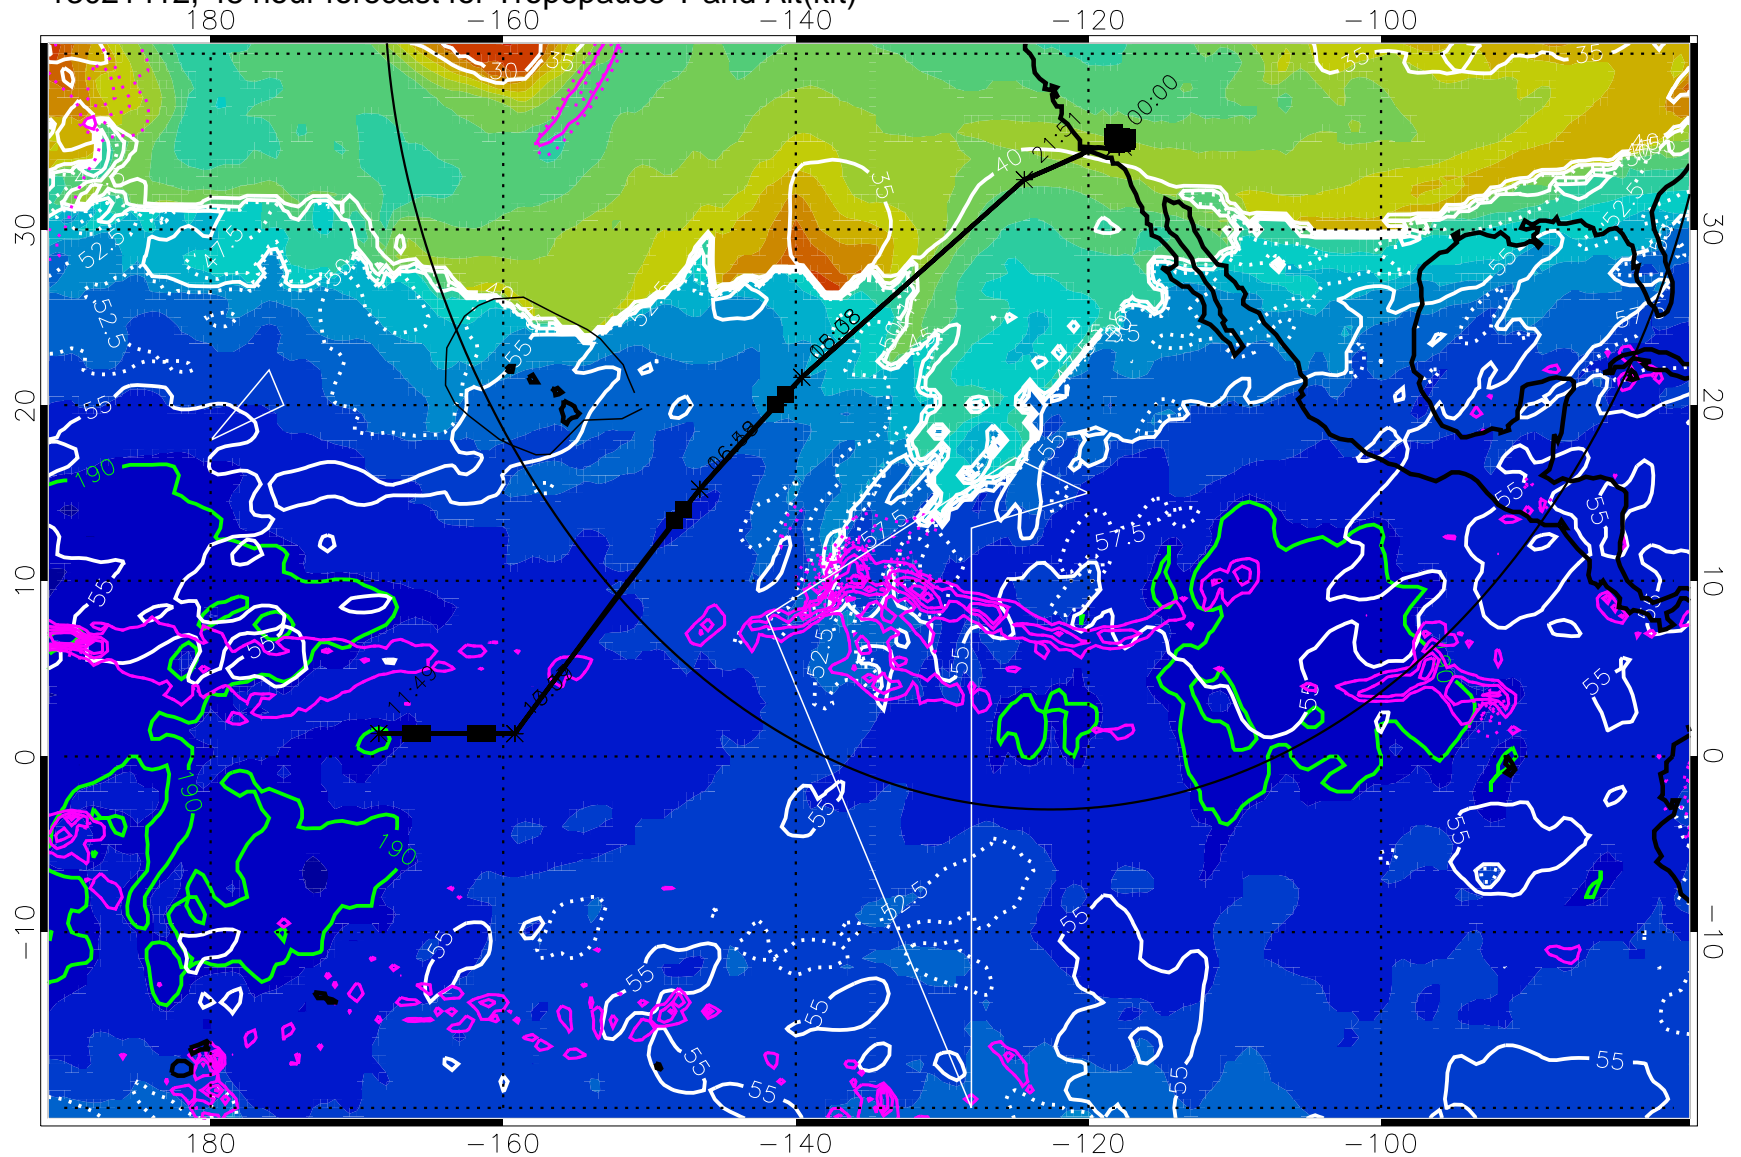

13021412, 48 hour forecast for Tropopause T and Alt(kft)

190   200   210   220   230

Tropopause T, K

Tropopause Altitude in kft (white)

Precip (tot dot, conv sol) past 6 hrs 6 kg/m² contours, min 4

189.5K skin

185.9K engine

→ 30 m/s

Range ring of 4055 km -- 13 hours GH round trip