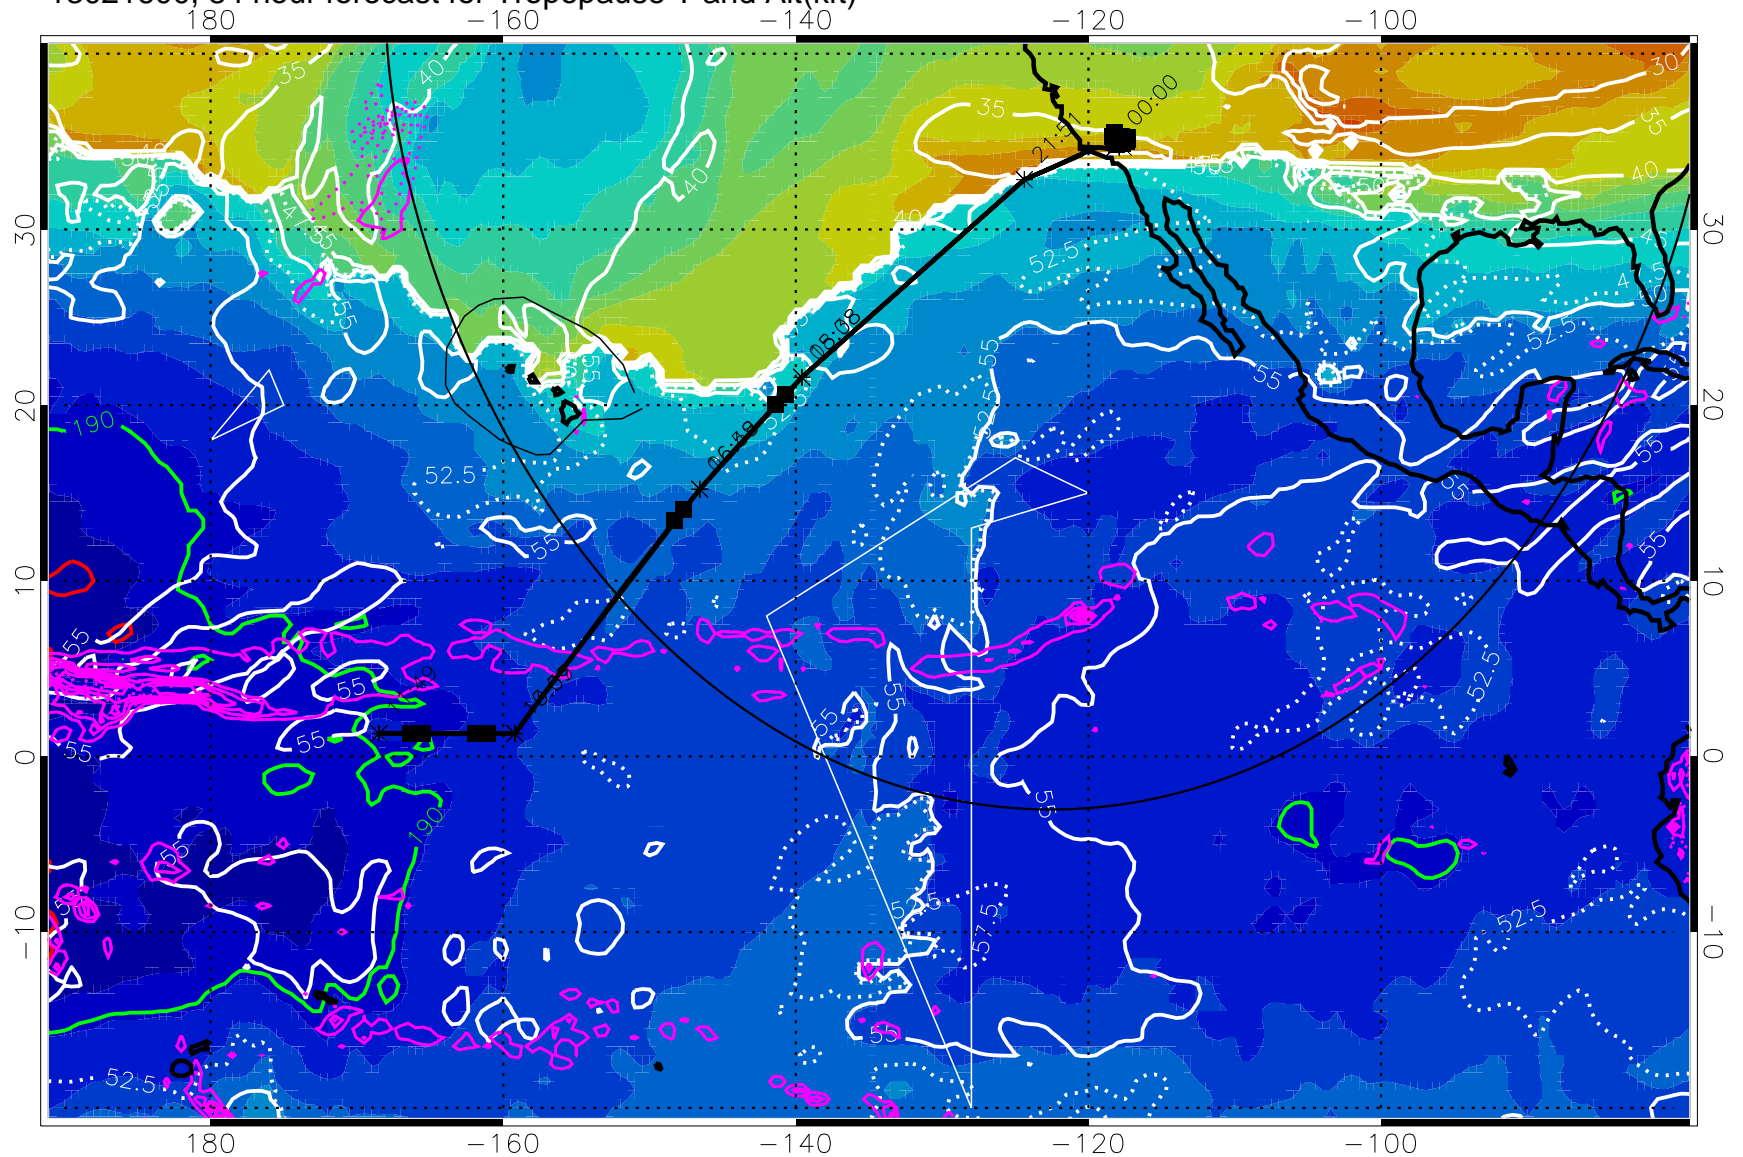

189.5K skin

185.9K engine

→ 30 m/s

Range ring of 4055 km -- 13 hours GH round trip

13021512, 72 hour forecast for Tropopause T and Alt(kft)

Tropopause Altitude in kft (white)  
 Precip (tot dot, conv sol) past 6 hrs 6 kg/m2 contours, min 4  
 189.5K skin 185.9K engine

→ 30 m/s  
 Range ring of 4055 km -- 13 hours GH round trip

13021518, 78 hour forecast for Tropopause T and Alt(kft)

190 200 210 220 230

Tropopause T, K

Tropopause Altitude in kft (white)

Precip (tot dot, conv sol) past 6 hrs 6 kg/m2 contours, min 4

189.5K skin 185.9K engine

→ 30 m/s

Range ring of 4055 km -- 13 hours GH round trip

13021600, 84 hour forecast for Tropopause T and Alt(kft)

Tropopause Altitude in kft (white)  
 Precip (tot dot, conv sol) past 6 hrs 6 kg/m2 contours, min 4  
 189.5K skin 185.9K engine