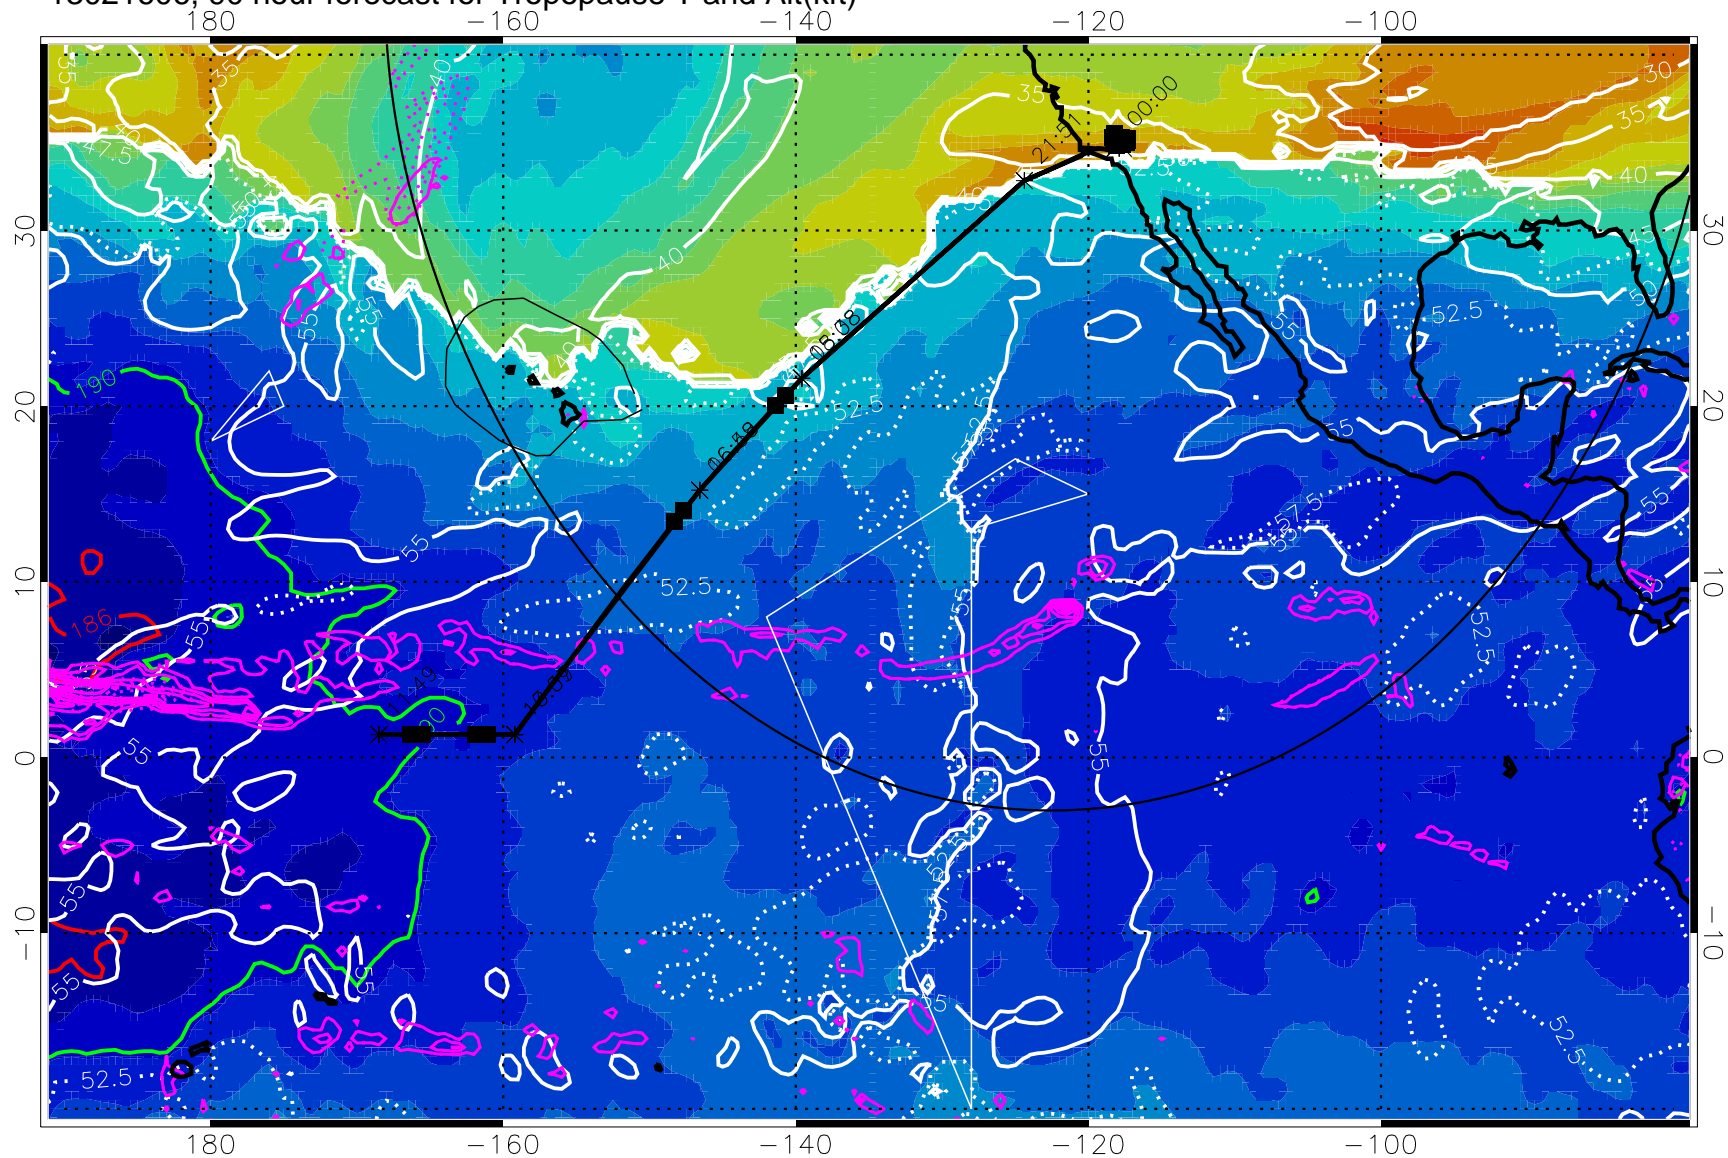

189.5K skin 185.9K engine

→ 30 m/s

Range ring of 4055 km -- 13 hours GH round trip

13021600, 84 hour forecast for Tropopause T and Alt(kft)

Tropopause Altitude in kft (white)  
 Precip (tot dot, conv sol) past 6 hrs 6 kg/m2 contours, min 4  
 189.5K skin 185.9K engine

→ 30 m/s  
 Range ring of 4055 km -- 13 hours GH round trip

13021606, 90 hour forecast for Tropopause T and Alt(kft)

Tropopause Altitude in kft (white)  
 Precip (tot dot, conv sol) past 6 hrs 6 kg/m2 contours, min 4  
 189.5K skin      185.9K engine