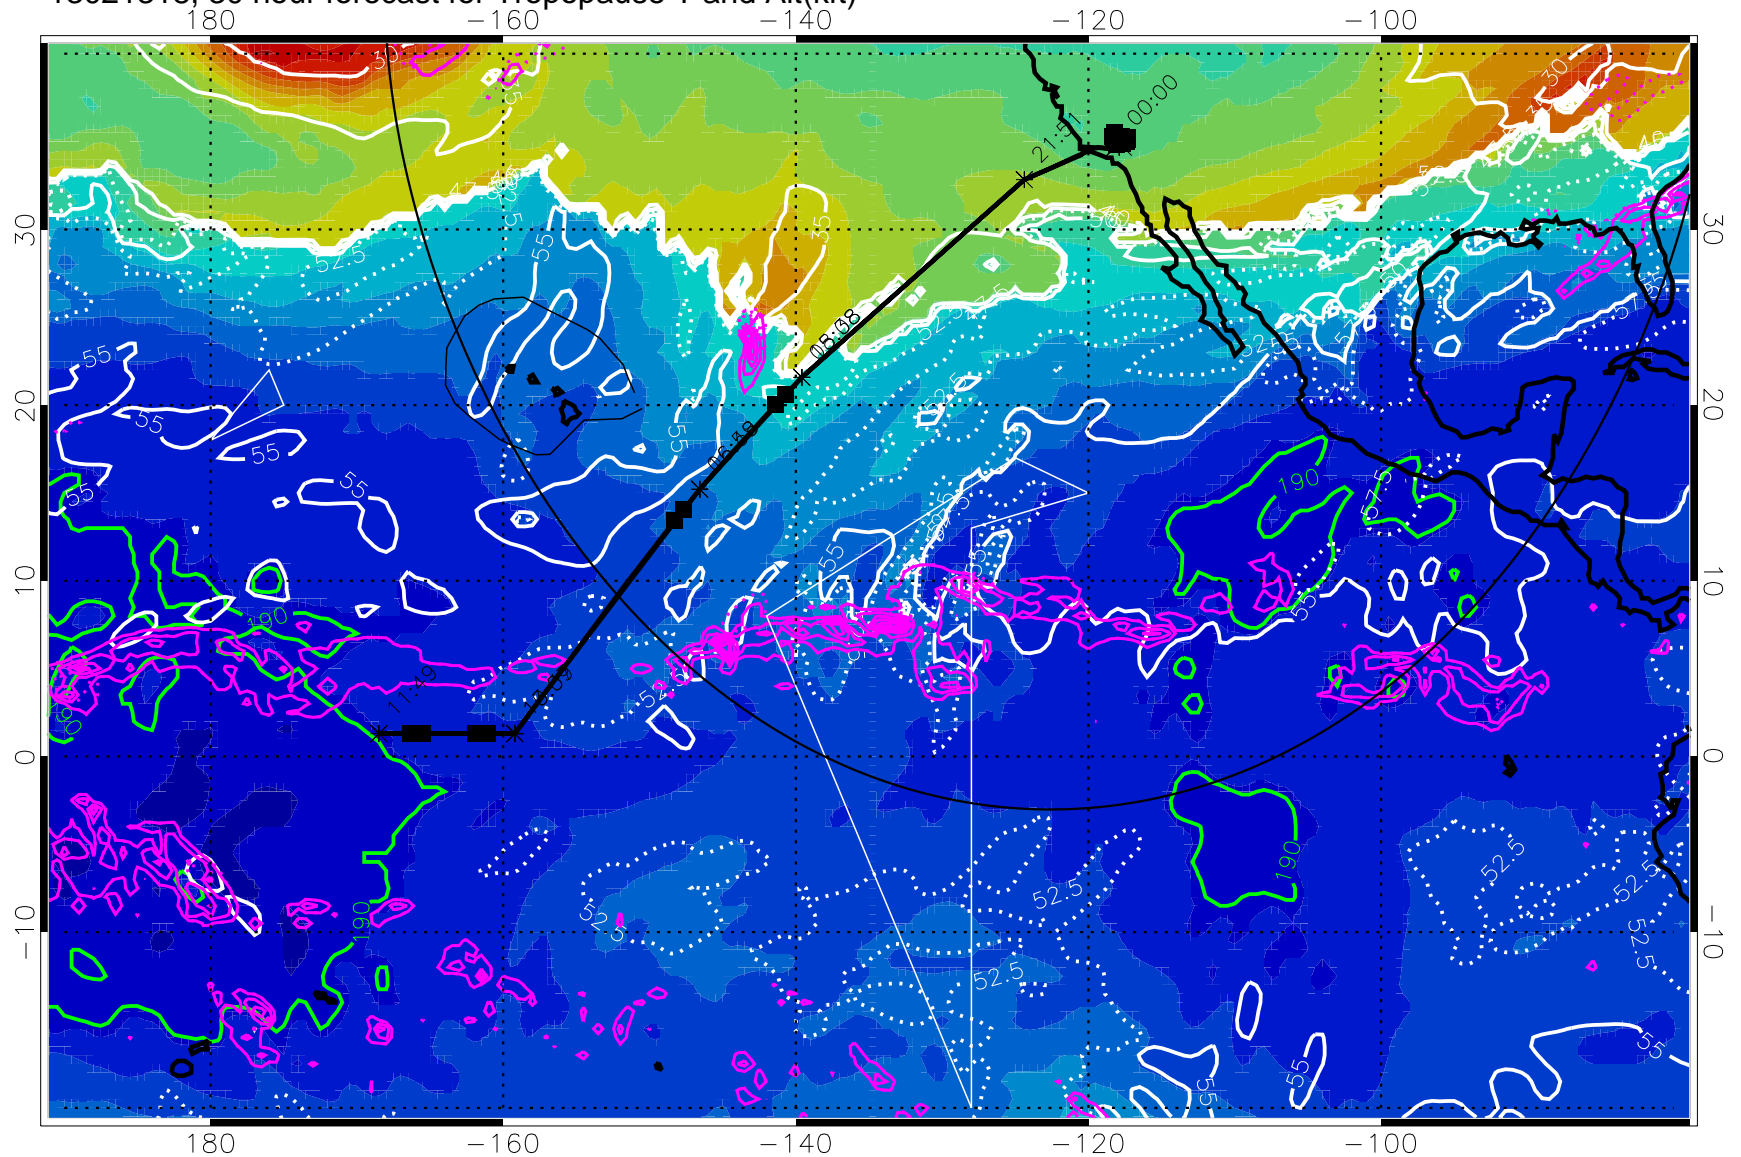

→ 30 m/s  
 Range ring of 4055 km -- 13 hours GH round trip

13021306, 18 hour forecast for Tropopause T and Alt(kft)

Tropopause Altitude in kft (white)  
 Precip (tot dot, conv sol) past 6 hrs 6 kg/m2 contours, min 4  
 189.5K skin      185.9K engine

→ 30 m/s  
 Range ring of 4055 km -- 13 hours GH round trip

13021312, 24 hour forecast for Tropopause T and Alt(kft)

190 200 210 220 230

Tropopause T, K

Tropopause Altitude in kft (white)

Precip (tot dot, conv sol) past 6 hrs 6 kg/m<sup>2</sup> contours, min 4

189.5K skin

185.9K engine

→ 30 m/s

Range ring of 4055 km -- 13 hours GH round trip

13021318, 30 hour forecast for Tropopause T and Alt(kft)

190 200 210 220 230

Tropopause T, K

Tropopause Altitude in kft (white)

Precip (tot dot, conv sol) past 6 hrs 6 kg/m2 contours, min 4

189.5K skin

185.9K engine

30 m/s

Range ring of 4055 km -- 13 hours GH round trip

13021400, 36 hour forecast for Tropopause T and Alt(kft)

Tropopause T, K