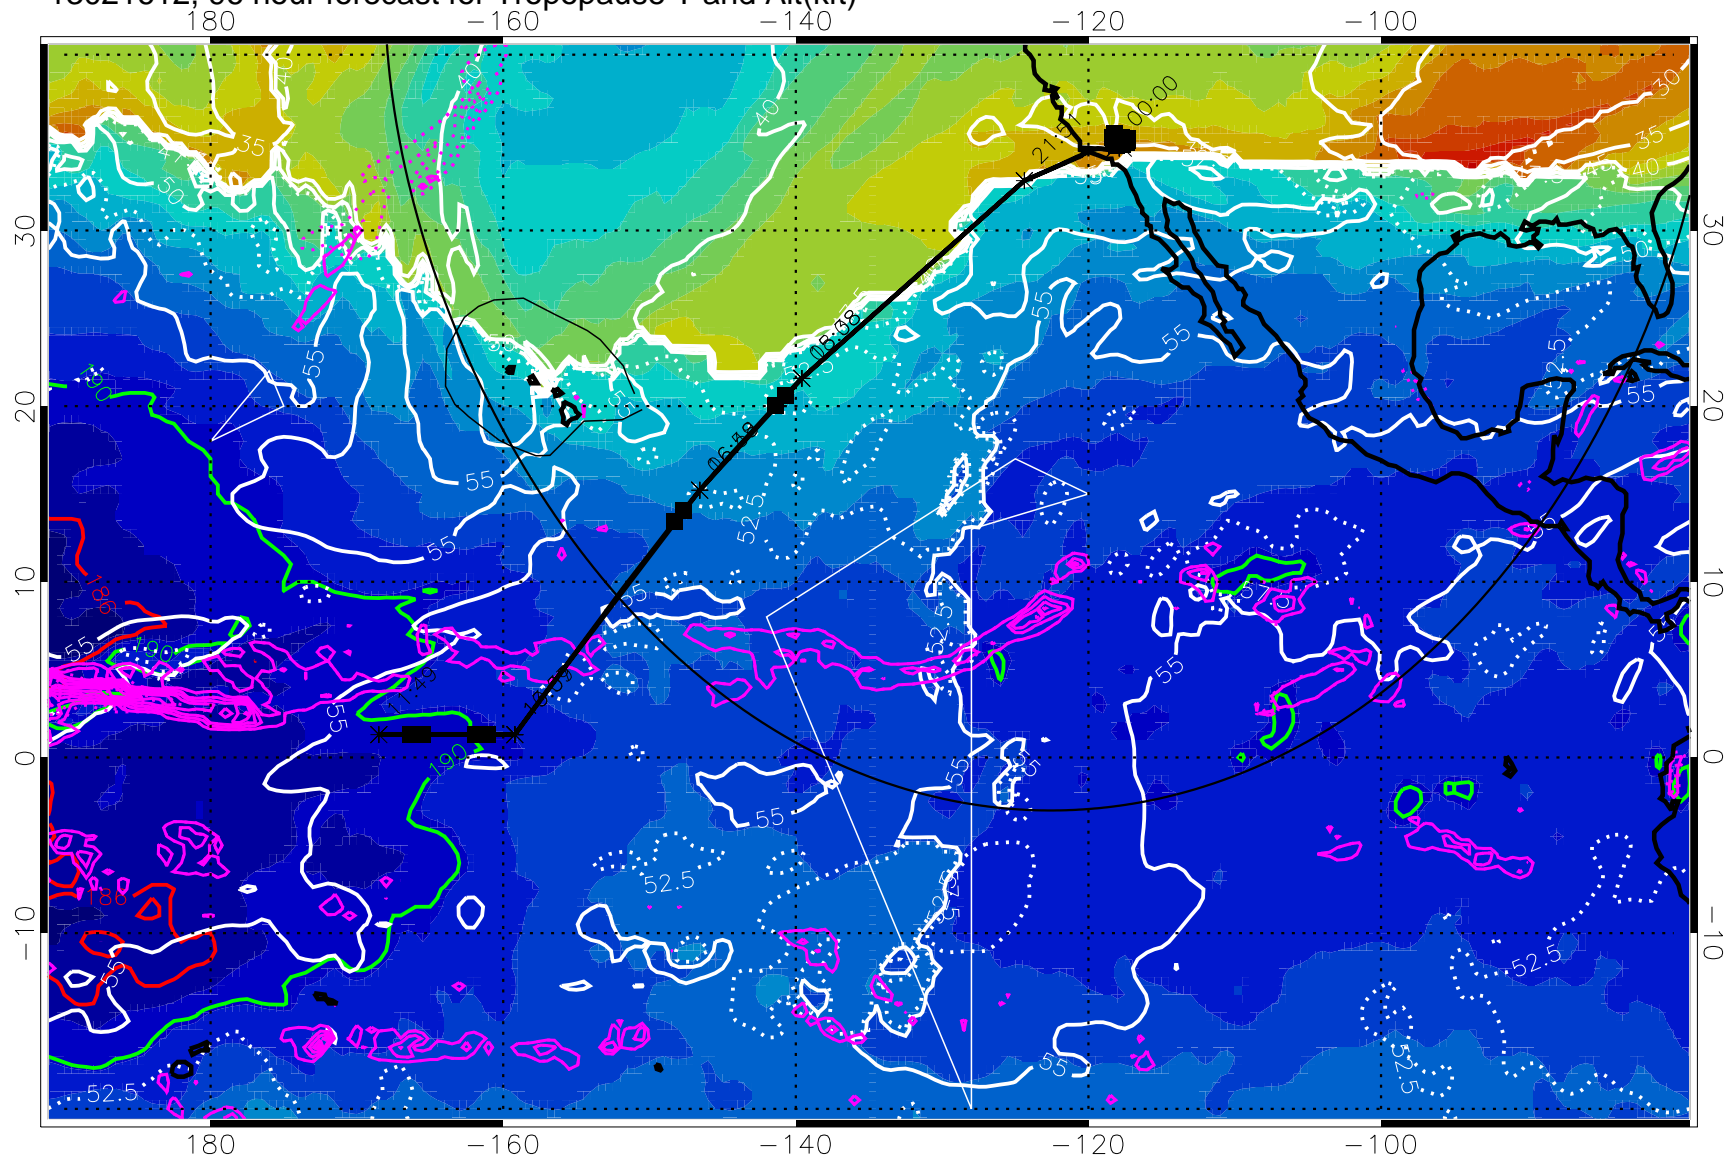

189.5K skin 185.9K engine

→ 30 m/s

Range ring of 4055 km -- 13 hours GH round trip

13021600, 84 hour forecast for Tropopause T and Alt(kft)

Tropopause Altitude in kft (white)  
 Precip (tot dot, conv sol) past 6 hrs 6 kg/m2 contours, min 4  
 189.5K skin 185.9K engine

→ 30 m/s  
 Range ring of 4055 km -- 13 hours GH round trip

13021606, 90 hour forecast for Tropopause T and Alt(kft)

Tropopause Altitude in kft (white)  
 Precip (tot dot, conv sol) past 6 hrs 6 kg/m2 contours, min 4  
 189.5K skin      185.9K engine

→ 30 m/s  
 Range ring of 4055 km -- 13 hours GH round trip

13021612, 96 hour forecast for Tropopause T and Alt(kft)

190 200 210 220 230

Tropopause T, K

Tropopause Altitude in kft (white)

Precip (tot dot, conv sol) past 6 hrs 6 kg/m<sup>2</sup> contours, min 4

Precip (tot dot, conv sol) past 6 hrs 6 kg/m2 contours, min 4

189.5K skin

185.9K engine

→ 30 m/s

Range ring of 4055 km -- 13 hours GH round trip

13021700, 108 hour forecast for Tropopause T and Alt(kft)

190      200      210      220      230