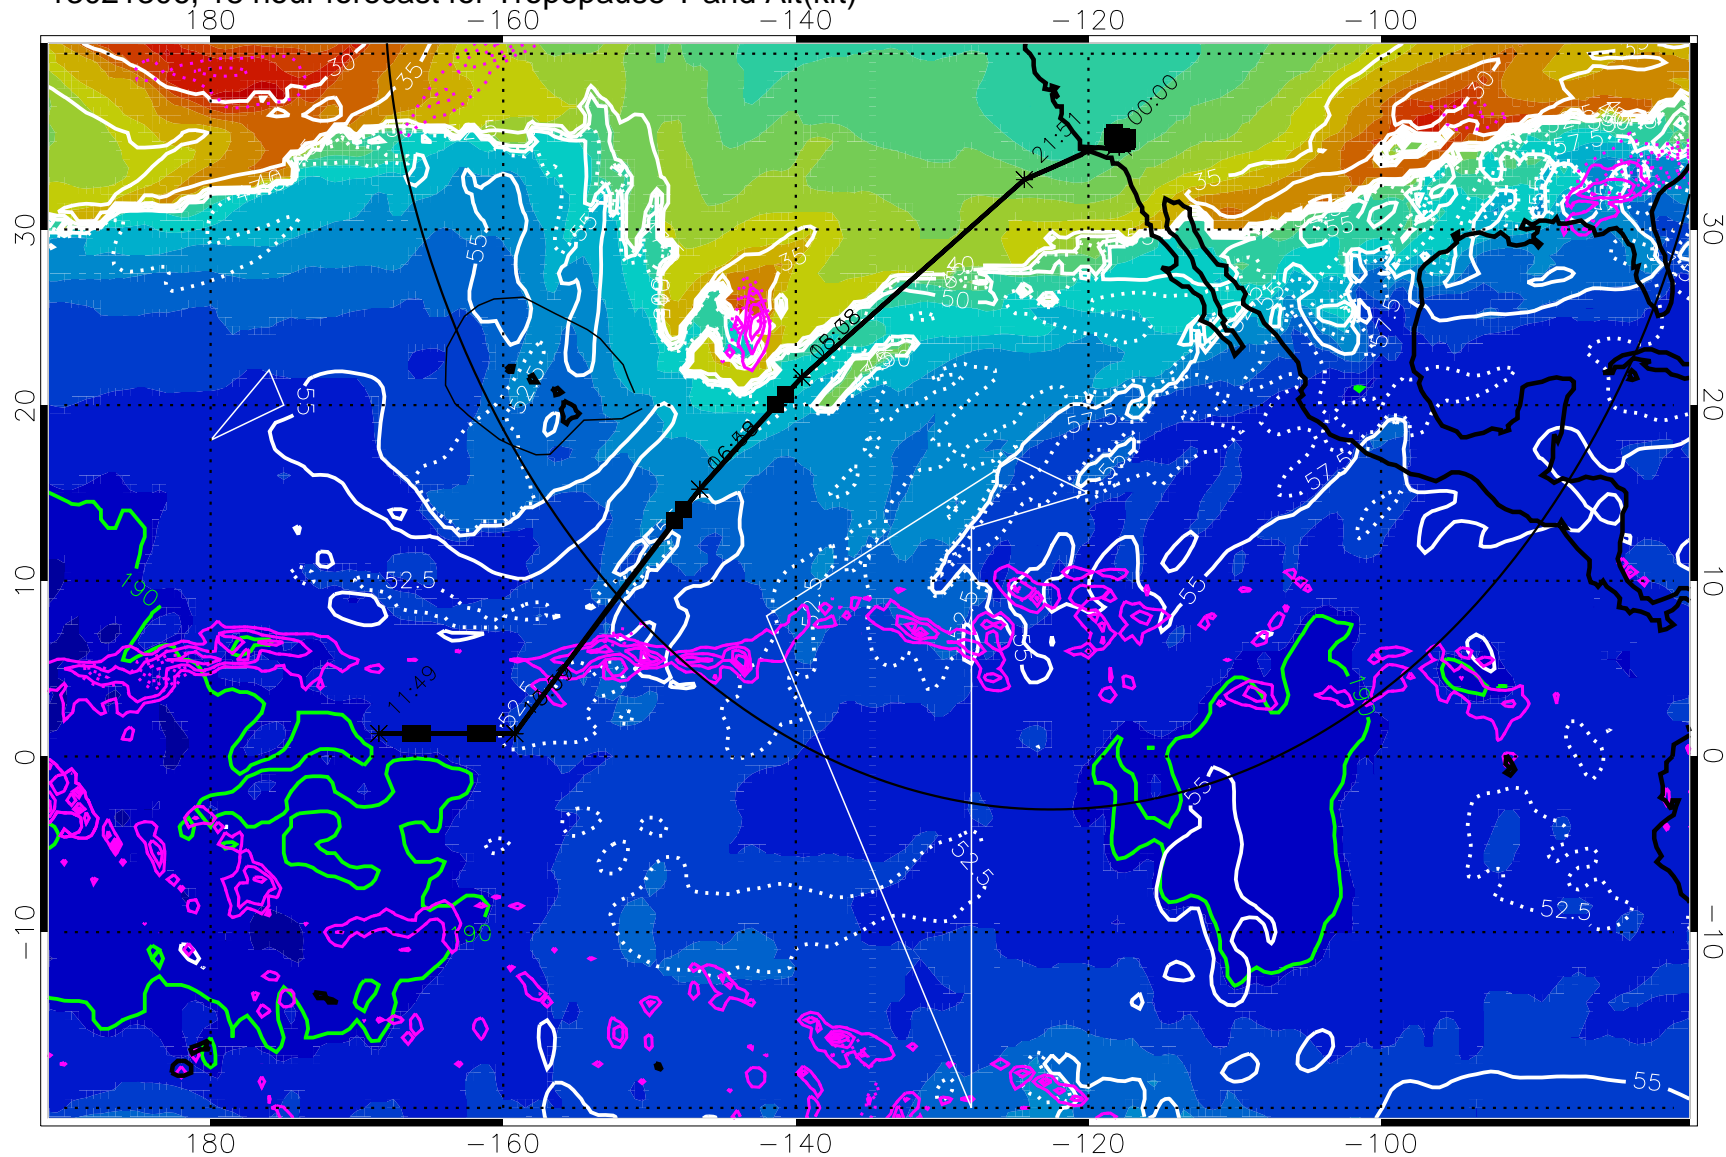

→ 30 m/s

Range ring of 4055 km -- 13 hours GH round trip

13021300, 12 hour forecast for Tropopause T and Alt(kft)

Tropopause Altitude in kft (white)  
 Precip (tot dot, conv sol) past 6 hrs 6 kg/m<sup>2</sup> contours, min 4  
 189.5K skin      185.9K engine

→ 30 m/s  
 Range ring of 4055 km -- 13 hours GH round trip

13021306, 18 hour forecast for Tropopause T and Alt(kft)

Tropopause Altitude in kft (white)  
 Precip (tot dot, conv sol) past 6 hrs 6 kg/m2 contours, min 4  
 189.5K skin      185.9K engine

→ 30 m/s  
 Range ring of 4055 km -- 13 hours GH round trip

13021312, 24 hour forecast for Tropopause T and Alt(kft)

190 200 210 220 230

Tropopause T, K

Tropopause Altitude in kft (white)

Precip (tot dot, conv sol) past 6 hrs 6 kg/m<sup>2</sup> contours, min 4

189.5K skin

185.9K engine

→ 30 m/s

Range ring of 4055 km -- 13 hours GH round trip

13021318, 30 hour forecast for Tropopause T and Alt(kft)

190 200 210 220 230

Tropopause T, K

Tropopause Altitude in kft (white)