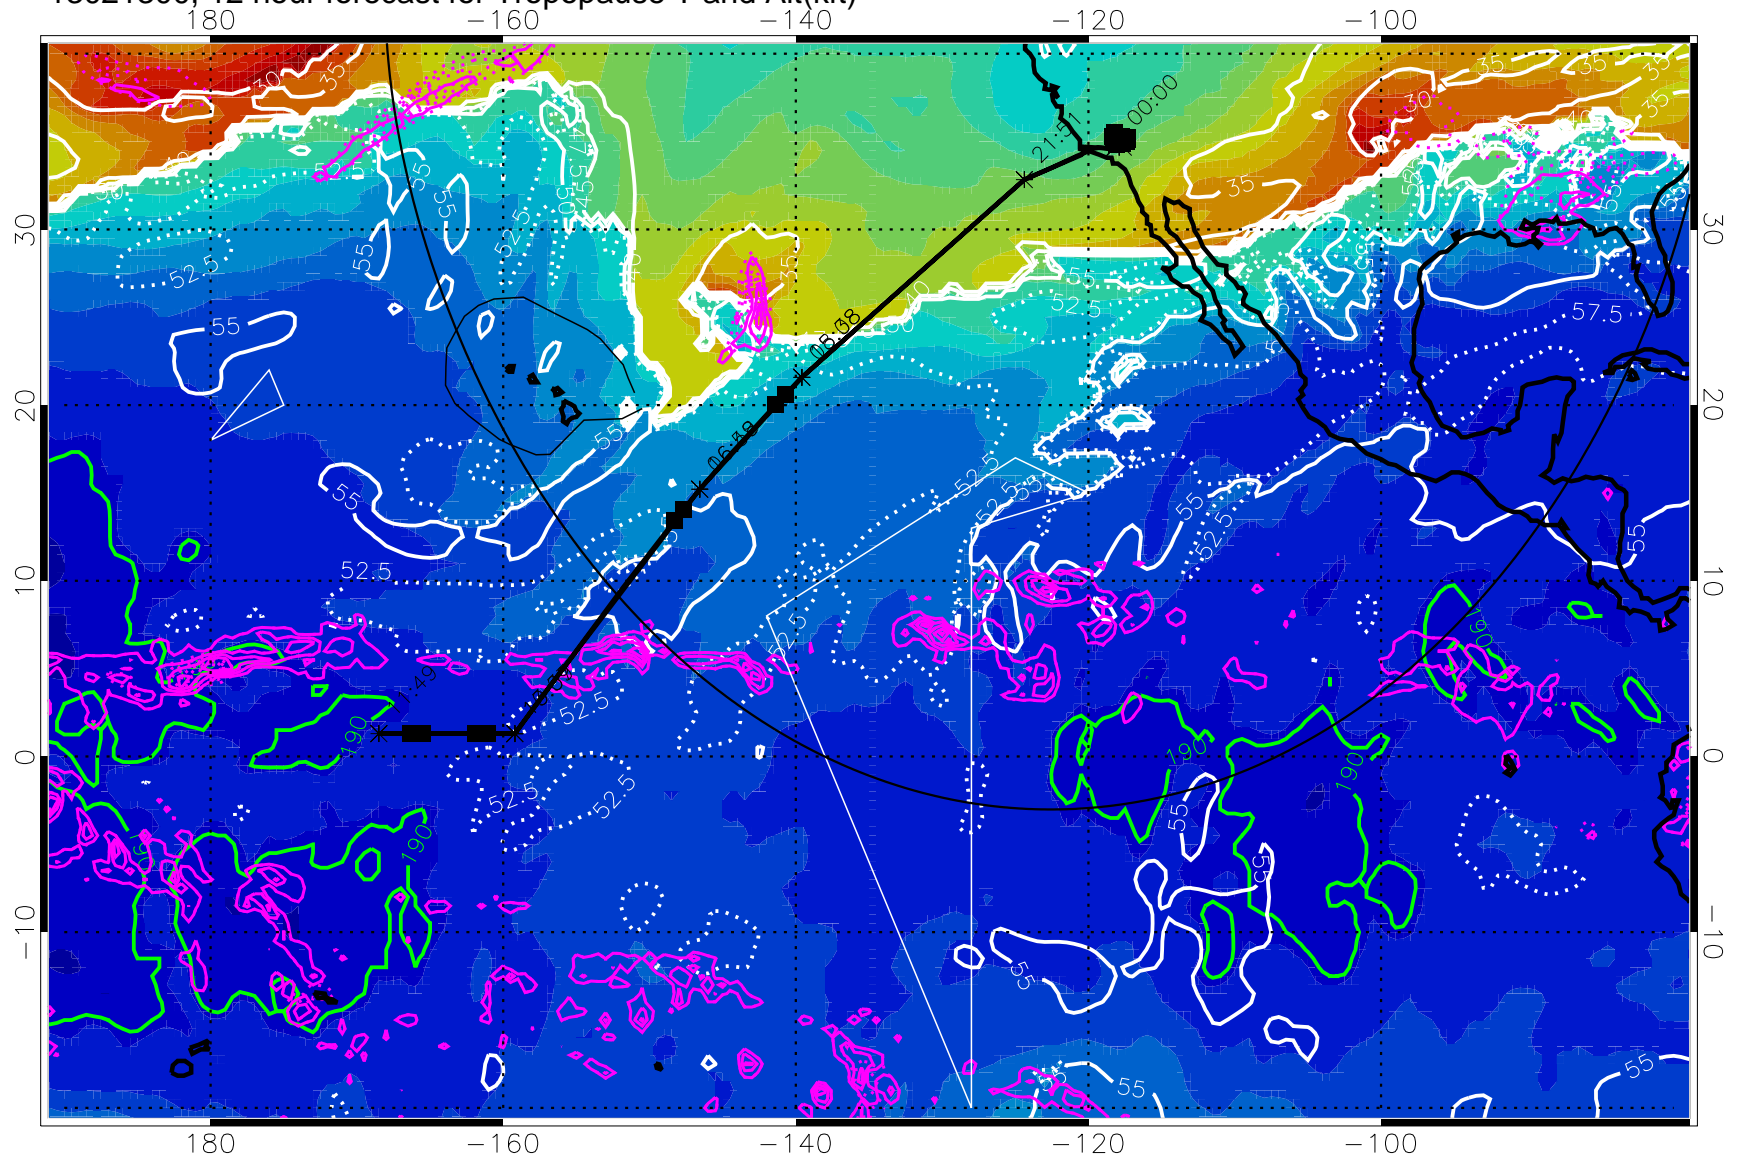

13021218, 6 hour forecast for Tropopause T and Alt(kft)

190 200 210 220 230  
Tropopause T, K

Tropopause Altitude in kft (white)

Precip (tot dot, conv sol) past 6 hrs 6 kg/m2 contours, min 4

189.5K skin 185.9K engine

→ 30 m/s

Range ring of 4055 km -- 13 hours GH round trip

13021300, 12 hour forecast for Tropopause T and Alt(kft)

Tropopause Altitude in kft (white)  
 Precip (tot dot, conv sol) past 6 hrs 6 kg/m<sup>2</sup> contours, min 4  
 189.5K skin      185.9K engine

→ 30 m/s  
 Range ring of 4055 km -- 13 hours GH round trip

13021306, 18 hour forecast for Tropopause T and Alt(kft)

Tropopause Altitude in kft (white)  
 Precip (tot dot, conv sol) past 6 hrs 6 kg/m2 contours, min 4  
 189.5K skin      185.9K engine

189.5K skin

185.9K engine

→ 30 m/s

Range ring of 4055 km -- 13 hours GH round trip

13021318, 30 hour forecast for Tropopause T and Alt(kft)

190 200 210 220 230

Tropopause T, K

Tropopause Altitude in kft (white)