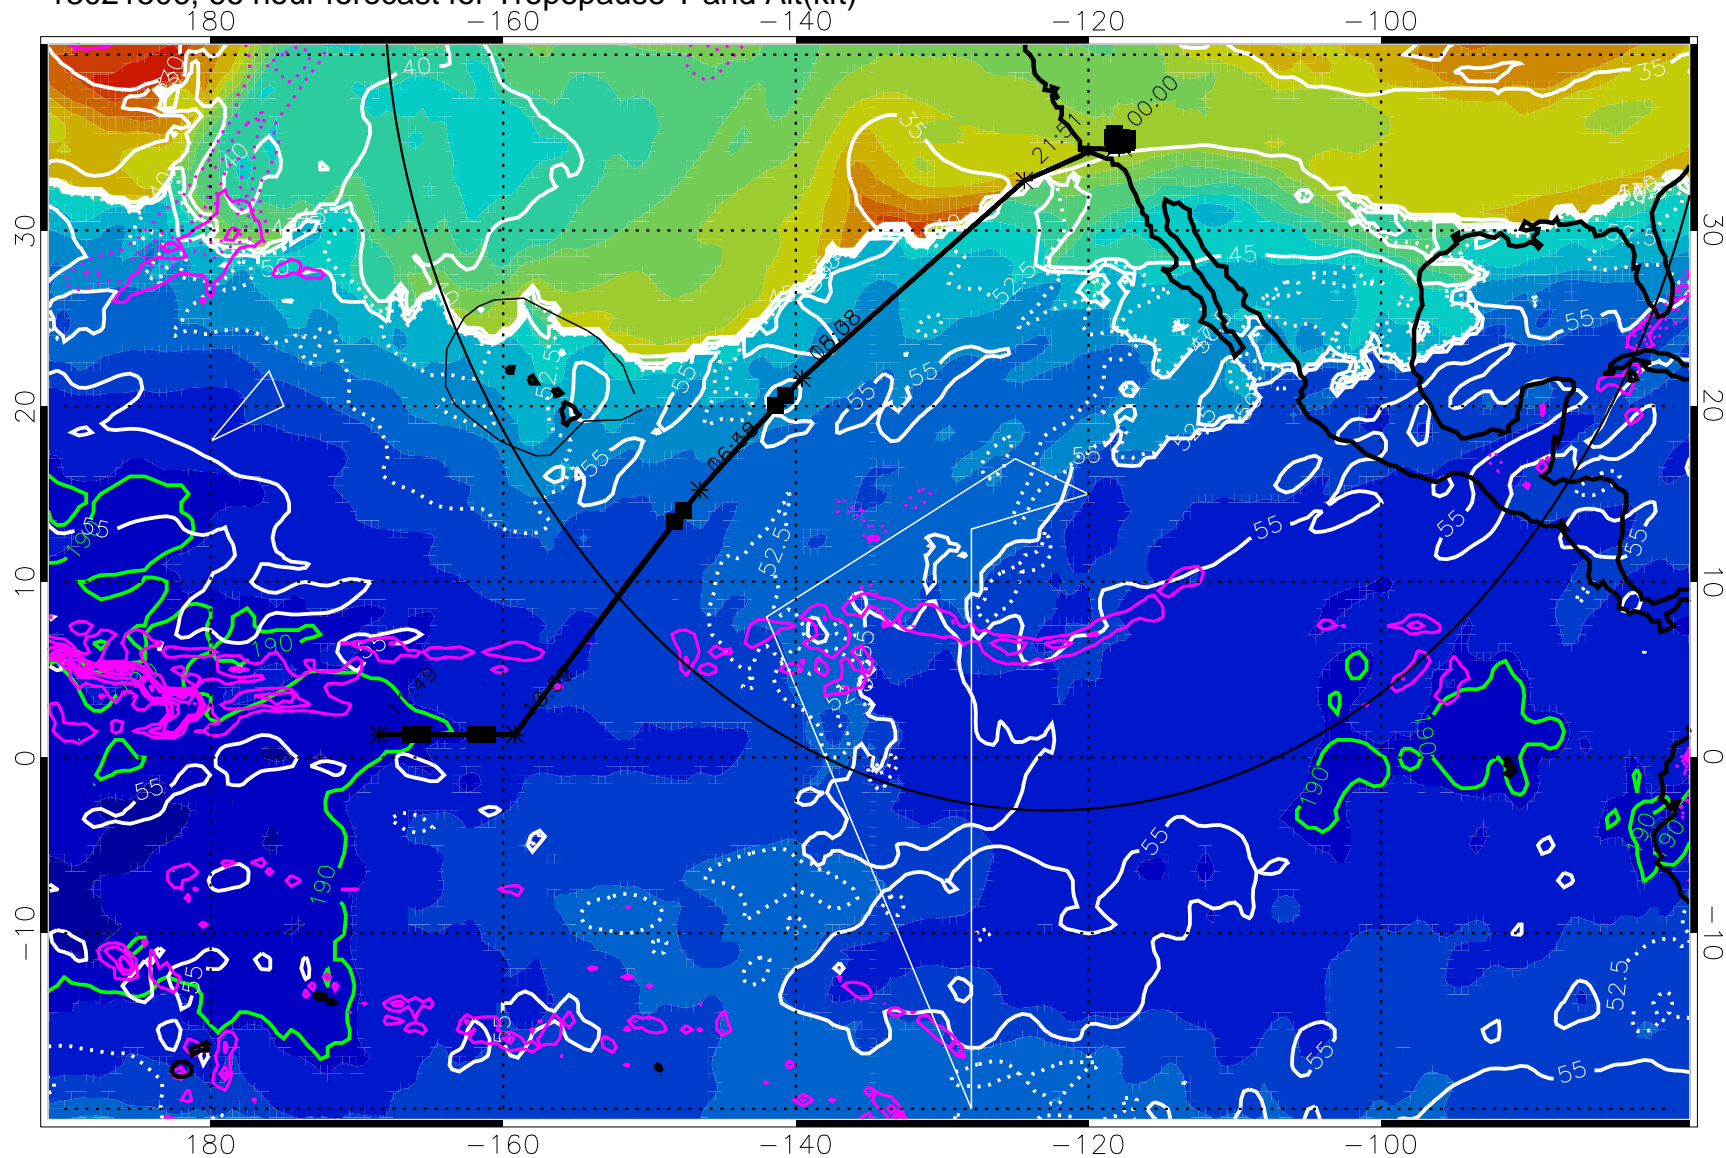

189.5K skin

185.9K engine

→ 30 m/s

Range ring of 4055 km -- 13 hours GH round trip

13021418, 54 hour forecast for Tropopause T and Alt(kft)

Tropopause Altitude in kft (white)  
 Precip (tot dot, conv sol) past 6 hrs 6 kg/m2 contours, min 4  
 189.5K skin 185.9K engine

→ 30 m/s  
 Range ring of 4055 km -- 13 hours GH round trip

13021500, 60 hour forecast for Tropopause T and Alt(kft)

Tropopause Altitude in kft (white)  
Precip (tot dot, conv sol) past 6 hrs 6 kg/m2 contours, min 4  
189.5K skin      185.9K engine

→ 30 m/s  
Range ring of 4055 km -- 13 hours GH round trip

13021506, 66 hour forecast for Tropopause T and Alt(kft)

190 200 210 220 230

Tropopause T, K

Tropopause Altitude in kft (white)

Precip (tot dot, conv sol) past 6 hrs 6 kg/m<sup>2</sup> contours, min 4

189.5K skin

185.9K engine

→ 30 m/s

Range ring of 4055 km -- 13 hours GH round trip

13021512, 72 hour forecast for Tropopause T and Alt(kft)

Tropopause Altitude in kft (white)  
 Precip (tot dot, conv sol) past 6 hrs 6 kg/m2 contours, min 4  
 189.5K skin 185.9K engine