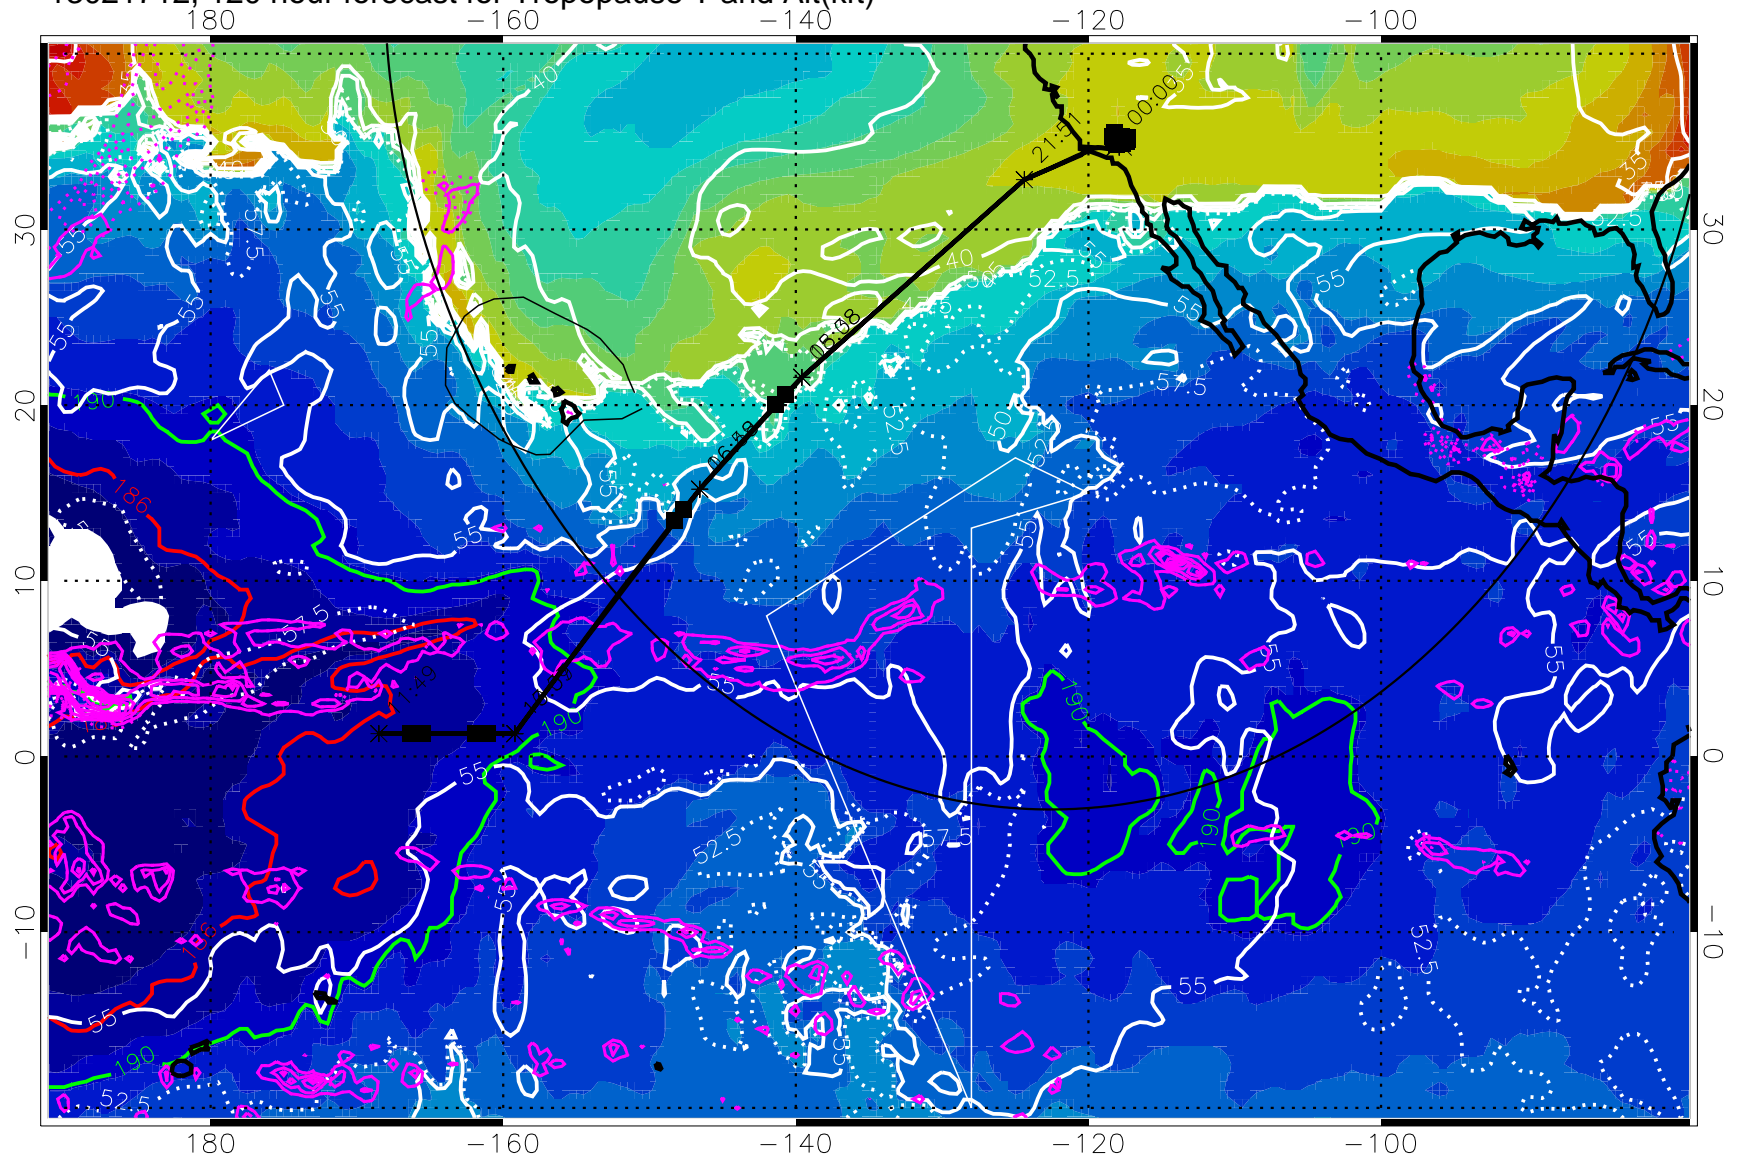

13021712, 120 hour forecast for Tropopause T and Alt(kft)

190 200 210 220 230

Tropopause T, K

Tropopause Altitude in kft (white)

Precip (tot dot, conv sol) past 6 hrs 6 kg/m² contours, min 4

189.5K skin 185.9K engine

→ 30 m/s

Range ring of 4055 km -- 13 hours GH round trip