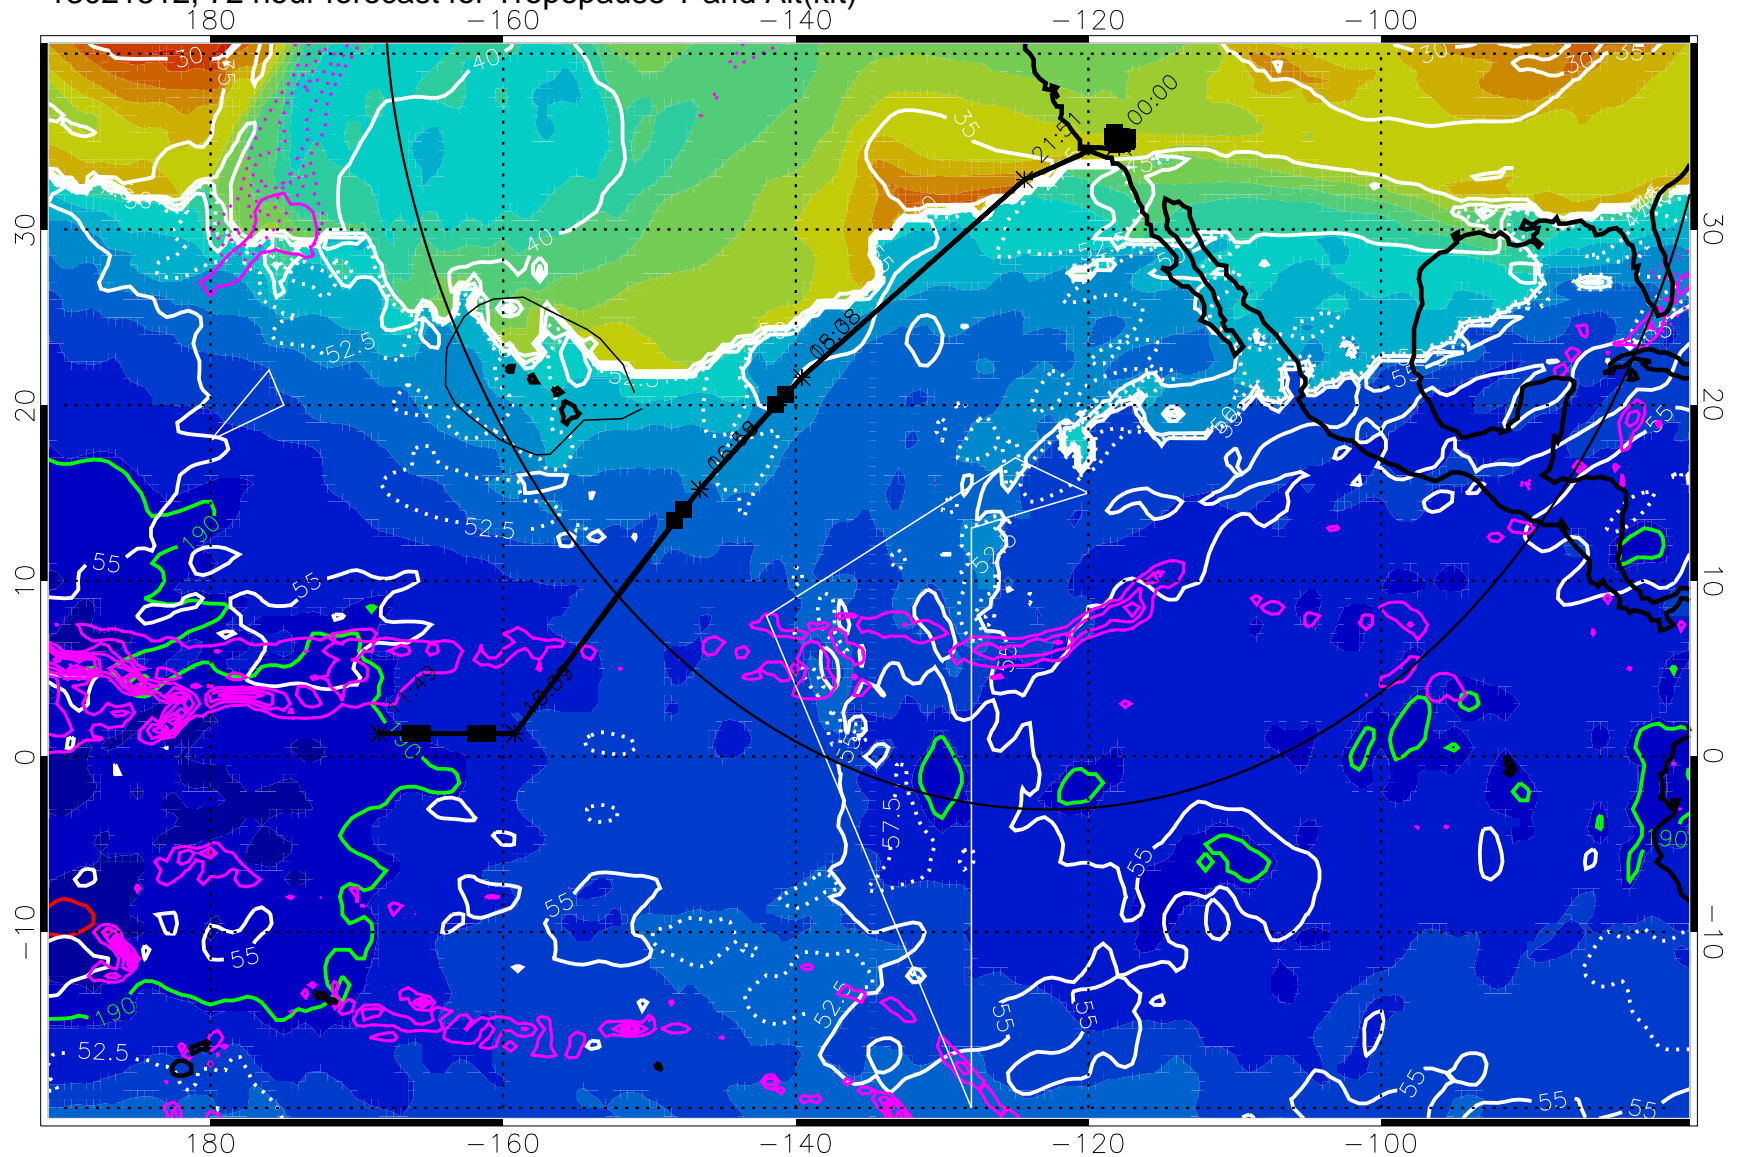

→ 30 m/s  
Range ring of 4055 km -- 13 hours GH round trip

13021506, 66 hour forecast for Tropopause T and Alt(kft)

190 200 210 220 230

Tropopause T, K

Tropopause Altitude in kft (white)

Precip (tot dot, conv sol) past 6 hrs 6 kg/m<sup>2</sup> contours, min 4

189.5K skin

185.9K engine

→ 30 m/s

Range ring of 4055 km -- 13 hours GH round trip

13021512, 72 hour forecast for Tropopause T and Alt(kft)

Tropopause Altitude in kft (white)  
 Precip (tot dot, conv sol) past 6 hrs 6 kg/m2 contours, min 4  
 189.5K skin 185.9K engine