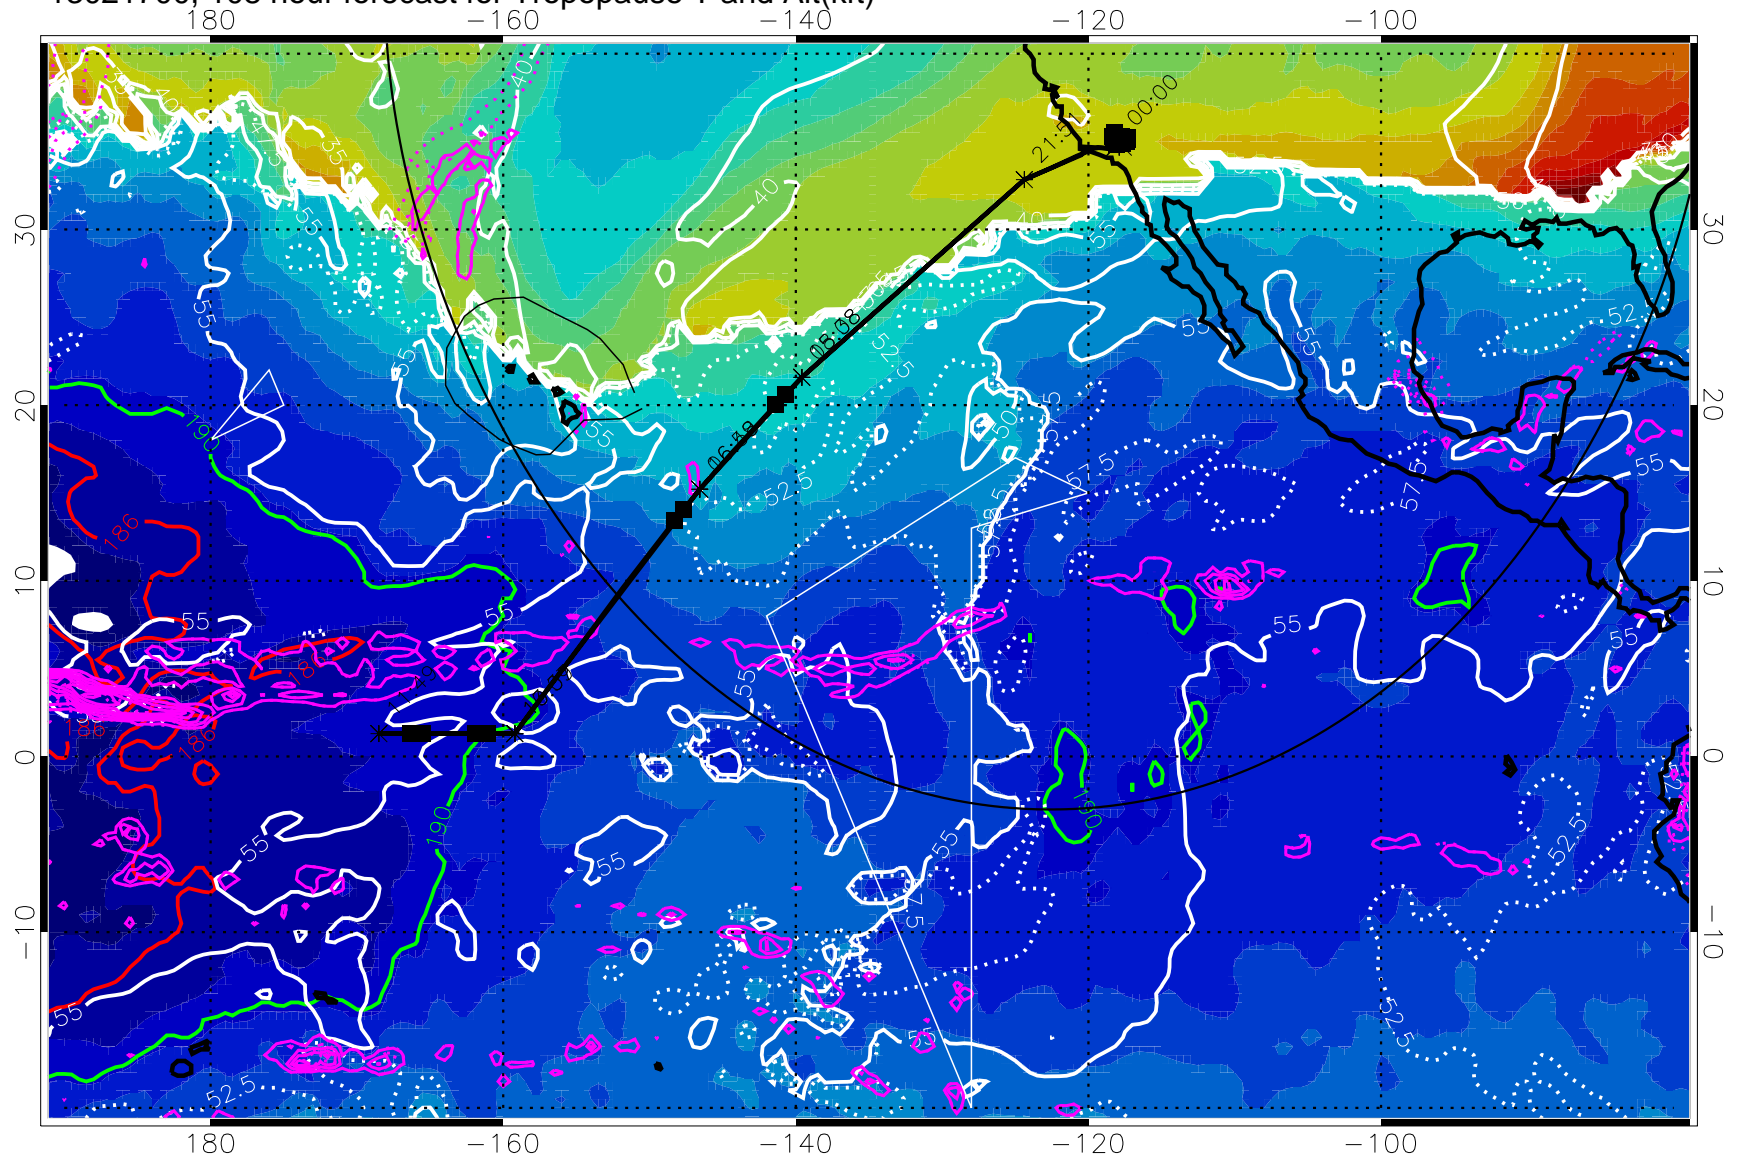

189.5K skin

185.9K engine

→ 30 m/s

Range ring of 4055 km -- 13 hours GH round trip

13021618, 102 hour forecast for Tropopause T and Alt(kft)

190      200      210      220      230

Tropopause T, K

Tropopause Altitude in kft (white)

Precip (tot dot, conv sol) past 6 hrs 6 kg/m2 contours, min 4

189.5K skin

185.9K engine

→ 30 m/s

Range ring of 4055 km -- 13 hours GH round trip

13021700, 108 hour forecast for Tropopause T and Alt(kft)

190      200      210      220      230

Tropopause T, K

Tropopause Altitude in kft (white)

Precip (tot dot, conv sol) past 6 hrs 6 kg/m2 contours, min 4

189.5K skin

185.9K engine

Range ring of 4055 km -- 13 hours GH round trip

13021706, 114 hour forecast for Tropopause T and Alt(kft)