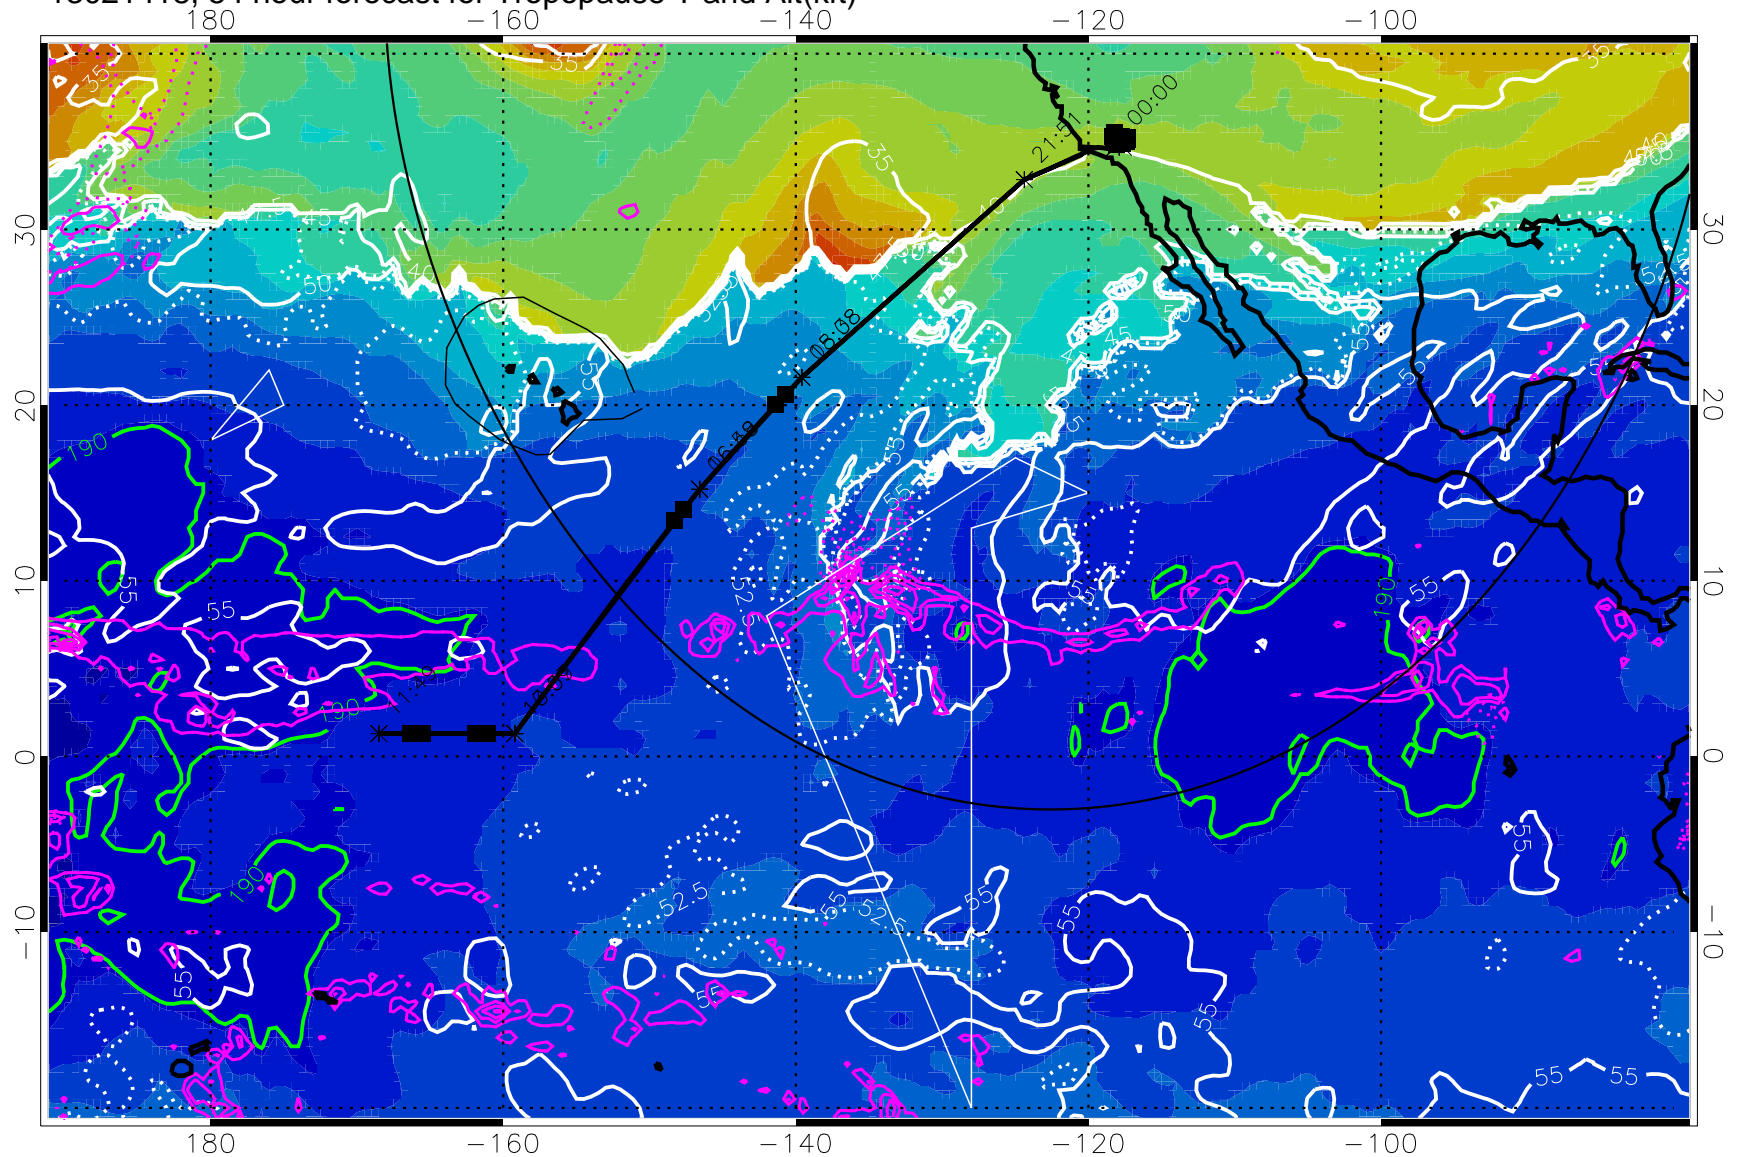

189.5K skin

185.9K engine

→ 30 m/s

Range ring of 4055 km -- 13 hours GH round trip

13021418, 54 hour forecast for Tropopause T and Alt(kft)

Tropopause Altitude in kft (white)  
 Precip (tot dot, conv sol) past 6 hrs 6 kg/m2 contours, min 4  
 189.5K skin 185.9K engine