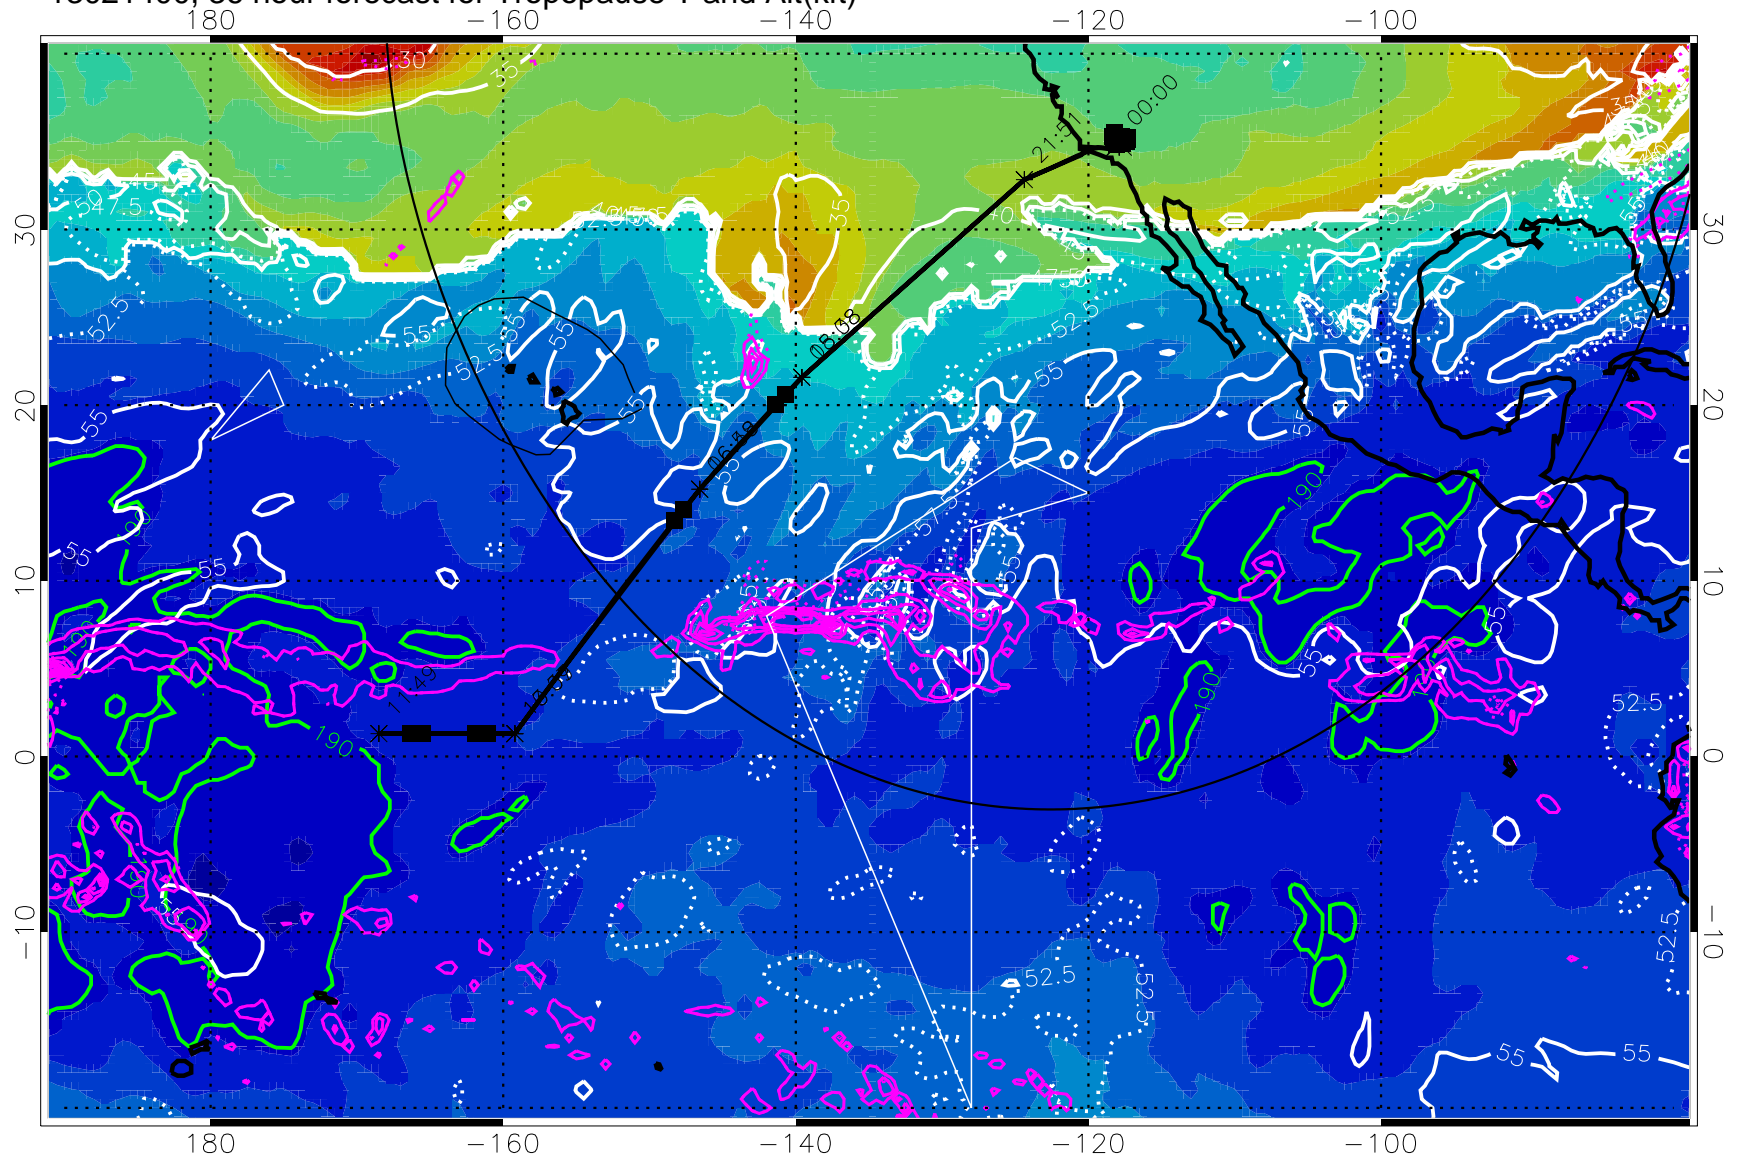

189.5K skin

185.9K engine

→ 30 m/s

Range ring of 4055 km -- 13 hours GH round trip

13021318, 30 hour forecast for Tropopause T and Alt(kft)

190 200 210 220 230

Tropopause T, K

Tropopause Altitude in kft (white)

Precip (tot dot, conv sol) past 6 hrs 6 kg/m2 contours, min 4

189.5K skin

185.9K engine

30 m/s

Range ring of 4055 km -- 13 hours GH round trip

13021400, 36 hour forecast for Tropopause T and Alt(kft)

Tropopause T, K

Tropopause Altitude in kft (white)

Precip (tot dot, conv sol) past 6 hrs 6 kg/m<sup>2</sup> contours, min 4

189.5K skin

185.9K engine

Range ring of 4055 km -- 13 hours GH round trip

13021406, 42 hour forecast for Tropopause T and Alt(kft)