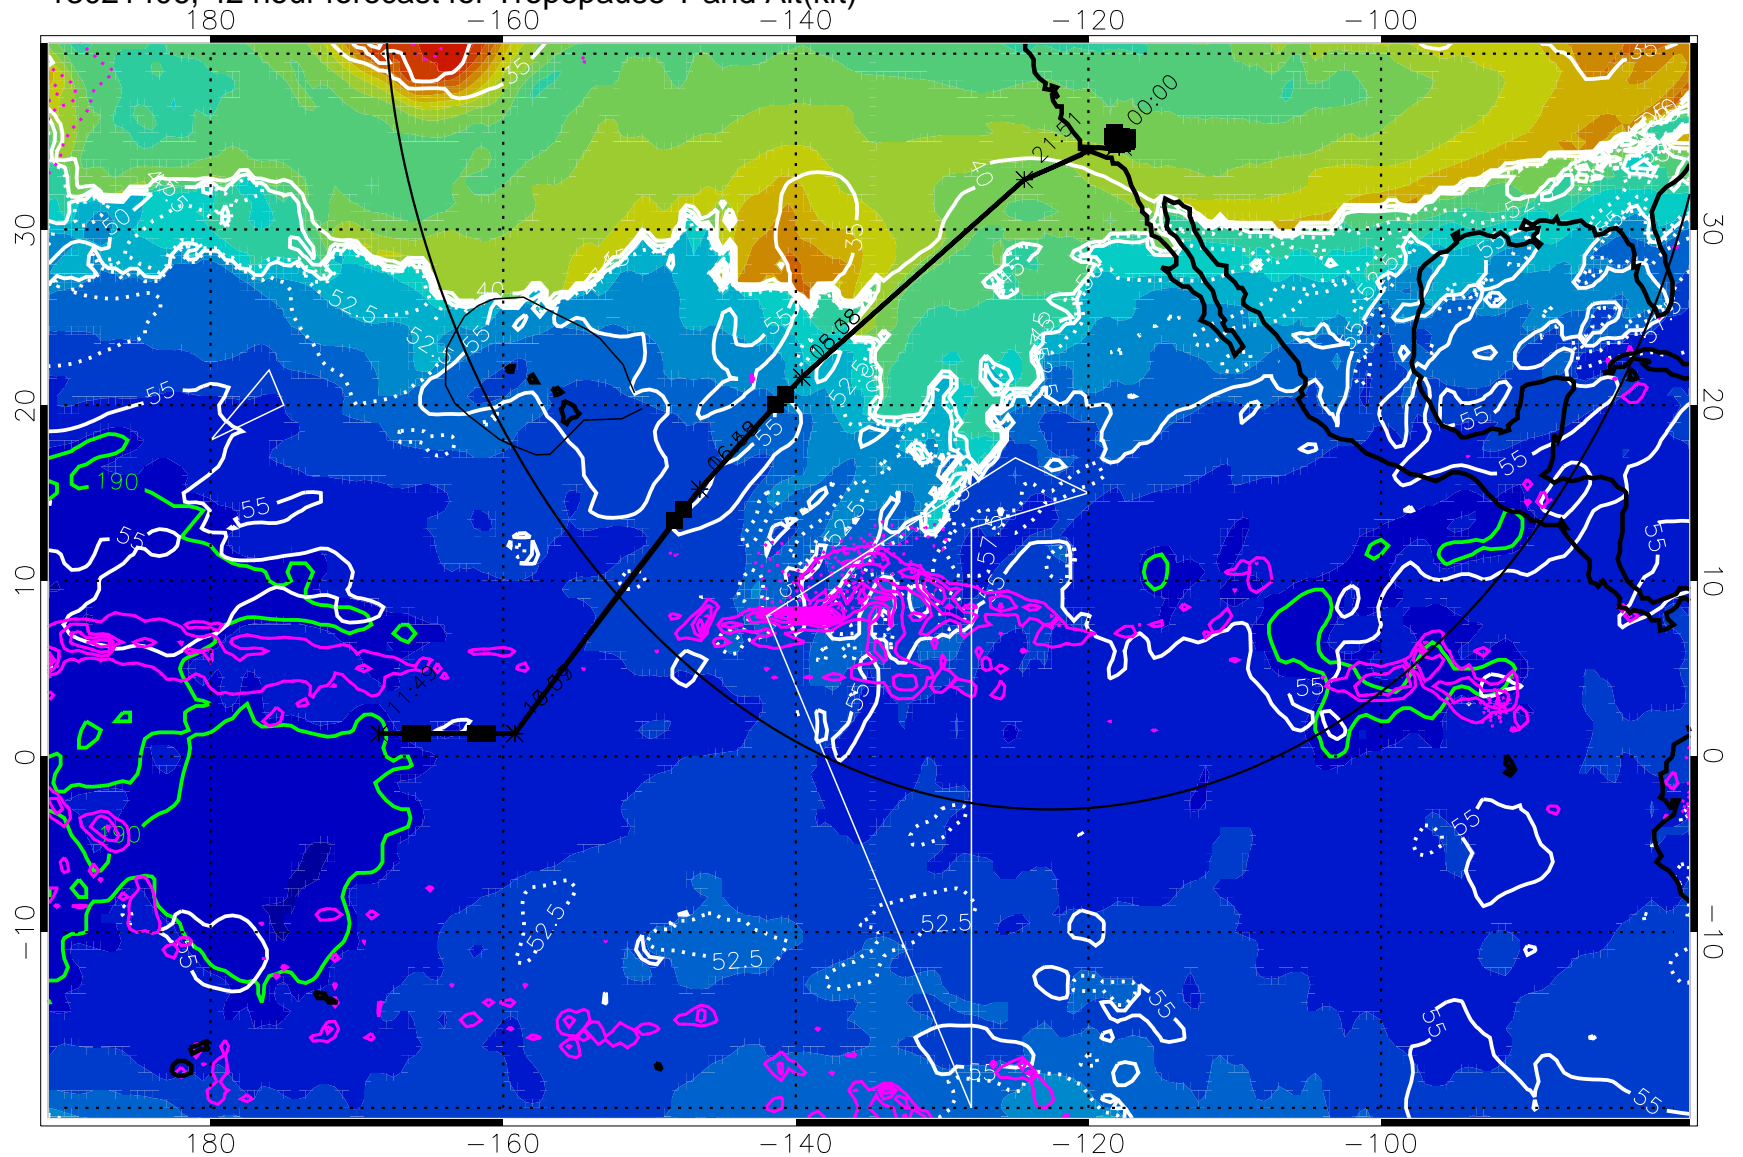

Precip (tot dot, conv sol) past 6 hrs 6 kg/m2 contours, min 4

189.5K skin

185.9K engine

30 m/s

Range ring of 4055 km -- 13 hours GH round trip

13021400, 36 hour forecast for Tropopause T and Alt(kft)

Tropopause T, K

Tropopause Altitude in kft (white)

Precip (tot dot, conv sol) past 6 hrs 6 kg/m<sup>2</sup> contours, min 4

189.5K skin

185.9K engine

Range ring of 4055 km -- 13 hours GH round trip

13021406, 42 hour forecast for Tropopause T and Alt(kft)

190 200 210 220 230

Tropopause T, K

Tropopause Altitude in kft (white)

Precip (tot dot, conv sol) past 6 hrs 6 kg/m2 contours, min 4

189.5K skin

185.9K engine

30 m/s

Range ring of 4055 km -- 13 hours GH round trip