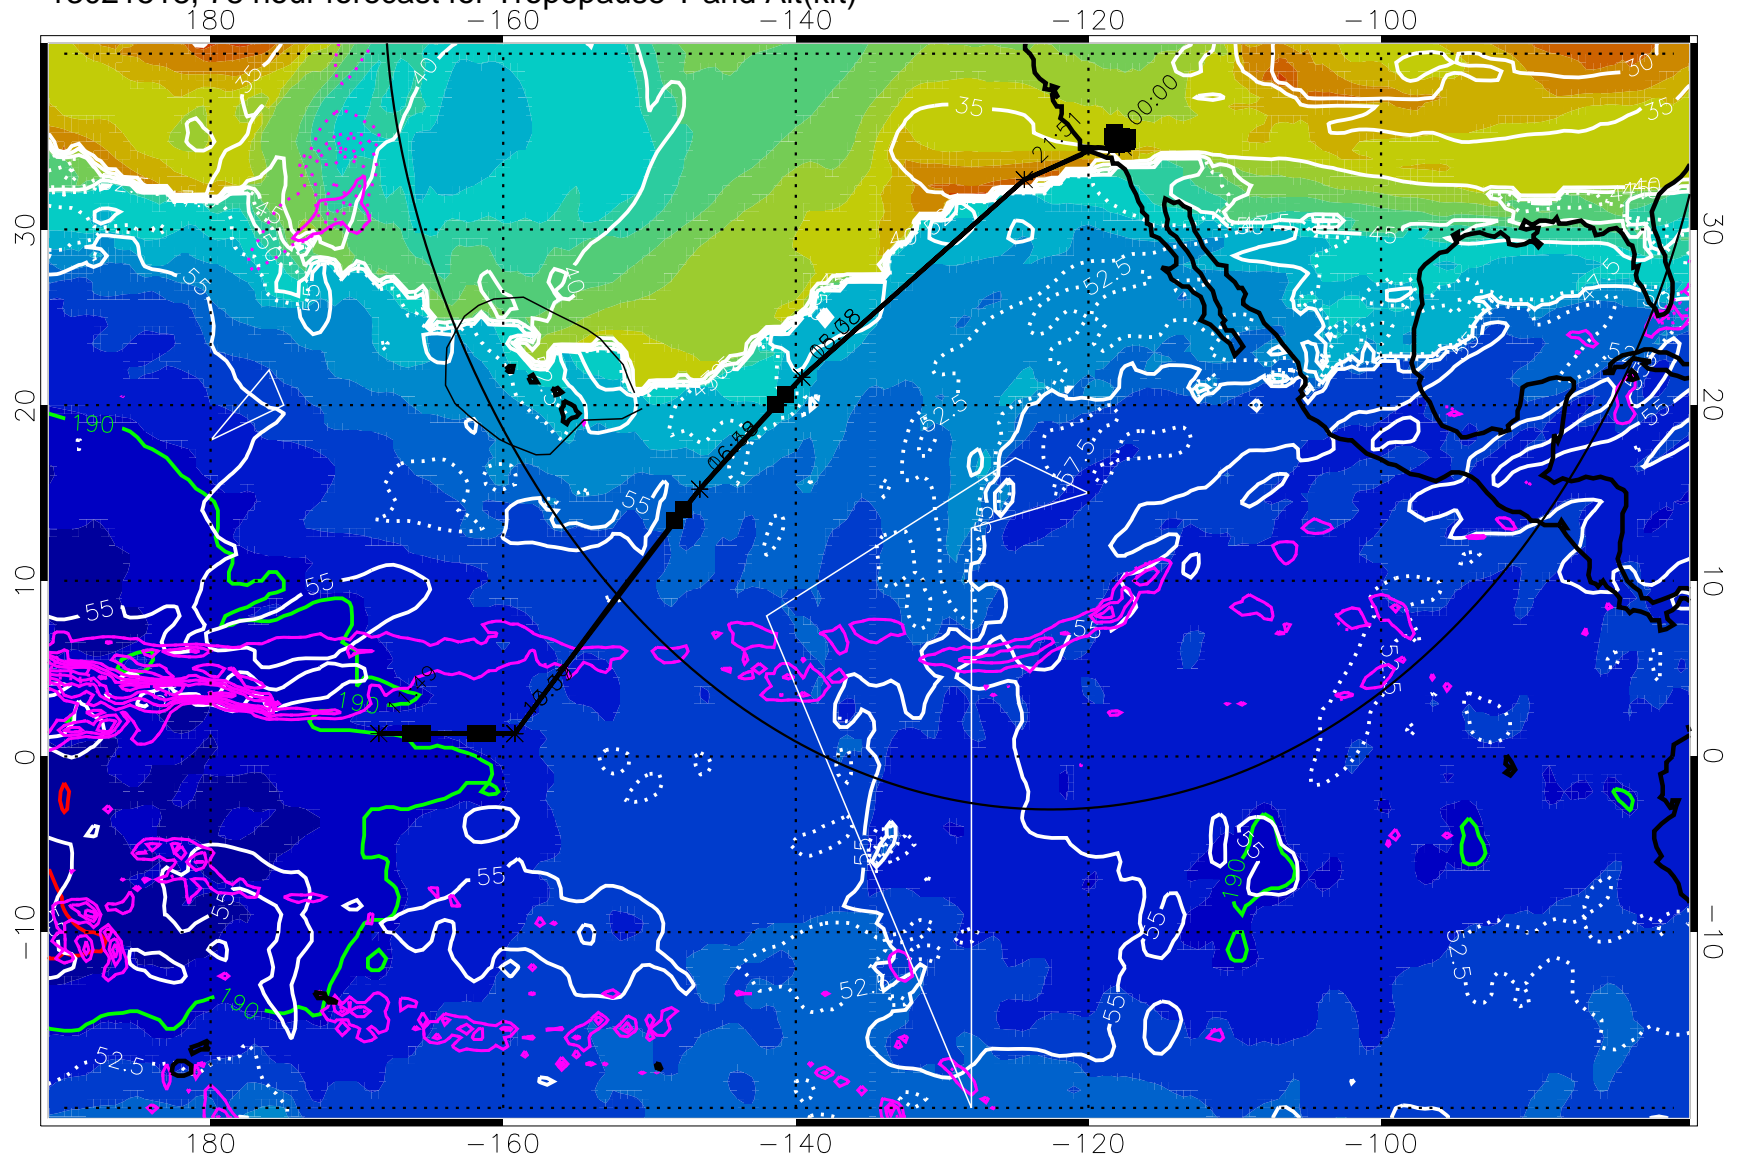

189.5K skin

185.9K engine

→ 30 m/s

Range ring of 4055 km -- 13 hours GH round trip

13021512, 72 hour forecast for Tropopause T and Alt(kft)

Tropopause Altitude in kft (white)  
 Precip (tot dot, conv sol) past 6 hrs 6 kg/m2 contours, min 4  
 189.5K skin 185.9K engine

→ 30 m/s  
 Range ring of 4055 km -- 13 hours GH round trip

13021518, 78 hour forecast for Tropopause T and Alt(kft)

190 200 210 220 230

Tropopause T, K

Tropopause Altitude in kft (white)

Precip (tot dot, conv sol) past 6 hrs 6 kg/m2 contours, min 4

189.5K skin 185.9K engine

→ 30 m/s

Range ring of 4055 km -- 13 hours GH round trip

13021600, 84 hour forecast for Tropopause T and Alt(kft)

Tropopause Altitude in kft (white)  
 Precip (tot dot, conv sol) past 6 hrs 6 kg/m2 contours, min 4  
 189.5K skin 185.9K engine