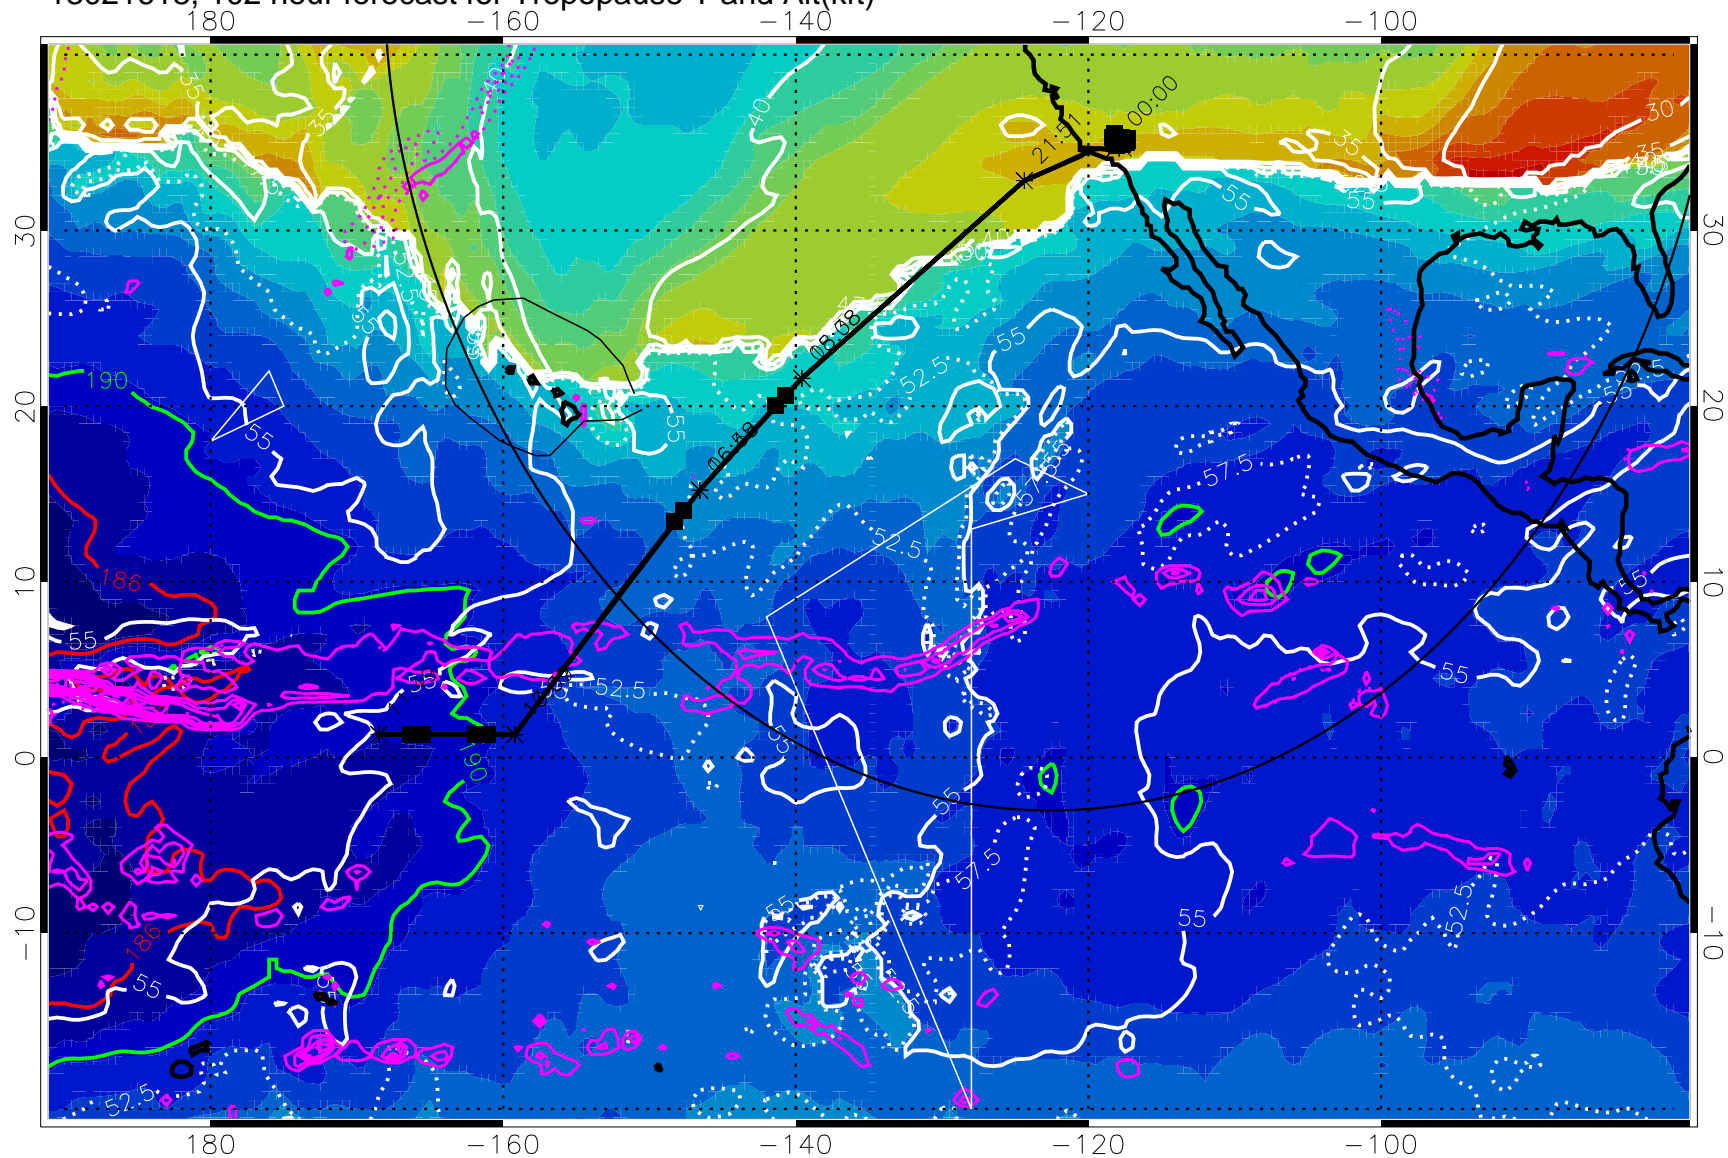

189.5K skin

185.9K engine

→ 30 m/s

Range ring of 4055 km -- 13 hours GH round trip

13021618, 102 hour forecast for Tropopause T and Alt(kft)

190      200      210      220      230

Tropopause T, K

Tropopause Altitude in kft (white)

Precip (tot dot, conv sol) past 6 hrs 6 kg/m2 contours, min 4

189.5K skin

185.9K engine

→ 30 m/s

Range ring of 4055 km -- 13 hours GH round trip

13021700, 108 hour forecast for Tropopause T and Alt(kft)

190      200      210      220      230