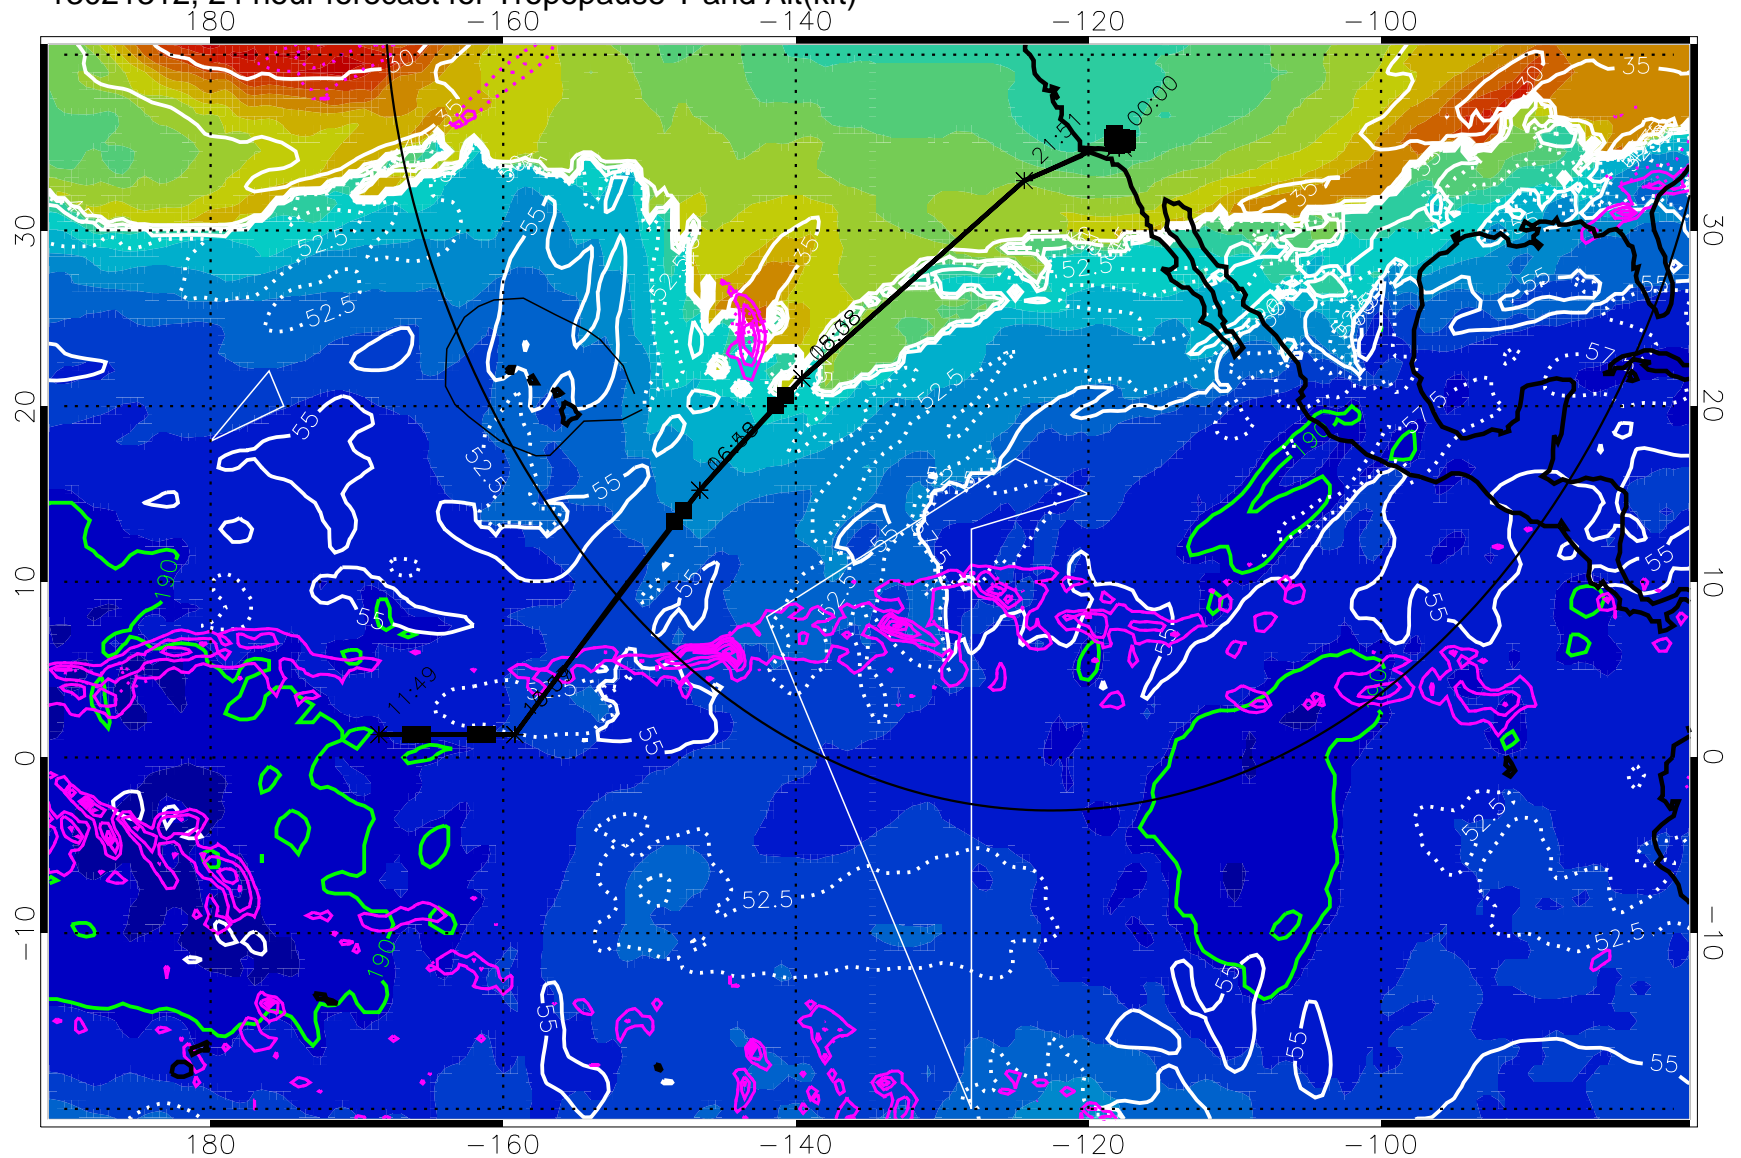

→ 30 m/s

Range ring of 4055 km -- 13 hours GH round trip

13021300, 12 hour forecast for Tropopause T and Alt(kft)

Tropopause Altitude in kft (white)  
 Precip (tot dot, conv sol) past 6 hrs 6 kg/m<sup>2</sup> contours, min 4  
 189.5K skin      185.9K engine

→ 30 m/s  
 Range ring of 4055 km -- 13 hours GH round trip

13021306, 18 hour forecast for Tropopause T and Alt(kft)

Tropopause Altitude in kft (white)  
 Precip (tot dot, conv sol) past 6 hrs 6 kg/m2 contours, min 4  
 189.5K skin      185.9K engine

→ 30 m/s  
 Range ring of 4055 km -- 13 hours GH round trip

13021312, 24 hour forecast for Tropopause T and Alt(kft)

190 200 210 220 230

Tropopause T, K

Tropopause Altitude in kft (white)

Precip (tot dot, conv sol) past 6 hrs 6 kg/m<sup>2</sup> contours, min 4

189.5K skin

185.9K engine

→ 30 m/s

Range ring of 4055 km -- 13 hours GH round trip

13021318, 30 hour forecast for Tropopause T and Alt(kft)

190 200 210 220 230

Tropopause T, K

Tropopause Altitude in kft (white)