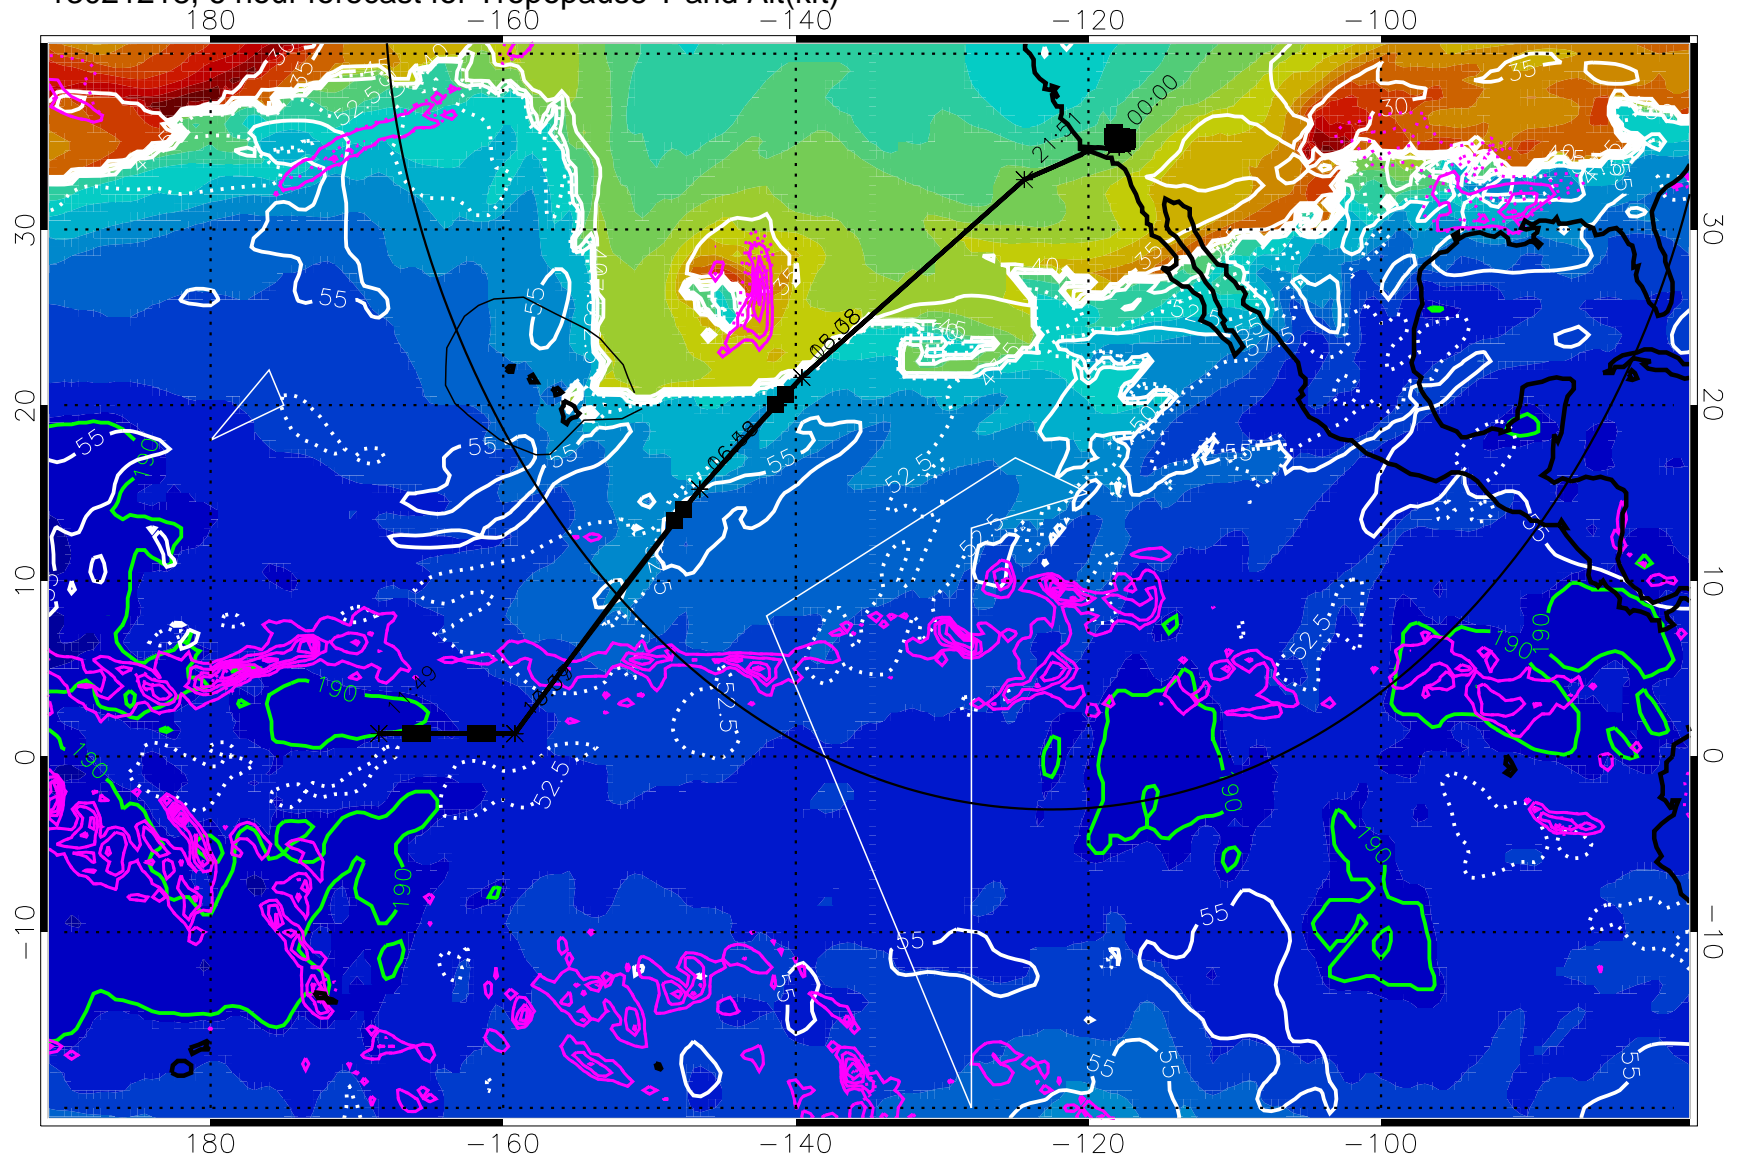

13021218, 6 hour forecast for Tropopause T and Alt(kft)

190 200 210 220 230  
Tropopause T, K

Tropopause Altitude in kft (white)

Precip (tot dot, conv sol) past 6 hrs 6 kg/m2 contours, min 4

189.5K skin 185.9K engine

→ 30 m/s

Range ring of 4055 km -- 13 hours GH round trip

13021300, 12 hour forecast for Tropopause T and Alt(kft)

Tropopause Altitude in kft (white)  
 Precip (tot dot, conv sol) past 6 hrs 6 kg/m<sup>2</sup> contours, min 4  
 189.5K skin      185.9K engine

→ 30 m/s  
 Range ring of 4055 km -- 13 hours GH round trip

13021306, 18 hour forecast for Tropopause T and Alt(kft)

Tropopause Altitude in kft (white)  
 Precip (tot dot, conv sol) past 6 hrs 6 kg/m2 contours, min 4  
 189.5K skin      185.9K engine

189.5K skin

185.9K engine

→ 30 m/s

Range ring of 4055 km -- 13 hours GH round trip

13021318, 30 hour forecast for Tropopause T and Alt(kft)

190 200 210 220 230

Tropopause T, K

Tropopause Altitude in kft (white)