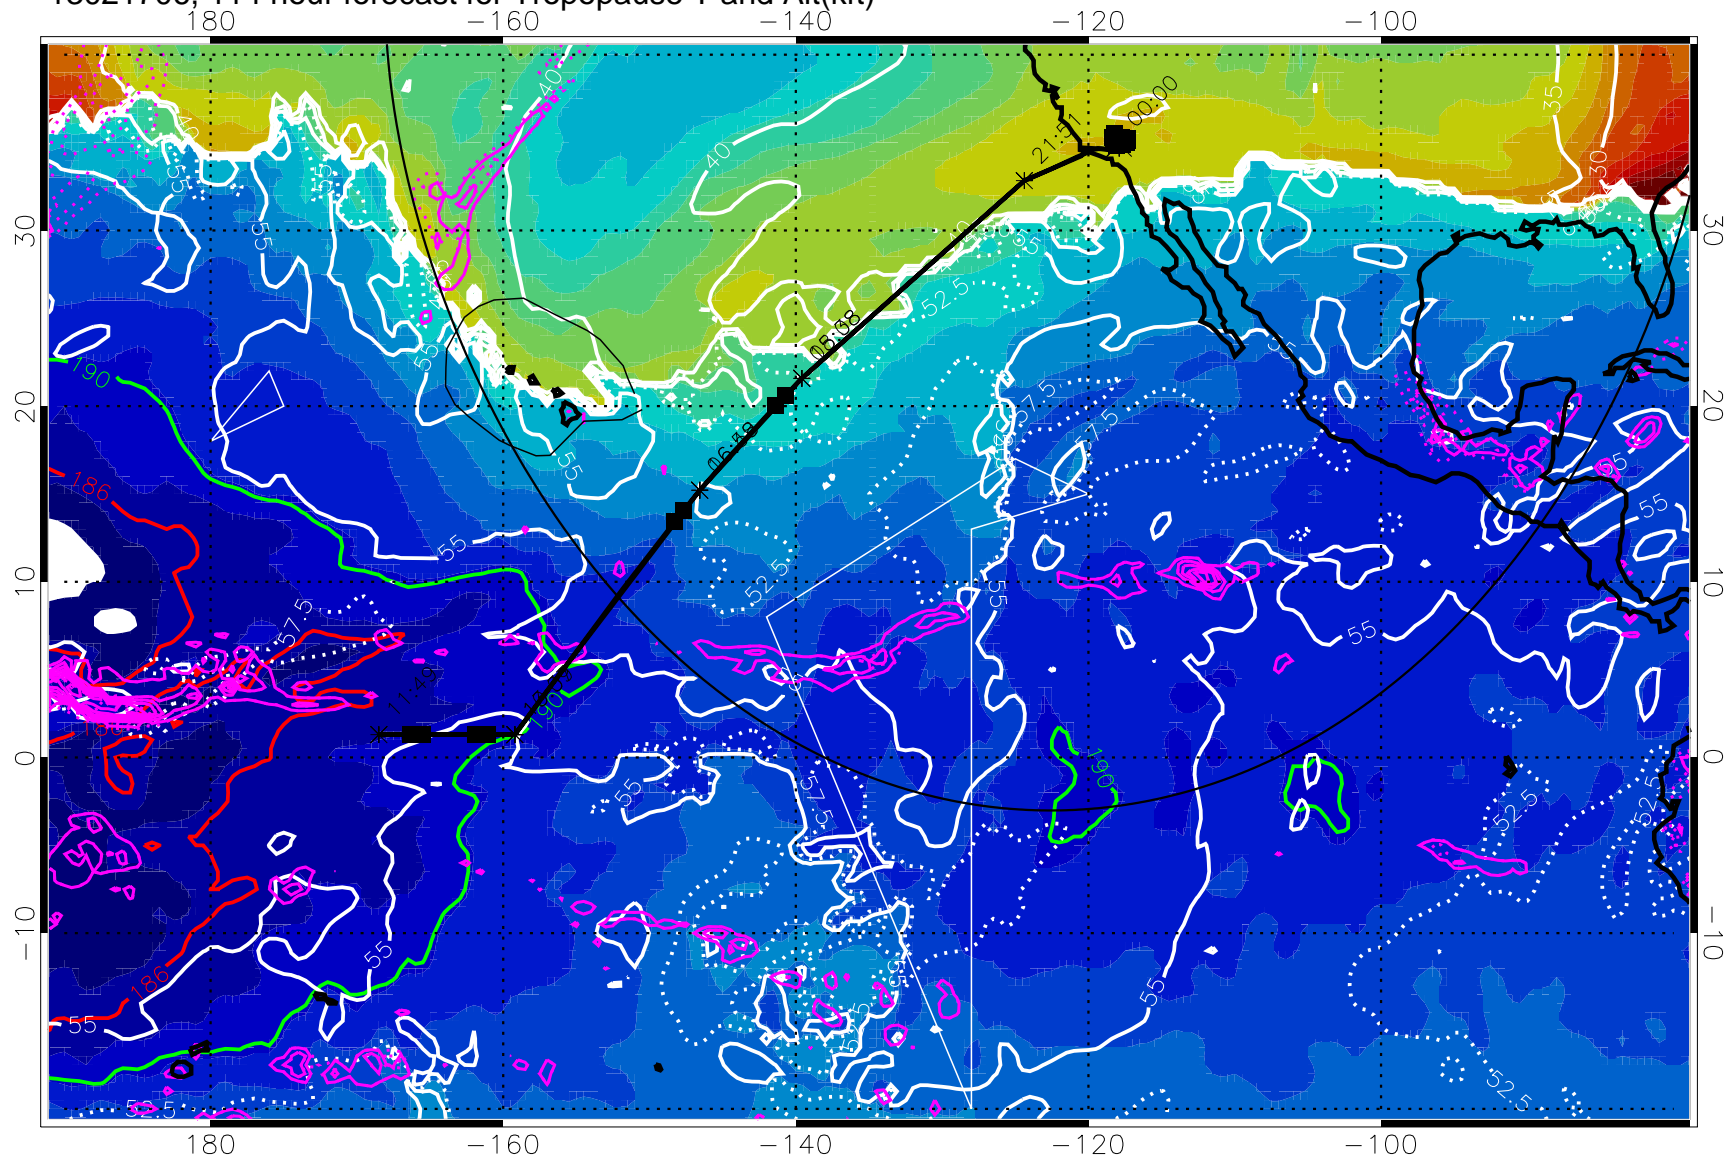

Precip (tot dot, conv sol) past 6 hrs 6 kg/m2 contours, min 4

189.5K skin

185.9K engine

→ 30 m/s

Range ring of 4055 km -- 13 hours GH round trip

13021700, 108 hour forecast for Tropopause T and Alt(kft)

190      200      210      220      230

Tropopause T, K

Tropopause Altitude in kft (white)

Precip (tot dot, conv sol) past 6 hrs 6 kg/m2 contours, min 4

189.5K skin

185.9K engine

Range ring of 4055 km -- 13 hours GH round trip

13021706, 114 hour forecast for Tropopause T and Alt(kft)