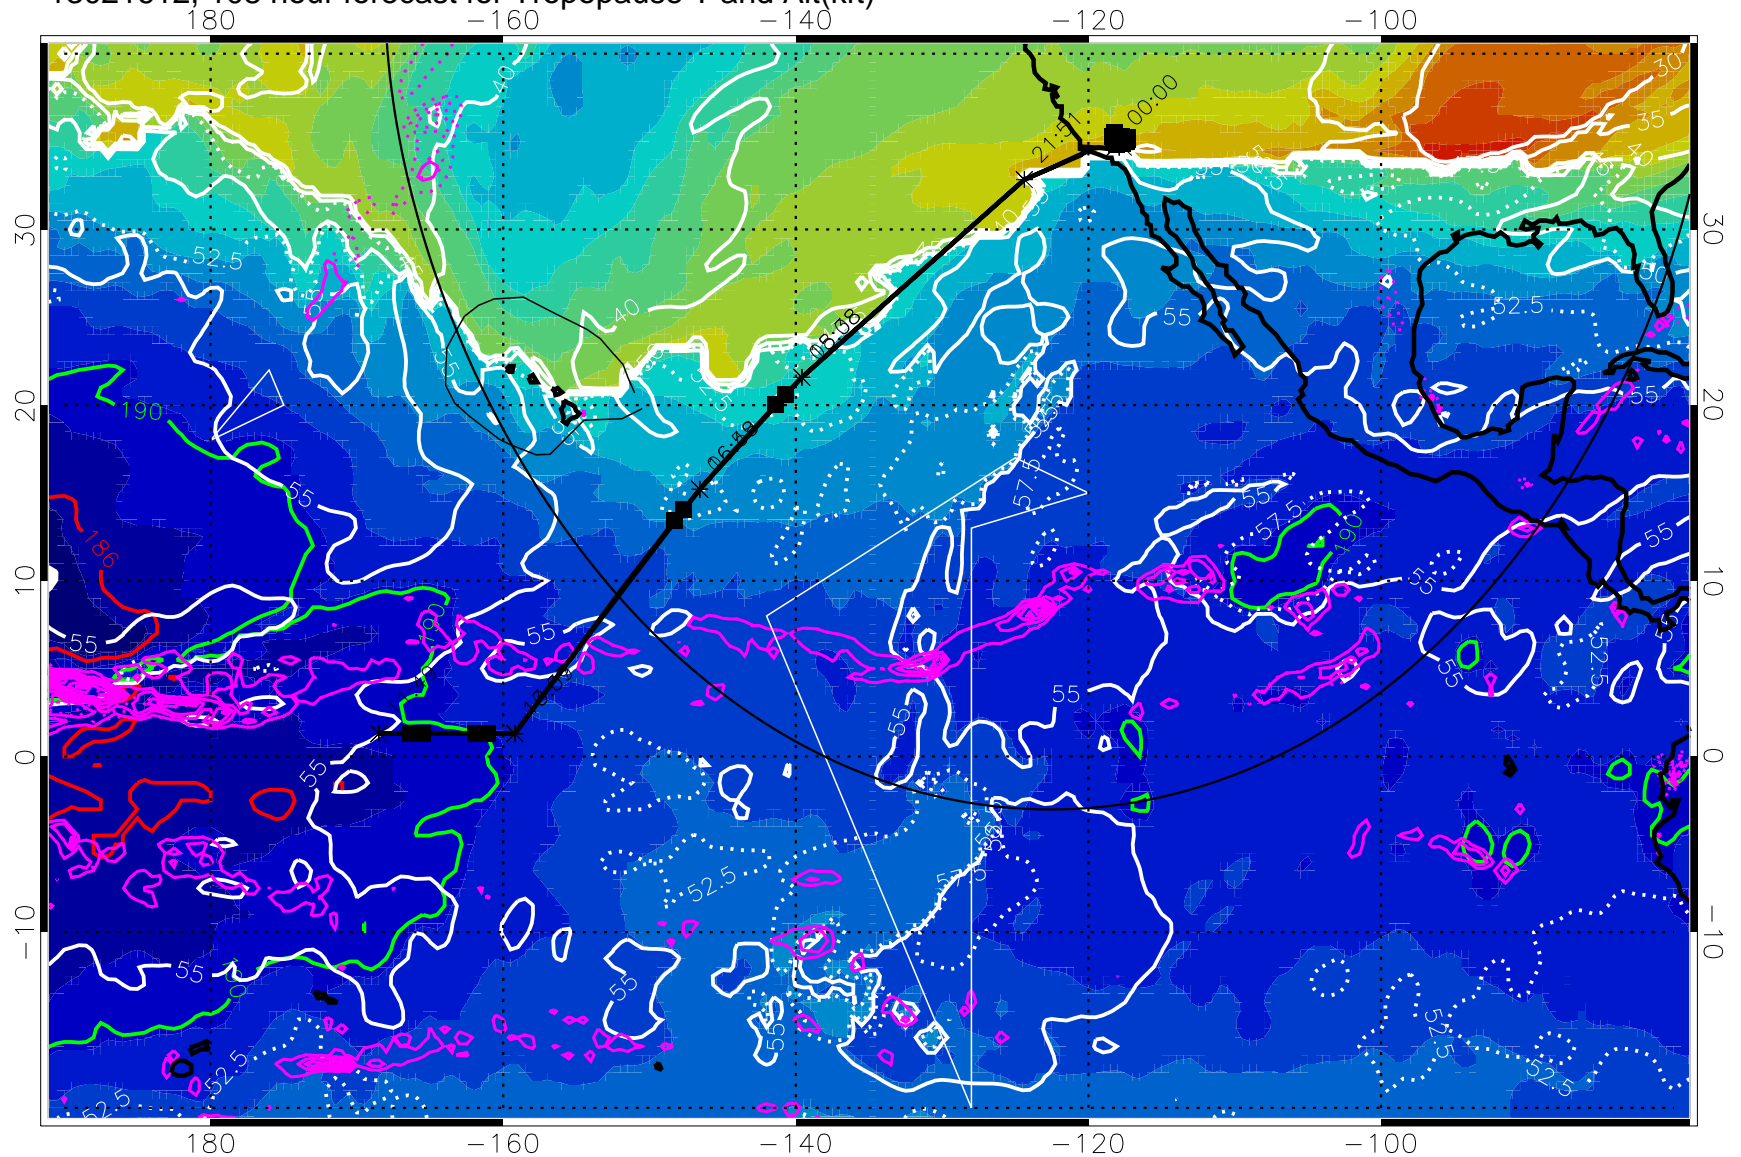

13021606, 102 hour forecast for Tropopause T and Alt(kft)

190 200 210 220 230

Tropopause T, K

Tropopause Altitude in kft (white)

Precip (tot dot, conv sol) past 6 hrs 6 kg/m² contours, min 4

189.5K skin

185.9K engine

30 m/s

Range ring of 4055 km -- 13 hours GH round trip

13021612, 108 hour forecast for Tropopause T and Alt(kft)

190 200 210 220 230

Tropopause T, K

Tropopause Altitude in kft (white)

Precip (tot dot, conv sol) past 6 hrs 6 kg/m2 contours, min 4