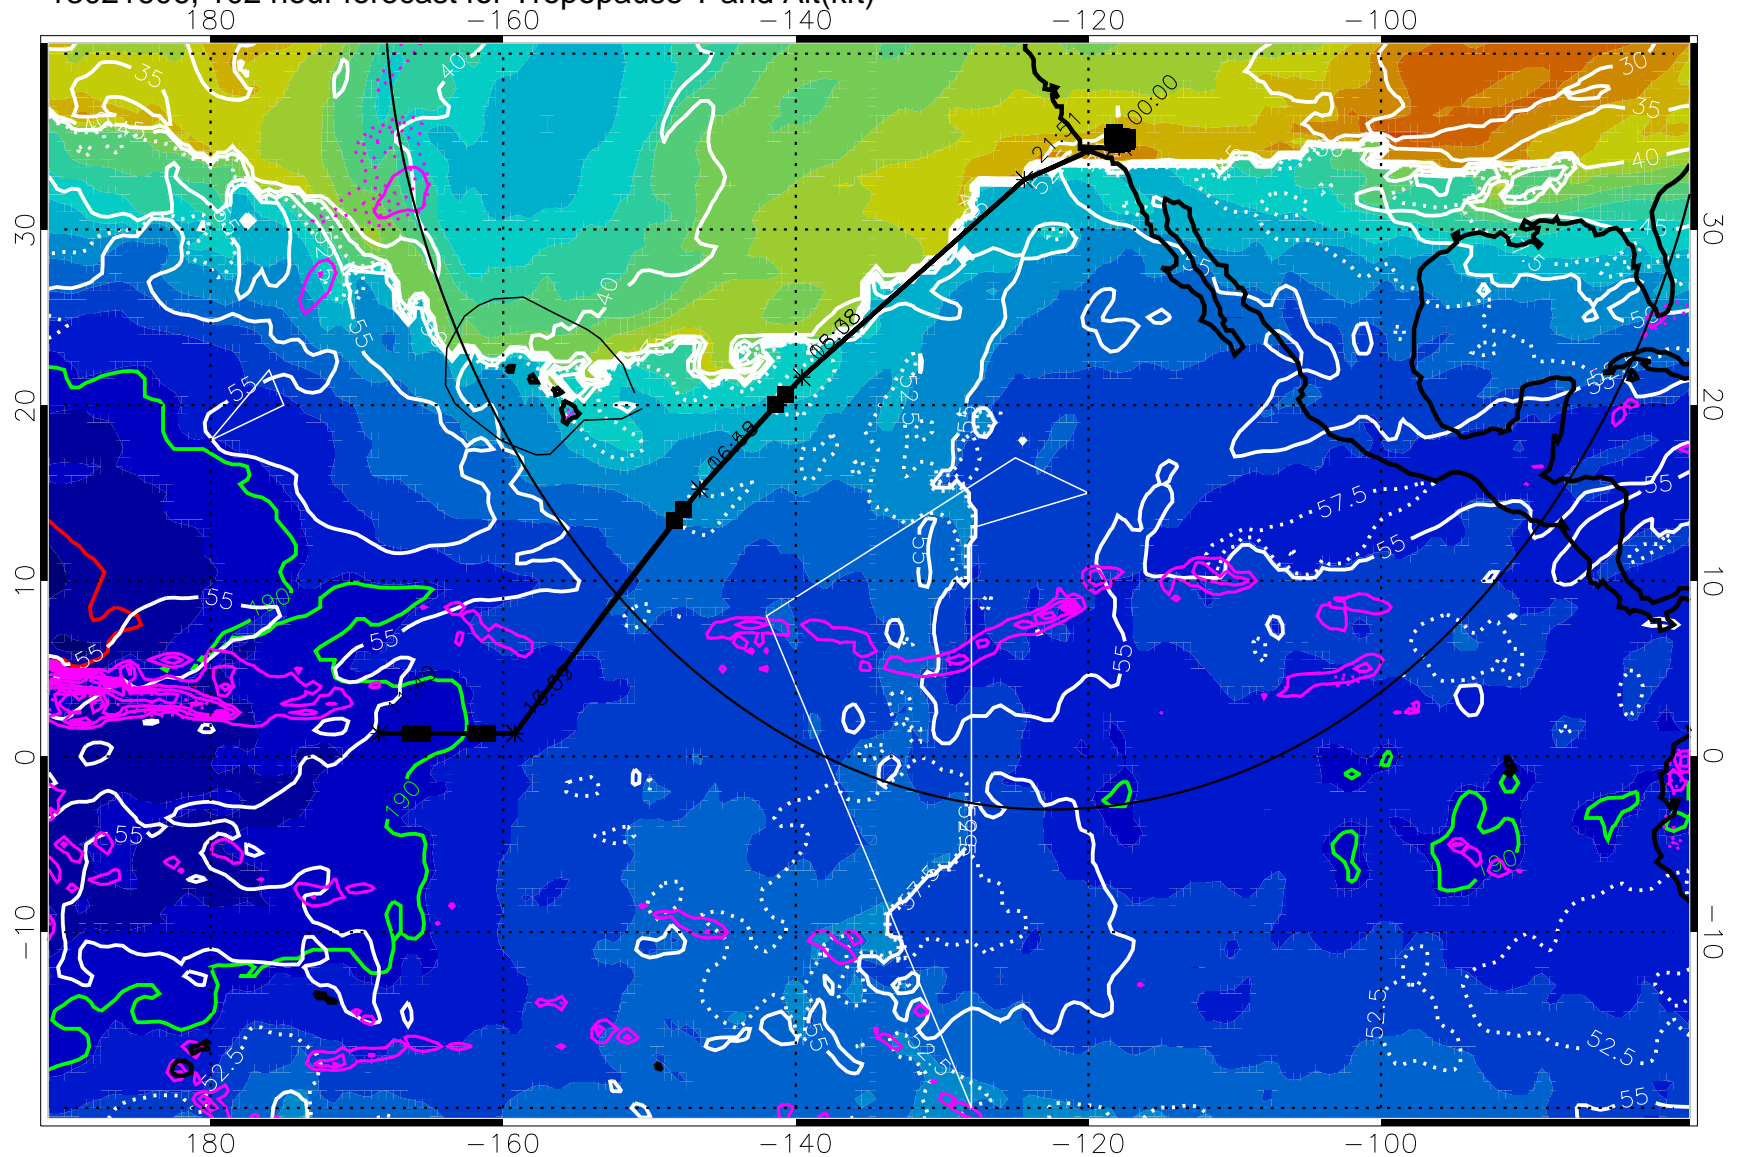

13021606, 102 hour forecast for Tropopause T and Alt(kft)

190   200   210   220   230

Tropopause T, K

Tropopause Altitude in kft (white)

Precip (tot dot, conv sol) past 6 hrs 6 kg/m² contours, min 4

189.5K skin

185.9K engine

30 m/s

Range ring of 4055 km -- 13 hours GH round trip