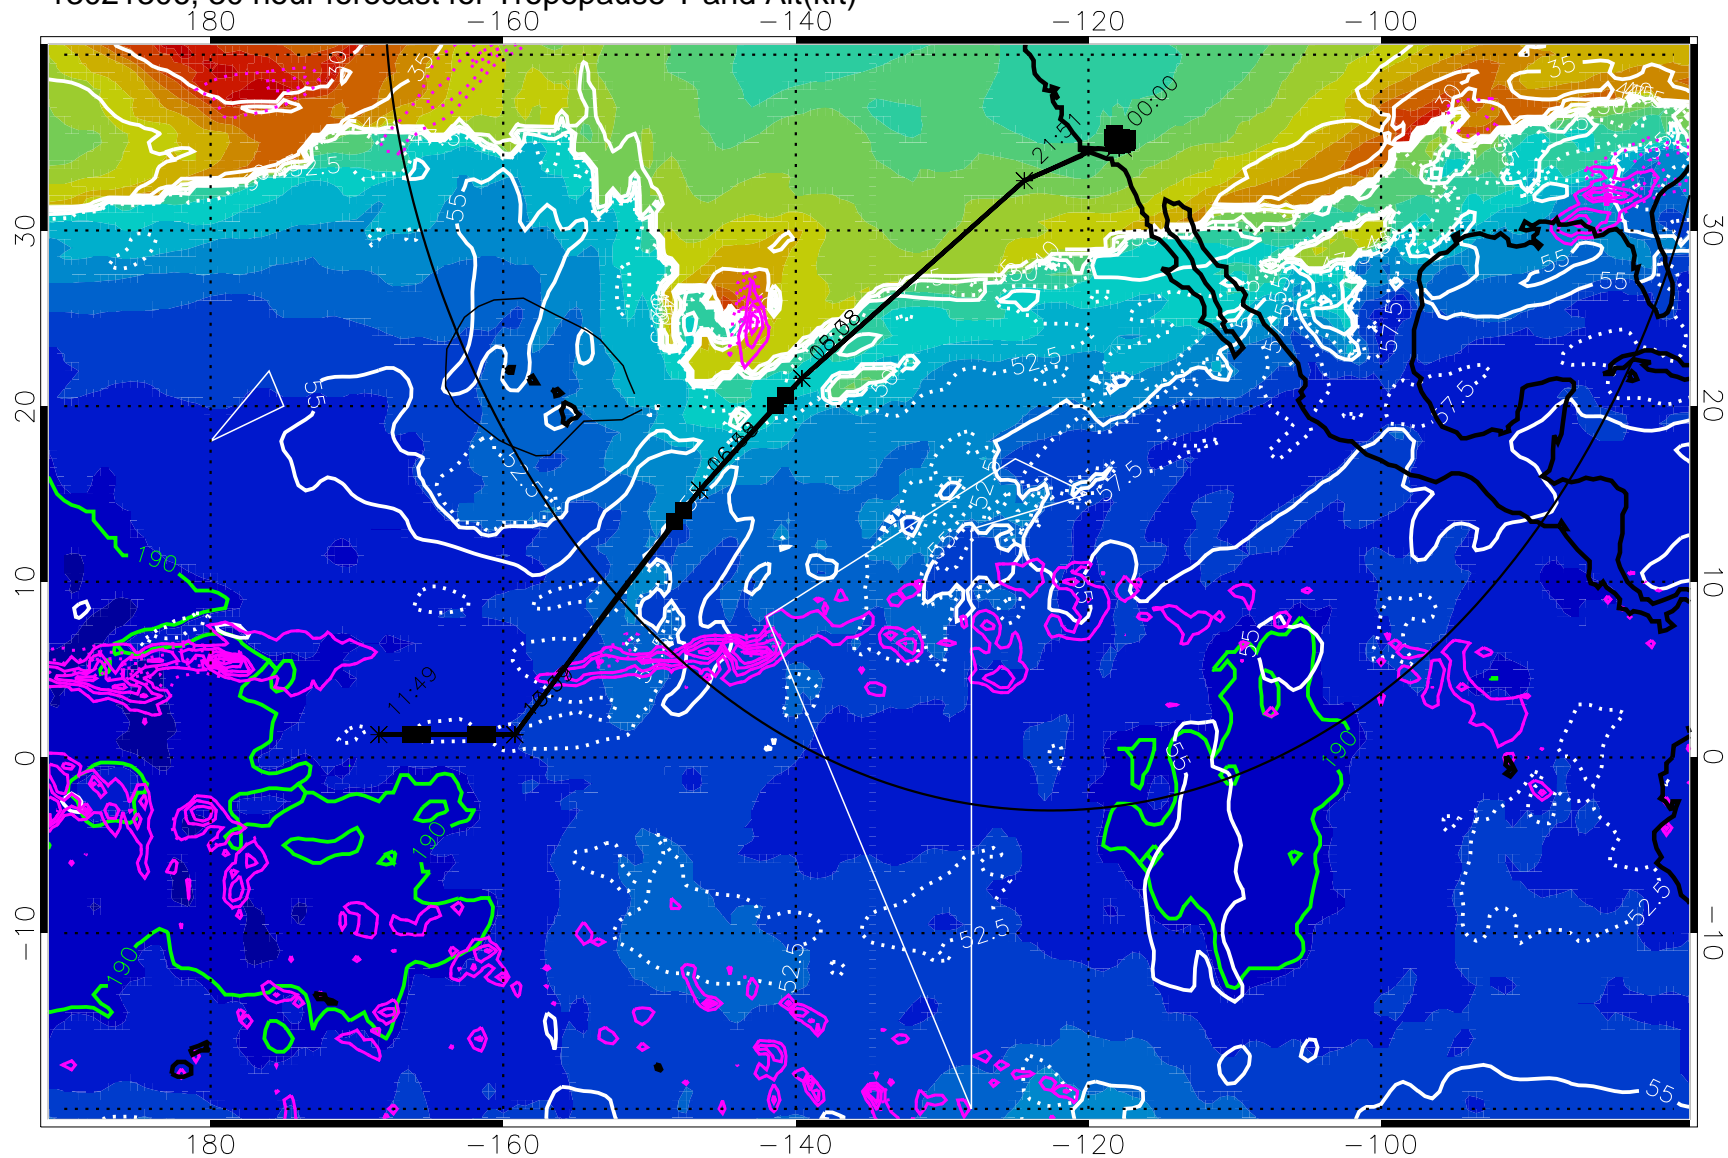

189.5K skin 185.9K engine

→ 30 m/s

Range ring of 4055 km -- 13 hours GH round trip

13021300, 24 hour forecast for Tropopause T and Alt(kft)

190 200 210 220 230

Tropopause T, K

Tropopause Altitude in kft (white)

Precip (tot dot, conv sol) past 6 hrs 6 kg/m² contours, min 4

189.5K skin

185.9K engine

→ 30 m/s

Range ring of 4055 km -- 13 hours GH round trip

13021306, 30 hour forecast for Tropopause T and Alt(kft)

190 200 210 220 230
Tropopause T, K

Tropopause Altitude in kft (white)

Precip (tot dot, conv sol) past 6 hrs 6 kg/m2 contours, min 4

189.5K skin

185.9K engine

→ 30 m/s

Range ring of 4055 km -- 13 hours GH round trip

13021312, 36 hour forecast for Tropopause T and Alt(kft)