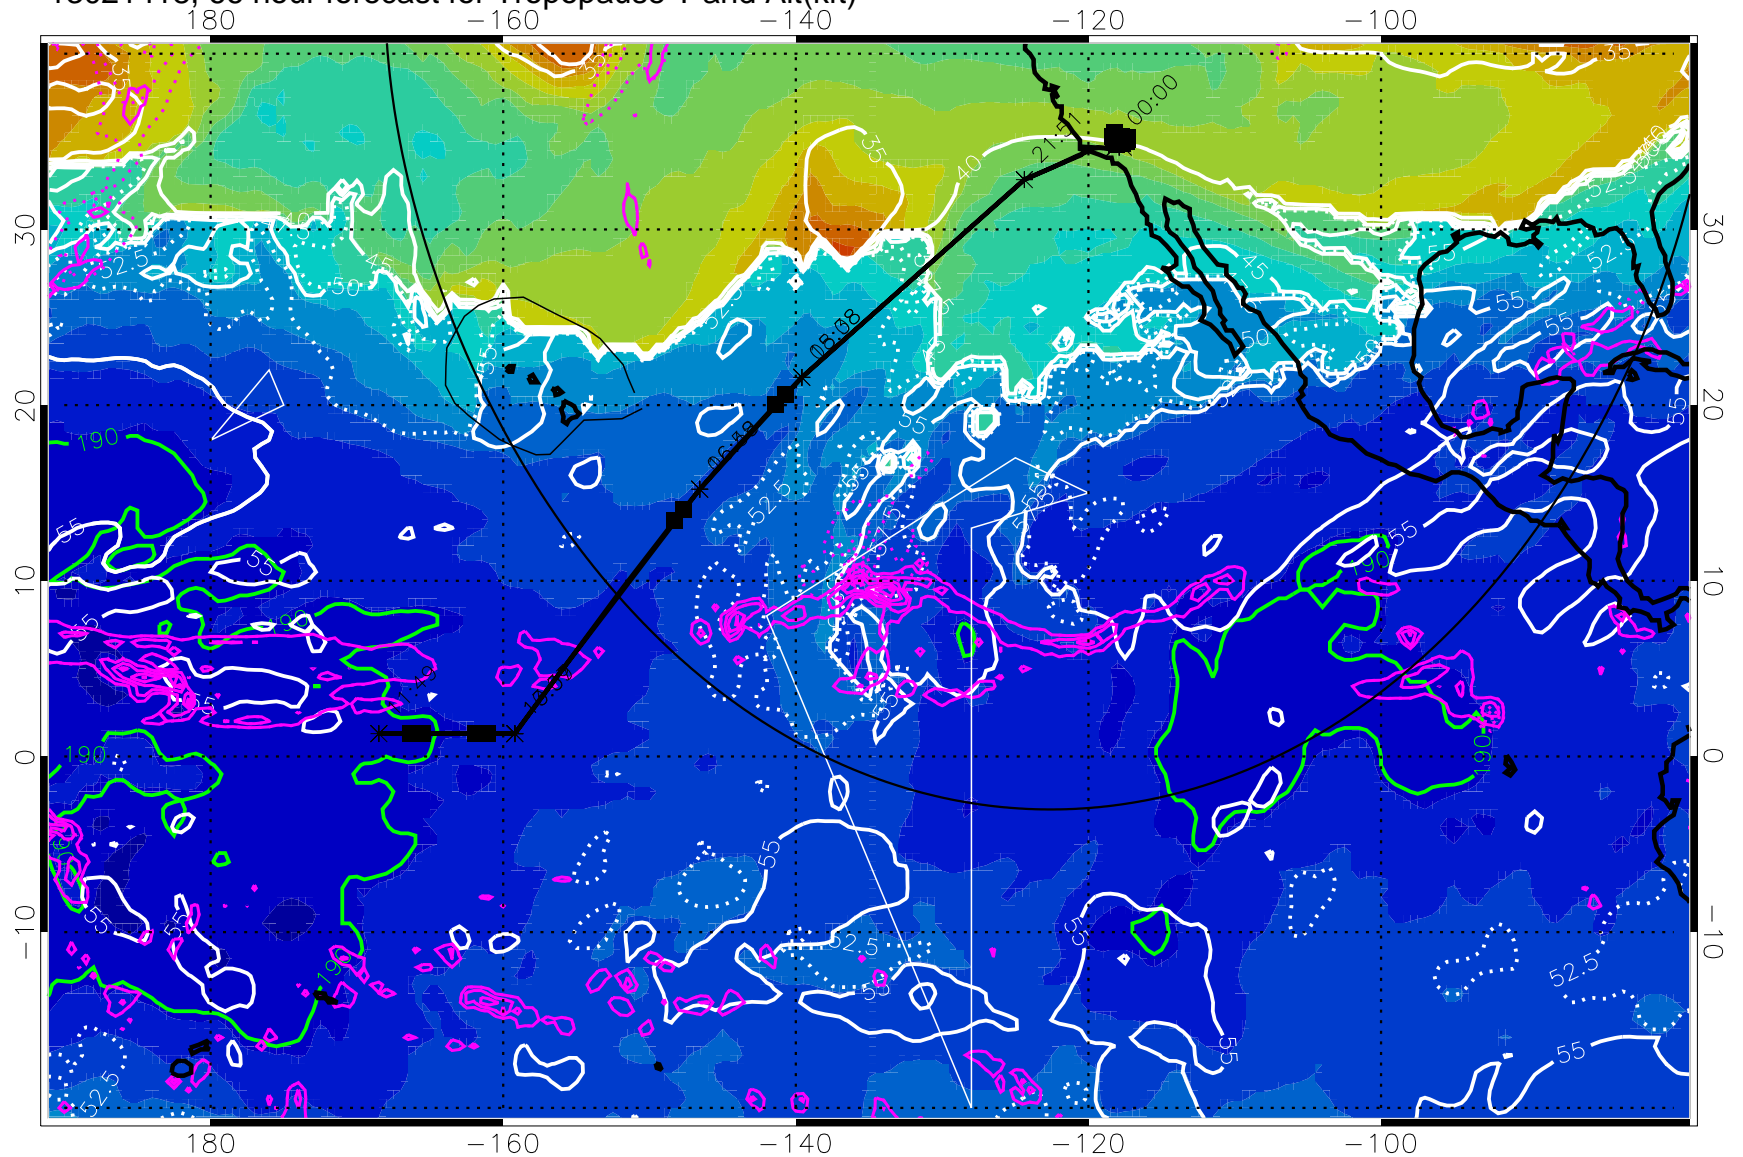

189.5K skin

185.9K engine

30 m/s

Range ring of 4055 km -- 13 hours GH round trip

13021406, 54 hour forecast for Tropopause T and Alt(kft)

190 200 210 220 230

Tropopause T, K

Tropopause Altitude in kft (white)

Precip (tot dot, conv sol) past 6 hrs 6 kg/m² contours, min 4

189.5K skin

185.9K engine

Range ring of 4055 km -- 13 hours GH round trip

13021412, 60 hour forecast for Tropopause T and Alt(kft)

Tropopause Altitude in kft (white)
Precip (tot dot, conv sol) past 6 hrs 6 kg/m2 contours, min 4
189.5K skin 185.9K engine

→ 30 m/s
Range ring of 4055 km -- 13 hours GH round trip

13021418, 66 hour forecast for Tropopause T and Alt(kft)

Tropopause Altitude in kft (white)
Precip (tot dot, conv sol) past 6 hrs 6 kg/m2 contours, min 4
189.5K skin 185.9K engine