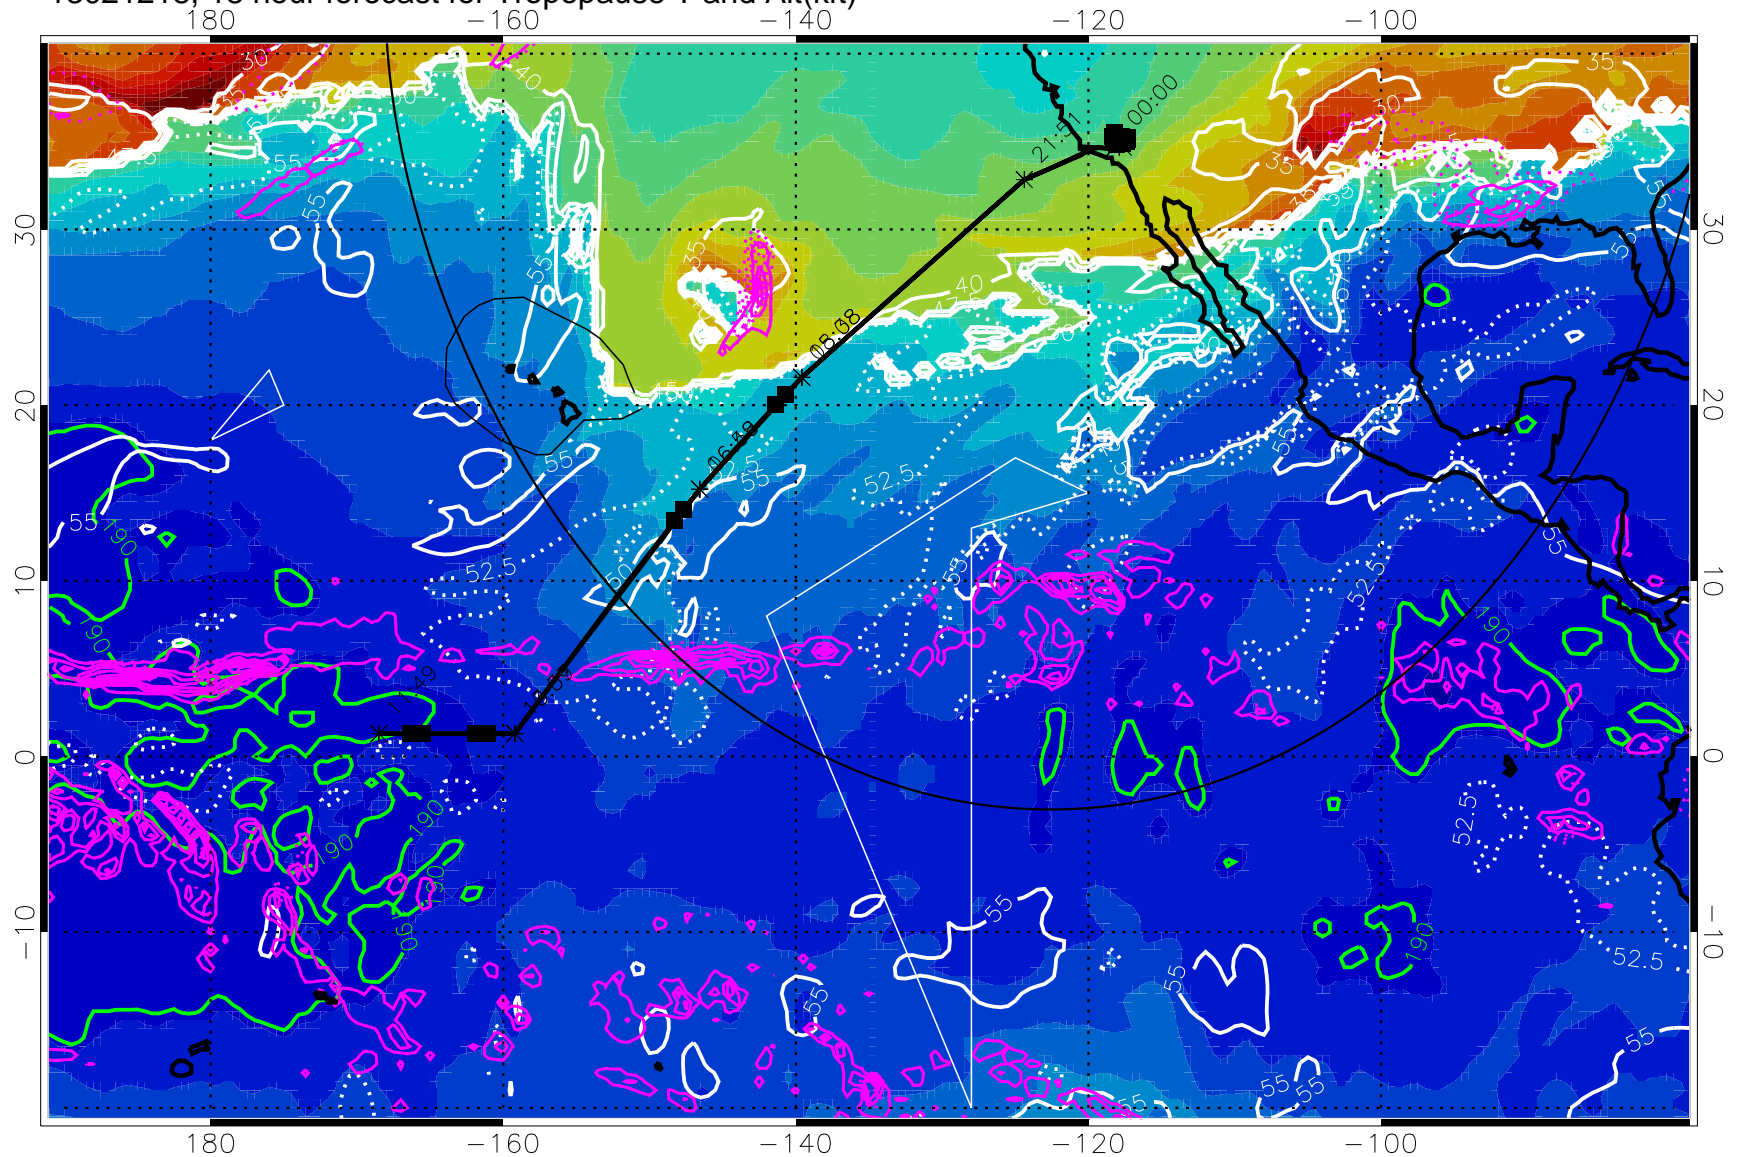

13021212, 12 hour forecast for Tropopause T and Alt(kft)

190 200 210 220 230

Tropopause T, K

Tropopause Altitude in kft (white)

Precip (tot dot, conv sol) past 6 hrs 6 kg/m2 contours, min 4

189.5K skin

185.9K engine

→ 30 m/s

Range ring of 4055 km -- 13 hours GH round trip

13021218, 18 hour forecast for Tropopause T and Alt(kft)

190 200 210 220 230
Tropopause T, K

Tropopause Altitude in kft (white)

Precip (tot dot, conv sol) past 6 hrs 6 kg/m2 contours, min 4

189.5K skin 185.9K engine

→ 30 m/s

Range ring of 4055 km -- 13 hours GH round trip

13021300, 24 hour forecast for Tropopause T and Alt(kft)

190 200 210 220 230

Tropopause T, K

Tropopause Altitude in kft (white)

Precip (tot dot, conv sol) past 6 hrs 6 kg/m² contours, min 4

189.5K skin

185.9K engine

→ 30 m/s

Range ring of 4055 km -- 13 hours GH round trip

13021306, 30 hour forecast for Tropopause T and Alt(kft)

190 200 210 220 230
Tropopause T, K