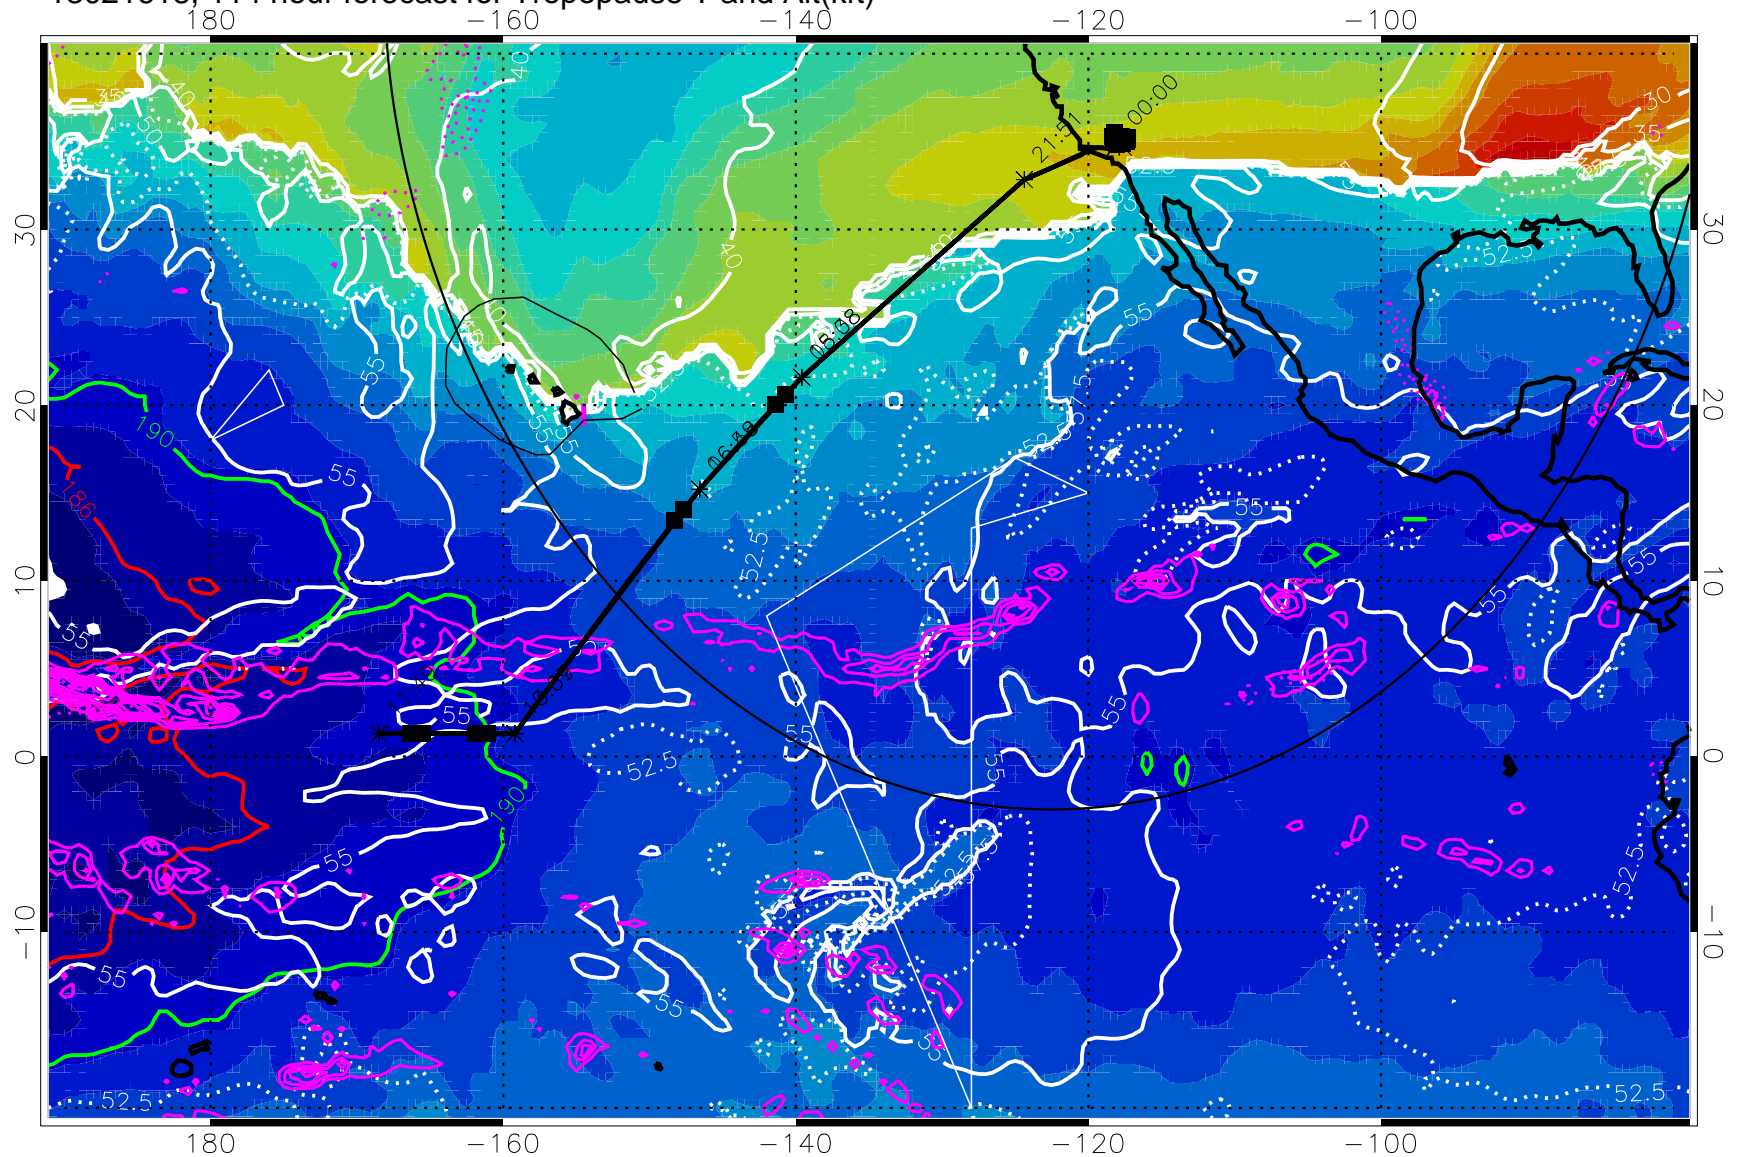

30 m/s

Range ring of 4055 km -- 13 hours GH round trip

13021612, 108 hour forecast for Tropopause T and Alt(kft)

190 200 210 220 230

Tropopause T, K

Tropopause Altitude in kft (white)

Precip (tot dot, conv sol) past 6 hrs 6 kg/m2 contours, min 4

189.5K skin 185.9K engine

→ 30 m/s

Range ring of 4055 km -- 13 hours GH round trip

13021618, 114 hour forecast for Tropopause T and Alt(kft)

190 200 210 220 230

Tropopause T, K

Tropopause Altitude in kft (white)

Precip (tot dot, conv sol) past 6 hrs 6 kg/m2 contours, min 4

189.5K skin

185.9K engine

30 m/s

Range ring of 4055 km -- 13 hours GH round trip

13021700, 120 hour forecast for Tropopause T and Alt(kft)

190 200 210 220 230