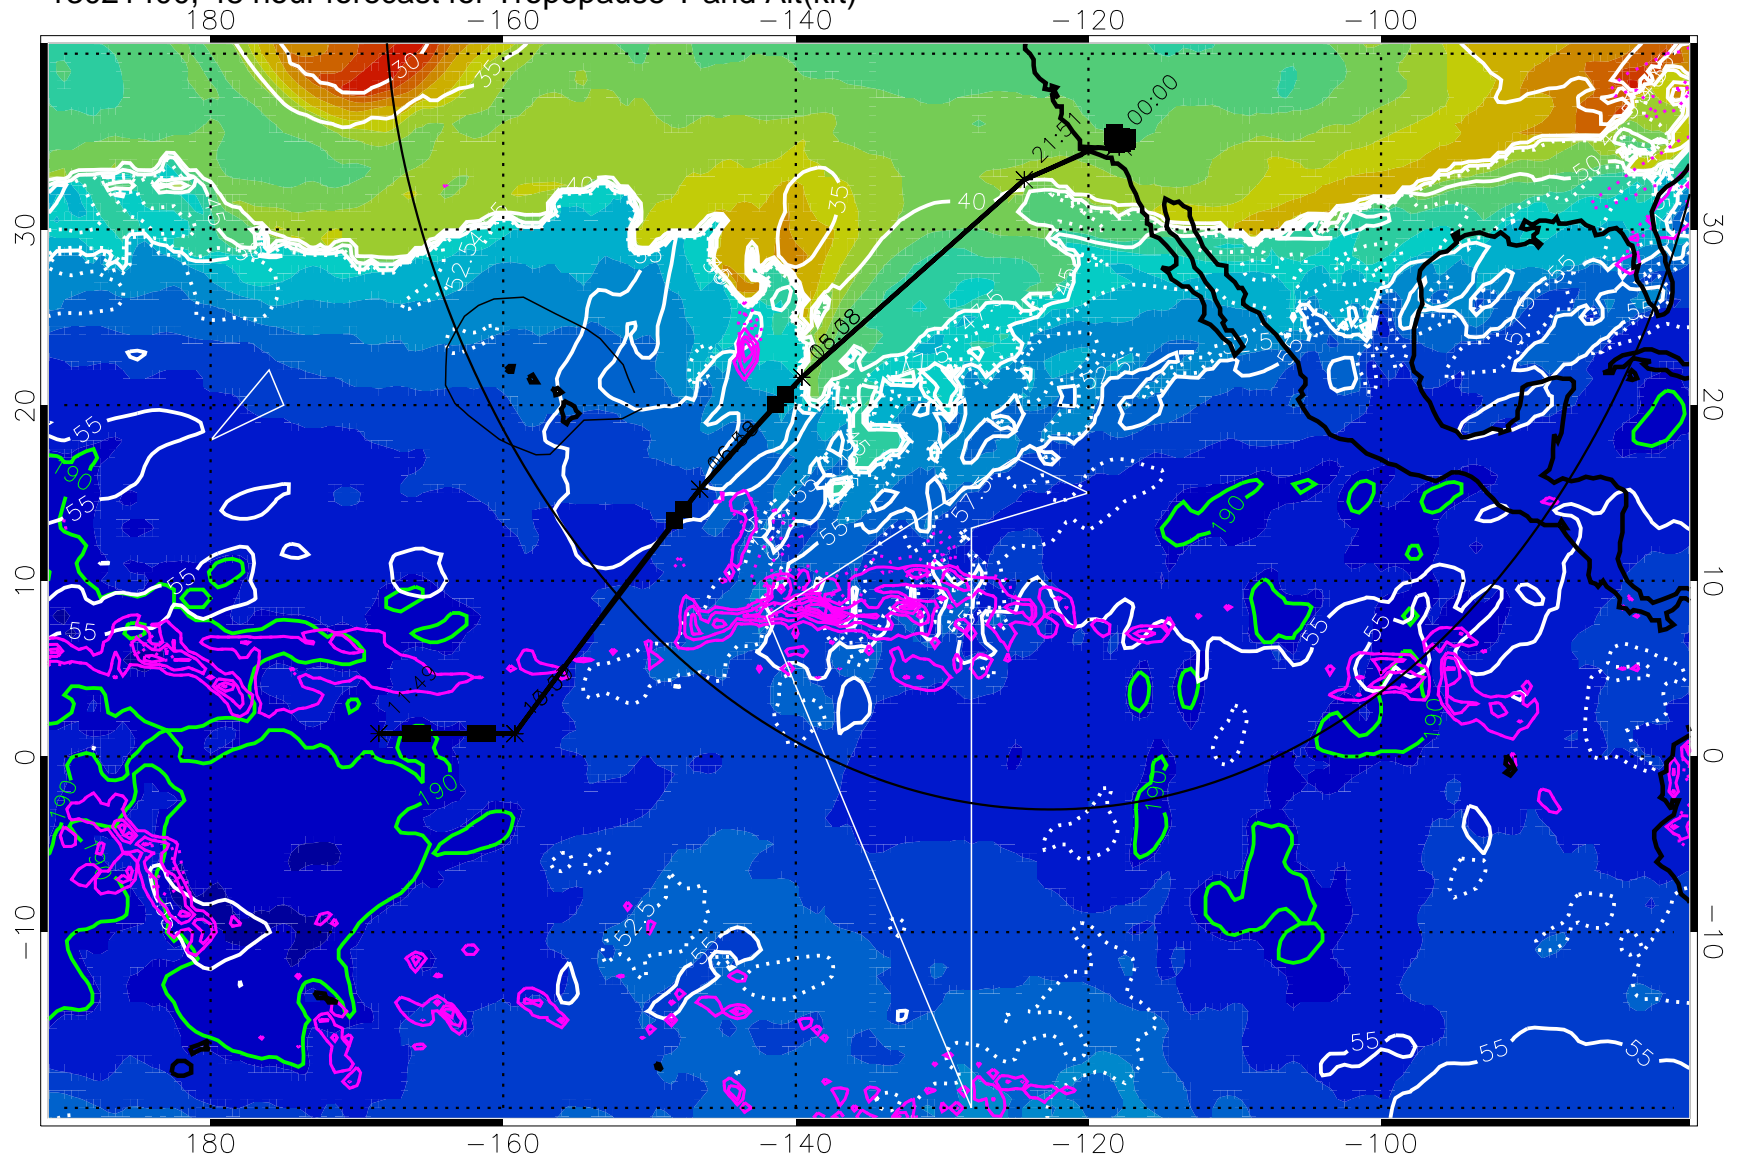

13021400, 48 hour forecast for Tropopause T and Alt(kft)

190 200 210 220 230

Tropopause T, K

Tropopause Altitude in kft (white)

Precip (tot dot, conv sol) past 6 hrs 6 kg/m² contours, min 4

189.5K skin

185.9K engine

30 m/s

Range ring of 4055 km -- 13 hours GH round trip