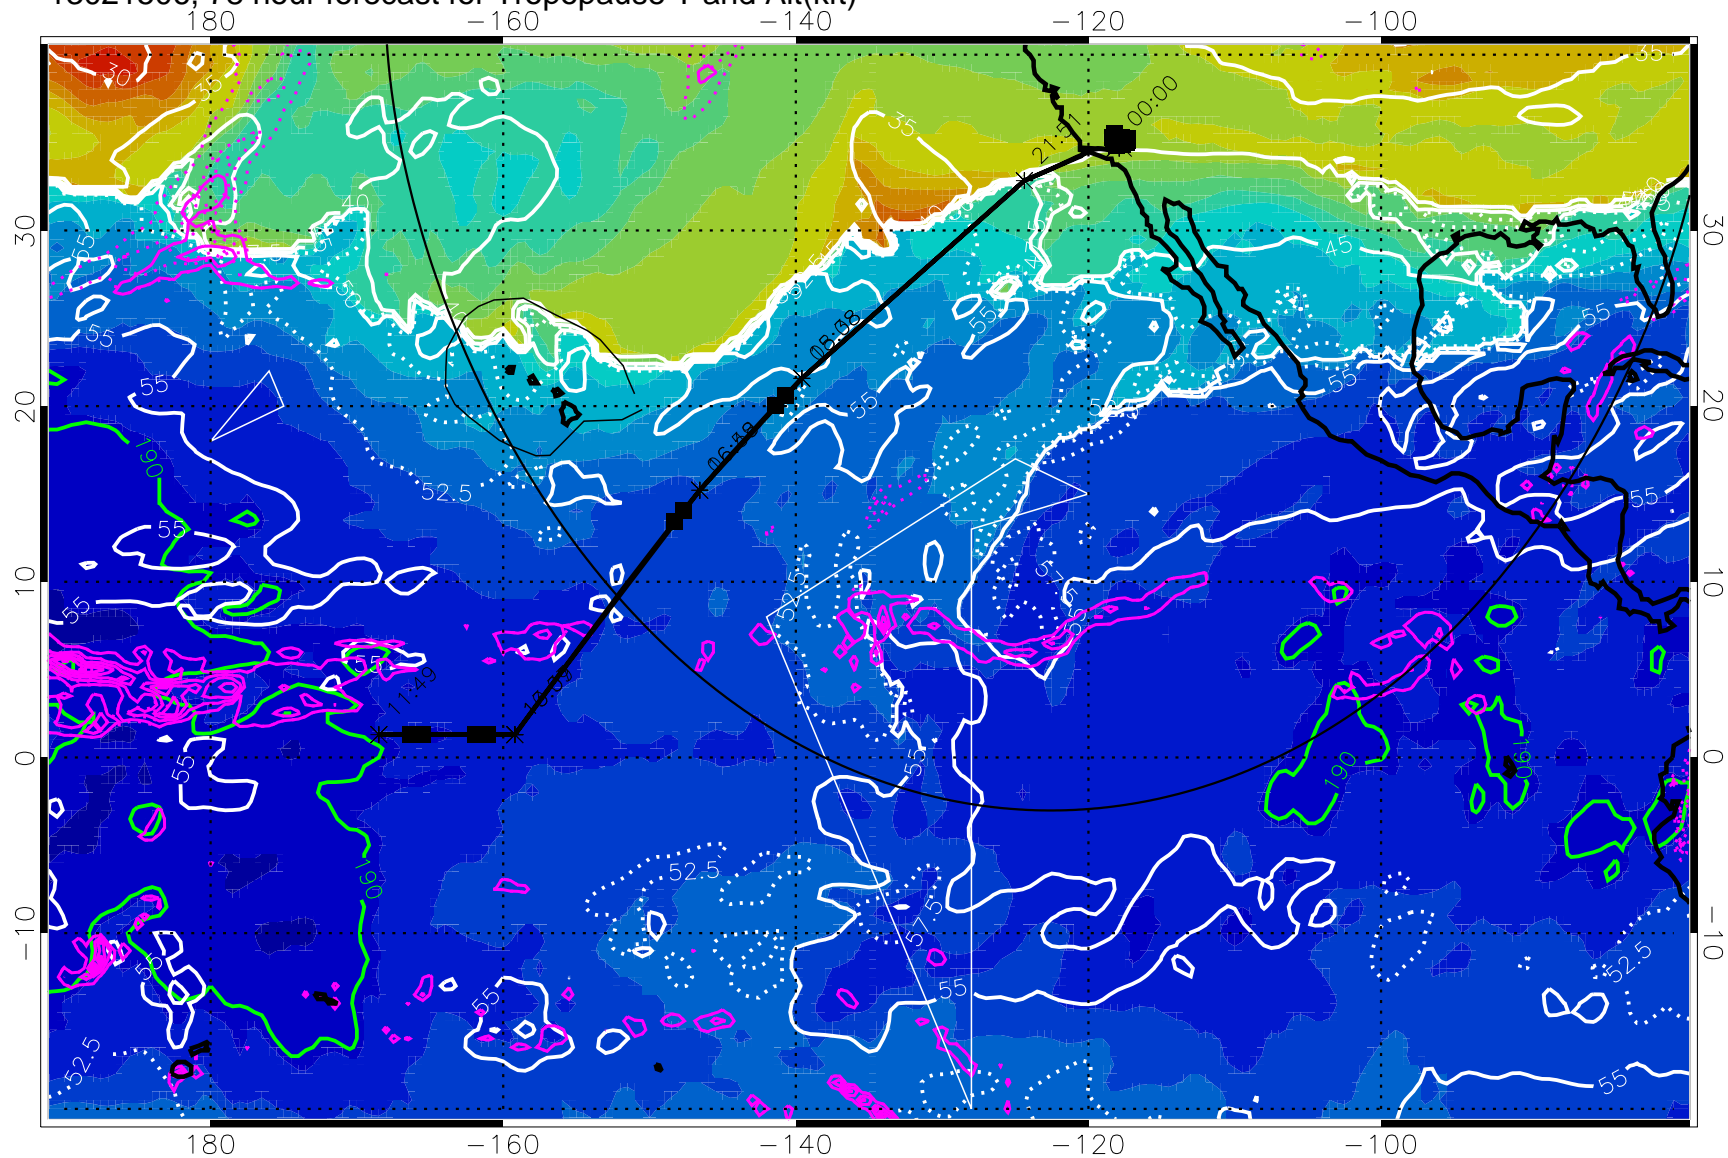

→ 30 m/s
Range ring of 4055 km -- 13 hours GH round trip

13021500, 72 hour forecast for Tropopause T and Alt(kft)

190 200 210 220 230

Tropopause T, K

Tropopause Altitude in kft (white)

Precip (tot dot, conv sol) past 6 hrs 6 kg/m2 contours, min 4

189.5K skin

185.9K engine

→ 30 m/s

Range ring of 4055 km -- 13 hours GH round trip

13021506, 78 hour forecast for Tropopause T and Alt(kft)

190 200 210 220 230

Tropopause T, K

Tropopause Altitude in kft (white)

Precip (tot dot, conv sol) past 6 hrs 6 kg/m² contours, min 4

189.5K skin

185.9K engine

→ 30 m/s

Range ring of 4055 km -- 13 hours GH round trip

13021512, 84 hour forecast for Tropopause T and Alt(kft)

190 200 210 220 230
Tropopause T, K