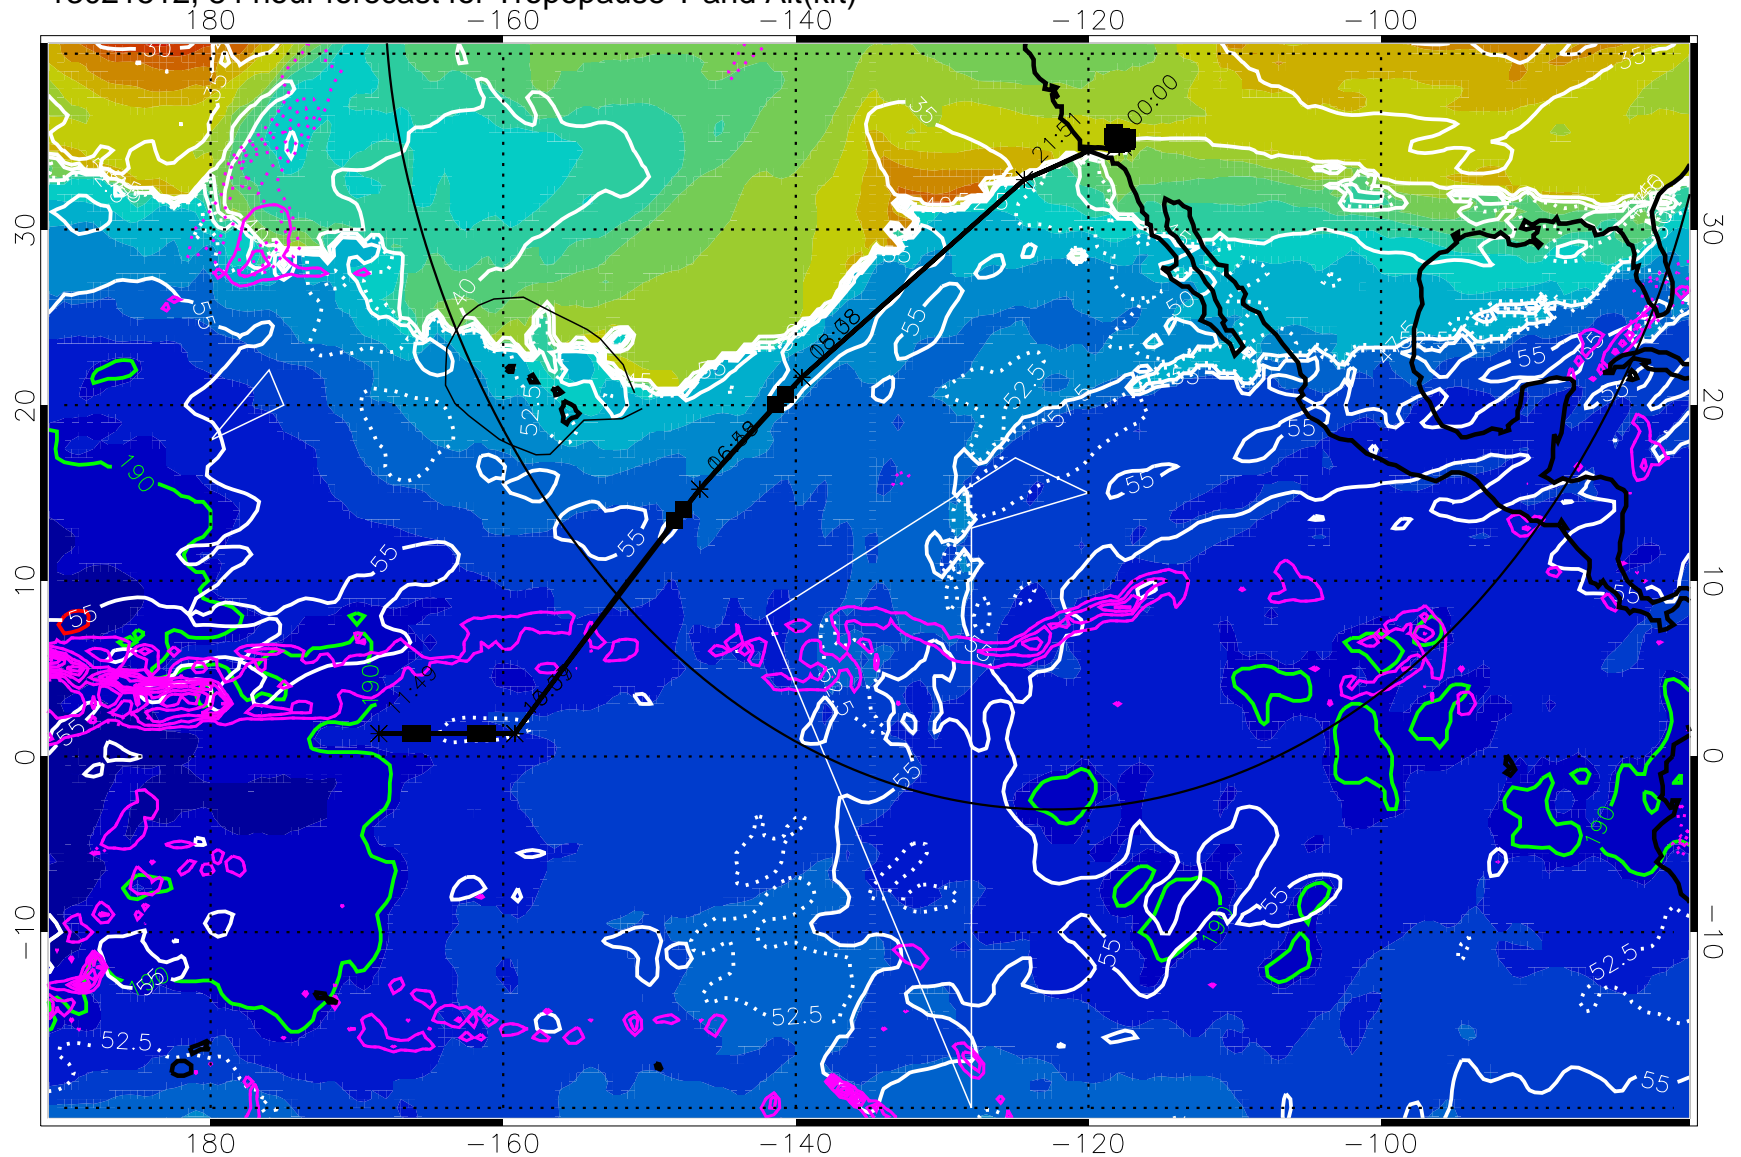

189.5K skin

185.9K engine

→ 30 m/s

Range ring of 4055 km -- 13 hours GH round trip

13021506, 78 hour forecast for Tropopause T and Alt(kft)

190 200 210 220 230

Tropopause T, K

Tropopause Altitude in kft (white)

Precip (tot dot, conv sol) past 6 hrs 6 kg/m² contours, min 4

189.5K skin

185.9K engine

→ 30 m/s

Range ring of 4055 km -- 13 hours GH round trip

13021512, 84 hour forecast for Tropopause T and Alt(kft)

190 200 210 220 230
Tropopause T, K

Tropopause Altitude in kft (white)

Precip (tot dot, conv sol) past 6 hrs 6 kg/m2 contours, min 4

189.5K skin 185.9K engine

→ 30 m/s

Range ring of 4055 km -- 13 hours GH round trip

13021518, 90 hour forecast for Tropopause T and Alt(kft)