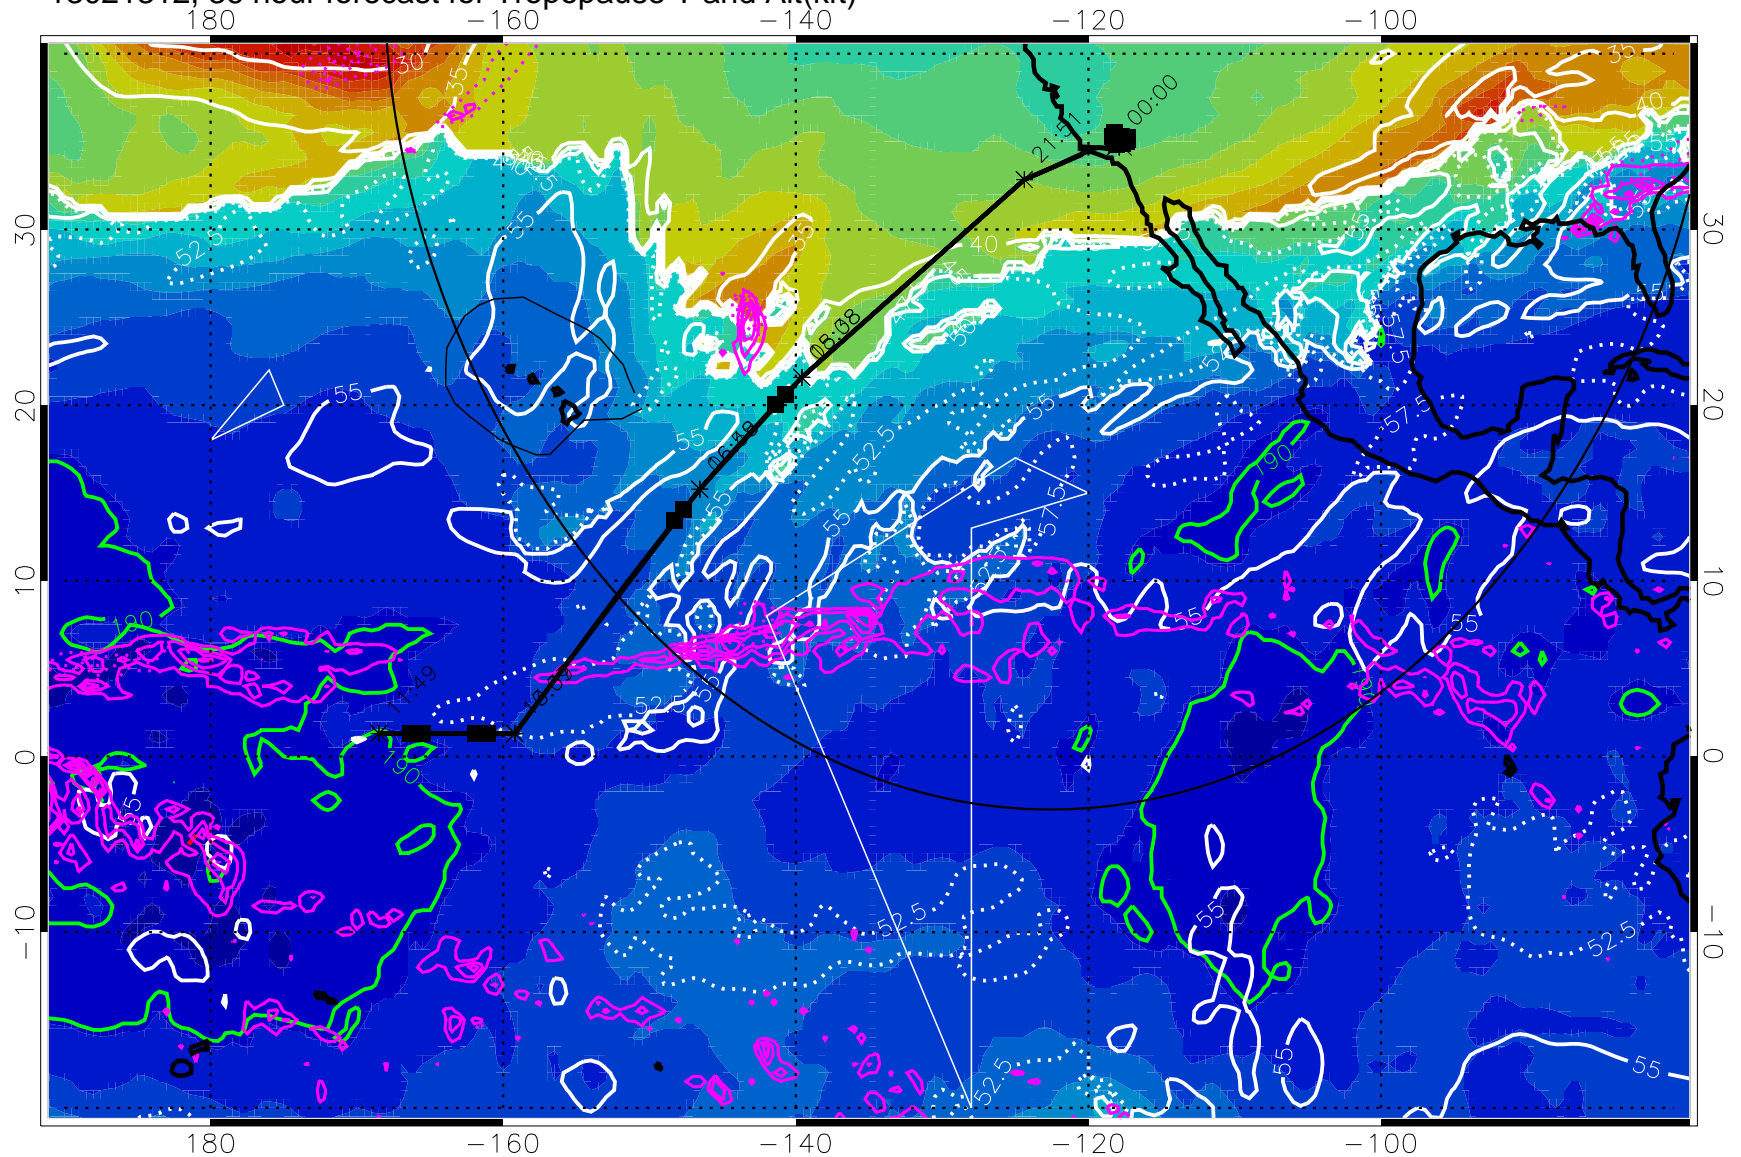

Precip (tot dot, conv sol) past 6 hrs 6 kg/m² contours, min 4

189.5K skin

185.9K engine

→ 30 m/s

Range ring of 4055 km -- 13 hours GH round trip

13021306, 30 hour forecast for Tropopause T and Alt(kft)

190 200 210 220 230
Tropopause T, K

Tropopause Altitude in kft (white)

Precip (tot dot, conv sol) past 6 hrs 6 kg/m2 contours, min 4

189.5K skin

185.9K engine

→ 30 m/s

Range ring of 4055 km -- 13 hours GH round trip

13021312, 36 hour forecast for Tropopause T and Alt(kft)