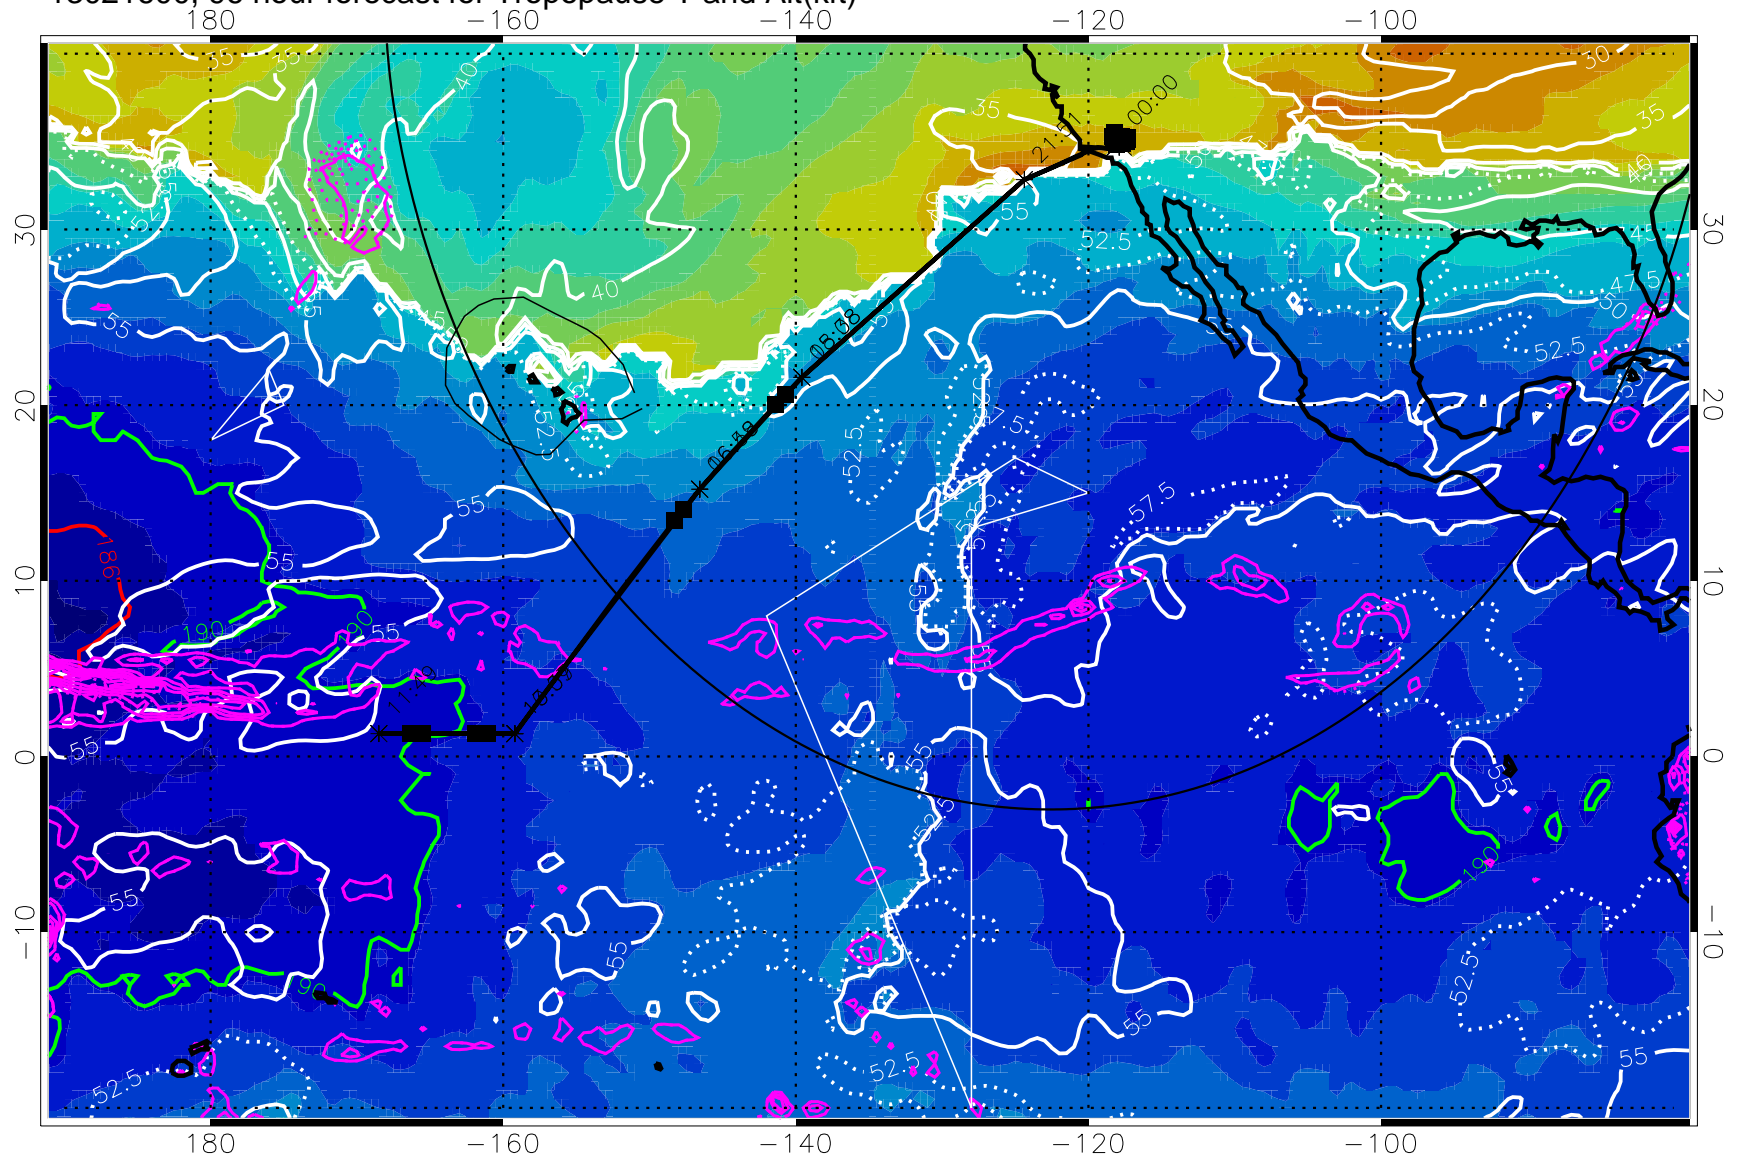

Precip (tot dot, conv sol) past 6 hrs 6 kg/m² contours, min 4

189.5K skin

185.9K engine

→ 30 m/s

Range ring of 4055 km -- 13 hours GH round trip

13021512, 84 hour forecast for Tropopause T and Alt(kft)

190 200 210 220 230
Tropopause T, K

Tropopause Altitude in kft (white)

Precip (tot dot, conv sol) past 6 hrs 6 kg/m2 contours, min 4

189.5K skin 185.9K engine

→ 30 m/s

Range ring of 4055 km -- 13 hours GH round trip

13021518, 90 hour forecast for Tropopause T and Alt(kft)

Tropopause Altitude in kft (white)
 Precip (tot dot, conv sol) past 6 hrs 6 kg/m2 contours, min 4
 189.5K skin 185.9K engine

→ 30 m/s
 Range ring of 4055 km -- 13 hours GH round trip

13021600, 96 hour forecast for Tropopause T and Alt(kft)