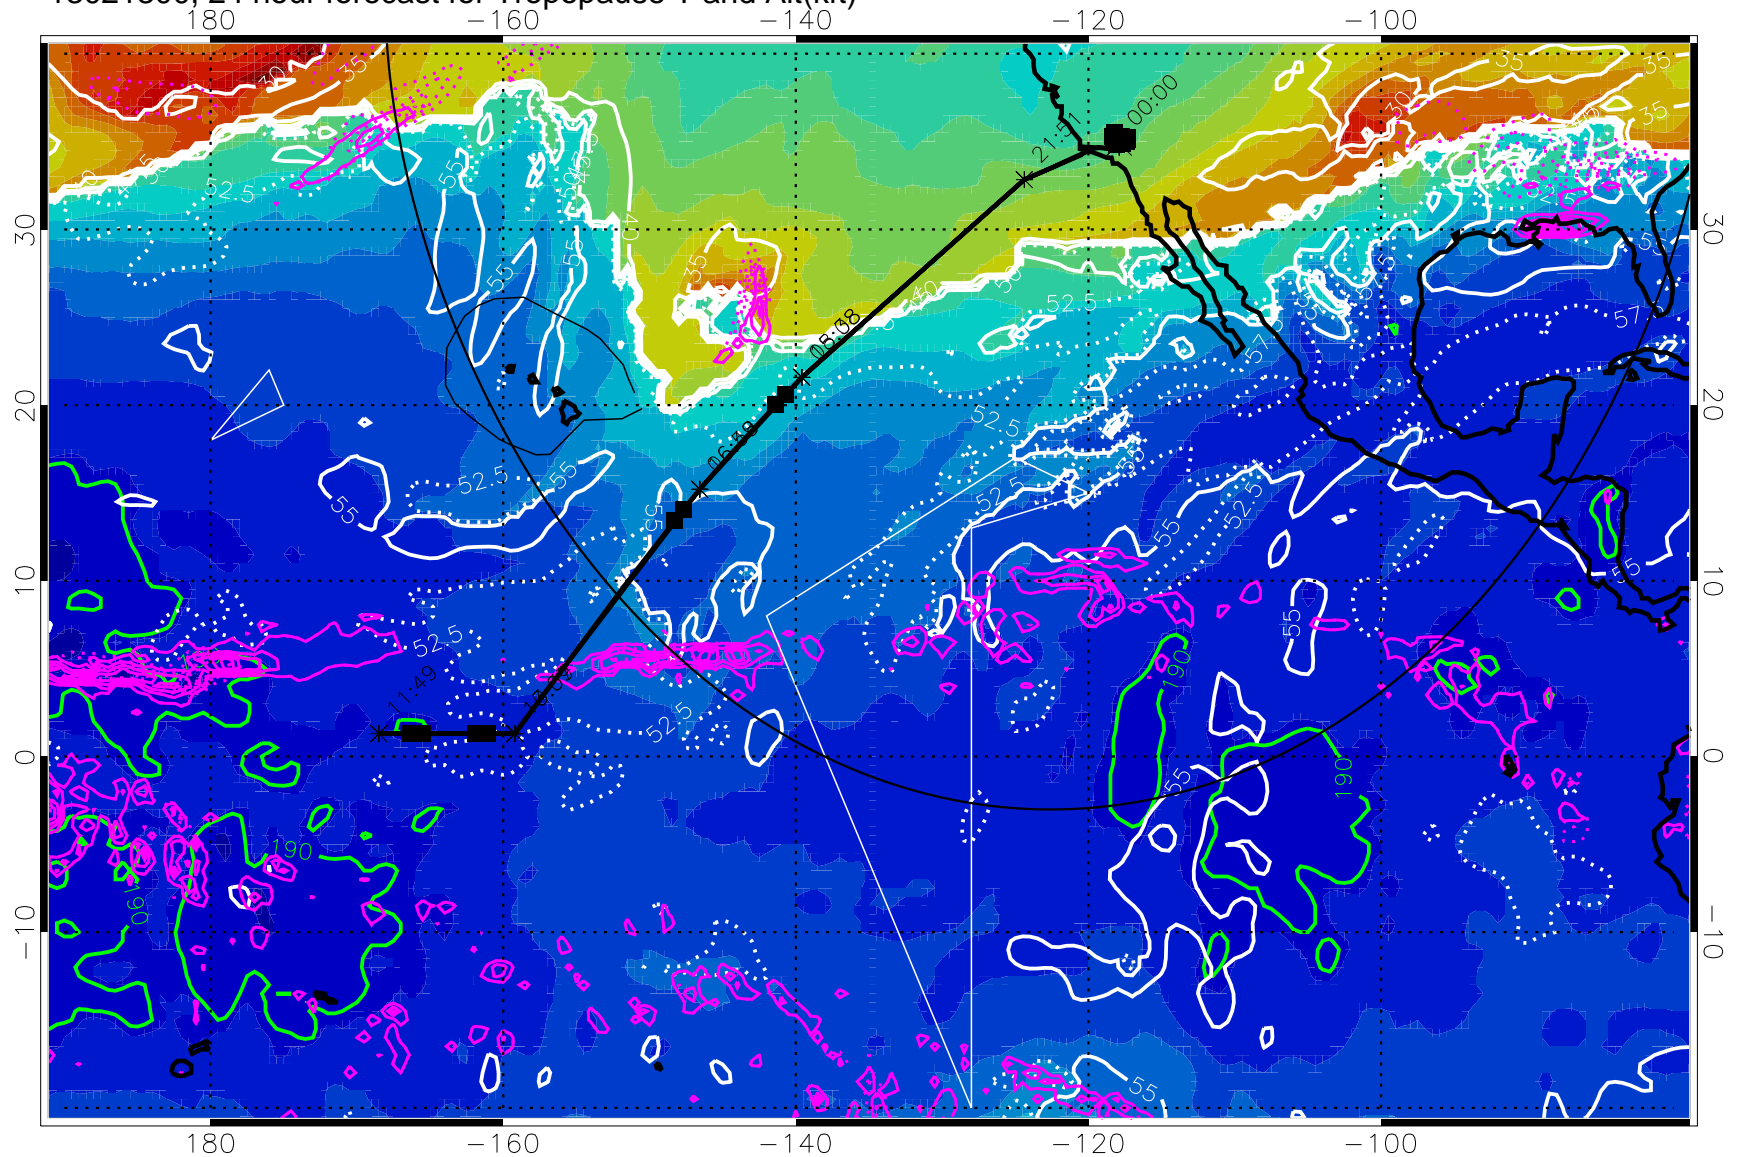

→ 30 m/s

Range ring of 4055 km -- 13 hours GH round trip

13021218, 18 hour forecast for Tropopause T and Alt(kft)

190 200 210 220 230
Tropopause T, K

Tropopause Altitude in kft (white)

Precip (tot dot, conv sol) past 6 hrs 6 kg/m2 contours, min 4

189.5K skin 185.9K engine

→ 30 m/s

Range ring of 4055 km -- 13 hours GH round trip

13021300, 24 hour forecast for Tropopause T and Alt(kft)

190 200 210 220 230

Tropopause T, K

Tropopause Altitude in kft (white)

Precip (tot dot, conv sol) past 6 hrs 6 kg/m² contours, min 4

189.5K skin

185.9K engine

→ 30 m/s

Range ring of 4055 km -- 13 hours GH round trip

13021306, 30 hour forecast for Tropopause T and Alt(kft)

190 200 210 220 230
Tropopause T, K

Tropopause Altitude in kft (white)

Precip (tot dot, conv sol) past 6 hrs 6 kg/m2 contours, min 4

189.5K skin

185.9K engine

→ 30 m/s

Range ring of 4055 km -- 13 hours GH round trip

13021312, 36 hour forecast for Tropopause T and Alt(kft)