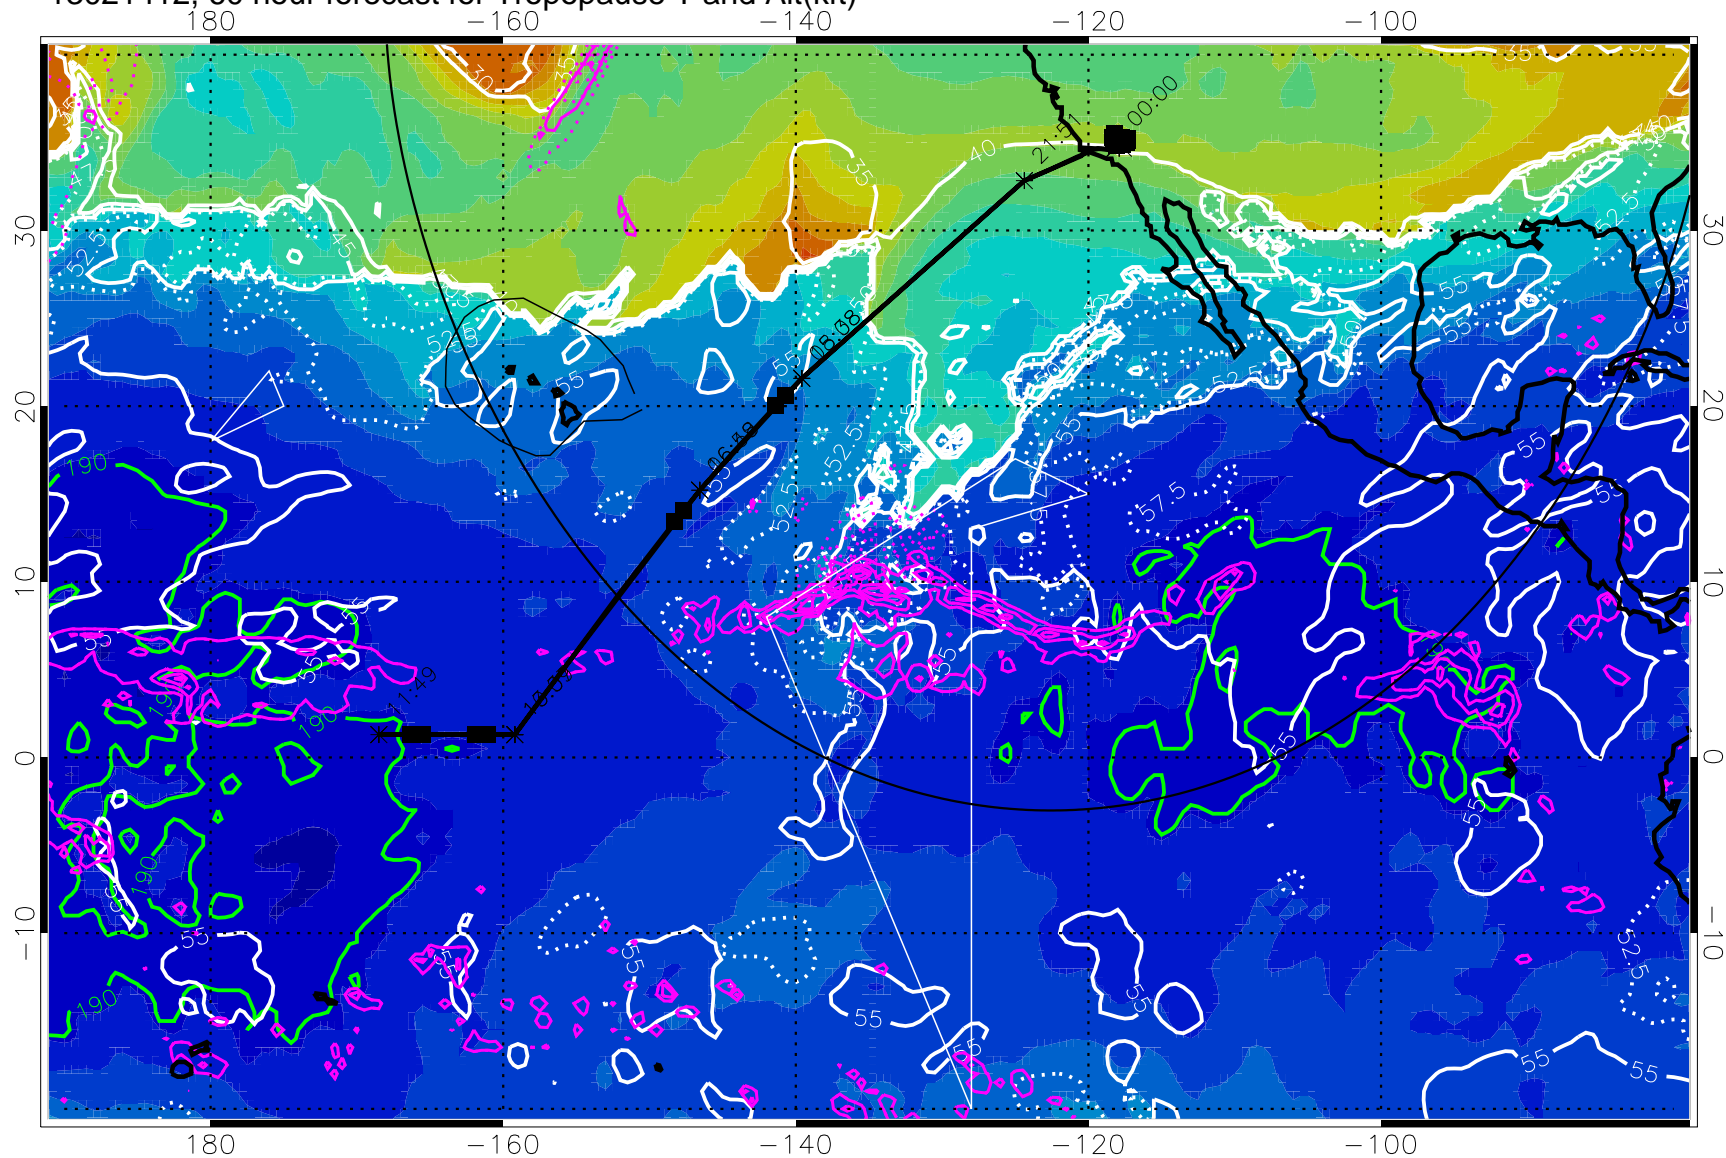

189.5K skin

185.9K engine

30 m/s

Range ring of 4055 km -- 13 hours GH round trip

13021406, 54 hour forecast for Tropopause T and Alt(kft)

190 200 210 220 230

Tropopause T, K

Tropopause Altitude in kft (white)

Precip (tot dot, conv sol) past 6 hrs 6 kg/m² contours, min 4

189.5K skin

185.9K engine

Range ring of 4055 km -- 13 hours GH round trip

13021412, 60 hour forecast for Tropopause T and Alt(kft)

Tropopause Altitude in kft (white)
Precip (tot dot, conv sol) past 6 hrs 6 kg/m2 contours, min 4
189.5K skin 185.9K engine

→ 30 m/s
Range ring of 4055 km -- 13 hours GH round trip

13021418, 66 hour forecast for Tropopause T and Alt(kft)

Tropopause Altitude in kft (white)
Precip (tot dot, conv sol) past 6 hrs 6 kg/m2 contours, min 4
189.5K skin 185.9K engine