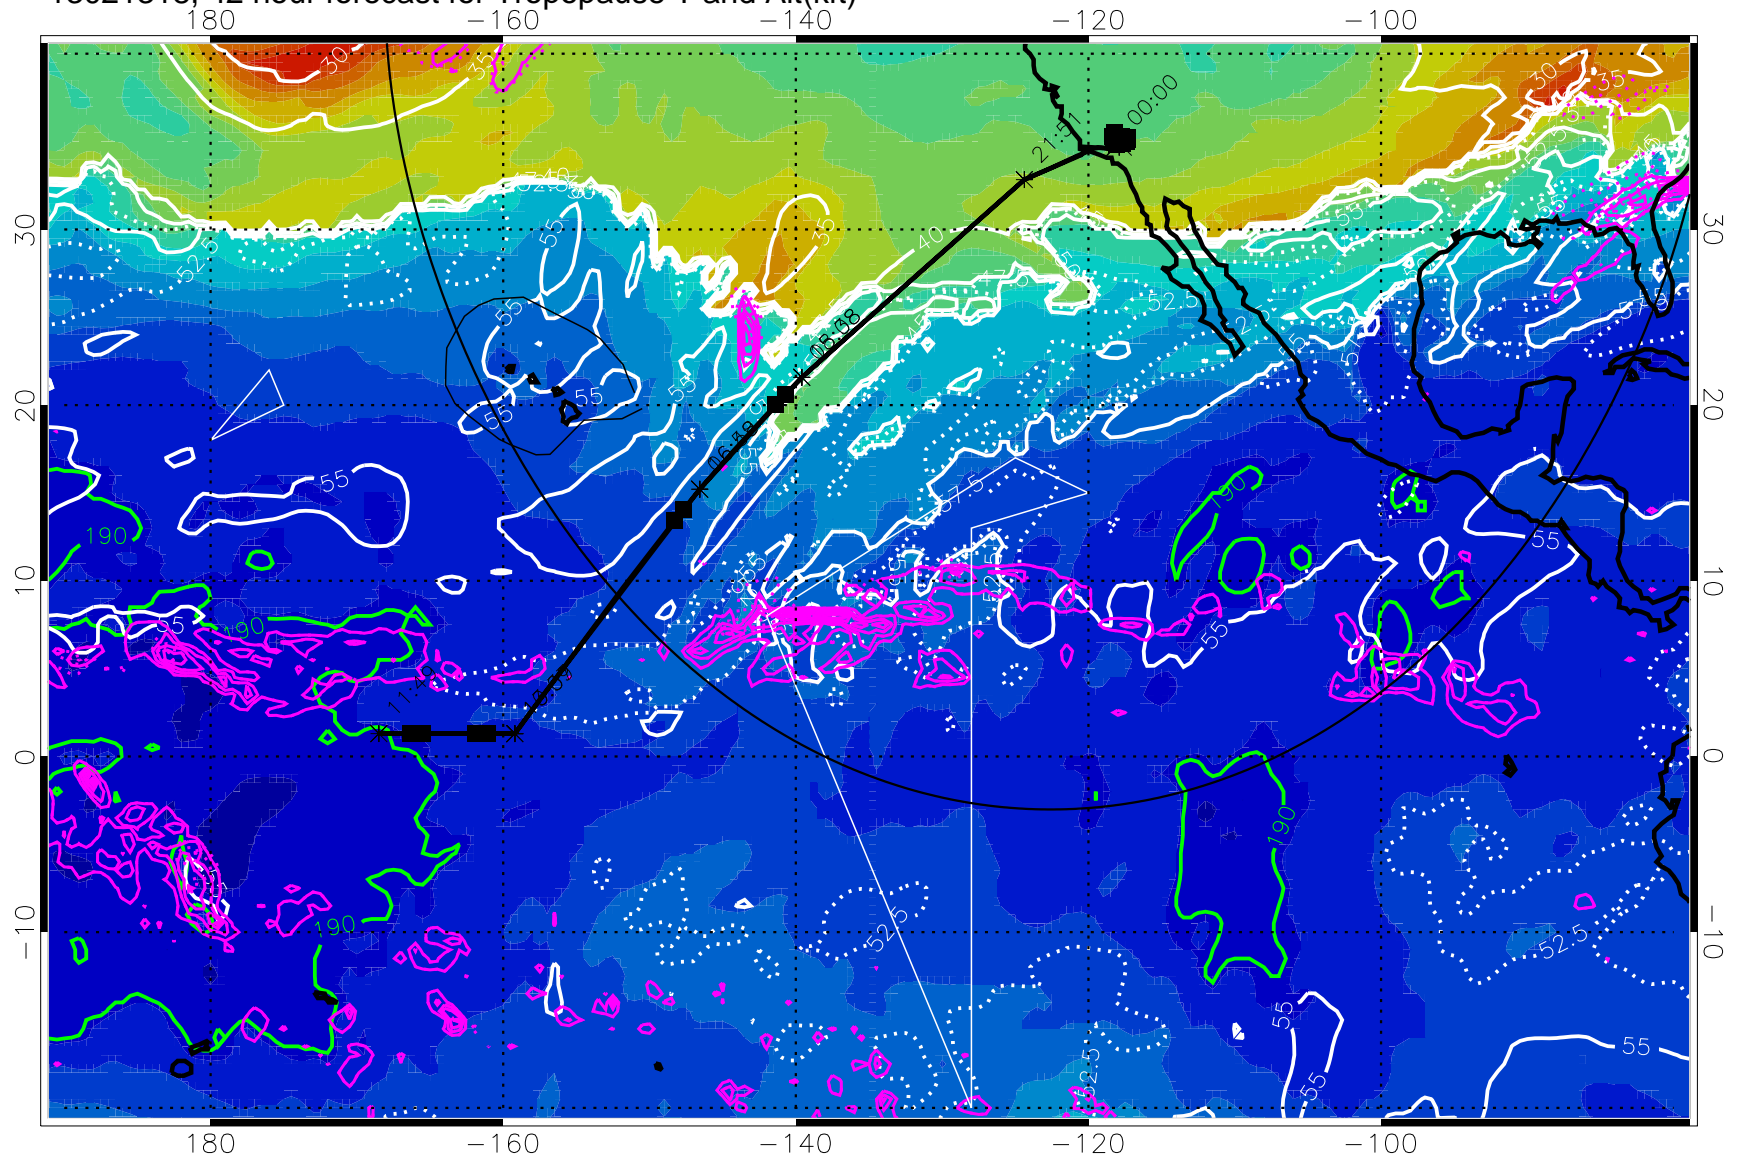

13021318, 42 hour forecast for Tropopause T and Alt(kft)

190 200 210 220 230

Tropopause T, K

Tropopause Altitude in kft (white)

Precip (tot dot, conv sol) past 6 hrs 6 kg/m2 contours, min 4

189.5K skin 185.9K engine

→ 30 m/s

Range ring of 4055 km -- 13 hours GH round trip