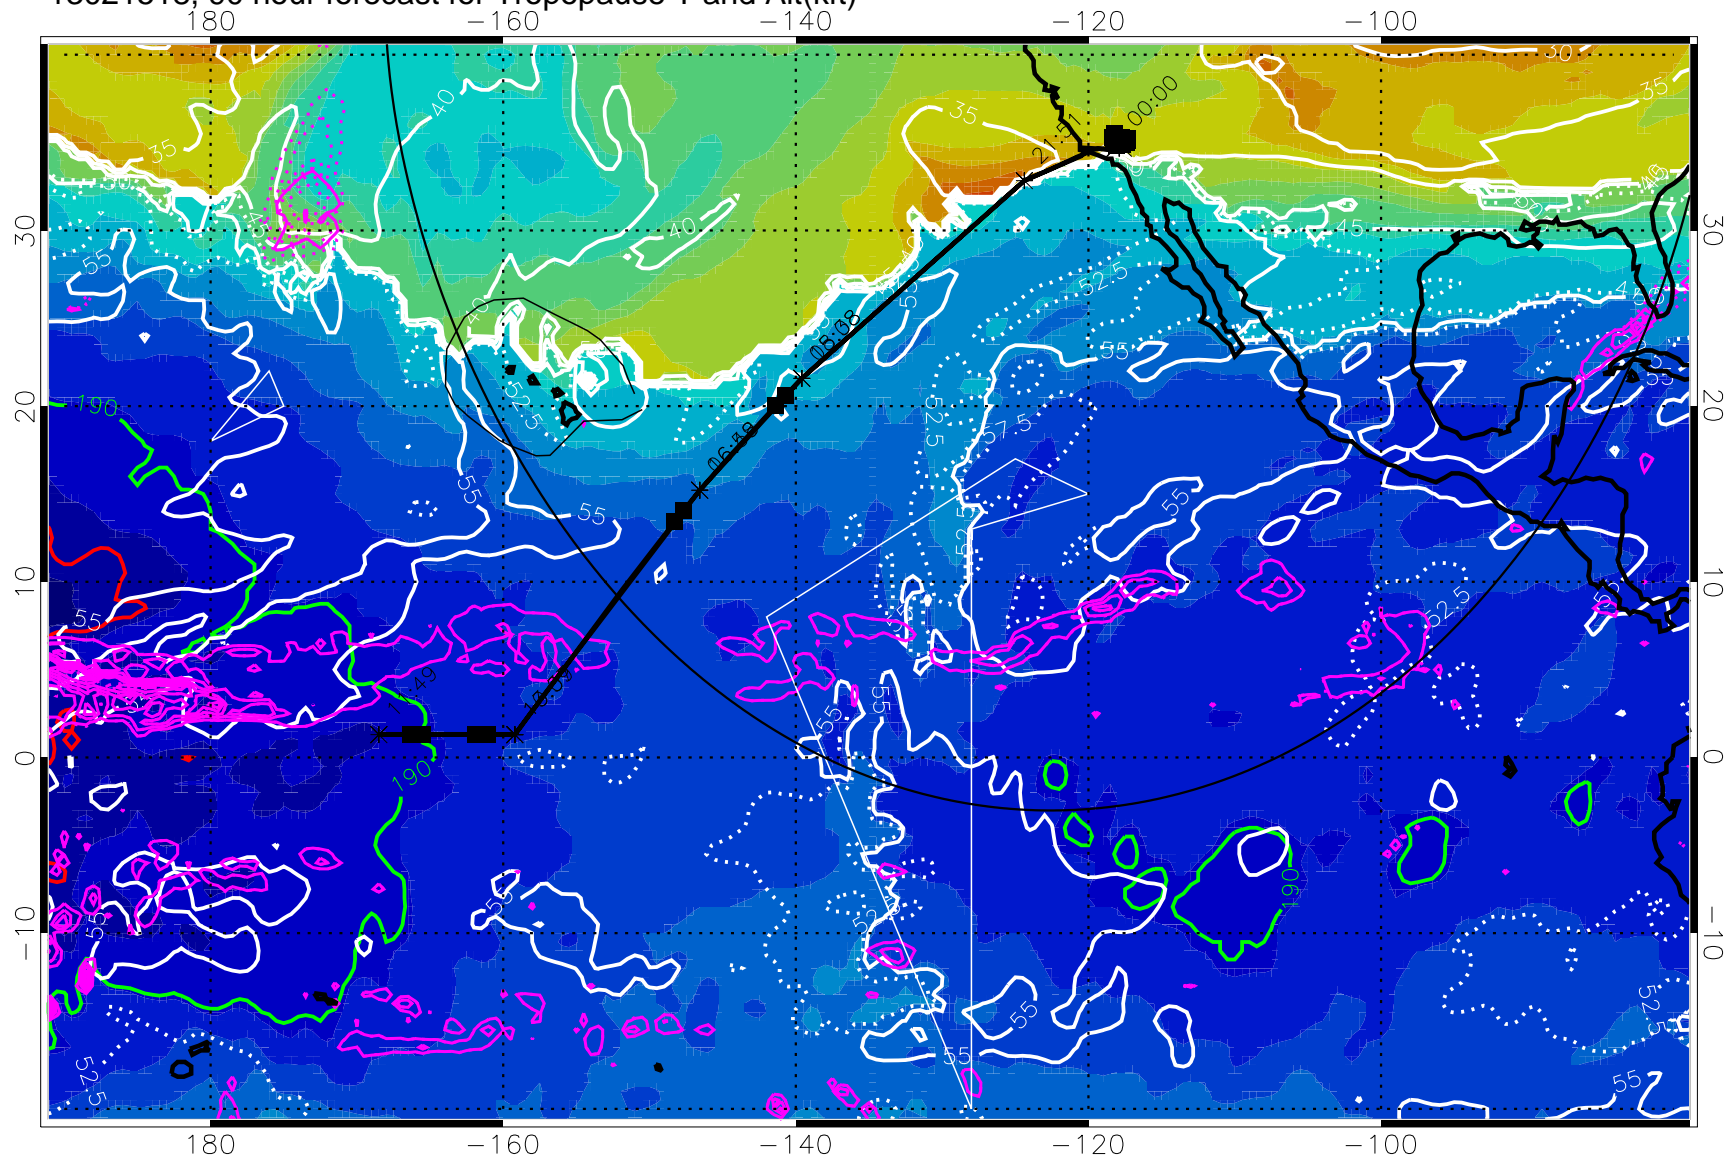

Precip (tot dot, conv sol) past 6 hrs 6 kg/m² contours, min 4

189.5K skin

185.9K engine

→ 30 m/s

Range ring of 4055 km -- 13 hours GH round trip

13021512, 84 hour forecast for Tropopause T and Alt(kft)

190 200 210 220 230
Tropopause T, K

Tropopause Altitude in kft (white)

Precip (tot dot, conv sol) past 6 hrs 6 kg/m2 contours, min 4

189.5K skin 185.9K engine

→ 30 m/s

Range ring of 4055 km -- 13 hours GH round trip

13021518, 90 hour forecast for Tropopause T and Alt(kft)

Tropopause Altitude in kft (white)
 Precip (tot dot, conv sol) past 6 hrs 6 kg/m2 contours, min 4
 189.5K skin 185.9K engine

→ 30 m/s
 Range ring of 4055 km -- 13 hours GH round trip

13021600, 96 hour forecast for Tropopause T and Alt(kft)