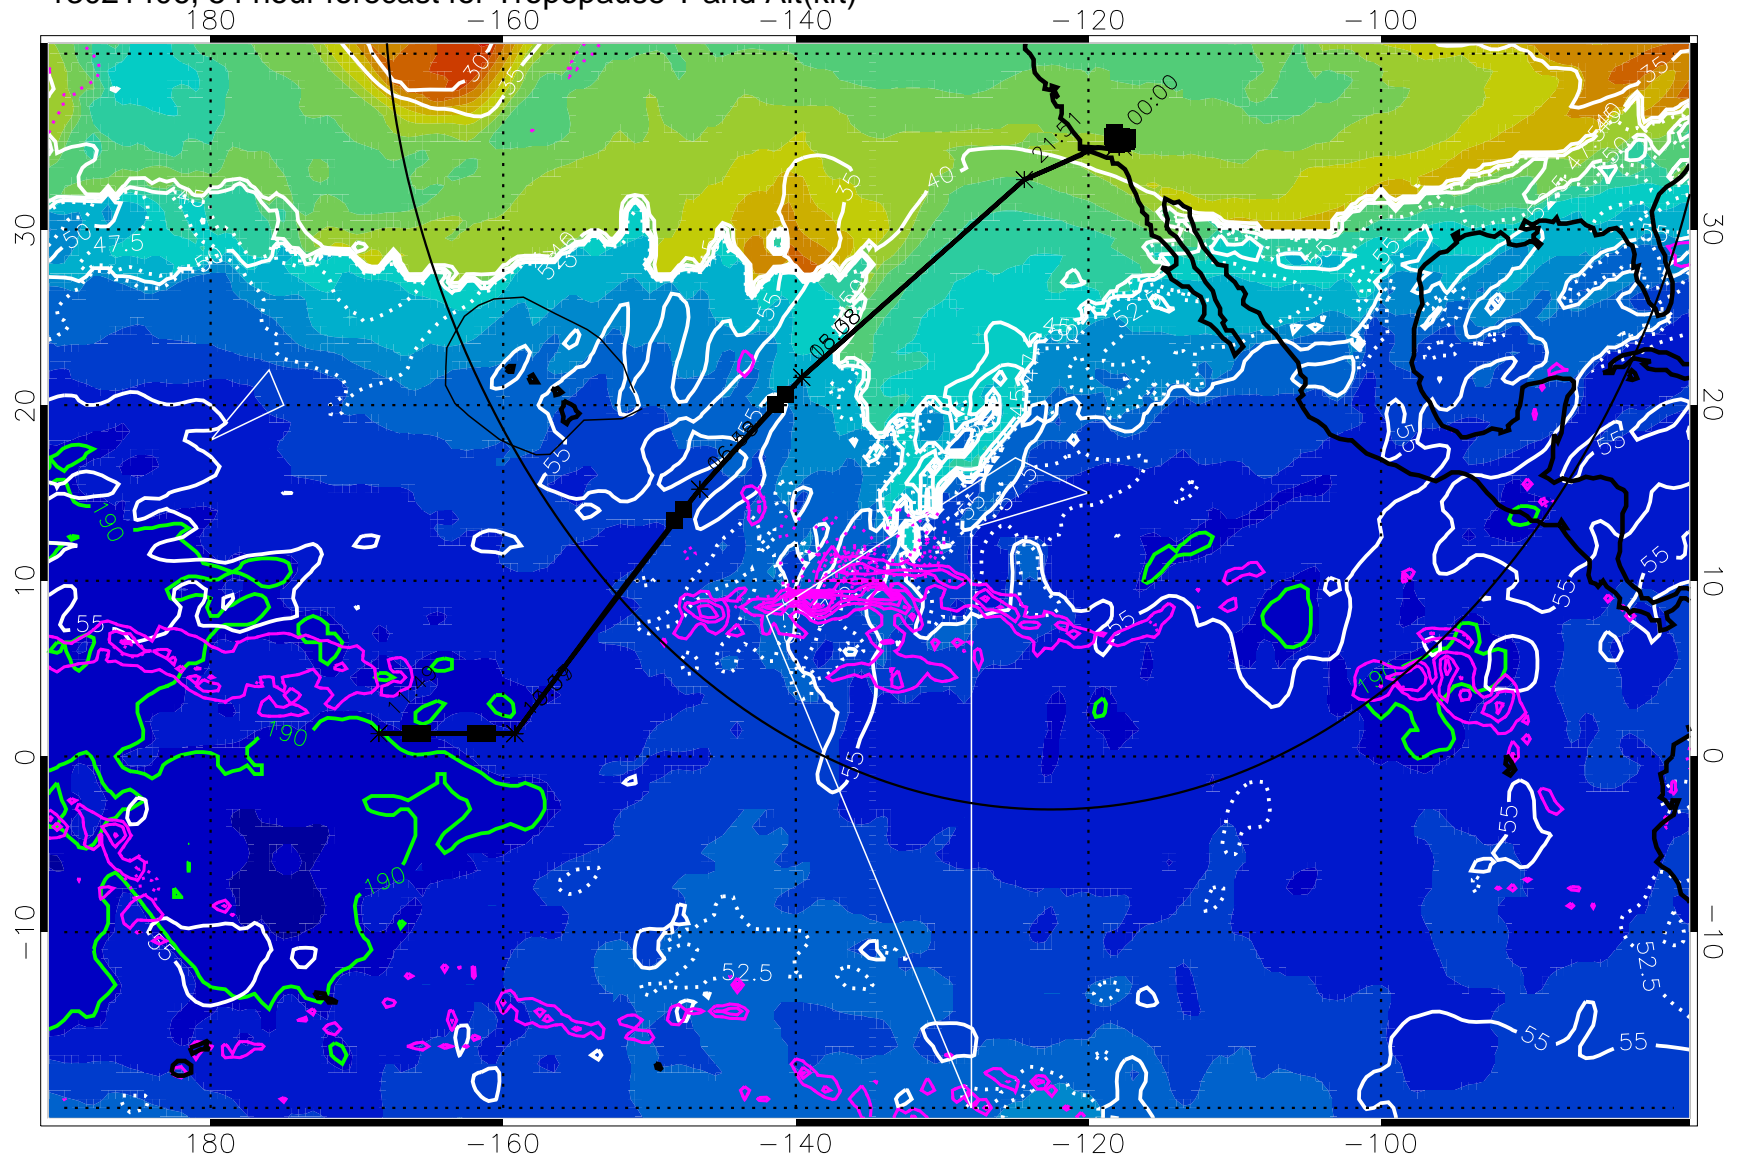

189.5K skin

185.9K engine

30 m/s

Range ring of 4055 km -- 13 hours GH round trip

13021406, 54 hour forecast for Tropopause T and Alt(kft)

190 200 210 220 230

Tropopause T, K

Tropopause Altitude in kft (white)

Precip (tot dot, conv sol) past 6 hrs 6 kg/m² contours, min 4

189.5K skin

185.9K engine

Range ring of 4055 km -- 13 hours GH round trip

13021412, 60 hour forecast for Tropopause T and Alt(kft)

Tropopause Altitude in kft (white)
Precip (tot dot, conv sol) past 6 hrs 6 kg/m2 contours, min 4
189.5K skin 185.9K engine