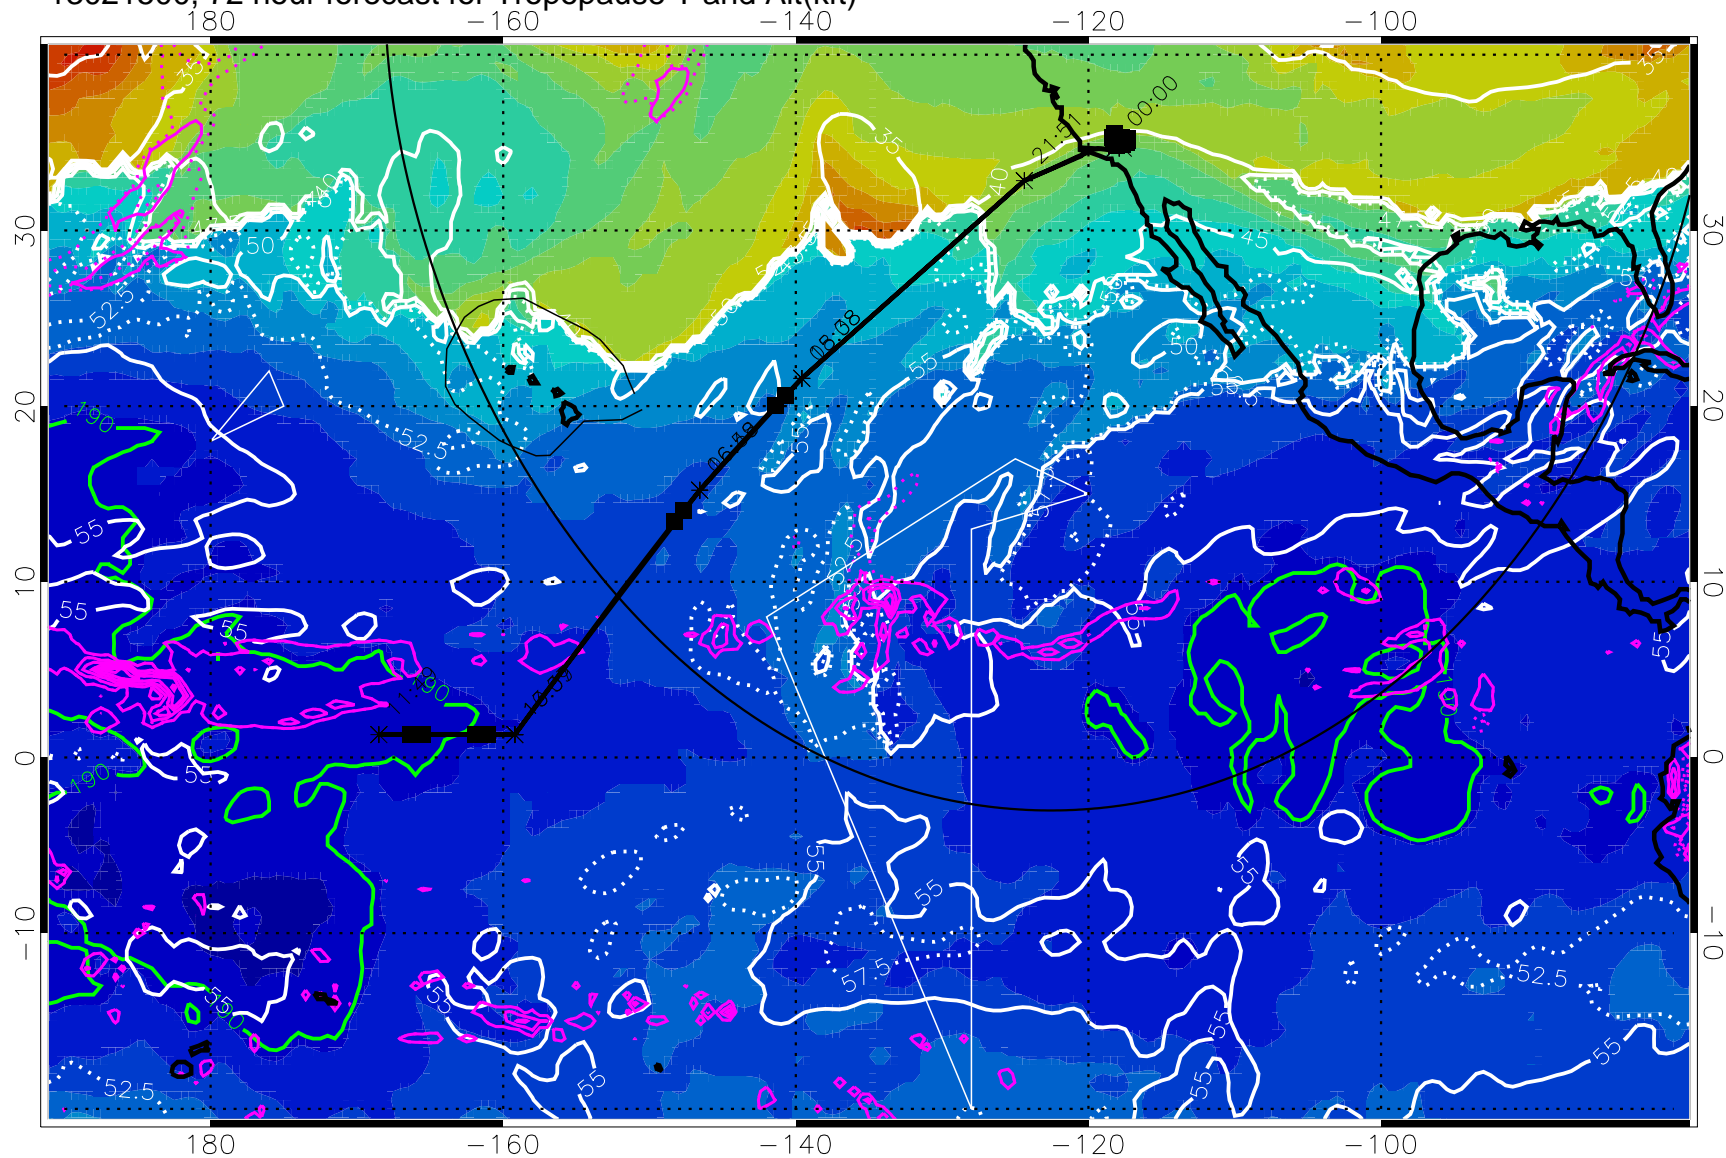

13021500, 72 hour forecast for Tropopause T and Alt(kft)

190 200 210 220 230

Tropopause T, K

Tropopause Altitude in kft (white)

Precip (tot dot, conv sol) past 6 hrs 6 kg/m2 contours, min 4

189.5K skin

185.9K engine

→ 30 m/s

Range ring of 4055 km -- 13 hours GH round trip