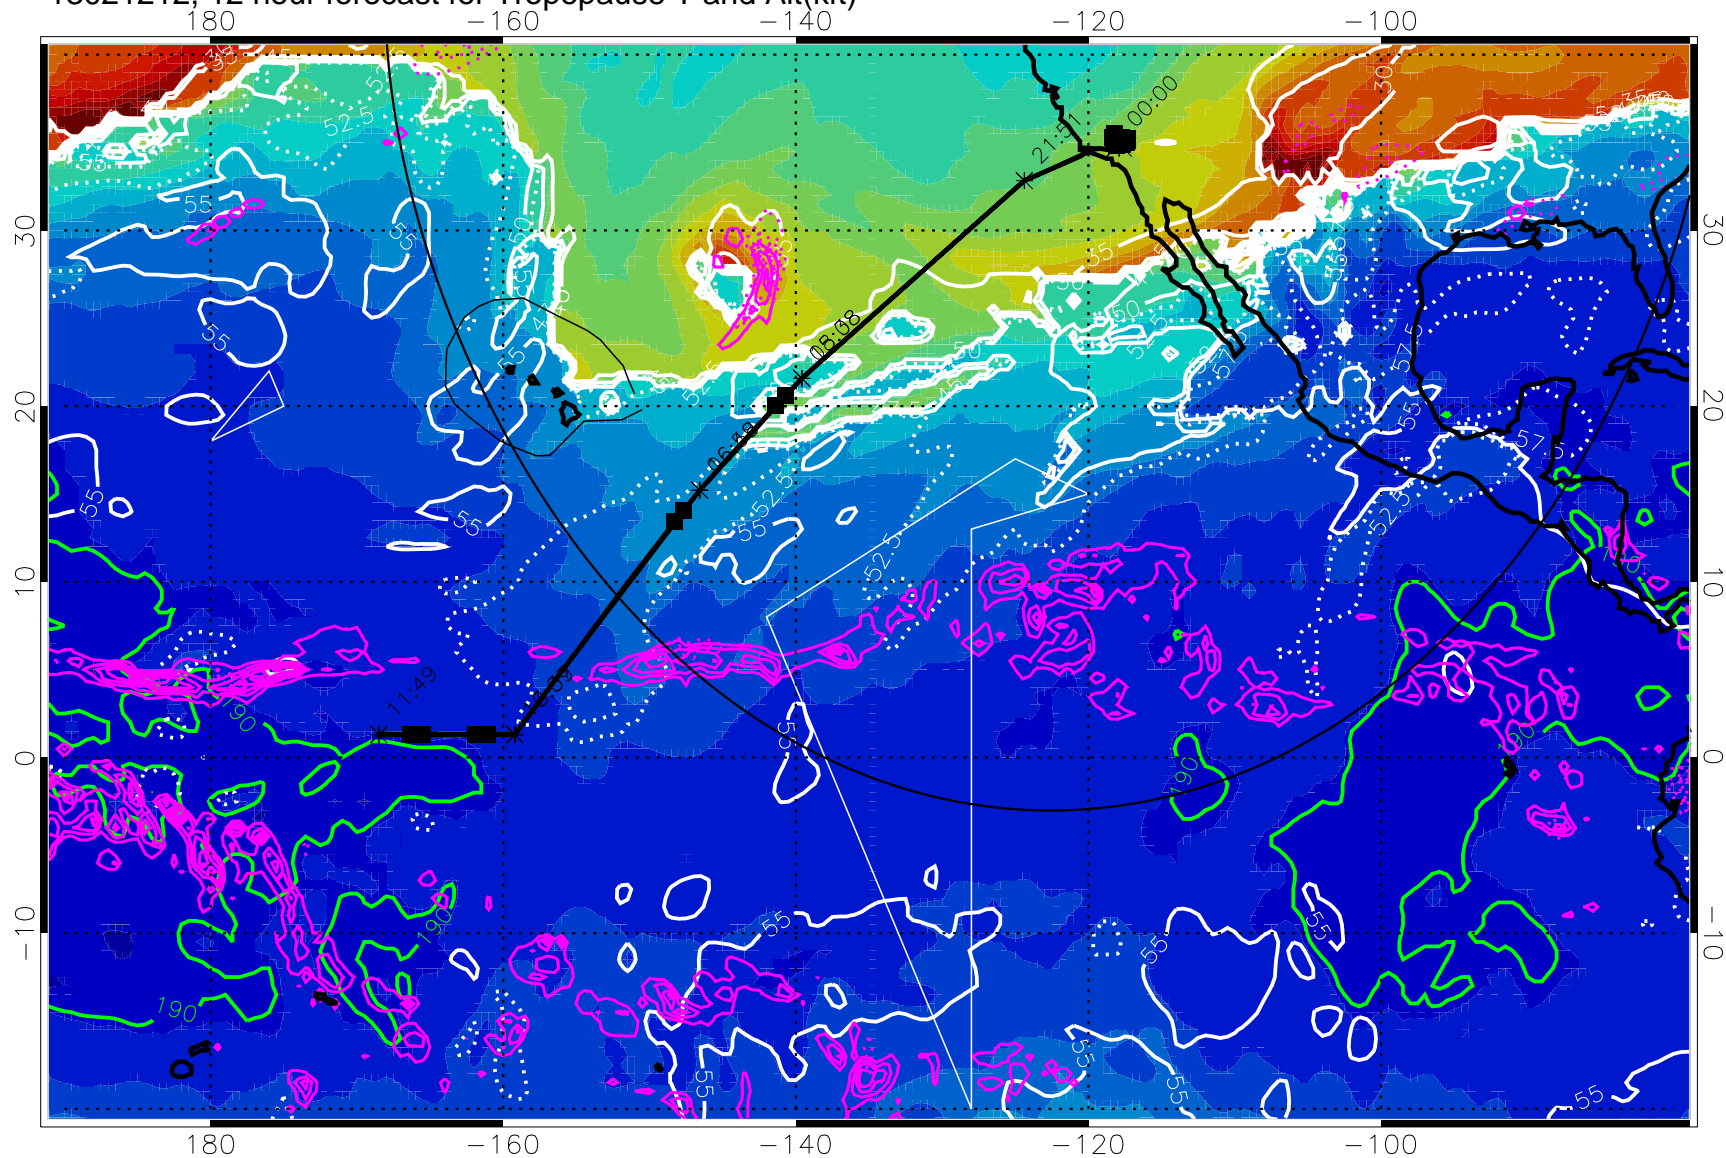

13021212, 12 hour forecast for Tropopause T and Alt(kft)

190 200 210 220 230

Tropopause T, K

Tropopause Altitude in kft (white)

Precip (tot dot, conv sol) past 6 hrs 6 kg/m2 contours, min 4

189.5K skin

185.9K engine

→ 30 m/s

Range ring of 4055 km -- 13 hours GH round trip