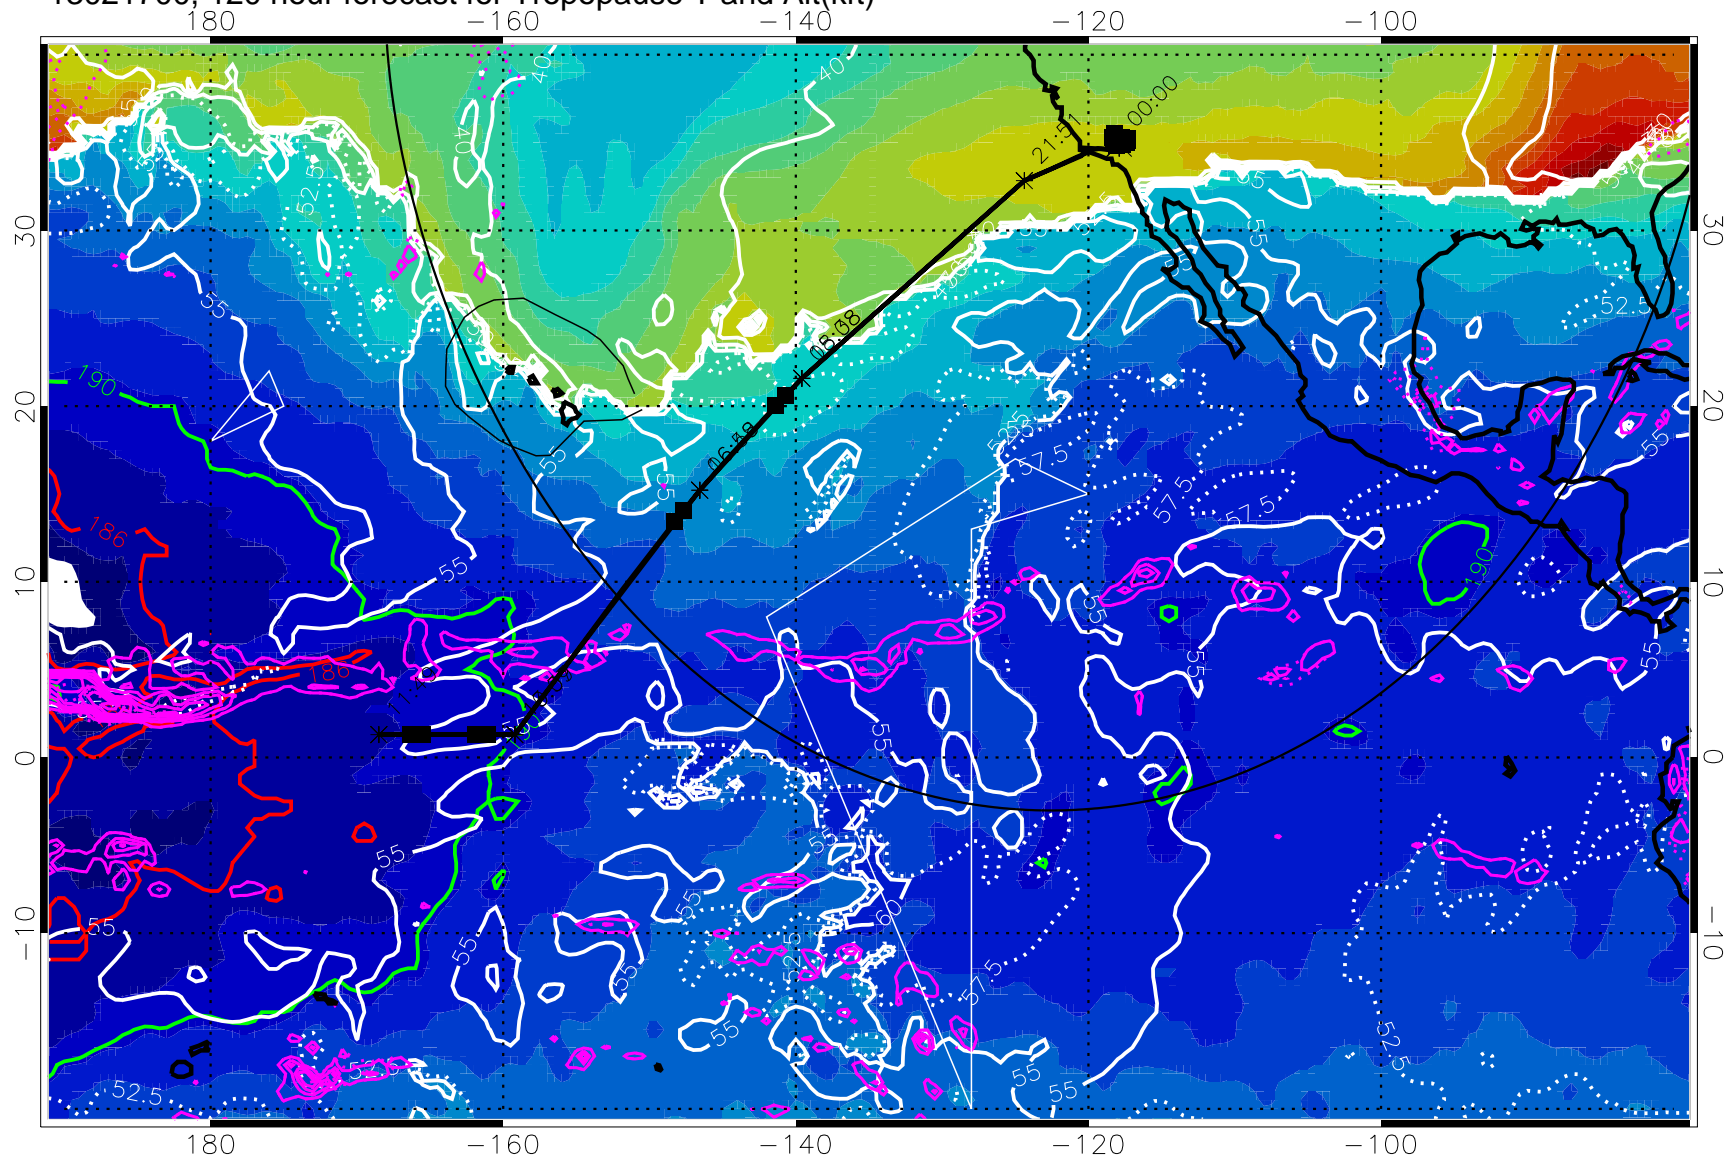

189.5K skin 185.9K engine

→ 30 m/s

Range ring of 4055 km -- 13 hours GH round trip

13021618, 114 hour forecast for Tropopause T and Alt(kft)

190 200 210 220 230

Tropopause T, K

Tropopause Altitude in kft (white)

Precip (tot dot, conv sol) past 6 hrs 6 kg/m2 contours, min 4

189.5K skin

185.9K engine

30 m/s

Range ring of 4055 km -- 13 hours GH round trip

13021700, 120 hour forecast for Tropopause T and Alt(kft)

190 200 210 220 230