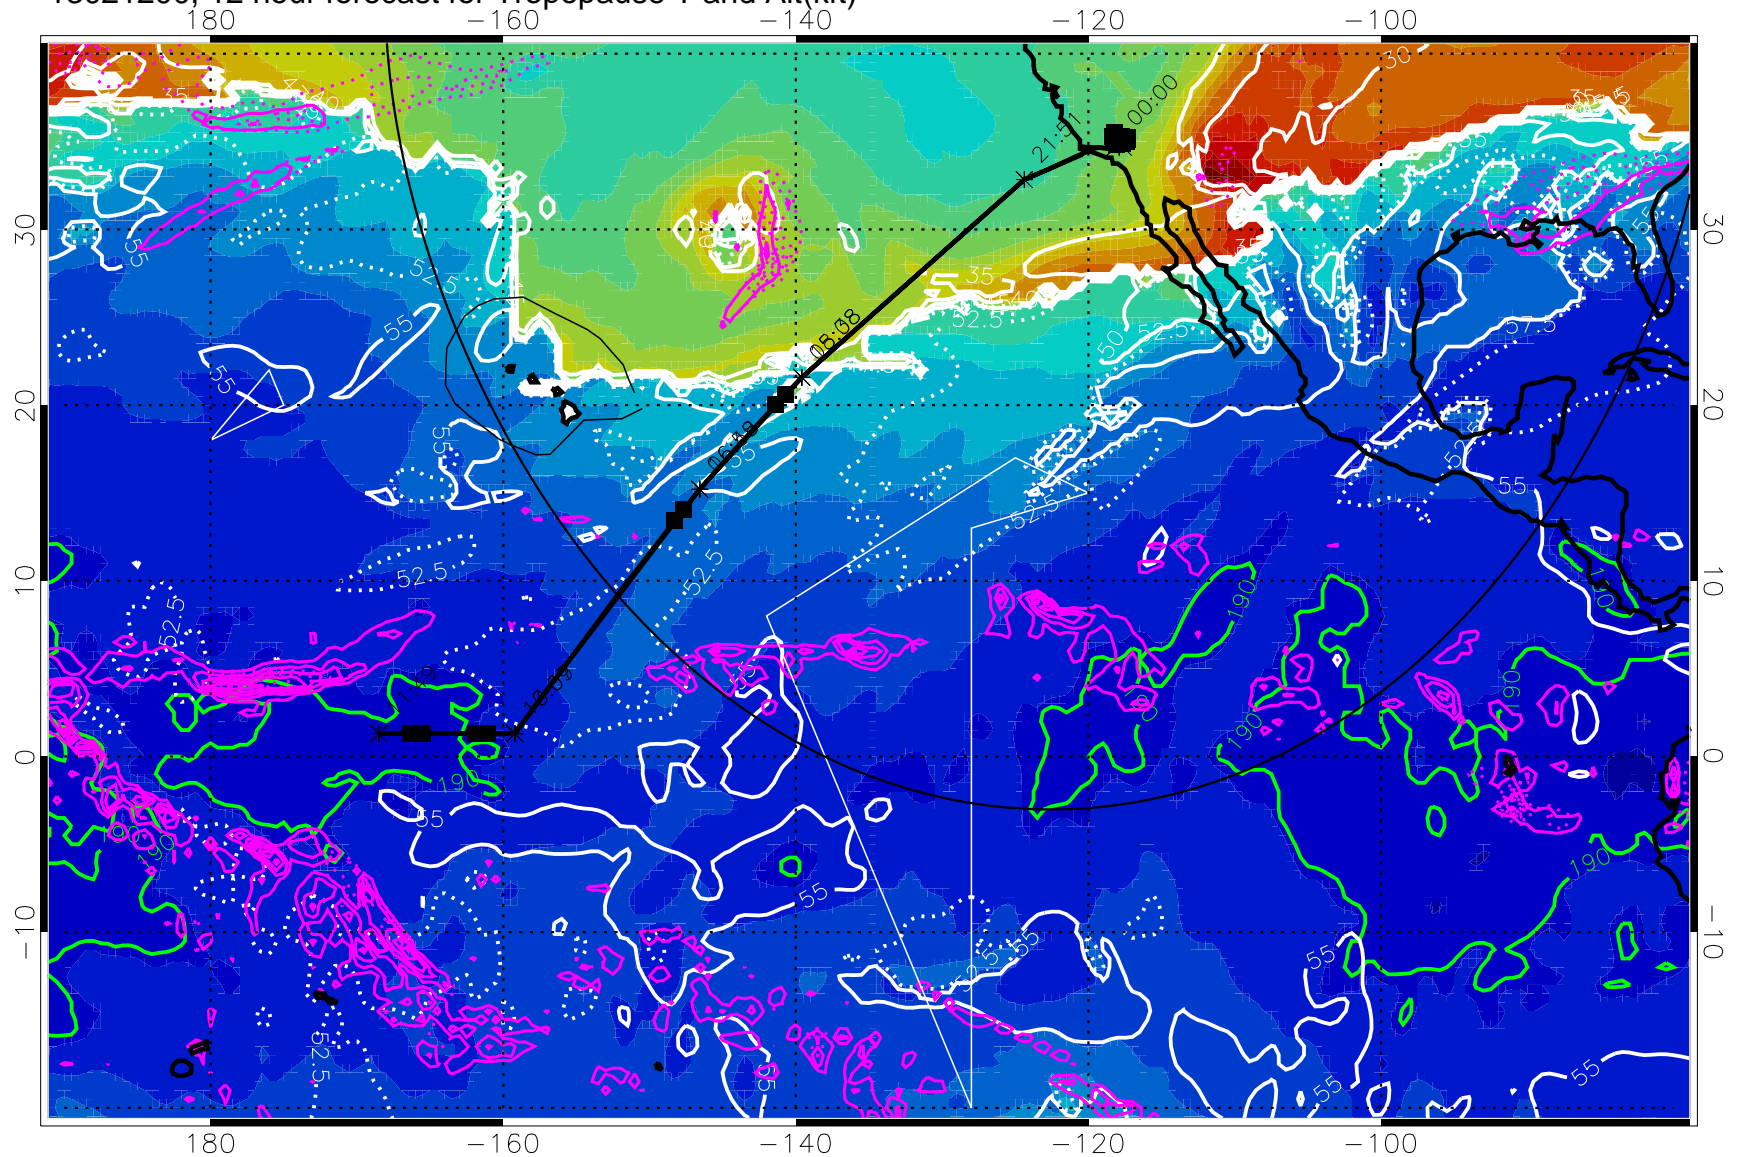

13021118, 6 hour forecast for Tropopause T and Alt(kft)

190 200 210 220 230

Tropopause T, K

Tropopause Altitude in kft (white)

Precip (tot dot, conv sol) past 6 hrs 6 kg/m2 contours, min 4

189.5K skin

185.9K engine

→ 30 m/s

Range ring of 4055 km -- 13 hours GH round trip

13021200, 12 hour forecast for Tropopause T and Alt(kft)

190 200 210 220 230

Tropopause T, K

Tropopause Altitude in kft (white)

Precip (tot dot, conv sol) past 6 hrs 6 kg/m² contours, min 4

189.5K skin

185.9K engine

30 m/s

Range ring of 4055 km -- 13 hours GH round trip

13021206, 18 hour forecast for Tropopause T and Alt(kft)

190 200 210 220 230

Tropopause T, K

Tropopause Altitude in kft (white)

Precip (tot dot, conv sol) past 6 hrs 6 kg/m2 contours, min 4

189.5K skin

185.9K engine

30 m/s

Range ring of 4055 km -- 13 hours GH round trip

13021212, 24 hour forecast for Tropopause T and Alt(kft)

190 200 210 220 230