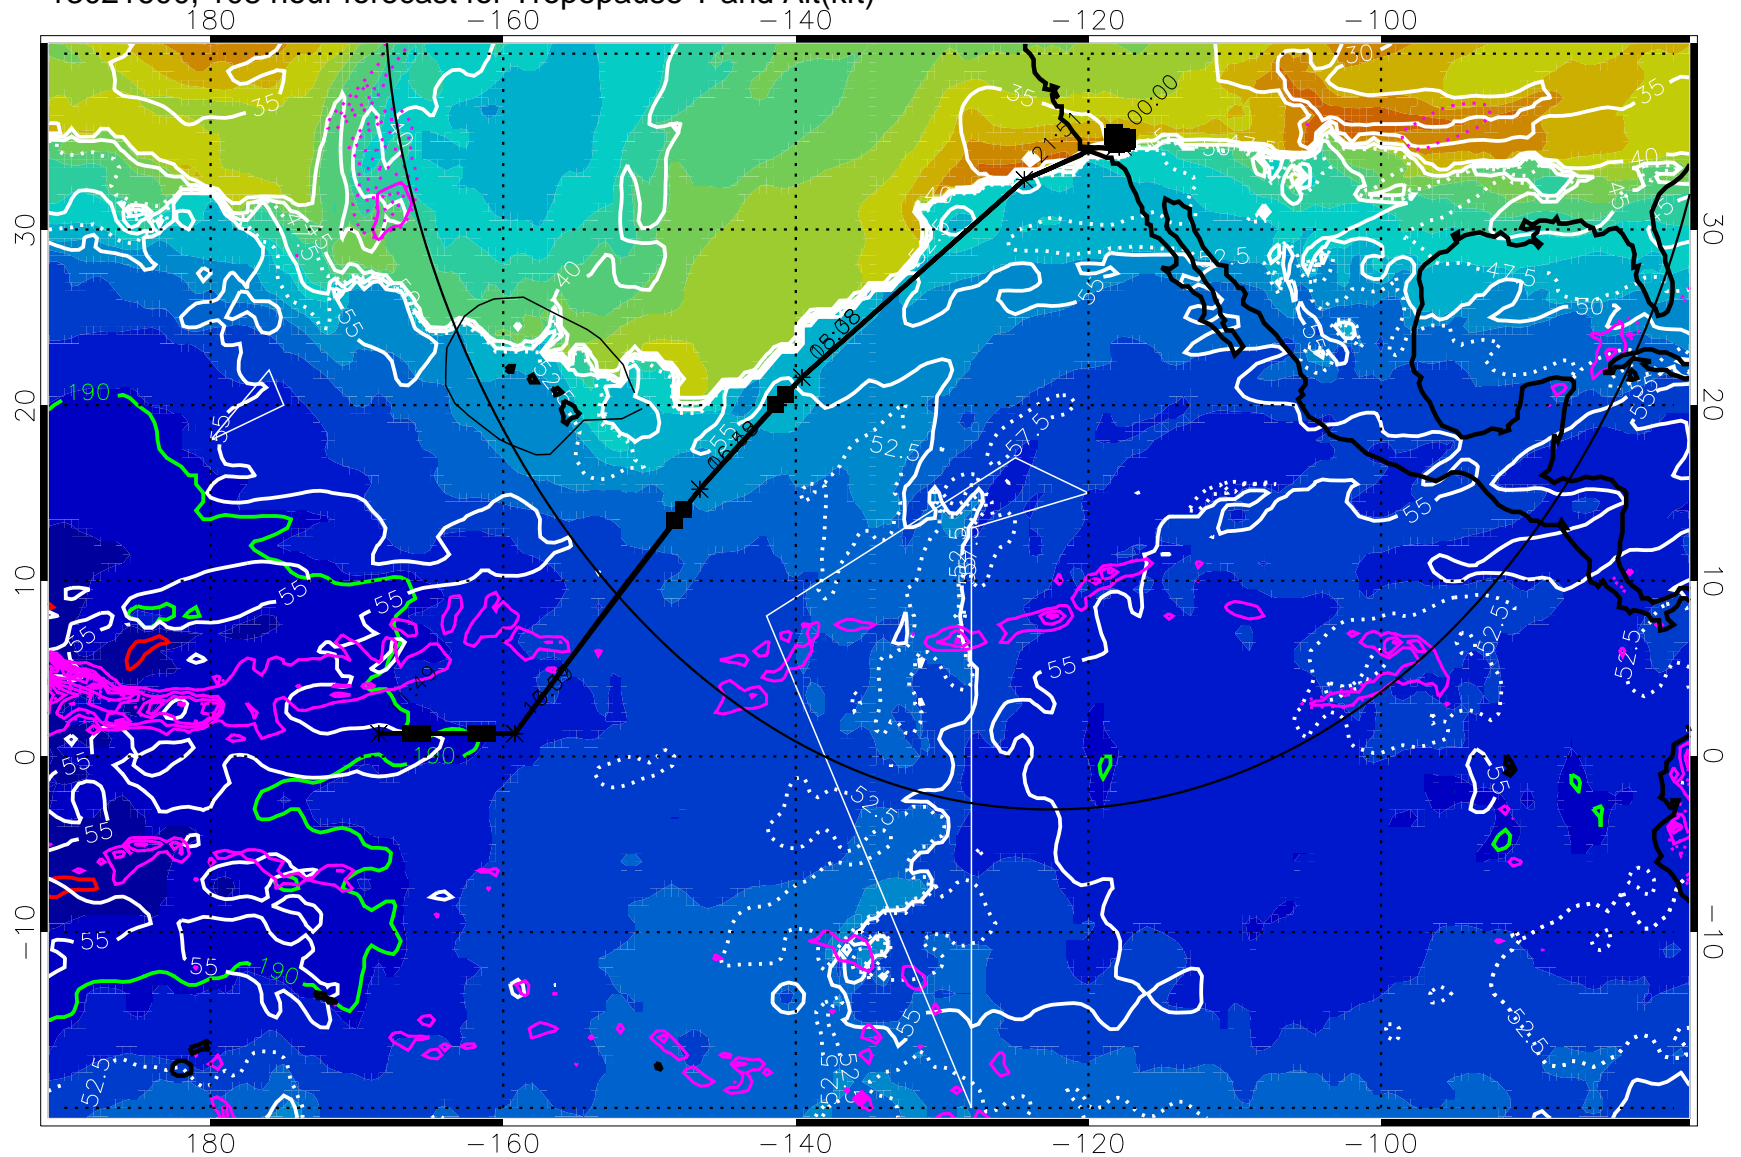

13021600, 108 hour forecast for Tropopause T and Alt(kft)

190   200   210   220   230

Tropopause T, K

Tropopause Altitude in kft (white)

Precip (tot dot, conv sol) past 6 hrs 6 kg/m² contours, min 4

189.5K skin

185.9K engine

→ 30 m/s

Range ring of 4055 km -- 13 hours GH round trip