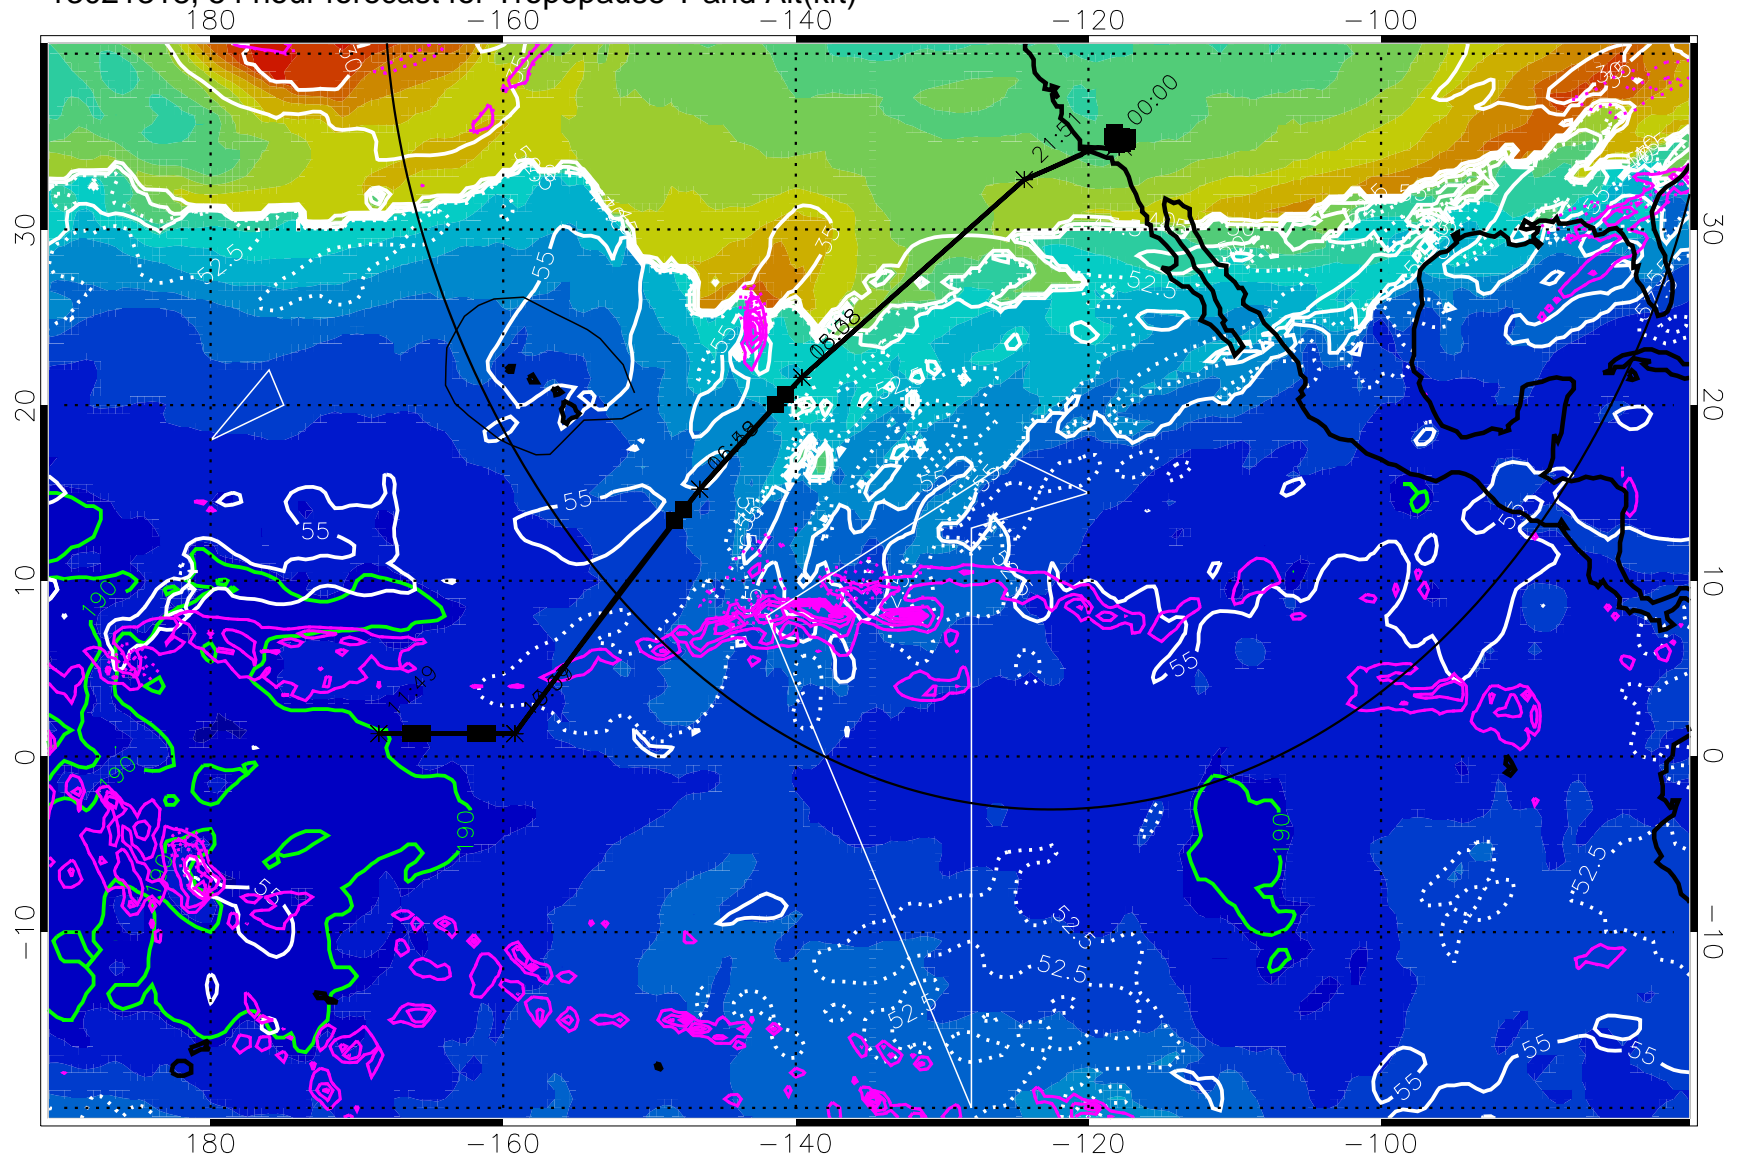

→ 30 m/s

Range ring of 4055 km -- 13 hours GH round trip

13021312, 48 hour forecast for Tropopause T and Alt(kft)

190 200 210 220 230

Tropopause T, K

Tropopause Altitude in kft (white)

Precip (tot dot, conv sol) past 6 hrs 6 kg/m² contours, min 4

189.5K skin

185.9K engine

Range ring of 4055 km -- 13 hours GH round trip

13021318, 54 hour forecast for Tropopause T and Alt(kft)

Tropopause Altitude in kft (white)
 Precip (tot dot, conv sol) past 6 hrs 6 kg/m2 contours, min 4
 189.5K skin 185.9K engine