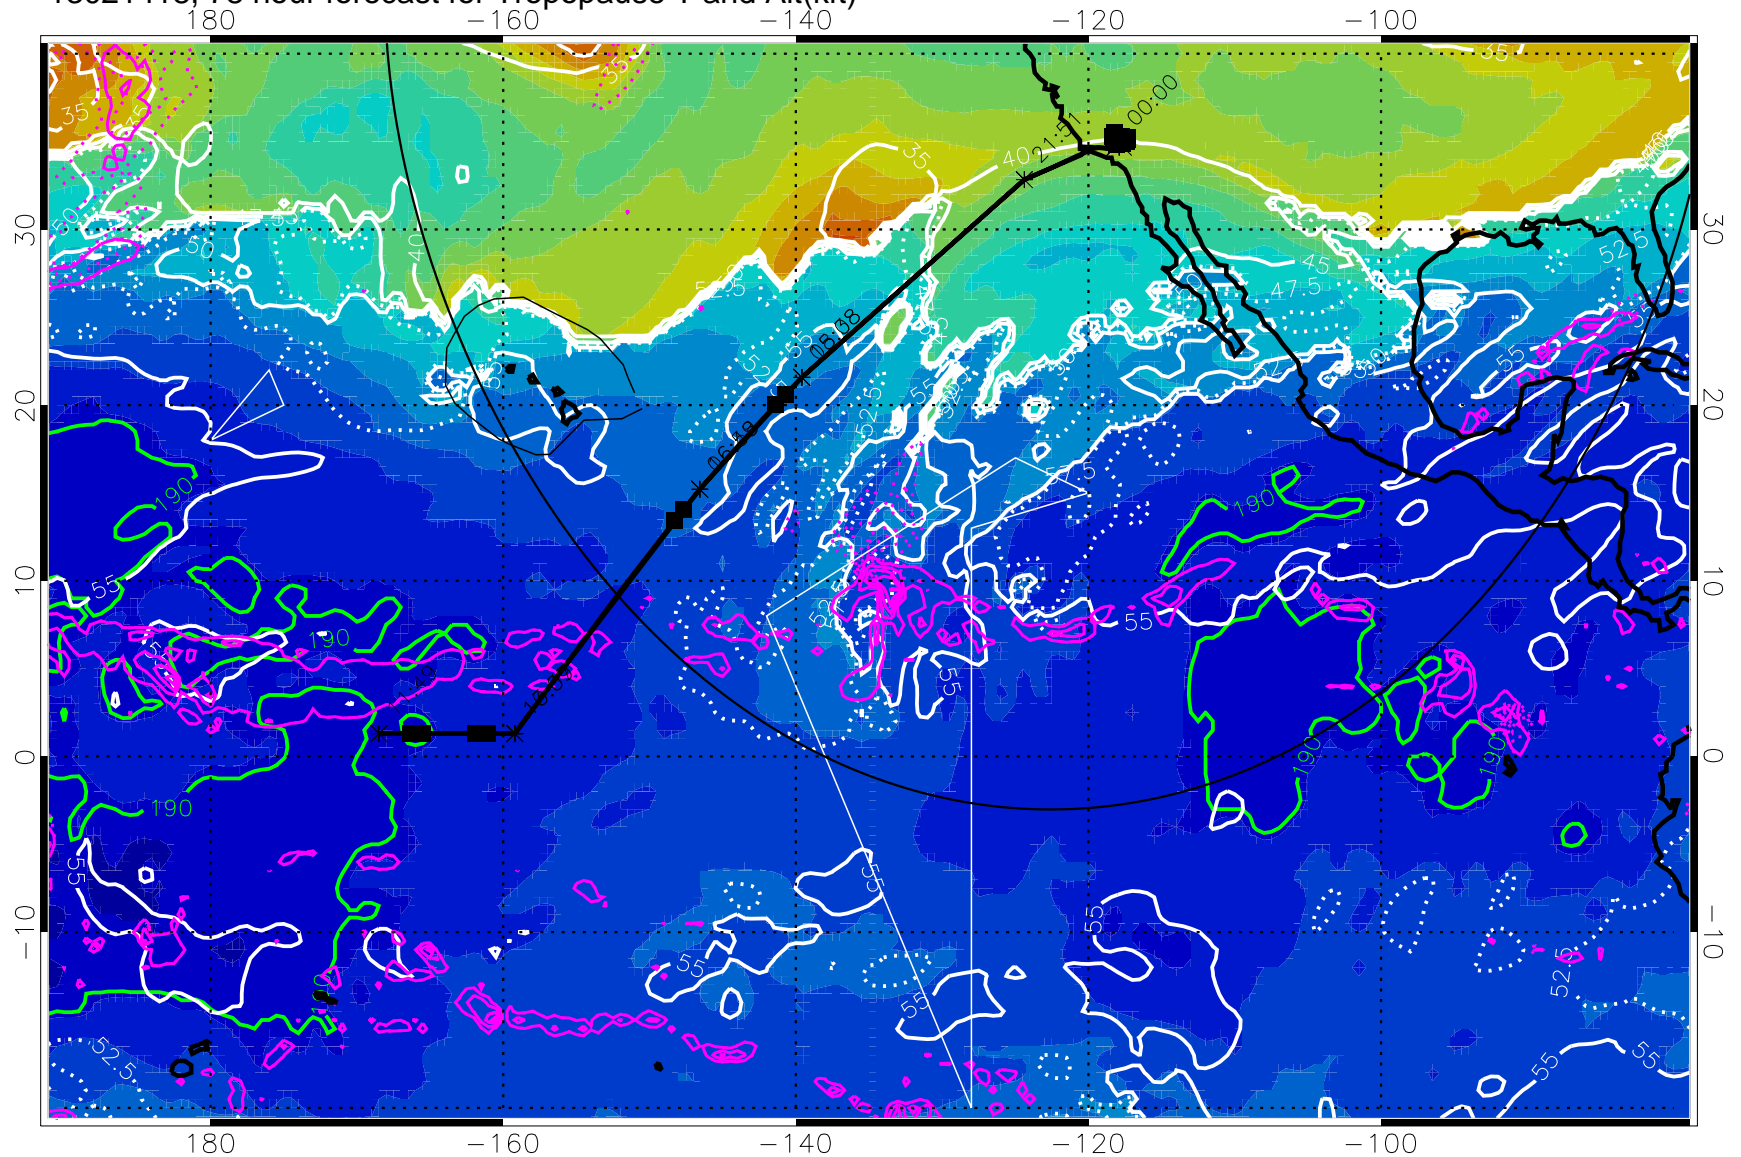

Tropopause T, K

Tropopause Altitude in kft (white)

Precip (tot dot, conv sol) past 6 hrs 6 kg/m² contours, min 4

189.5K skin

185.9K engine

→ 30 m/s

Range ring of 4055 km -- 13 hours GH round trip

13021418, 78 hour forecast for Tropopause T and Alt(kft)