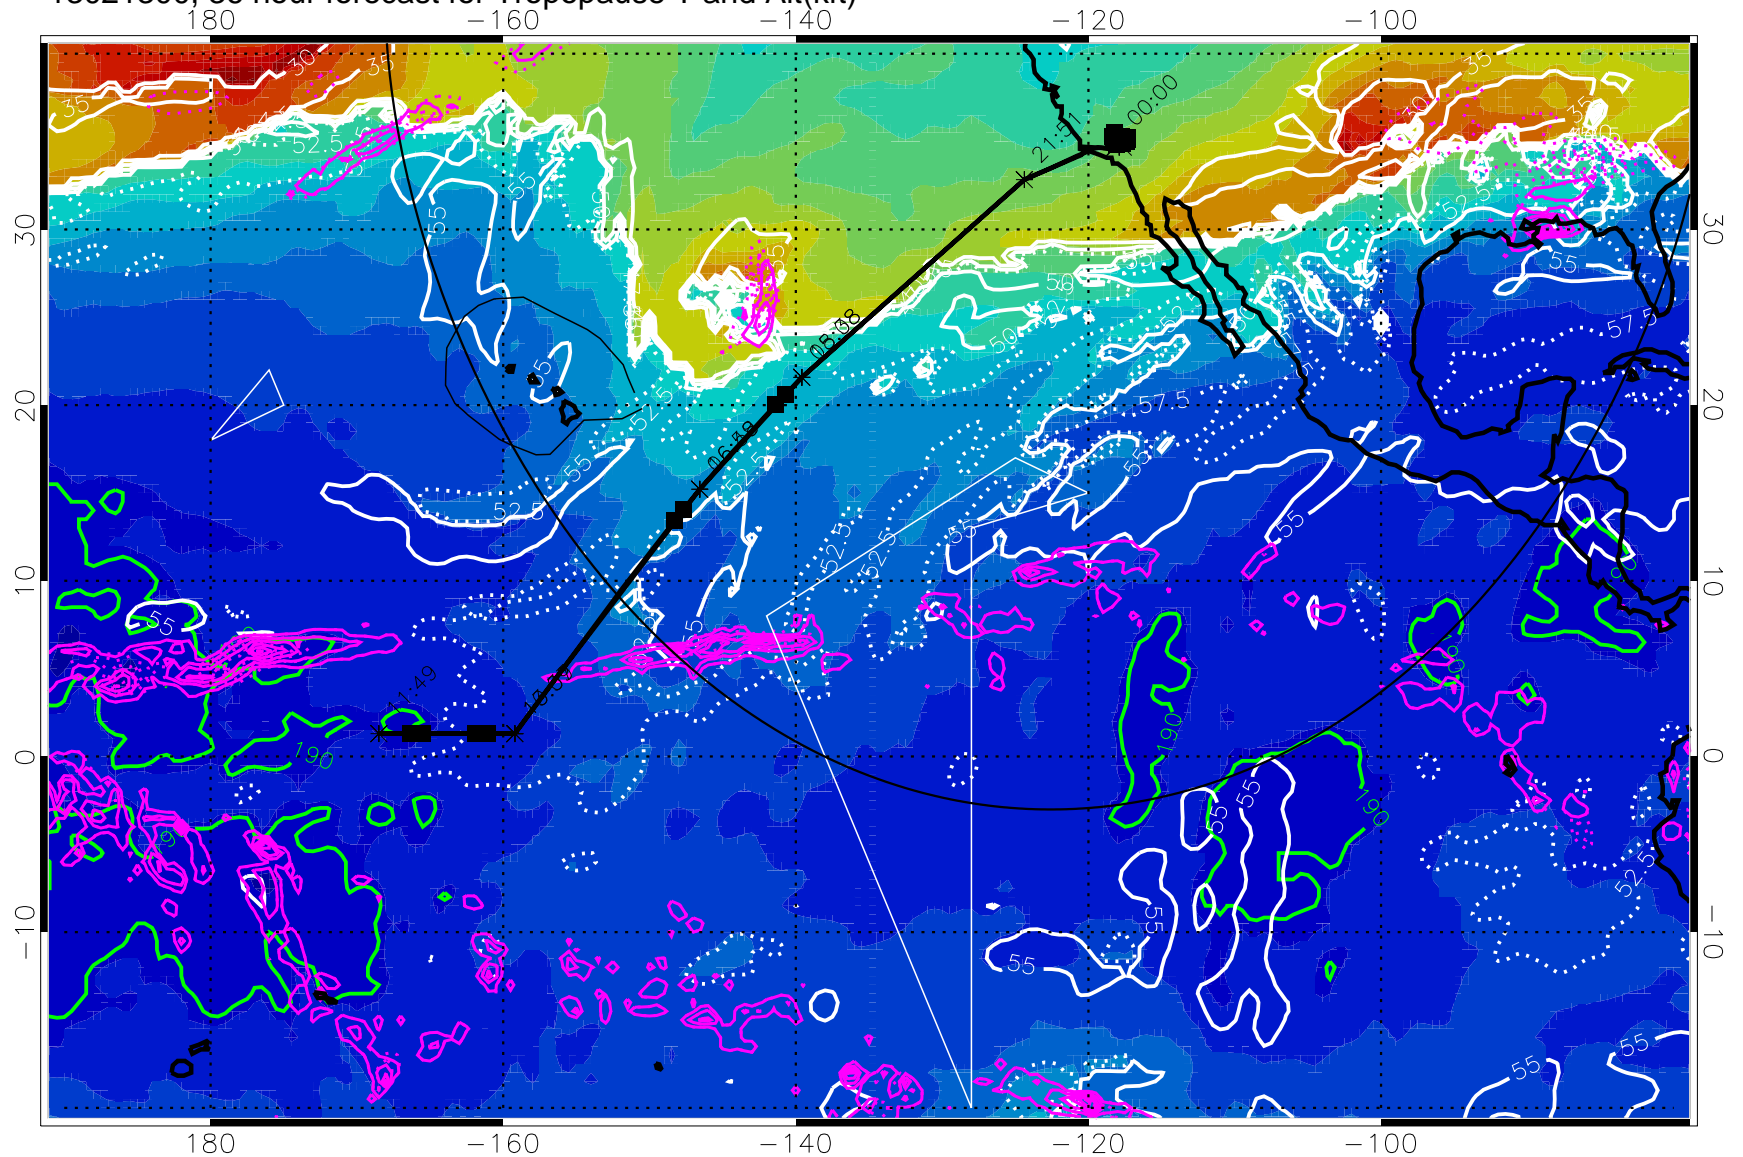

Tropopause Altitude in kft (white)

Precip (tot dot, conv sol) past 6 hrs 6 kg/m2 contours, min 4

189.5K skin 185.9K engine

→ 30 m/s

Range ring of 4055 km -- 13 hours GH round trip

13021300, 36 hour forecast for Tropopause T and Alt(kft)

190 200 210 220 230
Tropopause T, K

Tropopause Altitude in kft (white)

Precip (tot dot, conv sol) past 6 hrs 6 kg/m² contours, min 4

189.5K skin 185.9K engine

→ 30 m/s

Range ring of 4055 km -- 13 hours GH round trip