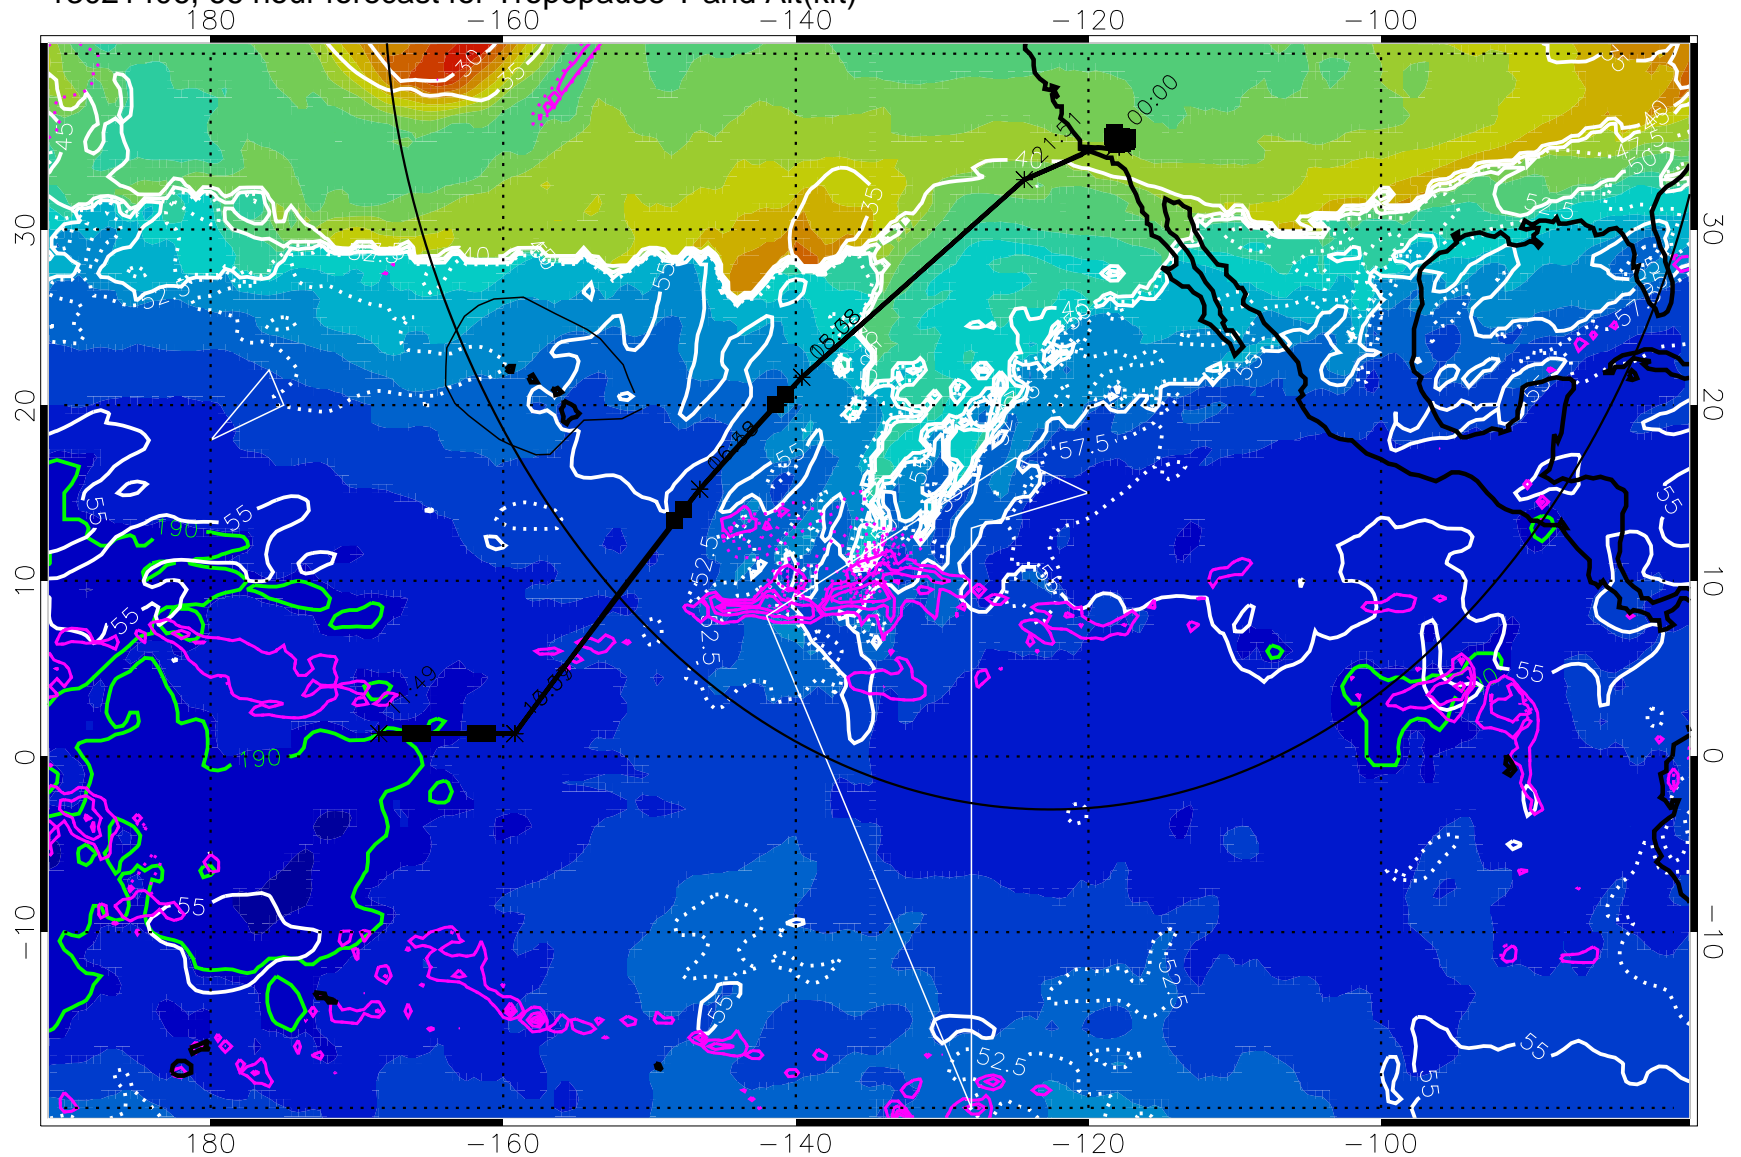

189.5K skin

185.9K engine

Range ring of 4055 km -- 13 hours GH round trip

13021318, 54 hour forecast for Tropopause T and Alt(kft)

Tropopause Altitude in kft (white)
 Precip (tot dot, conv sol) past 6 hrs 6 kg/m2 contours, min 4
 189.5K skin 185.9K engine

→ 30 m/s
 Range ring of 4055 km -- 13 hours GH round trip

13021400, 60 hour forecast for Tropopause T and Alt(kft)

Tropopause T, K

Tropopause Altitude in kft (white)

Precip (tot dot, conv sol) past 6 hrs 6 kg/m² contours, min 4

189.5K skin 185.9K engine

→ 30 m/s

Range ring of 4055 km -- 13 hours GH round trip

13021406, 66 hour forecast for Tropopause T and Alt(kft)

190 200 210 220 230

Tropopause T, K

Tropopause Altitude in kft (white)

Precip (tot dot, conv sol) past 6 hrs 6 kg/m² contours, min 4

189.5K skin 185.9K engine

→ 30 m/s

Range ring of 4055 km -- 13 hours GH round trip

13021412, 72 hour forecast for Tropopause T and Alt(kft)

190 200 210 220 230