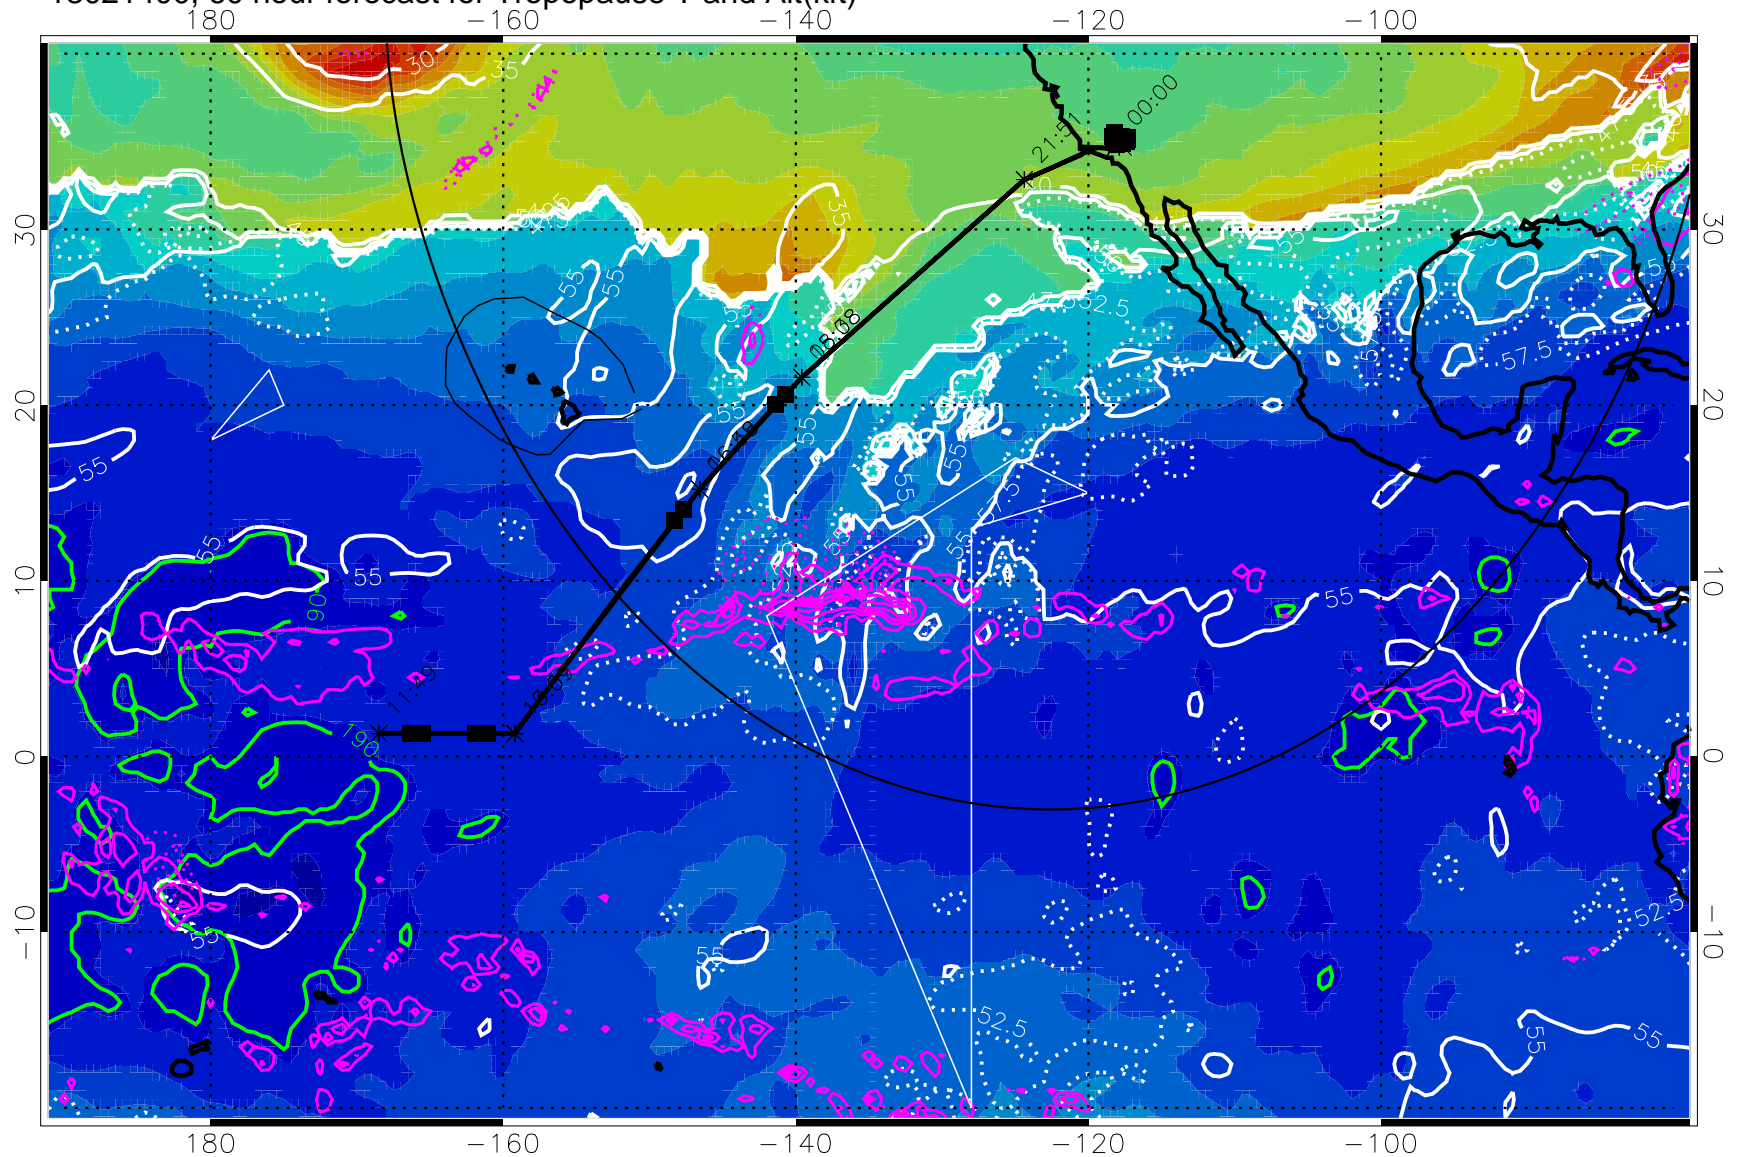

13021400, 60 hour forecast for Tropopause T and Alt(kft)

Tropopause T, K

Tropopause Altitude in kft (white)

Precip (tot dot, conv sol) past 6 hrs 6 kg/m² contours, min 4

189.5K skin 185.9K engine

→ 30 m/s

Range ring of 4055 km -- 13 hours GH round trip