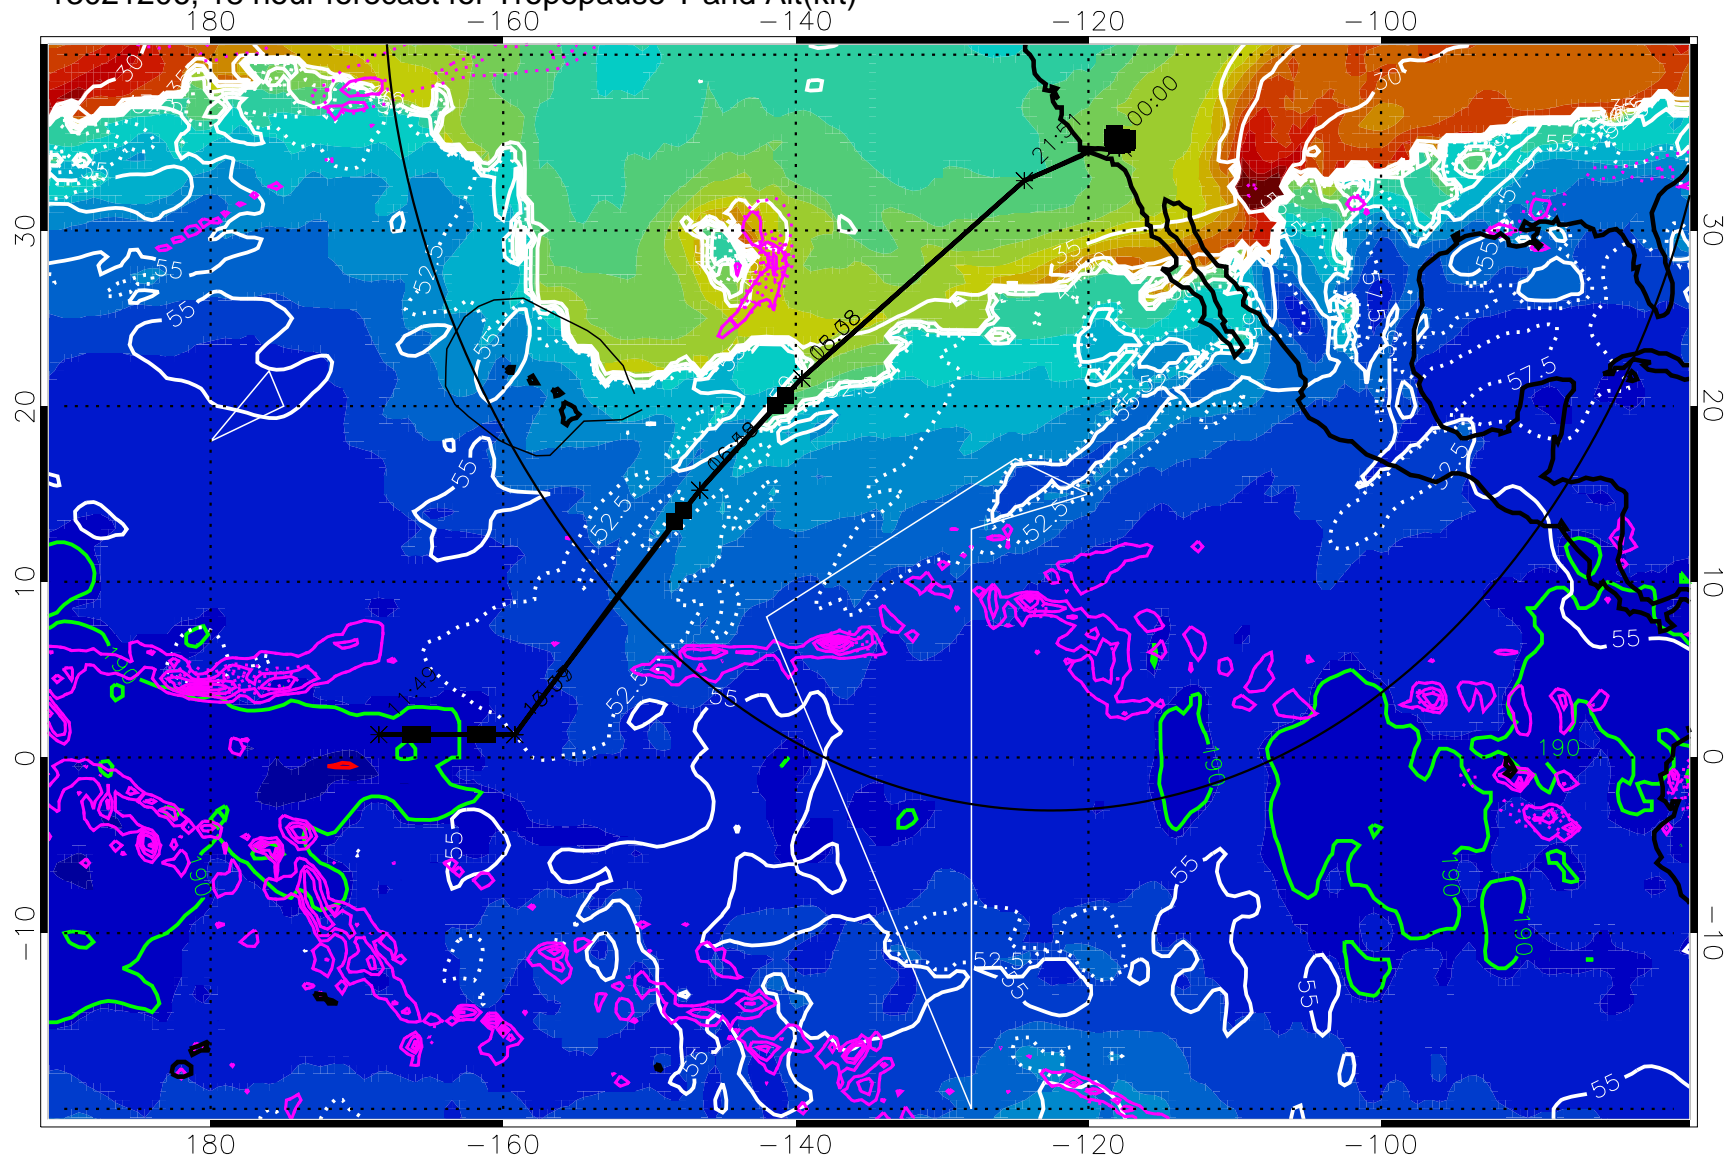

→ 30 m/s

Range ring of 4055 km -- 13 hours GH round trip

13021200, 12 hour forecast for Tropopause T and Alt(kft)

190 200 210 220 230

Tropopause T, K

Tropopause Altitude in kft (white)

Precip (tot dot, conv sol) past 6 hrs 6 kg/m² contours, min 4

189.5K skin

185.9K engine

30 m/s

Range ring of 4055 km -- 13 hours GH round trip

13021206, 18 hour forecast for Tropopause T and Alt(kft)

190 200 210 220 230

Tropopause T, K

Tropopause Altitude in kft (white)

Precip (tot dot, conv sol) past 6 hrs 6 kg/m2 contours, min 4

189.5K skin

185.9K engine

30 m/s

Range ring of 4055 km -- 13 hours GH round trip

13021212, 24 hour forecast for Tropopause T and Alt(kft)

190 200 210 220 230

Tropopause T, K

Tropopause Altitude in kft (white)

Precip (tot dot, conv sol) past 6 hrs 6 kg/m2 contours, min 4

189.5K skin

185.9K engine

30 m/s

Range ring of 4055 km -- 13 hours GH round trip

13021218, 30 hour forecast for Tropopause T and Alt(kft)