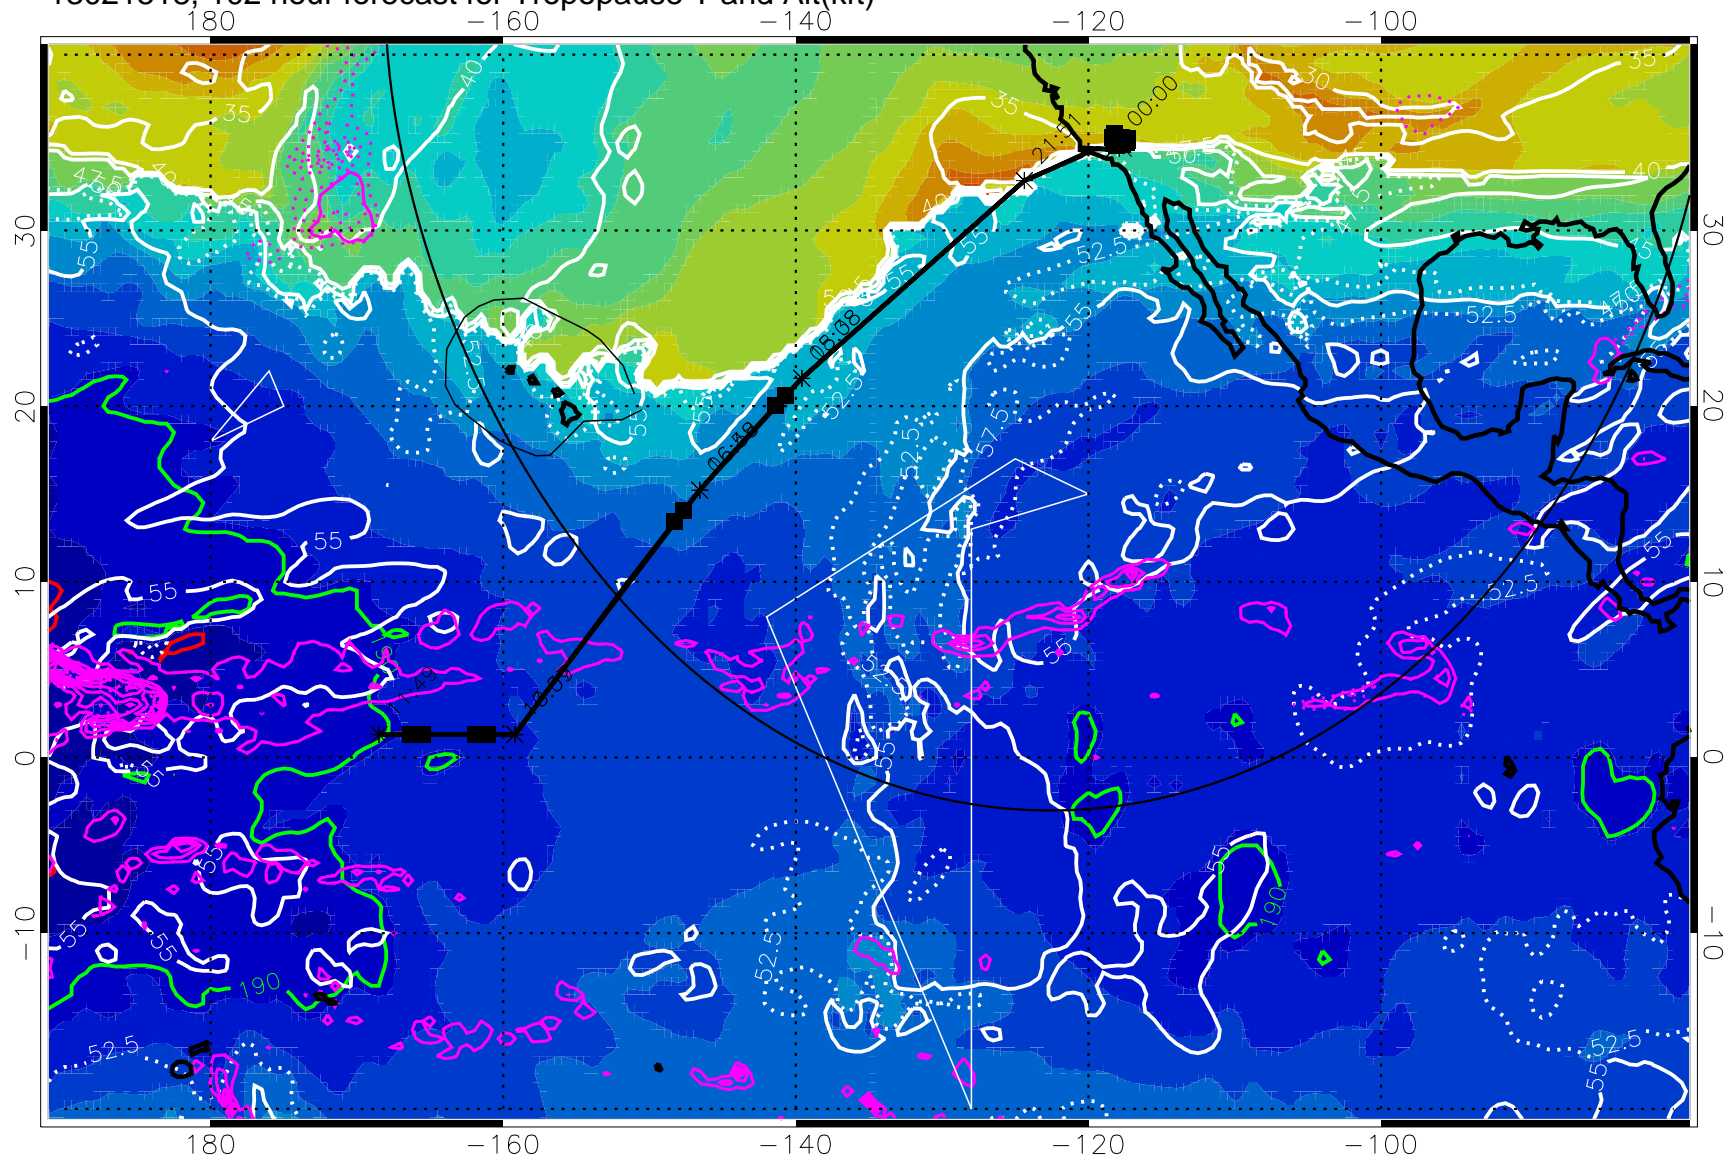

Precip (tot dot, conv sol) past 6 hrs 6 kg/m² contours, min 4

189.5K skin

185.9K engine

→ 30 m/s

Range ring of 4055 km -- 13 hours GH round trip

13021518, 102 hour forecast for Tropopause T and Alt(kft)

Tropopause Altitude in kft (white)
 Precip (tot dot, conv sol) past 6 hrs 6 kg/m² contours, min 4
 189.5K skin 185.9K engine