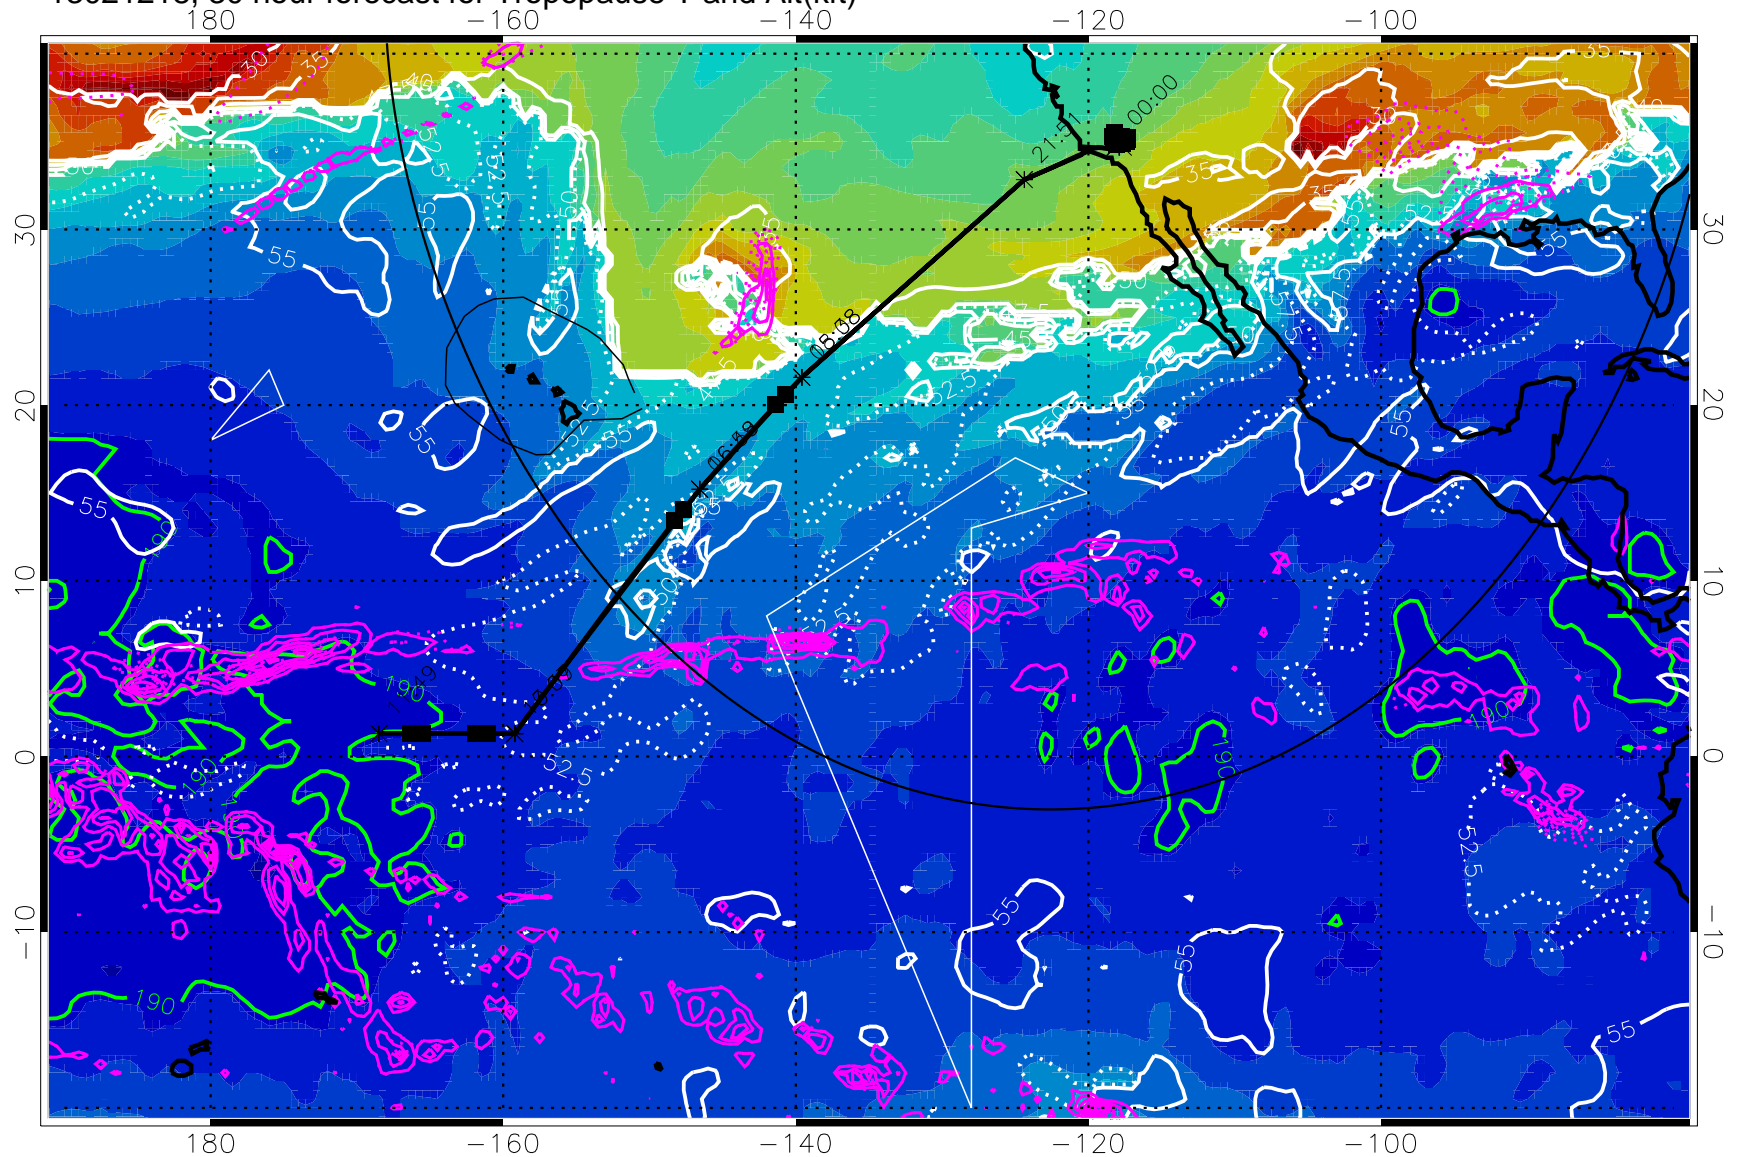

189.5K skin

185.9K engine

30 m/s

Range ring of 4055 km -- 13 hours GH round trip

13021206, 18 hour forecast for Tropopause T and Alt(kft)

190 200 210 220 230

Tropopause T, K

Tropopause Altitude in kft (white)

Precip (tot dot, conv sol) past 6 hrs 6 kg/m2 contours, min 4

189.5K skin

185.9K engine

30 m/s

Range ring of 4055 km -- 13 hours GH round trip

13021212, 24 hour forecast for Tropopause T and Alt(kft)

190 200 210 220 230

Tropopause T, K

Tropopause Altitude in kft (white)

Precip (tot dot, conv sol) past 6 hrs 6 kg/m2 contours, min 4

189.5K skin

185.9K engine

30 m/s

Range ring of 4055 km -- 13 hours GH round trip

13021218, 30 hour forecast for Tropopause T and Alt(kft)

Tropopause Altitude in kft (white)

Precip (tot dot, conv sol) past 6 hrs 6 kg/m2 contours, min 4

189.5K skin 185.9K engine

→ 30 m/s

Range ring of 4055 km -- 13 hours GH round trip

13021300, 36 hour forecast for Tropopause T and Alt(kft)