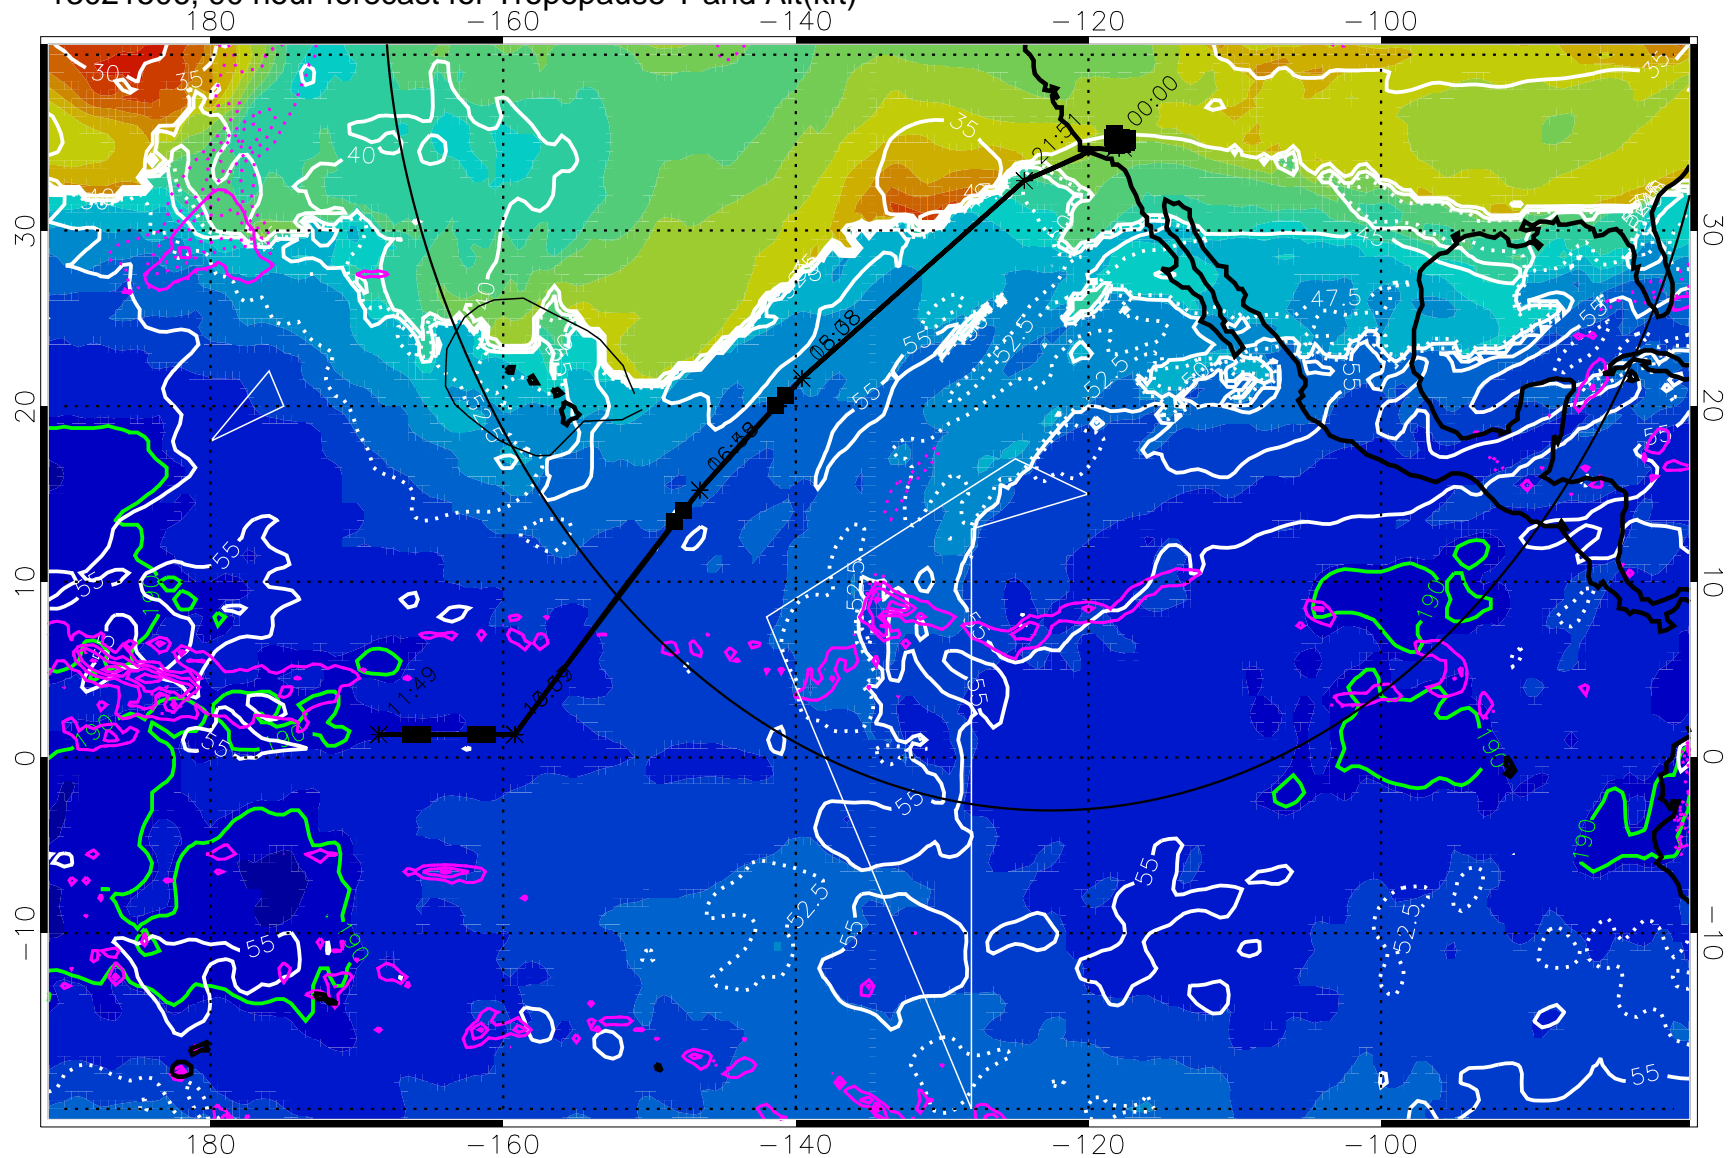

13021500, 84 hour forecast for Tropopause T and Alt(kft)

190 200 210 220 230
Tropopause T, K

Tropopause Altitude in kft (white)

Precip (tot dot, conv sol) past 6 hrs 6 kg/m2 contours, min 4

189.5K skin

185.9K engine

→ 30 m/s

Range ring of 4055 km -- 13 hours GH round trip

13021506, 90 hour forecast for Tropopause T and Alt(kft)

190 200 210 220 230

Tropopause T, K

Tropopause Altitude in kft (white)

Precip (tot dot, conv sol) past 6 hrs 6 kg/m2 contours, min 4

189.5K skin

185.9K engine

30 m/s

Range ring of 4055 km -- 13 hours GH round trip

13021512, 96 hour forecast for Tropopause T and Alt(kft)

190 200 210 220 230
Tropopause T, K

Tropopause Altitude in kft (white)