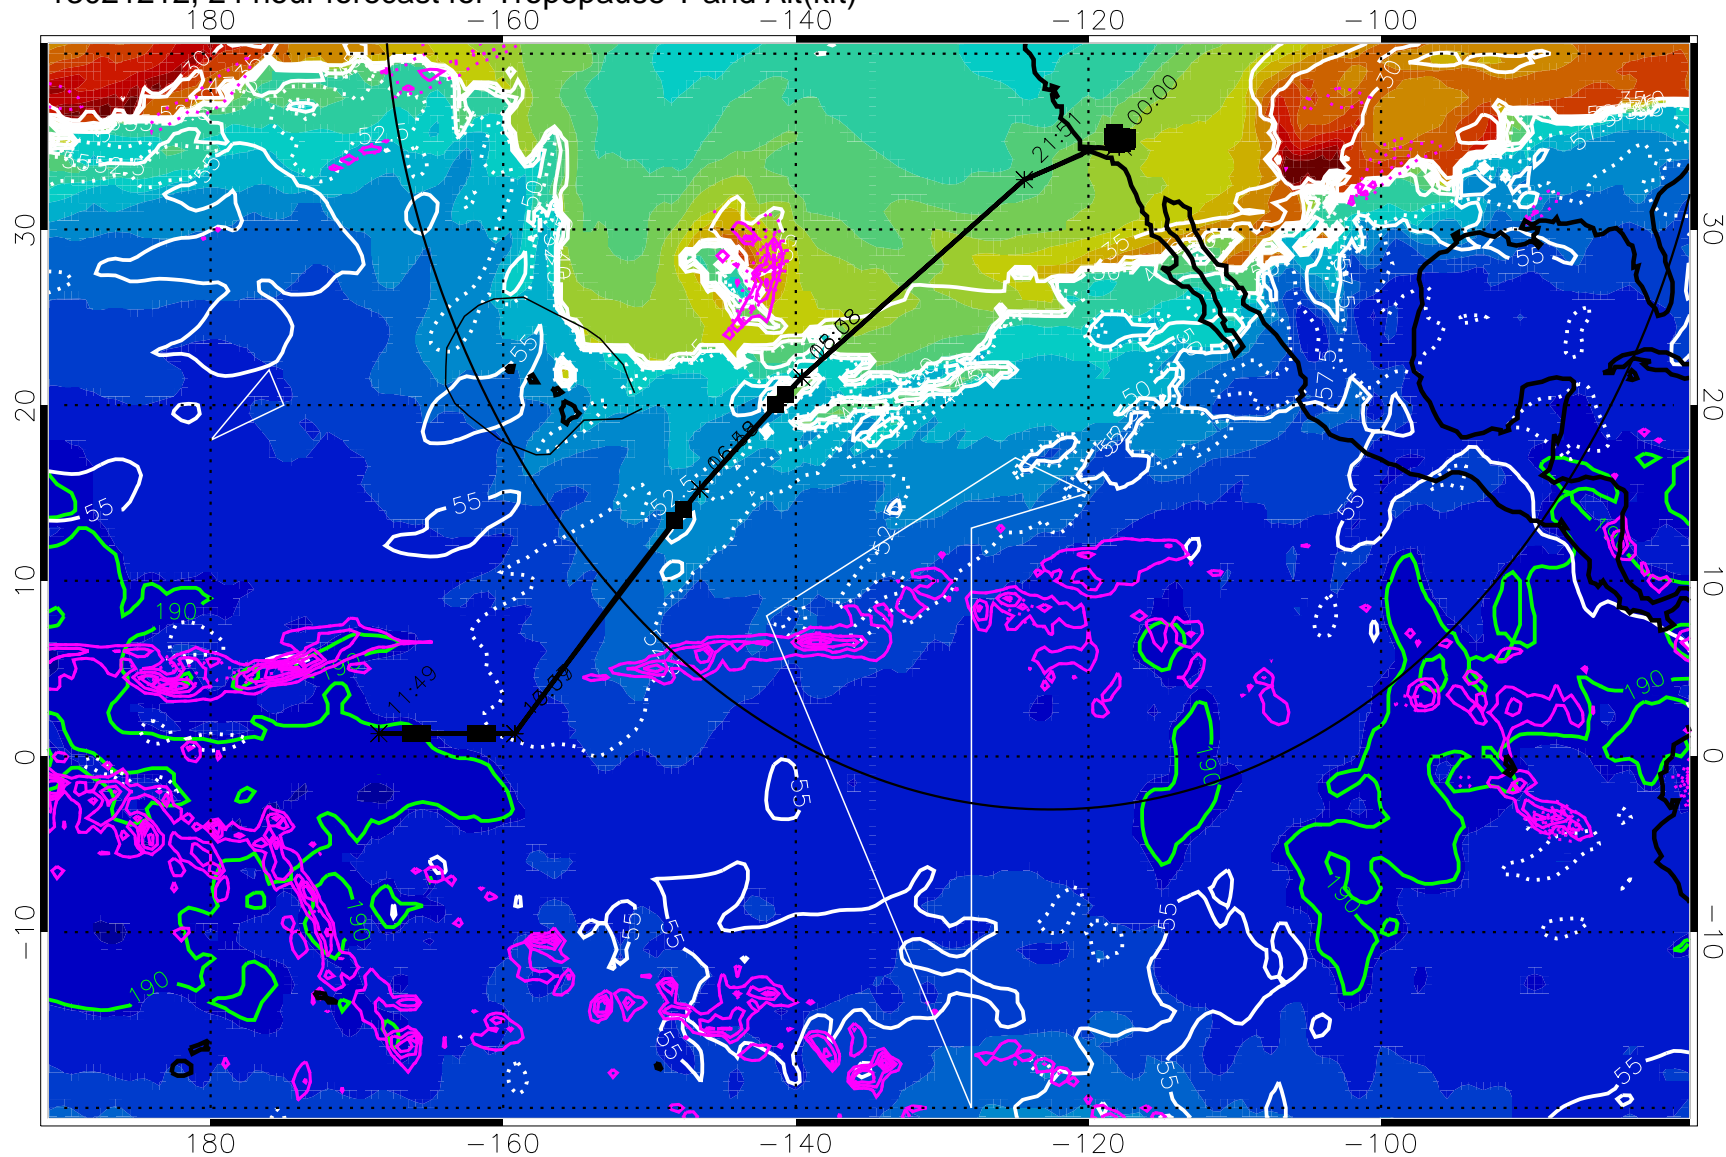

189.5K skin

185.9K engine

30 m/s

Range ring of 4055 km -- 13 hours GH round trip

13021206, 18 hour forecast for Tropopause T and Alt(kft)

190 200 210 220 230

Tropopause T, K

Tropopause Altitude in kft (white)

Precip (tot dot, conv sol) past 6 hrs 6 kg/m2 contours, min 4

189.5K skin

185.9K engine

30 m/s

Range ring of 4055 km -- 13 hours GH round trip

13021212, 24 hour forecast for Tropopause T and Alt(kft)

190 200 210 220 230

Tropopause T, K

Tropopause Altitude in kft (white)

Precip (tot dot, conv sol) past 6 hrs 6 kg/m2 contours, min 4

189.5K skin

185.9K engine

30 m/s

Range ring of 4055 km -- 13 hours GH round trip

13021218, 30 hour forecast for Tropopause T and Alt(kft)