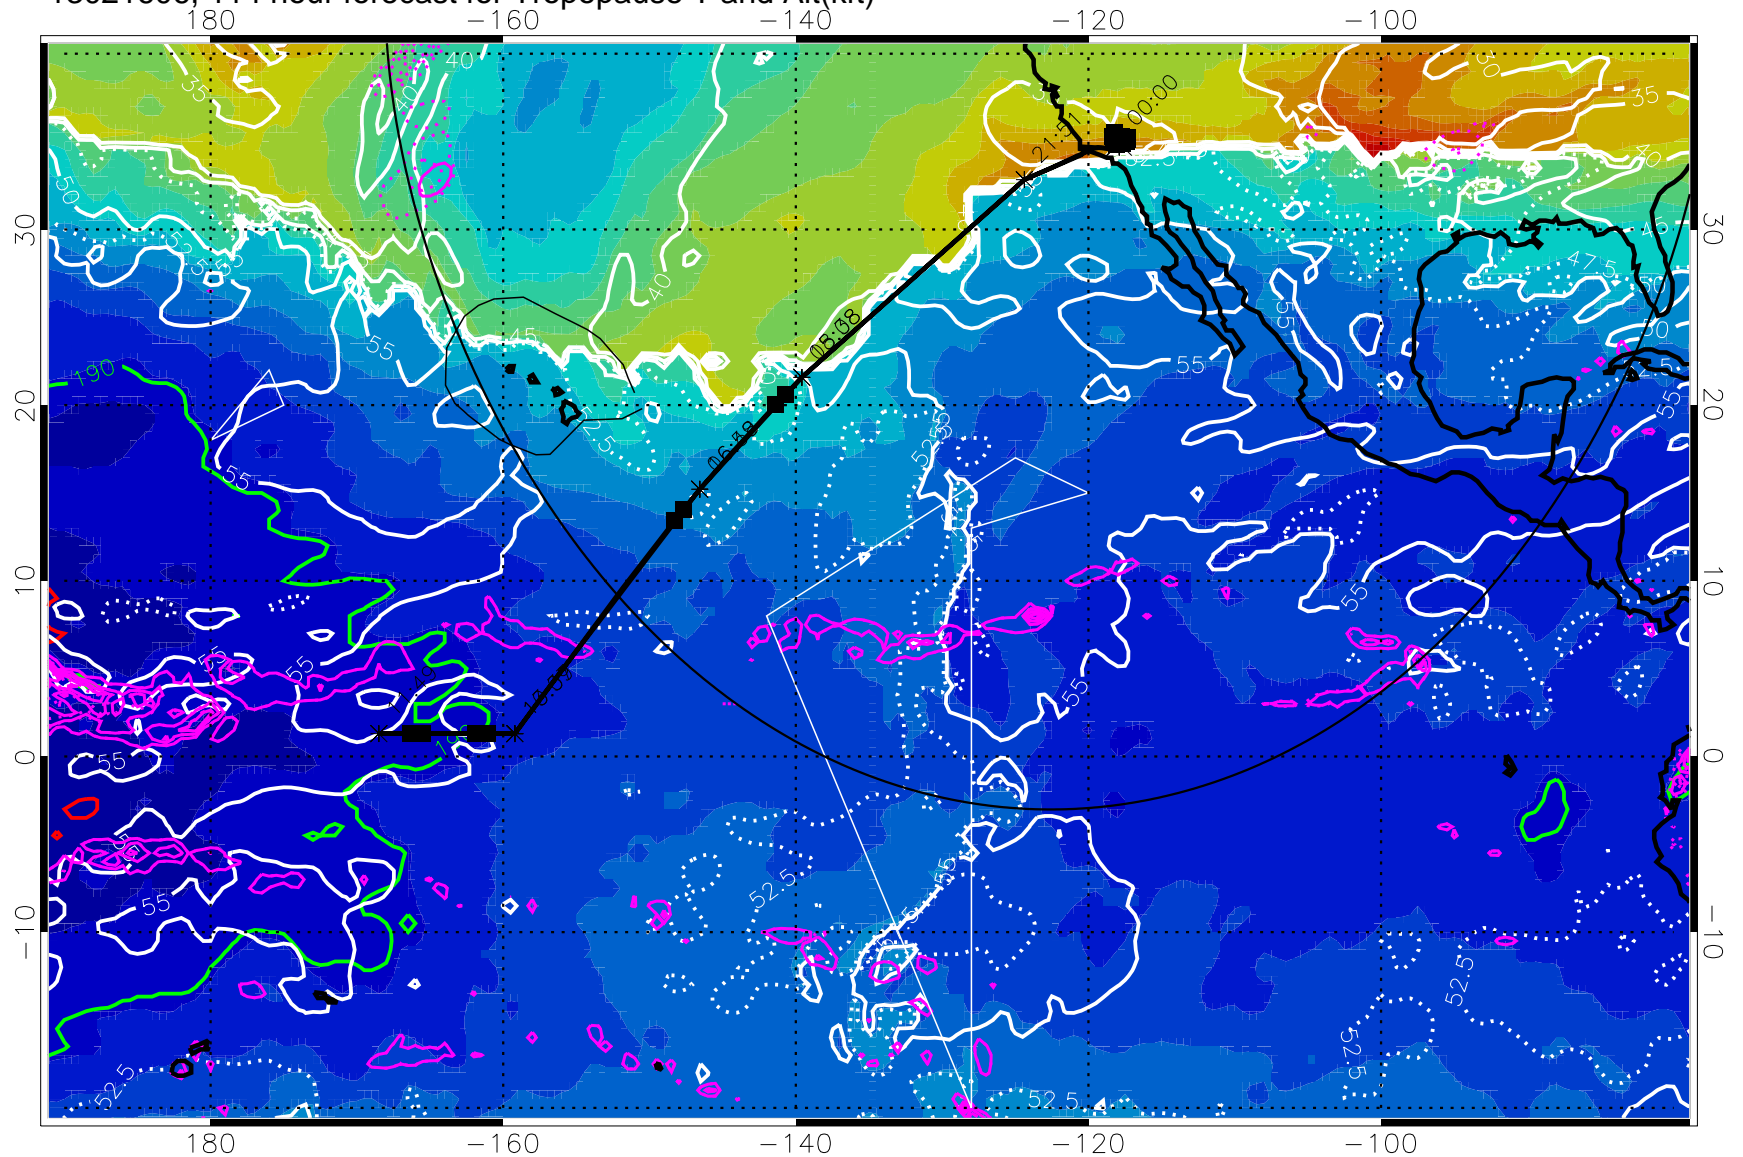

Precip (tot dot, conv sol) past 6 hrs 6 kg/m² contours, min 4

189.5K skin

185.9K engine

→ 30 m/s

Range ring of 4055 km -- 13 hours GH round trip

13021518, 102 hour forecast for Tropopause T and Alt(kft)

Tropopause Altitude in kft (white)
 Precip (tot dot, conv sol) past 6 hrs 6 kg/m² contours, min 4
 189.5K skin 185.9K engine

→ 30 m/s
 Range ring of 4055 km -- 13 hours GH round trip

13021600, 108 hour forecast for Tropopause T and Alt(kft)

190 200 210 220 230

Tropopause T, K

Tropopause Altitude in kft (white)

Precip (tot dot, conv sol) past 6 hrs 6 kg/m² contours, min 4

189.5K skin

185.9K engine

→ 30 m/s

Range ring of 4055 km -- 13 hours GH round trip

13021606, 114 hour forecast for Tropopause T and Alt(kft)

Tropopause Altitude in kft (white)
 Precip (tot dot, conv sol) past 6 hrs 6 kg/m² contours, min 4
 189.5K skin 185.9K engine