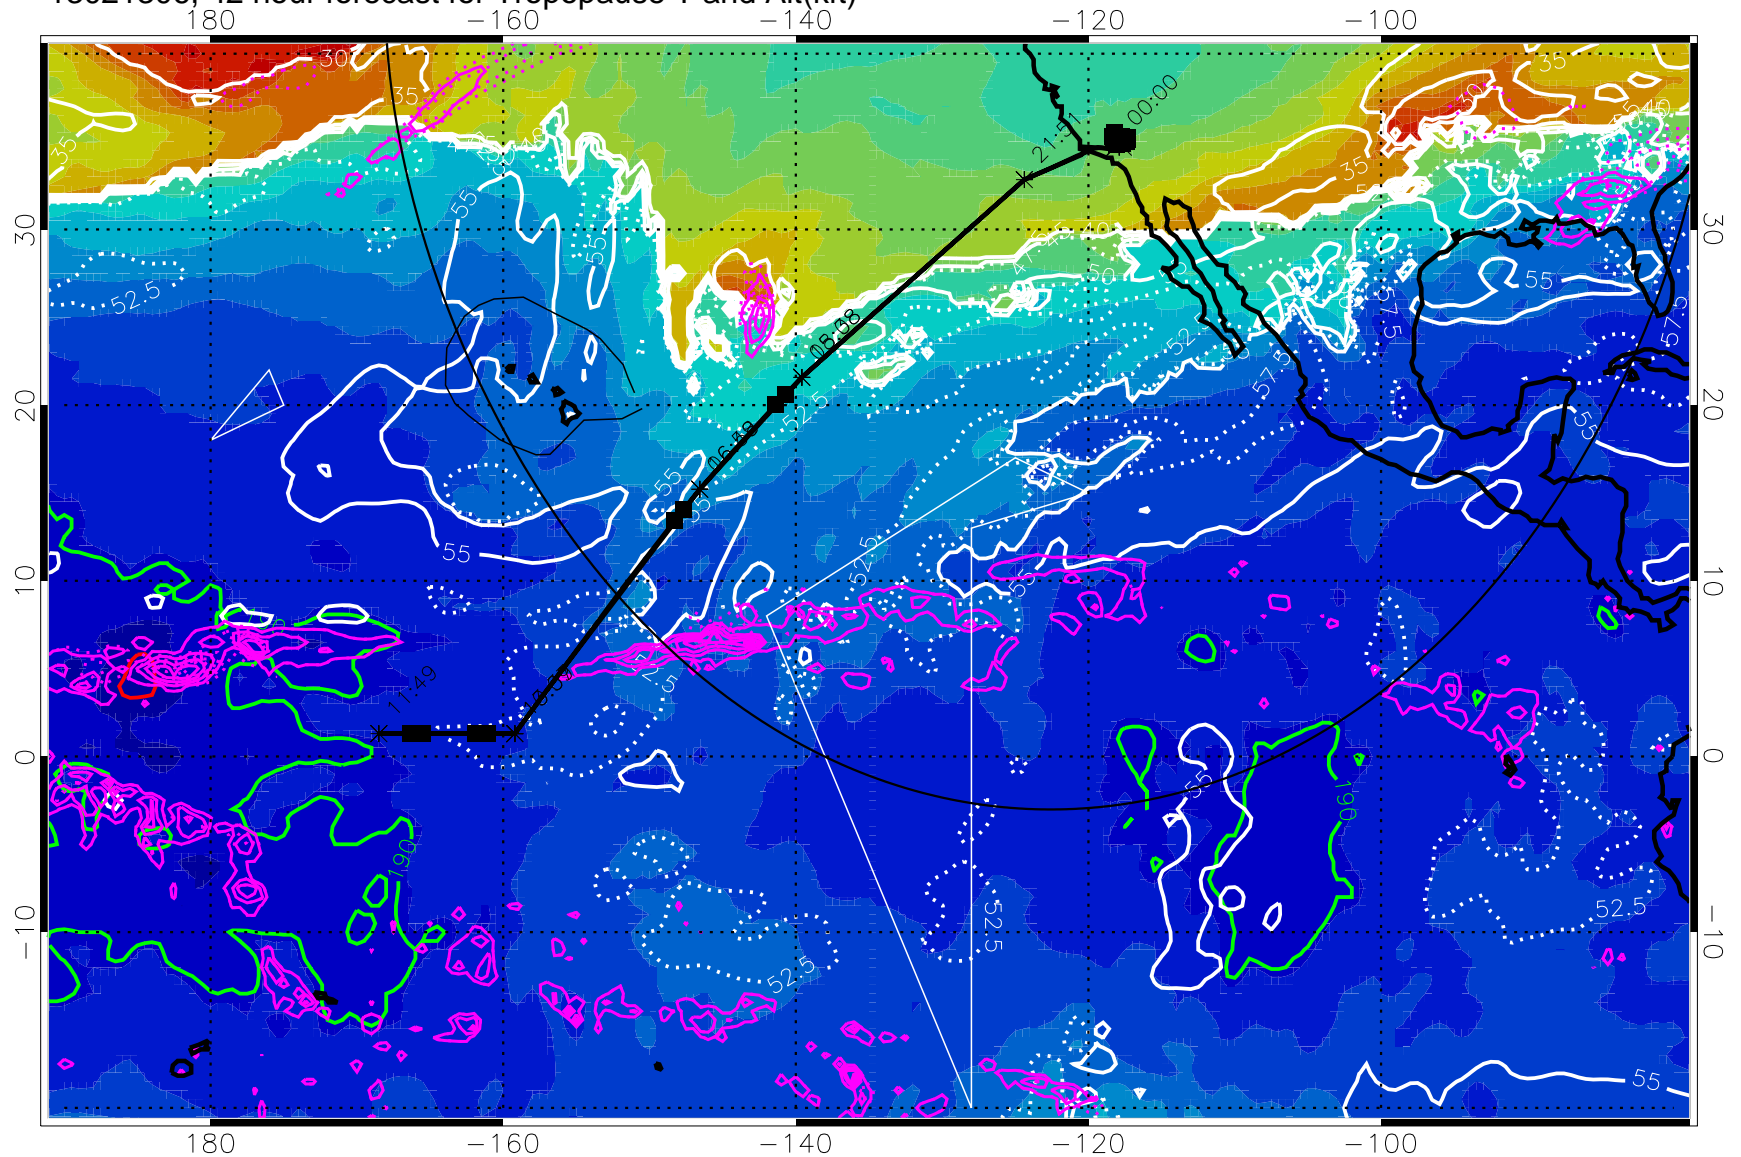

13021306, 42 hour forecast for Tropopause T and Alt(kft)

190   200   210   220   230
Tropopause T, K

Tropopause Altitude in kft (white)

Precip (tot dot, conv sol) past 6 hrs 6 kg/m2 contours, min 4

189.5K skin   185.9K engine

→ 30 m/s

Range ring of 4055 km -- 13 hours GH round trip