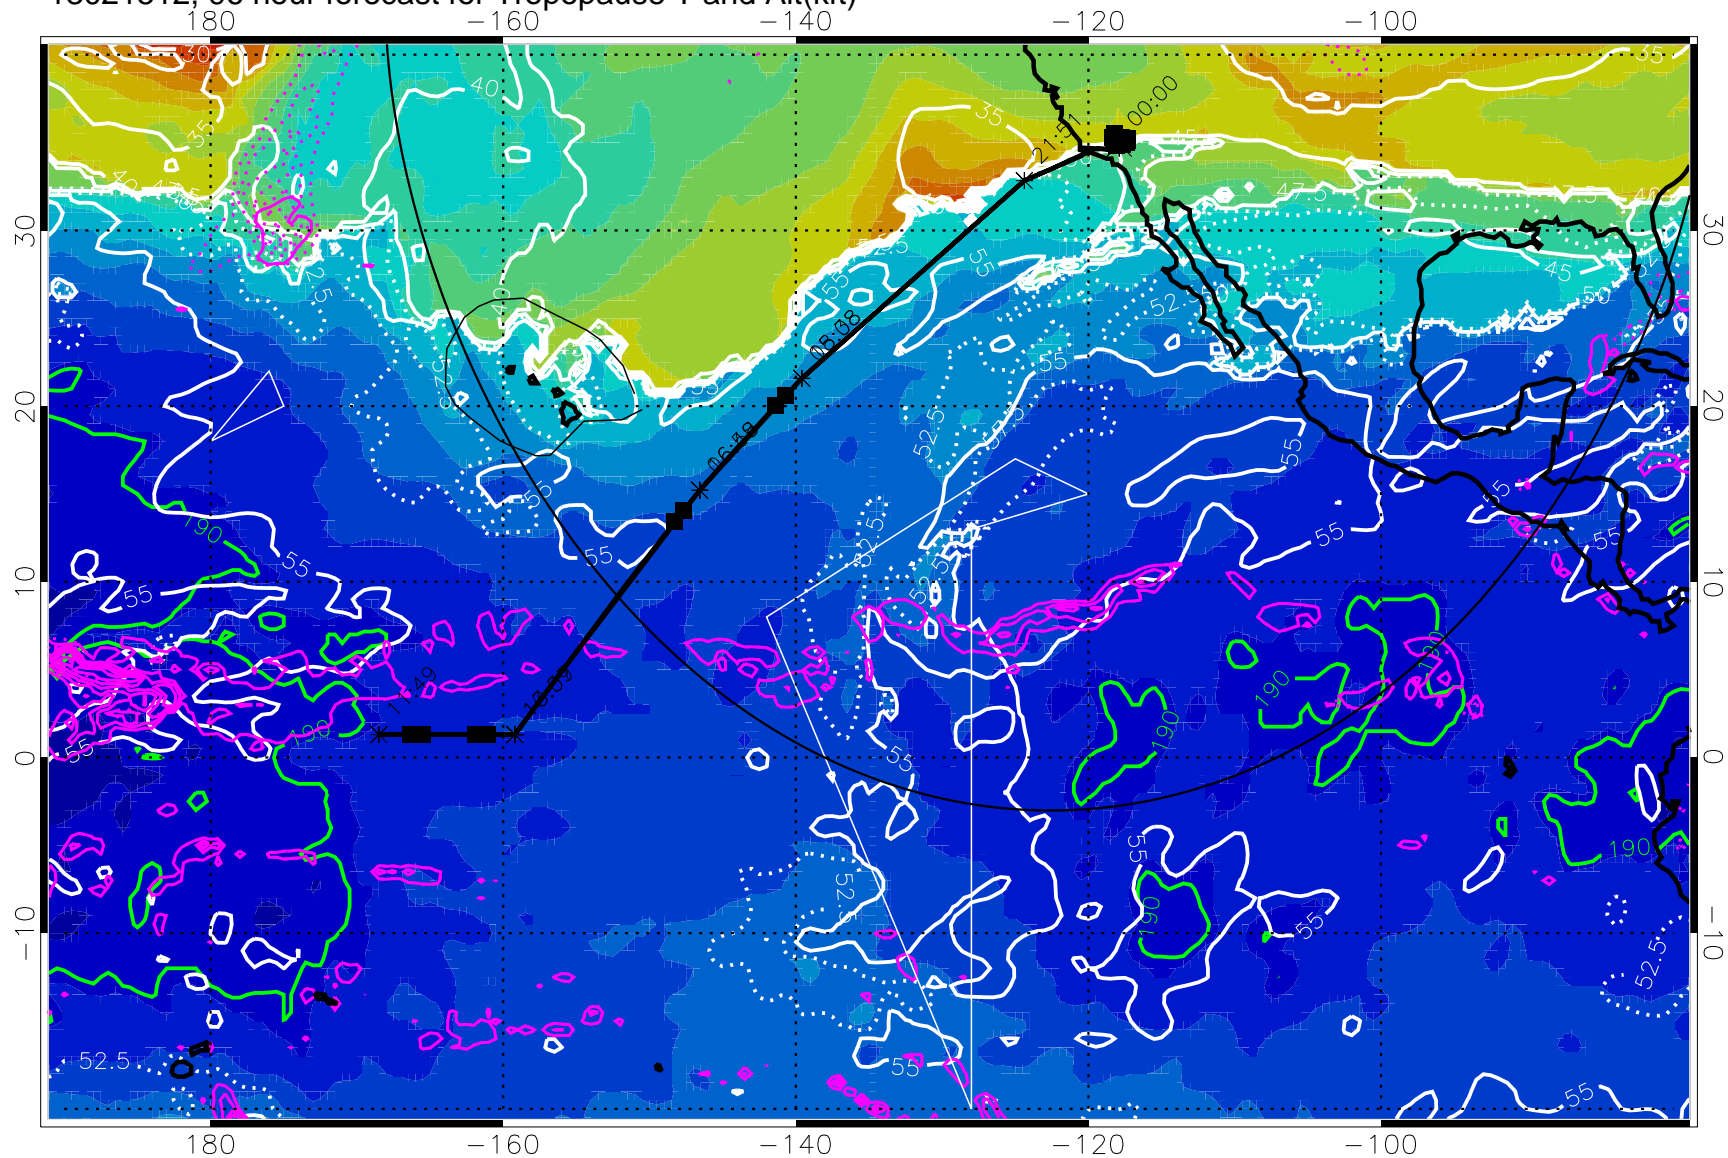

189.5K skin

185.9K engine

30 m/s

Range ring of 4055 km -- 13 hours GH round trip

13021512, 96 hour forecast for Tropopause T and Alt(kft)

190 200 210 220 230
Tropopause T, K

Tropopause Altitude in kft (white)

Precip (tot dot, conv sol) past 6 hrs 6 kg/m² contours, min 4

189.5K skin

185.9K engine

→ 30 m/s

Range ring of 4055 km -- 13 hours GH round trip

13021518, 102 hour forecast for Tropopause T and Alt(kft)

Tropopause Altitude in kft (white)
 Precip (tot dot, conv sol) past 6 hrs 6 kg/m² contours, min 4
 189.5K skin 185.9K engine