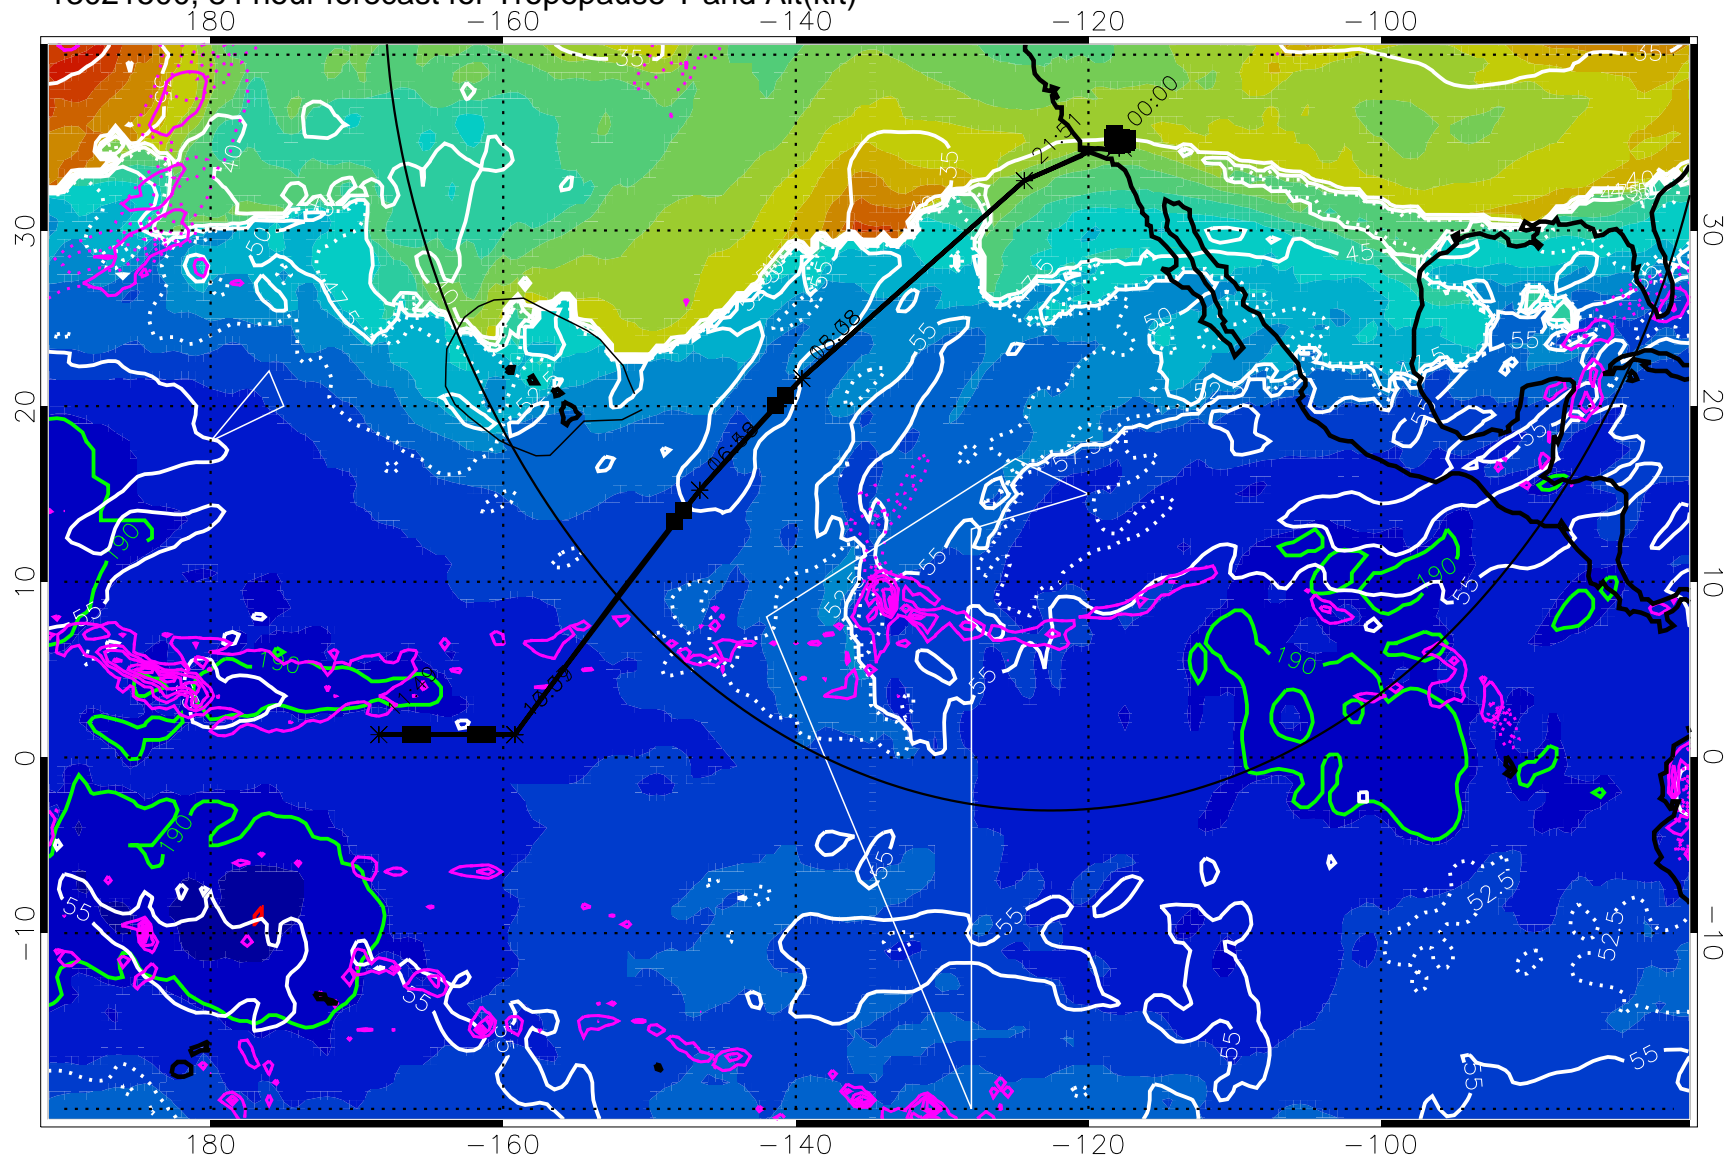

13021500, 84 hour forecast for Tropopause T and Alt(kft)

190   200   210   220   230
Tropopause T, K

Tropopause Altitude in kft (white)

Precip (tot dot, conv sol) past 6 hrs 6 kg/m2 contours, min 4

189.5K skin

185.9K engine

→ 30 m/s

Range ring of 4055 km -- 13 hours GH round trip