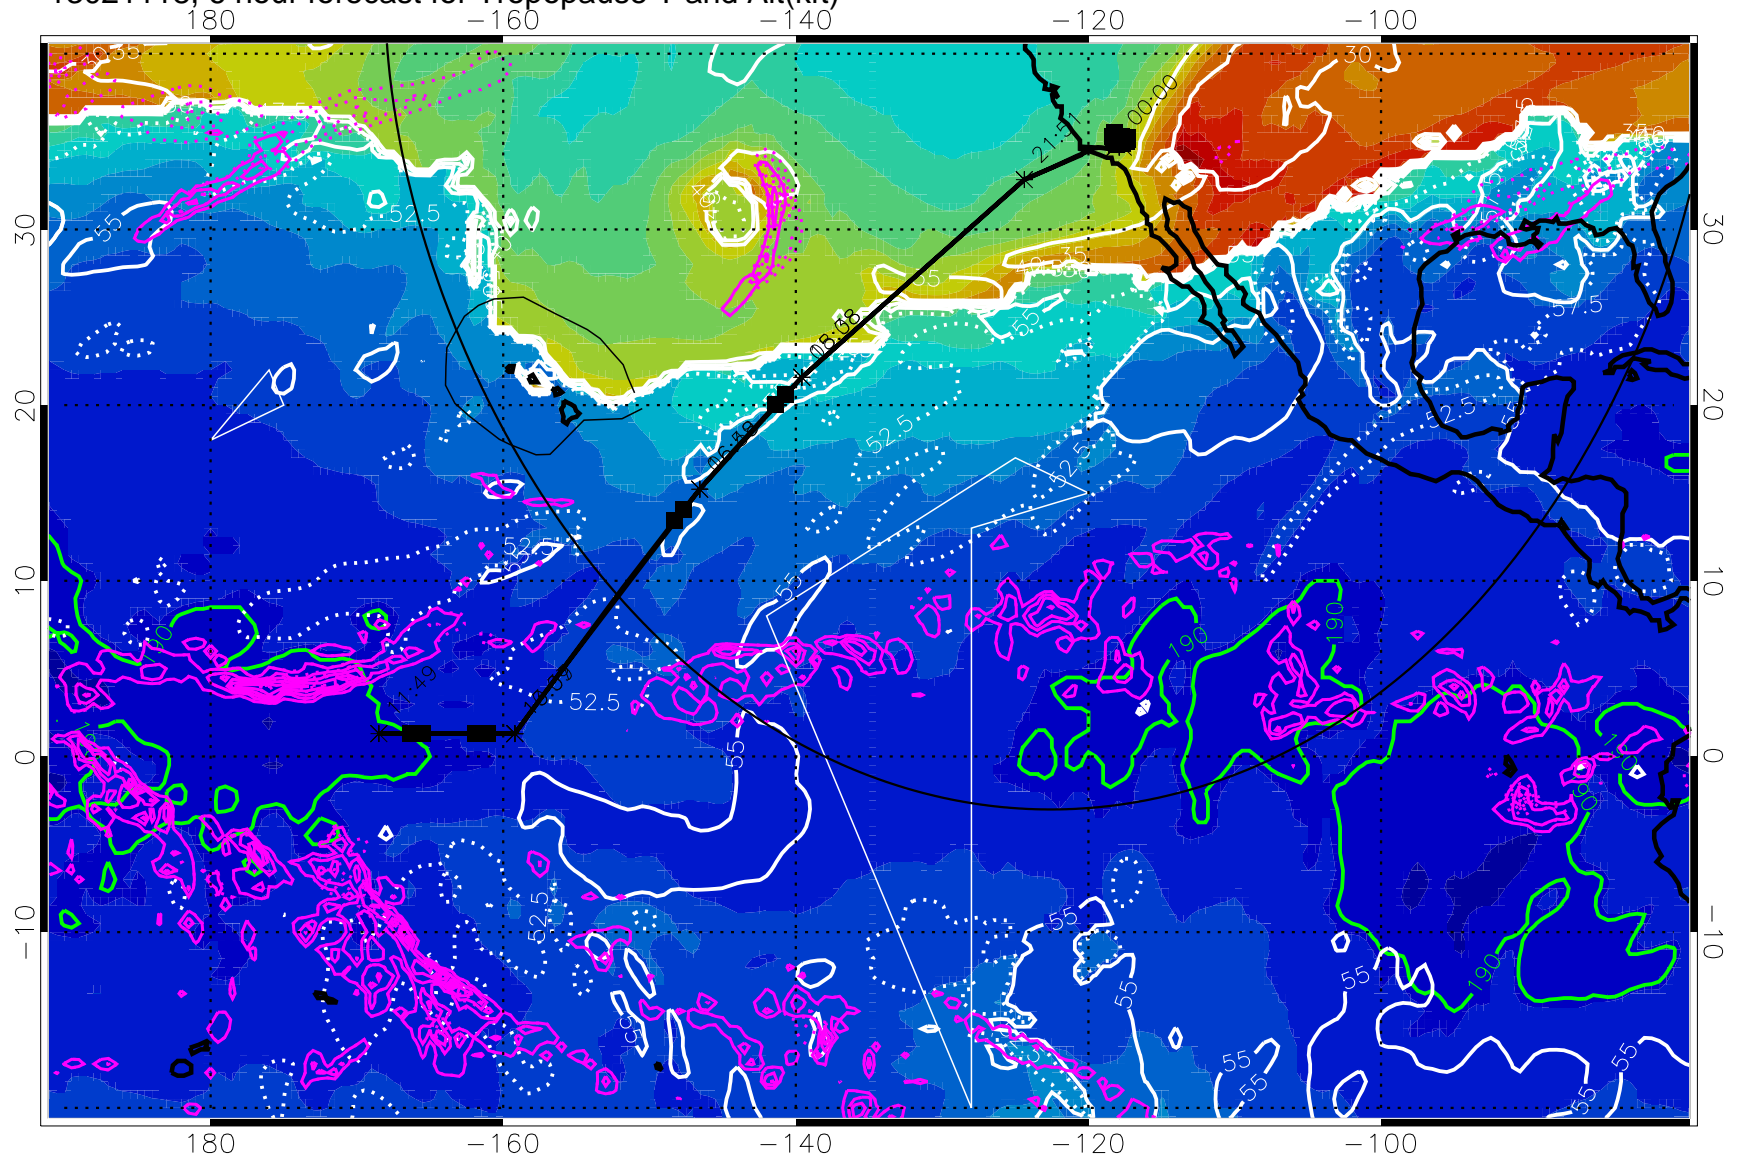

13021118, 6 hour forecast for Tropopause T and Alt(kft)

190 200 210 220 230

Tropopause T, K

Tropopause Altitude in kft (white)

Precip (tot dot, conv sol) past 6 hrs 6 kg/m2 contours, min 4

189.5K skin

185.9K engine

→ 30 m/s

Range ring of 4055 km -- 13 hours GH round trip