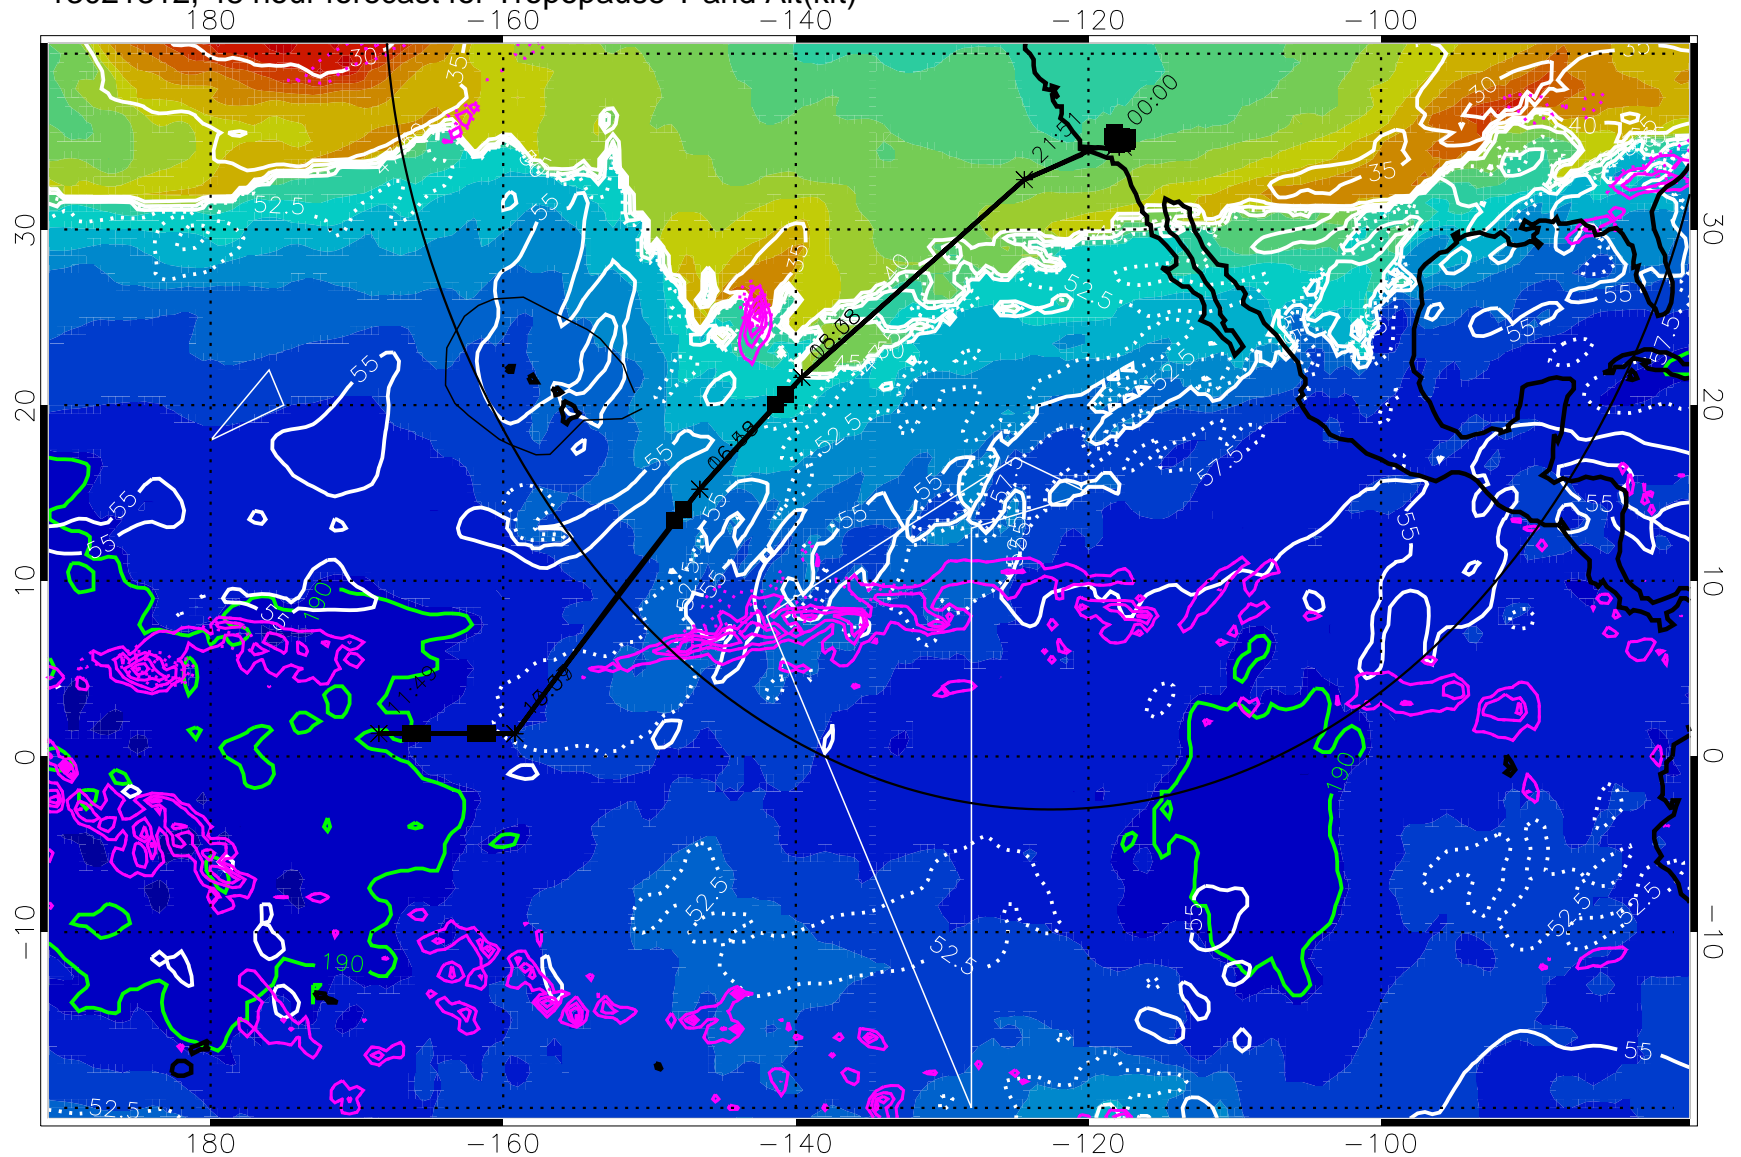

13021312, 48 hour forecast for Tropopause T and Alt(kft)

190 200 210 220 230

Tropopause T, K

Tropopause Altitude in kft (white)

Precip (tot dot, conv sol) past 6 hrs 6 kg/m² contours, min 4

189.5K skin

185.9K engine

Range ring of 4055 km -- 13 hours GH round trip