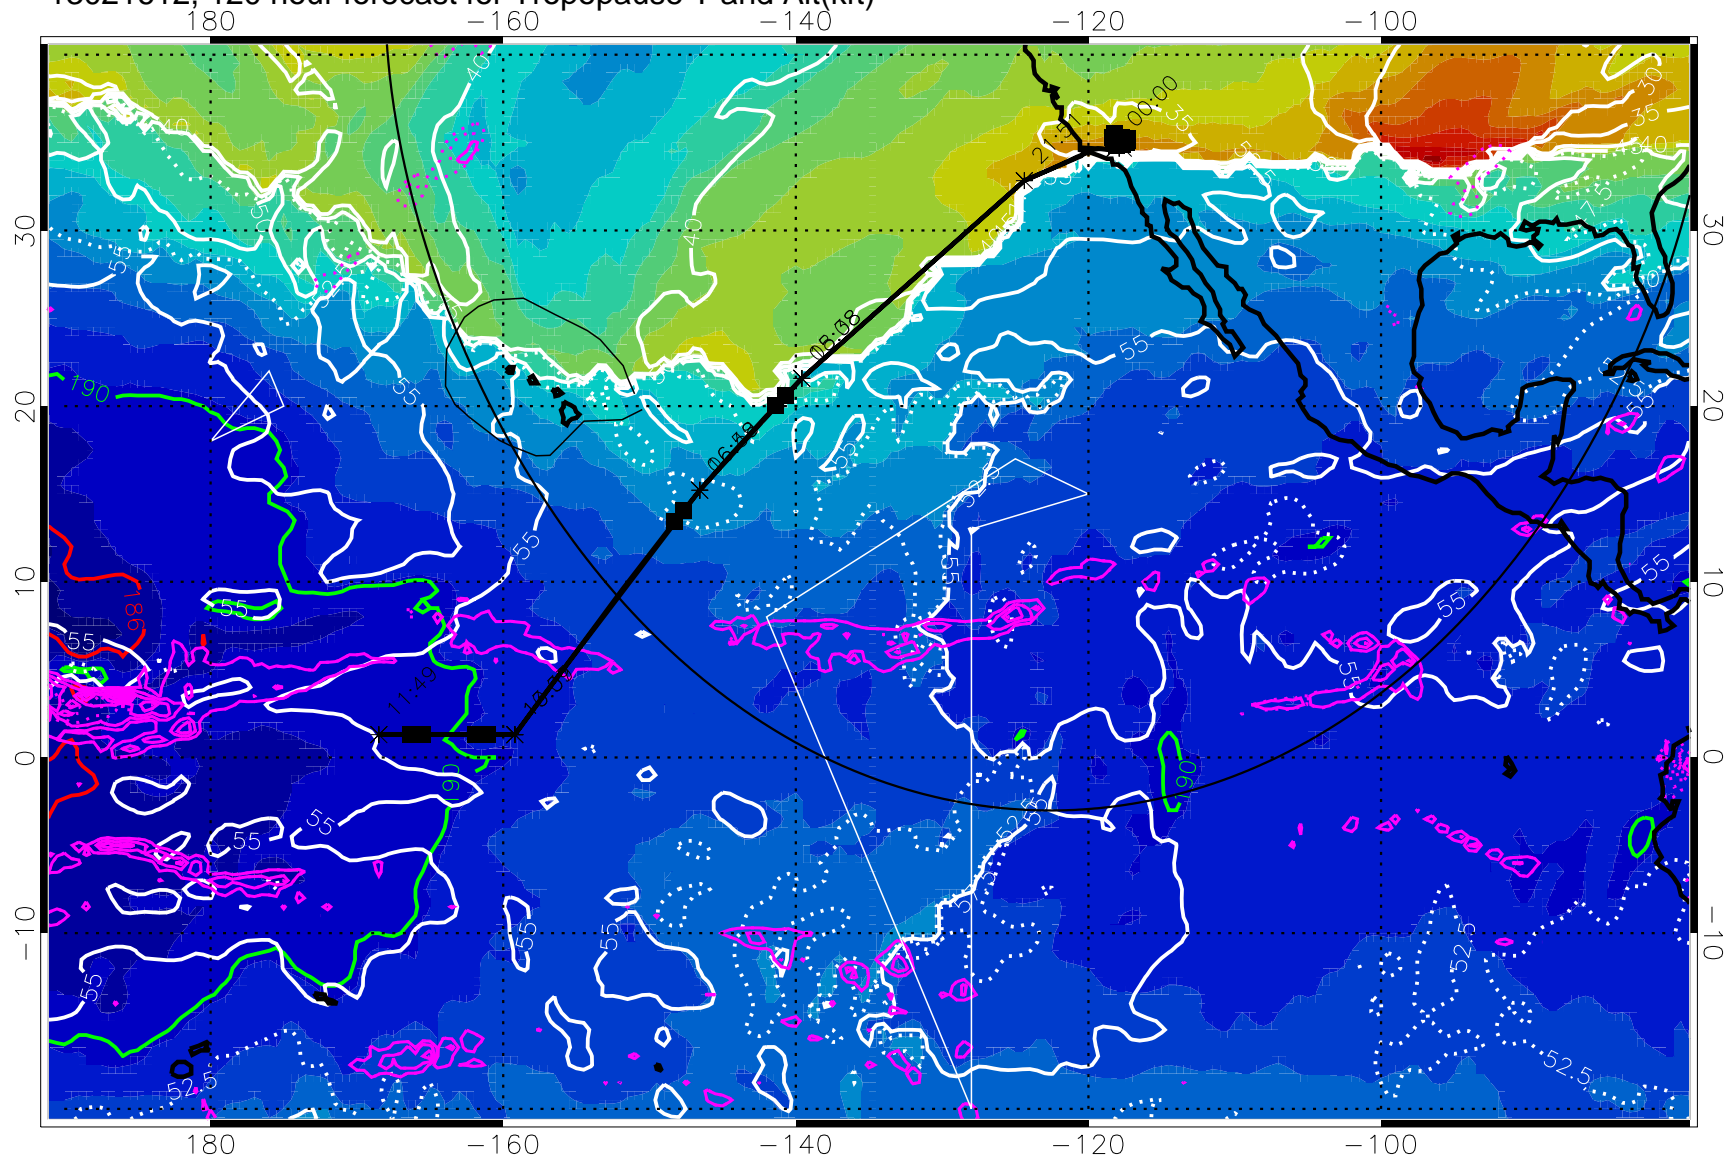

189.5K skin

185.9K engine

→ 30 m/s

Range ring of 4055 km -- 13 hours GH round trip

13021606, 114 hour forecast for Tropopause T and Alt(kft)

Tropopause Altitude in kft (white)
 Precip (tot dot, conv sol) past 6 hrs 6 kg/m² contours, min 4
 189.5K skin 185.9K engine

→ 30 m/s
 Range ring of 4055 km -- 13 hours GH round trip

13021612, 120 hour forecast for Tropopause T and Alt(kft)

Tropopause Altitude in kft (white)
 Precip (tot dot, conv sol) past 6 hrs 6 kg/m2 contours, min 4
 189.5K skin 185.9K engine