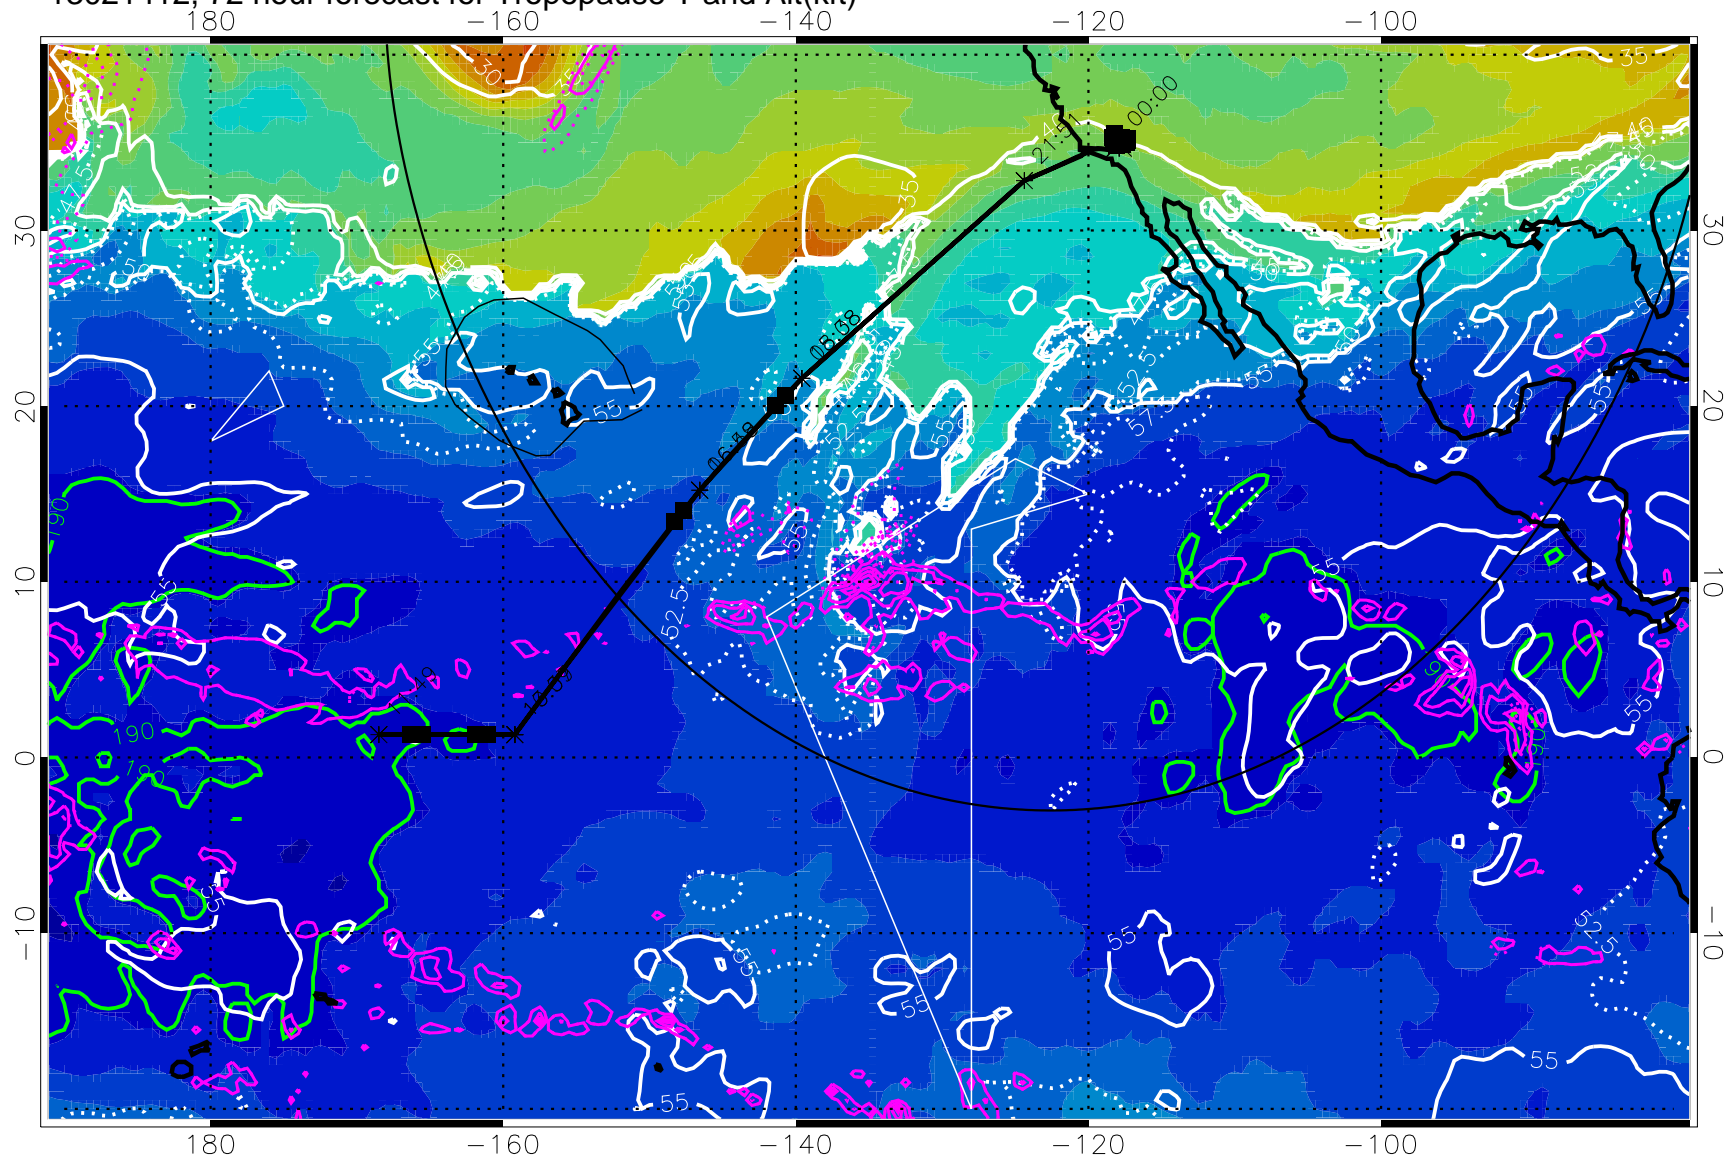

189.5K skin 185.9K engine

→ 30 m/s

Range ring of 4055 km -- 13 hours GH round trip

13021406, 66 hour forecast for Tropopause T and Alt(kft)

190 200 210 220 230

Tropopause T, K

Tropopause Altitude in kft (white)

Precip (tot dot, conv sol) past 6 hrs 6 kg/m² contours, min 4

189.5K skin 185.9K engine

→ 30 m/s

Range ring of 4055 km -- 13 hours GH round trip

13021412, 72 hour forecast for Tropopause T and Alt(kft)

190 200 210 220 230