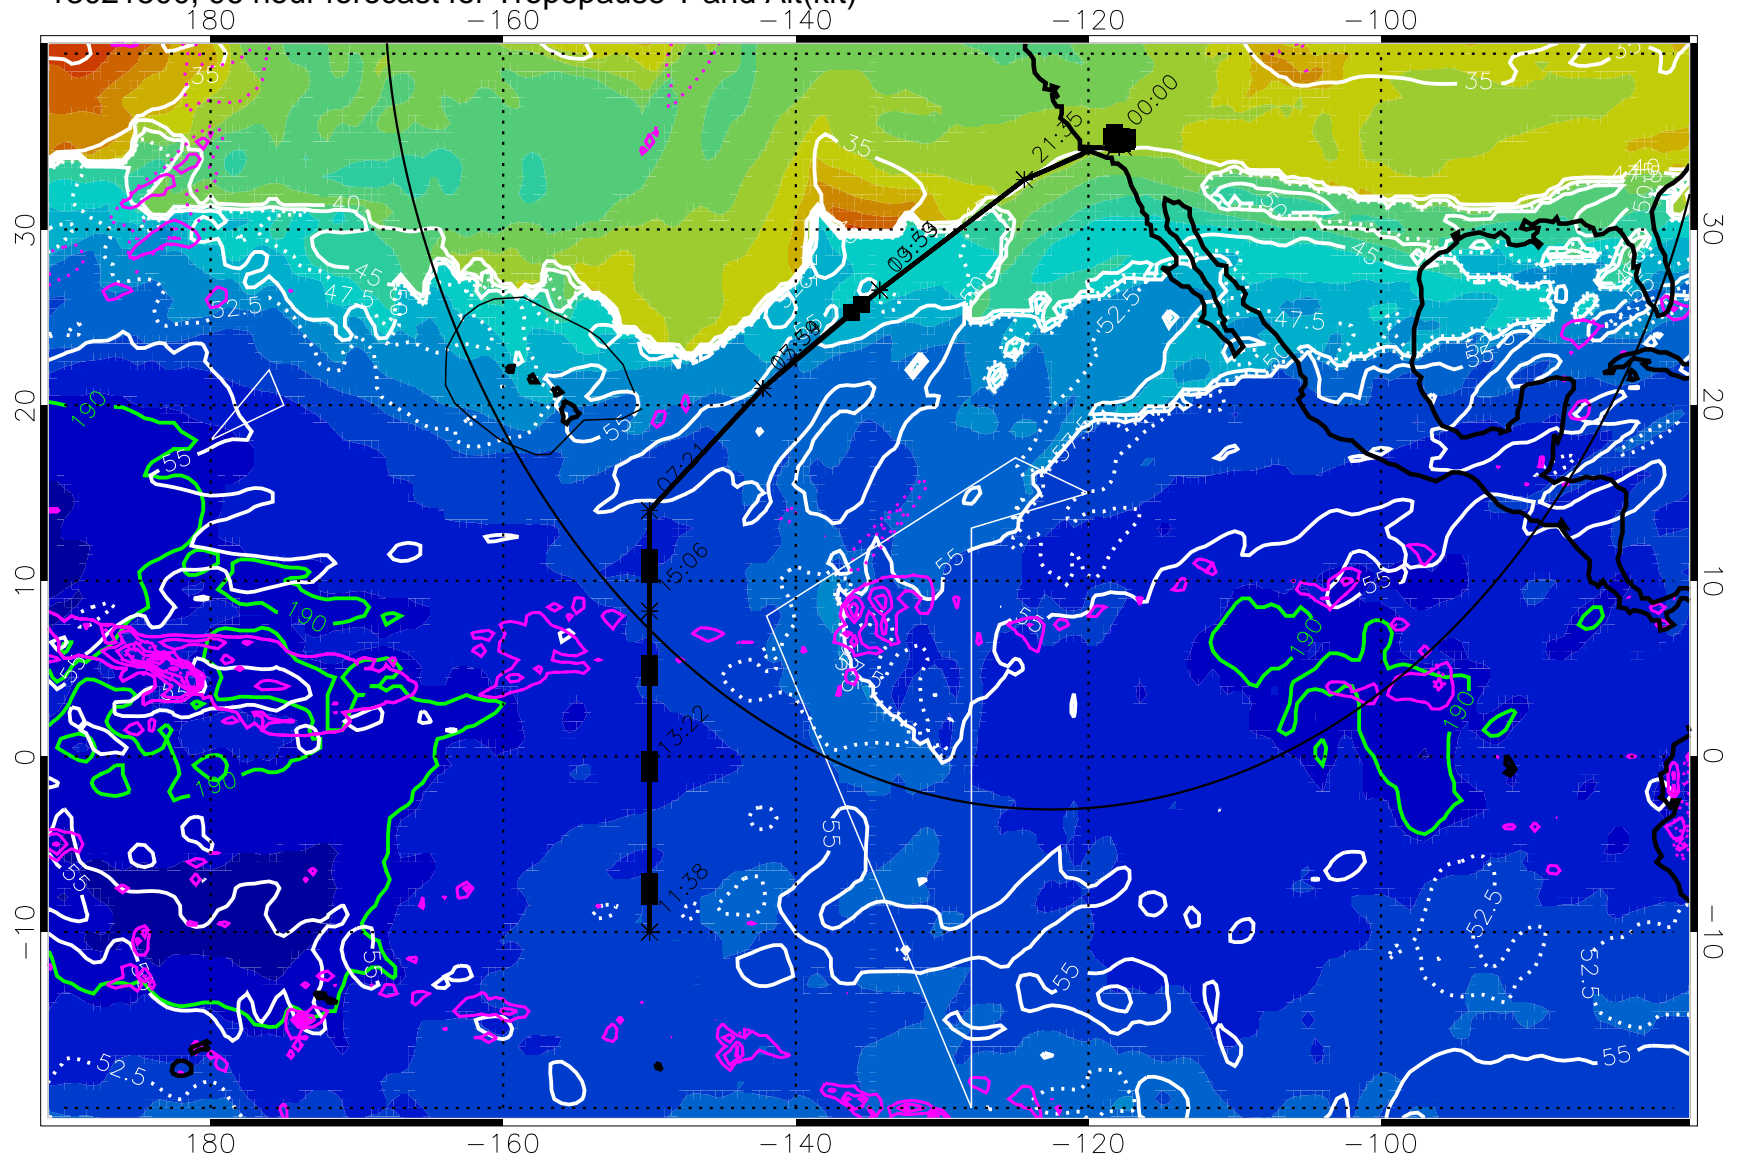

→ 30 m/s

Range ring of 4055 km -- 13 hours GH round trip

13021418, 90 hour forecast for Tropopause T and Alt(kft)

190 200 210 220 230
Tropopause T, K

Tropopause Altitude in kft (white)

Precip (tot dot, conv sol) past 6 hrs 6 kg/m2 contours, min 4

189.5K skin

185.9K engine

→ 30 m/s

Range ring of 4055 km -- 13 hours GH round trip

13021500, 96 hour forecast for Tropopause T and Alt(kft)

190 200 210 220 230
Tropopause T, K

Tropopause Altitude in kft (white)

Precip (tot dot, conv sol) past 6 hrs 6 kg/m² contours, min 4

189.5K skin 185.9K engine

→ 30 m/s

Range ring of 4055 km -- 13 hours GH round trip

13021506, 102 hour forecast for Tropopause T and Alt(kft)

190 200 210 220 230
Tropopause T, K