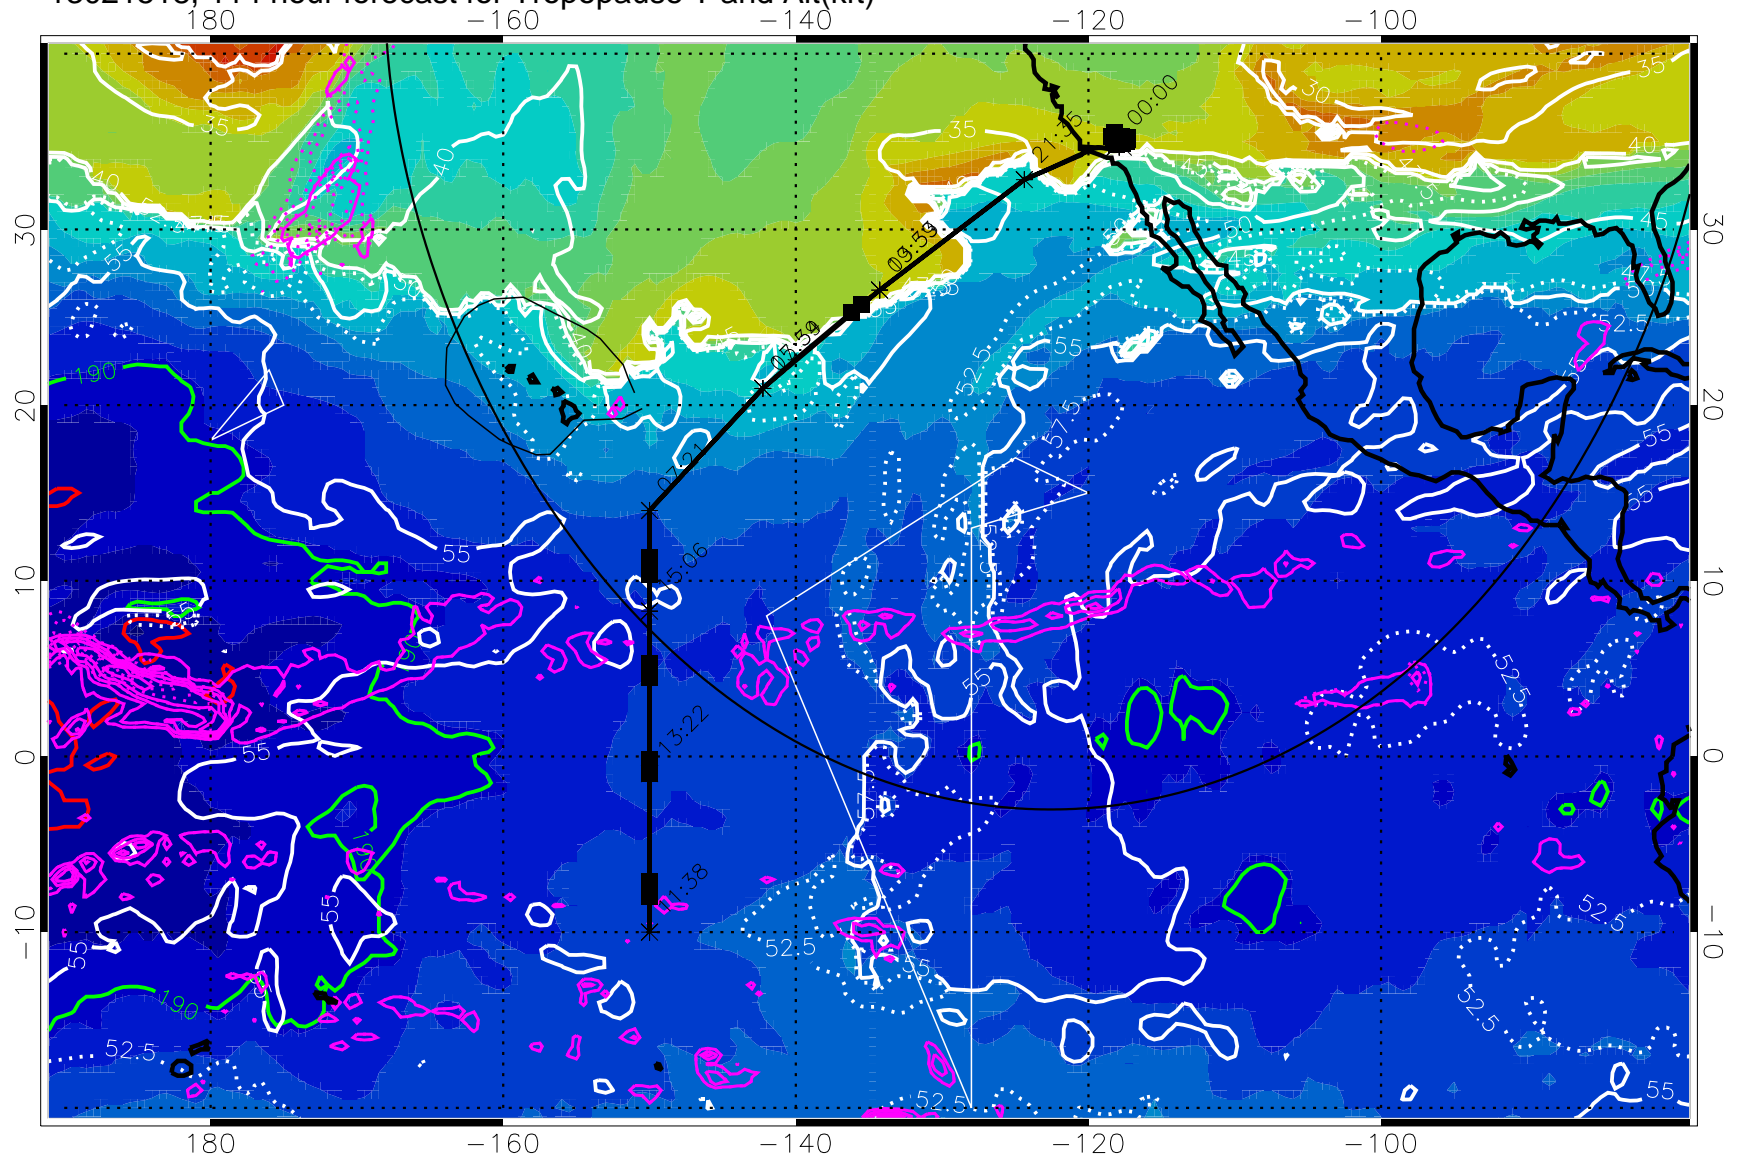

13021518, 114 hour forecast for Tropopause T and Alt(kft)

190   200   210   220   230
Tropopause T, K

Tropopause Altitude in kft (white)

Precip (tot dot, conv sol) past 6 hrs 6 kg/m2 contours, min 4

189.5K skin   185.9K engine

→ 30 m/s

Range ring of 4055 km -- 13 hours GH round trip