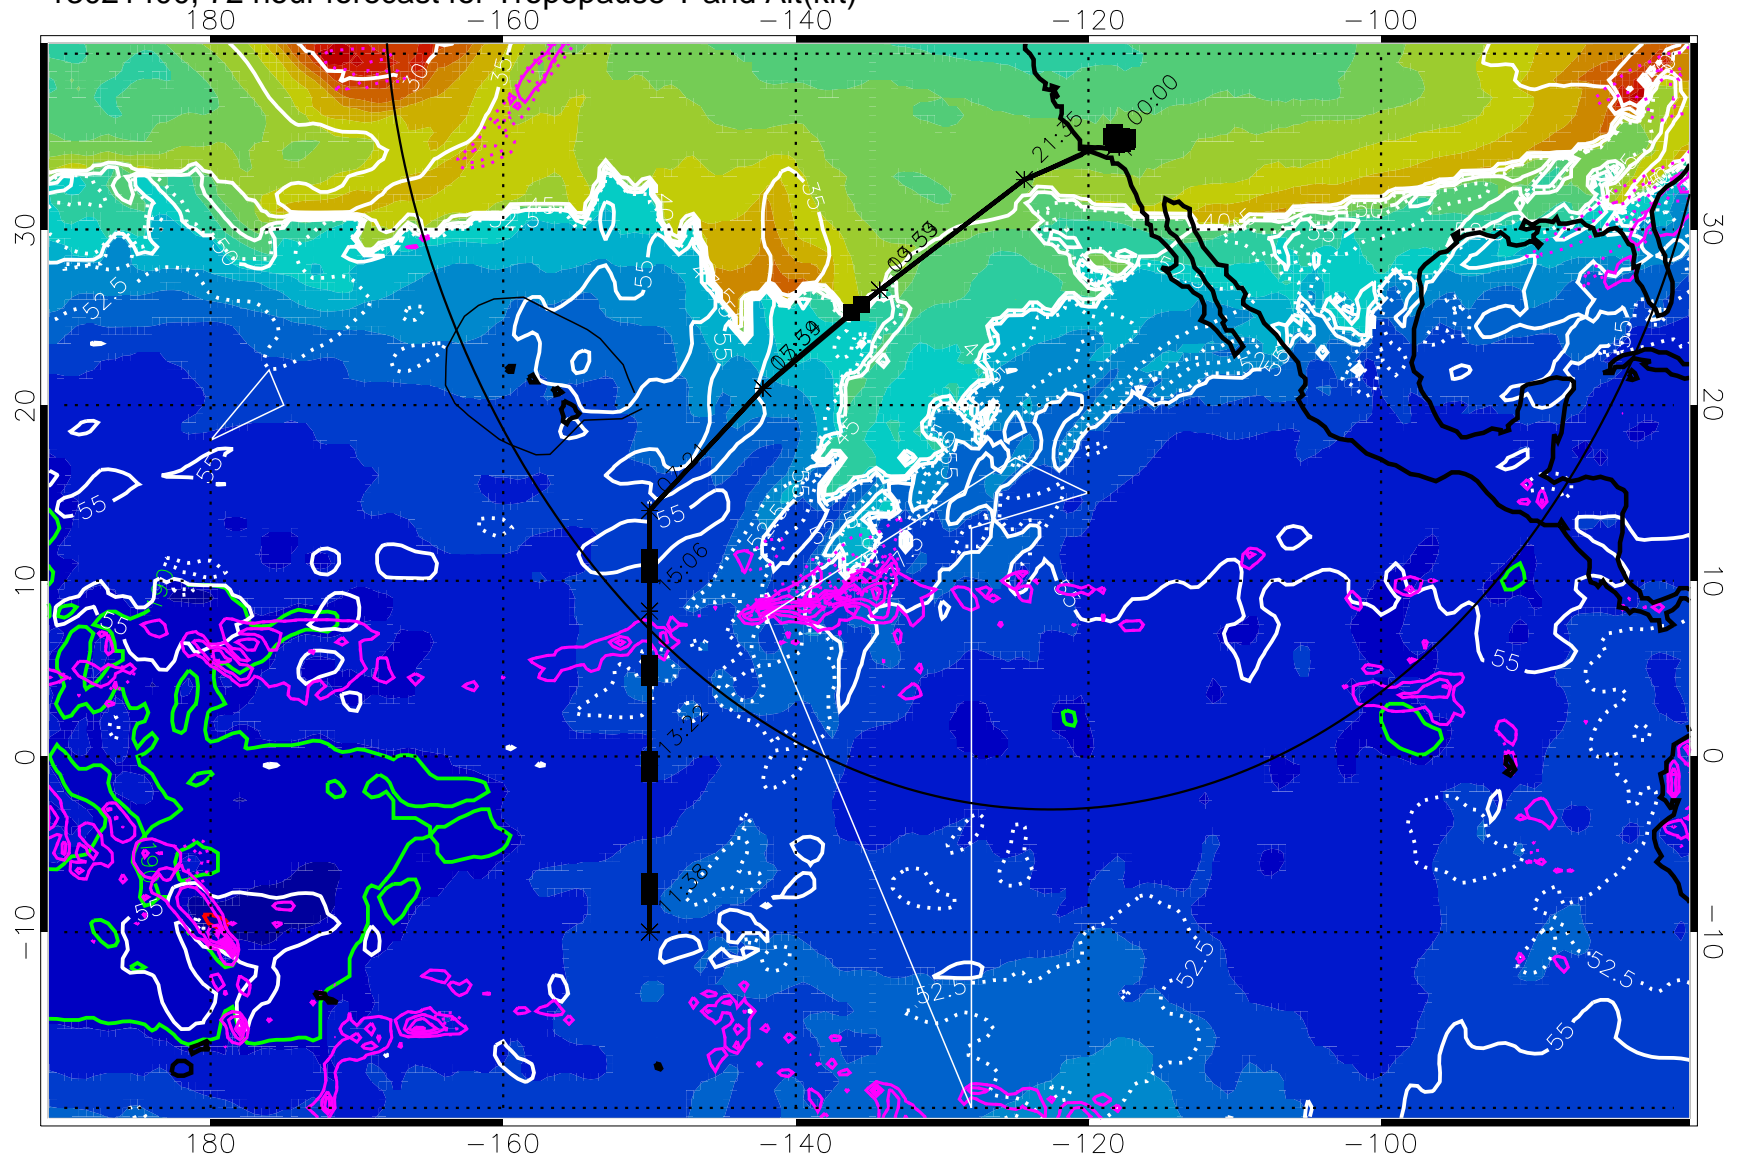

189.5K skin

185.9K engine

30 m/s

Range ring of 4055 km -- 13 hours GH round trip

13021318, 66 hour forecast for Tropopause T and Alt(kft)

190 200 210 220 230

Tropopause T, K

Tropopause Altitude in kft (white)

Precip (tot dot, conv sol) past 6 hrs 6 kg/m² contours, min 4

189.5K skin

185.9K engine

→ 30 m/s

Range ring of 4055 km -- 13 hours GH round trip

13021400, 72 hour forecast for Tropopause T and Alt(kft)

Tropopause T, K

Tropopause Altitude in kft (white)

Precip (tot dot, conv sol) past 6 hrs 6 kg/m² contours, min 4

189.5K skin 185.9K engine

→ 30 m/s

Range ring of 4055 km -- 13 hours GH round trip

13021406, 78 hour forecast for Tropopause T and Alt(kft)