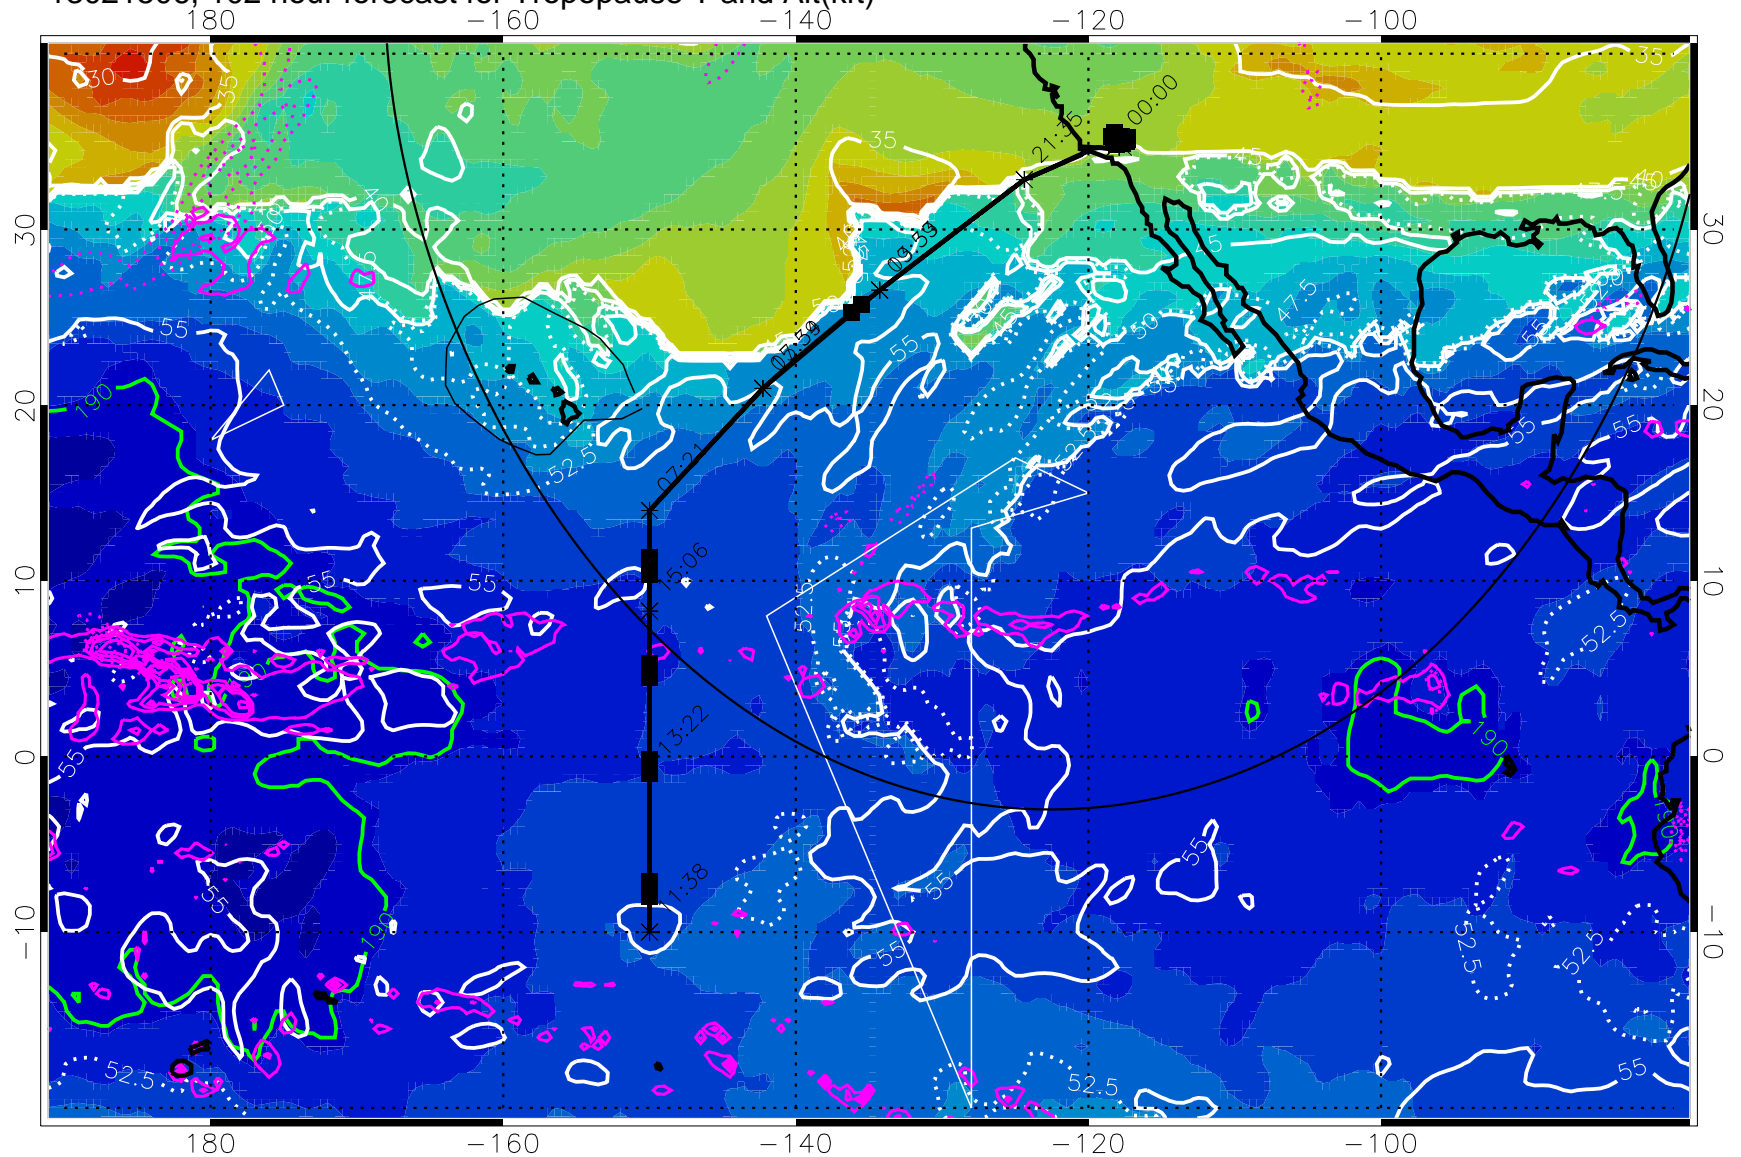

189.5K skin

185.9K engine

→ 30 m/s

Range ring of 4055 km -- 13 hours GH round trip

13021500, 96 hour forecast for Tropopause T and Alt(kft)

190 200 210 220 230
Tropopause T, K

Tropopause Altitude in kft (white)

Precip (tot dot, conv sol) past 6 hrs 6 kg/m² contours, min 4

189.5K skin 185.9K engine

→ 30 m/s

Range ring of 4055 km -- 13 hours GH round trip

13021506, 102 hour forecast for Tropopause T and Alt(kft)

190 200 210 220 230
Tropopause T, K