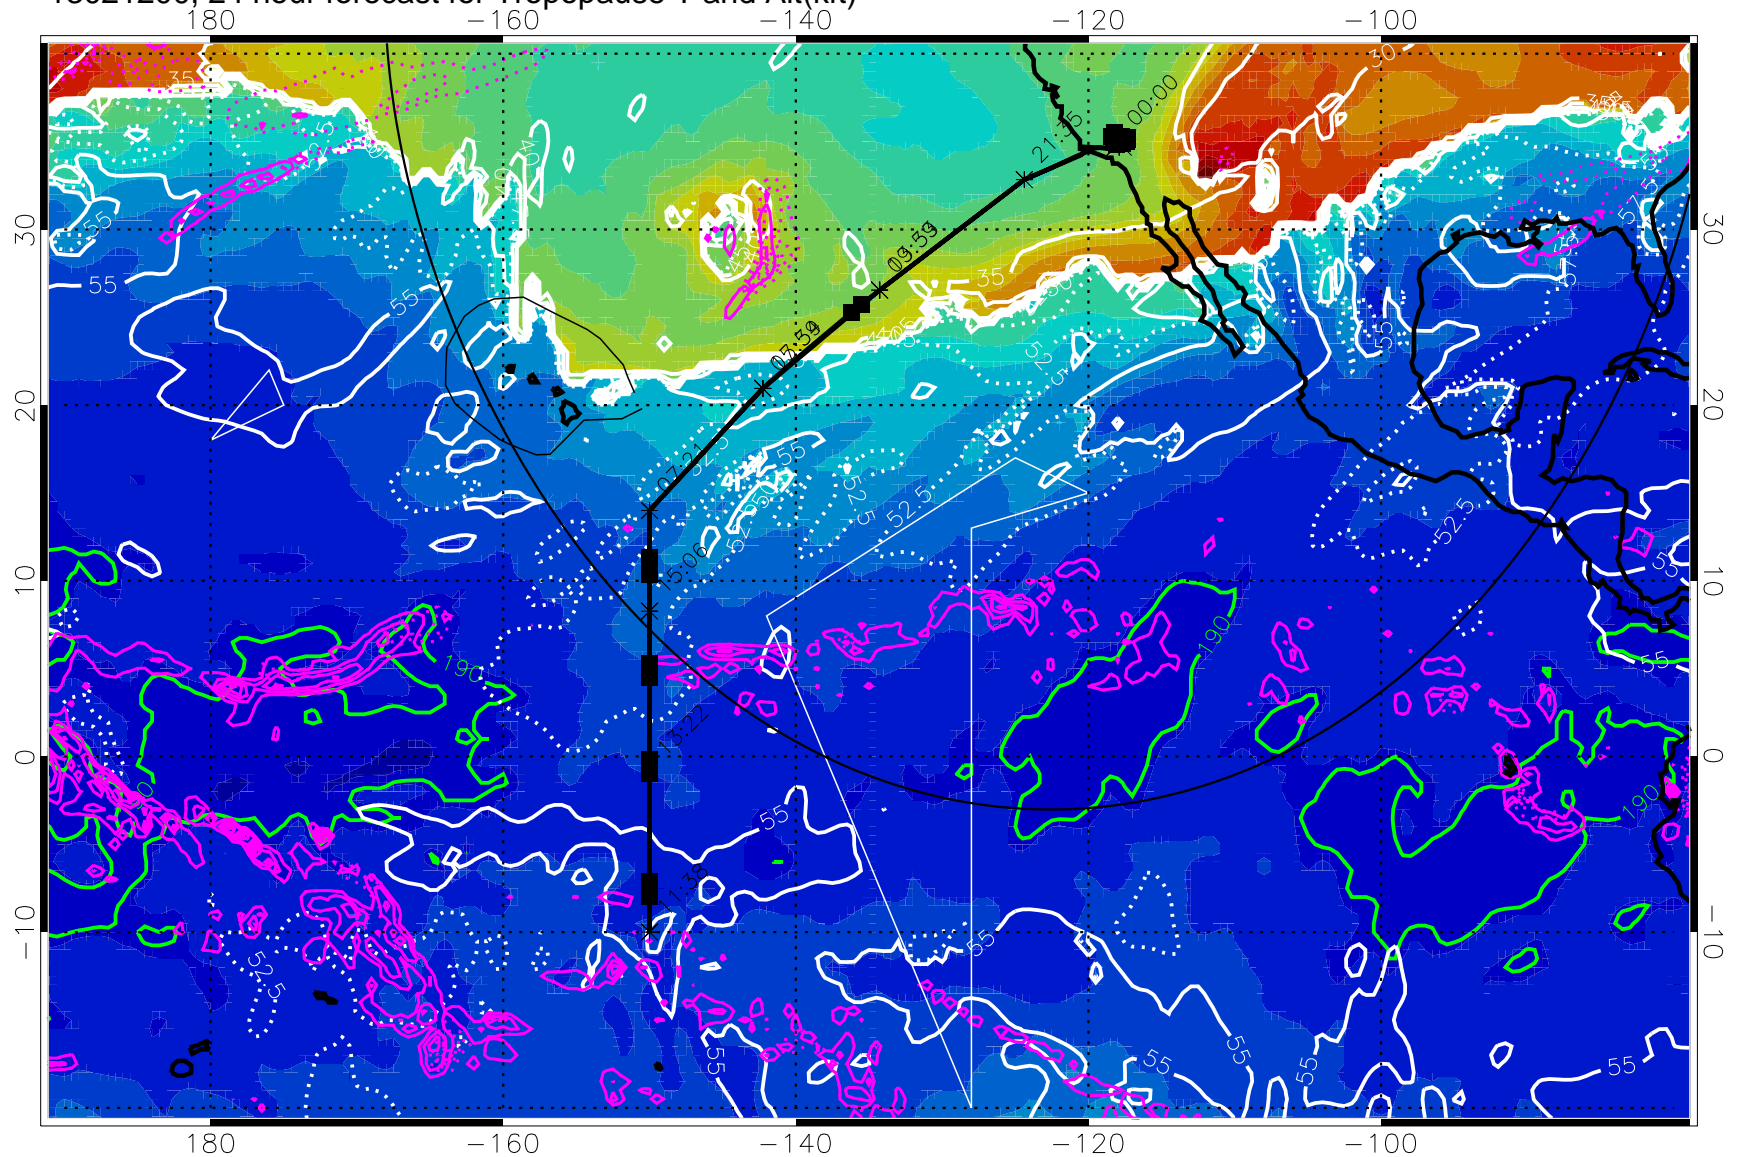

Range ring of 4055 km -- 13 hours GH round trip

13021118, 18 hour forecast for Tropopause T and Alt(kft)

190 200 210 220 230
Tropopause T, K

Tropopause Altitude in kft (white)

Precip (tot dot, conv sol) past 6 hrs 6 kg/m2 contours, min 4

189.5K skin

185.9K engine

→ 30 m/s

Range ring of 4055 km -- 13 hours GH round trip

13021200, 24 hour forecast for Tropopause T and Alt(kft)

190 200 210 220 230
Tropopause T, K

Tropopause Altitude in kft (white)

Precip (tot dot, conv sol) past 6 hrs 6 kg/m² contours, min 4

189.5K skin 185.9K engine

→ 30 m/s

Range ring of 4055 km -- 13 hours GH round trip

13021206, 30 hour forecast for Tropopause T and Alt(kft)

190 200 210 220 230