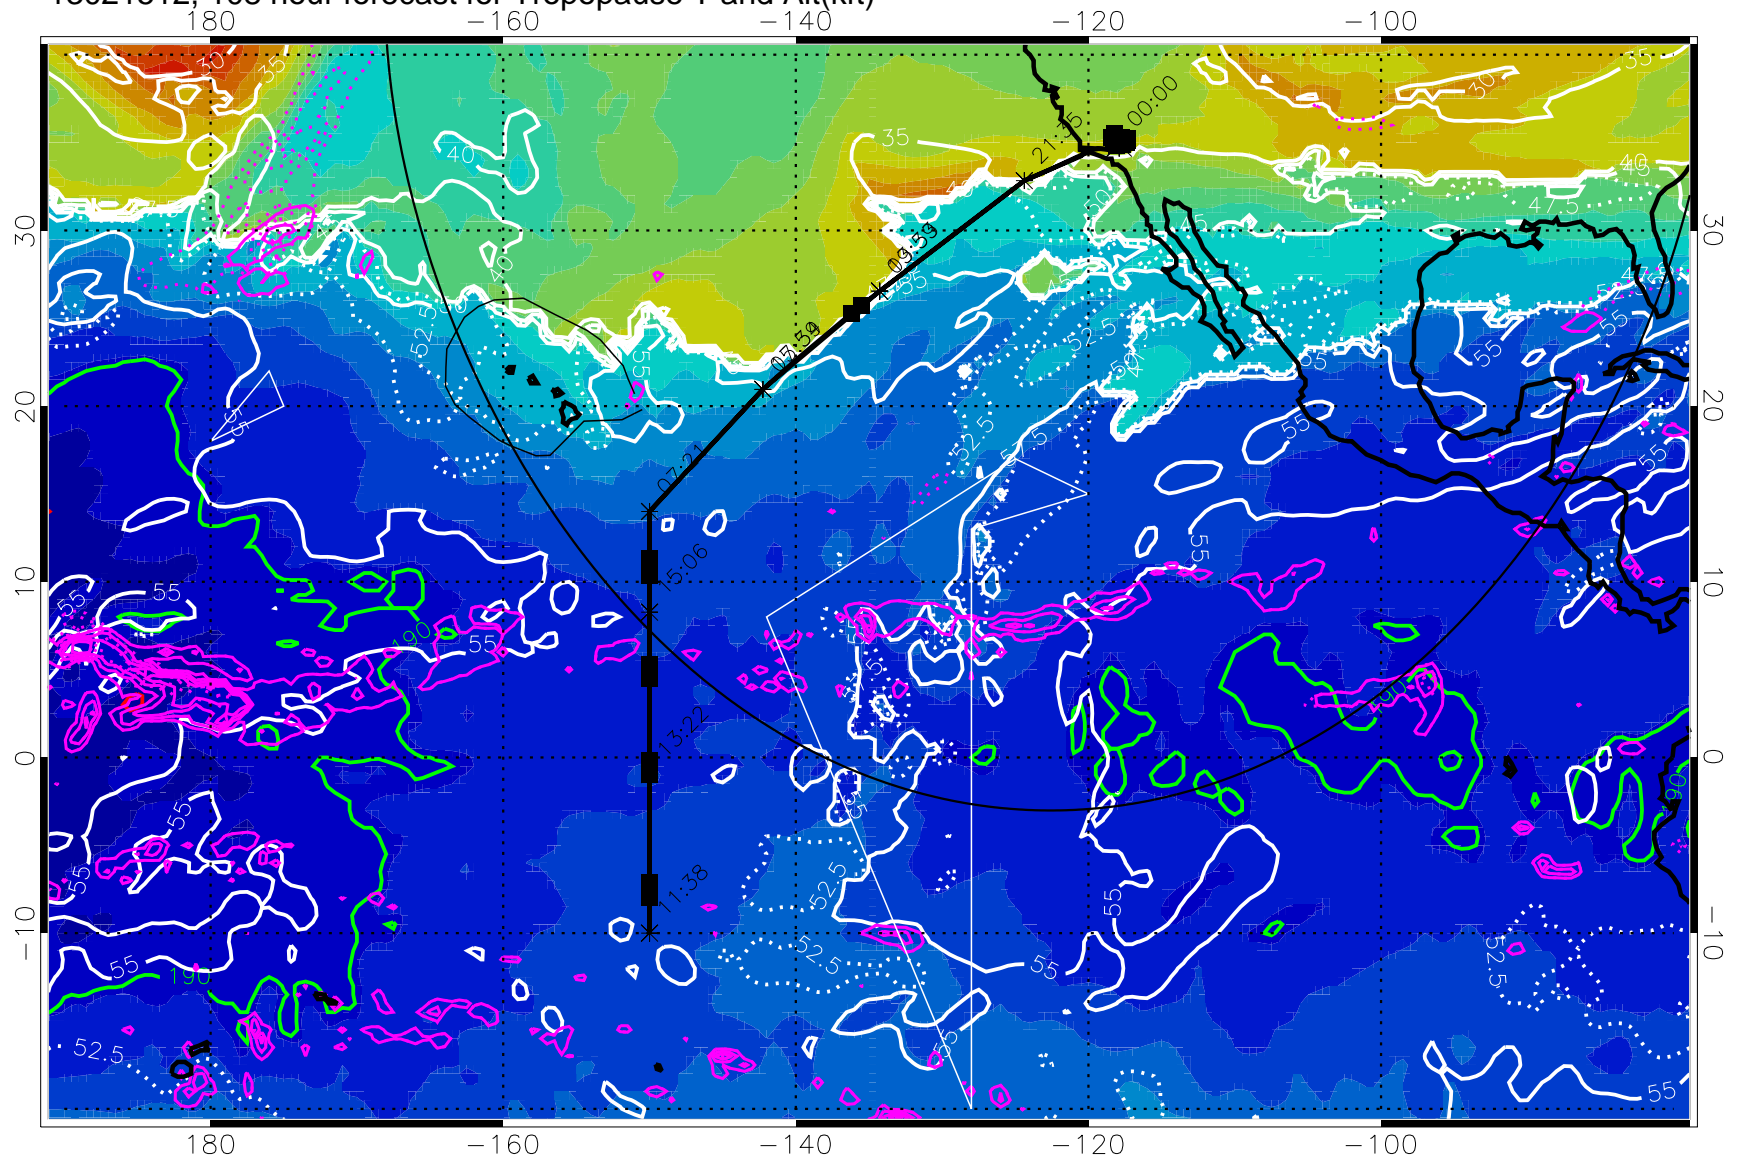

Precip (tot dot, conv sol) past 6 hrs 6 kg/m² contours, min 4

189.5K skin 185.9K engine

→ 30 m/s

Range ring of 4055 km -- 13 hours GH round trip

13021506, 102 hour forecast for Tropopause T and Alt(kft)

190 200 210 220 230
Tropopause T, K

Tropopause Altitude in kft (white)

Precip (tot dot, conv sol) past 6 hrs 6 kg/m² contours, min 4

189.5K skin 185.9K engine

→ 30 m/s

Range ring of 4055 km -- 13 hours GH round trip

13021512, 108 hour forecast for Tropopause T and Alt(kft)

190 200 210 220 230
Tropopause T, K

Tropopause Altitude in kft (white)

Precip (tot dot, conv sol) past 6 hrs 6 kg/m2 contours, min 4

189.5K skin 185.9K engine

→ 30 m/s

Range ring of 4055 km -- 13 hours GH round trip