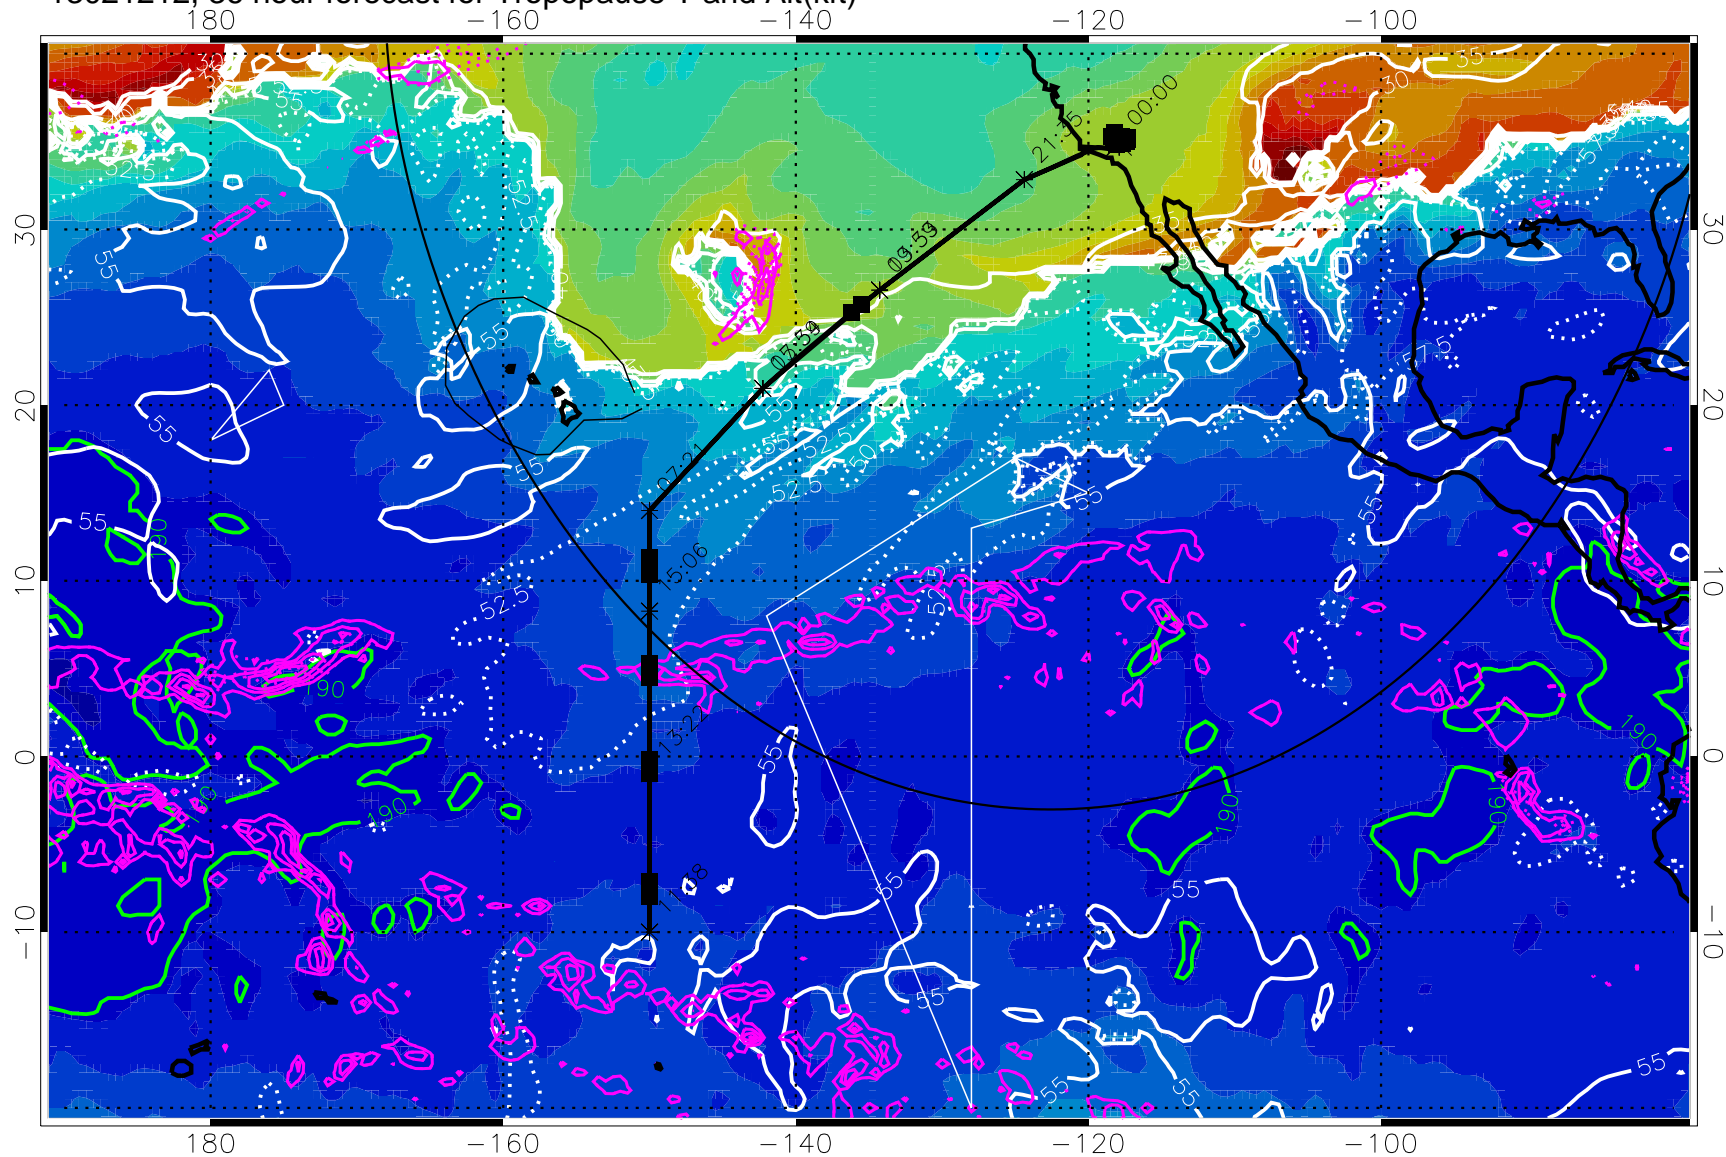

189.5K skin

185.9K engine

→ 30 m/s

Range ring of 4055 km -- 13 hours GH round trip

13021200, 24 hour forecast for Tropopause T and Alt(kft)

190 200 210 220 230
Tropopause T, K

Tropopause Altitude in kft (white)

Precip (tot dot, conv sol) past 6 hrs 6 kg/m² contours, min 4

189.5K skin 185.9K engine

→ 30 m/s

Range ring of 4055 km -- 13 hours GH round trip

13021206, 30 hour forecast for Tropopause T and Alt(kft)

190 200 210 220 230

Tropopause T, K

Tropopause Altitude in kft (white)

Precip (tot dot, conv sol) past 6 hrs 6 kg/m² contours, min 4

189.5K skin

185.9K engine

30 m/s

Range ring of 4055 km -- 13 hours GH round trip

13021212, 36 hour forecast for Tropopause T and Alt(kft)

190 200 210 220 230

Tropopause T, K

Tropopause Altitude in kft (white)

Precip (tot dot, conv sol) past 6 hrs 6 kg/m2 contours, min 4

189.5K skin

185.9K engine

→ 30 m/s

Range ring of 4055 km -- 13 hours GH round trip