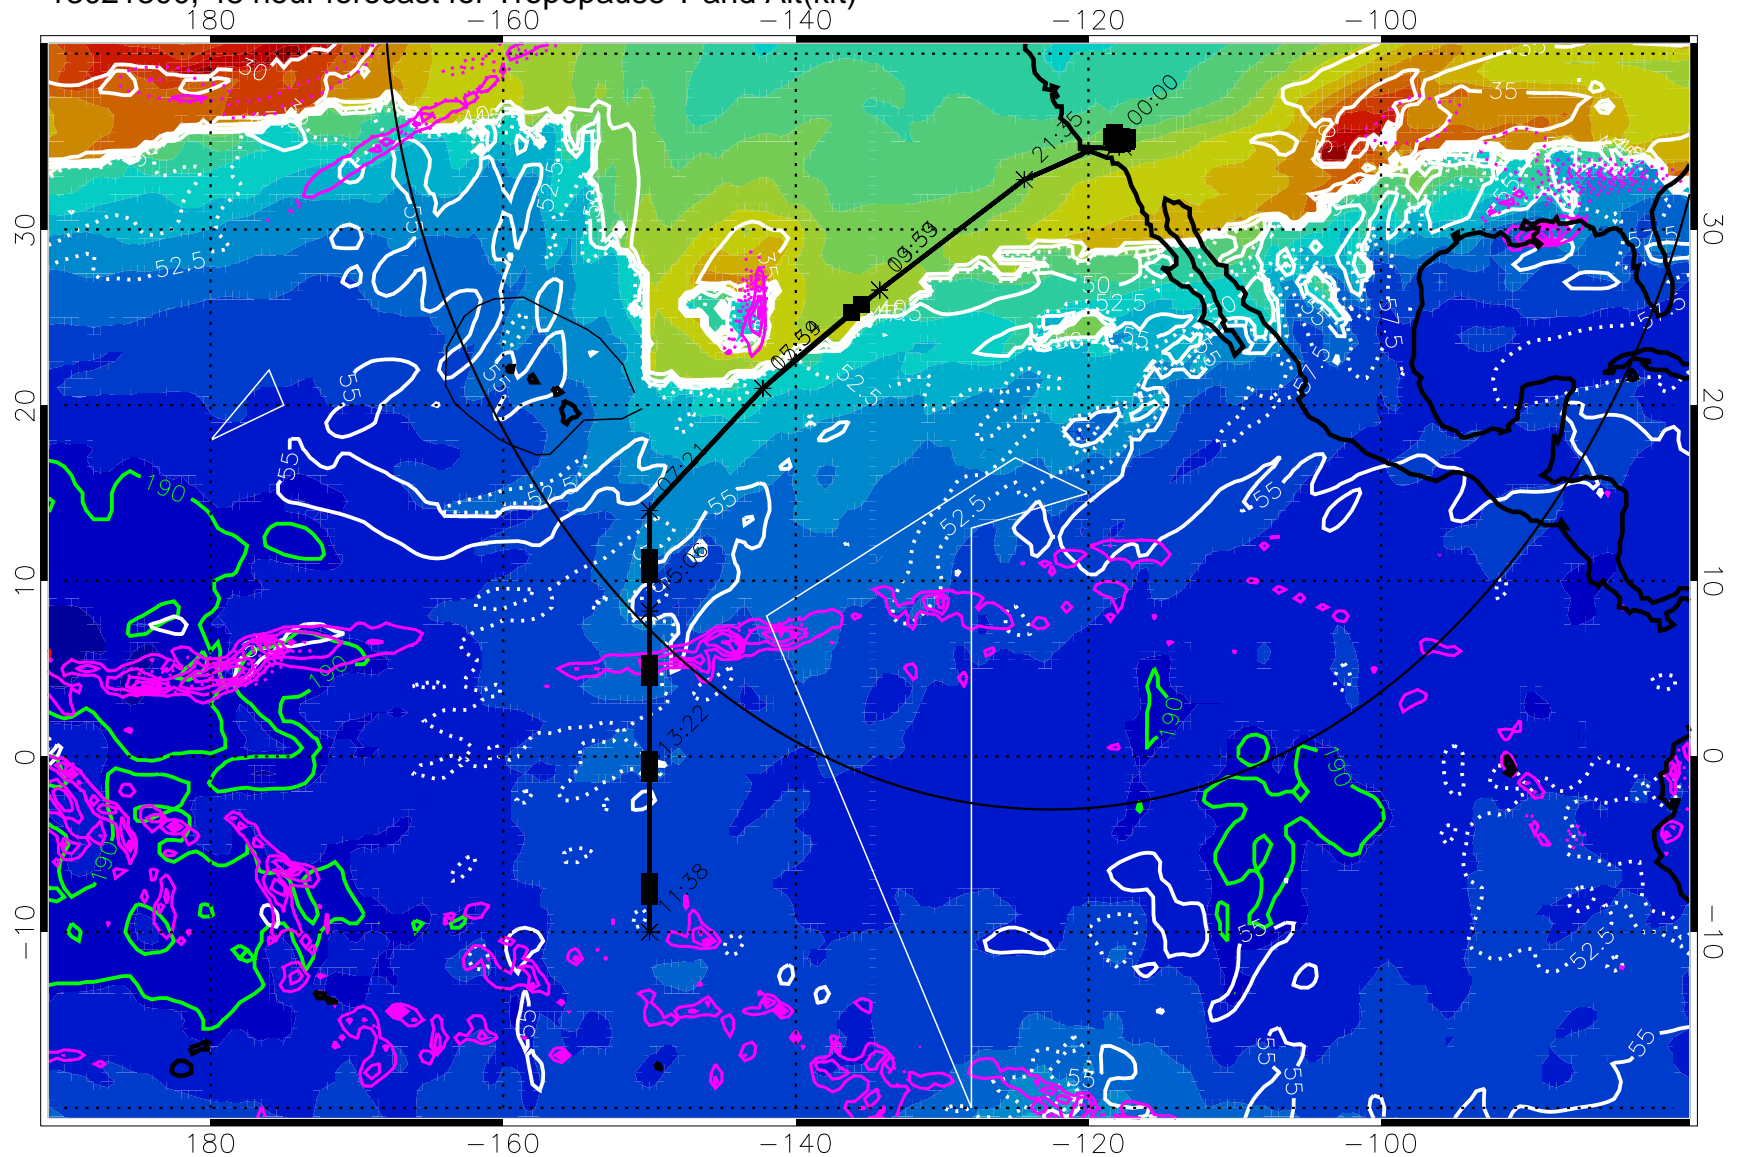

13021218, 42 hour forecast for Tropopause T and Alt(kft)

190 200 210 220 230
Tropopause T, K

Tropopause Altitude in kft (white)

Precip (tot dot, conv sol) past 6 hrs 6 kg/m² contours, min 4

189.5K skin 185.9K engine

→ 30 m/s

Range ring of 4055 km -- 13 hours GH round trip

13021300, 48 hour forecast for Tropopause T and Alt(kft)

Tropopause T, K

Tropopause Altitude in kft (white)

Precip (tot dot, conv sol) past 6 hrs 6 kg/m² contours, min 4

189.5K skin

185.9K engine

→ 30 m/s

Range ring of 4055 km -- 13 hours GH round trip

13021306, 54 hour forecast for Tropopause T and Alt(kft)

Tropopause Altitude in kft (white)
 Precip (tot dot, conv sol) past 6 hrs 6 kg/m2 contours, min 4
 189.5K skin 185.9K engine