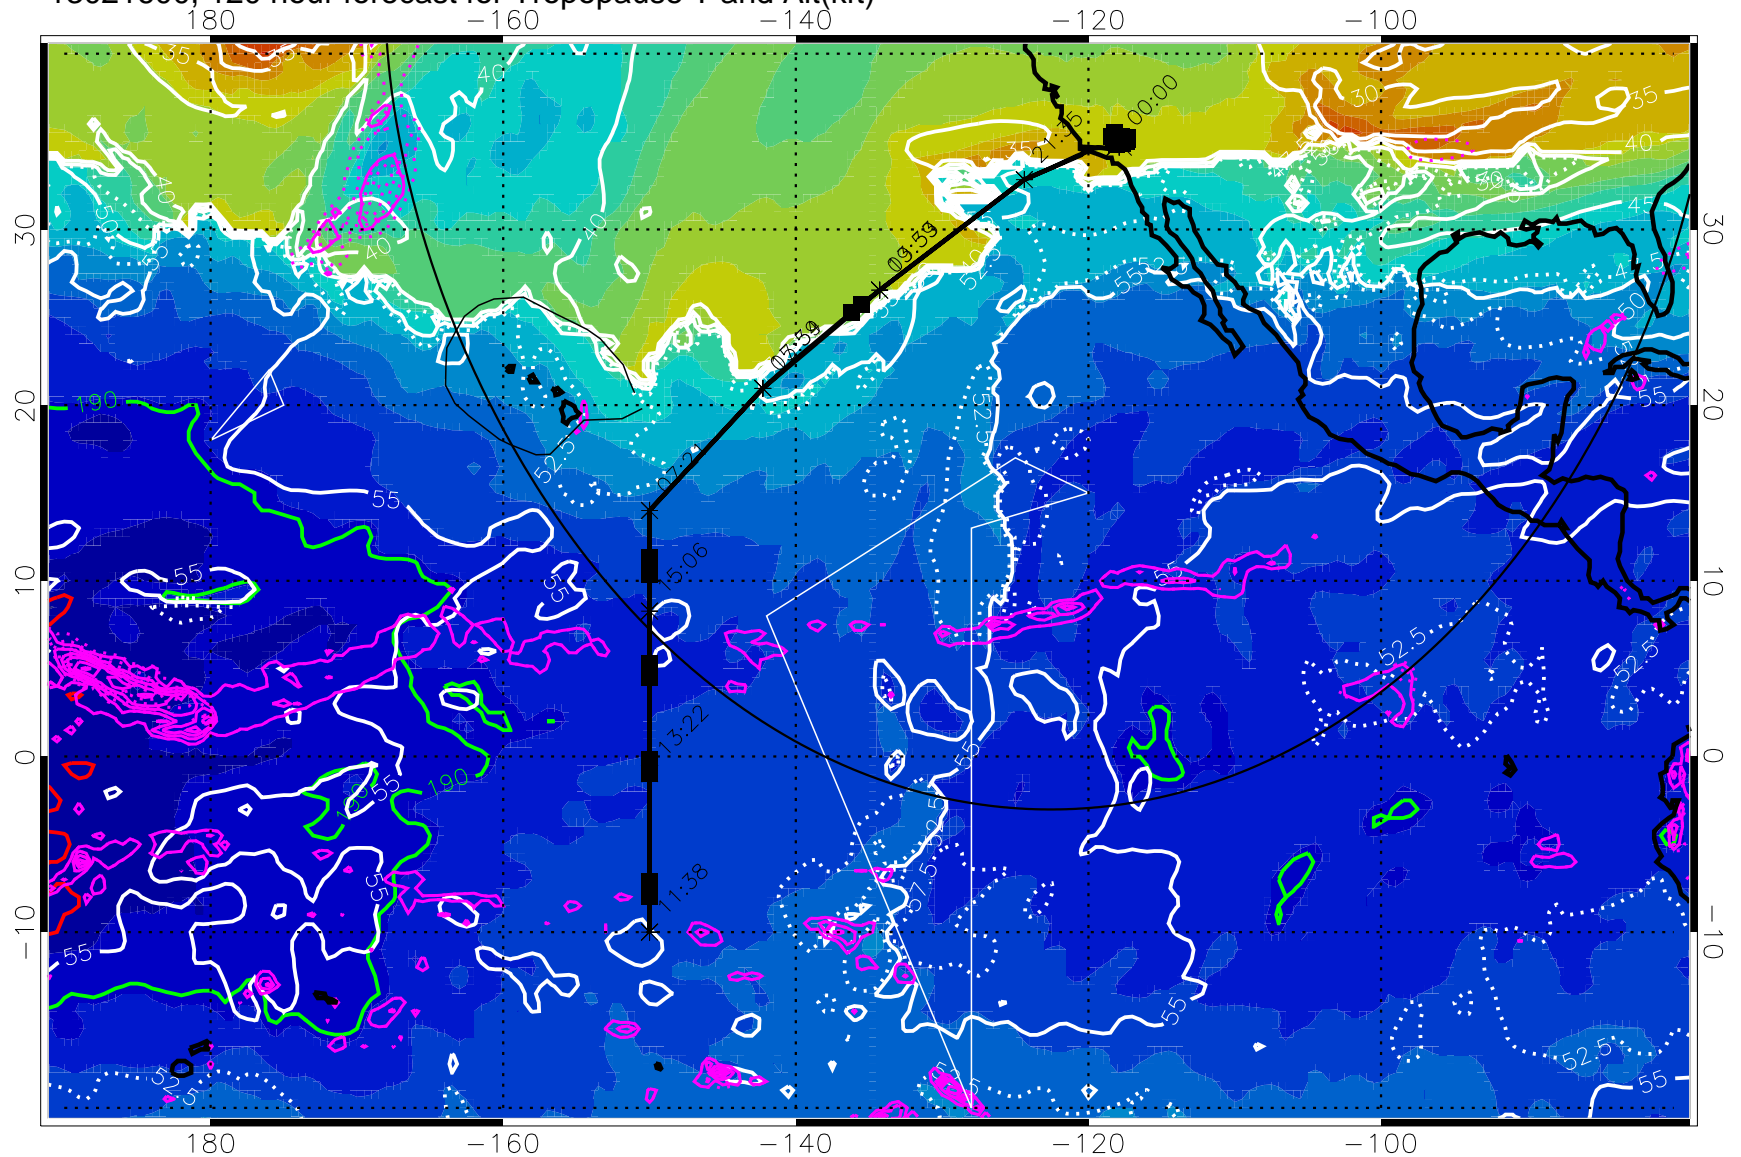

13021518, 114 hour forecast for Tropopause T and Alt(kft)

190 200 210 220 230
Tropopause T, K

Tropopause Altitude in kft (white)

Precip (tot dot, conv sol) past 6 hrs 6 kg/m2 contours, min 4

189.5K skin 185.9K engine

→ 30 m/s

Range ring of 4055 km -- 13 hours GH round trip

13021600, 120 hour forecast for Tropopause T and Alt(kft)

190 200 210 220 230

Tropopause T, K

Tropopause Altitude in kft (white)

Precip (tot dot, conv sol) past 6 hrs 6 kg/m² contours, min 4

189.5K skin

185.9K engine

30 m/s

Range ring of 4055 km -- 13 hours GH round trip