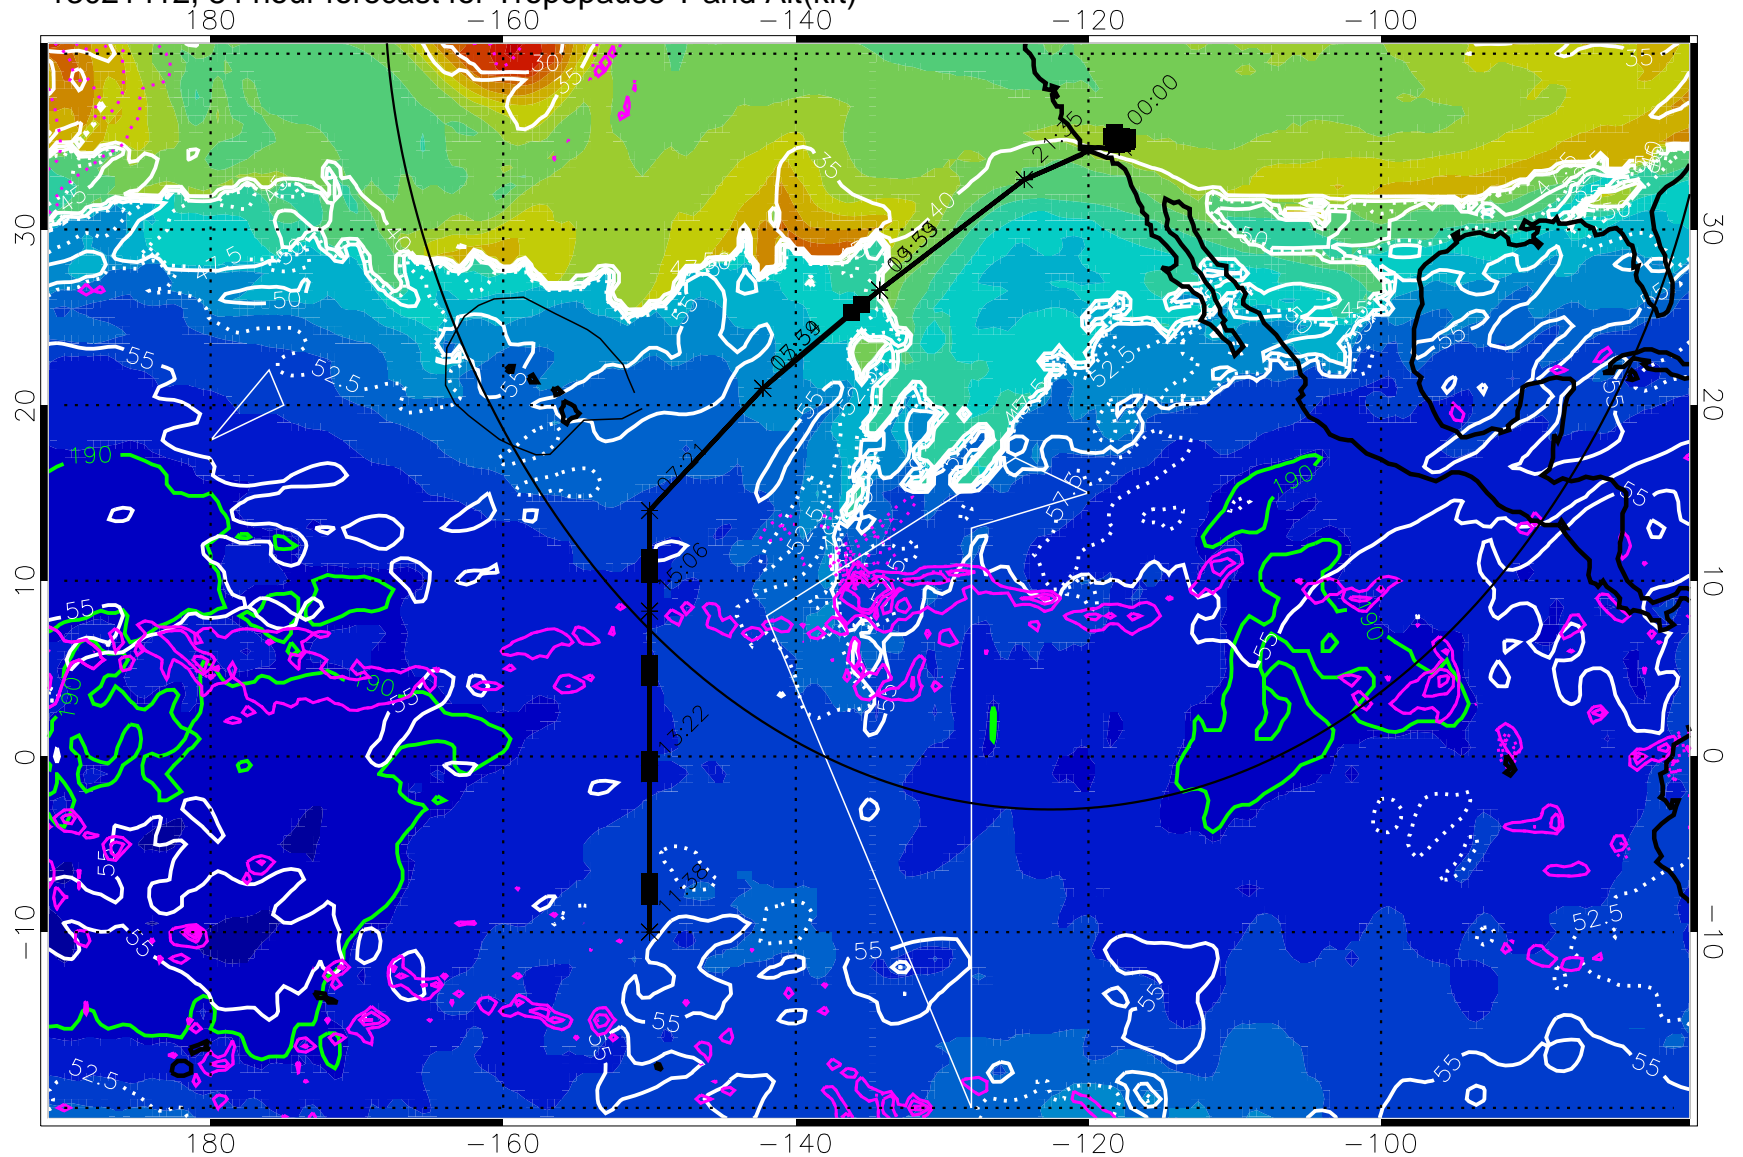

13021412, 84 hour forecast for Tropopause T and Alt(kft)

190   200   210   220   230
Tropopause T, K

Tropopause Altitude in kft (white)

Precip (tot dot, conv sol) past 6 hrs 6 kg/m² contours, min 4

189.5K skin   185.9K engine

→ 30 m/s

Range ring of 4055 km -- 13 hours GH round trip