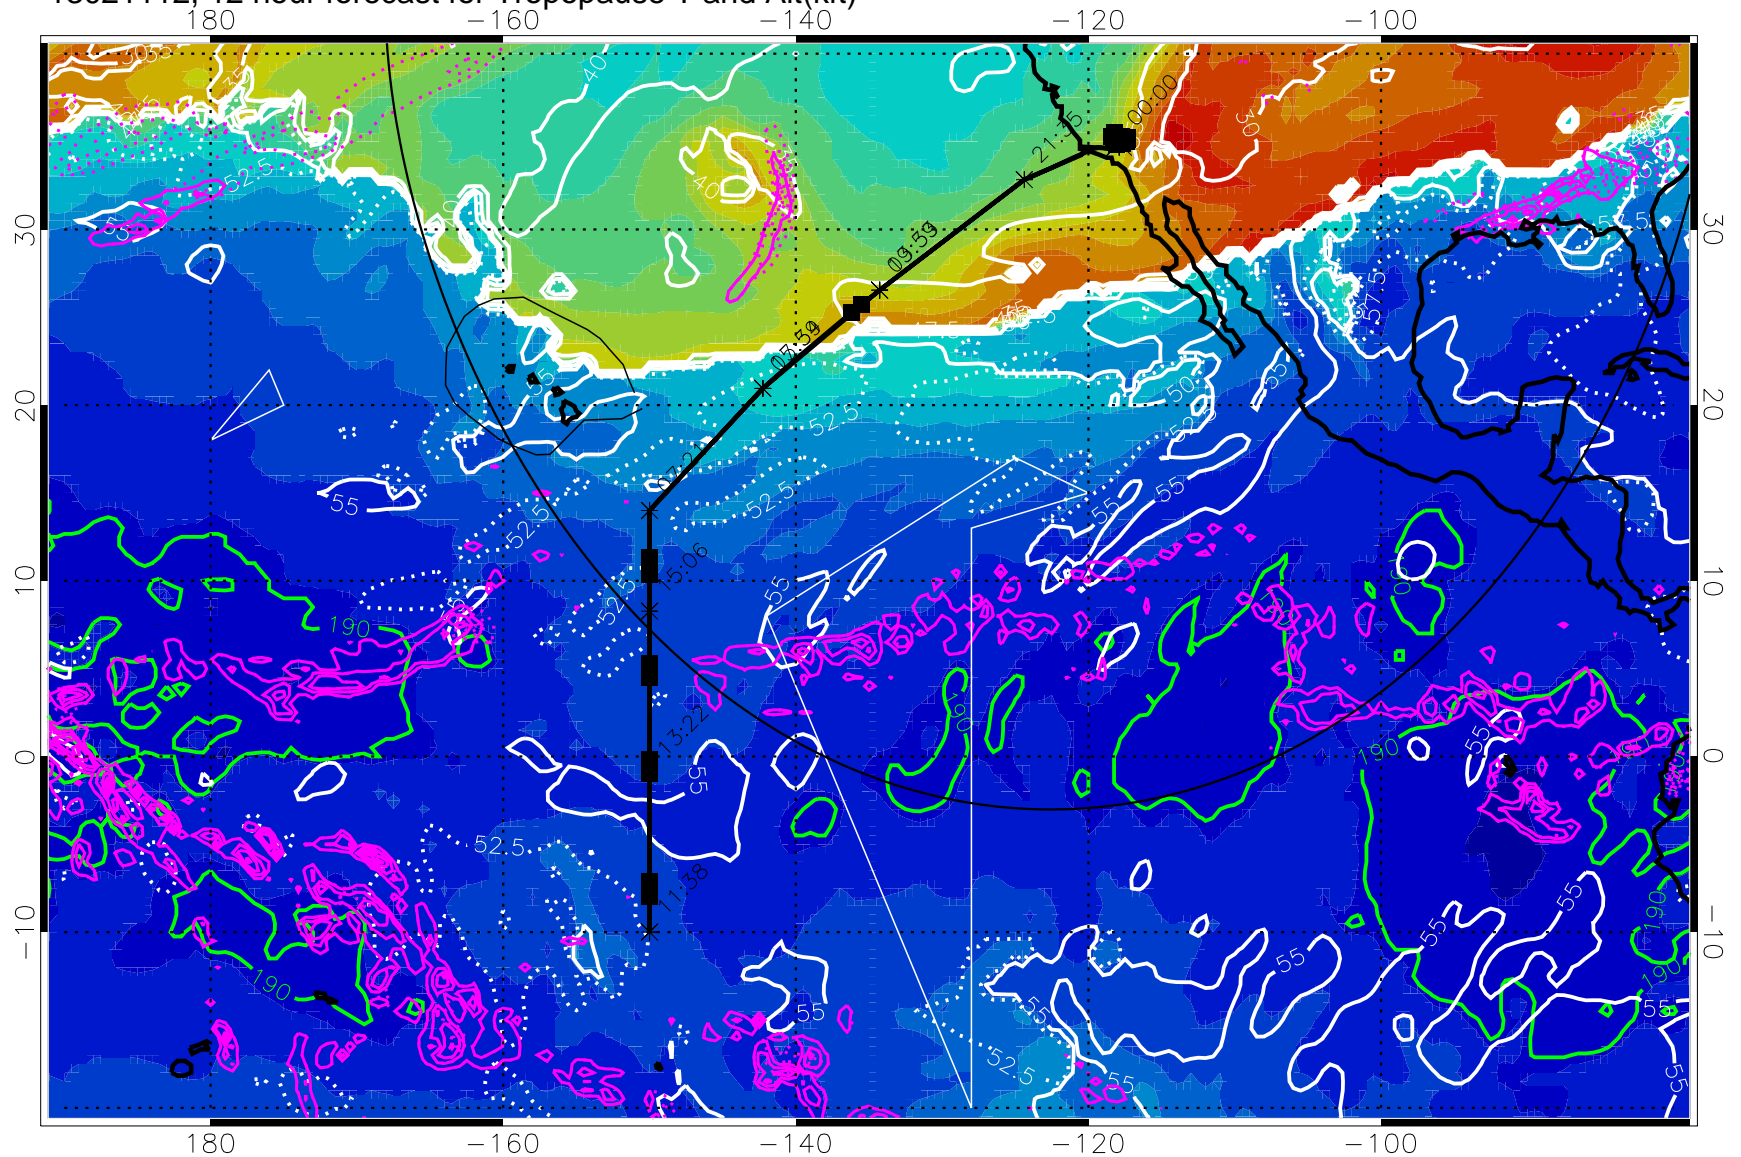

13021112, 12 hour forecast for Tropopause T and Alt(kft)

190 200 210 220 230

Tropopause T, K

Tropopause Altitude in kft (white)

Precip (tot dot, conv sol) past 6 hrs 6 kg/m2 contours, min 4

189.5K skin

185.9K engine

Range ring of 4055 km -- 13 hours GH round trip

13021118, 18 hour forecast for Tropopause T and Alt(kft)

190 200 210 220 230
Tropopause T, K

Tropopause Altitude in kft (white)

Precip (tot dot, conv sol) past 6 hrs 6 kg/m2 contours, min 4

189.5K skin

185.9K engine

→ 30 m/s

Range ring of 4055 km -- 13 hours GH round trip

13021200, 24 hour forecast for Tropopause T and Alt(kft)

190 200 210 220 230
Tropopause T, K

Tropopause Altitude in kft (white)

Precip (tot dot, conv sol) past 6 hrs 6 kg/m² contours, min 4

189.5K skin 185.9K engine

→ 30 m/s

Range ring of 4055 km -- 13 hours GH round trip

13021206, 30 hour forecast for Tropopause T and Alt(kft)

190 200 210 220 230