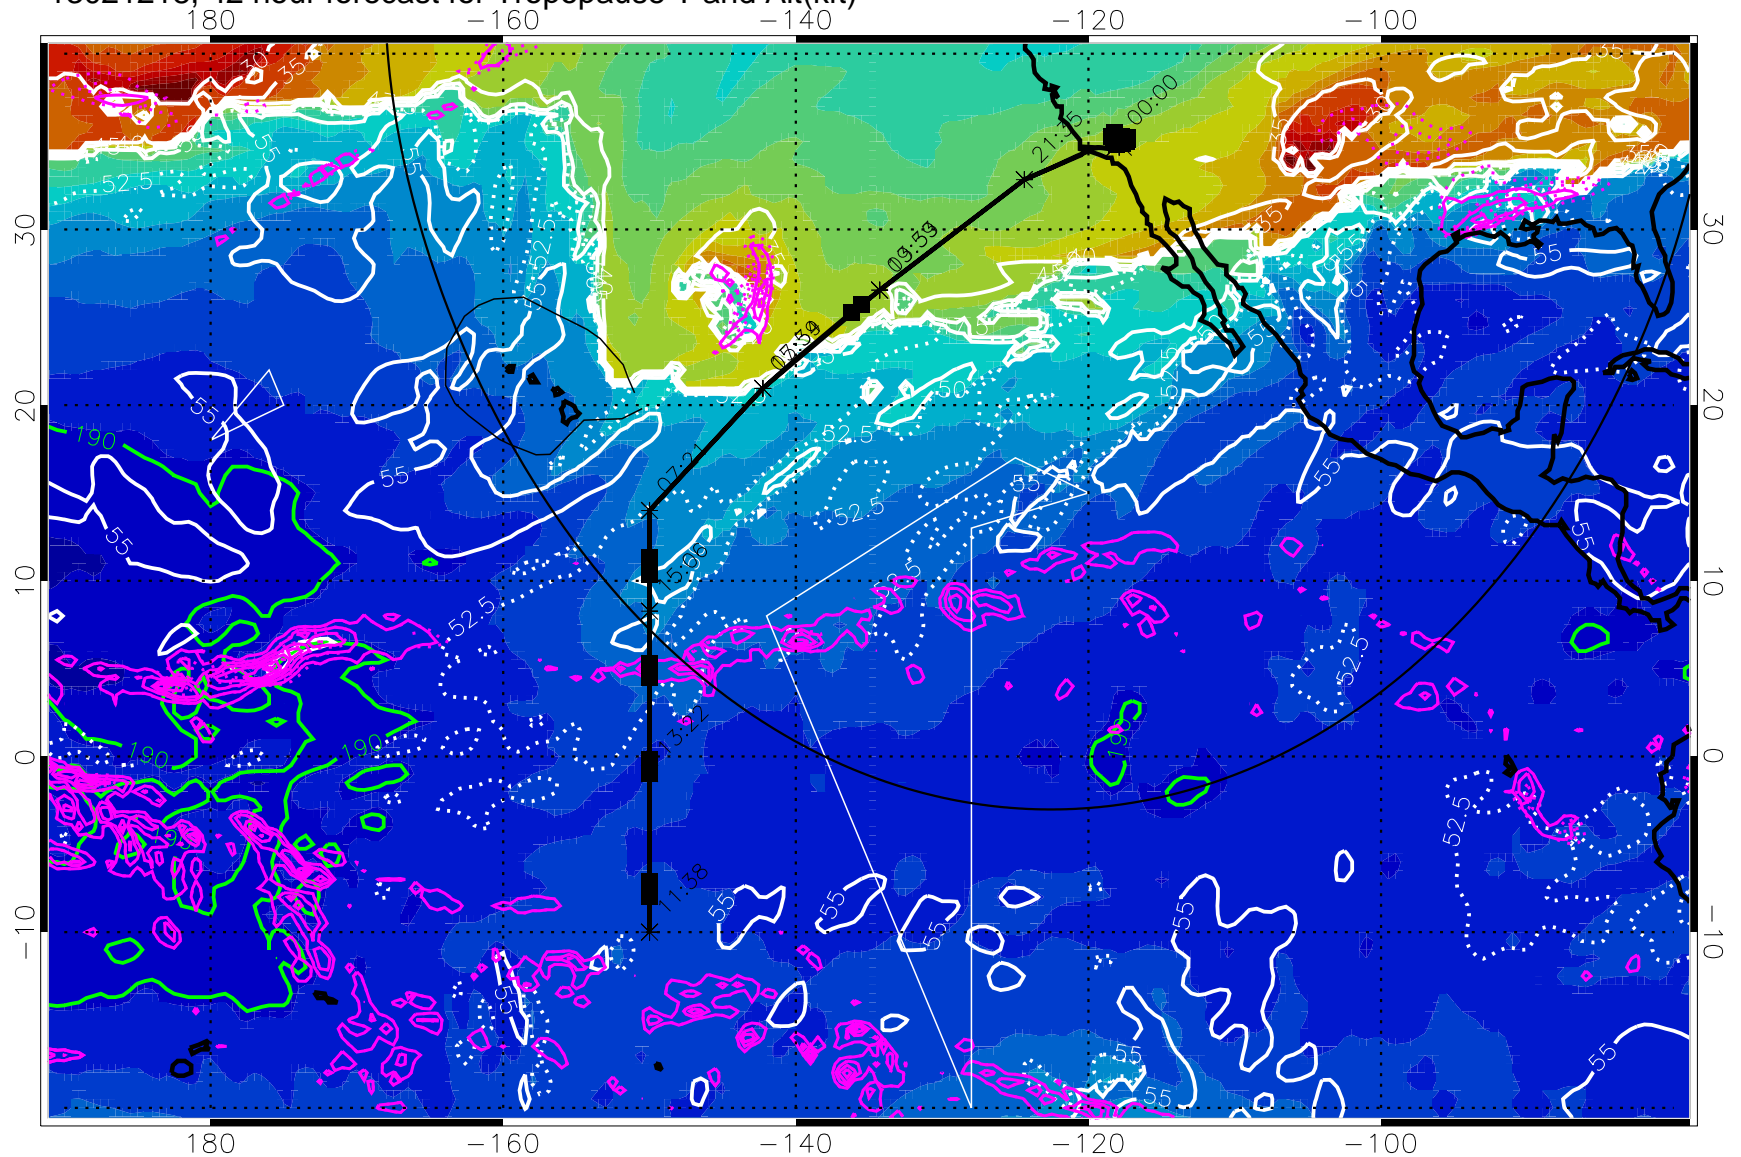

13021218, 42 hour forecast for Tropopause T and Alt(kft)

190   200   210   220   230
Tropopause T, K

Tropopause Altitude in kft (white)

Precip (tot dot, conv sol) past 6 hrs 6 kg/m² contours, min 4

189.5K skin   185.9K engine

→ 30 m/s

Range ring of 4055 km -- 13 hours GH round trip