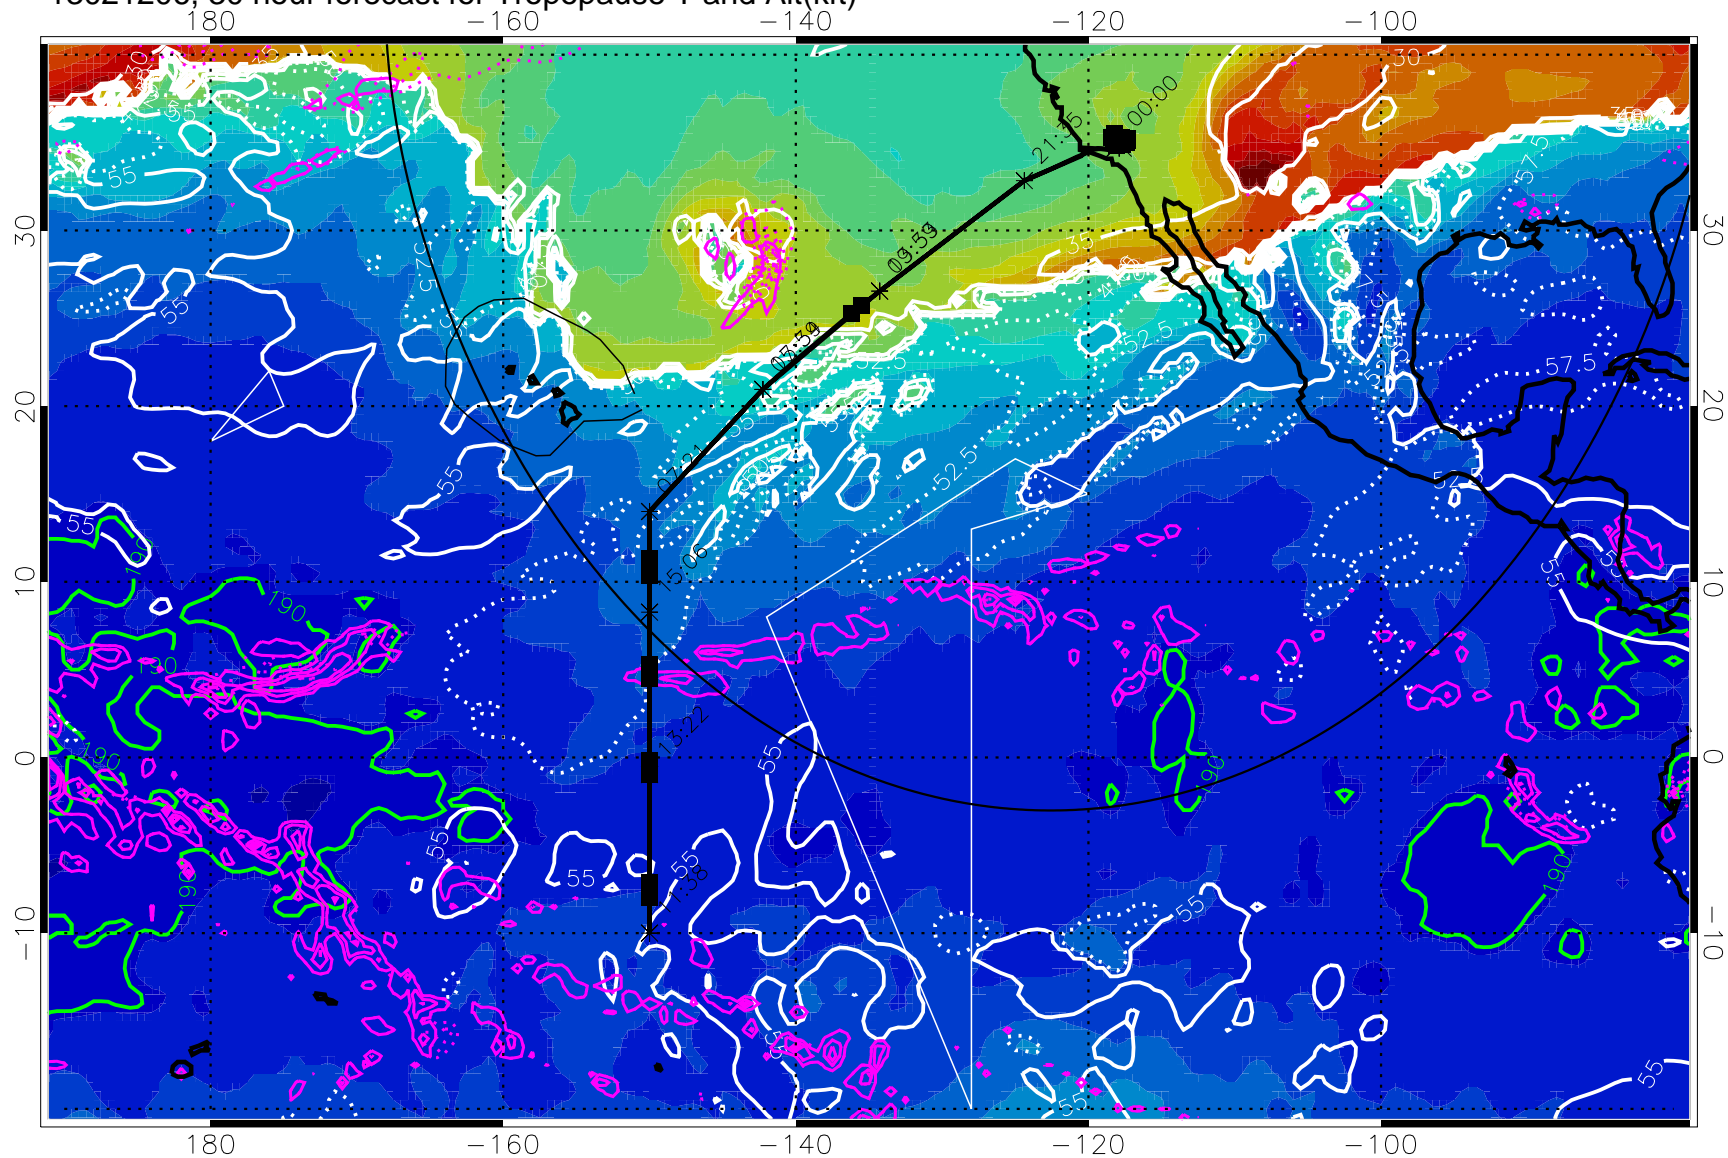

189.5K skin

185.9K engine

→ 30 m/s

Range ring of 4055 km -- 13 hours GH round trip

13021200, 24 hour forecast for Tropopause T and Alt(kft)

190 200 210 220 230
Tropopause T, K

Tropopause Altitude in kft (white)

Precip (tot dot, conv sol) past 6 hrs 6 kg/m² contours, min 4

189.5K skin 185.9K engine

→ 30 m/s

Range ring of 4055 km -- 13 hours GH round trip

13021206, 30 hour forecast for Tropopause T and Alt(kft)

190 200 210 220 230