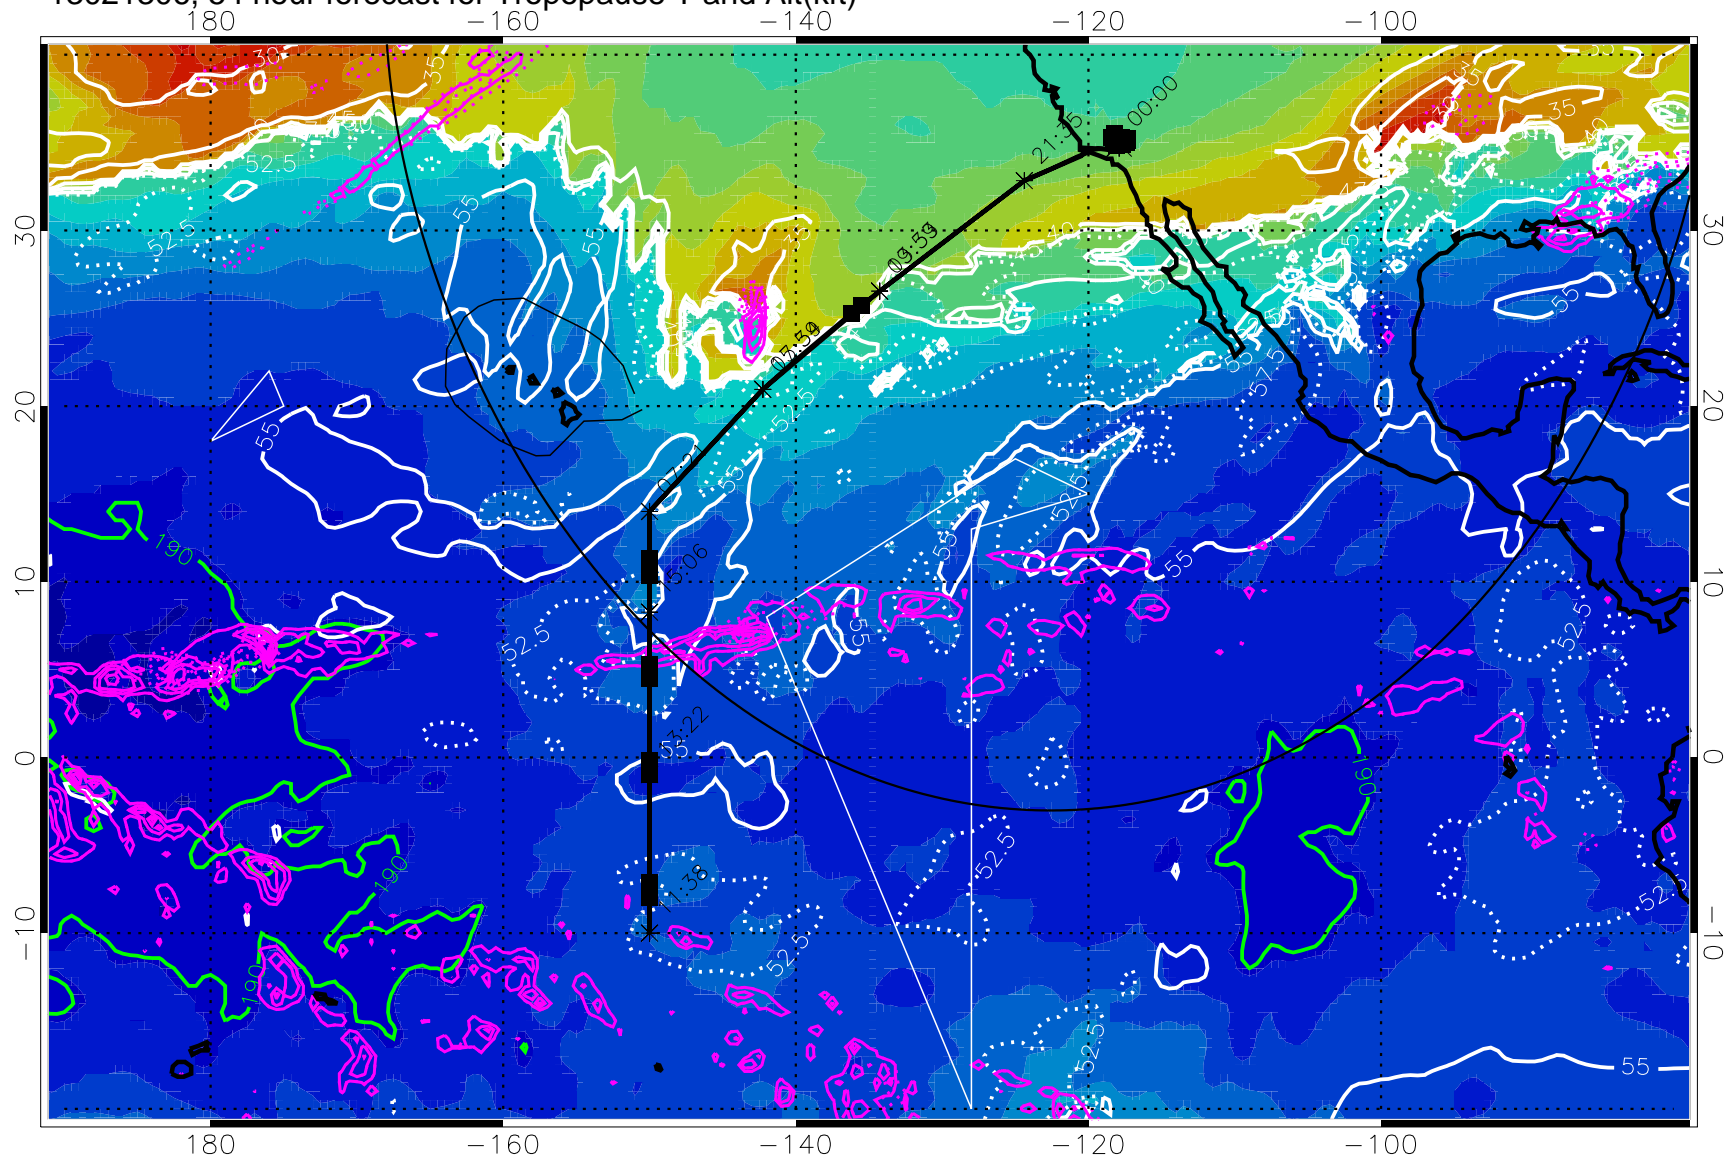

→ 30 m/s

Range ring of 4055 km -- 13 hours GH round trip

13021300, 48 hour forecast for Tropopause T and Alt(kft)

Tropopause T, K

Tropopause Altitude in kft (white)

Precip (tot dot, conv sol) past 6 hrs 6 kg/m² contours, min 4

189.5K skin

185.9K engine

→ 30 m/s

Range ring of 4055 km -- 13 hours GH round trip

13021306, 54 hour forecast for Tropopause T and Alt(kft)

Tropopause Altitude in kft (white)
 Precip (tot dot, conv sol) past 6 hrs 6 kg/m2 contours, min 4
 189.5K skin 185.9K engine