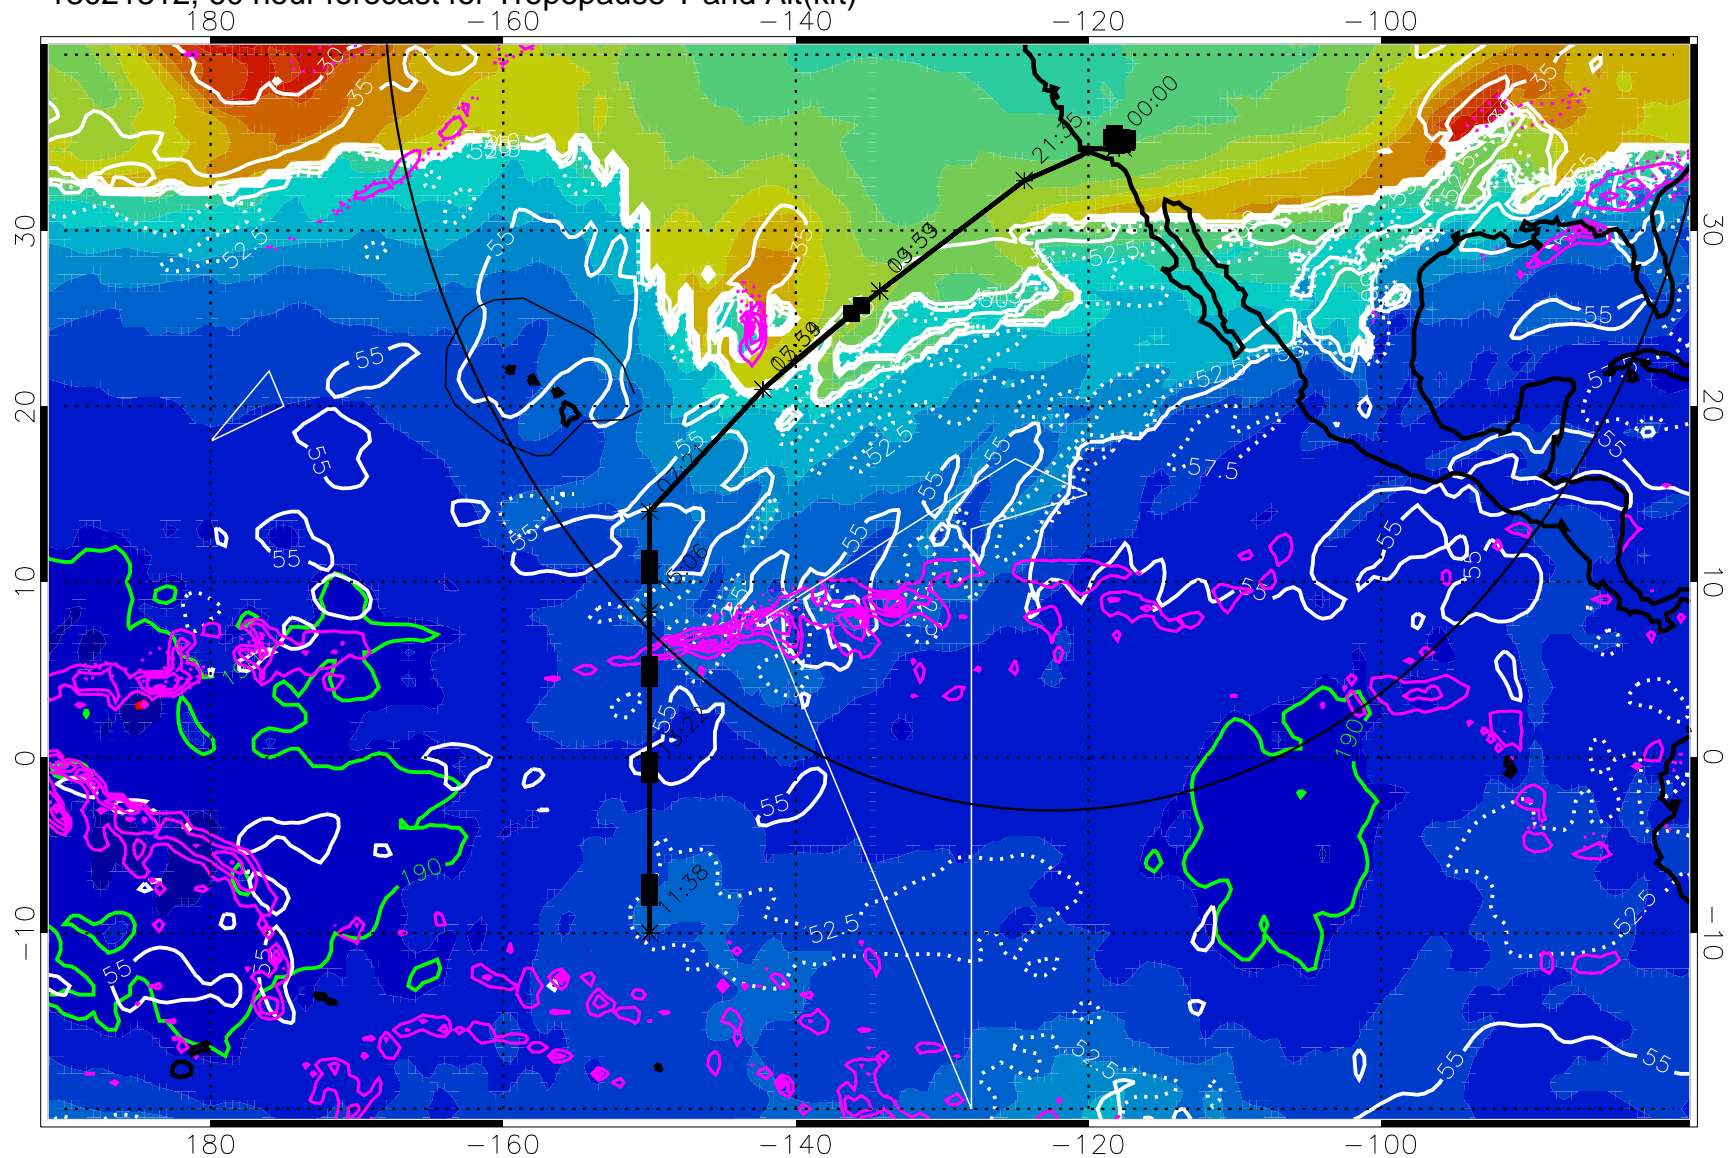

13021312, 60 hour forecast for Tropopause T and Alt(kft)

190   200   210   220   230

Tropopause T, K

Tropopause Altitude in kft (white)

Precip (tot dot, conv sol) past 6 hrs 6 kg/m² contours, min 4

189.5K skin

185.9K engine

30 m/s

Range ring of 4055 km -- 13 hours GH round trip