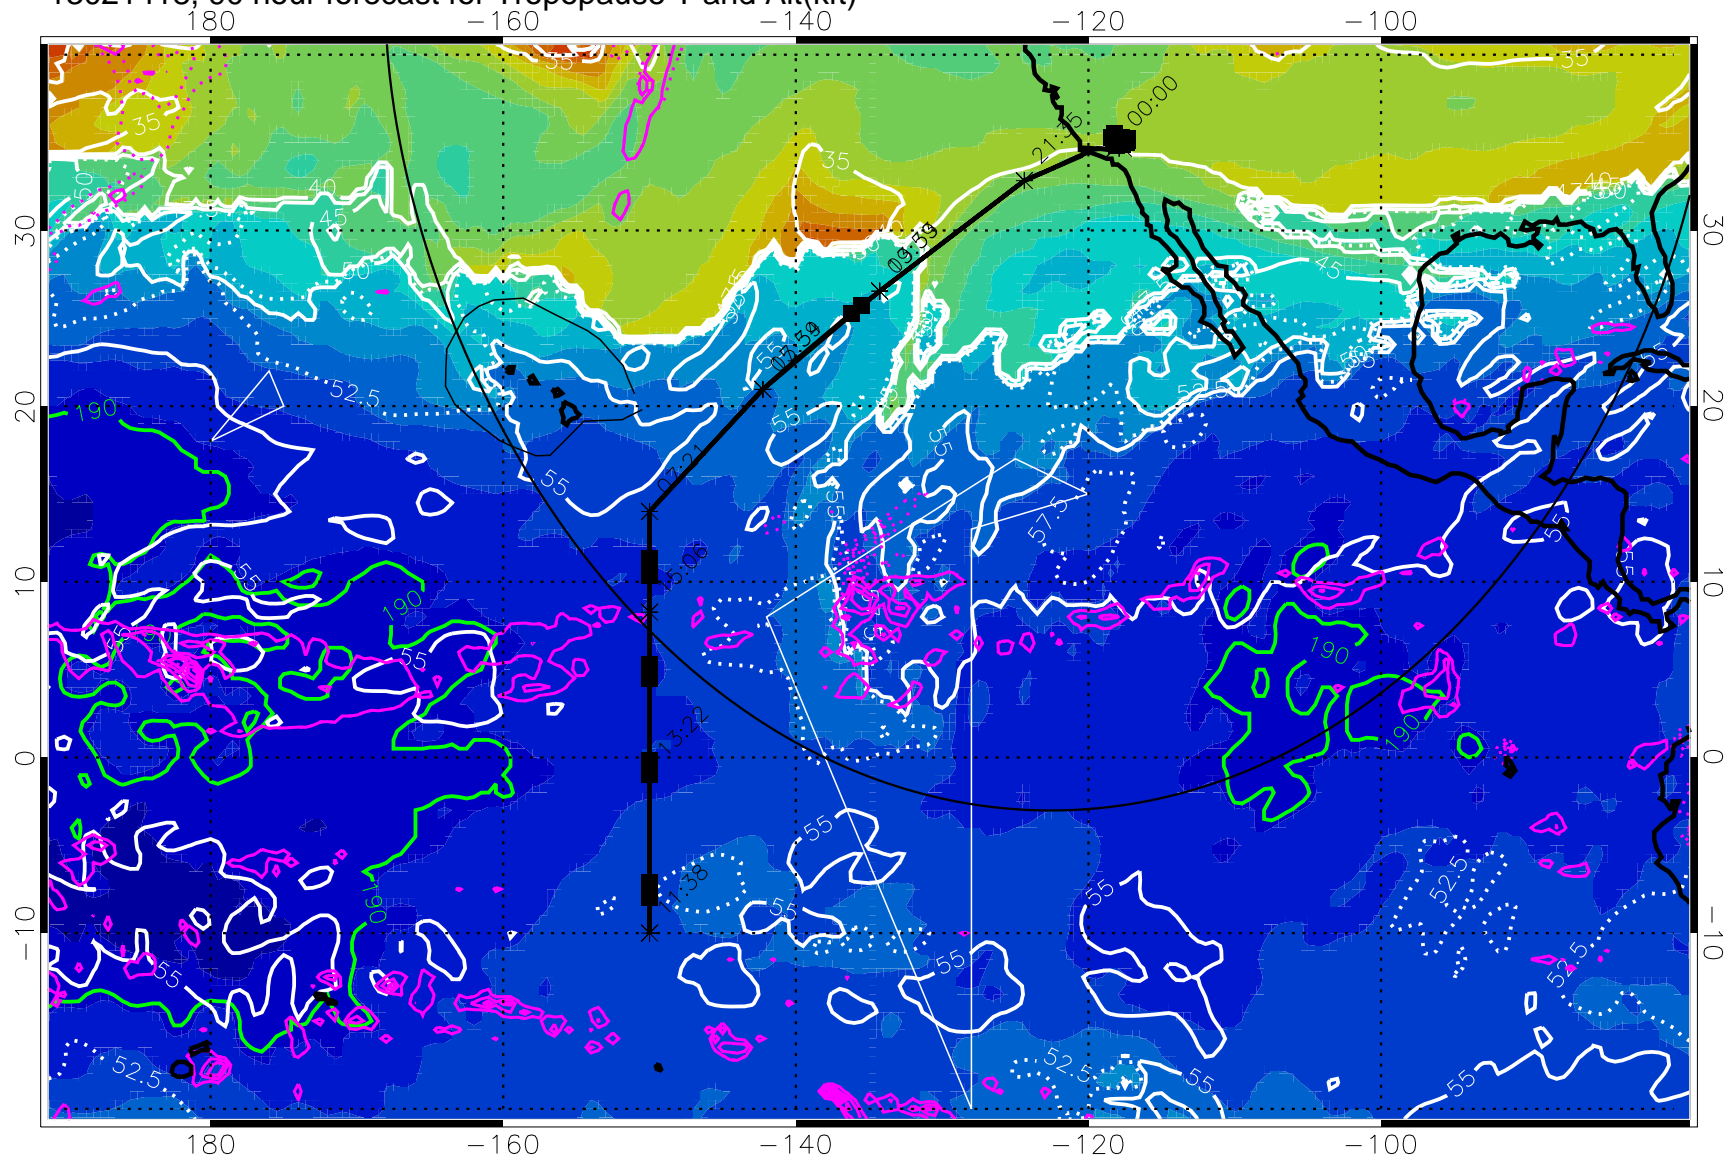

→ 30 m/s

Range ring of 4055 km -- 13 hours GH round trip

13021418, 90 hour forecast for Tropopause T and Alt(kft)

190 200 210 220 230
Tropopause T, K

Tropopause Altitude in kft (white)

Precip (tot dot, conv sol) past 6 hrs 6 kg/m2 contours, min 4