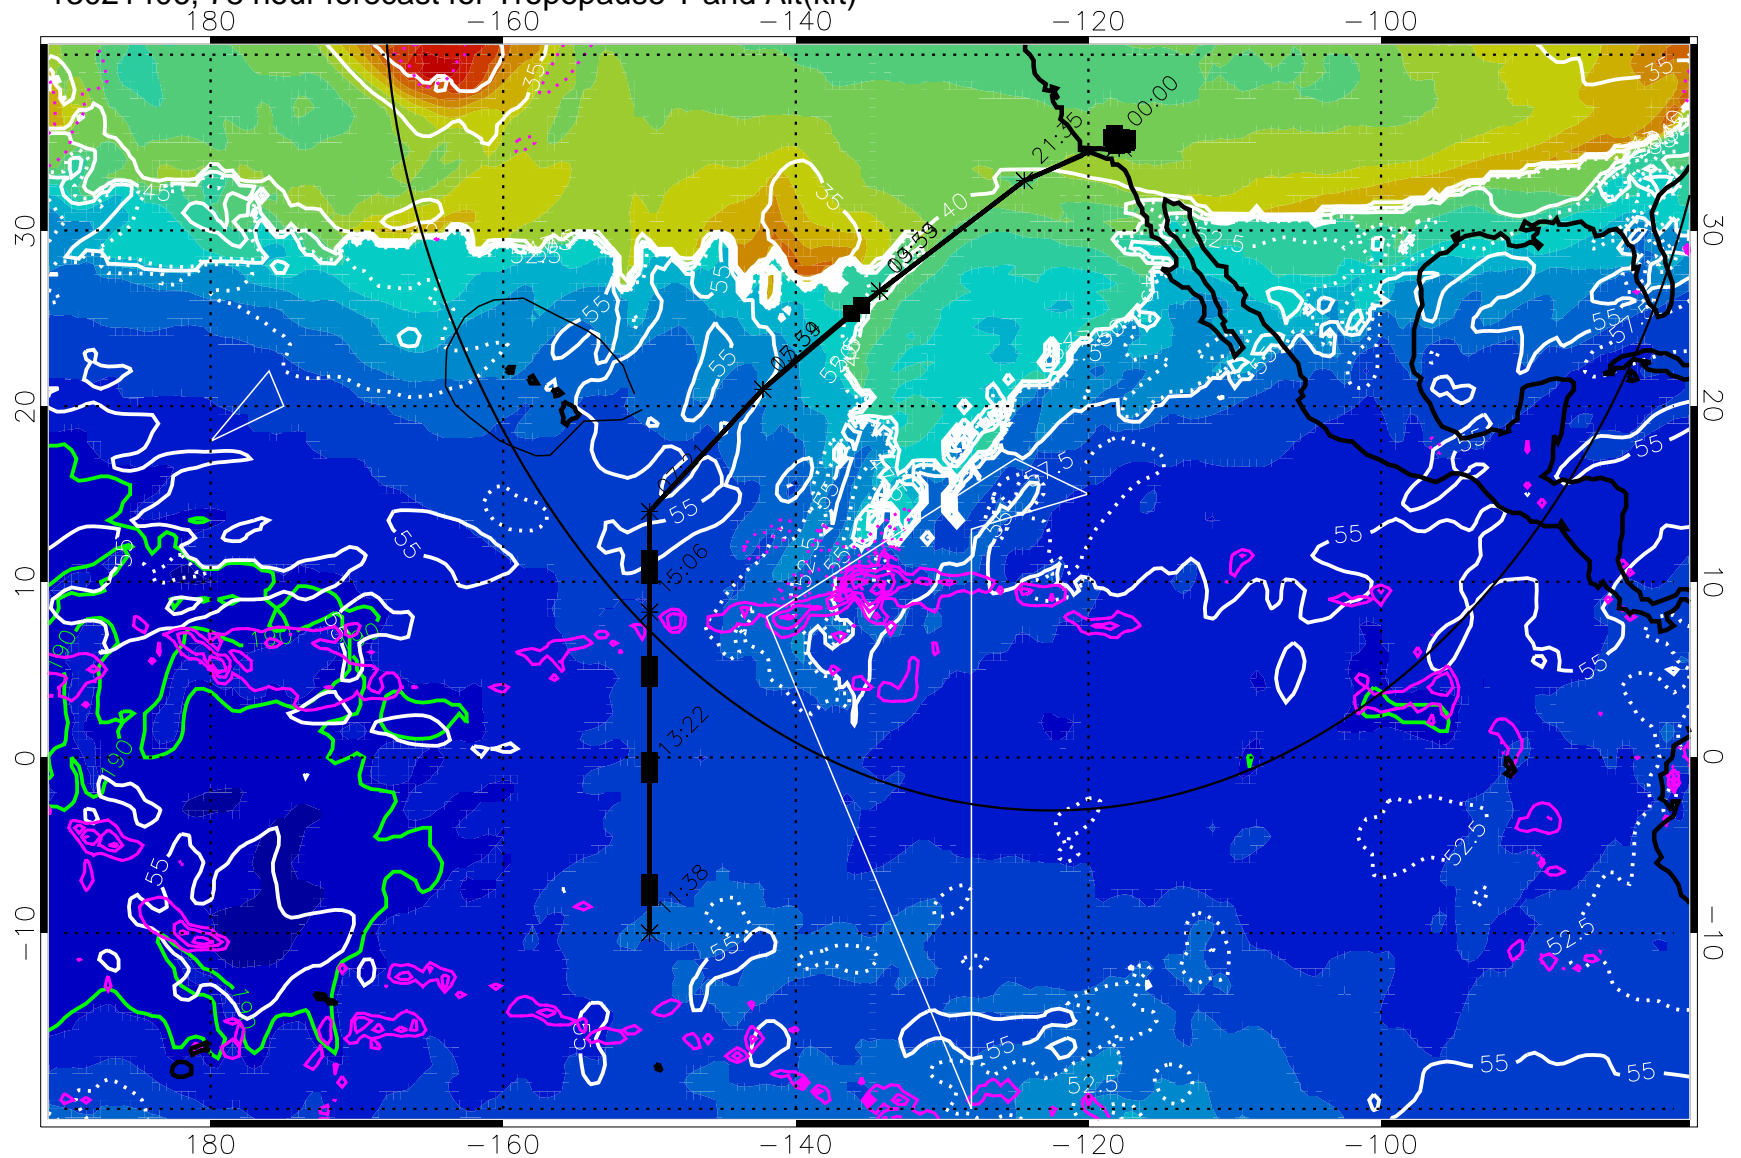

Precip (tot dot, conv sol) past 6 hrs 6 kg/m² contours, min 4

189.5K skin

185.9K engine

→ 30 m/s

Range ring of 4055 km -- 13 hours GH round trip

13021400, 72 hour forecast for Tropopause T and Alt(kft)

Tropopause T, K

Tropopause Altitude in kft (white)

Precip (tot dot, conv sol) past 6 hrs 6 kg/m² contours, min 4

189.5K skin 185.9K engine

→ 30 m/s

Range ring of 4055 km -- 13 hours GH round trip

13021406, 78 hour forecast for Tropopause T and Alt(kft)

190 200 210 220 230

Tropopause T, K

Tropopause Altitude in kft (white)

Precip (tot dot, conv sol) past 6 hrs 6 kg/m² contours, min 4

189.5K skin 185.9K engine

→ 30 m/s

Range ring of 4055 km -- 13 hours GH round trip