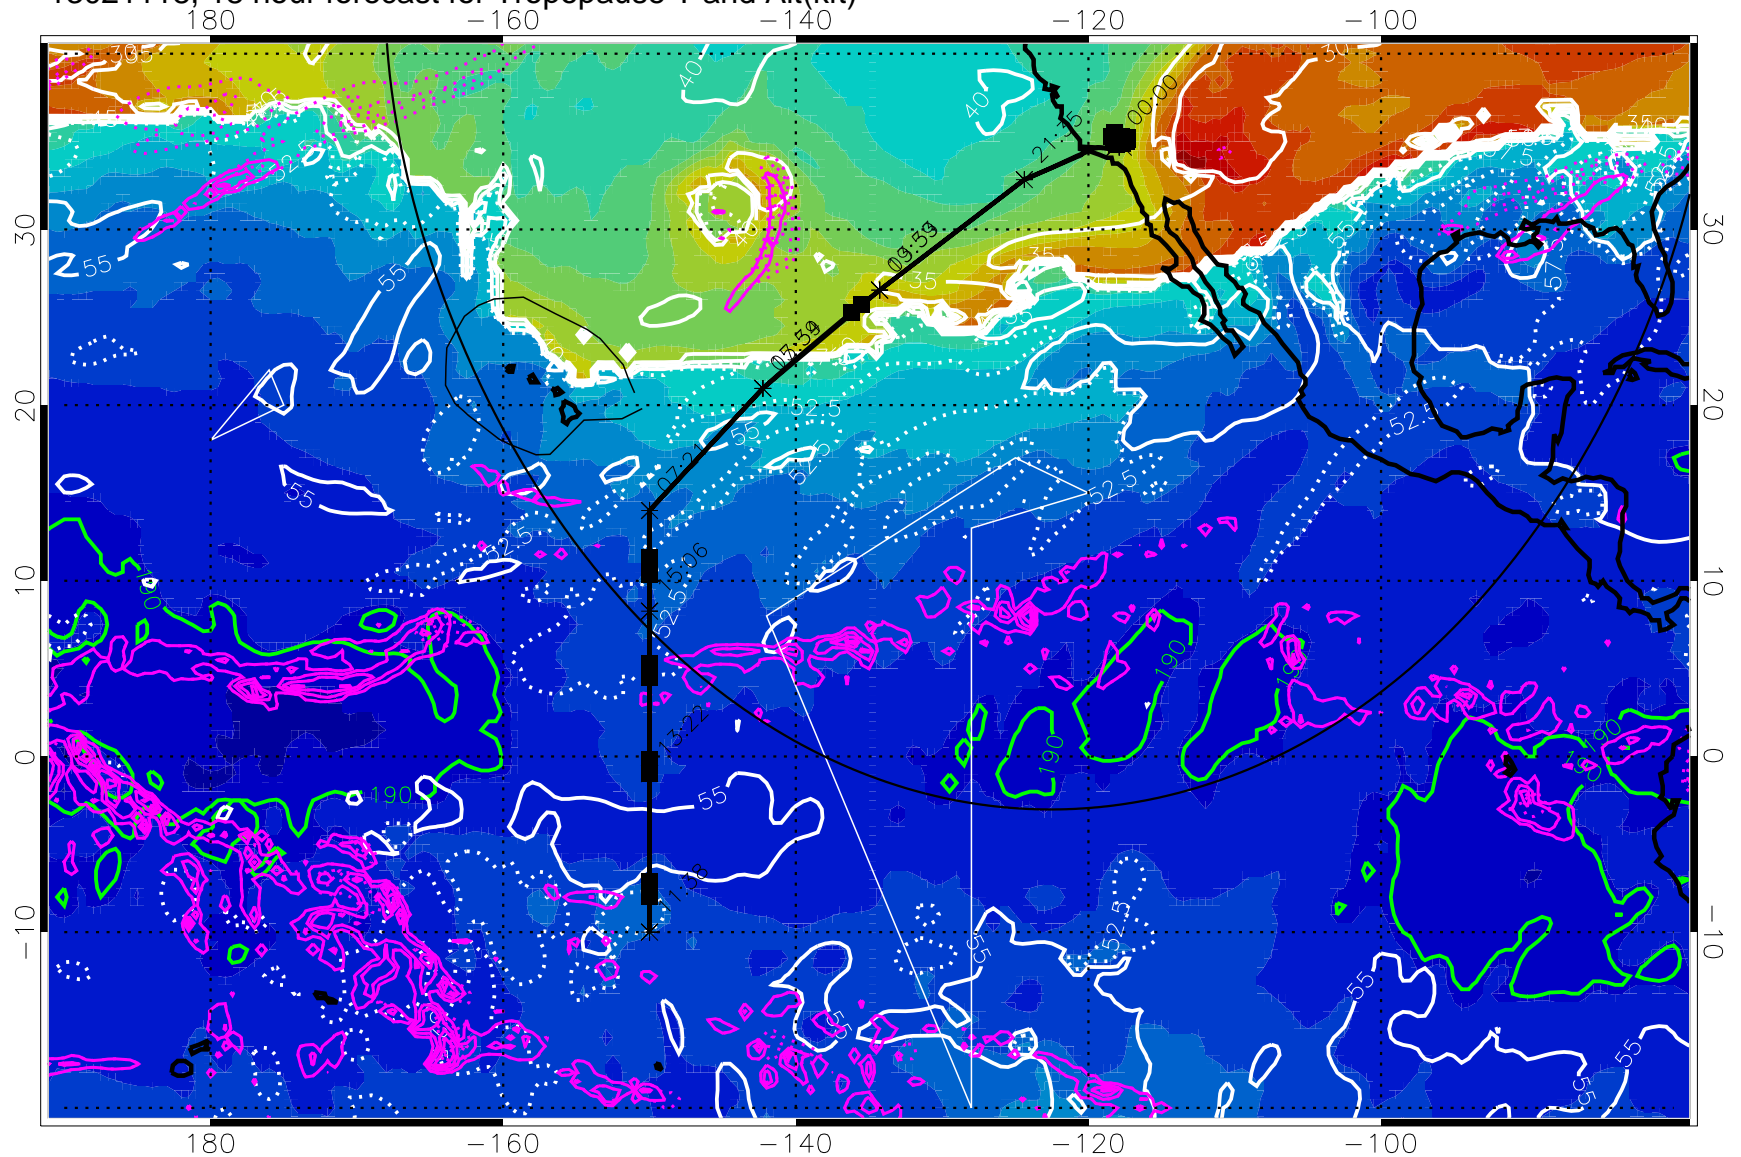

13021112, 12 hour forecast for Tropopause T and Alt(kft)

190 200 210 220 230

Tropopause T, K

Tropopause Altitude in kft (white)

Precip (tot dot, conv sol) past 6 hrs 6 kg/m2 contours, min 4

189.5K skin

185.9K engine

Range ring of 4055 km -- 13 hours GH round trip

13021118, 18 hour forecast for Tropopause T and Alt(kft)

190 200 210 220 230
Tropopause T, K

Tropopause Altitude in kft (white)

Precip (tot dot, conv sol) past 6 hrs 6 kg/m2 contours, min 4

189.5K skin

185.9K engine

→ 30 m/s

Range ring of 4055 km -- 13 hours GH round trip

13021200, 24 hour forecast for Tropopause T and Alt(kft)

190 200 210 220 230
Tropopause T, K

Tropopause Altitude in kft (white)

Precip (tot dot, conv sol) past 6 hrs 6 kg/m² contours, min 4

189.5K skin 185.9K engine

→ 30 m/s

Range ring of 4055 km -- 13 hours GH round trip

13021206, 30 hour forecast for Tropopause T and Alt(kft)

190 200 210 220 230