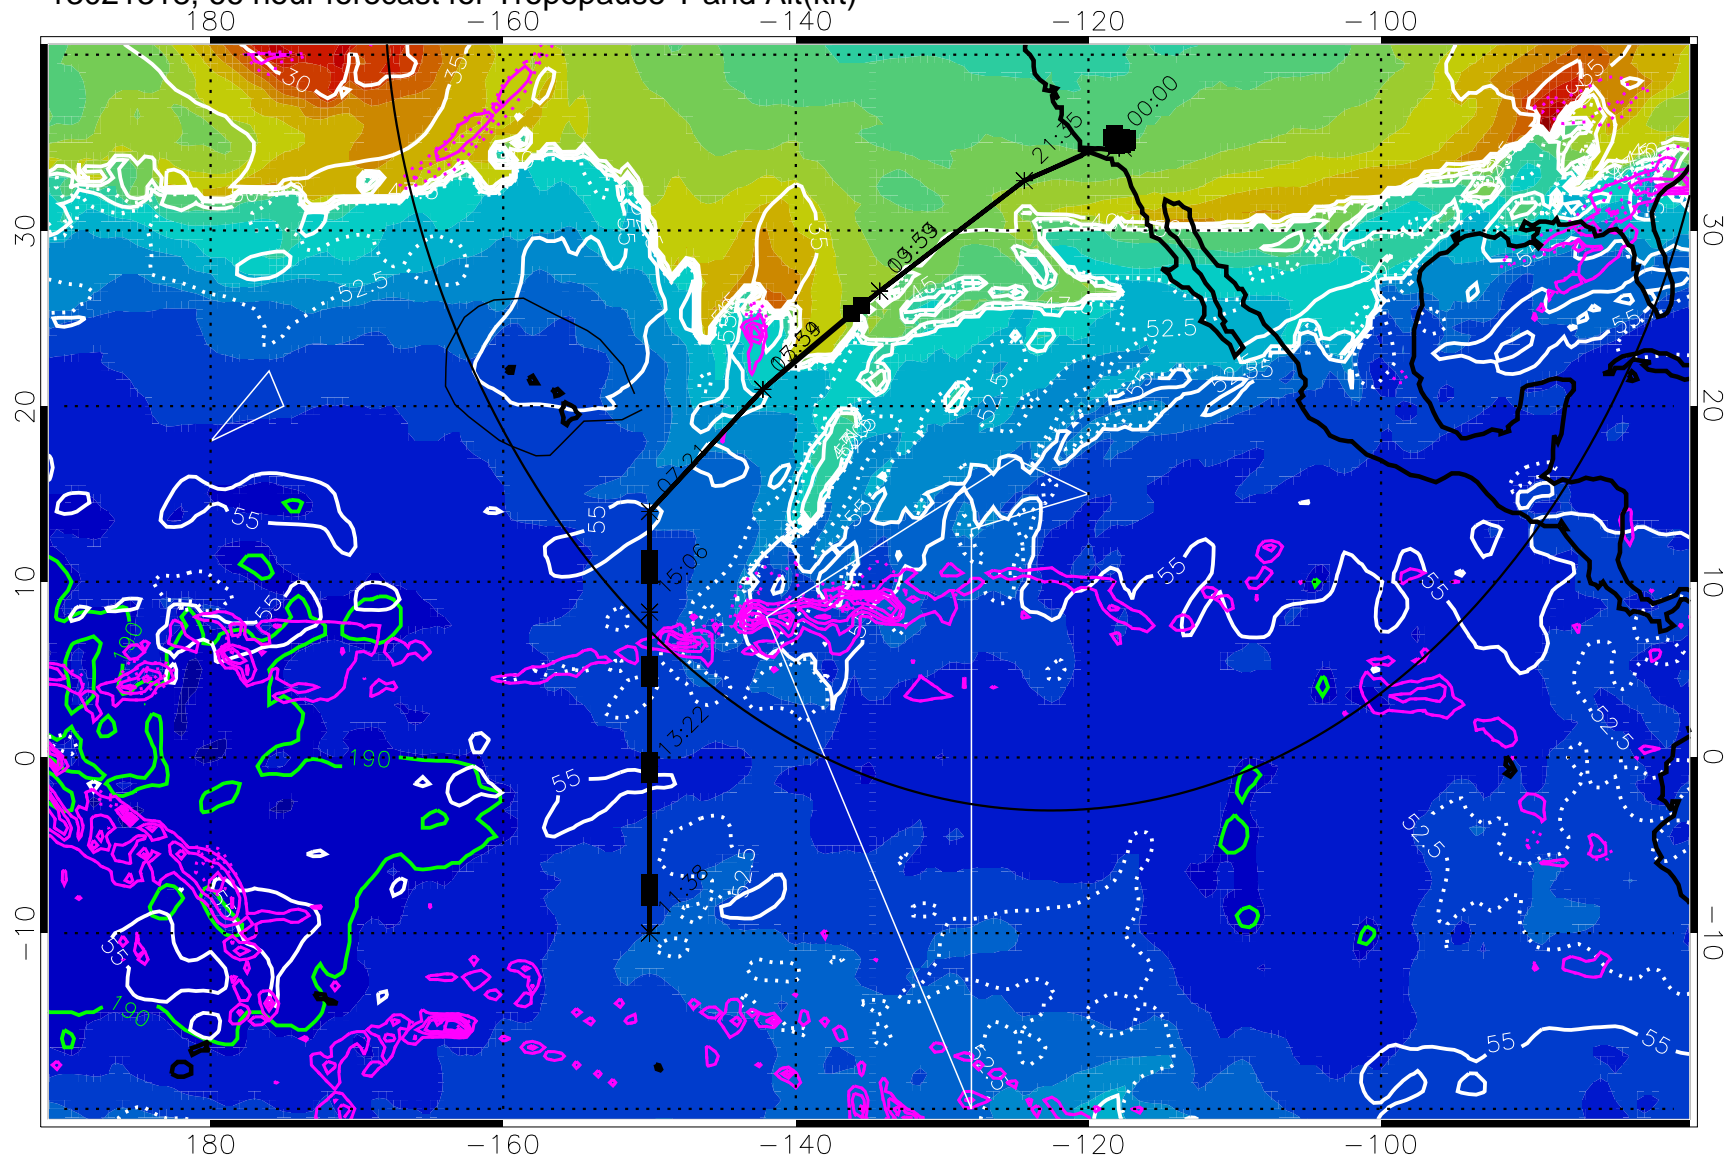

189.5K skin

185.9K engine

30 m/s

Range ring of 4055 km -- 13 hours GH round trip

13021318, 66 hour forecast for Tropopause T and Alt(kft)

190 200 210 220 230

Tropopause T, K

Tropopause Altitude in kft (white)

Precip (tot dot, conv sol) past 6 hrs 6 kg/m² contours, min 4

189.5K skin

185.9K engine

→ 30 m/s

Range ring of 4055 km -- 13 hours GH round trip

13021400, 72 hour forecast for Tropopause T and Alt(kft)

Tropopause T, K