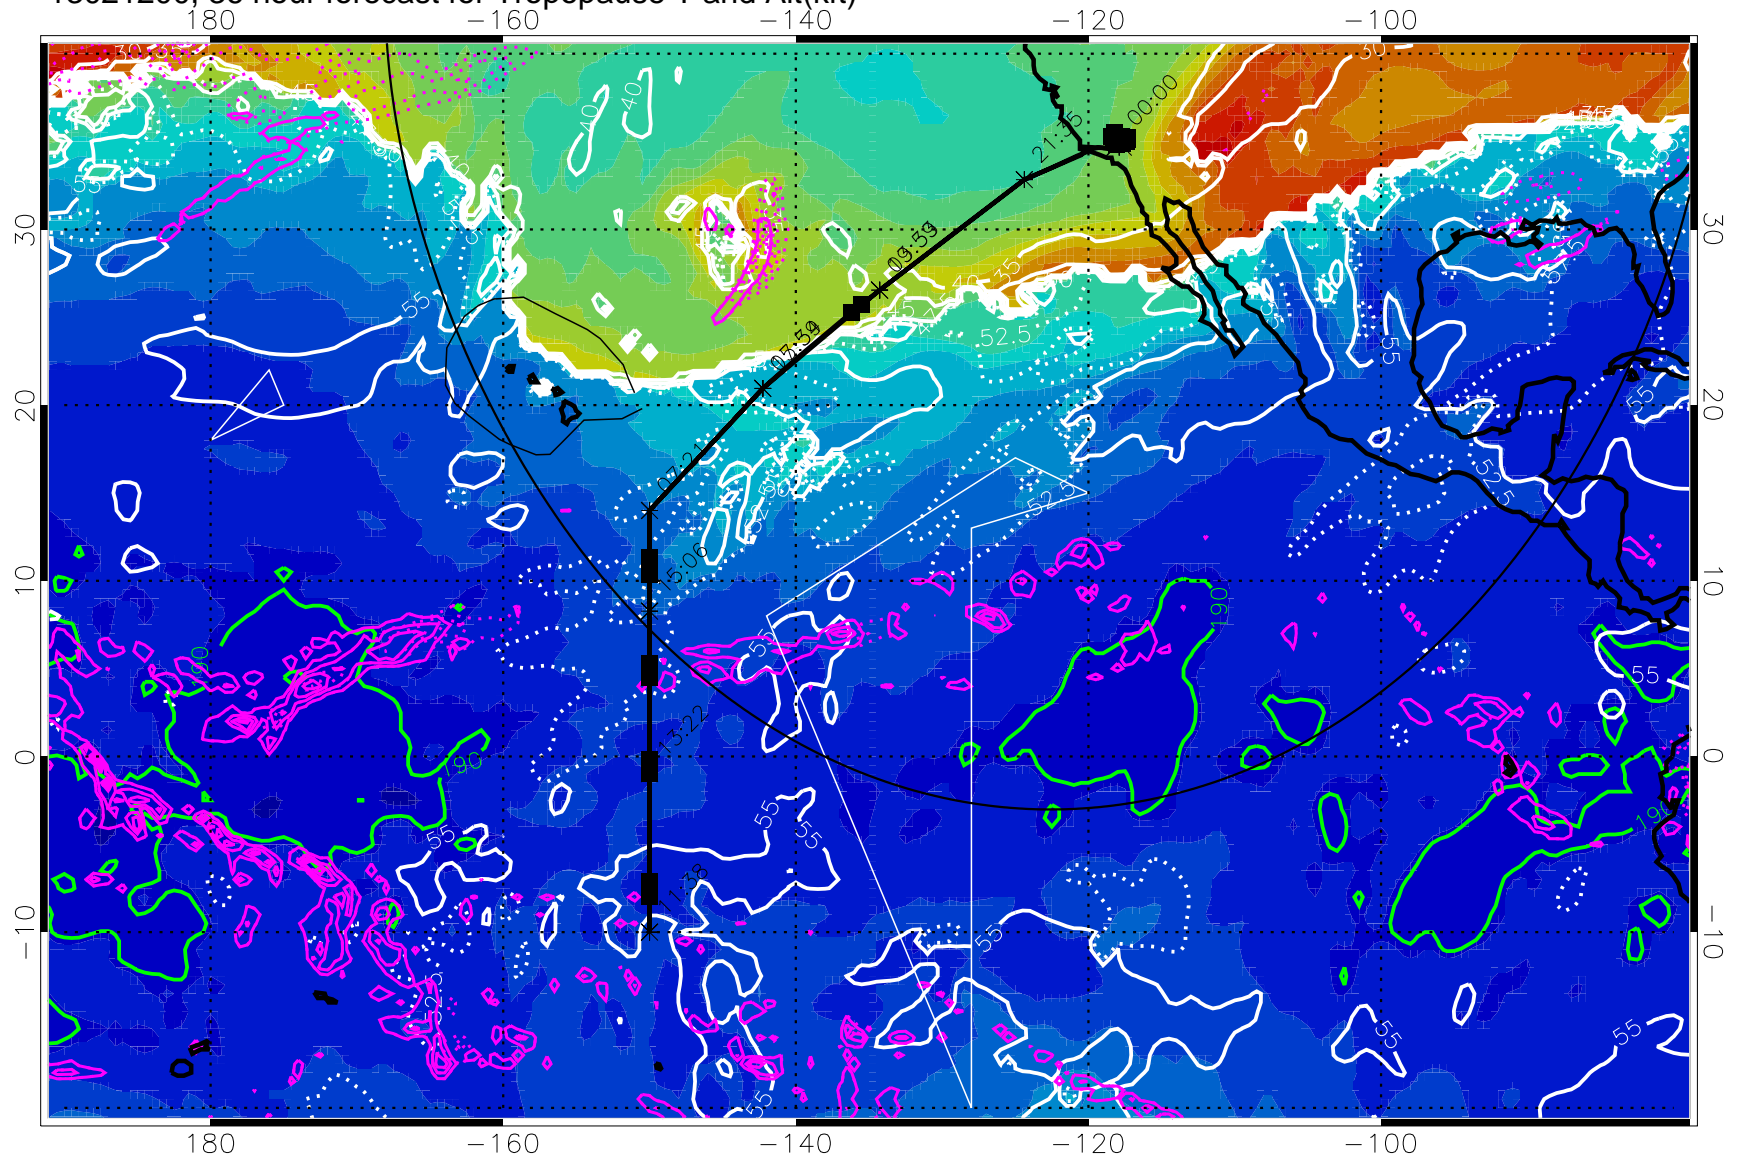

Precip (tot dot, conv sol) past 6 hrs 6 kg/m2 contours, min 4

189.5K skin

185.9K engine

→ 30 m/s

Range ring of 4055 km -- 13 hours GH round trip

13021118, 30 hour forecast for Tropopause T and Alt(kft)

190 200 210 220 230
Tropopause T, K

Tropopause Altitude in kft (white)

Precip (tot dot, conv sol) past 6 hrs 6 kg/m2 contours, min 4

189.5K skin

185.9K engine

→ 30 m/s

Range ring of 4055 km -- 13 hours GH round trip

13021200, 36 hour forecast for Tropopause T and Alt(kft)