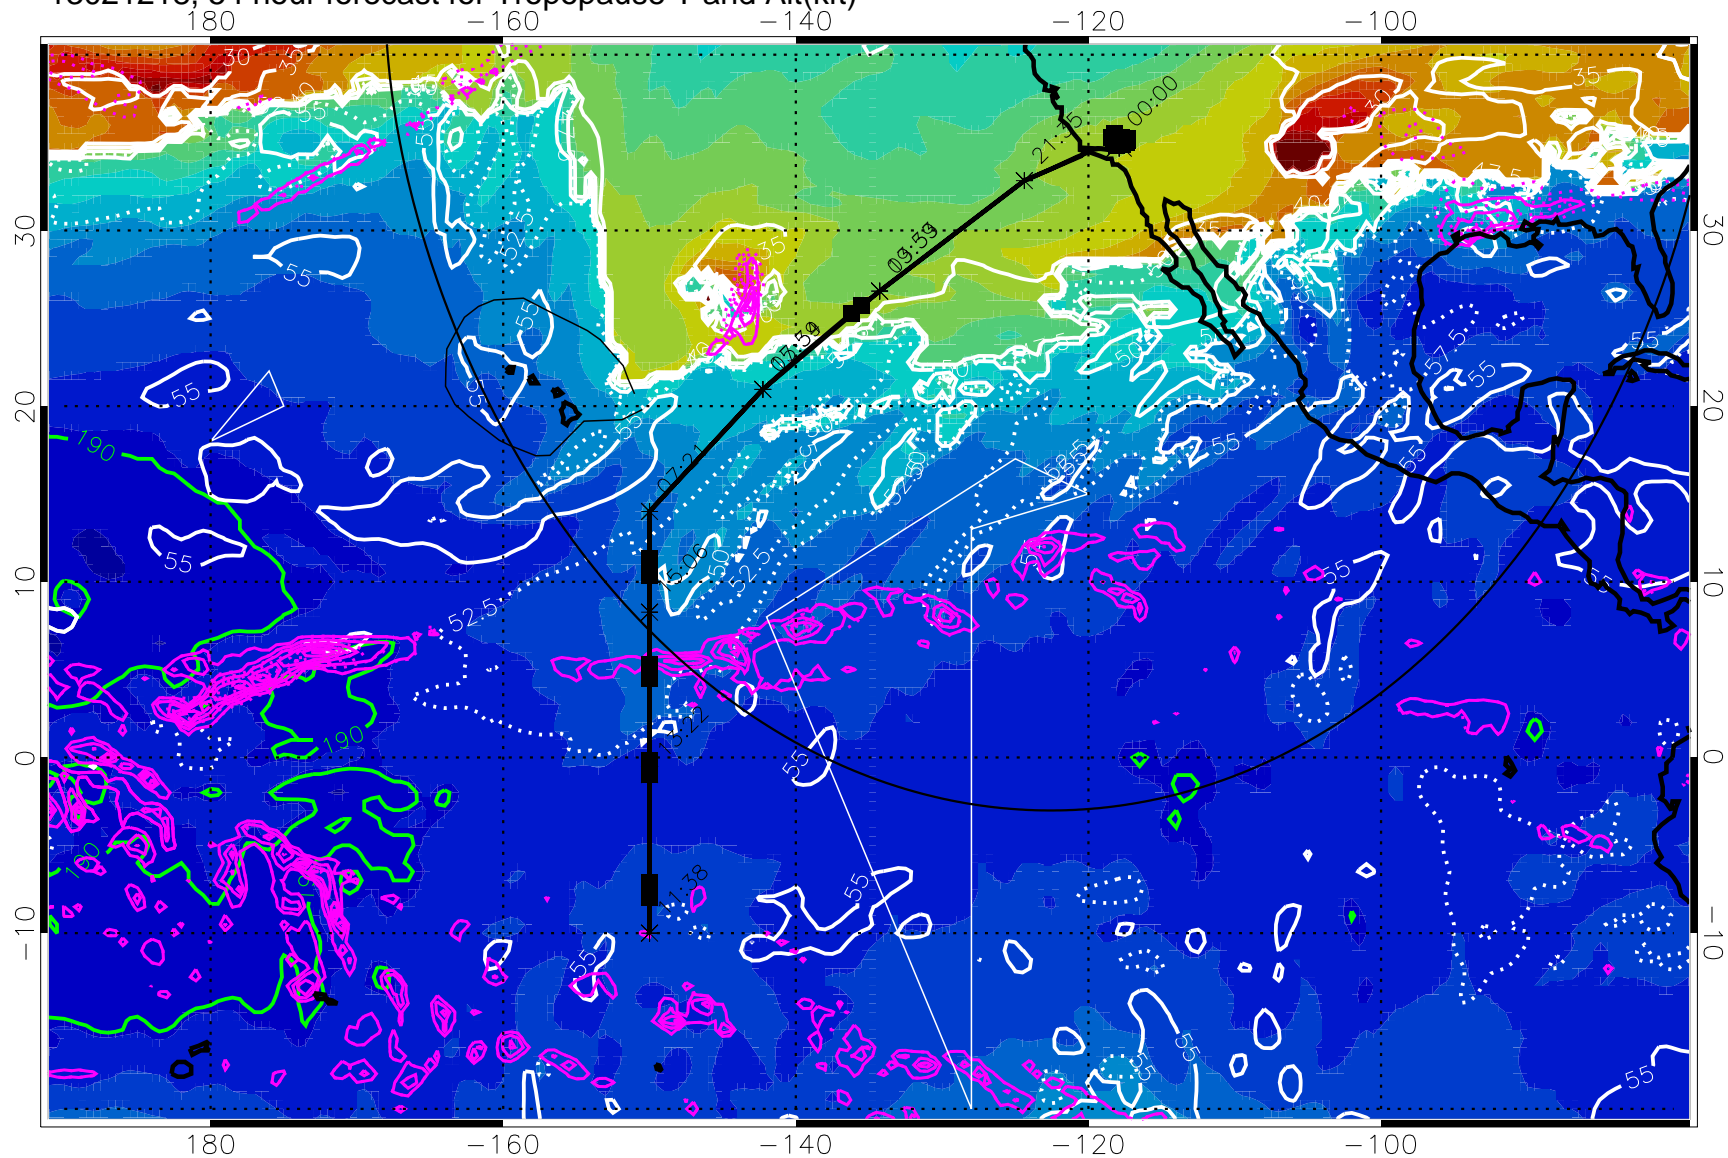

Range ring of 4055 km -- 13 hours GH round trip

13021212, 48 hour forecast for Tropopause T and Alt(kft)

190 200 210 220 230

Tropopause T, K

Tropopause Altitude in kft (white)

Precip (tot dot, conv sol) past 6 hrs 6 kg/m2 contours, min 4

189.5K skin

185.9K engine

→ 30 m/s

Range ring of 4055 km -- 13 hours GH round trip

13021218, 54 hour forecast for Tropopause T and Alt(kft)

190 200 210 220 230
Tropopause T, K

Tropopause Altitude in kft (white)

Precip (tot dot, conv sol) past 6 hrs 6 kg/m2 contours, min 4

189.5K skin 185.9K engine

→ 30 m/s

Range ring of 4055 km -- 13 hours GH round trip

13021300, 60 hour forecast for Tropopause T and Alt(kft)

190 200 210 220 230