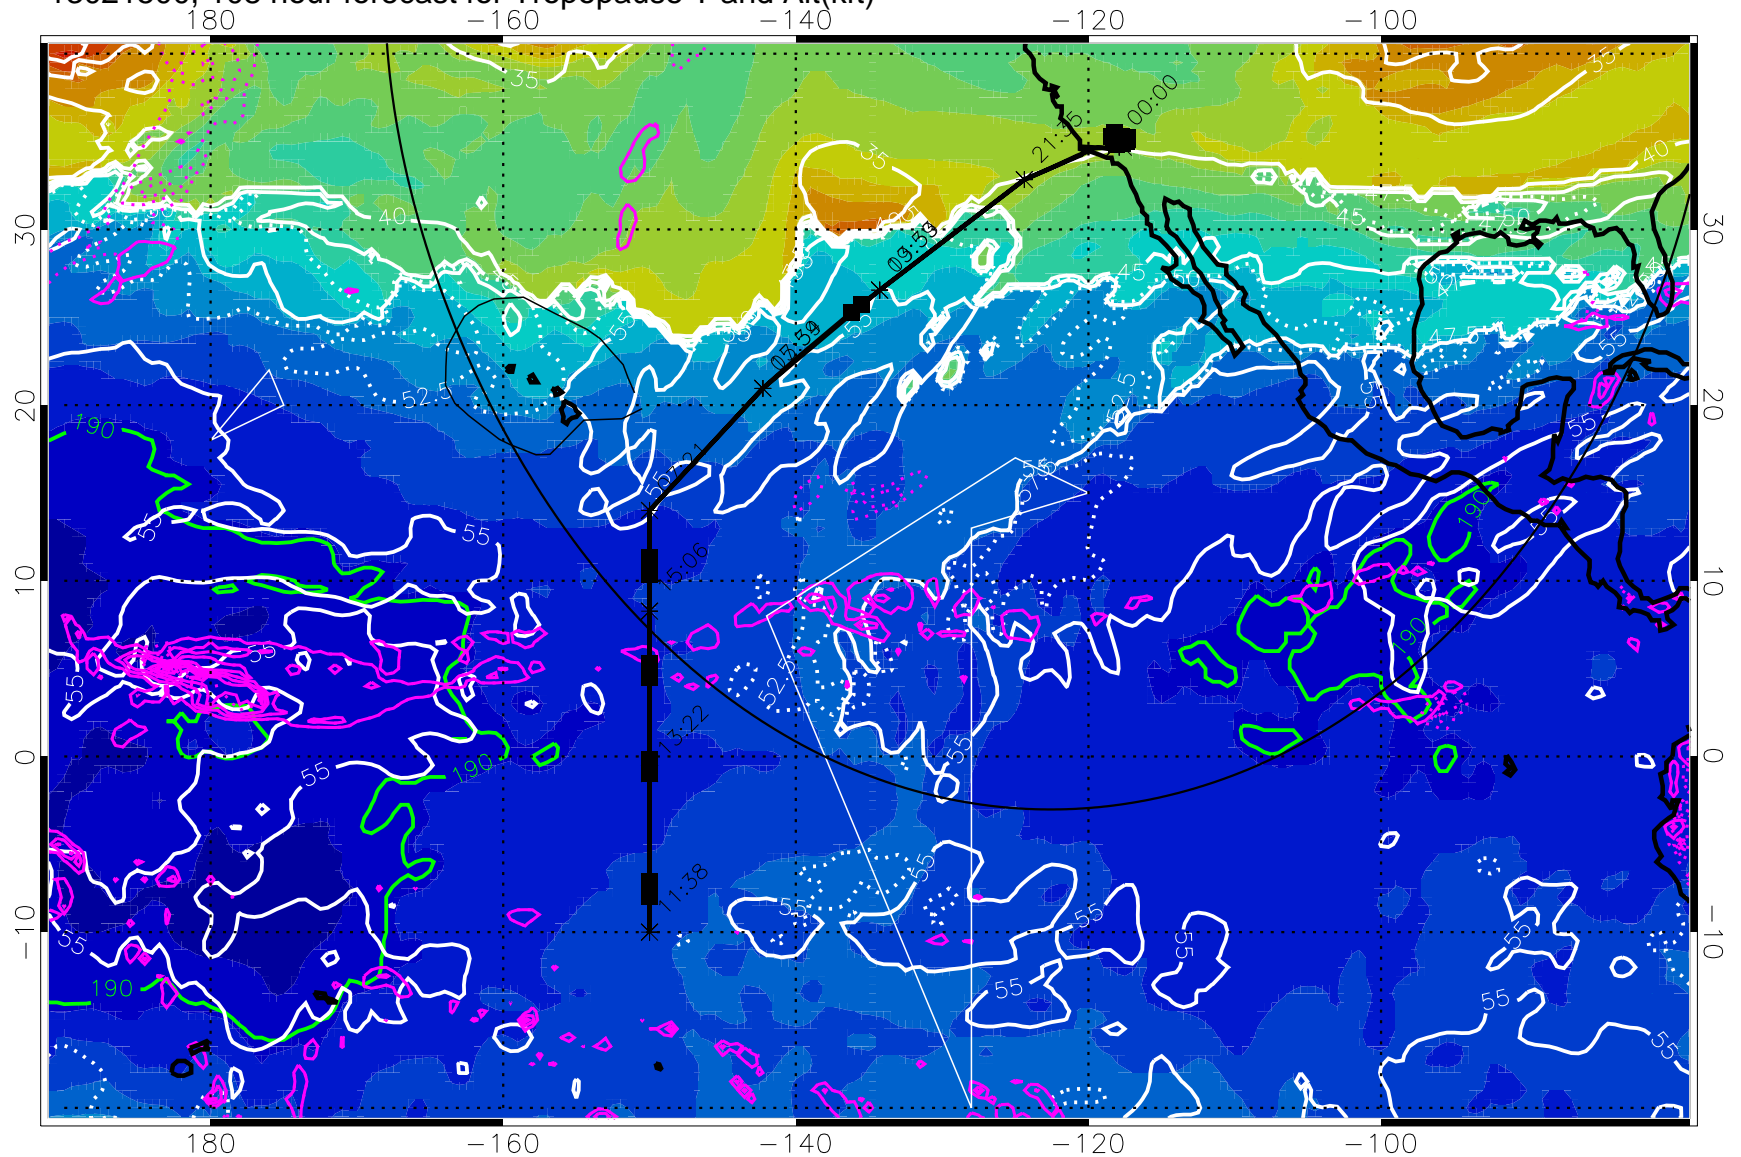

Precip (tot dot, conv sol) past 6 hrs 6 kg/m2 contours, min 4

189.5K skin 185.9K engine

→ 30 m/s

Range ring of 4055 km -- 13 hours GH round trip

13021412, 96 hour forecast for Tropopause T and Alt(kft)

190 200 210 220 230
Tropopause T, K

Tropopause Altitude in kft (white)

Precip (tot dot, conv sol) past 6 hrs 6 kg/m² contours, min 4

189.5K skin 185.9K engine

→ 30 m/s

Range ring of 4055 km -- 13 hours GH round trip

13021418, 102 hour forecast for Tropopause T and Alt(kft)

Tropopause Altitude in kft (white)
 Precip (tot dot, conv sol) past 6 hrs 6 kg/m2 contours, min 4
 189.5K skin 185.9K engine

→ 30 m/s
 Range ring of 4055 km -- 13 hours GH round trip

13021500, 108 hour forecast for Tropopause T and Alt(kft)