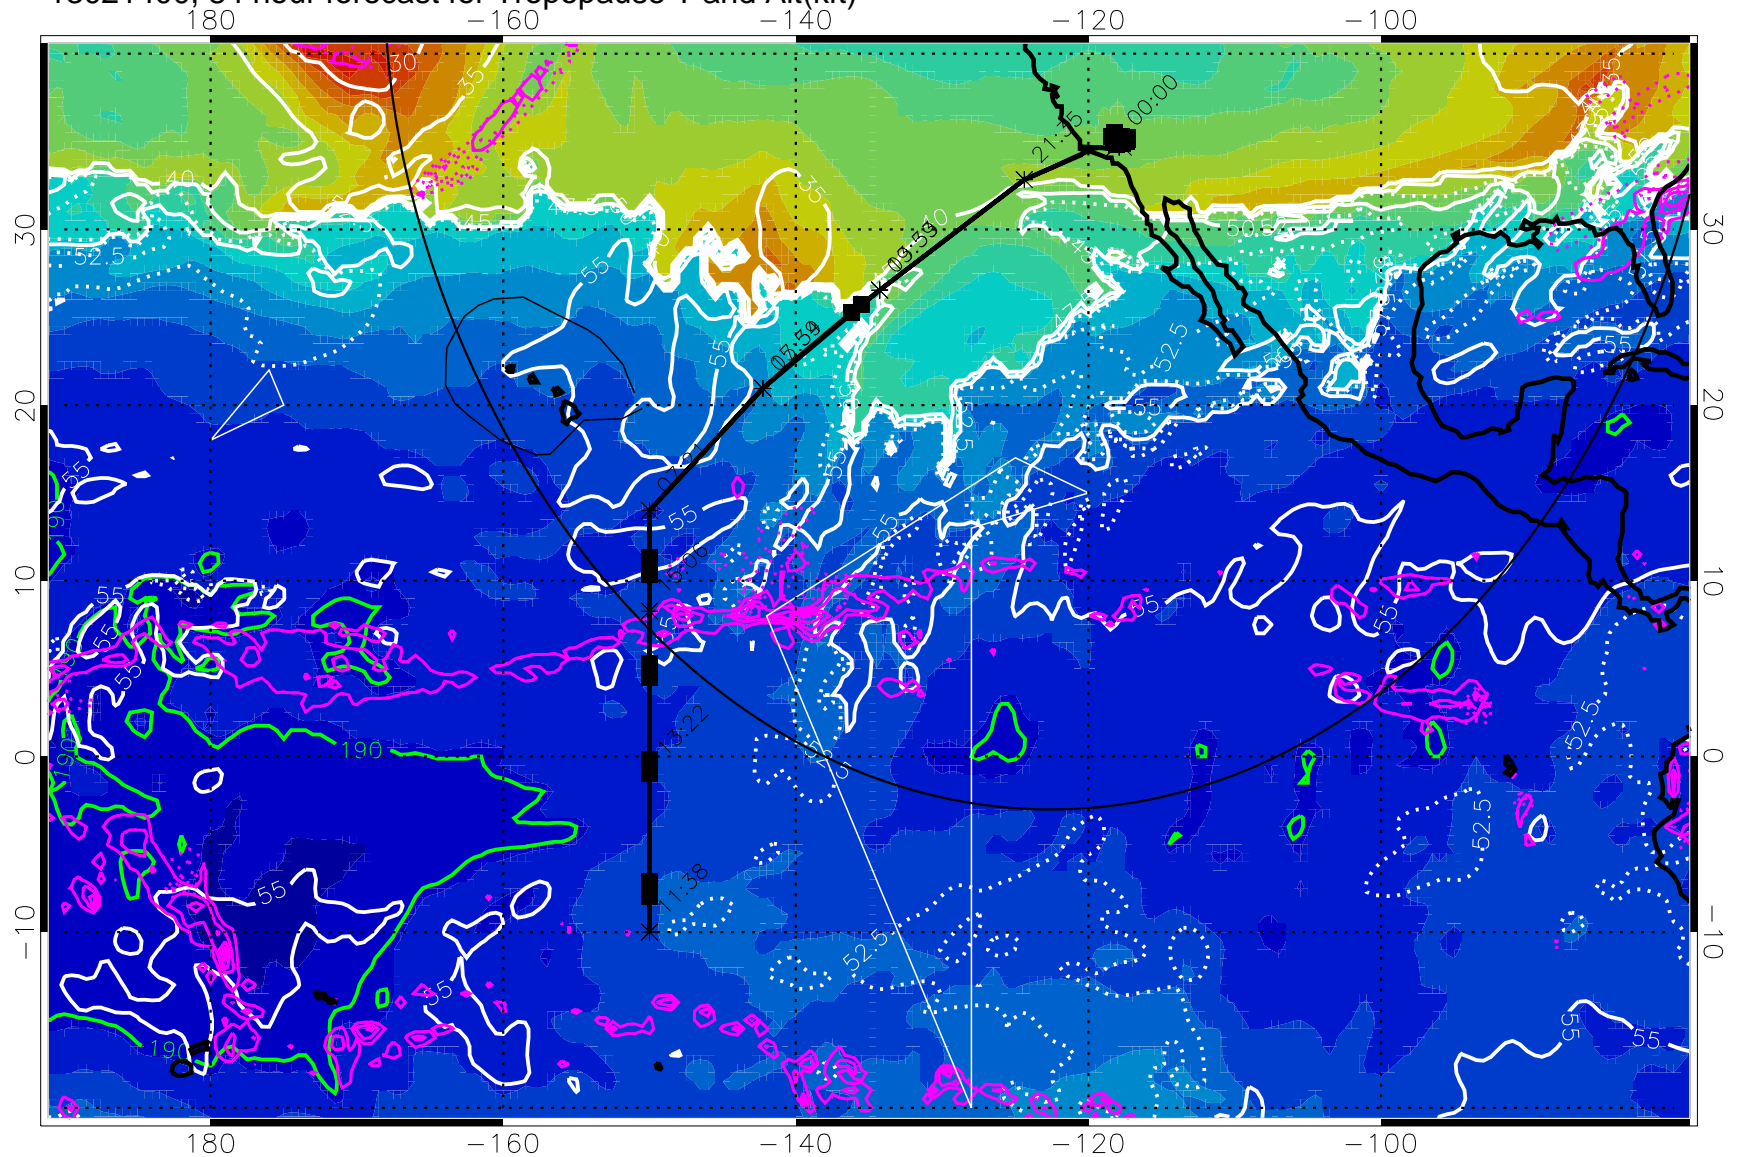

13021400, 84 hour forecast for Tropopause T and Alt(kft)

190   200   210   220   230
Tropopause T, K

Tropopause Altitude in kft (white)

Precip (tot dot, conv sol) past 6 hrs 6 kg/m² contours, min 4

189.5K skin   185.9K engine

→ 30 m/s

Range ring of 4055 km -- 13 hours GH round trip