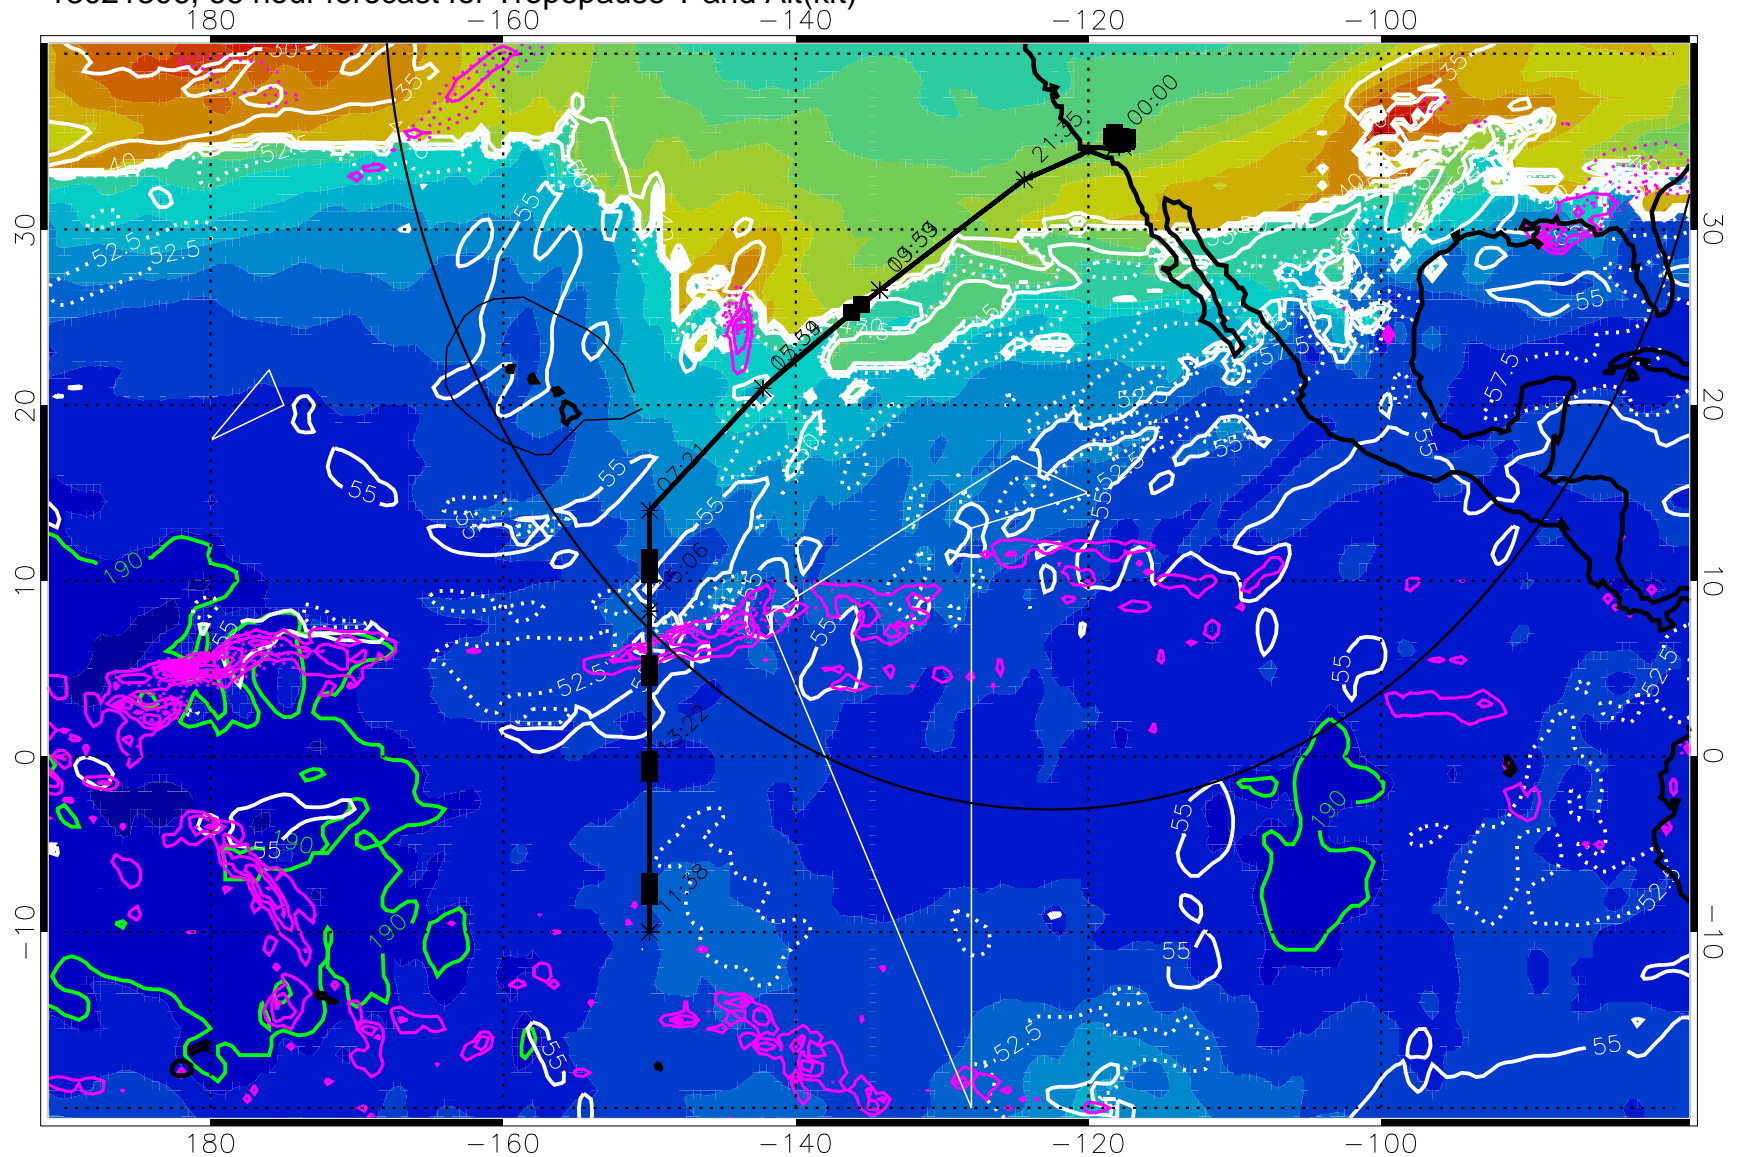

Precip (tot dot, conv sol) past 6 hrs 6 kg/m2 contours, min 4

189.5K skin 185.9K engine

→ 30 m/s

Range ring of 4055 km -- 13 hours GH round trip

13021300, 60 hour forecast for Tropopause T and Alt(kft)

190 200 210 220 230

Tropopause T, K

Tropopause Altitude in kft (white)

Precip (tot dot, conv sol) past 6 hrs 6 kg/m2 contours, min 4

189.5K skin

185.9K engine

30 m/s

Range ring of 4055 km -- 13 hours GH round trip

13021306, 66 hour forecast for Tropopause T and Alt(kft)