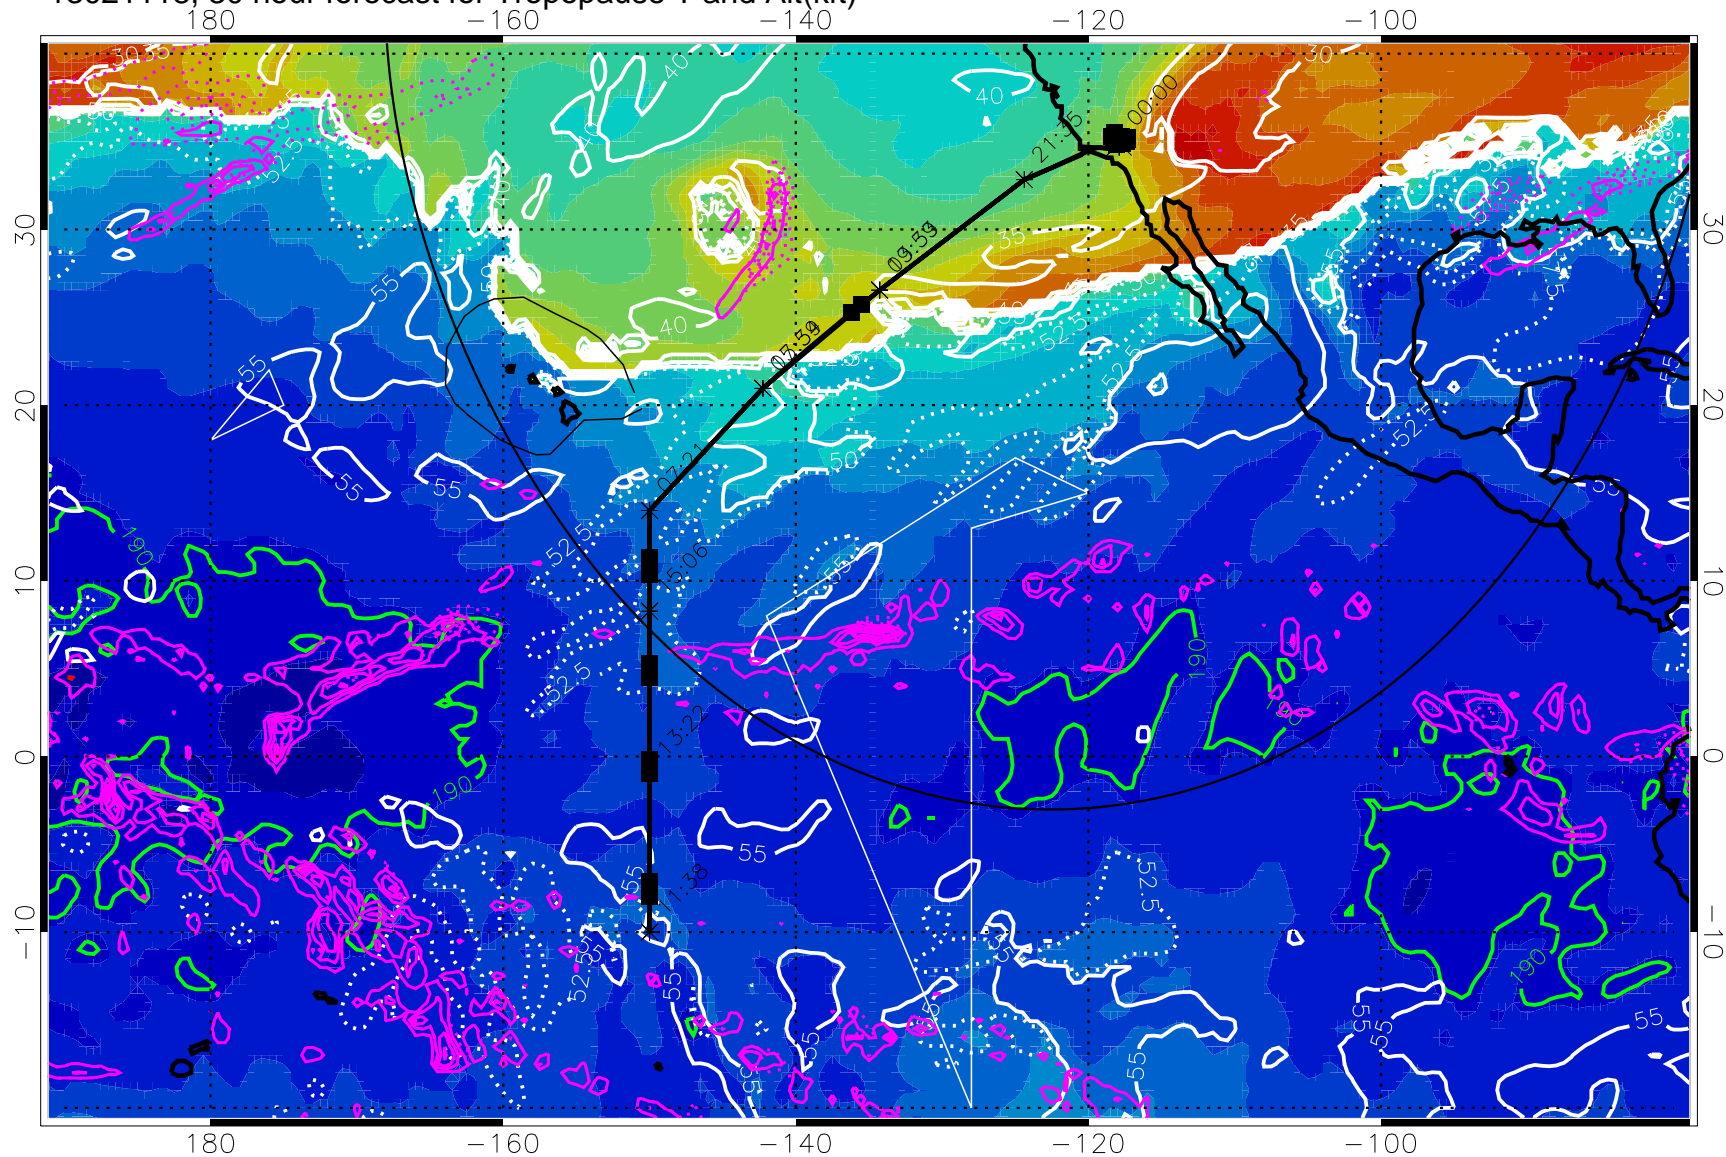

189.5K skin

185.9K engine

→ 30 m/s

Range ring of 4055 km -- 13 hours GH round trip

13021112, 24 hour forecast for Tropopause T and Alt(kft)

190 200 210 220 230
Tropopause T, K

Tropopause Altitude in kft (white)

Precip (tot dot, conv sol) past 6 hrs 6 kg/m2 contours, min 4

189.5K skin

185.9K engine

→ 30 m/s

Range ring of 4055 km -- 13 hours GH round trip

13021118, 30 hour forecast for Tropopause T and Alt(kft)

190 200 210 220 230
Tropopause T, K

Tropopause Altitude in kft (white)

Precip (tot dot, conv sol) past 6 hrs 6 kg/m2 contours, min 4

189.5K skin

185.9K engine

→ 30 m/s

Range ring of 4055 km -- 13 hours GH round trip

13021200, 36 hour forecast for Tropopause T and Alt(kft)