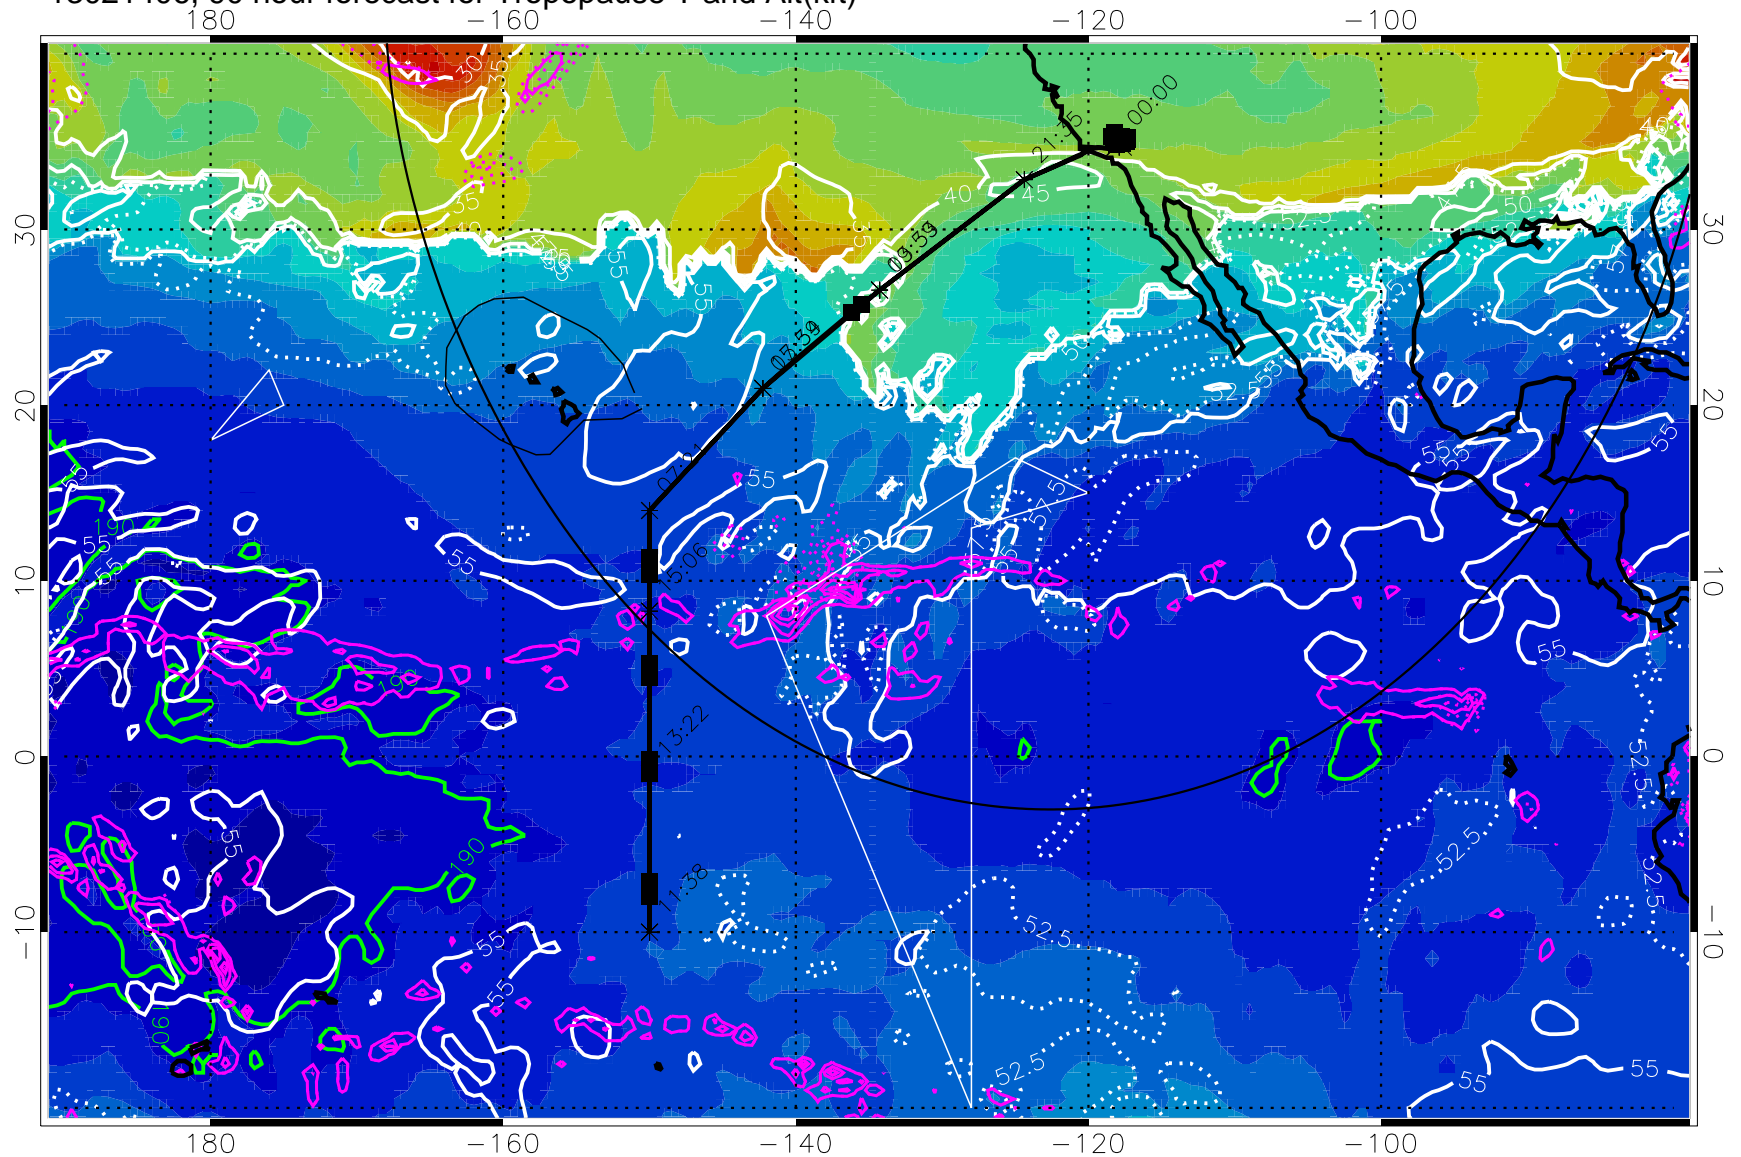

→ 30 m/s

Range ring of 4055 km -- 13 hours GH round trip

13021400, 84 hour forecast for Tropopause T and Alt(kft)

190 200 210 220 230
Tropopause T, K

Tropopause Altitude in kft (white)

Precip (tot dot, conv sol) past 6 hrs 6 kg/m² contours, min 4

189.5K skin 185.9K engine

→ 30 m/s

Range ring of 4055 km -- 13 hours GH round trip

13021406, 90 hour forecast for Tropopause T and Alt(kft)

190 200 210 220 230
Tropopause T, K

Tropopause Altitude in kft (white)

Precip (tot dot, conv sol) past 6 hrs 6 kg/m2 contours, min 4

189.5K skin 185.9K engine

→ 30 m/s

Range ring of 4055 km -- 13 hours GH round trip

13021412, 96 hour forecast for Tropopause T and Alt(kft)

190 200 210 220 230
Tropopause T, K