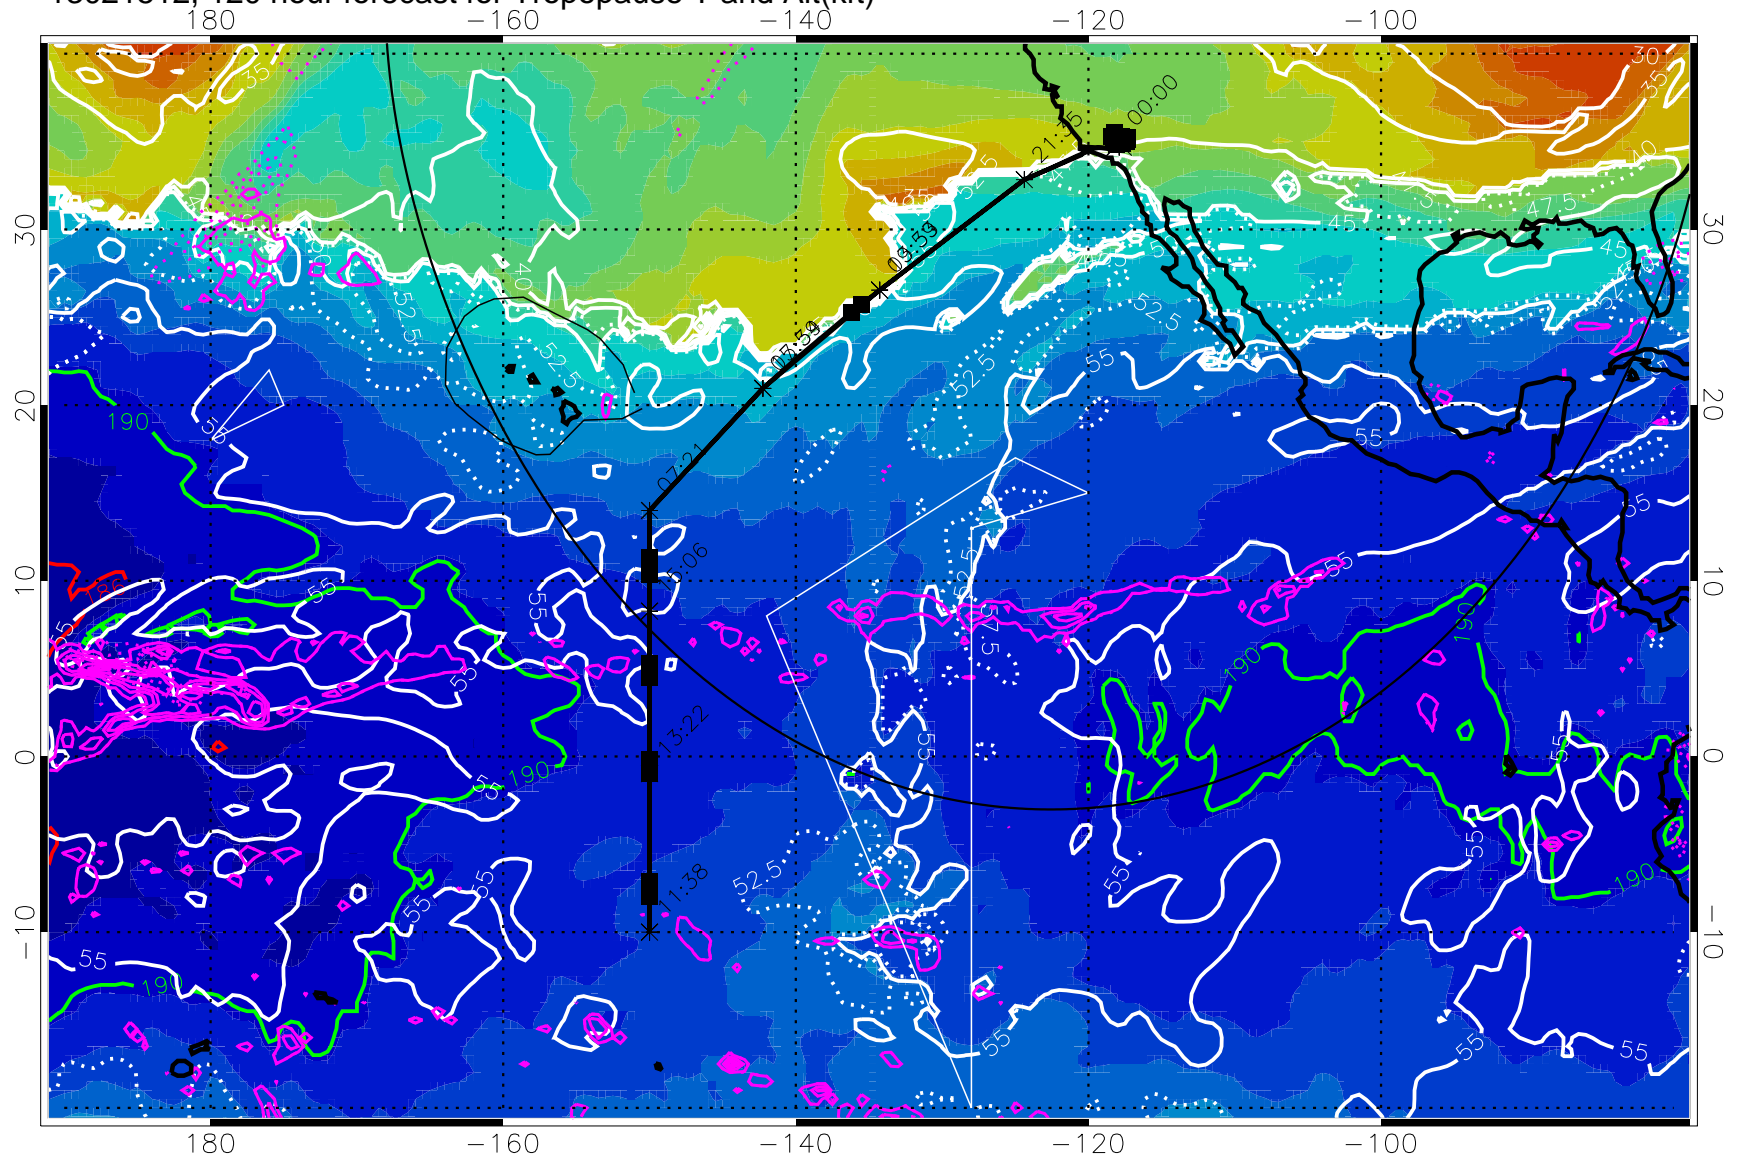

190 200 210 220 230

Tropopause T, K

Tropopause Altitude in kft (white)

Precip (tot dot, conv sol) past 6 hrs 6 kg/m2 contours, min 4

189.5K skin

185.9K engine

30 m/s

Range ring of 4055 km -- 13 hours GH round trip

13021506, 114 hour forecast for Tropopause T and Alt(kft)

190 200 210 220 230

Tropopause T, K

Tropopause Altitude in kft (white)

Precip (tot dot, conv sol) past 6 hrs 6 kg/m2 contours, min 4

189.5K skin 185.9K engine

→ 30 m/s

Range ring of 4055 km -- 13 hours GH round trip

13021512, 120 hour forecast for Tropopause T and Alt(kft)

190 200 210 220 230
Tropopause T, K

Tropopause Altitude in kft (white)
Precip (tot dot, conv sol) past 6 hrs 6 kg/m2 contours, min 4
189.5K skin 185.9K engine