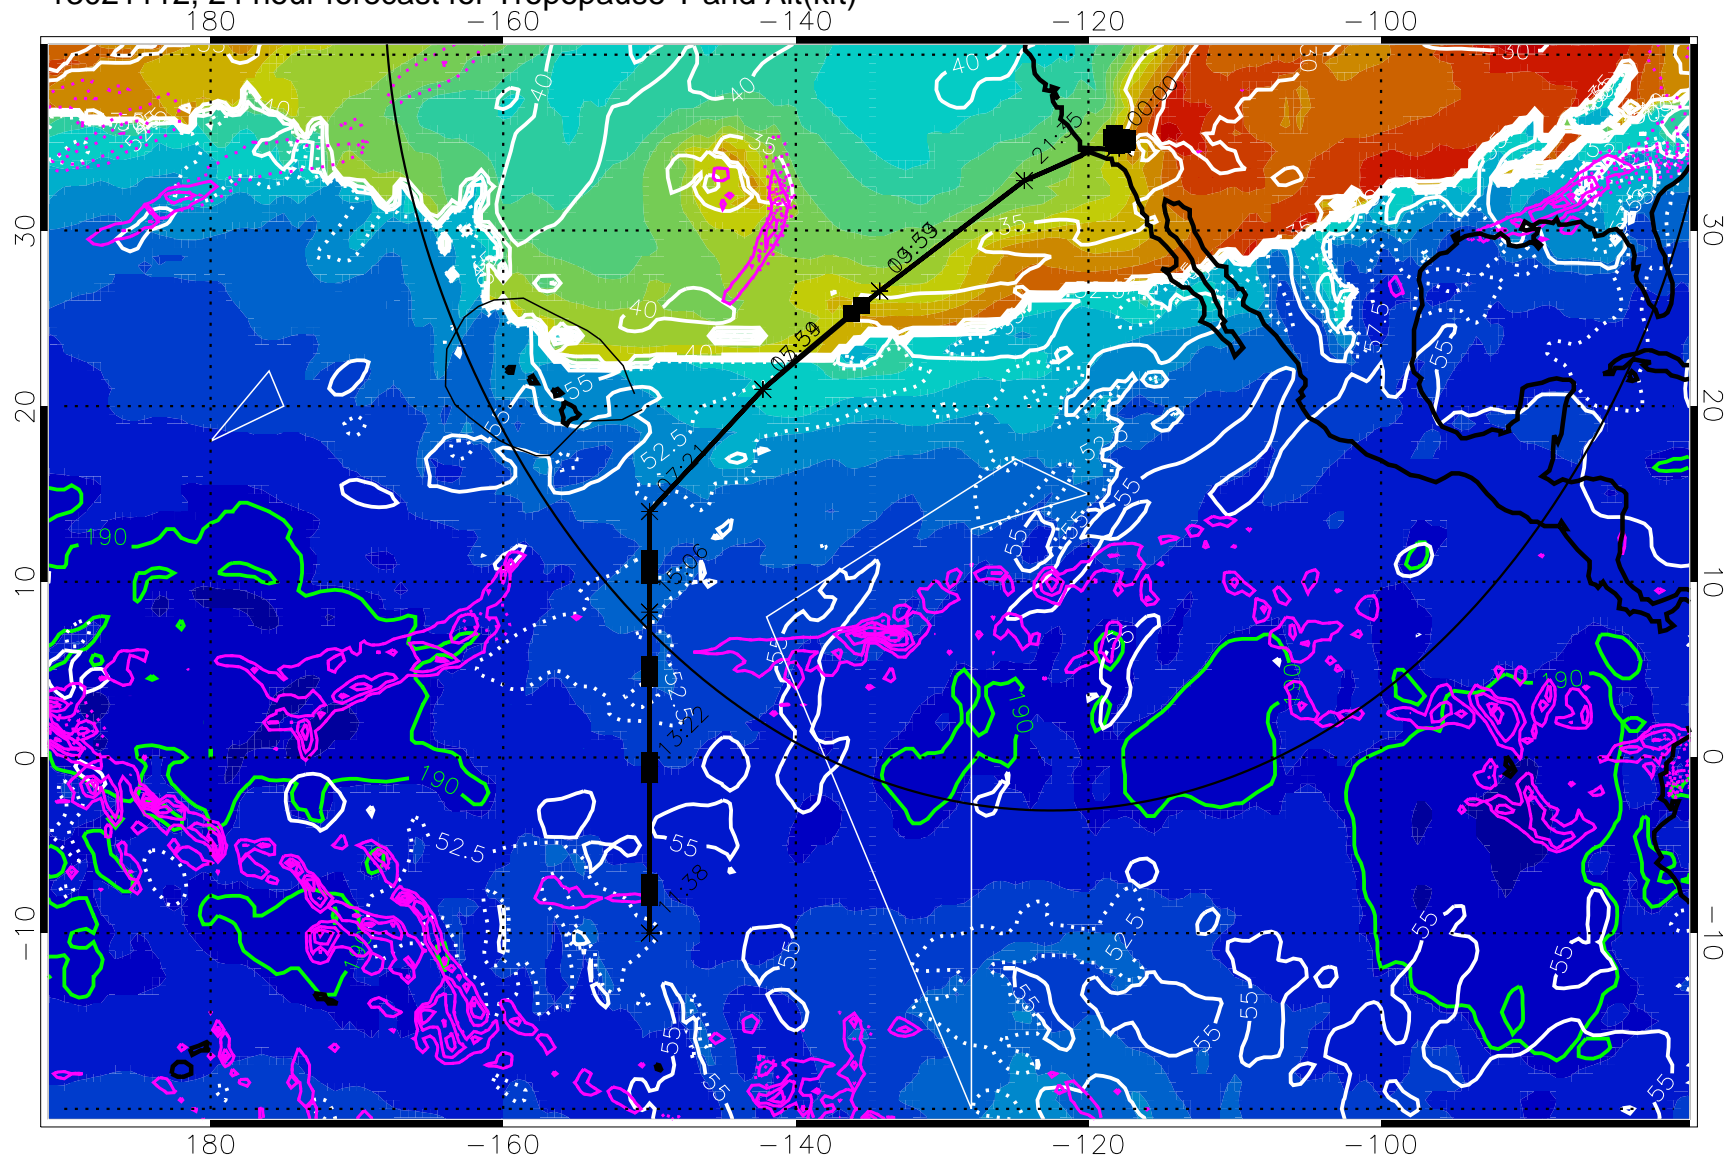

→ 30 m/s

Range ring of 4055 km -- 13 hours GH round trip

13021100, 12 hour forecast for Tropopause T and Alt(kft)

Tropopause Altitude in kft (white)
 Precip (tot dot, conv sol) past 6 hrs 6 kg/m² contours, min 4
 189.5K skin 185.9K engine

→ 30 m/s
 Range ring of 4055 km -- 13 hours GH round trip

13021106, 18 hour forecast for Tropopause T and Alt(kft)

190 200 210 220 230
Tropopause T, K

Tropopause Altitude in kft (white)

Precip (tot dot, conv sol) past 6 hrs 6 kg/m2 contours, min 4

189.5K skin

185.9K engine

→ 30 m/s

Range ring of 4055 km -- 13 hours GH round trip

13021112, 24 hour forecast for Tropopause T and Alt(kft)

190 200 210 220 230
Tropopause T, K

Tropopause Altitude in kft (white)

Precip (tot dot, conv sol) past 6 hrs 6 kg/m2 contours, min 4

189.5K skin

185.9K engine

→ 30 m/s

Range ring of 4055 km -- 13 hours GH round trip

13021118, 30 hour forecast for Tropopause T and Alt(kft)

190 200 210 220 230
Tropopause T, K