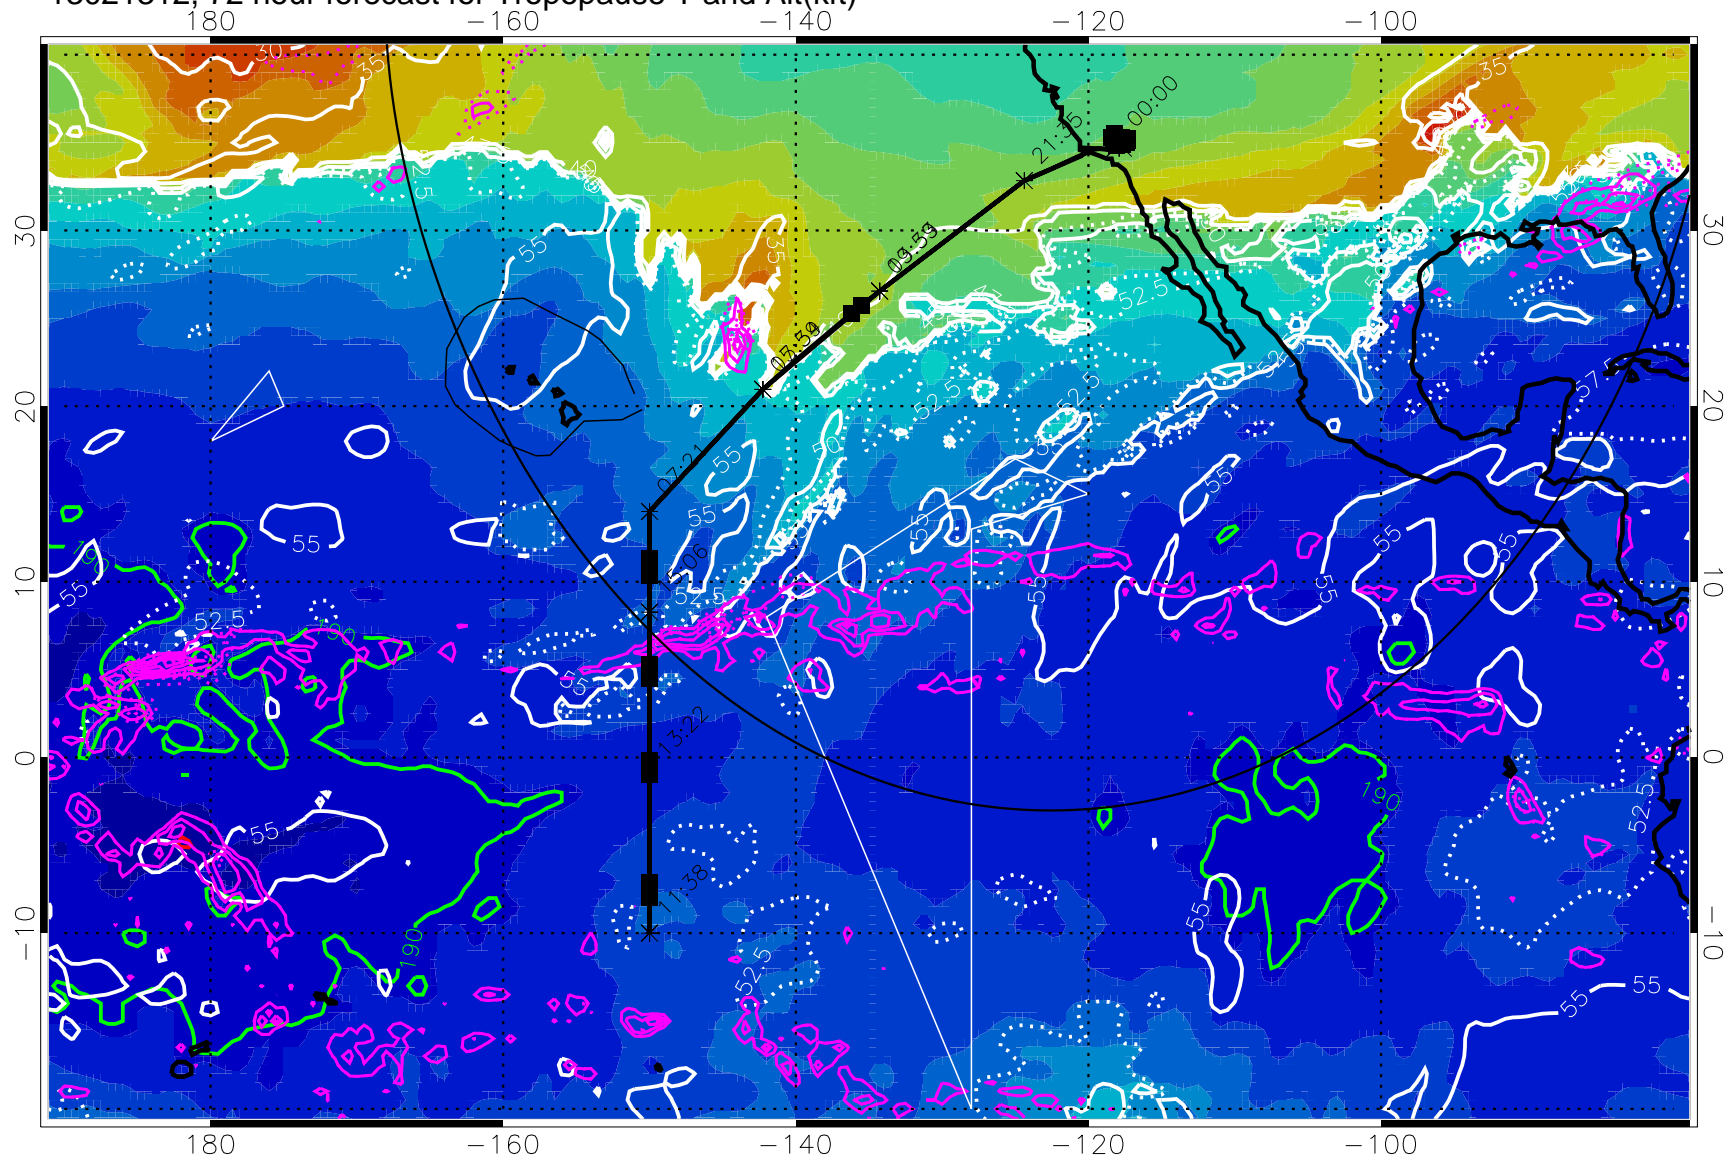

Precip (tot dot, conv sol) past 6 hrs 6 kg/m2 contours, min 4

189.5K skin 185.9K engine

→ 30 m/s

Range ring of 4055 km -- 13 hours GH round trip

13021300, 60 hour forecast for Tropopause T and Alt(kft)

190 200 210 220 230

Tropopause T, K

Tropopause Altitude in kft (white)

Precip (tot dot, conv sol) past 6 hrs 6 kg/m2 contours, min 4

189.5K skin

185.9K engine

Range ring of 4055 km -- 13 hours GH round trip

13021312, 72 hour forecast for Tropopause T and Alt(kft)

190 200 210 220 230

Tropopause T, K

Tropopause Altitude in kft (white)

Precip (tot dot, conv sol) past 6 hrs 6 kg/m² contours, min 4

189.5K skin

185.9K engine

→ 30 m/s

Range ring of 4055 km -- 13 hours GH round trip