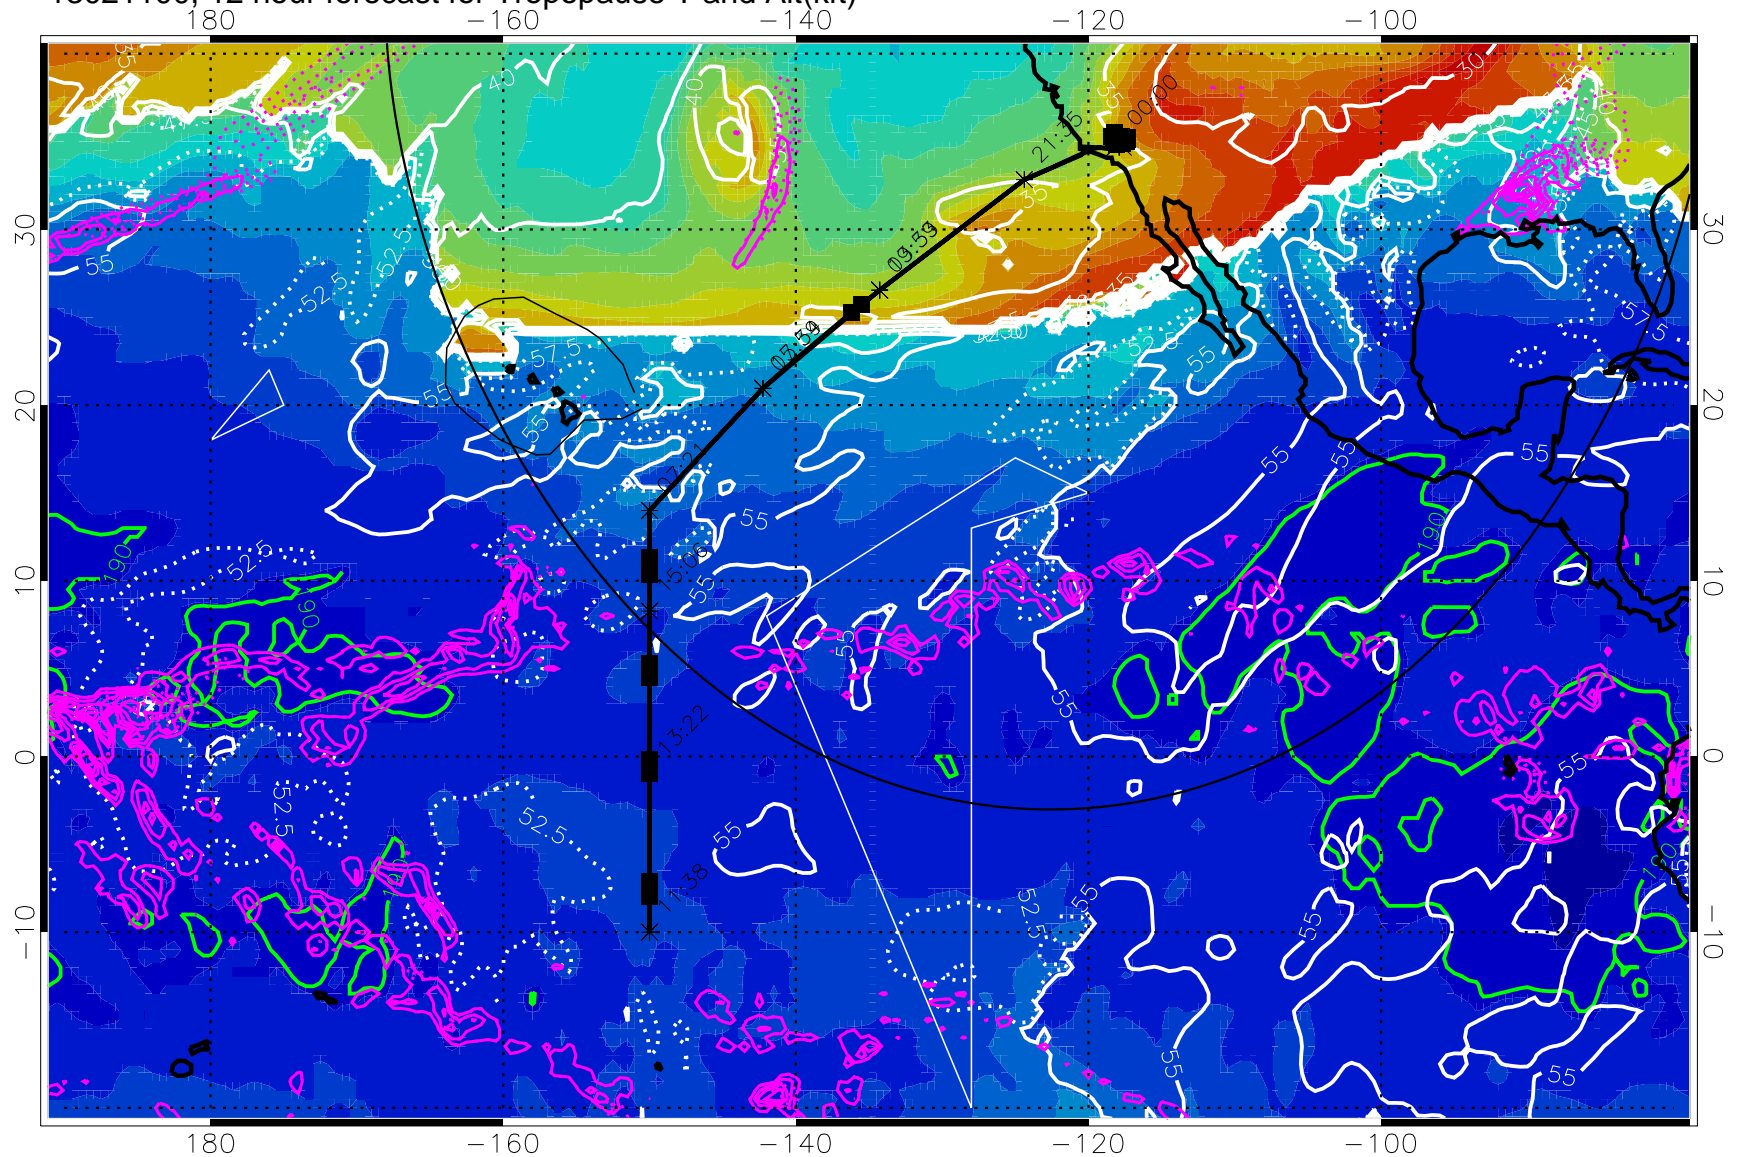

→ 30 m/s

Range ring of 4055 km -- 13 hours GH round trip

13021100, 12 hour forecast for Tropopause T and Alt(kft)

Tropopause Altitude in kft (white)
 Precip (tot dot, conv sol) past 6 hrs 6 kg/m² contours, min 4
 189.5K skin 185.9K engine

→ 30 m/s
 Range ring of 4055 km -- 13 hours GH round trip

13021106, 18 hour forecast for Tropopause T and Alt(kft)

190 200 210 220 230
Tropopause T, K

Tropopause Altitude in kft (white)

Precip (tot dot, conv sol) past 6 hrs 6 kg/m2 contours, min 4

189.5K skin

185.9K engine

→ 30 m/s

Range ring of 4055 km -- 13 hours GH round trip

13021112, 24 hour forecast for Tropopause T and Alt(kft)

190 200 210 220 230
Tropopause T, K

Tropopause Altitude in kft (white)

Precip (tot dot, conv sol) past 6 hrs 6 kg/m2 contours, min 4

189.5K skin

185.9K engine

→ 30 m/s

Range ring of 4055 km -- 13 hours GH round trip

13021118, 30 hour forecast for Tropopause T and Alt(kft)

190 200 210 220 230
Tropopause T, K