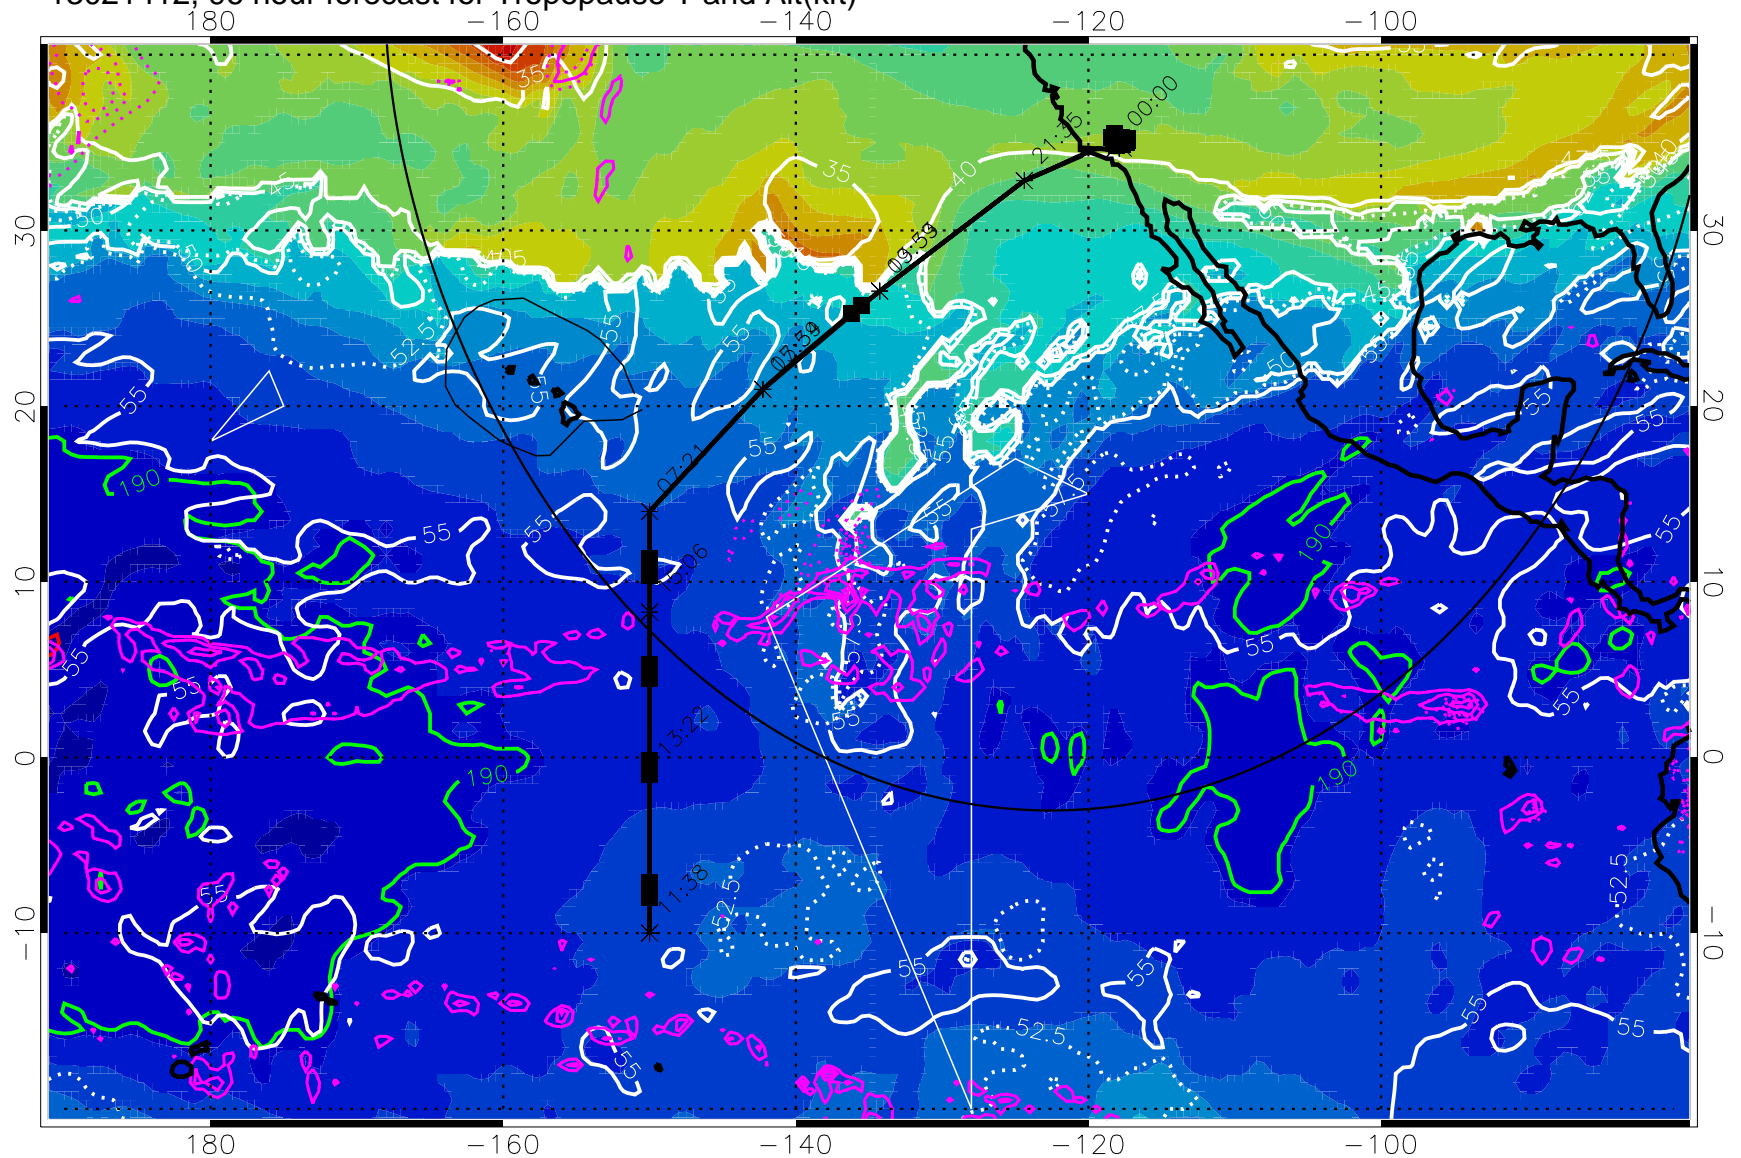

189.5K skin 185.9K engine

→ 30 m/s

Range ring of 4055 km -- 13 hours GH round trip

13021406, 90 hour forecast for Tropopause T and Alt(kft)

190 200 210 220 230
Tropopause T, K

Tropopause Altitude in kft (white)

Precip (tot dot, conv sol) past 6 hrs 6 kg/m2 contours, min 4

189.5K skin 185.9K engine

→ 30 m/s

Range ring of 4055 km -- 13 hours GH round trip

13021412, 96 hour forecast for Tropopause T and Alt(kft)

190 200 210 220 230
Tropopause T, K