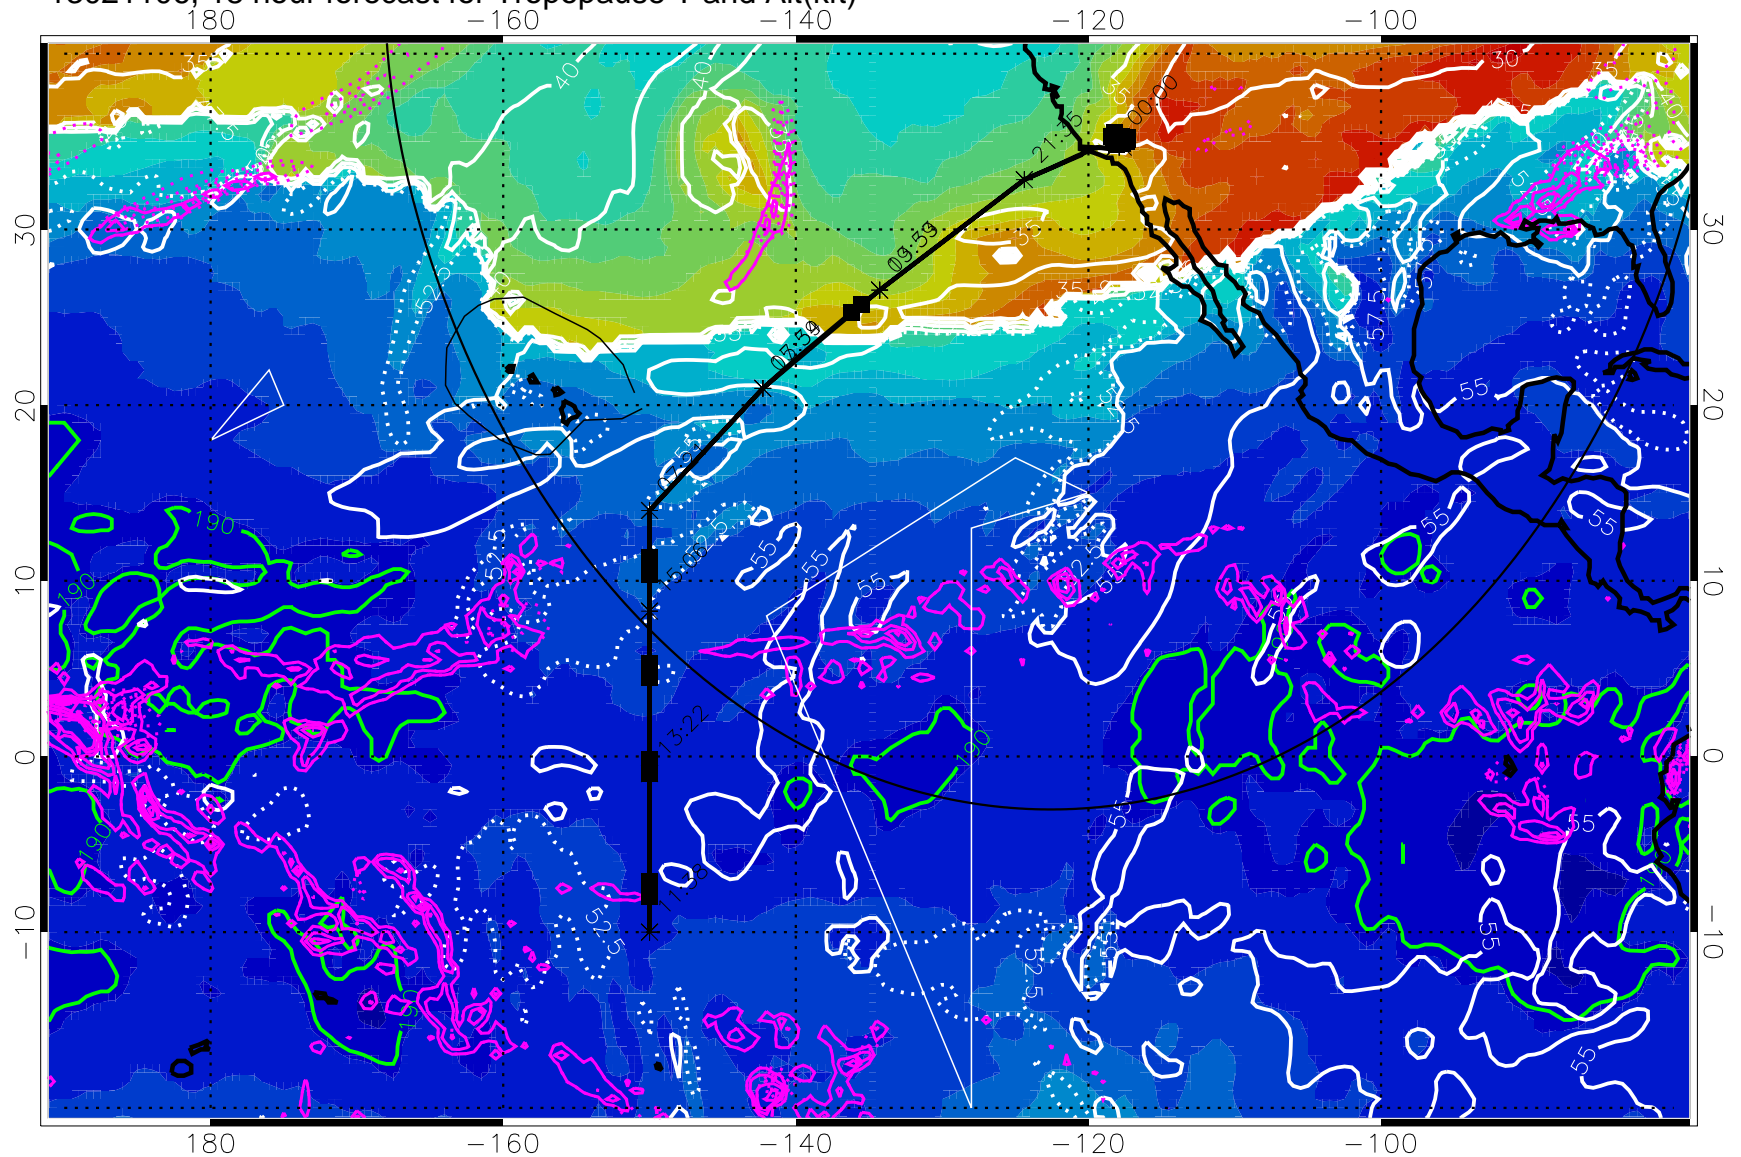

→ 30 m/s

Range ring of 4055 km -- 13 hours GH round trip

13021100, 12 hour forecast for Tropopause T and Alt(kft)

Tropopause Altitude in kft (white)
 Precip (tot dot, conv sol) past 6 hrs 6 kg/m² contours, min 4
 189.5K skin 185.9K engine

→ 30 m/s
 Range ring of 4055 km -- 13 hours GH round trip

13021106, 18 hour forecast for Tropopause T and Alt(kft)

190 200 210 220 230
Tropopause T, K

Tropopause Altitude in kft (white)

Precip (tot dot, conv sol) past 6 hrs 6 kg/m2 contours, min 4

189.5K skin

185.9K engine

→ 30 m/s

Range ring of 4055 km -- 13 hours GH round trip

13021112, 24 hour forecast for Tropopause T and Alt(kft)

190 200 210 220 230
Tropopause T, K

Tropopause Altitude in kft (white)

Precip (tot dot, conv sol) past 6 hrs 6 kg/m2 contours, min 4

189.5K skin

185.9K engine

→ 30 m/s

Range ring of 4055 km -- 13 hours GH round trip

13021118, 30 hour forecast for Tropopause T and Alt(kft)

190 200 210 220 230
Tropopause T, K