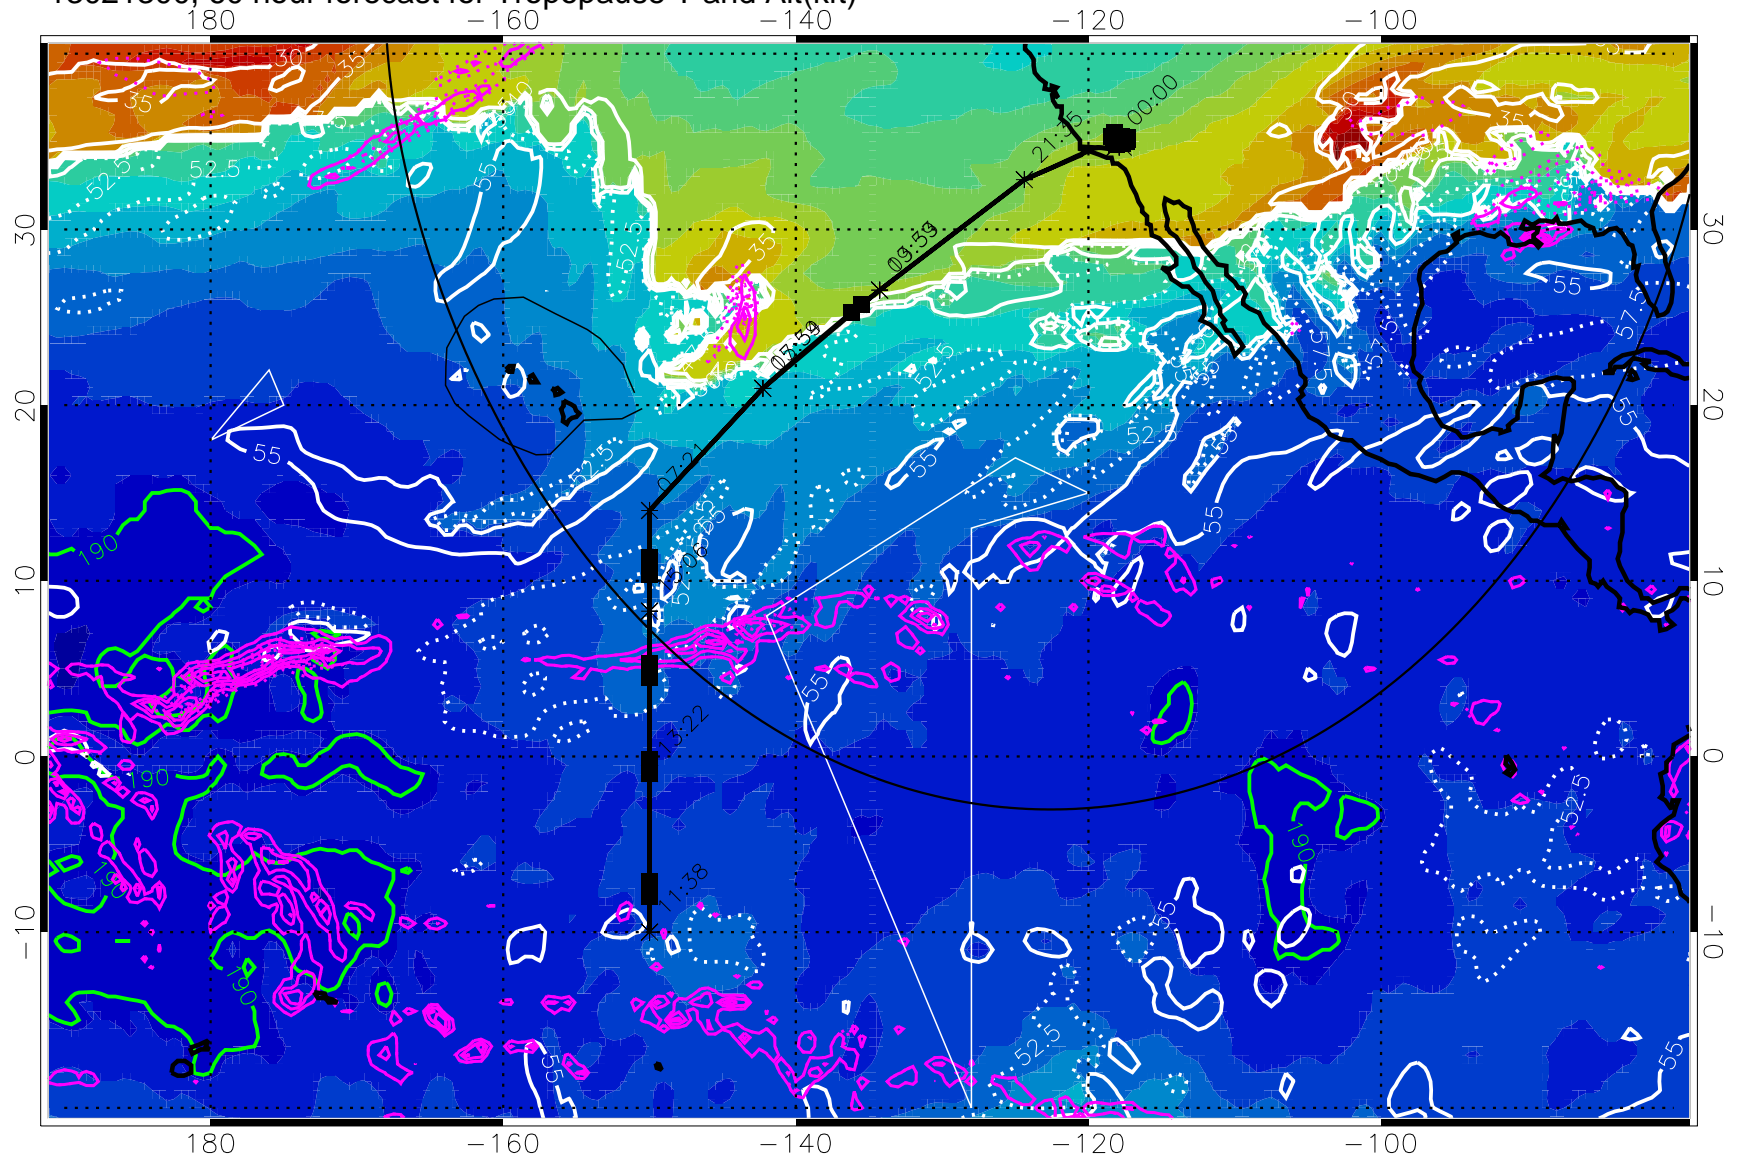

189.5K skin

185.9K engine

→ 30 m/s

Range ring of 4055 km -- 13 hours GH round trip

13021218, 54 hour forecast for Tropopause T and Alt(kft)

190 200 210 220 230
Tropopause T, K

Tropopause Altitude in kft (white)

Precip (tot dot, conv sol) past 6 hrs 6 kg/m2 contours, min 4

189.5K skin 185.9K engine

→ 30 m/s

Range ring of 4055 km -- 13 hours GH round trip

13021300, 60 hour forecast for Tropopause T and Alt(kft)

190 200 210 220 230