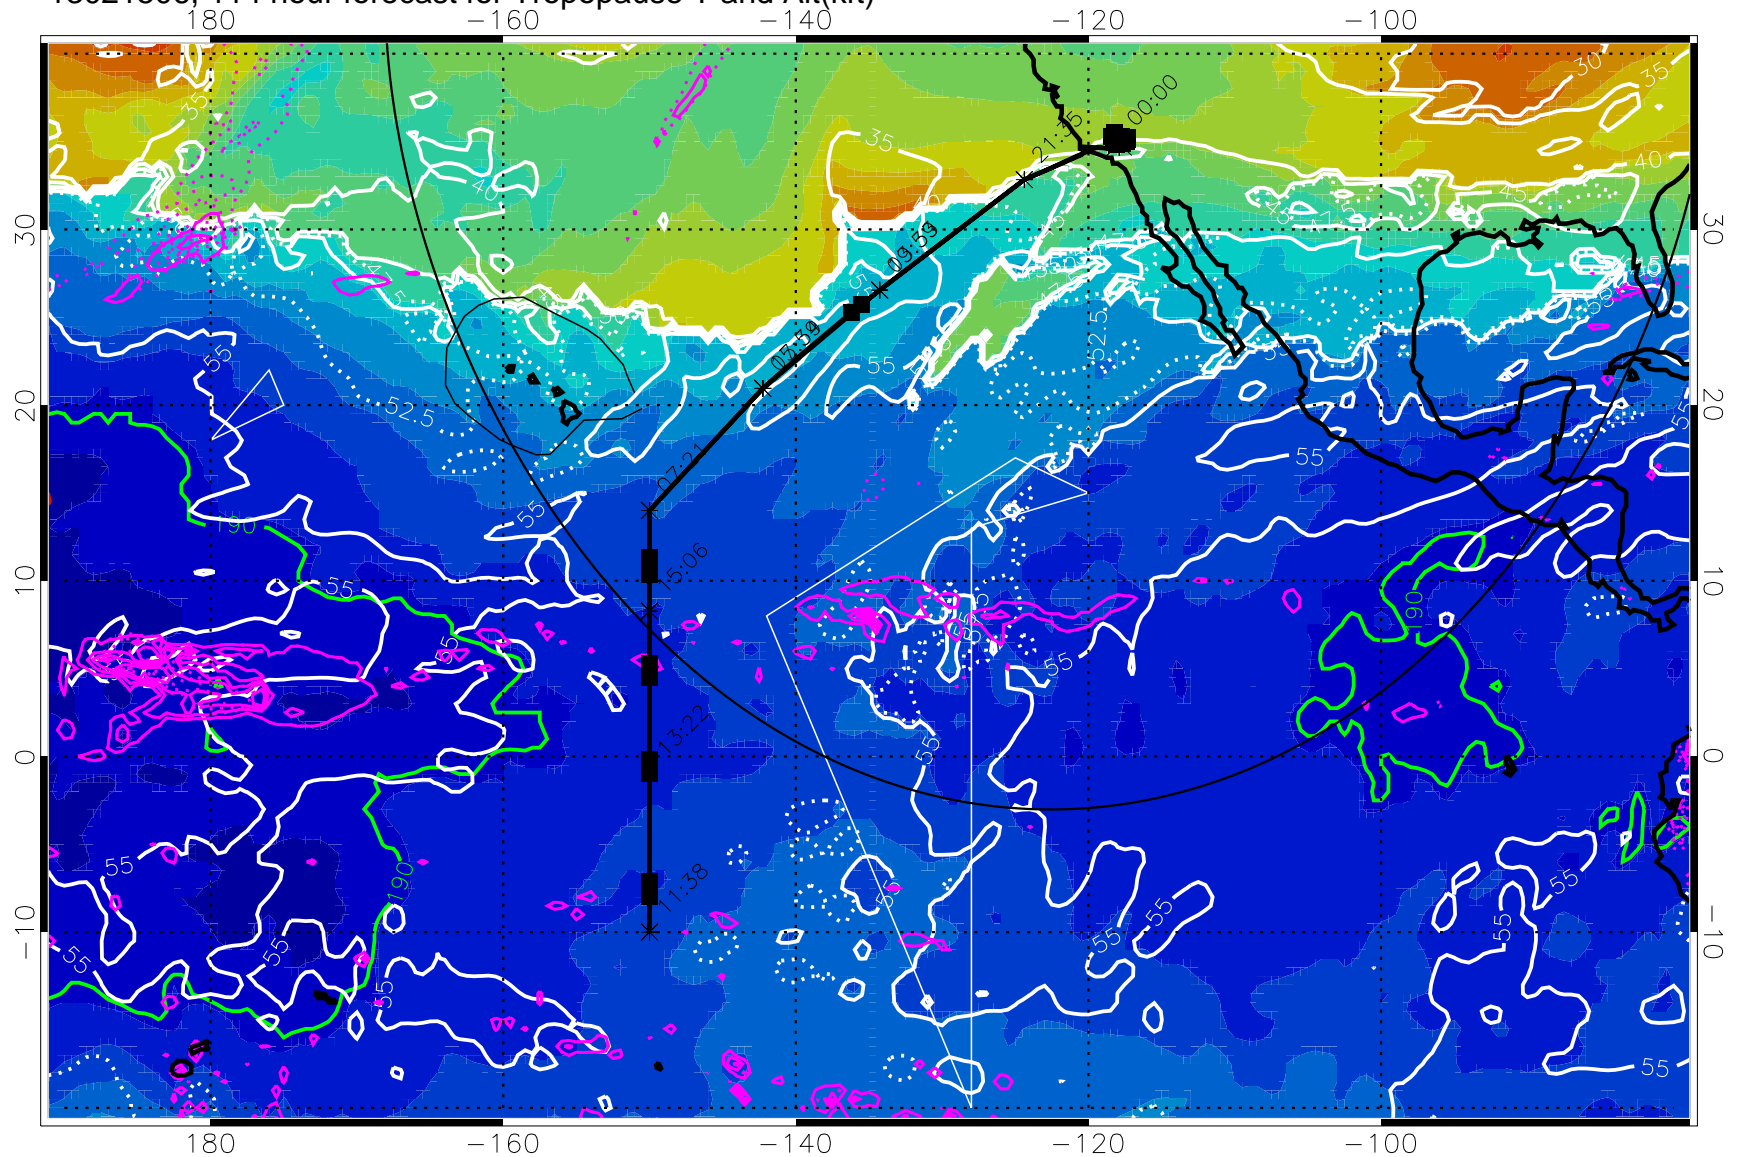

13021506, 114 hour forecast for Tropopause T and Alt(kft)

190 200 210 220 230

Tropopause T, K

Tropopause Altitude in kft (white)

Precip (tot dot, conv sol) past 6 hrs 6 kg/m2 contours, min 4

189.5K skin 185.9K engine

→ 30 m/s

Range ring of 4055 km -- 13 hours GH round trip