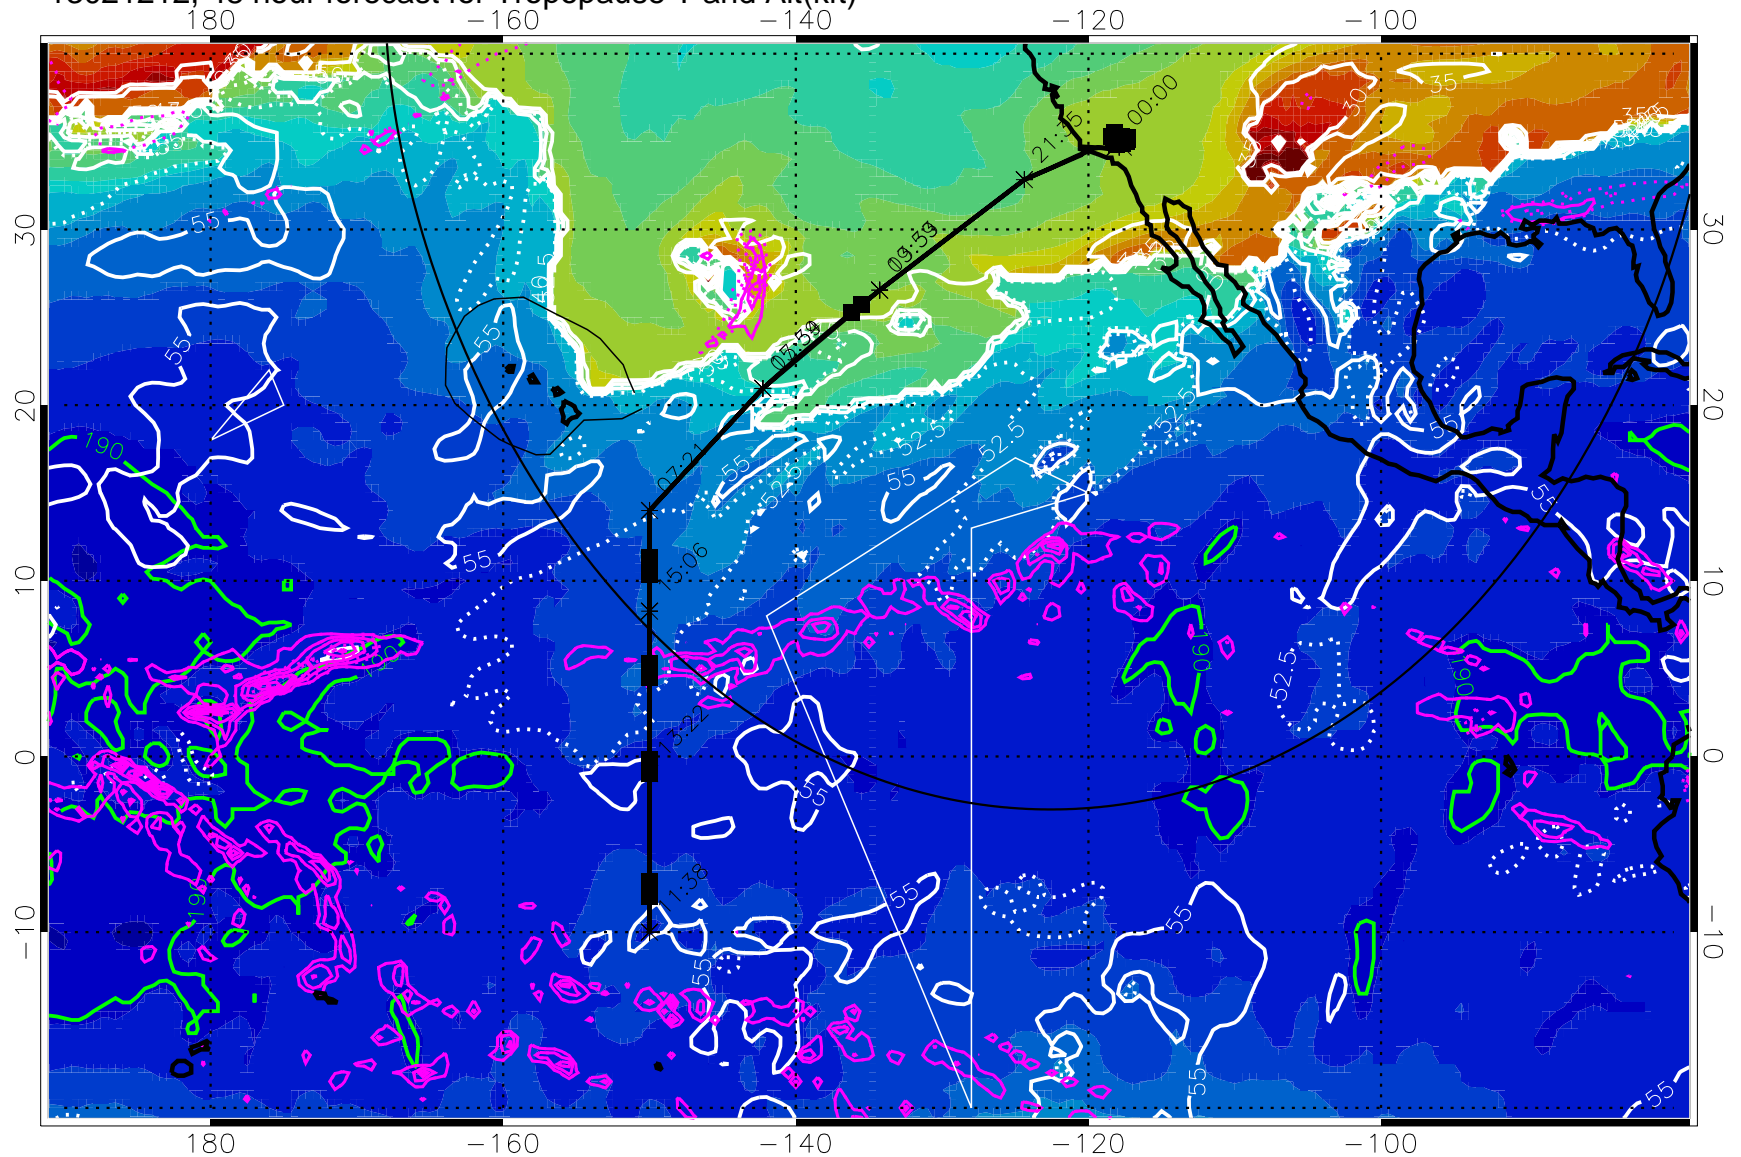

13021212, 48 hour forecast for Tropopause T and Alt(kft)

190 200 210 220 230

Tropopause T, K

Tropopause Altitude in kft (white)

Precip (tot dot, conv sol) past 6 hrs 6 kg/m2 contours, min 4

189.5K skin

185.9K engine

→ 30 m/s

Range ring of 4055 km -- 13 hours GH round trip