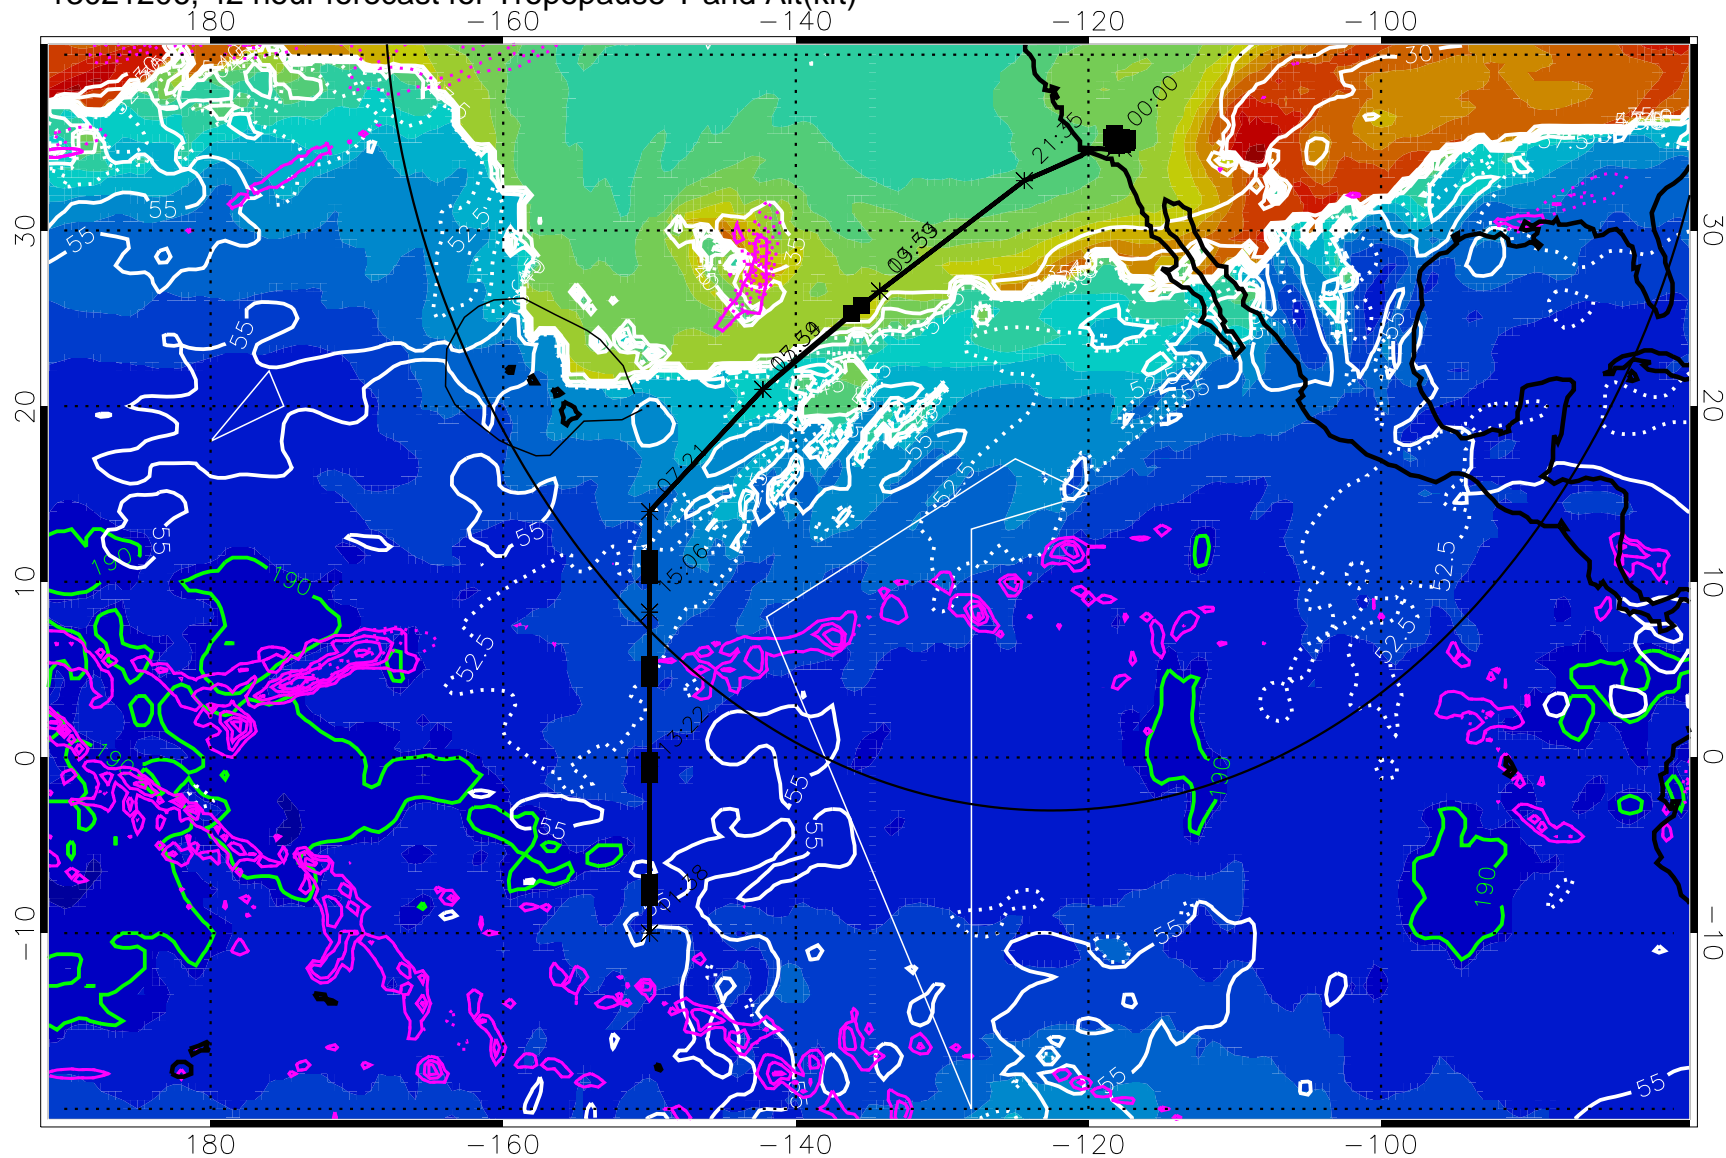

13021206, 42 hour forecast for Tropopause T and Alt(kft)

190   200   210   220   230
Tropopause T, K

Tropopause Altitude in kft (white)

Precip (tot dot, conv sol) past 6 hrs 6 kg/m2 contours, min 4

189.5K skin

185.9K engine

Range ring of 4055 km -- 13 hours GH round trip