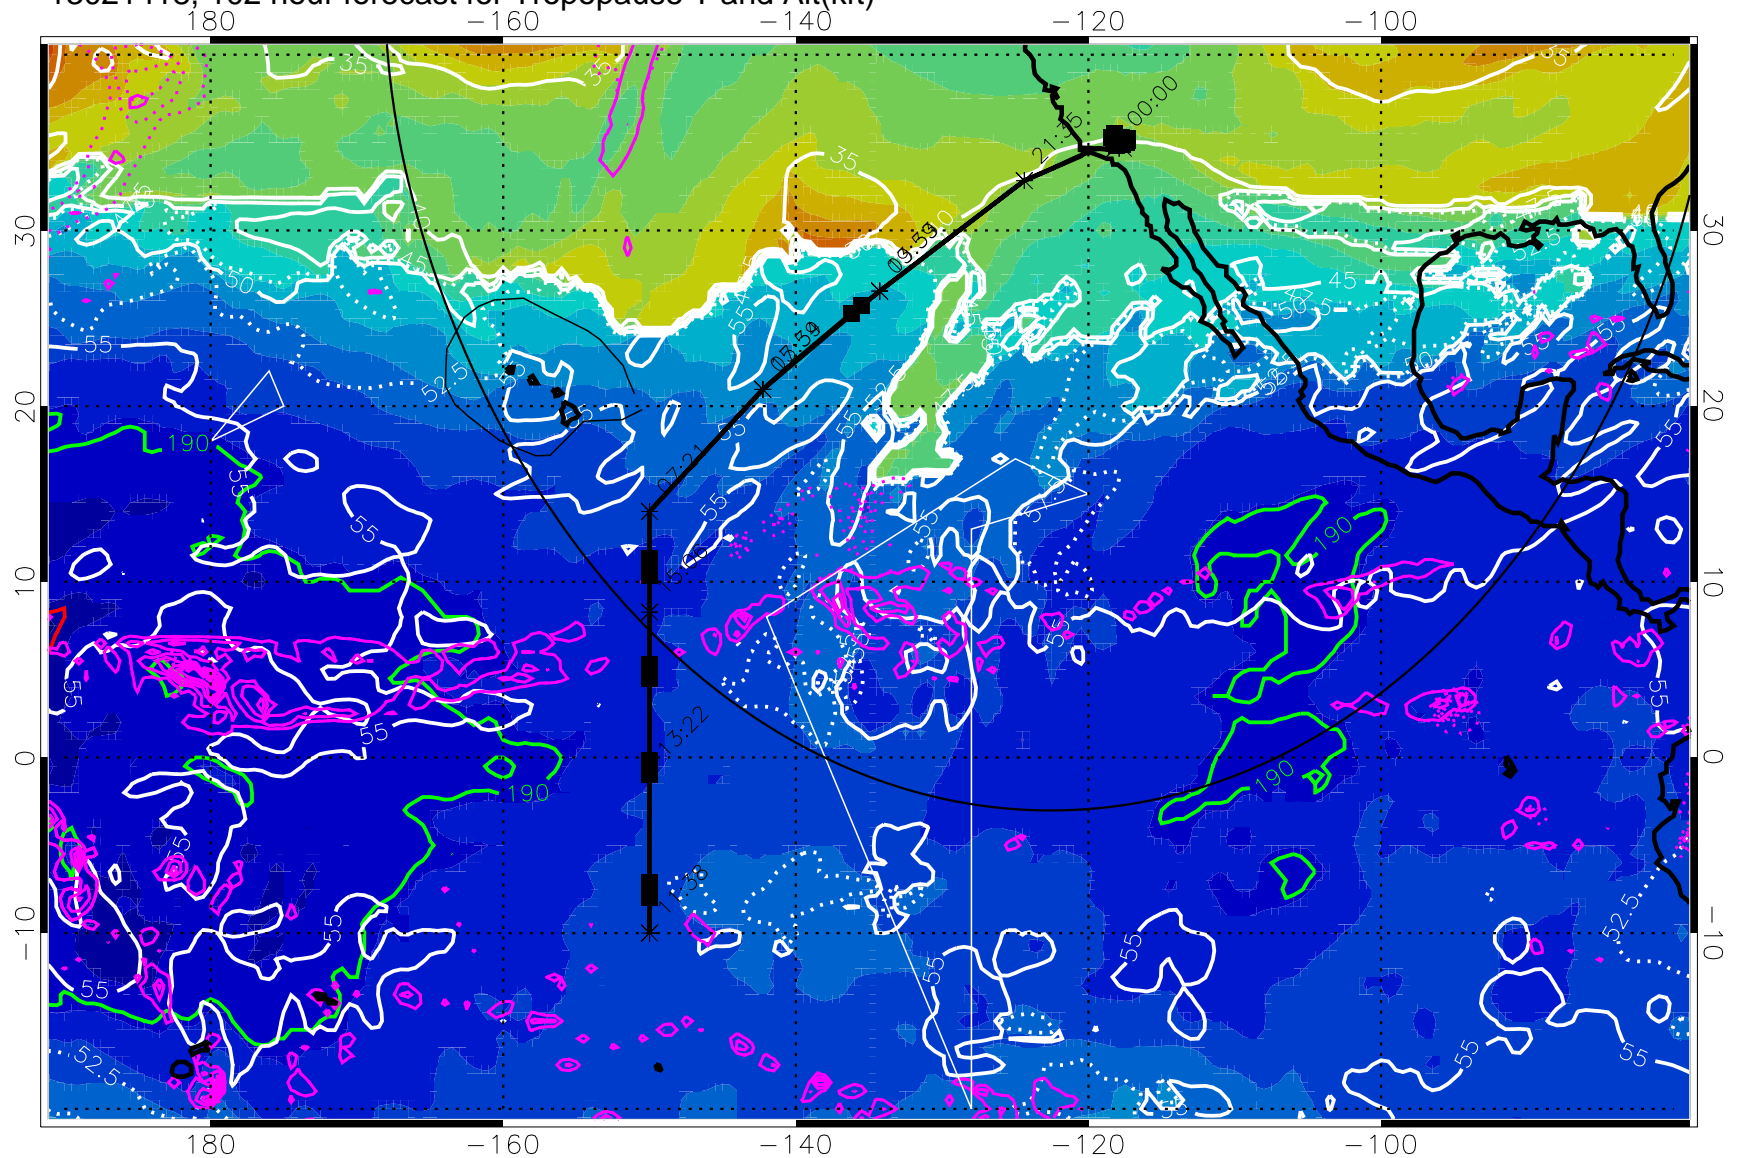

Precip (tot dot, conv sol) past 6 hrs 6 kg/m2 contours, min 4

189.5K skin 185.9K engine

→ 30 m/s

Range ring of 4055 km -- 13 hours GH round trip

13021412, 96 hour forecast for Tropopause T and Alt(kft)

190 200 210 220 230
Tropopause T, K

Tropopause Altitude in kft (white)

Precip (tot dot, conv sol) past 6 hrs 6 kg/m² contours, min 4

189.5K skin 185.9K engine

→ 30 m/s

Range ring of 4055 km -- 13 hours GH round trip

13021418, 102 hour forecast for Tropopause T and Alt(kft)

Tropopause Altitude in kft (white)
 Precip (tot dot, conv sol) past 6 hrs 6 kg/m2 contours, min 4
 189.5K skin 185.9K engine

→ 30 m/s
 Range ring of 4055 km -- 13 hours GH round trip

13021500, 108 hour forecast for Tropopause T and Alt(kft)