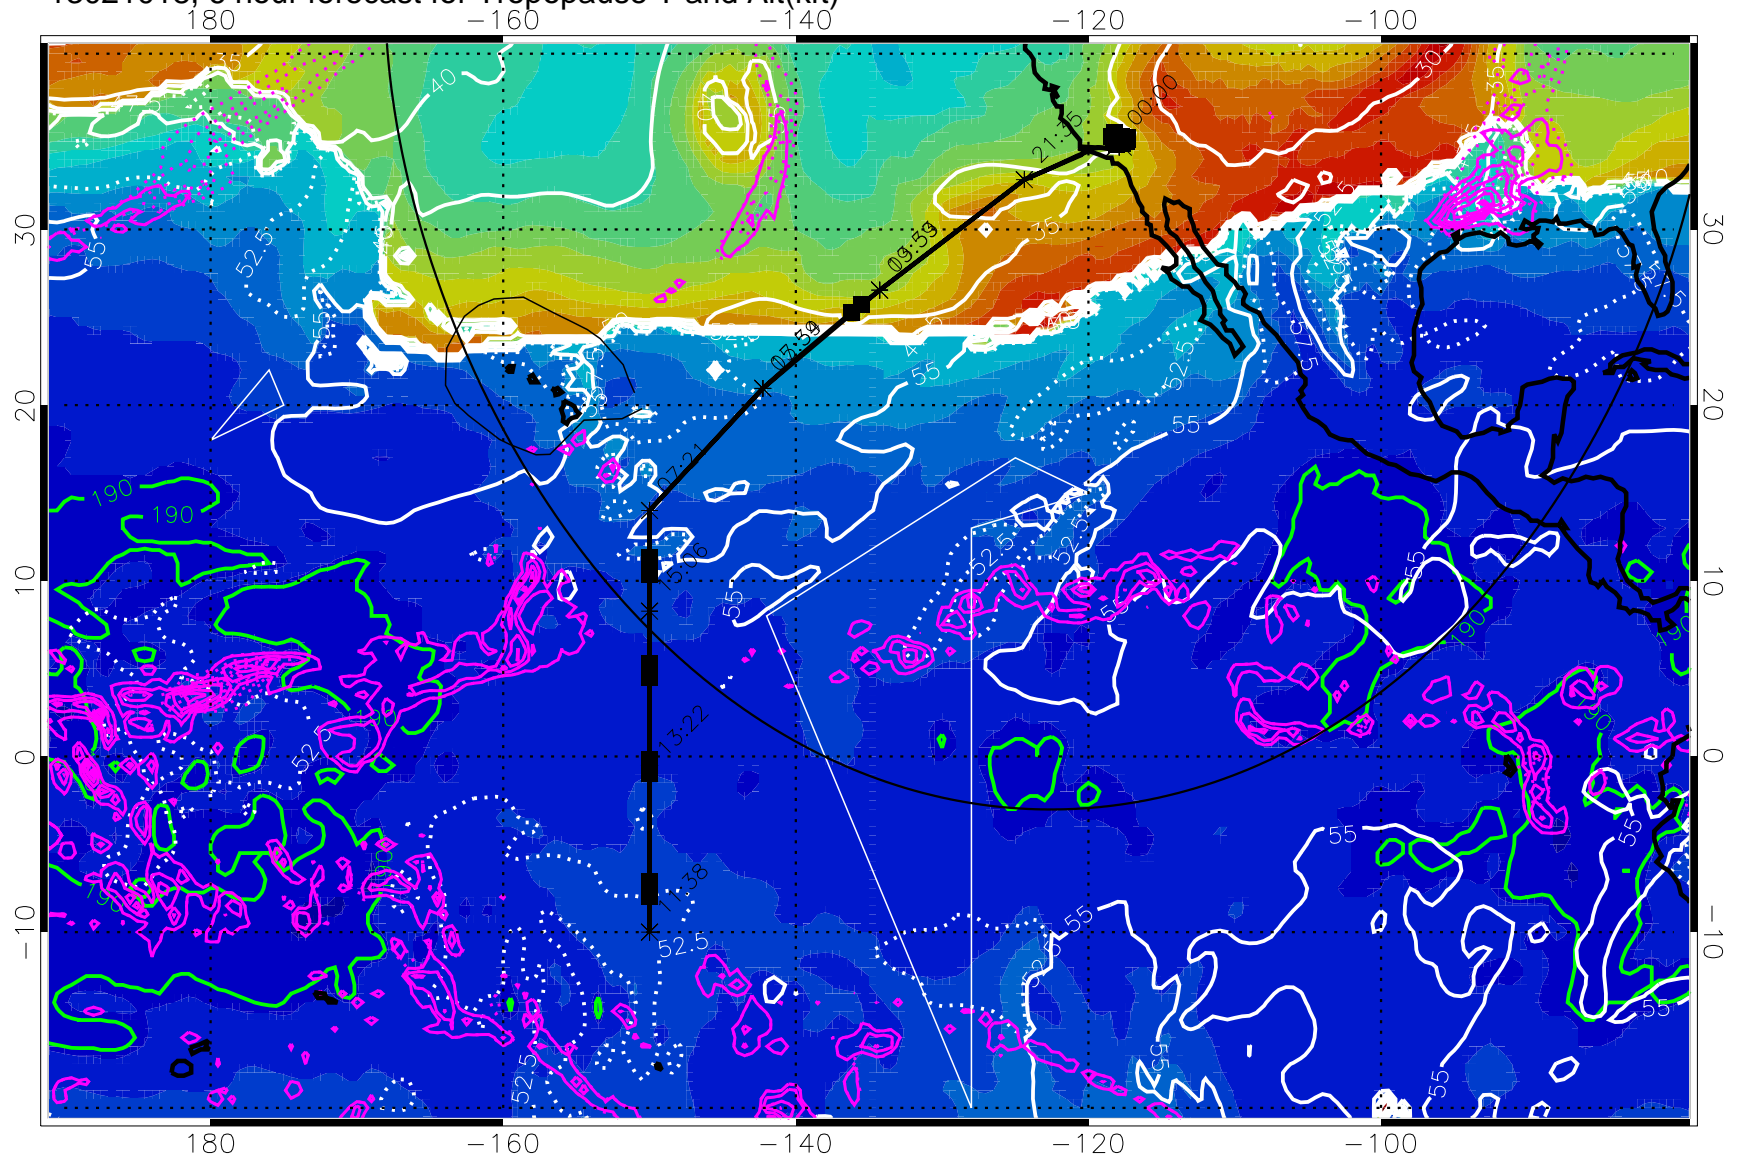

13021018, 6 hour forecast for Tropopause T and Alt(kft)

190 200 210 220 230
Tropopause T, K

Tropopause Altitude in kft (white)

Precip (tot dot, conv sol) past 6 hrs 6 kg/m2 contours, min 4

189.5K skin 185.9K engine

→ 30 m/s

Range ring of 4055 km -- 13 hours GH round trip

13021100, 12 hour forecast for Tropopause T and Alt(kft)

Tropopause Altitude in kft (white)
 Precip (tot dot, conv sol) past 6 hrs 6 kg/m² contours, min 4
 189.5K skin 185.9K engine

189.5K skin

185.9K engine

→ 30 m/s

Range ring of 4055 km -- 13 hours GH round trip

13021112, 24 hour forecast for Tropopause T and Alt(kft)

190 200 210 220 230
Tropopause T, K

Tropopause Altitude in kft (white)

Precip (tot dot, conv sol) past 6 hrs 6 kg/m2 contours, min 4

189.5K skin

185.9K engine

→ 30 m/s

Range ring of 4055 km -- 13 hours GH round trip

13021118, 30 hour forecast for Tropopause T and Alt(kft)

190 200 210 220 230
Tropopause T, K