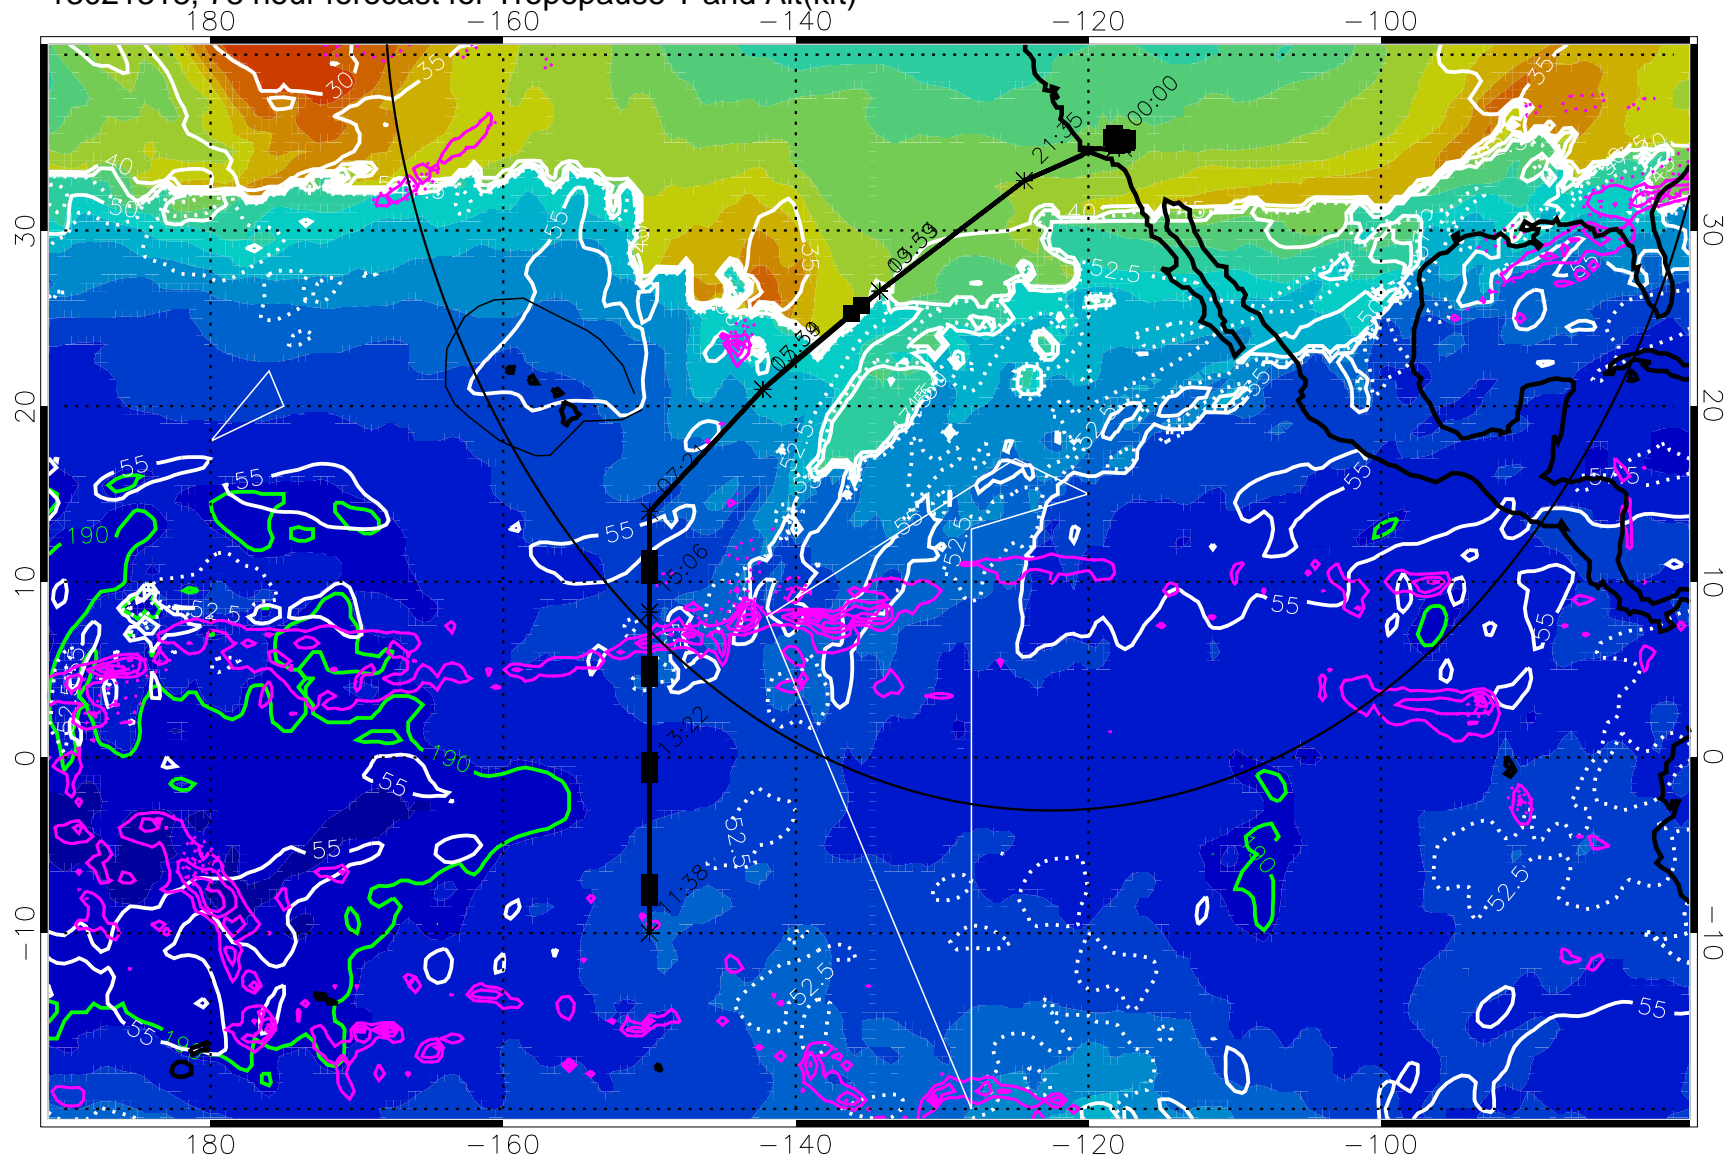

13021318, 78 hour forecast for Tropopause T and Alt(kft)

190   200   210   220   230
Tropopause T, K

Tropopause Altitude in kft (white)

Precip (tot dot, conv sol) past 6 hrs 6 kg/m² contours, min 4

189.5K skin   185.9K engine

→ 30 m/s

Range ring of 4055 km -- 13 hours GH round trip