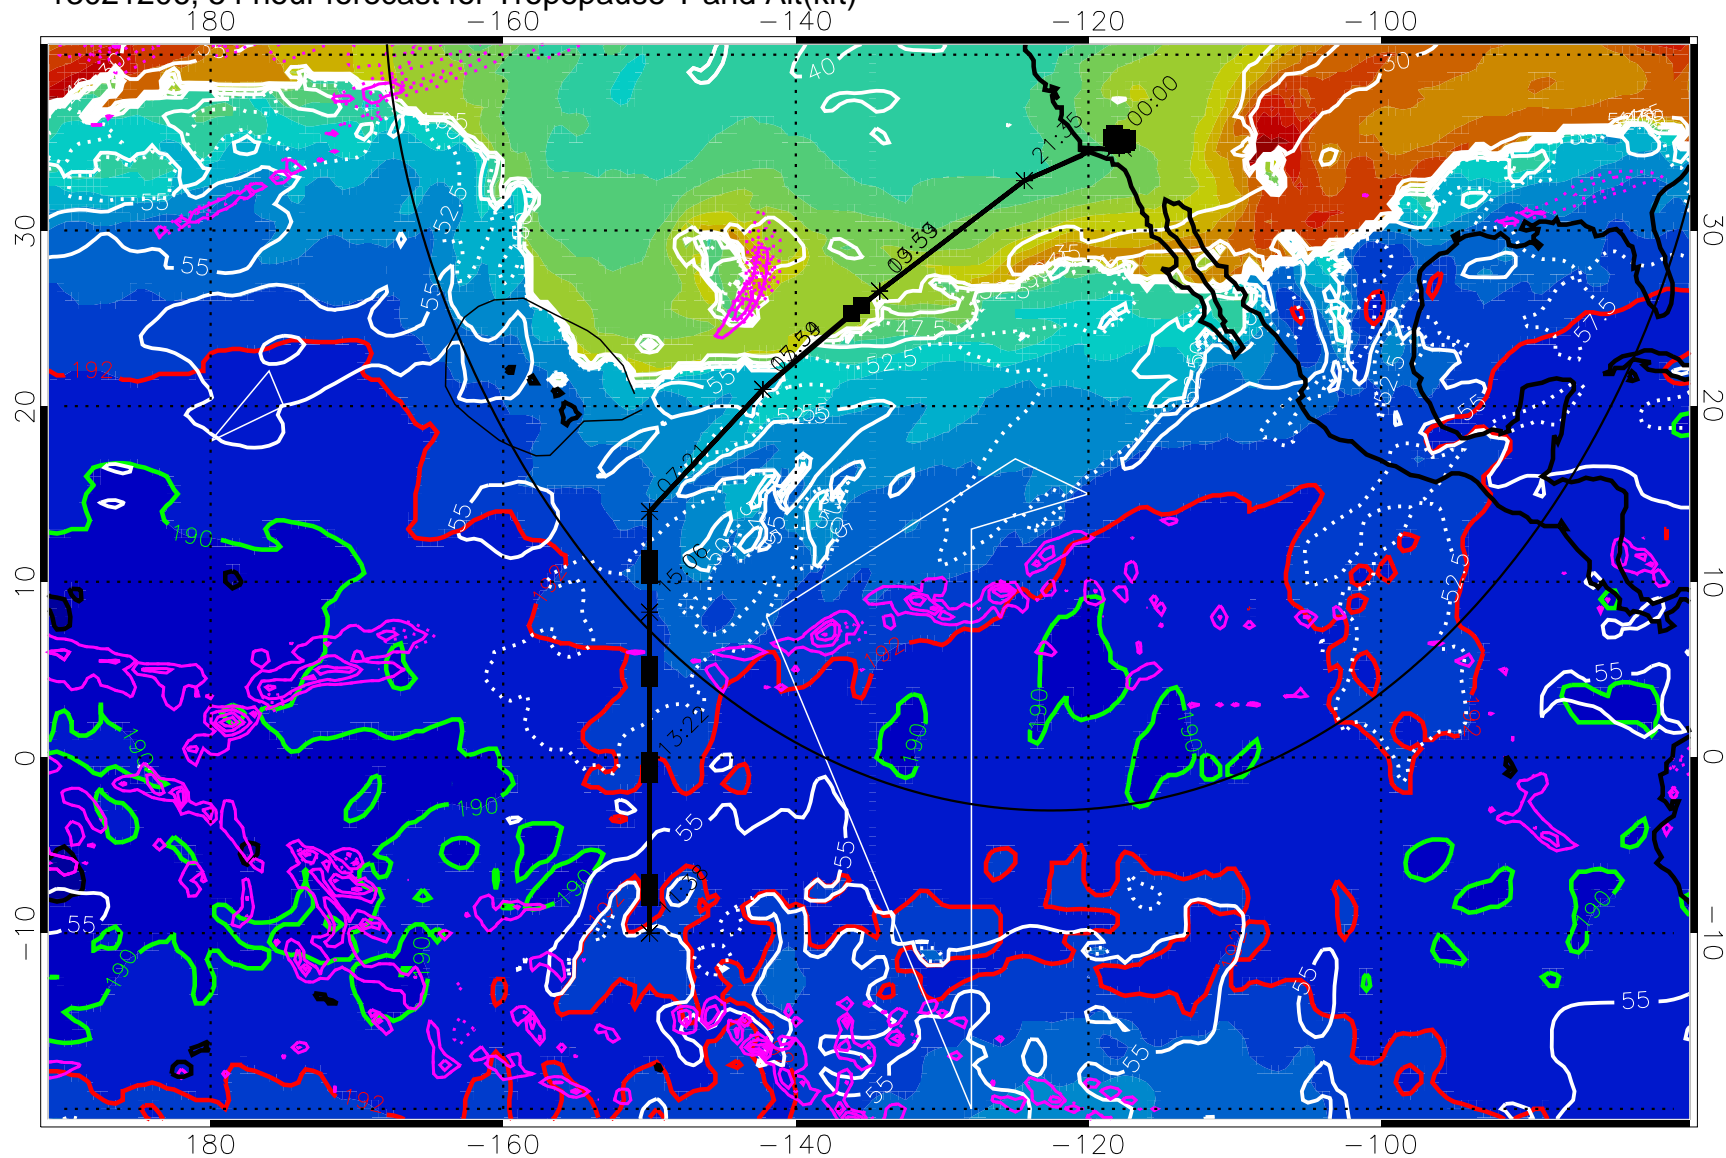

→ 30 m/s  
Range ring of 4055 km -- 13 hours GH round trip

13021200, 48 hour forecast for Tropopause T and Alt(kft)

190 200 210 220 230

Tropopause T, K

Tropopause Altitude in kft (white)

Precip (tot dot, conv sol) past 6 hrs 6 kg/m<sup>2</sup> contours, min 4

187.5K Isotherm (black) 190K Isotherm (green) 192.5K Isotherm (red)

→ 30 m/s

Range ring of 4055 km -- 13 hours GH round trip

13021206, 54 hour forecast for Tropopause T and Alt(kft)

Tropopause T, K

Tropopause Altitude in kft (white)

Precip (tot dot, conv sol) past 6 hrs 6 kg/m<sup>2</sup> contours, min 4

187.5K Isotherm (black) 190K Isotherm (green) 192.5K Isotherm (red)

→ 30 m/s

Range ring of 4055 km -- 13 hours GH round trip

13021212, 60 hour forecast for Tropopause T and Alt(kft)