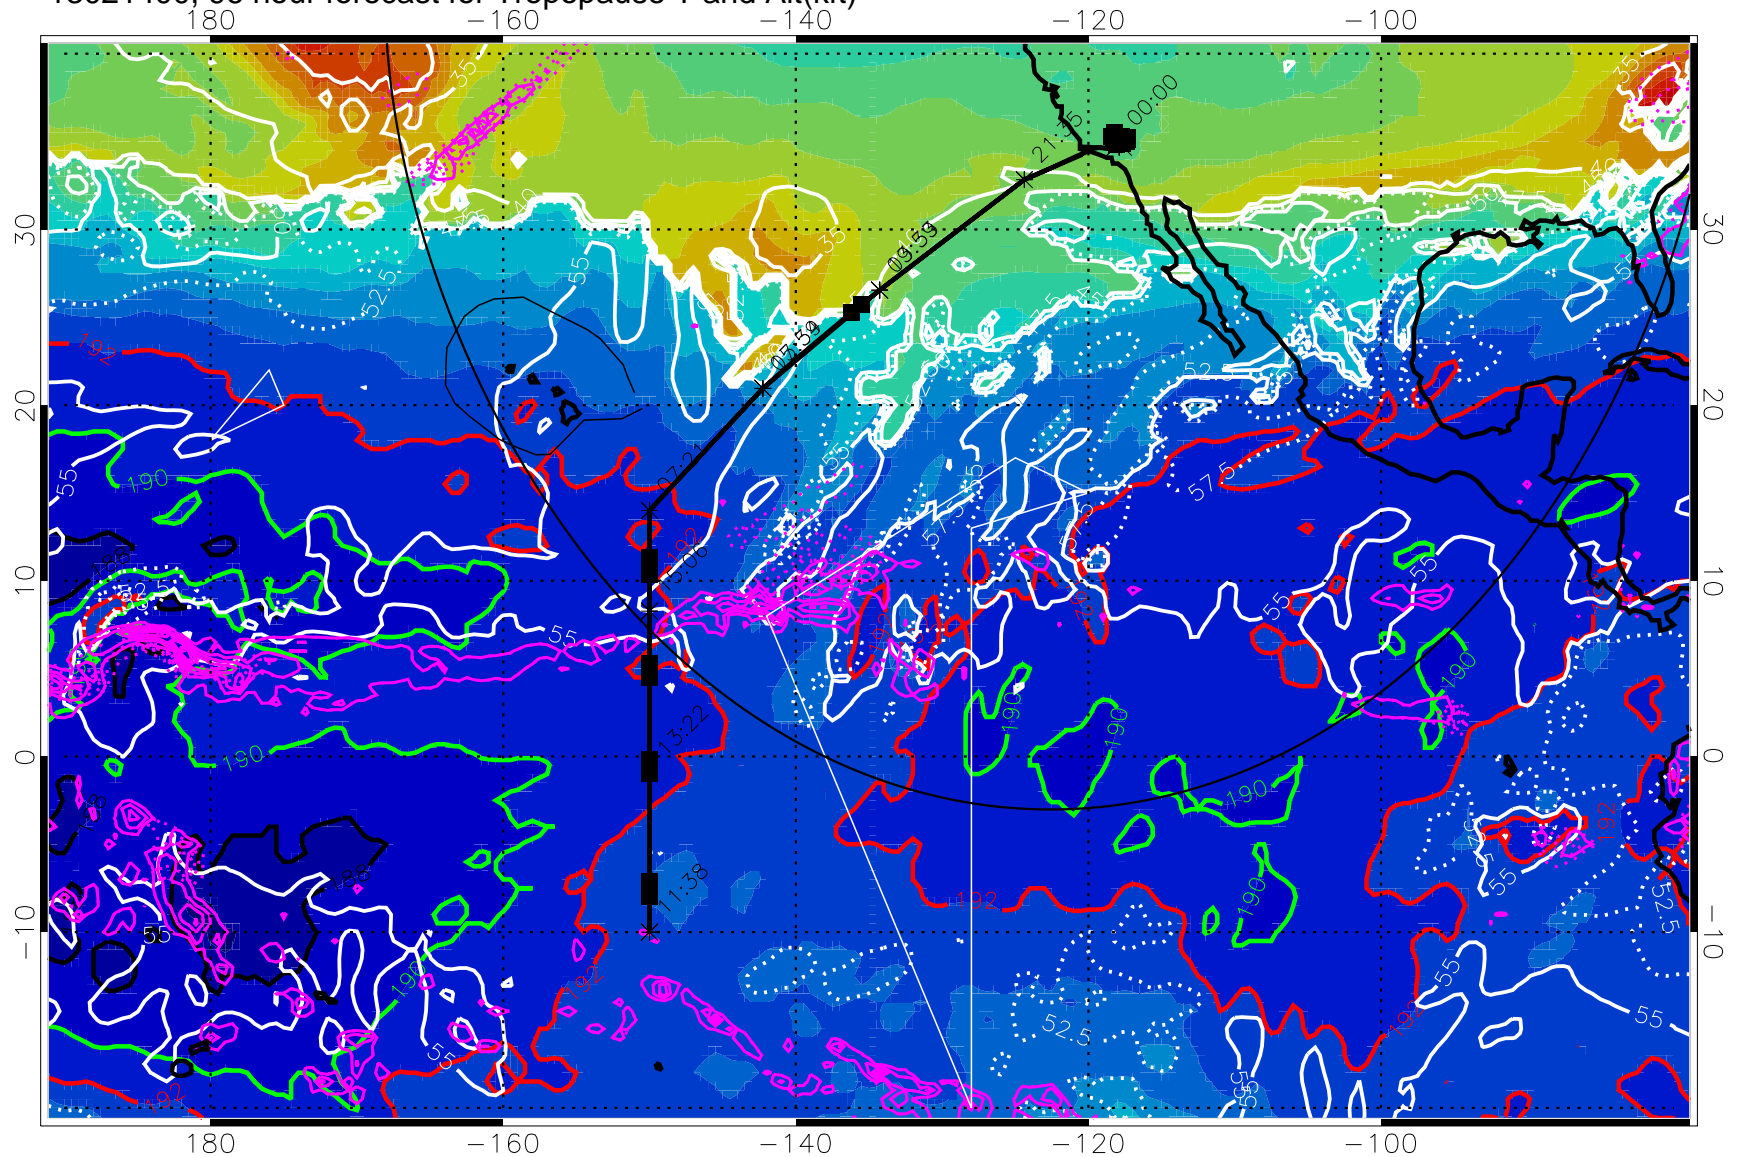

13021400, 96 hour forecast for Tropopause T and Alt(kft)

Tropopause T, K

Tropopause Altitude in kft (white)

Precip (tot dot, conv sol) past 6 hrs 6 kg/m² contours, min 4

187.5K Isotherm (black) 190K Isotherm (green) 192.5K Isotherm (red)

→ 30 m/s

Range ring of 4055 km -- 13 hours GH round trip