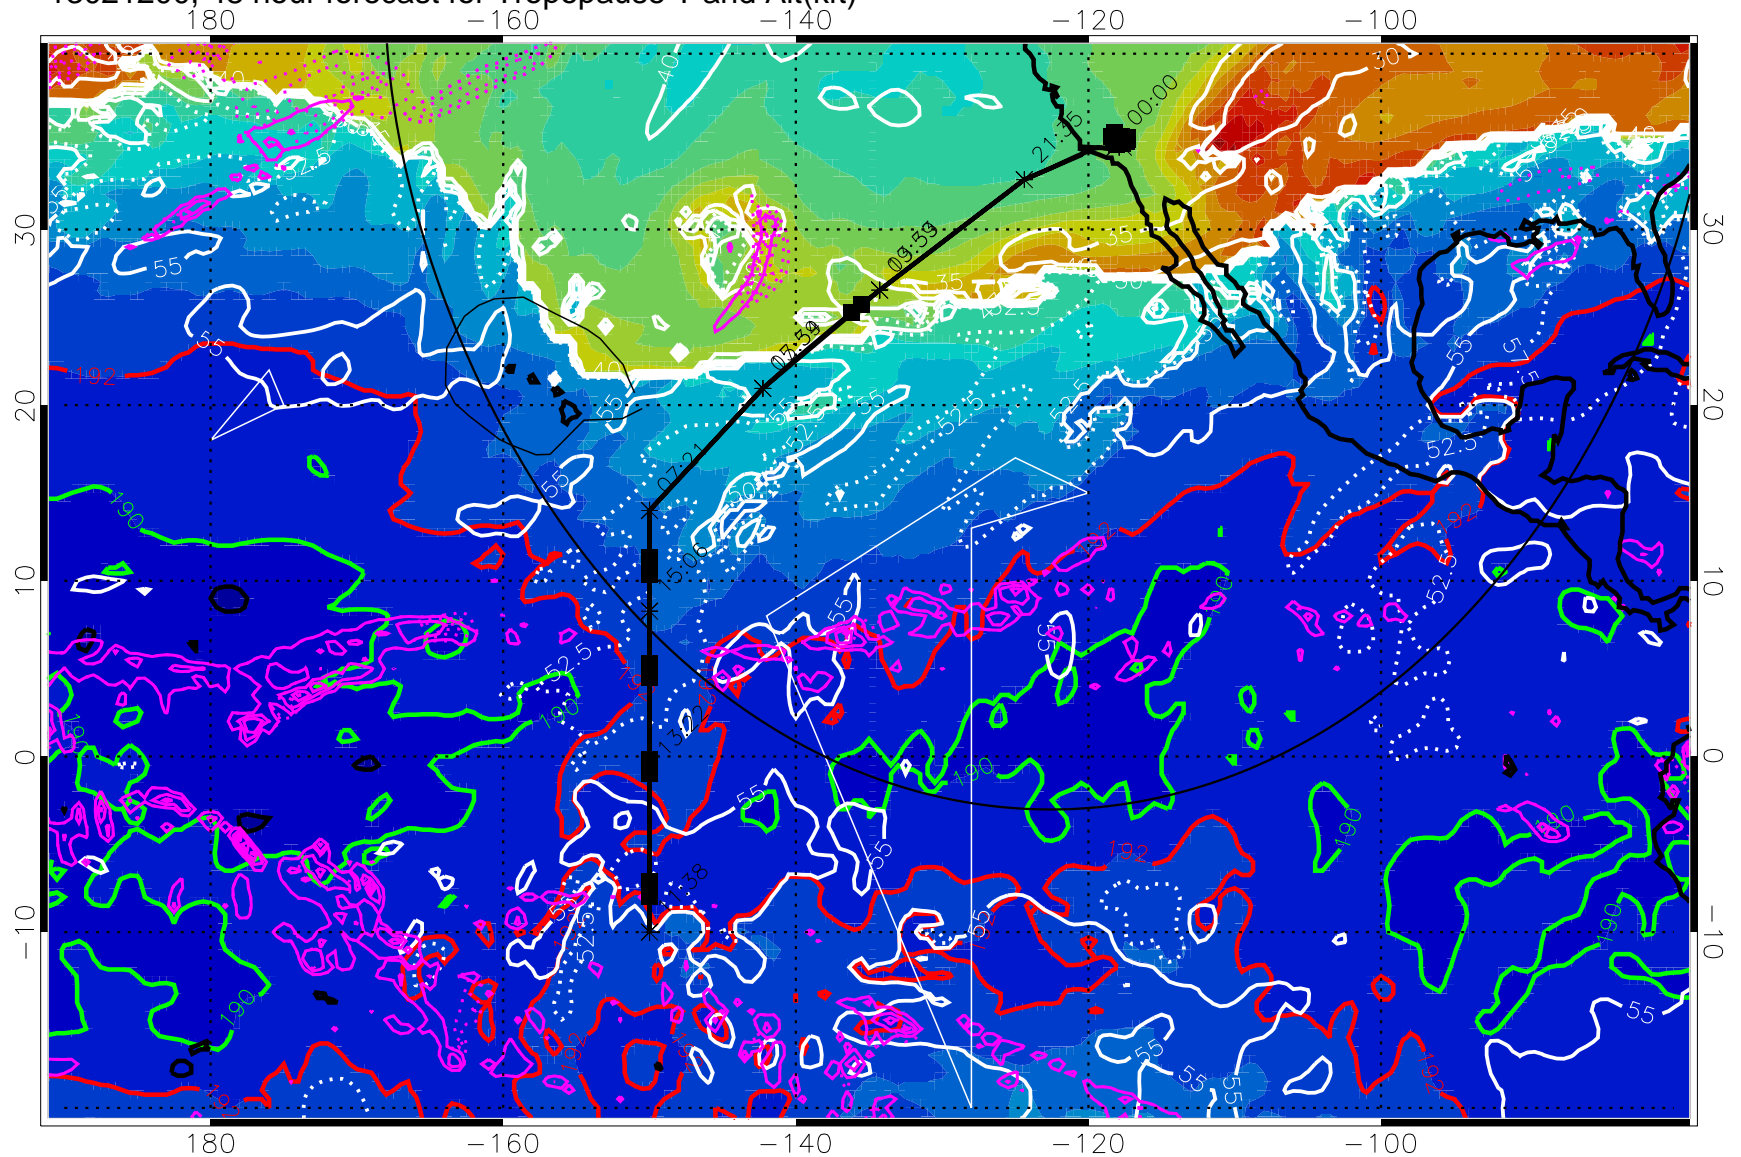

13021200, 48 hour forecast for Tropopause T and Alt(kft)

190 200 210 220 230

Tropopause T, K

Tropopause Altitude in kft (white)

Precip (tot dot, conv sol) past 6 hrs 6 kg/m² contours, min 4

187.5K Isotherm (black) 190K Isotherm (green) 192.5K Isotherm (red)

→ 30 m/s

Range ring of 4055 km -- 13 hours GH round trip