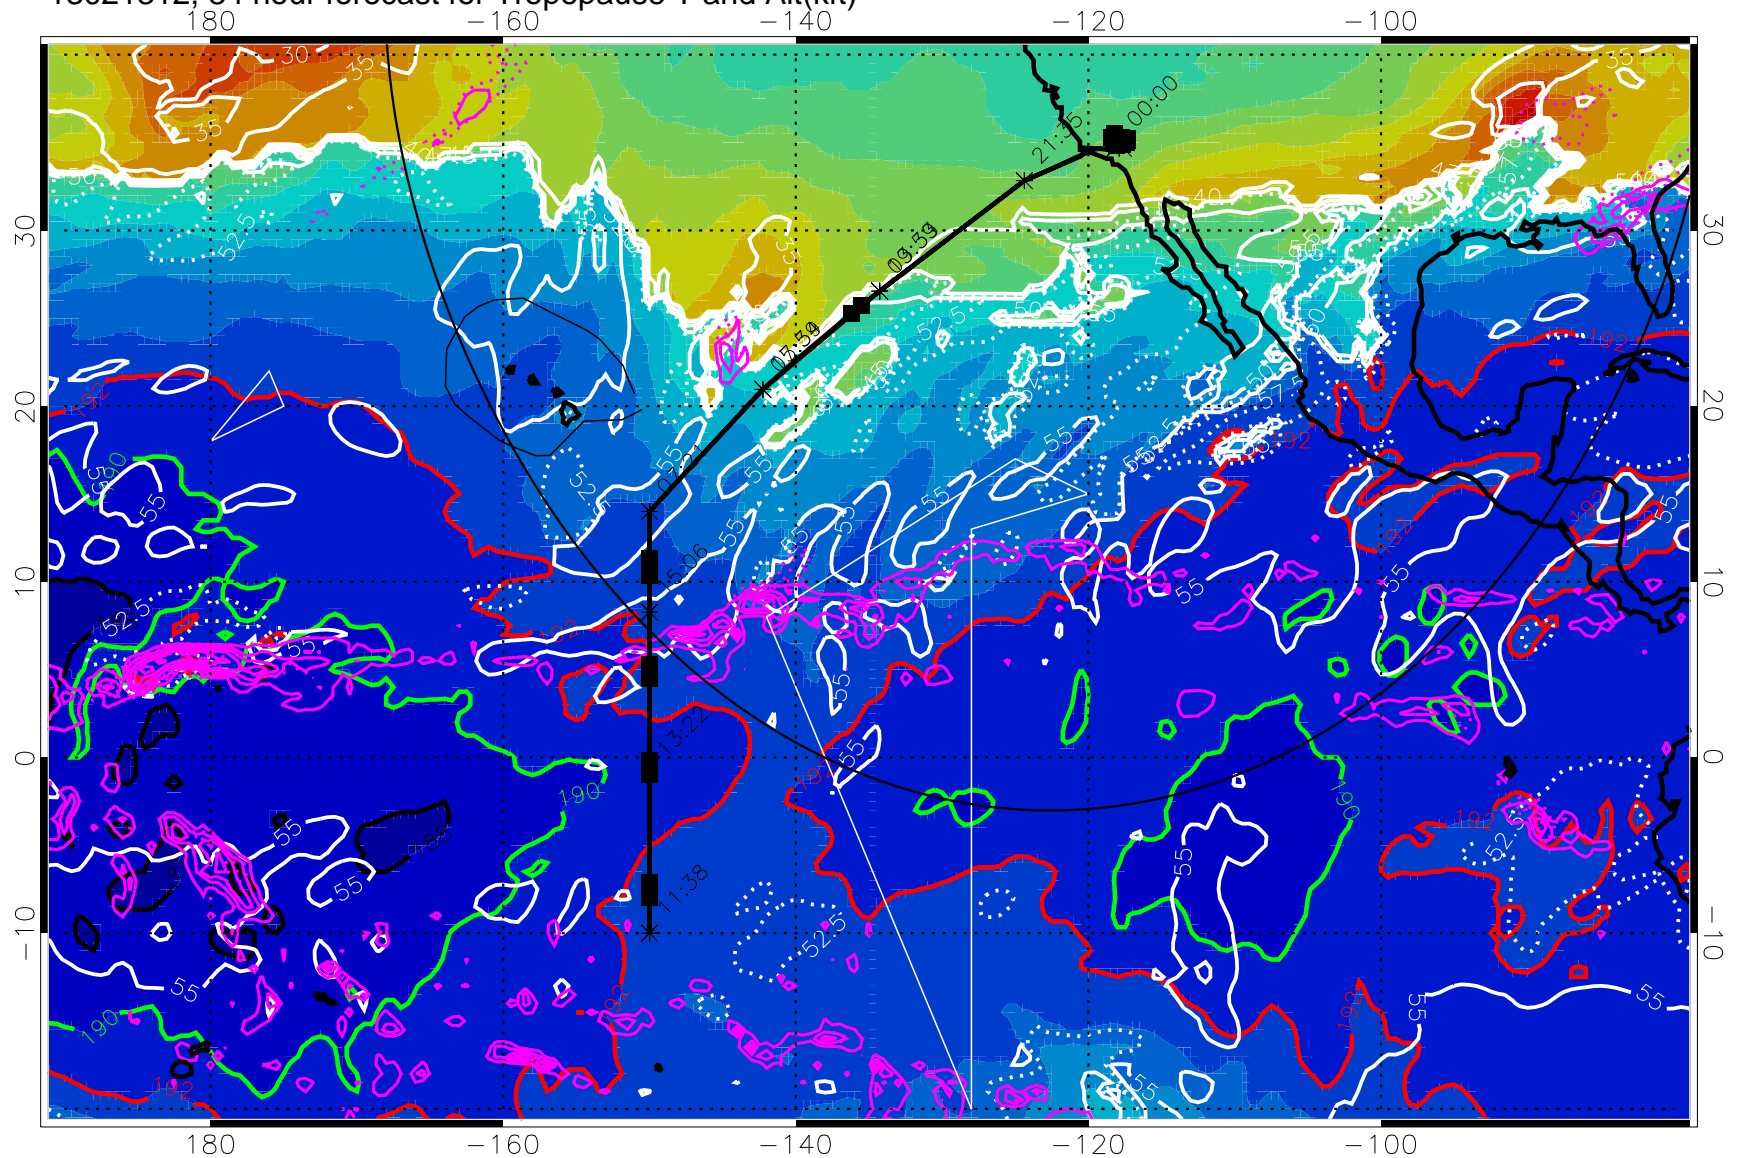

13021312, 84 hour forecast for Tropopause T and Alt(kft)

190 200 210 220 230

Tropopause T, K

Tropopause Altitude in kft (white)

Precip (tot dot, conv sol) past 6 hrs magenta 6 kg/m² contours, min 4

187.5K Isotherm (black) 190K Isotherm (blue) 192.5K Isotherm (green)

→ 30 m/s

Range ring of 4055 km -- 13 hours GH round trip