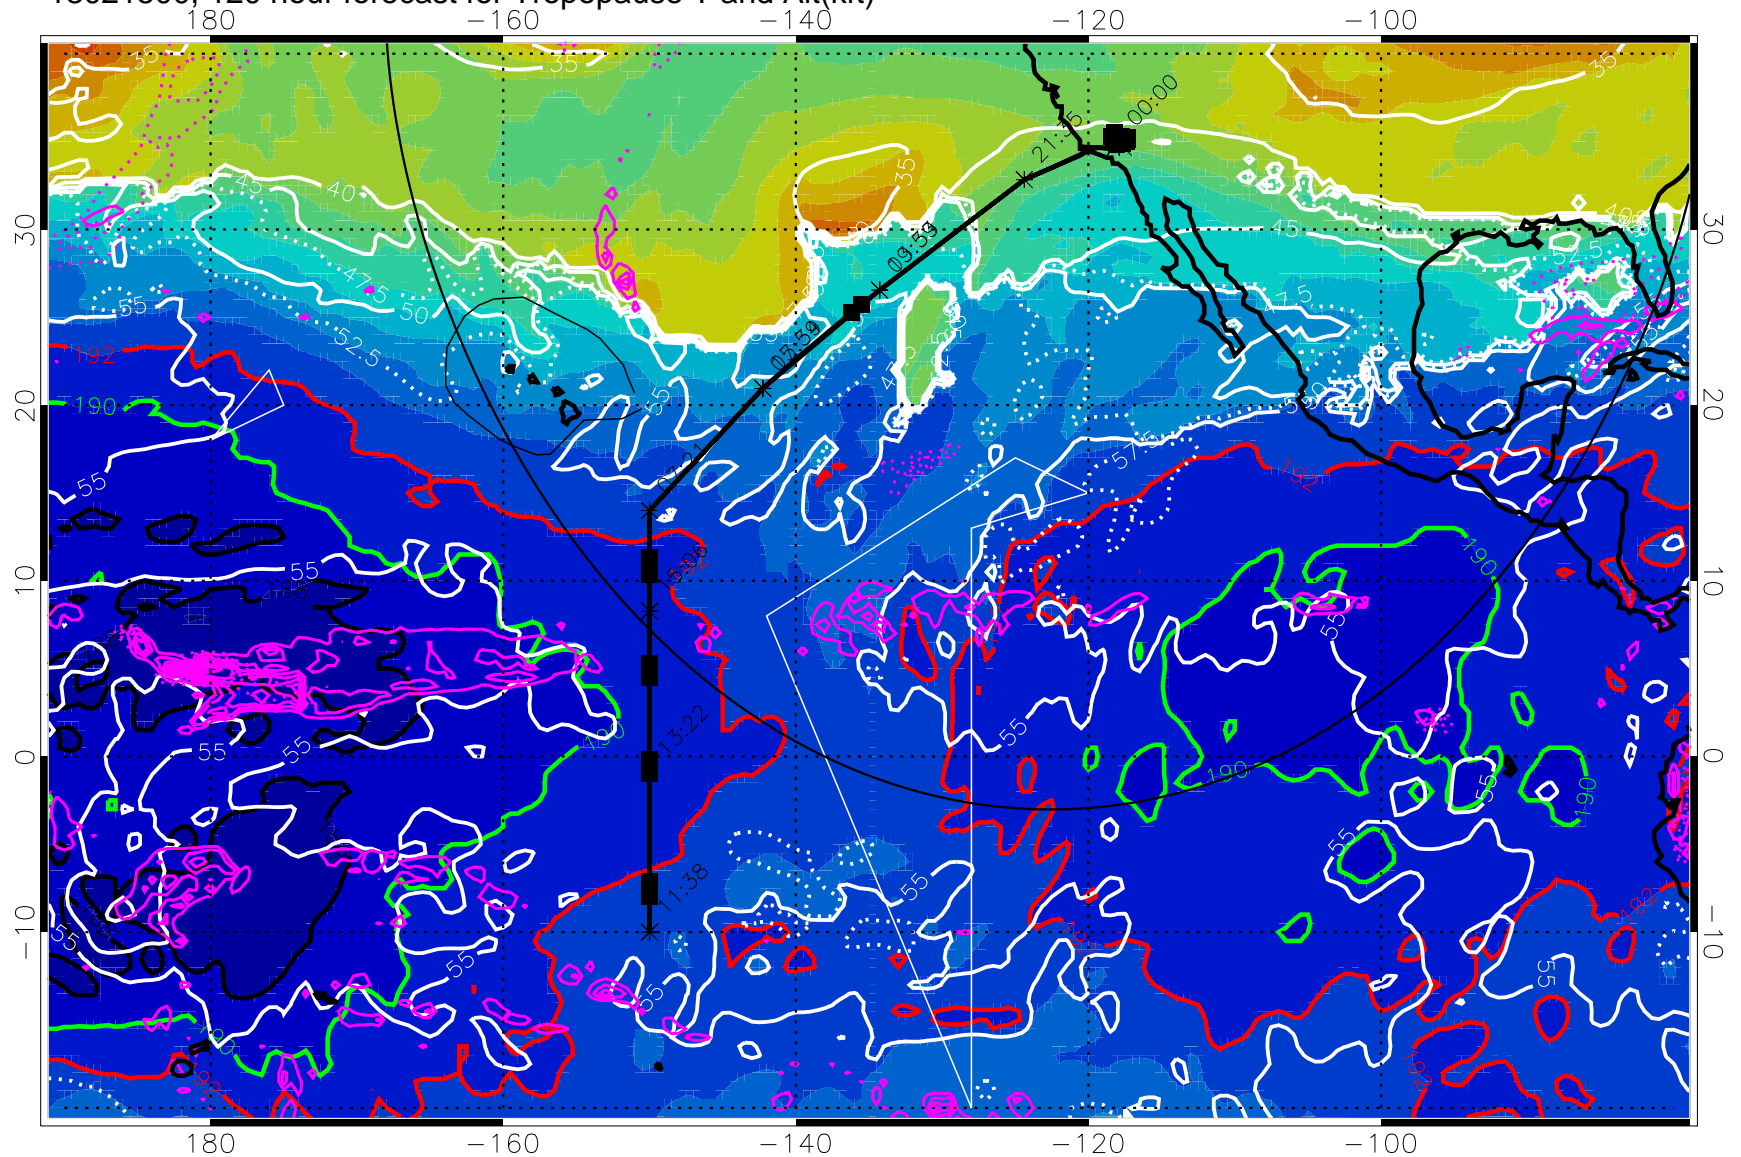

13021500, 120 hour forecast for Tropopause T and Alt(kft)

Tropopause T, K

Tropopause Altitude in kft (white)

Precip (tot dot, conv sol) past 6 hrs 6 kg/m² contours, min 4

187.5K Isotherm (black) 190K Isotherm (green) 192.5K Isotherm (red)

→ 30 m/s

Range ring of 4055 km -- 13 hours GH round trip