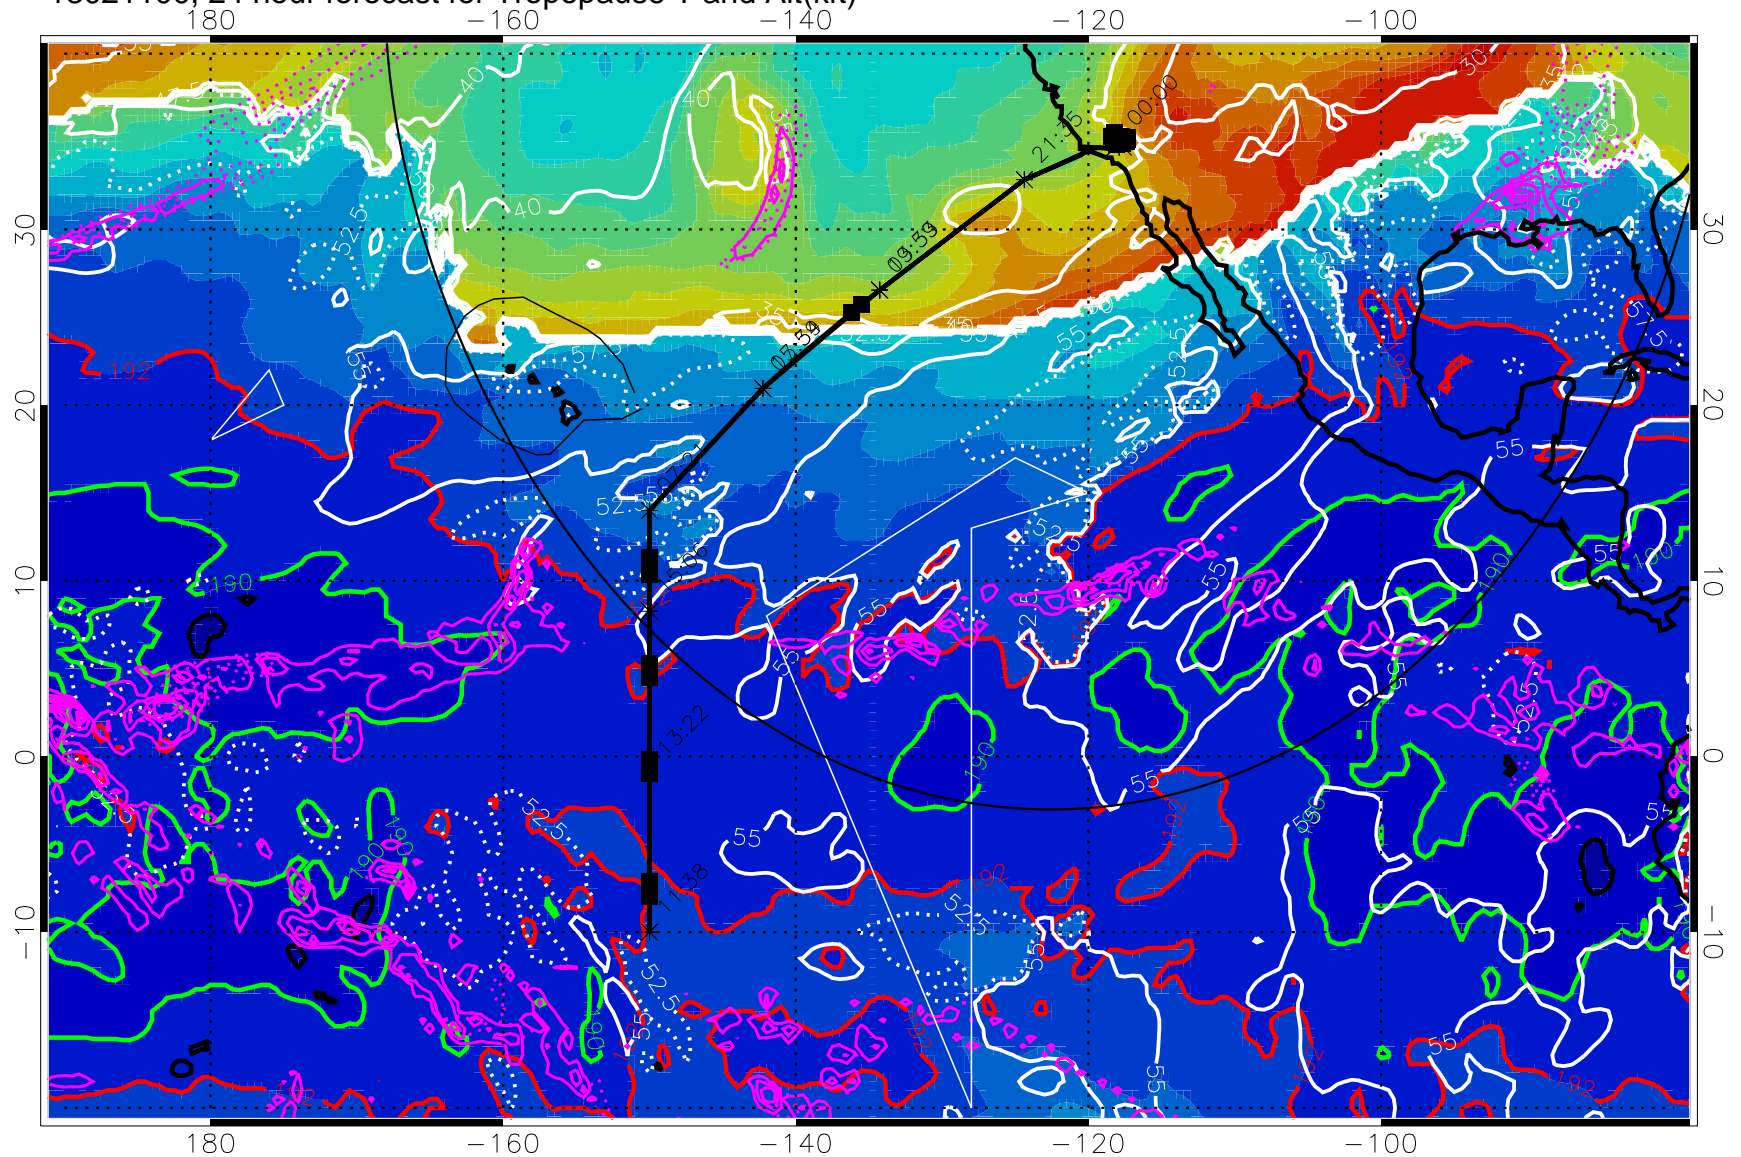

13021100, 24 hour forecast for Tropopause T and Alt(kft)

190 200 210 220 230
Tropopause T, K

Tropopause Altitude in kft (white)

Precip (tot dot, conv sol) past 6 hrs magenta 6 kg/m² contours, min 4

187.5K Isotherm (black) 190K Isotherm (green) 192.5K Isotherm (red)

→ 30 m/s

Range ring of 4055 km -- 13 hours GH round trip