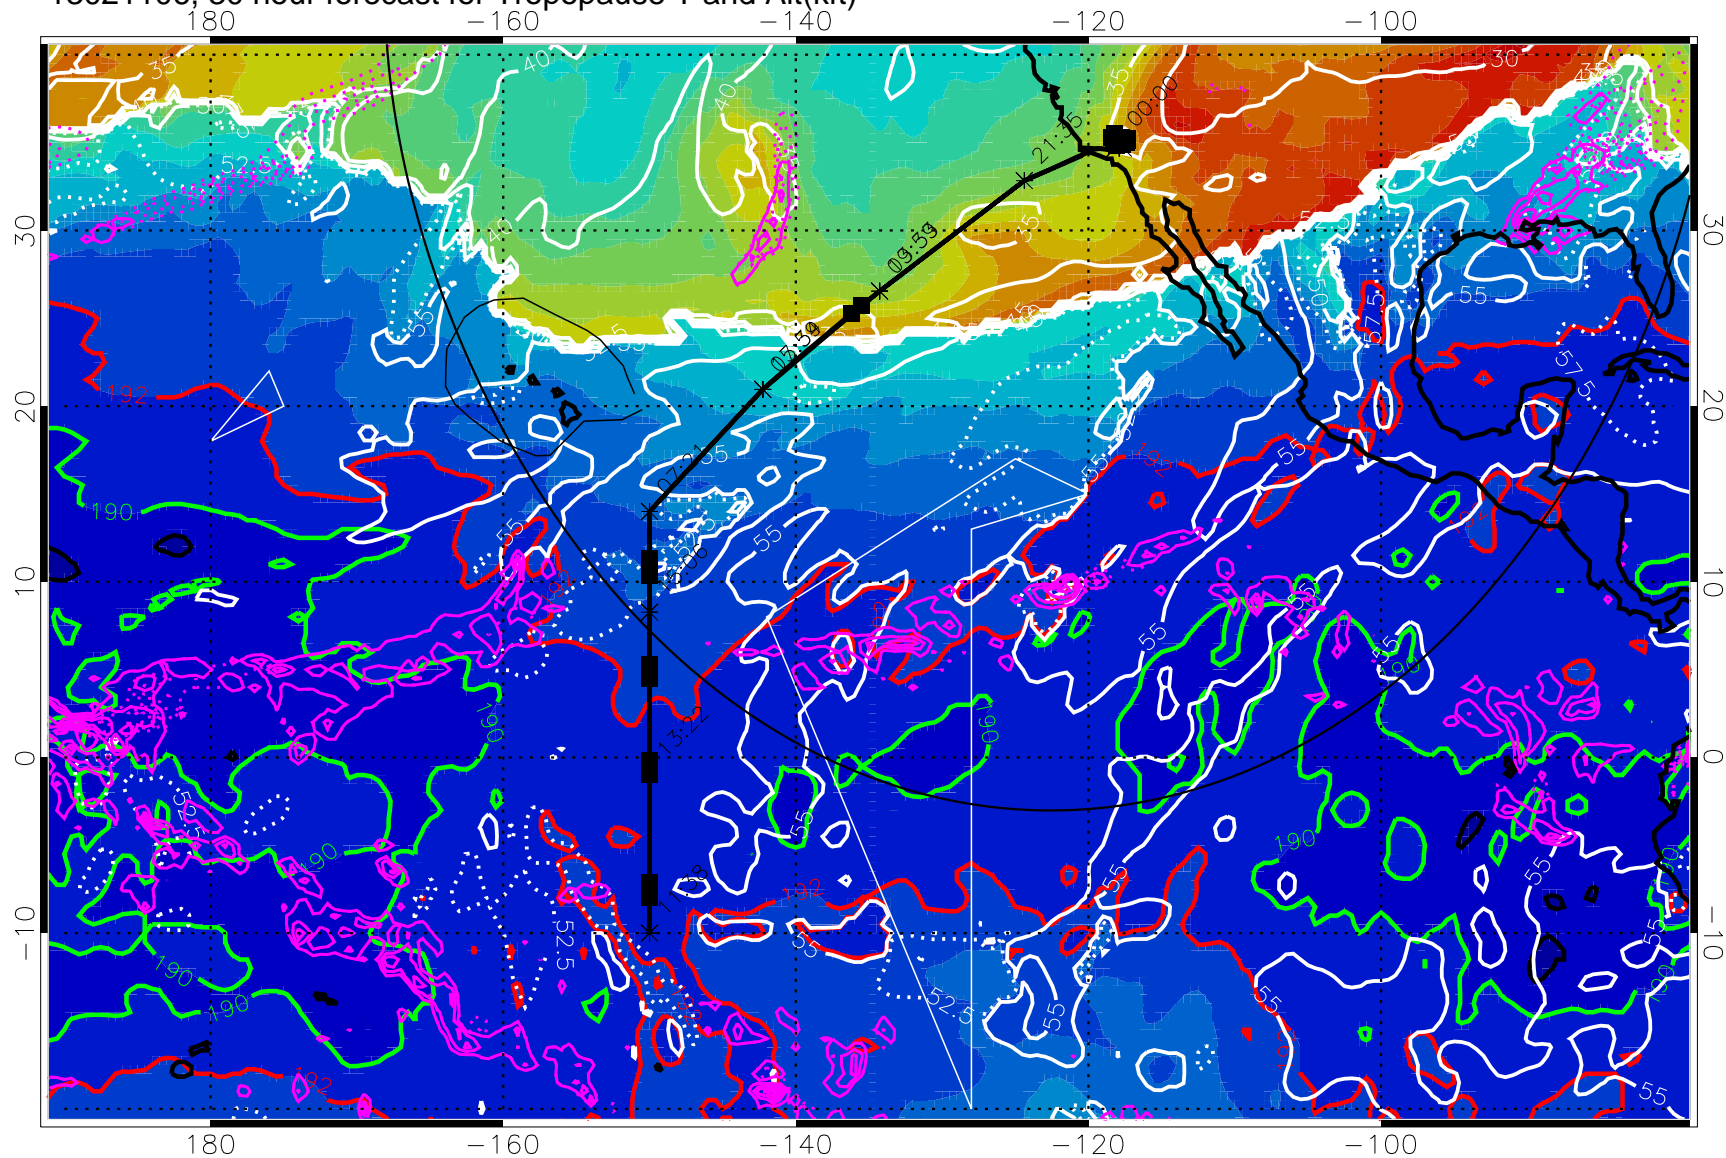

187.5K Isotherm (black) 190K Isotherm (green) 192.5K Isotherm (red)

→ 30 m/s

Range ring of 4055 km -- 13 hours GH round trip

13021018, 18 hour forecast for Tropopause T and Alt(kft)

190 200 210 220 230

Tropopause T, K

Tropopause Altitude in kft (white)  
 Precip (tot dot, conv sol) past 6 hrs 6 kg/m<sup>2</sup> contours, min 4  
 187.5K Isotherm (black) 190K Isotherm (green) 192.5K Isotherm (red)

→ 30 m/s  
 Range ring of 4055 km -- 13 hours GH round trip

187.5K Isotherm (black) 190K Isotherm (green) 192.5K Isotherm (red)

→ 30 m/s

Range ring of 4055 km -- 13 hours GH round trip

13021106, 30 hour forecast for Tropopause T and Alt(kft)

190 200 210 220 230  
Tropopause T, K