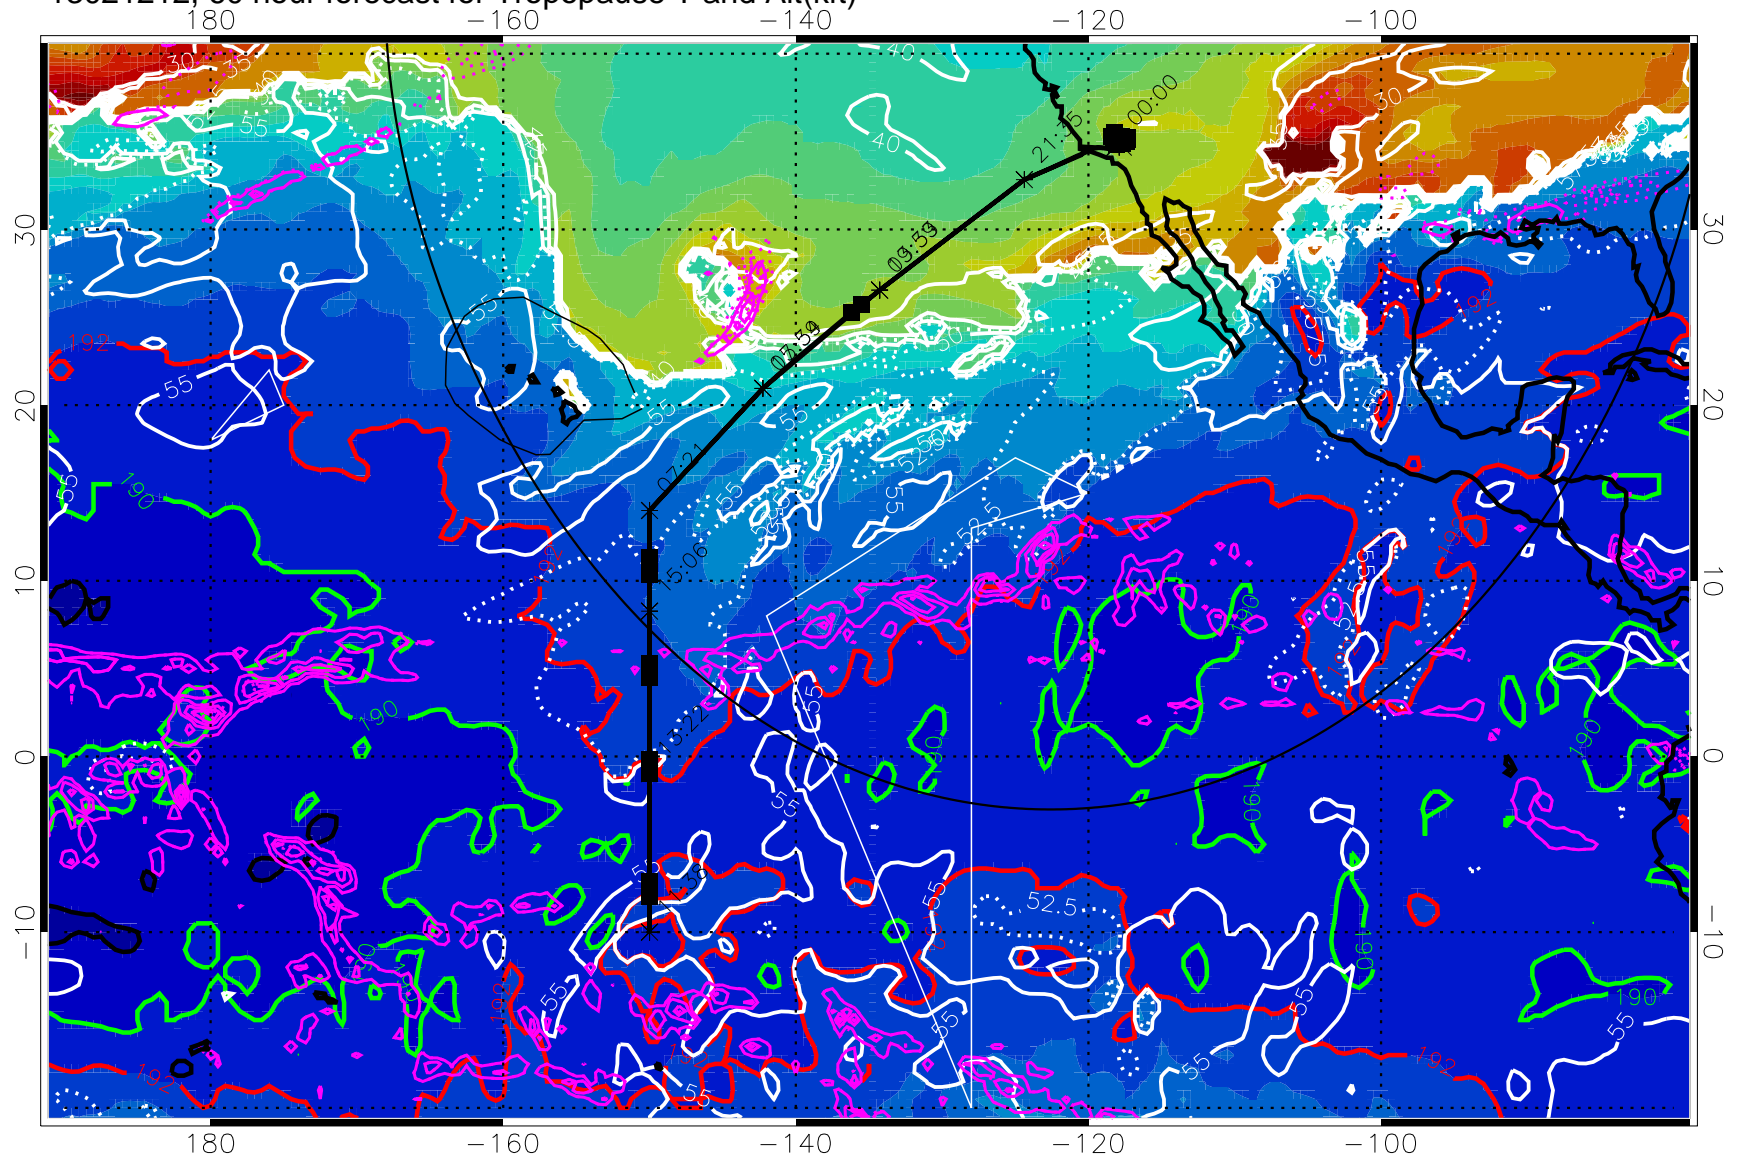

187.5K Isotherm (black) 190K Isotherm (green) 192.5K Isotherm (red)

→ 30 m/s

Range ring of 4055 km -- 13 hours GH round trip

13021206, 54 hour forecast for Tropopause T and Alt(kft)

Tropopause T, K

Tropopause Altitude in kft (white)

Precip (tot dot, conv sol) past 6 hrs 6 kg/m<sup>2</sup> contours, min 4

187.5K Isotherm (black) 190K Isotherm (green) 192.5K Isotherm (red)

→ 30 m/s

Range ring of 4055 km -- 13 hours GH round trip

13021212, 60 hour forecast for Tropopause T and Alt(kft)

Tropopause T, K

Tropopause Altitude in kft (white)

Precip (tot dot, conv sol) past 6 hrs 6 kg/m<sup>2</sup> contours, min 4

187.5K Isotherm (black) 190K Isotherm (green) 192.5K Isotherm (red)

→ 30 m/s

Range ring of 4055 km -- 13 hours GH round trip