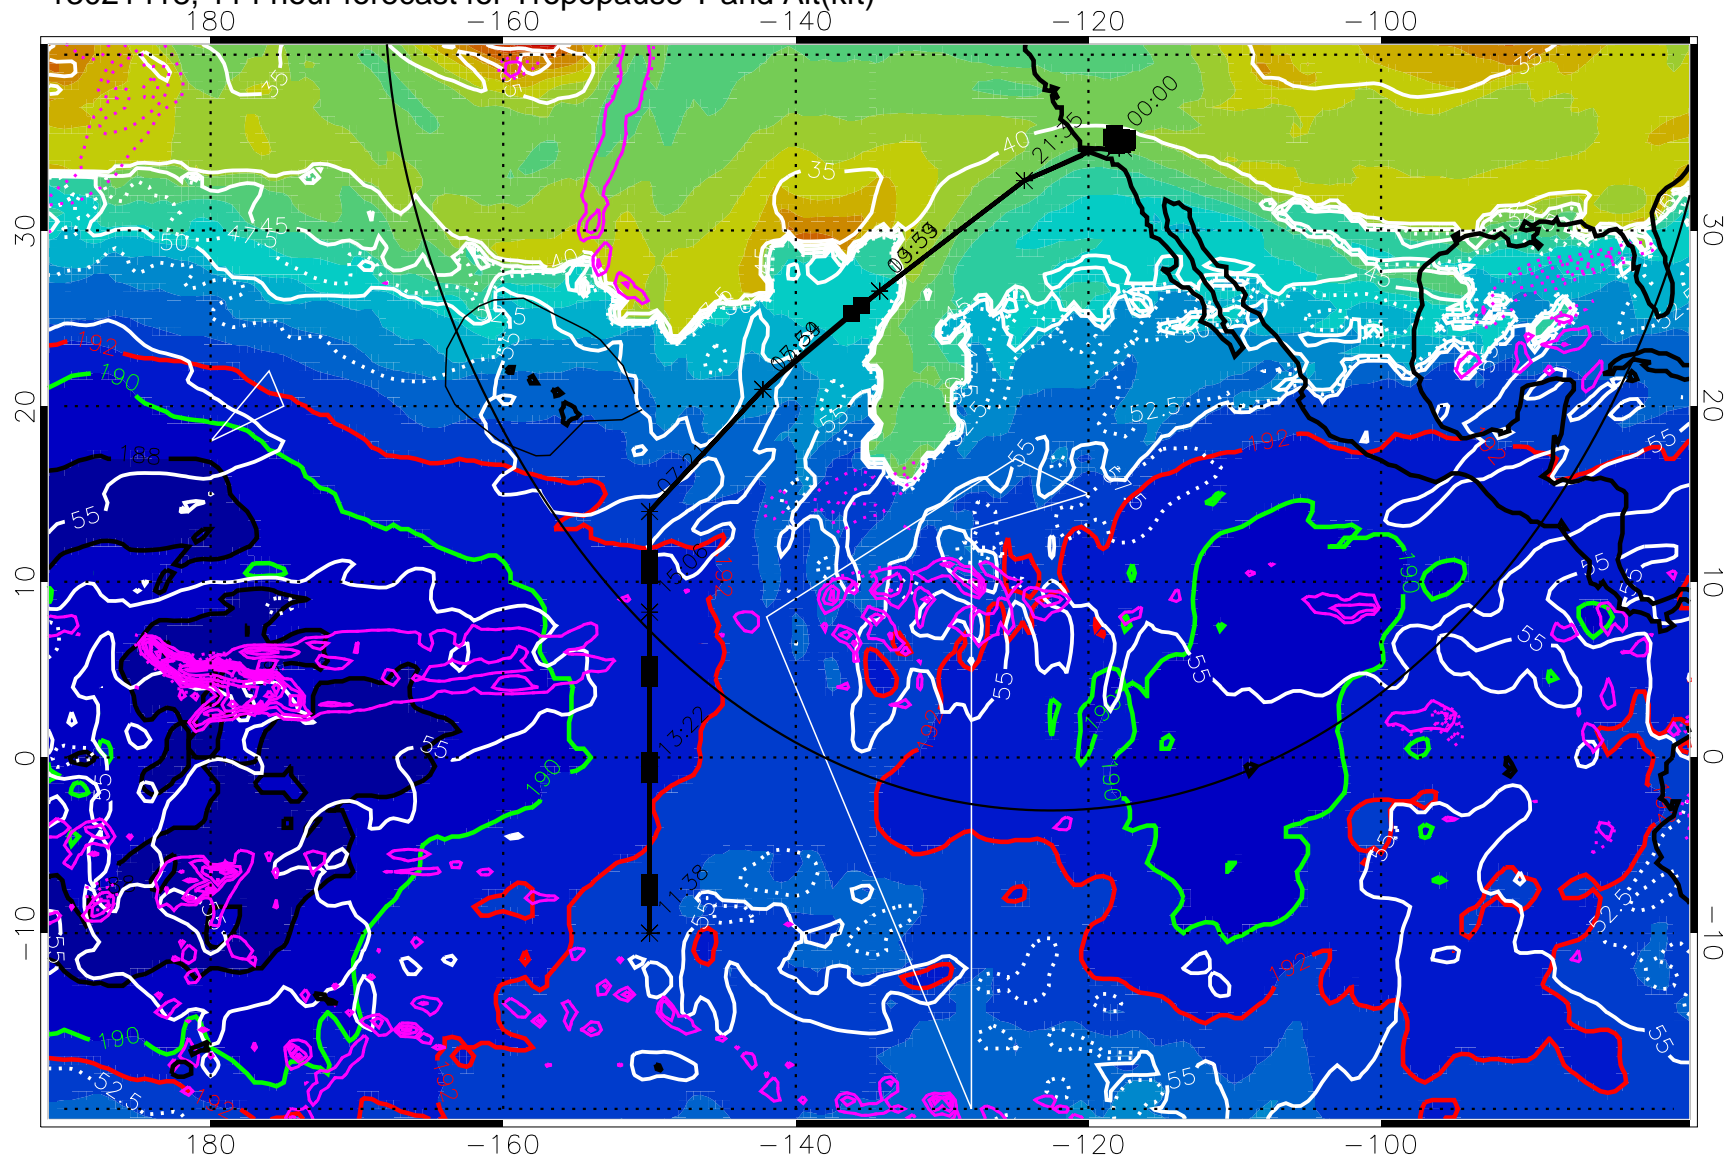

13021418, 114 hour forecast for Tropopause T and Alt(kft)

190 200 210 220 230

Tropopause T, K

Tropopause Altitude in kft (white)

Precip (tot dot, conv sol) past 6 hrs 6 kg/m² contours, min 4

187.5K Isotherm (black) 190K Isotherm (green) 192.5K Isotherm (red)

→ 30 m/s

Range ring of 4055 km -- 13 hours GH round trip