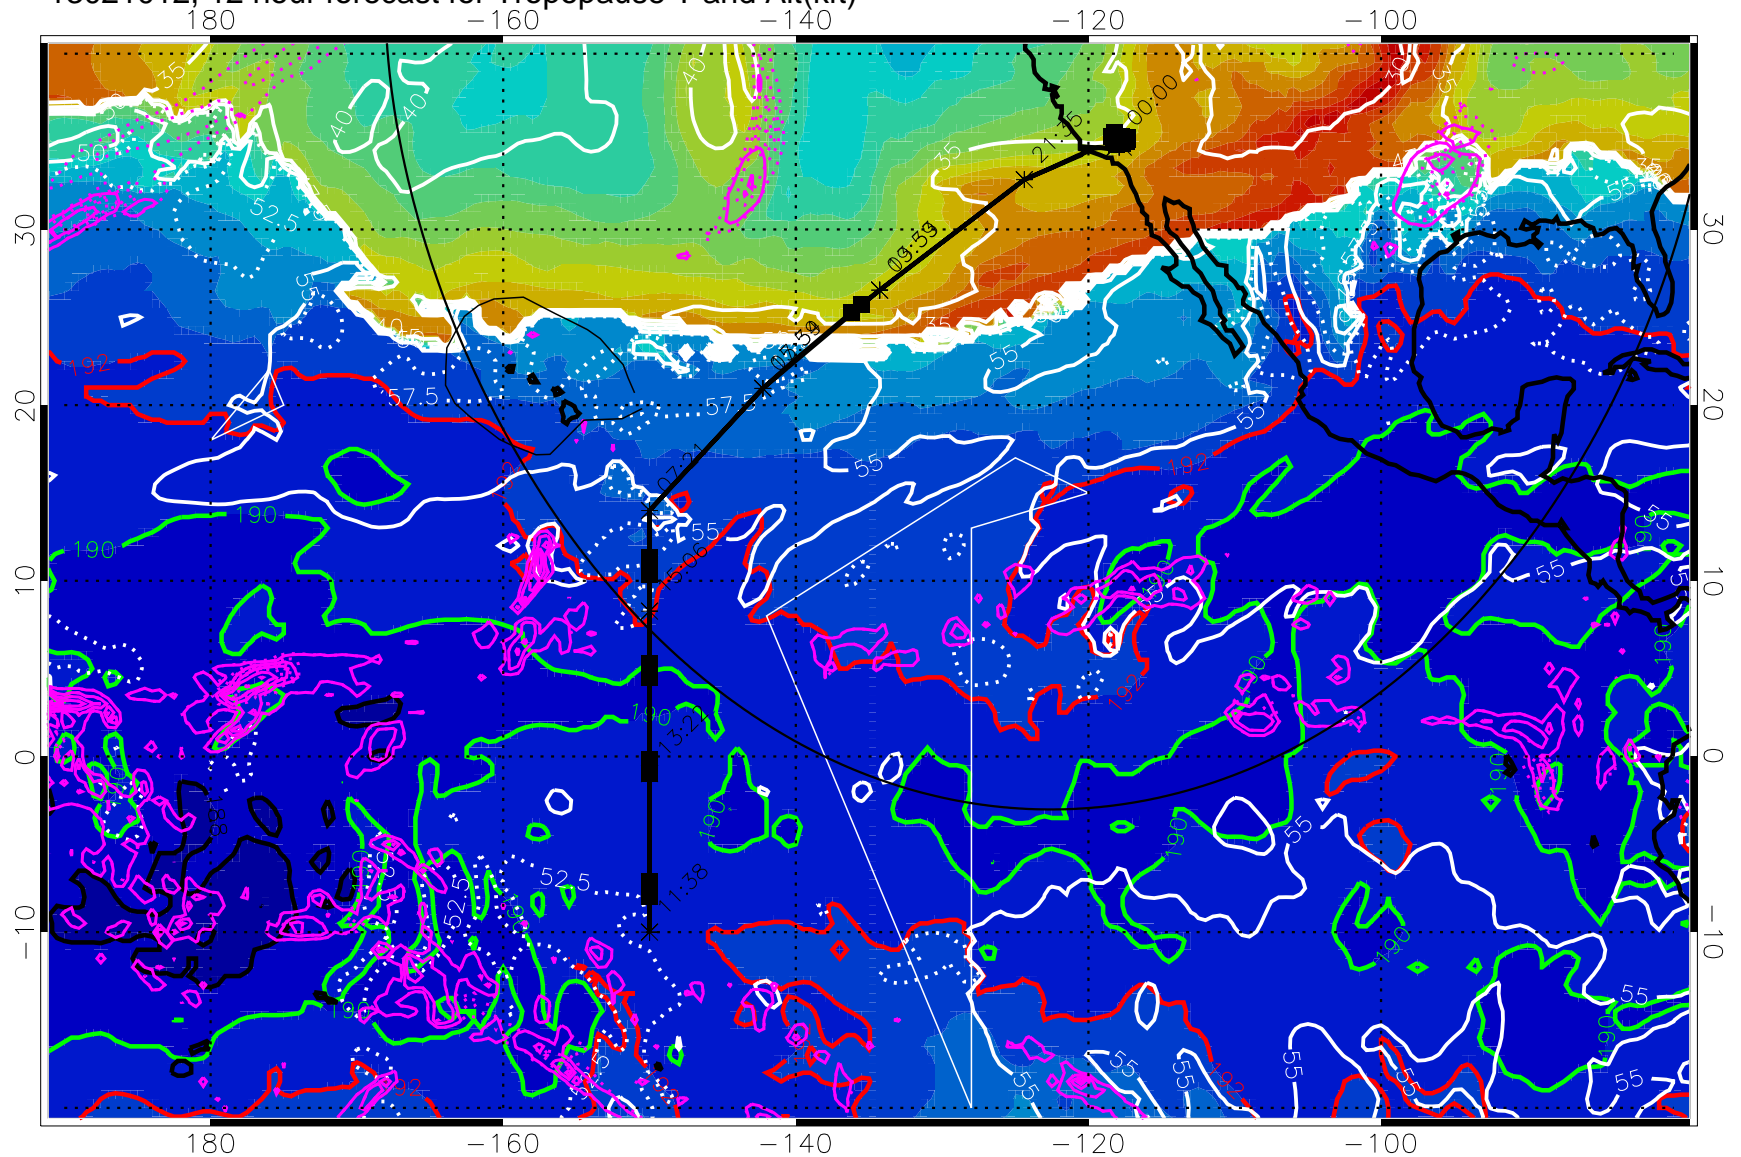

13021012, 12 hour forecast for Tropopause T and Alt(kft)

190      200      210      220      230  
Tropopause T, K

Tropopause Altitude in kft (white)

Precip (tot dot, conv sol) past 6 hrs 6 kg/m<sup>2</sup> contours, min 4

187.5K Isotherm (black) 190K Isotherm (green) 192.5K Isotherm (red)

→ 30 m/s

Range ring of 4055 km -- 13 hours GH round trip

13021018, 18 hour forecast for Tropopause T and Alt(kft)

190 200 210 220 230

Tropopause T, K

Tropopause Altitude in kft (white)

Precip (tot dot, conv sol) past 6 hrs 6 kg/m<sup>2</sup> contours, min 4

187.5K Isotherm (black) 190K Isotherm (green) 192.5K Isotherm (red)

→ 30 m/s

Range ring of 4055 km -- 13 hours GH round trip

187.5K Isotherm (black) 190K Isotherm (green) 192.5K Isotherm (red)

→ 30 m/s

Range ring of 4055 km -- 13 hours GH round trip

13021106, 30 hour forecast for Tropopause T and Alt(kft)

190 200 210 220 230  
Tropopause T, K