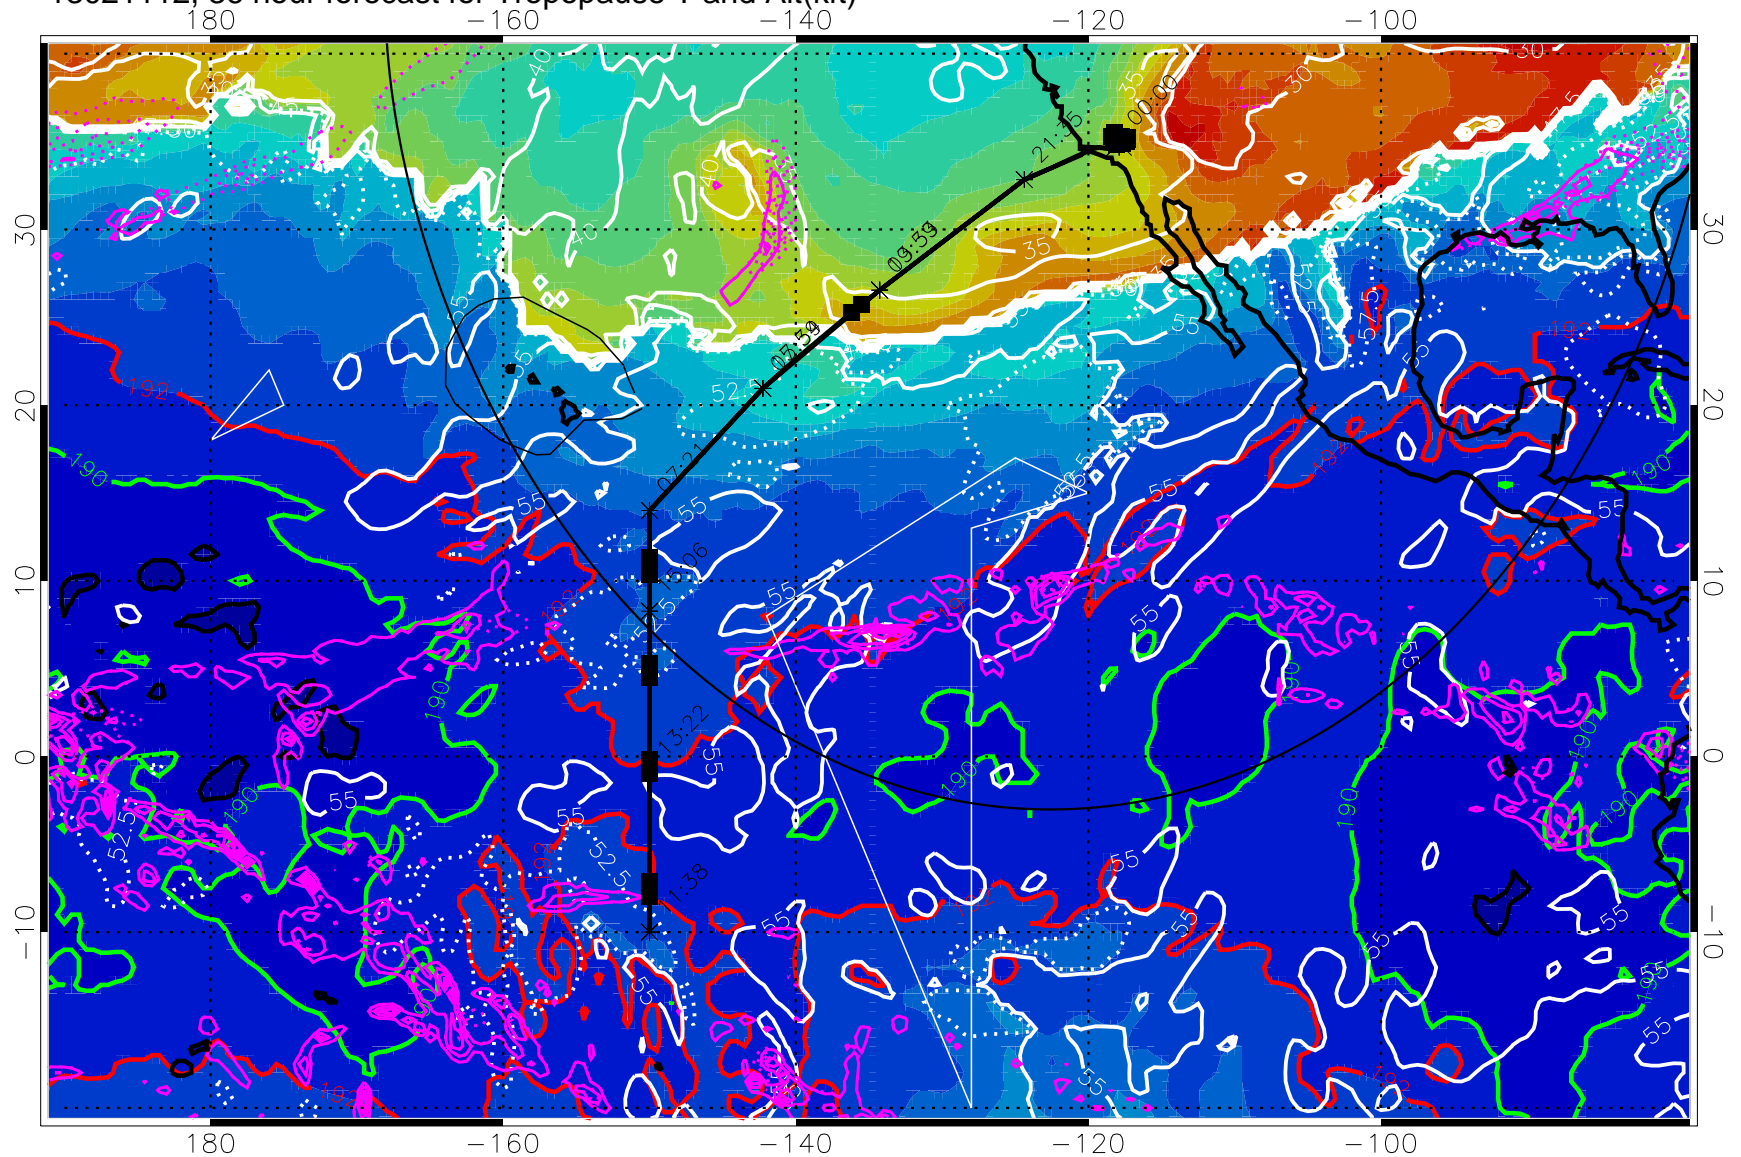

13021112, 36 hour forecast for Tropopause T and Alt(kft)

190 200 210 220 230

Tropopause T, K

Tropopause Altitude in kft (white)

Precip (tot dot, conv sol) past 6 hrs 6 kg/m² contours, min 4

187.5K Isotherm (black) 190K Isotherm (green) 192.5K Isotherm (red)

→ 30 m/s

Range ring of 4055 km -- 13 hours GH round trip