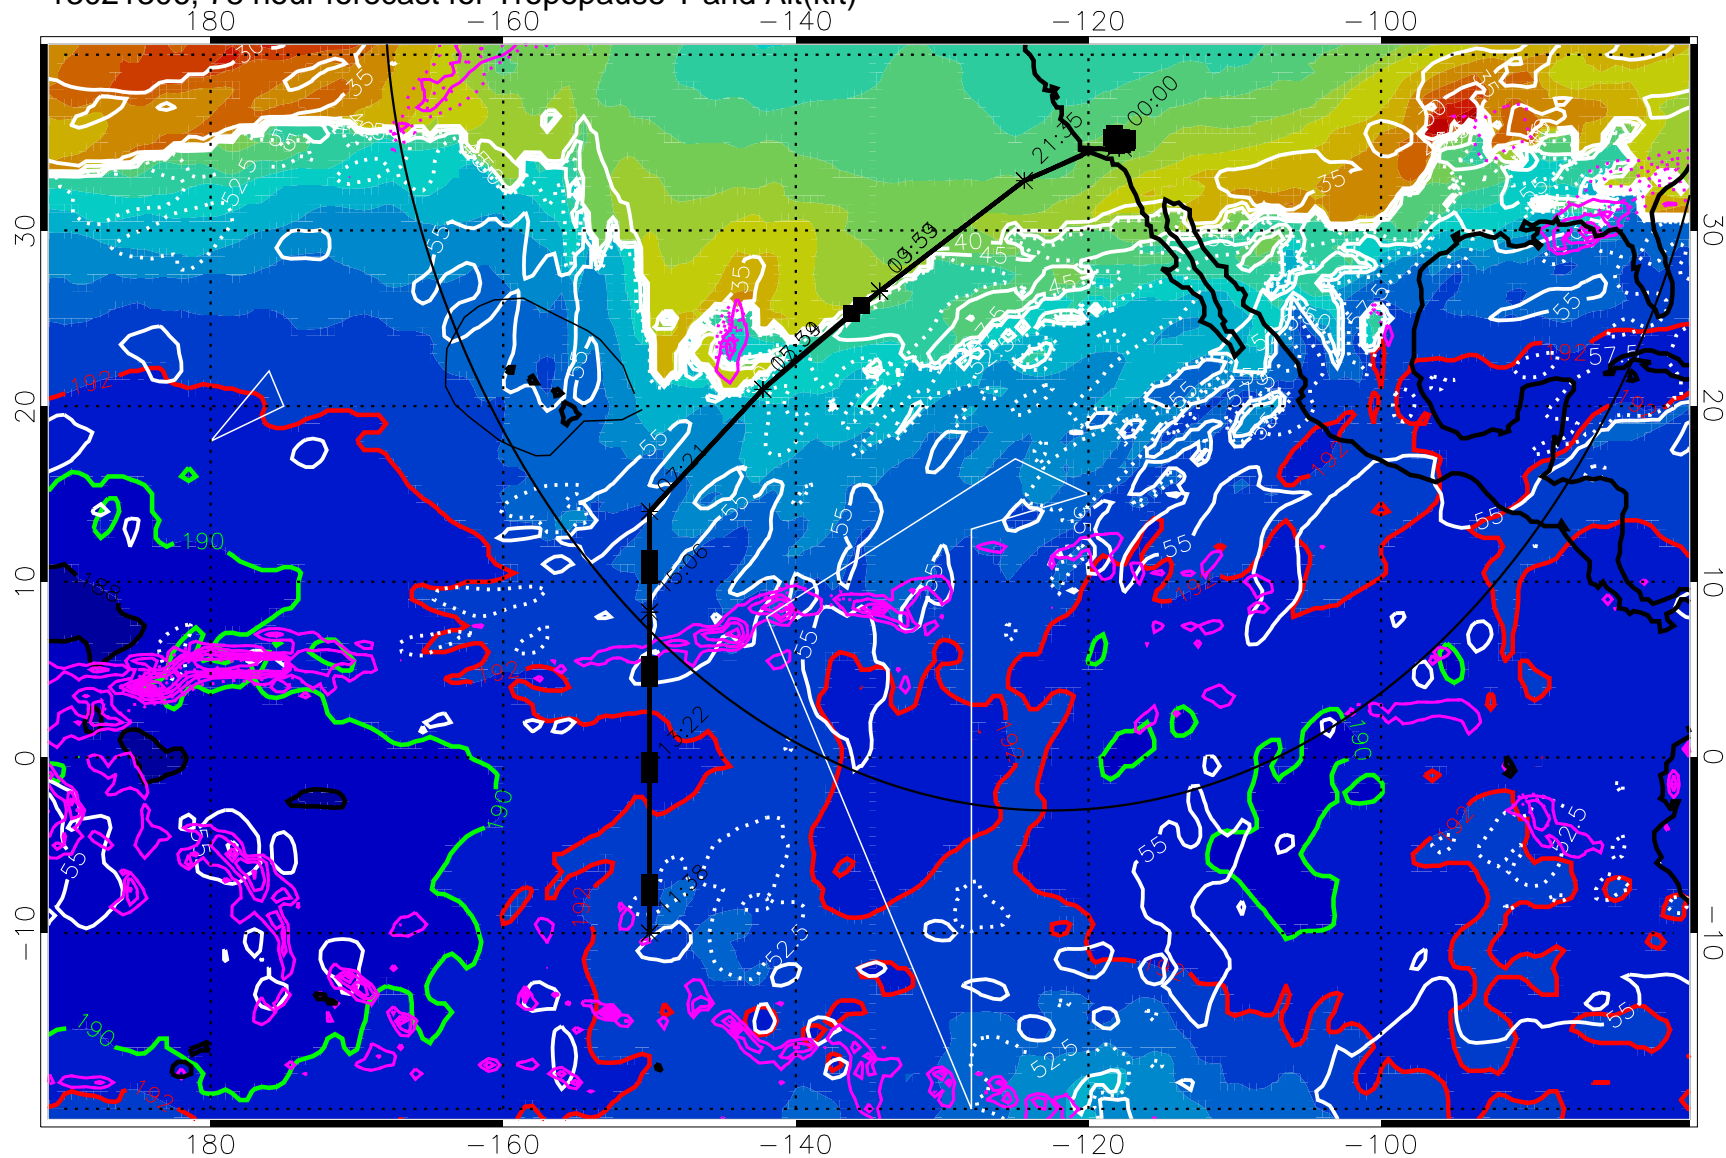

13021306, 78 hour forecast for Tropopause T and Alt(kft)

190 200 210 220 230

Tropopause T, K

Tropopause Altitude in kft (white)

Precip (tot dot, conv sol) past 6 hrs magenta contours, min 4

187.5K Isotherm (black) 190K Isotherm (green) 192.5K Isotherm (red)

→ 30 m/s

Range ring of 4055 km -- 13 hours GH round trip