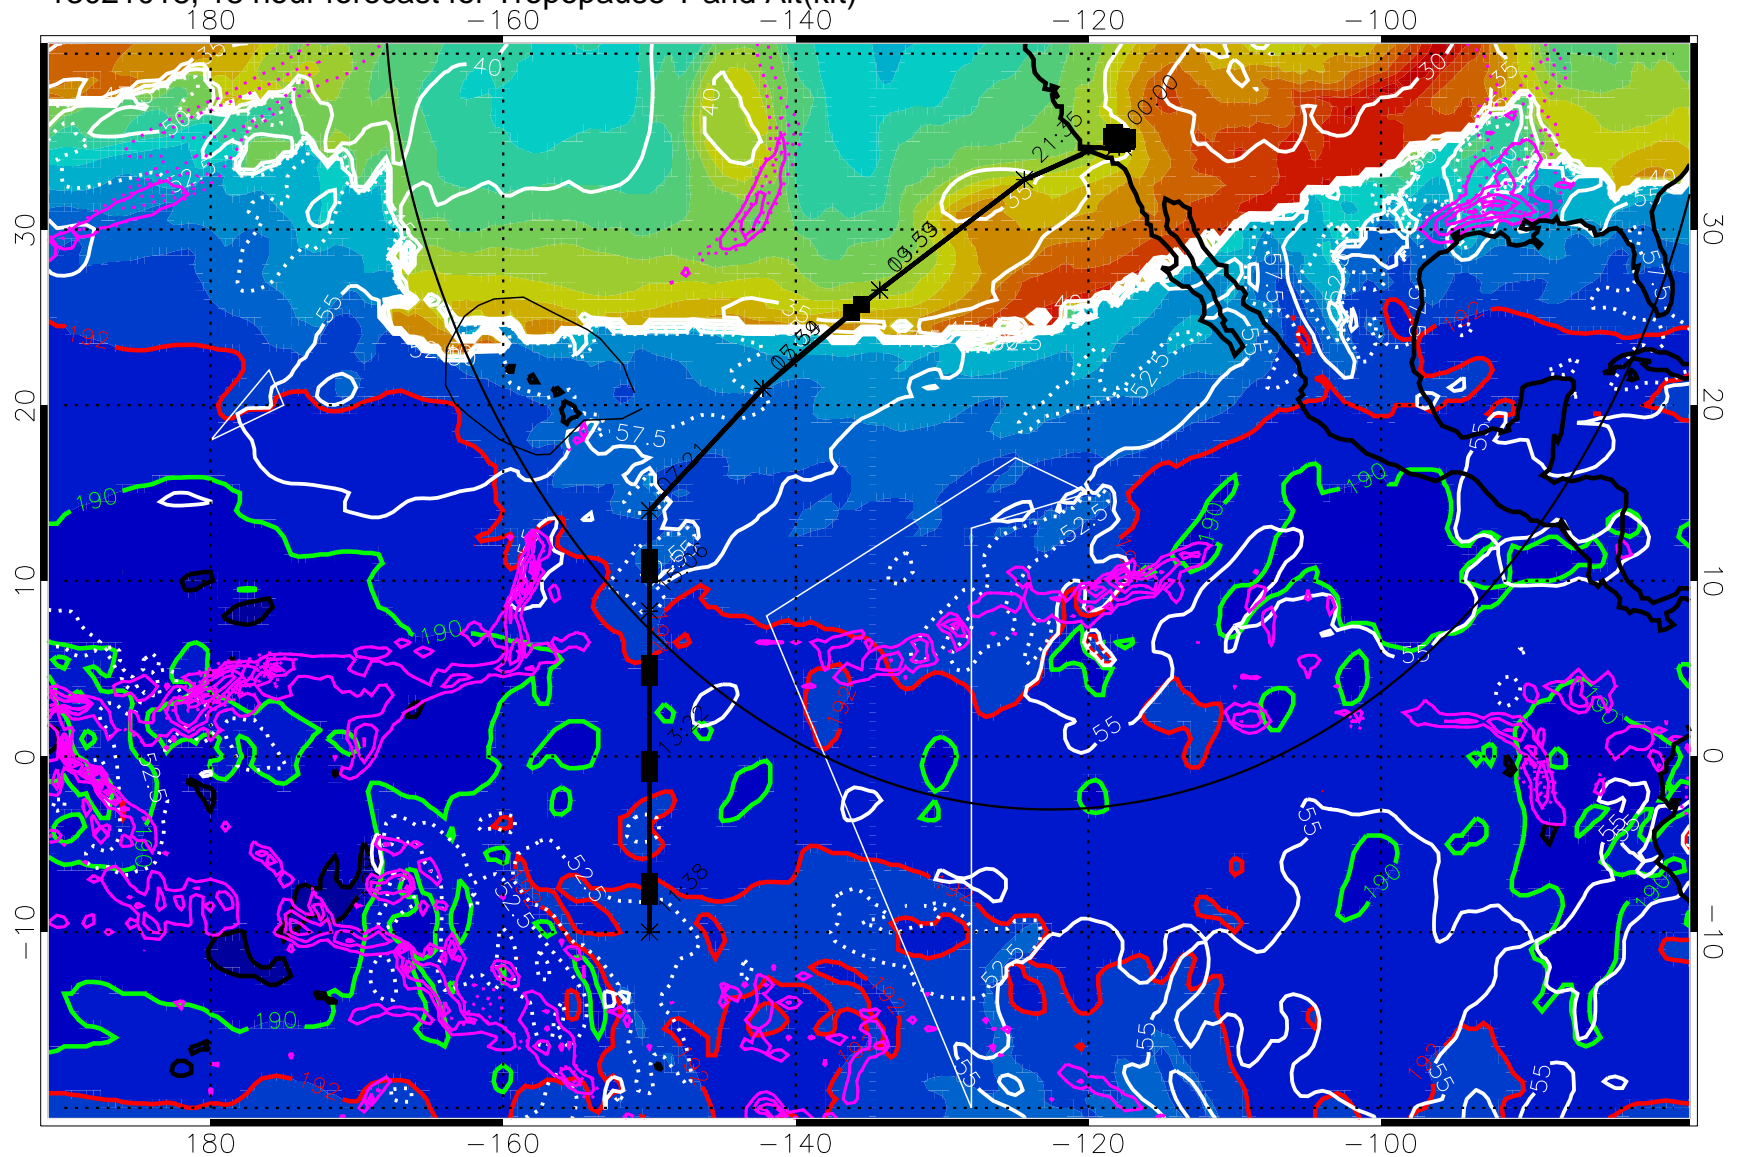

13021012, 12 hour forecast for Tropopause T and Alt(kft)

190      200      210      220      230  
Tropopause T, K

Tropopause Altitude in kft (white)

Precip (tot dot, conv sol) past 6 hrs 6 kg/m<sup>2</sup> contours, min 4

187.5K Isotherm (black) 190K Isotherm (green) 192.5K Isotherm (red)

→ 30 m/s

Range ring of 4055 km -- 13 hours GH round trip

13021018, 18 hour forecast for Tropopause T and Alt(kft)

190 200 210 220 230

Tropopause T, K

Tropopause Altitude in kft (white)

Precip (tot dot, conv sol) past 6 hrs 6 kg/m<sup>2</sup> contours, min 4

187.5K Isotherm (black) 190K Isotherm (green) 192.5K Isotherm (red)

→ 30 m/s

Range ring of 4055 km -- 13 hours GH round trip