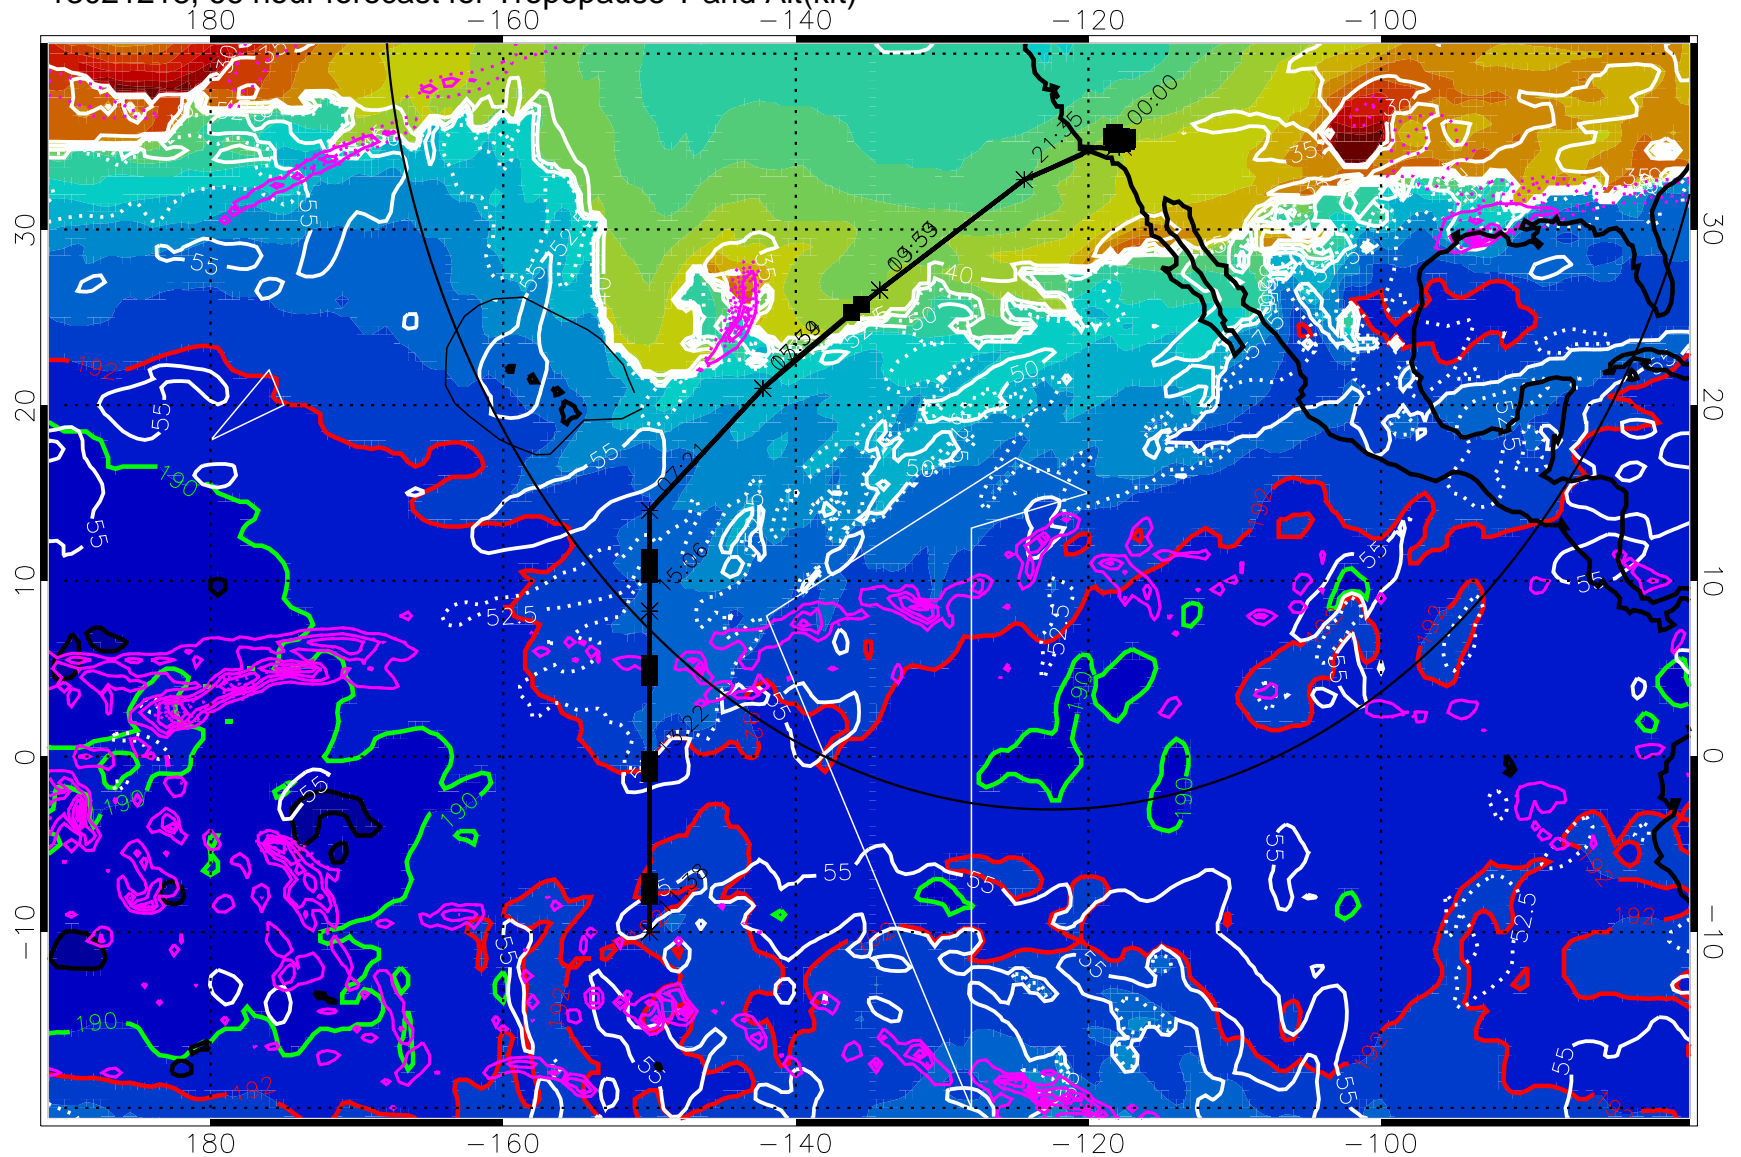

13021218, 66 hour forecast for Tropopause T and Alt(kft)

190 200 210 220 230

Tropopause T, K

Tropopause Altitude in kft (white)

Precip (tot dot, conv sol) past 6 hrs mag 6 kg/m2 contours, min 4

187.5K Isotherm (black) 190K Isotherm (green) 192.5K Isotherm (red)

→ 30 m/s

Range ring of 4055 km -- 13 hours GH round trip