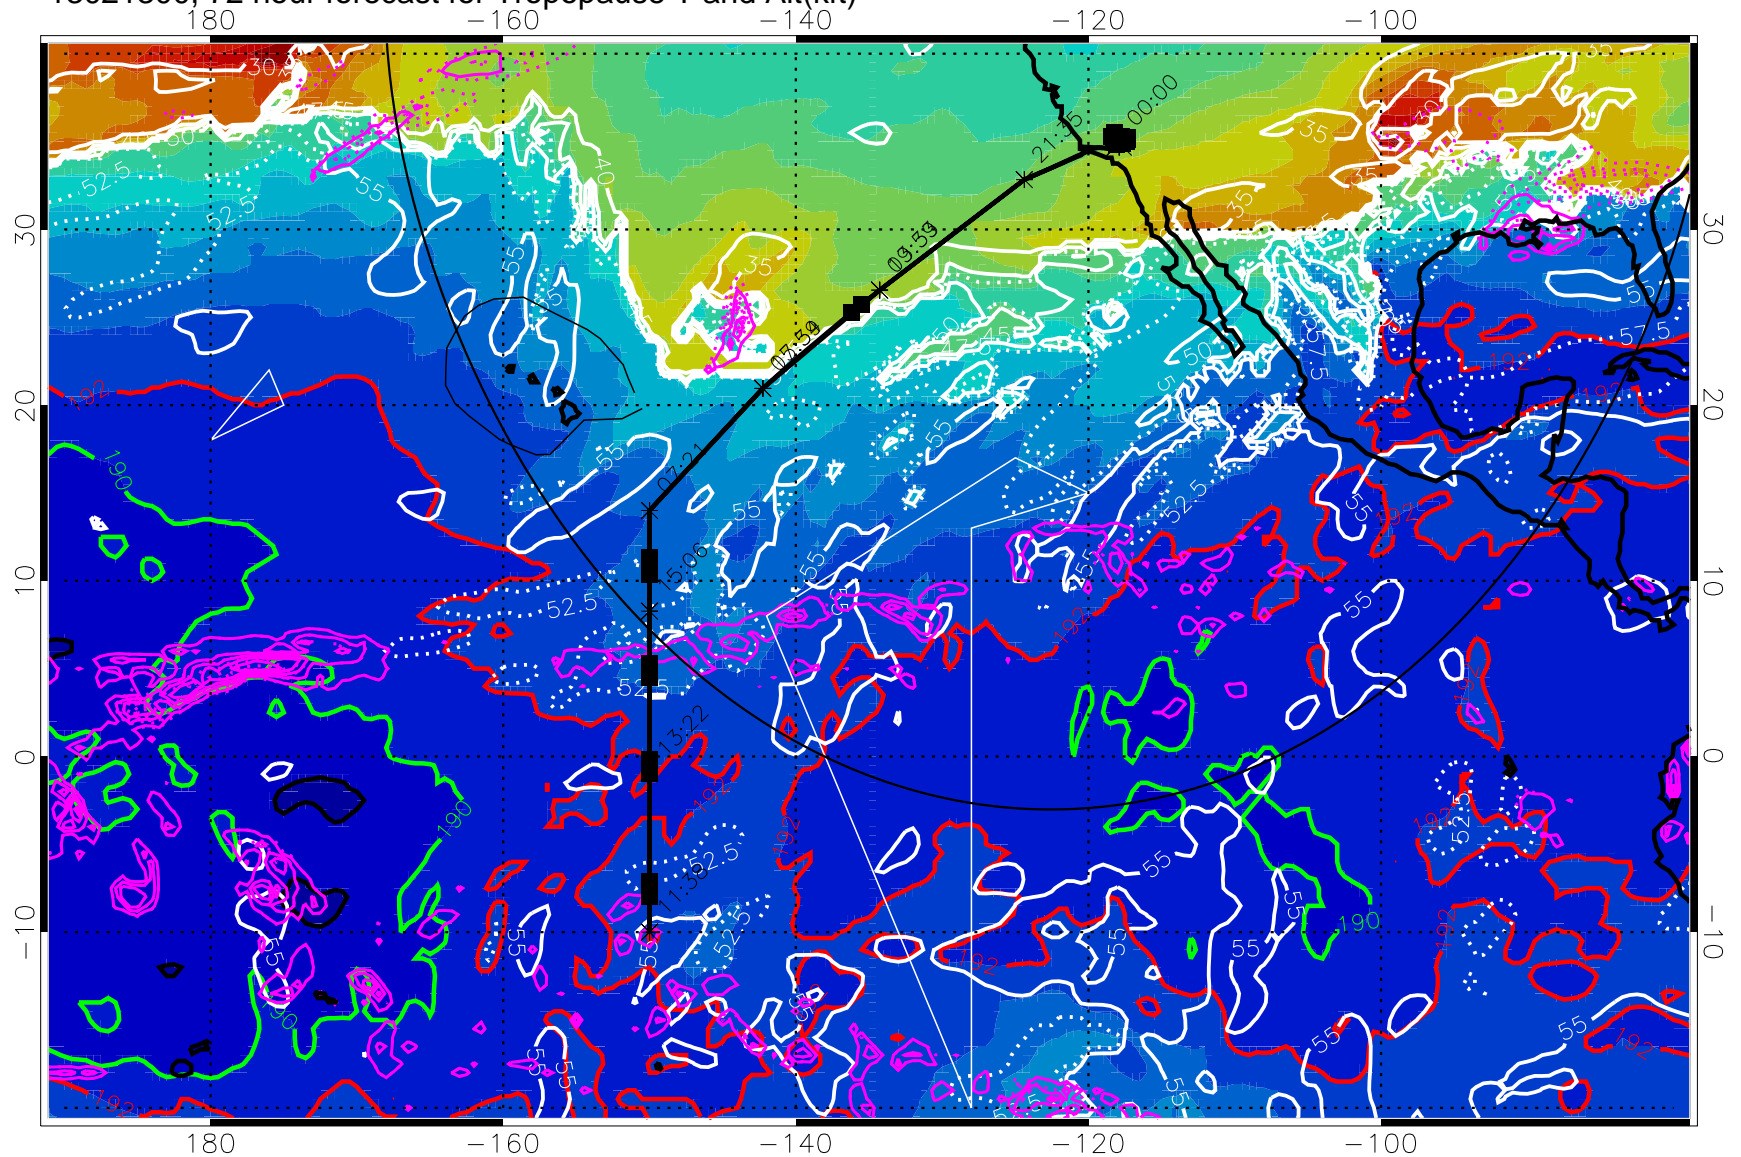

13021300, 72 hour forecast for Tropopause T and Alt(kft)

190   200   210   220   230
Tropopause T, K

Tropopause Altitude in kft (white)

Precip (tot dot, conv sol) past 6 hrs magenta 6 kg/m² contours, min 4

187.5K Isotherm (black) 190K Isotherm (green) 192.5K Isotherm (red)

→ 30 m/s

Range ring of 4055 km -- 13 hours GH round trip