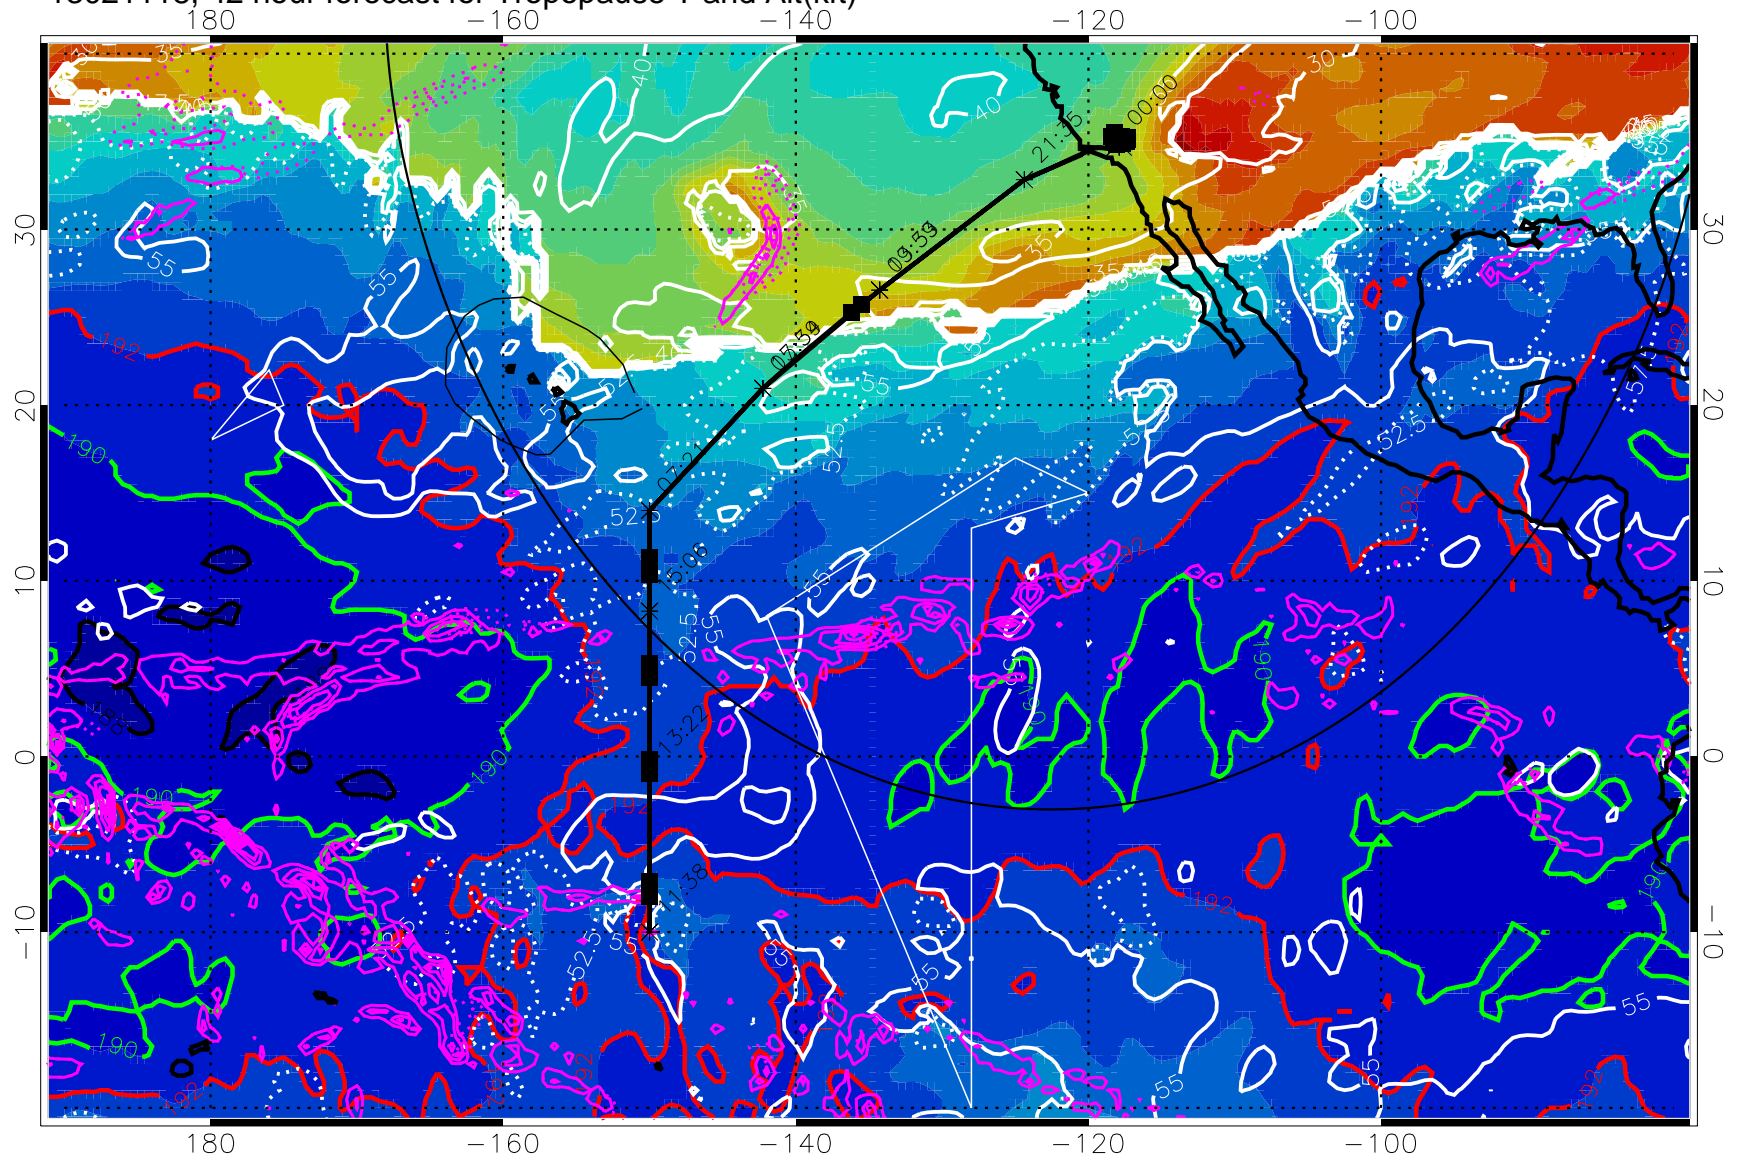

Tropopause Altitude in kft (white)  
 Precip (tot dot, conv sol) past 6 hrs 6 kg/m<sup>2</sup> contours, min 4  
 187.5K Isotherm (black) 190K Isotherm (green) 192.5K Isotherm (red)

→ 30 m/s  
 Range ring of 4055 km -- 13 hours GH round trip

13021112, 36 hour forecast for Tropopause T and Alt(kft)

190 200 210 220 230

Tropopause T, K

Tropopause Altitude in kft (white)

Precip (tot dot, conv sol) past 6 hrs 6 kg/m<sup>2</sup> contours, min 4

187.5K Isotherm (black) 190K Isotherm (green) 192.5K Isotherm (red)

→ 30 m/s

Range ring of 4055 km -- 13 hours GH round trip

13021118, 42 hour forecast for Tropopause T and Alt(kft)

190 200 210 220 230  
Tropopause T, K

Tropopause Altitude in kft (white)  
Precip (tot dot, conv sol) past 6 hrs magenta 6 kg/m<sup>2</sup> contours, min 4  
187.5K Isotherm (black) 190K Isotherm (green) 192.5K Isotherm (red)

Precip (tot dot, conv sol) past 6 hrs 6 kg/m<sup>2</sup> contours, min 4

187.5K Isotherm (black) 190K Isotherm (green) 192.5K Isotherm (red)

→ 30 m/s

Range ring of 4055 km -- 13 hours GH round trip

13021212, 60 hour forecast for Tropopause T and Alt(kft)