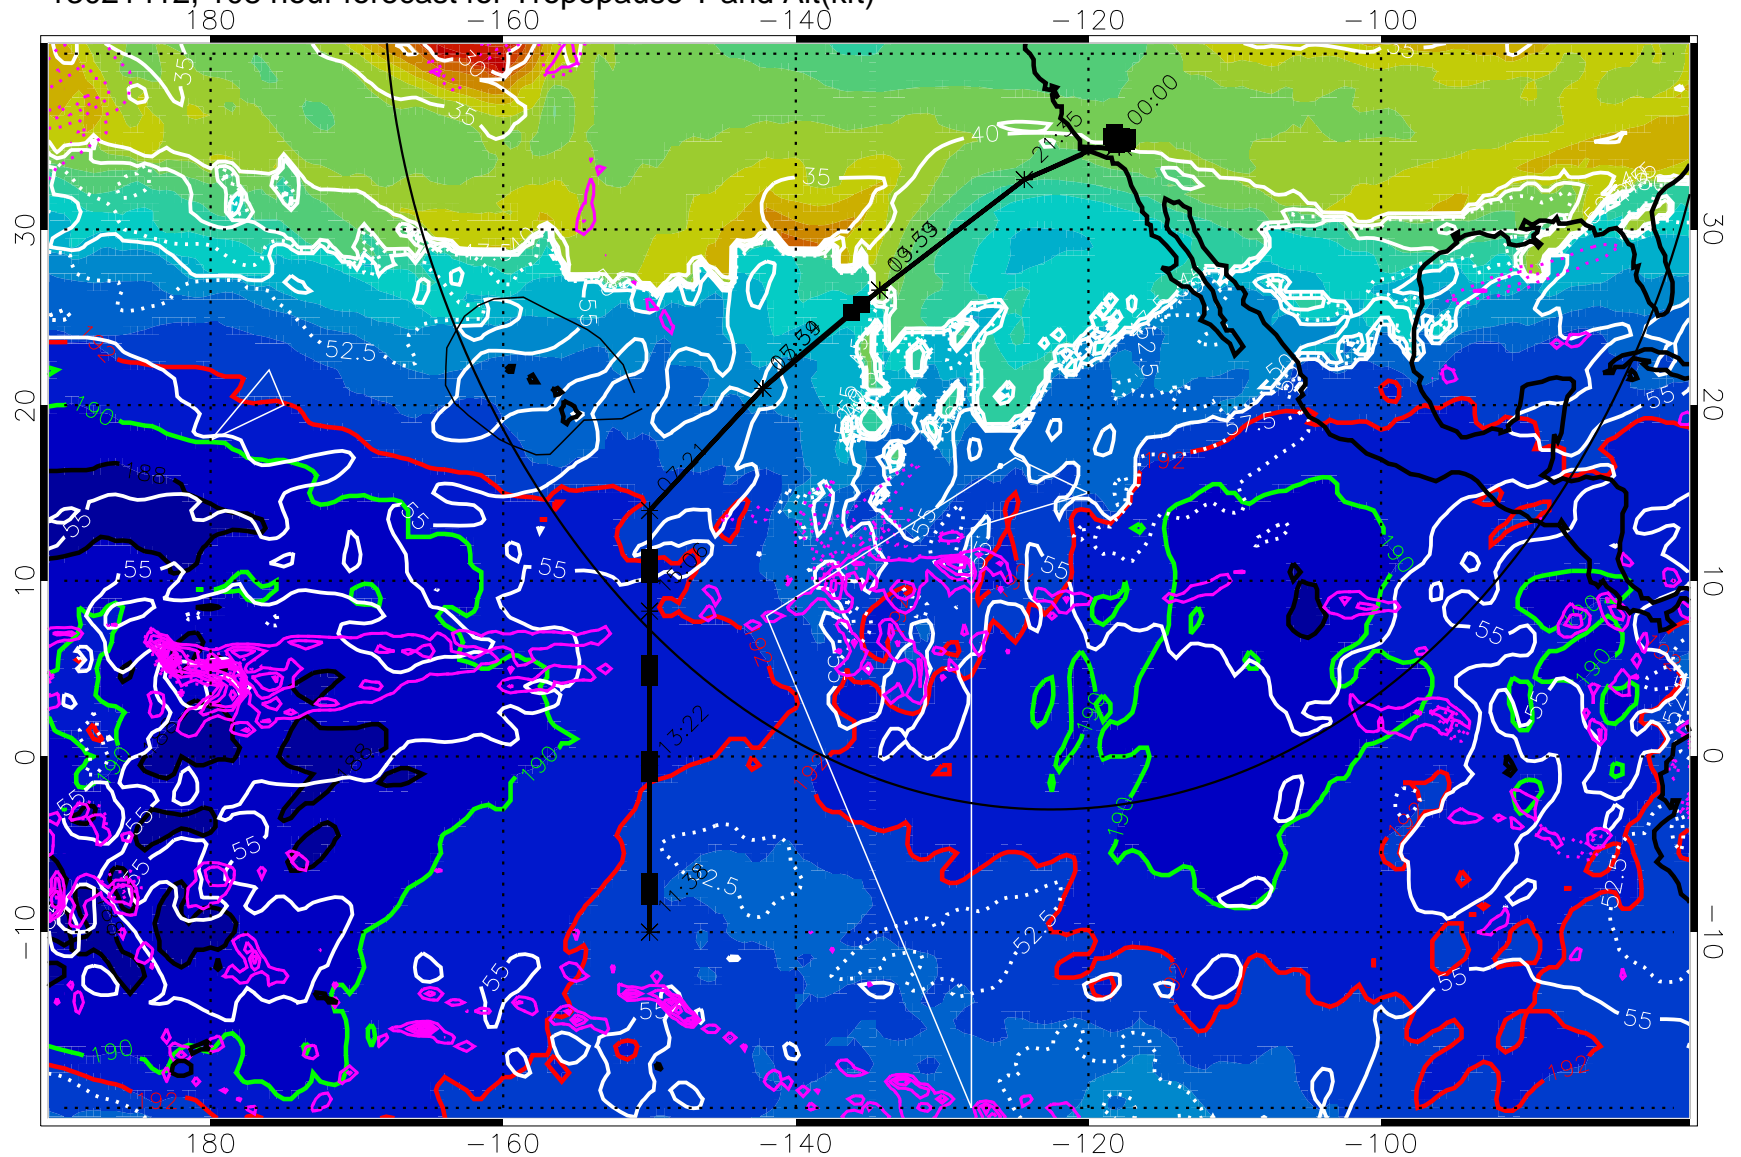

→ 30 m/s

Range ring of 4055 km -- 13 hours GH round trip

13021406, 102 hour forecast for Tropopause T and Alt(kft)

190 200 210 220 230

Tropopause T, K

Tropopause Altitude in kft (white)

Precip (tot dot, conv sol) past 6 hrs 6 kg/m<sup>2</sup> contours, min 4

187.5K Isotherm (black) 190K Isotherm (green) 192.5K Isotherm (red)

→ 30 m/s

Range ring of 4055 km -- 13 hours GH round trip

13021412, 108 hour forecast for Tropopause T and Alt(kft)

190 200 210 220 230

Tropopause T, K

Tropopause Altitude in kft (white)

Precip (tot dot, conv sol) past 6 hrs 6 kg/m2 contours, min 4

187.5K Isotherm (black) 190K Isotherm (blue) 192.5K Isotherm (green)

→ 30 m/s

Range ring of 4055 km -- 13 hours GH round trip