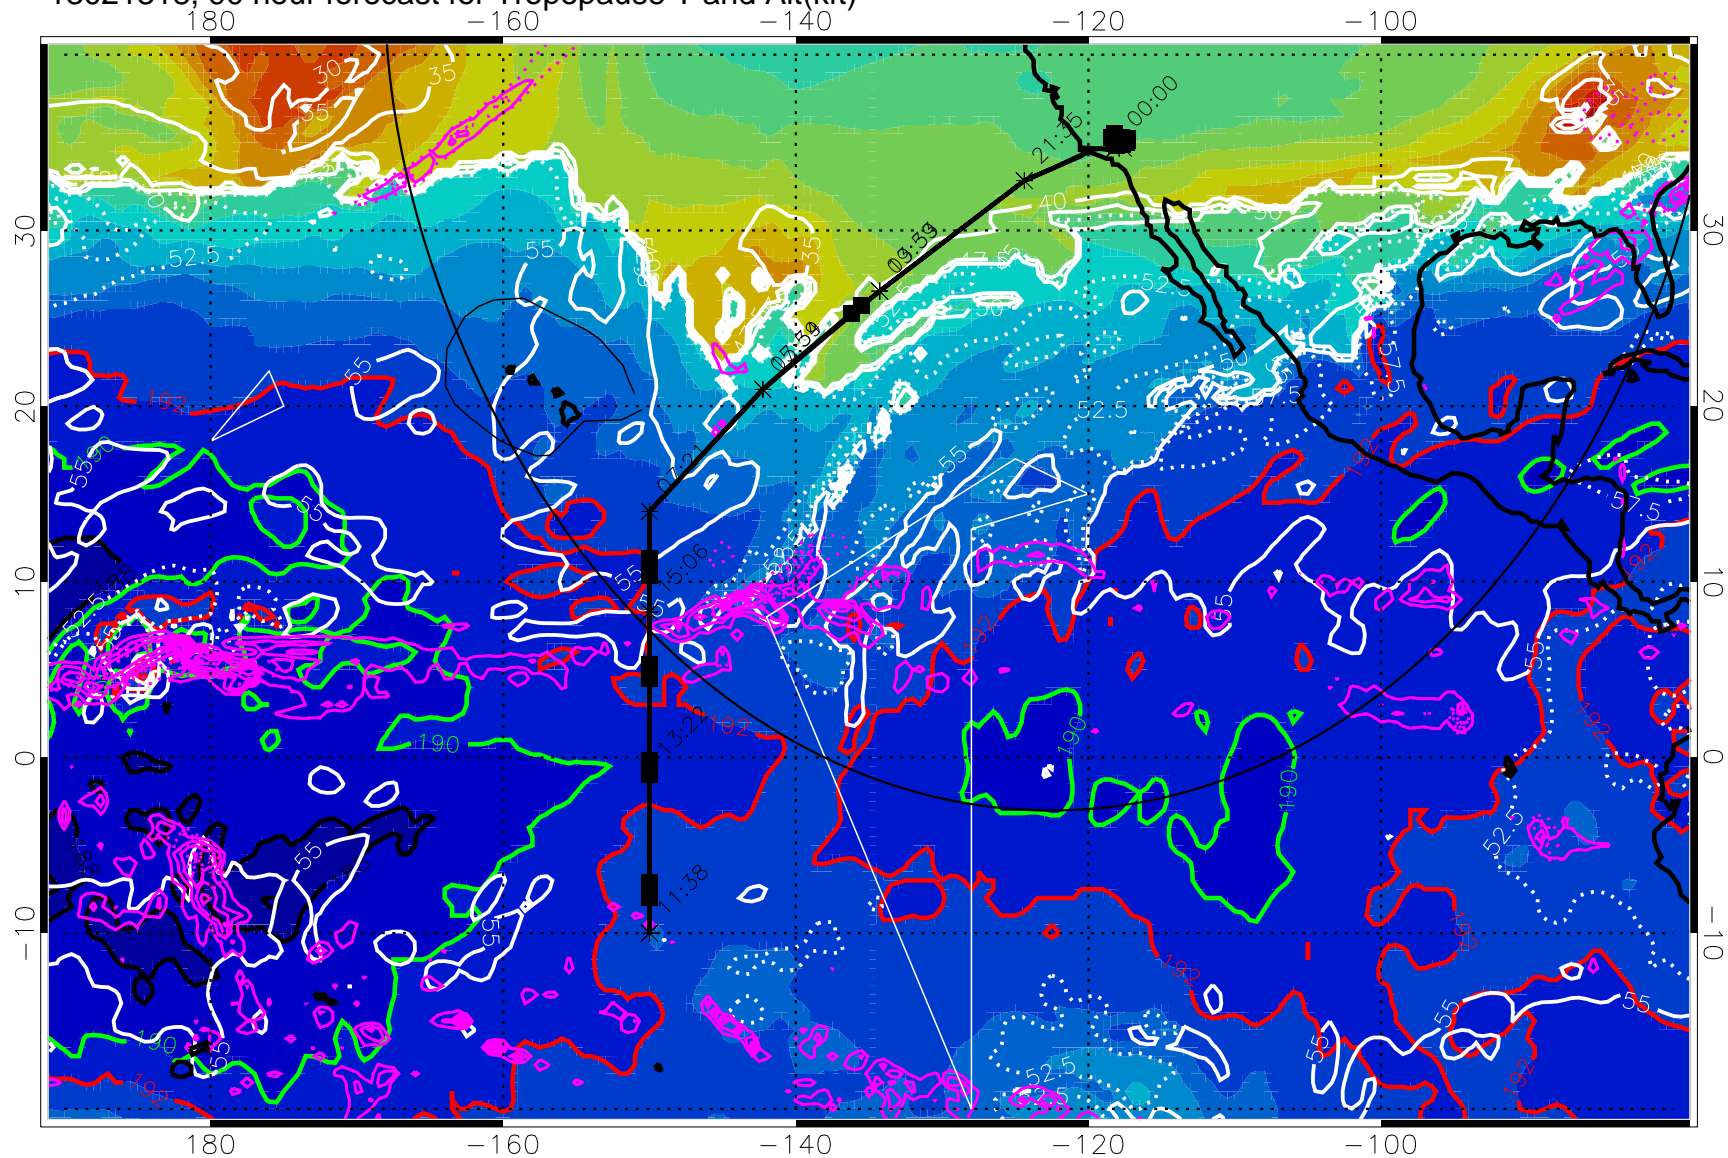

→ 30 m/s

Range ring of 4055 km -- 13 hours GH round trip

13021312, 84 hour forecast for Tropopause T and Alt(kft)

190 200 210 220 230

Tropopause T, K

Tropopause Altitude in kft (white)

Precip (tot dot, conv sol) past 6 hrs magenta 6 kg/m<sup>2</sup> contours, min 4

187.5K Isotherm (black) 190K Isotherm (blue) 192.5K Isotherm (green)

→ 30 m/s

Range ring of 4055 km -- 13 hours GH round trip

13021318, 90 hour forecast for Tropopause T and Alt(kft)

190 200 210 220 230

Tropopause T, K