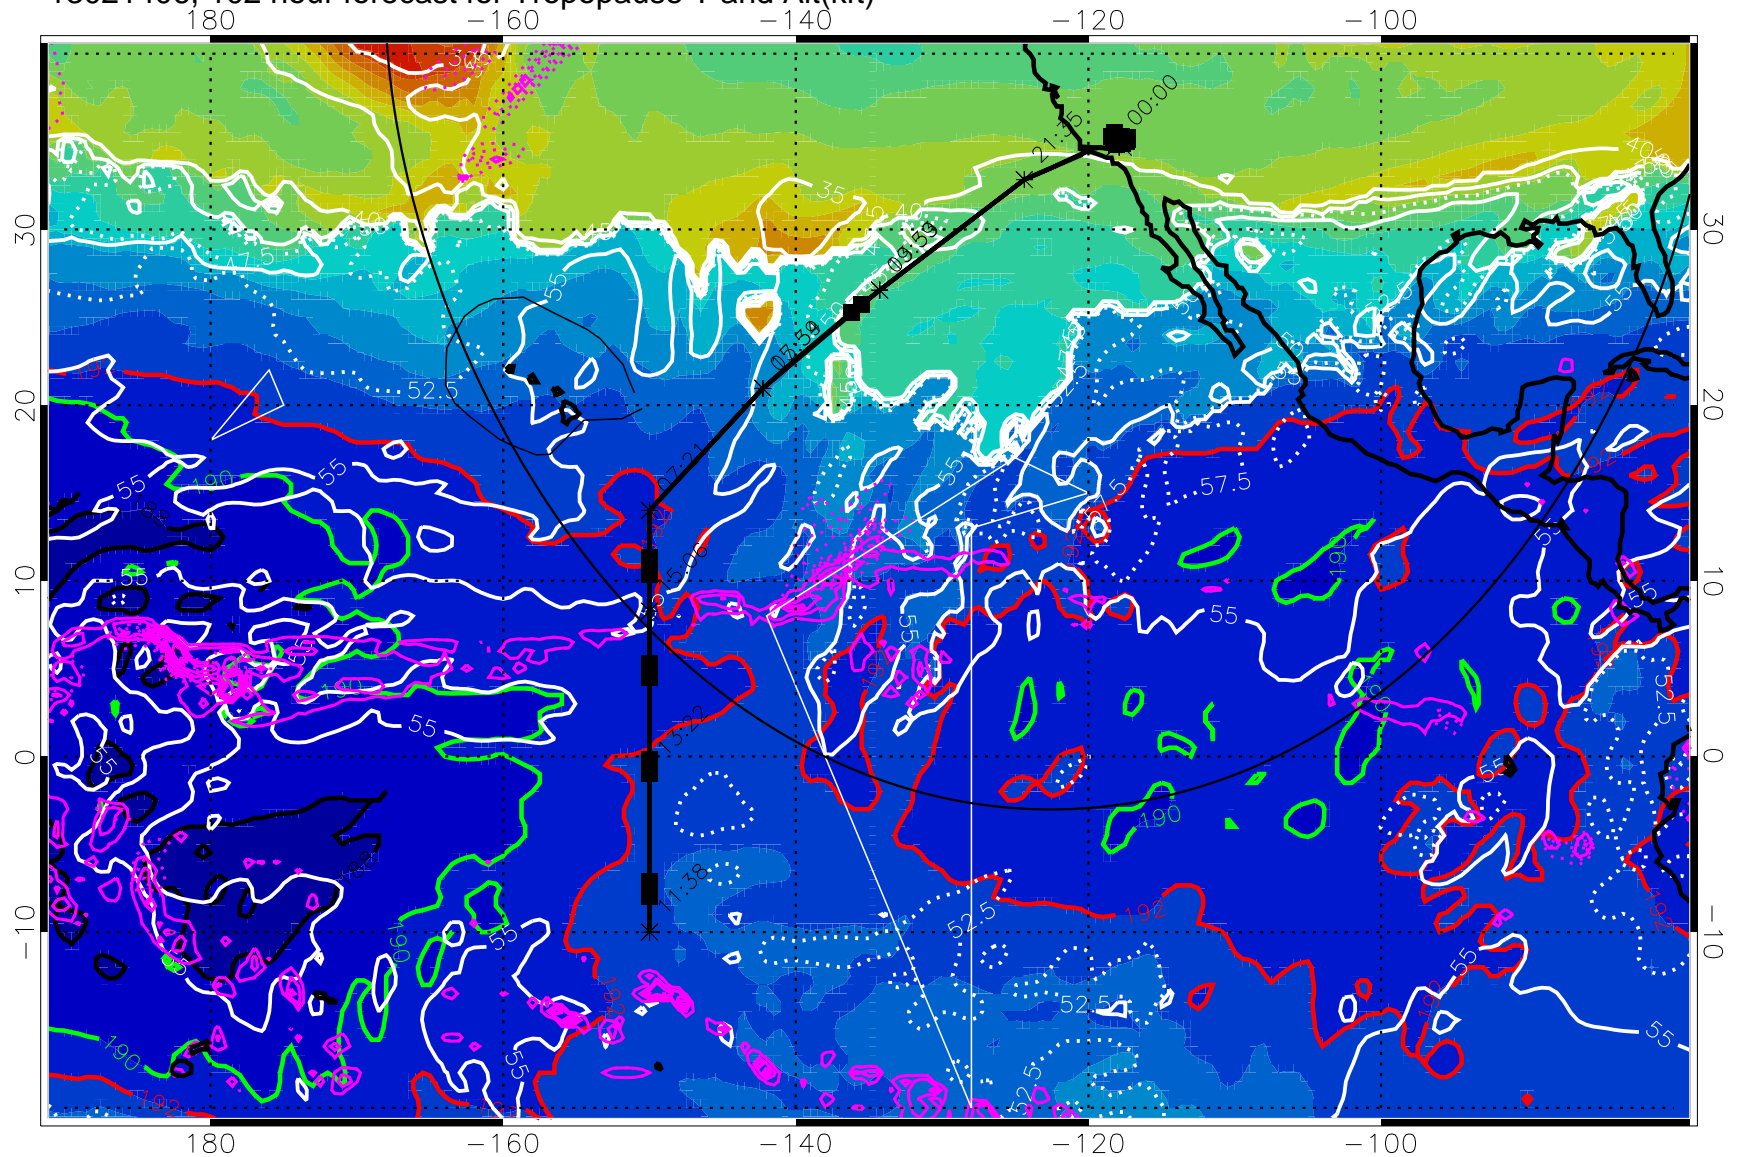

13021406, 102 hour forecast for Tropopause T and Alt(kft)

190 200 210 220 230

Tropopause T, K

Tropopause Altitude in kft (white)

Precip (tot dot, conv sol) past 6 hrs 6 kg/m² contours, min 4

187.5K Isotherm (black) 190K Isotherm (green) 192.5K Isotherm (red)

→ 30 m/s

Range ring of 4055 km -- 13 hours GH round trip