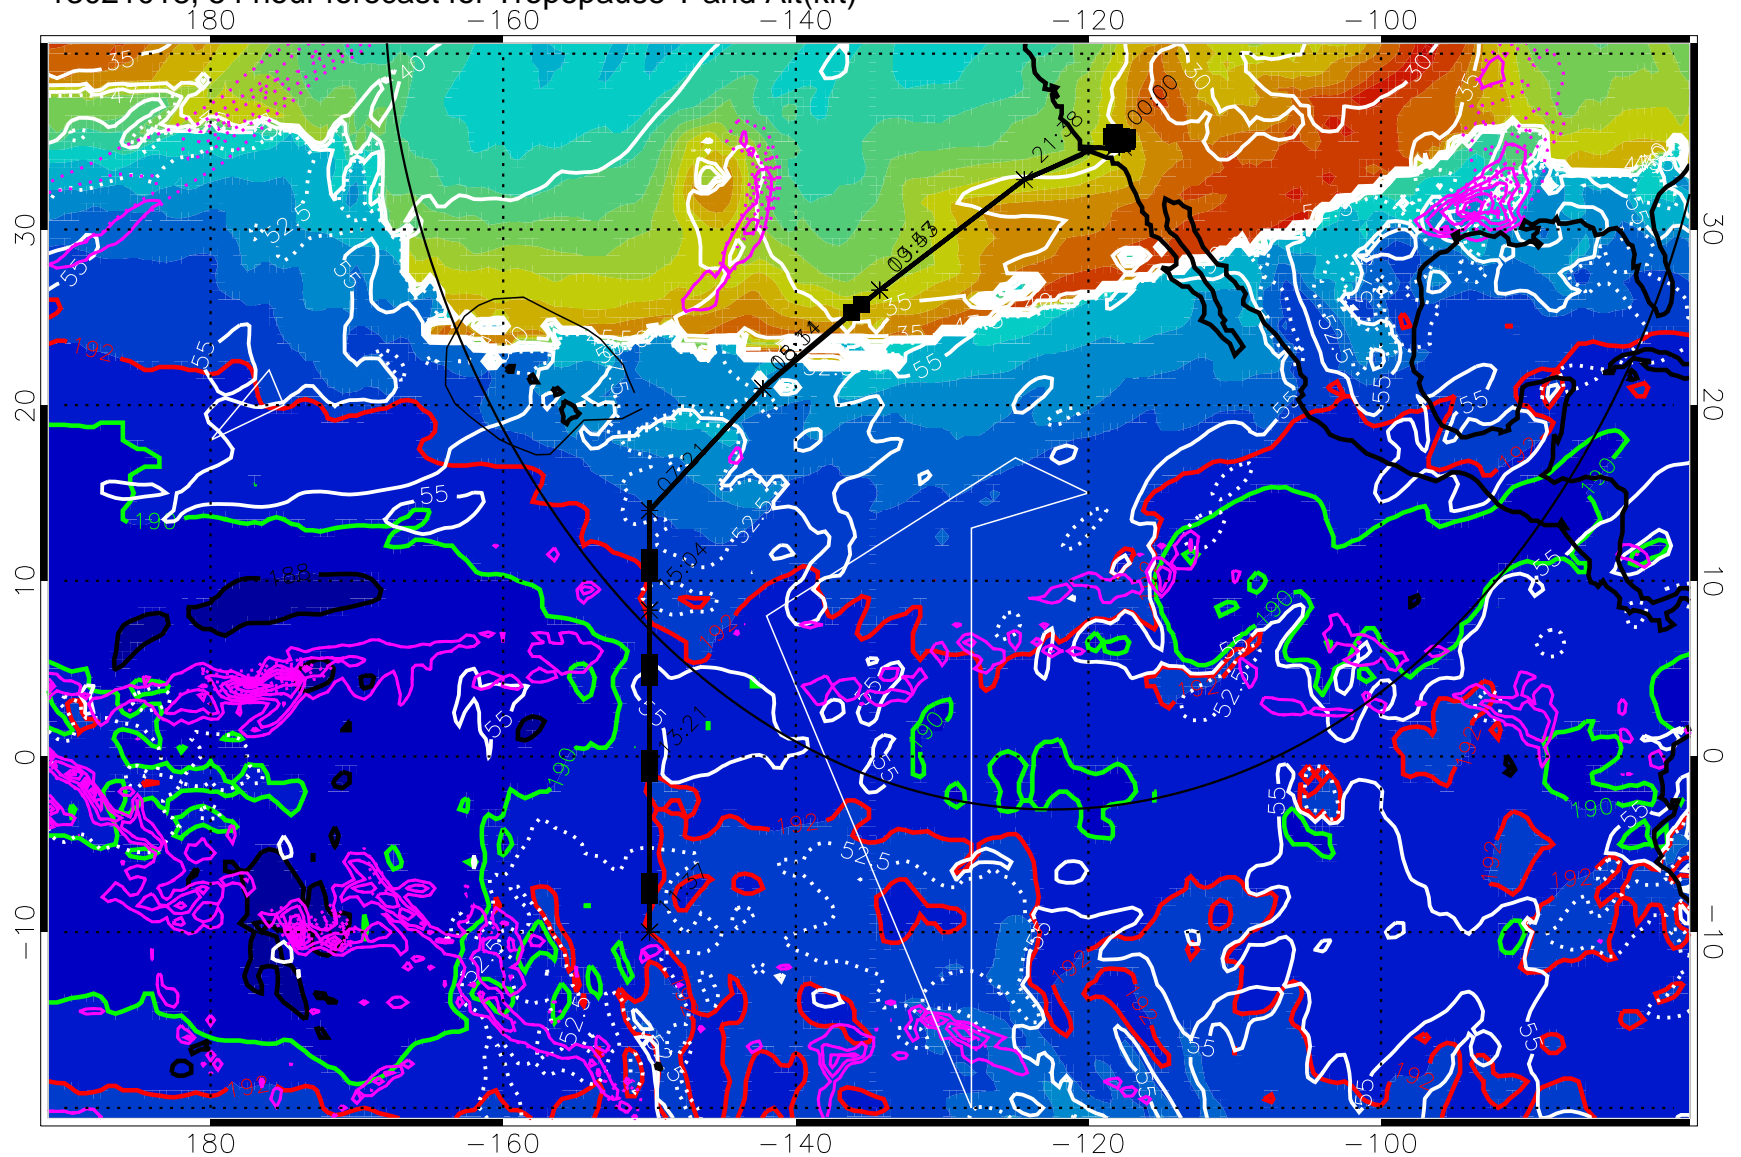

187.5K Isotherm (black) 190K Isotherm (green) 192.5K Isotherm (red)

→ 30 m/s

Range ring of 4055 km -- 13 hours GH round trip

13021018, 54 hour forecast for Tropopause T and Alt(kft)

Tropopause T, K

Tropopause Altitude in kft (white)

Precip (tot dot, conv sol) past 6 hrs 6 kg/m<sup>2</sup> contours, min 4

187.5K Isotherm (black) 190K Isotherm (green) 192.5K Isotherm (red)

→ 30 m/s

Range ring of 4055 km -- 13 hours GH round trip

13021100, 60 hour forecast for Tropopause T and Alt(kft)