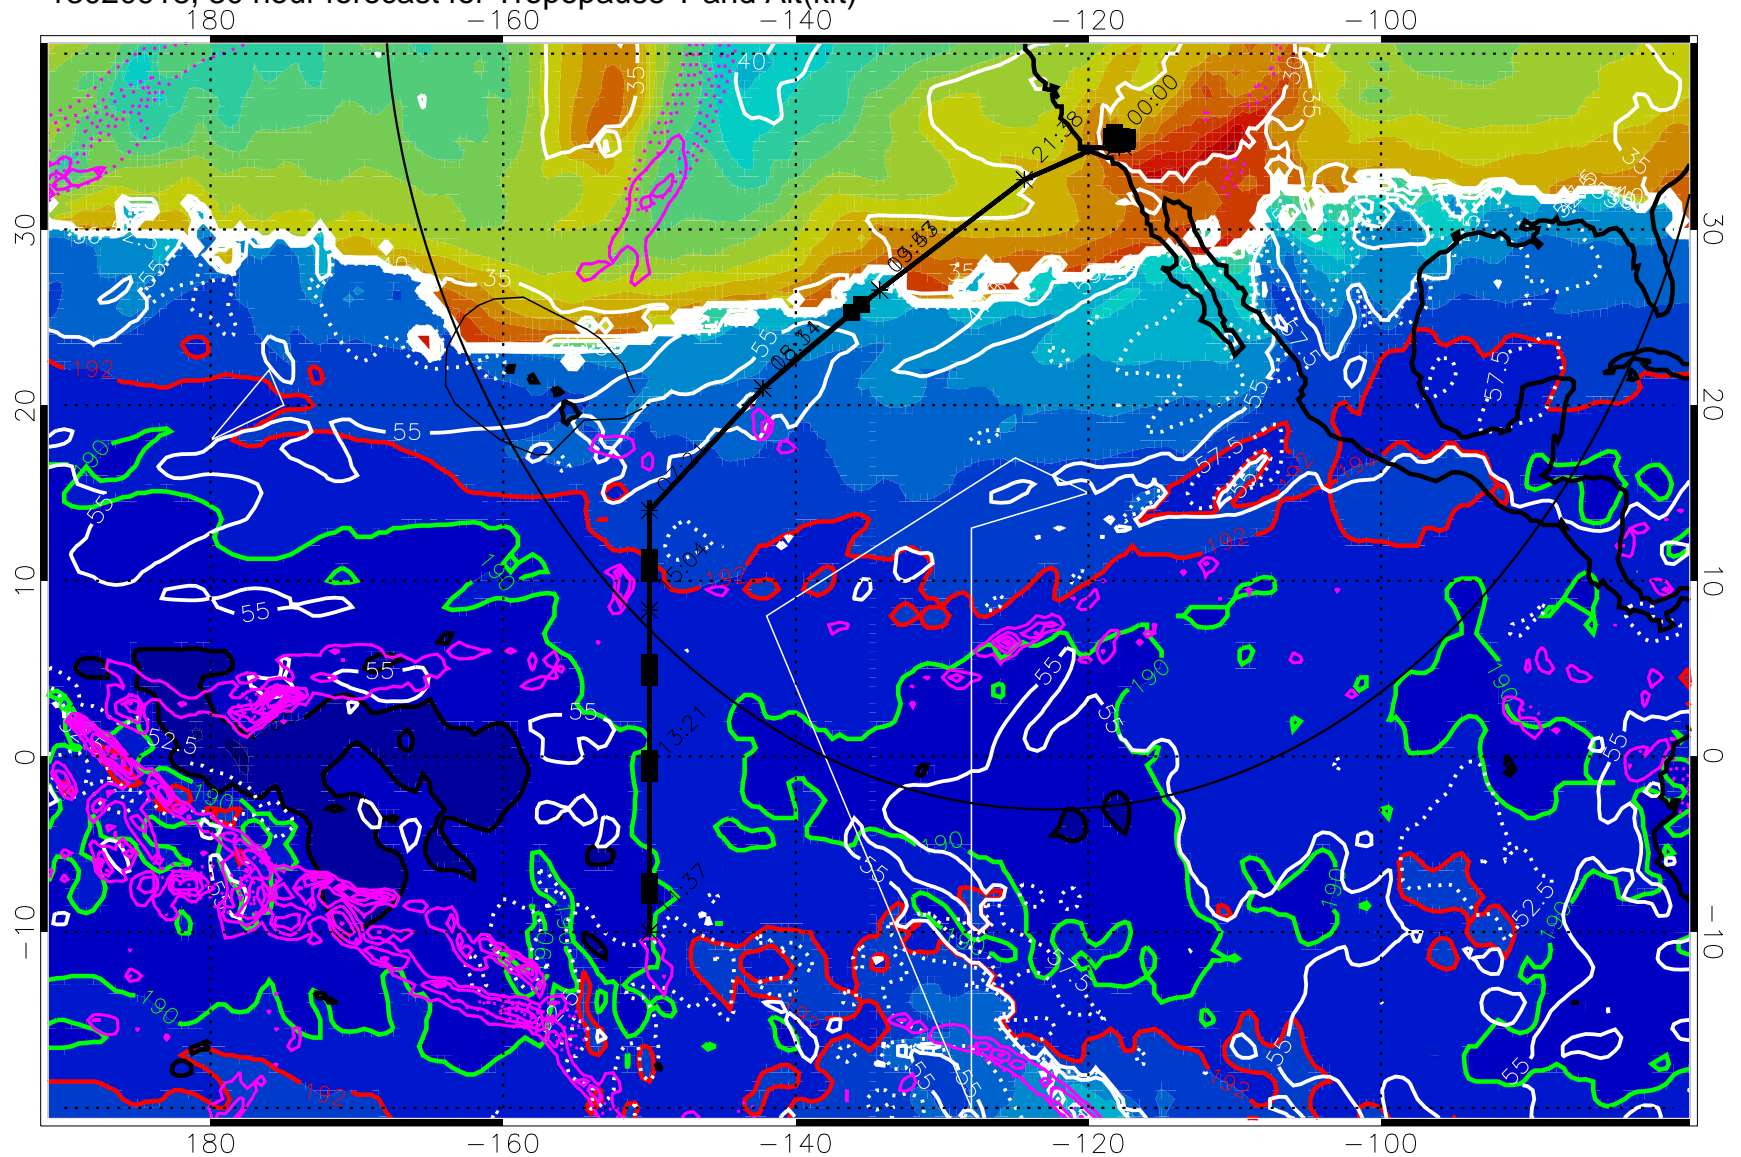

Tropopause Altitude in kft (white)

Precip (tot dot, conv sol) past 6 hrs magenta 6 kg/m<sup>2</sup> contours, min 4

187.5K Isotherm (black) 190K Isotherm (green) 192.5K Isotherm (red)

→ 30 m/s

Range ring of 4055 km -- 13 hours GH round trip

13020912, 24 hour forecast for Tropopause T and Alt(kft)

190 200 210 220 230

Tropopause T, K

Tropopause Altitude in kft (white)

Precip (tot dot, conv sol) past 6 hrs 6 kg/m<sup>2</sup> contours, min 4

187.5K Isotherm (black) 190K Isotherm (green) 192.5K Isotherm (red)

→ 30 m/s

Range ring of 4055 km -- 13 hours GH round trip

13020918, 30 hour forecast for Tropopause T and Alt(kft)

190 200 210 220 230  
Tropopause T, K

Tropopause Altitude in kft (white)  
 Precip (tot dot, conv sol) past 6 hrs 6 kg/m2 contours, min 4  
 187.5K Isotherm (black) 190K Isotherm (green) 192.5K Isotherm (red)