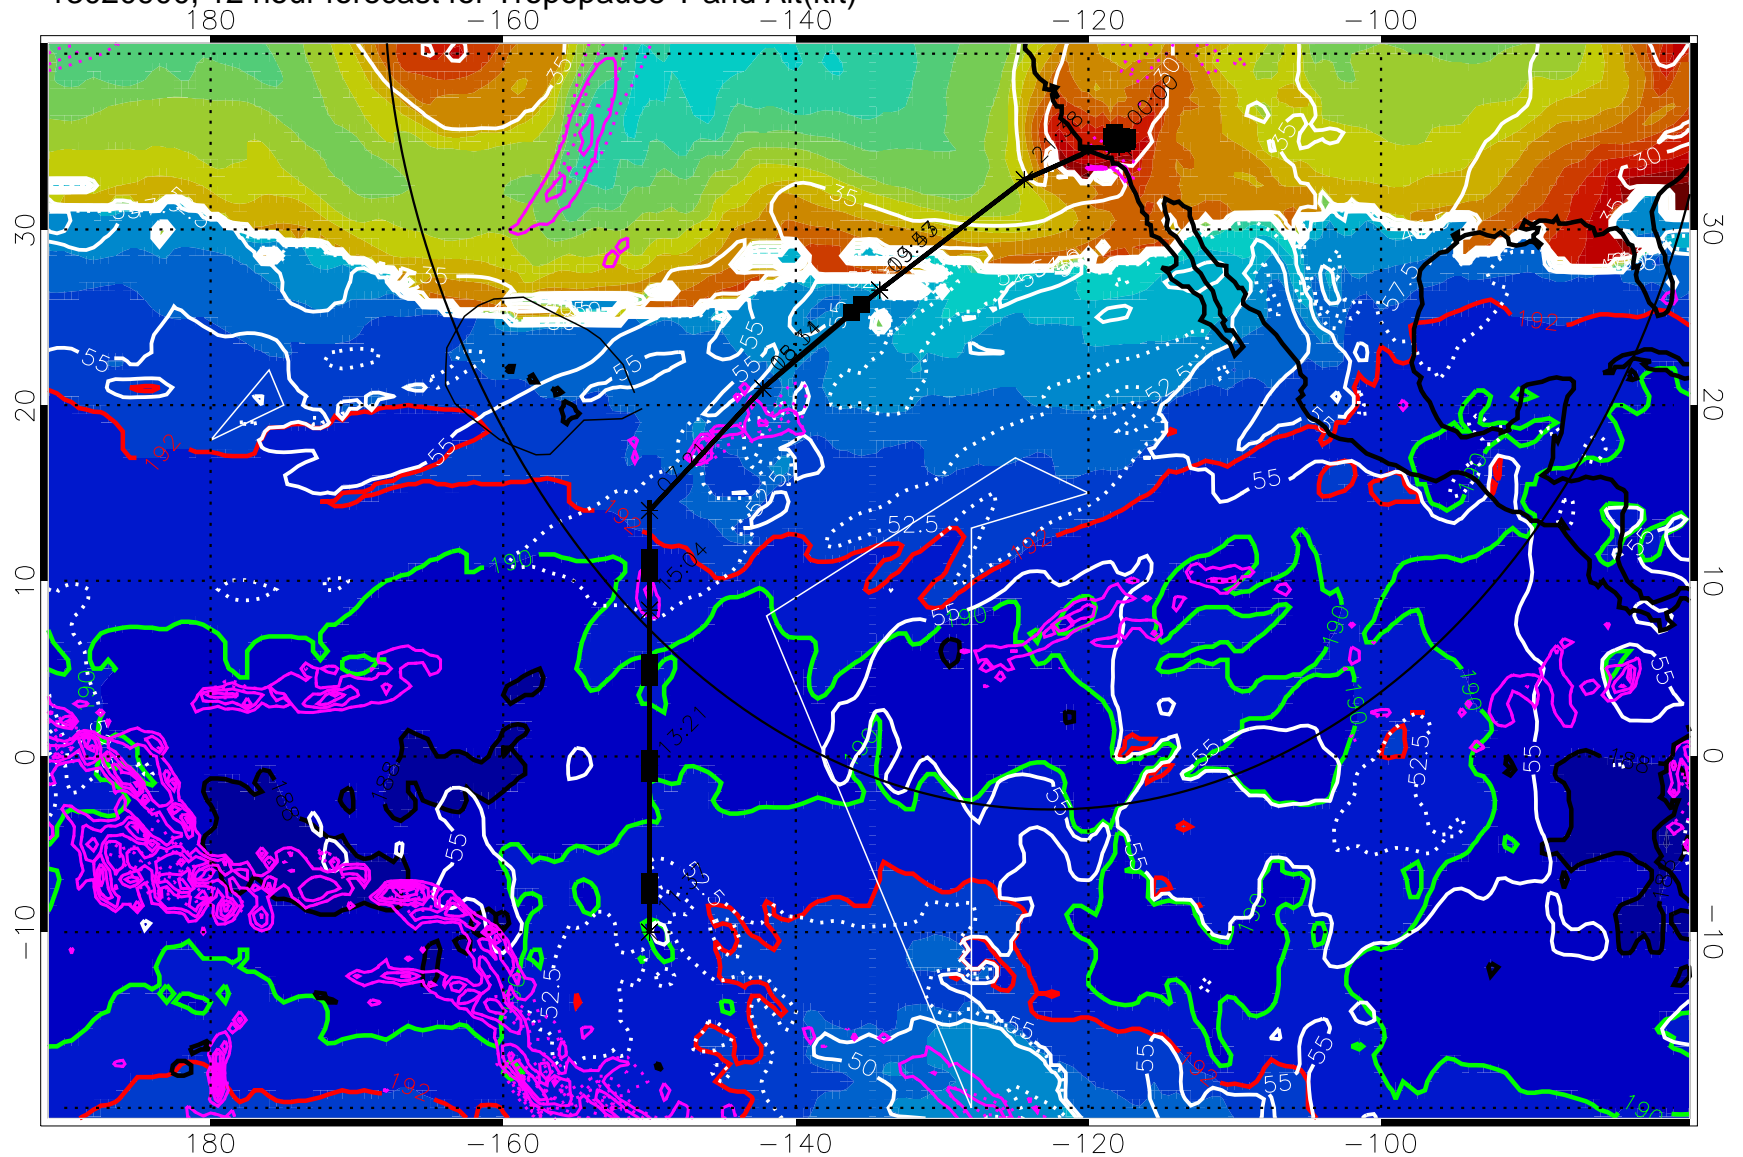

13020818, 6 hour forecast for Tropopause T and Alt(kft)

190      200      210      220      230  
Tropopause T, K

Tropopause Altitude in kft (white)  
 Precip (tot dot, conv sol) past 6 hrs 6 kg/m<sup>2</sup> contours, min 4  
 187.5K Isotherm (black) 190K Isotherm (green) 192.5K Isotherm (red)

→ 30 m/s  
 Range ring of 4055 km -- 13 hours GH round trip

13020900, 12 hour forecast for Tropopause T and Alt(kft)

Tropopause T, K

Tropopause Altitude in kft (white)

Precip (tot dot, conv sol) past 6 hrs 6 kg/m<sup>2</sup> contours, min 4

187.5K Isotherm (black) 190K Isotherm (green) 192.5K Isotherm (red)

→ 30 m/s

Range ring of 4055 km -- 13 hours GH round trip

13020906, 18 hour forecast for Tropopause T and Alt(kft)

190 200 210 220 230

Tropopause T, K

Tropopause Altitude in kft (white)

Precip (tot dot, conv sol) past 6 hrs magenta 6 kg/m<sup>2</sup> contours, min 4

187.5K Isotherm (black) 190K Isotherm (green) 192.5K Isotherm (red)

→ 30 m/s

Range ring of 4055 km -- 13 hours GH round trip