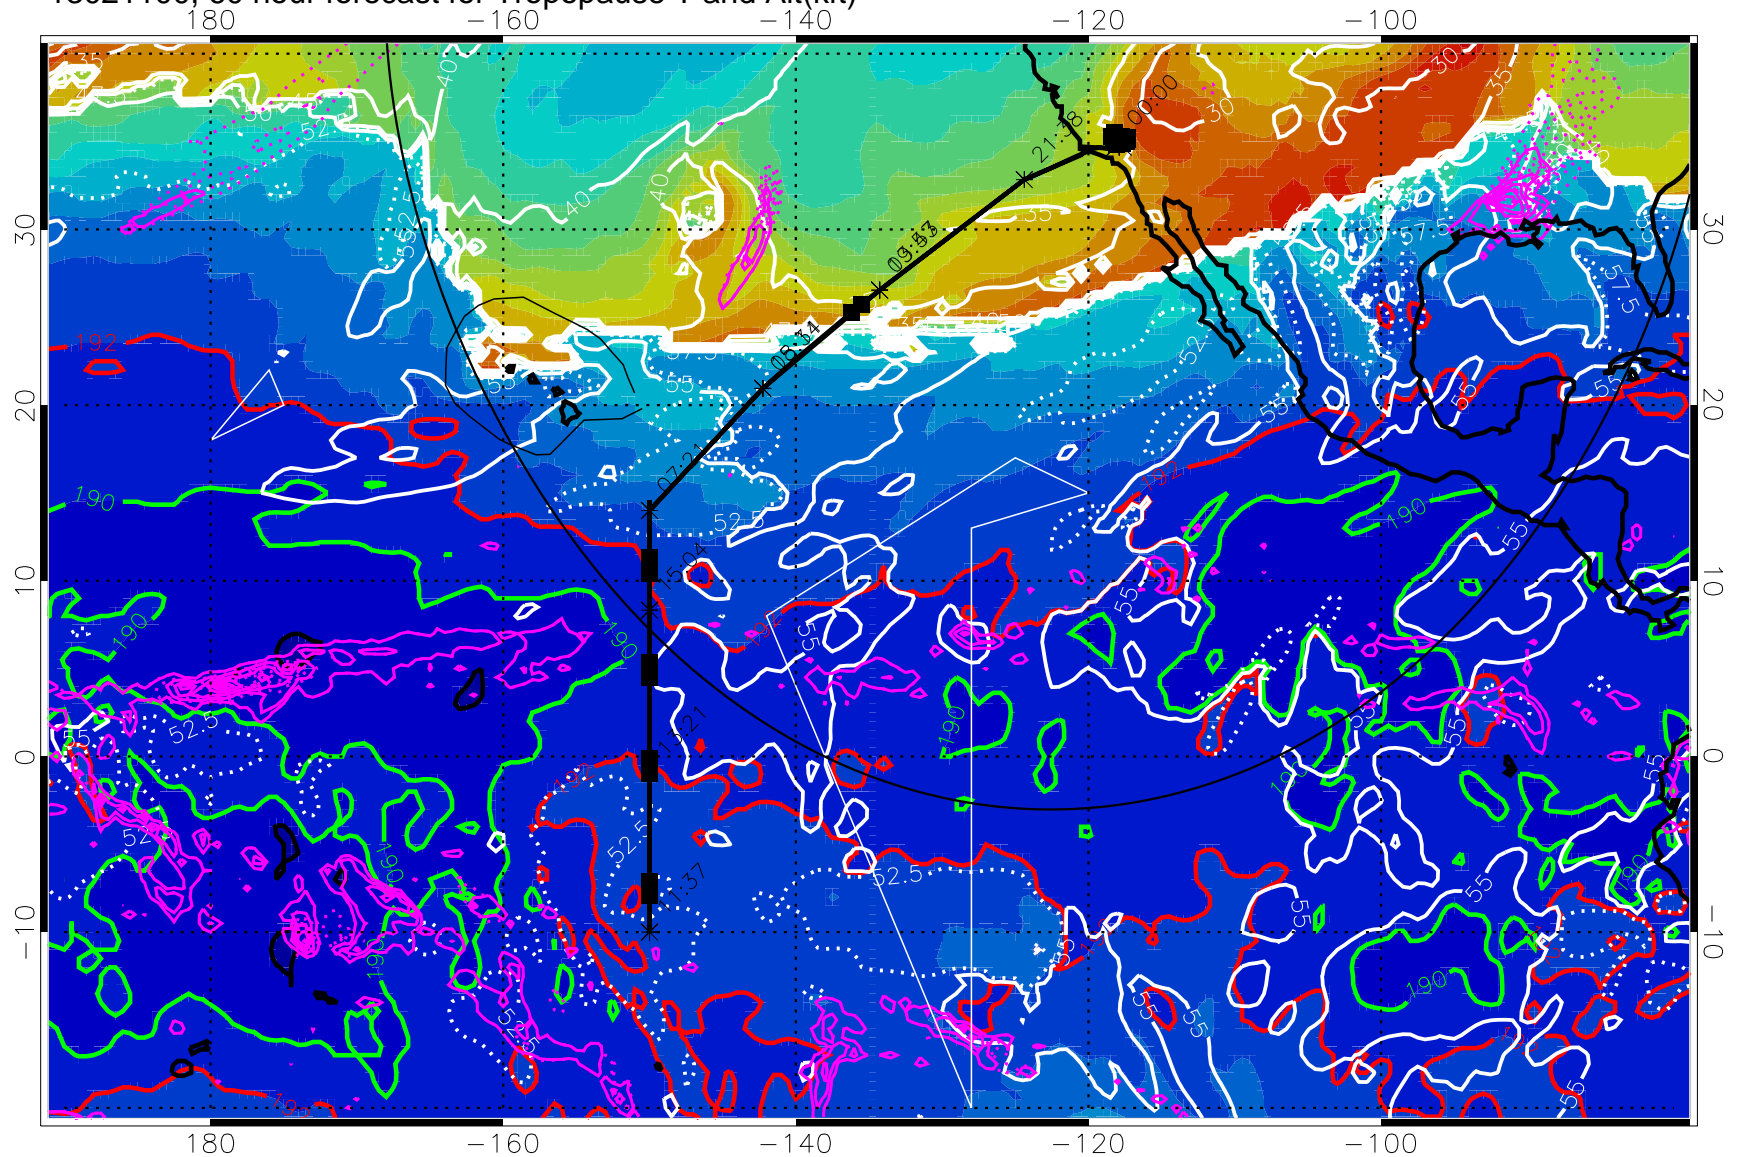

187.5K Isotherm (black) 190K Isotherm (green) 192.5K Isotherm (red)

→ 30 m/s

Range ring of 4055 km -- 13 hours GH round trip

13021018, 54 hour forecast for Tropopause T and Alt(kft)

Tropopause T, K

Tropopause Altitude in kft (white)

Precip (tot dot, conv sol) past 6 hrs 6 kg/m<sup>2</sup> contours, min 4

187.5K Isotherm (black) 190K Isotherm (green) 192.5K Isotherm (red)

→ 30 m/s

Range ring of 4055 km -- 13 hours GH round trip

13021100, 60 hour forecast for Tropopause T and Alt(kft)