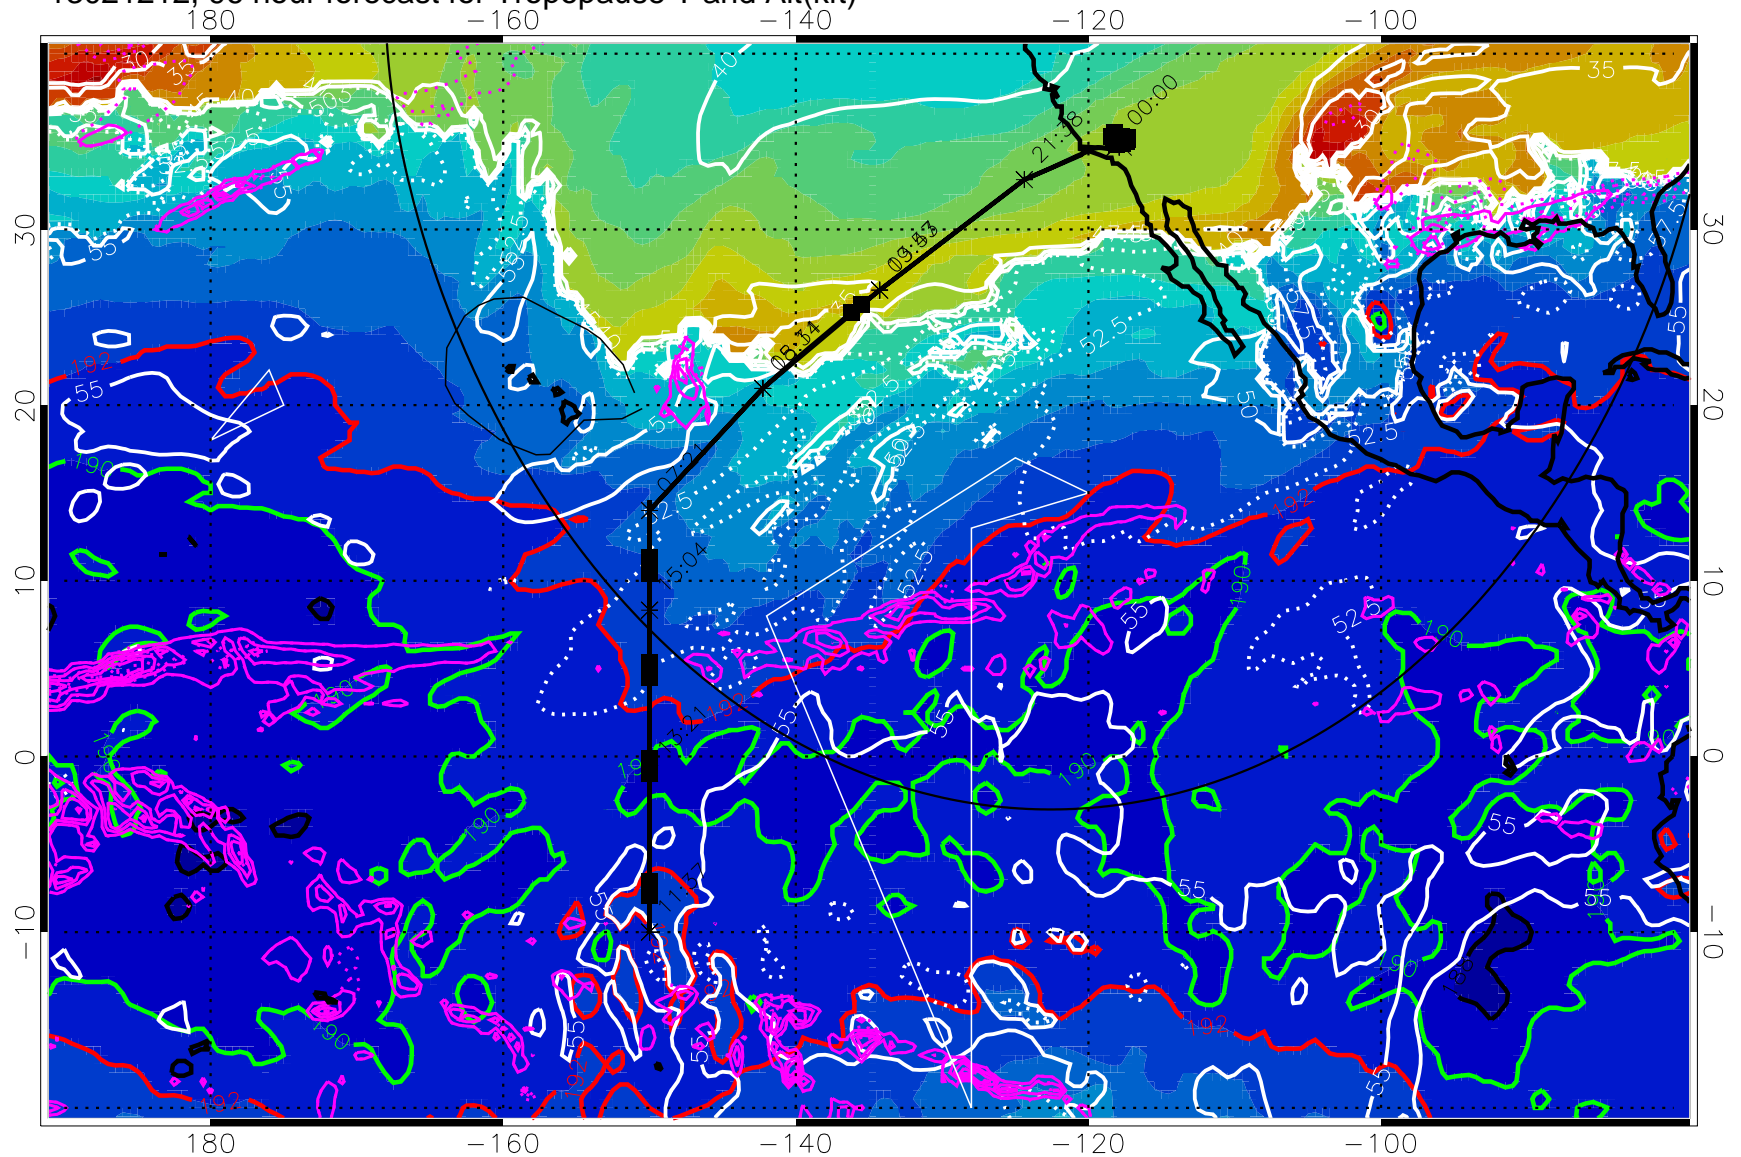

13021212, 96 hour forecast for Tropopause T and Alt(kft)

190 200 210 220 230

Tropopause T, K

Tropopause Altitude in kft (white)

Precip (tot dot, conv sol) past 6 hrs 6 kg/m² contours, min 4

187.5K Isotherm (black) 190K Isotherm (green) 192.5K Isotherm (red)

→ 30 m/s

Range ring of 4055 km -- 13 hours GH round trip