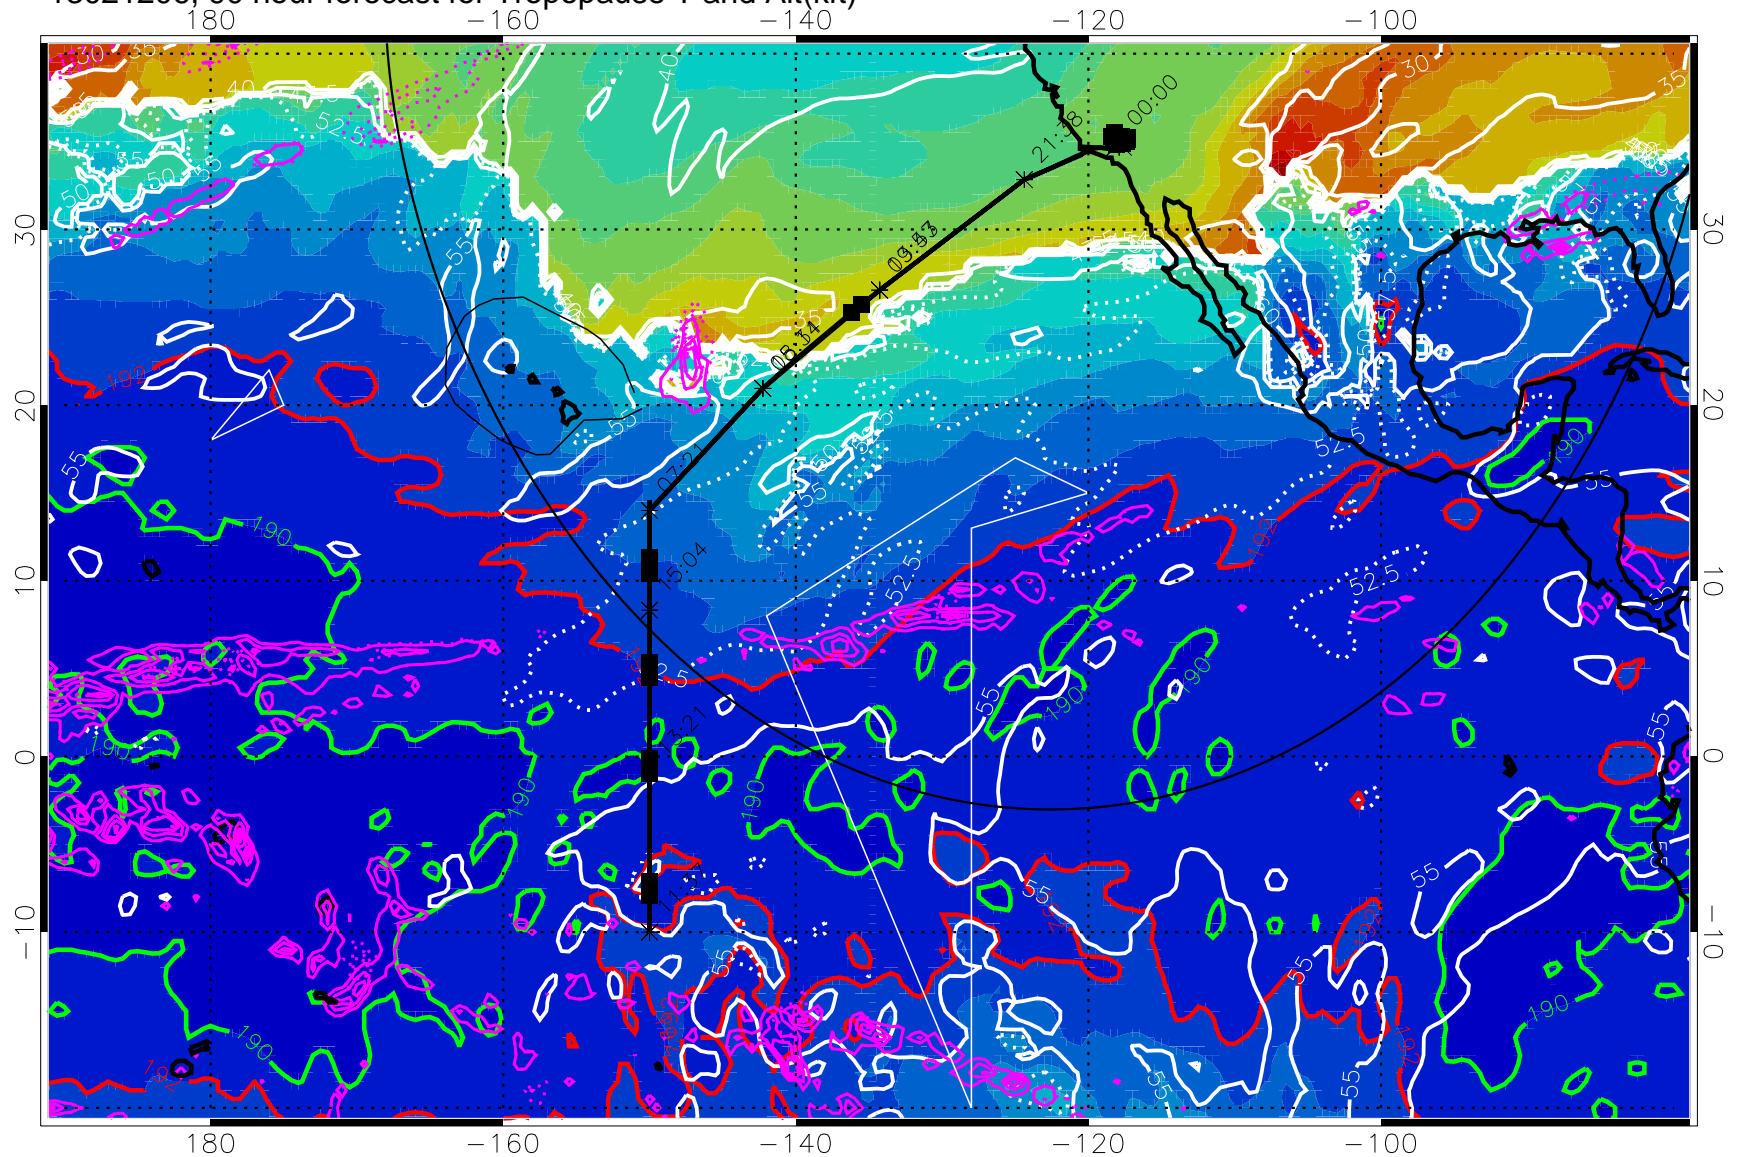

Tropopause Altitude in kft (white)

Precip (tot dot, conv sol) past 6 hrs 6 kg/m<sup>2</sup> contours, min 4

187.5K Isotherm (black) 190K Isotherm (green) 192.5K Isotherm (red)

→ 30 m/s

Range ring of 4055 km -- 13 hours GH round trip

187.5K Isotherm (black) 190K Isotherm (green) 192.5K Isotherm (red)

→ 30 m/s

Range ring of 4055 km -- 13 hours GH round trip

13021206, 90 hour forecast for Tropopause T and Alt(kft)

190 200 210 220 230

Tropopause T, K