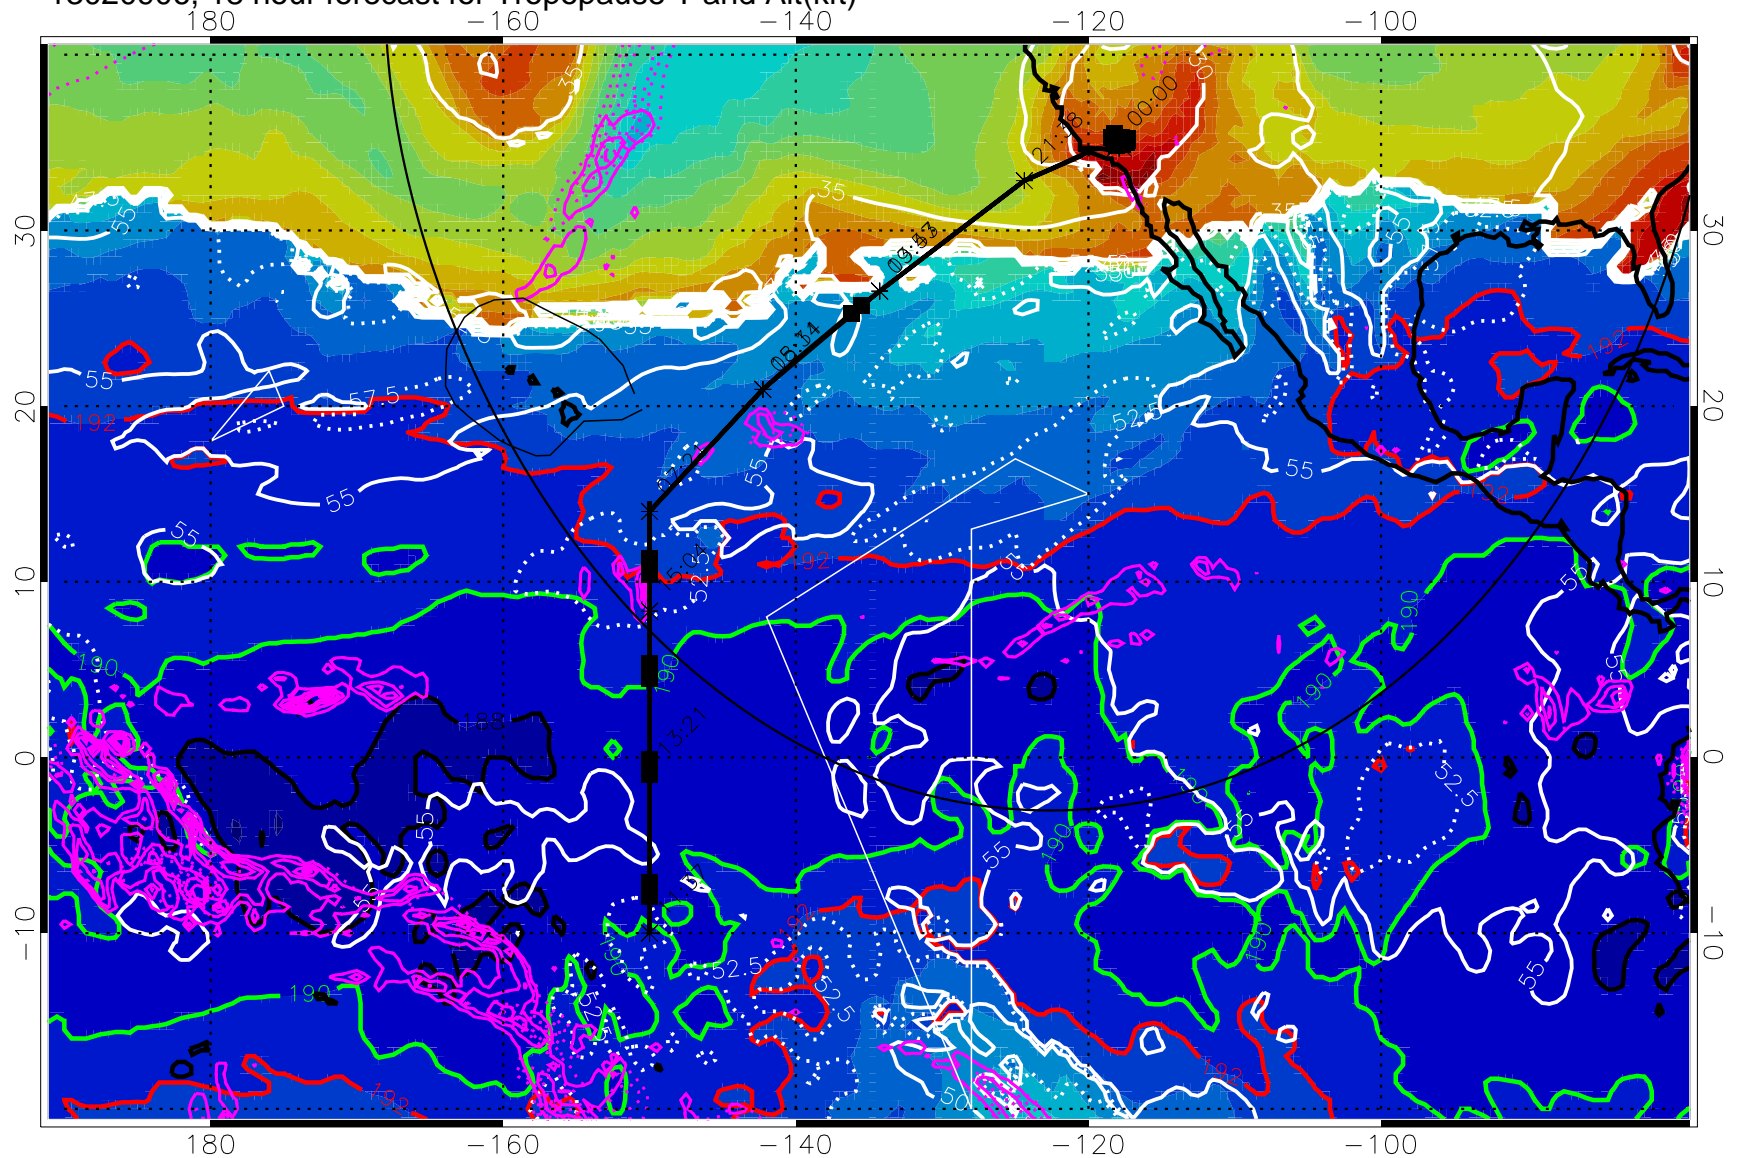

13020818, 6 hour forecast for Tropopause T and Alt(kft)

190      200      210      220      230  
Tropopause T, K

Tropopause Altitude in kft (white)  
 Precip (tot dot, conv sol) past 6 hrs 6 kg/m<sup>2</sup> contours, min 4  
 187.5K Isotherm (black) 190K Isotherm (green) 192.5K Isotherm (red)

→ 30 m/s  
 Range ring of 4055 km -- 13 hours GH round trip

13020900, 12 hour forecast for Tropopause T and Alt(kft)

Tropopause T, K

Tropopause Altitude in kft (white)

Precip (tot dot, conv sol) past 6 hrs 6 kg/m<sup>2</sup> contours, min 4

187.5K Isotherm (black) 190K Isotherm (green) 192.5K Isotherm (red)

→ 30 m/s

Range ring of 4055 km -- 13 hours GH round trip

13020906, 18 hour forecast for Tropopause T and Alt(kft)

190 200 210 220 230

Tropopause T, K

Tropopause Altitude in kft (white)

Precip (tot dot, conv sol) past 6 hrs magenta 6 kg/m<sup>2</sup> contours, min 4

187.5K Isotherm (black) 190K Isotherm (green) 192.5K Isotherm (red)

→ 30 m/s

Range ring of 4055 km -- 13 hours GH round trip