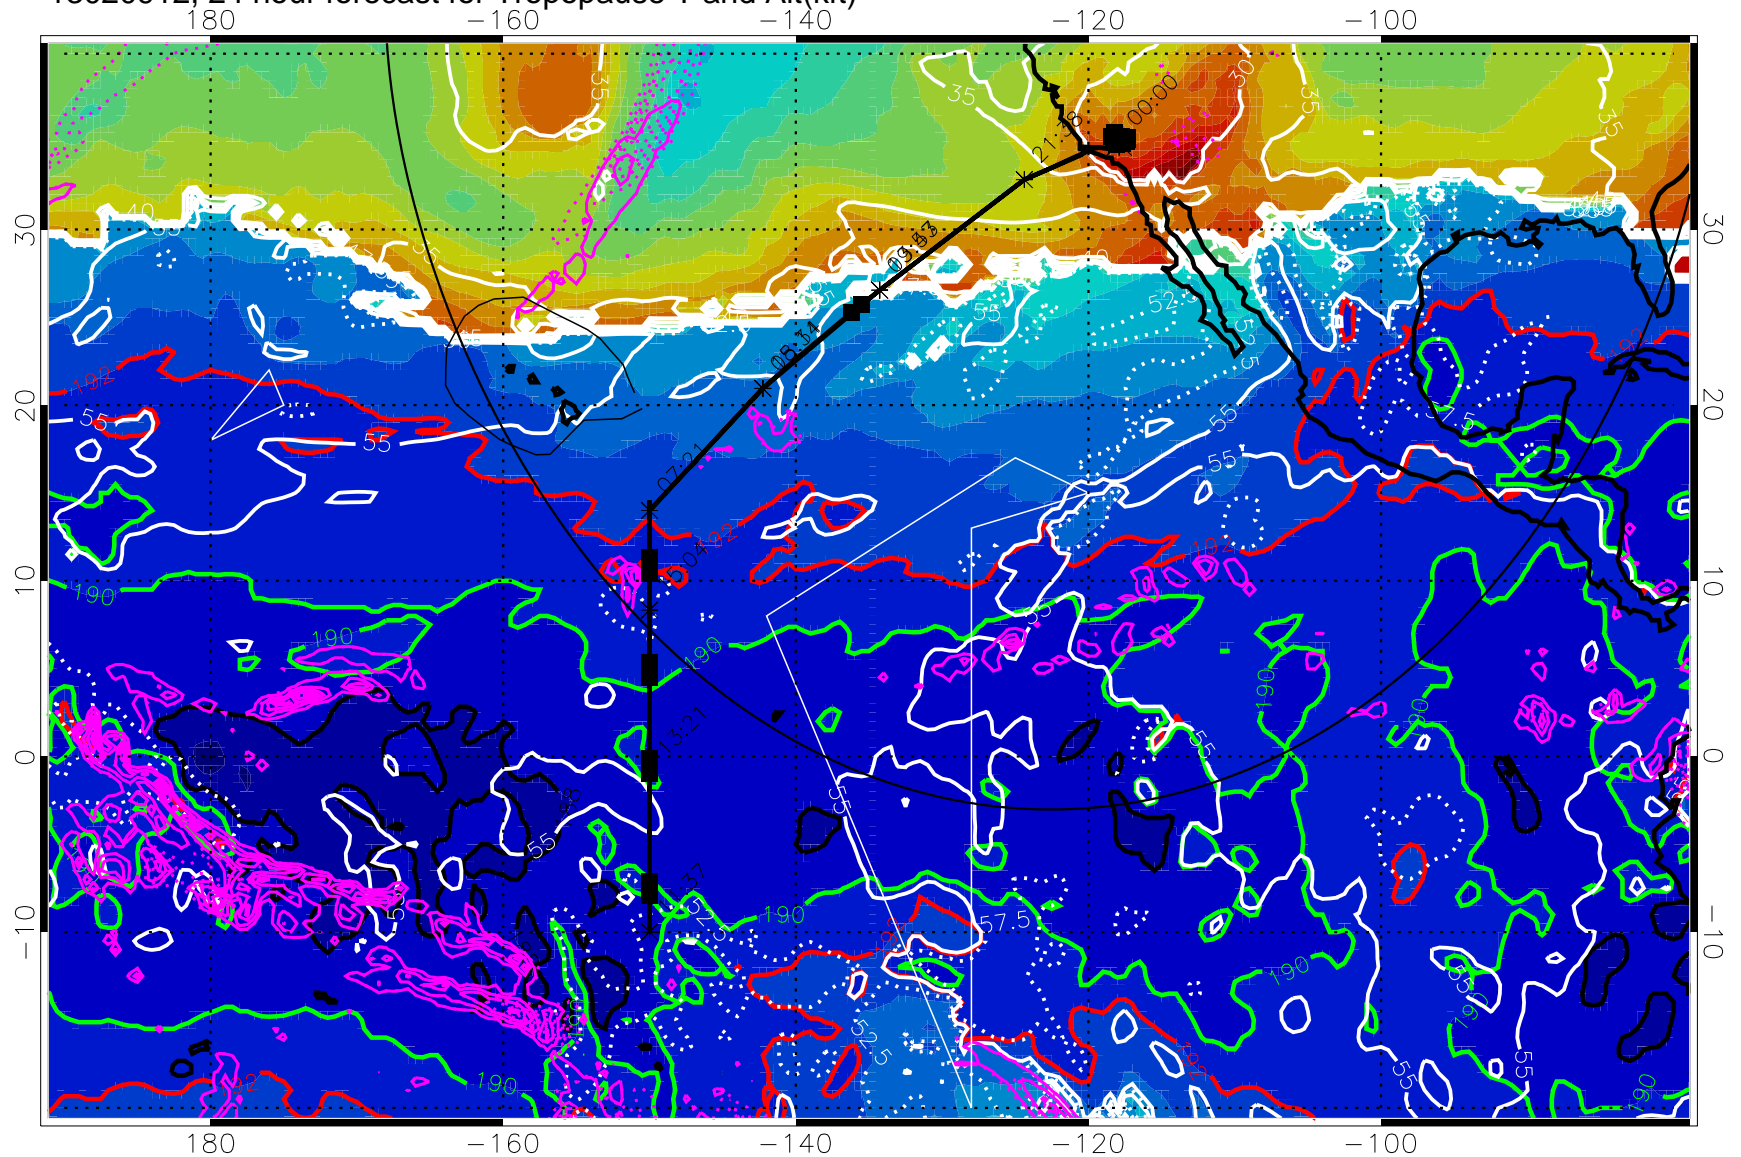

187.5K Isotherm (black) 190K Isotherm (green) 192.5K Isotherm (red)

→ 30 m/s

Range ring of 4055 km -- 13 hours GH round trip

13020906, 18 hour forecast for Tropopause T and Alt(kft)

190 200 210 220 230

Tropopause T, K

Tropopause Altitude in kft (white)

Precip (tot dot, conv sol) past 6 hrs magenta 6 kg/m<sup>2</sup> contours, min 4

187.5K Isotherm (black) 190K Isotherm (green) 192.5K Isotherm (red)

→ 30 m/s

Range ring of 4055 km -- 13 hours GH round trip

13020912, 24 hour forecast for Tropopause T and Alt(kft)

190 200 210 220 230

Tropopause T, K

Tropopause Altitude in kft (white)

Precip (tot dot, conv sol) past 6 hrs 6 kg/m<sup>2</sup> contours, min 4

187.5K Isotherm (black) 190K Isotherm (green) 192.5K Isotherm (red)

→ 30 m/s

Range ring of 4055 km -- 13 hours GH round trip

13020918, 30 hour forecast for Tropopause T and Alt(kft)

190 200 210 220 230  
Tropopause T, K

Tropopause Altitude in kft (white)  
 Precip (tot dot, conv sol) past 6 hrs 6 kg/m2 contours, min 4  
 187.5K Isotherm (black) 190K Isotherm (green) 192.5K Isotherm (red)