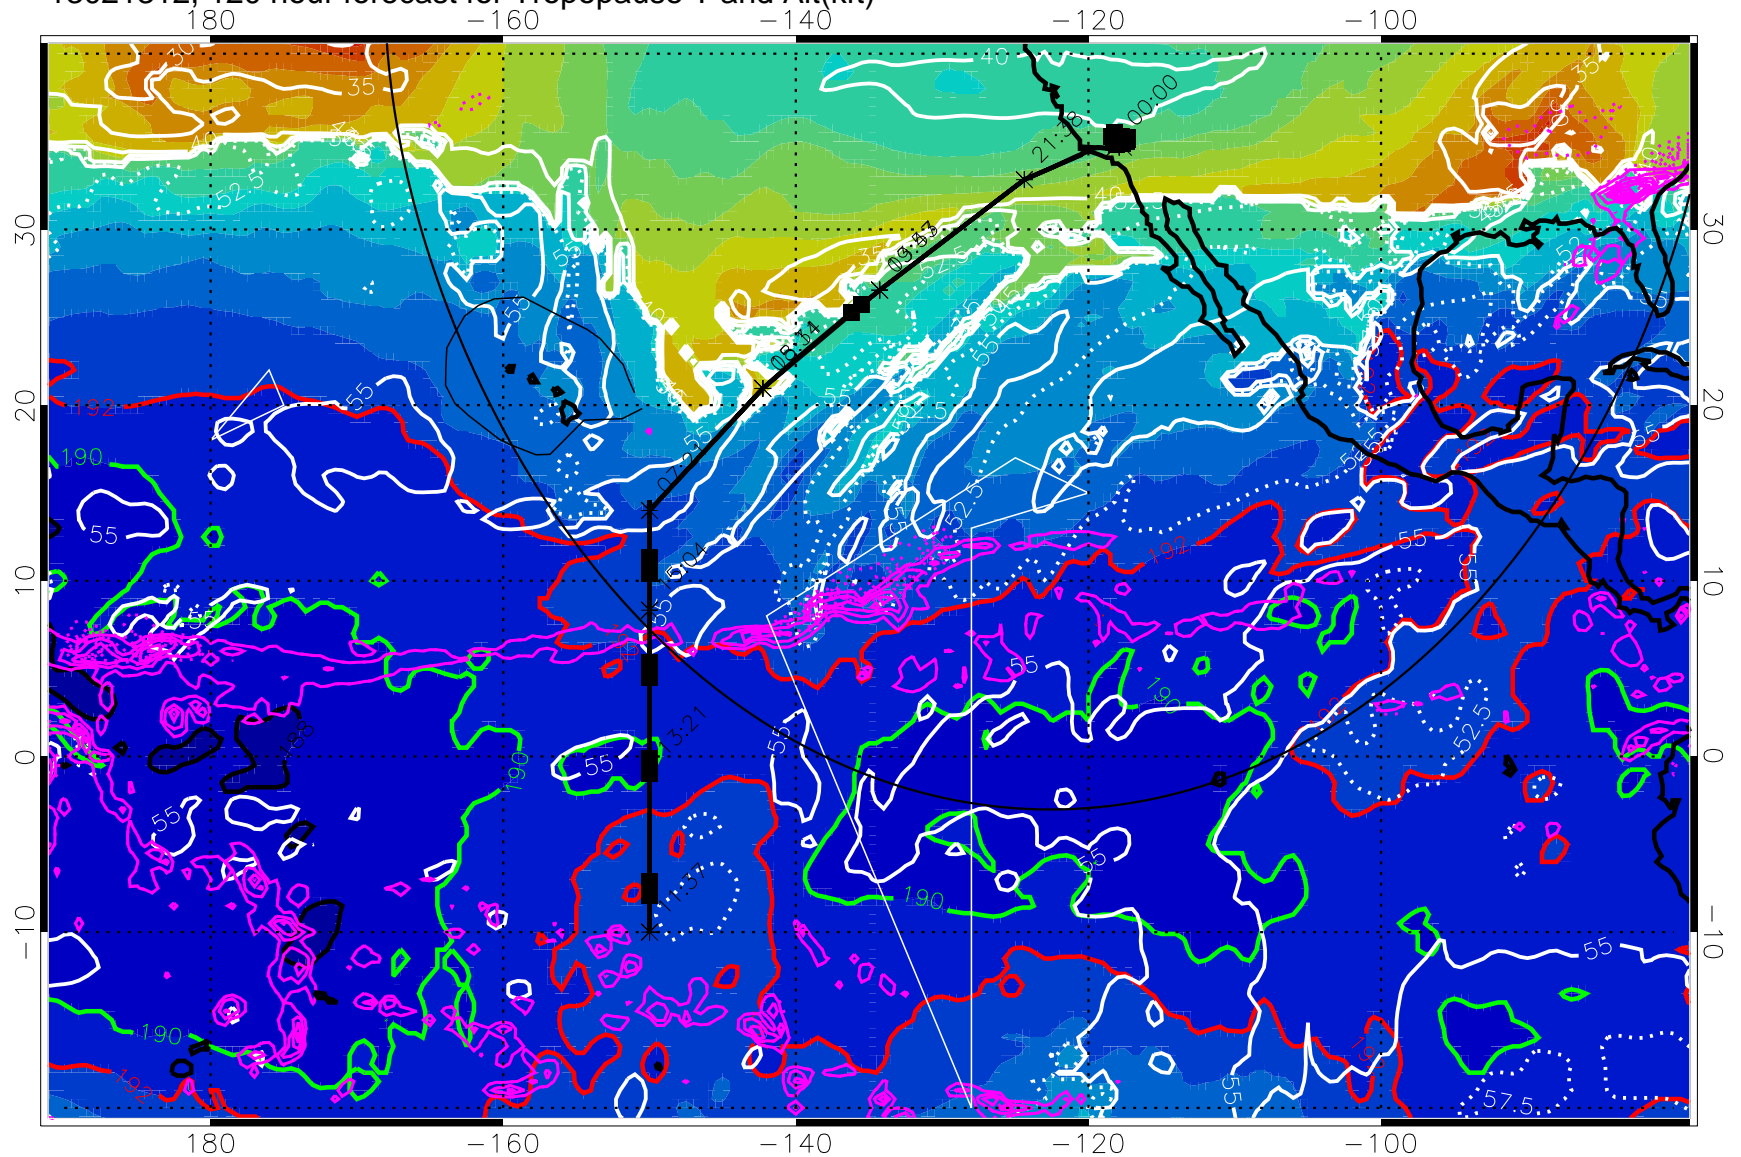

Tropopause Altitude in kft (white)  
Precip (tot dot, conv sol) past 6 hrs 6 kg/m2 contours, min 4  
187.5K Isotherm (black) 190K Isotherm (green) 192.5K Isotherm (red)

→ 30 m/s  
Range ring of 4055 km -- 13 hours GH round trip

187.5K Isotherm (black) 190K Isotherm (blue) 192.5K Isotherm (red)

→ 30 m/s

Range ring of 4055 km -- 13 hours GH round trip

13021312, 120 hour forecast for Tropopause T and Alt(kft)

Tropopause T, K

Tropopause Altitude in kft (white)