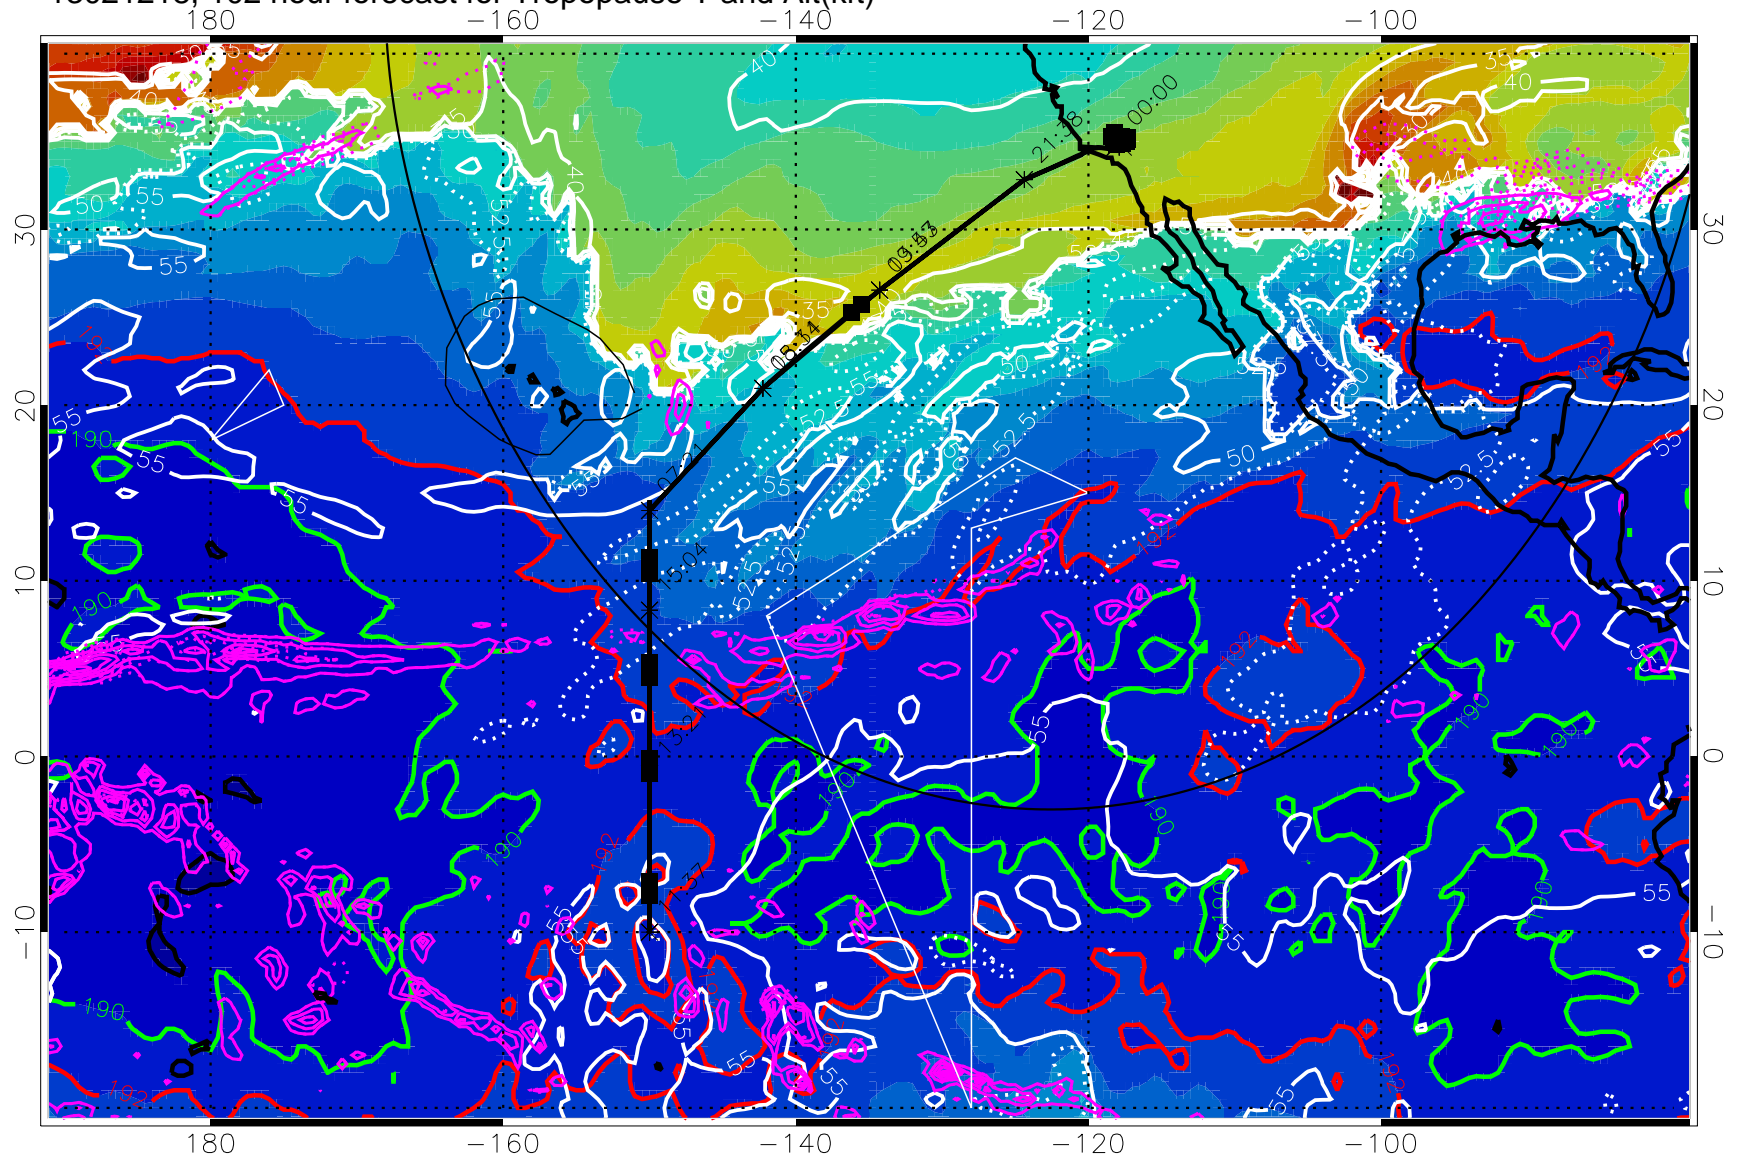

13021218, 102 hour forecast for Tropopause T and Alt(kft)

190 200 210 220 230

Tropopause T, K

Tropopause Altitude in kft (white)

Precip (tot dot, conv sol) past 6 hrs 6 kg/m² contours, min 4

187.5K Isotherm (black) 190K Isotherm (green) 192.5K Isotherm (red)

→ 30 m/s

Range ring of 4055 km -- 13 hours GH round trip