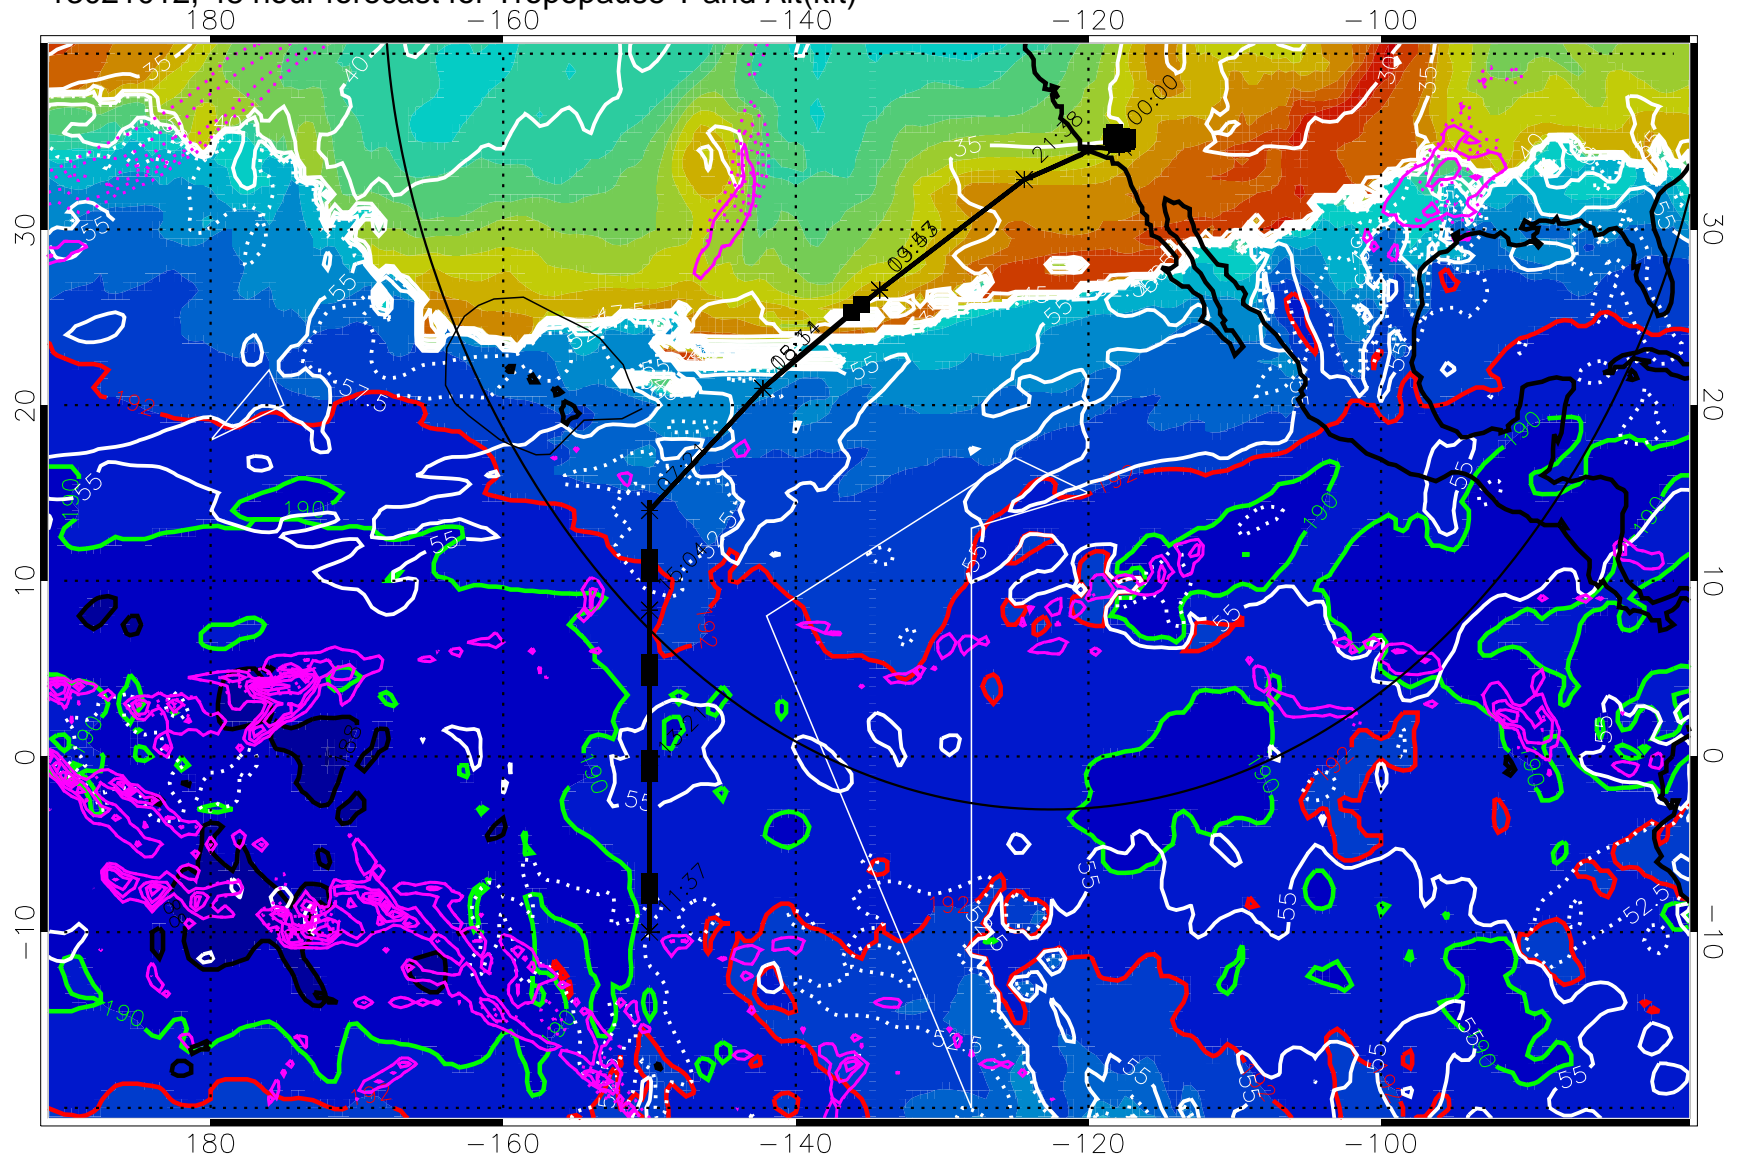

13021012, 48 hour forecast for Tropopause T and Alt(kft)

190   200   210   220   230
Tropopause T, K

Tropopause Altitude in kft (white)

Precip (tot dot, conv sol) past 6 hrs 6 kg/m² contours, min 4

187.5K Isotherm (black) 190K Isotherm (green) 192.5K Isotherm (red)

→ 30 m/s

Range ring of 4055 km -- 13 hours GH round trip