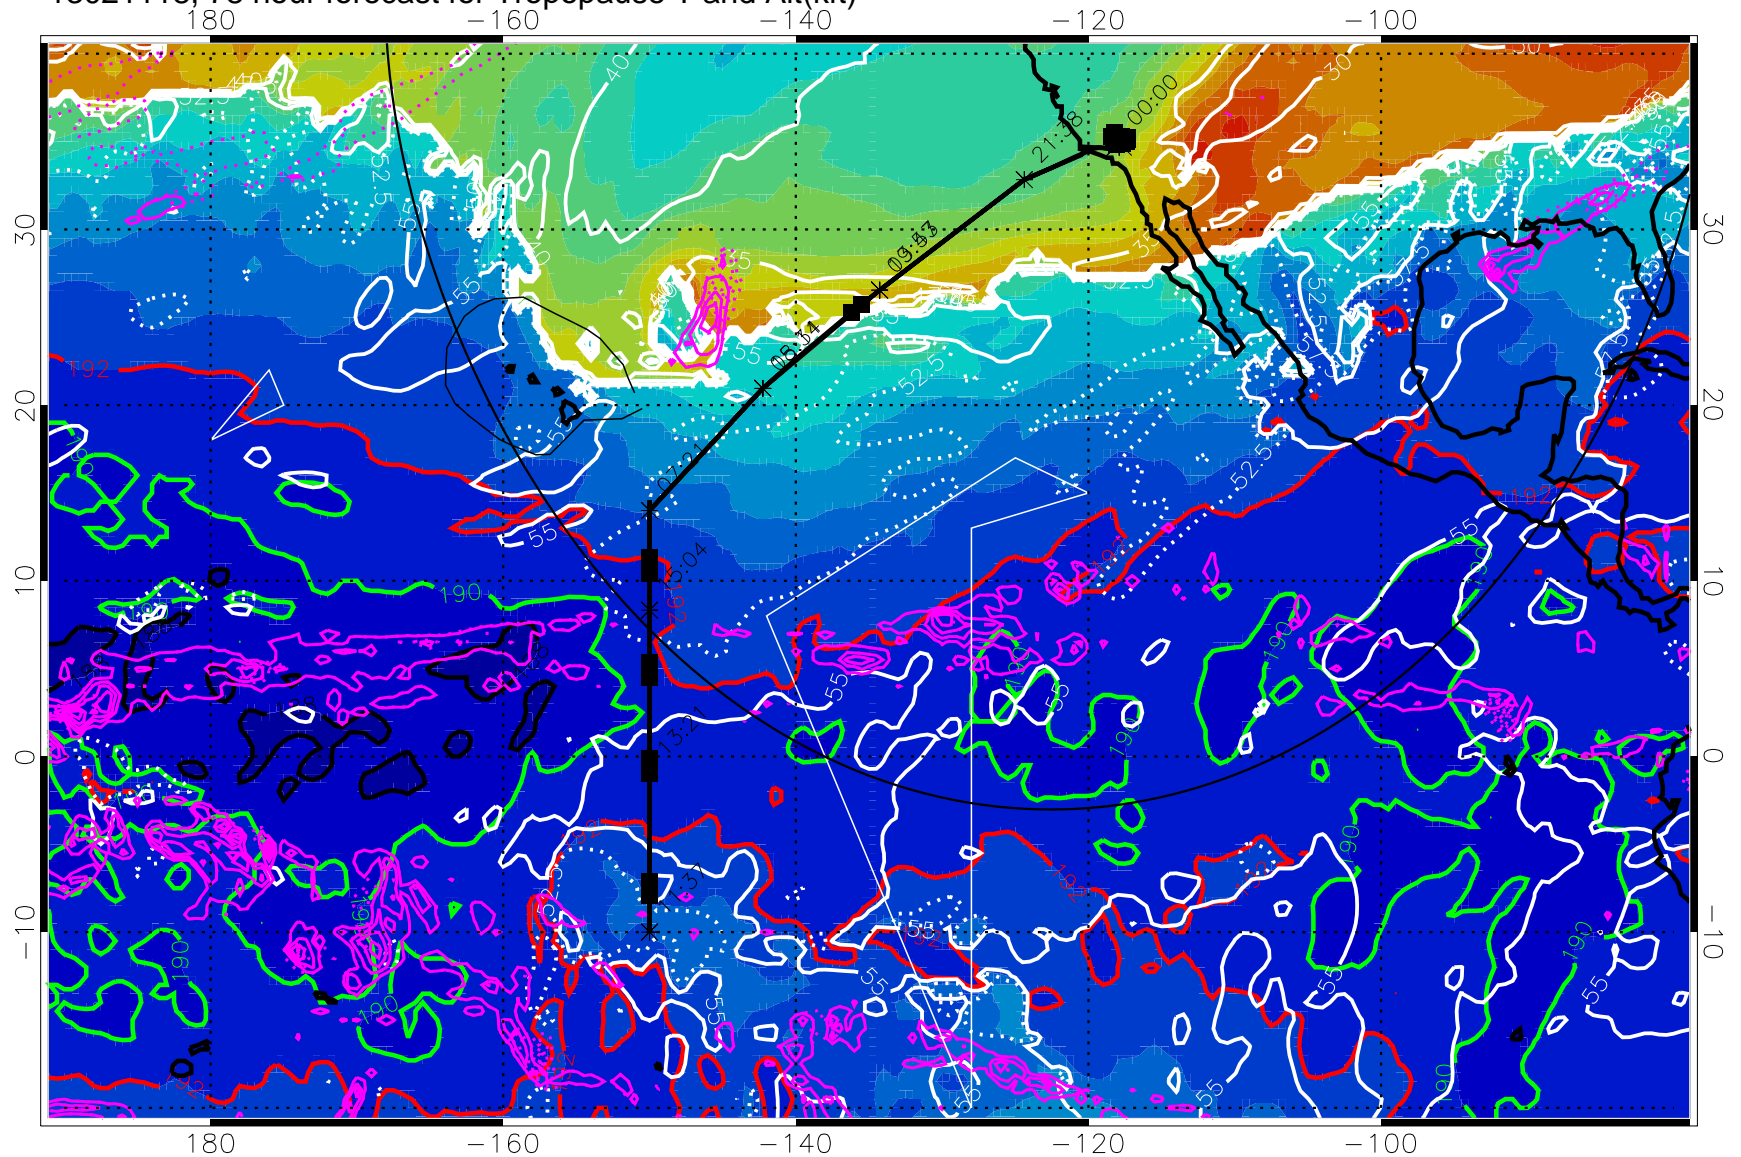

Precip (tot dot, conv sol) past 6 hrs 6 kg/m<sup>2</sup> contours, min 4

187.5K Isotherm (black) 190K Isotherm (green) 192.5K Isotherm (red)

→ 30 m/s

Range ring of 4055 km -- 13 hours GH round trip

13021100, 60 hour forecast for Tropopause T and Alt(kft)

→ 30 m/s

Range ring of 4055 km -- 13 hours GH round trip

13021112, 72 hour forecast for Tropopause T and Alt(kft)

190 200 210 220 230

Tropopause T, K

Tropopause Altitude in kft (white)

Precip (tot dot, conv sol) past 6 hrs 6 kg/m<sup>2</sup> contours, min 4

187.5K Isotherm (black) 190K Isotherm (green) 192.5K Isotherm (red)

→ 30 m/s

Range ring of 4055 km -- 13 hours GH round trip

13021118, 78 hour forecast for Tropopause T and Alt(kft)

190 200 210 220 230

Tropopause T, K

Tropopause Altitude in kft (white)

Precip (tot dot, conv sol) past 6 hrs 6 kg/m<sup>2</sup> contours, min 4

187.5K Isotherm (black) 190K Isotherm (green) 192.5K Isotherm (red)

→ 30 m/s

Range ring of 4055 km -- 13 hours GH round trip