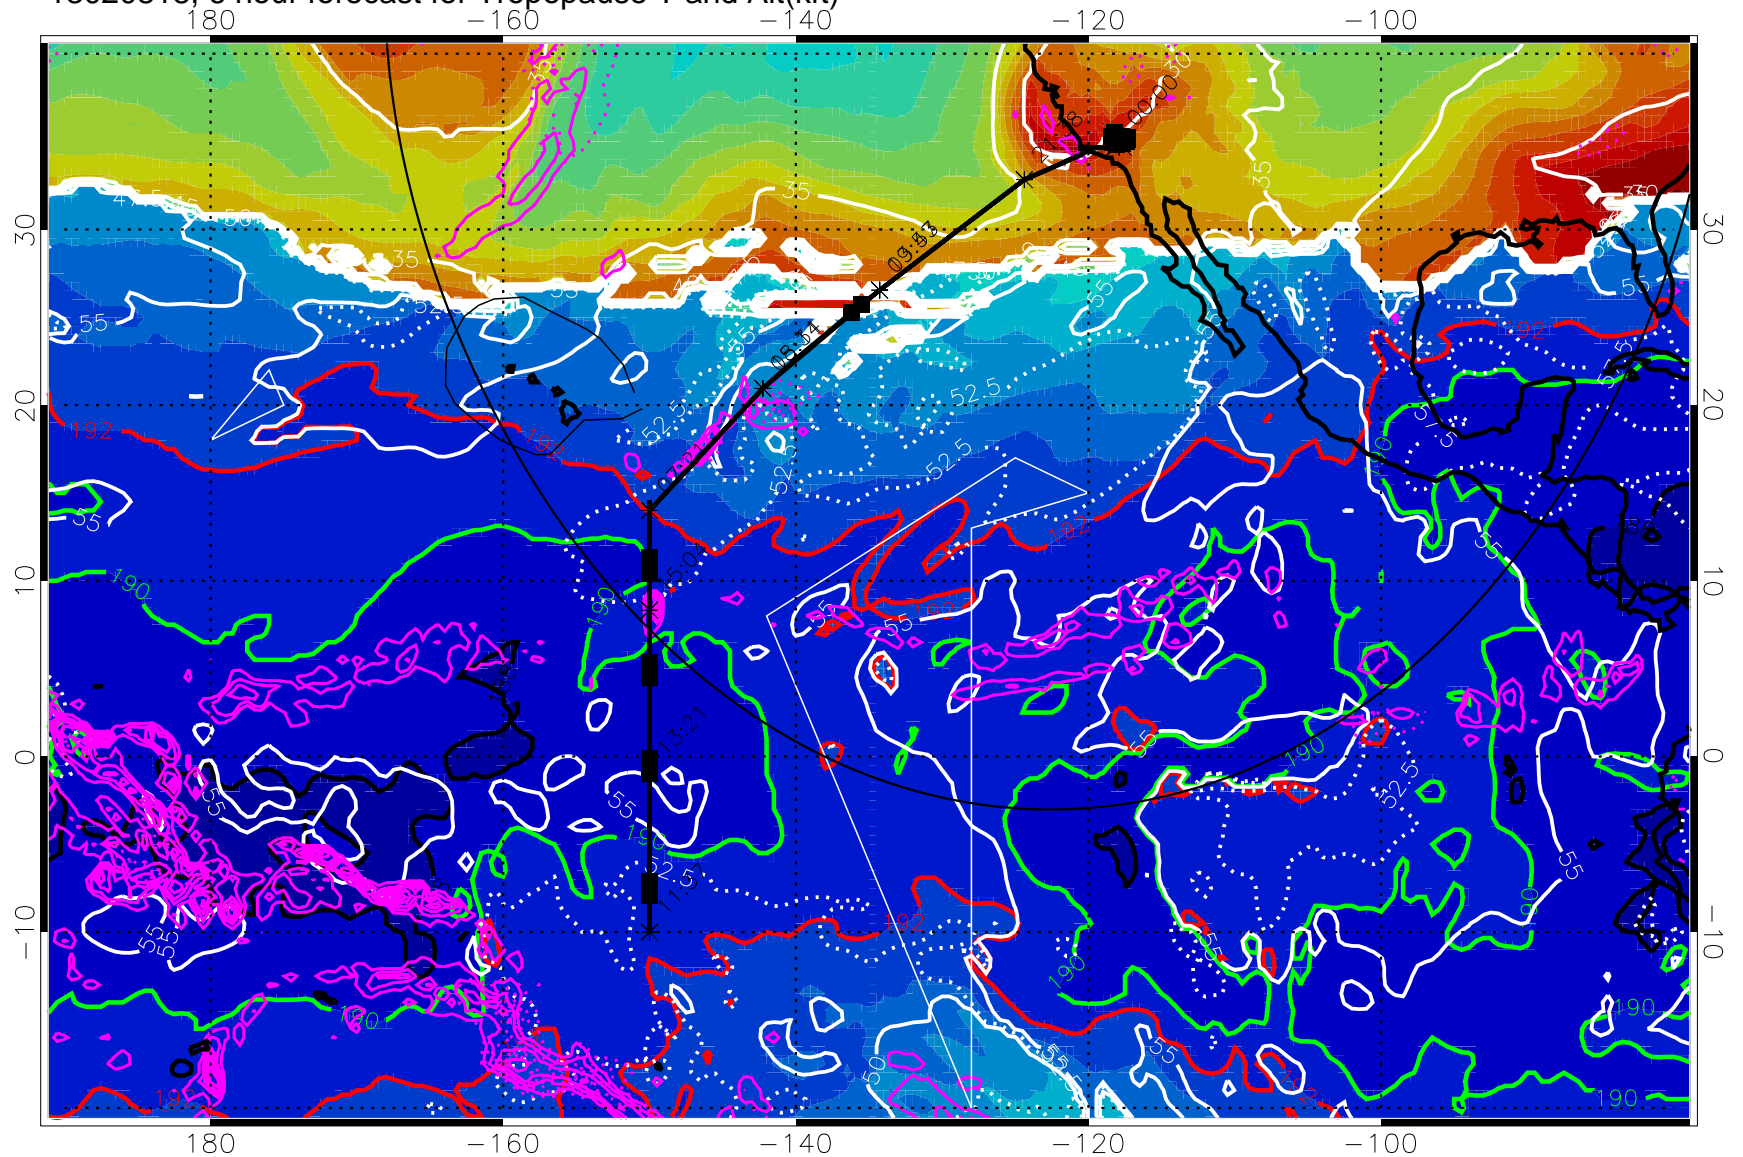

13020818, 6 hour forecast for Tropopause T and Alt(kft)

190      200      210      220      230  
Tropopause T, K

Tropopause Altitude in kft (white)  
 Precip (tot dot, conv sol) past 6 hrs 6 kg/m<sup>2</sup> contours, min 4  
 187.5K Isotherm (black) 190K Isotherm (green) 192.5K Isotherm (red)

→ 30 m/s  
 Range ring of 4055 km -- 13 hours GH round trip

13020900, 12 hour forecast for Tropopause T and Alt(kft)

Tropopause T, K

Tropopause Altitude in kft (white)

Precip (tot dot, conv sol) past 6 hrs 6 kg/m<sup>2</sup> contours, min 4

187.5K Isotherm (black) 190K Isotherm (green) 192.5K Isotherm (red)

→ 30 m/s

Range ring of 4055 km -- 13 hours GH round trip

13020906, 18 hour forecast for Tropopause T and Alt(kft)

190 200 210 220 230

Tropopause T, K

Tropopause Altitude in kft (white)

Precip (tot dot, conv sol) past 6 hrs magenta 6 kg/m<sup>2</sup> contours, min 4

187.5K Isotherm (black) 190K Isotherm (green) 192.5K Isotherm (red)

→ 30 m/s

Range ring of 4055 km -- 13 hours GH round trip