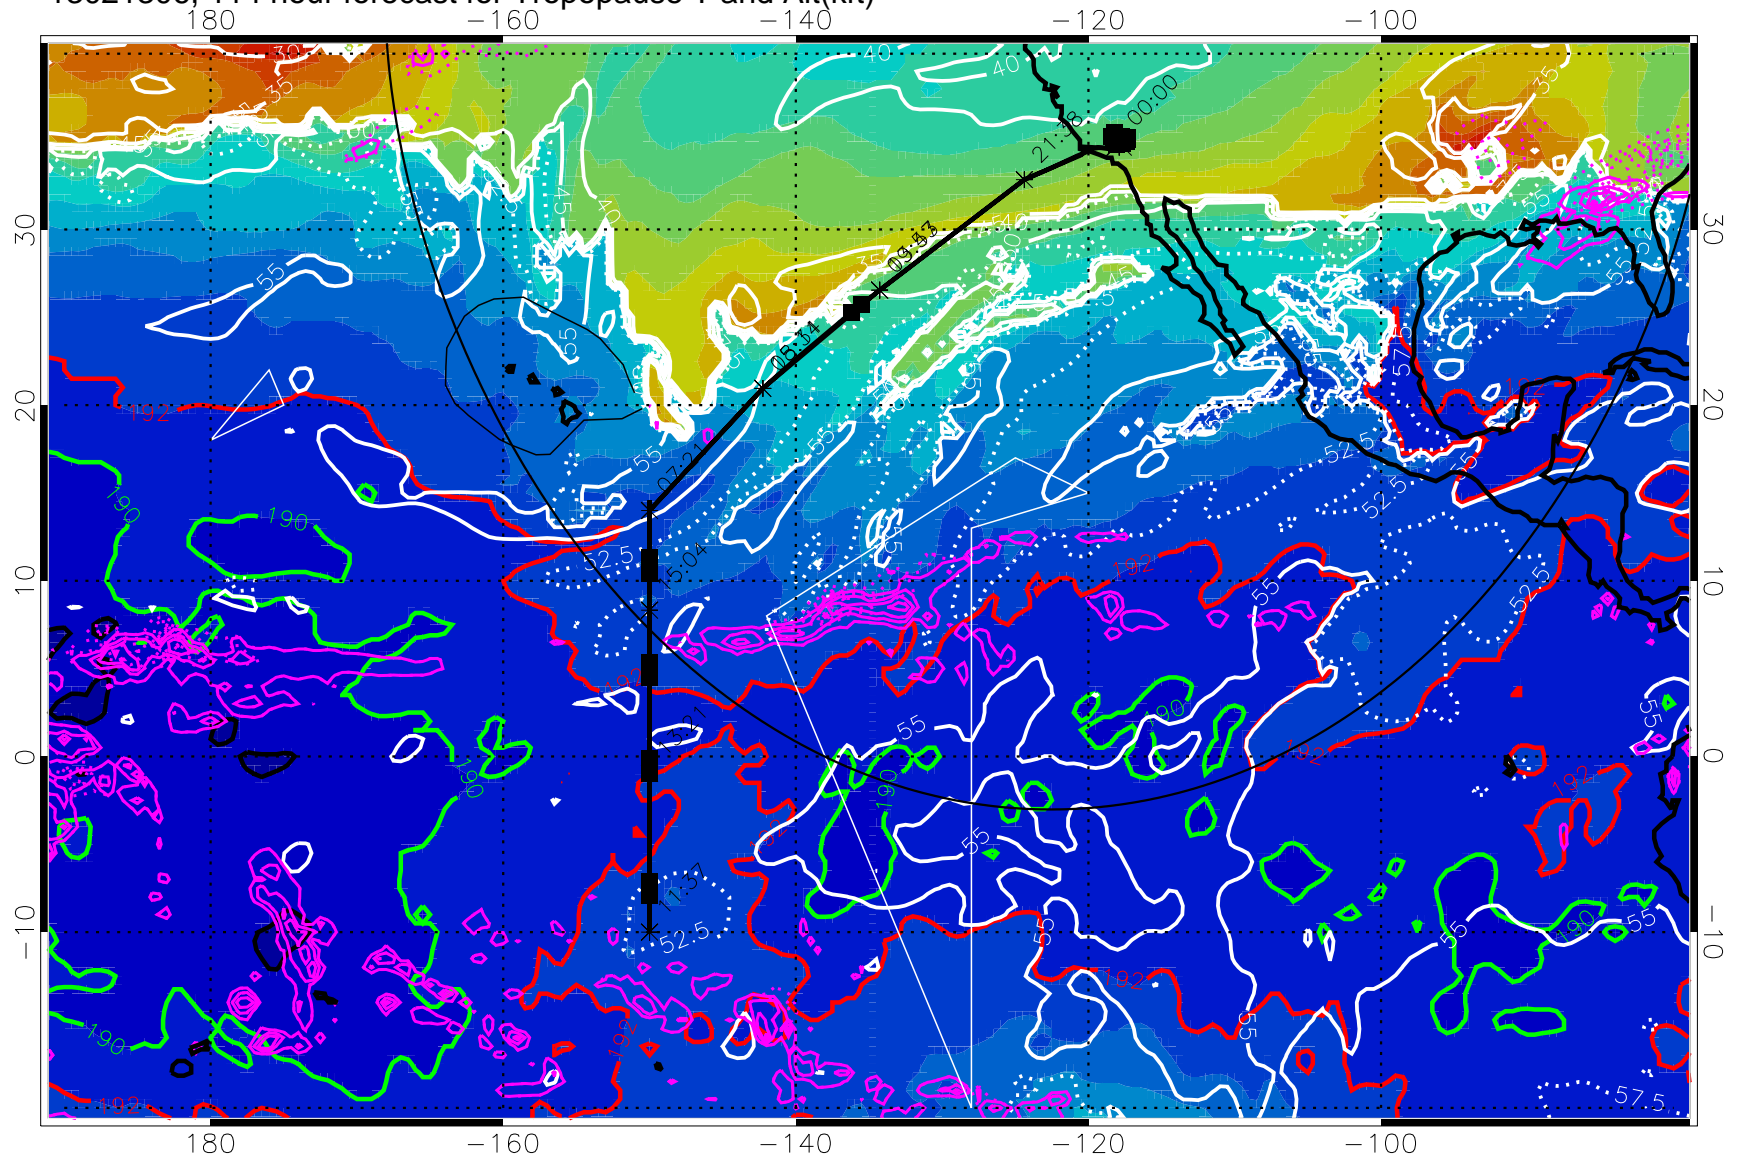

13021306, 114 hour forecast for Tropopause T and Alt(kft)

190 200 210 220 230
Tropopause T, K

Tropopause Altitude in kft (white)

Precip (tot dot, conv sol) past 6 hrs magenta 6 kg/m² contours, min 4

187.5K Isotherm (black) 190K Isotherm (blue) 192.5K Isotherm (red)

→ 30 m/s

Range ring of 4055 km -- 13 hours GH round trip