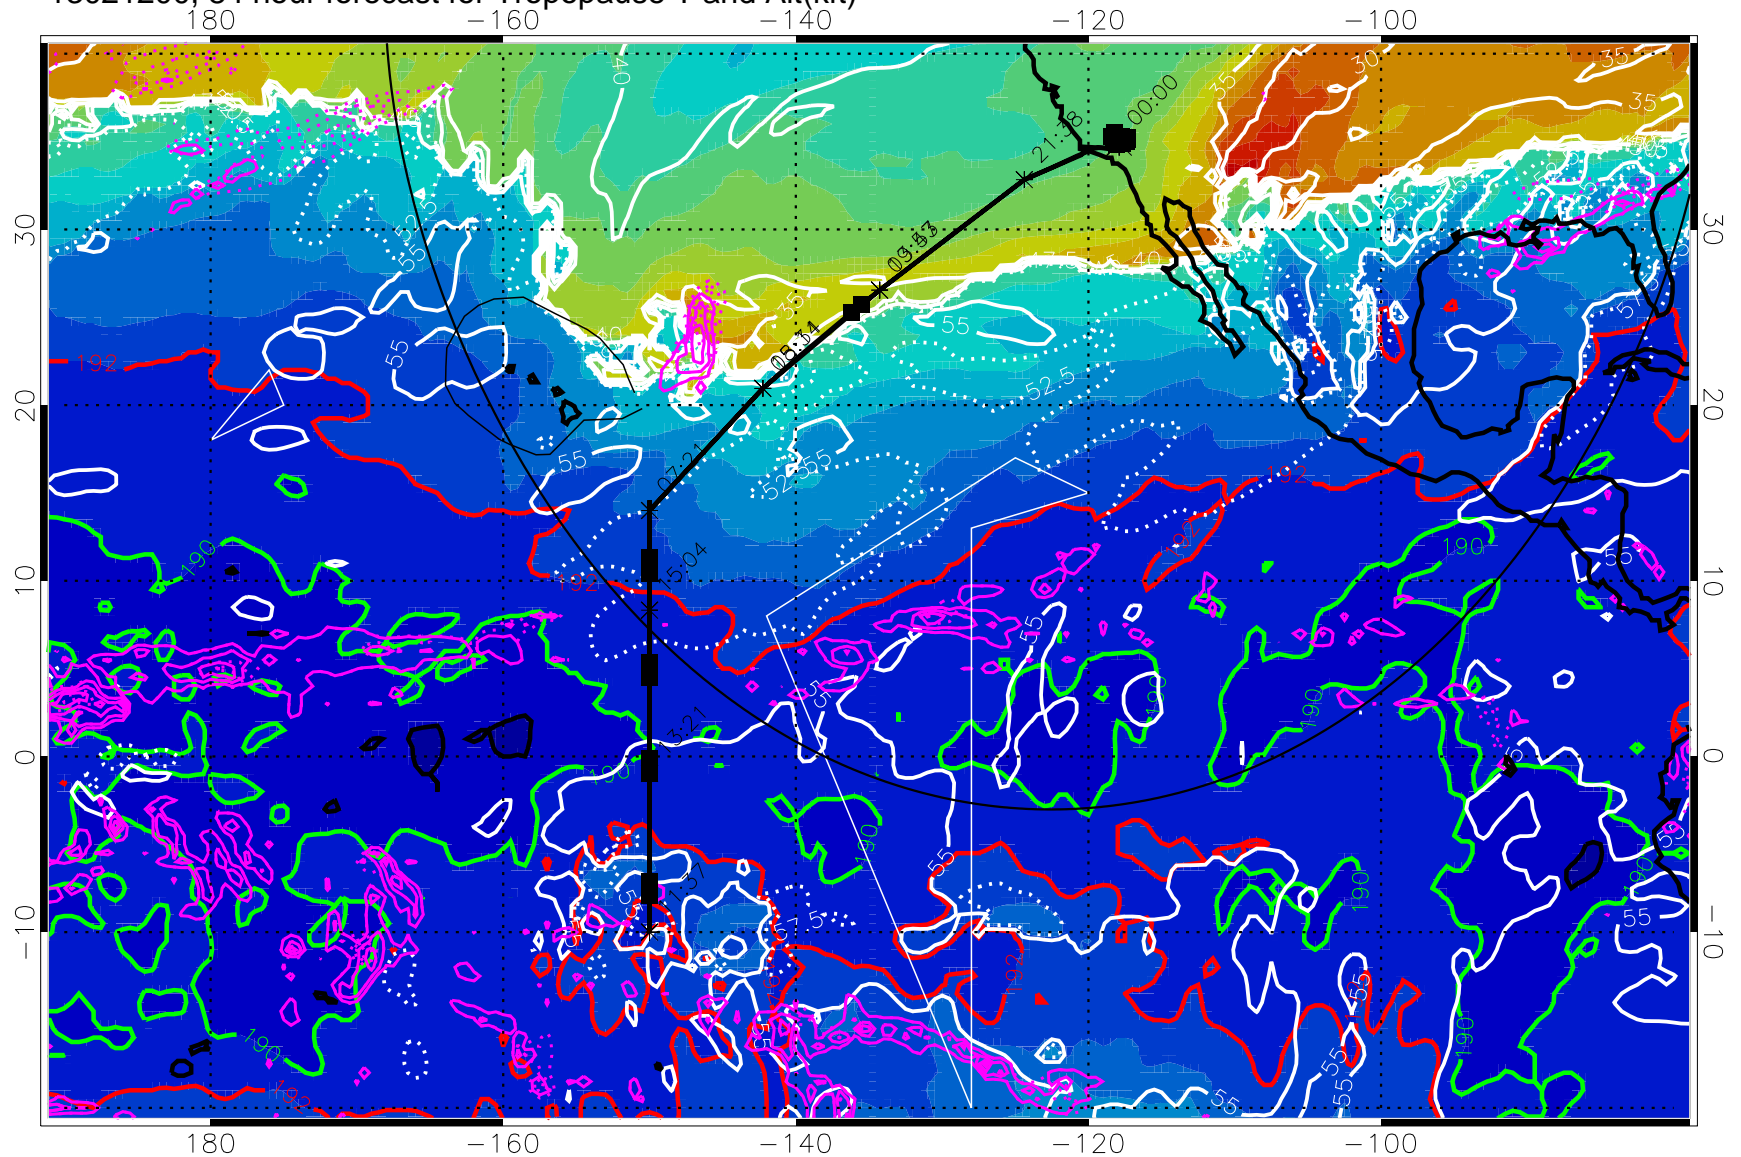

13021200, 84 hour forecast for Tropopause T and Alt(kft)

190   200   210   220   230
Tropopause T, K

Tropopause Altitude in kft (white)

Precip (tot dot, conv sol) past 6 hrs magenta 6 kg/m² contours, min 4

187.5K Isotherm (black) 190K Isotherm (green) 192.5K Isotherm (red)

→ 30 m/s

Range ring of 4055 km -- 13 hours GH round trip