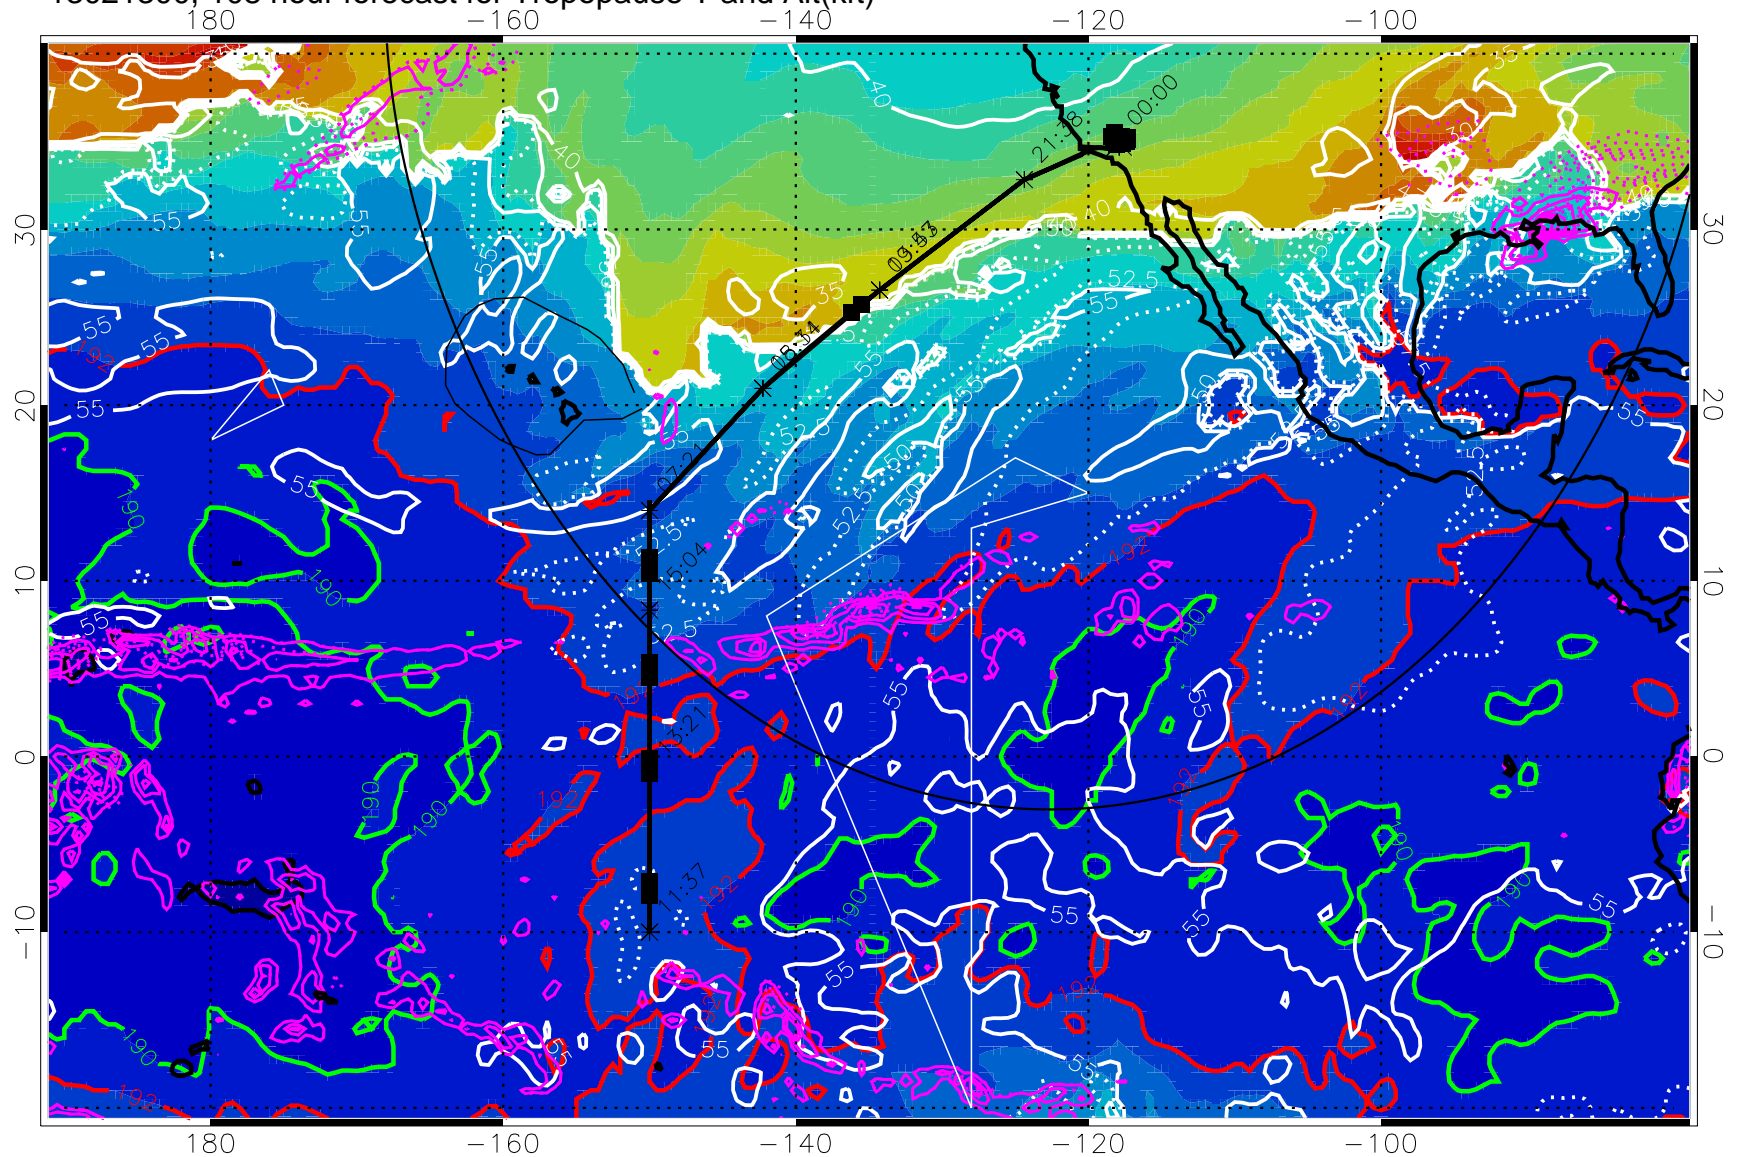

→ 30 m/s

Range ring of 4055 km -- 13 hours GH round trip

13021218, 102 hour forecast for Tropopause T and Alt(kft)

190 200 210 220 230

Tropopause T, K

Tropopause Altitude in kft (white)

Precip (tot dot, conv sol) past 6 hrs 6 kg/m<sup>2</sup> contours, min 4

187.5K Isotherm (black) 190K Isotherm (green) 192.5K Isotherm (red)

→ 30 m/s

Range ring of 4055 km -- 13 hours GH round trip

13021300, 108 hour forecast for Tropopause T and Alt(kft)

190 200 210 220 230  
Tropopause T, K