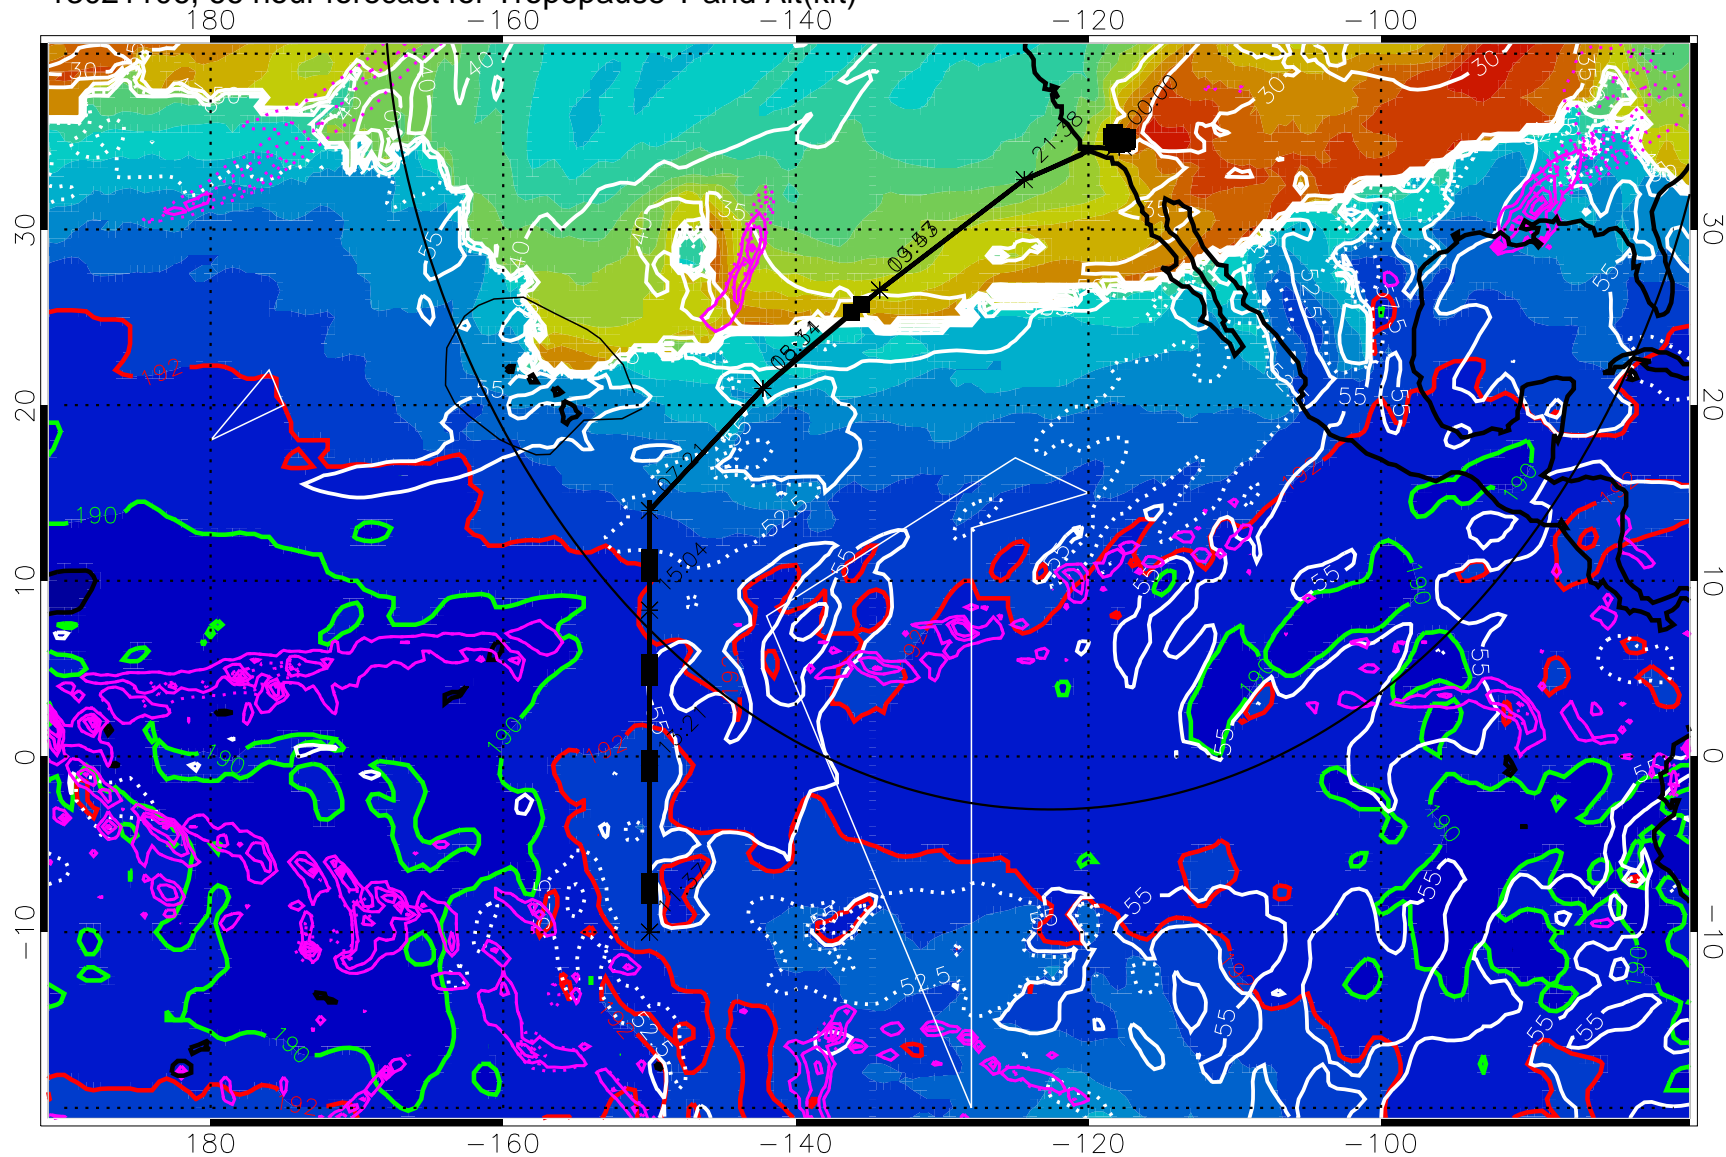

13021106, 66 hour forecast for Tropopause T and Alt(kft)

190 200 210 220 230

Tropopause T, K

Tropopause Altitude in kft (white)

Precip (tot dot, conv sol) past 6 hrs 6 kg/m² contours, min 4

187.5K Isotherm (black) 190K Isotherm (green) 192.5K Isotherm (red)

→ 30 m/s

Range ring of 4055 km -- 13 hours GH round trip