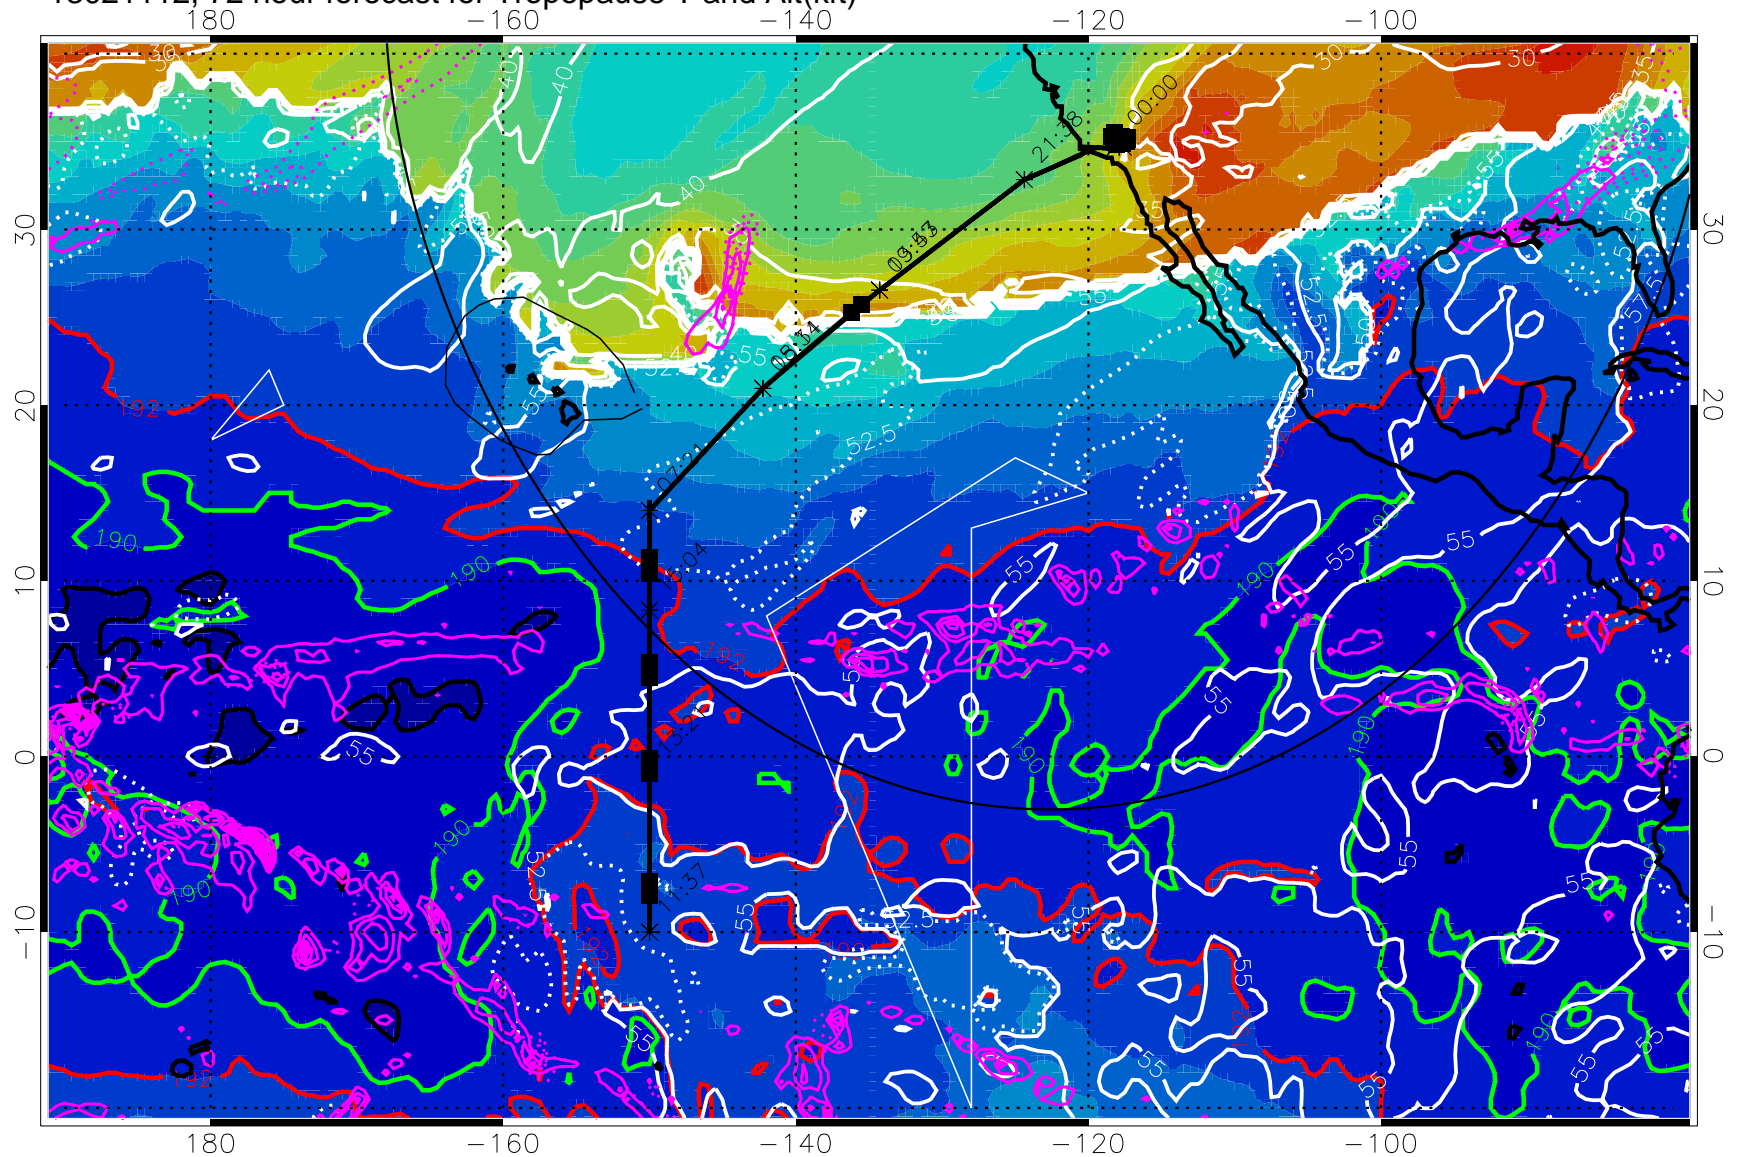

13021112, 72 hour forecast for Tropopause T and Alt(kft)

190 200 210 220 230

Tropopause T, K

Tropopause Altitude in kft (white)

Precip (tot dot, conv sol) past 6 hrs 6 kg/m² contours, min 4

187.5K Isotherm (black) 190K Isotherm (green) 192.5K Isotherm (red)

→ 30 m/s

Range ring of 4055 km -- 13 hours GH round trip