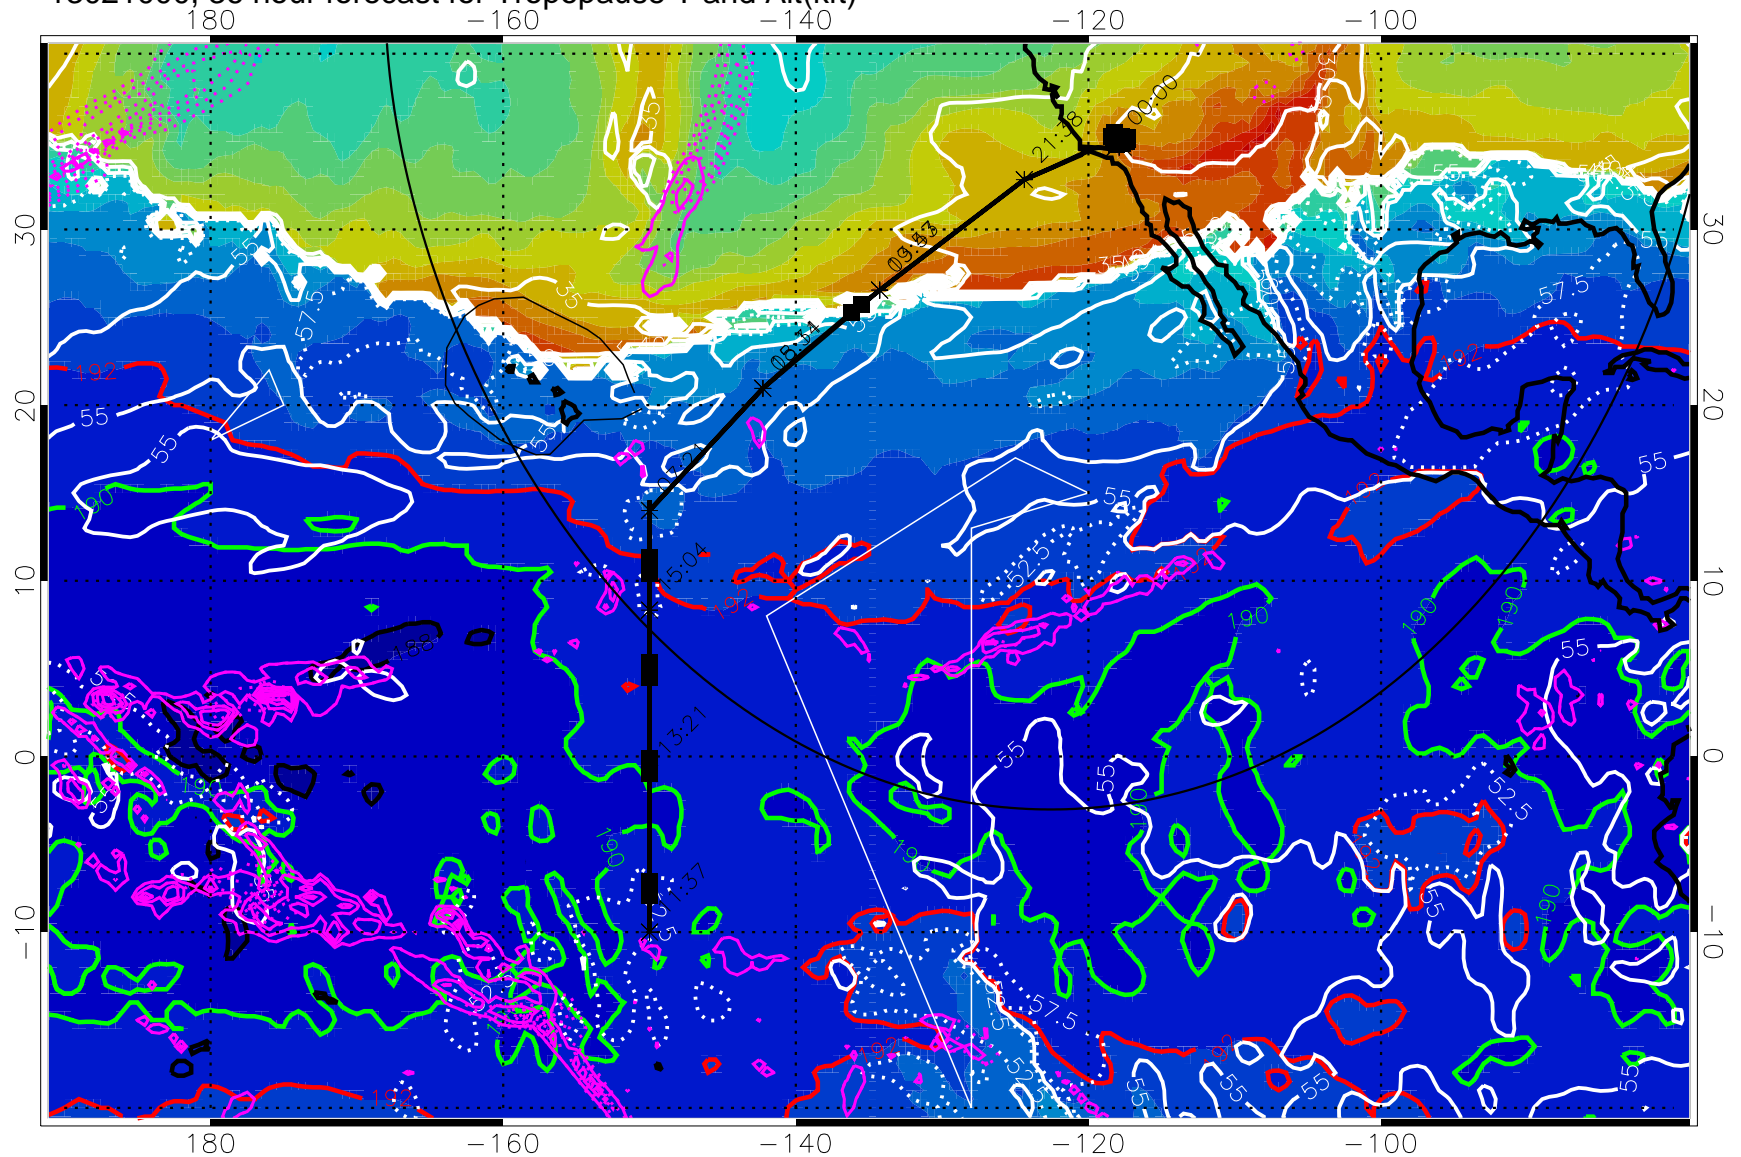

Tropopause Altitude in kft (white)

Precip (tot dot, conv sol) past 6 hrs magenta 6 kg/m<sup>2</sup> contours, min 4

187.5K Isotherm (black) 190K Isotherm (green) 192.5K Isotherm (red)

→ 30 m/s

Range ring of 4055 km -- 13 hours GH round trip

→ 30 m/s

Range ring of 4055 km -- 13 hours GH round trip

13020918, 30 hour forecast for Tropopause T and Alt(kft)

190 200 210 220 230  
Tropopause T, K

Tropopause Altitude in kft (white)  
 Precip (tot dot, conv sol) past 6 hrs 6 kg/m2 contours, min 4  
 187.5K Isotherm (black) 190K Isotherm (green) 192.5K Isotherm (red)

→ 30 m/s  
 Range ring of 4055 km -- 13 hours GH round trip

13021000, 36 hour forecast for Tropopause T and Alt(kft)

Tropopause T, K

Tropopause Altitude in kft (white)

Precip (tot dot, conv sol) past 6 hrs 6 kg/m<sup>2</sup> contours, min 4

187.5K Isotherm (black) 190K Isotherm (green) 192.5K Isotherm (red)

→ 30 m/s

Range ring of 4055 km -- 13 hours GH round trip

13021006, 42 hour forecast for Tropopause T and Alt(kft)

190 200 210 220 230  
Tropopause T, K