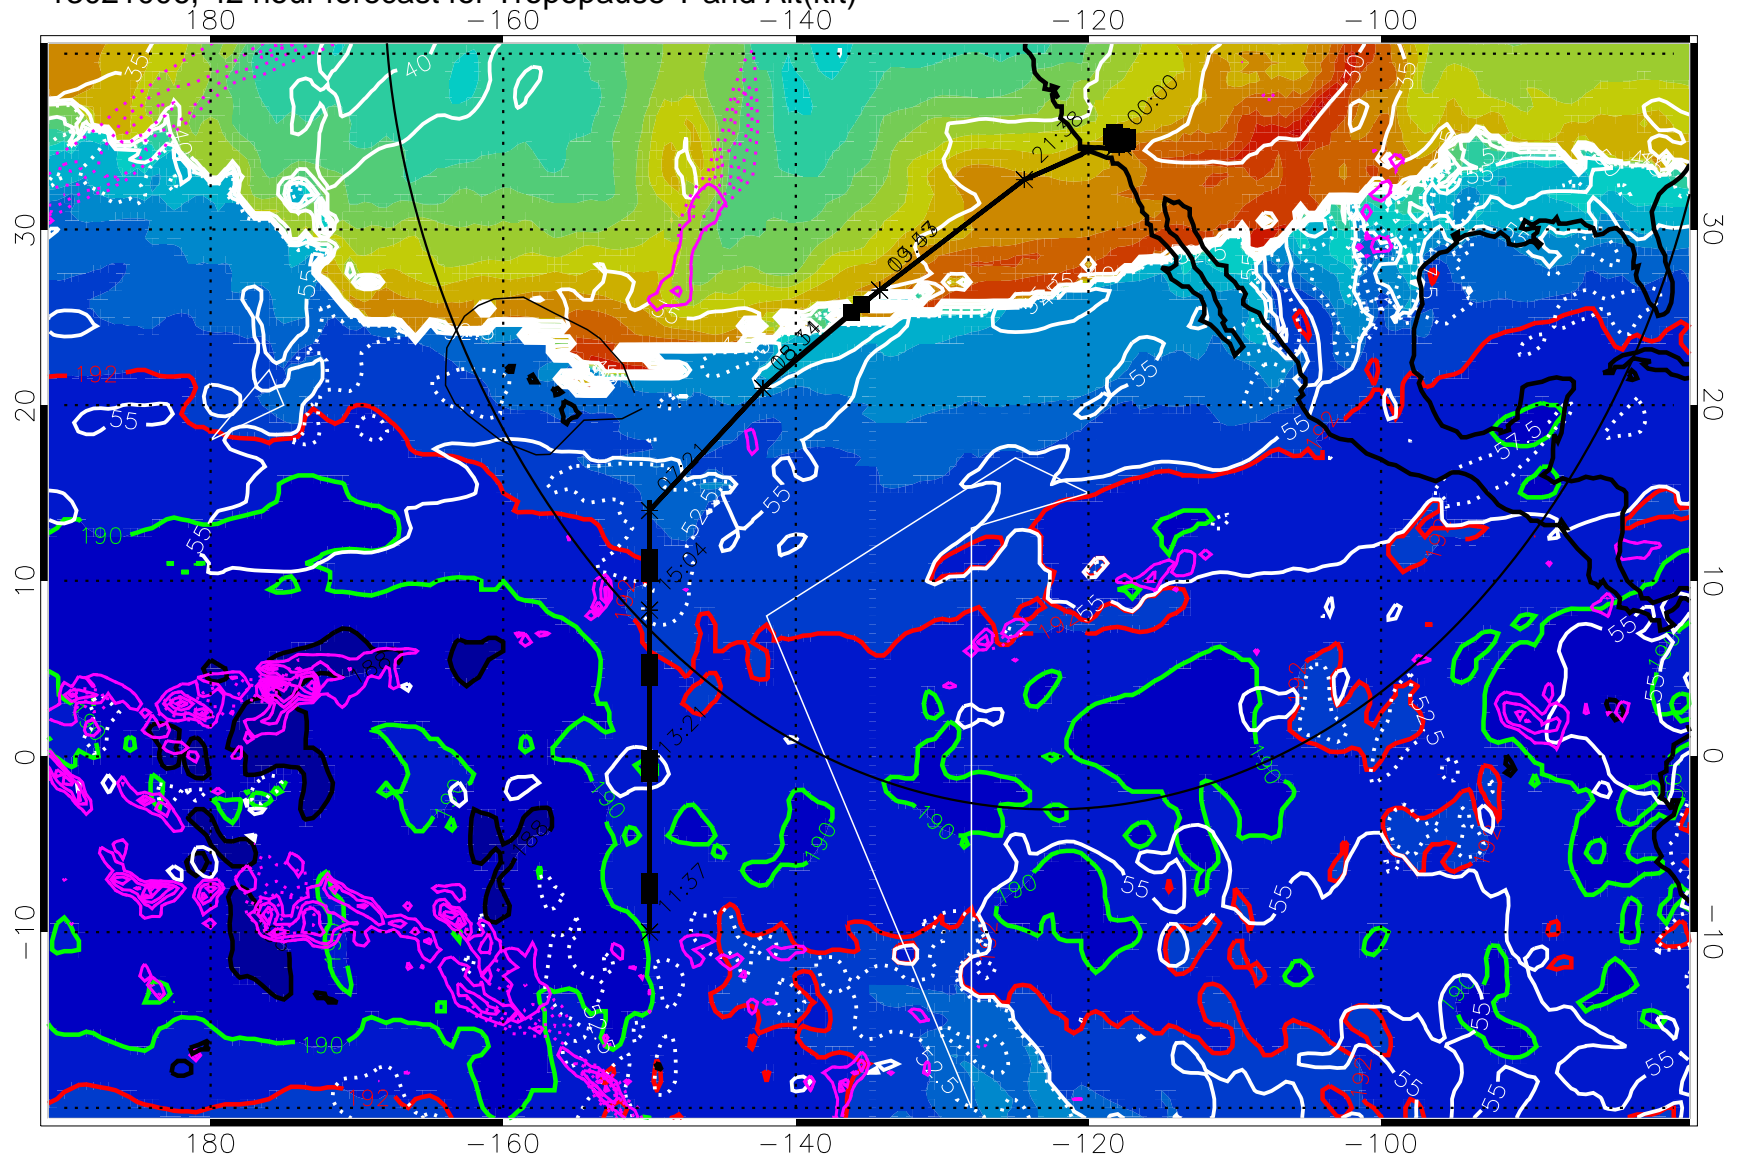

→ 30 m/s  
 Range ring of 4055 km -- 13 hours GH round trip

13021000, 36 hour forecast for Tropopause T and Alt(kft)

Tropopause T, K

Tropopause Altitude in kft (white)

Precip (tot dot, conv sol) past 6 hrs 6 kg/m<sup>2</sup> contours, min 4

187.5K Isotherm (black) 190K Isotherm (green) 192.5K Isotherm (red)

→ 30 m/s

Range ring of 4055 km -- 13 hours GH round trip

13021006, 42 hour forecast for Tropopause T and Alt(kft)

190 200 210 220 230  
Tropopause T, K