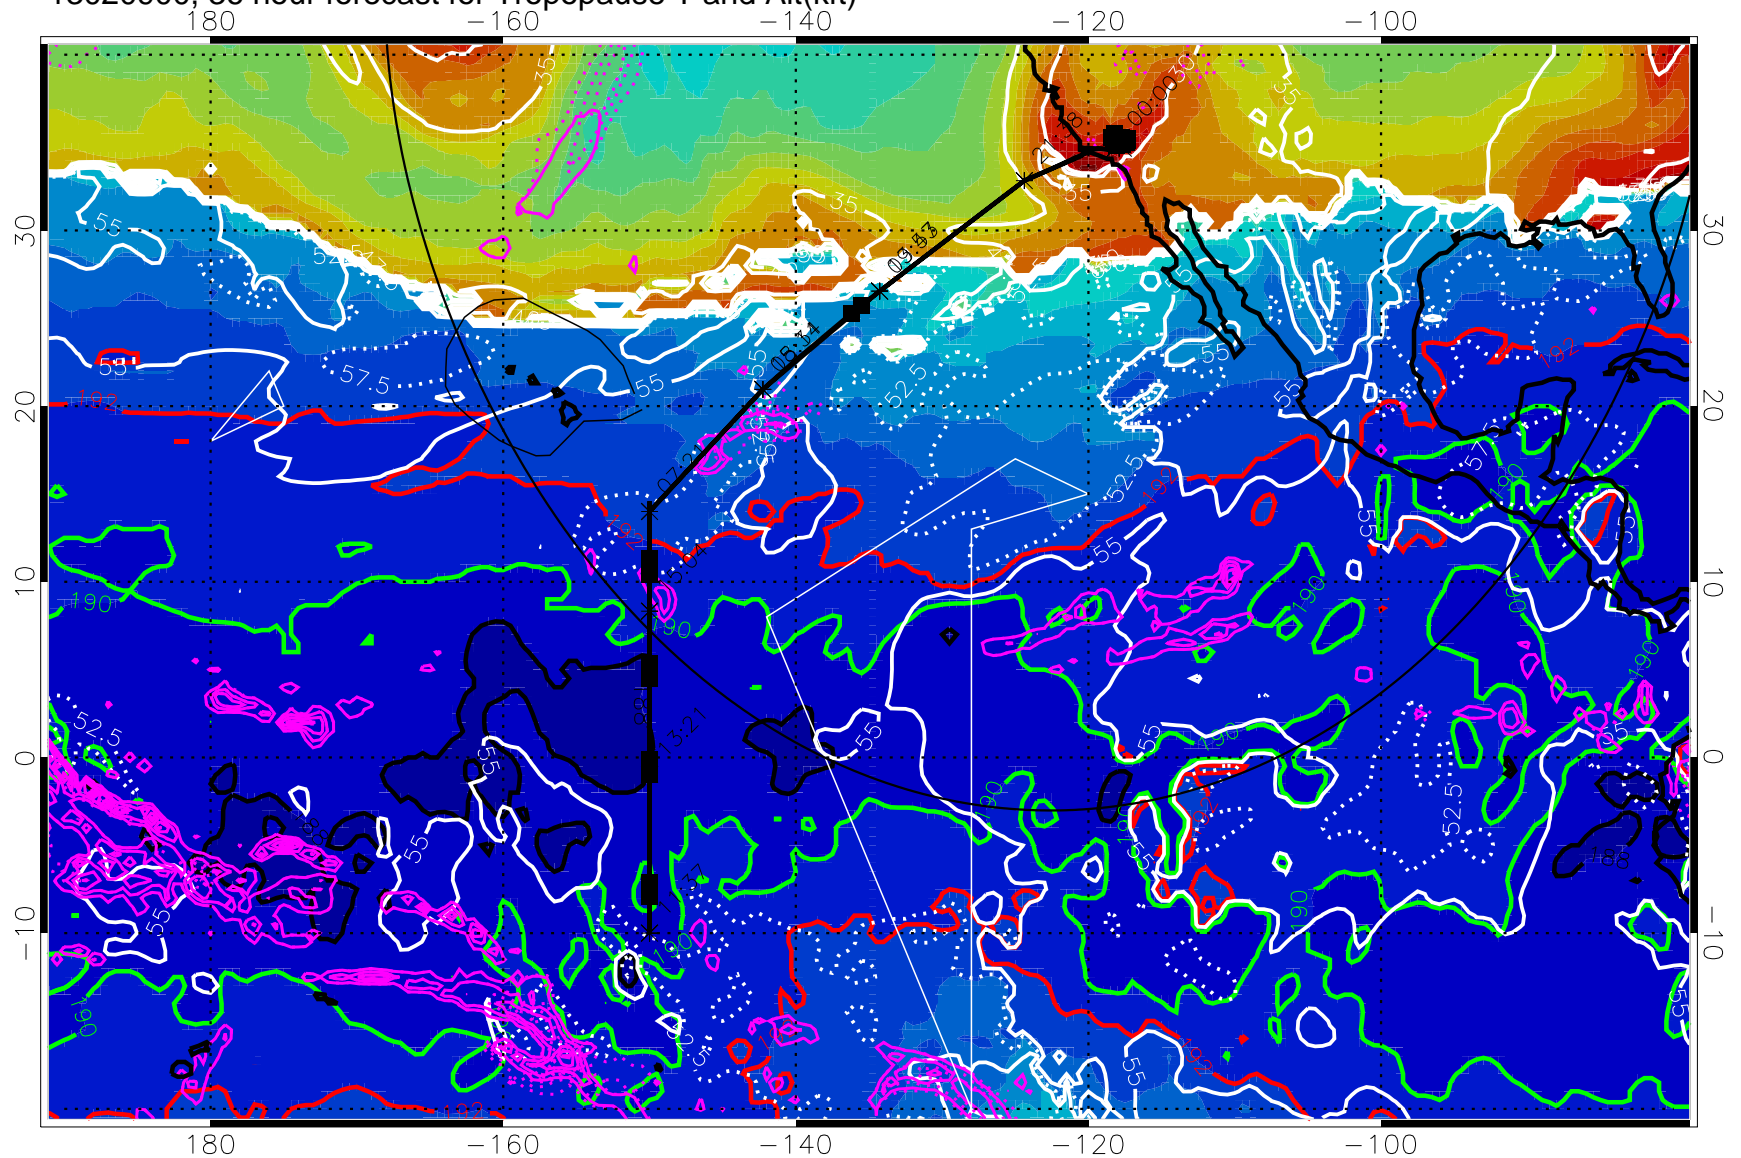

13020900, 36 hour forecast for Tropopause T and Alt(kft)

190 200 210 220 230

Tropopause T, K

Tropopause Altitude in kft (white)

Precip (tot dot, conv sol) past 6 hrs 6 kg/m² contours, min 4

187.5K Isotherm (black) 190K Isotherm (green) 192.5K Isotherm (red)

→ 30 m/s

Range ring of 4055 km -- 13 hours GH round trip