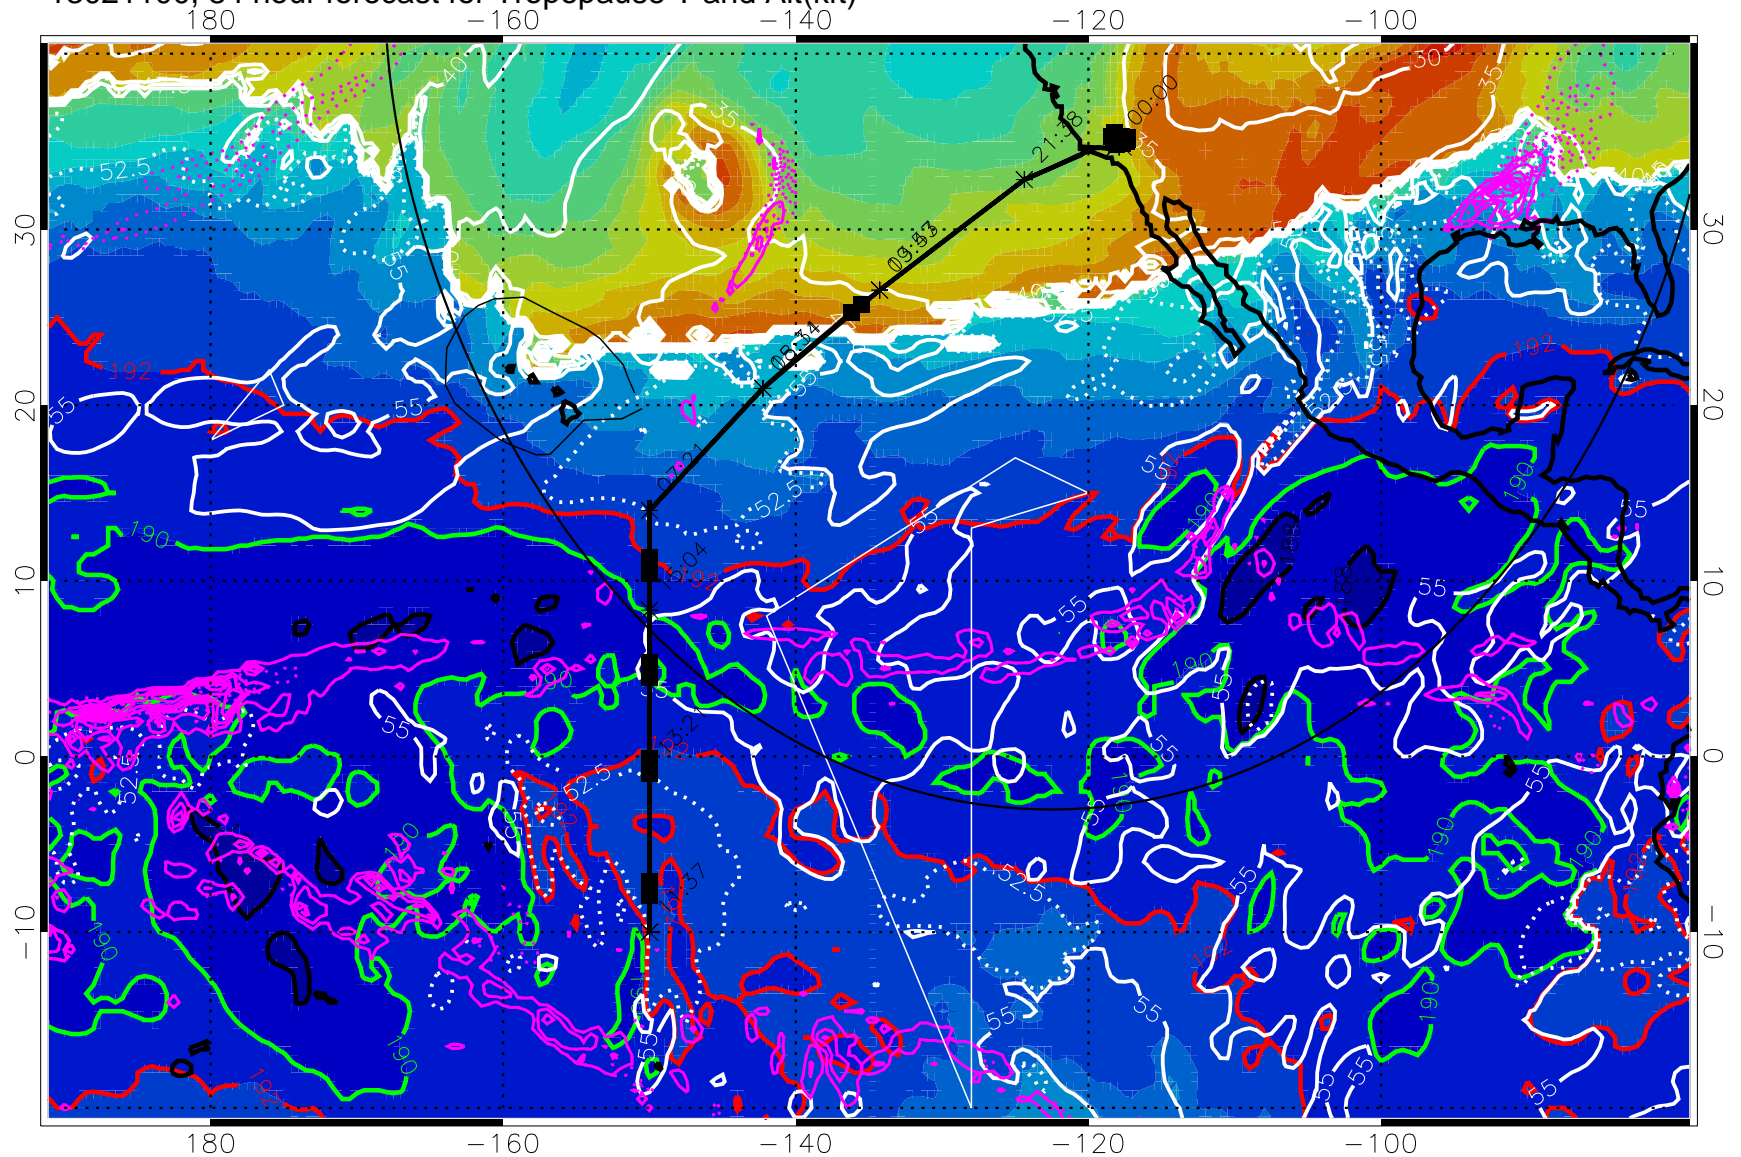

13021100, 84 hour forecast for Tropopause T and Alt(kft)

190 200 210 220 230
Tropopause T, K

Tropopause Altitude in kft (white)

Precip (tot dot, conv sol) past 6 hrs 6 kg/m² contours, min 4

187.5K Isotherm (black) 190K Isotherm (green) 192.5K Isotherm (red)

→ 30 m/s

Range ring of 4055 km -- 13 hours GH round trip