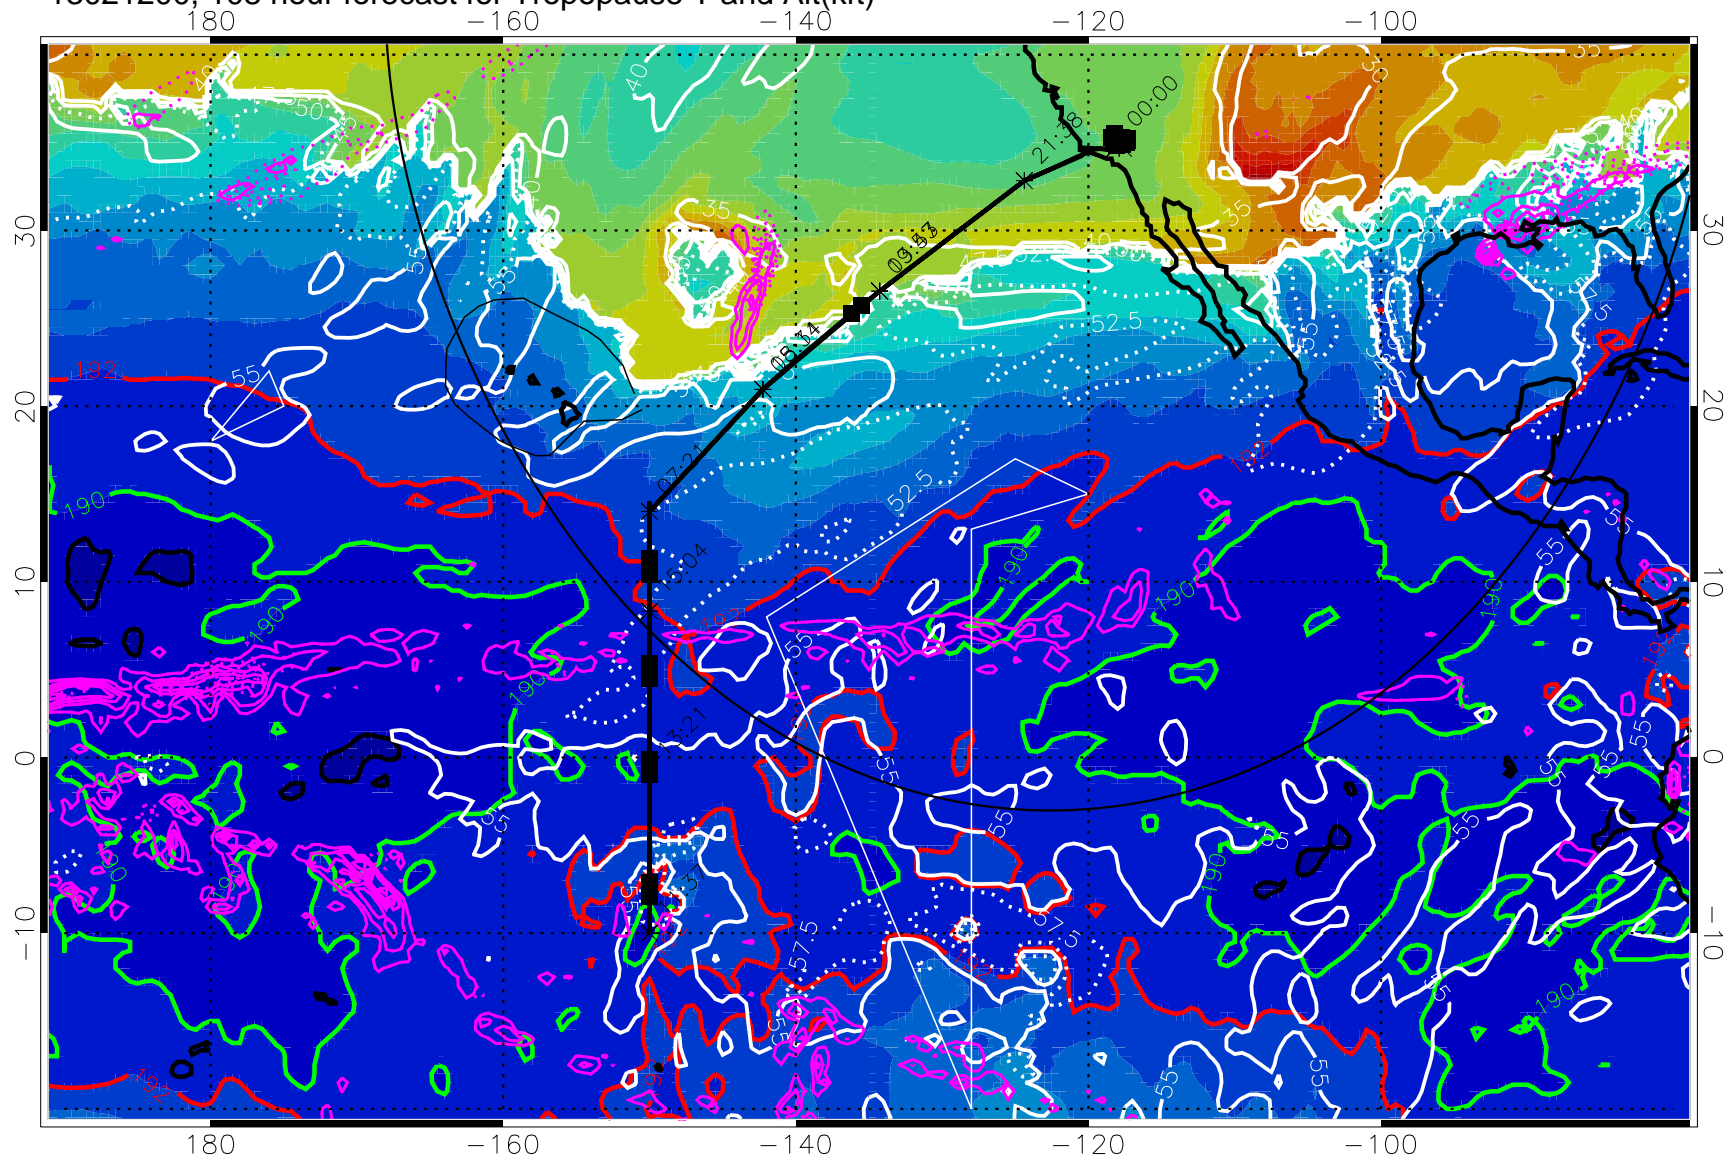

→ 30 m/s

Range ring of 4055 km -- 13 hours GH round trip

13021118, 102 hour forecast for Tropopause T and Alt(kft)

190 200 210 220 230

Tropopause T, K

Tropopause Altitude in kft (white)

Precip (tot dot, conv sol) past 6 hrs magenta 6 kg/m<sup>2</sup> contours, min 4

187.5K Isotherm (black) 190K Isotherm (blue) 192.5K Isotherm (red)

→ 30 m/s

Range ring of 4055 km -- 13 hours GH round trip

13021200, 108 hour forecast for Tropopause T and Alt(kft)

190 200 210 220 230

Tropopause T, K