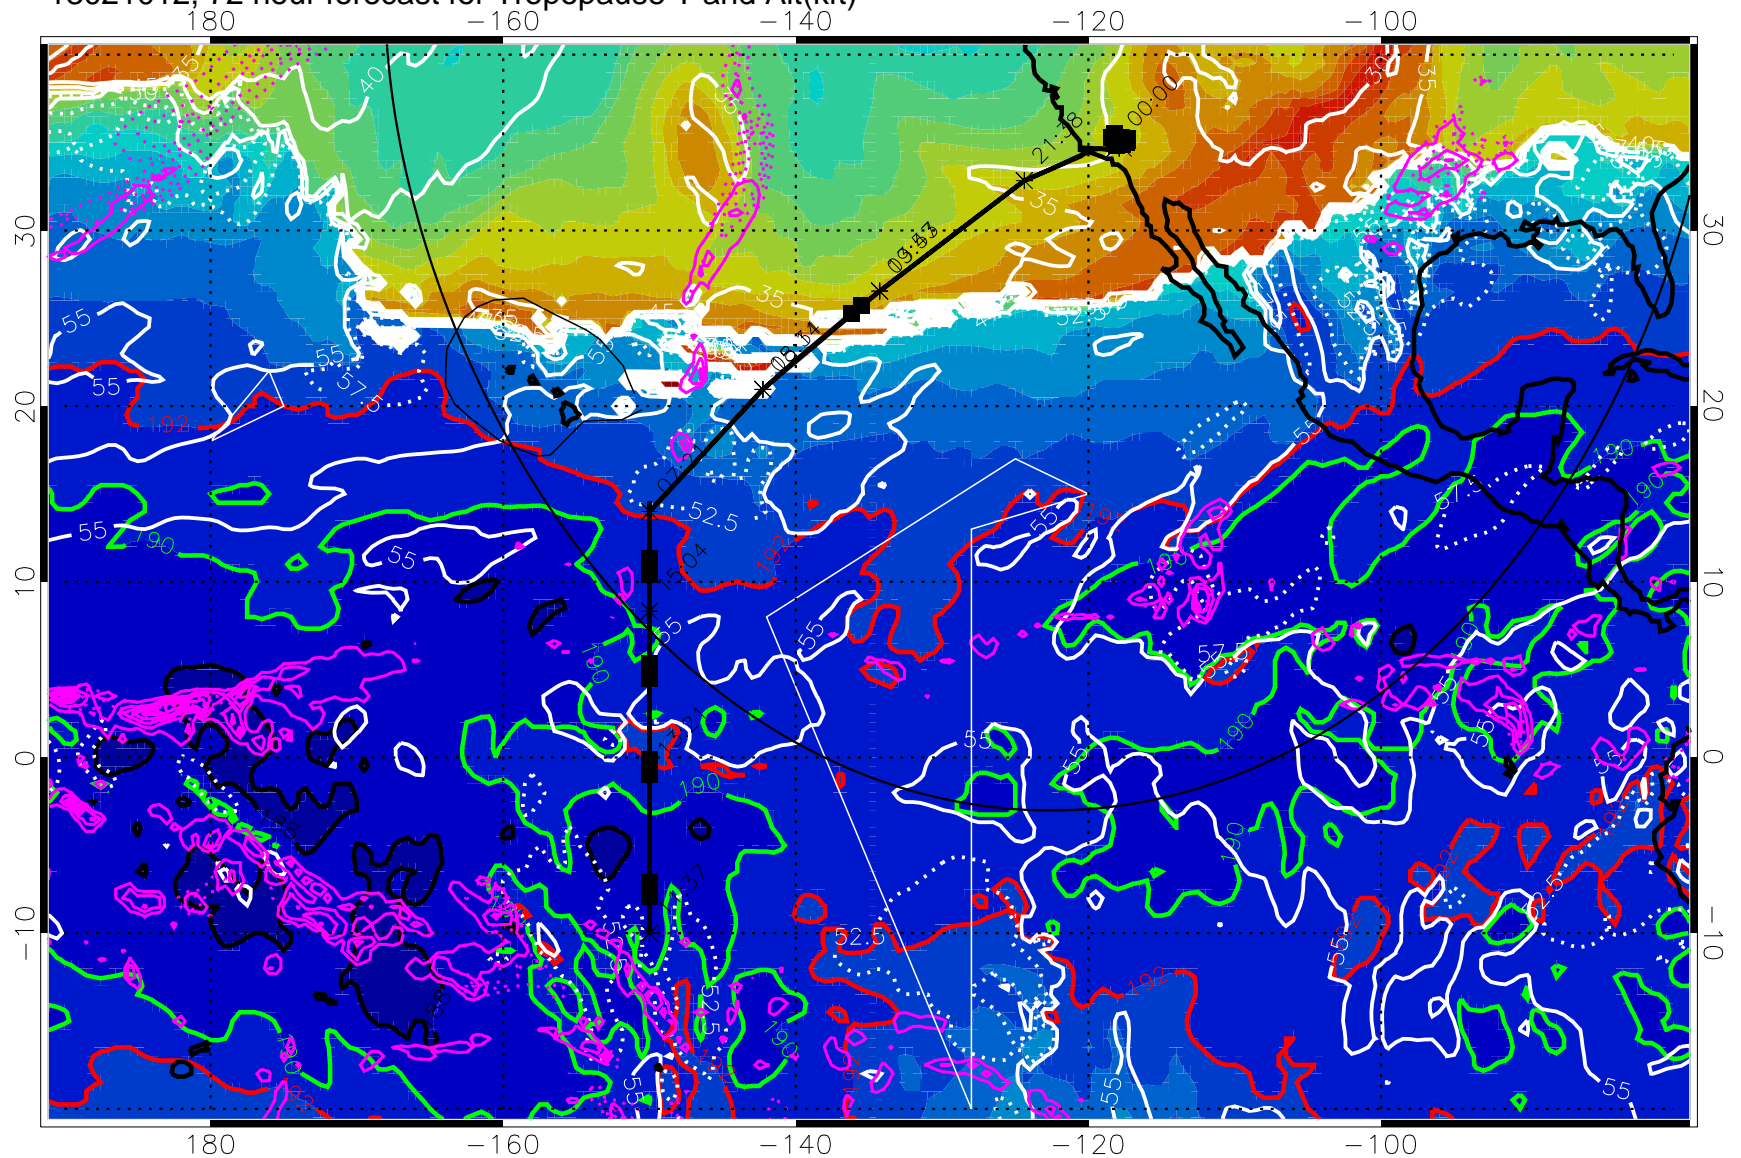

→ 30 m/s  
 Range ring of 4055 km -- 13 hours GH round trip

13021006, 66 hour forecast for Tropopause T and Alt(kft)

190 200 210 220 230

Tropopause T, K

Tropopause Altitude in kft (white)

Precip (tot dot, conv sol) past 6 hrs 6 kg/m<sup>2</sup> contours, min 4

187.5K Isotherm (black) 190K Isotherm (green) 192.5K Isotherm (red)

→ 30 m/s

Range ring of 4055 km -- 13 hours GH round trip

13021012, 72 hour forecast for Tropopause T and Alt(kft)

190 200 210 220 230  
Tropopause T, K

Tropopause Altitude in kft (white)

Precip (tot dot, conv sol) past 6 hrs 6 kg/m<sup>2</sup> contours, min 4

187.5K Isotherm (black) 190K Isotherm (green) 192.5K Isotherm (red)

→ 30 m/s

Range ring of 4055 km -- 13 hours GH round trip