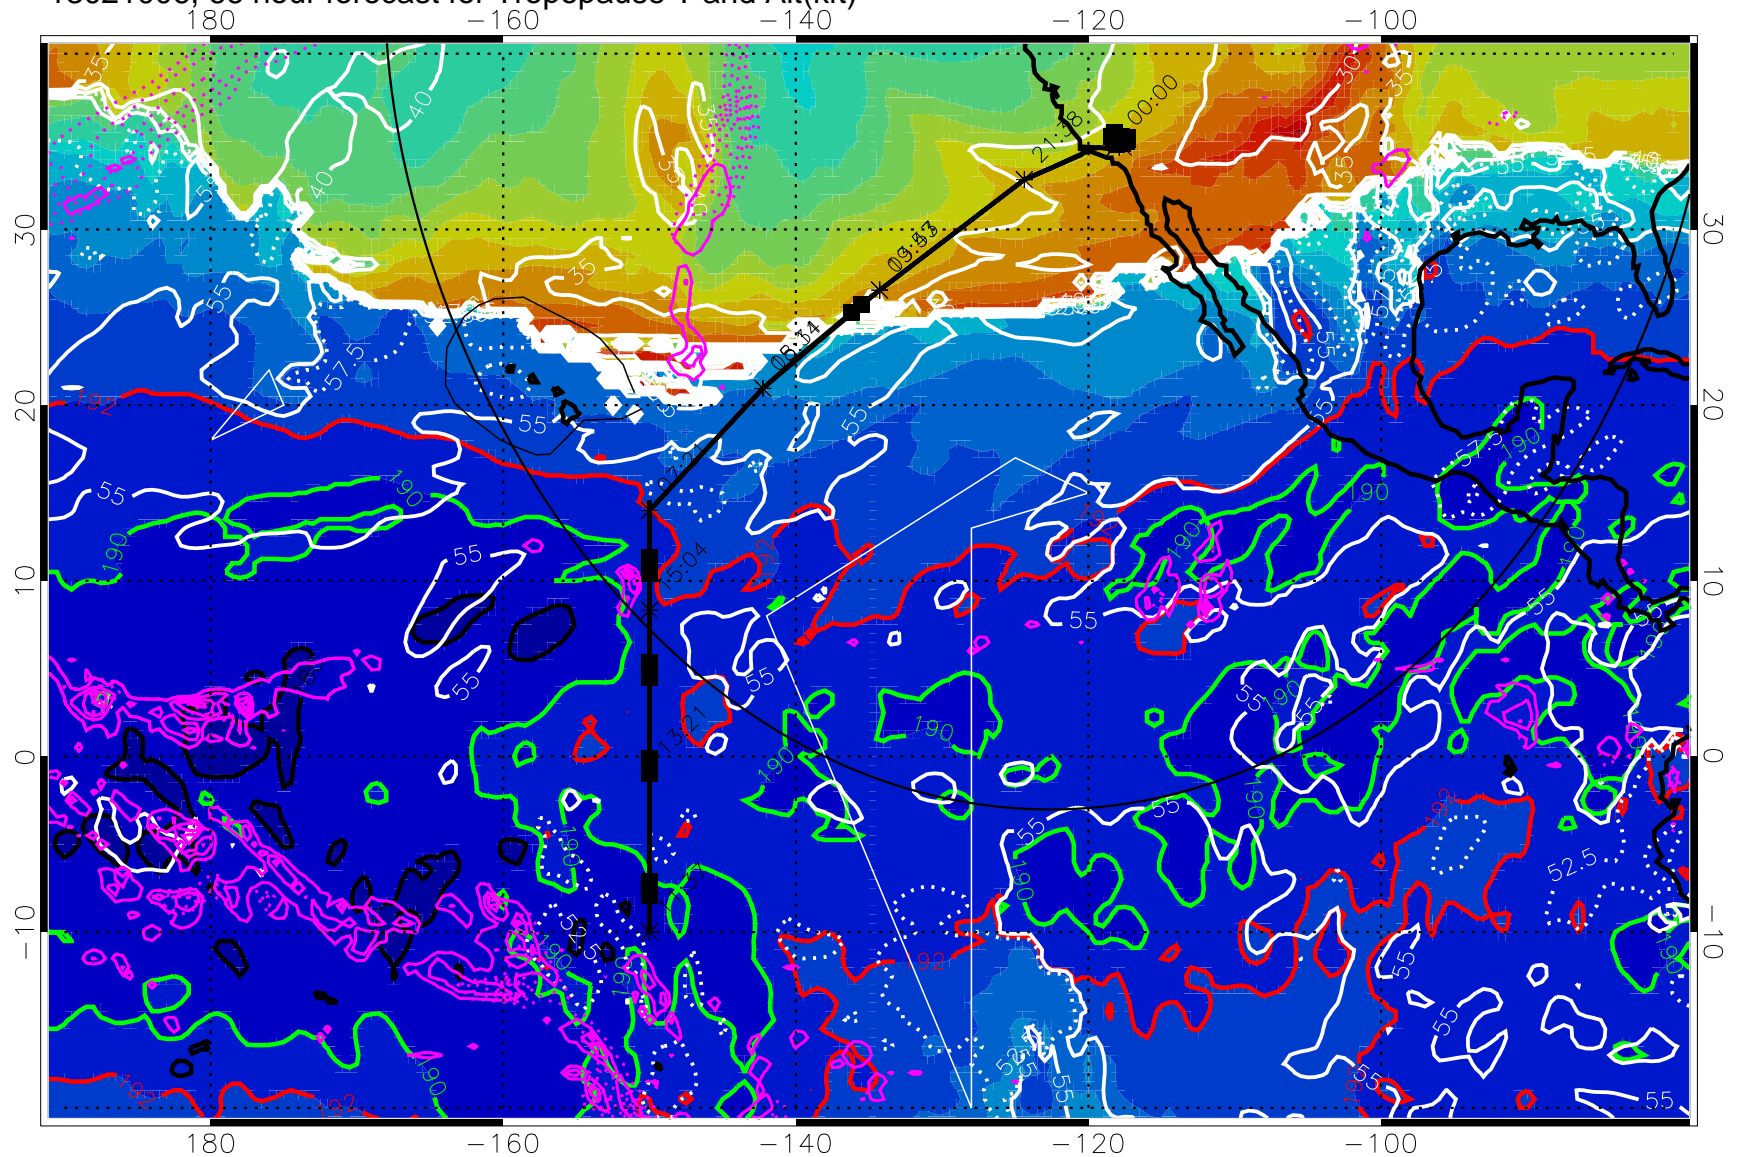

13021006, 66 hour forecast for Tropopause T and Alt(kft)

190 200 210 220 230

Tropopause T, K

Tropopause Altitude in kft (white)

Precip (tot dot, conv sol) past 6 hrs 6 kg/m² contours, min 4

187.5K Isotherm (black) 190K Isotherm (green) 192.5K Isotherm (red)

→ 30 m/s

Range ring of 4055 km -- 13 hours GH round trip