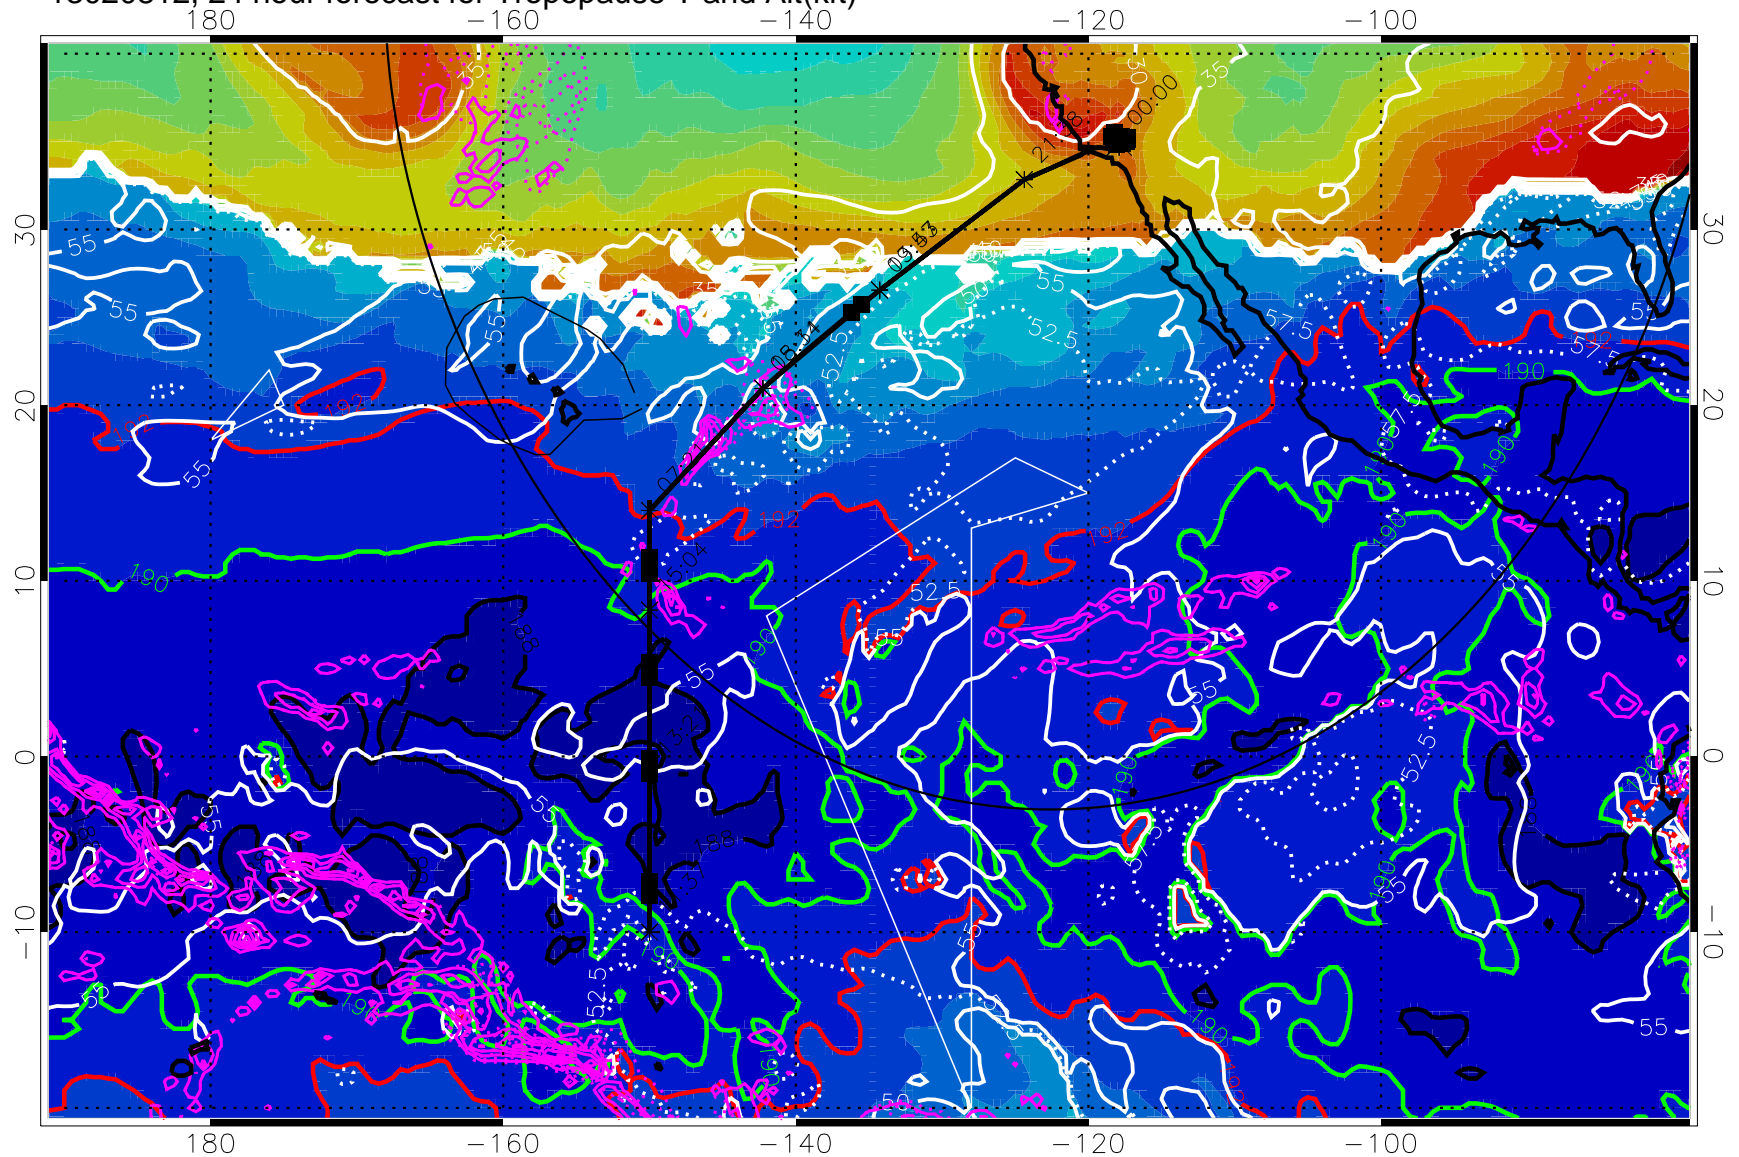

187.5K Isotherm (black) 190K Isotherm (green) 192.5K Isotherm (red)

→ 30 m/s

Range ring of 4055 km -- 13 hours GH round trip

13020806, 18 hour forecast for Tropopause T and Alt(kft)

190 200 210 220 230

Tropopause T, K

Tropopause Altitude in kft (white)

Precip (tot dot, conv sol) past 6 hrs magenta 6 kg/m<sup>2</sup> contours, min 4

187.5K Isotherm (black) 190K Isotherm (green) 192.5K Isotherm (red)

→ 30 m/s

Range ring of 4055 km -- 13 hours GH round trip

13020812, 24 hour forecast for Tropopause T and Alt(kft)

190 200 210 220 230

Tropopause T, K

Tropopause Altitude in kft (white)

Precip (tot dot, conv sol) past 6 hrs 6 kg/m<sup>2</sup> contours, min 4

187.5K Isotherm (black) 190K Isotherm (green) 192.5K Isotherm (red)

→ 30 m/s

Range ring of 4055 km -- 13 hours GH round trip

13020818, 30 hour forecast for Tropopause T and Alt(kft)

Tropopause Altitude in kft (white)  
 Precip (tot dot, conv sol) past 6 hrs magenta contours, min 4  
 187.5K Isotherm (black) 190K Isotherm (green) 192.5K Isotherm (red)  
 → 30 m/s  
 Range ring of 4055 km -- 13 hours GH round trip