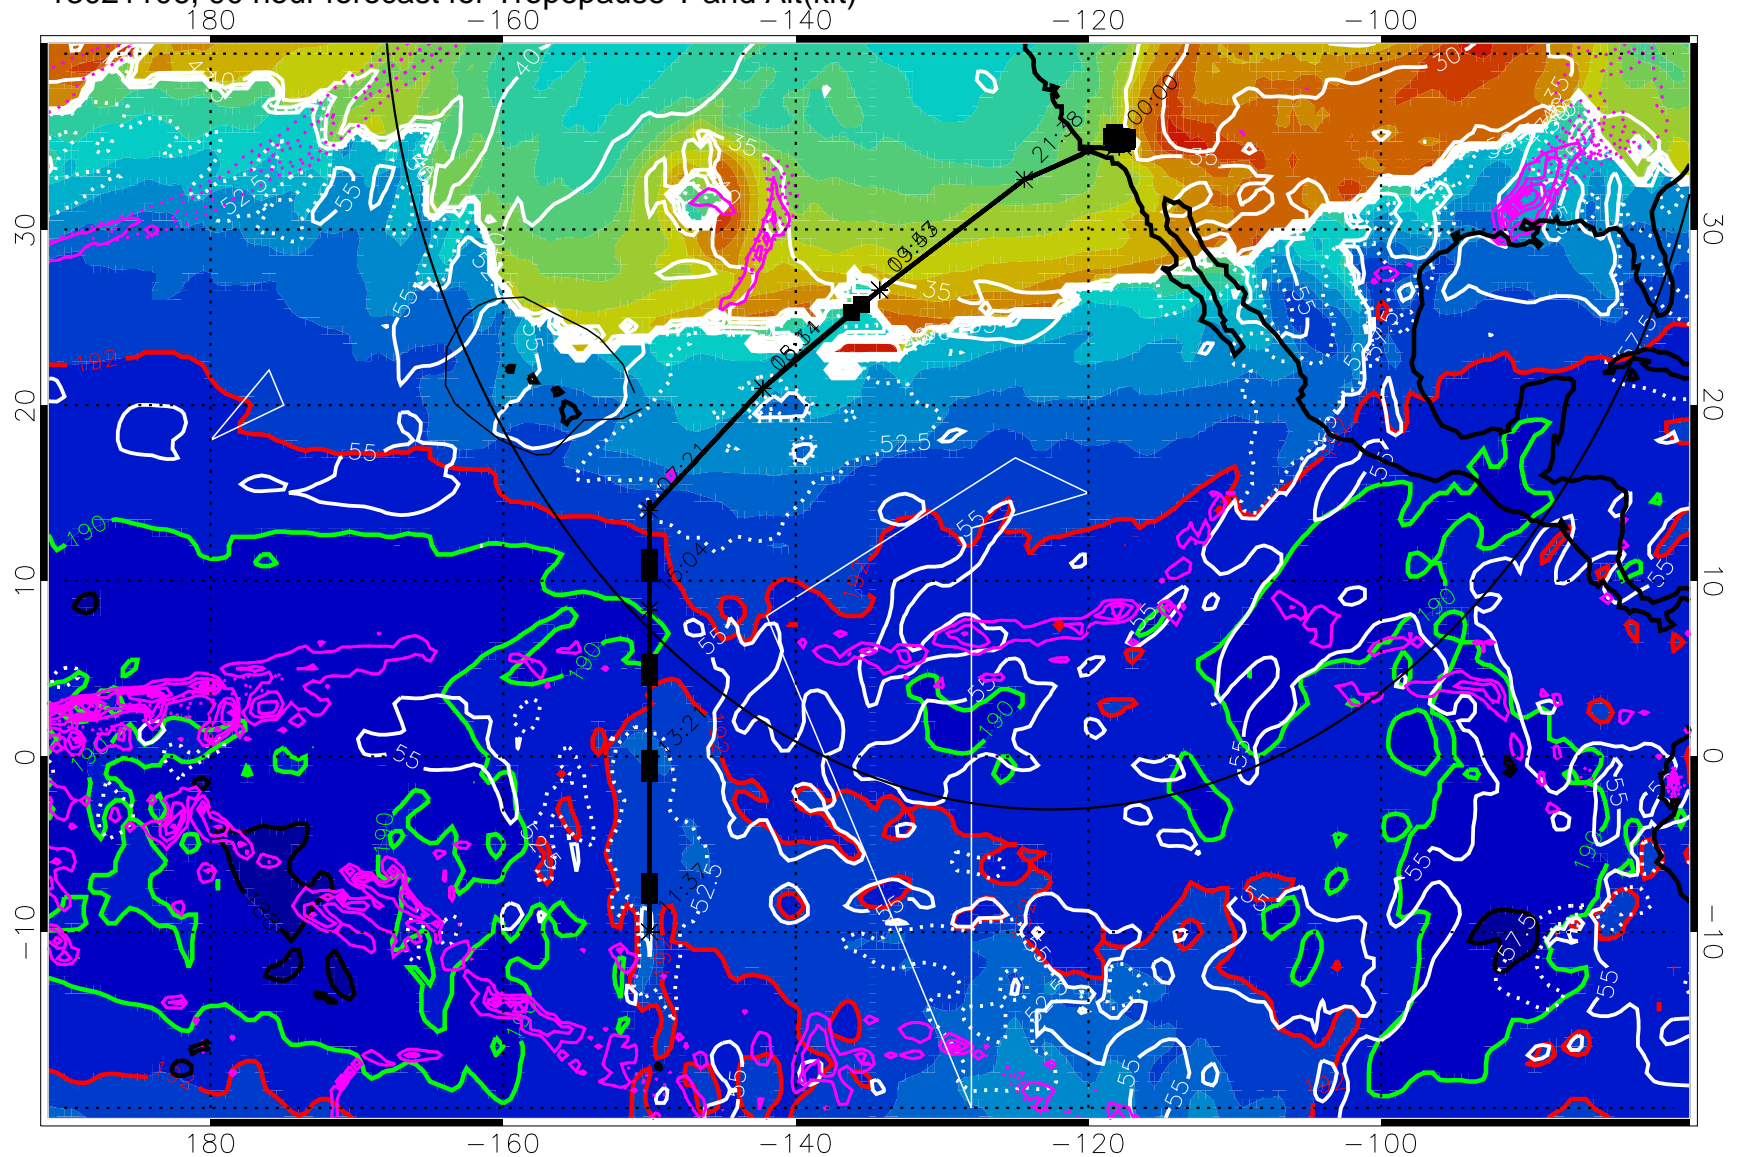

→ 30 m/s

Range ring of 4055 km -- 13 hours GH round trip

13021100, 84 hour forecast for Tropopause T and Alt(kft)

190 200 210 220 230  
Tropopause T, K

Tropopause Altitude in kft (white)

Precip (tot dot, conv sol) past 6 hrs 6 kg/m<sup>2</sup> contours, min 4

187.5K Isotherm (black) 190K Isotherm (green) 192.5K Isotherm (red)

→ 30 m/s

Range ring of 4055 km -- 13 hours GH round trip

13021106, 90 hour forecast for Tropopause T and Alt(kft)

190 200 210 220 230  
Tropopause T, K