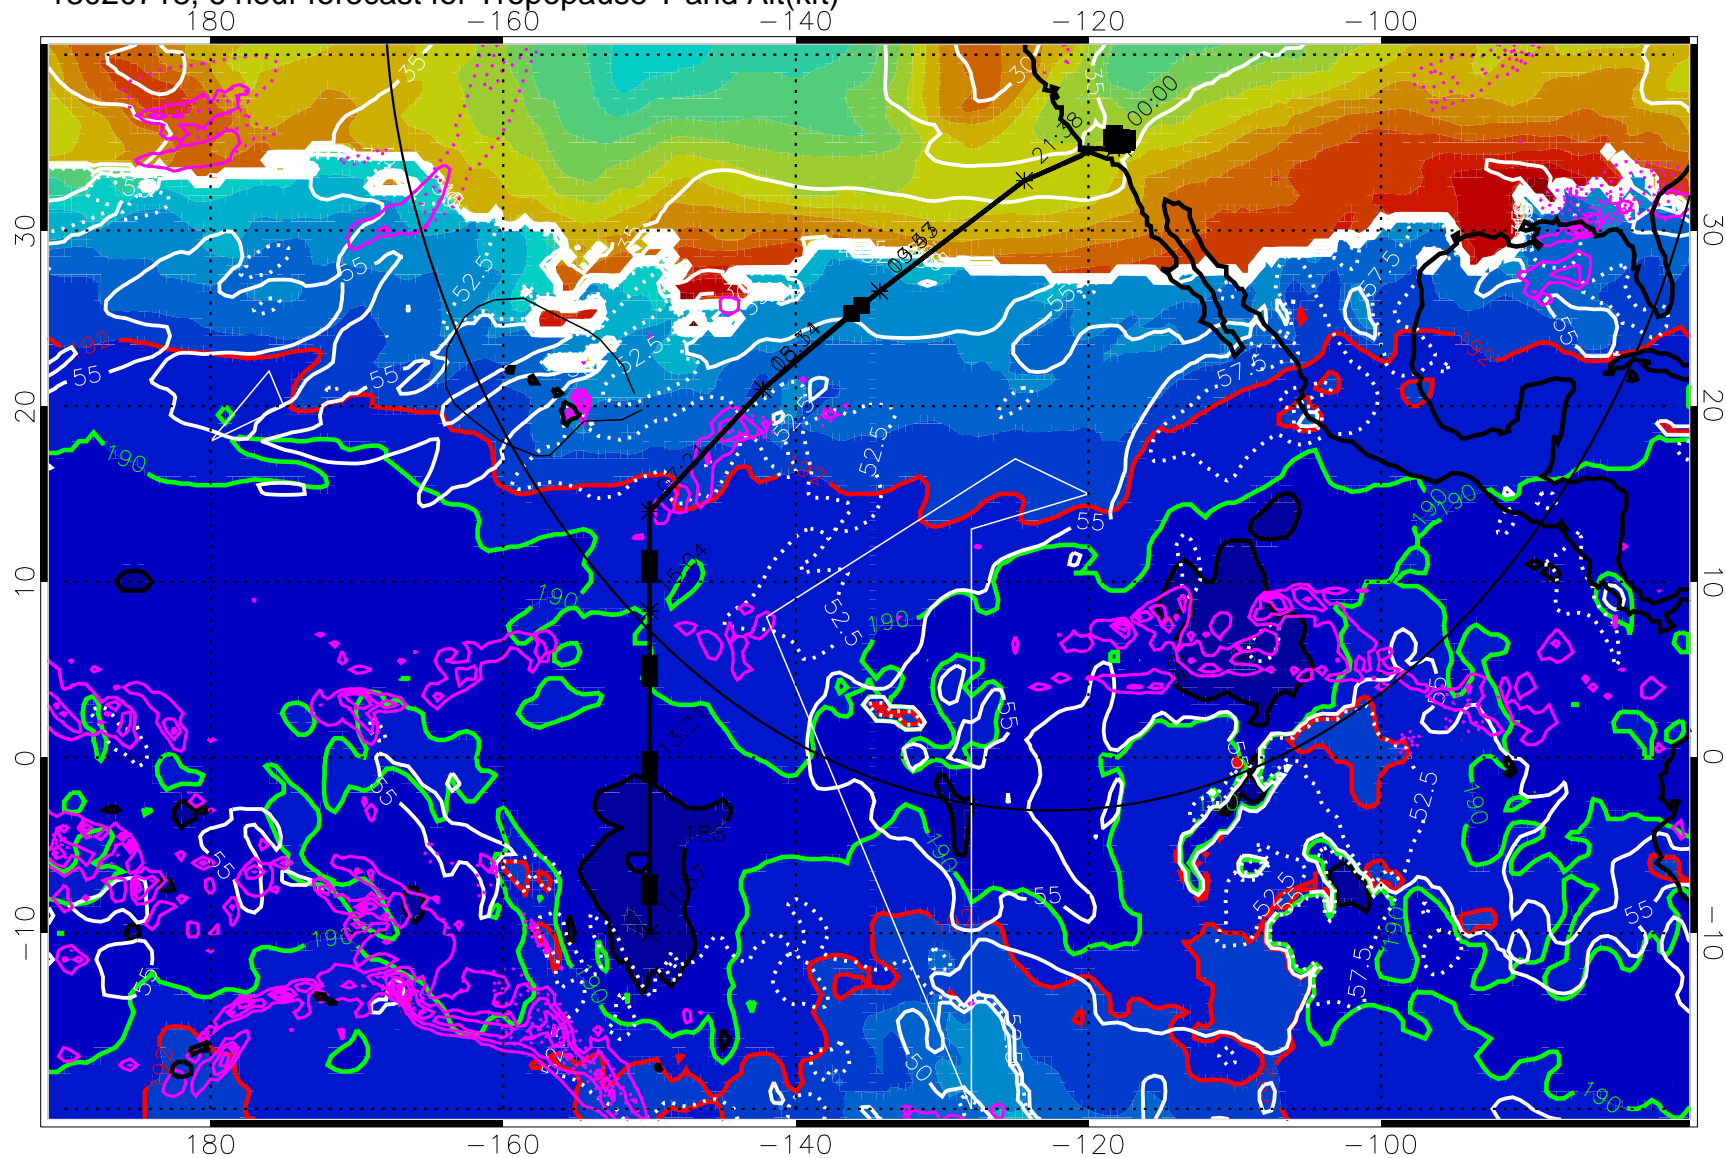

13020718, 6 hour forecast for Tropopause T and Alt(kft)

190 200 210 220 230

Tropopause T, K

Tropopause Altitude in kft (white)

Precip (tot dot, conv sol) past 6 hrs 6 kg/m<sup>2</sup> contours, min 4

187.5K Isotherm (black) 190K Isotherm (green) 192.5K Isotherm (red)

→ 30 m/s

Range ring of 4055 km -- 13 hours GH round trip

13020800, 12 hour forecast for Tropopause T and Alt(kft)

190 200 210 220 230

Tropopause T, K

Tropopause Altitude in kft (white)

Precip (tot dot, conv sol) past 6 hrs 6 kg/m<sup>2</sup> contours, min 4

187.5K Isotherm (black) 190K Isotherm (green) 192.5K Isotherm (red)

→ 30 m/s

Range ring of 4055 km -- 13 hours GH round trip

13020806, 18 hour forecast for Tropopause T and Alt(kft)

190 200 210 220 230

Tropopause T, K

Tropopause Altitude in kft (white)

Precip (tot dot, conv sol) past 6 hrs magenta 6 kg/m<sup>2</sup> contours, min 4

187.5K Isotherm (black) 190K Isotherm (green) 192.5K Isotherm (red)

→ 30 m/s

Range ring of 4055 km -- 13 hours GH round trip