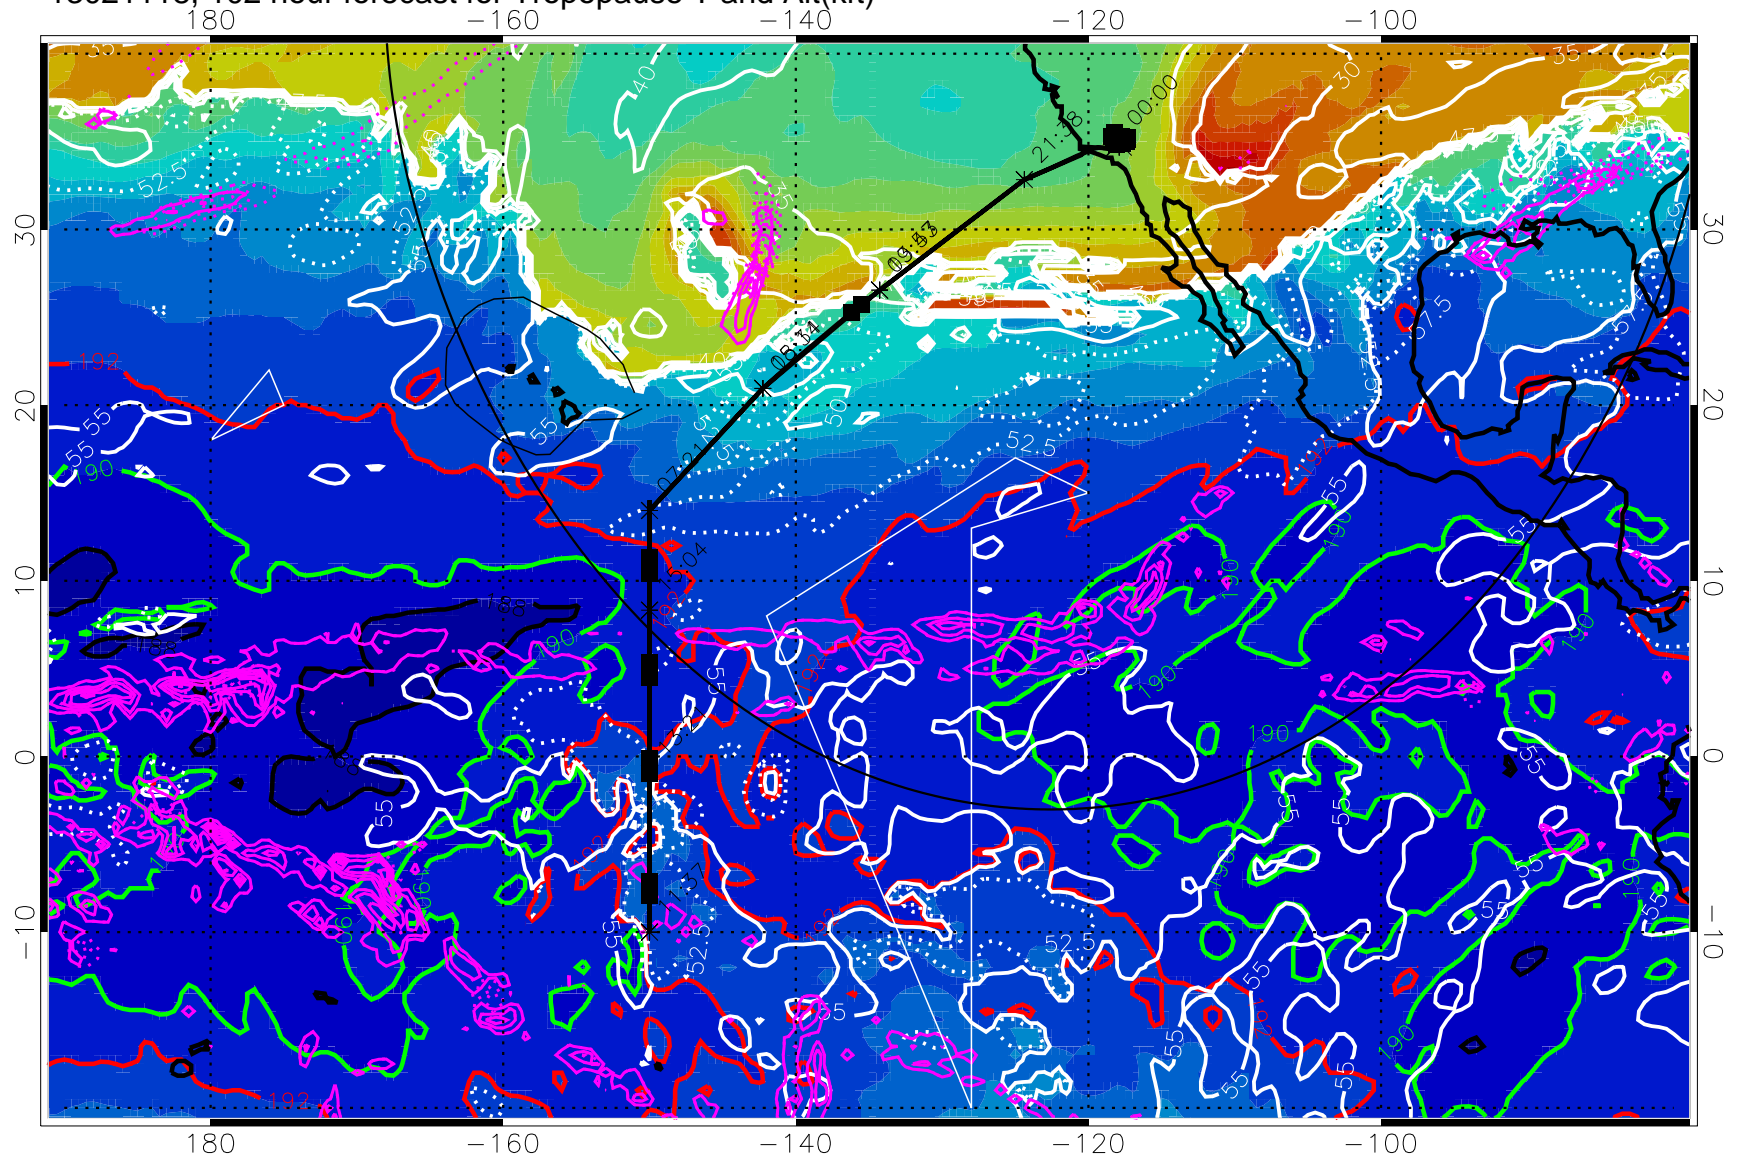

13021118, 102 hour forecast for Tropopause T and Alt(kft)

190 200 210 220 230

Tropopause T, K

Tropopause Altitude in kft (white)

Precip (tot dot, conv sol) past 6 hrs magenta 6 kg/m² contours, min 4

187.5K Isotherm (black) 190K Isotherm (blue) 192.5K Isotherm (red)

→ 30 m/s

Range ring of 4055 km -- 13 hours GH round trip