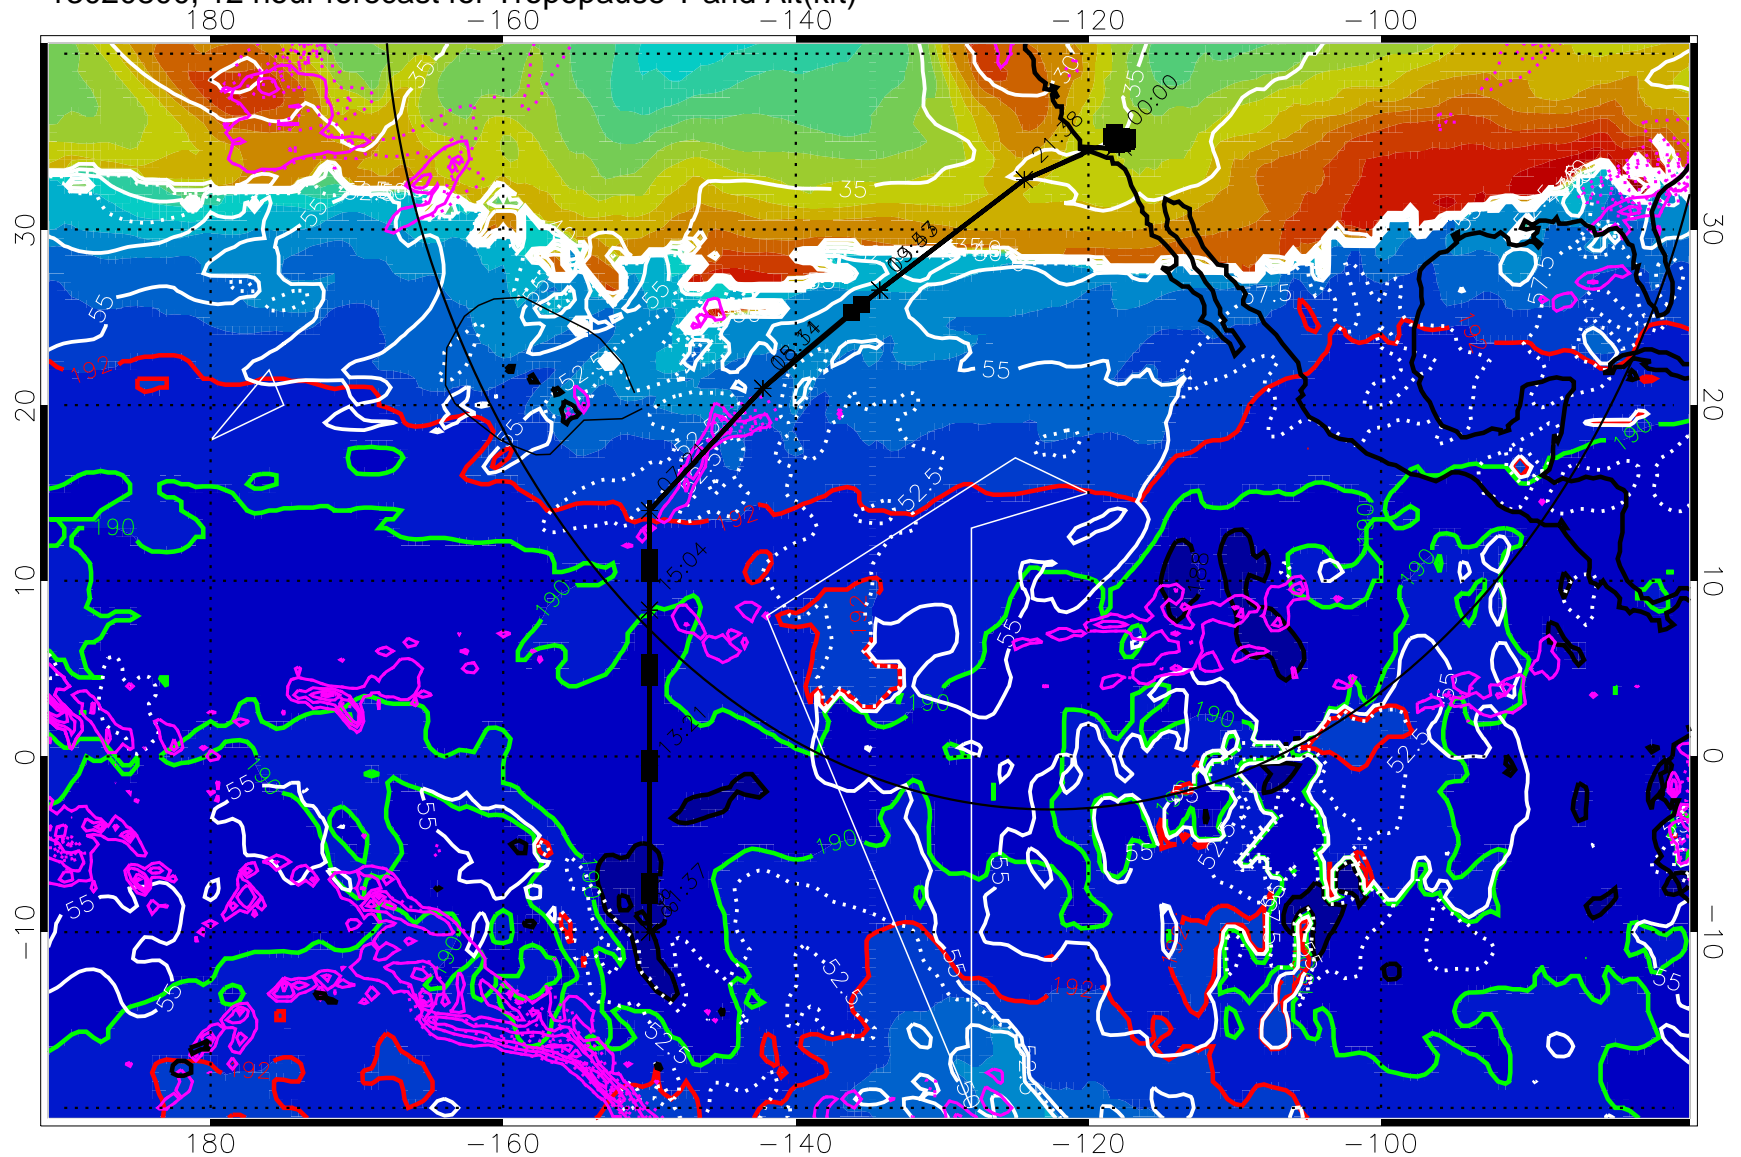

13020718, 6 hour forecast for Tropopause T and Alt(kft)

190 200 210 220 230

Tropopause T, K

Tropopause Altitude in kft (white)

Precip (tot dot, conv sol) past 6 hrs 6 kg/m<sup>2</sup> contours, min 4

187.5K Isotherm (black) 190K Isotherm (green) 192.5K Isotherm (red)

→ 30 m/s

Range ring of 4055 km -- 13 hours GH round trip

13020800, 12 hour forecast for Tropopause T and Alt(kft)

190 200 210 220 230

Tropopause T, K

Tropopause Altitude in kft (white)

Precip (tot dot, conv sol) past 6 hrs 6 kg/m<sup>2</sup> contours, min 4

187.5K Isotherm (black) 190K Isotherm (green) 192.5K Isotherm (red)

→ 30 m/s

Range ring of 4055 km -- 13 hours GH round trip

13020806, 18 hour forecast for Tropopause T and Alt(kft)

190 200 210 220 230

Tropopause T, K

Tropopause Altitude in kft (white)

Precip (tot dot, conv sol) past 6 hrs magenta 6 kg/m<sup>2</sup> contours, min 4

187.5K Isotherm (black) 190K Isotherm (green) 192.5K Isotherm (red)

→ 30 m/s

Range ring of 4055 km -- 13 hours GH round trip