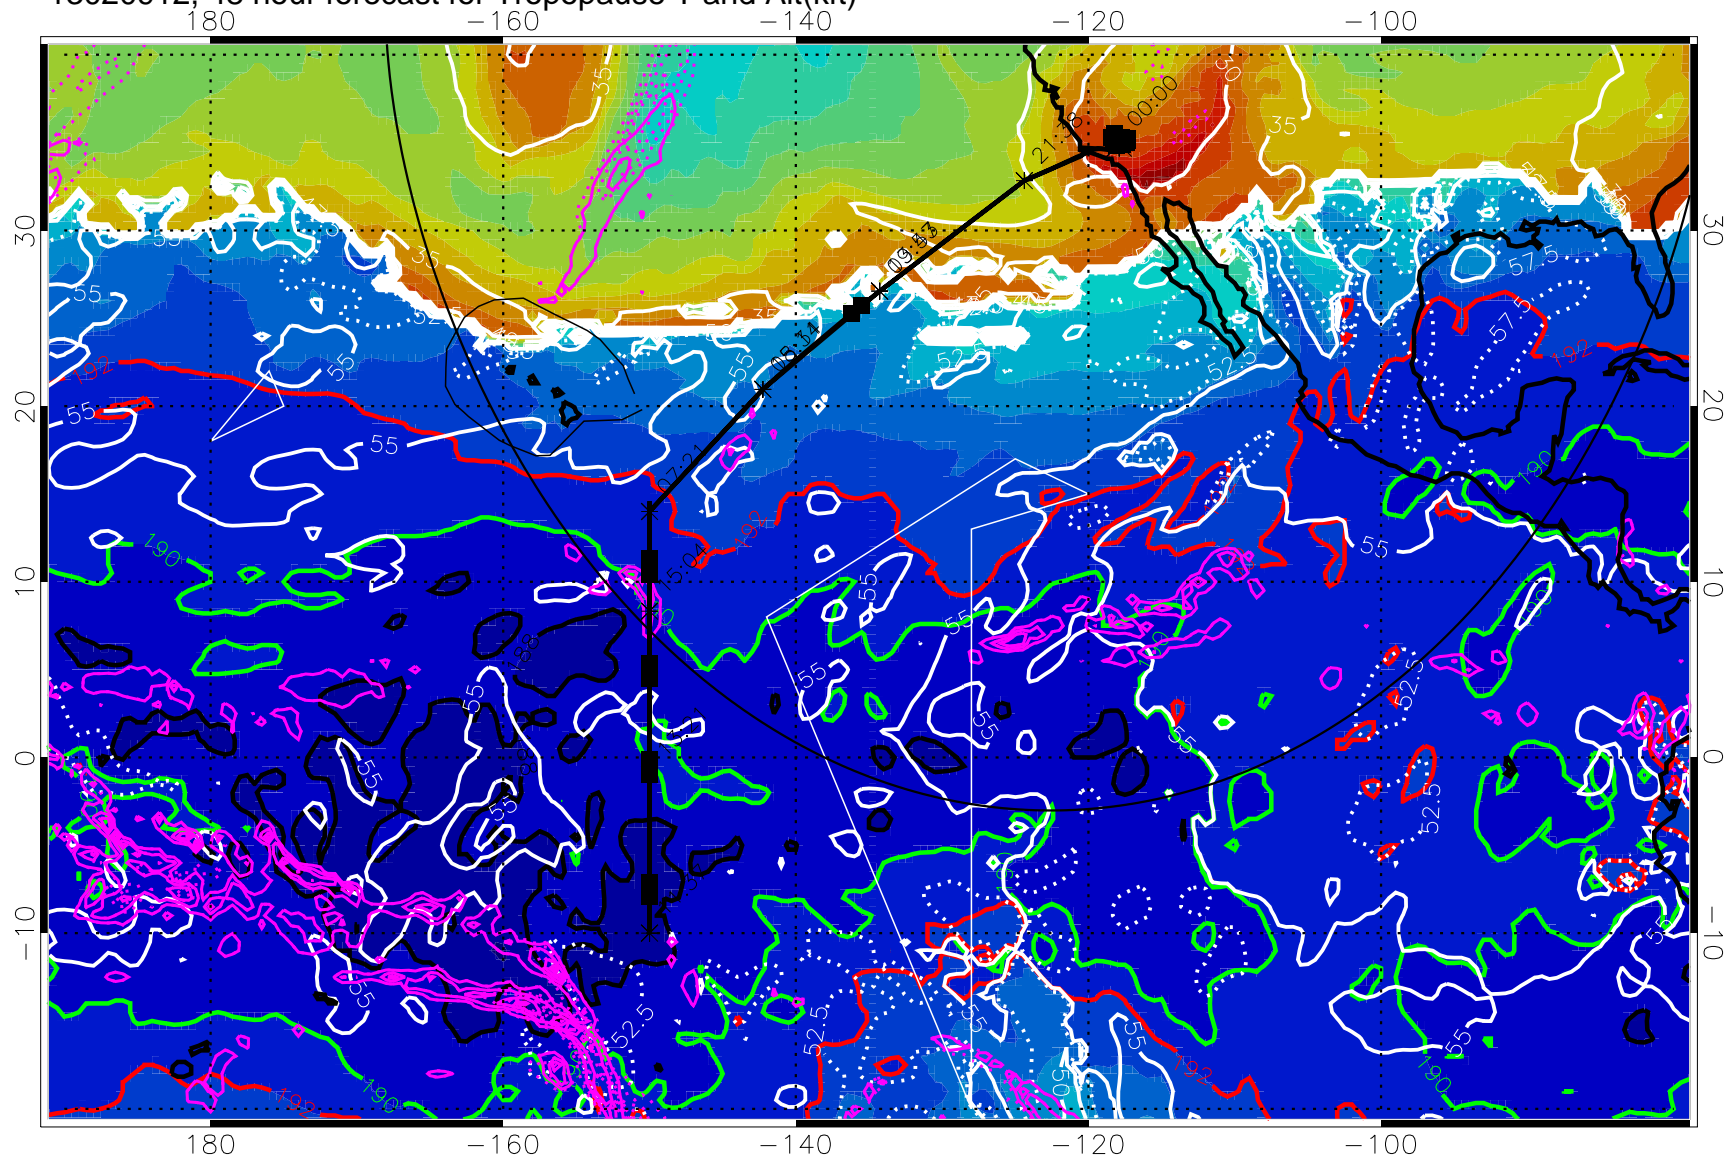

→ 30 m/s

Range ring of 4055 km -- 13 hours GH round trip

13020906, 42 hour forecast for Tropopause T and Alt(kft)

190 200 210 220 230  
Tropopause T, K

Tropopause Altitude in kft (white)

Precip (tot dot, conv sol) past 6 hrs 6 kg/m<sup>2</sup> contours, min 4

187.5K Isotherm (black) 190K Isotherm (green) 192.5K Isotherm (red)

→ 30 m/s

Range ring of 4055 km -- 13 hours GH round trip

13020912, 48 hour forecast for Tropopause T and Alt(kft)

190 200 210 220 230

Tropopause T, K

Tropopause Altitude in kft (white)

Precip (tot dot, conv sol) past 6 hrs 6 kg/m<sup>2</sup> contours, min 4

187.5K Isotherm (black) 190K Isotherm (green) 192.5K Isotherm (red)

→ 30 m/s

Range ring of 4055 km -- 13 hours GH round trip