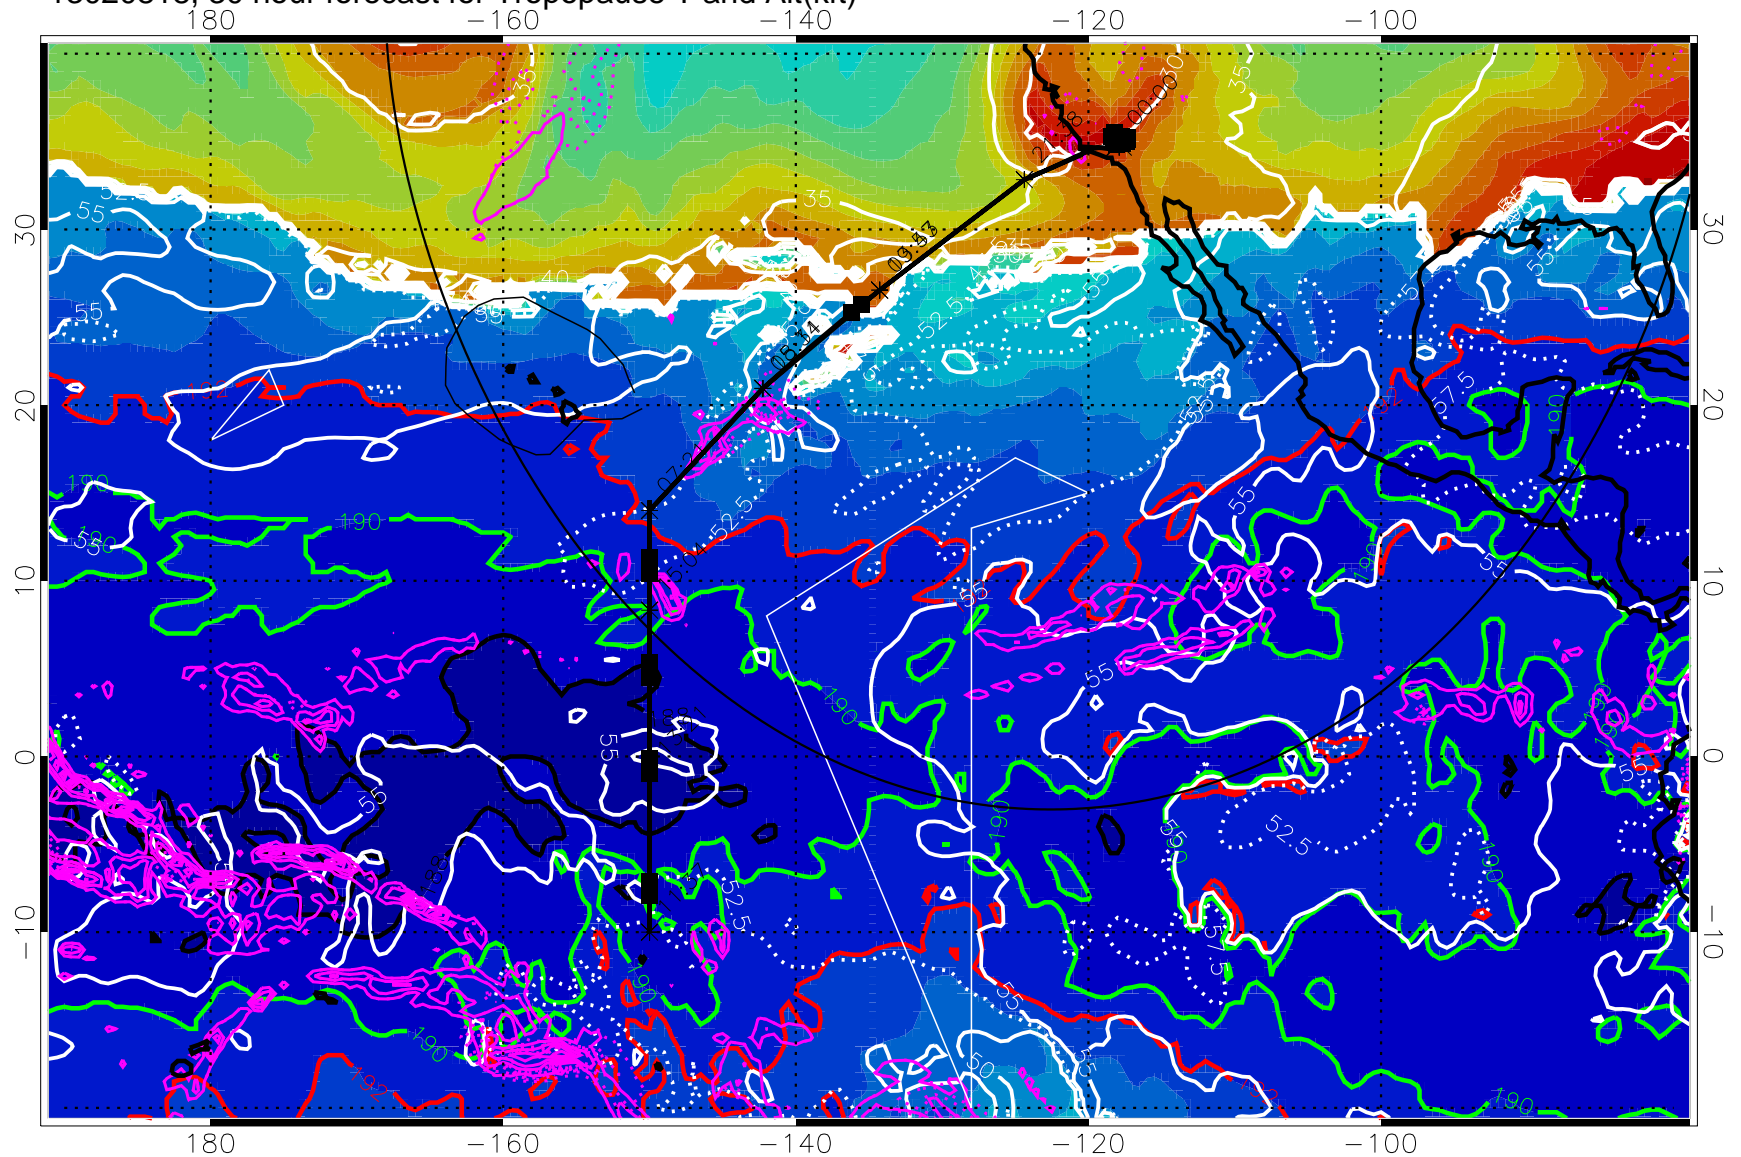

Tropopause Altitude in kft (white)

Precip (tot dot, conv sol) past 6 hrs magenta 6 kg/m<sup>2</sup> contours, min 4

187.5K Isotherm (black) 190K Isotherm (green) 192.5K Isotherm (red)

→ 30 m/s

Range ring of 4055 km -- 13 hours GH round trip

13020812, 24 hour forecast for Tropopause T and Alt(kft)

190 200 210 220 230

Tropopause T, K

Tropopause Altitude in kft (white)

Precip (tot dot, conv sol) past 6 hrs 6 kg/m<sup>2</sup> contours, min 4

187.5K Isotherm (black) 190K Isotherm (green) 192.5K Isotherm (red)

→ 30 m/s

Range ring of 4055 km -- 13 hours GH round trip

13020818, 30 hour forecast for Tropopause T and Alt(kft)

Tropopause Altitude in kft (white)  
 Precip (tot dot, conv sol) past 6 hrs magenta contours, min 4  
 187.5K Isotherm (black) 190K Isotherm (green) 192.5K Isotherm (red)  
 → 30 m/s  
 Range ring of 4055 km -- 13 hours GH round trip