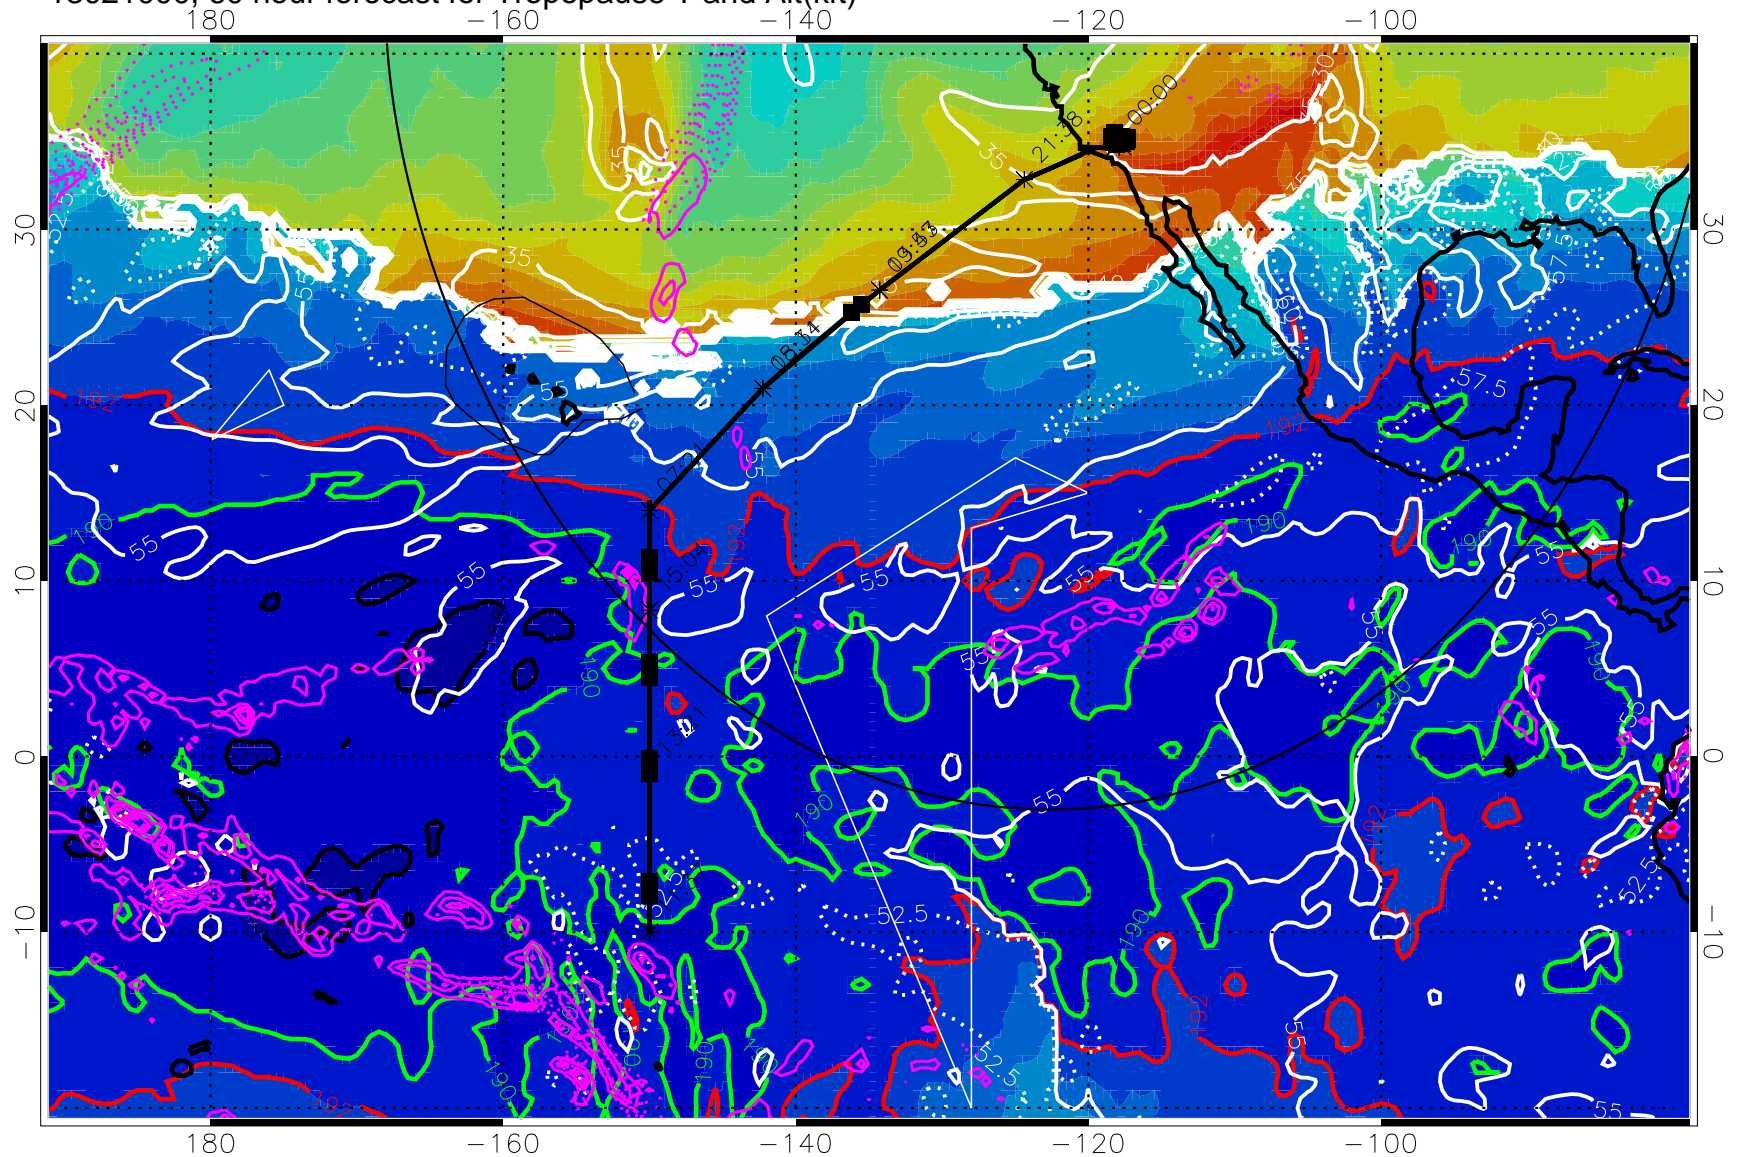

13021000, 60 hour forecast for Tropopause T and Alt(kft)

Tropopause Altitude in kft (white)
Precip (tot dot, conv sol) past 6 hrs 6 kg/m2 contours, min 4
187.5K Isotherm (black) 190K Isotherm (green) 192.5K Isotherm (red)

→ 30 m/s
Range ring of 4055 km -- 13 hours GH round trip