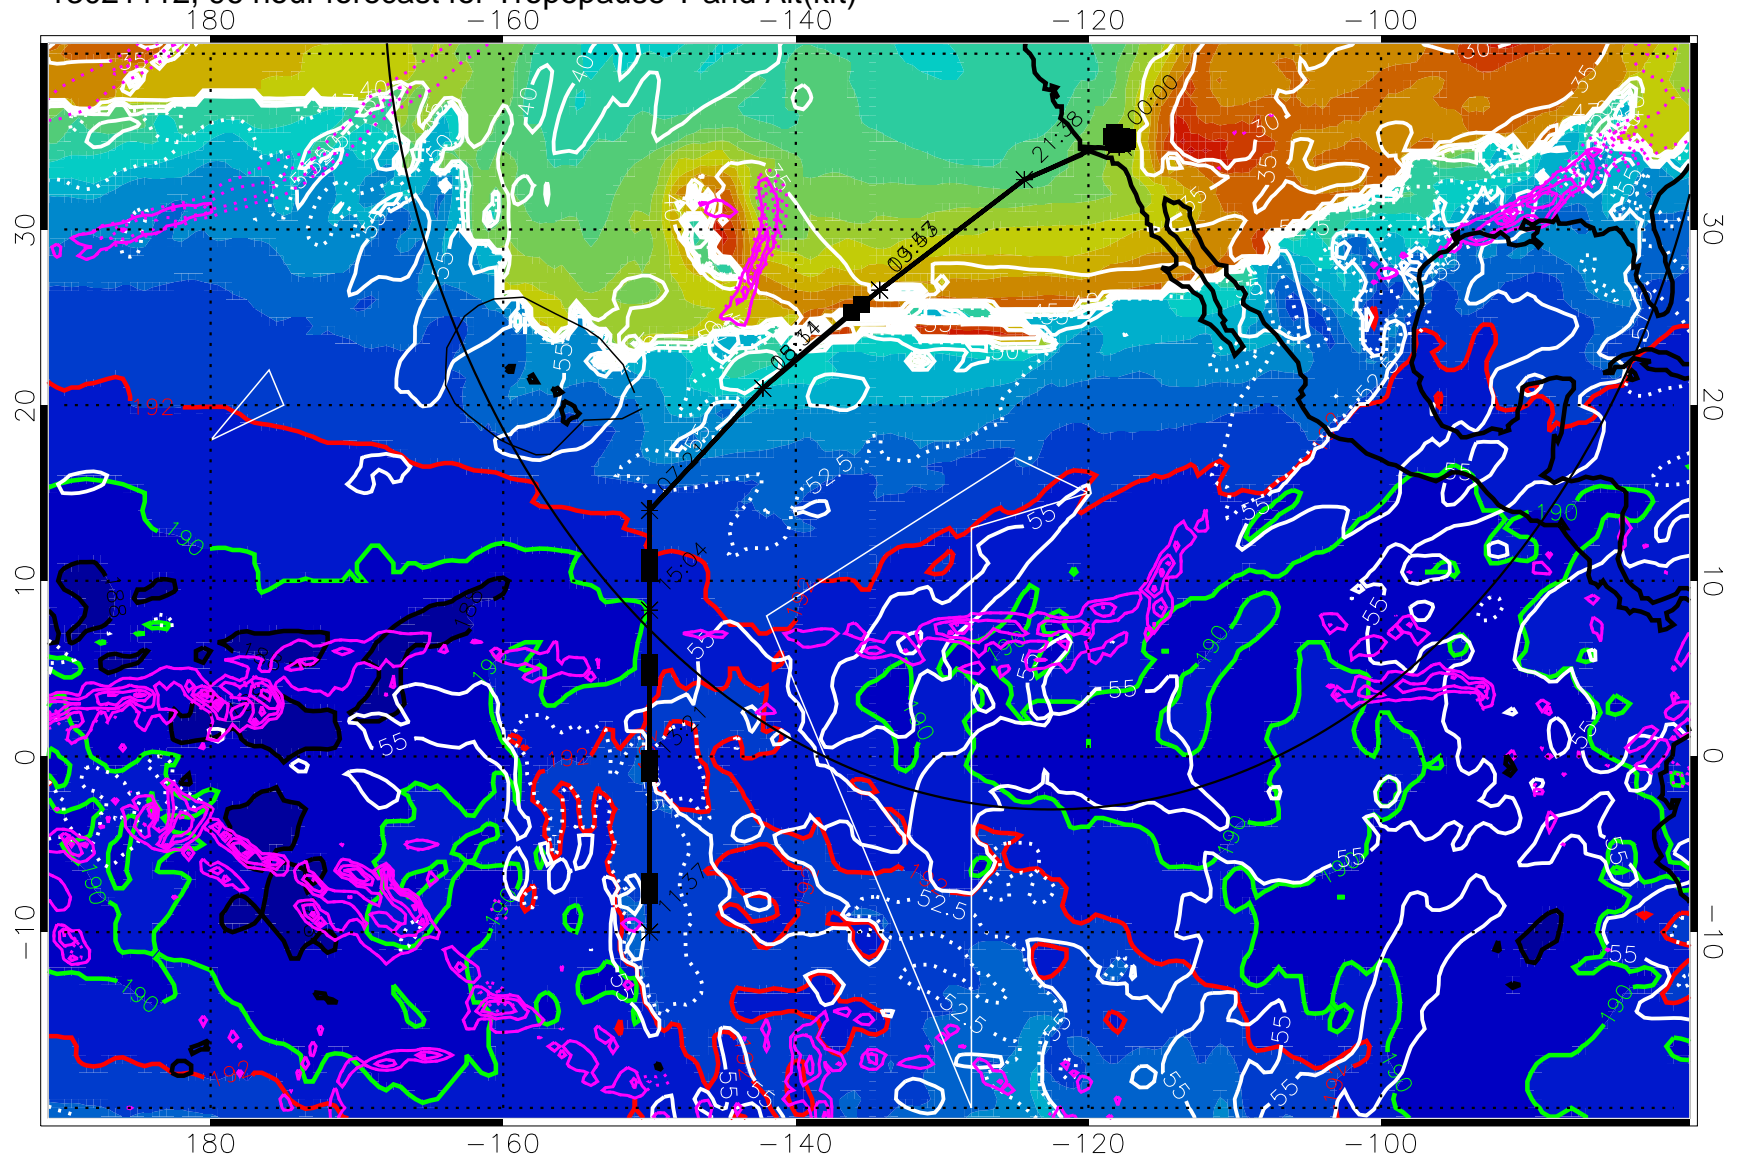

13021112, 96 hour forecast for Tropopause T and Alt(kft)

190 200 210 220 230

Tropopause T, K

Tropopause Altitude in kft (white)

Precip (tot dot, conv sol) past 6 hrs 6 kg/m² contours, min 4

187.5K Isotherm (black) 190K Isotherm (green) 192.5K Isotherm (red)

→ 30 m/s

Range ring of 4055 km -- 13 hours GH round trip