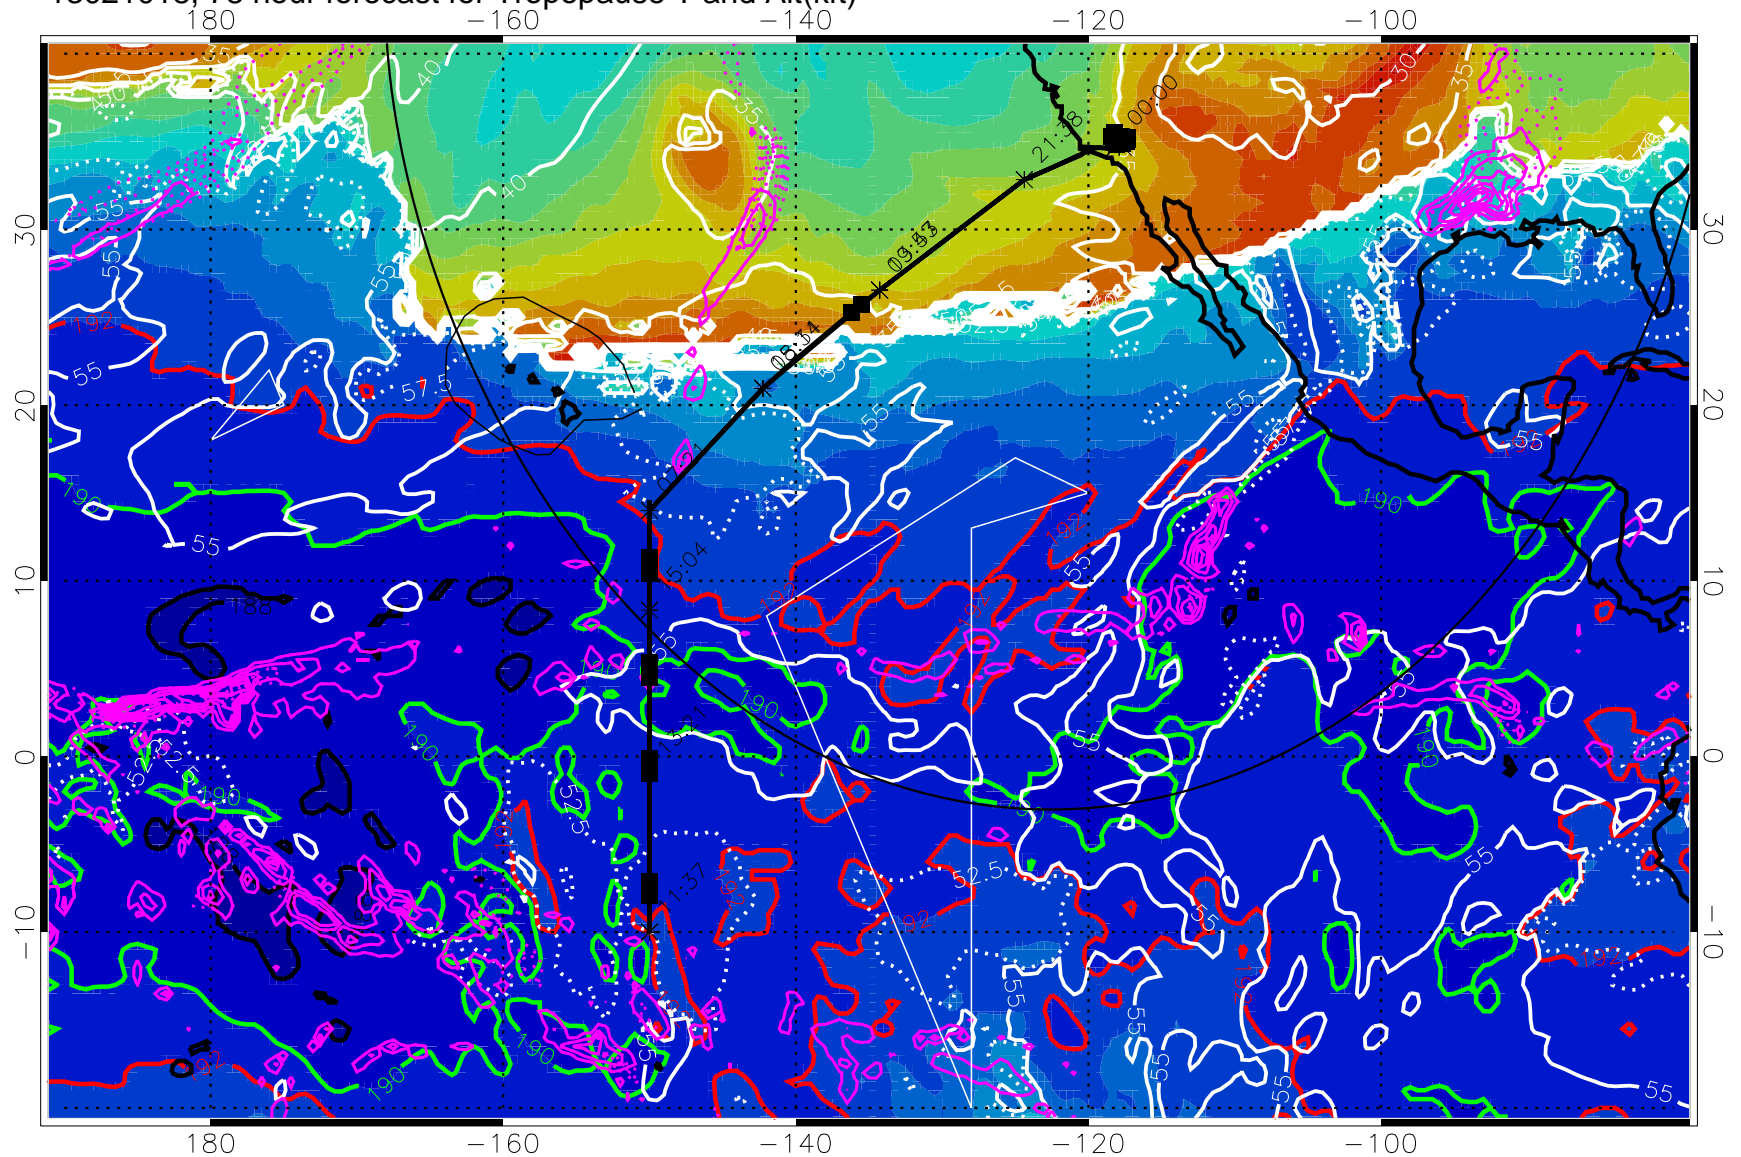

13021018, 78 hour forecast for Tropopause T and Alt(kft)

Tropopause T, K

Tropopause Altitude in kft (white)

Precip (tot dot, conv sol) past 6 hrs 6 kg/m² contours, min 4

187.5K Isotherm (black) 190K Isotherm (green) 192.5K Isotherm (red)

→ 30 m/s

Range ring of 4055 km -- 13 hours GH round trip