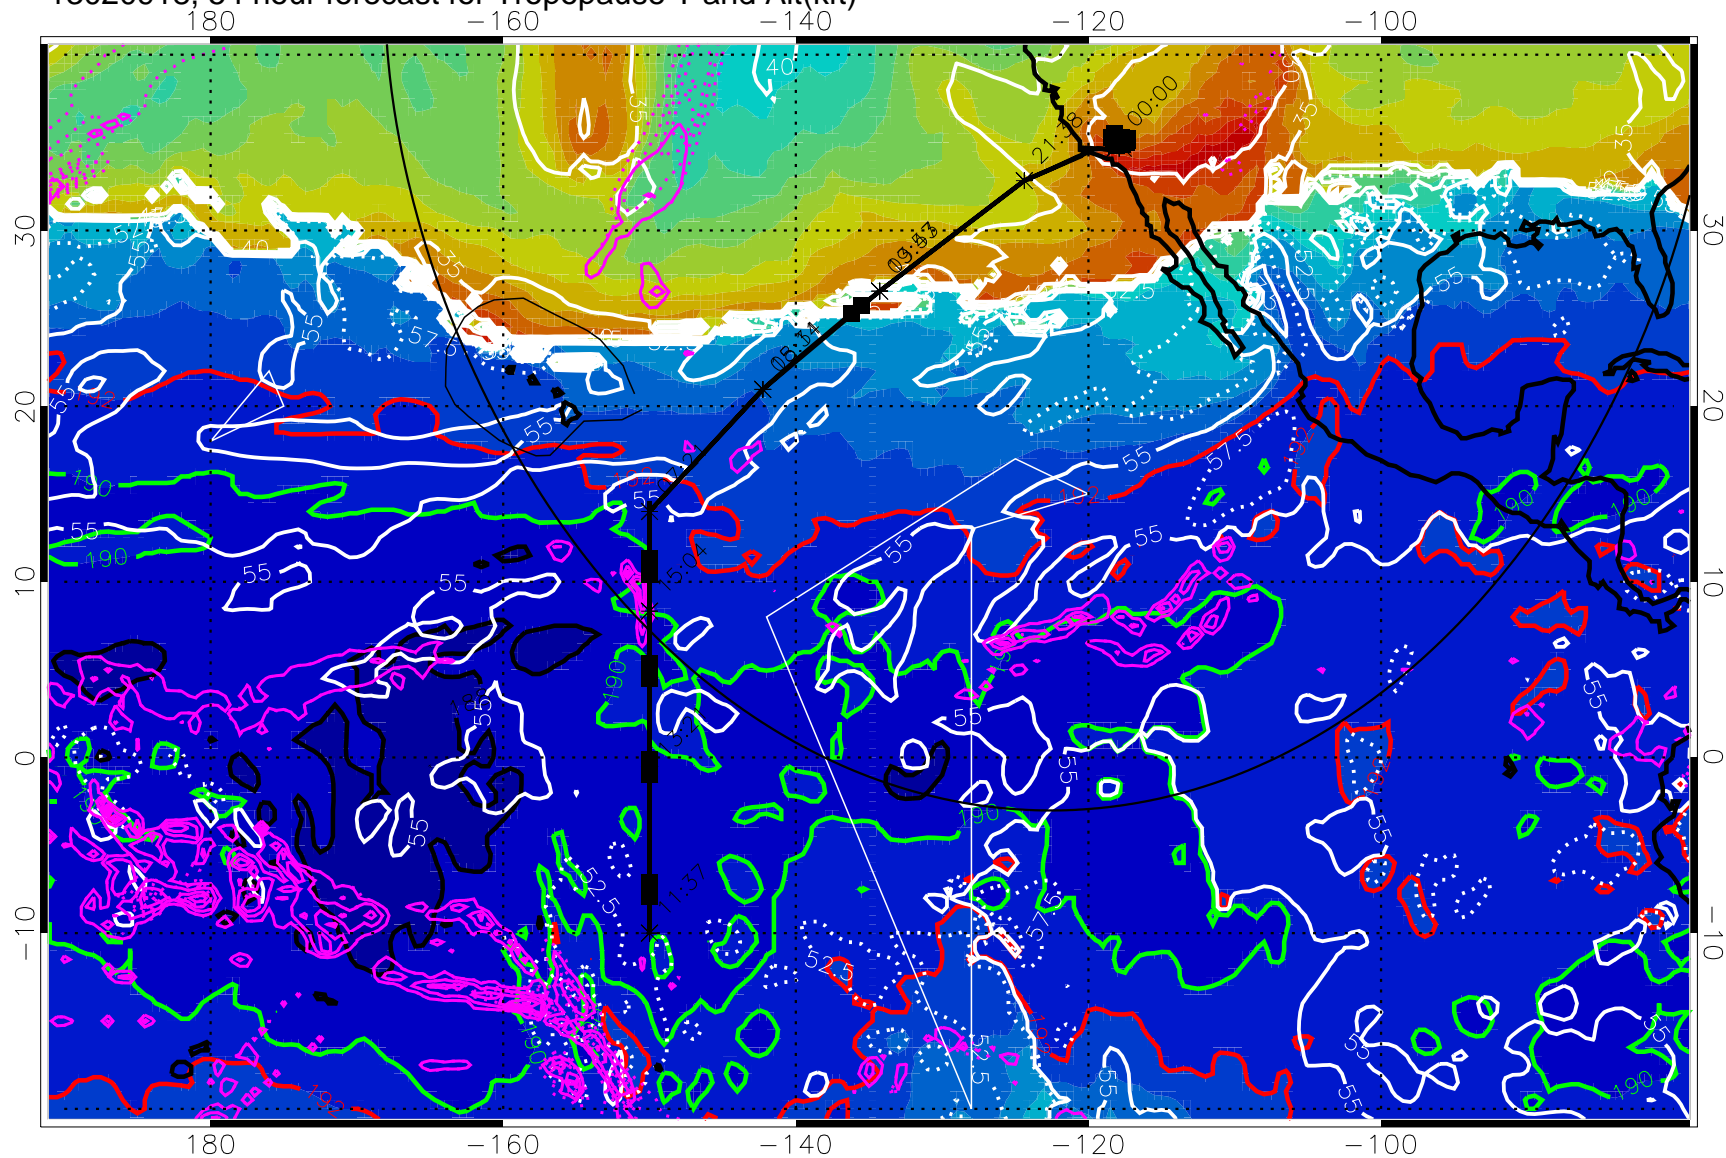

13020918, 54 hour forecast for Tropopause T and Alt(kft)

190 200 210 220 230

Tropopause T, K

Tropopause Altitude in kft (white)

Precip (tot dot, conv sol) past 6 hrs 6 kg/m² contours, min 4

187.5K Isotherm (black) 190K Isotherm (green) 192.5K Isotherm (red)

→ 30 m/s

Range ring of 4055 km -- 13 hours GH round trip