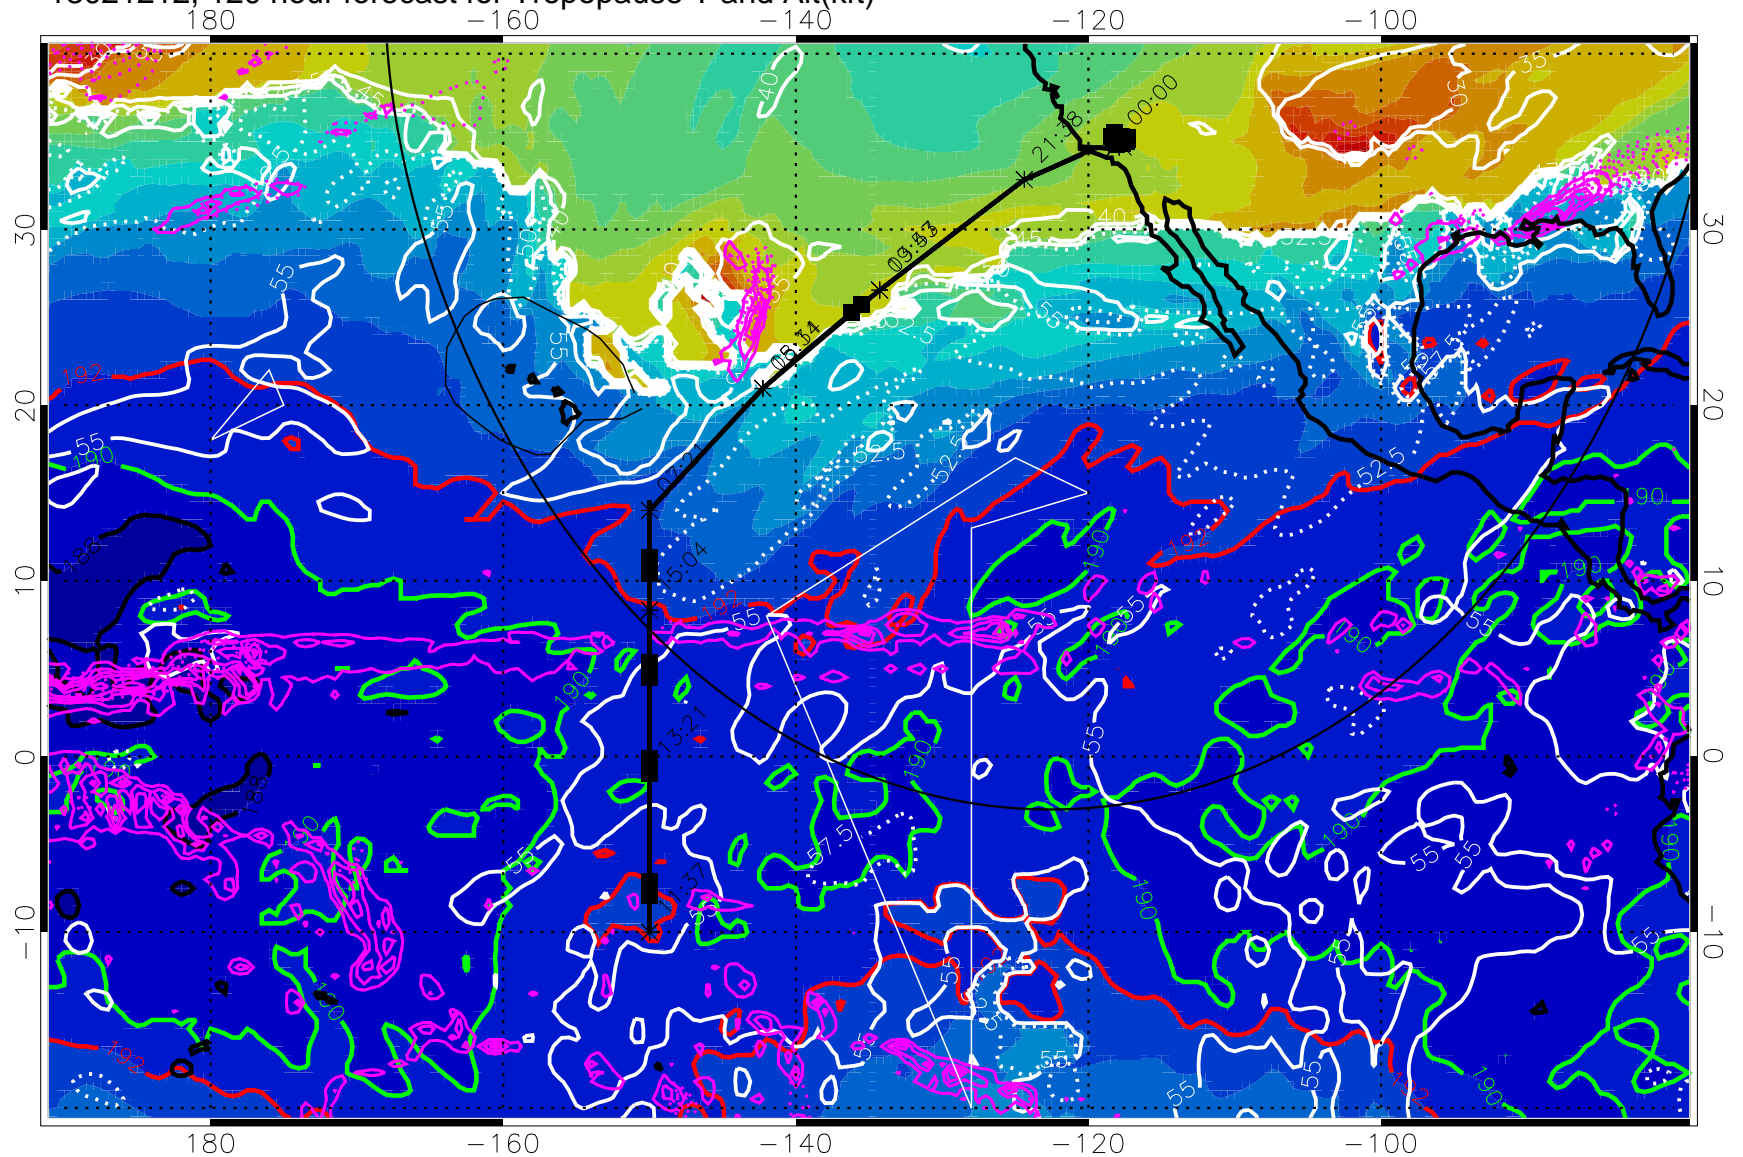

Tropopause Altitude in kft (white)

Precip (tot dot, conv sol) past 6 hrs 6 kg/m<sup>2</sup> contours, min 4

187.5K Isotherm (black) 190K Isotherm (green) 192.5K Isotherm (red)

→ 30 m/s

Range ring of 4055 km -- 13 hours GH round trip

187.5K Isotherm (black) 190K Isotherm (green) 192.5K Isotherm (red)

→ 30 m/s

Range ring of 4055 km -- 13 hours GH round trip

13021212, 120 hour forecast for Tropopause T and Alt(kft)

190 200 210 220 230

Tropopause T, K