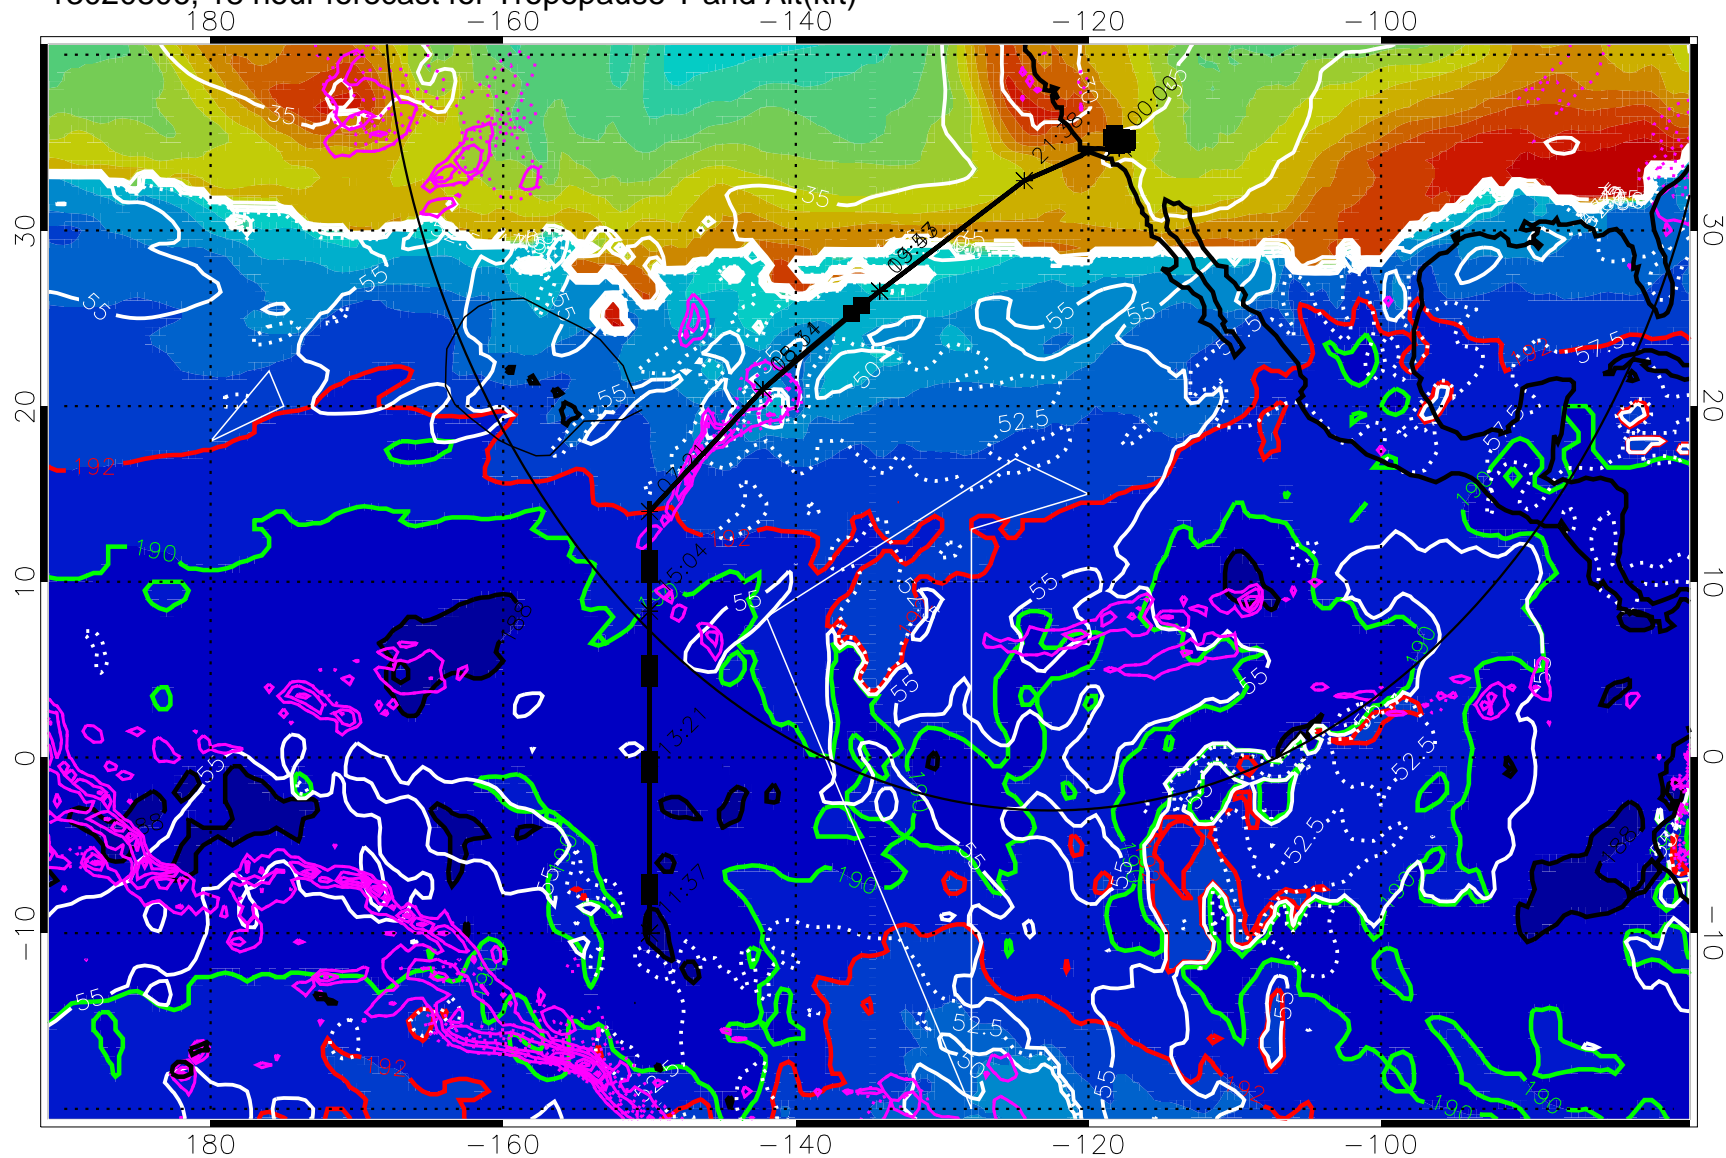

13020718, 6 hour forecast for Tropopause T and Alt(kft)

190 200 210 220 230

Tropopause T, K

Tropopause Altitude in kft (white)

Precip (tot dot, conv sol) past 6 hrs 6 kg/m<sup>2</sup> contours, min 4

187.5K Isotherm (black) 190K Isotherm (green) 192.5K Isotherm (red)

→ 30 m/s

Range ring of 4055 km -- 13 hours GH round trip

13020800, 12 hour forecast for Tropopause T and Alt(kft)

190 200 210 220 230

Tropopause T, K

Tropopause Altitude in kft (white)

Precip (tot dot, conv sol) past 6 hrs 6 kg/m<sup>2</sup> contours, min 4

187.5K Isotherm (black) 190K Isotherm (green) 192.5K Isotherm (red)

→ 30 m/s

Range ring of 4055 km -- 13 hours GH round trip

13020806, 18 hour forecast for Tropopause T and Alt(kft)

190 200 210 220 230

Tropopause T, K

Tropopause Altitude in kft (white)

Precip (tot dot, conv sol) past 6 hrs magenta 6 kg/m<sup>2</sup> contours, min 4

187.5K Isotherm (black) 190K Isotherm (green) 192.5K Isotherm (red)

→ 30 m/s

Range ring of 4055 km -- 13 hours GH round trip