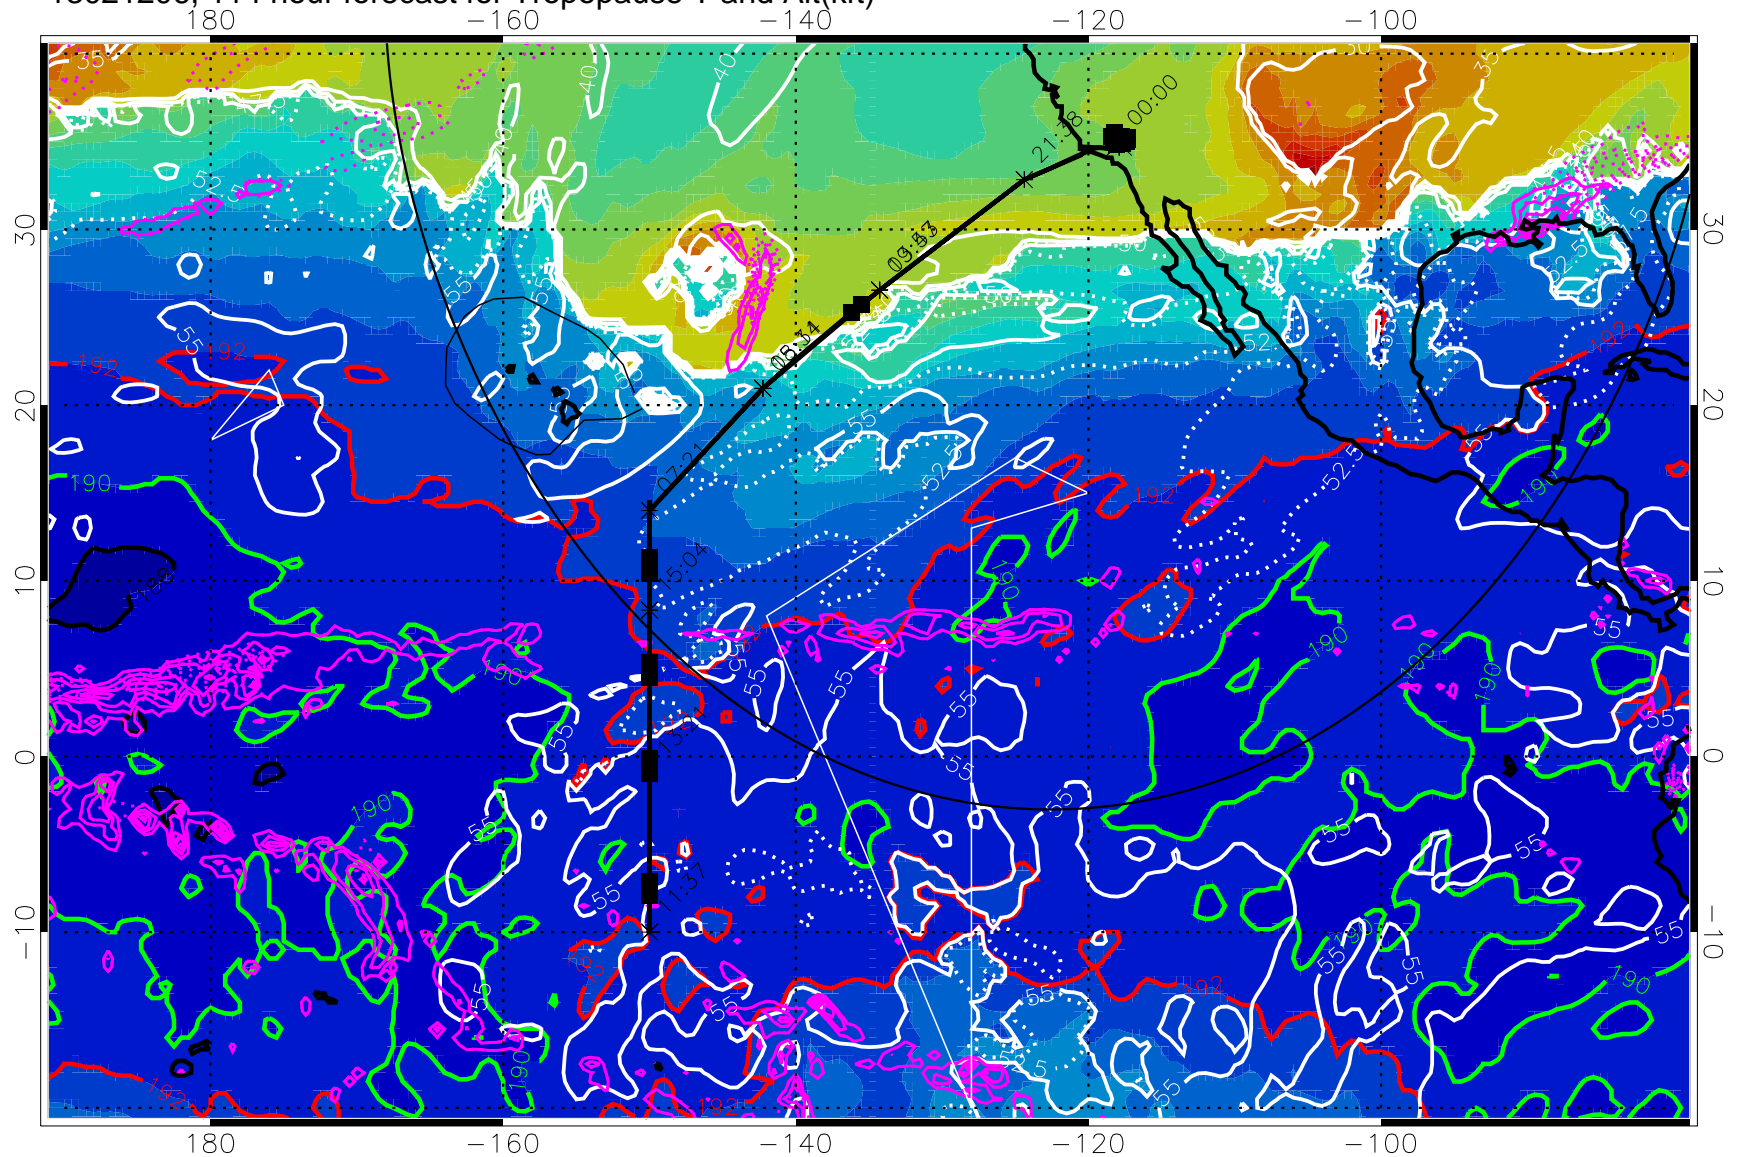

13021206, 114 hour forecast for Tropopause T and Alt(kft)

190 200 210 220 230

Tropopause T, K

Tropopause Altitude in kft (white)

Precip (tot dot, conv sol) past 6 hrs magenta 6 kg/m² contours, min 4

187.5K Isotherm (black) 190K Isotherm (green) 192.5K Isotherm (red)

→ 30 m/s

Range ring of 4055 km -- 13 hours GH round trip