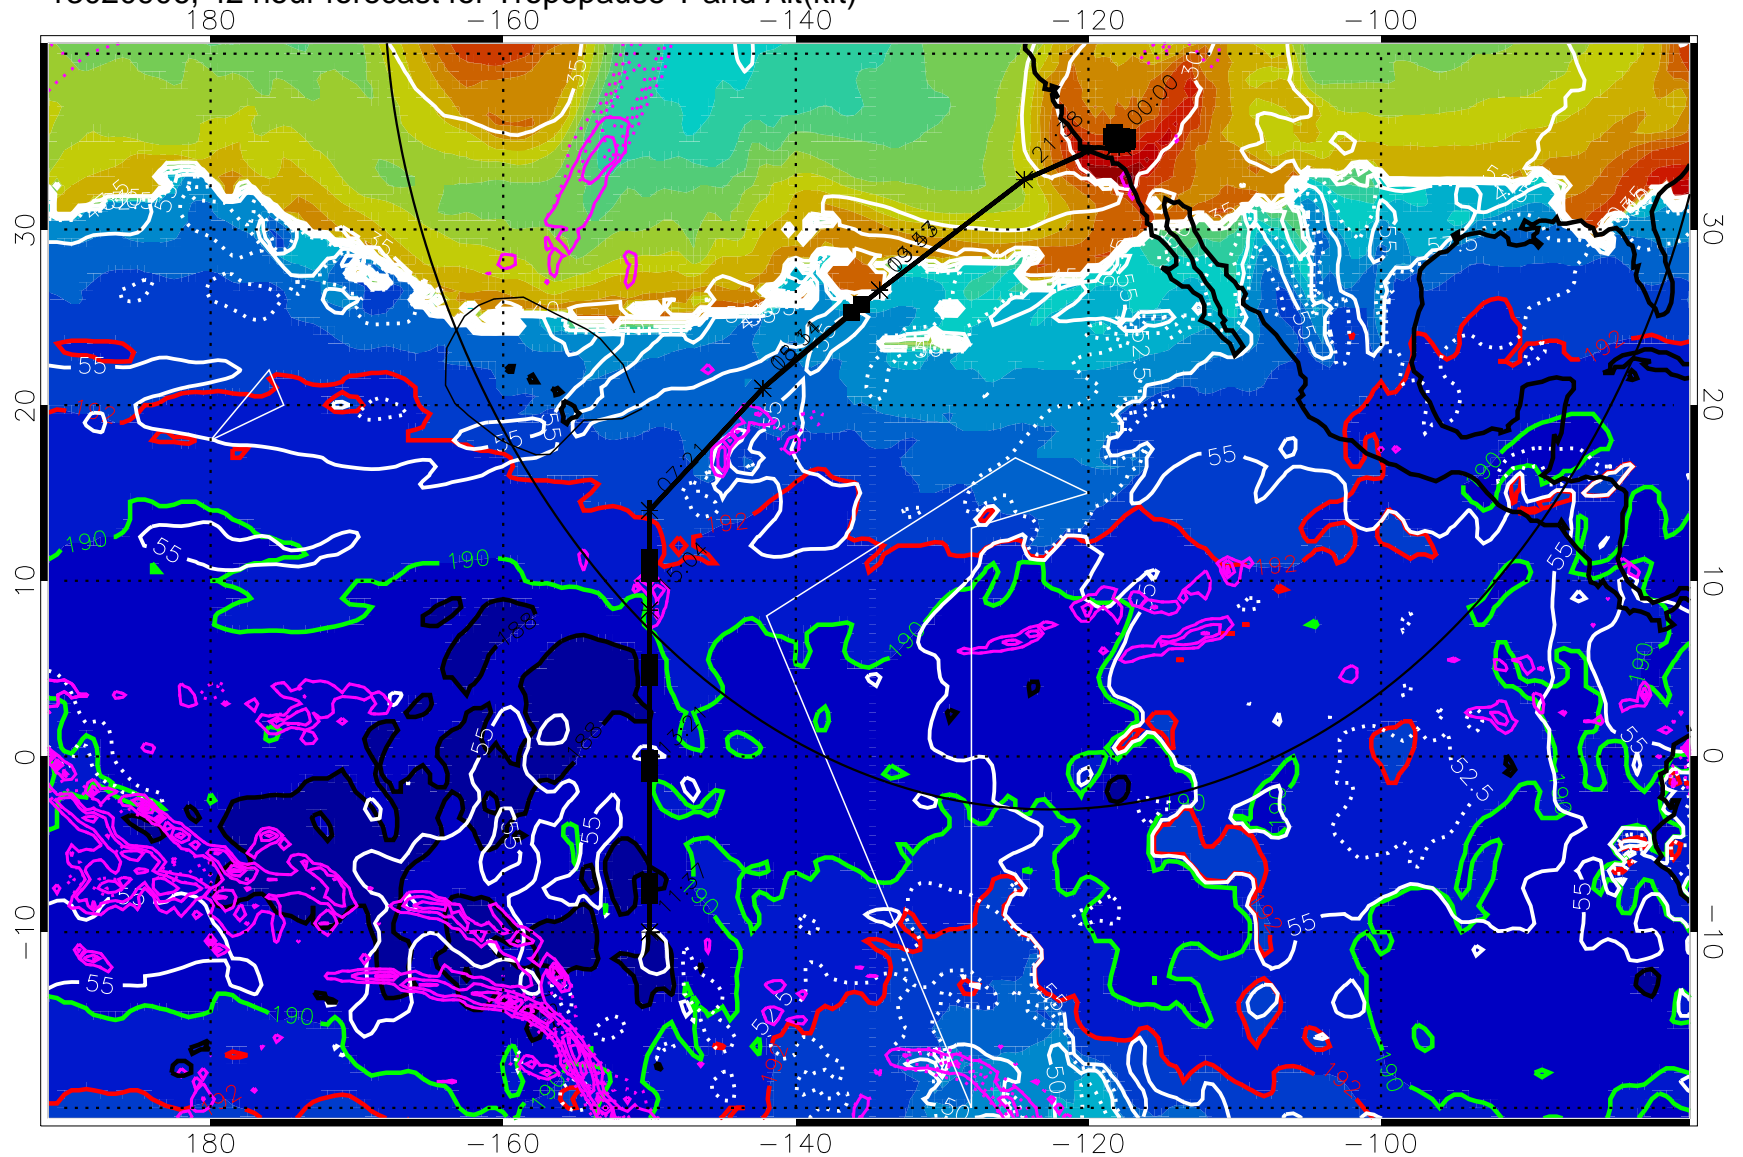

→ 30 m/s

Range ring of 4055 km -- 13 hours GH round trip

13020818, 30 hour forecast for Tropopause T and Alt(kft)

Tropopause Altitude in kft (white)  
 Precip (tot dot, conv sol) past 6 hrs magenta contours, min 4  
 187.5K Isotherm (black) 190K Isotherm (green) 192.5K Isotherm (red)  
 → 30 m/s  
 Range ring of 4055 km -- 13 hours GH round trip

13020900, 36 hour forecast for Tropopause T and Alt(kft)

190 200 210 220 230

Tropopause T, K

Tropopause Altitude in kft (white)

Precip (tot dot, conv sol) past 6 hrs 6 kg/m<sup>2</sup> contours, min 4

187.5K Isotherm (black) 190K Isotherm (green) 192.5K Isotherm (red)

→ 30 m/s

Range ring of 4055 km -- 13 hours GH round trip

13020906, 42 hour forecast for Tropopause T and Alt(kft)

190 200 210 220 230  
Tropopause T, K

Tropopause Altitude in kft (white)

Precip (tot dot, conv sol) past 6 hrs 6 kg/m<sup>2</sup> contours, min 4

187.5K Isotherm (black) 190K Isotherm (green) 192.5K Isotherm (red)

→ 30 m/s

Range ring of 4055 km -- 13 hours GH round trip

13020912, 48 hour forecast for Tropopause T and Alt(kft)

190 200 210 220 230

Tropopause T, K