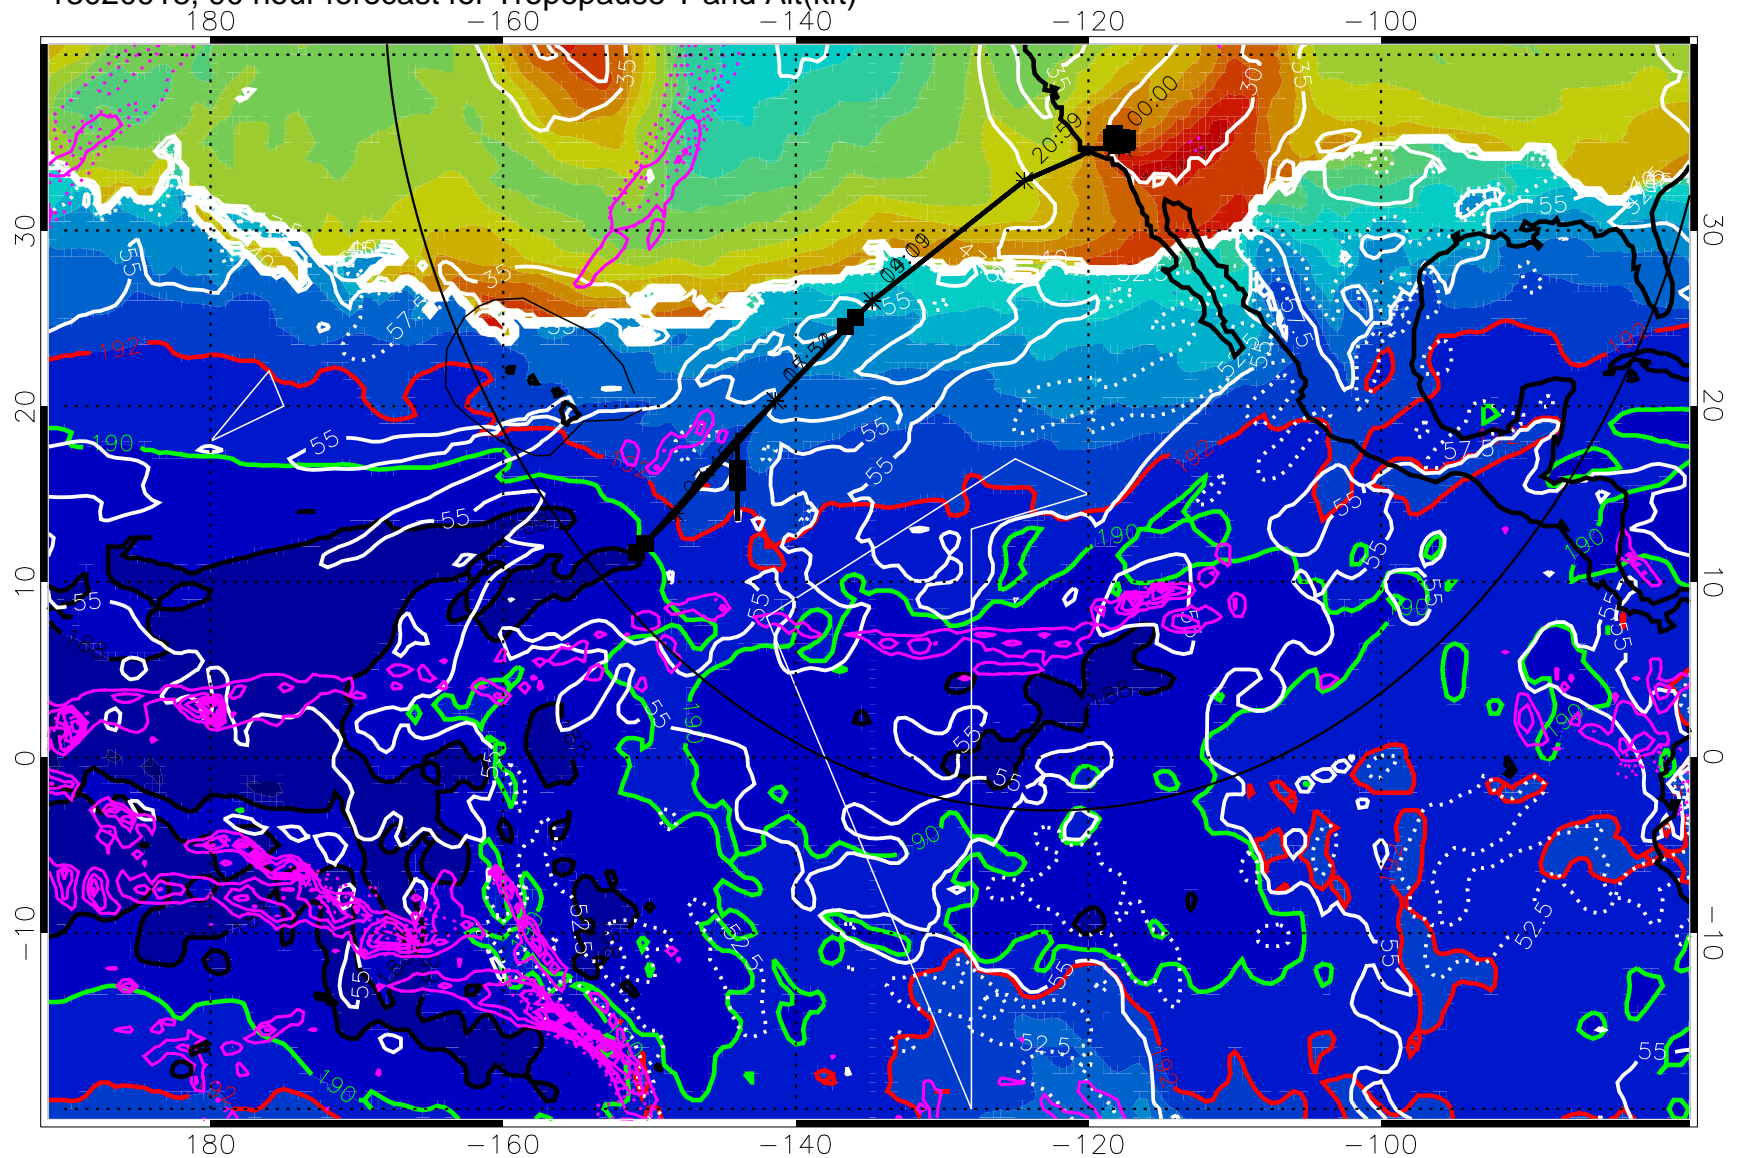

13020918, 90 hour forecast for Tropopause T and Alt(kft)

190 200 210 220 230

Tropopause T, K

Tropopause Altitude in kft (white)

Precip (tot dot, conv sol) past 6 hrs 6 kg/m² contours, min 4

187.5K Isotherm (black) 190K Isotherm (green) 192.5K Isotherm (red)

→ 30 m/s

Range ring of 4055 km -- 13 hours GH round trip