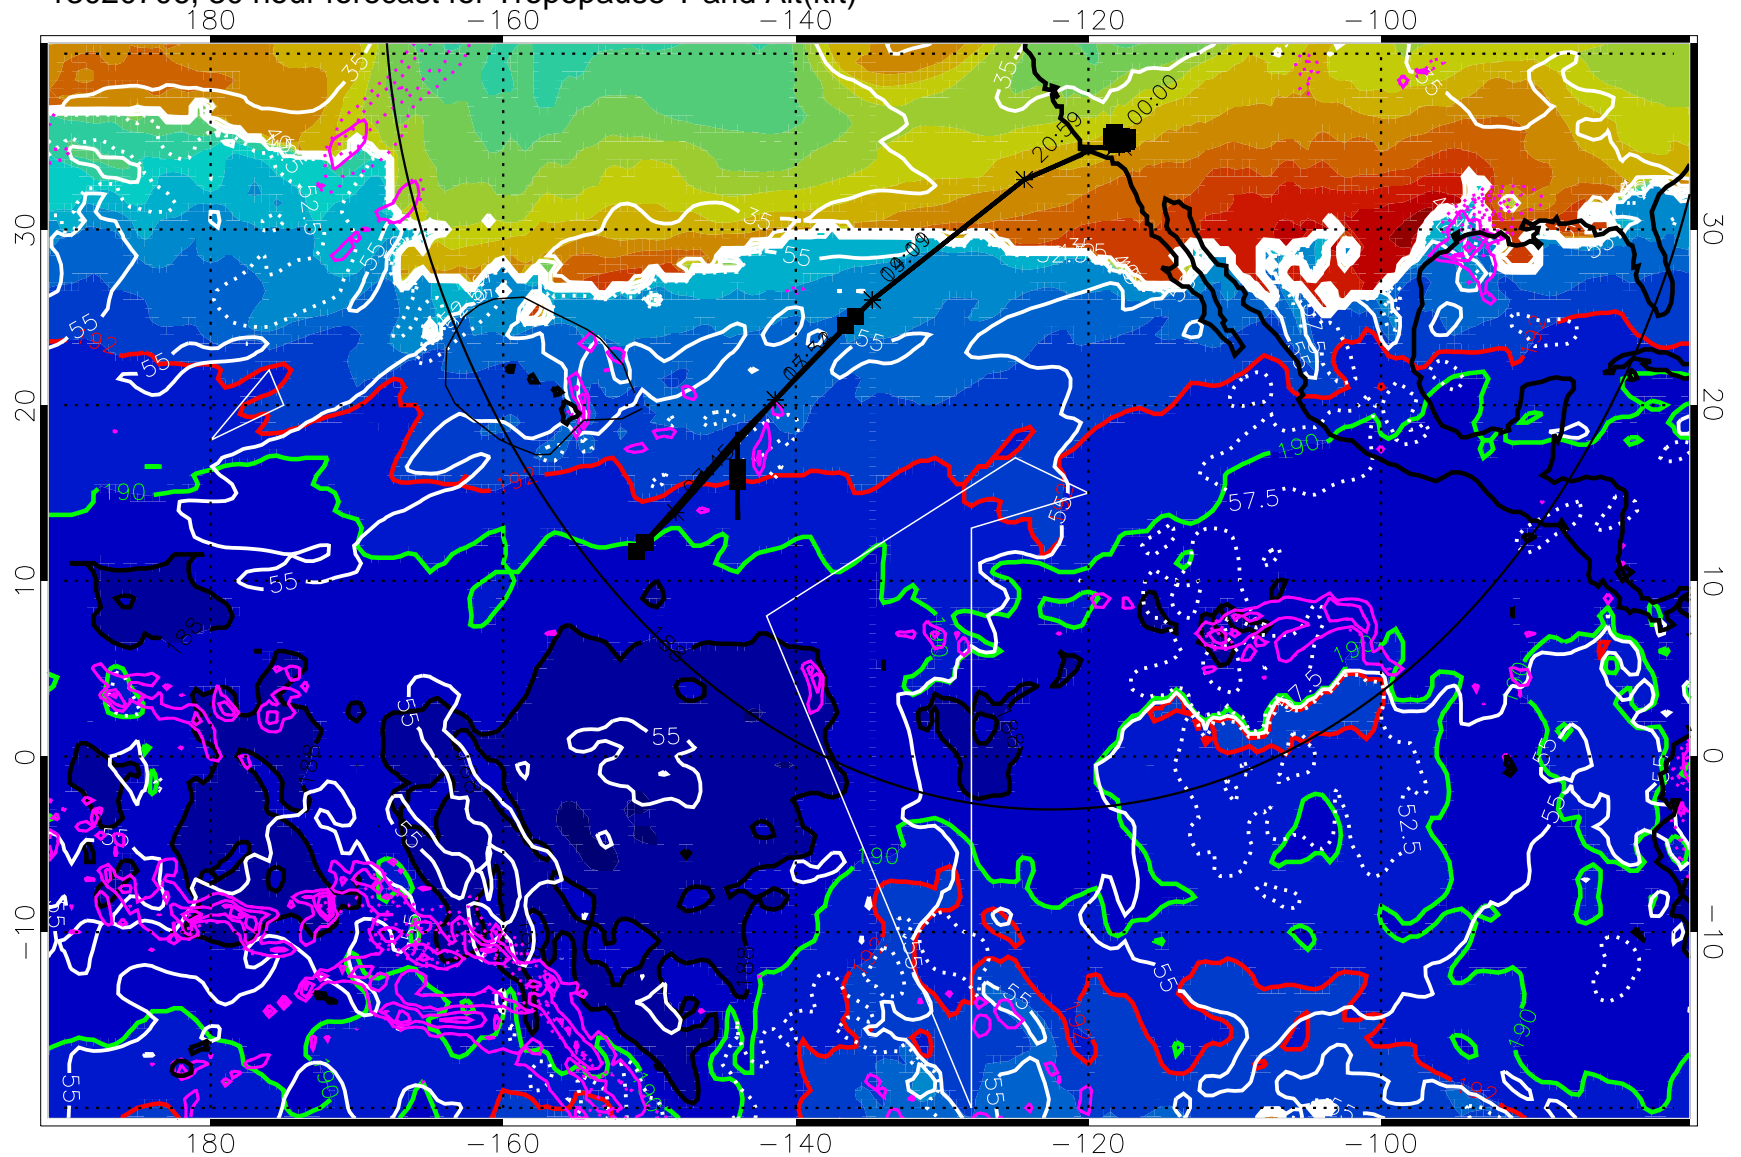

Tropopause Altitude in kft (white)

Precip (tot dot, conv sol) past 6 hrs 6 kg/m<sup>2</sup> contours, min 4

187.5K Isotherm (black) 190K Isotherm (green) 192.5K Isotherm (red)

→ 30 m/s

Range ring of 4055 km -- 13 hours GH round trip

187.5K Isotherm (black) 190K Isotherm (green) 192.5K Isotherm (red)

→ 30 m/s

Range ring of 4055 km -- 13 hours GH round trip

13020706, 30 hour forecast for Tropopause T and Alt(kft)

190 200 210 220 230

Tropopause T, K