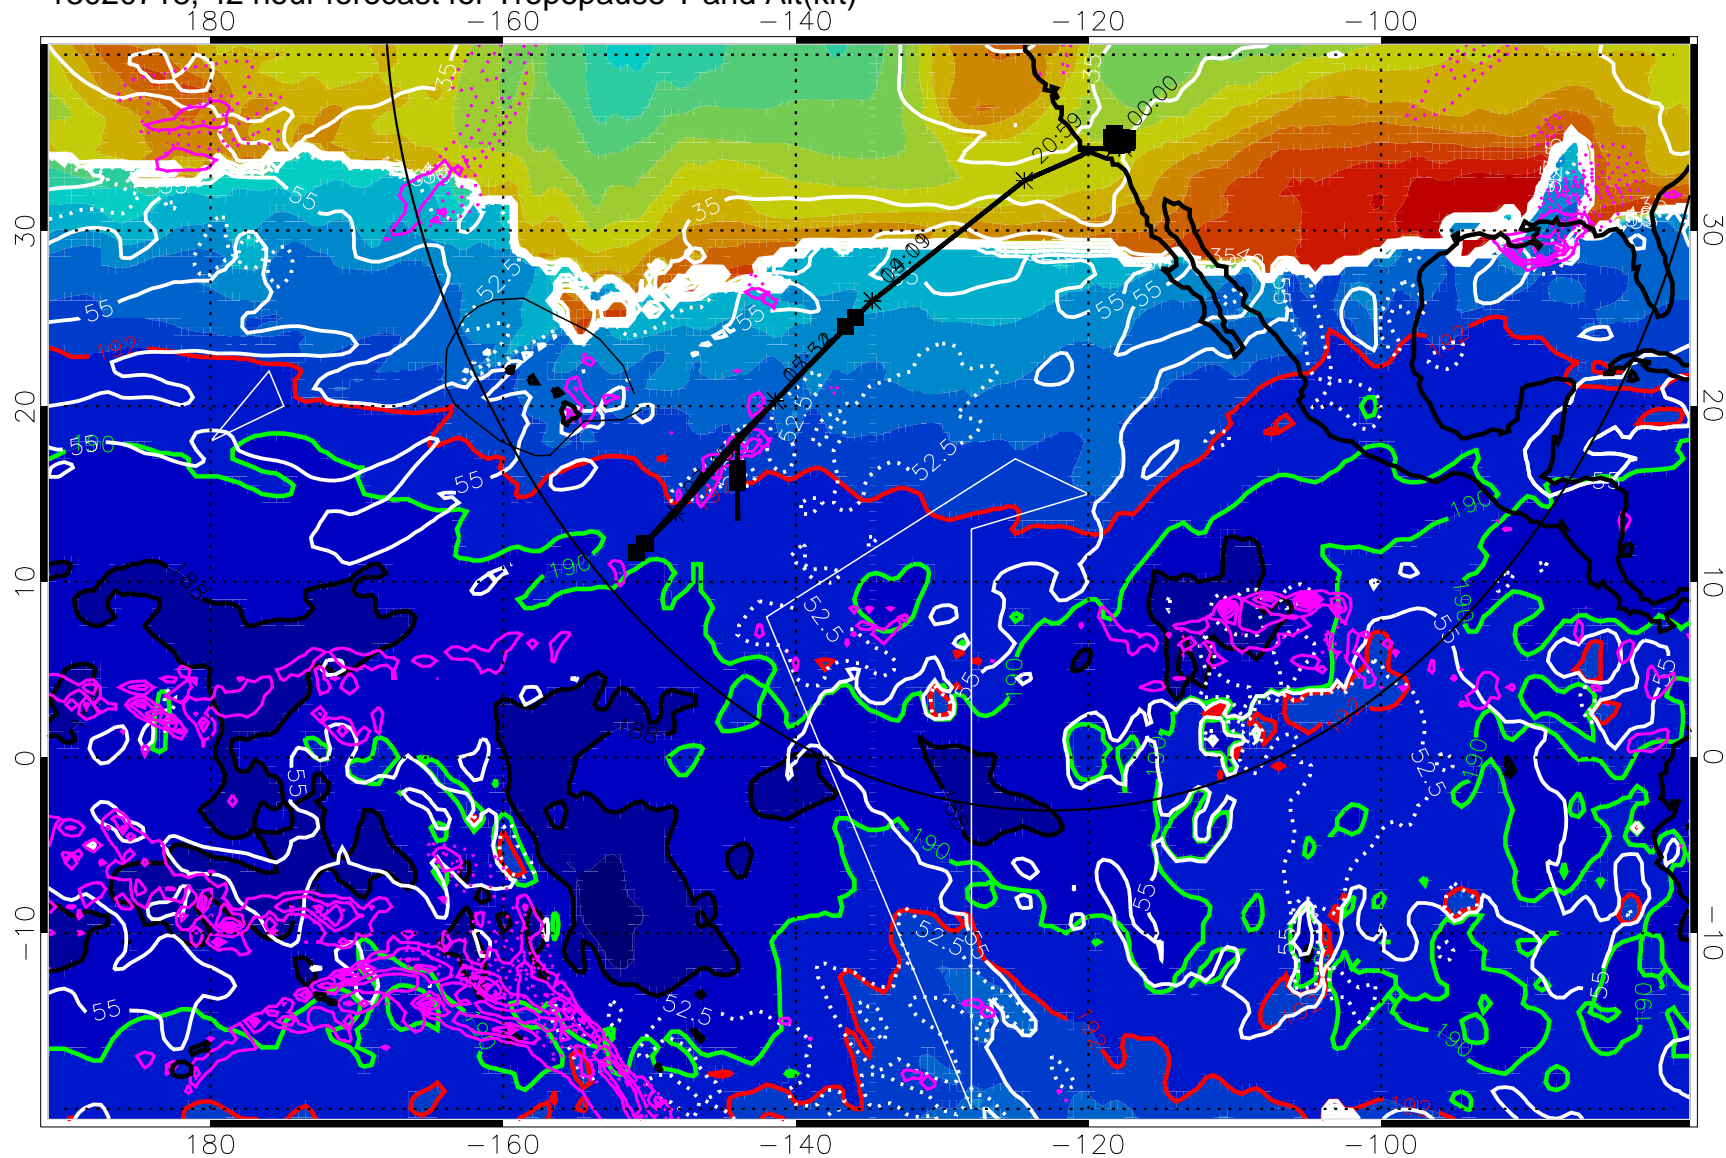

187.5K Isotherm (black) 190K Isotherm (green) 192.5K Isotherm (red)

→ 30 m/s

Range ring of 4055 km -- 13 hours GH round trip

13020706, 30 hour forecast for Tropopause T and Alt(kft)

190 200 210 220 230

Tropopause T, K

Tropopause Altitude in kft (white)

Precip (tot dot, conv sol) past 6 hrs 6 kg/m<sup>2</sup> contours, min 4

187.5K Isotherm (black) 190K Isotherm (green) 192.5K Isotherm (red)

→ 30 m/s

Range ring of 4055 km -- 13 hours GH round trip

187.5K Isotherm (black) 190K Isotherm (green) 192.5K Isotherm (red)

→ 30 m/s

Range ring of 4055 km -- 13 hours GH round trip

13020718, 42 hour forecast for Tropopause T and Alt(kft)

190 200 210 220 230  
Tropopause T, K