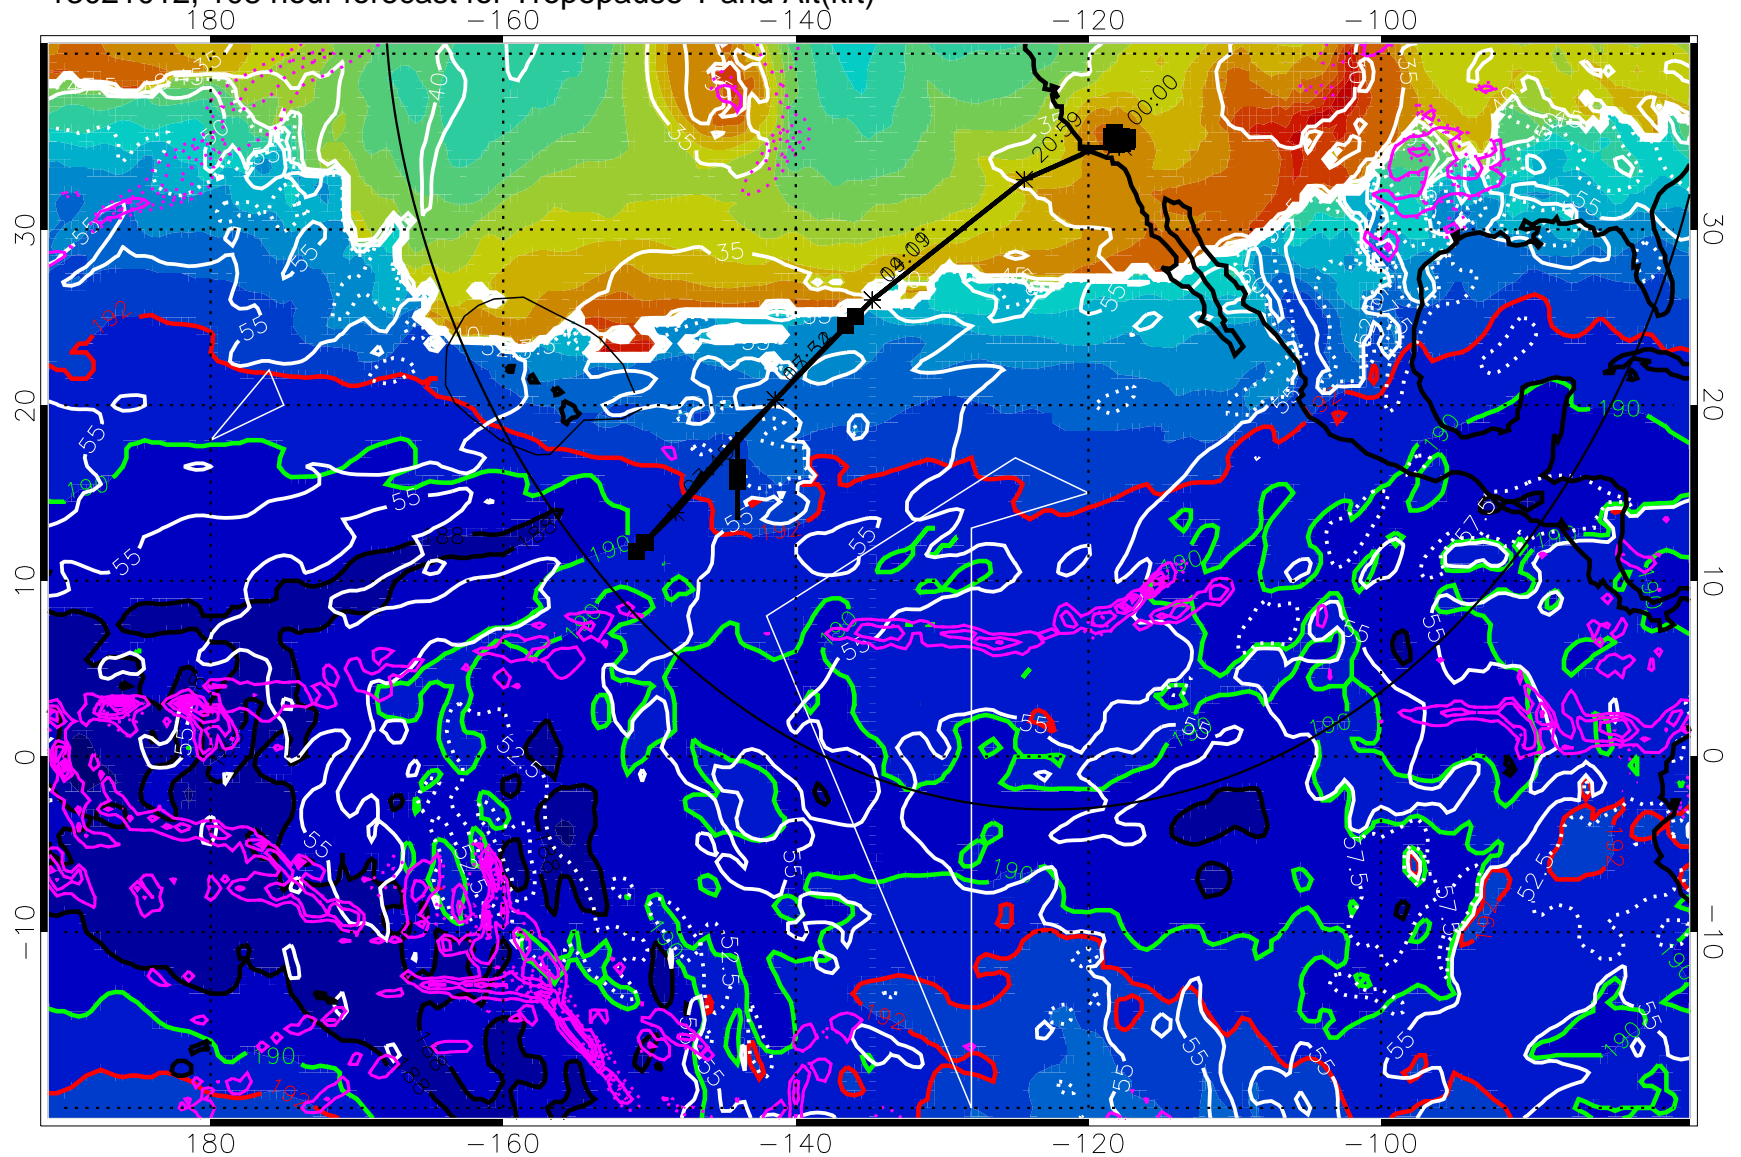

Tropopause Altitude in kft (white)

Precip (tot dot, conv sol) past 6 hrs mag 6 kg/m<sup>2</sup> contours, min 4

187.5K Isotherm (black) 190K Isotherm (green) 192.5K Isotherm (red)

→ 30 m/s

Range ring of 4055 km -- 13 hours GH round trip

187.5K Isotherm (black) 190K Isotherm (green) 192.5K Isotherm (red)

→ 30 m/s

Range ring of 4055 km -- 13 hours GH round trip

13021012, 108 hour forecast for Tropopause T and Alt(kft)

190 200 210 220 230

Tropopause T, K