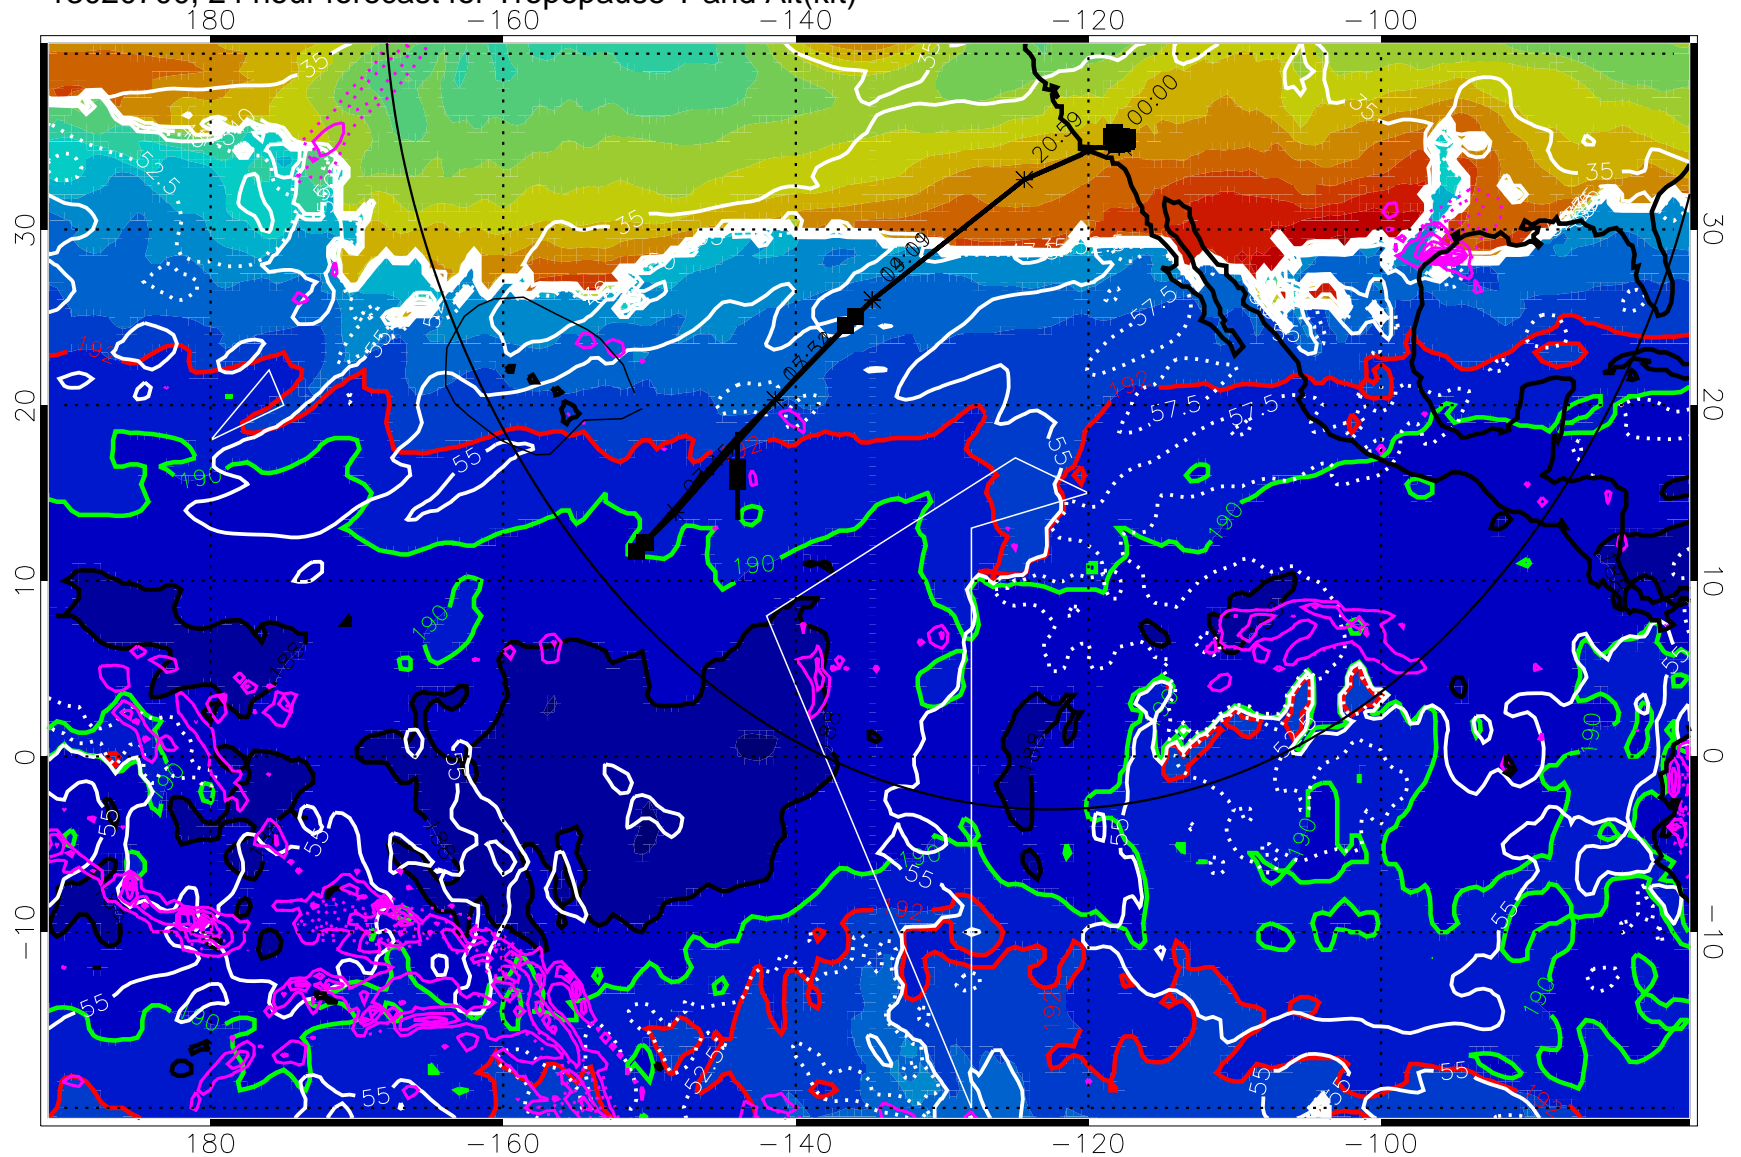

13020700, 24 hour forecast for Tropopause T and Alt(kft)

190 200 210 220 230
Tropopause T, K

Tropopause Altitude in kft (white)

Precip (tot dot, conv sol) past 6 hrs mag 6 kg/m² contours, min 4

187.5K Isotherm (black) 190K Isotherm (green) 192.5K Isotherm (red)

→ 30 m/s

Range ring of 4055 km -- 13 hours GH round trip