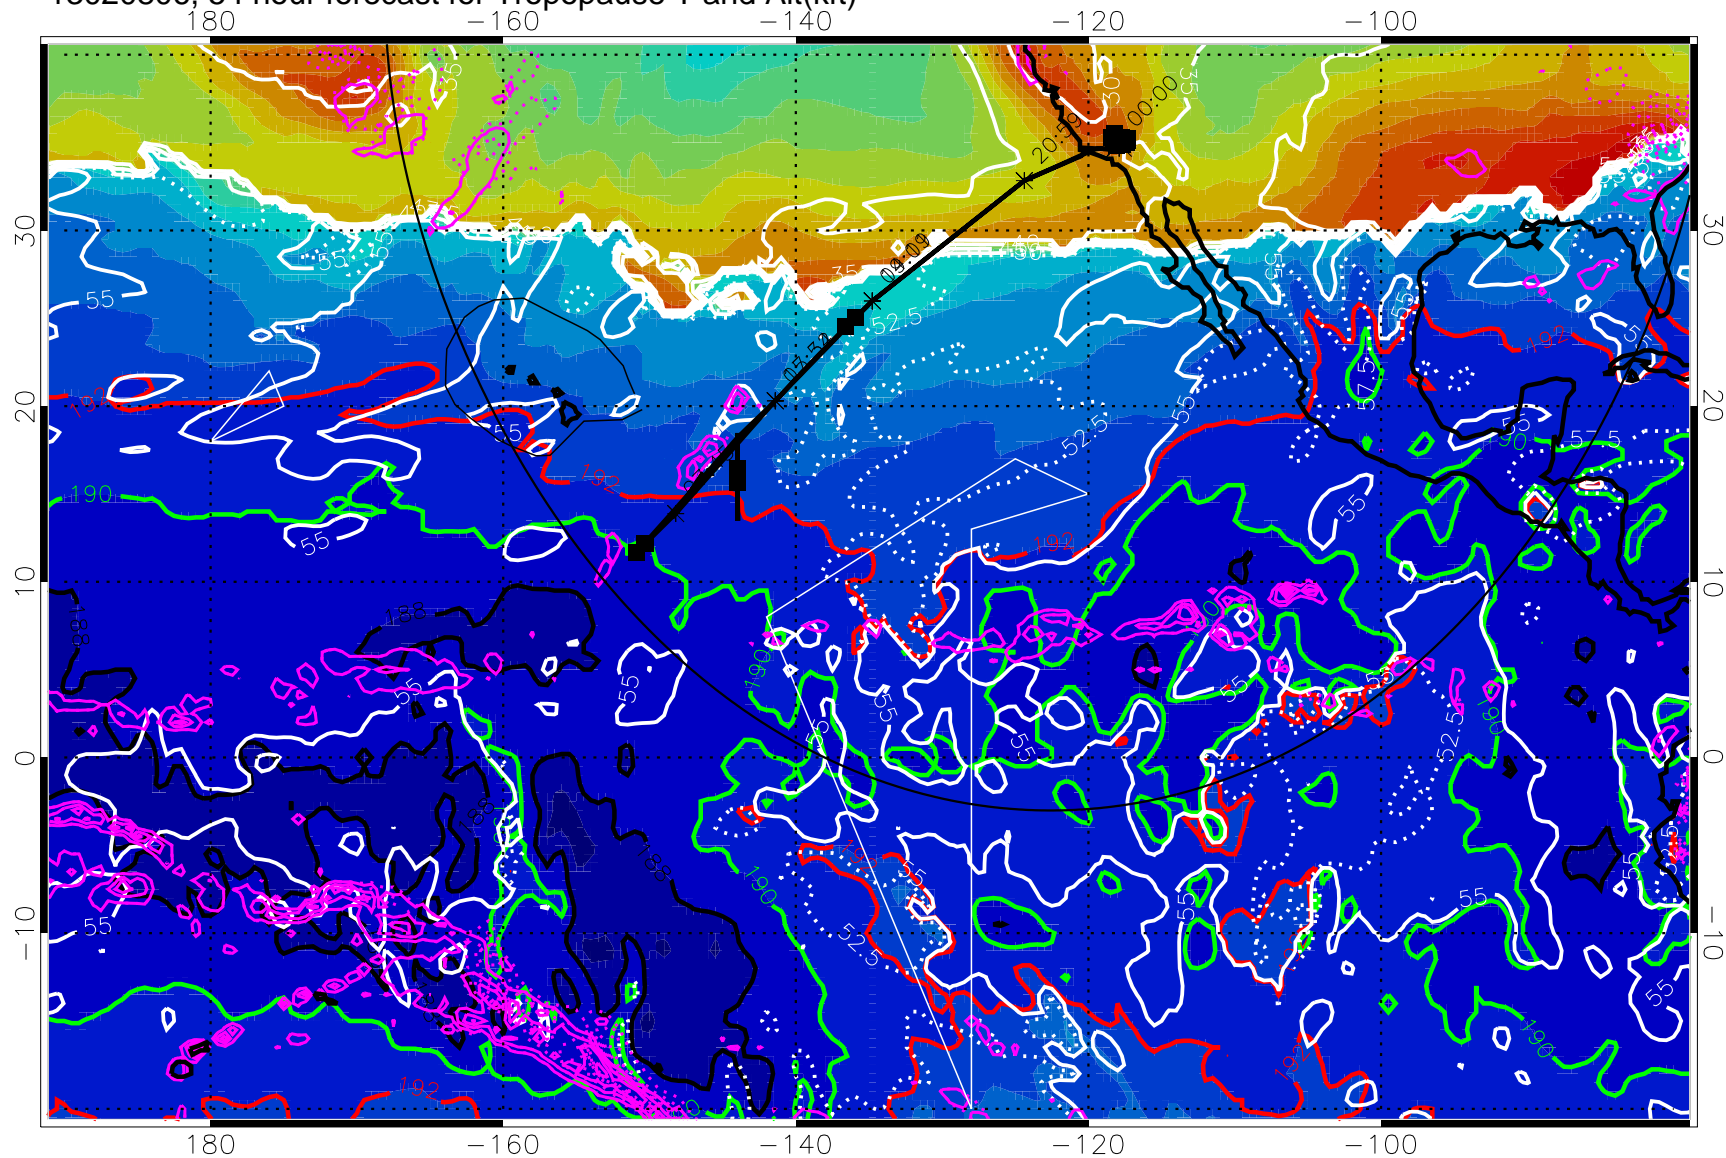

Tropopause Altitude in kft (white)

Precip (tot dot, conv sol) past 6 hrs 6 kg/m<sup>2</sup> contours, min 4

187.5K Isotherm (black) 190K Isotherm (green) 192.5K Isotherm (red)

→ 30 m/s

Range ring of 4055 km -- 13 hours GH round trip

13020800, 48 hour forecast for Tropopause T and Alt(kft)

190 200 210 220 230

Tropopause T, K

Tropopause Altitude in kft (white)

Precip (tot dot, conv sol) past 6 hrs 6 kg/m<sup>2</sup> contours, min 4

187.5K Isotherm (black) 190K Isotherm (green) 192.5K Isotherm (red)

→ 30 m/s

Range ring of 4055 km -- 13 hours GH round trip

13020806, 54 hour forecast for Tropopause T and Alt(kft)

190 200 210 220 230  
Tropopause T, K

Tropopause Altitude in kft (white)

Precip (tot dot, conv sol) past 6 hrs magenta 6 kg/m<sup>2</sup> contours, min 4

187.5K Isotherm (black) 190K Isotherm (green) 192.5K Isotherm (red)

→ 30 m/s

Range ring of 4055 km -- 13 hours GH round trip

13020812, 60 hour forecast for Tropopause T and Alt(kft)

190 200 210 220 230

Tropopause T, K