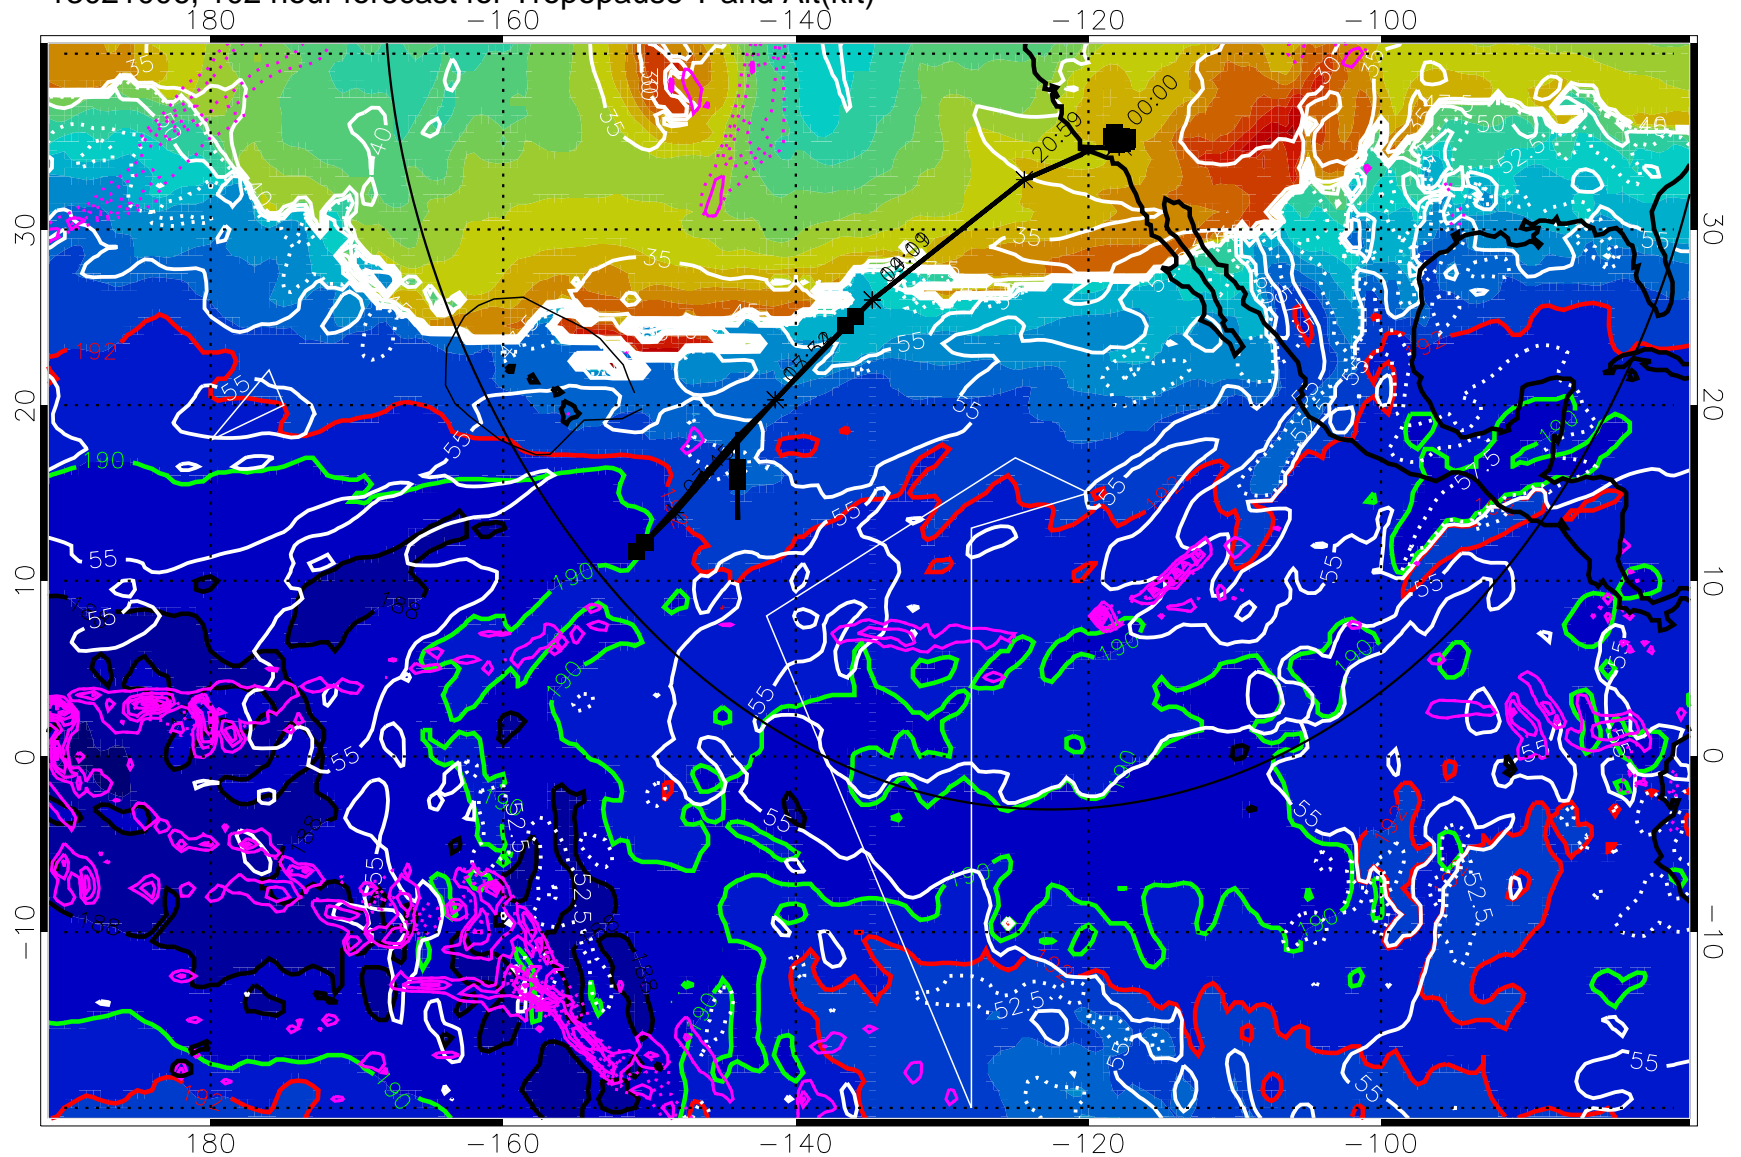

13021006, 102 hour forecast for Tropopause T and Alt(kft)

190   200   210   220   230

Tropopause T, K

Tropopause Altitude in kft (white)

Precip (tot dot, conv sol) past 6 hrs mag 6 kg/m2 contours, min 4

187.5K Isotherm (black) 190K Isotherm (green) 192.5K Isotherm (red)

→ 30 m/s

Range ring of 4055 km -- 13 hours GH round trip