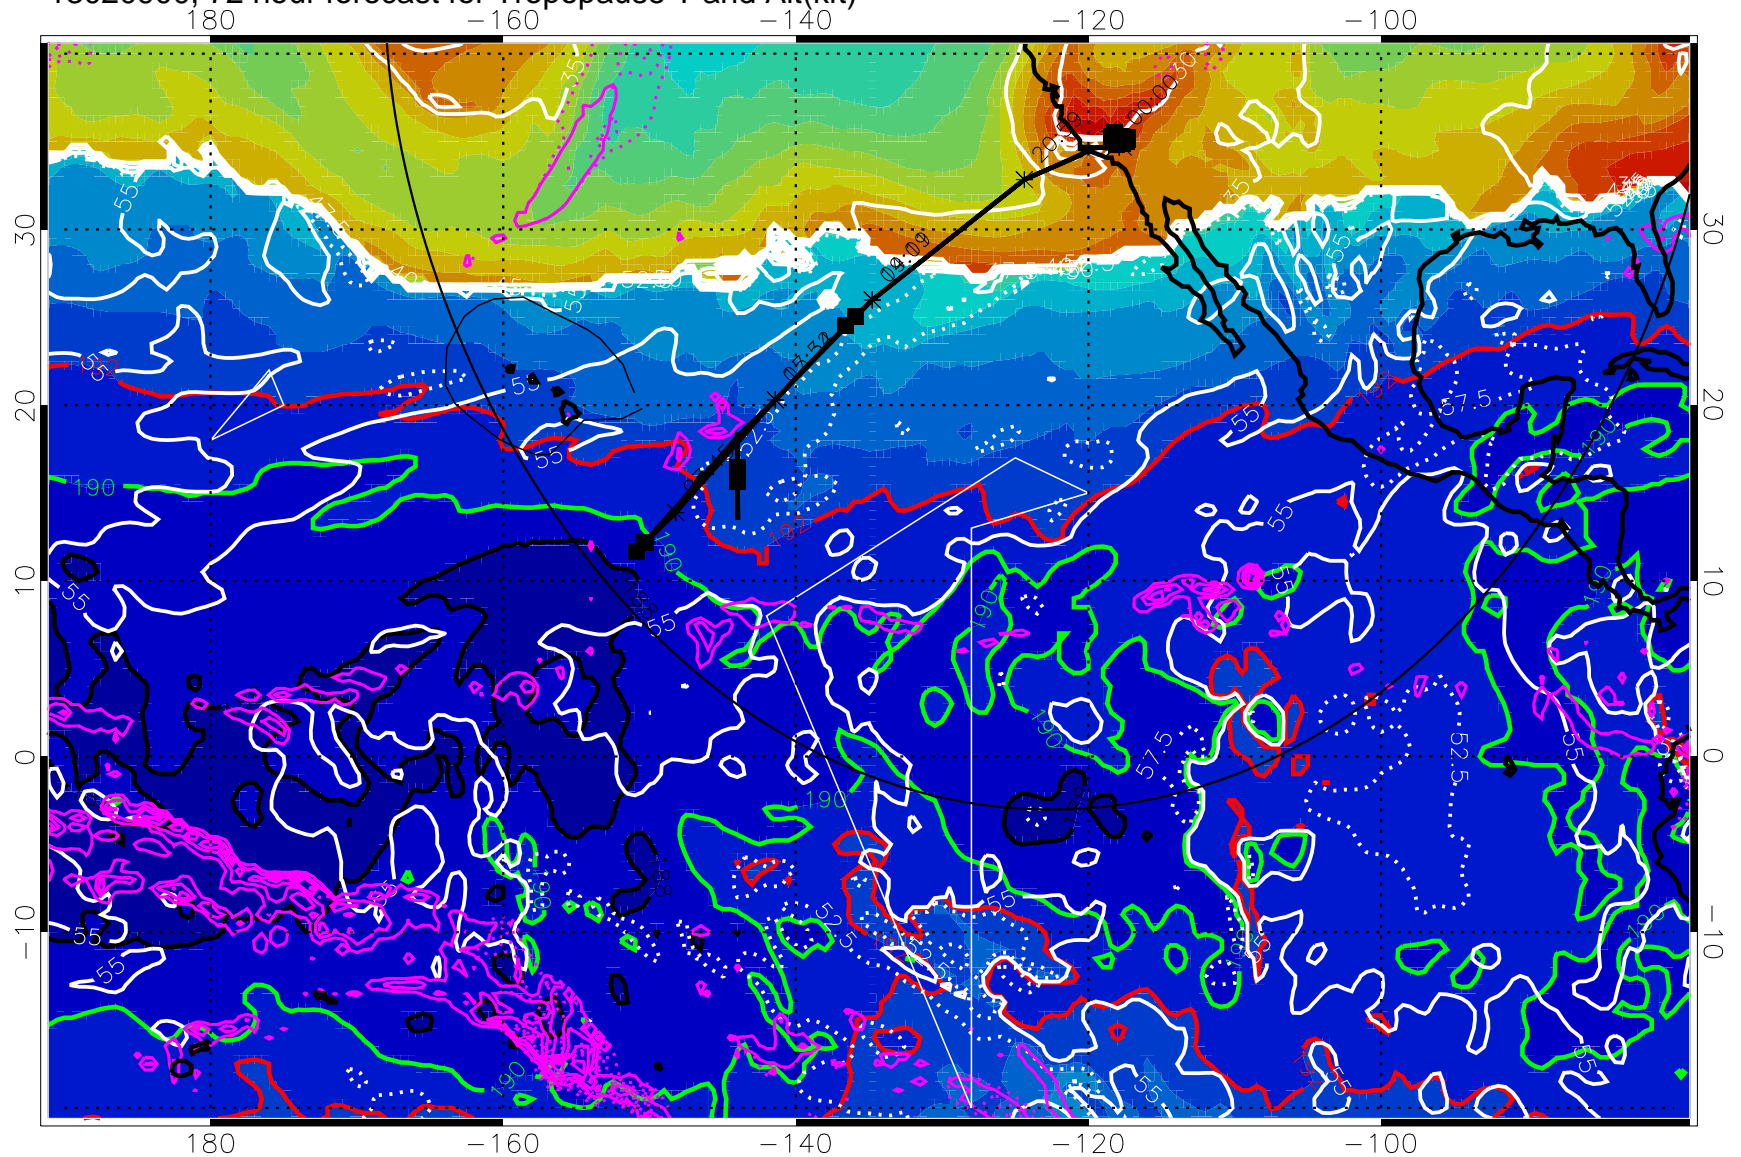

13020900, 72 hour forecast for Tropopause T and Alt(kft)

190 200 210 220 230

Tropopause T, K

Tropopause Altitude in kft (white)

Precip (tot dot, conv sol) past 6 hrs 6 kg/m² contours, min 4

187.5K Isotherm (black) 190K Isotherm (green) 192.5K Isotherm (red)

→ 30 m/s

Range ring of 4055 km -- 13 hours GH round trip