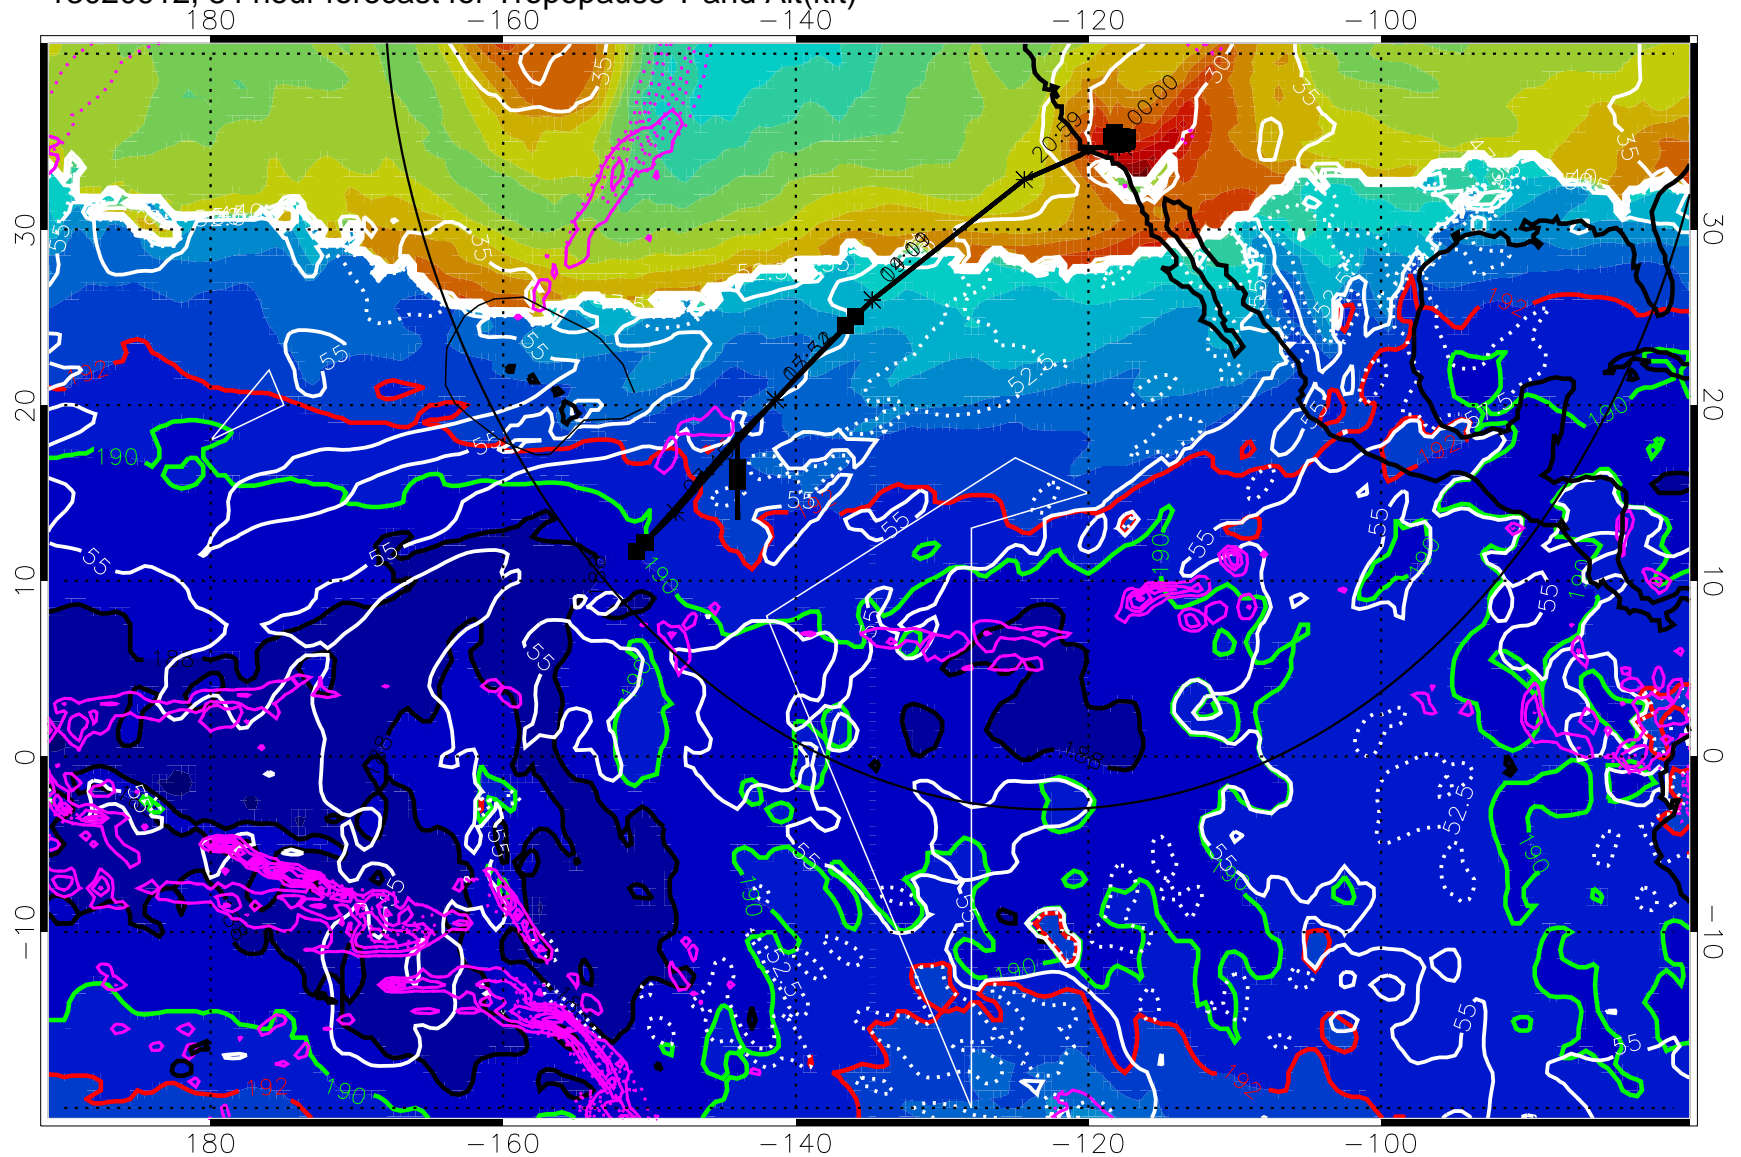

13020912, 84 hour forecast for Tropopause T and Alt(kft)

190 200 210 220 230

Tropopause T, K

Tropopause Altitude in kft (white)

Precip (tot dot, conv sol) past 6 hrs 6 kg/m² contours, min 4

187.5K Isotherm (black) 190K Isotherm (green) 192.5K Isotherm (red)

→ 30 m/s

Range ring of 4055 km -- 13 hours GH round trip