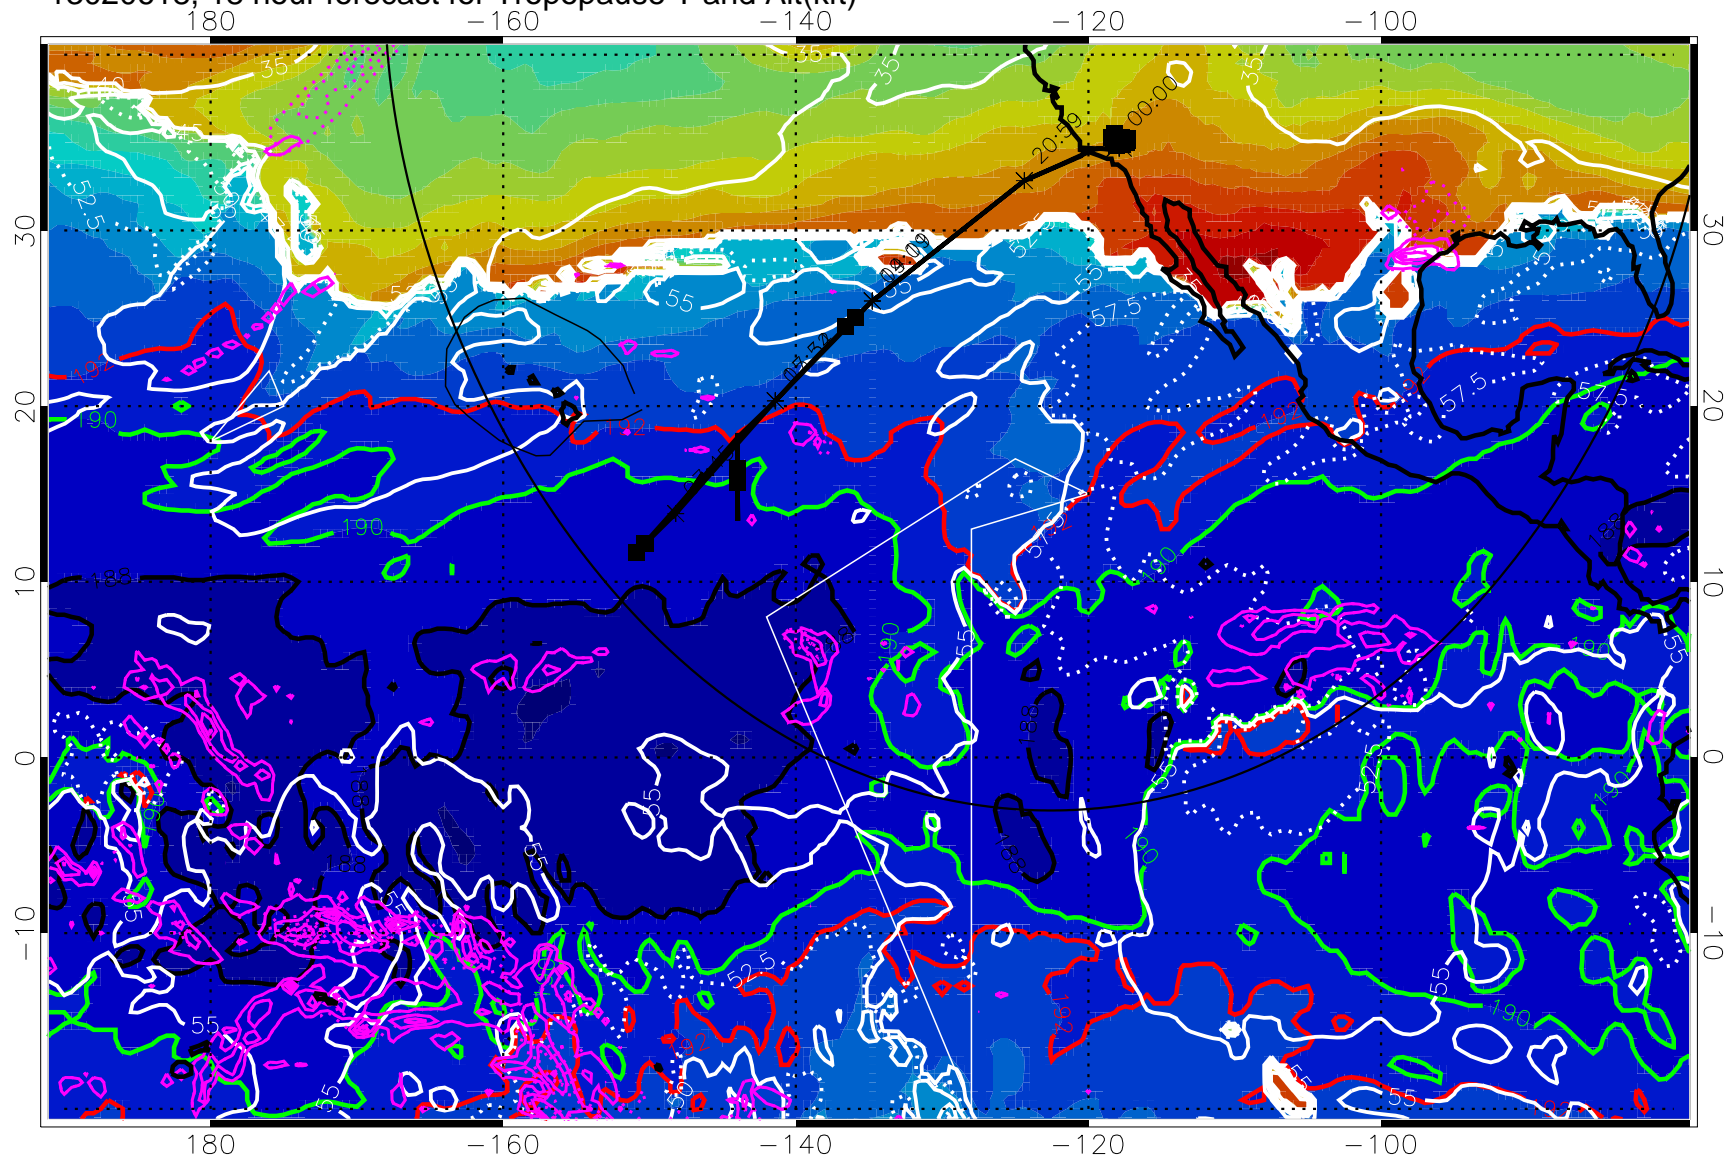

13020612, 12 hour forecast for Tropopause T and Alt(kft)

190      200      210      220      230

Tropopause T, K

Tropopause Altitude in kft (white)

Precip (tot dot, conv sol) past 6 hrs magenta 6 kg/m<sup>2</sup> contours, min 4

187.5K Isotherm (black) 190K Isotherm (green) 192.5K Isotherm (red)

→ 30 m/s

Range ring of 4055 km -- 13 hours GH round trip

13020618, 18 hour forecast for Tropopause T and Alt(kft)

190 200 210 220 230

Tropopause T, K

Tropopause Altitude in kft (white)

Precip (tot dot, conv sol) past 6 hrs 6 kg/m<sup>2</sup> contours, min 4

187.5K Isotherm (black) 190K Isotherm (green) 192.5K Isotherm (red)

→ 30 m/s

Range ring of 4055 km -- 13 hours GH round trip

187.5K Isotherm (black) 190K Isotherm (green) 192.5K Isotherm (red)

→ 30 m/s

Range ring of 4055 km -- 13 hours GH round trip

13020706, 30 hour forecast for Tropopause T and Alt(kft)

190 200 210 220 230

Tropopause T, K