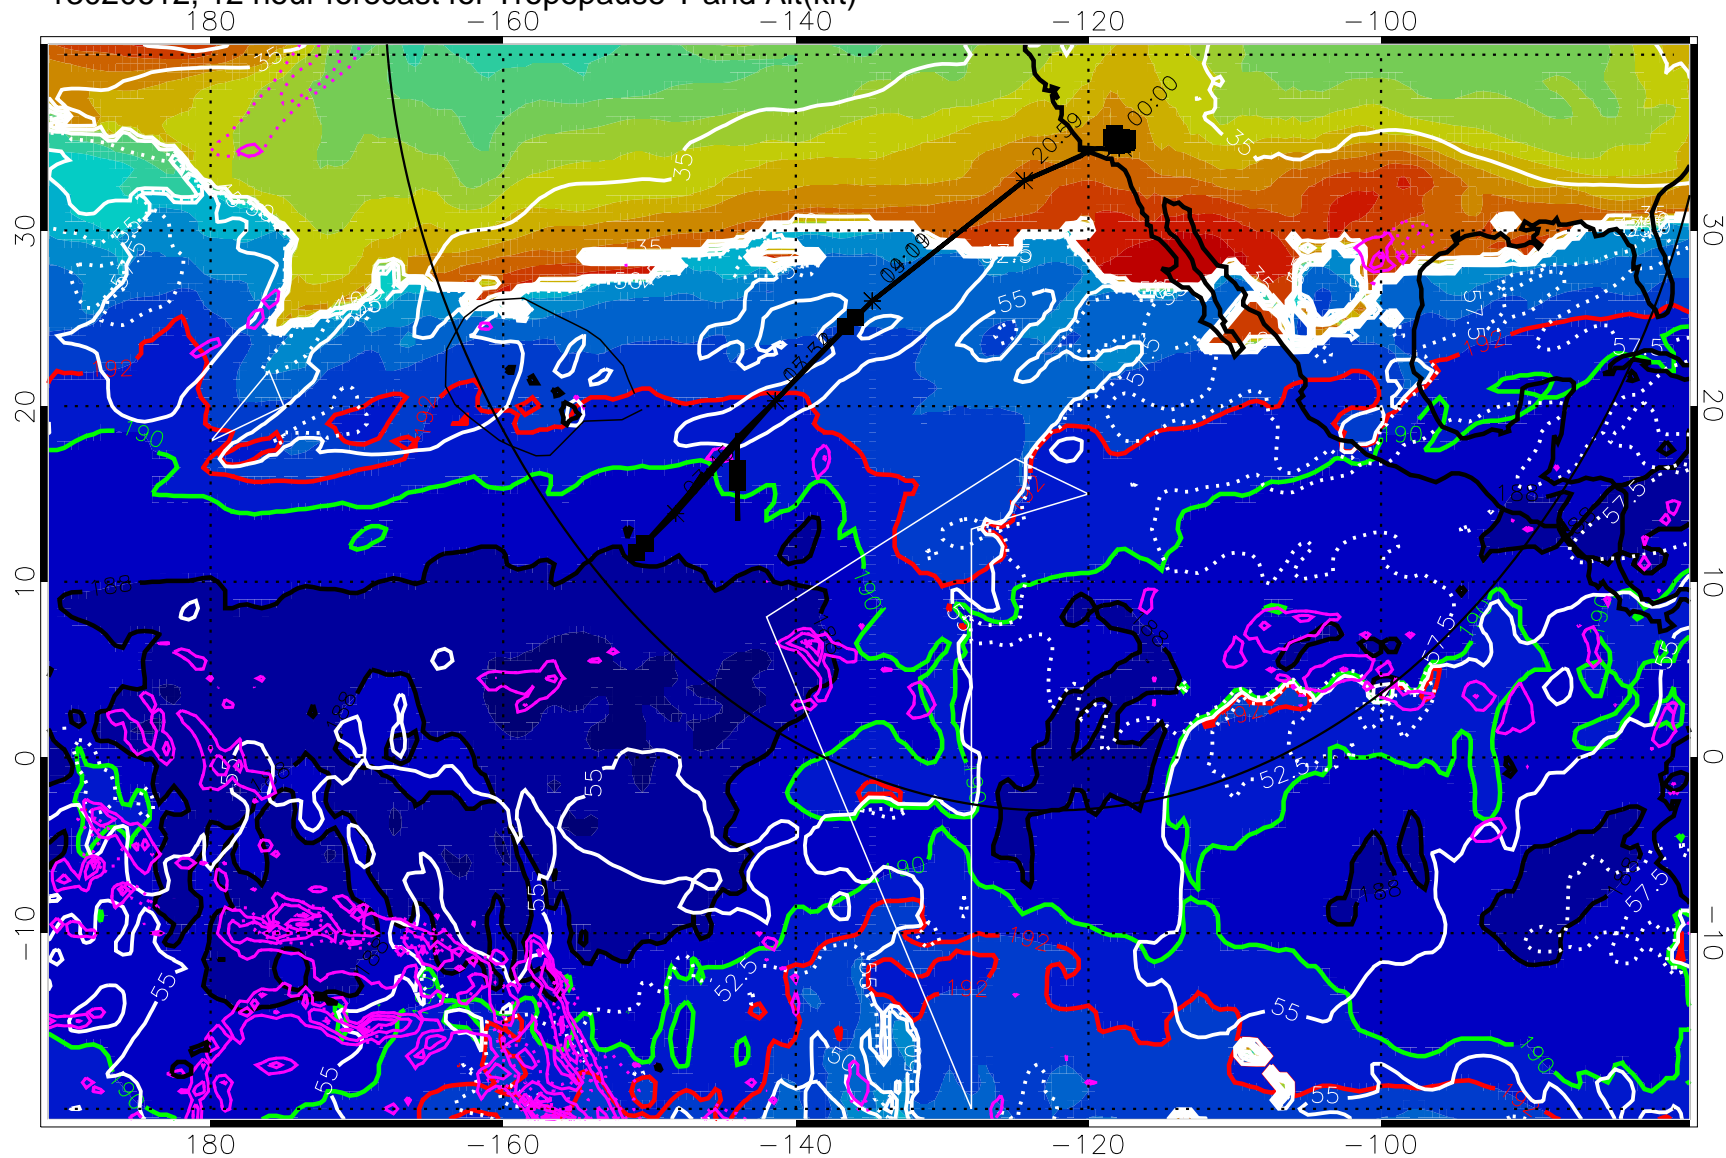

13020612, 12 hour forecast for Tropopause T and Alt(kft)

190      200      210      220      230

Tropopause T, K

Tropopause Altitude in kft (white)

Precip (tot dot, conv sol) past 6 hrs magenta 6 kg/m<sup>2</sup> contours, min 4

187.5K Isotherm (black) 190K Isotherm (green) 192.5K Isotherm (red)

→ 30 m/s

Range ring of 4055 km -- 13 hours GH round trip

13020618, 18 hour forecast for Tropopause T and Alt(kft)

190 200 210 220 230

Tropopause T, K

Tropopause Altitude in kft (white)

Precip (tot dot, conv sol) past 6 hrs 6 kg/m<sup>2</sup> contours, min 4

187.5K Isotherm (black) 190K Isotherm (green) 192.5K Isotherm (red)

→ 30 m/s

Range ring of 4055 km -- 13 hours GH round trip

187.5K Isotherm (black) 190K Isotherm (green) 192.5K Isotherm (red)

→ 30 m/s

Range ring of 4055 km -- 13 hours GH round trip

13020706, 30 hour forecast for Tropopause T and Alt(kft)

190 200 210 220 230

Tropopause T, K