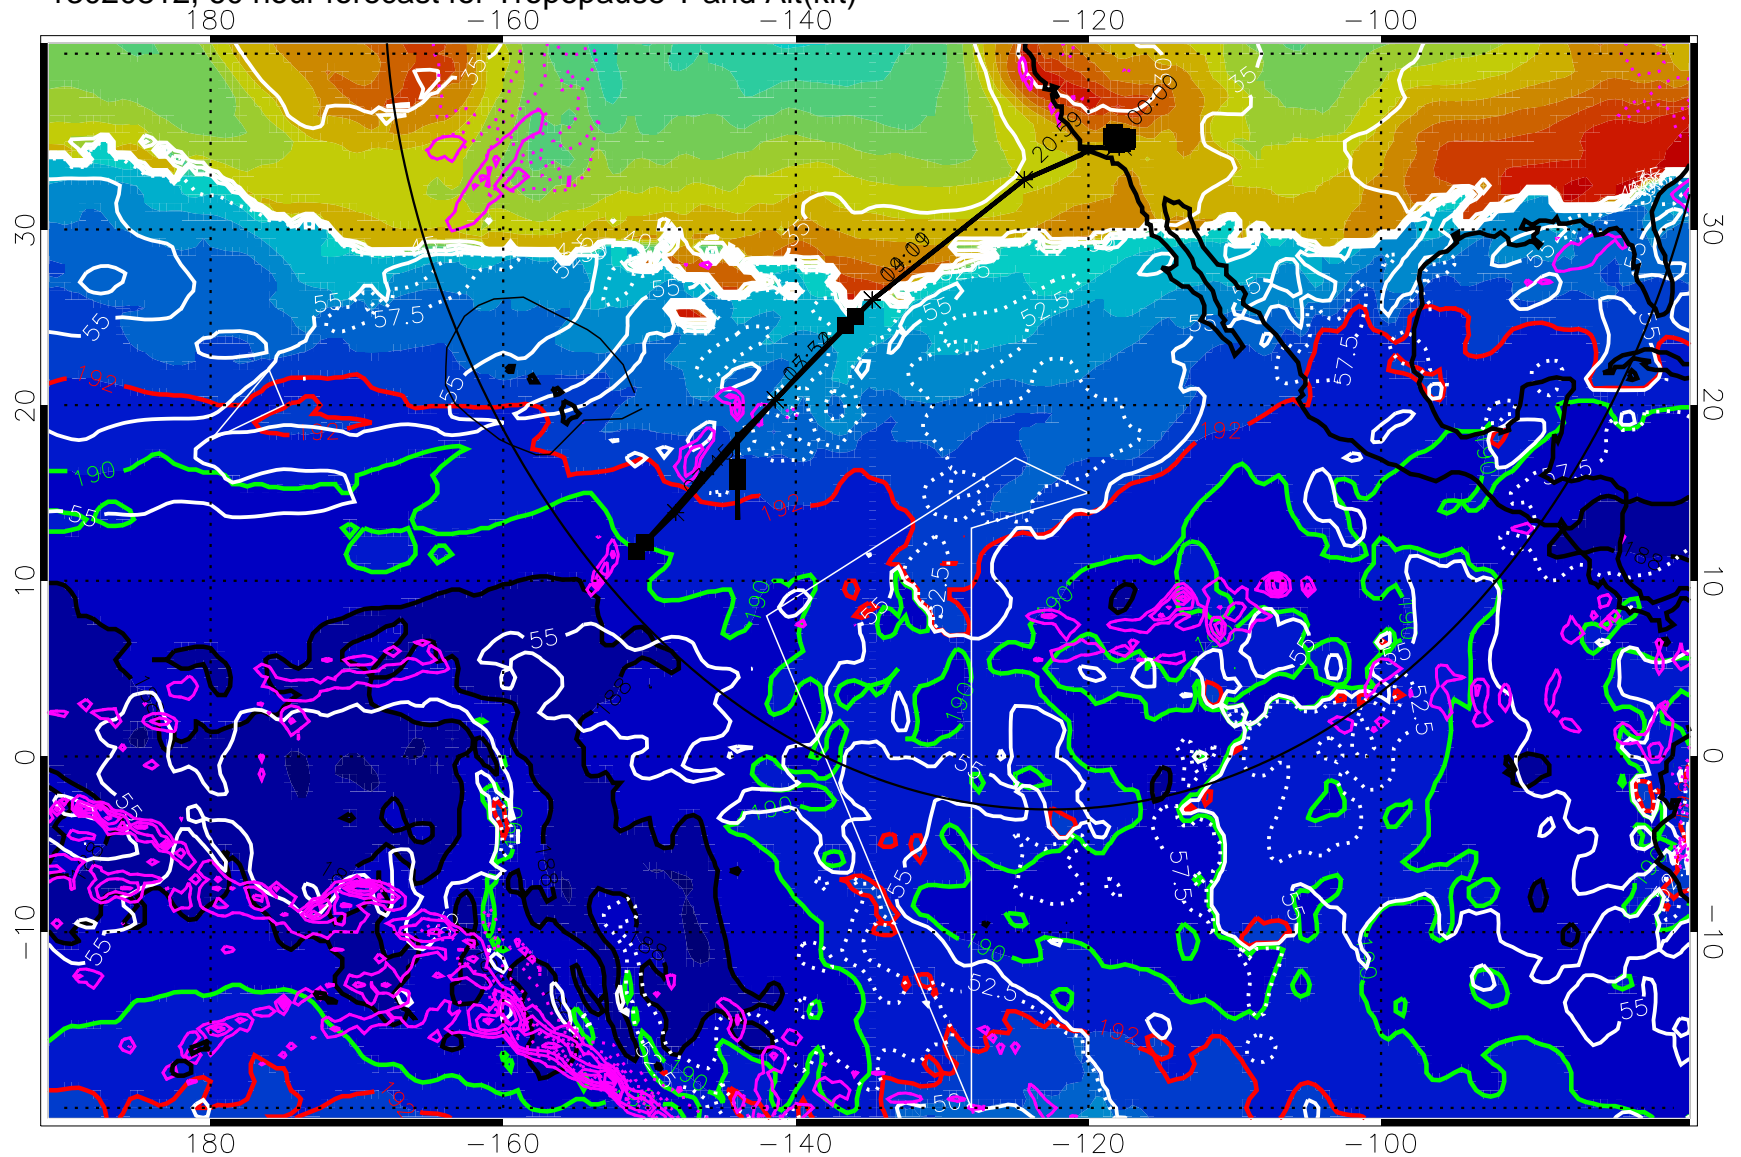

→ 30 m/s

Range ring of 4055 km -- 13 hours GH round trip

13020806, 54 hour forecast for Tropopause T and Alt(kft)

190 200 210 220 230  
Tropopause T, K

Tropopause Altitude in kft (white)

Precip (tot dot, conv sol) past 6 hrs magenta 6 kg/m<sup>2</sup> contours, min 4

187.5K Isotherm (black) 190K Isotherm (green) 192.5K Isotherm (red)

→ 30 m/s

Range ring of 4055 km -- 13 hours GH round trip

13020812, 60 hour forecast for Tropopause T and Alt(kft)

190 200 210 220 230

Tropopause T, K

Tropopause Altitude in kft (white)

Precip (tot dot, conv sol) past 6 hrs magenta 6 kg/m<sup>2</sup> contours, min 4

187.5K Isotherm (black) 190K Isotherm (green) 192.5K Isotherm (red)

→ 30 m/s

Range ring of 4055 km -- 13 hours GH round trip