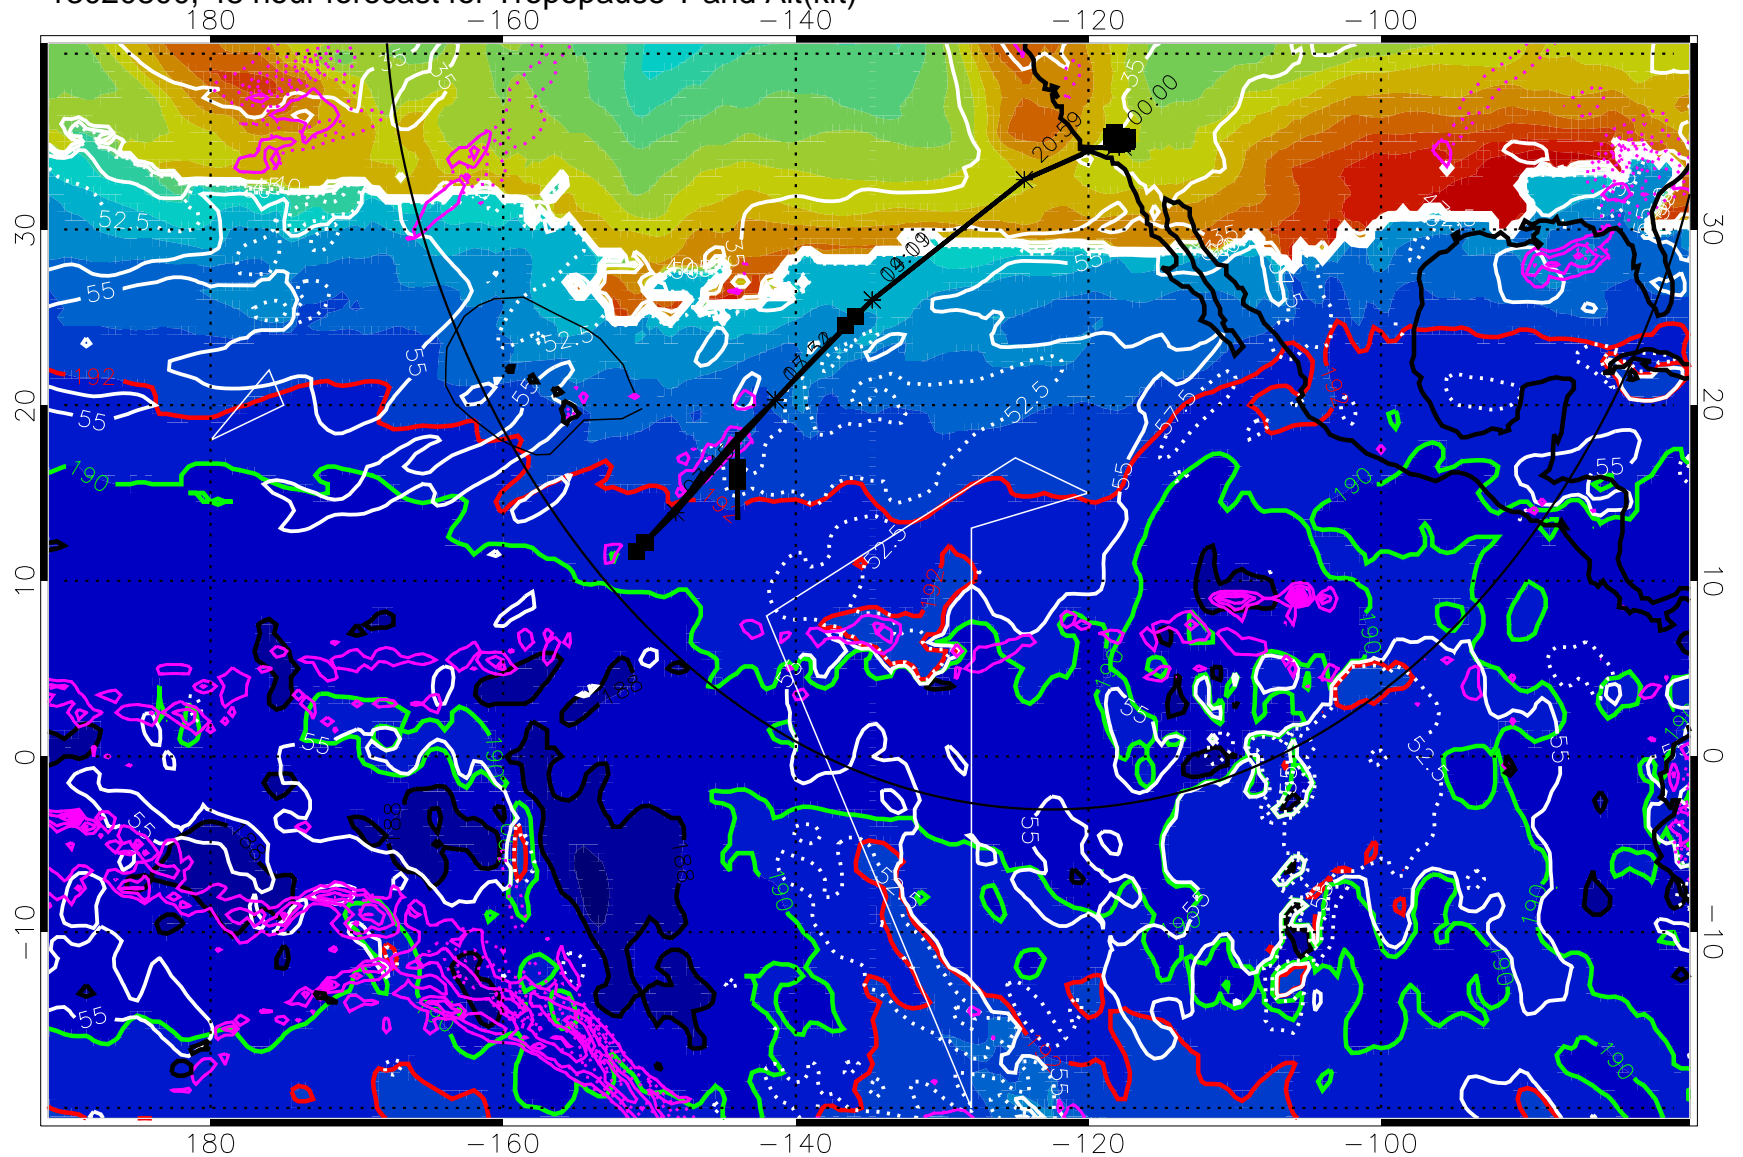

13020800, 48 hour forecast for Tropopause T and Alt(kft)

190 200 210 220 230

Tropopause T, K

Tropopause Altitude in kft (white)

Precip (tot dot, conv sol) past 6 hrs 6 kg/m² contours, min 4

187.5K Isotherm (black) 190K Isotherm (green) 192.5K Isotherm (red)

→ 30 m/s

Range ring of 4055 km -- 13 hours GH round trip