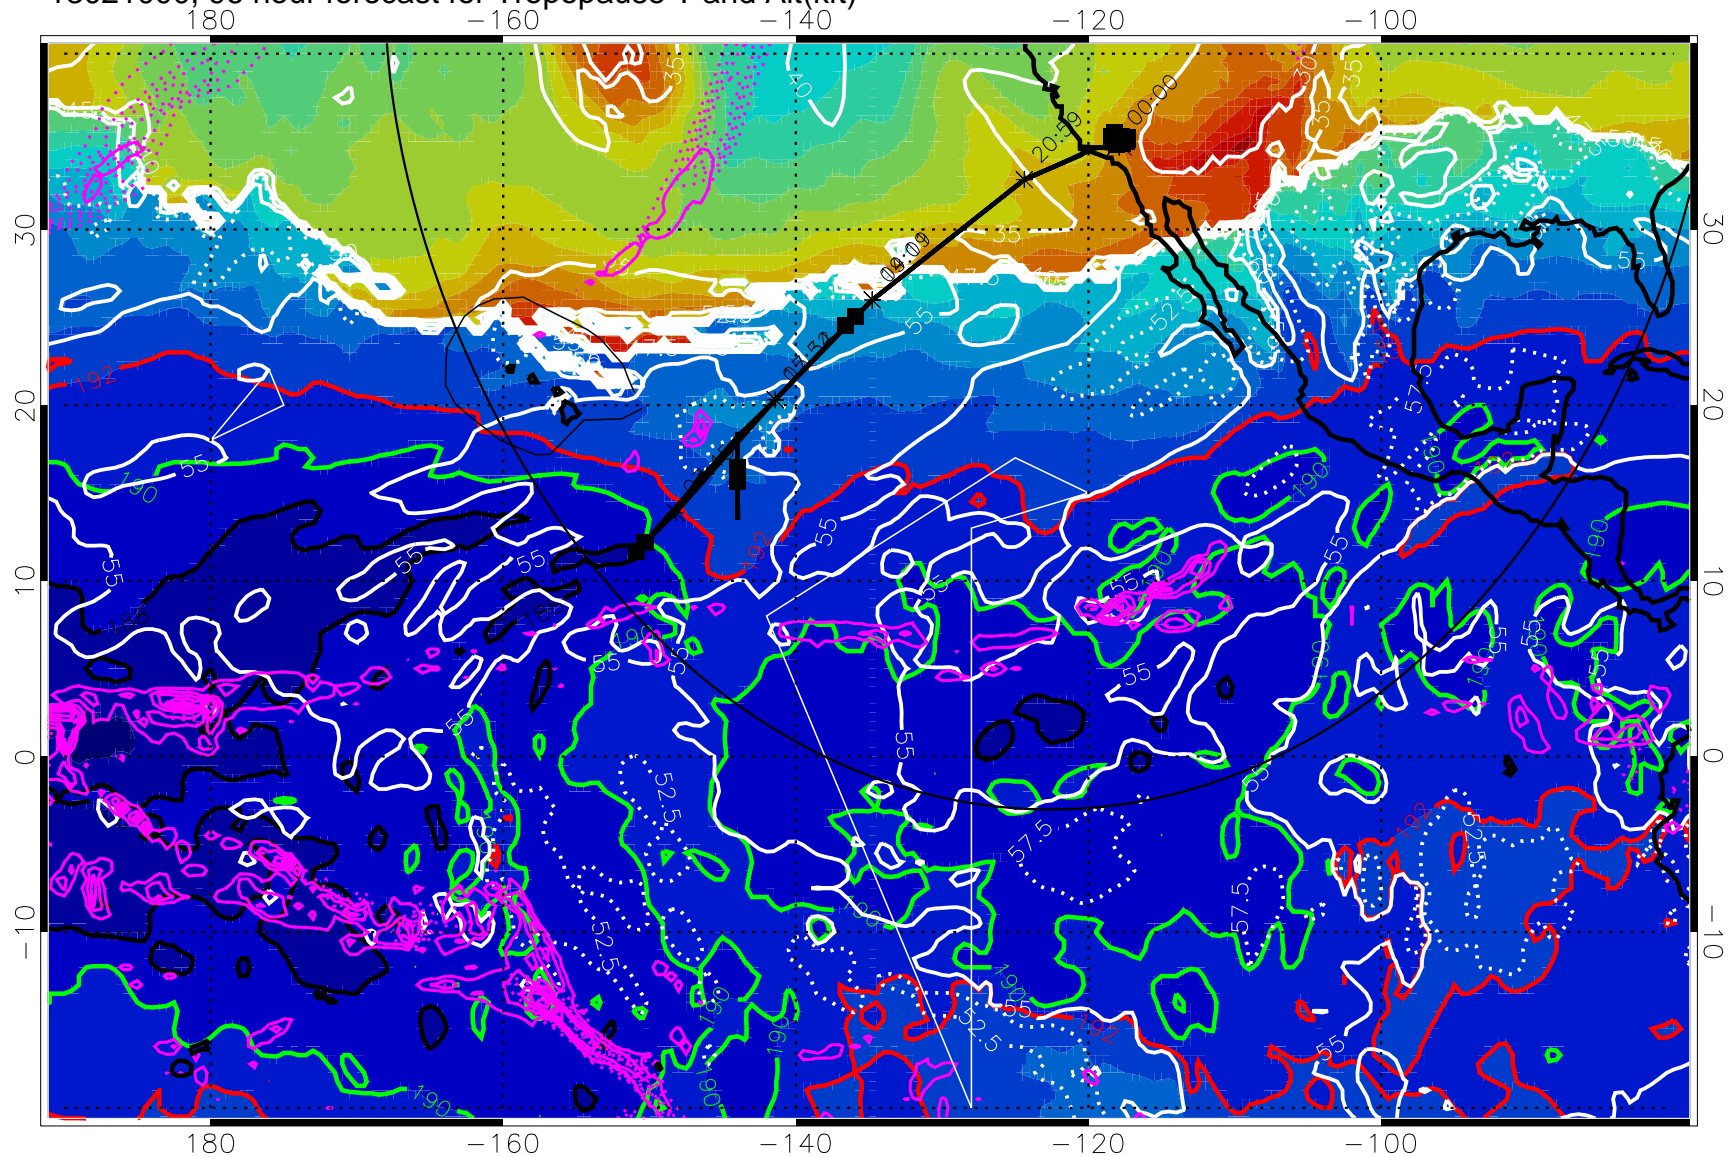

→ 30 m/s

Range ring of 4055 km -- 13 hours GH round trip

13020918, 90 hour forecast for Tropopause T and Alt(kft)

190 200 210 220 230

Tropopause T, K

Tropopause Altitude in kft (white)

Precip (tot dot, conv sol) past 6 hrs 6 kg/m<sup>2</sup> contours, min 4

187.5K Isotherm (black) 190K Isotherm (green) 192.5K Isotherm (red)

→ 30 m/s

Range ring of 4055 km -- 13 hours GH round trip

13021000, 96 hour forecast for Tropopause T and Alt(kft)

190 200 210 220 230

Tropopause T, K