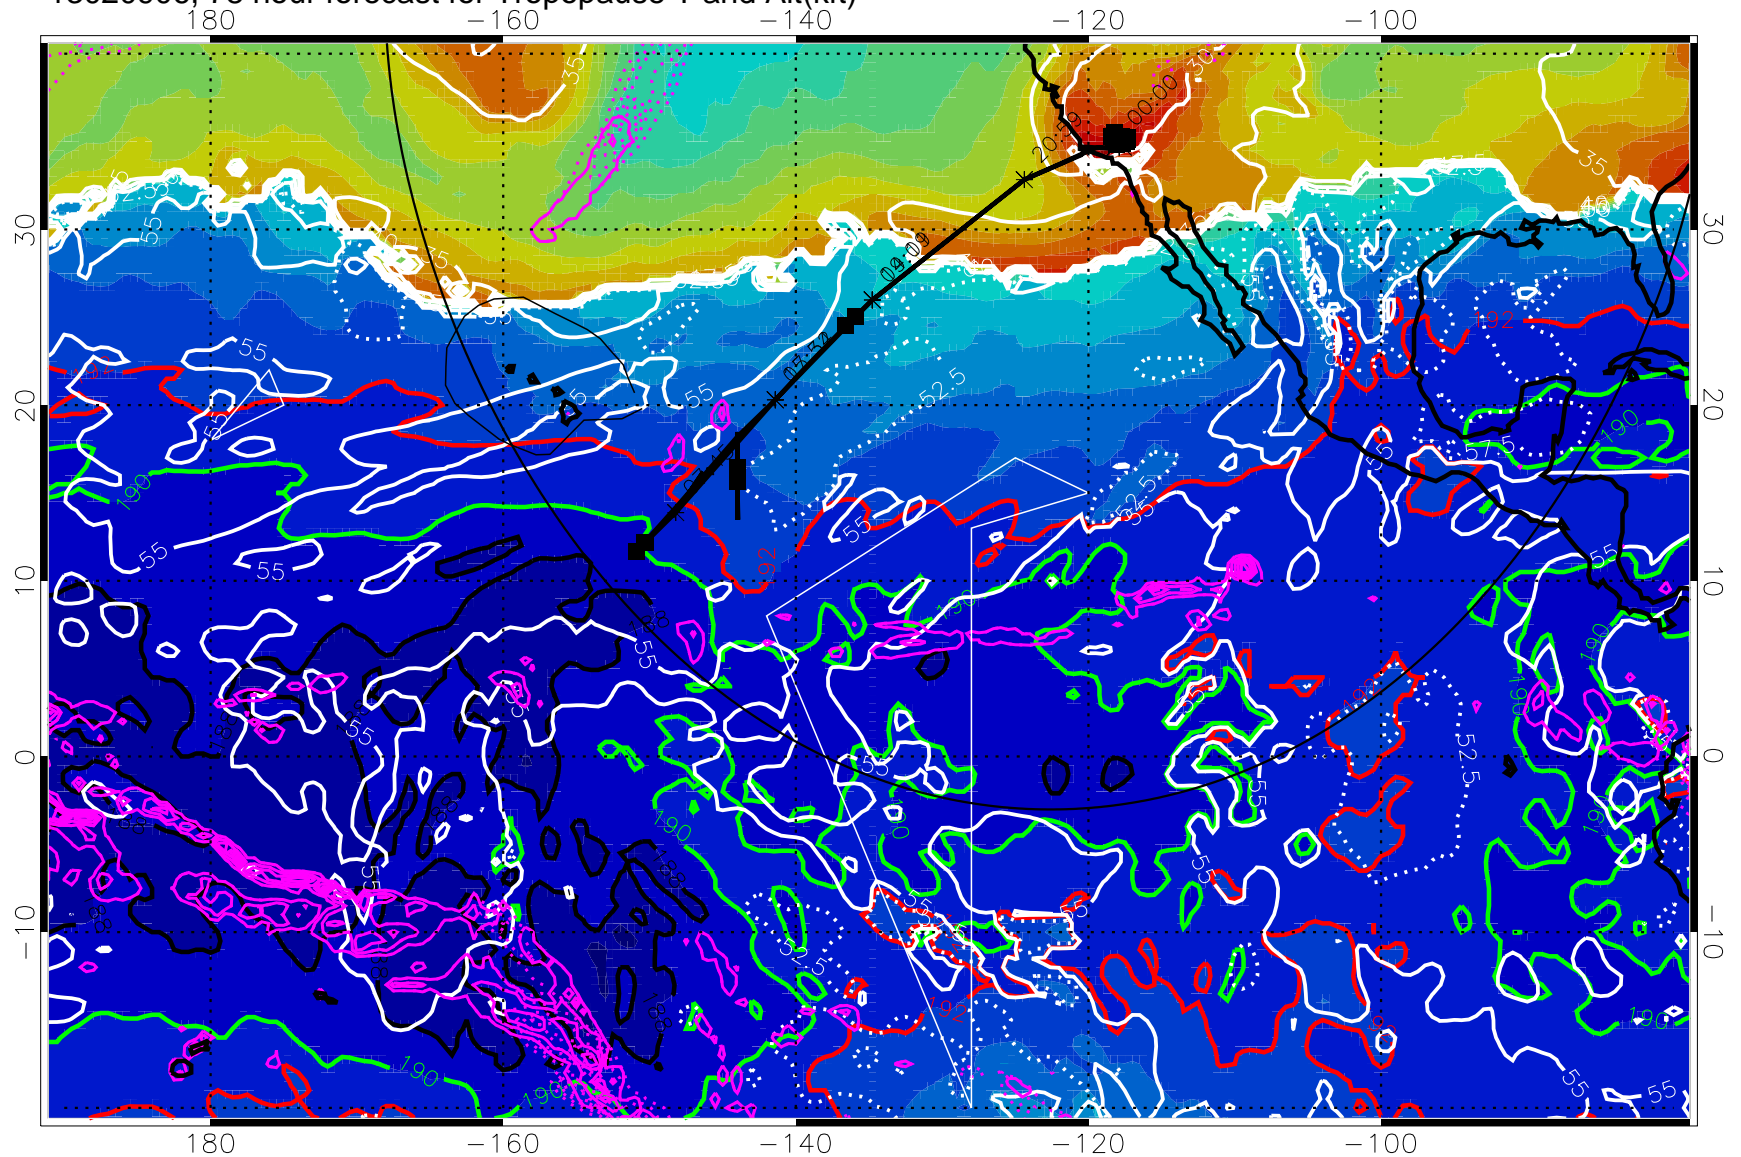

→ 30 m/s

Range ring of 4055 km -- 13 hours GH round trip

13020900, 72 hour forecast for Tropopause T and Alt(kft)

190 200 210 220 230

Tropopause T, K

Tropopause Altitude in kft (white)

Precip (tot dot, conv sol) past 6 hrs 6 kg/m<sup>2</sup> contours, min 4

187.5K Isotherm (black) 190K Isotherm (green) 192.5K Isotherm (red)

→ 30 m/s

Range ring of 4055 km -- 13 hours GH round trip

13020906, 78 hour forecast for Tropopause T and Alt(kft)

190 200 210 220 230  
Tropopause T, K