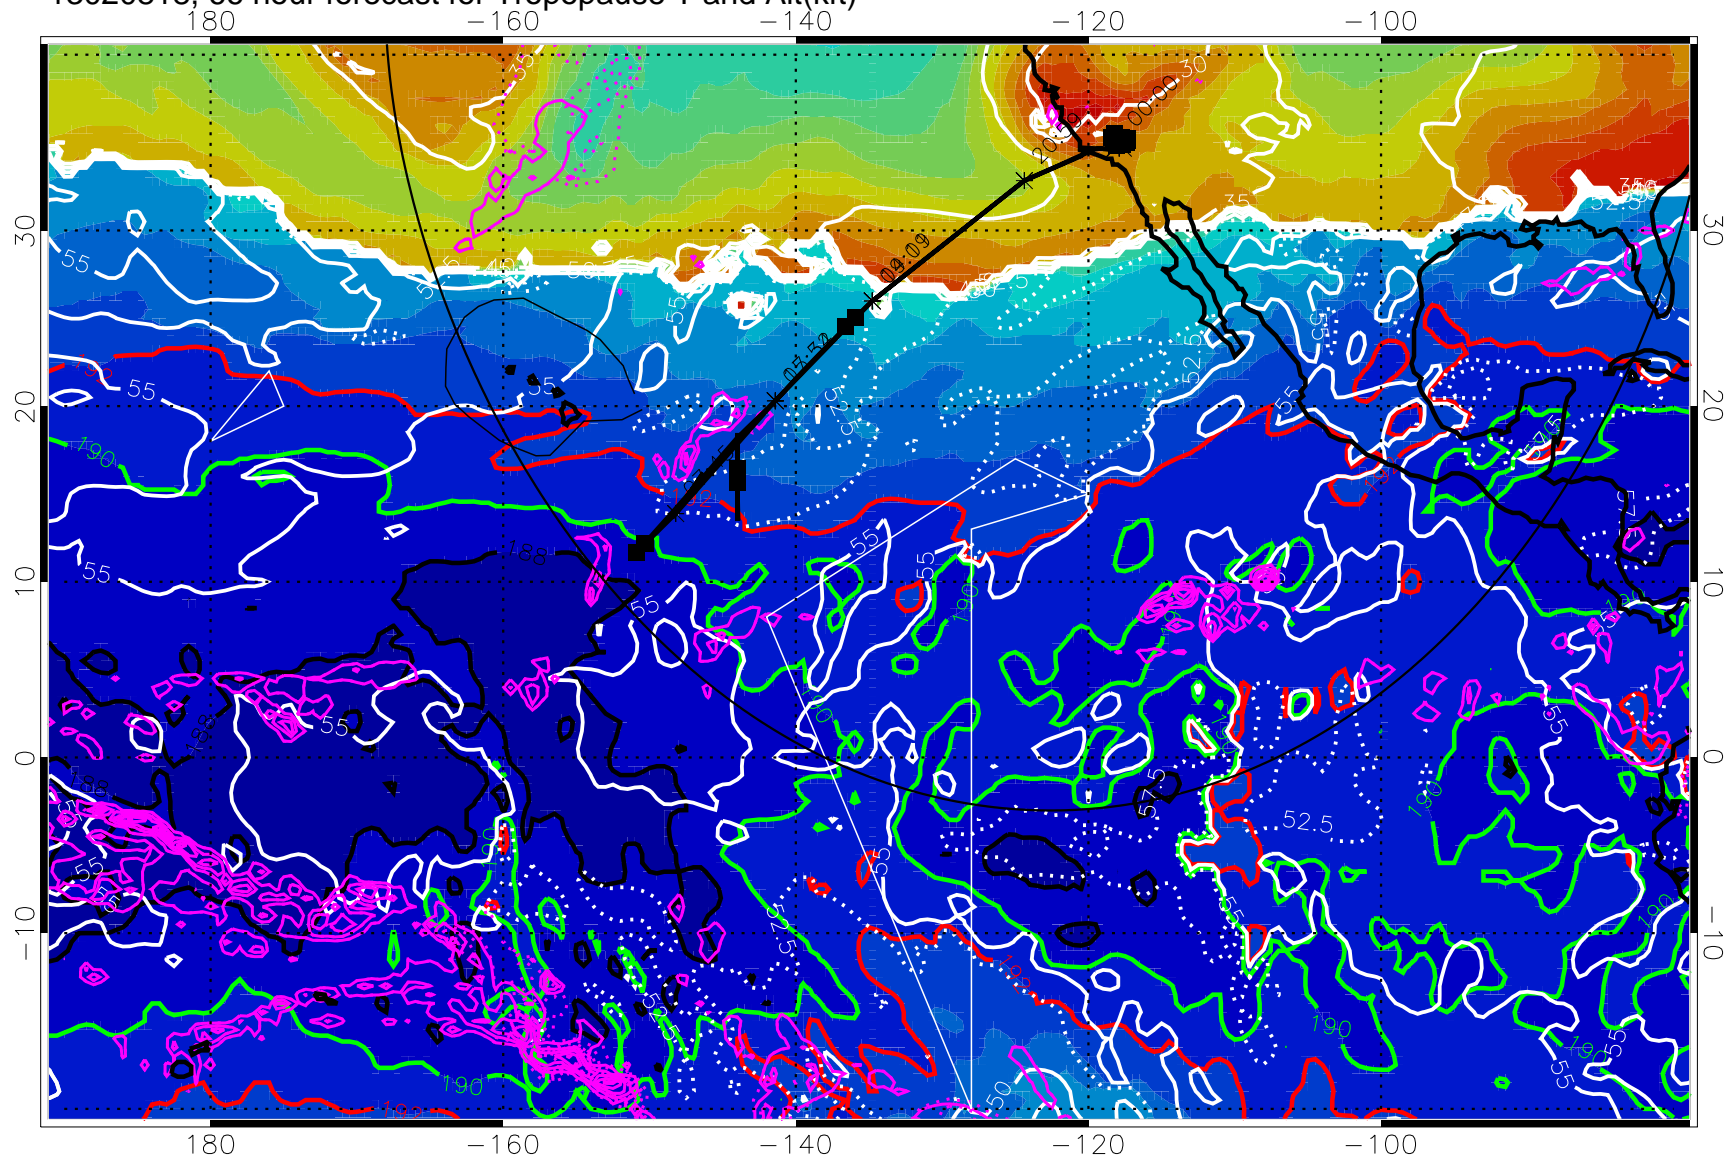

13020818, 66 hour forecast for Tropopause T and Alt(kft)

Tropopause T, K

Tropopause Altitude in kft (white)

Precip (tot dot, conv sol) past 6 hrs 6 kg/m² contours, min 4

187.5K Isotherm (black) 190K Isotherm (green) 192.5K Isotherm (red)

→ 30 m/s

Range ring of 4055 km -- 13 hours GH round trip