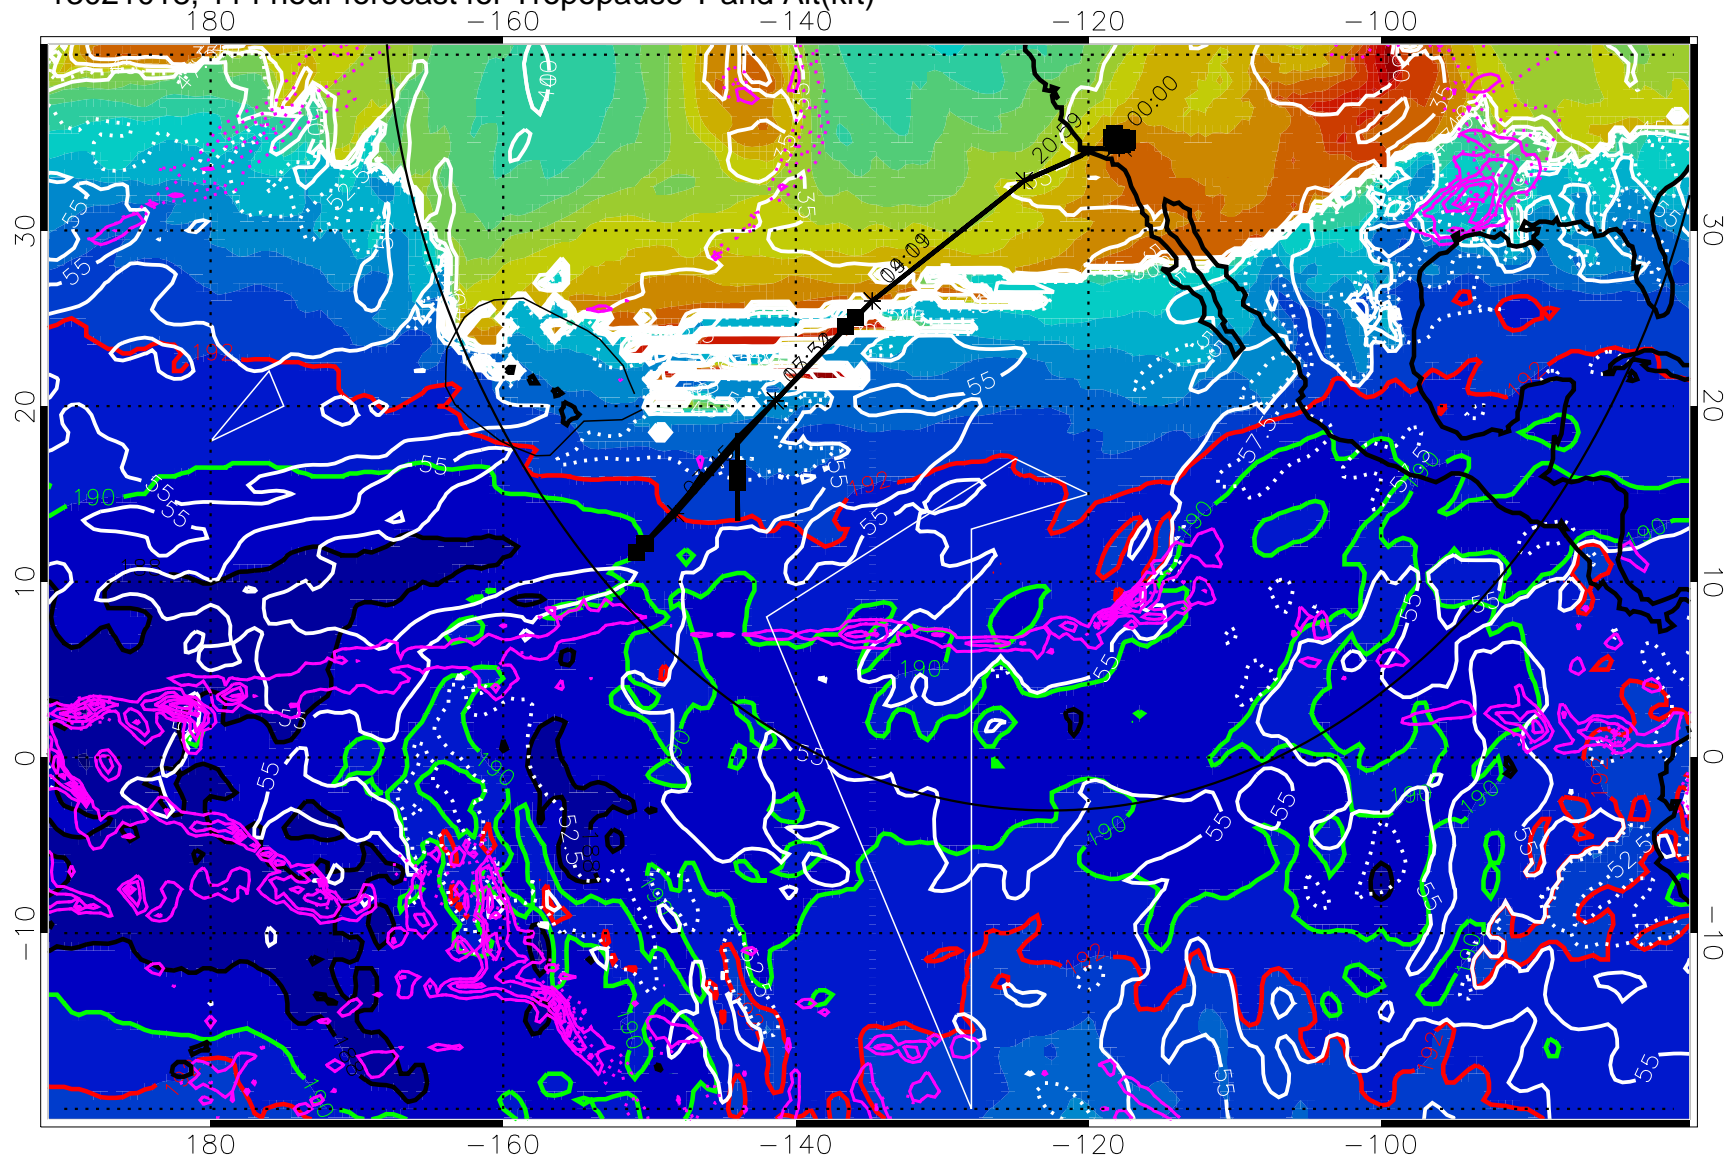

13021018, 114 hour forecast for Tropopause T and Alt(kft)

Tropopause Altitude in kft (white)
Precip (tot dot, conv sol) past 6 hrs 6 kg/m² contours, min 4
187.5K Isotherm (black) 190K Isotherm (green) 192.5K Isotherm (red)

→ 30 m/s
Range ring of 4055 km -- 13 hours GH round trip