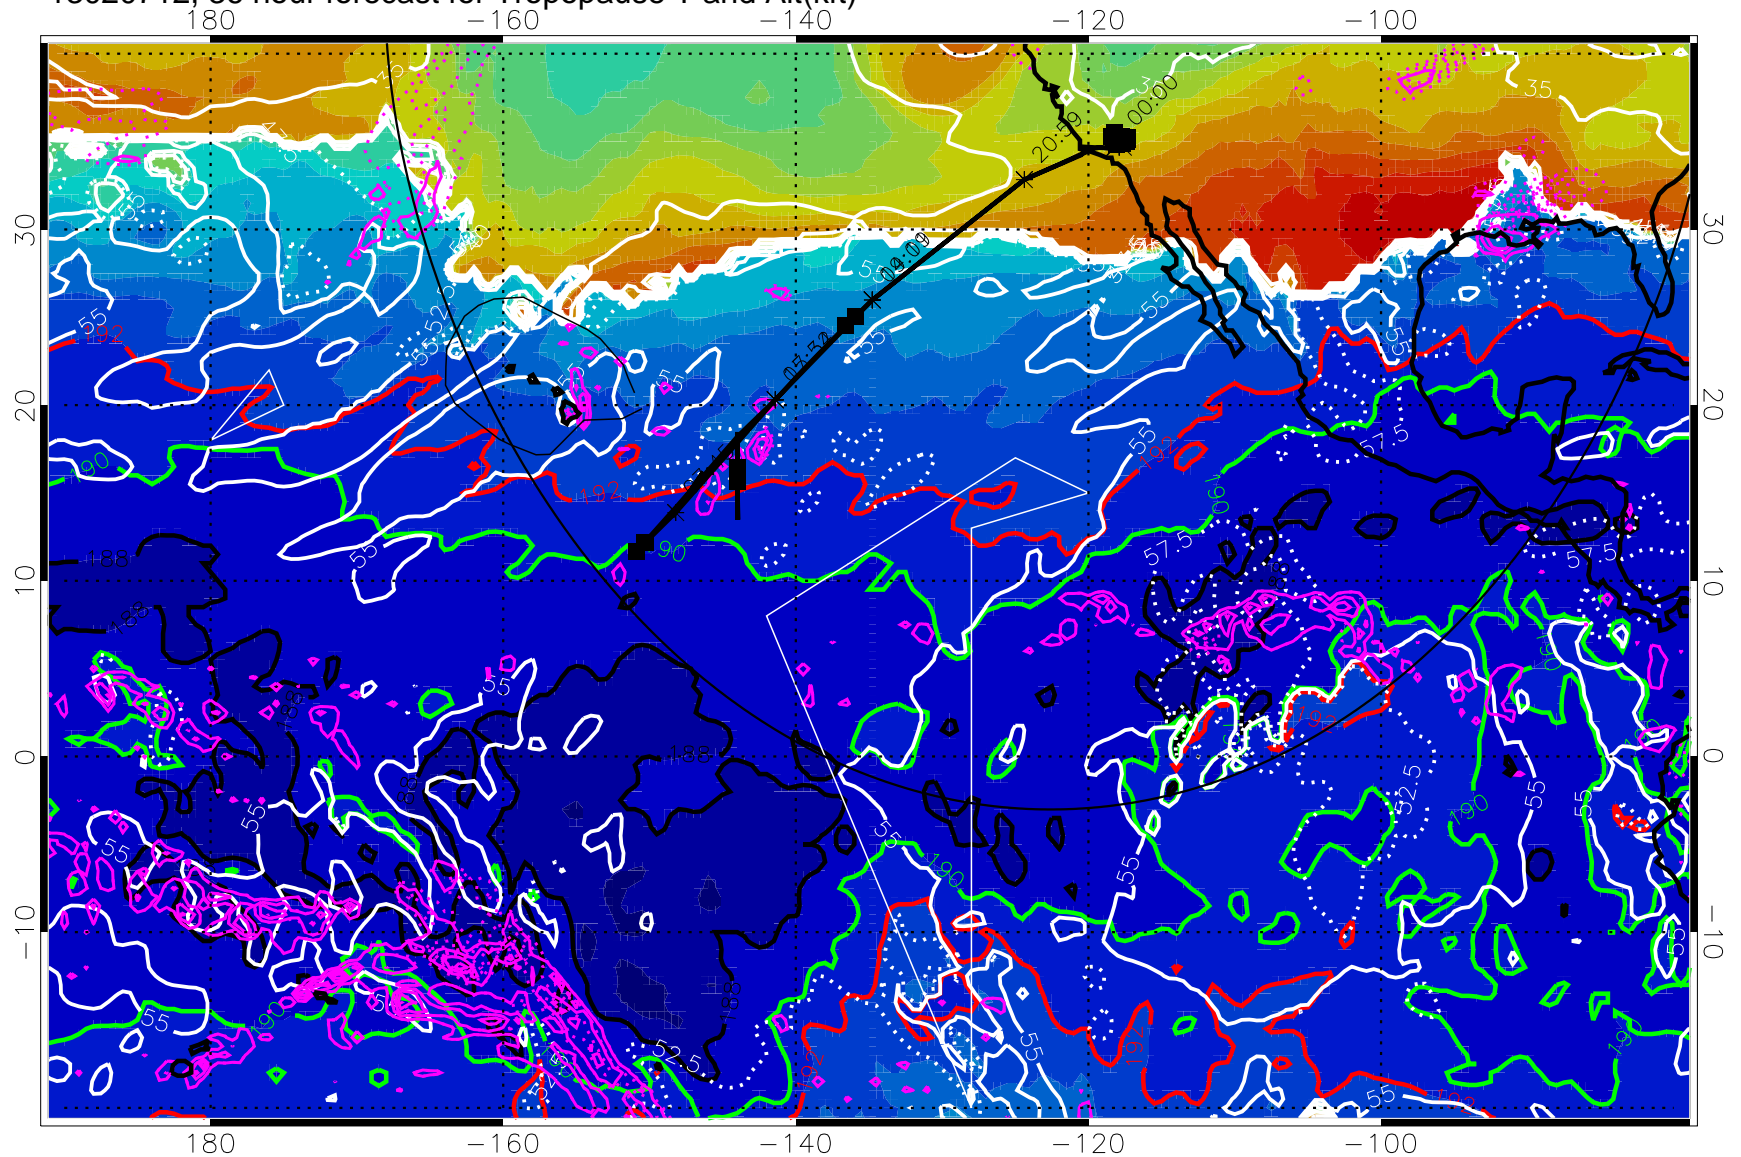

13020712, 36 hour forecast for Tropopause T and Alt(kft)

190 200 210 220 230
Tropopause T, K

Tropopause Altitude in kft (white)

Precip (tot dot, conv sol) past 6 hrs magenta 6 kg/m² contours, min 4

187.5K Isotherm (black) 190K Isotherm (green) 192.5K Isotherm (red)

→ 30 m/s

Range ring of 4055 km -- 13 hours GH round trip