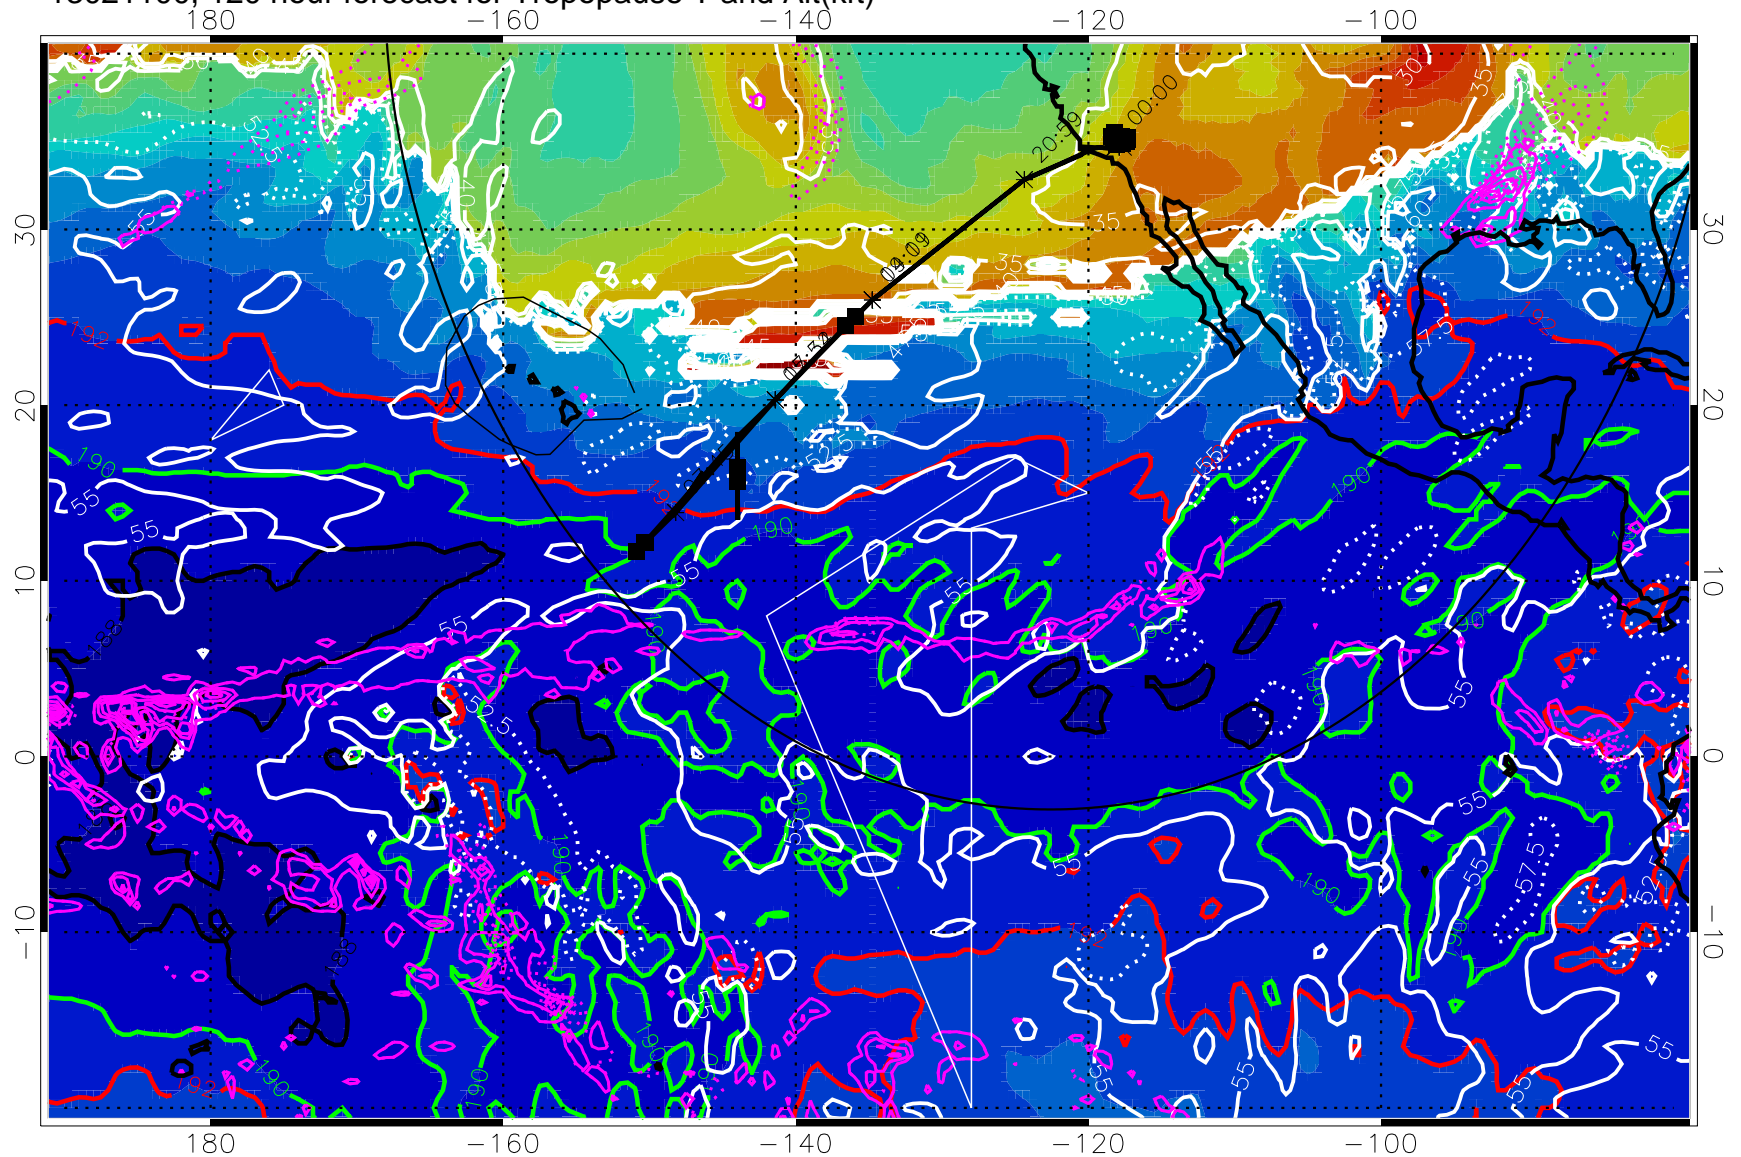

13021100, 120 hour forecast for Tropopause T and Alt(kft)

190 200 210 220 230

Tropopause T, K

Tropopause Altitude in kft (white)

Precip (tot dot, conv sol) past 6 hrs 6 kg/m² contours, min 4

187.5K Isotherm (black) 190K Isotherm (green) 192.5K Isotherm (red)

→ 30 m/s

Range ring of 4055 km -- 13 hours GH round trip