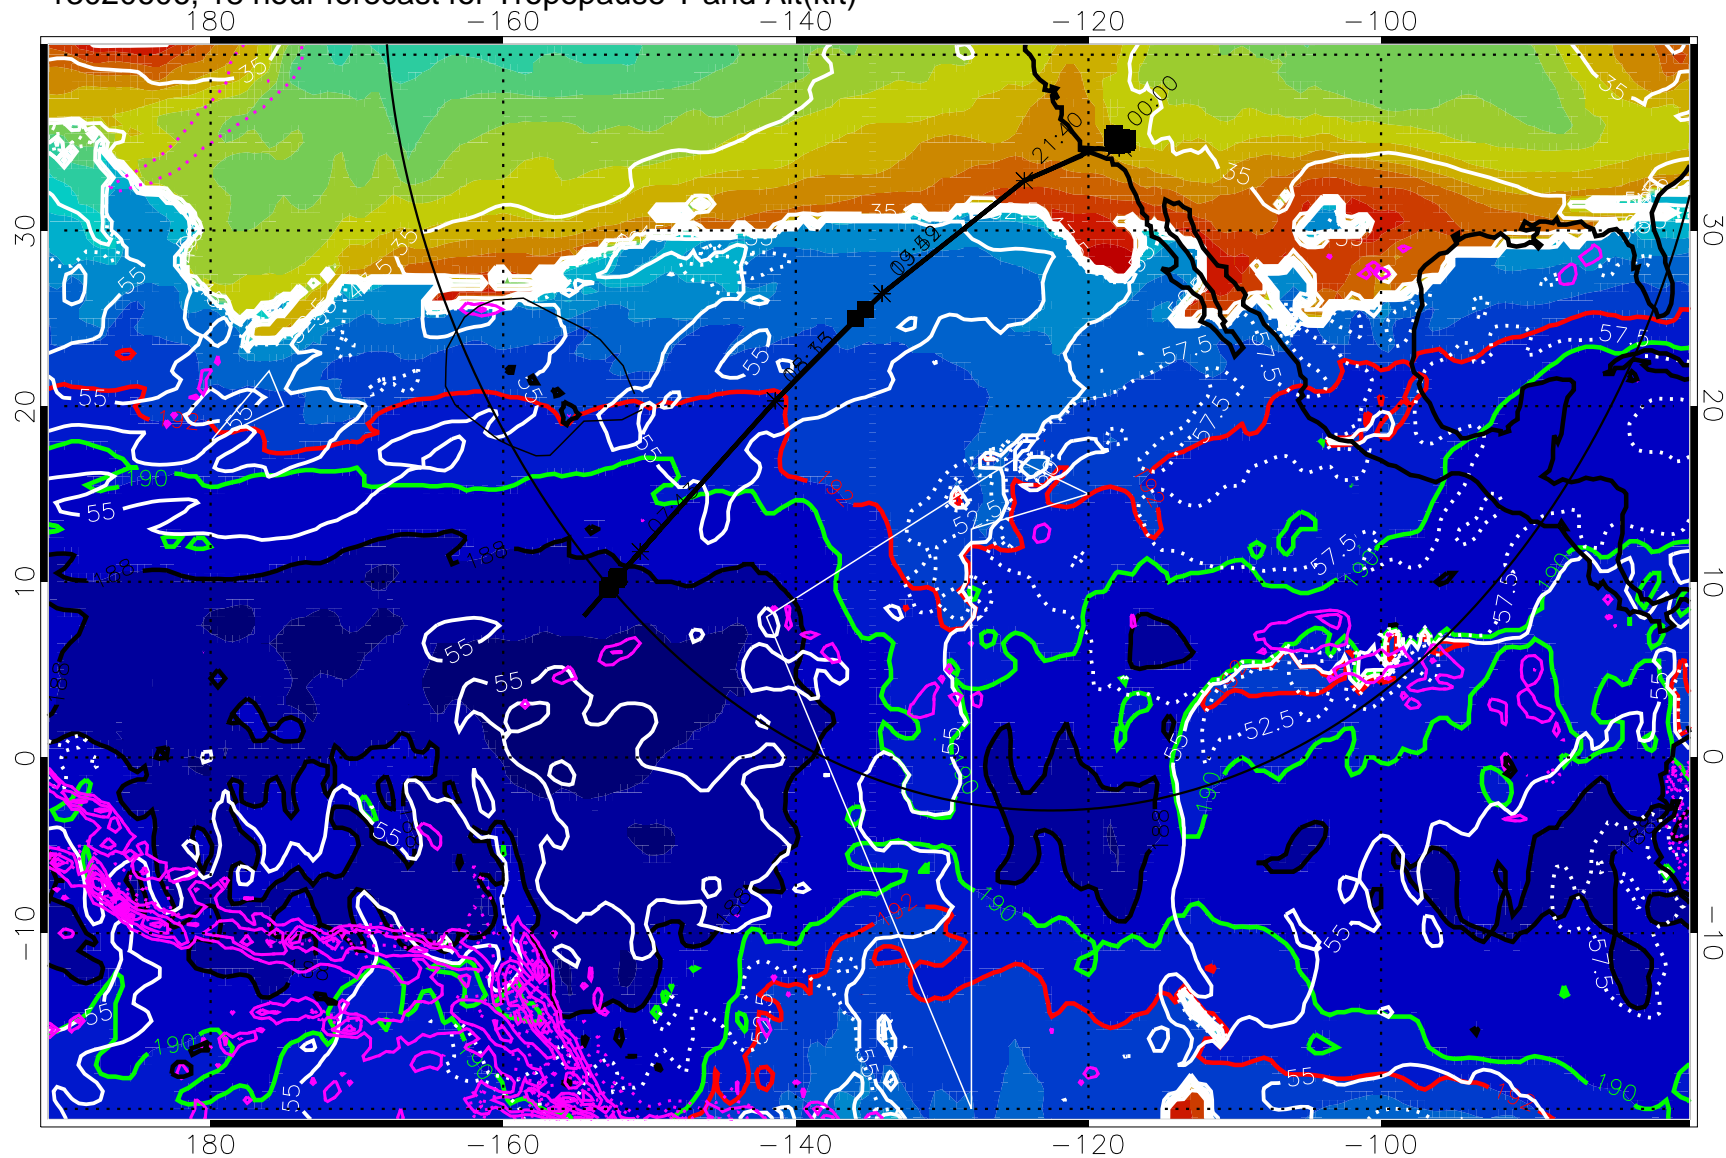

13020518, 6 hour forecast for Tropopause T and Alt(kft)

190 200 210 220 230

Tropopause T, K

Tropopause Altitude in kft (white)

Precip (tot dot, conv sol) past 6 hrs 6 kg/m<sup>2</sup> contours, min 4

187.5K Isotherm (black) 190K Isotherm (green) 192.5K Isotherm (red)

→ 30 m/s

Range ring of 4055 km -- 13 hours GH round trip

13020600, 12 hour forecast for Tropopause T and Alt(kft)

190 200 210 220 230

Tropopause T, K

Tropopause Altitude in kft (white)

Precip (tot dot, conv sol) past 6 hrs 6 kg/m<sup>2</sup> contours, min 4

187.5K Isotherm (black) 190K Isotherm (green) 192.5K Isotherm (red)

→ 30 m/s

Range ring of 4055 km -- 13 hours GH round trip

13020606, 18 hour forecast for Tropopause T and Alt(kft)

190 200 210 220 230

Tropopause T, K

Tropopause Altitude in kft (white)

Precip (tot dot, conv sol) past 6 hrs 6 kg/m<sup>2</sup> contours, min 4

187.5K Isotherm (black) 190K Isotherm (blue) 192.5K Isotherm (green)

→ 30 m/s

Range ring of 4055 km -- 13 hours GH round trip