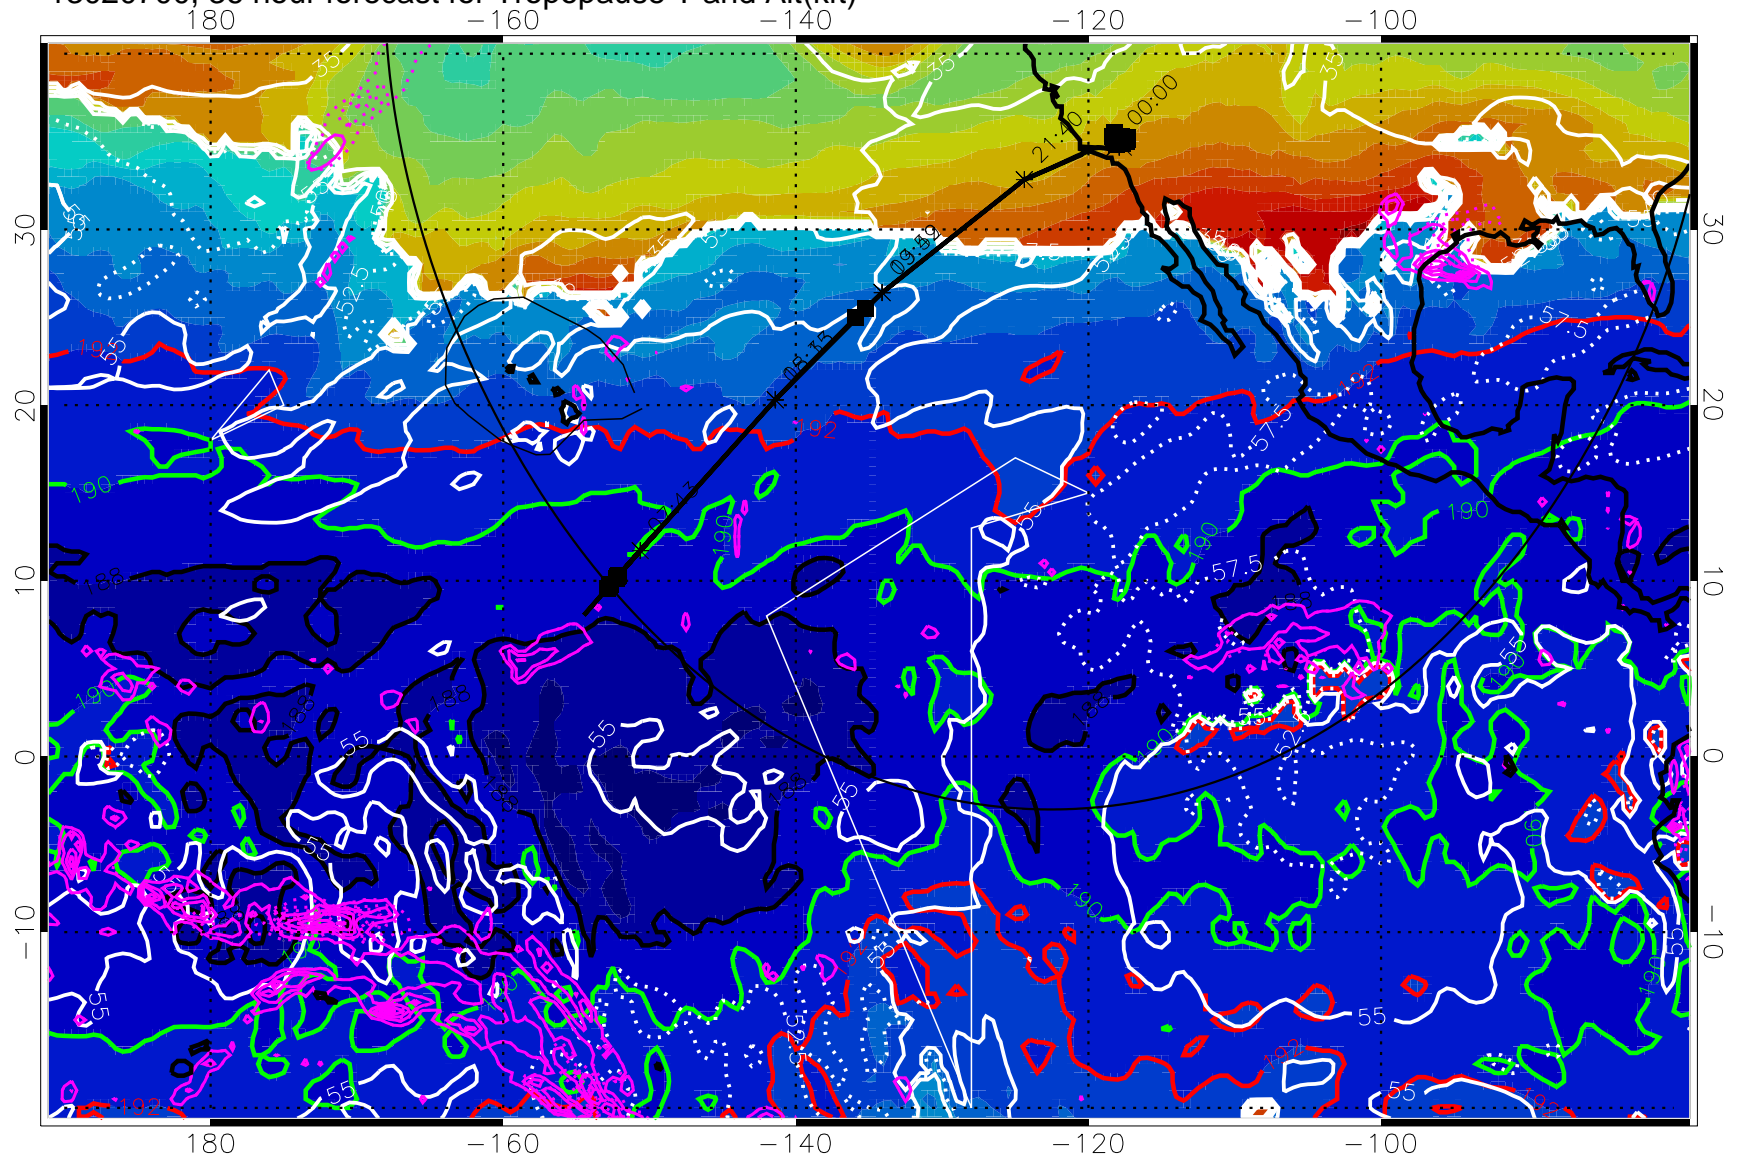

Tropopause Altitude in kft (white)

Precip (tot dot, conv sol) past 6 hrs 6 kg/m<sup>2</sup> contours, min 4

187.5K Isotherm (black) 190K Isotherm (blue) 192.5K Isotherm (green)

→ 30 m/s

Range ring of 4055 km -- 13 hours GH round trip

13020618, 30 hour forecast for Tropopause T and Alt(kft)

190 200 210 220 230

Tropopause T, K

Tropopause Altitude in kft (white)

Precip (tot dot, conv sol) past 6 hrs 6 kg/m<sup>2</sup> contours, min 4

187.5K Isotherm (black) 190K Isotherm (green) 192.5K Isotherm (red)

→ 30 m/s

Range ring of 4055 km -- 13 hours GH round trip

13020700, 36 hour forecast for Tropopause T and Alt(kft)

190 200 210 220 230

Tropopause T, K

Tropopause Altitude in kft (white)

Precip (tot dot, conv sol) past 6 hrs mag 6 kg/m<sup>2</sup> contours, min 4

187.5K Isotherm (black) 190K Isotherm (green) 192.5K Isotherm (red)

→ 30 m/s

Range ring of 4055 km -- 13 hours GH round trip

13020706, 42 hour forecast for Tropopause T and Alt(kft)

190 200 210 220 230

Tropopause T, K