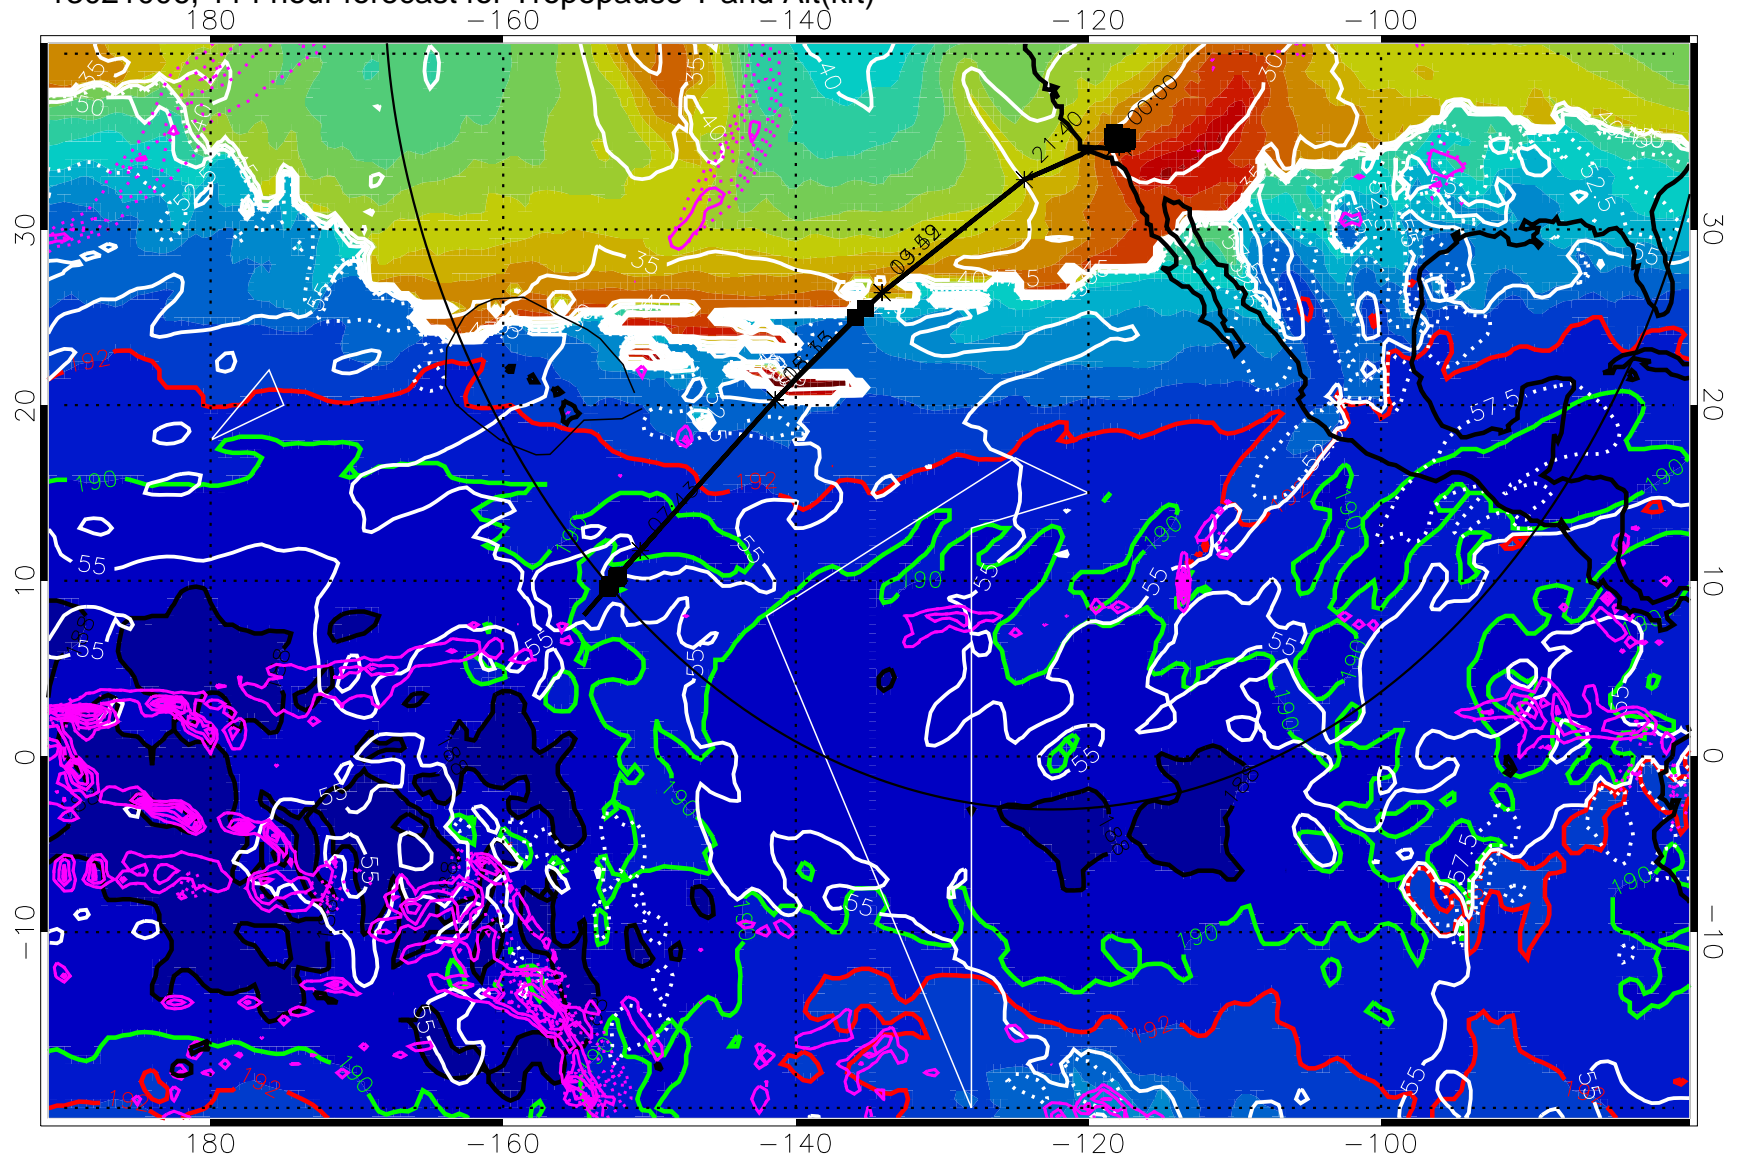

→ 30 m/s

Range ring of 4055 km -- 13 hours GH round trip

13021000, 108 hour forecast for Tropopause T and Alt(kft)

190 200 210 220 230

Tropopause T, K

Tropopause Altitude in kft (white)

Precip (tot dot, conv sol) past 6 hrs 6 kg/m<sup>2</sup> contours, min 4

187.5K Isotherm (black) 190K Isotherm (green) 192.5K Isotherm (red)

→ 30 m/s

Range ring of 4055 km -- 13 hours GH round trip

13021006, 114 hour forecast for Tropopause T and Alt(kft)

190 200 210 220 230  
Tropopause T, K