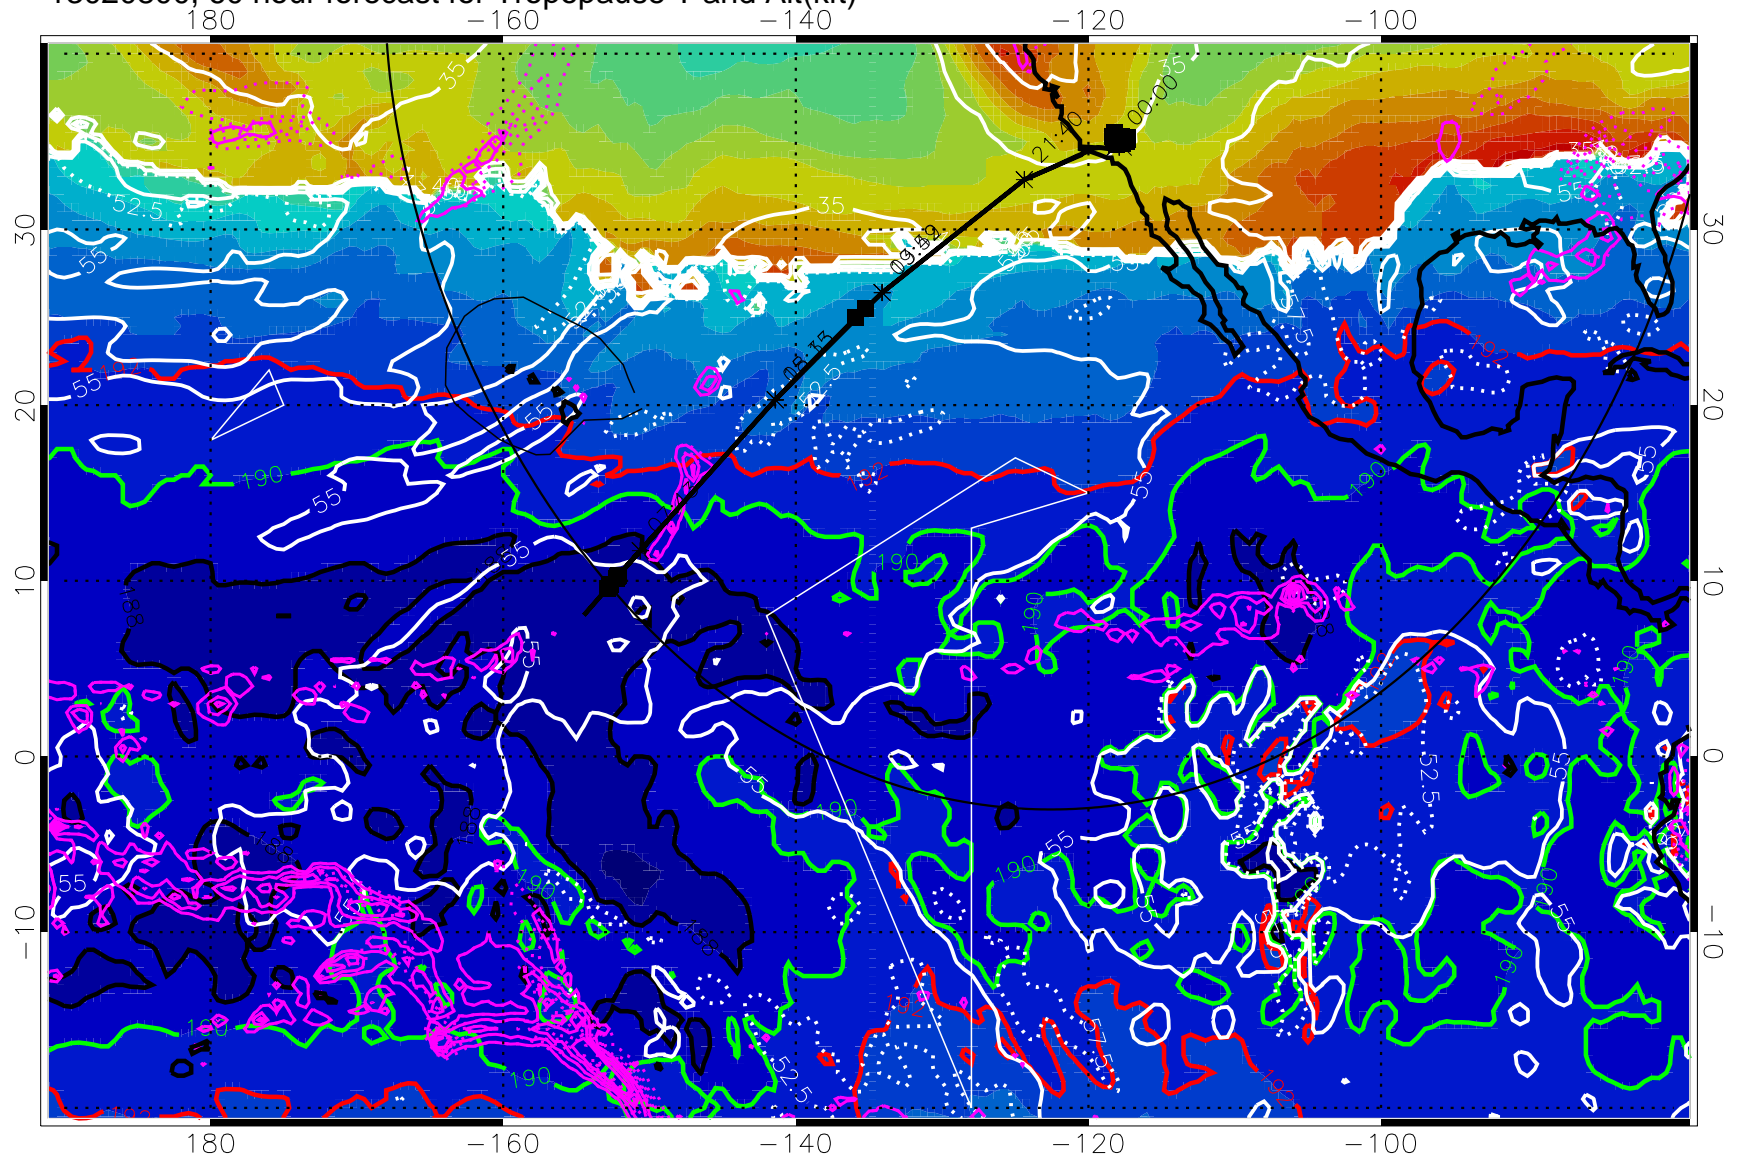

→ 30 m/s

Range ring of 4055 km -- 13 hours GH round trip

13020718, 54 hour forecast for Tropopause T and Alt(kft)

190 200 210 220 230

Tropopause T, K

Tropopause Altitude in kft (white)

Precip (tot dot, conv sol) past 6 hrs 6 kg/m<sup>2</sup> contours, min 4

187.5K Isotherm (black) 190K Isotherm (green) 192.5K Isotherm (red)

→ 30 m/s

Range ring of 4055 km -- 13 hours GH round trip

13020800, 60 hour forecast for Tropopause T and Alt(kft)

190 200 210 220 230

Tropopause T, K

Tropopause Altitude in kft (white)

Precip (tot dot, conv sol) past 6 hrs 6 kg/m<sup>2</sup> contours, min 4

187.5K Isotherm (black) 190K Isotherm (green) 192.5K Isotherm (red)

→ 30 m/s

Range ring of 4055 km -- 13 hours GH round trip