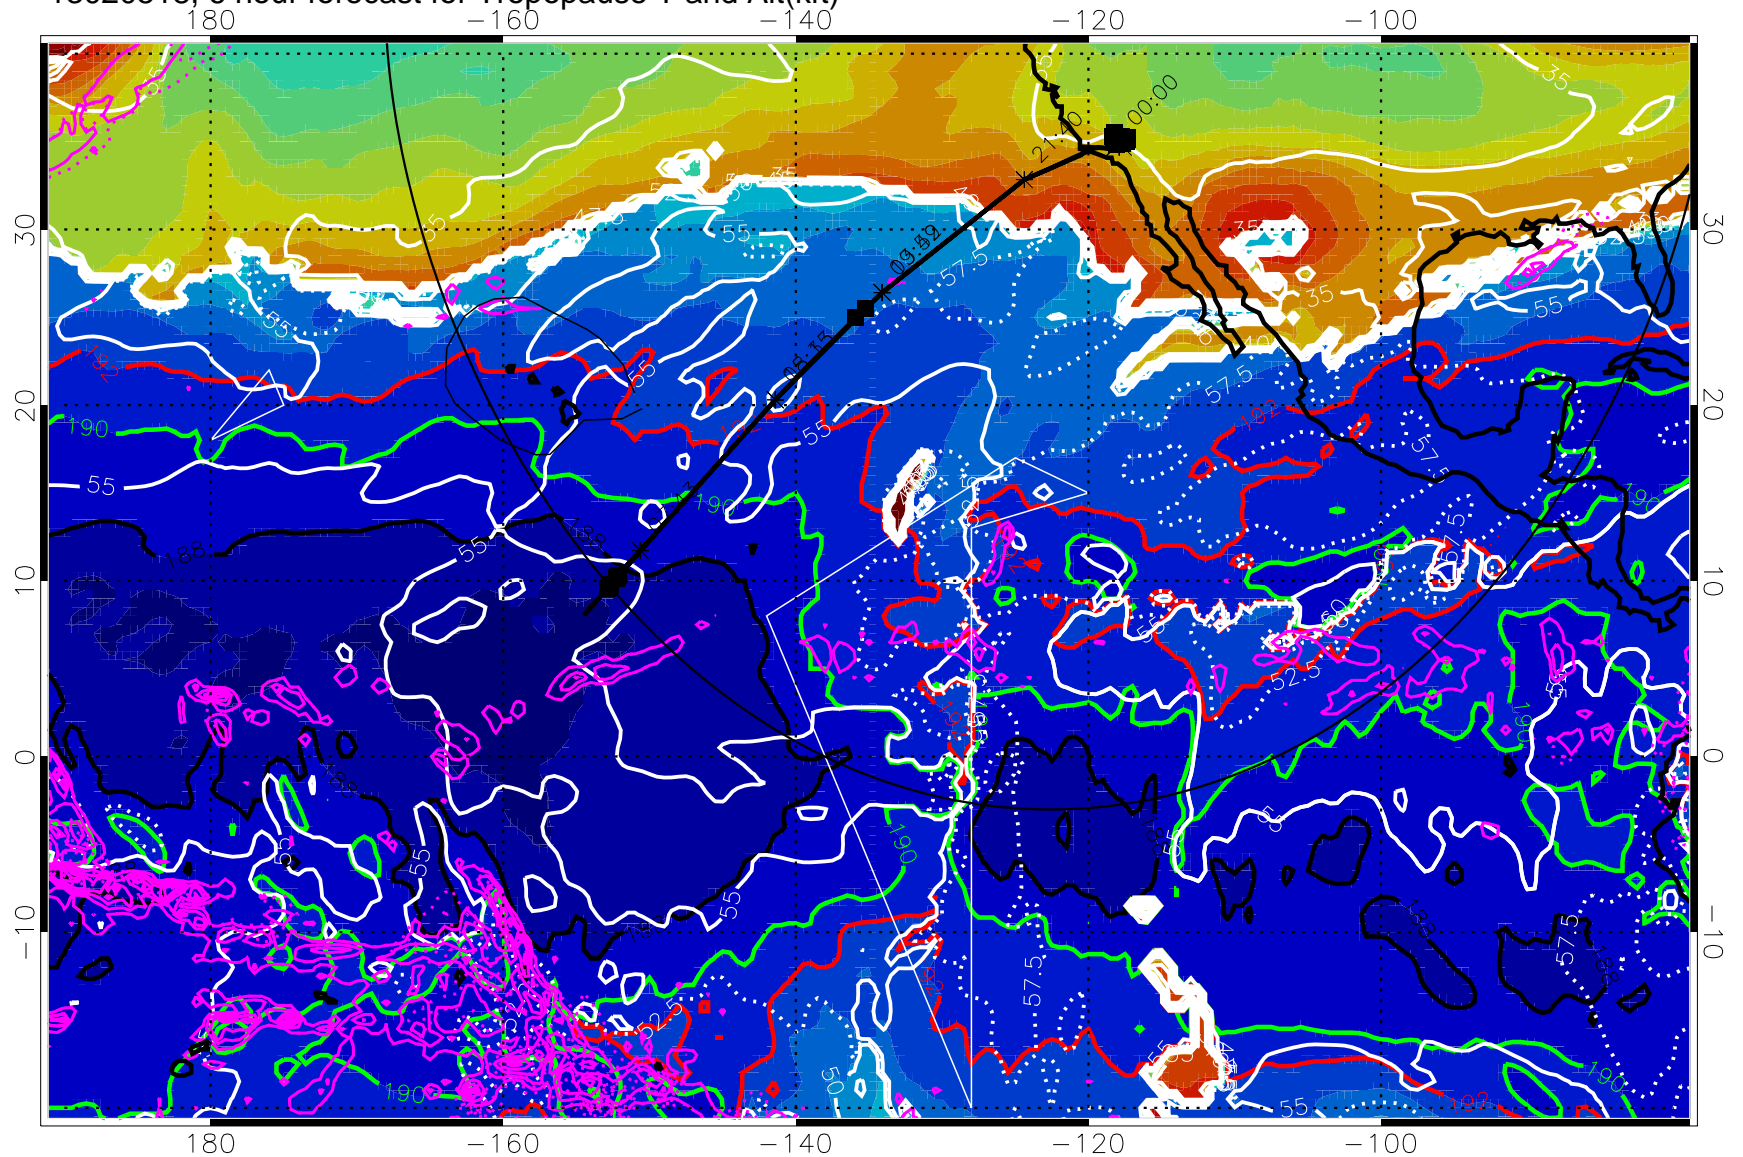

13020518, 6 hour forecast for Tropopause T and Alt(kft)

190 200 210 220 230

Tropopause T, K

Tropopause Altitude in kft (white)

Precip (tot dot, conv sol) past 6 hrs 6 kg/m<sup>2</sup> contours, min 4

187.5K Isotherm (black) 190K Isotherm (green) 192.5K Isotherm (red)

→ 30 m/s

Range ring of 4055 km -- 13 hours GH round trip

13020600, 12 hour forecast for Tropopause T and Alt(kft)

190 200 210 220 230

Tropopause T, K

Tropopause Altitude in kft (white)

Precip (tot dot, conv sol) past 6 hrs 6 kg/m<sup>2</sup> contours, min 4

187.5K Isotherm (black) 190K Isotherm (green) 192.5K Isotherm (red)

→ 30 m/s

Range ring of 4055 km -- 13 hours GH round trip

13020606, 18 hour forecast for Tropopause T and Alt(kft)

190 200 210 220 230

Tropopause T, K