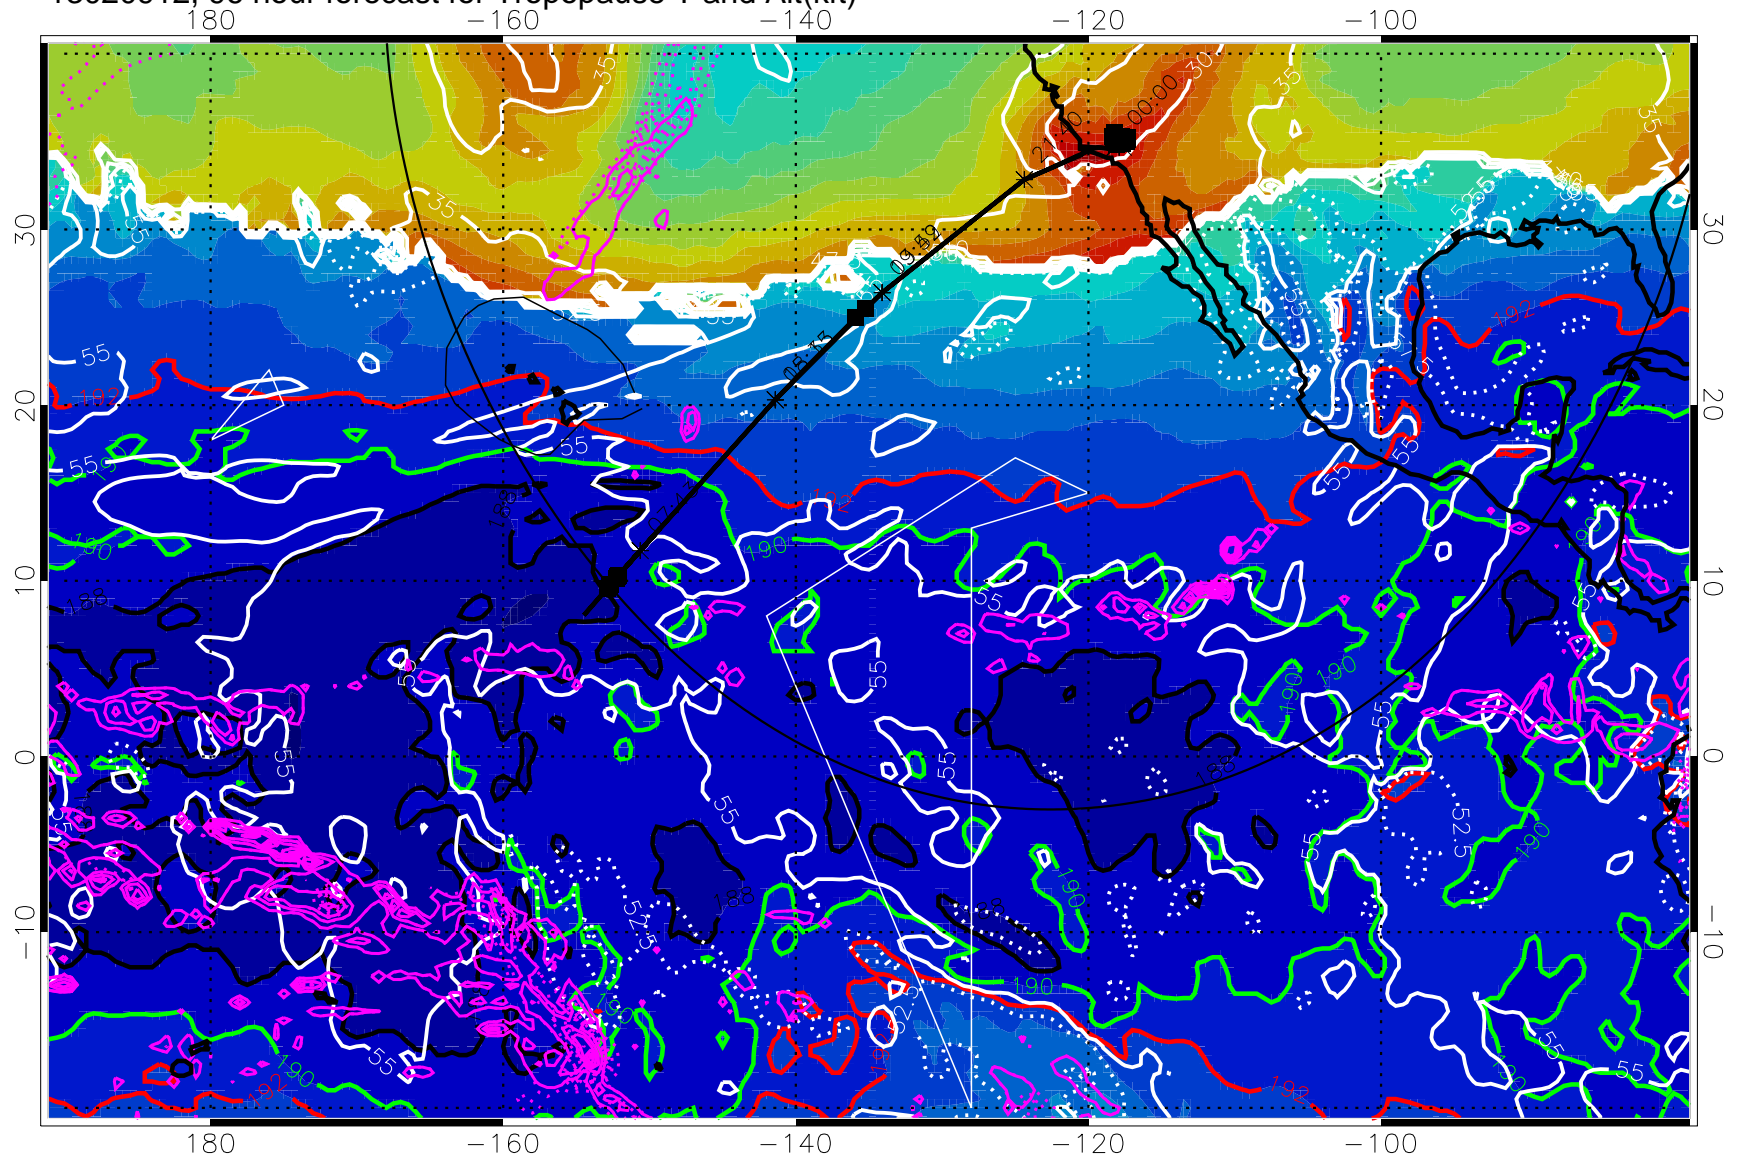

Tropopause Altitude in kft (white)

Precip (tot dot, conv sol) past 6 hrs magenta contours, min 4

187.5K Isotherm (black) 190K Isotherm (green) 192.5K Isotherm (red)

→ 30 m/s

Range ring of 4055 km -- 13 hours GH round trip

187.5K Isotherm (black) 190K Isotherm (green) 192.5K Isotherm (red)

→ 30 m/s

Range ring of 4055 km -- 13 hours GH round trip

13020912, 96 hour forecast for Tropopause T and Alt(kft)

190      200      210      220      230  
Tropopause T, K