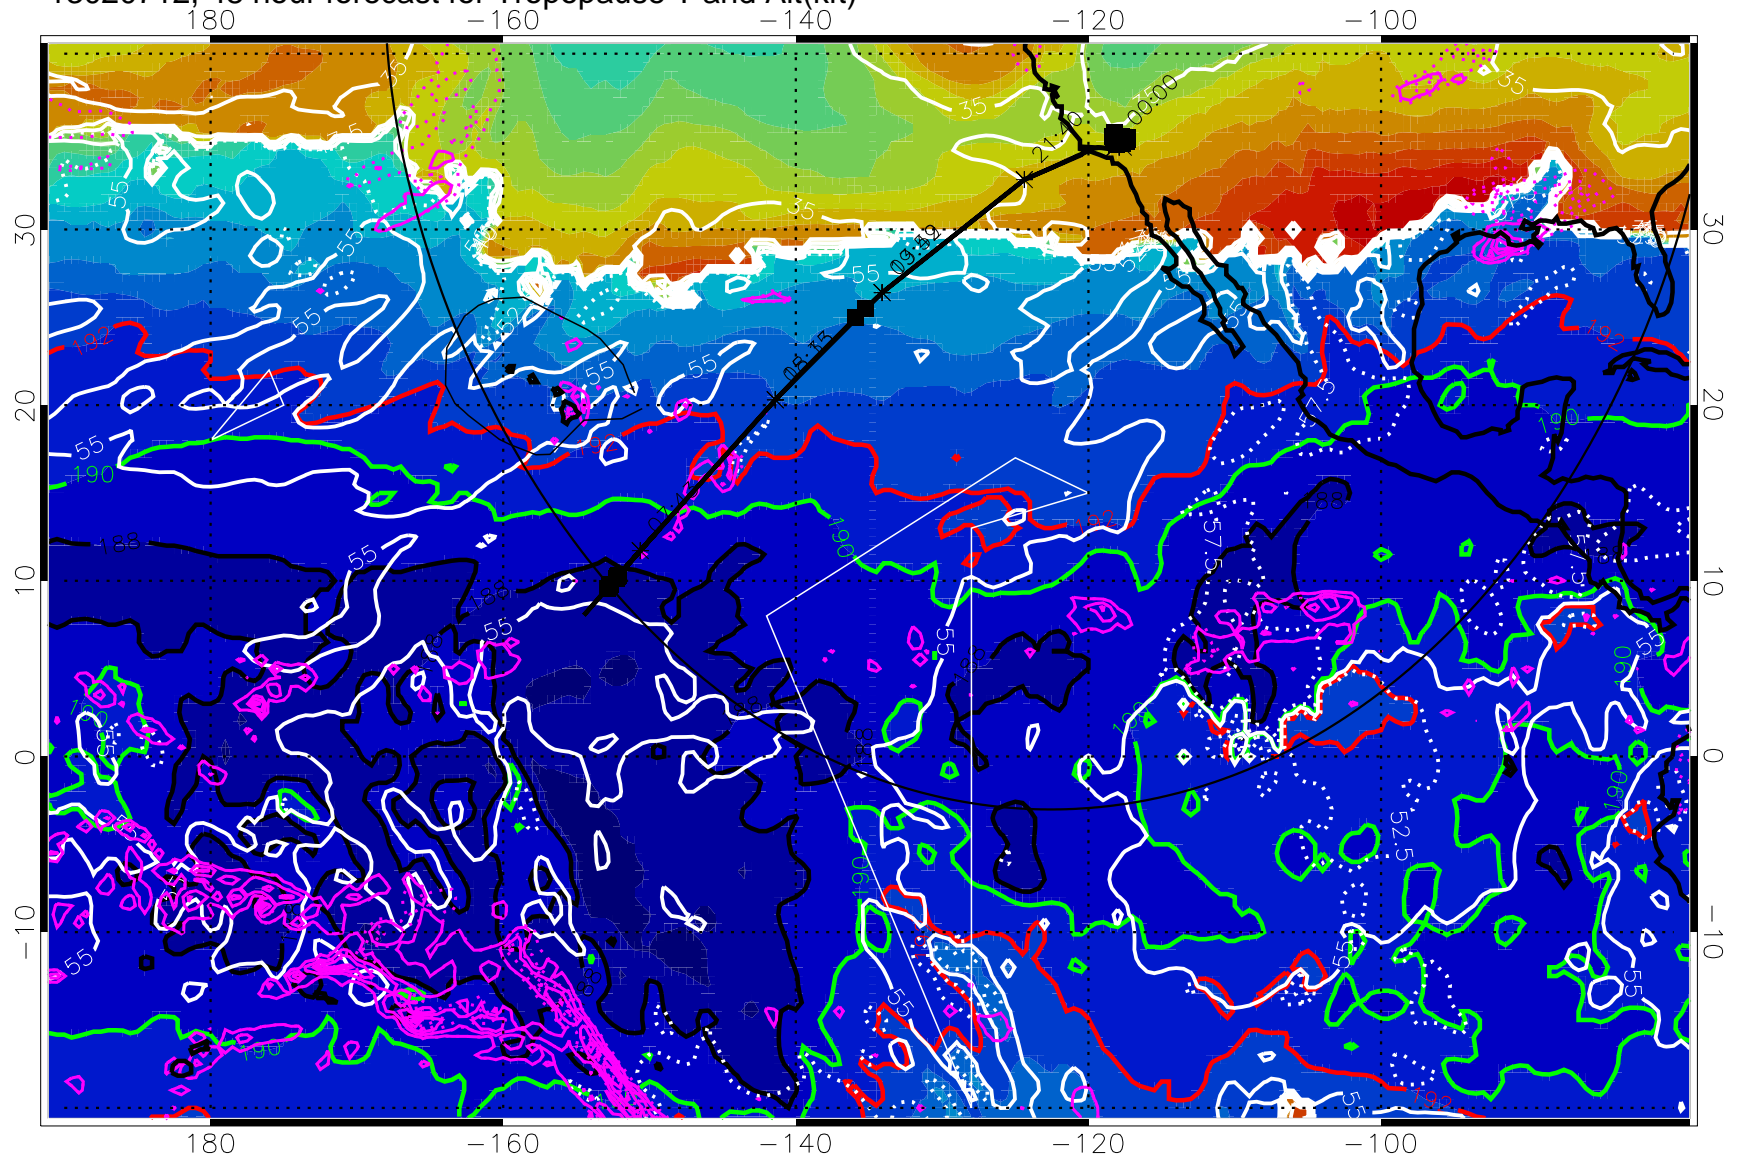

13020712, 48 hour forecast for Tropopause T and Alt(kft)

190 200 210 220 230

Tropopause T, K

Tropopause Altitude in kft (white)

Precip (tot dot, conv sol) past 6 hrs 6 kg/m² contours, min 4

187.5K Isotherm (black) 190K Isotherm (green) 192.5K Isotherm (red)

→ 30 m/s

Range ring of 4055 km -- 13 hours GH round trip