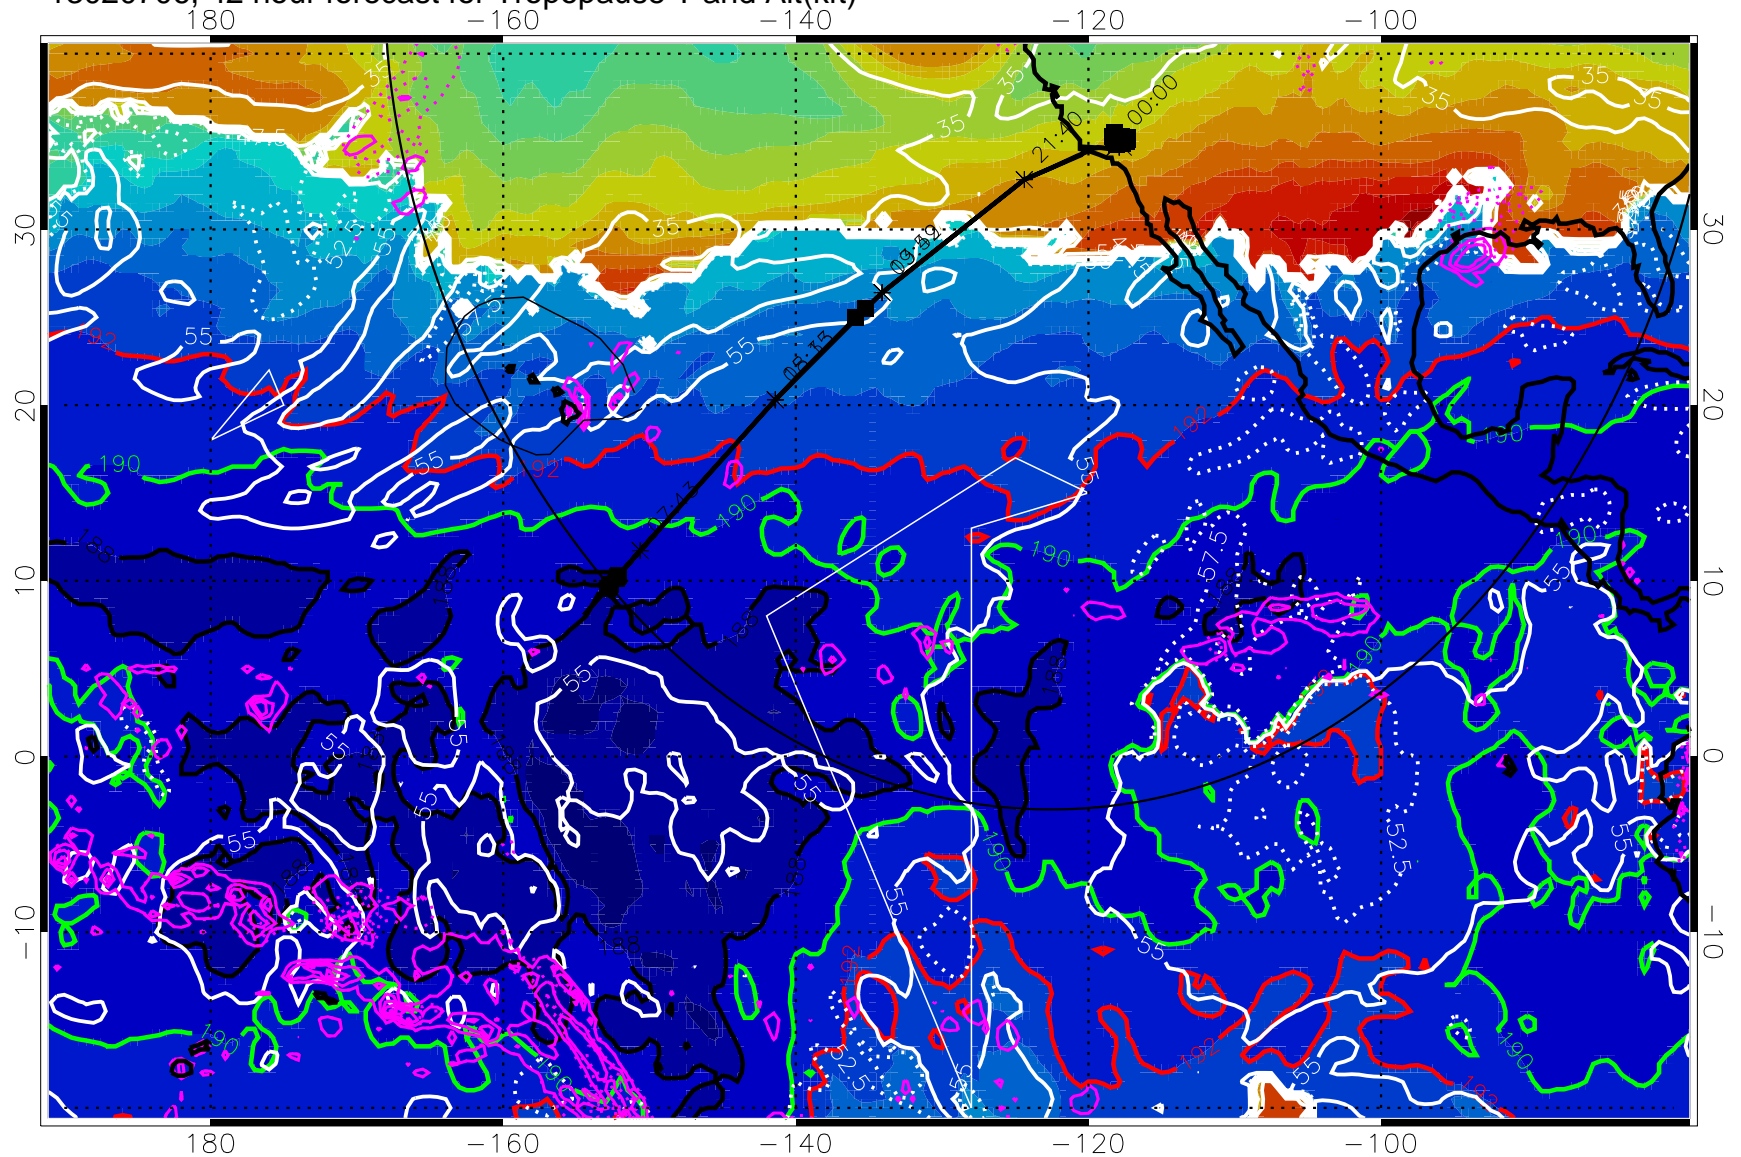

→ 30 m/s

Range ring of 4055 km -- 13 hours GH round trip

13020700, 36 hour forecast for Tropopause T and Alt(kft)

190 200 210 220 230

Tropopause T, K

Tropopause Altitude in kft (white)

Precip (tot dot, conv sol) past 6 hrs mag 6 kg/m<sup>2</sup> contours, min 4

187.5K Isotherm (black) 190K Isotherm (green) 192.5K Isotherm (red)

→ 30 m/s

Range ring of 4055 km -- 13 hours GH round trip

13020706, 42 hour forecast for Tropopause T and Alt(kft)

190 200 210 220 230

Tropopause T, K

Tropopause Altitude in kft (white)

Precip (tot dot, conv sol) past 6 hrs 6 kg/m<sup>2</sup> contours, min 4

187.5K Isotherm (black) 190K Isotherm (green) 192.5K Isotherm (red)

→ 30 m/s

Range ring of 4055 km -- 13 hours GH round trip