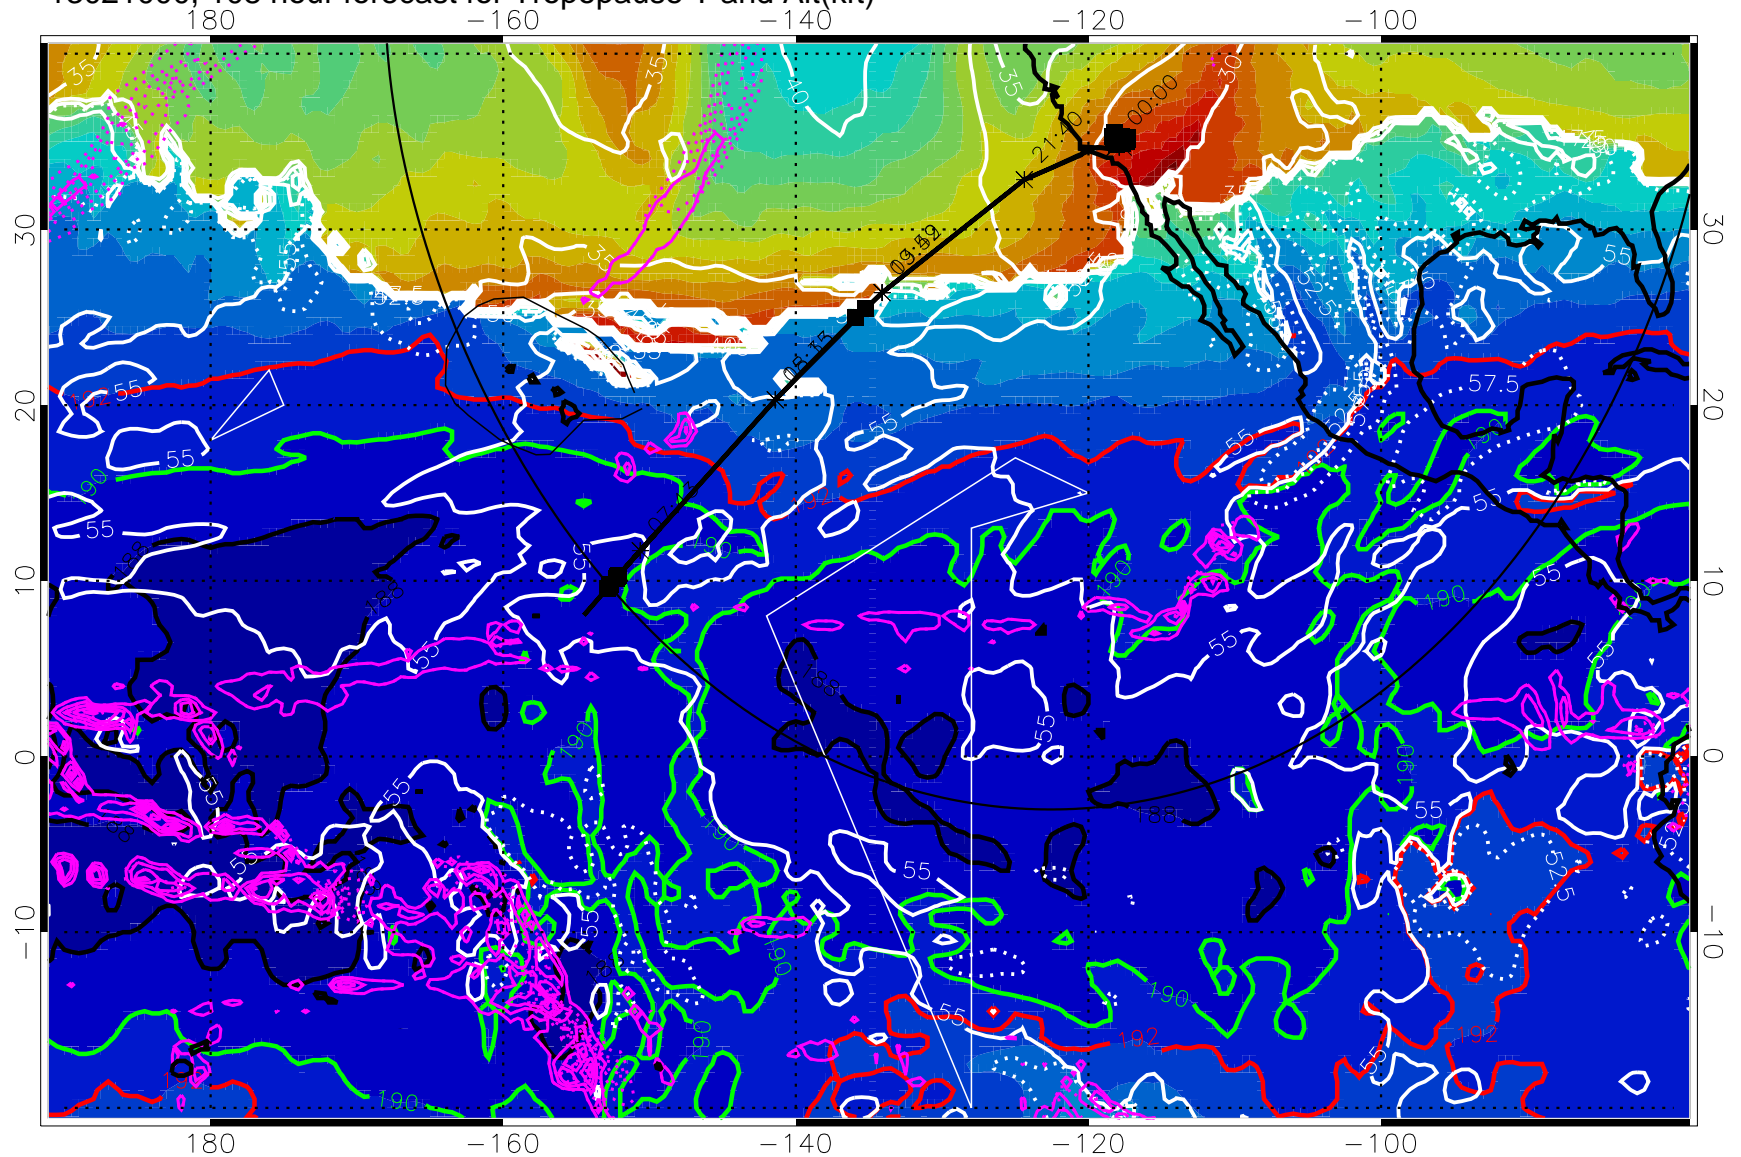

13021000, 108 hour forecast for Tropopause T and Alt(kft)

190 200 210 220 230

Tropopause T, K

Tropopause Altitude in kft (white)

Precip (tot dot, conv sol) past 6 hrs 6 kg/m² contours, min 4

187.5K Isotherm (black) 190K Isotherm (green) 192.5K Isotherm (red)

→ 30 m/s

Range ring of 4055 km -- 13 hours GH round trip