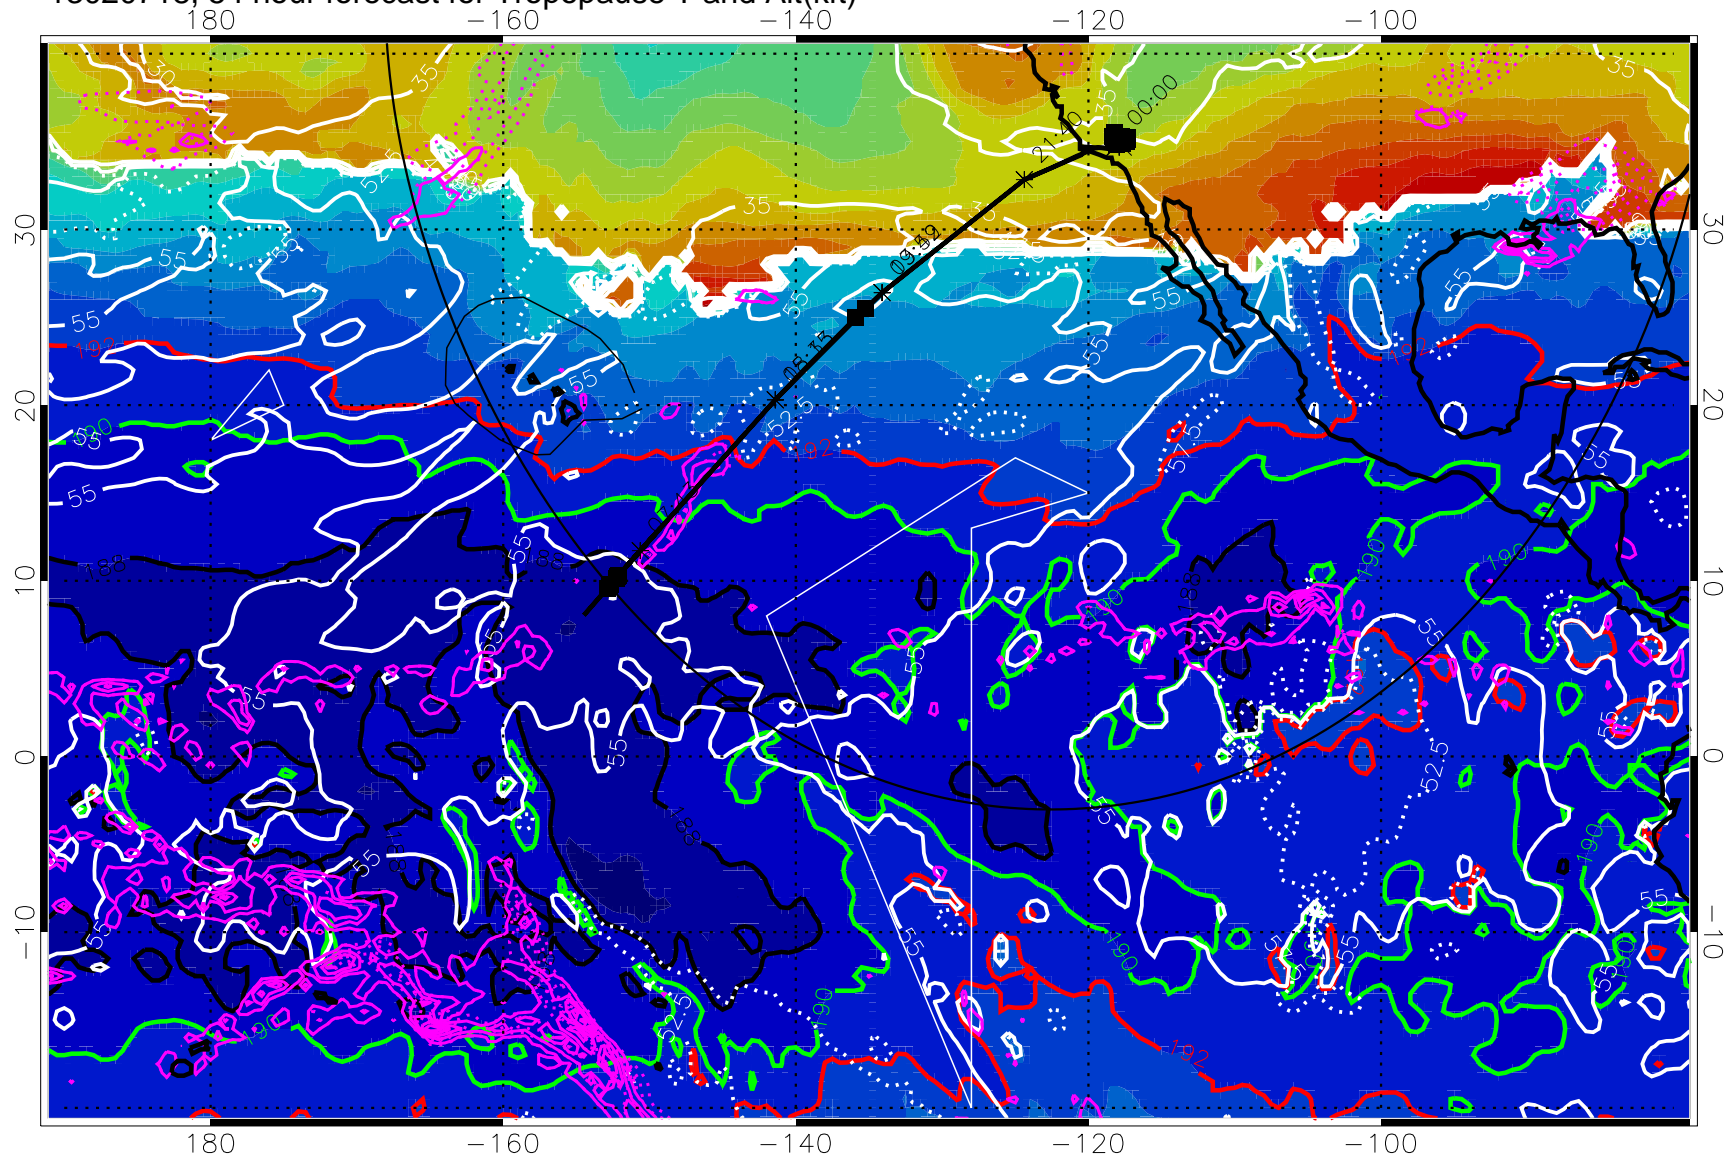

Tropopause Altitude in kft (white)

Precip (tot dot, conv sol) past 6 hrs 6 kg/m<sup>2</sup> contours, min 4

187.5K Isotherm (black) 190K Isotherm (green) 192.5K Isotherm (red)

→ 30 m/s

Range ring of 4055 km -- 13 hours GH round trip

13020712, 48 hour forecast for Tropopause T and Alt(kft)

190 200 210 220 230

Tropopause T, K

Tropopause Altitude in kft (white)

Precip (tot dot, conv sol) past 6 hrs 6 kg/m<sup>2</sup> contours, min 4

187.5K Isotherm (black) 190K Isotherm (green) 192.5K Isotherm (red)

→ 30 m/s

Range ring of 4055 km -- 13 hours GH round trip

13020718, 54 hour forecast for Tropopause T and Alt(kft)

190 200 210 220 230

Tropopause T, K

Tropopause Altitude in kft (white)

Precip (tot dot, conv sol) past 6 hrs 6 kg/m<sup>2</sup> contours, min 4

187.5K Isotherm (black) 190K Isotherm (green) 192.5K Isotherm (red)

→ 30 m/s

Range ring of 4055 km -- 13 hours GH round trip

13020800, 60 hour forecast for Tropopause T and Alt(kft)

190 200 210 220 230

Tropopause T, K