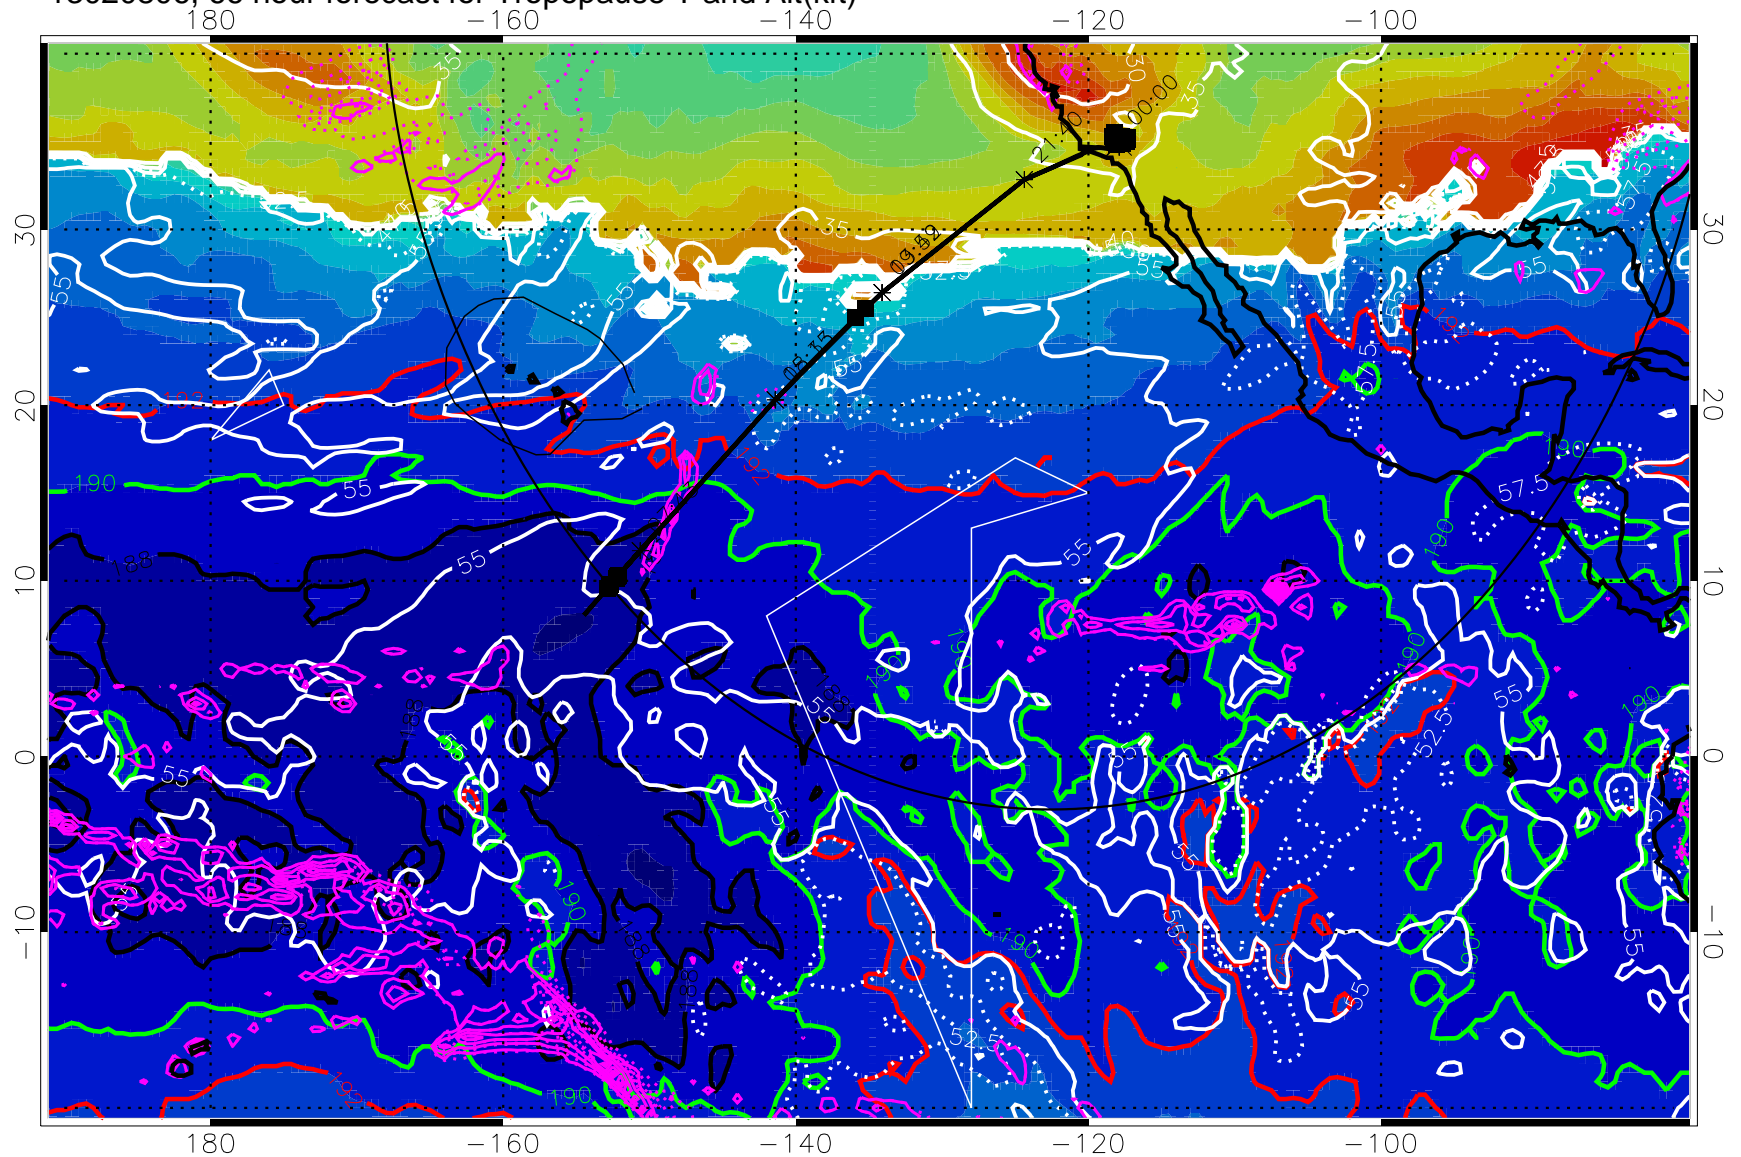

13020806, 66 hour forecast for Tropopause T and Alt(kft)

190 200 210 220 230

Tropopause T, K

Tropopause Altitude in kft (white)

Precip (tot dot, conv sol) past 6 hrs magenta 6 kg/m² contours, min 4

187.5K Isotherm (black) 190K Isotherm (green) 192.5K Isotherm (red)

→ 30 m/s

Range ring of 4055 km -- 13 hours GH round trip