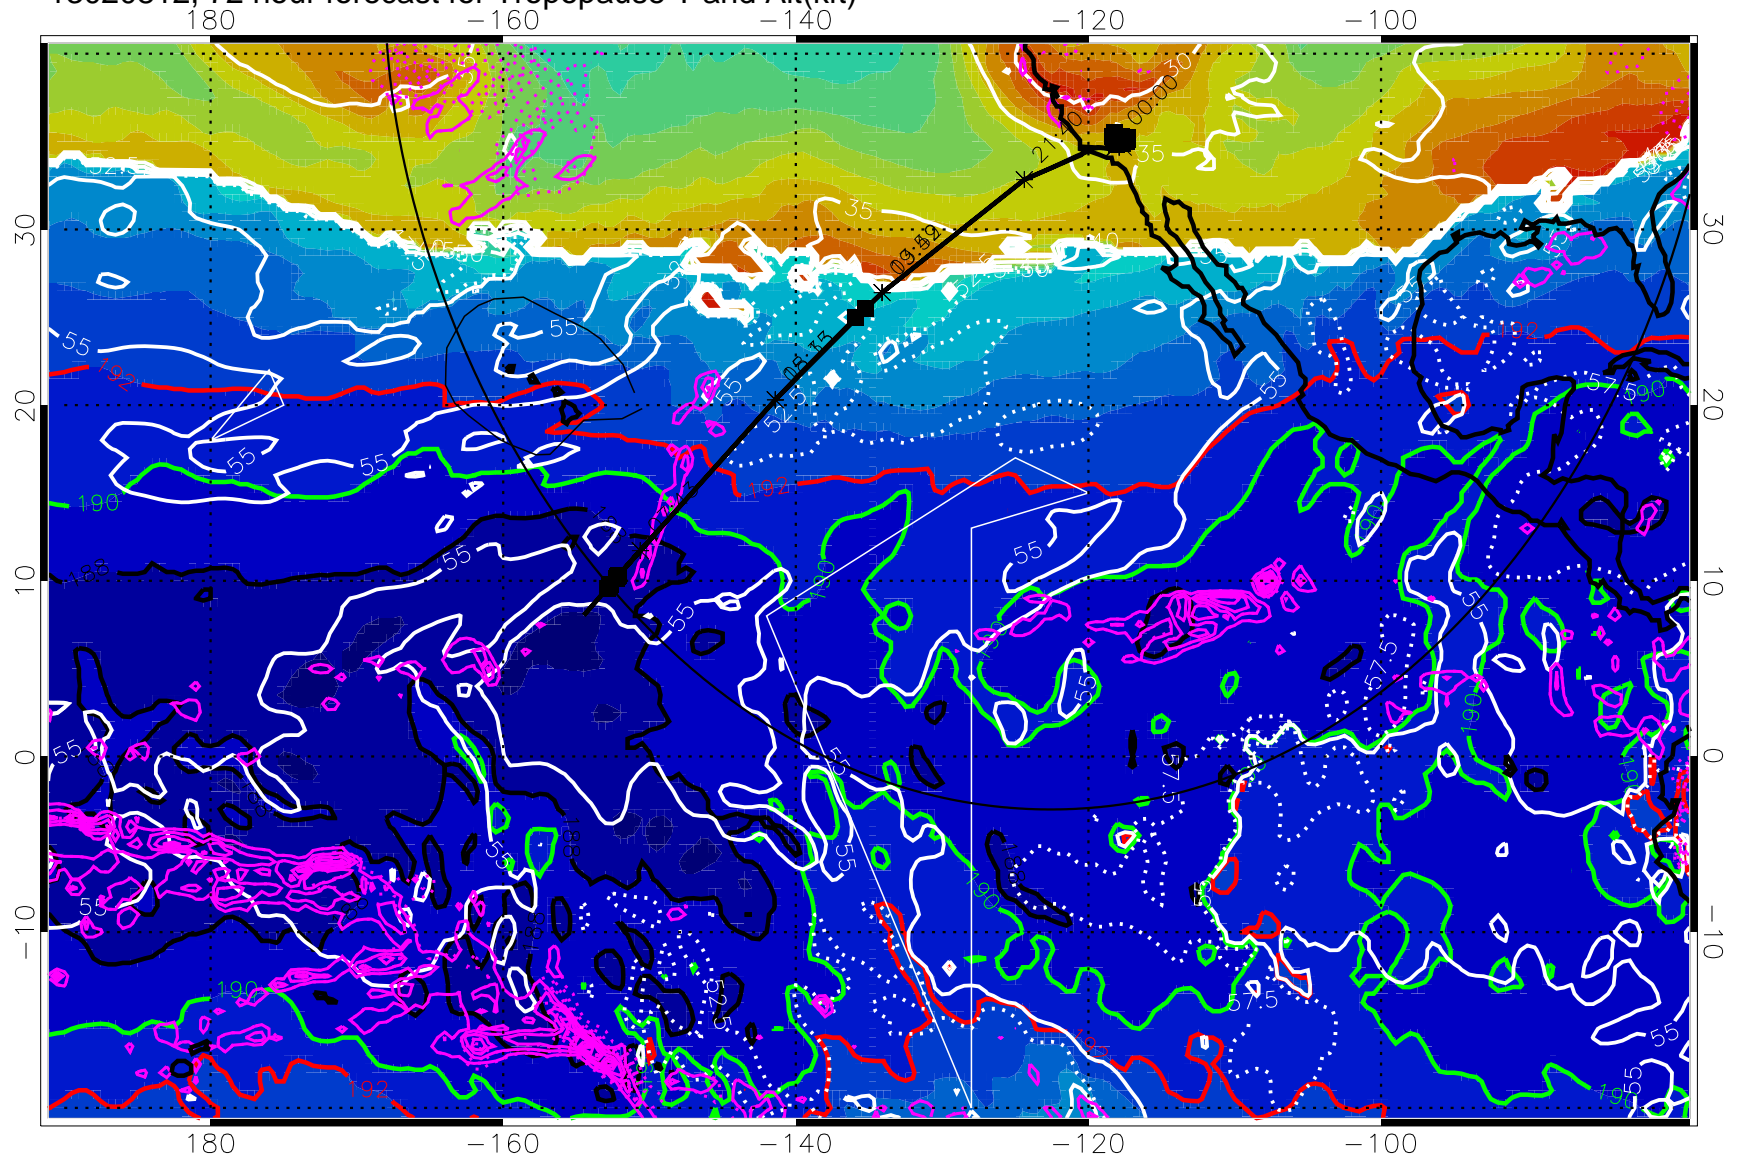

Tropopause Altitude in kft (white)

Precip (tot dot, conv sol) past 6 hrs 6 kg/m<sup>2</sup> contours, min 4

187.5K Isotherm (black) 190K Isotherm (green) 192.5K Isotherm (red)

→ 30 m/s

Range ring of 4055 km -- 13 hours GH round trip

13020806, 66 hour forecast for Tropopause T and Alt(kft)

190 200 210 220 230

Tropopause T, K

Tropopause Altitude in kft (white)

Precip (tot dot, conv sol) past 6 hrs magenta 6 kg/m<sup>2</sup> contours, min 4

187.5K Isotherm (black) 190K Isotherm (green) 192.5K Isotherm (red)

→ 30 m/s

Range ring of 4055 km -- 13 hours GH round trip

13020812, 72 hour forecast for Tropopause T and Alt(kft)

190      200      210      220      230