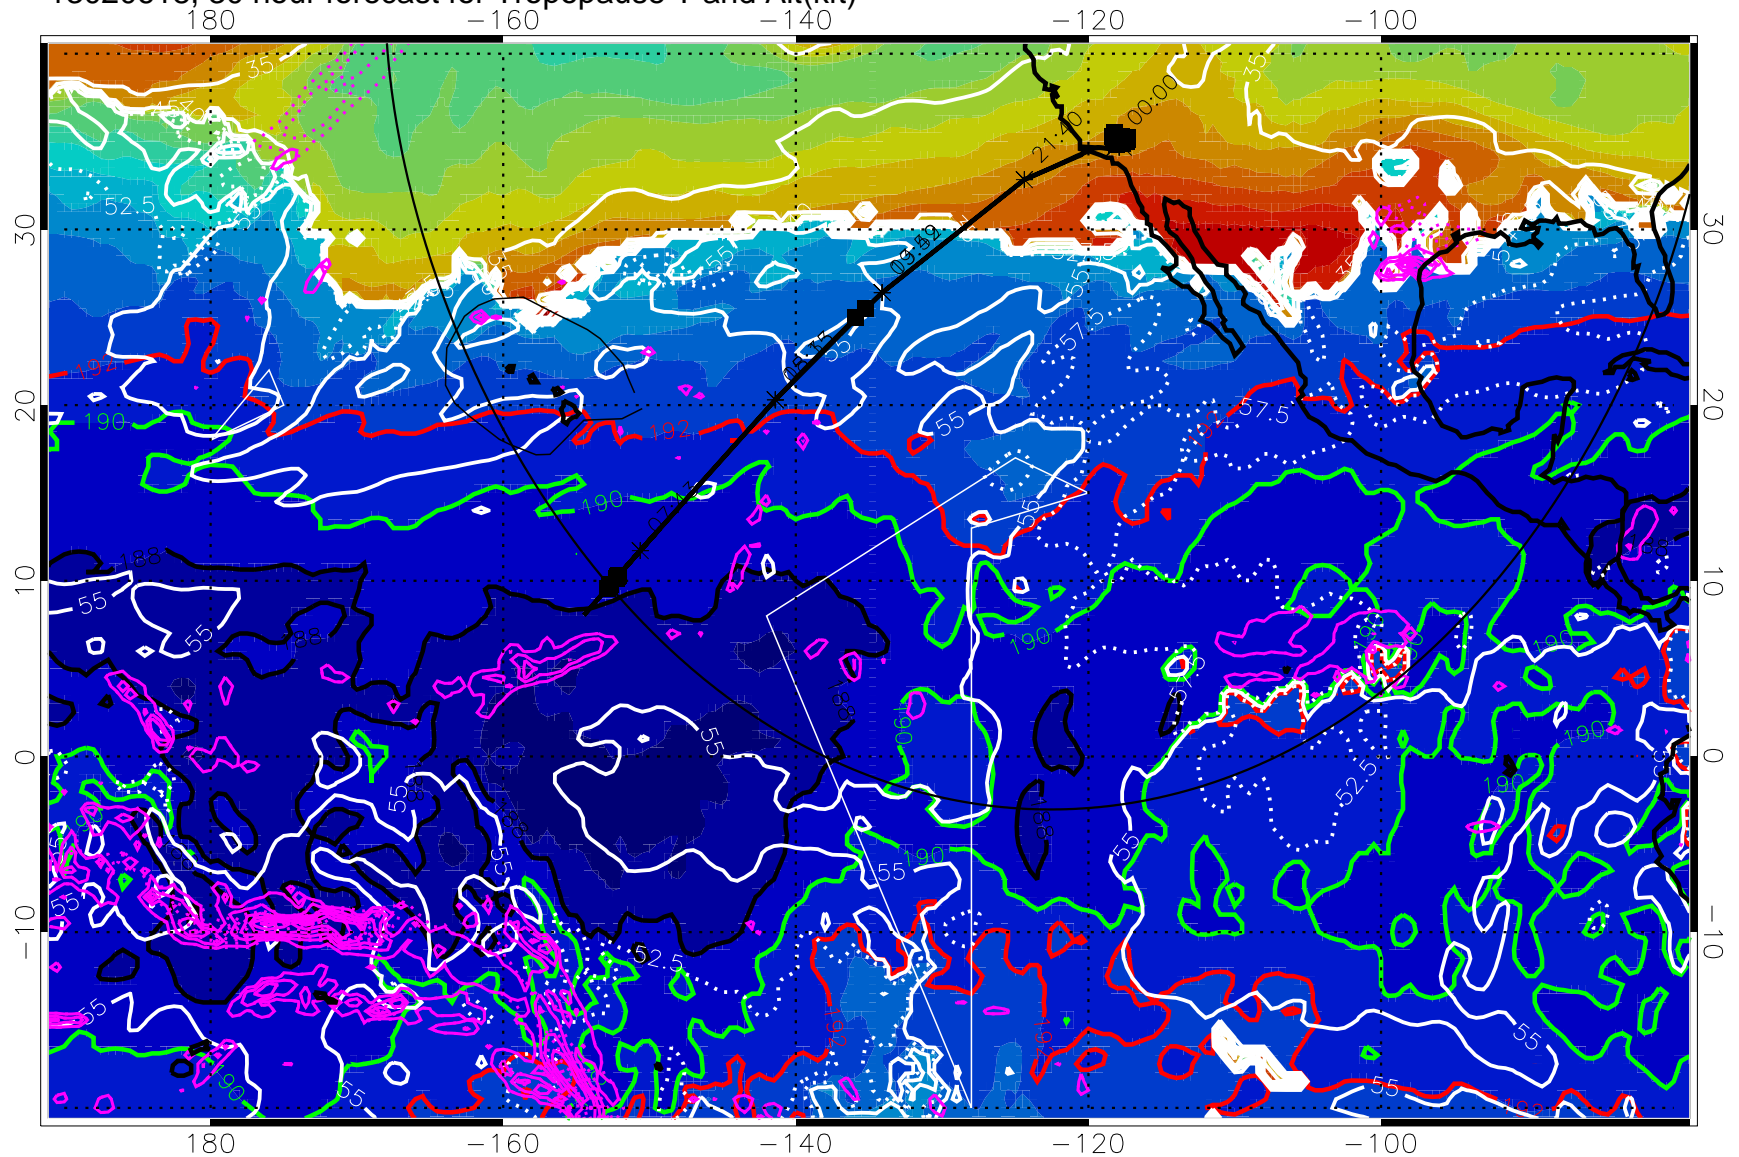

187.5K Isotherm (black) 190K Isotherm (green) 192.5K Isotherm (red)

→ 30 m/s

Range ring of 4055 km -- 13 hours GH round trip

13020606, 18 hour forecast for Tropopause T and Alt(kft)

190 200 210 220 230

Tropopause T, K

Tropopause Altitude in kft (white)

Precip (tot dot, conv sol) past 6 hrs 6 kg/m<sup>2</sup> contours, min 4

187.5K Isotherm (black) 190K Isotherm (blue) 192.5K Isotherm (green)

→ 30 m/s

Range ring of 4055 km -- 13 hours GH round trip

13020618, 30 hour forecast for Tropopause T and Alt(kft)

190 200 210 220 230

Tropopause T, K

Tropopause Altitude in kft (white)

Precip (tot dot, conv sol) past 6 hrs 6 kg/m<sup>2</sup> contours, min 4

187.5K Isotherm (black) 190K Isotherm (green) 192.5K Isotherm (red)

187.5K Isotherm (black) 190K Isotherm (green) 192.5K Isotherm (red)

→ 30 m/s

Range ring of 4055 km -- 13 hours GH round trip

13020706, 42 hour forecast for Tropopause T and Alt(kft)

190 200 210 220 230

Tropopause T, K