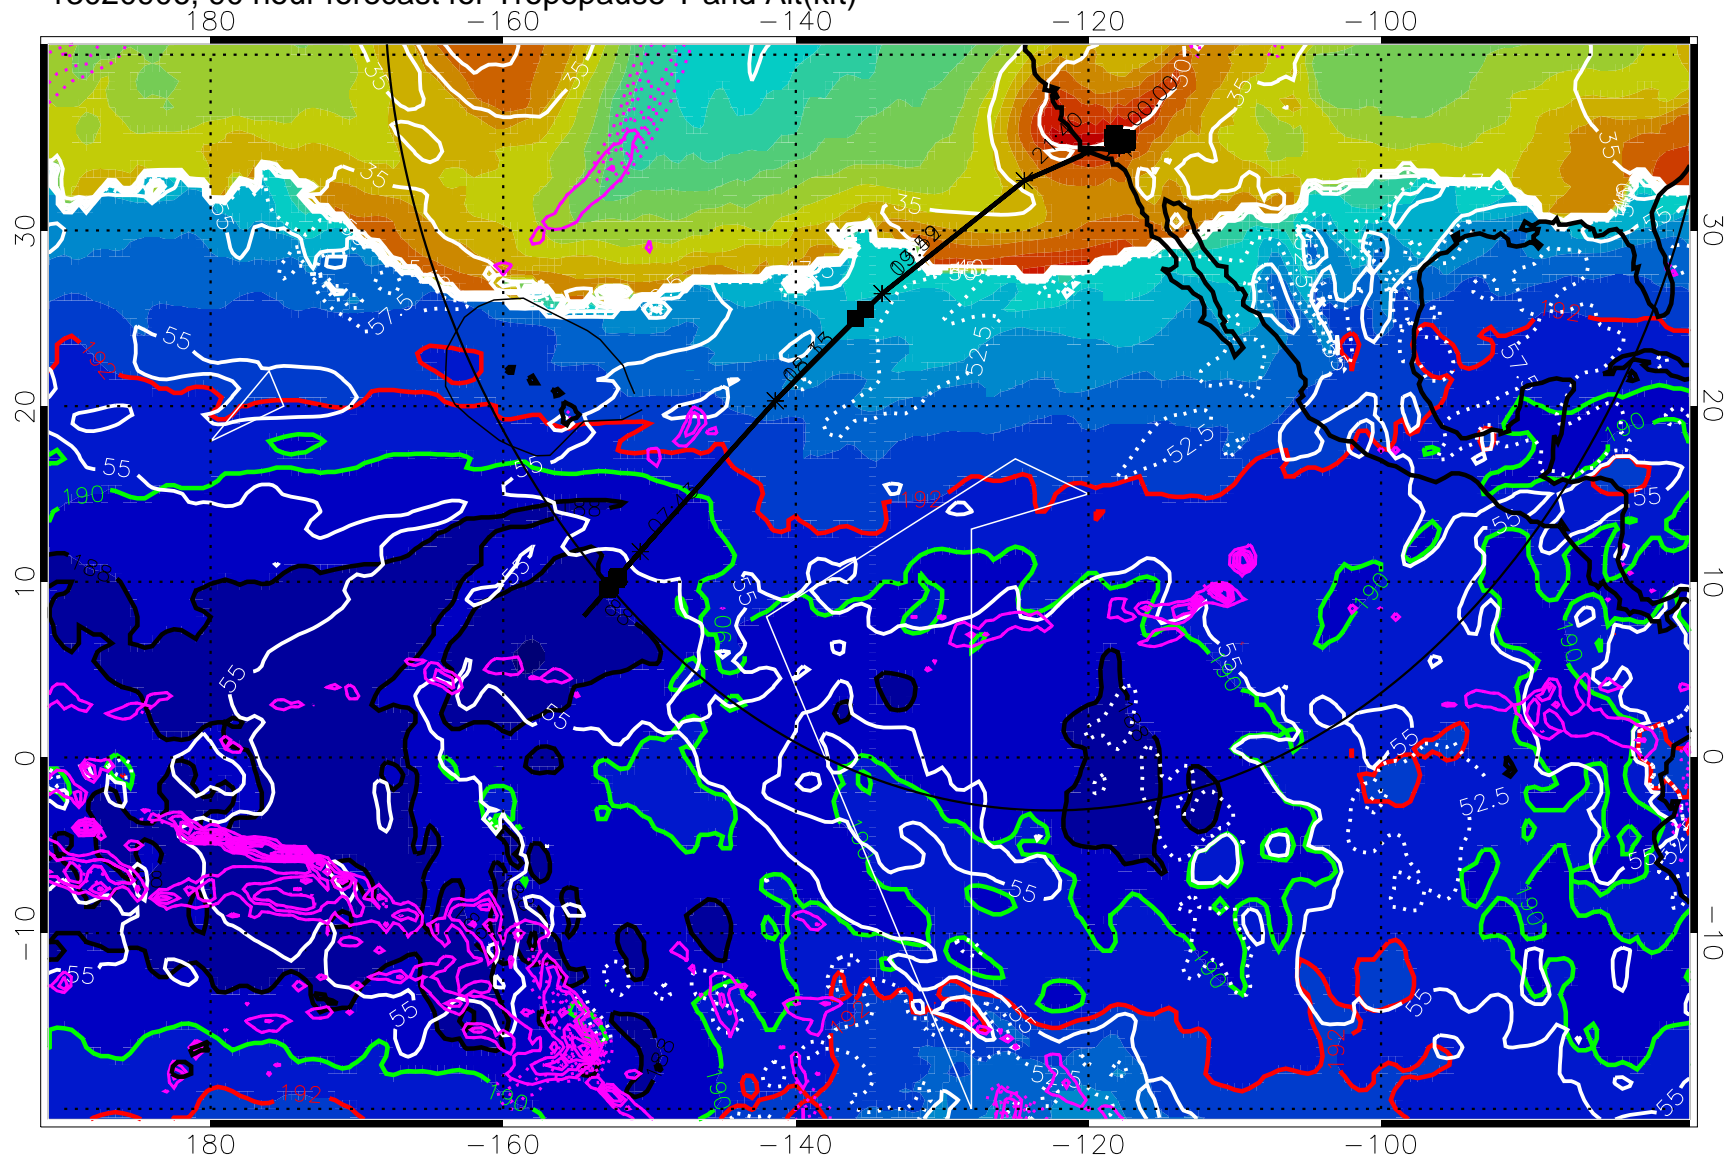

13020906, 90 hour forecast for Tropopause T and Alt(kft)

190 200 210 220 230

Tropopause T, K

Tropopause Altitude in kft (white)

Precip (tot dot, conv sol) past 6 hrs magenta 6 kg/m² contours, min 4

187.5K Isotherm (black) 190K Isotherm (green) 192.5K Isotherm (red)

→ 30 m/s

Range ring of 4055 km -- 13 hours GH round trip