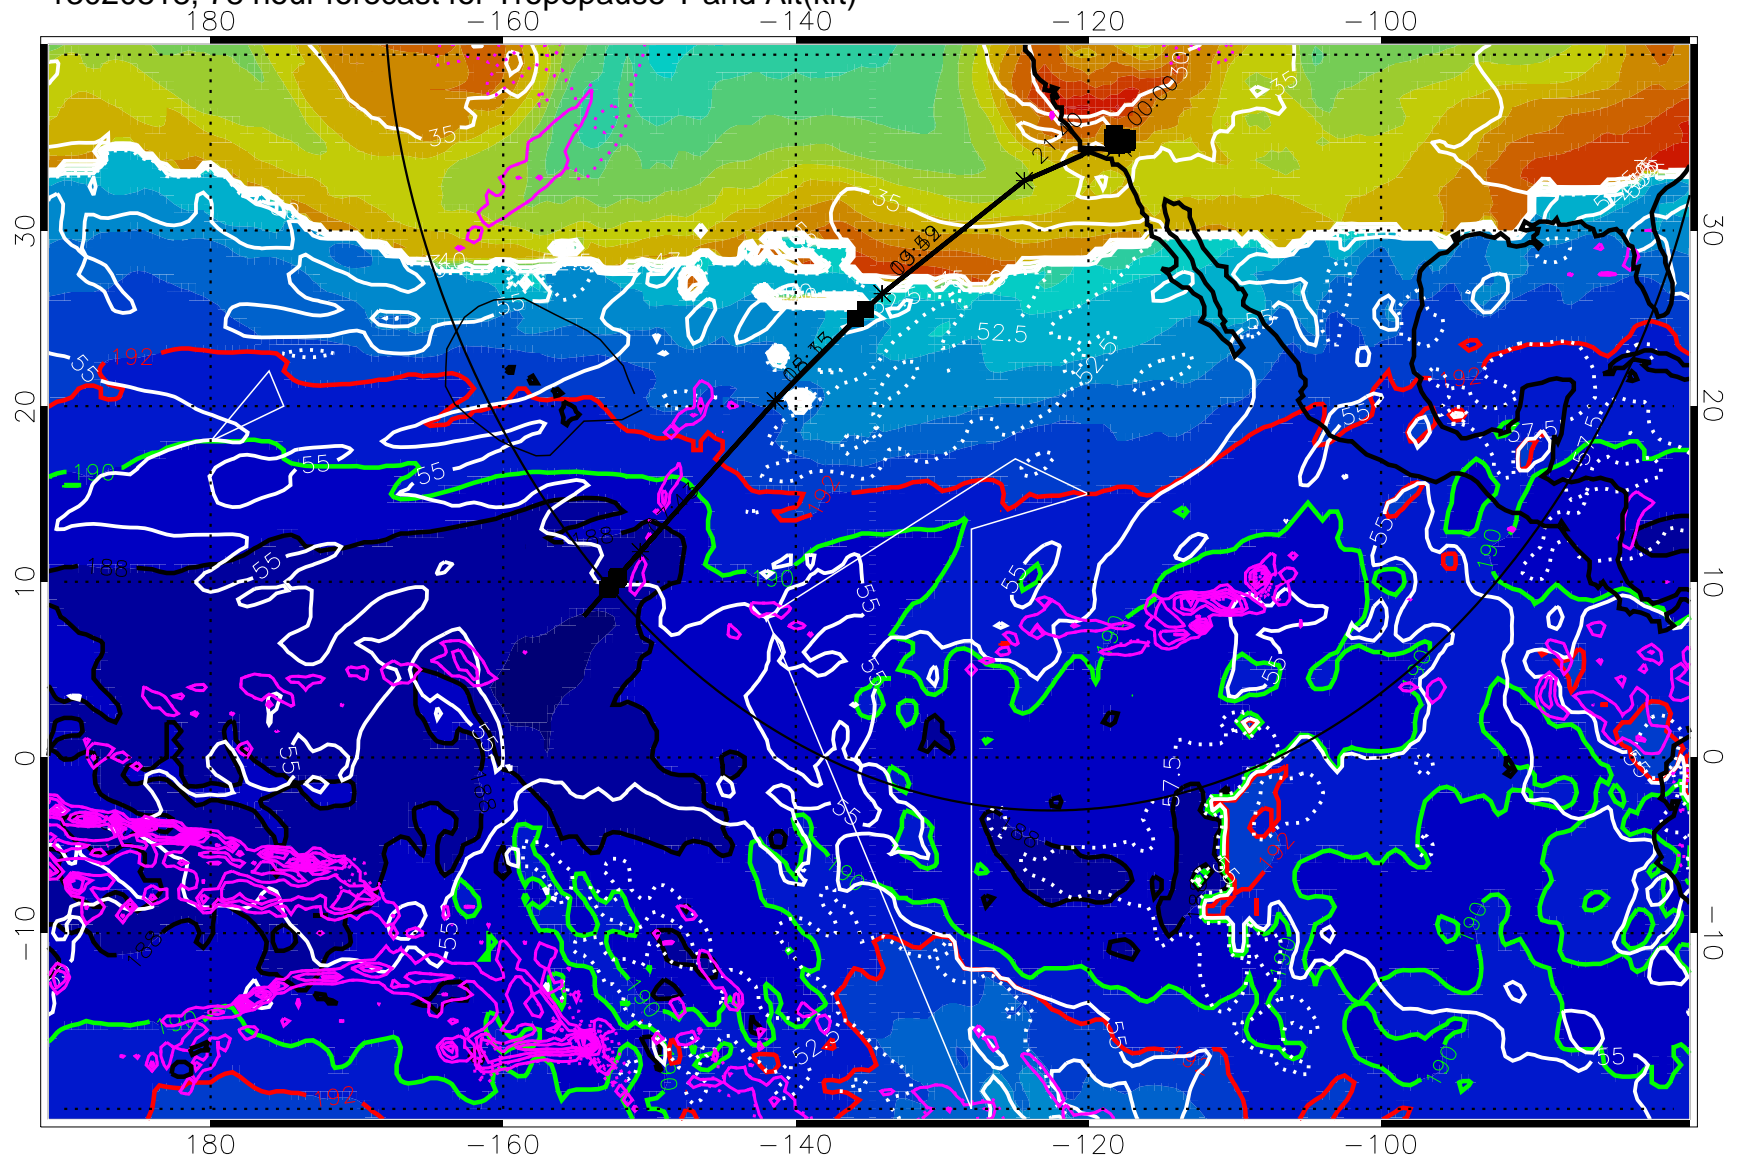

187.5K Isotherm (black) 190K Isotherm (green) 192.5K Isotherm (red)

→ 30 m/s

Range ring of 4055 km -- 13 hours GH round trip

13020812, 72 hour forecast for Tropopause T and Alt(kft)

190      200      210      220      230

Tropopause T, K

Tropopause Altitude in kft (white)

Precip (tot dot, conv sol) past 6 hrs mag 6 kg/m<sup>2</sup> contours, min 4

187.5K Isotherm (black) 190K Isotherm (green) 192.5K Isotherm (red)

→ 30 m/s

Range ring of 4055 km -- 13 hours GH round trip

13020818, 78 hour forecast for Tropopause T and Alt(kft)

190 200 210 220 230

Tropopause T, K

Tropopause Altitude in kft (white)

Precip (tot dot, conv sol) past 6 hrs 6 kg/m<sup>2</sup> contours, min 4

187.5K Isotherm (black) 190K Isotherm (green) 192.5K Isotherm (red)

→ 30 m/s

Range ring of 4055 km -- 13 hours GH round trip

13020900, 84 hour forecast for Tropopause T and Alt(kft)

190 200 210 220 230

Tropopause T, K