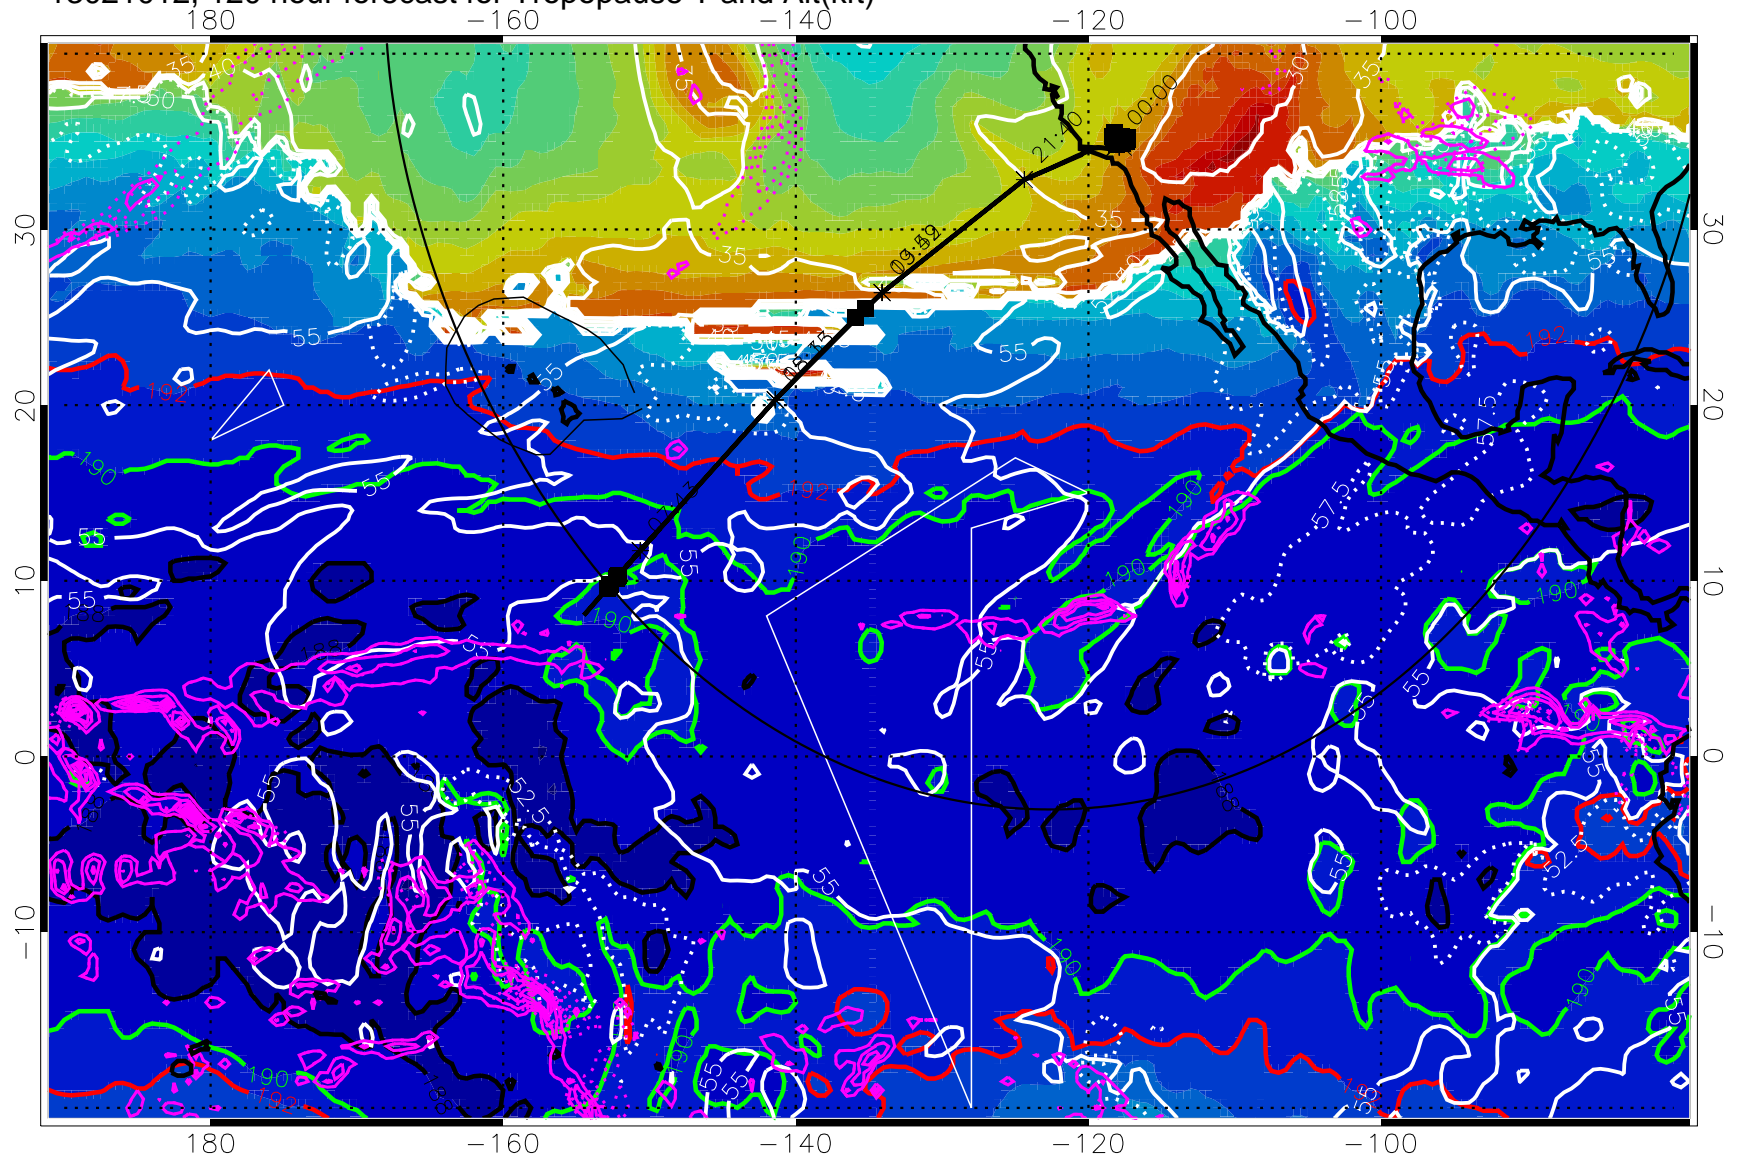

13021012, 120 hour forecast for Tropopause T and Alt(kft)

190 200 210 220 230
Tropopause T, K

Tropopause Altitude in kft (white)
Precip (tot dot, conv sol) past 6 hrs magenta 6 kg/m² contours, min 4
187.5K Isotherm (black) 190K Isotherm (green) 192.5K Isotherm (red)

→ 30 m/s
Range ring of 4055 km -- 13 hours GH round trip