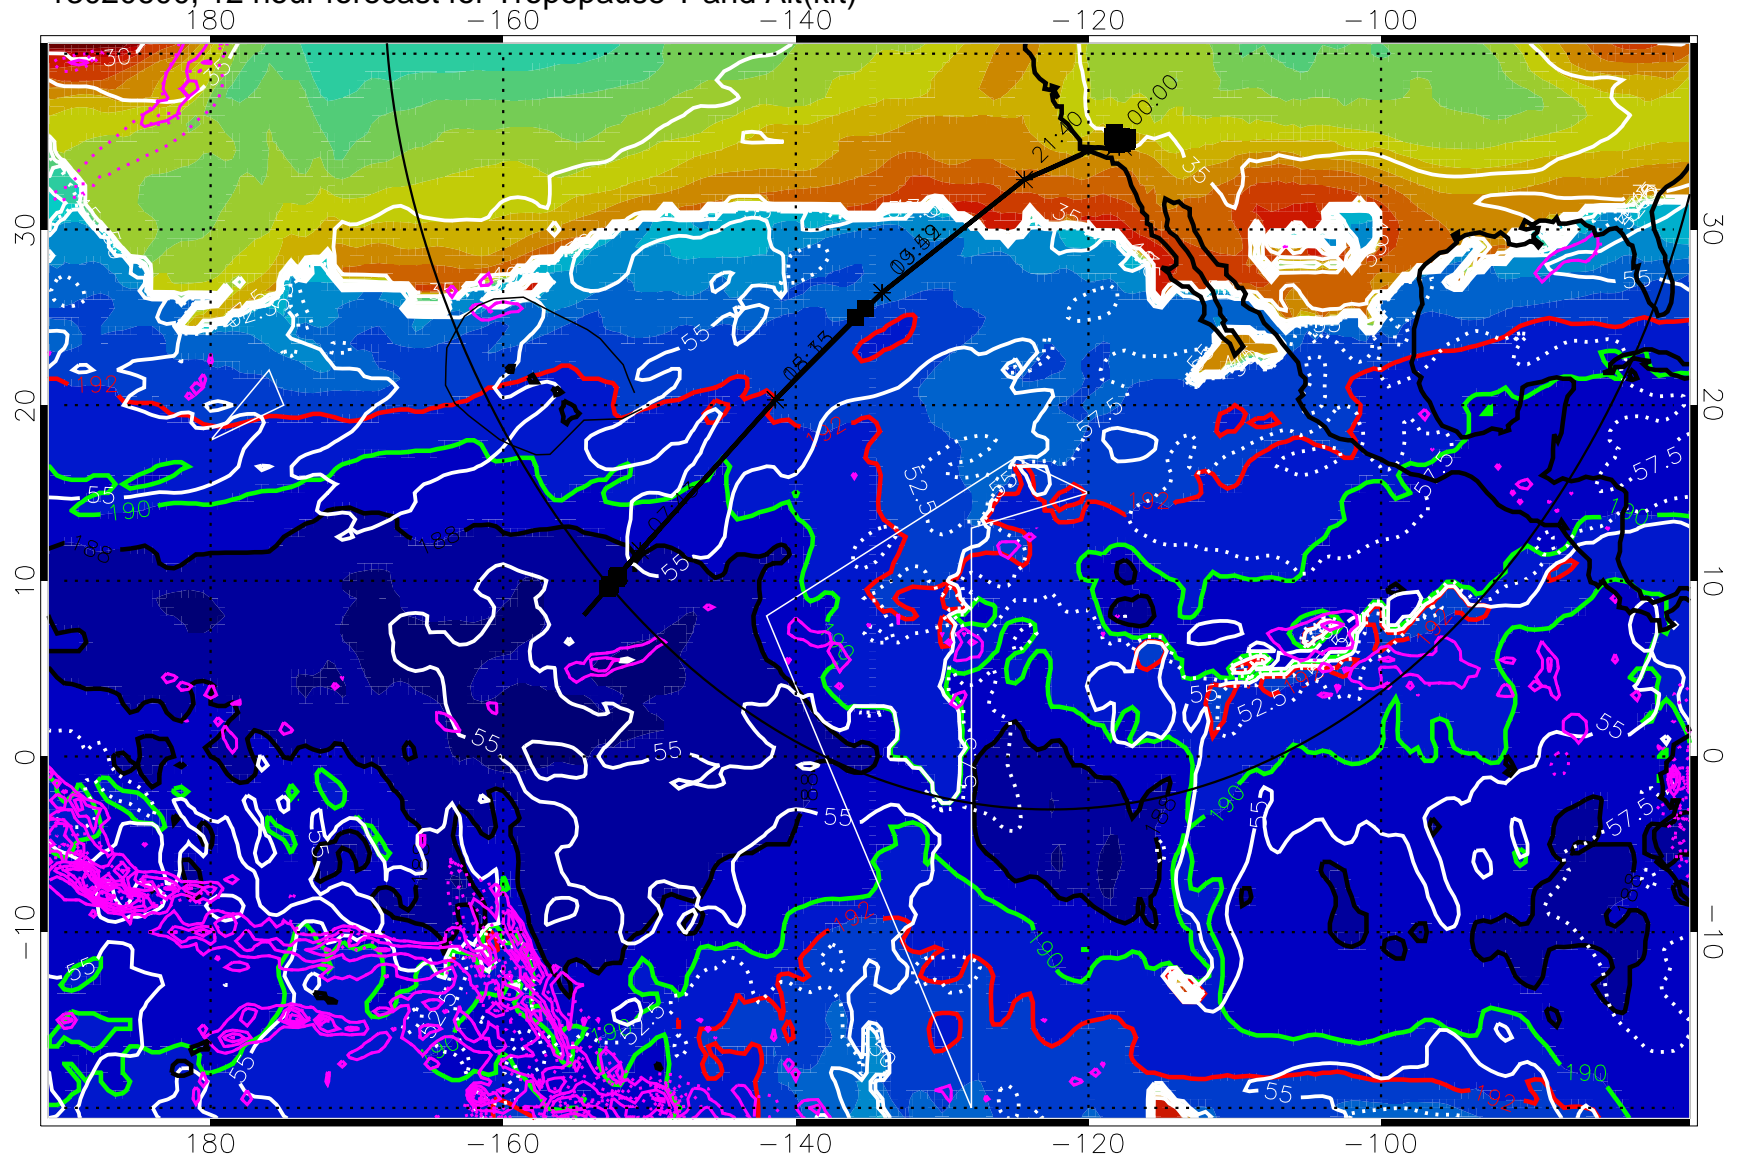

13020518, 6 hour forecast for Tropopause T and Alt(kft)

190 200 210 220 230

Tropopause T, K

Tropopause Altitude in kft (white)

Precip (tot dot, conv sol) past 6 hrs 6 kg/m<sup>2</sup> contours, min 4

187.5K Isotherm (black) 190K Isotherm (green) 192.5K Isotherm (red)

→ 30 m/s

Range ring of 4055 km -- 13 hours GH round trip

13020600, 12 hour forecast for Tropopause T and Alt(kft)

190 200 210 220 230

Tropopause T, K

Tropopause Altitude in kft (white)

Precip (tot dot, conv sol) past 6 hrs 6 kg/m<sup>2</sup> contours, min 4

187.5K Isotherm (black) 190K Isotherm (green) 192.5K Isotherm (red)

→ 30 m/s

Range ring of 4055 km -- 13 hours GH round trip

13020606, 18 hour forecast for Tropopause T and Alt(kft)

190 200 210 220 230

Tropopause T, K

Tropopause Altitude in kft (white)

Precip (tot dot, conv sol) past 6 hrs 6 kg/m<sup>2</sup> contours, min 4

187.5K Isotherm (black) 190K Isotherm (blue) 192.5K Isotherm (green)

→ 30 m/s

Range ring of 4055 km -- 13 hours GH round trip