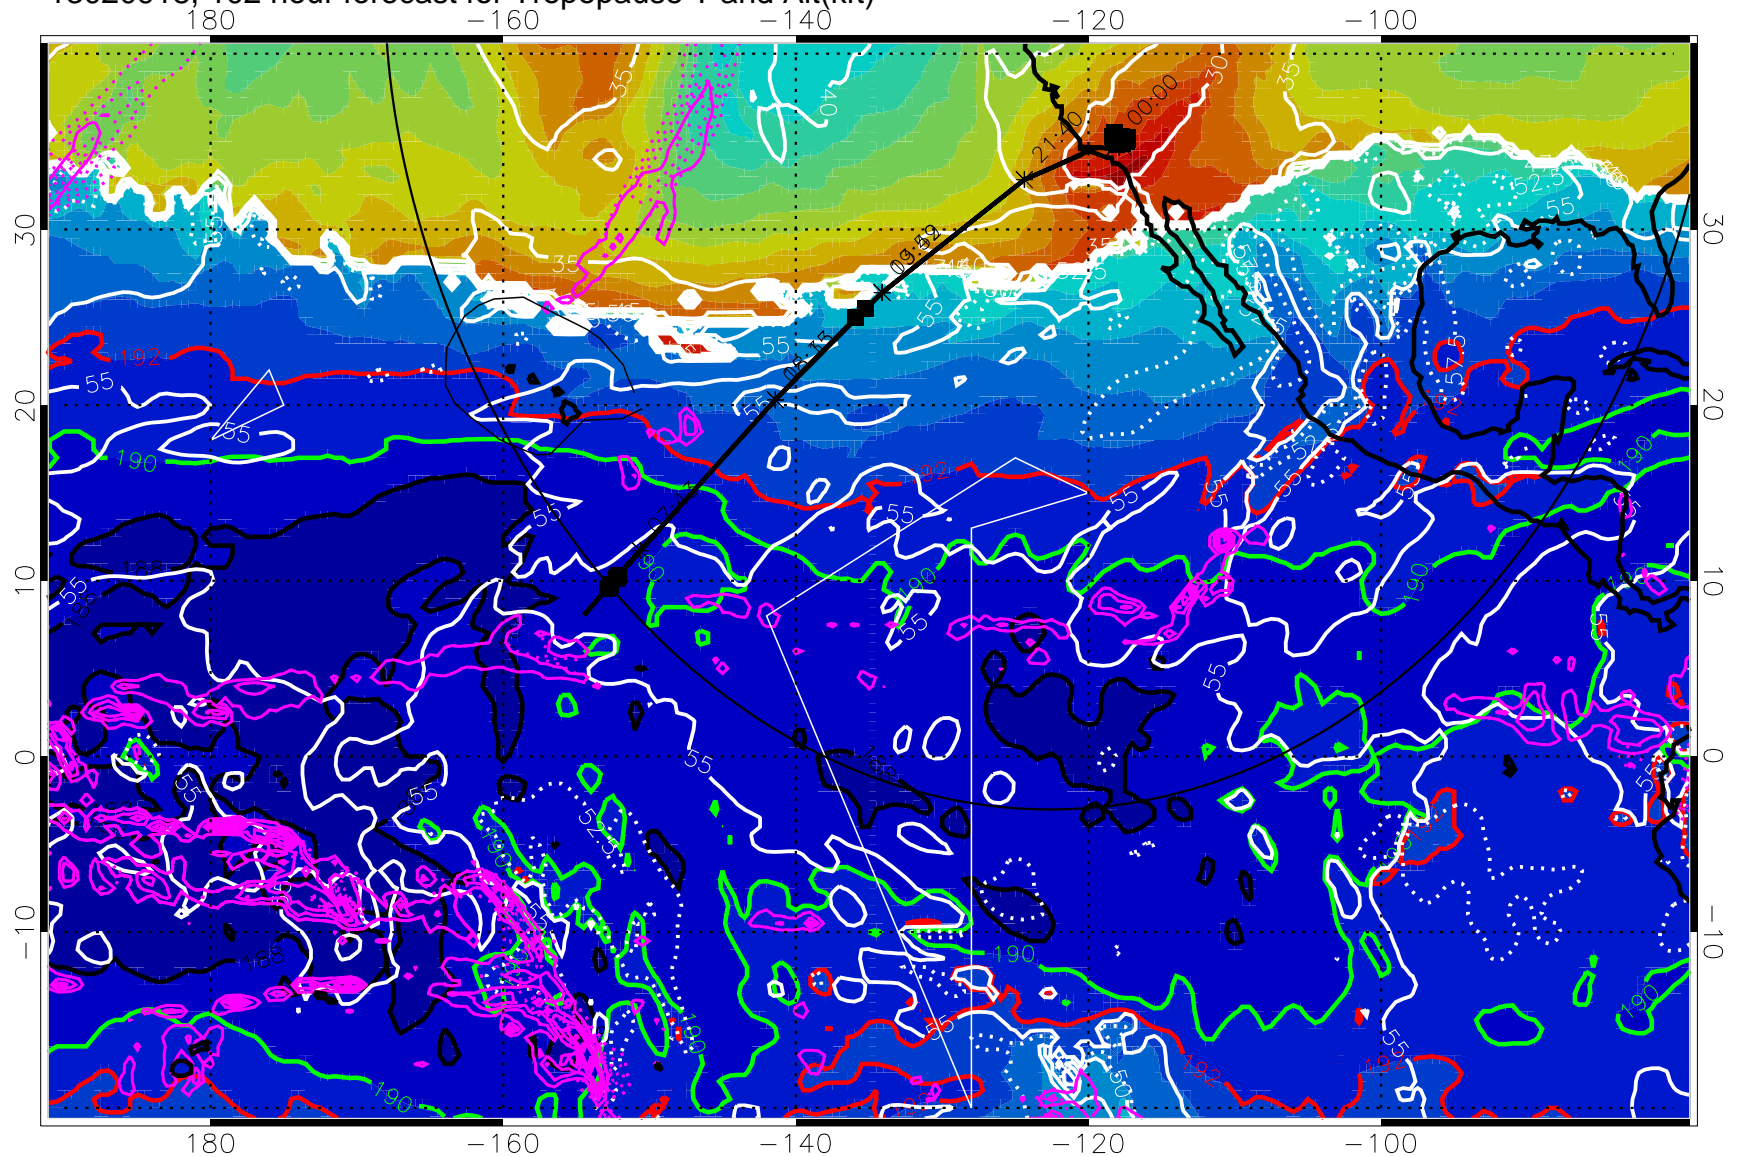

13020918, 102 hour forecast for Tropopause T and Alt(kft)

Tropopause T, K

Tropopause Altitude in kft (white)

Precip (tot dot, conv sol) past 6 hrs mag 6 kg/m² contours, min 4

187.5K Isotherm (black) 190K Isotherm (green) 192.5K Isotherm (red)

→ 30 m/s

Range ring of 4055 km -- 13 hours GH round trip