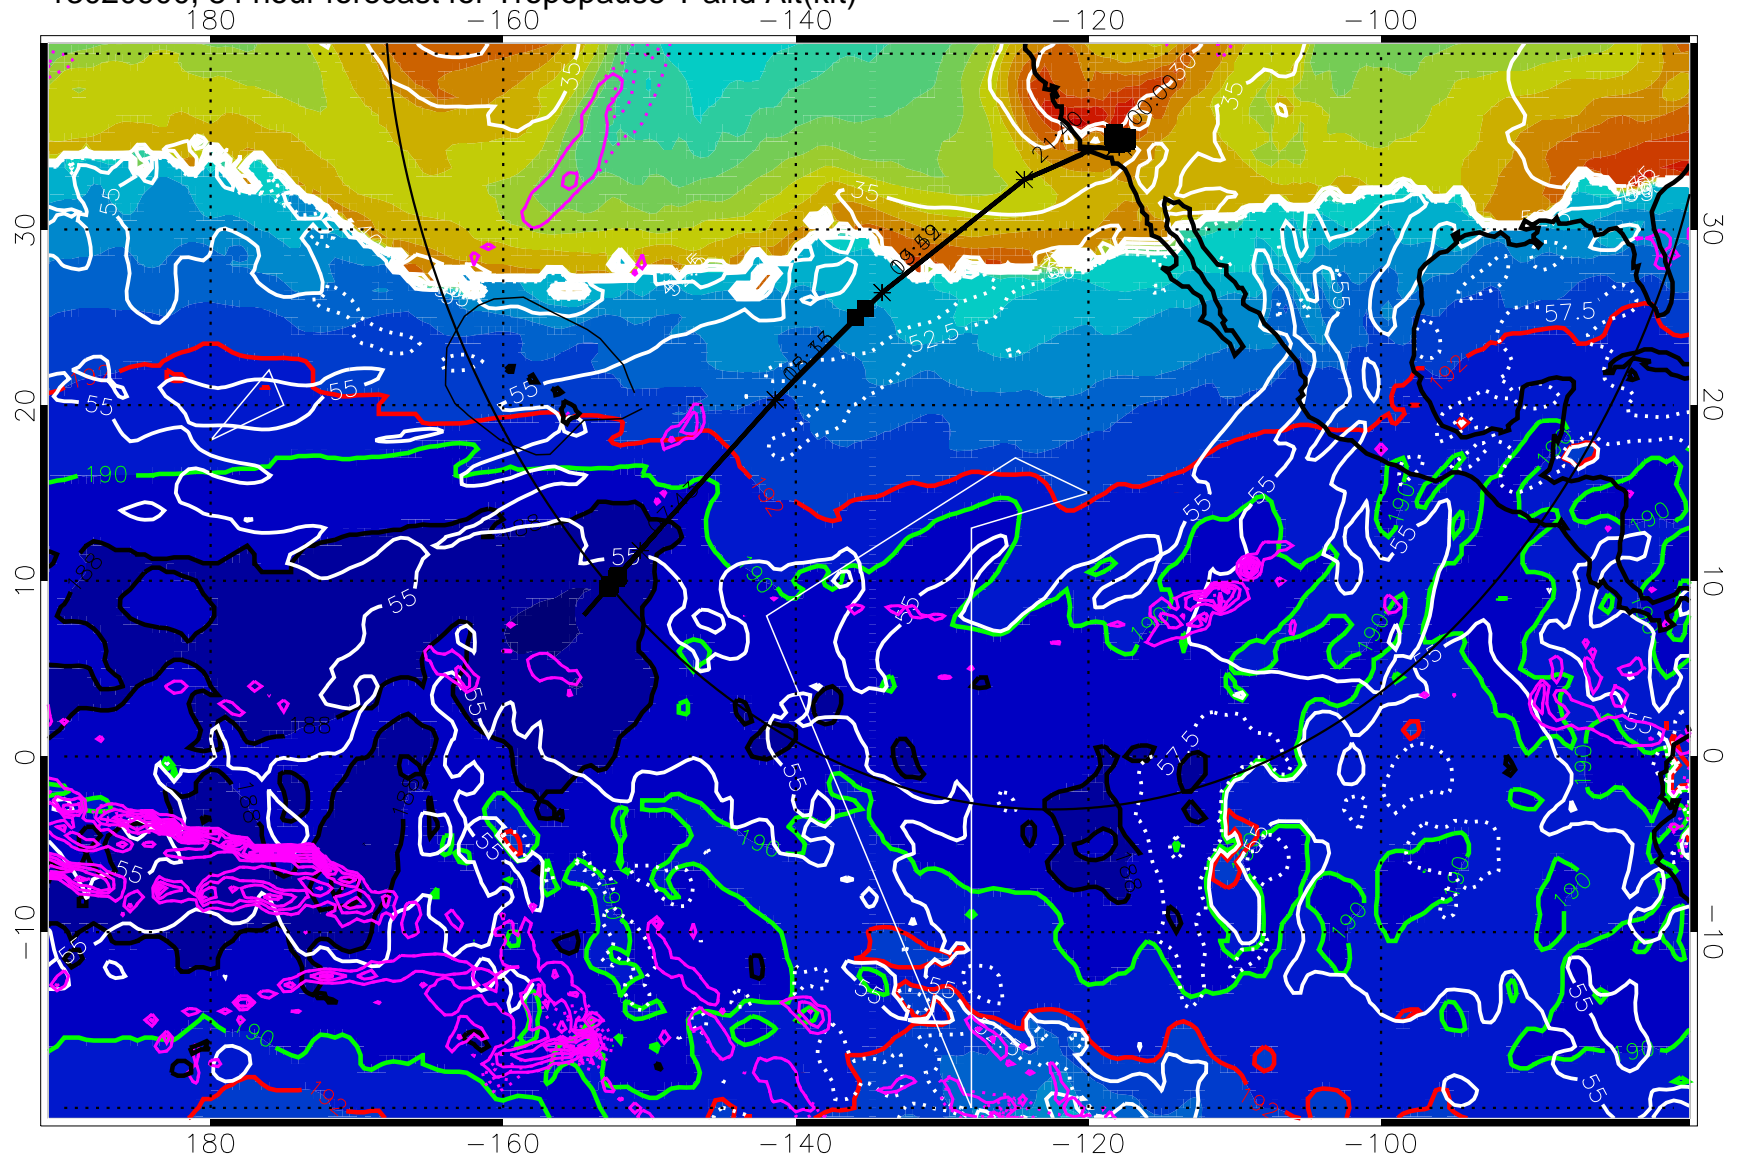

Range ring of 4055 km -- 13 hours GH round trip

13020818, 78 hour forecast for Tropopause T and Alt(kft)

190 200 210 220 230

Tropopause T, K

Tropopause Altitude in kft (white)

Precip (tot dot, conv sol) past 6 hrs 6 kg/m<sup>2</sup> contours, min 4

187.5K Isotherm (black) 190K Isotherm (green) 192.5K Isotherm (red)

→ 30 m/s

Range ring of 4055 km -- 13 hours GH round trip

13020900, 84 hour forecast for Tropopause T and Alt(kft)

190 200 210 220 230

Tropopause T, K

Tropopause Altitude in kft (white)

Precip (tot dot, conv sol) past 6 hrs magenta contours, min 4

187.5K Isotherm (black) 190K Isotherm (green) 192.5K Isotherm (red)

→ 30 m/s

Range ring of 4055 km -- 13 hours GH round trip