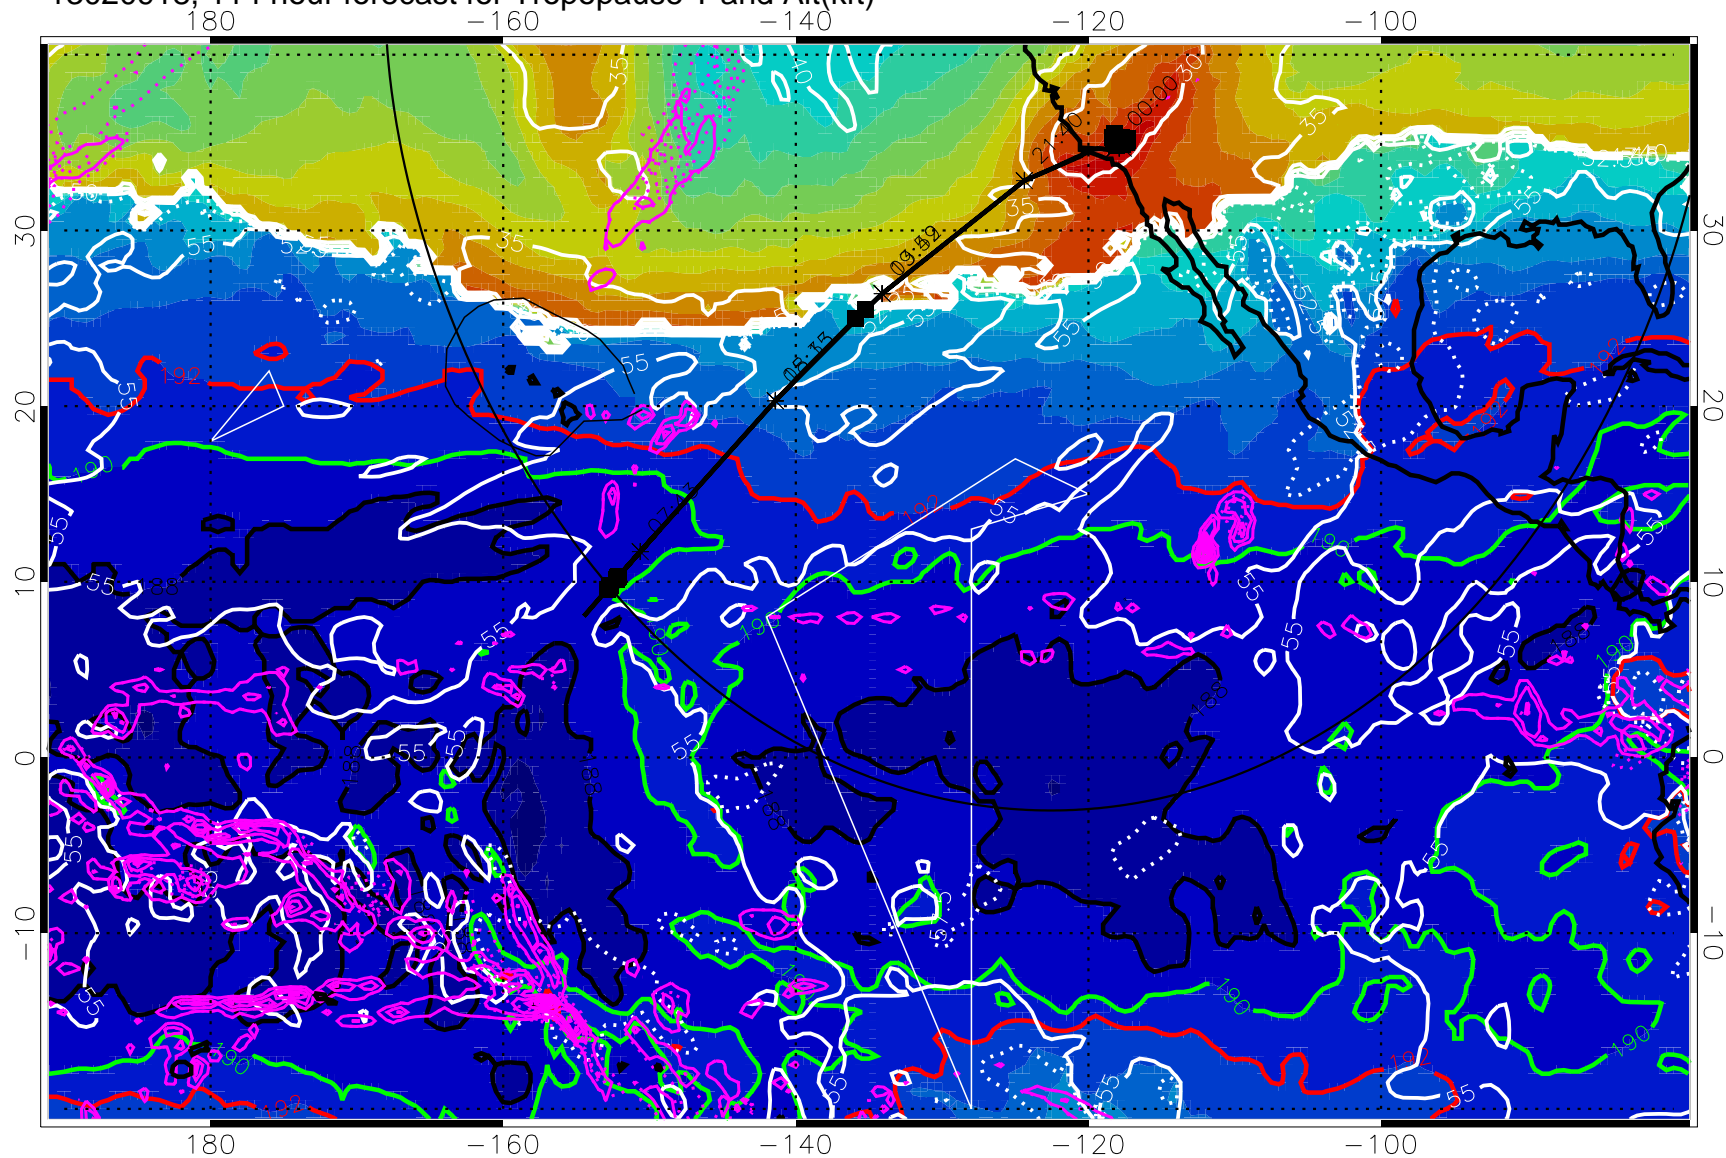

187.5K Isotherm (black) 190K Isotherm (green) 192.5K Isotherm (red)

→ 30 m/s

Range ring of 4055 km -- 13 hours GH round trip

13020918, 114 hour forecast for Tropopause T and Alt(kft)

Tropopause Altitude in kft (white)
 Precip (tot dot, conv sol) past 6 hrs mag 6 kg/m2 contours, min 4
 187.5K Isotherm (black) 190K Isotherm (green) 192.5K Isotherm (red)