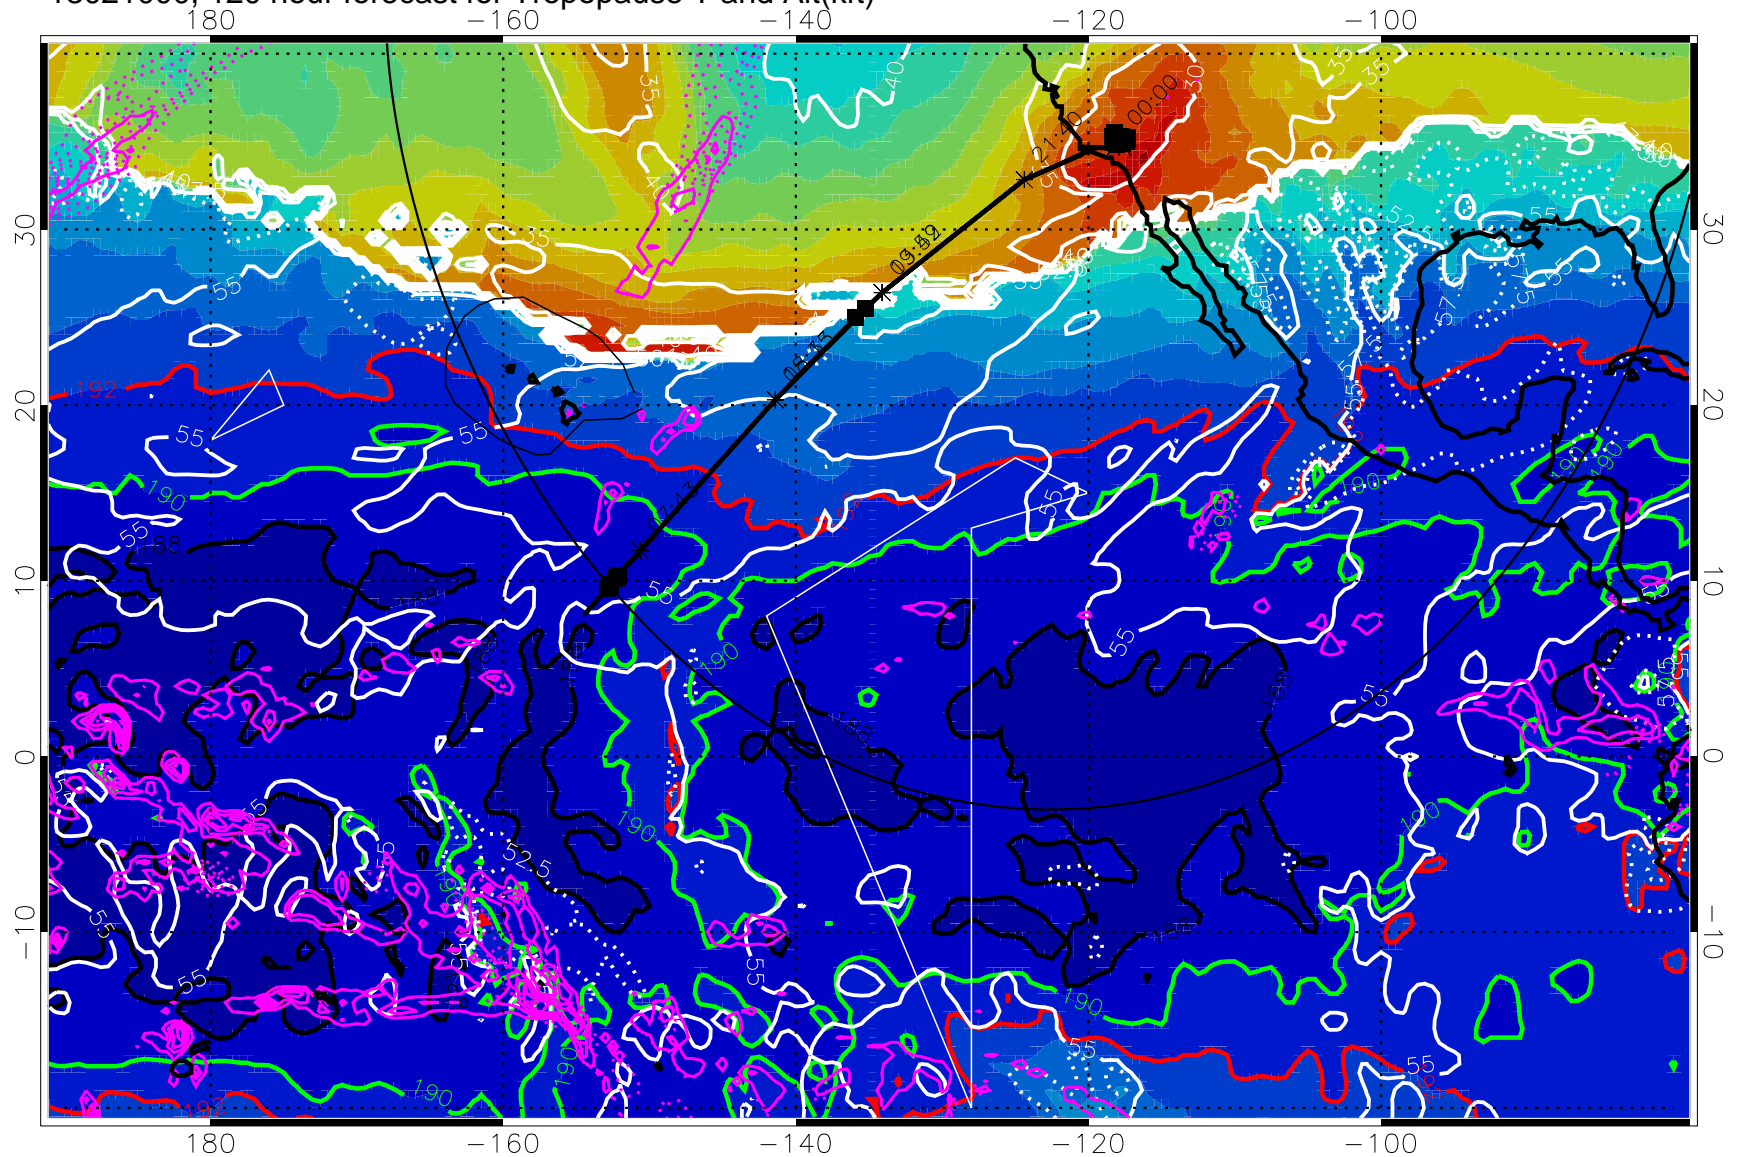

13021000, 120 hour forecast for Tropopause T and Alt(kft)

190 200 210 220 230

Tropopause T, K

Tropopause Altitude in kft (white)

Precip (tot dot, conv sol) past 6 hrs 6 kg/m2 contours, min 4

187.5K Isotherm (black) 190K Isotherm (green) 192.5K Isotherm (red)

→ 30 m/s

Range ring of 4055 km -- 13 hours GH round trip