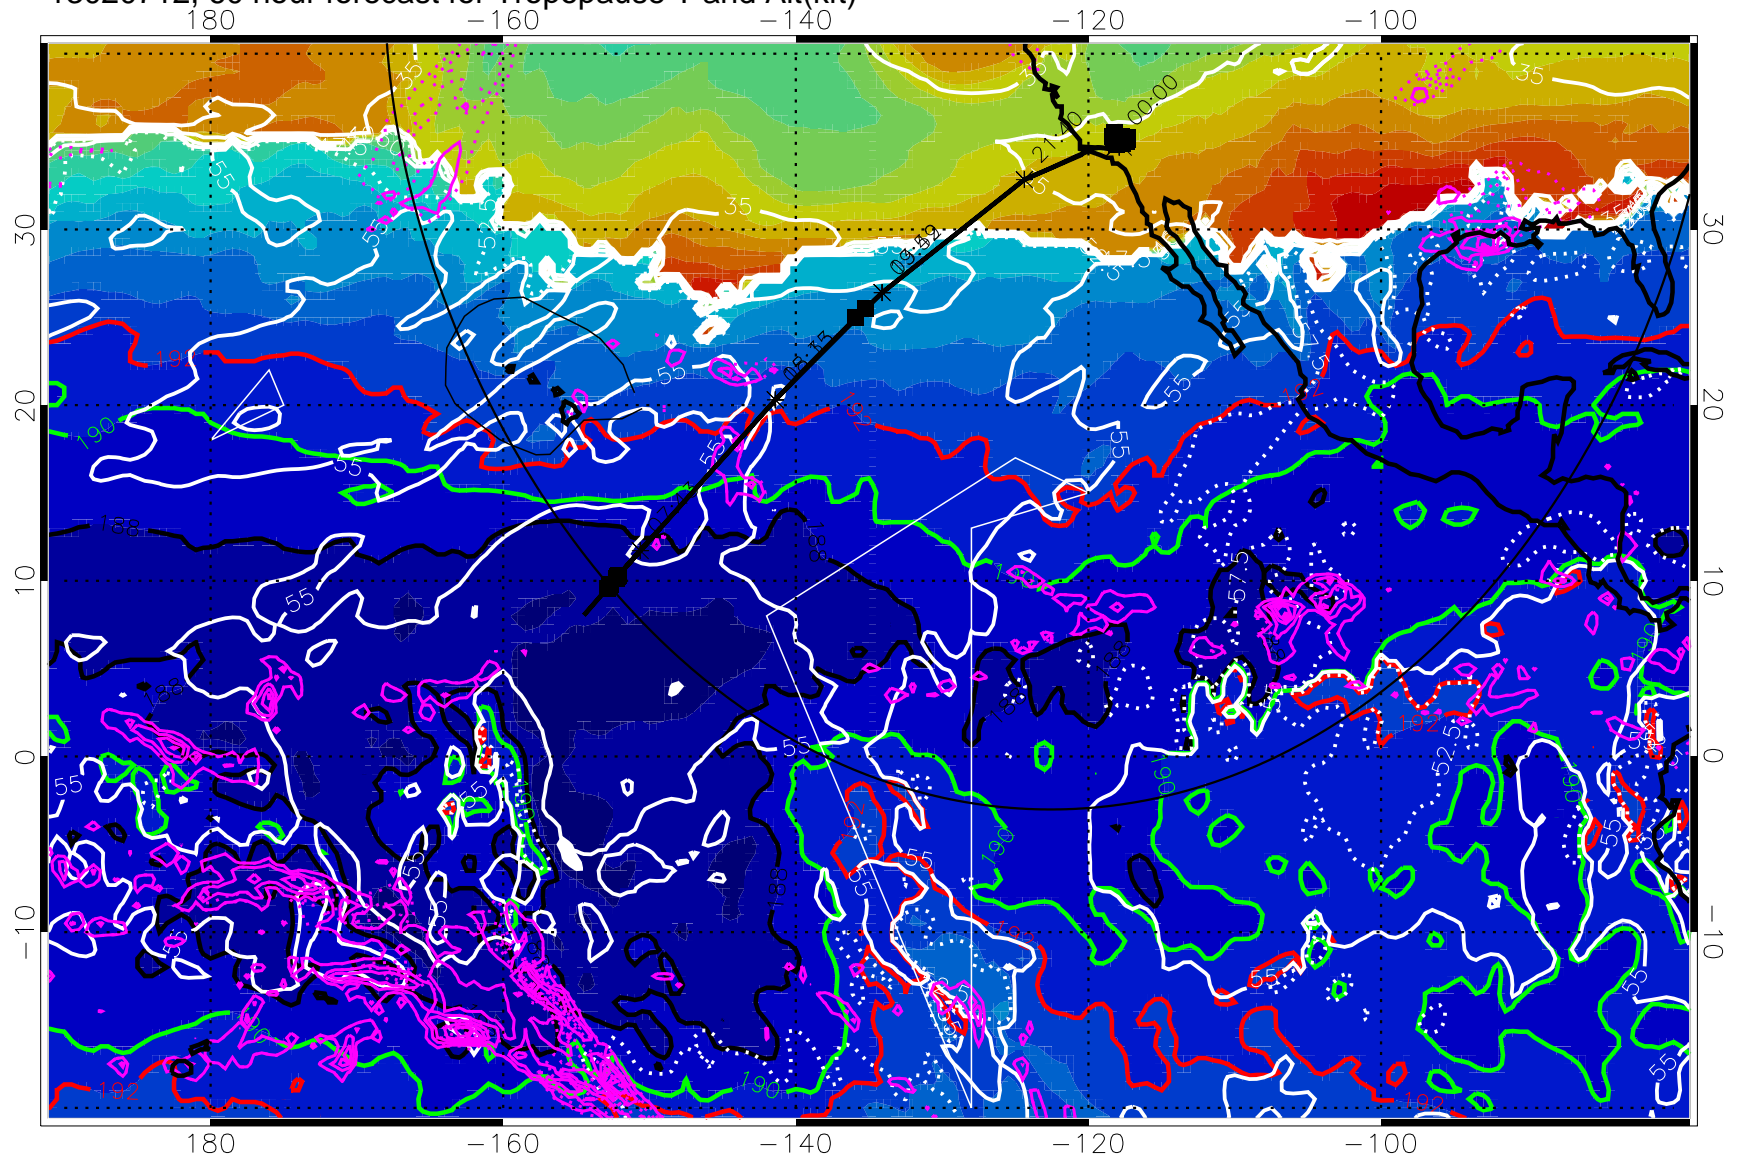

→ 30 m/s

Range ring of 4055 km -- 13 hours GH round trip

13020706, 54 hour forecast for Tropopause T and Alt(kft)

190 200 210 220 230

Tropopause T, K

Tropopause Altitude in kft (white)

Precip (tot dot, conv sol) past 6 hrs 6 kg/m2 contours, min 4

187.5K Isotherm (black) 190K Isotherm (green) 192.5K Isotherm (red)

→ 30 m/s

Range ring of 4055 km -- 13 hours GH round trip

13020712, 60 hour forecast for Tropopause T and Alt(kft)

190 200 210 220 230

Tropopause T, K

Tropopause Altitude in kft (white)

Precip (tot dot, conv sol) past 6 hrs magenta 6 kg/m² contours, min 4

187.5K Isotherm (black) 190K Isotherm (green) 192.5K Isotherm (red)

→ 30 m/s

Range ring of 4055 km -- 13 hours GH round trip