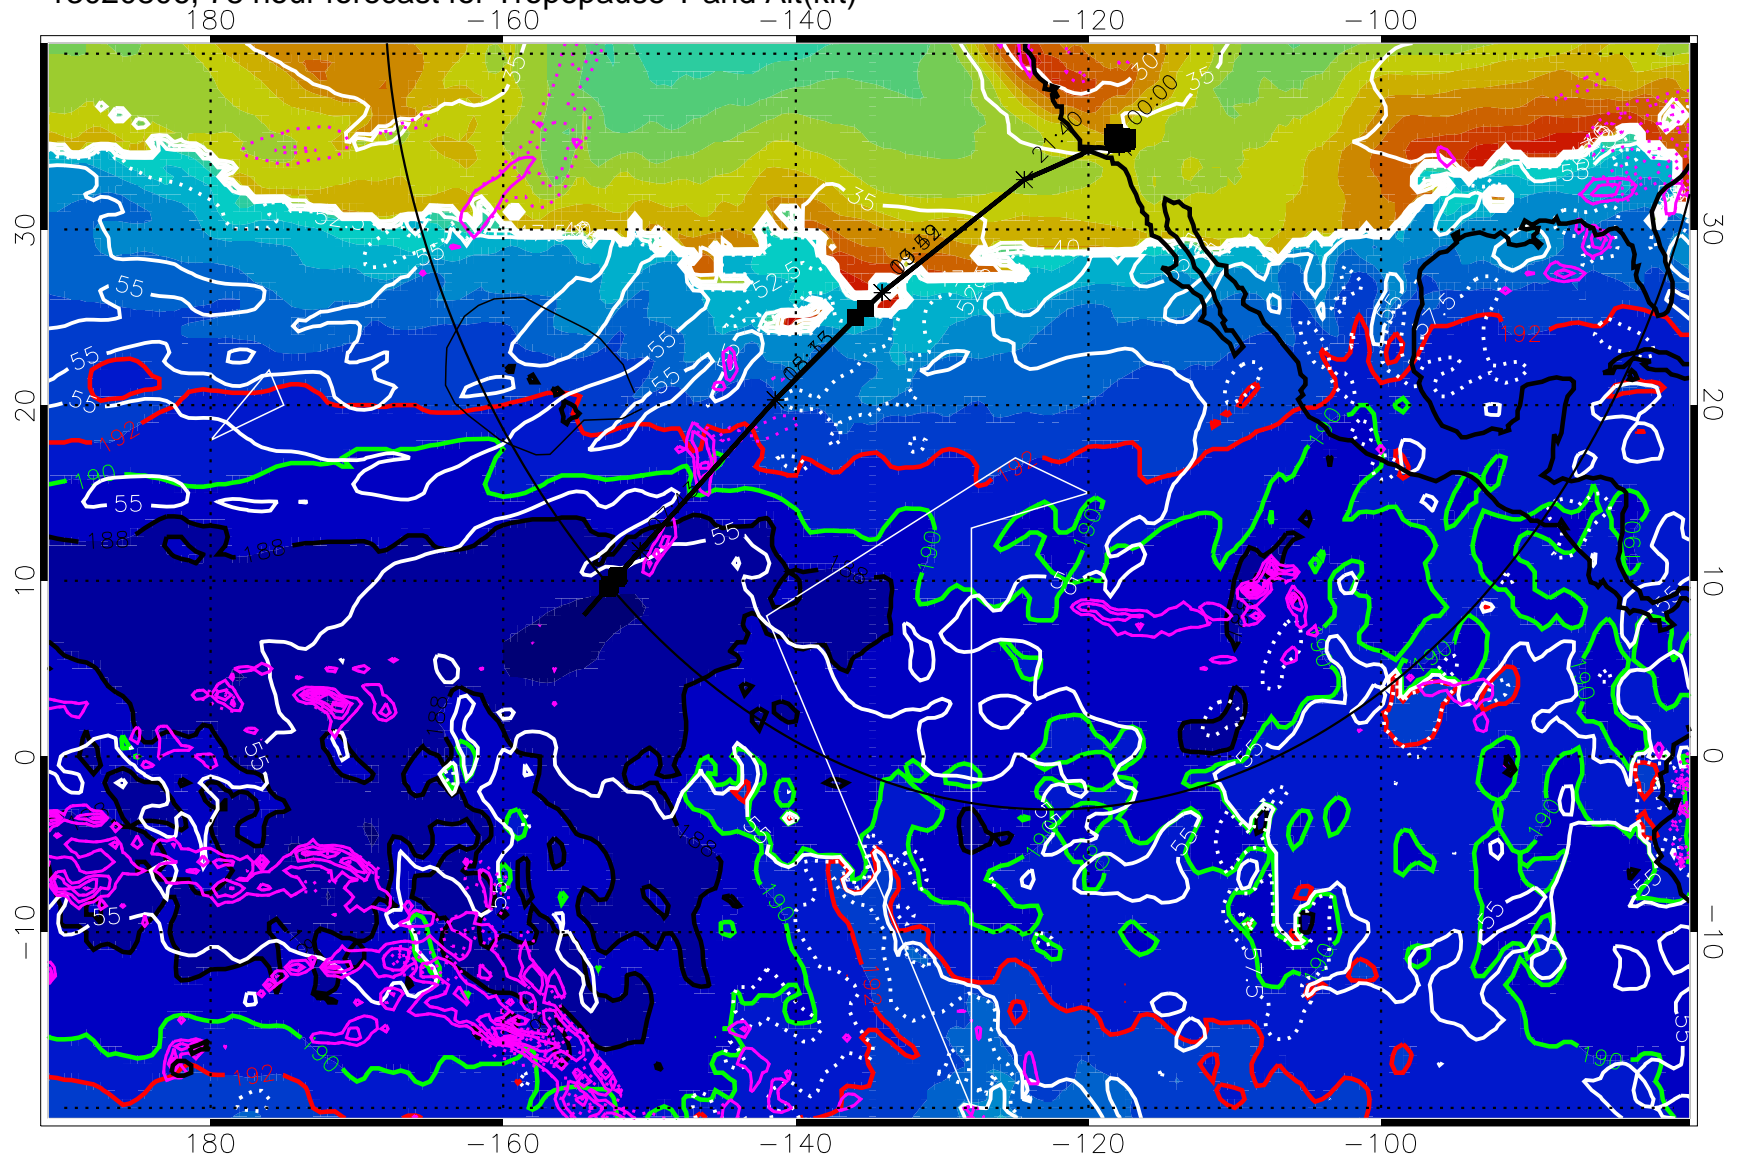

Tropopause Altitude in kft (white)

Precip (tot dot, conv sol) past 6 hrs magenta 6 kg/m² contours, min 4

187.5K Isotherm (black) 190K Isotherm (green) 192.5K Isotherm (red)

→ 30 m/s

Range ring of 4055 km -- 13 hours GH round trip

→ 30 m/s

Range ring of 4055 km -- 13 hours GH round trip

13020800, 72 hour forecast for Tropopause T and Alt(kft)

190 200 210 220 230

Tropopause T, K

Tropopause Altitude in kft (white)

Precip (tot dot, conv sol) past 6 hrs 6 kg/m² contours, min 4

187.5K Isotherm (black) 190K Isotherm (green) 192.5K Isotherm (red)

→ 30 m/s

Range ring of 4055 km -- 13 hours GH round trip

13020806, 78 hour forecast for Tropopause T and Alt(kft)

190 200 210 220 230

Tropopause T, K

Tropopause Altitude in kft (white)

Precip (tot dot, conv sol) past 6 hrs 6 kg/m² contours, min 4

187.5K Isotherm (black) 190K Isotherm (green) 192.5K Isotherm (red)

→ 30 m/s

Range ring of 4055 km -- 13 hours GH round trip