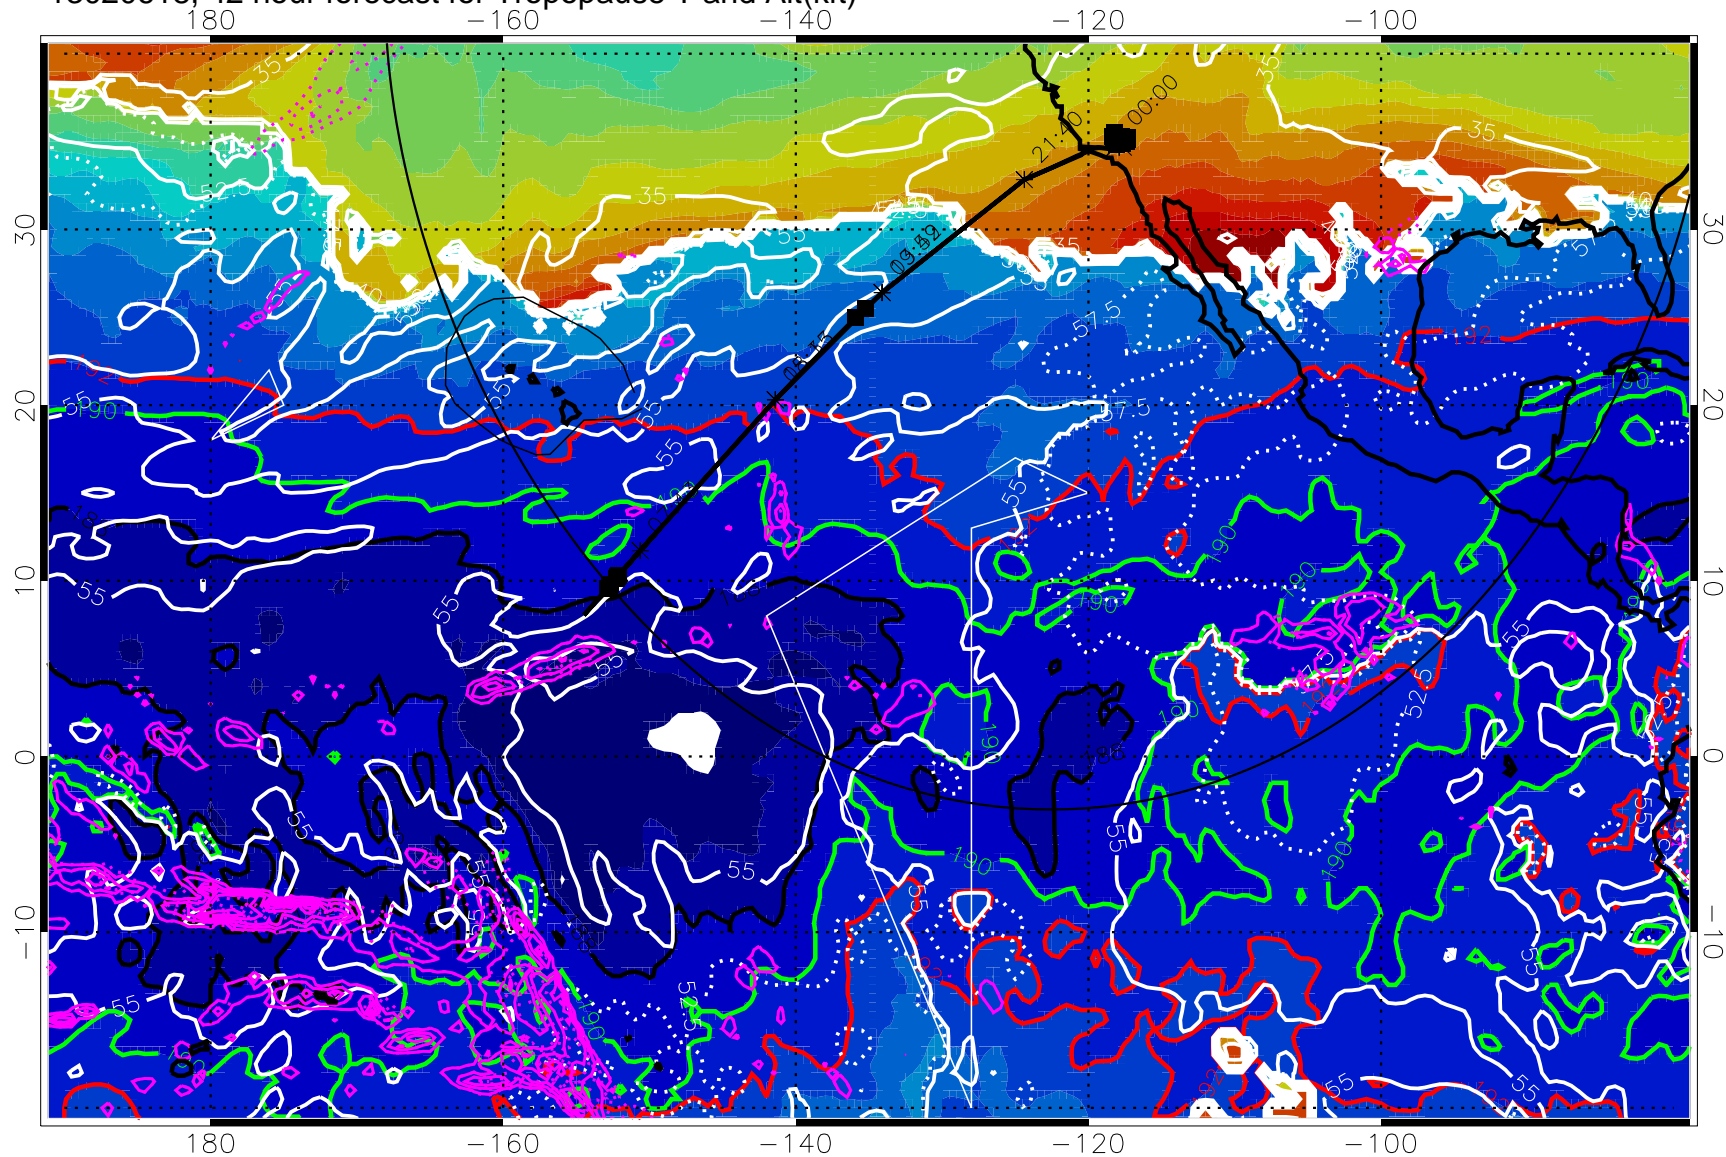

Tropopause Altitude in kft (white)

Precip (tot dot, conv sol) past 6 hrs mag 6 kg/m² contours, min 4

187.5K Isotherm (black) 190K Isotherm (green) 192.5K Isotherm (red)

→ 30 m/s

Range ring of 4055 km -- 13 hours GH round trip

→ 30 m/s

Range ring of 4055 km -- 13 hours GH round trip

13020612, 36 hour forecast for Tropopause T and Alt(kft)

190 200 210 220 230

Tropopause T, K

Tropopause Altitude in kft (white)

Precip (tot dot, conv sol) past 6 hrs 6 kg/m² contours, min 4

187.5K Isotherm (black) 190K Isotherm (green) 192.5K Isotherm (red)

→ 30 m/s

Range ring of 4055 km -- 13 hours GH round trip

13020618, 42 hour forecast for Tropopause T and Alt(kft)

190 200 210 220 230

Tropopause T, K

Tropopause Altitude in kft (white)

Precip (tot dot, conv sol) past 6 hrs magenta 6 kg/m² contours, min 4

187.5K Isotherm (black) 190K Isotherm (green) 192.5K Isotherm (red)

→ 30 m/s

Range ring of 4055 km -- 13 hours GH round trip