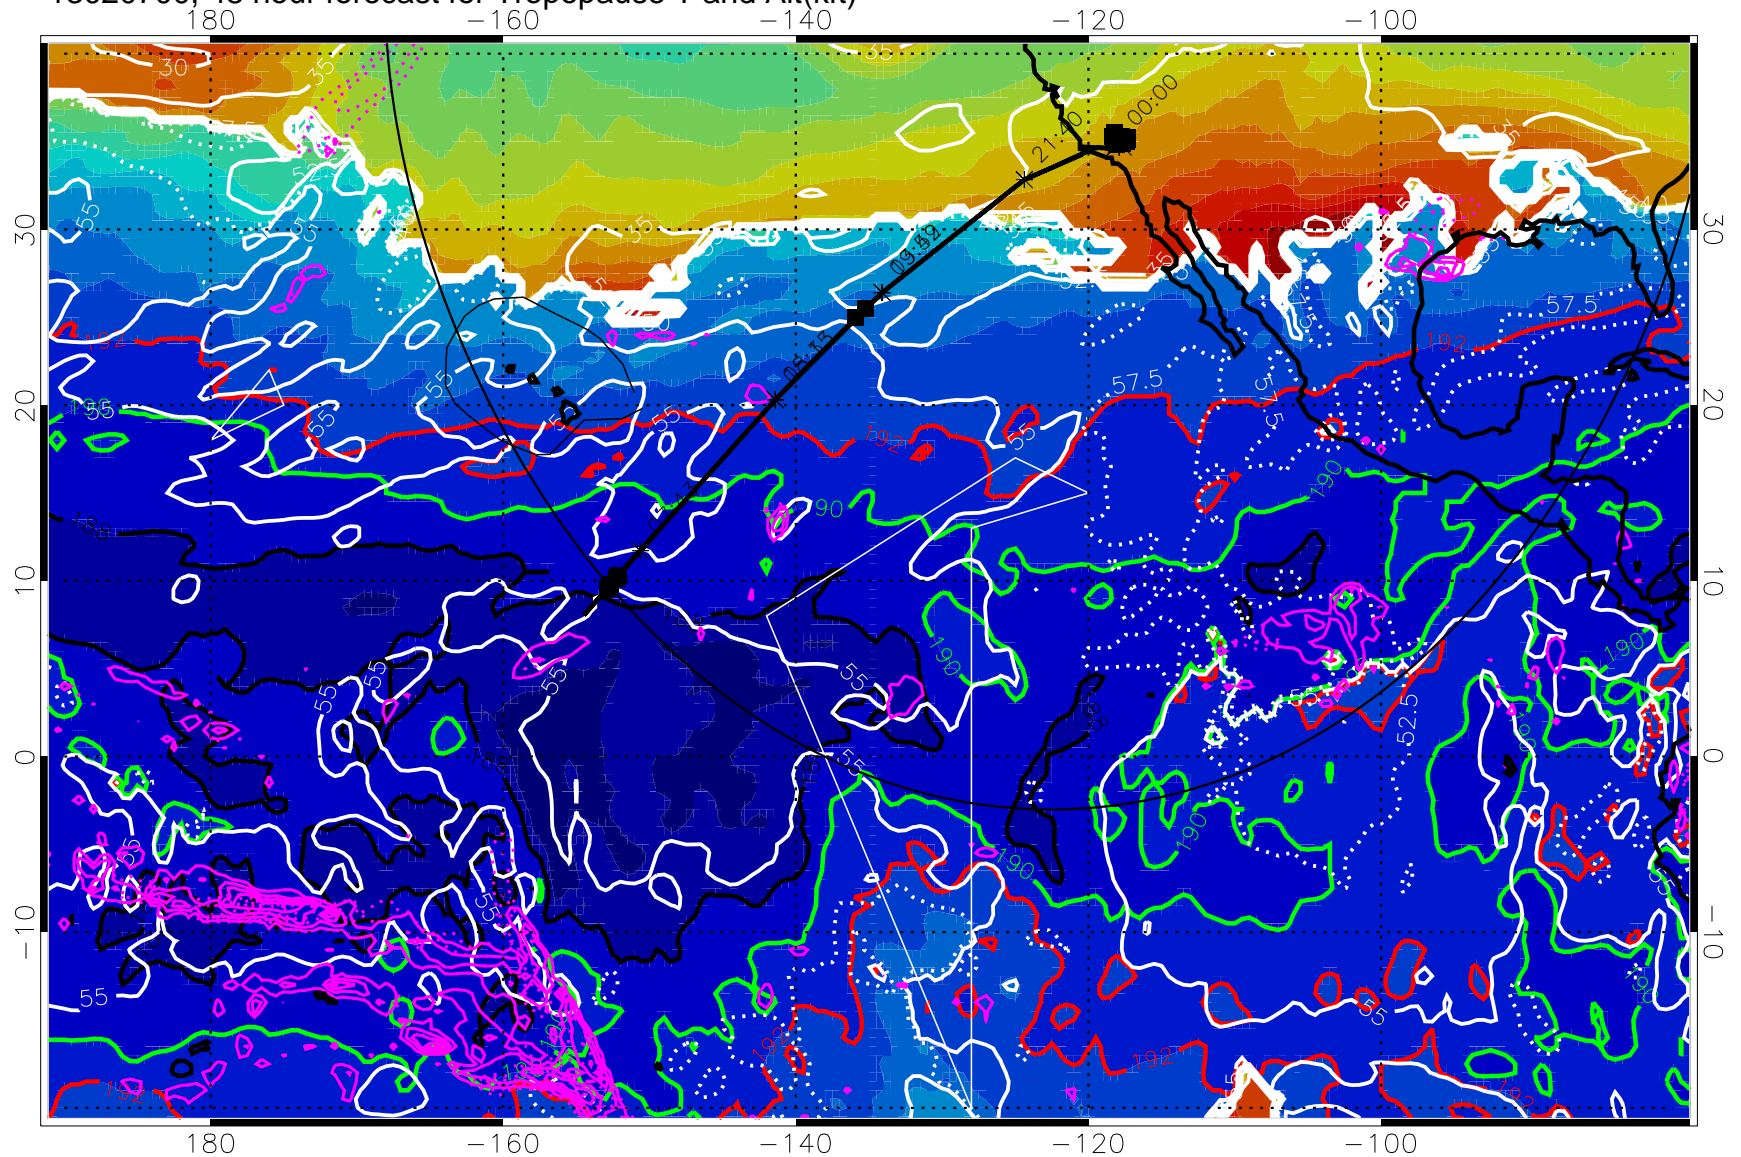

13020700, 48 hour forecast for Tropopause T and Alt(kft)

190 200 210 220 230

Tropopause T, K

Tropopause Altitude in kft (white)

Precip (tot dot, conv sol) past 6 hrs mag 6 kg/m² contours, min 4

187.5K Isotherm (black) 190K Isotherm (green) 192.5K Isotherm (red)

→ 30 m/s

Range ring of 4055 km -- 13 hours GH round trip