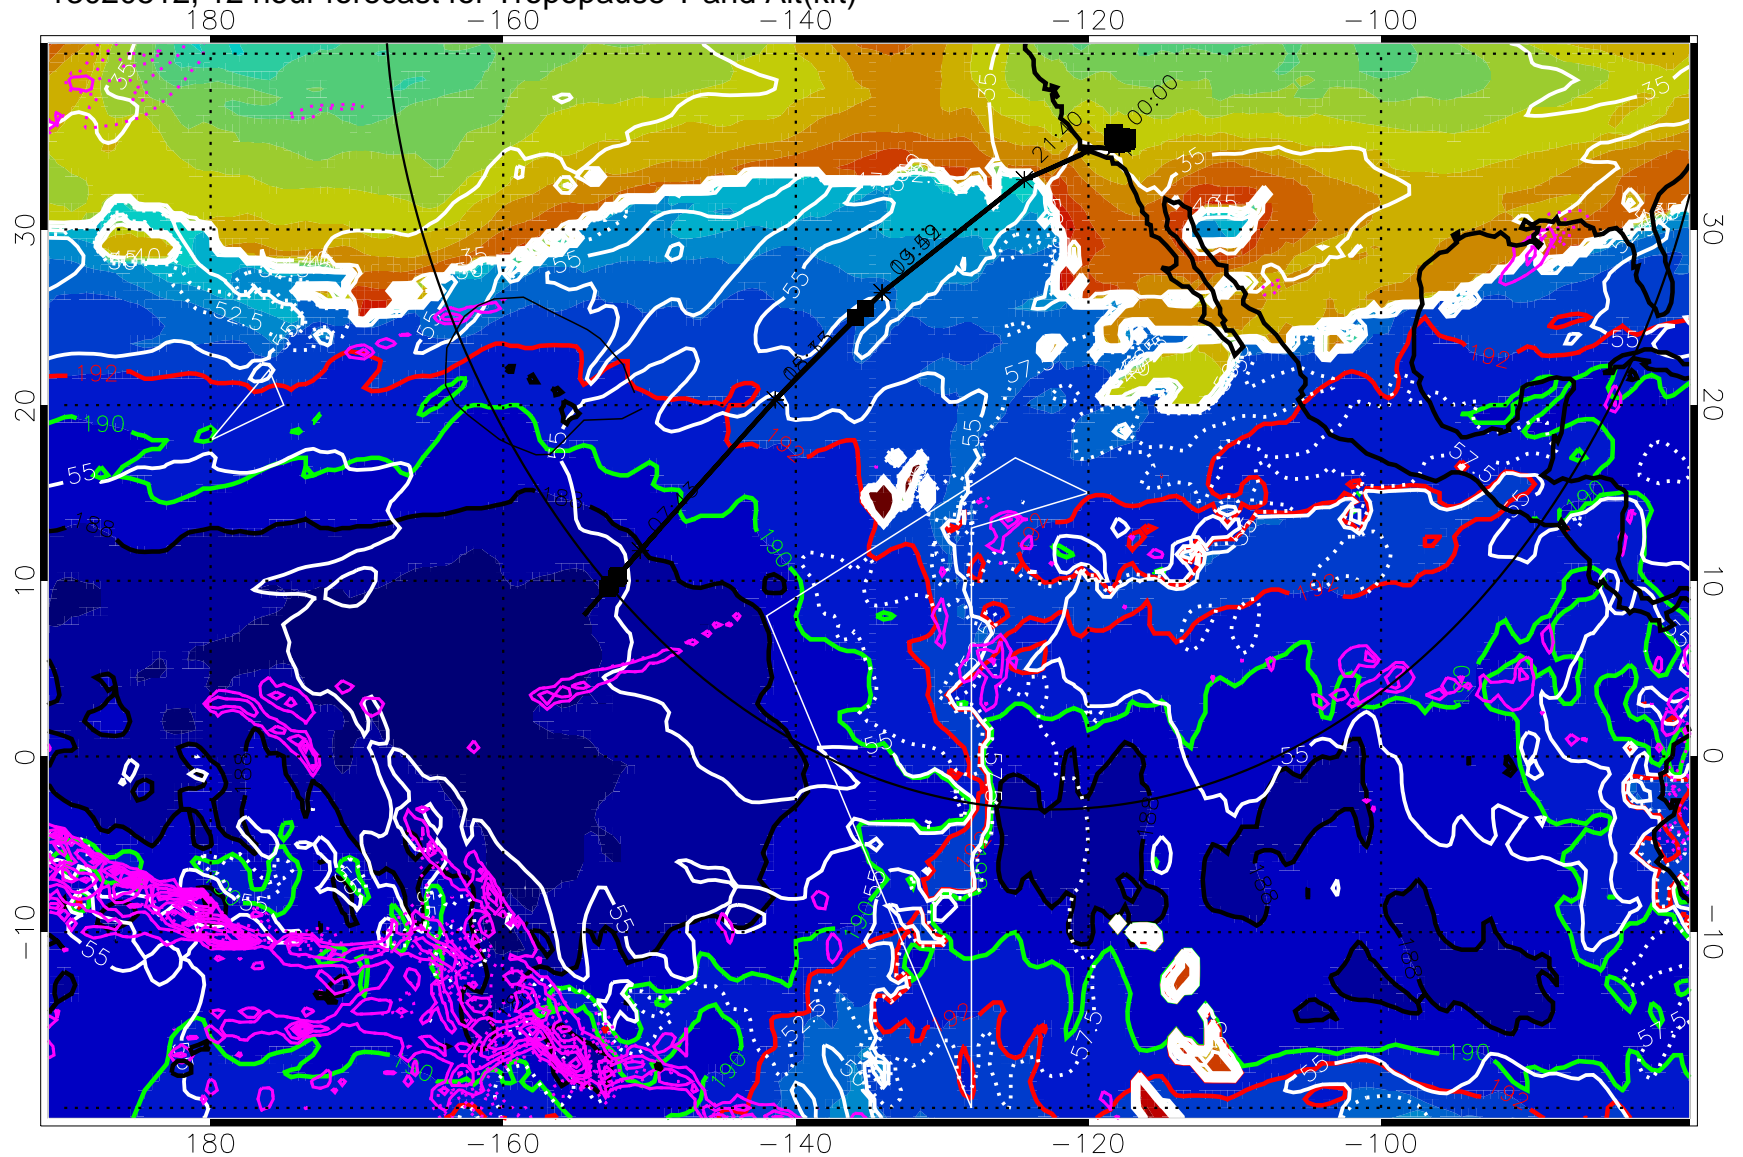

13020512, 12 hour forecast for Tropopause T and Alt(kft)

190 200 210 220 230

Tropopause T, K

Tropopause Altitude in kft (white)

Precip (tot dot, conv sol) past 6 hrs 6 kg/m² contours, min 4

187.5K Isotherm (black) 190K Isotherm (green) 192.5K Isotherm (red)

→ 30 m/s

Range ring of 4055 km -- 13 hours GH round trip

13020518, 18 hour forecast for Tropopause T and Alt(kft)

190 200 210 220 230

Tropopause T, K

Tropopause Altitude in kft (white)

Precip (tot dot, conv sol) past 6 hrs magenta 6 kg/m² contours, min 4

187.5K Isotherm (black) 190K Isotherm (blue) 192.5K Isotherm (green)

→ 30 m/s

Range ring of 4055 km -- 13 hours GH round trip

13020600, 24 hour forecast for Tropopause T and Alt(kft)

190 200 210 220 230

Tropopause T, K

Tropopause Altitude in kft (white)

Precip (tot dot, conv sol) past 6 hrs mag 6 kg/m² contours, min 4

187.5K Isotherm (black) 190K Isotherm (green) 192.5K Isotherm (red)

→ 30 m/s

Range ring of 4055 km -- 13 hours GH round trip