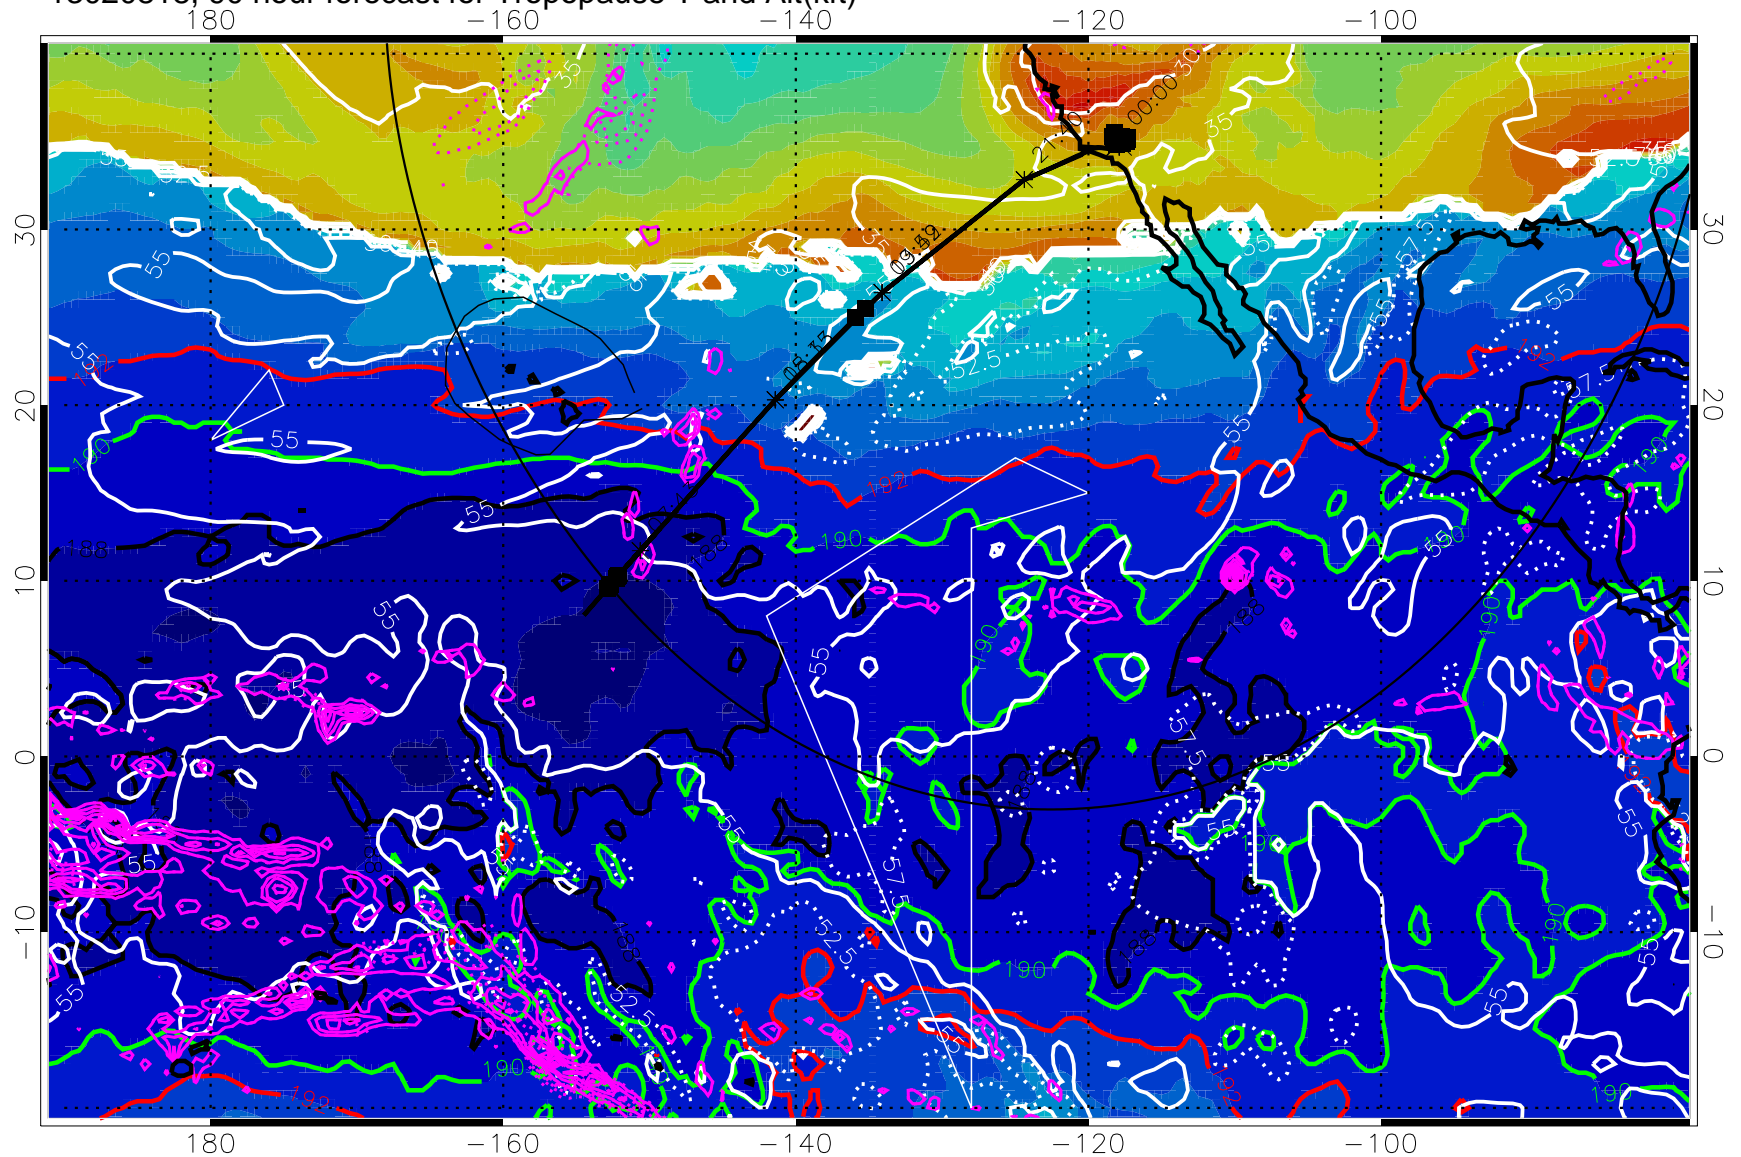

Tropopause Altitude in kft (white)

Precip (tot dot, conv sol) past 6 hrs 6 kg/m² contours, min 4

187.5K Isotherm (black) 190K Isotherm (green) 192.5K Isotherm (red)

→ 30 m/s

Range ring of 4055 km -- 13 hours GH round trip

13020812, 84 hour forecast for Tropopause T and Alt(kft)

190 200 210 220 230

Tropopause T, K

Tropopause Altitude in kft (white)

Precip (tot dot, conv sol) past 6 hrs 6 kg/m² contours, min 4

187.5K Isotherm (black) 190K Isotherm (green) 192.5K Isotherm (red)

→ 30 m/s

Range ring of 4055 km -- 13 hours GH round trip

13020818, 90 hour forecast for Tropopause T and Alt(kft)

190 200 210 220 230

Tropopause T, K

Tropopause Altitude in kft (white)

Precip (tot dot, conv sol) past 6 hrs magenta 6 kg/m² contours, min 4

187.5K Isotherm (black) 190K Isotherm (green) 192.5K Isotherm (red)

→ 30 m/s

Range ring of 4055 km -- 13 hours GH round trip

13020900, 96 hour forecast for Tropopause T and Alt(kft)

190 200 210 220 230

Tropopause T, K