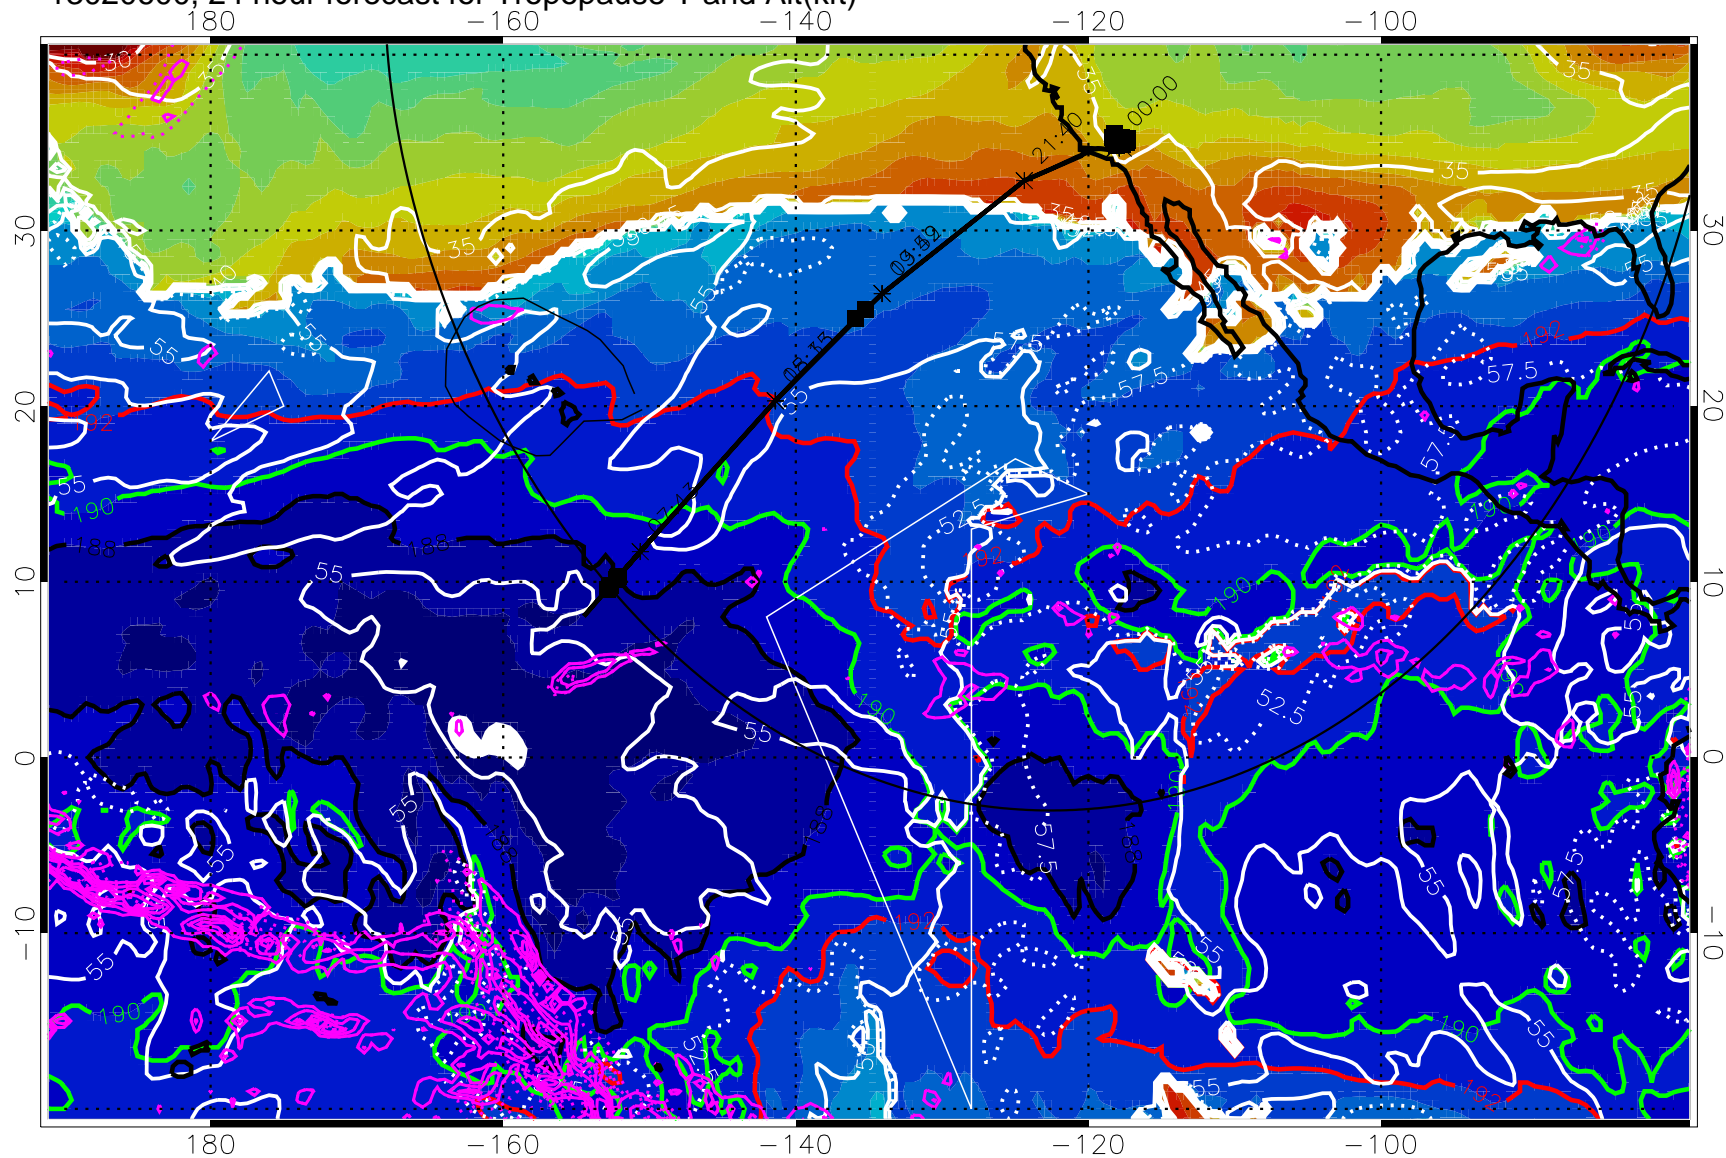

13020512, 12 hour forecast for Tropopause T and Alt(kft)

190 200 210 220 230

Tropopause T, K

Tropopause Altitude in kft (white)

Precip (tot dot, conv sol) past 6 hrs 6 kg/m² contours, min 4

187.5K Isotherm (black) 190K Isotherm (green) 192.5K Isotherm (red)

→ 30 m/s

Range ring of 4055 km -- 13 hours GH round trip

13020518, 18 hour forecast for Tropopause T and Alt(kft)

190 200 210 220 230

Tropopause T, K

Tropopause Altitude in kft (white)

Precip (tot dot, conv sol) past 6 hrs magenta 6 kg/m² contours, min 4

187.5K Isotherm (black) 190K Isotherm (blue) 192.5K Isotherm (green)

→ 30 m/s

Range ring of 4055 km -- 13 hours GH round trip

13020600, 24 hour forecast for Tropopause T and Alt(kft)

190 200 210 220 230

Tropopause T, K

Tropopause Altitude in kft (white)

Precip (tot dot, conv sol) past 6 hrs mag 6 kg/m² contours, min 4

187.5K Isotherm (black) 190K Isotherm (green) 192.5K Isotherm (red)

→ 30 m/s

Range ring of 4055 km -- 13 hours GH round trip