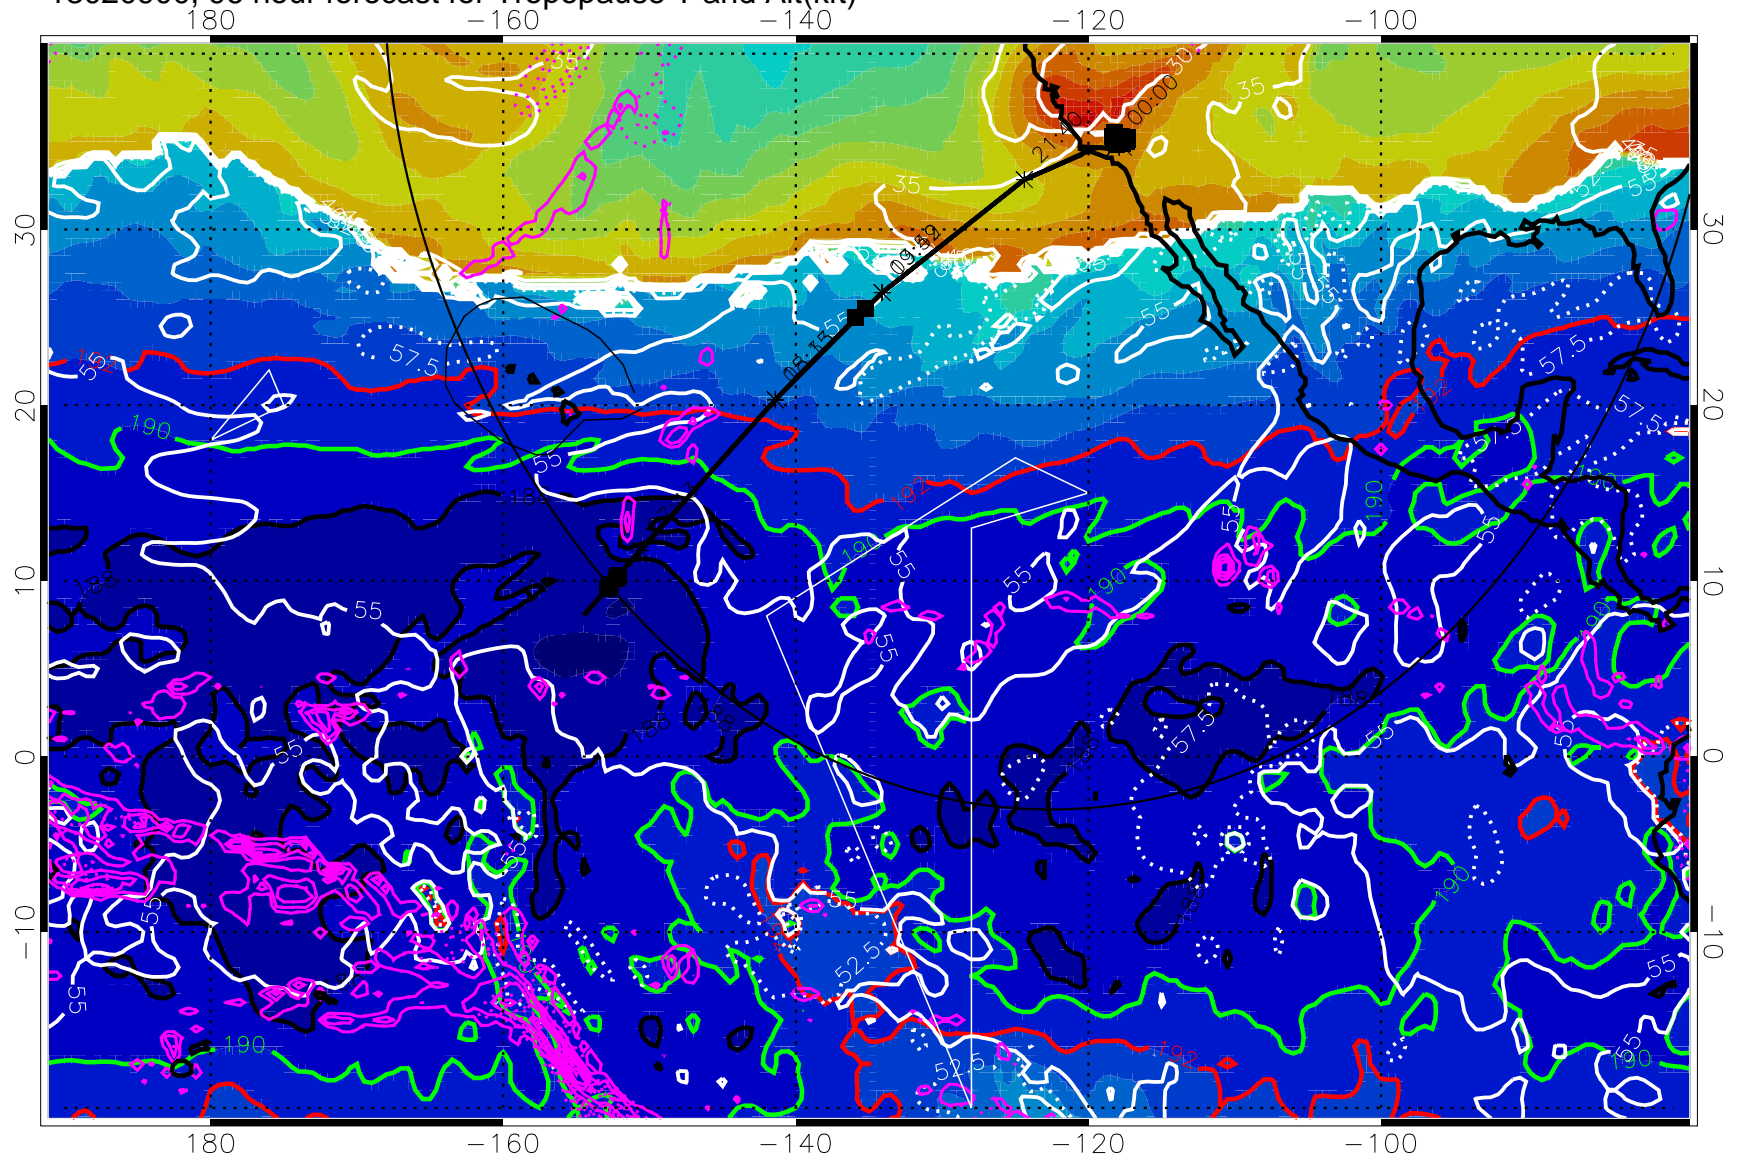

→ 30 m/s

Range ring of 4055 km -- 13 hours GH round trip

13020818, 90 hour forecast for Tropopause T and Alt(kft)

190 200 210 220 230

Tropopause T, K

Tropopause Altitude in kft (white)

Precip (tot dot, conv sol) past 6 hrs magenta 6 kg/m² contours, min 4

187.5K Isotherm (black) 190K Isotherm (green) 192.5K Isotherm (red)

→ 30 m/s

Range ring of 4055 km -- 13 hours GH round trip

13020900, 96 hour forecast for Tropopause T and Alt(kft)

190 200 210 220 230

Tropopause T, K

Tropopause Altitude in kft (white)

Precip (tot dot, conv sol) past 6 hrs magenta 6 kg/m² contours, min 4

187.5K Isotherm (black) 190K Isotherm (green) 192.5K Isotherm (red)

→ 30 m/s

Range ring of 4055 km -- 13 hours GH round trip