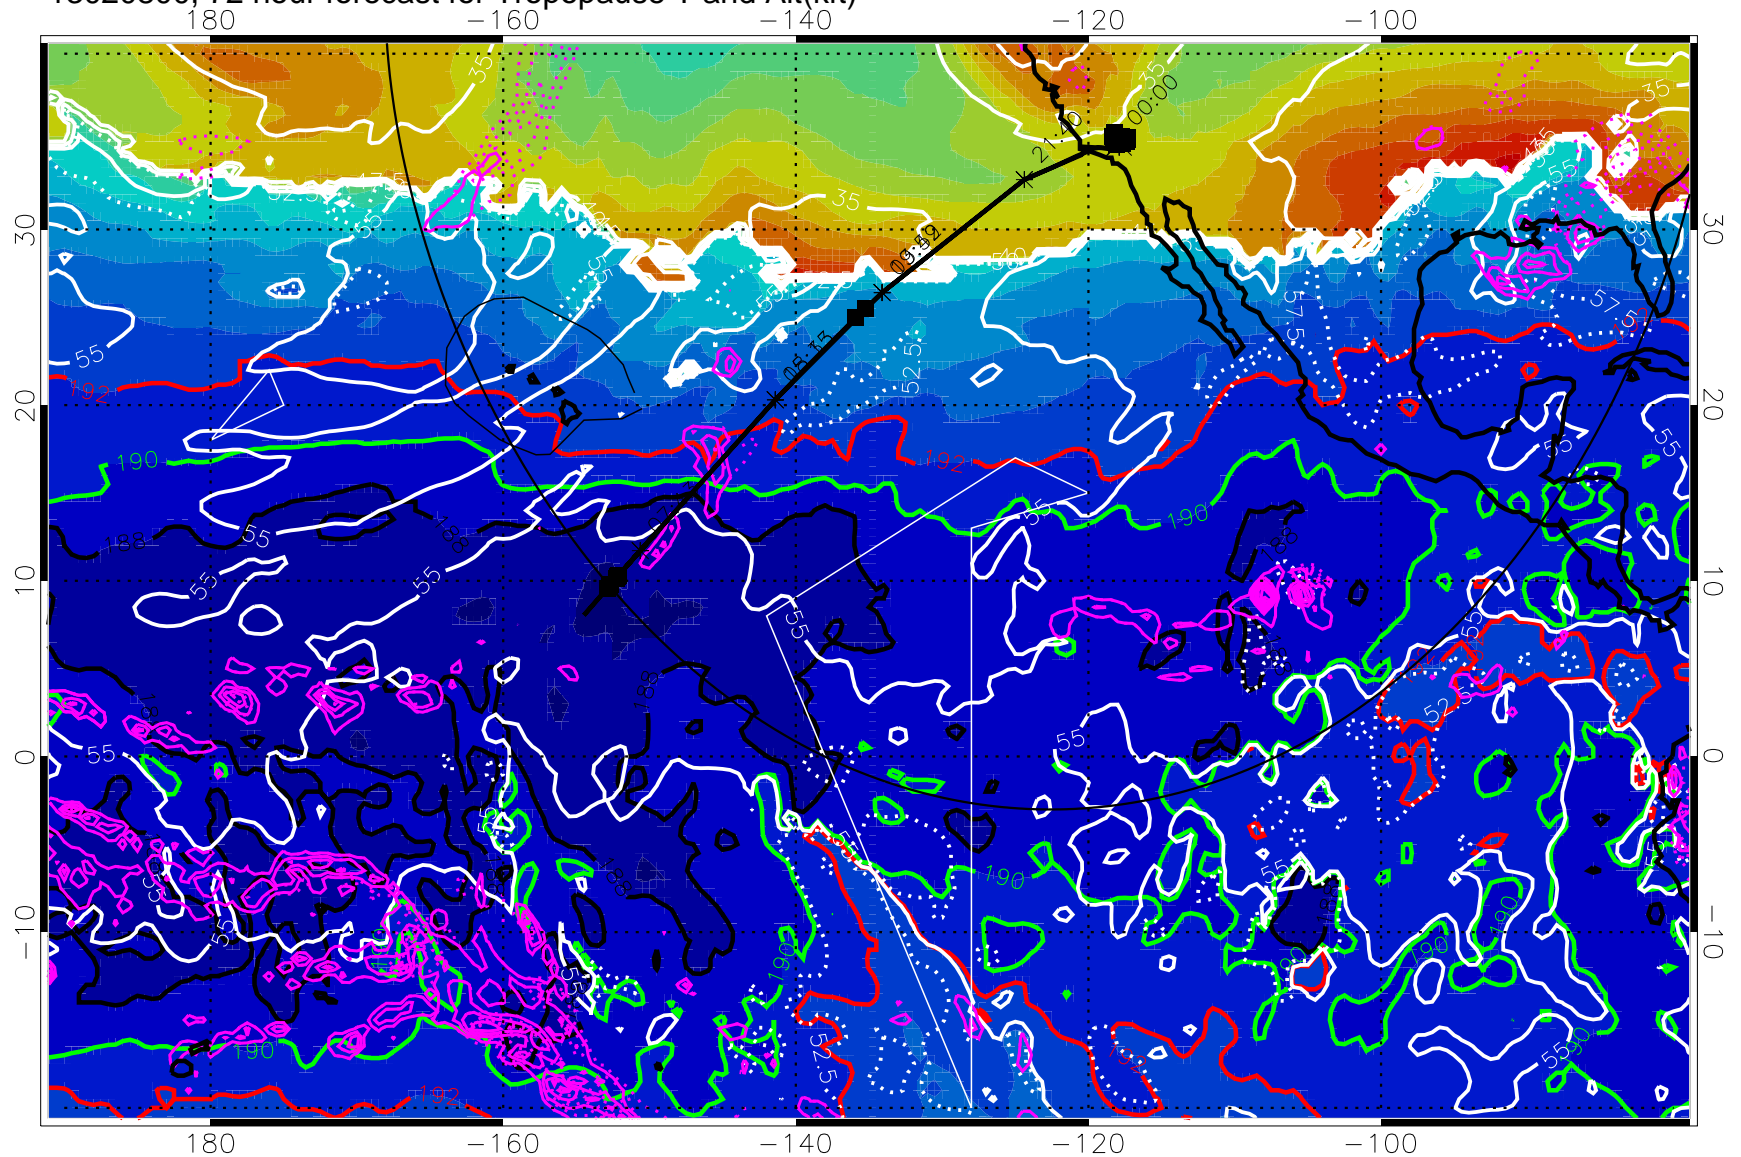

Tropopause Altitude in kft (white)

Precip (tot dot, conv sol) past 6 hrs magenta 6 kg/m² contours, min 4

187.5K Isotherm (black) 190K Isotherm (green) 192.5K Isotherm (red)

→ 30 m/s

Range ring of 4055 km -- 13 hours GH round trip

13020718, 66 hour forecast for Tropopause T and Alt(kft)

190 200 210 220 230

Tropopause T, K

Tropopause Altitude in kft (white)

Precip (tot dot, conv sol) past 6 hrs magenta 6 kg/m² contours, min 4

187.5K Isotherm (black) 190K Isotherm (green) 192.5K Isotherm (red)

→ 30 m/s

Range ring of 4055 km -- 13 hours GH round trip

13020800, 72 hour forecast for Tropopause T and Alt(kft)

190 200 210 220 230

Tropopause T, K

Tropopause Altitude in kft (white)

Precip (tot dot, conv sol) past 6 hrs 6 kg/m² contours, min 4

187.5K Isotherm (black) 190K Isotherm (green) 192.5K Isotherm (red)

→ 30 m/s

Range ring of 4055 km -- 13 hours GH round trip

13020806, 78 hour forecast for Tropopause T and Alt(kft)

190 200 210 220 230

Tropopause T, K