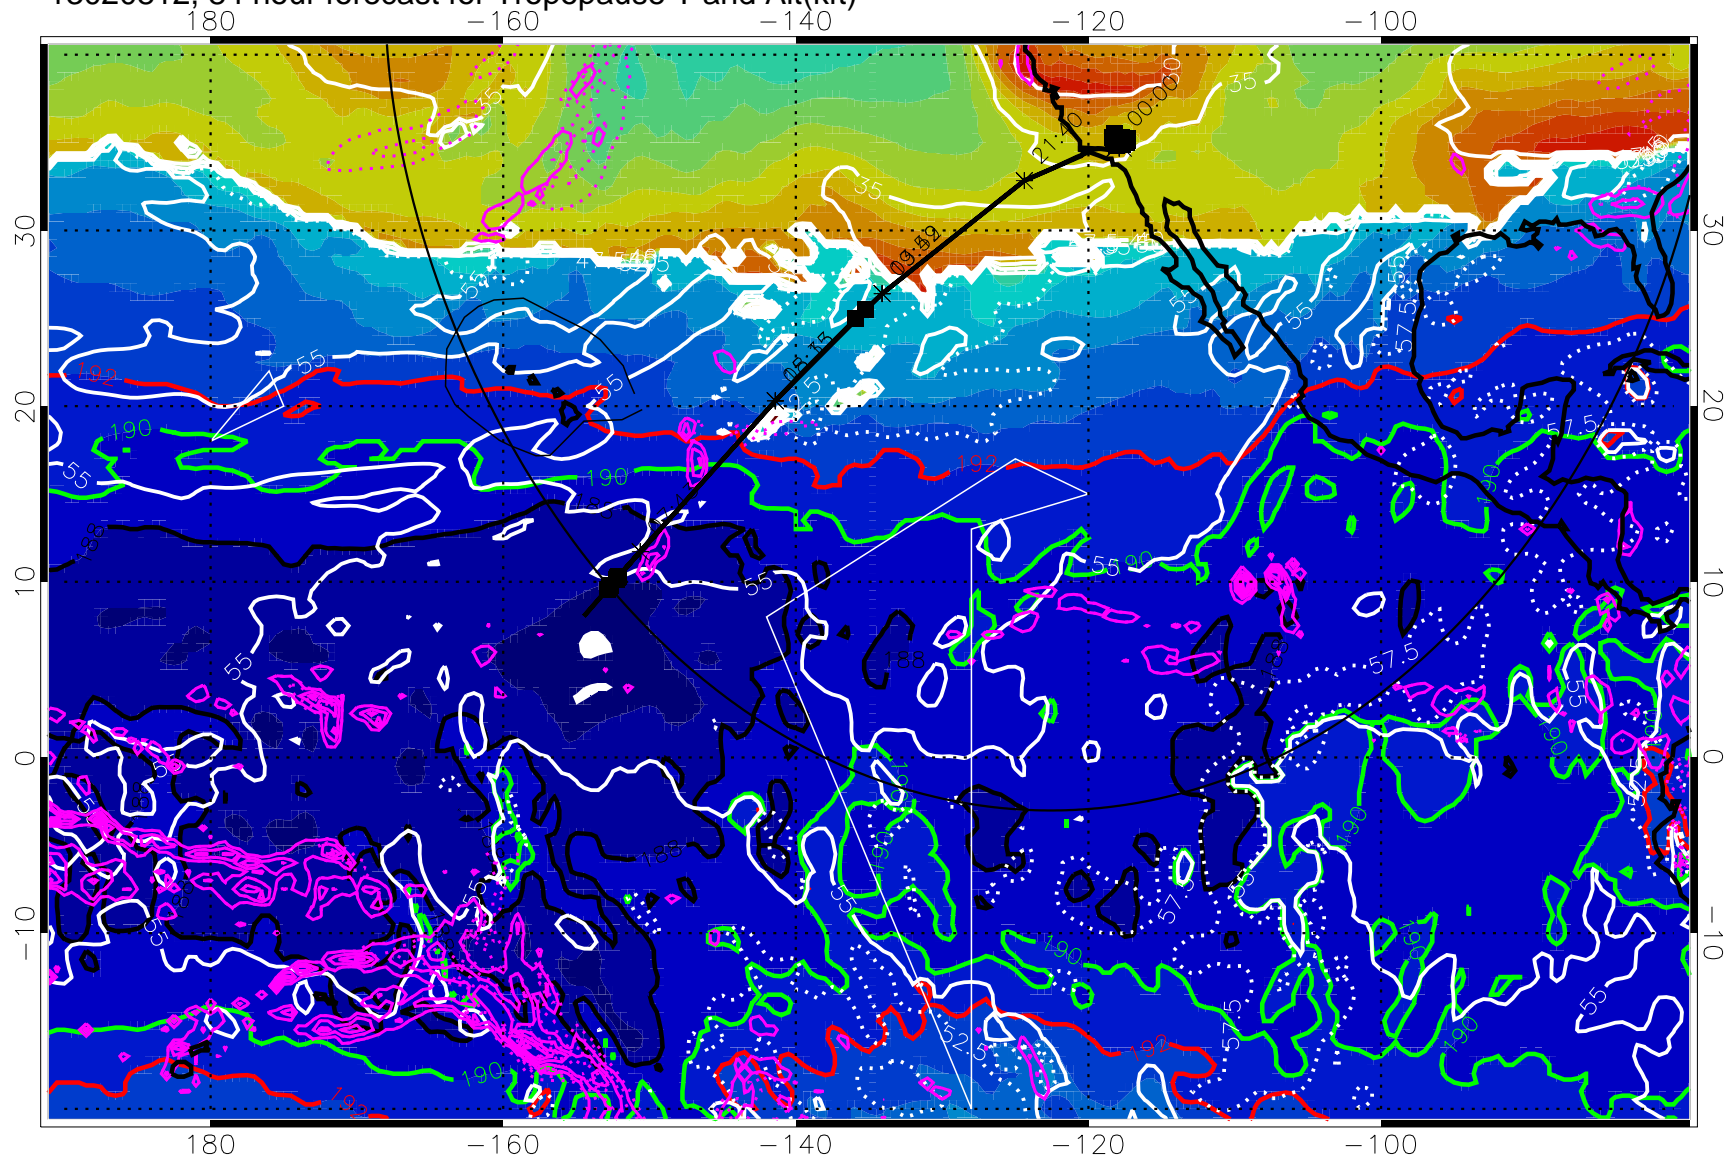

13020812, 84 hour forecast for Tropopause T and Alt(kft)

190 200 210 220 230

Tropopause T, K

Tropopause Altitude in kft (white)

Precip (tot dot, conv sol) past 6 hrs 6 kg/m² contours, min 4

187.5K Isotherm (black) 190K Isotherm (green) 192.5K Isotherm (red)

→ 30 m/s

Range ring of 4055 km -- 13 hours GH round trip