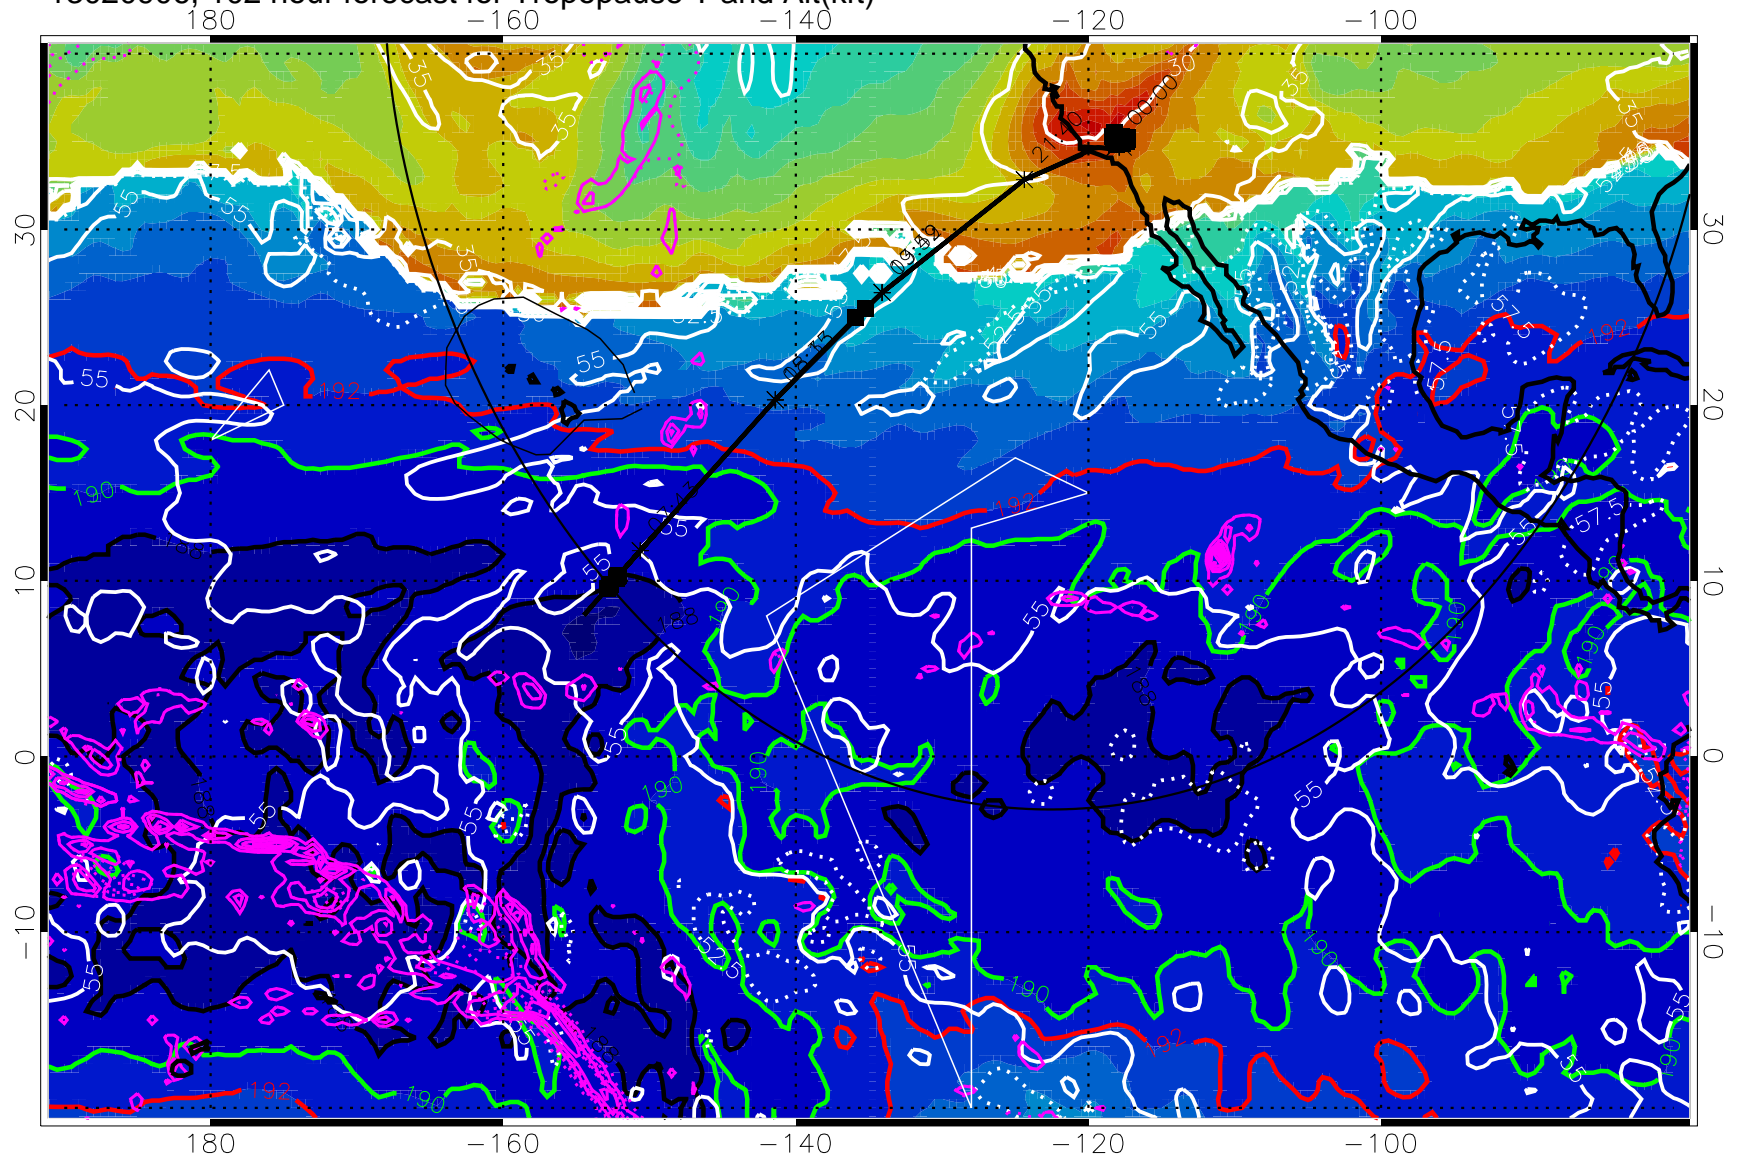

13020906, 102 hour forecast for Tropopause T and Alt(kft)

190 200 210 220 230
Tropopause T, K

Tropopause Altitude in kft (white)

Precip (tot dot, conv sol) past 6 hrs 6 kg/m2 contours, min 4

187.5K Isotherm (black) 190K Isotherm (green) 192.5K Isotherm (red)

→ 30 m/s

Range ring of 4055 km -- 13 hours GH round trip