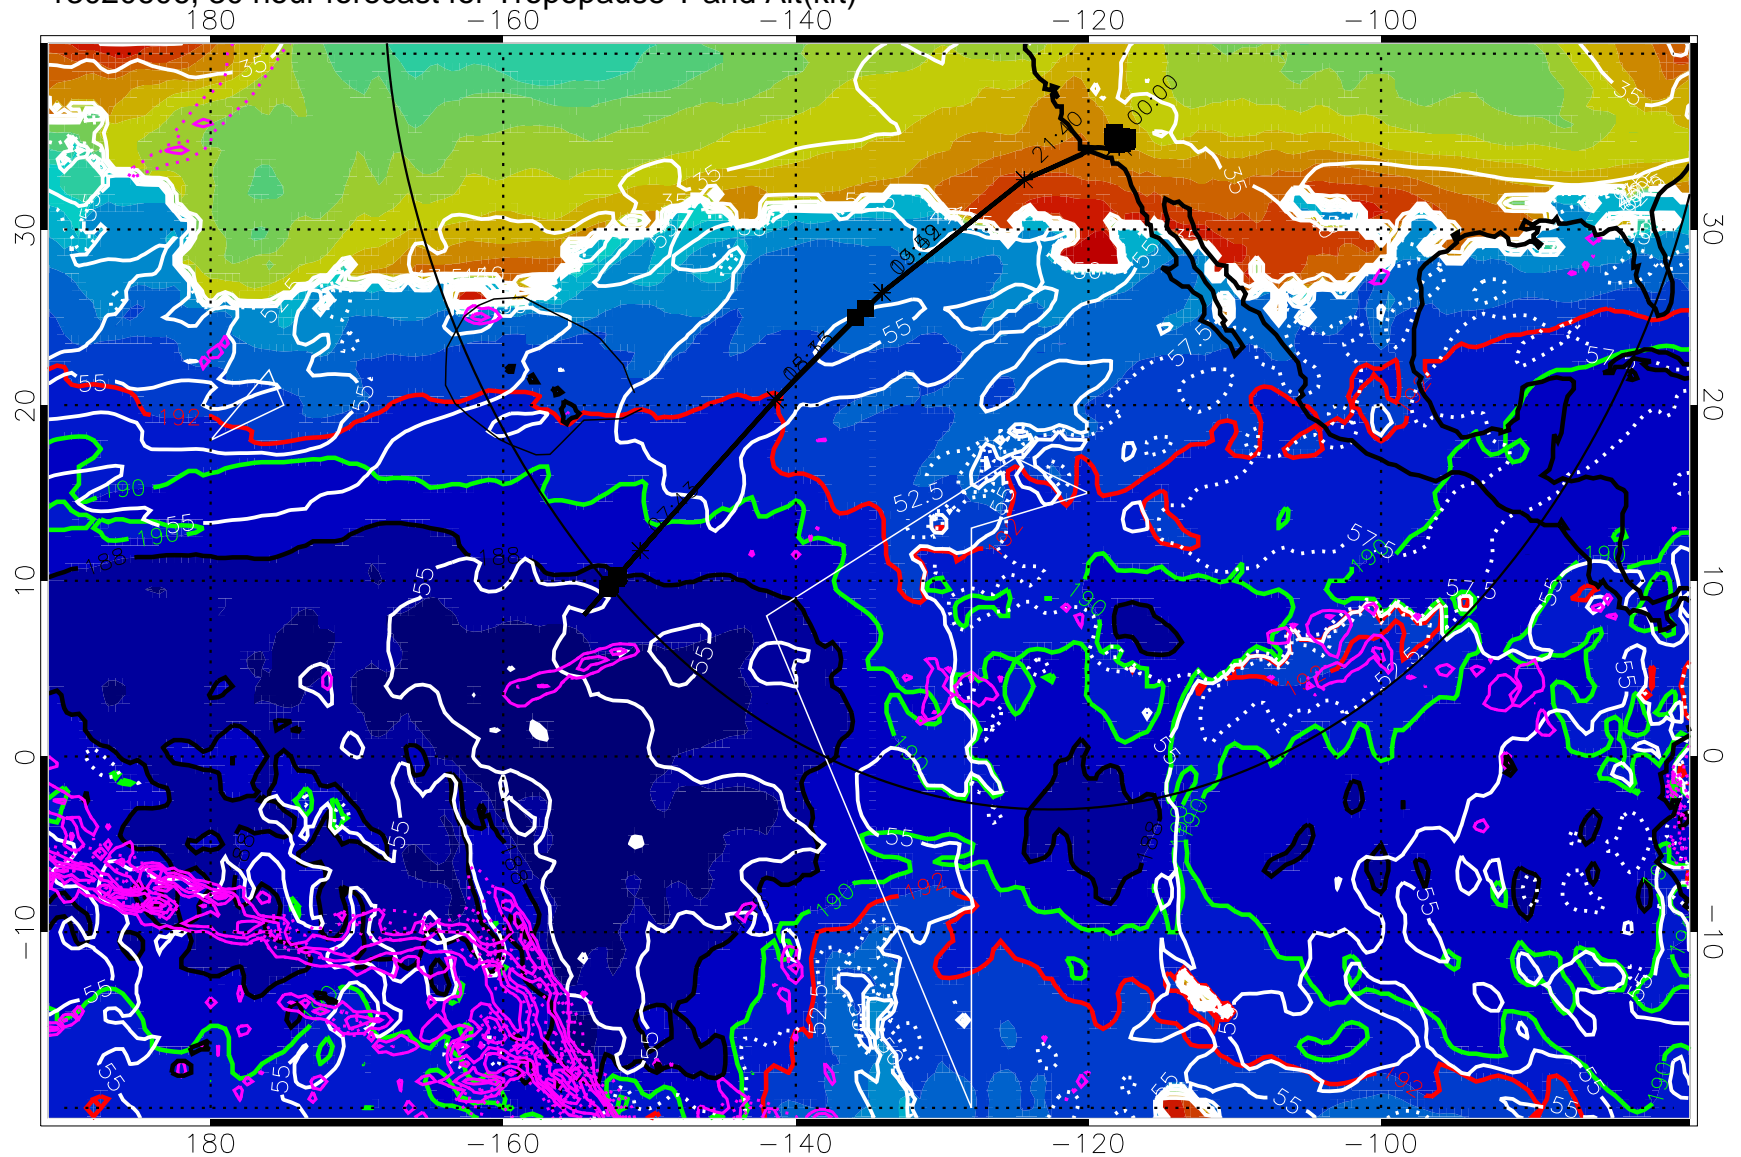

187.5K Isotherm (black) 190K Isotherm (blue) 192.5K Isotherm (green)

→ 30 m/s

Range ring of 4055 km -- 13 hours GH round trip

13020600, 24 hour forecast for Tropopause T and Alt(kft)

190 200 210 220 230

Tropopause T, K

Tropopause Altitude in kft (white)

Precip (tot dot, conv sol) past 6 hrs mag 6 kg/m² contours, min 4

187.5K Isotherm (black) 190K Isotherm (green) 192.5K Isotherm (red)

→ 30 m/s

Range ring of 4055 km -- 13 hours GH round trip

13020606, 30 hour forecast for Tropopause T and Alt(kft)

190 200 210 220 230
Tropopause T, K

Tropopause Altitude in kft (white)

Precip (tot dot, conv sol) past 6 hrs 6 kg/m² contours, min 4

187.5K Isotherm (black) 190K Isotherm (blue) 192.5K Isotherm (green) 195K Isotherm (red)

187.5K Isotherm (black) 190K Isotherm (green) 192.5K Isotherm (red)

→ 30 m/s

Range ring of 4055 km -- 13 hours GH round trip

13020618, 42 hour forecast for Tropopause T and Alt(kft)

190 200 210 220 230

Tropopause T, K