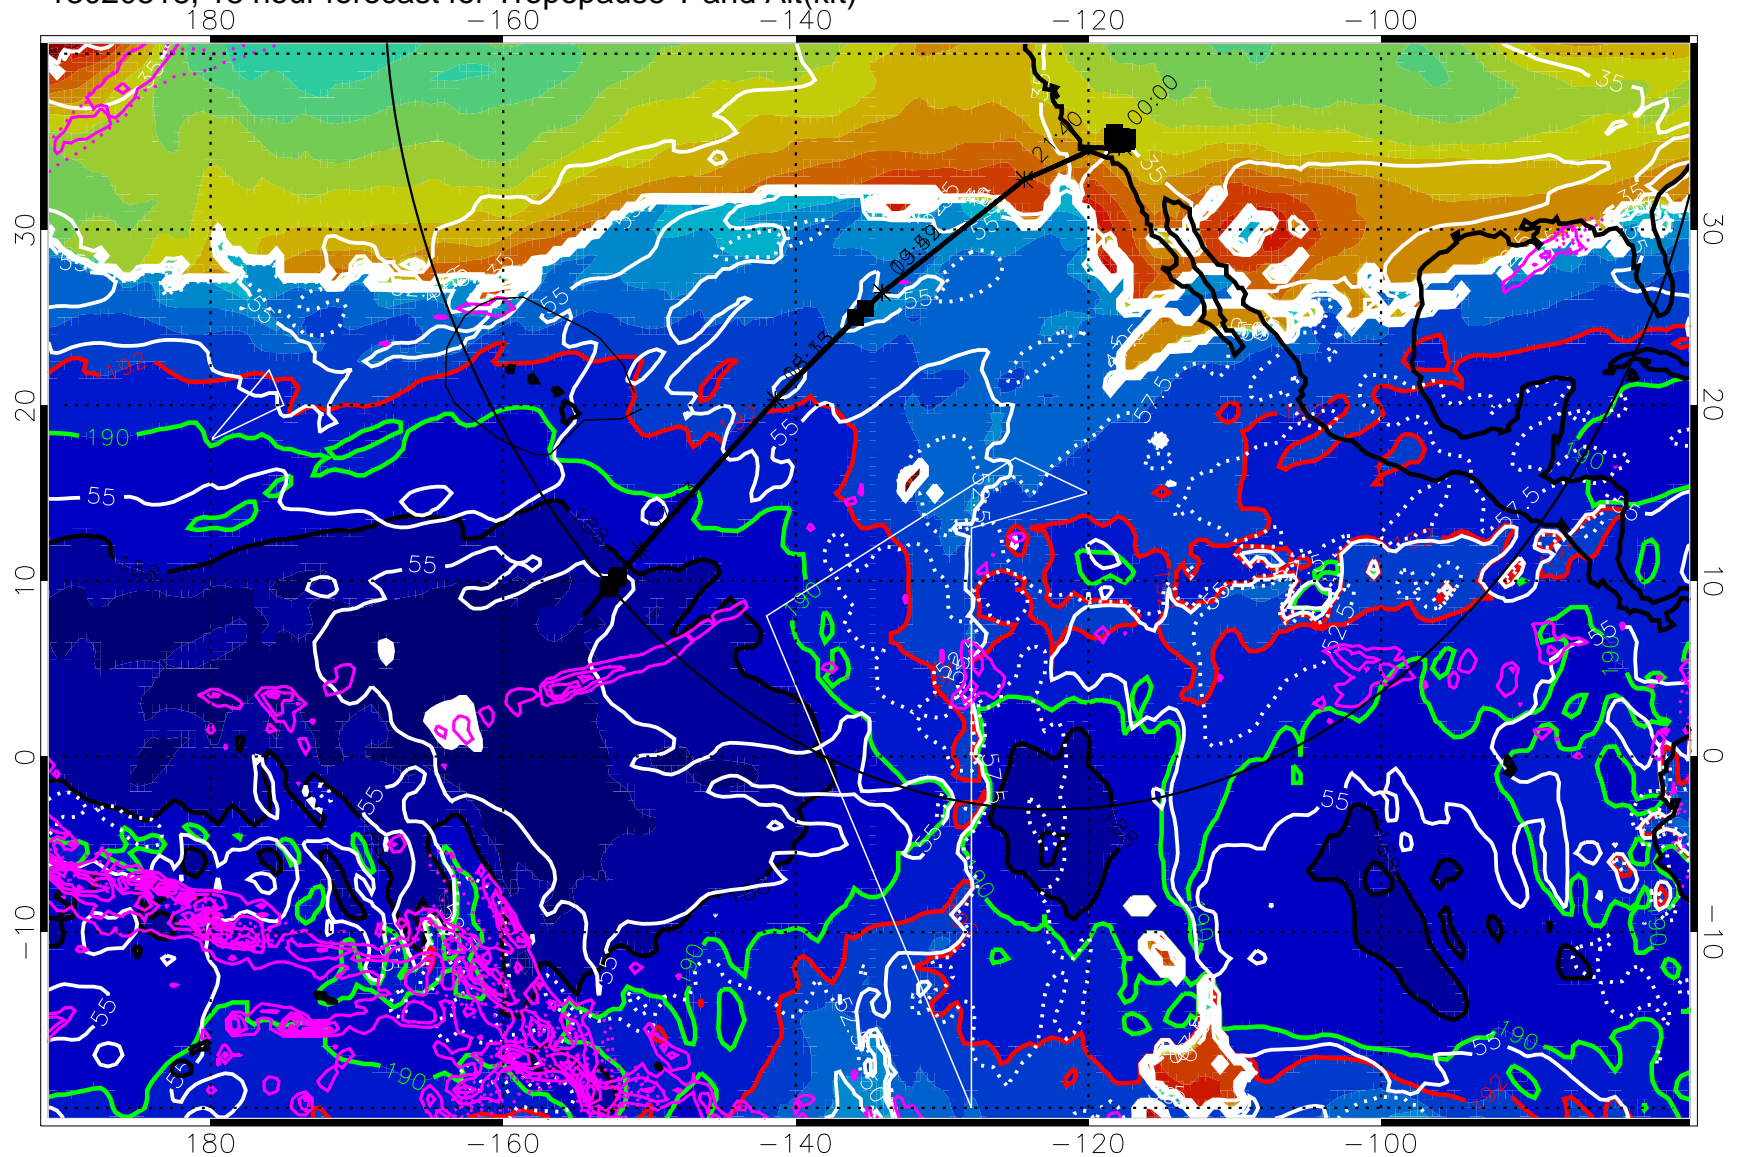

13020512, 12 hour forecast for Tropopause T and Alt(kft)

190 200 210 220 230

Tropopause T, K

Tropopause Altitude in kft (white)

Precip (tot dot, conv sol) past 6 hrs 6 kg/m² contours, min 4

187.5K Isotherm (black) 190K Isotherm (green) 192.5K Isotherm (red)

→ 30 m/s

Range ring of 4055 km -- 13 hours GH round trip

13020518, 18 hour forecast for Tropopause T and Alt(kft)

190 200 210 220 230

Tropopause T, K

Tropopause Altitude in kft (white)

Precip (tot dot, conv sol) past 6 hrs magenta 6 kg/m² contours, min 4

187.5K Isotherm (black) 190K Isotherm (blue) 192.5K Isotherm (green)

→ 30 m/s

Range ring of 4055 km -- 13 hours GH round trip

13020600, 24 hour forecast for Tropopause T and Alt(kft)

190 200 210 220 230

Tropopause T, K

Tropopause Altitude in kft (white)

Precip (tot dot, conv sol) past 6 hrs mag 6 kg/m² contours, min 4

187.5K Isotherm (black) 190K Isotherm (green) 192.5K Isotherm (red)

→ 30 m/s

Range ring of 4055 km -- 13 hours GH round trip