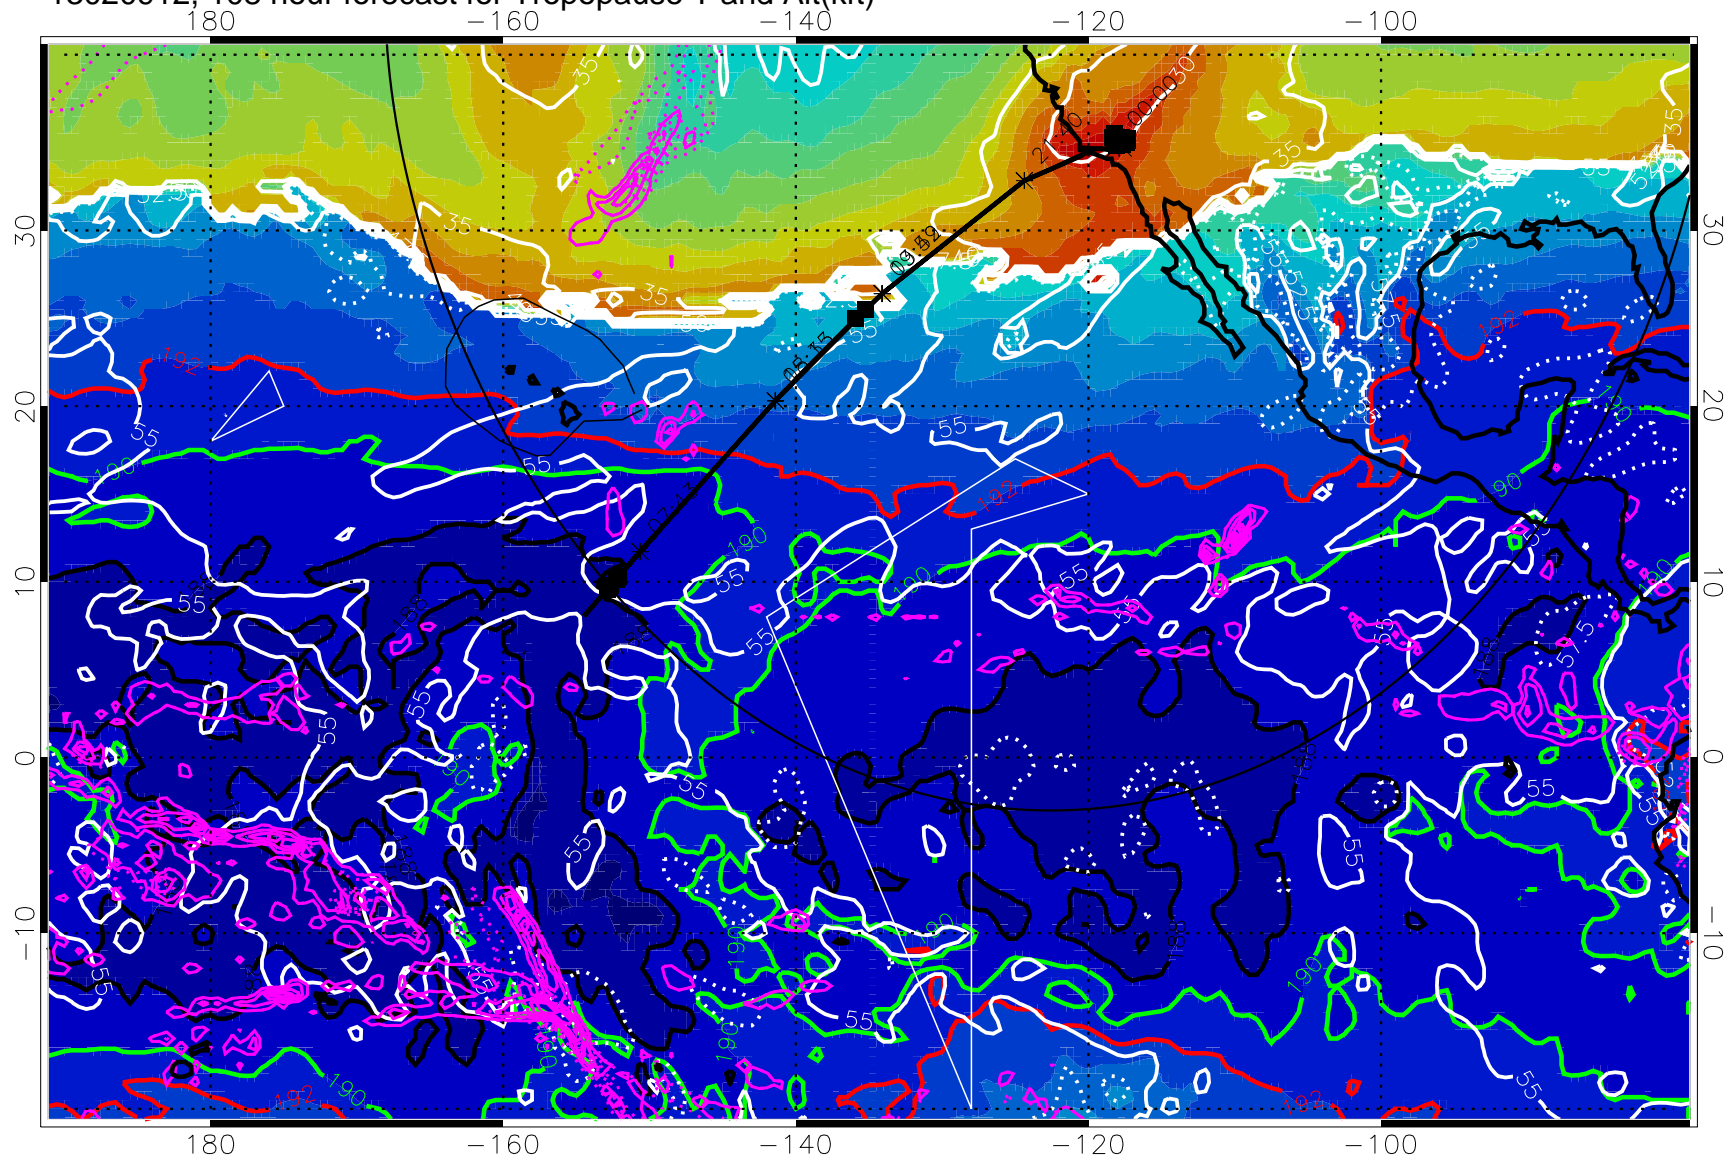

13020912, 108 hour forecast for Tropopause T and Alt(kft)

190 200 210 220 230

Tropopause T, K

Tropopause Altitude in kft (white)

Precip (tot dot, conv sol) past 6 hrs mag 6 kg/m2 contours, min 4

187.5K Isotherm (black) 190K Isotherm (green) 192.5K Isotherm (red)

→ 30 m/s

Range ring of 4055 km -- 13 hours GH round trip