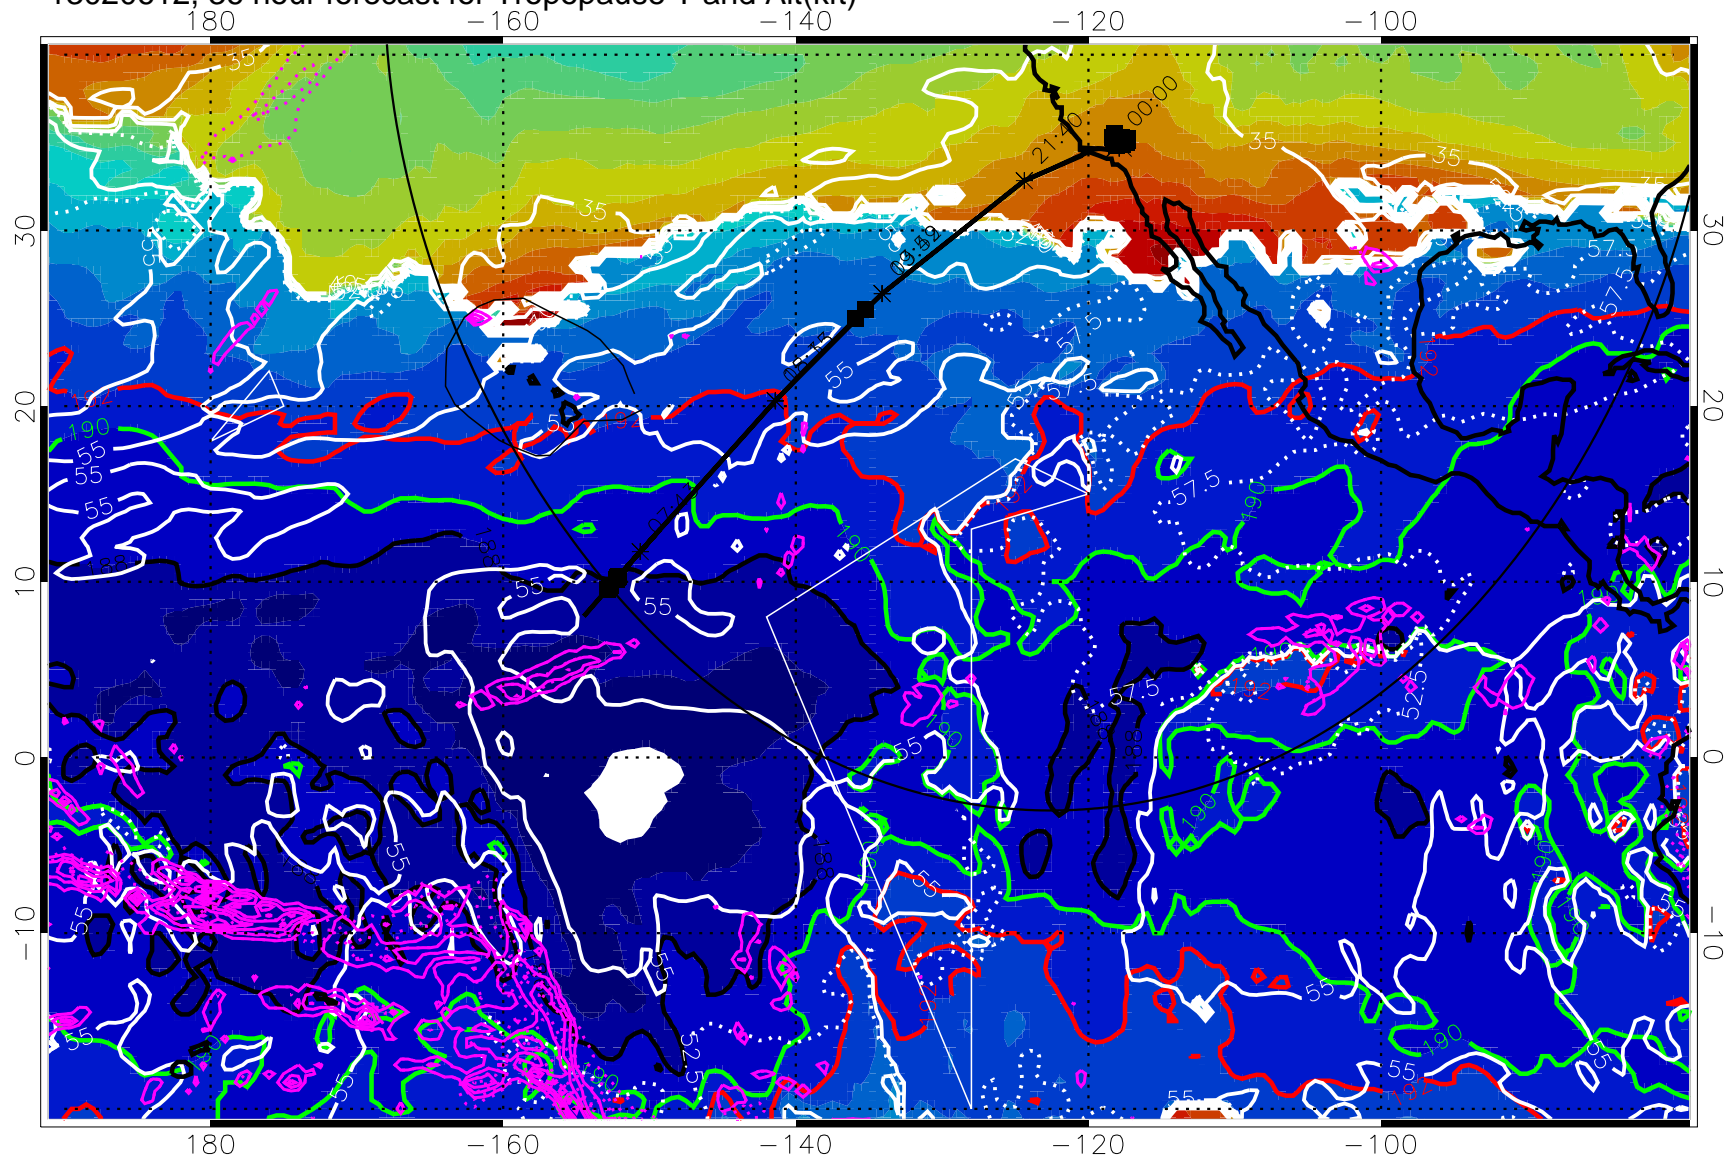

Tropopause Altitude in kft (white)

Precip (tot dot, conv sol) past 6 hrs mag 6 kg/m² contours, min 4

187.5K Isotherm (black) 190K Isotherm (green) 192.5K Isotherm (red)

→ 30 m/s

Range ring of 4055 km -- 13 hours GH round trip

13020606, 30 hour forecast for Tropopause T and Alt(kft)

190 200 210 220 230
Tropopause T, K

Tropopause Altitude in kft (white)

Precip (tot dot, conv sol) past 6 hrs 6 kg/m² contours, min 4

187.5K Isotherm (black) 190K Isotherm (blue) 192.5K Isotherm (green) 195K Isotherm (red)

→ 30 m/s

Range ring of 4055 km -- 13 hours GH round trip

13020612, 36 hour forecast for Tropopause T and Alt(kft)

190 200 210 220 230

Tropopause T, K

Tropopause Altitude in kft (white)

Precip (tot dot, conv sol) past 6 hrs 6 kg/m² contours, min 4

187.5K Isotherm (black) 190K Isotherm (green) 192.5K Isotherm (red)

→ 30 m/s

Range ring of 4055 km -- 13 hours GH round trip

13020618, 42 hour forecast for Tropopause T and Alt(kft)

190 200 210 220 230

Tropopause T, K