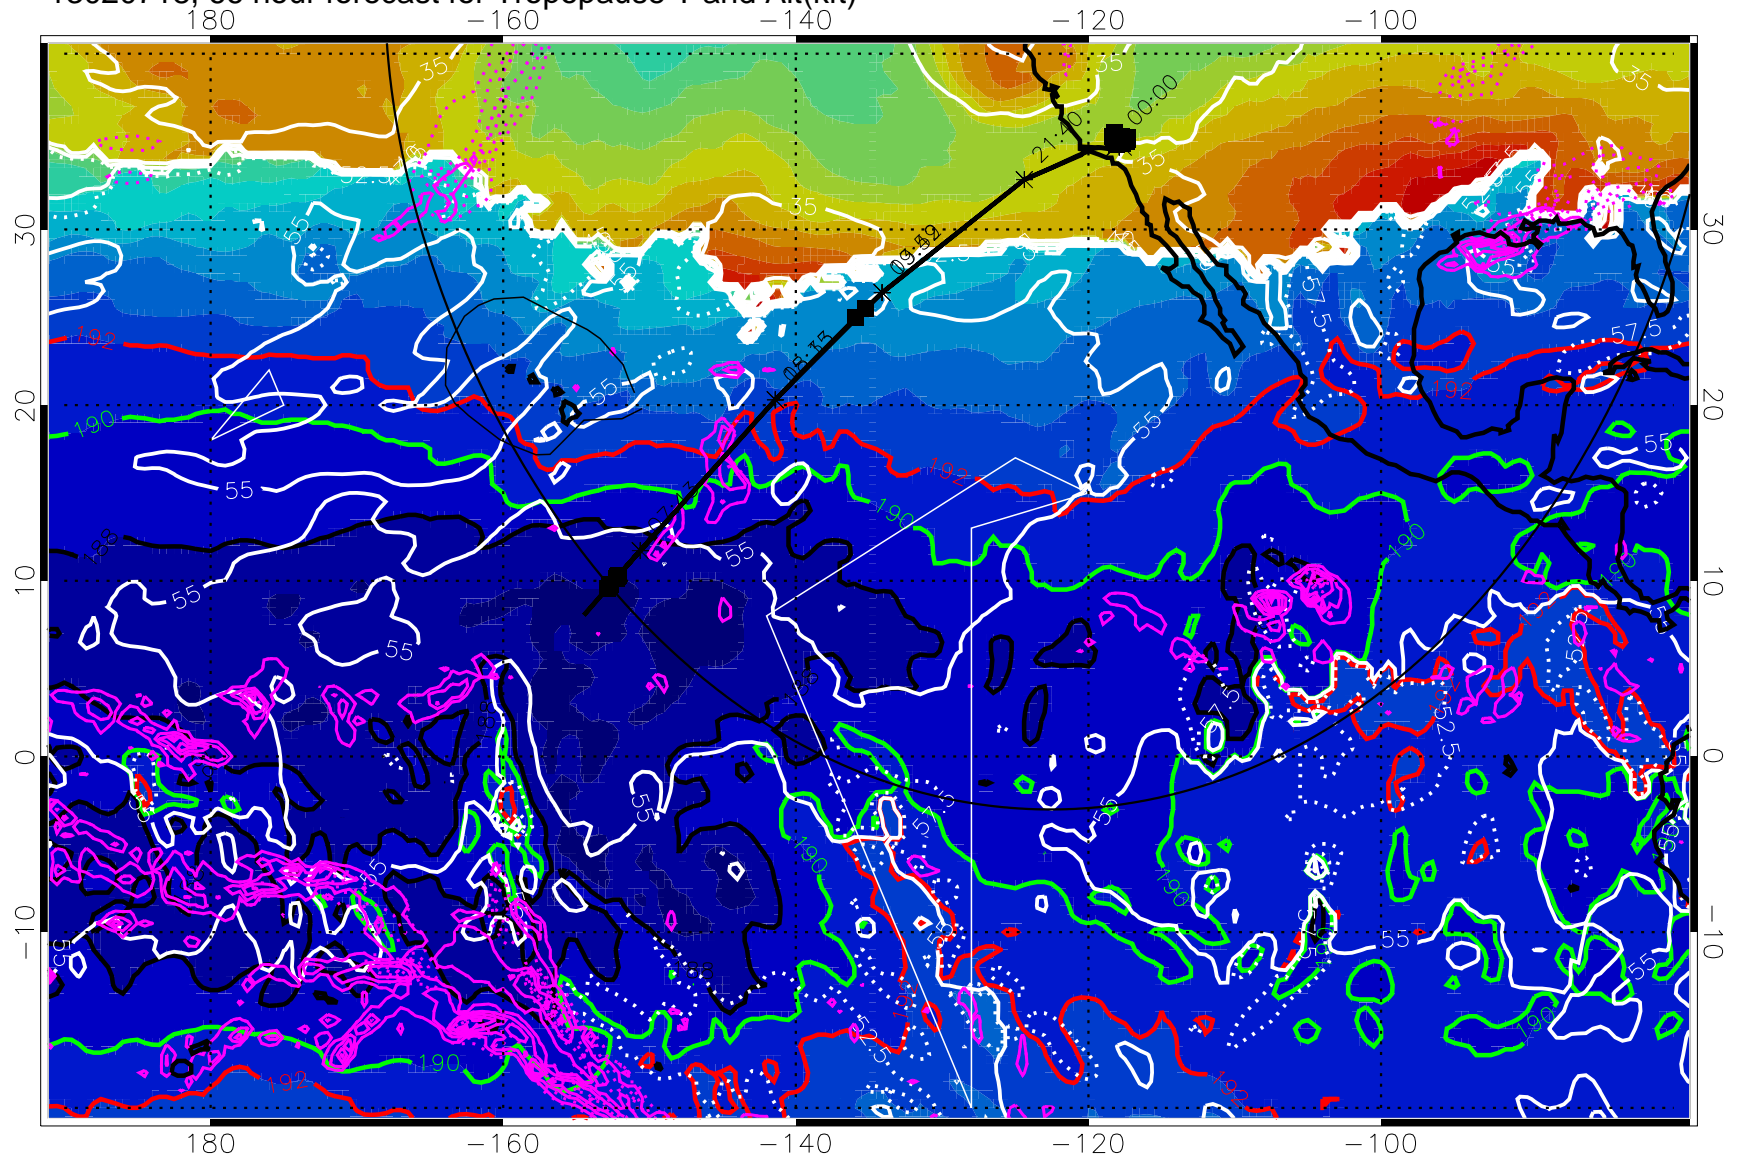

13020718, 66 hour forecast for Tropopause T and Alt(kft)

190 200 210 220 230

Tropopause T, K

Tropopause Altitude in kft (white)

Precip (tot dot, conv sol) past 6 hrs magenta 6 kg/m² contours, min 4

187.5K Isotherm (black) 190K Isotherm (green) 192.5K Isotherm (red)

→ 30 m/s

Range ring of 4055 km -- 13 hours GH round trip