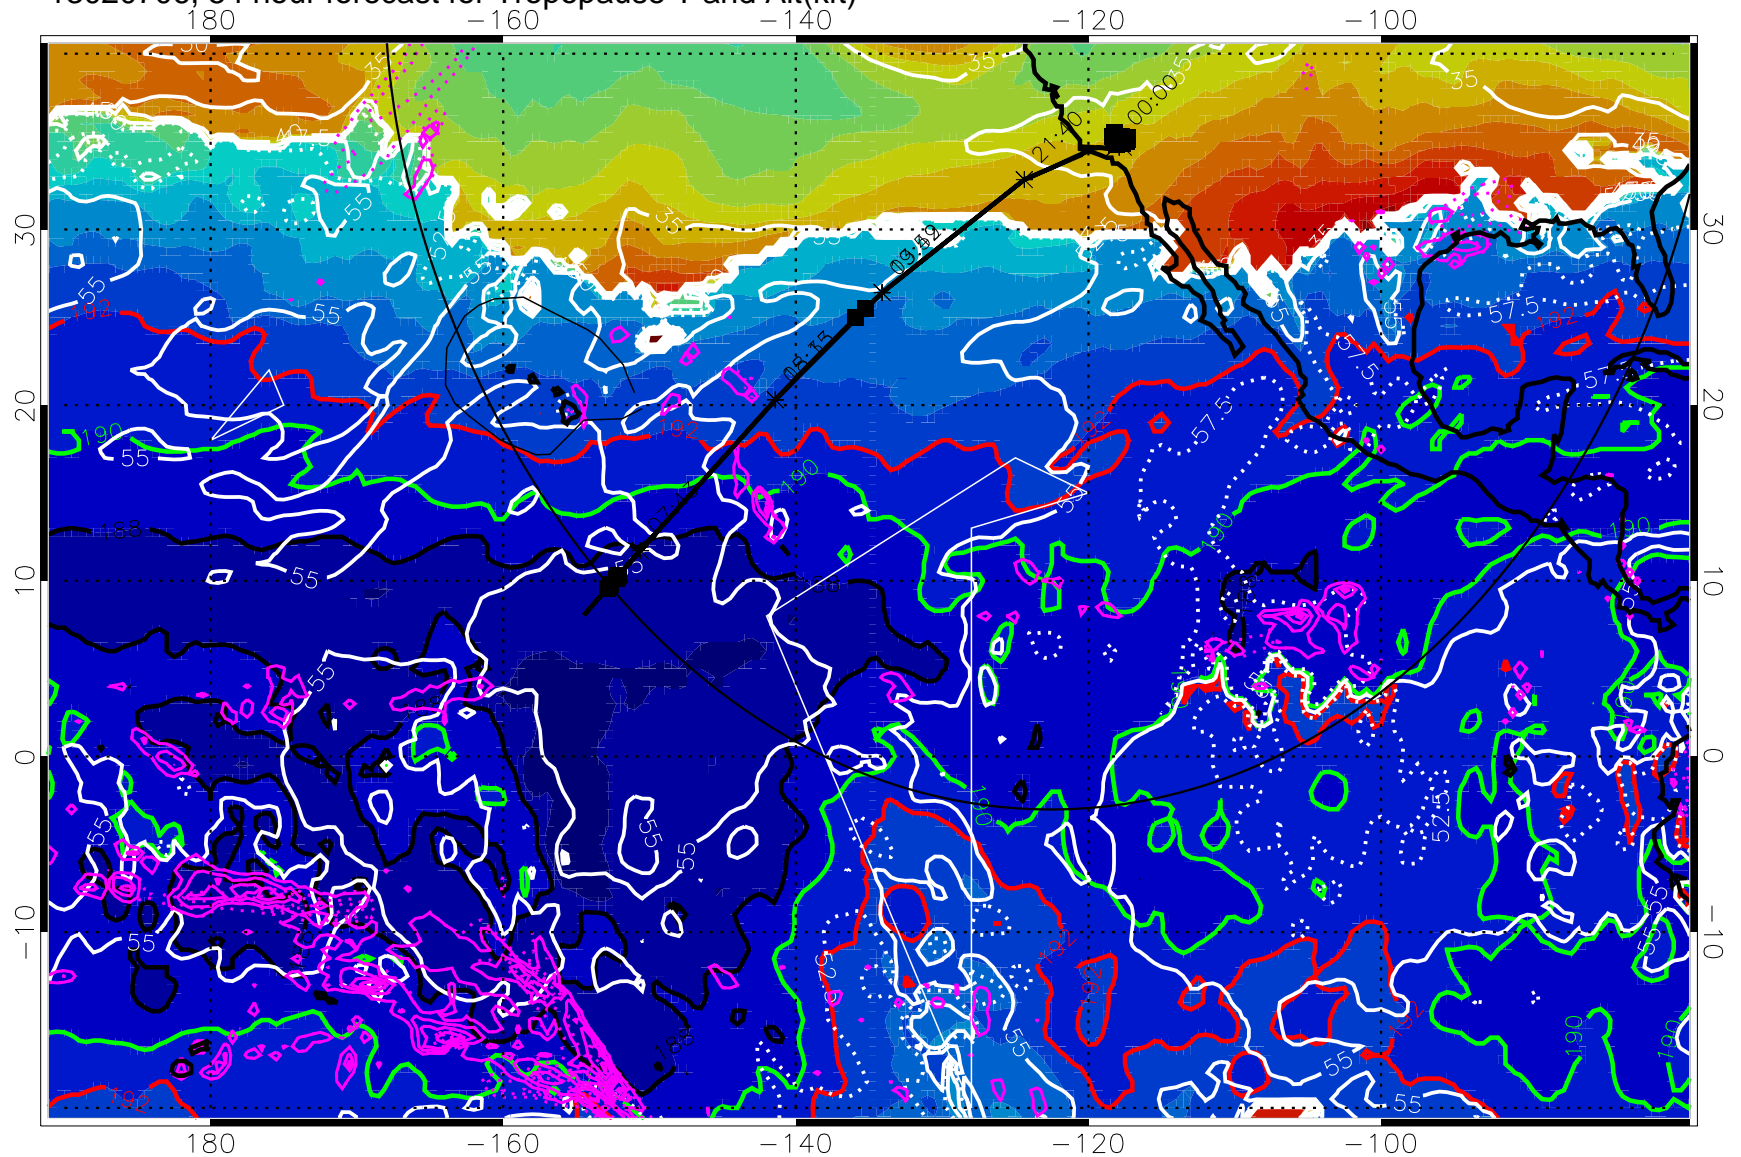

13020706, 54 hour forecast for Tropopause T and Alt(kft)

190   200   210   220   230

Tropopause T, K

Tropopause Altitude in kft (white)

Precip (tot dot, conv sol) past 6 hrs 6 kg/m2 contours, min 4

187.5K Isotherm (black) 190K Isotherm (green) 192.5K Isotherm (red)

→ 30 m/s

Range ring of 4055 km -- 13 hours GH round trip