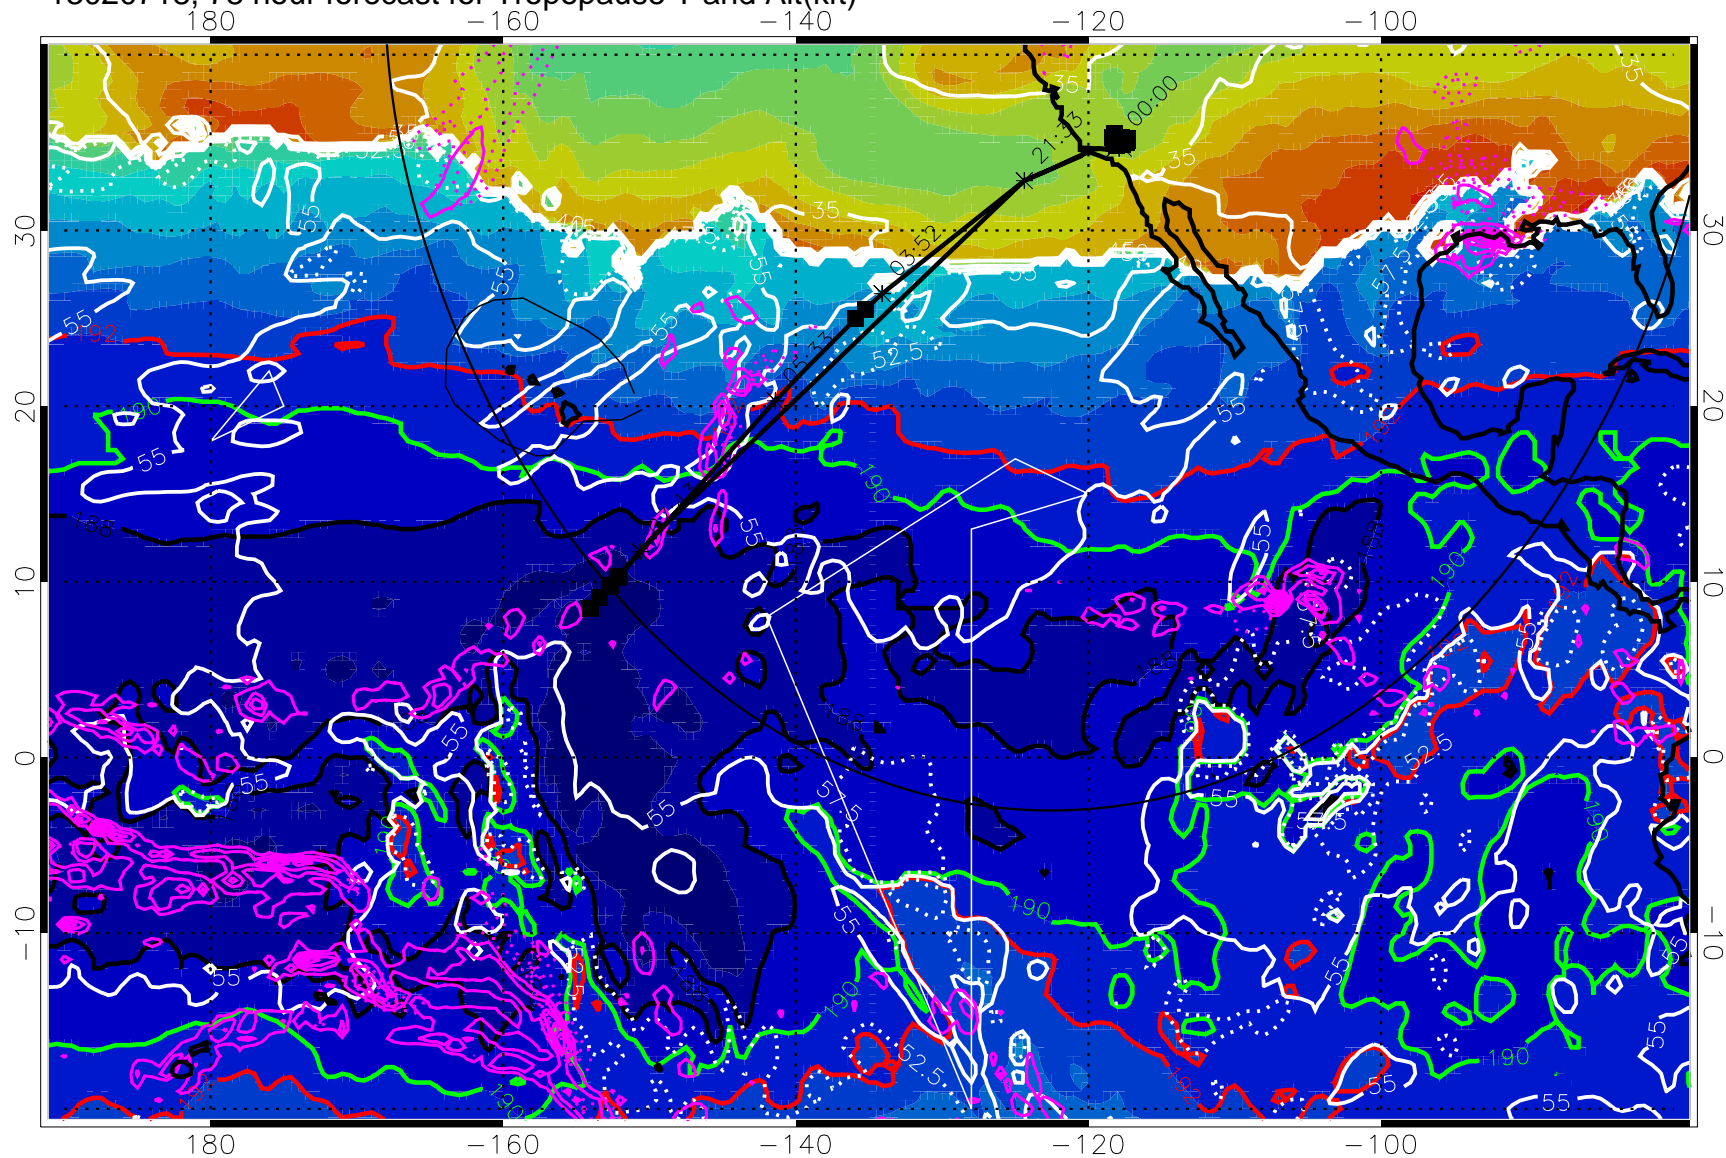

Tropopause Altitude in kft (white)

Precip (tot dot, conv sol) past 6 hrs 6 kg/m² contours, min 4

187.5K Isotherm (black) 190K Isotherm (green) 192.5K Isotherm (red)

→ 30 m/s

Range ring of 4055 km -- 13 hours GH round trip

→ 30 m/s

Range ring of 4055 km -- 13 hours GH round trip

13020718, 78 hour forecast for Tropopause T and Alt(kft)

190 200 210 220 230

Tropopause T, K

Tropopause Altitude in kft (white)

Precip (tot dot, conv sol) past 6 hrs 6 kg/m² contours, min 4

187.5K Isotherm (black) 190K Isotherm (green) 192.5K Isotherm (red)

→ 30 m/s

Range ring of 4055 km -- 13 hours GH round trip

13020800, 84 hour forecast for Tropopause T and Alt(kft)

190 200 210 220 230

Tropopause T, K