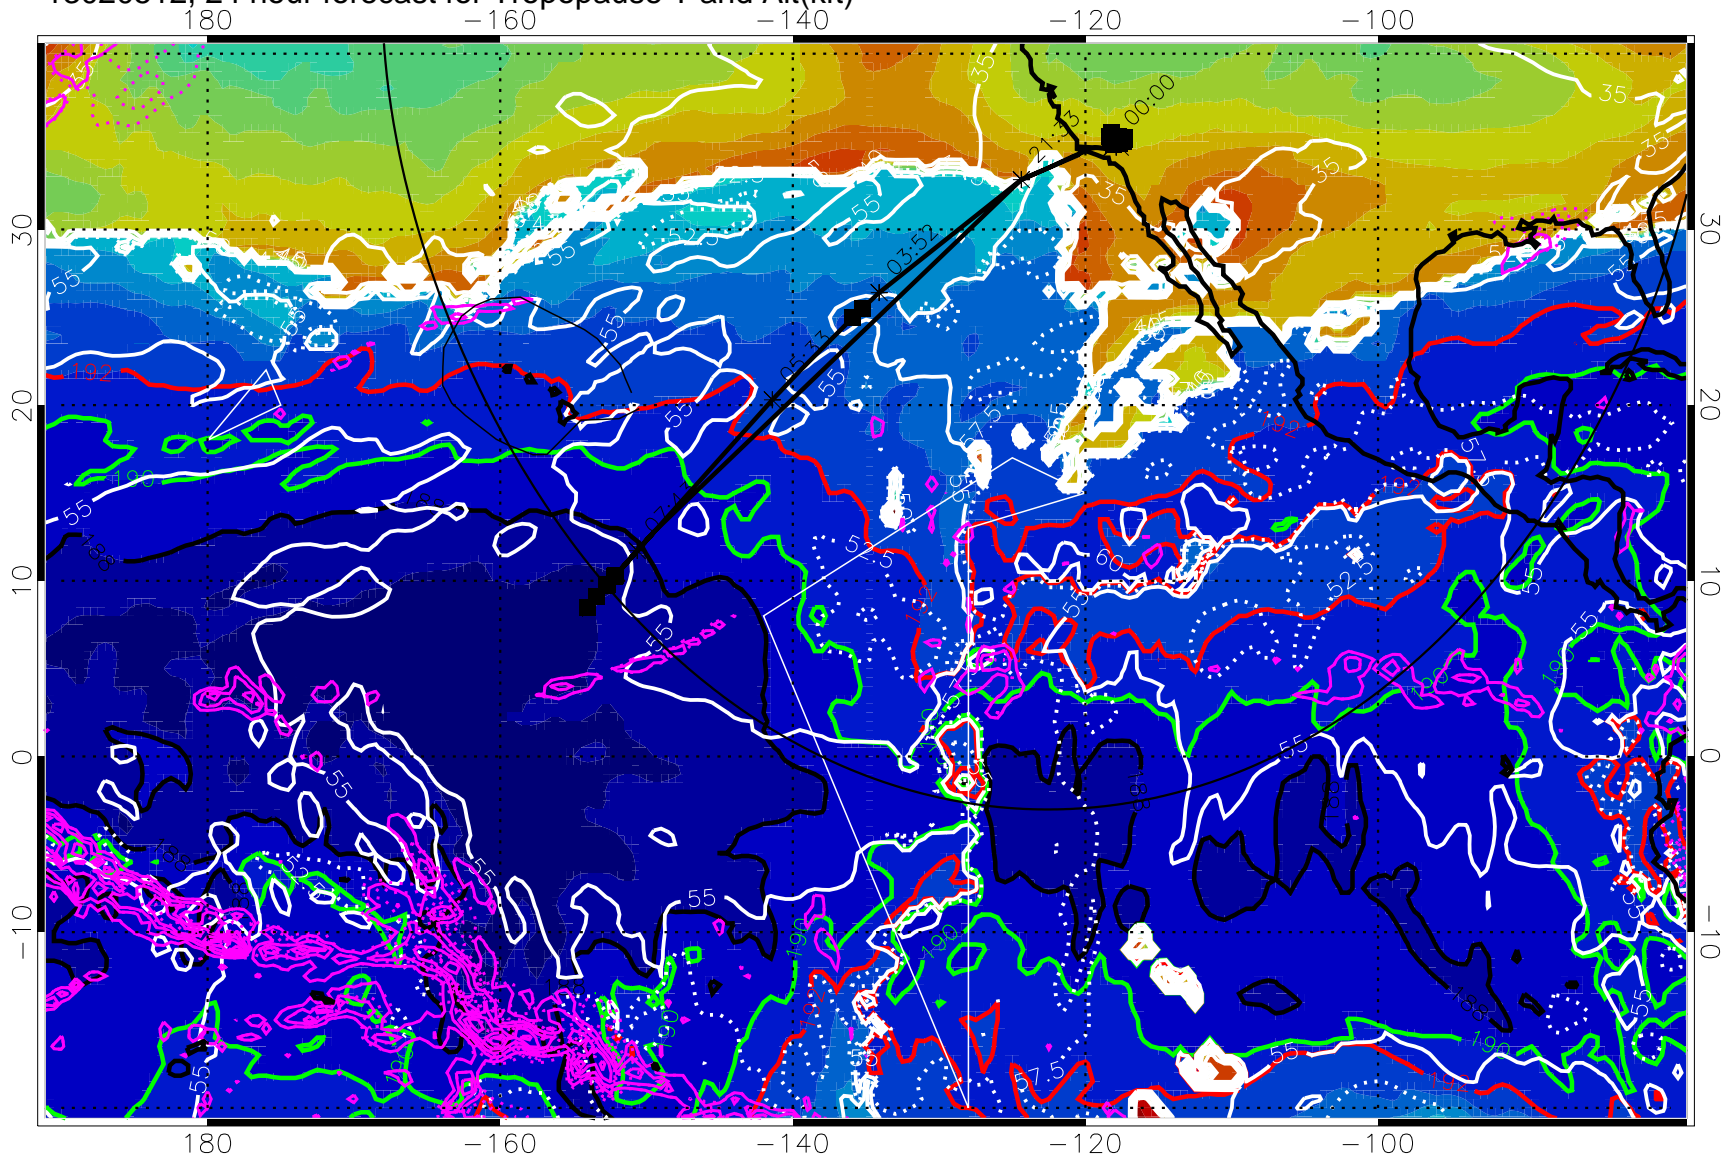

187.5K Isotherm (black) 190K Isotherm (green) 192.5K Isotherm (red)

→ 30 m/s

Range ring of 4055 km -- 13 hours GH round trip

13020506, 18 hour forecast for Tropopause T and Alt(kft)

190 200 210 220 230

Tropopause T, K

Tropopause Altitude in kft (white)

Precip (tot dot, conv sol) past 6 hrs 6 kg/m² contours, min 4

187.5K Isotherm (black) 190K Isotherm (green) 192.5K Isotherm (red)

→ 30 m/s

Range ring of 4055 km -- 13 hours GH round trip

13020512, 24 hour forecast for Tropopause T and Alt(kft)

Tropopause Altitude in kft (white)
 Precip (tot dot, conv sol) past 6 hrs 6 kg/m² contours, min 4
 187.5K Isotherm(blk) 190K Isotherm (green) 192.5K Isotherm (red)
 → 30 m/s
 Range ring of 4055 km -- 13 hours GH round trip

13020518, 30 hour forecast for Tropopause T and Alt(kft)

Tropopause T, K

Tropopause Altitude in kft (white)

Precip (tot dot, conv sol) past 6 hrs 6 kg/m2 contours, min 4

187.5K Isotherm (black) 190K Isotherm (green) 192.5K Isotherm (red)