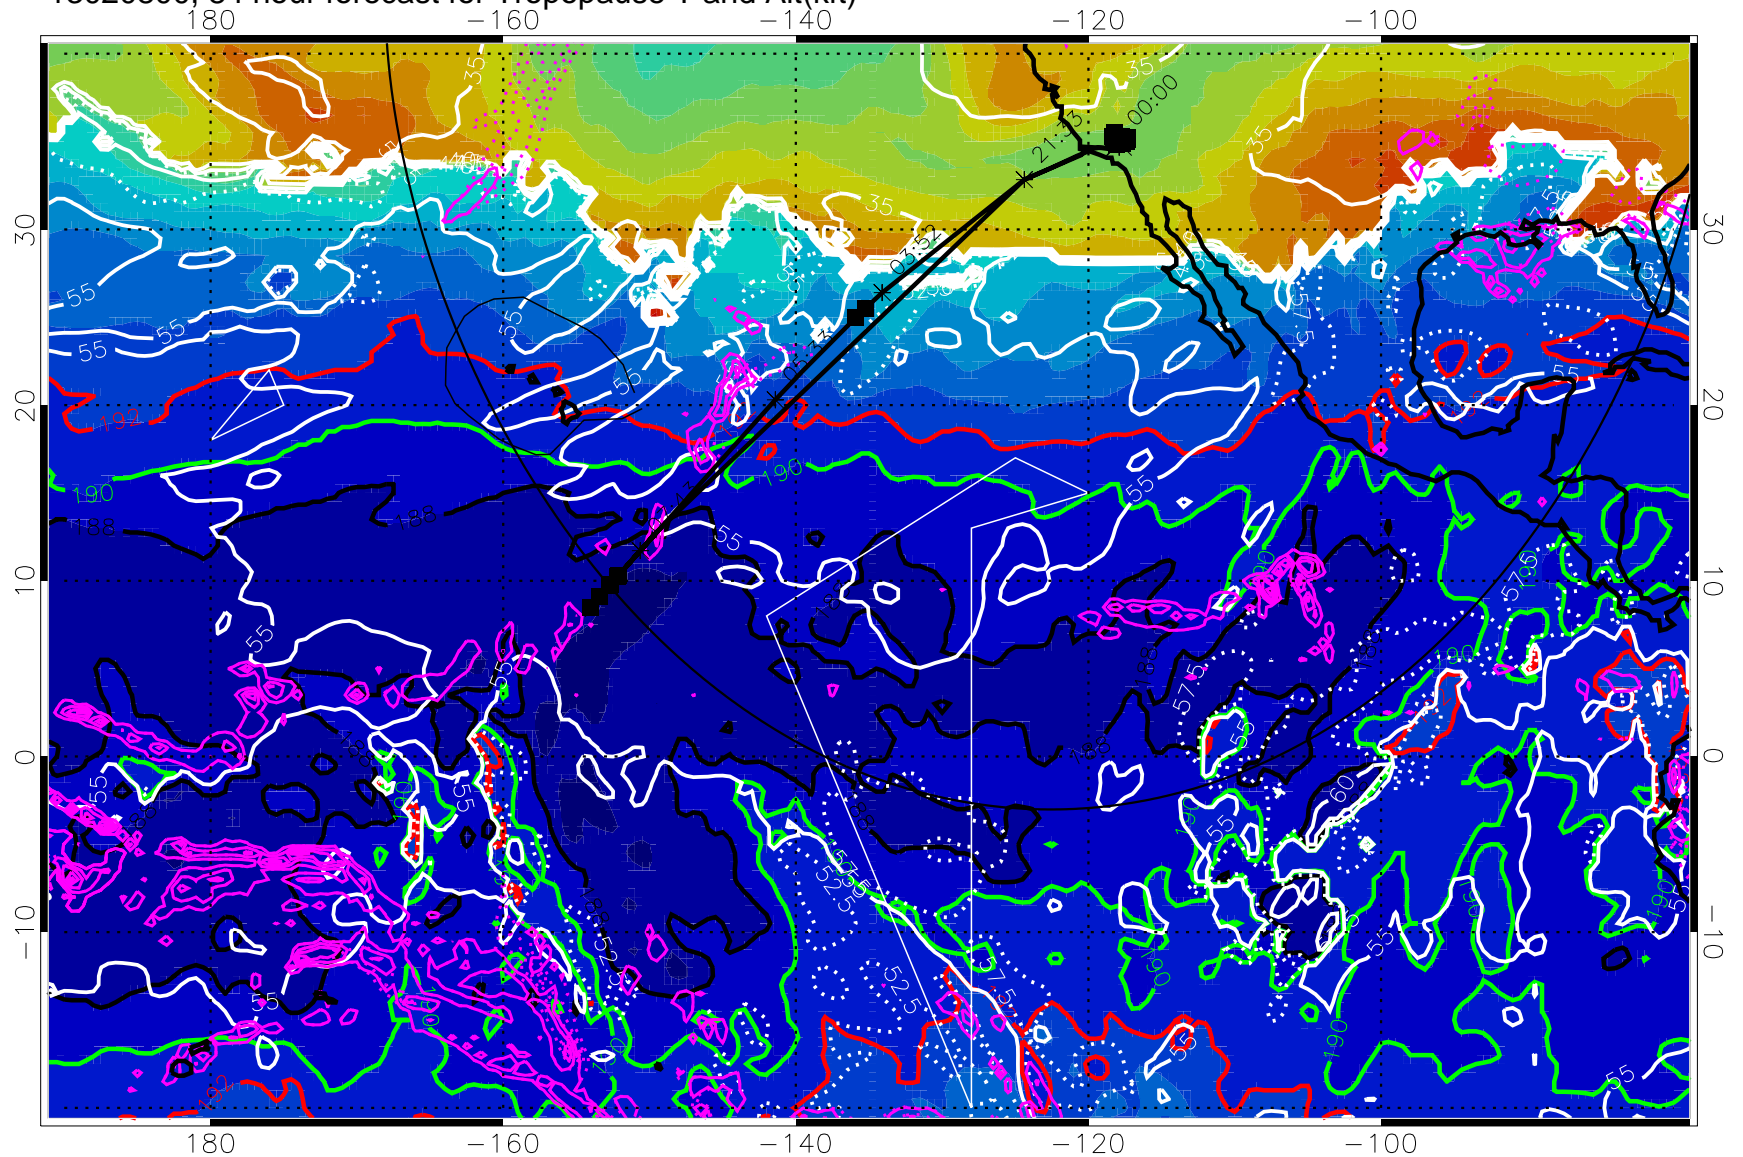

→ 30 m/s

Range ring of 4055 km -- 13 hours GH round trip

13020718, 78 hour forecast for Tropopause T and Alt(kft)

190 200 210 220 230

Tropopause T, K

Tropopause Altitude in kft (white)

Precip (tot dot, conv sol) past 6 hrs 6 kg/m² contours, min 4

187.5K Isotherm (black) 190K Isotherm (green) 192.5K Isotherm (red)

→ 30 m/s

Range ring of 4055 km -- 13 hours GH round trip

13020800, 84 hour forecast for Tropopause T and Alt(kft)

190 200 210 220 230

Tropopause T, K

Tropopause Altitude in kft (white)

Precip (tot dot, conv sol) past 6 hrs 6 kg/m² contours, min 4

187.5K Isotherm (black) 190K Isotherm (green) 192.5K Isotherm (red)

→ 30 m/s

Range ring of 4055 km -- 13 hours GH round trip

Precip (tot dot, conv sol) past 6 hrs magenta 6 kg/m² contours, min 4

187.5K Isotherm (black) 190K Isotherm (green) 192.5K Isotherm (red)

→ 30 m/s

Range ring of 4055 km -- 13 hours GH round trip

13020900, 108 hour forecast for Tropopause T and Alt(kft)