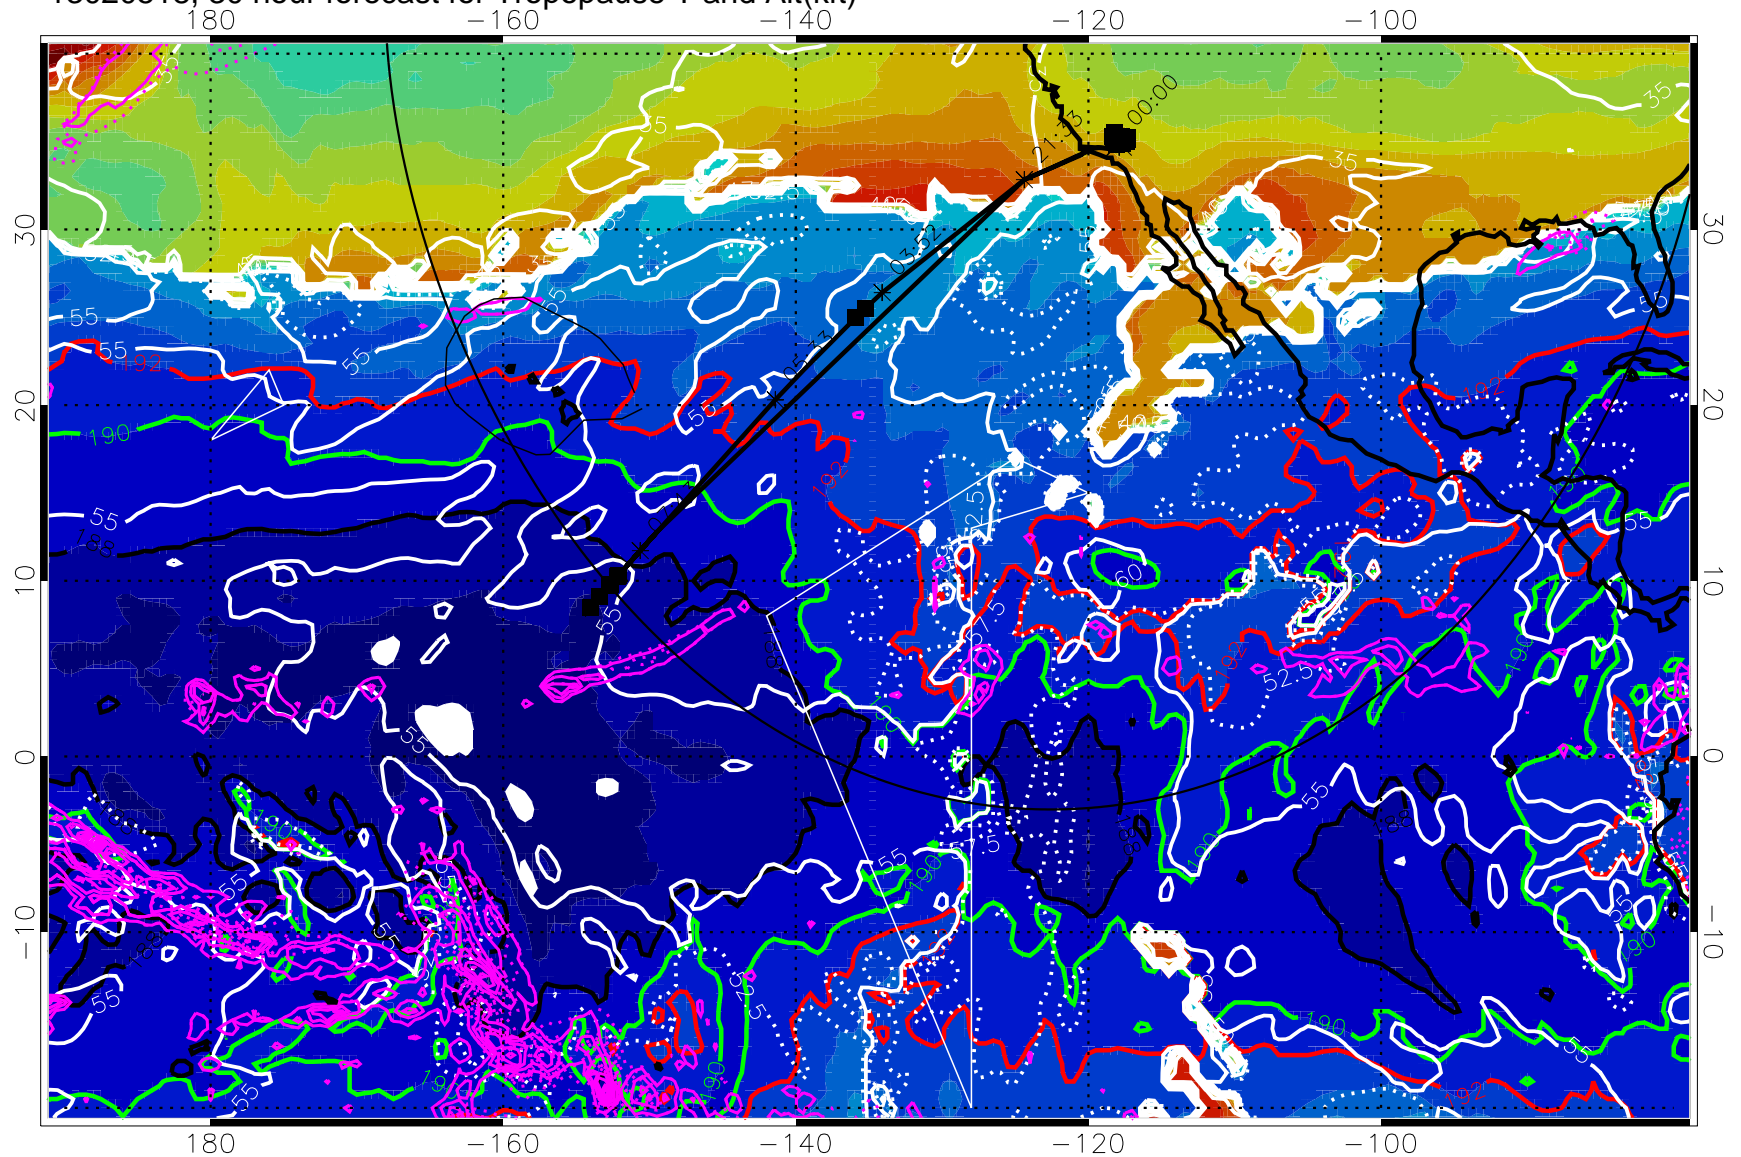

13020518, 30 hour forecast for Tropopause T and Alt(kft)

Tropopause T, K

Tropopause Altitude in kft (white)

Precip (tot dot, conv sol) past 6 hrs 6 kg/m2 contours, min 4

187.5K Isotherm (black) 190K Isotherm (green) 192.5K Isotherm (red)

→ 30 m/s

Range ring of 4055 km -- 13 hours GH round trip