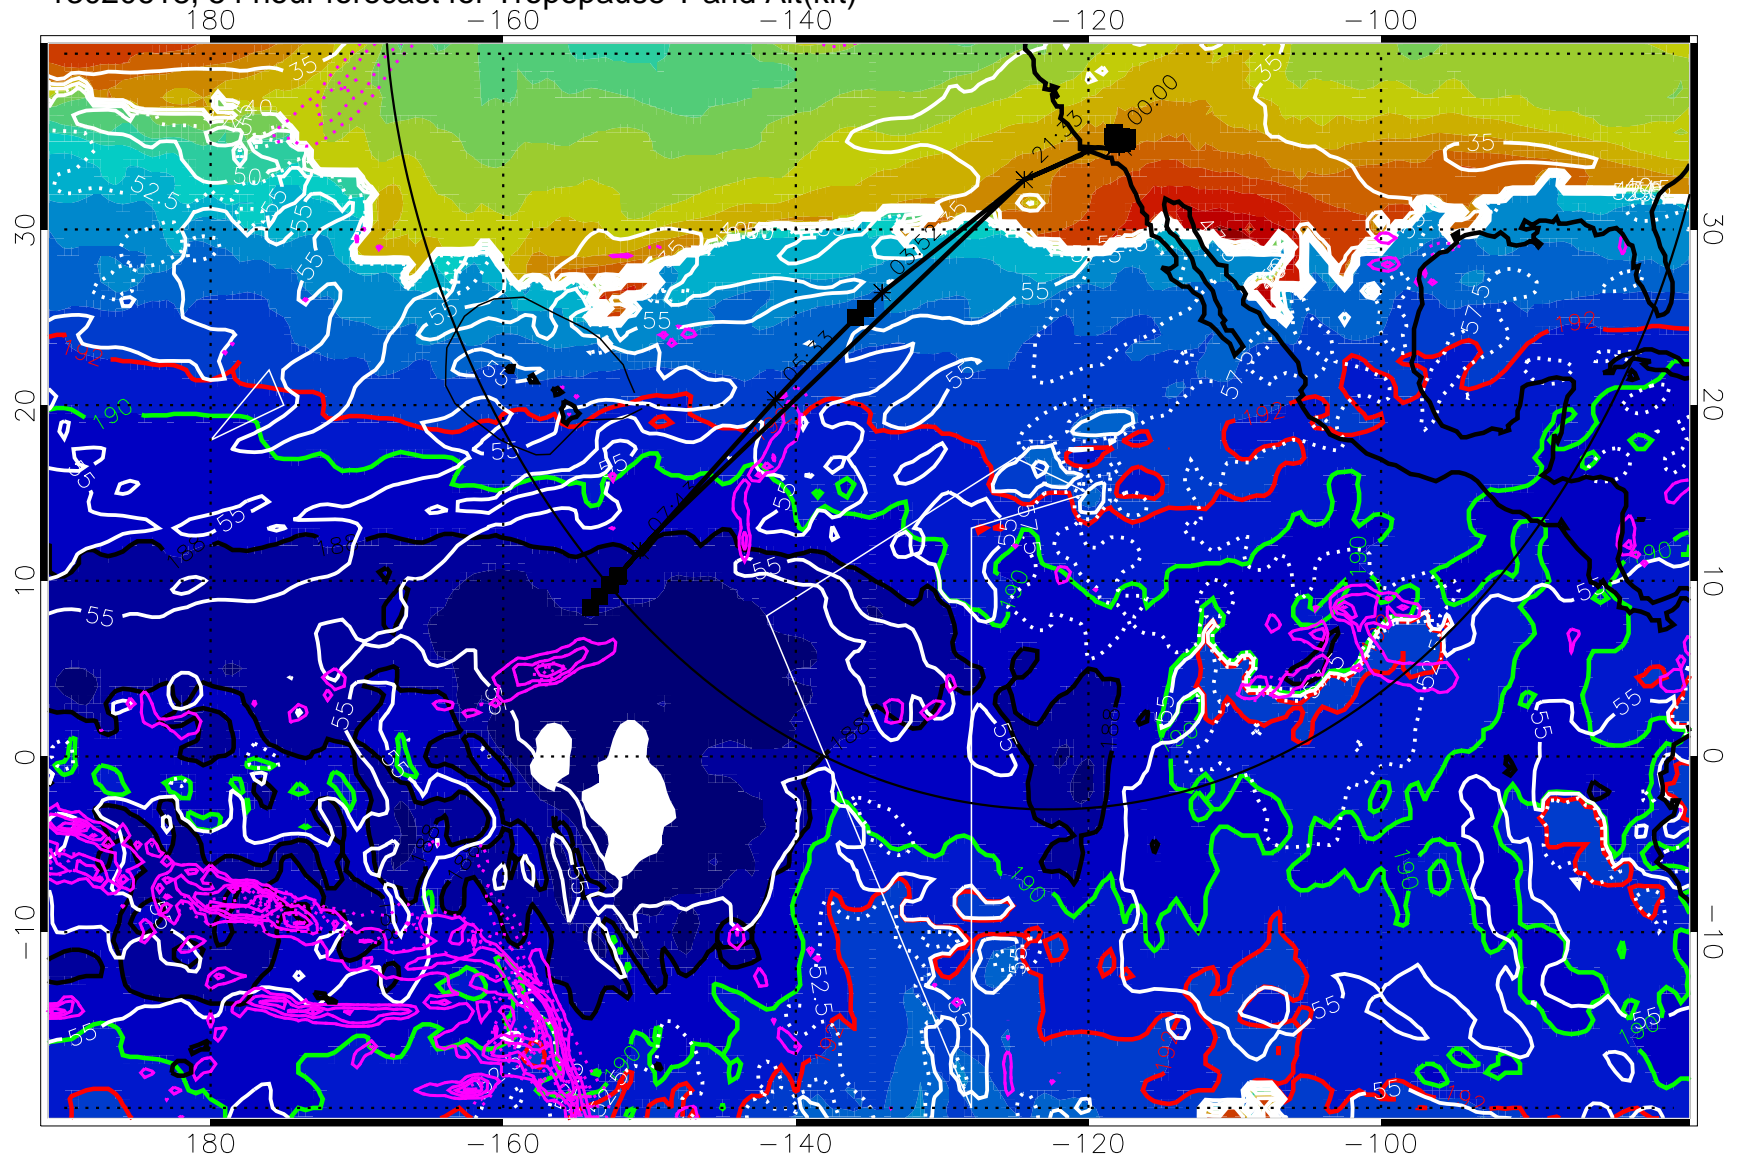

13020618, 54 hour forecast for Tropopause T and Alt(kft)

Tropopause T, K

Tropopause Altitude in kft (white)

Precip (tot dot, conv sol) past 6 hrs 6 kg/m² contours, min 4

187.5K Isotherm (black) 190K Isotherm (green) 192.5K Isotherm (red)

→ 30 m/s

Range ring of 4055 km -- 13 hours GH round trip