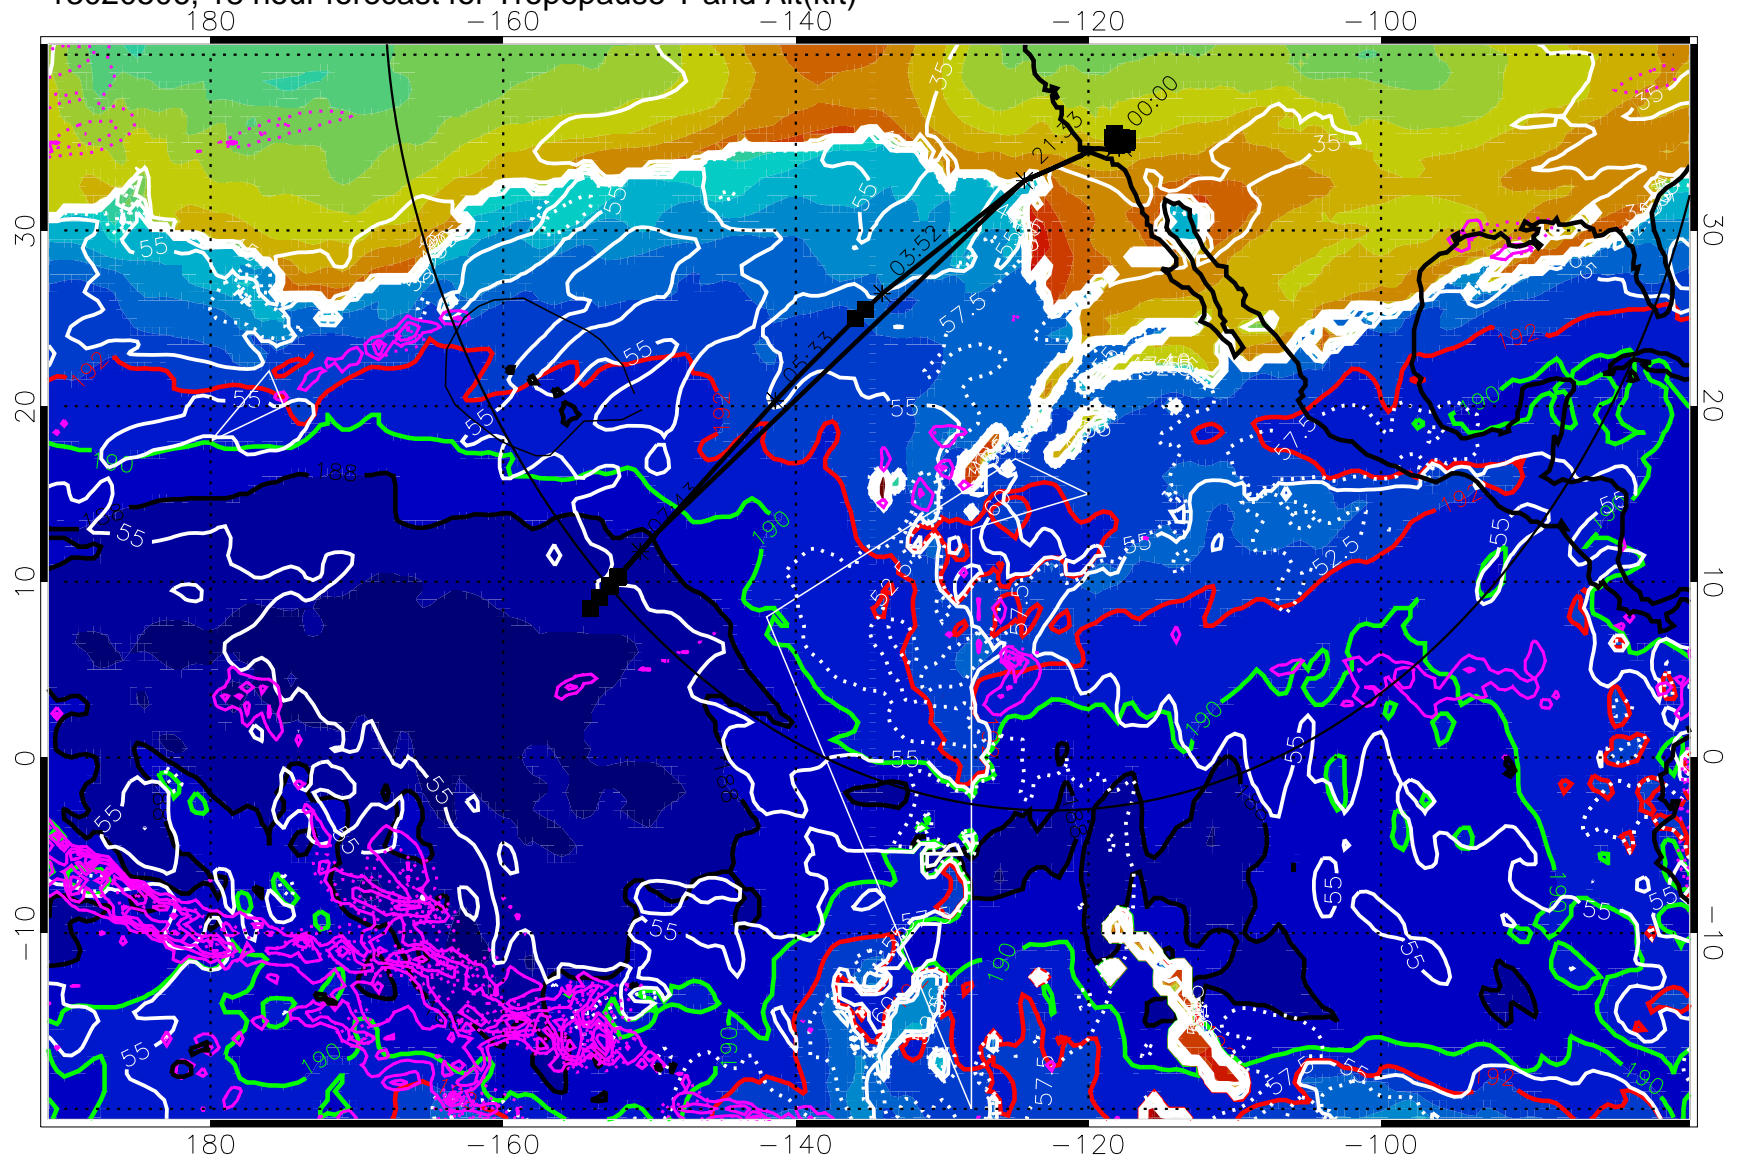

13020418, 6 hour forecast for Tropopause T and Alt(kft)

190 200 210 220 230

Tropopause T, K

Tropopause Altitude in kft (white)

Precip (tot dot, conv sol) past 6 hrs past 6 kg/m² contours, min 4

187.5K Isotherm (black) 190K Isotherm (green) 192.5K Isotherm (red)

→ 30 m/s

Range ring of 4055 km -- 13 hours GH round trip

13020500, 12 hour forecast for Tropopause T and Alt(kft)

190 200 210 220 230

Tropopause T, K

Tropopause Altitude in kft (white)

Precip (tot dot, conv sol) past 6 hrs 6 kg/m² contours, min 4

187.5K Isotherm (black) 190K Isotherm (green) 192.5K Isotherm (red)

→ 30 m/s

Range ring of 4055 km -- 13 hours GH round trip

13020506, 18 hour forecast for Tropopause T and Alt(kft)

190 200 210 220 230

Tropopause T, K

Tropopause Altitude in kft (white)

Precip (tot dot, conv sol) past 6 hrs 6 kg/m² contours, min 4

187.5K Isotherm (black) 190K Isotherm (green) 192.5K Isotherm (red)

→ 30 m/s

Range ring of 4055 km -- 13 hours GH round trip