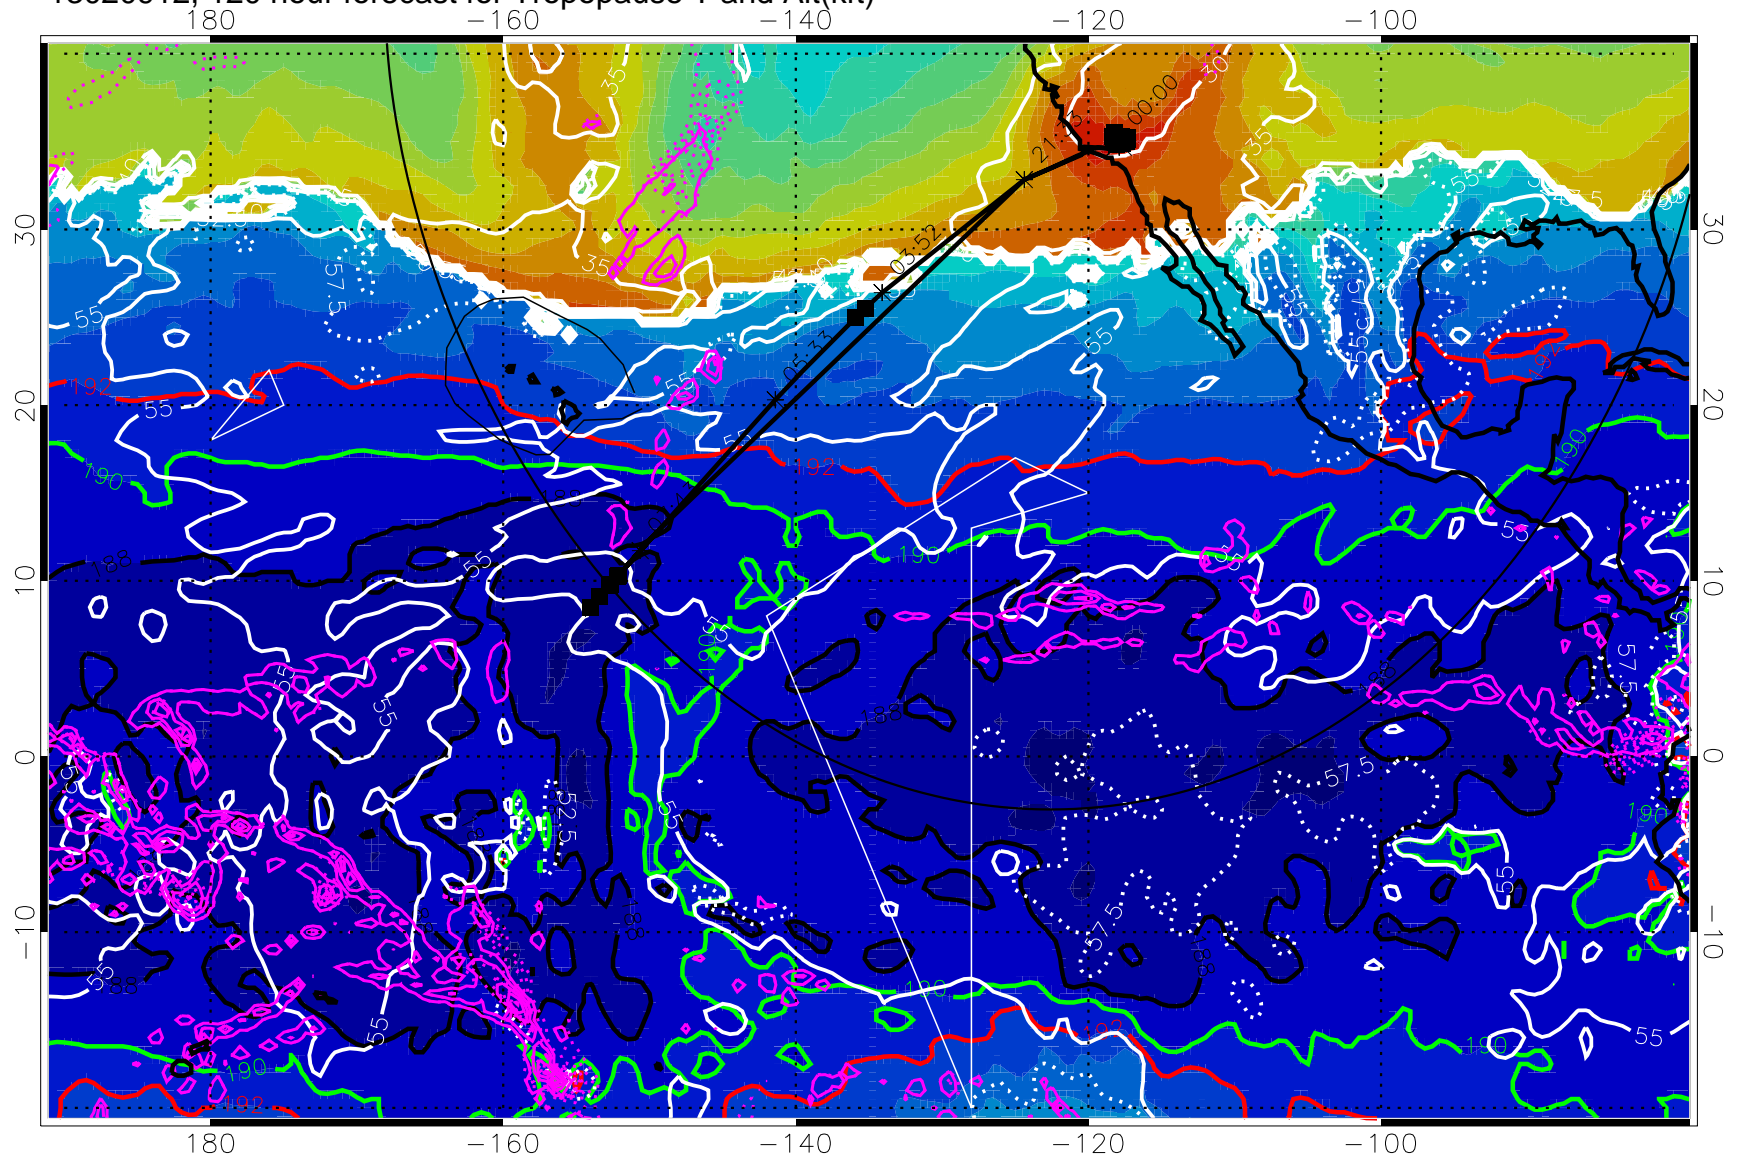

Precip (tot dot, conv sol) past 6 hrs magenta 6 kg/m² contours, min 4

187.5K Isotherm (black) 190K Isotherm (green) 192.5K Isotherm (red)

→ 30 m/s

Range ring of 4055 km -- 13 hours GH round trip

13020900, 108 hour forecast for Tropopause T and Alt(kft)

Range ring of 4055 km -- 13 hours GH round trip

13020906, 114 hour forecast for Tropopause T and Alt(kft)

190 200 210 220 230

Tropopause T, K

Tropopause Altitude in kft (white)

Precip (tot dot, conv sol) past 6 hrs mag 6 kg/m² contours, min 4

187.5K Isotherm (black) 190K Isotherm (green) 192.5K Isotherm (red)

→ 30 m/s

Range ring of 4055 km -- 13 hours GH round trip

13020912, 120 hour forecast for Tropopause T and Alt(kft)

190 200 210 220 230

Tropopause T, K