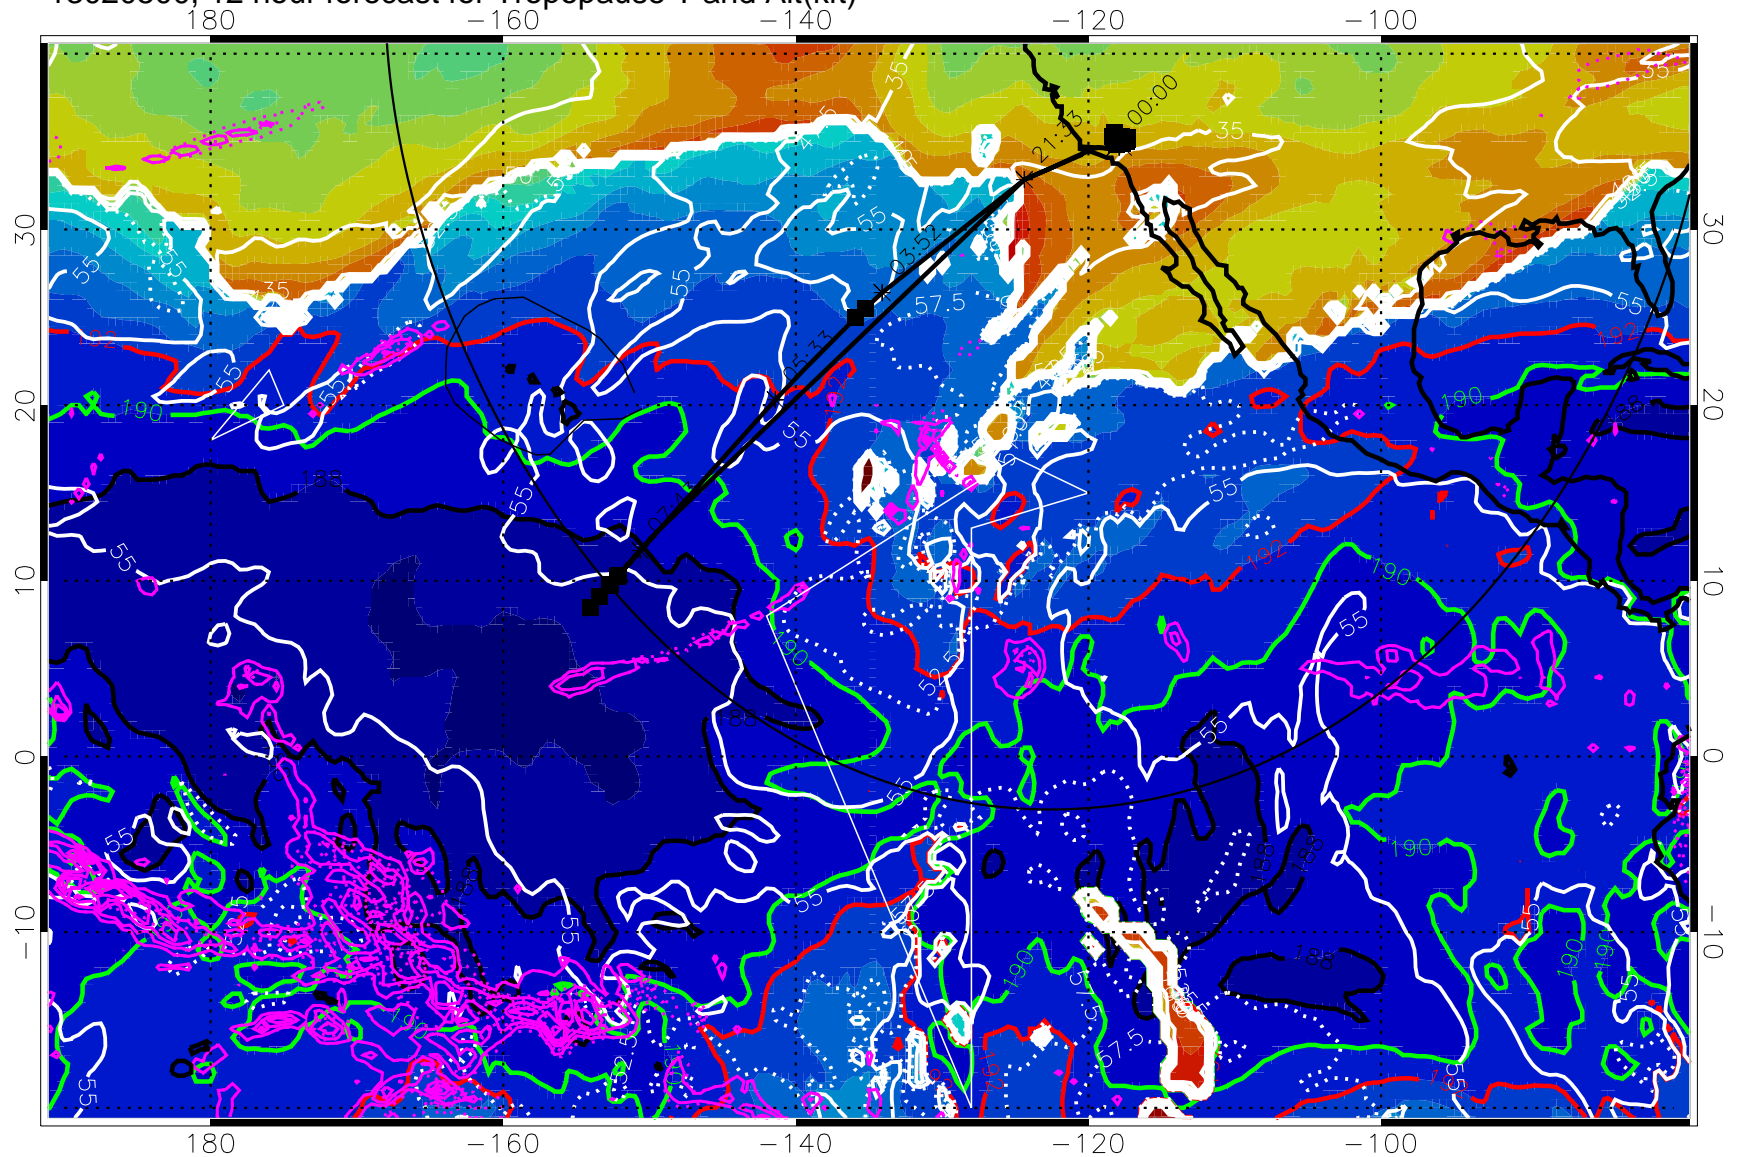

13020418, 6 hour forecast for Tropopause T and Alt(kft)

190 200 210 220 230

Tropopause T, K

Tropopause Altitude in kft (white)

Precip (tot dot, conv sol) past 6 hrs past 6 kg/m² contours, min 4

187.5K Isotherm (black) 190K Isotherm (green) 192.5K Isotherm (red)

→ 30 m/s

Range ring of 4055 km -- 13 hours GH round trip

13020500, 12 hour forecast for Tropopause T and Alt(kft)

190 200 210 220 230

Tropopause T, K

Tropopause Altitude in kft (white)

Precip (tot dot, conv sol) past 6 hrs 6 kg/m² contours, min 4

187.5K Isotherm (black) 190K Isotherm (green) 192.5K Isotherm (red)

→ 30 m/s

Range ring of 4055 km -- 13 hours GH round trip

13020506, 18 hour forecast for Tropopause T and Alt(kft)

190 200 210 220 230

Tropopause T, K

Tropopause Altitude in kft (white)

Precip (tot dot, conv sol) past 6 hrs 6 kg/m² contours, min 4

187.5K Isotherm (black) 190K Isotherm (green) 192.5K Isotherm (red)

→ 30 m/s

Range ring of 4055 km -- 13 hours GH round trip