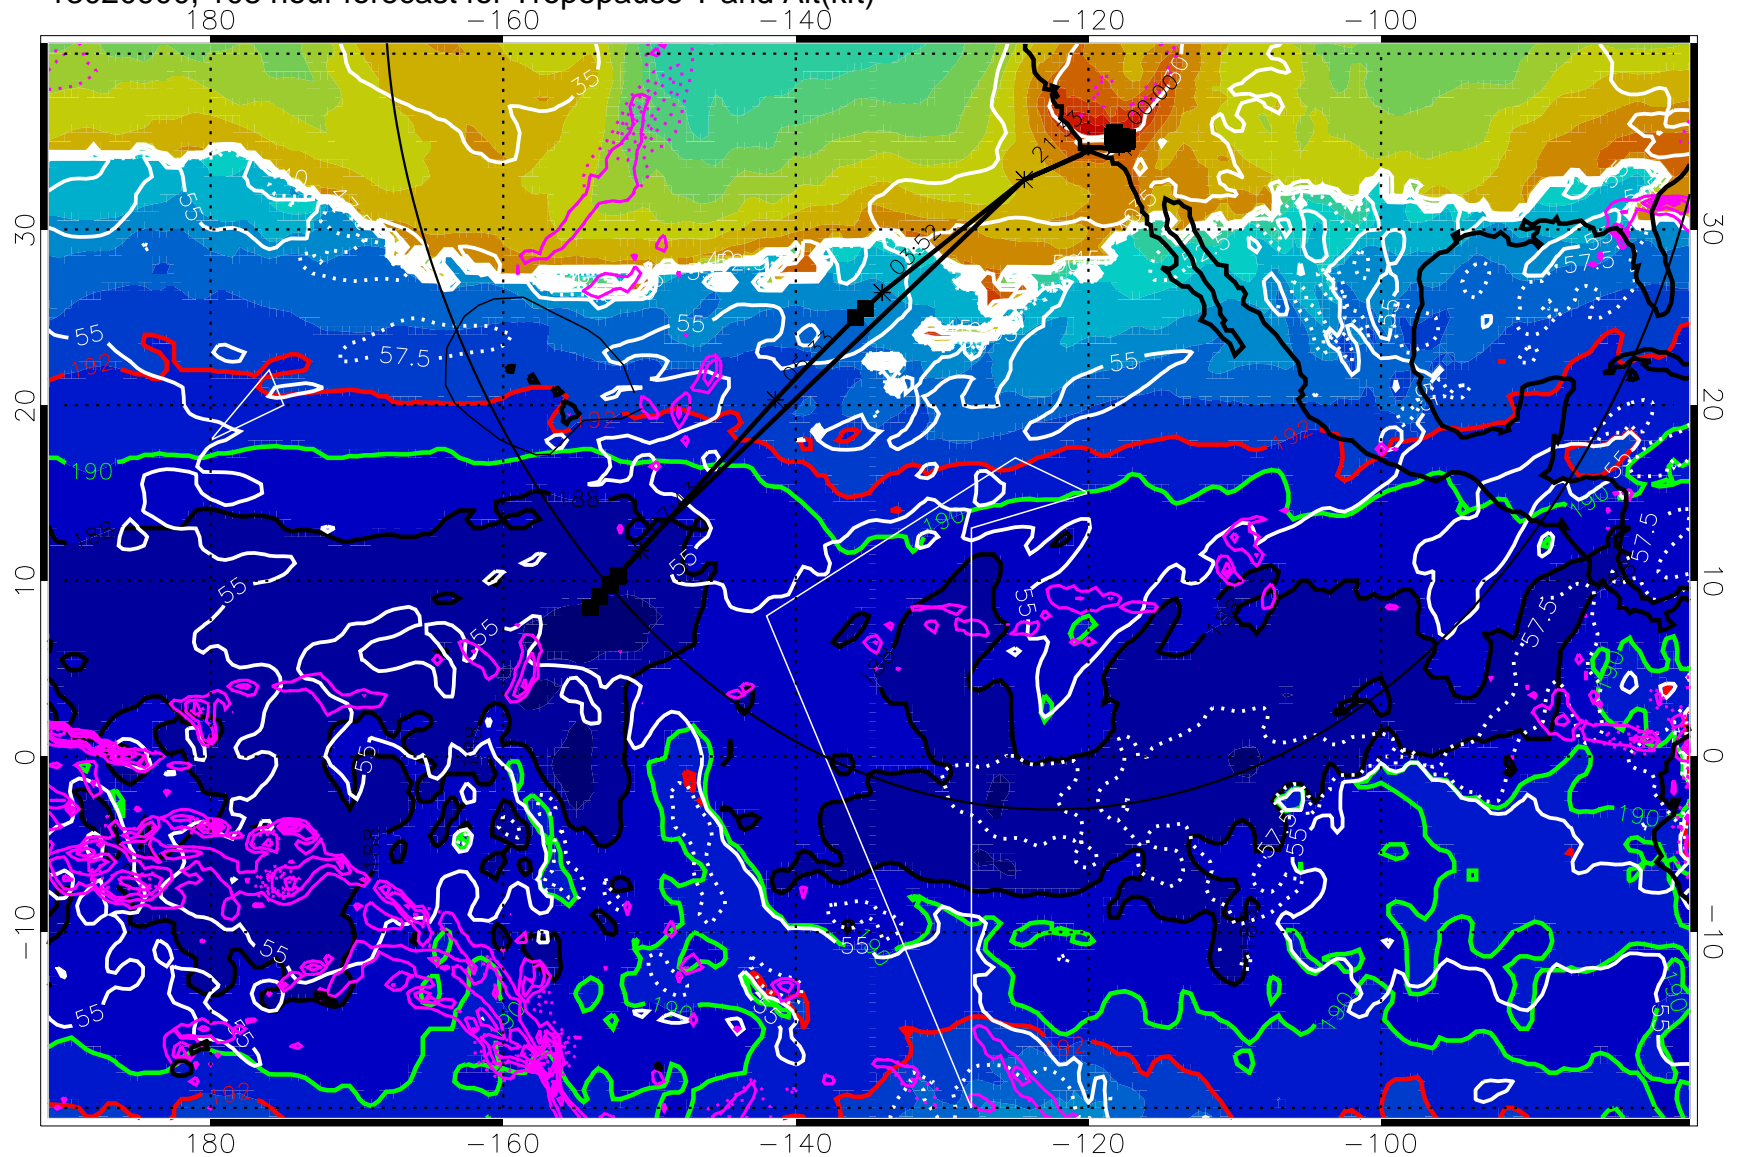

187.5K Isotherm (black) 190K Isotherm (green) 192.5K Isotherm (red)

→ 30 m/s

Range ring of 4055 km -- 13 hours GH round trip

13020818, 102 hour forecast for Tropopause T and Alt(kft)

Tropopause T, K

Tropopause Altitude in kft (white)

Precip (tot dot, conv sol) past 6 hrs magenta 6 kg/m² contours, min 4

187.5K Isotherm (black) 190K Isotherm (green) 192.5K Isotherm (red)

→ 30 m/s

Range ring of 4055 km -- 13 hours GH round trip

13020900, 108 hour forecast for Tropopause T and Alt(kft)