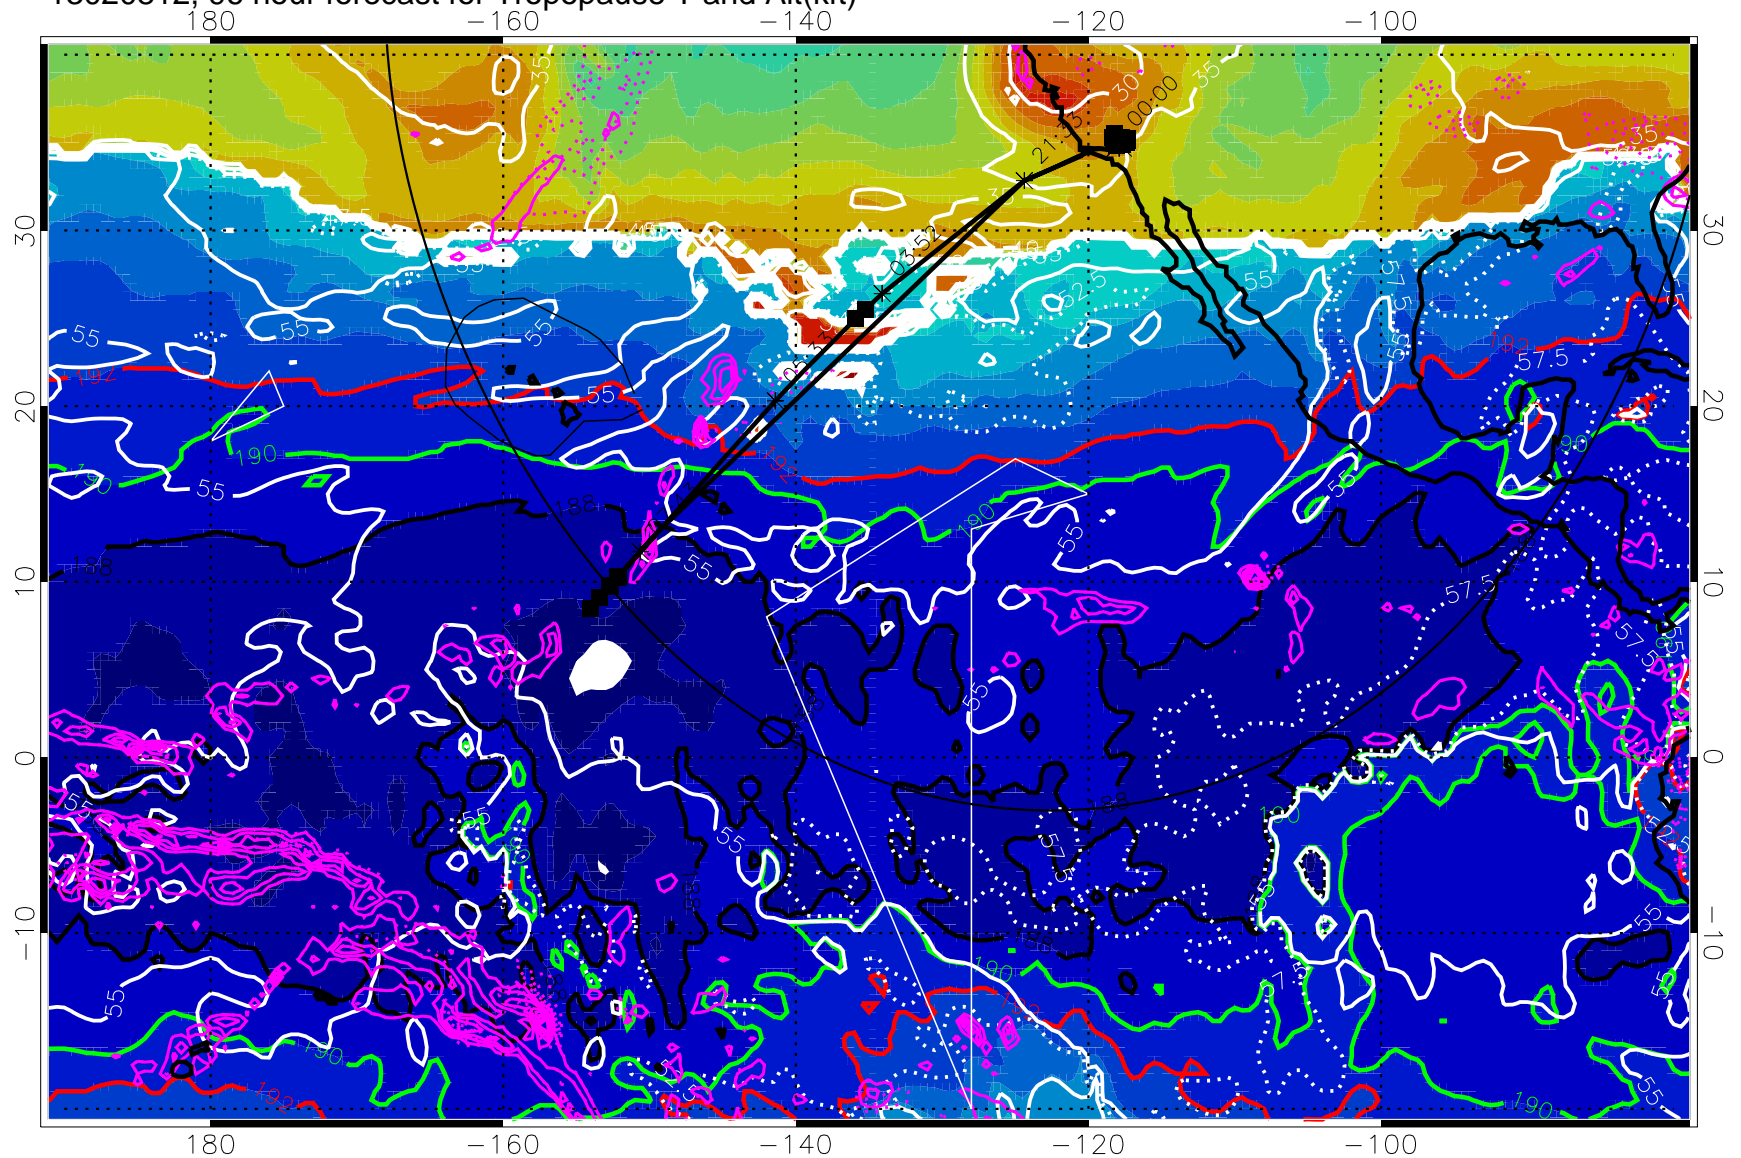

13020812, 96 hour forecast for Tropopause T and Alt(kft)

190 200 210 220 230

Tropopause T, K

Tropopause Altitude in kft (white)

Precip (tot dot, conv sol) past 6 hrs mag 6 kg/m² contours, min 4

187.5K Isotherm (black) 190K Isotherm (green) 192.5K Isotherm (red)

→ 30 m/s

Range ring of 4055 km -- 13 hours GH round trip