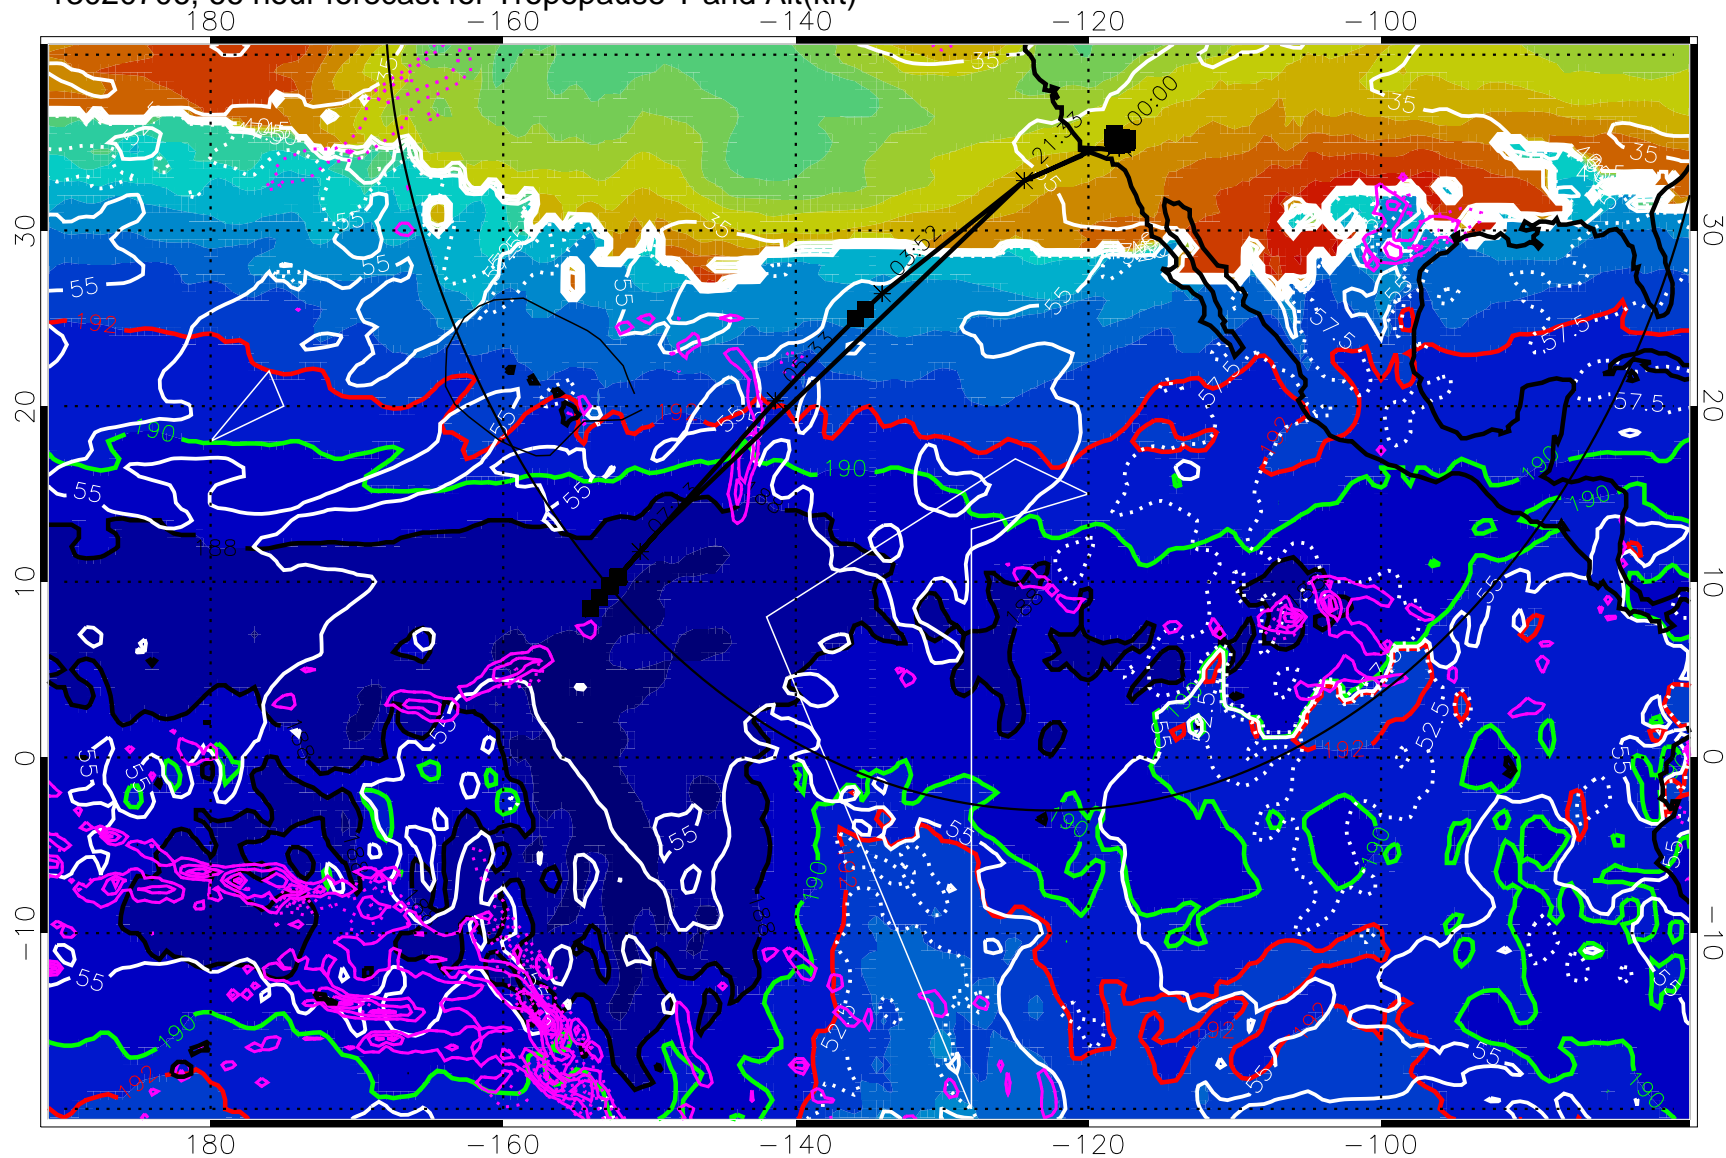

→ 30 m/s

Range ring of 4055 km -- 13 hours GH round trip

13020700, 60 hour forecast for Tropopause T and Alt(kft)

190 200 210 220 230

Tropopause T, K

Tropopause Altitude in kft (white)

Precip (tot dot, conv sol) past 6 hrs 6 kg/m² contours, min 4

187.5K Isotherm (black) 190K Isotherm (green) 192.5K Isotherm (red)

→ 30 m/s

Range ring of 4055 km -- 13 hours GH round trip

13020706, 66 hour forecast for Tropopause T and Alt(kft)

190 200 210 220 230

Tropopause T, K