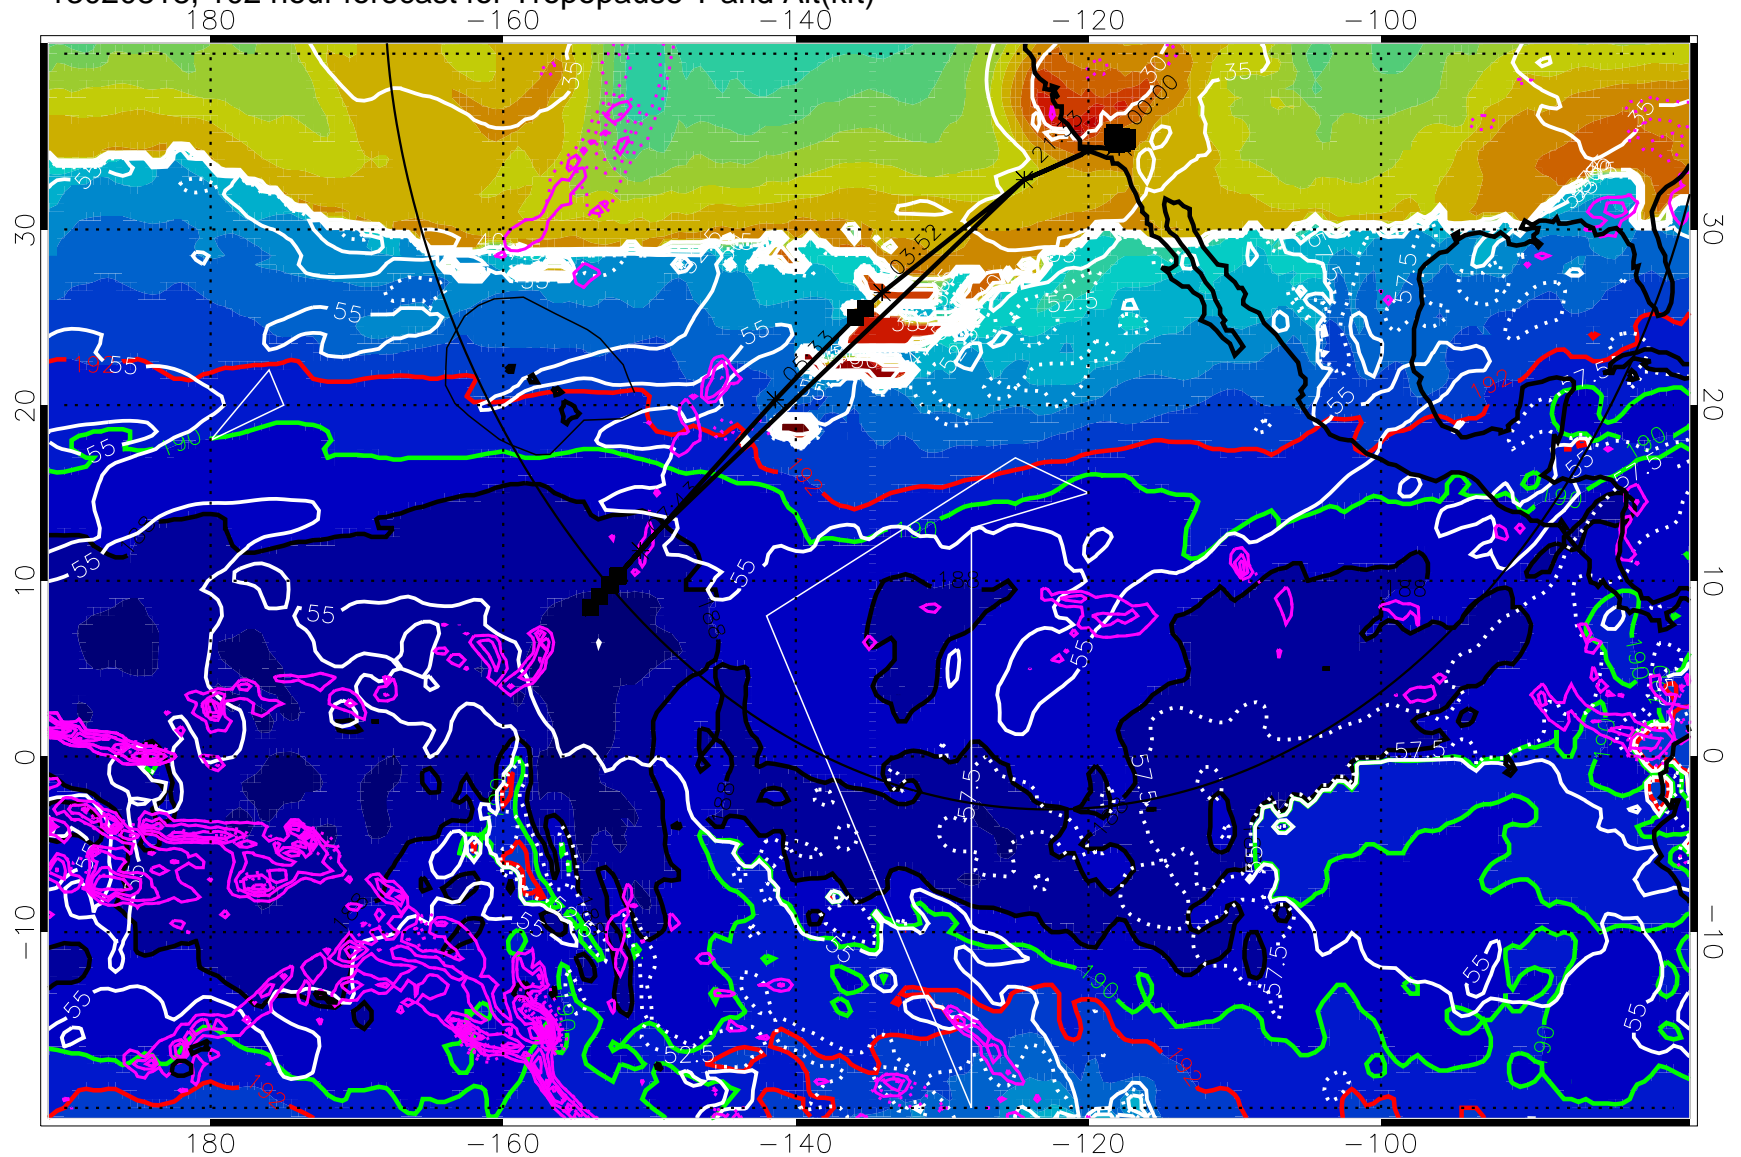

→ 30 m/s

Range ring of 4055 km -- 13 hours GH round trip

13020812, 96 hour forecast for Tropopause T and Alt(kft)

190 200 210 220 230

Tropopause T, K

Tropopause Altitude in kft (white)

Precip (tot dot, conv sol) past 6 hrs mag 6 kg/m² contours, min 4

187.5K Isotherm (black) 190K Isotherm (green) 192.5K Isotherm (red)

→ 30 m/s

Range ring of 4055 km -- 13 hours GH round trip

13020818, 102 hour forecast for Tropopause T and Alt(kft)

Tropopause T, K

Tropopause Altitude in kft (white)

Precip (tot dot, conv sol) past 6 hrs magenta 6 kg/m² contours, min 4

187.5K Isotherm (black) 190K Isotherm (green) 192.5K Isotherm (red)

→ 30 m/s

Range ring of 4055 km -- 13 hours GH round trip

13020900, 108 hour forecast for Tropopause T and Alt(kft)