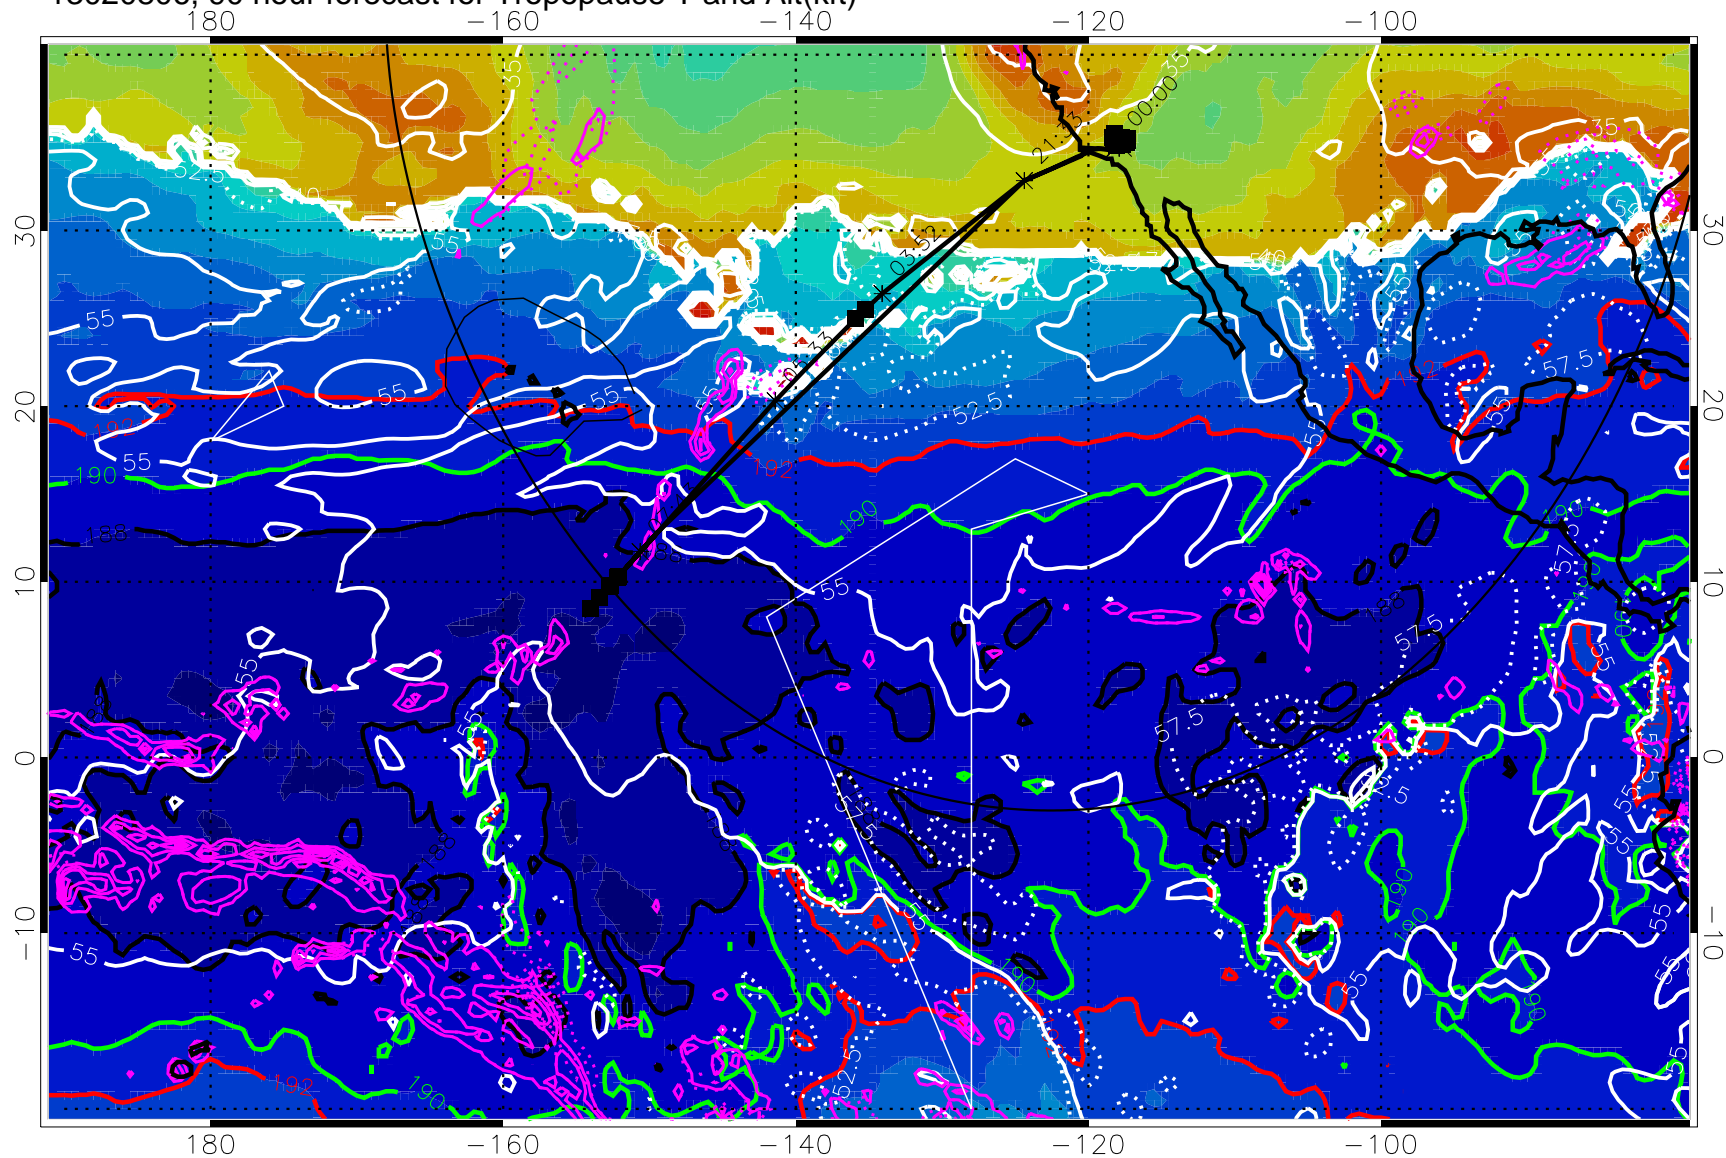

13020806, 90 hour forecast for Tropopause T and Alt(kft)

190 200 210 220 230

Tropopause T, K

Tropopause Altitude in kft (white)

Precip (tot dot, conv sol) past 6 hrs magenta 6 kg/m² contours, min 4

187.5K Isotherm (black) 190K Isotherm (green) 192.5K Isotherm (red)

→ 30 m/s

Range ring of 4055 km -- 13 hours GH round trip