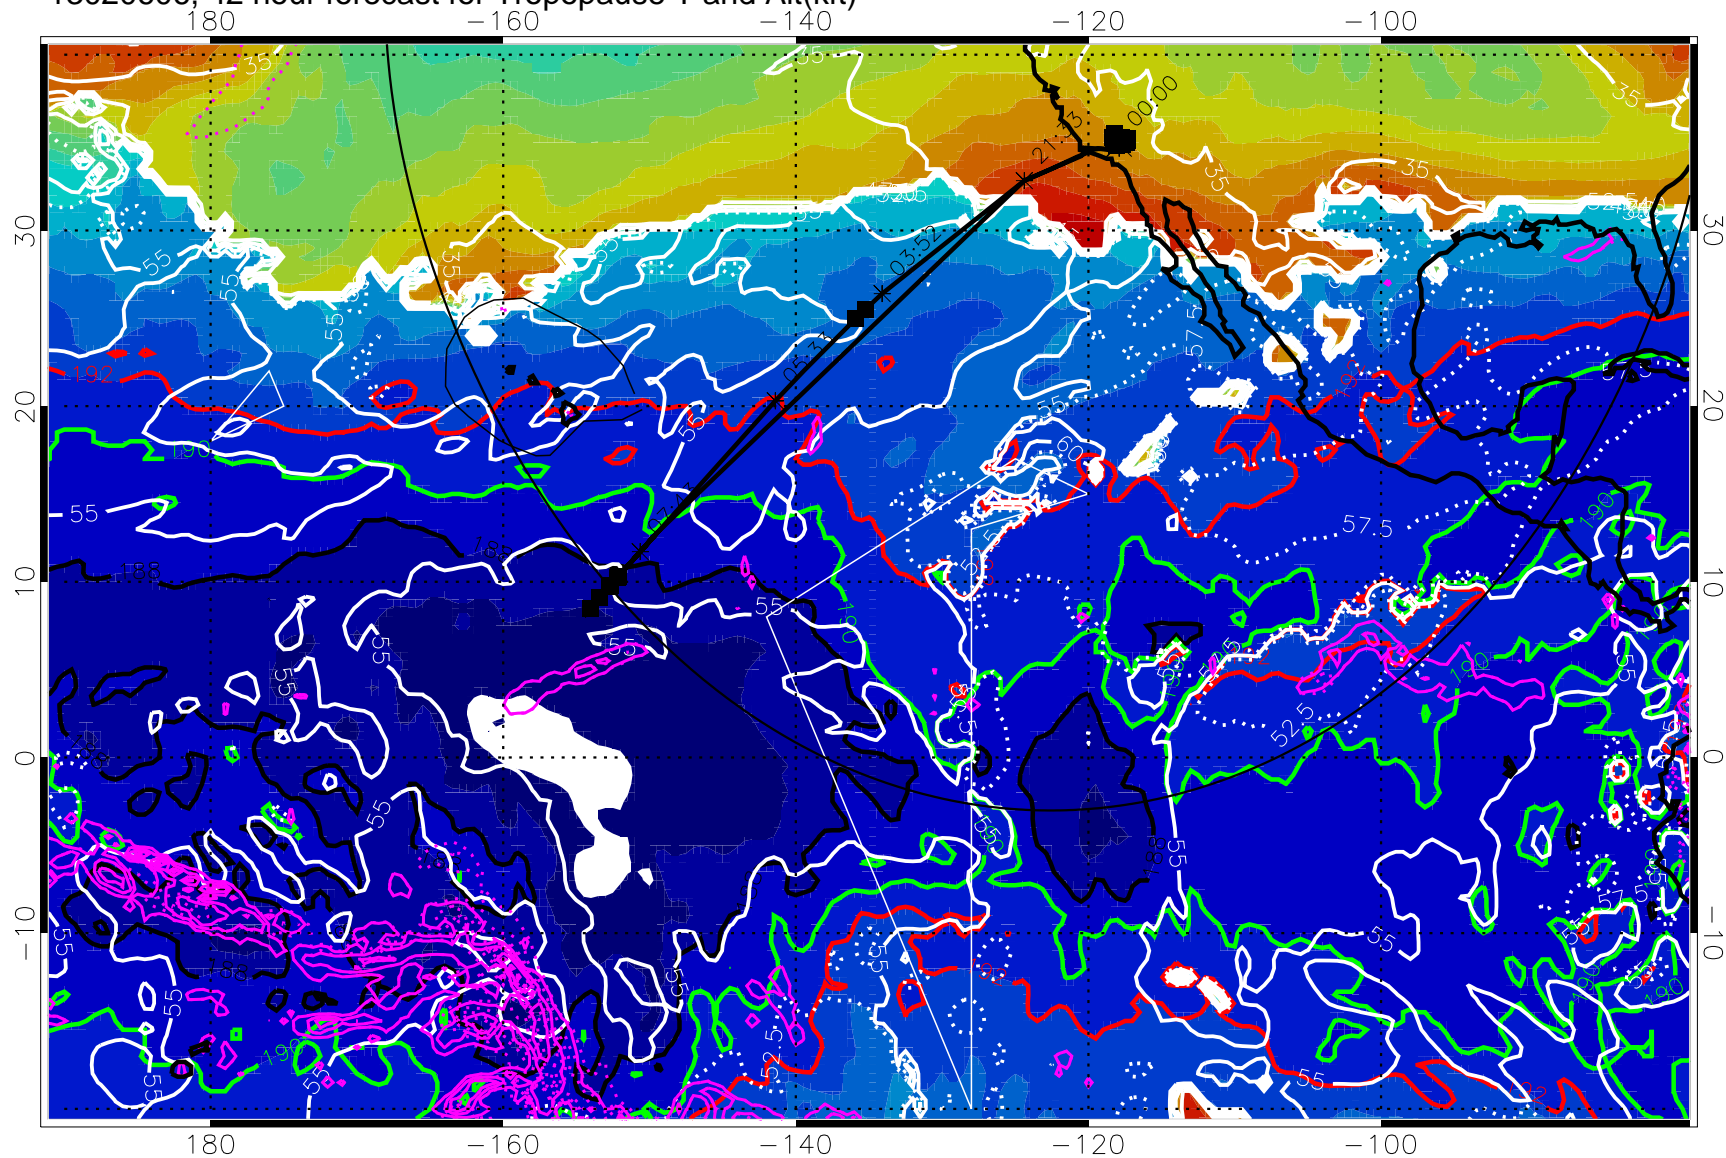

→ 30 m/s

Range ring of 4055 km -- 13 hours GH round trip

13020600, 36 hour forecast for Tropopause T and Alt(kft)

190 200 210 220 230

Tropopause T, K

Tropopause Altitude in kft (white)

Precip (tot dot, conv sol) past 6 hrs 6 kg/m² contours, min 4

187.5K Isotherm (black) 190K Isotherm (green) 192.5K Isotherm (red)

→ 30 m/s

Range ring of 4055 km -- 13 hours GH round trip

13020606, 42 hour forecast for Tropopause T and Alt(kft)

190 200 210 220 230

Tropopause T, K

Tropopause Altitude in kft (white)

Precip (tot dot, conv sol) past 6 hrs 6 kg/m2 contours, min 4

187.5K Isotherm (black) 190K Isotherm (green) 192.5K Isotherm (red)

→ 30 m/s

Range ring of 4055 km -- 13 hours GH round trip