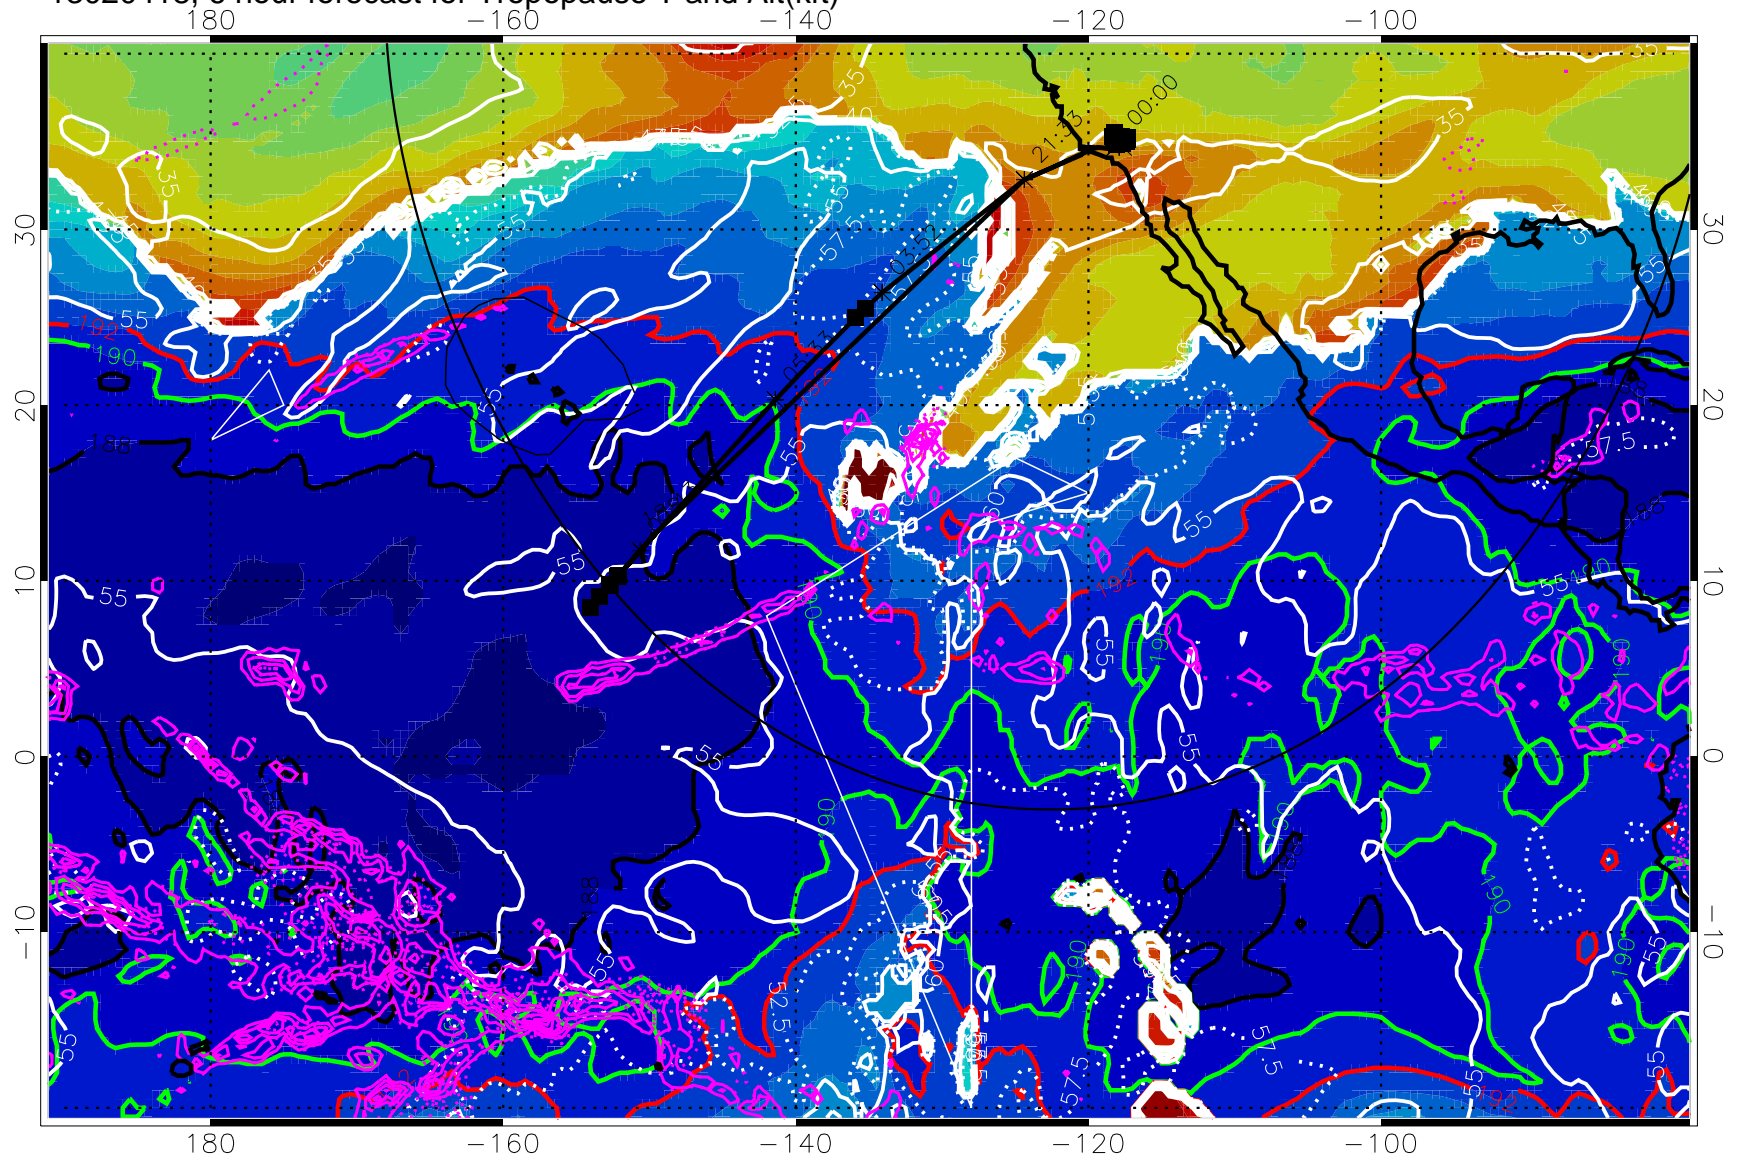

13020418, 6 hour forecast for Tropopause T and Alt(kft)

190 200 210 220 230

Tropopause T, K

Tropopause Altitude in kft (white)

Precip (tot dot, conv sol) past 6 hrs past 6 kg/m² contours, min 4

187.5K Isotherm (black) 190K Isotherm (green) 192.5K Isotherm (red)

→ 30 m/s

Range ring of 4055 km -- 13 hours GH round trip

13020500, 12 hour forecast for Tropopause T and Alt(kft)

190 200 210 220 230

Tropopause T, K

Tropopause Altitude in kft (white)

Precip (tot dot, conv sol) past 6 hrs 6 kg/m² contours, min 4

187.5K Isotherm (black) 190K Isotherm (green) 192.5K Isotherm (red)

→ 30 m/s

Range ring of 4055 km -- 13 hours GH round trip

13020506, 18 hour forecast for Tropopause T and Alt(kft)

190 200 210 220 230

Tropopause T, K

Tropopause Altitude in kft (white)

Precip (tot dot, conv sol) past 6 hrs 6 kg/m² contours, min 4

187.5K Isotherm (black) 190K Isotherm (green) 192.5K Isotherm (red)

→ 30 m/s

Range ring of 4055 km -- 13 hours GH round trip