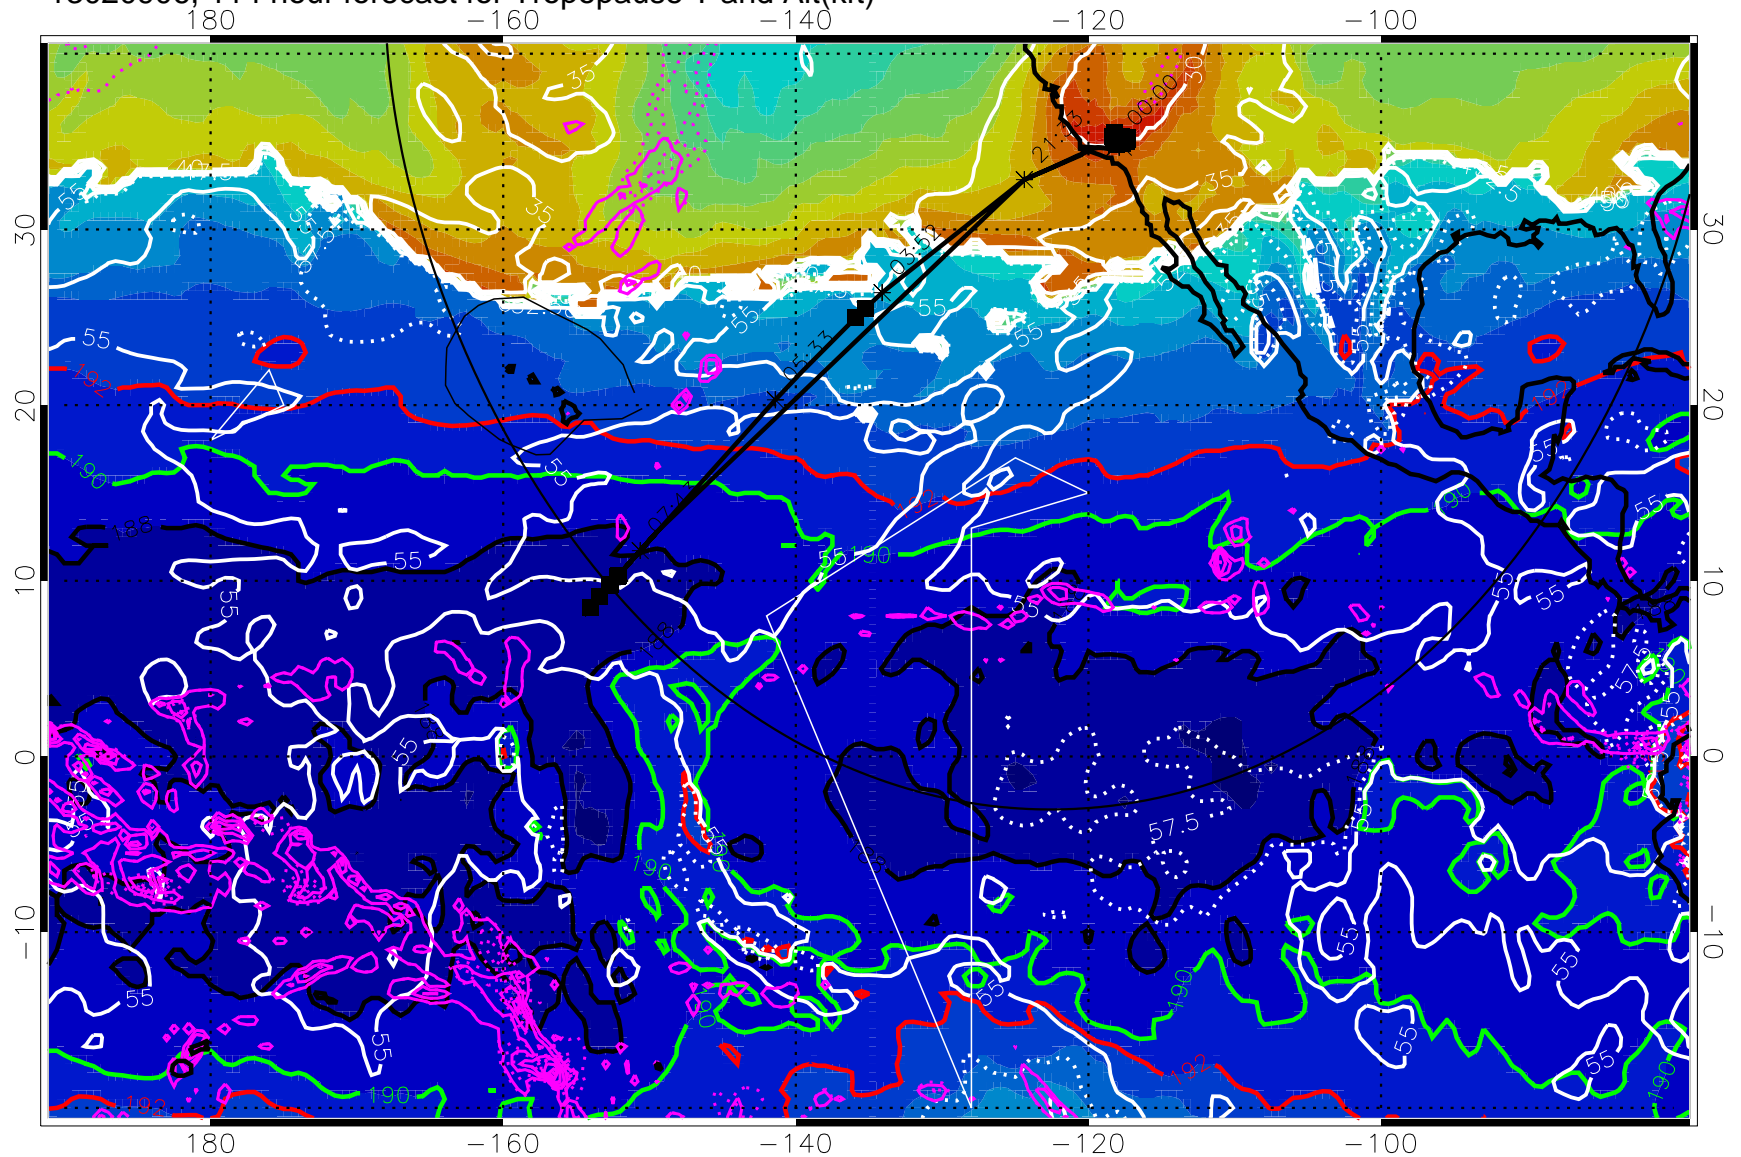

13020906, 114 hour forecast for Tropopause T and Alt(kft)

190 200 210 220 230

Tropopause T, K

Tropopause Altitude in kft (white)

Precip (tot dot, conv sol) past 6 hrs mag 6 kg/m² contours, min 4

187.5K Isotherm (black) 190K Isotherm (green) 192.5K Isotherm (red)

→ 30 m/s

Range ring of 4055 km -- 13 hours GH round trip