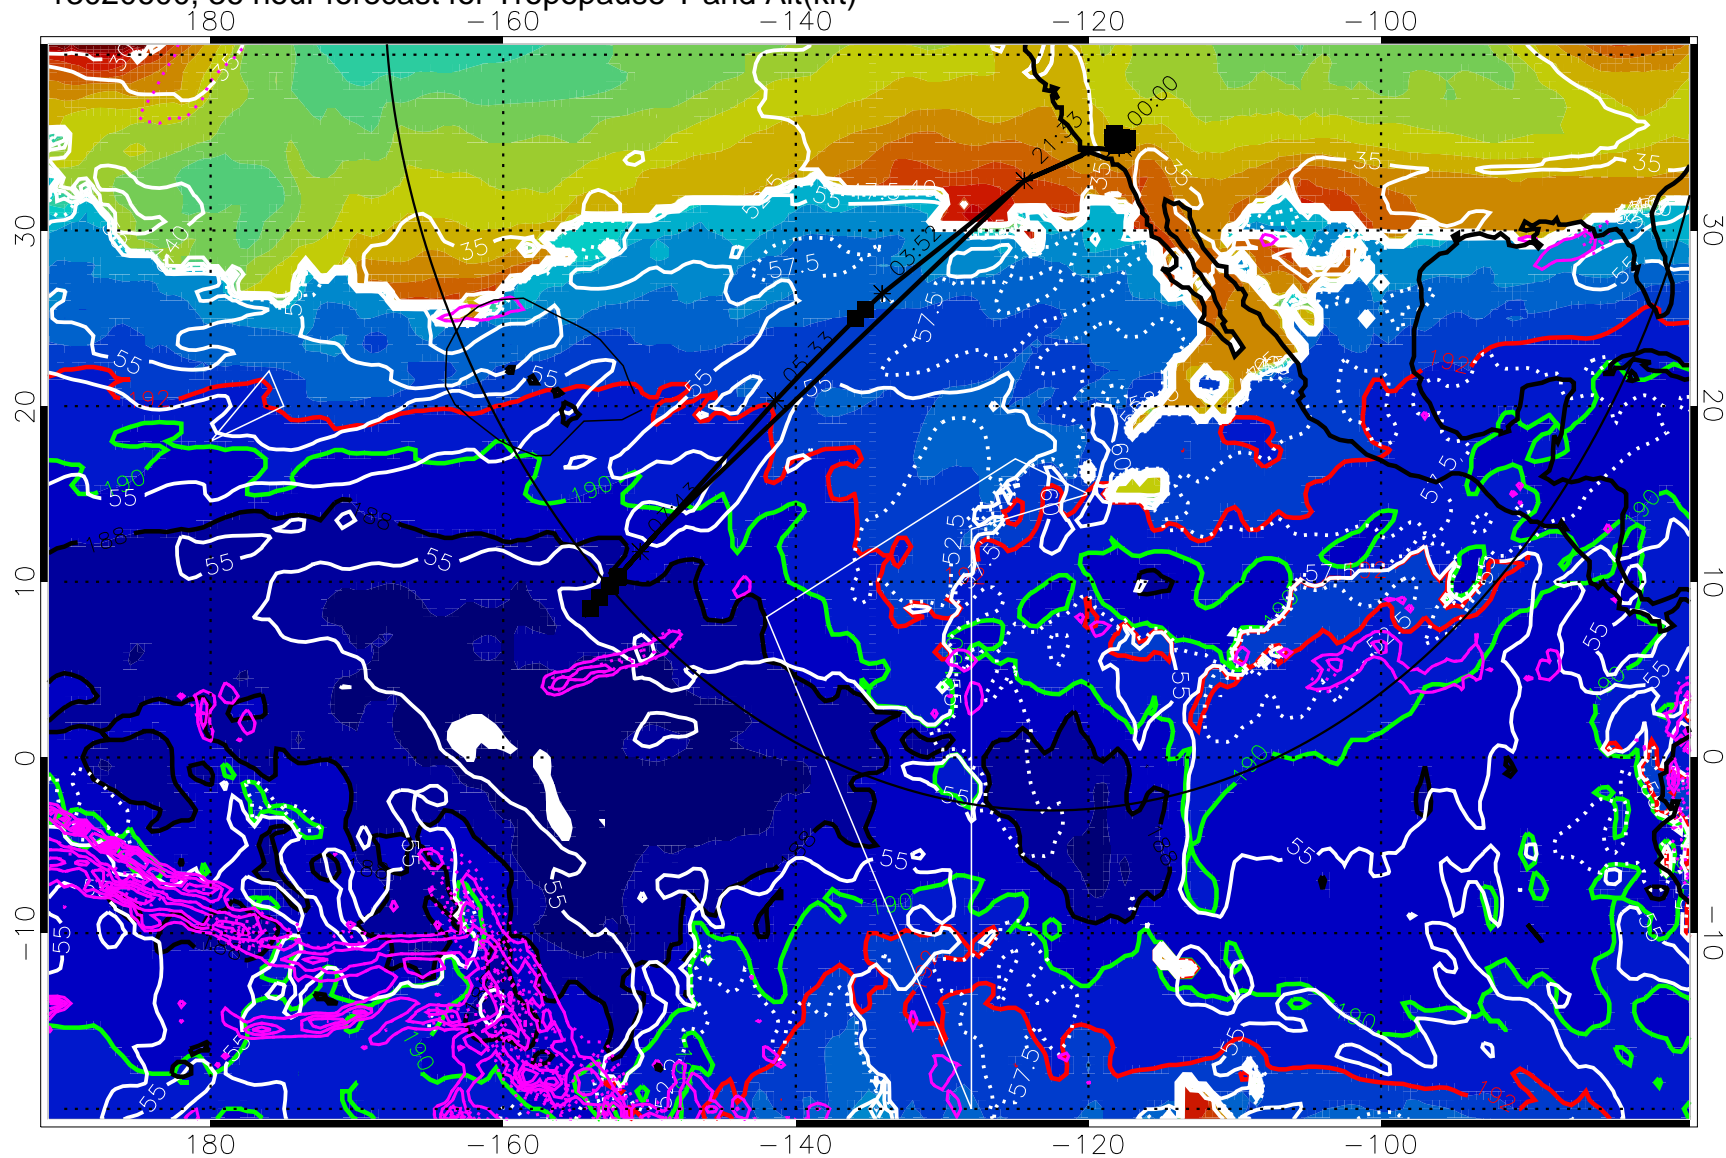

13020600, 36 hour forecast for Tropopause T and Alt(kft)

190   200   210   220   230

Tropopause T, K

Tropopause Altitude in kft (white)

Precip (tot dot, conv sol) past 6 hrs 6 kg/m² contours, min 4

187.5K Isotherm (black) 190K Isotherm (green) 192.5K Isotherm (red)

→ 30 m/s

Range ring of 4055 km -- 13 hours GH round trip