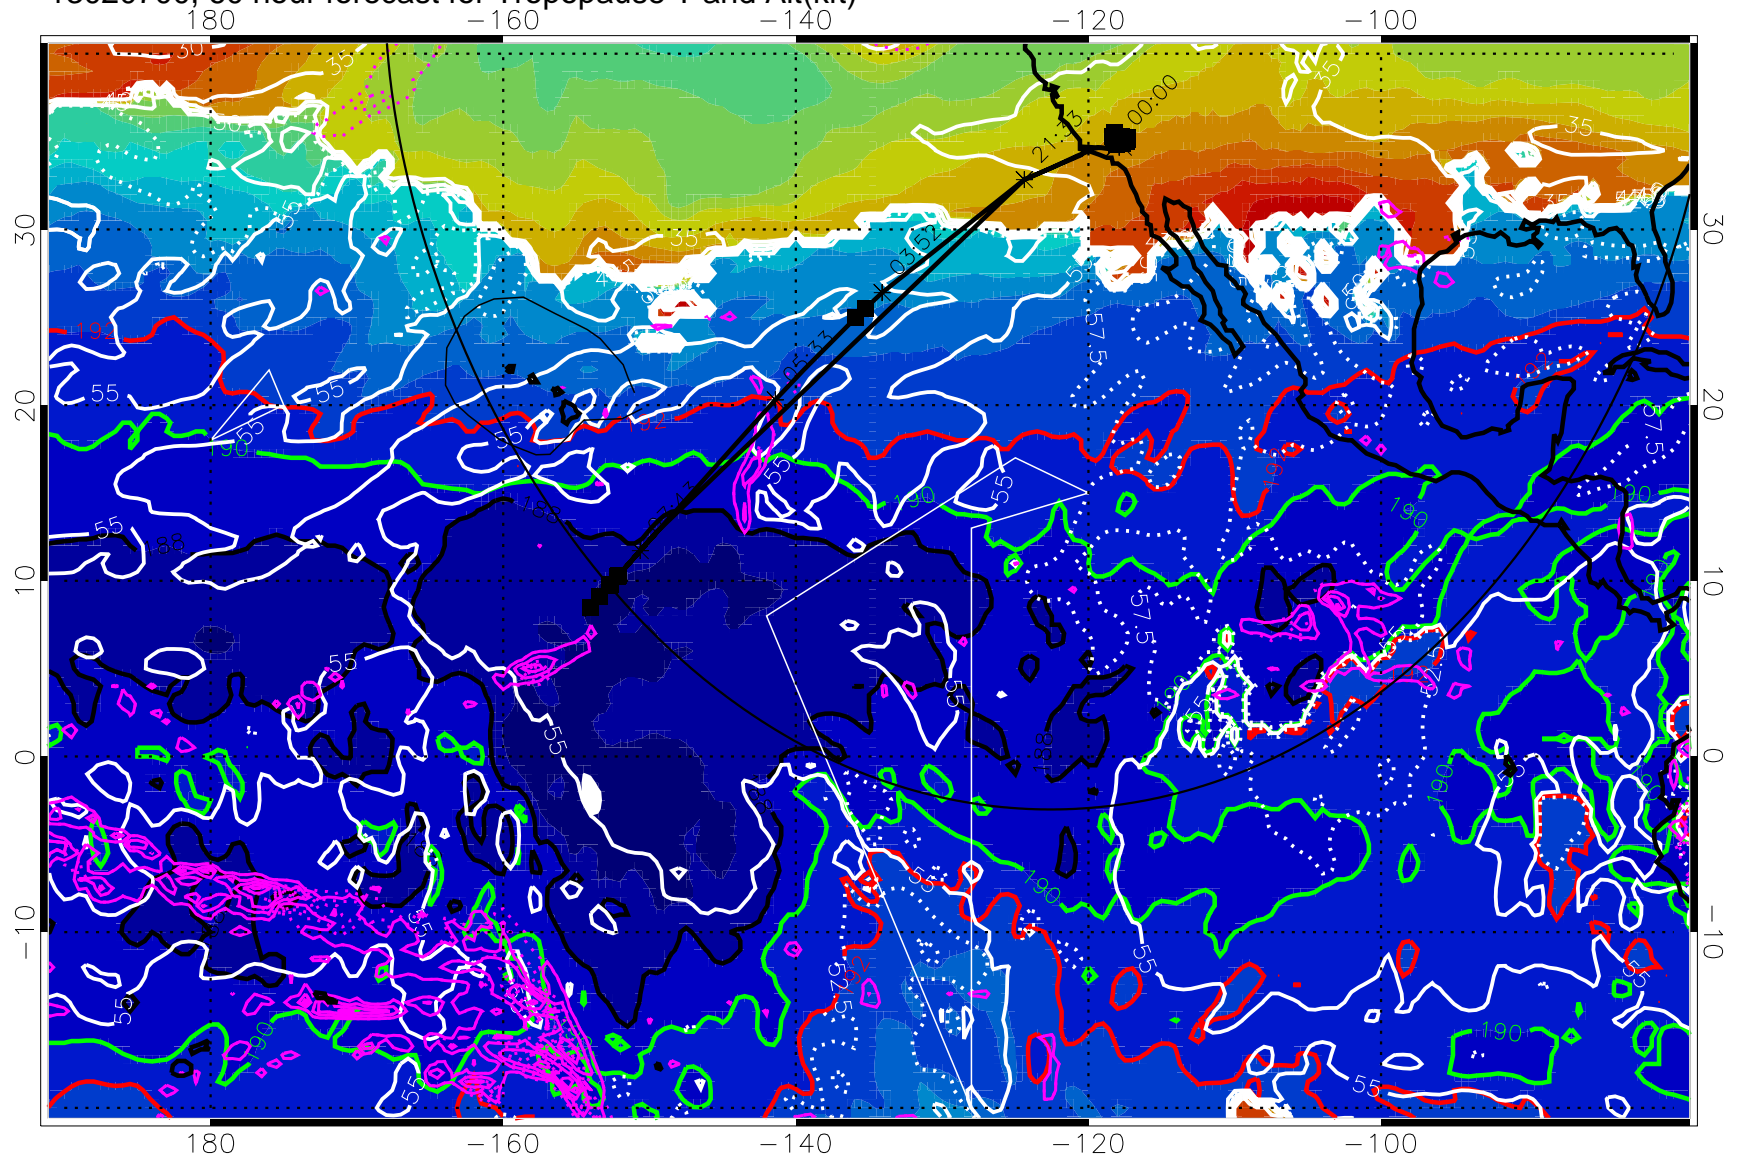

13020700, 60 hour forecast for Tropopause T and Alt(kft)

190 200 210 220 230

Tropopause T, K

Tropopause Altitude in kft (white)

Precip (tot dot, conv sol) past 6 hrs 6 kg/m² contours, min 4

187.5K Isotherm (black) 190K Isotherm (green) 192.5K Isotherm (red)

→ 30 m/s

Range ring of 4055 km -- 13 hours GH round trip