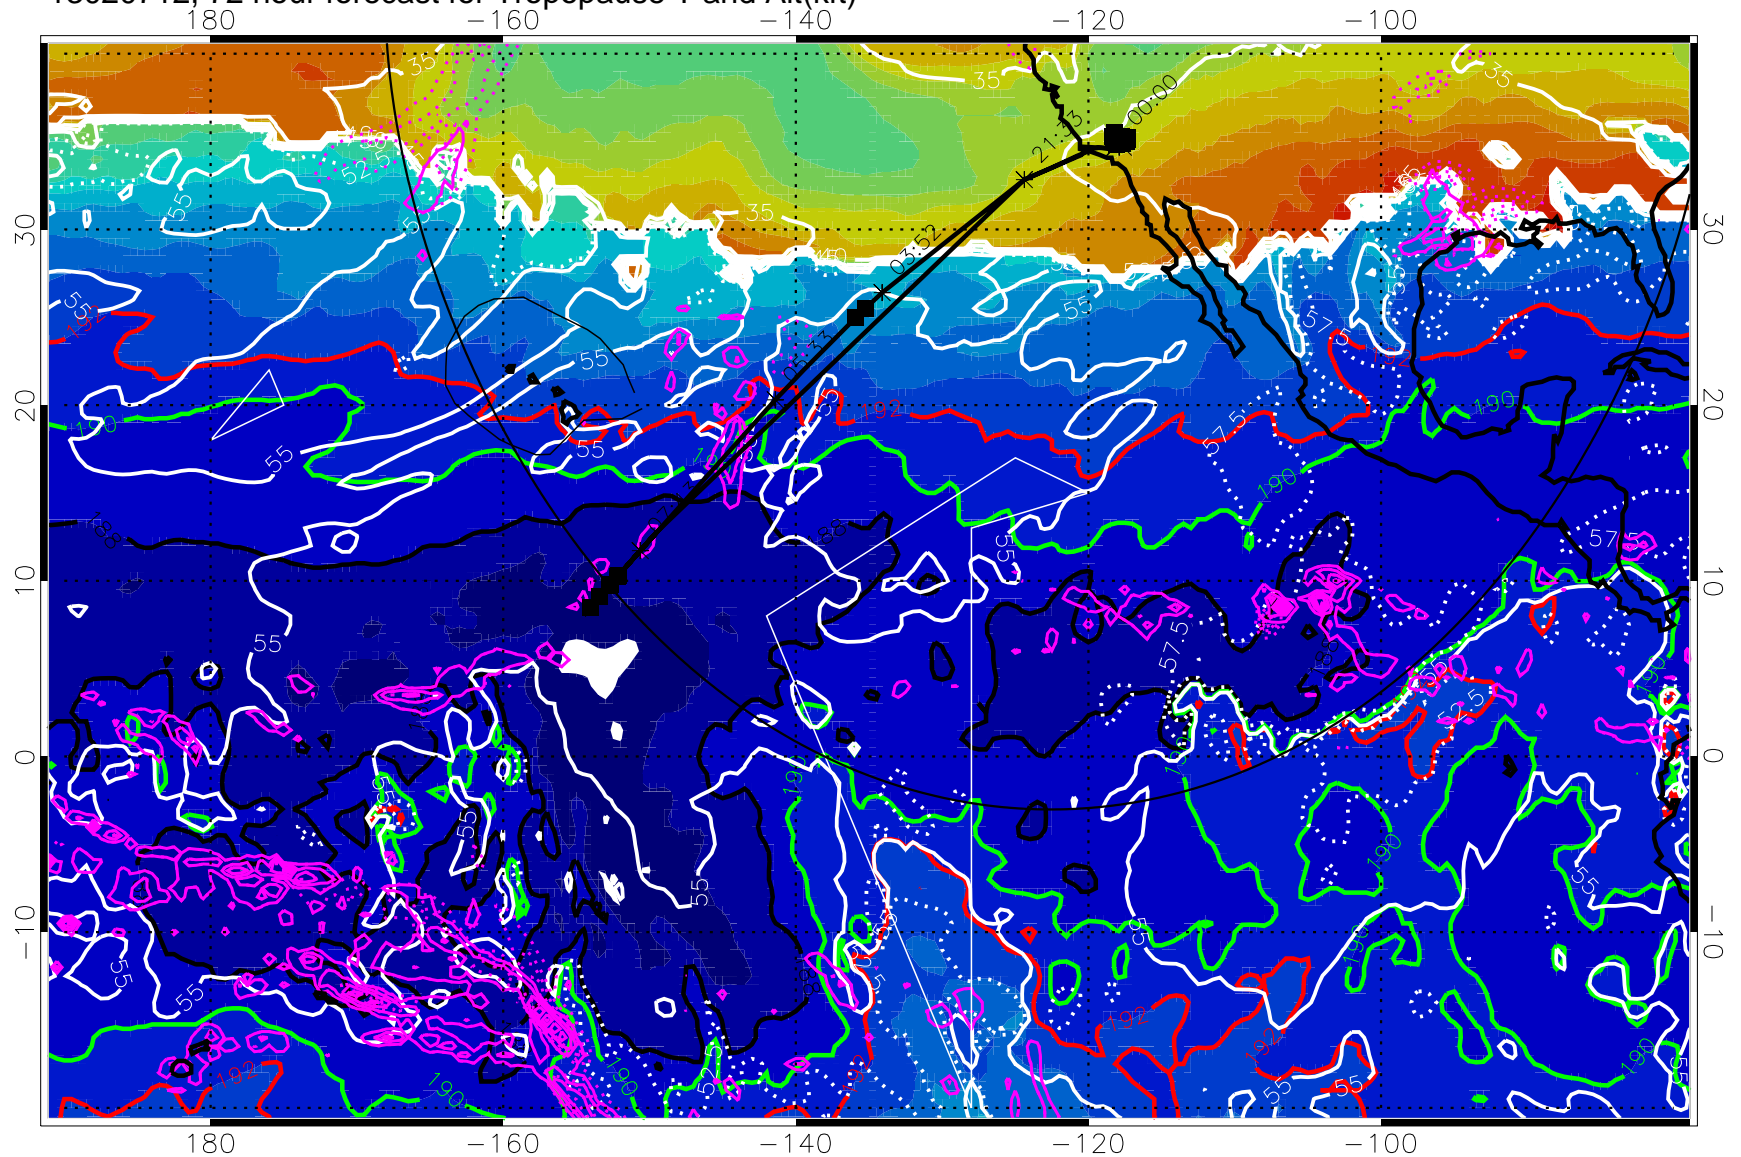

13020712, 72 hour forecast for Tropopause T and Alt(kft)

190 200 210 220 230

Tropopause T, K

Tropopause Altitude in kft (white)

Precip (tot dot, conv sol) past 6 hrs mag 6 kg/m² contours, min 4

187.5K Isotherm (black) 190K Isotherm (green) 192.5K Isotherm (red)

→ 30 m/s

Range ring of 4055 km -- 13 hours GH round trip