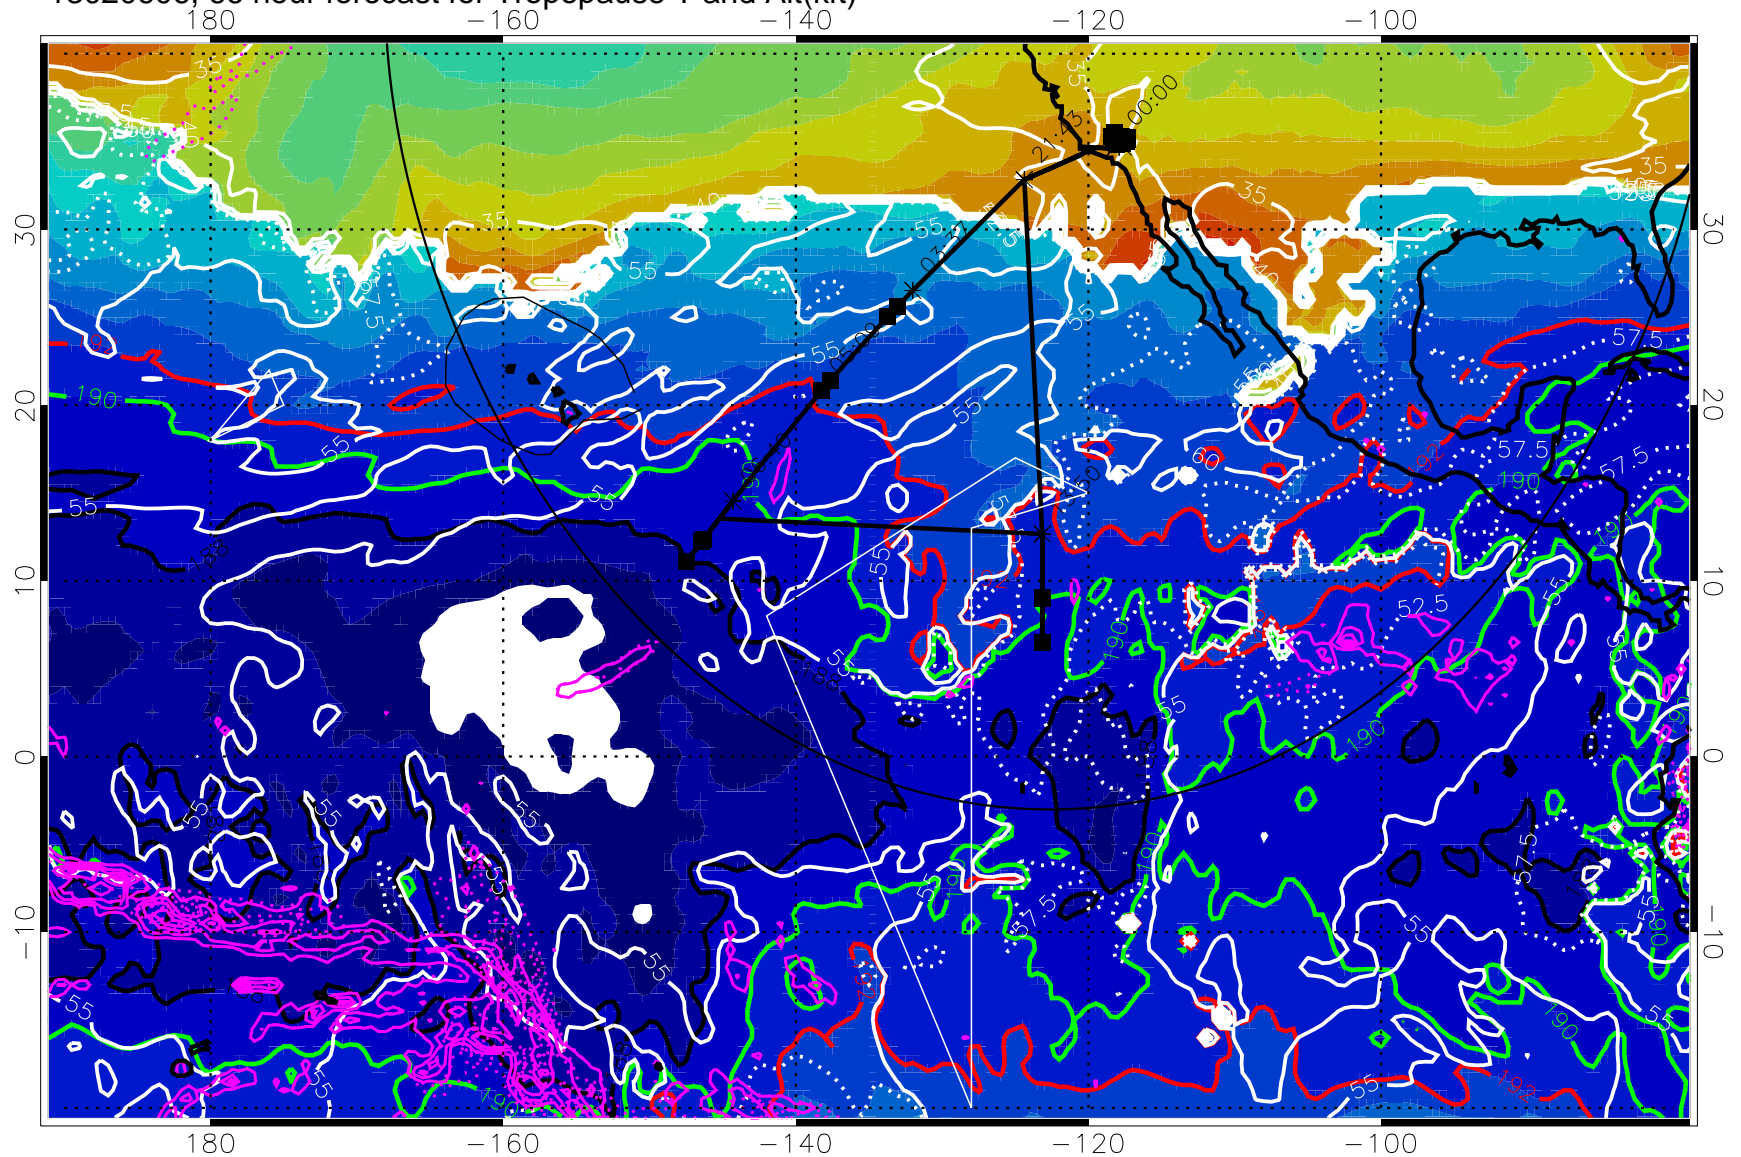

13020606, 66 hour forecast for Tropopause T and Alt(kft)

190   200   210   220   230

Tropopause T, K

Tropopause Altitude in kft (white)

Precip (tot dot, conv sol) past 6 hrs 6 kg/m² contours, min 4

187.5K Isotherm (black) 190K Isotherm (green) 192.5K Isotherm (red)

→ 30 m/s

Range ring of 4055 km -- 13 hours GH round trip