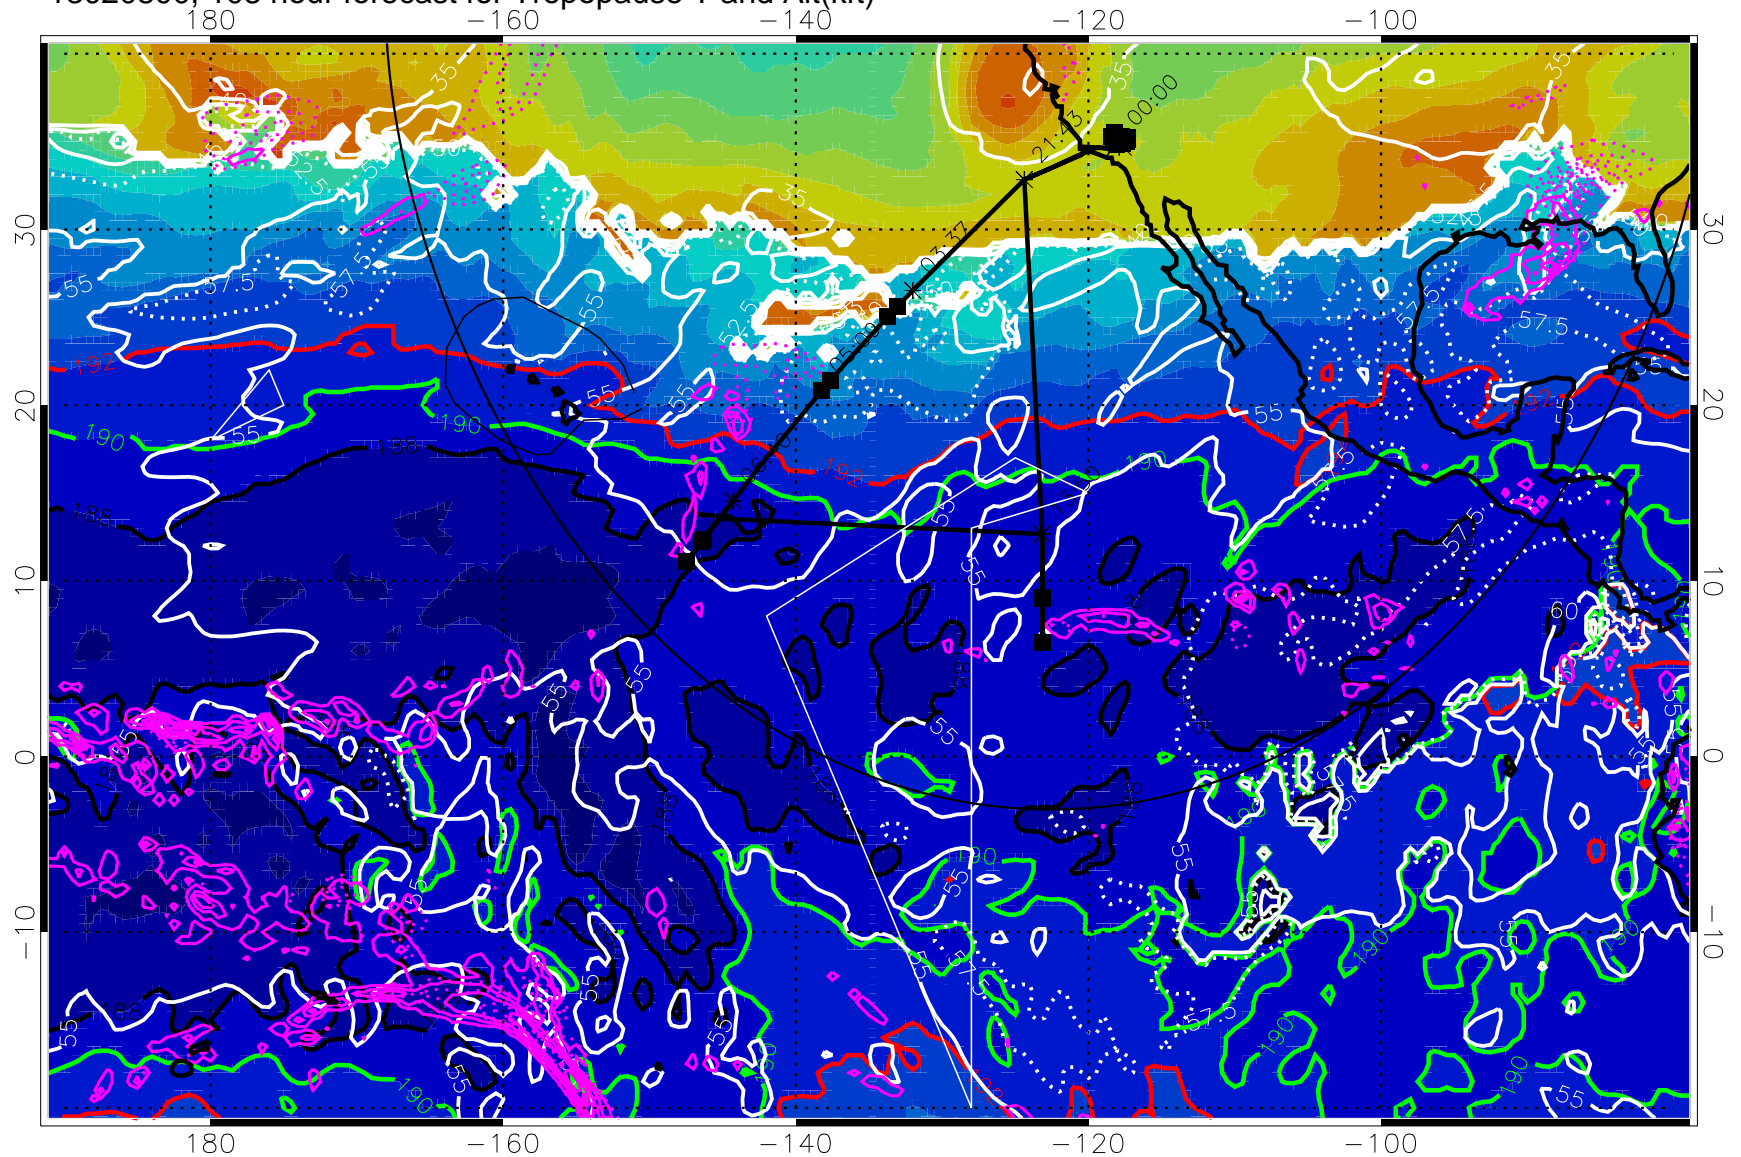

13020800, 108 hour forecast for Tropopause T and Alt(kft)

190 200 210 220 230

Tropopause T, K

Tropopause Altitude in kft (white)

Precip (tot dot, conv sol) past 6 hrs magenta 6 kg/m² contours, min 4

187.5K Isotherm (black) 190K Isotherm (green) 192.5K Isotherm (red)

→ 30 m/s

Range ring of 4055 km -- 13 hours GH round trip