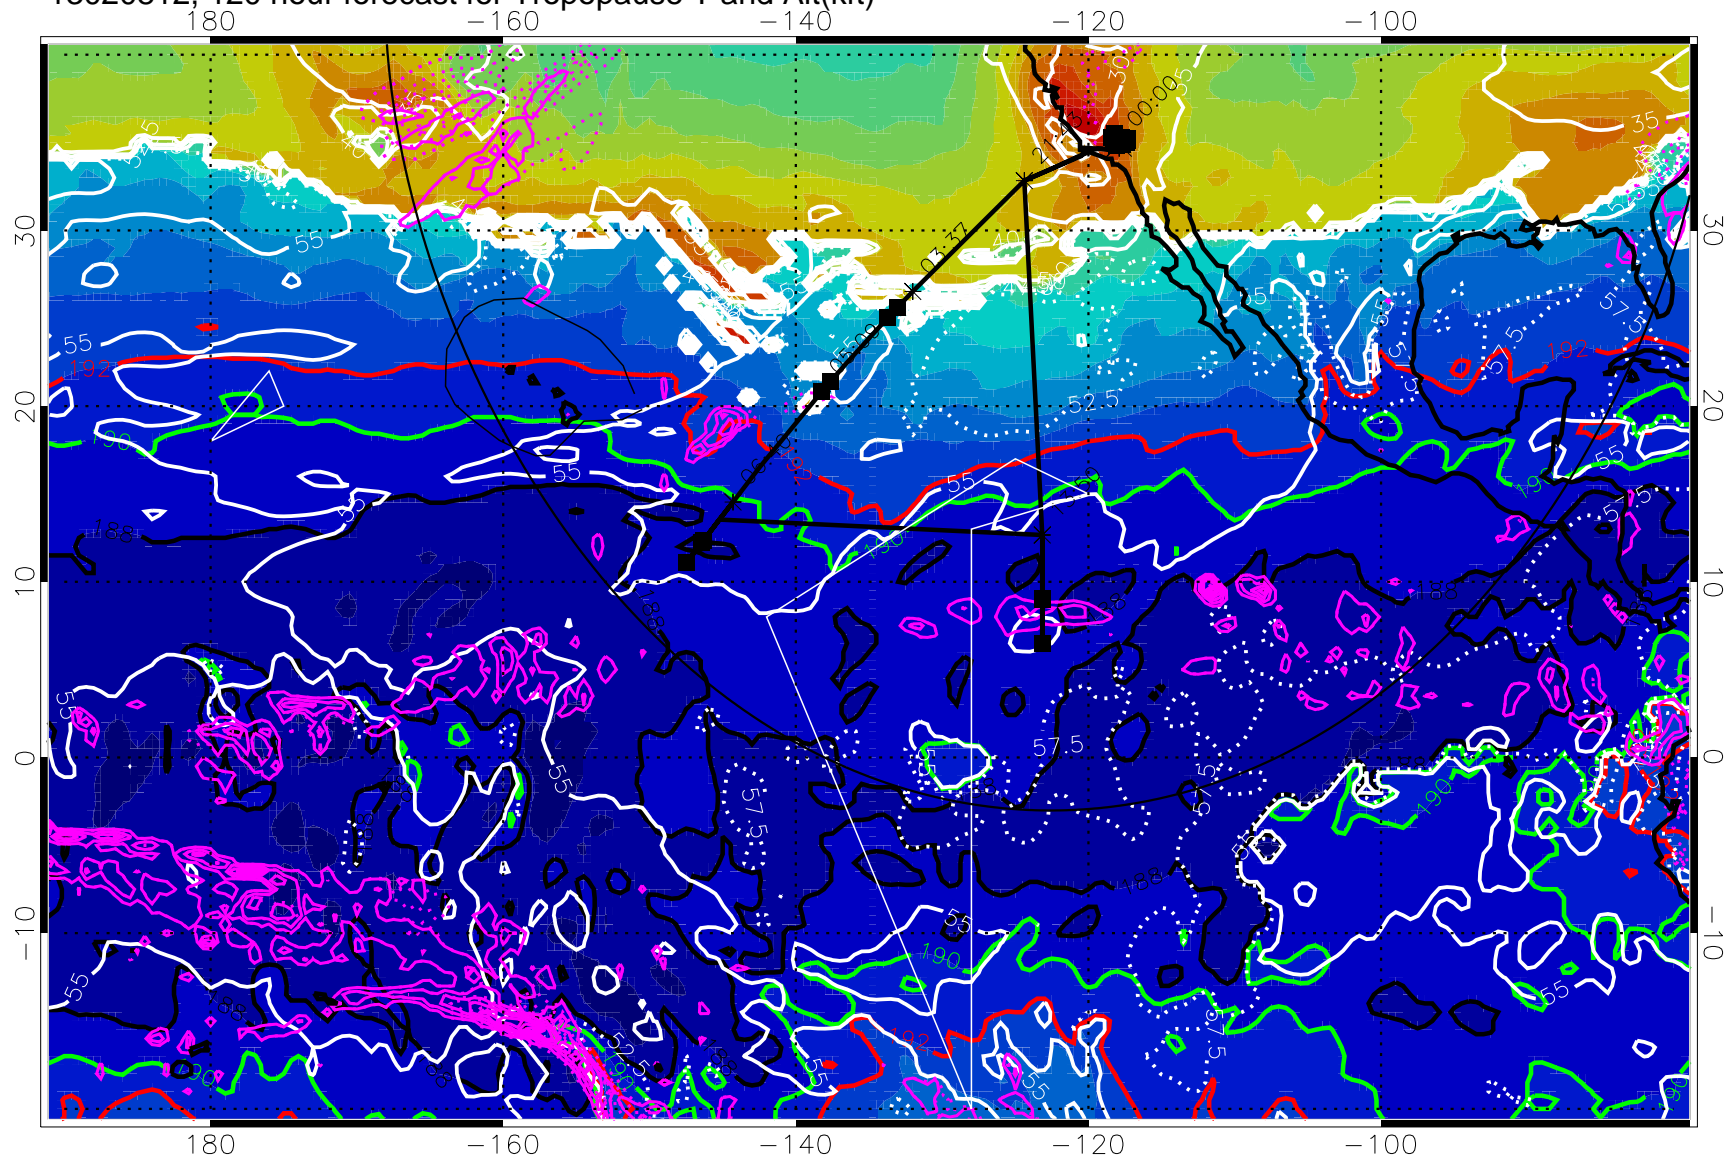

13020812, 120 hour forecast for Tropopause T and Alt(kft)

190 200 210 220 230

Tropopause T, K

Tropopause Altitude in kft (white)

Precip (tot dot, conv sol) past 6 hrs mag 6 kg/m² contours, min 4

187.5K Isotherm (black) 190K Isotherm (green) 192.5K Isotherm (red)

→ 30 m/s

Range ring of 4055 km -- 13 hours GH round trip