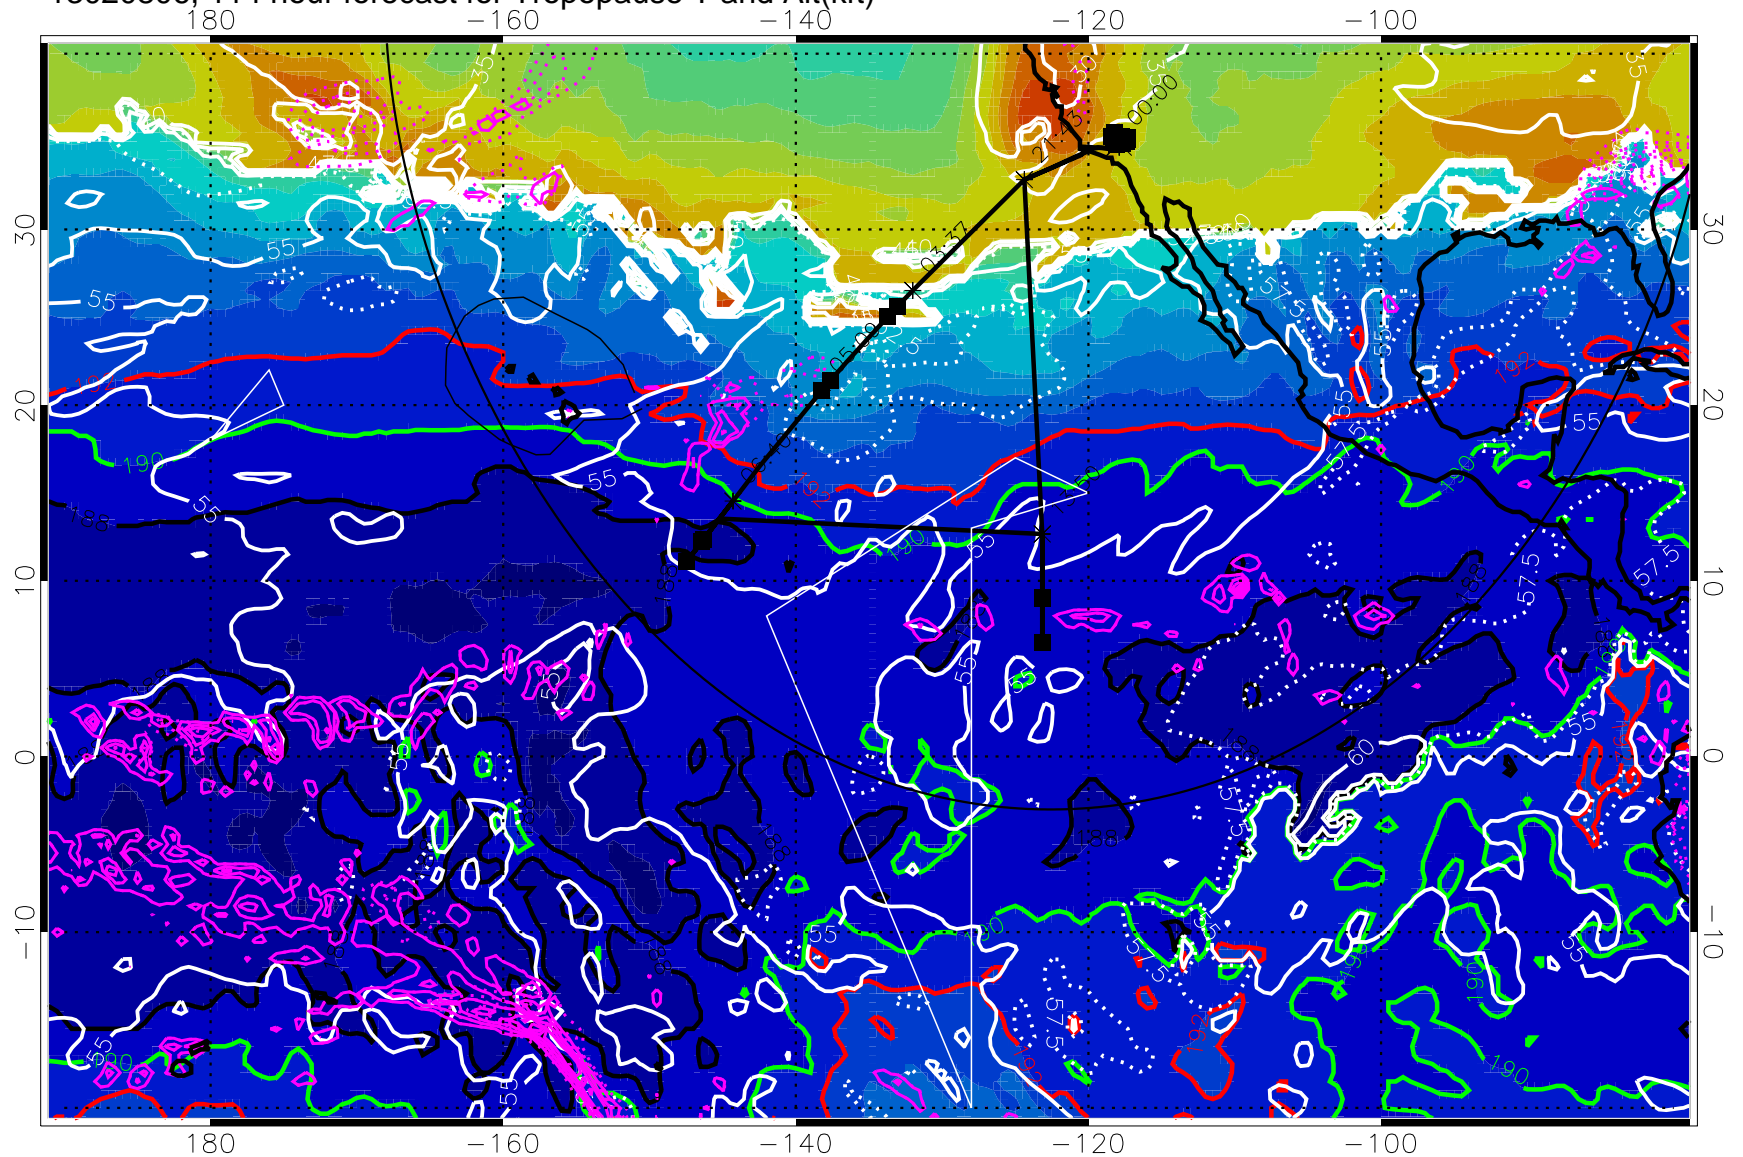

Tropopause Altitude in kft (white)

Precip (tot dot, conv sol) past 6 hrs mag 6 kg/m<sup>2</sup> contours, min 4

187.5K Isotherm (black) 190K Isotherm (green) 192.5K Isotherm (red)

→ 30 m/s

Range ring of 4055 km -- 13 hours GH round trip

13020800, 108 hour forecast for Tropopause T and Alt(kft)

190 200 210 220 230

Tropopause T, K

Tropopause Altitude in kft (white)

Precip (tot dot, conv sol) past 6 hrs magenta 6 kg/m<sup>2</sup> contours, min 4

187.5K Isotherm (black) 190K Isotherm (green) 192.5K Isotherm (red)

→ 30 m/s

Range ring of 4055 km -- 13 hours GH round trip

13020806, 114 hour forecast for Tropopause T and Alt(kft)

190      200      210      220      230  
Tropopause T, K

Tropopause Altitude in kft (white)

Precip (tot dot, conv sol) past 6 hrs 6 kg/m<sup>2</sup> contours, min 4

187.5K Isotherm (black) 190K Isotherm (green) 192.5K Isotherm (red)

→ 30 m/s

Range ring of 4055 km -- 13 hours GH round trip