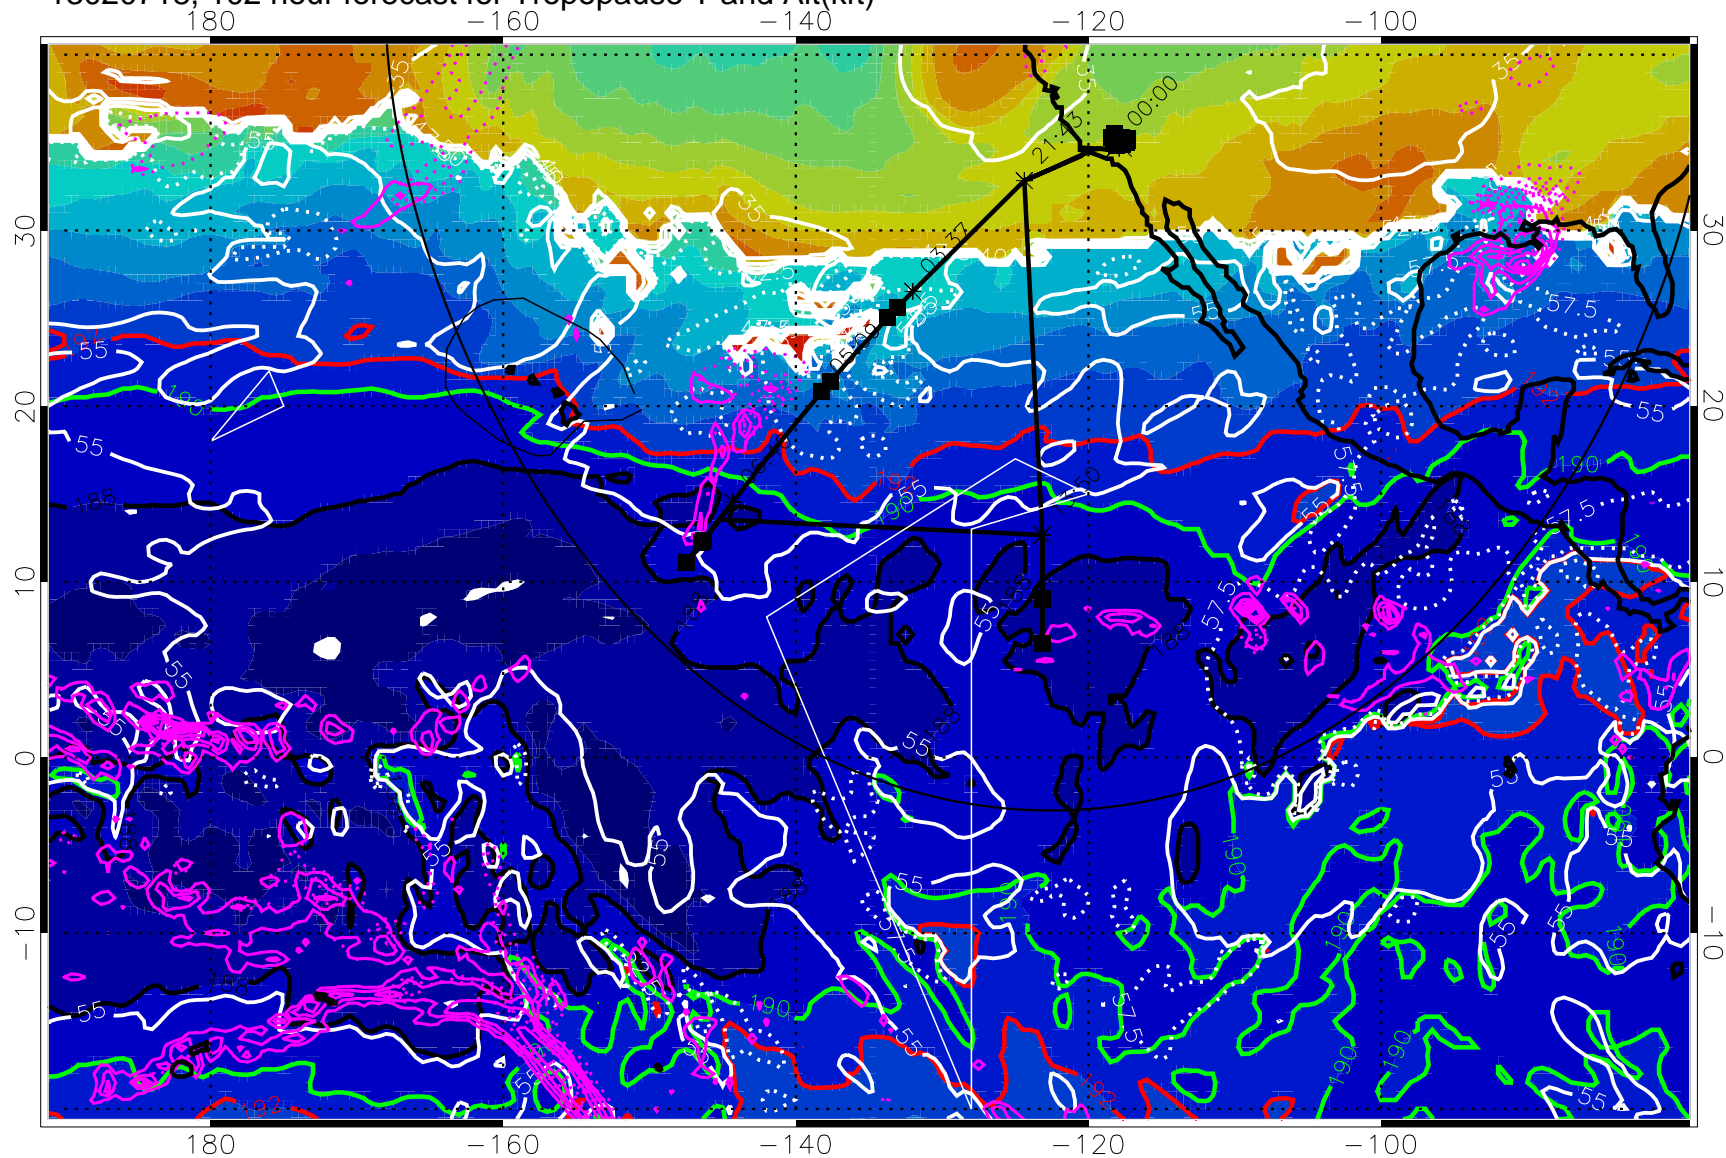

Tropopause Altitude in kft (white)

Precip (tot dot, conv sol) past 6 hrs 6 kg/m<sup>2</sup> contours, min 4

187.5K Isotherm (black) 190K Isotherm (green) 192.5K Isotherm (red)

→ 30 m/s

Range ring of 4055 km -- 13 hours GH round trip

187.5K Isotherm (black) 190K Isotherm (green) 192.5K Isotherm (red)

→ 30 m/s

Range ring of 4055 km -- 13 hours GH round trip

13020718, 102 hour forecast for Tropopause T and Alt(kft)

190 200 210 220 230

Tropopause T, K