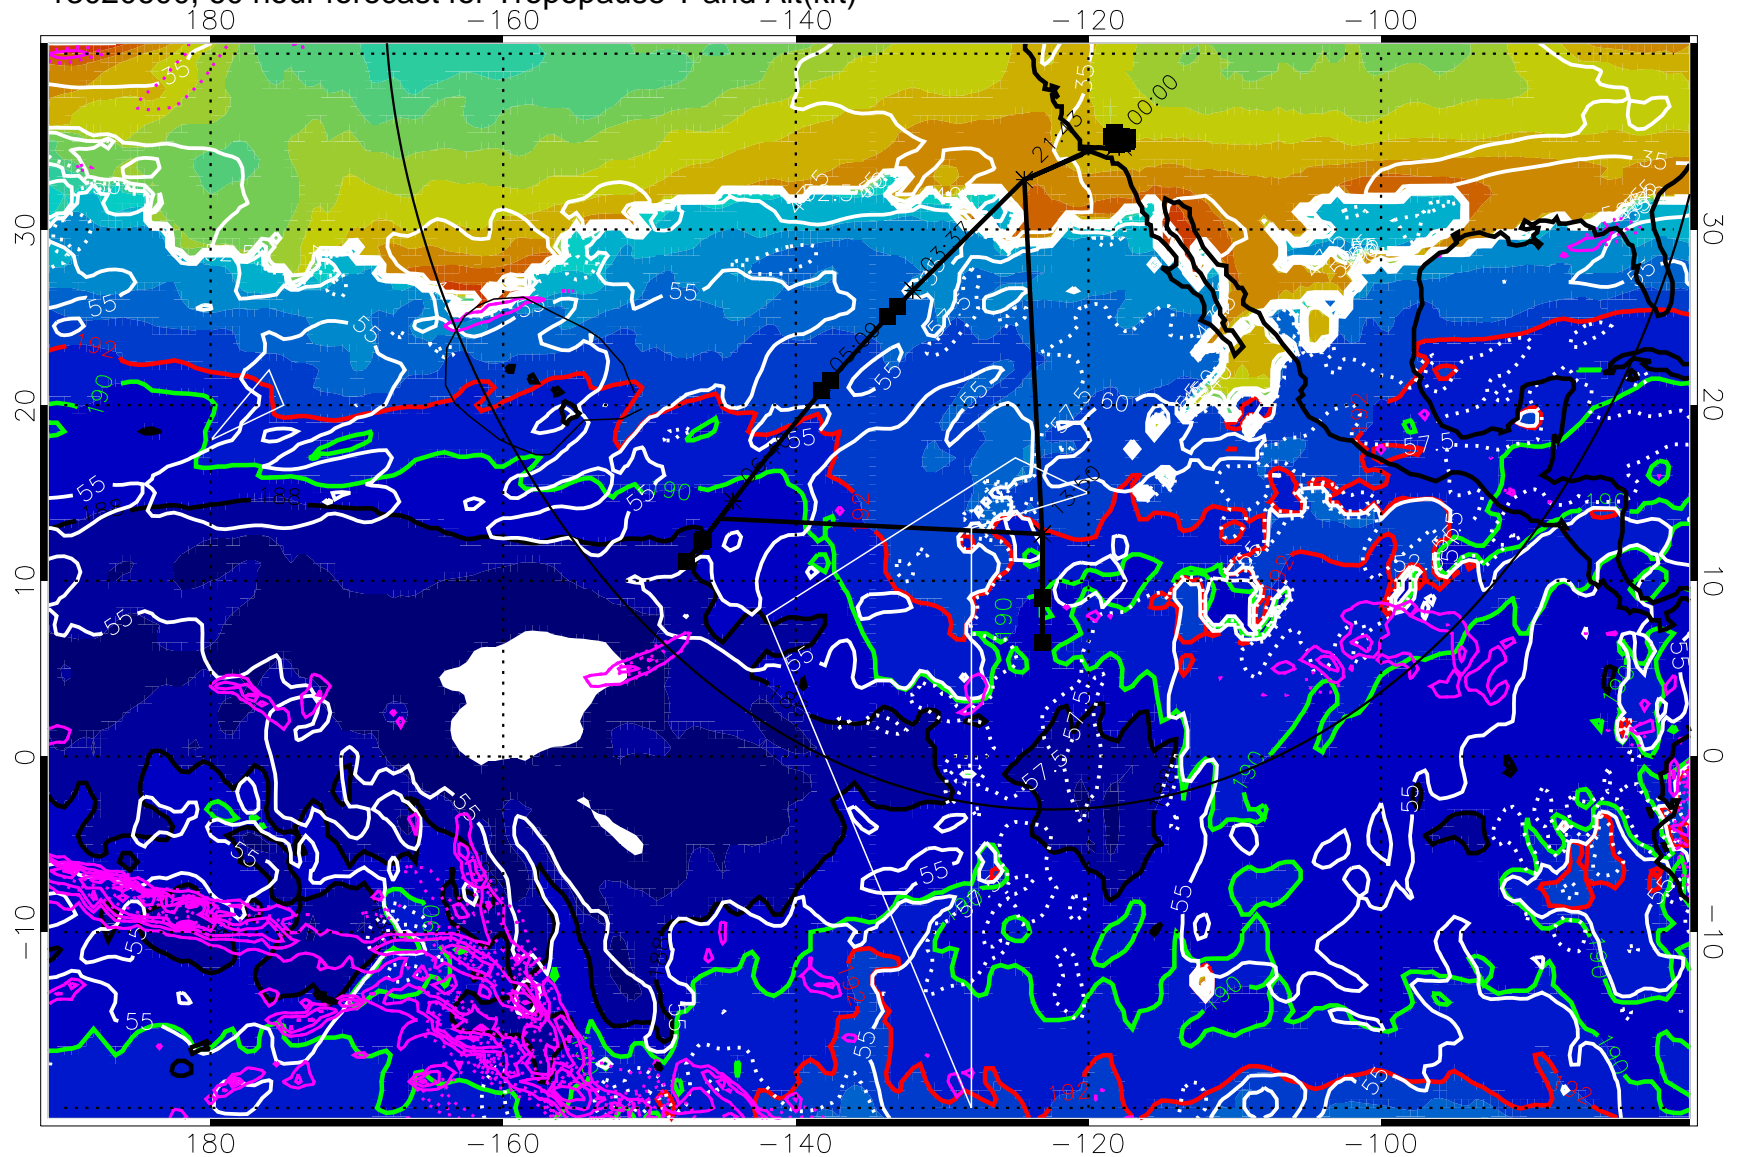

13020600, 60 hour forecast for Tropopause T and Alt(kft)

190 200 210 220 230

Tropopause T, K

Tropopause Altitude in kft (white)

Precip (tot dot, conv sol) past 6 hrs 6 kg/m² contours, min 4

187.5K Isotherm (black) 190K Isotherm (green) 192.5K Isotherm (red)

→ 30 m/s

Range ring of 4055 km -- 13 hours GH round trip