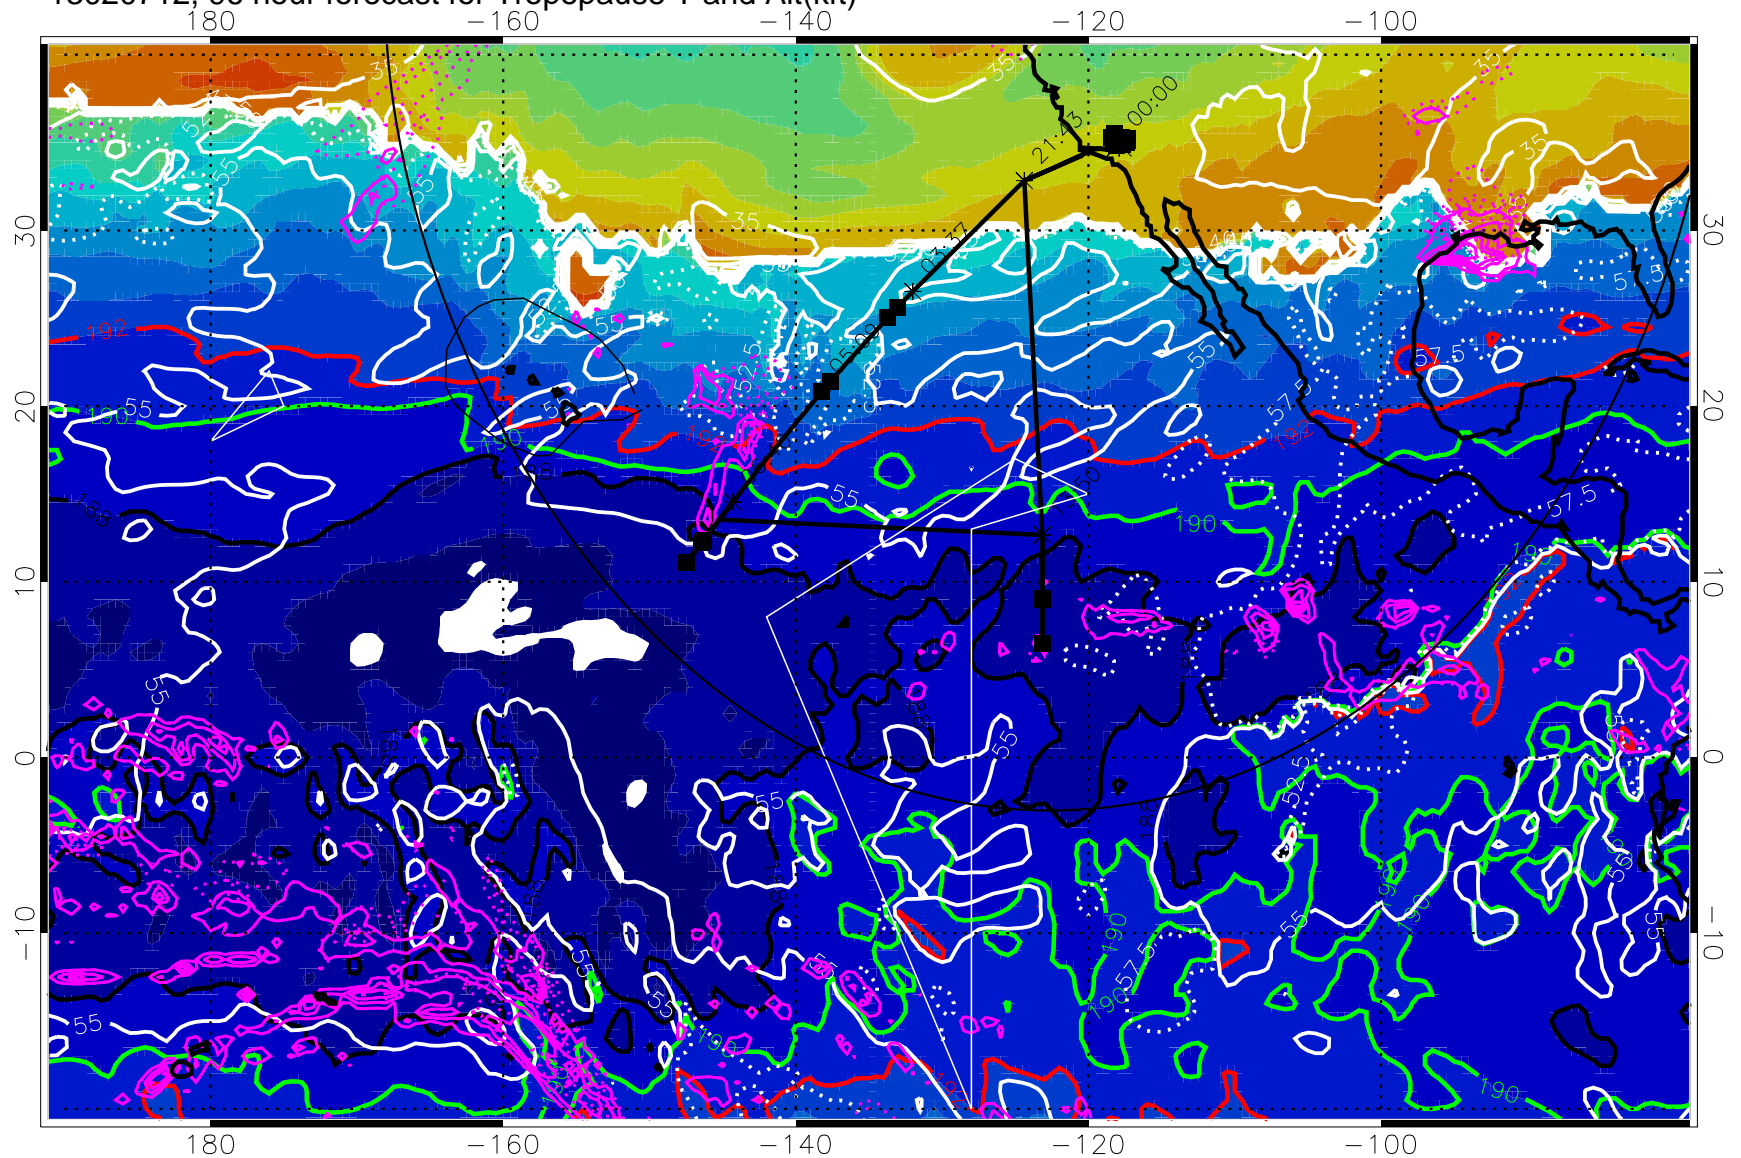

13020712, 96 hour forecast for Tropopause T and Alt(kft)

190   200   210   220   230
Tropopause T, K

Tropopause Altitude in kft (white)

Precip (tot dot, conv sol) past 6 hrs 6 kg/m² contours, min 4

187.5K Isotherm (black) 190K Isotherm (green) 192.5K Isotherm (red)

→ 30 m/s

Range ring of 4055 km -- 13 hours GH round trip