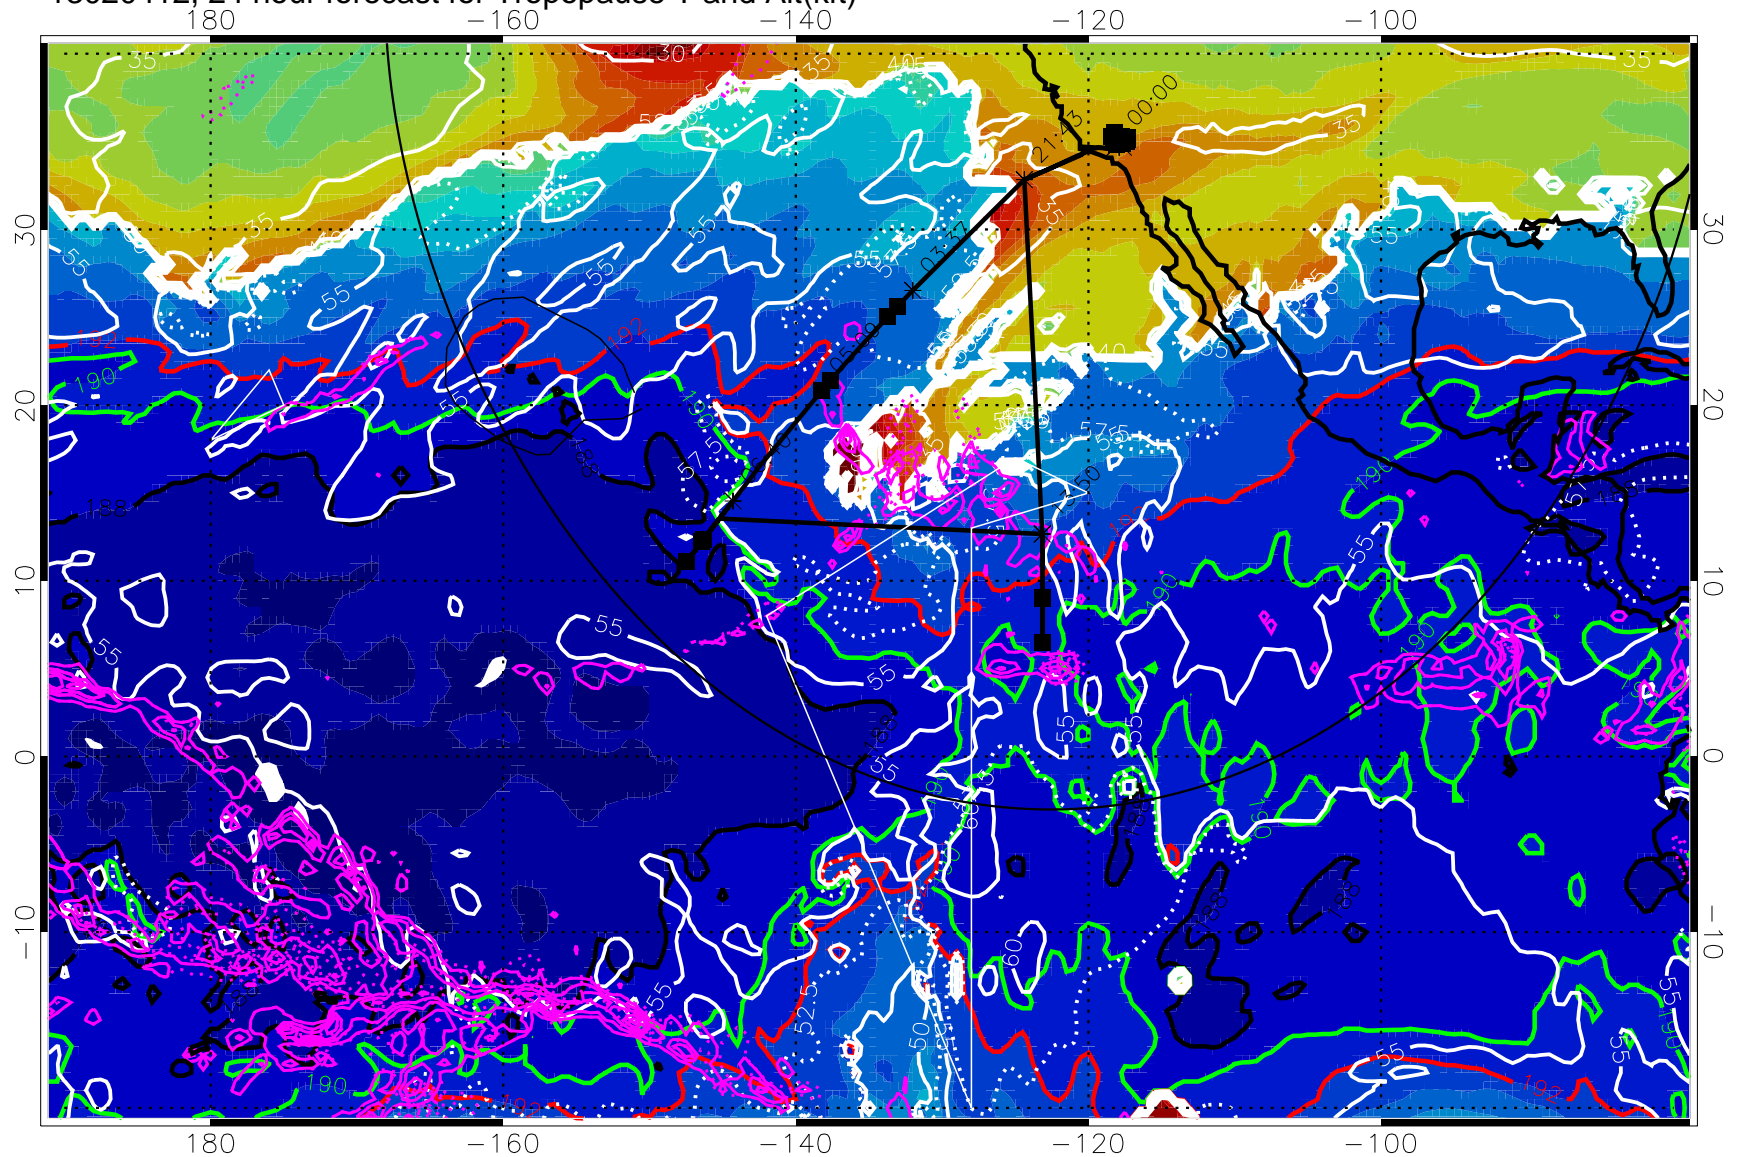

Tropopause Altitude in kft (white)

Precip (tot dot, conv sol) past 6 hrs 6 kg/m<sup>2</sup> contours, min 4

187.5K Isotherm (black) 190K Isotherm (green) 192.5K Isotherm (red)

→ 30 m/s

Range ring of 4055 km -- 13 hours GH round trip

13020406, 18 hour forecast for Tropopause T and Alt(kft)

190 200 210 220 230

Tropopause T, K

Tropopause Altitude in kft (white)

Precip (tot dot, conv sol) past 6 hrs 6 kg/m<sup>2</sup> contours, min 4

187.5K Isotherm (black) 190K Isotherm (green) 192.5K Isotherm (red)

→ 30 m/s

Range ring of 4055 km -- 13 hours GH round trip

13020412, 24 hour forecast for Tropopause T and Alt(kft)

190 200 210 220 230

Tropopause T, K

Tropopause Altitude in kft (white)

Precip (tot dot, conv sol) past 6 hrs magenta 6 kg/m<sup>2</sup> contours, min 4

187.5K Isotherm (black) 190K Isotherm (green) 192.5K Isotherm (red)

→ 30 m/s

Range ring of 4055 km -- 13 hours GH round trip

13020418, 30 hour forecast for Tropopause T and Alt(kft)

190 200 210 220 230

Tropopause T, K