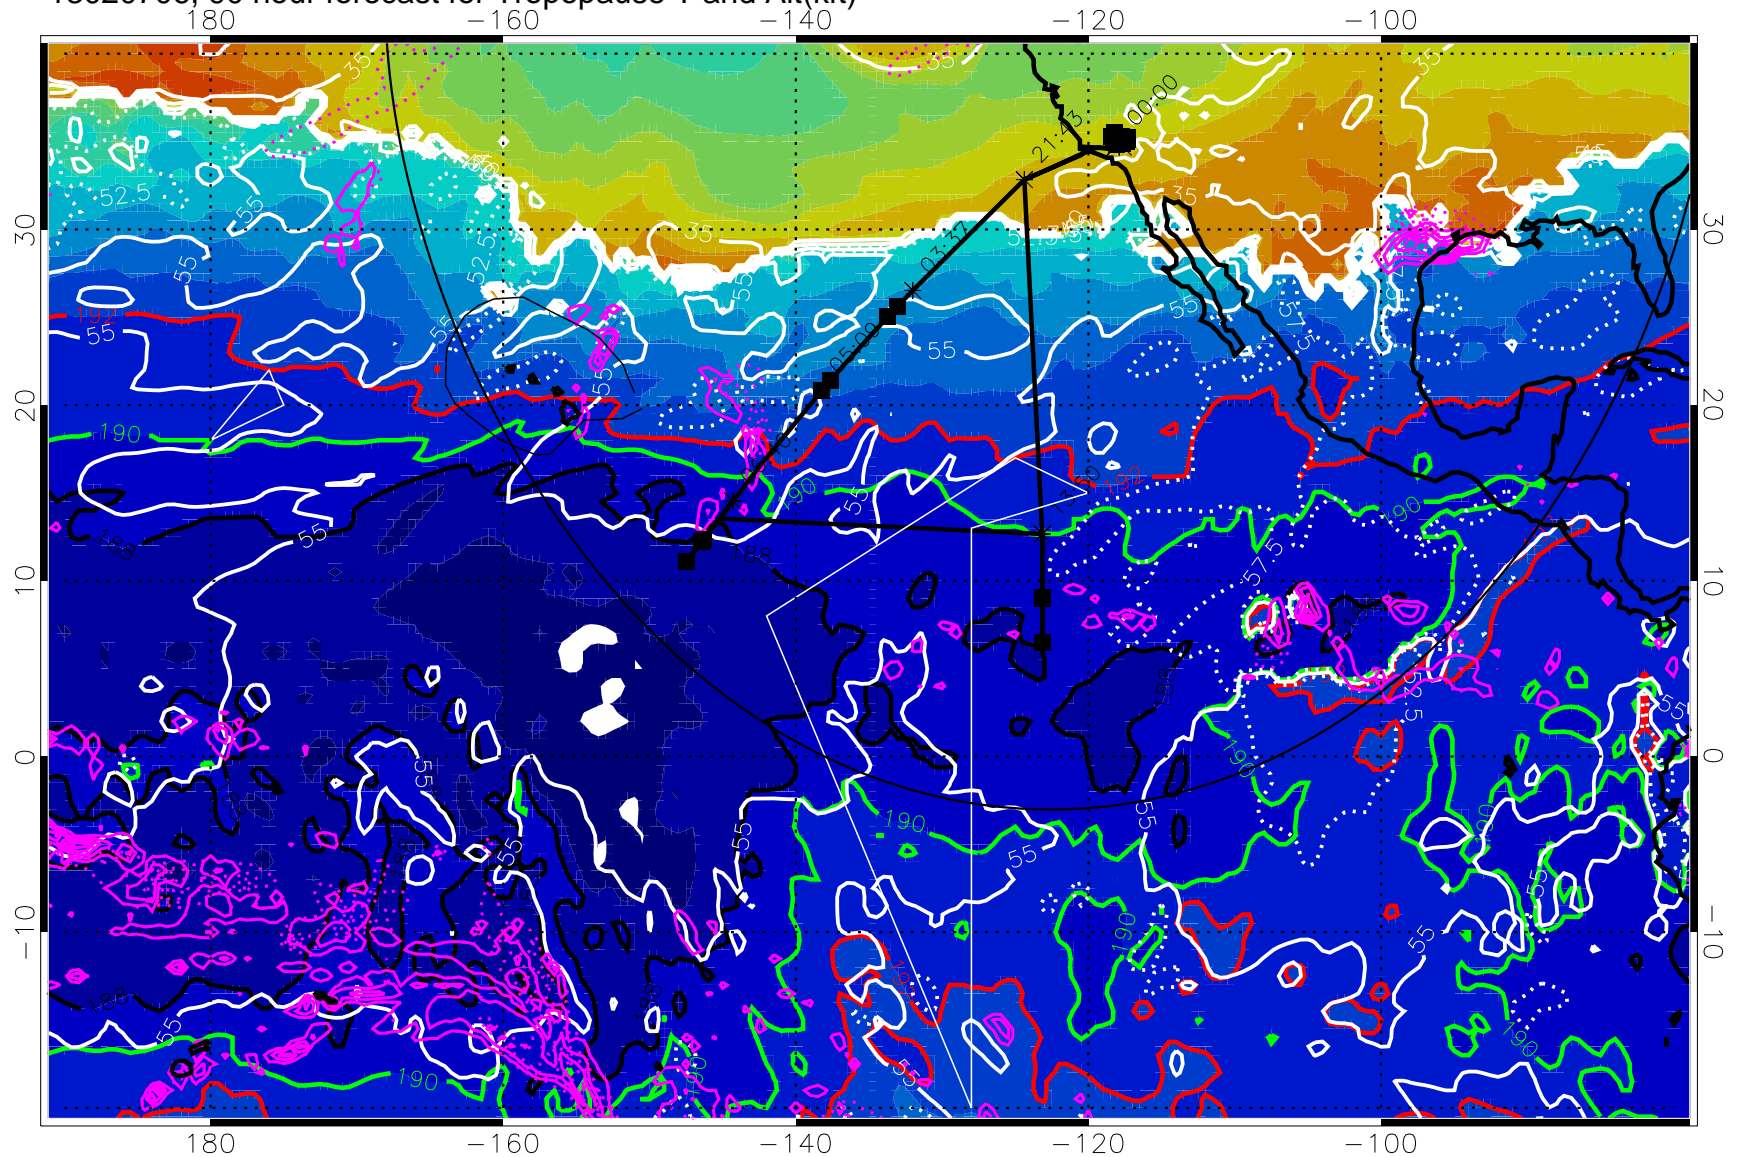

→ 30 m/s

Range ring of 4055 km -- 13 hours GH round trip

13020700, 84 hour forecast for Tropopause T and Alt(kft)

190 200 210 220 230

Tropopause T, K

Tropopause Altitude in kft (white)

Precip (tot dot, conv sol) past 6 hrs 6 kg/m<sup>2</sup> contours, min 4

187.5K Isotherm (black) 190K Isotherm (green) 192.5K Isotherm (red)

→ 30 m/s

Range ring of 4055 km -- 13 hours GH round trip

13020706, 90 hour forecast for Tropopause T and Alt(kft)

190 200 210 220 230

Tropopause T, K

Tropopause Altitude in kft (white)

Precip (tot dot, conv sol) past 6 hrs 6 kg/m<sup>2</sup> contours, min 4

187.5K Isotherm (black) 190K Isotherm (green) 192.5K Isotherm (red)

→ 30 m/s

Range ring of 4055 km -- 13 hours GH round trip