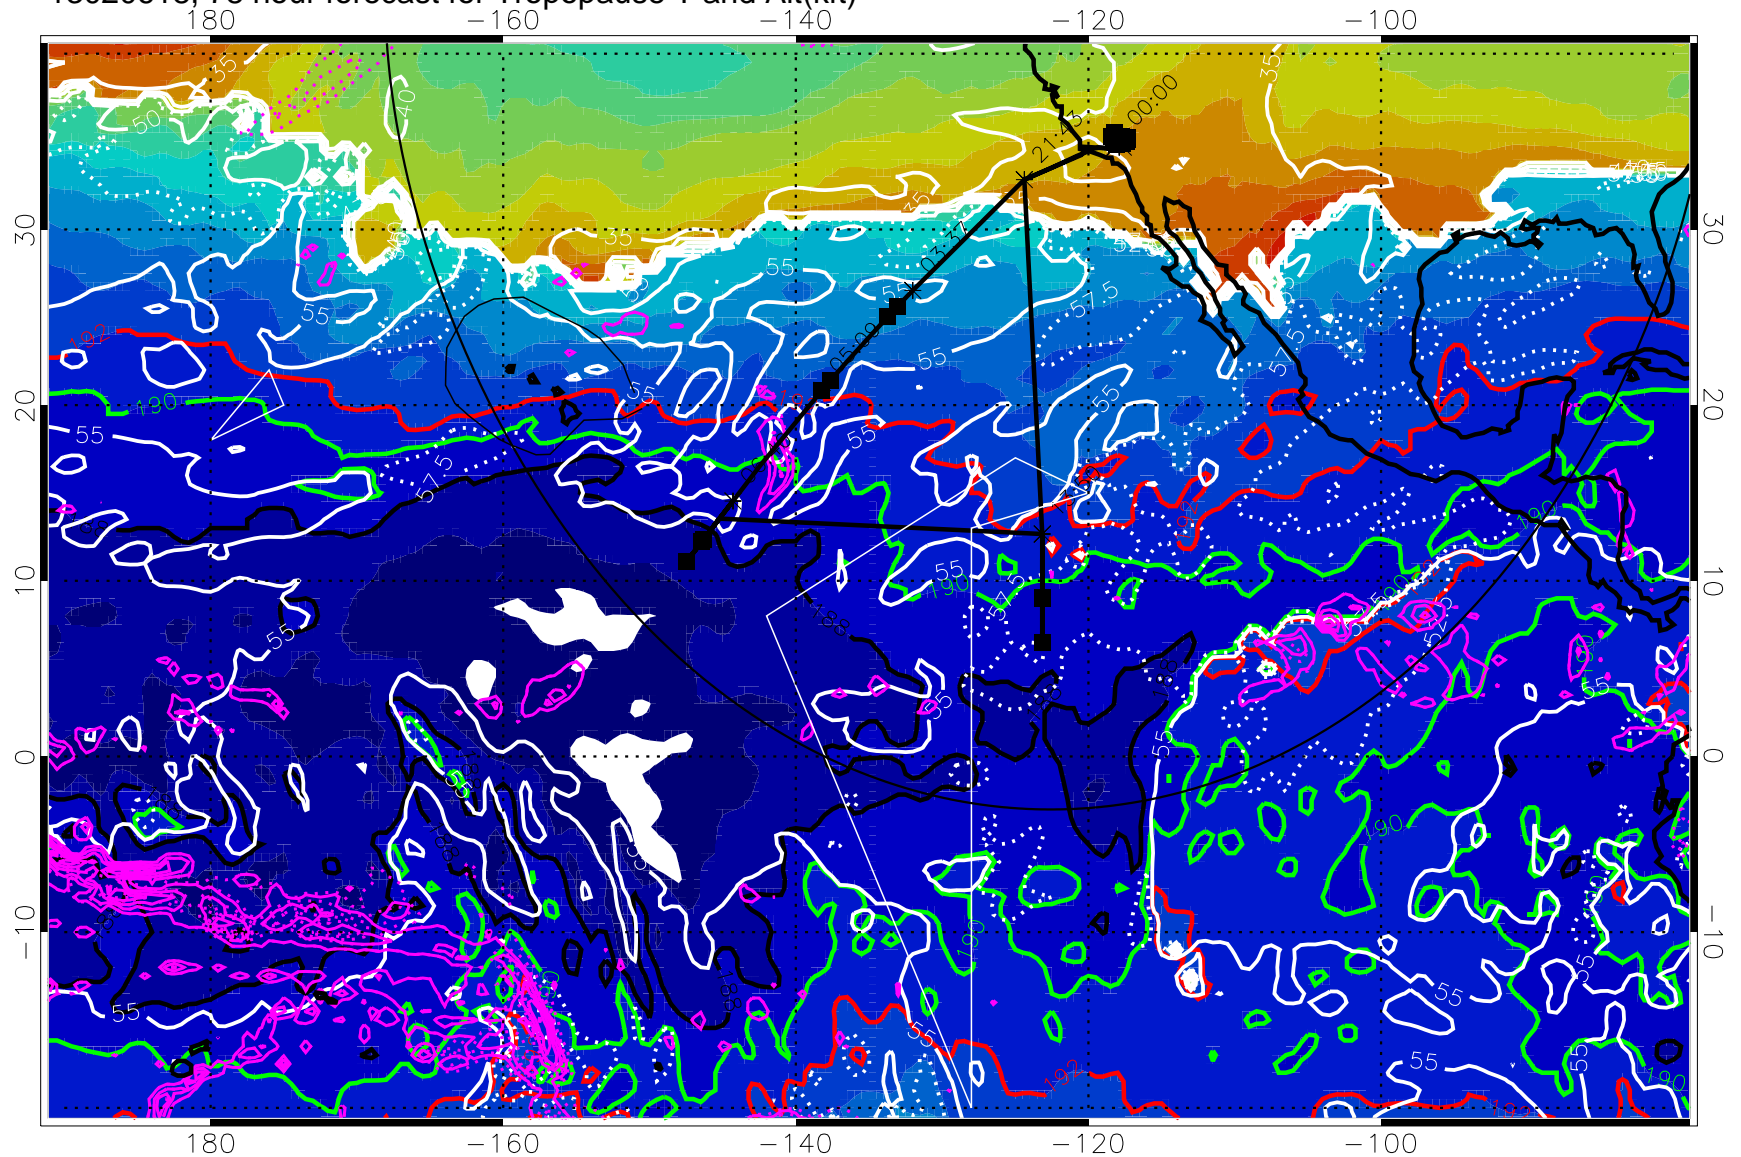

13020618, 78 hour forecast for Tropopause T and Alt(kft)

Tropopause T, K

Tropopause Altitude in kft (white)

Precip (tot dot, conv sol) past 6 hrs 6 kg/m² contours, min 4

187.5K Isotherm (black) 190K Isotherm (green) 192.5K Isotherm (red)

→ 30 m/s

Range ring of 4055 km -- 13 hours GH round trip