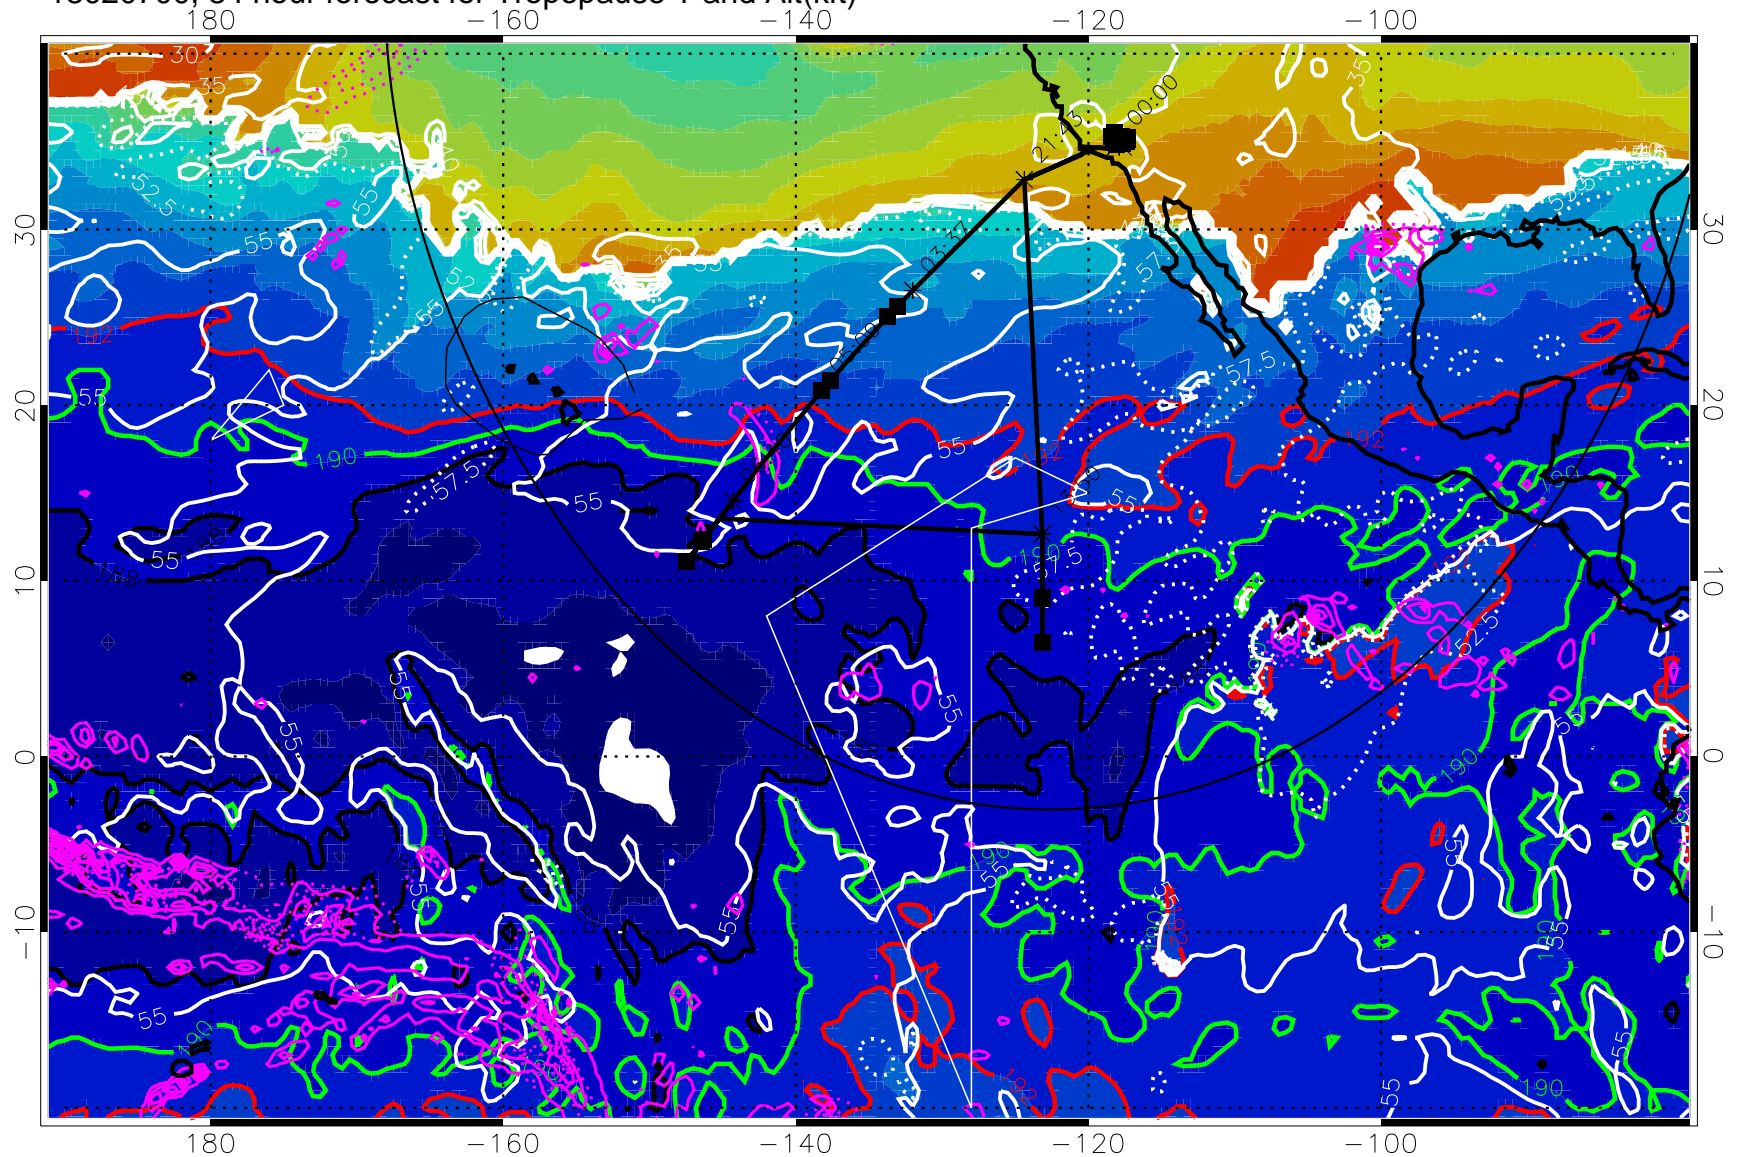

13020700, 84 hour forecast for Tropopause T and Alt(kft)

190 200 210 220 230

Tropopause T, K

Tropopause Altitude in kft (white)

Precip (tot dot, conv sol) past 6 hrs 6 kg/m² contours, min 4

187.5K Isotherm (black) 190K Isotherm (green) 192.5K Isotherm (red)

→ 30 m/s

Range ring of 4055 km -- 13 hours GH round trip