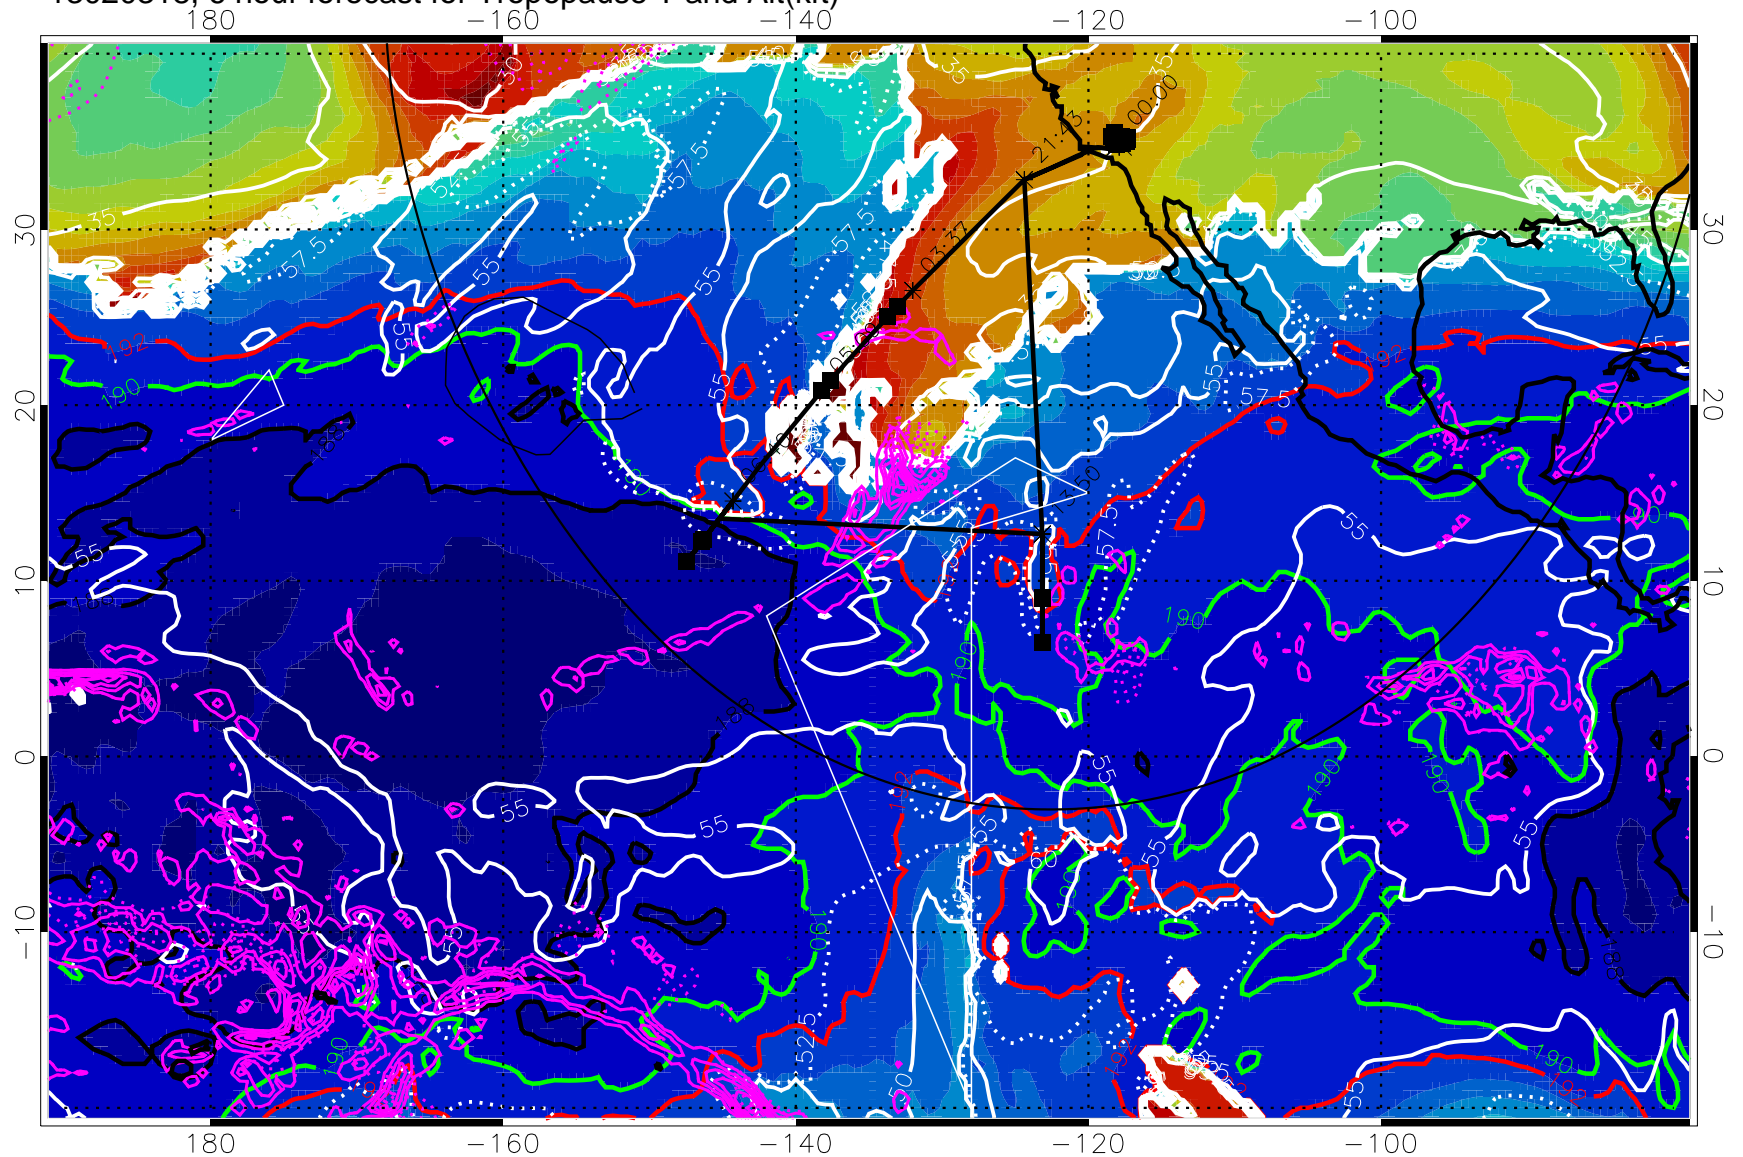

13020318, 6 hour forecast for Tropopause T and Alt(kft)

190 200 210 220 230

Tropopause T, K

Tropopause Altitude in kft (white)

Precip (tot dot, conv sol) past 6 hrs magenta 6 kg/m<sup>2</sup> contours, min 4

187.5K Isotherm (black) 190K Isotherm (green) 192.5K Isotherm (red)

→ 30 m/s

Range ring of 4055 km -- 13 hours GH round trip

13020400, 12 hour forecast for Tropopause T and Alt(kft)

190 200 210 220 230

Tropopause T, K

Tropopause Altitude in kft (white)

Precip (tot dot, conv sol) past 6 hrs 6 kg/m<sup>2</sup> contours, min 4

187.5K Isotherm (black) 190K Isotherm (green) 192.5K Isotherm (red)

→ 30 m/s

Range ring of 4055 km -- 13 hours GH round trip