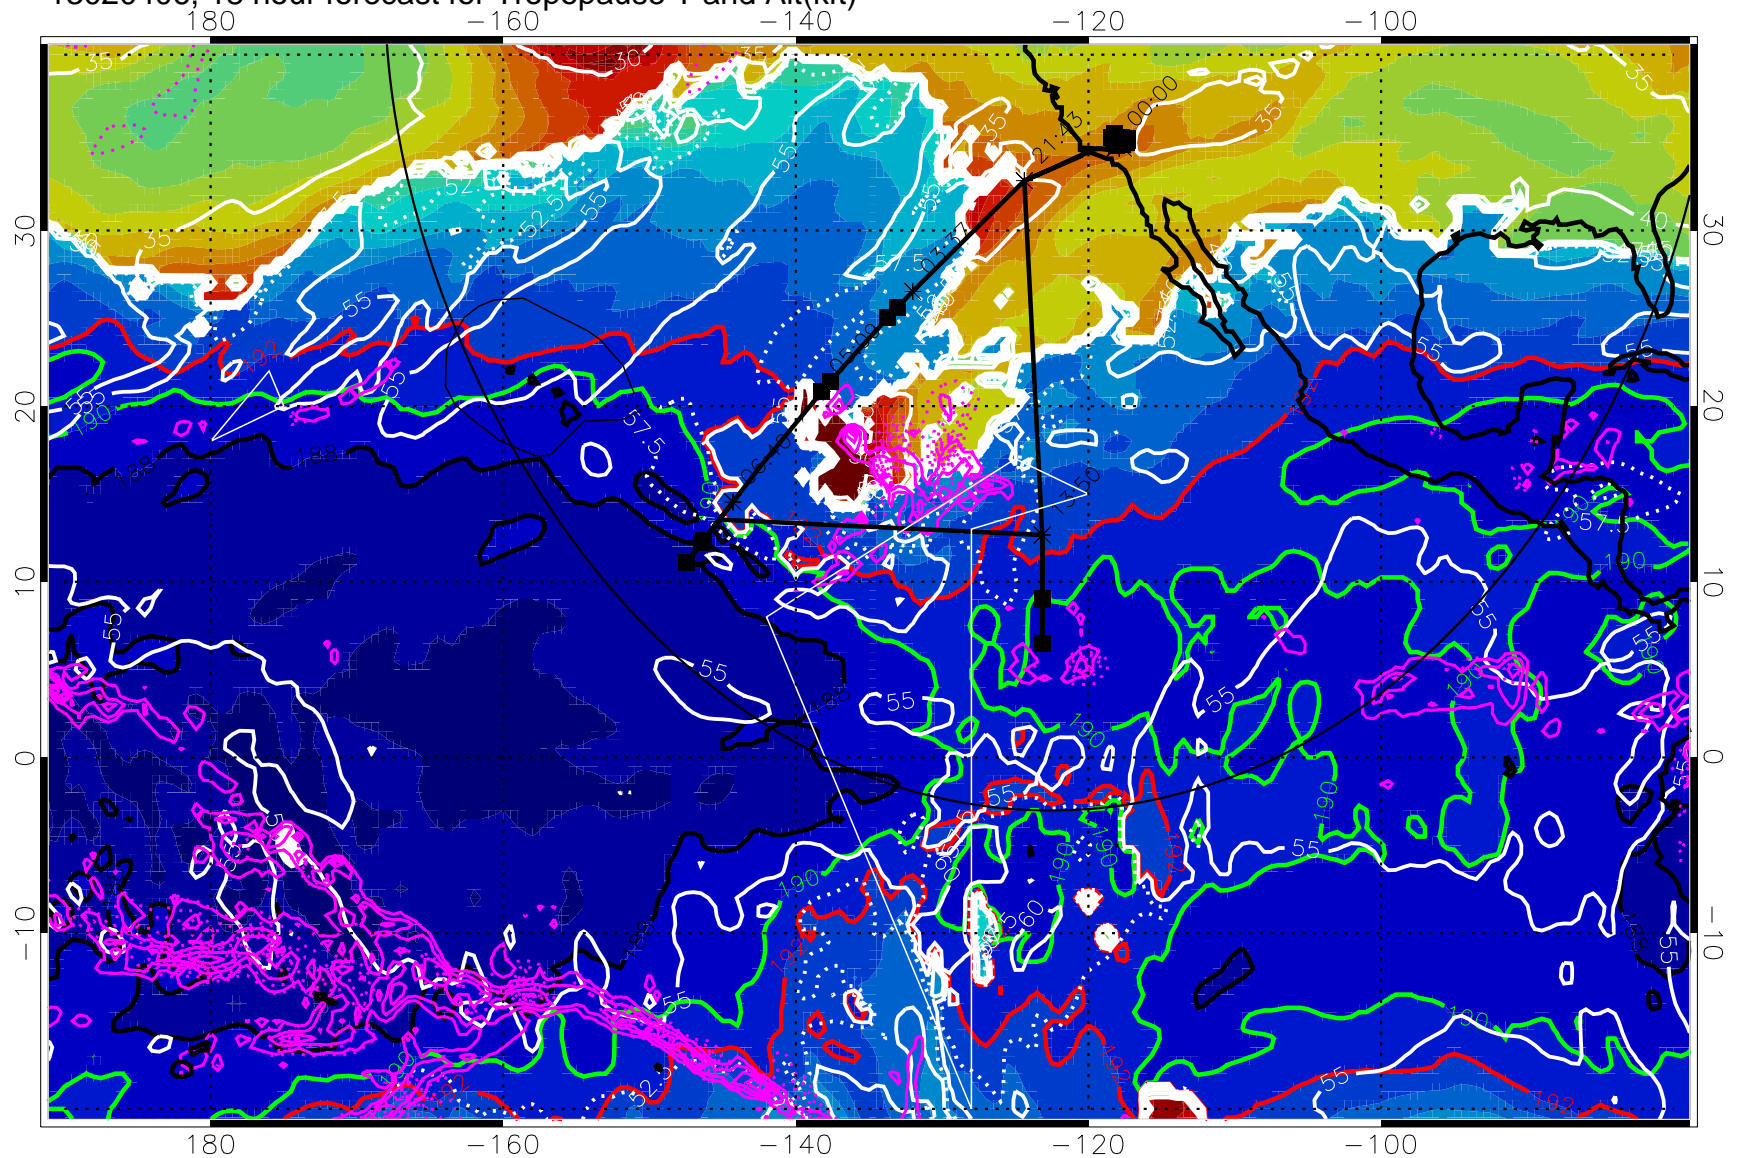

187.5K Isotherm (black) 190K Isotherm (green) 192.5K Isotherm (red)

→ 30 m/s

Range ring of 4055 km -- 13 hours GH round trip

13020400, 12 hour forecast for Tropopause T and Alt(kft)

190 200 210 220 230

Tropopause T, K

Tropopause Altitude in kft (white)

Precip (tot dot, conv sol) past 6 hrs 6 kg/m<sup>2</sup> contours, min 4

187.5K Isotherm (black) 190K Isotherm (green) 192.5K Isotherm (red)

→ 30 m/s

Range ring of 4055 km -- 13 hours GH round trip

13020406, 18 hour forecast for Tropopause T and Alt(kft)

190 200 210 220 230

Tropopause T, K

Tropopause Altitude in kft (white)

Precip (tot dot, conv sol) past 6 hrs 6 kg/m<sup>2</sup> contours, min 4

187.5K Isotherm (black) 190K Isotherm (green) 192.5K Isotherm (red)