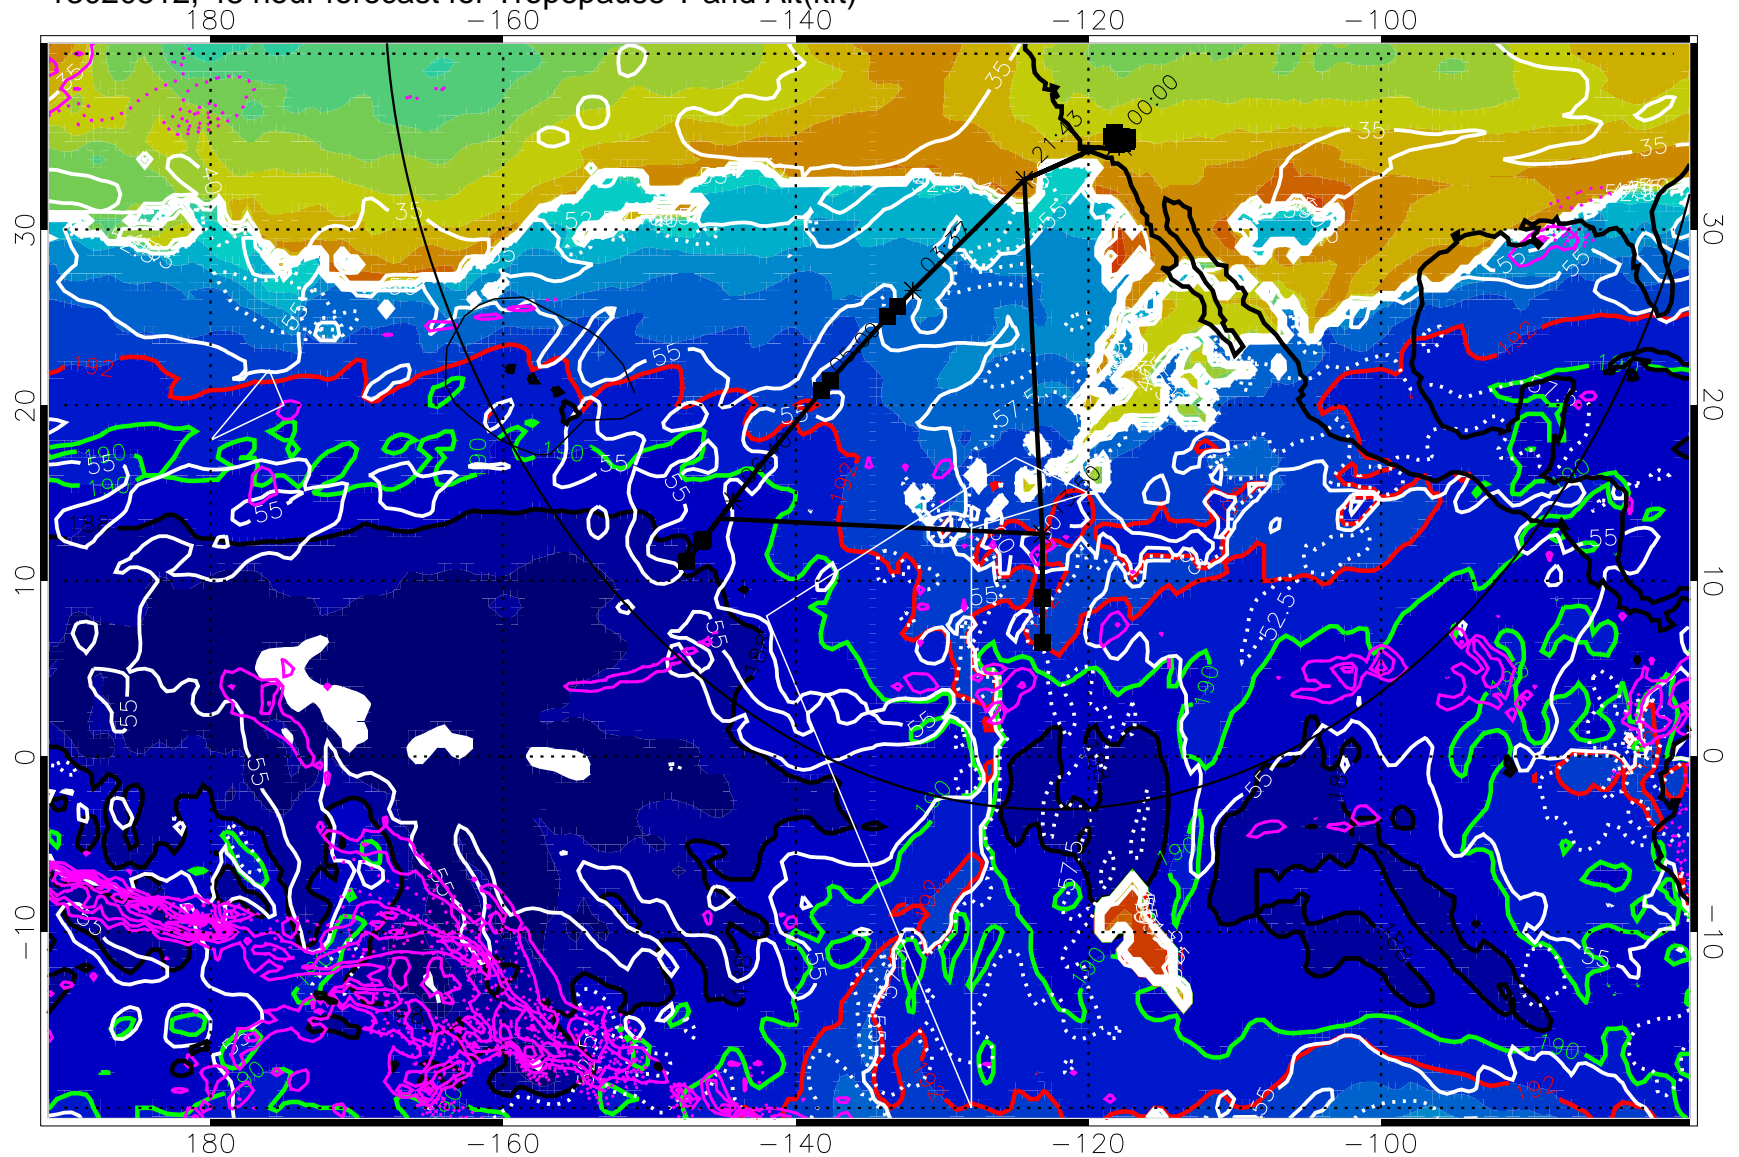

13020512, 48 hour forecast for Tropopause T and Alt(kft)

190 200 210 220 230

Tropopause T, K

Tropopause Altitude in kft (white)

Precip (tot dot, conv sol) past 6 hrs mag 6 kg/m² contours, min 4

187.5K Isotherm (black) 190K Isotherm (green) 192.5K Isotherm (red)

→ 30 m/s

Range ring of 4055 km -- 13 hours GH round trip