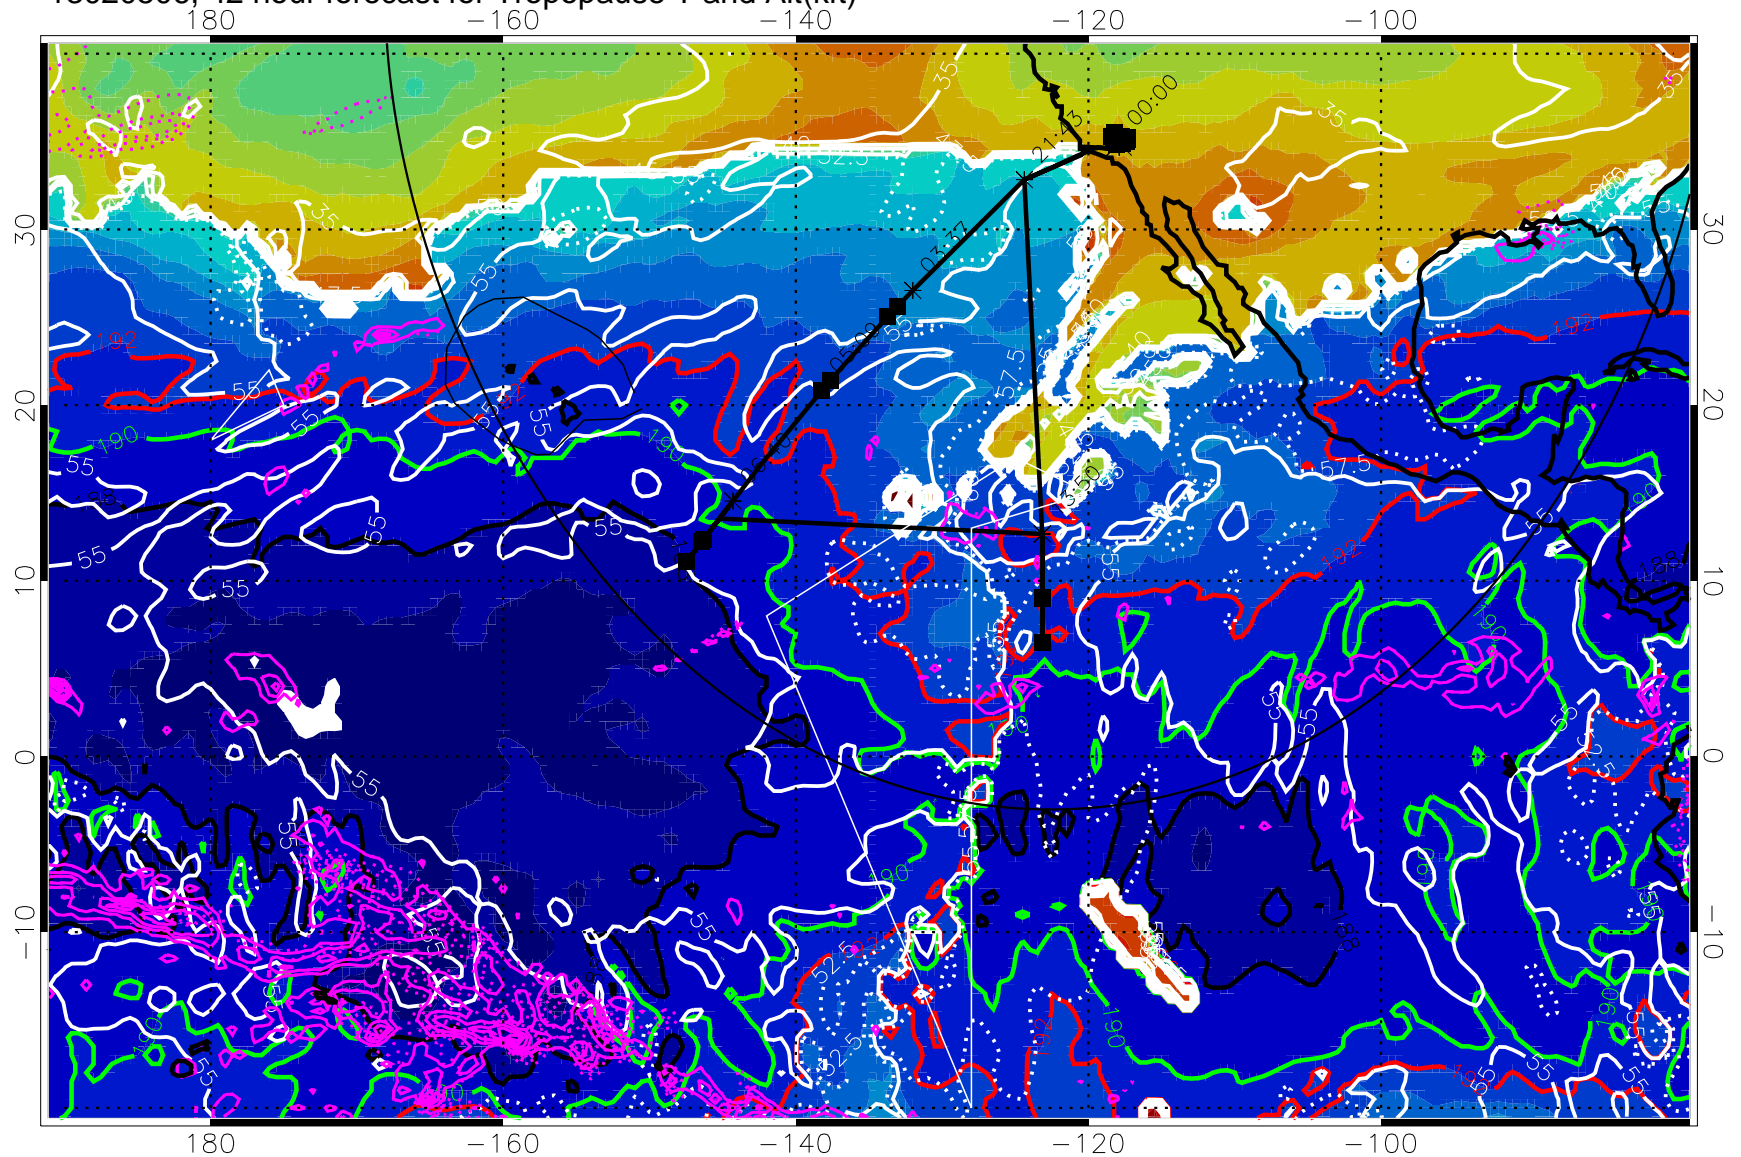

Tropopause Altitude in kft (white)

Precip (tot dot, conv sol) past 6 hrs mag 6 kg/m<sup>2</sup> contours, min 4

187.5K Isotherm (black) 190K Isotherm (green) 192.5K Isotherm (red)

→ 30 m/s

Range ring of 4055 km -- 13 hours GH round trip

187.5K Isotherm (black) 190K Isotherm (green) 192.5K Isotherm (red)

→ 30 m/s

Range ring of 4055 km -- 13 hours GH round trip

13020506, 42 hour forecast for Tropopause T and Alt(kft)

190 200 210 220 230  
Tropopause T, K

Tropopause Altitude in kft (white)

Precip (tot dot, conv sol) past 6 hrs 6 kg/m<sup>2</sup> contours, min 4

187.5K Isotherm (black) 190K Isotherm (green) 192.5K Isotherm (red)

→ 30 m/s

Range ring of 4055 km -- 13 hours GH round trip