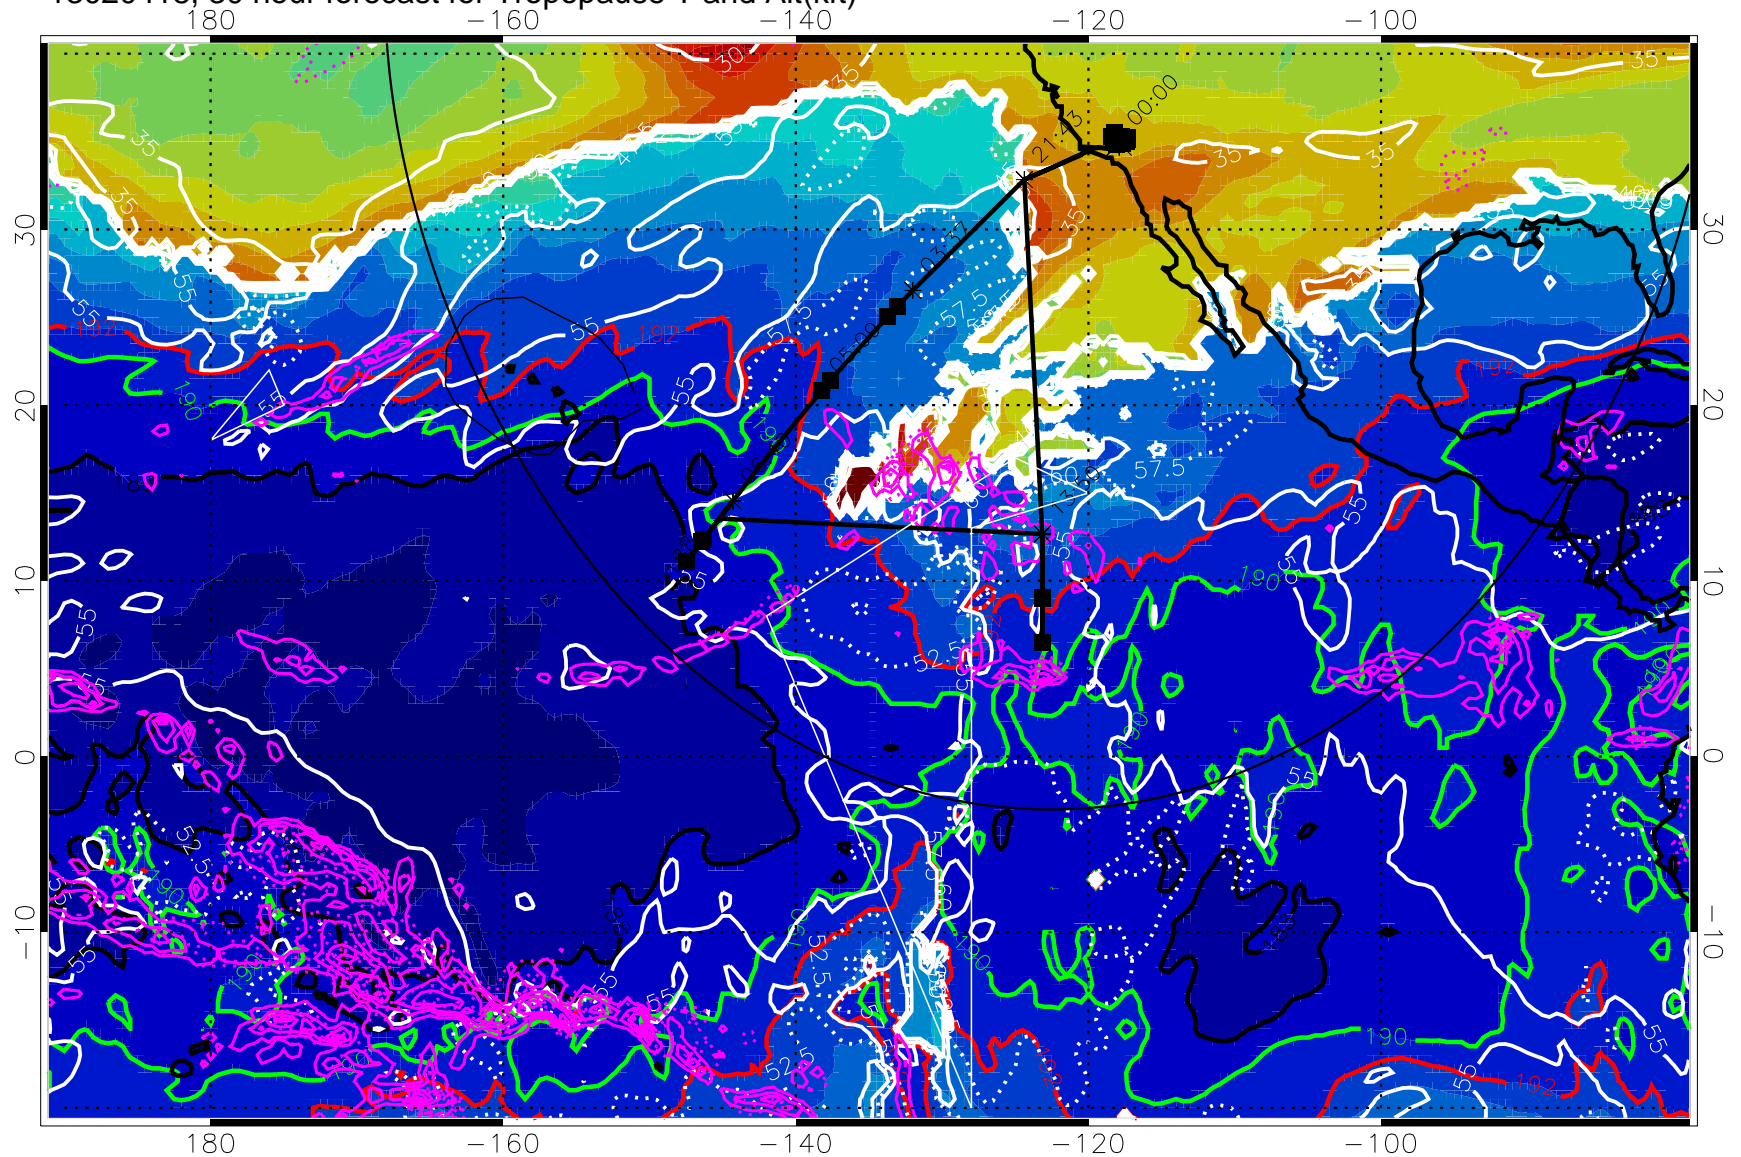

Tropopause Altitude in kft (white)

Precip (tot dot, conv sol) past 6 hrs 6 kg/m<sup>2</sup> contours, min 4

187.5K Isotherm (black) 190K Isotherm (green) 192.5K Isotherm (red)

→ 30 m/s

Range ring of 4055 km -- 13 hours GH round trip

→ 30 m/s

Range ring of 4055 km -- 13 hours GH round trip

13020412, 24 hour forecast for Tropopause T and Alt(kft)

190 200 210 220 230

Tropopause T, K

Tropopause Altitude in kft (white)

Precip (tot dot, conv sol) past 6 hrs magenta 6 kg/m<sup>2</sup> contours, min 4

187.5K Isotherm (black) 190K Isotherm (green) 192.5K Isotherm (red)

→ 30 m/s

Range ring of 4055 km -- 13 hours GH round trip

13020418, 30 hour forecast for Tropopause T and Alt(kft)

190 200 210 220 230

Tropopause T, K

Tropopause Altitude in kft (white)

Precip (tot dot, conv sol) past 6 hrs mag 6 kg/m<sup>2</sup> contours, min 4

187.5K Isotherm (black) 190K Isotherm (green) 192.5K Isotherm (red)

→ 30 m/s

Range ring of 4055 km -- 13 hours GH round trip