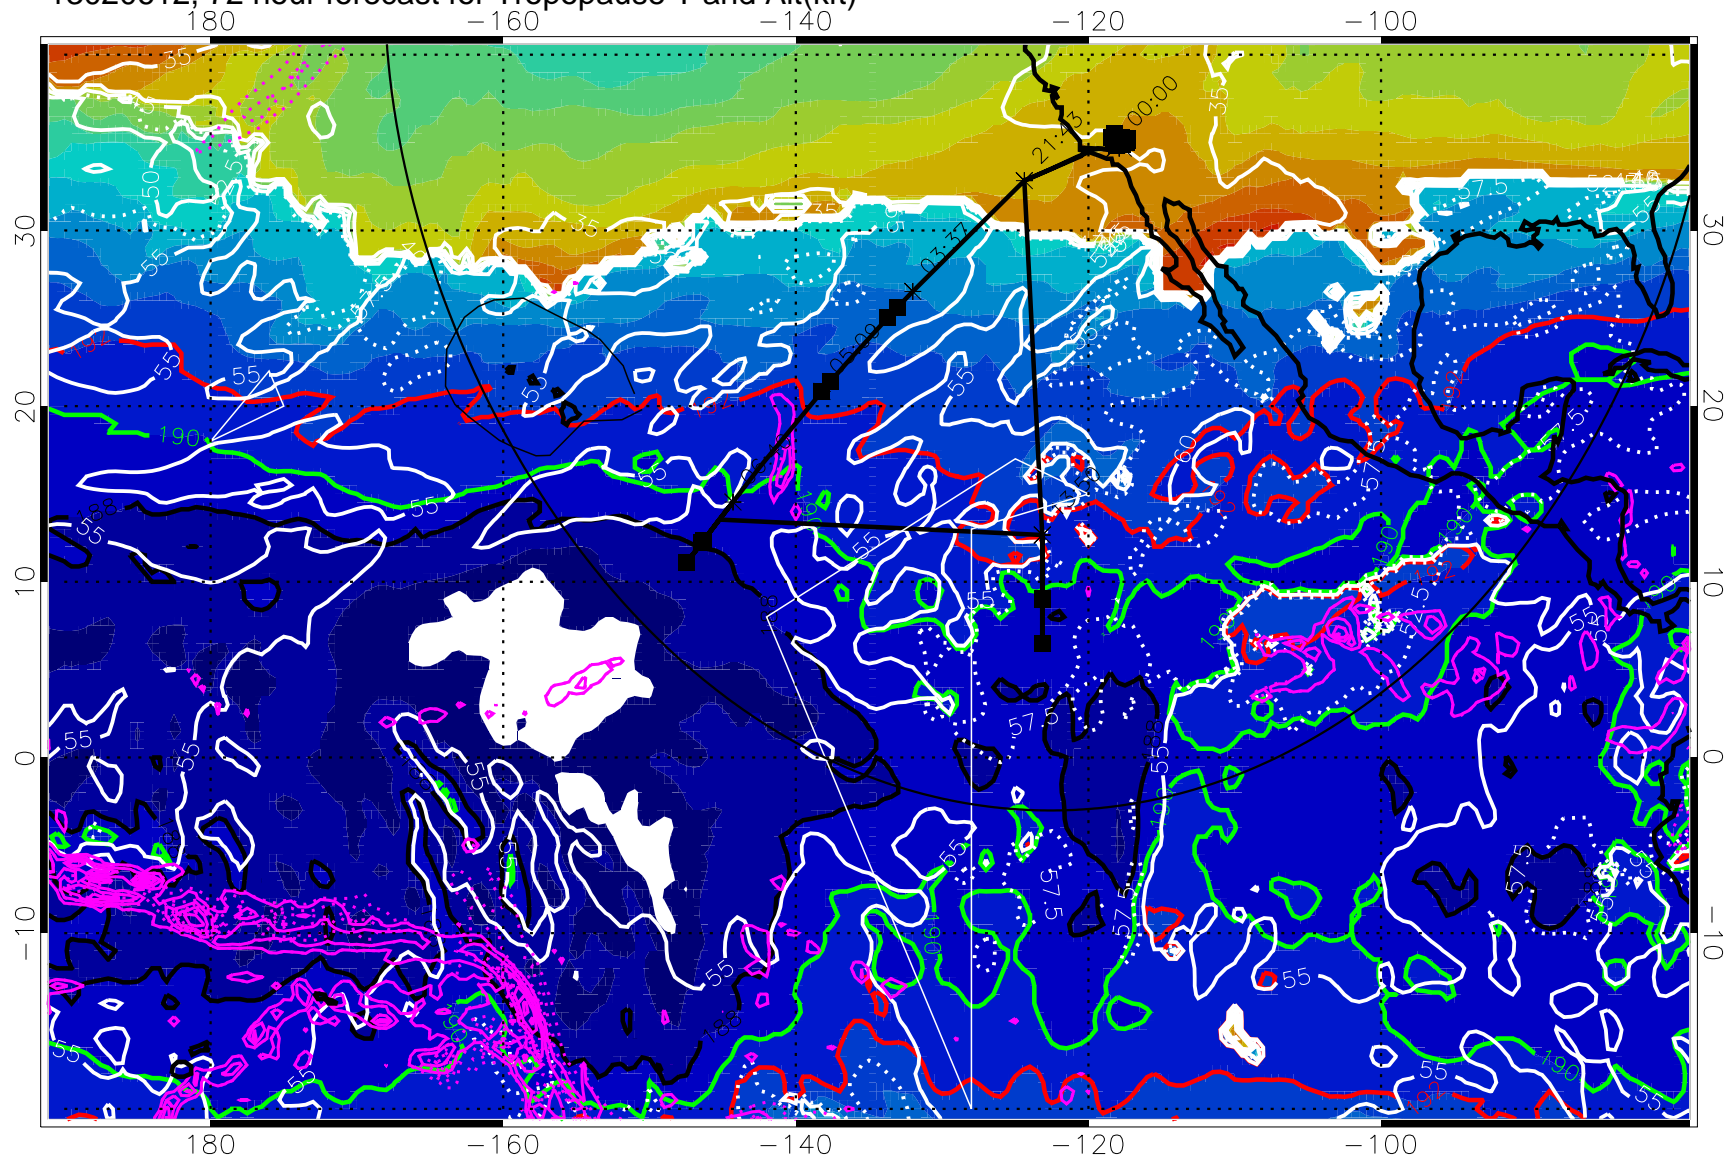

→ 30 m/s

Range ring of 4055 km -- 13 hours GH round trip

13020606, 66 hour forecast for Tropopause T and Alt(kft)

190      200      210      220      230

Tropopause T, K

Tropopause Altitude in kft (white)

Precip (tot dot, conv sol) past 6 hrs 6 kg/m<sup>2</sup> contours, min 4

187.5K Isotherm (black) 190K Isotherm (green) 192.5K Isotherm (red)

→ 30 m/s

Range ring of 4055 km -- 13 hours GH round trip

13020612, 72 hour forecast for Tropopause T and Alt(kft)

190 200 210 220 230

Tropopause T, K