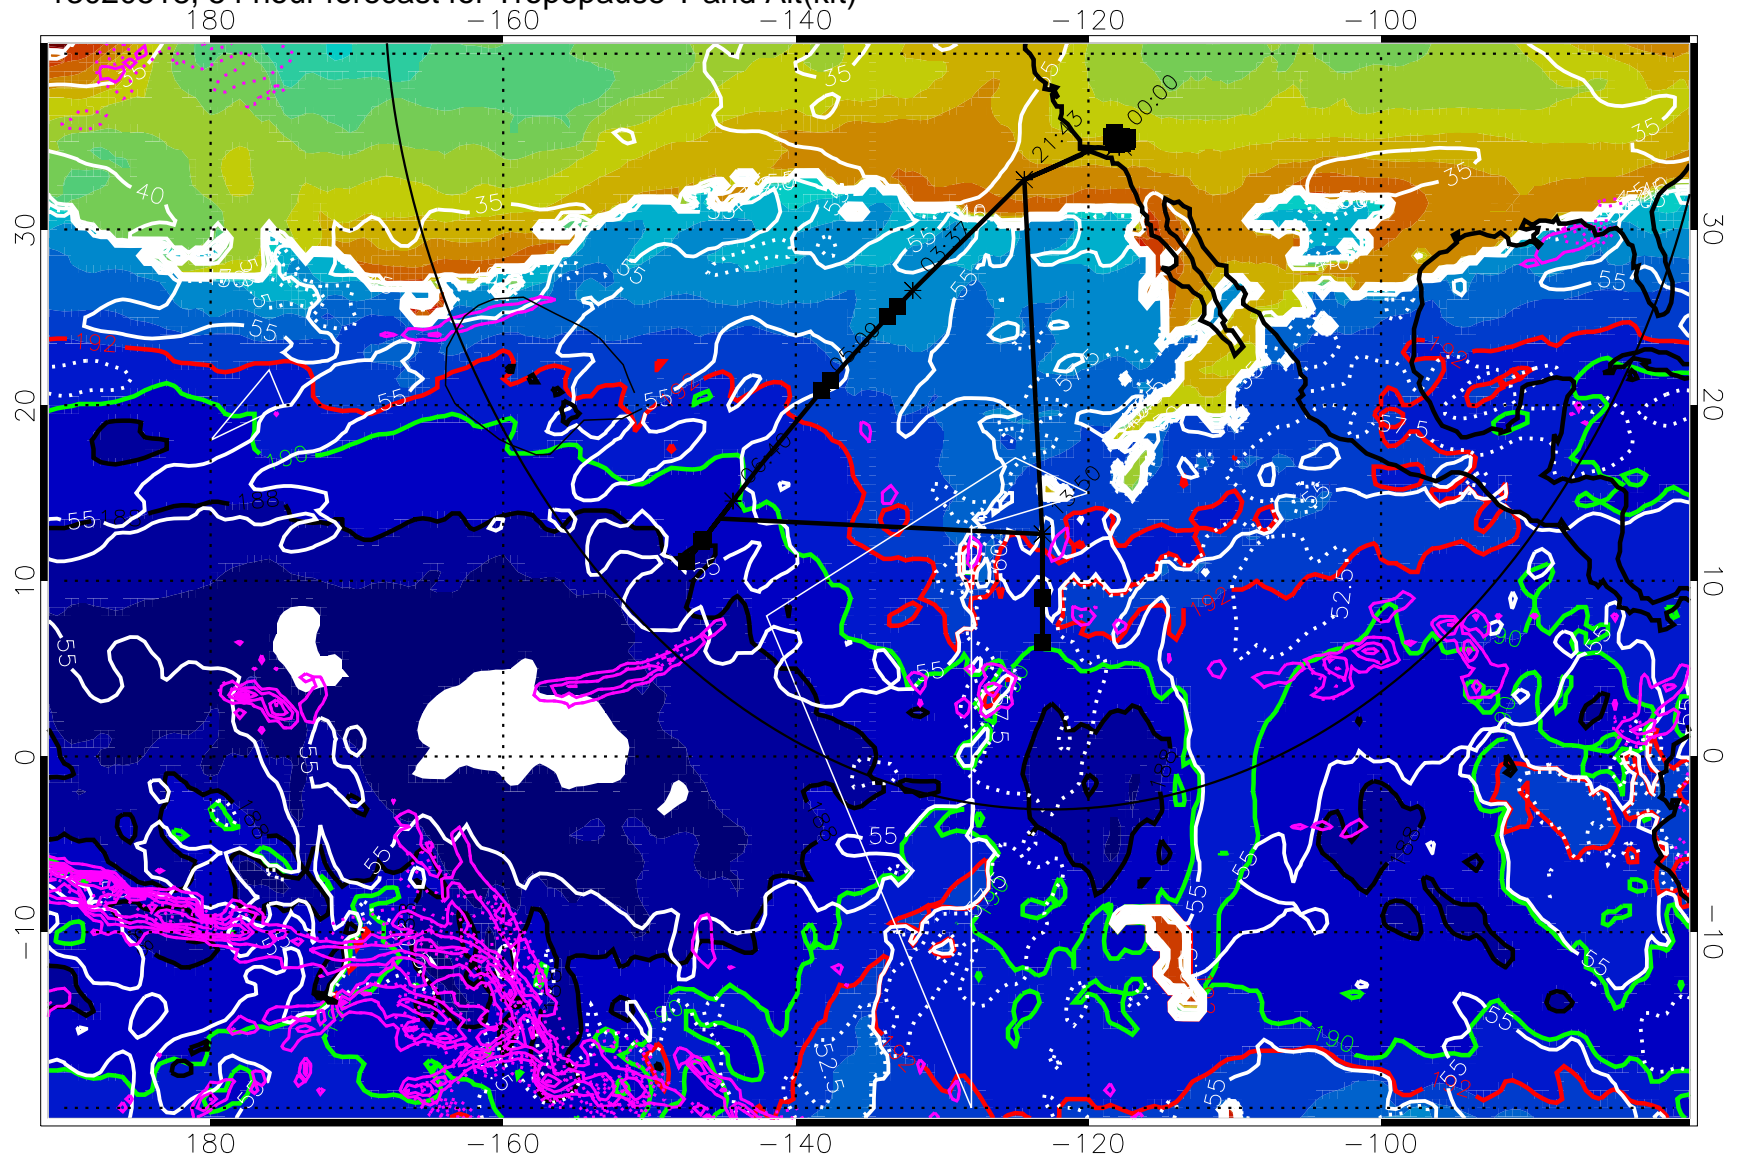

Tropopause Altitude in kft (white)

Precip (tot dot, conv sol) past 6 hrs 6 kg/m<sup>2</sup> contours, min 4

187.5K Isotherm (black) 190K Isotherm (green) 192.5K Isotherm (red)

→ 30 m/s

Range ring of 4055 km -- 13 hours GH round trip

187.5K Isotherm (black) 190K Isotherm (green) 192.5K Isotherm (red)

→ 30 m/s

Range ring of 4055 km -- 13 hours GH round trip

13020518, 54 hour forecast for Tropopause T and Alt(kft)

190 200 210 220 230  
Tropopause T, K