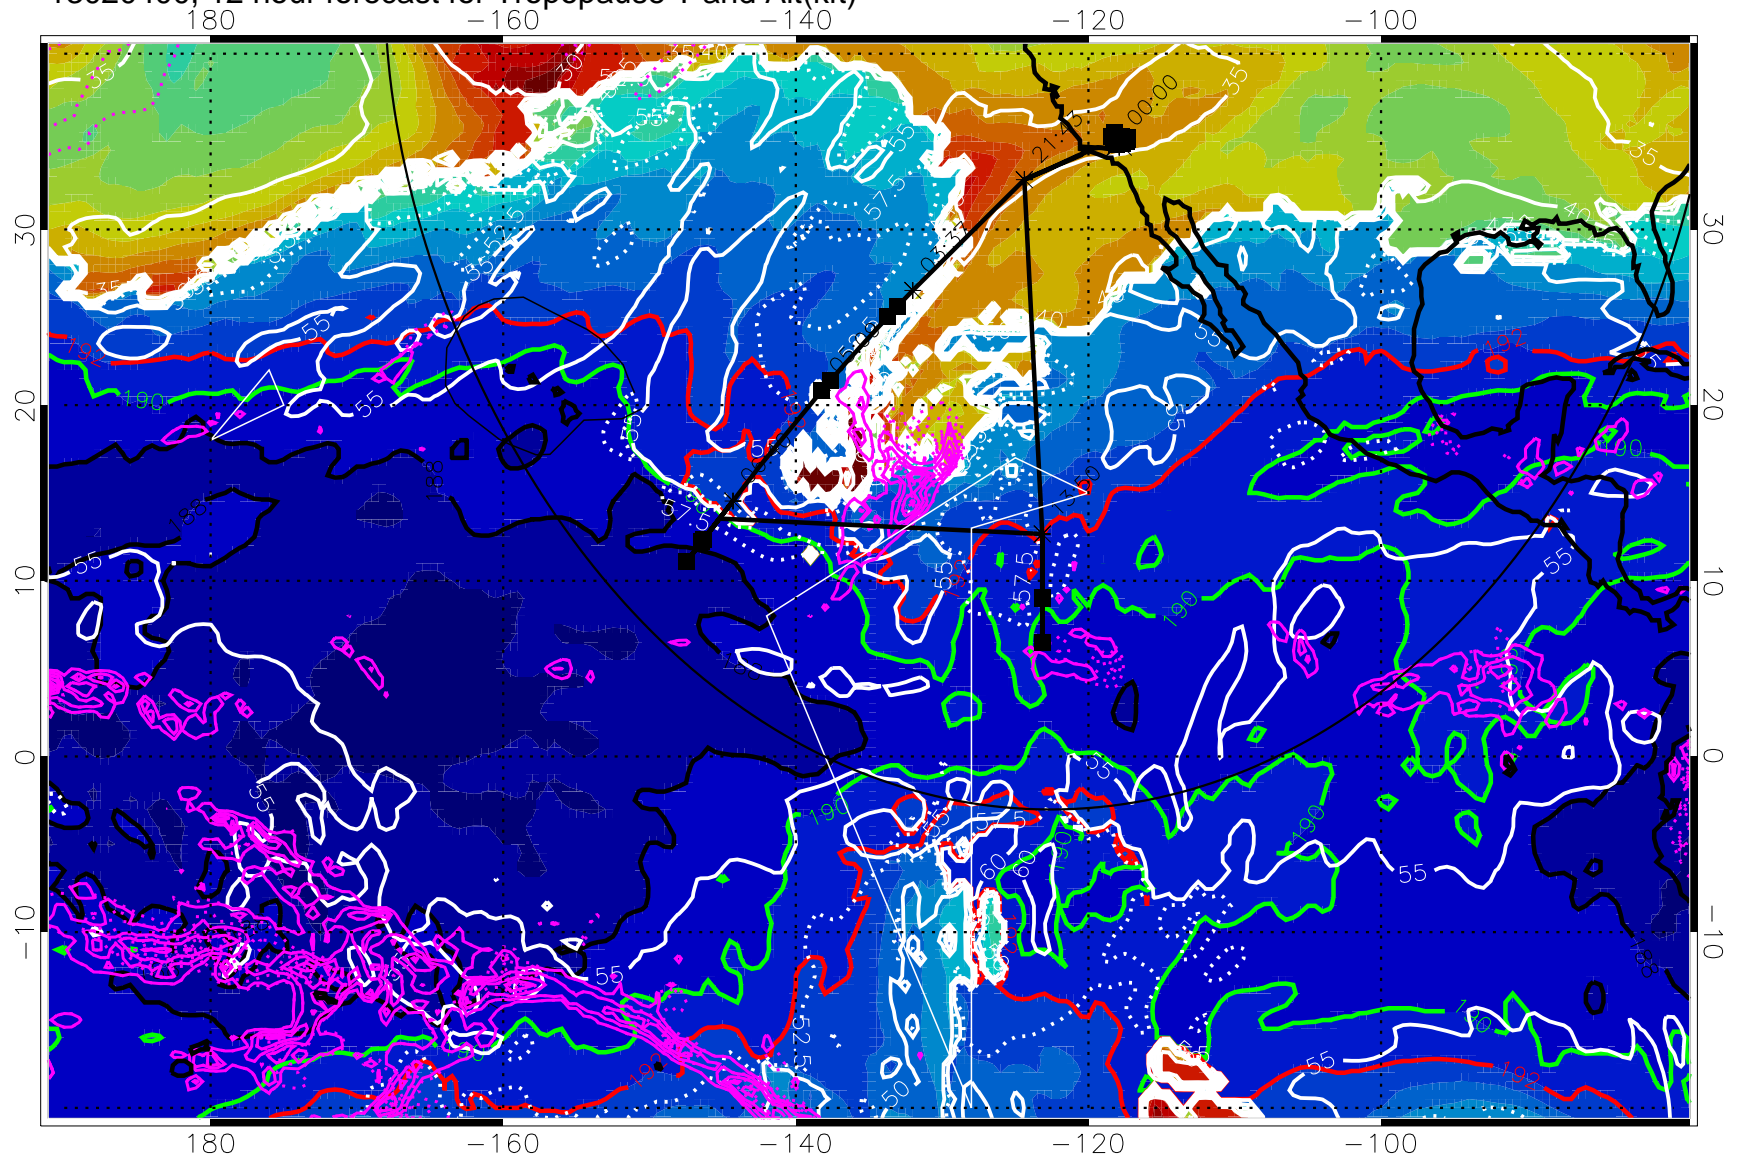

13020318, 6 hour forecast for Tropopause T and Alt(kft)

190 200 210 220 230

Tropopause T, K

Tropopause Altitude in kft (white)

Precip (tot dot, conv sol) past 6 hrs magenta 6 kg/m<sup>2</sup> contours, min 4

187.5K Isotherm (black) 190K Isotherm (green) 192.5K Isotherm (red)

→ 30 m/s

Range ring of 4055 km -- 13 hours GH round trip

13020400, 12 hour forecast for Tropopause T and Alt(kft)

190 200 210 220 230

Tropopause T, K

Tropopause Altitude in kft (white)

Precip (tot dot, conv sol) past 6 hrs 6 kg/m<sup>2</sup> contours, min 4

187.5K Isotherm (black) 190K Isotherm (green) 192.5K Isotherm (red)

→ 30 m/s

Range ring of 4055 km -- 13 hours GH round trip