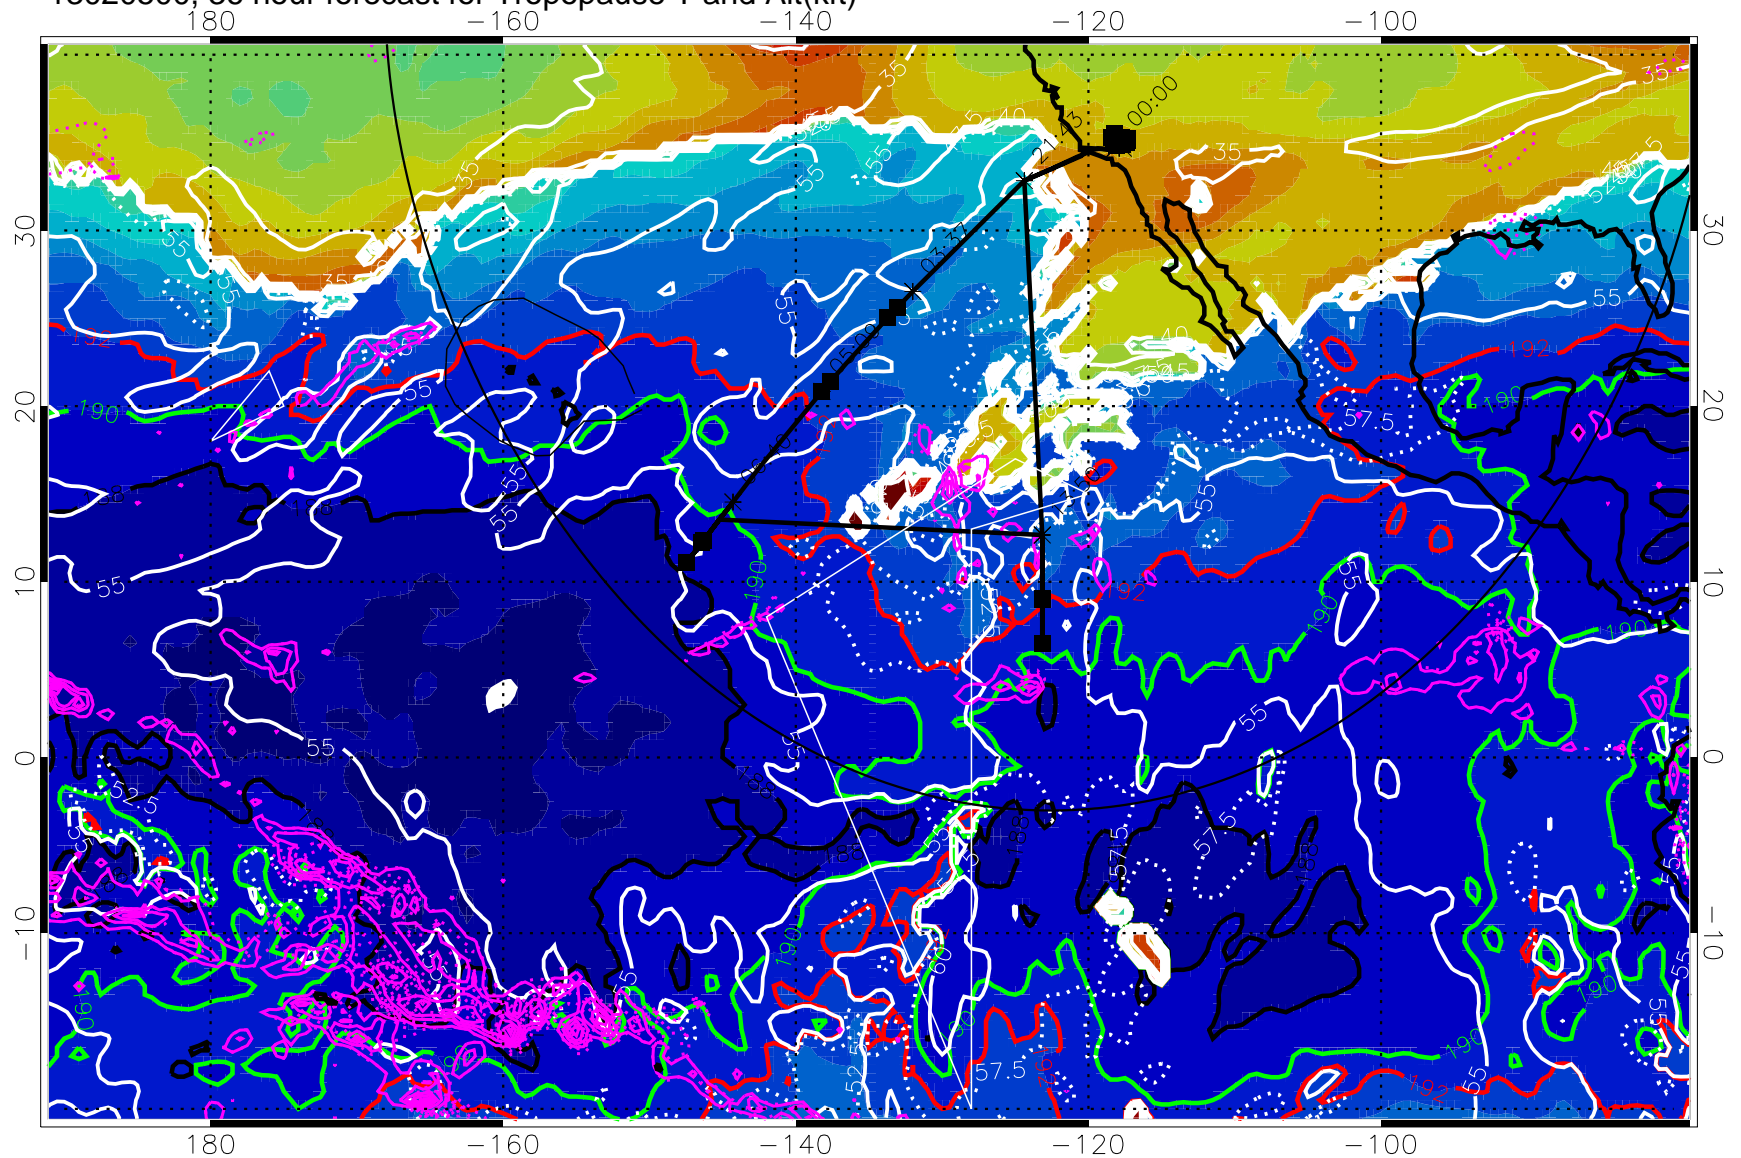

13020500, 36 hour forecast for Tropopause T and Alt(kft)

190 200 210 220 230

Tropopause T, K

Tropopause Altitude in kft (white)

Precip (tot dot, conv sol) past 6 hrs mag 6 kg/m² contours, min 4

187.5K Isotherm (black) 190K Isotherm (green) 192.5K Isotherm (red)

→ 30 m/s

Range ring of 4055 km -- 13 hours GH round trip