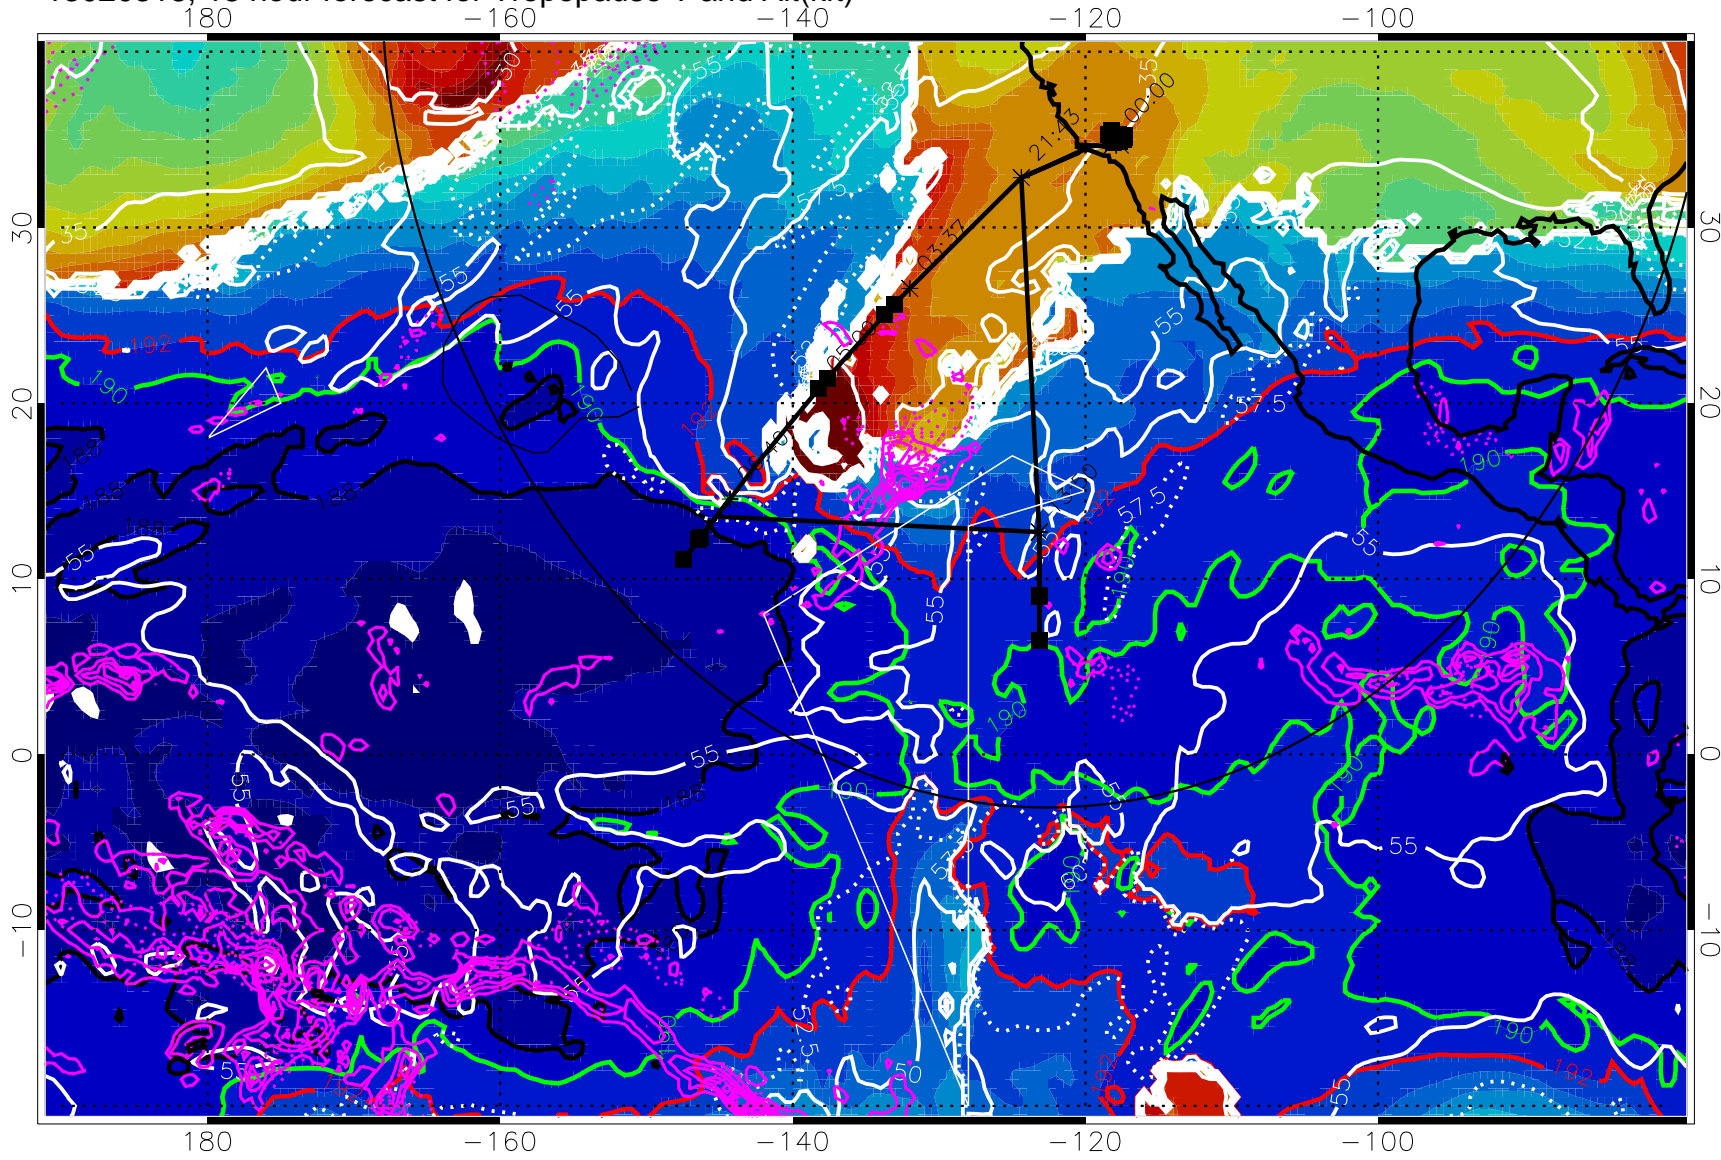

13020312, 12 hour forecast for Tropopause T and Alt(kft)

190 200 210 220 230

Tropopause T, K

Tropopause Altitude in kft (white)

Precip (tot dot, conv sol) past 6 hrs magenta 6 kg/m<sup>2</sup> contours, min 4

187.5K Isotherm (black) 190K Isotherm (green) 192.5K Isotherm (red)

→ 30 m/s

Range ring of 4055 km -- 13 hours GH round trip

13020318, 18 hour forecast for Tropopause T and Alt(kft)

190      200      210      220      230  
Tropopause T, K

Tropopause Altitude in kft (white)  
 Precip (tot dot, conv sol) past 6 hrs 6 kg/m<sup>2</sup> contours, min 4  
 187.5K Isotherm (black) 190K Isotherm (green) 192.5K Isotherm (red)

→ 30 m/s  
 Range ring of 4055 km -- 13 hours GH round trip

13020400, 24 hour forecast for Tropopause T and Alt(kft)

190 200 210 220 230

Tropopause T, K

Tropopause Altitude in kft (white)

Precip (tot dot, conv sol) past 6 hrs 6 kg/m<sup>2</sup> contours, min 4

187.5K Isotherm (black) 190K Isotherm (green) 192.5K Isotherm (red)