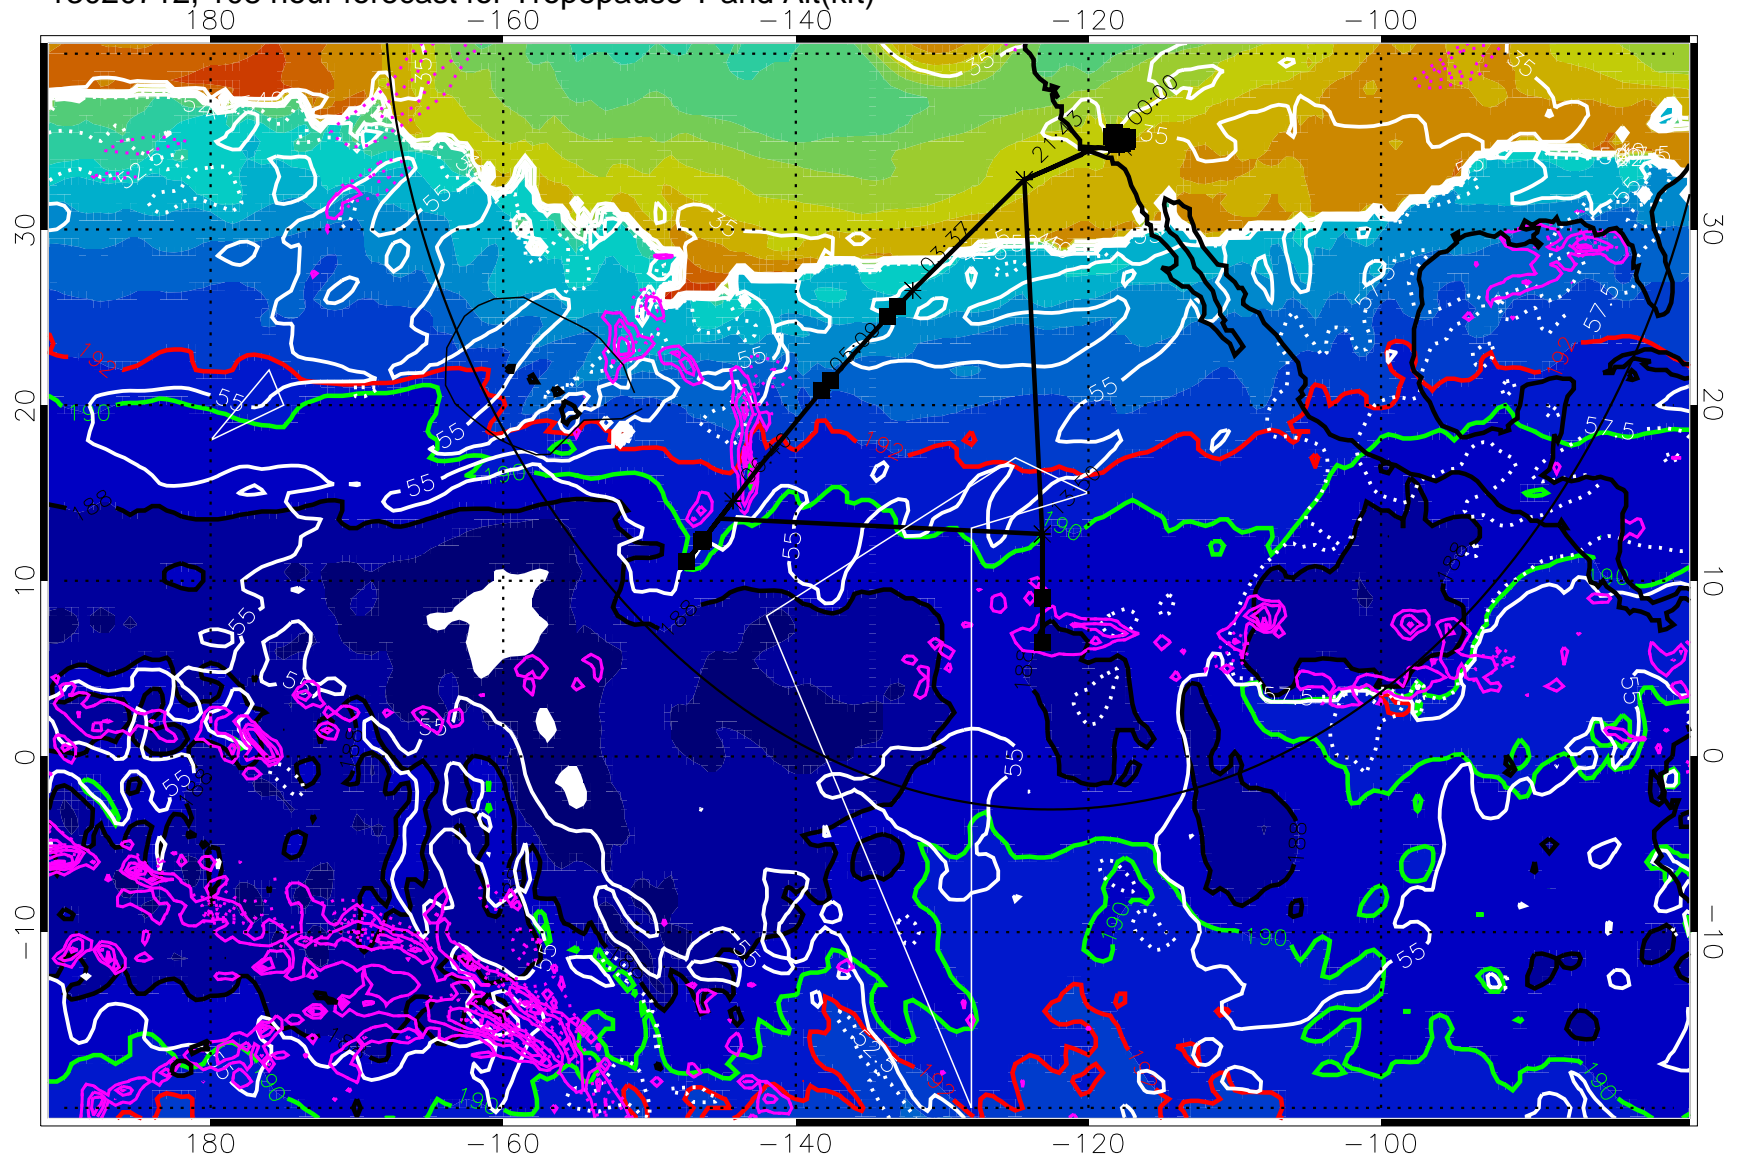

Tropopause Altitude in kft (white)

Precip (tot dot, conv sol) past 6 hrs 6 kg/m<sup>2</sup> contours, min 4

187.5K Isotherm (black) 190K Isotherm (green) 192.5K Isotherm (red)

→ 30 m/s

Range ring of 4055 km -- 13 hours GH round trip

13020706, 102 hour forecast for Tropopause T and Alt(kft)

Tropopause T, K

Tropopause Altitude in kft (white)

Precip (tot dot, conv sol) past 6 hrs 6 kg/m<sup>2</sup> contours, min 4

187.5K Isotherm (black) 190K Isotherm (green) 192.5K Isotherm (red)

→ 30 m/s

Range ring of 4055 km -- 13 hours GH round trip

13020712, 108 hour forecast for Tropopause T and Alt(kft)

Tropopause Altitude in kft (white)  
 Precip (tot dot, conv sol) past 6 hrs 6 kg/m<sup>2</sup> contours, min 4  
 187.5K Isotherm (black) 190K Isotherm (green) 192.5K Isotherm (red)