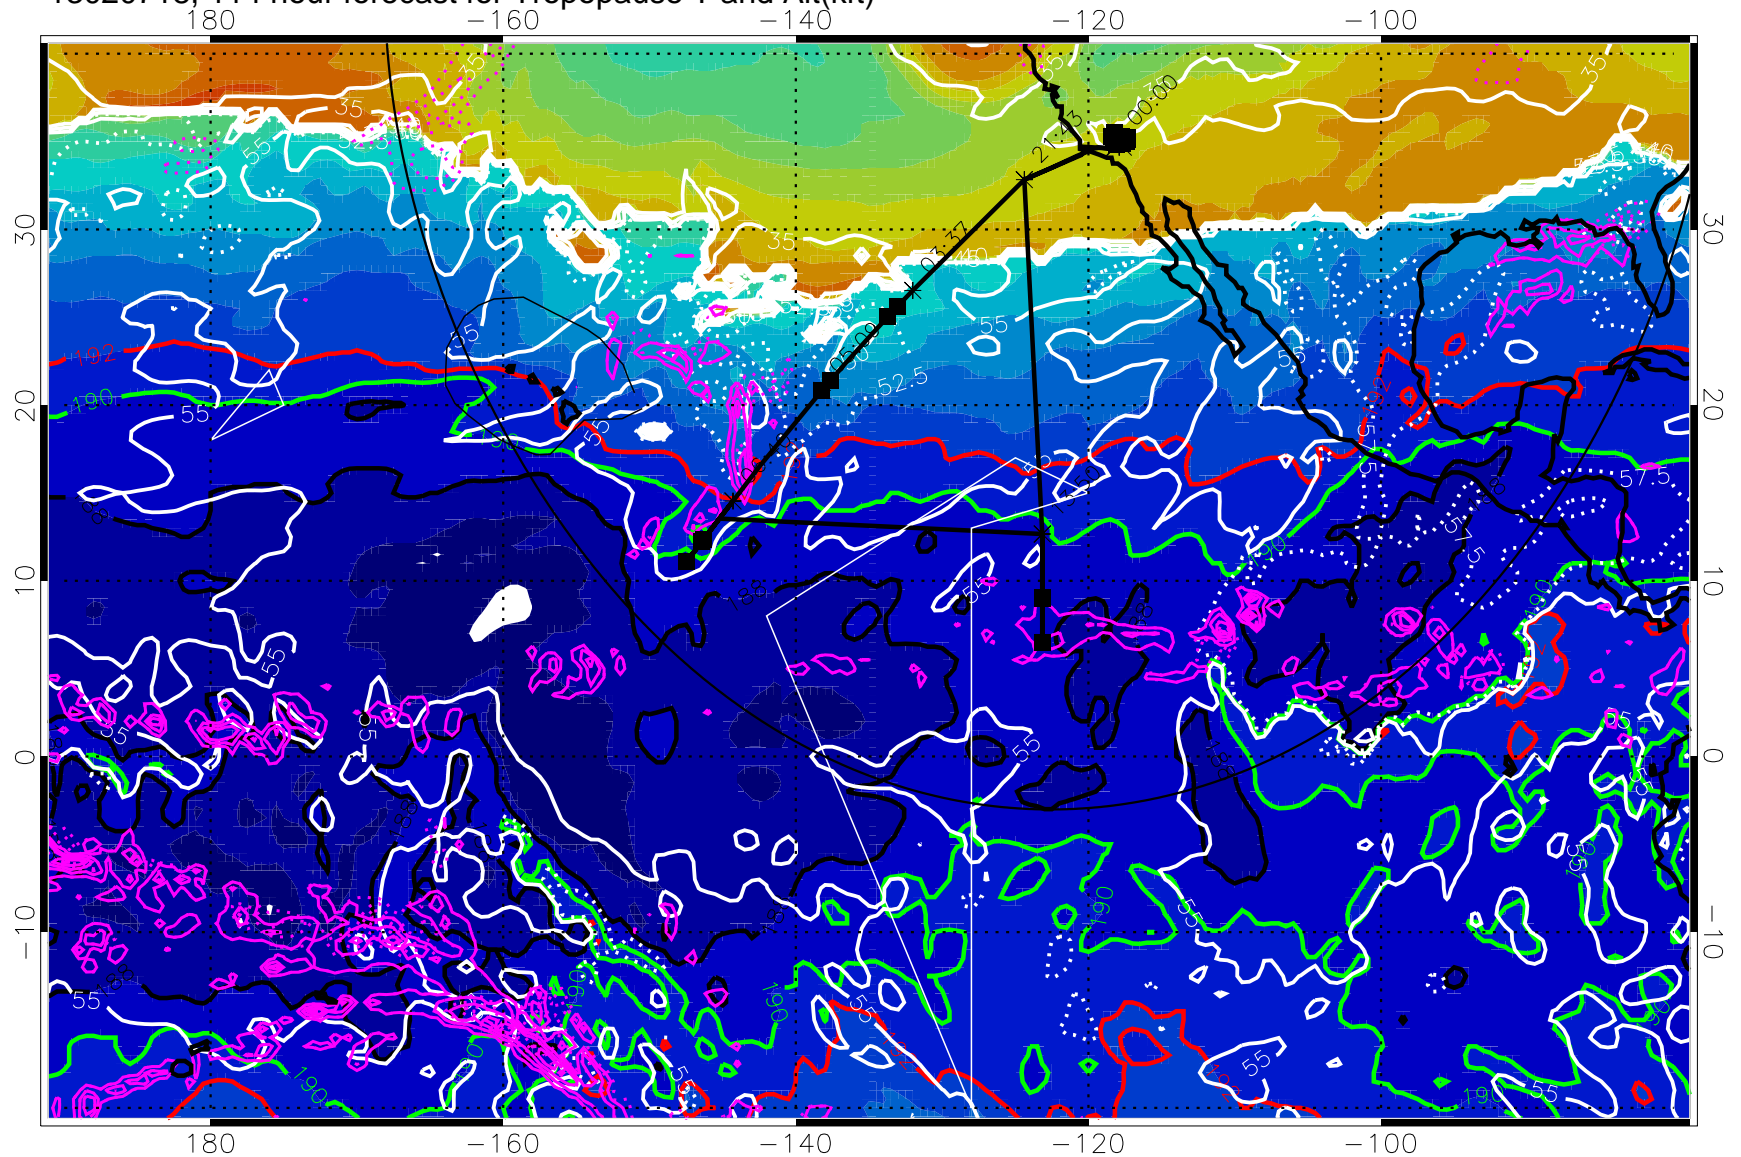

13020718, 114 hour forecast for Tropopause T and Alt(kft)

190 200 210 220 230

Tropopause T, K

Tropopause Altitude in kft (white)

Precip (tot dot, conv sol) past 6 hrs 6 kg/m² contours, min 4

187.5K Isotherm (black) 190K Isotherm (green) 192.5K Isotherm (red)

→ 30 m/s

Range ring of 4055 km -- 13 hours GH round trip