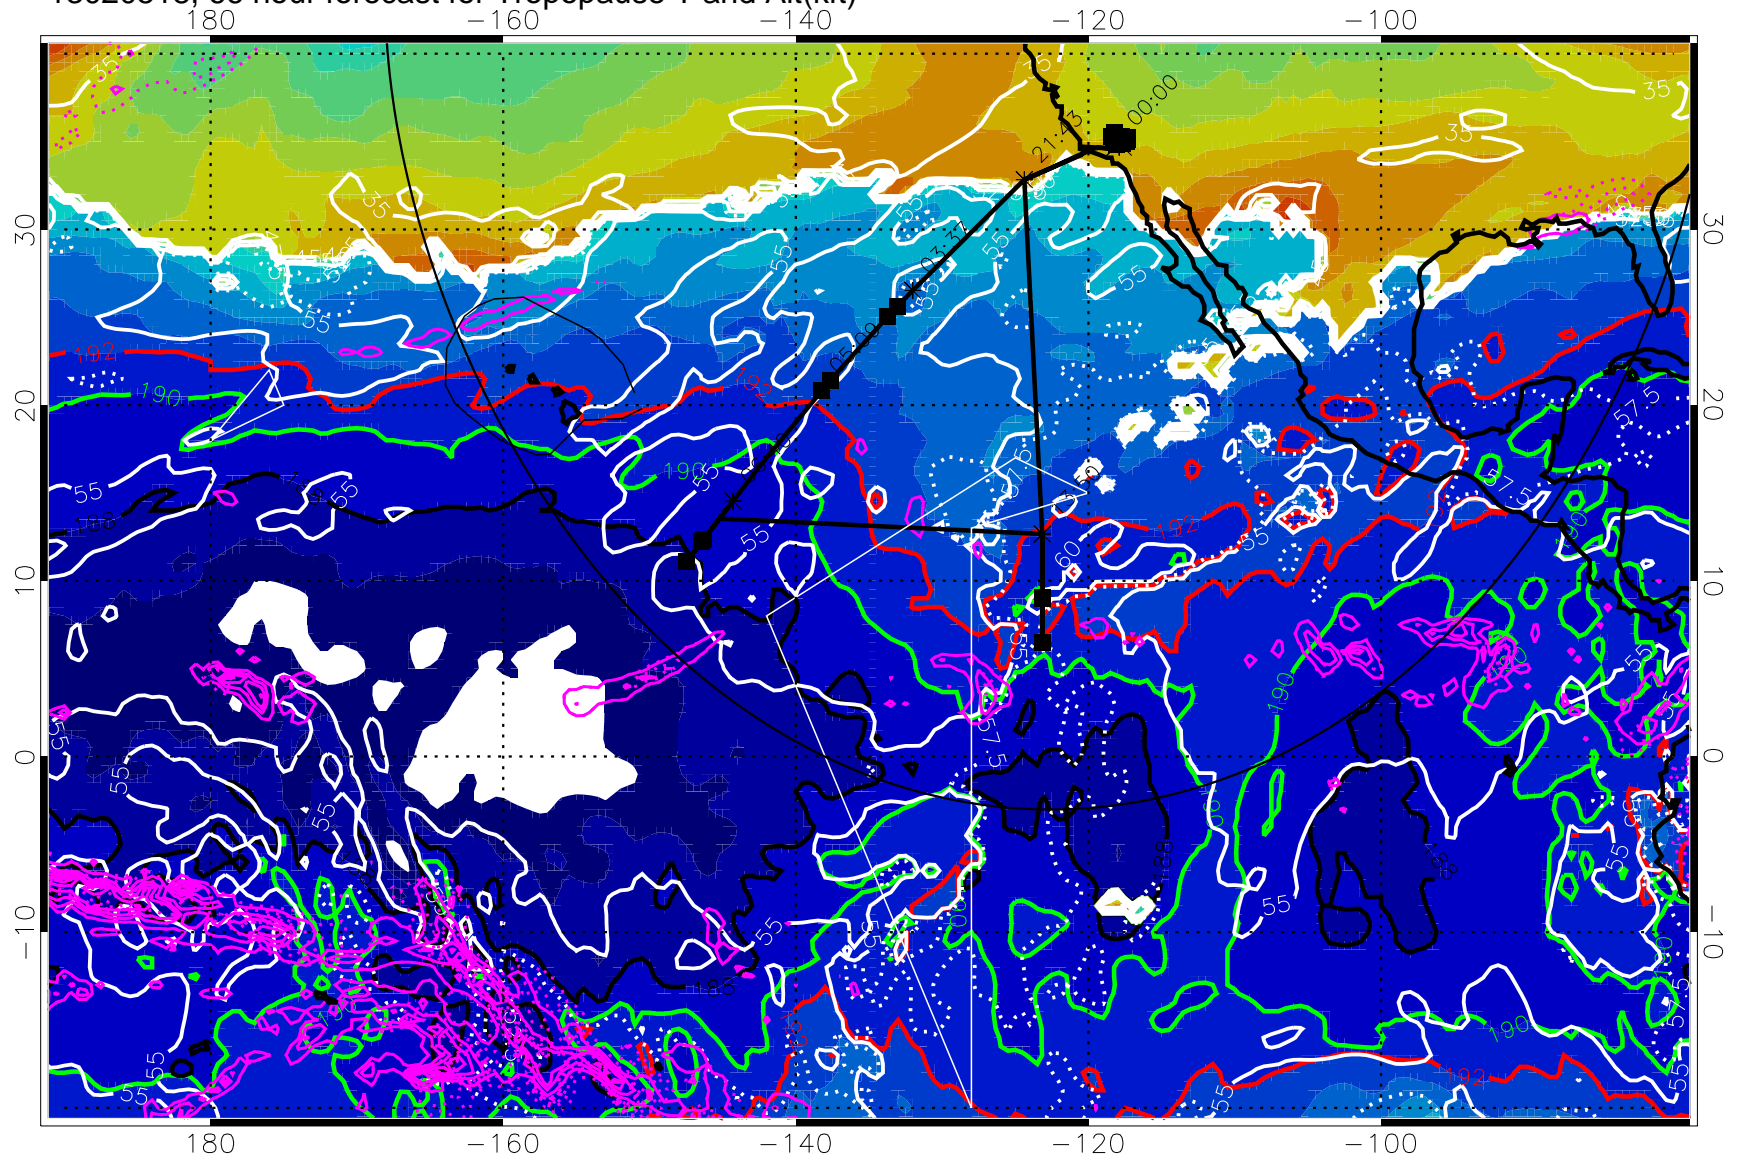

187.5K Isotherm (black) 190K Isotherm (green) 192.5K Isotherm (red)

→ 30 m/s

Range ring of 4055 km -- 13 hours GH round trip

13020518, 66 hour forecast for Tropopause T and Alt(kft)

190 200 210 220 230

Tropopause T, K