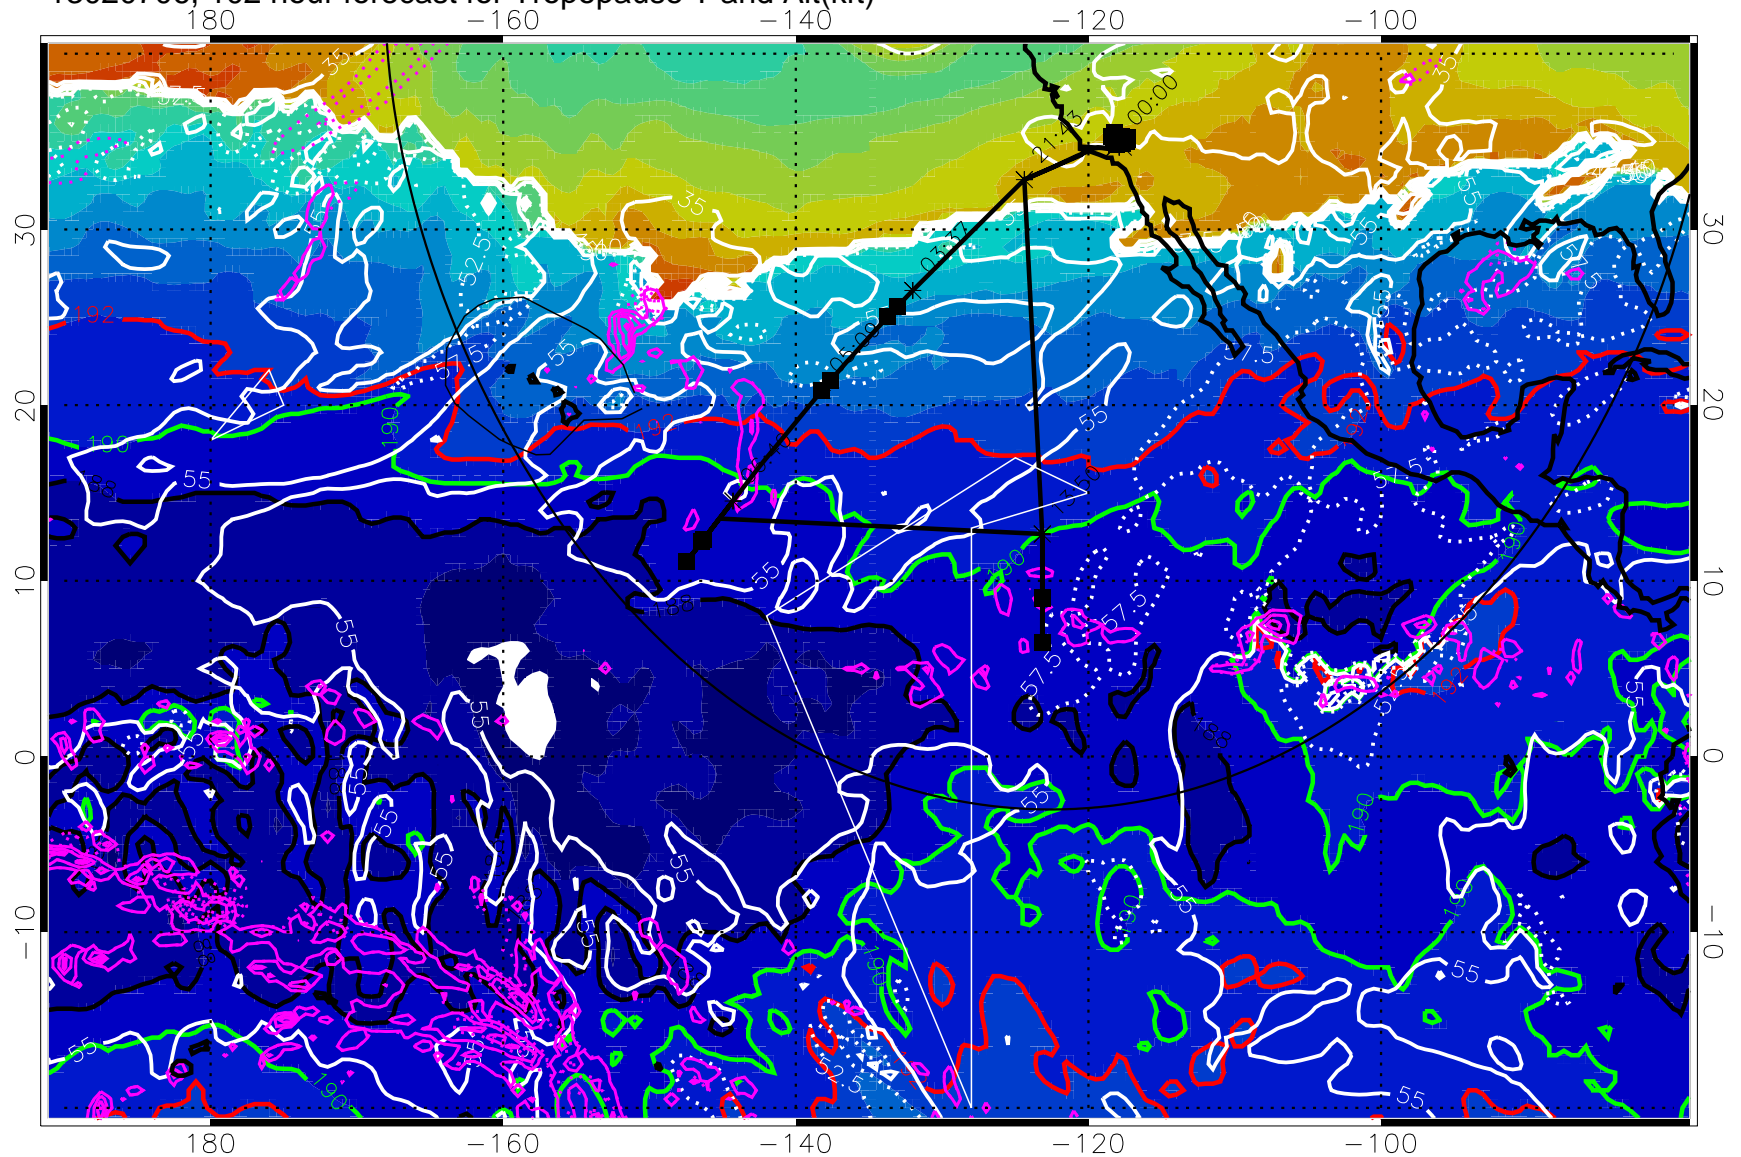

13020706, 102 hour forecast for Tropopause T and Alt(kft)

Tropopause T, K

Tropopause Altitude in kft (white)

Precip (tot dot, conv sol) past 6 hrs 6 kg/m² contours, min 4

187.5K Isotherm (black) 190K Isotherm (green) 192.5K Isotherm (red)

→ 30 m/s

Range ring of 4055 km -- 13 hours GH round trip