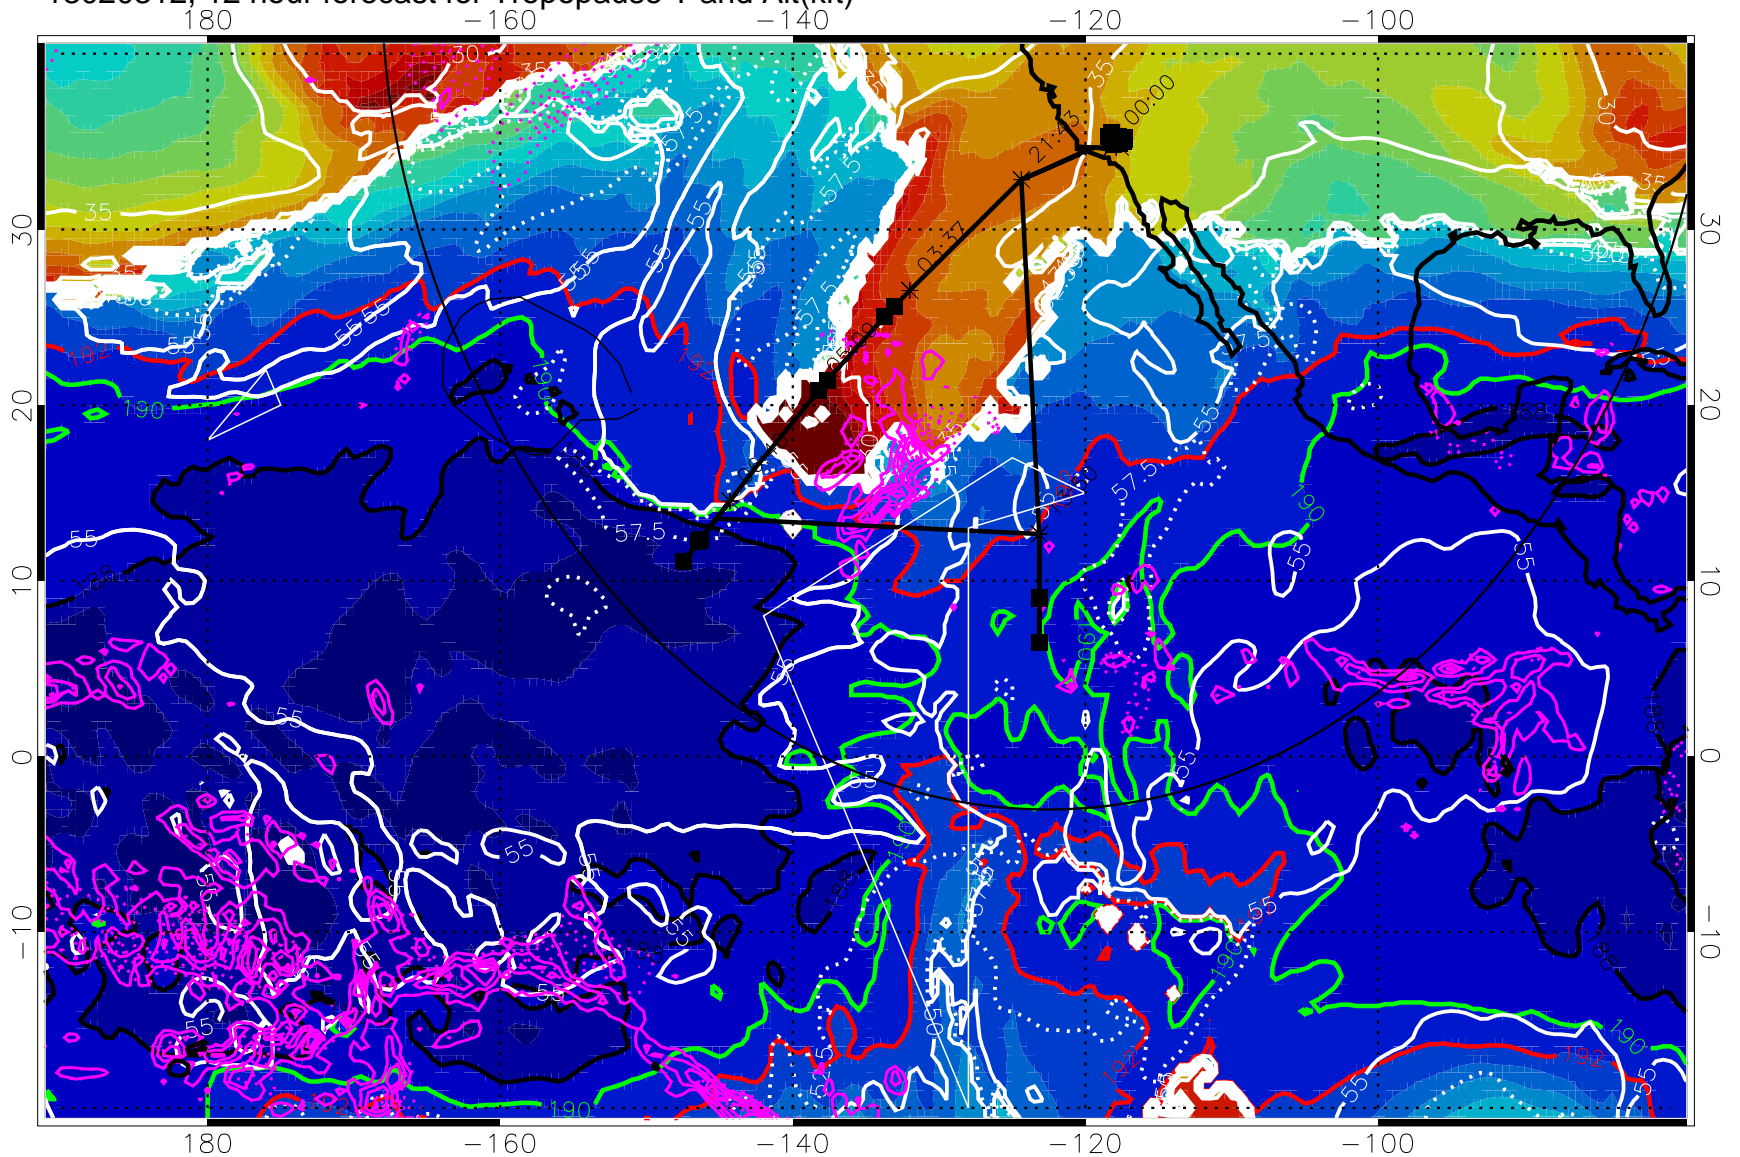

13020312, 12 hour forecast for Tropopause T and Alt(kft)

190 200 210 220 230

Tropopause T, K

Tropopause Altitude in kft (white)

Precip (tot dot, conv sol) past 6 hrs magenta 6 kg/m<sup>2</sup> contours, min 4

187.5K Isotherm (black) 190K Isotherm (green) 192.5K Isotherm (red)

→ 30 m/s

Range ring of 4055 km -- 13 hours GH round trip

13020318, 18 hour forecast for Tropopause T and Alt(kft)

190      200      210      220      230  
Tropopause T, K

Tropopause Altitude in kft (white)  
 Precip (tot dot, conv sol) past 6 hrs 6 kg/m<sup>2</sup> contours, min 4  
 187.5K Isotherm (black) 190K Isotherm (green) 192.5K Isotherm (red)

→ 30 m/s  
 Range ring of 4055 km -- 13 hours GH round trip