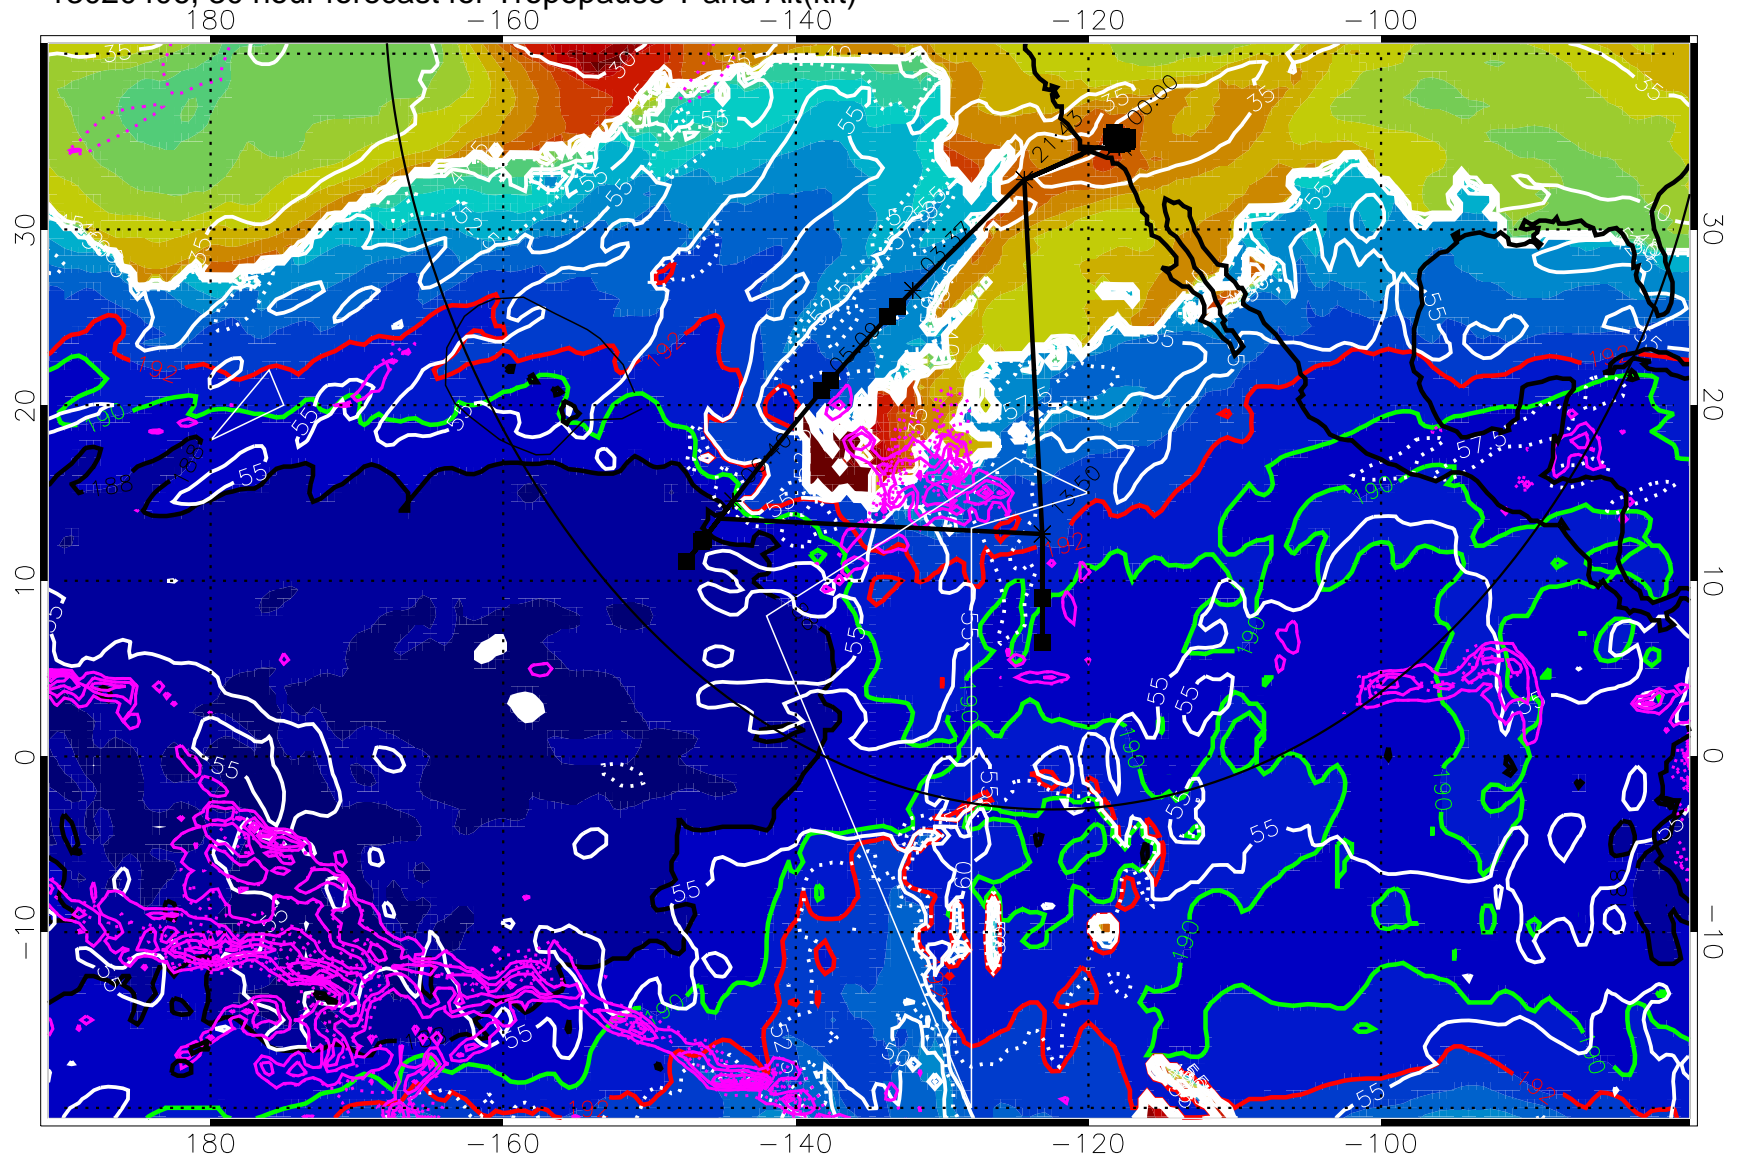

Tropopause Altitude in kft (white)  
 Precip (tot dot, conv sol) past 6 hrs 6 kg/m<sup>2</sup> contours, min 4  
 187.5K Isotherm (black) 190K Isotherm (green) 192.5K Isotherm (red)

→ 30 m/s  
 Range ring of 4055 km -- 13 hours GH round trip

13020400, 24 hour forecast for Tropopause T and Alt(kft)

190 200 210 220 230

Tropopause T, K

Tropopause Altitude in kft (white)

Precip (tot dot, conv sol) past 6 hrs 6 kg/m<sup>2</sup> contours, min 4

187.5K Isotherm (black) 190K Isotherm (green) 192.5K Isotherm (red)

→ 30 m/s

Range ring of 4055 km -- 13 hours GH round trip

13020406, 30 hour forecast for Tropopause T and Alt(kft)

190 200 210 220 230

Tropopause T, K

Tropopause Altitude in kft (white)

Precip (tot dot, conv sol) past 6 hrs 6 kg/m<sup>2</sup> contours, min 4

187.5K Isotherm (black) 190K Isotherm (green) 192.5K Isotherm (red)

→ 30 m/s

Range ring of 4055 km -- 13 hours GH round trip

13020412, 36 hour forecast for Tropopause T and Alt(kft)

190 200 210 220 230

Tropopause T, K