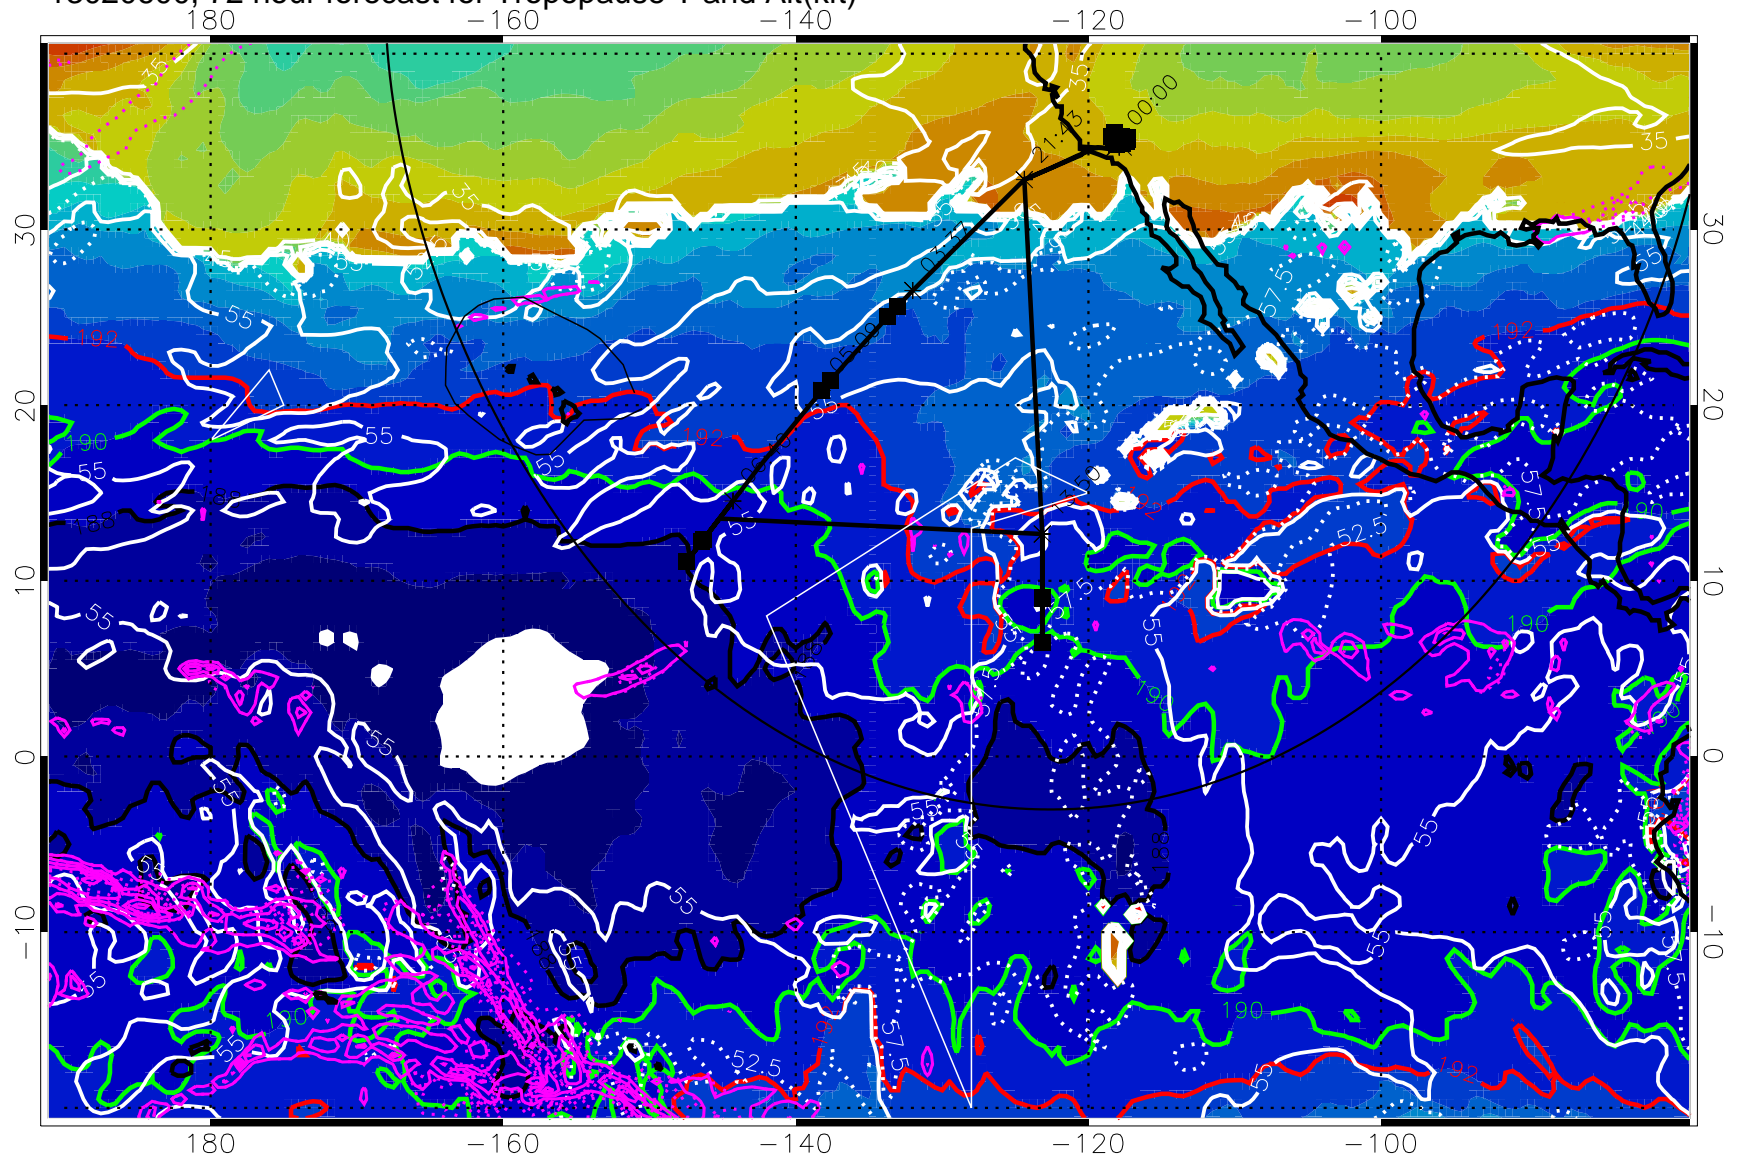

13020600, 72 hour forecast for Tropopause T and Alt(kft)

190 200 210 220 230
Tropopause T, K

Tropopause Altitude in kft (white)
Precip (tot dot, conv sol) past 6 hrs 6 kg/m2 contours, min 4
187.5K Isotherm (black) 190K Isotherm (green) 192.5K Isotherm (red)

→ 30 m/s
Range ring of 4055 km -- 13 hours GH round trip