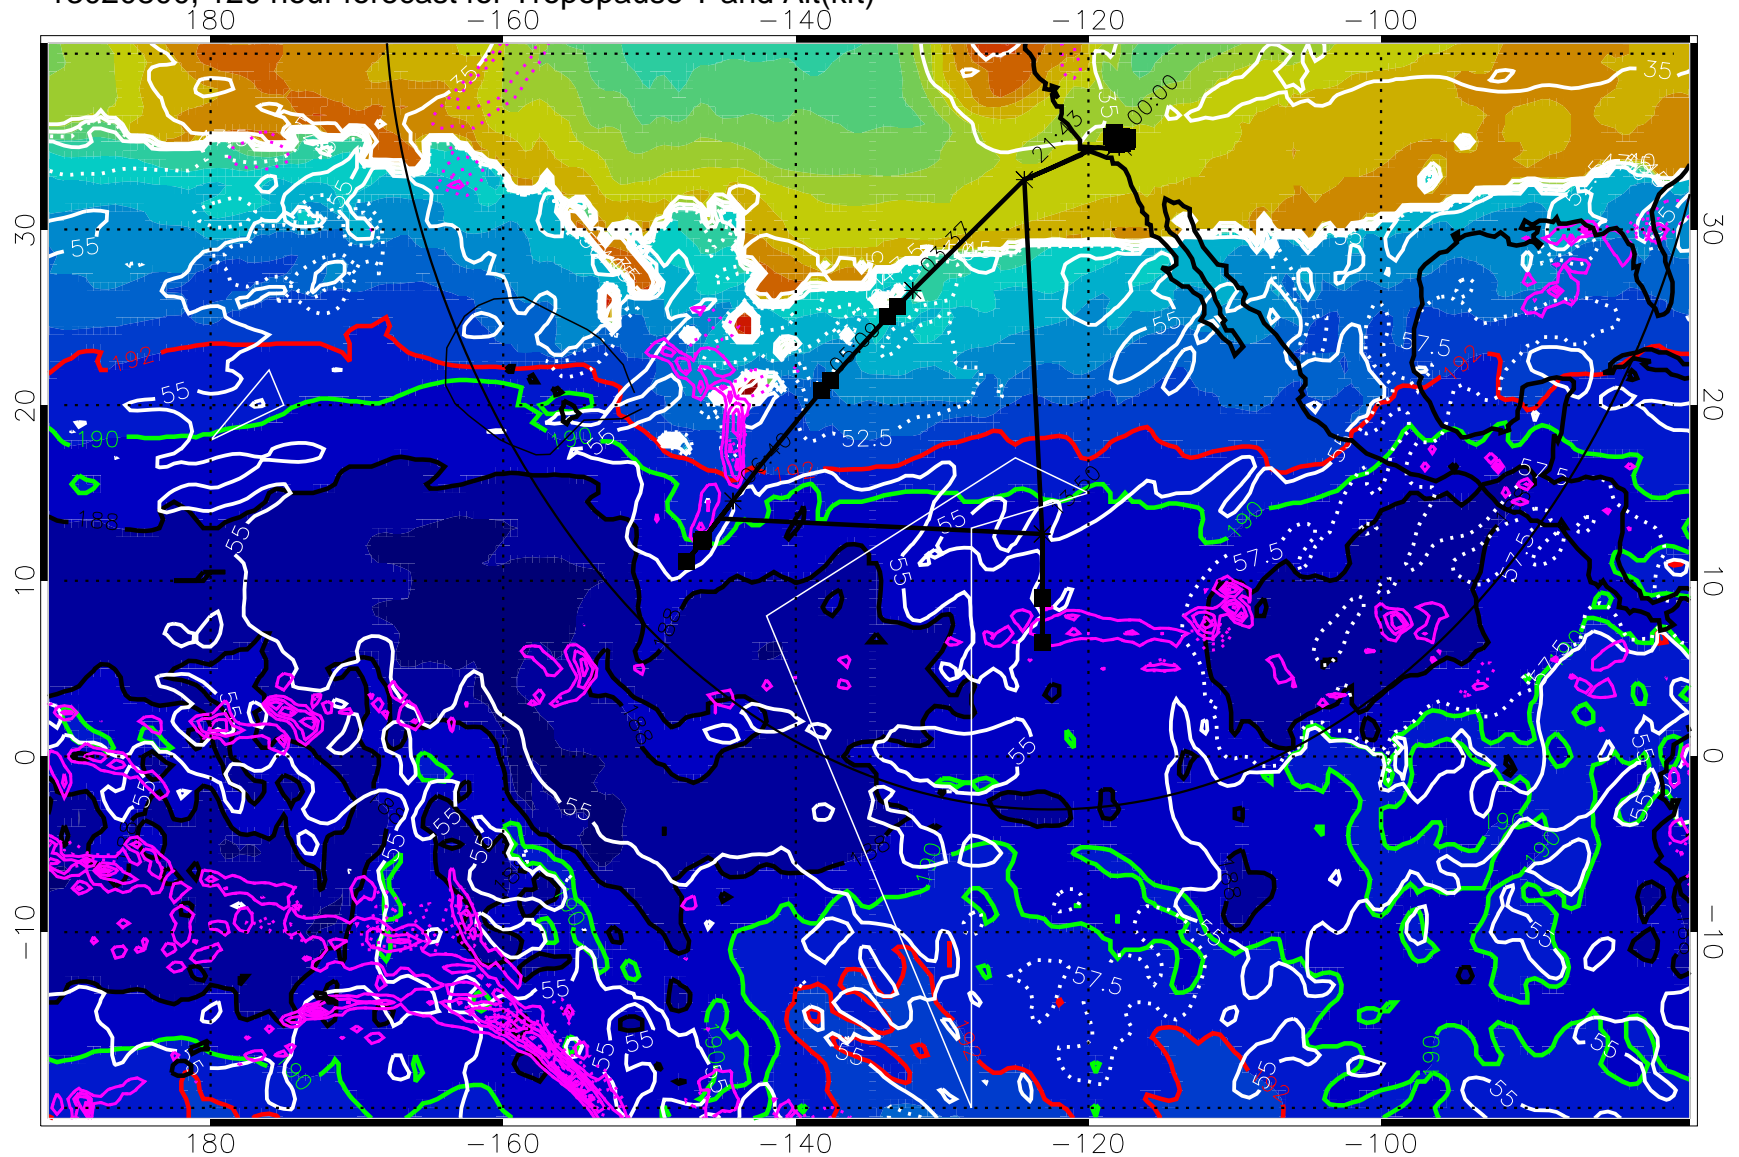

→ 30 m/s  
 Range ring of 4055 km -- 13 hours GH round trip

13020718, 114 hour forecast for Tropopause T and Alt(kft)

190 200 210 220 230

Tropopause T, K

Tropopause Altitude in kft (white)

Precip (tot dot, conv sol) past 6 hrs 6 kg/m<sup>2</sup> contours, min 4

187.5K Isotherm (black) 190K Isotherm (green) 192.5K Isotherm (red)

→ 30 m/s

Range ring of 4055 km -- 13 hours GH round trip

13020800, 120 hour forecast for Tropopause T and Alt(kft)

190 200 210 220 230

Tropopause T, K