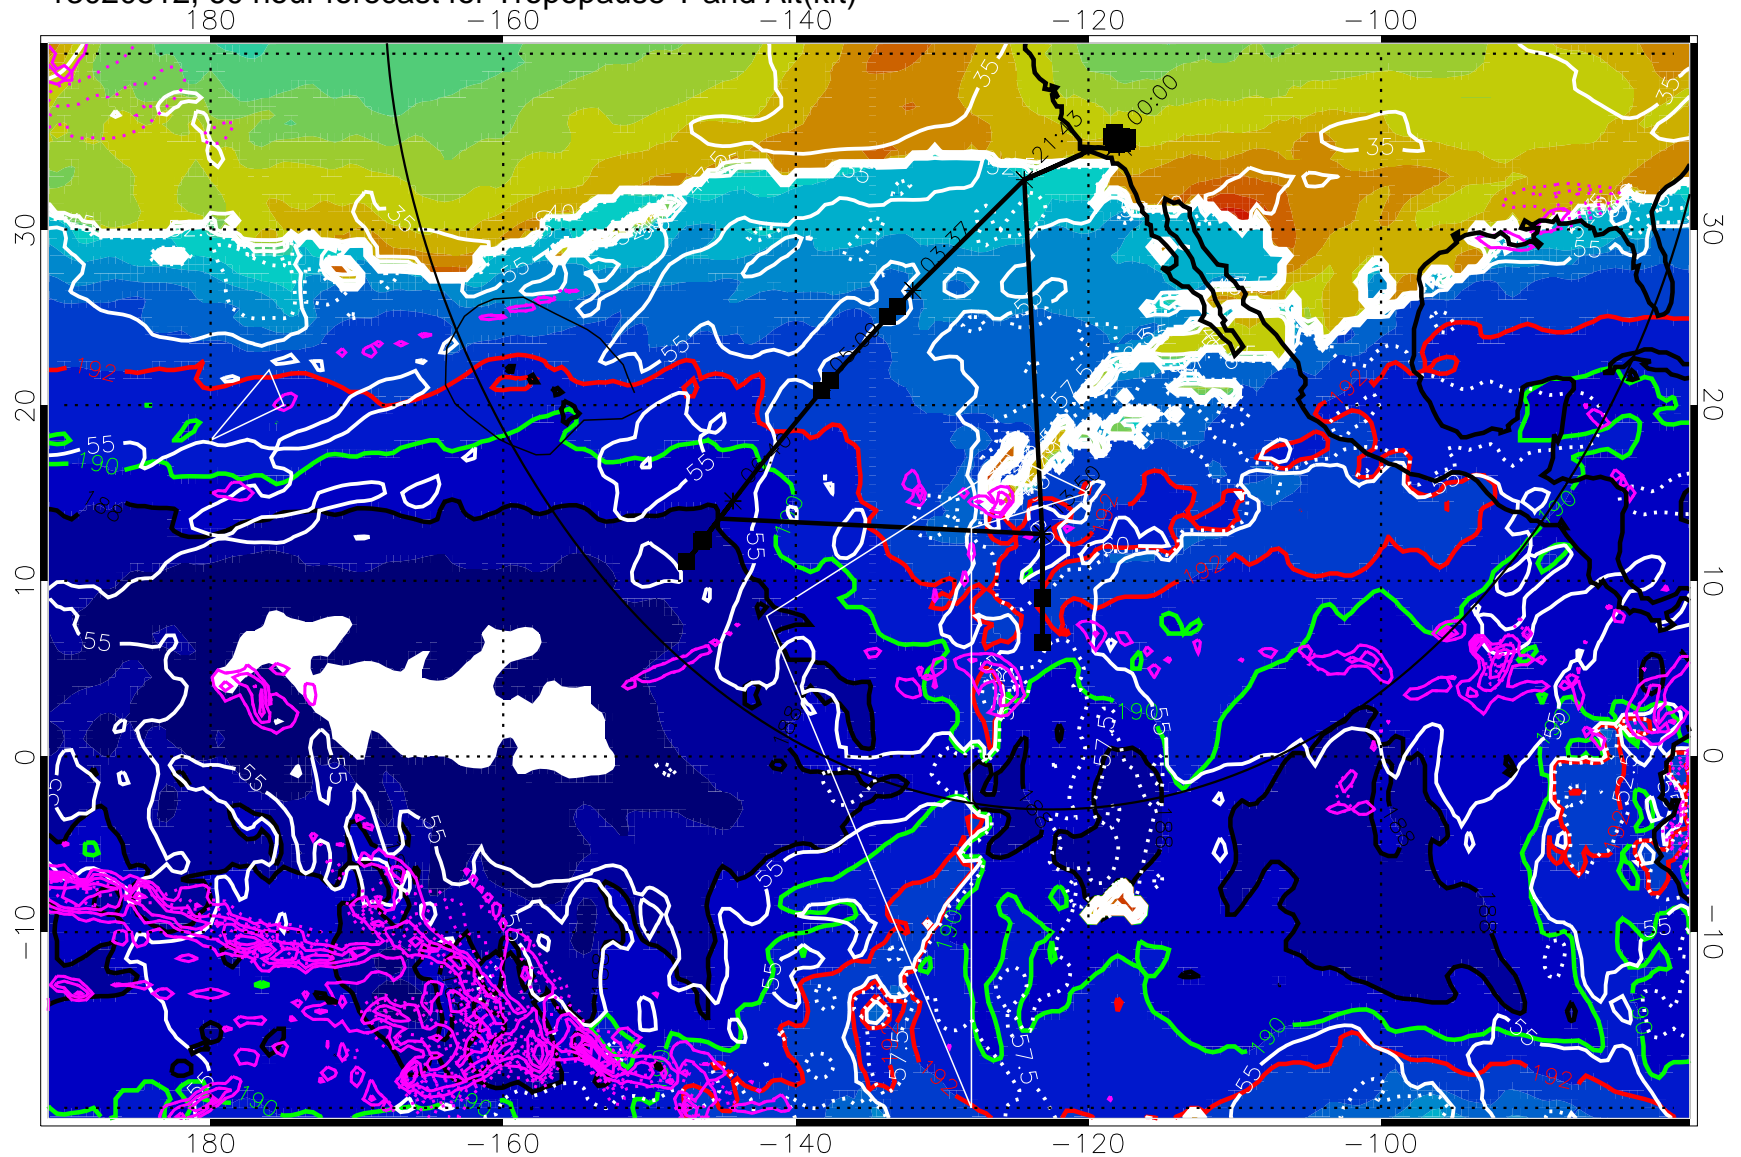

13020512, 60 hour forecast for Tropopause T and Alt(kft)

190 200 210 220 230

Tropopause T, K

Tropopause Altitude in kft (white)

Precip (tot dot, conv sol) past 6 hrs 6 kg/m² contours, min 4

187.5K Isotherm (black) 190K Isotherm (green) 192.5K Isotherm (red)

→ 30 m/s

Range ring of 4055 km -- 13 hours GH round trip