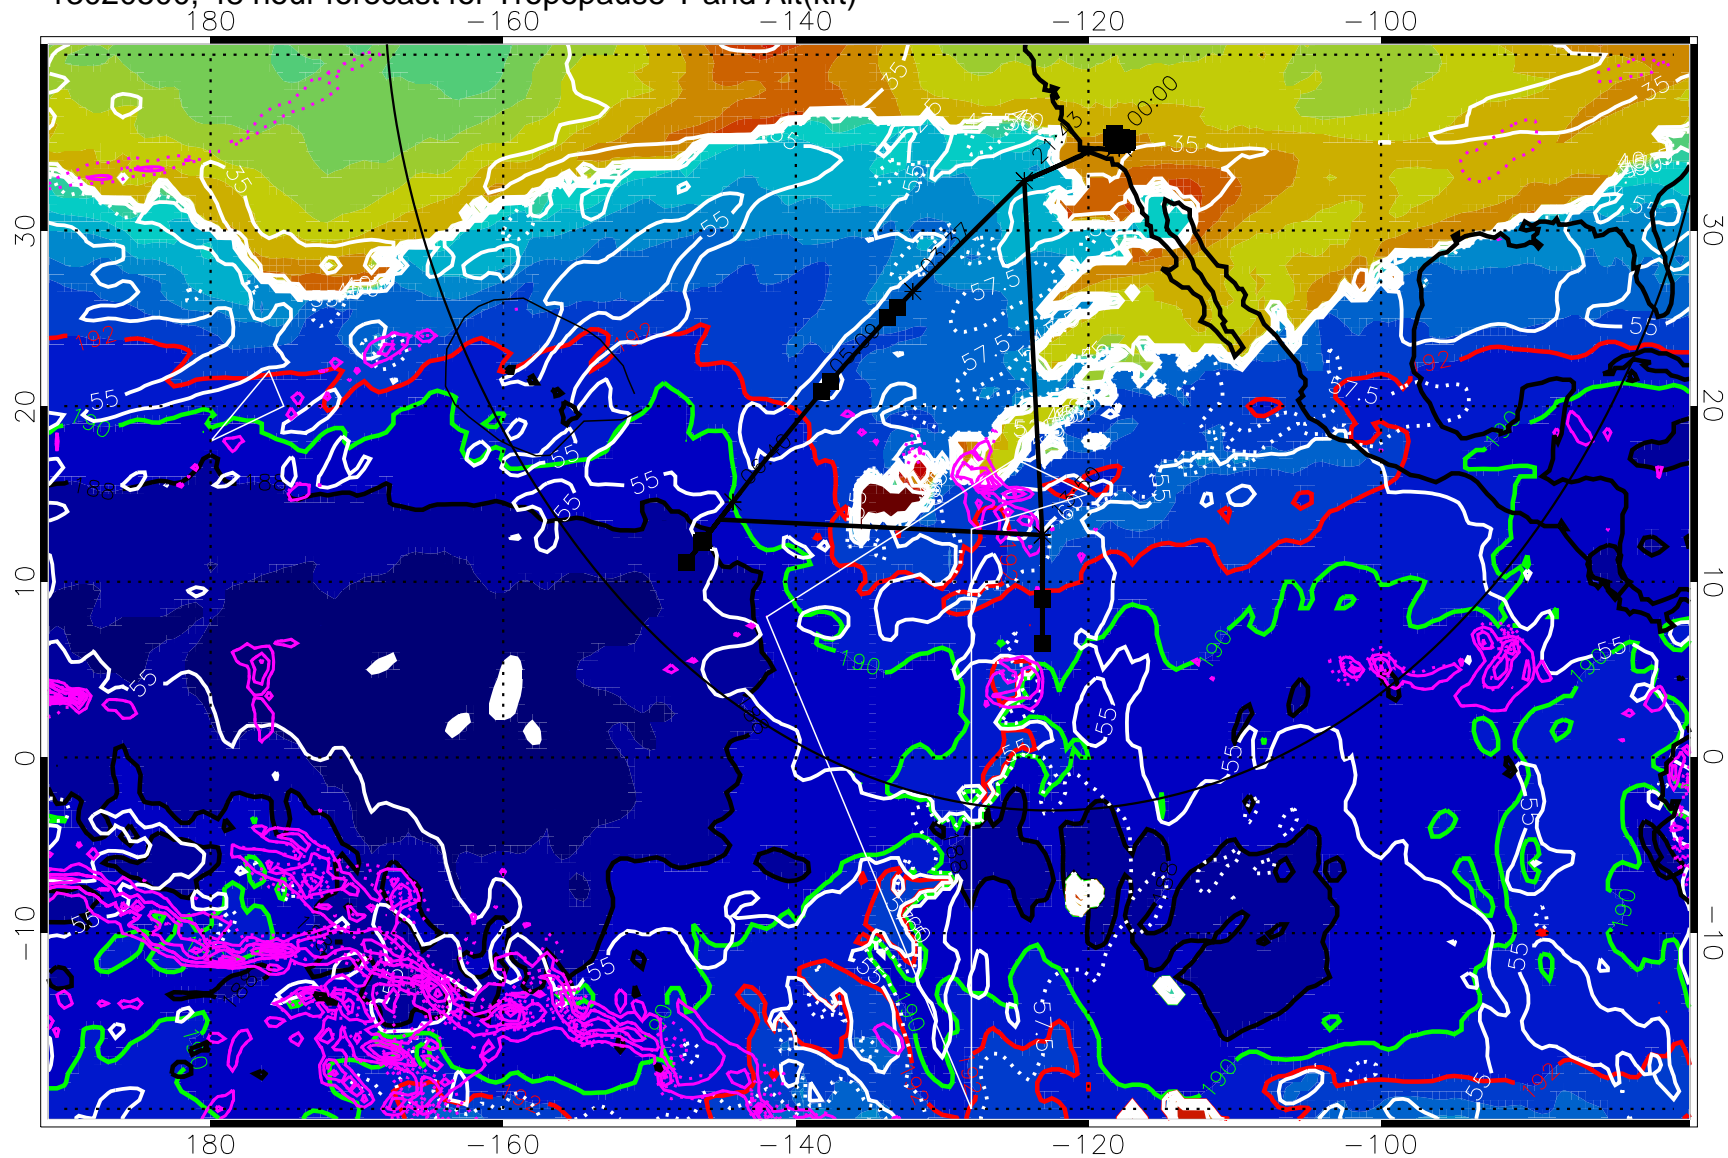

Tropopause Altitude in kft (white)

Precip (tot dot, conv sol) past 6 hrs 6 kg/m<sup>2</sup> contours, min 4

187.5K Isotherm (black) 190K Isotherm (green) 192.5K Isotherm (red)

→ 30 m/s

Range ring of 4055 km -- 13 hours GH round trip

13020418, 42 hour forecast for Tropopause T and Alt(kft)

190 200 210 220 230

Tropopause T, K

Tropopause Altitude in kft (white)

Precip (tot dot, conv sol) past 6 hrs magenta 6 kg/m<sup>2</sup> contours, min 4

187.5K Isotherm (black) 190K Isotherm (green) 192.5K Isotherm (red)

→ 30 m/s

Range ring of 4055 km -- 13 hours GH round trip

13020500, 48 hour forecast for Tropopause T and Alt(kft)

190      200      210      220      230

Tropopause T, K

Tropopause Altitude in kft (white)

Precip (tot dot, conv sol) past 6 hrs 6 kg/m<sup>2</sup> contours, min 4

187.5K Isotherm (black) 190K Isotherm (green) 192.5K Isotherm (red)

→ 30 m/s

Range ring of 4055 km -- 13 hours GH round trip