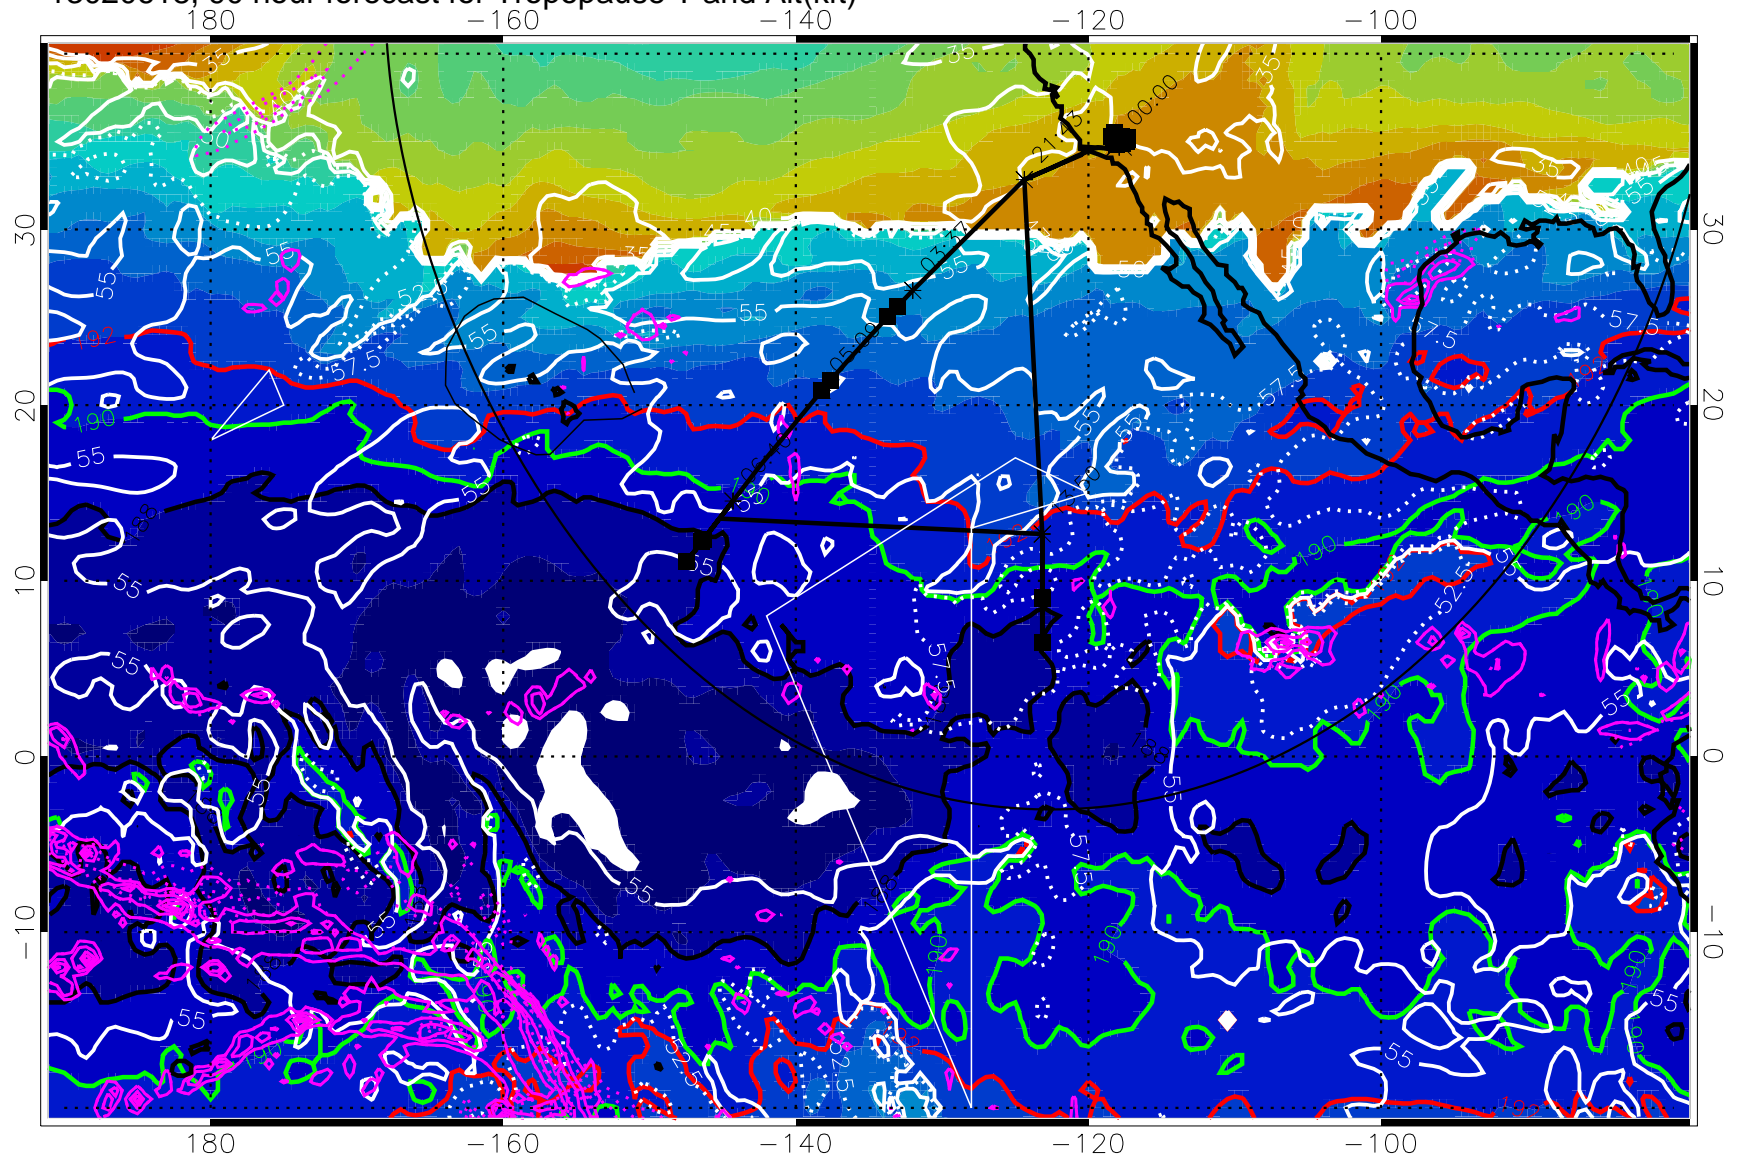

13020618, 90 hour forecast for Tropopause T and Alt(kft)

190 200 210 220 230

Tropopause T, K

Tropopause Altitude in kft (white)

Precip (tot dot, conv sol) past 6 hrs 6 kg/m² contours, min 4

187.5K Isotherm (black) 190K Isotherm (green) 192.5K Isotherm (red)

→ 30 m/s

Range ring of 4055 km -- 13 hours GH round trip