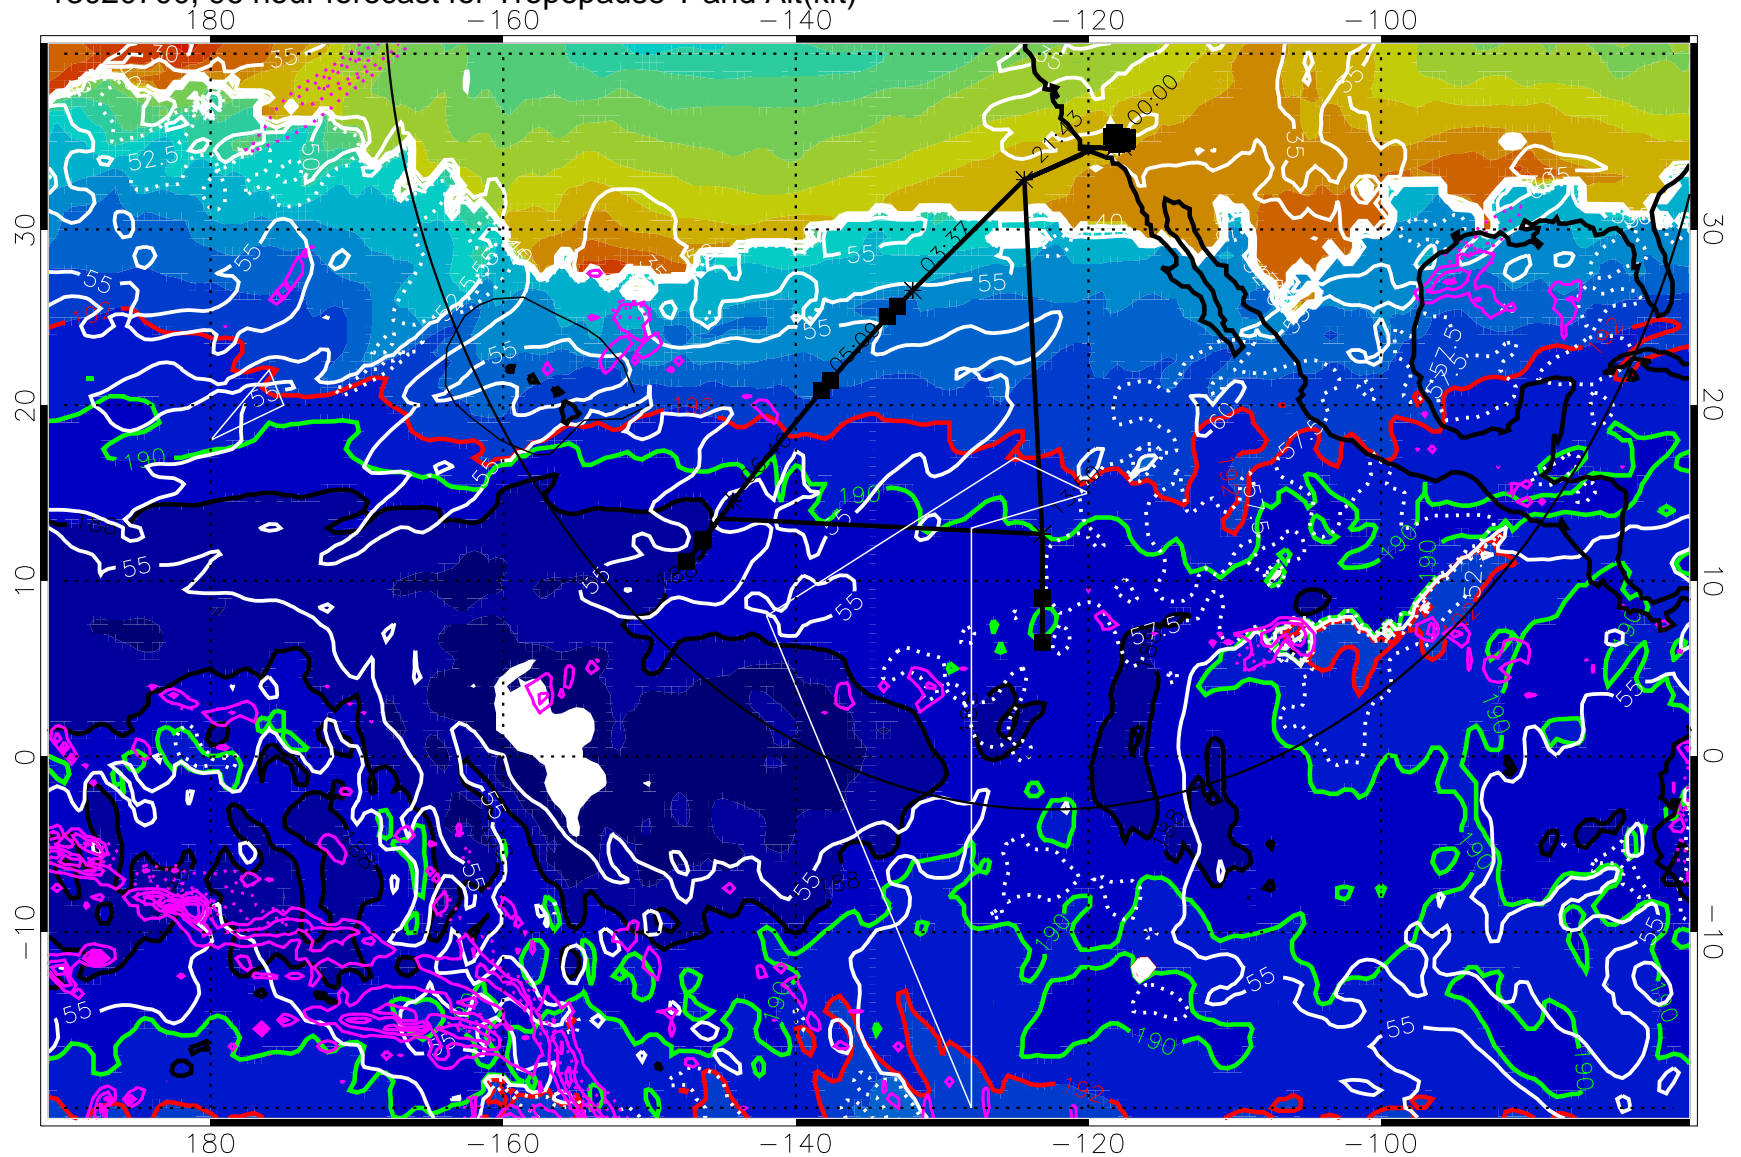

187.5K Isotherm (black) 190K Isotherm (green) 192.5K Isotherm (red)

→ 30 m/s

Range ring of 4055 km -- 13 hours GH round trip

13020612, 84 hour forecast for Tropopause T and Alt(kft)

Tropopause Altitude in kft (white)  
 Precip (tot dot, conv sol) past 6 hrs magenta 6 kg/m2 contours, min 4  
 187.5K Isotherm (black) 190K Isotherm (green) 192.5K Isotherm (red)

→ 30 m/s  
 Range ring of 4055 km -- 13 hours GH round trip

13020618, 90 hour forecast for Tropopause T and Alt(kft)

190 200 210 220 230

Tropopause T, K

Tropopause Altitude in kft (white)

Precip (tot dot, conv sol) past 6 hrs 6 kg/m<sup>2</sup> contours, min 4

187.5K Isotherm (black) 190K Isotherm (green) 192.5K Isotherm (red)

→ 30 m/s

Range ring of 4055 km -- 13 hours GH round trip

13020700, 96 hour forecast for Tropopause T and Alt(kft)

190 200 210 220 230  
Tropopause T, K

Tropopause Altitude in kft (white)

Precip (tot dot, conv sol) past 6 hrs 6 kg/m<sup>2</sup> contours, min 4

187.5K Isotherm (black) 190K Isotherm (green) 192.5K Isotherm (red)

→ 30 m/s

Range ring of 4055 km -- 13 hours GH round trip