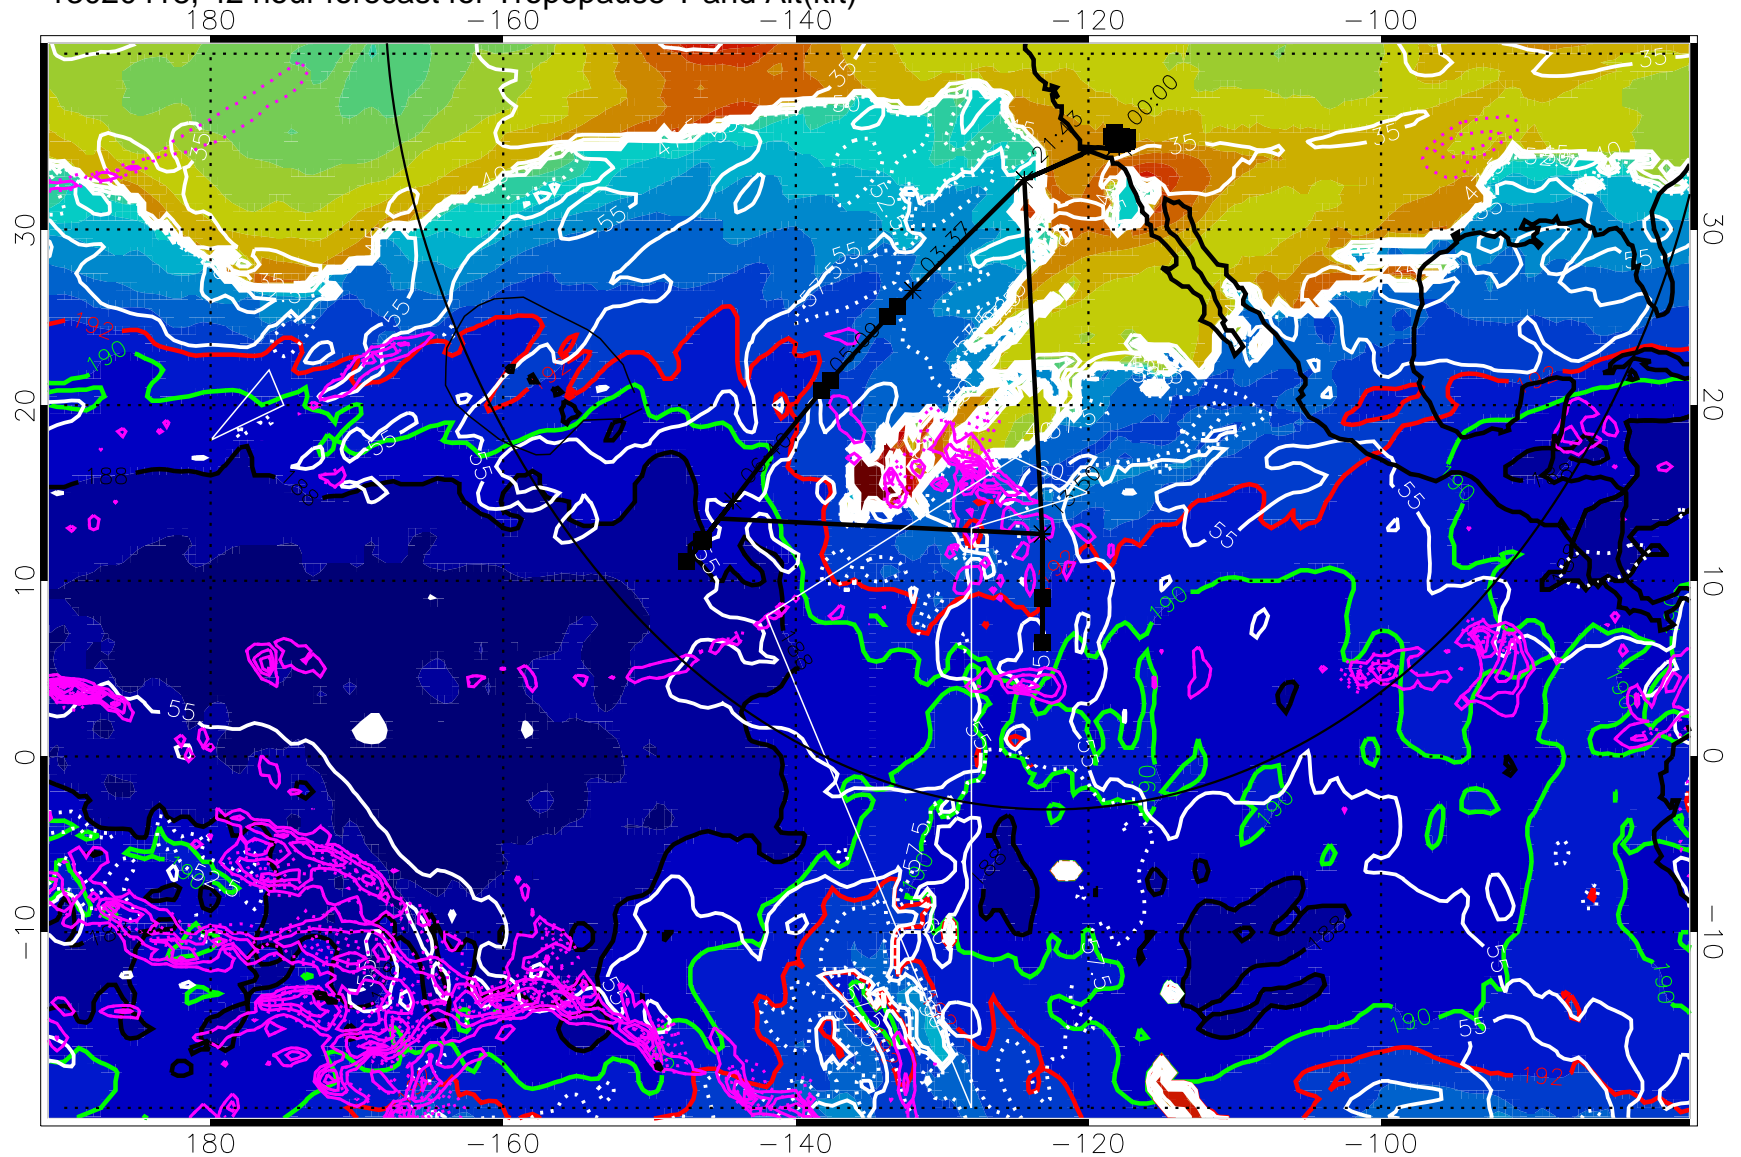

13020418, 42 hour forecast for Tropopause T and Alt(kft)

190 200 210 220 230

Tropopause T, K

Tropopause Altitude in kft (white)

Precip (tot dot, conv sol) past 6 hrs magenta 6 kg/m² contours, min 4

187.5K Isotherm (black) 190K Isotherm (green) 192.5K Isotherm (red)

→ 30 m/s

Range ring of 4055 km -- 13 hours GH round trip