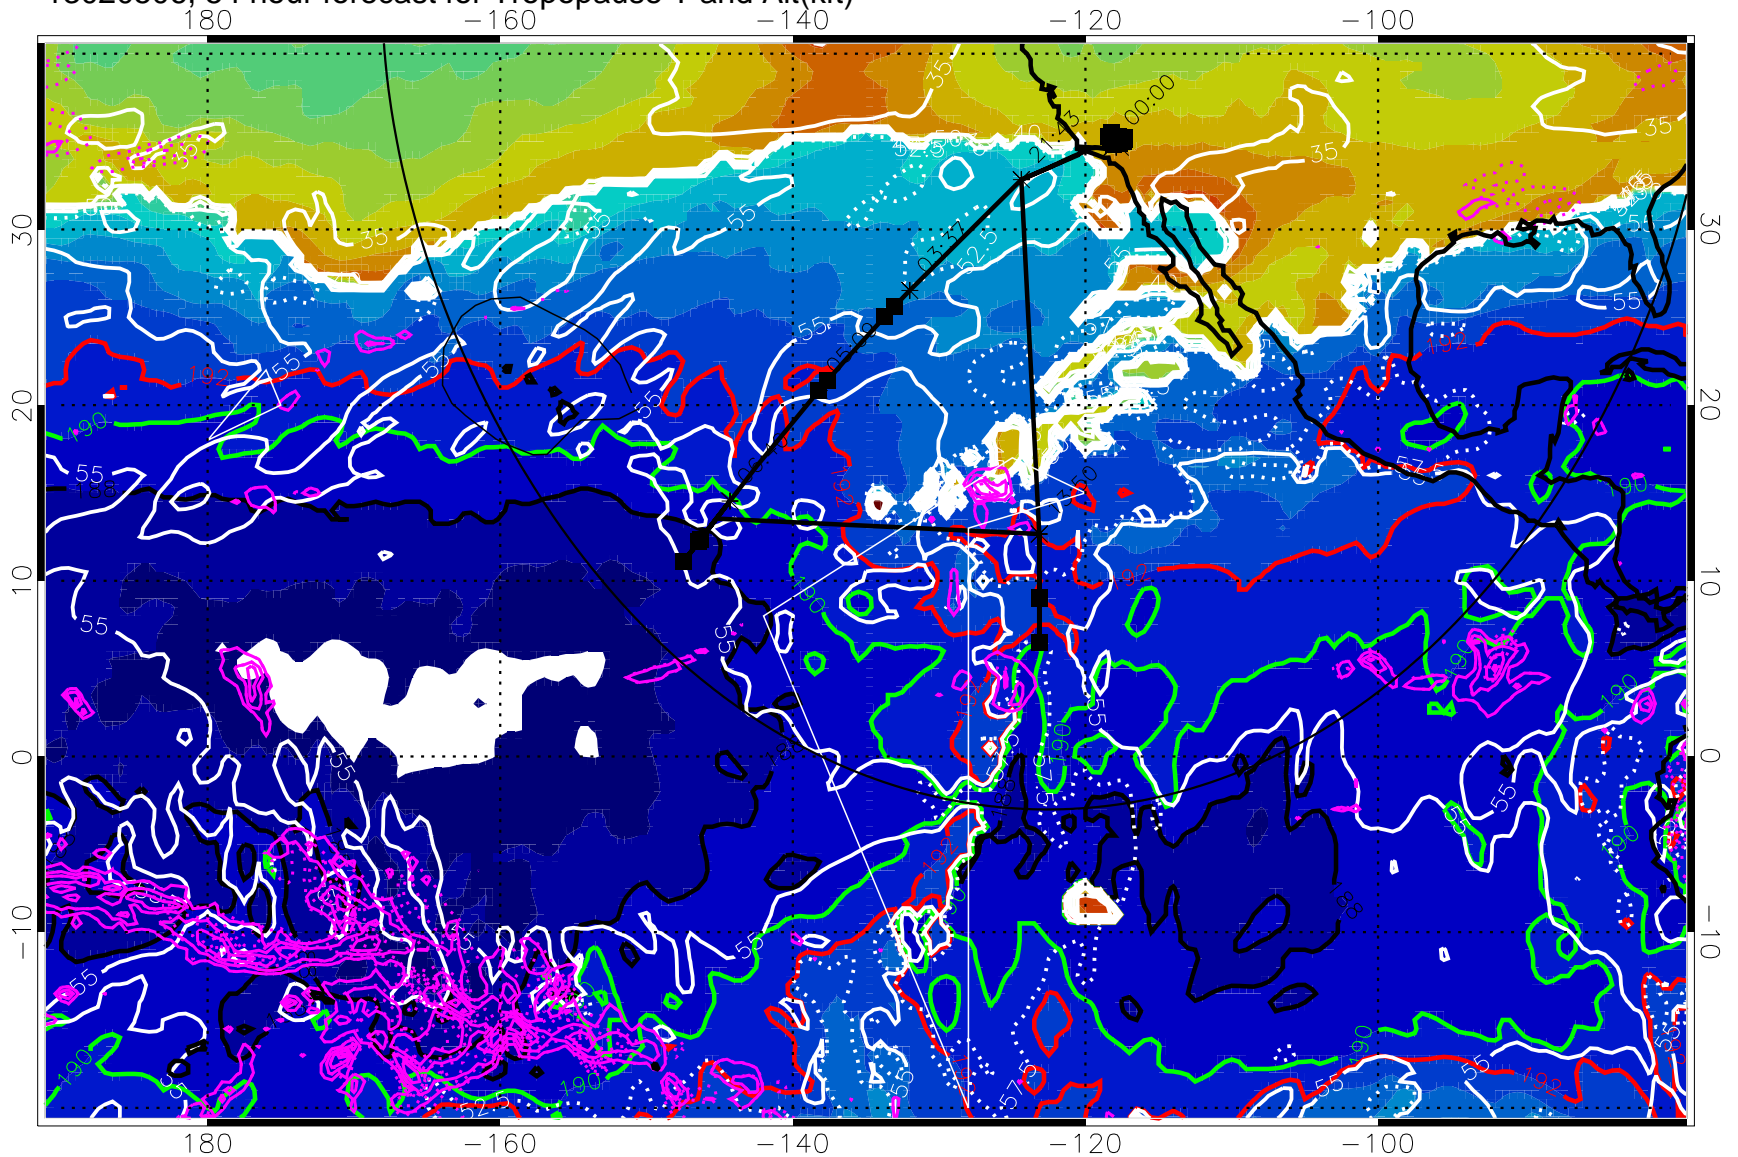

13020506, 54 hour forecast for Tropopause T and Alt(kft)

190 200 210 220 230

Tropopause T, K

Tropopause Altitude in kft (white)

Precip (tot dot, conv sol) past 6 hrs 6 kg/m² contours, min 4

187.5K Isotherm (black) 190K Isotherm (green) 192.5K Isotherm (red)

→ 30 m/s

Range ring of 4055 km -- 13 hours GH round trip