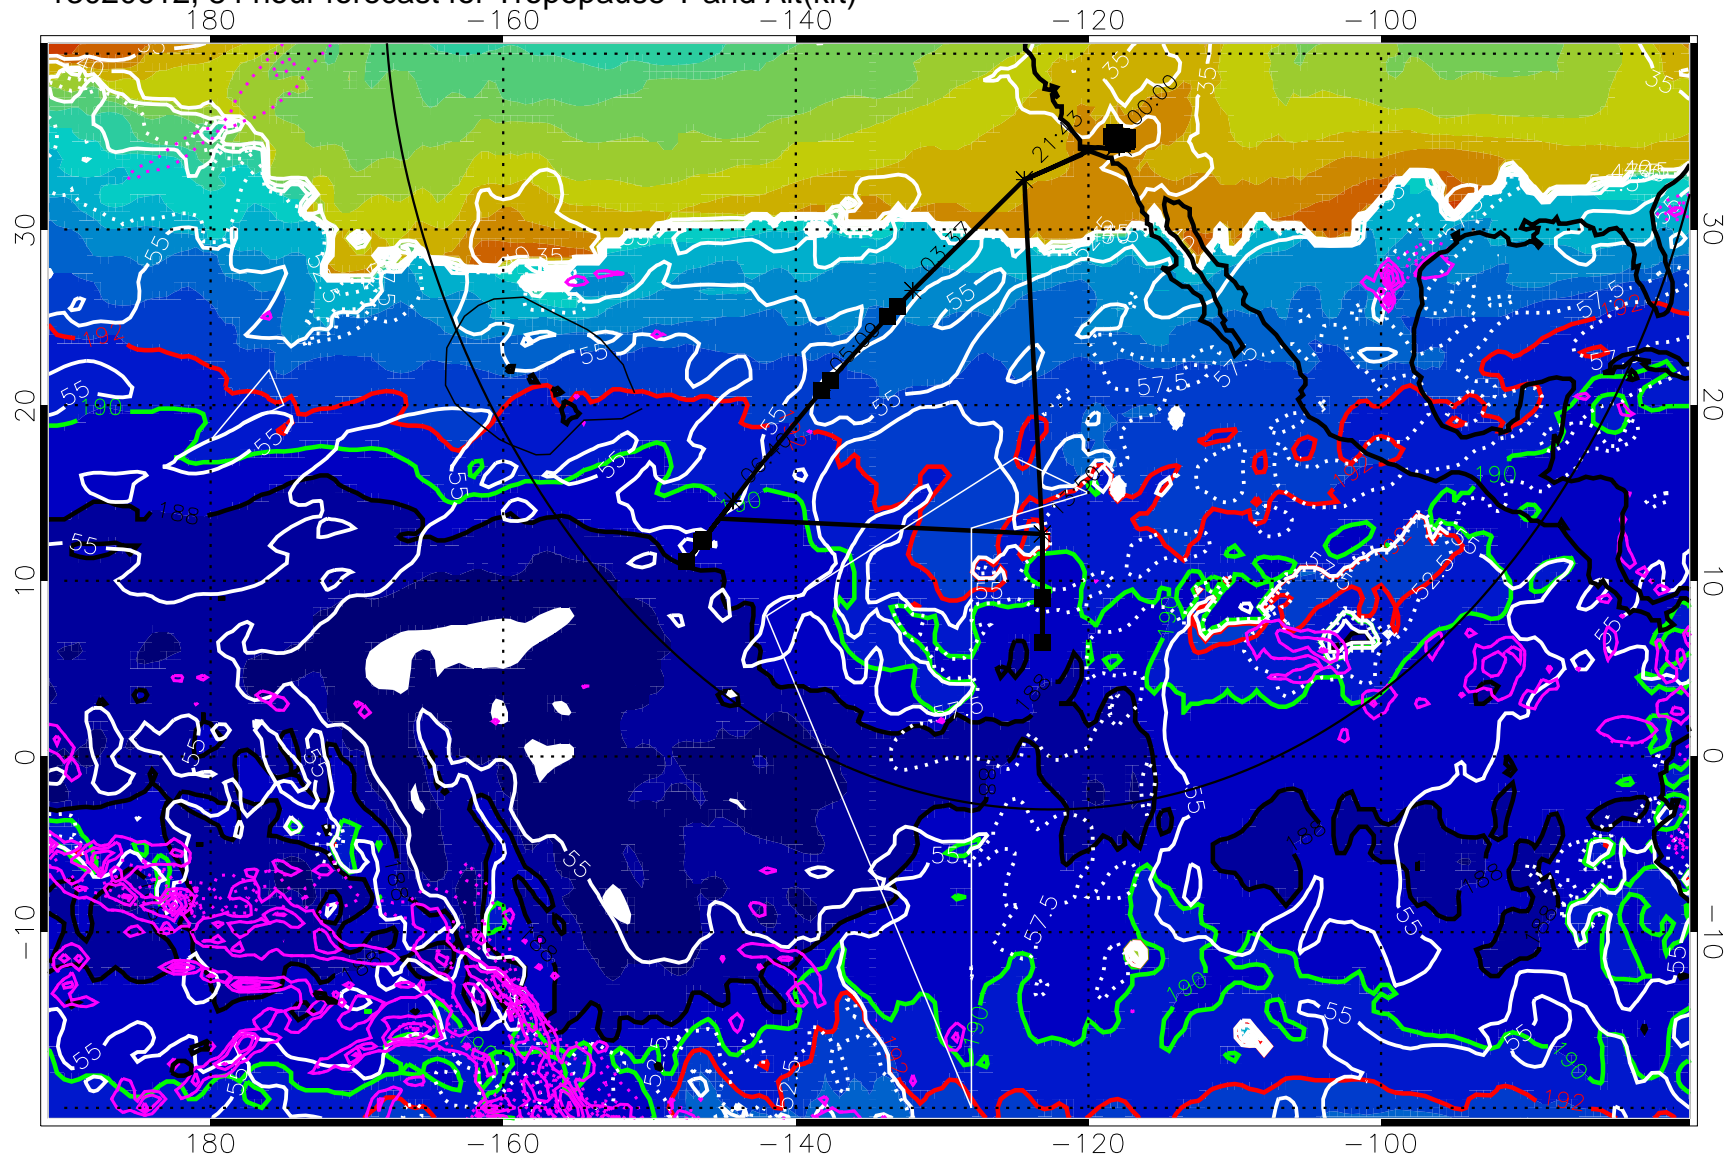

→ 30 m/s  
Range ring of 4055 km -- 13 hours GH round trip

13020606, 78 hour forecast for Tropopause T and Alt(kft)

190 200 210 220 230

Tropopause T, K

Tropopause Altitude in kft (white)

Precip (tot dot, conv sol) past 6 hrs 6 kg/m<sup>2</sup> contours, min 4

187.5K Isotherm (black) 190K Isotherm (green) 192.5K Isotherm (red)

→ 30 m/s

Range ring of 4055 km -- 13 hours GH round trip

13020612, 84 hour forecast for Tropopause T and Alt(kft)

Tropopause Altitude in kft (white)  
 Precip (tot dot, conv sol) past 6 hrs magenta 6 kg/m2 contours, min 4  
 187.5K Isotherm (black) 190K Isotherm (green) 192.5K Isotherm (red)