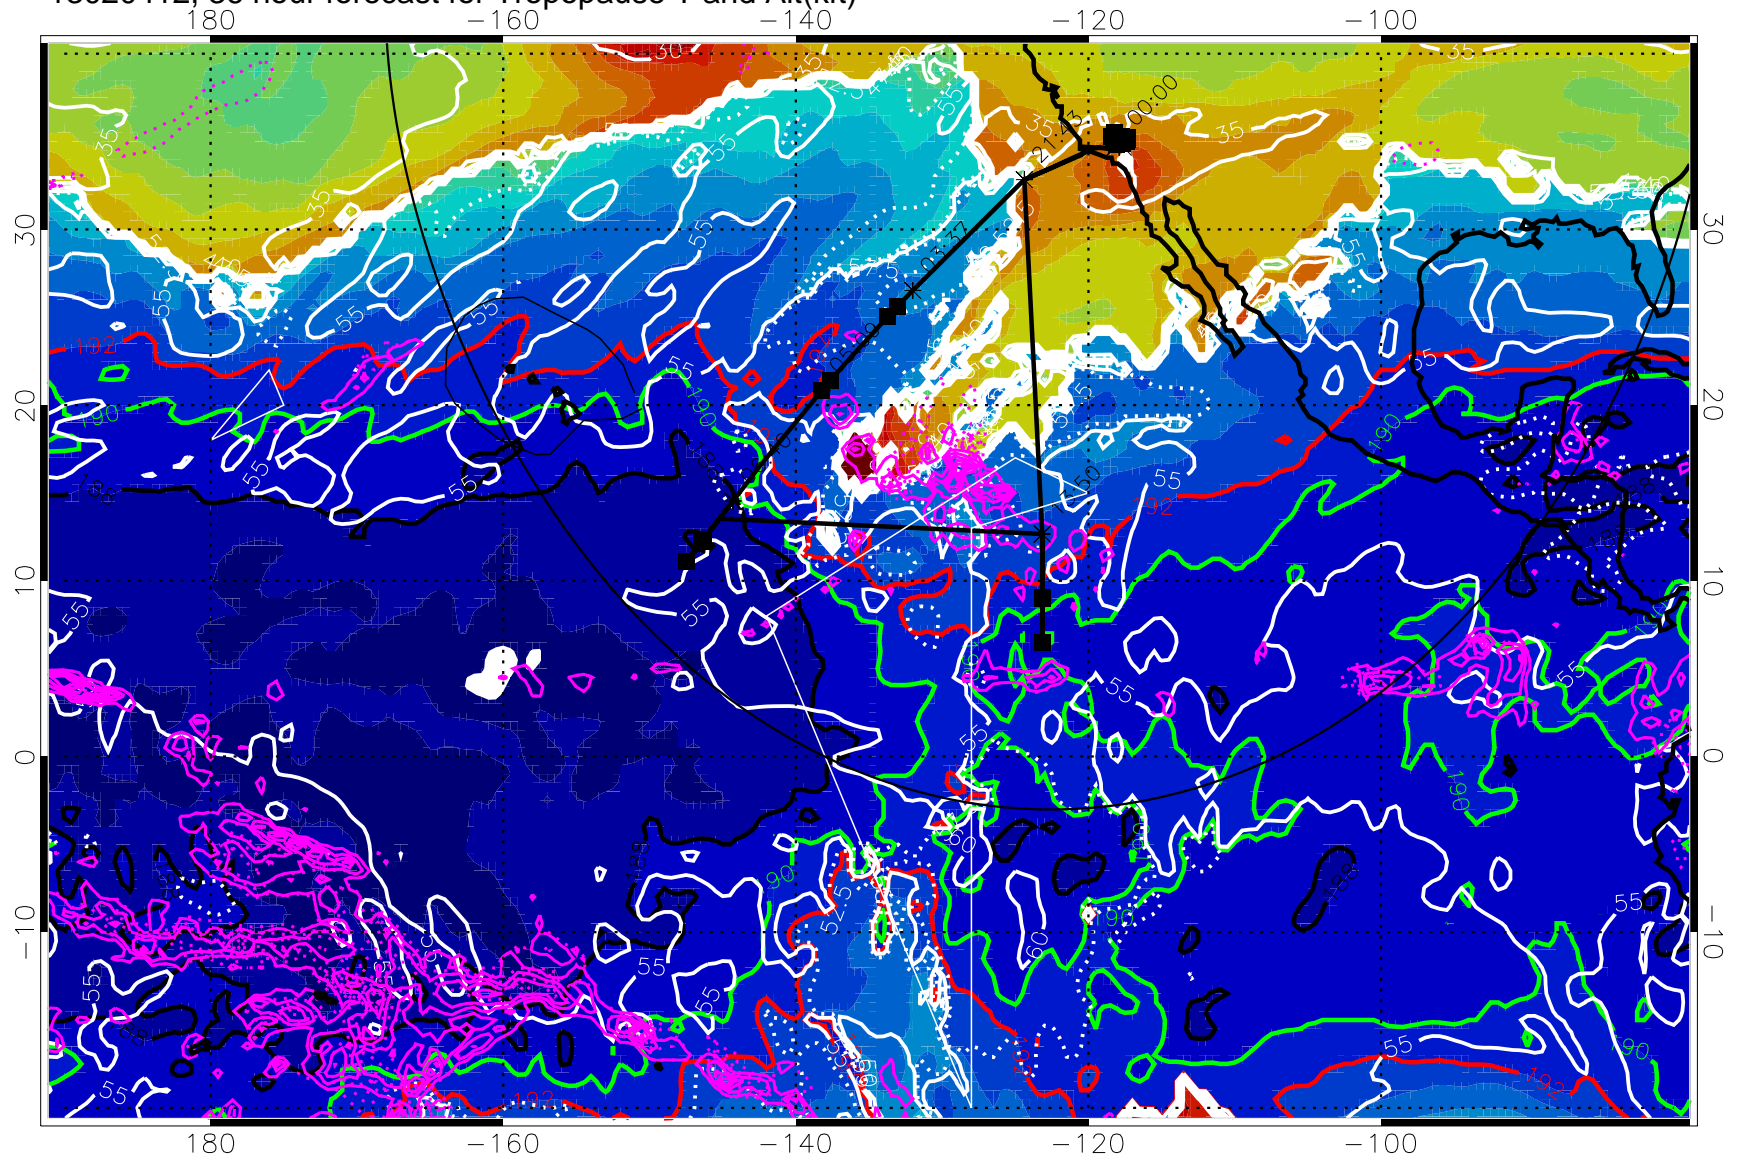

Tropopause Altitude in kft (white)  
 Precip (tot dot, conv sol) past 6 hrs 6 kg/m<sup>2</sup> contours, min 4  
 187.5K Isotherm (black) 190K Isotherm (green) 192.5K Isotherm (red)

→ 30 m/s  
 Range ring of 4055 km -- 13 hours GH round trip

→ 30 m/s

Range ring of 4055 km -- 13 hours GH round trip

13020406, 30 hour forecast for Tropopause T and Alt(kft)

190 200 210 220 230

Tropopause T, K

Tropopause Altitude in kft (white)

Precip (tot dot, conv sol) past 6 hrs 6 kg/m<sup>2</sup> contours, min 4

187.5K Isotherm (black) 190K Isotherm (green) 192.5K Isotherm (red)

→ 30 m/s

Range ring of 4055 km -- 13 hours GH round trip

13020412, 36 hour forecast for Tropopause T and Alt(kft)

190 200 210 220 230

Tropopause T, K