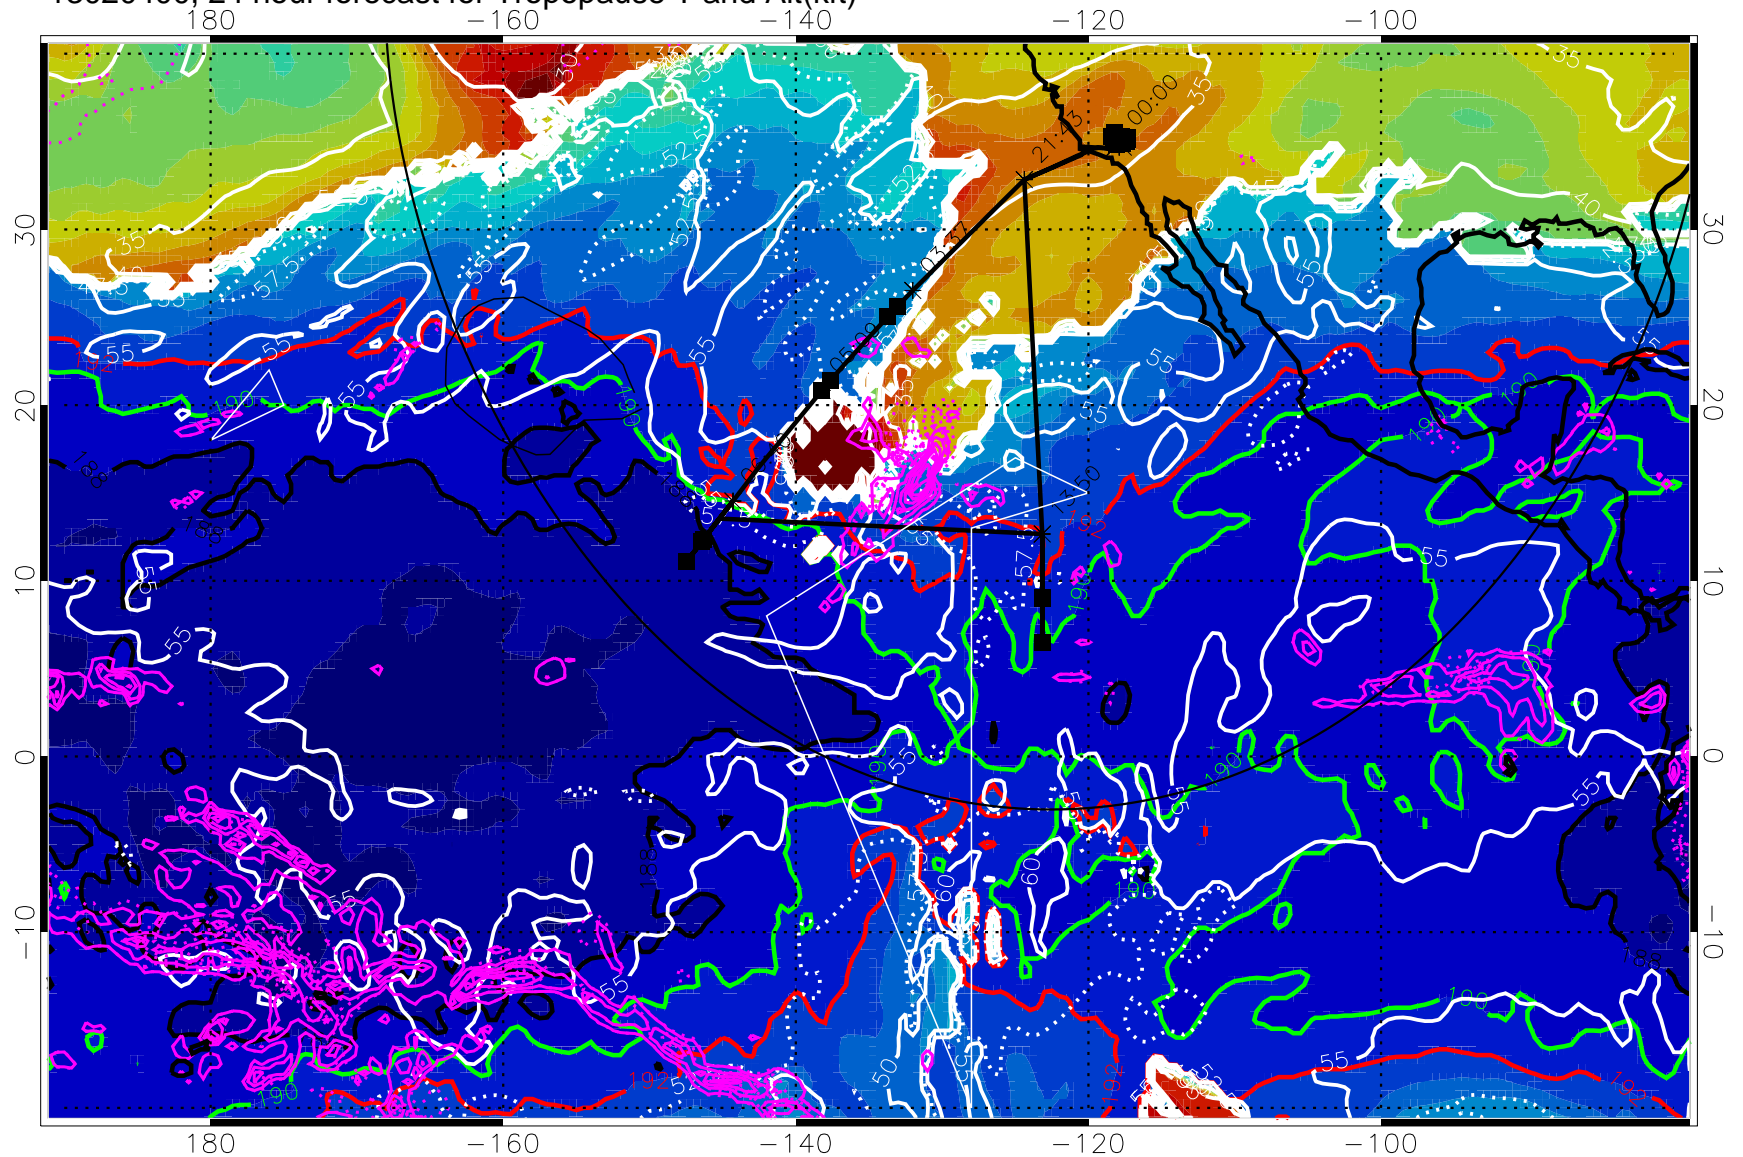

187.5K Isotherm (black) 190K Isotherm (green) 192.5K Isotherm (red)

→ 30 m/s

Range ring of 4055 km -- 13 hours GH round trip

13020318, 18 hour forecast for Tropopause T and Alt(kft)

190      200      210      220      230  
Tropopause T, K

Tropopause Altitude in kft (white)  
 Precip (tot dot, conv sol) past 6 hrs 6 kg/m<sup>2</sup> contours, min 4  
 187.5K Isotherm (black) 190K Isotherm (green) 192.5K Isotherm (red)

→ 30 m/s  
 Range ring of 4055 km -- 13 hours GH round trip

13020400, 24 hour forecast for Tropopause T and Alt(kft)

190 200 210 220 230

Tropopause T, K

Tropopause Altitude in kft (white)

Precip (tot dot, conv sol) past 6 hrs 6 kg/m<sup>2</sup> contours, min 4

187.5K Isotherm (black) 190K Isotherm (green) 192.5K Isotherm (red)

187.5K Isotherm (black) 190K Isotherm (green) 192.5K Isotherm (red)

→ 30 m/s

Range ring of 4055 km -- 13 hours GH round trip

13020412, 36 hour forecast for Tropopause T and Alt(kft)

190 200 210 220 230

Tropopause T, K