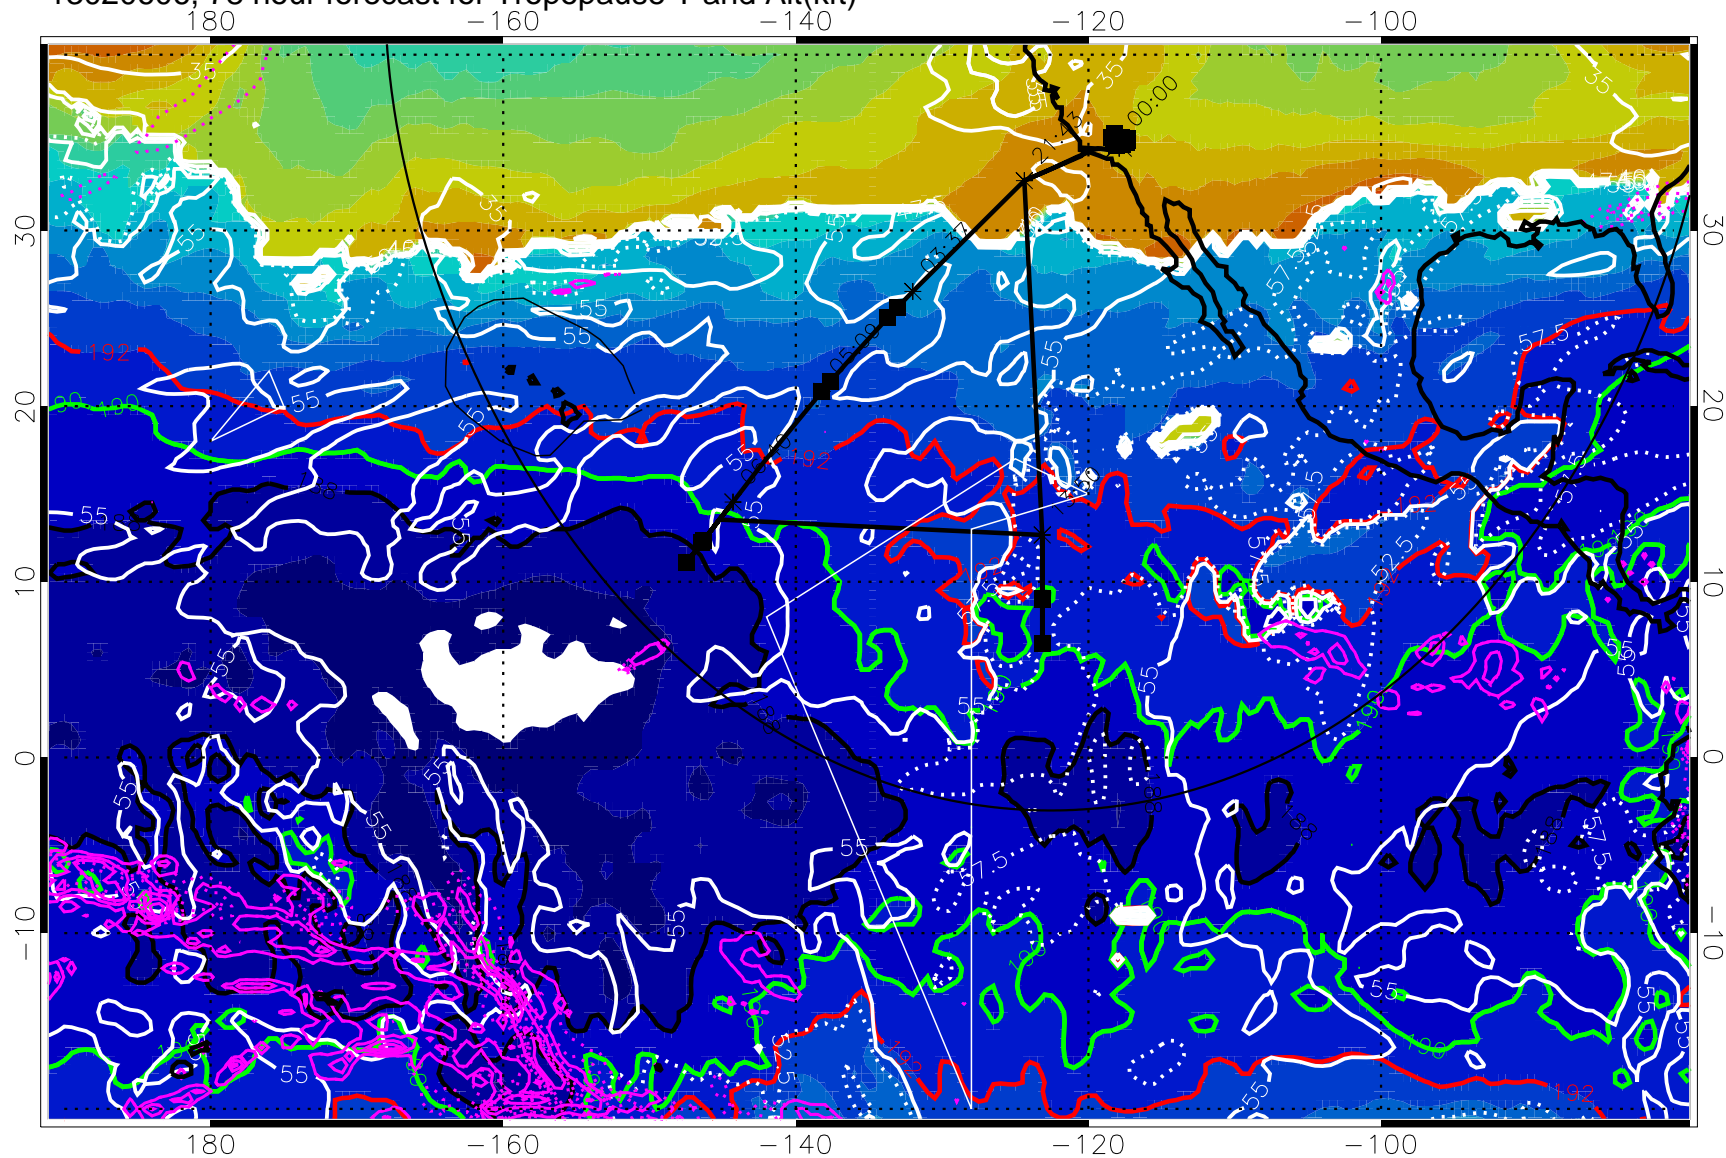

13020606, 78 hour forecast for Tropopause T and Alt(kft)

190 200 210 220 230

Tropopause T, K

Tropopause Altitude in kft (white)

Precip (tot dot, conv sol) past 6 hrs 6 kg/m² contours, min 4

187.5K Isotherm (black) 190K Isotherm (green) 192.5K Isotherm (red)

→ 30 m/s

Range ring of 4055 km -- 13 hours GH round trip