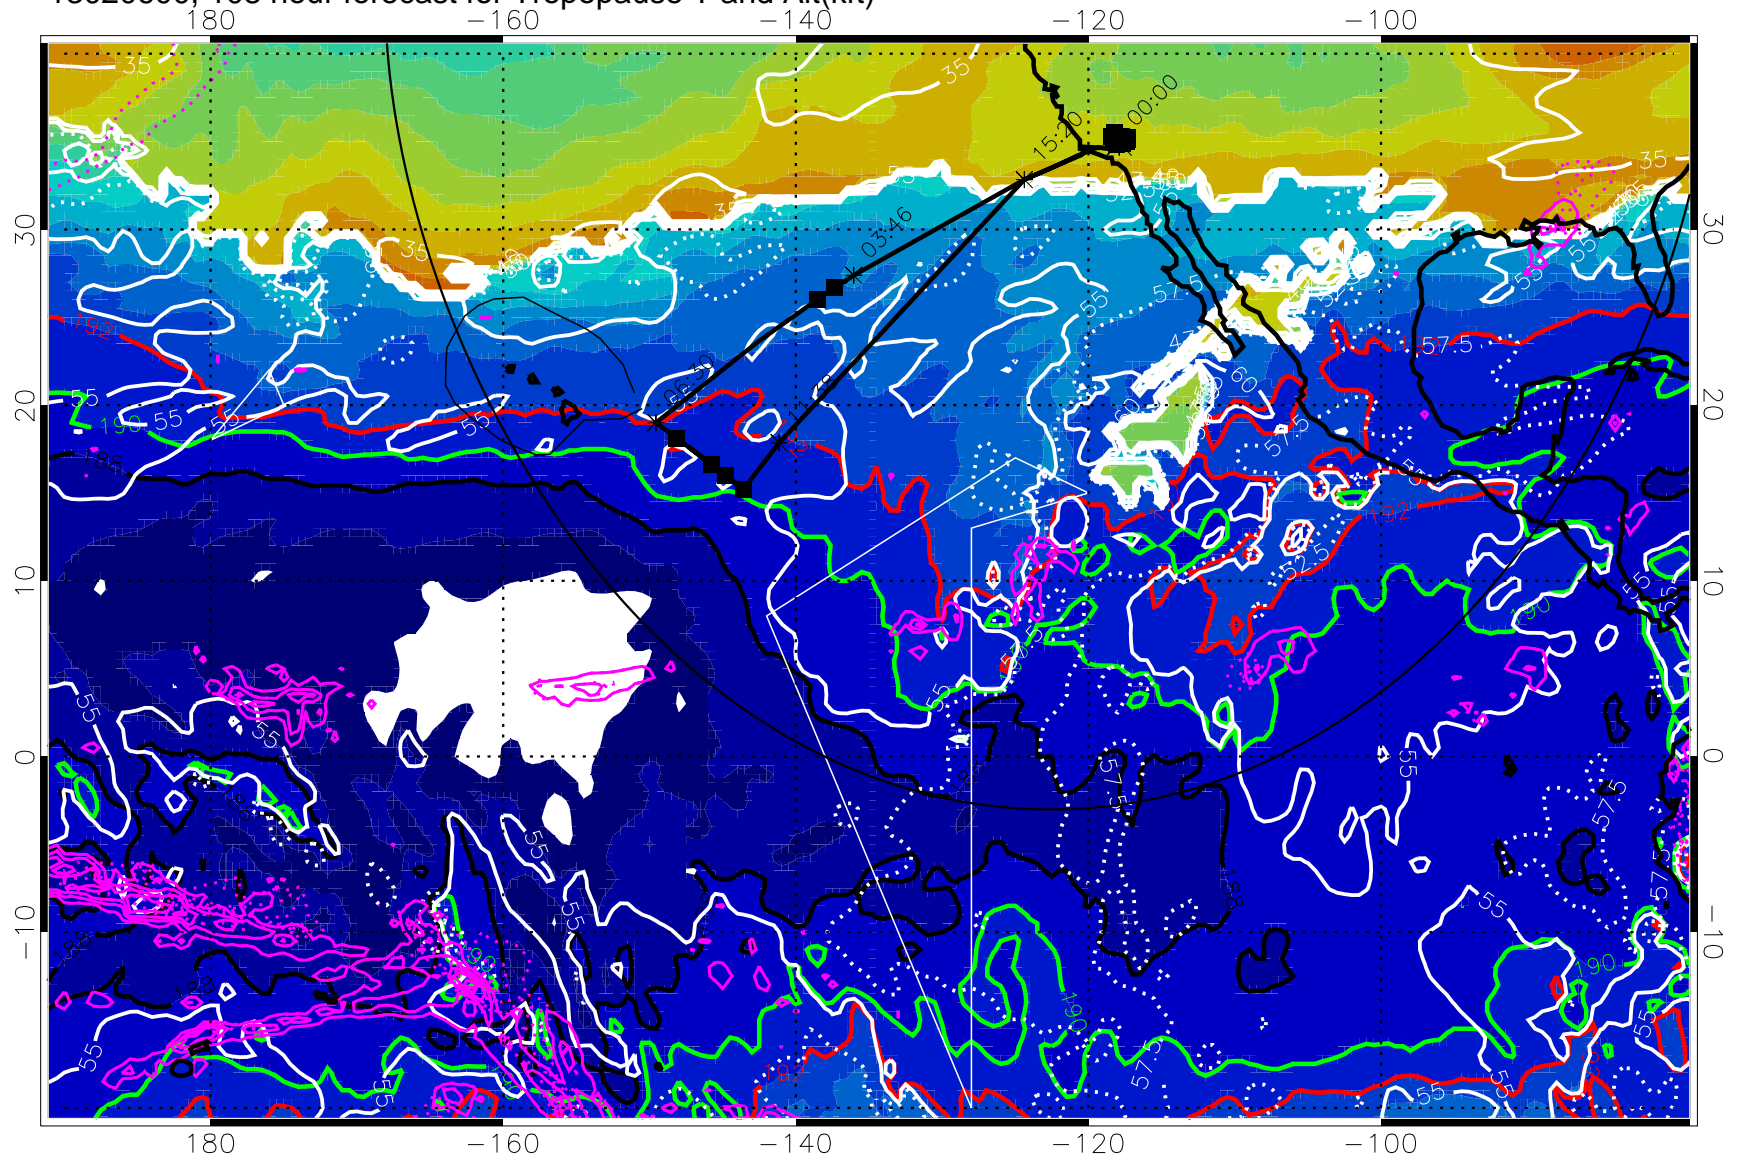

13020600, 108 hour forecast for Tropopause T and Alt(kft)

190 200 210 220 230

Tropopause T, K

Tropopause Altitude in kft (white)

Precip (tot dot, conv sol) past 6 hrs 6 kg/m² contours, min 4

187.5K Isotherm (black) 190K Isotherm (green) 192.5K Isotherm (red)

→ 30 m/s

Range ring of 4055 km -- 13 hours GH round trip