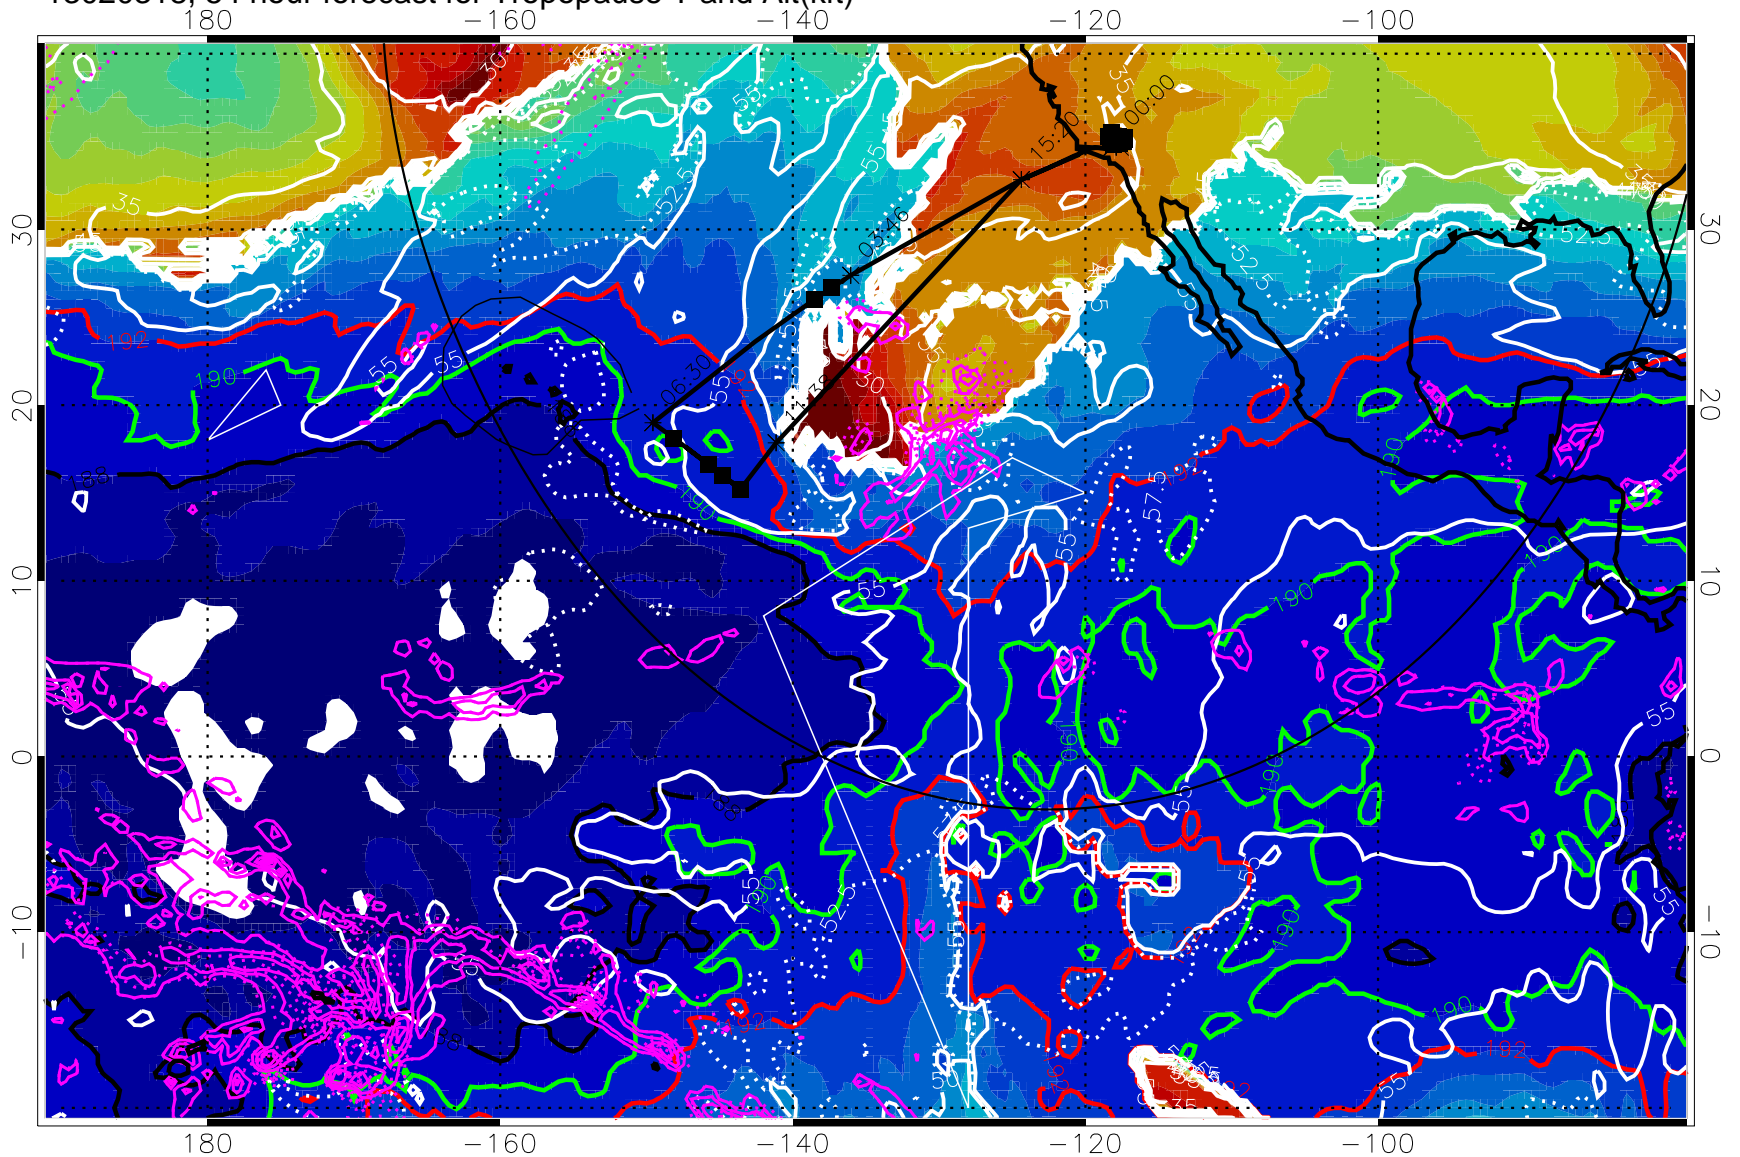

→ 30 m/s

Range ring of 4055 km -- 13 hours GH round trip

13020312, 48 hour forecast for Tropopause T and Alt(kft)

190 200 210 220 230
Tropopause T, K

Tropopause Altitude in kft (white)

Precip (tot dot, conv sol) past 6 hrs 6 kg/m² contours, min 4

187.5K Isotherm (black) 190K Isotherm (green) 192.5K Isotherm (red)

→ 30 m/s

Range ring of 4055 km -- 13 hours GH round trip

13020318, 54 hour forecast for Tropopause T and Alt(kft)

Tropopause T, K

Tropopause Altitude in kft (white)

Precip (tot dot, conv sol) past 6 hrs 6 kg/m² contours, min 4

187.5K Isotherm (black) 190K Isotherm (green) 192.5K Isotherm (red)

→ 30 m/s

Range ring of 4055 km -- 13 hours GH round trip

13020400, 60 hour forecast for Tropopause T and Alt(kft)