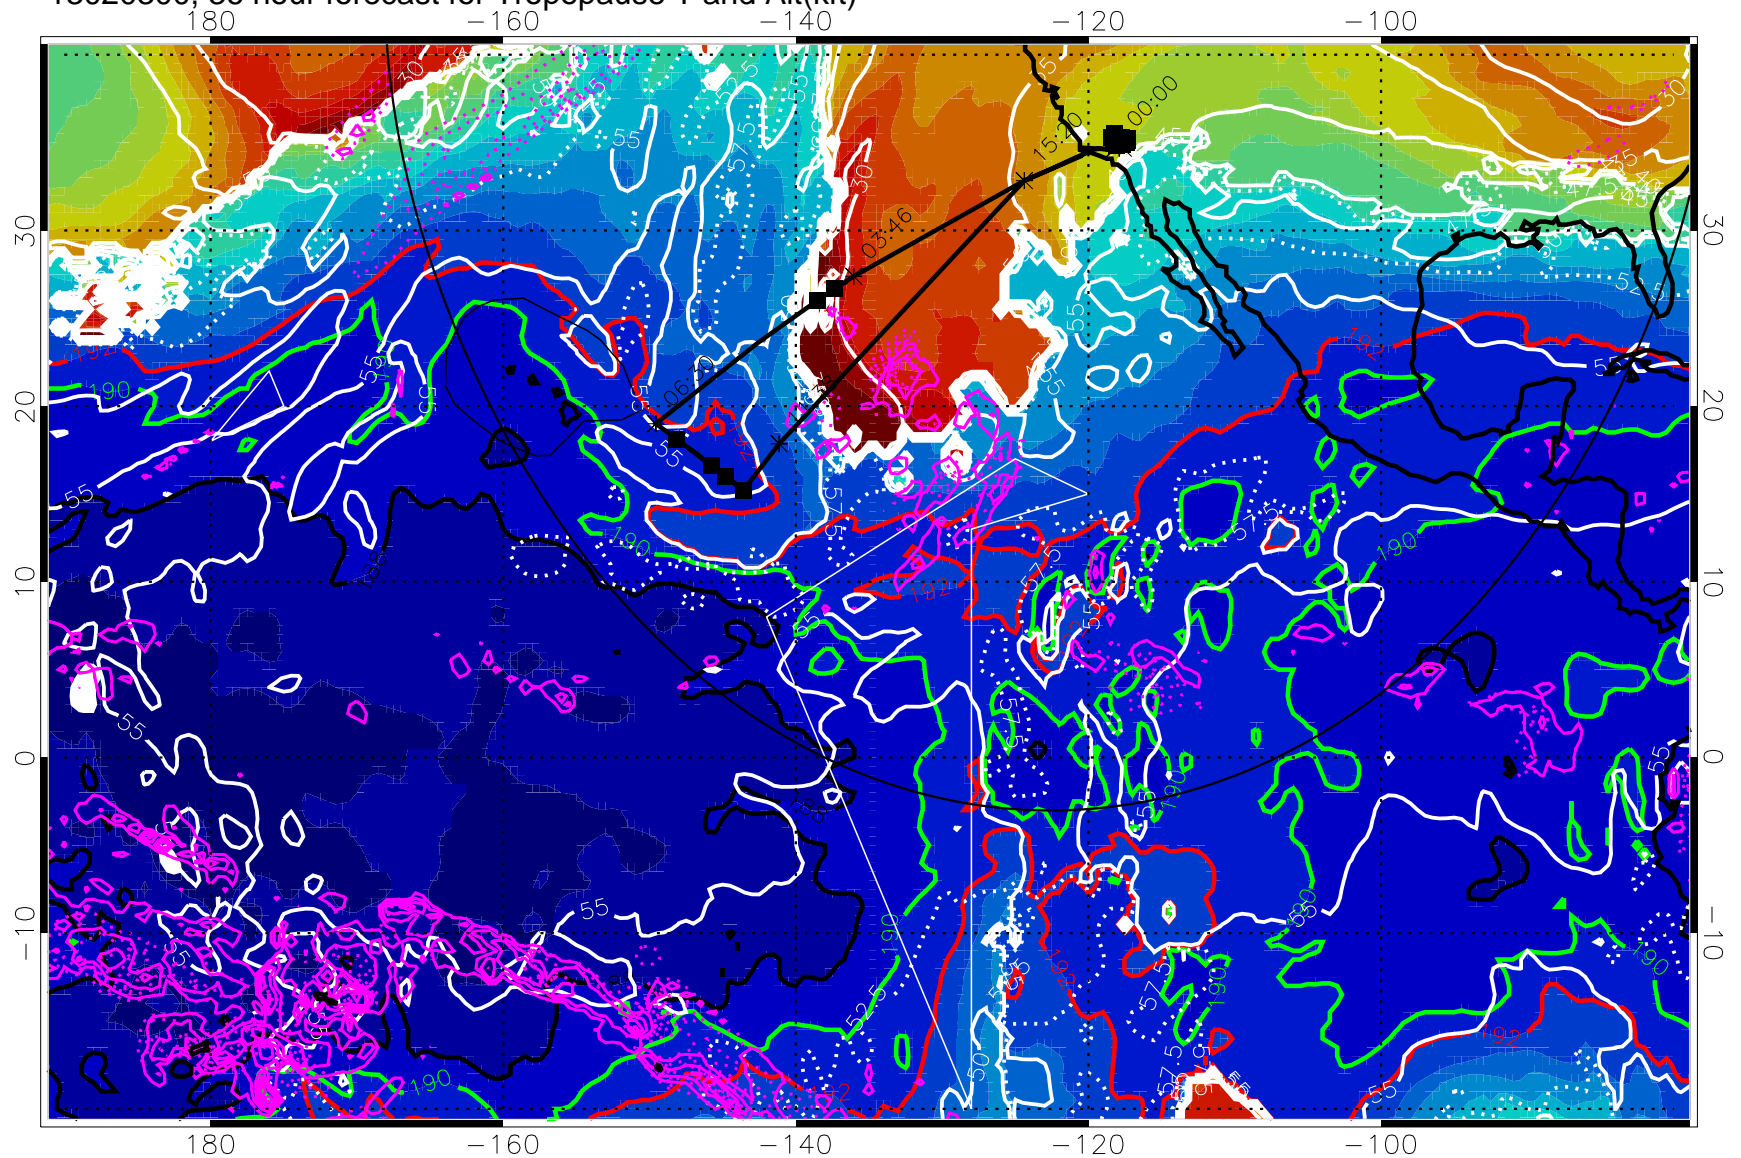

Tropopause Altitude in kft (white)

Precip (tot dot, conv sol) past 6 hrs magenta 6 kg/m² contours, min 4

187.5K Isotherm (black) 190K Isotherm (green) 192.5K Isotherm (red)

→ 30 m/s

Range ring of 4055 km -- 13 hours GH round trip

→ 30 m/s

Range ring of 4055 km -- 13 hours GH round trip

13020218, 30 hour forecast for Tropopause T and Alt(kft)

190 200 210 220 230

Tropopause T, K

Tropopause Altitude in kft (white)

Precip (tot dot, conv sol) past 6 hrs 6 kg/m² contours, min 4

187.5K Isotherm (black) 190K Isotherm (green) 192.5K Isotherm (red)

→ 30 m/s

Range ring of 4055 km -- 13 hours GH round trip

13020300, 36 hour forecast for Tropopause T and Alt(kft)

190 200 210 220 230

Tropopause T, K

Tropopause Altitude in kft (white)

Precip (tot dot, conv sol) past 6 hrs mag 6 kg/m² contours, min 4

187.5K Isotherm (black) 190K Isotherm (green) 192.5K Isotherm (red)

→ 30 m/s

Range ring of 4055 km -- 13 hours GH round trip