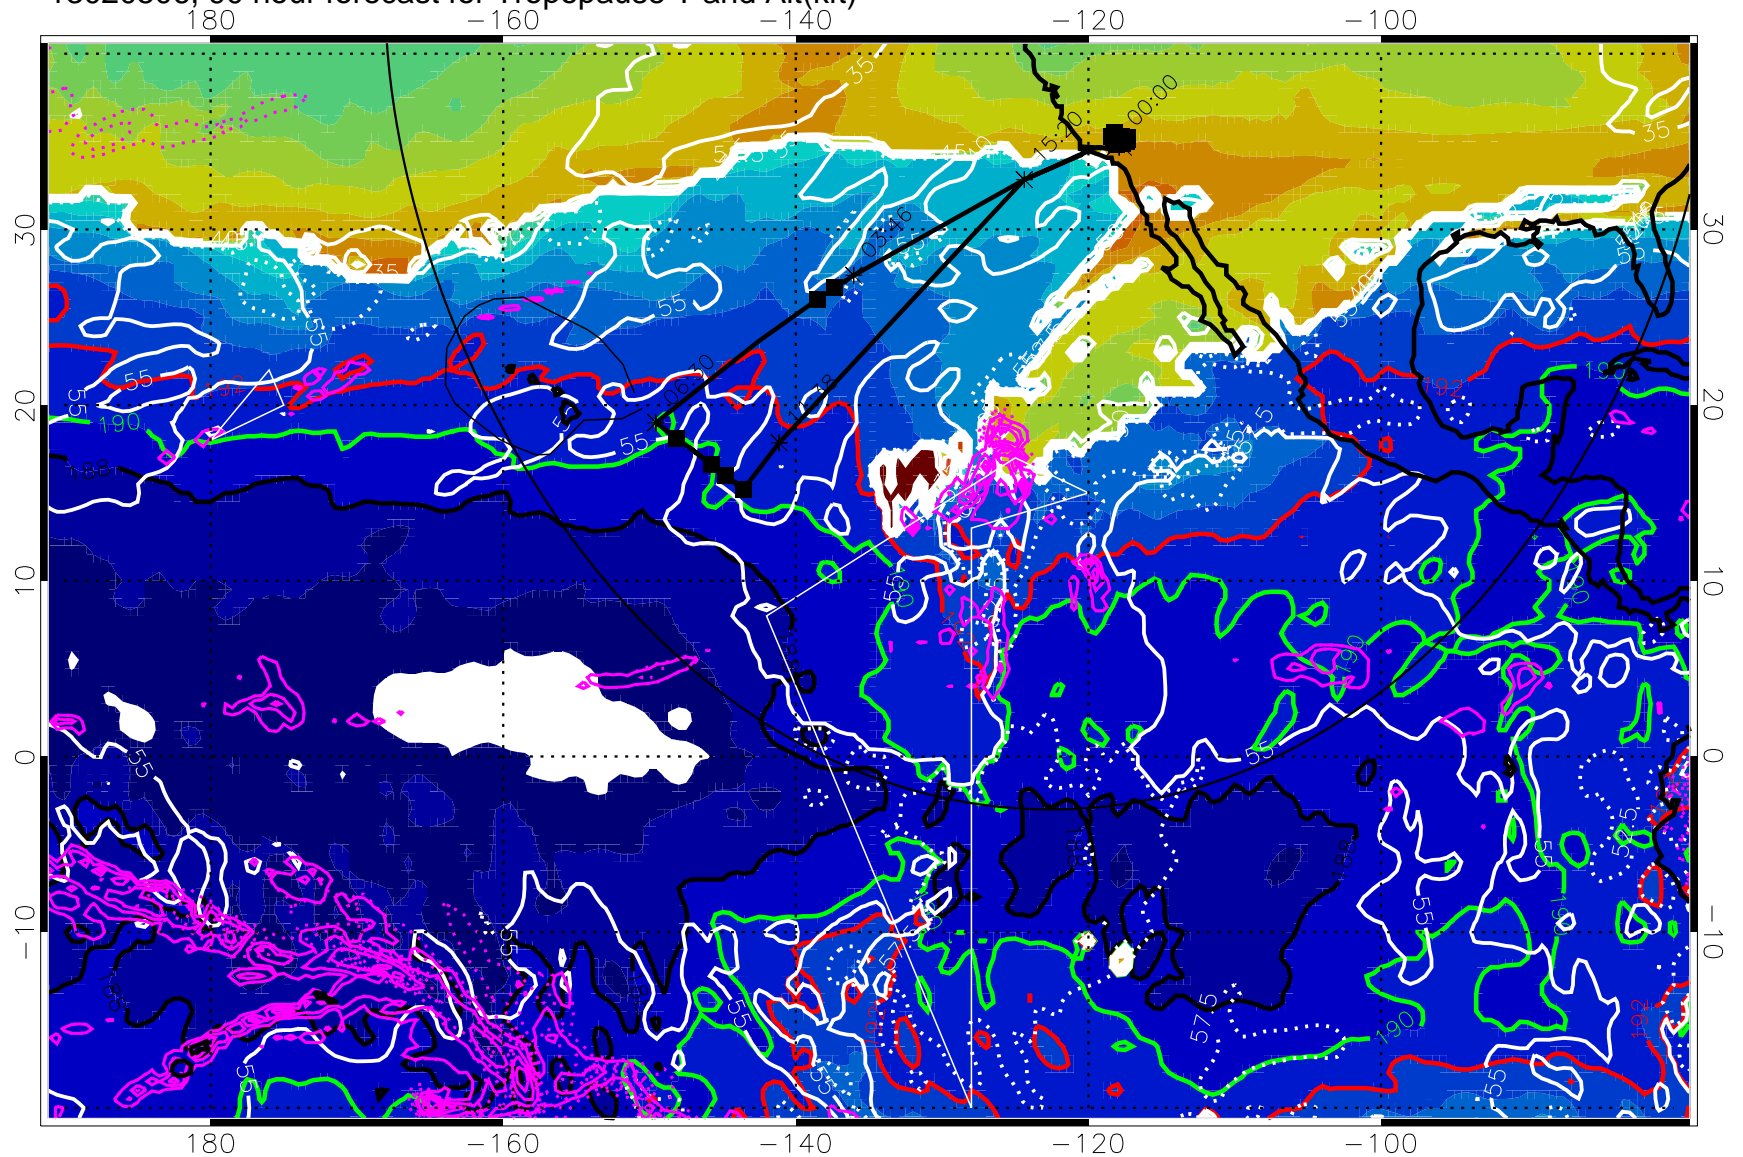

187.5K Isotherm (black) 190K Isotherm (blue) 192.5K Isotherm (green)

→ 30 m/s

Range ring of 4055 km -- 13 hours GH round trip

13020500, 84 hour forecast for Tropopause T and Alt(kft)

Tropopause T, K

Tropopause Altitude in kft (white)

Precip (tot dot, conv sol) past 6 hrs mag 6 kg/m² contours, min 4

187.5K Isotherm (black) 190K Isotherm (green) 192.5K Isotherm (red)

→ 30 m/s

Range ring of 4055 km -- 13 hours GH round trip

13020506, 90 hour forecast for Tropopause T and Alt(kft)