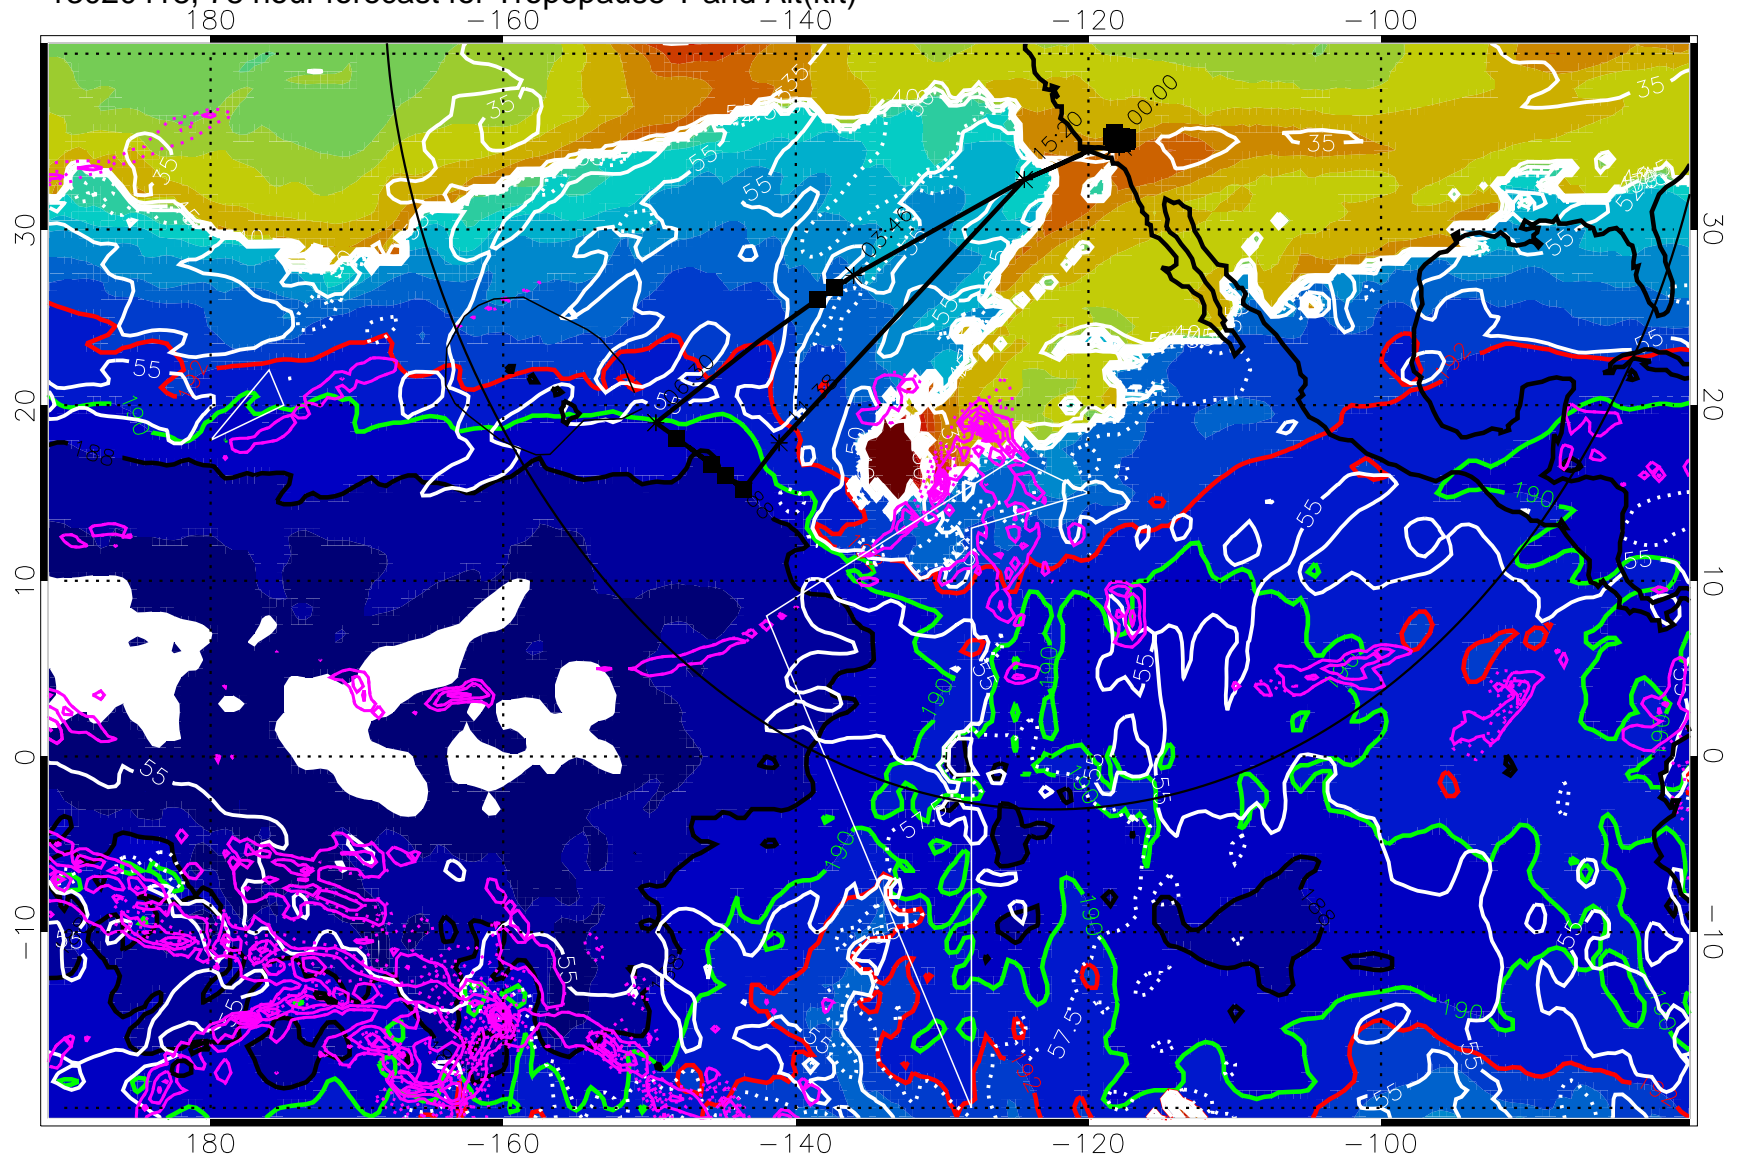

→ 30 m/s

Range ring of 4055 km -- 13 hours GH round trip

13020412, 72 hour forecast for Tropopause T and Alt(kft)

190 200 210 220 230
Tropopause T, K

Tropopause Altitude in kft (white)
 Precip (tot dot, conv sol) past 6 hrs magenta contours, min 4
 187.5K Isotherm (black) 190K Isotherm (green) 192.5K Isotherm (red)

→ 30 m/s
 Range ring of 4055 km -- 13 hours GH round trip

13020418, 78 hour forecast for Tropopause T and Alt(kft)

Tropopause T, K

Tropopause Altitude in kft (white)

Precip (tot dot, conv sol) past 6 hrs 6 kg/m² contours, min 4

187.5K Isotherm (black) 190K Isotherm (blue) 192.5K Isotherm (green)

→ 30 m/s

Range ring of 4055 km -- 13 hours GH round trip

13020500, 84 hour forecast for Tropopause T and Alt(kft)

Tropopause T, K

Tropopause Altitude in kft (white)

Precip (tot dot, conv sol) past 6 hrs mag 6 kg/m² contours, min 4

187.5K Isotherm (black) 190K Isotherm (green) 192.5K Isotherm (red)

→ 30 m/s

Range ring of 4055 km -- 13 hours GH round trip

13020506, 90 hour forecast for Tropopause T and Alt(kft)