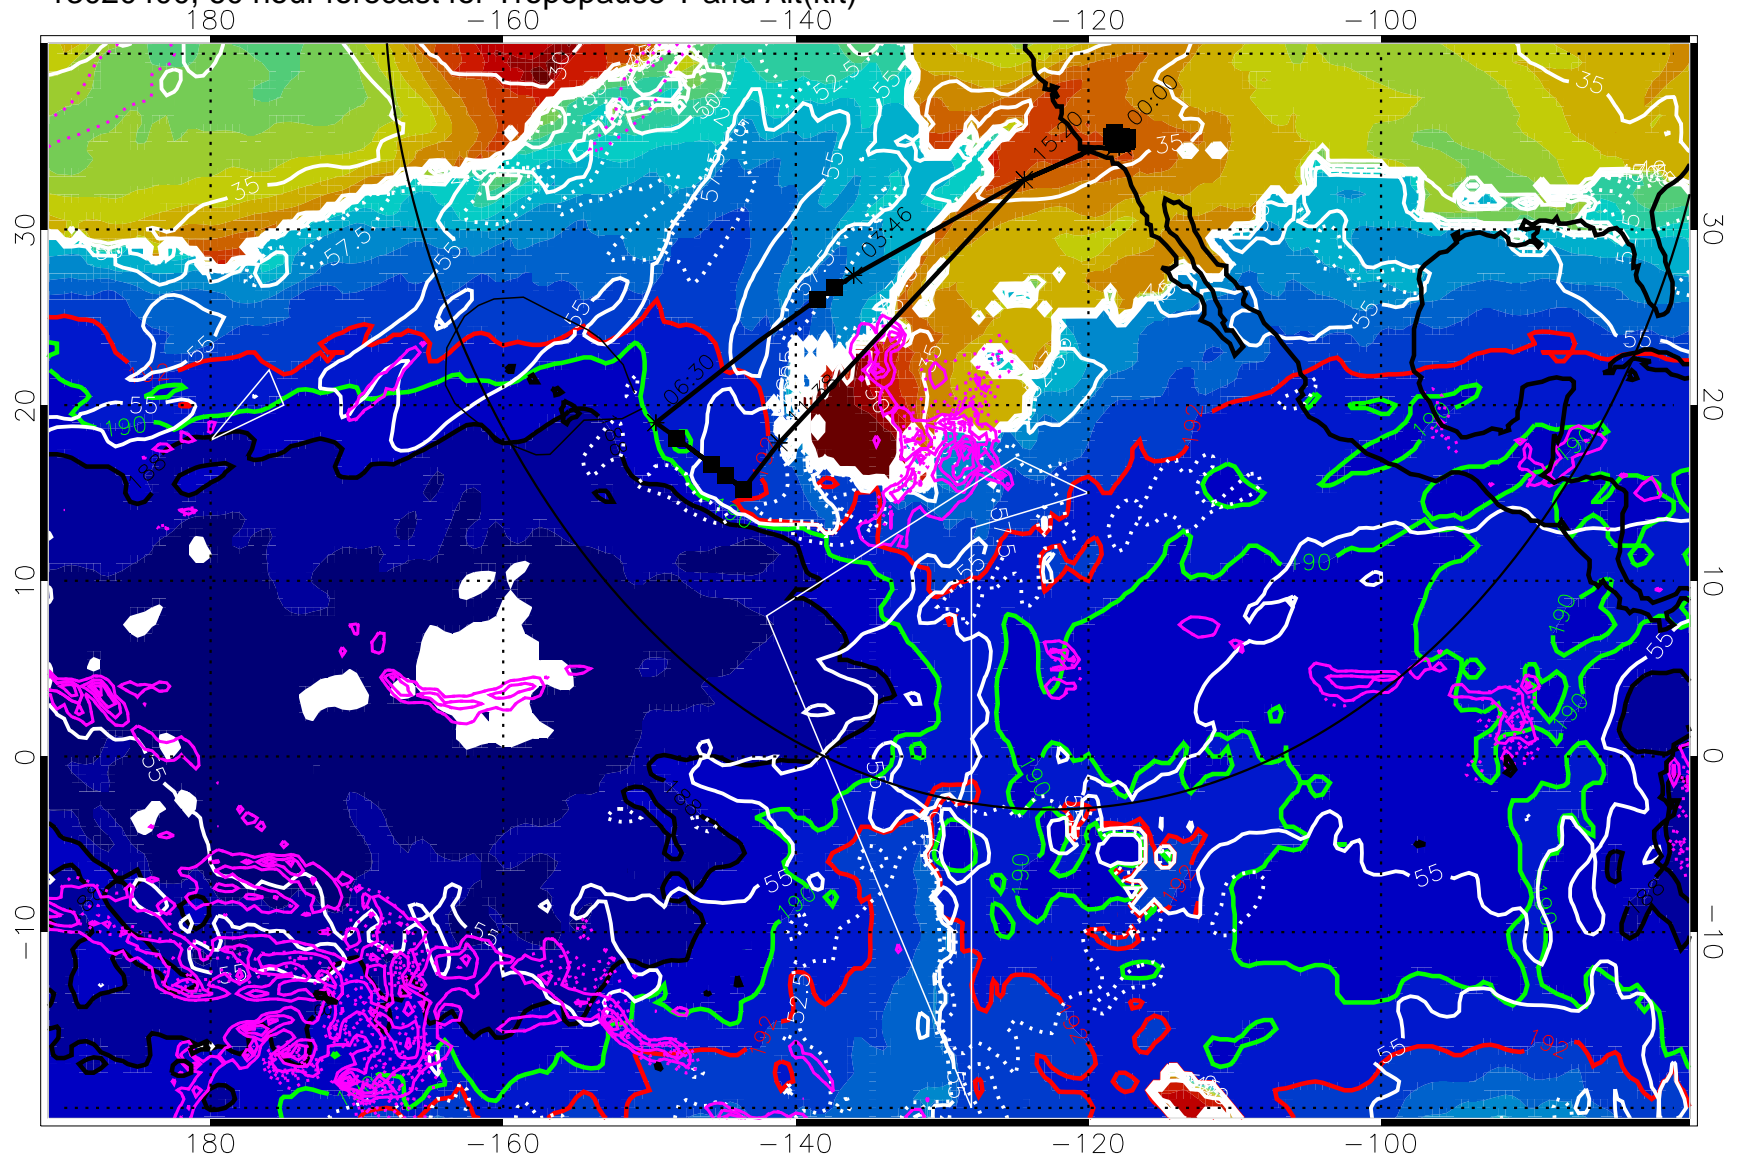

187.5K Isotherm (black) 190K Isotherm (green) 192.5K Isotherm (red)

→ 30 m/s

Range ring of 4055 km -- 13 hours GH round trip

13020318, 54 hour forecast for Tropopause T and Alt(kft)

Tropopause T, K

Tropopause Altitude in kft (white)

Precip (tot dot, conv sol) past 6 hrs 6 kg/m² contours, min 4

187.5K Isotherm (black) 190K Isotherm (green) 192.5K Isotherm (red)

→ 30 m/s

Range ring of 4055 km -- 13 hours GH round trip

13020400, 60 hour forecast for Tropopause T and Alt(kft)