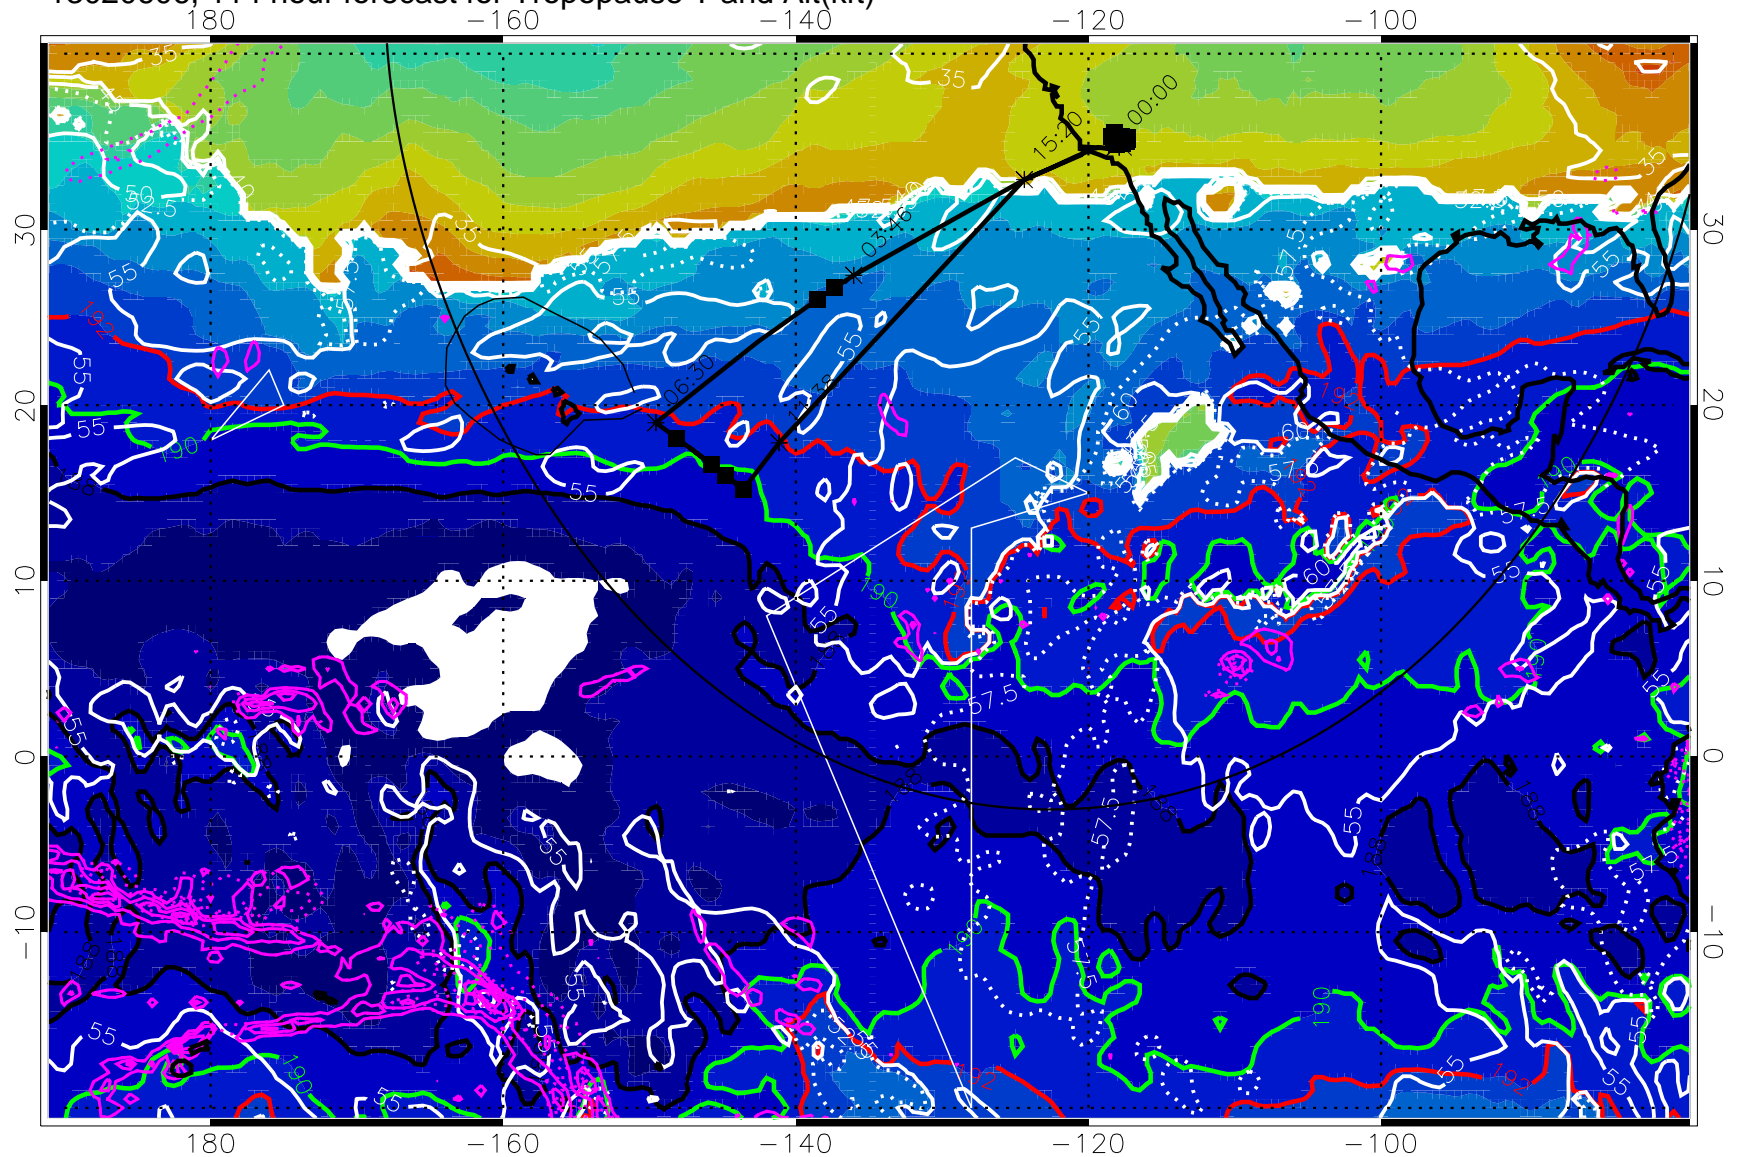

187.5K Isotherm (black) 190K Isotherm (green) 192.5K Isotherm (red)

→ 30 m/s

Range ring of 4055 km -- 13 hours GH round trip

13020518, 102 hour forecast for Tropopause T and Alt(kft)

Tropopause Altitude in kft (white)
 Precip (tot dot, conv sol) past 6 hrs mag 6 kg/m² contours, min 4
 187.5K Isotherm (black) 190K Isotherm (green) 192.5K Isotherm (red)

→ 30 m/s
 Range ring of 4055 km -- 13 hours GH round trip

13020600, 108 hour forecast for Tropopause T and Alt(kft)

190 200 210 220 230

Tropopause T, K

Tropopause Altitude in kft (white)

Precip (tot dot, conv sol) past 6 hrs 6 kg/m² contours, min 4

187.5K Isotherm (black) 190K Isotherm (green) 192.5K Isotherm (red)

→ 30 m/s

Range ring of 4055 km -- 13 hours GH round trip

13020606, 114 hour forecast for Tropopause T and Alt(kft)

190 200 210 220 230

Tropopause T, K