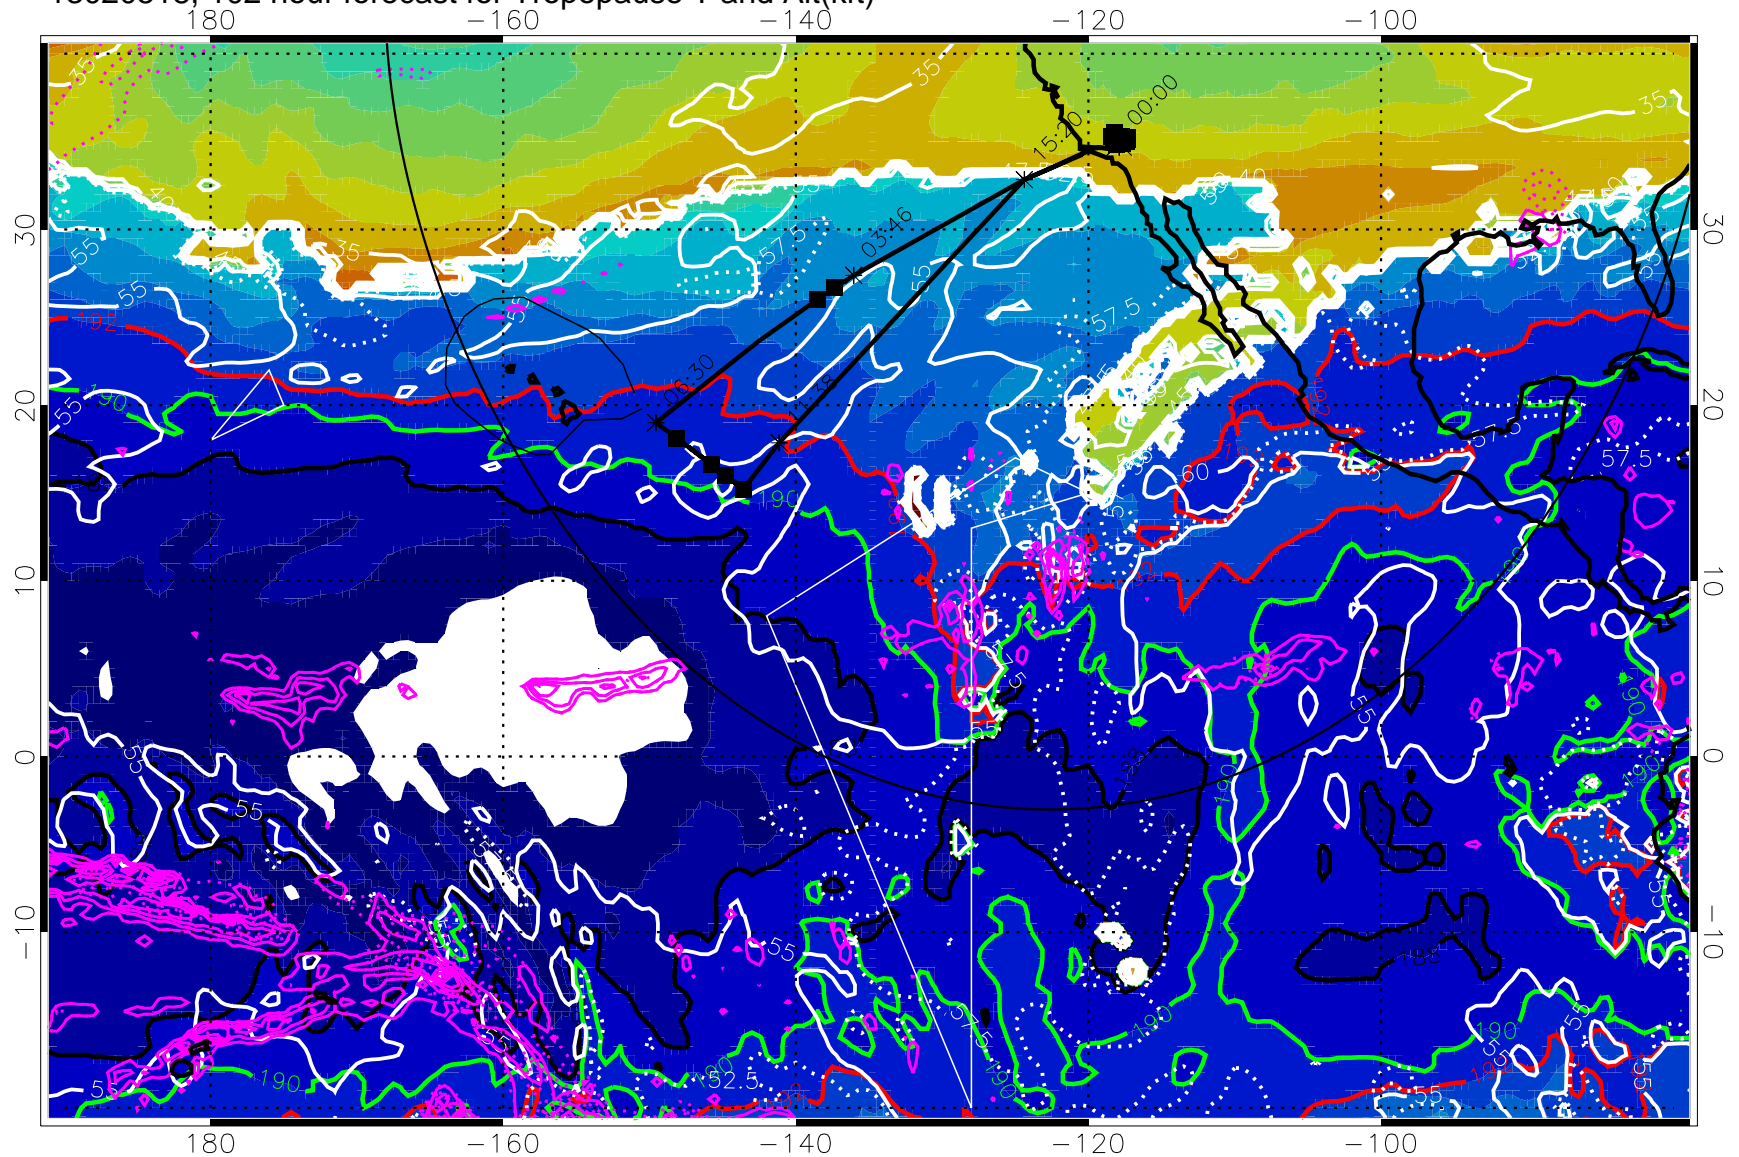

Range ring of 4055 km -- 13 hours GH round trip

13020512, 96 hour forecast for Tropopause T and Alt(kft)

190 200 210 220 230

Tropopause T, K

Tropopause Altitude in kft (white)

Precip (tot dot, conv sol) past 6 hrs magenta 6 kg/m² contours, min 4

187.5K Isotherm (black) 190K Isotherm (green) 192.5K Isotherm (red)

→ 30 m/s

Range ring of 4055 km -- 13 hours GH round trip

13020518, 102 hour forecast for Tropopause T and Alt(kft)

Tropopause Altitude in kft (white)
 Precip (tot dot, conv sol) past 6 hrs mag 6 kg/m² contours, min 4
 187.5K Isotherm (black) 190K Isotherm (green) 192.5K Isotherm (red)