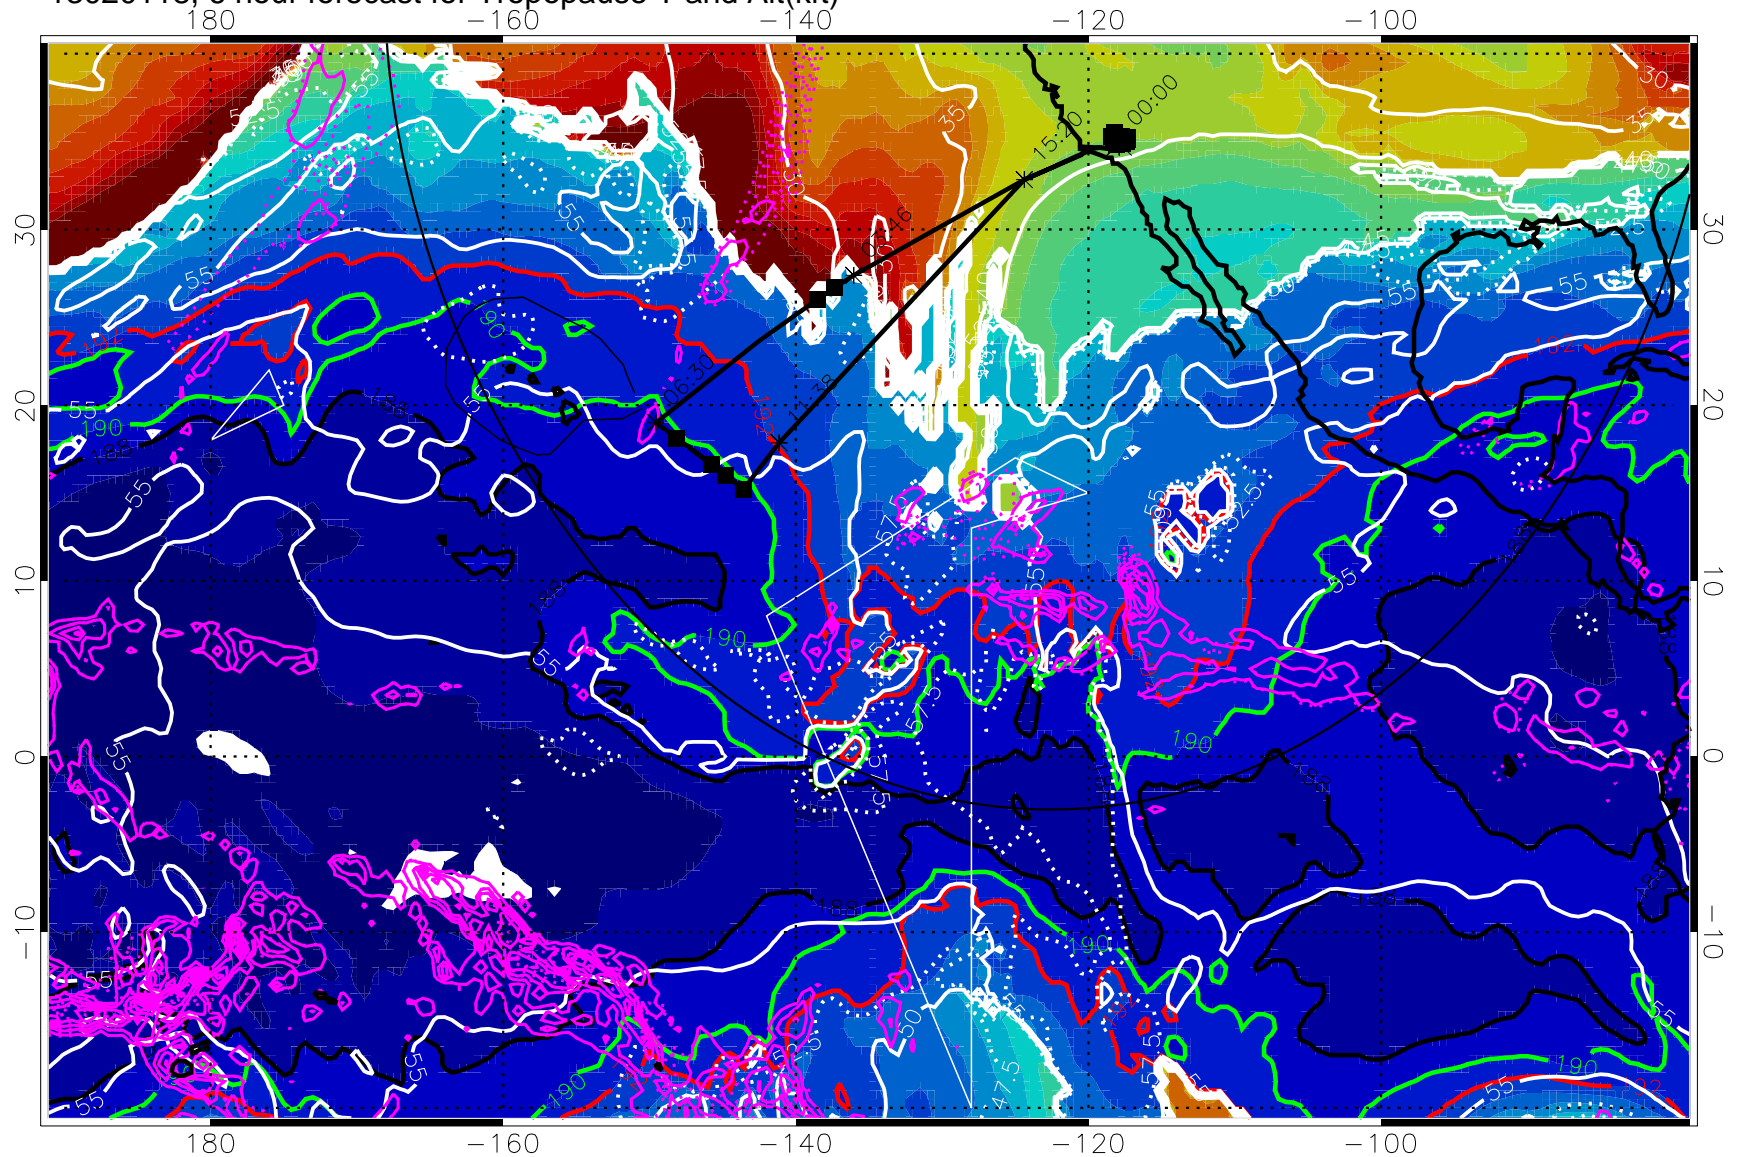

13020118, 6 hour forecast for Tropopause T and Alt(kft)

Tropopause T, K

Tropopause Altitude in kft (white)

Precip (tot dot, conv sol) past 6 hrs 6 kg/m² contours, min 4

187.5K Isotherm (black) 190K Isotherm (green) 192.5K Isotherm (red)

→ 30 m/s

Range ring of 4055 km -- 13 hours GH round trip

13020200, 12 hour forecast for Tropopause T and Alt(kft)

190 200 210 220 230

Tropopause T, K

Tropopause Altitude in kft (white)

Precip (tot dot, conv sol) past 6 hrs mag 6 kg/m² contours, min 4

187.5K Isotherm (black) 190K Isotherm (green) 192.5K Isotherm (red)

→ 30 m/s

Range ring of 4055 km -- 13 hours GH round trip

13020206, 18 hour forecast for Tropopause T and Alt(kft)

190 200 210 220 230

Tropopause T, K

Tropopause Altitude in kft (white)

Precip (tot dot, conv sol) past 6 hrs magenta 6 kg/m² contours, min 4

187.5K Isotherm (black) 190K Isotherm (green) 192.5K Isotherm (red)

→ 30 m/s

Range ring of 4055 km -- 13 hours GH round trip