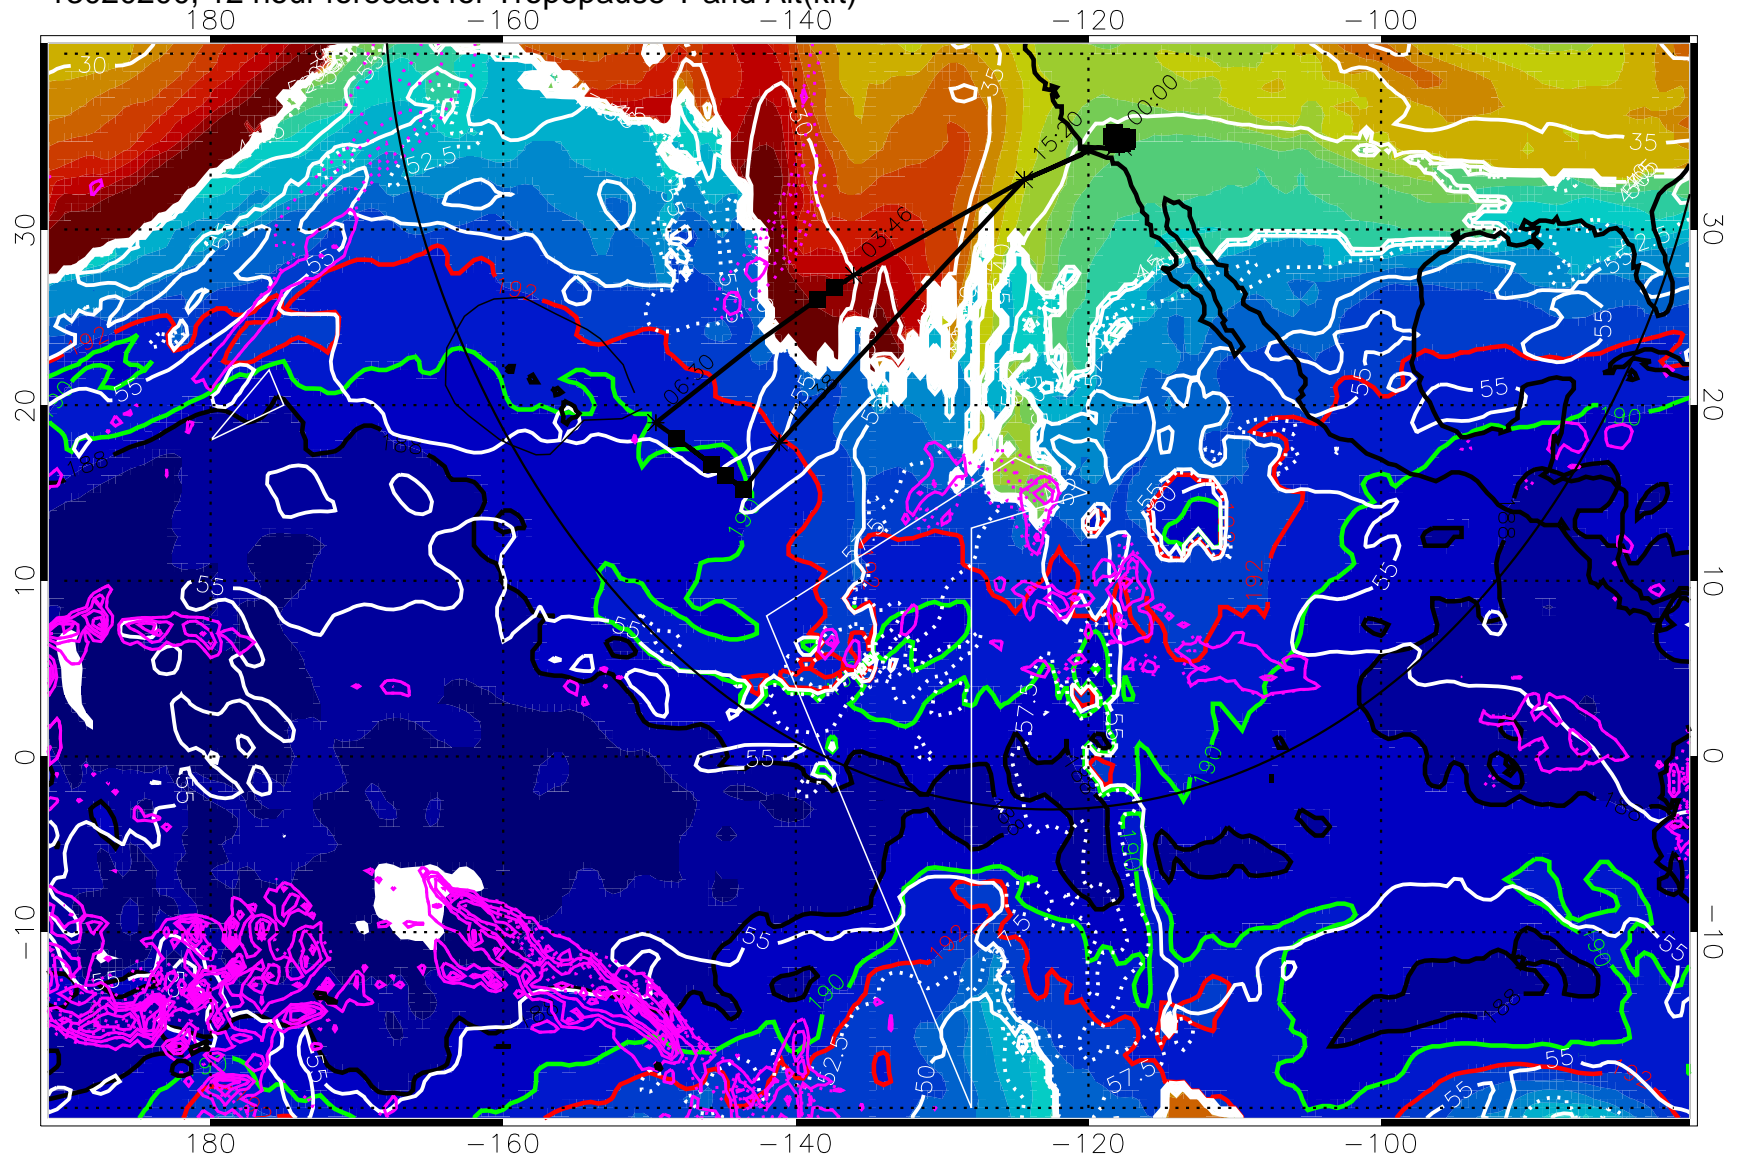

13020118, 6 hour forecast for Tropopause T and Alt(kft)

Tropopause T, K

Tropopause Altitude in kft (white)

Precip (tot dot, conv sol) past 6 hrs 6 kg/m² contours, min 4

187.5K Isotherm (black) 190K Isotherm (green) 192.5K Isotherm (red)

→ 30 m/s

Range ring of 4055 km -- 13 hours GH round trip

13020200, 12 hour forecast for Tropopause T and Alt(kft)

190 200 210 220 230

Tropopause T, K

Tropopause Altitude in kft (white)

Precip (tot dot, conv sol) past 6 hrs mag 6 kg/m² contours, min 4

187.5K Isotherm (black) 190K Isotherm (green) 192.5K Isotherm (red)

→ 30 m/s

Range ring of 4055 km -- 13 hours GH round trip

13020206, 18 hour forecast for Tropopause T and Alt(kft)

190 200 210 220 230

Tropopause T, K

Tropopause Altitude in kft (white)

Precip (tot dot, conv sol) past 6 hrs magenta 6 kg/m² contours, min 4

187.5K Isotherm (black) 190K Isotherm (green) 192.5K Isotherm (red)

→ 30 m/s

Range ring of 4055 km -- 13 hours GH round trip