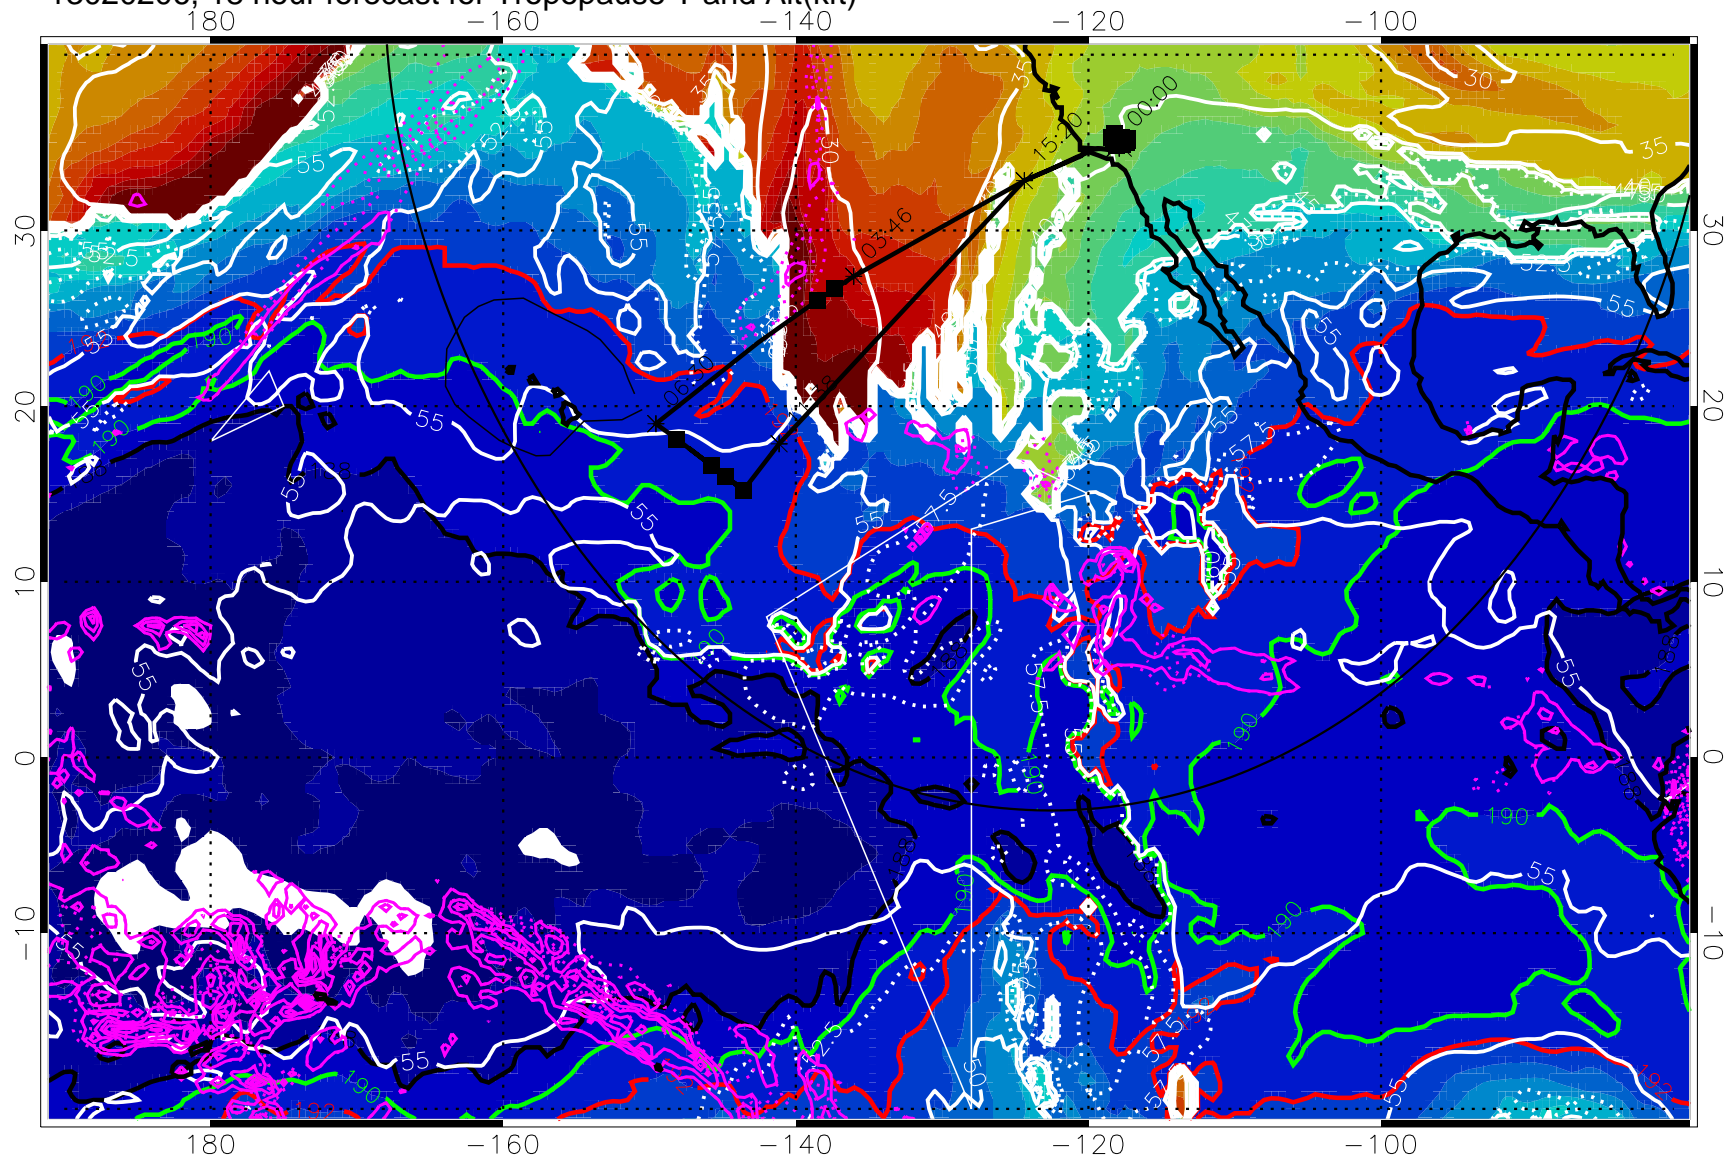

13020118, 6 hour forecast for Tropopause T and Alt(kft)

Tropopause T, K

Tropopause Altitude in kft (white)

Precip (tot dot, conv sol) past 6 hrs 6 kg/m² contours, min 4

187.5K Isotherm (black) 190K Isotherm (green) 192.5K Isotherm (red)

→ 30 m/s

Range ring of 4055 km -- 13 hours GH round trip

13020200, 12 hour forecast for Tropopause T and Alt(kft)

190 200 210 220 230

Tropopause T, K

Tropopause Altitude in kft (white)

Precip (tot dot, conv sol) past 6 hrs mag 6 kg/m² contours, min 4

187.5K Isotherm (black) 190K Isotherm (green) 192.5K Isotherm (red)

→ 30 m/s

Range ring of 4055 km -- 13 hours GH round trip

13020206, 18 hour forecast for Tropopause T and Alt(kft)

190 200 210 220 230

Tropopause T, K

Tropopause Altitude in kft (white)

Precip (tot dot, conv sol) past 6 hrs magenta 6 kg/m² contours, min 4

187.5K Isotherm (black) 190K Isotherm (green) 192.5K Isotherm (red)

→ 30 m/s

Range ring of 4055 km -- 13 hours GH round trip