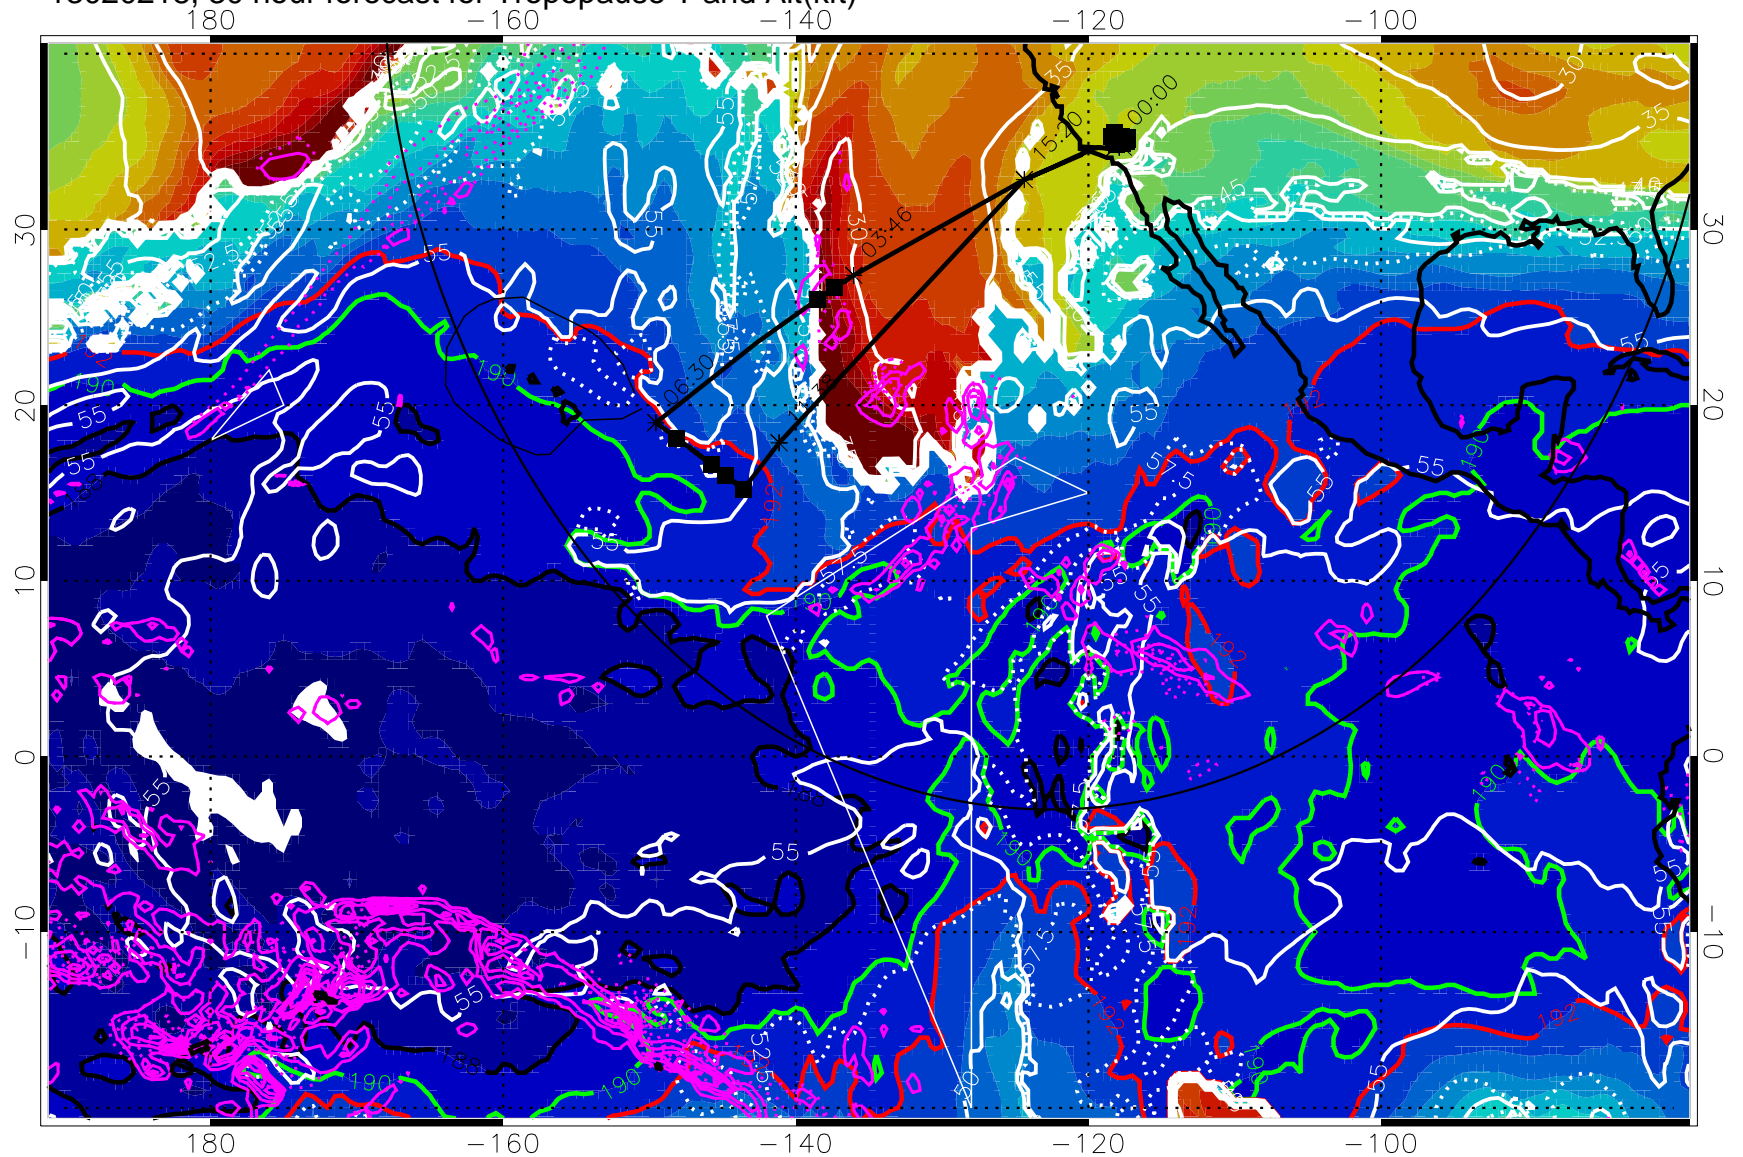

13020218, 30 hour forecast for Tropopause T and Alt(kft)

190 200 210 220 230

Tropopause T, K

Tropopause Altitude in kft (white)

Precip (tot dot, conv sol) past 6 hrs 6 kg/m² contours, min 4

187.5K Isotherm (black) 190K Isotherm (green) 192.5K Isotherm (red)

→ 30 m/s

Range ring of 4055 km -- 13 hours GH round trip