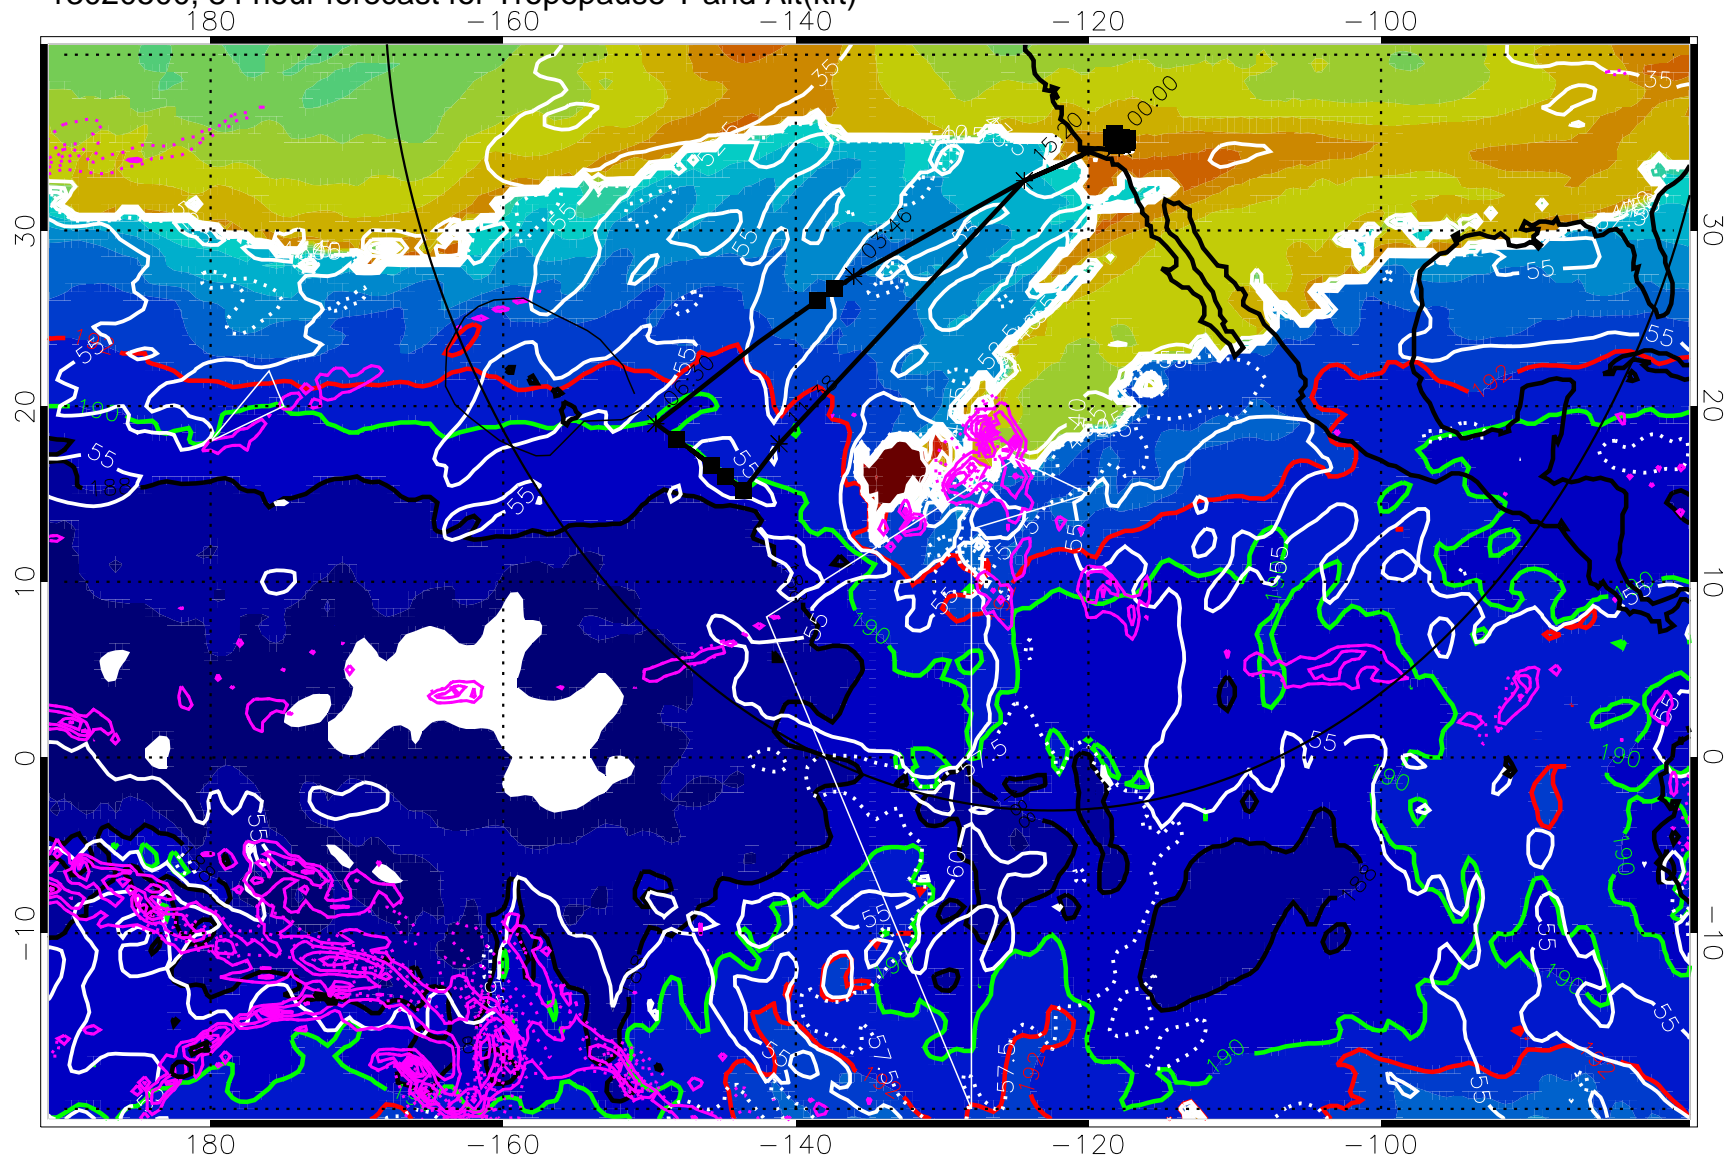

→ 30 m/s
 Range ring of 4055 km -- 13 hours GH round trip

13020418, 78 hour forecast for Tropopause T and Alt(kft)

Tropopause T, K

Tropopause Altitude in kft (white)

Precip (tot dot, conv sol) past 6 hrs 6 kg/m² contours, min 4

187.5K Isotherm (black) 190K Isotherm (blue) 192.5K Isotherm (green)

→ 30 m/s

Range ring of 4055 km -- 13 hours GH round trip

13020500, 84 hour forecast for Tropopause T and Alt(kft)

Tropopause T, K

Tropopause Altitude in kft (white)

Precip (tot dot, conv sol) past 6 hrs mag 6 kg/m² contours, min 4

187.5K Isotherm (black) 190K Isotherm (green) 192.5K Isotherm (red)

→ 30 m/s

Range ring of 4055 km -- 13 hours GH round trip

13020506, 90 hour forecast for Tropopause T and Alt(kft)