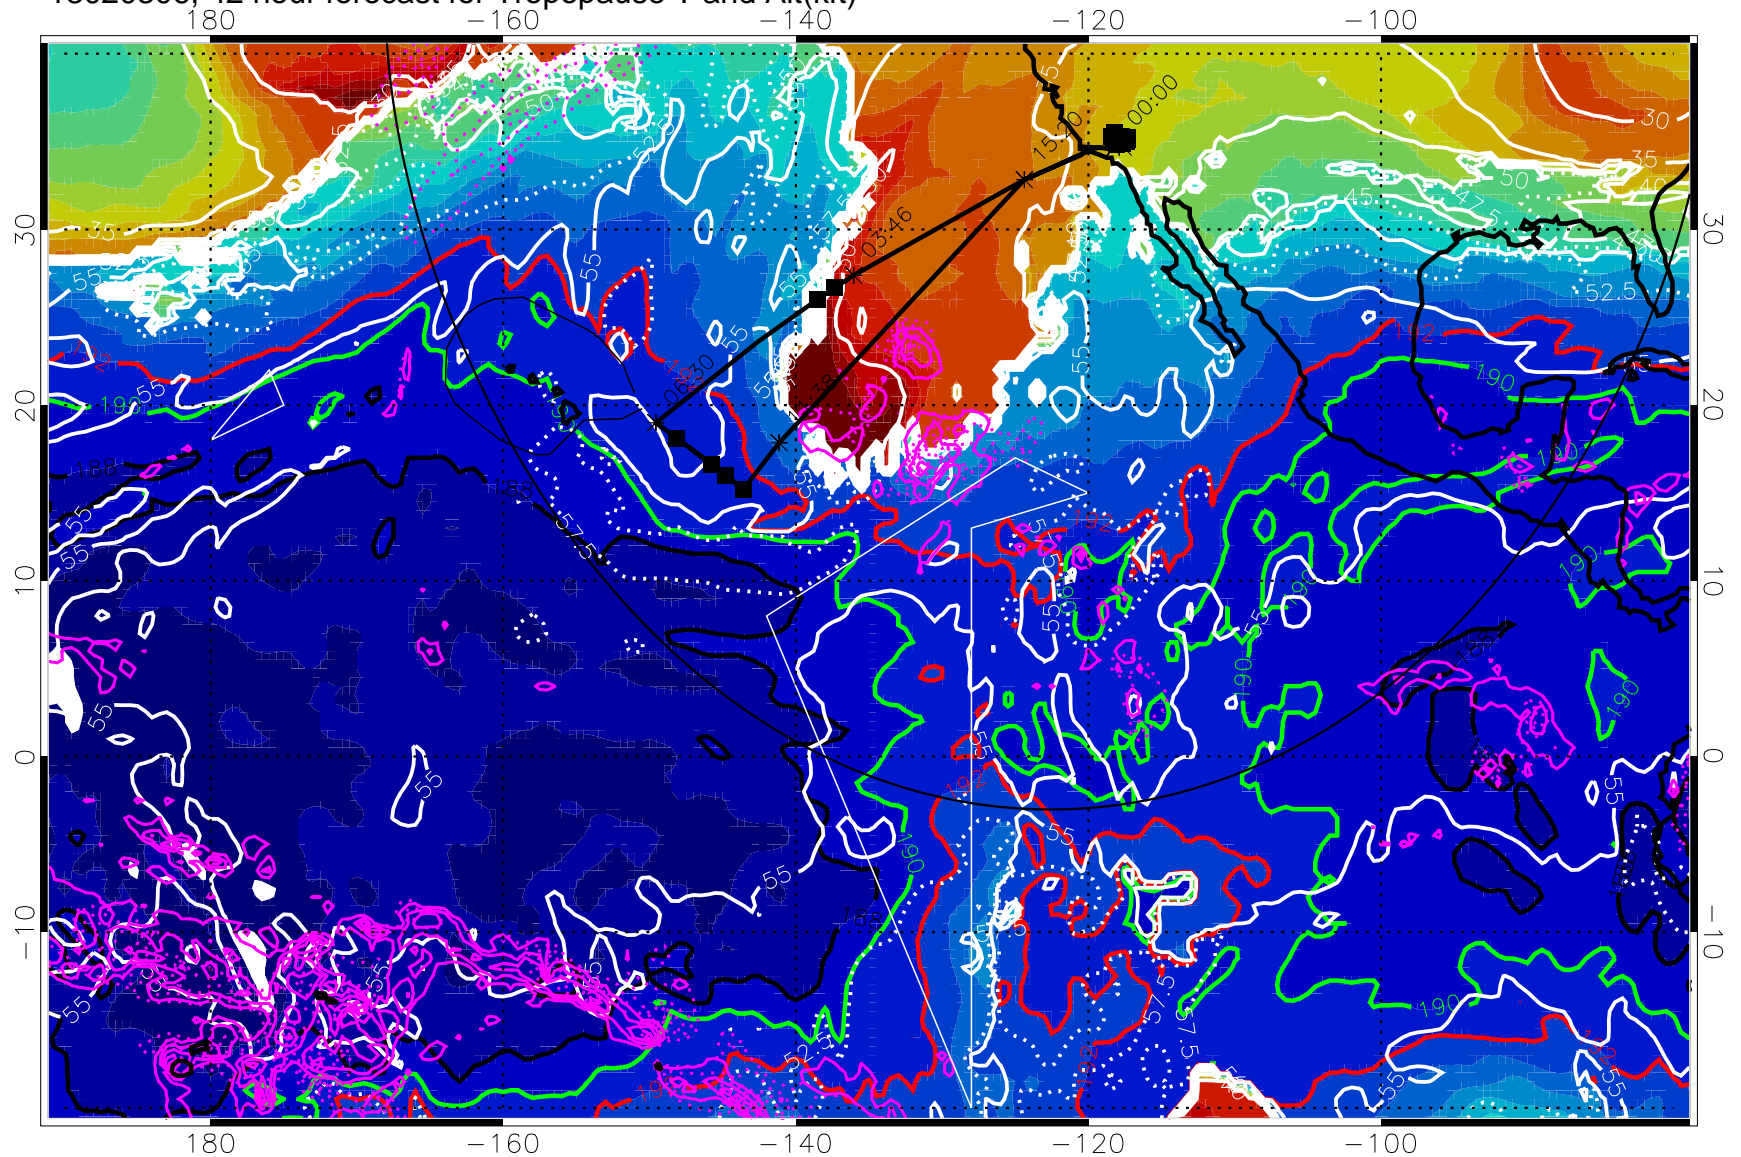

13020306, 42 hour forecast for Tropopause T and Alt(kft)

190 200 210 220 230

Tropopause T, K

Tropopause Altitude in kft (white)

Precip (tot dot, conv sol) past 6 hrs magenta 6 kg/m² contours, min 4

187.5K Isotherm (black) 190K Isotherm (green) 192.5K Isotherm (red)

→ 30 m/s

Range ring of 4055 km -- 13 hours GH round trip