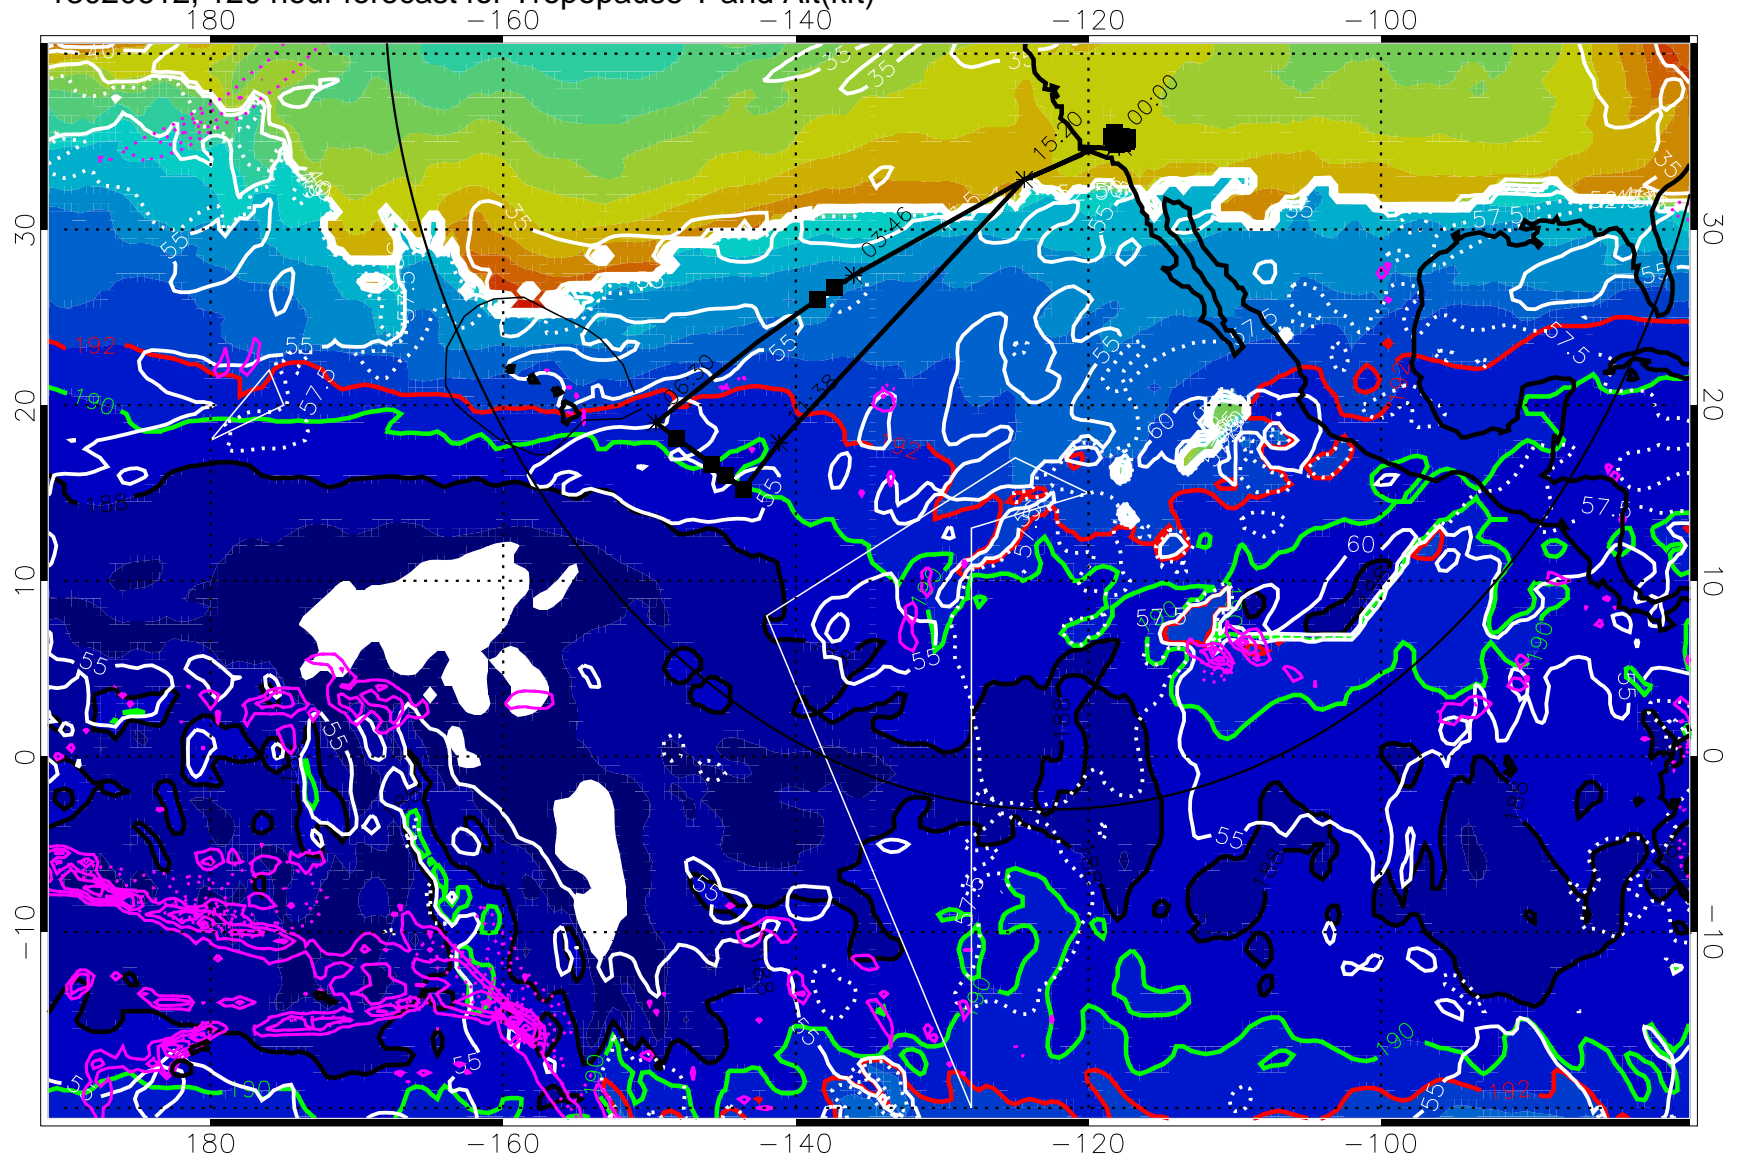

13020612, 120 hour forecast for Tropopause T and Alt(kft)

190 200 210 220 230

Tropopause T, K

Tropopause Altitude in kft (white)

Precip (tot dot, conv sol) past 6 hrs 6 kg/m² contours, min 4

187.5K Isotherm (black) 190K Isotherm (green) 192.5K Isotherm (red)

→ 30 m/s

Range ring of 4055 km -- 13 hours GH round trip