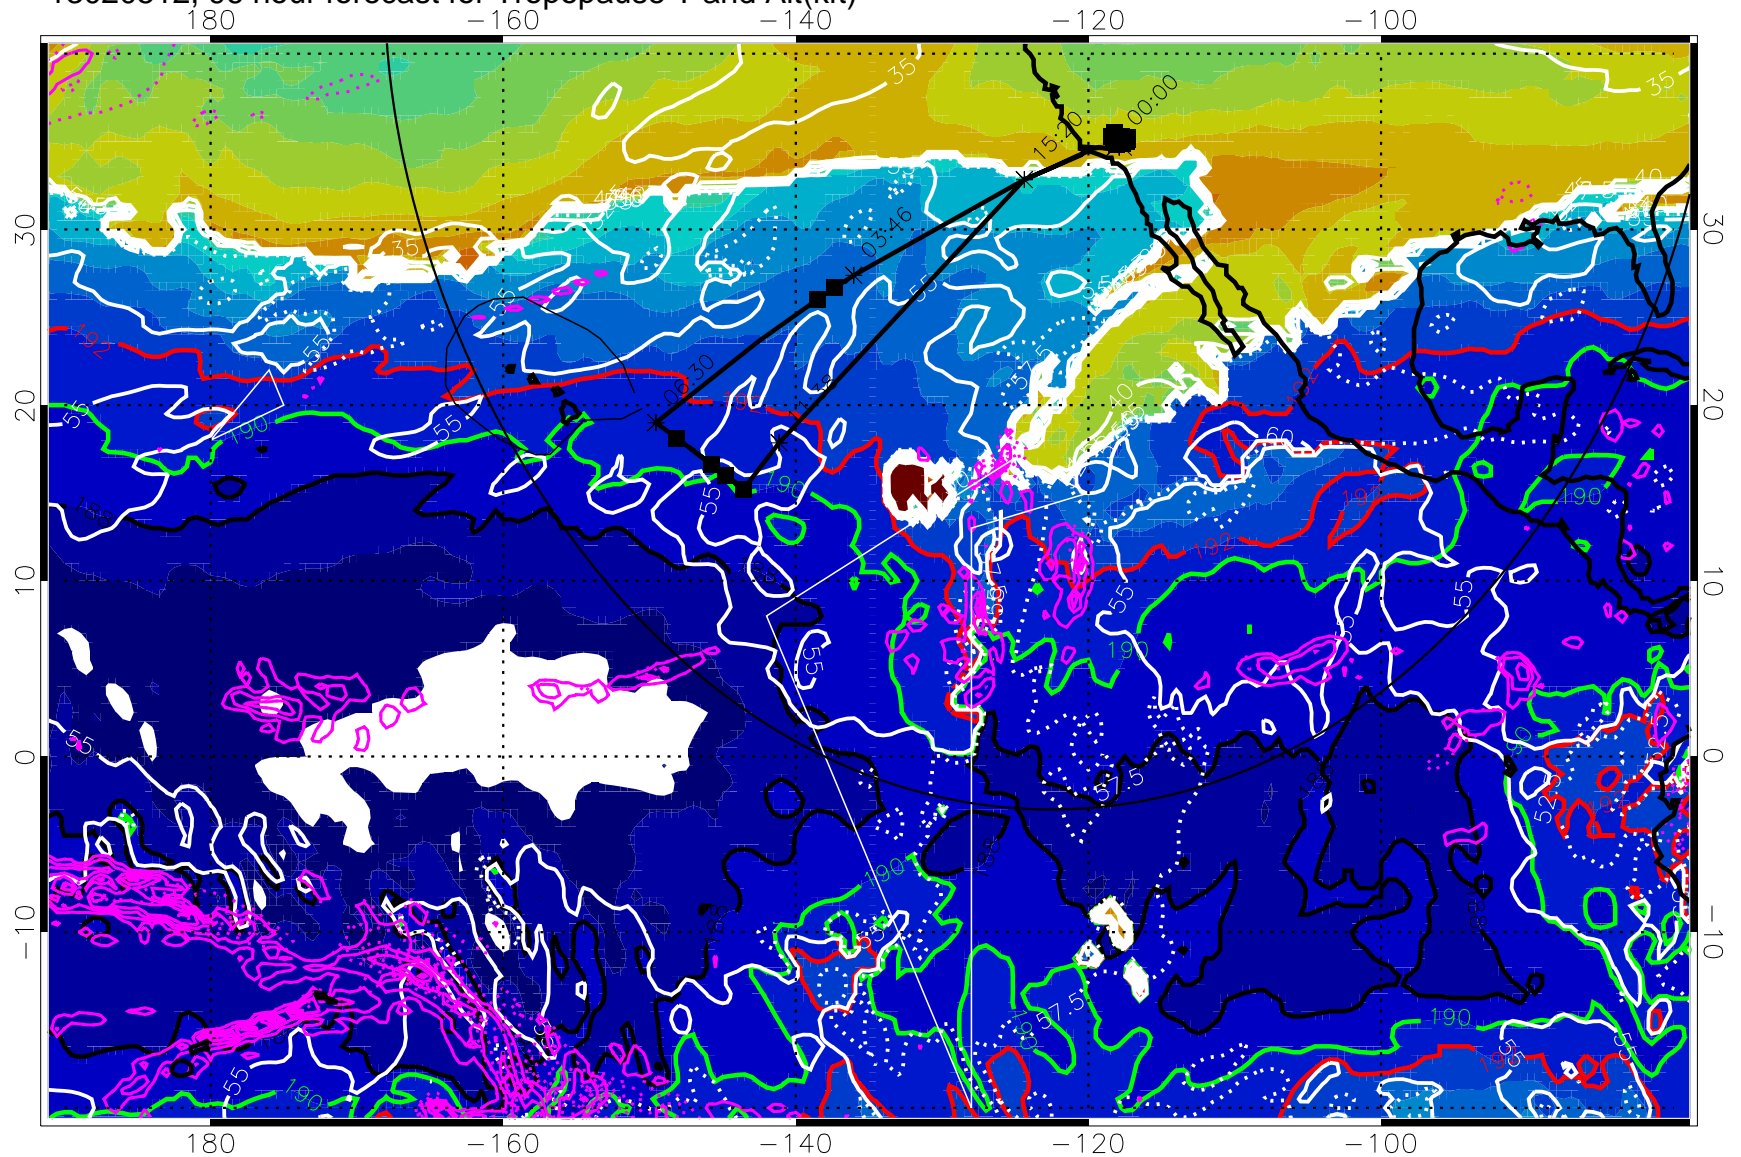

13020512, 96 hour forecast for Tropopause T and Alt(kft)

190 200 210 220 230

Tropopause T, K

Tropopause Altitude in kft (white)

Precip (tot dot, conv sol) past 6 hrs magenta 6 kg/m² contours, min 4

187.5K Isotherm (black) 190K Isotherm (green) 192.5K Isotherm (red)

→ 30 m/s

Range ring of 4055 km -- 13 hours GH round trip