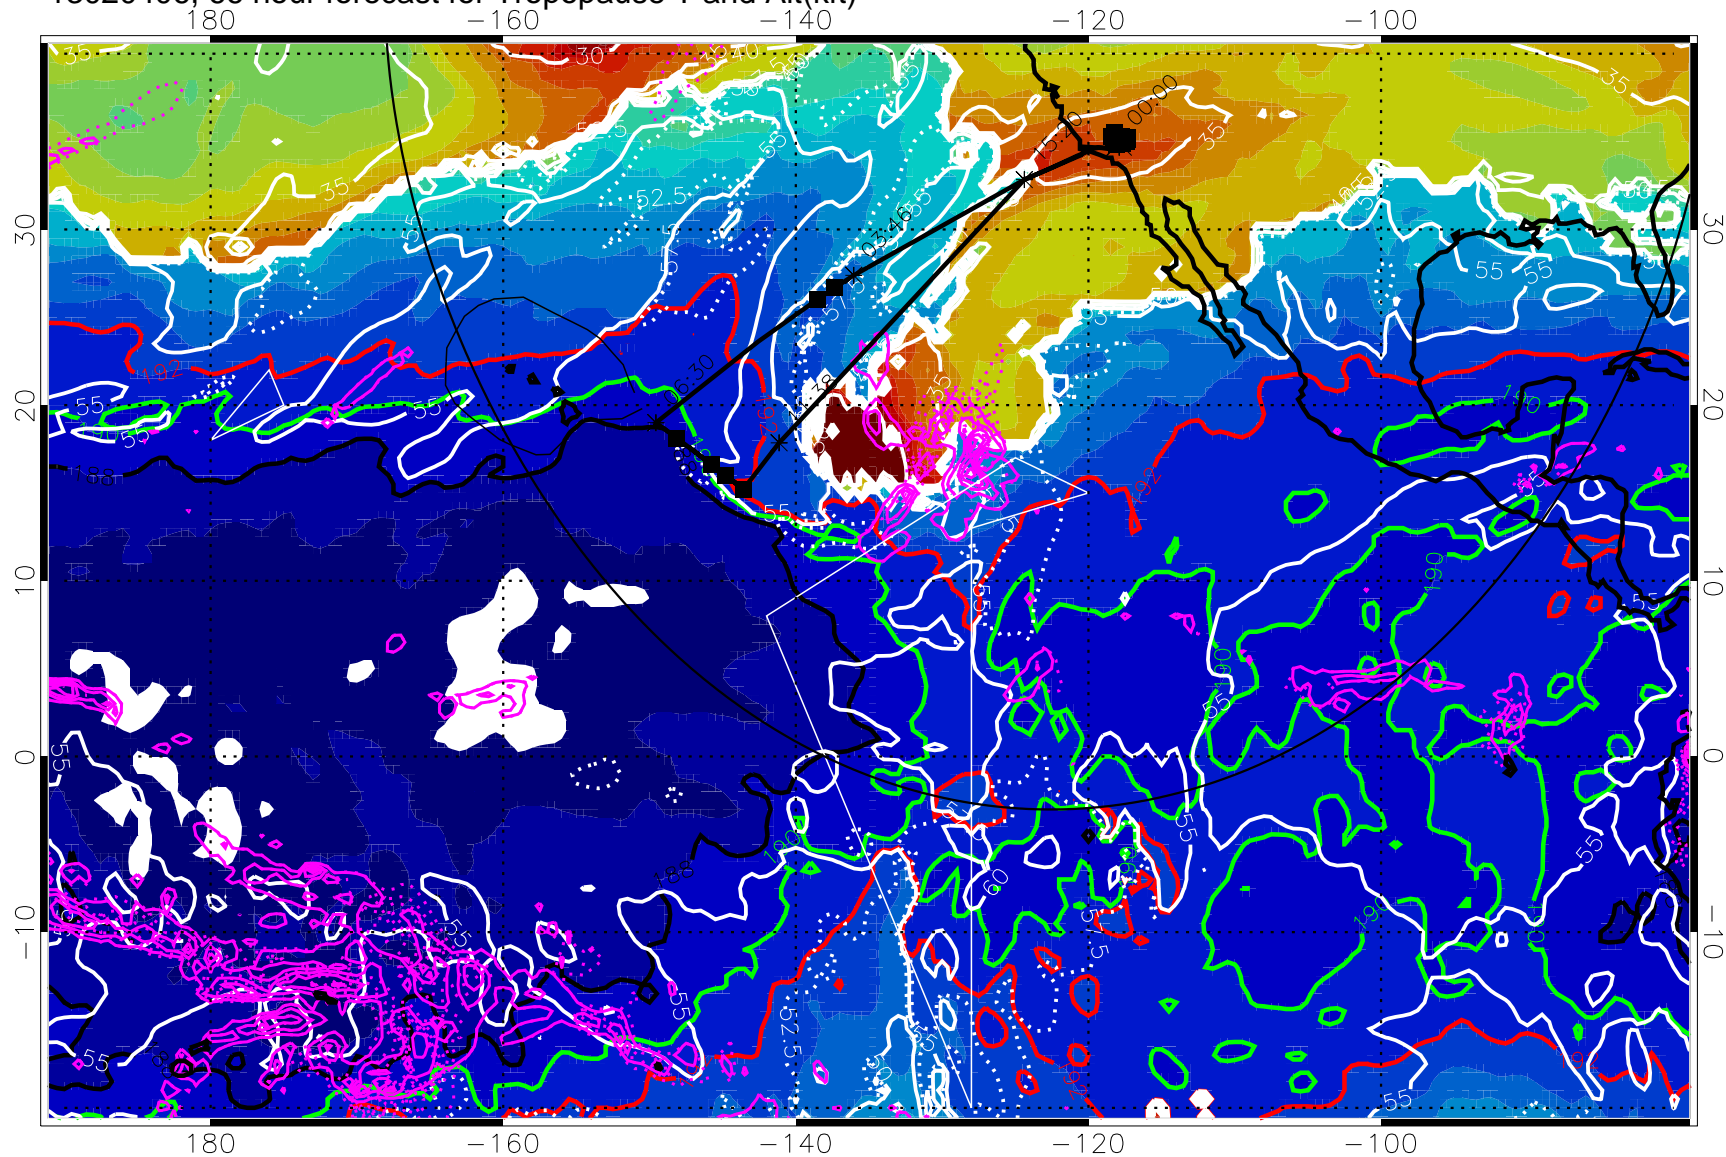

13020406, 66 hour forecast for Tropopause T and Alt(kft)

190 200 210 220 230

Tropopause T, K

Tropopause Altitude in kft (white)

Precip (tot dot, conv sol) past 6 hrs mag 6 kg/m² contours, min 4

187.5K Isotherm (black) 190K Isotherm (green) 192.5K Isotherm (red)

→ 30 m/s

Range ring of 4055 km -- 13 hours GH round trip