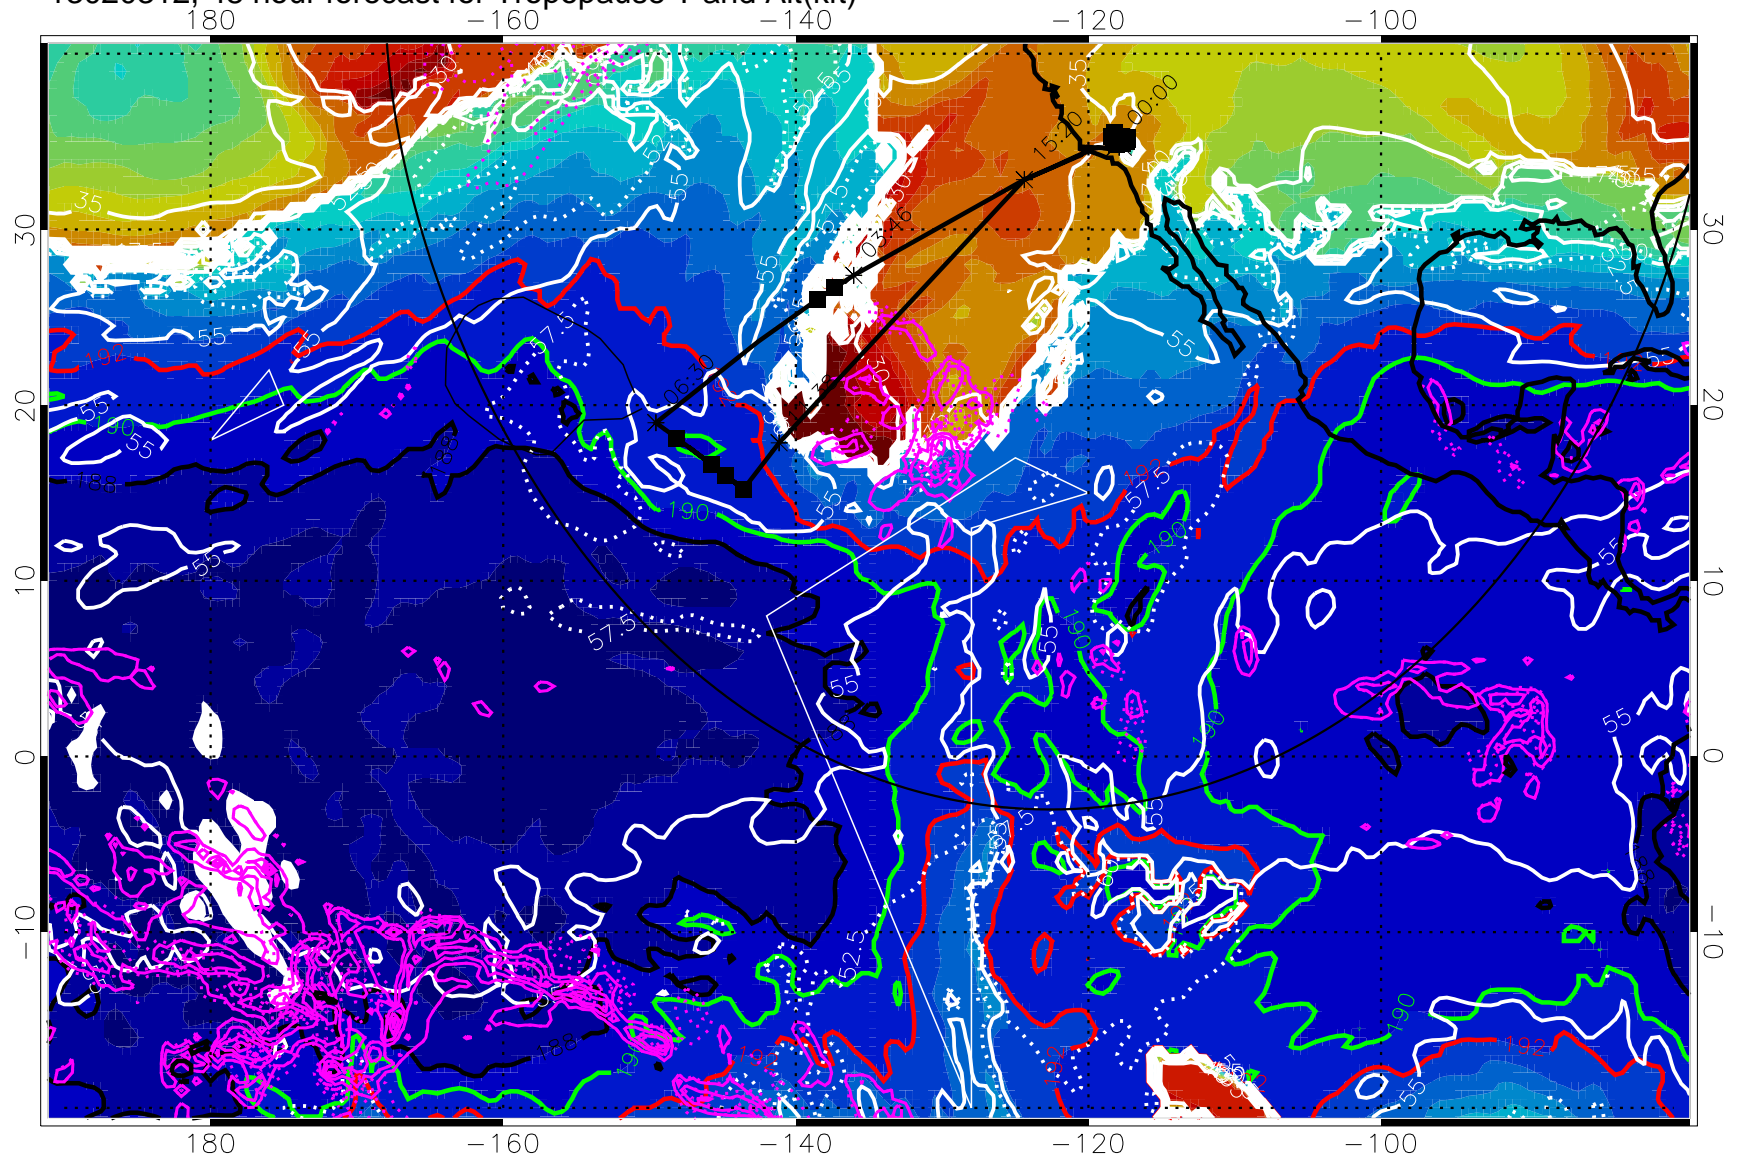

13020312, 48 hour forecast for Tropopause T and Alt(kft)

190   200   210   220   230
Tropopause T, K

Tropopause Altitude in kft (white)

Precip (tot dot, conv sol) past 6 hrs 6 kg/m² contours, min 4

187.5K Isotherm (black) 190K Isotherm (green) 192.5K Isotherm (red)

→ 30 m/s

Range ring of 4055 km -- 13 hours GH round trip