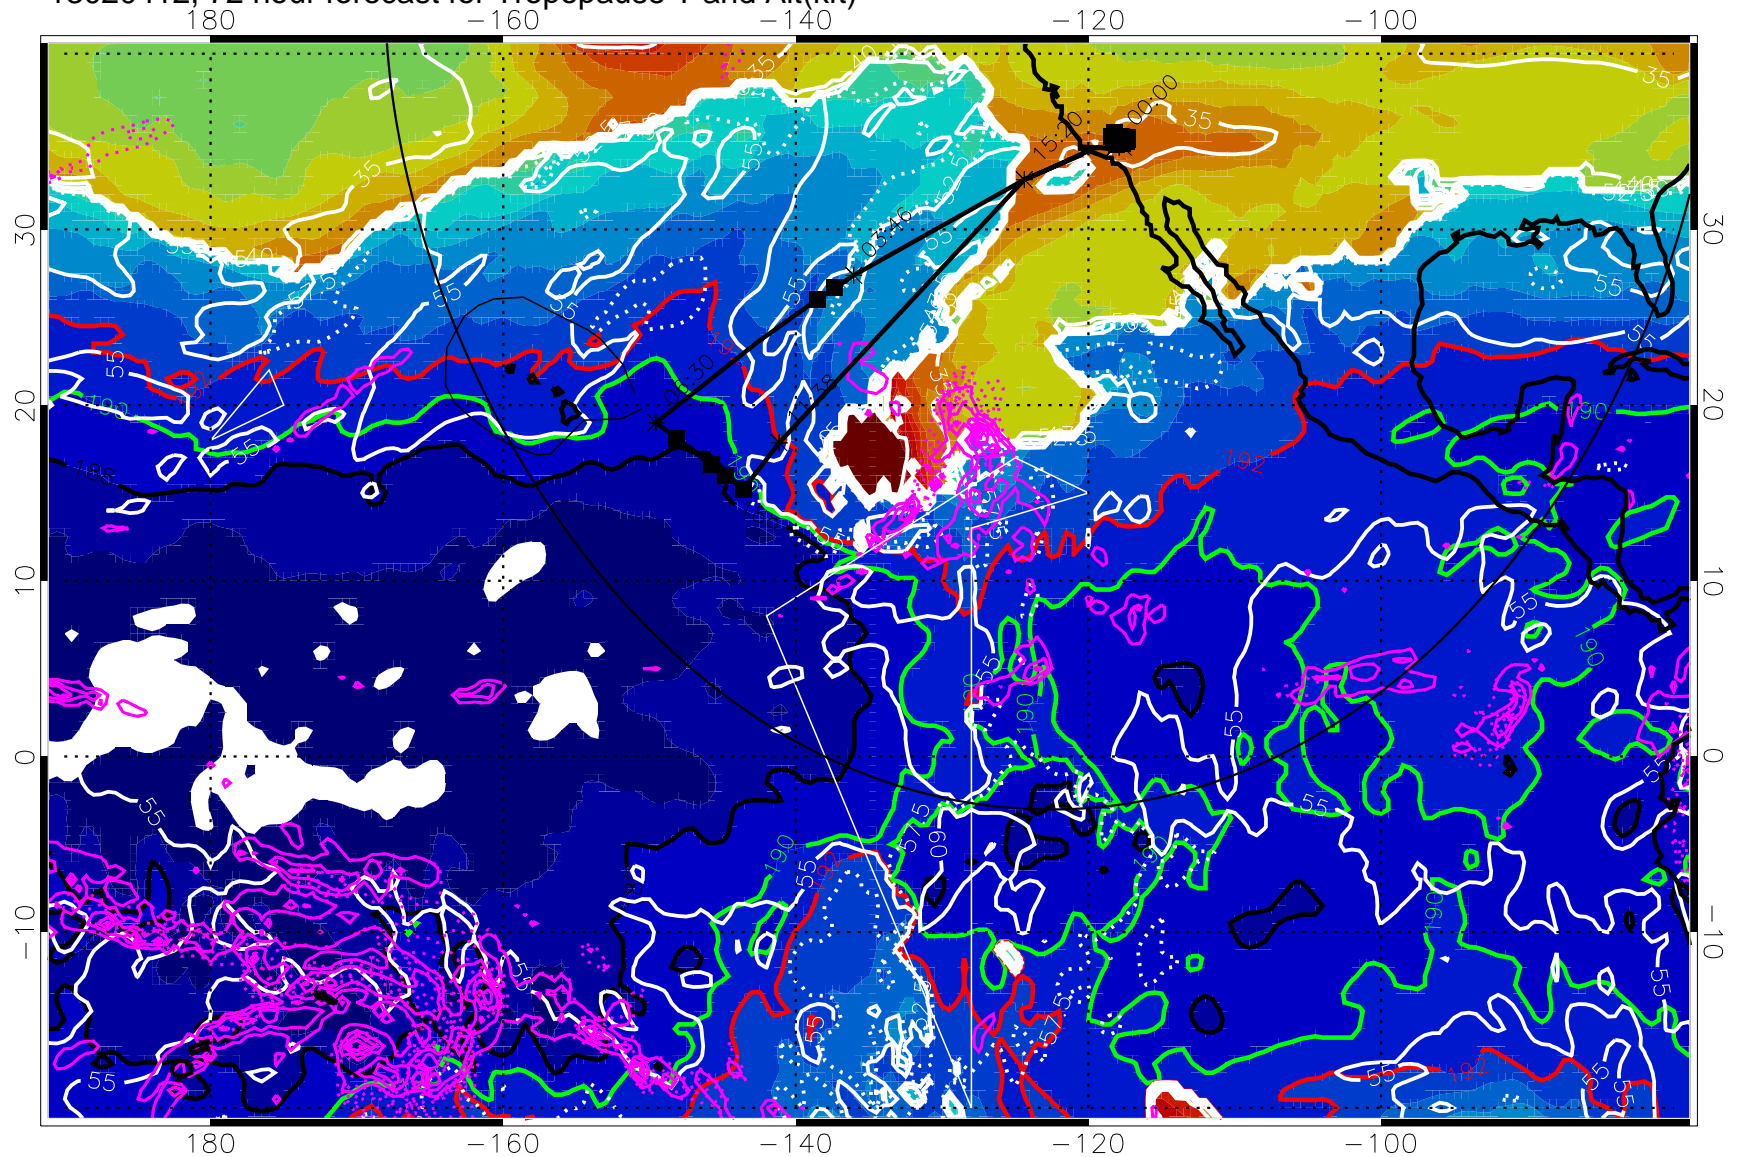

→ 30 m/s

Range ring of 4055 km -- 13 hours GH round trip

13020412, 72 hour forecast for Tropopause T and Alt(kft)

190 200 210 220 230
Tropopause T, K

Tropopause Altitude in kft (white)
 Precip (tot dot, conv sol) past 6 hrs magenta contours, min 4
 187.5K Isotherm (black) 190K Isotherm (green) 192.5K Isotherm (red)