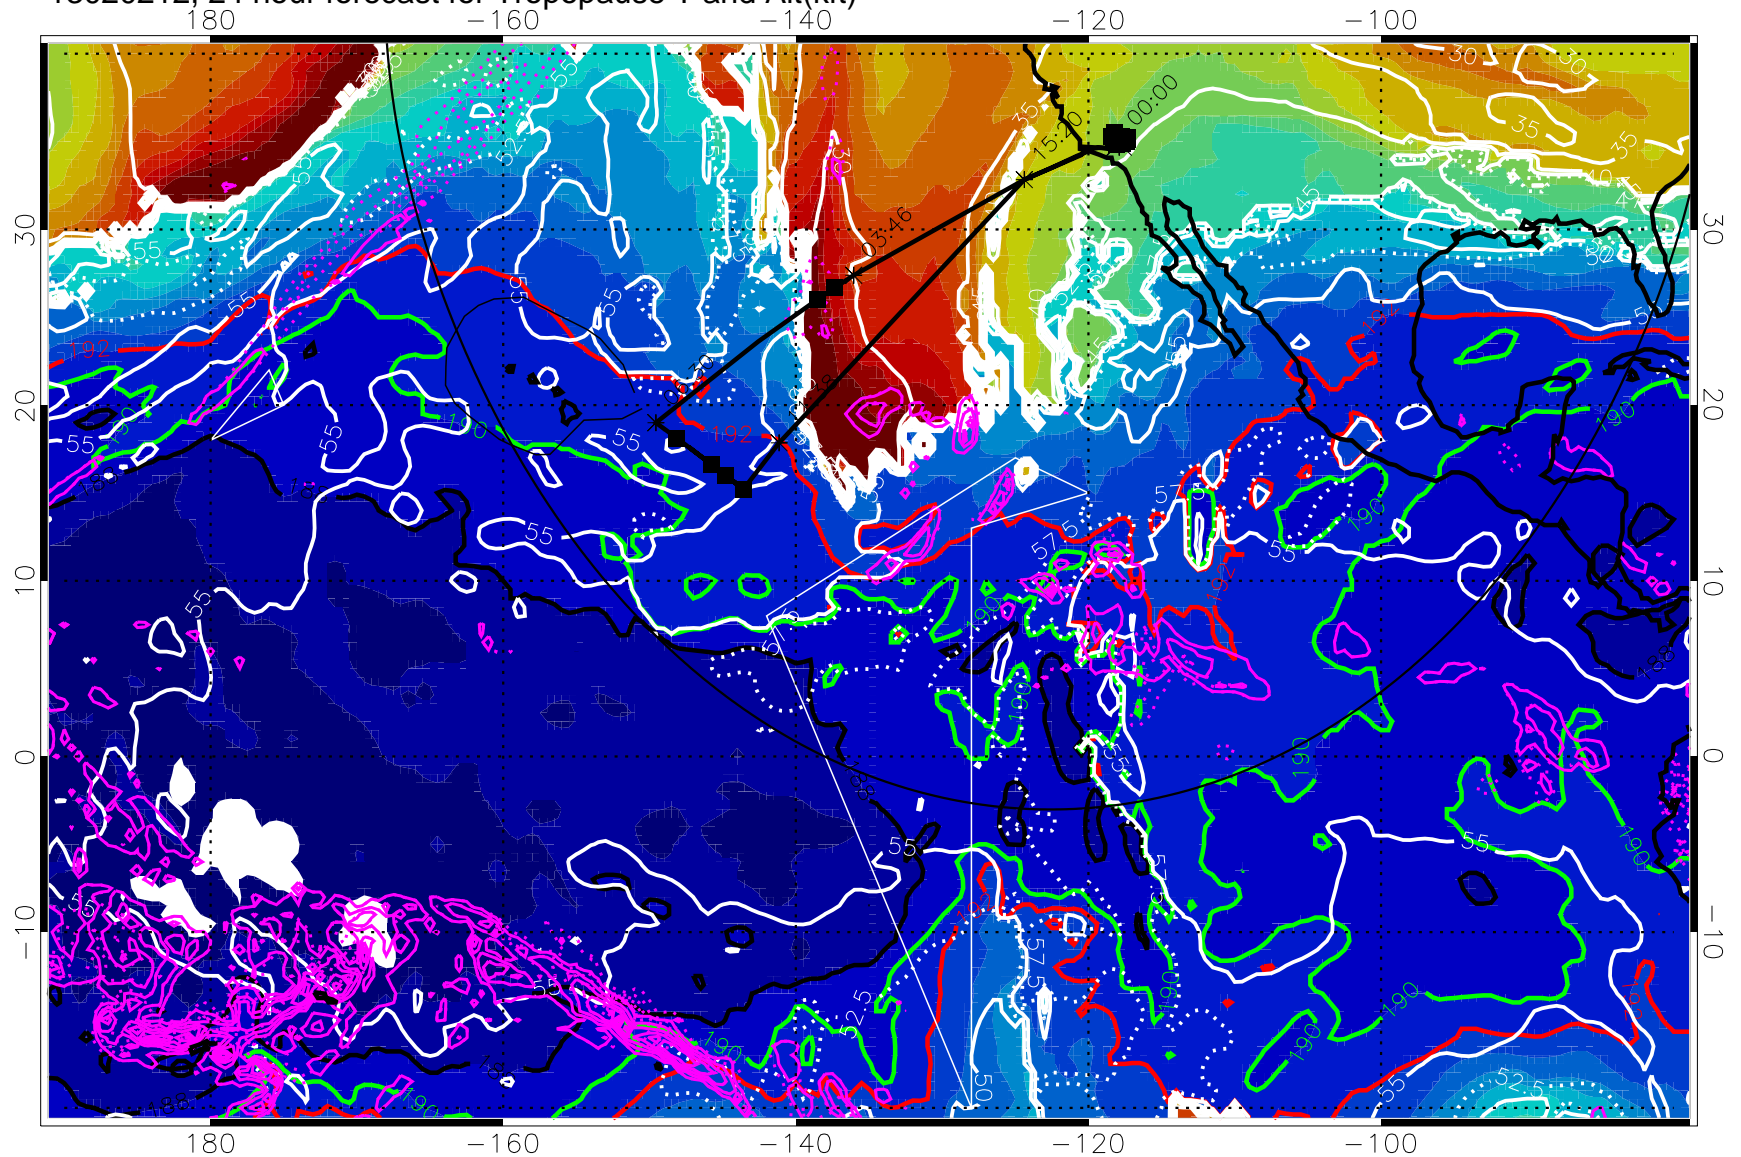

13020212, 24 hour forecast for Tropopause T and Alt(kft)

Tropopause T, K

Tropopause Altitude in kft (white)

Precip (tot dot, conv sol) past 6 hrs mag 6 kg/m2 contours, min 4

187.5K Isotherm (black) 190K Isotherm (green) 192.5K Isotherm (red)

→ 30 m/s

Range ring of 4055 km -- 13 hours GH round trip