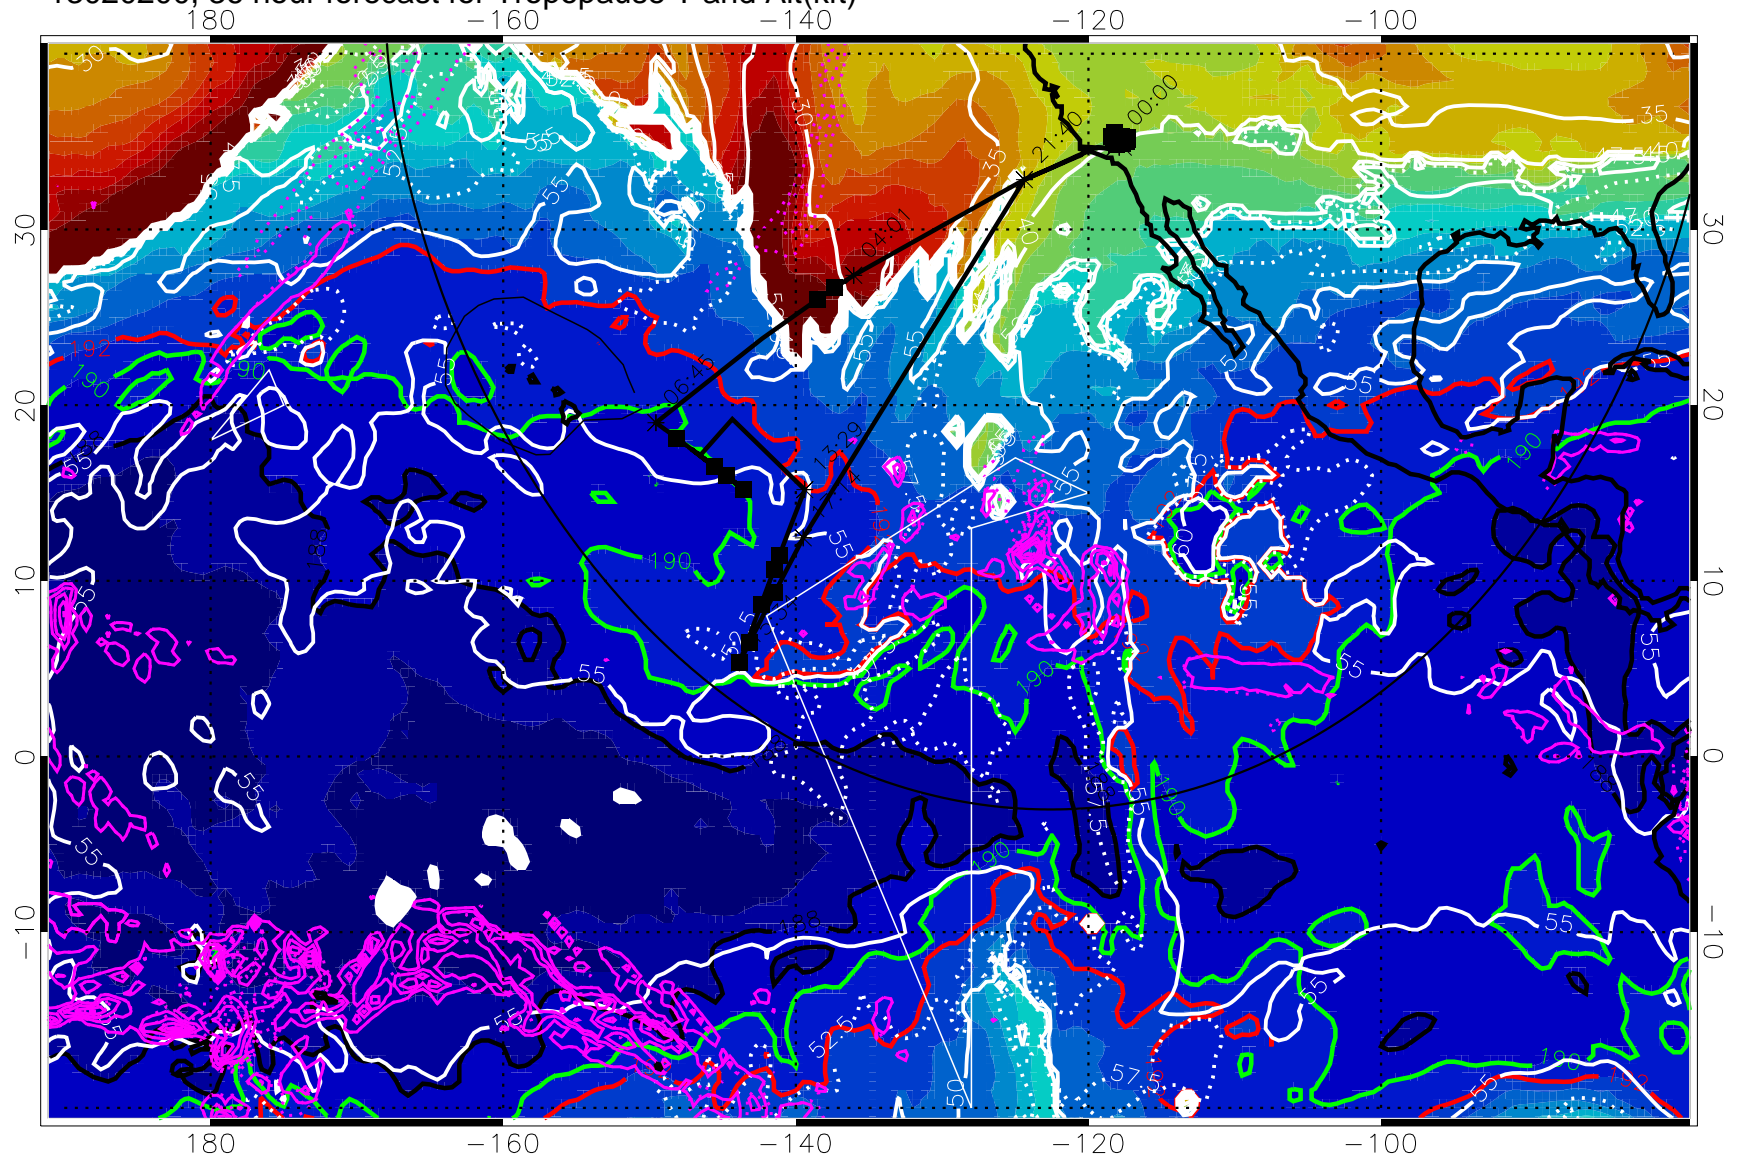

→ 30 m/s

Range ring of 4055 km -- 13 hours GH round trip

13020118, 30 hour forecast for Tropopause T and Alt(kft)

190 200 210 220 230

Tropopause T, K

Tropopause Altitude in kft (white)

Precip (tot dot, conv sol) past 6 hrs mag 6 kg/m2 contours, min 4

187.5K Isotherm (black) 190K Isotherm (green) 192.5K Isotherm (red)

→ 30 m/s

Range ring of 4055 km -- 13 hours GH round trip

13020200, 36 hour forecast for Tropopause T and Alt(kft)

190 200 210 220 230

Tropopause T, K