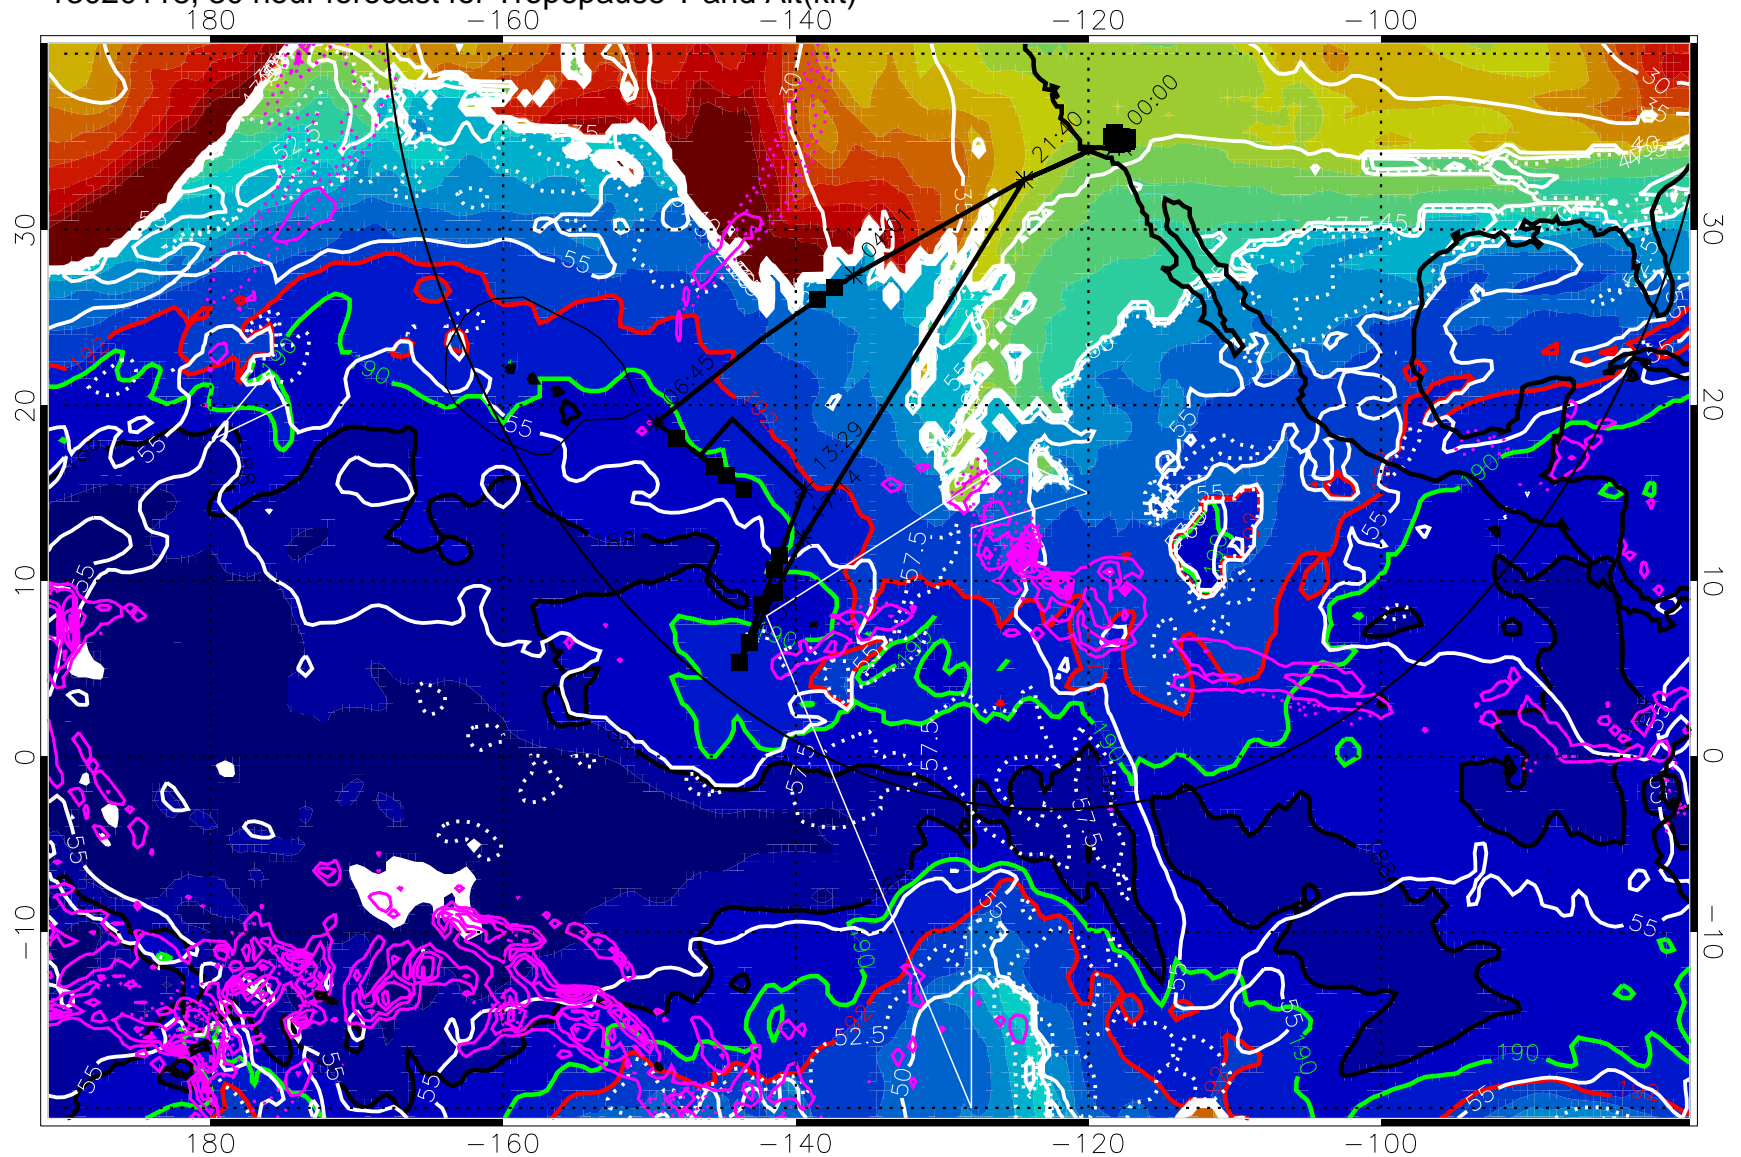

13020118, 30 hour forecast for Tropopause T and Alt(kft)

190 200 210 220 230

Tropopause T, K

Tropopause Altitude in kft (white)

Precip (tot dot, conv sol) past 6 hrs mag 6 kg/m2 contours, min 4

187.5K Isotherm (black) 190K Isotherm (green) 192.5K Isotherm (red)

→ 30 m/s

Range ring of 4055 km -- 13 hours GH round trip