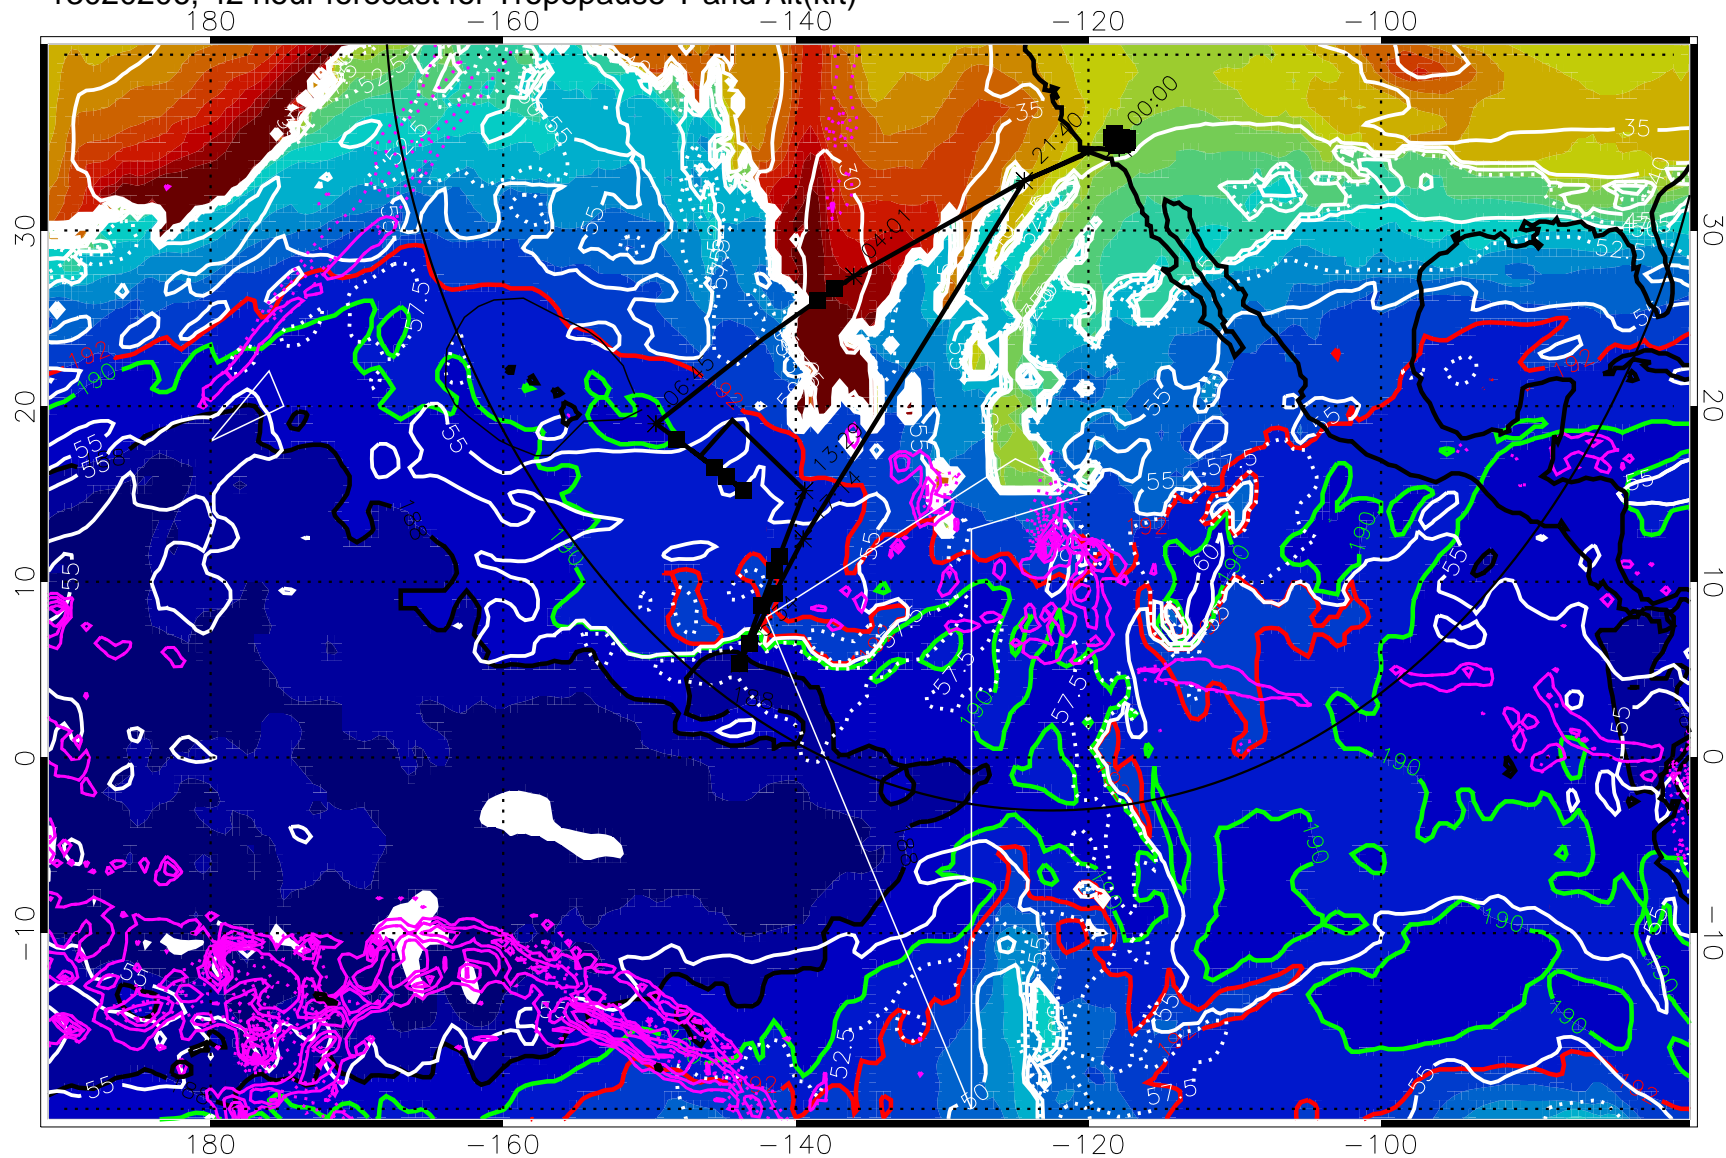

13020206, 42 hour forecast for Tropopause T and Alt(kft)

Tropopause T, K

Tropopause Altitude in kft (white)

Precip (tot dot, conv sol) past 6 hrs magenta 6 kg/m² contours, min 4

187.5K Isotherm (black) 190K Isotherm (green) 192.5K Isotherm (red)

→ 30 m/s

Range ring of 4055 km -- 13 hours GH round trip