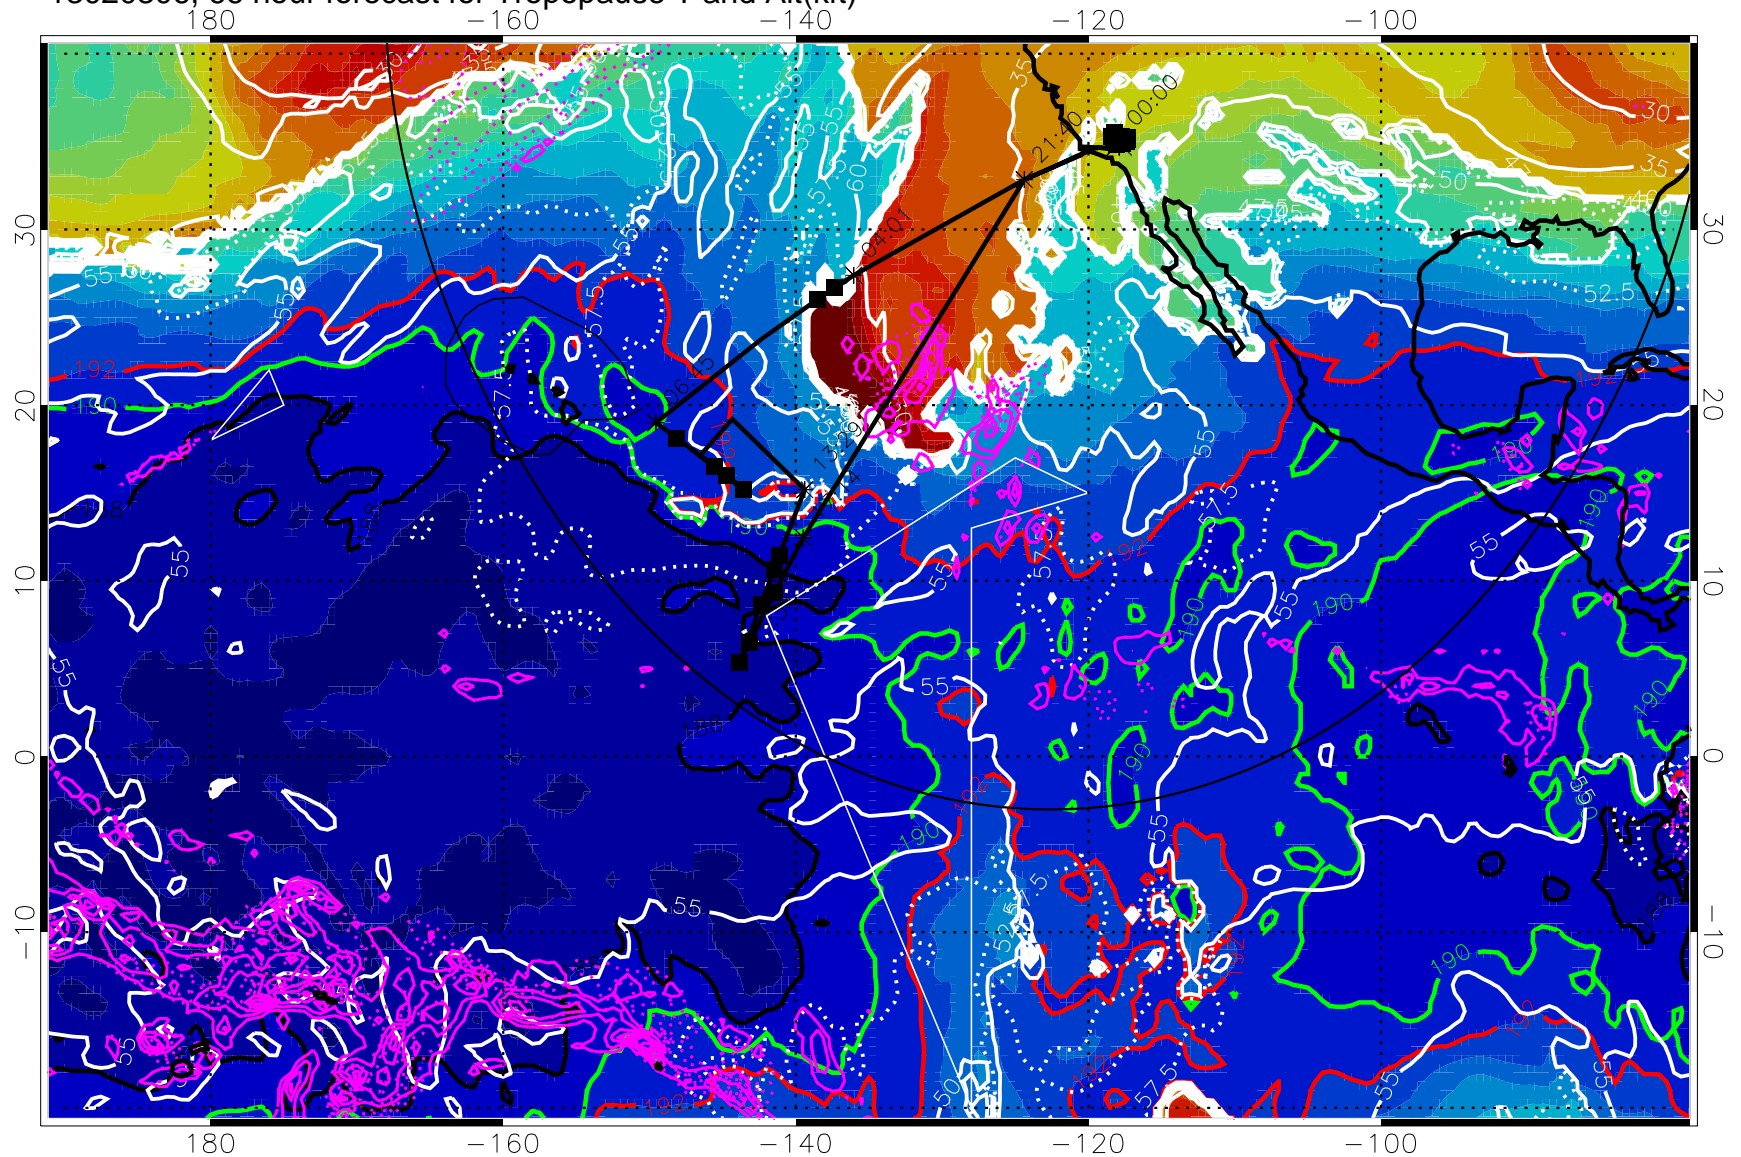

13020306, 66 hour forecast for Tropopause T and Alt(kft)

190 200 210 220 230

Tropopause T, K

Tropopause Altitude in kft (white)

Precip (tot dot, conv sol) past 6 hrs 6 kg/m² contours, min 4

187.5K Isotherm (black) 190K Isotherm (green) 192.5K Isotherm (red)

→ 30 m/s

Range ring of 4055 km -- 13 hours GH round trip