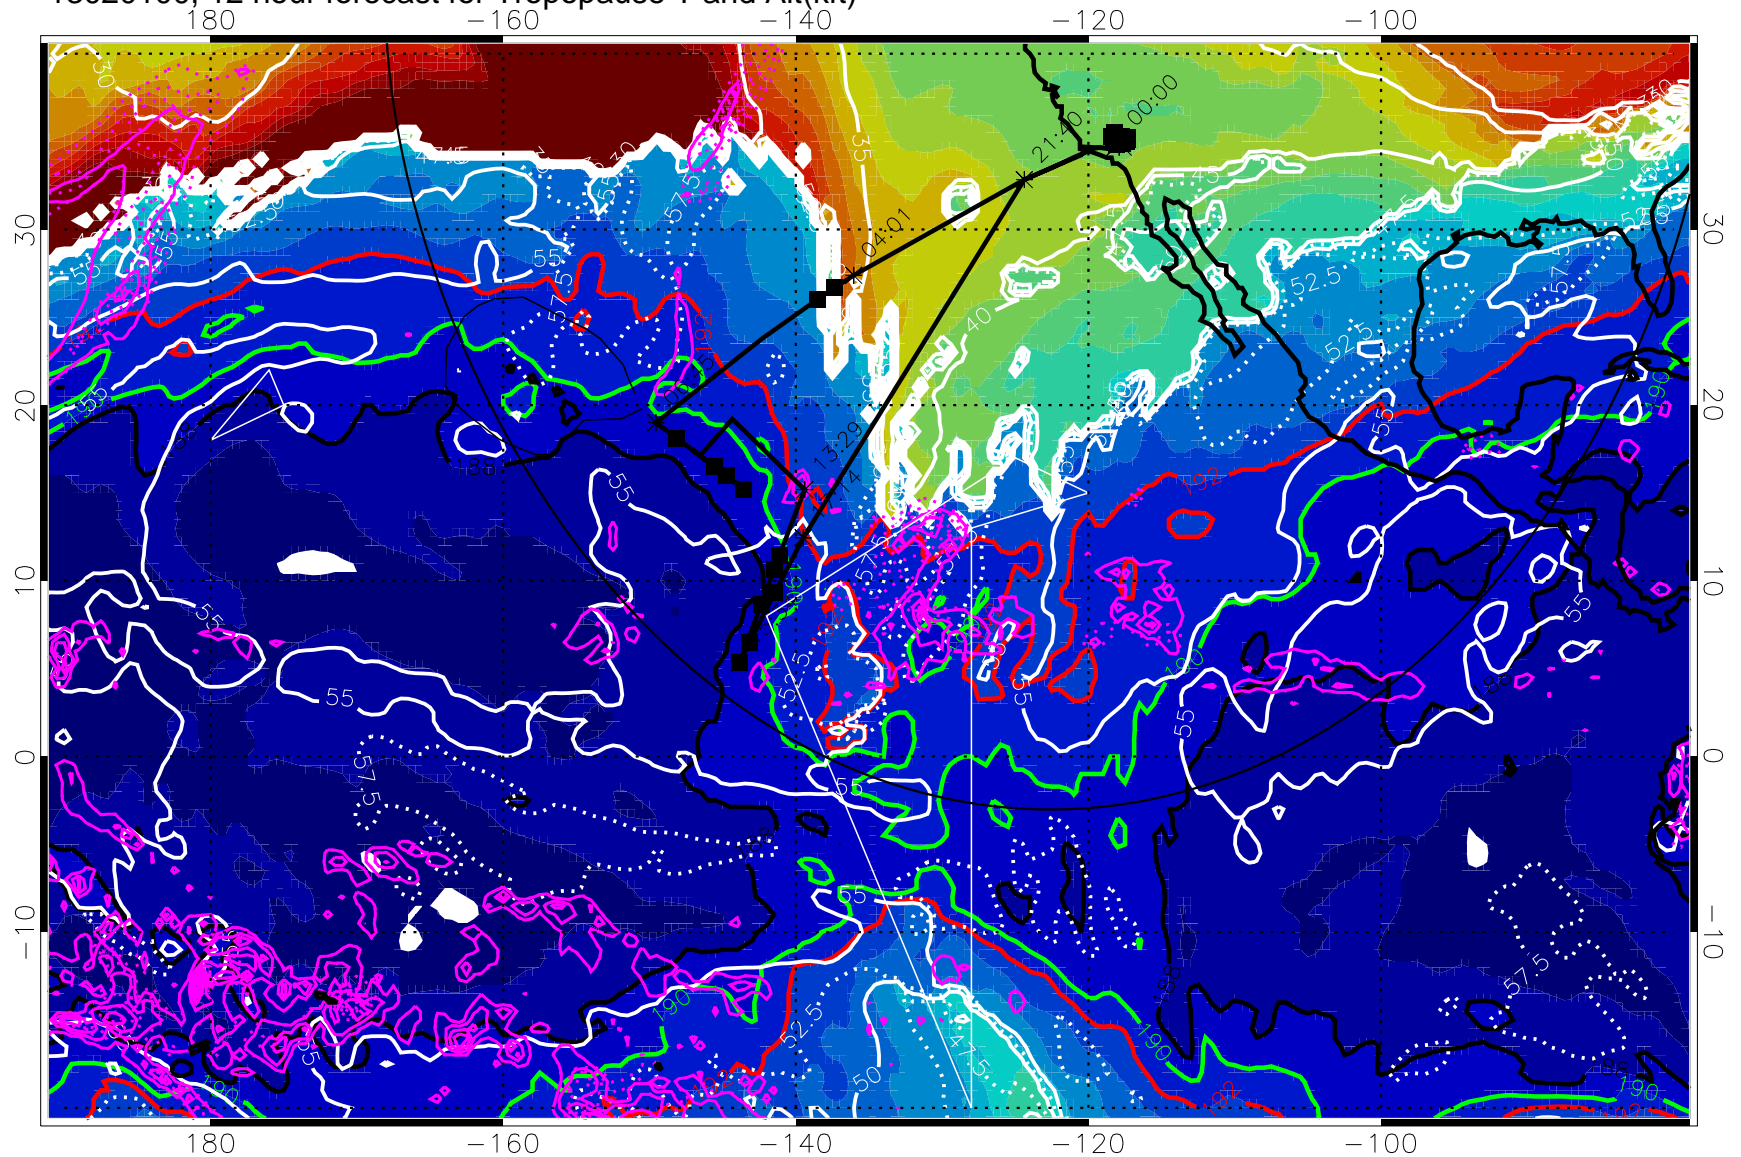

13013118, 6 hour forecast for Tropopause T and Alt(kft)

190 200 210 220 230

Tropopause T, K

Tropopause Altitude in kft (white)

Precip (tot dot, conv sol) past 6 hrs mag 6 kg/m2 contours, min 4

187.5K Isotherm (black) 190K Isotherm (green) 192.5K Isotherm (red)

→ 30 m/s

Range ring of 4055 km -- 13 hours GH round trip

13020100, 12 hour forecast for Tropopause T and Alt(kft)

190 200 210 220 230

Tropopause T, K

Tropopause Altitude in kft (white)

Precip (tot dot, conv sol) past 6 hrs mag 6 kg/m² contours, min 4

187.5K Isotherm (black) 190K Isotherm (green) 192.5K Isotherm (red)

→ 30 m/s

Range ring of 4055 km -- 13 hours GH round trip

13020106, 18 hour forecast for Tropopause T and Alt(kft)

Tropopause Altitude in kft (white)
 Precip (tot dot, conv sol) past 6 hrs magenta 6 kg/m² contours, min 4
 187.5K Isotherm (black) 190K Isotherm (green) 192.5K Isotherm (red)
 → 30 m/s
 Range ring of 4055 km -- 13 hours GH round trip