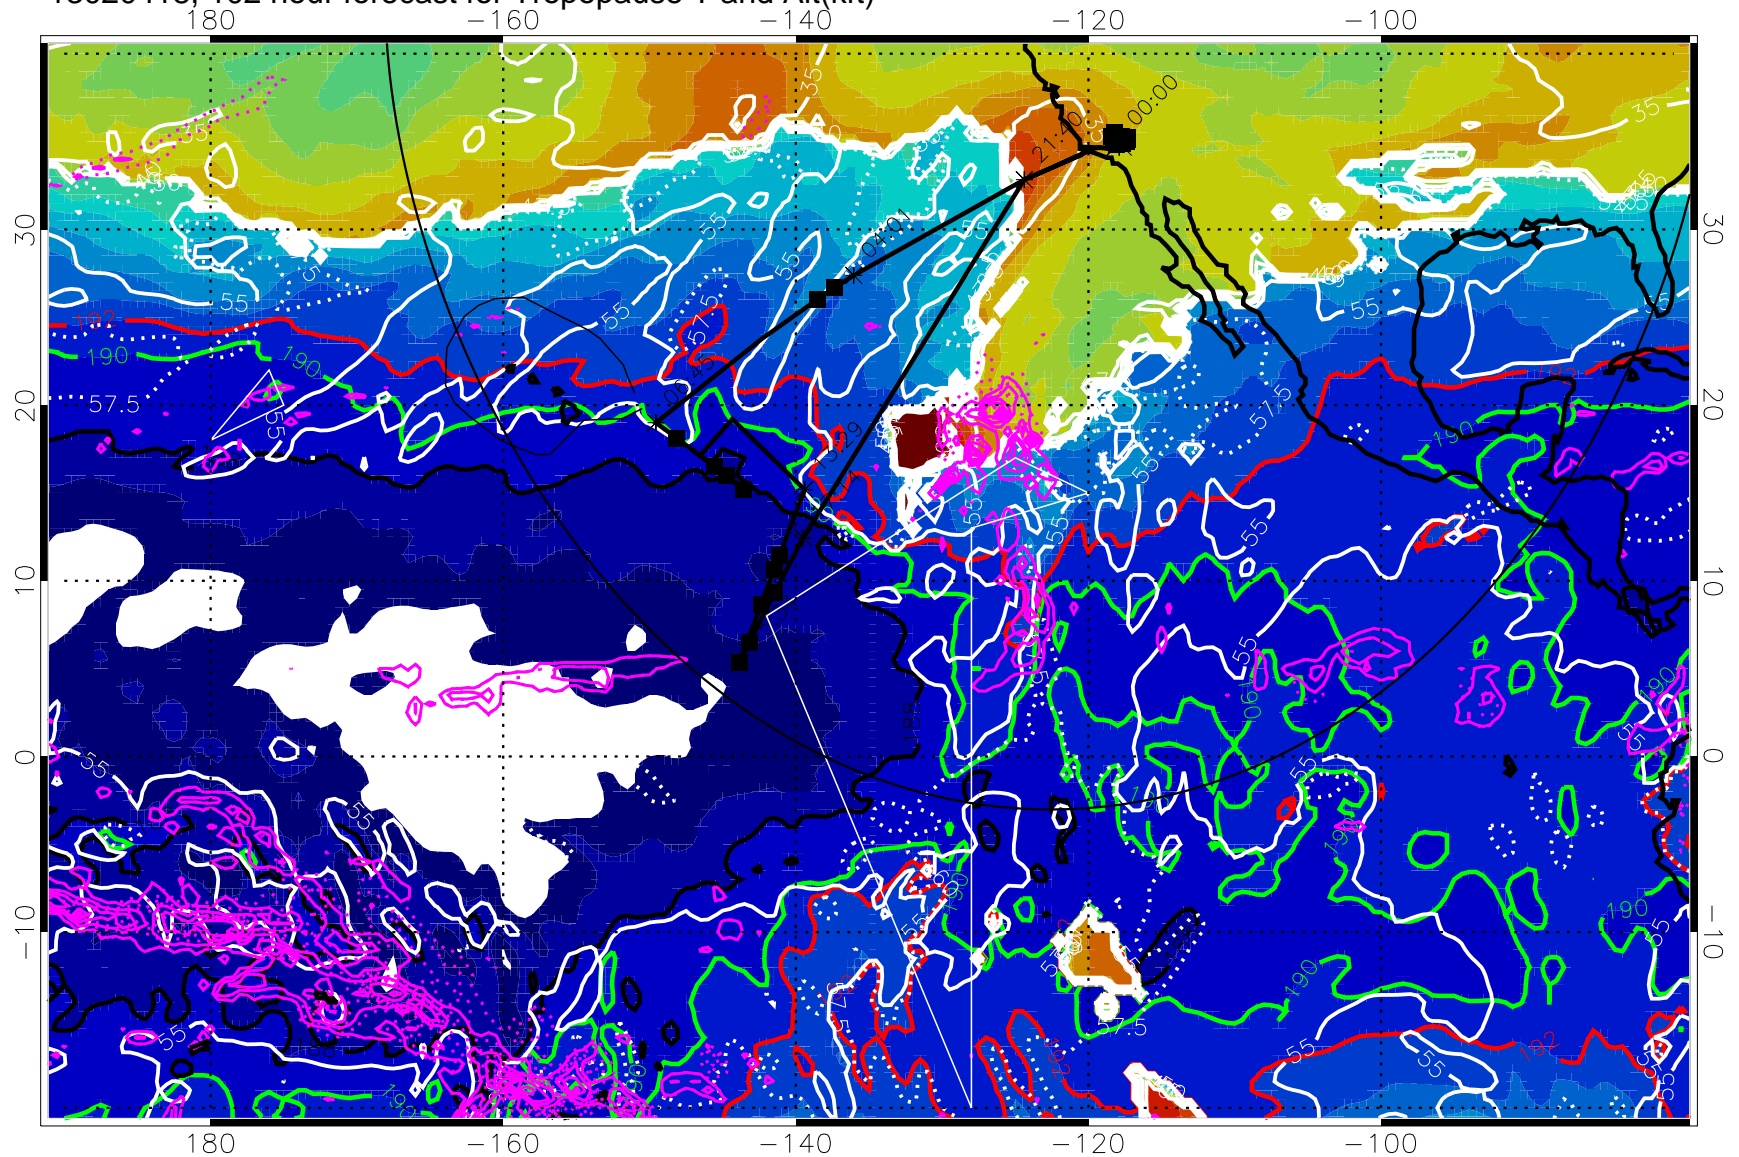

13020418, 102 hour forecast for Tropopause T and Alt(kft)

190   200   210   220   230

Tropopause T, K

Tropopause Altitude in kft (white)

Precip (tot dot, conv sol) past 6 hrs mag 6 kg/m² contours, min 4

187.5K Isotherm (black) 190K Isotherm (green) 192.5K Isotherm (red)

→ 30 m/s

Range ring of 4055 km -- 13 hours GH round trip