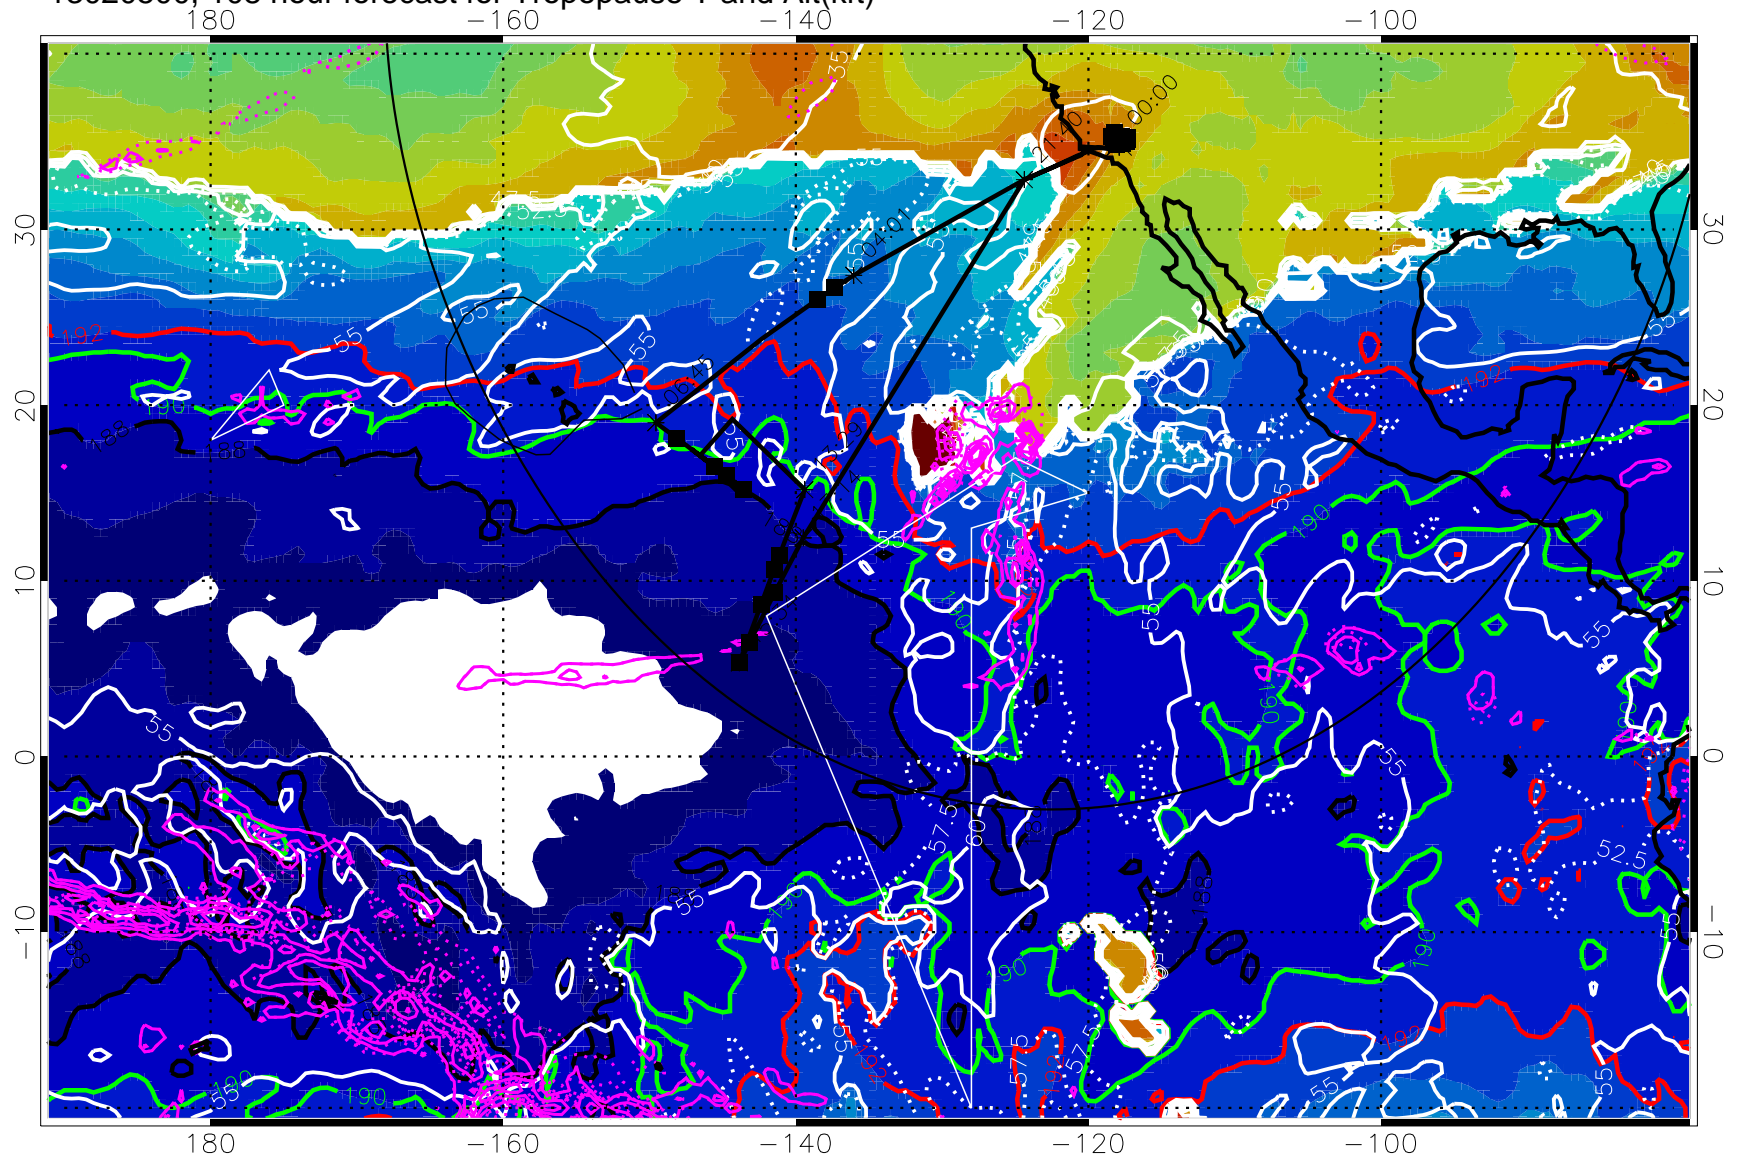

→ 30 m/s

Range ring of 4055 km -- 13 hours GH round trip

13020418, 102 hour forecast for Tropopause T and Alt(kft)

190 200 210 220 230

Tropopause T, K

Tropopause Altitude in kft (white)

Precip (tot dot, conv sol) past 6 hrs mag 6 kg/m² contours, min 4

187.5K Isotherm (black) 190K Isotherm (green) 192.5K Isotherm (red)

→ 30 m/s

Range ring of 4055 km -- 13 hours GH round trip

13020500, 108 hour forecast for Tropopause T and Alt(kft)

190 200 210 220 230
Tropopause T, K

Tropopause Altitude in kft (white)

Precip (tot dot, conv sol) past 6 hrs magenta 6 kg/m² contours, min 4

187.5K Isotherm (black) 190K Isotherm (green) 192.5K Isotherm (red)

→ 30 m/s

Range ring of 4055 km -- 13 hours GH round trip