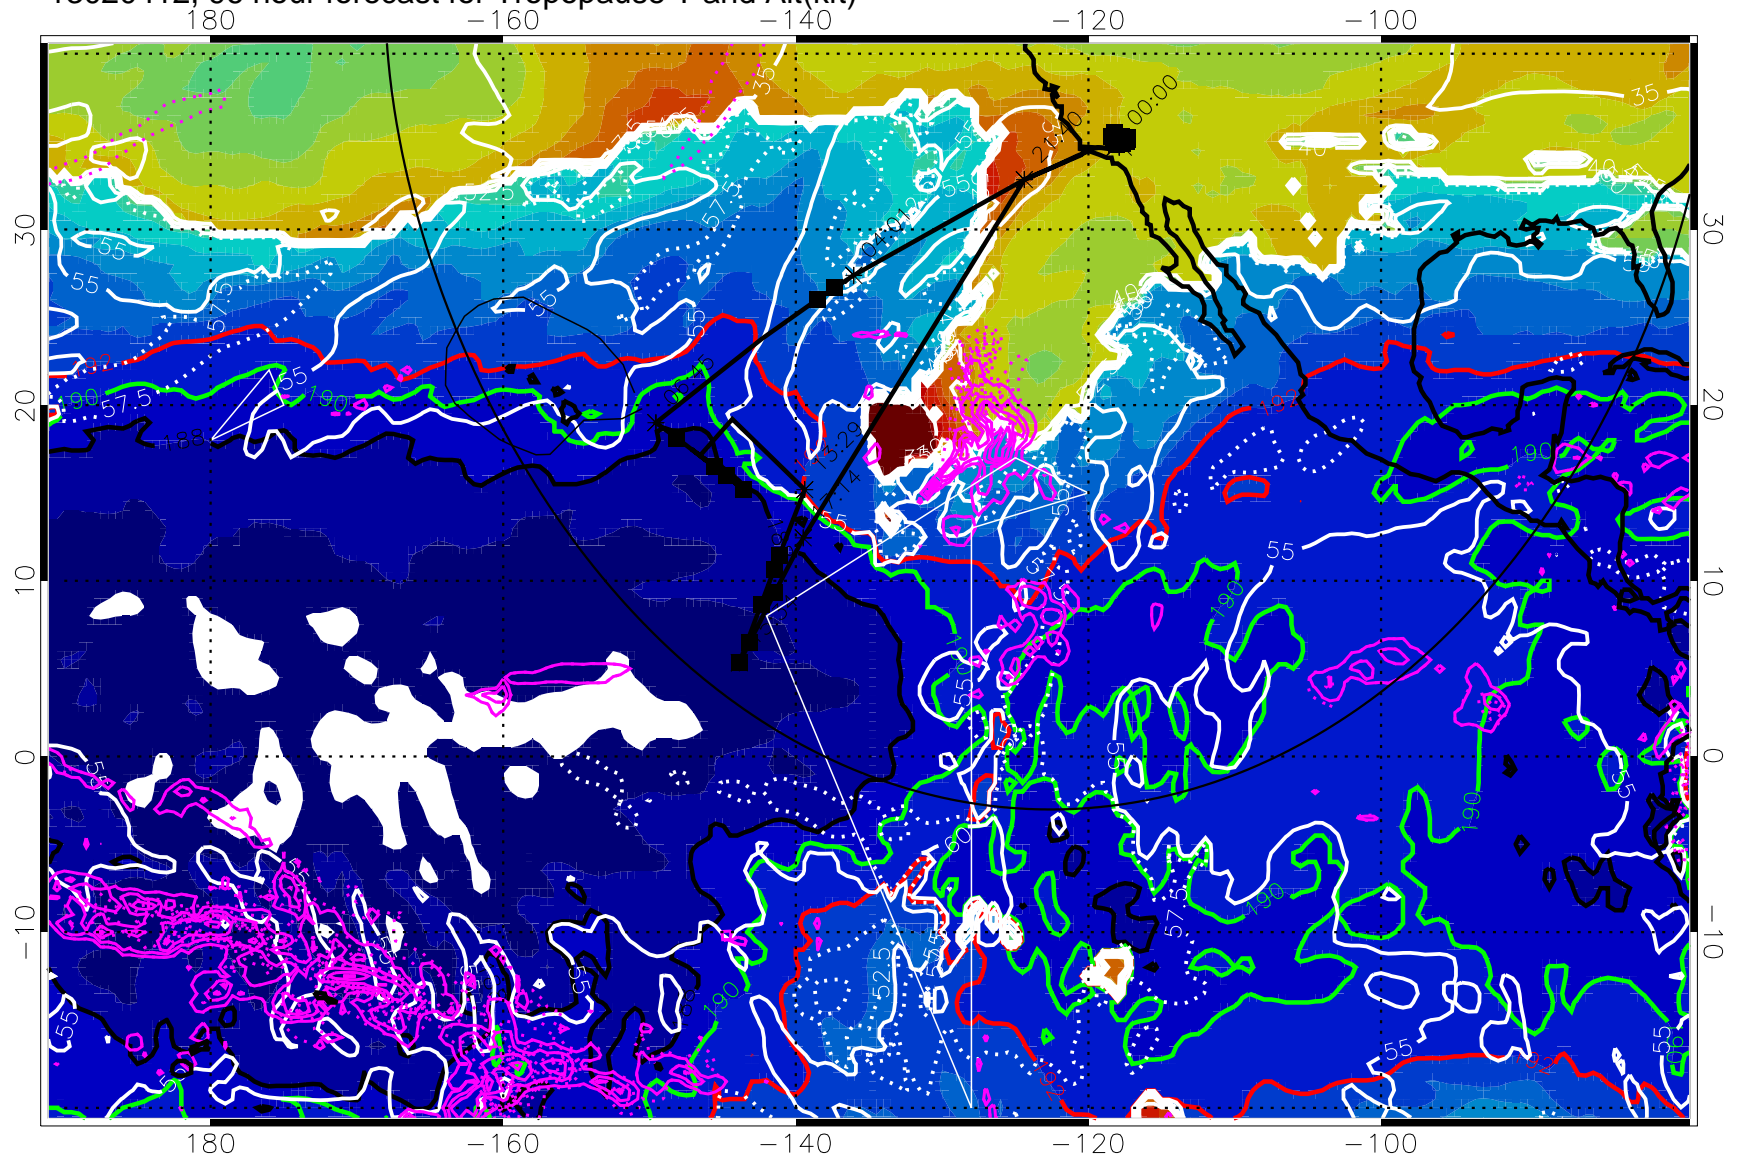

13020412, 96 hour forecast for Tropopause T and Alt(kft)

190 200 210 220 230

Tropopause T, K

Tropopause Altitude in kft (white)

Precip (tot dot, conv sol) past 6 hrs mag 6 kg/m² contours, min 4

187.5K Isotherm (black) 190K Isotherm (green) 192.5K Isotherm (red)

→ 30 m/s

Range ring of 4055 km -- 13 hours GH round trip