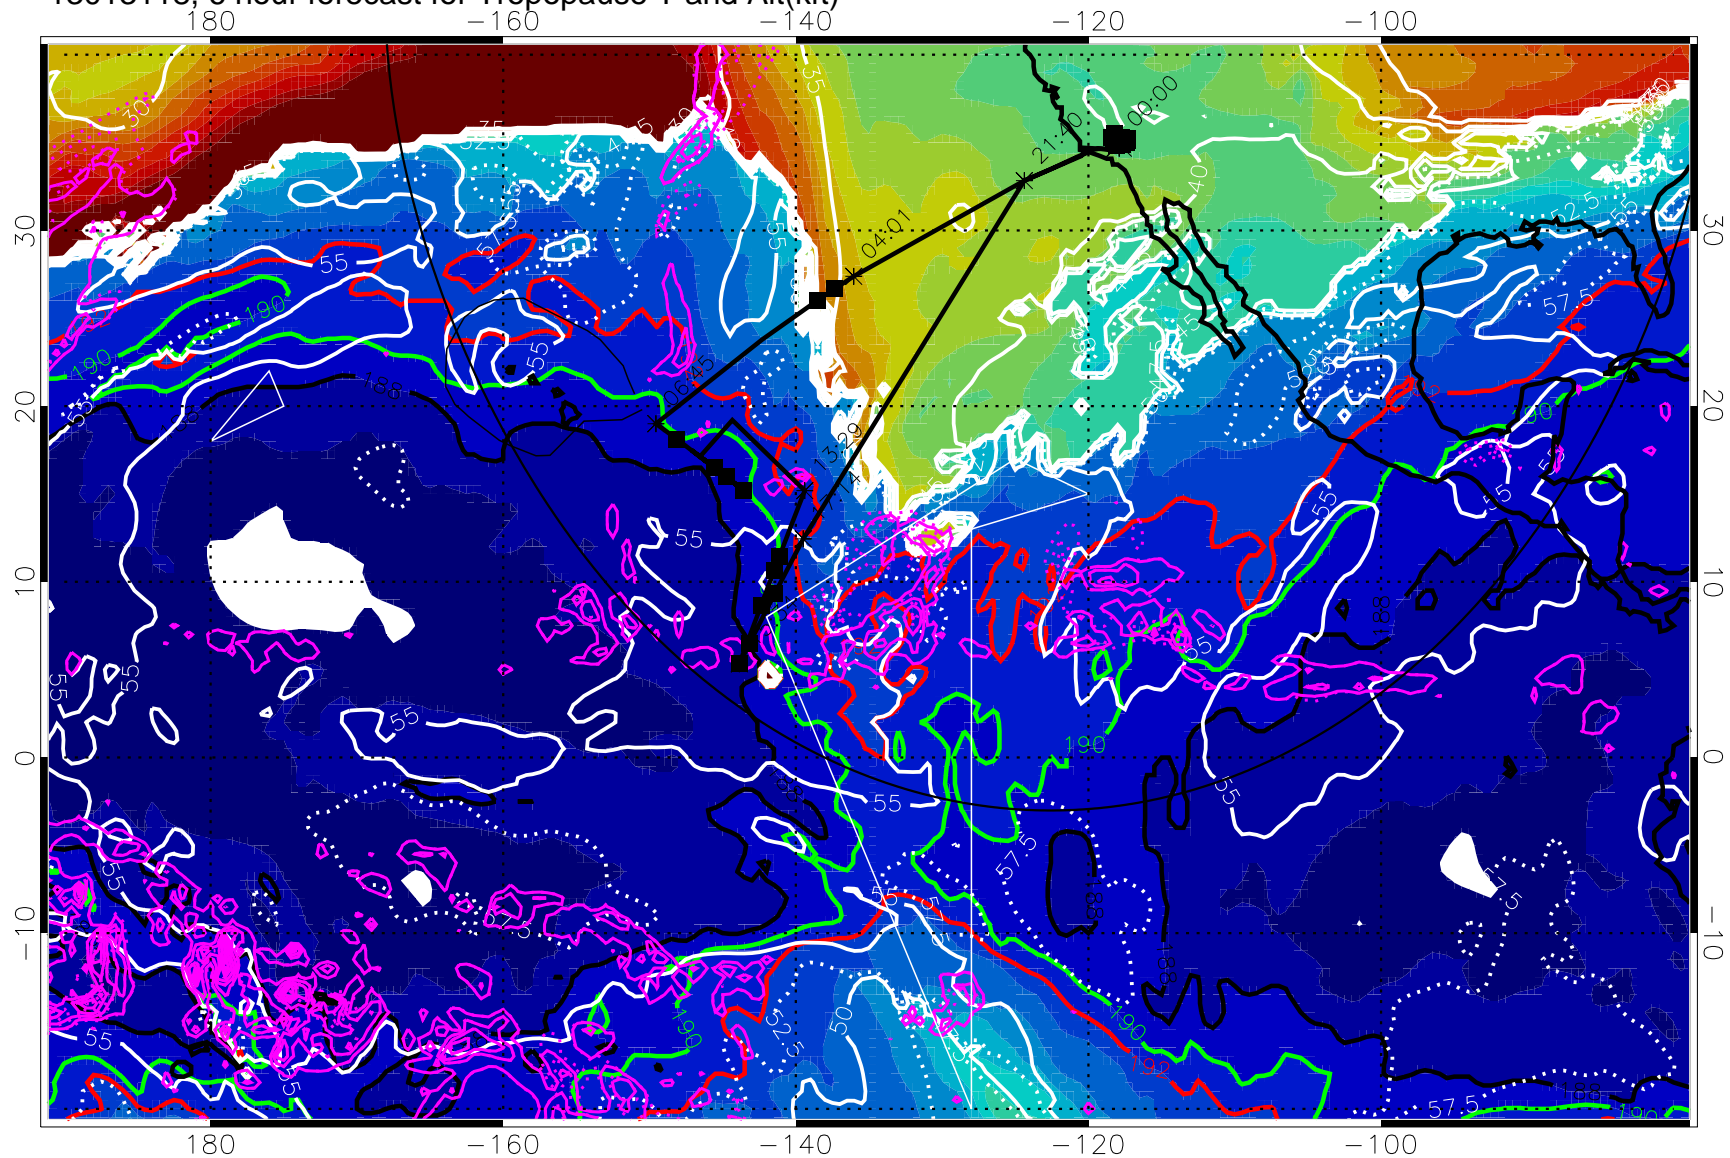

13013118, 6 hour forecast for Tropopause T and Alt(kft)

190 200 210 220 230

Tropopause T, K

Tropopause Altitude in kft (white)

Precip (tot dot, conv sol) past 6 hrs mag 6 kg/m2 contours, min 4

187.5K Isotherm (black) 190K Isotherm (green) 192.5K Isotherm (red)

→ 30 m/s

Range ring of 4055 km -- 13 hours GH round trip

13020100, 12 hour forecast for Tropopause T and Alt(kft)

190 200 210 220 230

Tropopause T, K

Tropopause Altitude in kft (white)

Precip (tot dot, conv sol) past 6 hrs mag 6 kg/m² contours, min 4

187.5K Isotherm (black) 190K Isotherm (green) 192.5K Isotherm (red)

→ 30 m/s

Range ring of 4055 km -- 13 hours GH round trip

13020106, 18 hour forecast for Tropopause T and Alt(kft)

Tropopause Altitude in kft (white)
 Precip (tot dot, conv sol) past 6 hrs magenta 6 kg/m² contours, min 4
 187.5K Isotherm (black) 190K Isotherm (green) 192.5K Isotherm (red)
 → 30 m/s
 Range ring of 4055 km -- 13 hours GH round trip