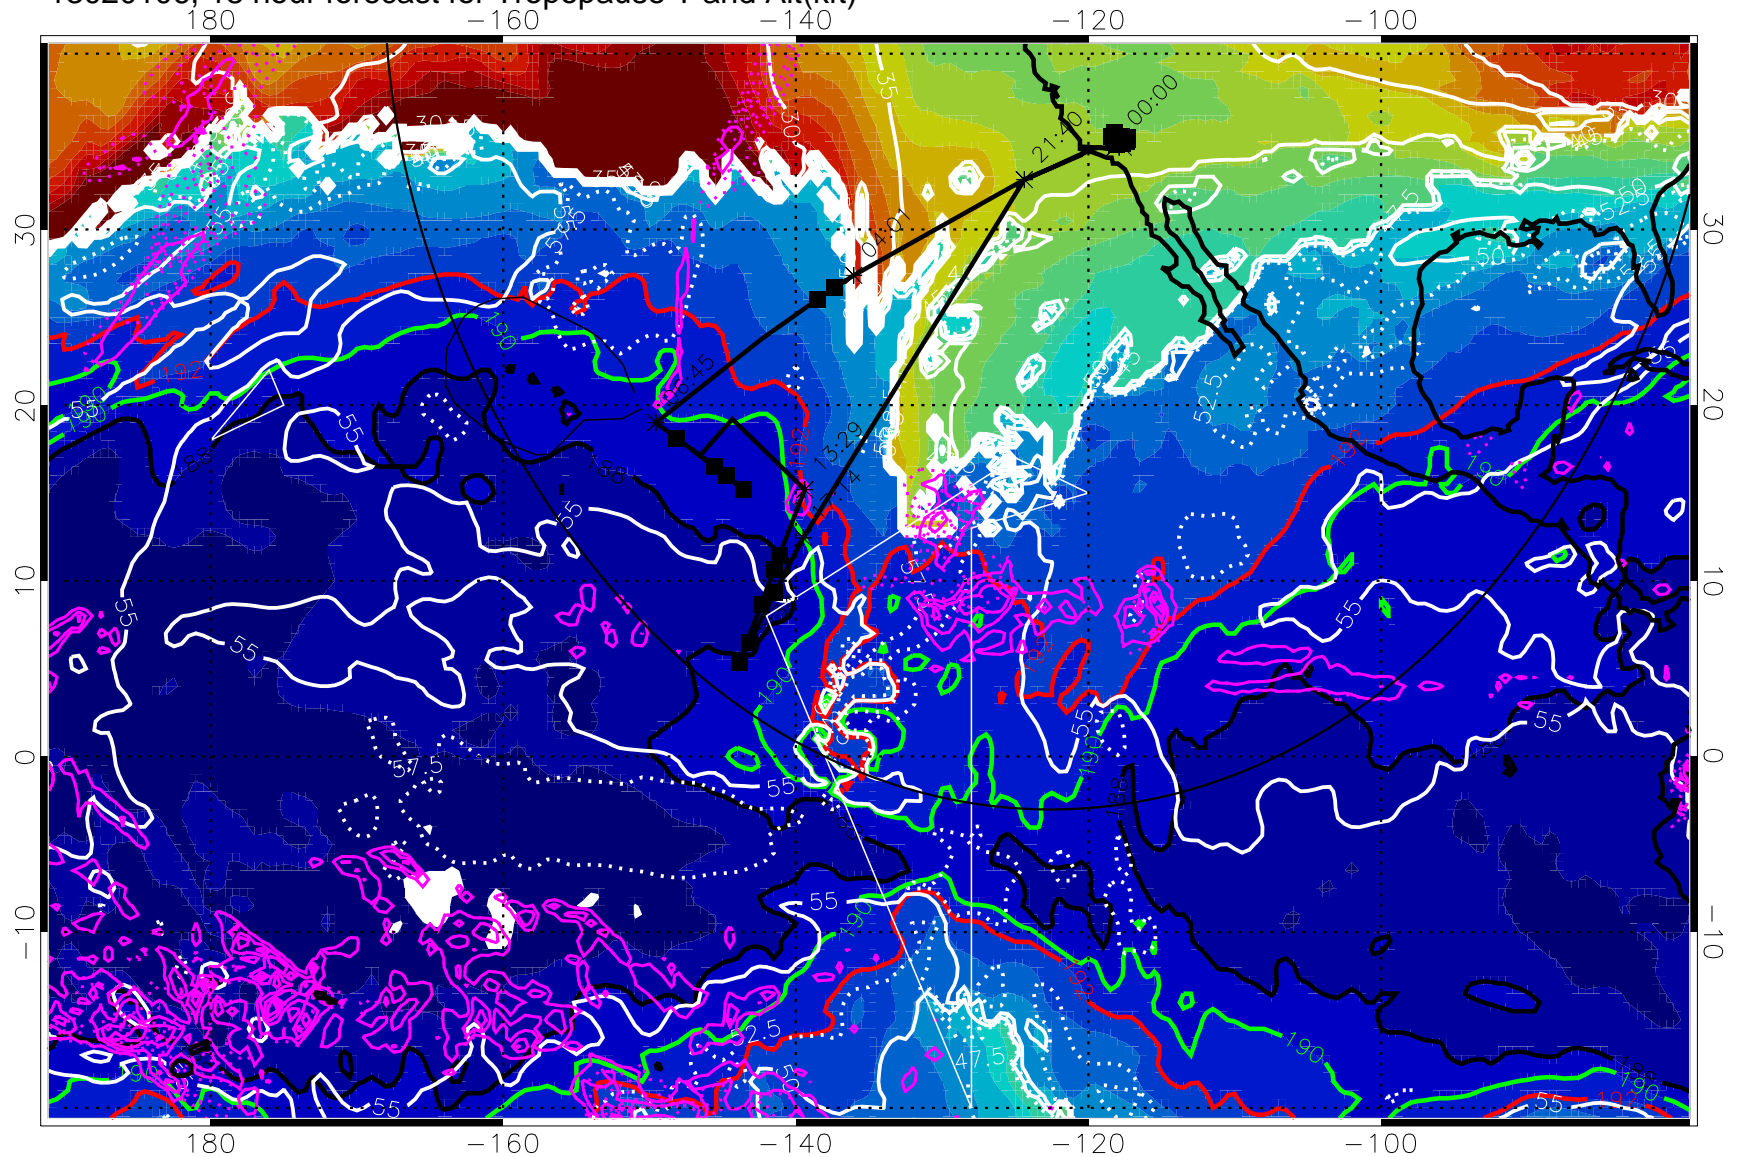

→ 30 m/s

Range ring of 4055 km -- 13 hours GH round trip

13020100, 12 hour forecast for Tropopause T and Alt(kft)

190 200 210 220 230

Tropopause T, K

Tropopause Altitude in kft (white)

Precip (tot dot, conv sol) past 6 hrs mag 6 kg/m² contours, min 4

187.5K Isotherm (black) 190K Isotherm (green) 192.5K Isotherm (red)

→ 30 m/s

Range ring of 4055 km -- 13 hours GH round trip

13020106, 18 hour forecast for Tropopause T and Alt(kft)

Tropopause Altitude in kft (white)
 Precip (tot dot, conv sol) past 6 hrs magenta 6 kg/m² contours, min 4
 187.5K Isotherm (black) 190K Isotherm (green) 192.5K Isotherm (red)
 → 30 m/s
 Range ring of 4055 km -- 13 hours GH round trip