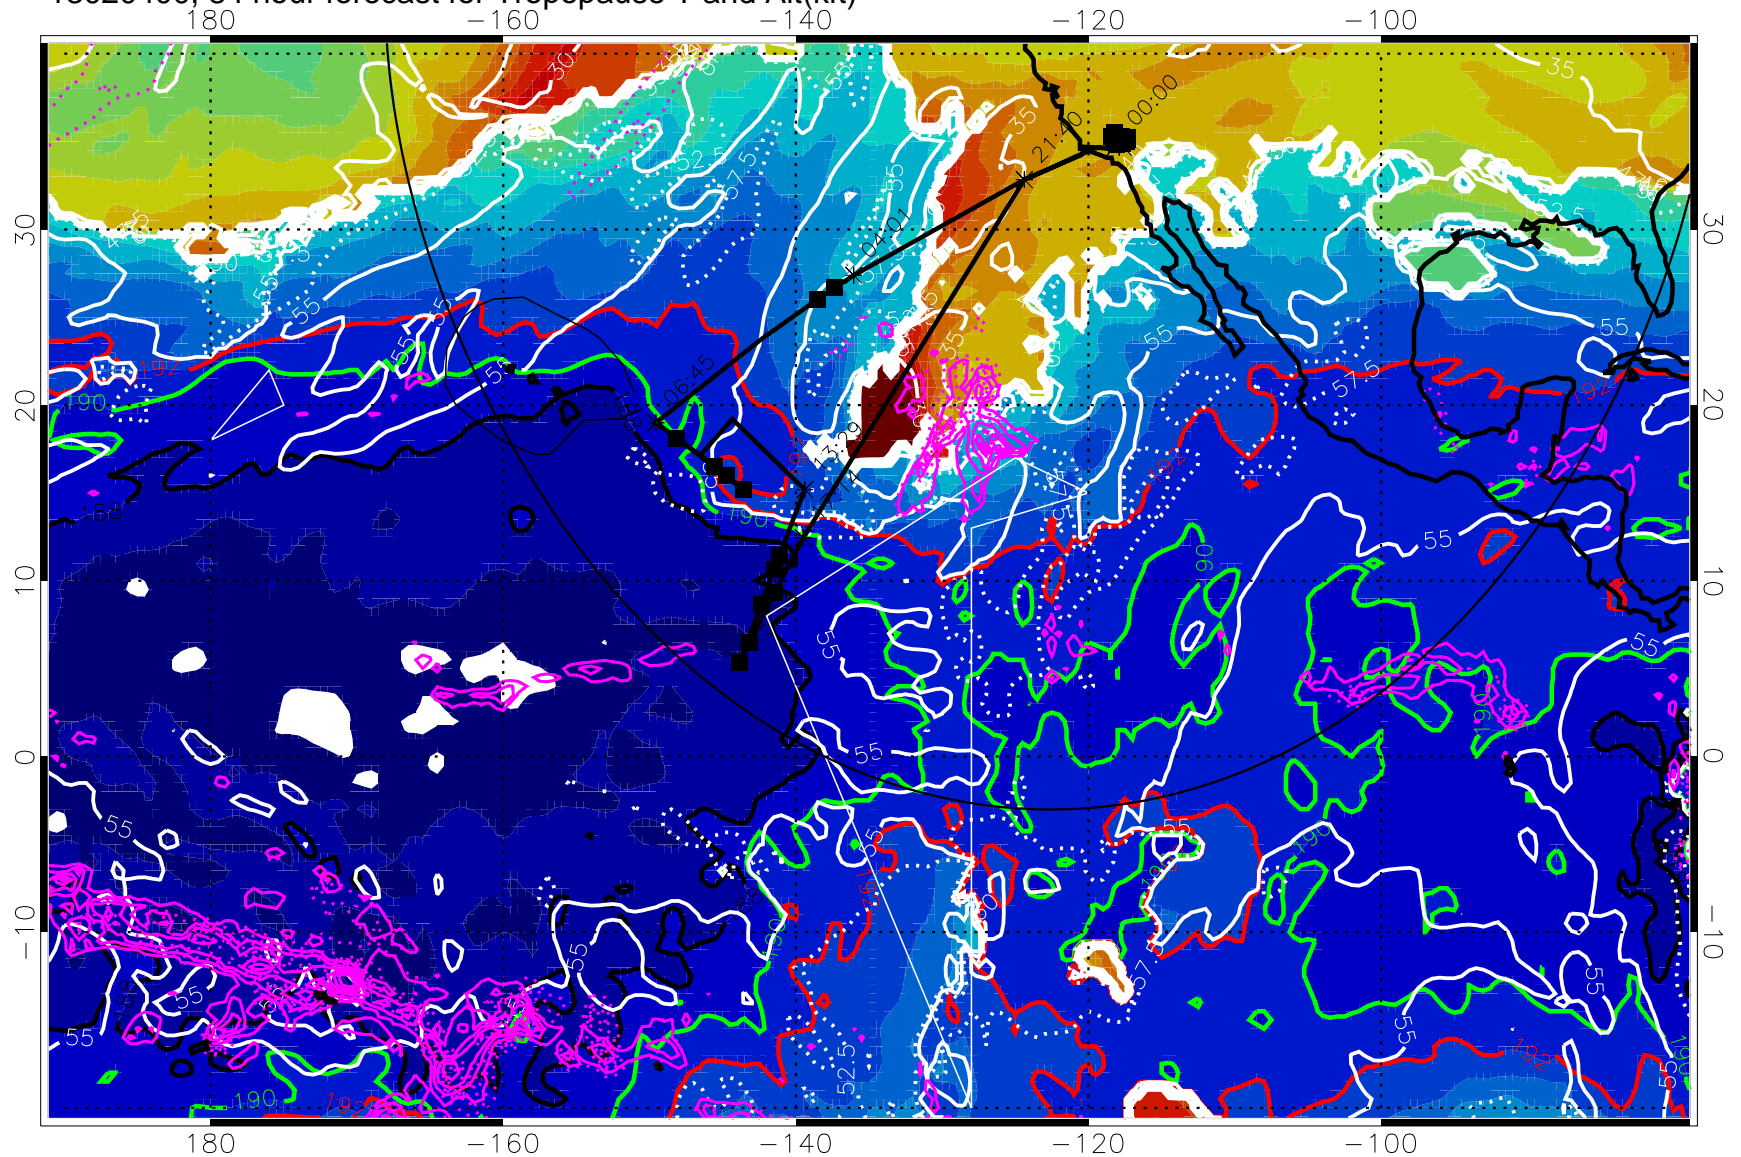

13020400, 84 hour forecast for Tropopause T and Alt(kft)

190 200 210 220 230

Tropopause T, K

Tropopause Altitude in kft (white)

Precip (tot dot, conv sol) past 6 hrs magenta 6 kg/m² contours, min 4

187.5K Isotherm (black) 190K Isotherm (green) 192.5K Isotherm (red)

→ 30 m/s

Range ring of 4055 km -- 13 hours GH round trip