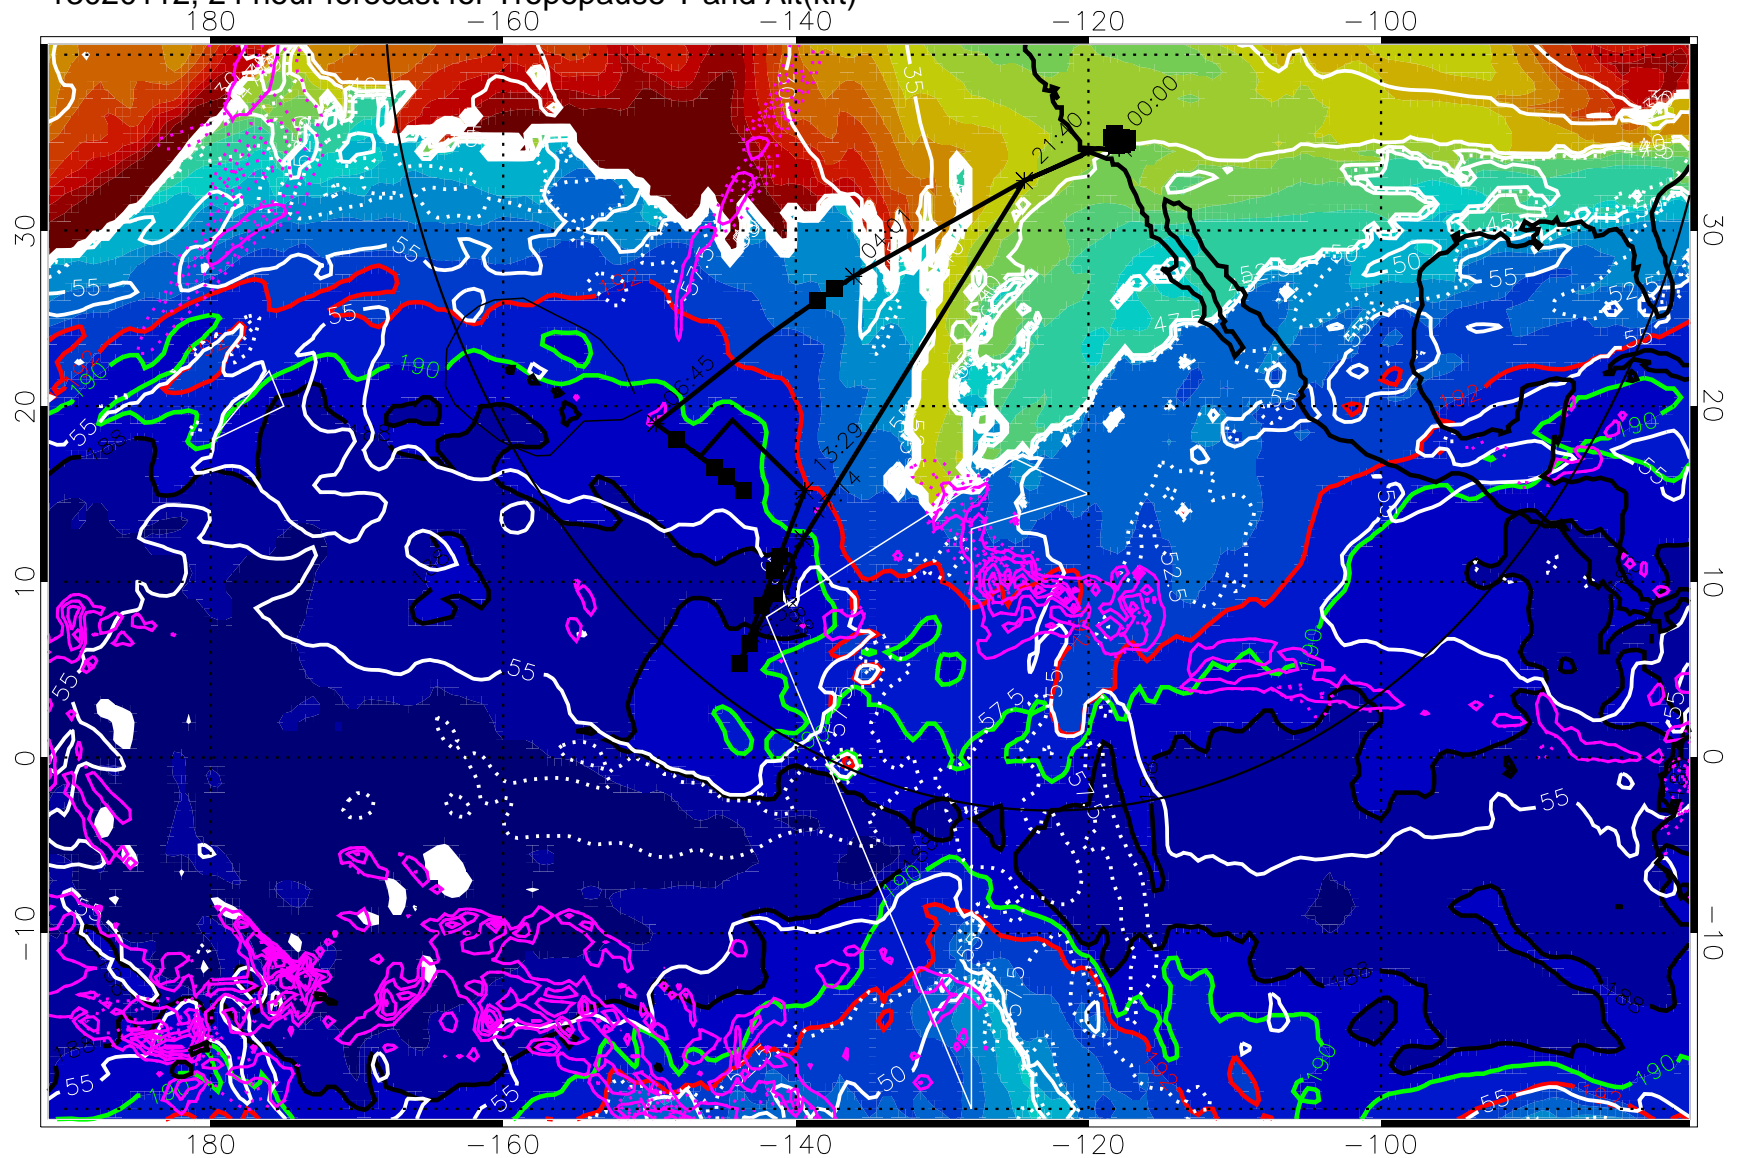

13020112, 24 hour forecast for Tropopause T and Alt(kft)

190   200   210   220   230

Tropopause T, K

Tropopause Altitude in kft (white)

Precip (tot dot, conv sol) past 6 hrs mag 6 kg/m² contours, min 4

187.5K Isotherm (black) 190K Isotherm (green) 192.5K Isotherm (red)

→ 30 m/s

Range ring of 4055 km -- 13 hours GH round trip