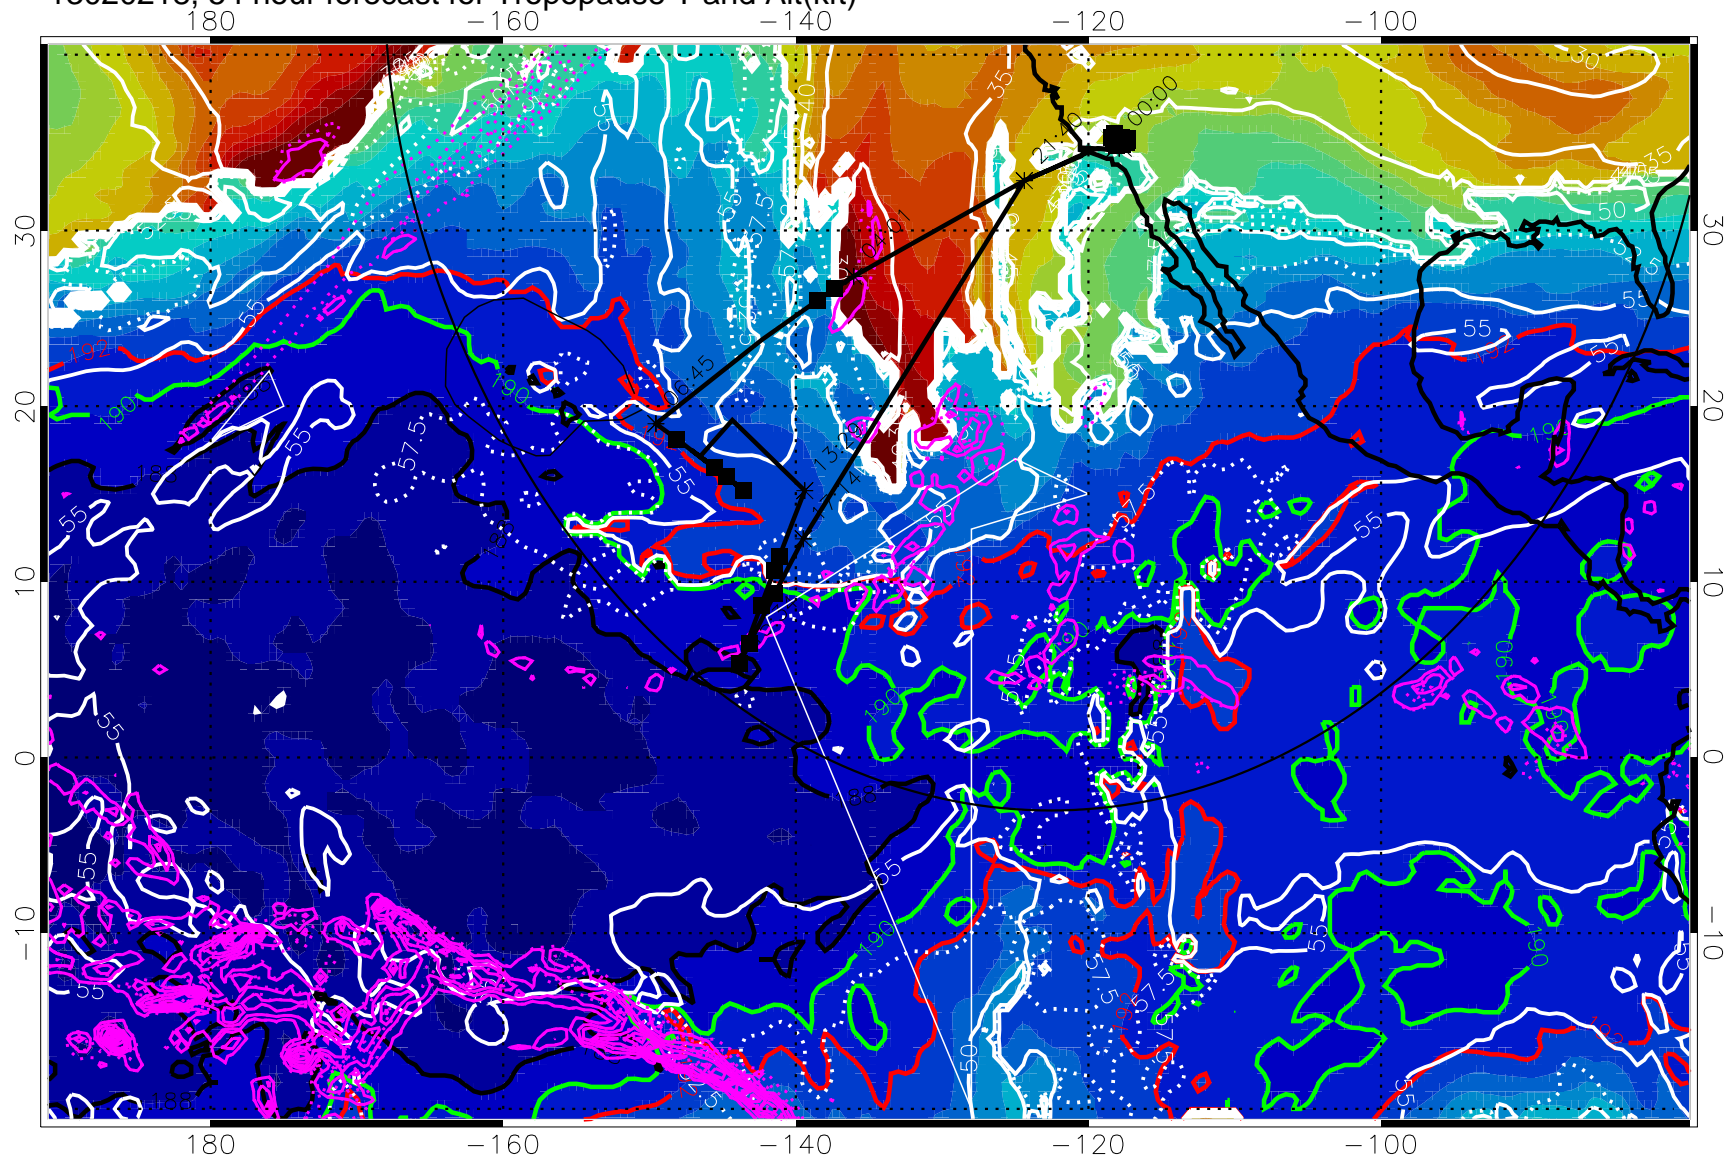

→ 30 m/s

Range ring of 4055 km -- 13 hours GH round trip

13020212, 48 hour forecast for Tropopause T and Alt(kft)

Tropopause T, K

Tropopause Altitude in kft (white)

Precip (tot dot, conv sol) past 6 hrs 6 kg/m² contours, min 4

187.5K Isotherm (black) 190K Isotherm (green) 192.5K Isotherm (red)

→ 30 m/s

Range ring of 4055 km -- 13 hours GH round trip

13020218, 54 hour forecast for Tropopause T and Alt(kft)

190 200 210 220 230

Tropopause T, K