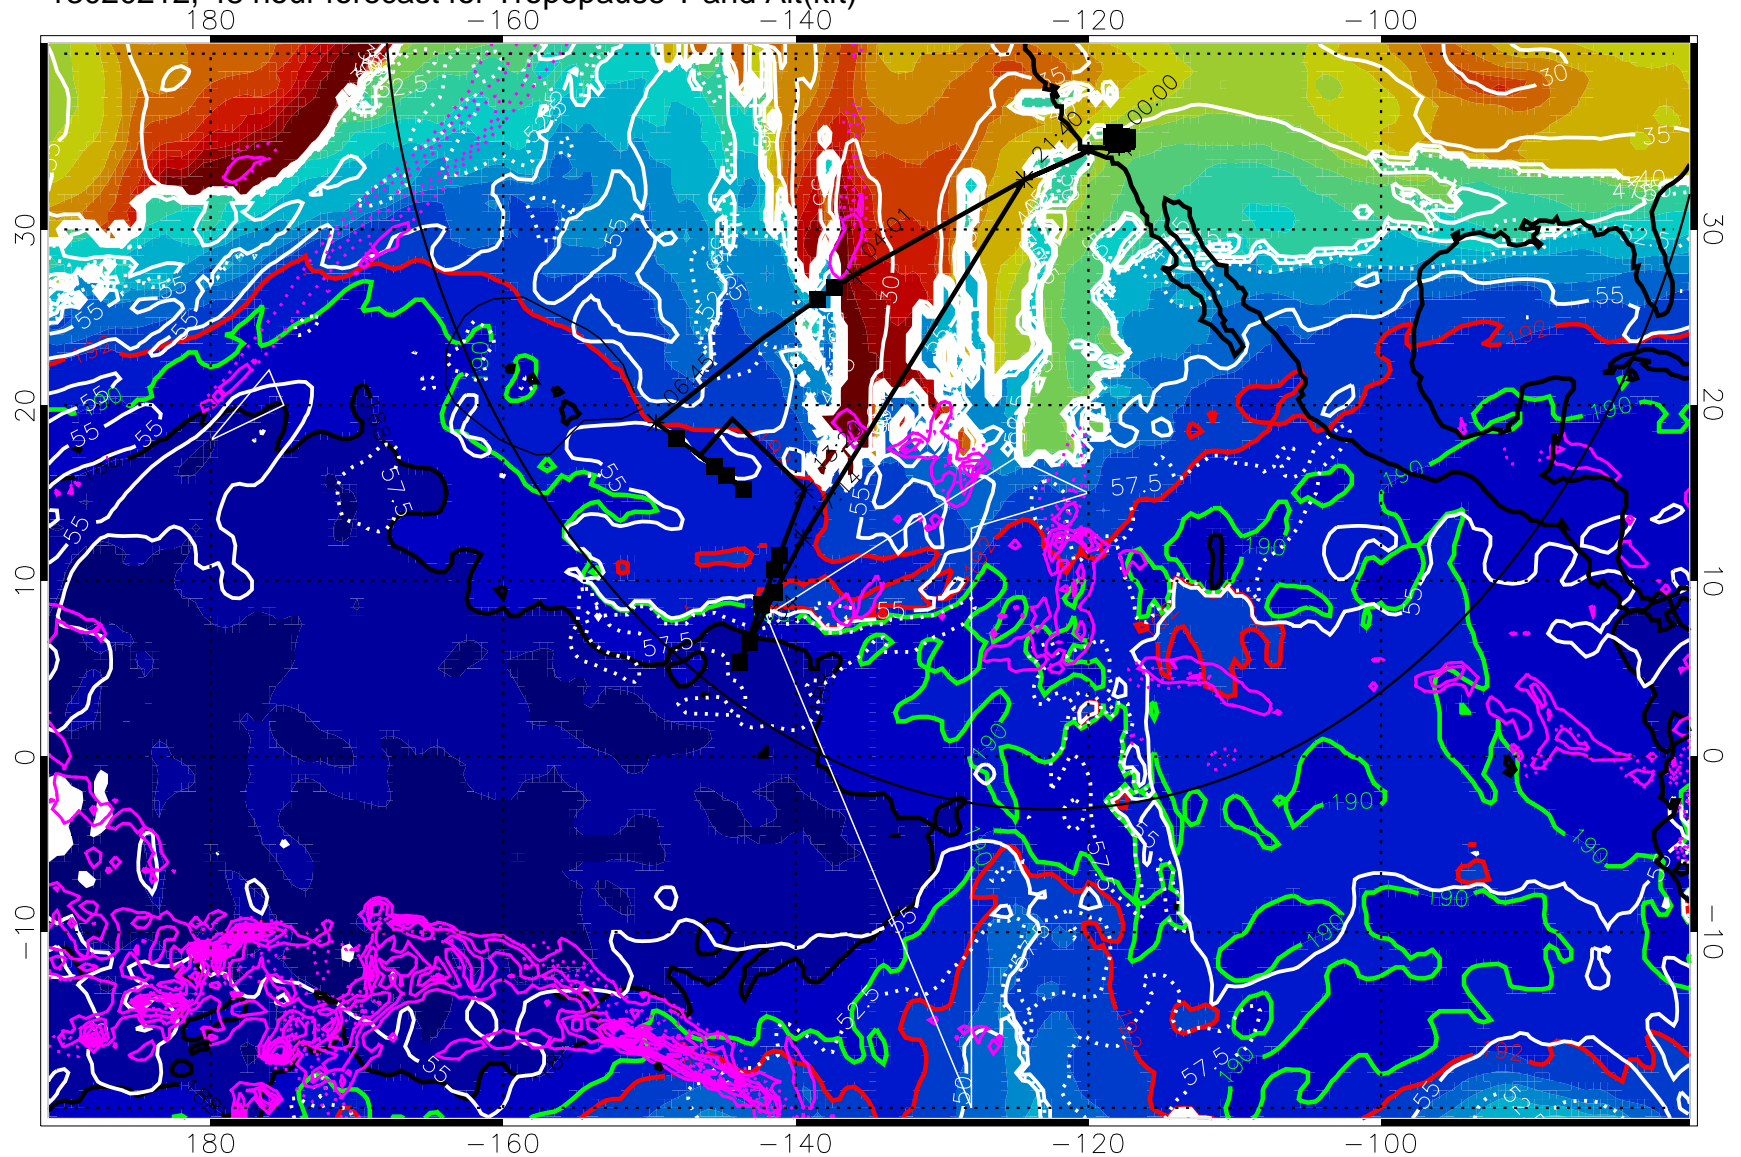

13020212, 48 hour forecast for Tropopause T and Alt(kft)

Tropopause T, K

Tropopause Altitude in kft (white)

Precip (tot dot, conv sol) past 6 hrs 6 kg/m² contours, min 4

187.5K Isotherm (black) 190K Isotherm (green) 192.5K Isotherm (red)

→ 30 m/s

Range ring of 4055 km -- 13 hours GH round trip