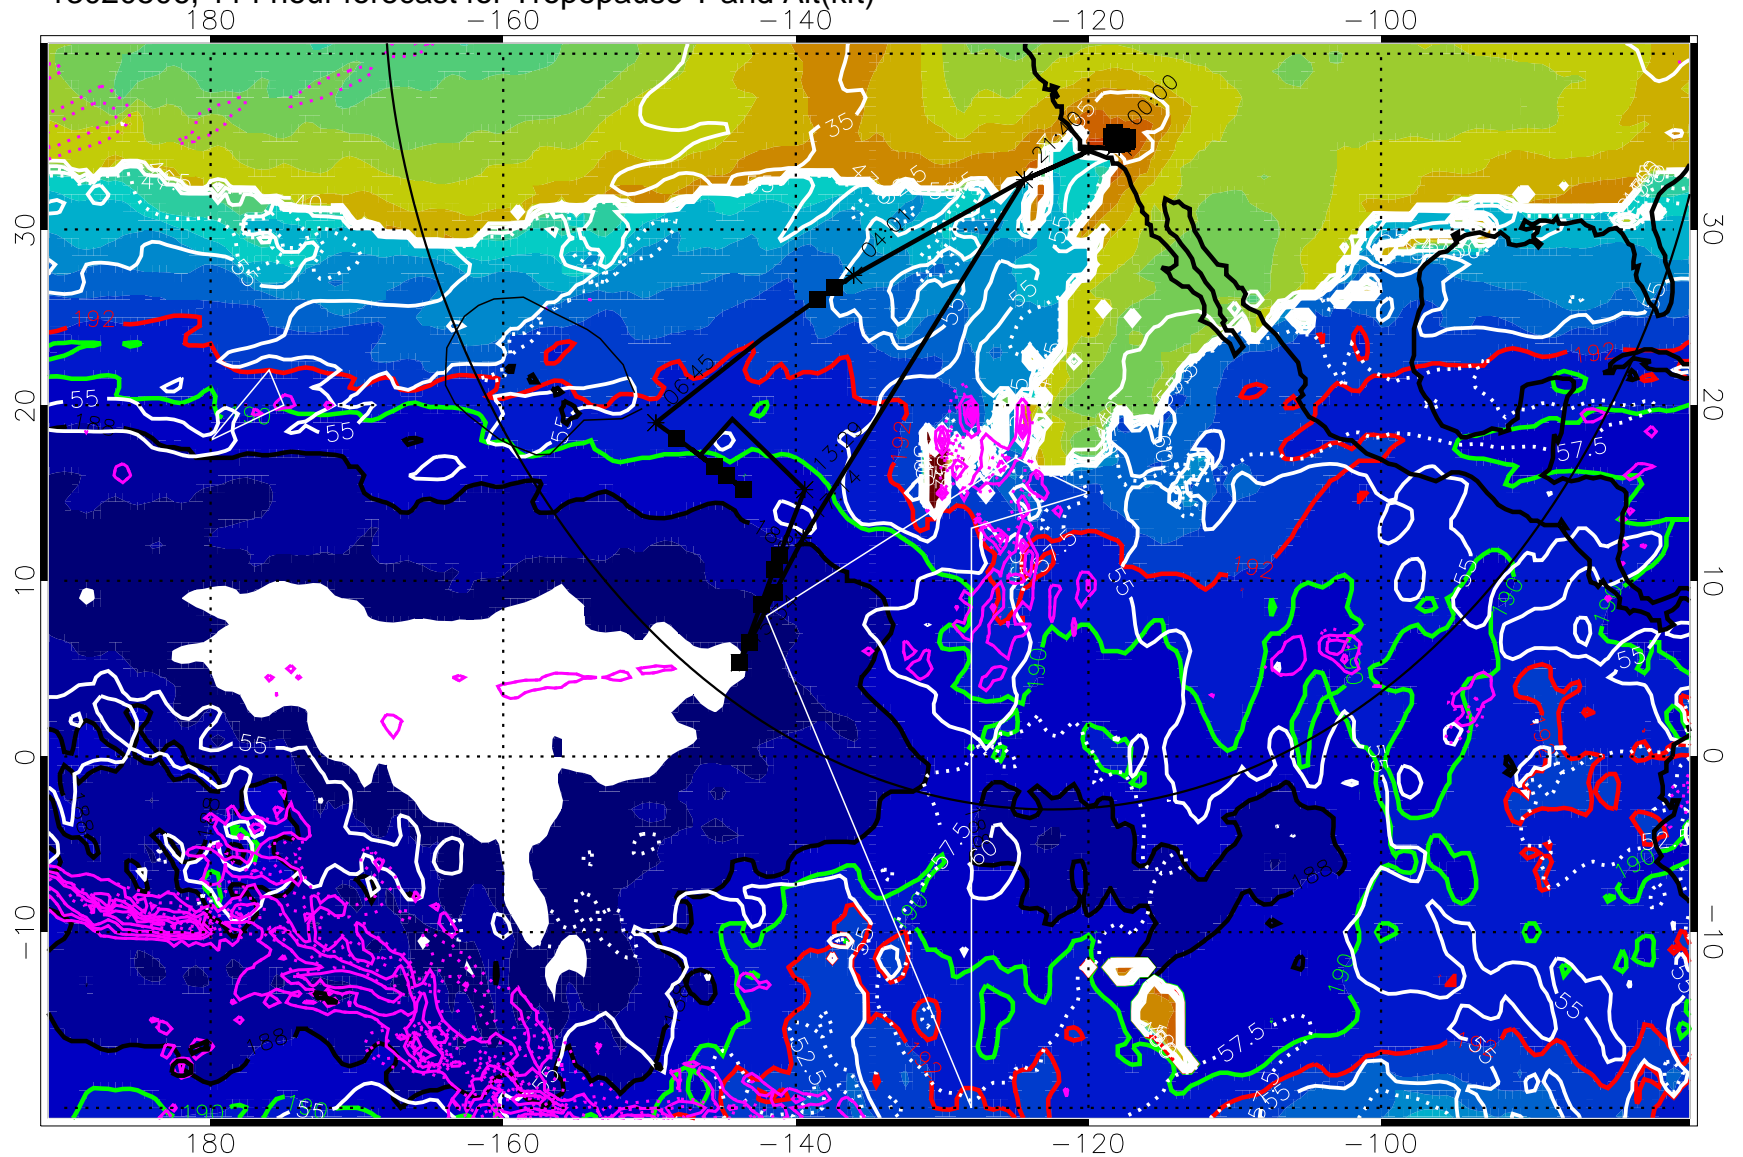

13020506, 114 hour forecast for Tropopause T and Alt(kft)

190 200 210 220 230

Tropopause T, K

Tropopause Altitude in kft (white)

Precip (tot dot, conv sol) past 6 hrs mag 6 kg/m² contours, min 4

187.5K Isotherm (black) 190K Isotherm (green) 192.5K Isotherm (red)

→ 30 m/s

Range ring of 4055 km -- 13 hours GH round trip