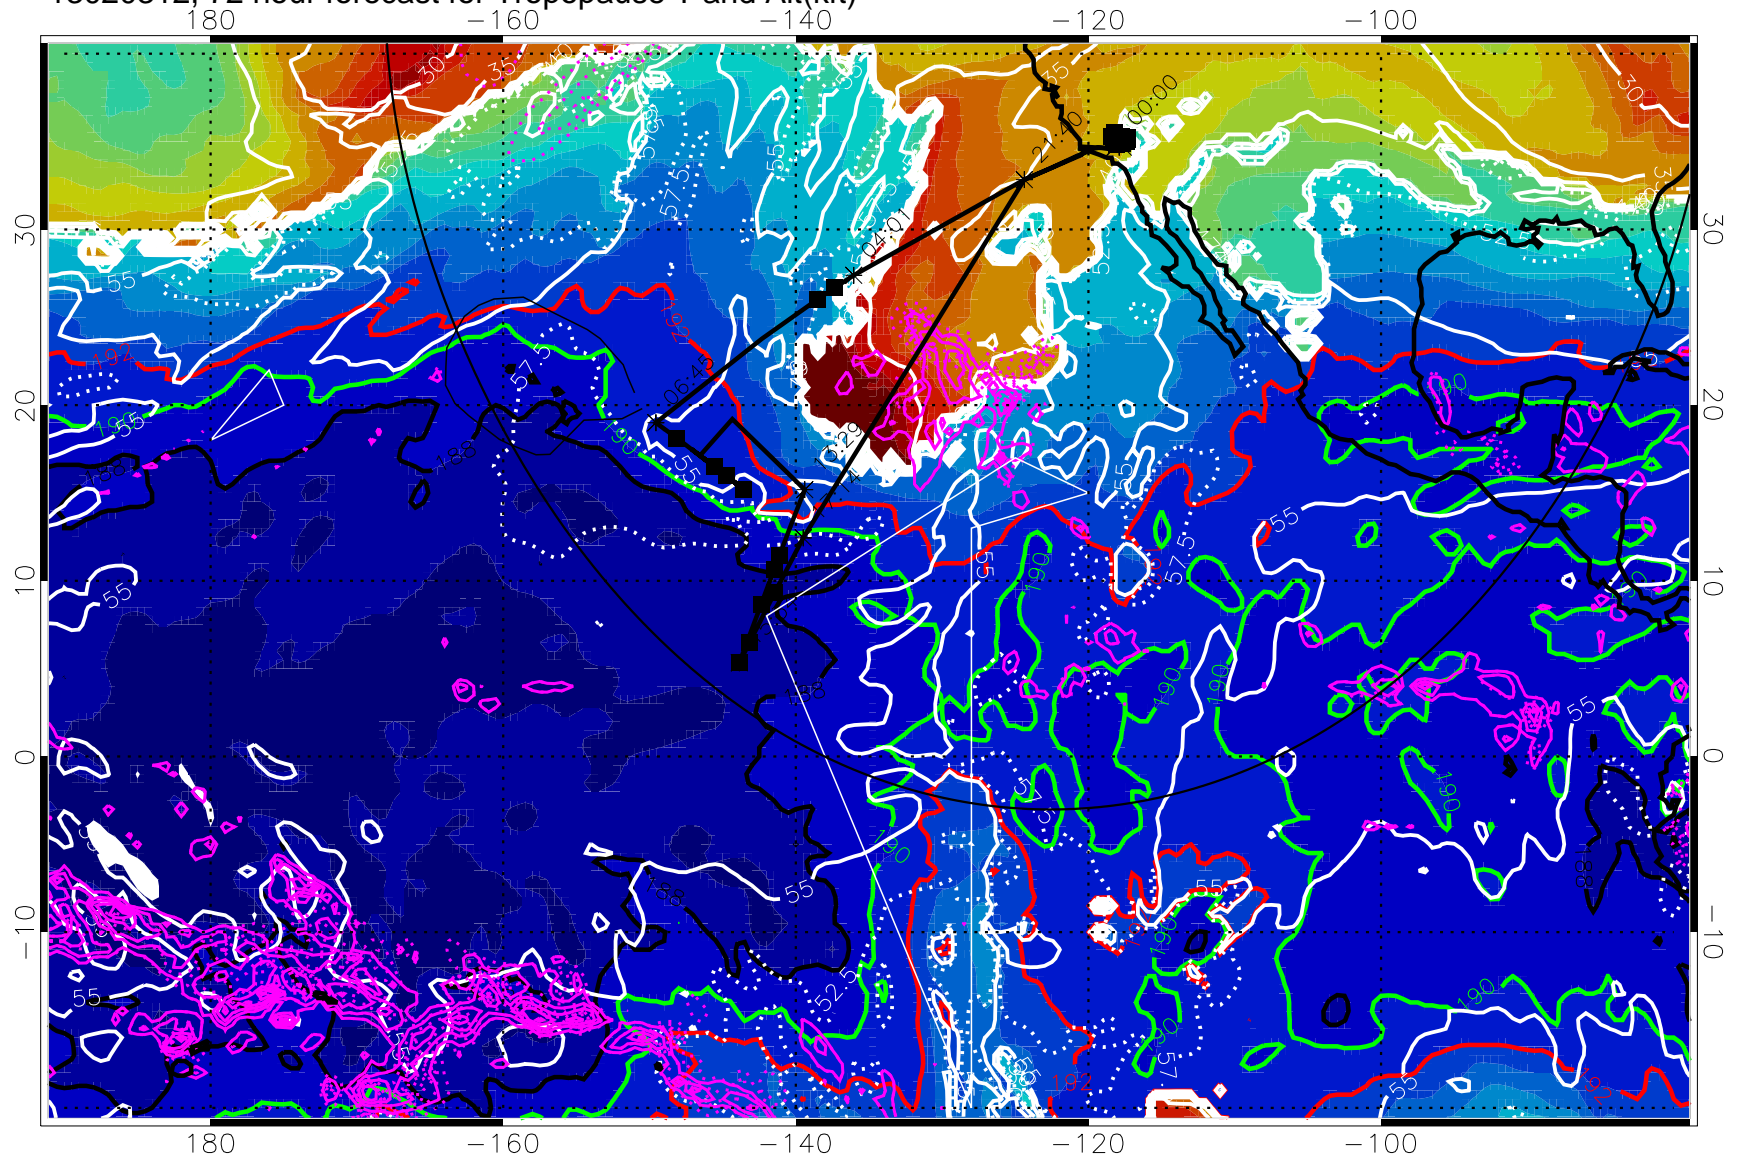

→ 30 m/s

Range ring of 4055 km -- 13 hours GH round trip

13020306, 66 hour forecast for Tropopause T and Alt(kft)

190 200 210 220 230

Tropopause T, K

Tropopause Altitude in kft (white)

Precip (tot dot, conv sol) past 6 hrs 6 kg/m² contours, min 4

187.5K Isotherm (black) 190K Isotherm (green) 192.5K Isotherm (red)

→ 30 m/s

Range ring of 4055 km -- 13 hours GH round trip

13020312, 72 hour forecast for Tropopause T and Alt(kft)

190 200 210 220 230

Tropopause T, K