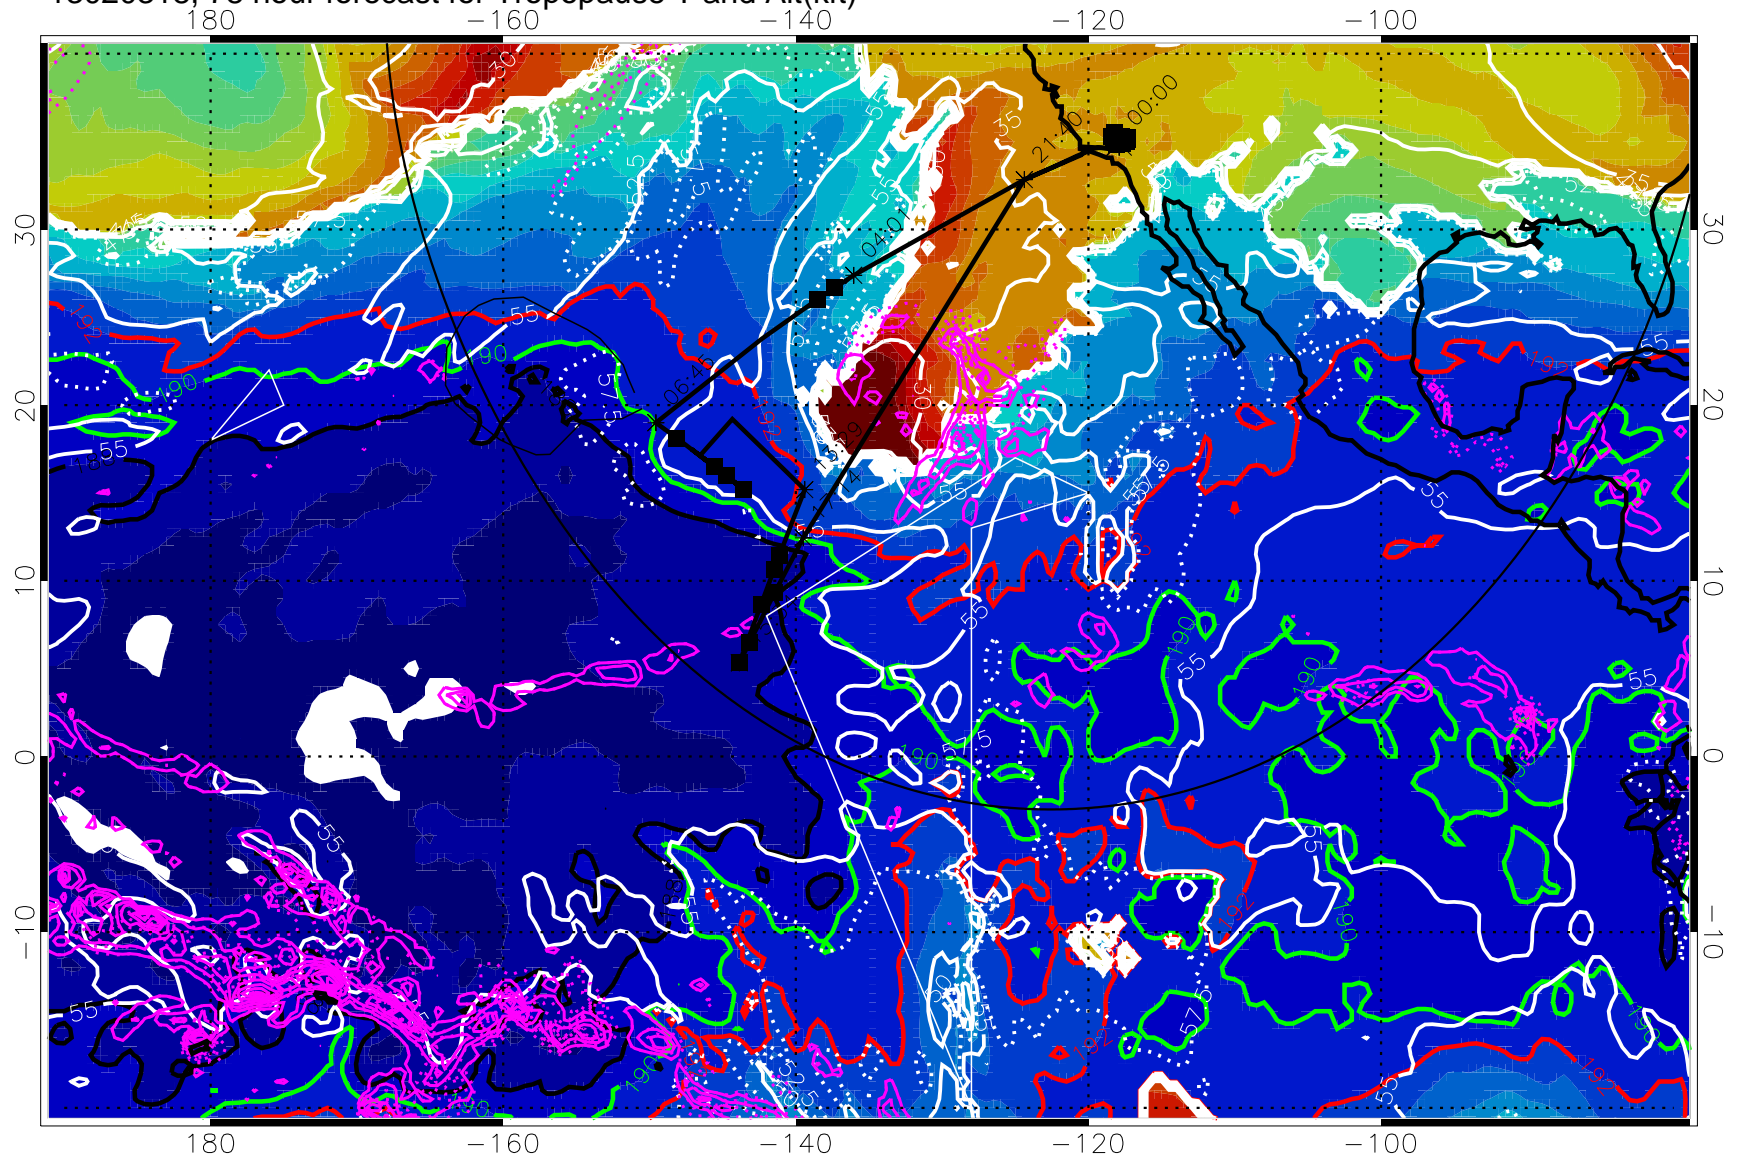

13020318, 78 hour forecast for Tropopause T and Alt(kft)

190 200 210 220 230

Tropopause T, K

Tropopause Altitude in kft (white)

Precip (tot dot, conv sol) past 6 hrs 6 kg/m² contours, min 4

187.5K Isotherm (black) 190K Isotherm (green) 192.5K Isotherm (red)

→ 30 m/s

Range ring of 4055 km -- 13 hours GH round trip