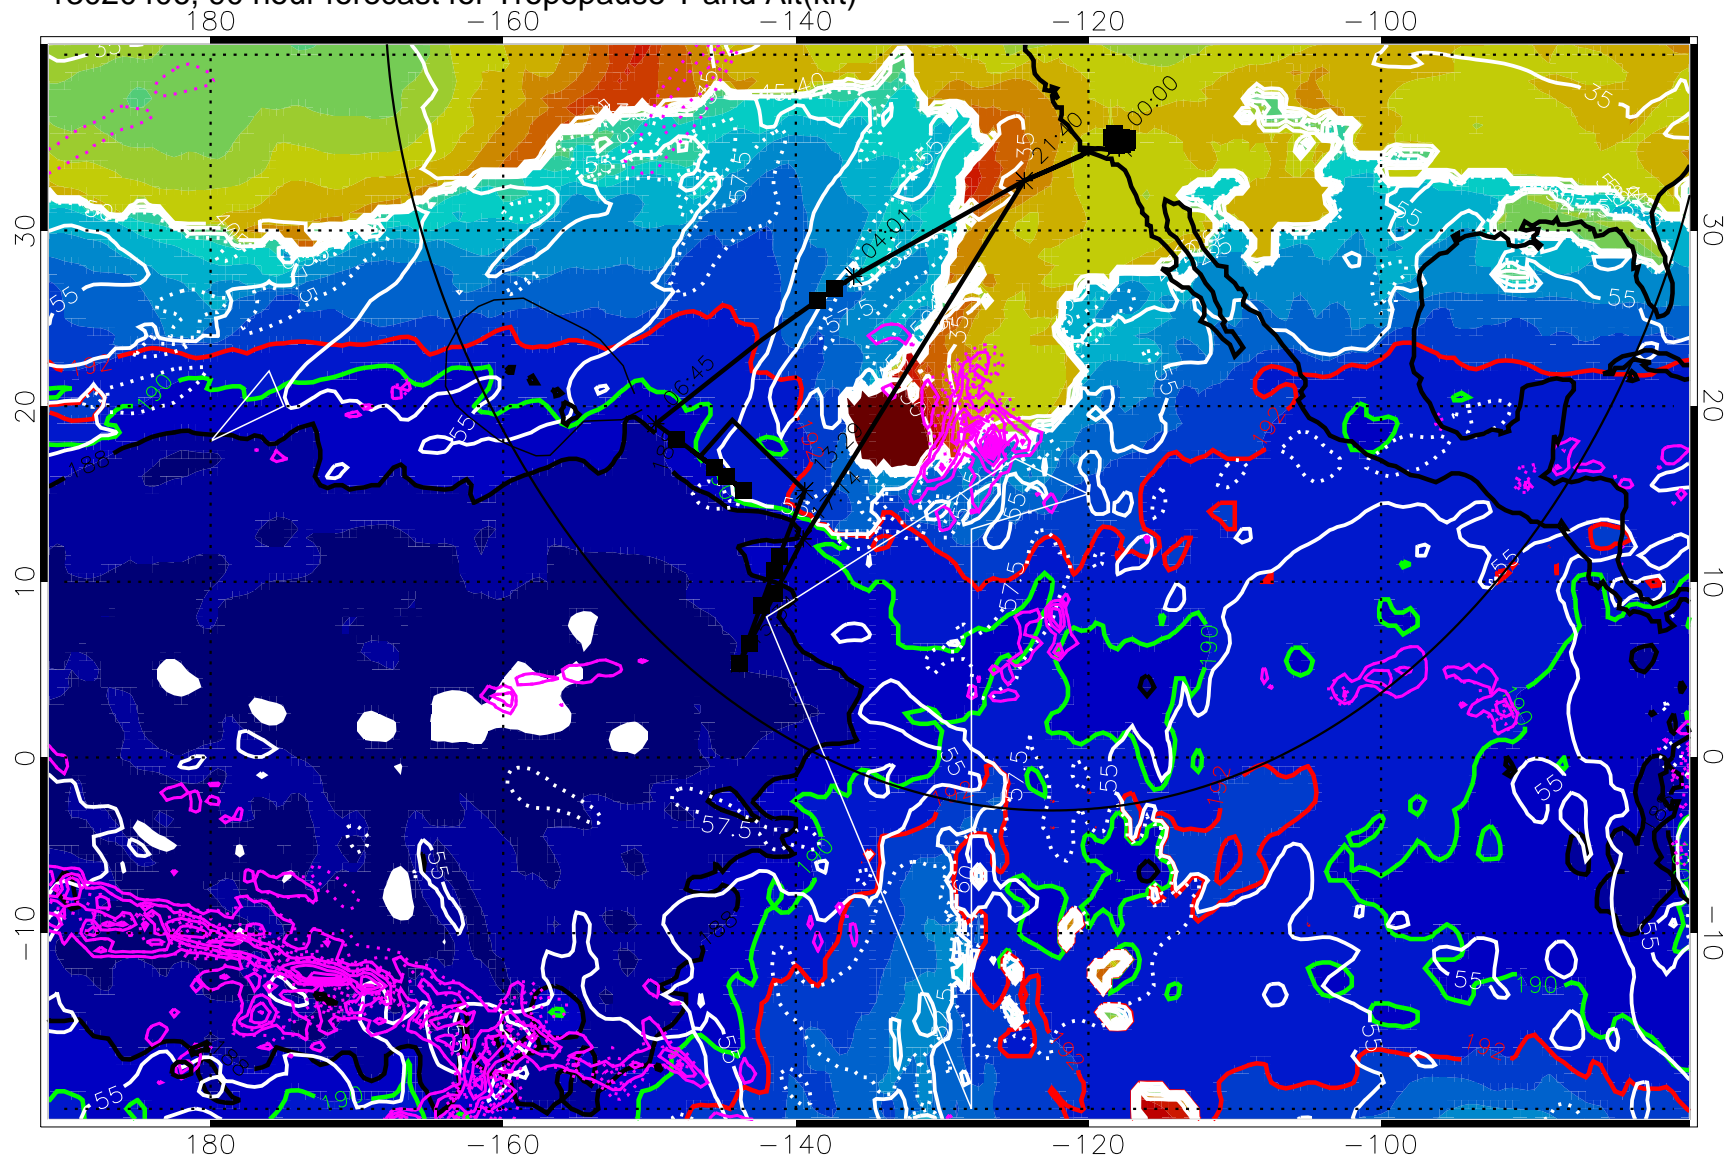

→ 30 m/s

Range ring of 4055 km -- 13 hours GH round trip

13020400, 84 hour forecast for Tropopause T and Alt(kft)

190 200 210 220 230

Tropopause T, K

Tropopause Altitude in kft (white)

Precip (tot dot, conv sol) past 6 hrs magenta 6 kg/m² contours, min 4

187.5K Isotherm (black) 190K Isotherm (green) 192.5K Isotherm (red)

→ 30 m/s

Range ring of 4055 km -- 13 hours GH round trip

13020406, 90 hour forecast for Tropopause T and Alt(kft)

190 200 210 220 230

Tropopause T, K

Tropopause Altitude in kft (white)

Precip (tot dot, conv sol) past 6 hrs 6 kg/m² contours, min 4

187.5K Isotherm (black) 190K Isotherm (green) 192.5K Isotherm (red)

→ 30 m/s

Range ring of 4055 km -- 13 hours GH round trip