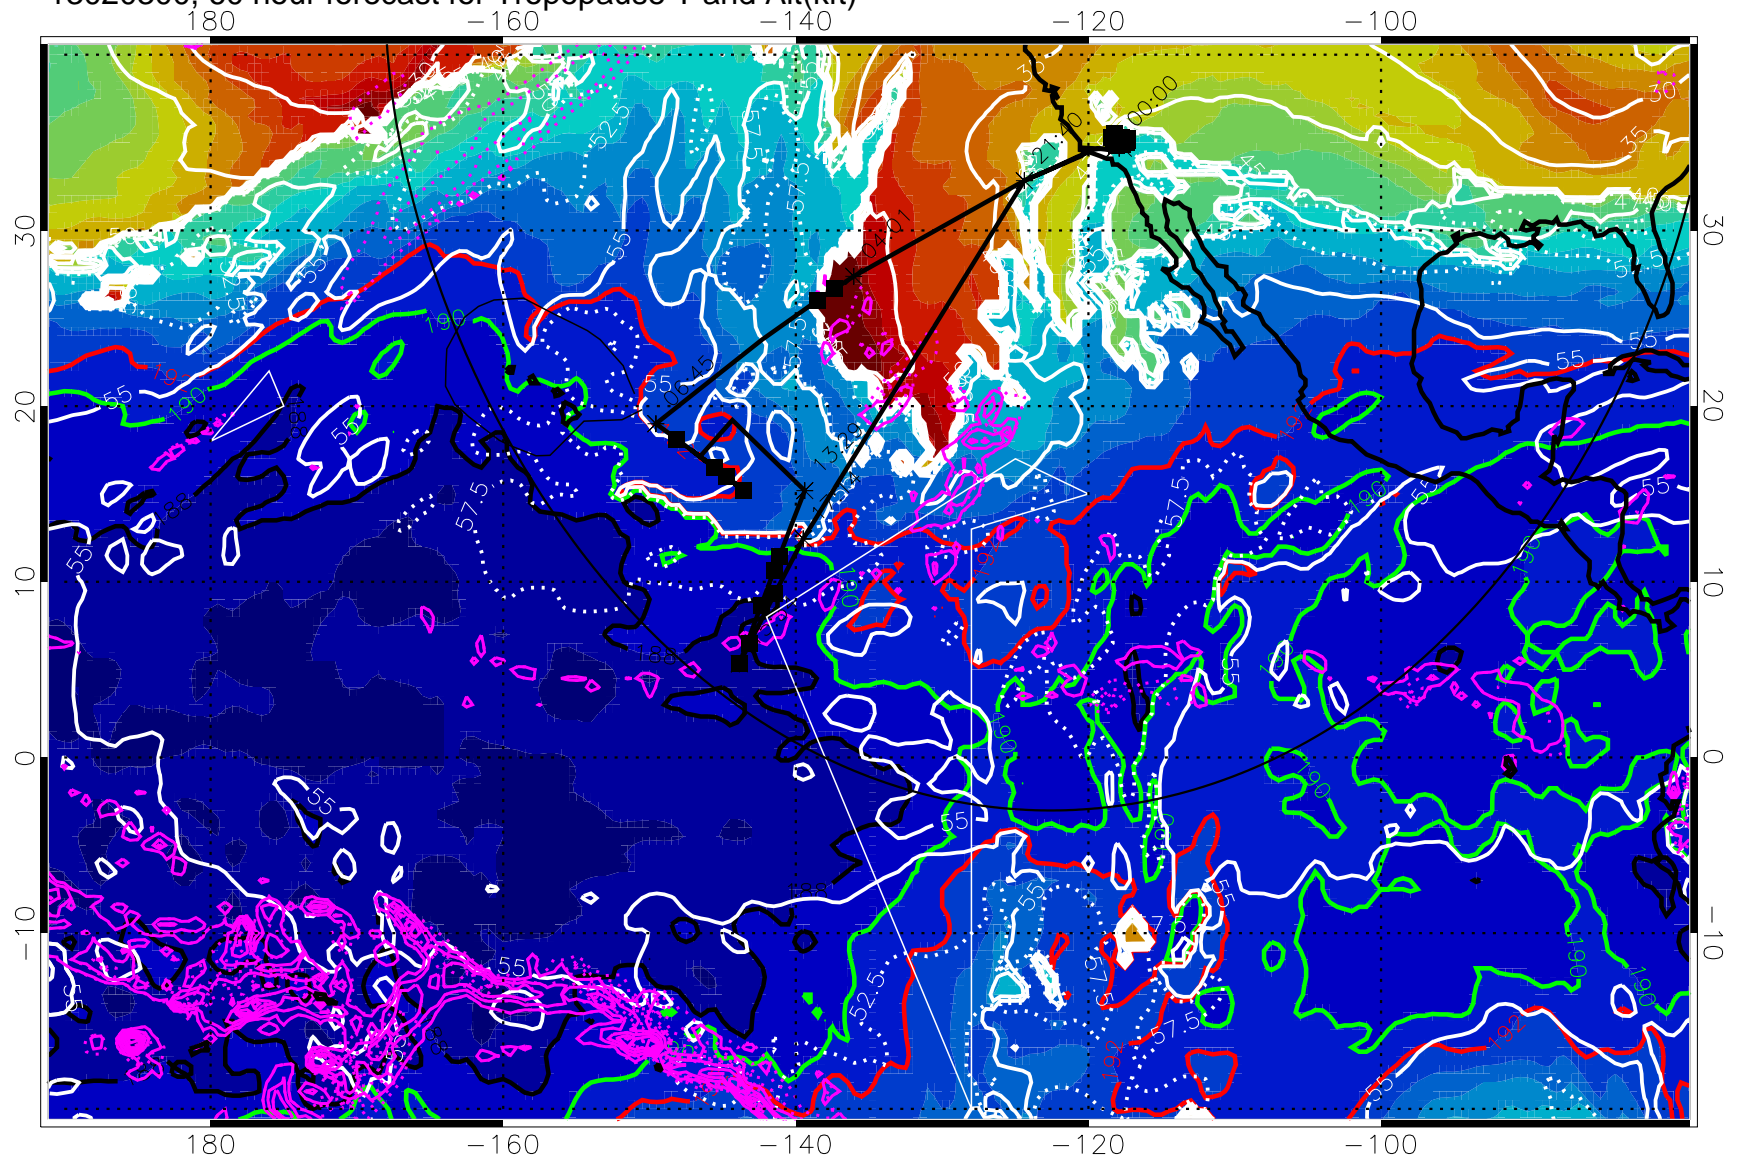

13020300, 60 hour forecast for Tropopause T and Alt(kft)

190 200 210 220 230

Tropopause T, K

Tropopause Altitude in kft (white)

Precip (tot dot, conv sol) past 6 hrs 6 kg/m² contours, min 4

187.5K Isotherm (black) 190K Isotherm (green) 192.5K Isotherm (red)

→ 30 m/s

Range ring of 4055 km -- 13 hours GH round trip