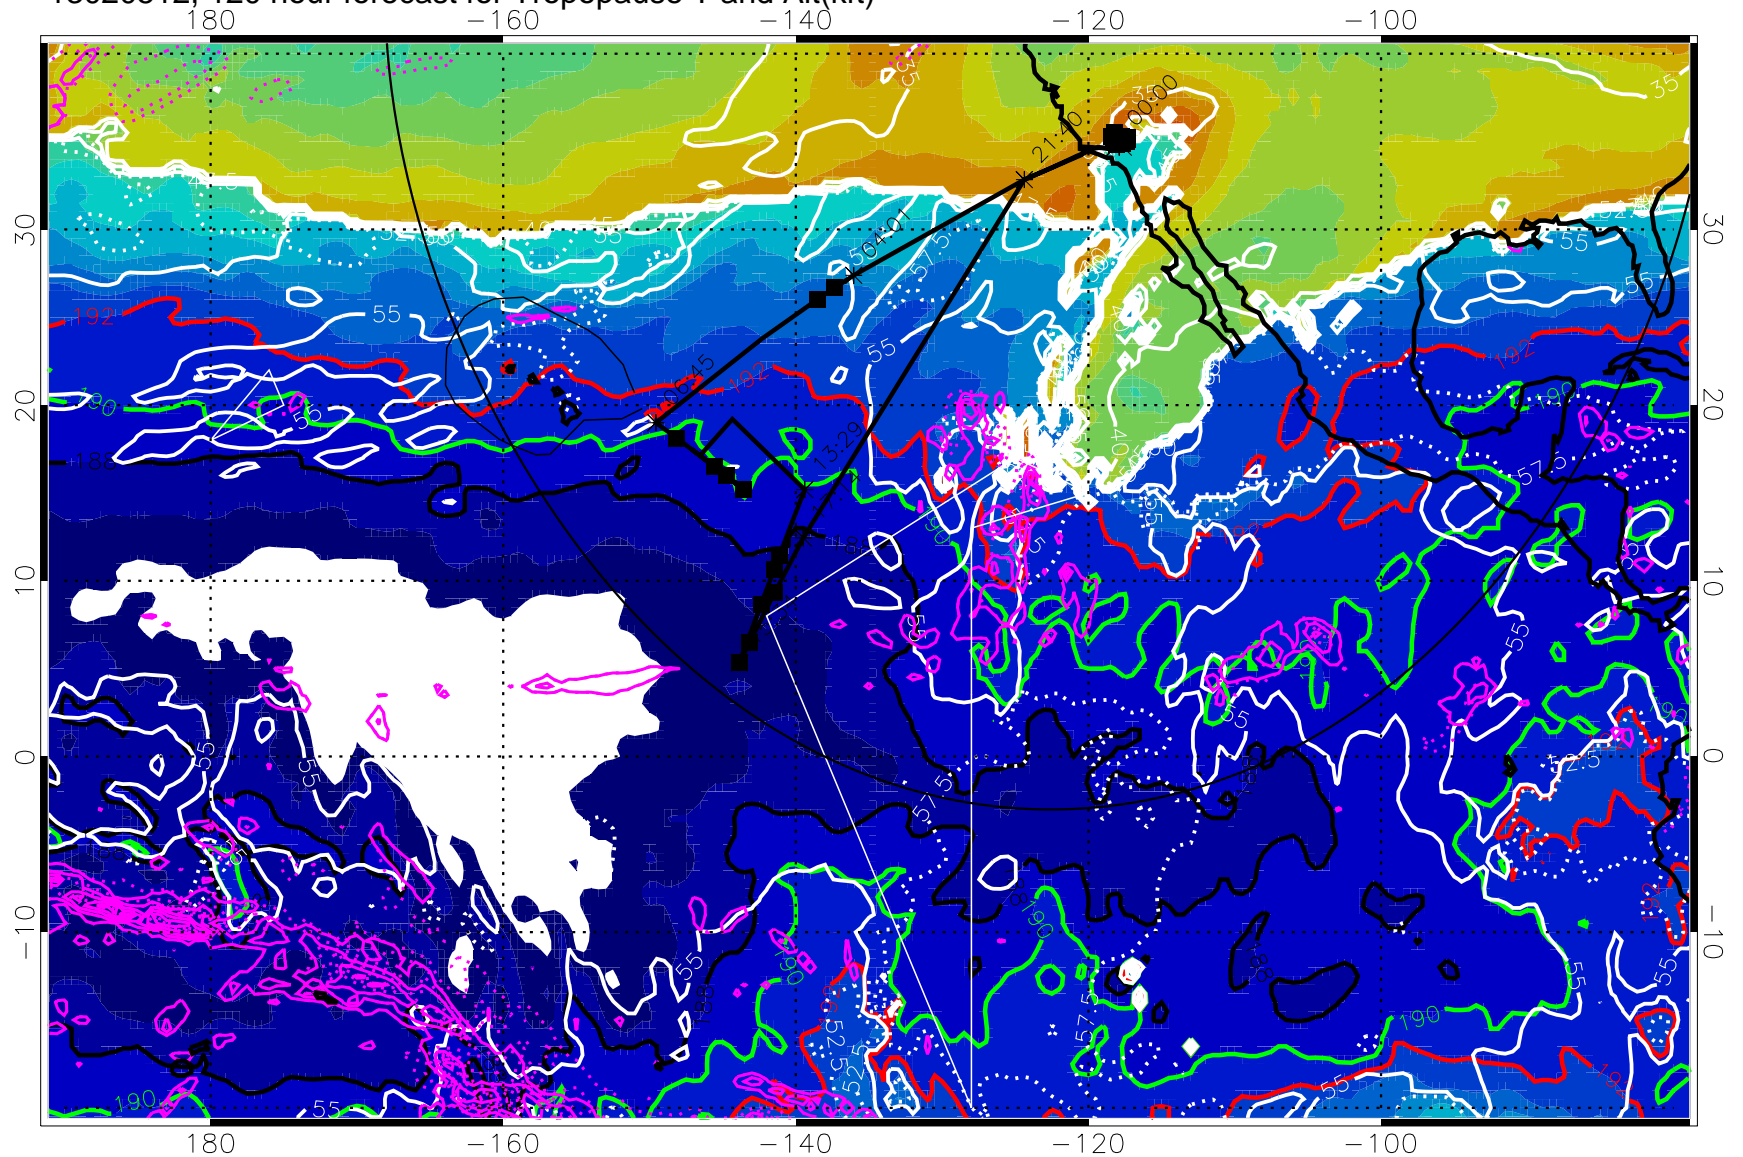

13020512, 120 hour forecast for Tropopause T and Alt(kft)

190 200 210 220 230

Tropopause T, K

Tropopause Altitude in kft (white)

Precip (tot dot, conv sol) past 6 hrs mag 6 kg/m² contours, min 4

187.5K Isotherm (black) 190K Isotherm (green) 192.5K Isotherm (red)

→ 30 m/s

Range ring of 4055 km -- 13 hours GH round trip